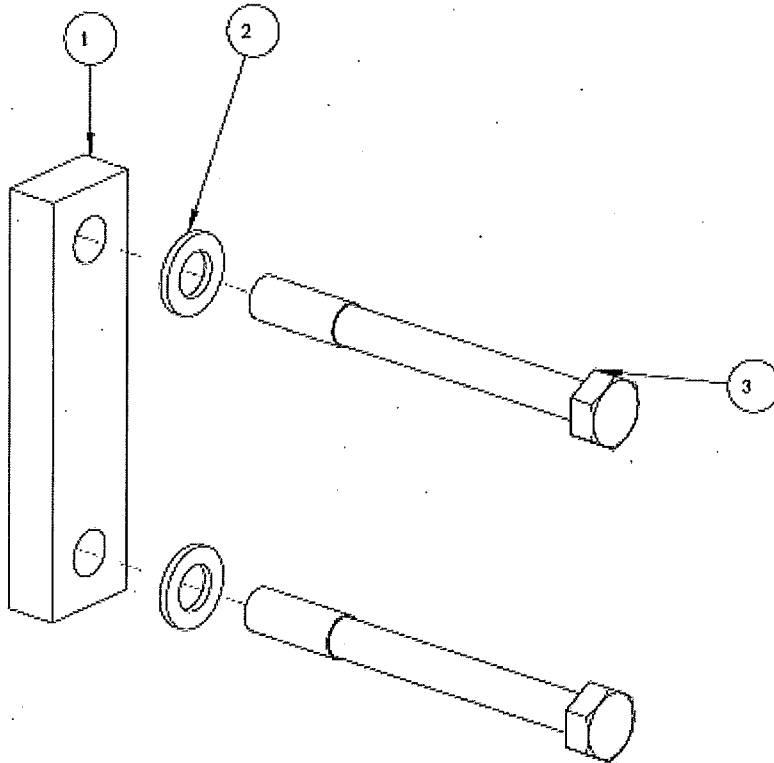

100 TOOLBAR MOUNTING
S77-00026

 **STANHAY**

PA HSTOCK KIT W GEARBOX

 **STANHAY**

S77-00077

PA FRONT WHEEL 120SS W SCRAPER

S77-00065

NUM	QTY	PART NUMBER	DESCRIPTION
1	1	SHW7703705	120 STAINLESS STEEL WHEEL
2	2	SHW6904722	OUTER SPACER
3	2	S69-00070	PROFILE, PA FW MTG ZP
4	4	SHW2311091	M12 FORM A
5	2	SHW2306096	BOLT M12 x 40
6	2	SHW2303094	M12 NYLOC NUT
7	1	S69-00120	PROFILE PA NARROW SCRAPER FRONT
8	2	SHW2311092	M16 FORM A
9	1	SHW2303095	M16 NYLOC NUT
10	1	SHW2306144	Bolt M16 x 180
11	4	SHW2311088	M6 FORM A
12	4	SHW2309032	SETSCREW M6 x 12

PA REAR WHEEL 120SS W SCRAPER

S77-00064

NUM	QTY	PART NUMBER	DESCRIPTION
1	1	SHW7703705	120 STAINLESS STEEL WHEEL
2	1	S69-00118	PA NARROW REAR WHEEL MTG LH
3	1	S69-00119	PA NARROW REAR WHEEL MTG RH
4	1	S69-00034	BOSS, REAR WHEEL STOP
5	2	SHW2311090	M10 FORM A
6	2	SHW2309061	SETSCREW M10 x 20
7	2	SHW6904722	OUTER SPACER
8	2	SHW2311092	M16 FORM A
9	1	SHW2303095	M16 NYLOC NUT
10	1	SHW2306144	Bolt M16 x 180
11	2	SHW2311091	M12 FORM A
12	1	SHW2303094	M12 NYLOC NUT
13	1	SHW2306111	BOLT M12 x 150
14	1	S69-00117	PROFILE PA NARROW SCRAPER REAR
15	4	SHW2311088	M6 FORM A
16	4	SHW2309032	SETSCREW M6 x 12