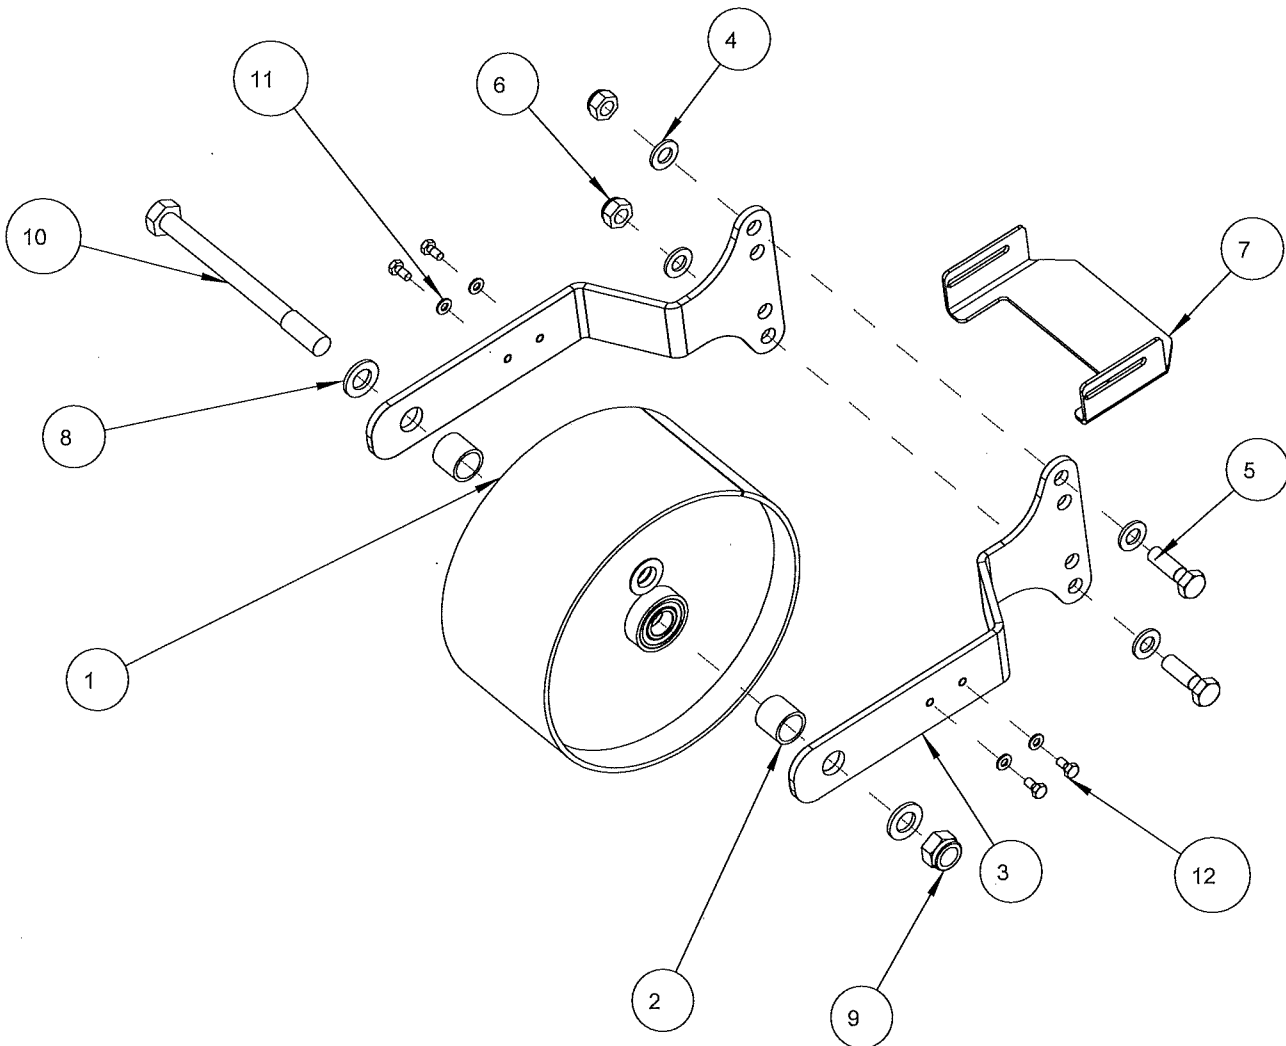

100 TOOLBAR MOUNTING
S77-00026

 **STANHAY**

PA HSTOCK KIT W GEARBOX

 **STANHAY**

S77-00077

PA FRONT WHEEL 120SS W SCRAPER

S77-00065

NUM	QTY	PART NUMBER	DESCRIPTION
1	1	SHW7703705	120 STAINLESS STEEL WHEEL
2	2	SHW6904722	OUTER SPACER
3	2	S69-00070	PROFILE, PA FW MTG ZP
4	4	SHW2311091	M12 FORM A
5	2	SHW2306096	BOLT M12 x 40
6	2	SHW2303094	M12 NYLOC NUT
7	1	S69-00120	PROFILE PA NARROW SCRAPER FRONT
8	2	SHW2311092	M16 FORM A
9	1	SHW2303095	M16 NYLOC NUT
10	1	SHW2306144	Bolt M16 x 180
11	4	SHW2311088	M6 FORM A
12	4	SHW2309032	SETSCREW M6 x 12

PA REAR WHEEL 120SS W SCRAPER

S77-00064

NUM	QTY	PART NUMBER	DESCRIPTION
1	1	SHW7703705	120 STAINLESS STEEL WHEEL
2	1	S69-00118	PA NARROW REAR WHEEL MTG LH
3	1	S69-00119	PA NARROW REAR WHEEL MTG RH
4	1	S69-00034	BOSS, REAR WHEEL STOP
5	2	SHW2311090	M10 FORM A
6	2	SHW2309061	SETSCREW M10 x 20
7	2	SHW6904722	OUTER SPACER
8	2	SHW2311092	M16 FORM A
9	1	SHW2303095	M16 NYLOC NUT
10	1	SHW2306144	Bolt M16 x 180
11	2	SHW2311091	M12 FORM A
12	1	SHW2303094	M12 NYLOC NUT
13	1	SHW2306111	BOLT M12 x 150
14	1	S69-00117	PROFILE PA NARROW SCRAPER REAR
15	4	SHW2311088	M6 FORM A
16	4	SHW2309032	SETSCREW M6 x 12