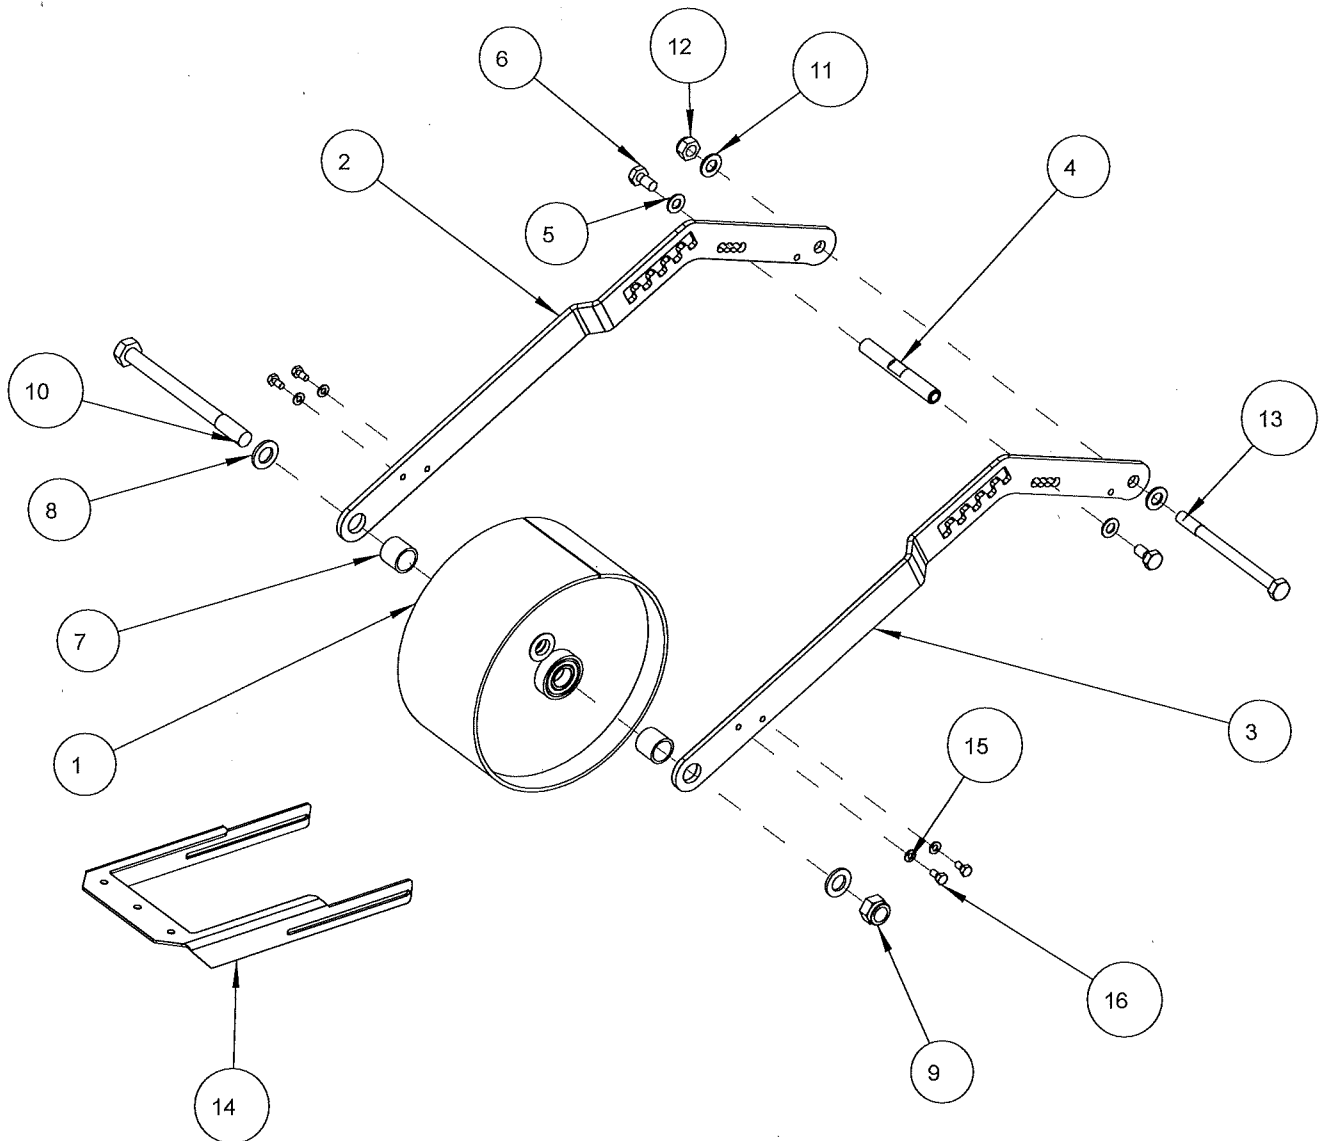

100 TOOLBAR MOUNTING
S77-00026

 **STANHAY**

PA HSTOCK KIT W GEARBOX

 **STANHAY**

S77-00077

PA FRONT WHEEL 120SS W SCRAPER

S77-00065

NUM	QTY	PART NUMBER	DESCRIPTION
1	1	SHW7703705	120 STAINLESS STEEL WHEEL
2	2	SHW6904722	OUTER SPACER
3	2	S69-00070	PROFILE, PA FW MTG ZP
4	4	SHW2311091	M12 FORM A
5	2	SHW2306096	BOLT M12 x 40
6	2	SHW2303094	M12 NYLOC NUT
7	1	S69-00120	PROFILE PA NARROW SCRAPER FRONT
8	2	SHW2311092	M16 FORM A
9	1	SHW2303095	M16 NYLOC NUT
10	1	SHW2306144	Bolt M16 x 180
11	4	SHW2311088	M6 FORM A
12	4	SHW2309032	SETSCREW M6 x 12

PA REAR WHEEL 120SS W SCRAPER

S77-00064

NUM	QTY	PART NUMBER	DESCRIPTION
1	1	SHW7703705	120 STAINLESS STEEL WHEEL
2	1	S69-00118	PA NARROW REAR WHEEL MTG LH
3	1	S69-00119	PA NARROW REAR WHEEL MTG RH
4	1	S69-00034	BOSS, REAR WHEEL STOP
5	2	SHW2311090	M10 FORM A
6	2	SHW2309061	SETSCREW M10 x 20
7	2	SHW6904722	OUTER SPACER
8	2	SHW2311092	M16 FORM A
9	1	SHW2303095	M16 NYLOC NUT
10	1	SHW2306144	Bolt M16 x 180
11	2	SHW2311091	M12 FORM A
12	1	SHW2303094	M12 NYLOC NUT
13	1	SHW2306111	BOLT M12 x 150
14	1	S69-00117	PROFILE PA NARROW SCRAPER REAR
15	4	SHW2311088	M6 FORM A
16	4	SHW2309032	SETSCREW M6 x 12