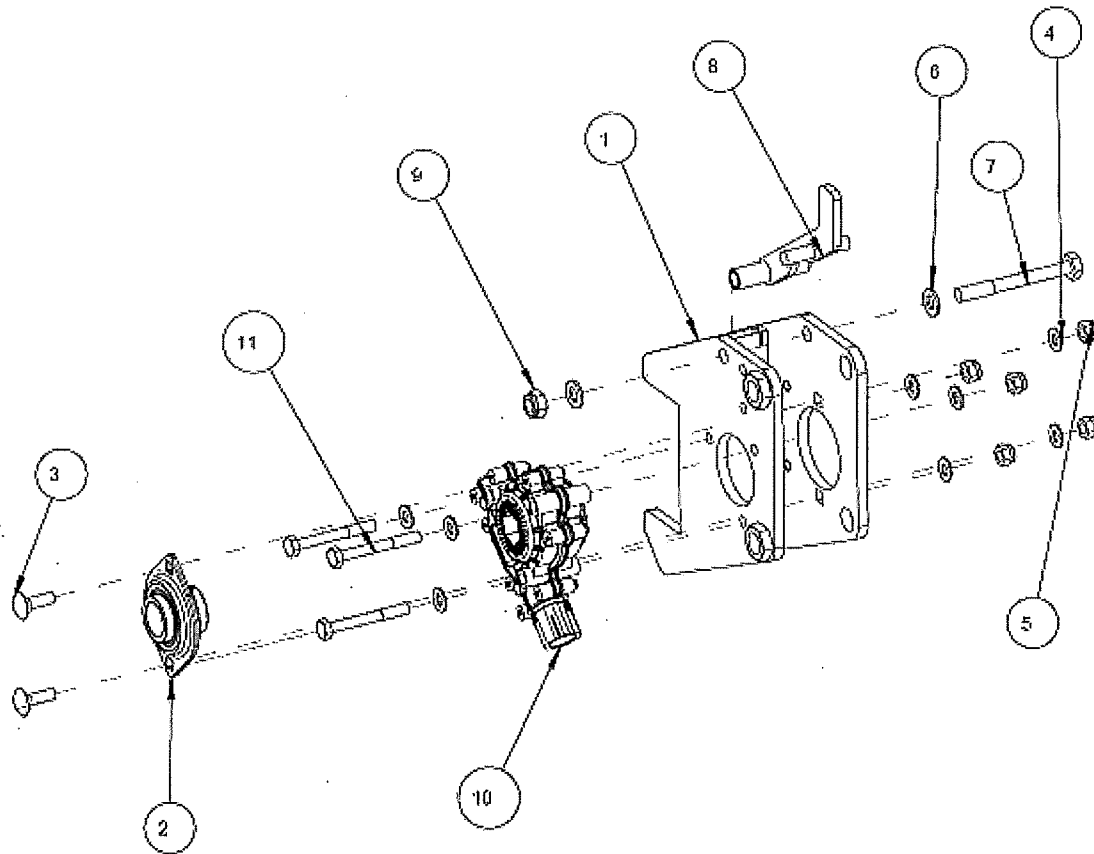

100 TOOLBAR MOUNTING
S77-00026

 **STANHAY**

PA HSTOCK KIT W GEARBOX

 **STANHAY**

S77-00077

PA FRONT WHEEL 120SS W SCRAPER

S77-00065

NUM	QTY	PART NUMBER	DESCRIPTION
1	1	SHW7703705	120 STAINLESS STEEL WHEEL
2	2	SHW6904722	OUTER SPACER
3	2	S69-00070	PROFILE, PA FW MTG ZP
4	4	SHW2311091	M12 FORM A
5	2	SHW2306096	BOLT M12 x 40
6	2	SHW2303094	M12 NYLOC NUT
7	1	S69-00120	PROFILE PA NARROW SCRAPER FRONT
8	2	SHW2311092	M16 FORM A
9	1	SHW2303095	M16 NYLOC NUT
10	1	SHW2306144	Bolt M16 x 180
11	4	SHW2311088	M6 FORM A
12	4	SHW2309032	SETSCREW M6 x 12

PA REAR WHEEL 120SS W SCRAPER

S77-00064

NUM	QTY	PART NUMBER	DESCRIPTION
1	1	SHW7703705	120 STAINLESS STEEL WHEEL
2	1	S69-00118	PA NARROW REAR WHEEL MTG LH
3	1	S69-00119	PA NARROW REAR WHEEL MTG RH
4	1	S69-00034	BOSS, REAR WHEEL STOP
5	2	SHW2311090	M10 FORM A
6	2	SHW2309061	SETSCREW M10 x 20
7	2	SHW6904722	OUTER SPACER
8	2	SHW2311092	M16 FORM A
9	1	SHW2303095	M16 NYLOC NUT
10	1	SHW2306144	Bolt M16 x 180
11	2	SHW2311091	M12 FORM A
12	1	SHW2303094	M12 NYLOC NUT
13	1	SHW2306111	BOLT M12 x 150
14	1	S69-00117	PROFILE PA NARROW SCRAPER REAR
15	4	SHW2311088	M6 FORM A
16	4	SHW2309032	SETSCREW M6 x 12