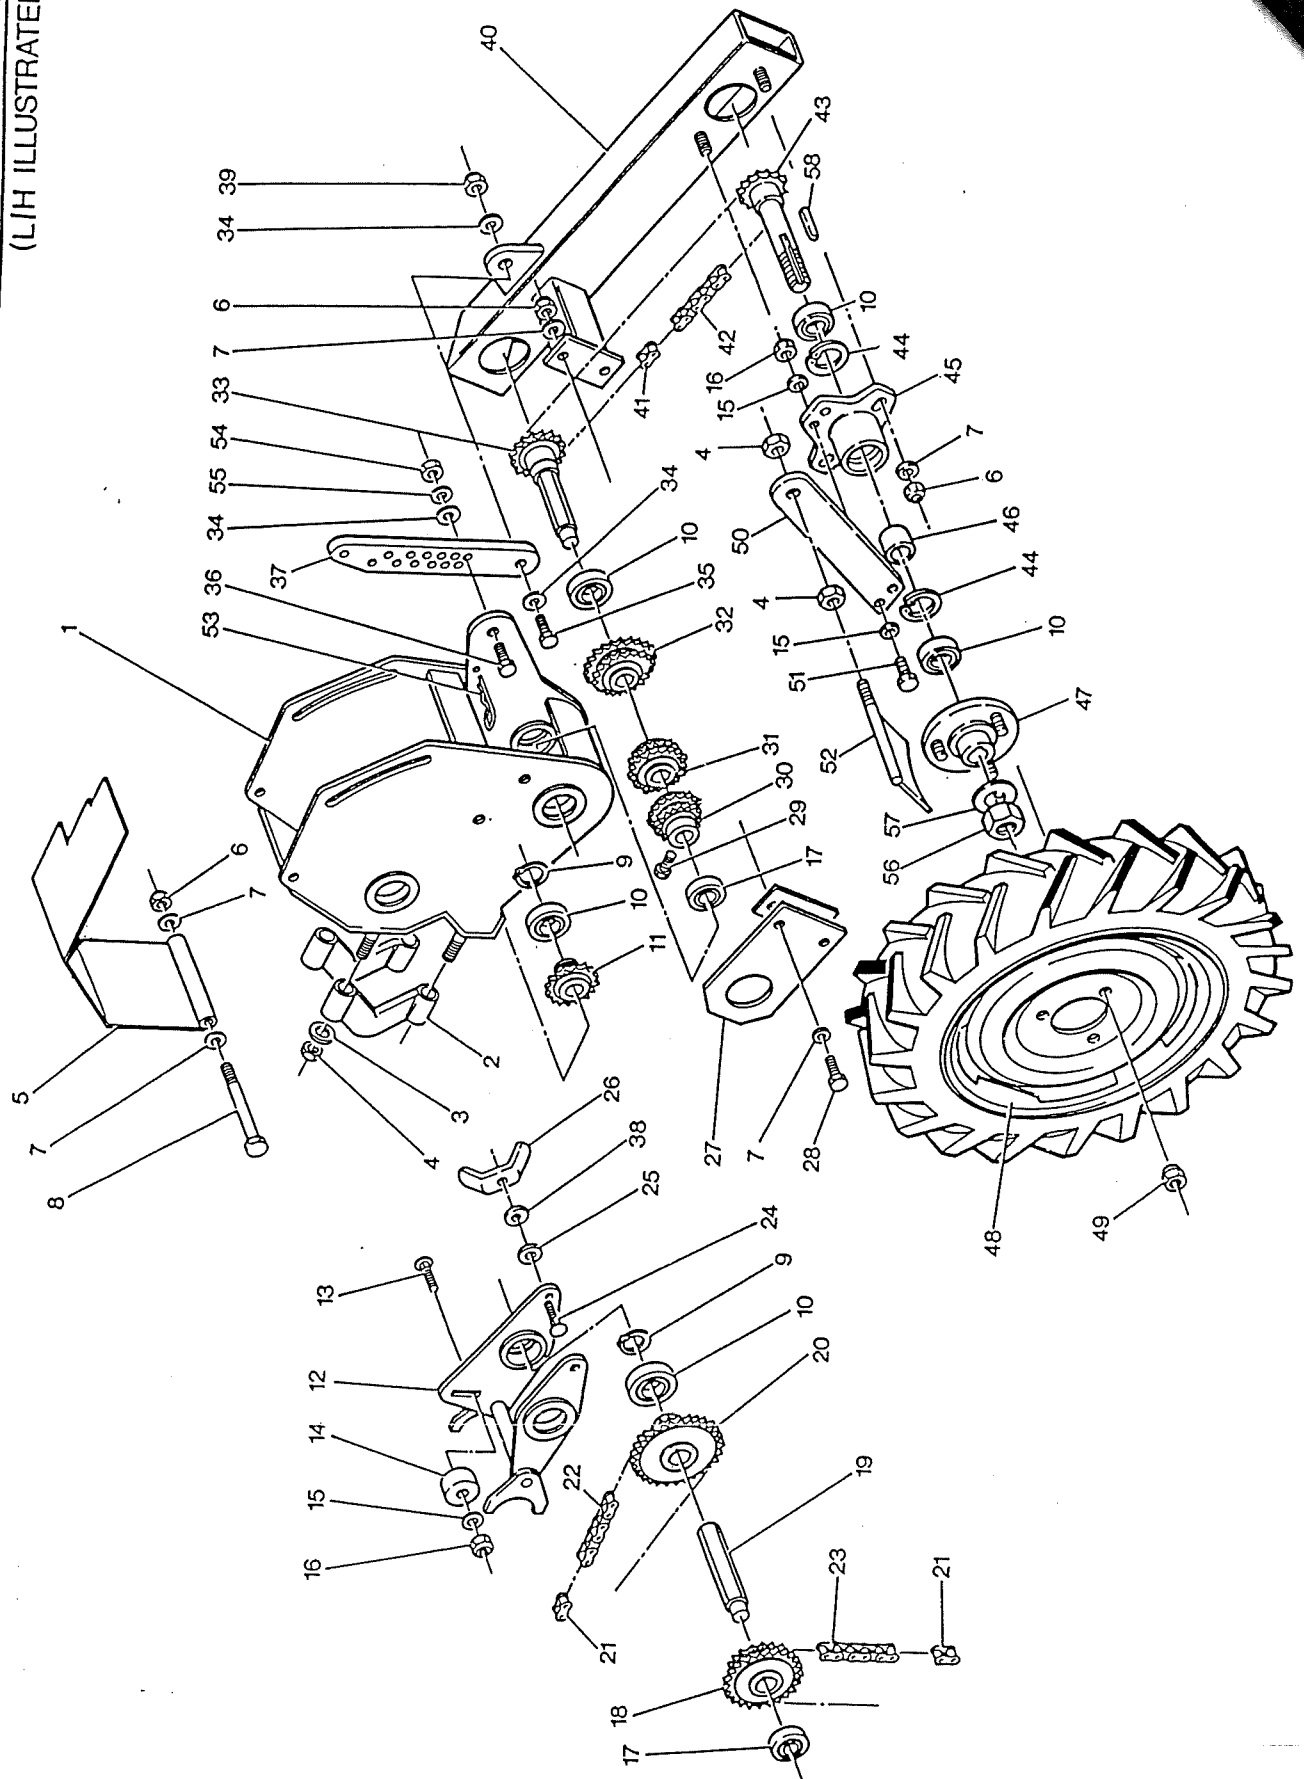

985

(LIH ILLUSTRATED)