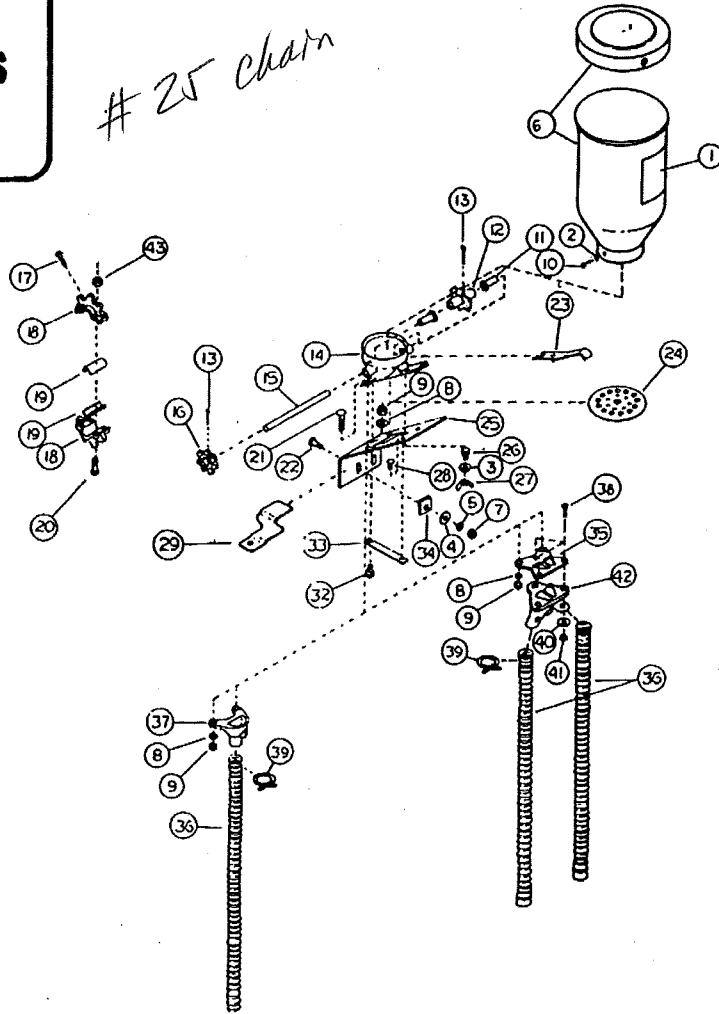

# REPAIR PARTS CHAIN DRIVEN SEEDERS

B10-781X Single Spout Hopper  
B81-97X Double Spout Hopper

# 25 chain

BUNDLE B10-039X: NARROW BRUSH FEED WHEEL  
FOR SINGLE HOPPER  
BUNDLE B96-084X: WIDE BRUSH FEED WHEEL  
FOR DOUBLE HOPPER

REF. NO.	PART NO.	DESCRIPTION	NO. REQ.
1	001-3355	Cotter Pin 1/8" x 2"	1
2	P00-521A	Ferrule	1
3	P96-083	Brush, Narrow Feed Wheel	1
	P96-084	Brush, Wide Feed Wheel (Not Shown)	1

DIAGRAM NUMBER	PART NUMBER	DESCRIPTION	NUMBER PER ASSEMBLY
1	003-5598	Decal, Powell/Cole Planet Jr.	1
2	001-1047	Washer, 1/8" Pop Rivet .312 x .129 x .030	4
3	001-1001	Washer, Flat ZP 1/4" USS STD Wrought	1
4	001-1003	Washer, Flat ZP 3/8" USS STD Wrought	2
5	001-1252	Washer, Lock ZP 3/8"	2
6	B07-818X-A	Hopper, Seed W/Lid, Plastic	1
	B06-685X-A	Hopper, Seed, Round Assembly	1
7	001-0007	Nut, Hex ZP 3/8-16NC	2
8	001-1250	Washer, Lock ZP 1/4"	4
9	001-0005	Nut, Hex ZP 1/4-20NC	4
10	001-3511	Rivet Pop 1/8" x .462 Lg Aluminum	4