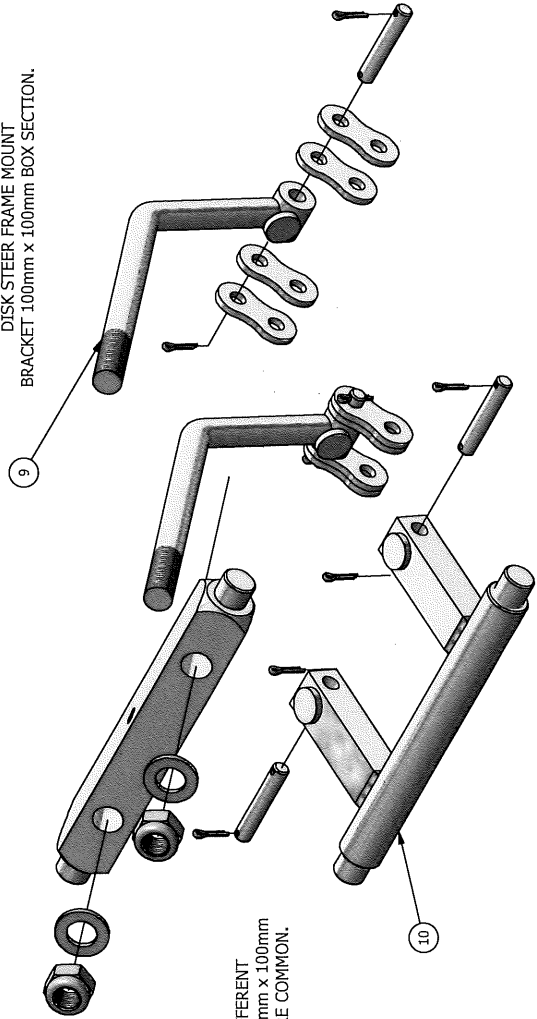

DISK STEER FRAME MOUNT
BRACKET 100mm x 50mm BOX SECTION.

DISK STEER FRAME MOUNT
BRACKET, ASSEMBLED VIEW.

DISK STEER FRAME MOUNT
BRACKET 100mm x 100mm BOX SECTION.

ITEMS 9 & 10 ARE THE DIFFERENT
PARTS REQUIRED FOR 100mm x 100mm
BOX. ALL OTHER PARTS ARE COMMON.

DISK STEER FRAME MOUNT
BRACKET, ASSEMBLED VIEW.