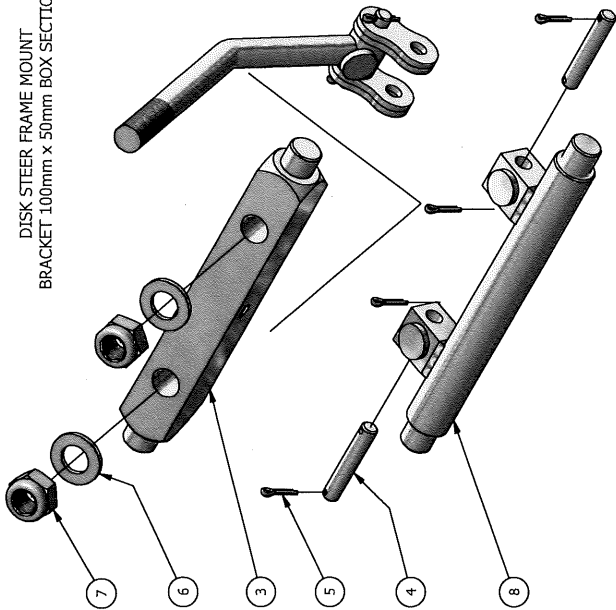

DISK STEER FRAME MOUNT
BRACKET 100mm x 50mm BOX SECTION.

DISK STEER FRAME MOUNT
BRACKET, ASSEMBLED VIEW.

DISK STEER FRAME MOUNT
BRACKET 100mm x 100mm BOX SECTION.

ITEMS 9 & 10 ARE THE DIFFERENT
PARTS REQUIRED FOR 100mm x 100mm
BOX. ALL OTHER PARTS ARE COMMON.

DISK STEER FRAME MOUNT
BRACKET, ASSEMBLED VIEW.