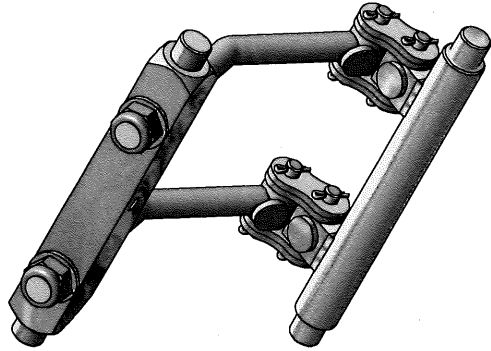

DISK STEER FRAME MOUNT
BRACKET 100mm x 50mm BOX SECTION.

DISK STEER FRAME MOUNT
BRACKET, ASSEMBLED VIEW.

DISK STEER FRAME MOUNT
BRACKET 100mm x 100mm BOX SECTION.

ITEMS 9 & 10 ARE THE DIFFERENT
PARTS REQUIRED FOR 100mm x 100mm
BOX. ALL OTHER PARTS ARE COMMON.

DISK STEER FRAME MOUNT
BRACKET, ASSEMBLED VIEW.