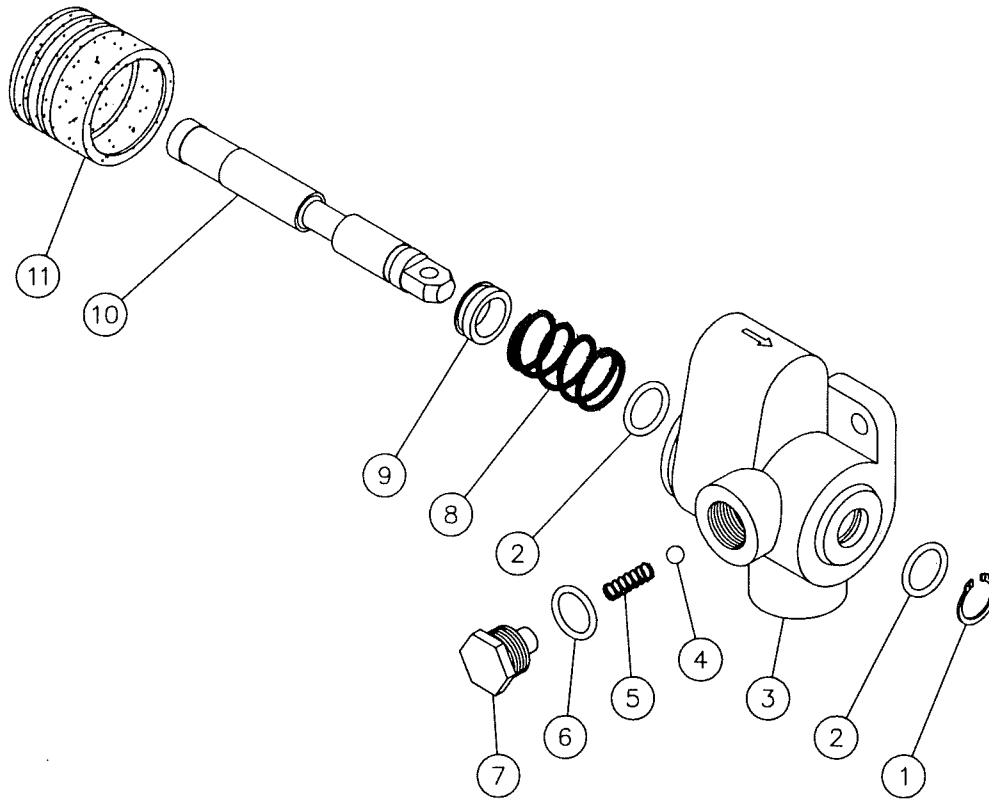

# DIRECTIONAL CONTROL VALVE

170-00951

REF.	PART #	DESCRIPTION	QTY
1	649-00022	Snap ring .....	1
2	649-00023	O-ring .....	2
3	649-00024	Body .....	1
4	649-00025	Ball for pressure valve .....	1
5	649-00026	Spring for pressure valve .....	1
6	649-00027	O-ring .....	1
7	649-00028	Cap for pressure valve .....	1
8	649-00029	Spring .....	1
9	649-00030	Ring .....	1
10	649-00031	Spool .....	1
11	649-00032	Rubber boot .....	1

\* Some parts might not be available apart.

**8**