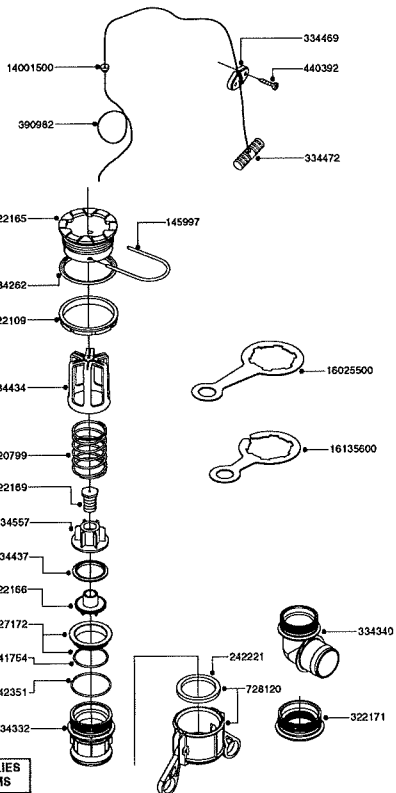

COMPLETE ASSEMBLIES
WHOLEGOODS ITEMS

727617 - COMPLETE ASSEMBLY (2" BSP THREADED FITTING & 126" CORD)
727742 - COMPLETE ASSEMBLY (2-1/2" ELBOW & 157.5" CORD)

K0180

parts-n°	order qty	description
145997	1	FITT.DK S-93 FORK
220799	1	SPRING F.TOP DRAIN
241754	1	O-RING D59.5X3
242221	1	GASKET F. S-93 QUICK COUPLERS
242351	1	O-RING D69.5X3.0 VITON F.S-93
322109	1	FITT.DK S-93 BULKHEAD NUT
322165	1	FITT.DK S-93 BULKHEAD SINGLE
322166	1	VALVE FLAP LOWER PART
322169	1	CORD PLUG F.TOP DRAIN
322171	1	FITT.DK S-93 THREAD INS.2"BSP
334262	1	GASKET F.S-93 BULKHEAD
334332	1	FITT.DK S-93 MALE QUICK COUP.
334340	1	FITT.DK S-93 ELBOW 2.5"
334434	1	CAGE F.SPRING BOTTOM DRAIN ASY
334437	1	SEAL FOR VALVE FLAP
334469	1	CLEVIS F.CORD TOP DRAIN ASSY.
334472	1	HANDLE FOR TOP DRAIN
334557	1	SPRING SEAT TOP DRAIN
390982	1	CORD NYLON 4000MM
440392	1	SCREW 6.3 X 25.0 DIN7981C TORX
727172	1	FITT.DK S-93 SEAT INSERT
727617	1	FITT.DK S-93 BOTTOM VALVE 2'

COMPLETE ASSEMBLIES
WHOLEGOODS ITEMS

727617 - COMPLETE ASSEMBLY (2" BSP THREADED FITTING & 126" CORD)
727742 - COMPLETE ASSEMBLY (2-1/2" ELBOW & 157.5" CORD)

K0180

parts-n°	order qty	description
727742	1	TOP DRAIN CORD TYPE
728120	1	QUICK COUPLER CAP F.S93 DRAIN
14001500	1	GROMMET F.TOP DRAIN CORD
16025500	1	TANK SPACER SIGHT GAUGE
16135600	1	GUIDE FOR SIGHT GAUGE NAV/NCM