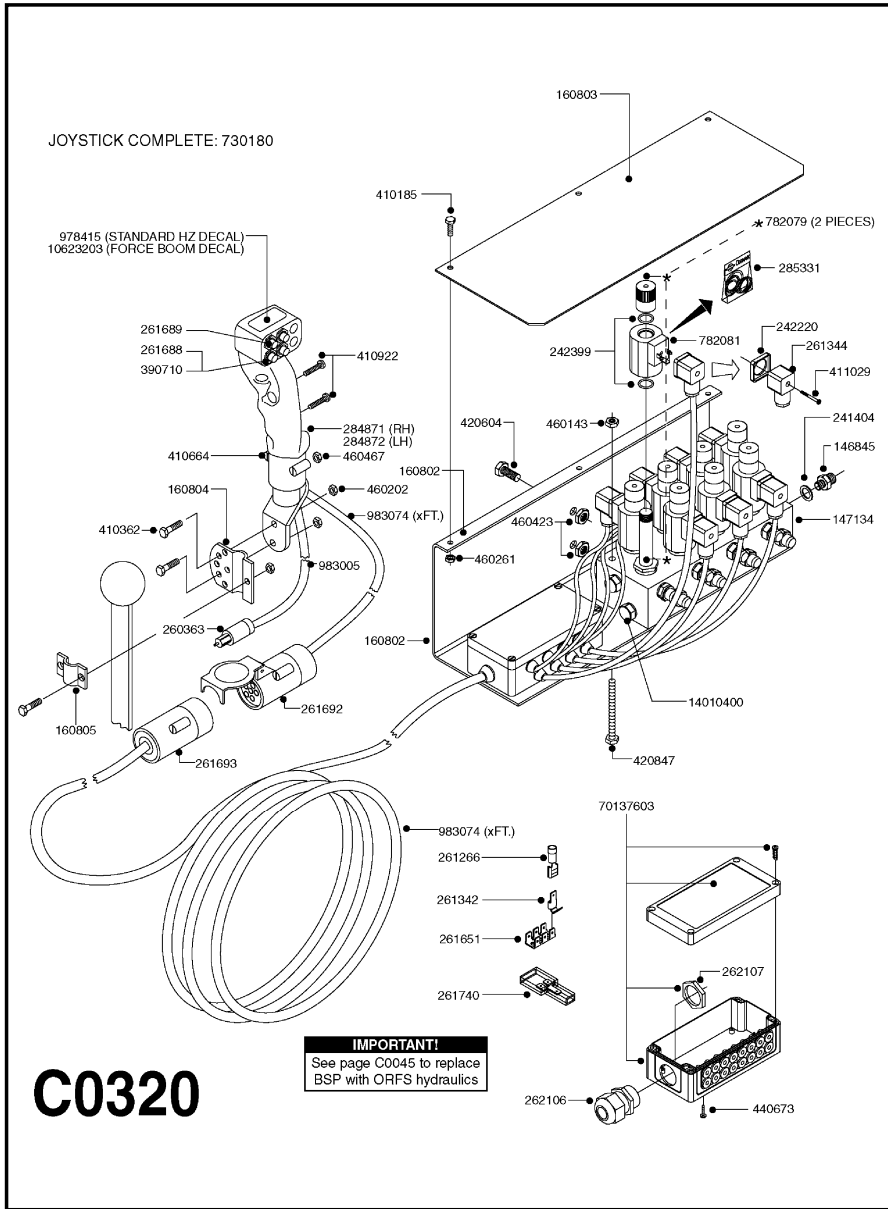

parts-n°	order qty	description
146845	1	HEX NIPPLE HY 1/4"x1/4"
147134	1	MANIFOLD 4-FUNCTION
160802	1	PLATE 3,0X475X335
160803	1	PLATE 1,5 X 175 X 475
160804	1	MOUNT BRACKET FOR HANDLE
160805	1	MOUNT STRAP FOR HANDLE
241404	1	DOWTY SEAL 1/4"
242220	1	GASKET F/HIRSMANN PLUG ..
242399	1	O-RING z15,0X2,0 - 70 SHO
260363	1	PLUG
261266	1	CONNECTOR END F.CABLE HP
261342	1	SPADE F.ELEC.3 WAY CONNECTOR
261344	1	HIRSCHMANN PLUG B BLACK .
261651	1	SPADE F.ELEC.6 POLE CONNECTOR
261688	1	SWITCH FOR HANDLE
261689	1	CAP W/DISC U31+U21
261692	1	CONTACT 7-POLE FEMALE
261693	1	CONTACT 7-POLE MALE
261740	1	SPADE F.ELEC.3 POLE CONN.INSUL
262106	1	BULKHEAD FOR CABLE 6.5-14BLACK
262107	1	NUT PG21 BLACK
284871	1	CONTROL HANDLE RIGHT HALF

parts-n°	order qty	description
284872	1	CONTROL HANDLE LEFT HALF
285331	1	GASKET SET FOR 782079 EVH
390710	1	SWITCH FOR HANDLE MODIFIED
410185	1	SCREW M 6 X 16
410362	1	SCREW M6 X 20 SS G304
410664	1	BOLT HEX M5 X 20
410922	1	SCREW M4 X 20 G304 PAN HEAD
411029	1	SCREW FOR HIRSMANN PLUG .
420604	1	BOLT M10 X 25 MAGNI DELTA
420847	1	M 8 X 85 MACH.SCREW GALV
440673	1	PT SCREW KB 50X12
460143	1	SELF LOCK NUT M8 SST A2 DIN985
460202	1	NUT M6 G304 SS PLAIN
460261	1	NUT HEX M6X1.00 LOCK DIN985 A2 SS
460423	1	NUT M10 NYLOC SS G304
460467	1	NUT M5 GALV.
730180	1	LEVER ASSY SPB TILT/FOLD
782079	1	CARTRIDGE VALVE ON-OFF
782081	1	MAGNET FOR CARTRIDGE VALVE
978415	1	DECAL FOR CONTROL HANDLE
983005	1	CABLE 2x1.5MM
983074	1	CABLE 5x1.5MM

parts-n°	order qty	description
10623203	1	DECAL F.JOYSTICK - FORCE
14010400	1	HY STOPPER 1/4'' SS
70137603	1	JUNC. BOX, FLUID, COMPLETE, 2015