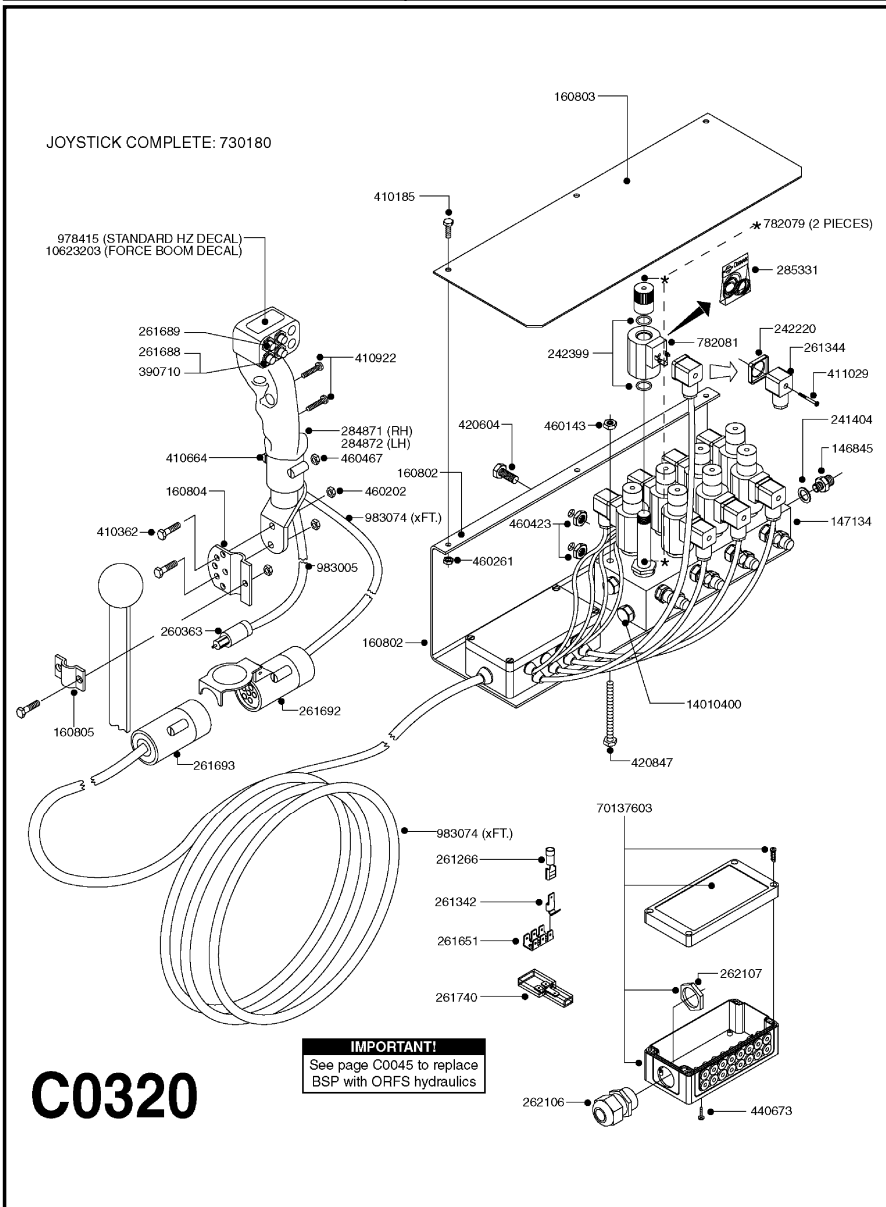

parts-n°	order qty	description
146845	1	HEX NIPPLE HY 1/4"x1/4"
147134	1	MANIFOLD 4-FUNCTION
160802	1	PLATE 3,0X475X335
160803	1	PLATE 1,5 X 175 X 475
160804	1	MOUNT BRACKET FOR HANDLE
160805	1	MOUNT STRAP FOR HANDLE
241404	1	DOWTY SEAL 1/4"
242220	1	GASKET F/HIRSMANN PLUG ..
242399	1	O-RING z15,0X2,0 - 70 SHO
260363	1	PLUG
261266	1	CONNECTOR END F.CABLE HP
261342	1	SPADE F.ELEC.3 WAY CONNECTOR
261344	1	HIRSCHMANN PLUG B BLACK .
261651	1	SPADE F.ELEC.6 POLE CONNECTOR
261688	1	SWITCH FOR HANDLE
261689	1	CAP W/DISC U31+U21
261692	1	CONTACT 7-POLE FEMALE
261693	1	CONTACT 7-POLE MALE
261740	1	SPADE F.ELEC.3 POLE CONN.INSUL
262106	1	BULKHEAD FOR CABLE 6.5-14BLACK
262107	1	NUT PG21 BLACK
284871	1	CONTROL HANDLE RIGHT HALF

parts-n°	order qty	description
284872	1	CONTROL HANDLE LEFT HALF
285331	1	GASKET SET FOR 782079 EVH
390710	1	SWITCH FOR HANDLE MODIFIED
410185	1	SCREW M 6 X 16
410362	1	SCREW M6 X 20 SS G304
410664	1	BOLT HEX M5 X 20
410922	1	SCREW M4 X 20 G304 PAN HEAD
411029	1	SCREW FOR HIRSMANN PLUG .
420604	1	BOLT M10 X 25 MAGNI DELTA
420847	1	M 8 X 85 MACH.SCREW GALV
440673	1	PT SCREW KB 50X12
460143	1	SELF LOCK NUT M8 SST A2 DIN985
460202	1	NUT M6 G304 SS PLAIN
460261	1	NUT HEX M6X1.00 LOCK DIN985 A2 SS
460423	1	NUT M10 NYLOC SS G304
460467	1	NUT M5 GALV.
730180	1	LEVER ASSY SPB TILT/FOLD
782079	1	CARTRIDGE VALVE ON-OFF
782081	1	MAGNET FOR CARTRIDGE VALVE
978415	1	DECAL FOR CONTROL HANDLE
983005	1	CABLE 2x1.5MM
983074	1	CABLE 5x1.5MM

parts-n°	order qty	description
10623203	1	DECAL F.JOYSTICK - FORCE
14010400	1	HY STOPPER 1/4'' SS
70137603	1	JUNC. BOX, FLUID, COMPLETE, 2015