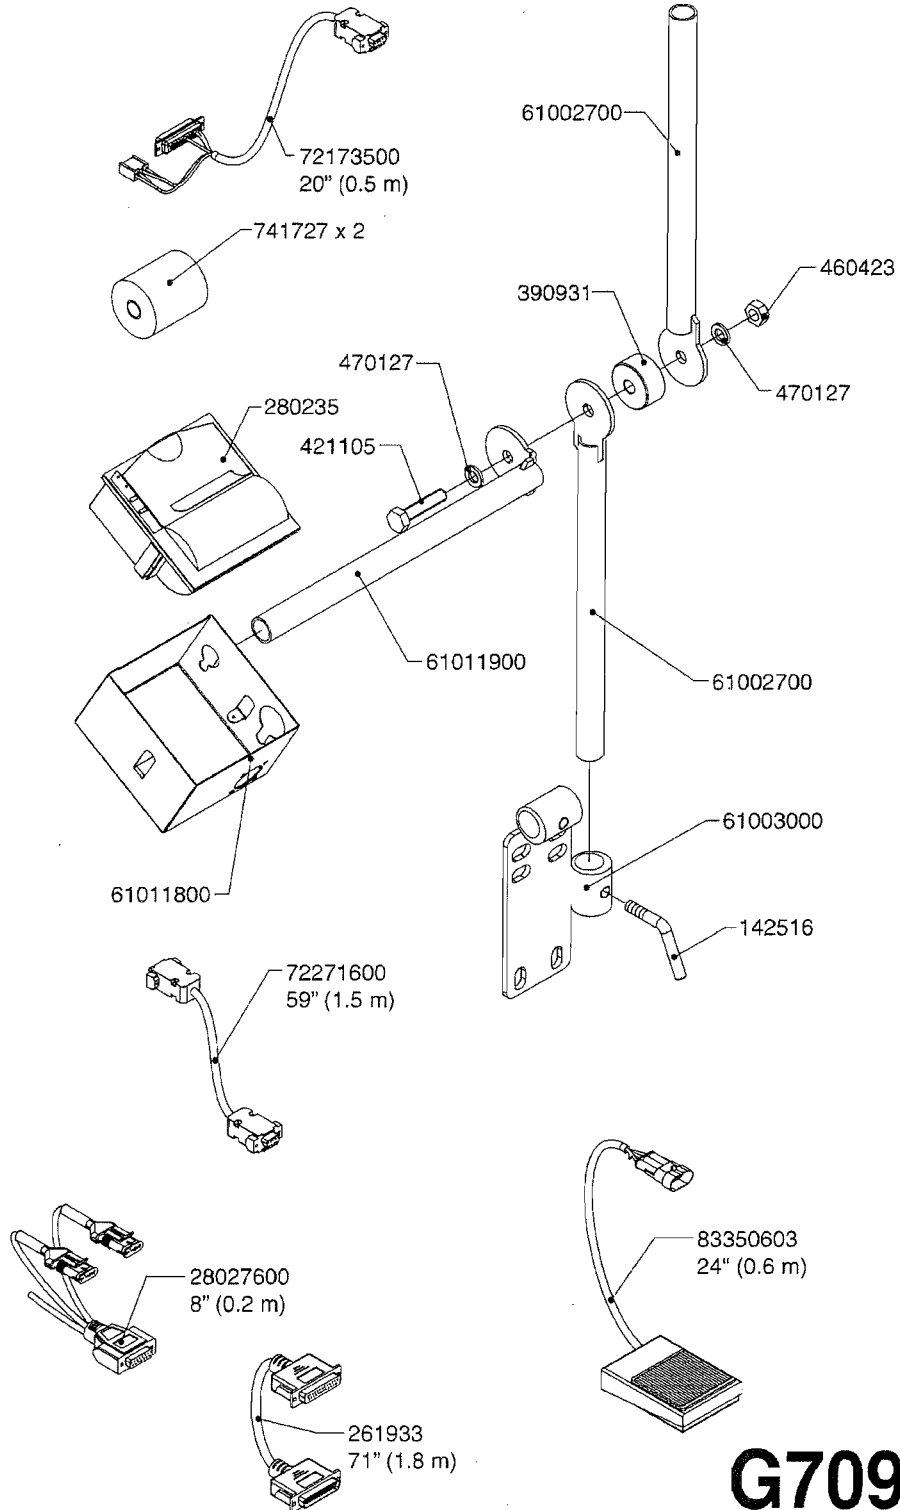

G709

HC 5500 ACCESSORIES
G709-HIN, 13:06:08

Page 1
Date 29.07.2008 16:21

parts-n°	order qty	description
142516	1	SCREW SET M10 BENT F. LOCKING
261933	1	CABLE W/PLUG 2X25 L=71"
280235	1	HARDI PRINTER WITH CLOCK
390931	1	PLASTIC SPACER D40XD11 L=20
421105	1	BOLT HEX 8.8 DEL M10X45 FT
460423	1	NUT HEX M10X1.5 LOCK
470127	1	WASHER D15D10X2 M10 LOCK
741727	1	PAPER, THERMAL, HC5500 PRINTER
28027600	1	WIRE HC5500 AUX.
61002700	1	TUBE BRACKET F.TRACTOR MOUNT
61003000	1	BRACKET F.TRACTOR MOUNT
61011800	1	BOX FOR HARDI PRINTER
61011900	1	TUBE BRACKET F.TRACTOR MOUNT
72173500	1	WIRE F.PRINTER HC5500 L=20"
72271600	1	HC5500 COMMUNICATION CABLE
83350603	1	HC5500 FOOT SWITCH CONTROL