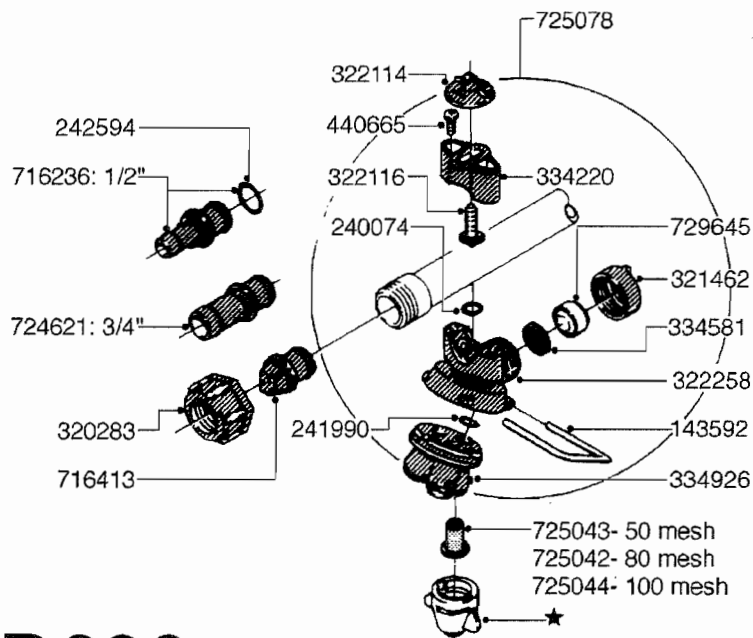

TRIPLET NOZZLE BODY

D620

*=REFER TO HARDI NOZZLE CATALOG