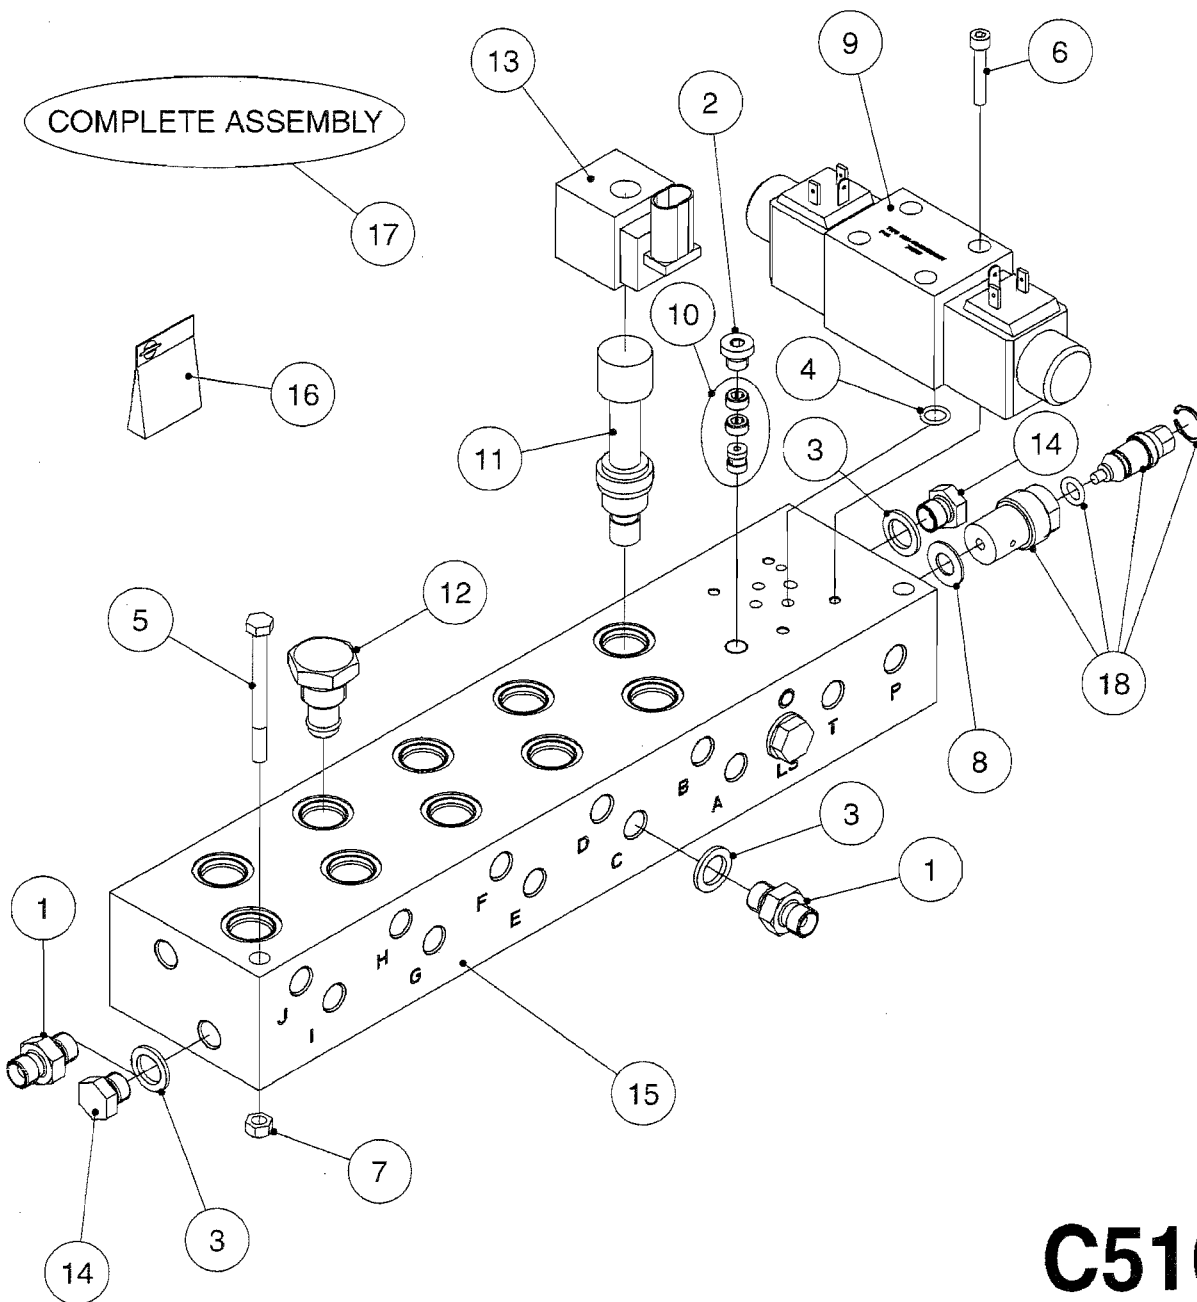

HYD. EAGLE/FORCE 3/4" VALVES
C510-HIN, 13:06:08

Page 1

Date 29.07.2008 16:12

Pos.	parts-n°	order qty	description
1	146845	1	HEX NIPPLE 1/4"X1/4"
1	146851	1	HEX NIPPLE 1/4"x1/4" 0.7MM
1	147498	1	HEX NIPPLE 1/4"-1/4" 1.2mm
2	231987	1	PLUG 1/8' BSP W/GASKET
3	241404	1	DOWTYSEAL 1/4"
4	242102	1	O-RING 9.25 X 1.78
5	420847	1	BOLT HEX 8.8 DEL M8X85
6	450964	1	SCREW M5X30 F.CYLINDER
7	460143	1	NUT HEX M8 LOCK
8	471060	1	WASHER D21/D10.5X1.25 COPPER
9	782116	1	MAGNET VLV.MD1L-S3/10N-D12K1/P
10	782124	1	SWITCH VALVE OUTS.1/8" 5000PSI
11	782129	1	SOLENOID VALVE 25L, 3/4"NC
12	782131	1	BLIND PLUG F.3/4" CARTR.VALVE
13	782135	1	SOLENOID W. AMP F.VALVE 782129
14	14010400	1	PLUG 1/4" BSP
15	14033900	1	HYDR.BLOCK BOOM SPC/FTZ 3/4"
16	28047800	1	SEAL KIT F.782129
17	72374100	1	HY.BLOCK BOOM HYDR. FTZ 05
18	72536600	1	HYD. THROTTLE VALVE ASSM. DHP