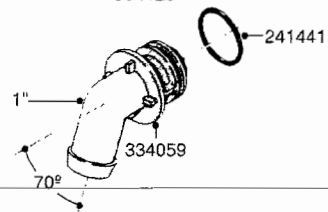

H010

parts-n°	order qty	description
240085	1	O-RING D13,1/8,3X02,4 NITRIL
241441	1	O-RING D29,3X3
242594	1	O-RING D14 X 1.78 SCH.70-EPDM
320084	1	FITT.DK NUT 1/2" BSP
320095	1	FITT.DK NUT 1" BSP
320117	1	FITT.DK CONN.1/2"BSP F. 1" CAP
320187	1	FITT.DK CAP 3/8" BSP BLACK
320283	1	FITT.DK NUT 3/4"BSP
320821	1	FITT.DK NUT 1-1/2" BSP
321495	1	FITT.DK REDUC 1/4'BSP F.3/4'NT
321576	1	FITT.DK CONN 1/2"BSP F.3/4"NUT
330013	1	O-RING D15/D10X2.5 F.3/8"NUT
330212	1	O-RING D19/D14X2.4 F.1/2"NUT
330326	1	O-RING D30/D24X2 F.1"NUT
330341	1	FITT.DK HB 1" F. 1" NUT
330595	1	O-RING D24.6/D20X2.1 -3/4"
330665	1	FITT.DK HB 3/4"F.1" NUT
330676	1	FITT.DK HB 3/8" F. 1/2" NUT
330687	1	FITT.DK HB 1/2" F. 1/2" NUT
330691	1	FITT.DK HB 3/4'F.3/4' NUT
330783	1	FITT.DK HB 3/8"F.3/8" NUT
331262	1	FITT.DK HB 1-1/2" F. 1-1/2"NUT
331273	1	O-RING D44/D38X2 F.1-1/2"
331446	1	FITT.DK HB 1" F.1-1/2" NUT
331807	1	FITT.DK HB 5/16" F.3/8" NUT
332286	1	FITT.DK HB 1/2" F. 3/4" NUT
332905	1	FITT.DK HB 1/2" F. 3/4" CAP
332927	1	FITT.DK PL.F. NOZZLE TUBE
333292	1	FITT.DK HB 1"O'RING F.1-1/2"
333664	1	FITT.DK HB 5/16' F. 1/2' NUT
334044	1	FITT.DK HB 3/4' F. 3/4' CAP
334059	1	FITT.DK EL 1" 110 DEG.F.1-1/2"
334123	1	FITT.DK HB 1-1/4"O-RNG F.1-1/2"
334150	1	FITT.DK HB 1-1/4" 110 F.1-1/2"
390542	1	PLUG WASHER FOR 3/4'CAP NUT
716236	1	FITT.DK HB 1/2" ASSY. F. 3/4"
716413	1	FITT.DK PLUG ASSY. F.NOZ TUBE
717426	1	FITT.DK REDUC 1/4"BSP F.3/4"N
720856	1	FITT.DK 1/2'BSP ASSY.F.3/4'NUT
724621	1	FITT.DK HB 3/4"ASSY F.3/4" NUT