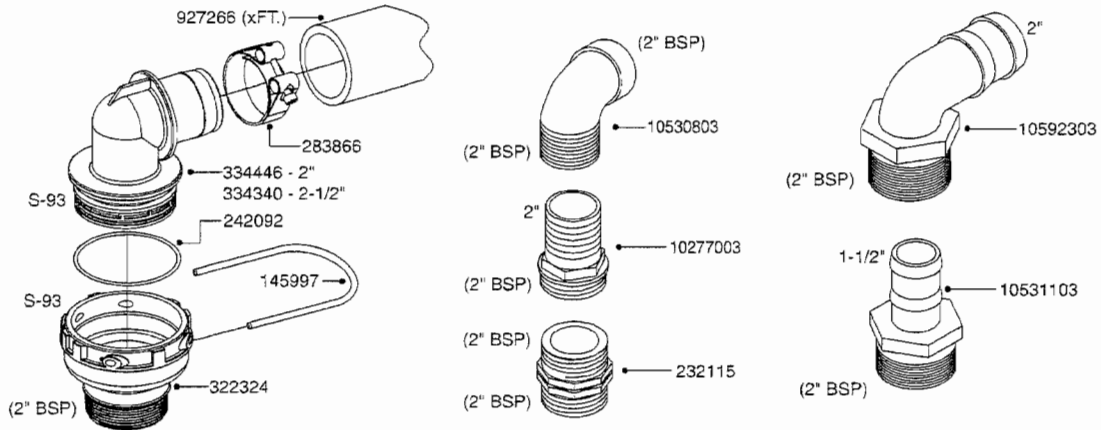

SUCTION SIDE OF PUMP (WITH 2" SUCTION PORT)