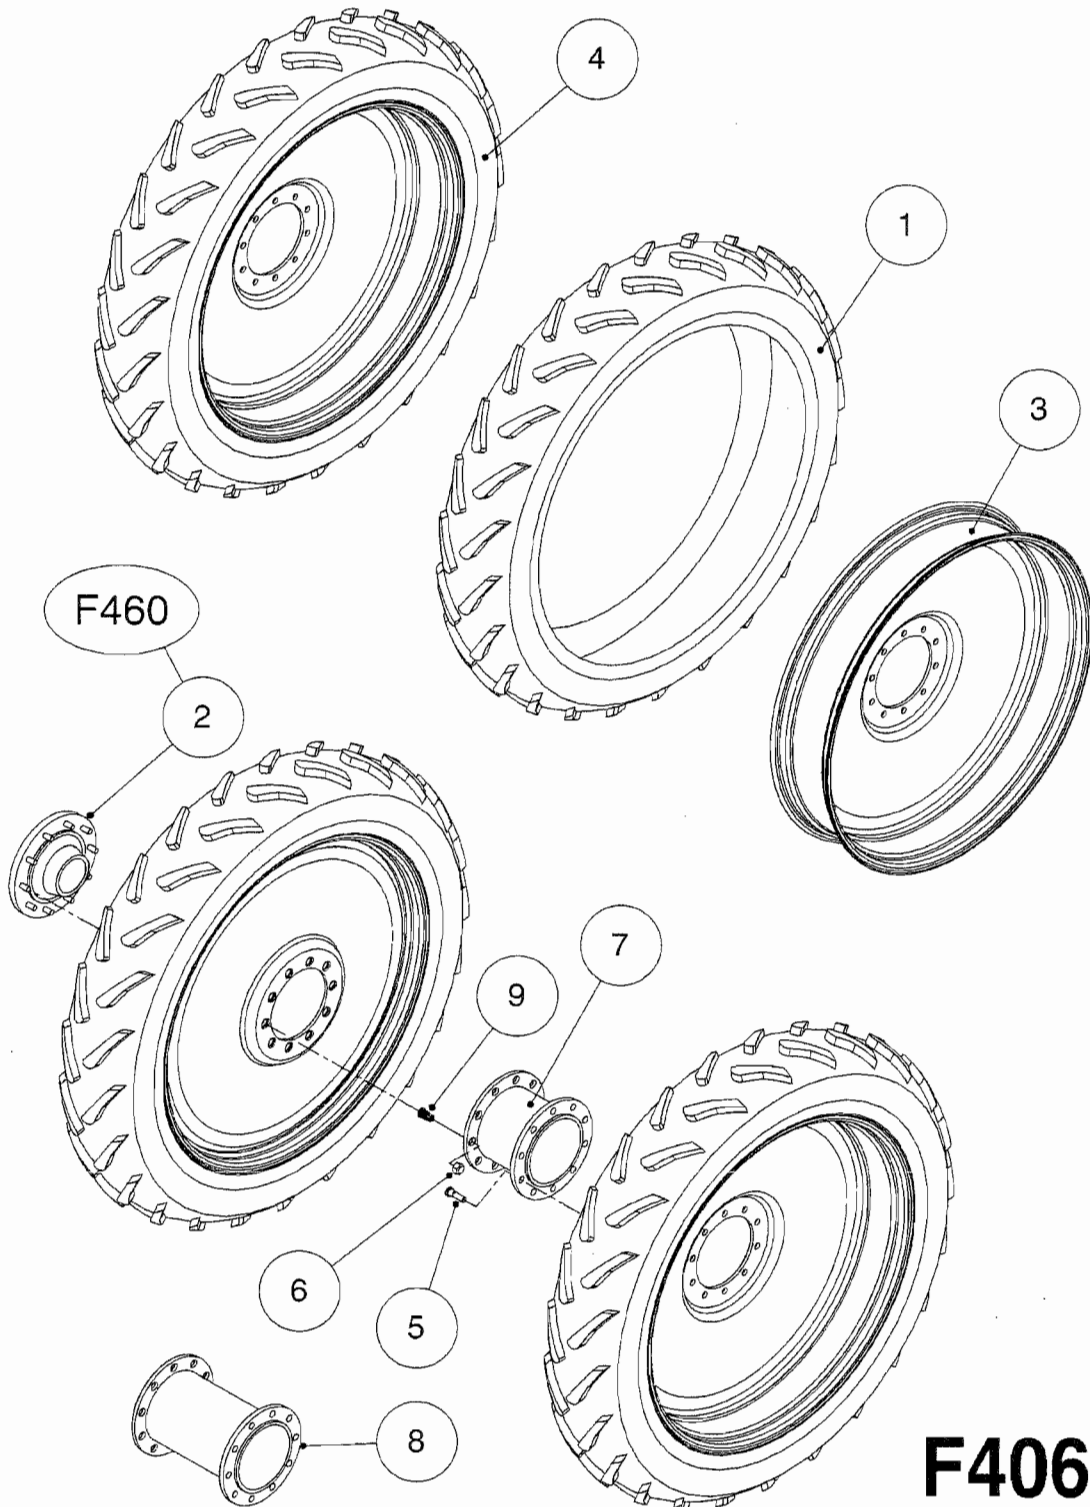

WHEELS FOR NEW COMMANDER
F406-HIN, 15:06:07

Page 1

Date 29.07.2008 16:16

Pos.	parts-n°	order qty	description
1	10615703	1	TIRE 320 90R46' RAD.TL 357774
2	28001303	1	HUB ASSY 10-13.19-11.02 20000#
3	28007103	1	RIM,10x46,5.75NOS,13.189BC
4	28031203	1	TIRE ASSY. 320/90R50" HL R.H.
4	28031303	1	TIRE ASSY. 320/90R50" HL L.H.
4	28037603	1	TIRE ASSY.320/90R50" R.H. DUAL
4	28037703	1	TIRE ASSY.320/90R50" L.H. DUAL
4	28038603	1	TIRE 320/90R50" 161A8B HI LOAD
5	28034803	1	STUD 3/4"NF/5/8"KNURL L=2-5/8"
6	46000303	1	NUT, BUD WHEEL, OUTER, RH
7	61011203	1	DUAL SPACER 22" ROW 50" TIRE
8	61011303	1	DUAL SPACER 30" ROW 50" TIRE
4	70006303	1	WHEEL ASM. 320/90R46 LH
4	70006703	1	WHEEL ASM. 320/90R46 RH
9	46000203	1	NUT, BUD WHEEL, INNER, RH