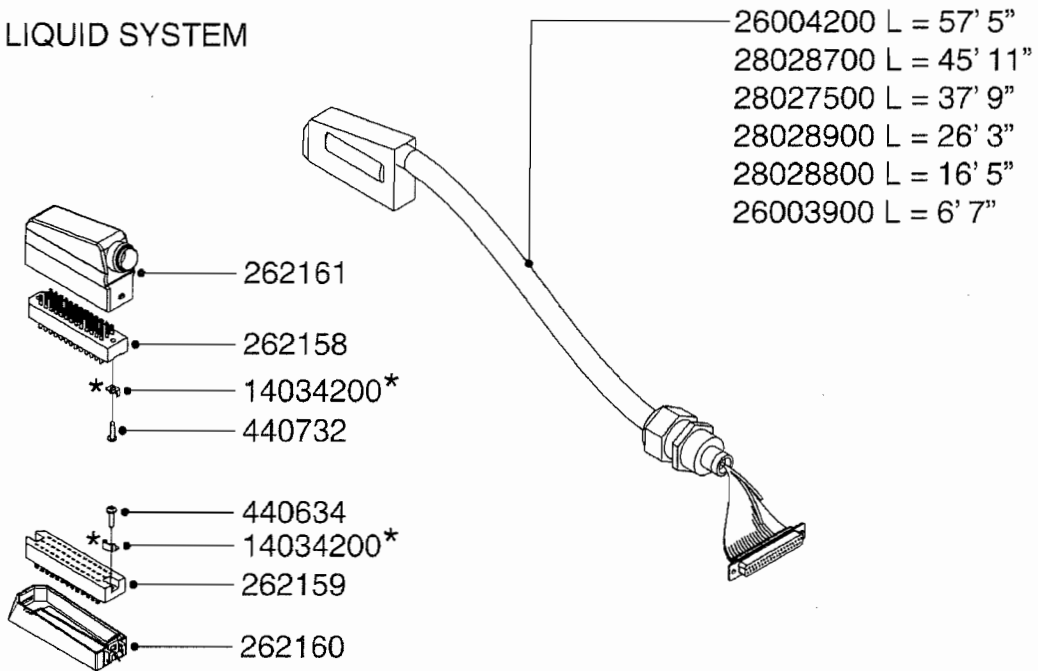

LIQUID SYSTEM

HYDRAULIC SYSTEM

*Note orientation of bracket
1 = Liquid system
2 = Hydraulic system

G710

39 PIN CABLES
G710-HIN, 13:06:08

Page 1
Date 29.07.2008 16:21

parts-n°	order qty	description
262158	1	PLUG INSERT 39 POLE MALE
262159	1	PLUG INSERT 39 POLE FEMALE
262160	1	PLUG HOUSING 39 POLE FEMALE
262161	1	PLUG HOUSING F/39 POLE MALE
440634	1	SCREW 5/8"
440732	1	PT SCREW 35X12B Z5452 ELZ
14034200	1	CODE BRACKET FOR 39 PIN CABLE
26003900	1	WIRE 37-39 PIN EVC, 6.6'
26004200	1	WIRE 37-39 PIN EVC, 57.4'
28027500	1	WIRE 37-39 PIN EVC, 37.7'
28028700	1	WIRE 37-39 PIN EVC, 45.9'
28028800	1	WIRE 37-39 PIN EVC, 16.4'
28028900	1	WIRE 37-39 PIN EVC, 26.2'
72236400	1	DAH CONN. WIRE/TRACTOR L=8M