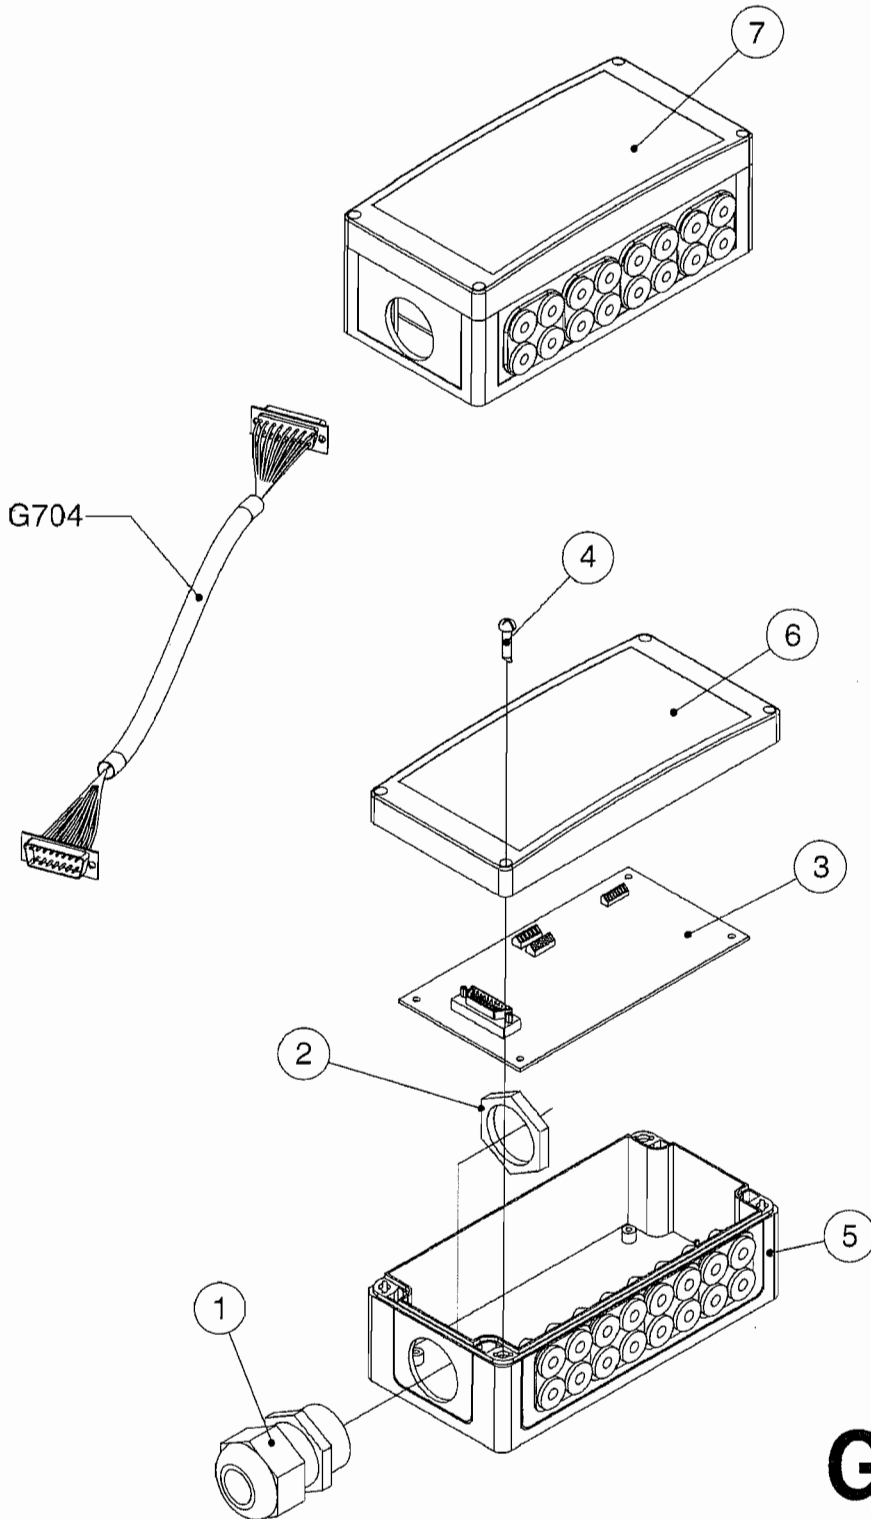

G707

JOB COM AND BREAK OUT
G707-HIN, 14:12:07

Page 1

Date 29.07.2008 16:20

Pos.	parts-n°	order qty	description
1	391095	1	BOX COMPL. 300X300X135 DRILLED
2	411050	1	SCREW M3x8 LOCK SS
3	16132400	1	PLATE 1.5X270X270/JOBCOMPUTER
4	26004300	1	DAH PCB F. JOB COM NCM 44/66
5	26004600	1	PLUG F.DRILLED HOLE 21MM
6	26004700	1	PLUG F.DRILLED HOLE 13.5MM
7	26005100	1	CONNECTOR FOR PCB, PLASTIC
8	26005500	1	BPC BREAKOUT BOX EL BOX CM"05"
10	28048600	1	FUSE AUTO 15 AMP.
9	72289900	1	JOB COM PCB COMMANDER 44/6600
9	72369300	1	JOB COM PCB NCM44/6600 REFURB.