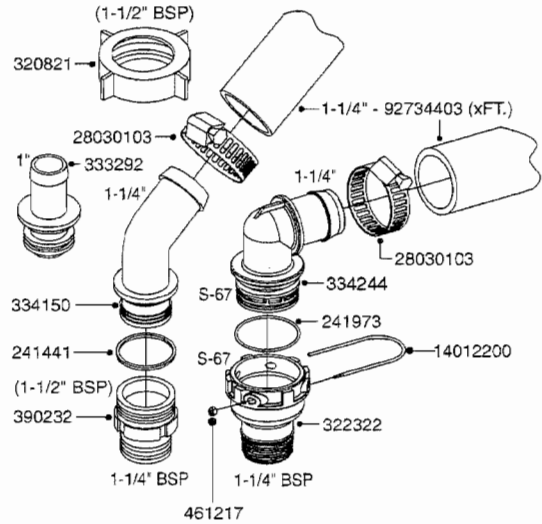

PUMP - 463 FLEX CAPACITY
A335-HIN, 15:06:07

Page 1

Date 29.07.2008 16:10

Pos.	parts-n°	order qty	description
1	61038400	1	BRACKET FLEX PUMP MOUNT NCM
2	783010	1	MOTOR HYDRAULIC OMR50
3	72363900	1	PUMP 463/10-MOD-2-540
4	450052	1	SCREW SET M8X10 BLACK ALLAN
5	284521	1	COUPLING HALF CYL.D25MM-KEY
6	283916	1	TOOTHED RIM FOR CLUTCH
7	430522	1	BOLT HEX 8.8 DEL M12X25 FT
8	471127	1	WASHER D24/D13X2.5 STAINLESS
9	420582	1	BOLT HEX 8.8 DEL M8X20 FT
10	430878	1	BOLT HEX 8.8 DEL M12X45
11	460703	1	NUT HEX M12X1.75 LOCK
12	16154400	1	COVER PLATE F. FLEX PUMP MT.
13	111438	1	HUB F.CLUTCH 361/460 PUMP

SUCTION SIDE OF PUMP (WITH 1-1/2" SUCTION PORT)

PRESSURE SIDE OF PUMP

SUCTION SIDE OF PUMP (WITH 2" SUCTION PORT)

**COMPLETE ASSEMBLIES
WHOLEGOODS ITEMS**

- 821586 - 463/10 2" (540 RPM)
- 821587 - 463/10 2" W/THROUGH SHAFT (540 RPM)
- 821649 - 463/12 2" (540 RPM H.C.)
- 821648 - 463/5.5 2" (1000 RPM)
- 821585 - 463/5.5 2" W/THROUGH SHAFT (1000 RPM)
- 821650 - 463/6.5 2" (1000 RPM H.C.)