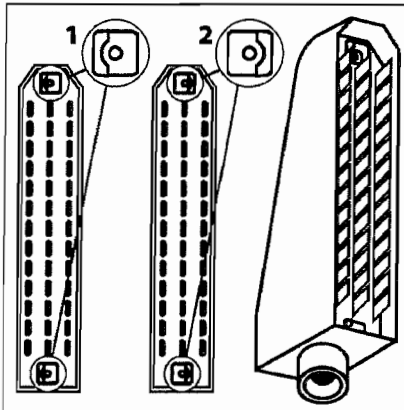

LIQUID SYSTEM

HYDRAULIC SYSTEM

*Note orientation of bracket
1 = Liquid system
2 = Hydraulic system

G710

39 PIN CABLES
G710-HIN, 13:06:08

Page 1
Date 29.07.2008 16:21

parts-n°	order qty	description
262158	1	PLUG INSERT 39 POLE MALE
262159	1	PLUG INSERT 39 POLE FEMALE
262160	1	PLUG HOUSING 39 POLE FEMALE
262161	1	PLUG HOUSING F/39 POLE MALE
440634	1	SCREW 5/8"
440732	1	PT SCREW 35X12B Z5452 ELZ
14034200	1	CODE BRACKET FOR 39 PIN CABLE
26003900	1	WIRE 37-39 PIN EVC, 6.6'
26004200	1	WIRE 37-39 PIN EVC, 57.4'
28027500	1	WIRE 37-39 PIN EVC, 37.7'
28028700	1	WIRE 37-39 PIN EVC, 45.9'
28028800	1	WIRE 37-39 PIN EVC, 16.4'
28028900	1	WIRE 37-39 PIN EVC, 26.2'
72236400	1	DAH CONN. WIRE/TRACTOR L=8M