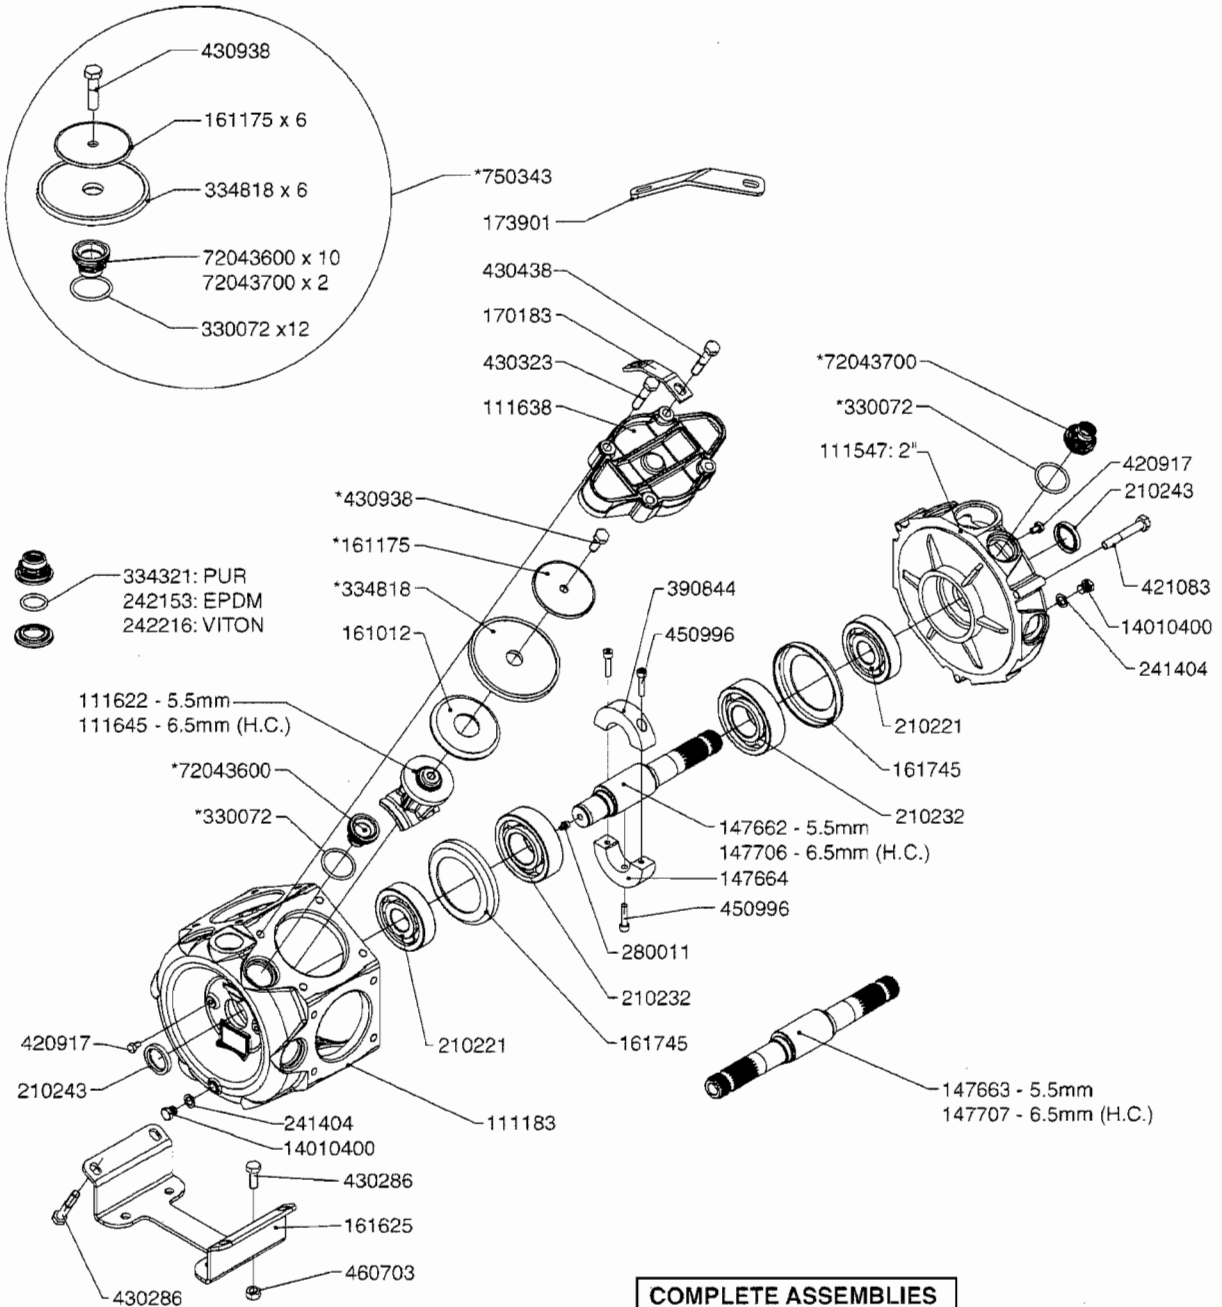

COMPLETE ASSEMBLIES
WHOLEGOODS ITEMS

COMPLETE PUMPS

- 821584 - 463/5.5 (1000 RPM)
- 821585 - 463/5.5 W/THROUGH SHAFT (1000 RPM)
- 821608 - 463/6.5 (1000 RPM H.C.)

A310

PUMP - 463/1000 RPM W/MOUNTING
A310-HIN, 01:01:01

Page 1

Date 29.07.2008 16:10

parts-n°	order qty	description
111183	1	PUMP CASTING 460 (PAINTED)
111547	1	PUMP CASTING 462-2' (PAINTED)
111622	1	CONNECTING ROD 463/5.5MM
111638	1	VALVE COVER 463 HC+1000 VERS.
111645	1	CONNECTING ROD 463/6.5MM
14010400	1	PLUG 1/4" BSP
147662	1	CRANK SHAFT F.363/463-5.5MM
147663	1	CRANK SHAFT 363/463-5.5 THROUG
147664	1	COUNTERBALANCE 363/463 WEIGHT
147706	1	CRANK SHAFT F.363/463-6.5MM
147707	1	CRANK SHAFT 363/463-6.5 THROUG
161012	1	DIAPHRAGM BACKING DISC F. 463
161175	1	DIAPHRAGM DISC F. 463 PUMP
161625	1	SUBSTITUTE 614628
161745	1	METAL SPACER F.363/463
170183	1	LIFT STRAP F.PUMP 360/361/462
173901	1	LIFT STRAP F.PUMP 463
210221	1	BEARING BALL 6407
210232	1	BEARING BALL 6310
210243	1	SEAL OIL 35 X 47 X 7
241404	1	DOWTYSEAL 1/4"
242153	1	O-RING D26X4 EPDM
242216	1	O-RING VITON F/1202/1302/462
280011	1	GREASE NIPPLE 1/8' H TR
330072	1	O-RING D53,5/D45,5X4
334321	1	O-RING POLY. 34.0x26.0x4.0
334818	1	DIAPHRAGM F. 463 PUMP POLY.
390844	1	COUNTERBALANCE 363/463 POM
420917	1	BOLT HEX 8.8 RAW M8X12 FT
421083	1	BOLT HEX 8.8 DEL M10X65
430286	1	BOLT HEX 8.8 DEL M12X30 FT
430323	1	BOLT HEX 8.8 DEL M12X60
430438	1	BOLT HEX 8.8 DEL M12X65
430938	1	BOLT HEX SS M12 X 30
450996	1	BOLT ALLEN M8X35 DIN 912 RAW
460703	1	NUT HEX M12X1.75 LOCK
72043600	1	VALVE FOR 462/463
72043700	1	VALVE FOR 462/463 W.VENT HOLE
750343	1	PUMP KIT F. 463
821584	1	PUMP 463/5.5 2' ALT 821648
821585	1	PUMP 463/5.5 THRGH SHAFT 1000R
821608	1	PUMP 463/6.5 2" ALT 821650