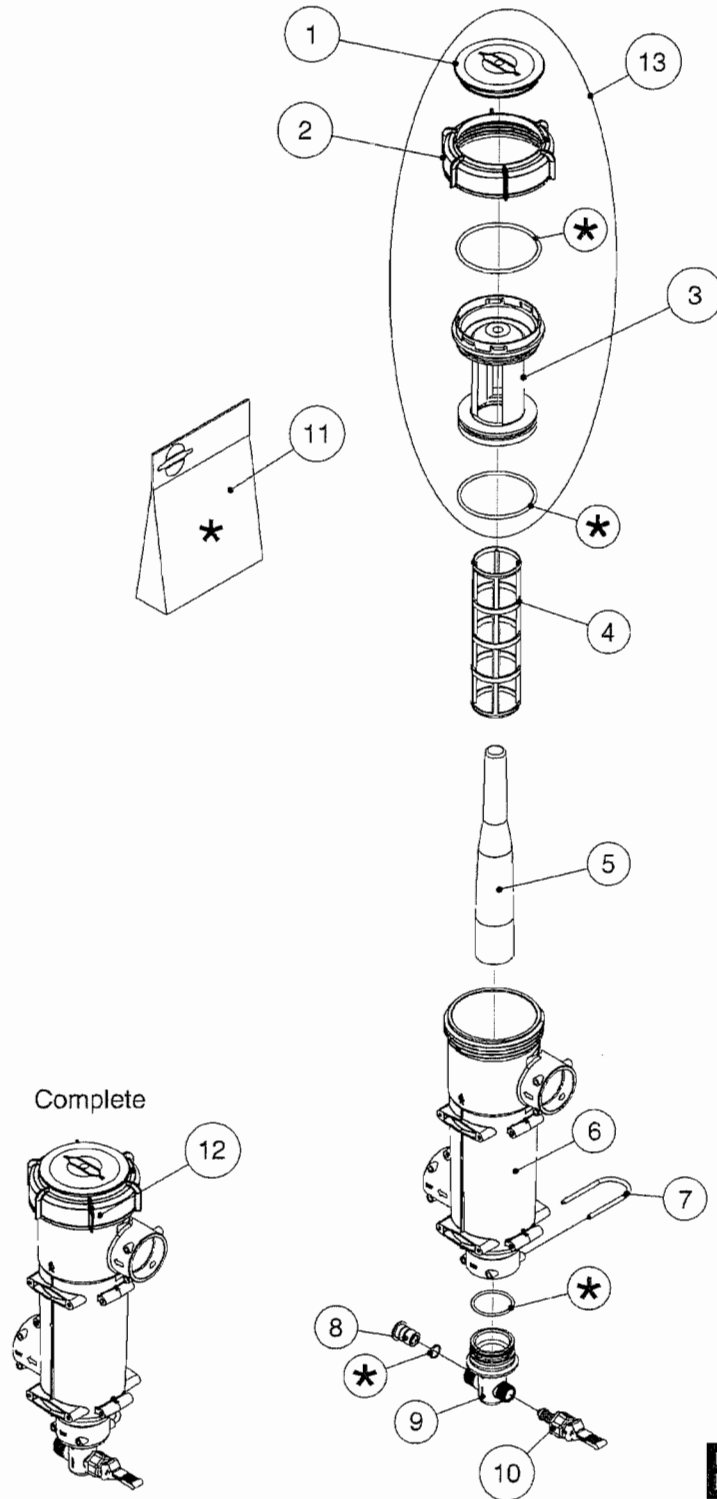

FOR FITTINGS AND
HOSES, SEE SECTION H

70036203 - Infield Rinse Pressure Kit

B344

CHECK VALVES
B344-HIN, 12:12:05

Page 1
Date 29.07.2008 16:11

parts-n°	order qty	description
145994	1	FITT.DK S-40 FORK
145996	1	FITT.DK S-67 FORK
231346	1	QUICK COUPLER 1/8"BSP X 4 MM
241905	1	O-RING 12,3X2,4 VITON DKR.1,05
241973	1	O-RING F.S-67 FITTING
242108	1	O-RING F.S-40 FITTING
242504	1	O-RING D35x2 NITRIL
322102	1	FITT.DK S-40 BULKHEAD
322104	1	FITT.DK S-67 BULKHEAD
322133	1	FITT.DK S-40 PLUG W 1/8 THREAD
334232	1	FITT.DK S-67 STR.1-1/4'
615522	1	CHECK VALVE F.FOAM MARKER
14014400	1	SEAT F.CHECK VALVE D41.8 S67
70036203	1	RINSE PRESSURE KIT
72089900	1	CHECK VALVE S67 SUBASMBLY.2001
97800500	1	DECAL 230X28 BLACK ARROW

EASY CLEAN FILTER - NCM
B440-HIN, 13:06:08

Page 1
Date 29.07.2008 16:11

Pos.	parts-n°	order qty	description
1	140766	1	NUT 1/2" BSP
2	146439	1	FITT.DK REDUC 1/2"x1/8"x1/4"BS
3	231346	1	QUICK COUPLER 1/8"BSP X 4 MM
4	242570	1	O-RING D50.0 x5.0 SH70 VITON
5	242572	1	RUBBER BELT Ø160x1.5 B=60 EPDM
6	320047	1	FITT.DK CAPNUT 1/2" BSP
7	322356	1	EASYCLEAN FILTER HOUSING
8	322357	1	CAP F. COUPLER EASYCLEAN FILTE
9	391090	1	BALL F. EASYCLEAN FILTER ON/OFF
10	391091	1	SEAL F. BALL EASYCLEAN FILTER
11	741826	1	SEAL KIT F. EASYCLEAN FILTER
12	14027800	1	SPINDLE F.SMART VALVE S-93
13	28053400	1	GAUGE VACUUM SUCT. FILTER NCM
14	28054300	1	QUICK COUPLER 1/8"BSP/Ø4 FEMAL
15	33503200	1	HOSE COUPLER F. EASYCLEAN FILT
16	33503600	1	FILTER CARRIER F. EASYCLEAN
17	72270600	1	LID ASSM. EASYCLEAN FILTER
18	72278800	1	FILTER 30 MESH GREEN D110/284
18	72278900	1	FILTER 50 MESH BLUE D110/284
18	72279000	1	FILTER 80 MESH RED D110/284
19	72318900	1	EASYCLEAN FILTER COMPL.