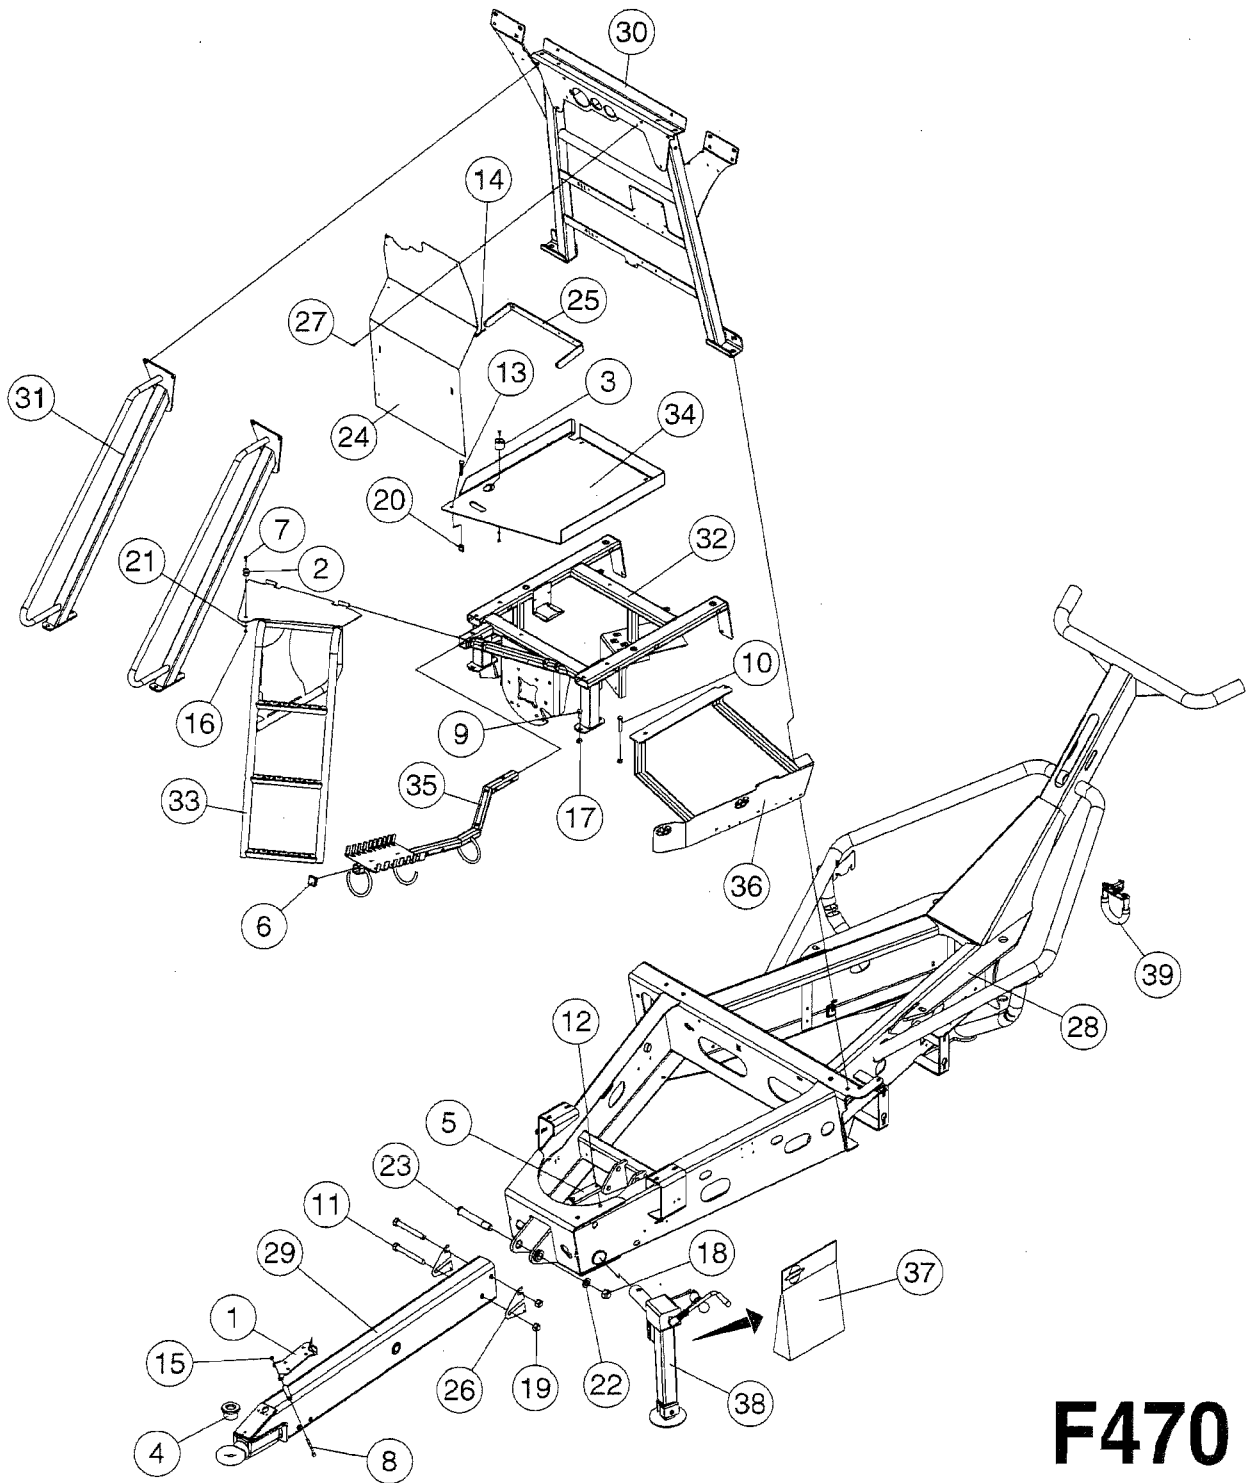

FRAME - NCM 4400/6600
F470-HIN, 11:12:06

Page 0
Date 29.07.2008 16:16

FRAME - NCM 4400/6600
F470-HIN, 11:12:06

Page 1

Date 29.07.2008 16:16

Pos.	parts-n°	order qty	description
1	161923	1	SUPPORT PLATE F. PTO CM+
2	242567	1	DOOR STOP, MALE
3	242568	1	DOOR STOP, FEMALE
4	270608	1	BUSHING F. DRAWBAR NCM Ø50/Ø33
5	334135	1	SLIDE SHOE 140X45X15
6	334571	1	PLUG 40X40X2 F.SQ.TUBE
7	410185	1	BOLT HEX 8.8 DEL M6X16
8	421232	1	BOLT HEX 8.8 DEL M8X110
9	430286	1	BOLT HEX 8.8 DEL M12X30 FT
10	430438	1	BOLT HEX 8.8 DEL M12X65
11	430886	1	BOLT HEX 8.8 DEL M20X160
12	440708	1	SCREW M5.5X16 SELF TAPPING SS
13	440718	1	BOLT CRG M10 X 65 DEL
14	450402	1	BOLT HEX M6X50
15	460143	1	NUT HEX M8 LOCK
16	460261	1	NUT HEX M6X1 LOCK
17	460703	1	NUT HEX M12X1.75 LOCK
18	460747	1	NUT HEX M24 LOCK
19	460806	1	NUT HEX M20X2.5 LOCK
20	461324	1	NUT WING M10 STAINLESS STEEL
21	471125	1	WASHER D12/D6.4x1.6 SS
22	471130	1	WASHER D44.0/D25.0X4.0 SS
23	14033300	1	PIN D30.0 F. DRAWBAR NCM
24	16128300	1	COVER F. EL-BOX. NCM 4400
25	16128600	1	BRACKET F. COVER PLATE NCM
26	16144700	1	SHIM F. DRAWBAR NCM4400
24	16156000	1	COVER F. EL-BOX. NCM 6600
27	45001500	1	SCREW THUMB PLASTIC HEAD M6x20
28	63033300	1	FRAME NCM 4400 PAINTED
29	63033500	1	DRAWBAR SWIVEL D50 NCM 4400
30	63033600	1	TRANSPORT FRAME NCM 4400
31	63033700	1	HANDRAIL FOR PLATFORM PAINTED
32	63034100	1	MOUNT PLATFORM NCM 4400
33	63035700	1	STEP FOR NCM 4400/6600
34	63035800	1	DECKPLATE F.PLATFORM NCM 4400
35	63038700	1	HOSE & CABLE SUPPORT NCM
36	63040500	1	VALVE CONSOLE PAINTED
28	63043300	1	FRAME NCM 6600 PAINTED
30	63043600	1	TRANSPORT FRAME NCM 6600
32	63043700	1	MOUNT PLATFORM NCM 6600
34	63043800	1	DECKPLATE F.PLATFORM NCM 6600
37	72280700	1	REPAIR KIT F.JACK STAND
38	72280900	1	JACK STAND F. NCM4400 COMP.
39	72321200	1	SWIVEL HOSE GUARD NCM 4400
39	72372400	1	SWIVEL HOSE GUARD NCM 6600