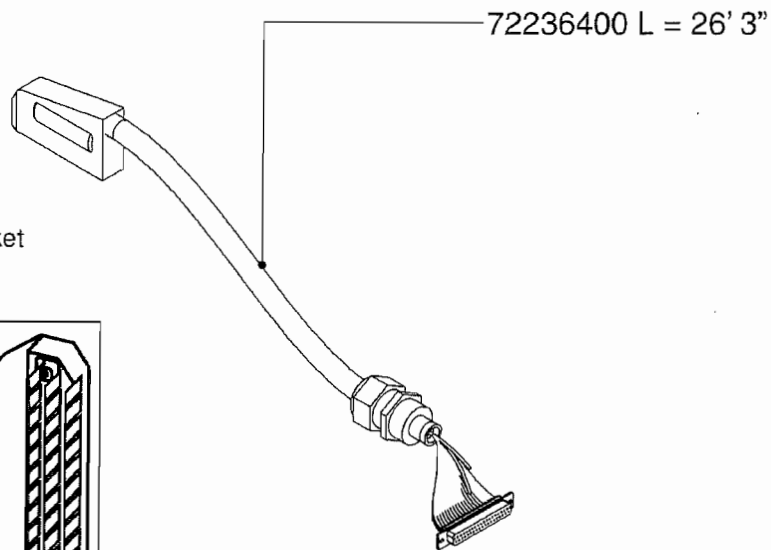

LIQUID SYSTEM

HYDRAULIC SYSTEM

*Note orientation of bracket
1 = Liquid system
2 = Hydraulic system

G710

39 PIN CABLES
G710-HIN, 13:06:08

Page 1
Date 29.07.2008 16:21

parts-n°	order qty	description
262158	1	PLUG INSERT 39 POLE MALE
262159	1	PLUG INSERT 39 POLE FEMALE
262160	1	PLUG HOUSING 39 POLE FEMALE
262161	1	PLUG HOUSING F/39 POLE MALE
440634	1	SCREW 5/8"
440732	1	PT SCREW 35X12B Z5452 ELZ
14034200	1	CODE BRACKET FOR 39 PIN CABLE
26003900	1	WIRE 37-39 PIN EVC, 6.6'
26004200	1	WIRE 37-39 PIN EVC, 57.4'
28027500	1	WIRE 37-39 PIN EVC, 37.7'
28028700	1	WIRE 37-39 PIN EVC, 45.9'
28028800	1	WIRE 37-39 PIN EVC, 16.4'
28028900	1	WIRE 37-39 PIN EVC, 26.2'
72236400	1	DAH CONN. WIRE/TRACTOR L=8M