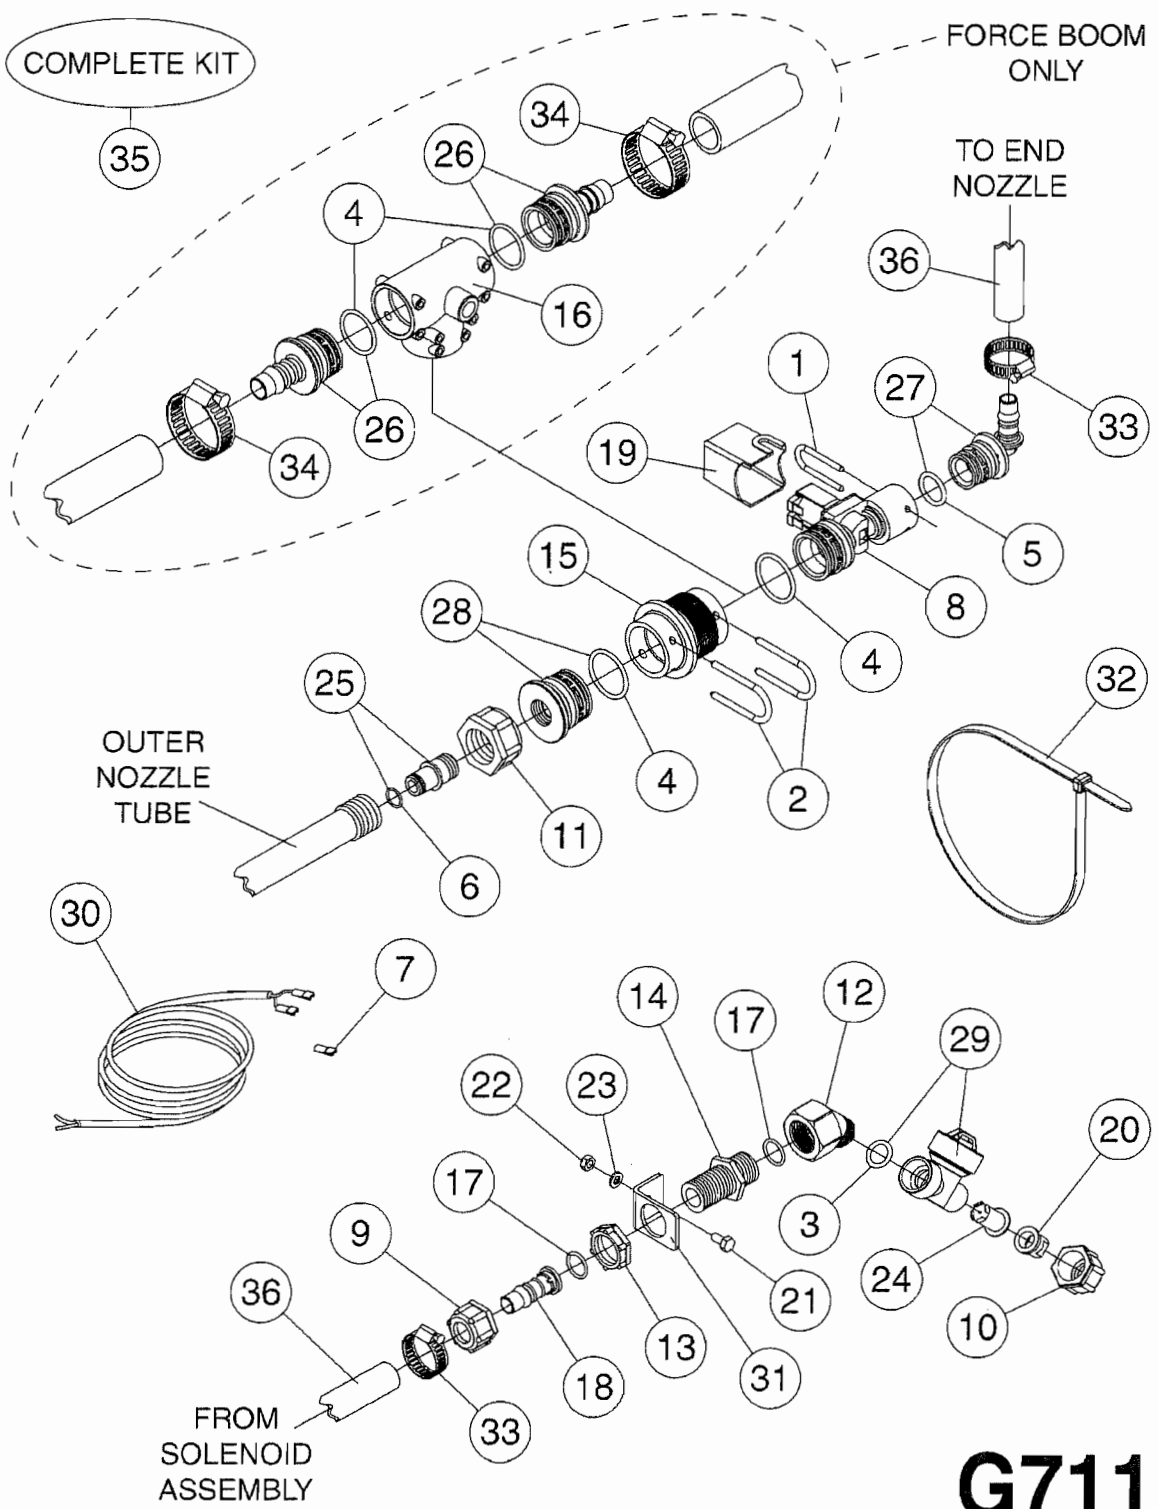

LIQUID SYSTEM

HYDRAULIC SYSTEM

*Note orientation of bracket
1 = Liquid system
2 = Hydraulic system

G710

39 PIN CABLES
G710-HIN, 13:06:08

Page 1
Date 29.07.2008 16:21

parts-n°	order qty	description
262158	1	PLUG INSERT 39 POLE MALE
262159	1	PLUG INSERT 39 POLE FEMALE
262160	1	PLUG HOUSING 39 POLE FEMALE
262161	1	PLUG HOUSING F/39 POLE MALE
440634	1	SCREW 5/8"
440732	1	PT SCREW 35X12B Z5452 ELZ
14034200	1	CODE BRACKET FOR 39 PIN CABLE
26003900	1	WIRE 37-39 PIN EVC, 6.6'
26004200	1	WIRE 37-39 PIN EVC, 57.4'
28027500	1	WIRE 37-39 PIN EVC, 37.7'
28028700	1	WIRE 37-39 PIN EVC, 45.9'
28028800	1	WIRE 37-39 PIN EVC, 16.4'
28028900	1	WIRE 37-39 PIN EVC, 26.2'
72236400	1	DAH CONN. WIRE/TRACTOR L=8M