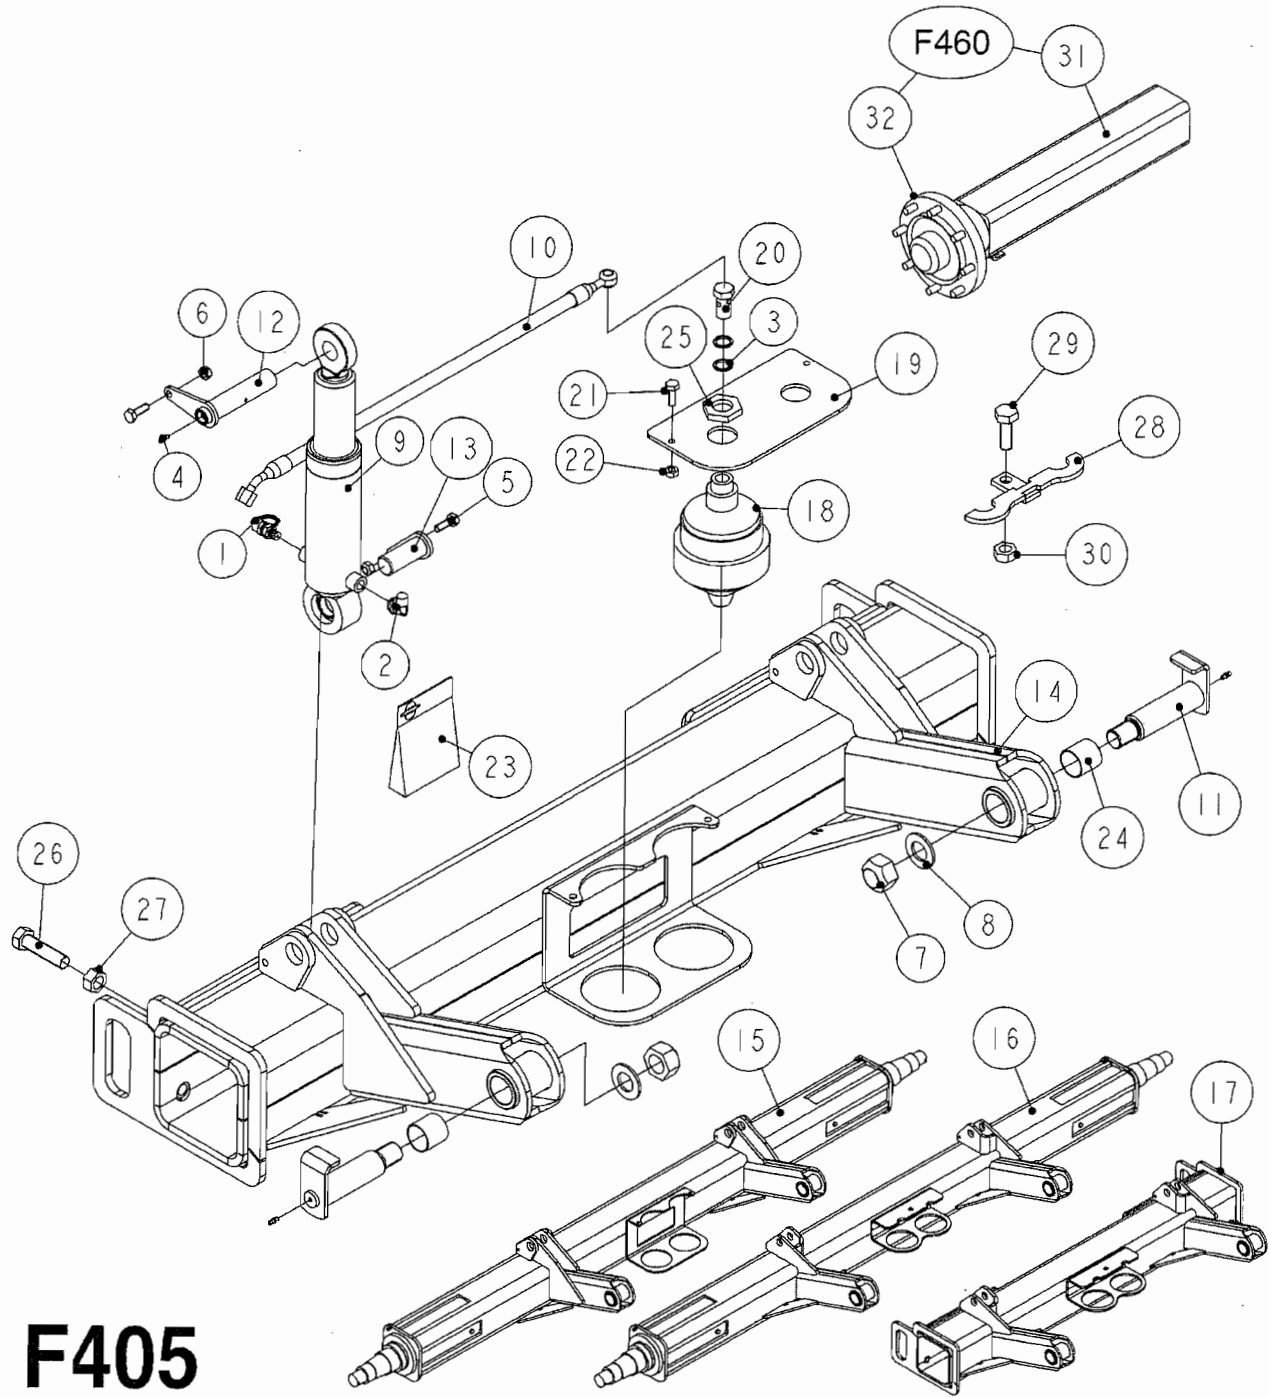

F405

NCM 4400/6600 SUSPENDED AXLE
F405-HIN, 28:06:06

Page 1
Date 29.07.2008 16:16

Pos.	parts-n°	order qty	description
24	210863	1	BUSHING DU FLNG. D40/44 L=26 NCM 4400
24	210865	1	BUSHING 40mm40mm DU NCM 6600
1	231955	1	NIPPLE FOR PRESSURE GAUGE
2	232278	1	NIPPLE 3/8"/90° W. UNION NUT NCM 4400
20	232291	1	BANJOBOLT 1/2" BSP
2	232293	1	ELBOW 90° 1/2"x1/2" NCM 6600
3	241356	1	DOWTYSEAL 1/2"
4	283699	1	GREASE NIPPLE M6X1
5	421002	1	BOLT HEX 8.8 DEL M10X30 FT NCM 4400
21	421046	1	BOLT HEX 8.8 DEL M8X25 FT NCM 6600
5	421105	1	BOLT HEX 8.8 DEL M10X45 FT NCM 6600
29	430581	1	BOLT HEX 8.8 DEL M16X40 FT NCM 4400
26	430920	1	BOLT HEX M20x80MM
22	460143	1	NUT HEX M8 LOCK NCM 6600
6	460423	1	NUT HEX M10X1.5 LOCK
30	460585	1	NUT HEX M16X2 LOCK NCM 4400
27	461228	1	NUT HEX M20
7	461316	1	NUT HEX LOCK M30X3.5
8	471131	1	WASHER D56.0/D31.0X4.0
9	781136	1	HYDRAULIC SHOCK NCM4400 SUSP. NCM 4400
9	781137	1	HYDRAULIC SHOCK NCM6600 SUSP. NCM 6600
25	14022800	1	NUT M33-1.5/NV=55/L=8
12	14044000	1	PIN Ø35 L=165 DELTA NCM 6600
19	16155600	1	ACCUMULATOR MT. PLATE 6600 NCM 6600
32	28001303	1	HUB ASSY 10-13.19-11.02 20000#
18	28023900	1	ACCUMULATOR 0.75L/70 BAR CM"05 NCM 4400
10	28051600	1	HYD. HOSE 3/8" L=745 OML45°/BA NCM 4400
18	28059400	1	ACCUMULATOR NCM6600 SUSPENSION NCM 6600
10	28060300	1	HYD. HOSE 1/2" L=710 OML45°/BA NCM 6600
23	28064100	1	GASKET SET FOR CYL. 781136 NCM 4400
23	28064200	1	GASKET SET FOR CYL. 781137 NCM 6600
28	61011703	1	ACCUMULATOR MT. BKT. NCM 4400 NCM 4400
11	61030600	1	PIN TREADED Ø40/L=124 M30-3.0 NCM 4400
12	61030800	1	PIN Ø30/L=127 NCM 4400
13	61031100	1	PIN Ø30/L=81 NCM 4400
13	61037600	1	PIN Ø34.8/L=94 NCM 6600