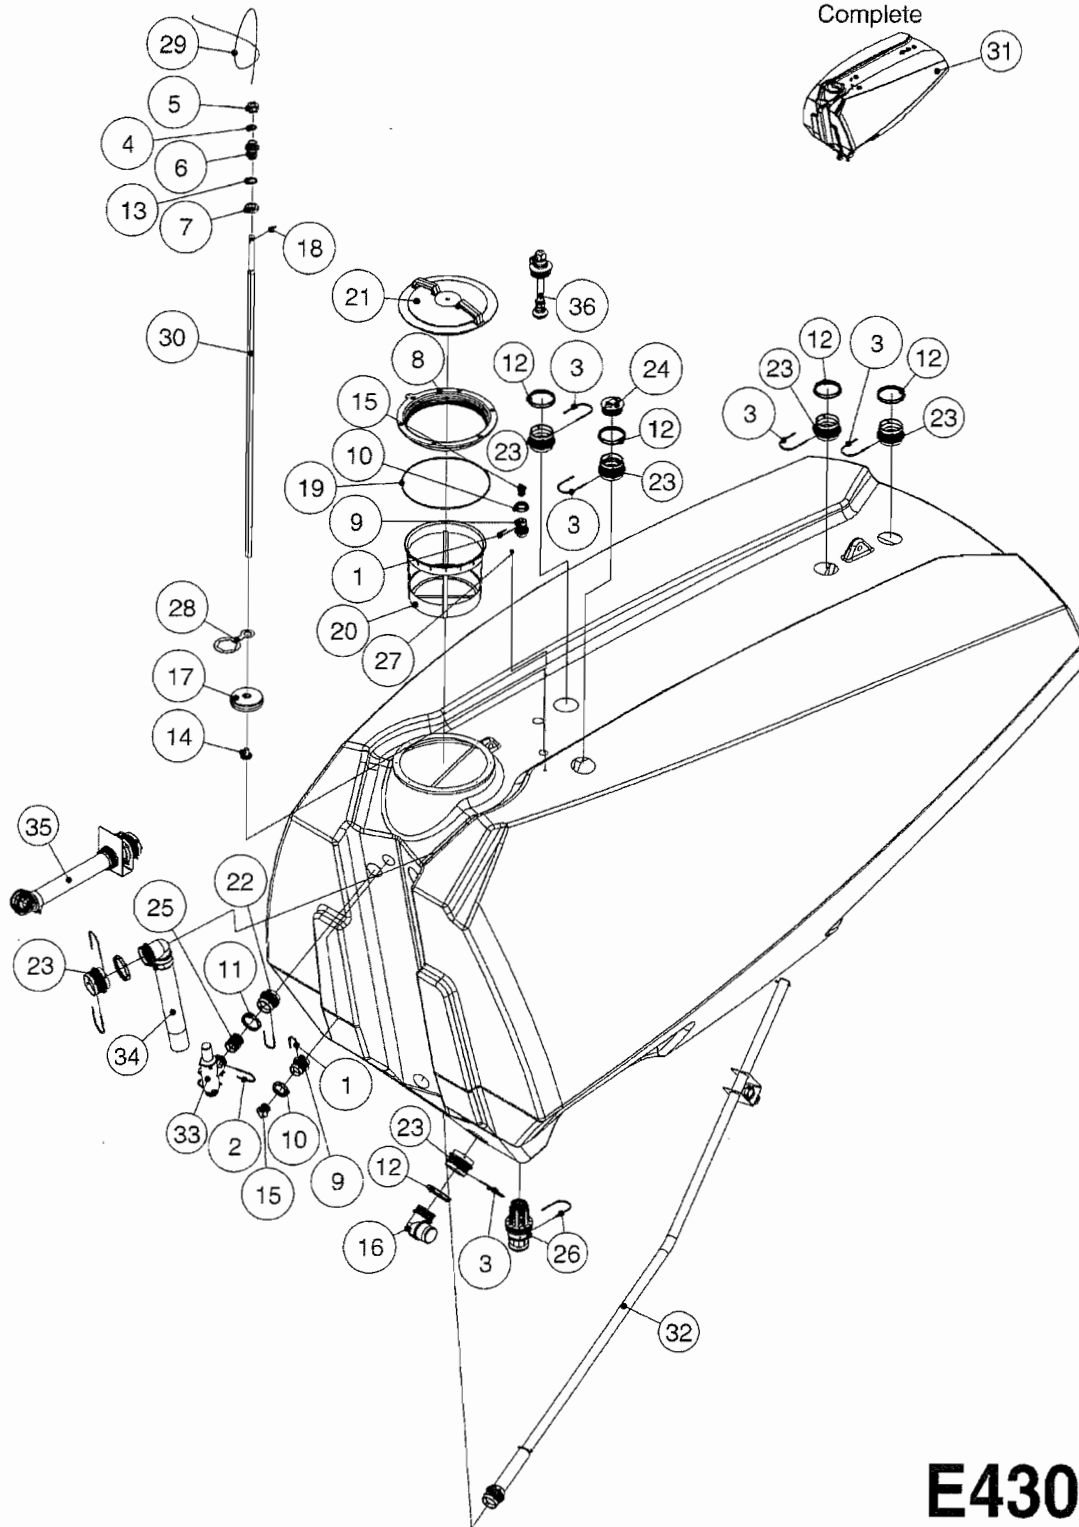

TANK NCM 4400/6600
E430-HIN, 11:12:06

Page 0

Date 29.07.2008 16:15

TANK NCM 4400/6600
E430-HIN, 11:12:06

Page 1
Date 29.07.2008 16:15

Pos.	parts-n°	order qty	description
1	145994	1	FITT.DK S-40 FORK
2	145996	1	FITT.DK S-67 FORK
3	145997	1	FITT.DK S-93 FORK
4	242309	1	SEAL Ø22 ID Ø30 OD X 4 HIGH
5	320095	1	FITT.DK NUT 1" BSP
6	320456	1	FITT.DK BULKHEAD 1"BSP DOUBLE
7	320471	1	FITT.DK NUT 1" BSP JAMB
8	322097	1	THREADED RING F. LID
9	322102	1	FITT.DK S-40 BULKHEAD
10	322106	1	FITT.DK S-40 BULKHEAD NUT
11	322108	1	FITT.DK S-67 BULKHEAD NUT
12	322109	1	FITT.DK S-93 BULKHEAD NUT
13	332577	1	O-RING D38/D30X4 F.1" PUR.
14	333864	1	GUIDE F. SAFETY VALVE SPRING
15	334248	1	FITT.DK S-40 PLUG
16	334340	1	FITT.DK S-93 ELB.2-1/2' PVC
17	334515	1	FLOATER FOR LIQUID LEVEL
18	480717	1	PIN D5 X 40 STAINLESS
19	614588	1	SEAL F. LID
20	614602	1	FILTER BASKET
21	726003	1	LID F. TANK
22	726464	1	FITT.DK S-67 BULKHEAD W/GASKET
23	726465	1	FITT.DK S-93 BULKHEAD W/GASKET
24	726580	1	FITT. S93 PLUG W/O-RING
25	728526	1	FITT.DK S-67 CONNECT W. ORINGS
26	730084	1	BOTTOM VALVE S93 2"RG-3M
27	14001500	1	GROMMET F.TOP DRAIN CORD
28	16025500	1	TANK SPACER SIGHT GAUGE
29	28034100	1	CABLE F.LIQUID LEVEL INDICATOR
30	61036700	1	GUIDE TUBE F.FLOAT NCM 4400
30	61038700	1	GUIDE TUBE F.FLOAT NCM 6600
31	72265400	1	TANK NCM 4400 ASSEMBLY
31	72265500	1	TANK NCM 6600 ASSEMBLY
32	72279400	1	PRESSURE AGITATION CM 4400
33	72280300	1	SAFTY VALVE S67 15 BAR CM'05
34	72317500	1	SUCT. HOSE 2-1/2"X1100 S39/90
35	72317600	1	SUCT. HOSE 2"X900/S39-S93
32	72356900	1	PRESSURE AGITATION CM 6600
36	72358000	1	TANK RINSE LOW MOD.ASSMBLY NCM