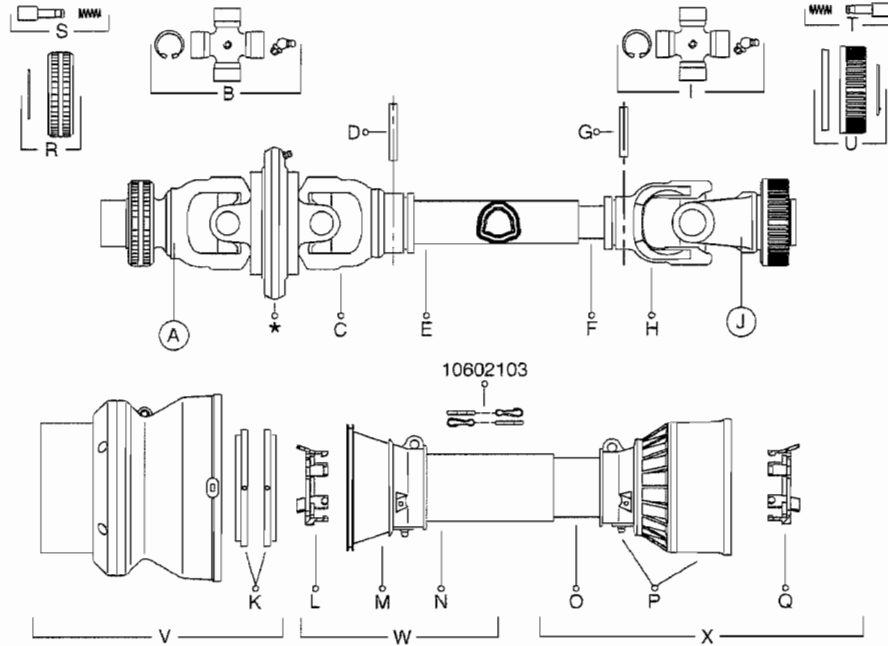

A340

PUMP - 460/462/463 FITTINGS
A340-HIN, 28:11:06

Page 1

Date 29.07.2008 16:10

parts-n°	order qty	description
145997	1	FITT.DK S-93 FORK
232115	1	FITT HEX NIPPLE 2'-2' BSP
241441	1	O-RING D29,3X3
241883	1	O-RING D39.2X3 NITRIL
241973	1	O-RING F.S-67 FITTING
242092	1	O-RING D69.5X3 F.S93 FITTING
283866	1	CLAMP HOSE SCREW TYPE 2"DELTA
320821	1	FITT.DK NUT 1-1/2" BSP
322066	1	FITT.DK S-56 NUT
322322	1	FITT.DK S-67 X 1-1/4"BSP MALE
322323	1	FITT.DK S-93 X 1-1/2"BSP MALE
322324	1	FITT.DK S-93 X 2"BSP MALE
330746	1	GUARD PTO LOWER PART
330757	1	GUARD PTO UPPER PART
333292	1	FITT.DK HB 1"O'RING F.1-1/2"
334099	1	FITT.DK S-61 ELB.1-1/2"110 DEG
334150	1	FITT.DK HB 1-1/4" 110 F.1-1/2"
334244	1	FITT.DK S-67 ELB.1-1/4"
334340	1	FITT.DK S-93 ELB.2-1/2' PVC
334446	1	FITT.DK S-93 ELB. 2' RUBBER
334647	1	FITT.DK S93 ELB 1-1/2" 90 PVC
390231	1	FITT.DK NIPPLE 1-1/2 X S56
390232	1	FITT.DK HN 1-1/2' X 1-1/4' BSP
410347	1	SCREW M6X20 8.8
420162	1	BOLT HEX 8.8 DEL 3/8"x15MM
460202	1	NUT HEX M6
461217	1	NUT HEX M5 LOCK
471122	1	WASHER D20/D10.5X2 SS
821585	1	PUMP 463/5.5 THRGH SHAFT 1000R
821586	1	PUMP 463/10 2" SUCT.540 RPM
821587	1	PUMP 463/10 THROUGH SHAFT TWNF
821648	1	PUMP 463/5.5/1000 OFFSET PORTS
821649	1	PUMP 463/12/540 OFFSET PORTS
821650	1	PUMP 463/6.5/1000 OFFSET PORTS
927146	1	HOSE R X PVC X 1-1/2 X 0012"
927266	1	HOSE R X PVC X 2 X 0012"
10277003	1	FITT.PO.HB 2.00X2.00 MCPHEE
10530803	1	FITT.PO.SE 2.00X2.00 45 DEG.
10531103	1	FITT.PO.HB 2.00"NPT X 1.50"HOS
10592303	1	FITT.PO.HB 2.00X 2.00BSP 90DEG
14012200	1	FITT.DK S-67 FORK W/M5 THREADS
28030103	1	CLAMP HOSE GEAR P5/4-S1.5"6724
92734403	1	HOSE R X5/4" X200PSI WP X0012"