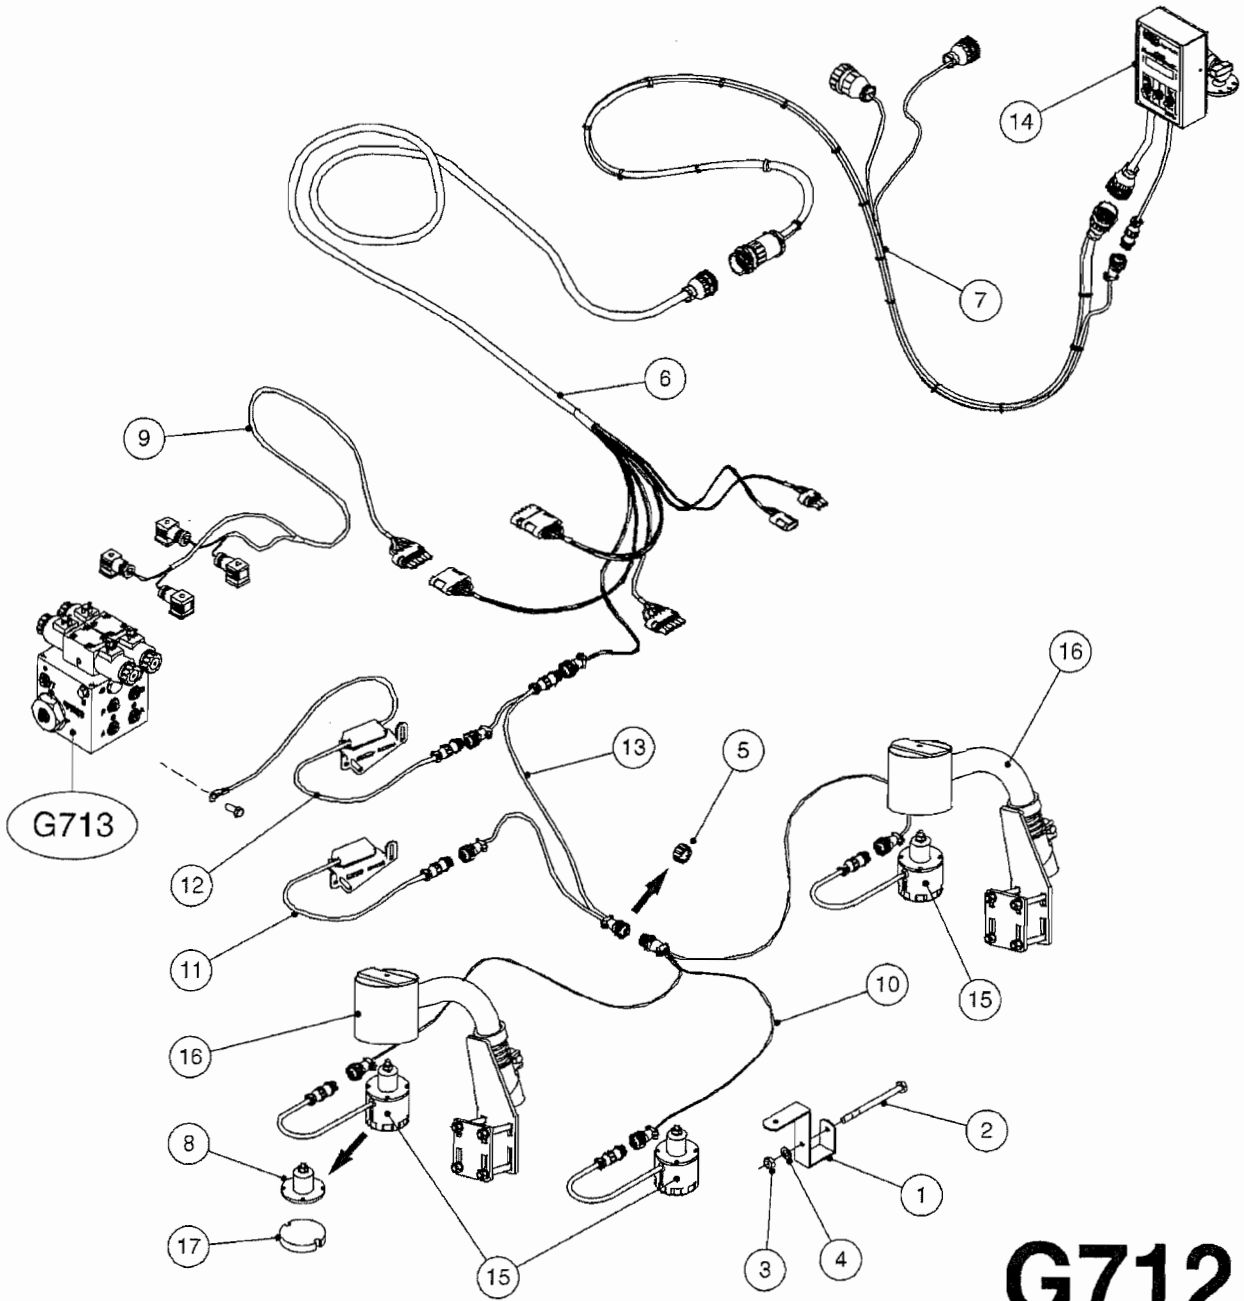

NORAC BOOM HEIGHT CONTROLLER
G712-HIN, 13:06:08

Page 1
Date 29.07.2008 16:21

Pos.	parts-n°	order qty	description
1	160181	1	CLAMP NOZZLE TUBE 60X60 SPB/SPC BOOM
1	160656	1	CLAMP NOZZLE TUBE 50X50 FORCE BOOM (FTZ)
2	410443	1	BOLT HEX 8.8 DEL M6X70 FORCE BOOM (FTZ)
2	410605	1	BOLT HEX 8.8 DEL M6X80 SPB/SPC BOOM
3	460261	1	NUT HEX M6X1 LOCK
4	471124	1	WASHER D18/D6.4x1.6
5	26016303	1	CONNECTOR RING CPC #11 NORAC
6	28049503	1	NORAC CABLE EXTENSION
7	28049603	1	NORAC POWER CABLE
8	28050303	1	NORAC RUBBER TOP&BOLT F.SENSOR
9	28050403	1	NORAC CABLE F.VAR.RATE VALVE
10	28085900	1	SENSOR BRANCH CABLE NORAC
11	28086000	1	CAN NODE (AXLE) NORAC
12	28086100	1	CAN NODE (BOOM) NORAC
13	28086200	1	CAN NODE DUAL CABLE NORAC
14	28086300	1	UC4 DISPLAY PANEL NORAC
15	28086400	1	UC4 ULTRASOUND SENSOR NORAC
16	28086500	1	UC4 SENSOR MOUNTING BKT. NORAC
17	28086600	1	FOAM DISC F. SENSOR NORAC