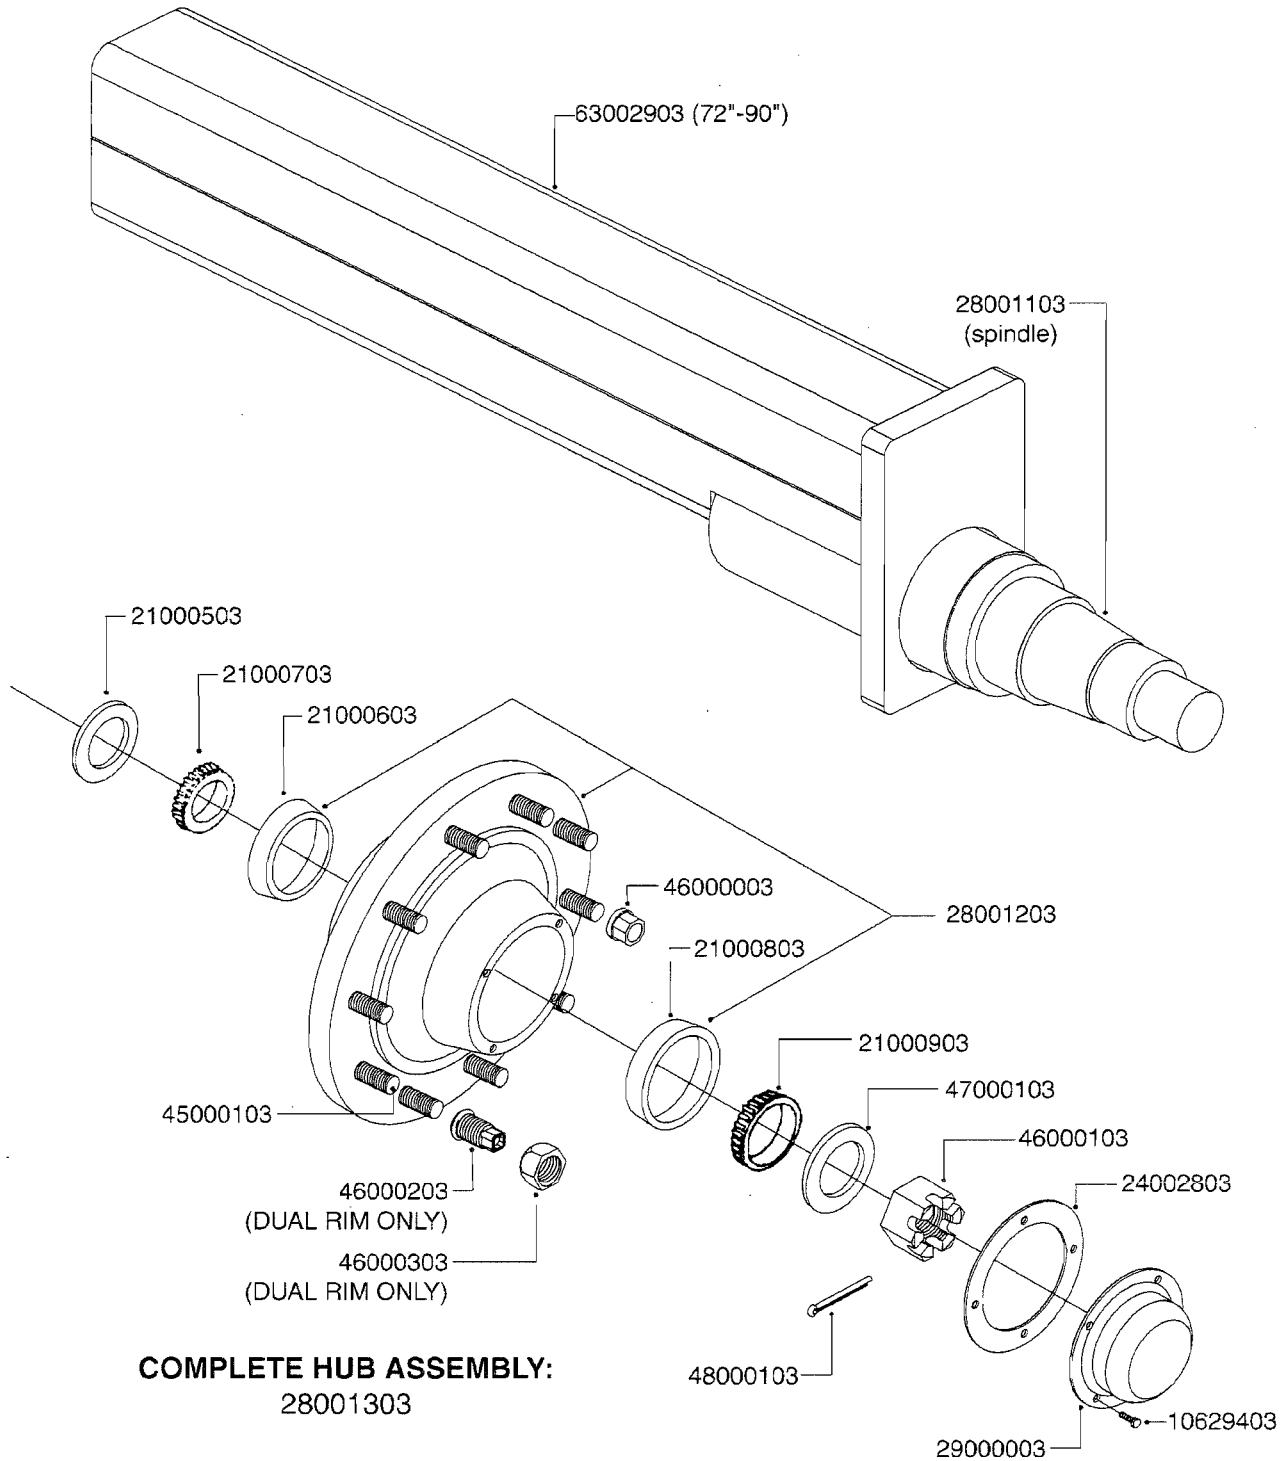

COMPLETE ASSEMBLIES
WHOLEGOODS ITEMS

F460

HUB ASSEMBLE F.4-1/2" SPINDLE
F460-HIN, 28:11:06

Page 1

Date 29.07.2008 16:16

parts-n°	order qty	description
10629403	1	BOLT HEX 5/16 NC GR.2 00.50"
21000503	1	SEAL,WHEEL CR43771
21000603	1	RACE, BEARING 3.5/1.5
21000703	1	BEARING, TAPPERED 3.5433/1.575
21000803	1	RACE, TAPERED BEARING
21000903	1	BEARING, TAPPERED, 2.75/1.510
24002803	1	GASKET F. HUB 4.5" HUB ASSY
28001103	1	SPINDLE 4.5"x 21" 20000LB
28001203	1	HUB, 20000LB W. BRG RACES
28001303	1	HUB ASSY 10-13.19-11.02 20000#
29000003	1	HUB CAP F. 881(20000LB) HUB
45000103	1	BOLT, WHEEL STUD 3/4-16X2 3/4
46000003	1	NUT HEX NF 3/4" FLANGED F.HUB
46000103	1	NUT, CASTLE, SPINDLE 2-12 UNF
46000203	1	NUT, BUD WHEEL, INNER, RH
46000303	1	NUT, BUD WHEEL, OUTER, RH
47000103	1	WASHER, SPNDL 4.5" 2.06x4 .25T
48000103	1	PIN, COTTER 5/16" X 5.25"
63002903	1	AXLE INSERT,72"-90"SUS CM 1200