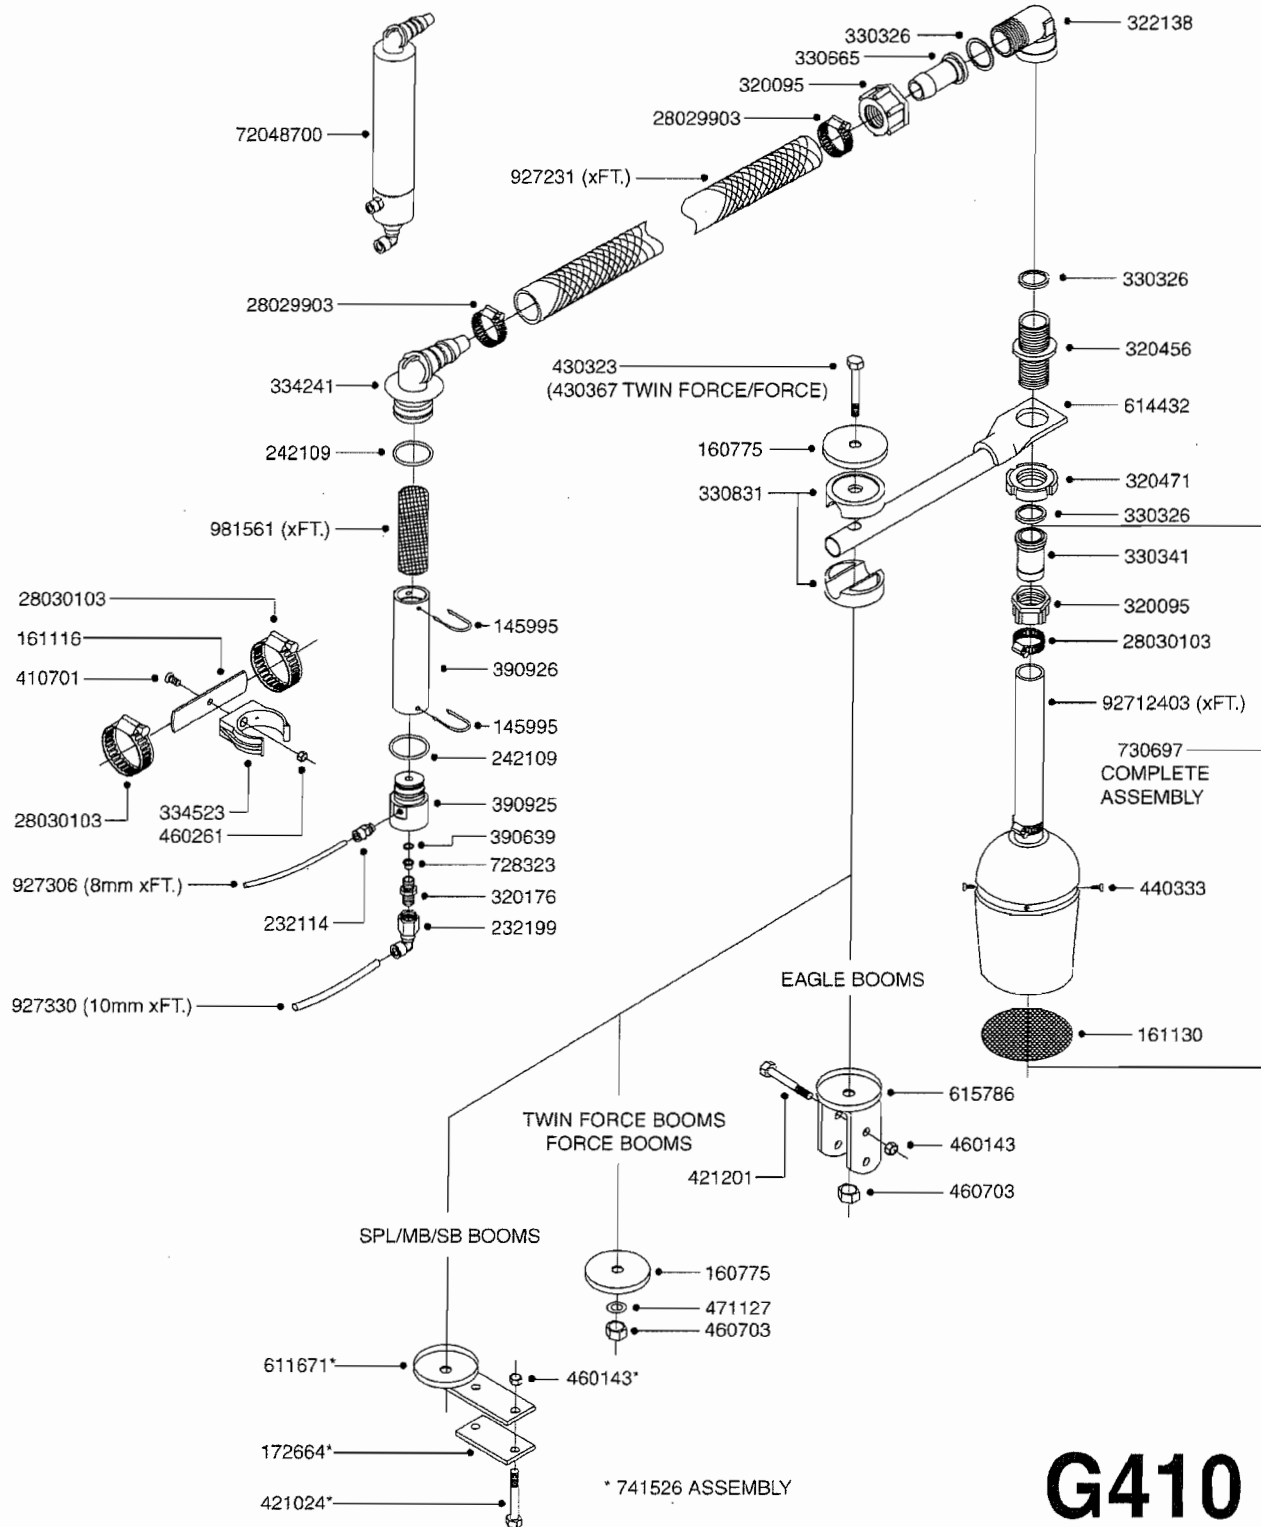

G410

parts-n°	order qty	description
145995	1	FITT.DK S-53 FORK
160775	1	WASHER F. FRICTION PLATE
161116	1	FLATBAR PLATE 3 X 25 X 110
161130	1	FILTER SCREEN
172664	1	FLATBAR BACKING PLATE
232114	1	COUPLER 1/8" THREADX8MM HOSE
232199	1	COUPLER 3/8" BSP-90/10MM HOSE
242109	1	O-RING F.S-53 FITTINGS
320095	1	FITT.DK NUT 1" BSP
320176	1	FITT.DK HN 3/8"X1/2" BSP
320456	1	FITT.DK BULKHEAD 1"BSP DOUBLE
320471	1	FITT.DK NUT 1" BSP JAMB
322138	1	FITT.DK ELB 1"M X 1"F BSP
330326	1	O-RING D30/D24X2 F.1"NUT
330341	1	FITT.DK HB 1" F. 1" NUT
330665	1	FITT.DK HB 3/4"F.1" NUT
330831	1	FRICTION PLATE
334241	1	FITT.DK S-53 ELB.3/4"
334523	1	PIPE HOLDER D51.5
390639	1	O-RING F.NOZZLE FILTER
390925	1	FITTING F.FOAM MIX.CHAMB. STD
390926	1	TUBE,MIX CHAMB. FOAM MARK STD
410701	1	SCREW M6X16 GALV.
421024	1	BOLT HEX 8.8 DEL M8X60
421201	1	BOLT HEX 8.8 DEL M8X70
430323	1	BOLT HEX 8.8 DEL M12X60
430367	1	BOLT HEX 8.8 DEL M12X100
440333	1	SCREW 3.5 X 9.5 SS
460143	1	NUT HEX M8 LOCK
460261	1	NUT HEX M6X1 LOCK
460703	1	NUT HEX M12X1.75 LOCK
471127	1	WASHER D24/D13X2.5 STAINLESS
611671	1	BREAK AWAY HOLDER F-MARKER
614432	1	BREAK AWAY ARM F. FOAM MARKER
615786	1	MOUNT BKT. F.FOAM DROPPER 98
728323	1	VALVE NON-RETURN
730697	1	FOAM DROPPER COMP. BLACK '97
741526	1	FOAM DROPPER MT. KIT MB-SPL
927231	1	HOSE R X PVCX3/4 CLR/BRD 0012"
927306	1	HOSE R X PE D8/D6 X 0012"BLACK
927330	1	HOSE R X PE D10/D8 X 012"BLACK
981561	1	SPONGE MAT. MIX.CHAMBER-x0012"
28029903	1	CLAMP HOSE GEAR P3/4"-S1" 6712
28030103	1	CLAMP HOSE GEAR P5/4-S1.5"6724
72048700	1	MIXING CHAMBER,FOAM MARK. STD
92712403	1	HOSE R X1" X300PSI WP X0012"