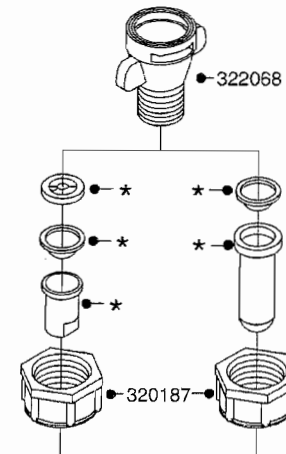

TRIPLET NOZZLE BODY

D620

*=REFER TO HARDI NOZZLE CATALOG