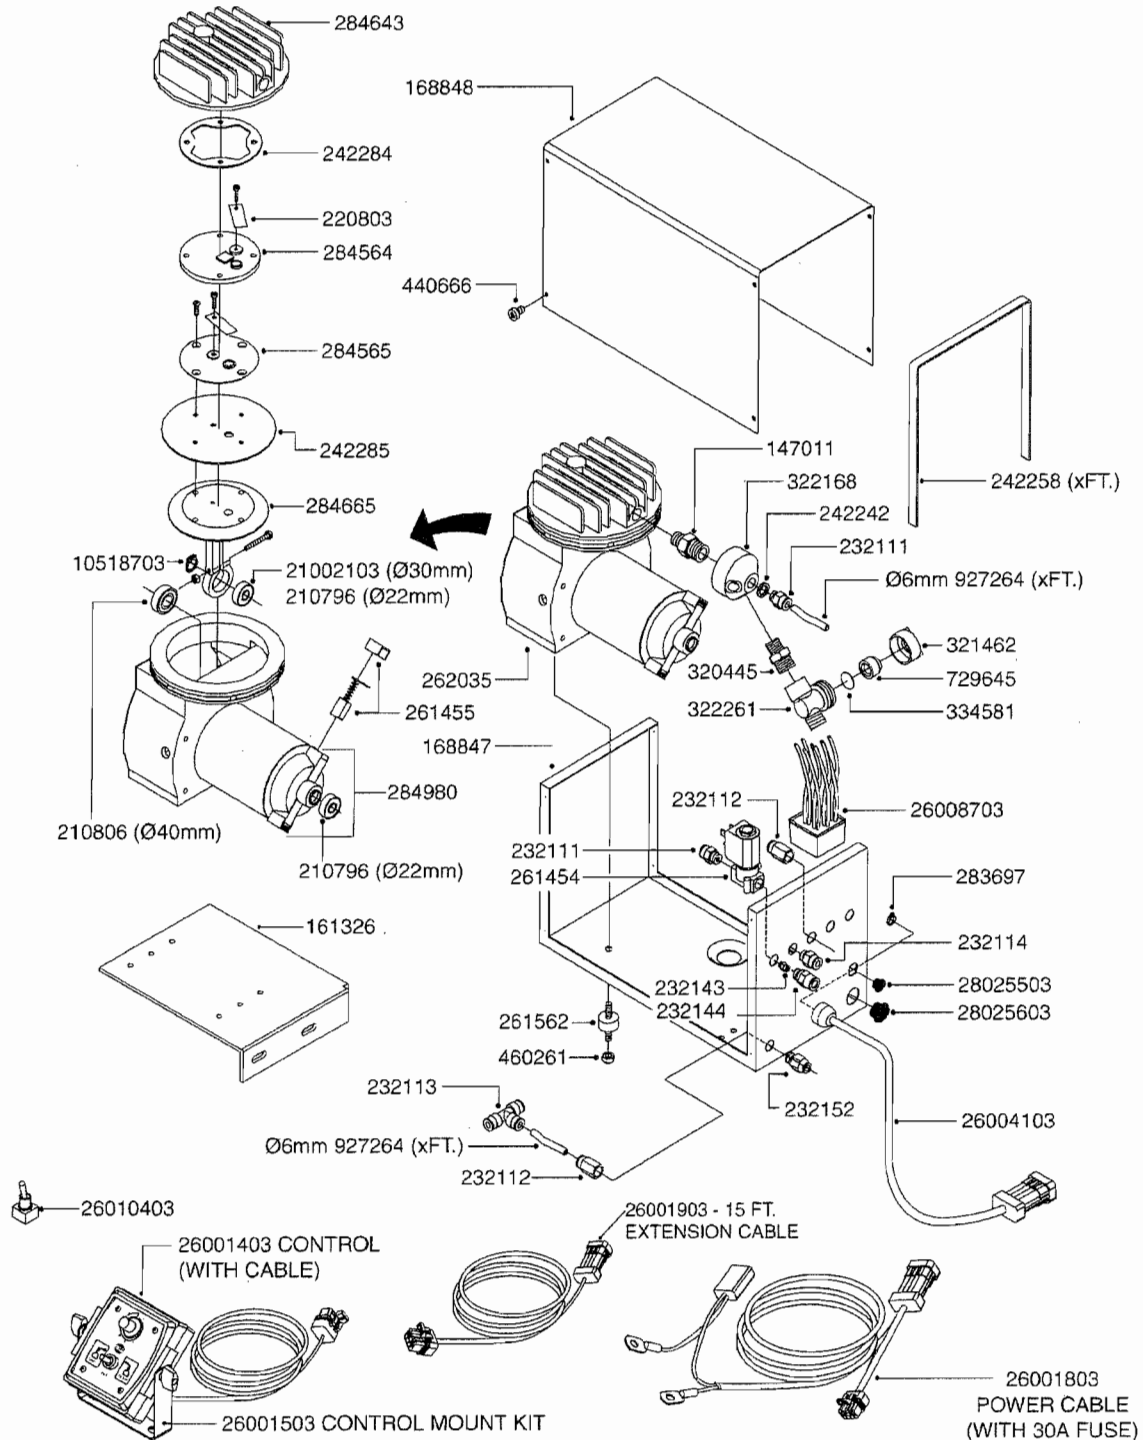

G341

*Ø8mm 927306 (xFT.)
*Ø10mm 927330 (xFT.)

70019403 - COMPLETE ASSEMBLY

FOAM MARKER COMPRESSOR 2002
G341-HIN, 12:12:05

Page 1
Date 29.07.2008 16:18

parts-n°	order qty	description
147011	1	HEX NIPPLE 3/8'X1/4'BSP BRASS
161326	1	MOUNT BKT. F. FOAM COMP.BOX 98
168847	1	ENCLOSURE LOWER F.MARKER
168848	1	COVER F. FOAM MARKER
210796	1	BEARING BALL D22/D8 X 7 608ZZ
210806	1	BEARING BALL D40/D17X12MM
220803	1	VALVE F. COMPRESSOR
232111	1	QUICK COUPLER 6MM X 1/8 EXT.
232112	1	QUICK COUPLER 6MM 1/8 INT.
232113	1	QUICK COUPLER 6MM T-PIECE
232114	1	COUPLER 1/8" THREADX8MM HOSE
232143	1	REDUCER 1/4'INT-1/8'EXT
232144	1	QUICK COUPLER 10MM X 1/4 EXT
232152	1	QUICK COUPLER 8MMX1/8 EXT.LONG
242242	1	O-RING F.AIR HOSE FITTING
242258	1	TRIM 3X10 SELF ADHESIVE 0012"
242284	1	HEAD GASKET F. COMPRESSOR
242285	1	DIAPHRAGM F. F/M COMP.
261454	1	SOLENOID VALVE 12 V 1/8'
261455	1	BRUSH F. FOAM MARKER MOTOR
261562	1	RUBBER DAMPER 2XM6X25
262035	1	COMPRESSOR FOR FOAM MARKER
283697	1	TIESTRAP 200MM
284564	1	PLATE F.COMPRESSOR HEAD
284565	1	PLATE F.COMPRESSOR HEAD
284643	1	COMPRESSOR HEAD F.FOAM MARKER
284665	1	CONNECTING ROD F.COMPRESSOR
284980	1	FLANGE REAR F. F.M.COMPRESSOR
320445	1	FITT.DK HN 1/4"X3/8" BSP
321462	1	CAP F.NO-DRIP ASSY.
322168	1	DISTR. HOUSING F. FOAM MARKER
322261	1	HOUSING F.SAFETY VALVE 3/8"
334581	1	DIAPHRAGM F.NO-DRIP
440666	1	SCREW M2.9X6.5 SELF TAP
460261	1	NUT HEX M6X1 LOCK
729645	1	NON-DRIP SPRING ASSY.GREEN 10
927264	1	HOSE R X PE D6/D4 X 0012"
927306	1	HOSE R X PE D8/D6 X 0012"BLACK
927330	1	HOSE R X PE D10/D8 X 012"BLACK
10518703	1	SNAP-RING OUTER 8X1
21002103	1	BEARING, 6200 2ZJEM (SKF)
26001403	1	HC FOAM MARKR CONSOLE VS3.0.00
26001503	1	HC FOAM MARKER CONSOLE MT.KIT
26001803	1	POWER CABLE
26001903	1	15' 7-PIN EXTENSION CABLE
26004103	1	FOAM MARKER CNTRL MOD CABL STD
26008703	1	FOAM MARKER CONTROL SCII
26010403	1	TOGGLE SWITCH MICRO-TRAK F.M.
28025503	1	PLUG F.DRILLED HOLE 1/2"
28025603	1	PLUG F.DRILLED HOLE 3/4"
70019403	1	FOAM MARKER COMPRESSOR KIT STD