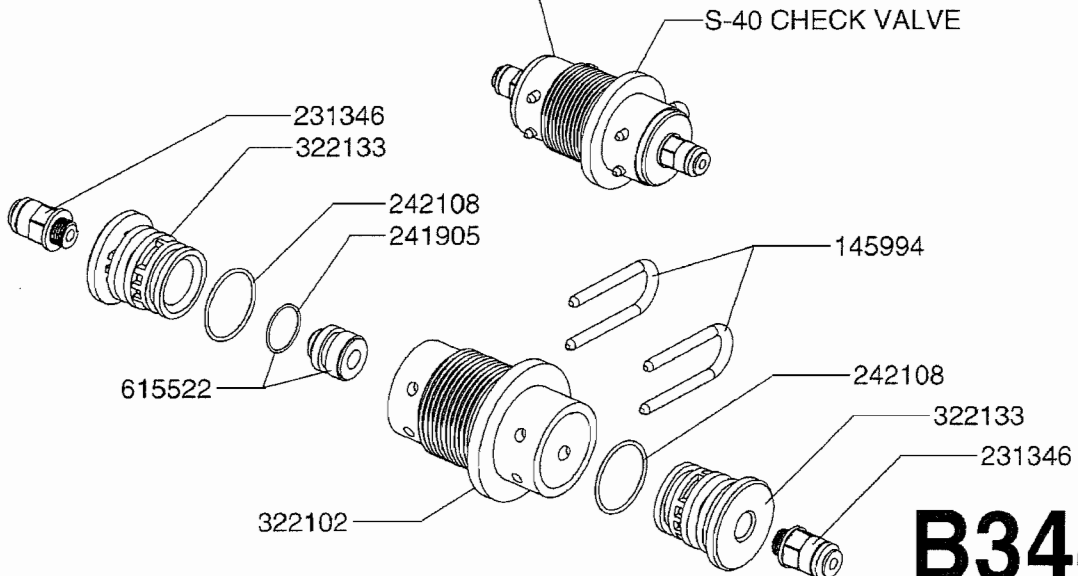

FOR FITTINGS AND
HOSES, SEE SECTION H

70036203 - Infield Rinse Pressure Kit