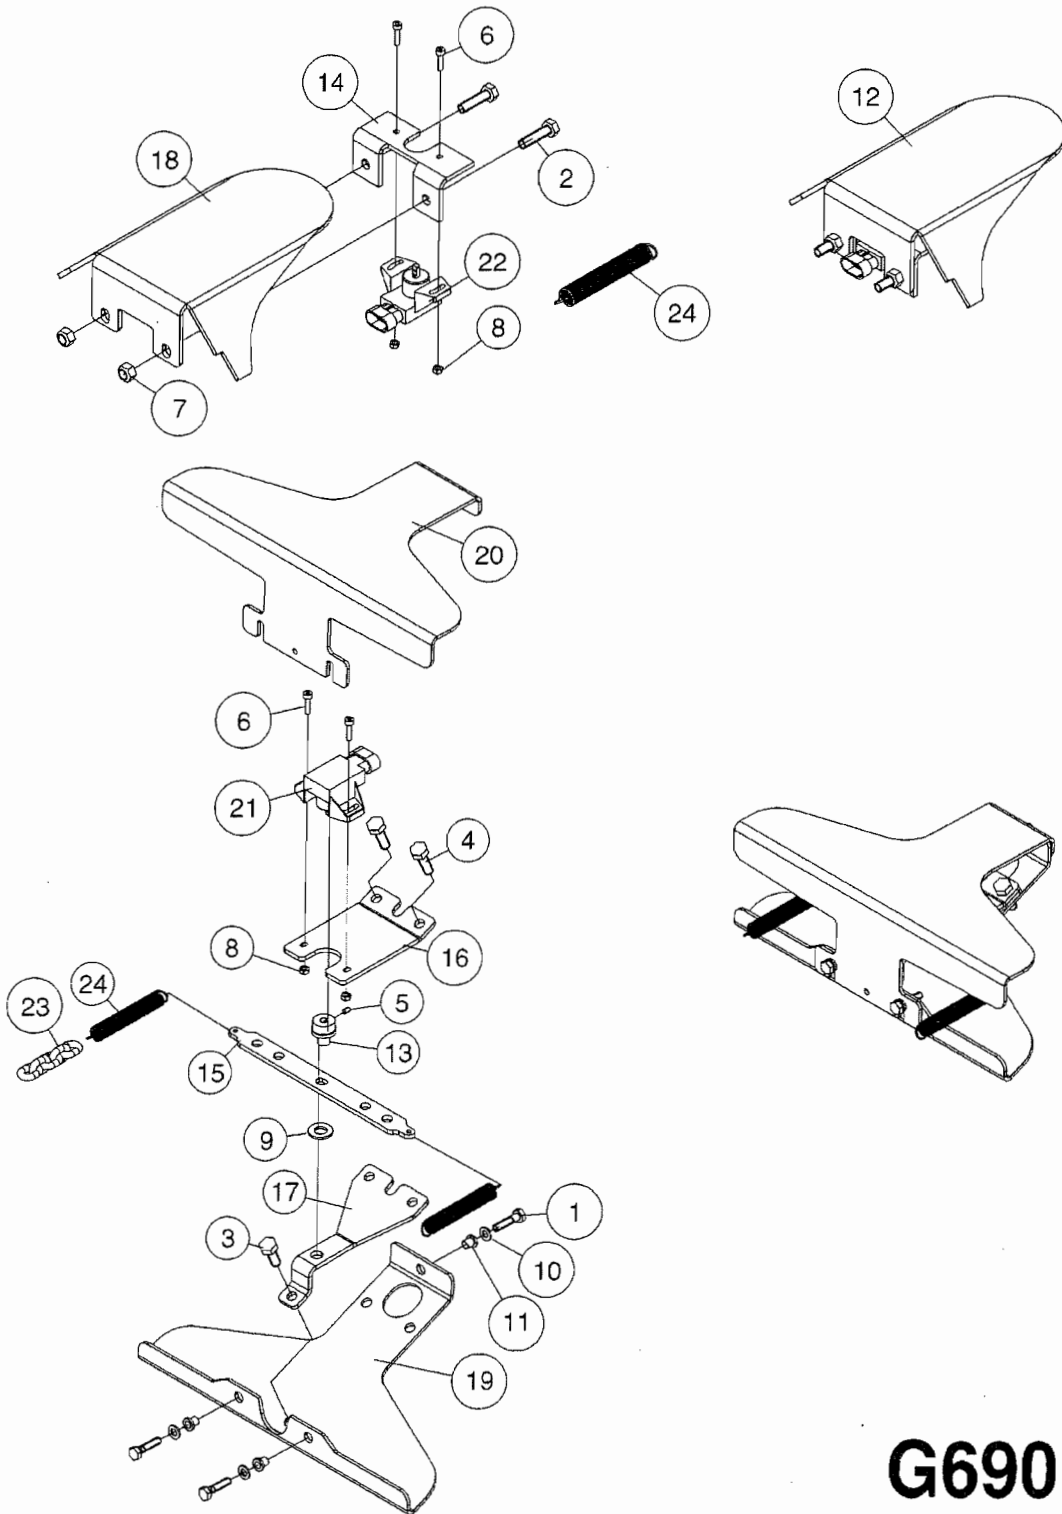

83308603 - COMPLETE ASSEMBLY

COMPLETE ASSEMBLIES
WHOLEGOODS ITEMS

G680

TRAFFIC LIGHT KIT
G680-HIN, 01:01:01

Page 1

Date 29.07.2008 16:19

parts-n°	order qty	description
410266	1	BOLT HEX 8.8 DEL M6X120
410362	1	BOLT HEX 8.8 DEL M6X20 FT
410421	1	BOLT HEX 8.8 DEL M6X110
410524	1	BOLT HEX 8.8 DEL M6X100
410605	1	BOLT HEX 8.8 DEL M6X80
460261	1	NUT HEX M6X1 LOCK
16022303	1	BRACKET 100MM TUBE
16022403	1	BRACKET 60MM TUBE
16025603	1	BRACKET TAIL LIGHT DUAL LAMP
26004703	1	HARNESS 13' EXT 4 WIRE WP
26004803	1	HARNESS MAIN TAIL LIGHT
26004903	1	TAIL LIGHT GREEN
26005003	1	TAIL LIGHT YELLOW
26005103	1	PLUG 7-PIN AG TAIL LIGHT
26005203	1	LENS AMBER
26005303	1	LENS RED
26005403	1	LENS BLACK
26006503	1	HARNESS 14' EXT 4 WIRE WP
83308603	1	TRAFFIC LIGHT KIT