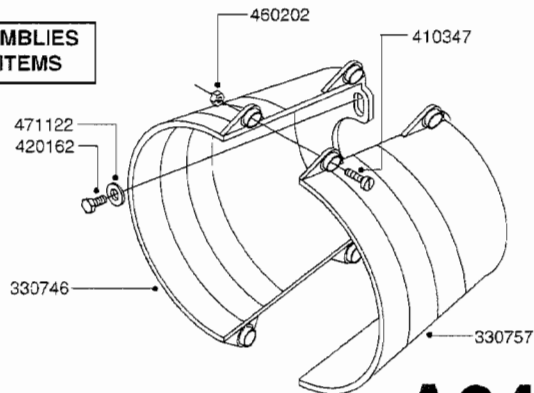

SUCTION SIDE OF PUMP (WITH 1-1/2" SUCTION PORT)

PRESSURE SIDE OF PUMP

SUCTION SIDE OF PUMP (WITH 2" SUCTION PORT)

**COMPLETE ASSEMBLIES
WHOLEGOODS ITEMS**

- 821586 - 463/10 2" (540 RPM)
- 821587 - 463/10 2" W/THROUGH SHAFT (540 RPM)
- 821649 - 463/12 2" (540 RPM H.C.)
- 821648 - 463/5.5 2" (1000 RPM)
- 821585 - 463/5.5 2" W/THROUGH SHAFT (1000 RPM)
- 821650 - 463/6.5 2" (1000 RPM H.C.)