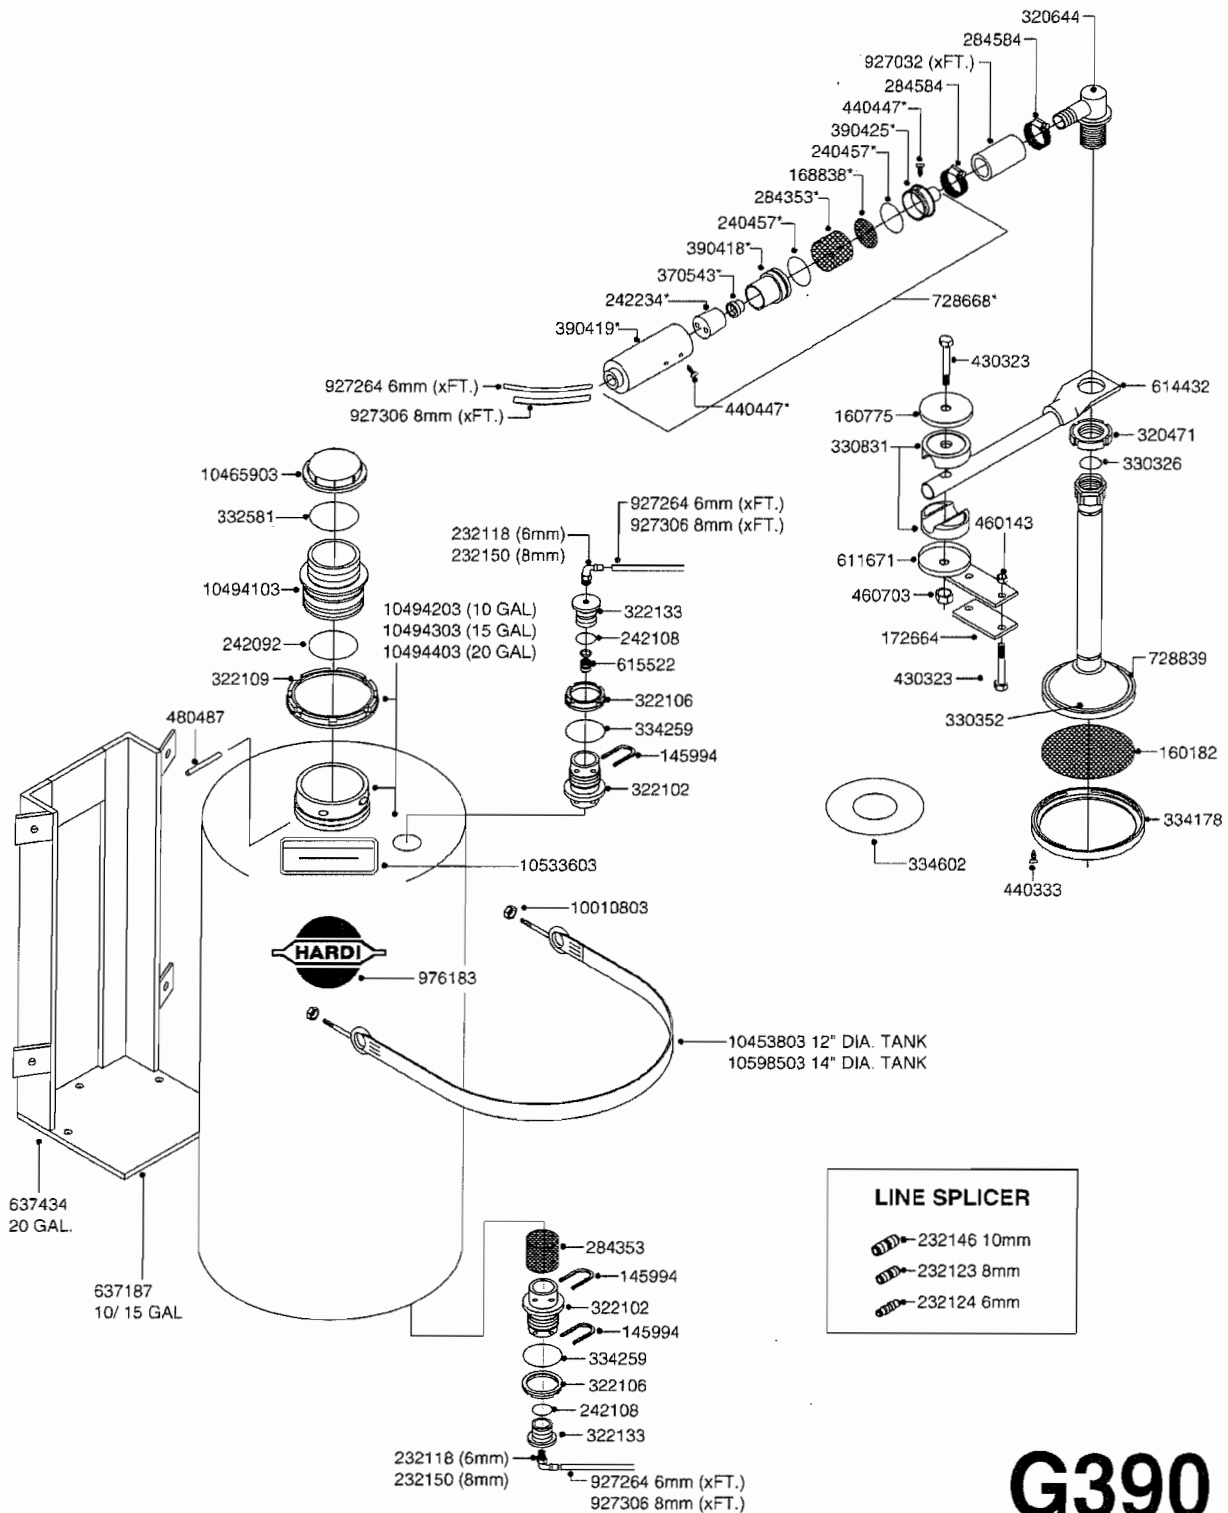

G342

*Ø8mm 927306 (xFT.)
*Ø10mm 927330 (xFT.)

70019403 - COMPLETE ASSEMBLY

FOAM MARKER COMPRESSOR 2007
G342-HIN, 17:12:07

Page 1
Date 29.07.2008 16:18

parts-n°	order qty	description
147011	1	HEX NIPPLE 3/8'X1/4'BSP BRASS
161326	1	MOUNT BKT. F. FOAM COMP.BOX 98
168847	1	ENCLOSURE LOWER F.MARKER
168848	1	COVER F. FOAM MARKER
232111	1	QUICK COUPLER 6MM X 1/8 EXT.
232112	1	QUICK COUPLER 6MM 1/8 INT.
232113	1	QUICK COUPLER 6MM T-PIECE
232114	1	COUPLER 1/8" THREADX8MM HOSE
232143	1	REDUCER 1/4'INT-1/8'EXT
232144	1	QUICK COUPLER 10MM X 1/4 EXT
232152	1	QUICK COUPLER 8MMX1/8 EXT.LONG
241371	1	DIAPHRAGM F.NO-DRIP
242242	1	O-RING F.AIR HOSE FITTING
242258	1	TRIM 3X10 SELF ADHESIVE 0012"
261562	1	RUBBER DAMPER 2XM6X25
283697	1	TIESTRAP 200MM
320445	1	FITT.DK HN 1/4"X3/8" BSP
321462	1	CAP F.NO-DRIP ASSY.
322261	1	HOUSING F.SAFETY VALVE 3/8"
440650	1	SCREW 3.5x13 STAINLESS
460261	1	NUT HEX M6X1 LOCK
718911	1	VALVE (SAFETY) F.MARKER
729645	1	NON-DRIP SPRING ASSY.GREEN 10
927264	1	HOSE R X PE D6/D4 X 0012"
927306	1	HOSE R X PE D8/D6 X 0012"BLACK
927330	1	HOSE R X PE D10/D8 X 012"BLACK
26001403	1	HC FOAM MARKR CONSOLE VS3.0.00
26001503	1	HC FOAM MARKER CONSOLE MT.KIT
26001803	1	POWER CABLE
26001903	1	15' 7-PIN EXTENSION CABLE
26004103	1	FOAM MARKER CNTRL MOD CABL STD
26008703	1	FOAM MARKER CONTROL SCII
26010403	1	TOGGLE SWITCH MICRO-TRAK F.M.
26011103	1	FOAMER POWER/CONTROL CABLE 39P
26023400	1	COMPRESSOR F.FOAM MARKER CM40
26023700	1	SOLENOID VAL 12V 1/8' FLO '07
28025503	1	PLUG F.DRILLED HOLE 1/2"
28025603	1	PLUG F.DRILLED HOLE 3/4"
39122000	1	DISTR.HOUSING F.FOAM MARKER'07
70019403	1	FOAM MARKER COMPRESSOR KIT STD