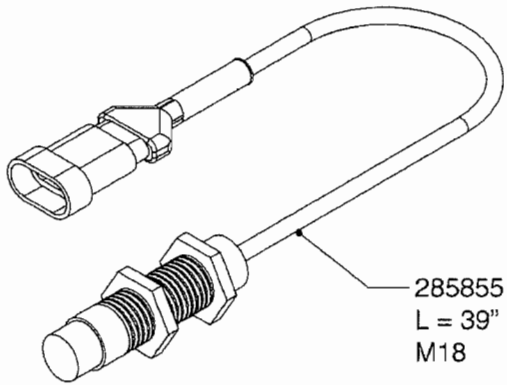

G495

COMMON SENSORS
G495-HIN, 15:06:07

Page 1
Date 29.07.2008 16:18

parts-n°	order qty	description
285855	1	SENSOR INDUCTIVE M18 W/WIRE
420582	1	BOLT HEX 8.8 DEL M8X20 FT
430286	1	BOLT HEX 8.8 DEL M12X30 FT
460143	1	NUT HEX M8 LOCK
470466	1	WASHER D21.1/D12.2X2.5 LOCK
471122	1	WASHER D20/D10.5X2 SS
842210	1	TWIN RPM SENSOR COMPLETE
16020300	1	BRACKET FOR SPEED SENSOR
16094703	1	WHEEL SENSOR MT BKT STEERING
16139000	1	SPEED SENSOR PLATE CM "05" STE
28047500	1	SPEED SENSOR HM
61000603	1	SPEED SNS MNT BKT F/DUALS
61010603	1	PROXY SENSOR BKT CM4400 STEER