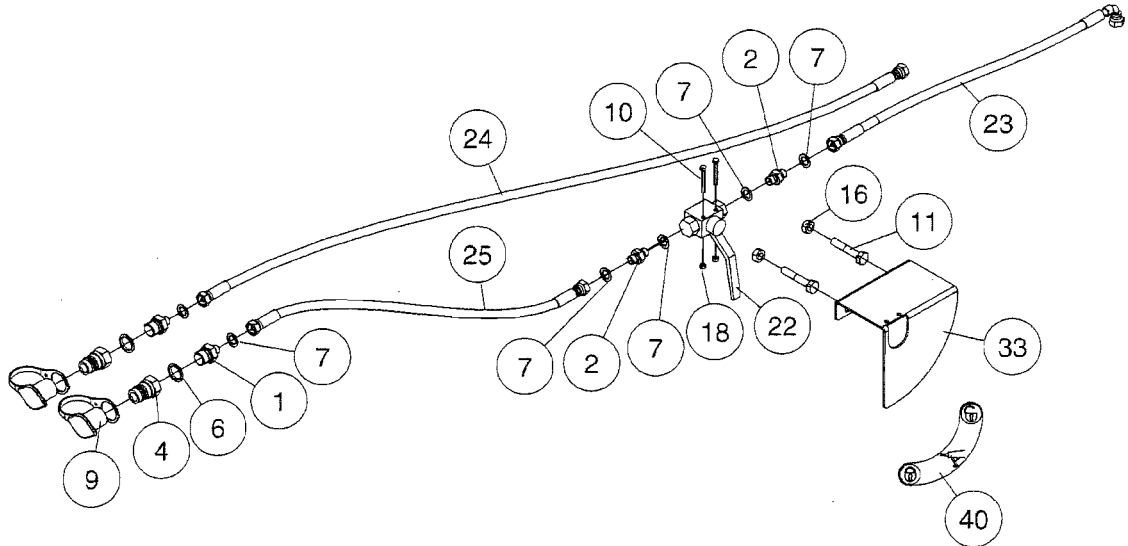

FRAME - NCM 4400/6600
F470-HIN, 11:12:06

Page 0
Date 29.07.2008 16:16

F470

FRAME - NCM 4400/6600
F470-HIN, 11:12:06

Page 1

Date 29.07.2008 16:16

Pos.	parts-n°	order qty	description
1	161923	1	SUPPORT PLATE F. PTO CM+
2	242567	1	DOOR STOP, MALE
3	242568	1	DOOR STOP, FEMALE
4	270608	1	BUSHING F. DRAWBAR NCM Ø50/Ø33
5	334135	1	SLIDE SHOE 140X45X15
6	334571	1	PLUG 40X40X2 F.SQ.TUBE
7	410185	1	BOLT HEX 8.8 DEL M6X16
8	421232	1	BOLT HEX 8.8 DEL M8X110
9	430286	1	BOLT HEX 8.8 DEL M12X30 FT
10	430438	1	BOLT HEX 8.8 DEL M12X65
11	430886	1	BOLT HEX 8.8 DEL M20X160
12	440708	1	SCREW M5.5X16 SELF TAPPING SS
13	440718	1	BOLT CRG M10 X 65 DEL
14	450402	1	BOLT HEX M6X50
15	460143	1	NUT HEX M8 LOCK
16	460261	1	NUT HEX M6X1 LOCK
17	460703	1	NUT HEX M12X1.75 LOCK
18	460747	1	NUT HEX M24 LOCK
19	460806	1	NUT HEX M20X2.5 LOCK
20	461324	1	NUT WING M10 STAINLESS STEEL
21	471125	1	WASHER D12/D6.4x1.6 SS
22	471130	1	WASHER D44.0/D25.0X4.0 SS
23	14033300	1	PIN D30.0 F. DRAWBAR NCM
24	16128300	1	COVER F. EL-BOX. NCM 4400
25	16128600	1	BRACKET F. COVER PLATE NCM
26	16144700	1	SHIM F. DRAWBAR NCM4400
24	16156000	1	COVER F. EL-BOX. NCM 6600
27	45001500	1	SCREW THUMB PLASTIC HEAD M6x20
28	63033300	1	FRAME NCM 4400 PAINTED
29	63033500	1	DRAWBAR SWIVEL D50 NCM 4400
30	63033600	1	TRANSPORT FRAME NCM 4400
31	63033700	1	HANDRAIL FOR PLATFORM PAINTED
32	63034100	1	MOUNT PLATFORM NCM 4400
33	63035700	1	STEP FOR NCM 4400/6600
34	63035800	1	DECKPLATE F.PLATFORM NCM 4400
35	63038700	1	HOSE & CABLE SUPPORT NCM
36	63040500	1	VALVE CONSOLE PAINTED
28	63043300	1	FRAME NCM 6600 PAINTED
30	63043600	1	TRANSPORT FRAME NCM 6600
32	63043700	1	MOUNT PLATFORM NCM 6600
34	63043800	1	DECKPLATE F.PLATFORM NCM 6600
37	72280700	1	REPAIR KIT F.JACK STAND
38	72280900	1	JACK STAND F. NCM4400 COMP.
39	72321200	1	SWIVEL HOSE GUARD NCM 4400
39	72372400	1	SWIVEL HOSE GUARD NCM 6600