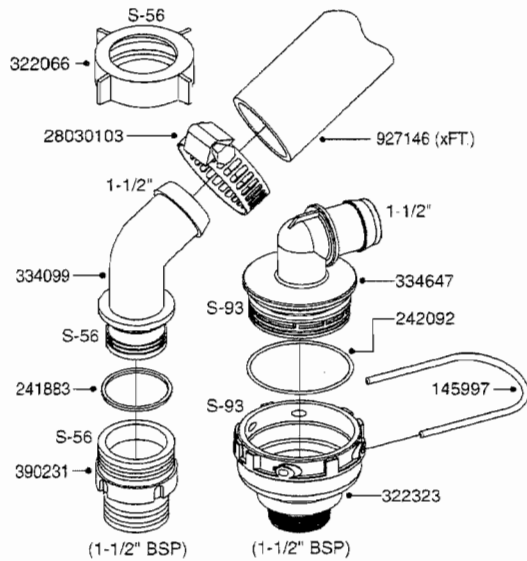

PUMP - 463 FLEX CAPACITY
A335-HIN, 15:06:07

Page 1

Date 29.07.2008 16:10

Pos.	parts-n°	order qty	description
1	61038400	1	BRACKET FLEX PUMP MOUNT NCM
2	783010	1	MOTOR HYDRAULIC OMR50
3	72363900	1	PUMP 463/10-MOD-2-540
4	450052	1	SCREW SET M8X10 BLACK ALLAN
5	284521	1	COUPLING HALF CYL.D25MM-KEY
6	283916	1	TOOTHED RIM FOR CLUTCH
7	430522	1	BOLT HEX 8.8 DEL M12X25 FT
8	471127	1	WASHER D24/D13X2.5 STAINLESS
9	420582	1	BOLT HEX 8.8 DEL M8X20 FT
10	430878	1	BOLT HEX 8.8 DEL M12X45
11	460703	1	NUT HEX M12X1.75 LOCK
12	16154400	1	COVER PLATE F. FLEX PUMP MT.
13	111438	1	HUB F.CLUTCH 361/460 PUMP

SUCTION SIDE OF PUMP (WITH 1-1/2" SUCTION PORT)

PRESSURE SIDE OF PUMP

SUCTION SIDE OF PUMP (WITH 2" SUCTION PORT)

**COMPLETE ASSEMBLIES
WHOLEGOODS ITEMS**

- 821586 - 463/10 2" (540 RPM)
- 821587 - 463/10 2" W/THROUGH SHAFT (540 RPM)
- 821649 - 463/12 2" (540 RPM H.C.)
- 821648 - 463/5.5 2" (1000 RPM)
- 821585 - 463/5.5 2" W/THROUGH SHAFT (1000 RPM)
- 821650 - 463/6.5 2" (1000 RPM H.C.)