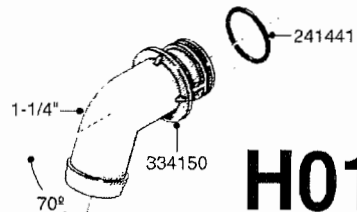

H010

parts-n°	order qty	description
240085	1	O-RING D13,1/8,3X02,4 NITRIL
241441	1	O-RING D29,3X3
242594	1	O-RING D14 X 1.78 SCH.70-EPDM
320084	1	FITT.DK NUT 1/2" BSP
320095	1	FITT.DK NUT 1" BSP
320117	1	FITT.DK CONN.1/2"BSP F. 1" CAP
320187	1	FITT.DK CAP 3/8" BSP BLACK
320283	1	FITT.DK NUT 3/4"BSP
320821	1	FITT.DK NUT 1-1/2" BSP
321495	1	FITT.DK REDUC 1/4'BSP F.3/4'NT
321576	1	FITT.DK CONN 1/2"BSP F.3/4"NUT
330013	1	O-RING D15/D10X2.5 F.3/8"NUT
330212	1	O-RING D19/D14X2.4 F.1/2"NUT
330326	1	O-RING D30/D24X2 F.1"NUT
330341	1	FITT.DK HB 1" F. 1" NUT
330595	1	O-RING D24.6/D20X2.1 -3/4"
330665	1	FITT.DK HB 3/4"F.1" NUT
330676	1	FITT.DK HB 3/8" F. 1/2" NUT
330687	1	FITT.DK HB 1/2" F. 1/2" NUT
330691	1	FITT.DK HB 3/4'F.3/4' NUT
330783	1	FITT.DK HB 3/8"F.3/8" NUT
331262	1	FITT.DK HB 1-1/2" F. 1-1/2"NUT
331273	1	O-RING D44/D38X2 F.1-1/2"
331446	1	FITT.DK HB 1" F.1-1/2" NUT
331807	1	FITT.DK HB 5/16" F.3/8" NUT
332286	1	FITT.DK HB 1/2" F. 3/4" NUT
332905	1	FITT.DK HB 1/2" F. 3/4" CAP
332927	1	FITT.DK PL.F. NOZZLE TUBE
333292	1	FITT.DK HB 1"O'RING F.1-1/2"
333664	1	FITT.DK HB 5/16' F. 1/2' NUT
334044	1	FITT.DK HB 3/4' F. 3/4' CAP
334059	1	FITT.DK EL 1" 110 DEG.F.1-1/2"
334123	1	FITT.DK HB 1-1/4"O-RNG F.1-1/2"
334150	1	FITT.DK HB 1-1/4" 110 F.1-1/2"
390542	1	PLUG WASHER FOR 3/4'CAP NUT
716236	1	FITT.DK HB 1/2" ASSY. F. 3/4"
716413	1	FITT.DK PLUG ASSY. F.NOZ TUBE
717426	1	FITT.DK REDUC 1/4"BSP F.3/4"N
720856	1	FITT.DK 1/2'BSP ASSY.F.3/4'NUT
724621	1	FITT.DK HB 3/4"ASSY F.3/4" NUT