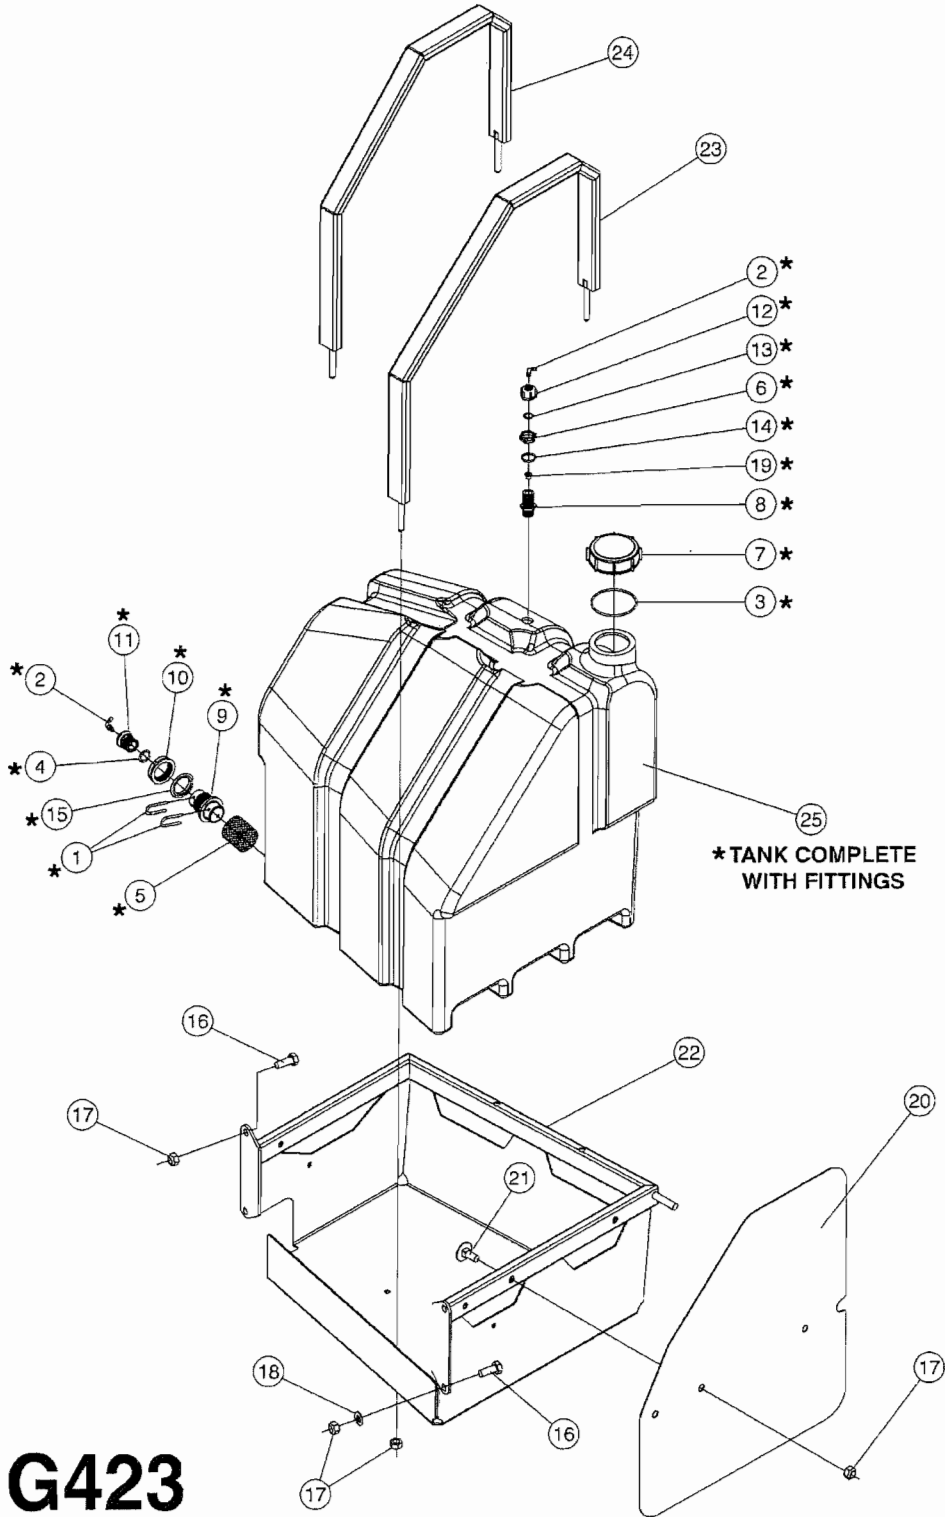

G423

FOAM MARKER TANK - NCM/NAV
G423-HIN, 13:06:08

Page 1
Date 29.07.2008 16:18

Pos.	parts-n°	order qty	description
1	145994	1	FITT.DK S-40 FORK
2	232150	1	HOSE CONN. 90DEG. 1/8'X8MM PE
3	242043	1	O-RING 49.2 X 5.7
4	242355	1	O-RING D19.2X3.0 VITON F.S-40
5	284353	1	SPONGE FOR FOAM MARKER
6	321307	1	FITT.DK NUT 1/2" BSP JAMB
7	321322	1	SCREW CAP F. S80 X 4
8	321742	1	FITT.DK BULKHEAD 1/2' BSP
9	322102	1	FITT.DK S-40 BULKHEAD
10	322106	1	FITT.DK S-40 BULKHEAD NUT
11	322133	1	FITT.DK S-40 PLUG W 1/8 THREAD
12	322170	1	FITT.DK NUT 1/2'x3/8'THREADED
13	330212	1	O-RING D19/D14X2.4 F.1/2"NUT
14	332592	1	O-RING D26/D20X3
15	334259	1	GASKET F. S-40 BULKHEAD
16	430286	1	BOLT HEX 8.8 DEL M12X30 FT
17	460703	1	NUT HEX M12X1.75 LOCK
18	471127	1	WASHER D24/D13X2.5 STAINLESS
19	728323	1	VALVE NON-RETURN
20	16137100	1	COVER PLATE F.CHEMLOCKER NCM
21	45001300	1	CARRIAGE BOLT M12X35 DIN603 A2
22	63039400	1	CHEMLOCKER FOR NCM BLACK
23	63042200	1	FOAM TANK STRAP BLACK 451 WIDE
24	63042300	1	FOAM TANK STRAP BLACK 403 WIDE
22	63061400	1	CHEMLOCKER FOR NAVIGATOR RED
23	63068200	1	FOAM TANK STRAP RED 451 WIDE
24	63068400	1	FOAM TANK STRAP RED 403 WIDE
25	72437700	1	FM TANK 25 GAL W/FTGS. CM/NAV