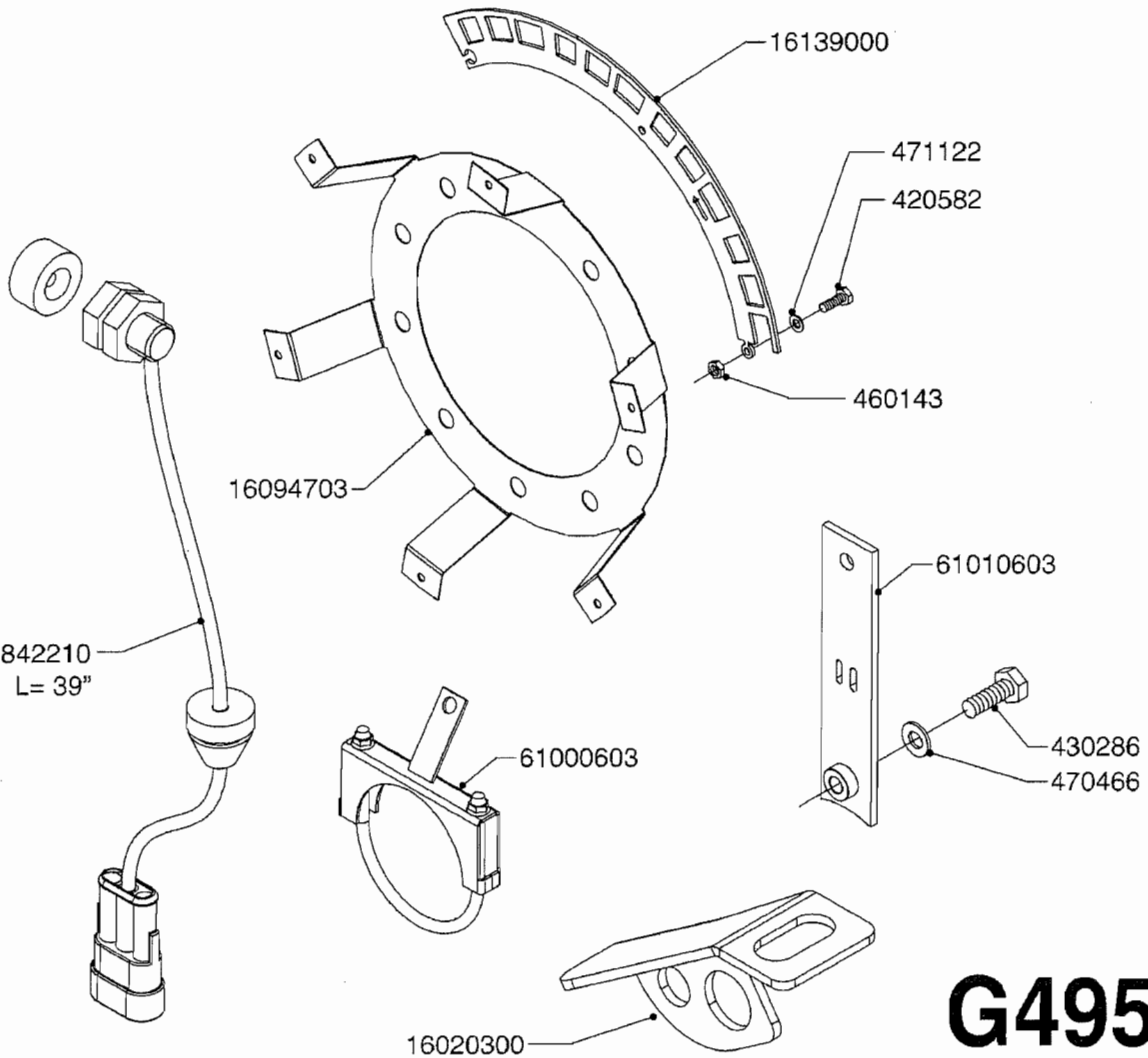

G495

COMMON SENSORS
G495-HIN, 15:06:07

Page 1
Date 29.07.2008 16:18

parts-n°	order qty	description
285855	1	SENSOR INDUCTIVE M18 W/WIRE
420582	1	BOLT HEX 8.8 DEL M8X20 FT
430286	1	BOLT HEX 8.8 DEL M12X30 FT
460143	1	NUT HEX M8 LOCK
470466	1	WASHER D21.1/D12.2X2.5 LOCK
471122	1	WASHER D20/D10.5X2 SS
842210	1	TWIN RPM SENSOR COMPLETE
16020300	1	BRACKET FOR SPEED SENSOR
16094703	1	WHEEL SENSOR MT BKT STEERING
16139000	1	SPEED SENSOR PLATE CM "05" STE
28047500	1	SPEED SENSOR HM
61000603	1	SPEED SNS MNT BKT F/DUALS
61010603	1	PROXY SENSOR BKT CM4400 STEER