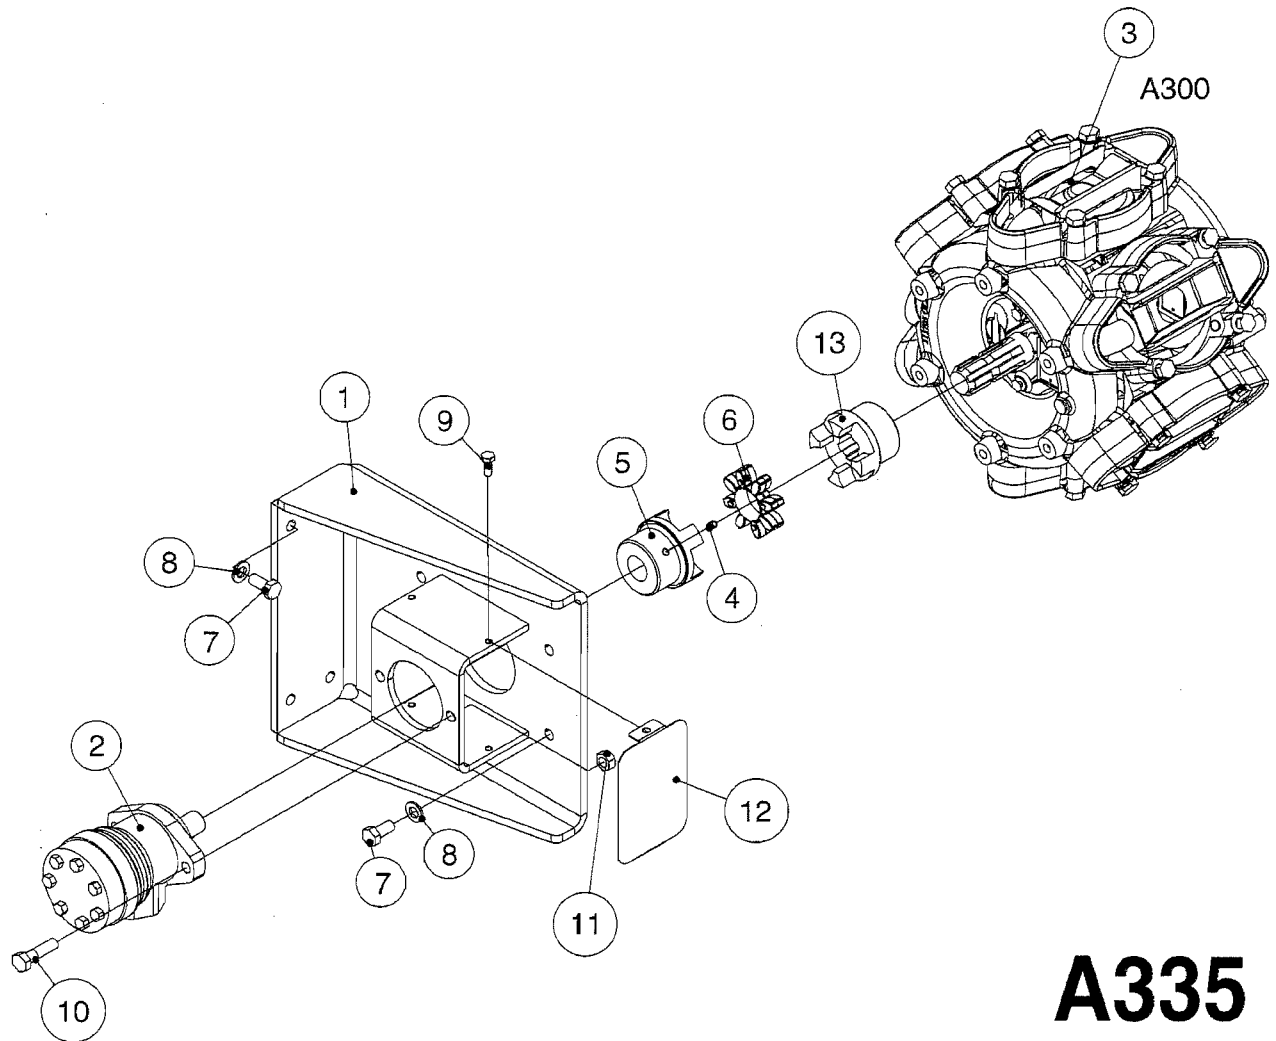

PUMP - 463 FLEX CAPACITY
A335-HIN, 15:06:07

Page 1

Date 29.07.2008 16:10

Pos.	parts-n°	order qty	description
1	61038400	1	BRACKET FLEX PUMP MOUNT NCM
2	783010	1	MOTOR HYDRAULIC OMR50
3	72363900	1	PUMP 463/10-MOD-2-540
4	450052	1	SCREW SET M8X10 BLACK ALLAN
5	284521	1	COUPLING HALF CYL.D25MM-KEY
6	283916	1	TOOTHED RIM FOR CLUTCH
7	430522	1	BOLT HEX 8.8 DEL M12X25 FT
8	471127	1	WASHER D24/D13X2.5 STAINLESS
9	420582	1	BOLT HEX 8.8 DEL M8X20 FT
10	430878	1	BOLT HEX 8.8 DEL M12X45
11	460703	1	NUT HEX M12X1.75 LOCK
12	16154400	1	COVER PLATE F. FLEX PUMP MT.
13	111438	1	HUB F.CLUTCH 361/460 PUMP