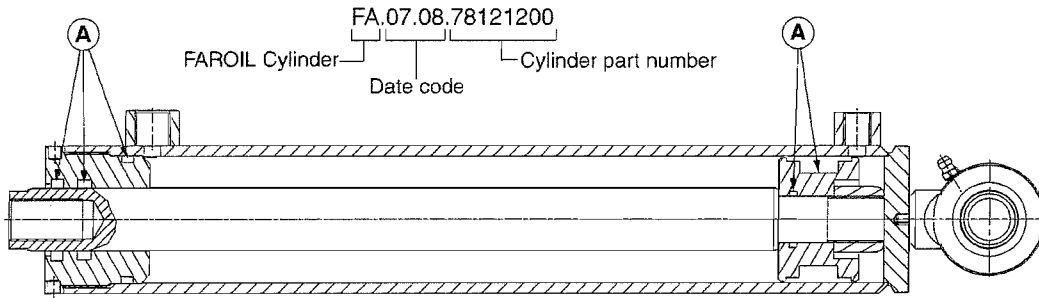

HYDRAULICS - CYLINDERS
C020-HIN, 14:12:07

Page 3

Date 29.07.2008 16:12

parts-n°	order qty	description
63039300	1	CYLINDER ROD F.781132
78100003	1	CYL. PARA-LIFT CM+750 W/STOP

Check cylinder barrel for stamped part number.