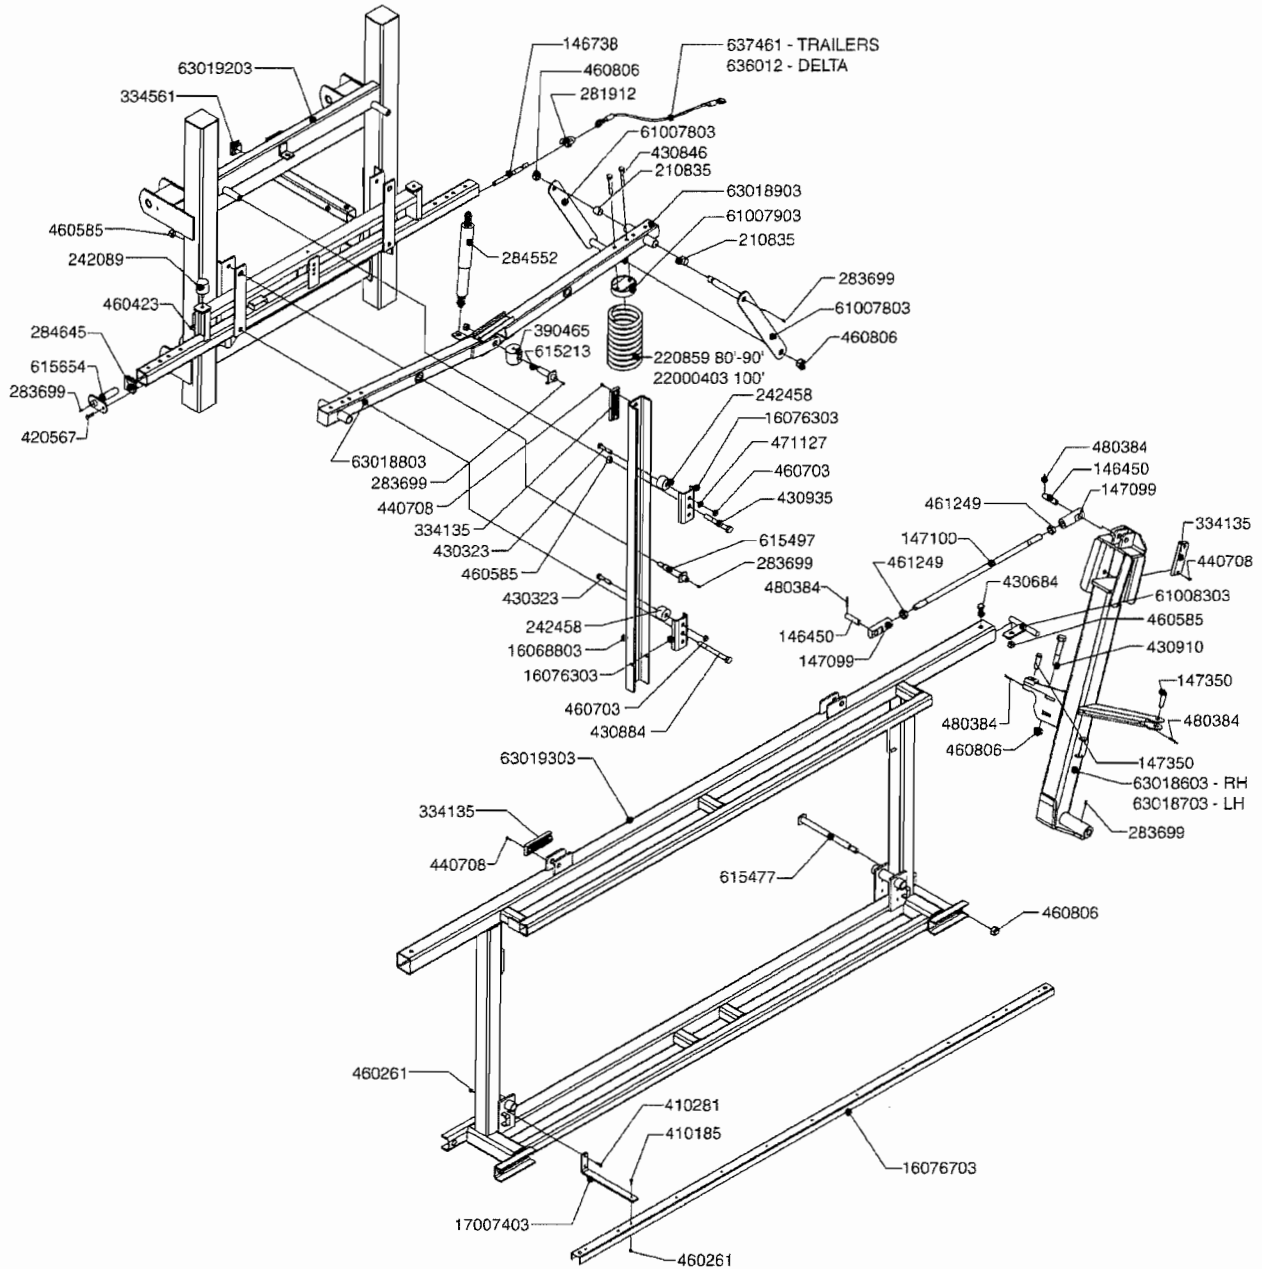

NORTH AMERICAN STEEL PARTS SHOWN ON THIS PAGE
FOR DENMARK STEEL PARTS, SEE PAGE D391

D396

BOOM SPC PARAL. CTR. 80-100' US
D396-HIN, 12:12:05

Page 1
Date 29.07.2008 16:13

parts-n°	order qty	description
146450	1	PIN D19.8 X 75 WITH 2 X D5
146738	1	PIN FOR CENTER CABLE EAGLE
147099	1	CLEVIS F.TILT ARM
147100	1	ROD F.TILT 80/90'
147350	1	PIN D16.8 L60MM
210835	1	BUSHING D28/25 L=25
220859	1	SPRING COIL 80/90' EAGLE
242089	1	RUBBER STOP D50X40 M10
242458	1	BUSHING RUBBER DAMPER SPC EAG.
281912	1	SHACKLE M-10
283699	1	GREASE NIPPLE M6X1
284552	1	SHOCK ABSORBER F.EAGLE BOOM
284645	1	Plug 60x60x2
334135	1	SLIDE SHOE 140X45X15
334561	1	PLUG 50x50x2 F.SQ.TUBE
390465	1	JOINER BLOCK TRAPEEZE EAGLE
410185	1	BOLT HEX 8.8 DEL M6X16
410281	1	BOLT HEX 8.8 DEL M6X25
420567	1	BOLT HEX 8.8 DEL M8X30 FT
430323	1	BOLT HEX 8.8 DEL M12X60
430684	1	BOLT HEX 8.8 DEL M16X30 FT
430846	1	BOLT HEX 8.8 DEL M12X80
430884	1	BOLT HEX 8.8 DEL M16X160
430910	1	BOLT HEX 8.8 DEL M20X110
430935	1	BOLT HEX 8.8 DEL M16X130
440708	1	SCREW M5.5X16 SELF TAPPING SS
460261	1	NUT HEX M6X1 LOCK
460423	1	NUT HEX M10X1.5 LOCK
460585	1	NUT HEX M16X2 LOCK
460703	1	NUT HEX M12X1.75 LOCK
460806	1	NUT HEX M20X2.5 LOCK
461249	1	NUT HEX M22X1.5
471127	1	WASHER D24/D13X2.5 STAINLESS
480384	1	PIN COTTER D5X40
615213	1	PIN D22 X 70 LUBED F.EAGLE
615477	1	PIN F.HINGE 80/90'
615497	1	PIN D22 X 159 LUBED F.EAGLE
615654	1	PIN D25 X 123 F. PARALIFT
636012	1	CABLE,CENTER 80/90 7mm X 870mm
637461	1	CABLE CENTER 80/90' 7mm x935mm
16068803	1	U-CHANNEL F. SPC CENTER
16076303	1	U-CHANNEL F. ANTI-YAW SPC
16076703	1	CENTER TRACK SPC
17007403	1	BRACKET NOZZLE TRACK MT SPB/C
22000403	1	SPRING SPC 100' CENTER SECTION
61007803	1	TRAPEZE BAR SPC CENTER
61007903	1	SPRING BASE SPC CENTER
61008303	1	T-STOP F. HINGES SPC
63018603	1	HINGE 80'-100' RH / SPC
63018703	1	HINGE 80'-100' LH / SPC
63018803	1	TRAPEZE ARM R.H. SPC
63018903	1	TRAPEZE ARM L.H. SPC
63019203	1	PARA-LIFT LIFT CENTER SPC
63019303	1	CENTER FRAME SPC