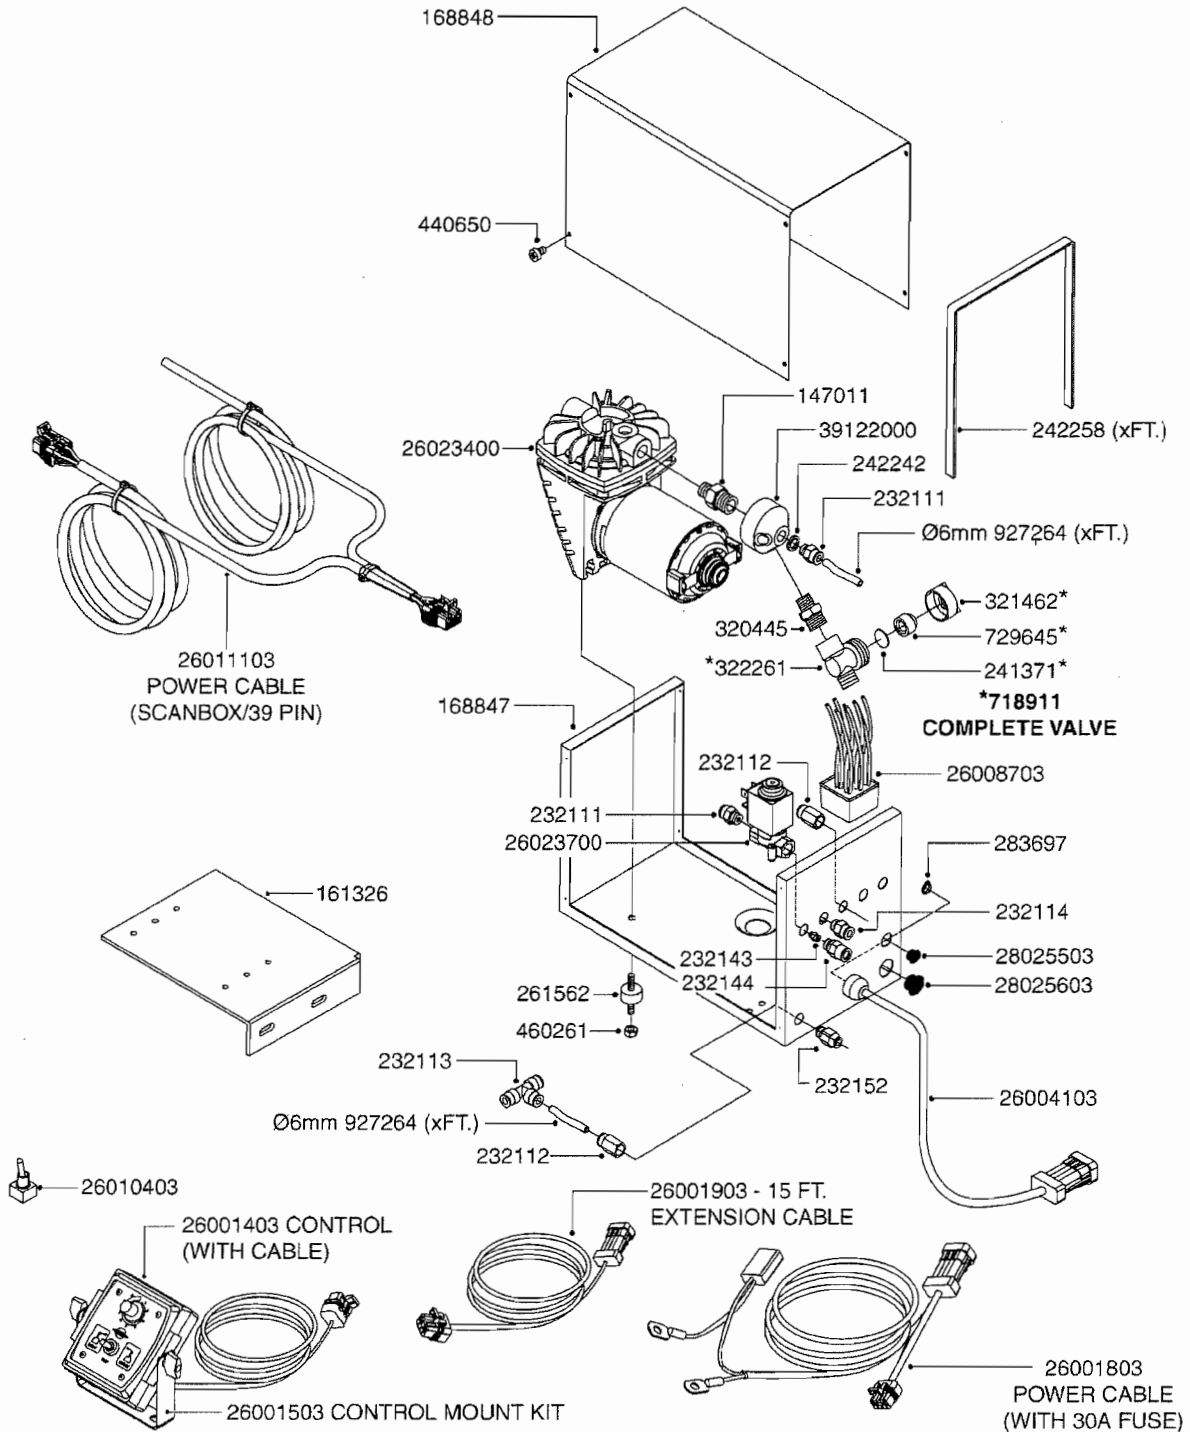

G341

*Ø8mm 927306 (xFT.)
*Ø10mm 927330 (xFT.)

70019403 - COMPLETE ASSEMBLY

FOAM MARKER COMPRESSOR 2002
G341-HIN, 12:12:05

Page 1
Date 29.07.2008 16:18

parts-n°	order qty	description
147011	1	HEX NIPPLE 3/8'X1/4'BSP BRASS
161326	1	MOUNT BKT. F. FOAM COMP.BOX 98
168847	1	ENCLOSURE LOWER F.MARKER
168848	1	COVER F. FOAM MARKER
210796	1	BEARING BALL D22/D8 X 7 608ZZ
210806	1	BEARING BALL D40/D17X12MM
220803	1	VALVE F. COMPRESSOR
232111	1	QUICK COUPLER 6MM X 1/8 EXT.
232112	1	QUICK COUPLER 6MM 1/8 INT.
232113	1	QUICK COUPLER 6MM T-PIECE
232114	1	COUPLER 1/8" THREADX8MM HOSE
232143	1	REDUCER 1/4'INT-1/8'EXT
232144	1	QUICK COUPLER 10MM X 1/4 EXT
232152	1	QUICK COUPLER 8MMX1/8 EXT.LONG
242242	1	O-RING F.AIR HOSE FITTING
242258	1	TRIM 3X10 SELF ADHESIVE 0012"
242284	1	HEAD GASKET F. COMPRESSOR
242285	1	DIAPHRAGM F. F/M COMP.
261454	1	SOLENOID VALVE 12 V 1/8'
261455	1	BRUSH F. FOAM MARKER MOTOR
261562	1	RUBBER DAMPER 2XM6X25
262035	1	COMPRESSOR FOR FOAM MARKER
283697	1	TIESTRAP 200MM
284564	1	PLATE F.COMPRESSOR HEAD
284565	1	PLATE F.COMPRESSOR HEAD
284643	1	COMPRESSOR HEAD F.FOAM MARKER
284665	1	CONNECTING ROD F.COMPRESSOR
284980	1	FLANGE REAR F. F.M.COMPRESSOR
320445	1	FITT.DK HN 1/4"X3/8" BSP
321462	1	CAP F.NO-DRIP ASSY.
322168	1	DISTR. HOUSING F. FOAM MARKER
322261	1	HOUSING F.SAFETY VALVE 3/8"
334581	1	DIAPHRAGM F.NO-DRIP
440666	1	SCREW M2.9X6.5 SELF TAP
460261	1	NUT HEX M6X1 LOCK
729645	1	NON-DRIP SPRING ASSY.GREEN 10
927264	1	HOSE R X PE D6/D4 X 0012"
927306	1	HOSE R X PE D8/D6 X 0012"BLACK
927330	1	HOSE R X PE D10/D8 X 012"BLACK
10518703	1	SNAP-RING OUTER 8X1
21002103	1	BEARING, 6200 2ZJEM (SKF)
26001403	1	HC FOAM MARKR CONSOLE VS3.0.00
26001503	1	HC FOAM MARKER CONSOLE MT.KIT
26001803	1	POWER CABLE
26001903	1	15' 7-PIN EXTENSION CABLE
26004103	1	FOAM MARKER CNTRL MOD CABL STD
26008703	1	FOAM MARKER CONTROL SCII
26010403	1	TOGGLE SWITCH MICRO-TRAK F.M.
28025503	1	PLUG F.DRILLED HOLE 1/2"
28025603	1	PLUG F.DRILLED HOLE 3/4"
70019403	1	FOAM MARKER COMPRESSOR KIT STD