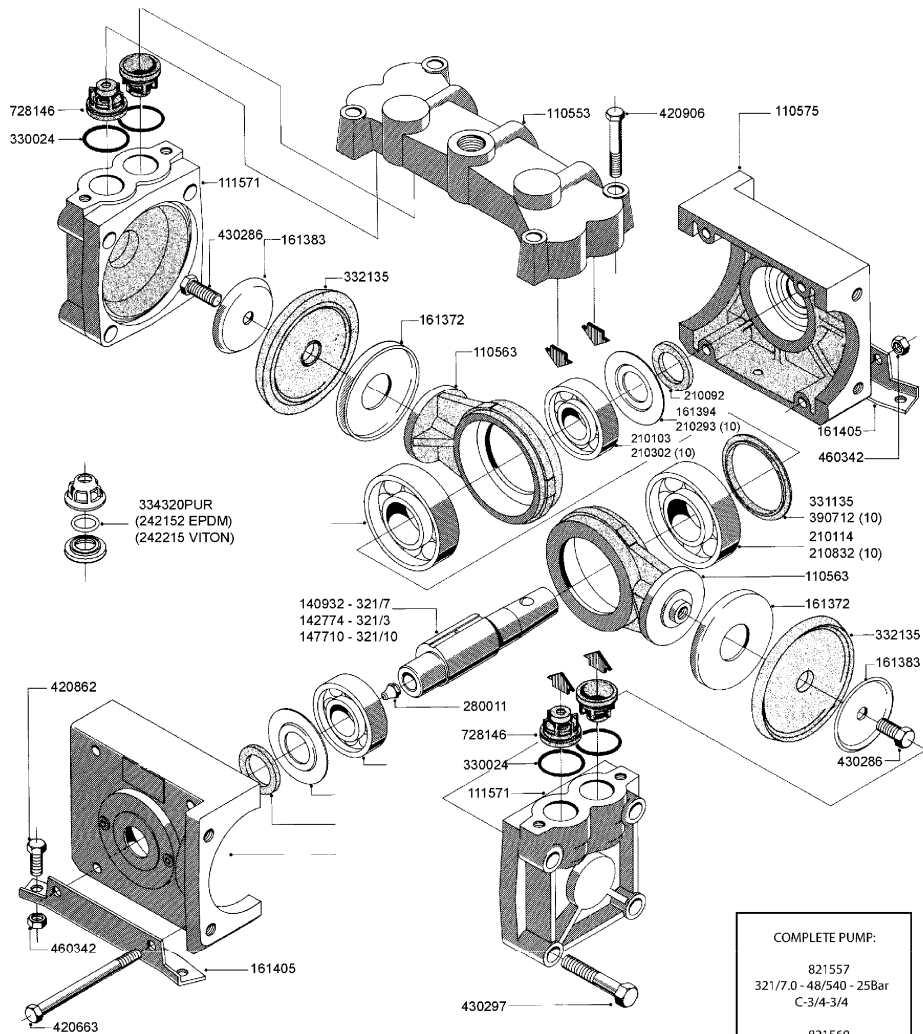

COMPLETE PUMP:

- 821557
  321/7.0 - 48/540 - 25Bar
  C-3/4-3/4
- 821560
  321/7.0 - 48/540 - 25bar
  C/Y-3/4-3/4
- 821607
  321/10.0 - 73/540 - 20 bar
  S/S 1/1+ Nitril diap

A017-HIA

321
A017-HIA, 08:03:07

Page 1
Date 24.04.2024 13:24

parts-n°	order qty	description
110553	1	VALVE COVER 320 RED
110563	1	CONNECTING BAR 320
110575	1	HOUSE SECTION 320 V RED
111571	1	DIAPHRAGME COVER 321 RED
140932	1	CRANK SHAFT 320-25 .....
142774	1	CRANK SHAFT 320/3 .....
147710	1	SHAFT 321/10
161372	1	PRESSURE SHOE 320/360 ...
161383	1	DIAPHRAGM UPPER DISC 320-
161394	1	SEALED PLATE 320 .....
161405	1	FOOT 320 (HALF PART) ...
210092	1	FELT SEAL- 1301 PUMP
210103	1	1301 PUMP BEARING
210114	1	BEARING 1302
210243	1	OIL SEALING RING 35x47x7
210302	1	BEARING 6207
210832	1	ROLLER BEARING 90/50X23 N
242152	1	O-RING D 18,2X3 70 SH. EP
242215	1	O-RING D 18X3 .....
280011	1	GREASE NIPPLE 3/8' SAE H TR .
330024	1	O-RING 41.1 X 34.5 X 3.3 PUR
331155	1	SPACER, MODEL 320
334320	1	O-RING 18X3 PUR .....
33511400	1	DIAPHRAGME FOR 321/361 PUMP
390712	1	SPACER
420663	1	BOLT M10 X 120 DIN933-8.8 RST
420862	1	M 10 X 15 MACH SCREW GALV
420906	1	M 10 X 60 MACH.SCREW GALV
430286	1	BOLT M12 X 30 DIN933-8.8 DEL
430297	1	BOLT HEX 8.8 RAW M14X65
460342	1	NUT M10 PLAIN G304 SS
728146	1	PUMP VALVE D 35
821557	1	PUMP MODEL 321/7
821560	1	PUMP MODEL 321/7 THRU
821607	1	PUMP MODEL 321/10