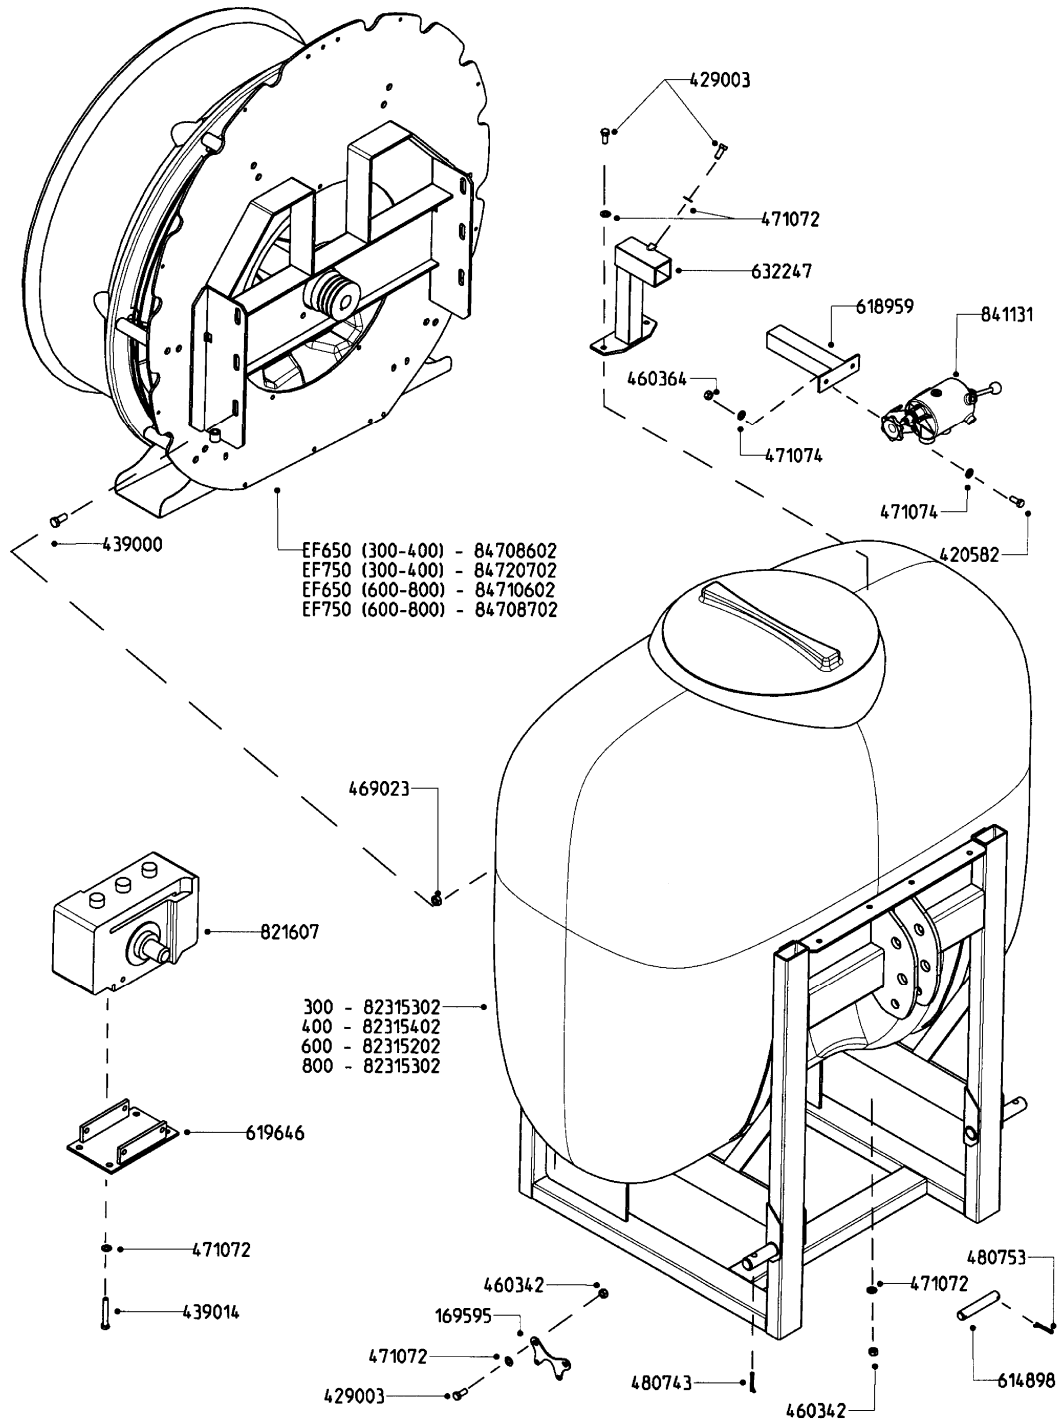

ZEBRA 600 BOMBA 321/10 DESPIECE

ZEBRA 600 BOMBA 321-10
F136-IHS, 01:06:12

Page 1
Date 24.04.2024 13:24

parts-n°	order qty	description
169595	1	SOP.CALDERIN Y VACIADOR ZE/ZA
429003	1	429003
439000	1	TORN.12x30 ACERO HEXAG.
439014	1	MACHINE SCREW M12X35 GALV
460342	1	NUT M10 PLAIN G304 SS
460364	1	M8 NYLOC NUT
469023	1	NUT
471072	1	SUPPORT DISC M10 ELZ ....
471074	1	WASHER FOR C2 HANDLE
480743	1	HAIR NEEDLE D 5 .....
614898	1	LOCK STICK F/DRAWBAR TS .
618959	1	ALARGO M70/BK
619646	1	PUMP MOUNT 321 ZENIT
632247	1	MOUNTING PLATE/OP.UNIT HA
821607	1	PUMP MODEL 321/10
82315202	1	PAC.CHAS+CUBA ZB600
82315302	1	PAC.CHAS+CUBA ZB800-HPC
82315402	1	PAC.CHAS+CUBA ZB400-HPC
841131	1	CONTROL UNIT - M70 HIGH PRESSURE
84708602	1	PAC.EF650 (300/400) ZEBRA
84708702	1	PAC.EF750 (600/800) ZEBRA
84710602	1	PAC.EF650 (600/800) ZEBRA
84720702	1	PAC.EF750 (300/400) ZEBRA
420582	1	SCREW M8 X 20 G304 STAINLESS