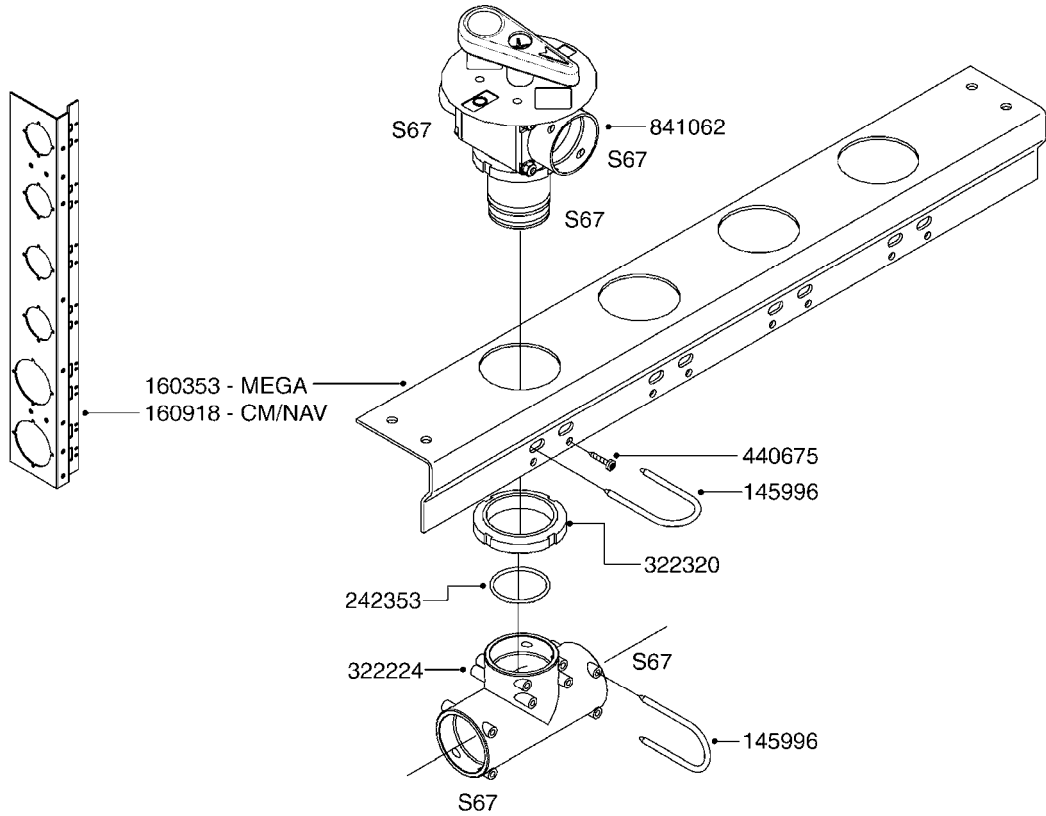

B140

PRESSURE REG. VALVE - CB/2
B140-HIN, 01:01:01

Page 1

Date 19.03.2013 9:37

parts-n°	order qty	description
219066	1	BALL F.VALVE CB/2
229022	1	SPRING FOR CB/2 VALVE DIAL
242161	1	O-RING 6 X 3.0
249031	1	O-RING
249058	1	O-RING
249059	1	O-RING D47.3 X 2.62
249060	1	O-RING
249061	1	O-RING
249063	1	SEAL
249064	1	O-RING
269023	1	CB/2 MOTOR F.PRESSURE VALVE
269024	1	MICRO SWITCH F. CB/2 MOTOR
269025	1	ELEC. CONNECTOR
269026	1	ELECTRIC CABLE
269027	1	NUT F.CABLE LOCK
269028	1	GROMMET
269030	1	MOTOR UNIT CB/2 PRESS. REG.
269034	1	VALVE ASSY. PRESS.REG. CB/2
289314	1	MOTOR HOUSING CB/2
289315	1	MOTOR HOUSING LID CB/2
289316	1	U-CLAMP
289317	1	SNAP RING
289318	1	GUIDE M20 x 1.5
289319	1	HINGED D. 14.95 x 9.2
289321	1	OUTLET FITT.3/4"BSP PRESS.REG
289323	1	SEAT F.BALL CB/2 VALVE
289324	1	SEAT F.BALL CB/2 VALVE
289326	1	MOTOR HOUSING F.PRES.REG.CB/2
289328	1	NUT F.PRESS.REG VALVE CB/2
289333	1	SLEEVE F.BALL SEAT CB/2
289334	1	REG.F.PRESS.REG VALVE CB/2
289335	1	SPACER F.PRESS.REG VALVE CB/2
289336	1	SPRING RET.CAP F.VALVE CB/2
289337	1	NUT F.PRESS.REG VALVE CB/2
289838	1	CAP F.PRESS.REG VALVE CB/2
459044	1	SCREW
459045	1	SCREW
759048	1	REPAIR KIT CB/2 PRESS.REG.VALV
978931	1	I.D. TAG