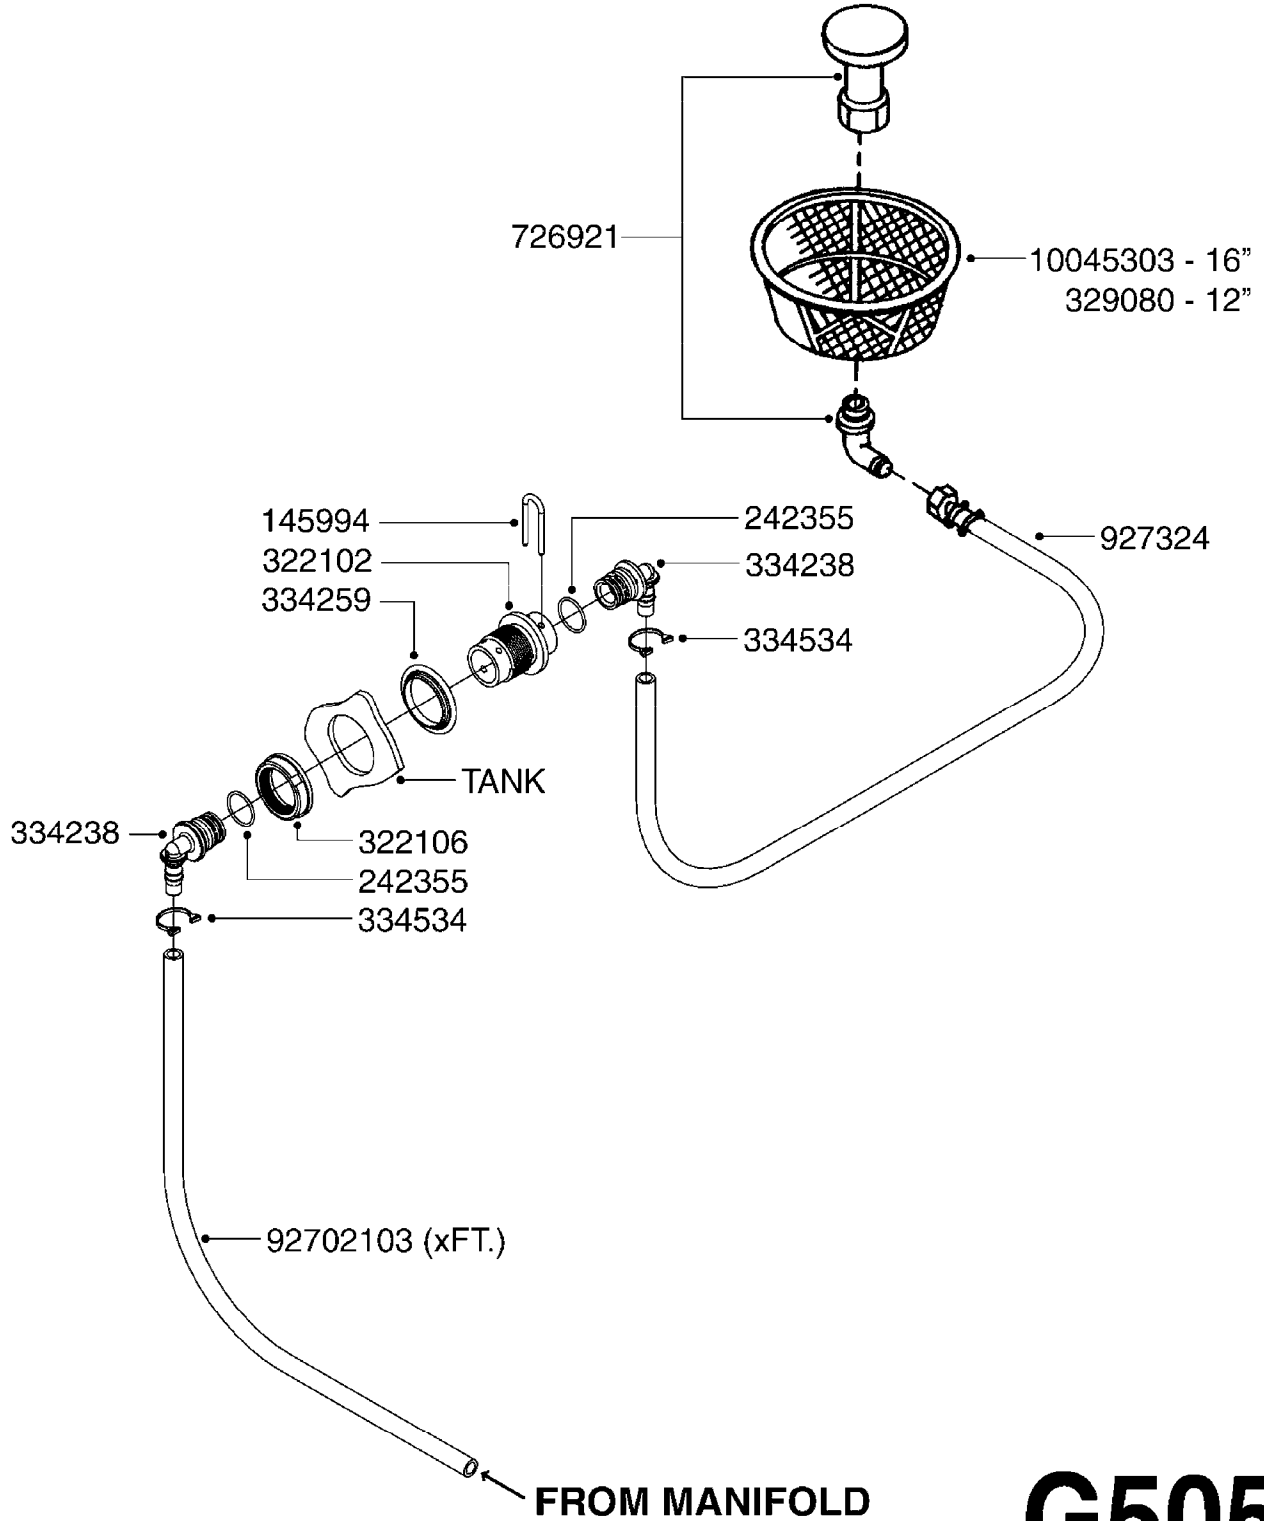

G505

POWDER MIXER
G505-HIN, 05:05:11

Page 1

Date 19.03.2013 9:37

parts-n°	order qty	description
145994	1	FITT.DK S-40 FORK
242355	1	O-RING D19.2X3.0 VITON F.S-40
322102	1	FITT.DK S-40 BULKHEAD
322106	1	FITT.DK S-40 BULKHEAD NUT
329080	1	FILTER BASKET 12"
334238	1	FITT.DK S-40 ELB.1/2'
334259	1	GASKET F. S-40 BULKHEAD
334534	1	CLAMP HOSE PLASTIC 1/2"
726921	1	POWDER MIXER F.STRAINER BASKET
927324	1	HOSE R PRESSURE D12-80-200 BAR
10045303	1	FILTER BASKET 16"
92702103	1	HOSE R X1/2" X300PSI WP X0012"