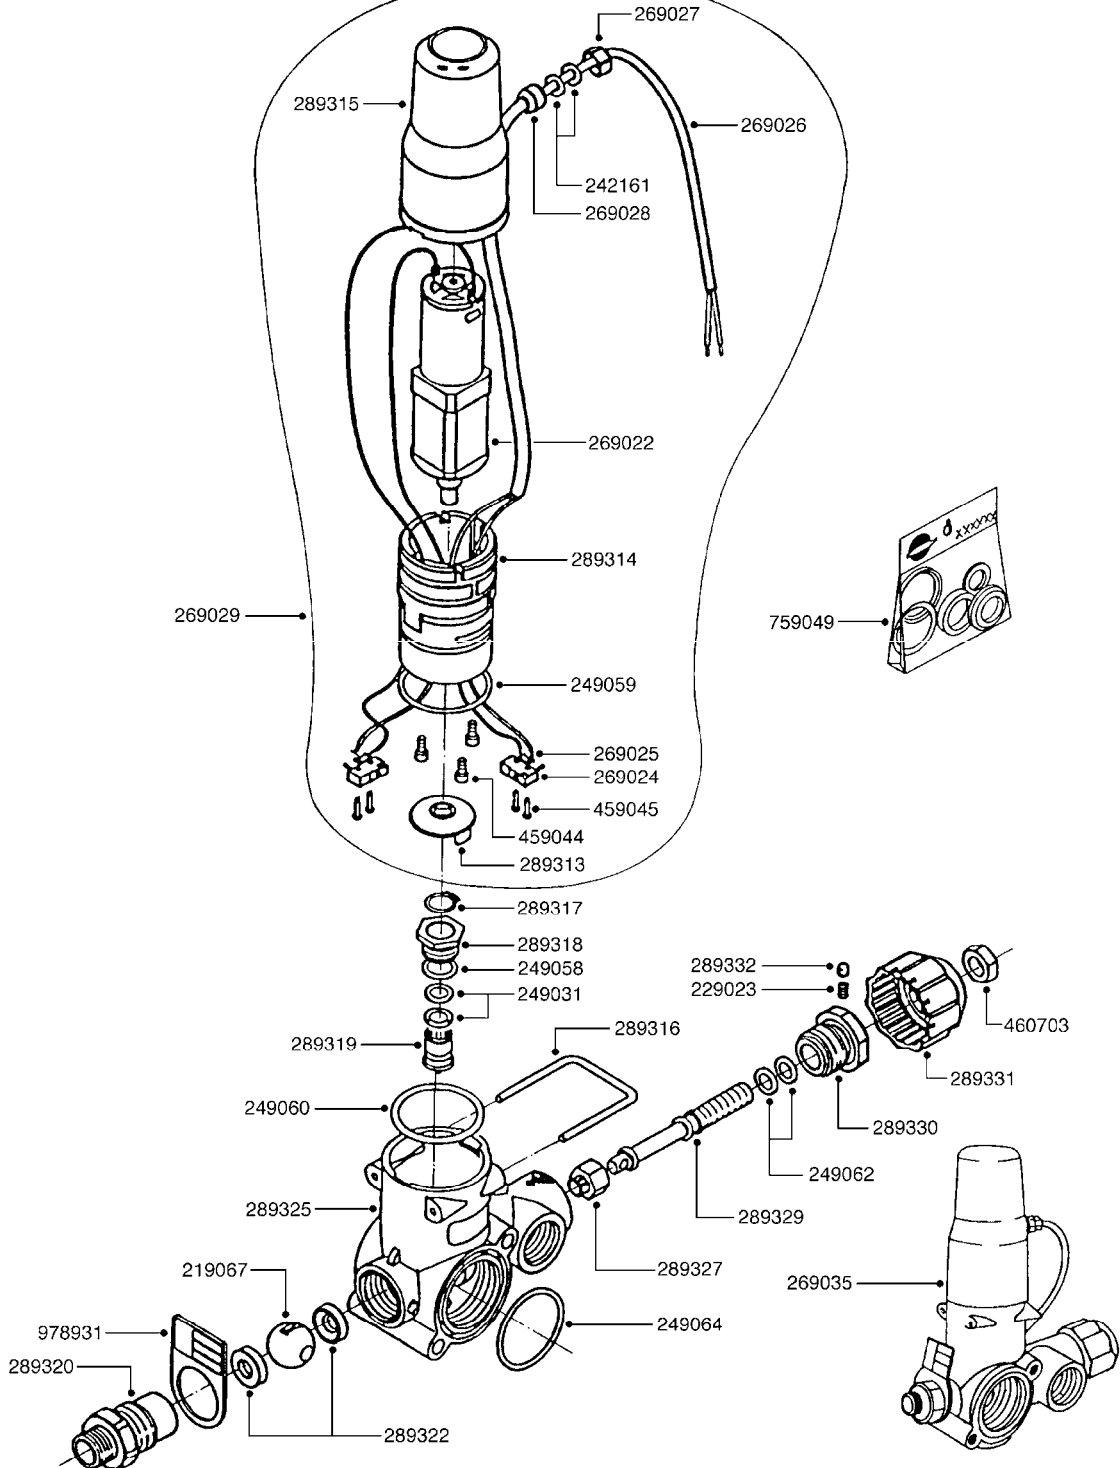

B130

BOOM SECTION VALVE - CB/2
B130-HIN, 01:01:01

Page 1
Date 19.03.2013 9:37

parts-n°	order qty	description
219067	1	BALL F.VALVE CB/2
229023	1	SPRING FOR CB/2 VALVE DIAL
242161	1	O-RING 6 X 3.0
249031	1	O-RING
249058	1	O-RING
249059	1	O-RING D47.3 X 2.62
249060	1	O-RING
249062	1	O-RING
249064	1	O-RING
269022	1	CB/2 MOTOR F.SECTION VALVE
269024	1	MICRO SWITCH F. CB/2 MOTOR
269025	1	ELEC. CONNECTOR
269026	1	ELECTRIC CABLE
269027	1	NUT F.CABLE LOCK
269028	1	GROMMET
269029	1	MOTOR UNIT CB/2 SECTION VALVE
269035	1	VALVE ASSY. BOOM SECTION CB/2
289313	1	PACKING CAP F. CB/2 SECT. VLV.
289314	1	MOTOR HOUSING CB/2
289315	1	MOTOR HOUSING LID CB/2
289316	1	U-CLAMP
289317	1	SNAP RING
289318	1	GUIDE M20 x 1.5
289319	1	HINGED D. 14.95 x 9.2
289320	1	OUTLET FITT.3/4"BSP SECT.VLV.
289322	1	SEAT F.BALL CB/2 VALVE
289325	1	HOUSING F.SECT.VLV.CB/2
289327	1	BUSHING CH-17 M11 x 1 D 8.5
289329	1	ADJUSTMENT HINGE
289330	1	CONNECTION PIECE D 35 M12
289331	1	KNOB F.CONSTANT PRESS. CB/2
289332	1	BUUBLE D.5
459044	1	SCREW
459045	1	SCREW
460703	1	NUT HEX M12X1.75 LOCK
759049	1	REPAIR KIT CB/2 BOOM SEC.VALVE
978931	1	I.D. TAG