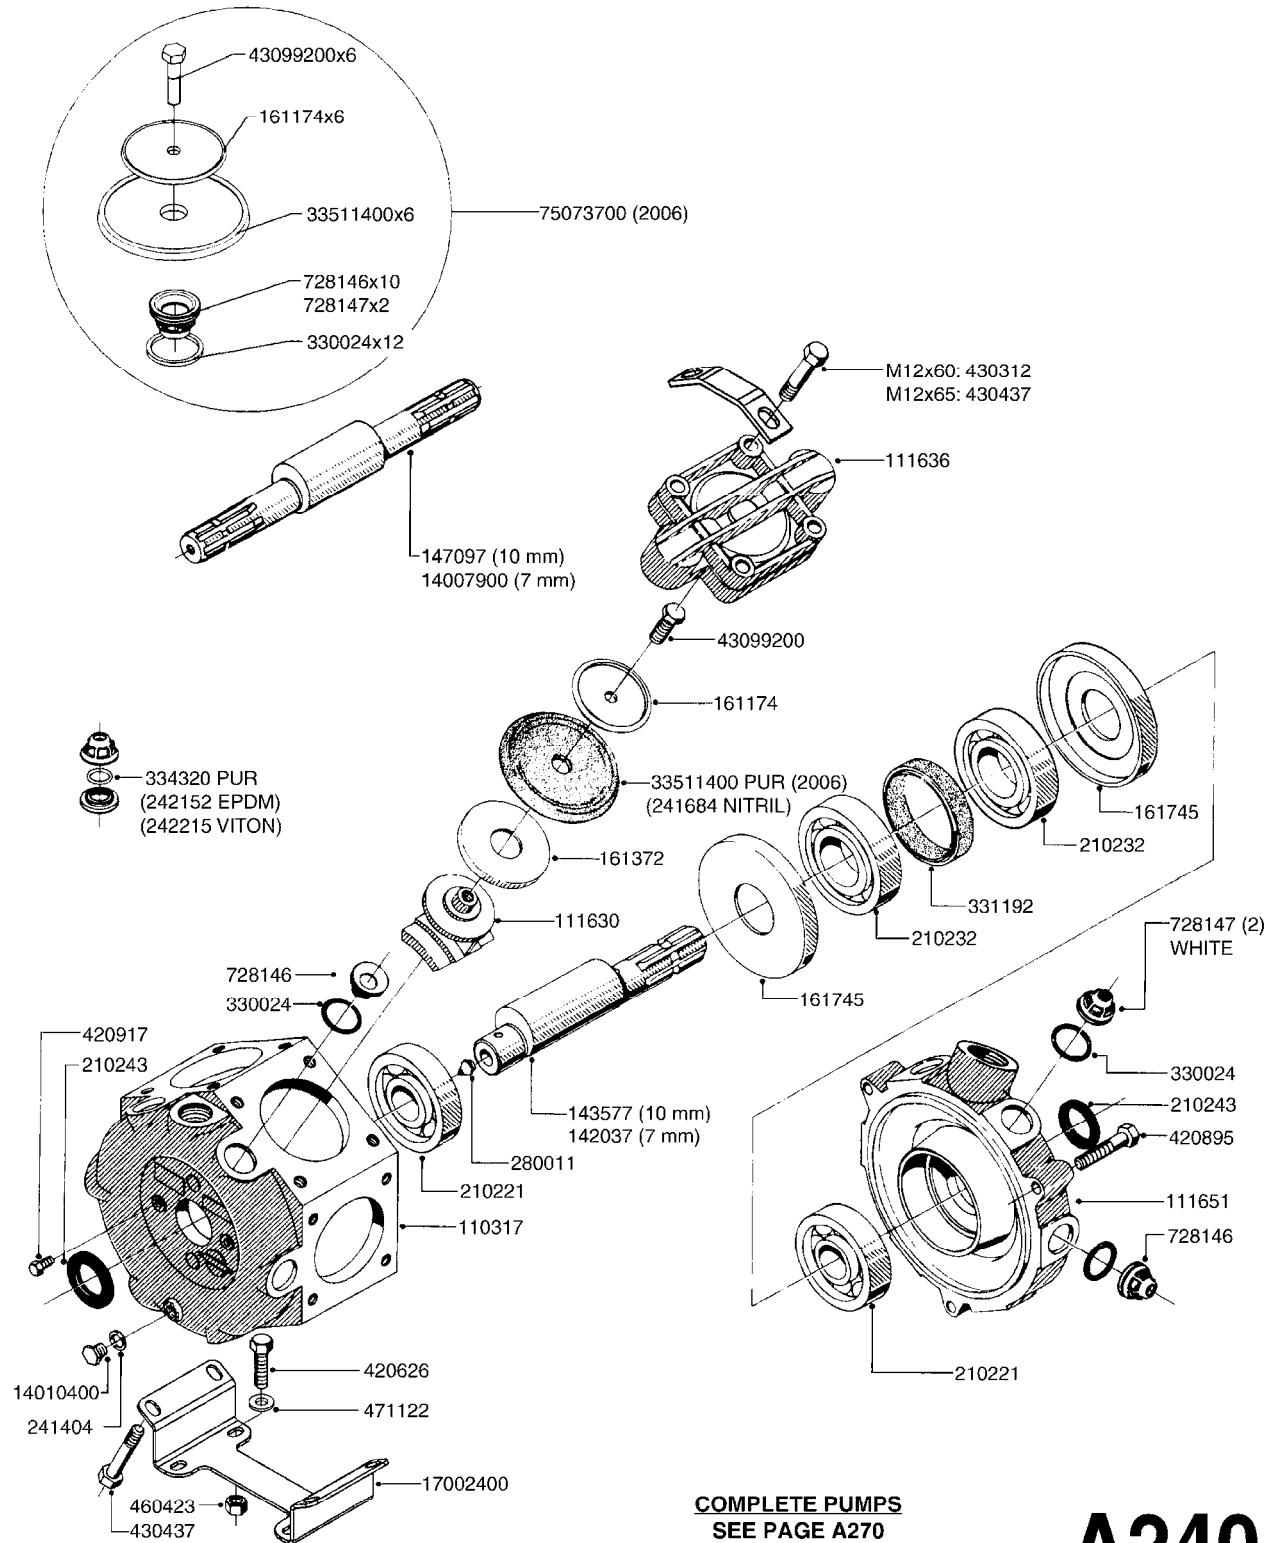

COMPLETE PUMPS
SEE PAGE A270

A240

PUMP - 363 W/MOUNTING BASE
A240-HIN, 01:12:11

Page 1
Date 19.03.2013 9:37

parts-n°	order qty	description
110317	1	PUMP CASING MODEL 360/361 PNTD
111630	1	CONNECTING ROD F. 363 PUMP
111636	1	VALVE COVER 363 HEAVY DUTY
111651	1	CASTING F.363 1.5" PUMP(FRONT)
142037	1	CRANK SHAFT 361-20
143577	1	CRANK SHAFT F.363/462/463-10mm
147097	1	CRANK SHAFT 363-463/10 THROUGH
161174	1	DIAPHRAGM DISC SS F.363 PUMP
161372	1	DIAPHRAGM BACKING DISC,320-361
161745	1	METAL SPACER F.363/463
210221	1	BEARING BALL 6407
210232	1	BEARING BALL 6310
210243	1	SEAL OIL 35 X 47 X 7
241404	1	DOWTYSEAL 1/4"
241684	1	DIAPHRAGM MODEL 361 NITRIL
242152	1	O-RING D18.2X3 EPDM
242215	1	O-RING D18X3 VITON
280011	1	GREASE NIPPLE 1/8' H TR
330024	1	O-RING D41,1/D34.5 X 3,5
331192	1	SPACER,
334320	1	O-RING D18X3 POLYURETHANE
420626	1	BOLT HEX 8.8 DEL M10X20 FT
420895	1	BOLT HEX 8.8 RAW M10X60
420917	1	BOLT HEX 8.8 RAW M8X12 FT
430312	1	BOLT HEX 8.8 RAW M12X60
430437	1	BOLT HEX 8.8 RAW M12X65
460423	1	NUT HEX M10X1.5 LOCK
471122	1	WASHER D20/D10.5X2 SS
728146	1	VALVE FOR 361(726890/707932)
728147	1	VALVE FOR 361 WHITE WITH HOLE
14007900	1	CRANK 363/462/463-7mm 540/THRU
14010400	1	PLUG 1/4" BSP
17002400	1	FOOT F/363 PUMP (PAINTED)
33511400	1	DIAPHRAGM 361/363 pur 2006
43099200	1	BOLT HEX SS M12 X 30 DIN933 A4
75073700	1	PUMP KIT 363 2006