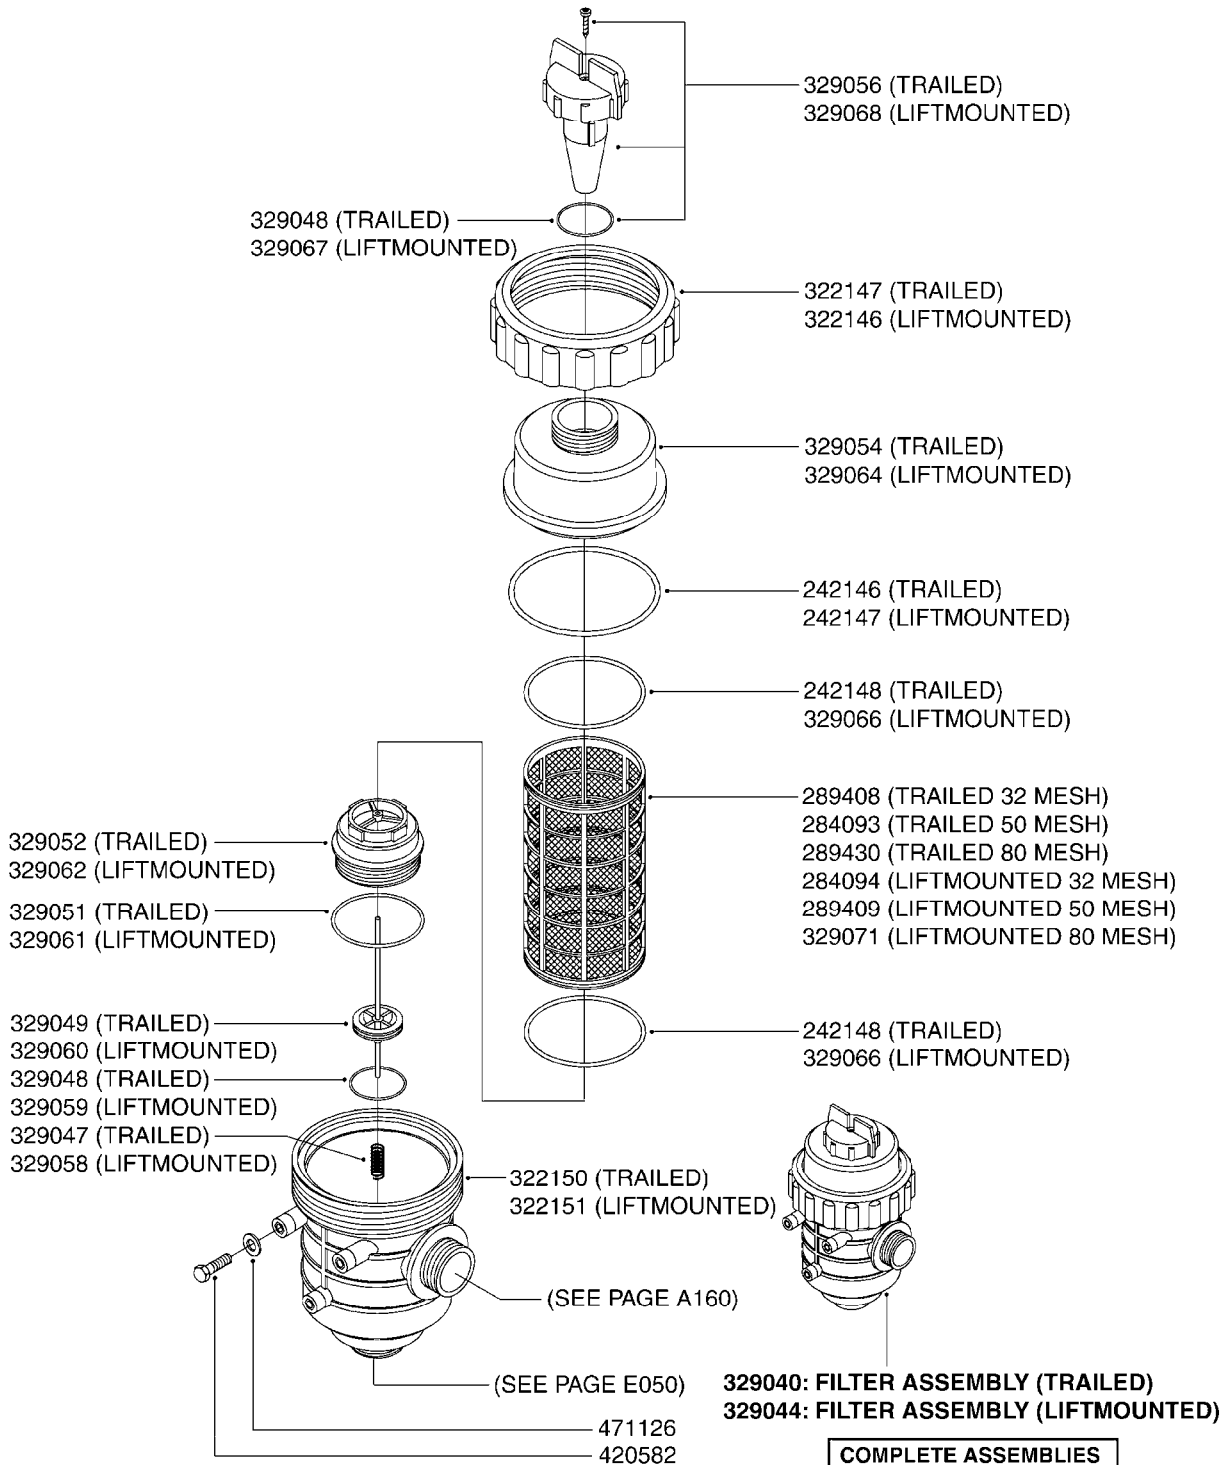

B430

SUCTION FILT.-VINEYARD&ORCHARD
B430-HIN, 05:09:12

Page 1

Date 19.03.2013 9:37

parts-n°	order qty	description
242146	1	O-RING 140 X 126 X 7
242147	1	O-RING 105,6x95X5.3
242148	1	O-RING 109.2 X 104 X 2
284093	1	FILTER SCREEN F.ARAG 50 MESH
284094	1	FILTER SCREEN F. ARAG 32 MESH
289408	1	FILTER SCRNR ARAG 32 MESH WHITE
289409	1	FILTER SCRNR ARAG 50 MESH BLUE
289430	1	FILTER SCRNR ARAG 80 MESH RED
322146	1	THREADED RING F/FILTER 170
322147	1	THREADED RING F/FILTER 200
322150	1	FILTER CASING 1.5"BSP ARAG
322151	1	FILTER HOUSING 170
329040	1	FILTER ARAG 1.5" 32 MESH TRAIL
329044	1	SUCTION FILTER ASSY. ARAG 1"
329047	1	SPRING F. ARAG FILTER 1-1/2"
329048	1	O-RING F. 1-1/2" FILTER
329049	1	PLUNGER F. ARAG VALVE 1-1/2"
329051	1	O-RING F.ARAG FILTER 1-1/2"
329052	1	FITTING F.ARAG FILTER 1-1/2"
329054	1	FILTER HOUSING LID 1-1/2"
329056	1	YELLOW LOCKING RETAINER 1-1/2"
329058	1	SPRING F. ARAG FILTER 1"
329059	1	O-RING F. 1" FILTER
329060	1	PLUNGER F. ARAG VALVE 1"
329061	1	O-RING F.ARAG FILTER 1"
329062	1	FITTING F.ARAG FILTER 1"
329064	1	FILTER HOUSING LID 1"
329066	1	O-RING F.ARAG FILTER 1"
329067	1	O-RING F. 1" FILTER
329068	1	YELLOW LOCKING RETAINER 1"
329071	1	FILTER SCRNR ARAG 80 MESH RED
420582	1	BOLT HEX 8.8 DEL M8X20 FT
471126	1	WASHER D16/D8.4X1.6 SS