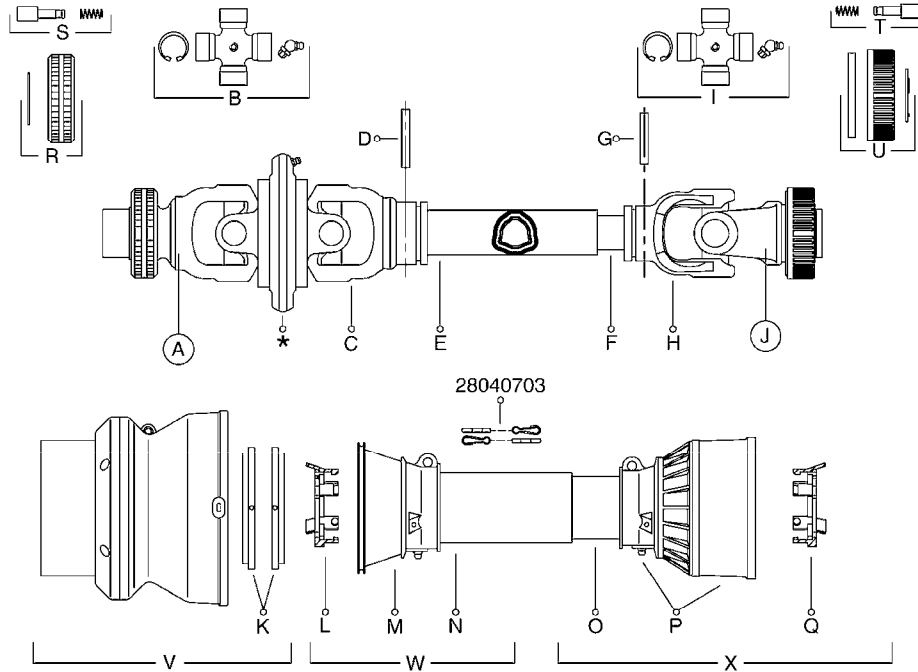

**COMPLETE ASSEMBLIES
WHOLEGOODS ITEMS**

A270

PUMP - 361/363 FITTINGS
A270-HIN, 01:12:11

Page 1
Date 19.03.2013 9:37

parts-n°	order qty	description
145997	1	FITT.DK S-93 FORK
231022	1	FITT.DK ELB. 1' BSP GF 121
242351	1	O-RING D69.5X3.0 VITON F.S-93
242353	1	O-RING D44.2X3.0 VITON F.S-67
320095	1	FITT.DK NUT 1" BSP
320132	1	FITT.DK HN 1" BSP
320821	1	FITT.DK NUT 1-1/2" BSP
321451	1	FITT.DK ELB.1-1/2 X1-1/4 80DEG
322321	1	FITT.DK S-67 X 1"BSP MALE
322322	1	FITT.DK S-67 X 1-1/4"BSP MALE
322323	1	FITT.DK S-93 X 1-1/2"BSP MALE
330326	1	O-RING D30/D24X2 F.1"NUT
330341	1	FITT.DK HB 1" F. 1" NUT
330746	1	GUARD PTO LOWER PART
330757	1	GUARD PTO UPPER PART
331262	1	FITT.DK HB 1-1/2" F. 1-1/2"NUT
331273	1	O-RING D44/D38X2 F.1-1/2"
334243	1	FITT.DK S-67 ELB.1"
334340	1	FITT.DK S-93 ELB.2-1/2' PVC
334410	1	PROTECTION GUARD
334445	1	FITT.DK S-67 ELB.1-1/2"
334446	1	FITT.DK S-93 ELB. 2' RUBBER
334647	1	FITT.DK S93 ELB 1-1/2" 90 PVC
334680	1	CLAMP HOSE PLASTIC 1"
410347	1	SCREW M6X20 8.8
420162	1	BOLT HEX 8.8 DEL 3/8"x15MM
459014	1	ALLEN SCREW M8 X 15 GALV.DIN93
460202	1	NUT HEX M6
461217	1	NUT HEX M5 LOCK
471074	1	WASHER M8 ELZ
471122	1	WASHER D20/D10.5X2 SS
821575	1	PUMP 363/5.5 THROUGH SHAFT
821580	1	PUMP 363/10 THROUGH SHAFT
821643	1	PUMP 363/10 1.5"SUC 540RPM OSP
821651	1	PUMP 363/5.5/1000 OSP
14012200	1	FITT.DK S-67 FORK W/M5 THREADS
28030103	1	CLAMP HOSE GEAR P5/4-S1.5"6724
28030203	1	CLAMP HOSE T-BOLT S2" 235-67
28030303	1	CLAMP HOSE T-BOLT S2.5" 235-76
82166100	1	PUMP 363/10 1.5"SUC 540RPM
82166200	1	PUMP 363/5.5 1.5"SUC 1000RPM
92702603	1	HOSE PVC SUCT GRAY 1-1/2"
92702703	1	HOSE PVC SUCT GRAY 2"
92702803	1	HOSE PVC SUCT GRAY 2-1/2"
92712403	1	HOSE R X1" X300PSI WP X0012"