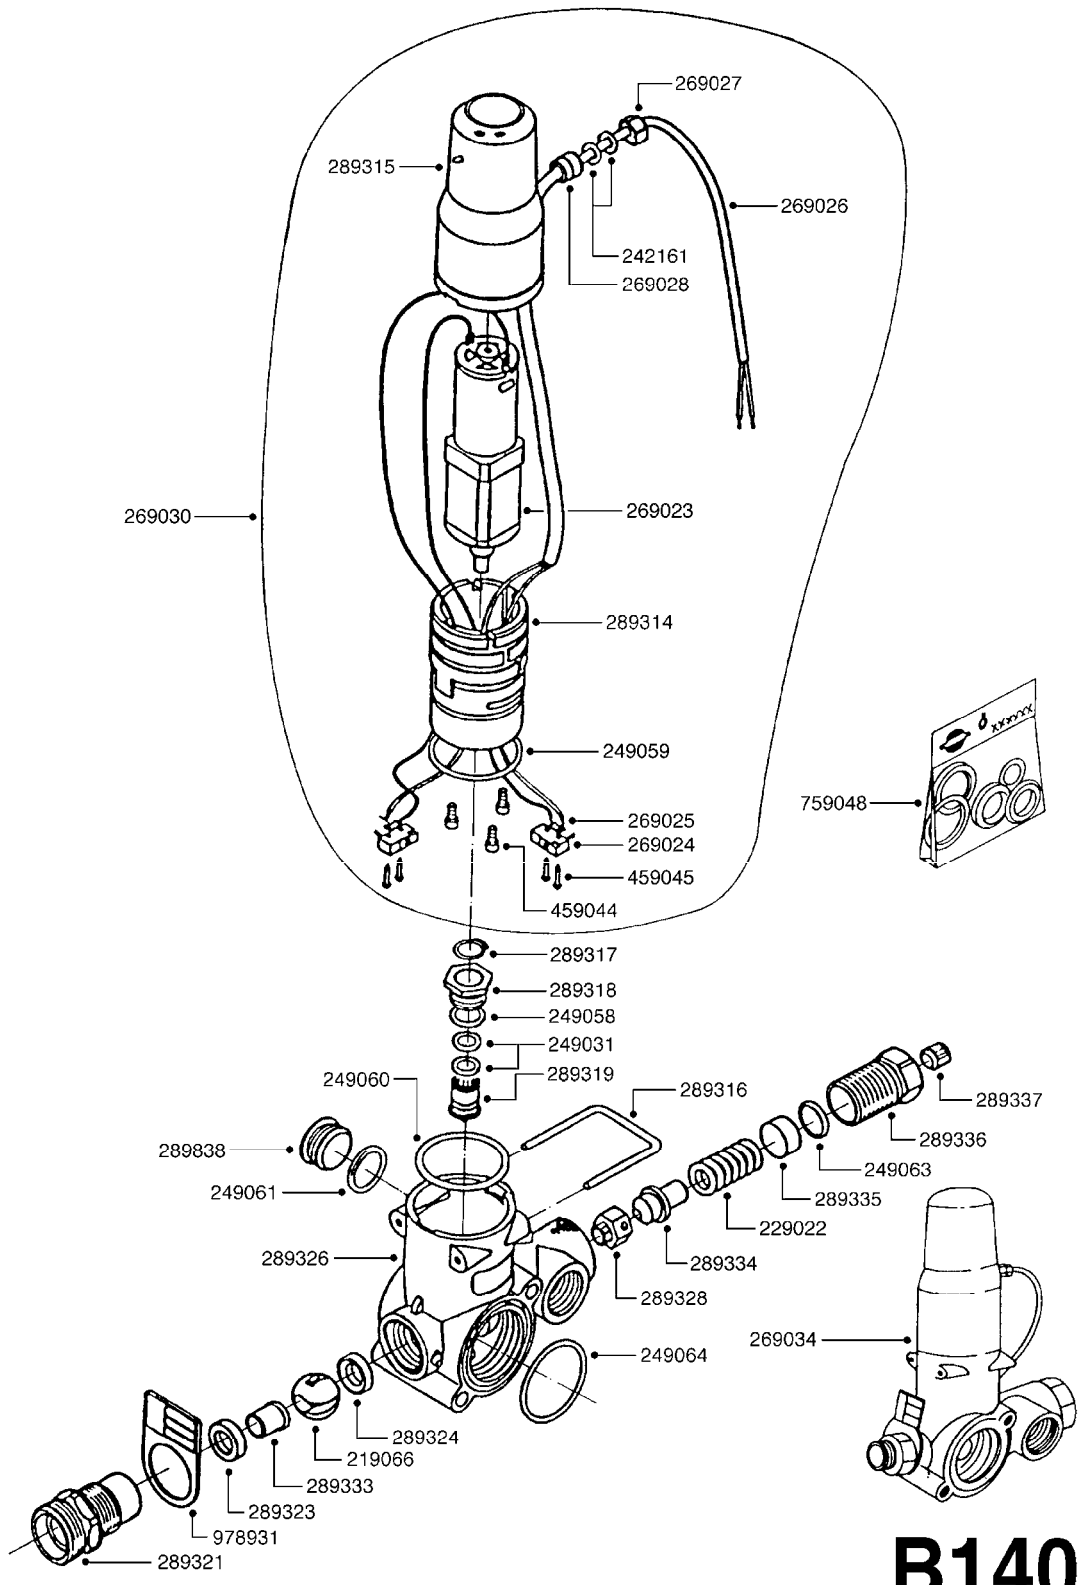

B130

BOOM SECTION VALVE - CB/2
B130-HIN, 01:01:01

Page 1
Date 19.03.2013 9:37

parts-n°	order qty	description
219067	1	BALL F.VALVE CB/2
229023	1	SPRING FOR CB/2 VALVE DIAL
242161	1	O-RING 6 X 3.0
249031	1	O-RING
249058	1	O-RING
249059	1	O-RING D47.3 X 2.62
249060	1	O-RING
249062	1	O-RING
249064	1	O-RING
269022	1	CB/2 MOTOR F.SECTION VALVE
269024	1	MICRO SWITCH F. CB/2 MOTOR
269025	1	ELEC. CONNECTOR
269026	1	ELECTRIC CABLE
269027	1	NUT F.CABLE LOCK
269028	1	GROMMET
269029	1	MOTOR UNIT CB/2 SECTION VALVE
269035	1	VALVE ASSY. BOOM SECTION CB/2
289313	1	PACKING CAP F. CB/2 SECT. VLV.
289314	1	MOTOR HOUSING CB/2
289315	1	MOTOR HOUSING LID CB/2
289316	1	U-CLAMP
289317	1	SNAP RING
289318	1	GUIDE M20 x 1.5
289319	1	HINGED D. 14.95 x 9.2
289320	1	OUTLET FITT.3/4"BSP SECT.VLV.
289322	1	SEAT F.BALL CB/2 VALVE
289325	1	HOUSING F.SECT.VLV.CB/2
289327	1	BUSHING CH-17 M11 x 1 D 8.5
289329	1	ADJUSTMENT HINGE
289330	1	CONNECTION PIECE D 35 M12
289331	1	KNOB F.CONSTANT PRESS. CB/2
289332	1	BUUBLE D.5
459044	1	SCREW
459045	1	SCREW
460703	1	NUT HEX M12X1.75 LOCK
759049	1	REPAIR KIT CB/2 BOOM SEC.VALVE
978931	1	I.D. TAG