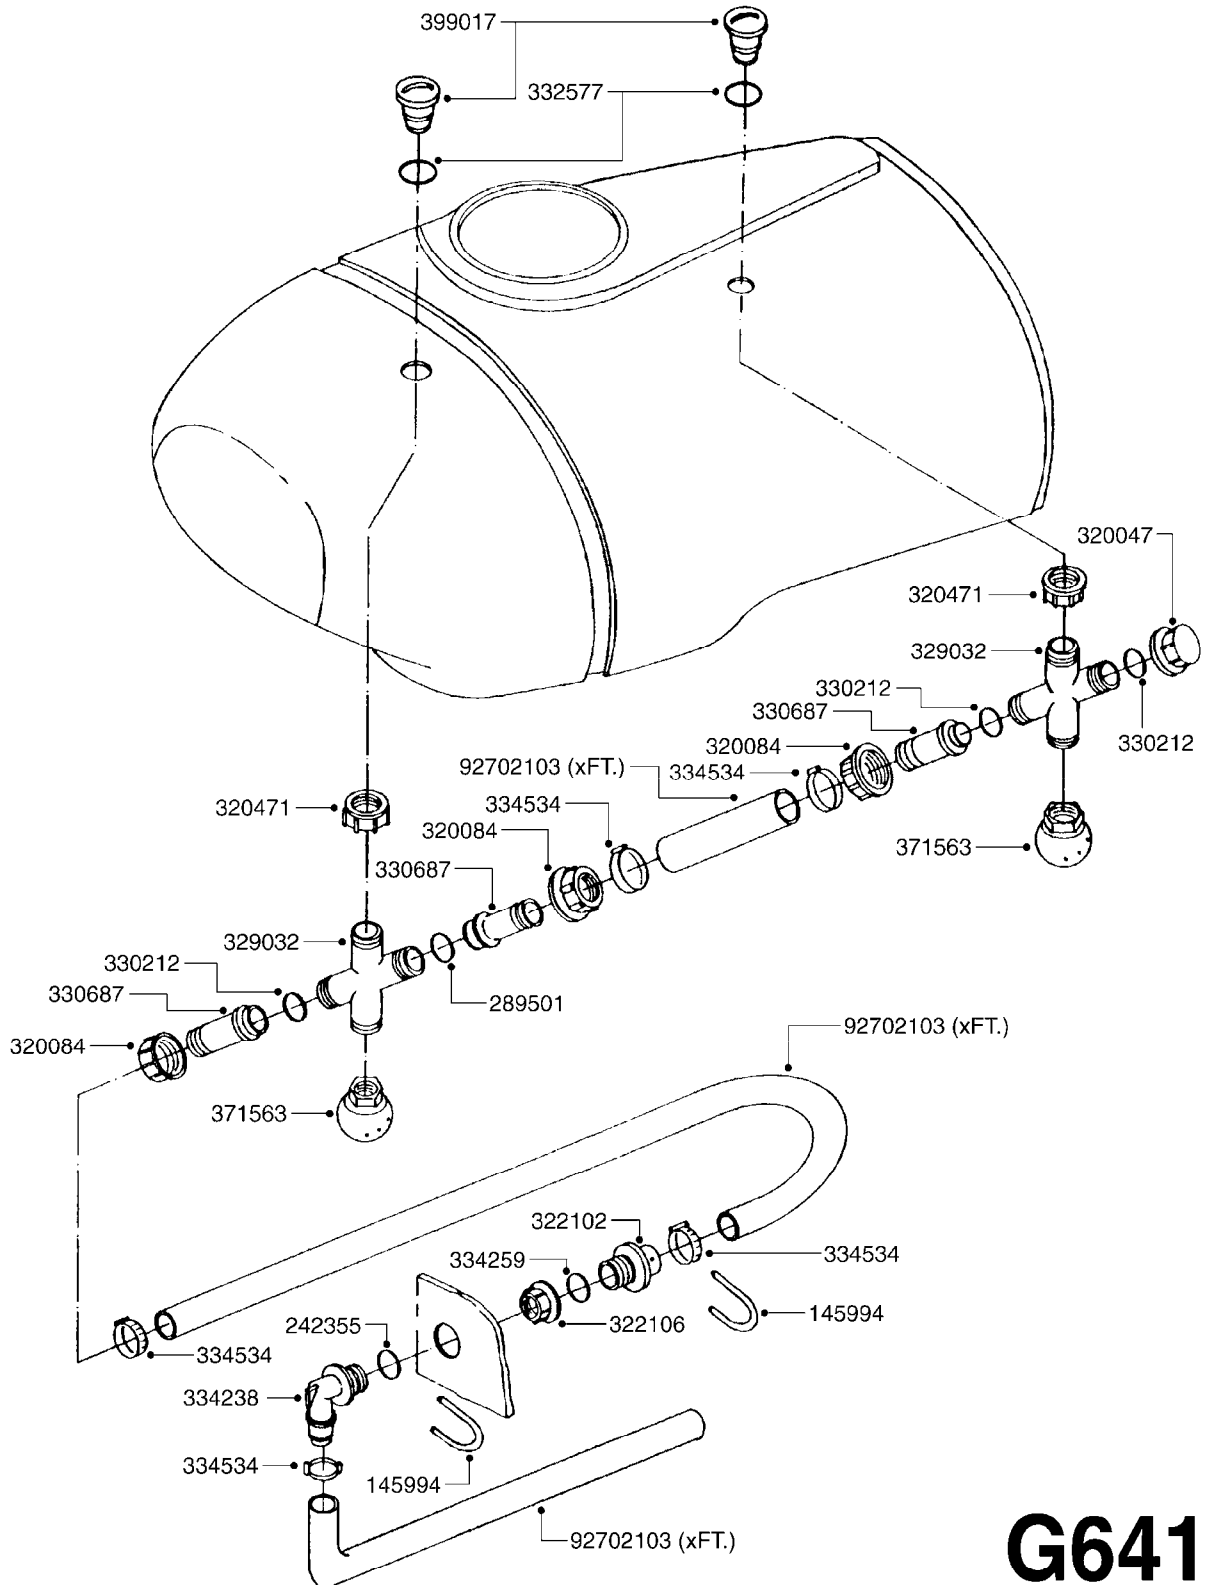

G641

RINSE SYST. -TANGO/BRAVO/CONDOR
G641-HIN, 05:05:11

Page 1

Date 19.03.2013 9:37

parts-n°	order qty	description
145994	1	FITT.DK S-40 FORK
242355	1	O-RING D19.2X3.0 VITON F.S-40
289501	1	O-RING 11 X 2.5
320047	1	FITT.DK CAPNUT 1/2" BSP
320084	1	FITT.DK NUT 1/2" BSP
320471	1	FITT.DK NUT 1" BSP JAMB
322102	1	FITT.DK S-40 BULKHEAD
322106	1	FITT.DK S-40 BULKHEAD NUT
329032	1	4-WAY FITTING M-1/2"
330212	1	O-RING D19/D14X2.4 F.1/2"NUT
330687	1	FITT.DK HB 1/2" F. 1/2" NUT
332577	1	O-RING D38/D30X4 F.1" PUR.
334238	1	FITT.DK S-40 ELB.1/2'
334259	1	GASKET F. S-40 BULKHEAD
334534	1	CLAMP HOSE PLASTIC 1/2"
371563	1	NOZZLE FOR TANK RINSE
399017	1	NYLON FITTING 1" F.NOZZLE
92702103	1	HOSE R X1/2" X300PSI WP X0012"