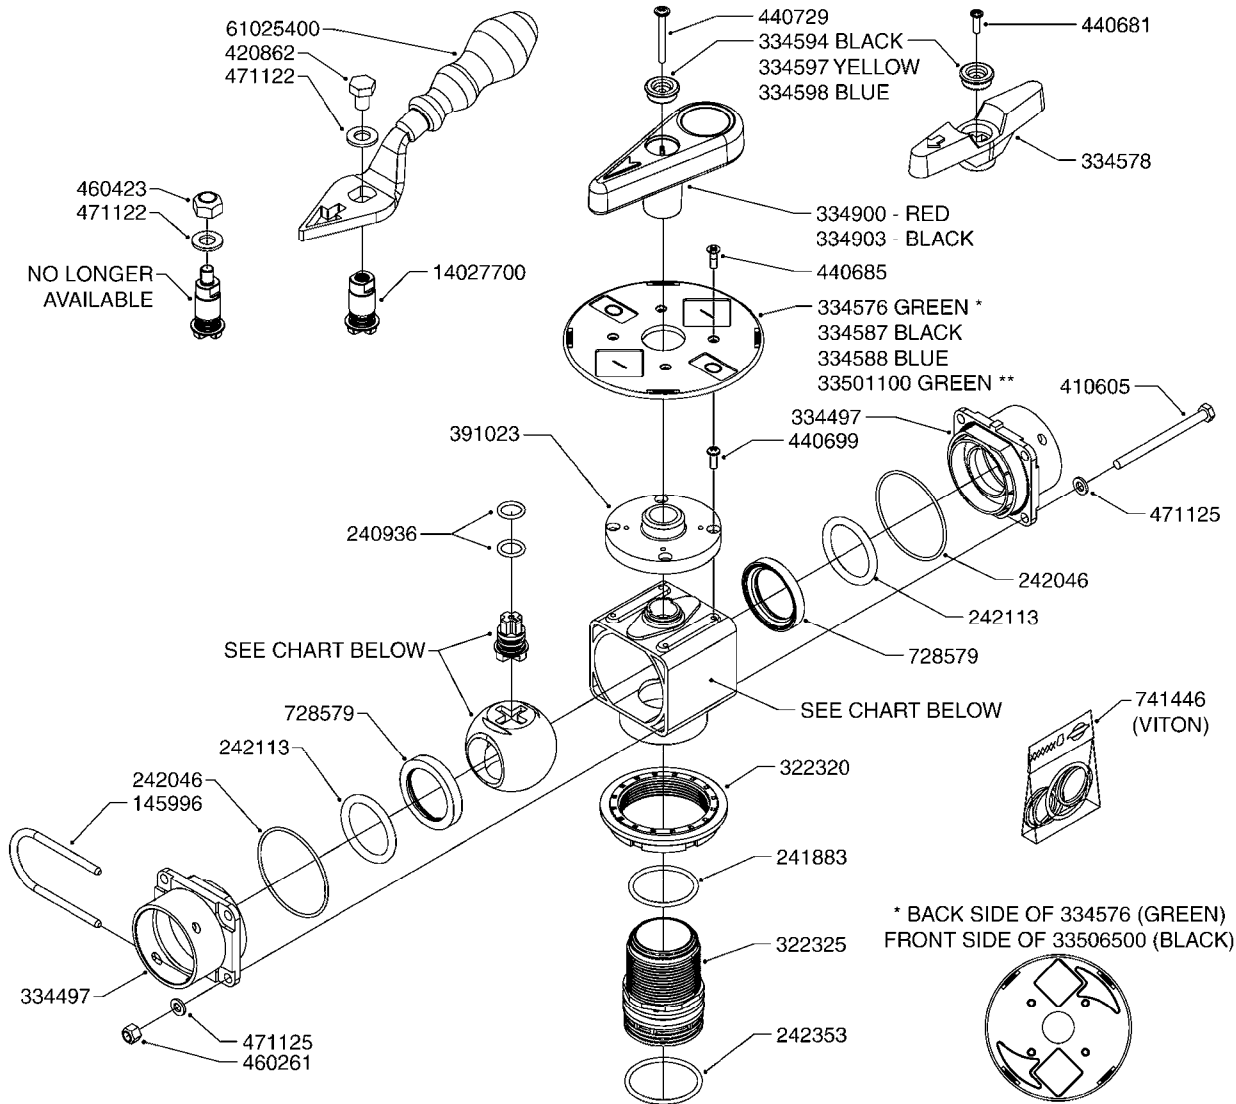

B140

PRESSURE REG. VALVE - CB/2
B140-HIN, 01:01:01

Page 1

Date 19.03.2013 9:37

parts-n°	order qty	description
219066	1	BALL F.VALVE CB/2
229022	1	SPRING FOR CB/2 VALVE DIAL
242161	1	O-RING 6 X 3.0
249031	1	O-RING
249058	1	O-RING
249059	1	O-RING D47.3 X 2.62
249060	1	O-RING
249061	1	O-RING
249063	1	SEAL
249064	1	O-RING
269023	1	CB/2 MOTOR F.PRESSURE VALVE
269024	1	MICRO SWITCH F. CB/2 MOTOR
269025	1	ELEC. CONNECTOR
269026	1	ELECTRIC CABLE
269027	1	NUT F.CABLE LOCK
269028	1	GROMMET
269030	1	MOTOR UNIT CB/2 PRESS. REG.
269034	1	VALVE ASSY. PRESS.REG. CB/2
289314	1	MOTOR HOUSING CB/2
289315	1	MOTOR HOUSING LID CB/2
289316	1	U-CLAMP
289317	1	SNAP RING
289318	1	GUIDE M20 x 1.5
289319	1	HINGED D. 14.95 x 9.2
289321	1	OUTLET FITT.3/4"BSP PRESS.REG
289323	1	SEAT F.BALL CB/2 VALVE
289324	1	SEAT F.BALL CB/2 VALVE
289326	1	MOTOR HOUSING F.PRES.REG.CB/2
289328	1	NUT F.PRESS.REG VALVE CB/2
289333	1	SLEEVE F.BALL SEAT CB/2
289334	1	REG.F.PRESS.REG VALVE CB/2
289335	1	SPACER F.PRESS.REG VALVE CB/2
289336	1	SPRING RET.CAP F.VALVE CB/2
289337	1	NUT F.PRESS.REG VALVE CB/2
289838	1	CAP F.PRESS.REG VALVE CB/2
459044	1	SCREW
459045	1	SCREW
759048	1	REPAIR KIT CB/2 PRESS.REG.VALV
978931	1	I.D. TAG

FOR S67 FITTINGS
SEE PAGE H100

B290

MANIFOLD SYSTEM - PRESSURE
B290-HIN, 29:10:12

Page 1

Date 19.03.2013 9:37

parts-n°	order qty	description
145996	1	FITT.DK S-67 FORK
160353	1	BRACKET F.PRESSURE MANIFOLD
160918	1	BRACKET F. MANIFOLD CM
242353	1	O-RING D44.2X3.0 VITON F.S-67
322224	1	FITT.DK S-67 TEE
322320	1	NUT F.3 WAY VALVE S56
334250	1	FITT.DK S-67 PLUG
334573	1	FITT.DK S-67 CONNECTOR
440675	1	SCREW F. PLASTIC 5X16 SS
841062	1	VALVE S67 PRESSURE MANIFOLD
841067	1	VALVE S67 PRESS.W/TEE MANIFOLD

24002503 - Ø 5" (125mm)

24002403 - Ø 4" (100mm)

259034 - Ø 5" (125mm) L=29-1/2" (750mm) PVC

259035 - Ø 4-3/8" (110mm) L=39-3/8" (1000mm) PVC

349012 - Ø 4" (100mm) L=37-3/8" (950mm) PVC

349026 - Ø 5-1/2" (140mm) / Ø 4-3/8" (110mm) PVC