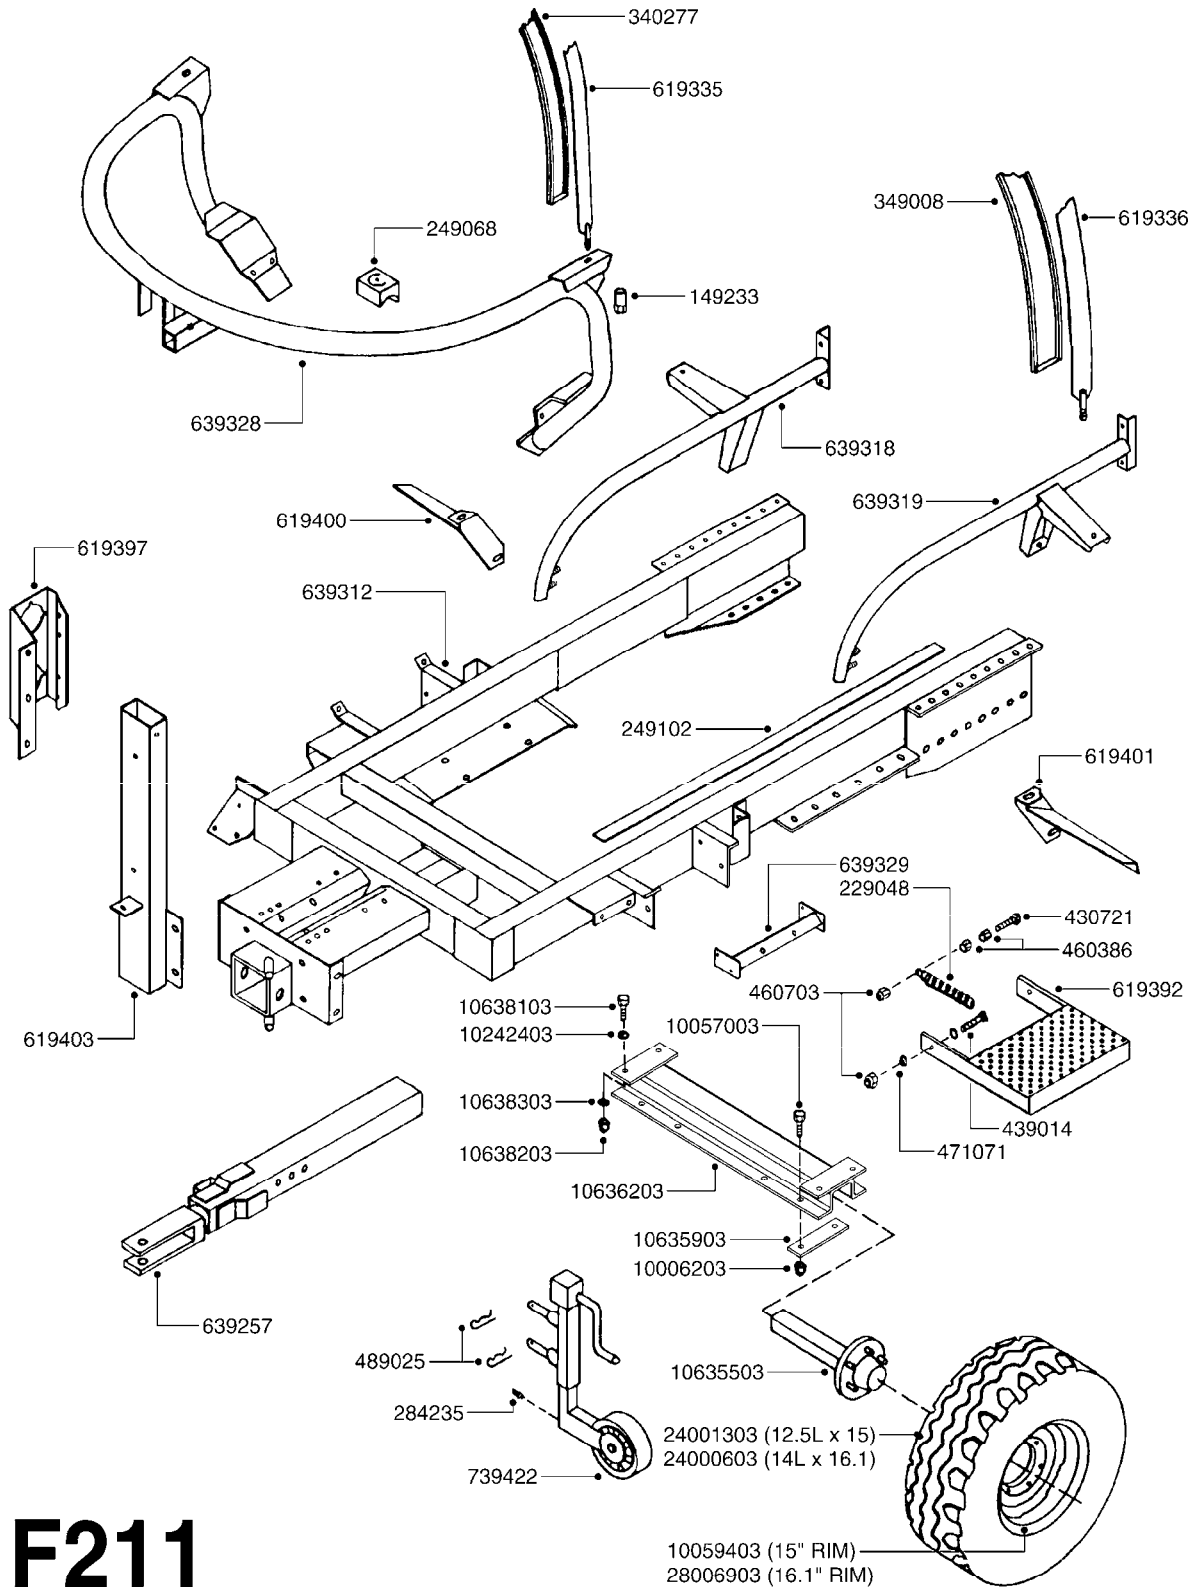

F211

FRAME - TANGO/BRAVO/CONDOR 500
F211-HIN, 01:01:01

Page 1

Date 19.03.2013 9:37

parts-n°	order qty	description
149233	1	SPACER NUT
229048	1	SPRING F.FOOT STEP
249068	1	RUBBER BLOCKS 63X63X29
249102	1	TANK PACKING 15X60 EPDM-70
284235	1	GREASE NIPPLE M 6/100
340277	1	TANK PACKING - 40mm WIDE x 12"
349008	1	TANK PACKING - 120MM WIDEX12"
430721	1	BOLT HEX 8.8 DEL M12X40 FT
439014	1	BOLT HEX 8.8 DEL M12X35
460386	1	NUT HEX M12X1.75
460703	1	NUT HEX M12X1.75 LOCK
471071	1	WASHER M12 GALV
489025	1	"R" PIN D.4
619335	1	STEEL TANK STRAP L=1750 X 40
619336	1	STEEL TANK STRAP L=1950 X 120
619392	1	FOOT STEP TANGO/BRAVO/CONDOR
619397	1	MANIFOLD BRACKET CONDOR
619400	1	MUD SCRAPER CONDOR RH
619401	1	MUD SCRAPER CONDOR LH
619403	1	FRONT FRAME SUPPORT - CONDOR
639257	1	DRAWBAR F.TANGO/BRAVO/CONDOR
639312	1	FRAME CONDOR 500 GAL.
639318	1	TANK SUPPORT CONDOR 500 - RH
639319	1	TANK SUPPORT CONDOR 500 - LH
639328	1	FRONT TANK SUPPORT-CONDOR 500
639329	1	FOOT STEP MNT.BRKT. - CONDOR
739422	1	CPL. JACK STAND FOR TANGO
10006203	1	NUT HEX NC LOCK 5/8"
10057003	1	BOLT HEX 5/8 NC GR.5 02.50'
10059403	1	RIM 15X10 X 8-8-6 +1.062OFFSET
10242403	1	WASHER PLATE 9/16
10635503	1	INSERT ASSY MIST/BLWR 270/500G
10635903	1	CLAMP PLATE F.AXLE M/B 270/500
10636203	1	AXLE BEAM W/M M/B 270/500G
10638103	1	BOLT HEX 9/16 NF GR5 01.50'
10638203	1	NUT HEX NF 9/16'
10638303	1	WASHER LOCK 9/16'
24000603	1	TIRE 14L X 16.1 8 PLY
24001303	1	TIRE 12.5L-15SL 12 PLY
28006903	1	WHEEL RIM 16.1" X 11" 8-8-6"