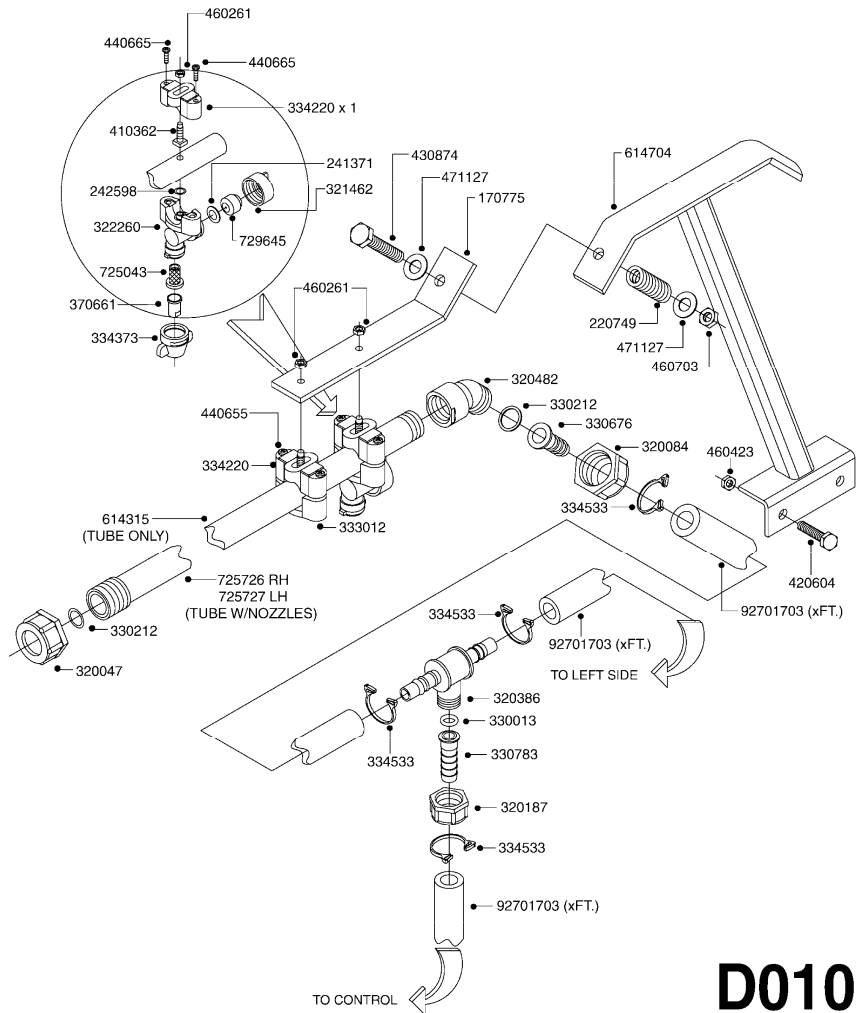

D010

parts-n°	order qty	description
430874	1	SCREW SET 8.8 DEL M12X70 FT
440665	1	SCREW M4.2X16 STAINLESS
460261	1	NUT HEX M6X1 LOCK
460423	1	NUT HEX M10X1.5 LOCK
460703	1	NUT HEX M12X1.75 LOCK
471127	1	WASHER D24/D13X2.5 STAINLESS
614315	1	TUBE F.6'BOOM W.ENDS NOZZ.
614704	1	UPRIGHT FOR ATV SPRAYER
725043	1	SCREEN 50 MESH W.GASKET, BLUE
725726	1	NOZZLE TUBE ASSY. ES30 RIGHT
725727	1	NOZZLE TUBE ASSY. ES30 LEFT
729645	1	NON-DRIP SPRING ASSY.GREEN 10
92701703	1	HOSE R X3/8" X300PSI WP X0012"