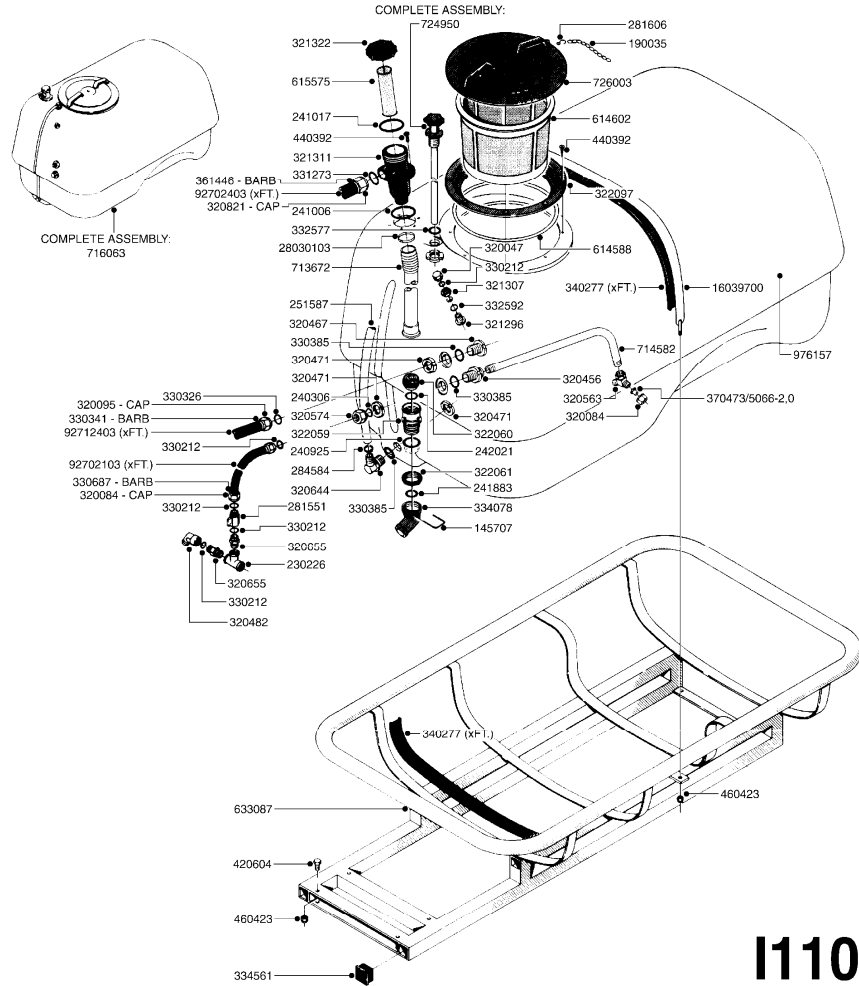

| parts-n° | order qty | description                    |
|----------|-----------|--------------------------------|
| 145707   | 1         | LOCK CLAMP F.BOTTOM DRAIN ASSY |
| 190035   | 1         | CHAIN 365MM                    |
| 230226   | 1         | TEE PIECE 1/2'x1/2'x1/2' BSP   |
| 240306   | 1         | O-RING D29/D21X4               |
| 240925   | 1         | O-RING D49.5X3 NITRIL          |
| 241006   | 1         | O-RING D79,2X5,7 NITRIL        |
| 241017   | 1         | O-RING D74,5X3 NITRIL          |
| 241883   | 1         | O-RING D39.2X3 NITRIL          |
| 242021   | 1         | O-RING FOR BOTTOM VALVE        |
| 251587   | 1         | LEVEL INDICATOR HOSE TR800     |
| 281551   | 1         | BALL VALVE 1/2"                |
| 281606   | 1         | S-HOOK GALVANIZED              |
| 284584   | 1         | CLAMP HOSE GEAR 3/4" MINI 012  |
| 320047   | 1         | FITT.DK CAPNUT 1/2" BSP        |
| 320084   | 1         | FITT.DK NUT 1/2" BSP           |
| 320095   | 1         | FITT.DK NUT 1" BSP             |
| 320456   | 1         | FITT.DK BULKHEAD 1"BSP DOUBLE  |
| 320467   | 1         | FITT.DK BULKHEAD 1"BSP SINGLE  |
| 320471   | 1         | FITT.DK NUT 1" BSP JAMB        |
| 320482   | 1         | FITT.DK ELB. 1/2" BSP 60 DEG.  |
| 320563   | 1         | FITT.DK 3 WAY 1/2" 110 DEG.    |
| 320574   | 1         | FITT.DK NUT 1" BSP SPECIAL     |