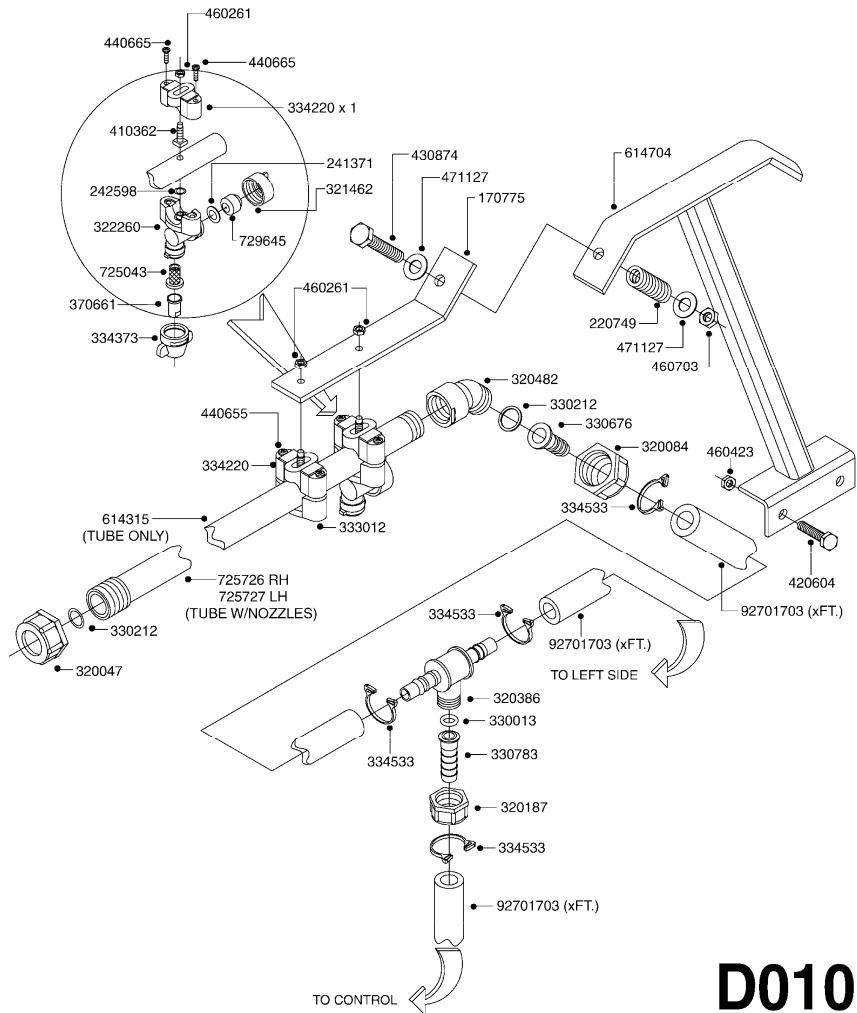

D010

parts-n°	order qty	description
170775	1	ARM FOR ATV BOOM
220749	1	SPRING D20.5X52
241371	1	DIAPHRAGM F.NO-DRIP,VULC
242598	1	O-RING D7.0 X 2.5 NITRIL
320047	1	FITT.DK CAPNUT 1/2" BSP
320084	1	FITT.DK NUT 1/2" BSP
320187	1	FITT.DK CAP 3/8" BSP BLACK
320386	1	FITT.DK TEE 3/8X3/8HB X3/8"BSP
320482	1	FITT.DK ELB. 1/2" BSP 60 DEG.
321462	1	CAP F.NO-DRIP ASSY.
322260	1	NOZZLE HOLDER UPPER PART
330013	1	O-RING D15/D10X2.5 F.3/8"NUT
330212	1	O-RING D19/D14X2.4 F.1/2"NUT
330676	1	FITT.DK HB 3/8" F. 1/2" NUT
330783	1	FITT.DK HB 3/8"F.3/8" NUT
333012	1	NOZZLE HOLD. UPPER PART
334220	1	NOZZLE BODY SING.SN.FT.UPPER
334373	1	SNAP-FIT NOZZLE HOLDER RED
334533	1	CLAMP HOSE PLASTIC 3/8"
370661	1	NOZZLE FLAT FAN 4110-12
410362	1	BOLT HEX 8.8 DEL M6X20 FT
420604	1	BOLT HEX 8.8 DEL M10X25 FT