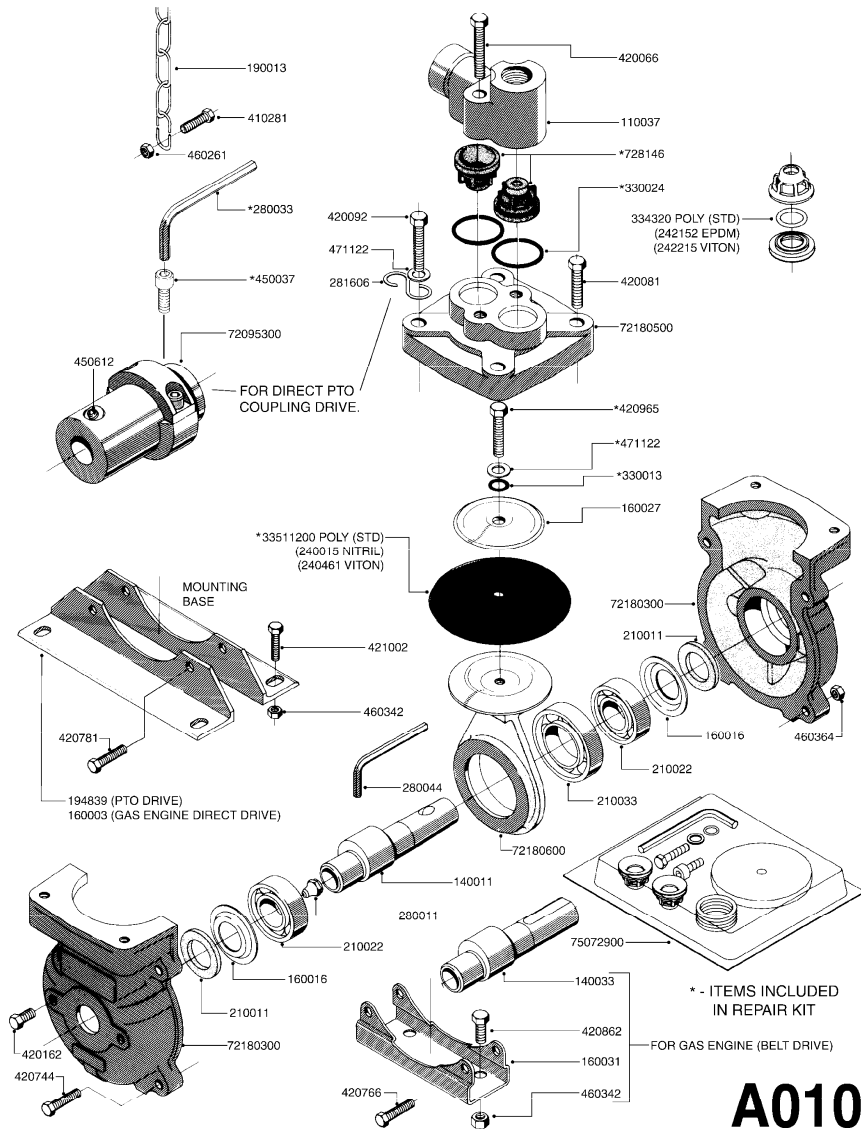

parts-n°	order qty	description
334320	1	O-RING D18X3 POLYURETHANE
410281	1	BOLT HEX 8.8 DEL M6X25
420066	1	BOLT HEX 8.8 DEL 3/8"X50MM
420081	1	BOLT HEX 8.8 DEL 3/8"X40MM
420092	1	BOLT HEX 8.8 RAW 3/8"X45MM
420162	1	BOLT HEX 8.8 DEL 3/8"x15MM
420744	1	BOLT HEX 8.8 DEL M8X40
420766	1	BOLT HEX 8.8 DEL M8X45
420781	1	BOLT HEX 8.8 DEL M8X50
420862	1	BOLT HEX 8.8 DEL M10X16 FT
420965	1	BOLT HEX 8.8 DEL M10X40
421002	1	BOLT HEX 8.8 DEL M10X30 FT
450037	1	BOLT ROUND 3/8'X1' BLACK
450612	1	SCREW M10X16 POINTED
460261	1	NUT HEX M6X1 LOCK
460342	1	NUT HEX M10
460364	1	NUT HEX M8 GALV.
471122	1	WASHER D20/D10.5X2 SS
728146	1	VALVE FOR 361 (726890/707932)
33511200	1	DIAPHRAGM 503/603 PUR 2006
72095300	1	COUPLING 1-3/8' X 25, PAINTED
72180300	1	PUMP HOUSING 503 RED W/BOLTS