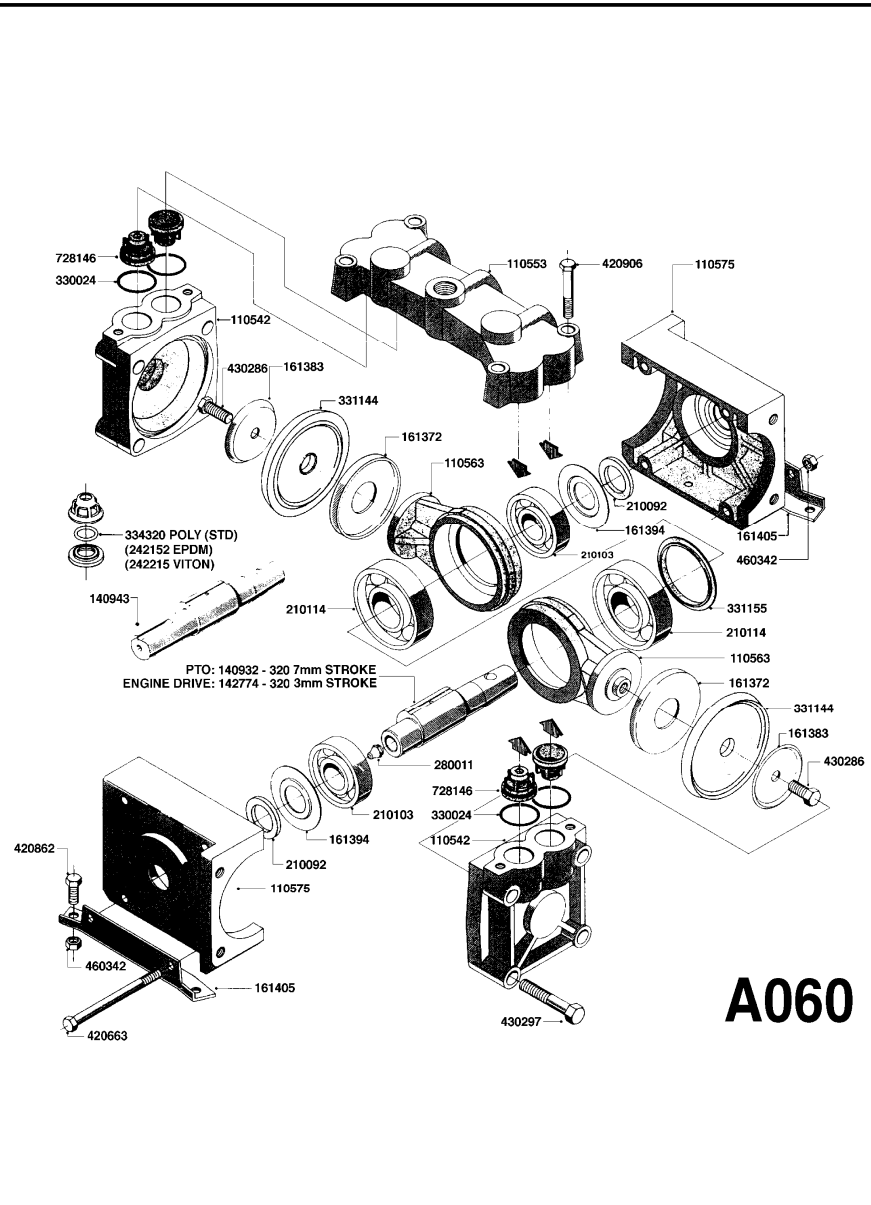

parts-n°	order qty	description
110542	1	DIAPHRAGM COVER MODEL 320
110553	1	VALVE COVER MDL 320 PAINTED
110563	1	CONNECTING ROD MODEL 320
110575	1	PUMP CASING 320
140932	1	CRANK SHAFT 320/7
140943	1	CRANK SHAFT MODEL 320-25F
142774	1	CRANK SHAFT 320/3
161372	1	DIAPHRAGM BACKING DISC,320-361
161383	1	DIAPHRAGM UPPER DISC, 320-361
161394	1	DUST PLATE, MODEL 320
161405	1	FOOT 320
210092	1	SEAL FELT D43/30X5
210103	1	BEARING BALL 6306
210114	1	BEARING BALL 6308
242152	1	O-RING D18.2X3 EPDM
242215	1	O-RING D18X3 VITON
280011	1	GREASE NIPPLE 1/8' H TR
330024	1	O-RING D41,1/D34.5 X 3,5
331144	1	DIAPHRAGM MODEL 320
331155	1	SPACER, MODEL 320
334320	1	O-RING D18X3 POLYURETHANE
420663	1	BOLT HEX 8.8 DEL M10X120