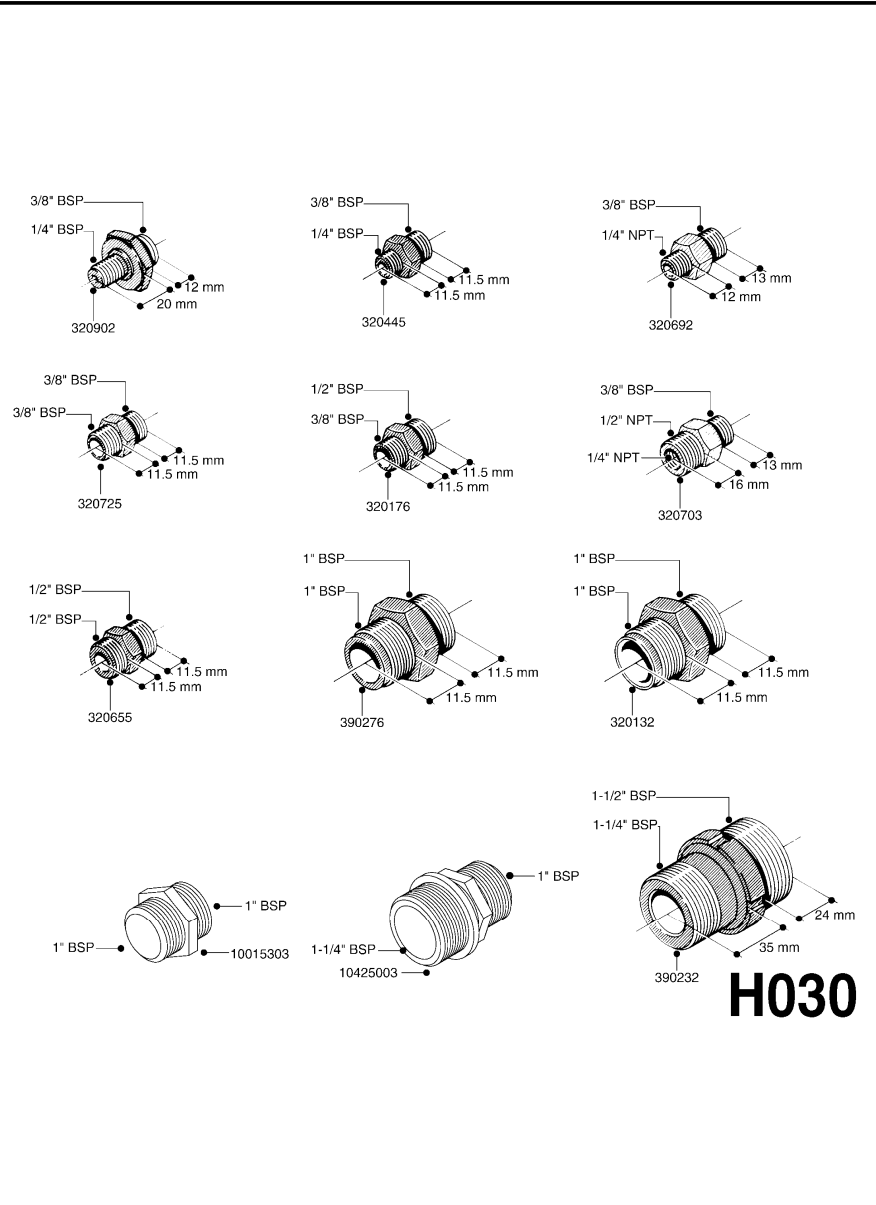

parts-n°	order qty	description
10015303	1	FITT.PO.HN 1.00X1.00 M1000
10425003	1	FITT.PO.HN 1.25X1.00 MCPHEE
320132	1	FITT.DK HN 1" BSP
320176	1	FITT.DK HN 3/8"X1/2" BSP
320445	1	FITT.DK HN 1/4"X3/8" BSP
320655	1	FITT.DK HN 1/2"-1/2" BSP
320692	1	FITT.DK HN 3/8' BSPX1/4' NPT
320703	1	FITT.DK HN 3/8BSP X1/2 & 1/4NPT
320725	1	FITT.DK NIPPLE 3/8"-3/8" BSP
320902	1	FITT.DK HN 3/8' X 1/4' BSP
390232	1	FITT.DK HN 1-1/2' X 1-1/4' BSP
390276	1	FITT.DK HN 1' BSP

H030