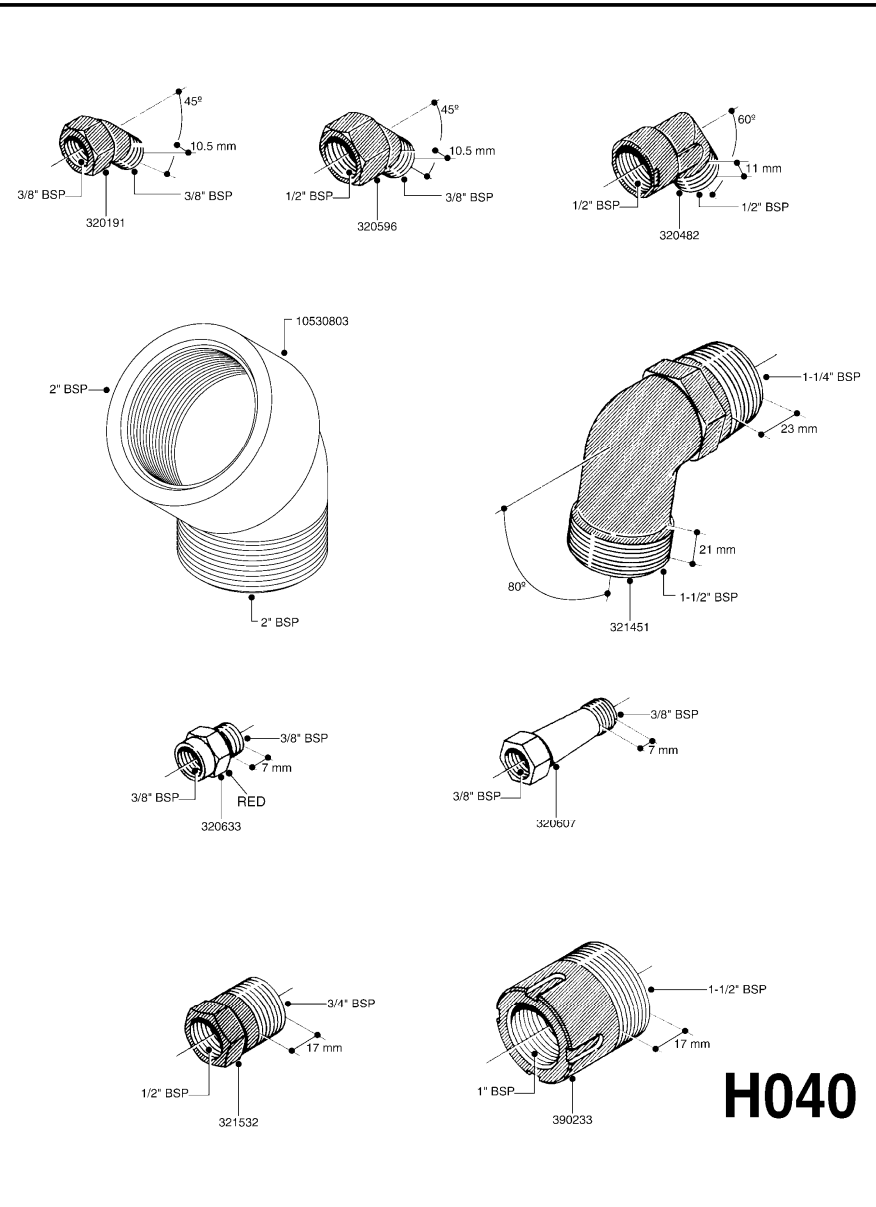

parts-n°	order qty	description
10530803	1	FITT.PO.SE 2.00X2.00 45 DEG.
320191	1	FITT.DK ELB 3/8' BSP 45 DEGREE
320482	1	FITT.DK ELB. 1/2" BSP 60 DEG.
320596	1	FITT.DK ELB 3/8'-1/2'BSP 45DEG
320607	1	FITT.DK HN 3/8M X 3/8F BSP LNG
320633	1	FITT.DK HN 3/8"M X 3/8"F BSP
321451	1	FITT.DK ELB.1-1/2 X1-1/4 80DEG
321532	1	FITT.DK REDUC 3/4' X 1/2' BSP
390233	1	FITT.DK REDUC 1-1/2" X 1" BSP