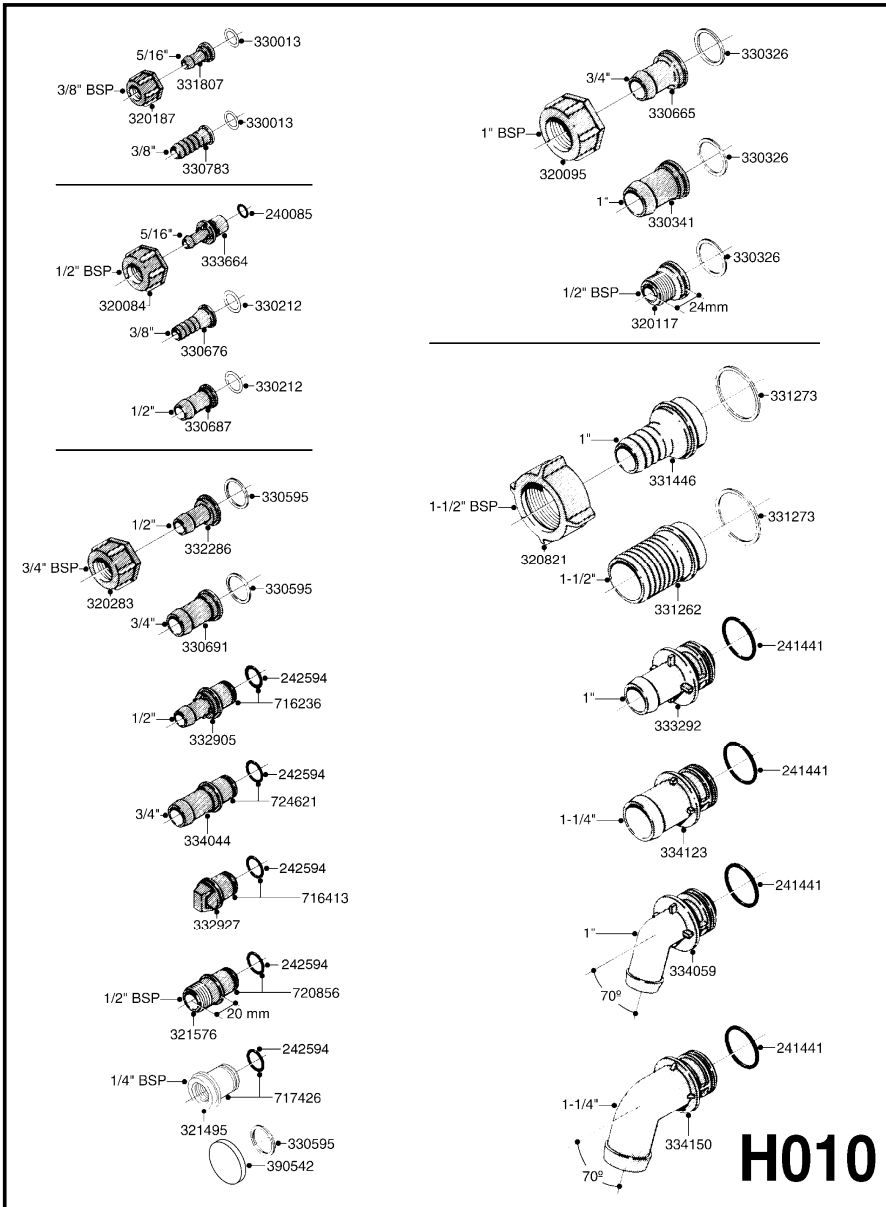

parts-n°	order qty	description
331273	1	O-RING D44/D38X2 F.1-1/2"
331446	1	FITT.DK HB 1" F.1-1/2" NUT
331807	1	FITT.DK HB 5/16" F.3/8" NUT
332286	1	FITT.DK HB 1/2" F. 3/4" NUT
332905	1	FITT.DK HB 1/2" F. 3/4" CAP
332927	1	FITT.DK PL.F. NOZZLE TUBE
333292	1	FITT.DK HB 1"O'RING F.1-1/2"
333664	1	FITT.DK HB 5/16' F. 1/2' NUT
334044	1	FITT.DK HB 3/4' F. 3/4' CAP
334059	1	FITT.DK EL 1" 110 DEG.F.1-1/2"
334123	1	FITT.DK HB 1-1/4"O-RNG F.1-1/2
334150	1	FITT.DK HB 1-1/4" 110 F.1-1/2"
390542	1	PLUG WASHER FOR 3/4'CAP NUT
716236	1	FITT.DK HB 1/2" ASSY. F. 3/4"
716413	1	FITT.DK PLUG ASSY. F.NOZ TUBE
717426	1	FITT.DK REDUC 1/4"BSP F.3/4"N
720856	1	FITT.DK 1/2'BSP ASSY.F.3/4'NUT
724621	1	FITT.DK HB 3/4"ASSY F.3/4" NUT