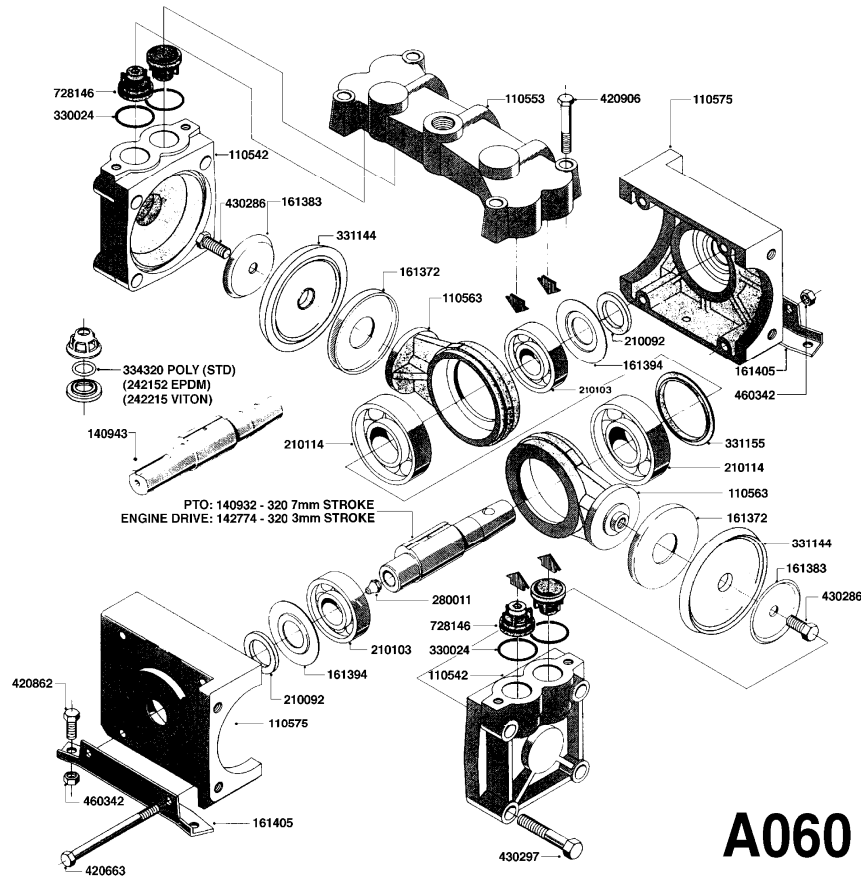

parts-n°	order qty	description
420862	1	BOLT HEX 8.8 DEL M10X16 FT
420906	1	BOLT HEX 8.8 DEL M10X60
430286	1	BOLT HEX 8.8 DEL M12X30 FT
430297	1	BOLT HEX 8.8 RAW M14X65
460342	1	NUT HEX M10
728146	1	VALVE FOR 361 (726890/707932)