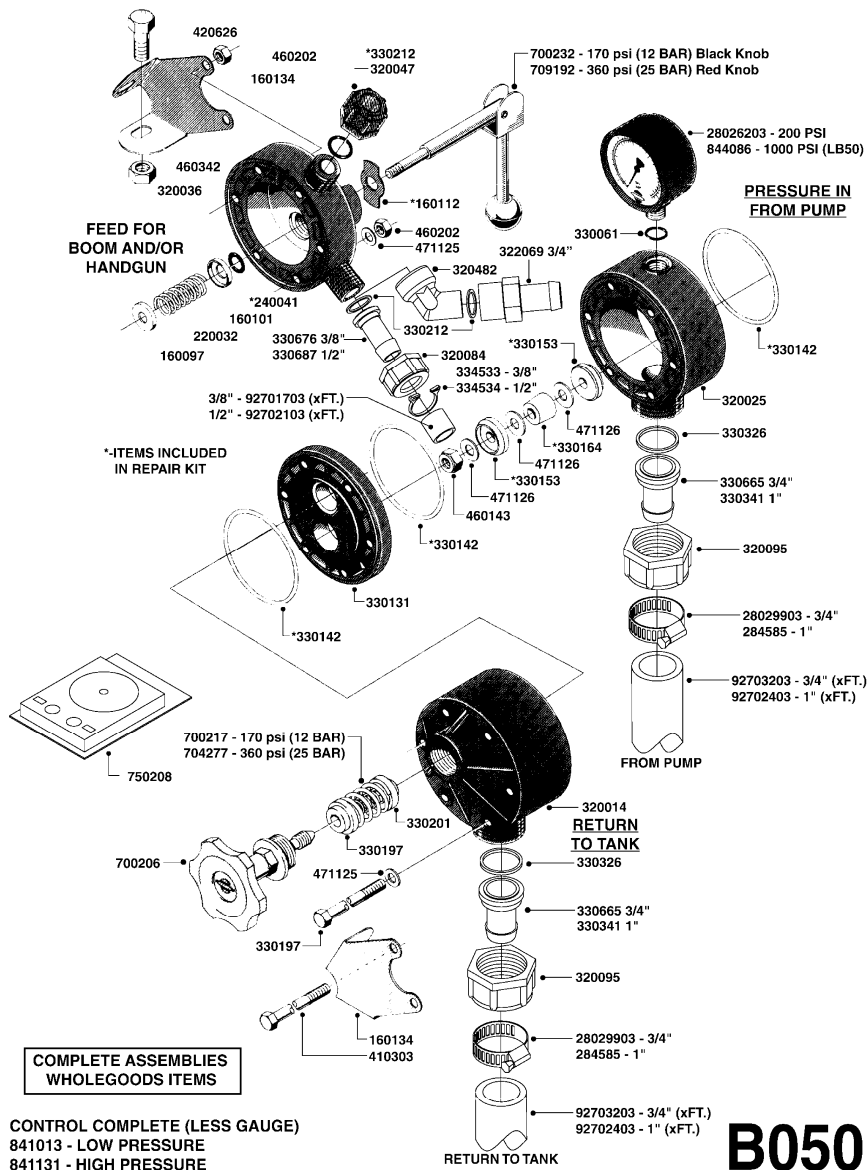

parts-n°	order qty	description
330212	1	O-RING D19/D14X2.4 F.1/2"NUT
330326	1	O-RING D30/D24X2 F.1"NUT
330341	1	FITT.DK HB 1" F. 1" NUT
330665	1	FITT.DK HB 3/4"F.1" NUT
330676	1	FITT.DK HB 3/8" F. 1/2" NUT
330687	1	FITT.DK HB 1/2" F. 1/2" NUT
334533	1	CLAMP HOSE PLASTIC 3/8"
334534	1	CLAMP HOSE PLASTIC 1/2"
410303	1	BOLT HEX 8.8 DEL M6X130
420626	1	BOLT HEX 8.8 DEL M10X20 FT
460143	1	NUT HEX M8 LOCK
460202	1	NUT HEX M6
460342	1	NUT HEX M10
471125	1	WASHER D12/D6.4x1.6 SS
471126	1	WASHER D16/D8.4X1.6 SS
700206	1	RELIEF SCREW COMPLETE 3/4" RG
700217	1	PRESSURE REGULAT SPRING (ARM 70
700232	1	HANDLE, M70 CONTROL, BLACK
704277	1	PRESSURE SPRING COMPL. M70 HT
709192	1	HANDLE, M70 CONTROL, RED,
750208	1	REPAIR KIT M70
841013	1	OPERATING UNIT M70