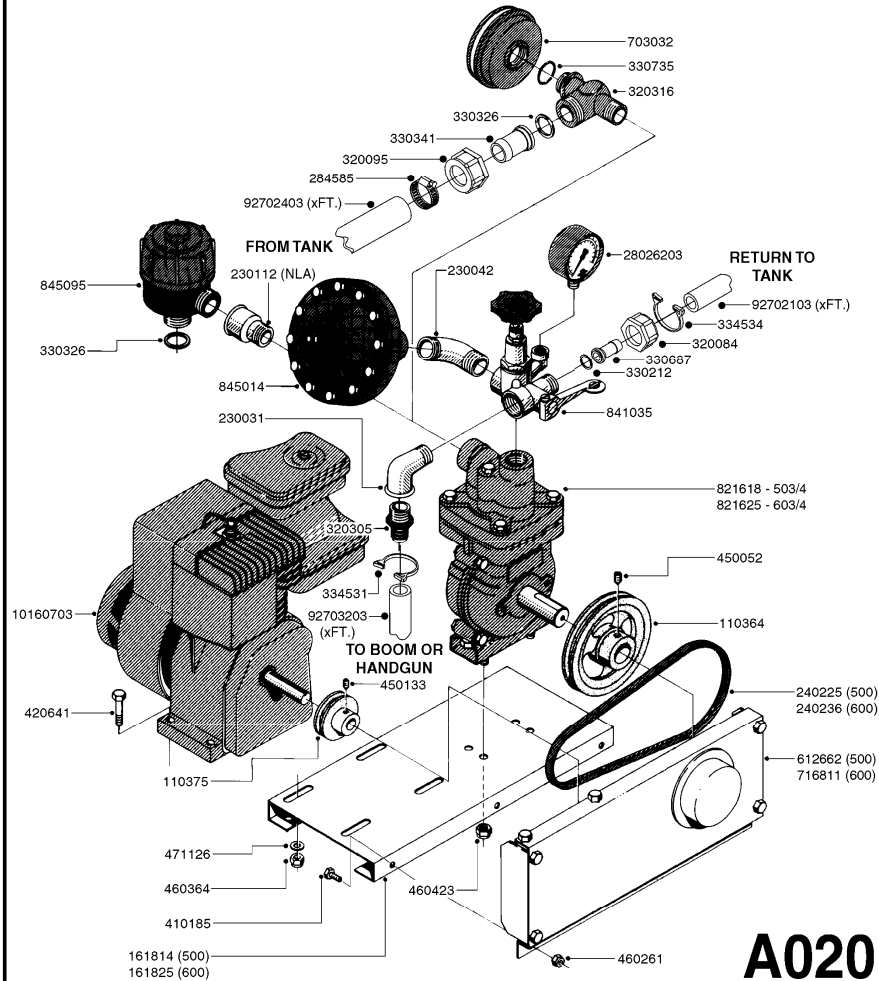

| parts-n° | order qty | description                    |
|----------|-----------|--------------------------------|
| 110364   | 1         | VEE BELT PULLEY S-118-1 02 H7  |
| 110375   | 1         | VEE BELT PULLEY,S50-1-5/8'H7   |
| 161814   | 1         | MOUNT PLATE                    |
| 161825   | 1         | PUMP BASE                      |
| 230031   | 1         | ELBOW 3/4' GF92LZ              |
| 230042   | 1         | ELBOW 3/4"                     |
| 230112   | 1         | REDUCING NIPPLE 1"X3/4" GF 246 |
| 240225   | 1         | VEE BELT S 34                  |
| 240236   | 1         | VEE BELT Z 27                  |
| 284585   | 1         | CLAMP HOSE GEAR 1" MINI 020    |
| 320084   | 1         | FITT.DK NUT 1/2" BSP           |
| 320095   | 1         | FITT.DK NUT 1" BSP             |
| 320305   | 1         | FITT.DK HB 3/4'- 3/4' BSP      |
| 320316   | 1         | FITT.DK TEE 3/4" X3/4" X1"BSP  |
| 330212   | 1         | O-RING D19/D14X2.4 F.1/2"NUT   |
| 330326   | 1         | O-RING D30/D24X2 F.1"NUT       |
| 330341   | 1         | FITT.DK HB 1" F. 1" NUT        |
| 330687   | 1         | FITT.DK HB 1/2" F. 1/2" NUT    |
| 330735   | 1         | O-RING D30/D26X2               |
| 334531   | 1         | CLAMP HOSE PLASTIC 3/4"        |
| 334534   | 1         | CLAMP HOSE PLASTIC 1/2"        |
| 410185   | 1         | BOLT HEX 8.8 DEL M6X16         |