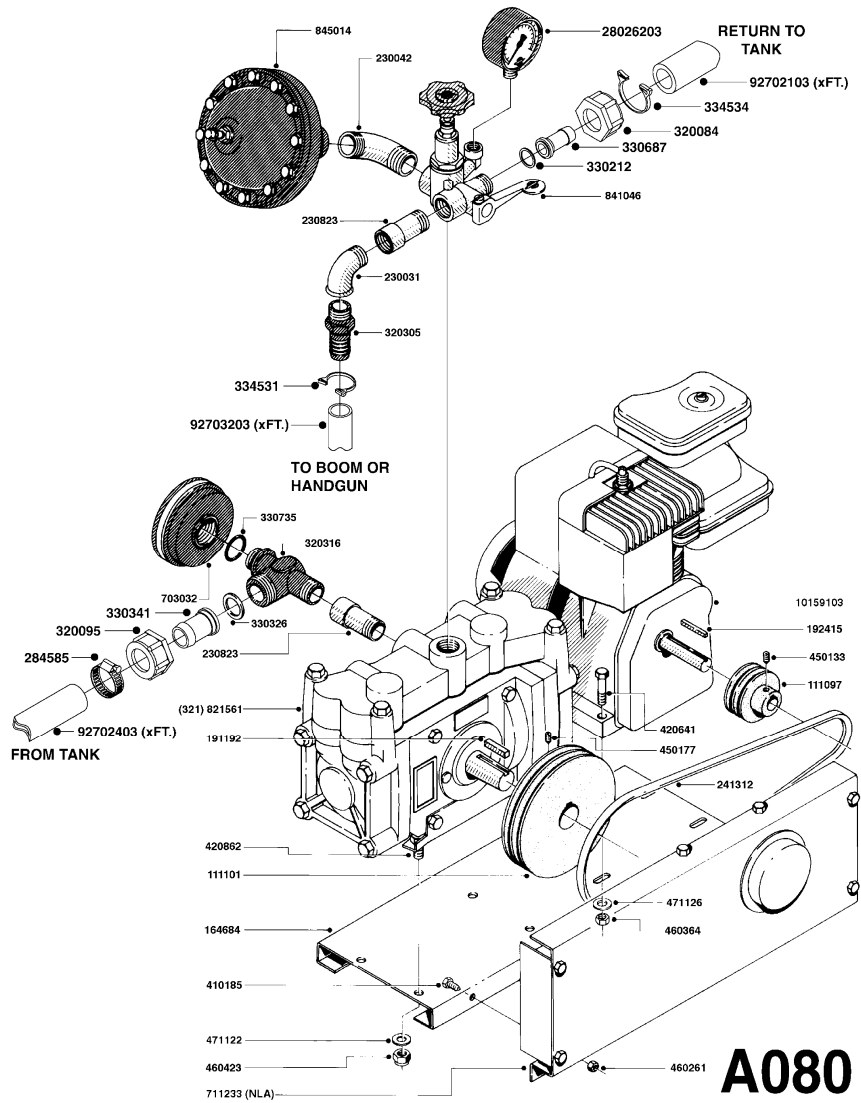

parts-n°	order qty	description
111097	1	VEE BELT PULLEY SPZ 50-2-3/4H7
111101	1	VEE BELT PULLEY SPZ 150-2-30H7
164684	1	MOUNT PLATE UNIT 320 5HP
191192	1	KEY 8 X 7 X 35
192415	1	KEY 3/16' X 38 BS NO. 91539
230031	1	ELBOW 3/4' GF92LZ
230042	1	ELBOW 3/4"
230823	1	BUSHING EXTENSION 3/4' - 60MM
241312	1	VEE BELT SPZ 850
284585	1	CLAMP HOSE GEAR 1" MINI 020
320084	1	FITT.DK NUT 1/2" BSP
320095	1	FITT.DK NUT 1" BSP
320305	1	FITT.DK HB 3/4' - 3/4' BSP
320316	1	FITT.DK TEE 3/4" X3/4" X1"BSP
330212	1	O-RING D19/D14X2.4 F.1/2"NUT
330326	1	O-RING D30/D24X2 F.1"NUT
330341	1	FITT.DK HB 1" F. 1" NUT
330687	1	FITT.DK HB 1/2" F. 1/2" NUT
330735	1	O-RING D30/D26X2
334531	1	CLAMP HOSE PLASTIC 3/4"
334534	1	CLAMP HOSE PLASTIC 1/2"
410185	1	BOLT HEX 8.8 DEL M6X16