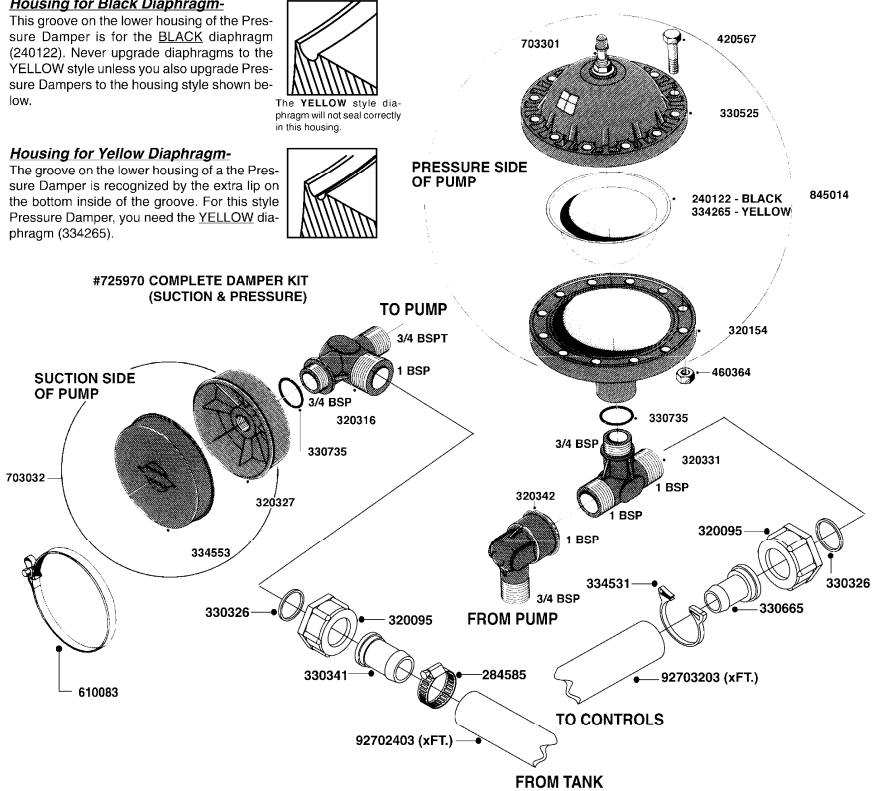

Housing for Black Diaphragm-

This groove on the lower housing of the Pressure Damper is for the BLACK diaphragm (240122). Never upgrade diaphragms to the YELLOW style unless you also upgrade Pressure Dampers to the housing style shown below.

Housing for Yellow Diaphragm-

The groove on the lower housing of a the Pressure Damper is recognized by the extra lip on the bottom inside of the groove. For this style Pressure Damper, you need the YELLOW diaphragm (334265).

*821557 - 321 HIGH PRESSURE
*821560 - 321 W/THROUGH SHAFT
*821561 - 321 GAS DRIVEN
(* - REPLACES 320 PUMP)

COMPLETE ASSEMBLIES
WHOLEGOODS ITEMS

A110

parts-n°	order qty	description
821557	1	PUMP 321/7MM STROKE 25 BAR
821560	1	PUMP 321/7MM 25 BAR THROUGH SH
821561	1	PUMP 321/3MM STROKE 25 BAR
845014	1	AIR BOTTLE COMPLETE HJ73
92702403	1	HOSE PVC SUCT GRAY 1"
92703203	1	HOSE R X3/4" X300PSI WP X0012"