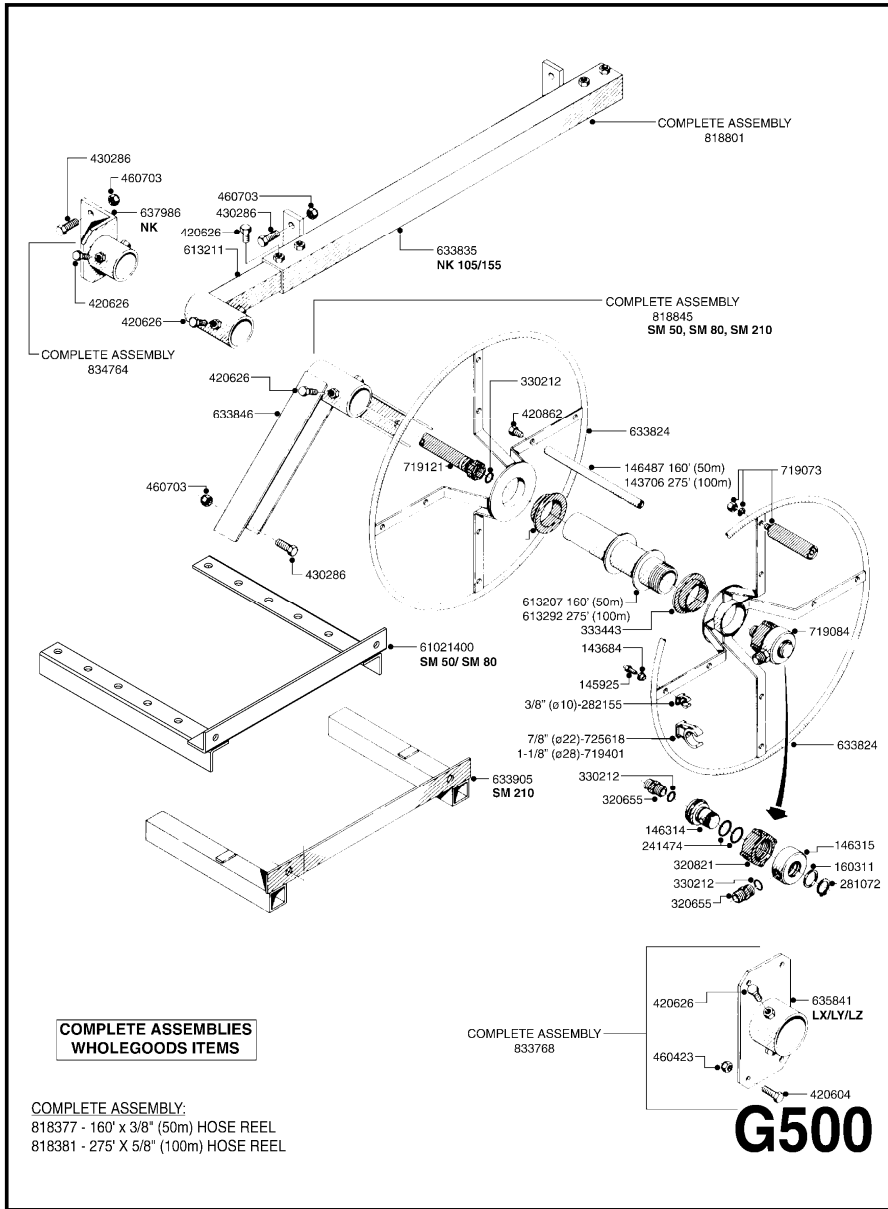

parts-n°	order qty	description
143684	1	BUSHING F. HOSE REEL
143706	1	SPACER TUBE F. 275' HOSE REEL
145925	1	NIPPLE M10 M6
146314	1	UNION BUSHING F.HOSE REEL
146315	1	RING FOR HOSE REEL
146487	1	SPACER ROD F/HOSE REEL 225mm
160311	1	WASHER D30/D20.4X2
241474	1	O-RING NITRIL
281072	1	SNAP-RING OUTER 20X1.20
282155	1	CLIP F.TUBE SUPPORT
320655	1	FITT.DK HN 1/2"-1/2" BSP
320821	1	FITT.DK NUT 1-1/2" BSP
330212	1	O-RING D19/D14X2.4 F.1/2"NUT
333443	1	BUSHING F. HOSE REEL
420604	1	BOLT HEX 8.8 DEL M10X25 FT
420626	1	BOLT HEX 8.8 DEL M10X20 FT
420862	1	BOLT HEX 8.8 DEL M10X16 FT
430286	1	BOLT HEX 8.8 DEL M12X30 FT
460423	1	NUT HEX M10X1.5 LOCK
460703	1	NUT HEX M12X1.75 LOCK
613207	1	CENTER TUBE FOR 164'HOSE REEL
613211	1	HOSE REEL NK 80/105