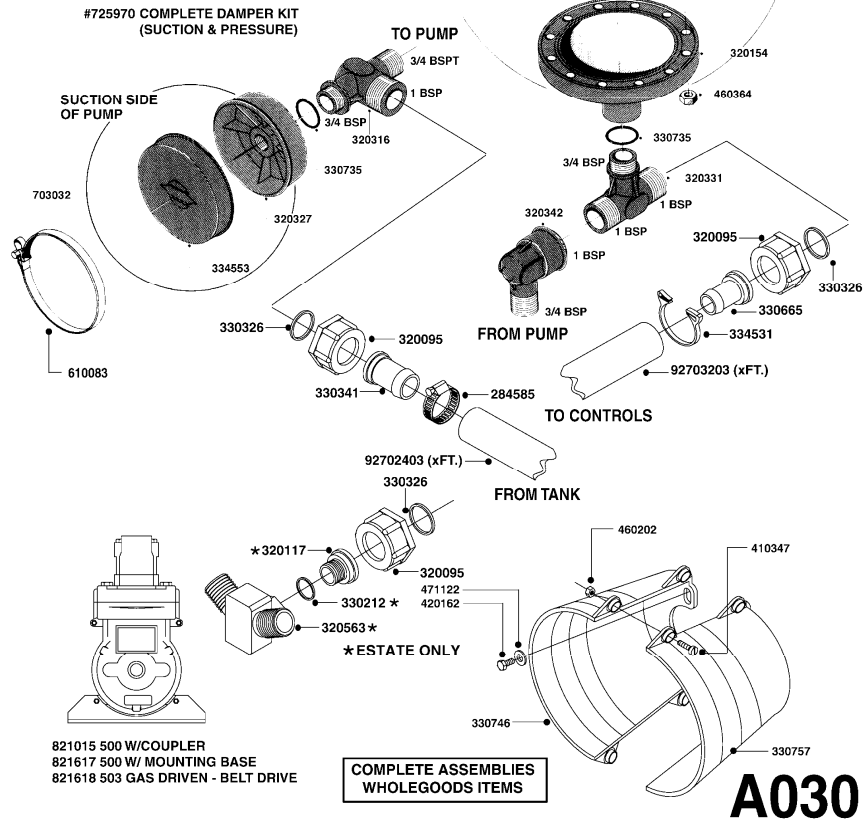

Housing for Black Diaphragm-

This groove on the lower housing of the Pressure Damper is for the BLACK diaphragm (240122). Never upgrade diaphragms to the YELLOW style unless you also upgrade Pressure Dampers to the housing style shown below.

Housing for Yellow Diaphragm-

The groove on the lower housing of a Pressure Damper is recognized by the extra lip on the bottom inside of the groove. For this style Pressure Damper, you need the YELLOW diaphragm (334265).

parts-n°	order qty	description
240122	1	DIAPHRAGM FOR PRES.DAMP. (EPDM)
284585	1	CLAMP HOSE GEAR 1" MINI 020
320095	1	FITT.DK NUT 1" BSP
320117	1	FITT.DK CONN.1/2"BSP F. 1" CAP
320154	1	AIR BOTTLE, BOTTOM PART
320316	1	FITT.DK TEE 3/4" X3/4" X1"BSP
320327	1	HOUSING F. SUCTION AIR BOTTLE
320331	1	FITT.DK TEE 1" - 1" - 3/4" BSP
320342	1	FITT.DK EL 3/4"M X 1"F BSP
320563	1	FITT.DK 3 WAY 1/2" 110 DEG.
330212	1	O-RING D19/D14X2.4 F.1/2"NUT
330326	1	O-RING D30/D24X2 F.1"NUT
330341	1	FITT.DK HB 1" F. 1" NUT
330525	1	AIR BOTTLE, TOP HALF
330665	1	FITT.DK HB 3/4"F.1" NUT
330735	1	O-RING D30/D26X2
330746	1	GUARD PTO LOWER PART
330757	1	GUARD PTO UPPER PART
334265	1	DIAPHRAGM F. PRESS DAMP.NITRIL
334531	1	CLAMP HOSE PLASTIC 3/4"
334553	1	DIAPHRAGM F.SUCTION AIR BOTTLE
410347	1	SCREW M6X20 8.8