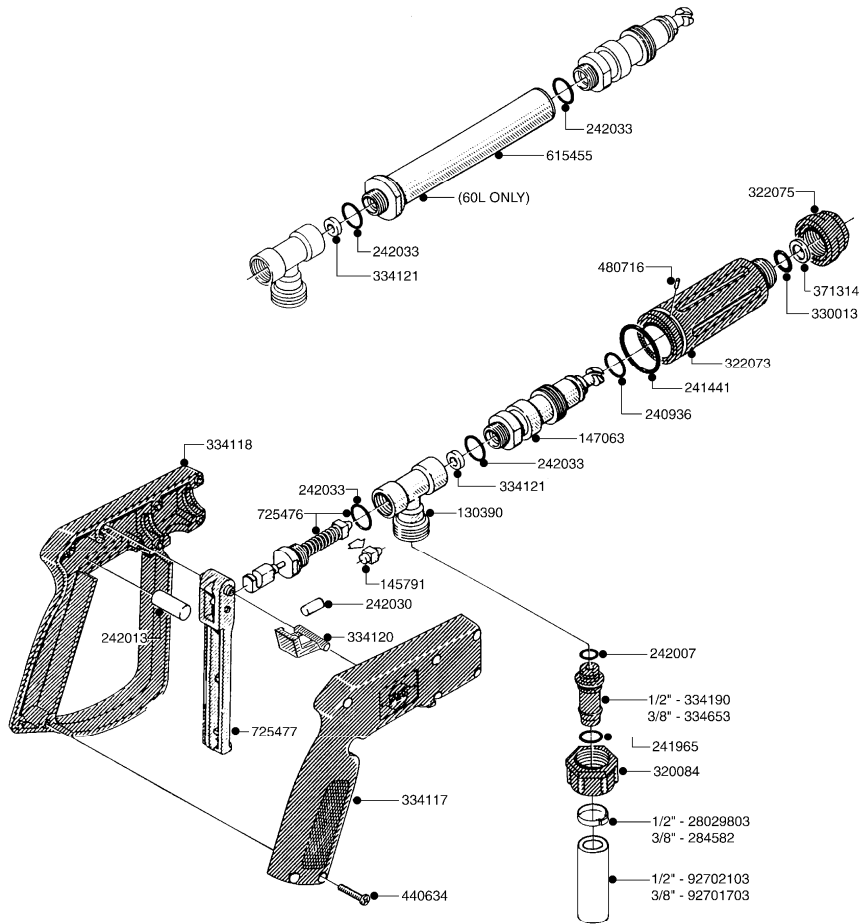

COMPLETE ASSEMBLY:  
843197 - 60L  
843196 - 60S

COMPLETE ASSEMBLIES  
WHOLEGOODS ITEMS

**G450**

| parts-n° | order qty | description                    |
|----------|-----------|--------------------------------|
| 371314   | 1         | NOZZLE CERAMIC 1099-20         |
| 440634   | 1         | SCREW 5/8"                     |
| 480716   | 1         | PIN D3X6 STAINLESS             |
| 615455   | 1         | TUBE F.LANCE TYPE 60L          |
| 725476   | 1         | SPINDLE                        |
| 725477   | 1         | TRIGGER                        |
| 750270   | 1         | GASKET KIT F.SPRAY GUN         |
| 843196   | 1         | HANDGUN KIT TYPE 60 SHORT      |
| 843197   | 1         | HANDGUN KIT TYPE 60 LONG       |
| 92701703 | 1         | HOSE R X3/8" X300PSI WP X0012" |
| 92702103 | 1         | HOSE R X1/2" X300PSI WP X0012" |

COMPLETE ASSEMBLY:  
843197 - 60L  
843196 - 60S

COMPLETE ASSEMBLIES  
WHOLEGOODS ITEMS

**G440**

| parts-n° | order qty | description                    |
|----------|-----------|--------------------------------|
| 440634   | 1         | SCREW 5/8"                     |
| 480716   | 1         | PIN D3X6 STAINLESS             |
| 615455   | 1         | TUBE F.LANCE TYPE 60L          |
| 725476   | 1         | SPINDLE                        |
| 725477   | 1         | TRIGGER                        |
| 843196   | 1         | HANDGUN KIT TYPE 60 SHORT      |
| 843197   | 1         | HANDGUN KIT TYPE 60 LONG       |
| 28029803 | 1         | CLAMP HOSE GEAR P1/2" 6708     |
| 92701703 | 1         | HOSE R X3/8" X300PSI WP X0012" |
| 92702103 | 1         | HOSE R X1/2" X300PSI WP X0012" |