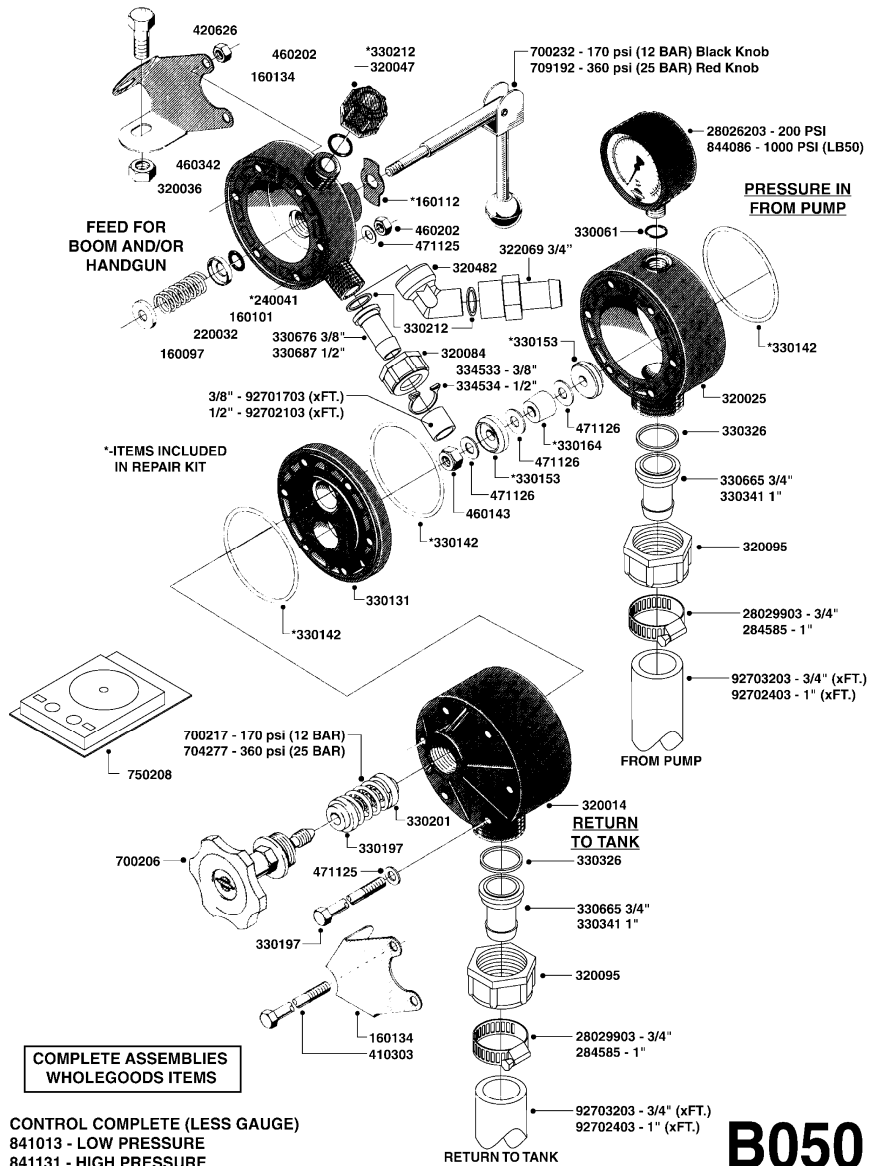

parts-n°	order qty	description
841131	1	OP.UN.M70 HT
844086	1	GAUGE 2.5'BR BOTT.PSI1000BAR80
28026203	1	GAUGE 200PSI/BR,2.5"1/4BSP-BTM
28029903	1	CLAMP HOSE GEAR P3/4"-S1" 6712
92701703	1	HOSE R X3/8" X300PSI WP X0012"
92702103	1	HOSE R X1/2" X300PSI WP X0012"
92702403	1	HOSE PVC SUCT GRAY 1"
92703203	1	HOSE R X3/4" X300PSI WP X0012"