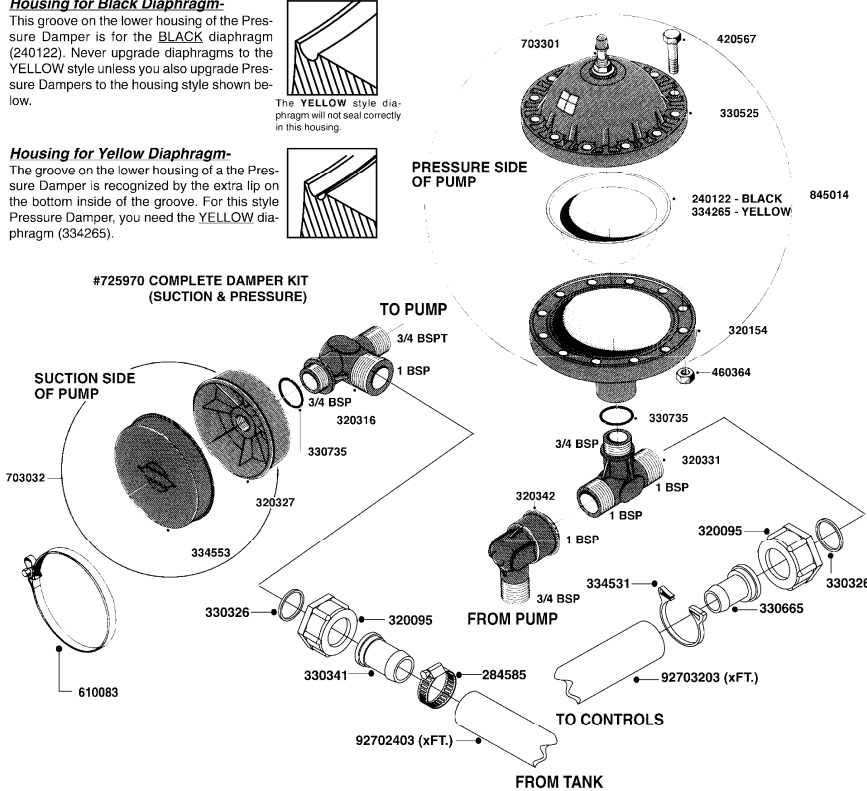

Housing for Black Diaphragm-

This groove on the lower housing of the Pressure Damper is for the BLACK diaphragm (240122). Never upgrade diaphragms to the YELLOW style unless you also upgrade Pressure Dampers to the housing style shown below.

Housing for Yellow Diaphragm-

The groove on the lower housing of a the Pressure Damper is recognized by the extra lip on the bottom inside of the groove. For this style Pressure Damper, you need the YELLOW diaphragm (334265).

*821557 - 321 HIGH PRESSURE
*821560 - 321 W/TROUGH SHAFT
*821561 - 321 GAS DRIVEN
(* - REPLACES 320 PUMP)

COMPLETE ASSEMBLIES
WHOLEGOODS ITEMS

A110

parts-n°	order qty	description
240122	1	DIAPHRAGM FOR PRES.DAMP. (EPDM)
284585	1	CLAMP HOSE GEAR 1" MINI 020
320095	1	FITT.DK NUT 1" BSP
320154	1	AIR BOTTLE, BOTTOM PART
320316	1	FITT.DK TEE 3/4" X3/4" X1"BSP
320327	1	HOUSING F. SUCTION AIR BOTTLE
320331	1	FITT.DK TEE 1" - 1" - 3/4" BSP
320342	1	FITT.DK EL 3/4"M X 1"F BSP
330326	1	O-RING D30/D24X2 F.1"NUT
330341	1	FITT.DK HB 1" F. 1" NUT
330525	1	AIR BOTTLE, TOP HALF
330665	1	FITT.DK HB 3/4"F.1" NUT
330735	1	O-RING D30/D26X2
334265	1	DIAPHRAGM F. PRESS DAMP.NITRIL
334531	1	CLAMP HOSE PLASTIC 3/4"
334553	1	DIAPHRAGM F.SUCTION AIR BOTTLE
420567	1	BOLT HEX 8.8 DEL M8X30 FT
460364	1	NUT HEX M8 GALV.
610083	1	RET. BAND FOR SUCT. AIR BOTTLE
703032	1	SUCTION AIR BOTTLE 3/4" COMPL.
703301	1	VALVE FOR AIR BOTTLE
725970	1	DAMPER KIT 600