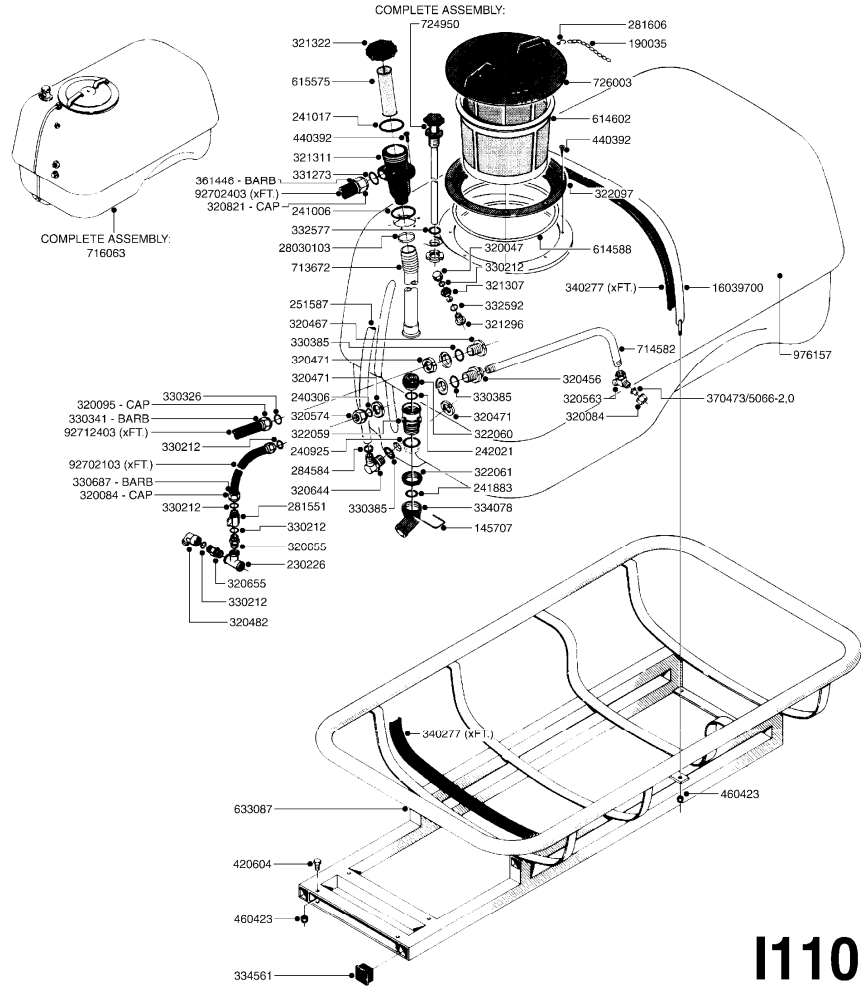

parts-n°	order qty	description
340277	1	TANK PACKING - 40mm WIDE x 12"
370473	1	NOZZLE INJECTOR 5066-2.0
420604	1	BOLT HEX 8.8 DEL M10X25 FT
440392	1	SCREW NO.14 1"
460423	1	NUT HEX M10X1.5 LOCK
614588	1	SEAL F. LID
614602	1	FILTER BASKET
615575	1	FILTER F.TOP SUCT.30 MESH GRN.
633087	1	FRAME SM 210
713672	1	SUCTION TUBE L=44"
714582	1	CIRCULATOR CPL. TRX 800-1000
716063	1	TANK SM210 W.OUT FRAME
724950	1	DRAIN HANDLE ASSY./SCREW TYPE
726003	1	LID F. TANK
976157	1	DECAL COMPANY (4.4" X 4.6")
16039700	1	TANK STRAP 40X2.0 L=1605
28030103	1	CLAMP HOSE GEAR P5/4-S1.5"6724
92702103	1	HOSE R X1/2" X300PSI WP X0012"
92702403	1	HOSE PVC SUCT GRAY 1"
92712403	1	HOSE R X1" X300PSI WP X0012"