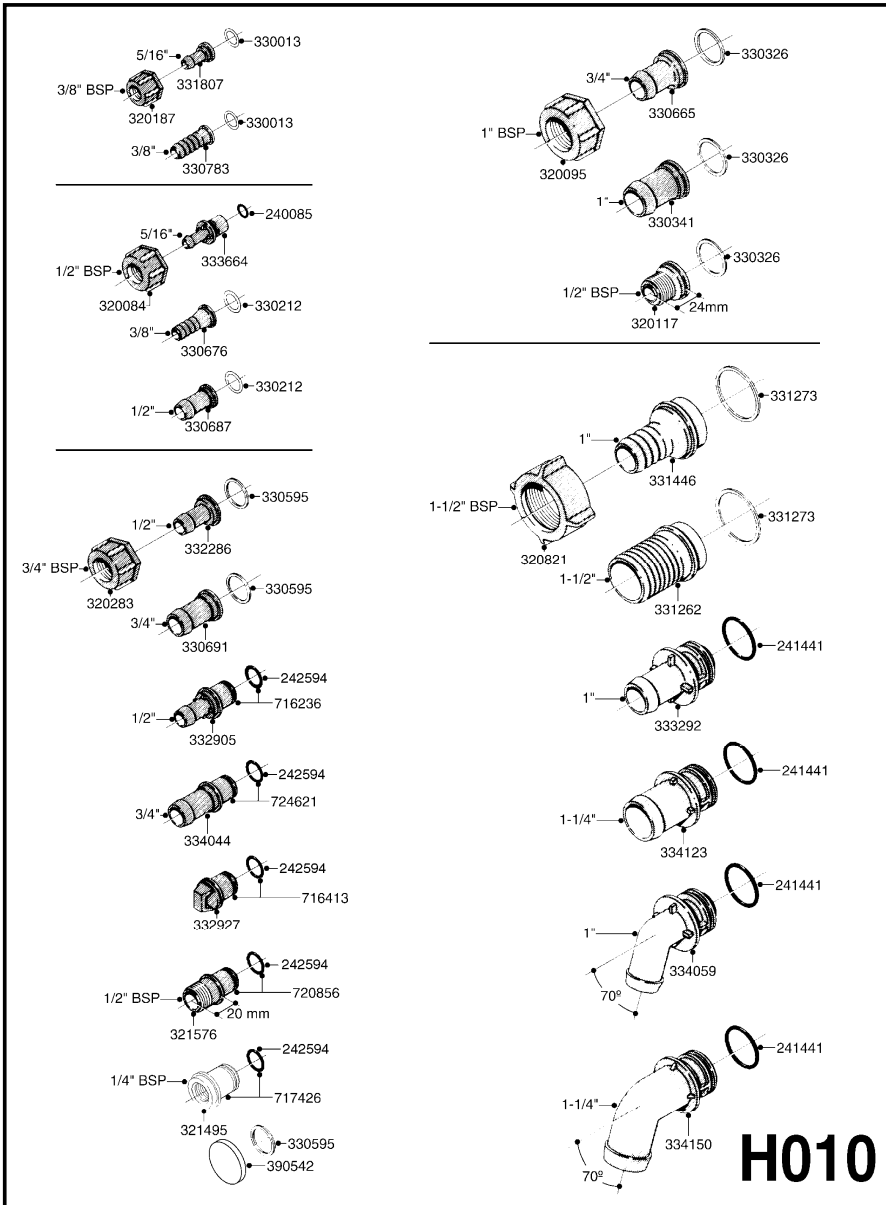

parts-n°	order qty	description
240085	1	O-RING D13,1/8,3X02,4 NITRIL
241441	1	O-RING D29.3X3
242594	1	O-RING D14 X 1.78 SCH.70-EPDM
320084	1	FITT.DK NUT 1/2" BSP
320095	1	FITT.DK NUT 1" BSP
320117	1	FITT.DK CONN.1/2"BSP F. 1" CAP
320187	1	FITT.DK CAP 3/8" BSP BLACK
320283	1	FITT.DK NUT 3/4"BSP
320821	1	FITT.DK NUT 1-1/2" BSP
321495	1	FITT.DK REDUC 1/4'BSP F.3/4'NT
321576	1	FITT.DK CONN 1/2"BSP F.3/4"NUT
330013	1	O-RING D15/D10X2.5 F.3/8"NUT
330212	1	O-RING D19/D14X2.4 F.1/2"NUT
330326	1	O-RING D30/D24X2 F.1"NUT
330341	1	FITT.DK HB 1" F. 1" NUT
330595	1	O-RING D24.6/D20X2.1 -3/4"
330665	1	FITT.DK HB 3/4"F.1" NUT
330676	1	FITT.DK HB 3/8" F. 1/2" NUT
330687	1	FITT.DK HB 1/2" F. 1/2" NUT
330691	1	FITT.DK HB 3/4'F.3/4' NUT
330783	1	FITT.DK HB 3/8"F.3/8" NUT
331262	1	FITT.DK HB 1-1/2" F. 1-1/2"NUT