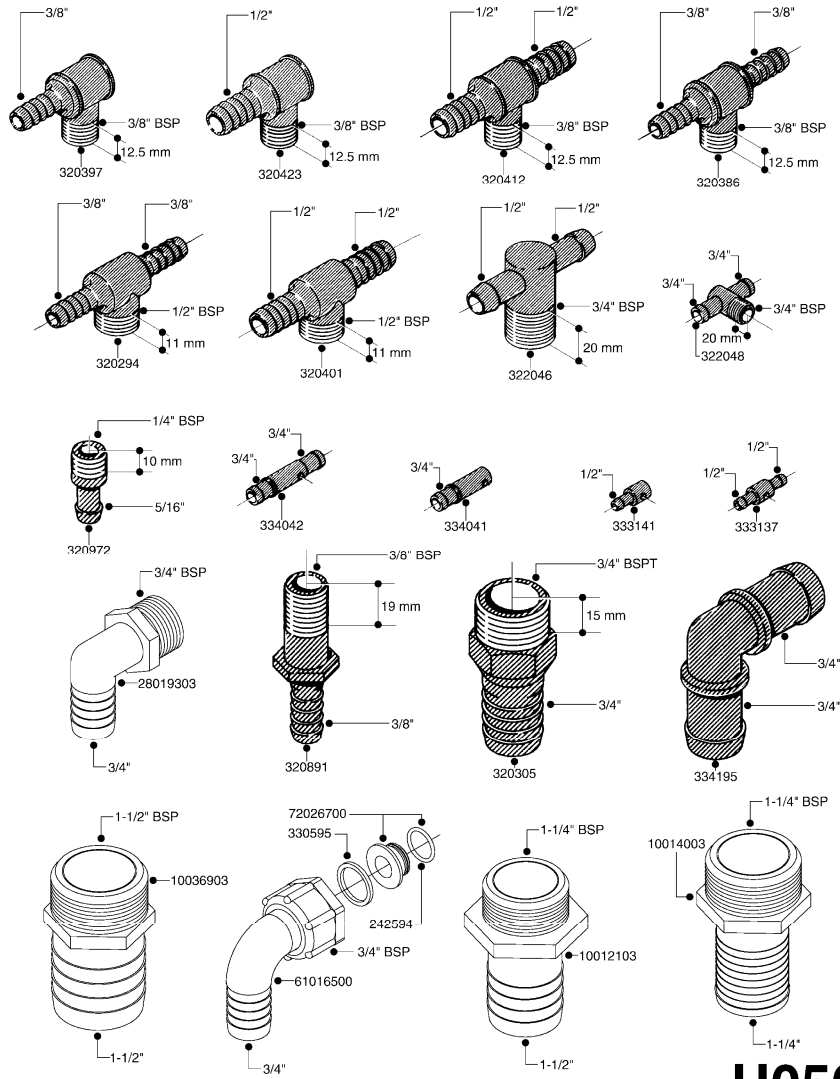

H050

parts-n°	order qty	description
242594	1	O-RING D14 X 1.78 SCH.70-EPDM
320294	1	FITT.DK TEE 3/8X3/8HB X1/2"BSP
320305	1	FITT.DK HB 3/4'- 3/4' BSP
320386	1	FITT.DK TEE 3/8X3/8HB X3/8"BSP
320397	1	FITT.DK ELB 3/8"HB X 3/8" BSP
320401	1	FITT.DK TEE 1/2X1/2HB X1/2"BSP
320412	1	FITT.DK TEE 1/2X1/2HB X3/8'BSP
320423	1	FITT.DK ELB 1/2'HB X 3/8' BSP
320891	1	FITT.DK HB 3/8'- 3/8' BSP
320972	1	FITT.DK HB 5/16'- 1/4' BSP
322046	1	FITT.DK TEE 1/2X1/2HB X3/4'BSP
322048	1	FITT.DK TEE 3/4X3/4HB X3/4'BSP
330595	1	O-RING D24.6/D20X2.1 -3/4"
333137	1	FITT.DK CONN.1/2" F.NOZZ. DOUB
333141	1	FITT.DK CONN.1/2" F.NOZZ.SING
334041	1	FITT.DK CONN.3/4' F.NOZZ. SING
334042	1	FITT.DK CONN.3/4' F.NOZZ. DOUB
334195	1	FITT.DK ELB. 3/4"HB X 3/4"HB
10012103	1	FITT.PO.HB 1.25X1.50 IMB1012
10014003	1	FITT.PO.HB 1.25X1.25 IMB1010
10036903	1	FITT.PO.HB 1.50X1.50 IMB1212
28019303	1	FITTING HB ELB 3/4NPT-3/4HOSE