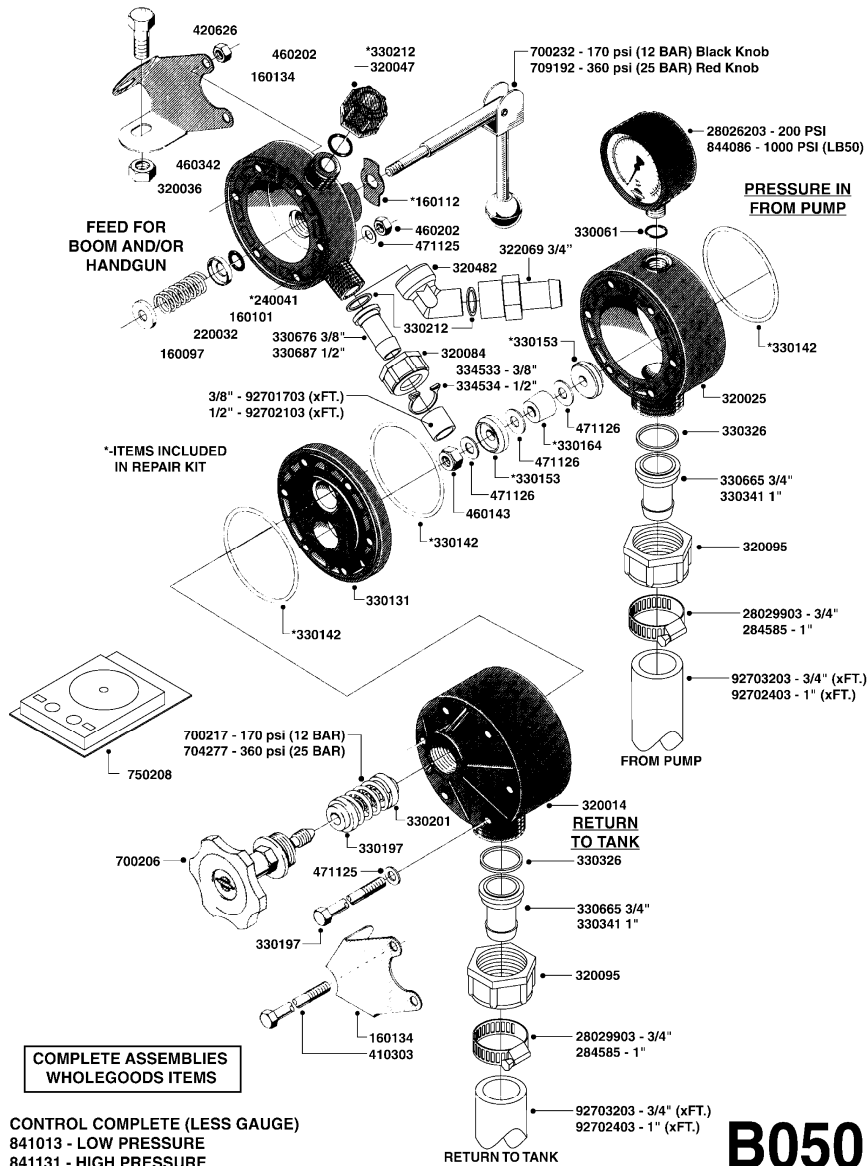

COMPLETE ASSEMBLY:  
843197 - 60L  
843196 - 60S

COMPLETE ASSEMBLIES  
WHOLEGOODS ITEMS

**G440**

| parts-n° | order qty | description                    |
|----------|-----------|--------------------------------|
| 440634   | 1         | SCREW 5/8"                     |
| 480716   | 1         | PIN D3X6 STAINLESS             |
| 615455   | 1         | TUBE F.LANCE TYPE 60L          |
| 725476   | 1         | SPINDLE                        |
| 725477   | 1         | TRIGGER                        |
| 843196   | 1         | HANDGUN KIT TYPE 60 SHORT      |
| 843197   | 1         | HANDGUN KIT TYPE 60 LONG       |
| 28029803 | 1         | CLAMP HOSE GEAR P1/2" 6708     |
| 92701703 | 1         | HOSE R X3/8" X300PSI WP X0012" |
| 92702103 | 1         | HOSE R X1/2" X300PSI WP X0012" |