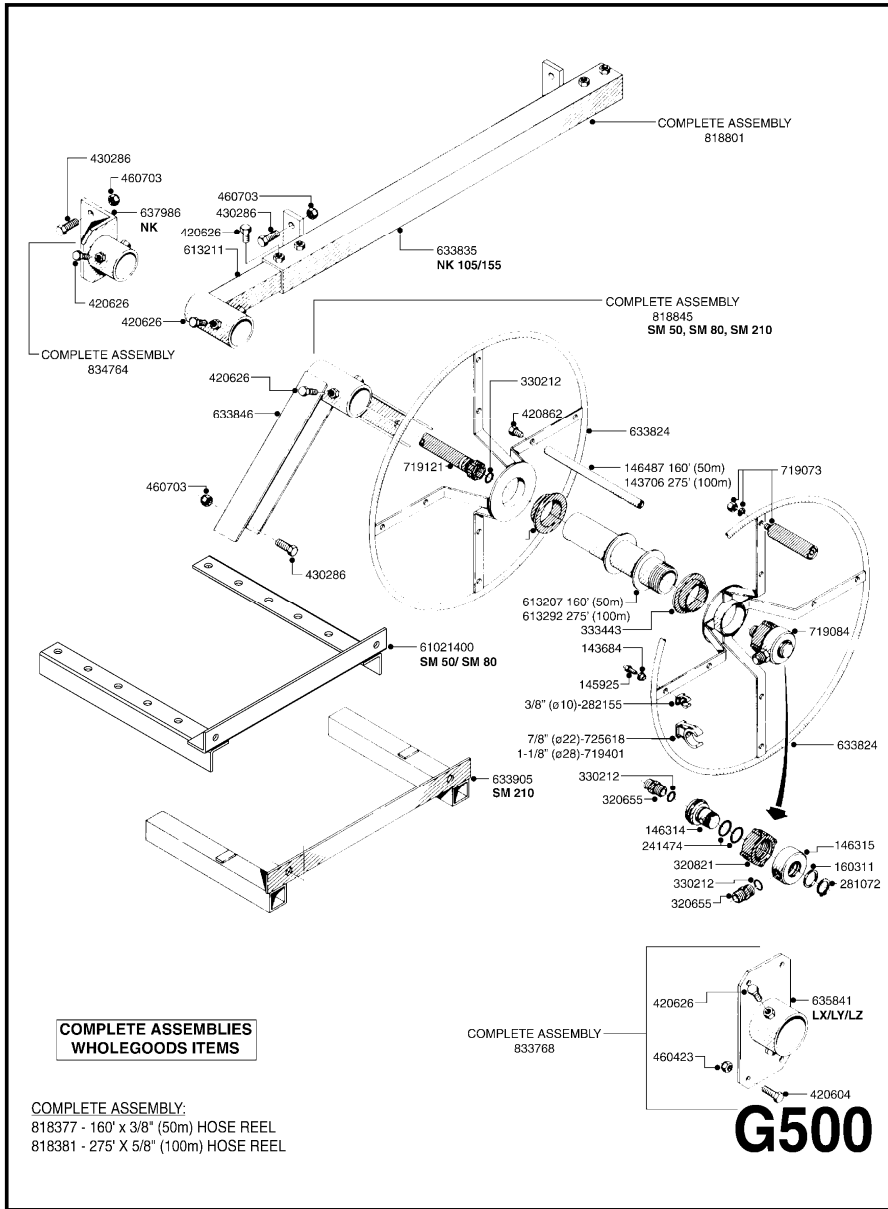

parts-n°	order qty	description
613292	1	CENTER TUBE 100 MM
633824	1	SIDE FOR HOSE REEL
633835	1	OUTER TUBE NK 300-600
633846	1	FITTING FOR HOSE REEL TR2/TR3
633905	1	BRKTS. HOSE REEL SM210
635841	1	BRACKET FOR HOSE REEL LIFT
637986	1	CLAMP FITTING HOSE REEL
719073	1	HANDLE ASSY. F. HOSE REEL
719084	1	SWIVEL F.HOSE REEL
719121	1	HOSE 1/2'X2500M NUT
719401	1	CLIPS F.PISTOL ASSY.
725618	1	CLIP WHITE PLASTIC SNAP TYPE
818377	1	REEL FOR HOSE 160' X 3/8"
818381	1	REEL FOR HOSE 320' X 3/8'
818801	1	BKT.HOSE REEL MOUNT NL/NK/BOOM
818845	1	BKT.HOSE REEL SM210
833768	1	HOLDER F. HOSE REEL
834764	1	BKT.HOSE REEL MOUNT ESTATE SPR
61021400	1	BKT. BOOM MOUNT SM53/80 US