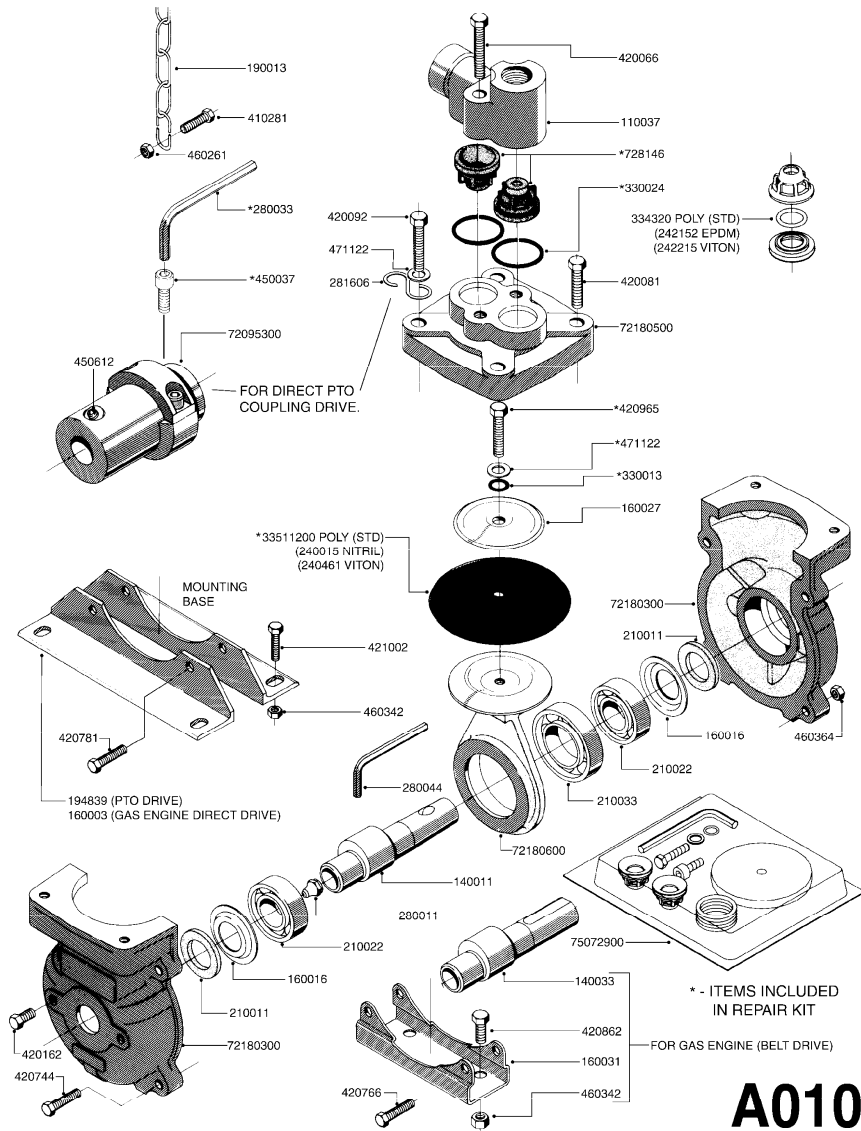

parts-n°	order qty	description
110037	1	VALVE CHAMBER MOD 500 PAINTED
140011	1	CRANK SHAFT MODEL 500
140033	1	CRANK SHAFT,MODEL 500/4
160003	1	PUMP MOUNT PLATE TALL 500/600
160016	1	DUST PLATE
160027	1	DIAPHRAGM UPPER DISC 500-600
160031	1	BASE PLATE MODEL 500-600
190013	1	CHAIN 35XL=800
194839	1	ANGLE IRON FOOT, M 500-600 RED
210011	1	SEAL FELT D39/23 X 4
210022	1	BEARING BALL 6205
210033	1	BEARING BALL 6007
240015	1	DIAPHRAGM MODEL 500-600 NITRIL
240461	1	DIAPHRAGM MODEL 500-600 VITON
242152	1	O-RING D18.2X3 EPDM
242215	1	O-RING D18X3 VITON
280011	1	GREASE NIPPLE 1/8' H TR
280033	1	KEY HEXAGON W9 5/16"
280044	1	KEY HEXAGON W6 3/16'
281606	1	S-HOOK GALVANIZED
330013	1	O-RING D15/D10X2.5 F.3/8" NUT
330024	1	O-RING D41,1/D34.5 X 3,5