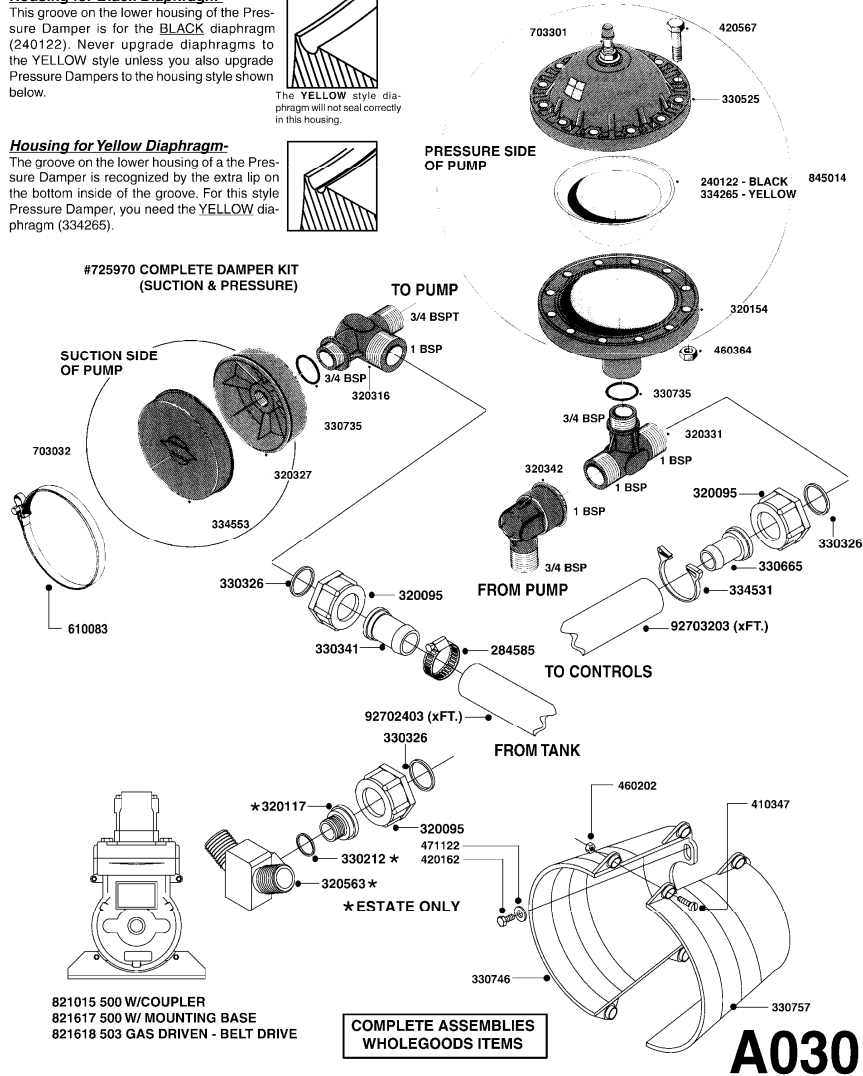

Housing for Black Diaphragm-

This groove on the lower housing of the Pressure Damper is for the BLACK diaphragm (240122). Never upgrade diaphragms to the YELLOW style unless you also upgrade Pressure Dampers to the housing style shown below.

Housing for Yellow Diaphragm-

The groove on the lower housing of a Pressure Damper is recognized by the extra lip on the bottom inside of the groove. For this style Pressure Damper, you need the YELLOW diaphragm (334265).

parts-n°	order qty	description
420162	1	BOLT HEX 8.8 DEL 3/8"x15MM
420567	1	BOLT HEX 8.8 DEL M8X30 FT
460202	1	NUT HEX M6
460364	1	NUT HEX M8 GALV.
471122	1	WASHER D20/D10.5X2 SS
610083	1	RET. BAND FOR SUCT. AIR BOTTLE
703032	1	SUCTION AIR BOTTLE 3/4" COMPL.
703301	1	VALVE FOR AIR BOTTLE
725970	1	DAMPER KIT 600
821015	1	PUMP 500 W COUPLER
821617	1	PUMP 503/7 W FOOT TAPERED SHAF
821618	1	PUMP 503/4 800RPM
845014	1	AIR BOTTLE COMPLETE HJ73
92702403	1	HOSE PVC SUCT GRAY 1"
92703203	1	HOSE R X3/4" X300PSI WP X0012"