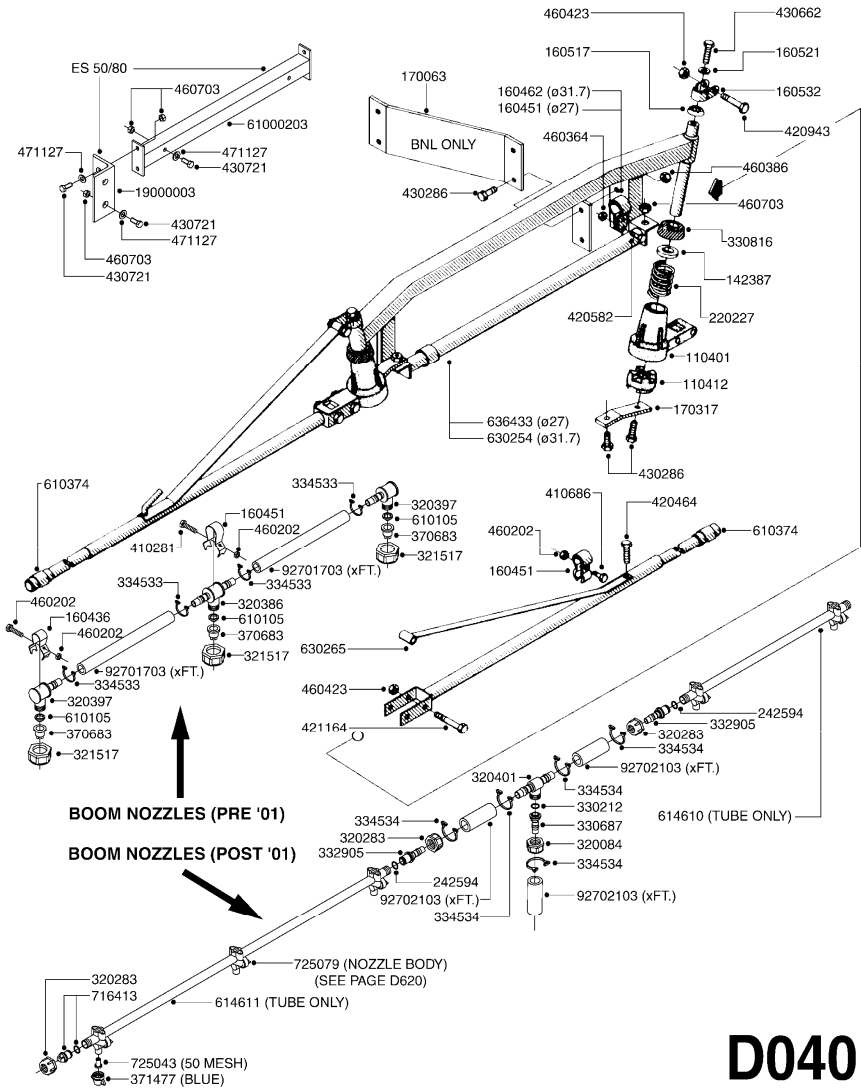

parts-n°	order qty	description
332905	1	FITT.DK HB 1/2" F. 3/4" CAP
334533	1	CLAMP HOSE PLASTIC 3/8"
334534	1	CLAMP HOSE PLASTIC 1/2"
370683	1	NOZZLE FLAT FAN 4110-16
371477	1	COLOR TIP S4110-30 BLUE
410281	1	BOLT HEX 8.8 DEL M6X25
410686	1	BOLT HEX 8.8 DEL M6X30
420464	1	BOLT HEX 8.8 DEL 3/8'X20MM
420582	1	BOLT HEX 8.8 DEL M8X20 FT
420943	1	BOLT HEX 8.8 DEL M10X50
421164	1	BOLT HEX 8.8 DEL M10X70
430286	1	BOLT HEX 8.8 DEL M12X30 FT
430662	1	BOLT HEX 8.8 DEL M12X20 FT
430721	1	BOLT HEX 8.8 DEL M12X40 FT
460202	1	NUT HEX M6
460364	1	NUT HEX M8 GALV.
460386	1	NUT HEX M12X1.75
460423	1	NUT HEX M10X1.5 LOCK
460703	1	NUT HEX M12X1.75 LOCK
471127	1	WASHER D24/D13X2.5 STAINLESS
610105	1	NOZZLE FILTER
610374	1	BOOM WING OUT.SECTION (WINE11)