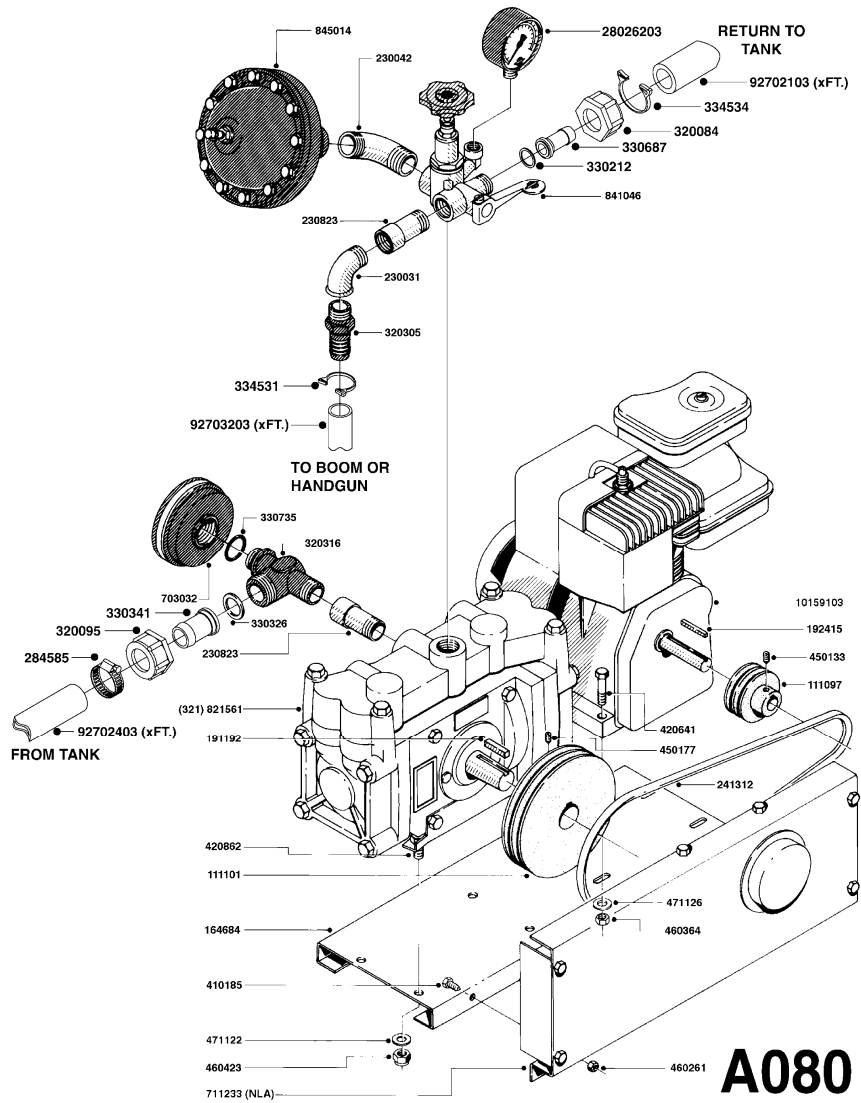

| parts-n° | order qty | description                    |
|----------|-----------|--------------------------------|
| 111097   | 1         | VEE BELT PULLEY SPZ 50-2-3/4H7 |
| 111101   | 1         | VEE BELT PULLEY SPZ 150-2-30H7 |
| 164684   | 1         | MOUNT PLATE UNIT 320 5HP       |
| 191192   | 1         | KEY 8 X 7 X 35                 |
| 192415   | 1         | KEY 3/16' X 38 BS NO. 91539    |
| 230031   | 1         | ELBOW 3/4' GF92LZ              |
| 230042   | 1         | ELBOW 3/4"                     |
| 230823   | 1         | BUSHING EXTENSION 3/4' - 60MM  |
| 241312   | 1         | VEE BELT SPZ 850               |
| 284585   | 1         | CLAMP HOSE GEAR 1" MINI 020    |
| 320084   | 1         | FITT.DK NUT 1/2" BSP           |
| 320095   | 1         | FITT.DK NUT 1" BSP             |
| 320305   | 1         | FITT.DK HB 3/4' - 3/4' BSP     |
| 320316   | 1         | FITT.DK TEE 3/4" X3/4" X1"BSP  |
| 330212   | 1         | O-RING D19/D14X2.4 F.1/2"NUT   |
| 330326   | 1         | O-RING D30/D24X2 F.1"NUT       |
| 330341   | 1         | FITT.DK HB 1" F. 1" NUT        |
| 330687   | 1         | FITT.DK HB 1/2" F. 1/2" NUT    |
| 330735   | 1         | O-RING D30/D26X2               |
| 334531   | 1         | CLAMP HOSE PLASTIC 3/4"        |
| 334534   | 1         | CLAMP HOSE PLASTIC 1/2"        |
| 410185   | 1         | BOLT HEX 8.8 DEL M6X16         |