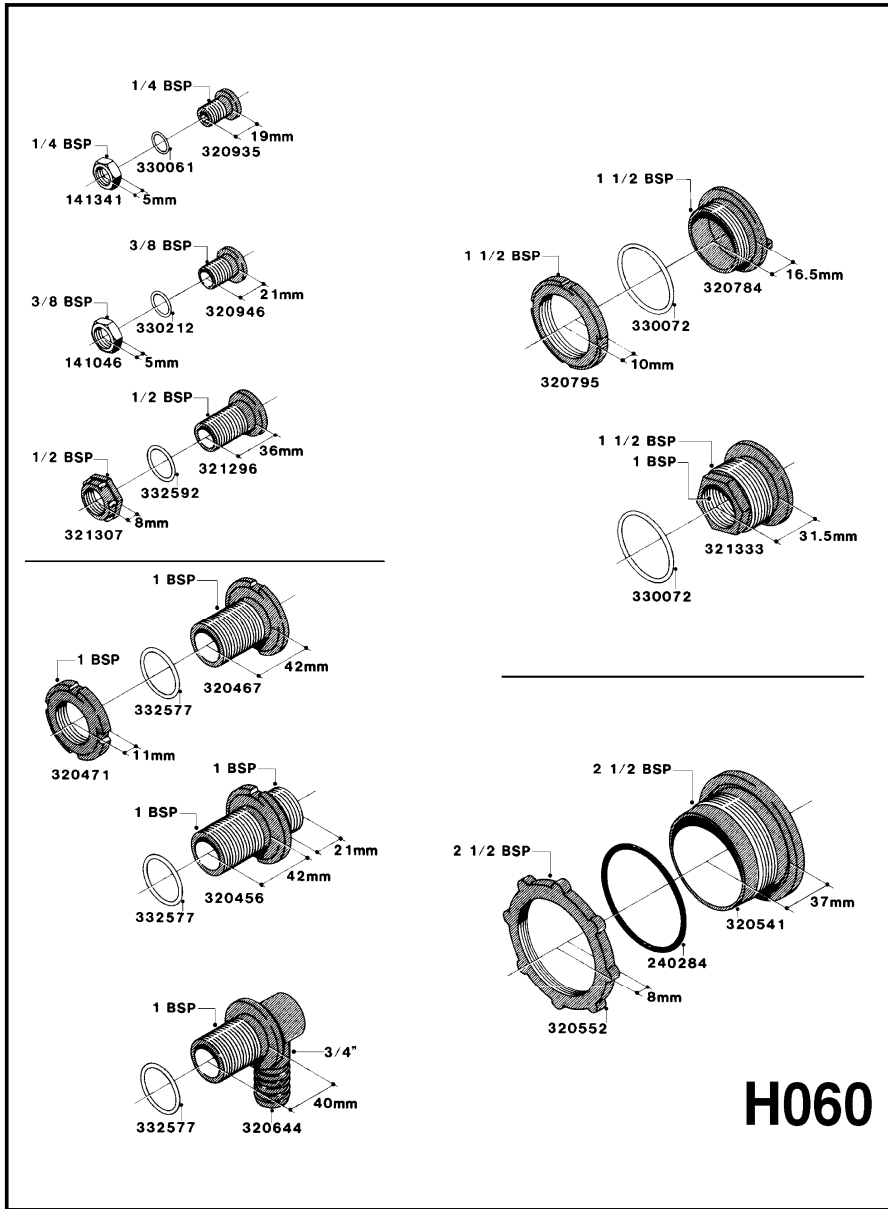

parts-n°	order qty	description
141046	1	NUT 3/8" BSP
141341	1	NUT 1/4' BSP
240284	1	O-RING D82,5/75 X 3,5
320456	1	FITT.DK BULKHEAD 1"BSP DOUBLE
320467	1	FITT.DK BULKHEAD 1"BSP SINGLE
320471	1	FITT.DK NUT 1" BSP JAMB
320541	1	FITT.DK BULKHEAD 2-1/2'BSP SIN
320552	1	FITT.DK NUT 2-1/2' BSP JAMB
320644	1	FITT.DK ELB.3/4"HB X 1" BSP
320784	1	FITT.DK CAP 1-1/2" BSP
320795	1	FITT.DK NUT 1-1/2" BSP JAMB
320935	1	FITT.DK BULKHEAD 1/4' BSP SING
320946	1	FITT.DK BULKHEAD 3/8' BSP SING
321296	1	FITT.DK BULKHEAD 1/2" BSP SING
321307	1	FITT.DK NUT 1/2" BSP JAMB
321333	1	FITT.DK BULK 1-1/2" X 1"F BSP
330061	1	O-RING D16/D11X2,5
330072	1	O-RING D53,5/D45,5X4
330212	1	O-RING D19/D14X2.4 F.1/2"NUT
332577	1	O-RING D38/D30X4 F.1" PUR.
332592	1	O-RING D26/D20X3