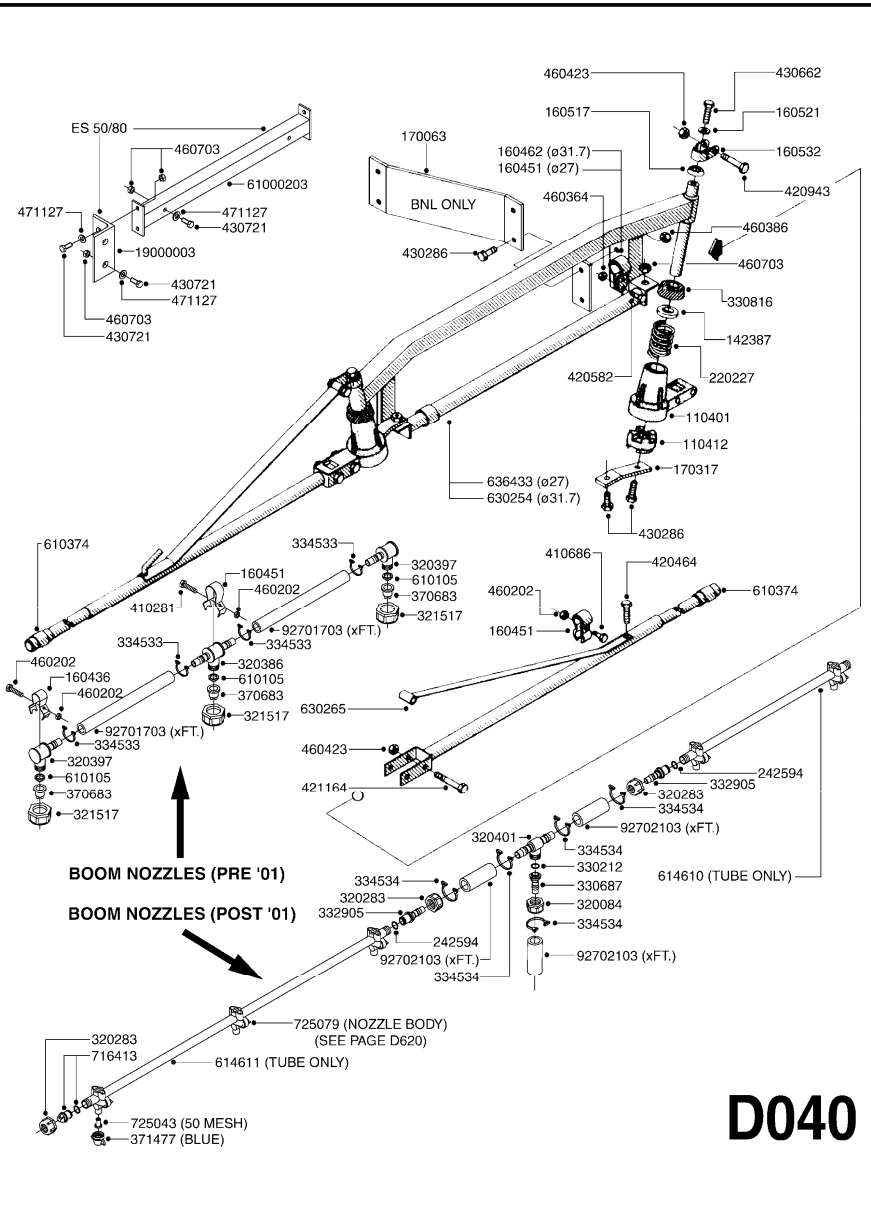

parts-n°	order qty	description
110401	1	SPRING HOUSING STD BOOM
110412	1	CLUTCH STANDARD BOOM
142387	1	WASHER D40D23X5
160436	1	PIPE BRANCH HOLDER D22,2
160451	1	PIPE BRANCH HOLDER D25,4
160462	1	PIPE BRANCH HOLDER D31,7
160517	1	SPACER COLLAR, STANDARD BOM
160521	1	WASHER D30.5/D13X2
160532	1	CLAMP SWIVEL F. BOOM 14'H.D.
170063	1	SUPPORT ARM FOR UNIT BOOM
170317	1	CROSSBAR FOR BOOM WINE II
220227	1	SPRING FOR PIVOT
242594	1	O-RING D14 X 1.78 SCH.70-EPDM
320084	1	FITT.DK NUT 1/2" BSP
320283	1	FITT.DK NUT 3/4"BSP
320386	1	FITT.DK TEE 3/8X3/8HB X3/8"BSP
320397	1	FITT.DK ELB 3/8"HB X 3/8" BSP
320401	1	FITT.DK TEE 1/2X1/2HB X1/2"BSP
321517	1	FITT.DK CAP 3/8" BSP WHITE
330212	1	O-RING D19/D14X2.4 F.1/2"NUT
330687	1	FITT.DK HB 1/2" F. 1/2" NUT
330816	1	DUST COVER PLASTIC/STD.BOOM