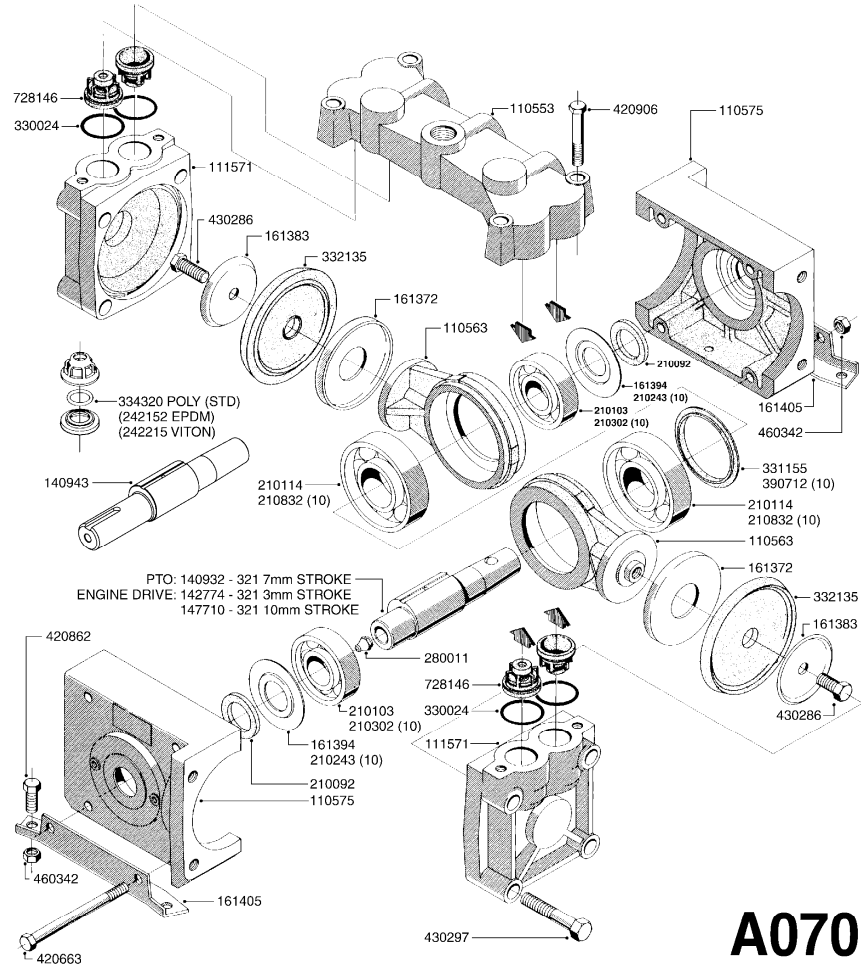

parts-n°	order qty	description
331155	1	SPACER, MODEL 320
332135	1	DIAPHRAGM, POLY alt 33511400
334320	1	O-RING D18X3 POLYURETHANE
390712	1	SPACER RING D84.5/66X2 (P321)
420663	1	BOLT HEX 8.8 DEL M10X120
420862	1	BOLT HEX 8.8 DEL M10X16 FT
420906	1	BOLT HEX 8.8 DEL M10X60
430286	1	BOLT HEX 8.8 DEL M12X30 FT
430297	1	BOLT HEX 8.8 RAW M14X65
460342	1	NUT HEX M10
728146	1	VALVE FOR 361 (726890/707932)