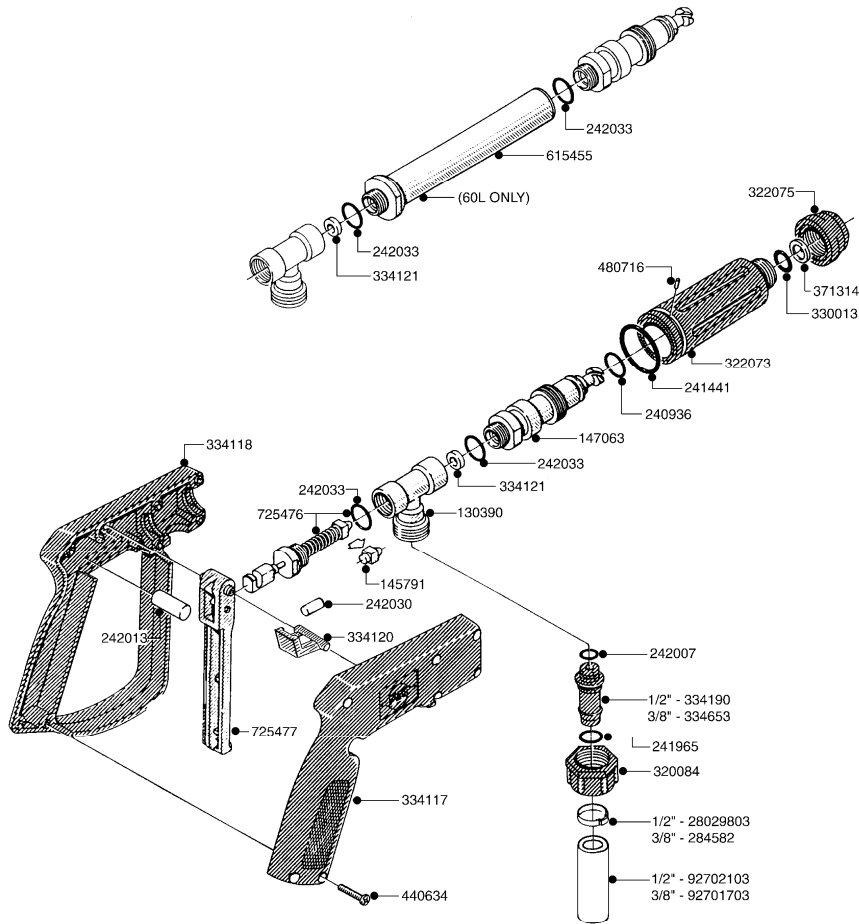

COMPLETE ASSEMBLY:
843197 - 60L
843196 - 60S

COMPLETE ASSEMBLIES
WHOLEGOODS ITEMS

G440

parts-n°	order qty	description
130390	1	TEE 3/8'X 1/2' BSP F.TYPE 60S
145791	1	CONE FOR ON/OFF
147063	1	SWIRL F.SPRAY GUN TYPE 60
240936	1	O-RING D13.3X2.4 NITRIL
241441	1	O-RING D29.3X3
241965	1	O-RING 12.1 X 1.6
242007	1	O-RING D9.1X1.6
242013	1	SPRING RUBBER F/TRIGGER
242030	1	SPRING RUBBER
242033	1	O-RING
284582	1	CLmP HSE GEAR3/8" alt 28029803
320084	1	FITT.DK NUT 1/2" BSP
322073	1	HOUSING F.SWIRL TYPE 60S H.G.
322075	1	CASTING
330013	1	O-RING D15/D10X2.5 F.3/8"NUT
334117	1	HANDLE PIECE RIGHT F.60S/60L
334118	1	HANDLE PIECE LEFT F.60S/60L
334120	1	LOCK FOR TRIGGER
334121	1	SEAT FOR ON/OFF
334190	1	FITT.DK HB 1/2' F. PISTOL 60S
334653	1	FITT.DK HB 3/8' F.HANDGUN
371314	1	NOZZLE CERAMIC 1099-20