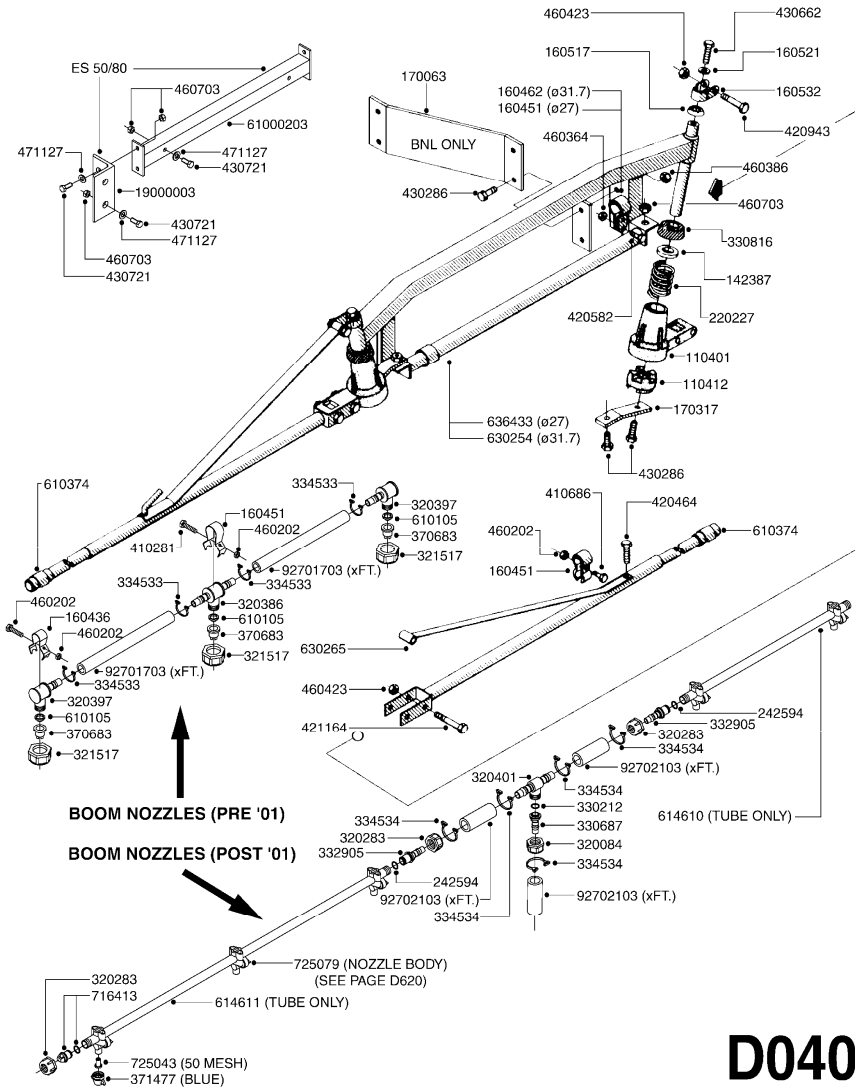

D040

parts-n°	order qty	description
614610	1	NOZZLE TUBE 2 HOLE L-24"/SP20"
614611	1	NOZZLE TUBE 3 HOLE L-44"/SP20"
630265	1	BOOM WING 14' BOOM
636433	1	CENTER SECTION 14' BOOM D27.0
716413	1	FITT.DK PLUG ASSY. F.NOZ TUBE
725043	1	SCREEN 50 MESH W.GASKET,BLUE
725079	1	NOZZLE ASSY.SING.SNAP-FIT GREN
19000003	1	MOUNT ANGLE BRACKET ES50/80
61000203	1	MOUNT BRACKET F.14' BOOM
92701703	1	HOSE R X3/8" X300PSI WP X0012"
92702103	1	HOSE R X1/2" X300PSI WP X0012"