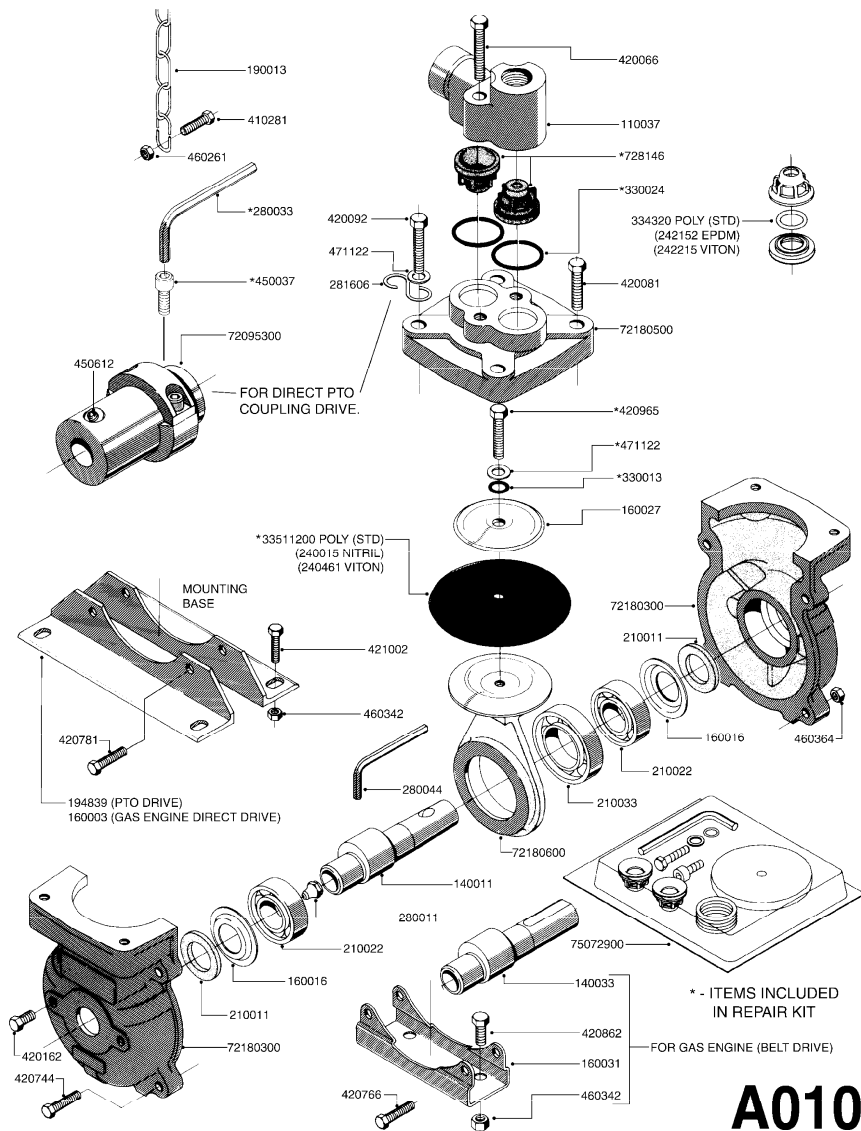

A010

parts-n°	order qty	description
72180500	1	DIAPHRAGM COVER 503 W/BOLTS
72180600	1	CONNECTING ROD FOR 503-603 M10
75072900	1	PUMP KIT F. 500 "06"