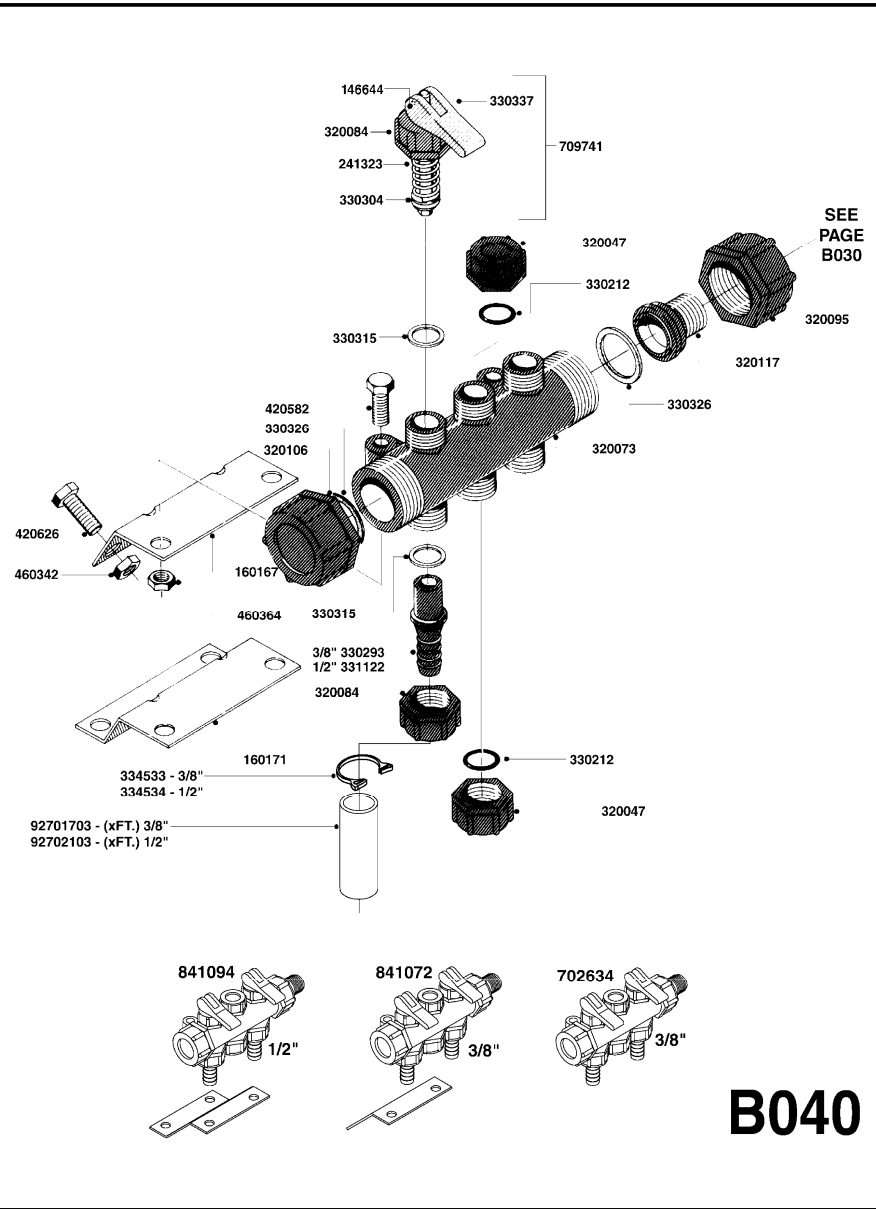

parts-n°	order qty	description
146644	1	PIN D3X19 STAINLESS
160167	1	MOUNTING PLATE LP
160171	1	MOUNTING PLATE NK
241323	1	O-RING D5.3X2.4 NITRIL
320047	1	FITT.DK CAPNUT 1/2" BSP
320073	1	DISTRIBUTOR HOUSING 1/2"
320084	1	FITT.DK NUT 1/2" BSP
320095	1	FITT.DK NUT 1" BSP
320106	1	FITT.DK CAPNUT 1" BSP
320117	1	FITT.DK CONN.1/2"BSP F. 1" CAP
330212	1	O-RING D19/D14X2.4 F.1/2"NUT
330293	1	VALVE SEAT WITH 3/8" HOSE TAIL
330304	1	VALVE CONE D14
330315	1	O-RING D18.4/D13X.6
330326	1	O-RING D30/D24X2 F.1"NUT
330337	1	HANDLE F. FLIP VALVE
331122	1	VALVE SEAT WITH 1/2" HOSE TAIL
334533	1	CLAMP HOSE PLASTIC 3/8"
334534	1	CLAMP HOSE PLASTIC 1/2"
420582	1	BOLT HEX 8.8 DEL M8X20 FT
420626	1	BOLT HEX 8.8 DEL M10X20 FT
460342	1	NUT HEX M10