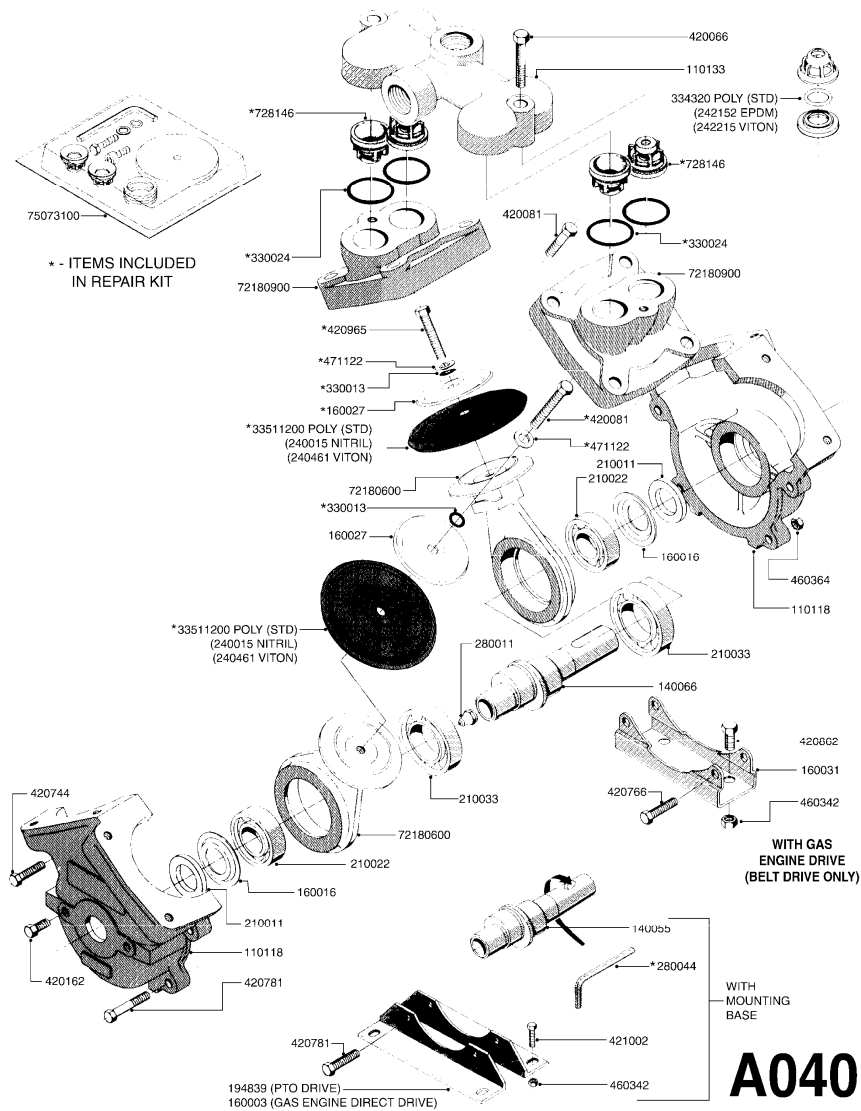

parts-n°	order qty	description
110118	1	PUMP CASTING 600
110133	1	VALVE CHAMBER MOD 600 PAINTED
140055	1	CRANK SHAFT, MODEL 600
140066	1	CRANK SHAFT, MODEL 600/4
160003	1	PUMP MOUNT PLATE TALL 500/600
160016	1	DUST PLATE
160027	1	DIAPHRAGM UPPER DISC 500-600
160031	1	BASE PLATE MODEL 500-600
194839	1	ANGLE IRON FOOT, M 500-600 RED
210011	1	SEAL FELT D39/23 X 4
210022	1	BEARING BALL 6205
210033	1	BEARING BALL 6007
240015	1	DIAPHRAGM MODEL 500-600 NITRIL
240461	1	DIAPHRAGM MODEL 500-600 VITON
242152	1	O-RING D18.2X3 EPDM
242215	1	O-RING D18X3 VITON
280011	1	GREASE NIPPLE 1/8' H TR
280044	1	KEY HEXAGON W6 3/16'
330013	1	O-RING D15/D10X2.5 F.3/8"NUT
330024	1	O-RING D41,1/D34.5 X 3,5
334320	1	O-RING D18X3 POLYURETHANE
420066	1	BOLT HEX 8.8 DEL 3/8"X50MM