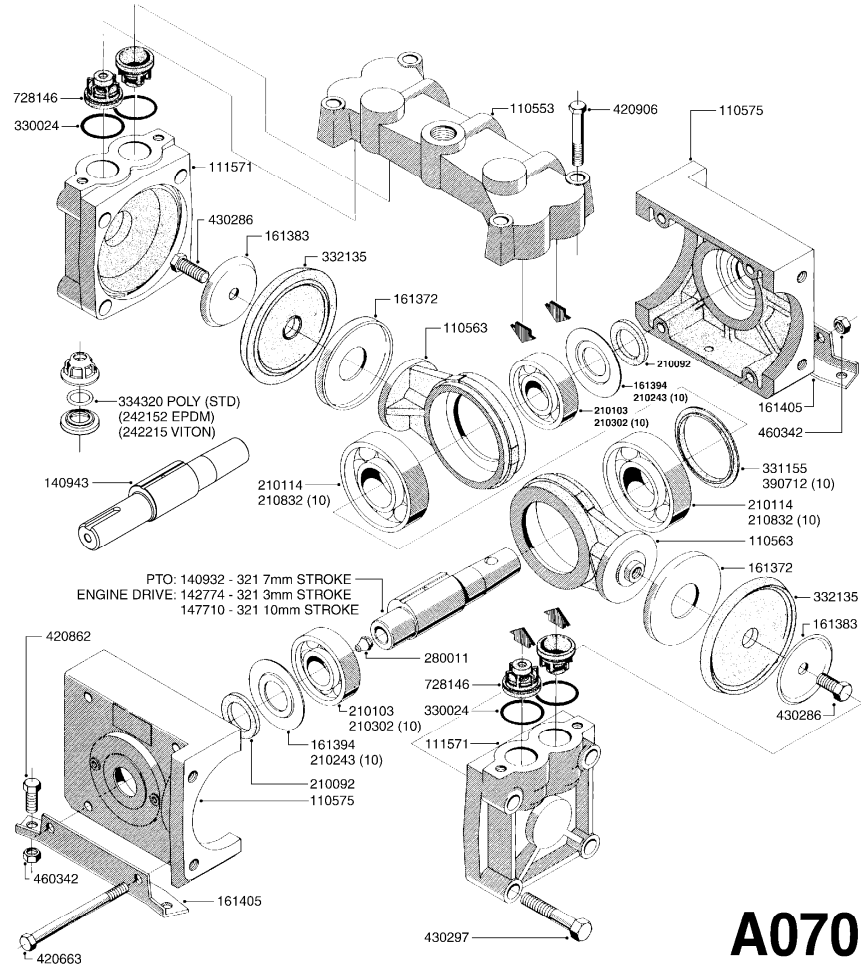

parts-n°	order qty	description
110553	1	VALVE COVER MDL 320 PAINTED
110563	1	CONNECTING ROD MODEL 320
110575	1	PUMP CASING 320
111571	1	DIAPHRAGM COVER MODEL 321 PAIN
140932	1	CRANK SHAFT 320/7
140943	1	CRANK SHAFT MODEL 320-25F
142774	1	CRANK SHAFT 320/3
147710	1	CRANK SHAFT 321/10 GG 540
161372	1	DIAPHRAGM BACKING DISC,320-361
161383	1	DIAPHRAGM UPPER DISC, 320-361
161394	1	DUST PLATE, MODEL 320
161405	1	FOOT 320
210092	1	SEAL FELT D43/30X5
210103	1	BEARING BALL 6306
210114	1	BEARING BALL 6308
210243	1	SEAL OIL 35 X 47 X 7
210302	1	BALL BEARING 6207
210832	1	BALL BEARING 90/50X23 NU2210
242152	1	O-RING D18.2X3 EPDM
242215	1	O-RING D18X3 VITON
280011	1	GREASE NIPPLE 1/8' H TR
330024	1	O-RING D41,1/D34.5 X 3,5