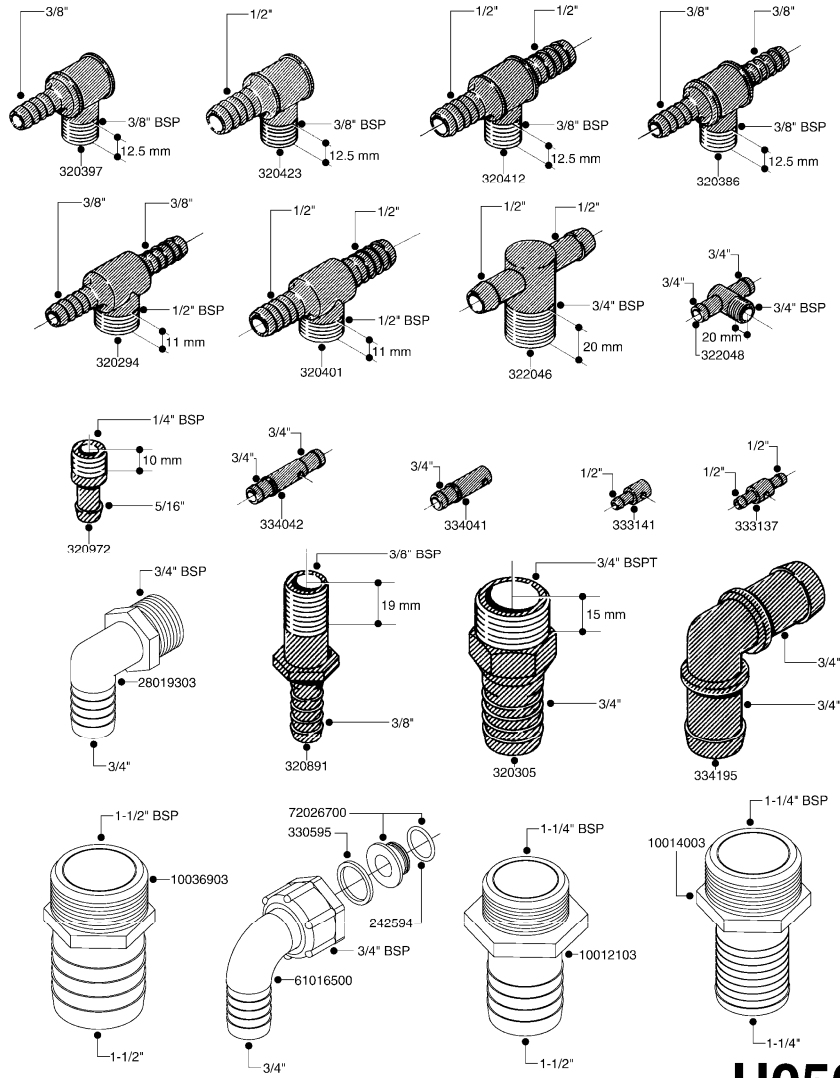

H050

parts-n°	order qty	description
61016500	1	HOSE TAIL 3/4" 90°+RG CAP 3/4"
72026700	1	NOZZLE TUBE ADAPTER W/O-RING