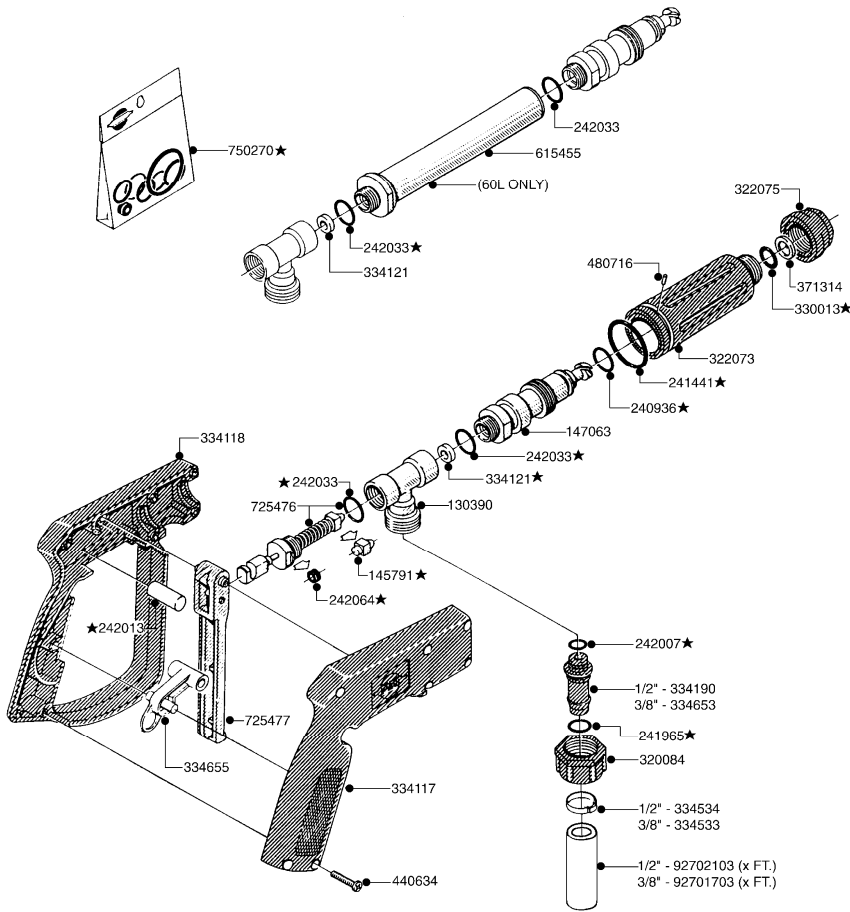

COMPLETE ASSEMBLY:
843197 - 60L
843196 - 60S

COMPLETE ASSEMBLIES
WHOLEGOODS ITEMS

G450

parts-n°	order qty	description
130390	1	TEE 3/8'X 1/2' BSP F.TYPE 60S
145791	1	CONE FOR ON/OFF
147063	1	SWIRL F.SPRAY GUN TYPE 60
240936	1	O-RING D13.3X2.4 NITRIL
241441	1	O-RING D29.3X3
241965	1	O-RING 12.1 X 1.6
242007	1	O-RING D9.1X1.6
242013	1	SPRING RUBBER F/TRIGGER
242033	1	O-RING
242064	1	SLEEVE RUBBER 3X8X4MM
320084	1	FITT.DK NUT 1/2" BSP
322073	1	HOUSING F.SWIRL TYPE 60S H.G.
322075	1	CASTING
330013	1	O-RING D15/D10X2.5 F.3/8"NUT
334117	1	HANDLE PIECE RIGHT F.60S/60L
334118	1	HANDLE PIECE LEFT F.60S/60L
334121	1	SEAT FOR ON/OFF
334190	1	FITT.DK HB 1/2' F. PISTOL 60S
334533	1	CLAMP HOSE PLASTIC 3/8"
334534	1	CLAMP HOSE PLASTIC 1/2"
334653	1	FITT.DK HB 3/8' F.HANDGUN
334655	1	TRIGGER SAFETY F.60S/60L GUN