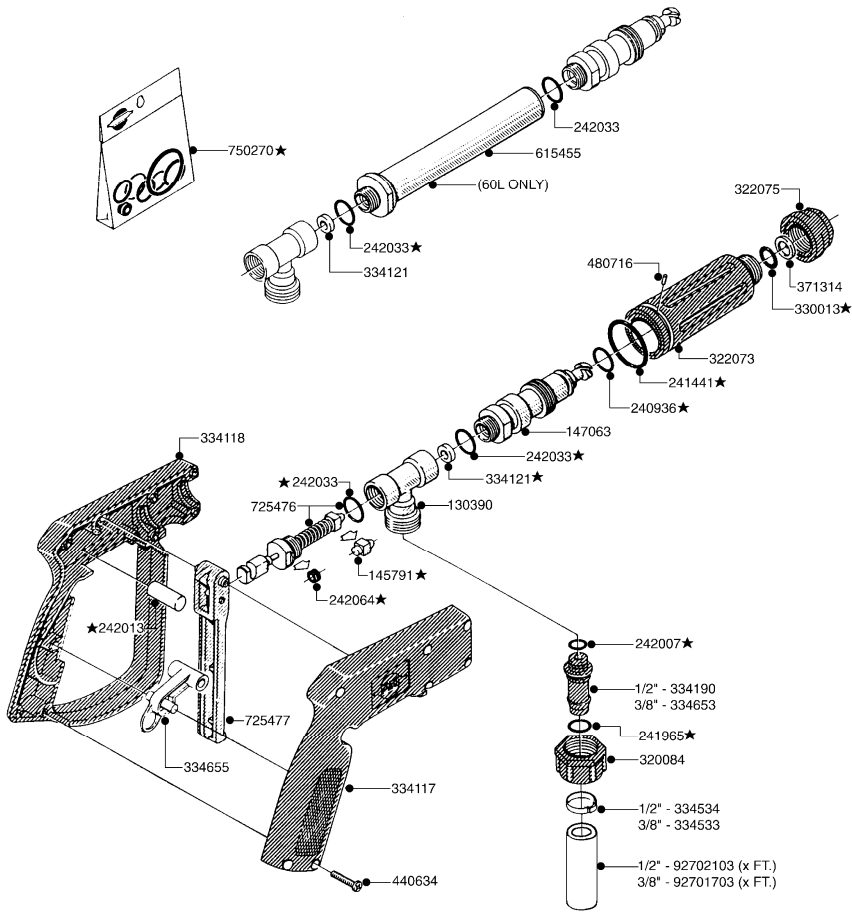

COMPLETE ASSEMBLY:
843197 - 60L
843196 - 60S

COMPLETE ASSEMBLIES
WHOLEGOODS ITEMS

G450

parts-n°	order qty	description
371314	1	NOZZLE CERAMIC 1099-20
440634	1	SCREW 5/8"
480716	1	PIN D3X6 STAINLESS
615455	1	TUBE F.LANCE TYPE 60L
725476	1	SPINDLE
725477	1	TRIGGER
750270	1	GASKET KIT F.SPRAY GUN
843196	1	HANDGUN KIT TYPE 60 SHORT
843197	1	HANDGUN KIT TYPE 60 LONG
92701703	1	HOSE R X3/8" X300PSI WP X0012"
92702103	1	HOSE R X1/2" X300PSI WP X0012"