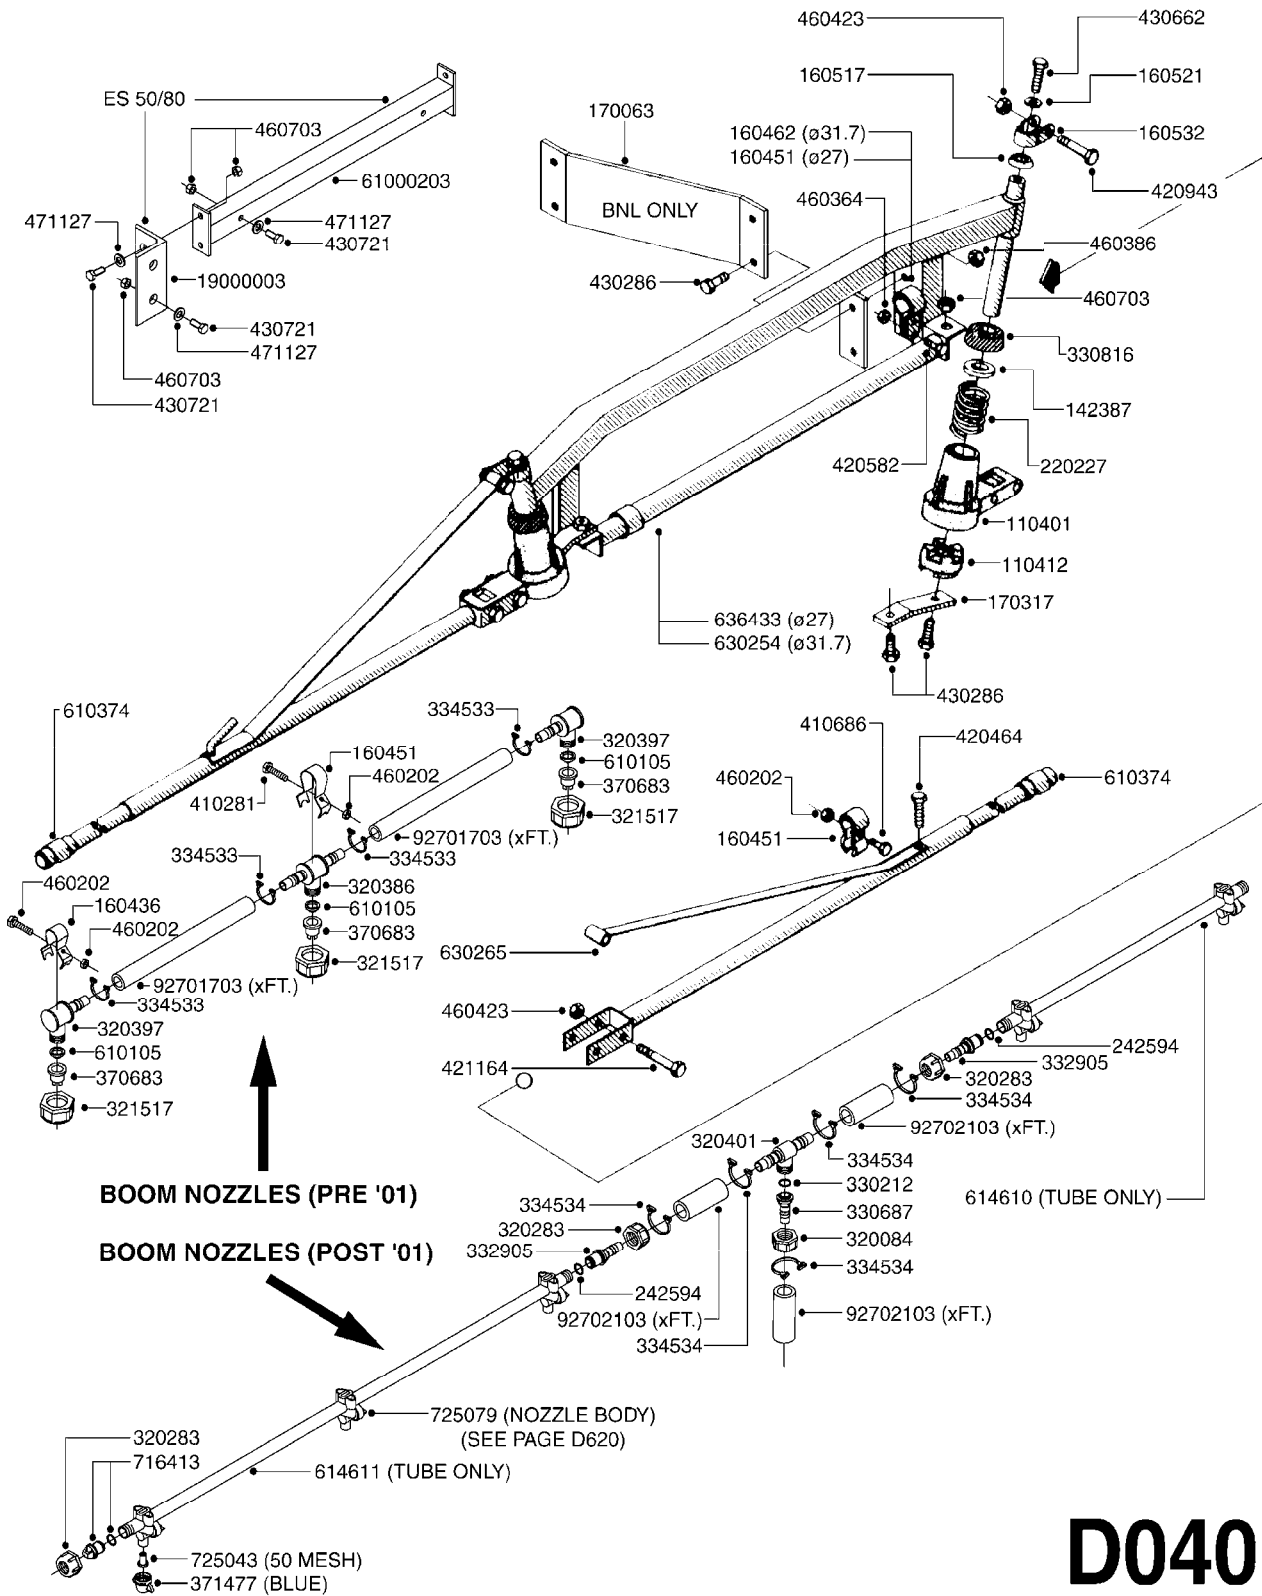

PUMP - 503/603 W/DIRECT DRIVE
A025-HIN, 06:10:10

Page 1

Date 18.03.2013 13:30

parts-n°	order qty	description
146590	1	COUPLING F. ENGINE DIRECT DRIV
146591	1	COUPLING F.PUMP DIRECT DRIVE
160003	1	PUMP MOUNT PLATE TALL 500/600
168846	1	BASE PLATE F.DIRECT DRIVE UNIT
192415	1	KEY 3/16' X 38 BS NO. 91539
330746	1	GUARD PTO LOWER PART
330757	1	GUARD PTO UPPER PART
410347	1	SCREW M6X20 8.8
420162	1	BOLT HEX 8.8 DEL 3/8"x15MM
420604	1	BOLT HEX 8.8 DEL M10X25 FT
420744	1	BOLT HEX 8.8 DEL M8X40
420781	1	BOLT HEX 8.8 DEL M8X50
420943	1	BOLT HEX 8.8 DEL M10X50
450897	1	SCREW SET M8 x 12
460143	1	NUT HEX M8 LOCK
460202	1	NUT HEX M6
460423	1	NUT HEX M10X1.5 LOCK
470046	1	WASHER D18D11X1 LOCK
471122	1	WASHER D20/D10.5X2 SS
471126	1	WASHER D16/D8.4X1.6 SS
821617	1	PUMP 503/7 W FOOT TAPERED SHAF
821624	1	PUMP 603/7 W. FOOT
28007203	1	ENG.B&S 3.5HP 6:1 REDUCT. RED
28007303	1	ENG.HONDA 4.0HP 6:1 REDUCT.
92702103	1	HOSE R X1/2" X300PSI WP X0012"

B040

parts-n°	order qty	description
146644	1	PIN D3X19 STAINLESS
160167	1	MOUNTING PLATE LP
160171	1	MOUNTING PLATE NK
241323	1	O-RING D5.3X2.4 NITRIL
320047	1	FITT.DK CAPNUT 1/2" BSP
320073	1	DISTRIBUTOR HOUSING 1/2"
320084	1	FITT.DK NUT 1/2" BSP
320095	1	FITT.DK NUT 1" BSP
320106	1	FITT.DK CAPNUT 1" BSP
320117	1	FITT.DK CONN.1/2"BSP F. 1" CAP
330212	1	O-RING D19/D14X2.4 F.1/2"NUT
330293	1	VALVE SEAT WITH 3/8" HOSE TAIL
330304	1	VALVE CONE D14
330315	1	O-RING D18.4/D13X.6
330326	1	O-RING D30/D24X2 F.1"NUT
330337	1	HANDLE F. FLIP VALVE
331122	1	VALVE SEAT WITH 1/2" HOSE TAIL
334533	1	CLAMP HOSE PLASTIC 3/8"
334534	1	CLAMP HOSE PLASTIC 1/2"
420582	1	BOLT HEX 8.8 DEL M8X20 FT
420626	1	BOLT HEX 8.8 DEL M10X20 FT
460342	1	NUT HEX M10
460364	1	NUT HEX M8 GALV.
702634	1	DIST.HOUSING ASSEMBLY (2-VALVE)
709741	1	VALVE ASSY. 1/2" FLIP LEVER
841072	1	DISTRIBUT. VALVE 1/2" NK
841094	1	DISTRIBUT. VALVE 1/2" LP,BL
92701703	1	HOSE R X3/8" X300PSI WP X0012"
92702103	1	HOSE R X1/2" X300PSI WP X0012"