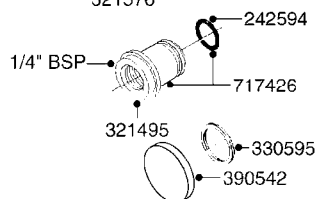

H010

parts-n°	order qty	description
240085	1	O-RING D13,1/8,3X02,4 NITRIL
241441	1	O-RING D29.3X3
242594	1	O-RING D14 X 1.78 SCH.70-EPDM
320084	1	FITT.DK NUT 1/2" BSP
320095	1	FITT.DK NUT 1" BSP
320117	1	FITT.DK CONN.1/2"BSP F. 1" CAP
320187	1	FITT.DK CAP 3/8" BSP BLACK
320283	1	FITT.DK NUT 3/4"BSP
320821	1	FITT.DK NUT 1-1/2" BSP
321495	1	FITT.DK REDUC 1/4'BSP F.3/4'NT
321576	1	FITT.DK CONN 1/2"BSP F.3/4"NUT
330013	1	O-RING D15/D10X2.5 F.3/8"NUT
330212	1	O-RING D19/D14X2.4 F.1/2"NUT
330326	1	O-RING D30/D24X2 F.1"NUT
330341	1	FITT.DK HB 1" F. 1" NUT
330595	1	O-RING D24.6/D20X2.1 -3/4"
330665	1	FITT.DK HB 3/4"F.1" NUT
330676	1	FITT.DK HB 3/8" F. 1/2" NUT
330687	1	FITT.DK HB 1/2" F. 1/2" NUT
330691	1	FITT.DK HB 3/4'F.3/4' NUT
330783	1	FITT.DK HB 3/8"F.3/8" NUT
331262	1	FITT.DK HB 1-1/2" F. 1-1/2"NUT
331273	1	O-RING D44/D38X2 F.1-1/2"
331446	1	FITT.DK HB 1" F.1-1/2" NUT
331807	1	FITT.DK HB 5/16" F.3/8" NUT
332286	1	FITT.DK HB 1/2" F. 3/4" NUT
332905	1	FITT.DK HB 1/2" F. 3/4" CAP
332927	1	FITT.DK PL.F. NOZZLE TUBE
333292	1	FITT.DK HB 1"O'RING F.1-1/2"
333664	1	FITT.DK HB 5/16' F. 1/2' NUT
334044	1	FITT.DK HB 3/4' F. 3/4' CAP
334059	1	FITT.DK EL 1" 110 DEG.F.1-1/2"
334123	1	FITT.DK HB 1-1/4"O-RNG F.1-1/2"
334150	1	FITT.DK HB 1-1/4" 110 F.1-1/2"
390542	1	PLUG WASHER FOR 3/4'CAP NUT
716236	1	FITT.DK HB 1/2" ASSY. F. 3/4"
716413	1	FITT.DK PLUG ASSY. F.NOZ TUBE
717426	1	FITT.DK REDUC 1/4"BSP F.3/4"N
720856	1	FITT.DK 1/2'BSP ASSY.F.3/4'NUT
724621	1	FITT.DK HB 3/4"ASSY F.3/4" NUT