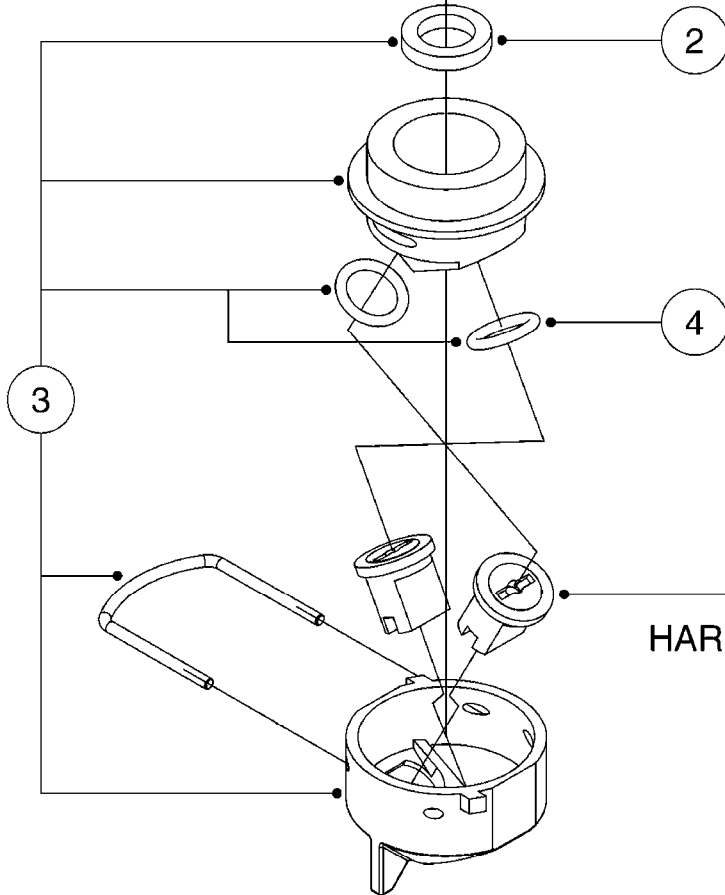

REFER TO
HARDI® NOZZLE CATALOG

D625