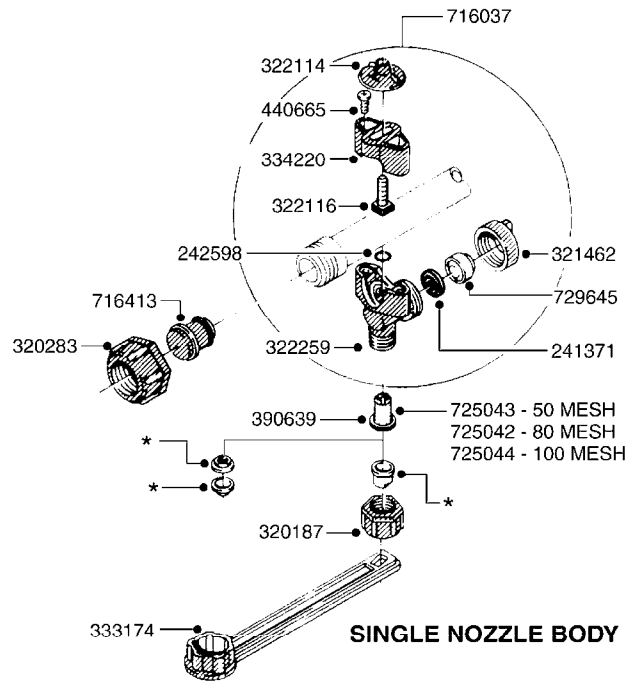

*=REFER TO HARDI NOZZLE CATALOG

D610

NOZZLE BODIES-THREADED
D610-HIN, 18:03:10

Page 1

Date 18.03.2013 13:30

parts-n°	order qty	description
143592	1	LOCK CLAMP FOR TRIPLET
241371	1	DIAPHRAGM F.NO-DRIP,VULC
241990	1	O-RING D9.3 X 2.4 VITON
242598	1	O-RING D7.0 X 2.5 NITRIL
320187	1	FITT.DK CAP 3/8" BSP BLACK
320283	1	FITT.DK NUT 3/4"BSP
321462	1	CAP F.NO-DRIP ASSY.
321801	1	FITT.DK CAP 3/8' BSP GREEN
321812	1	FITT.DK CAP 3/8' BSP RED
322114	1	NUT PLASTIC F.NOZZ.H
322116	1	BOLT PLASTIC F.NOZZ.H.
322258	1	HOUSING F.TRIPLET
322259	1	HOUSING LOWER NOZZLE SNGL 3/8"
333174	1	NOZZLE ALIGNMENT KEY
334220	1	NOZZLE BODY SING.SN.FT.UPPER
390639	1	O-RING F.NOZZLE FILTER
440665	1	SCREW M4.2X16 STAINLESS
614366	1	FILTER 50 MESH F.NOZZLE
614367	1	FILTER 80 MESH F.NOZZLE
614368	1	FILTER 100 MESH F.NOZZLE
636219	1	THREADED TURN PLATE F TRIPLET
716037	1	NOZZLE BODY THREADED COMPLETE
716413	1	FITT.DK PLUG ASSY. F.NOZ TUBE
720145	1	NOZZLE BODY TRIP.SWIVEL THREA.
725042	1	SCREEN 80 MESH W.GASKET, RED
725043	1	SCREEN 50 MESH W.GASKET,BLUE
725044	1	SCREEN 100 MESH W.GASKET,YELLO
729645	1	NON-DRIP SPRING ASSY.GREEN 10