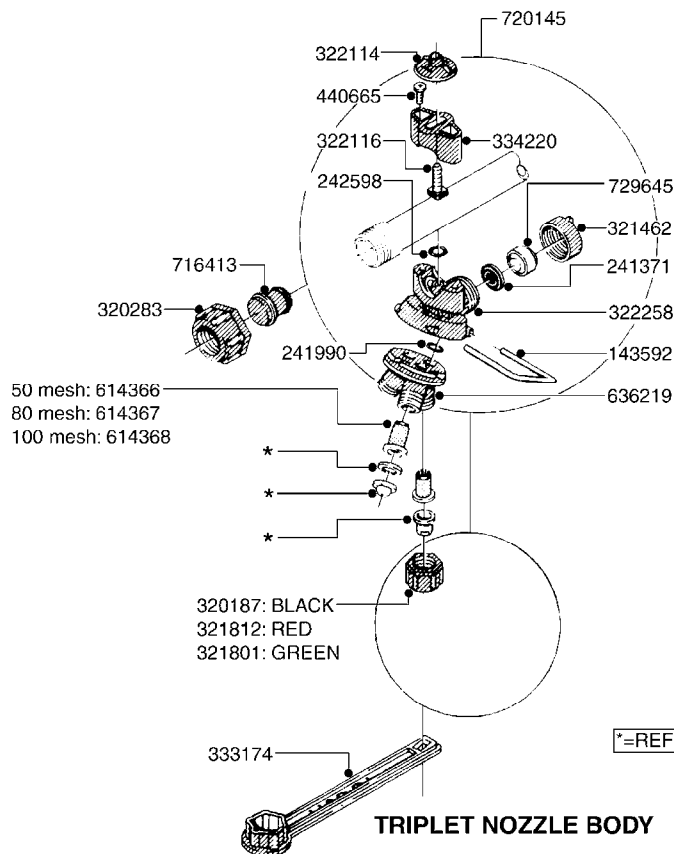

*=REFER TO HARDI NOZZLE CATALOG

D610

NOZZLE BODIES-THREADED
D610-HIN, 18:03:10

Page 1

Date 18.03.2013 13:30

parts-n°	order qty	description
143592	1	LOCK CLAMP FOR TRIPLET
241371	1	DIAPHRAGM F.NO-DRIP,VULC
241990	1	O-RING D9.3 X 2.4 VITON
242598	1	O-RING D7.0 X 2.5 NITRIL
320187	1	FITT.DK CAP 3/8" BSP BLACK
320283	1	FITT.DK NUT 3/4"BSP
321462	1	CAP F.NO-DRIP ASSY.
321801	1	FITT.DK CAP 3/8' BSP GREEN
321812	1	FITT.DK CAP 3/8' BSP RED
322114	1	NUT PLASTIC F.NOZZ.H
322116	1	BOLT PLASTIC F.NOZZ.H.
322258	1	HOUSING F.TRIPLET
322259	1	HOUSING LOWER NOZZLE SNGL 3/8"
333174	1	NOZZLE ALIGNMENT KEY
334220	1	NOZZLE BODY SING.SN.FT.UPPER
390639	1	O-RING F.NOZZLE FILTER
440665	1	SCREW M4.2X16 STAINLESS
614366	1	FILTER 50 MESH F.NOZZLE
614367	1	FILTER 80 MESH F.NOZZLE
614368	1	FILTER 100 MESH F.NOZZLE
636219	1	THREADED TURN PLATE F TRIPLET
716037	1	NOZZLE BODY THREADED COMPLETE
716413	1	FITT.DK PLUG ASSY. F.NOZ TUBE
720145	1	NOZZLE BODY TRIP.SWIVEL THREA.
725042	1	SCREEN 80 MESH W.GASKET, RED
725043	1	SCREEN 50 MESH W.GASKET,BLUE
725044	1	SCREEN 100 MESH W.GASKET,YELLO
729645	1	NON-DRIP SPRING ASSY.GREEN 10