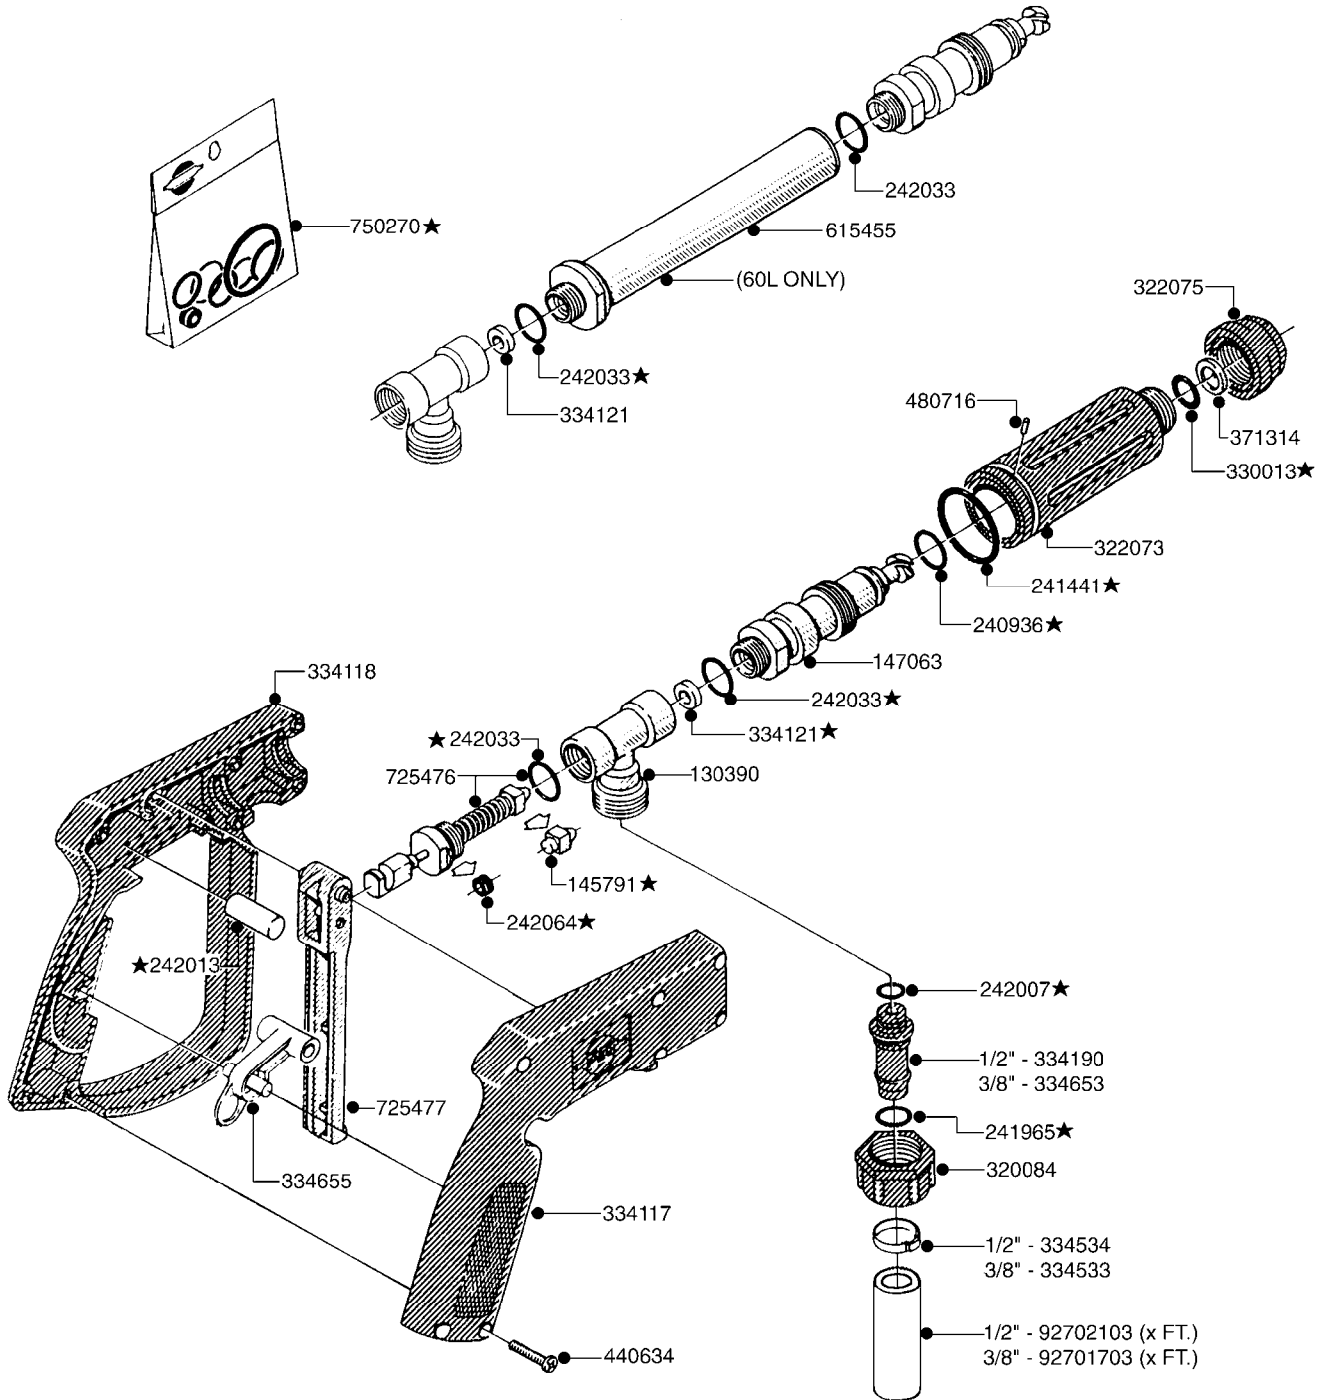

COMPLETE ASSEMBLY:
843197 - 60L
843196 - 60S

COMPLETE ASSEMBLIES
WHOLEGOODS ITEMS

G440

HANDGUN TYPE 60S/60L PRE 95
G440-HIN, 19:05:11

Page 1

Date 18.03.2013 13:30

parts-n°	order qty	description
130390	1	TEE 3/8'X 1/2' BSP F.TYPE 60S
145791	1	CONE FOR ON/OFF
147063	1	SWIRL F.SPRAY GUN TYPE 60
240936	1	O-RING D13.3X2.4 NITRIL
241441	1	O-RING D29.3X3
241965	1	O-RING 12.1 X 1.6
242007	1	O-RING D9.1X1.6
242013	1	SPRING RUBBER F/TRIGGER
242030	1	SPRING RUBBER
242033	1	O-RING
284582	1	CLmP HSE GEAR3/8" alt 28029803
320084	1	FITT.DK NUT 1/2" BSP
322073	1	HOUSING F.SWIRL TYPE 60S H.G.
322075	1	CASTING
330013	1	O-RING D15/D10X2.5 F.3/8"NUT
334117	1	HANDLE PIECE RIGHT F.60S/60L
334118	1	HANDLE PIECE LEFT F.60S/60L
334120	1	LOCK FOR TRIGGER
334121	1	SEAT FOR ON/OFF
334190	1	FITT.DK HB 1/2' F. PISTOL 60S
334653	1	FITT.DK HB 3/8' F.HANDGUN
371314	1	NOZZLE CERAMIC 1099-20
440634	1	SCREW 5/8"
480716	1	PIN D3X6 STAINLESS
615455	1	TUBE F.LANCE TYPE 60L
725476	1	SPINDLE
725477	1	TRIGGER
843196	1	HANDGUN KIT TYPE 60 SHORT
843197	1	HANDGUN KIT TYPE 60 LONG
28029803	1	CLAMP HOSE GEAR P1/2" 6708
92701703	1	HOSE R X3/8" X300PSI WP X0012"
92702103	1	HOSE R X1/2" X300PSI WP X0012"