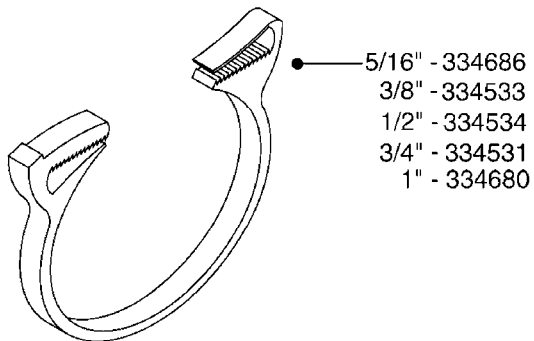

I.D.	PART # (ONE FOOT)	
3/8" 1/2" 3/4" 1" 1-1/4"	92701703 92702103 92703203 92712403 92734403	 <p>RUBBER HOSE SMOOTH, BLACK, TWO BLUE STRIPES</p>
5/16" 3/8" 1/4" 1/2" 3/4"	927281 927284 927268 927269 927270	 <p>PVC HOSE SHINY, BLACK, SMOOTH, TWO WHITE STRIPES</p>
1" 1-1/4" 1-1/2" 2" 2-1/2"	92702403 92738900 92702603 92702703 92702803	 <p>PVC SPIRAL SUCTION HOSE SHINY, RIBBED, GRAY</p>
3/4"	927205	 <p>PVC HOSE CLEAR, SMOOTH</p>
1/2" 3/4"	10631003 927231	 <p>PVC HOSE SMOOTH, CLEAR, REINFORCED WITH WHITE MESH</p>
4mm 6mm 8mm 10mm	927253 RED 927264 RED 927306 BLACK 927330 BLACK	 <p>PVC AIR HOSE SMOOTH</p>

H120

BULK HOSE
H120-HIN, 11:05:10

Page 1
Date 18.03.2013 13:30

parts-n°	order qty	description
927205	1	HOSE R X CLEAR X 3/4 X 0012"
927231	1	HOSE R X PVCX3/4 CLR/BRD 0012"
927253	1	HOSE R X PE D4/D2 X 0012"RED
927264	1	HOSE R X PE D6/D4 X 0012"
927268	1	HOSE R X PVC X 1/4 X 0012"
927269	1	HOSE R X PVC X 1/2 X 0012"
927270	1	HOSE R X PVC X 3/4 X 0012"
927281	1	HOSE R X PVC X 5/16 X 0012"
927284	1	HOSE 3/8 PVC W/ INSERT
927306	1	HOSE R X PE D8/D6 X 0012"BLACK
927330	1	HOSE R X PE D10/D8 X 012"BLACK
10631003	1	HOSE R X CLEAR BRAID.X 1/2 12"
92701703	1	HOSE R X3/8" X300PSI WP X0012"
92702103	1	HOSE R X1/2" X300PSI WP X0012"
92702403	1	HOSE PVC SUCT GRAY 1"
92702603	1	HOSE PVC SUCT GRAY 1-1/2"
92702703	1	HOSE PVC SUCT GRAY 2"
92702803	1	HOSE PVC SUCT GRAY 2-1/2"
92703203	1	HOSE R X3/4" X300PSI WP X0012"
92712403	1	HOSE R X1" X300PSI WP X0012"
92734403	1	HOSE R X5/4" X200PSI WP X0012"
92738900	1	HOSE R X PVC X 1-1/4" 0012"

Hose Size	Pressure	Suction	Clamp Code
3/8"	28029803		6706
1/2"	28029803		6706
3/4"	28029903		6712
1"	28030003	28029903	6716
1-1/4"	28030103		6724
1-1/2"		28030103	6724
2"		28030203	235-67
2-1/2"		28030303	235-74
3"		28030403	235-82