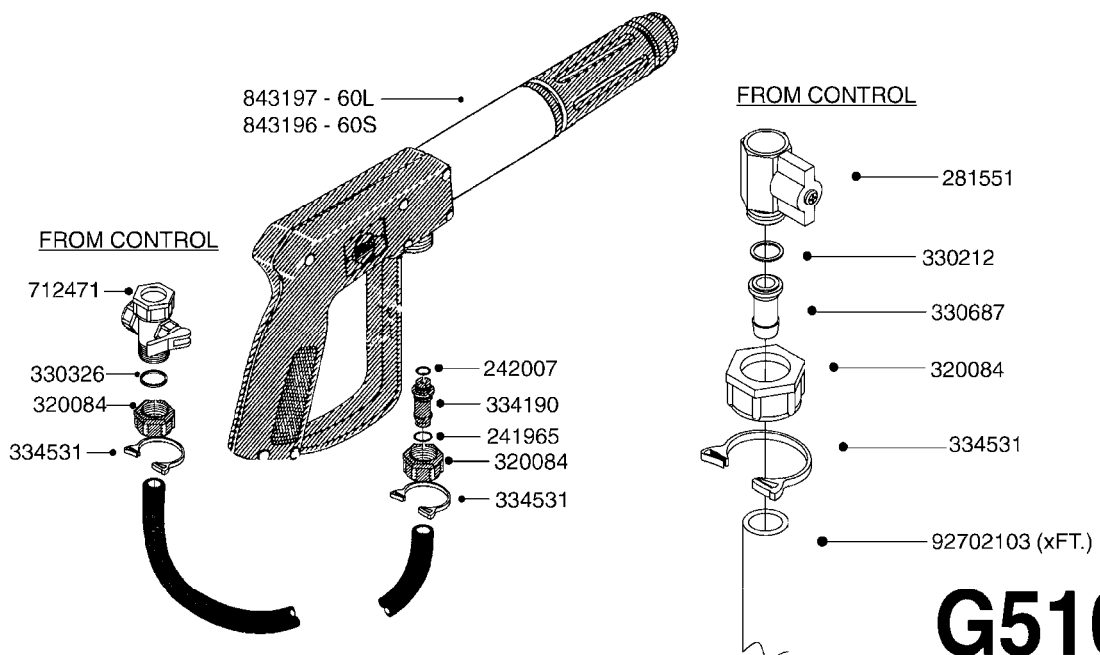

**COMPLETE ASSEMBLIES
WHOLEGOODS ITEMS**

COMPLETE ASSEMBLY:
818377 - 160' x 3/8" (50m) HOSE REEL
818381 - 275' X 5/8" (100m) HOSE REEL

G500

HOSE REEL ASSEMBLIES
G500-HIN, 18:05:10

Page 1
Date 18.03.2013 13:30

parts-n°	order qty	description
143684	1	BUSHING F. HOSE REEL
143706	1	SPACER TUBE F. 275' HOSE REEL
145925	1	NIPPLE M10 M6
146314	1	UNION BUSHING F.HOSE REEL
146315	1	RING FOR HOSE REEL
146487	1	SPACER ROD F/HOSE REEL 225mm
160311	1	WASHER D30/D20.4X2
241474	1	O-RING NITRIL
281072	1	SNAP-RING OUTER 20X1.20
282155	1	CLIP F.TUBE SUPPORT
320655	1	FITT.DK HN 1/2"-1/2" BSP
320821	1	FITT.DK NUT 1-1/2" BSP
330212	1	O-RING D19/D14X2.4 F.1/2"NUT
333443	1	BUSHING F. HOSE REEL
420604	1	BOLT HEX 8.8 DEL M10X25 FT
420626	1	BOLT HEX 8.8 DEL M10X20 FT
420862	1	BOLT HEX 8.8 DEL M10X16 FT
430286	1	BOLT HEX 8.8 DEL M12X30 FT
460423	1	NUT HEX M10X1.5 LOCK
460703	1	NUT HEX M12X1.75 LOCK
613207	1	CENTER TUBE FOR 164'HOSE REEL
613211	1	HOSE REEL NK 80/105
613292	1	CENTER TUBE 100 MM
633824	1	SIDE FOR HOSE REEL
633835	1	OUTER TUBE NK 300-600
633846	1	FITTING FOR HOSE REEL TR2/TR3
633905	1	BRKTS. HOSE REEL SM210
635841	1	BRACKET FOR HOSE REEL LIFT
637986	1	CLAMP FITTING HOSE REEL
719073	1	HANDLE ASSY. F. HOSE REEL
719084	1	SWIVEL F.HOSE REEL
719121	1	HOSE 1/2'X2500M NUT
719401	1	CLIPS F.PISTOL ASSY.
725618	1	CLIP WHITE PLASTIC SNAP TYPE
818377	1	REEL FOR HOSE 160' X 3/8"
818381	1	REEL FOR HOSE 320' X 3/8'
818801	1	BKT.HOSE REEL MOUNT NL/NK/BOOM
818845	1	BKT.HOSE REEL SM210
833768	1	HOLDER F. HOSE REEL
834764	1	BKT.HOSE REEL MOUNT ESTATE SPR
61021400	1	BKT. BOOM MOUNT SM53/80 US