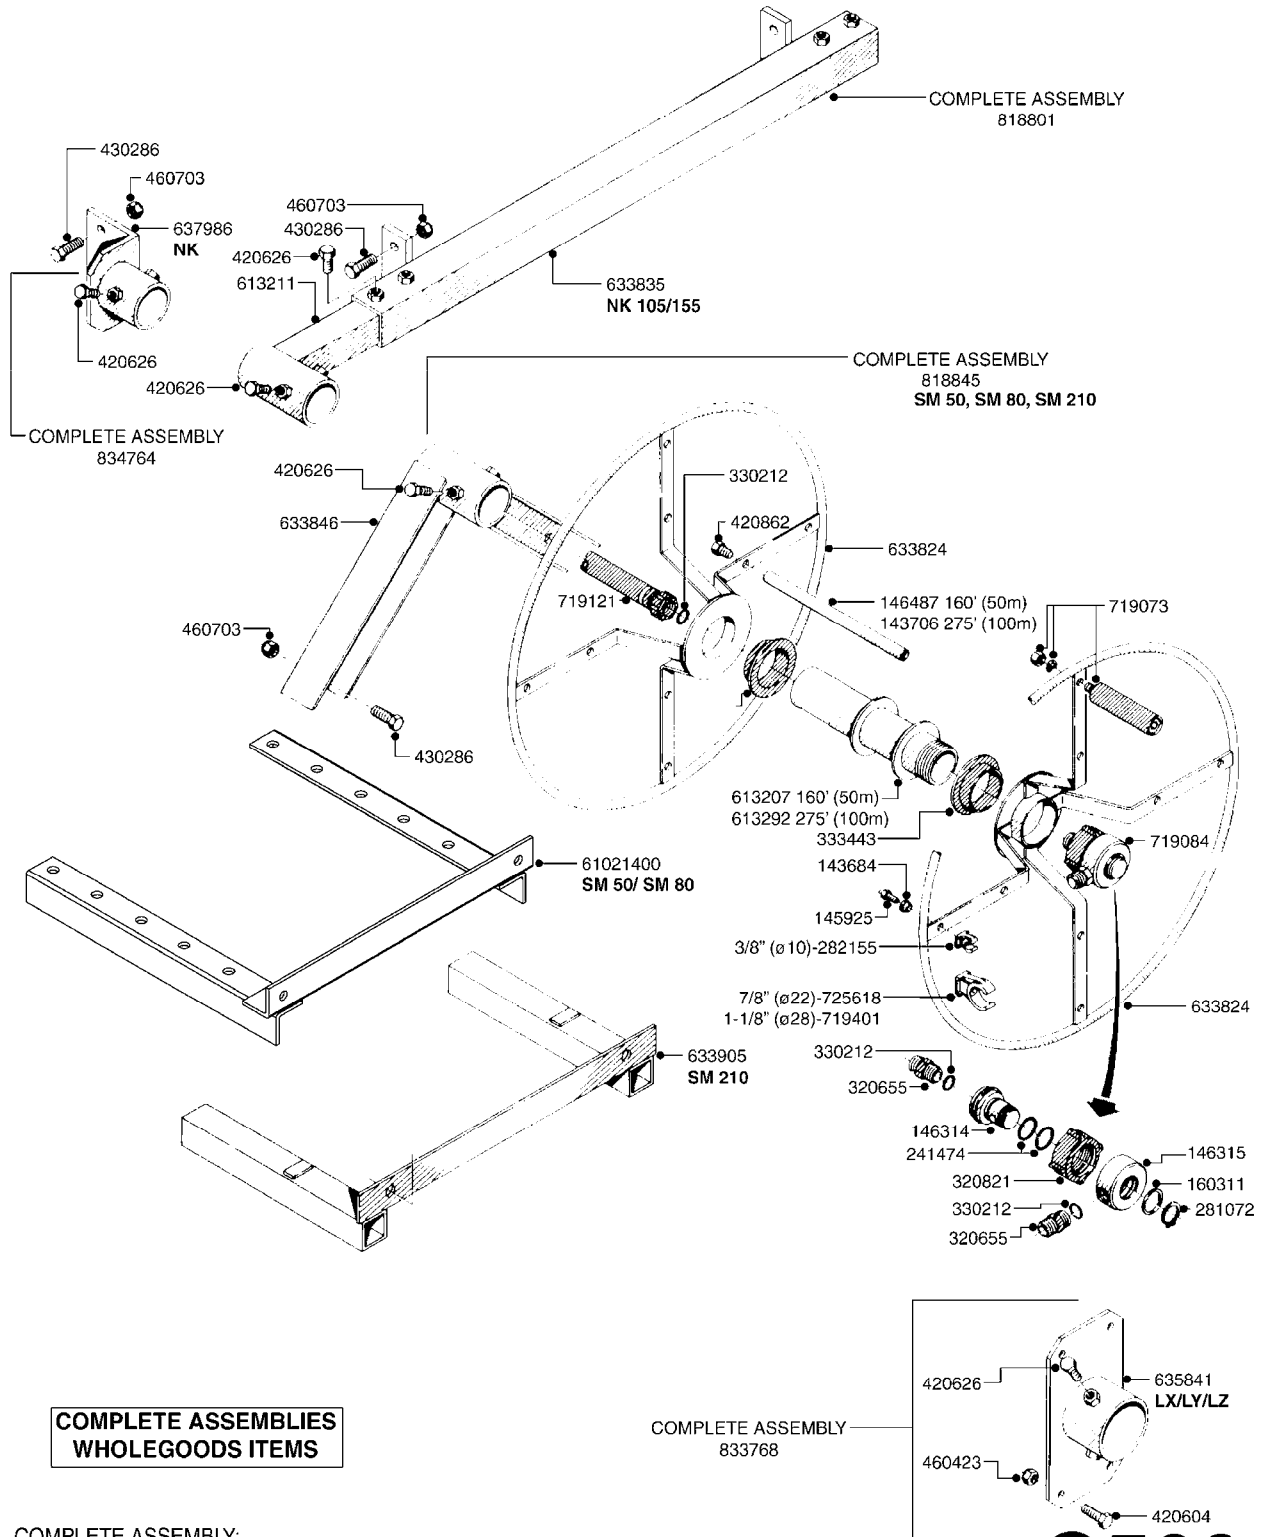

**COMPLETE ASSEMBLIES
WHOLEGOODS ITEMS**

COMPLETE ASSEMBLY:
818377 - 160' x 3/8" (50m) HOSE REEL
818381 - 275' X 5/8" (100m) HOSE REEL

G500

HOSE REEL ASSEMBLIES
G500-HIN, 18:05:10

Page 1
Date 18.03.2013 13:30