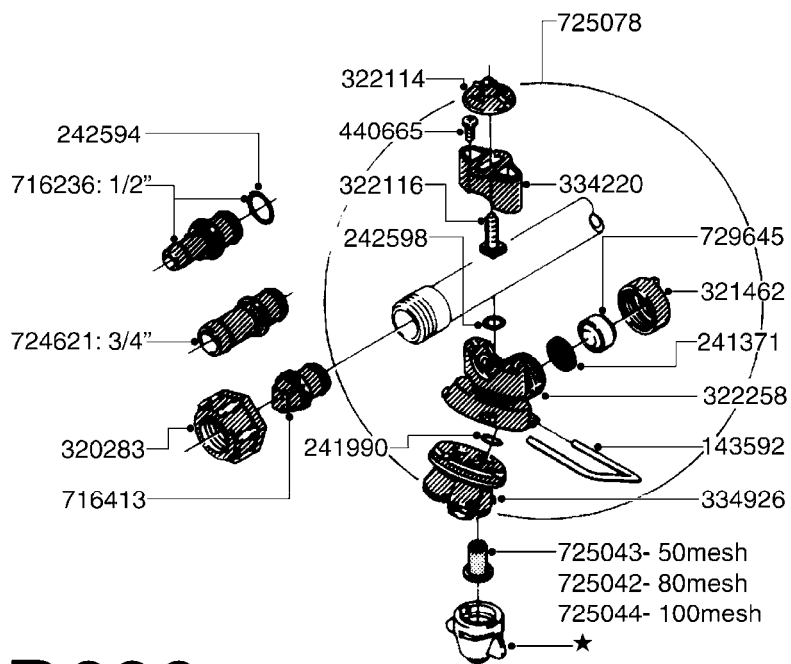

TRIPLET NOZZLE BODY

D620

*=REFER TO HARDI NOZZLE CATALOG

- 334082 (BLACK)
- 334371 (YELLOW)
- 334373 (RED)
- 334377 (BLUE)
- 334172 (GREEN)
- 334173 (ORANGE)