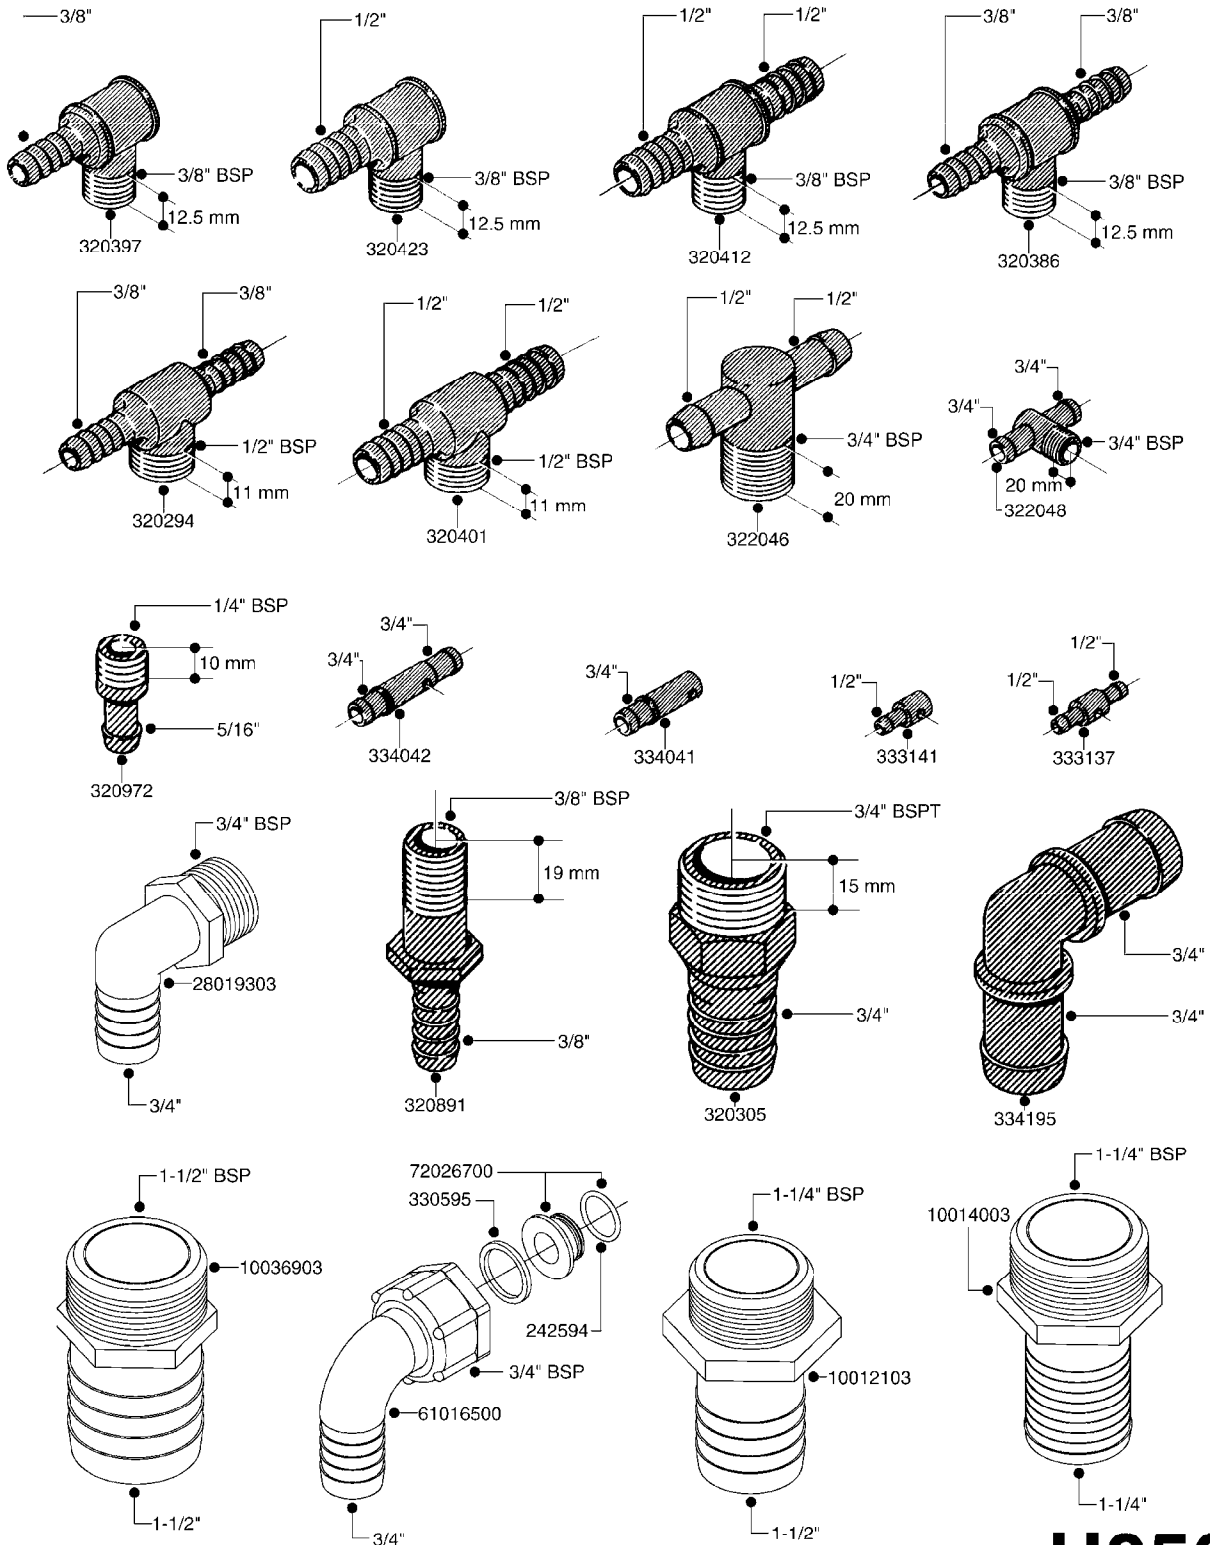

H040

FITTINGS - NIPPLES & ELBOWS
H040-HIN, 01:01:01

Page 1

Date 18.03.2013 13:30

parts-n°	order qty	description
10530803	1	FITT.PO.SE 2.00X2.00 45 DEG.
320191	1	FITT.DK ELB 3/8' BSP 45 DEGREE
320482	1	FITT.DK ELB. 1/2" BSP 60 DEG.
320596	1	FITT.DK ELB 3/8'-1/2' BSP 45DEG
320607	1	FITT.DK HN 3/8M X 3/8F BSP LNG
320633	1	FITT.DK HN 3/8"M X 3/8"F BSP
321451	1	FITT.DK ELB.1-1/2 X1-1/4 80DEG
321532	1	FITT.DK REDUC 3/4' X 1/2' BSP
390233	1	FITT.DK REDUC 1-1/2" X 1" BSP

H050

FITTINGS - HOSE CONNECTORS
H050-HIN, 31:03:09

Page 1
Date 18.03.2013 13:30

parts-n°	order qty	description
242594	1	O-RING D14 X 1.78 SCH.70-EPDM
320294	1	FITT.DK TEE 3/8X3/8HB X1/2"BSP
320305	1	FITT.DK HB 3/4'- 3/4' BSP
320386	1	FITT.DK TEE 3/8X3/8HB X3/8"BSP
320397	1	FITT.DK ELB 3/8"HB X 3/8" BSP
320401	1	FITT.DK TEE 1/2X1/2HB X1/2"BSP
320412	1	FITT.DK TEE 1/2X1/2HB X3/8'BSP
320423	1	FITT.DK ELB 1/2'HB X 3/8' BSP
320891	1	FITT.DK HB 3/8'- 3/8' BSP
320972	1	FITT.DK HB 5/16'- 1/4' BSP
322046	1	FITT.DK TEE 1/2X1/2HB X3/4'BSP
322048	1	FITT.DK TEE 3/4X3/4HB X3/4'BSP
330595	1	O-RING D24.6/D20X2.1 -3/4"
333137	1	FITT.DK CONN.1/2" F.NOZZ. DOUB
333141	1	FITT.DK CONN.1/2" F.NOZZ.SING
334041	1	FITT.DK CONN.3/4' F.NOZZ. SING
334042	1	FITT.DK CONN.3/4' F.NOZZ. DOUB
334195	1	FITT.DK ELB. 3/4"HB X 3/4"HB
10012103	1	FITT.PO.HB 1.25X1.50 IMB1012
10014003	1	FITT.PO.HB 1.25X1.25 IMB1010
10036903	1	FITT.PO.HB 1.50X1.50 IMB1212
28019303	1	FITTING HB ELB 3/4NPT-3/4HOSE
61016500	1	HOSE TAIL 3/4" 90°+RG CAP 3/4"
72026700	1	NOZZLE TUBE ADAPTER W/O-RING