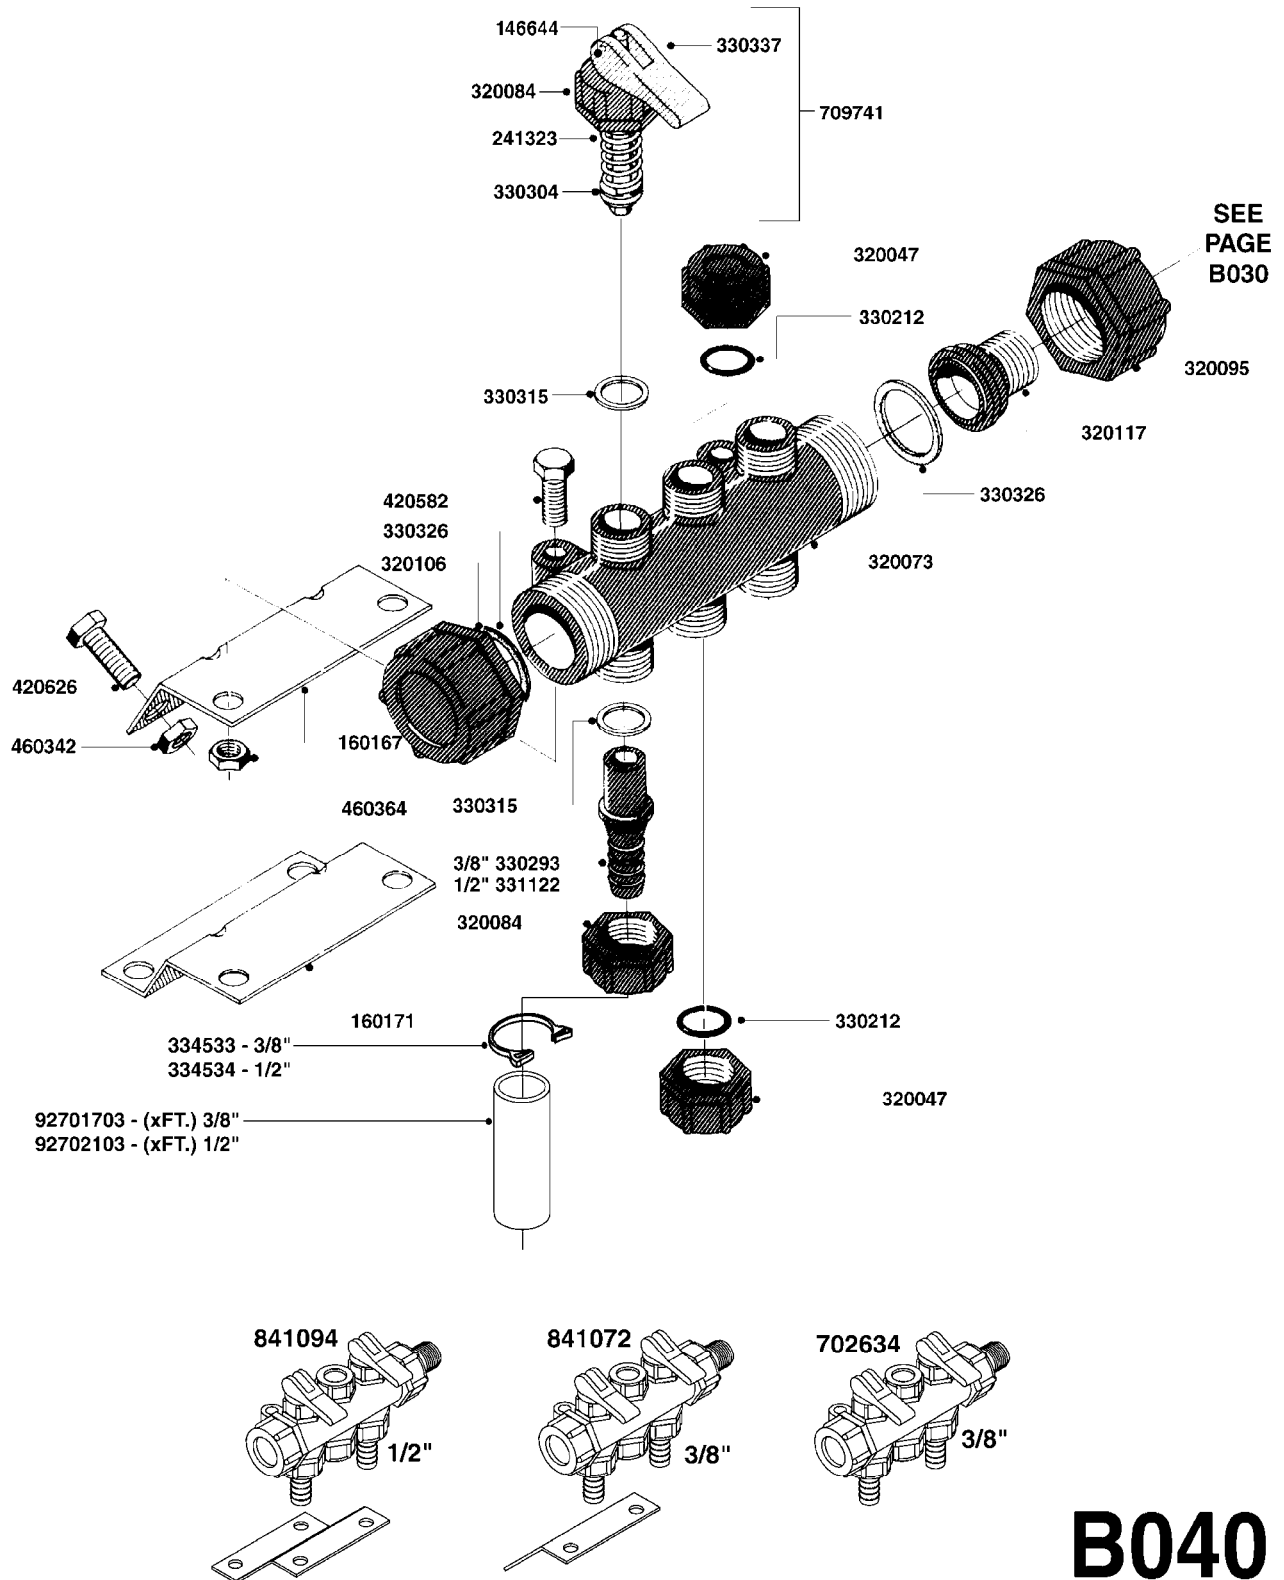

B040

parts-n°	order qty	description
146644	1	PIN D3X19 STAINLESS
160167	1	MOUNTING PLATE LP
160171	1	MOUNTING PLATE NK
241323	1	O-RING D5.3X2.4 NITRIL
320047	1	FITT.DK CAPNUT 1/2" BSP
320073	1	DISTRIBUTOR HOUSING 1/2"
320084	1	FITT.DK NUT 1/2" BSP
320095	1	FITT.DK NUT 1" BSP
320106	1	FITT.DK CAPNUT 1" BSP
320117	1	FITT.DK CONN.1/2"BSP F. 1" CAP
330212	1	O-RING D19/D14X2.4 F.1/2"NUT
330293	1	VALVE SEAT WITH 3/8" HOSE TAIL
330304	1	VALVE CONE D14
330315	1	O-RING D18.4/D13X.6
330326	1	O-RING D30/D24X2 F.1"NUT
330337	1	HANDLE F. FLIP VALVE
331122	1	VALVE SEAT WITH 1/2" HOSE TAIL
334533	1	CLAMP HOSE PLASTIC 3/8"
334534	1	CLAMP HOSE PLASTIC 1/2"
420582	1	BOLT HEX 8.8 DEL M8X20 FT
420626	1	BOLT HEX 8.8 DEL M10X20 FT
460342	1	NUT HEX M10
460364	1	NUT HEX M8 GALV.
702634	1	DIST.HOUSING ASSEMBLY (2-VALVE)
709741	1	VALVE ASSY. 1/2" FLIP LEVER
841072	1	DISTRIBUT. VALVE 1/2" NK
841094	1	DISTRIBUT. VALVE 1/2" LP,BL
92701703	1	HOSE R X3/8" X300PSI WP X0012"
92702103	1	HOSE R X1/2" X300PSI WP X0012"