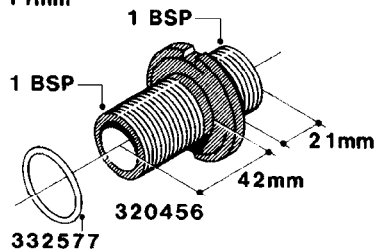

H040

FITTINGS - NIPPLES & ELBOWS
H040-HIN, 01:01:01

Page 1

Date 18.03.2013 13:30

parts-n°	order qty	description
10530803	1	FITT.PO.SE 2.00X2.00 45 DEG.
320191	1	FITT.DK ELB 3/8' BSP 45 DEGREE
320482	1	FITT.DK ELB. 1/2" BSP 60 DEG.
320596	1	FITT.DK ELB 3/8'-1/2' BSP 45DEG
320607	1	FITT.DK HN 3/8M X 3/8F BSP LNG
320633	1	FITT.DK HN 3/8"M X 3/8"F BSP
321451	1	FITT.DK ELB.1-1/2 X1-1/4 80DEG
321532	1	FITT.DK REDUC 3/4' X 1/2' BSP
390233	1	FITT.DK REDUC 1-1/2" X 1" BSP

H050

FITTINGS - HOSE CONNECTORS
H050-HIN, 31:03:09

Page 1
Date 18.03.2013 13:30

parts-n°	order qty	description
242594	1	O-RING D14 X 1.78 SCH.70-EPDM
320294	1	FITT.DK TEE 3/8X3/8HB X1/2"BSP
320305	1	FITT.DK HB 3/4'- 3/4' BSP
320386	1	FITT.DK TEE 3/8X3/8HB X3/8"BSP
320397	1	FITT.DK ELB 3/8"HB X 3/8" BSP
320401	1	FITT.DK TEE 1/2X1/2HB X1/2"BSP
320412	1	FITT.DK TEE 1/2X1/2HB X3/8'BSP
320423	1	FITT.DK ELB 1/2'HB X 3/8' BSP
320891	1	FITT.DK HB 3/8'- 3/8' BSP
320972	1	FITT.DK HB 5/16'- 1/4' BSP
322046	1	FITT.DK TEE 1/2X1/2HB X3/4'BSP
322048	1	FITT.DK TEE 3/4X3/4HB X3/4'BSP
330595	1	O-RING D24.6/D20X2.1 -3/4"
333137	1	FITT.DK CONN.1/2" F.NOZZ. DOUB
333141	1	FITT.DK CONN.1/2" F.NOZZ.SING
334041	1	FITT.DK CONN.3/4' F.NOZZ. SING
334042	1	FITT.DK CONN.3/4' F.NOZZ. DOUB
334195	1	FITT.DK ELB. 3/4"HB X 3/4"HB
10012103	1	FITT.PO.HB 1.25X1.50 IMB1012
10014003	1	FITT.PO.HB 1.25X1.25 IMB1010
10036903	1	FITT.PO.HB 1.50X1.50 IMB1212
28019303	1	FITTING HB ELB 3/4NPT-3/4HOSE
61016500	1	HOSE TAIL 3/4" 90°+RG CAP 3/4"
72026700	1	NOZZLE TUBE ADAPTER W/O-RING