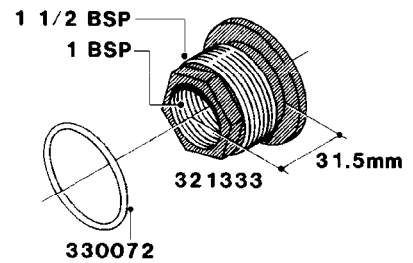

H040

FITTINGS - NIPPLES & ELBOWS
H040-HIN, 01:01:01

Page 1

Date 18.03.2013 13:30

parts-n°	order qty	description
10530803	1	FITT.PO.SE 2.00X2.00 45 DEG.
320191	1	FITT.DK ELB 3/8' BSP 45 DEGREE
320482	1	FITT.DK ELB. 1/2" BSP 60 DEG.
320596	1	FITT.DK ELB 3/8'-1/2' BSP 45DEG
320607	1	FITT.DK HN 3/8M X 3/8F BSP LNG
320633	1	FITT.DK HN 3/8"M X 3/8"F BSP
321451	1	FITT.DK ELB.1-1/2 X1-1/4 80DEG
321532	1	FITT.DK REDUC 3/4' X 1/2' BSP
390233	1	FITT.DK REDUC 1-1/2" X 1" BSP

H050

FITTINGS - HOSE CONNECTORS
H050-HIN, 31:03:09

Page 1
Date 18.03.2013 13:30

parts-n°	order qty	description
242594	1	O-RING D14 X 1.78 SCH.70-EPDM
320294	1	FITT.DK TEE 3/8X3/8HB X1/2"BSP
320305	1	FITT.DK HB 3/4'- 3/4' BSP
320386	1	FITT.DK TEE 3/8X3/8HB X3/8"BSP
320397	1	FITT.DK ELB 3/8"HB X 3/8" BSP
320401	1	FITT.DK TEE 1/2X1/2HB X1/2"BSP
320412	1	FITT.DK TEE 1/2X1/2HB X3/8'BSP
320423	1	FITT.DK ELB 1/2'HB X 3/8' BSP
320891	1	FITT.DK HB 3/8'- 3/8' BSP
320972	1	FITT.DK HB 5/16'- 1/4' BSP
322046	1	FITT.DK TEE 1/2X1/2HB X3/4'BSP
322048	1	FITT.DK TEE 3/4X3/4HB X3/4'BSP
330595	1	O-RING D24.6/D20X2.1 -3/4"
333137	1	FITT.DK CONN.1/2" F.NOZZ. DOUB
333141	1	FITT.DK CONN.1/2" F.NOZZ.SING
334041	1	FITT.DK CONN.3/4' F.NOZZ. SING
334042	1	FITT.DK CONN.3/4' F.NOZZ. DOUB
334195	1	FITT.DK ELB. 3/4"HB X 3/4"HB
10012103	1	FITT.PO.HB 1.25X1.50 IMB1012
10014003	1	FITT.PO.HB 1.25X1.25 IMB1010
10036903	1	FITT.PO.HB 1.50X1.50 IMB1212
28019303	1	FITTING HB ELB 3/4NPT-3/4HOSE
61016500	1	HOSE TAIL 3/4" 90°+RG CAP 3/4"
72026700	1	NOZZLE TUBE ADAPTER W/O-RING