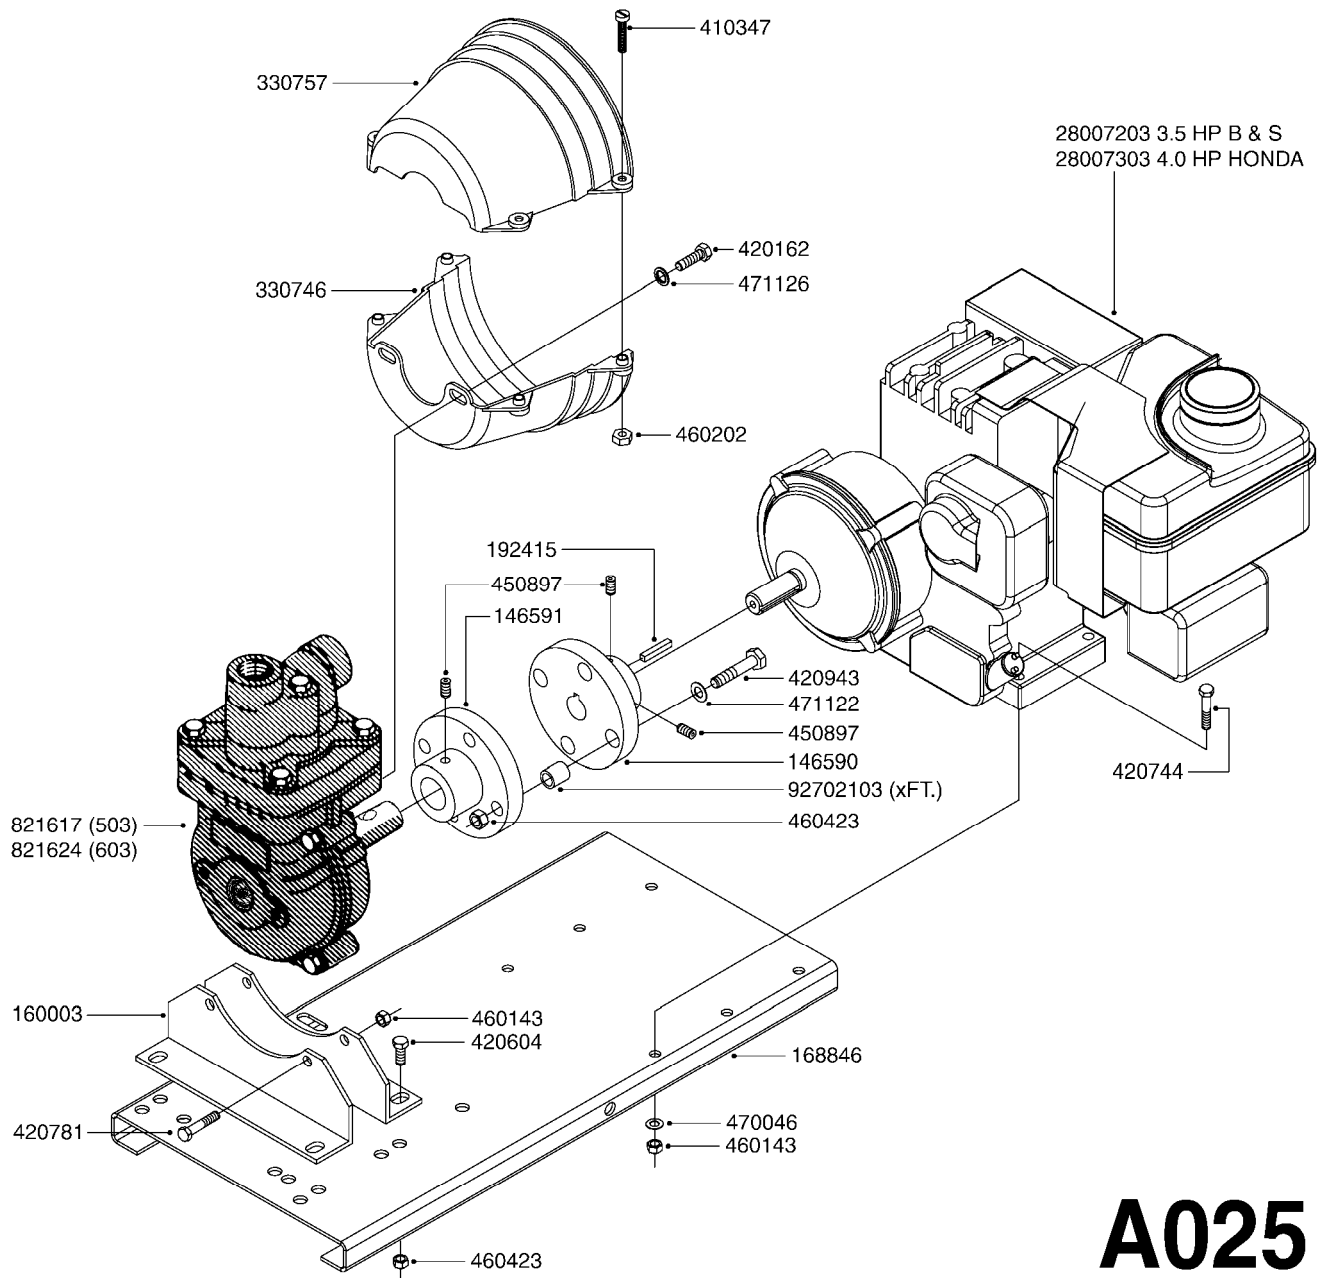

PUMP - 503/603 W/DIRECT DRIVE
A025-HIN, 06:10:10

Page 1

Date 18.03.2013 13:30

parts-n°	order qty	description
146590	1	COUPLING F. ENGINE DIRECT DRIV
146591	1	COUPLING F.PUMP DIRECT DRIVE
160003	1	PUMP MOUNT PLATE TALL 500/600
168846	1	BASE PLATE F.DIRECT DRIVE UNIT
192415	1	KEY 3/16' X 38 BS NO. 91539
330746	1	GUARD PTO LOWER PART
330757	1	GUARD PTO UPPER PART
410347	1	SCREW M6X20 8.8
420162	1	BOLT HEX 8.8 DEL 3/8"x15MM
420604	1	BOLT HEX 8.8 DEL M10X25 FT
420744	1	BOLT HEX 8.8 DEL M8X40
420781	1	BOLT HEX 8.8 DEL M8X50
420943	1	BOLT HEX 8.8 DEL M10X50
450897	1	SCREW SET M8 x 12
460143	1	NUT HEX M8 LOCK
460202	1	NUT HEX M6
460423	1	NUT HEX M10X1.5 LOCK
470046	1	WASHER D18D11X1 LOCK
471122	1	WASHER D20/D10.5X2 SS
471126	1	WASHER D16/D8.4X1.6 SS
821617	1	PUMP 503/7 W FOOT TAPERED SHAF
821624	1	PUMP 603/7 W. FOOT
28007203	1	ENG.B&S 3.5HP 6:1 REDUCT. RED
28007303	1	ENG.HONDA 4.0HP 6:1 REDUCT.
92702103	1	HOSE R X1/2" X300PSI WP X0012"