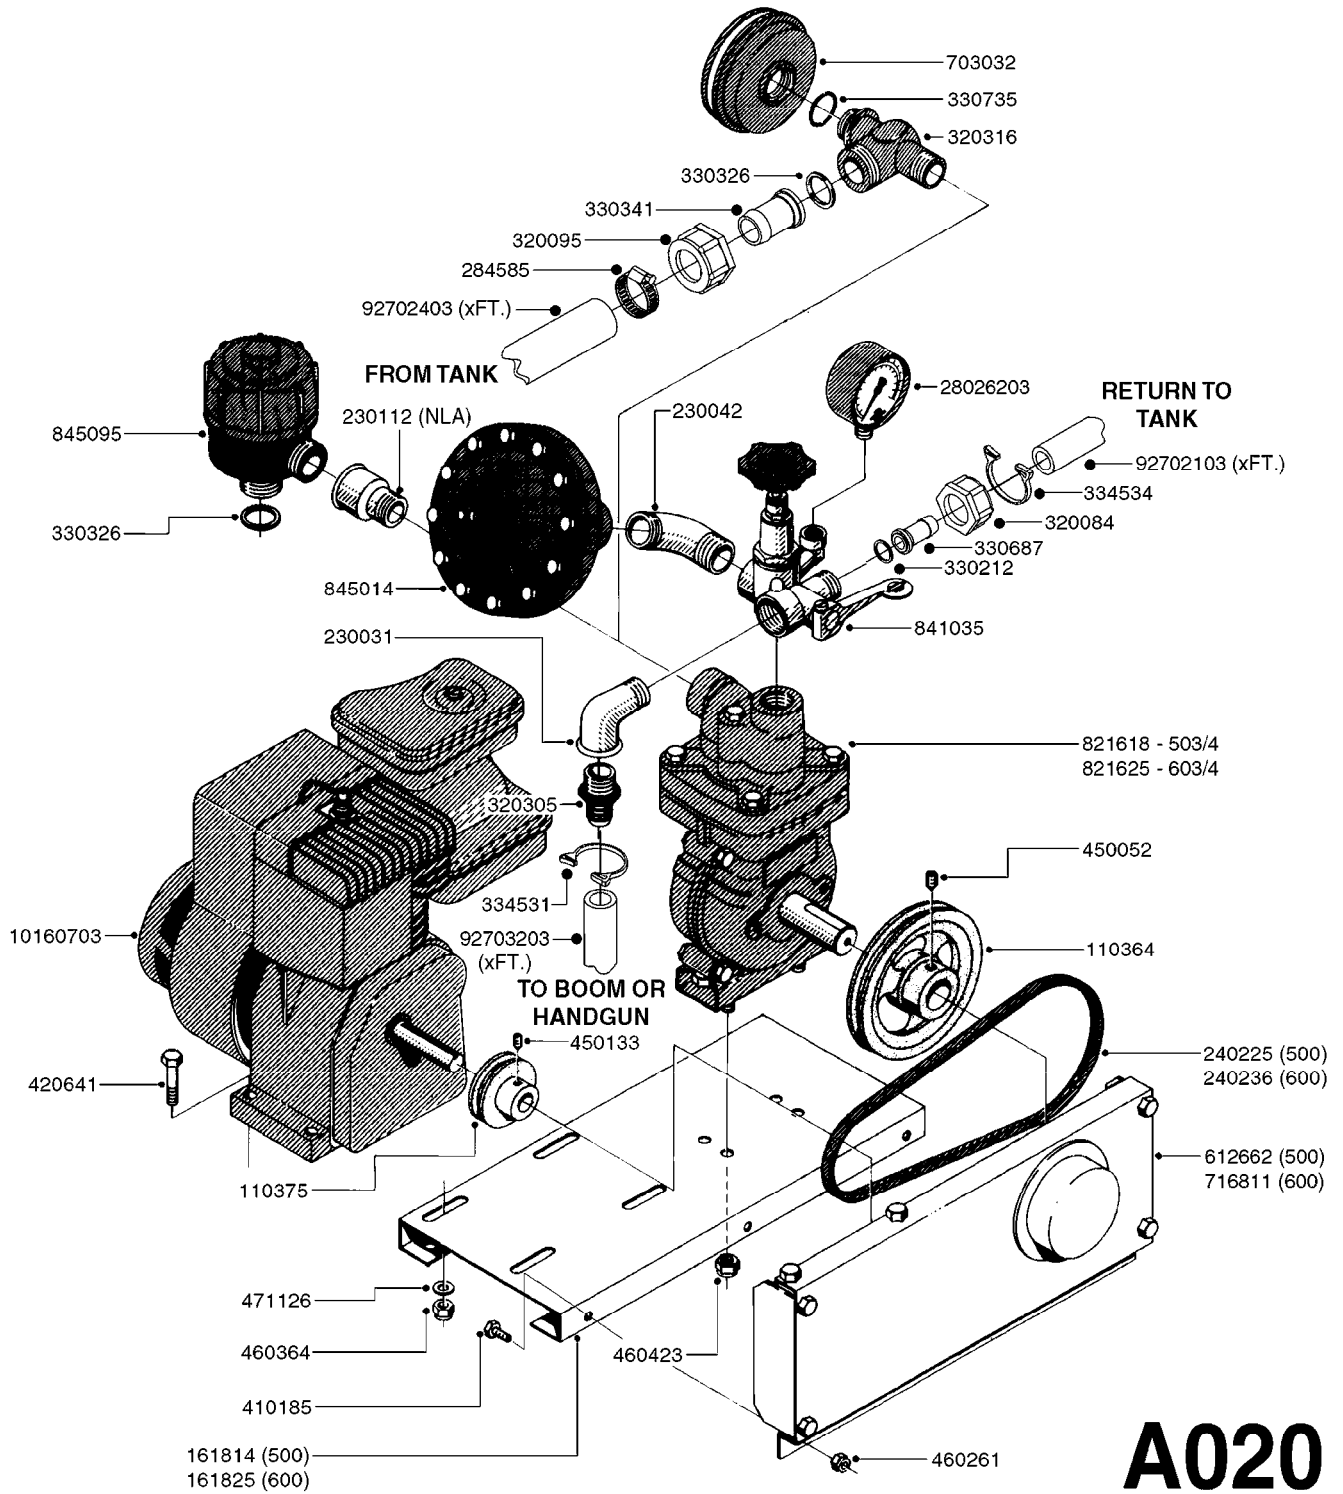

COMPLETE PUMPS
821617 - PUMP ONLY
10521303 - WITH PTO & DAMPER

* - ITEMS INCLUDED
IN REPAIR KIT

FOR GAS ENGINE (BELT DRIVE)
**COMPLETE ASSEMBLIES
WHOLEGOODS ITEMS**

A011

PUMP - 503
A011-HIN, 01:11:11

Page 1
Date 18.03.2013 13:30

parts-n°	order qty	description
110037	1	VALVE CHAMBER MOD 500 PAINTED
140011	1	CRANK SHAFT MODEL 500
140033	1	CRANK SHAFT,MODEL 500/4
160003	1	PUMP MOUNT PLATE TALL 500/600
160016	1	DUST PLATE
160027	1	DIAPHRAGM UPPER DISC 500-600
160031	1	BASE PLATE MODEL 500-600
190013	1	CHAIN 35XL=800
190024	1	ANGLE IRON FOOT, MODEL 500-600
210011	1	SEAL FELT D39/23 X 4
210022	1	BEARING BALL 6205
210033	1	BEARING BALL 6007
240015	1	DIAPHRAGM MODEL 500-600 NITRIL
240435	1	DIAP alts 332021PUR,240015NITR
240461	1	DIAPHRAGM MODEL 500-600 VITON
242152	1	O-RING D18.2X3 EPDM
242215	1	O-RING D18X3 VITON
280011	1	GREASE NIPPLE 1/8' H TR
280044	1	KEY HEXAGON W6 3/16'
281606	1	S-HOOK GALVANIZED
330013	1	O-RING D15/D10X2.5 F.3/8"NUT
330024	1	O-RING D41,1/D34.5 X 3,5
334320	1	O-RING D18X3 POLYURETHANE
410281	1	BOLT HEX 8.8 DEL M6X25
420733	1	BOLT HEX 8.8 DEL M8X40
420766	1	BOLT HEX 8.8 DEL M8X45
420781	1	BOLT HEX 8.8 DEL M8X50
420862	1	BOLT HEX 8.8 DEL M10X16 FT
420943	1	BOLT HEX 8.8 DEL M10X50
420965	1	BOLT HEX 8.8 DEL M10X40
421002	1	BOLT HEX 8.8 DEL M10X30 FT
421226	1	BOLT HEX 8.8 DEL M10X45
450612	1	SCREW M10X16 POINTED
460261	1	NUT HEX M6X1 LOCK
460342	1	NUT HEX M10
460364	1	NUT HEX M8 GALV.
471122	1	WASHER D20/D10.5X2 SS
728146	1	VALVE FOR 361(726890/707932)
821617	1	PUMP 503/7 W FOOT TAPERED SHAF
10521303	1	PUMP 500 C/W PTO 540 RPM
28021800	1	KEY HEXAGON 8MM FOR M10
33511200	1	DIAPHRAGM 503/603 PUR 2006
45000800	1	BOLT ROUND M10X25
72095300	1	COUPLING 1-3/8' X 25, PAINTED
72180300	1	PUMP HOUSING 503 RED W/BOLTS
72180500	1	DIAPHRAGM COVER 503 W/BOLTS
72180600	1	CONNECTING ROD FOR 503-603 M10
75073000	1	PUMP KIT 503 "06"