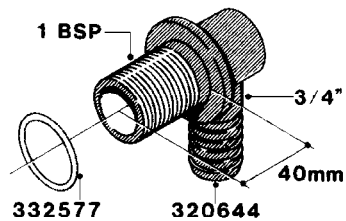

H040

FITTINGS - NIPPLES & ELBOWS
H040-HIN, 01:01:01

Page 1

Date 18.03.2013 13:30

parts-n°	order qty	description
10530803	1	FITT.PO.SE 2.00X2.00 45 DEG.
320191	1	FITT.DK ELB 3/8' BSP 45 DEGREE
320482	1	FITT.DK ELB. 1/2" BSP 60 DEG.
320596	1	FITT.DK ELB 3/8'-1/2' BSP 45DEG
320607	1	FITT.DK HN 3/8M X 3/8F BSP LNG
320633	1	FITT.DK HN 3/8"M X 3/8"F BSP
321451	1	FITT.DK ELB.1-1/2 X1-1/4 80DEG
321532	1	FITT.DK REDUC 3/4' X 1/2' BSP
390233	1	FITT.DK REDUC 1-1/2" X 1" BSP

H050

FITTINGS - HOSE CONNECTORS
H050-HIN, 31:03:09

Page 1
Date 18.03.2013 13:30

parts-n°	order qty	description
242594	1	O-RING D14 X 1.78 SCH.70-EPDM
320294	1	FITT.DK TEE 3/8X3/8HB X1/2"BSP
320305	1	FITT.DK HB 3/4'- 3/4' BSP
320386	1	FITT.DK TEE 3/8X3/8HB X3/8"BSP
320397	1	FITT.DK ELB 3/8"HB X 3/8" BSP
320401	1	FITT.DK TEE 1/2X1/2HB X1/2"BSP
320412	1	FITT.DK TEE 1/2X1/2HB X3/8'BSP
320423	1	FITT.DK ELB 1/2'HB X 3/8' BSP
320891	1	FITT.DK HB 3/8'- 3/8' BSP
320972	1	FITT.DK HB 5/16'- 1/4' BSP
322046	1	FITT.DK TEE 1/2X1/2HB X3/4'BSP
322048	1	FITT.DK TEE 3/4X3/4HB X3/4'BSP
330595	1	O-RING D24.6/D20X2.1 -3/4"
333137	1	FITT.DK CONN.1/2" F.NOZZ. DOUB
333141	1	FITT.DK CONN.1/2" F.NOZZ.SING
334041	1	FITT.DK CONN.3/4' F.NOZZ. SING
334042	1	FITT.DK CONN.3/4' F.NOZZ. DOUB
334195	1	FITT.DK ELB. 3/4"HB X 3/4"HB
10012103	1	FITT.PO.HB 1.25X1.50 IMB1012
10014003	1	FITT.PO.HB 1.25X1.25 IMB1010
10036903	1	FITT.PO.HB 1.50X1.50 IMB1212
28019303	1	FITTING HB ELB 3/4NPT-3/4HOSE
61016500	1	HOSE TAIL 3/4" 90°+RG CAP 3/4"
72026700	1	NOZZLE TUBE ADAPTER W/O-RING