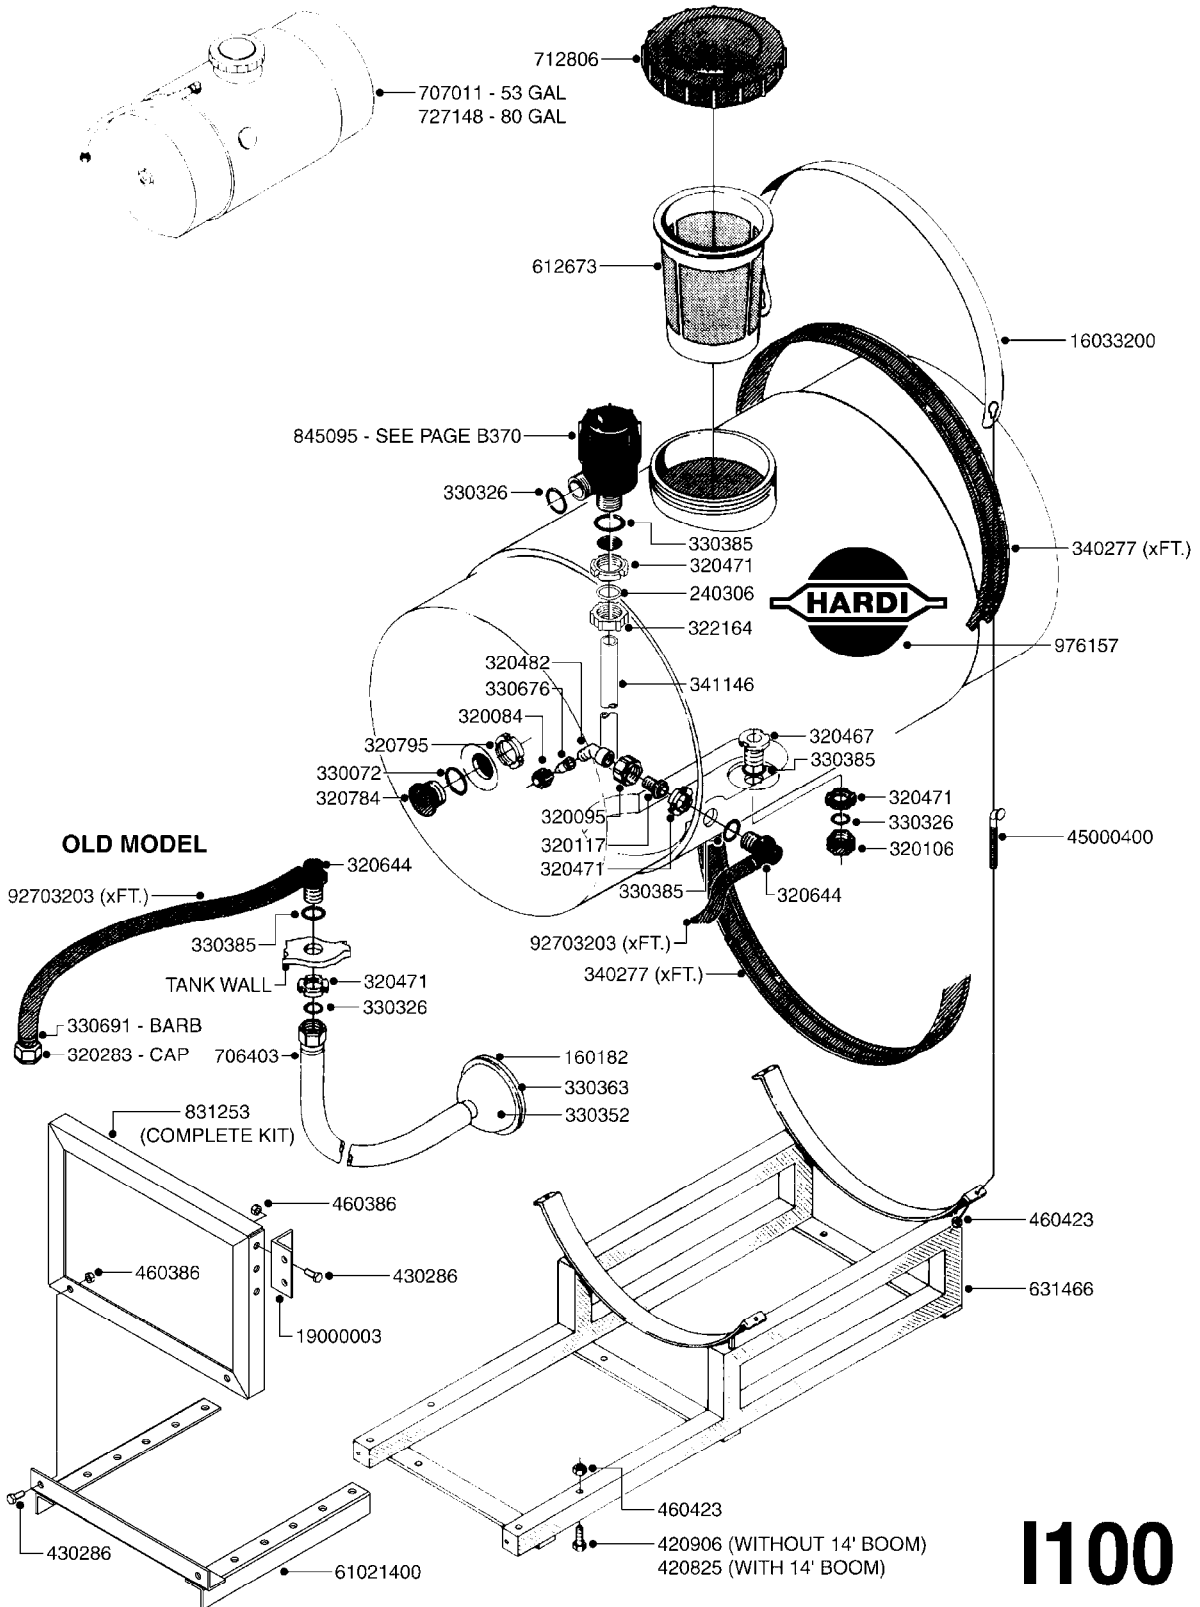

SM 50/80 TANK & FRAME
I100-HIN, 18:05:10

Page 1
Date 18.03.2013 13:30

parts-n°	order qty	description
160182	1	FILTER SCREEN
240306	1	O-RING D29/D21X4
320084	1	FITT.DK NUT 1/2" BSP
320095	1	FITT.DK NUT 1" BSP
320106	1	FITT.DK CAPNUT 1" BSP
320117	1	FITT.DK CONN.1/2"BSP F. 1" CAP
320283	1	FITT.DK NUT 3/4"BSP
320467	1	FITT.DK BULKHEAD 1"BSP SINGLE
320471	1	FITT.DK NUT 1" BSP JAMB
320482	1	FITT.DK ELB. 1/2" BSP 60 DEG.
320644	1	FITT.DK ELB.3/4"HB X 1" BSP
320784	1	FITT.DK CAP 1-1/2" BSP
320795	1	FITT.DK NUT 1-1/2" BSP JAMB
322164	1	FITT.DK CAP 1' SPECIAL
330072	1	O-RING D53,5/D45,5X4
330326	1	O-RING D30/D24X2 F.1"NUT
330352	1	FOAM DROP HOUSING
330363	1	RETAINER FILTER GAUGE
330385	1	O-RING D38,8/32,8XD3
330676	1	FITT.DK HB 3/8" F. 1/2" NUT
330691	1	FITT.DK HB 3/4'F.3/4' NUT
340277	1	TANK PACKING - 40mm WIDE x 12"
341146	1	SUCTION TUBE L=640MM/45DEG
420825	1	BOLT HEX 8.8 DEL M10X65
420906	1	BOLT HEX 8.8 DEL M10X60
430286	1	BOLT HEX 8.8 DEL M12X30 FT
460386	1	NUT HEX M12X1.75
460423	1	NUT HEX M10X1.5 LOCK
612673	1	FILTER BASKET F. ES30/ES53
631466	1	FRAME F. SM53/80 SPRAYER
706403	1	HOSE ASSY. SUCTION F. ESTATE SP
707011	1	TANK 53 GAL. TR/ATV
712806	1	TANK LID WITH VENT S226 RED
727148	1	TANK 80 GAL.F/FLUSH
831253	1	REAR BOOM MT.FOR ATV/ES80
845095	1	FILTER COMPLETE
976157	1	DECAL COMPANY (4.4" X 4.6")
16033200	1	TANK STRAP L=1150MM
19000003	1	MOUNT ANGLE BRACKET ES50/80
45000400	1	T-BOLT SPECIAL F.TANK STRAP ES
61021400	1	BKT. BOOM MOUNT SM53/80 US
92703203	1	HOSE R X3/4" X300PSI WP X0012"