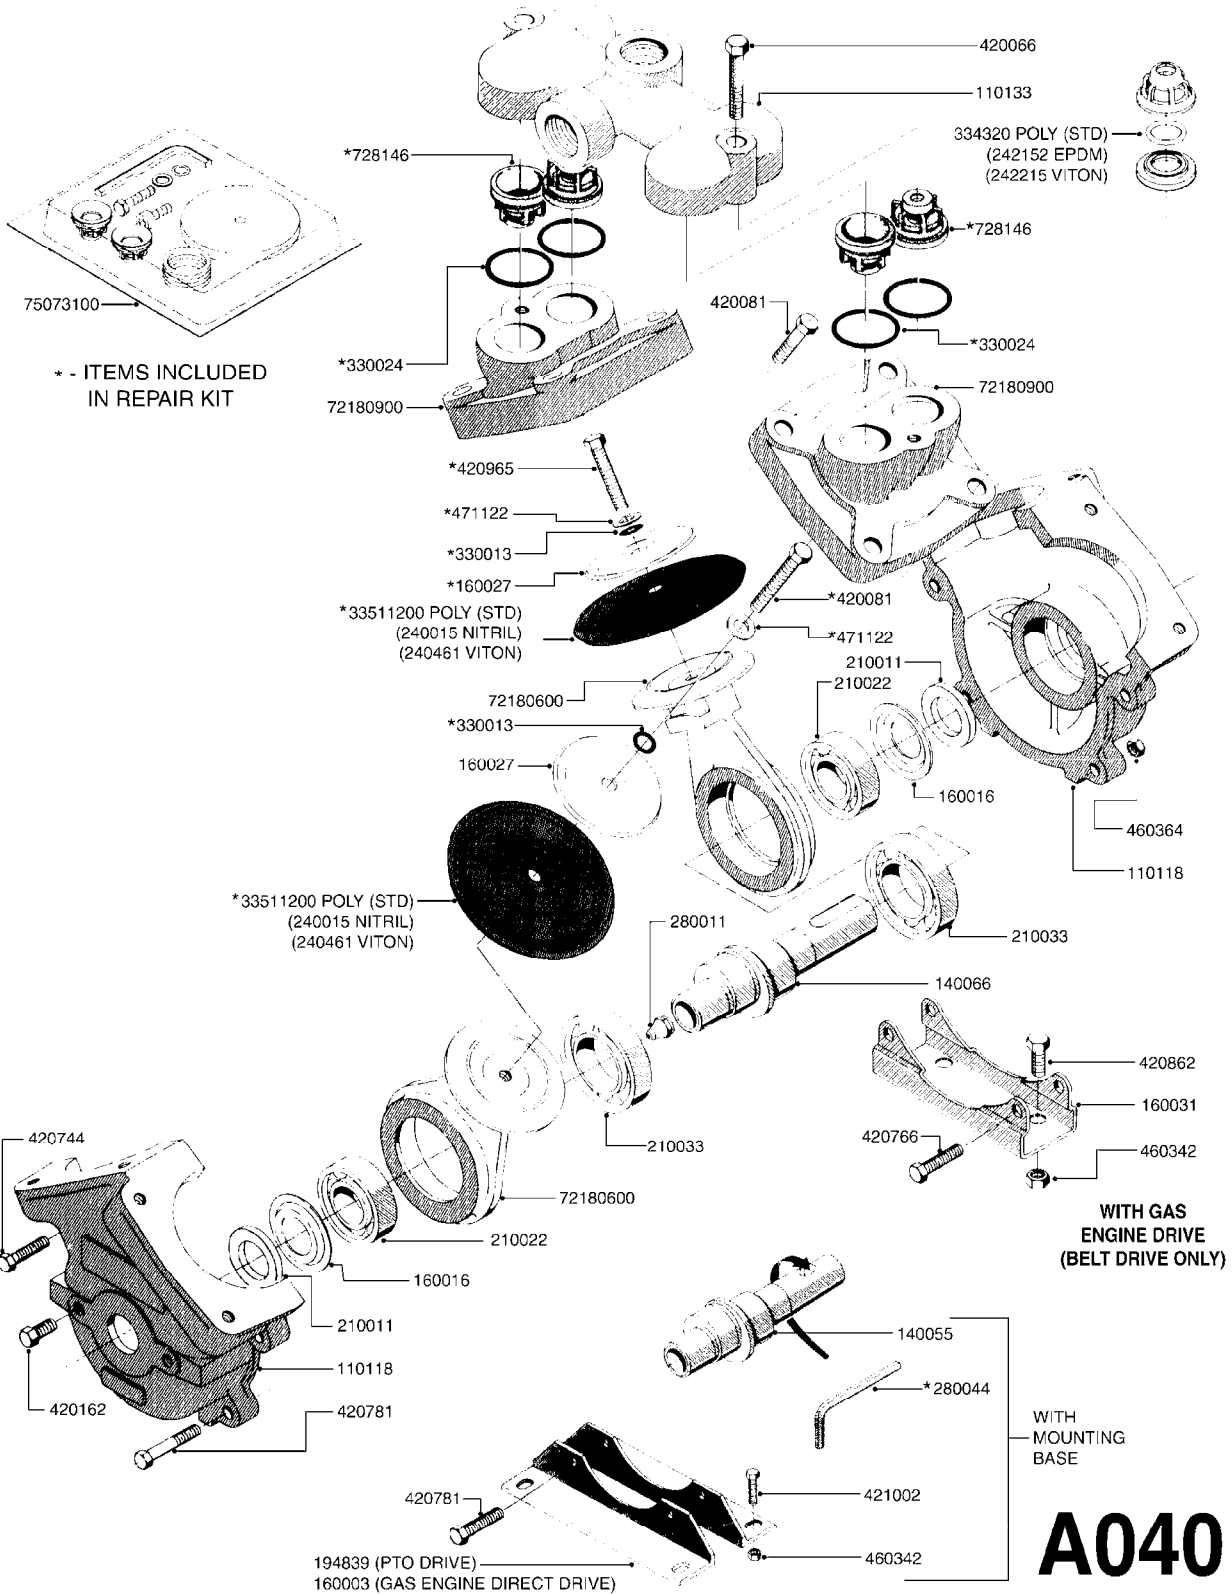

PUMP - 600
A040-HIN, 06:10:10

PUMP - 600
A040-HIN, 06:10:10

Page 1

Date 18.03.2013 13:30

parts-n°	order qty	description
110118	1	PUMP CASTING 600
110133	1	VALVE CHAMBER MOD 600 PAINTED
140055	1	CRANK SHAFT, MODEL 600
140066	1	CRANK SHAFT, MODEL 600/4
160003	1	PUMP MOUNT PLATE TALL 500/600
160016	1	DUST PLATE
160027	1	DIAPHRAGM UPPER DISC 500-600
160031	1	BASE PLATE MODEL 500-600
194839	1	ANGLE IRON FOOT, M 500-600 RED
210011	1	SEAL FELT D39/23 X 4
210022	1	BEARING BALL 6205
210033	1	BEARING BALL 6007
240015	1	DIAPHRAGM MODEL 500-600 NITRIL
240461	1	DIAPHRAGM MODEL 500-600 VITON
242152	1	O-RING D18.2X3 EPDM
242215	1	O-RING D18X3 VITON
280011	1	GREASE NIPPLE 1/8' H TR
280044	1	KEY HEXAGON W6 3/16'
330013	1	O-RING D15/D10X2.5 F.3/8"NUT
330024	1	O-RING D41,1/D34.5 X 3,5
334320	1	O-RING D18X3 POLYURETHANE
420066	1	BOLT HEX 8.8 DEL 3/8"X50MM
420081	1	BOLT HEX 8.8 DEL 3/8"X40MM
420162	1	BOLT HEX 8.8 DEL 3/8"x15MM
420744	1	BOLT HEX 8.8 DEL M8X40
420766	1	BOLT HEX 8.8 DEL M8X45
420781	1	BOLT HEX 8.8 DEL M8X50
420862	1	BOLT HEX 8.8 DEL M10X16 FT
420965	1	BOLT HEX 8.8 DEL M10X40
421002	1	BOLT HEX 8.8 DEL M10X30 FT
460342	1	NUT HEX M10
460364	1	NUT HEX M8 GALV.
471122	1	WASHER D20/D10.5X2 SS
728146	1	VALVE FOR 361(726890/707932)
33511200	1	DIAPHRAGM 503/603 PUR 2006
72180600	1	CONNECTING ROD FOR 503-603 M10
72180900	1	DIAPHRAGM COVER MOD. 600
75073100	1	PUMP KIT F.600