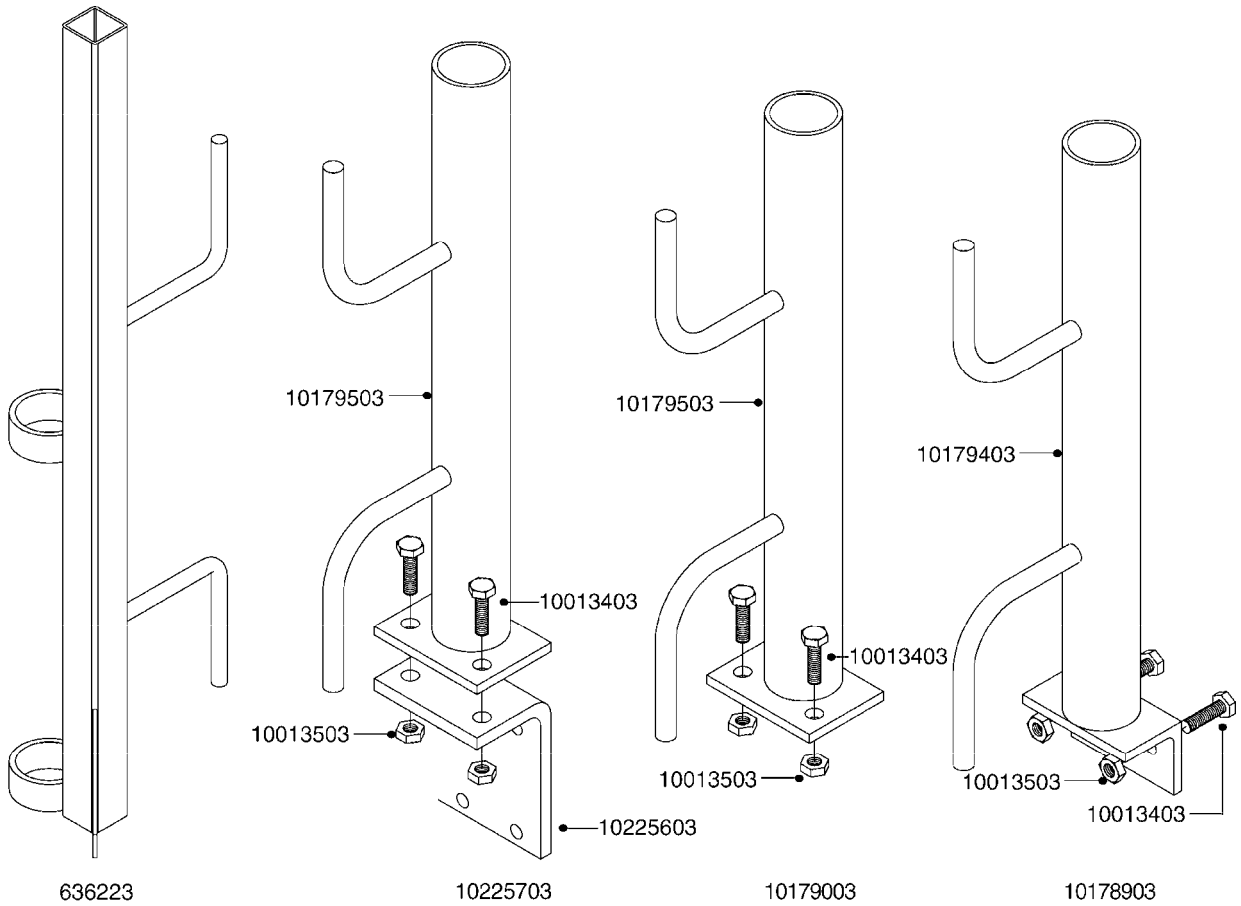

**COMPLETE ASSEMBLIES
WHOLEGOODS ITEMS**

COMPLETE ASSEMBLY:
818377 - 160' x 3/8" (50m) HOSE REEL
818381 - 275' X 5/8" (100m) HOSE REEL

G500

HOSE REEL ASSEMBLIES
G500-HIN, 18:05:10

Page 1
Date 18.03.2013 13:30

parts-n°	order qty	description
143684	1	BUSHING F. HOSE REEL
143706	1	SPACER TUBE F. 275' HOSE REEL
145925	1	NIPPLE M10 M6
146314	1	UNION BUSHING F.HOSE REEL
146315	1	RING FOR HOSE REEL
146487	1	SPACER ROD F/HOSE REEL 225mm
160311	1	WASHER D30/D20.4X2
241474	1	O-RING NITRIL
281072	1	SNAP-RING OUTER 20X1.20
282155	1	CLIP F.TUBE SUPPORT
320655	1	FITT.DK HN 1/2"-1/2" BSP
320821	1	FITT.DK NUT 1-1/2" BSP
330212	1	O-RING D19/D14X2.4 F.1/2"NUT
333443	1	BUSHING F. HOSE REEL
420604	1	BOLT HEX 8.8 DEL M10X25 FT
420626	1	BOLT HEX 8.8 DEL M10X20 FT
420862	1	BOLT HEX 8.8 DEL M10X16 FT
430286	1	BOLT HEX 8.8 DEL M12X30 FT
460423	1	NUT HEX M10X1.5 LOCK
460703	1	NUT HEX M12X1.75 LOCK
613207	1	CENTER TUBE FOR 164'HOSE REEL
613211	1	HOSE REEL NK 80/105
613292	1	CENTER TUBE 100 MM
633824	1	SIDE FOR HOSE REEL
633835	1	OUTER TUBE NK 300-600
633846	1	FITTING FOR HOSE REEL TR2/TR3
633905	1	BRKTS. HOSE REEL SM210
635841	1	BRACKET FOR HOSE REEL LIFT
637986	1	CLAMP FITTING HOSE REEL
719073	1	HANDLE ASSY. F. HOSE REEL
719084	1	SWIVEL F.HOSE REEL
719121	1	HOSE 1/2'X2500M NUT
719401	1	CLIPS F.PISTOL ASSY.
725618	1	CLIP WHITE PLASTIC SNAP TYPE
818377	1	REEL FOR HOSE 160' X 3/8"
818381	1	REEL FOR HOSE 320' X 3/8'
818801	1	BKT.HOSE REEL MOUNT NL/NK/BOOM
818845	1	BKT.HOSE REEL SM210
833768	1	HOLDER F. HOSE REEL
834764	1	BKT.HOSE REEL MOUNT ESTATE SPR
61021400	1	BKT. BOOM MOUNT SM53/80 US