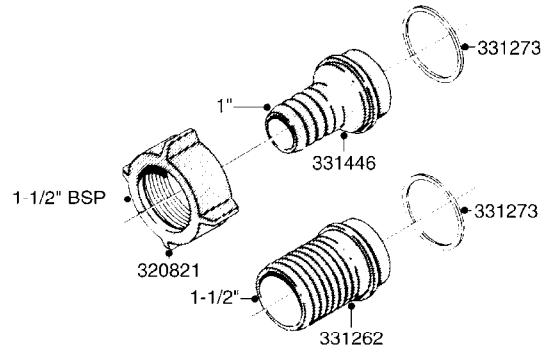

H010

parts-n°	order qty	description
240085	1	O-RING D13,1/8,3X02,4 NITRIL
241441	1	O-RING D29.3X3
242594	1	O-RING D14 X 1.78 SCH.70-EPDM
320084	1	FITT.DK NUT 1/2" BSP
320095	1	FITT.DK NUT 1" BSP
320117	1	FITT.DK CONN.1/2"BSP F. 1" CAP
320187	1	FITT.DK CAP 3/8" BSP BLACK
320283	1	FITT.DK NUT 3/4"BSP
320821	1	FITT.DK NUT 1-1/2" BSP
321495	1	FITT.DK REDUC 1/4'BSP F.3/4'NT
321576	1	FITT.DK CONN 1/2"BSP F.3/4"NUT
330013	1	O-RING D15/D10X2.5 F.3/8"NUT
330212	1	O-RING D19/D14X2.4 F.1/2"NUT
330326	1	O-RING D30/D24X2 F.1"NUT
330341	1	FITT.DK HB 1" F. 1" NUT
330595	1	O-RING D24.6/D20X2.1 -3/4"
330665	1	FITT.DK HB 3/4"F.1" NUT
330676	1	FITT.DK HB 3/8" F. 1/2" NUT
330687	1	FITT.DK HB 1/2" F. 1/2" NUT
330691	1	FITT.DK HB 3/4'F.3/4' NUT
330783	1	FITT.DK HB 3/8"F.3/8" NUT
331262	1	FITT.DK HB 1-1/2" F. 1-1/2"NUT
331273	1	O-RING D44/D38X2 F.1-1/2"
331446	1	FITT.DK HB 1" F.1-1/2" NUT
331807	1	FITT.DK HB 5/16" F.3/8" NUT
332286	1	FITT.DK HB 1/2" F. 3/4" NUT
332905	1	FITT.DK HB 1/2" F. 3/4" CAP
332927	1	FITT.DK PL.F. NOZZLE TUBE
333292	1	FITT.DK HB 1"O'RING F.1-1/2"
333664	1	FITT.DK HB 5/16' F. 1/2' NUT
334044	1	FITT.DK HB 3/4' F. 3/4' CAP
334059	1	FITT.DK EL 1" 110 DEG.F.1-1/2"
334123	1	FITT.DK HB 1-1/4"O-RNG F.1-1/2"
334150	1	FITT.DK HB 1-1/4" 110 F.1-1/2"
390542	1	PLUG WASHER FOR 3/4'CAP NUT
716236	1	FITT.DK HB 1/2" ASSY. F. 3/4"
716413	1	FITT.DK PLUG ASSY. F.NOZ TUBE
717426	1	FITT.DK REDUC 1/4"BSP F.3/4"N
720856	1	FITT.DK 1/2'BSP ASSY.F.3/4'NUT
724621	1	FITT.DK HB 3/4"ASSY F.3/4" NUT