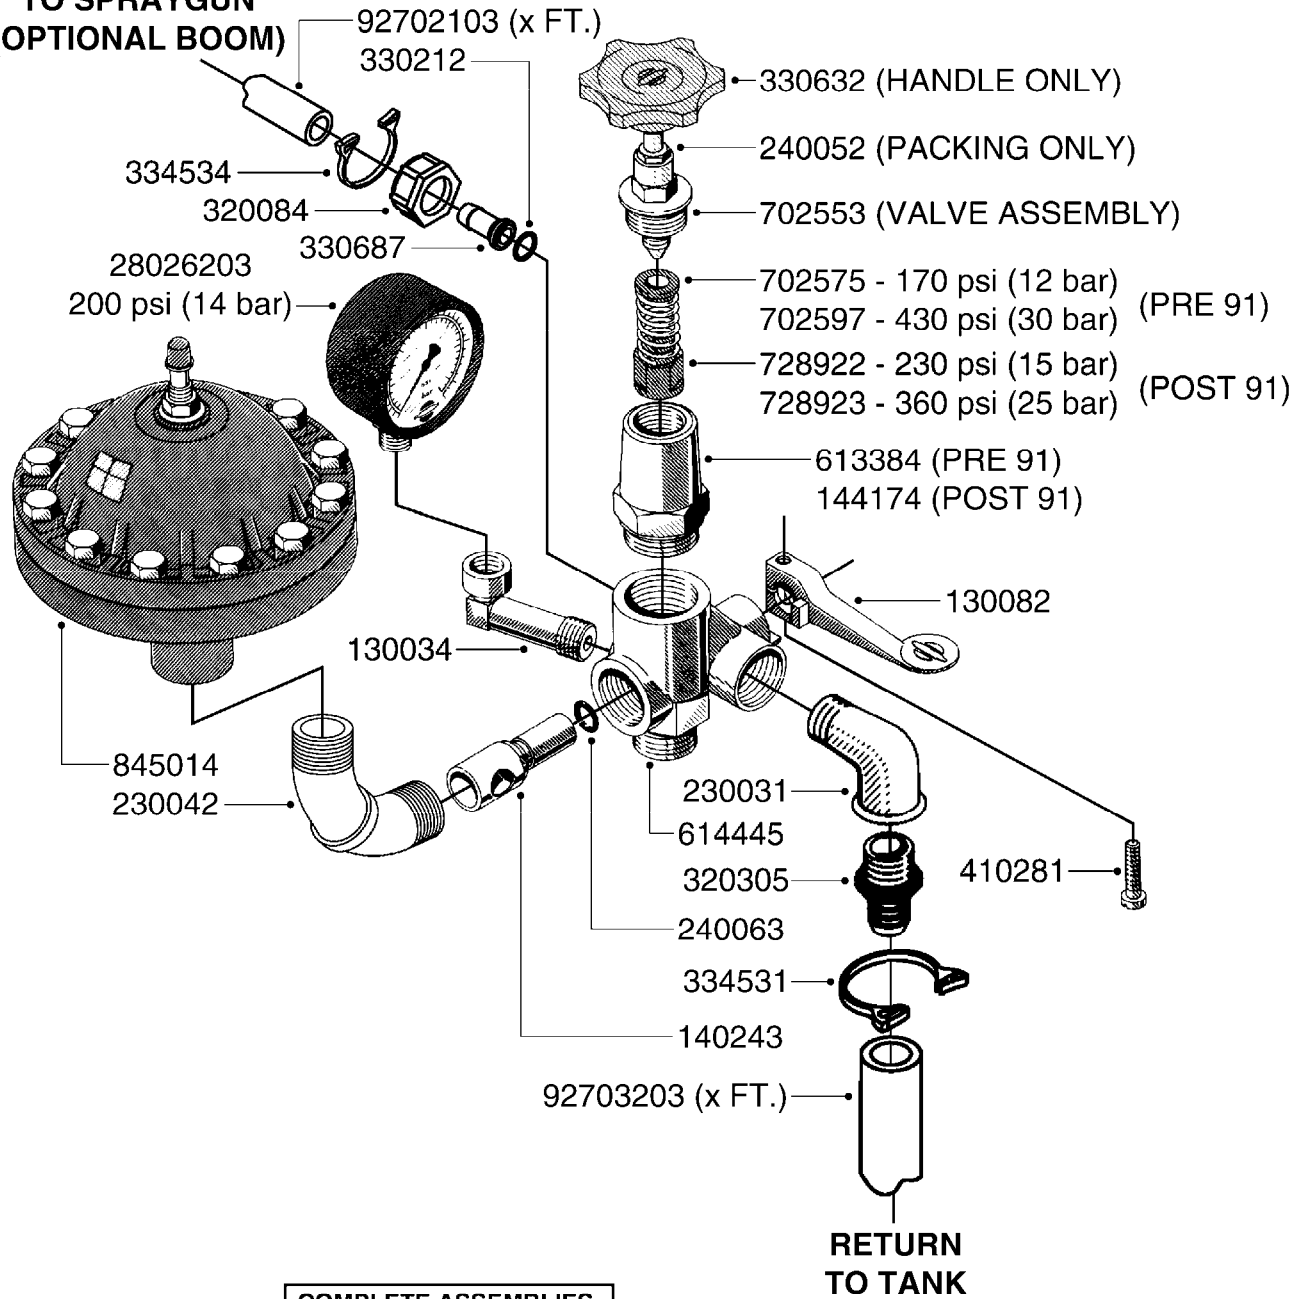

TO SPRAYGUN
(OPTIONAL BOOM)

CONTROL-GAS ENGINE DRIVE - SM
B010-HIN, 19:05:11

Page 1
Date 18.03.2013 13:30

parts-n°	order qty	description
130034	1	ELBOW FOR GAUGE 1/4 NPT M/F
130082	1	HANDLE FOR PLUG
140243	1	VALVE PLUG, MODEL 600
144174	1	SPRING CASING M500/600 PST91
230031	1	ELBOW 3/4' GF92LZ
230042	1	ELBOW 3/4"
240052	1	BUSHING/PKNG D11,2/8,4 X 6
240063	1	O-RING D14,1/9,3 X 2,4
320084	1	FITT.DK NUT 1/2" BSP
320305	1	FITT.DK HB 3/4'- 3/4' BSP
330212	1	O-RING D19/D14X2.4 F.1/2"NUT
330632	1	REGULATING HANDLE
330687	1	FITT.DK HB 1/2" F. 1/2" NUT
334531	1	CLAMP HOSE PLASTIC 3/4"
334534	1	CLAMP HOSE PLASTIC 1/2"
410281	1	BOLT HEX 8.8 DEL M6X25
613384	1	SPRING CASING M 500/600
614445	1	VALVE CASING W600
702553	1	RELIEF SCREW M22
702575	1	RELIEF VALVE, ASSEMBLED
702597	1	RELIEF VALVE, HT
728922	1	RELIF VALVE, ASSEMB.230 PST 91
728923	1	RELIEF VALVE,ASSEMB. 360 PST91
841035	1	OPER.UNIT BRASS F. 600 GAS MTR
841046	1	OP.UN.600 BRS.HT
845014	1	AIR BOTTLE COMPLETE HJ73
28026203	1	GAUGE 200PSI/BR,2.5"1/4BSP-BTM
92702103	1	HOSE R X1/2" X300PSI WP X0012"
92703203	1	HOSE R X3/4" X300PSI WP X0012"