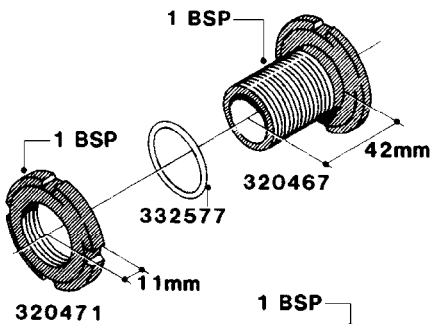

H040

FITTINGS - NIPPLES & ELBOWS
H040-HIN, 01:01:01

Page 1

Date 18.03.2013 13:30

parts-n°	order qty	description
10530803	1	FITT.PO.SE 2.00X2.00 45 DEG.
320191	1	FITT.DK ELB 3/8' BSP 45 DEGREE
320482	1	FITT.DK ELB. 1/2" BSP 60 DEG.
320596	1	FITT.DK ELB 3/8'-1/2' BSP 45DEG
320607	1	FITT.DK HN 3/8M X 3/8F BSP LNG
320633	1	FITT.DK HN 3/8"M X 3/8"F BSP
321451	1	FITT.DK ELB.1-1/2 X1-1/4 80DEG
321532	1	FITT.DK REDUC 3/4' X 1/2' BSP
390233	1	FITT.DK REDUC 1-1/2" X 1" BSP

H050

FITTINGS - HOSE CONNECTORS
H050-HIN, 31:03:09

Page 1
Date 18.03.2013 13:30

parts-n°	order qty	description
242594	1	O-RING D14 X 1.78 SCH.70-EPDM
320294	1	FITT.DK TEE 3/8X3/8HB X1/2"BSP
320305	1	FITT.DK HB 3/4'- 3/4' BSP
320386	1	FITT.DK TEE 3/8X3/8HB X3/8"BSP
320397	1	FITT.DK ELB 3/8"HB X 3/8" BSP
320401	1	FITT.DK TEE 1/2X1/2HB X1/2"BSP
320412	1	FITT.DK TEE 1/2X1/2HB X3/8'BSP
320423	1	FITT.DK ELB 1/2'HB X 3/8' BSP
320891	1	FITT.DK HB 3/8'- 3/8' BSP
320972	1	FITT.DK HB 5/16'- 1/4' BSP
322046	1	FITT.DK TEE 1/2X1/2HB X3/4'BSP
322048	1	FITT.DK TEE 3/4X3/4HB X3/4'BSP
330595	1	O-RING D24.6/D20X2.1 -3/4"
333137	1	FITT.DK CONN.1/2" F.NOZZ. DOUB
333141	1	FITT.DK CONN.1/2" F.NOZZ.SING
334041	1	FITT.DK CONN.3/4' F.NOZZ. SING
334042	1	FITT.DK CONN.3/4' F.NOZZ. DOUB
334195	1	FITT.DK ELB. 3/4"HB X 3/4"HB
10012103	1	FITT.PO.HB 1.25X1.50 IMB1012
10014003	1	FITT.PO.HB 1.25X1.25 IMB1010
10036903	1	FITT.PO.HB 1.50X1.50 IMB1212
28019303	1	FITTING HB ELB 3/4NPT-3/4HOSE
61016500	1	HOSE TAIL 3/4" 90°+RG CAP 3/4"
72026700	1	NOZZLE TUBE ADAPTER W/O-RING