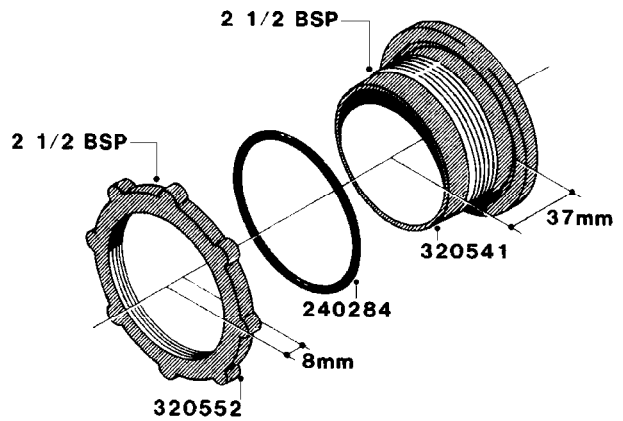

H040

FITTINGS - NIPPLES & ELBOWS
H040-HIN, 01:01:01

Page 1

Date 18.03.2013 13:30

parts-n°	order qty	description
10530803	1	FITT.PO.SE 2.00X2.00 45 DEG.
320191	1	FITT.DK ELB 3/8' BSP 45 DEGREE
320482	1	FITT.DK ELB. 1/2" BSP 60 DEG.
320596	1	FITT.DK ELB 3/8'-1/2' BSP 45DEG
320607	1	FITT.DK HN 3/8M X 3/8F BSP LNG
320633	1	FITT.DK HN 3/8"M X 3/8"F BSP
321451	1	FITT.DK ELB.1-1/2 X1-1/4 80DEG
321532	1	FITT.DK REDUC 3/4' X 1/2' BSP
390233	1	FITT.DK REDUC 1-1/2" X 1" BSP

H050

FITTINGS - HOSE CONNECTORS
H050-HIN, 31:03:09

Page 1
Date 18.03.2013 13:30

parts-n°	order qty	description
242594	1	O-RING D14 X 1.78 SCH.70-EPDM
320294	1	FITT.DK TEE 3/8X3/8HB X1/2"BSP
320305	1	FITT.DK HB 3/4'- 3/4' BSP
320386	1	FITT.DK TEE 3/8X3/8HB X3/8"BSP
320397	1	FITT.DK ELB 3/8"HB X 3/8" BSP
320401	1	FITT.DK TEE 1/2X1/2HB X1/2"BSP
320412	1	FITT.DK TEE 1/2X1/2HB X3/8'BSP
320423	1	FITT.DK ELB 1/2'HB X 3/8' BSP
320891	1	FITT.DK HB 3/8'- 3/8' BSP
320972	1	FITT.DK HB 5/16'- 1/4' BSP
322046	1	FITT.DK TEE 1/2X1/2HB X3/4'BSP
322048	1	FITT.DK TEE 3/4X3/4HB X3/4'BSP
330595	1	O-RING D24.6/D20X2.1 -3/4"
333137	1	FITT.DK CONN.1/2" F.NOZZ. DOUB
333141	1	FITT.DK CONN.1/2" F.NOZZ.SING
334041	1	FITT.DK CONN.3/4' F.NOZZ. SING
334042	1	FITT.DK CONN.3/4' F.NOZZ. DOUB
334195	1	FITT.DK ELB. 3/4"HB X 3/4"HB
10012103	1	FITT.PO.HB 1.25X1.50 IMB1012
10014003	1	FITT.PO.HB 1.25X1.25 IMB1010
10036903	1	FITT.PO.HB 1.50X1.50 IMB1212
28019303	1	FITTING HB ELB 3/4NPT-3/4HOSE
61016500	1	HOSE TAIL 3/4" 90°+RG CAP 3/4"
72026700	1	NOZZLE TUBE ADAPTER W/O-RING