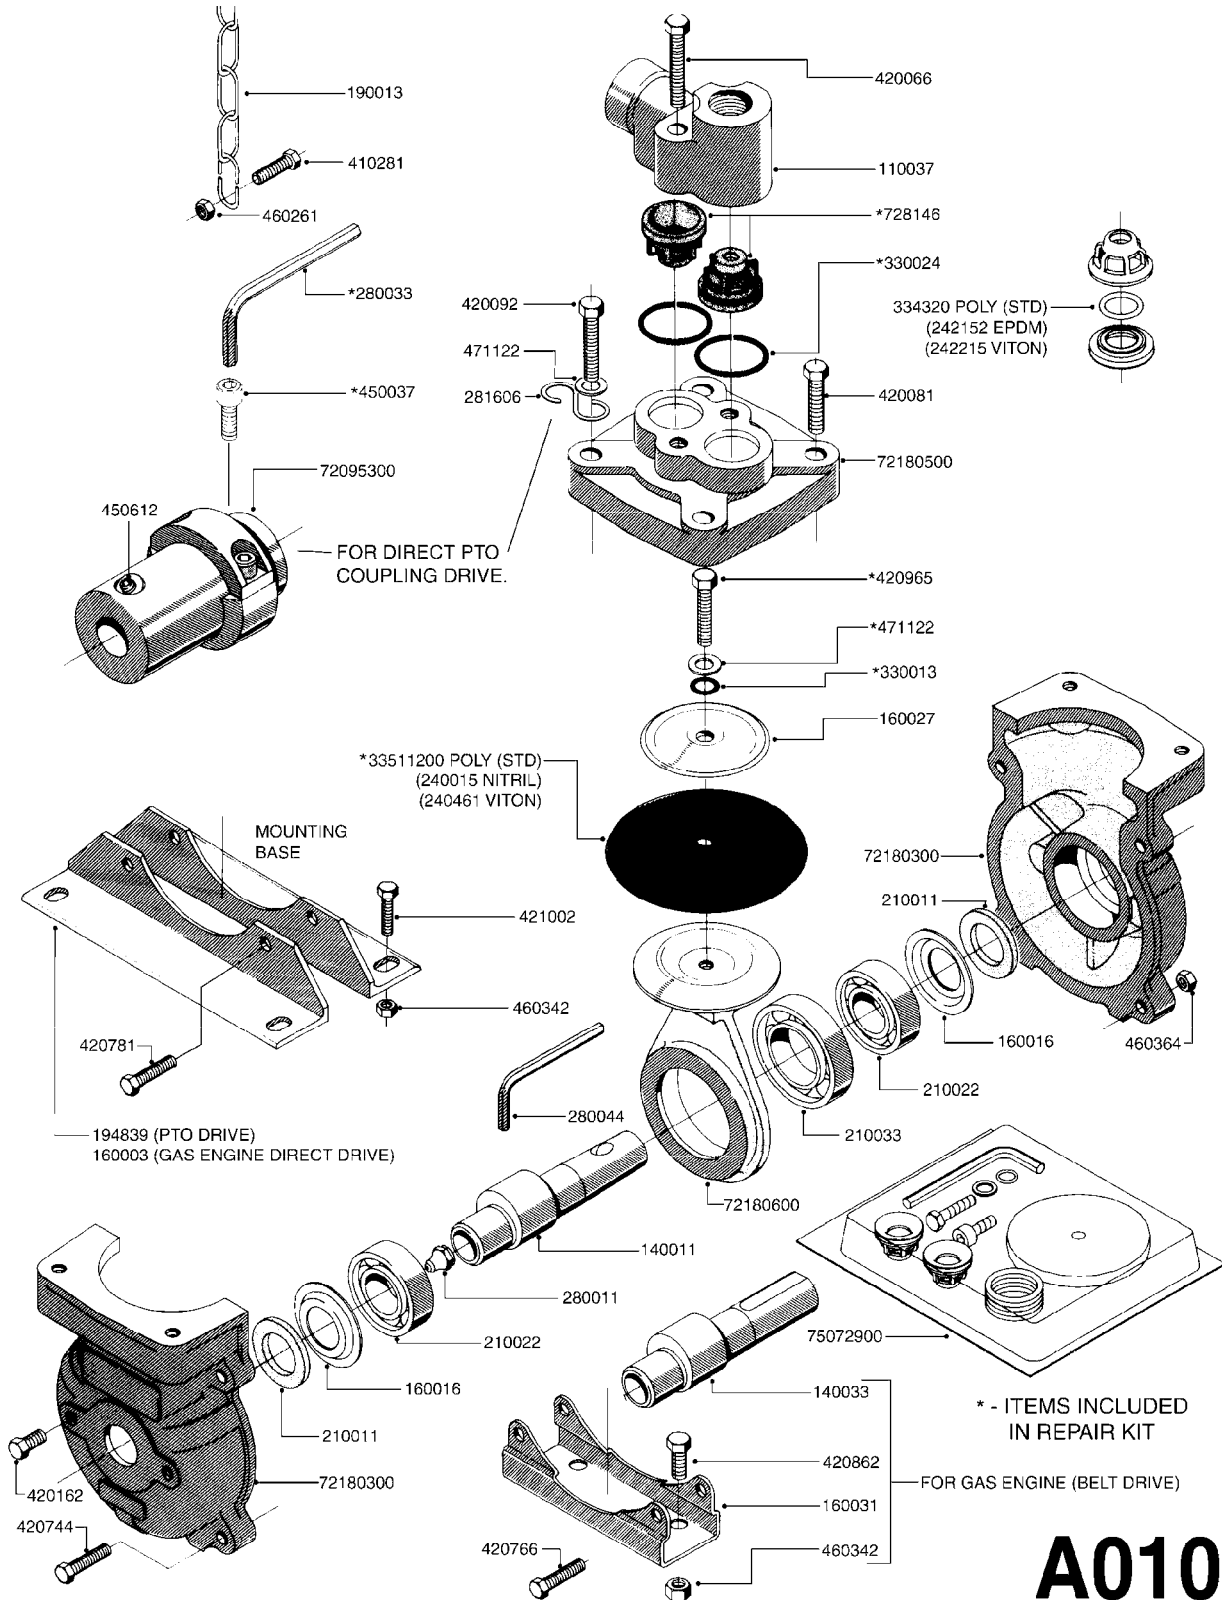

PUMP - 500
A010-HIN, 01:11:11

A010

PUMP - 500
A010-HIN, 01:11:11

Page 1
Date 18.03.2013 13:30

parts-n°	order qty	description
110037	1	VALVE CHAMBER MOD 500 PAINTED
140011	1	CRANK SHAFT MODEL 500
140033	1	CRANK SHAFT,MODEL 500/4
160003	1	PUMP MOUNT PLATE TALL 500/600
160016	1	DUST PLATE
160027	1	DIAPHRAGM UPPER DISC 500-600
160031	1	BASE PLATE MODEL 500-600
190013	1	CHAIN 35XL=800
194839	1	ANGLE IRON FOOT, M 500-600 RED
210011	1	SEAL FELT D39/23 X 4
210022	1	BEARING BALL 6205
210033	1	BEARING BALL 6007
240015	1	DIAPHRAGM MODEL 500-600 NITRIL
240461	1	DIAPHRAGM MODEL 500-600 VITON
242152	1	O-RING D18.2X3 EPDM
242215	1	O-RING D18X3 VITON
280011	1	GREASE NIPPLE 1/8' H TR
280033	1	KEY HEXAGON W9 5/16"
280044	1	KEY HEXAGON W6 3/16'
281606	1	S-HOOK GALVANIZED
330013	1	O-RING D15/D10X2.5 F.3/8"NUT
330024	1	O-RING D41,1/D34.5 X 3,5
334320	1	O-RING D18X3 POLYURETHANE
410281	1	BOLT HEX 8.8 DEL M6X25
420066	1	BOLT HEX 8.8 DEL 3/8"X50MM
420081	1	BOLT HEX 8.8 DEL 3/8"X40MM
420092	1	BOLT HEX 8.8 RAW 3/8"X45MM
420162	1	BOLT HEX 8.8 DEL 3/8"x15MM
420744	1	BOLT HEX 8.8 DEL M8X40
420766	1	BOLT HEX 8.8 DEL M8X45
420781	1	BOLT HEX 8.8 DEL M8X50
420862	1	BOLT HEX 8.8 DEL M10X16 FT
420965	1	BOLT HEX 8.8 DEL M10X40
421002	1	BOLT HEX 8.8 DEL M10X30 FT
450037	1	BOLT ROUND 3/8'X1' BLACK
450612	1	SCREW M10X16 POINTED
460261	1	NUT HEX M6X1 LOCK
460342	1	NUT HEX M10
460364	1	NUT HEX M8 GALV.
471122	1	WASHER D20/D10.5X2 SS
728146	1	VALVE FOR 361(726890/707932)
33511200	1	DIAPHRAGM 503/603 PUR 2006
72095300	1	COUPLING 1-3/8' X 25, PAINTED
72180300	1	PUMP HOUSING 503 RED W/BOLTS
72180500	1	DIAPHRAGM COVER 503 W/BOLTS
72180600	1	CONNECTING ROD FOR 503-603 M10
75072900	1	PUMP KIT F. 500 "06"