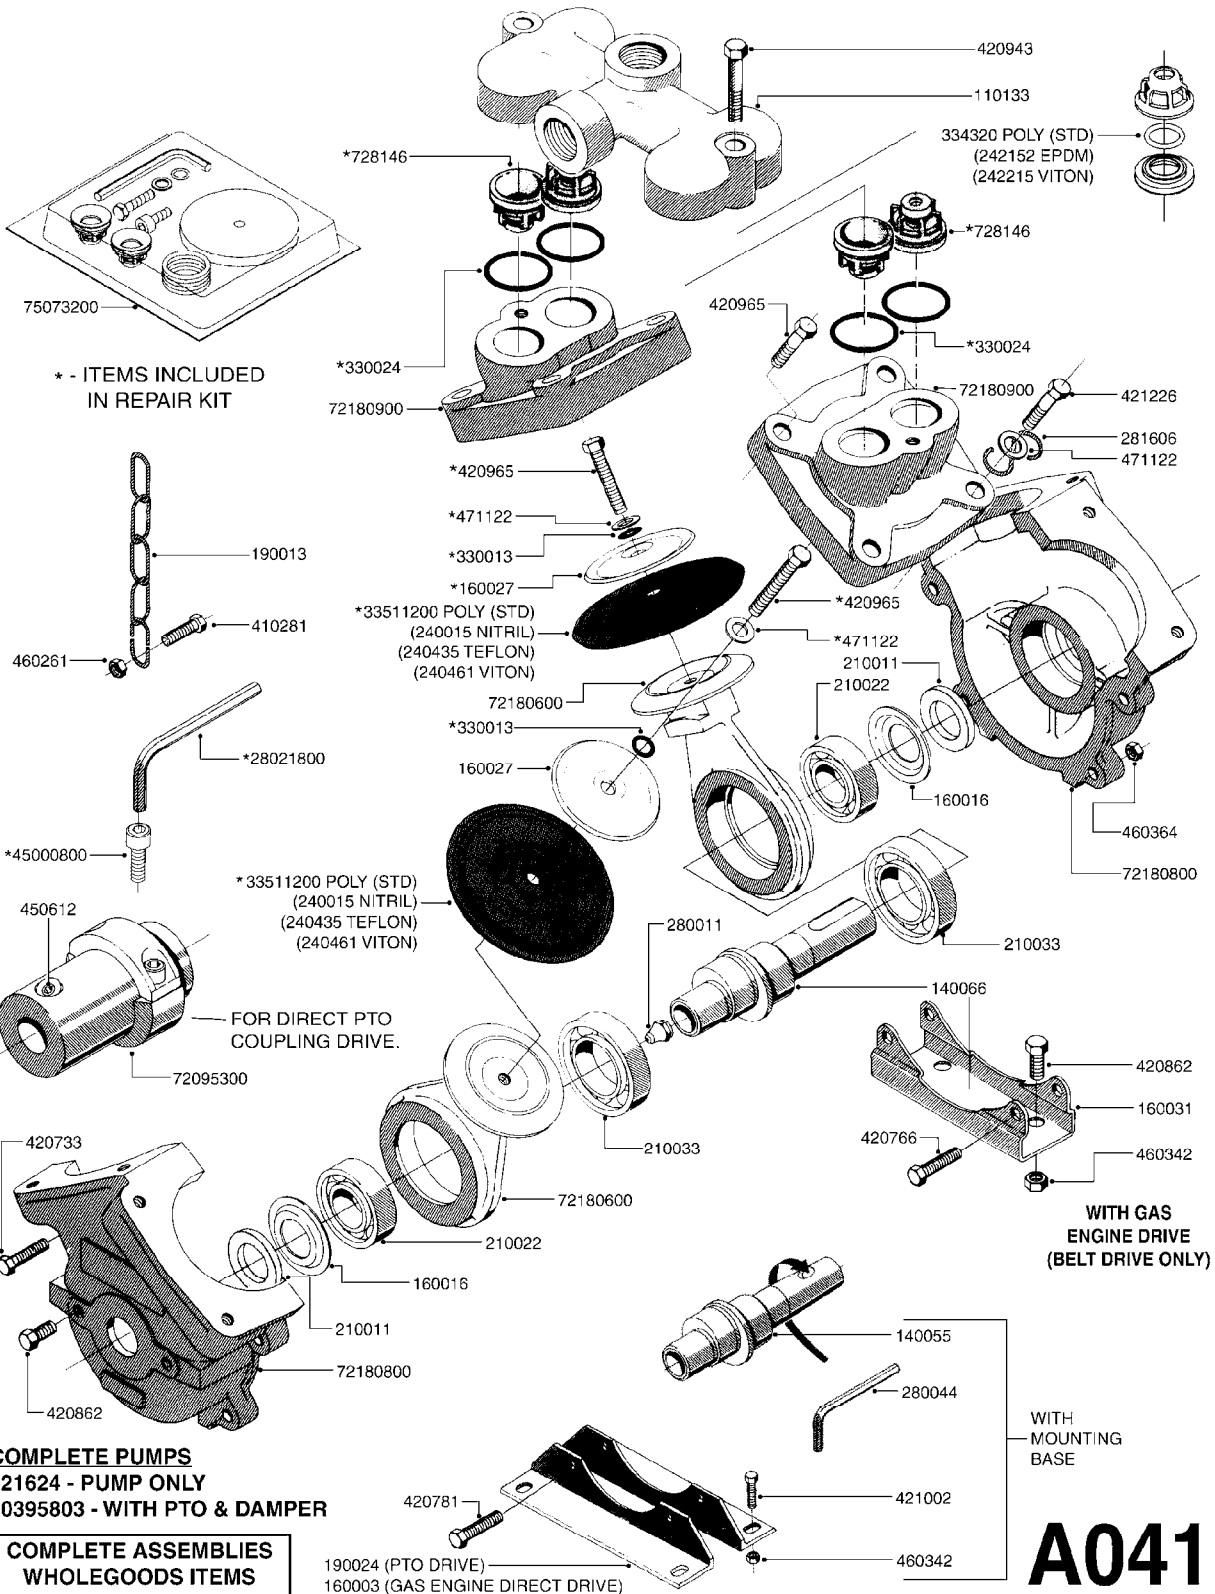

COMPLETE PUMPS
821624 - PUMP ONLY
10395803 - WITH PTO & DAMPER

COMPLETE ASSEMBLIES
WHOLEGOODS ITEMS

A041

PUMP - 603
A041-HIN, 01:11:11

Page 1
Date 18.03.2013 13:30

parts-n°	order qty	description
110133	1	VALVE CHAMBER MOD 600 PAINTED
140055	1	CRANK SHAFT, MODEL 600
140066	1	CRANK SHAFT, MODEL 600/4
160003	1	PUMP MOUNT PLATE TALL 500/600
160016	1	DUST PLATE
160027	1	DIAPHRAGM UPPER DISC 500-600
160031	1	BASE PLATE MODEL 500-600
190013	1	CHAIN 35XL=800
190024	1	ANGLE IRON FOOT, MODEL 500-600
210011	1	SEAL FELT D39/23 X 4
210022	1	BEARING BALL 6205
210033	1	BEARING BALL 6007
240015	1	DIAPHRAGM MODEL 500-600 NITRIL
240435	1	DIAP alts 332021PUR,240015NITR
240461	1	DIAPHRAGM MODEL 500-600 VITON
242152	1	O-RING D18.2X3 EPDM
242215	1	O-RING D18X3 VITON
280011	1	GREASE NIPPLE 1/8' H TR
280044	1	KEY HEXAGON W6 3/16'
281606	1	S-HOOK GALVANIZED
330013	1	O-RING D15/D10X2.5 F.3/8"NUT
330024	1	O-RING D41,1/D34.5 X 3,5
334320	1	O-RING D18X3 POLYURETHANE
410281	1	BOLT HEX 8.8 DEL M6X25
420733	1	BOLT HEX 8.8 DEL M8X40
420766	1	BOLT HEX 8.8 DEL M8X45
420781	1	BOLT HEX 8.8 DEL M8X50
420862	1	BOLT HEX 8.8 DEL M10X16 FT
420943	1	BOLT HEX 8.8 DEL M10X50
420965	1	BOLT HEX 8.8 DEL M10X40
421002	1	BOLT HEX 8.8 DEL M10X30 FT
421226	1	BOLT HEX 8.8 DEL M10X45
450612	1	SCREW M10X16 POINTED
460261	1	NUT HEX M6X1 LOCK
460342	1	NUT HEX M10
460364	1	NUT HEX M8 GALV.
471122	1	WASHER D20/D10.5X2 SS
728146	1	VALVE FOR 361(726890/707932)
821624	1	PUMP 603/7 W. FOOT
10395803	1	PUMP 603 C/W PTO 540 RPM
28021800	1	KEY HEXAGON 8MM FOR M10
33511200	1	DIAPHRAGM 503/603 PUR 2006
45000800	1	BOLT ROUND M10X25
72095300	1	COUPLING 1-3/8' X 25, PAINTED
72180600	1	CONNECTING ROD FOR 503-603 M10
72180800	1	PUMP HOUSING 603 RED W/BOLTS
72180900	1	DIAPHRAGM COVER MOD. 600
75073200	1	PUMP KIT 603mm 06