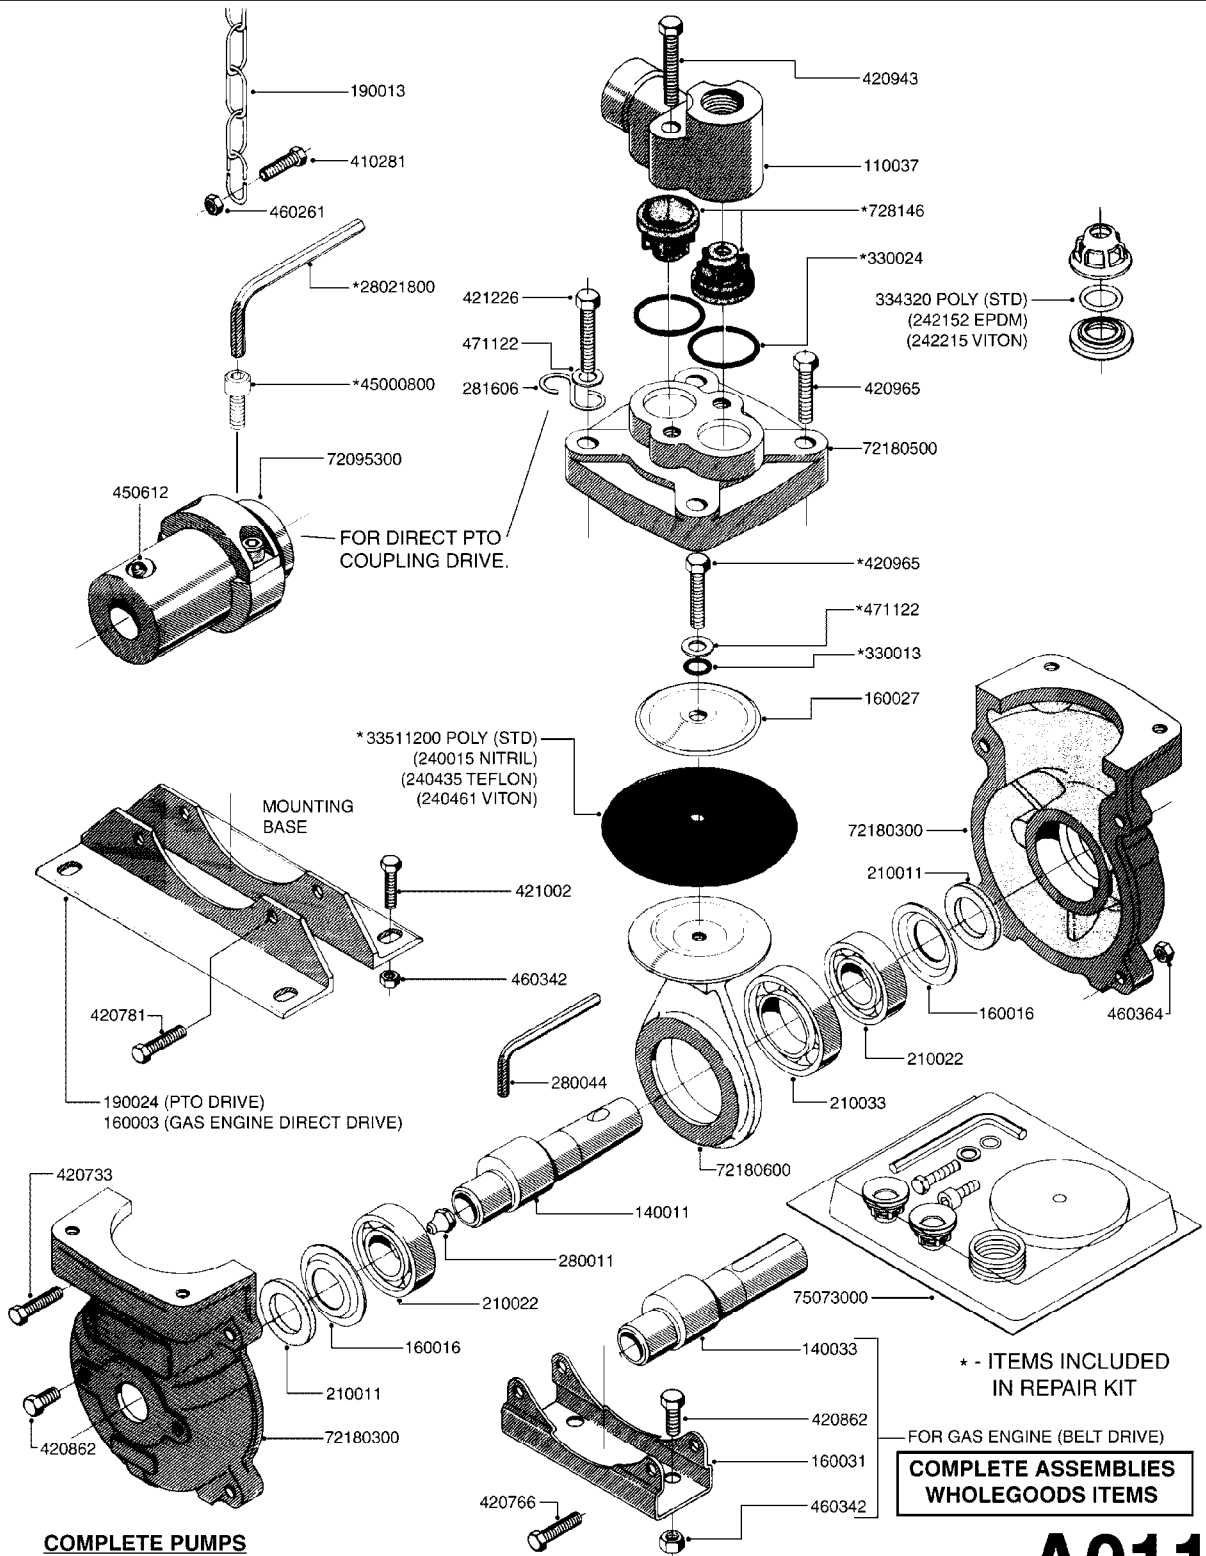

PUMP - 500
A010-HIN, 01:11:11

A010

PUMP - 500
A010-HIN, 01:11:11

Page 1
Date 18.03.2013 13:30

parts-n°	order qty	description
110037	1	VALVE CHAMBER MOD 500 PAINTED
140011	1	CRANK SHAFT MODEL 500
140033	1	CRANK SHAFT,MODEL 500/4
160003	1	PUMP MOUNT PLATE TALL 500/600
160016	1	DUST PLATE
160027	1	DIAPHRAGM UPPER DISC 500-600
160031	1	BASE PLATE MODEL 500-600
190013	1	CHAIN 35XL=800
194839	1	ANGLE IRON FOOT, M 500-600 RED
210011	1	SEAL FELT D39/23 X 4
210022	1	BEARING BALL 6205
210033	1	BEARING BALL 6007
240015	1	DIAPHRAGM MODEL 500-600 NITRIL
240461	1	DIAPHRAGM MODEL 500-600 VITON
242152	1	O-RING D18.2X3 EPDM
242215	1	O-RING D18X3 VITON
280011	1	GREASE NIPPLE 1/8' H TR
280033	1	KEY HEXAGON W9 5/16"
280044	1	KEY HEXAGON W6 3/16'
281606	1	S-HOOK GALVANIZED
330013	1	O-RING D15/D10X2.5 F.3/8"NUT
330024	1	O-RING D41,1/D34.5 X 3,5
334320	1	O-RING D18X3 POLYURETHANE
410281	1	BOLT HEX 8.8 DEL M6X25
420066	1	BOLT HEX 8.8 DEL 3/8"X50MM
420081	1	BOLT HEX 8.8 DEL 3/8"X40MM
420092	1	BOLT HEX 8.8 RAW 3/8"X45MM
420162	1	BOLT HEX 8.8 DEL 3/8"x15MM
420744	1	BOLT HEX 8.8 DEL M8X40
420766	1	BOLT HEX 8.8 DEL M8X45
420781	1	BOLT HEX 8.8 DEL M8X50
420862	1	BOLT HEX 8.8 DEL M10X16 FT
420965	1	BOLT HEX 8.8 DEL M10X40
421002	1	BOLT HEX 8.8 DEL M10X30 FT
450037	1	BOLT ROUND 3/8'X1' BLACK
450612	1	SCREW M10X16 POINTED
460261	1	NUT HEX M6X1 LOCK
460342	1	NUT HEX M10
460364	1	NUT HEX M8 GALV.
471122	1	WASHER D20/D10.5X2 SS
728146	1	VALVE FOR 361(726890/707932)
33511200	1	DIAPHRAGM 503/603 PUR 2006
72095300	1	COUPLING 1-3/8' X 25, PAINTED
72180300	1	PUMP HOUSING 503 RED W/BOLTS
72180500	1	DIAPHRAGM COVER 503 W/BOLTS
72180600	1	CONNECTING ROD FOR 503-603 M10
75072900	1	PUMP KIT F. 500 "06"