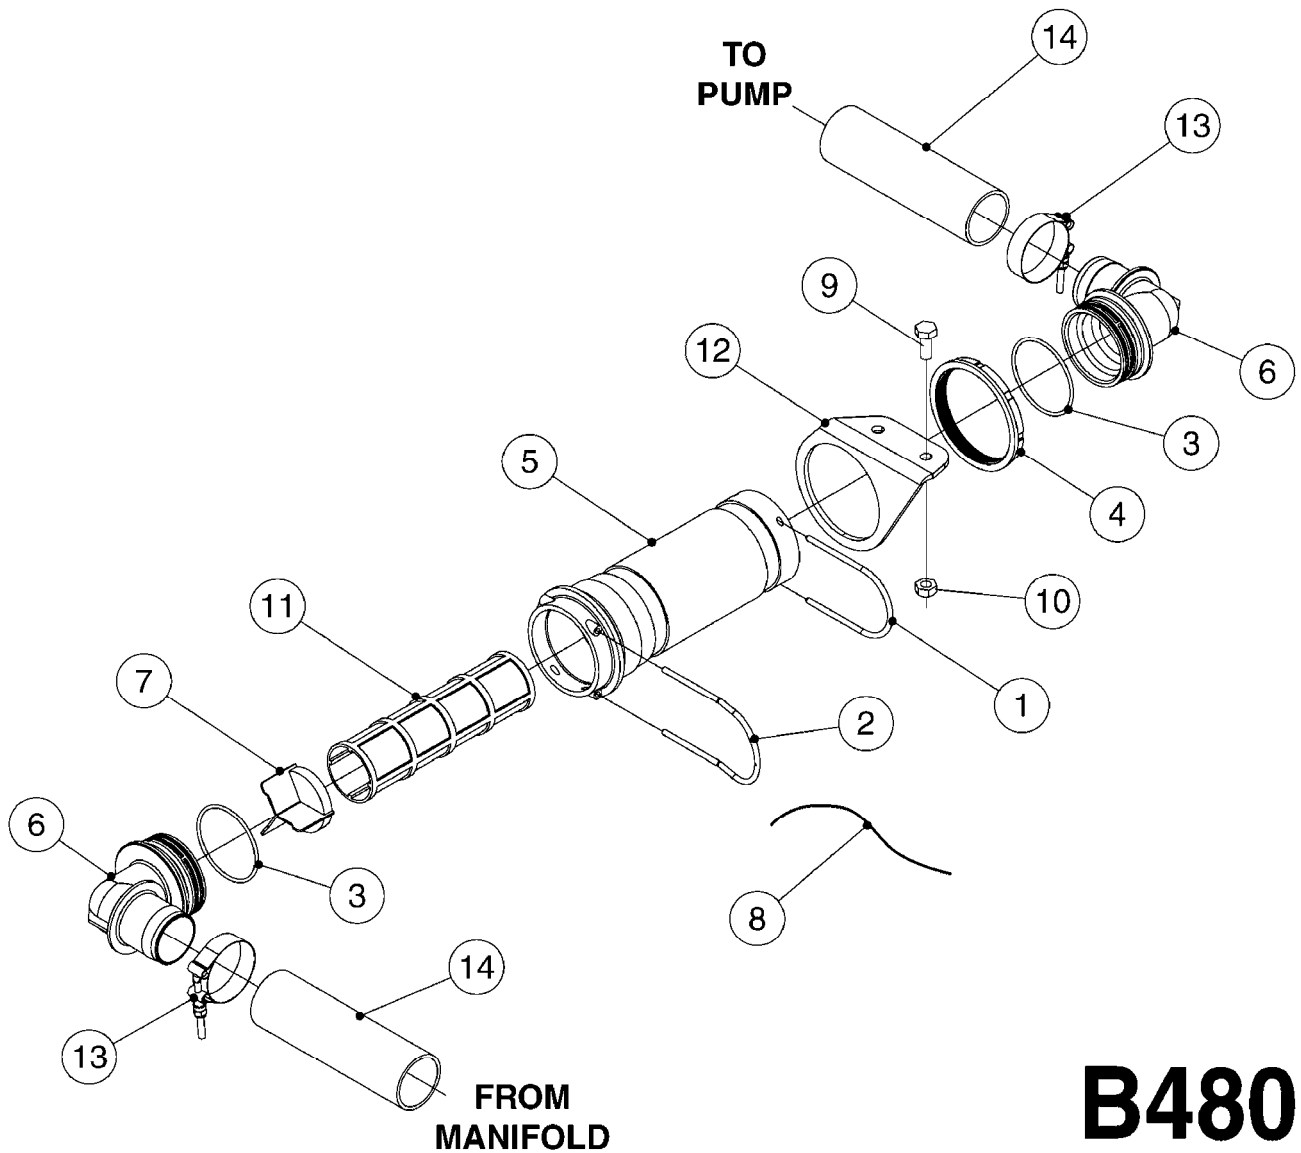

B480

SUCTION FILTER - RANGER
B480-HIN, 15:06:10

Page 1
Date 19.03.2013 8:43

Pos.	parts-n°	order qty	description
1	145997	1	FITT.DK S-93 FORK
2	147115	1	FITT.DK S-93 FORK SPECIAL
3	242351	1	O-RING D69.5X3.0 VITON F.S-93
4	322109	1	FITT.DK S-93 BULKHEAD NUT
5	322227	1	HOUSING F.FILTER S-93 2"
6	334446	1	FITT.DK S-93 ELB. 2' RUBBER
7	334605	1	VANE F.TOP SUCTION FILTER
8	390509	1	*STRING POLYESTER D1 X 325MM
9	420604	1	BOLT HEX 8.8 DEL M10X25 FT
10	460423	1	NUT HEX M10X1.5 LOCK
11	615415	1	FILTER ELEM.S93,30 MESH-GREEN
11	615416	1	FILTER ELEM.S93,50 MESH-BLUE
11	615417	1	FILTER ELEM.S93,80 MESH-RED
12	16029503	1	PLATE 5.0X114X160/BOW/HOLE D94
13	28030203	1	CLAMP HOSE T-BOLT S2" 235-67
14	92702703	1	HOSE PVC SUCT GRAY 2"