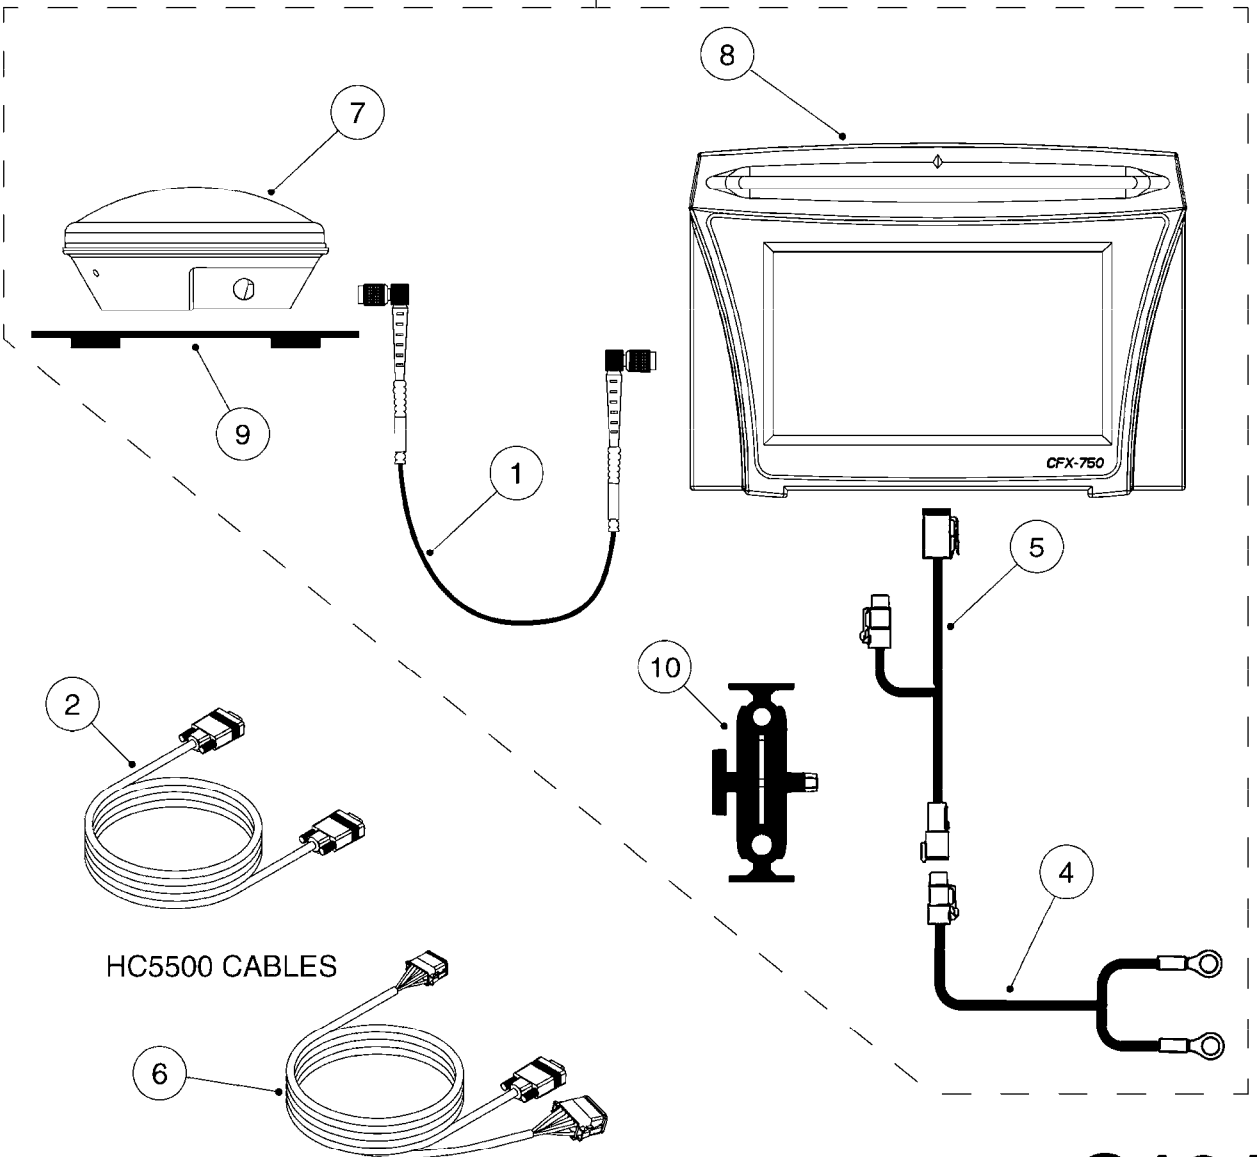

3 COMPLETE ASSEMBLY

CFX-750 DISPLAY, DGPS
G194-HIN, 30:11:11

Page 1
Date 19.03.2013 8:43

Pos.	parts-n°	order qty	description
1	26007603	1	CABLE, ANTENNA, EZGUIDEPLUS
2	26012003	1	NULL MODEM CABLE
3	26021403	1	CFX-750 DISPLAY, DGPS
4	26021503	1	CABLE, BASIC POWER, CFX-750
5	26021603	1	CABLE, POWER BUS, CAN CFX-750
6	26021703	1	CABLE, ASC INTERFACE, CFX-750
7	26021803	1	AG-25 ANTENNA L1/L2 GLN
8	26022103	1	CFX-750 DISPLAY ONLY
9	28048203	1	EZ-GUIDE 500 MOUNT F.AG15 ANT.
10	28048303	1	EZ-GUIDE 250/500 RAM MNT.1.5"