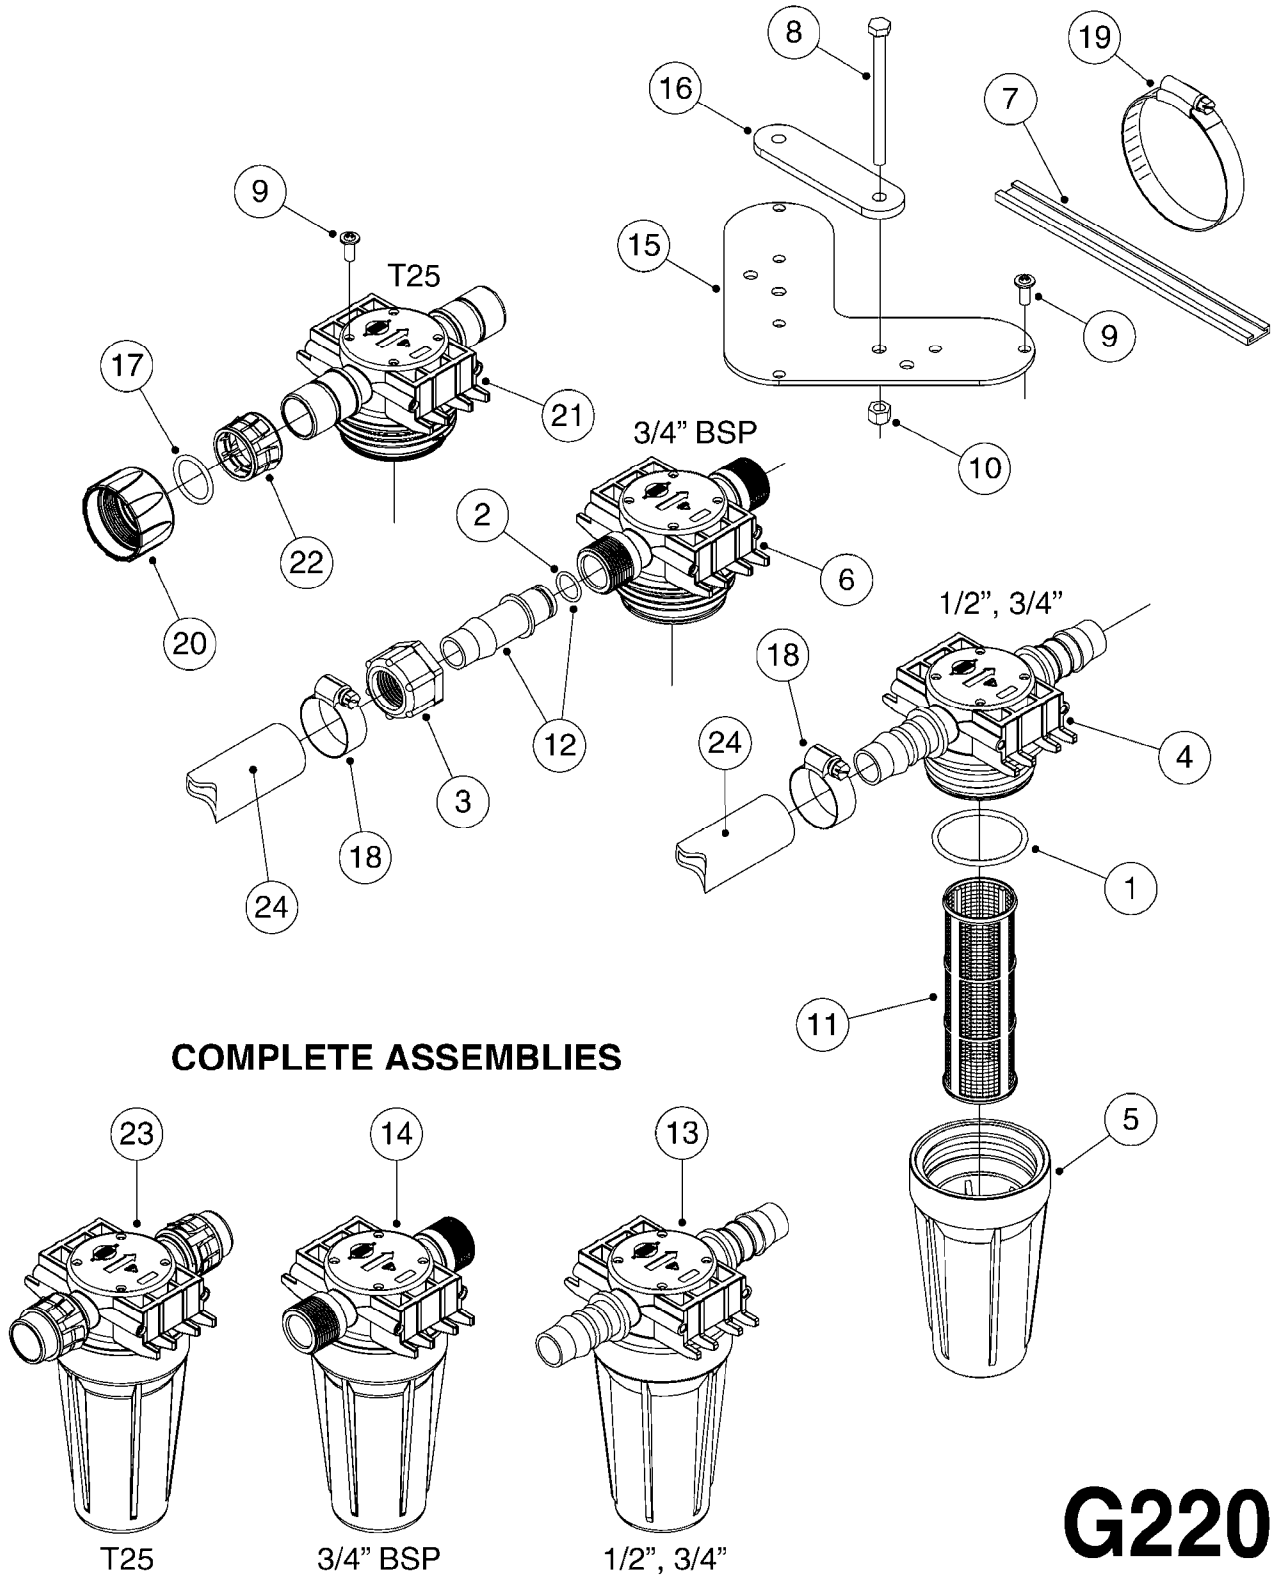

Pos.	parts-n°	order qty	description
1	240925	1	O-RING D49.5X3 NITRIL
2	242594	1	O-RING D14 X 1.78 SCH.70-EPDM
3	320283	1	FITT.DK NUT 3/4"BSP
4	322241	1	FILTER HOUSING W.3/4' BARBS
4	322249	1	FILTER HOUSING W.1/2' BARBS
5	322242	1	FILTER BOWL / IN-LINE
6	322250	1	FILTER HOUSING W.3/4"BSP THRD
7	341291	1	RUBBER HOSE CLAMP COVER 130MM
7	341292	1	RUBBER HOSE CLAMP COVER 180MM
8	410605	1	BOLT HEX 8.8 DEL M6X80
9	440673	1	SCREW F.PLASTIC 5X12 SS
10	460261	1	NUT HEX M6X1 LOCK
11	615443	1	FILTER ELEM.50 MESH BLUE
11	615444	1	FILTER ELEM.80 MESH RED
11	615445	1	FILTER ELEM.100 MESH YELLOW
12	716236	1	FITT.DK HB 1/2" ASSY. F. 3/4"
12	724621	1	FITT.DK HB 3/4"ASSY F.3/4" NUT
13	845205	1	FILTER IN-LINE 1/2' 50 MESH
13	845208	1	FILTER IN-LINE 3/4' 50 MESH
13	845209	1	FILTER IN-LINE 3/4' 80 MESH
14	845218	1	FILTER IN-LINE 3/4'50 MESH OML
14	845219	1	FILTER IN-LINE 3/4'80 MESH OML
15	16022203	1	PLATE 3.0 X 55 X 196
16	16022403	1	BRACKET 60MM TUBE
17	24263000	1	O-RING Ø24.4 X 3.1 NITRIL SH70
18	28029903	1	CLAMP HOSE GEAR P3/4"-S1" 6712
19	28047103	1	CLAMP HOSE GEAR 50 X 50 6740
19	28047203	1	CLAMP HOSE GEAR 60 X 80 6756
20	32239700	1	FITT.DK NUT T25
21	32239800	1	FITT.DK IN-LINE FILTER TOP T25
22	33515500	1	FITT.DK NUT LOCK RING T25
23	72700600	1	FILTER IN-LINE 80 MESH, T25
24	92702103	1	HOSE R X1/2" X300PSI WP X0012"
24	92703203	1	HOSE R X3/4" X300PSI WP X0012"