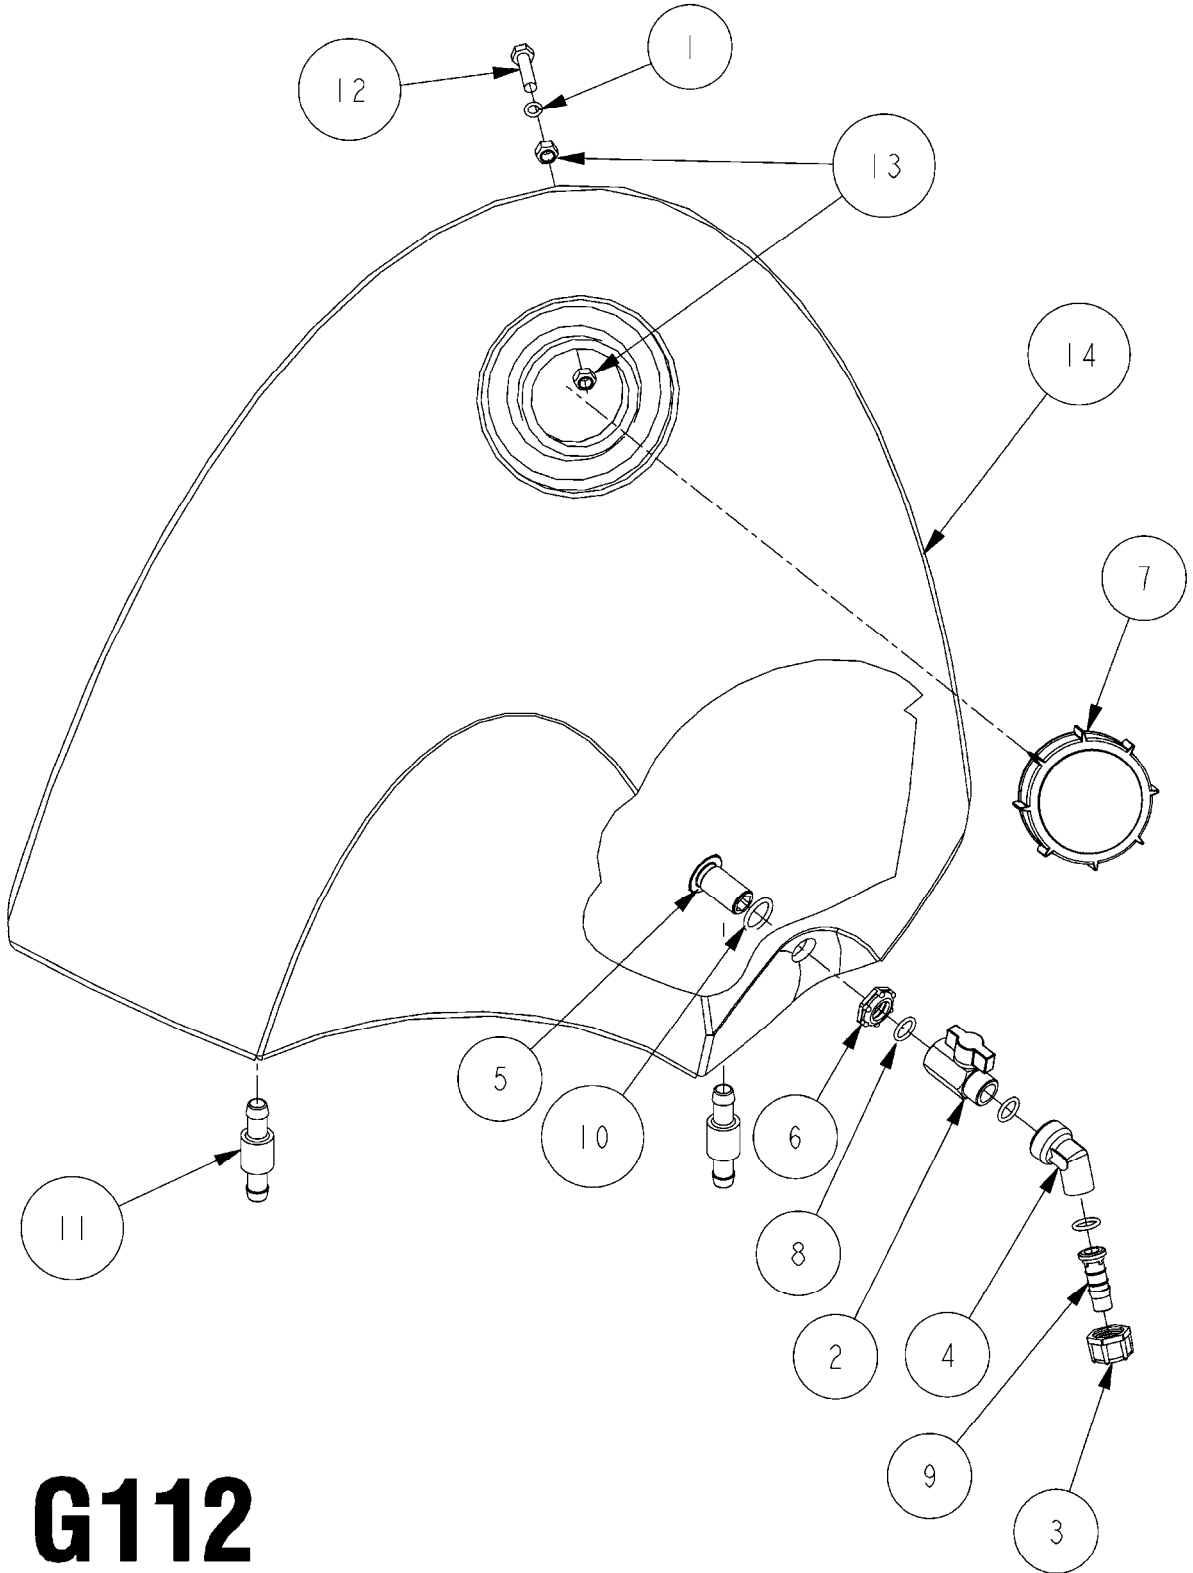

G112

CLEAN WATER TANK - RANGER
G112-HIN, 28:06:06

Page 1
Date 19.03.2013 8:43

Pos.	parts-n°	order qty	description
1	240947	1	O-RING D7.3X2.4 NITRIL
2	281551	1	BALL VALVE 1/2"
3	320084	1	FITT.DK NUT 1/2" BSP
4	320482	1	FITT.DK ELB. 1/2" BSP 60 DEG.
5	321296	1	FITT.DK BULKHEAD 1/2" BSP SING
6	321307	1	FITT.DK NUT 1/2" BSP JAMB
7	321322	1	SCREW CAP F. S80 X 4
8	330212	1	O-RING D19/D14X2.4 F.1/2"NUT
9	330687	1	FITT.DK HB 1/2" F. 1/2" NUT
10	332592	1	O-RING D26/D20X3
11	333137	1	FITT.DK CONN.1/2" F.NOZZ. DOUB
12	420641	1	BOLT HEX 8.8 DEL M8X35
13	460143	1	NUT HEX M8 LOCK
14	35003503	1	TANK, HAND WASH 20L RG PRE 08