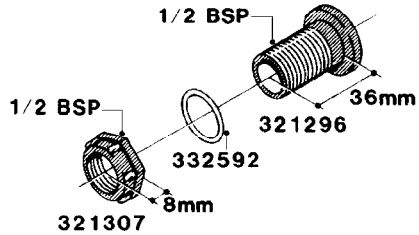

**H050**

FITTINGS - HOSE CONNECTORS  
H050-HIN, 31:03:09

Page 1

Date 19.03.2013 8:44

parts-n°	order qty	description
242594	1	O-RING D14 X 1.78 SCH.70-EPDM
320294	1	FITT.DK TEE 3/8X3/8HB X1/2"BSP
320305	1	FITT.DK HB 3/4'- 3/4' BSP
320386	1	FITT.DK TEE 3/8X3/8HB X3/8"BSP
320397	1	FITT.DK ELB 3/8"HB X 3/8" BSP
320401	1	FITT.DK TEE 1/2X1/2HB X1/2"BSP
320412	1	FITT.DK TEE 1/2X1/2HB X3/8'BSP
320423	1	FITT.DK ELB 1/2'HB X 3/8' BSP
320891	1	FITT.DK HB 3/8'- 3/8' BSP
320972	1	FITT.DK HB 5/16'- 1/4' BSP
322046	1	FITT.DK TEE 1/2X1/2HB X3/4'BSP
322048	1	FITT.DK TEE 3/4X3/4HB X3/4'BSP
330595	1	O-RING D24.6/D20X2.1 -3/4"
333137	1	FITT.DK CONN.1/2" F.NOZZ. DOUB
333141	1	FITT.DK CONN.1/2" F.NOZZ.SING
334041	1	FITT.DK CONN.3/4' F.NOZZ. SING
334042	1	FITT.DK CONN.3/4' F.NOZZ. DOUB
334195	1	FITT.DK ELB. 3/4"HB X 3/4"HB
10012103	1	FITT.PO.HB 1.25X1.50 IMB1012
10014003	1	FITT.PO.HB 1.25X1.25 IMB1010
10036903	1	FITT.PO.HB 1.50X1.50 IMB1212
28019303	1	FITTING HB ELB 3/4NPT-3/4HOSE
61016500	1	HOSE TAIL 3/4" 90°+RG CAP 3/4"
72026700	1	NOZZLE TUBE ADAPTER W/O-RING