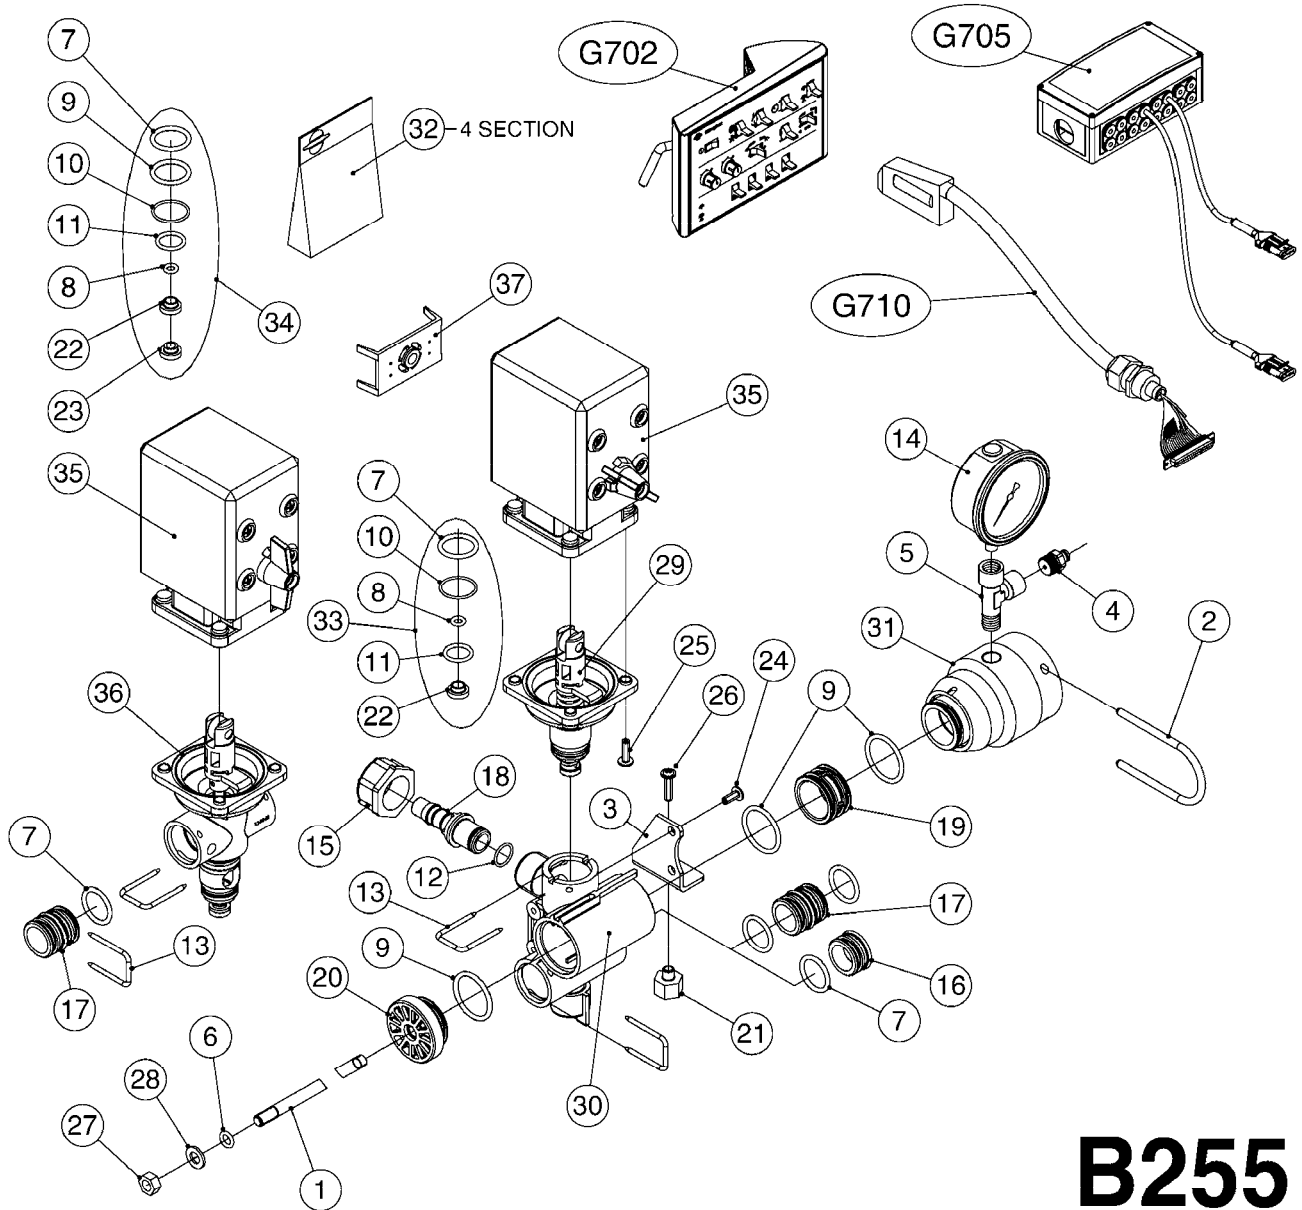

# A431

PUMP - ACE 150 BELT DRIVE  
A431-HIN, 13:11:12

Page 1

Date 19.03.2013 8:42

parts-n°	order qty	description
450015	1	SCREW ALLAN 3/8'X5/8' BLACK
10527803	1	KEY 1/8x1/8x1/2'F.ACE PUMP
21002203	1	BEARING, SEALED ACE BELT DRIVE
28022303	1	SHIELD KIT
28022403	1	OUTPUT SHAFT ACE BELT DR PUMP
28022503	1	BELT 600 RPM ACE PUMP
28022603	1	BELT 1000 RPM ACE PUMP
28022703	1	IMPELLER THERMOPLASTIC
28022803	1	IMPELLER CAST IRON
28022903	1	REPAIR KIT 600 RPM
28023003	1	REPAIR KIT 1000 RPM
28029203	1	11.6"P.D.X2"BORE PULLEY 600RPM
28029303	1	7.9"P.D.X2"BORE PULLEY 1000RPM

**B254**

PRESSURE REGULATOR - S93 06  
B254-HIN, 08:12:11

Page 1

Date 19.03.2013 8:43

Pos.	parts-n°	order qty	description
1	145996	1	FITT.DK S-67 FORK
2	145997	1	FITT.DK S-93 FORK
3	147767	1	PIN 5Ø X 60 S-93 DOUBLE CLAMP
4	440675	1	SCREW F. PLASTIC 5X16 SS
5	33510800	1	HOUSING F.PRESS.REG.S67/S93
6	72374200	1	MOTOR HOUS.REG.1:150 ENCODER
7	72425500	1	REGULATOR S67/S93 CROSS-DRILL
7	72678700	1	REGULATOR S67/S93 CROSS-DRILL CERAMIC COMPONENTS
8	72481600	1	BAG W. CONSOLE&SPINDLE COMPL
9	72678900	1	BAG W.CONE/CYL/GASKET CERAMIC CERAMIC COMPONENTS
9	74190800	1	BAG W.CONE/CYL. AND GASKET
10	74187500	1	SWITCH 5A PRESS.REG REP.KIT 08