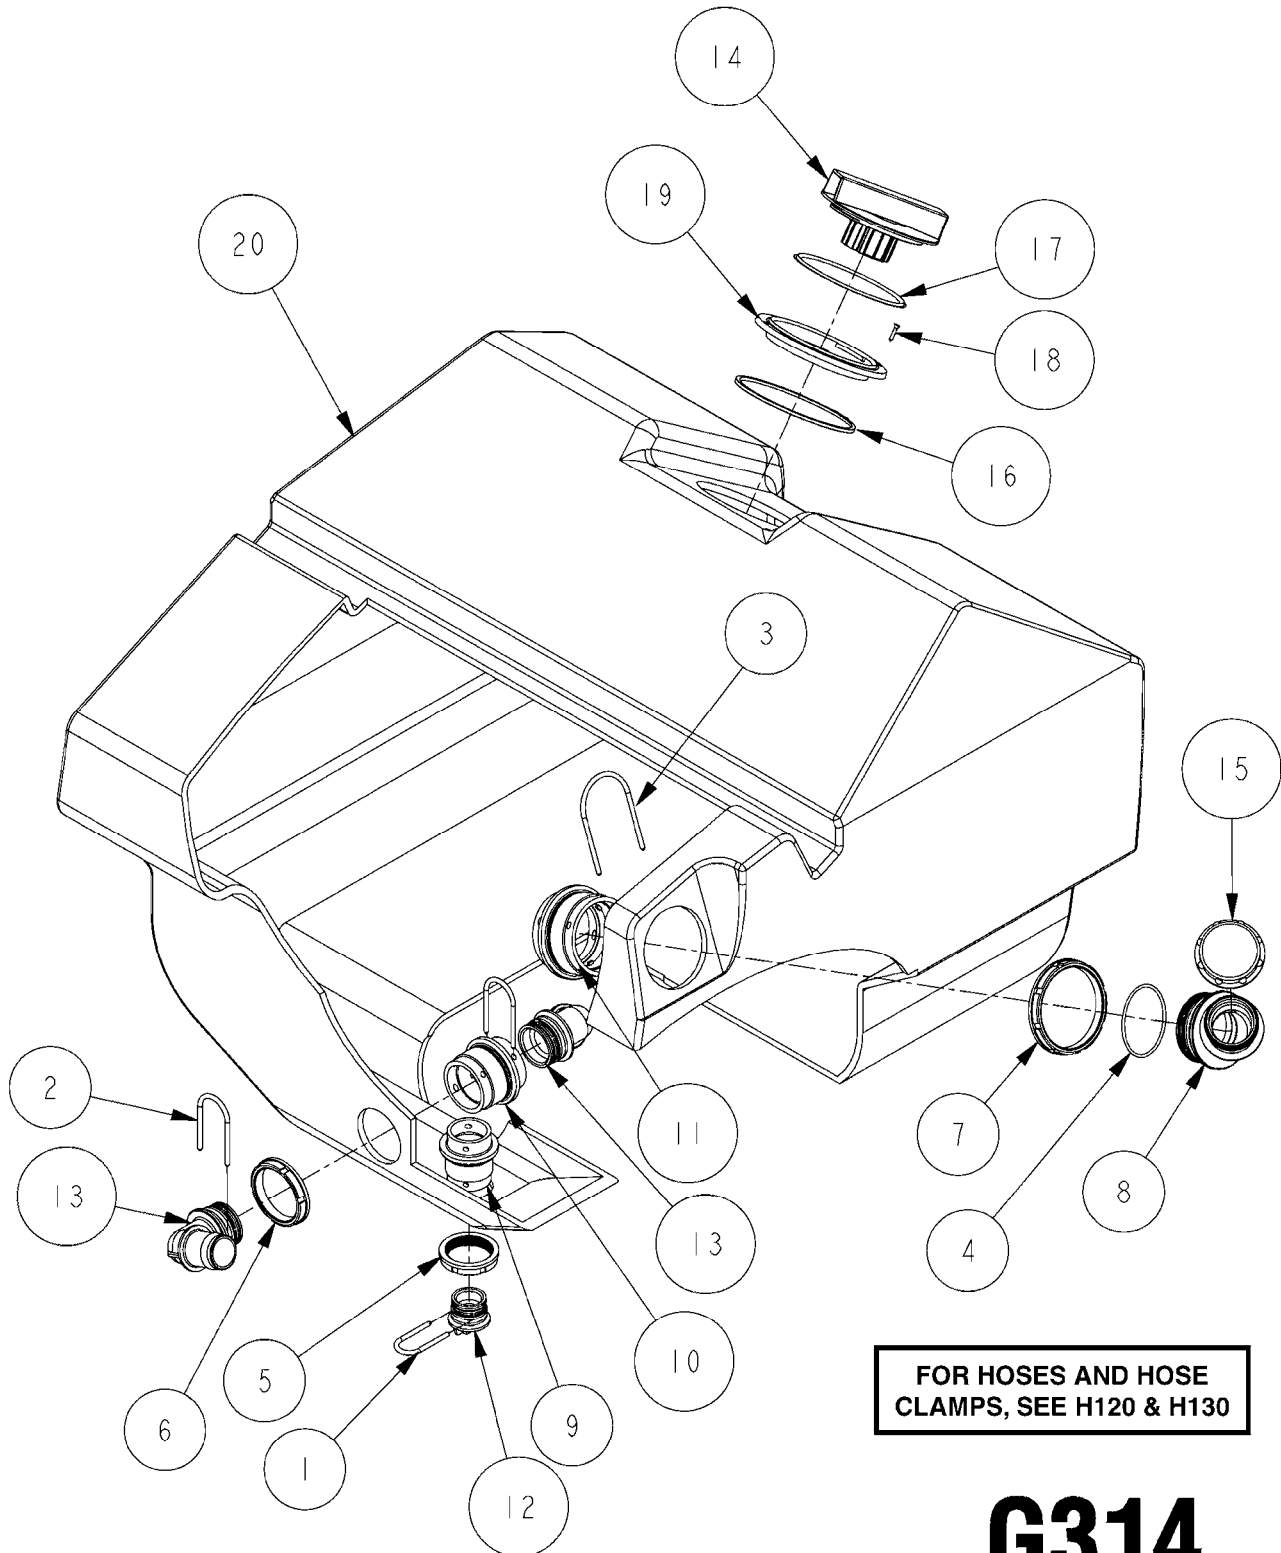

**FOR HOSES AND HOSE
CLAMPS, SEE H120 & H130**

G314

FLUSH SYSTEM - RANGER
G314-HIN, 25:04:11

Page 1

Date 19.03.2013 8:43

Pos.	parts-n°	order qty	description
1	145995	1	FITT.DK S-53 FORK
2	145996	1	FITT.DK S-67 FORK
3	145996	1	FITT.DK S-67 FORK S-67 MODELS WITHOUT THREADED CAP (15)
3	145997	1	FITT.DK S-93 FORK S-93 MODELS WITH THREADED CAP (15)
4	242351	1	O-RING D69.5X3.0 VITON F.S-93 S-93 MODELS WITH THREADED CAP (15)
4	242353	1	O-RING D44.2X3.0 VITON F.S-67 S-67 MODELS WITHOUT THREADED CAP (15)
5	322107	1	FITT.DK S-53 BULKHEAD NUT
6	322108	1	FITT.DK S-67 BULKHEAD NUT
7	322108	1	FITT.DK S-67 BULKHEAD NUT S-67 MODELS WITHOUT THREADED CAP (15)
7	322109	1	FITT.DK S-93 BULKHEAD NUT S-93 MODELS WITH THREADED CAP (15)
8	322337	1	FITT.DK S-93 ELB.2"BSP 45D S-93 MODELS WITH THREADED CAP (15)
8	334250	1	FITT.DK S-67 PLUG S-67 MODELS WITHOUT THREADED CAP (15)
9	726463	1	FITT.DK S53 BULKHEAD W/GASKET
10	726464	1	FITT.DK S-67 BULKHEAD W/GASKET
11	726464	1	FITT.DK S-67 BULKHEAD W/GASKET S-67 MODELS WITHOUT THREADED CAP (15)
11	726465	1	FITT.DK S-93 BULKHEAD W/GASKET S-93 MODELS WITH THREADED CAP (15)
12	726578	1	FITT.DK S53 PLUG WITH O-RING
13	727224	1	FITT.DK S-67 ELB.1-1/2"
14	10052203	1	LID VENT ASSY
15	10053603	1	FITT. CAPNUT 2"BSP 5601
16	10064203	1	SET SEALING SPONGE RUBBER
17	10102203	1	GASKET F.16" LID BREATHER
18	10619703	1	SCREW SS #6x3/4' SELF TAPPING
19	10619803	1	LID HOUSING TREADED F. 6'
20	35003903	1	TANK, FLUSH 250L RANGER DK PIG