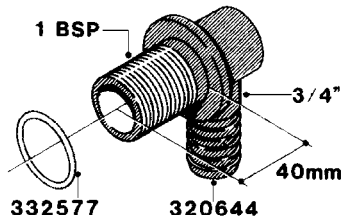

**H040**

FITTINGS - NIPPLES & ELBOWS  
H040-HIN, 01:01:01

Page 1

Date 19.03.2013 8:44

parts-n°	order qty	description
10530803	1	FITT.PO.SE 2.00X2.00 45 DEG.
320191	1	FITT.DK ELB 3/8' BSP 45 DEGREE
320482	1	FITT.DK ELB. 1/2" BSP 60 DEG.
320596	1	FITT.DK ELB 3/8'-1/2' BSP 45DEG
320607	1	FITT.DK HN 3/8M X 3/8F BSP LNG
320633	1	FITT.DK HN 3/8"M X 3/8"F BSP
321451	1	FITT.DK ELB.1-1/2 X1-1/4 80DEG
321532	1	FITT.DK REDUC 3/4' X 1/2' BSP
390233	1	FITT.DK REDUC 1-1/2" X 1" BSP

**H050**

FITTINGS - HOSE CONNECTORS  
H050-HIN, 31:03:09

Page 1

Date 19.03.2013 8:44

parts-n°	order qty	description
242594	1	O-RING D14 X 1.78 SCH.70-EPDM
320294	1	FITT.DK TEE 3/8X3/8HB X1/2"BSP
320305	1	FITT.DK HB 3/4'- 3/4' BSP
320386	1	FITT.DK TEE 3/8X3/8HB X3/8"BSP
320397	1	FITT.DK ELB 3/8"HB X 3/8" BSP
320401	1	FITT.DK TEE 1/2X1/2HB X1/2"BSP
320412	1	FITT.DK TEE 1/2X1/2HB X3/8'BSP
320423	1	FITT.DK ELB 1/2'HB X 3/8' BSP
320891	1	FITT.DK HB 3/8'- 3/8' BSP
320972	1	FITT.DK HB 5/16'- 1/4' BSP
322046	1	FITT.DK TEE 1/2X1/2HB X3/4'BSP
322048	1	FITT.DK TEE 3/4X3/4HB X3/4'BSP
330595	1	O-RING D24.6/D20X2.1 -3/4"
333137	1	FITT.DK CONN.1/2" F.NOZZ. DOUB
333141	1	FITT.DK CONN.1/2" F.NOZZ.SING
334041	1	FITT.DK CONN.3/4' F.NOZZ. SING
334042	1	FITT.DK CONN.3/4' F.NOZZ. DOUB
334195	1	FITT.DK ELB. 3/4"HB X 3/4"HB
10012103	1	FITT.PO.HB 1.25X1.50 IMB1012
10014003	1	FITT.PO.HB 1.25X1.25 IMB1010
10036903	1	FITT.PO.HB 1.50X1.50 IMB1212
28019303	1	FITTING HB ELB 3/4NPT-3/4HOSE
61016500	1	HOSE TAIL 3/4" 90°+RG CAP 3/4"
72026700	1	NOZZLE TUBE ADAPTER W/O-RING