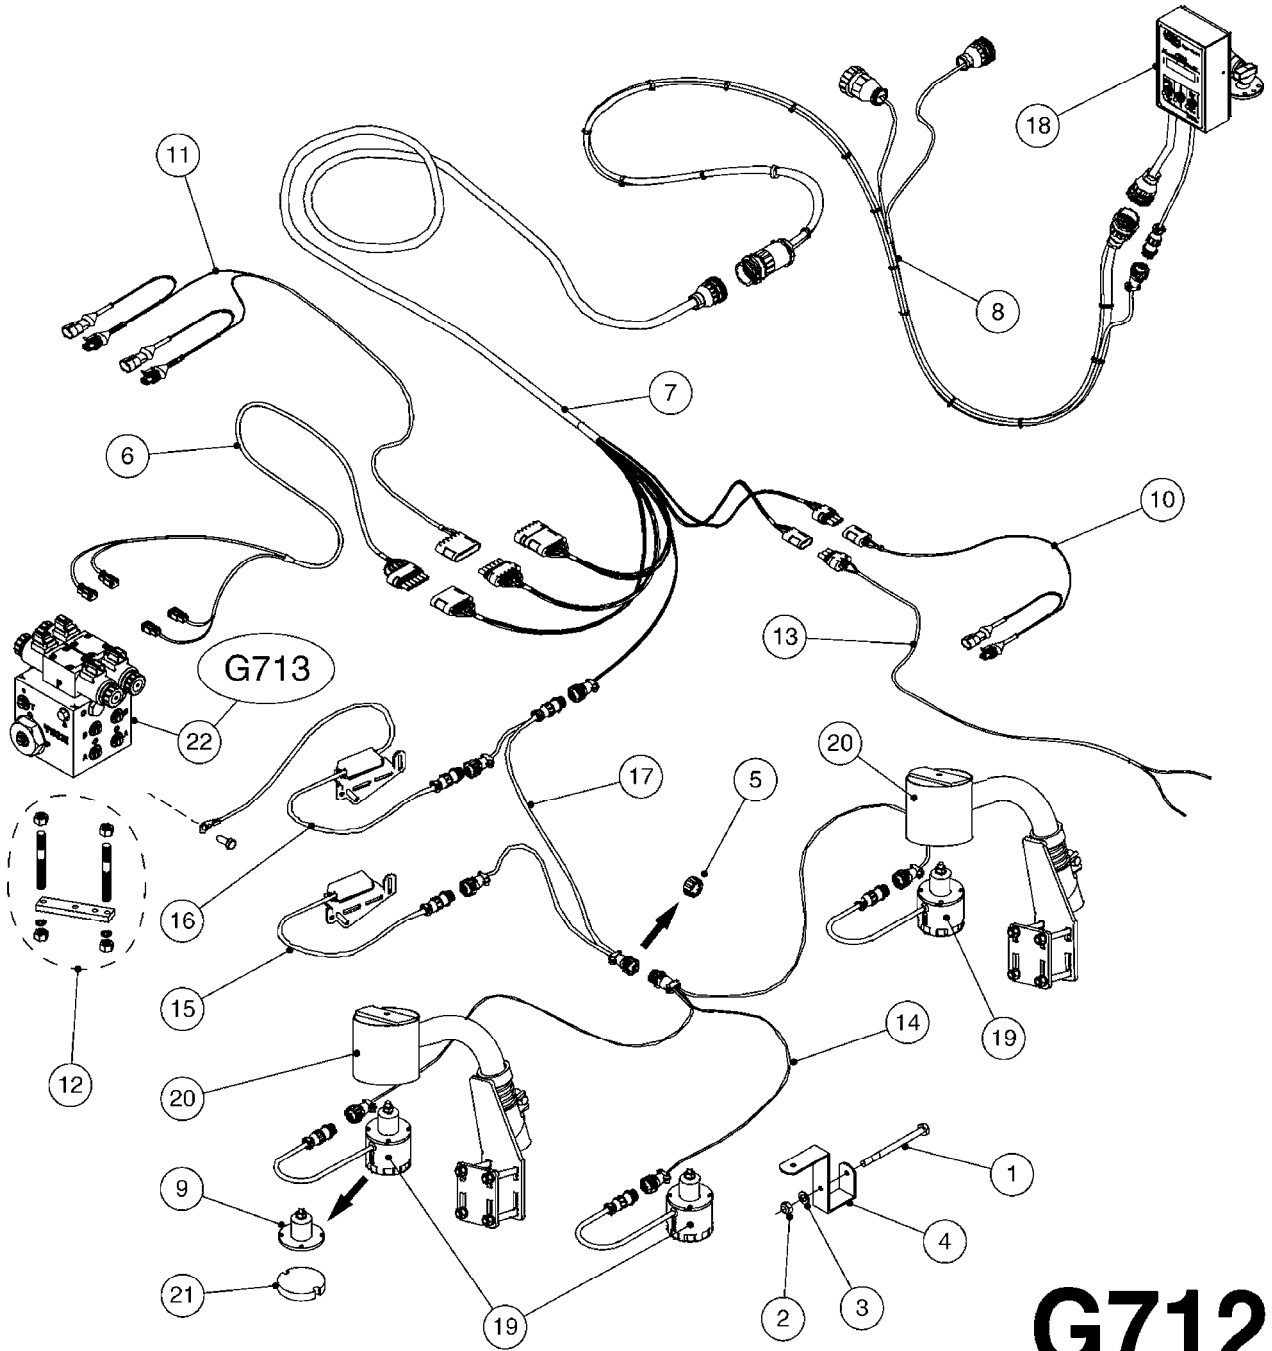

G712

NORAC UC4 BOOM HEIGHT CONTROL
G712-HIN, 02:06:11

Page 1
Date 19.03.2013 8:44

Pos.	parts-n°	order qty	description
1	410443	1	BOLT HEX 8.8 DEL M6X70 FORCE BOOM (FTZ)
1	410605	1	BOLT HEX 8.8 DEL M6X80 SPB/SPC BOOM
2	460261	1	NUT HEX M6X1 LOCK
3	471124	1	WASHER D18/D6.4x1.6
4	16128603	1	BRACKET F. SENSOR 60X60 TUBE SPB/SPC BOOM
4	16128703	1	BRACKET F. SENSOR 50x50 TUBE FORCE BOOM (FTZ)
5	26016303	1	CONNECTOR RING CPC #11 NORAC
6	26026600	1	NORAC CABLE VAR.RT.VLV DIN 3-PIN CONNECTORS/HIRSCHMAN
6	28055603	1	NORAC CABLE VAR.RT.VLV DEUTSCH 2-PIN CONNECTORS/DEUTSCH
7	28049503	1	NORAC CABLE EXTENSION
8	28049603	1	NORAC POWER CABLE
9	28050303	1	NORAC RUBBER TOP&BOLT F.SENSOR
10	28050703	1	NORAC UC4+ OPEN CTR. CABLE
11	28054303	1	PARALIFT INTERFACE CABLE NORAC
12	28055503	1	NORAC VALVE MOUNTING HARDWARE
13	28055703	1	NORAC VALVE CABLE ROLL PIGTAIL
14	28085900	1	SENSOR BRANCH CABLE NORAC
15	28086000	1	CAN NODE (AXLE) NORAC
16	28086100	1	CAN NODE (BOOM) NORAC
17	28086200	1	CAN NODE DUAL CABLE NORAC
18	28086300	1	UC4 DISPLAY PANEL NORAC
19	28086400	1	UC4 ULTRASOUND SENSOR NORAC
20	28086500	1	UC4 SENSOR MOUNTING BKT. NORAC
21	28086600	1	FOAM DISC F. SENSOR NORAC
22	78216100	1	NORAC VALVE BLOCK COMPLETE UC4