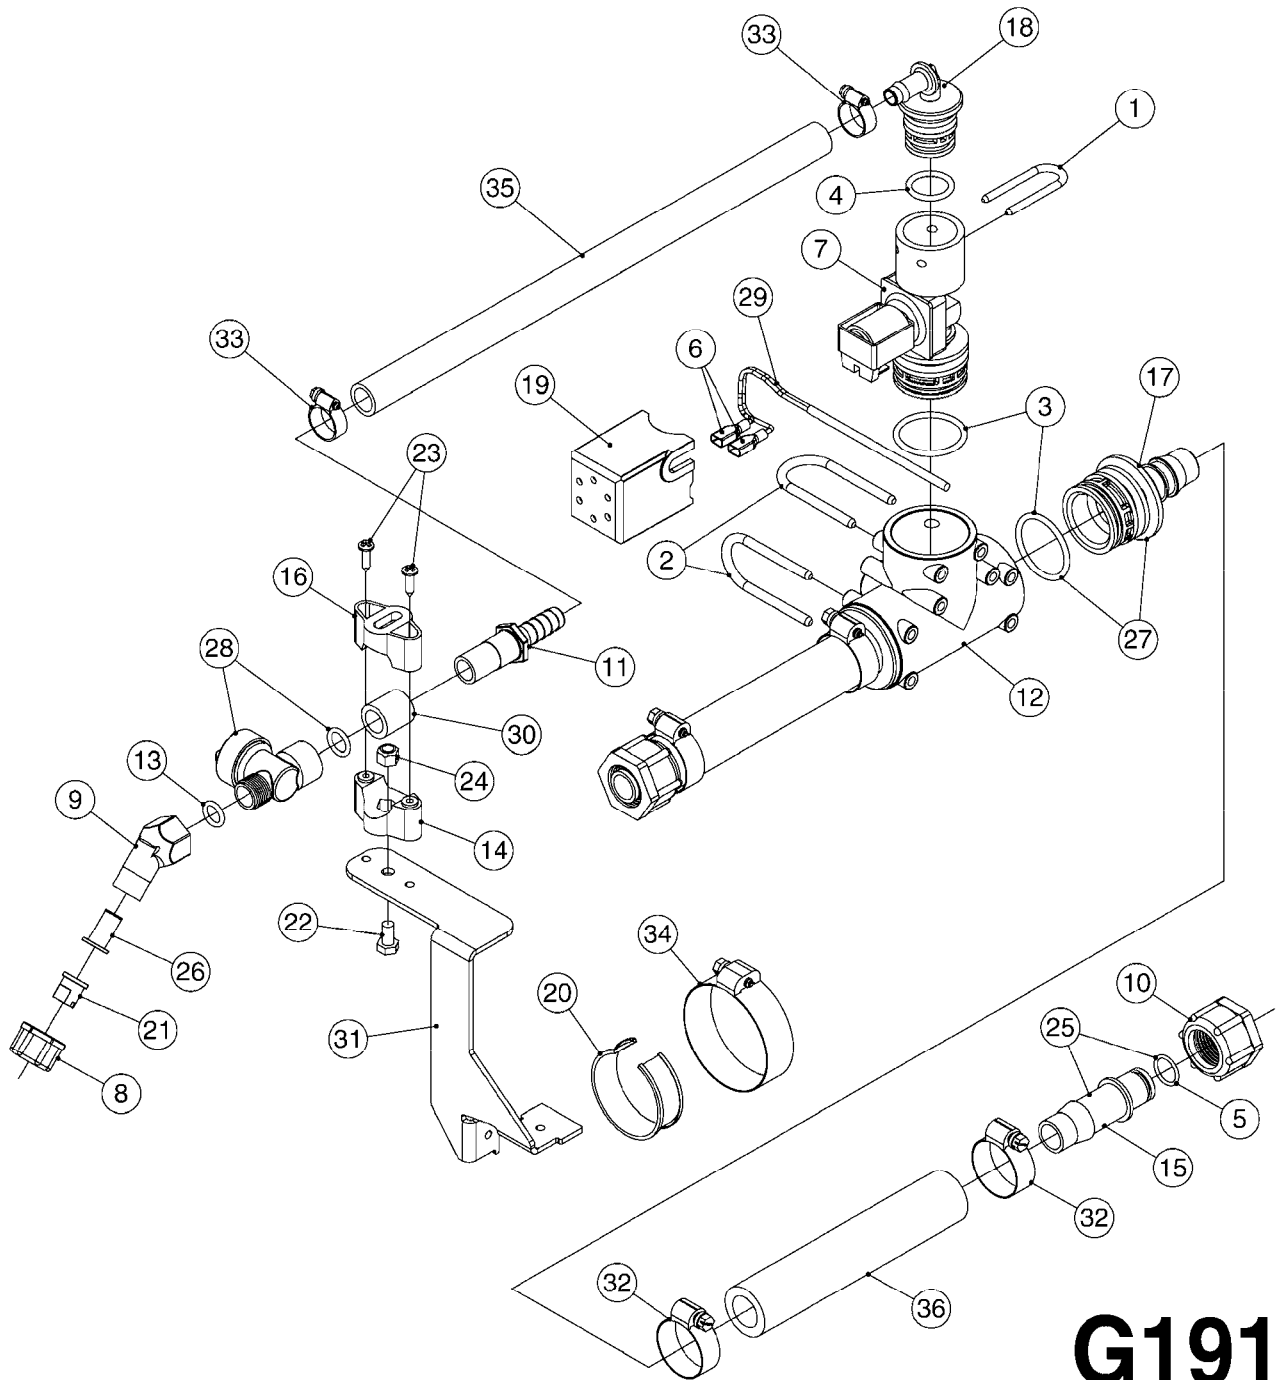

G191

ELECTRIC END NOZZLE KIT '09
G191-HIN, 21:05:12

Page 1
Date 19.03.2013 8:43

Pos.	parts-n°	order qty	description
1	145994	1	FITT.DK S-40 FORK
2	145995	1	FITT.DK S-53 FORK
3	242354	1	O-RING D32.2X3.0 VITON F.S-53
4	242355	1	O-RING D19.2X3.0 VITON F.S-40
5	242594	1	O-RING D14 X 1.78 SCH.70-EPDM
6	261539	1	SPADE F.ELEC CONNEX BLUE INSUL
7	262104	1	VALVE, SOLENOID, S53/S40
8	320187	1	FITT.DK CAP 3/8" BSP BLACK
9	320191	1	FITT.DK ELB 3/8' BSP 45 DEGREE
10	320283	1	FITT.DK NUT 3/4"BSP
11	320891	1	FITT.DK HB 3/8'- 3/8' BSP
12	322352	1	FITT.DK S-53 TEE
13	330013	1	O-RING D15/D10X2.5 F.3/8"NUT
14	333012	1	NOZZLE HOLD. UPPER PART
15	334044	1	FITT.DK HB 3/4' F. 3/4' CAP
16	334220	1	NOZZLE BODY SING.SN.FT.UPPER
17	334229	1	FITT.DK S-53 STR.3/4"
18	334237	1	FITT.DK S-40 ELB.3/8'
19	334965	1	COVER FOR S53 SOLENOID VALVE
20	341291	1	RUBBER HOSE CLAMP COVER 130MM
21	370392	1	NOZZLE END FAN 1850-G 300
22	410546	1	BOLT HEX 8.8 DEL M6X12 FT
23	440665	1	SCREW M4.2X16 STAINLESS
24	460261	1	NUT HEX M6X1 LOCK
25	724621	1	FITT.DK HB 3/4"ASSY F.3/4" NUT
26	725042	1	SCREEN 80 MESH W.GASKET, RED
27	726558	1	FITT.DK S53 STR. 3/4" W.ORING
28	729610	1	NOZZLE ASSY. 3/8 THREAD
29	983087	1	ELEC. CABLE 2 WIRE X 0.75MM
30	10631003	1	HOSE R X CLEAR BRAID.X 1/2 12"
31	16110803	1	NOZZLE BRACKET VAR SPACINGS
32	28029903	1	CLAMP HOSE GEAR P3/4"-S1" 6712
33	28044903	1	CLAMP HOSE GEAR P3/8" 6706
34	28047003	1	CLAMP HOSE GEAR 30 X 50 6732
35	92701703	1	HOSE R X3/8" X300PSI WP X0012"
36	92703203	1	HOSE R X3/4" X300PSI WP X0012"