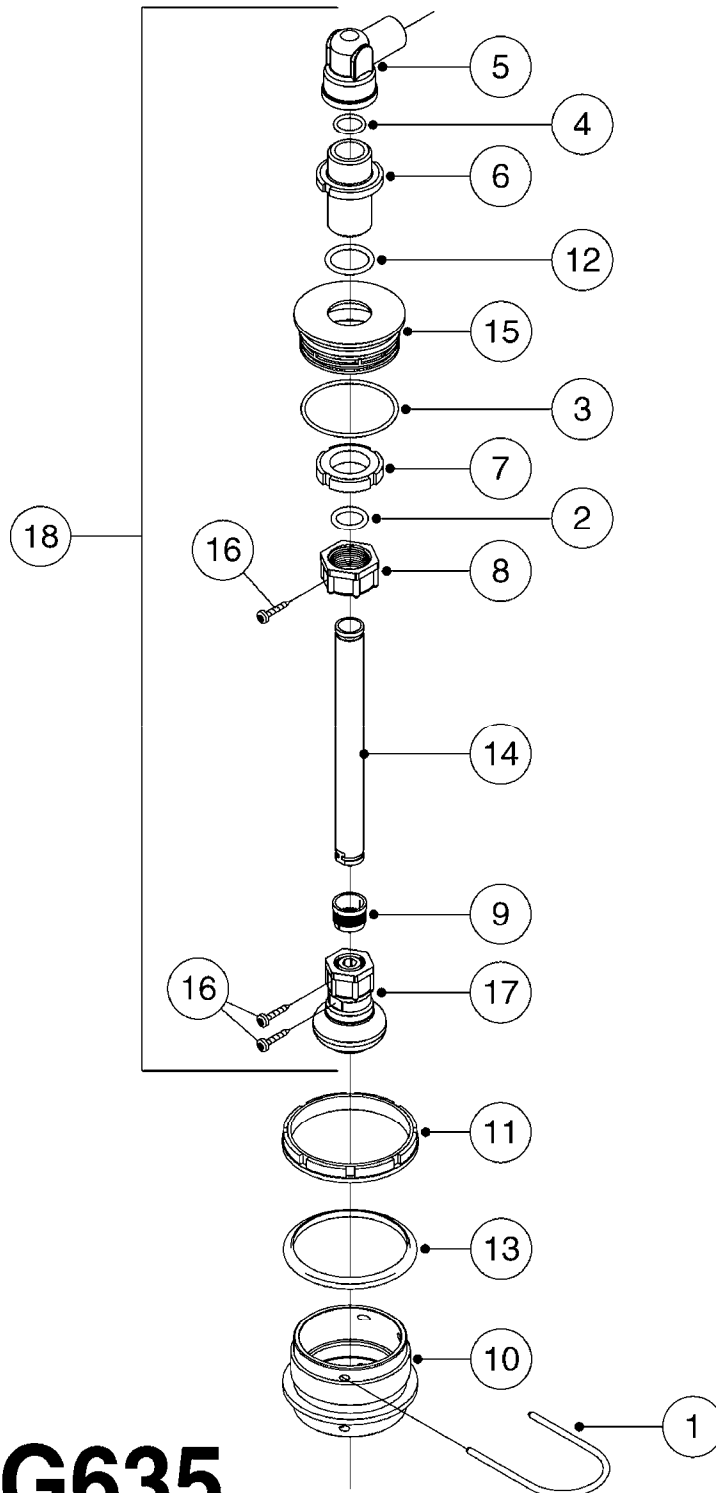

RINSE SYSTEM NOZZLE - LOW MOD.
G635-HIN, 30:11:10

G635