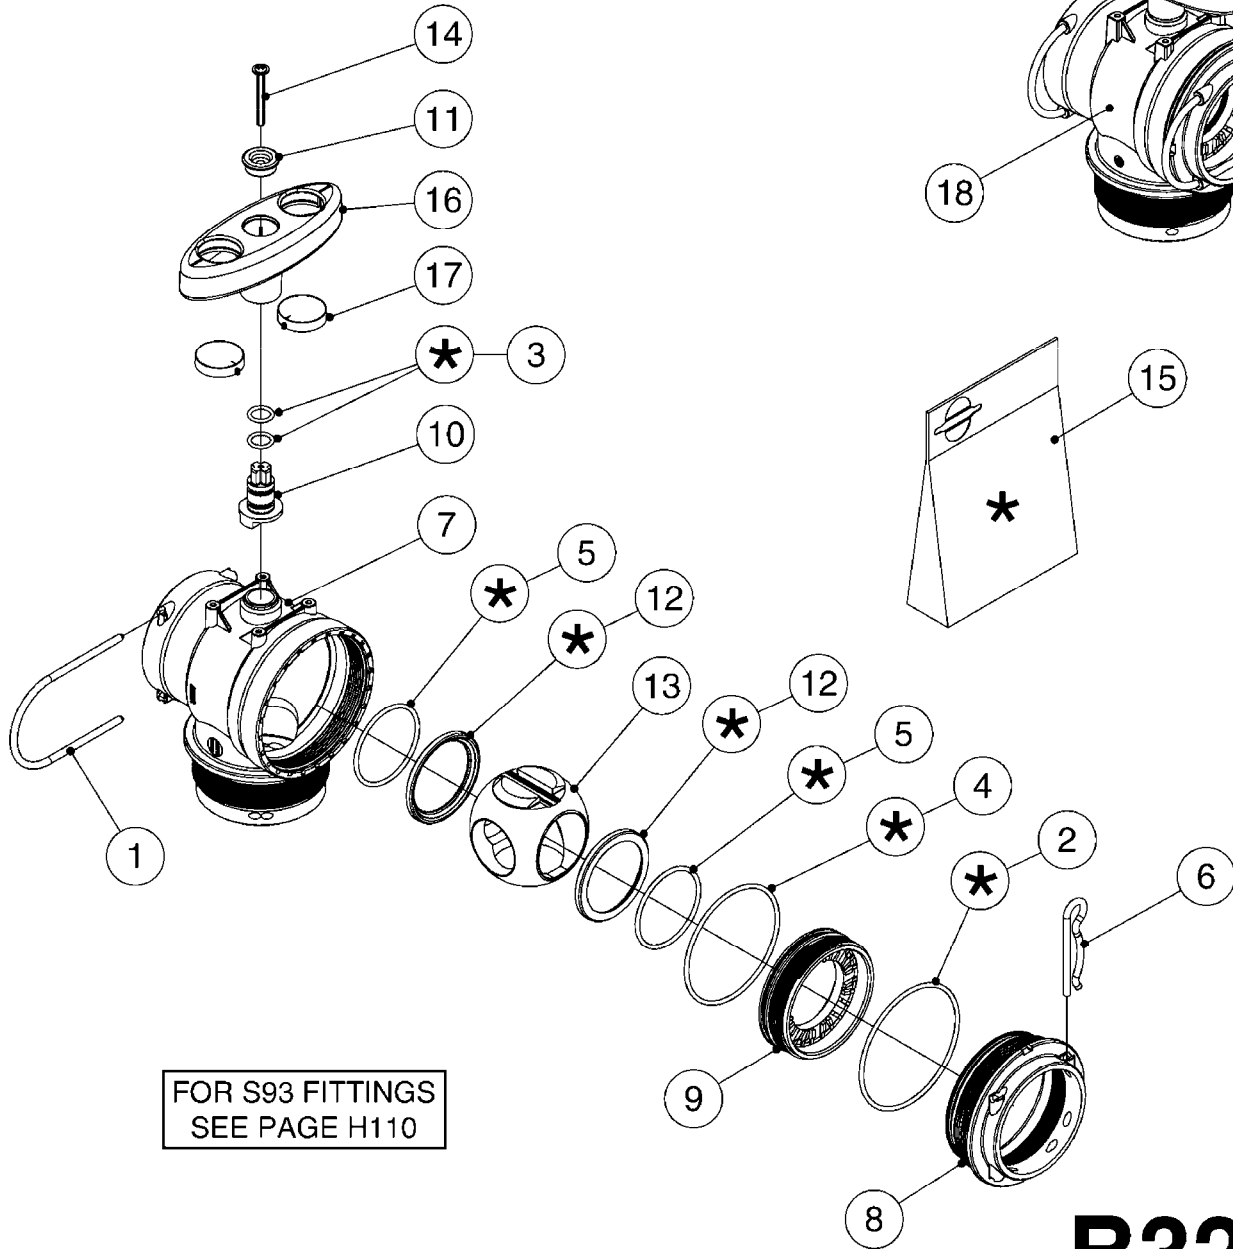

S93 (07)

MANIFOLD - S93 VALVE (07)
B322-HIN, 29:10:12

Page 1

Date 19.03.2013 8:43

Pos.	parts-n°	order qty	description
1	145997	1	FITT.DK S-93 FORK
2	242047	1	O-RING 89.5 X 3.0 VITON
3	242449	1	O'RING D13.3 x 2.4 VITON
4	242450	1	O-RING D84.5X3.0 VITON
5	242475	1	O'RING D56.52x5.33 SH70-VITON
6	285791	1	HAIR PIN S93/S67
7	322327	1	HOUSING, VALVE, S93, 220 PSI
8	322328	1	END CAP F. VALVE S-93
9	322354	1	THRUST PLATE F.3-WAY VALVES-93
10	334579	1	SPINDLE F.3 WAY VALVE S-93
11	334594	1	PLUG F. VALVE HANDLE BLACK
12	390543	1	SEAT F. BALL 3-WAY VALVE S-93
13	390544	1	BALL F.3 WAY S93 VLVE/SUCT.MAN
13	391019	1	BALL F.2 WAY S93 SMART VALVE
14	440729	1	SCREW F. PLASTIC 40X40 SS
15	741726	1	REPAIR KIT F.S93 VALVE VIT.'02
16	33514400	1	HANDLE FOR 2 ICONS 07
17	33514500	1	PLUG FOR HANDLE W/2 ICONS
18	72518800	1	QUICK FILL VALVE 2008 NAV
18	72518900	1	SUCTION VALVE 2008 NAV