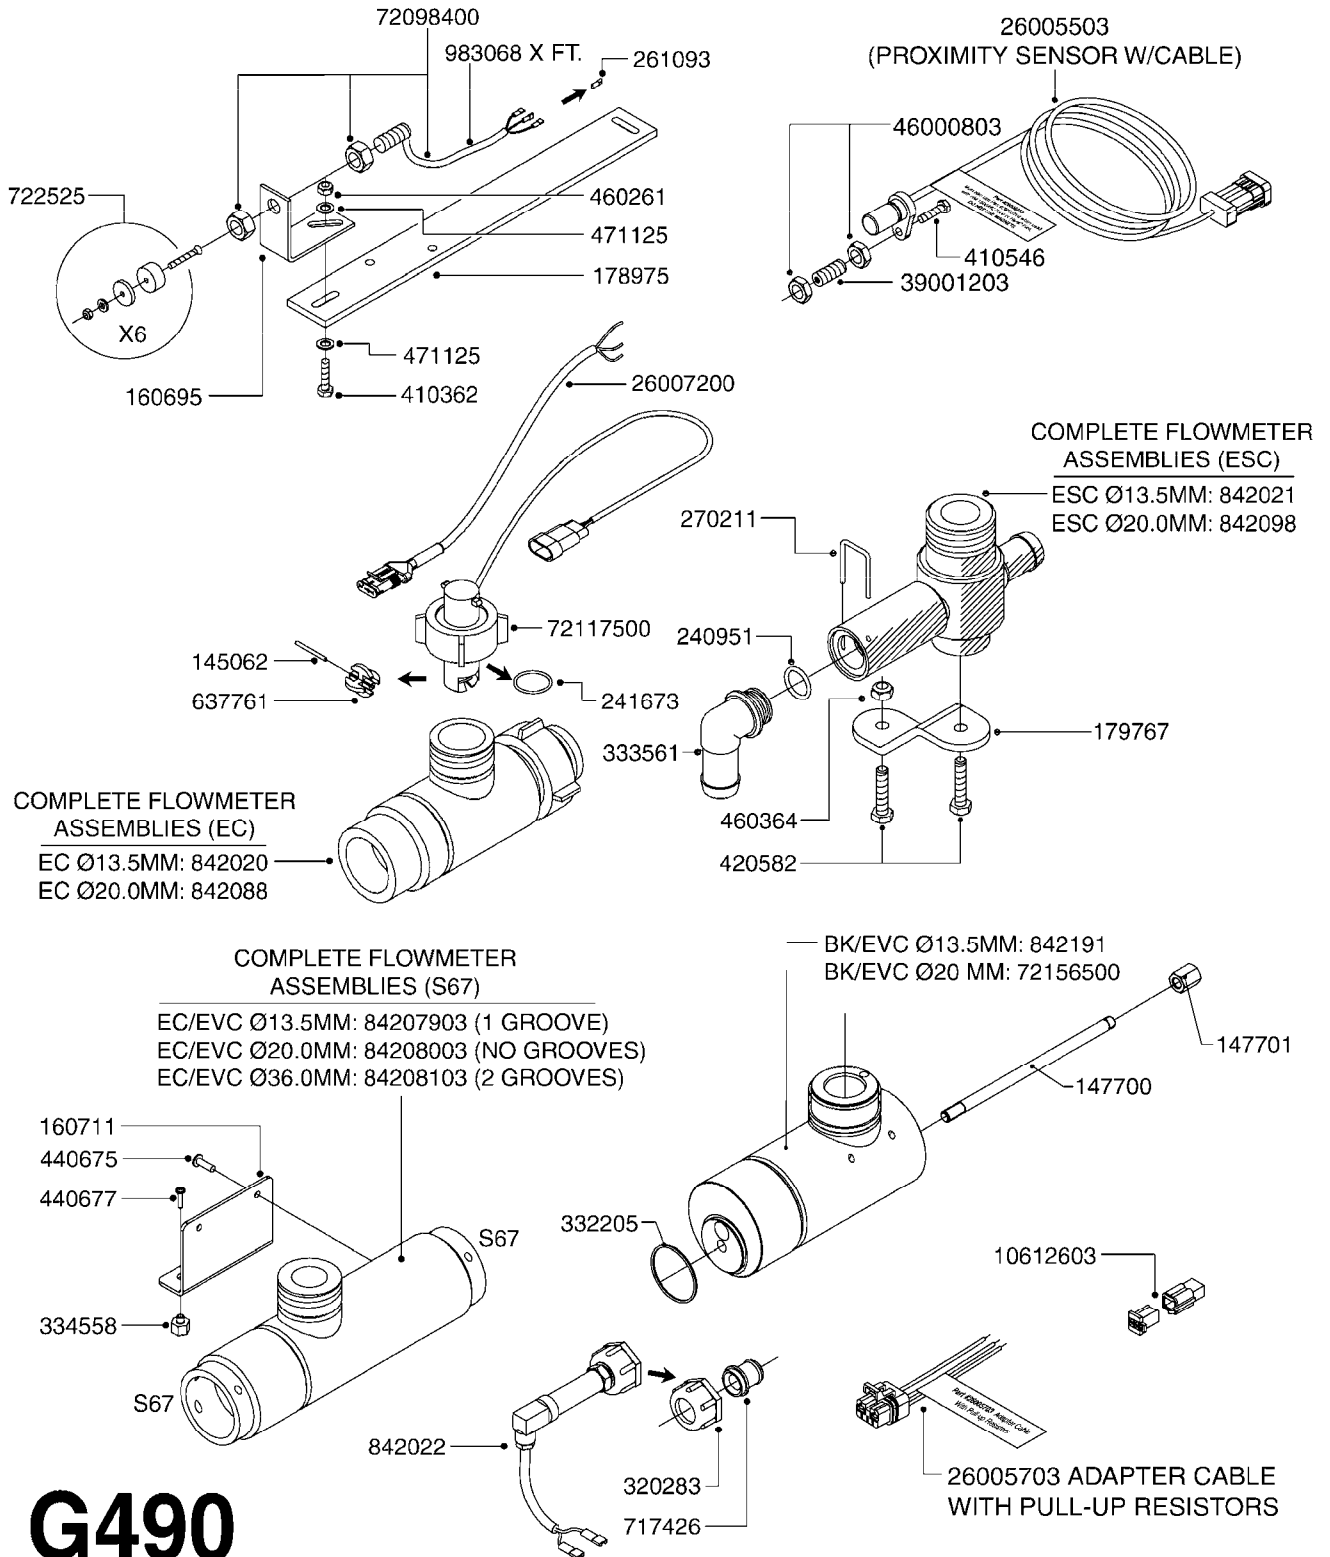

# G480

HC 2500/HM1500 DISPLAY/SCANBOX  
G480-HIN, 15:11:09

Page 1

Date 19.03.2013 8:44

parts-n°	order qty	description
142516	1	SCREW SET M10 BENT F. LOCKING
161411	1	MT.BRK. HC2500/HM1500 DISPLAY
26018300	1	ADAPTOR 2500 FOR SPRAYBOX II 39-PIN/REPLACES SCANBOX
260363	1	PLUG 2 POLE 12V
260827	1	PLUG F.EC ATTACHMENTS
261060	1	PLUG F.EC ATTACHMENTS
261589	1	FUSE 5X20 1.25 AMP
26176203	1	FUSE 5.0A QUICK-ACT.
261933	1	CABLE W/PLUG 2X25 L=71"
261934	1	CABLE W/PLUG 18X0.5MM L=79"
261935	1	SWITCH 2 POLE
261937	1	CIRCUIT BOARD F. SCANBOX
262099	1	PLUG SOCKET 3-POLE 2.5/3
450902	1	BOLT ALLEN HEAD M4 X 16MM
471055	1	WASHER D4.1/7.6 X 0.9
61029900	1	BRACKET FOR HC2500
731613	1	DISPLAY HC2500 NEW
731983	1	DISPLAY HM1500 REFURBISHED
732095	1	DISPLAY HM1500 NEW
732096	1	SCANBOX F.HM1500/HC2500
741580	1	PLUG 3-POLE 2.5/3
978045	1	DECAL QUICK GUIDE 1500/2500
978097	1	DECAL QUICK GUIDE 1500/2500 FR