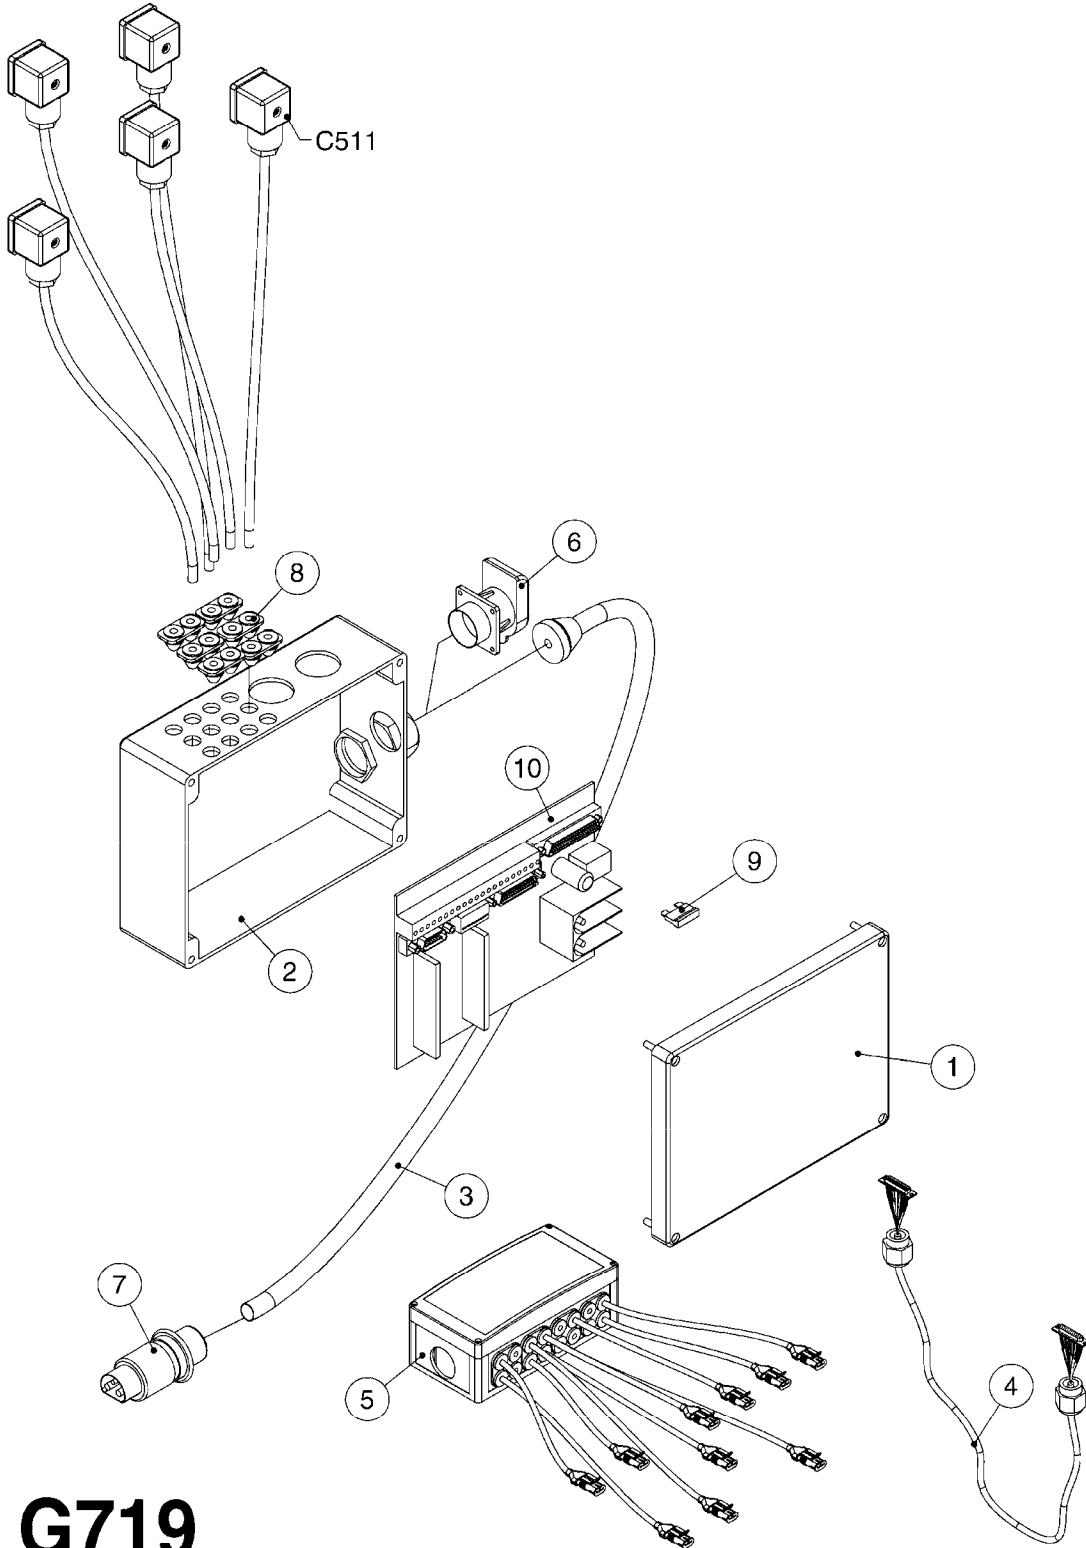

**G719**

JUNCTION BOXES - HYDRAULIC  
G719-HIN, 05:06:12

Page 1

Date 19.03.2013 8:44

Pos.	parts-n°	order qty	description
1	261442	1	LID F.3010/3012 HP BOX
2	391071	1	BOX FOR HY.DAH
3	983070	1	CABLE 2X6MM
4	26016900	1	CABLE DB25M - DB25F L=8.5m
5	26018000	1	HYD JUNCTION BOX SPZ PRE 2012 EAGLE SPC BOOMS
5	26018100	1	HYD. BOX BOOM PCB W/LEADS FOR FORCE/TWIN FORCE BOOMS
5	26018500	1	HYD. BOX BOOM PCB NO LEADS
5	26038300	1	HYD JUNCTION BOX GENERIC 2012 EAGLE SPC/FORCE BOOMS
6	28048000	1	PLUG 3-POL DIN 9680 FEM.CHASS
7	28048100	1	PLUG 3-POL DIN 9680 MALE SPRAY
8	28048200	1	WIRE GROMET RUBBER 4 HOLE
9	28048500	1	FUSE 10A AUTO
10	72243500	1	DAH INTERFACE PCB MOUNTED