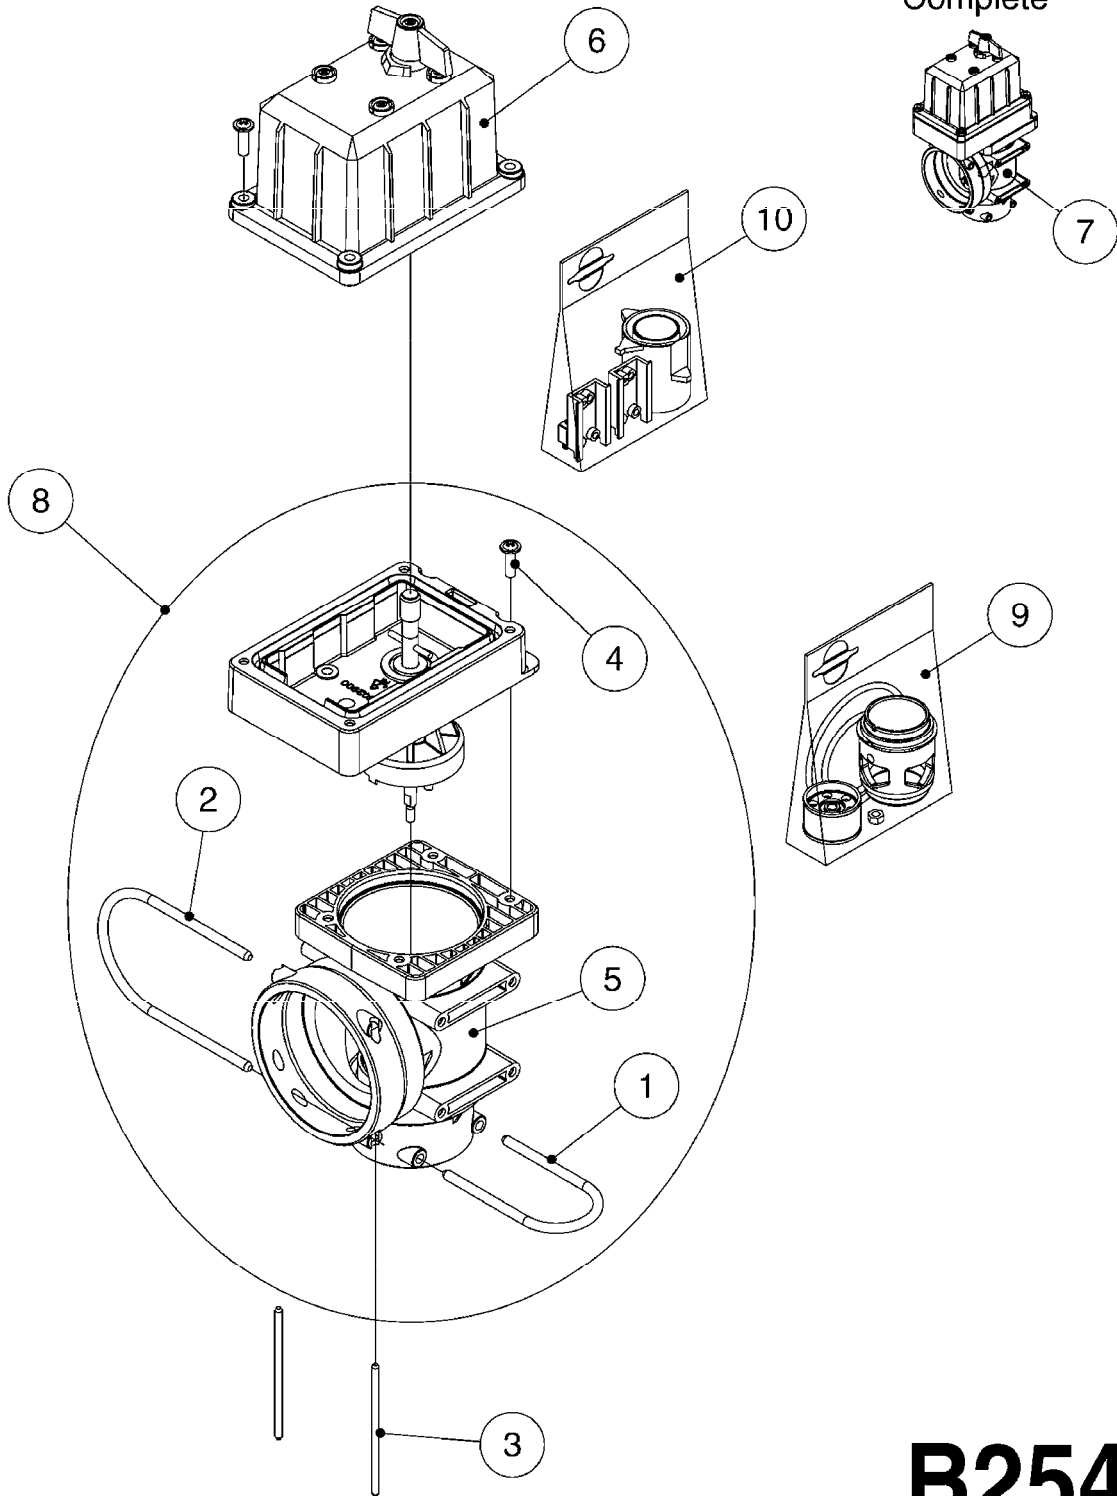

B254

PRESSURE REGULATOR - S93 06
B254-HIN, 08:12:11

Page 1

Date 19.03.2013 8:43

Pos.	parts-n°	order qty	description
1	145996	1	FITT.DK S-67 FORK
2	145997	1	FITT.DK S-93 FORK
3	147767	1	PIN 5Ø X 60 S-93 DOUBLE CLAMP
4	440675	1	SCREW F. PLASTIC 5X16 SS
5	33510800	1	HOUSING F.PRESS.REG.S67/S93
6	72374200	1	MOTOR HOUS.REG.1:150 ENCODER
7	72425500	1	REGULATOR S67/S93 CROSS-DRILL
7	72678700	1	REGULATOR S67/S93 CROSS-DRILL CERAMIC COMPONENTS
8	72481600	1	BAG W. CONSOLE&SPINDLE COMPL
9	72678900	1	BAG W.CONE/CYL/GASKET CERAMIC CERAMIC COMPONENTS
9	74190800	1	BAG W.CONE/CYL. AND GASKET
10	74187500	1	SWITCH 5A PRESS.REG REP.KIT 08