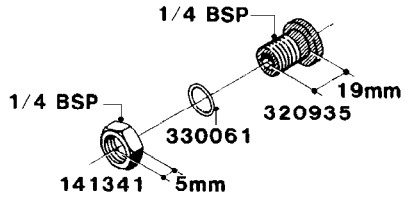

**H050**

FITTINGS - HOSE CONNECTORS  
H050-HIN, 31:03:09

Page 1

Date 19.03.2013 8:44

parts-n°	order qty	description
242594	1	O-RING D14 X 1.78 SCH.70-EPDM
320294	1	FITT.DK TEE 3/8X3/8HB X1/2"BSP
320305	1	FITT.DK HB 3/4'- 3/4' BSP
320386	1	FITT.DK TEE 3/8X3/8HB X3/8"BSP
320397	1	FITT.DK ELB 3/8"HB X 3/8" BSP
320401	1	FITT.DK TEE 1/2X1/2HB X1/2"BSP
320412	1	FITT.DK TEE 1/2X1/2HB X3/8'BSP
320423	1	FITT.DK ELB 1/2'HB X 3/8' BSP
320891	1	FITT.DK HB 3/8'- 3/8' BSP
320972	1	FITT.DK HB 5/16'- 1/4' BSP
322046	1	FITT.DK TEE 1/2X1/2HB X3/4'BSP
322048	1	FITT.DK TEE 3/4X3/4HB X3/4'BSP
330595	1	O-RING D24.6/D20X2.1 -3/4"
333137	1	FITT.DK CONN.1/2" F.NOZZ. DOUB
333141	1	FITT.DK CONN.1/2" F.NOZZ.SING
334041	1	FITT.DK CONN.3/4' F.NOZZ. SING
334042	1	FITT.DK CONN.3/4' F.NOZZ. DOUB
334195	1	FITT.DK ELB. 3/4"HB X 3/4"HB
10012103	1	FITT.PO.HB 1.25X1.50 IMB1012
10014003	1	FITT.PO.HB 1.25X1.25 IMB1010
10036903	1	FITT.PO.HB 1.50X1.50 IMB1212
28019303	1	FITTING HB ELB 3/4NPT-3/4HOSE
61016500	1	HOSE TAIL 3/4" 90°+RG CAP 3/4"
72026700	1	NOZZLE TUBE ADAPTER W/O-RING