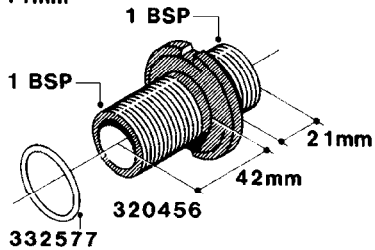

**H040**

FITTINGS - NIPPLES & ELBOWS  
H040-HIN, 01:01:01

Page 1

Date 19.03.2013 8:44

parts-n°	order qty	description
10530803	1	FITT.PO.SE 2.00X2.00 45 DEG.
320191	1	FITT.DK ELB 3/8' BSP 45 DEGREE
320482	1	FITT.DK ELB. 1/2" BSP 60 DEG.
320596	1	FITT.DK ELB 3/8'-1/2' BSP 45DEG
320607	1	FITT.DK HN 3/8M X 3/8F BSP LNG
320633	1	FITT.DK HN 3/8"M X 3/8"F BSP
321451	1	FITT.DK ELB.1-1/2 X1-1/4 80DEG
321532	1	FITT.DK REDUC 3/4' X 1/2' BSP
390233	1	FITT.DK REDUC 1-1/2" X 1" BSP

**H050**

FITTINGS - HOSE CONNECTORS  
H050-HIN, 31:03:09

Page 1

Date 19.03.2013 8:44

parts-n°	order qty	description
242594	1	O-RING D14 X 1.78 SCH.70-EPDM
320294	1	FITT.DK TEE 3/8X3/8HB X1/2"BSP
320305	1	FITT.DK HB 3/4'- 3/4' BSP
320386	1	FITT.DK TEE 3/8X3/8HB X3/8"BSP
320397	1	FITT.DK ELB 3/8"HB X 3/8" BSP
320401	1	FITT.DK TEE 1/2X1/2HB X1/2"BSP
320412	1	FITT.DK TEE 1/2X1/2HB X3/8'BSP
320423	1	FITT.DK ELB 1/2'HB X 3/8' BSP
320891	1	FITT.DK HB 3/8'- 3/8' BSP
320972	1	FITT.DK HB 5/16'- 1/4' BSP
322046	1	FITT.DK TEE 1/2X1/2HB X3/4'BSP
322048	1	FITT.DK TEE 3/4X3/4HB X3/4'BSP
330595	1	O-RING D24.6/D20X2.1 -3/4"
333137	1	FITT.DK CONN.1/2" F.NOZZ. DOUB
333141	1	FITT.DK CONN.1/2" F.NOZZ.SING
334041	1	FITT.DK CONN.3/4' F.NOZZ. SING
334042	1	FITT.DK CONN.3/4' F.NOZZ. DOUB
334195	1	FITT.DK ELB. 3/4"HB X 3/4"HB
10012103	1	FITT.PO.HB 1.25X1.50 IMB1012
10014003	1	FITT.PO.HB 1.25X1.25 IMB1010
10036903	1	FITT.PO.HB 1.50X1.50 IMB1212
28019303	1	FITTING HB ELB 3/4NPT-3/4HOSE
61016500	1	HOSE TAIL 3/4" 90°+RG CAP 3/4"
72026700	1	NOZZLE TUBE ADAPTER W/O-RING