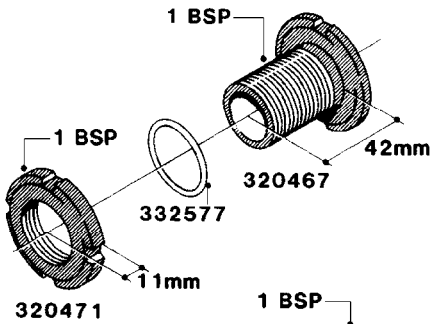

**H040**

FITTINGS - NIPPLES & ELBOWS  
H040-HIN, 01:01:01

Page 1

Date 19.03.2013 8:44

parts-n°	order qty	description
10530803	1	FITT.PO.SE 2.00X2.00 45 DEG.
320191	1	FITT.DK ELB 3/8' BSP 45 DEGREE
320482	1	FITT.DK ELB. 1/2" BSP 60 DEG.
320596	1	FITT.DK ELB 3/8'-1/2' BSP 45DEG
320607	1	FITT.DK HN 3/8M X 3/8F BSP LNG
320633	1	FITT.DK HN 3/8"M X 3/8"F BSP
321451	1	FITT.DK ELB.1-1/2 X1-1/4 80DEG
321532	1	FITT.DK REDUC 3/4' X 1/2' BSP
390233	1	FITT.DK REDUC 1-1/2" X 1" BSP

**H050**

FITTINGS - HOSE CONNECTORS  
H050-HIN, 31:03:09

Page 1

Date 19.03.2013 8:44

parts-n°	order qty	description
242594	1	O-RING D14 X 1.78 SCH.70-EPDM
320294	1	FITT.DK TEE 3/8X3/8HB X1/2"BSP
320305	1	FITT.DK HB 3/4'- 3/4' BSP
320386	1	FITT.DK TEE 3/8X3/8HB X3/8"BSP
320397	1	FITT.DK ELB 3/8"HB X 3/8" BSP
320401	1	FITT.DK TEE 1/2X1/2HB X1/2"BSP
320412	1	FITT.DK TEE 1/2X1/2HB X3/8'BSP
320423	1	FITT.DK ELB 1/2'HB X 3/8' BSP
320891	1	FITT.DK HB 3/8'- 3/8' BSP
320972	1	FITT.DK HB 5/16'- 1/4' BSP
322046	1	FITT.DK TEE 1/2X1/2HB X3/4'BSP
322048	1	FITT.DK TEE 3/4X3/4HB X3/4'BSP
330595	1	O-RING D24.6/D20X2.1 -3/4"
333137	1	FITT.DK CONN.1/2" F.NOZZ. DOUB
333141	1	FITT.DK CONN.1/2" F.NOZZ.SING
334041	1	FITT.DK CONN.3/4' F.NOZZ. SING
334042	1	FITT.DK CONN.3/4' F.NOZZ. DOUB
334195	1	FITT.DK ELB. 3/4"HB X 3/4"HB
10012103	1	FITT.PO.HB 1.25X1.50 IMB1012
10014003	1	FITT.PO.HB 1.25X1.25 IMB1010
10036903	1	FITT.PO.HB 1.50X1.50 IMB1212
28019303	1	FITTING HB ELB 3/4NPT-3/4HOSE
61016500	1	HOSE TAIL 3/4" 90°+RG CAP 3/4"
72026700	1	NOZZLE TUBE ADAPTER W/O-RING