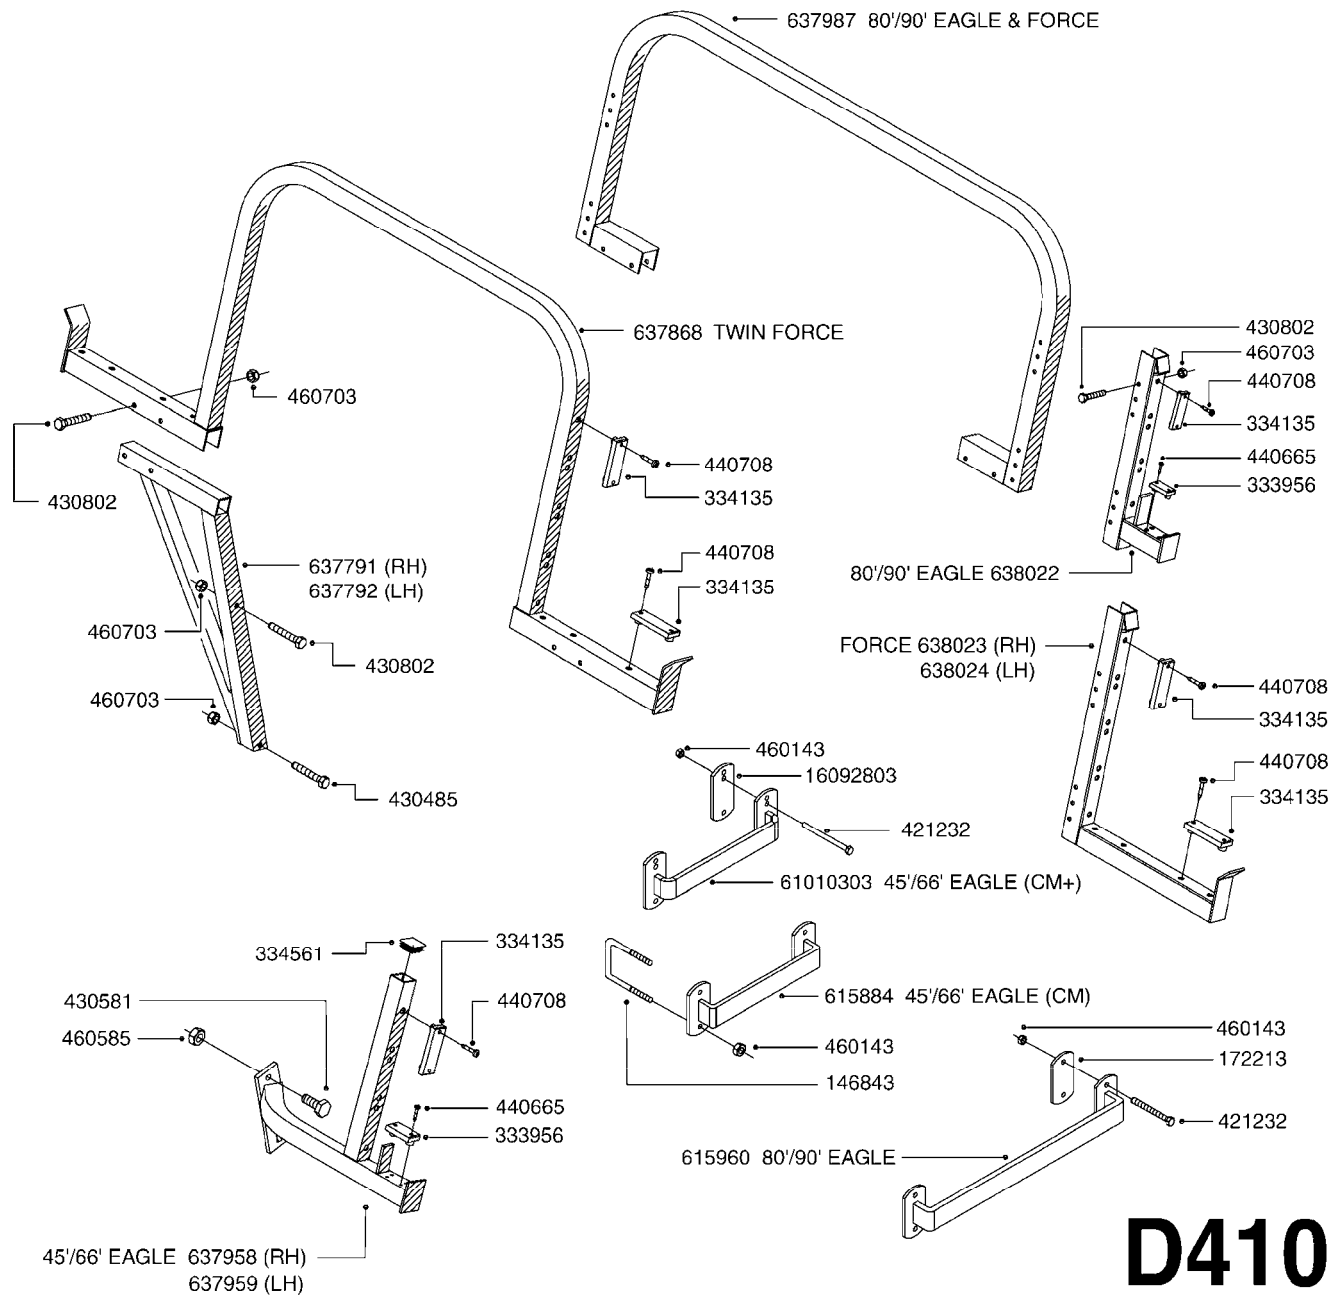

TRANSPORT BRACKETS - CM/CM+
D410-HIN, 16:12:08

Page 1
Date 19.03.2013 8:43

parts-n°	order qty	description
146843	1	BOLT U M8 F A60 x 60
172213	1	FLAT BAR F. BOOM STRAP
333956	1	SLIDE SHOE 91X25X10
334135	1	SLIDE SHOE 140X45X15
334561	1	PLUG 50x50x2 F.SQ.TUBE
421232	1	BOLT HEX 8.8 DEL M8X110
430485	1	BOLT HEX 8.8 DEL M12X90
430581	1	BOLT HEX 8.8 DEL M16X40 FT
430802	1	BOLT HEX 8.8 DEL M12X75
440665	1	SCREW M4.2X16 STAINLESS
440708	1	SCREW M5.5X16 SELF TAPPING SS
460143	1	NUT HEX M8 LOCK
460585	1	NUT HEX M16X2 LOCK
460703	1	NUT HEX M12X1.75 LOCK
615884	1	HOOK BRACKET F.TNSPORT 45'-66'
615960	1	TRANSPORT BKT.F.80'-90'HZ CM
637791	1	TRANS.MOUNT BKT. CM PLTFORM RH
637792	1	TRANS.MOUNT BKT. CM PLTFORM LH
637868	1	TRANS.BKT UPPER CM TWIN FORCE
637958	1	TRANS.BKT CM EAGLE45'-66' RH
637959	1	TRANS.BKT CM EAGLE45'-66' LH
637987	1	TRANS.BKT UPPER CM EAGLE80-90'
638022	1	TRANSPORT BKT.F.80-90'HZ CM
638023	1	TRANSPORT BKT.F.110'FORCE RH
638024	1	TRANSPORT BKT.F.110'FORCE LH
16092803	1	PLATE F. TRANSPORT CM+
61010303	1	TRANSPORT MT. F. WING SPB CM+