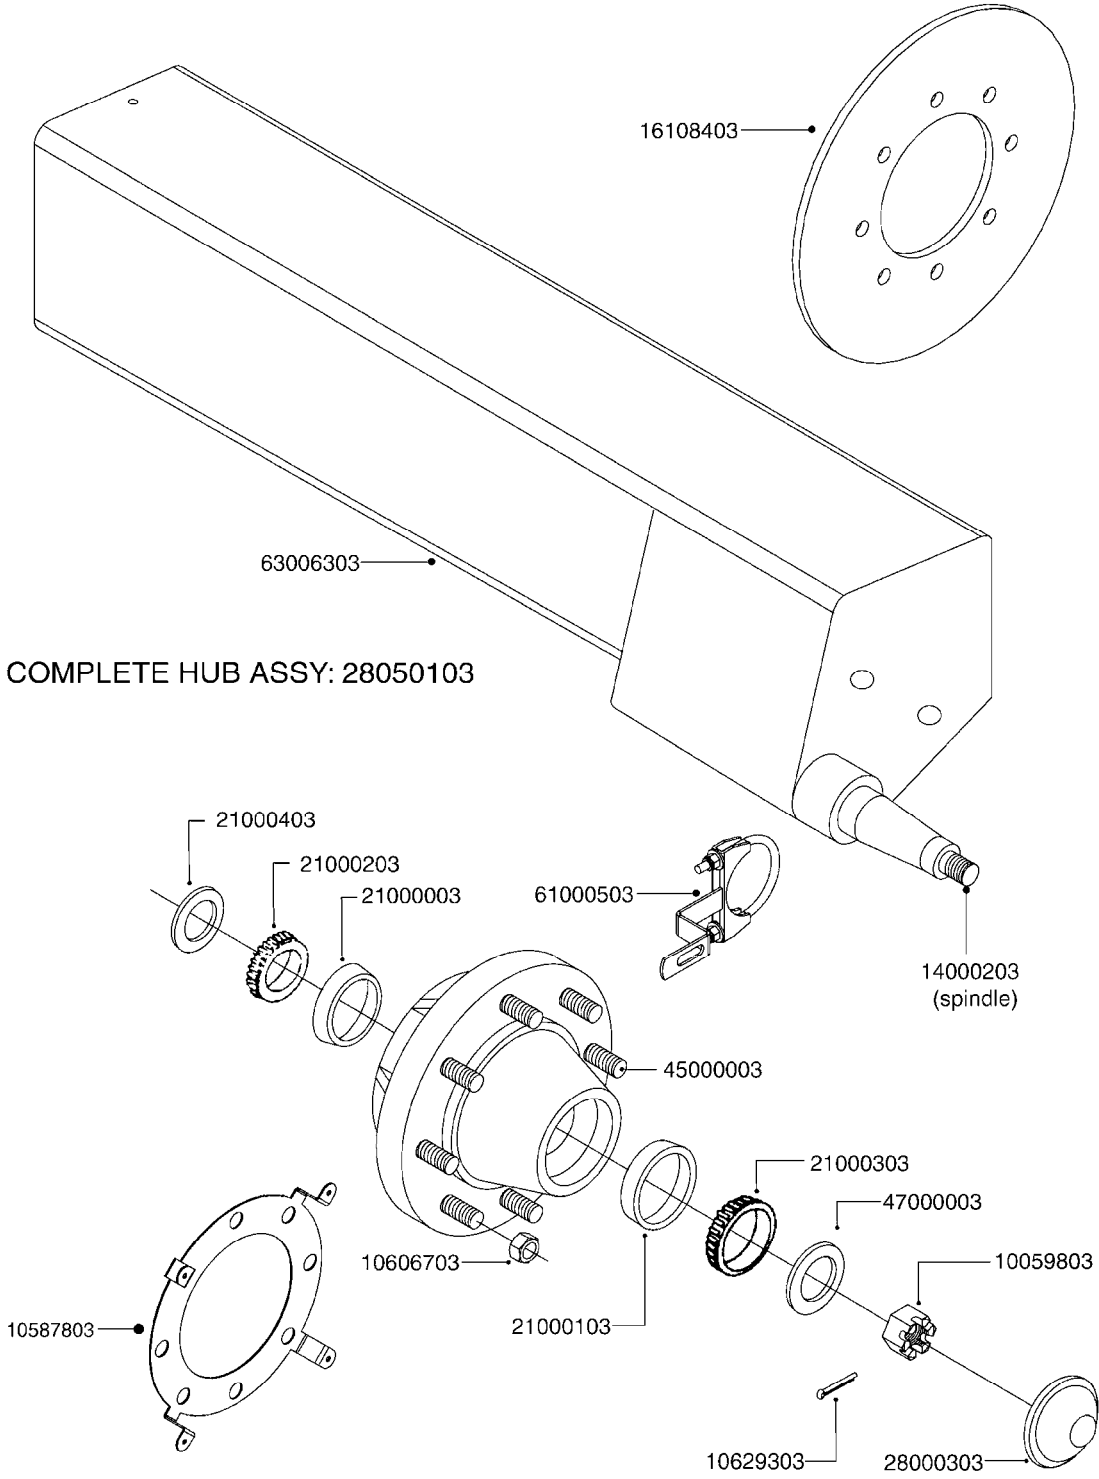

HUB ASSY 3" SPINDLE NAV 575
F441-HIN, 19:06:10

Page 0
Date 19.03.2013 8:43

HUB ASSY 3" SPINDLE NAV 575
F441-HIN, 19:06:10

Page 1
Date 19.03.2013 8:43

parts-n°	order qty	description
10059803	1	NUT HEX NF 1"
10587803	1	MAG MNT F. SPEED SNS 8 BOLT
10606703	1	NUT HEX NF 5/8" FLANGED F.STUD
10629303	1	PIN, COTTER 7/32" X 1.75" LONG
14000203	1	SPINDLE 3" X 16" W/NUT &WASHER
16108403	1	REINFORCEMENT RING 8-8-6 HUB FOR NON-REINFORCED 3/8" RIMS ONLY
21000003	1	BEARING INNER CUP #382A
21000103	1	BEARING OUTER CUP #LM501310
21000203	1	BEARING INNER CONE #387AS
21000303	1	BEARING OUTER CONE #LM501349
21000403	1	SEAL GREASE #CR29968
28000303	1	DUST CAP #1609
28050103	1	HUB F 3" 758 7500# PACKAGE
45000003	1	STUD BOLT 5/8" X 2-1/2"
47000003	1	WASHER SPNDL 3" 1.12X2.1 .25TK
61000503	1	SPEED SNS MNT CLAMP - 3"
63006303	1	AXLE INSERT W/M SUS. 575 NAV