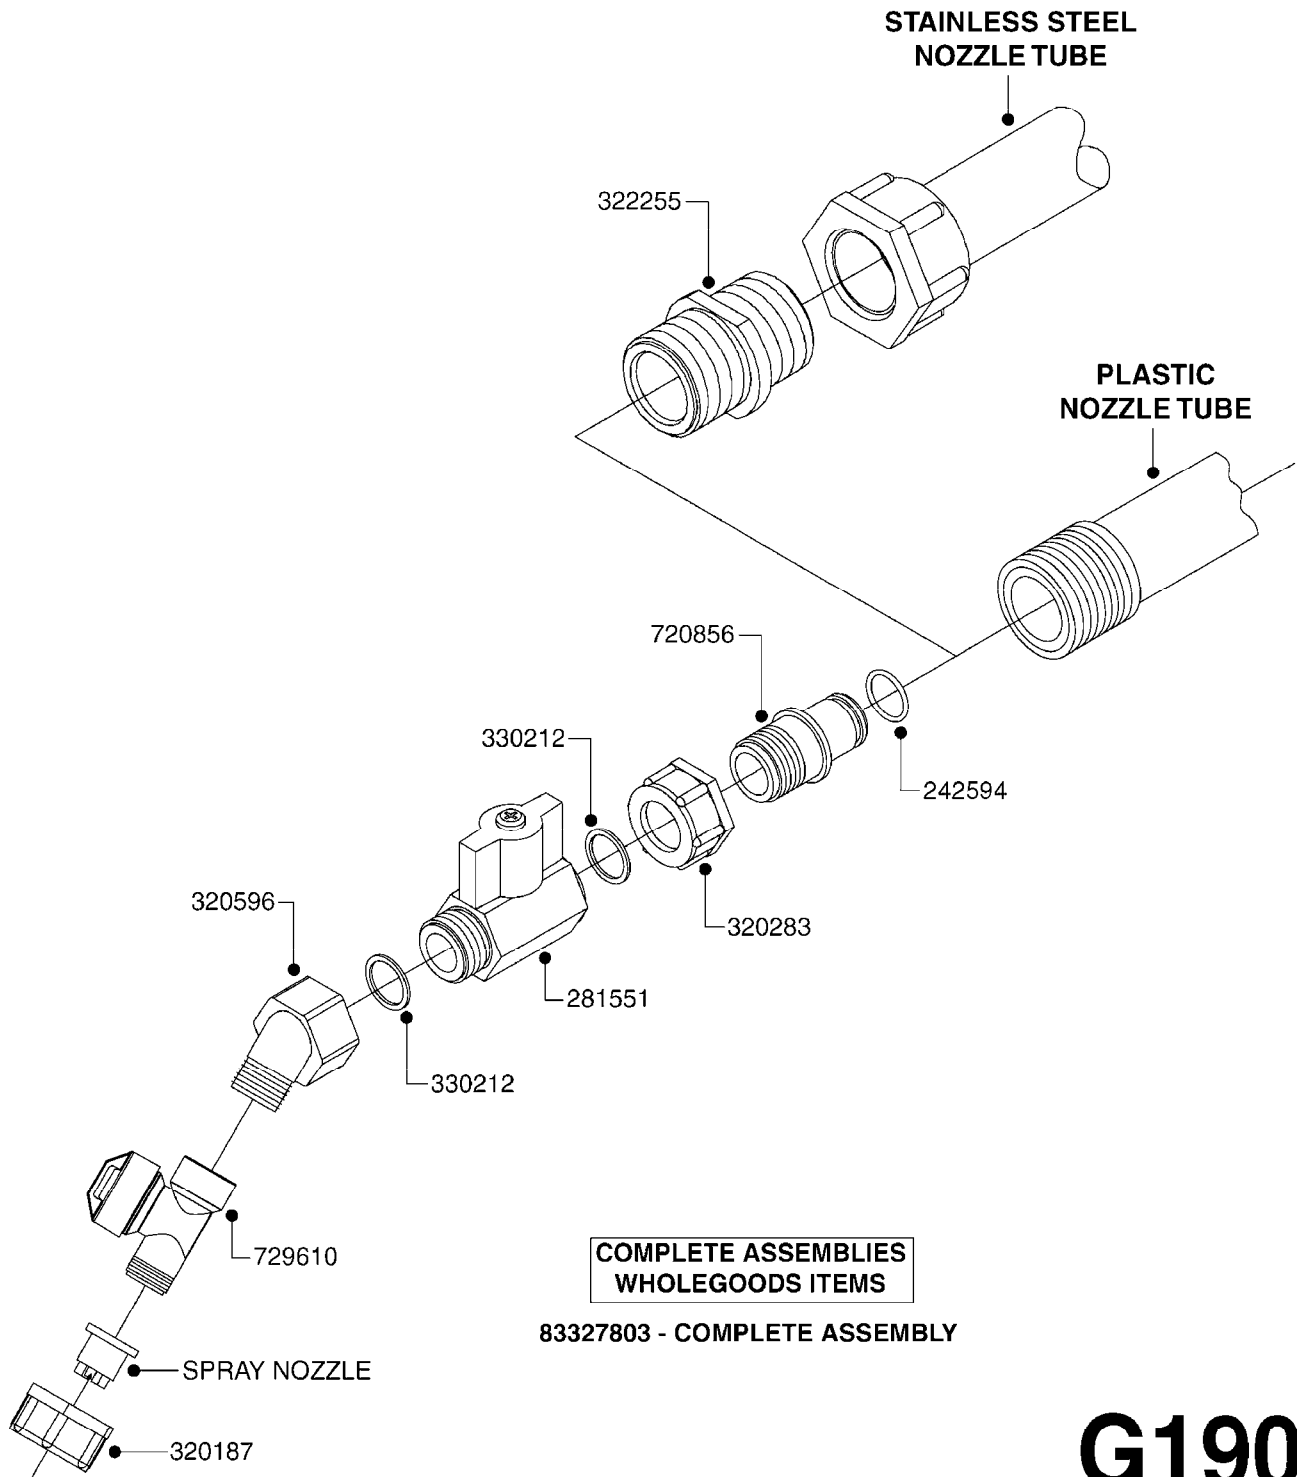

G190

END NOZZLE KIT
G190-HIN, 28:11:06

Page 1

Date 19.03.2013 8:43

parts-n°	order qty	description
242594	1	O-RING D14 X 1.78 SCH.70-EPDM
281551	1	BALL VALVE 1/2"
320187	1	FITT.DK CAP 3/8" BSP BLACK
320283	1	FITT.DK NUT 3/4"BSP
320596	1	FITT.DK ELB 3/8'-1/2'BSP 45DEG
322255	1	FITT.DK NIPPLE 3/4'X 3/4'
330212	1	O-RING D19/D14X2.4 F.1/2"NUT
720856	1	FITT.DK 1/2'BSP ASSY.F.3/4'NUT
729610	1	NOZZLE ASSY. 3/8 THREAD
83327803	1	END NOZZLE KIT "04"