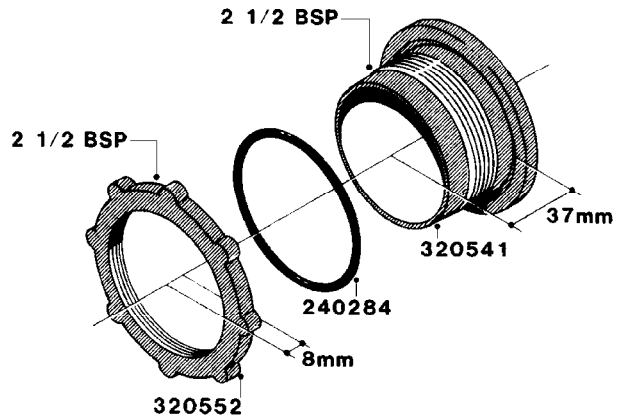

**H040**

FITTINGS - NIPPLES & ELBOWS  
H040-HIN, 01:01:01

Page 1

Date 19.03.2013 8:44

parts-n°	order qty	description
10530803	1	FITT.PO.SE 2.00X2.00 45 DEG.
320191	1	FITT.DK ELB 3/8' BSP 45 DEGREE
320482	1	FITT.DK ELB. 1/2" BSP 60 DEG.
320596	1	FITT.DK ELB 3/8'-1/2' BSP 45DEG
320607	1	FITT.DK HN 3/8M X 3/8F BSP LNG
320633	1	FITT.DK HN 3/8"M X 3/8"F BSP
321451	1	FITT.DK ELB.1-1/2 X1-1/4 80DEG
321532	1	FITT.DK REDUC 3/4' X 1/2' BSP
390233	1	FITT.DK REDUC 1-1/2" X 1" BSP

**H050**

FITTINGS - HOSE CONNECTORS  
H050-HIN, 31:03:09

Page 1

Date 19.03.2013 8:44

parts-n°	order qty	description
242594	1	O-RING D14 X 1.78 SCH.70-EPDM
320294	1	FITT.DK TEE 3/8X3/8HB X1/2"BSP
320305	1	FITT.DK HB 3/4'- 3/4' BSP
320386	1	FITT.DK TEE 3/8X3/8HB X3/8"BSP
320397	1	FITT.DK ELB 3/8"HB X 3/8" BSP
320401	1	FITT.DK TEE 1/2X1/2HB X1/2"BSP
320412	1	FITT.DK TEE 1/2X1/2HB X3/8'BSP
320423	1	FITT.DK ELB 1/2'HB X 3/8' BSP
320891	1	FITT.DK HB 3/8'- 3/8' BSP
320972	1	FITT.DK HB 5/16'- 1/4' BSP
322046	1	FITT.DK TEE 1/2X1/2HB X3/4'BSP
322048	1	FITT.DK TEE 3/4X3/4HB X3/4'BSP
330595	1	O-RING D24.6/D20X2.1 -3/4"
333137	1	FITT.DK CONN.1/2" F.NOZZ. DOUB
333141	1	FITT.DK CONN.1/2" F.NOZZ.SING
334041	1	FITT.DK CONN.3/4' F.NOZZ. SING
334042	1	FITT.DK CONN.3/4' F.NOZZ. DOUB
334195	1	FITT.DK ELB. 3/4"HB X 3/4"HB
10012103	1	FITT.PO.HB 1.25X1.50 IMB1012
10014003	1	FITT.PO.HB 1.25X1.25 IMB1010
10036903	1	FITT.PO.HB 1.50X1.50 IMB1212
28019303	1	FITTING HB ELB 3/4NPT-3/4HOSE
61016500	1	HOSE TAIL 3/4" 90°+RG CAP 3/4"
72026700	1	NOZZLE TUBE ADAPTER W/O-RING