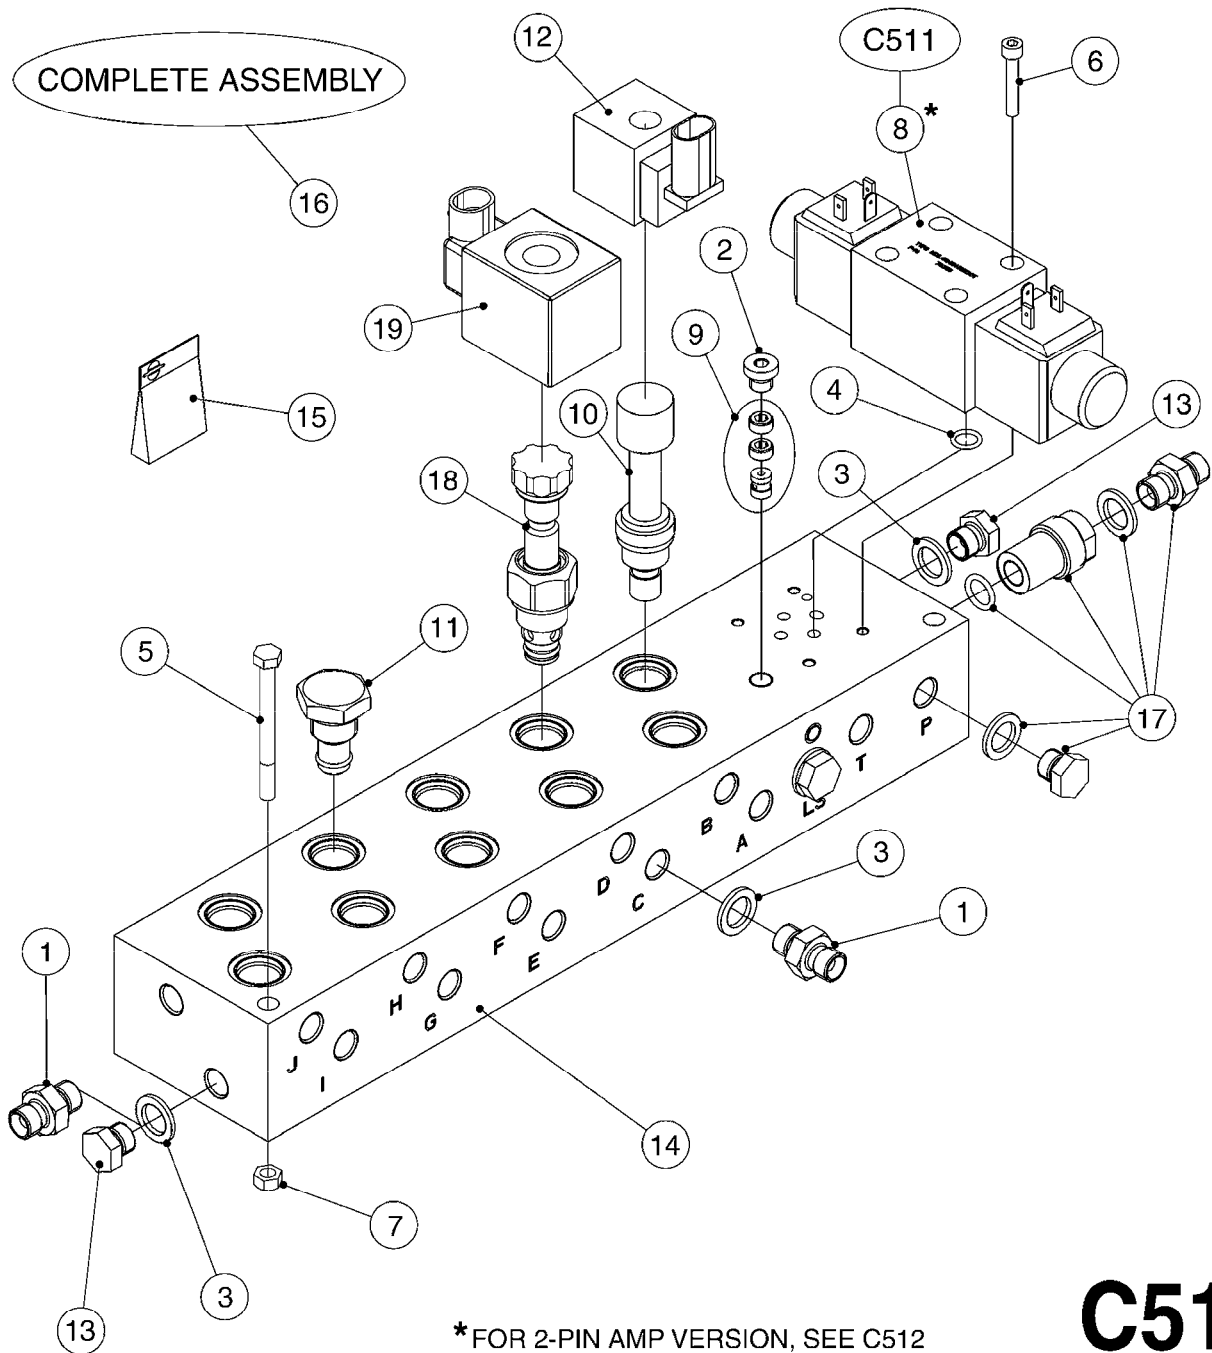

*FOR 2-PIN AMP VERSION, SEE C512

C510

HYD.BLOCK EAGLE/FORCE PRE 2012
C510-HIN, 19:07:12

Page 1

Date 19.03.2013 8:43

Pos.	parts-n°	order qty	description
1	146845	1	HEX NIPPLE 1/4"X1/4"
1	146851	1	HEX NIPPLE 1/4"x1/4" 0.7MM
1	147498	1	HEX NIPPLE 1/4"-1/4" 1.2mm
2	231987	1	PLUG 1/8' BSP W/GASKET
3	241404	1	DOWTYSEAL 1/4"
4	242102	1	O-RING 9.25 X 1.78
5	420847	1	BOLT HEX 8.8 DEL M8X85
6	450964	1	SCREW M5X30 F.CYLINDER
7	460143	1	NUT HEX M8 LOCK
8	782116	1	MAGNET VLV.MD1L-S3/10N-D12K1/P
9	782124	1	SWITCH VALVE OUTS.1/8" 5000PSI
10	782129	1	SOLENOID VALVE 25L, 3/4"NC
11	782131	1	BLIND PLUG F.3/4" CARTR.VALVE
12	782135	1	SOLENOID W. AMP F.VALVE 782129
13	14010400	1	PLUG 1/4" BSP
14	14098600	1	HYD. BLOCK SPC/FTZ 3/4" 2010
15	28047800	1	SEAL KIT F.782129
15	75083900	1	SEAL KIT F. 782129/78215500
16	72679100	1	HY.BLOCK BOOM HYDR. FTZ 2010
17	74191700	1	ADJ. FLOW VALVE REPAIR KIT DHP
18	78215500	1	HY SOLENOID VALVE 40L 3/4"NC
19	78602100	1	MAGNET M.AMP/DIODE KIT 08