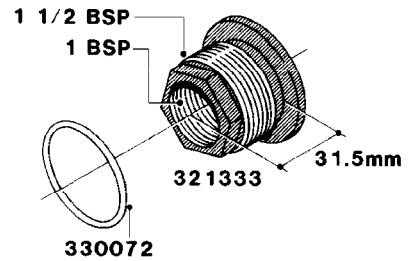

**H040**

FITTINGS - NIPPLES & ELBOWS  
H040-HIN, 01:01:01

Page 1

Date 19.03.2013 8:44

parts-n°	order qty	description
10530803	1	FITT.PO.SE 2.00X2.00 45 DEG.
320191	1	FITT.DK ELB 3/8' BSP 45 DEGREE
320482	1	FITT.DK ELB. 1/2" BSP 60 DEG.
320596	1	FITT.DK ELB 3/8'-1/2' BSP 45DEG
320607	1	FITT.DK HN 3/8M X 3/8F BSP LNG
320633	1	FITT.DK HN 3/8"M X 3/8"F BSP
321451	1	FITT.DK ELB.1-1/2 X1-1/4 80DEG
321532	1	FITT.DK REDUC 3/4' X 1/2' BSP
390233	1	FITT.DK REDUC 1-1/2" X 1" BSP

**H050**

FITTINGS - HOSE CONNECTORS  
H050-HIN, 31:03:09

Page 1

Date 19.03.2013 8:44

parts-n°	order qty	description
242594	1	O-RING D14 X 1.78 SCH.70-EPDM
320294	1	FITT.DK TEE 3/8X3/8HB X1/2"BSP
320305	1	FITT.DK HB 3/4'- 3/4' BSP
320386	1	FITT.DK TEE 3/8X3/8HB X3/8"BSP
320397	1	FITT.DK ELB 3/8"HB X 3/8" BSP
320401	1	FITT.DK TEE 1/2X1/2HB X1/2"BSP
320412	1	FITT.DK TEE 1/2X1/2HB X3/8'BSP
320423	1	FITT.DK ELB 1/2'HB X 3/8' BSP
320891	1	FITT.DK HB 3/8'- 3/8' BSP
320972	1	FITT.DK HB 5/16'- 1/4' BSP
322046	1	FITT.DK TEE 1/2X1/2HB X3/4'BSP
322048	1	FITT.DK TEE 3/4X3/4HB X3/4'BSP
330595	1	O-RING D24.6/D20X2.1 -3/4"
333137	1	FITT.DK CONN.1/2" F.NOZZ. DOUB
333141	1	FITT.DK CONN.1/2" F.NOZZ.SING
334041	1	FITT.DK CONN.3/4' F.NOZZ. SING
334042	1	FITT.DK CONN.3/4' F.NOZZ. DOUB
334195	1	FITT.DK ELB. 3/4"HB X 3/4"HB
10012103	1	FITT.PO.HB 1.25X1.50 IMB1012
10014003	1	FITT.PO.HB 1.25X1.25 IMB1010
10036903	1	FITT.PO.HB 1.50X1.50 IMB1212
28019303	1	FITTING HB ELB 3/4NPT-3/4HOSE
61016500	1	HOSE TAIL 3/4" 90°+RG CAP 3/4"
72026700	1	NOZZLE TUBE ADAPTER W/O-RING