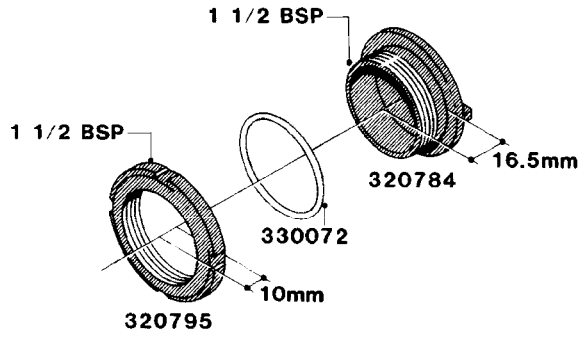

**H040**

FITTINGS - NIPPLES & ELBOWS  
H040-HIN, 01:01:01

Page 1

Date 19.03.2013 8:44

parts-n°	order qty	description
10530803	1	FITT.PO.SE 2.00X2.00 45 DEG.
320191	1	FITT.DK ELB 3/8' BSP 45 DEGREE
320482	1	FITT.DK ELB. 1/2" BSP 60 DEG.
320596	1	FITT.DK ELB 3/8'-1/2' BSP 45DEG
320607	1	FITT.DK HN 3/8M X 3/8F BSP LNG
320633	1	FITT.DK HN 3/8"M X 3/8"F BSP
321451	1	FITT.DK ELB.1-1/2 X1-1/4 80DEG
321532	1	FITT.DK REDUC 3/4' X 1/2' BSP
390233	1	FITT.DK REDUC 1-1/2" X 1" BSP

**H050**

FITTINGS - HOSE CONNECTORS  
H050-HIN, 31:03:09

Page 1

Date 19.03.2013 8:44

parts-n°	order qty	description
242594	1	O-RING D14 X 1.78 SCH.70-EPDM
320294	1	FITT.DK TEE 3/8X3/8HB X1/2"BSP
320305	1	FITT.DK HB 3/4'- 3/4' BSP
320386	1	FITT.DK TEE 3/8X3/8HB X3/8"BSP
320397	1	FITT.DK ELB 3/8"HB X 3/8" BSP
320401	1	FITT.DK TEE 1/2X1/2HB X1/2"BSP
320412	1	FITT.DK TEE 1/2X1/2HB X3/8'BSP
320423	1	FITT.DK ELB 1/2'HB X 3/8' BSP
320891	1	FITT.DK HB 3/8'- 3/8' BSP
320972	1	FITT.DK HB 5/16'- 1/4' BSP
322046	1	FITT.DK TEE 1/2X1/2HB X3/4'BSP
322048	1	FITT.DK TEE 3/4X3/4HB X3/4'BSP
330595	1	O-RING D24.6/D20X2.1 -3/4"
333137	1	FITT.DK CONN.1/2" F.NOZZ. DOUB
333141	1	FITT.DK CONN.1/2" F.NOZZ.SING
334041	1	FITT.DK CONN.3/4' F.NOZZ. SING
334042	1	FITT.DK CONN.3/4' F.NOZZ. DOUB
334195	1	FITT.DK ELB. 3/4"HB X 3/4"HB
10012103	1	FITT.PO.HB 1.25X1.50 IMB1012
10014003	1	FITT.PO.HB 1.25X1.25 IMB1010
10036903	1	FITT.PO.HB 1.50X1.50 IMB1212
28019303	1	FITTING HB ELB 3/4NPT-3/4HOSE
61016500	1	HOSE TAIL 3/4" 90°+RG CAP 3/4"
72026700	1	NOZZLE TUBE ADAPTER W/O-RING