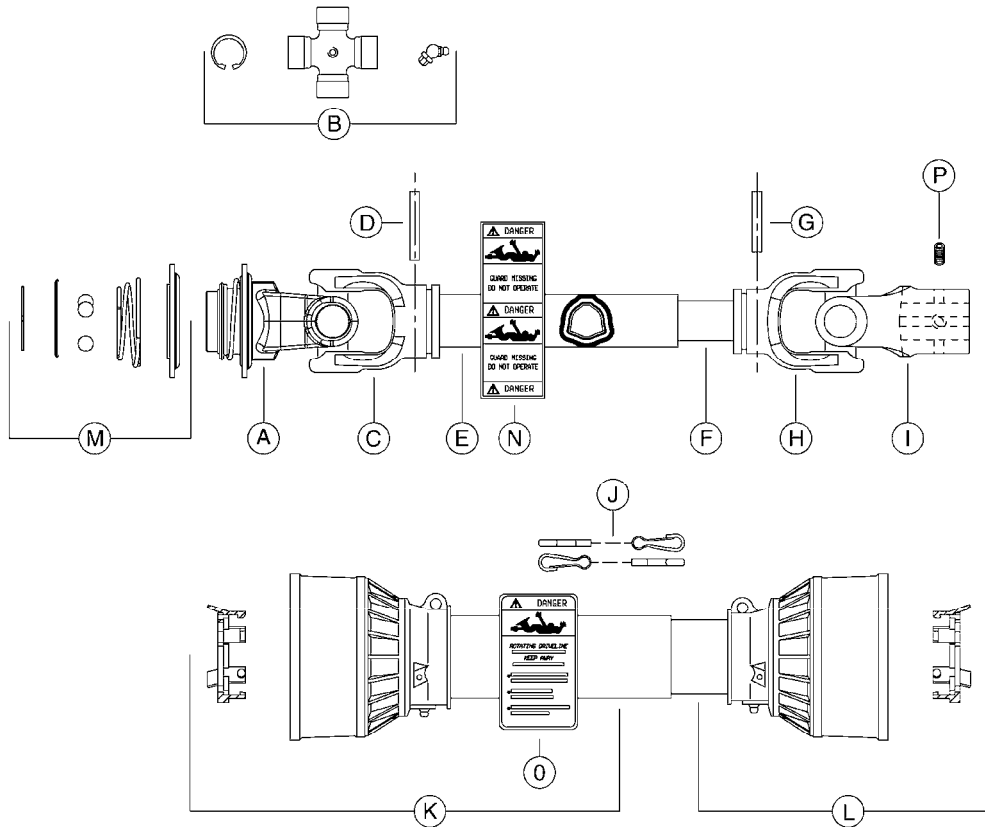

# A431

PUMP - ACE 150 BELT DRIVE  
A431-HIN, 13:11:12

Page 1

Date 19.03.2013 8:42

parts-n°	order qty	description
450015	1	SCREW ALLAN 3/8'X5/8' BLACK
10527803	1	KEY 1/8x1/8x1/2'F.ACE PUMP
21002203	1	BEARING, SEALED ACE BELT DRIVE
28022303	1	SHIELD KIT
28022403	1	OUTPUT SHAFT ACE BELT DR PUMP
28022503	1	BELT 600 RPM ACE PUMP
28022603	1	BELT 1000 RPM ACE PUMP
28022703	1	IMPELLER THERMOPLASTIC
28022803	1	IMPELLER CAST IRON
28022903	1	REPAIR KIT 600 RPM
28023003	1	REPAIR KIT 1000 RPM
28029203	1	11.6"P.D.X2"BORE PULLEY 600RPM
28029303	1	7.9"P.D.X2"BORE PULLEY 1000RPM