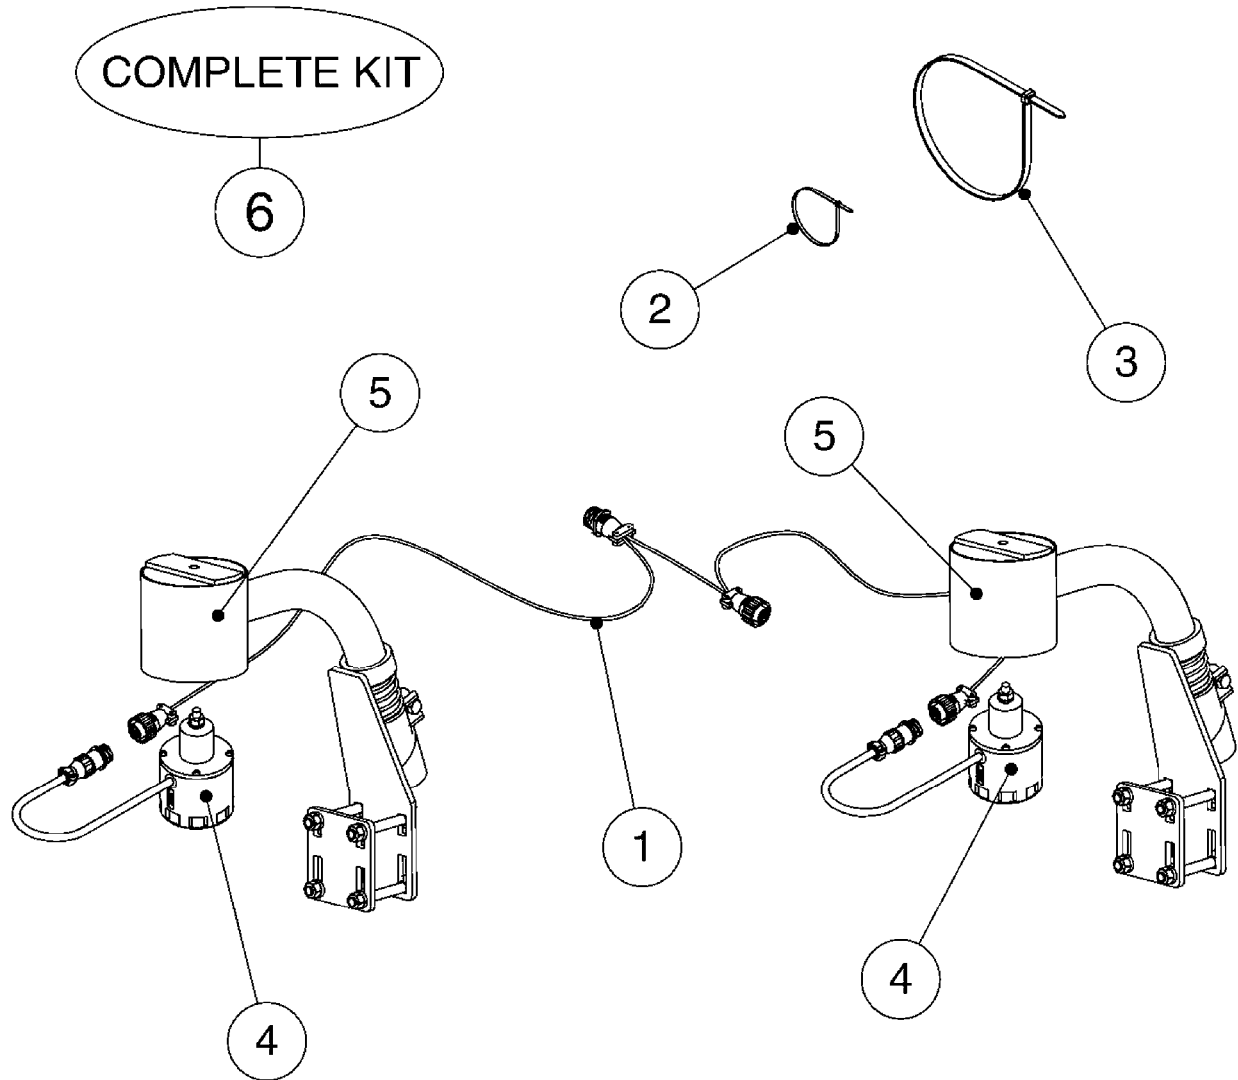

**G719**

JUNCTION BOXES - HYDRAULIC  
G719-HIN, 05:06:12

Page 1

Date 19.03.2013 8:44

Pos.	parts-n°	order qty	description
1	261442	1	LID F.3010/3012 HP BOX
2	391071	1	BOX FOR HY.DAH
3	983070	1	CABLE 2X6MM
4	26016900	1	CABLE DB25M - DB25F L=8.5m
5	26018000	1	HYD JUNCTION BOX SPZ PRE 2012 EAGLE SPC BOOMS
5	26018100	1	HYD. BOX BOOM PCB W/LEADS FOR FORCE/TWIN FORCE BOOMS
5	26018500	1	HYD. BOX BOOM PCB NO LEADS
5	26038300	1	HYD JUNCTION BOX GENERIC 2012 EAGLE SPC/FORCE BOOMS
6	28048000	1	PLUG 3-POL DIN 9680 FEM.CHASS
7	28048100	1	PLUG 3-POL DIN 9680 MALE SPRAY
8	28048200	1	WIRE GROMET RUBBER 4 HOLE
9	28048500	1	FUSE 10A AUTO
10	72243500	1	DAH INTERFACE PCB MOUNTED