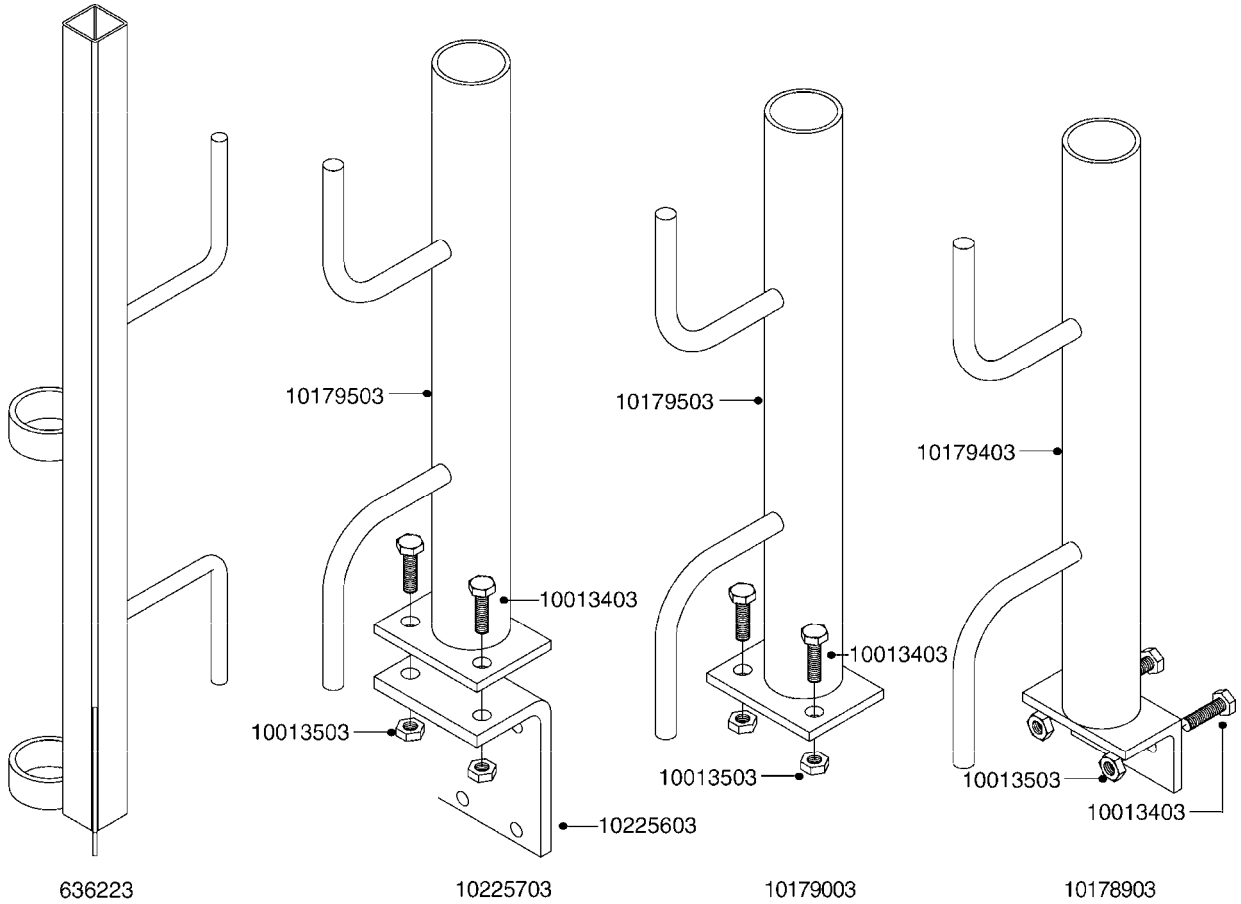

G510

HOSE WRAPS
G510-HIN, 19:05:11

Page 1
Date 19.03.2013 8:44

parts-n°	order qty	description
241965	1	O-RING 12.1 X 1.6
242007	1	O-RING D9.1X1.6
281551	1	BALL VALVE 1/2"
320084	1	FITT.DK NUT 1/2" BSP
330212	1	O-RING D19/D14X2.4 F.1/2"NUT
330326	1	O-RING D30/D24X2 F.1"NUT
330687	1	FITT.DK HB 1/2" F. 1/2" NUT
334190	1	FITT.DK HB 1/2' F. PISTOL 60S
334531	1	CLAMP HOSE PLASTIC 3/4"
636223	1	POST 12 VOLT TR30
712471	1	AGITATION VALVE ASSY. ON/OFF
843196	1	HANDGUN KIT TYPE 60 SHORT
843197	1	HANDGUN KIT TYPE 60 LONG
10013403	1	BOLT HEX 3/8-16X1 1/4 HCS Z5
10013503	1	NUT HEX NC 3/8"
10178903	1	WRAP HOSE SIDE MOUNT PLATE
10179003	1	WRAP HOSE BOTTOM PLATE MOUNT
10179403	1	WRAP WELDMENT FOR HI101789
10179503	1	WRAP WELDMENT FOR HI101790
10225603	1	BKT.FOR HOSE WRAP MOUNT NL NK
10225703	1	WRAP HOSE BDL.BOTTOM PLATE
92702103	1	HOSE R X1/2" X300PSI WP X0012"