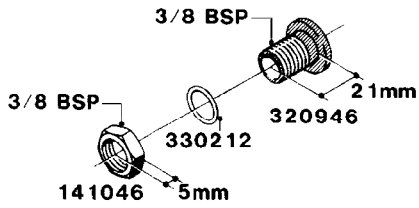

**H050**

FITTINGS - HOSE CONNECTORS  
H050-HIN, 31:03:09

Page 1

Date 19.03.2013 8:44

parts-n°	order qty	description
242594	1	O-RING D14 X 1.78 SCH.70-EPDM
320294	1	FITT.DK TEE 3/8X3/8HB X1/2"BSP
320305	1	FITT.DK HB 3/4'- 3/4' BSP
320386	1	FITT.DK TEE 3/8X3/8HB X3/8"BSP
320397	1	FITT.DK ELB 3/8"HB X 3/8" BSP
320401	1	FITT.DK TEE 1/2X1/2HB X1/2"BSP
320412	1	FITT.DK TEE 1/2X1/2HB X3/8'BSP
320423	1	FITT.DK ELB 1/2'HB X 3/8' BSP
320891	1	FITT.DK HB 3/8'- 3/8' BSP
320972	1	FITT.DK HB 5/16'- 1/4' BSP
322046	1	FITT.DK TEE 1/2X1/2HB X3/4'BSP
322048	1	FITT.DK TEE 3/4X3/4HB X3/4'BSP
330595	1	O-RING D24.6/D20X2.1 -3/4"
333137	1	FITT.DK CONN.1/2" F.NOZZ. DOUB
333141	1	FITT.DK CONN.1/2" F.NOZZ.SING
334041	1	FITT.DK CONN.3/4' F.NOZZ. SING
334042	1	FITT.DK CONN.3/4' F.NOZZ. DOUB
334195	1	FITT.DK ELB. 3/4"HB X 3/4"HB
10012103	1	FITT.PO.HB 1.25X1.50 IMB1012
10014003	1	FITT.PO.HB 1.25X1.25 IMB1010
10036903	1	FITT.PO.HB 1.50X1.50 IMB1212
28019303	1	FITTING HB ELB 3/4NPT-3/4HOSE
61016500	1	HOSE TAIL 3/4" 90°+RG CAP 3/4"
72026700	1	NOZZLE TUBE ADAPTER W/O-RING