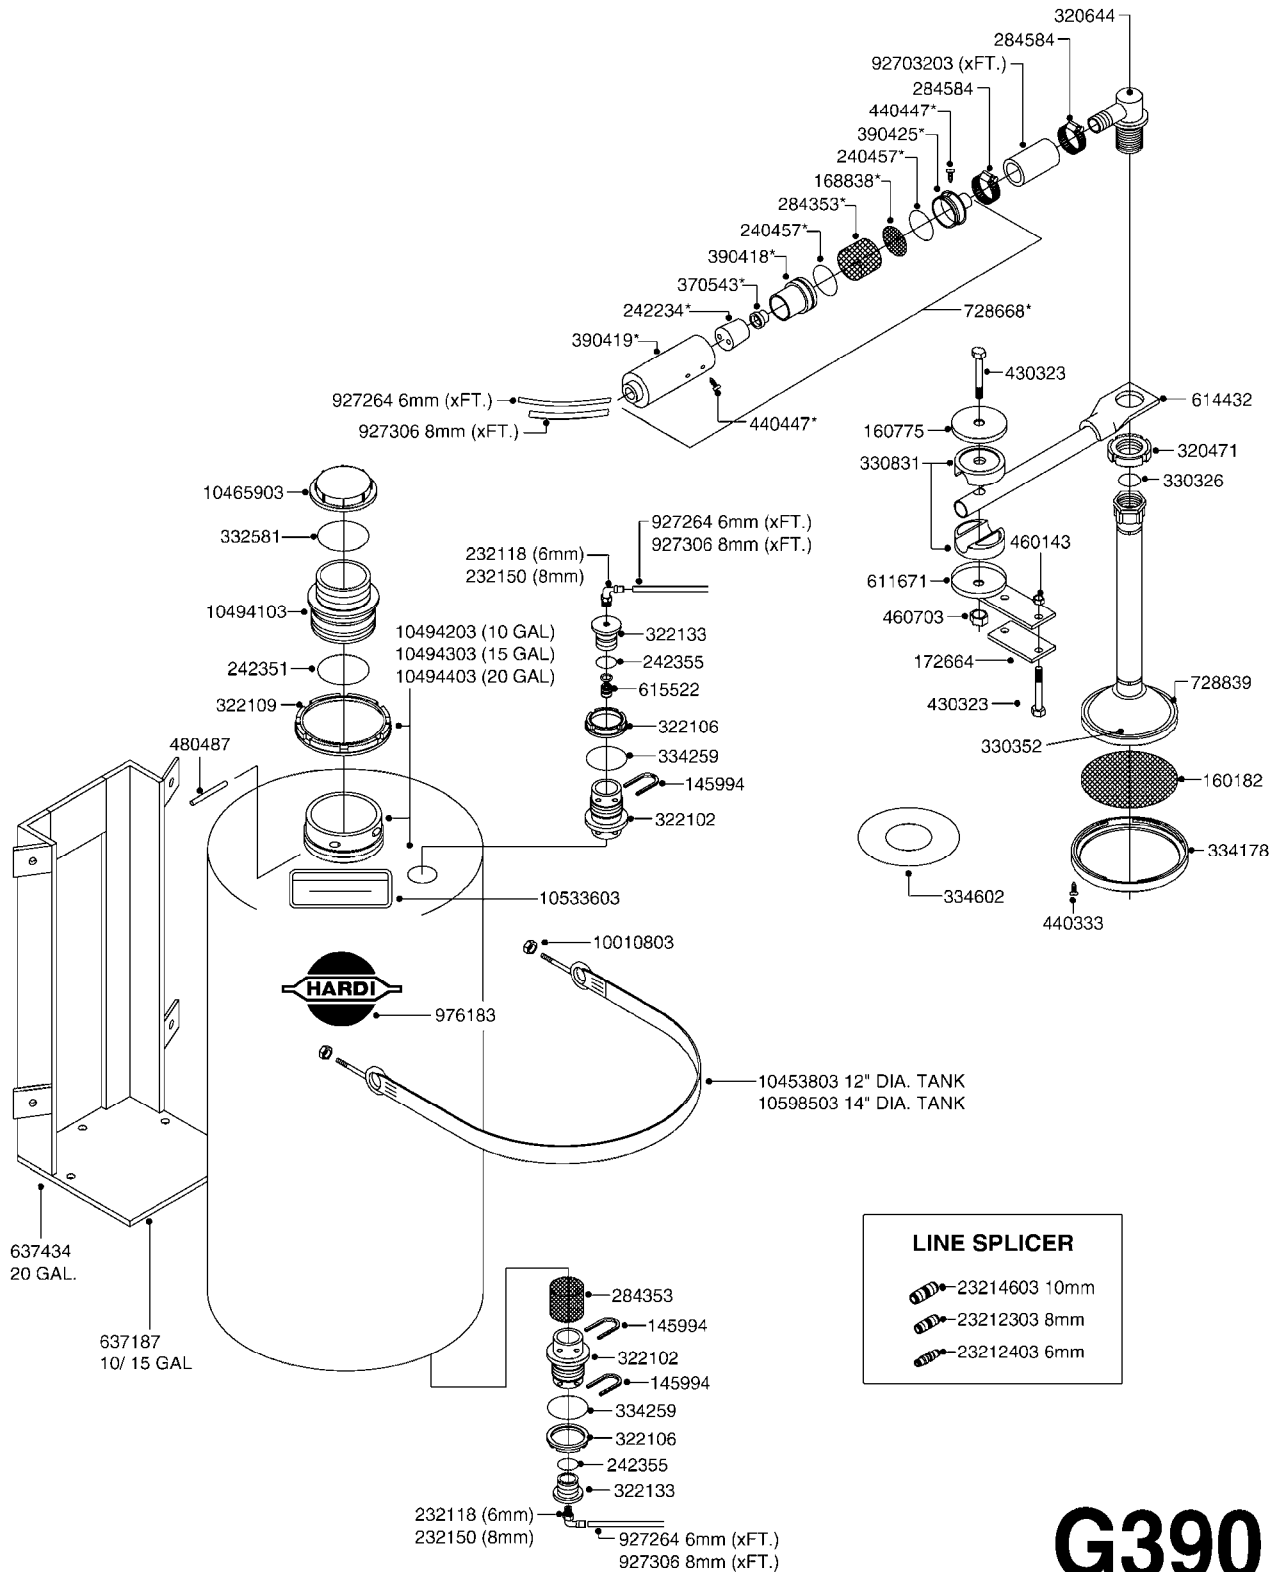

**G342**

\*Ø8mm 927306 (xFT.)  
\*Ø10mm 927330 (xFT.)

70019403 - COMPLETE ASSEMBLY

FOAM MARKER COMPRESSOR 2007  
G342-HIN, 17:12:07

Page 1  
Date 19.03.2013 8:43

parts-n°	order qty	description
147011	1	HEX NIPPLE 3/8'X1/4'BSP BRASS
161326	1	MOUNT BKT. F. FOAM COMP.BOX 98
168847	1	ENCLOSURE LOWER F.MARKER
168848	1	COVER F. FOAM MARKER
232111	1	QUICK COUPLER 6MM X 1/8 EXT.
232112	1	QUICK COUPLER 6MM 1/8 INT.
232113	1	QUICK COUPLER 6MM T-PIECE
232114	1	COUPLER 1/8" THREADX8MM HOSE
232143	1	REDUCER 1/4'INT-1/8'EXT
232144	1	QUICK COUPLER 10MM X 1/4 EXT
232152	1	QUICK COUPLER 8MMX1/8 EXT.LONG
241371	1	DIAPHRAGM F.NO-DRIP,VULC
242242	1	O-RING F.AIR HOSE FITTING
242258	1	TRIM 3X10 SELF ADHESIVE 0012"
261562	1	RUBBER DAMPER 2XM6X25
283697	1	TIESTRAP 200MM
320445	1	FITT.DK HN 1/4"X3/8" BSP
321462	1	CAP F.NO-DRIP ASSY.
322261	1	HOUSING F.SAFETY VALVE 3/8"
440650	1	SCREW 3.5x13 STAINLESS
460261	1	NUT HEX M6X1 LOCK
718911	1	VALVE (SAFETY) F.MARKER
729645	1	NON-DRIP SPRING ASSY.GREEN 10
927264	1	HOSE R X PE D6/D4 X 0012"
927306	1	HOSE R X PE D8/D6 X 0012"BLACK
927330	1	HOSE R X PE D10/D8 X 012"BLACK
26001403	1	HC FOAM MARKR CONSOLE VS3.0.00
26001503	1	HC FOAM MARKER CONSOLE MT.KIT
26001803	1	POWER CABLE
26001903	1	15' 7-PIN EXTENSION CABLE
26004103	1	FOAM MARKER CNTRL MOD CABL STD
26008703	1	FOAM MARKER CONTROL SCII
26010403	1	TOGGLE SWITCH MICRO-TRAK F.M.
26011103	1	FOAMER POWER/CONTROL CABLE 39P
26023400	1	COMPRESSOR F.FOAM MARKER CM40
26023700	1	SOLENOID VAL 12V 1/8' FLO '07
28025503	1	PLUG F.DRILLED HOLE 1/2"
28025603	1	PLUG F.DRILLED HOLE 3/4"
39122000	1	DISTR.HOUSING F.FOAM MARKER'07
70019403	1	FOAM MARKER COMPRESSOR KIT STD