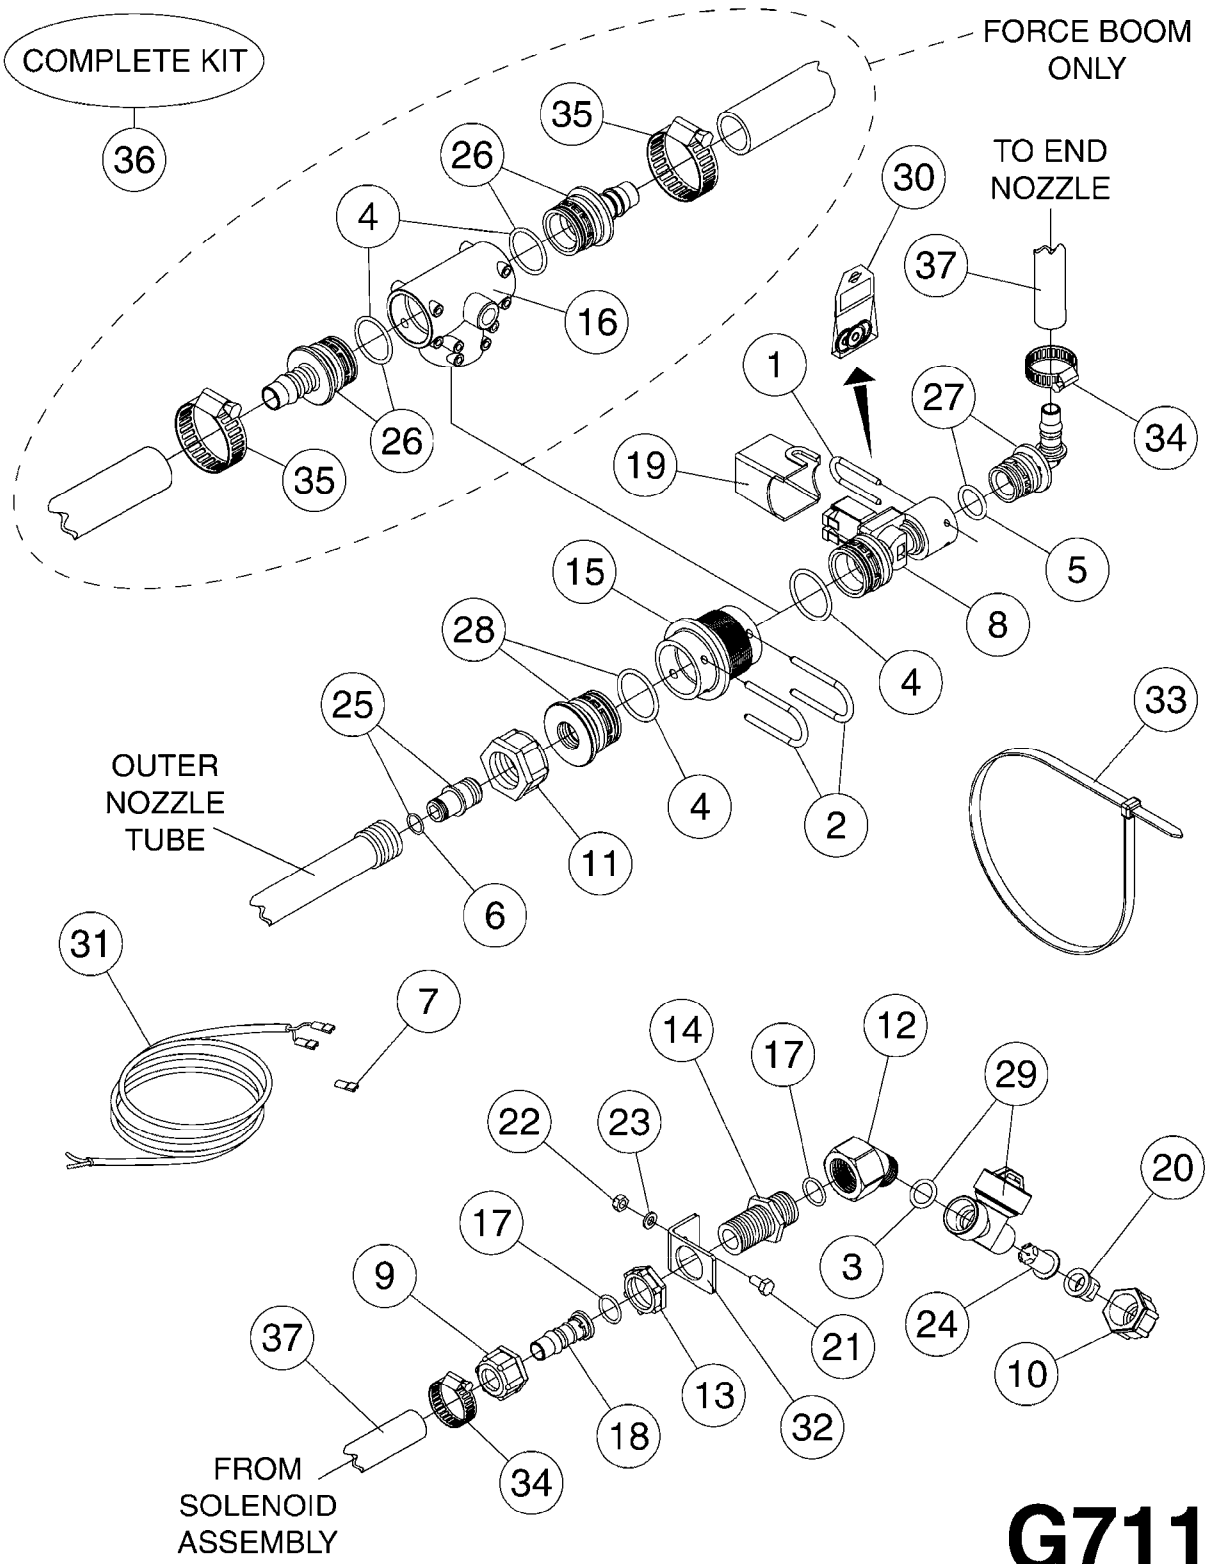

# G710

39 PIN CABLES  
G710-HIN, 16:05:12

Page 1  
Date 19.03.2013 8:44

parts-n°	order qty	description
262158	1	PLUG INSERT 39 POLE MALE
262159	1	PLUG INSERT 39 POLE FEMALE
262160	1	PLUG HOUSING 39 POLE FEMALE
262161	1	PLUG HOUSING F/39 POLE MALE
440634	1	SCREW 5/8"
440732	1	PT SCREW 35X12B Z5452 ELZ
14034200	1	CODE BRACKET FOR 39 PIN CABLE
26003900	1	WIRE 37-39 PIN EVC, 6.6'
26004200	1	WIRE 37-39 PIN EVC, 57.4'
26008400	1	WIRE 39-PIN 24 WIRE L=8M
28027500	1	WIRE 37-39 PIN EVC, 37.7'
28028700	1	WIRE 37-39 PIN EVC, 45.9'
28028800	1	WIRE 37-39 PIN EVC, 16.4'
28028900	1	WIRE 37-39 PIN EVC, 26.2'
72236400	1	DAH CONN. WIRE/TRACTOR L=8M
97610803	1	DECAL-SRAY BOX 39-PIN
97610903	1	DECAL-HYDRAULIC BOX 39-PIN