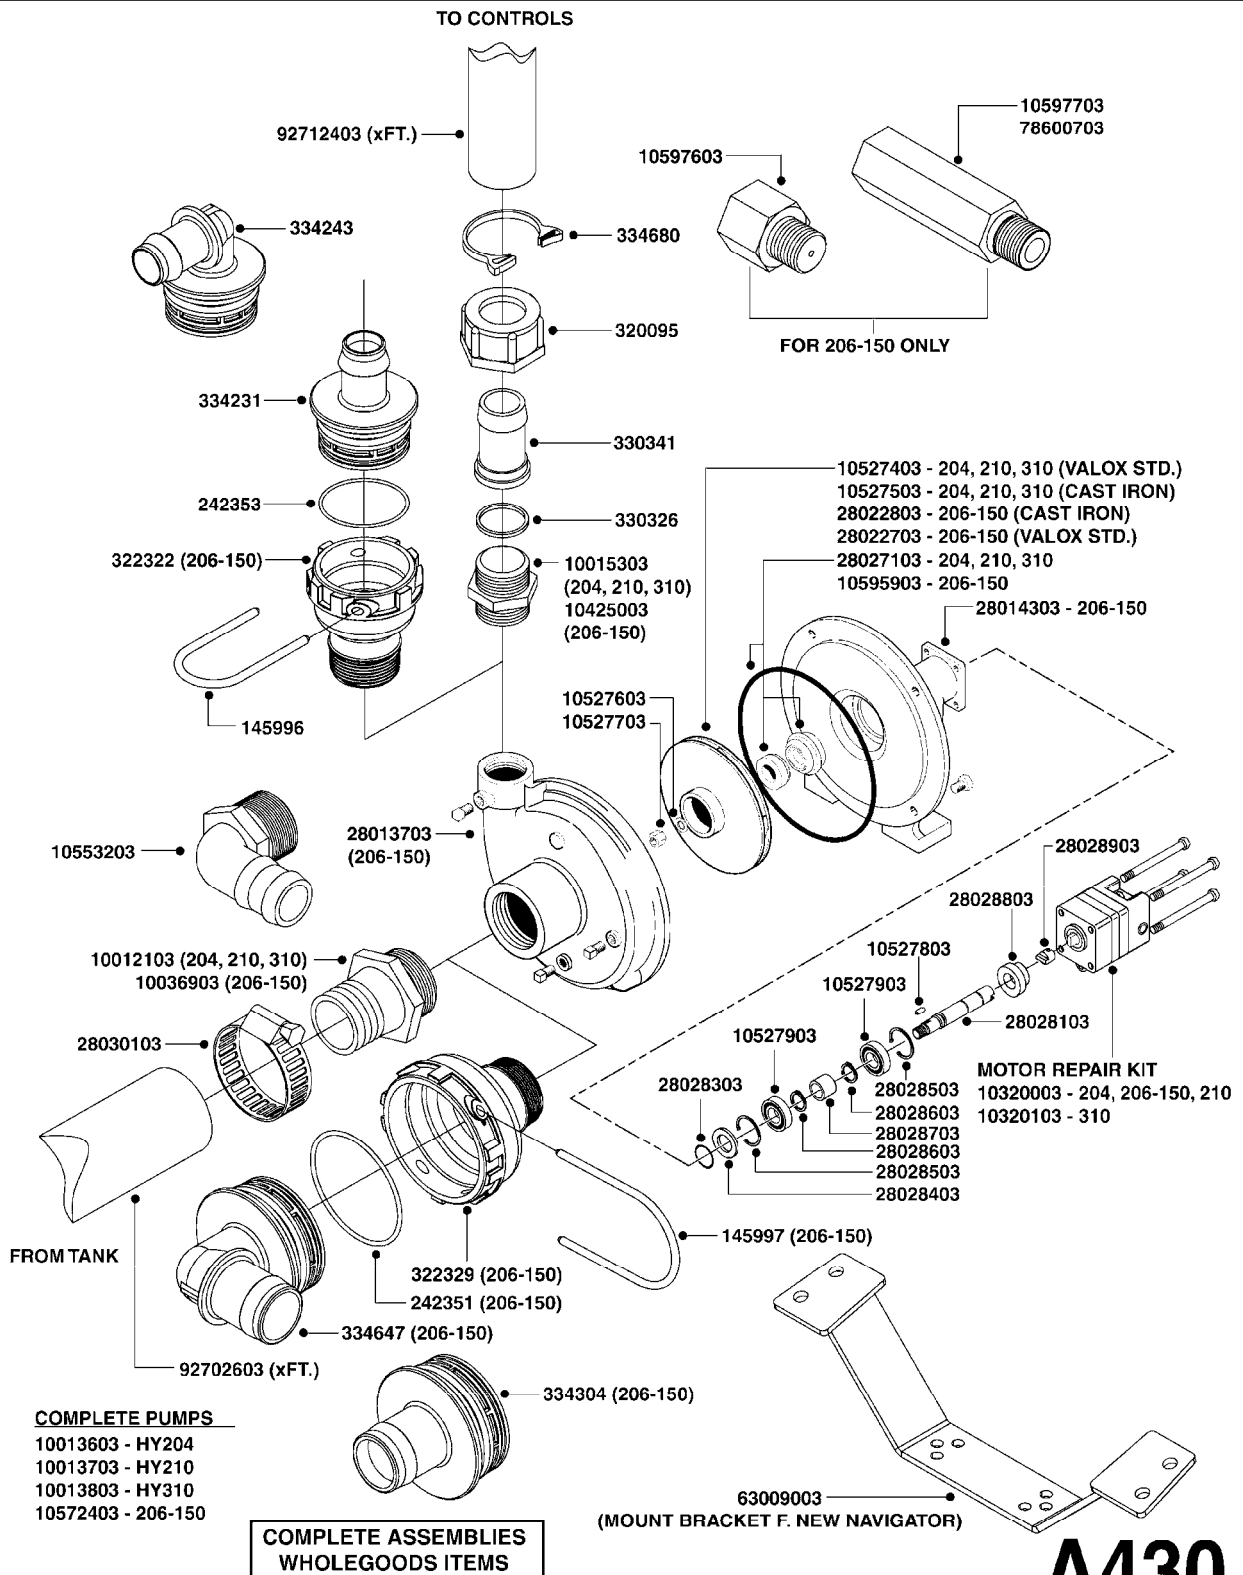

A430

PUMP-204,206-150,210,310 ACE
A430-HIN, 14:06:12

Page 1

Date 19.03.2013 8:42

parts-n°	order qty	description
145996	1	FITT.DK S-67 FORK
145997	1	FITT.DK S-93 FORK
242351	1	O-RING D69.5X3.0 VITON F.S-93
242353	1	O-RING D44.2X3.0 VITON F.S-67
320095	1	FITT.DK NUT 1" BSP
322322	1	FITT.DK S-67 X 1-1/4"BSP MALE
322329	1	FITT.DK S-93 X 1-1/2"BSP MALE2
330326	1	O-RING D30/D24X2 F.1"NUT
330341	1	FITT.DK HB 1" F. 1" NUT
334231	1	FITT.DK S-67 STR.1'
334243	1	FITT.DK S-67 ELB.1"
334304	1	FITT.DK S-93 STR.1-1/2" PVC
334647	1	FITT.DK S93 ELB 1-1/2" 90 PVC
334680	1	CLAMP HOSE PLASTIC 1"
10012103	1	FITT.PO.HB 1.25X1.50 IMB1012
10013603	1	PUMP ACE HY 204
10013703	1	PUMP ACE HY 210
10013803	1	PUMP ACE HY 310
10015303	1	FITT.PO.HN 1.00X1.00 M1000
10036903	1	FITT.PO.HB 1.50X1.50 IMB1212
10320003	1	MOTOR REPAIRKIT ACE204,206,210
10320103	1	MOTOR REPAIR KIT ACE 304,310
10425003	1	FITT.PO.HN 1.25X1.00 MCPHEE
10527403	1	IMPELLER VALOX F.ACE PUMP
10527503	1	IMPELLER CASTIRON F.ACE PUMP
10527603	1	WASHER 3/8' F.ACE PUMP
10527703	1	NUT HEX NF 3/8 F.ACE PUMP
10527803	1	KEY 1/8x1/8x1/2'F.ACE PUMP
10527903	1	BEARING F.ACE PUMP (#40870)
10553203	1	FITT.PO.EL 1.5X1.5 HB BLACK
10572403	1	PUMP ACE HY 206 SERIES 150
10595903	1	REPAIR KIT ACE 206-150
10597603	1	ORIFACE RESTRICTOR F. ACE 206
10597703	1	FITT, HYD FLOW FUSE ACE 206OLD
28013703	1	PUMP HOUSING FRONT ACE 206-150
28014303	1	PUMP HOUSING W.FEET 206-150
28022703	1	IMPELLER THERMOPLASTIC
28022803	1	IMPELLER CAST IRON
28027103	1	REPAIR KIT ACE 204,210,310
28028103	1	SHAFT 5/8"DIA.1/2"KEYWAY SS
28028303	1	O-RING, SHAFT SEAL
28028403	1	SLINGER
28028503	1	SNAP RING - INTERNAL
28028603	1	SNAP RING - EXTERNAL
28028703	1	SPACER FOR SHAFT
28028803	1	SEAL SUPPORT SPACER 200 SERIES
28028903	1	COUPLING FOR HYDRAULIC MOTOR
28030103	1	CLAMP HOSE GEAR P5/4-S1.5"6724
63009003	1	CENTRIFUGAL PUMP BRACKET
78600703	1	FITT, HYD FLOW FUSE ACE 206N
92702603	1	HOSE PVC SUCT GRAY 1-1/2"
92712403	1	HOSE R X1" X300PSI WP X0012"