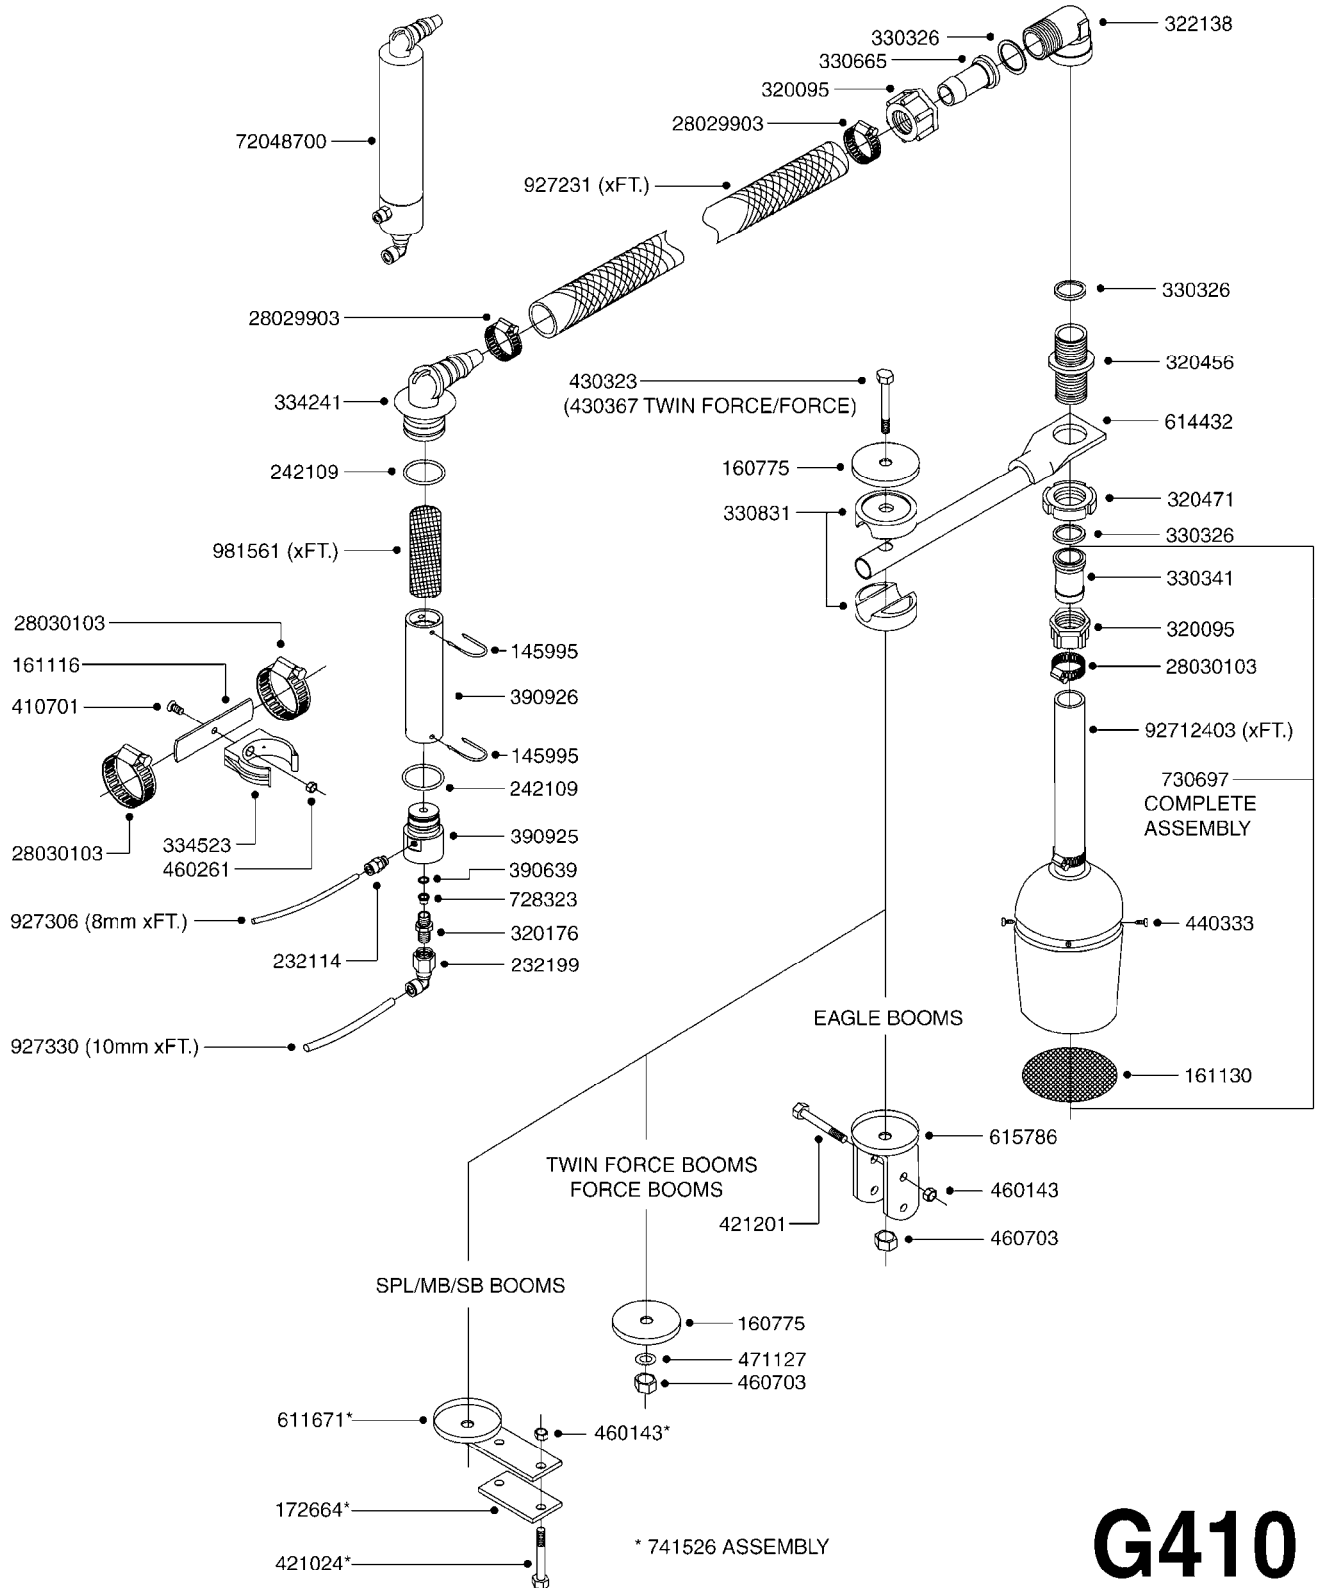

G410

parts-n°	order qty	description
145995	1	FITT.DK S-53 FORK
160775	1	WASHER F. FRICTION PLATE
161116	1	FLATBAR PLATE 3 X 25 X 110
161130	1	FILTER SCREEN F/FOAM DROPPER
172664	1	FLATBAR BACKING PLATE
232114	1	COUPLER 1/8" THREADX8MM HOSE
232199	1	COUPLER 3/8' BSP-90/10MM HOSE
242109	1	O-RING D32.2x3.0 (USE 242354)
320095	1	FITT.DK NUT 1" BSP
320176	1	FITT.DK HN 3/8"X1/2" BSP
320456	1	FITT.DK BULKHEAD 1"BSP DOUBLE
320471	1	FITT.DK NUT 1" BSP JAMB
322138	1	FITT.DK ELB 1"M X 1"F BSP
330326	1	O-RING D30/D24X2 F.1"NUT
330341	1	FITT.DK HB 1" F. 1" NUT
330665	1	FITT.DK HB 3/4"F.1" NUT
330831	1	FRICTION PLATE
334241	1	FITT.DK S-53 ELB.3/4"
334523	1	PIPE HOLDER D51.5
390639	1	O-RING F.NOZZLE FILTER
390925	1	FITTING F.FOAM MIX.CHAMB. STD
390926	1	TUBE,MIX CHAMB. FOAM MARK STD
410701	1	SCREW M6X16 GALV.
421024	1	BOLT HEX 8.8 DEL M8X60
421201	1	BOLT HEX 8.8 DEL M8X70
430323	1	BOLT HEX 8.8 DEL M12X60
430367	1	BOLT HEX 8.8 DEL M12X100
440333	1	SCREW 3.5 X 9.5 SS
460143	1	NUT HEX M8 LOCK
460261	1	NUT HEX M6X1 LOCK
460703	1	NUT HEX M12X1.75 LOCK
471127	1	WASHER D24/D13X2.5 STAINLESS
611671	1	BREAK AWAY HOLDER F-MARKER
614432	1	BREAK AWAY ARM F. FOAM MARKER
615786	1	MOUNT BKT. F.FOAM DROPPER 98
728323	1	VALVE NON-RETURN
730697	1	FOAM DROPPER COMP. BLACK '97
741526	1	FOAM DROPPER MT. KIT MB-SPL
927231	1	HOSE R X PVCX3/4 CLR/BRD 0012"
927306	1	HOSE R X PE D8/D6 X 0012"BLACK
927330	1	HOSE R X PE D10/D8 X 012"BLACK
981561	1	SPONGE MAT. MIX.CHAMBER-x0012"
28029903	1	CLAMP HOSE GEAR P3/4"-S1" 6712
28030103	1	CLAMP HOSE GEAR P5/4"-S1.5"6724
72048700	1	MIXING CHAMBER, FOAM MARK. STD
92712403	1	HOSE R X1" X300PSI WP X0012"