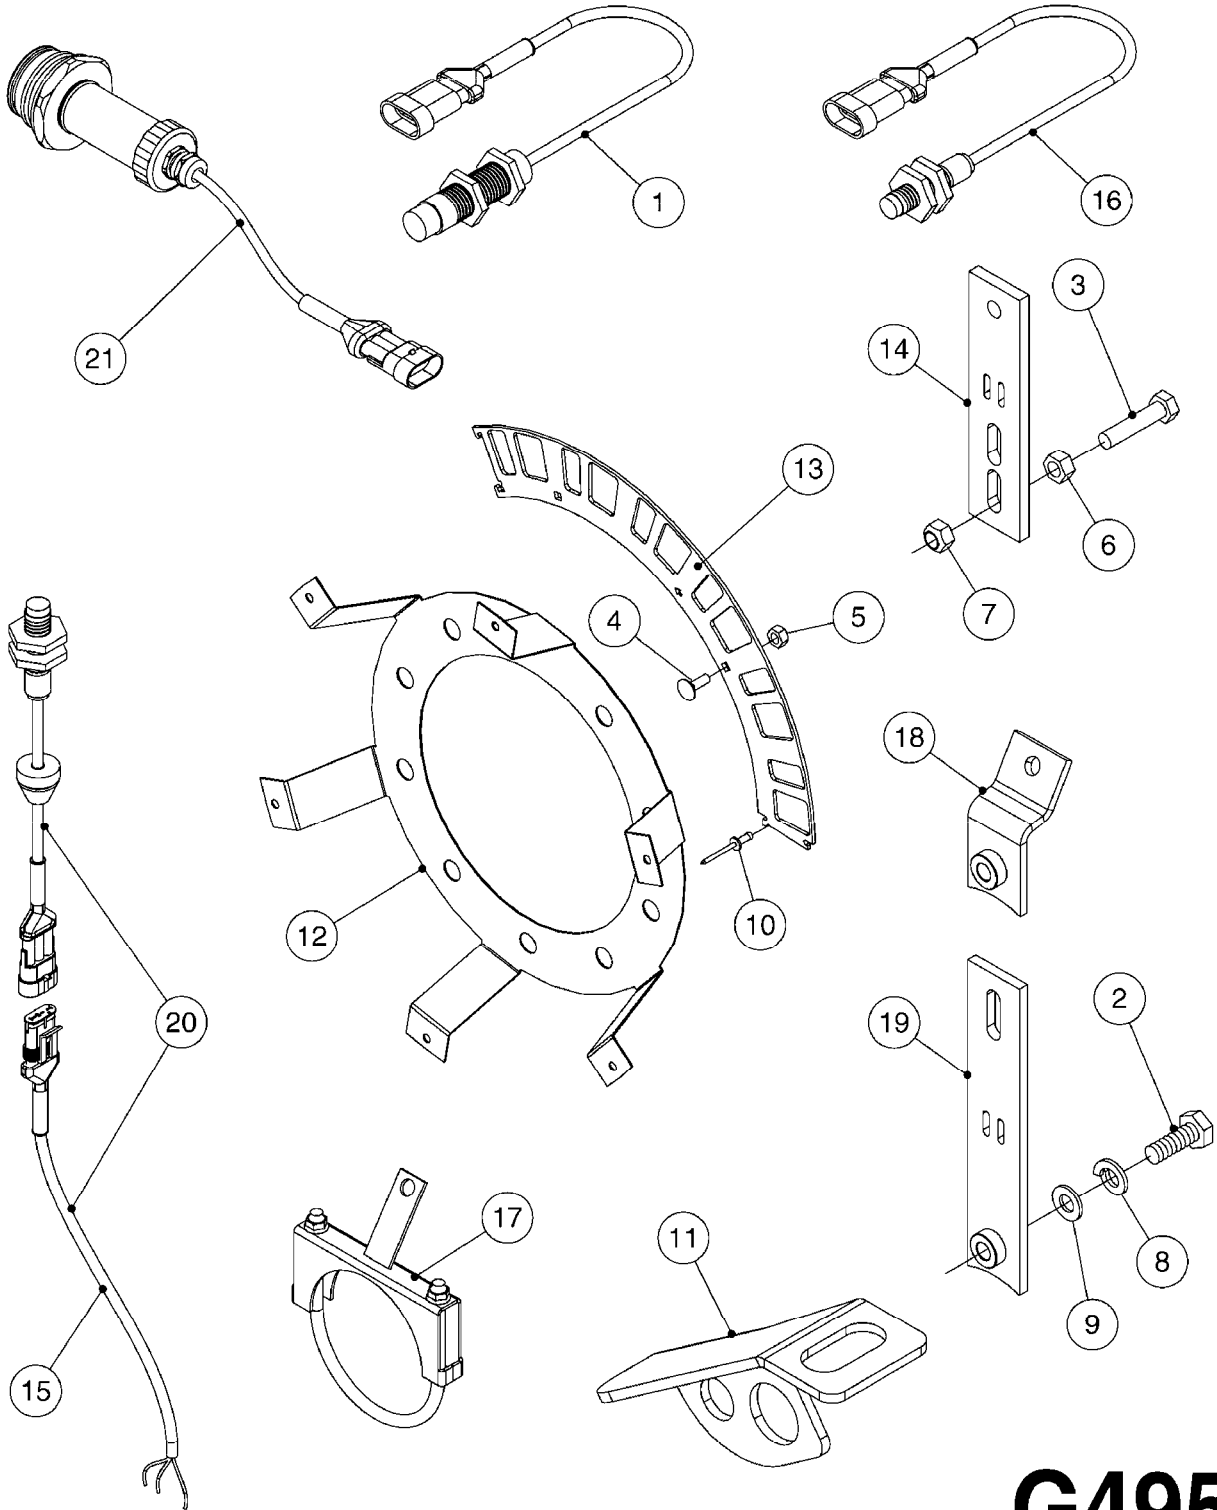

G495

COMMON SENSORS AND BRACKETS
G495-HIN, 20:11:12

Page 1
Date 19.03.2013 8:44

Pos.	parts-n°	order qty	description
1	285855	1	SENSOR INDUCTIVE M18 W/WIRE
2	430286	1	BOLT HEX 8.8 DEL M12X30 FT
3	430870	1	BOLT HEX 8.8 DEL M12X55 FT
4	440695	1	BOLT CARRIAGE M8X25
5	460143	1	NUT HEX M8 LOCK
6	460386	1	NUT HEX M12X1.75
7	460703	1	NUT HEX M12X1.75 LOCK
8	470466	1	WASHER D21.1/D12.2X2.5 LOCK
9	471127	1	WASHER D24/D13X2.5 STAINLESS
10	480804	1	RIVET Ø4.8x14.5
11	16020300	1	BRACKET FOR SPEED SENSOR
12	16094703	1	WHEEL SENSOR MT BKT
13	16138203	1	SPEED SENSOR RING NCM 2009 1/3
14	16138403	1	PLATE F. SPEED SENSOR
15	26006100	1	WIRE W.PLUG AMP FEMALE L=5M
16	28047500	1	SPEED SENSOR HM
17	61000603	1	SPEED SNS MNT CLAMP F/DLS 4.5"
18	61010703	1	SPEED SENSOR BKT NCM NON-S OLD
19	61015803	1	SPEED SENSOR BKT NCM 2010
20	72050100	1	TWIN RPM SENSOR HN
21	72534000	1	TANK LEVEL ELEC SENSOR KIT 9M