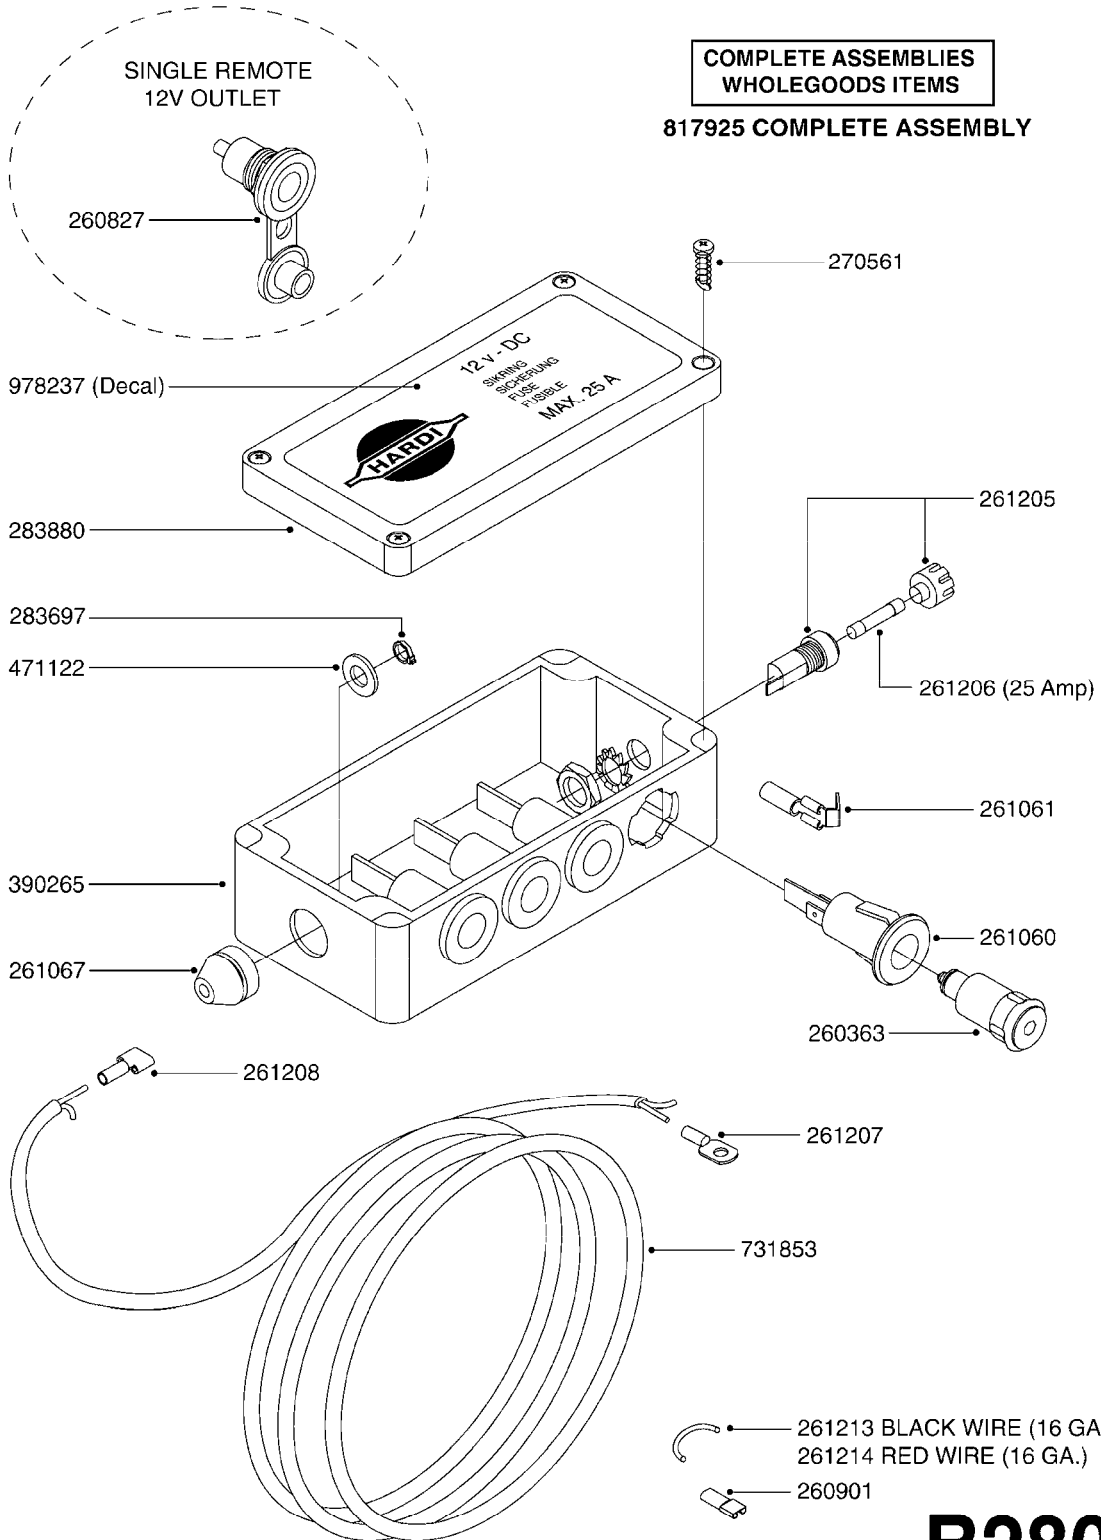

B280

12 VOLT OUTLET BOX
B280-HIN, 16:05:12

Page 1

Date 19.03.2013 8:43

parts-n°	order qty	description
260363	1	PLUG 2 POLE 12V
260827	1	PLUG F.EC ATTACHMENTS
260901	1	SPADE F.ELEC CONN.1.5MM BLUE
261060	1	PLUG F.EC ATTACHMENTS
261061	1	SPADE F.ELEC.2 WAY CONNECTOR
261067	1	GROMMET 10-14 GREY
261205	1	FUSE HOLDER
261206	1	FUSE 25 A
261207	1	ELECTRIC CONNECTOR 4MM
261208	1	SPADE F.ELEC.CONNECTOR 4MM
261213	1	WIRE 6.4MM BLACK
261214	1	WIRE 6.4MM RED
270561	1	SCREW W/SPRING ASSY. (QTY 1)
283697	1	TIESTRAP 200MM
283880	1	COVER F. ELEC.BOX 160X80X15
390265	1	CONNECTING BOX F.OUTLETS
471122	1	WASHER D20/D10.5X2 SS
731853	1	CABLE 2X4MM L=138"
817925	1	OUTLET BOX 12 VOLT ELEC.
978237	1	DECAL OUTLET BOX