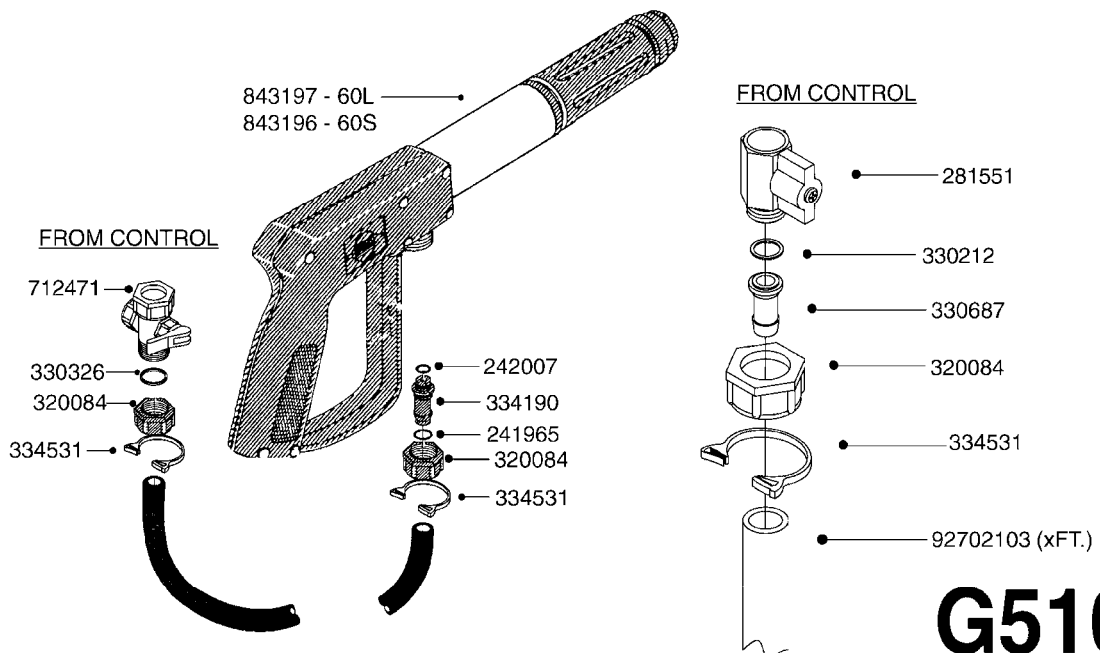

**G510**

HOSE WRAPS  
G510-HIN, 19:05:11

Page 1  
Date 19.03.2013 8:44

parts-n°	order qty	description
241965	1	O-RING 12.1 X 1.6
242007	1	O-RING D9.1X1.6
281551	1	BALL VALVE 1/2"
320084	1	FITT.DK NUT 1/2" BSP
330212	1	O-RING D19/D14X2.4 F.1/2"NUT
330326	1	O-RING D30/D24X2 F.1"NUT
330687	1	FITT.DK HB 1/2" F. 1/2" NUT
334190	1	FITT.DK HB 1/2' F. PISTOL 60S
334531	1	CLAMP HOSE PLASTIC 3/4"
636223	1	POST 12 VOLT TR30
712471	1	AGITATION VALVE ASSY. ON/OFF
843196	1	HANDGUN KIT TYPE 60 SHORT
843197	1	HANDGUN KIT TYPE 60 LONG
10013403	1	BOLT HEX 3/8-16X1 1/4 HCS Z5
10013503	1	NUT HEX NC 3/8"
10178903	1	WRAP HOSE SIDE MOUNT PLATE
10179003	1	WRAP HOSE BOTTOM PLATE MOUNT
10179403	1	WRAP WELDMENT FOR HI101789
10179503	1	WRAP WELDMENT FOR HI101790
10225603	1	BKT.FOR HOSE WRAP MOUNT NL NK
10225703	1	WRAP HOSE BDL.BOTTOM PLATE
92702103	1	HOSE R X1/2" X300PSI WP X0012"