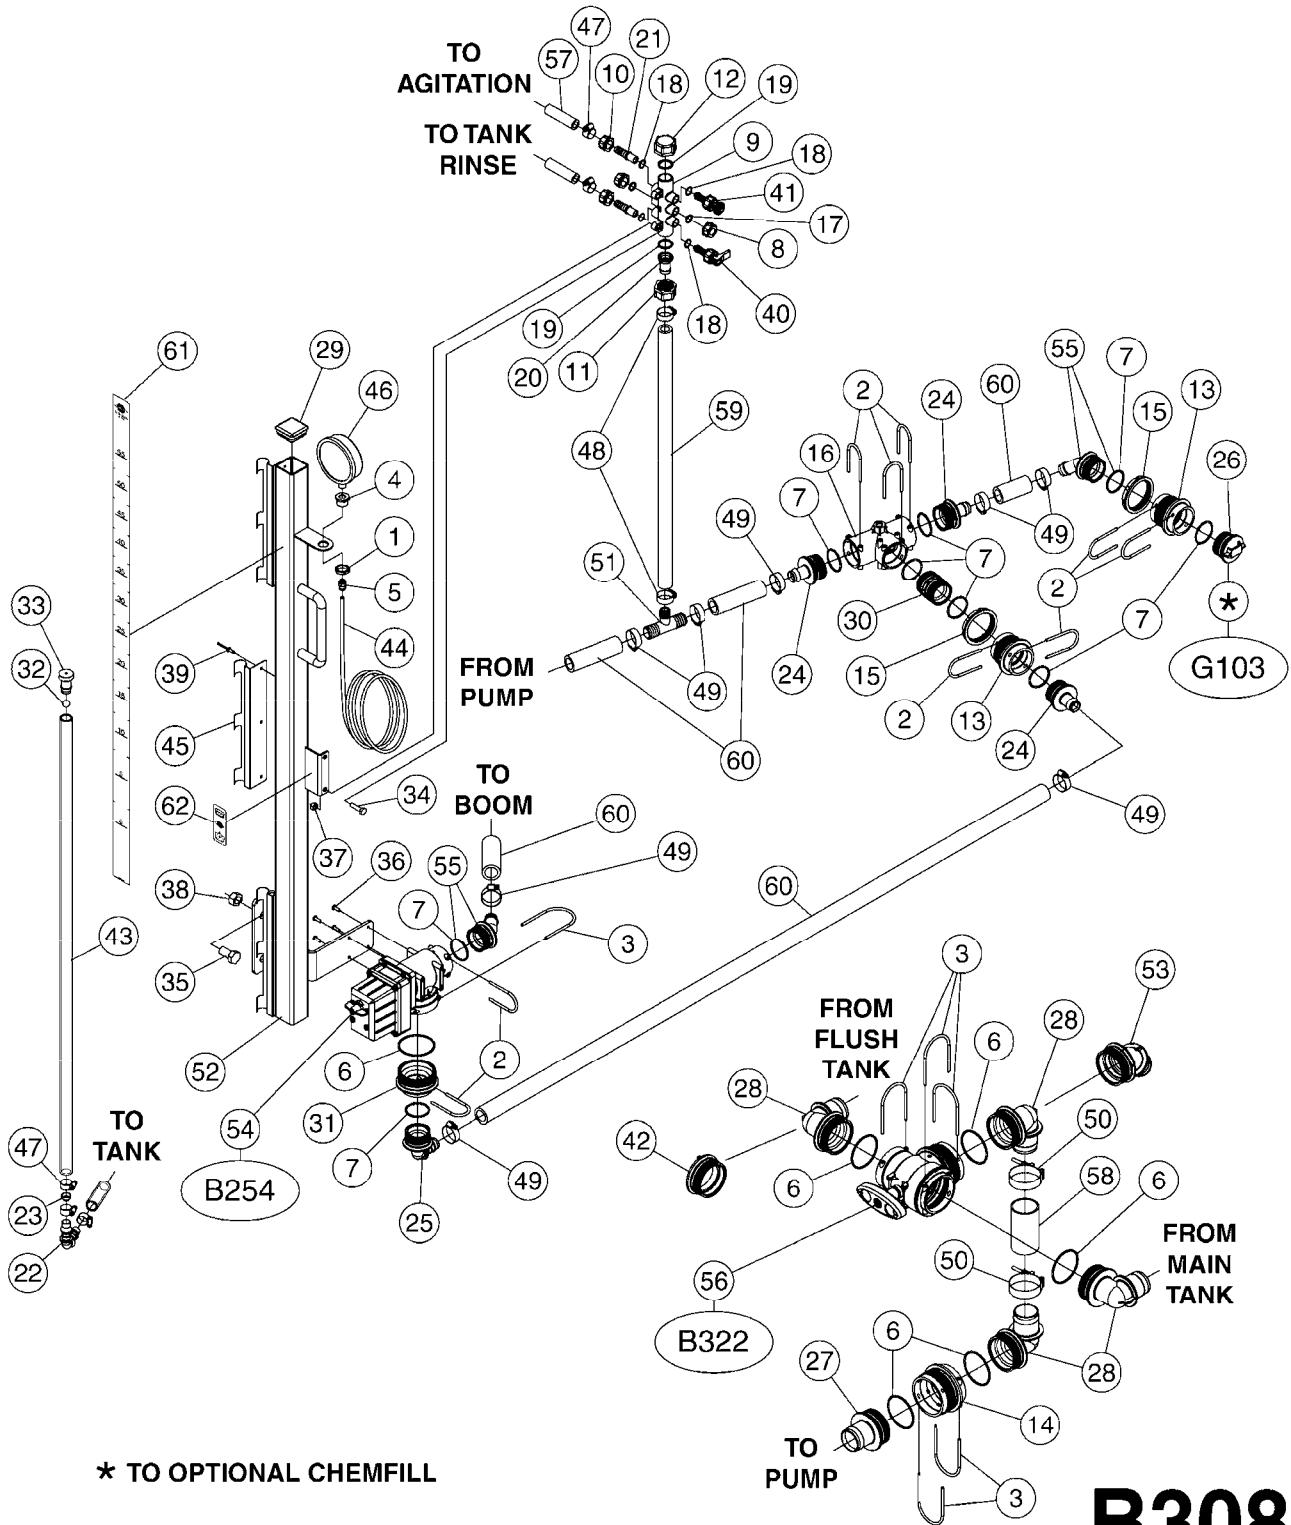

B308

RANGER 550 MANIFOLD
B308-HIN, 12:05:11

Page 1
Date 19.03.2013 8:43

Pos.	parts-n°	order qty	description
1	140766	1	NUT 1/2" BSP
2	145996	1	FITT.DK S-67 FORK
3	145997	1	FITT.DK S-93 FORK
4	146439	1	FITT.DK REDUC 1/2"x1/8"x1/4"BS
5	231346	1	QUICK COUPLER 1/8"BSP X 4 MM
6	242351	1	O-RING D69.5X3.0 VITON F.S-93
7	242353	1	O-RING D44.2X3.0 VITON F.S-67
8	320047	1	FITT.DK CAPNUT 1/2" BSP
9	320073	1	DISTRIBUTOR HOUSING 1/2"
10	320084	1	FITT.DK NUT 1/2" BSP
11	320095	1	FITT.DK NUT 1" BSP
12	320106	1	FITT.DK CAPNUT 1" BSP
13	322104	1	FITT.DK S-67 BULKHEAD
14	322105	1	FITT.DK S-93 BULKHEAD DOUBLE
15	322108	1	FITT.DK S-67 BULKHEAD NUT
16	322224	1	FITT.DK S-67 TEE
17	330212	1	O-RING D19/D14X2.4 F.1/2"NUT
18	330315	1	O-RING D18.4/D13X.6
19	330326	1	O-RING D30/D24X2 F.1"NUT
20	330665	1	FITT.DK HB 3/4"F.1" NUT
21	331122	1	VALVE SEAT WITH 1/2" HOSE TAIL
22	334195	1	FITT.DK ELB. 3/4"HB X 3/4"HB
23	334203	1	ORFICE 6MM FOR SCF GREEN
24	334231	1	FITT.DK S-67 STR.1'
25	334243	1	FITT.DK S-67 ELB.1"
26	334250	1	FITT.DK S-67 PLUG
27	334426	1	FITT.DK S-93 STR.2'
28	334446	1	FITT.DK S-93 ELB. 2' RUBBER
29	334561	1	PLUG 50x50x2 F.SQ.TUBE
30	334573	1	FITT.DK S-67 CONNECTOR
31	334601	1	FITT.DK S-93 TO S67 ADAPTOR
32	334878	1	BALL RED SIGHT GAUGE
33	391105	1	FINAL STOPPER, 3/4"
34	420567	1	BOLT HEX 8.8 DEL M8X30 FT
35	430684	1	BOLT HEX 8.8 DEL M16X30 FT
36	440675	1	SCREW F. PLASTIC 5X16 SS
37	460143	1	NUT HEX M8 LOCK
38	460585	1	NUT HEX M16X2 LOCK
39	480804	1	RIVET Ø4.8x14.5
40	709741	1	VALVE ASSY. 1/2" FLIP LEVER
41	724530	1	THUMB WHEEL FOR AGITATION
42	726580	1	FITT. S93 PLUG W/O-RING
43	927205	1	HOSE R X CLEAR X 3/4 X 0012"
44	927253	1	HOSE R X PE D4/D2 X 0012"RED
45	16226200	1	BRACKET F.TANK SCALE - PAINTED
46	28026103	1	GAUGE 200PSI/BR,4",1/4"BSP-BTM
46	28026203	1	GAUGE 200PSI/BR,2.5"1/4BSP-BTM
47	28029803	1	CLAMP HOSE GEAR P1/2" 6708
48	28029903	1	CLAMP HOSE GEAR P3/4"-S1" 6712
49	28030003	1	CLAMP HOSE GEAR P1" 6716
50	28030203	1	CLAMP HOSE T-BOLT S2" 235-67
51	28059103	1	FITTING,TEE,1" 3/4" 1" BARB
52	63035203	1	CONTROL POST, RANGER 550
53	72072700	1	FITT.DK S-93 45D 2" PVC
54	72425500	1	REGULATOR S67/S93 CROSS-DRILL
55	72433000	1	FITT.S67 1" 45° W/ORING
56	72518900	1	SUCTION VALVE 2008 NAV
57	92702103	1	HOSE R X1/2" X300PSI WP X0012"
58	92702703	1	HOSE PVC SUCT GRAY 2"