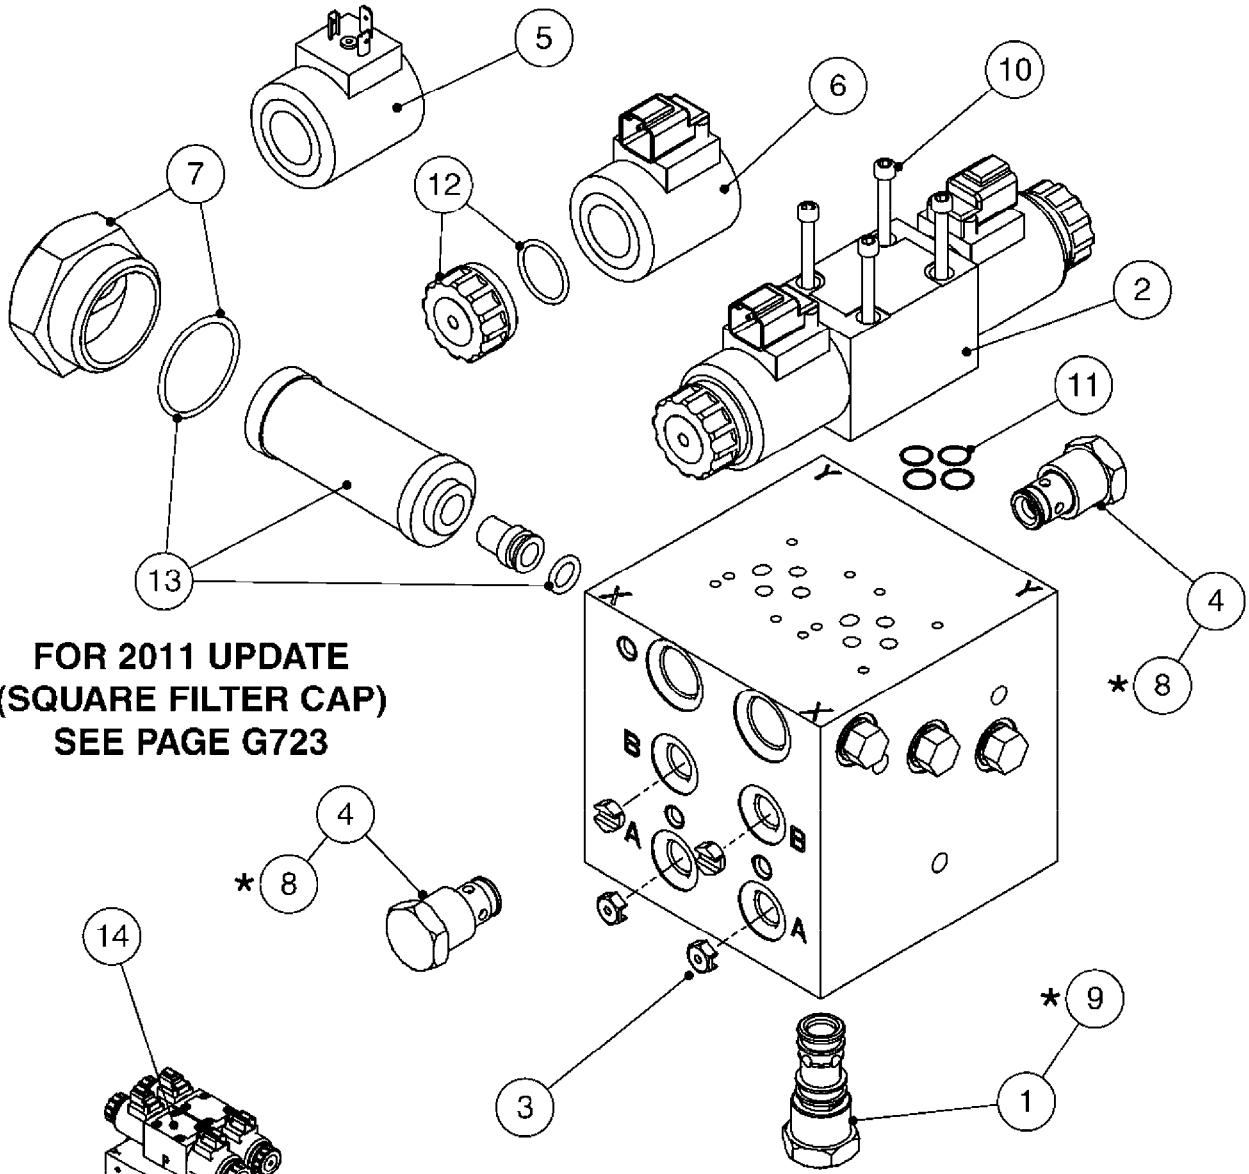

**FOR 2011 UPDATE
(SQUARE FILTER CAP)
SEE PAGE G723**

**COMPLETE
ASSEMBLY**

* SEAL KITS

G713

NORAC VARIABLE RATE VALVE UC4
G713-HIN, 25:10:12

Page 1
Date 19.03.2013 8:44

Pos.	parts-n°	order qty	description
1	28048803	1	NORAC CHECK VALVE
2	28048903	1	NORAC PROP VALVE
2	28055803	1	3-PIN CONNECTORS/HIRSCHMAN NORAC SOLENOID - DEUTSCH CONN. 2-PIN CONNECTORS/DEUTSCH
3	28049203	1	NORAC ONE WAY ORIFICE
4	28049403	1	NORAC CHECK VALVE
5	28056403	1	COIL, NORAC, PROP, DIN
6	28056503	1	COIL, NORAC, PROP, DEUTSCH
7	28066803	1	NORAC FILTER CAP W/O-RING
8	28066903	1	NORAC SEAL KIT F.28049403
9	28067003	1	NORAC SEAL KIT F.28048803
10	28068103	1	NORAC HEX CAPSCREW 10-24X2 SS
11	28068203	1	NORAC O-RING F.SOLENOID VALVE
12	28074903	1	NORAC COIL NUT AND O-RING
13	75076900	1	NORAC FILTER ELEMENT KIT
14	78216100	1	NORAC VALVE BLOCK COMPLETE UC4 COMPLETE W/2-PIN DEUTSCH SOLENOIDS