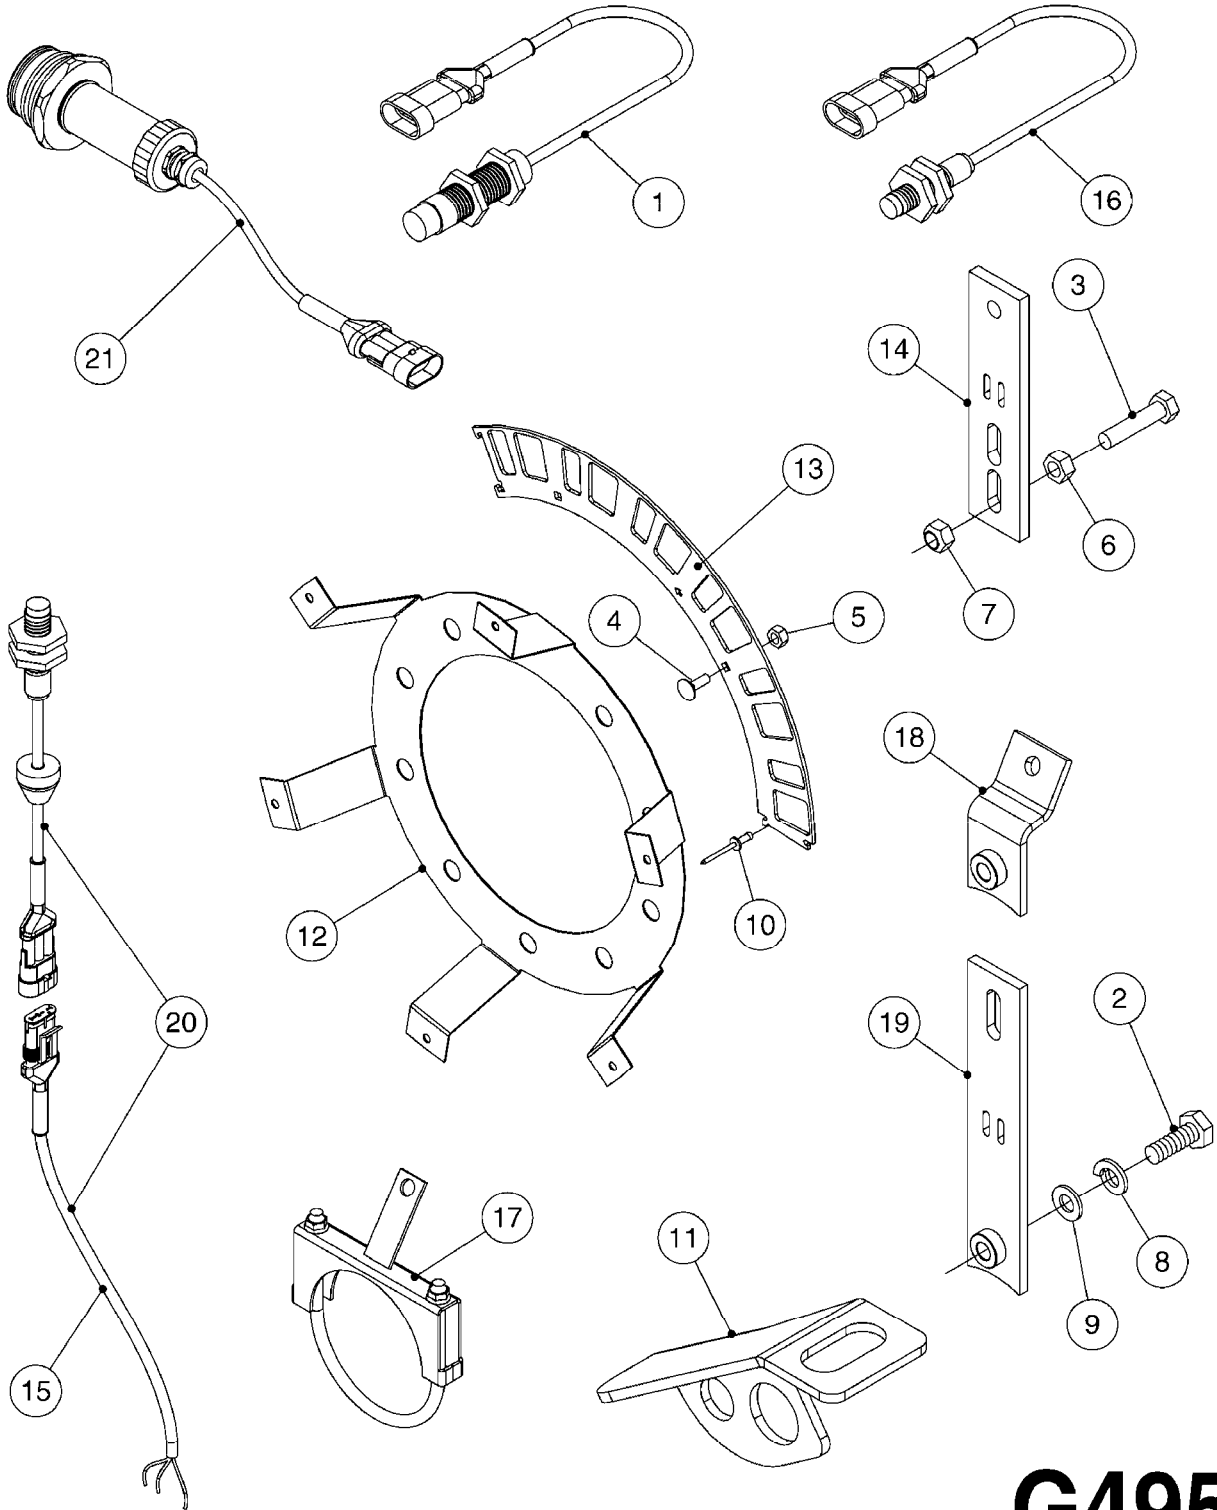

G495

COMMON SENSORS AND BRACKETS
G495-HIN, 20:11:12

Page 1

Date 19.03.2013 8:46

Pos.	parts-n°	order qty	description
1	285855	1	SENSOR INDUCTIVE M18 W/WIRE
2	430286	1	BOLT HEX 8.8 DEL M12X30 FT
3	430870	1	BOLT HEX 8.8 DEL M12X55 FT
4	440695	1	BOLT CARRIAGE M8X25
5	460143	1	NUT HEX M8 LOCK
6	460386	1	NUT HEX M12X1.75
7	460703	1	NUT HEX M12X1.75 LOCK
8	470466	1	WASHER D21.1/D12.2X2.5 LOCK
9	471127	1	WASHER D24/D13X2.5 STAINLESS
10	480804	1	RIVET Ø4.8x14.5
11	16020300	1	BRACKET FOR SPEED SENSOR
12	16094703	1	WHEEL SENSOR MT BKT
13	16138203	1	SPEED SENSOR RING NCM 2009 1/3
14	16138403	1	PLATE F. SPEED SENSOR
15	26006100	1	WIRE W.PLUG AMP FEMALE L=5M
16	28047500	1	SPEED SENSOR HM
17	61000603	1	SPEED SNS MNT CLAMP F/DLS 4.5"
18	61010703	1	SPEED SENSOR BKT NCM NON-S OLD
19	61015803	1	SPEED SENSOR BKT NCM 2010
20	72050100	1	TWIN RPM SENSOR HN
21	72534000	1	TANK LEVEL ELEC SENSOR KIT 9M