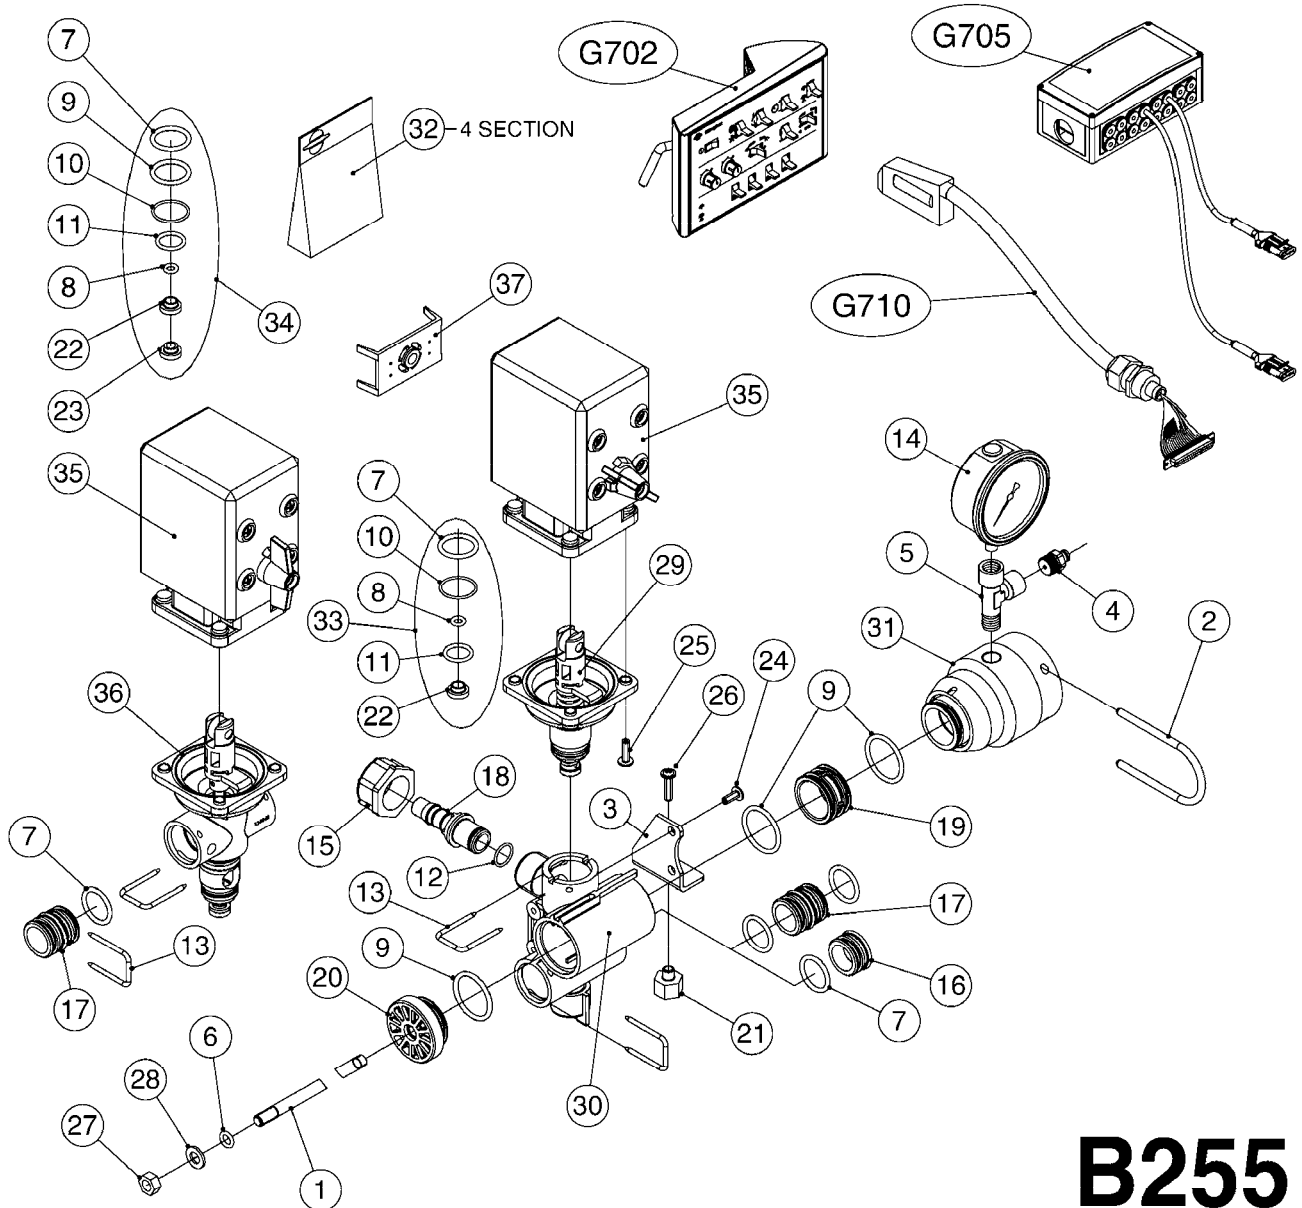

B254

PRESSURE REGULATOR - S93 06
B254-HIN, 08:12:11

Page 1

Date 19.03.2013 8:45

Pos.	parts-n°	order qty	description
1	145996	1	FITT.DK S-67 FORK
2	145997	1	FITT.DK S-93 FORK
3	147767	1	PIN 5Ø X 60 S-93 DOUBLE CLAMP
4	440675	1	SCREW F. PLASTIC 5X16 SS
5	33510800	1	HOUSING F.PRESS.REG.S67/S93
6	72374200	1	MOTOR HOUS.REG.1:150 ENCODER
7	72425500	1	REGULATOR S67/S93 CROSS-DRILL
7	72678700	1	REGULATOR S67/S93 CROSS-DRILL CERAMIC COMPONENTS
8	72481600	1	BAG W. CONSOLE&SPINDLE COMPL
9	72678900	1	BAG W.CONE/CYL/GASKET CERAMIC CERAMIC COMPONENTS
9	74190800	1	BAG W.CONE/CYL. AND GASKET
10	74187500	1	SWITCH 5A PRESS.REG REP.KIT 08