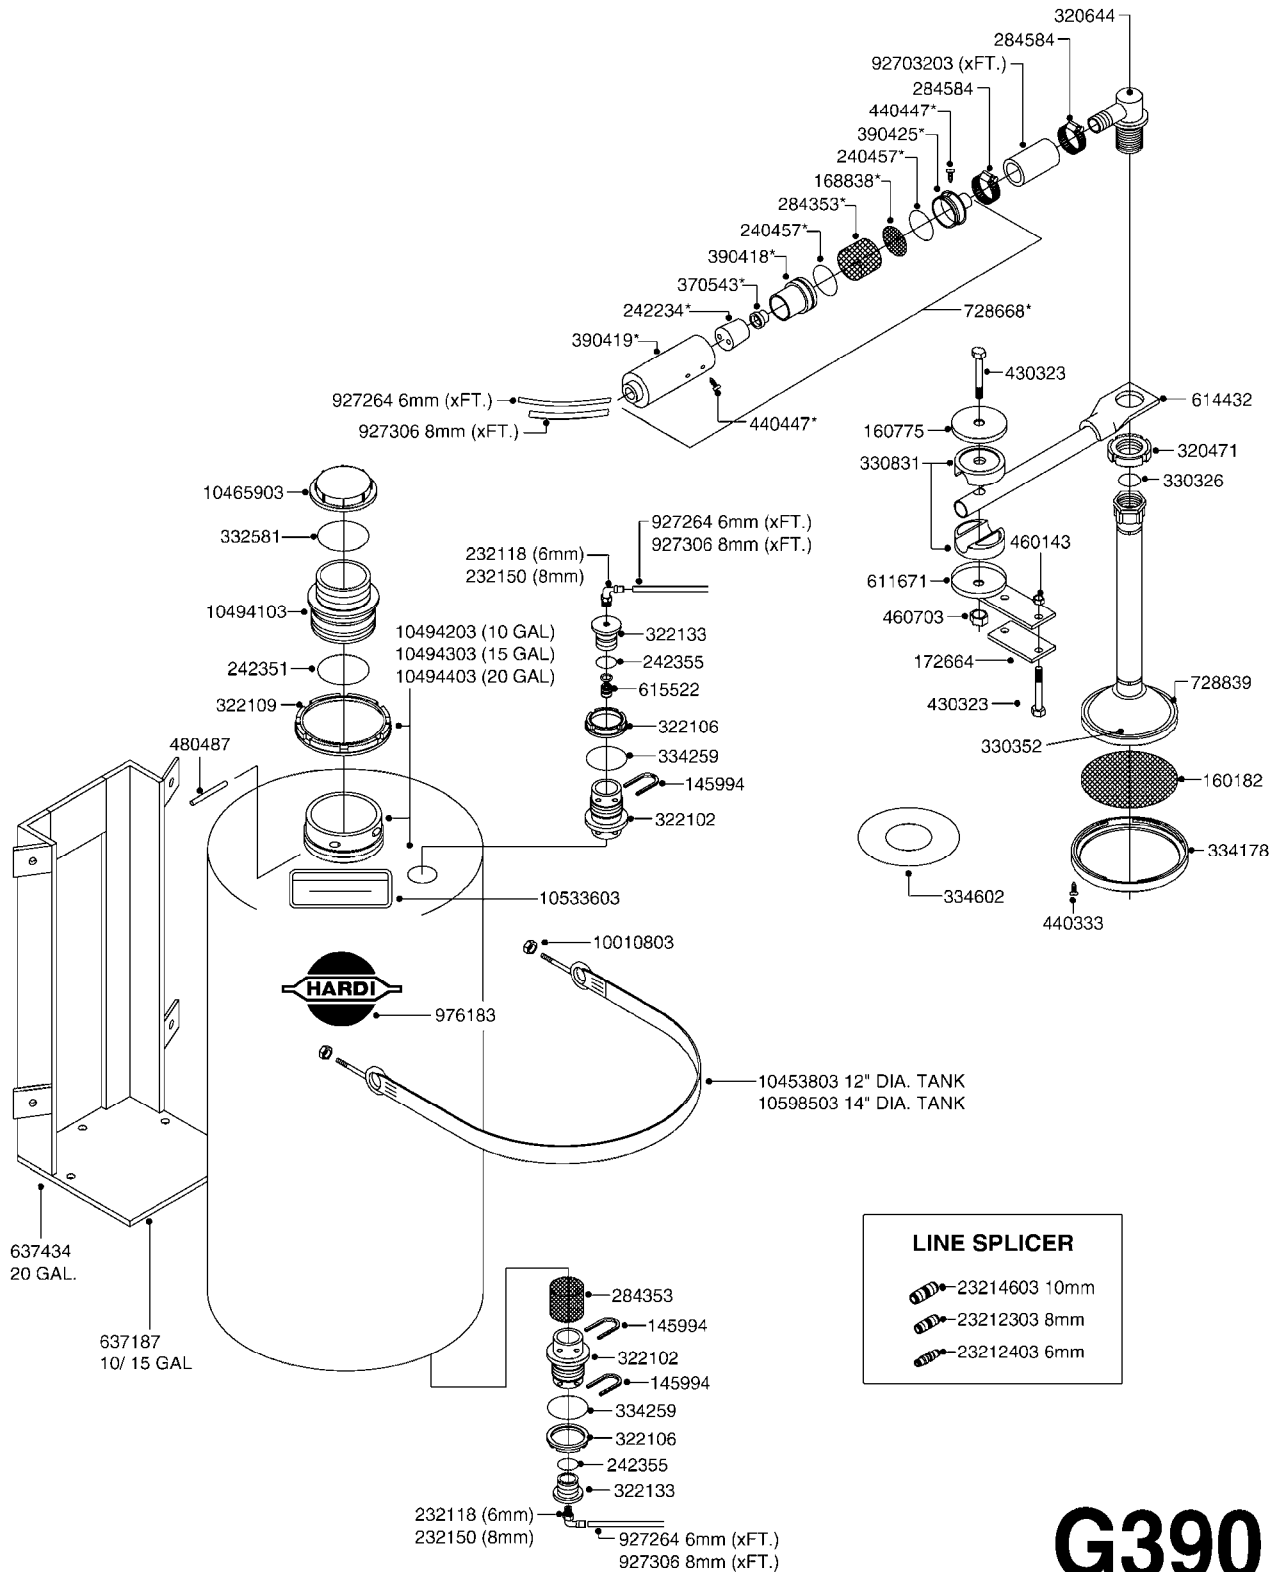

G342

*Ø8mm 927306 (xFT.)
*Ø10mm 927330 (xFT.)

70019403 - COMPLETE ASSEMBLY

FOAM MARKER COMPRESSOR 2007
G342-HIN, 17:12:07

Page 1
Date 19.03.2013 8:46

parts-n°	order qty	description
147011	1	HEX NIPPLE 3/8'X1/4'BSP BRASS
161326	1	MOUNT BKT. F. FOAM COMP.BOX 98
168847	1	ENCLOSURE LOWER F.MARKER
168848	1	COVER F. FOAM MARKER
232111	1	QUICK COUPLER 6MM X 1/8 EXT.
232112	1	QUICK COUPLER 6MM 1/8 INT.
232113	1	QUICK COUPLER 6MM T-PIECE
232114	1	COUPLER 1/8" THREADX8MM HOSE
232143	1	REDUCER 1/4'INT-1/8'EXT
232144	1	QUICK COUPLER 10MM X 1/4 EXT
232152	1	QUICK COUPLER 8MMX1/8 EXT.LONG
241371	1	DIAPHRAGM F.NO-DRIP,VULC
242242	1	O-RING F.AIR HOSE FITTING
242258	1	TRIM 3X10 SELF ADHESIVE 0012"
261562	1	RUBBER DAMPER 2XM6X25
283697	1	TIESTRAP 200MM
320445	1	FITT.DK HN 1/4"X3/8" BSP
321462	1	CAP F.NO-DRIP ASSY.
322261	1	HOUSING F.SAFETY VALVE 3/8"
440650	1	SCREW 3.5x13 STAINLESS
460261	1	NUT HEX M6X1 LOCK
718911	1	VALVE (SAFETY) F.MARKER
729645	1	NON-DRIP SPRING ASSY.GREEN 10
927264	1	HOSE R X PE D6/D4 X 0012"
927306	1	HOSE R X PE D8/D6 X 0012"BLACK
927330	1	HOSE R X PE D10/D8 X 012"BLACK
26001403	1	HC FOAM MARKR CONSOLE VS3.0.00
26001503	1	HC FOAM MARKER CONSOLE MT.KIT
26001803	1	POWER CABLE
26001903	1	15' 7-PIN EXTENSION CABLE
26004103	1	FOAM MARKER CNTRL MOD CABL STD
26008703	1	FOAM MARKER CONTROL SCII
26010403	1	TOGGLE SWITCH MICRO-TRAK F.M.
26011103	1	FOAMER POWER/CONTROL CABLE 39P
26023400	1	COMPRESSOR F.FOAM MARKER CM40
26023700	1	SOLENOID VAL 12V 1/8' FLO '07
28025503	1	PLUG F.DRILLED HOLE 1/2"
28025603	1	PLUG F.DRILLED HOLE 3/4"
39122000	1	DISTR.HOUSING F.FOAM MARKER'07
70019403	1	FOAM MARKER COMPRESSOR KIT STD