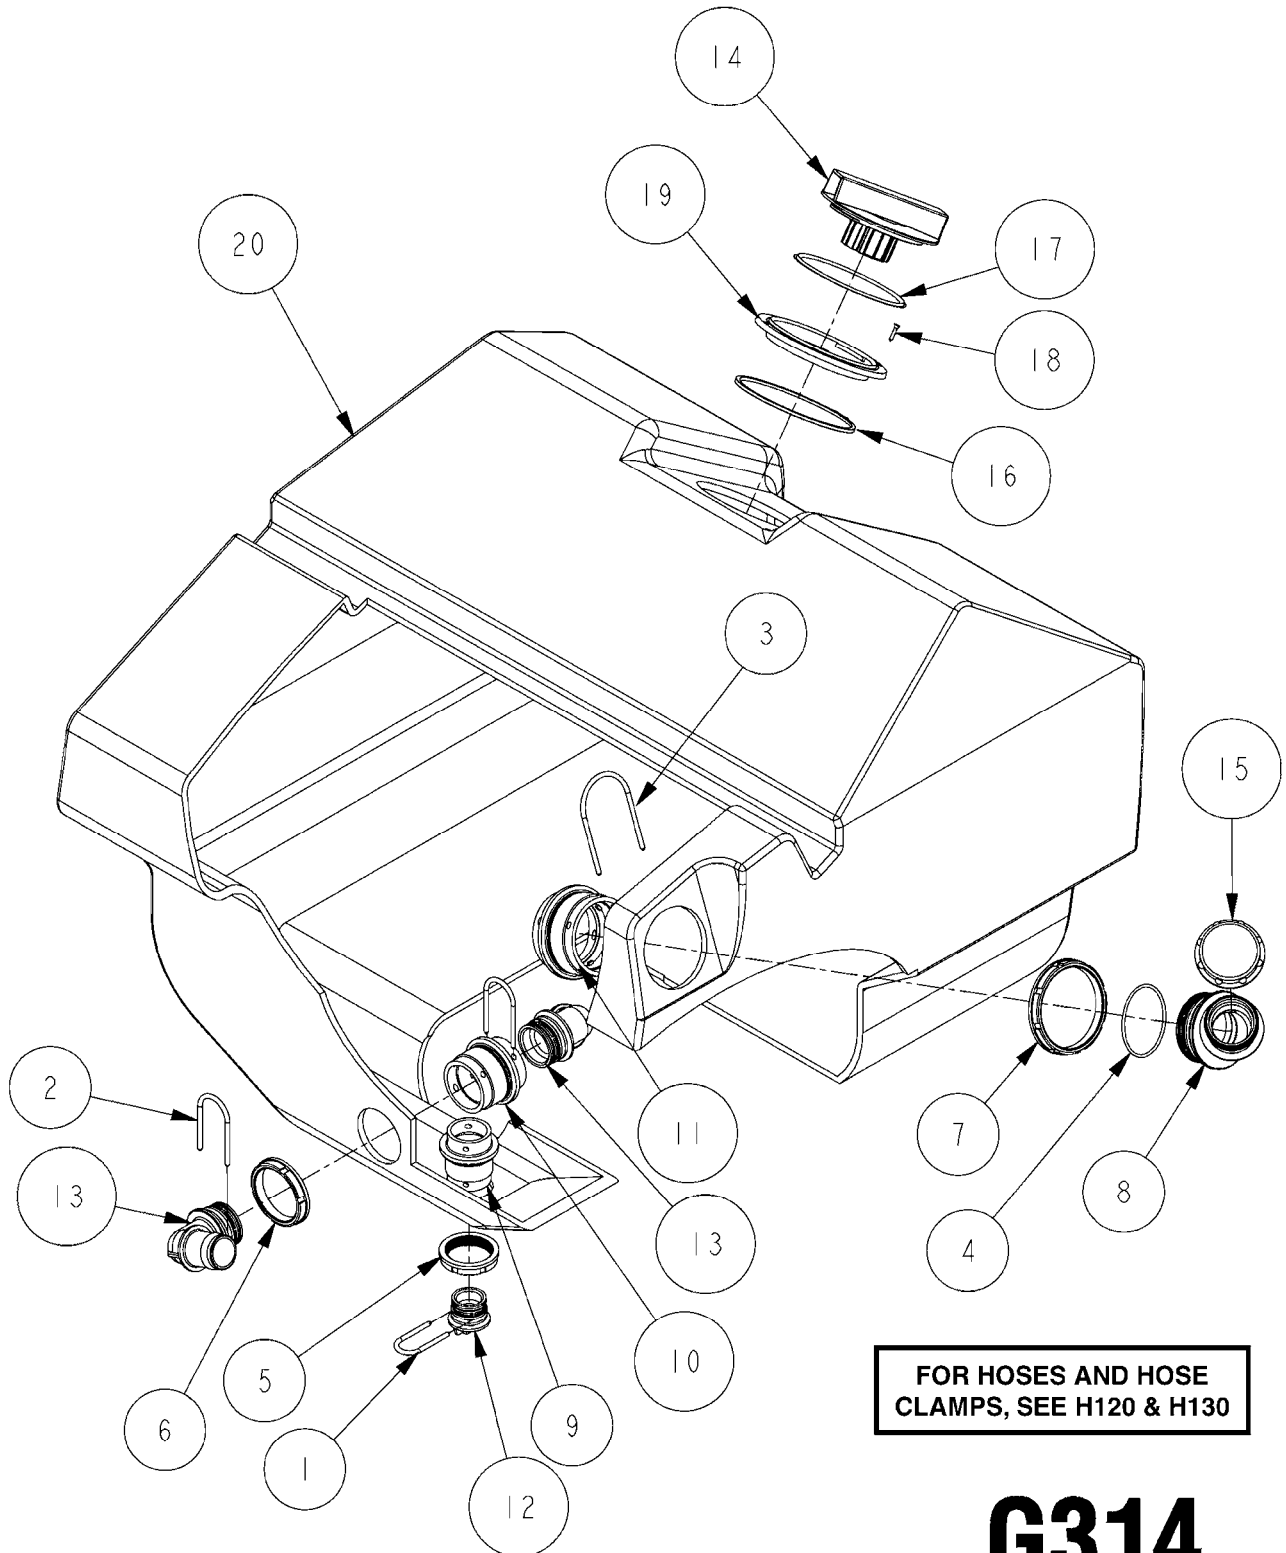

**FOR HOSES AND HOSE
CLAMPS, SEE H120 & H130**

G314

FLUSH SYSTEM - RANGER
G314-HIN, 25:04:11

Page 1
Date 19.03.2013 8:46

Pos.	parts-n°	order qty	description
1	145995	1	FITT.DK S-53 FORK
2	145996	1	FITT.DK S-67 FORK
3	145996	1	FITT.DK S-67 FORK S-67 MODELS WITHOUT THREADED CAP (15)
3	145997	1	FITT.DK S-93 FORK S-93 MODELS WITH THREADED CAP (15)
4	242351	1	O-RING D69.5X3.0 VITON F.S-93 S-93 MODELS WITH THREADED CAP (15)
4	242353	1	O-RING D44.2X3.0 VITON F.S-67 S-67 MODELS WITHOUT THREADED CAP (15)
5	322107	1	FITT.DK S-53 BULKHEAD NUT
6	322108	1	FITT.DK S-67 BULKHEAD NUT
7	322108	1	FITT.DK S-67 BULKHEAD NUT S-67 MODELS WITHOUT THREADED CAP (15)
7	322109	1	FITT.DK S-93 BULKHEAD NUT S-93 MODELS WITH THREADED CAP (15)
8	322337	1	FITT.DK S-93 ELB.2"BSP 45D S-93 MODELS WITH THREADED CAP (15)
8	334250	1	FITT.DK S-67 PLUG S-67 MODELS WITHOUT THREADED CAP (15)
9	726463	1	FITT.DK S53 BULKHEAD W/GASKET
10	726464	1	FITT.DK S-67 BULKHEAD W/GASKET
11	726464	1	FITT.DK S-67 BULKHEAD W/GASKET S-67 MODELS WITHOUT THREADED CAP (15)
11	726465	1	FITT.DK S-93 BULKHEAD W/GASKET S-93 MODELS WITH THREADED CAP (15)
12	726578	1	FITT.DK S53 PLUG WITH O-RING
13	727224	1	FITT.DK S-67 ELB.1-1/2"
14	10052203	1	LID VENT ASSY
15	10053603	1	FITT. CAPNUT 2"BSP 5601
16	10064203	1	SET SEALING SPONGE RUBBER
17	10102203	1	GASKET F.16" LID BREATHER
18	10619703	1	SCREW SS #6x3/4' SELF TAPPING
19	10619803	1	LID HOUSING TREADED F. 6'
20	35003903	1	TANK, FLUSH 250L RANGER DK PIG