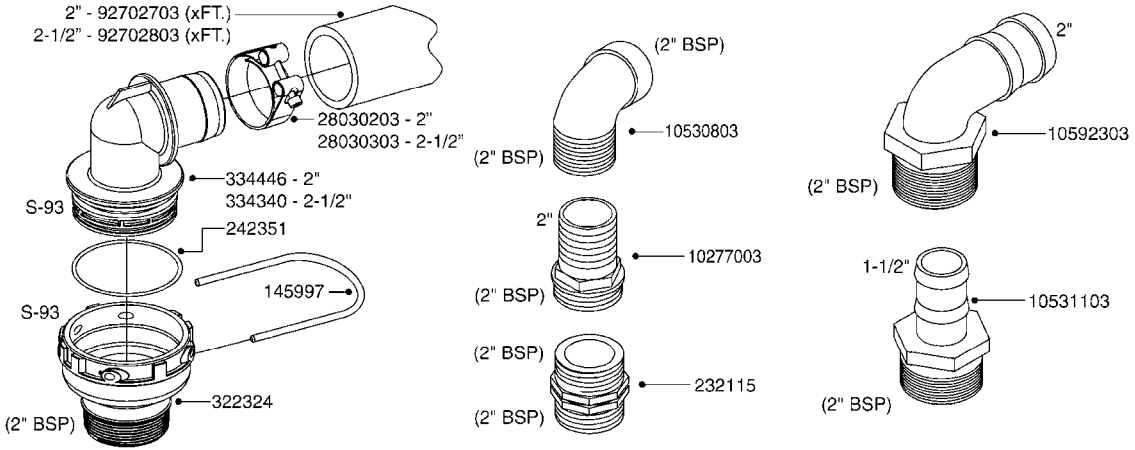

SUCTION SIDE OF PUMP (WITH 1-1/2" SUCTION PORT)

PRESSURE SIDE OF PUMP

SUCTION SIDE OF PUMP (WITH 2" SUCTION PORT)

**COMPLETE ASSEMBLIES
WHOLEGOODS ITEMS**

- 821587 - 463/10 2" W/THROUGH SHAFT (540 RPM)
- 821649 - 463/12 2" (540 RPM H.C.)
- 821585 - 463/5.5 2" W/THROUGH SHAFT (1000 RPM)
- 821650 - 463/6.5 2" (1000 RPM H.C.)