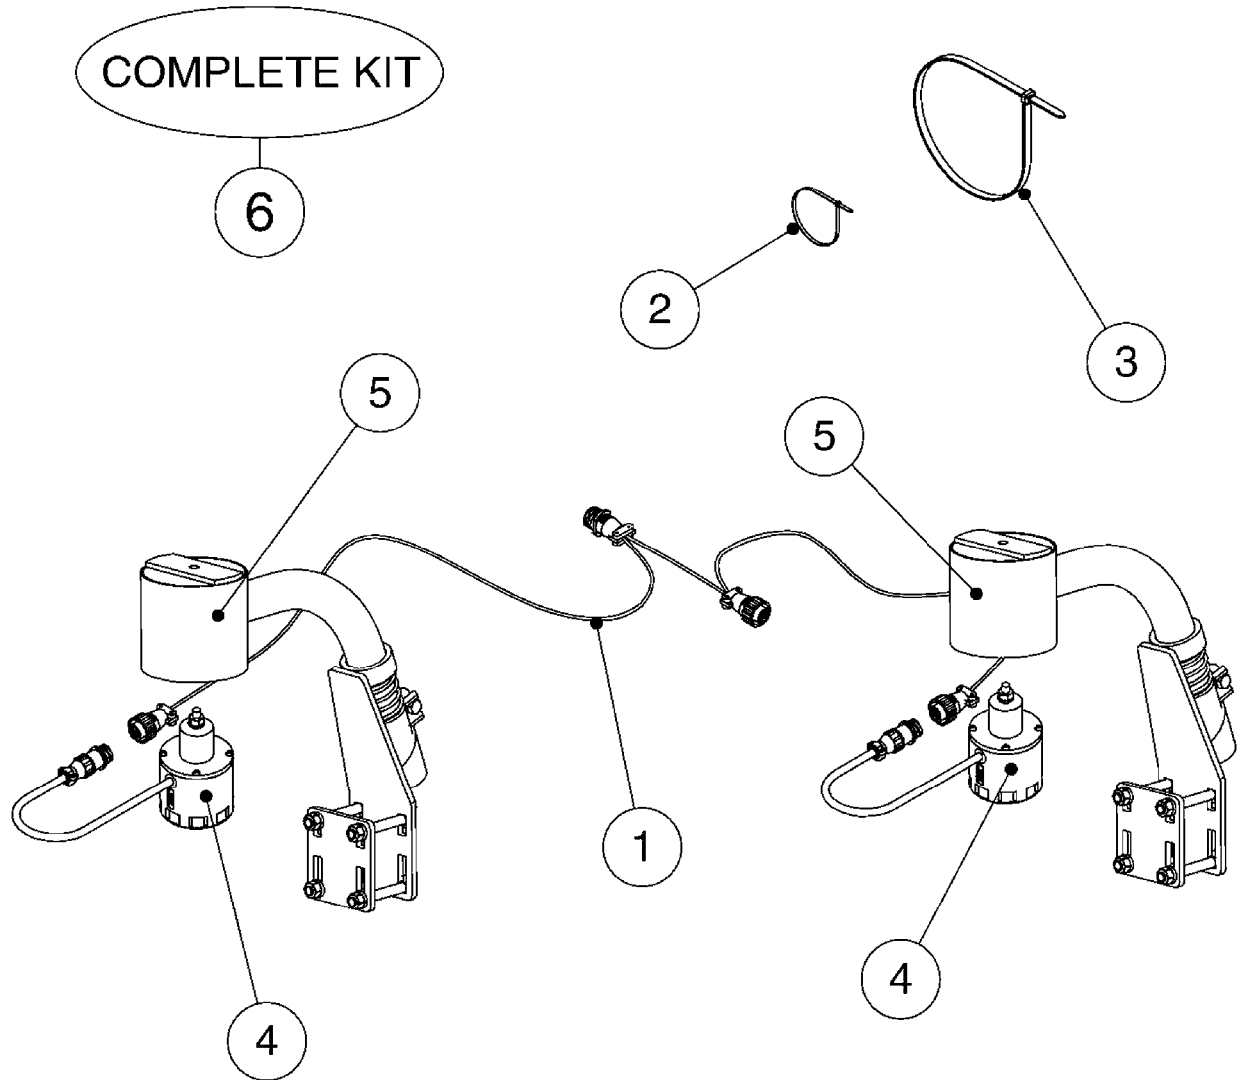

G719

JUNCTION BOXES - HYDRAULIC
G719-HIN, 05:06:12

Page 1

Date 19.03.2013 8:46

Pos.	parts-n°	order qty	description
1	261442	1	LID F.3010/3012 HP BOX
2	391071	1	BOX FOR HY.DAH
3	983070	1	CABLE 2X6MM
4	26016900	1	CABLE DB25M - DB25F L=8.5m
5	26018000	1	HYD JUNCTION BOX SPZ PRE 2012 EAGLE SPC BOOMS
5	26018100	1	HYD. BOX BOOM PCB W/LEADS FOR FORCE/TWIN FORCE BOOMS
5	26018500	1	HYD. BOX BOOM PCB NO LEADS
5	26038300	1	HYD JUNCTION BOX GENERIC 2012 EAGLE SPC/FORCE BOOMS
6	28048000	1	PLUG 3-POL DIN 9680 FEM.CHASS
7	28048100	1	PLUG 3-POL DIN 9680 MALE SPRAY
8	28048200	1	WIRE GROMET RUBBER 4 HOLE
9	28048500	1	FUSE 10A AUTO
10	72243500	1	DAH INTERFACE PCB MOUNTED