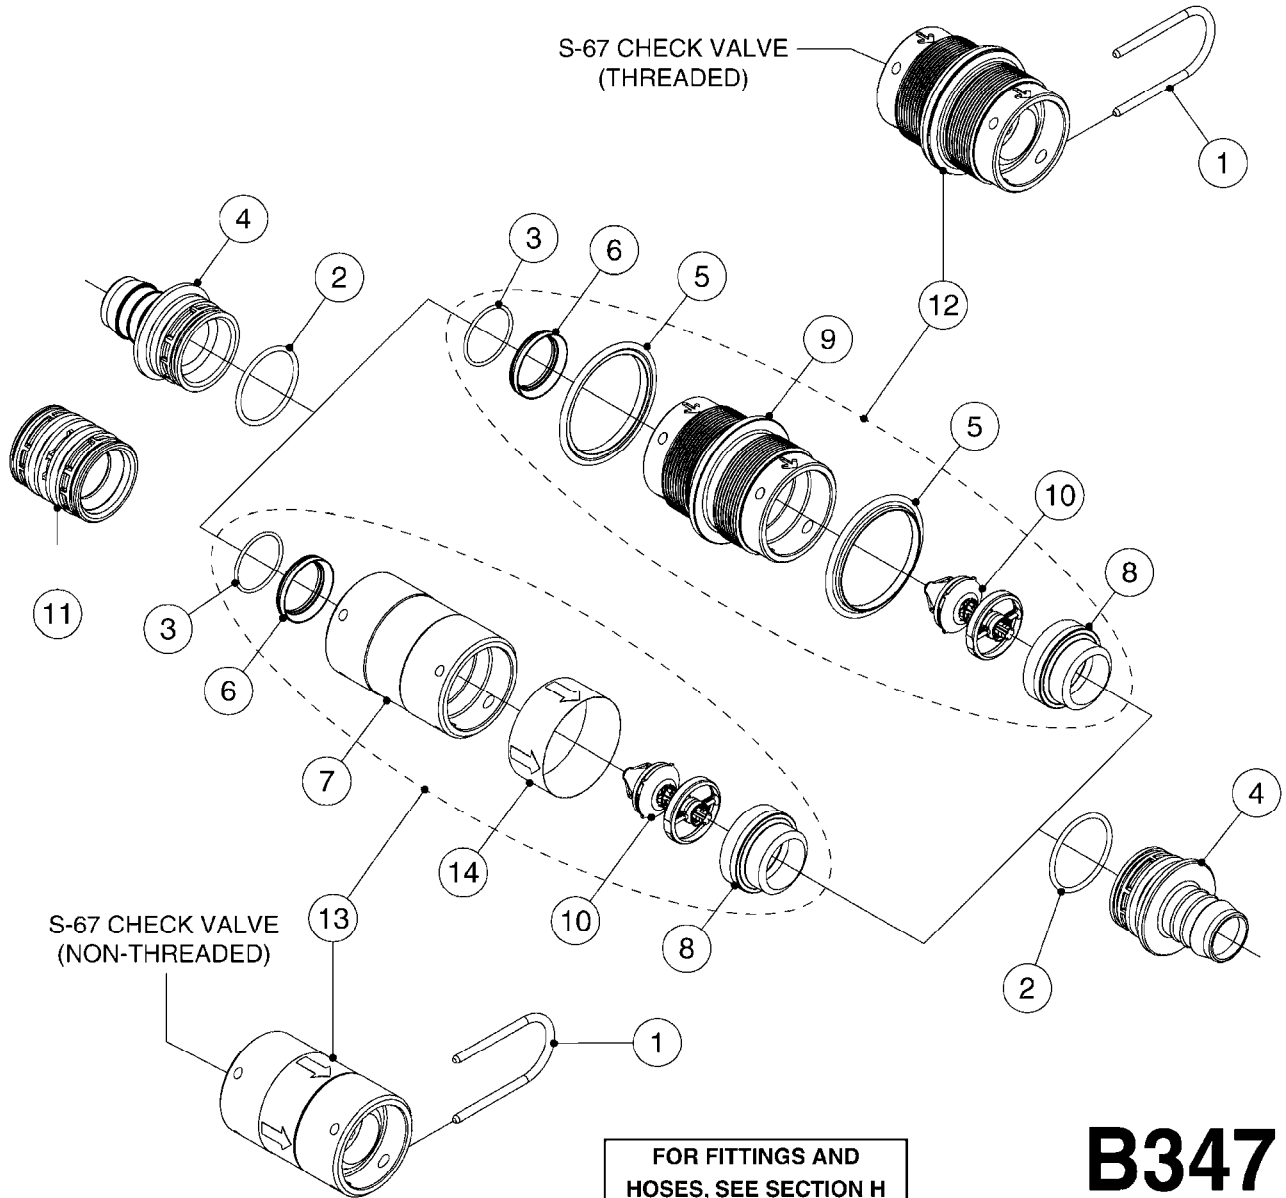

FOR FITTINGS AND
HOSES, SEE SECTION H

B346

CHECK VALVES - S67
B346-HIN, 16:05:12

Page 1

Date 19.03.2013 8:45

Pos.	parts-n°	order qty	description
1	145996	1	FITT.DK S-67 FORK
2	242353	1	O-RING D44.2X3.0 VITON F.S-67
3	242504	1	O-RING D35x2 NITRIL
4	322104	1	FITT.DK S-67 BULKHEAD
5	334231	1	FITT.DK S-67 STR.1'
5	334232	1	FITT.DK S-67 STR.1-1/4'
6	14103100	1	SEAT F.CHECK VALVE D40.8 2010
7	72001803	1	CHCK VLV,S67, 2 X 1" HB COMPLETE IN-LINE CHECK VALVE FOR 1" HOSE
7	72206600	1	CHCK VLV,S67, 2 X 1.25" HB COMPLETE IN-LINE CHECK VALVE FOR 1-1/4" HOSE
8	72089900	1	CHECK VALVE S67 SUBASMBLY.2001
9	97800500	1	DECAL 230X28 BLACK ARROW