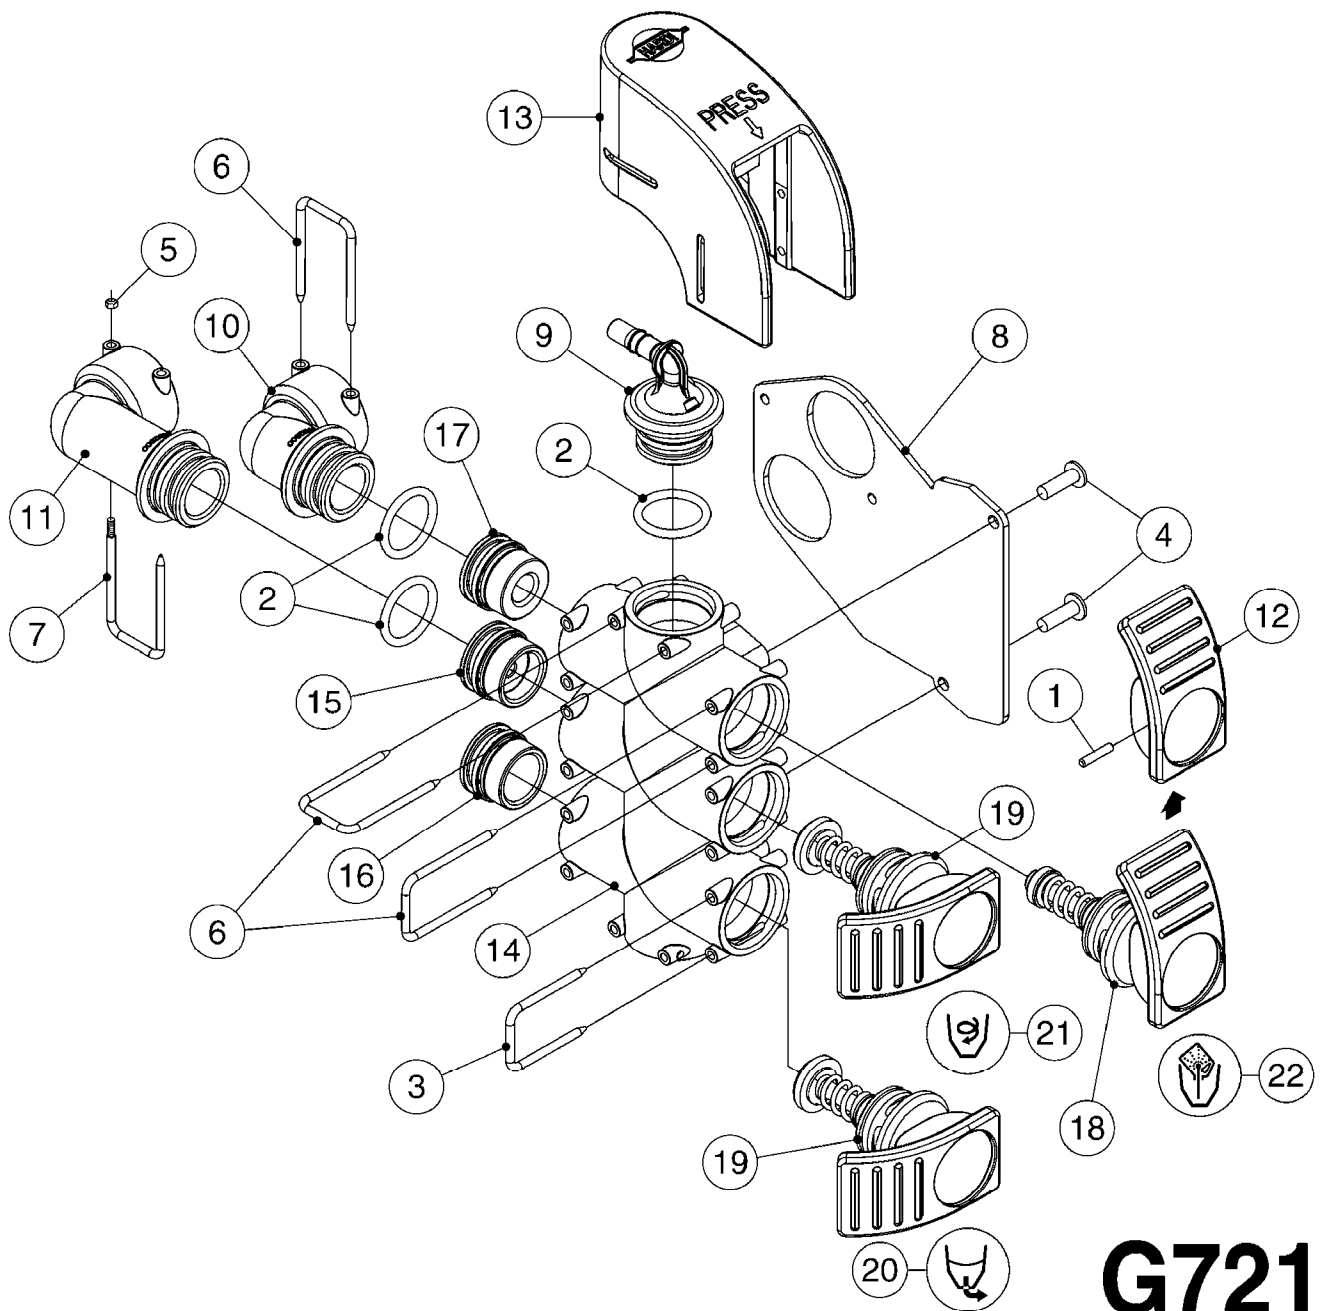

TURBOFILLER S25 MANIFOLD
G721-HIN, 14:06:10

Page 1
Date 19.03.2013 8:46

Pos.	parts-n°	order qty	description
1	146643	1	PIN F.CYLINDER D3 X 15
2	240951	1	O-RING D21.2X3 NITRIL
3	270211	1	FITT.DK S25 FORK L=37.5
4	440675	1	SCREW F. PLASTIC 5X16 SS
5	461219	1	LOCKNUT M3 DIN 985 SS
6	14071400	1	FITT.DK S25 FORK L=45
7	14074100	1	FITT.DK S25 FORK L=45 + M3
8	16214100	1	PLATE MANIFOLD CHEMFILL
9	33512500	1	FITT.DK S-25 ELB.90° 5/16"HB
10	33512800	1	FITT.DK S-25 ELB.90° S-25 L38
11	33512900	1	FITT.DK S-25 ELB.90° S-25 L60
12	33513000	1	HANDLE /S25 HOUSING TURBOFILL
13	33513100	1	COVER VALVE TURBOFILL S25
14	39122600	1	FITT.DK S-25 VALVE MANIFOLD
15	39129800	1	VALVE SEAT S25 Ø20/Ø18/Ø5
16	39129900	1	VALVE SEAT S25 Ø20/Ø18
17	39130000	1	VALVE SEAT S25 Ø13.5/Ø11
18	72482100	1	VALVE ASSY. S25 Ø14 TURBOFILL
19	72482200	1	VALVE ASSY. S25 Ø21 TURBOFILL
20	97821400	1	DECAL CHEMFILL SUCTION 28Ø
21	97821500	1	DECAL CHEMFILL AGITATE 28Ø
22	97821600	1	DECAL CHEMFILL CLEAN 28Ø