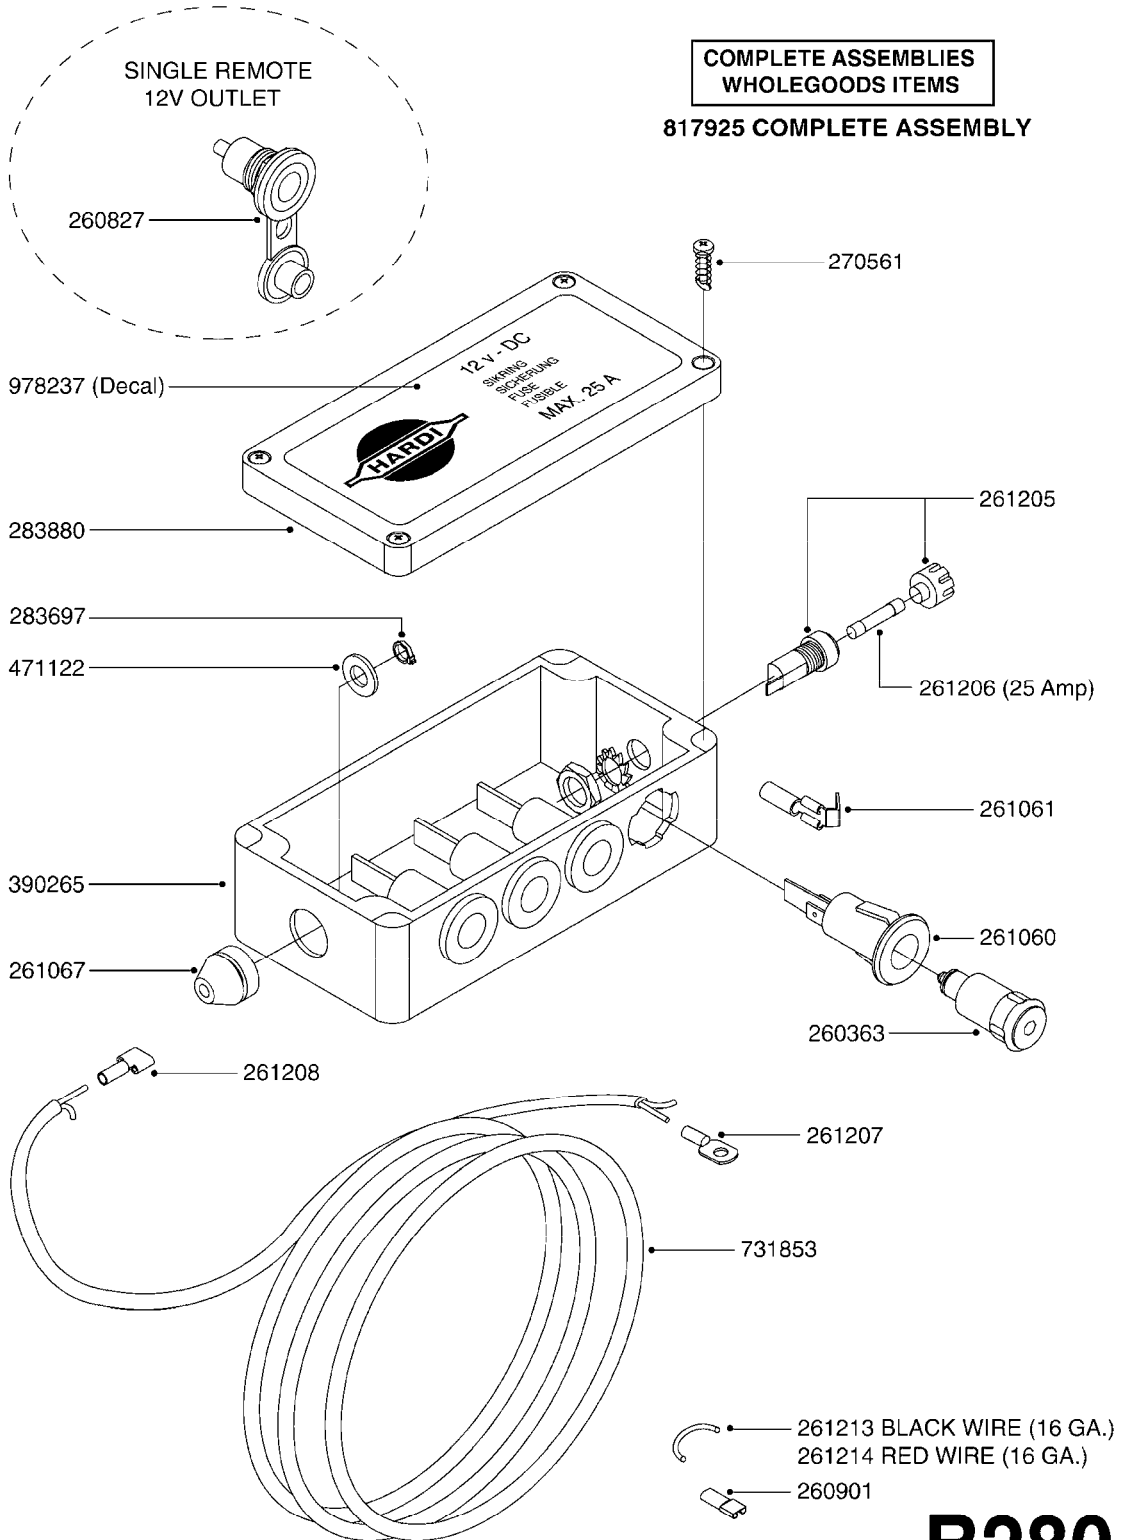

12 VOLT OUTLET BOX
B280-HIN, 16:05:12

Page 1

Date 19.03.2013 8:45

parts-n°	order qty	description
260363	1	PLUG 2 POLE 12V
260827	1	PLUG F.EC ATTACHMENTS
260901	1	SPADE F.ELEC CONN.1.5MM BLUE
261060	1	PLUG F.EC ATTACHMENTS
261061	1	SPADE F.ELEC.2 WAY CONNECTOR
261067	1	GROMMET 10-14 GREY
261205	1	FUSE HOLDER
261206	1	FUSE 25 A
261207	1	ELECTRIC CONNECTOR 4MM
261208	1	SPADE F.ELEC.CONNECTOR 4MM
261213	1	WIRE 6.4MM BLACK
261214	1	WIRE 6.4MM RED
270561	1	SCREW W/SPRING ASSY. (QTY 1)
283697	1	TIESTRAP 200MM
283880	1	COVER F. ELEC.BOX 160X80X15
390265	1	CONNECTING BOX F.OUTLETS
471122	1	WASHER D20/D10.5X2 SS
731853	1	CABLE 2X4MM L=138"
817925	1	OUTLET BOX 12 VOLT ELEC.
978237	1	DECAL OUTLET BOX