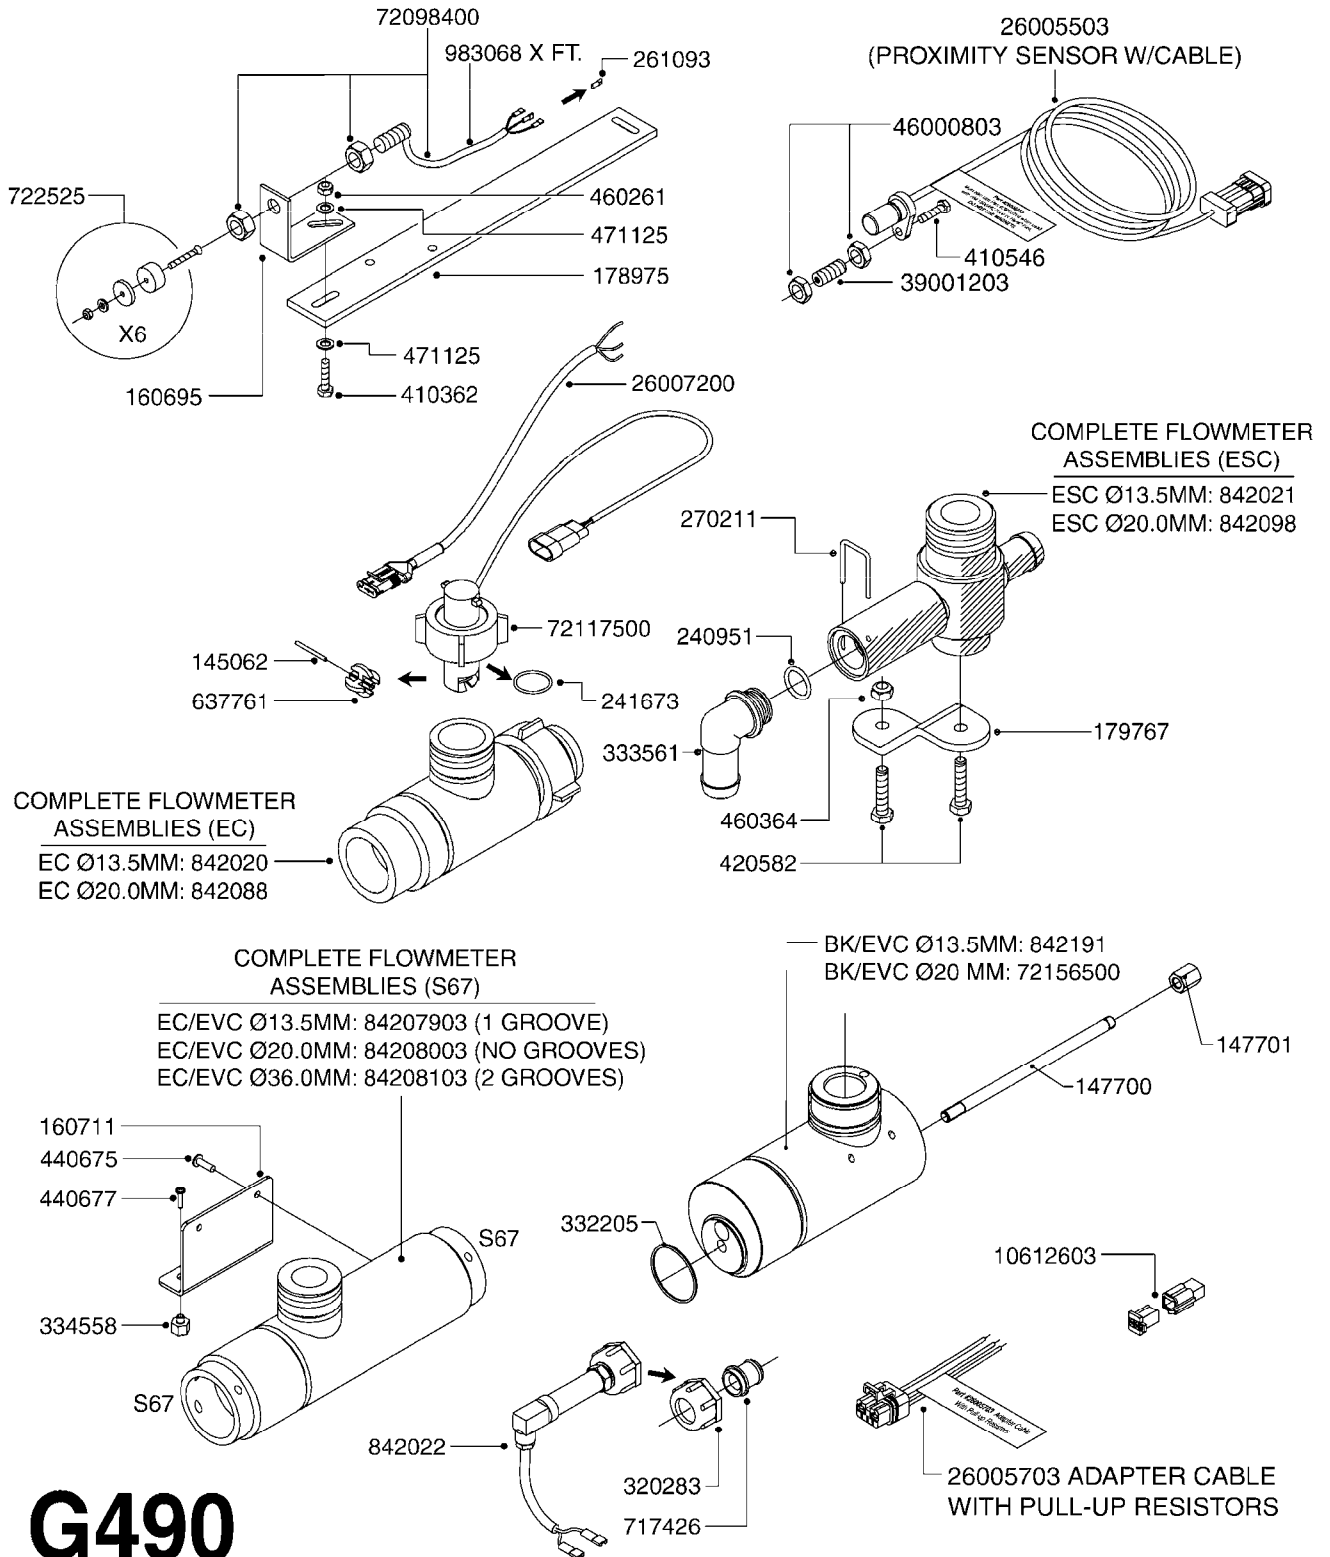

G480

HC 2500/HM1500 DISPLAY/SCANBOX
G480-HIN, 15:11:09

Page 1
Date 19.03.2013 8:46

parts-n°	order qty	description
142516	1	SCREW SET M10 BENT F. LOCKING
161411	1	MT.BRK. HC2500/HM1500 DISPLAY
26018300	1	ADAPTOR 2500 FOR SPRAYBOX II 39-PIN/REPLACES SCANBOX
260363	1	PLUG 2 POLE 12V
260827	1	PLUG F.EC ATTACHMENTS
261060	1	PLUG F.EC ATTACHMENTS
261589	1	FUSE 5X20 1.25 AMP
26176203	1	FUSE 5.0A QUICK-ACT.
261933	1	CABLE W/PLUG 2X25 L=71"
261934	1	CABLE W/PLUG 18X0.5MM L=79"
261935	1	SWITCH 2 POLE
261937	1	CIRCUIT BOARD F. SCANBOX
262099	1	PLUG SOCKET 3-POLE 2.5/3
450902	1	BOLT ALLEN HEAD M4 X 16MM
471055	1	WASHER D4.1/7.6 X 0.9
61029900	1	BRACKET FOR HC2500
731613	1	DISPLAY HC2500 NEW
731983	1	DISPLAY HM1500 REFURBISHED
732095	1	DISPLAY HM1500 NEW
732096	1	SCANBOX F.HM1500/HC2500
741580	1	PLUG 3-POLE 2.5/3
978045	1	DECAL QUICK GUIDE 1500/2500
978097	1	DECAL QUICK GUIDE 1500/2500 FR