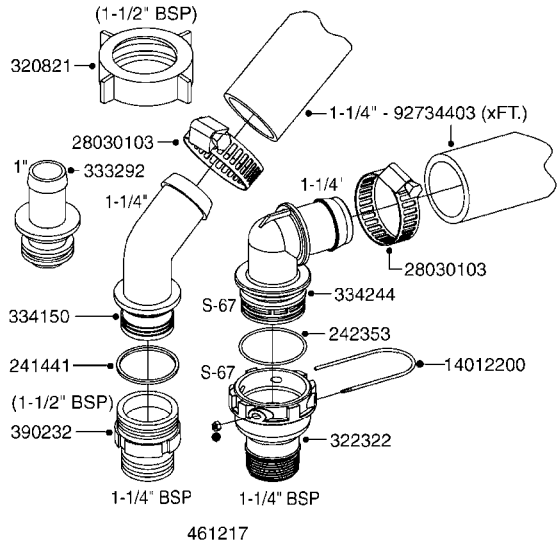

PRESSURE SIDE OF PUMP