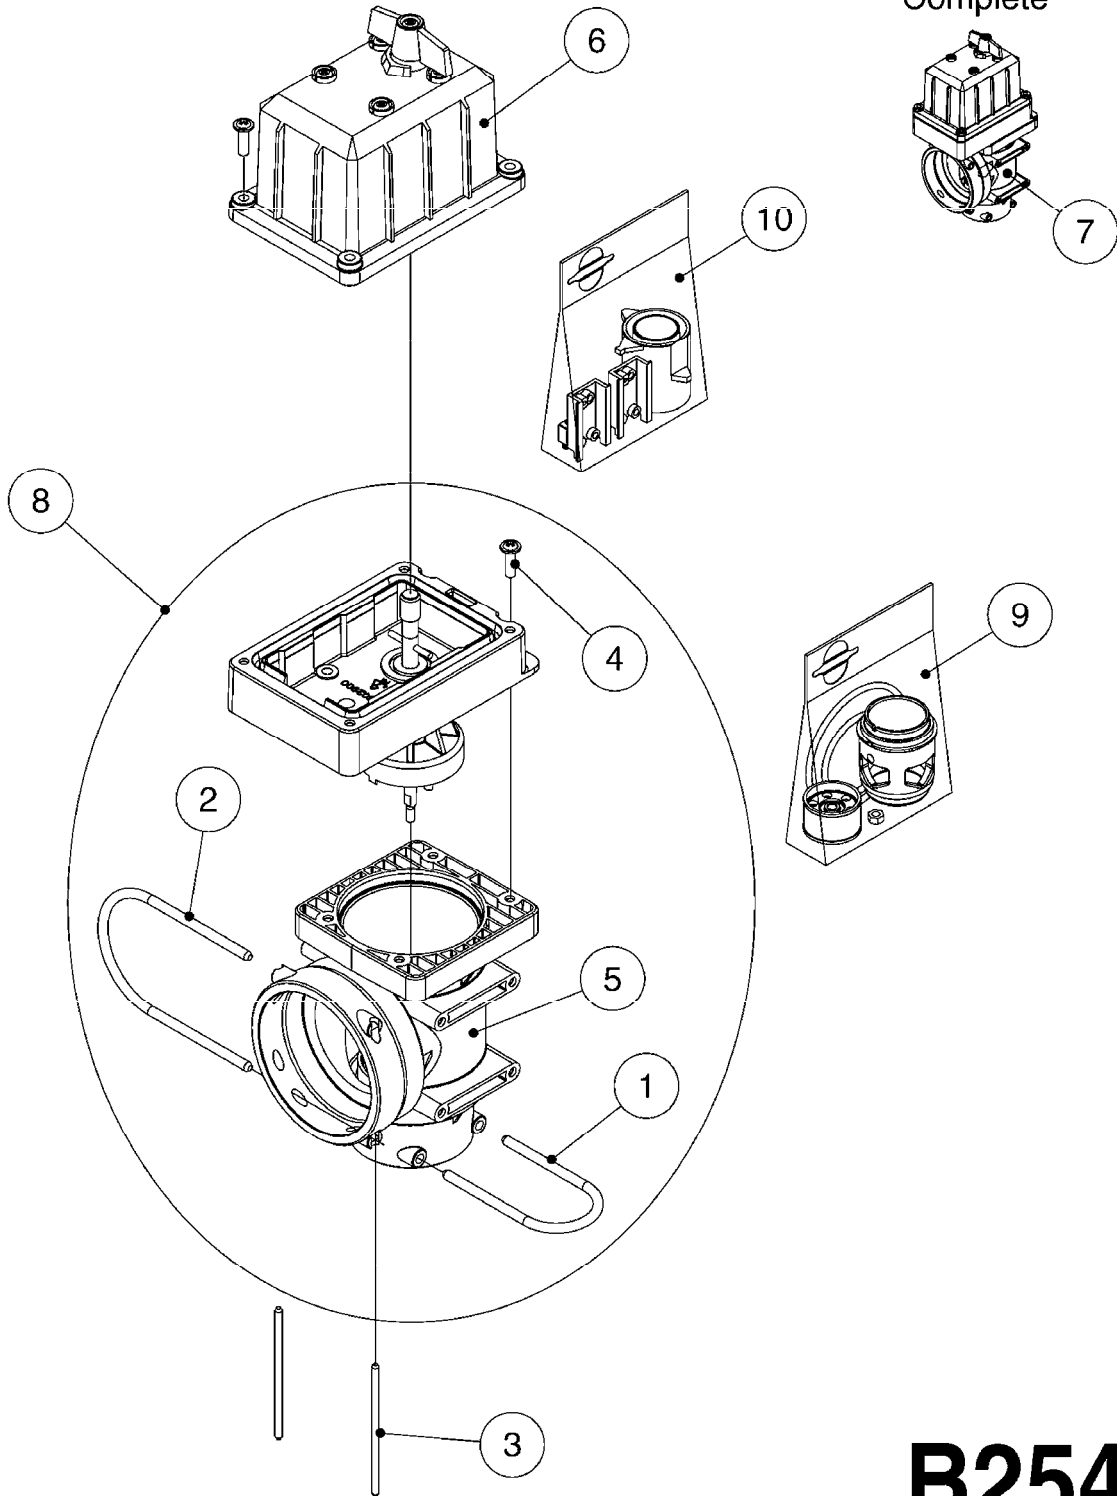

B254

PRESSURE REGULATOR - S93 06
B254-HIN, 08:12:11

Page 1

Date 19.03.2013 8:45

Pos.	parts-n°	order qty	description
1	145996	1	FITT.DK S-67 FORK
2	145997	1	FITT.DK S-93 FORK
3	147767	1	PIN 5Ø X 60 S-93 DOUBLE CLAMP
4	440675	1	SCREW F. PLASTIC 5X16 SS
5	33510800	1	HOUSING F.PRESS.REG.S67/S93
6	72374200	1	MOTOR HOUS.REG.1:150 ENCODER
7	72425500	1	REGULATOR S67/S93 CROSS-DRILL
7	72678700	1	REGULATOR S67/S93 CROSS-DRILL CERAMIC COMPONENTS
8	72481600	1	BAG W. CONSOLE&SPINDLE COMPL
9	72678900	1	BAG W.CONE/CYL/GASKET CERAMIC CERAMIC COMPONENTS
9	74190800	1	BAG W.CONE/CYL. AND GASKET
10	74187500	1	SWITCH 5A PRESS.REG REP.KIT 08