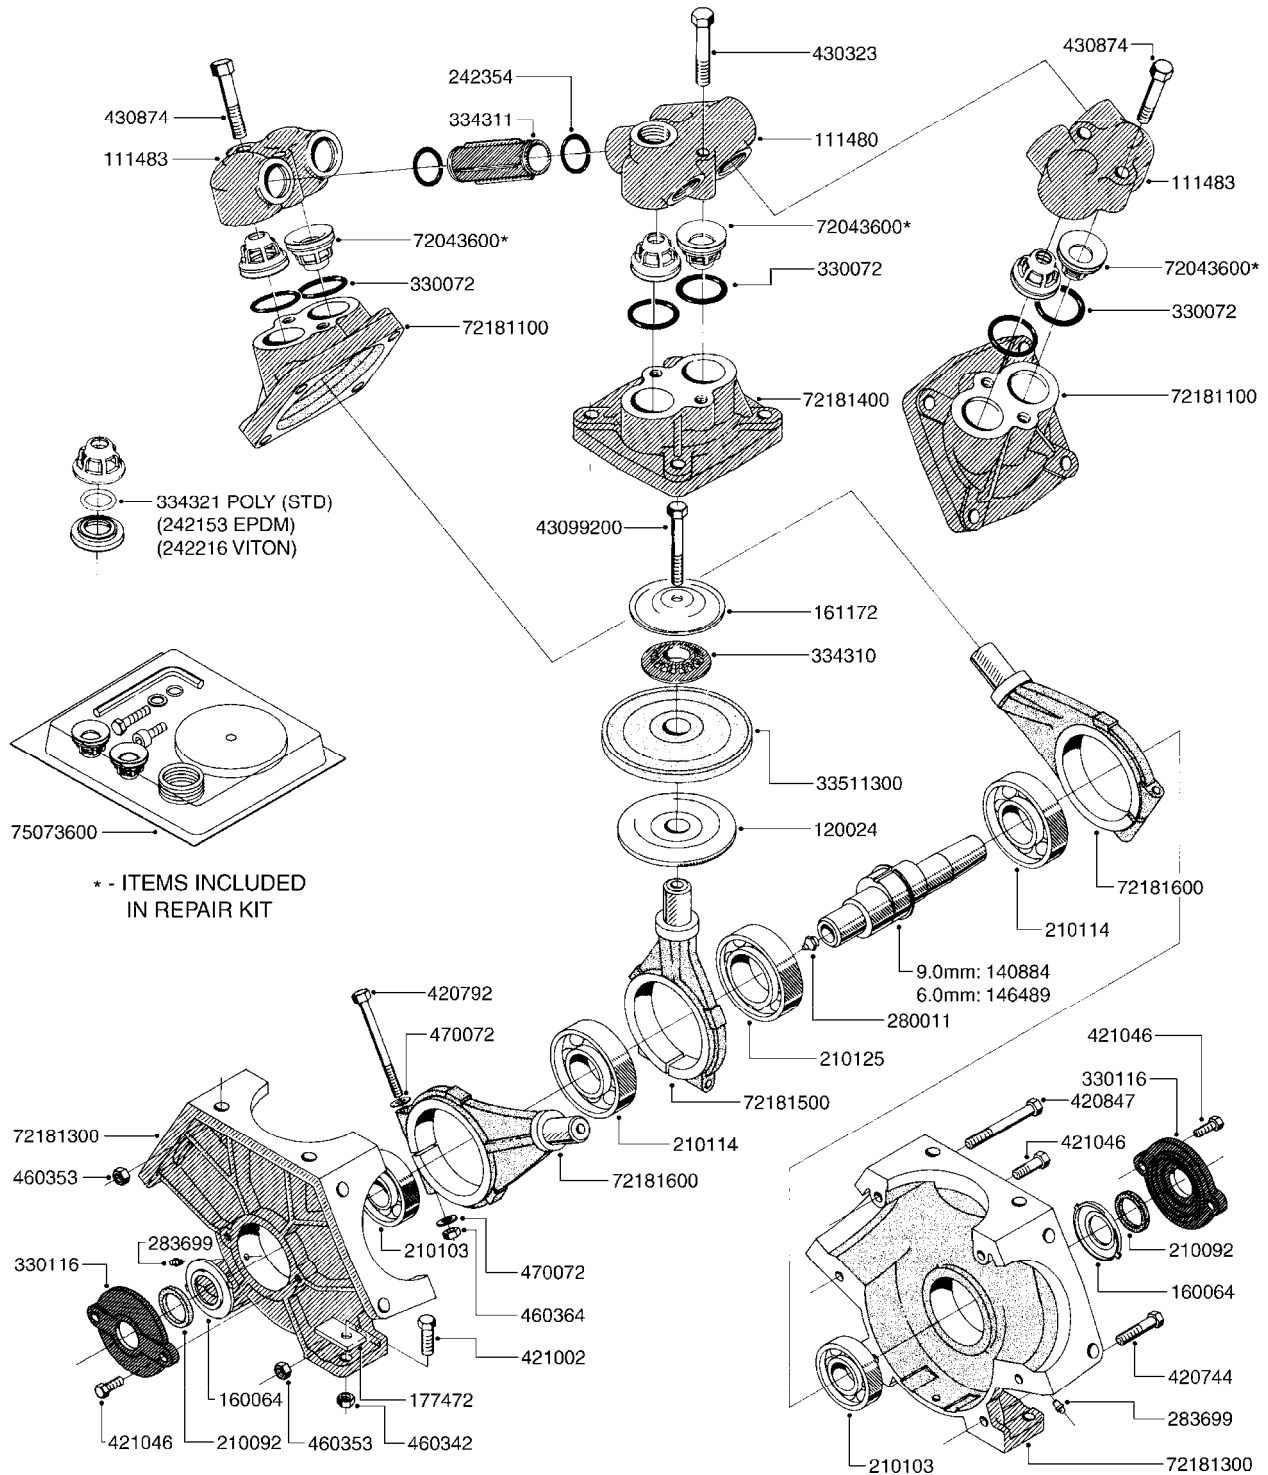

AA122

RANGER 2000 SYSTEM OVERVIEW
AA122-HIN, 02:01:12

Page 1

Date 19.03.2013 8:45

parts-n°	order qty	description

COMPLETE PUMPS
821635 - PUMP ONLY
10396203 - WITH PTO & DAMPER

COMPLETE ASSEMBLIES
WHOLEGOODS ITEMS