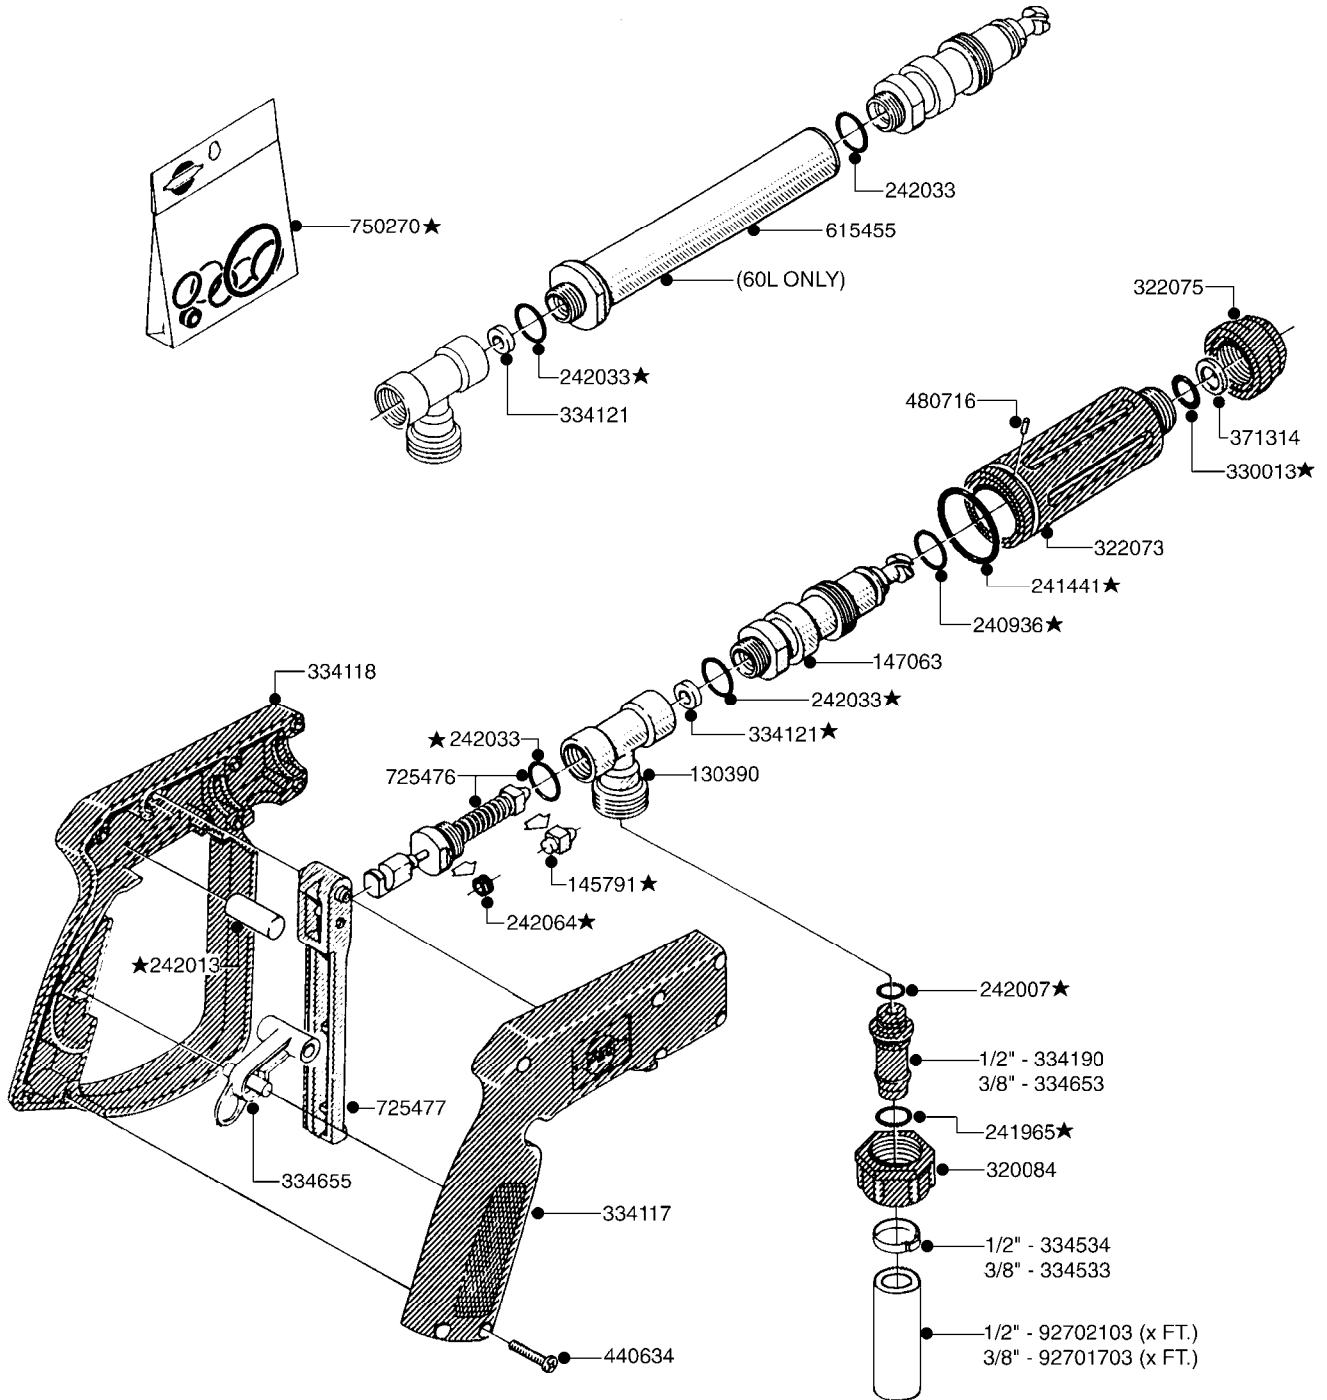

COMPLETE ASSEMBLY:
843197 - 60L
843196 - 60S

COMPLETE ASSEMBLIES
WHOLEGOODS ITEMS

G450

HANDGUN TYPE 60S/60L POST 95
G450-HIN, 19:05:11

Page 1
Date 19.03.2013 8:46

parts-n°	order qty	description
130390	1	TEE 3/8'X 1/2' BSP F.TYPE 60S
145791	1	CONE FOR ON/OFF
147063	1	SWIRL F.SPRAY GUN TYPE 60
240936	1	O-RING D13.3X2.4 NITRIL
241441	1	O-RING D29.3X3
241965	1	O-RING 12.1 X 1.6
242007	1	O-RING D9.1X1.6
242013	1	SPRING RUBBER F/TRIGGER
242033	1	O-RING
242064	1	SLEEVE RUBBER 3X8X4MM
320084	1	FITT.DK NUT 1/2" BSP
322073	1	HOUSING F.SWIRL TYPE 60S H.G.
322075	1	CASTING
330013	1	O-RING D15/D10X2.5 F.3/8"NUT
334117	1	HANDLE PIECE RIGHT F.60S/60L
334118	1	HANDLE PIECE LEFT F.60S/60L
334121	1	SEAT FOR ON/OFF
334190	1	FITT.DK HB 1/2' F. PISTOL 60S
334533	1	CLAMP HOSE PLASTIC 3/8"
334534	1	CLAMP HOSE PLASTIC 1/2"
334653	1	FITT.DK HB 3/8' F.HANDGUN
334655	1	TRIGGER SAFETY F.60S/60L GUN
371314	1	NOZZLE CERAMIC 1099-20
440634	1	SCREW 5/8"
480716	1	PIN D3X6 STAINLESS
615455	1	TUBE F.LANCE TYPE 60L
725476	1	SPINDLE
725477	1	TRIGGER
750270	1	GASKET KIT F.SPRAY GUN
843196	1	HANDGUN KIT TYPE 60 SHORT
843197	1	HANDGUN KIT TYPE 60 LONG
92701703	1	HOSE R X3/8" X300PSI WP X0012"
92702103	1	HOSE R X1/2" X300PSI WP X0012"