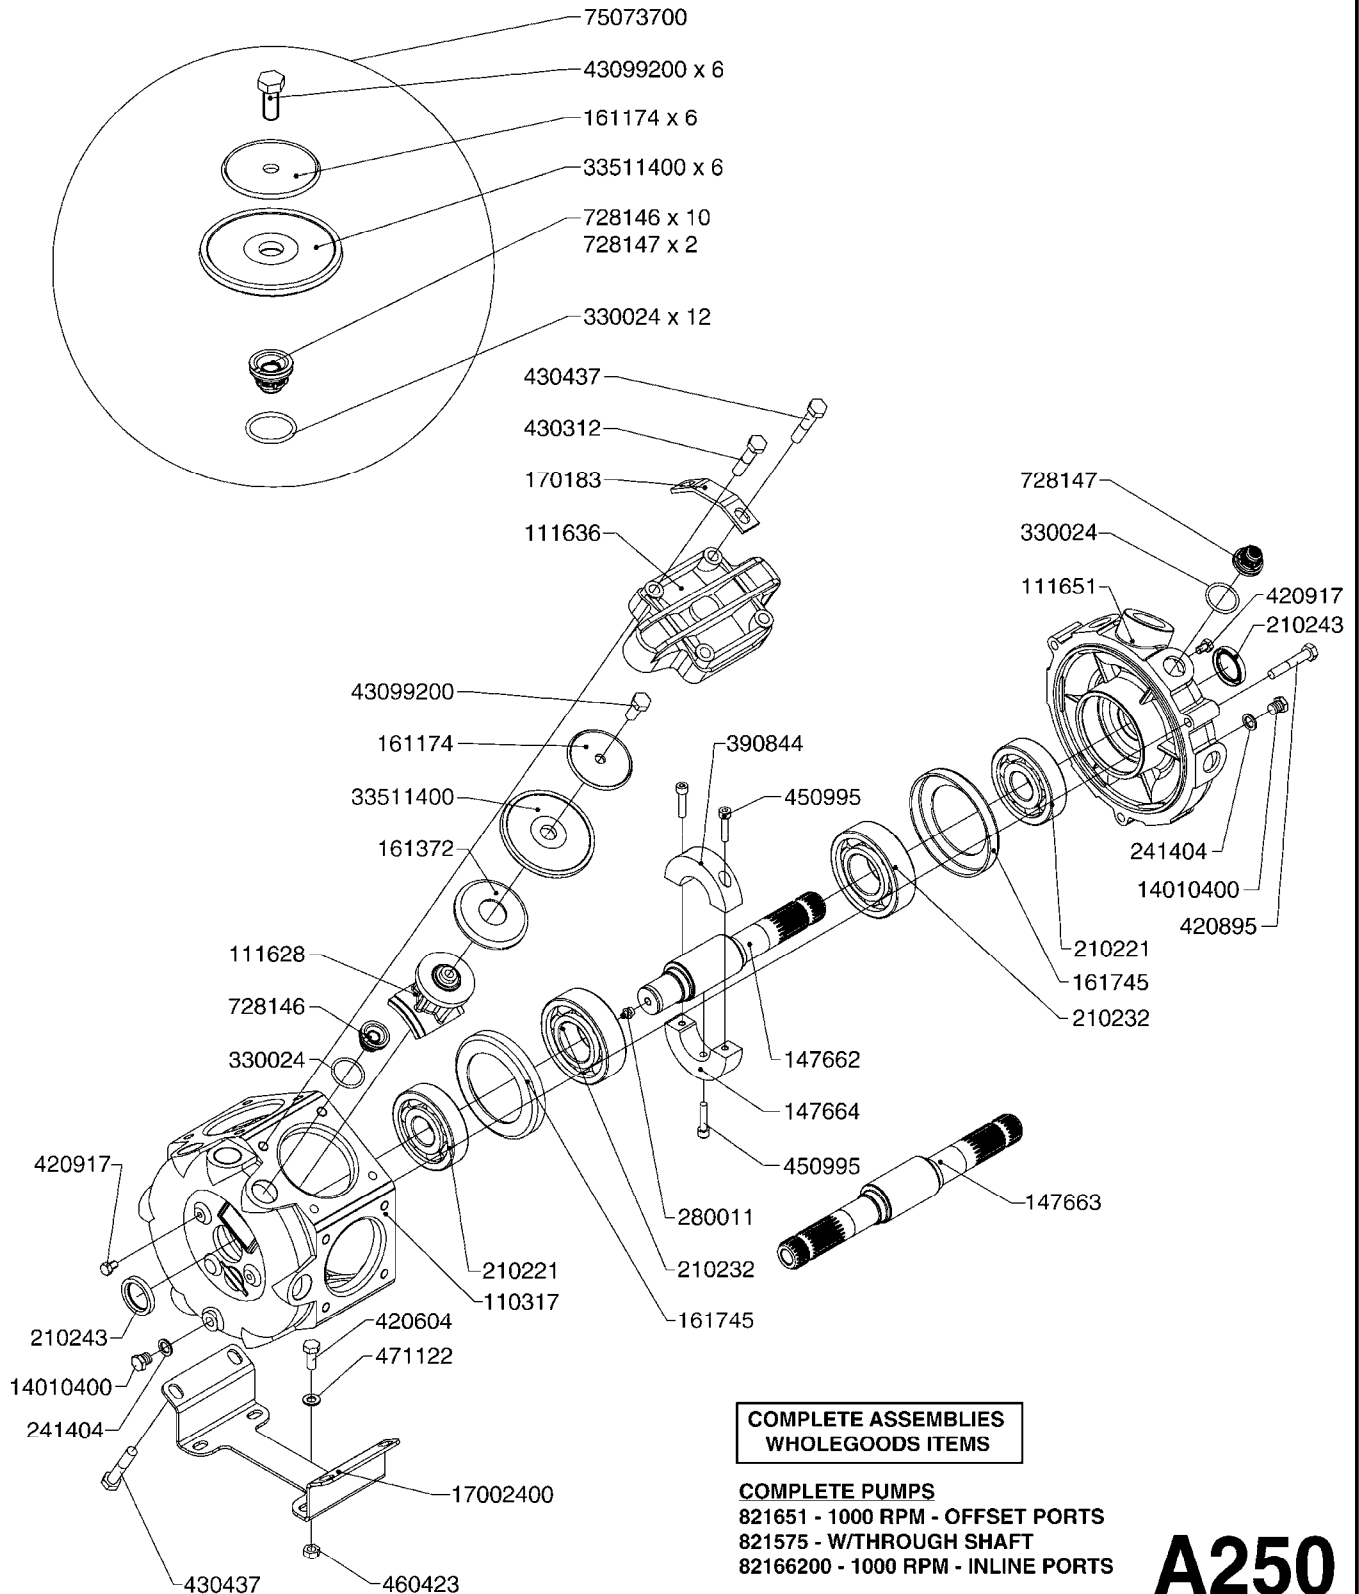

A250

PUMP - 363/1000 RPM W/MOUNTING
A250-HIN, 01:12:11

Page 1
Date 19.03.2013 8:45

parts-n°	order qty	description
110317	1	PUMP CASING MODEL 360/361 PNTD
111628	1	CONNECTING ROD 363/5.5MM
111636	1	VALVE COVER 363 HEAVY DUTY
111651	1	CASTING F.363 1.5" PUMP(FRONT)
147662	1	CRANK SHAFT F.363/463-5.5MM
147663	1	CRANK SHAFT 363/463-5.5 THROUG
147664	1	COUNTERBALANCE 363/463 WEIGHT
161174	1	DIAPHRAGM DISC SS F.363 PUMP
161372	1	DIAPHRAGM BACKING DISC,320-361
161745	1	METAL SPACER F.363/463
170183	1	LIFT STRAP F.PUMP 360/361/462
210221	1	BEARING BALL 6407
210232	1	BEARING BALL 6310
210243	1	SEAL OIL 35 X 47 X 7
241404	1	DOWTYSEAL 1/4"
280011	1	GREASE NIPPLE 1/8' H TR
330024	1	O-RING D41,1/D34.5 X 3,5
390844	1	COUNTERBALANCE 363/463 POM
420604	1	BOLT HEX 8.8 DEL M10X25 FT
420895	1	BOLT HEX 8.8 RAW M10X60
420917	1	BOLT HEX 8.8 RAW M8X12 FT
430312	1	BOLT HEX 8.8 RAW M12X60
430437	1	BOLT HEX 8.8 RAW M12X65
450995	1	BOLT ALLEN M8X30 DIN 912 RAW
460423	1	NUT HEX M10X1.5 LOCK
471122	1	WASHER D20/D10.5X2 SS
728146	1	VALVE FOR 361(726890/707932)
728147	1	VALVE FOR 361 WHITE WITH HOLE
821575	1	PUMP 363/5.5 THROUGH SHAFT
821651	1	PUMP 363/5.5/1000 OSP
14010400	1	PLUG 1/4" BSP
17002400	1	FOOT F/363 PUMP (PAINTED)
33511400	1	DIAPHRAGM 361/363 pur 2006
43099200	1	BOLT HEX SS M12 X 30 DIN933 A4
75073700	1	PUMP KIT 363 2006
82166200	1	PUMP 363/5.5 1.5"SUC 1000RPM