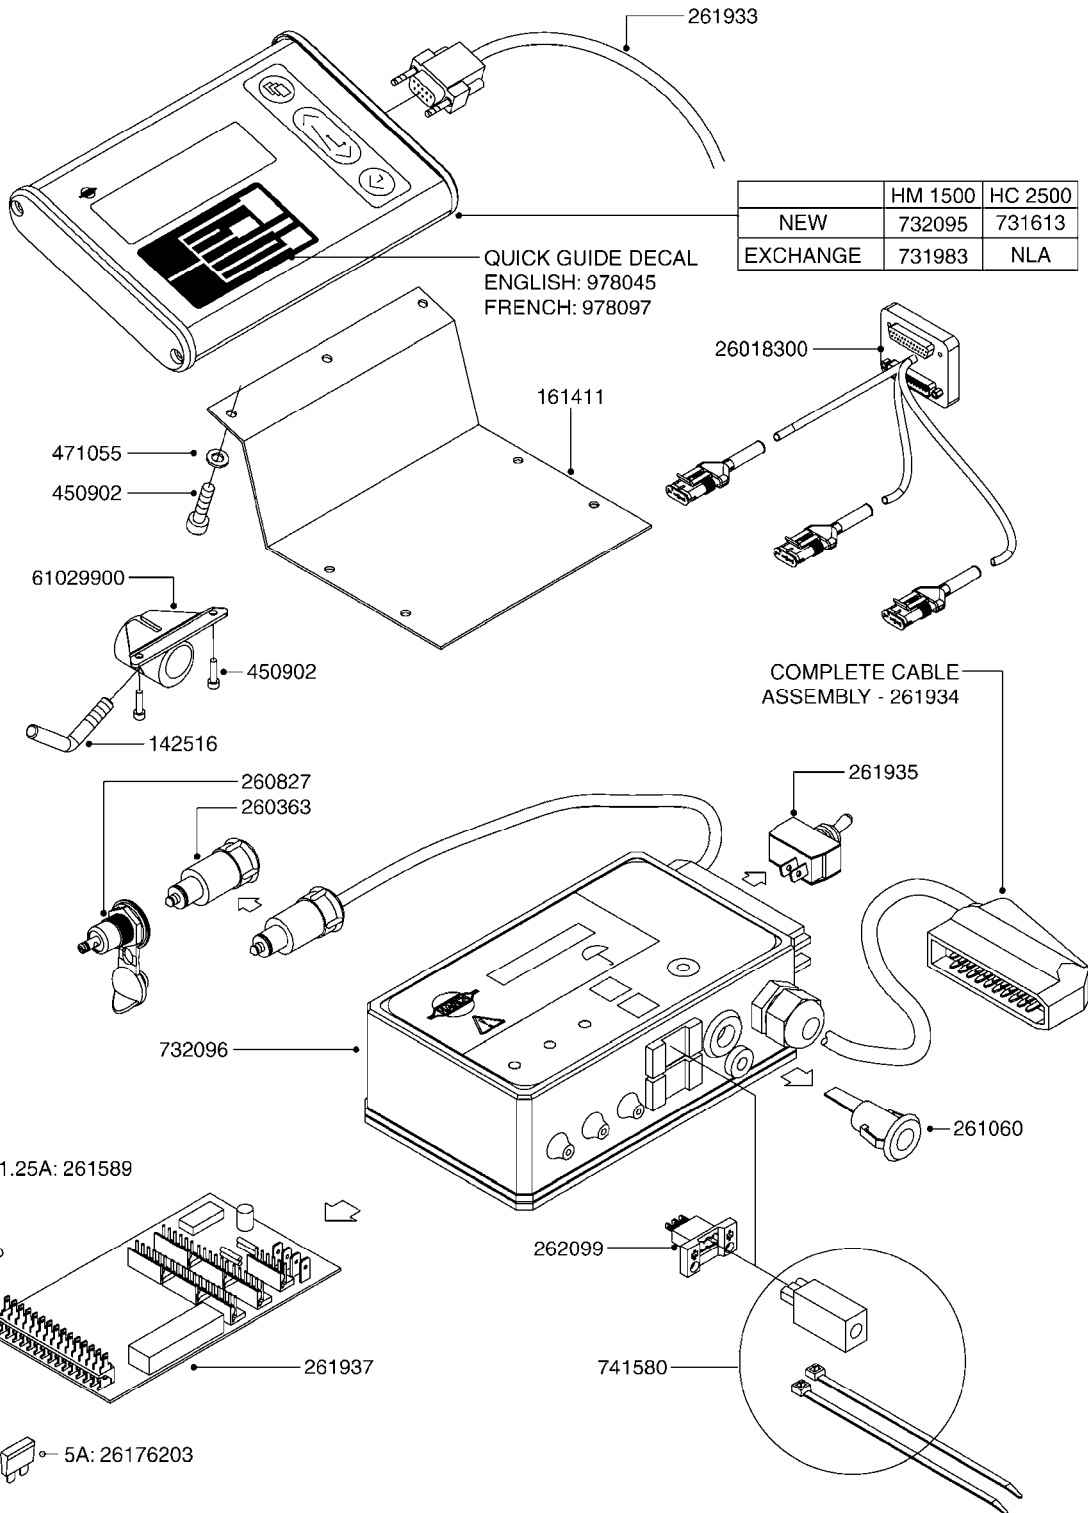

G480

HC 2500/HM1500 DISPLAY/SCANBOX
G480-HIN, 15:11:09

Page 1
Date 19.03.2013 8:46

parts-n°	order qty	description
142516	1	SCREW SET M10 BENT F. LOCKING
161411	1	MT.BRK. HC2500/HM1500 DISPLAY
26018300	1	ADAPTOR 2500 FOR SPRAYBOX II 39-PIN/REPLACES SCANBOX
260363	1	PLUG 2 POLE 12V
260827	1	PLUG F.EC ATTACHMENTS
261060	1	PLUG F.EC ATTACHMENTS
261589	1	FUSE 5X20 1.25 AMP
26176203	1	FUSE 5.0A QUICK-ACT.
261933	1	CABLE W/PLUG 2X25 L=71"
261934	1	CABLE W/PLUG 18X0.5MM L=79"
261935	1	SWITCH 2 POLE
261937	1	CIRCUIT BOARD F. SCANBOX
262099	1	PLUG SOCKET 3-POLE 2.5/3
450902	1	BOLT ALLEN HEAD M4 X 16MM
471055	1	WASHER D4.1/7.6 X 0.9
61029900	1	BRACKET FOR HC2500
731613	1	DISPLAY HC2500 NEW
731983	1	DISPLAY HM1500 REFURBISHED
732095	1	DISPLAY HM1500 NEW
732096	1	SCANBOX F.HM1500/HC2500
741580	1	PLUG 3-POLE 2.5/3
978045	1	DECAL QUICK GUIDE 1500/2500
978097	1	DECAL QUICK GUIDE 1500/2500 FR