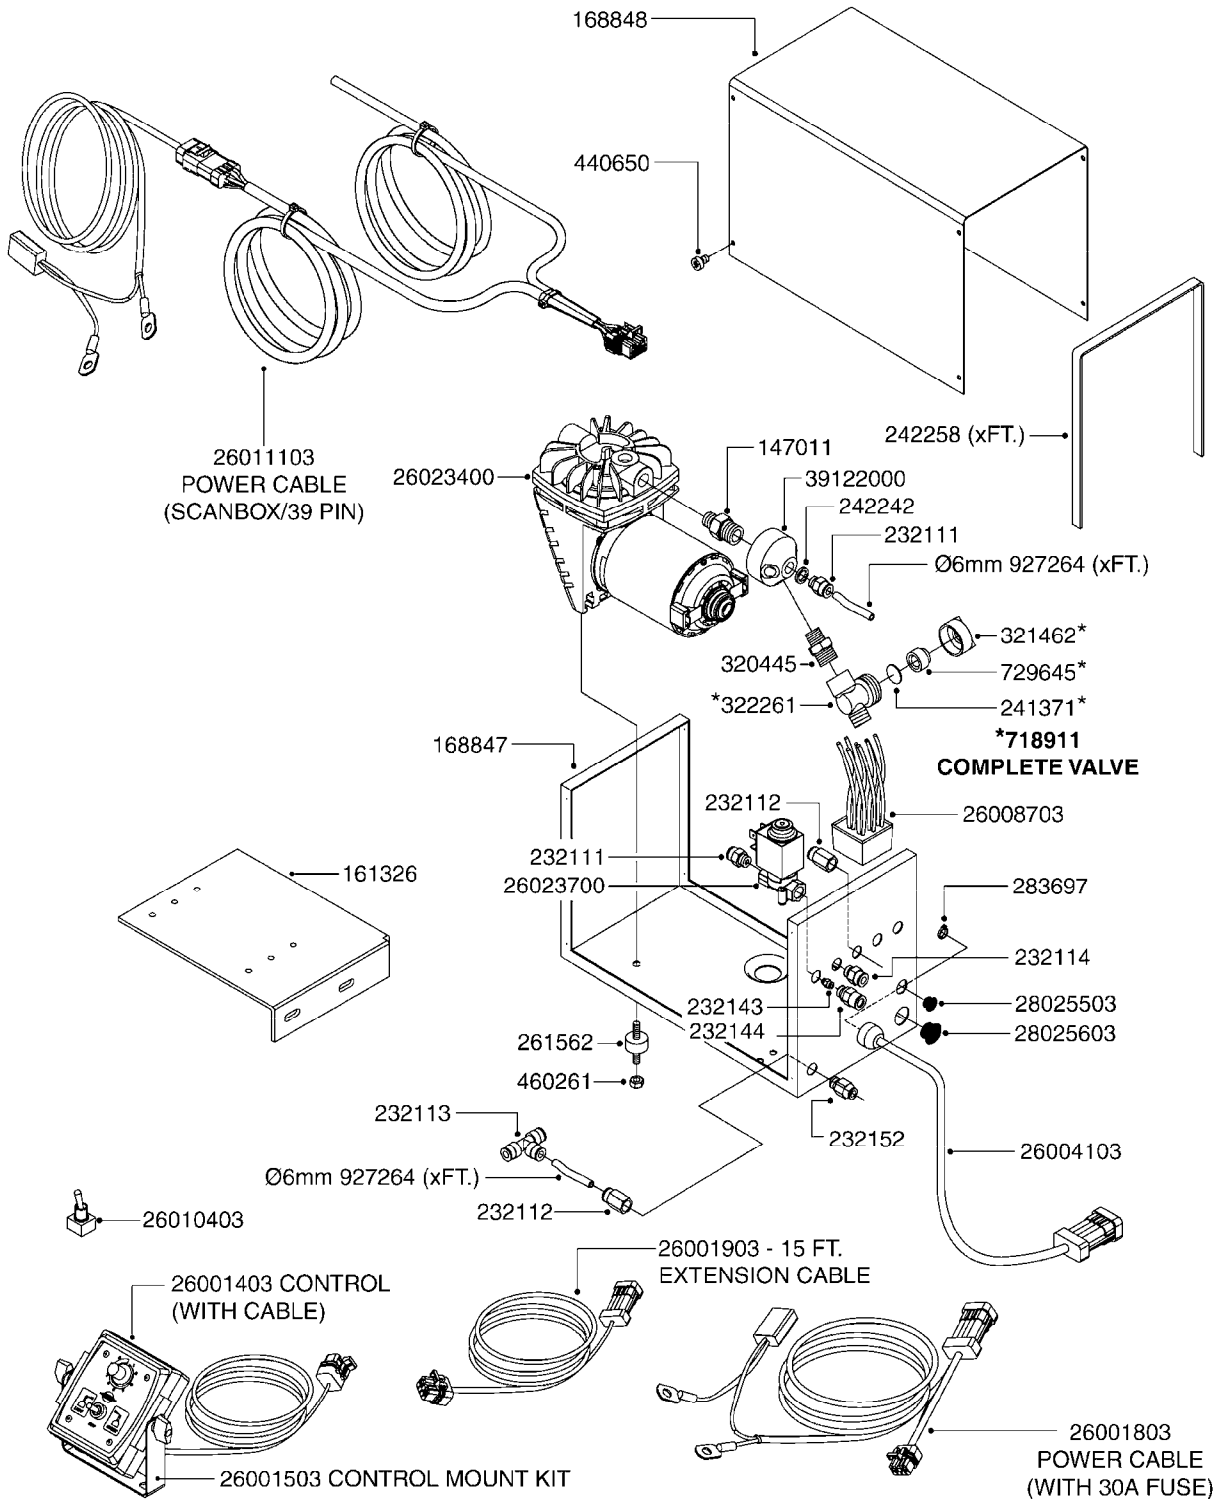

**FOR HOSES AND HOSE
CLAMPS, SEE H120 & H130**

G314

FLUSH SYSTEM - RANGER
G314-HIN, 25:04:11

Page 1
Date 19.03.2013 8:46

Pos.	parts-n°	order qty	description
1	145995	1	FITT.DK S-53 FORK
2	145996	1	FITT.DK S-67 FORK
3	145996	1	FITT.DK S-67 FORK S-67 MODELS WITHOUT THREADED CAP (15)
3	145997	1	FITT.DK S-93 FORK S-93 MODELS WITH THREADED CAP (15)
4	242351	1	O-RING D69.5X3.0 VITON F.S-93 S-93 MODELS WITH THREADED CAP (15)
4	242353	1	O-RING D44.2X3.0 VITON F.S-67 S-67 MODELS WITHOUT THREADED CAP (15)
5	322107	1	FITT.DK S-53 BULKHEAD NUT
6	322108	1	FITT.DK S-67 BULKHEAD NUT
7	322108	1	FITT.DK S-67 BULKHEAD NUT S-67 MODELS WITHOUT THREADED CAP (15)
7	322109	1	FITT.DK S-93 BULKHEAD NUT S-93 MODELS WITH THREADED CAP (15)
8	322337	1	FITT.DK S-93 ELB.2"BSP 45D S-93 MODELS WITH THREADED CAP (15)
8	334250	1	FITT.DK S-67 PLUG S-67 MODELS WITHOUT THREADED CAP (15)
9	726463	1	FITT.DK S53 BULKHEAD W/GASKET
10	726464	1	FITT.DK S-67 BULKHEAD W/GASKET
11	726464	1	FITT.DK S-67 BULKHEAD W/GASKET S-67 MODELS WITHOUT THREADED CAP (15)
11	726465	1	FITT.DK S-93 BULKHEAD W/GASKET S-93 MODELS WITH THREADED CAP (15)
12	726578	1	FITT.DK S53 PLUG WITH O-RING
13	727224	1	FITT.DK S-67 ELB.1-1/2"
14	10052203	1	LID VENT ASSY
15	10053603	1	FITT. CAPNUT 2"BSP 5601
16	10064203	1	SET SEALING SPONGE RUBBER
17	10102203	1	GASKET F.16" LID BREATHER
18	10619703	1	SCREW SS #6x3/4' SELF TAPPING
19	10619803	1	LID HOUSING TREADED F. 6'
20	35003903	1	TANK, FLUSH 250L RANGER DK PIG