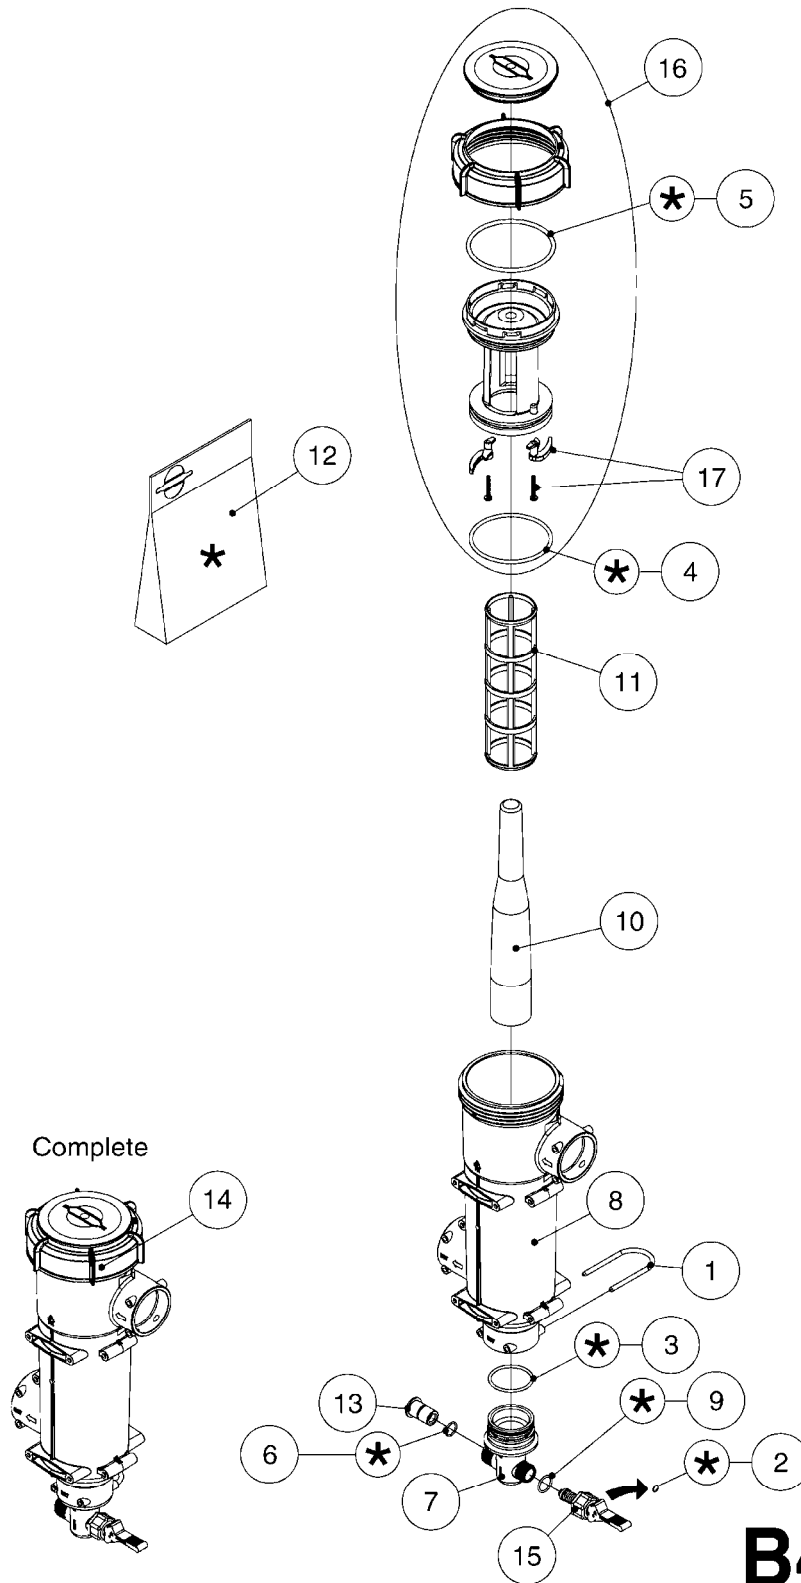

B450

PRESSURE FILTER - CYCLONE
B450-HIN, 10:09:12

Page 1
Date 19.03.2013 8:45

Pos.	parts-n°	order qty	description
1	145996	1	FITT.DK S-67 FORK
2	241323	1	O-RING D5.3X2.4 NITRIL
3	242353	1	O-RING D44.2X3.0 VITON F.S-67
4	242565	1	O-RING Ø 85 X 4.0 SH70 VITON
5	242577	1	O-RING Ø 86 X 4.5 SH70 VITON
6	242594	1	O-RING D14 X 1.78 SCH.70-EPDM
7	322358	1	T-PIECE S67-1/2"-3/4"
8	322359	1	CYCLONE FILTER HOUSING
9	330315	1	O-RING D18.4/D13X.6
10	391093	1	CONE F. CYCLONE FILTER
11	61036000	1	FILTER ELEM.S93,100MESH-YELLOW
11	615416	1	FILTER ELEM.S93,50 MESH-BLUE
11	72557200	1	FILTER ELEM.S93,80# CYCLONE
12	741827	1	SEAL KIT CYCLONE FILTER
13	39127500	1	VALVE SEAT K15
14	72281200	1	FILTER PRESSURE 80 MESH CM'05
14	72316500	1	FILTER PRESSURE 50 MESH CM'05
14	72316600	1	FILTER PRESSURE 100 MESH CM'05
15	72281300	1	VALVE BOOSTER/ON/OFF CYCLONE F
16	72352200	1	LID COMPLETE F. CYCLONE FILTER
17	74192900	1	FILTER LOCK PARTS - CYCLONE