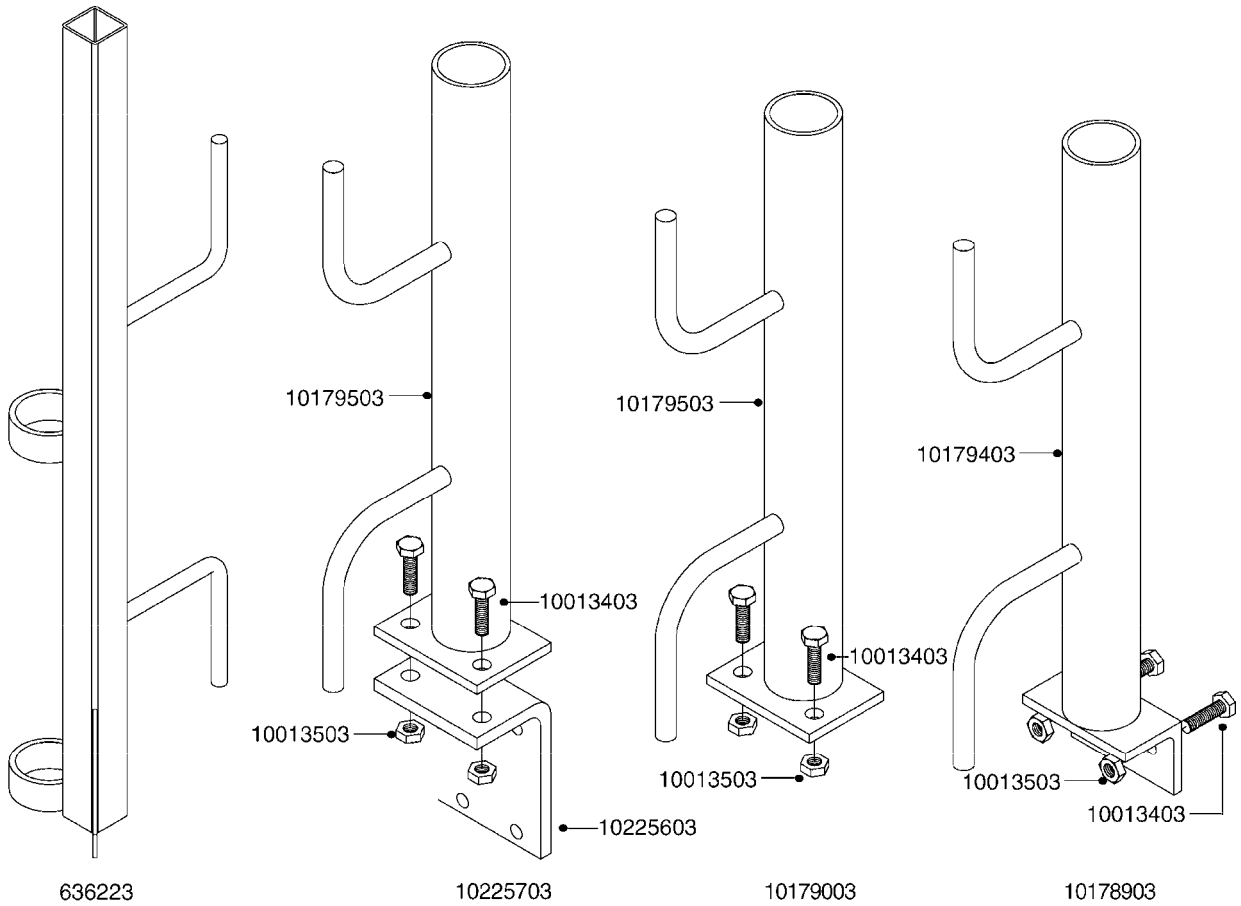

G510

HOSE WRAPS
G510-HIN, 19:05:11

Page 1
Date 19.03.2013 8:46

parts-n°	order qty	description
241965	1	O-RING 12.1 X 1.6
242007	1	O-RING D9.1X1.6
281551	1	BALL VALVE 1/2"
320084	1	FITT.DK NUT 1/2" BSP
330212	1	O-RING D19/D14X2.4 F.1/2"NUT
330326	1	O-RING D30/D24X2 F.1"NUT
330687	1	FITT.DK HB 1/2" F. 1/2" NUT
334190	1	FITT.DK HB 1/2' F. PISTOL 60S
334531	1	CLAMP HOSE PLASTIC 3/4"
636223	1	POST 12 VOLT TR30
712471	1	AGITATION VALVE ASSY. ON/OFF
843196	1	HANDGUN KIT TYPE 60 SHORT
843197	1	HANDGUN KIT TYPE 60 LONG
10013403	1	BOLT HEX 3/8-16X1 1/4 HCS Z5
10013503	1	NUT HEX NC 3/8"
10178903	1	WRAP HOSE SIDE MOUNT PLATE
10179003	1	WRAP HOSE BOTTOM PLATE MOUNT
10179403	1	WRAP WELDMENT FOR HI101789
10179503	1	WRAP WELDMENT FOR HI101790
10225603	1	BKT.FOR HOSE WRAP MOUNT NL NK
10225703	1	WRAP HOSE BDL.BOTTOM PLATE
92702103	1	HOSE R X1/2" X300PSI WP X0012"