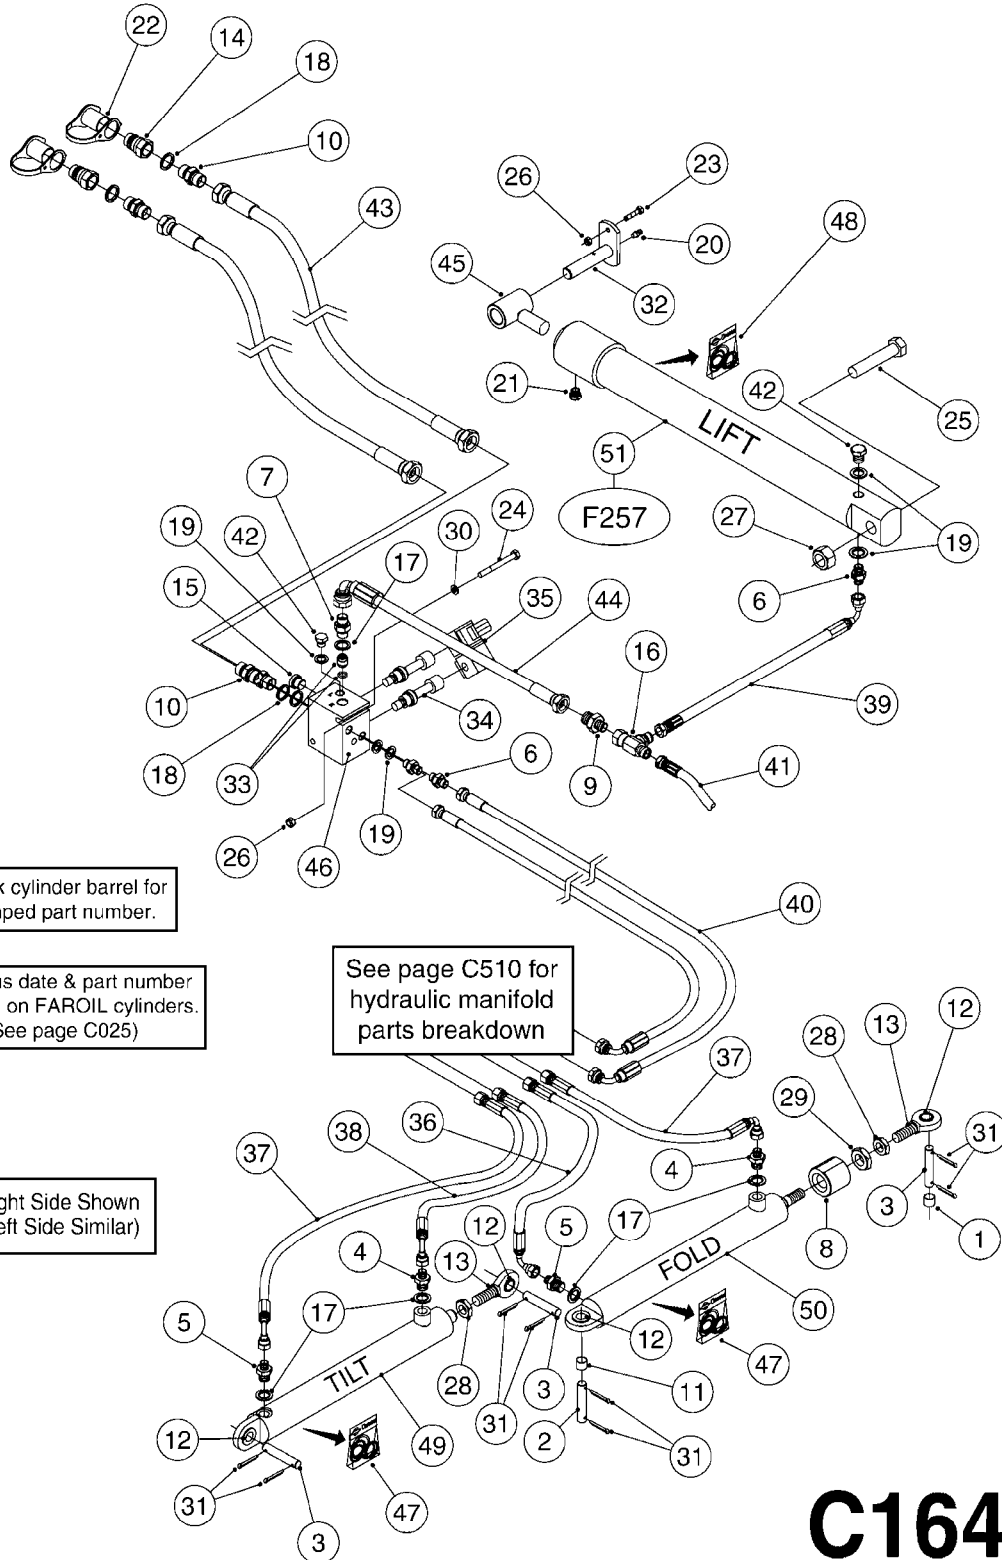

Check cylinder barrel for stamped part number.

"FA" plus date & part number stamped on FAROIL cylinders. (See page C025)

See page C510 for hydraulic manifold parts breakdown

Right Side Shown (Left Side Similar)

C164

HYDRAULICS HZ - RANGER 2000
C164-HIN, 18:09:12

Page 1

Date 19.03.2013 8:45

Pos.	parts-n°	order qty	description
1	145912	1	BUSHING D19.8/D17.0X7MM
2	146324	1	SHAFT D16.8 L102/2 X 5
3	146587	1	PIN D16.8 X 65
4	146835	1	HEX NIPPLE 1/4"X3/8" BSP
5	146839	1	HEX NIPPLE 1/4"X3/8" BSP 0.7MM
6	146845	1	HEX NIPPLE 1/4"X1/4"
7	146850	1	HEX NIPPLE 3/8"x3/8" - 1.2mm
8	146992	1	BUSHING F.CYLINDER
9	147061	1	HEX NIPPLE 1/4"X3/8"/1.8
10	147132	1	HEX NIPPLE 1/2"X1/2" BSP DEL
11	151872	1	BUSHING D22.0/18.0 10MM
12	210728	1	BEARING F.LINK HEAD M17
13	210879	1	LINK HEAD M16 x D17
14	230311	1	QUICK COUPLING 1/2"
15	231924	1	PLUG 3/8'
16	232109	1	FITT.HY TEE 1/4'BSP UNION
17	240866	1	DOWTYSEAL 3/8"
18	241356	1	DOWTYSEAL 1/2"
19	241404	1	DOWTYSEAL 1/4"
20	283699	1	GREASE NIPPLE M6X1
21	284265	1	PLUG Breather 1/4" F/CYLINDER
22	334206	1	DUST HOOD FOR HY-COUPLING
23	420567	1	BOLT HEX 8.8 DEL M8X30 FT
24	421255	1	BOLT HEX 8.8 SS M8X75
25	430918	1	M20X100 DIN 931-8.8 DEL
26	460143	1	NUT HEX M8 LOCK
27	460806	1	NUT HEX M20X2.5 LOCK
28	461198	1	NUT HEX M16 x 2 JAMB
29	461249	1	NUT HEX M22X1.5
30	471126	1	WASHER D16/D8.4X1.6 SS
31	480384	1	PIN COTTER D5X40
32	615654	1	PIN D25 X 123 F. PARALIFT
33	782062	1	NON-RETURN VALVE UTV 3/8"
34	782129	1	SOLENOID VALVE 25L, 3/4"NC
35	782135	1	SOLENOID W. AMP F.VALVE 782129
36	784001	1	HOSE HY X 1/4 X 067.00"STR+ELB
37	784019	1	HOSE HY X 1/4 X 078.75"STR+ELB
38	784025	1	HOSE HY X 1/4" x 86.6"STR+ELB
39	784037	1	HOSE HY X 1/4" x 130"STR+ELB
40	784049	1	HOSE HY X 1/4" X 240"STR+ELB
41	784069	1	HOSE HY X 1/4 X 90.5" STR+ELB
42	14010400	1	PLUG 1/4" BSP
43	28052100	1	HOSE HY X 1/2" X 122.0"STR+STR
44	28077100	1	HOSE HY X 3/8" X 98.5" STR+ELB
45	61011803	1	ROD END M24X2 25M 06'07'
46	72286200	1	HYD. BLOCK COMP. PARA-LIFT NCM
47	75075000	1	SEAL KIT 78122600/27/28/29
48	75075200	1	SEAL KIT 78120900/14/50
49	78122700	1	CYLINDER D40/22X300MM RED
50	78122900	1	CYLINDER D40/22X300MM RED
51	78128800	1	CYL.INNER WING FOLD 50/30-500