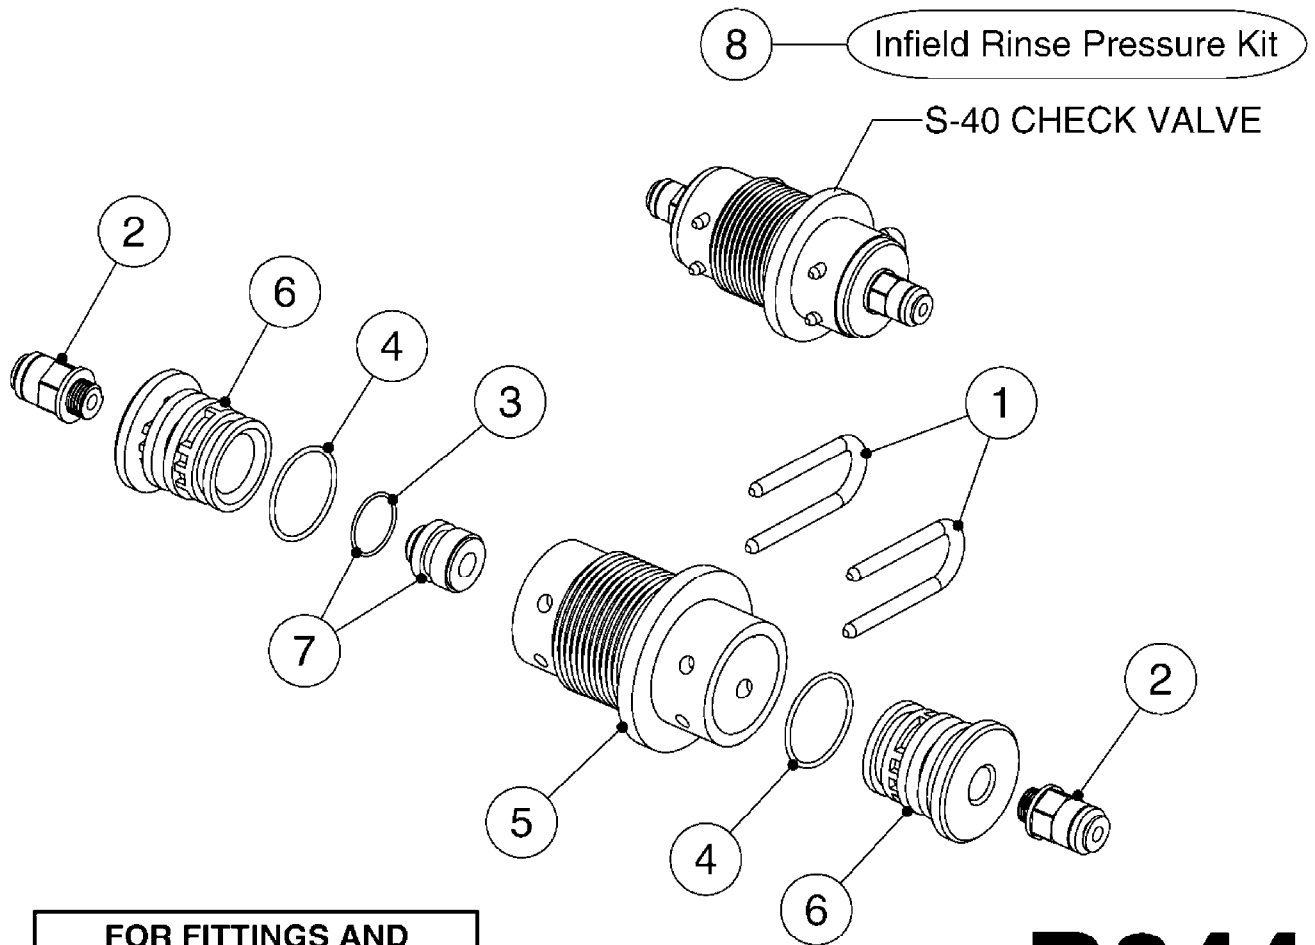

FOR FITTINGS AND
HOSES, SEE SECTION H

B344

CHECK VALVES - S40
B344-HIN, 21:06:10

Page 1

Date 19.03.2013 8:45

Pos.	parts-n°	order qty	description
1	145994	1	FITT.DK S-40 FORK
2	231346	1	QUICK COUPLER 1/8"BSP X 4 MM
3	241905	1	O-RING 12,3X2,4 VITON DKR.1,05
4	242355	1	O-RING D19.2X3.0 VITON F.S-40
5	322102	1	FITT.DK S-40 BULKHEAD
6	322133	1	FITT.DK S-40 PLUG W 1/8 THREAD
7	615522	1	CHECK VALVE F.FOAM MARKER
8	70036203	1	RINSE PRESSURE KIT