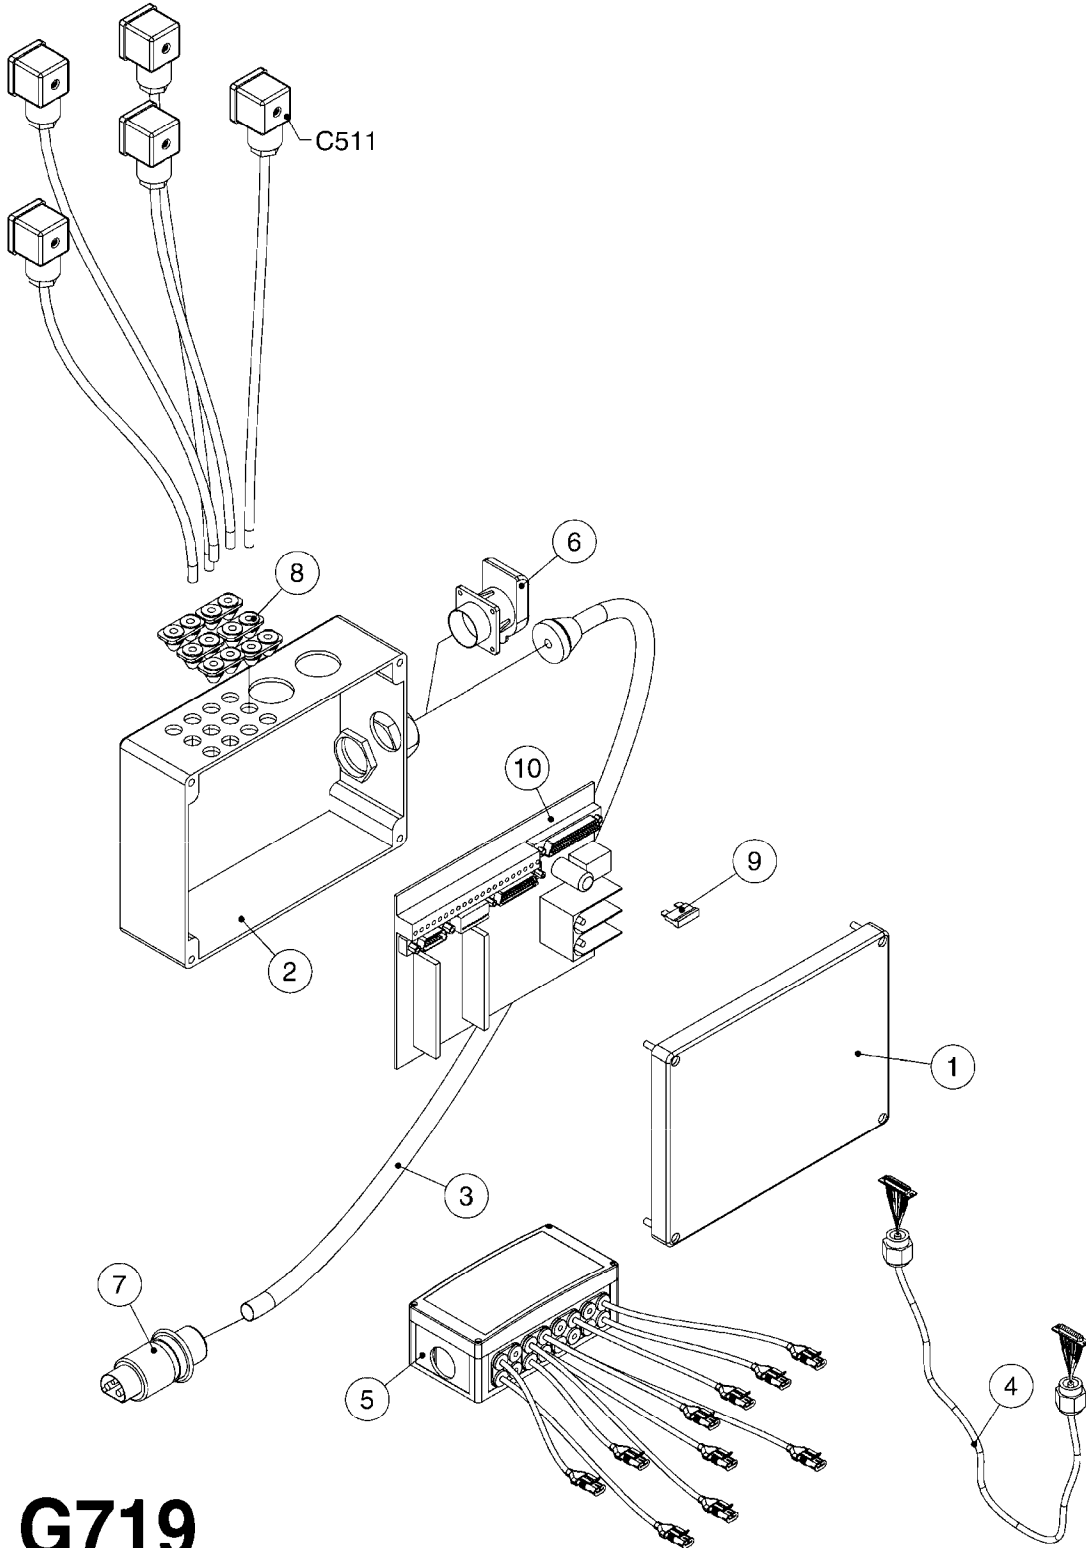

G719

JUNCTION BOXES - HYDRAULIC
G719-HIN, 05:06:12

Page 1

Date 19.03.2013 8:46

Pos.	parts-n°	order qty	description
1	261442	1	LID F.3010/3012 HP BOX
2	391071	1	BOX FOR HY.DAH
3	983070	1	CABLE 2X6MM
4	26016900	1	CABLE DB25M - DB25F L=8.5m
5	26018000	1	HYD JUNCTION BOX SPZ PRE 2012 EAGLE SPC BOOMS
5	26018100	1	HYD. BOX BOOM PCB W/LEADS FOR FORCE/TWIN FORCE BOOMS
5	26018500	1	HYD. BOX BOOM PCB NO LEADS
5	26038300	1	HYD JUNCTION BOX GENERIC 2012 EAGLE SPC/FORCE BOOMS
6	28048000	1	PLUG 3-POL DIN 9680 FEM.CHASS
7	28048100	1	PLUG 3-POL DIN 9680 MALE SPRAY
8	28048200	1	WIRE GROMET RUBBER 4 HOLE
9	28048500	1	FUSE 10A AUTO
10	72243500	1	DAH INTERFACE PCB MOUNTED