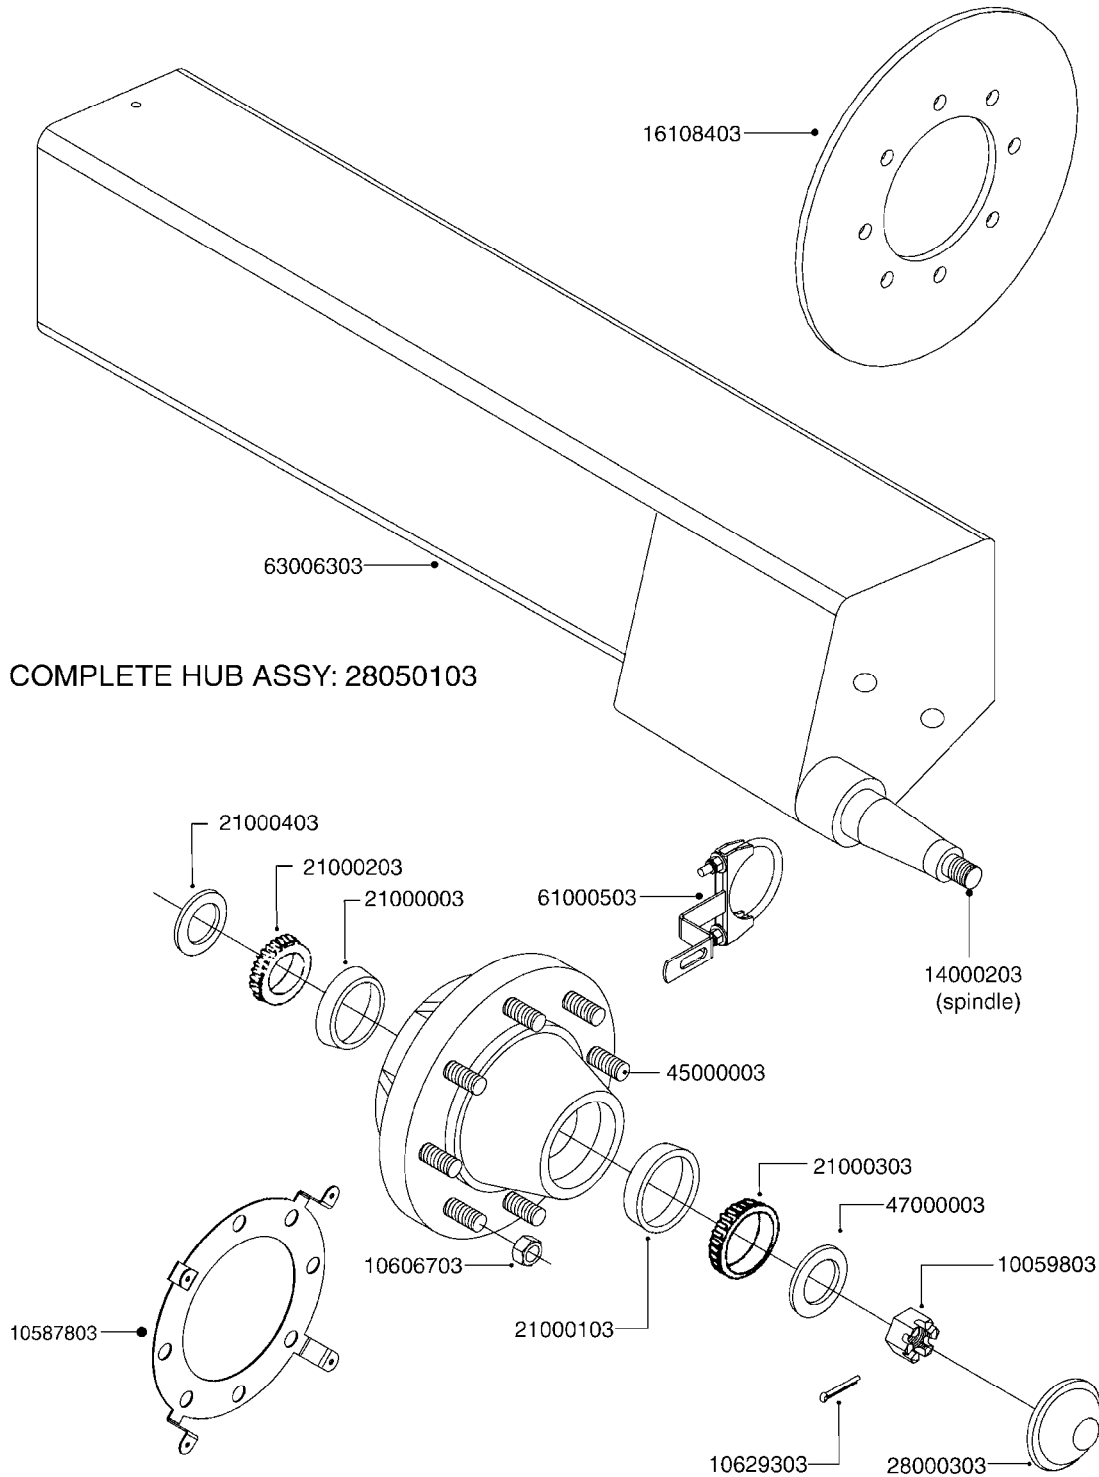

HUB ASSY 3" SPINDLE NAV 575
F441-HIN, 19:06:10

Page 0
Date 19.03.2013 8:46

HUB ASSY 3" SPINDLE NAV 575
F441-HIN, 19:06:10

Page 1
Date 19.03.2013 8:46

parts-n°	order qty	description
10059803	1	NUT HEX NF 1"
10587803	1	MAG MNT F. SPEED SNS 8 BOLT
10606703	1	NUT HEX NF 5/8" FLANGED F.STUD
10629303	1	PIN, COTTER 7/32" X 1.75" LONG
14000203	1	SPINDLE 3" X 16" W/NUT &WASHER
16108403	1	REINFORCEMENT RING 8-8-6 HUB FOR NON-REINFORCED 3/8" RIMS ONLY
21000003	1	BEARING INNER CUP #382A
21000103	1	BEARING OUTER CUP #LM501310
21000203	1	BEARING INNER CONE #387AS
21000303	1	BEARING OUTER CONE #LM501349
21000403	1	SEAL GREASE #CR29968
28000303	1	DUST CAP #1609
28050103	1	HUB F 3" 758 7500# PACKAGE
45000003	1	STUD BOLT 5/8" X 2-1/2"
47000003	1	WASHER SPNDL 3" 1.12X2.1 .25TK
61000503	1	SPEED SNS MNT CLAMP - 3"
63006303	1	AXLE INSERT W/M SUS. 575 NAV