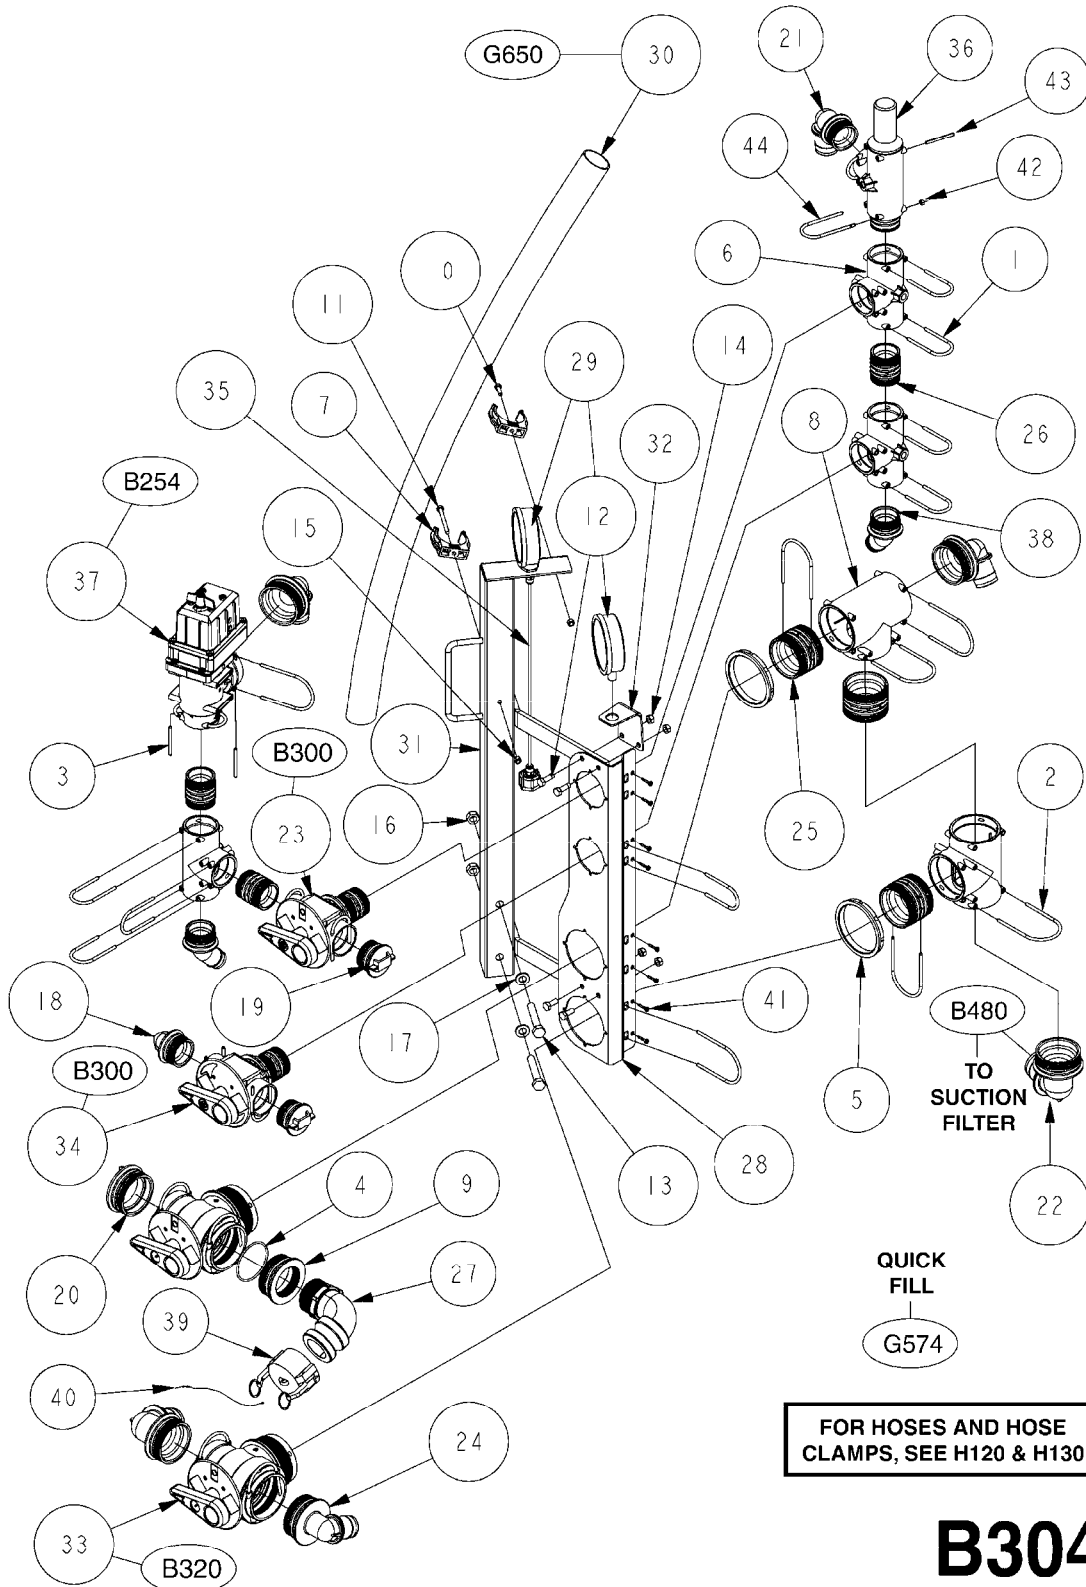

B304

RANGER MANIFOLD - DIAPHRAGM
B304-HIN, 16:06:10

Page 1

Date 19.03.2013 8:45

Pos.	parts-n°	order qty	description
1	145996	1	FITT.DK S-67 FORK
2	145997	1	FITT.DK S-93 FORK
3	147767	1	PIN 5Ø X 60 S-93 DOUBLE CLAMP
4	242351	1	O-RING D69.5X3.0 VITON F.S-93
5	322109	1	FITT.DK S-93 BULKHEAD NUT
6	322224	1	FITT.DK S-67 TEE
7	334523	1	PIPE HOLDER D51.5
8	334545	1	FITT.DK S-93 TEE
9	390721	1	FITT.DK S-93 PLUG W/2'NPT THRE
10	410362	1	BOLT HEX 8.8 DEL M6X20 FT
11	410443	1	BOLT HEX 8.8 DEL M6X70
12	420582	1	BOLT HEX 8.8 DEL M8X20 FT USE WITHOUT GAUGE BRACKET
12	421046	1	BOLT HEX 8.8 DEL M8X25 FT USE WITH GAUGE BRACKET
13	430802	1	BOLT HEX 8.8 DEL M12X75
14	460143	1	NUT HEX M8 LOCK
15	460261	1	NUT HEX M6X1 LOCK
16	460703	1	NUT HEX M12X1.75 LOCK
17	471127	1	WASHER D24/D13X2.5 STAINLESS
18	726572	1	FITT.DK S-67 1" ELBOW 90 ASSY.
19	726579	1	FITT. S67 PLUG W/O-RING
20	726580	1	FITT. S93 PLUG W/O-RING
21	727224	1	FITT.DK S-67 ELB.1-1/2"
22	727225	1	FITT.DK S-93 ELB.2'PVC W/ORING
23	728391	1	VALVE S67 PRESSURE MANIFOLD
24	728395	1	FITT.DK S-93 ELB.1-1/2" 90 DEG
25	728525	1	FITT. S93 CONNECTOR W/O-RINGS
26	728526	1	FITT.DK S-67 CONNECT W. ORINGS
27	10604903	1	QUICK COUPLER MALE 2' 90DEG
28	16105803	1	MANIFOLD PLATE RANGER
29	28026103	1	GAUGE 200PSI/BR,4",1/4"BSP-BTM
30	34000703	1	TUBE F. DRY GAUGE L=1200 BENT
30	97609703	1	DECAL S/G RANGER 2200 (600 G)
30	97609903	1	DECAL S/G RANGER 2200 LITERS
31	63028103	1	MANIFOLD STAND RANGER
32	16108303	1	BRACKET, MAINFOLD GAUGE RG BRACKET ONLY
32	70066203	1	GAUGE KIT, MANIFOLD 4" 200PSI COMPLETE ASSEMBLY
33	72082300	1	VALVE SUCTION S-93 MANIFOLD'02
34	72113700	1	VALVE, VARIABLE AGITATION
35	72144000	1	BOOM GAUGE KIT
36	72280300	1	SAFTY VALVE S67 15 BAR CM'05
37	72425500	1	REGULATOR S67/S93 CROSS-DRILL
38	72433100	1	FITT.DK S-67 45° 1-1/4"W/ORING
39	10531003	1	CAP F.MALE QUICK COUPLER 2"
40	24001203	1	RBR LANYARD 11" F.QCK FILL CAP
41	440675	1	SCREW F. PLASTIC 5X16 SS
42	461217	1	NUT HEX M5 LOCK
43	480779	1	PIN D5X55 SPLIT
44	14012200	1	FITT.DK S-67 FORK W/M5 THREADS