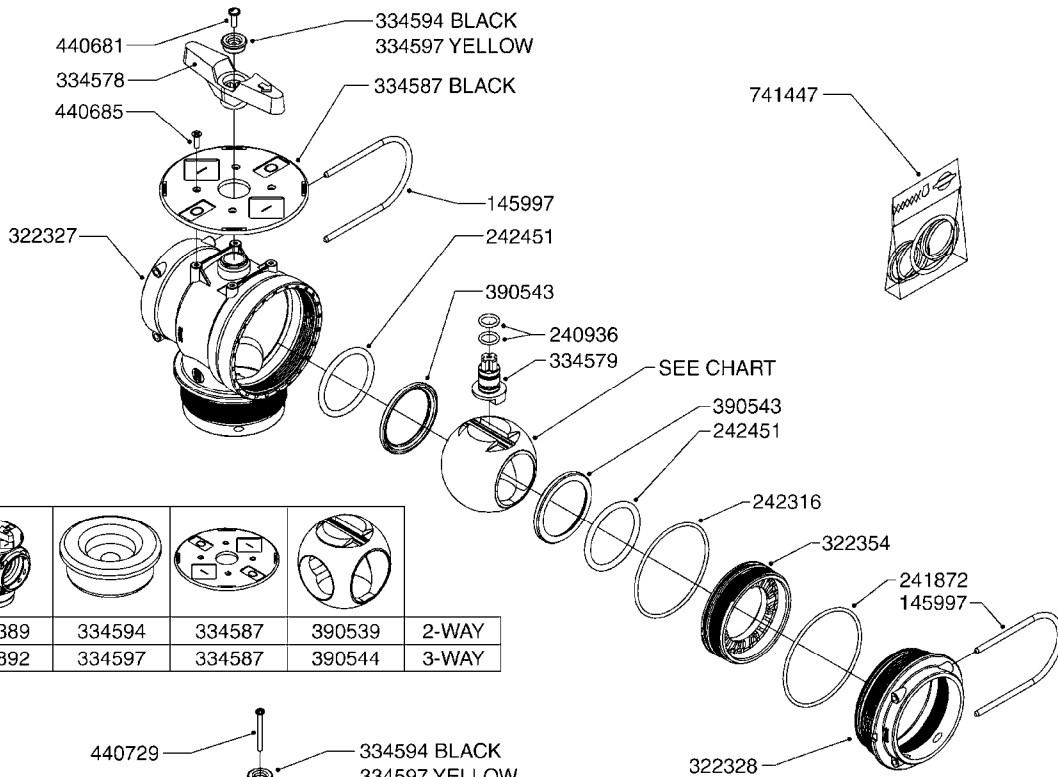

MANIFOLD - S93 VALVE
B320-HIN, 29:10:12

S93

				2-WAY
				3-WAY