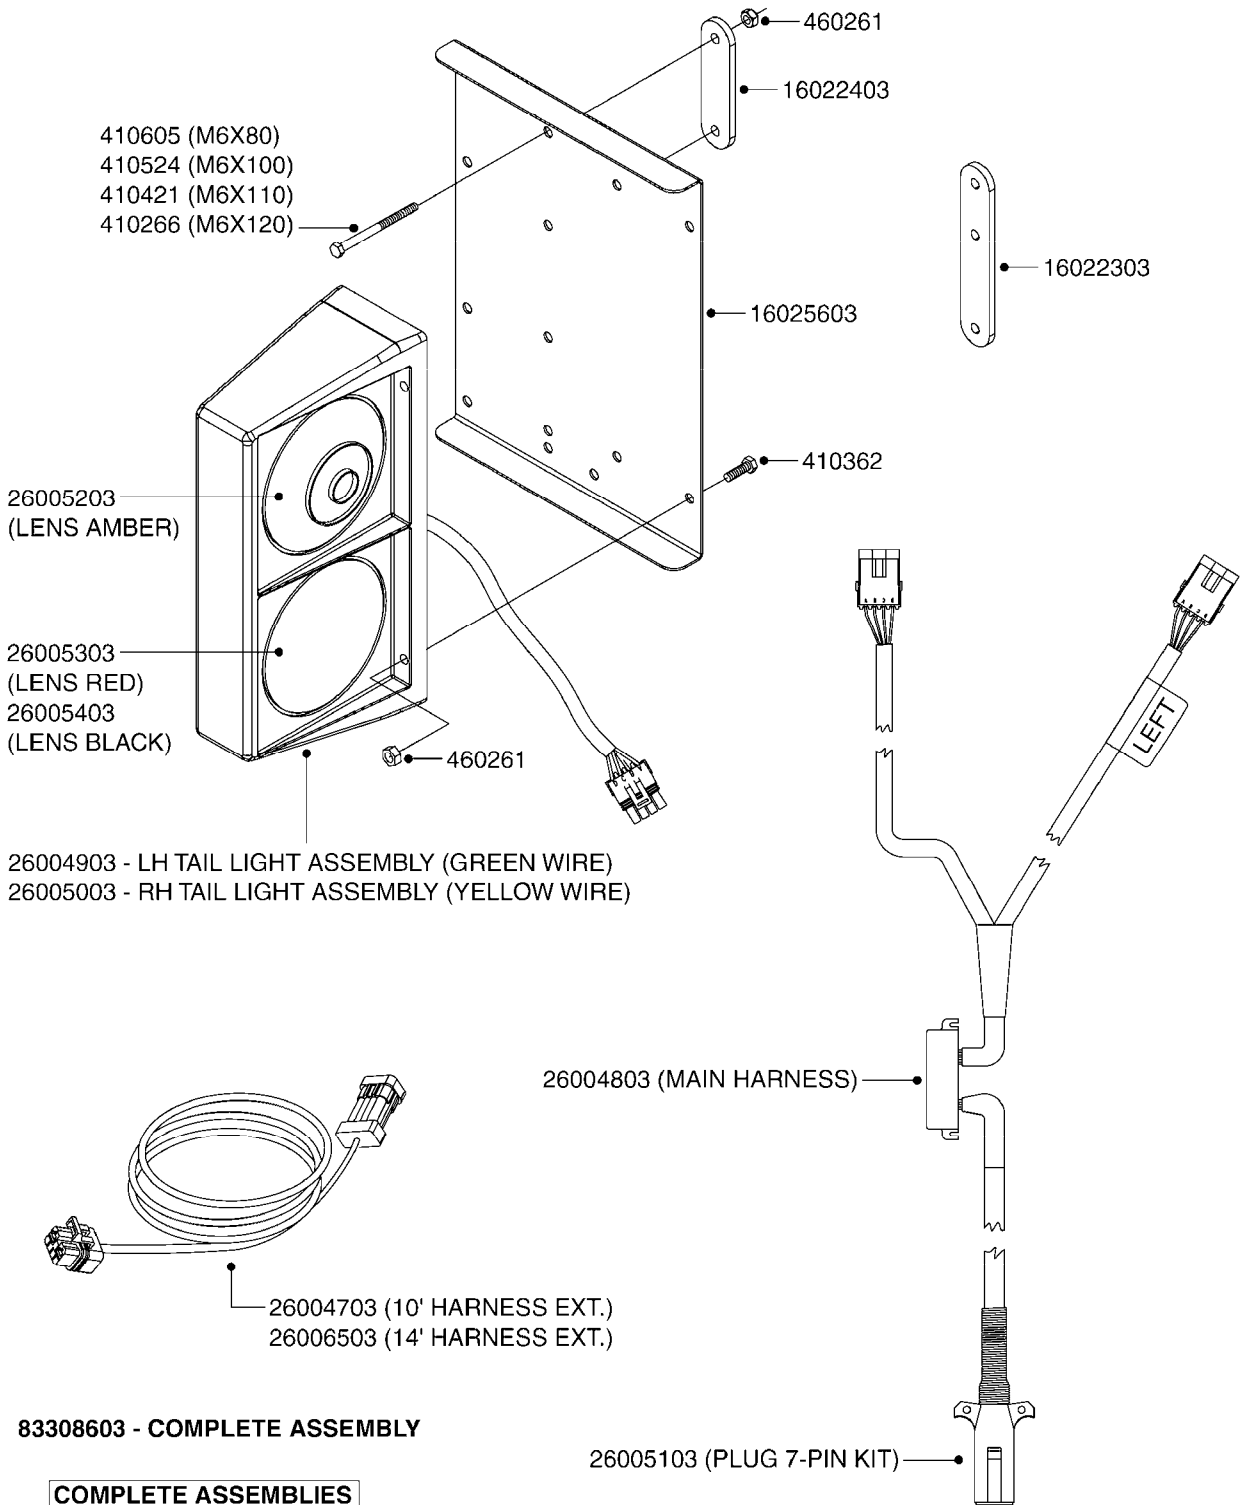

COMPLETE ASSEMBLIES
WHOLEGOODS ITEMS

G680

TRAFFIC LIGHT KIT
G680-HIN, 01:01:01

Page 1

Date 19.03.2013 8:46

parts-n°	order qty	description
410266	1	BOLT HEX 8.8 DEL M6X120
410362	1	BOLT HEX 8.8 DEL M6X20 FT
410421	1	BOLT HEX 8.8 DEL M6X110
410524	1	BOLT HEX 8.8 DEL M6X100
410605	1	BOLT HEX 8.8 DEL M6X80
460261	1	NUT HEX M6X1 LOCK
16022303	1	BRACKET 100MM TUBE
16022403	1	BRACKET 60MM TUBE
16025603	1	BRACKET TAIL LIGHT DUAL LAMP
26004703	1	HARNESS 13' EXT 4 WIRE WP
26004803	1	HARNESS MAIN TAIL LIGHT
26004903	1	TAIL LIGHT GREEN WIRE LH
26005003	1	TAIL LIGHT YELLOW WIRE RH
26005103	1	PLUG 7-PIN AG TAIL LIGHT
26005203	1	LENS AMBER BEFORE 2009
26005303	1	LENS RED BEFORE 2009
26005403	1	LENS BLACK BEFORE 2009
26006503	1	HARNESS 14' EXT 4 WIRE WP
83308603	1	TRAFFIC LIGHT KIT