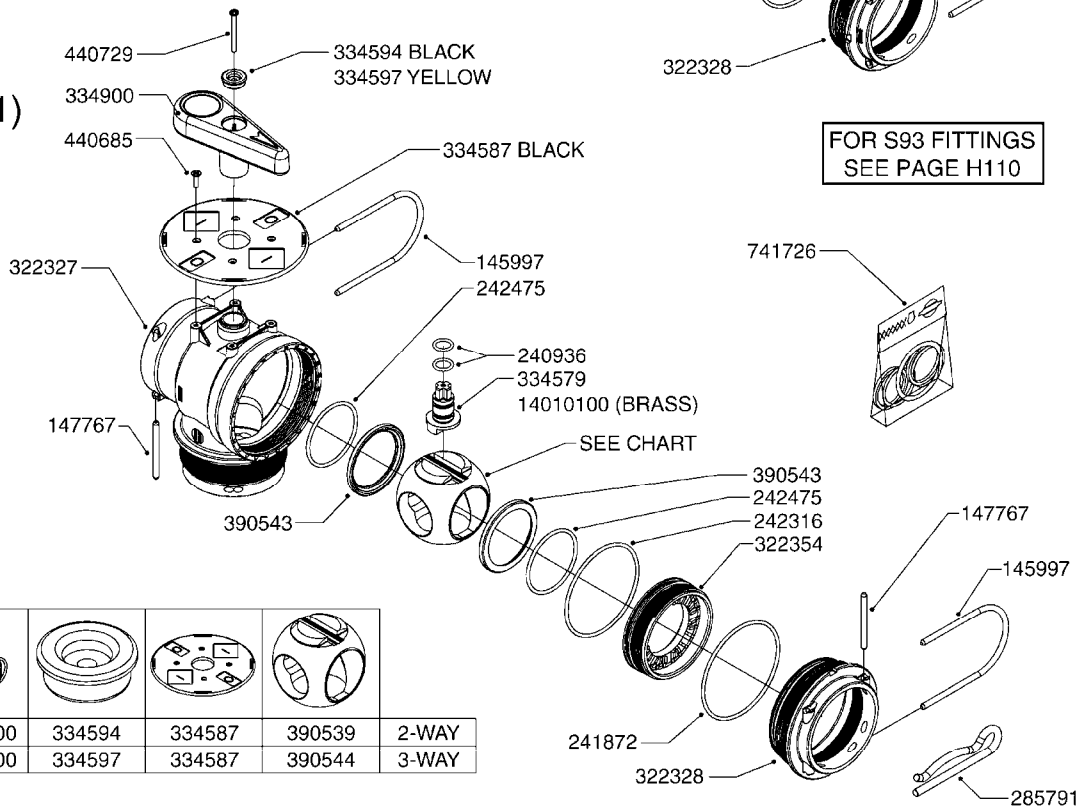

S93 (01)

				2-WAY
				3-WAY

FOR S93 FITTINGS
SEE PAGE H110

B320