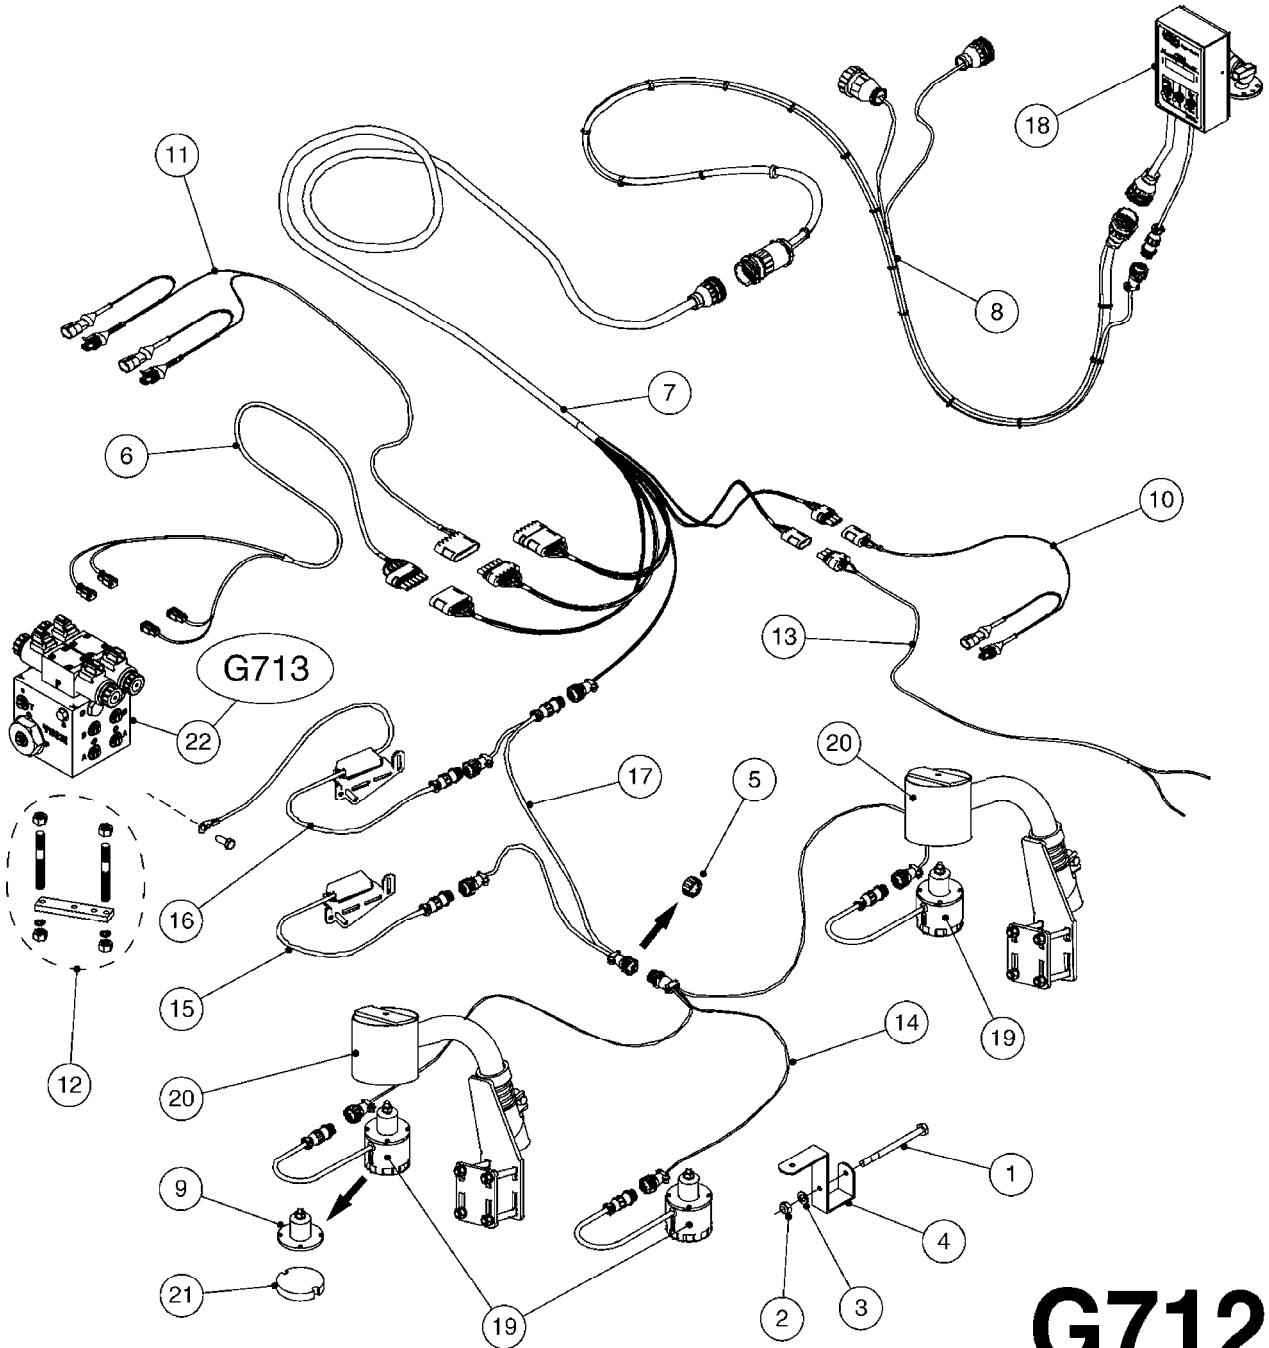

G712

NORAC UC4 BOOM HEIGHT CONTROL
G712-HIN, 02:06:11

Page 1

Date 19.03.2013 8:46

Pos.	parts-n°	order qty	description
1	410443	1	BOLT HEX 8.8 DEL M6X70 FORCE BOOM (FTZ)
1	410605	1	BOLT HEX 8.8 DEL M6X80 SPB/SPC BOOM
2	460261	1	NUT HEX M6X1 LOCK
3	471124	1	WASHER D18/D6.4x1.6
4	16128603	1	BRACKET F. SENSOR 60X60 TUBE SPB/SPC BOOM
4	16128703	1	BRACKET F. SENSOR 50x50 TUBE FORCE BOOM (FTZ)
5	26016303	1	CONNECTOR RING CPC #11 NORAC
6	26026600	1	NORAC CABLE VAR.RT.VLV DIN 3-PIN CONNECTORS/HIRSCHMAN
6	28055603	1	NORAC CABLE VAR.RT.VLV DEUTSCH 2-PIN CONNECTORS/DEUTSCH
7	28049503	1	NORAC CABLE EXTENSION
8	28049603	1	NORAC POWER CABLE
9	28050303	1	NORAC RUBBER TOP&BOLT F.SENSOR
10	28050703	1	NORAC UC4+ OPEN CTR. CABLE
11	28054303	1	PARALIFT INTERFACE CABLE NORAC
12	28055503	1	NORAC VALVE MOUNTING HARDWARE
13	28055703	1	NORAC VALVE CABLE ROLL PIGTAIL
14	28085900	1	SENSOR BRANCH CABLE NORAC
15	28086000	1	CAN NODE (AXLE) NORAC
16	28086100	1	CAN NODE (BOOM) NORAC
17	28086200	1	CAN NODE DUAL CABLE NORAC
18	28086300	1	UC4 DISPLAY PANEL NORAC
19	28086400	1	UC4 ULTRASOUND SENSOR NORAC
20	28086500	1	UC4 SENSOR MOUNTING BKT. NORAC
21	28086600	1	FOAM DISC F. SENSOR NORAC
22	78216100	1	NORAC VALVE BLOCK COMPLETE UC4