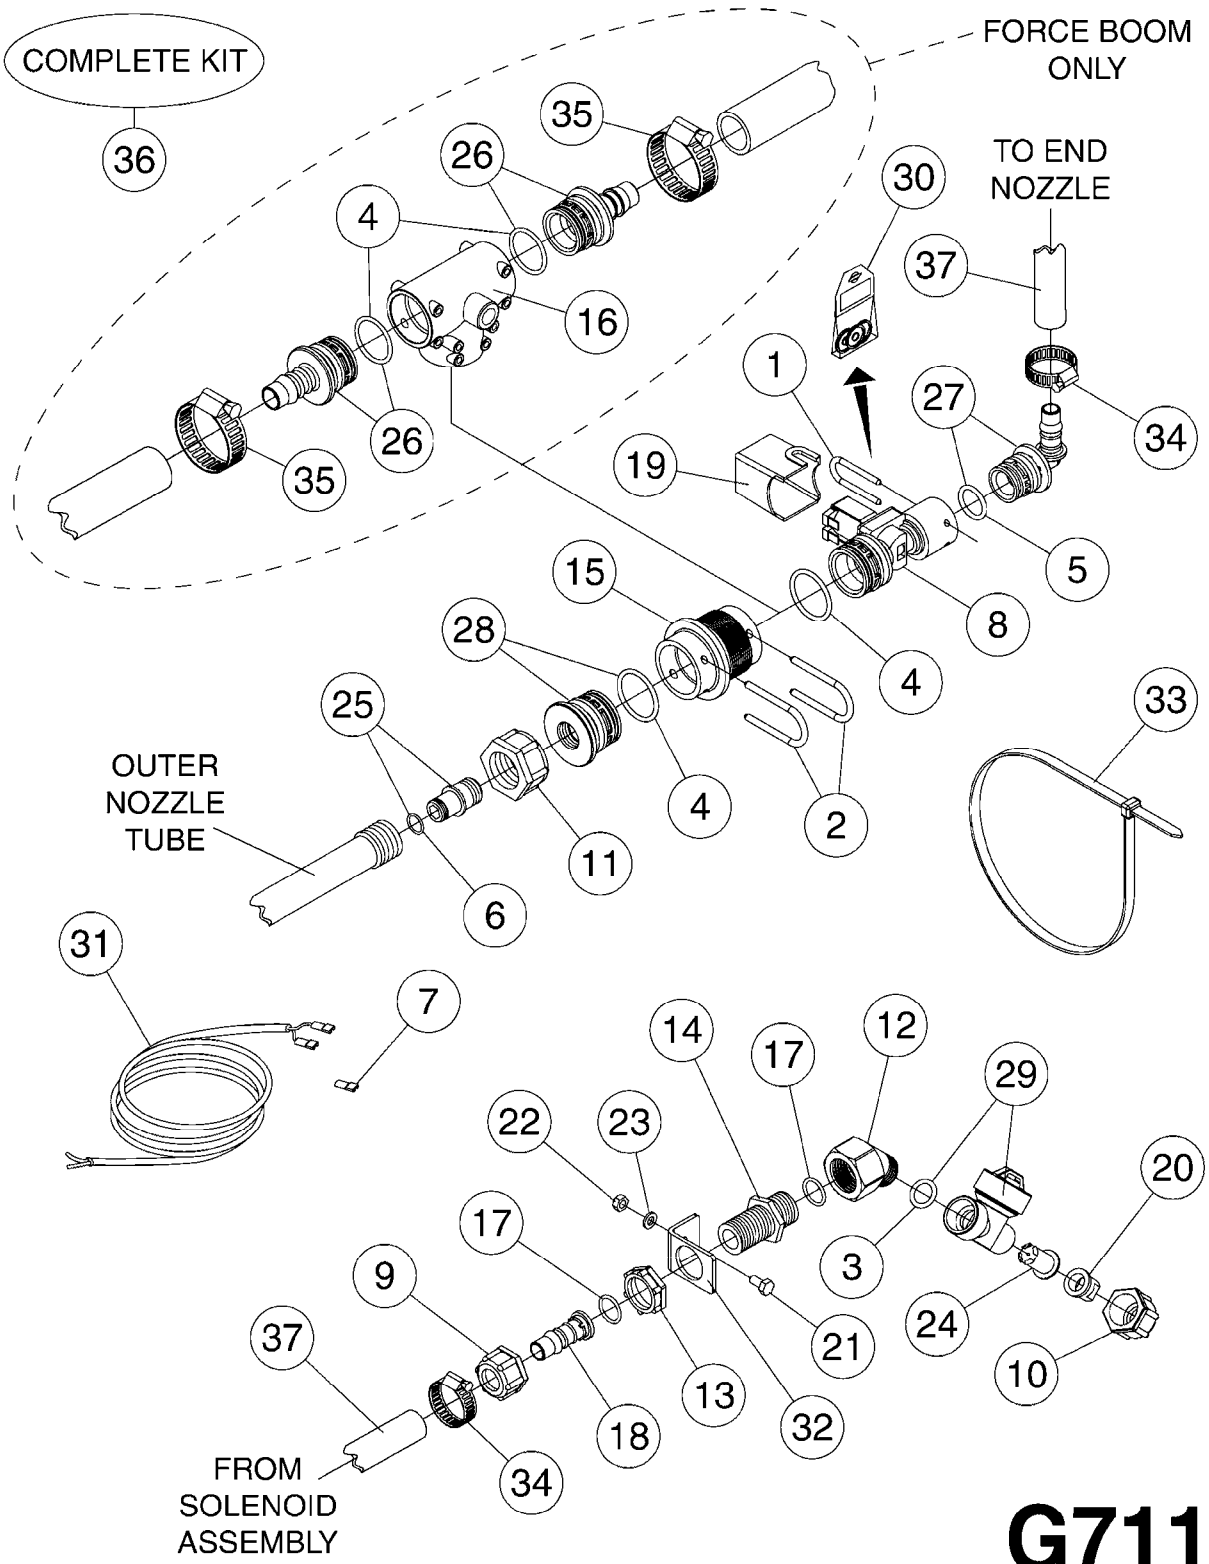

LIQUID SYSTEM

HYDRAULIC SYSTEM

* Note orientation of bracket
1 = Liquid system
2 = Hydraulic system

G710

39 PIN CABLES
G710-HIN, 16:05:12

Page 1

Date 19.03.2013 8:46

parts-n°	order qty	description
262158	1	PLUG INSERT 39 POLE MALE
262159	1	PLUG INSERT 39 POLE FEMALE
262160	1	PLUG HOUSING 39 POLE FEMALE
262161	1	PLUG HOUSING F/39 POLE MALE
440634	1	SCREW 5/8"
440732	1	PT SCREW 35X12B Z5452 ELZ
14034200	1	CODE BRACKET FOR 39 PIN CABLE
26003900	1	WIRE 37-39 PIN EVC, 6.6'
26004200	1	WIRE 37-39 PIN EVC, 57.4'
26008400	1	WIRE 39-PIN 24 WIRE L=8M
28027500	1	WIRE 37-39 PIN EVC, 37.7'
28028700	1	WIRE 37-39 PIN EVC, 45.9'
28028800	1	WIRE 37-39 PIN EVC, 16.4'
28028900	1	WIRE 37-39 PIN EVC, 26.2'
72236400	1	DAH CONN. WIRE/TRACTOR L=8M
97610803	1	DECAL-SRAY BOX 39-PIN
97610903	1	DECAL-HYDRAULIC BOX 39-PIN