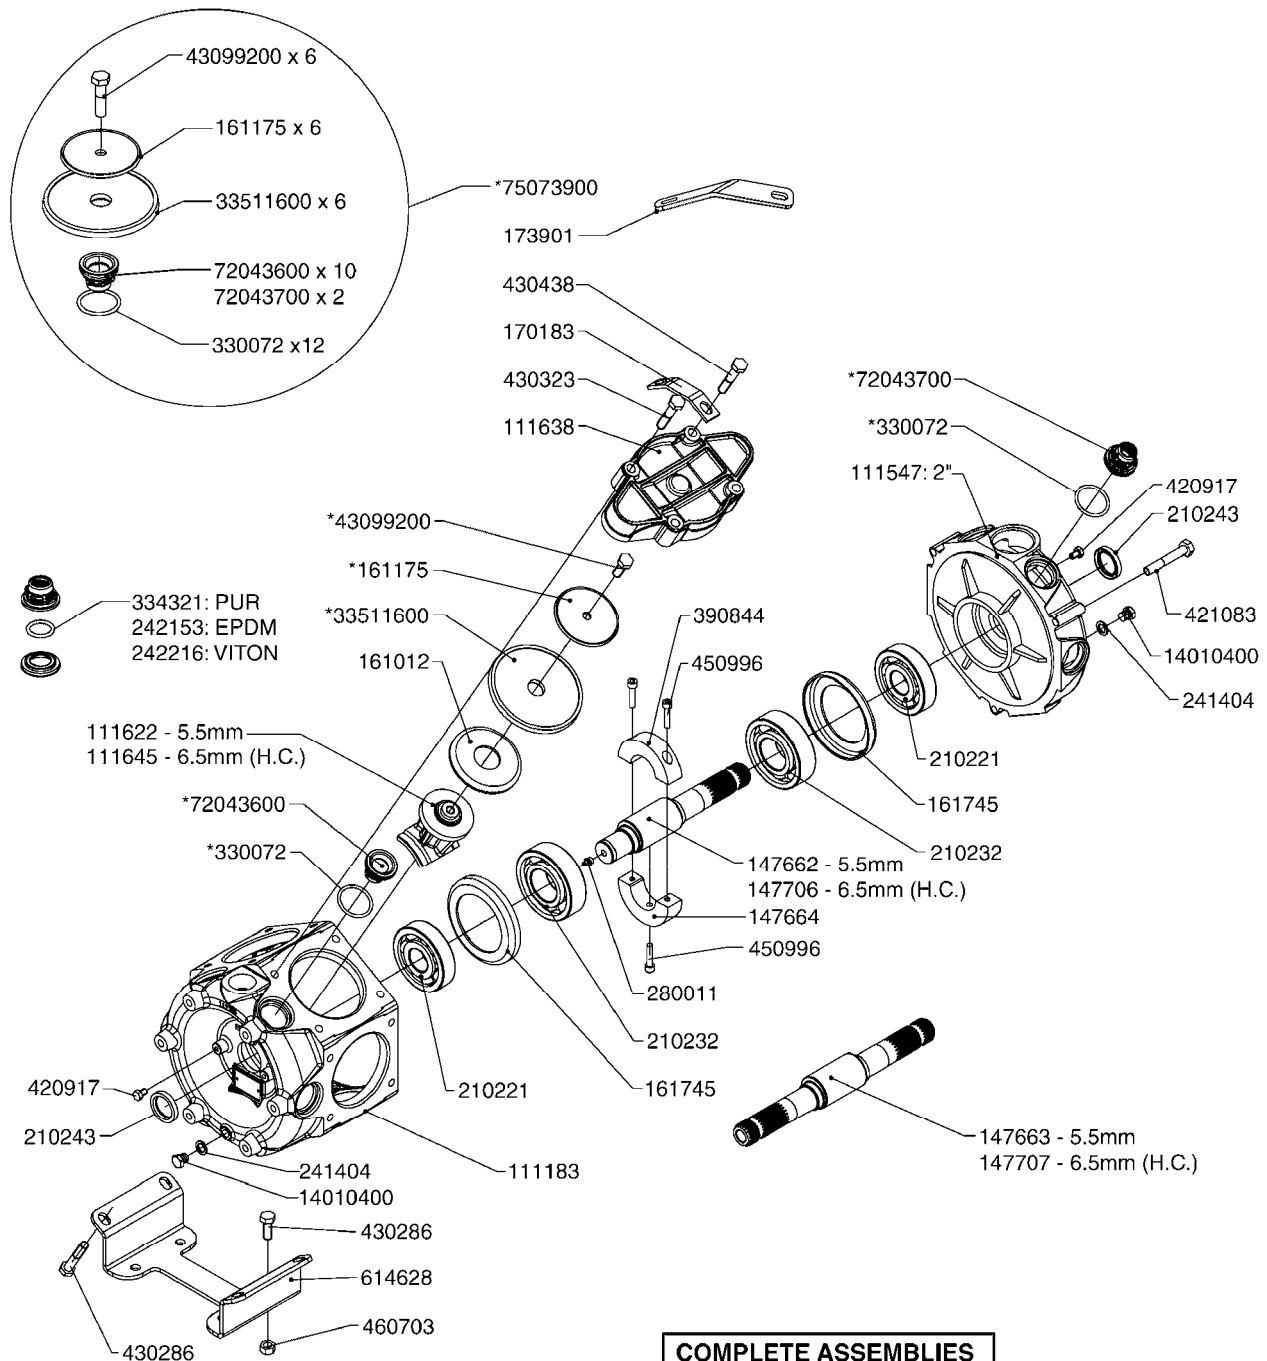

**COMPLETE ASSEMBLIES
WHOLEGOODS ITEMS**

COMPLETE PUMPS

- 821585 - 463/5.5 W/THROUGH SHAFT (1000 RPM)
- 821650 - 463/6.5 (1000 RPM H.C. OFFSET PORTS)
- 82166400 - 463/6.5 (1000 RPM H.C. INLINE PORTS)

A310

PUMP - 463/1000 RPM W/MOUNTING
A310-HIN, 01:12:11

Page 1
Date 19.03.2013 8:45

parts-n°	order qty	description
111183	1	PUMP CASTING 460 (PAINTED)
111547	1	PUMP CASTING 462-2' (PAINTED)
111622	1	CONNECTING ROD 463/5.5MM
111638	1	VALVE COVER 463 HC+1000 VERS.
111645	1	CONNECTING ROD 463/6.5MM
147662	1	CRANK SHAFT F.363/463-5.5MM
147663	1	CRANK SHAFT 363/463-5.5 THROUG
147664	1	COUNTERBALANCE 363/463 WEIGHT
147706	1	CRANK SHAFT F.363/463-6.5MM
147707	1	CRANK SHAFT 363/463-6.5 THROUG
161012	1	DIAPHRAGM BACKING DISC F. 463
161175	1	DIAPHRAGM DISC F. 463 PUMP
161745	1	METAL SPACER F.363/463
170183	1	LIFT STRAP F.PUMP 360/361/462
173901	1	LIFT STRAP F.PUMP 463
210221	1	BEARING BALL 6407
210232	1	BEARING BALL 6310
210243	1	SEAL OIL 35 X 47 X 7
241404	1	DOWTYSEAL 1/4"
242153	1	O-RING D26X4 EPDM
242216	1	O-RING VITON F/1202/1302/462
280011	1	GREASE NIPPLE 1/8' H TR
330072	1	O-RING D53,5/D45,5X4
334321	1	O-RING POLY. 34.0x26.0x4.0
390844	1	COUNTERBALANCE 363/463 POM
420917	1	BOLT HEX 8.8 RAW M8X12 FT
421083	1	BOLT HEX 8.8 DEL M10X65
430286	1	BOLT HEX 8.8 DEL M12X30 FT
430323	1	BOLT HEX 8.8 DEL M12X60
430438	1	BOLT HEX 8.8 DEL M12X65
450996	1	BOLT ALLEN M8X35 DIN 912 RAW
460703	1	NUT HEX M12X1.75 LOCK
614628	1	FOOT FOR PUMP 460-463 PAINTED
821585	1	PUMP 463/5.5 THRGH SHAFT 1000R
821650	1	PUMP 463/6.5/1000 OFFSET PORTS
14010400	1	PLUG 1/4" BSP
33511600	1	DIAPHRAGM F. 463 PUMP POLY.'06
43099200	1	BOLT HEX SS M12 X 30 DIN933 A4
72043600	1	VALVE FOR 462/463
72043700	1	VALVE FOR 462/463 W.VENT HOLE
75073900	1	PUMP KIT F. 463
82166400	1	PUMP 463/6.5 2"SUC 1000RPM