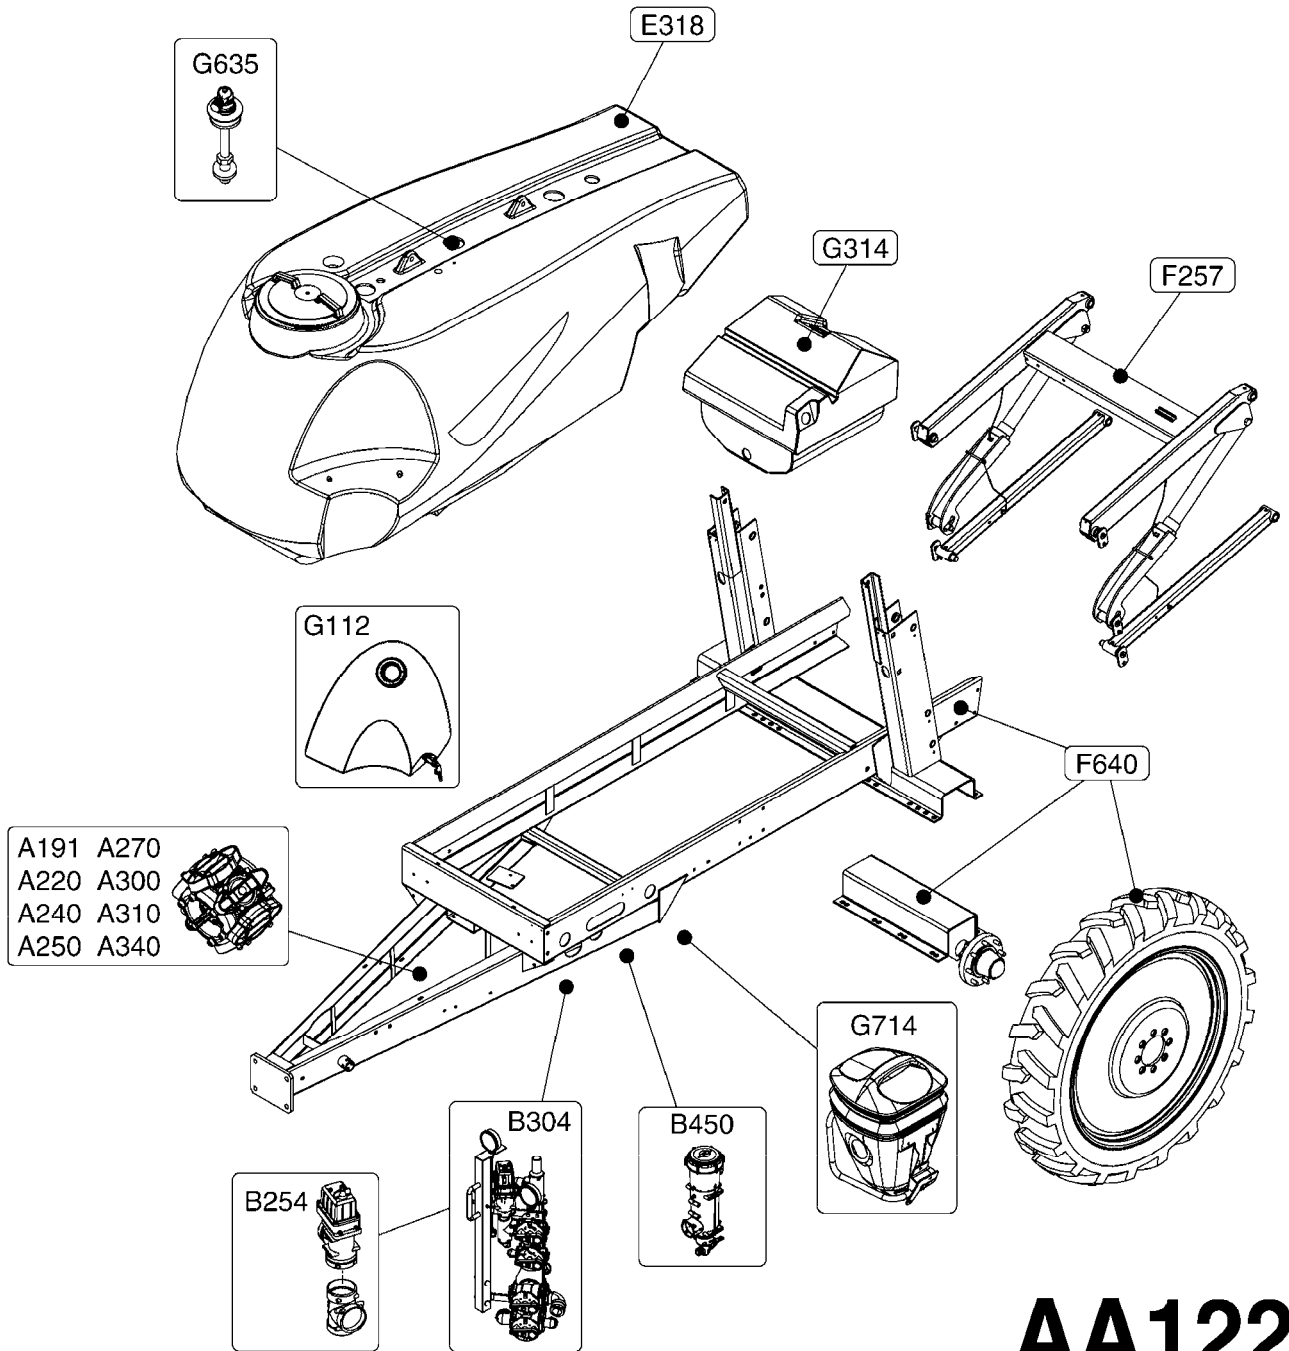

Agroparts: www.HARDI-INTERNATIONAL.com

Ranger 550/2000/2200 550
Gallon Dia/Eagle 45', 50', 60',
66'

Page 0.3

Date 19.03.2013 8:45

main group	page-n°	date	description
	H110-HIN H120-HIN H130-HIN	08:11:12 11:05:10 05:07:11	FITTINGS - S-93 BULK HOSE HOSE CLAMPS