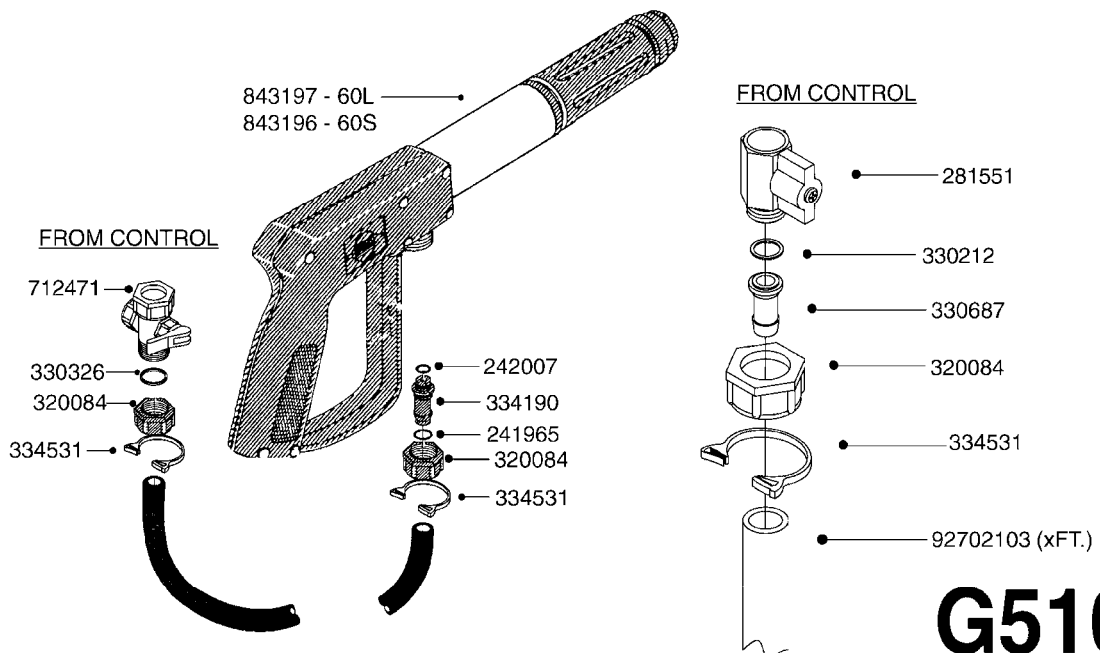

G510

HOSE WRAPS
G510-HIN, 19:05:11

Page 1
Date 19.03.2013 8:46

parts-n°	order qty	description
241965	1	O-RING 12.1 X 1.6
242007	1	O-RING D9.1X1.6
281551	1	BALL VALVE 1/2"
320084	1	FITT.DK NUT 1/2" BSP
330212	1	O-RING D19/D14X2.4 F.1/2"NUT
330326	1	O-RING D30/D24X2 F.1"NUT
330687	1	FITT.DK HB 1/2" F. 1/2" NUT
334190	1	FITT.DK HB 1/2' F. PISTOL 60S
334531	1	CLAMP HOSE PLASTIC 3/4"
636223	1	POST 12 VOLT TR30
712471	1	AGITATION VALVE ASSY. ON/OFF
843196	1	HANDGUN KIT TYPE 60 SHORT
843197	1	HANDGUN KIT TYPE 60 LONG
10013403	1	BOLT HEX 3/8-16X1 1/4 HCS Z5
10013503	1	NUT HEX NC 3/8"
10178903	1	WRAP HOSE SIDE MOUNT PLATE
10179003	1	WRAP HOSE BOTTOM PLATE MOUNT
10179403	1	WRAP WELDMENT FOR HI101789
10179503	1	WRAP WELDMENT FOR HI101790
10225603	1	BKT.FOR HOSE WRAP MOUNT NL NK
10225703	1	WRAP HOSE BDL.BOTTOM PLATE
92702103	1	HOSE R X1/2" X300PSI WP X0012"