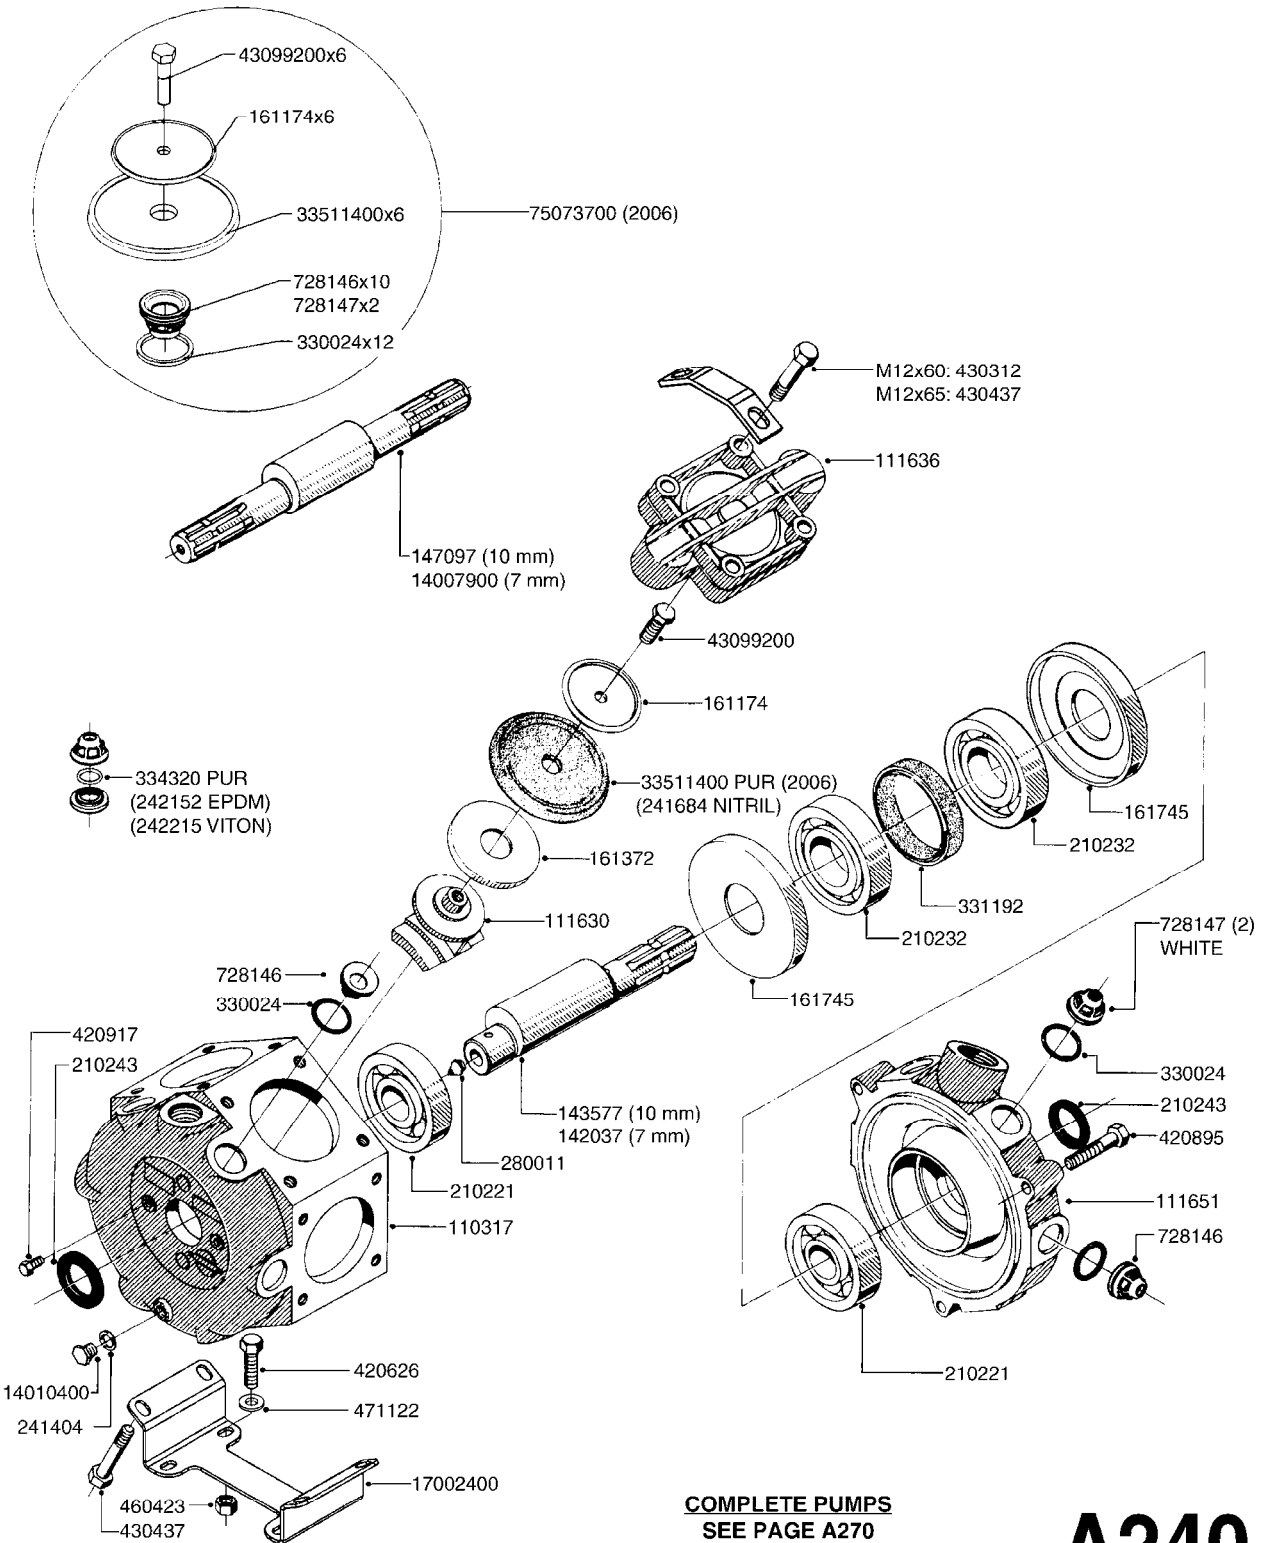

COMPLETE PUMPS
SEE PAGE A270

A240

PUMP - 363 W/MOUNTING BASE
A240-HIN, 01:12:11

Page 1
Date 19.03.2013 8:45

parts-n°	order qty	description
110317	1	PUMP CASING MODEL 360/361 PNTD
111630	1	CONNECTING ROD F. 363 PUMP
111636	1	VALVE COVER 363 HEAVY DUTY
111651	1	CASTING F.363 1.5" PUMP(FRONT)
142037	1	CRANK SHAFT 361-20
143577	1	CRANK SHAFT F.363/462/463-10mm
147097	1	CRANK SHAFT 363-463/10 THROUGH
161174	1	DIAPHRAGM DISC SS F.363 PUMP
161372	1	DIAPHRAGM BACKING DISC,320-361
161745	1	METAL SPACER F.363/463
210221	1	BEARING BALL 6407
210232	1	BEARING BALL 6310
210243	1	SEAL OIL 35 X 47 X 7
241404	1	DOWTYSEAL 1/4"
241684	1	DIAPHRAGM MODEL 361 NITRIL
242152	1	O-RING D18.2X3 EPDM
242215	1	O-RING D18X3 VITON
280011	1	GREASE NIPPLE 1/8' H TR
330024	1	O-RING D41,1/D34.5 X 3,5
331192	1	SPACER,
334320	1	O-RING D18X3 POLYURETHANE
420626	1	BOLT HEX 8.8 DEL M10X20 FT
420895	1	BOLT HEX 8.8 RAW M10X60
420917	1	BOLT HEX 8.8 RAW M8X12 FT
430312	1	BOLT HEX 8.8 RAW M12X60
430437	1	BOLT HEX 8.8 RAW M12X65
460423	1	NUT HEX M10X1.5 LOCK
471122	1	WASHER D20/D10.5X2 SS
728146	1	VALVE FOR 361(726890/707932)
728147	1	VALVE FOR 361 WHITE WITH HOLE
14007900	1	CRANK 363/462/463-7mm 540/THRU
14010400	1	PLUG 1/4" BSP
17002400	1	FOOT F/363 PUMP (PAINTED)
33511400	1	DIAPHRAGM 361/363 pur 2006
43099200	1	BOLT HEX SS M12 X 30 DIN933 A4
75073700	1	PUMP KIT 363 2006