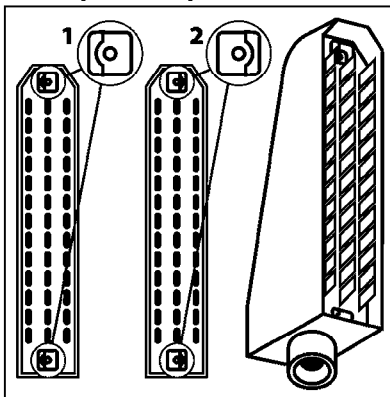

HYDRAULIC SYSTEM

* Note orientation of bracket
1 = Liquid system
2 = Hydraulic system