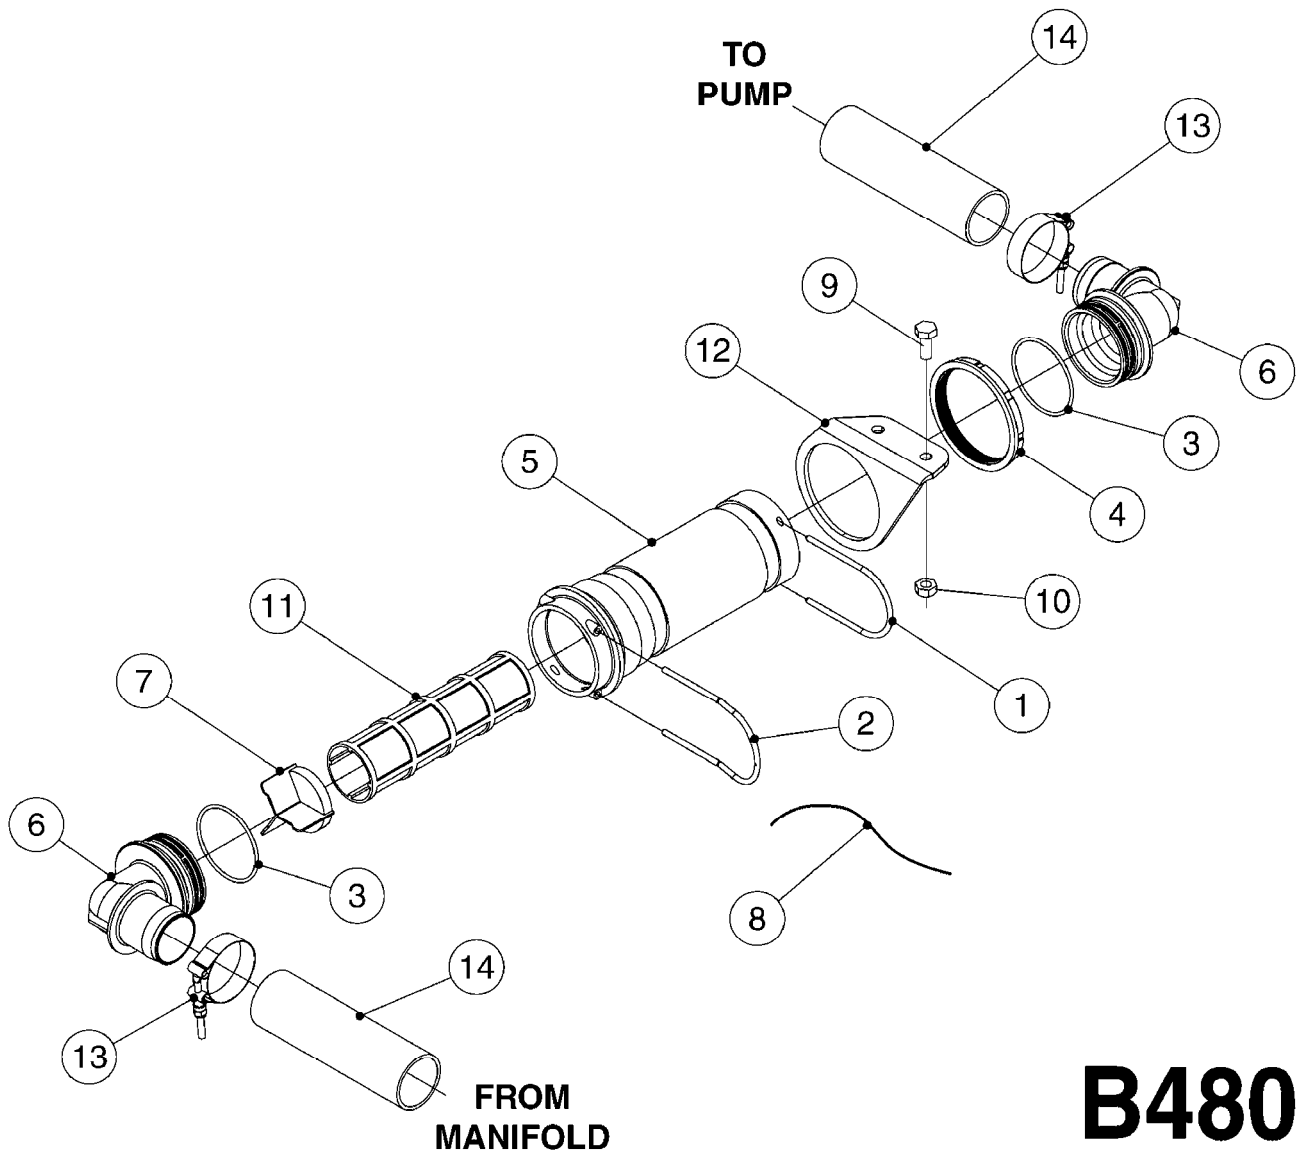

B480

SUCTION FILTER - RANGER
B480-HIN, 15:06:10

Page 1
Date 19.03.2013 8:45

Pos.	parts-n°	order qty	description
1	145997	1	FITT.DK S-93 FORK
2	147115	1	FITT.DK S-93 FORK SPECIAL
3	242351	1	O-RING D69.5X3.0 VITON F.S-93
4	322109	1	FITT.DK S-93 BULKHEAD NUT
5	322227	1	HOUSING F.FILTER S-93 2"
6	334446	1	FITT.DK S-93 ELB. 2' RUBBER
7	334605	1	VANE F.TOP SUCTION FILTER
8	390509	1	*STRING POLYESTER D1 X 325MM
9	420604	1	BOLT HEX 8.8 DEL M10X25 FT
10	460423	1	NUT HEX M10X1.5 LOCK
11	615415	1	FILTER ELEM.S93,30 MESH-GREEN
11	615416	1	FILTER ELEM.S93,50 MESH-BLUE
11	615417	1	FILTER ELEM.S93,80 MESH-RED
12	16029503	1	PLATE 5.0X114X160/BOW/HOLE D94
13	28030203	1	CLAMP HOSE T-BOLT S2" 235-67
14	92702703	1	HOSE PVC SUCT GRAY 2"