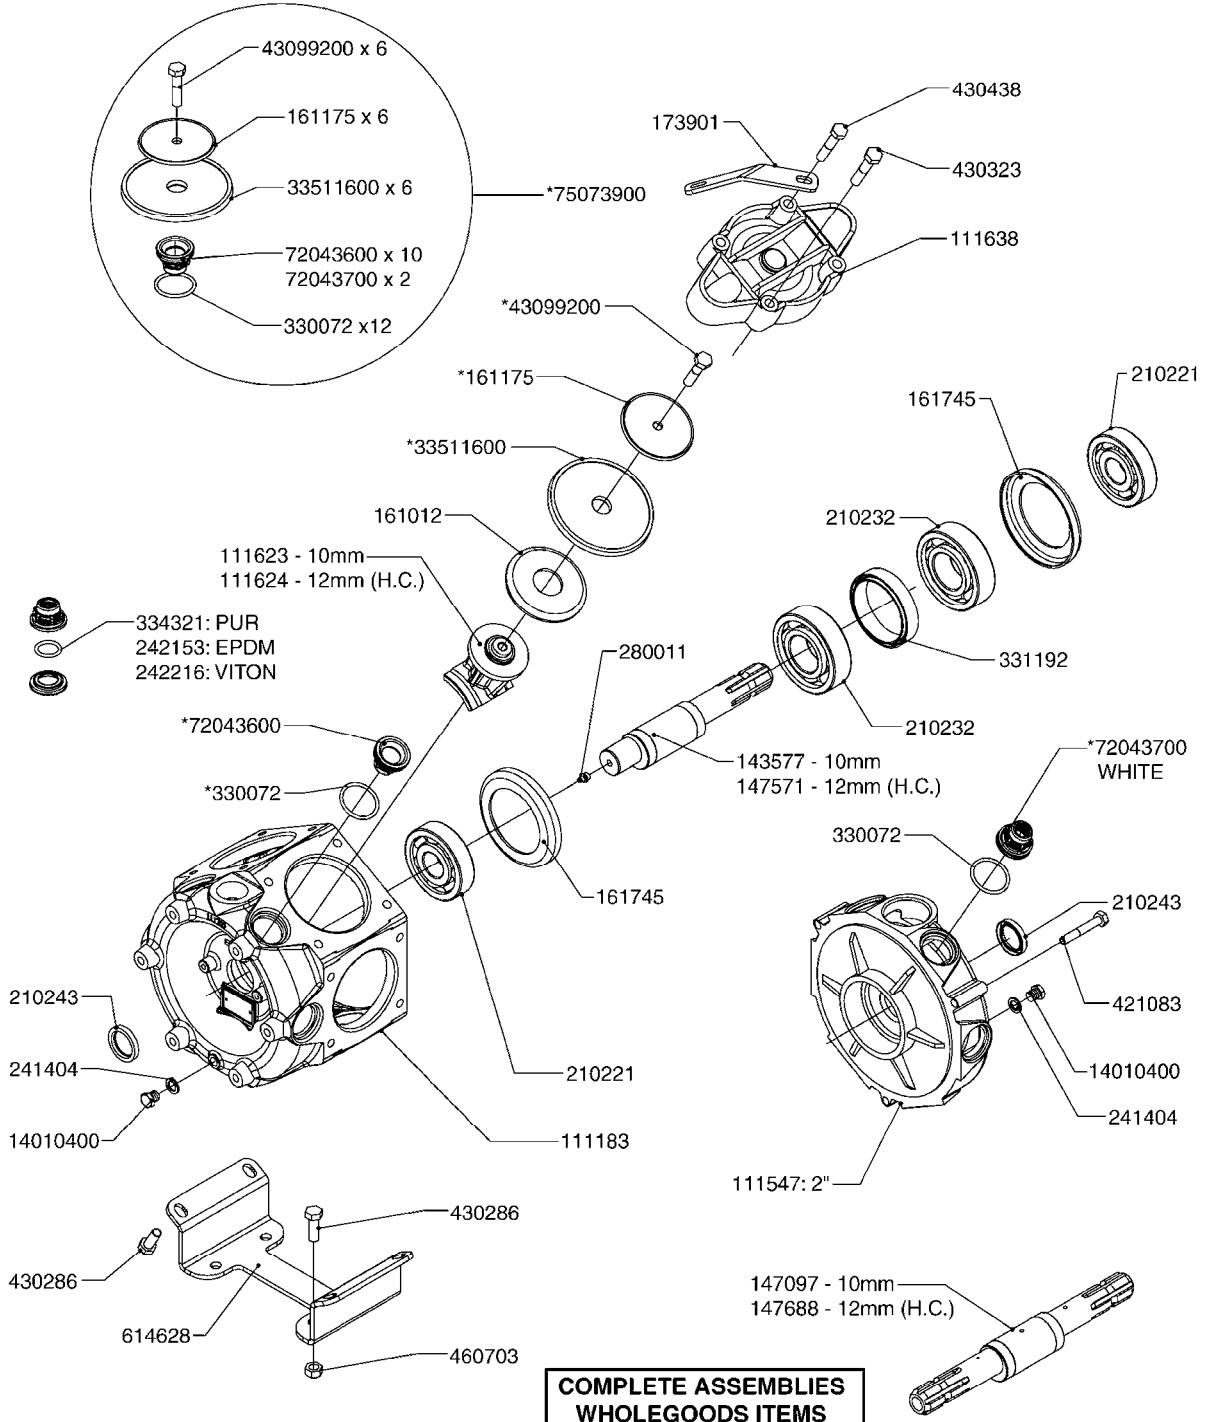

PUMP REPAIR KIT

**COMPLETE ASSEMBLIES
WHOLEGOODS ITEMS**

COMPLETE PUMPS

- 821587 - 463/10 2" W/THROUGH SHAFT (540 RPM)
- 821649 - 463/12 2" (540 RPM H.C. OFFSET PORTS)
- 82166300 - 463/12 2" (540 RPM H.C. INLINE PORTS)

A300

PUMP - 463 W/ MOUNTING BASE
A300-HIN, 01:12:11

Page 1
Date 19.03.2013 8:45

parts-n°	order qty	description
111183	1	PUMP CASTING 460 (PAINTED)
111547	1	PUMP CASTING 462-2' (PAINTED)
111623	1	CONNECTING ROD 463/10MM
111624	1	CONNECTING ROD 463/12MM
111638	1	VALVE COVER 463 HC+1000 VERS.
143577	1	CRANK SHAFT F.363/462/463-10mm
147097	1	CRANK SHAFT 363-463/10 THROUGH
147571	1	CRANK SHAFT F.463-12mm
147688	1	CRANK SHAFT 462/12 THROUGH
161012	1	DIAPHRAGM BACKING DISC F. 463
161175	1	DIAPHRAGM DISC F. 463 PUMP
161745	1	METAL SPACER F.363/463
173901	1	LIFT STRAP F.PUMP 463
210221	1	BEARING BALL 6407
210232	1	BEARING BALL 6310
210243	1	SEAL OIL 35 X 47 X 7
241404	1	DOWTYSEAL 1/4"
242153	1	O-RING D26X4 EPDM
242216	1	O-RING VITON F/1202/1302/462
280011	1	GREASE NIPPLE 1/8' H TR
330072	1	O-RING D53,5/D45,5X4
331192	1	SPACER,
334321	1	O-RING POLY. 34.0x26.0x4.0
421083	1	BOLT HEX 8.8 DEL M10X65
430286	1	BOLT HEX 8.8 DEL M12X30 FT
430323	1	BOLT HEX 8.8 DEL M12X60
430438	1	BOLT HEX 8.8 DEL M12X65
460703	1	NUT HEX M12X1.75 LOCK
614628	1	FOOT FOR PUMP 460-463 PAINTED
821587	1	PUMP 463/10 THROUGH SHAFT TWNF
821649	1	PUMP 463/12/540 OFFSET PORTS
14010400	1	PLUG 1/4" BSP
33511600	1	DIAPHRAGM F. 463 PUMP POLY.'06
43099200	1	BOLT HEX SS M12 X 30 DIN933 A4
72043600	1	VALVE FOR 462/463
72043700	1	VALVE FOR 462/463 W.VENT HOLE
75073900	1	PUMP KIT F. 463
82166300	1	PUMP 463/12 2"SUC 540RPM