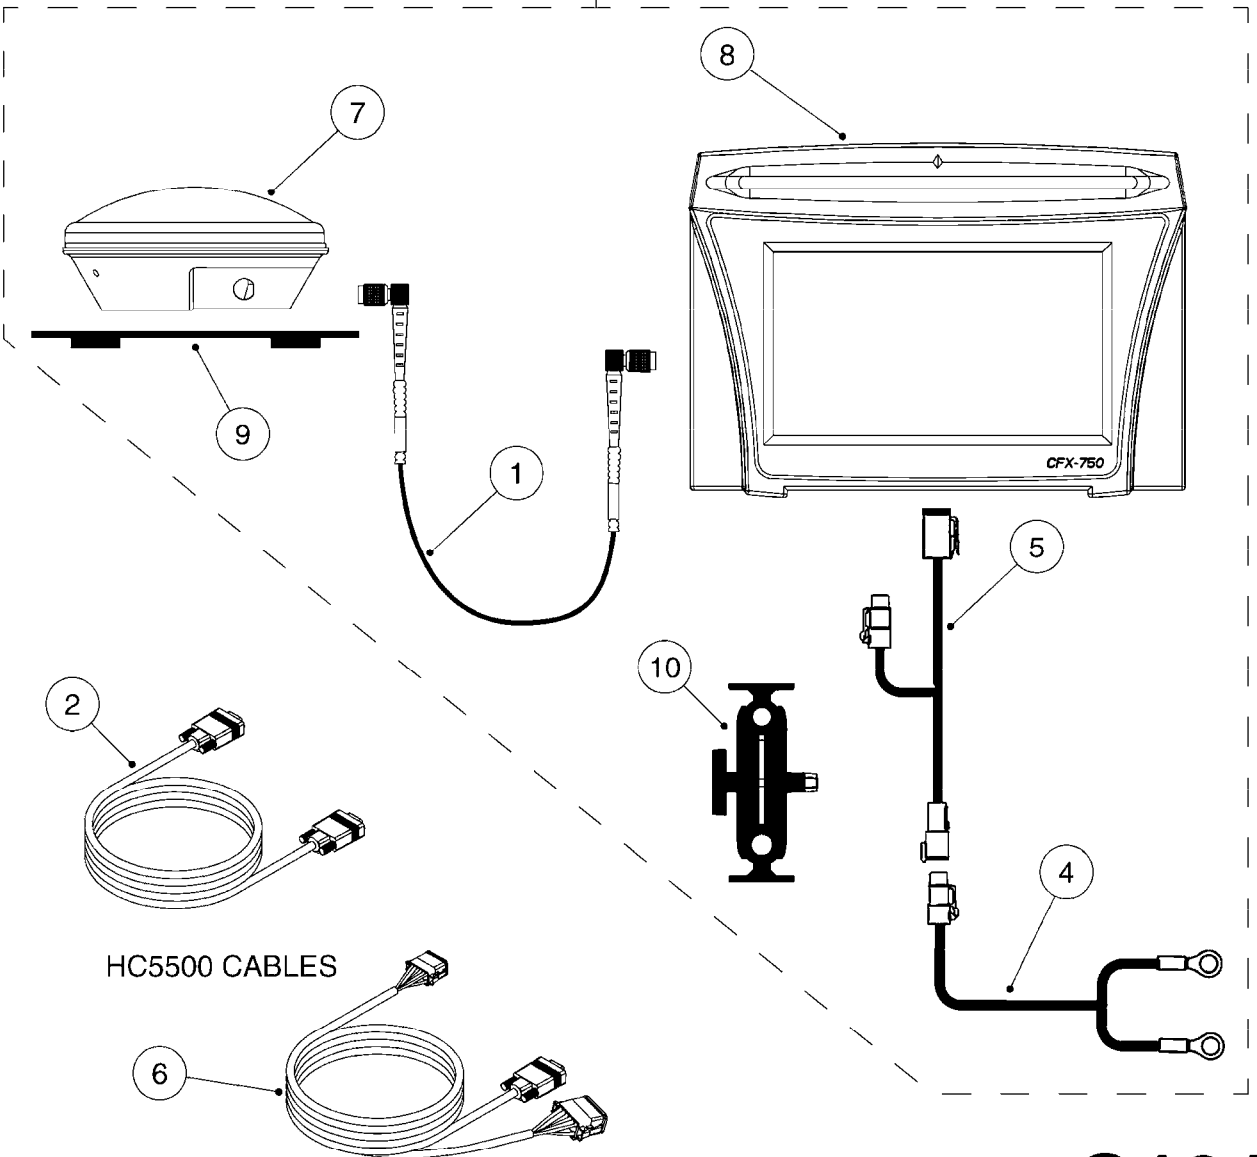

3 COMPLETE ASSEMBLY

CFX-750 DISPLAY, DGPS
G194-HIN, 30:11:11

Page 1

Date 19.03.2013 8:46

Pos.	parts-n°	order qty	description
1	26007603	1	CABLE, ANTENNA, EZGUIDEPLUS
2	26012003	1	NULL MODEM CABLE
3	26021403	1	CFX-750 DISPLAY, DGPS
4	26021503	1	CABLE, BASIC POWER, CFX-750
5	26021603	1	CABLE, POWER BUS, CAN CFX-750
6	26021703	1	CABLE, ASC INTERFACE, CFX-750
7	26021803	1	AG-25 ANTENNA L1/L2 GLN
8	26022103	1	CFX-750 DISPLAY ONLY
9	28048203	1	EZ-GUIDE 500 MOUNT F.AG15 ANT.
10	28048303	1	EZ-GUIDE 250/500 RAM MNT.1.5"