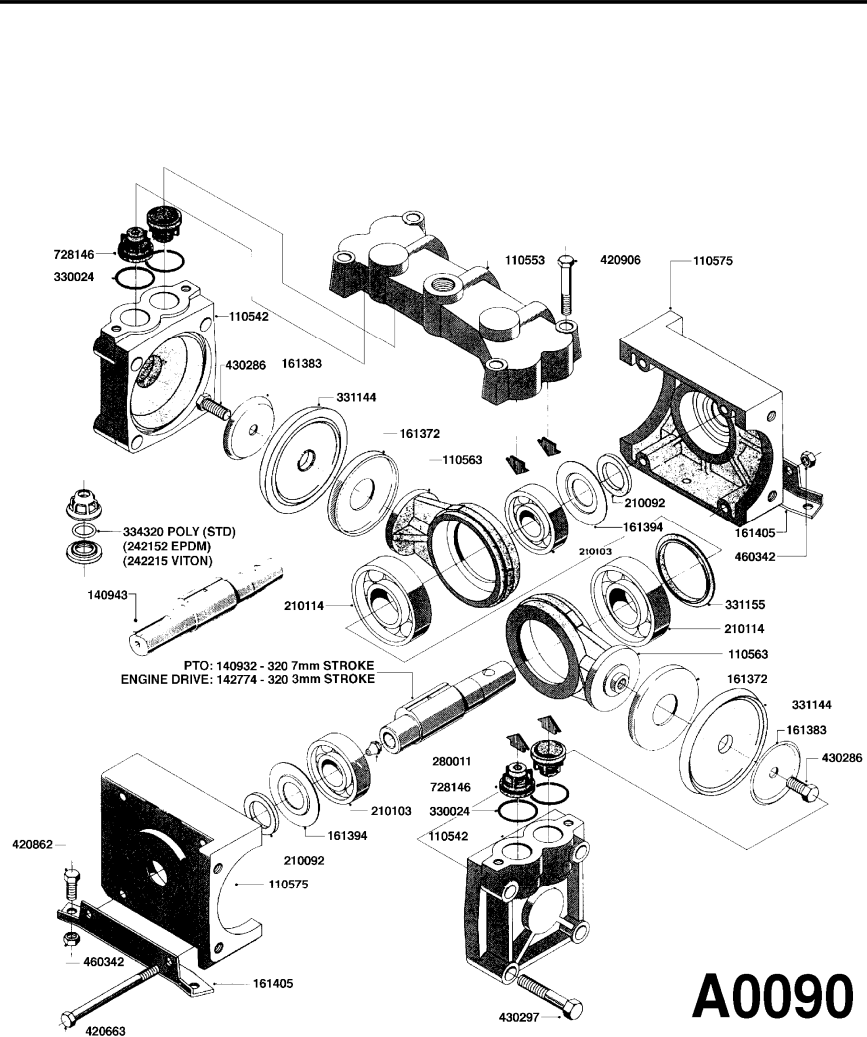

parts-n°	order qty	description
110542	1	DIAPH COVER MOD 320alt 111571
110553	1	VALVE COVER MDL 320 PAINTED
110563	1	CONNECTING ROD MODEL 320
110575	1	PUMP CASING 320
140932	1	CRANK SHAFT 320/7
140943	1	CRANK SHAFT MODEL 320/7mm-25F
142774	1	CRANK SHAFT 320/3
161372	1	DIAPHRAGM BACKING DISC,320-361
161383	1	DIAPHRAGM UPPER DISC, 320-361
161394	1	DUST PLATE, MODEL 320
161405	1	FOOT 320
210092	1	SEAL FELT D43/30X5
210103	1	BEARING BALL 6306
210114	1	BEARING BALL 6308
242152	1	O-RING D18.2X3 EPDM
242215	1	O-RING D18X3 VITON
280011	1	GREASE NIPPLE 1/8' SAE H TR
330024	1	O-RING D41,1/D34.5 X 3,5
331144	1	DIAPHRAGM MODEL 320
331155	1	SPACER, MODEL 320
334320	1	O-RING D18X3 POLYURETHANE
420663	1	BOLT HEX 8.8 DEL M10X120 A4-80

parts-n°	order qty	description
420862	1	BOLT HEX 8.8 DEL M10X16 FT
420906	1	BOLT HEX 8.8 DEL M10X60
430286	1	BOLT HEX 8.8 DEL M12X30 FT
430297	1	BOLT HEX 8.8 RAW M14X65
460342	1	NUT HEX M10 DEL DIN934
728146	1	VALVE FOR 361 (726890/707932)