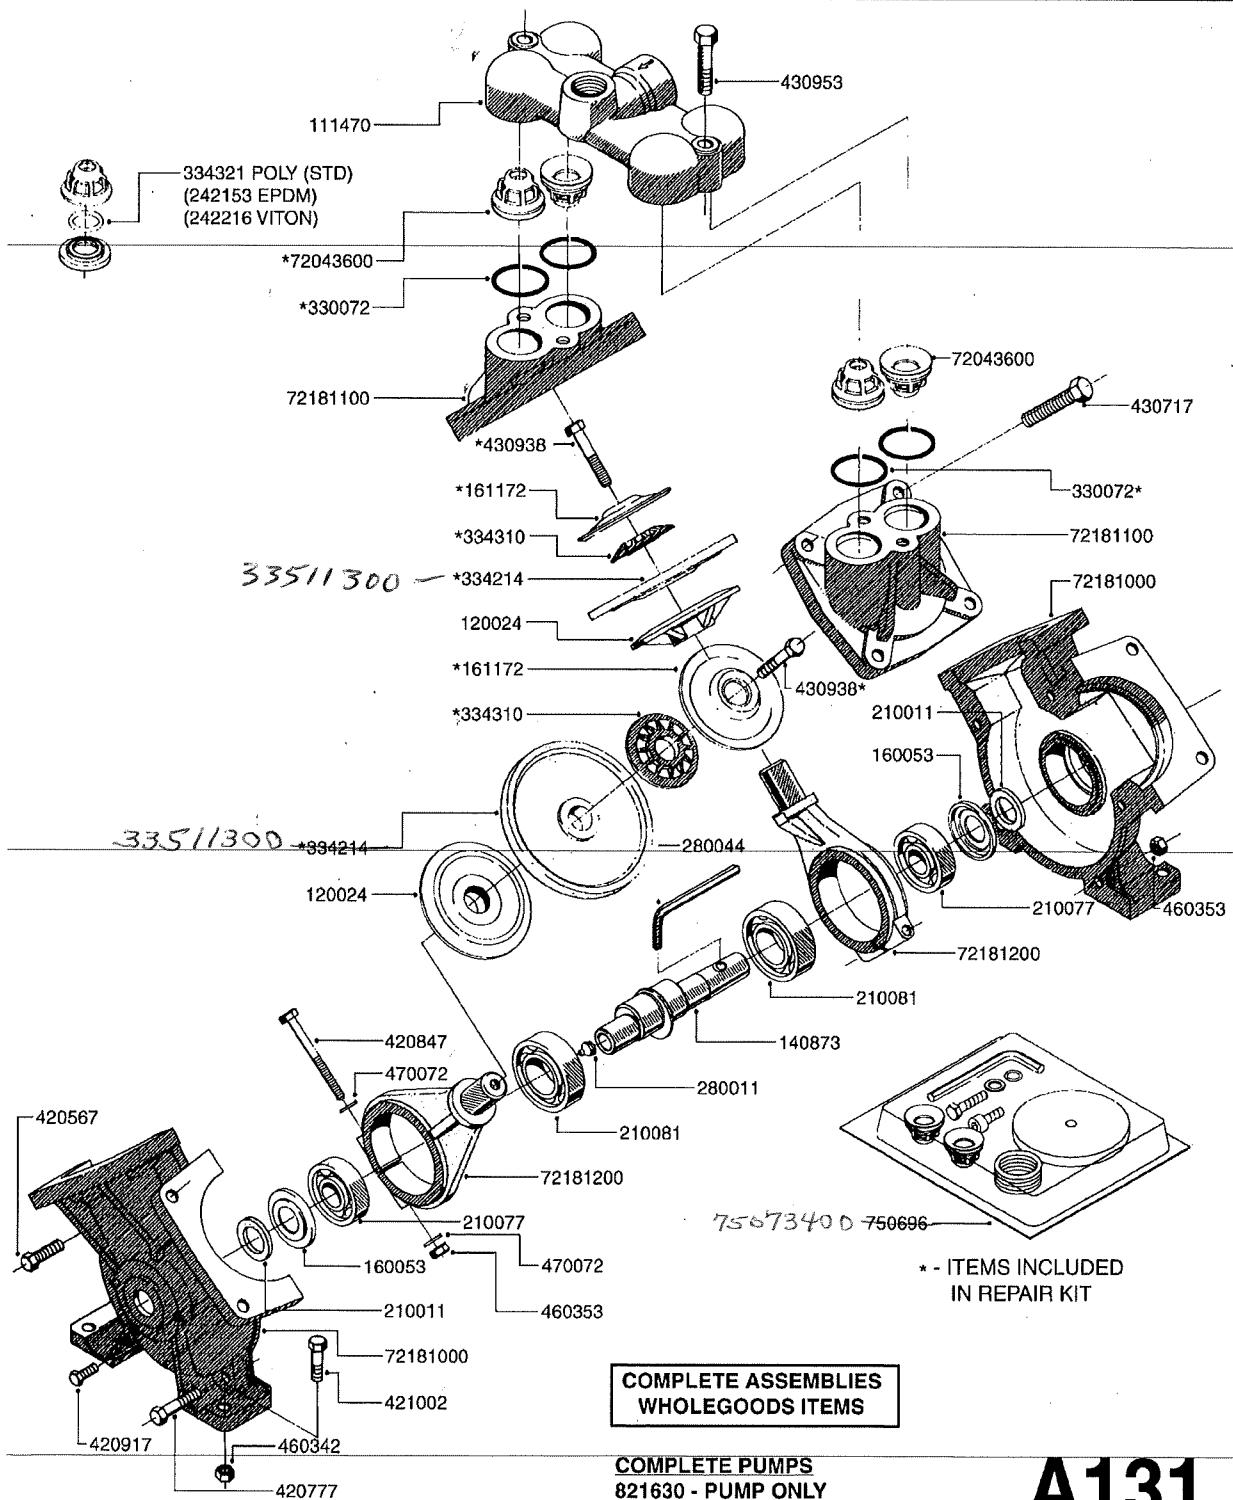

PUMP - 1203 W/MOUNTING BASE
A131-HIN, 01:01:01

Page 0

Date 05.01.2010 11:31

COMPLETE ASSEMBLIES
WHOLEGOODS ITEMS

COMPLETE PUMPS
821630 - PUMP ONLY
10396003 - WITH PTO & DAMPER

A131

PUMP - 1203 W/MOUNTING BASE
A131-HIN, 01:01:01

Page 1

Date 05.01.2010 11:31

parts-n°	order qty	description
111470	1	VALVE CHAMBER 1202
120024	1	DIAPHRAGM BACK DISC 1200-1300
140873	1	CRANK SHAFT MODEL 1202-9MM
160053	1	DUST PLATE
161172	1	DIAPHRAGM DISC F. 1203/1303
210011	1	SEAL FELT D39/23 X 4
210077	1	BEARING BALL 6305
210081	1	BEARING BALL 6307
242153	1	O-RING D26X4 EPDM
242216	1	O-RING VITON F/1202/1302/462
280011	1	GREASE NIPPLE 1/8" H TR
280044	1	KEY HEXAGON W6 3/16"
330072	1	O-RING D53,5/D45,5X4
334214	1	DIAPHRAGM, POLY alt 33511300
334310	1	NYLON WASHER 1202/1302/462
334321	1	O-RING POLY. 34.0x26.0x4.0
420567	1	BOLT HEX 8.8 DEL M8X30 FT
420777	1	BOLT HEX 8.8 RAW M8X50
420847	1	BOLT HEX 8.8 DEL M8X85
420917	1	BOLT HEX 8.8 RAW M8X12 FT
421002	1	BOLT HEX 8.8 DEL M10X30 FT
430717	1	BOLT HEX 8.8 RAW M12x40
430938	1	BOLT HEX SS M12 X 30
430953	1	BOLT, M12 X 55 8.8
460342	1	NUT HEX M10
460353	1	NUT HEX M8 BLACK
470072	1	WASHER D15/D8X.5 LOCK
750696	1	PUMP KIT F.1203 SS WASHER
821630	1	PUMP 1203/9 540RPM
10396003	1	PUMP 1202 C/W PTO 540 RPM
72043600	1	VALVE FOR 462/463
72181000	1	HOUSING, PUMP, 1203 RED
72181100	1	DIAPHRAGM COVER 1203/1303+BLTS
72181200	1	CONNECTING ROD FOR 1203 W/M12