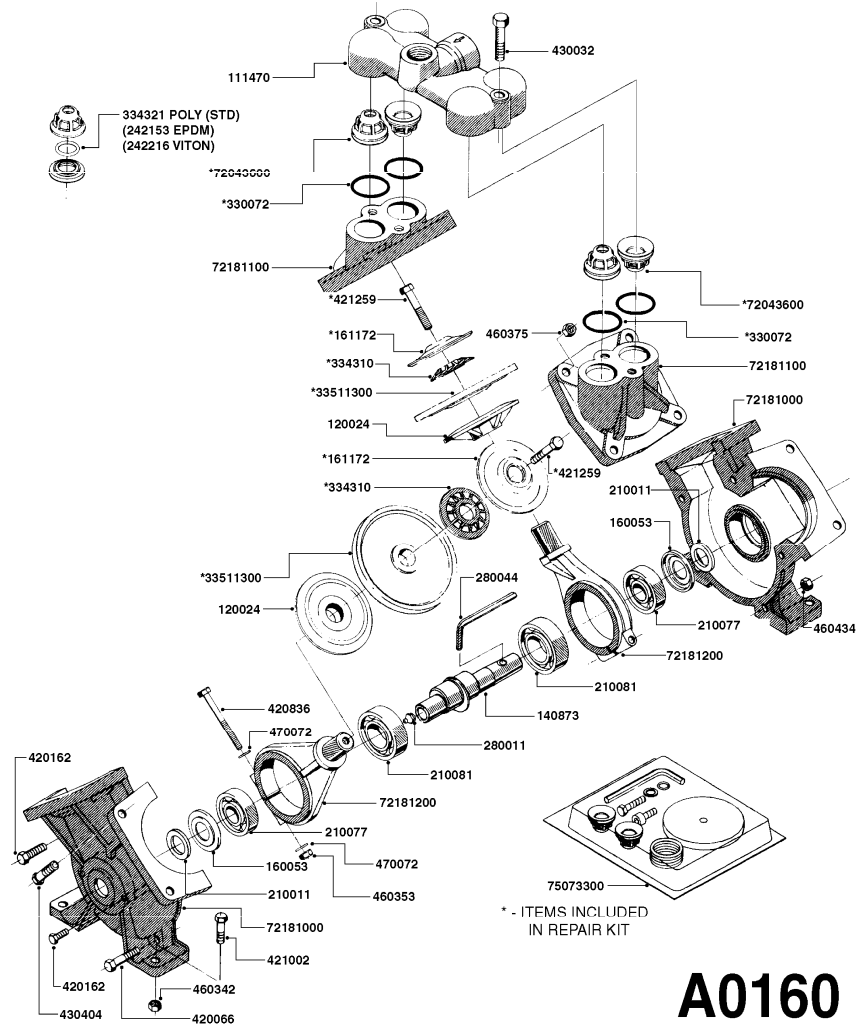

**A0160**

parts-n°	order qty	description
111470	1	VALVE CHAMBER 1202
120024	1	DIAPHRAGM BACK DISC 1200-1300
140873	1	CRANK SHAFT MODEL 1202-9MM
160053	1	DUST PLATE
161172	1	DIAPHRAGM DISC F. 1203/1303
210011	1	SEAL FELT D39/23 X 4
210077	1	BEARING BALL 6305
210081	1	BEARING BALL 6307
242153	1	O-RING D26X4 EPDM
242216	1	O-RING VITON F/1202/1302/462
280011	1	GREASE NIPPLE 1/8' SAE H TR
280044	1	KEY HEXAGON W6 3/16'
330072	1	O-RING D53.5/D45.5X4
334310	1	NYLON WASHER 1202/1302/462
334321	1	O-RING POLY. 34.0x26.0x4.0
420066	1	BOLT HEX 8.8 DEL 3/8"X50MM
420162	1	BOLT HEX 8.8 DEL 3/8"x15MM
420836	1	BOLT HEX 8.8 RAW M8X85
421002	1	BOLT HEX 8.8 DEL M10X30 FT DIN933
421259	1	BOLT HEX UNC7/16"x2.25" 18-8SS
430032	1	BOLT HEX 8.8 RAW 1/2'X55MM
430404	1	BOLT HEX 8.8 DEL M12X50

parts-n°	order qty	description
460342	1	NUT HEX M10 DEL DIN934
460353	1	NUT HEX M8 BLACK
460375	1	NUT HEX M12 BLACK
460434	1	NUT HEX 3/8' NC BLACK
470072	1	WASHER D15/D8X.5 LOCK
33511300	1	DIAPHRAGM 1202-1303 POLY 2006
72043600	1	VALVE FOR 462/463
72181000	1	HOUSING, PUMP, 1203 RED
72181100	1	DIAPHRAGM COVER 1203/1303+BLTS
72181200	1	CONNECTING ROD FOR 1203 W/M12
75073300	1	PUMP KIT 1200/1202 "06"