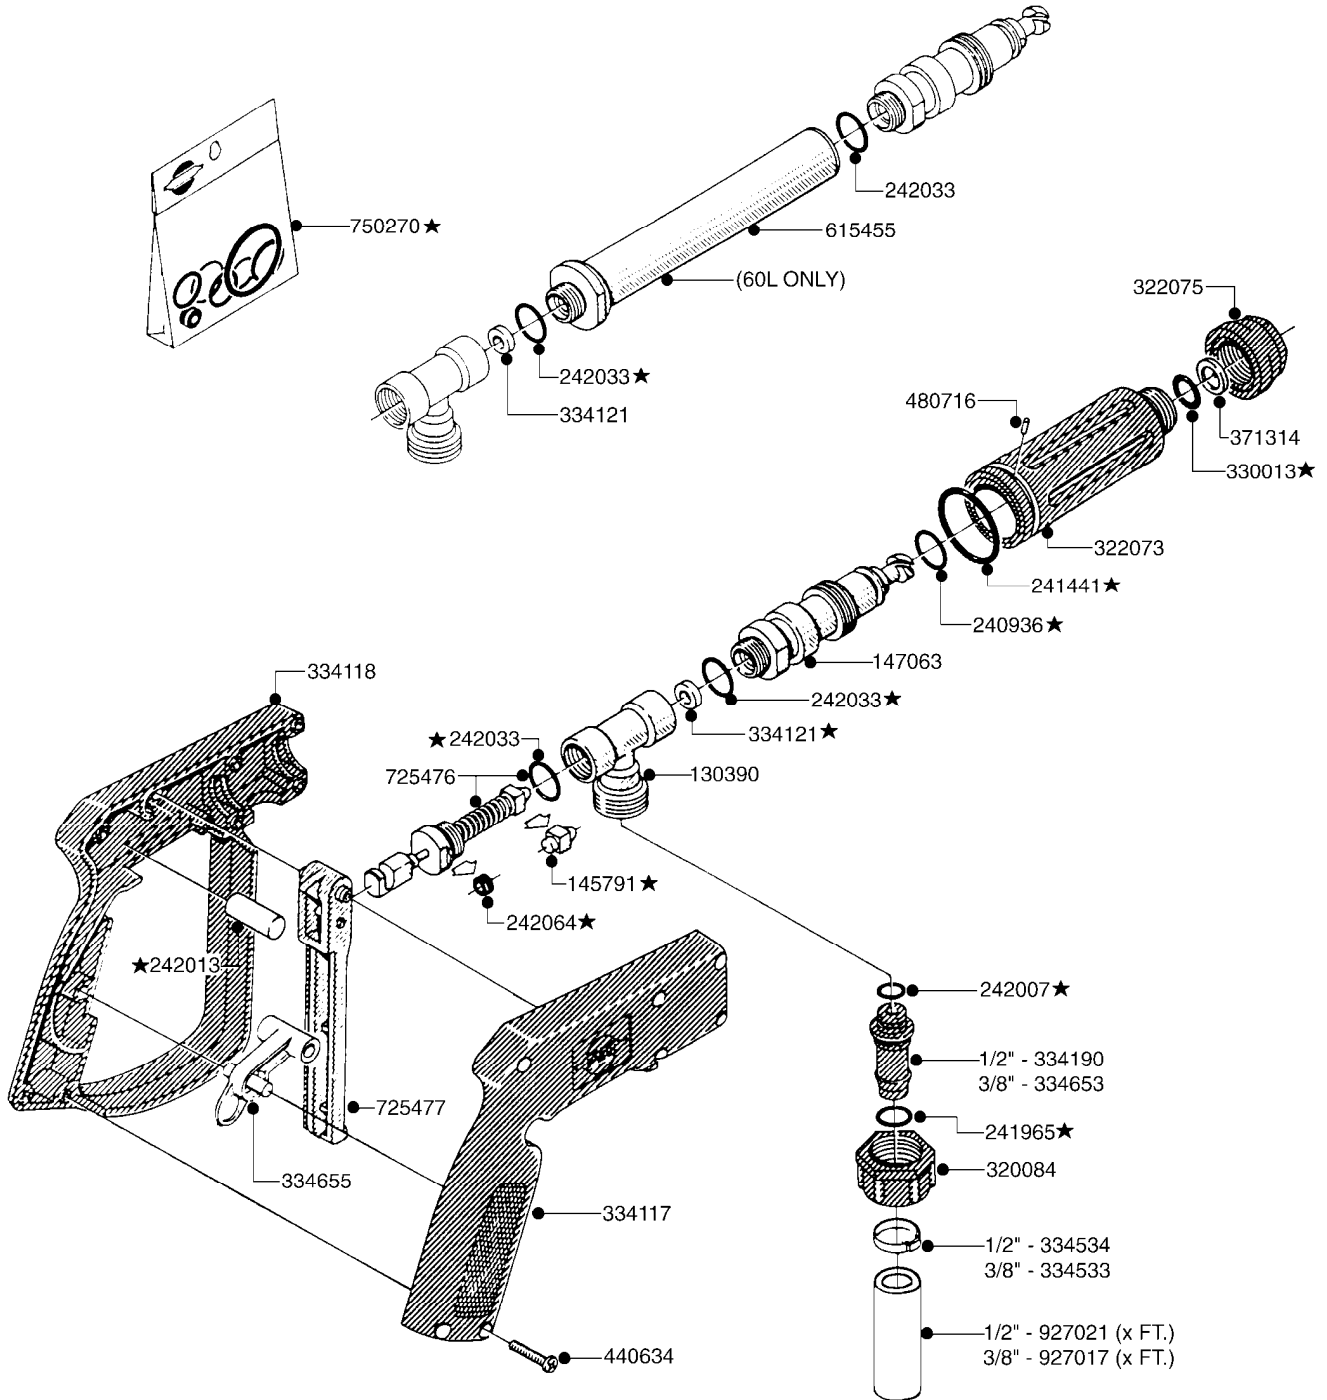

COMPLETE ASSEMBLY:
843197 - 60L
843196 - 60S

**COMPLETE ASSEMBLIES
WHOLEGOODS ITEMS**

G450

HANDGUN TYPE 60S/60L POST 95
G450-HIN, 01:01:01

Page 1

Date 26.08.2010 10:17

parts-n°	order qty	description
130390	1	TEE 3/8'X 1/2' BSP F.TYPE 60S
145791	1	CONE FOR ON/OFF
147063	1	SWIRL F.SPRAY GUN TYPE 60
240936	1	O-RING D13.3X2.4 NITRIL
241441	1	O-RING D29.3X3
241965	1	O-RING 12.1 X 1.6
242007	1	O-RING D9.1X1.6
242013	1	SPRING RUBBER F/TRIGGER
242033	1	O-RING
242064	1	SLEEVE RUBBER 3X8X4MM
320084	1	FITT.DK NUT 1/2" BSP
322073	1	HOUSING F.SWIRL TYPE 60S H.G.
322075	1	CASTING
330013	1	O-RING D15/D10X2.5 F.3/8"NUT
334117	1	HANDLE PIECE RIGHT F.60S/60L
334118	1	HANDLE PIECE LEFT F.60S/60L
334121	1	SEAT FOR ON/OFF
334190	1	FITT.DK HB 1/2' F. PISTOL 60S
334533	1	CLAMP HOSE PLASTIC 3/8"
334534	1	CLAMP HOSE PLASTIC 1/2"
334653	1	FITT.DK HB 3/8' F.HANDGUN
334655	1	TRIGGER SAFETY F.60S/60L GUN
371314	1	NOZZLE CERAMIC 1099-20
440634	1	SCREW 5/8"
480716	1	PIN D3X6 STAINLESS
615455	1	TUBE F.LANCE TYPE 60L
725476	1	SPINDLE
725477	1	TRIGGER
750270	1	GASKET KIT F.SPRAY GUN
843196	1	HANDGUN KIT TYPE 60 SHORT
843197	1	HANDGUN KIT TYPE 60 LONG
927017	1	HOSE R X 60 BAR X 3/8 X 0012"
927021	1	HOSE R X 60 BAR X 1/2 X 0012"