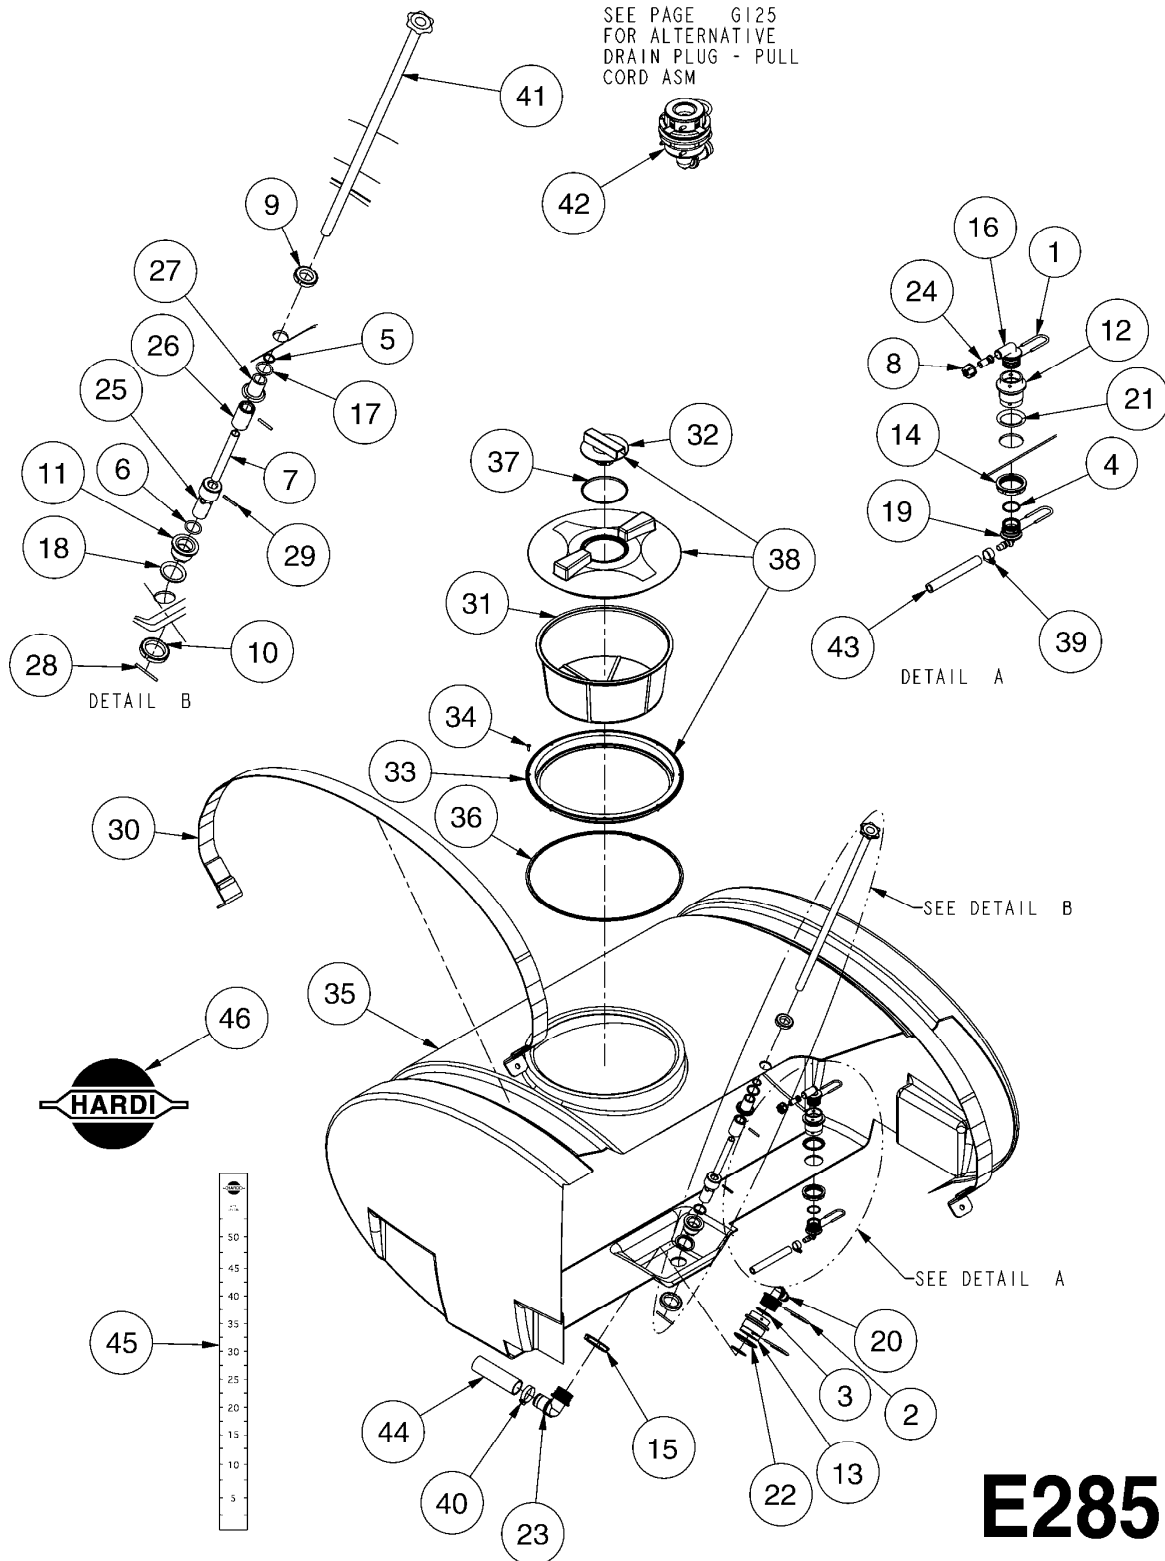

E285

TANK PASTURE 300/550
E285-HIN, 13:12:06

Page 1

Date 26.08.2010 10:17

Pos.	parts-n°	order qty	description
1	145995	1	FITT.DK S-53 FORK
2	145996	1	FITT.DK S-67 FORK
3	241973	1	O-RING 44.2 x 3.0 (use-242353)
4	242109	1	O-RING D32.2x3.0 (USE 242354)
5	242179	1	O-RING D23.0 X 3.0 NITRL
6	242543	1	O-RING D38/D30X4 VITON
7	251923	1	HOSE HIFLEX L=150MM
8	320084	1	FITT.DK NUT 1/2" BSP
9	320471	1	FITT.DK NUT 1" BSP JAMB
10	320795	1	FITT.DK NUT 1-1/2" BSP JAMB
11	321333	1	FITT.DK BULK 1-1/2" X 1" F BSP
12	322103	1	FITT.DK S-53 BULKHEAD
13	322104	1	FITT.DK S-67 BULKHEAD
14	322107	1	FITT.DK S-53 BULKHEAD NUT
15	322108	1	FITT.DK S-67 BULKHEAD NUT
16	322110	1	FITT.DK S-53 ELB. 1/2" BSP
17	332577	1	O-RING D38/D30X4 F.1" PUR.
18	332581	1	GASKET F. 1-1/2" BSP CAPNUT.
19	334239	1	FITT.DK S-53 ELB.1/2"
20	334243	1	FITT.DK S-67 ELB.1"
21	334260	1	GASKET F. S-53 BULKHEAD
22	334261	1	GASKET F. S-67 BULKHEAD
23	334445	1	FITT.DK S-67 ELB.1-1/2"
24	370495	1	NOZZLE INJECTOR 5066-3.0
25	390215	1	DRAIN SCREW 1' SPEC
26	390216	1	CONNECTOR F. HOSE/TUBE DRAIN
27	390878	1	LEAD-IN MACHINED 1"
28	480487	1	PIN M5X60 SLOTTED GALV
29	480719	1	PIN D5 X 36 STAINLESS
30	10002003	1	STRAP F. TR TANK 300 GAL.
30	61000303	1	TANK STRAP 500 GA POST'03 (95")
31	10045303	1	FILTER BASKET 16"
32	10052203	1	LID VENT ASSY
33	10052403	1	LID RING THREADED F.TANK
34	10054503	1	SCREW 3/4" SELF TAPPING
35	10062703	1	TANK RAW 300 GAL.84 MODEL
35	351748	1	TANK RAW 500 GAL
36	10064203	1	SET SEALING SPONGE RUBBER
37	10102203	1	GASKET F.16" LID BREATHER
38	28014203	1	LID ASSY. SCREW ON 16" ARAG
39	28029803	1	CLAMP HOSE GEAR P1/2" 6708
40	28030103	1	CLAMP HOSE GEAR P5/4-S1.5"6724
41	70003403	1	DRAIN ASSEMBLY TORO 300T
42	72351400	1	DRAIN,S67 TOP
43	92702103	1	HOSE R X1/2" X300PSI WP X0012"
44	92714603	1	HOSE PVC SUCTION X 1.5 X 0012"
45	978057	1	DECAL S/G TANK 500GAL-99
46	97811600	1	DECAL COMPANY 335MM X 210MM