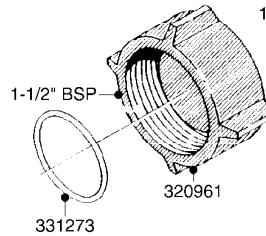

H020

FITTINGS-T-PIECES, CAPS & ELBOWS
H020-HIN, 01:01:01

Page 1

Date 26.08.2010 10:17

parts-n°	order qty	description
10053603	1	FITT. CAPNUT 2"BSP 5601
10194303	1	CAP BLANK 1 1/2 MCPHEE 210060
320047	1	FITT.DK CAPNUT 1/2" BSP
320106	1	FITT.DK CAPNUT 1" BSP
320272	1	FITT.DK CAPNUT 3/8' BSP
320316	1	FITT.DK TEE 3/4" X3/4" X1"BSP
320331	1	FITT.DK TEE 1" - 1" - 3/4" BSP
320342	1	FITT.DK EL 3/4"M X 1"F BSP
320563	1	FITT.DK 3 WAY 1/2" 110 DEG.
320677	1	NO LONGER AVAILABLE
320961	1	FITT.DK CAPNUT 1-1/2" BSP
321053	1	FITT.DK TEE 1/2 X1/2 X1/2" BSP
322072	1	FITT.DK TEE 3/8'X3/8'X3/8' BSP
322095	1	FITT.DK TEE 1-1/2 X1 X3/4" BSP
322138	1	FITT.DK ELB 1"M X 1"F BSP
330013	1	O-RING D15/D10X2.5 F.3/8"NUT
330212	1	O-RING D19/D14X2.4 F.1/2"NUT
330326	1	O-RING D30/D24X2 F.1"NUT
331273	1	O-RING D44/D38X2 F.1-1/2"