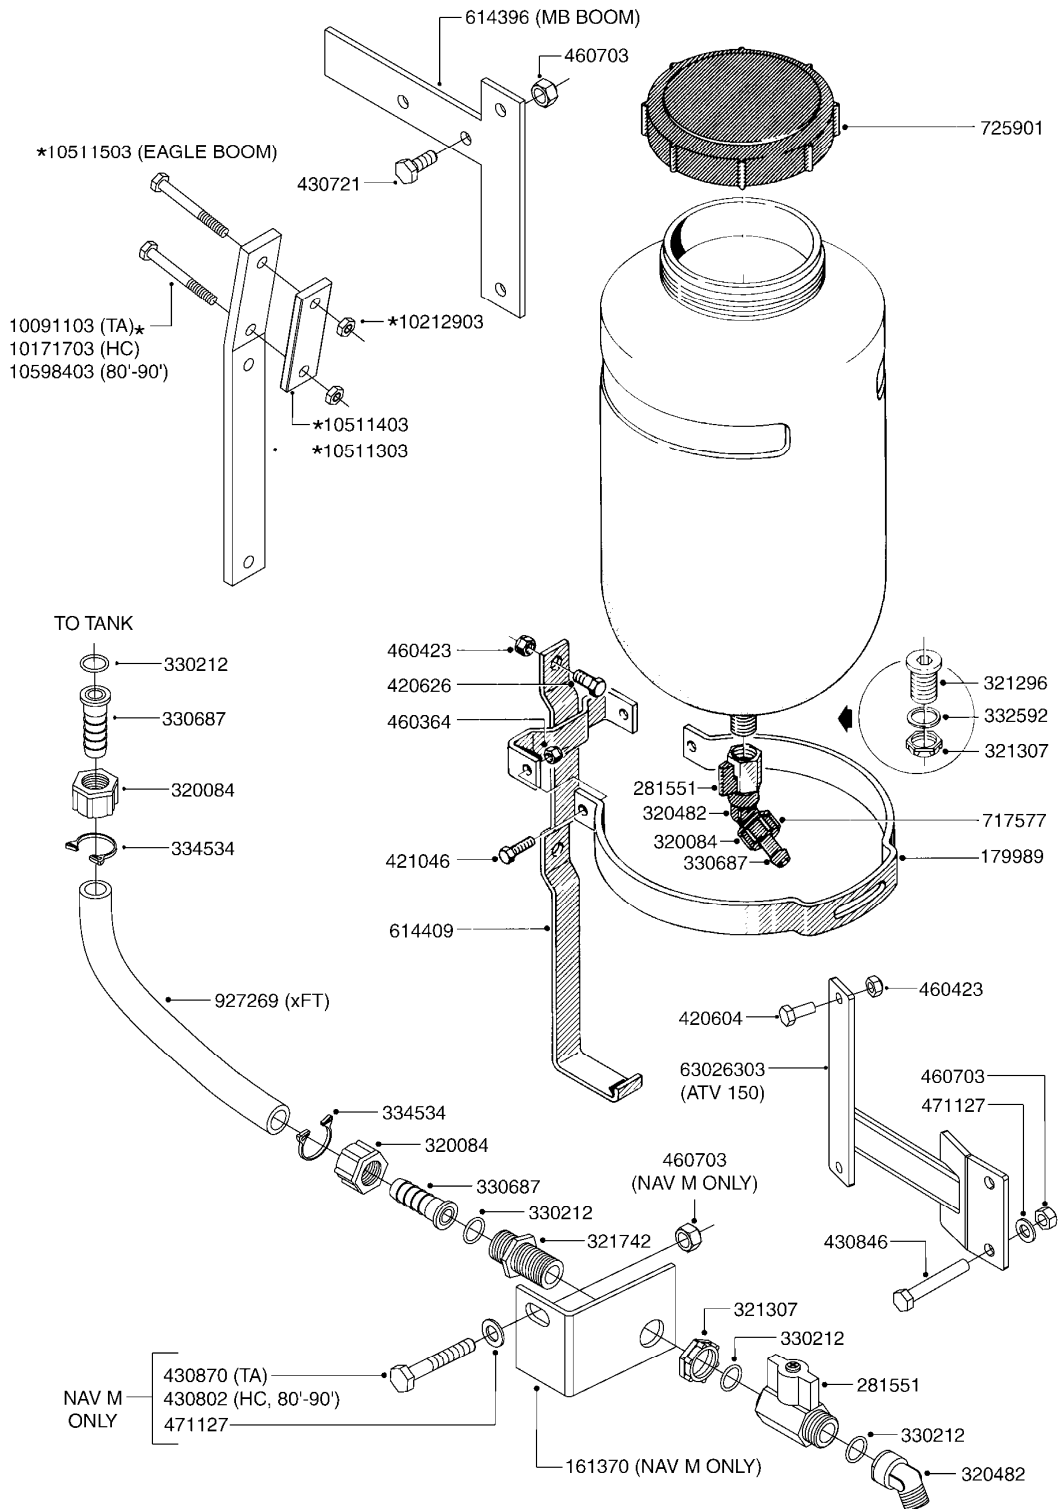

CLEAN WATER TANK
G110-HIN, 26:06:06

COMPLETE TANK ASSY : 722072

G110

CLEAN WATER TANK
G110-HIN, 26:06:06

Page 1
Date 26.08.2010 10:17

parts-n°	order qty	description
161370	1	BKT.CLEAN WATER BOTT. VALVE
179989	1	BRKT. F. 3 GAL. TANK
281551	1	BALL VALVE 1/2"
320084	1	FITT.DK NUT 1/2" BSP
320482	1	FITT.DK ELB. 1/2" BSP 60 DEG.
321296	1	FITT.DK BULKHEAD 1/2" BSP SING
321307	1	FITT.DK NUT 1/2" BSP JAMB
321742	1	FITT.DK BULKHEAD 1/2' BSP
330212	1	O-RING D19/D14X2.4 F.1/2"NUT
330687	1	FITT.DK HB 1/2" F. 1/2" NUT
332592	1	O-RING D26/D20X3
334534	1	CLAMP HOSE PLASTIC 1/2"
420604	1	BOLT HEX 8.8 DEL M10X25 FT
420626	1	BOLT HEX 8.8 DEL M10X20 FT
421046	1	BOLT HEX 8.8 DEL M8X25 FT
430721	1	BOLT HEX 8.8 DEL M12X40 FT
430802	1	BOLT HEX 8.8 DEL M12X75
430846	1	BOLT HEX 8.8 DEL M12X80
430870	1	BOLT HEX 8.8 DEL M12X55 FT
460364	1	NUT HEX M8 GALV.
460423	1	NUT HEX M10X1.5 LOCK
460703	1	NUT HEX M12X1.75 LOCK
471127	1	WASHER D24/D13X2.5 STAINLESS
614396	1	CLEAN WATER BRACKET MB
614409	1	BRACKET FOR FOAM MARKER
717577	1	VALVE F.CLEAN WATER TANK
722072	1	CLEAN WATER TANK W FRAME & TAP
725901	1	LID F.WATER BOTTLE VENTED
927269	1	HOSE R X PVC X 1/2 X 0012"
10091103	1	BOLT HEX 3/8 NC GR.2 03.00'
10171703	1	BOLT HEX 3/8 NC GR.2 03.50"
10212903	1	NUT HEX NC (NYLON LOCK) 3/8"
10511303	1	FLATBAR L350/17DEG.CLEAN WATER
10511403	1	FLATBAR 104MM CLEAN WATER
10511503	1	BKT.CLEAN WATER MOUNT EAGLE
10598403	1	BOLT HEX HCS3/8-16 X 4 Z 5
63026303	1	CLEAN WATER TANK BRKT, ATV