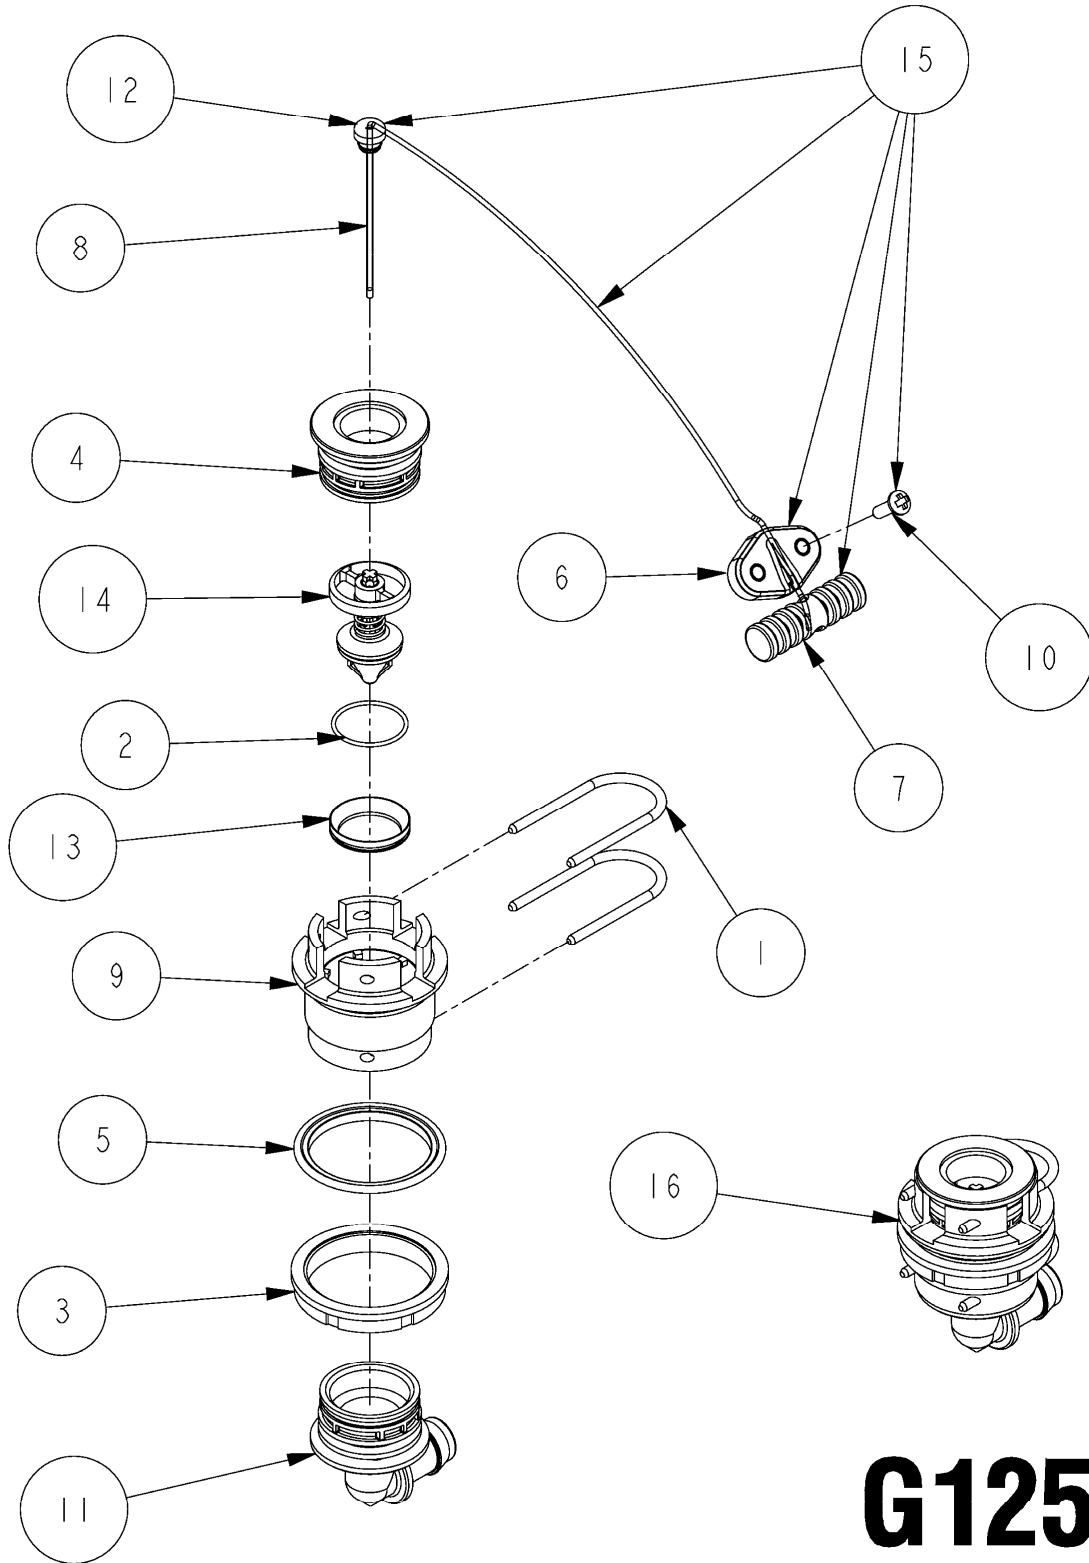

G125

DRAIN ASSEMBLY-PULL CORD S67
G125-HIN, 28:06:06

Page 1

Date 26.08.2010 10:17

Pos.	parts-n°	order qty	description
1	145996	1	FITT.DK S-67 FORK
2	242504	1	O-RING D35x2 NITRIL
3	322108	1	FITT.DK S-67 BULKHEAD NUT
4	322132	1	FITT.DK S-67 THREAD INS.1'BSP
5	334261	1	GASKET F. S-67 BULKHEAD
6	334469	1	CLEVIS F.CORD TOP DRAIN ASSY.
7	334472	1	HANDLE FOR TOP DRAIN
8	390402	1	CORD NYLON 3000MM
9	391075	1	DRAIN BULKHEAD ,S-67
10	440392	1	SCREW NO.14 1"
11	726572	1	FITT.DK S-67 1" ELBOW 90 ASSY.
12	14001500	1	GROMMET F.TOP DRAIN CORD
13	14014400	1	SEAT F.CHECK VALVE D41.8 S67
14	72351500	1	PLUNGER/CONE W.ORING S67DRAIN
15	741813	1	PARTS FOR S67 DRAIN
16	72351400	1	DRAIN,S67 TOP