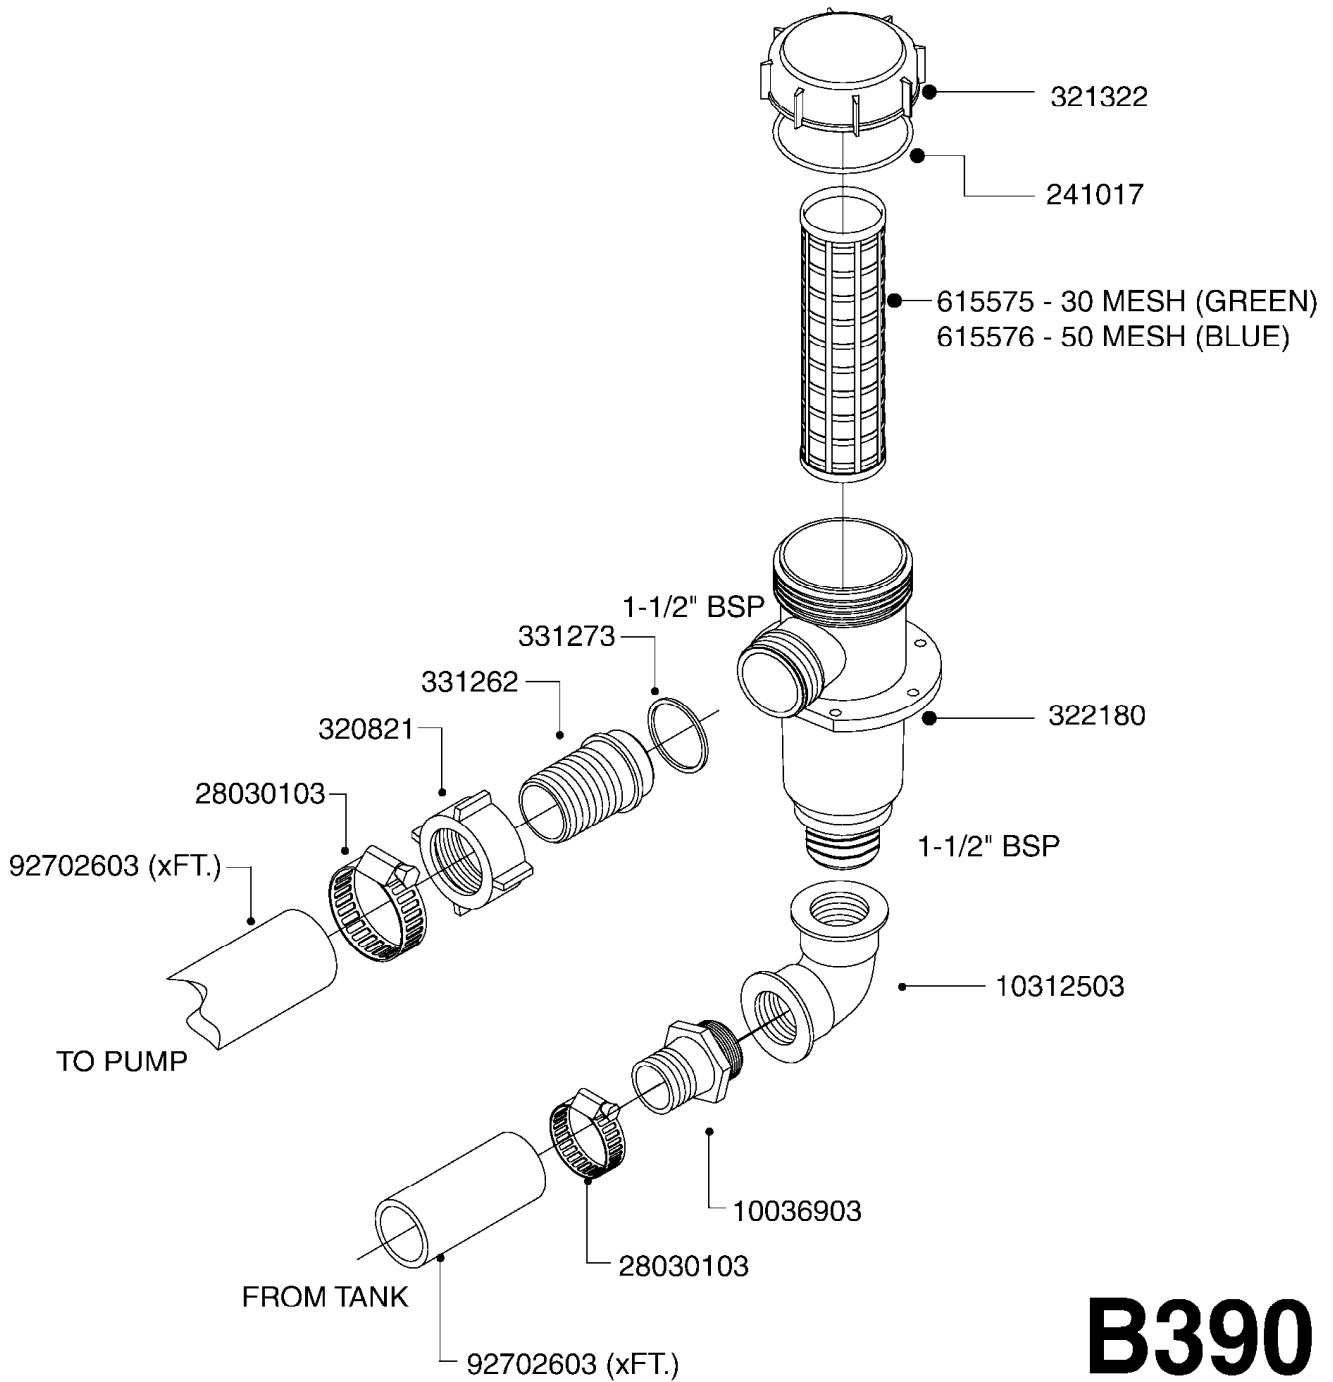

B390

SUCTION FILTER CENTRIFUGAL
B390-HIN, 08:12:09

Page 1

Date 26.08.2010 10:17

parts-n°	order qty	description
241017	1	O-RING D74,5X3 NITRIL
320821	1	FITT.DK NUT 1-1/2" BSP
321322	1	SCREW CAP F. S80 X 4
322180	1	SUCT.FILLER HOUSING W.1-1/2BSP
331262	1	FITT.DK HB 1-1/2" F. 1-1/2"NUT
331273	1	O-RING D44/D38X2 F.1-1/2"
615575	1	FILTER F.TOP SUCT.30 MESH GRN.
615576	1	FILTER F.TOP SUCT.50 MESH BLUE
10036903	1	FITT.PO.HB 1.50X1.50 IMB1212
10312503	1	FITT.PO.EL 1.5X1.5 FEMALE
28030103	1	CLAMP HOSE GEAR P5/4-S1.5"6724
92702603	1	HOSE PVC SUCT GRAY 1-1/2"