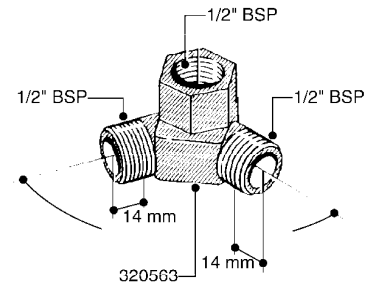

H020

FITTINGS-T-PIECES, CAPS & ELBOWS
H020-HIN, 01:01:01

Page 1

Date 26.08.2010 10:17

parts-n°	order qty	description
10053603	1	FITT. CAPNUT 2"BSP 5601
10194303	1	CAP BLANK 1 1/2 MCPHEE 210060
320047	1	FITT.DK CAPNUT 1/2" BSP
320106	1	FITT.DK CAPNUT 1" BSP
320272	1	FITT.DK CAPNUT 3/8' BSP
320316	1	FITT.DK TEE 3/4" X3/4" X1"BSP
320331	1	FITT.DK TEE 1" - 1" - 3/4" BSP
320342	1	FITT.DK EL 3/4"M X 1"F BSP
320563	1	FITT.DK 3 WAY 1/2" 110 DEG.
320677	1	NO LONGER AVAILABLE
320961	1	FITT.DK CAPNUT 1-1/2" BSP
321053	1	FITT.DK TEE 1/2 X1/2 X1/2" BSP
322072	1	FITT.DK TEE 3/8'X3/8'X3/8' BSP
322095	1	FITT.DK TEE 1-1/2 X1 X3/4" BSP
322138	1	FITT.DK ELB 1"M X 1"F BSP
330013	1	O-RING D15/D10X2.5 F.3/8"NUT
330212	1	O-RING D19/D14X2.4 F.1/2"NUT
330326	1	O-RING D30/D24X2 F.1"NUT
331273	1	O-RING D44/D38X2 F.1-1/2"