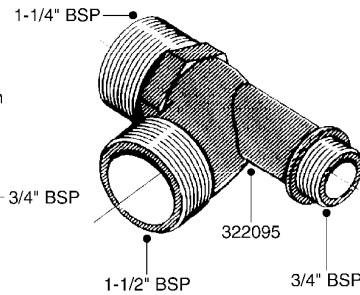

H020

FITTINGS-T-PIECES, CAPS & ELBOWS
H020-HIN, 01:01:01

Page 1

Date 26.08.2010 10:17

parts-n°	order qty	description
10053603	1	FITT. CAPNUT 2"BSP 5601
10194303	1	CAP BLANK 1 1/2 MCPHEE 210060
320047	1	FITT.DK CAPNUT 1/2" BSP
320106	1	FITT.DK CAPNUT 1" BSP
320272	1	FITT.DK CAPNUT 3/8' BSP
320316	1	FITT.DK TEE 3/4" X3/4" X1"BSP
320331	1	FITT.DK TEE 1" - 1" - 3/4" BSP
320342	1	FITT.DK EL 3/4"M X 1"F BSP
320563	1	FITT.DK 3 WAY 1/2" 110 DEG.
320677	1	NO LONGER AVAILABLE
320961	1	FITT.DK CAPNUT 1-1/2" BSP
321053	1	FITT.DK TEE 1/2 X1/2 X1/2" BSP
322072	1	FITT.DK TEE 3/8'X3/8'X3/8' BSP
322095	1	FITT.DK TEE 1-1/2 X1 X3/4" BSP
322138	1	FITT.DK ELB 1"M X 1"F BSP
330013	1	O-RING D15/D10X2.5 F.3/8"NUT
330212	1	O-RING D19/D14X2.4 F.1/2"NUT
330326	1	O-RING D30/D24X2 F.1"NUT
331273	1	O-RING D44/D38X2 F.1-1/2"