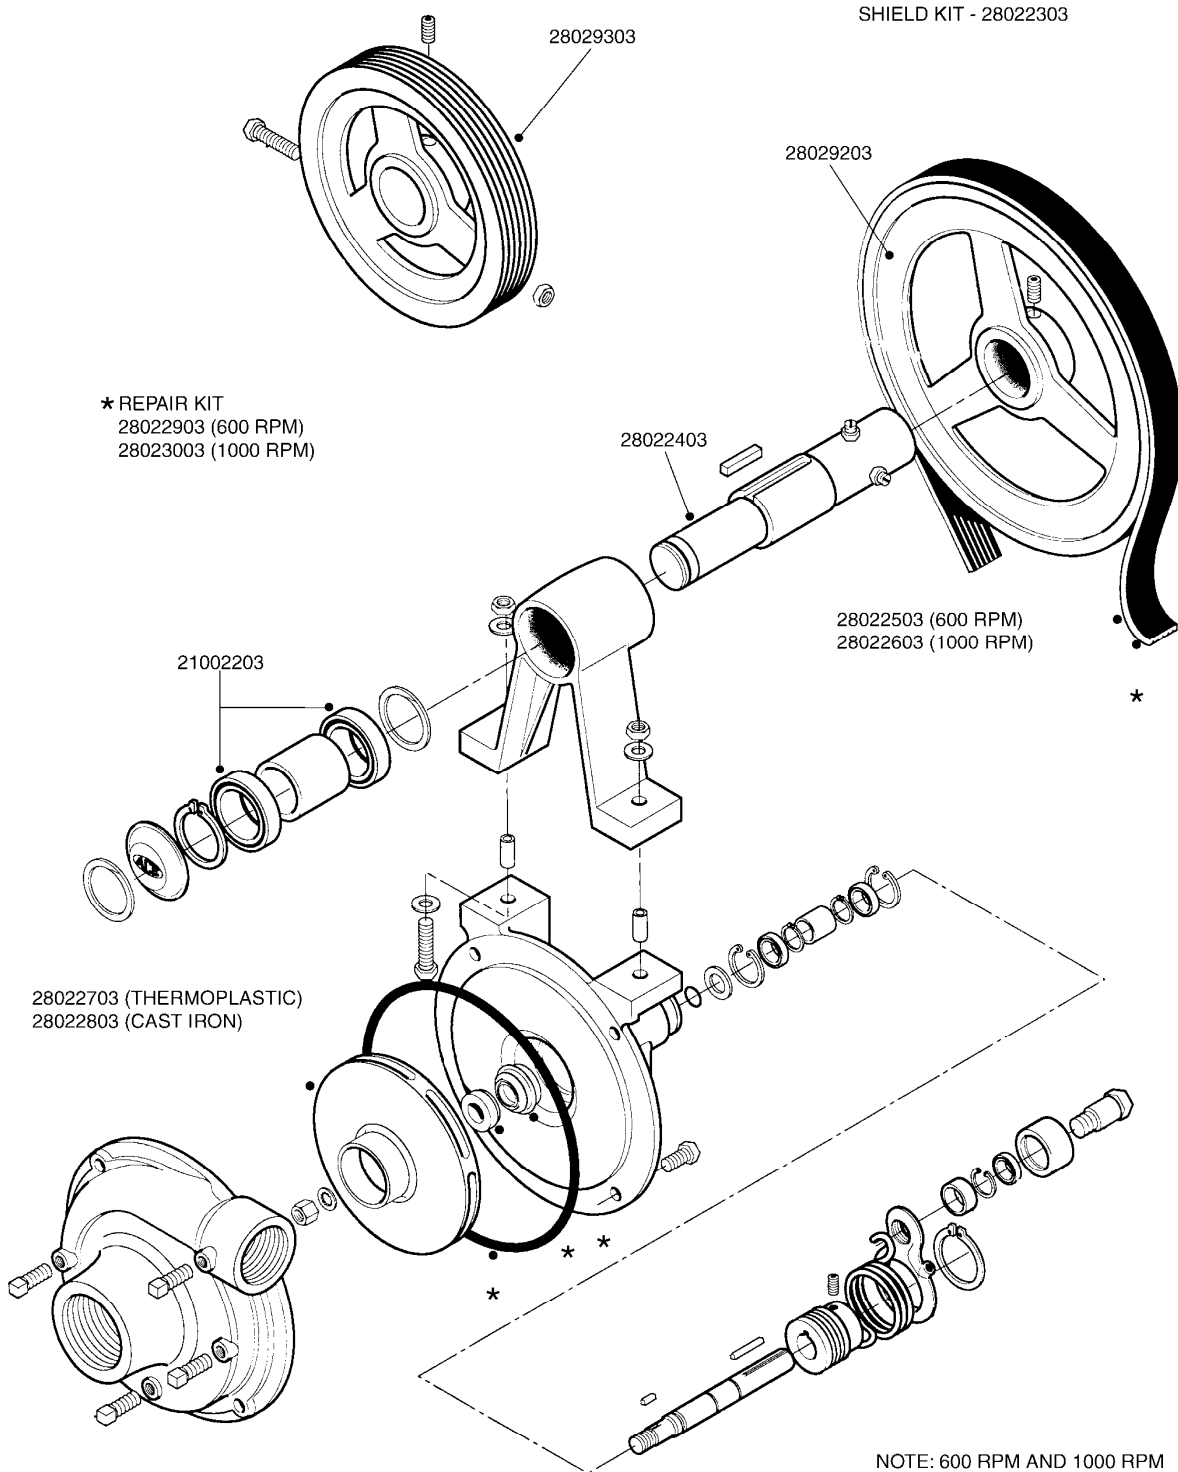

NOTE: 600 RPM AND 1000 RPM
PUMPS HAVE 1" INPUT SHAFT

A431

PUMP - ACE 150 BELT DRIVE
A431-HIN, 10:12:05

Page 1

Date 26.08.2010 10:17

parts-n°	order qty	description
21002203	1	BEARING, SEALED ACE BELT DRIVE
28022303	1	SHIELD KIT
28022403	1	OUTPUT SHAFT ACE BELT DR PUMP
28022503	1	BELT 600 RPM ACE PUMP
28022603	1	BELT 1000 RPM ACE PUMP
28022703	1	IMPELLER THERMOPLASTIC
28022803	1	IMPELLER CAST IRON
28022903	1	REPAIR KIT 600 RPM
28023003	1	REPAIR KIT 1000 RPM
28029203	1	11.6"P.D.X2"BORE PULLEY 600RPM
28029303	1	7.9"P.D.X2"BORE PULLEY 1000RPM