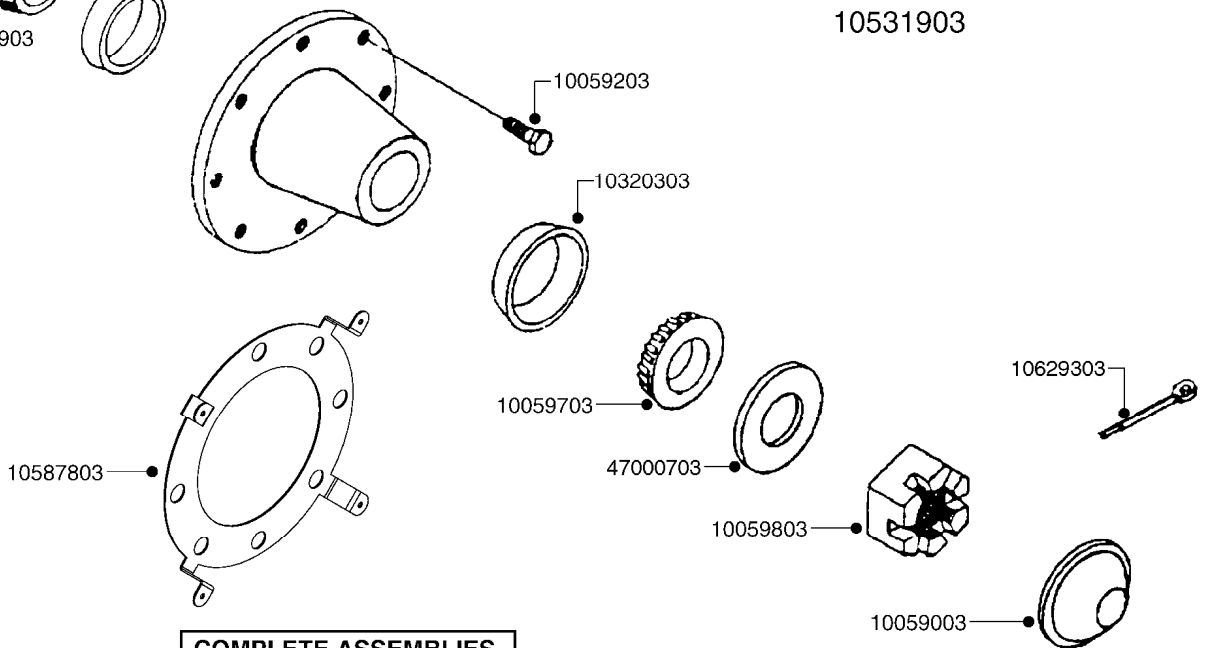

COMPLETE HUB W/BEARINGS:
10531903