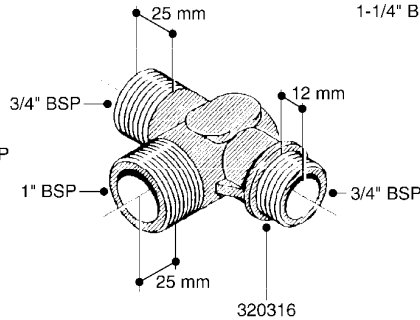

H020

FITTINGS-T-PIECES, CAPS & ELBOWS
H020-HIN, 01:01:01

Page 1

Date 26.08.2010 10:17

parts-n°	order qty	description
10053603	1	FITT. CAPNUT 2"BSP 5601
10194303	1	CAP BLANK 1 1/2 MCPHEE 210060
320047	1	FITT.DK CAPNUT 1/2" BSP
320106	1	FITT.DK CAPNUT 1" BSP
320272	1	FITT.DK CAPNUT 3/8' BSP
320316	1	FITT.DK TEE 3/4" X3/4" X1"BSP
320331	1	FITT.DK TEE 1" - 1" - 3/4" BSP
320342	1	FITT.DK EL 3/4"M X 1"F BSP
320563	1	FITT.DK 3 WAY 1/2" 110 DEG.
320677	1	NO LONGER AVAILABLE
320961	1	FITT.DK CAPNUT 1-1/2" BSP
321053	1	FITT.DK TEE 1/2 X1/2 X1/2" BSP
322072	1	FITT.DK TEE 3/8'X3/8'X3/8' BSP
322095	1	FITT.DK TEE 1-1/2 X1 X3/4" BSP
322138	1	FITT.DK ELB 1"M X 1"F BSP
330013	1	O-RING D15/D10X2.5 F.3/8"NUT
330212	1	O-RING D19/D14X2.4 F.1/2"NUT
330326	1	O-RING D30/D24X2 F.1"NUT
331273	1	O-RING D44/D38X2 F.1-1/2"