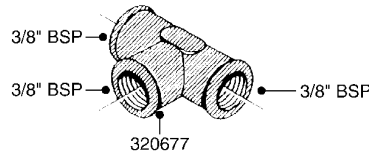

H020

FITTINGS-T-PIECES, CAPS & ELBOWS
H020-HIN, 01:01:01

Page 1

Date 26.08.2010 10:17

parts-n°	order qty	description
10053603	1	FITT. CAPNUT 2"BSP 5601
10194303	1	CAP BLANK 1 1/2 MCPHEE 210060
320047	1	FITT.DK CAPNUT 1/2" BSP
320106	1	FITT.DK CAPNUT 1" BSP
320272	1	FITT.DK CAPNUT 3/8' BSP
320316	1	FITT.DK TEE 3/4" X3/4" X1"BSP
320331	1	FITT.DK TEE 1" - 1" - 3/4" BSP
320342	1	FITT.DK EL 3/4"M X 1"F BSP
320563	1	FITT.DK 3 WAY 1/2" 110 DEG.
320677	1	NO LONGER AVAILABLE
320961	1	FITT.DK CAPNUT 1-1/2" BSP
321053	1	FITT.DK TEE 1/2 X1/2 X1/2" BSP
322072	1	FITT.DK TEE 3/8'X3/8'X3/8' BSP
322095	1	FITT.DK TEE 1-1/2 X1 X3/4" BSP
322138	1	FITT.DK ELB 1"M X 1"F BSP
330013	1	O-RING D15/D10X2.5 F.3/8"NUT
330212	1	O-RING D19/D14X2.4 F.1/2"NUT
330326	1	O-RING D30/D24X2 F.1"NUT
331273	1	O-RING D44/D38X2 F.1-1/2"