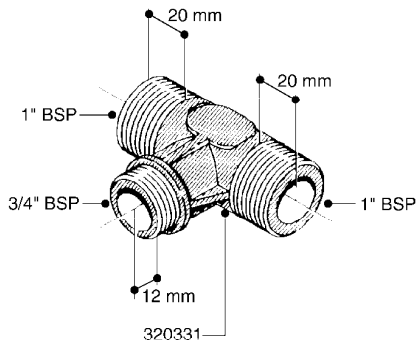

H020

FITTINGS-T-PIECES, CAPS & ELBOWS
H020-HIN, 01:01:01

Page 1

Date 26.08.2010 10:17

parts-n°	order qty	description
10053603	1	FITT. CAPNUT 2"BSP 5601
10194303	1	CAP BLANK 1 1/2 MCPHEE 210060
320047	1	FITT.DK CAPNUT 1/2" BSP
320106	1	FITT.DK CAPNUT 1" BSP
320272	1	FITT.DK CAPNUT 3/8' BSP
320316	1	FITT.DK TEE 3/4" X3/4" X1"BSP
320331	1	FITT.DK TEE 1" - 1" - 3/4" BSP
320342	1	FITT.DK EL 3/4"M X 1"F BSP
320563	1	FITT.DK 3 WAY 1/2" 110 DEG.
320677	1	NO LONGER AVAILABLE
320961	1	FITT.DK CAPNUT 1-1/2" BSP
321053	1	FITT.DK TEE 1/2 X1/2 X1/2" BSP
322072	1	FITT.DK TEE 3/8'X3/8'X3/8' BSP
322095	1	FITT.DK TEE 1-1/2 X1 X3/4" BSP
322138	1	FITT.DK ELB 1"M X 1"F BSP
330013	1	O-RING D15/D10X2.5 F.3/8"NUT
330212	1	O-RING D19/D14X2.4 F.1/2"NUT
330326	1	O-RING D30/D24X2 F.1"NUT
331273	1	O-RING D44/D38X2 F.1-1/2"