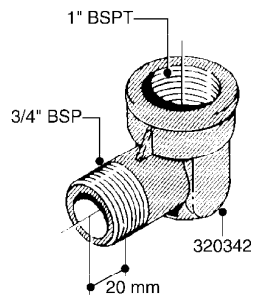

H020

FITTINGS-T-PIECES, CAPS & ELBOWS
H020-HIN, 01:01:01

Page 1

Date 26.08.2010 10:17

parts-n°	order qty	description
10053603	1	FITT. CAPNUT 2"BSP 5601
10194303	1	CAP BLANK 1 1/2 MCPHEE 210060
320047	1	FITT.DK CAPNUT 1/2" BSP
320106	1	FITT.DK CAPNUT 1" BSP
320272	1	FITT.DK CAPNUT 3/8' BSP
320316	1	FITT.DK TEE 3/4" X3/4" X1"BSP
320331	1	FITT.DK TEE 1" - 1" - 3/4" BSP
320342	1	FITT.DK EL 3/4"M X 1"F BSP
320563	1	FITT.DK 3 WAY 1/2" 110 DEG.
320677	1	NO LONGER AVAILABLE
320961	1	FITT.DK CAPNUT 1-1/2" BSP
321053	1	FITT.DK TEE 1/2 X1/2 X1/2" BSP
322072	1	FITT.DK TEE 3/8'X3/8'X3/8' BSP
322095	1	FITT.DK TEE 1-1/2 X1 X3/4" BSP
322138	1	FITT.DK ELB 1"M X 1"F BSP
330013	1	O-RING D15/D10X2.5 F.3/8"NUT
330212	1	O-RING D19/D14X2.4 F.1/2"NUT
330326	1	O-RING D30/D24X2 F.1"NUT
331273	1	O-RING D44/D38X2 F.1-1/2"