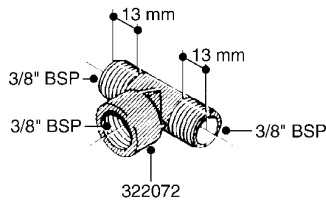

H020

FITTINGS-T-PIECES, CAPS & ELBOWS
H020-HIN, 01:01:01

Page 1

Date 26.08.2010 10:17

parts-n°	order qty	description
10053603	1	FITT. CAPNUT 2"BSP 5601
10194303	1	CAP BLANK 1 1/2 MCPHEE 210060
320047	1	FITT.DK CAPNUT 1/2" BSP
320106	1	FITT.DK CAPNUT 1" BSP
320272	1	FITT.DK CAPNUT 3/8' BSP
320316	1	FITT.DK TEE 3/4" X3/4" X1"BSP
320331	1	FITT.DK TEE 1" - 1" - 3/4" BSP
320342	1	FITT.DK EL 3/4"M X 1"F BSP
320563	1	FITT.DK 3 WAY 1/2" 110 DEG.
320677	1	NO LONGER AVAILABLE
320961	1	FITT.DK CAPNUT 1-1/2" BSP
321053	1	FITT.DK TEE 1/2 X1/2 X1/2" BSP
322072	1	FITT.DK TEE 3/8'X3/8'X3/8' BSP
322095	1	FITT.DK TEE 1-1/2 X1 X3/4" BSP
322138	1	FITT.DK ELB 1"M X 1"F BSP
330013	1	O-RING D15/D10X2.5 F.3/8"NUT
330212	1	O-RING D19/D14X2.4 F.1/2"NUT
330326	1	O-RING D30/D24X2 F.1"NUT
331273	1	O-RING D44/D38X2 F.1-1/2"