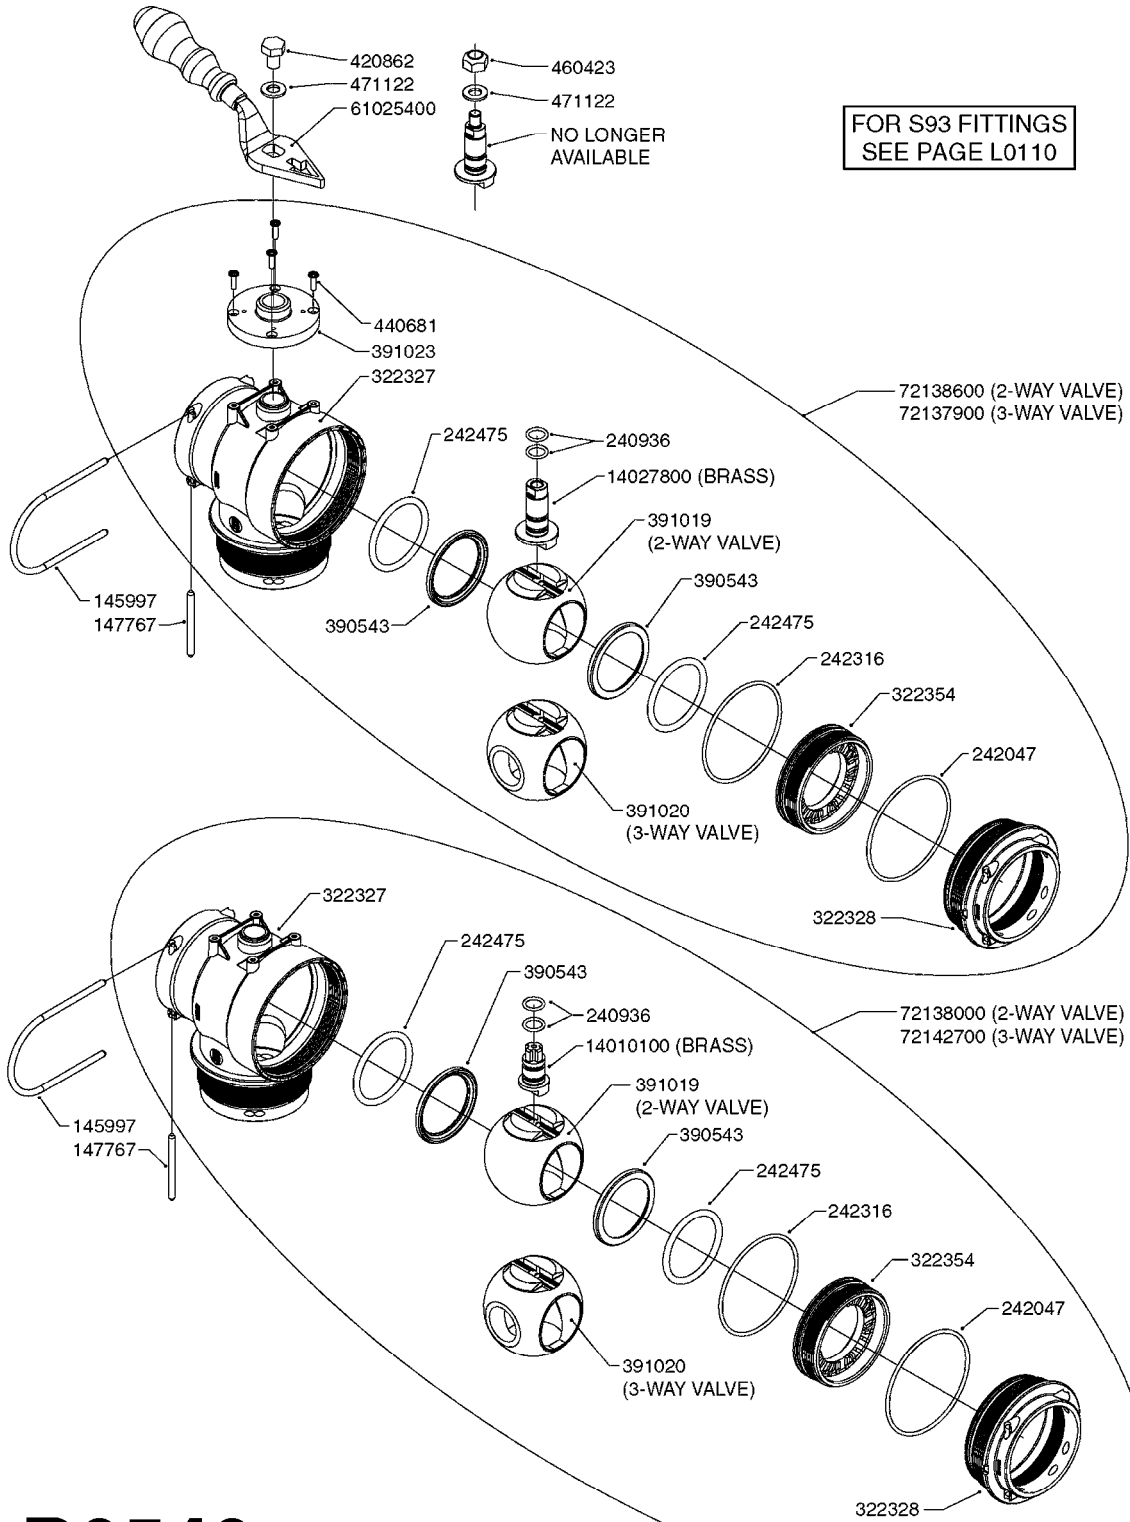

B0540

SMART VALVE-S93 MANIFOLD VALVE
B0540-HIN, 01:01:16

Page 1

Date 07.02.2020 9:57

parts-n°	order qty	description
145997	1	FITT.DK S-93 FORK
147767	1	PIN 5Ø X 60 S-93 DOUBLE CLAMP
240936	1	O-RING D13.3X2.4 NITRIL
242047	1	O-RING 89.5 X 3.0 VITON
242316	1	O-RING D84.5X3.0 NITRIL
242475	1	O'RING D56.52x5.33 SH70-VITON
322327	1	HOUSING, VALVE, S93, 220 PSI
322328	1	END CAP F.VALVE S-93
322354	1	THRUST PLATE F.3-WAY VALVES-93
390543	1	SEAT F.BALL 3-WAY VALVE S-93
391019	1	BALL F.2 WAY S93 SMART VALVE
391020	1	BALL F.3 WAY S93 SMART VALVE
391023	1	SMART VALVE MOUNTING BRACKET
420862	1	BOLT HEX 8.8 DEL M10X16 FT
440681	1	SCREW F. PLASTIC 4MM X 14LG SS
460423	1	NUT HEX M10X1.50 LOCK DIN985A2 SS
471122	1	WASHER, M10, Ø20/10.5X 2.0, SS
14010100	1	SPINDLE F.SMART VALVE S-93
14027800	1	SPINDLE F.SMART VALVE S-93
61025400	1	HANDLE SMART VALVE
72137900	1	VALVE S93 "V1" SMART VALVE
72138000	1	VALVE S93 "V2" SMART VALVE
72138600	1	VALVE S93 "V3" SMART VALVE
72142700	1	VALVE S93 "V4" SMART VALVE