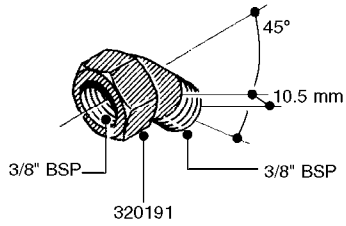

FITTINGS - HEXAGON NIPPLES
L0030-HIN, 01:01:16

L0030

FITTINGS - HEXAGON NIPPLES
L0030-HIN, 01:01:16

Page 1
Date 07.02.2020 9:58

parts-n°	order qty	description
10015303	1	FITT.PO.HN 1.00X1.00 M1000
10425003	1	FITT.PO.HN 1.25X1.00 MCPHEE
320132	1	FITT.DK HN 1" BSP
320176	1	FITT.DK HN 3/8"X1/2" BSP
320445	1	FITT.DK HN 1/4"X3/8" BSP
320655	1	FITT.DK HN 1/2"-1/2" BSP
320692	1	FITT.DK HN 3/8'BSPX1/4'NPT
320703	1	FITT.DK HN 3/8BSP X1/2 &1/4NPT
320725	1	FITT.DK NIPPLE 3/8"-3/8" BSP
320902	1	FITT.DK HN 3/8'X 1/4' BSP
390232	1	FITT.DK HN 1-1/2' X 1-1/4' BSP
390276	1	FITT.DK HN 1'BSP