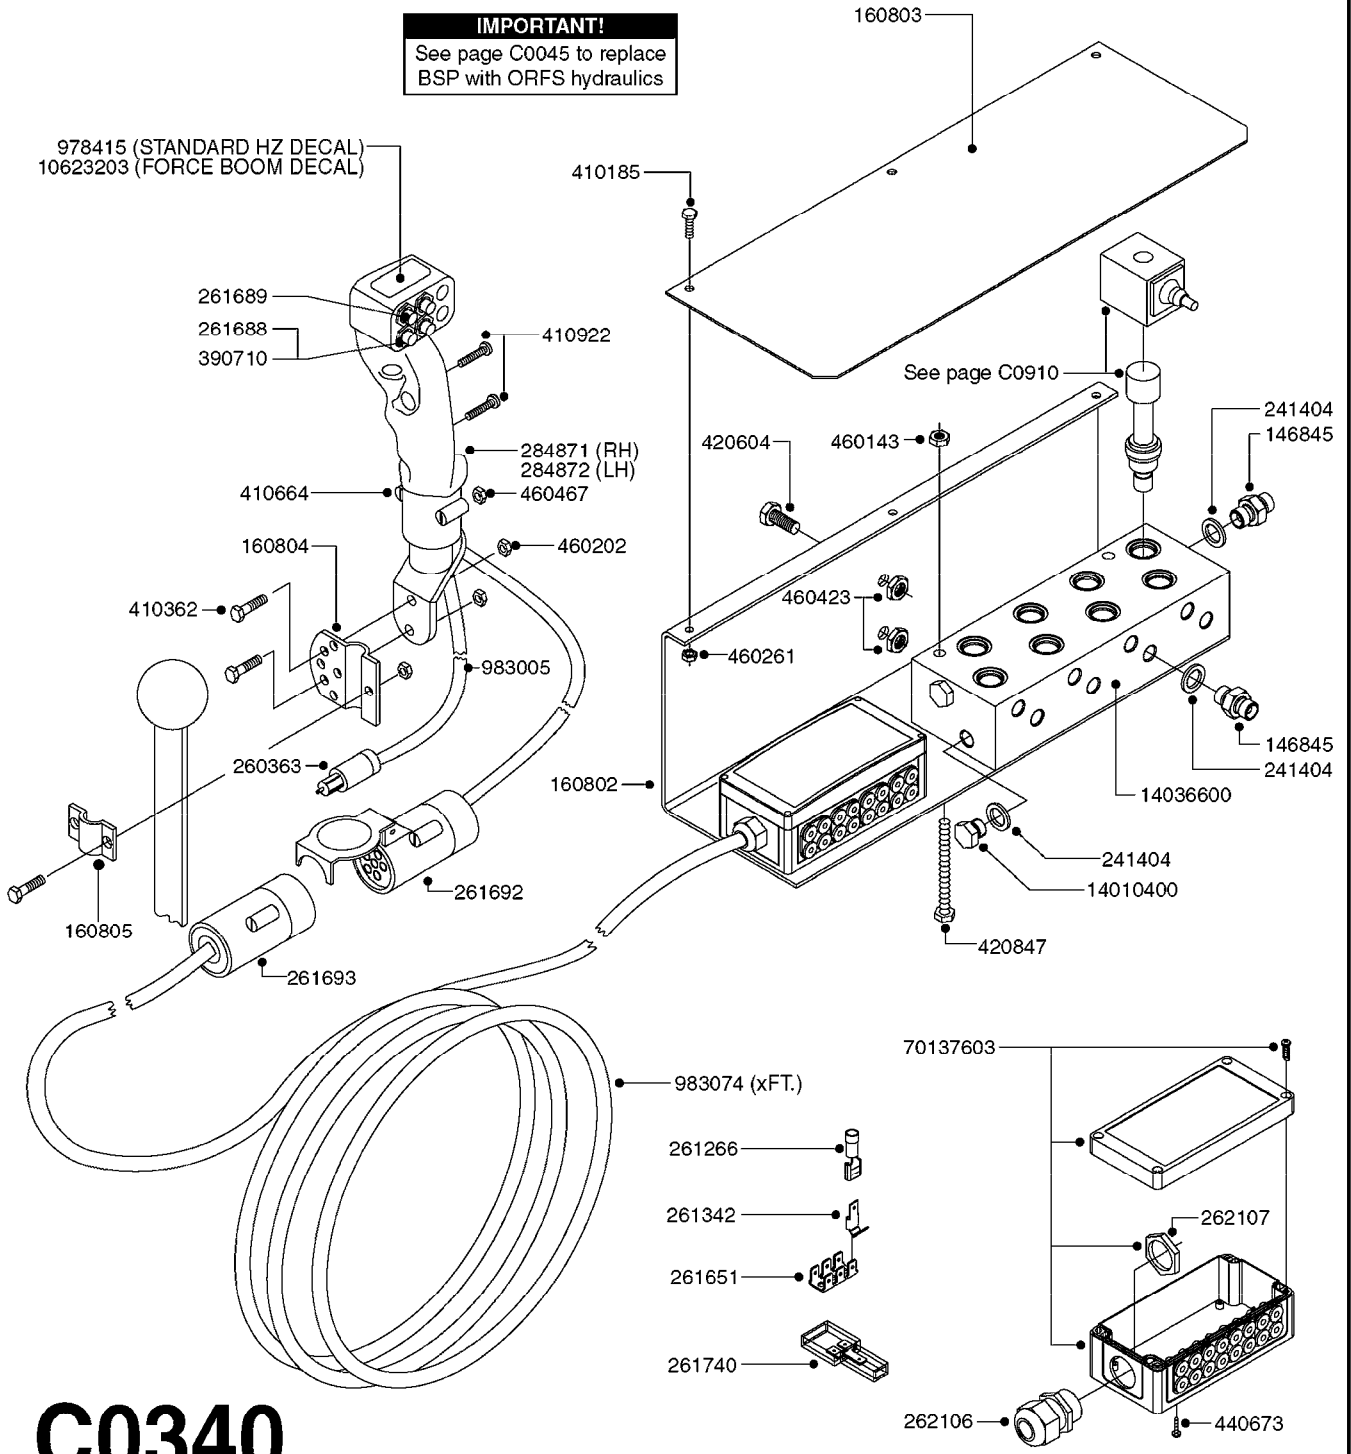

IMPORTANT!
See page C0045 to replace
BSP with ORFS hydraulics

HYD EAGLE HZ JOYSTICK 2005
C0340-HIN, 13:05:19

Page 1
Date 07.02.2020 9:57

parts-n°	order qty	description
146845	1	HEX NIPPLE 1/4"X1/4"
160802	1	MOUNT PLATE F.HYD SOLENOID'HZ'
160803	1	COVER PLATE F.HYD SOLENOID'HZ'
160804	1	MOUNT BRACKET F.HANDLE
160805	1	MOUNT STRAP F.HANDLE
241404	1	DOWTY SEAL 1/4"
260363	1	PLUG 2 POLE 12V
261266	1	CONNECTOR END F.CABLE HP
261342	1	SPADE F.ELEC.3 WAY CONNECTOR
261651	1	SPADE F.ELEC.6 POLE CONNECTOR
261688	1	SWITCH F. HANDLE WHITE
261689	1	CAP RUBBER F. SWITCH JOYSTICK
261692	1	PLUG ELEC.7 POLE FEMALE F.CABL
261693	1	PLUG ELEC. 7 POLE MALE
261740	1	SPADE F.ELEC.3 POLE CONN.INSUL
262106	1	BULKHEAD F. CABLE 6.5-14 BLACK
262107	1	NUT F. BULKHEAD CABLE GRAY
284871	1	CONTROL HANDLE RIGHT HALF
284872	1	CONTROL HANDLE LEFT HALF
390710	1	SWITCH F.HANDLE GREY MACHINED
410185	1	BOLT HEX 8.8 DEL M6X16
410362	1	BOLT HEX 8.8 SS M6X20
410664	1	BOLT HEX M5 X 20
410922	1	CYL.SKR 8.8 DEL M4X20 RST
420604	1	BOLT HEX 8.8 DEL M10X25 FT DIN933
420847	1	BOLT HEX 8.8 DEL M8X85
440673	1	SCREW F.PLASTIC 5X12 SS
460143	1	SELF LOCK NUT M8 SST A2 DIN985
460202	1	NUT HEX M6
460261	1	NUT HEX M6X1.00 LOCK DIN985 A2 SS
460423	1	NUT HEX M10X1.50 LOCK DIN985A2 SS
460467	1	NUT HEX M5 GALV.
978415	1	DECAL CONTROL HANDLE
983005	1	ELEC. CABLE 2 WIRE X 1.5MM
983074	1	ELEC. CABLE 5 WIRE X 1.5MM
10623203	1	DECAL F.JOYSTICK - FORCE
14010400	1	PLUG 1/4" BSP
14036600	1	MANIFOLD 4-FUNCTION SPC 2004
70137603	1	JUNC. BOX, FLUID, COMPLETE, 2015