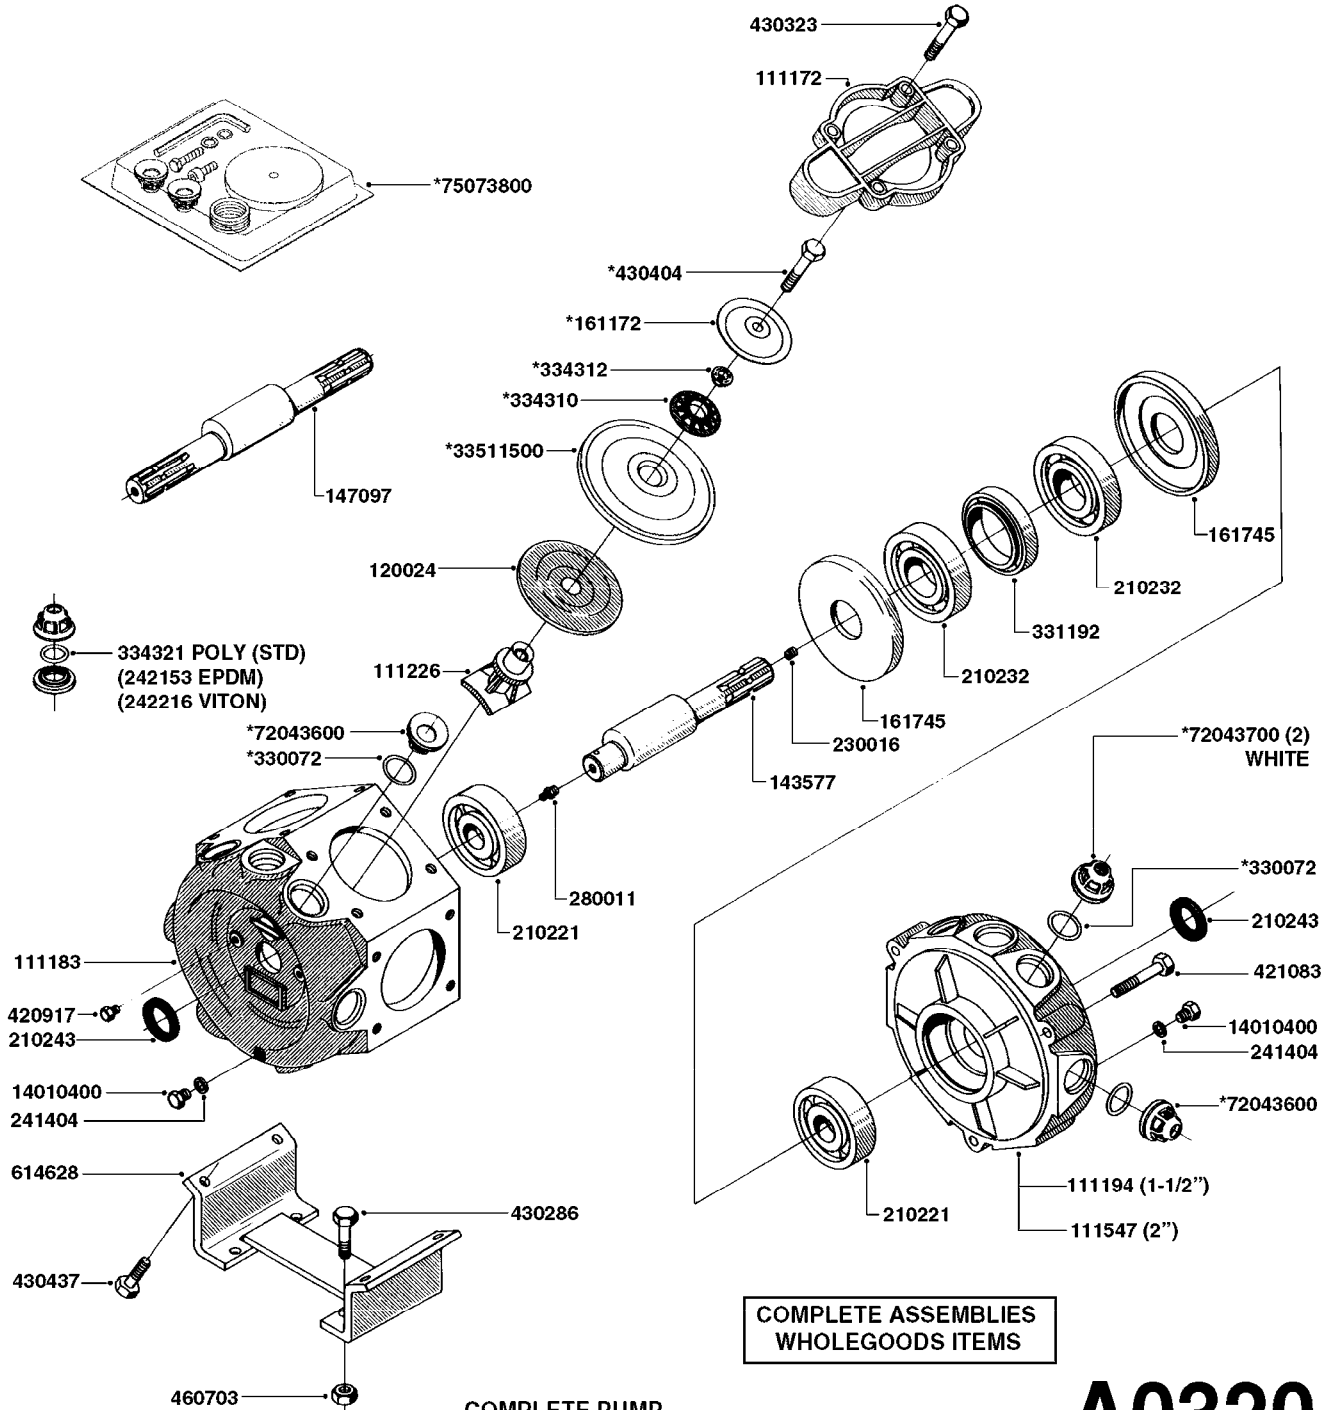

COMPLETE ASSEMBLIES
WHOLEGOODS ITEMS

COMPLETE PUMP
(NLA) REPLACED BY 464 PUMP (SEE PAGE A0350)

A0320

PUMP - 462 W/MOUNTING BASE
A0320-HIN, 01:01:16

Page 1
Date 07.02.2020 9:56

parts-n°	order qty	description
111172	1	VALVE CHAMBER 460 (PAINTED)
111183	1	PUMP CASTING 460-463 (PAINTED)
111194	1	PUMP CASTING FT.460 (PAINTED)
111226	1	CONNECTING ROD MODEL 460
111547	1	PUMP FRONT 460-463-2' (PAINT)
120024	1	DIAPHRAGM BACK DISC 1200-1300
143577	1	CRANK SHAFT F.363/462/463-10mm
147097	1	CRANK SHAFT 363-463/10 THROUGH
161172	1	DIAPHRAGM DISC F. 1203/1303
161745	1	METAL SPACER F.363/463
210221	1	BEARING BALL 6407
210232	1	BEARING BALL 6310
210243	1	SEAL OIL 35 X 47 X 7
230016	1	PLUG 1/8' BSP TYPE P
241404	1	DOWTY SEAL 1/4"
242153	1	O-RING D26X4 EPDM
242216	1	O-RING VITON F/1202/1302/462
280011	1	GREASE NIPPLE 1/8' SAE H TR
330072	1	O-RING D53.5/D45.5X4
331192	1	SPACER, MODEL 361/363
334310	1	NYLON WASHER 1202/1302/462
334312	1	PLASTIC SPACER F/462
334321	1	O-RING POLY. 34.0x26.0x4.0
420917	1	BOLT HEX 8.8 RAW M8X12 FT
421083	1	BOLT HEX 8.8 DEL M10X65
430286	1	BOLT HEX 8.8 DEL M12X30 FT
430323	1	BOLT HEX 8.8 DEL M12X60
430404	1	BOLT HEX 8.8 DEL M12X50
430437	1	BOLT HEX 8.8 RAW M12X65
460703	1	NUT HEX M12X1.75 LOCK DIN985A2 SS
614628	1	FOOT F. 46X PUMP, RED
14010400	1	PLUG 1/4" BSP
33511500	1	DIAPHRAGM 462 PUR 2006
72043600	1	VALVE FOR 462/463
72043700	1	VALVE FOR 462/463 W.VENT HOLE
75073800	1	PUMP KIT 461/462 "06"