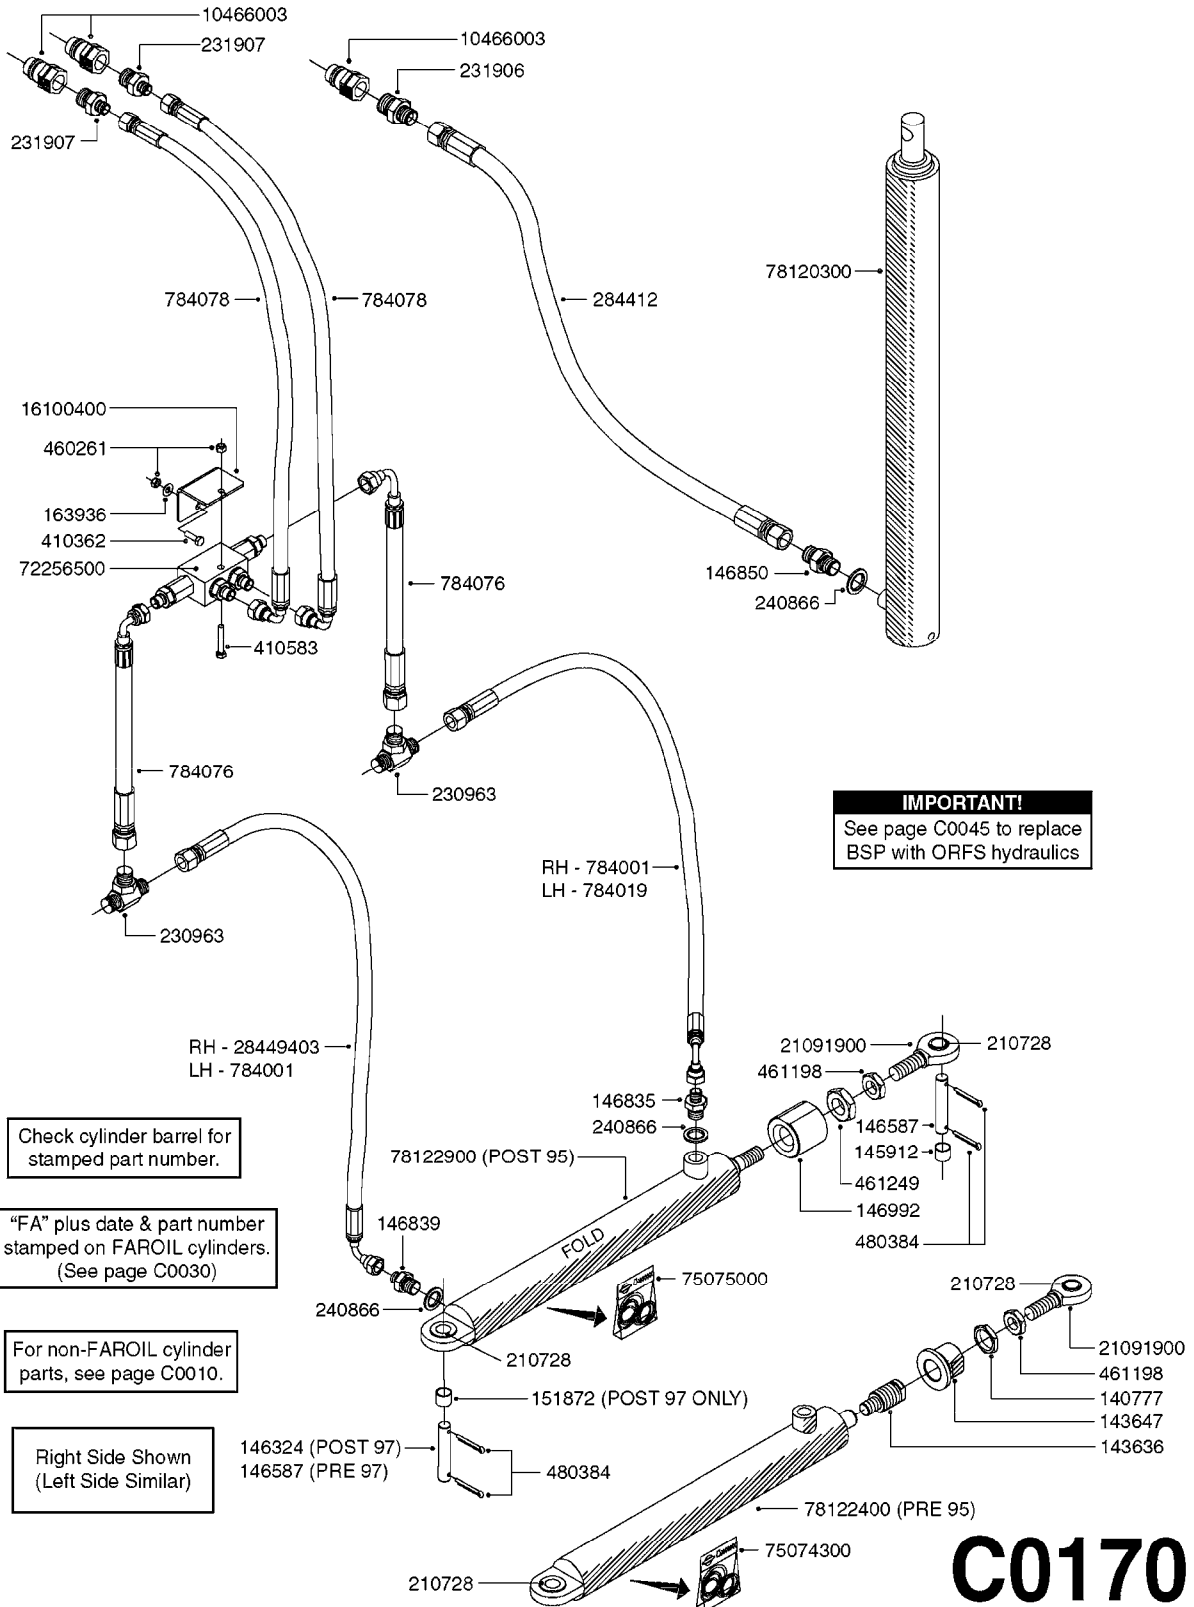

C0045

HYDRAULICS - BSP TO ORFS
C0045-HIN, 24:03:16

Page 1

Date 07.02.2020 9:57

Pos.	parts-n°	order qty	description
1	10466003	1	COUPLER PIONEER 8010-04 1/2NPT
2	231907	1	HEX NIPPLE 1/4"BSP X 1/2"NPT
2	231906	1	HEX NIPPLE 3/8"BSP X 1/2"NPT
2	147132	1	HEX NIPPLE 1/2"X1/2" BSP DEL
3	230311	1	QUICK COUPLING 1/2"
4	241356	1	DOWTYSEAL 1/2"
5	23234800	1	HEX NIPPLE 1/2"-9/16" ORFS FITTING FOR 1/4" HOSE
5	23234900	1	HEX NIPPLE 1/2"-11/16" ORFS FITTING FOR 3/8" HOSE
5	23235300	1	HEX NIPPLE 1/2"-13/16" ORFS FITTING FOR 1/2" HOSE
6	242102	1	O-RING Ø9.25X1.78 NITRIL 90SH
6	24263200	1	O-RING Ø7.66X1.78 NITRIL 90SH
6	24263300	1	O-RING Ø12.42X1.78 NITRIL 90SH
6	24263400	1	O-RING Ø18.77X1.78 NITRIL 90SH
7	67002403	1	CHART - BSP TO ORFS HOSES
8	67002503	1	CHART - BSP TO ORFS FITTINGS