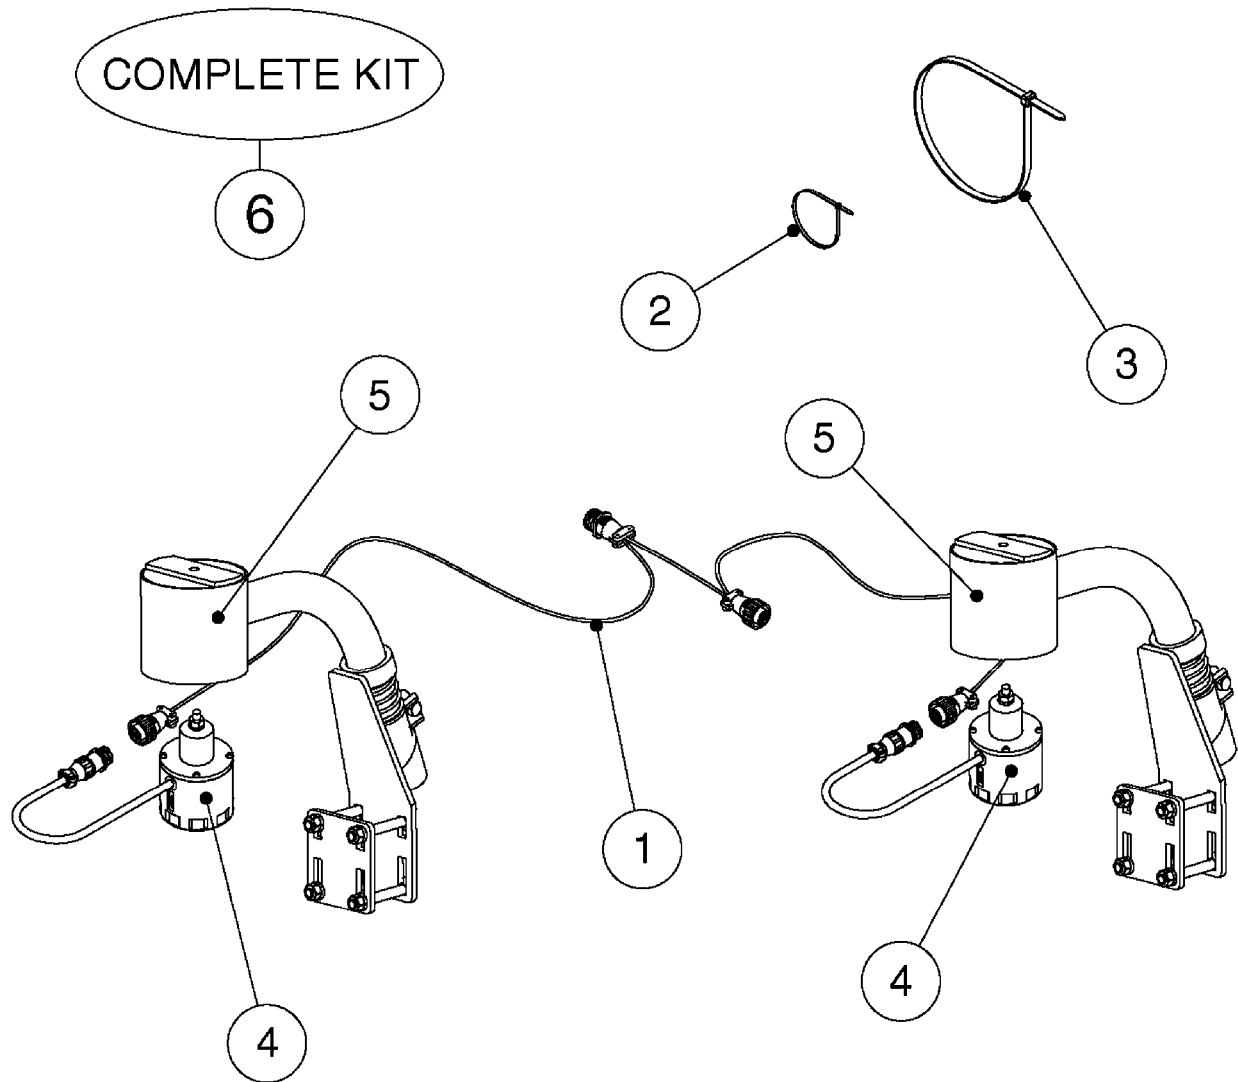

M0360

NORAC SEVERE TERRAIN KIT
M0360-HIN, 01:01:16

Page 1

Date 07.02.2020 9:58

Pos.	parts-n°	order qty	description
1	26030300	1	NORAC SEVERE TERRAIN CABLE
2	28024103	1	TIE STRAP L=8" x W=3/16"
3	28025203	1	TIE STRAP L=23" x W=1/2"
4	28086400	1	UC4 ULTRASONIC SENSOR
5	28086500	1	UC4 SENSOR MOUNTING BKT. NORAC
6	72591600	1	NORAC HC SEVERE TERRAIN KIT