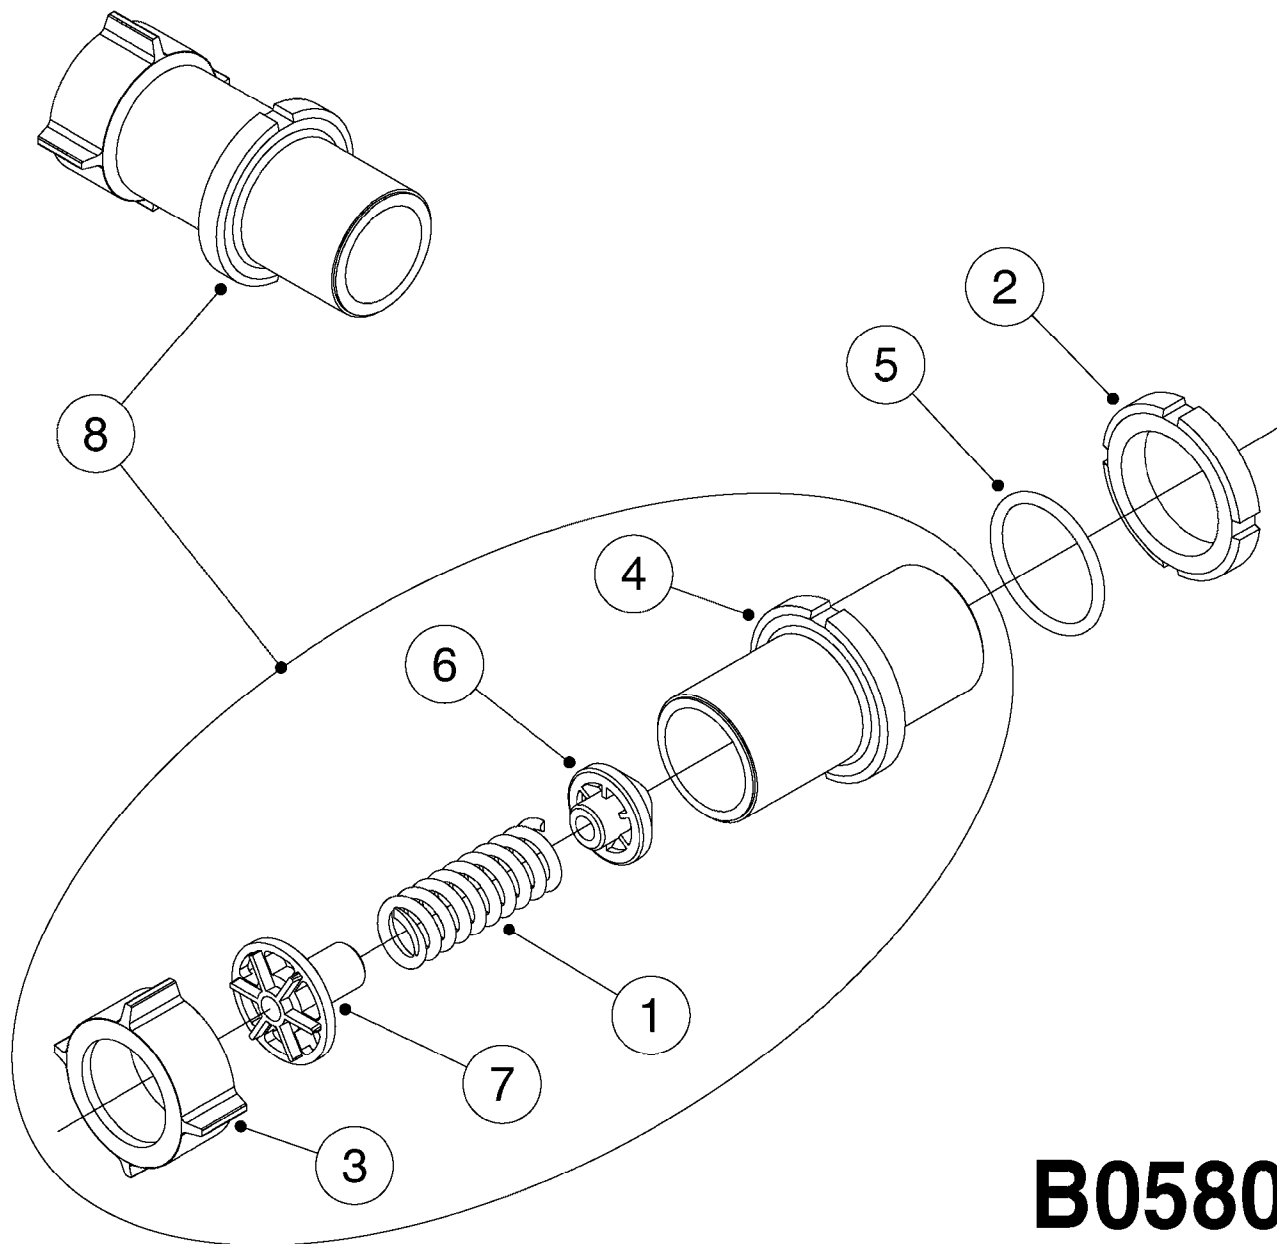

SMART VALVE-S93 MANIFOLD VALVE
B0540-HIN, 01:01:16

B0540

SMART VALVE-S93 MANIFOLD VALVE
B0540-HIN, 01:01:16

Page 1

Date 07.02.2020 9:57

parts-n°	order qty	description
145997	1	FITT.DK S-93 FORK
147767	1	PIN 5Ø X 60 S-93 DOUBLE CLAMP
240936	1	O-RING D13.3X2.4 NITRIL
242047	1	O-RING 89.5 X 3.0 VITON
242316	1	O-RING D84.5X3.0 NITRIL
242475	1	O'RING D56.52x5.33 SH70-VITON
322327	1	HOUSING, VALVE, S93, 220 PSI
322328	1	END CAP F.VALVE S-93
322354	1	THRUST PLATE F.3-WAY VALVES-93
390543	1	SEAT F.BALL 3-WAY VALVE S-93
391019	1	BALL F.2 WAY S93 SMART VALVE
391020	1	BALL F.3 WAY S93 SMART VALVE
391023	1	SMART VALVE MOUNTING BRACKET
420862	1	BOLT HEX 8.8 DEL M10X16 FT
440681	1	SCREW F. PLASTIC 4MM X 14LG SS
460423	1	NUT HEX M10X1.50 LOCK DIN985A2 SS
471122	1	WASHER, M10, Ø20/10.5X 2.0, SS
14010100	1	SPINDLE F.SMART VALVE S-93
14027800	1	SPINDLE F.SMART VALVE S-93
61025400	1	HANDLE SMART VALVE
72137900	1	VALVE S93 "V1" SMART VALVE
72138000	1	VALVE S93 "V2" SMART VALVE
72138600	1	VALVE S93 "V3" SMART VALVE
72142700	1	VALVE S93 "V4" SMART VALVE