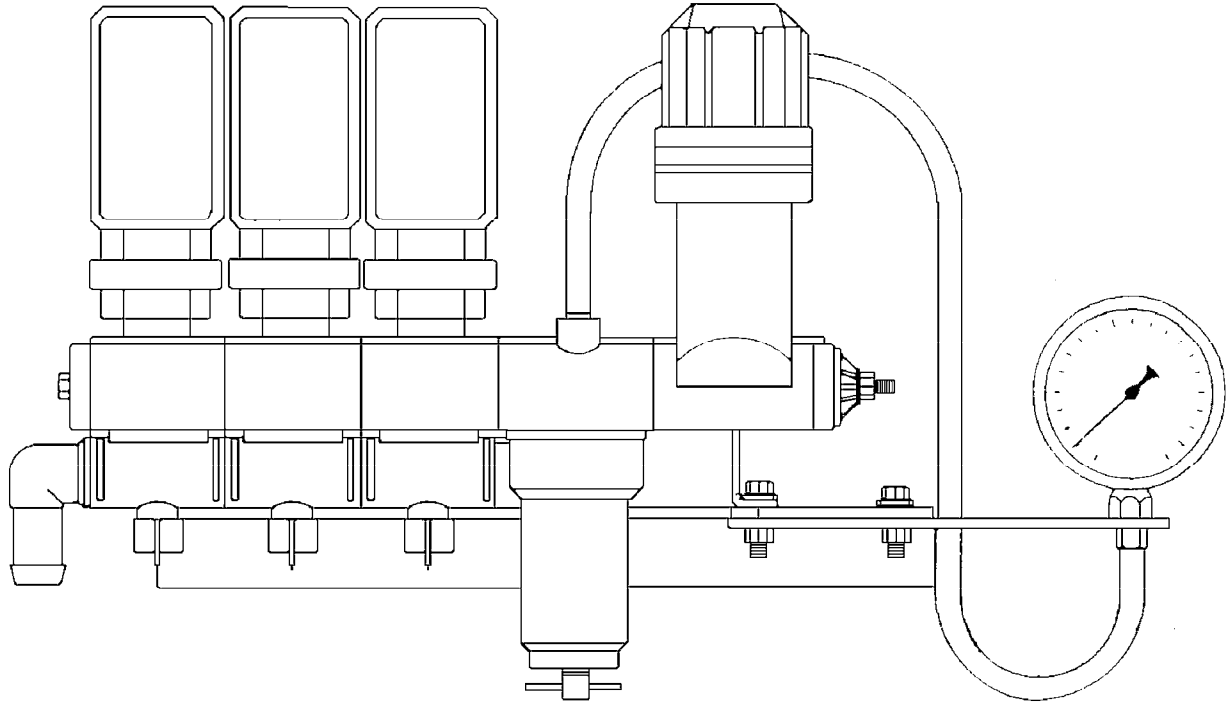

COMPLETE ASSEMBLIES
WHOLEGOODS ITEMS

70043903 - COMPLETE ASSEMBLY

K0680

REMOTE GAUGE-ESC SPRAYERS-4"
K0680-HIN, 01:01:16

Page 1

Date 07.02.2020 9:58

parts-n°	order qty	description
145632	1	FITT.DK HB 1/4' BRASS F.GUAGE
146210	1	NUT 1/4'BSP BRASS
282391	1	CLAMP HOSE CRIMP 5/16'
320972	1	FITT.DK HB 5/16'- 1/4' BSP
330396	1	O-RING D11.2/D6.6X3.2
421046	1	BOLT HEX M8X25/25 A2 SS DIN933
460143	1	SELF LOCK NUT M8 SST A2 DIN985
927268	1	HOSE BLUE PVC X 1/4 X 0012"
10028603	1	WASHER LOCK 5/16'
10428003	1	BKT. FOR ESC GAUGE KIT
28026103	1	GAUGE 200PSI/BR,4",1/4"BSP-BTM
70043903	1	*GAUGE KIT,4" OP UNIT INFEILD