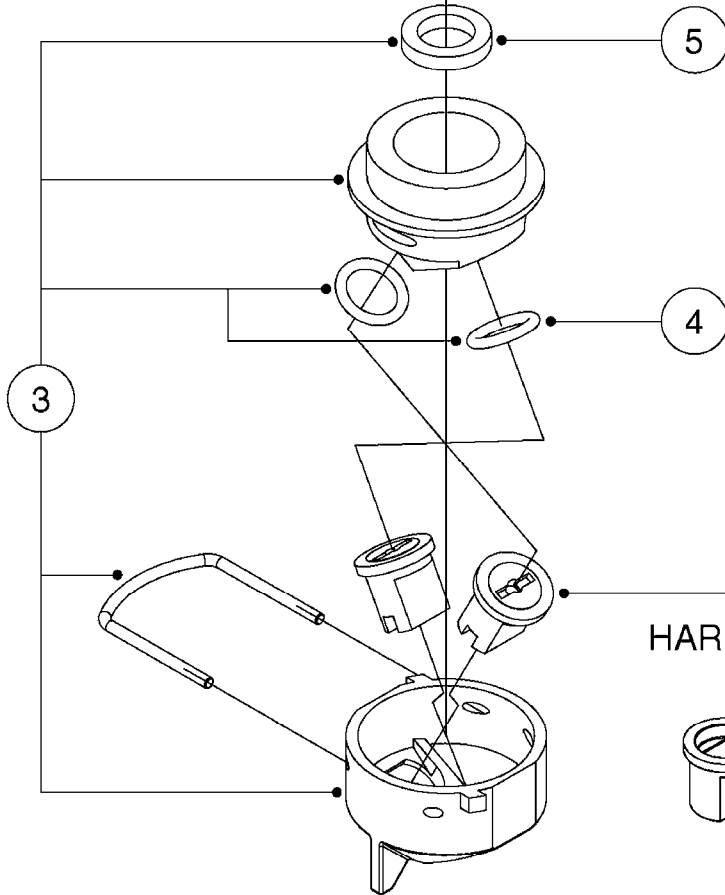

REFER TO
HARDI® NOZZLE CATALOG

D1100