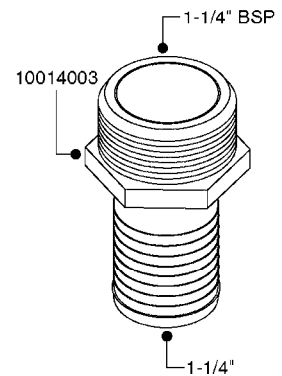

L0050

parts-n°	order qty	description
242594	1	O-RING D14 X 1.78 SCH.70-EPDM
320294	1	FITT.DK TEE 3/8X3/8HB X1/2"BSP
320305	1	FITT.DK HB 3/4'- 3/4' BSP
320386	1	FITT.DK TEE 3/8X3/8HB X3/8"BSP
320397	1	FITT.DK ELB 3/8"HB X 3/8" BSP
320401	1	FITT.DK TEE 1/2X1/2HB X1/2"BSP
320412	1	FITT.DK TEE 1/2X1/2HB X3/8'BSP
320423	1	FITT.DK ELB 1/2'HB X 3/8' BSP
320891	1	FITT.DK HB 3/8'- 3/8' BSP
320972	1	FITT.DK HB 5/16'- 1/4' BSP
322046	1	FITT.DK TEE 1/2X1/2HB X3/4'BSP
322048	1	FITT.DK TEE 3/4X3/4HB X3/4'BSP
330595	1	O-RING D24.6/D20X2.1 -3/4"
333137	1	FITT.DK CONN.1/2" F.NOZZ. DOUB
333141	1	FITT.DK CONN.1/2" F.NOZZ.SING
334041	1	FITT.DK CONN.3/4' F.NOZZ. SING
334042	1	FITT.DK CONN.3/4' F.NOZZ. DOUB
334195	1	FITT.DK ELB. 3/4"HB X 3/4"HB
10012103	1	FITT.PO.HB 1.25X1.50 IMB1012
10014003	1	FITT.PO.HB 1.25X1.25 IMB1010
10036903	1	FITT.PO.HB 1.50X1.50 IMB1212
28019303	1	FITTING HB ELB 3/4NPT-3/4HOSE
61016500	1	HOSE TAIL 3/4" 90°+RG CAP 3/4"
72026700	1	NOZZLE TUBE ADAPTER W/O-RING