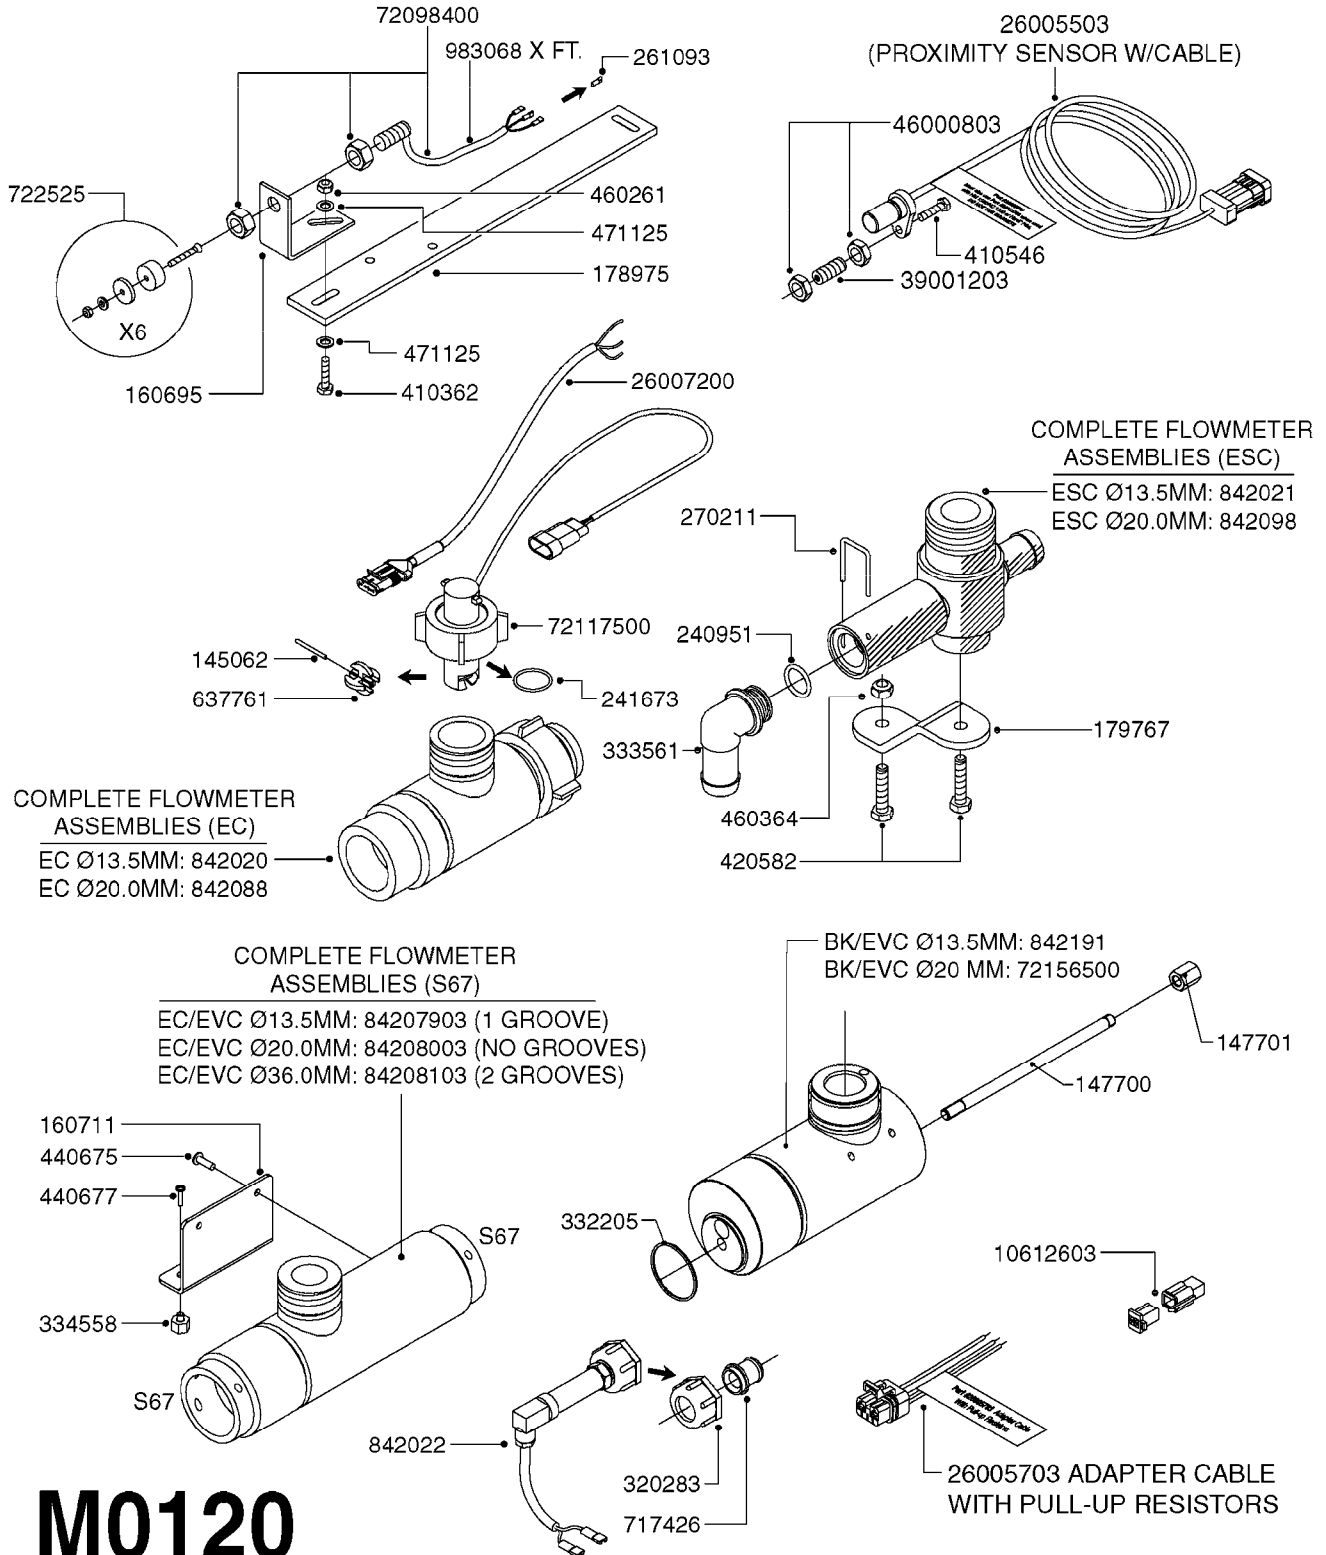

M0120

parts-n°	order qty	description
145062	1	ROTOR SHAFT
147700	1	STUD BOLT M8 X 158MM
147701	1	NUT HEX M8 STAINLESS L=16
160695	1	BRACKET F.SENSOR
160711	1	BRACKET FOR FLOW METER
178975	1	MOUNT BRACKET F. SPEED SENSOR
179767	1	FLOW SENSOR MOUNTING BRACKET
240951	1	O-RING D21.2X3 NITRIL
241673	1	O-RING D22.1X1.6
261093	1	SPADE F.ELEC.WIRE DK 2.8X0.8
270211	1	FITT.DK S25 FORK L=37.5
320283	1	FITT.DK NUT 3/4"BSP
332205	1	O-RING D43/39XD2
333561	1	FITT.DK ELB.1" EC RETURN
334558	1	NUT HEX PLASTIC INSERT
410362	1	BOLT HEX 8.8 SS M6X20
410546	1	BOLT HEX M6X12 A2 SS DIN933
420582	1	BOLT HEX 8.8 DEL M8X20 FT A2
440675	1	SCREW F. PLASTIC 5X16 SS
440677	1	SCREW F. PLASTIC 5X20 SS
460261	1	NUT HEX M6X1.00 LOCK DIN985 A2 SS
460364	1	NUT HU M8 A2 SS DIN934
471125	1	WASHER M6U 6.4X14X1.2,A2 SS
637761	1	ROTOR F.FLOWMETER - PILOT
717426	1	FITT.DK REDUC 1/4"BSP F.3/4"N
722525	1	MONITOR MAGNETS SET OF 8PCS
842020	1	HP FLOW METER EC 2-30 GPM
842021	1	HP FLOW METER ESC 2-30 GPM
842022	1	HP PRESS. TRANSDUCER 0-150 PSI
842088	1	HP FLOW METER EC 4-70 GPM
842098	1	HP FLOW METER ESC 4-70 GPM
842191	1	HP FLOW METER BK/EVC 2-30 GPM
983068	1	ELEC. CABLE 3 WIRE X .25MM HP
10612603	1	KIT PLUG 6 PIN F.PILOT MONITOR
26005503	1	SPEED SENSOR/CABLE ASSY PROX
26005703	1	*SPEED SENS ADPT CBLE W PULLUP
26007200	1	CABLE 3POL AMP FEMALE L13M
39001203	1	THREAD PLST 1/2-13UNCXM6X1L=1"
46000803	1	NUT, 1/2-13 THIN
72098400	1	SPEED SENSOR W/CABLE 10000MM
72117500	1	FLOW SENSOR - M.AMP L=1M
72156500	1	HP FLOW METER PIN 4-70 GPM 20Ø
84207903	1	FLOW METER,2-30 GPM,S67,CAL
84208003	1	FLOW METER,4-70 GPM,S67,CAL
84208103	1	FLOW METER,20-160 GPM,S67,CAL