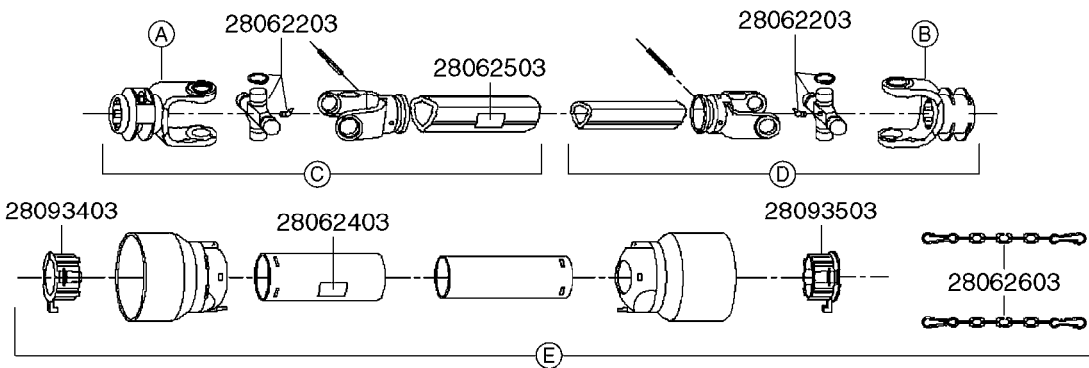

PTO #	829482	829483	829484	829487
TRACTOR	1-3/8" 6 SPLINE	1-3/8" 6 SPLINE	1-3/8" 6 SPLINE	1-3/8" 6 SPLINE
IMPLEMENT	25 mm	30 mm	1-3/8" 6 SPLINE	1-3/8" 6 SPLINE
LENGTH	610/800	610/800	610/800	860/1050
A	28062103	28062103	28062103	28062103
B	28062303	28063003	28062103	28062103
C	28062703	28062703	28062703	28063403
D	28062803	28063103	28063203	28063503
E	28062903	28062903	28062903	28063303

Note: For "Bondioli" PTO's (previous supplier) - see page A0510.

COMPLETE ASSEMBLIES
WHOLEGOOD ITEMS

A0580