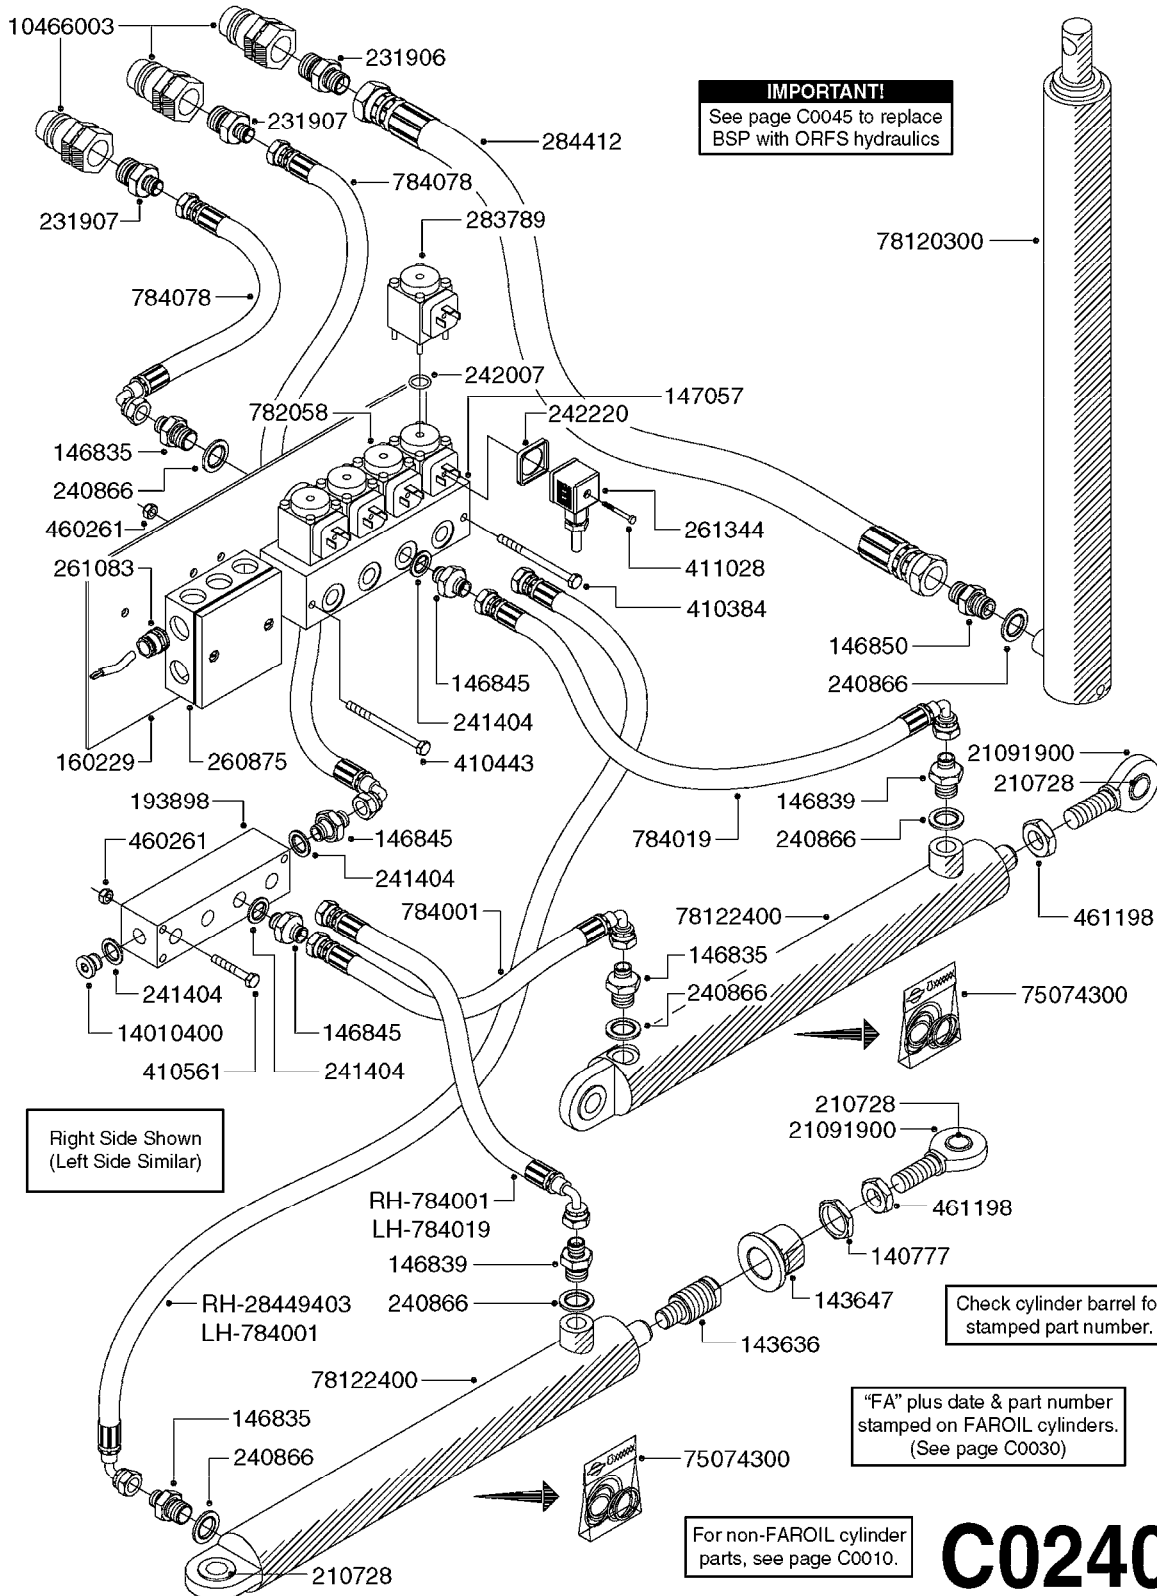

Right Side Shown
(Left Side Similar)

C0170

HYDRAULICS - EAGLE HY 45'-66'
C0170-HIN, 08:01:18

Page 1
Date 07.02.2020 9:57

parts-n°	order qty	description
140777	1	NUT HEX 3/4" BSP JAMB
143636	1	THREADED INSERT F.CYLINDER END
143647	1	COLLAR F.THREAD.ROD EXTENTON
145912	1	BUSHING D19.8/D17.0X7MM
146324	1	SHAFT D16.8 L102/2 X 5
146587	1	PIN D16.8 X 65
146835	1	HEX NIPPLE 1/4" - 3/8" BSP
146839	1	HEX NIPPLE 1/4"X3/8" BSP 0.7MM
146850	1	HEX NIPPLE 3/8"x3/8" - 1.8mm
146992	1	BUSHING F.CYLINDER
151872	1	BUSHING D22.0/18.0 10MM
163936	1	WASHER D15/D6.2X1
210728	1	BEARING F.LINK HEAD M17
230963	1	TEE 1/4"M X 1/4"M X 1/4"M BSP
231906	1	HEX NIPPLE 3/8"BSP X 1/2"NPT
231907	1	HEX NIPPLE 1/4"BSP X 1/2"NPT
240866	1	DOWTYSEAL 3/8"
284412	1	HOSE HY 3/8" X 315" STR+STR
410362	1	BOLT HEX 8.8 SS M6X20
410583	1	BOLT HEX 8.8 DEL M6X40
460261	1	NUT HEX M6X1.00 LOCK DIN985 A2 SS
461198	1	NUT HEX M16X2 JAMB
461249	1	NUT M22X1.5 DIN439B
480384	1	PIN COTTER 3/16 x 1-1/2"
784001	1	HOSE HY X 1/4 X 067.00"STR+ELB
784019	1	HOSE HY X 1/4 X 078.75"STR+ELB
784076	1	HOSE, HY, 1/4" L=8.5" STR-ELB
784078	1	HOSE HY X 1/4 X 417.33"STR+ELB
10466003	1	COUPLER PIONEER 8010-04 1/2NPT
16100400	1	PLATE 3 X 60 X 91 HY BLOCK MT
21091900	1	LINK HEAD M16 x D17 DELTA
28449403	1	HOSE HY X1/4X057.08"STR+ELB
72256500	1	DOUB.PILOT STEERED COUNT.VALVE
75074300	1	SEALKIT78122000/23-25/30-32/46
75075000	1	SEAL KIT 78122600/27/28/29
78120300	1	CYLINDER 60/50/30 1100MM
78122400	1	DOUBLE CYLINDER D 40/20-300
78122900	1	CYLINDER 40/22X300MM RED