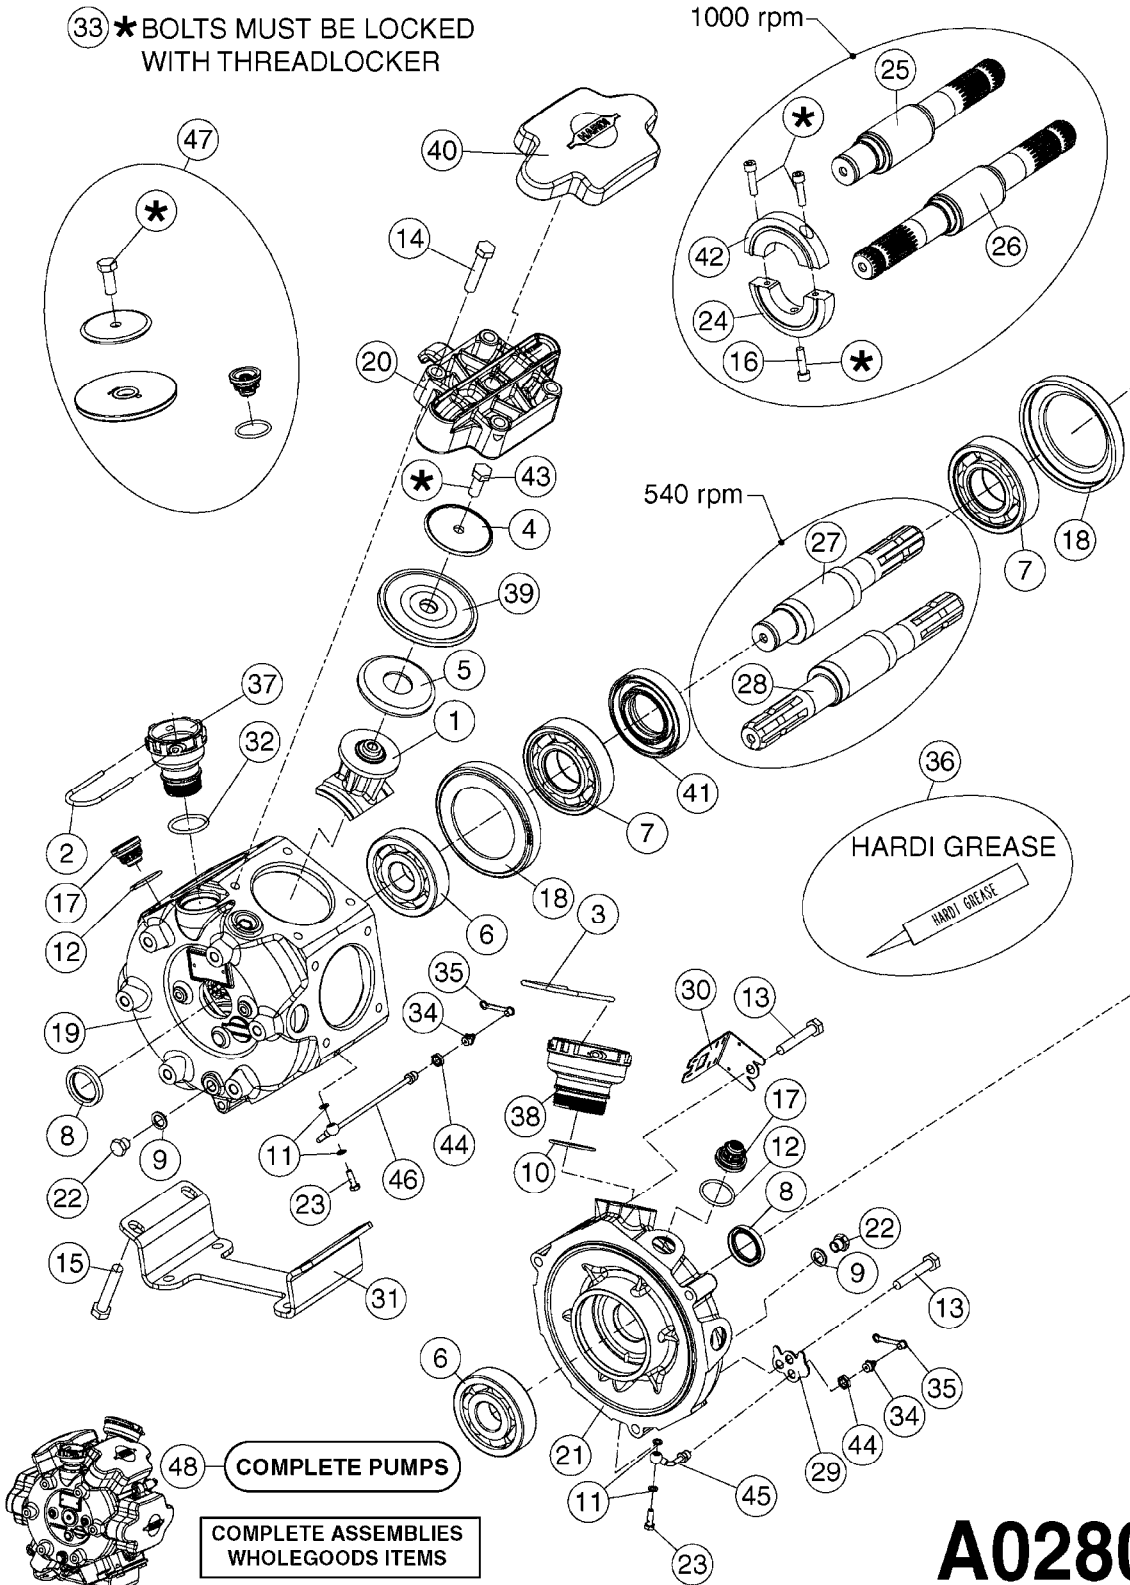

33 * BOLTS MUST BE LOCKED WITH THREADLOCKER

1000 rpm

540 rpm

HARDI GREASE

PUMP - 364 540/1000 RPM
A0280-HIN, 24:04:19

Page 1
Date 07.02.2020 9:56

Pos.	parts-n°	order qty	description
1	111622	1	CONNECTING ROD 463/5.5MM
1	111628	1	CONNECTING ROD 363/5.5 PUMP
1	111629	1	CONNECTING ROD 363/364-7 PUMP
1	111630	1	CONNECTING ROD 363/364-10 PUMP
2	145996	1	FITT.DK S-67 FORK
3	145997	1	FITT.DK S-93 FORK
4	161174	1	DIAPHRAGM DISC SS 361/363/364 PUMP
5	161372	1	DIAPHRAGM BACKING DISC,320-361
6	210221	1	BEARING BALL 6407
7	210232	1	BEARING BALL 6310
8	210243	1	SEAL OIL 35 X 47 X 7
9	241404	1	DOWTY SEAL 1/4"
10	242225	1	O-RING D45.0 X 4.0 RUBBER
11	242374	1	WASHER Ø10/Ø6X1 COPPER
12	330024	1	O-RING D41,1/D34.5 X 3,5
13	420895	1	BOLT HEX 8.8 RAW M10X60
14	430312	1	BOLT HEX 8.8 M12X60
15	430438	1	BOLT HEX 8.8 DEL M12X65
16	450995	1	BOLT ALLEN M8X30 DIN 912 RAW
17	728146	1	VALVE FOR 361(726890/707932)
18	11171900	1	CONROD RING 364/464 MACHINED
19	11172000	1	PUMP HOUSE 364 MACHINED 5/4" BSP RED
20	11172800	1	VALVE COVER 363/364 MACHINED RED
21	11173200	1	FRONTPART 364, 1½" BSP RED
22	14010400	1	PLUG 1/4" BSP
23	14120400	1	BANJOBOLT M6 X 19
24	14120700	1	COUNTERWEIGHT 364/464-1000
25	14137300	1	CRANKSHAFT 364/464-5.5 1000
26	14137900	1	CRANKSHAFT 364/464-5.5 GG 1000
27	14137600	1	CRANKSHAFT 364/464-10
28	14138200	1	CRANKSHAFT 364/464-10 GG
29	16382900	1	GREASE NIPPLE PLATE, 364
30	16390600	1	BRACKET FOR RPM SENSOR
31	16410700	1	PUMP BASE 363/364 BLACK
31	17002400	1	FOOT F. 36X PUMP, RED
32	24266600	1	O-RING D 38,0 X 4,0 70SH.NITR
33	28045503	1	LOCTITE 262 .5ML (.017oz.)
34	28163300	1	GREASE NIPPLE H1 M6X1 DIN 7412
35	28163400	1	CAP F. GREASENIPPLE YELLOW M6X1
36	28164600	1	HARDI PUMP GREASE S3 V550L 1
37	32242200	1	FITTING S67 5/4" KON. RG 2014
38	32242300	1	NIPPLE S93 1,5' KON.RG 2014
39	33511400	1	DIAPHRAGM PUMP 361/361/363/364 PUR
40	33524300	1	COVER PLASTIC 364 PUMP
41	33527200	1	GREASE SPLIT 364/464
42	39136200	1	HALFPART 364/464-1000
43	43099200	1	BOLT HEX SS M12 X 30 DIN933 A4
44	46134000	1	NUT HEX M10x1 H=2.3 NV=14 ELZIN
45	61096800	1	BANJOTUBE SHORT 364 COMPL.
46	61096900	1	BANJOTUBE LONG 364 COMPL.
47	75585900	1	PUMP KIT 364
48	82169500	1	PUMP 364-5.5-MED-1000
48	82169700	1	PUMP 364-5.5-MOD2-1000-OSP
48	82170000	1	PUMP 364-10-STD-540 FK
48	82170300	1	PUMP 364-10-MOD-540-GG THROUGH SHAFT
48	82170400	1	PUMP 364-10-MOD-540-OSP