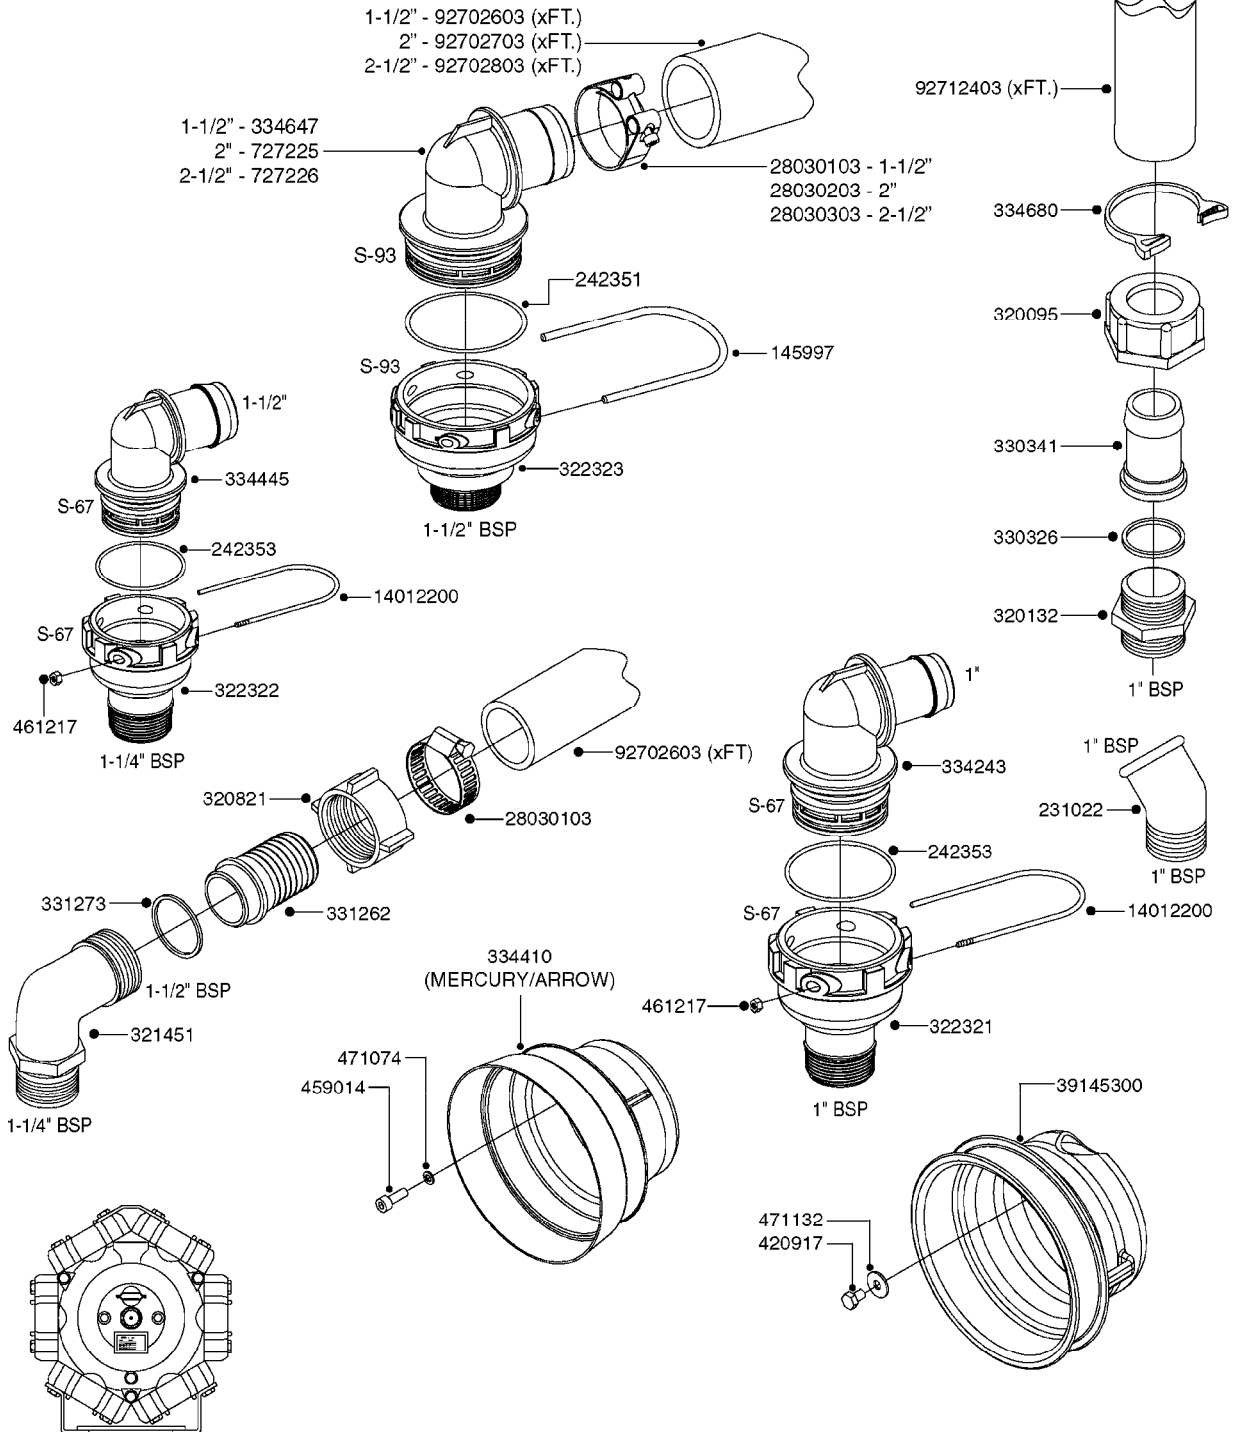

SUCTION SIDE OF PUMP

PRESSURE SIDE OF PUMP

A0300

PUMP - 361/363 FITTINGS
A0300-HIN, 28:05:19

Page 1
Date 07.02.2020 9:56

parts-n°	order qty	description
145997	1	FITT.DK S-93 FORK
231022	1	FITT.DK ELB. 1' BSP GF 121
242351	1	O-RING D69.5X3.0 VITON F.S-93
242353	1	O-RING 3 X 44.2 VITON
320095	1	FITT.DK NUT 1" BSP
320132	1	FITT.DK HN 1" BSP
320821	1	FITT.DK NUT 1-1/2" BSP
321451	1	FITT.DK ELB.1-1/2 X1-1/4 80DEG
322321	1	FITT.DK S-67 X 1"BSP MALE
322322	1	FITT.DK S-67 X 1-1/4"BSP MALE
322323	1	FITT.DK S-93 X 1-1/2"BSP MALE
330326	1	O-RING D30/D24X2 F.1"NUT
330341	1	FITT.DK HB 1" F. 1" NUT
331262	1	FITT.DK HB 1-1/2" F. 1-1/2"NUT
331273	1	O-RING D44/D38X2 F.1-1/2"
334243	1	FITT.DK S-67 ELB.1"
334410	1	PROTECTION PUM
334445	1	FITT.DK S-67 ELB.1-1/2"
334647	1	FITT.DK S93 ELB 1-1/2" 90 PVC
334680	1	CLAMP HOSE PLASTIC 1"
420917	1	BOLT HEX 8.8 RAW M8X12 FT
459014	1	ALLEN SCREW M8 X 15 GALV.DIN93
461217	1	NUT HEX M5 LOCK
471074	1	WASHER M8 ELZ
471132	1	WASHER D24/D8.4 X 2 SS
727225	1	FITT.DK S-93 ELB.2'PVC W/ORING
727226	1	FITT. S93 2-1/2" 90° S W/O-RING
14012200	1	FITT.DK S-67 FORK W/M5 THREADS
28030103	1	CLAMP HOSE GEAR P5/4-S1.5"6724
28030203	1	CLAMP HOSE T-BOLT S2" 235-67
28030303	1	CLAMP HOSE T-BOLT S2.5" 235-76
39145300	1	PTO SHIELD Ø203 4-POLET MACHINED
92702603	1	HOSE PVC SUCT GRAY 1-1/2"
92702703	1	HOSE PVC SUCT GRAY 2"
92702803	1	HOSE PVC SUCT GRAY 2.5"
92712403	1	HOSE R X1" X300PSI WP X0012"