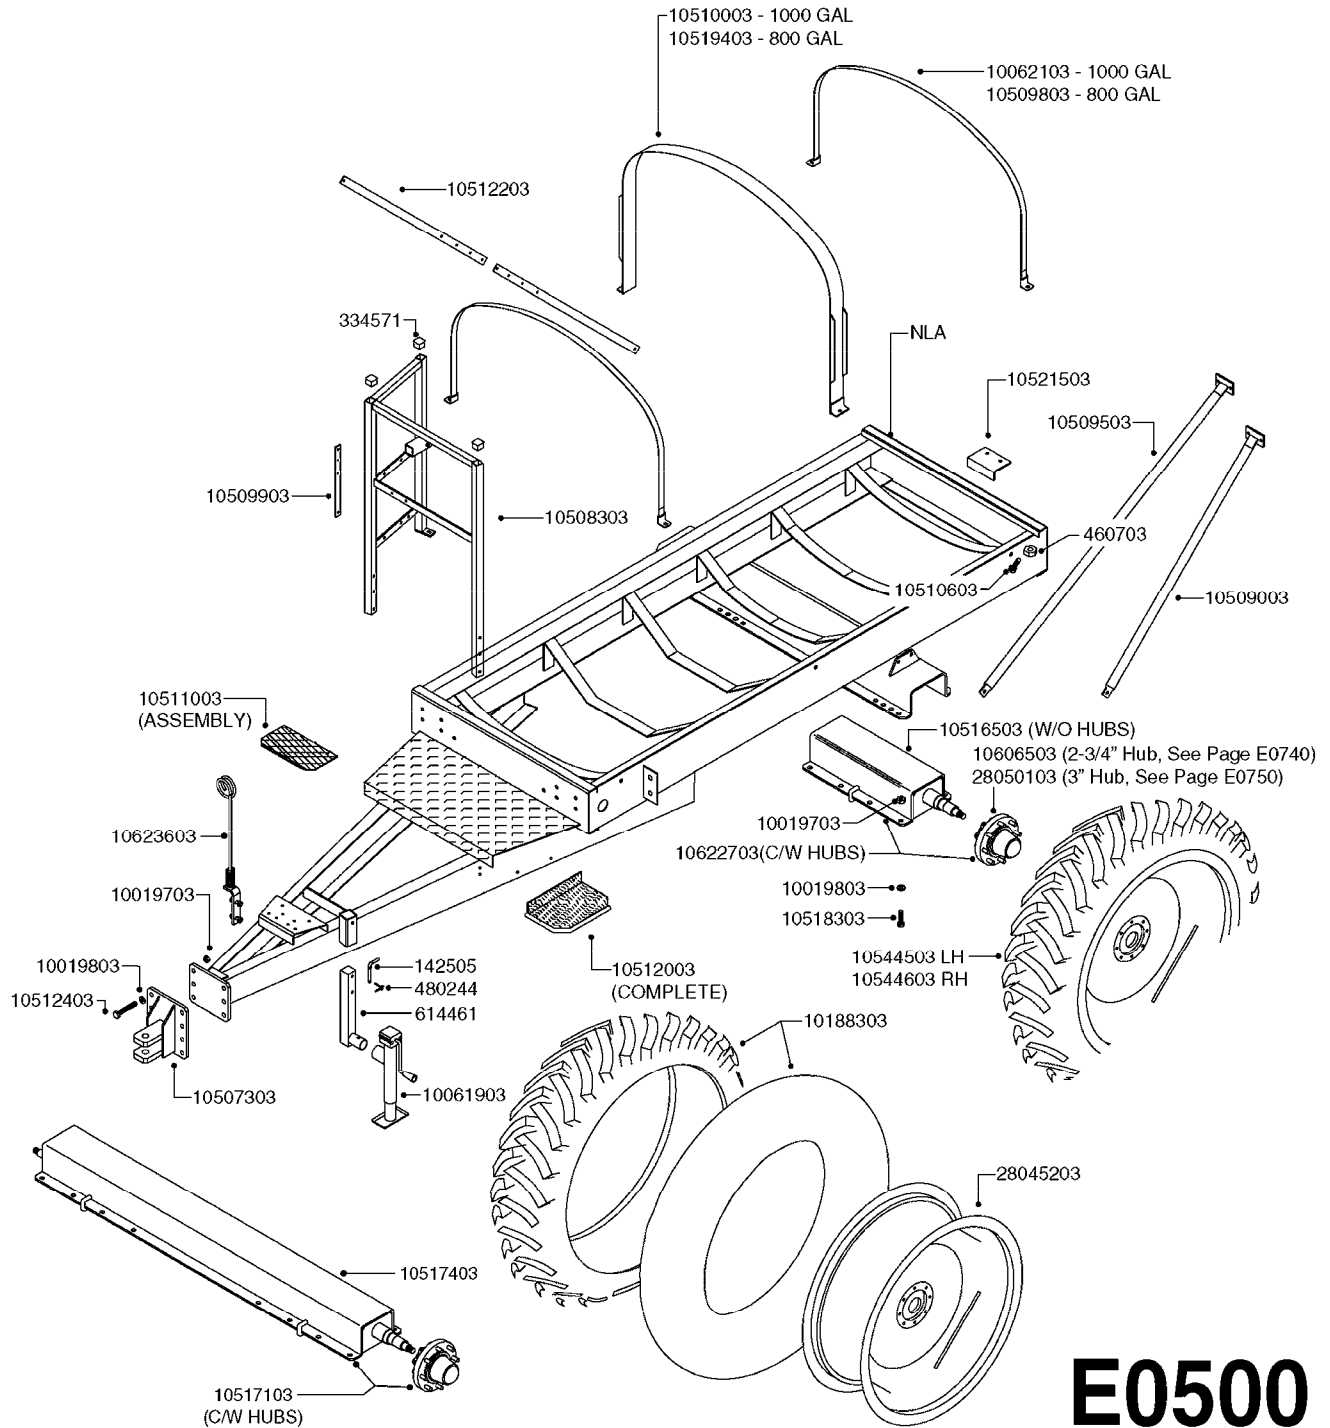

E0500

FRAME - NAVIGATOR HC 800/1000
E0500-HIN, 15:08:16

Page 1

Date 07.02.2020 9:57

parts-n°	order qty	description
142505	1	LOCKING PAWL 12 X 70MM
334571	1	PLUG 40x40x2 F.SQ.TUBE
460703	1	NUT HEX M12X1.75 LOCK DIN985A2 SS
480244	1	PIN SNAP D4.5
614461	1	JACK STAND ATTACHMENT
10019703	1	NUT HEX NC FHN 3/4-10 Z 5
10019803	1	WASHER LOCK L/W Z 3/4"
10061903	1	JACK F300/500/575 5000LB
10062103	1	STRAP F. NAV M TNK 1000 110"LG
10188303	1	TIRE 13.6" X 38"
10507303	1	CLEVIS NAV.550/800/1000 GAL.
10508303	1	HANDRAIL NAV 800/1000 GAL.
10509003	1	SIDE BRACE NAV8/1000 45-66'EAG
10509503	1	SIDE BRACE NAV8/1000 80-90'EAG
10509803	1	STRAP F.NAV TANK 800 GAL.
10509903	1	FLATBAR F.FILTER
10510003	1	STRAP F.TANK REINFOR.1000 NAV
10510603	1	BOLT F.ANCHOR STRAP
10511003	1	FRONT STEP ASSY.550/800/1000
10512003	1	SIDE STEP ASSY.550/800/1000
10512203	1	FLATBAR SIDE STRAP F.NAV8/1000
10512403	1	BOLT HEX 3/4 NC GR.8 02.25"
10516503	1	INSERT W/M NAV HC W/SPINDLE INCLUDES 3" SPINDLE
10517103	1	AXLE ASSY NAV M 1000 HC 120"
10517403	1	AXLE W/M NAV.HC 120"W/SPINDLES
10518303	1	BOLT HEX 2&3/4 NC GR.8 3.00"
10519403	1	STRAP F.TANK REINFOR.800 NAV
10521503	1	NAV TANK STOP BKT.KIT
10544503	1	TIRE ASSY 13.6 X 38 LH 8BLT HD
10544603	1	TIRE ASSY 13.6 X 38 RH 8BLT HD
10606503	1	HUB ASSY.NAV550/800/1000 HC CONFIRM 2-3/4" SPINDLE
10622703	1	AXLE ASSY NAV M 1000 HC 72-88" INCLUDES 3" SPINDLE
10623603	1	CABLE & HOSE HOLDER NAV.
28045203	1	RIM 38X12 8/8/6 1.06-OS GRAY
28050103	1	HUB F 3" 758 7500# PACKAGE CONFIRM 3" SPINDLE