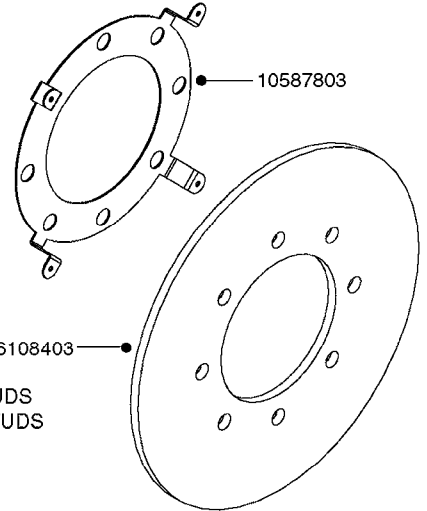

COMPLETE HUB W/BEARINGS:
10531903

**COMPLETE ASSEMBLIES
WHOLEGOODS ITEMS**

E0730

HUB ASSEMBLY F.2 1/8" SPINDLE
E0730-HIN, 01:01:16

Page 1

Date 07.02.2020 9:57

parts-n°	order qty	description
10058803	1	BEARING INNER CONE A25590
10058903	1	SEAL HUB ASE41
10059003	1	DUST CAP 800/1000 GAL EDC17
10059203	1	BOLT WHEEL 9/16"x1-1/4"UNF 90D
10059703	1	BEARING OUTER CONE A25877
10059803	1	NUT HEX NF 1"
10320203	1	BEARING INNER CUP1000GAL.TR/TA
10320303	1	BEARING OUTER CUP1000GAL.TR/TA
10531903	1	HUB ASSY.COMP.F.2-1/8" SPINDLE
10587803	1	MAG MNT F. SPEED SNS 8 BOLT
10629303	1	PIN, COTTER 7/32" X 1.75" LONG
28020103	1	SPINDLE 2.125 CRS 14" 811
47000703	1	WASHER, SPNDL 1.1" 1.06x2 .19T