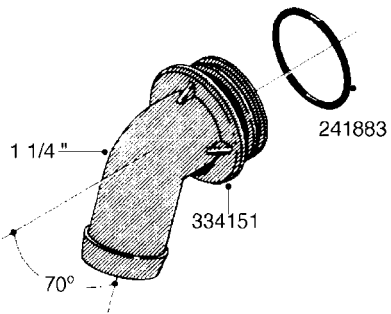

L0080

FITTINGS - S-53
L0080-HIN, 12:09:17

Page 1

Date 07.02.2020 9:58

Pos.	parts-n°	order qty	description
1	145995	1	FITT.DK S-53 FORK
2	241973	1	O-RING Ø3 X 44.2 70 SHORES NITRIL NITRIL (BLACK)
2	242353	1	O-RING 3 X 44.2 VITON VITON (BROWN)
3	242109	1	O-RING D32.2x3.0 NITRIL (BLACK)
3	242354	1	O-RING D32.2X3.0 VITON VITON (BROWN)
4	322103	1	FITT.DK S-53 BULKHEAD
5	322107	1	FITT.DK S-53 BULKHEAD NUT
6	322110	1	FITT.DK S-53 ELB. 1/2" BSP
7	322352	1	FITT.DK S-53 TEE
8	334229	1	FITT.DK S-53 STR.3/4"
9	334260	1	GASKET F. S-53 BULKHEAD
10	334564	1	FITT.DK S-67 TO S-53 ADAPTER
11	391100	1	FITT.DK S-53THREAD INS.1/2"BSP
12	726463	1	FITT.DK S53 BULKHEAD W/GASKET
13	726552	1	FIT.DK S-53X90 1/2" BSP,O-RING
14	726556	1	FITT.DK S-53 HB 1/2" W/O-RING
15	726558	1	FITT.DK S53 STR. 3/4" W.ORING
16	726559	1	FITT DK. S-53 HB 1" W/O-RING
17	726568	1	FITT.DK.S-53 HB 1/2"90 W/O-RING
18	726570	1	FITT.DK S-53 ELB.3/4" W.ORING
19	726571	1	FITT.DK S-53 ELB.1", W ORING
20	726578	1	FITT.DK S53 PLUG WITH O-RING
21	728561	1	FITT.DK. S67M - S53F REDUCER