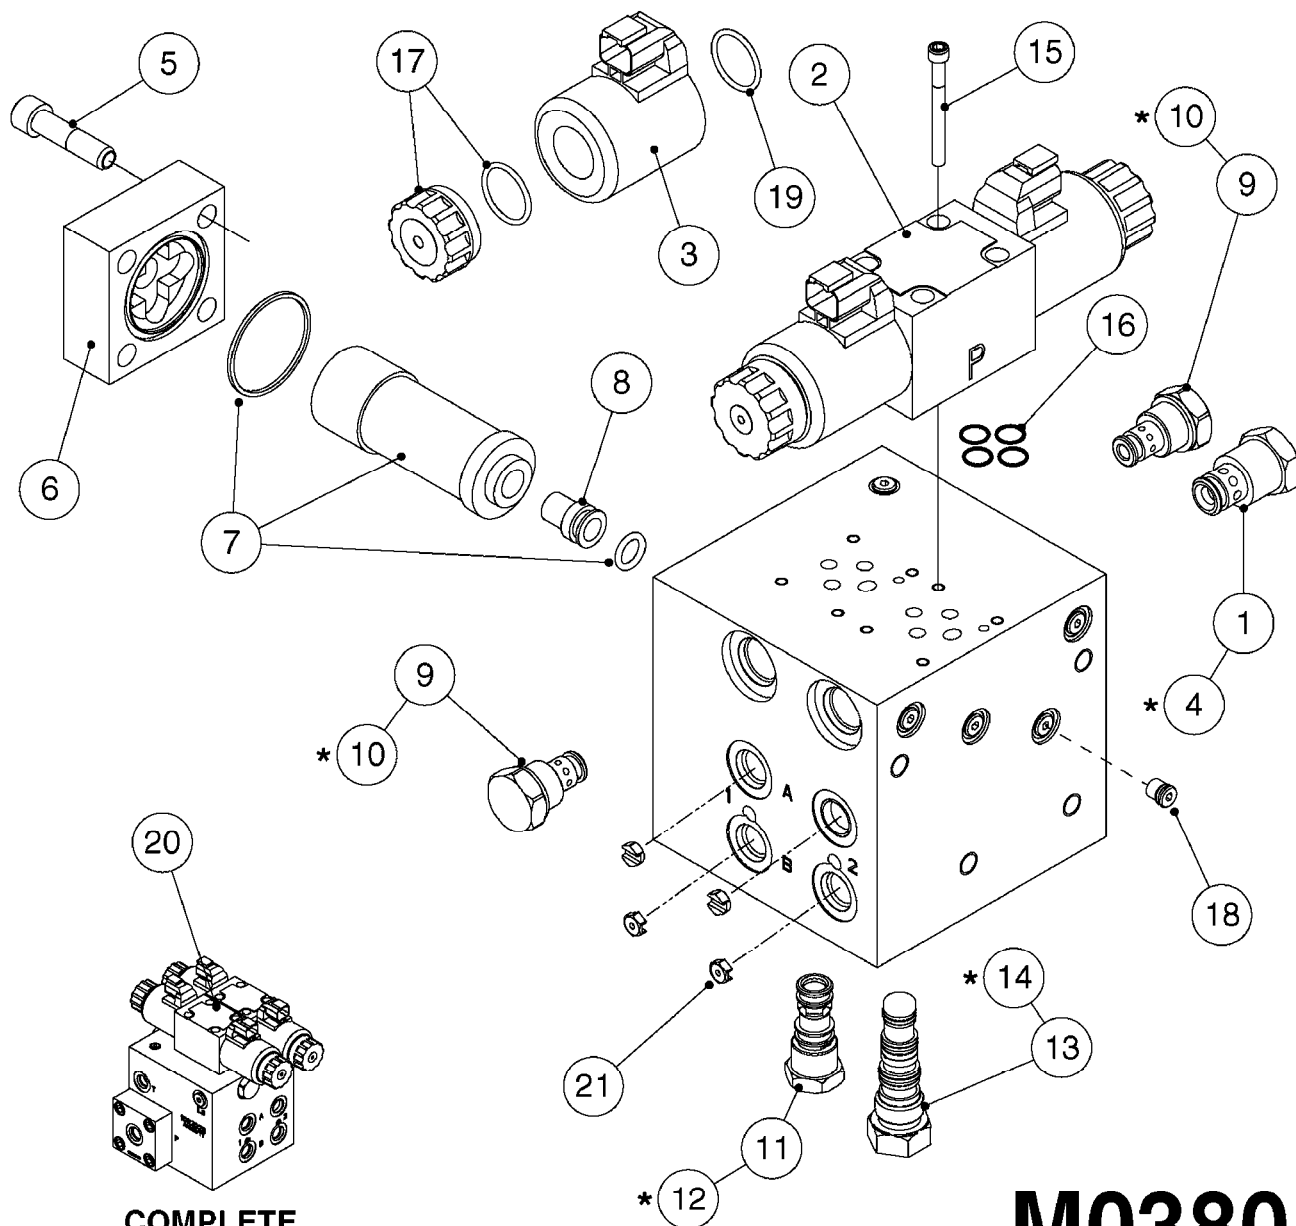

**COMPLETE
ASSEMBLY**

*SEAL KITS

M0380

NORAC VAR. RATE VALVE UC4/UC5
M0380-HIN, 30:04:19

Page 1

Date 07.02.2020 9:58

Pos.	parts-n°	order qty	description
1	28049403	1	NORAC CHECK VALVE
2	28055803	1	NORAC SOLENOID - DEUTSCH CONN.
3	28056503	1	COIL, NORAC, PROP, DEUTSCH
4	28066903	1	NORAC SEAL KIT F.28049403
5	28067103	1	NORAC HEX CAPSCREW 3/8X1-1/4"
6	28067203	1	NORAC FILTER CAP - 4 BOLT
7	28067303	1	KIT FILTER NORAC UC5 106285
8	28067403	1	NORAC VALVE FILTER INSERT
9	28067503	1	NORAC CHECK VALVE C-8-2
10	28067603	1	NORAC SEAL KIT F.28067503
11	28067703	1	NORAC CHECK VALVE C-8-3
12	28067803	1	NORAC SEAL KIT F.28067703
13	28067903	1	NORAC CHECK VALVE C-8-4
14	28068003	1	NORAC SEAL KIT F.28067903
15	28068103	1	NORAC HEX CAPSCREW 10-24X2 SS
16	28068203	1	NORAC O-RING F.SOLENOID VALVE
17	28074903	1	NORAC COIL NUT AND O-RING
18	28089903	1	NORAC PLUG#2 SAE ZERO-LEAK
19	28103603	1	O-RING SOLENOID BODY SEAL NORAC
20	78216100	1	NORAC VALVE BLOCK COMP, DEUTSCH CON.
21	78603300	1	NORAC ONE WAY ORIFICE, .047"