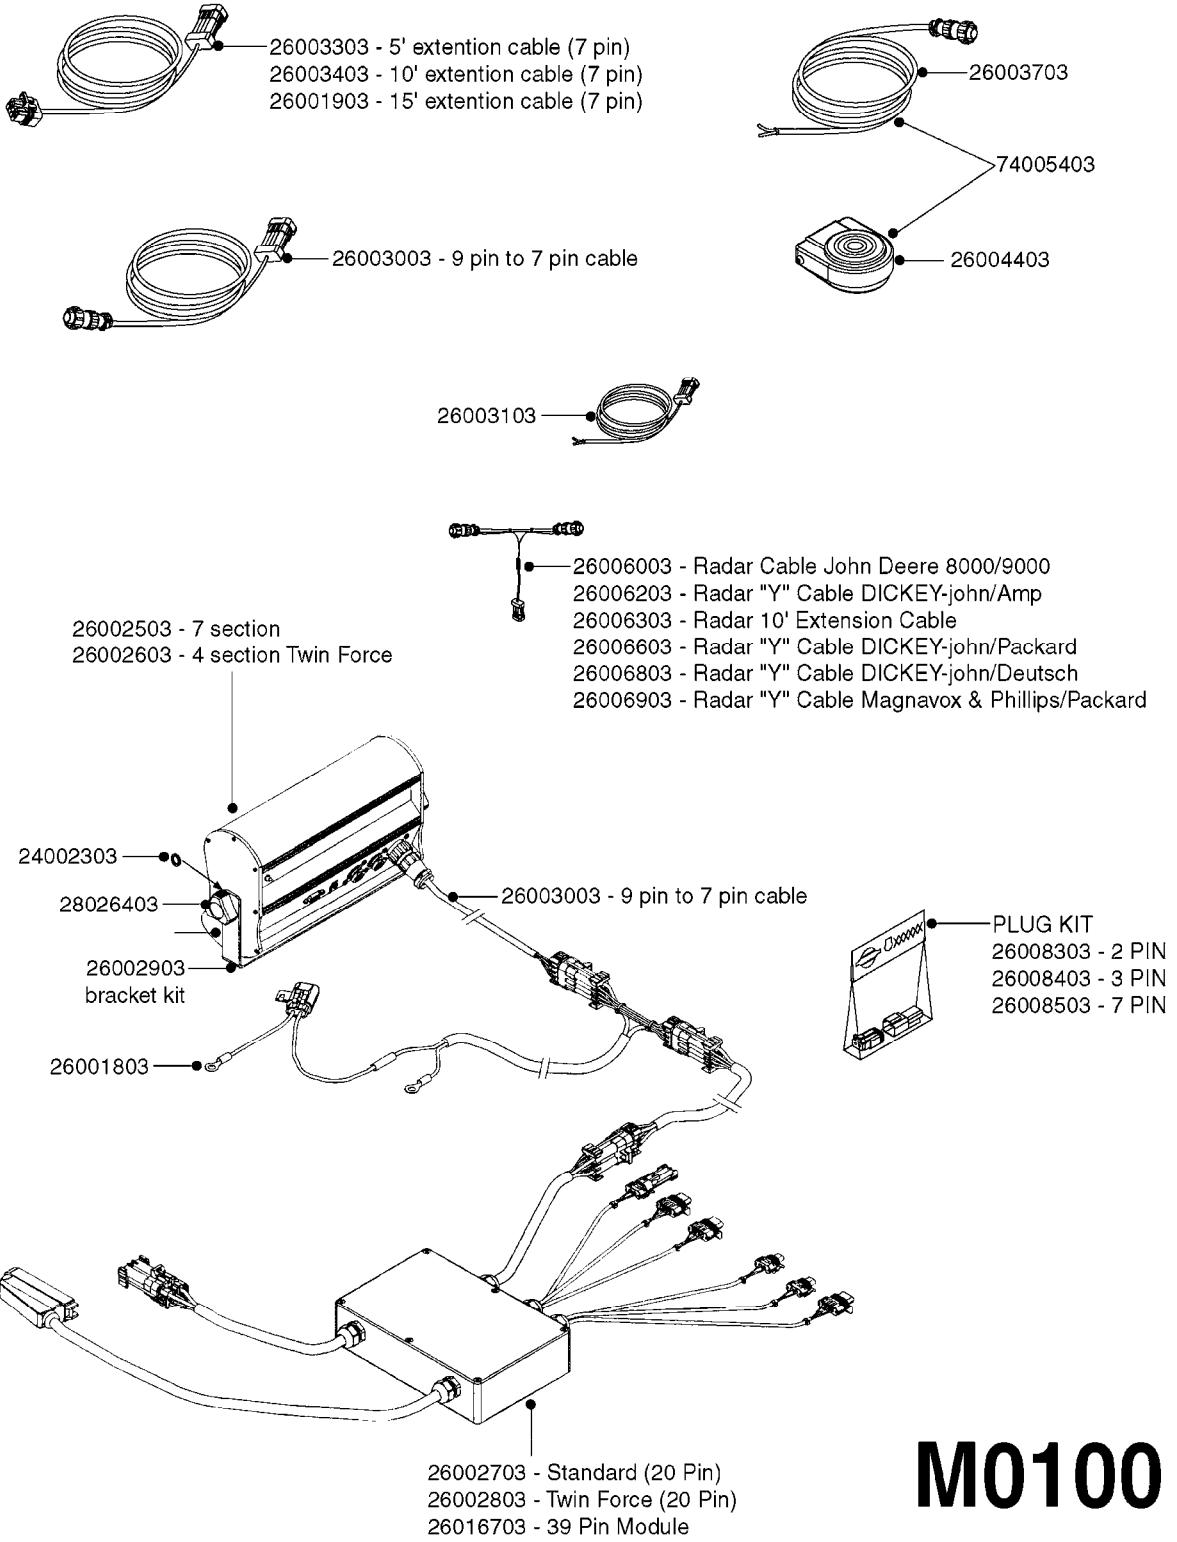

M0100

MUSTANG 3500 CONTROLLER
M0100-HIN, 01:01:16

Page 1
Date 07.02.2020 9:58

parts-n°	order qty	description
24002303	1	WASHER, RUBBER
26001803	1	POWER CABLE
26001903	1	15' 7-PIN EXTENSION CABLE
26002503	1	MUSTANG 3500/7 CONSOLE
26002603	1	MUSTANG 3500/4/TF CONSOLE
26002703	1	MUSTANG 3500/20PIN SC MODULE
26002803	1	MUSTANG 3500/20PIN TF SC MODUL
26002903	1	MUSTANG 3500 CONSOLE MNT KIT
26003003	1	MUSTANG 3500 CONSOLE CABLE
26003103	1	MUSTANG 3500/7 SC MOD CNECT KT
26003303	1	MUSTANG/FM 5FT 7PIN EXT CABLE
26003403	1	MUSTANG/FM 10FT 7PIN EXT CABLE
26003703	1	MUSTANG RUN/HOLD ADAPT CABLE
26004403	1	SWITCH, FOOT
26006003	1	MUSTANG RADR CBLE JD 8000/9000
26006203	1	MUSTANG RDR "Y" CABLE DCKY-JHN
26006303	1	MUSTANG RDR EXTNSN CABLE 10FT
26006603	1	MUSTANG RDR"Y"CABLE D-J PACKRD
26006803	1	MUSTANG RDR"Y"CABLE D-J DEUTS.
26006903	1	MUSTANG RDR"Y"CABLE MAG.PHILIP
26008303	1	MICRO TRAK PLUG KIT - 2 PIN
26008403	1	MICRO TRAK PLUG KIT - 3 PIN
26008503	1	MICRO TRAK PLUG KIT - 7 PIN
26016703	1	MUSTANG 3500/39PIN SC MODULE
28026403	1	KNOB, MUSTANG CONSOLE MOUNT
74005403	1	FOOT SWITCH FOR MUSTANG 3500