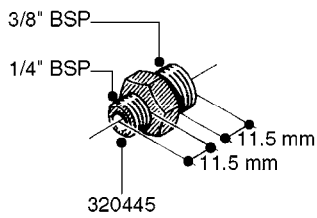

FITTINGS - HEXAGON NIPPLES
L0030-HIN, 01:01:16

L0030

FITTINGS - HEXAGON NIPPLES
L0030-HIN, 01:01:16

Page 1
Date 07.02.2020 9:58

parts-n°	order qty	description
10015303	1	FITT.PO.HN 1.00X1.00 M1000
10425003	1	FITT.PO.HN 1.25X1.00 MCPHEE
320132	1	FITT.DK HN 1" BSP
320176	1	FITT.DK HN 3/8"X1/2" BSP
320445	1	FITT.DK HN 1/4"X3/8" BSP
320655	1	FITT.DK HN 1/2"-1/2" BSP
320692	1	FITT.DK HN 3/8'BSPX1/4'NPT
320703	1	FITT.DK HN 3/8BSP X1/2 &1/4NPT
320725	1	FITT.DK NIPPLE 3/8"-3/8" BSP
320902	1	FITT.DK HN 3/8'X 1/4' BSP
390232	1	FITT.DK HN 1-1/2' X 1-1/4' BSP
390276	1	FITT.DK HN 1'BSP