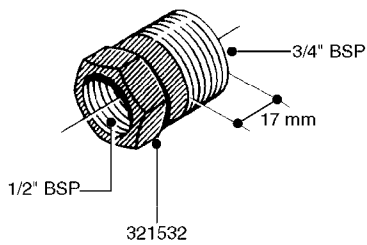

FITTINGS - HEXAGON NIPPLES
L0030-HIN, 01:01:16

L0030

FITTINGS - HEXAGON NIPPLES
L0030-HIN, 01:01:16

Page 1
Date 07.02.2020 9:58

parts-n°	order qty	description
10015303	1	FITT.PO.HN 1.00X1.00 M1000
10425003	1	FITT.PO.HN 1.25X1.00 MCPHEE
320132	1	FITT.DK HN 1" BSP
320176	1	FITT.DK HN 3/8"X1/2" BSP
320445	1	FITT.DK HN 1/4"X3/8" BSP
320655	1	FITT.DK HN 1/2"-1/2" BSP
320692	1	FITT.DK HN 3/8'BSPX1/4'NPT
320703	1	FITT.DK HN 3/8BSP X1/2 &1/4NPT
320725	1	FITT.DK NIPPLE 3/8"-3/8" BSP
320902	1	FITT.DK HN 3/8'X 1/4' BSP
390232	1	FITT.DK HN 1-1/2' X 1-1/4' BSP
390276	1	FITT.DK HN 1'BSP