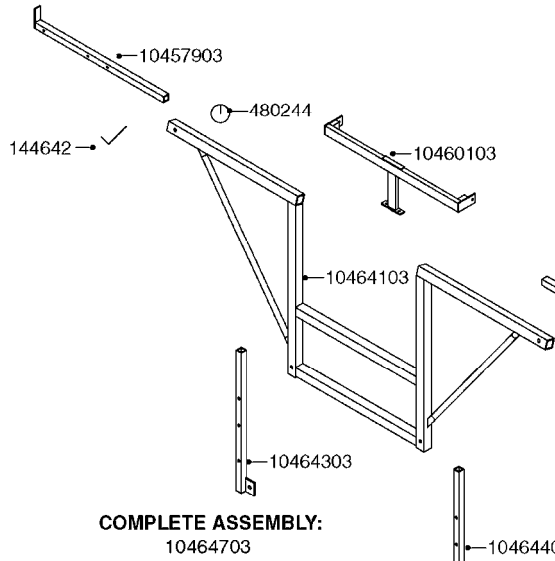

**45'-66' EAGLE ON
HC NAVIGATOR
HC 500
HC 800
HC 1000**

**80'-90' EAGLE ON
NAVIGATOR TA & HC**