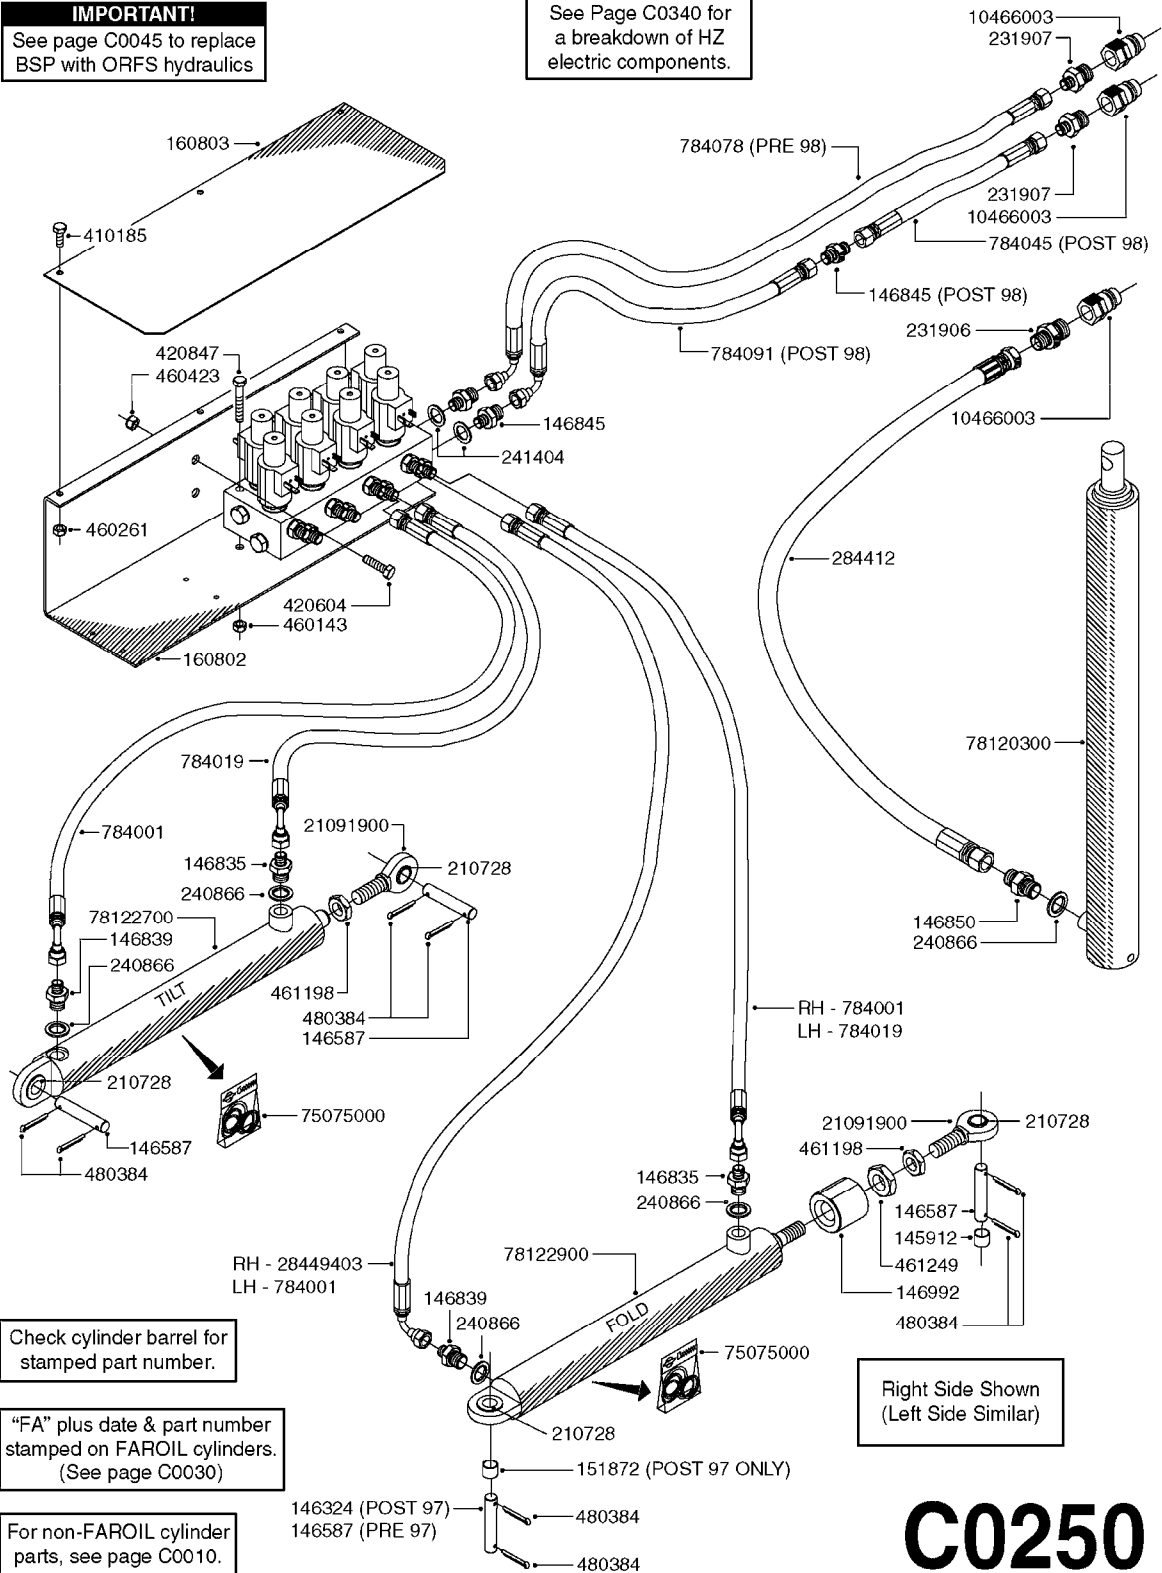

IMPORTANT!
See page C0045 to replace
BSP with ORFS hydraulics

See Page C0340 for
a breakdown of HZ
electric components.