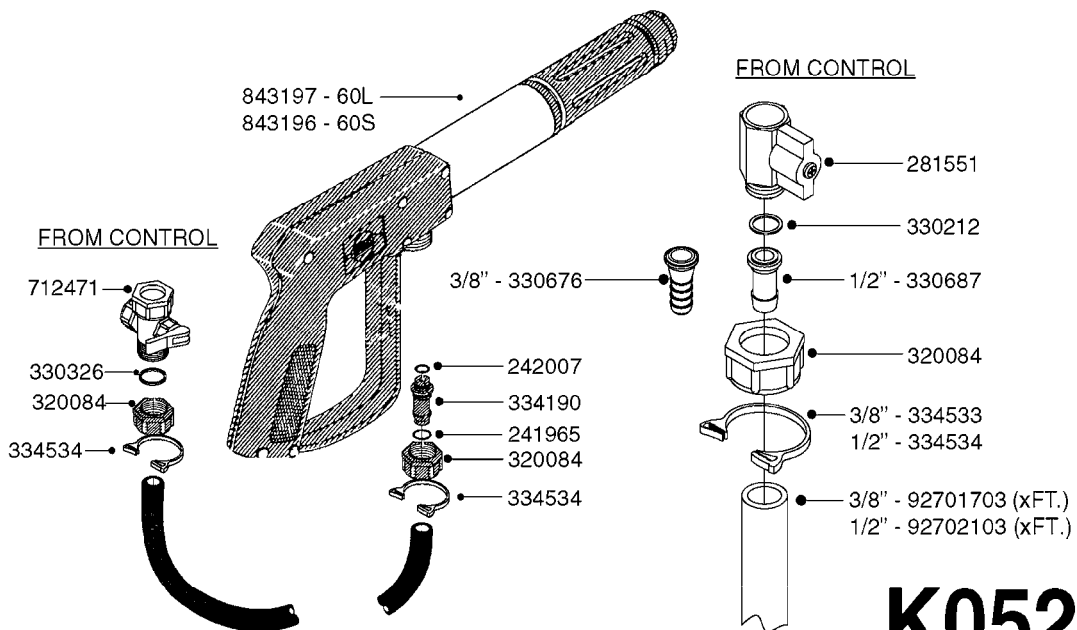

K0520

HOSE WRAPS
K0520-HIN, 05:12:19

Page 1
Date 07.02.2020 9:58

parts-n°	order qty	description
241965	1	O-RING Ø12.1 X 1.6 NITRILE
242007	1	O-RING Ø9.1 X 1.6 NITRILE
281551	1	BALL VALVE 1/2"
320084	1	FITT.DK NUT 1/2" BSP
330212	1	O-RING D19/D14X2.4 F.1/2"NUT
330326	1	O-RING D30/D24X2 F.1"NUT
330676	1	FITT.DK HB 3/8" F. 1/2" NUT
330687	1	FITT.DK HB 1/2" F. 1/2" NUT
334190	1	FITT.DK HB 1/2' F. PISTOL 60S
334533	1	CLAMP HOSE PLASTIC 3/8"
334534	1	CLAMP HOSE PLASTIC 1/2"
636223	1	POST 12 VOLT TR30
712471	1	AGITATION VALVE ASSY. ON/OFF
843196	1	SPRAY GUN KIT TYPE 60 SHORT
843197	1	HANDGUN KIT TYPE 60 LONG
10013403	1	BOLT HEX 3/8-16X1 1/4 HCS Z5
10013503	1	NUT HEX NC 3/8"
10178903	1	WRAP HOSE SIDE MOUNT PLATE
10179003	1	WRAP HOSE BOTTOM PLATE MOUNT
10179403	1	WRAP WELDMENT FOR HI101789
10179503	1	WRAP WELDMENT FOR HI101790
10225603	1	BKT.FOR HOSE WRAP MOUNT NL NK
10225703	1	WRAP HOSE BDL.BOTTOM PLATE
92701703	1	HOSE R X3/8" X300PSI WP X0012"
92702103	1	HOSE R X1/2" X300PSI WP X0012"