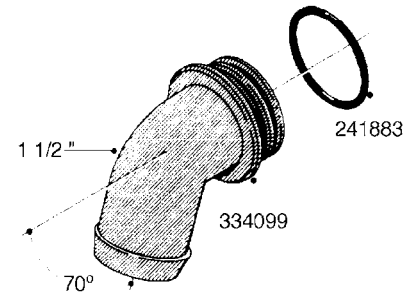

L0080

FITTINGS - S-53
L0080-HIN, 12:09:17

Page 1

Date 07.02.2020 9:58

Pos.	parts-n°	order qty	description
1	145995	1	FITT.DK S-53 FORK
2	241973	1	O-RING Ø3 X 44.2 70 SHORES NITRIL NITRIL (BLACK)
2	242353	1	O-RING 3 X 44.2 VITON VITON (BROWN)
3	242109	1	O-RING D32.2x3.0 NITRIL (BLACK)
3	242354	1	O-RING D32.2X3.0 VITON VITON (BROWN)
4	322103	1	FITT.DK S-53 BULKHEAD
5	322107	1	FITT.DK S-53 BULKHEAD NUT
6	322110	1	FITT.DK S-53 ELB. 1/2" BSP
7	322352	1	FITT.DK S-53 TEE
8	334229	1	FITT.DK S-53 STR.3/4"
9	334260	1	GASKET F. S-53 BULKHEAD
10	334564	1	FITT.DK S-67 TO S-53 ADAPTER
11	391100	1	FITT.DK S-53THREAD INS.1/2"BSP
12	726463	1	FITT.DK S53 BULKHEAD W/GASKET
13	726552	1	FIT.DK S-53X90 1/2" BSP,O-RING
14	726556	1	FITT.DK S-53 HB 1/2" W/O-RING
15	726558	1	FITT.DK S53 STR. 3/4" W.ORING
16	726559	1	FITT DK. S-53 HB 1" W/O-RING
17	726568	1	FITT.DK.S-53 HB 1/2"90 W/O-RING
18	726570	1	FITT.DK S-53 ELB.3/4" W.ORING
19	726571	1	FITT.DK S-53 ELB.1", W ORING
20	726578	1	FITT.DK S53 PLUG WITH O-RING
21	728561	1	FITT.DK. S67M - S53F REDUCER