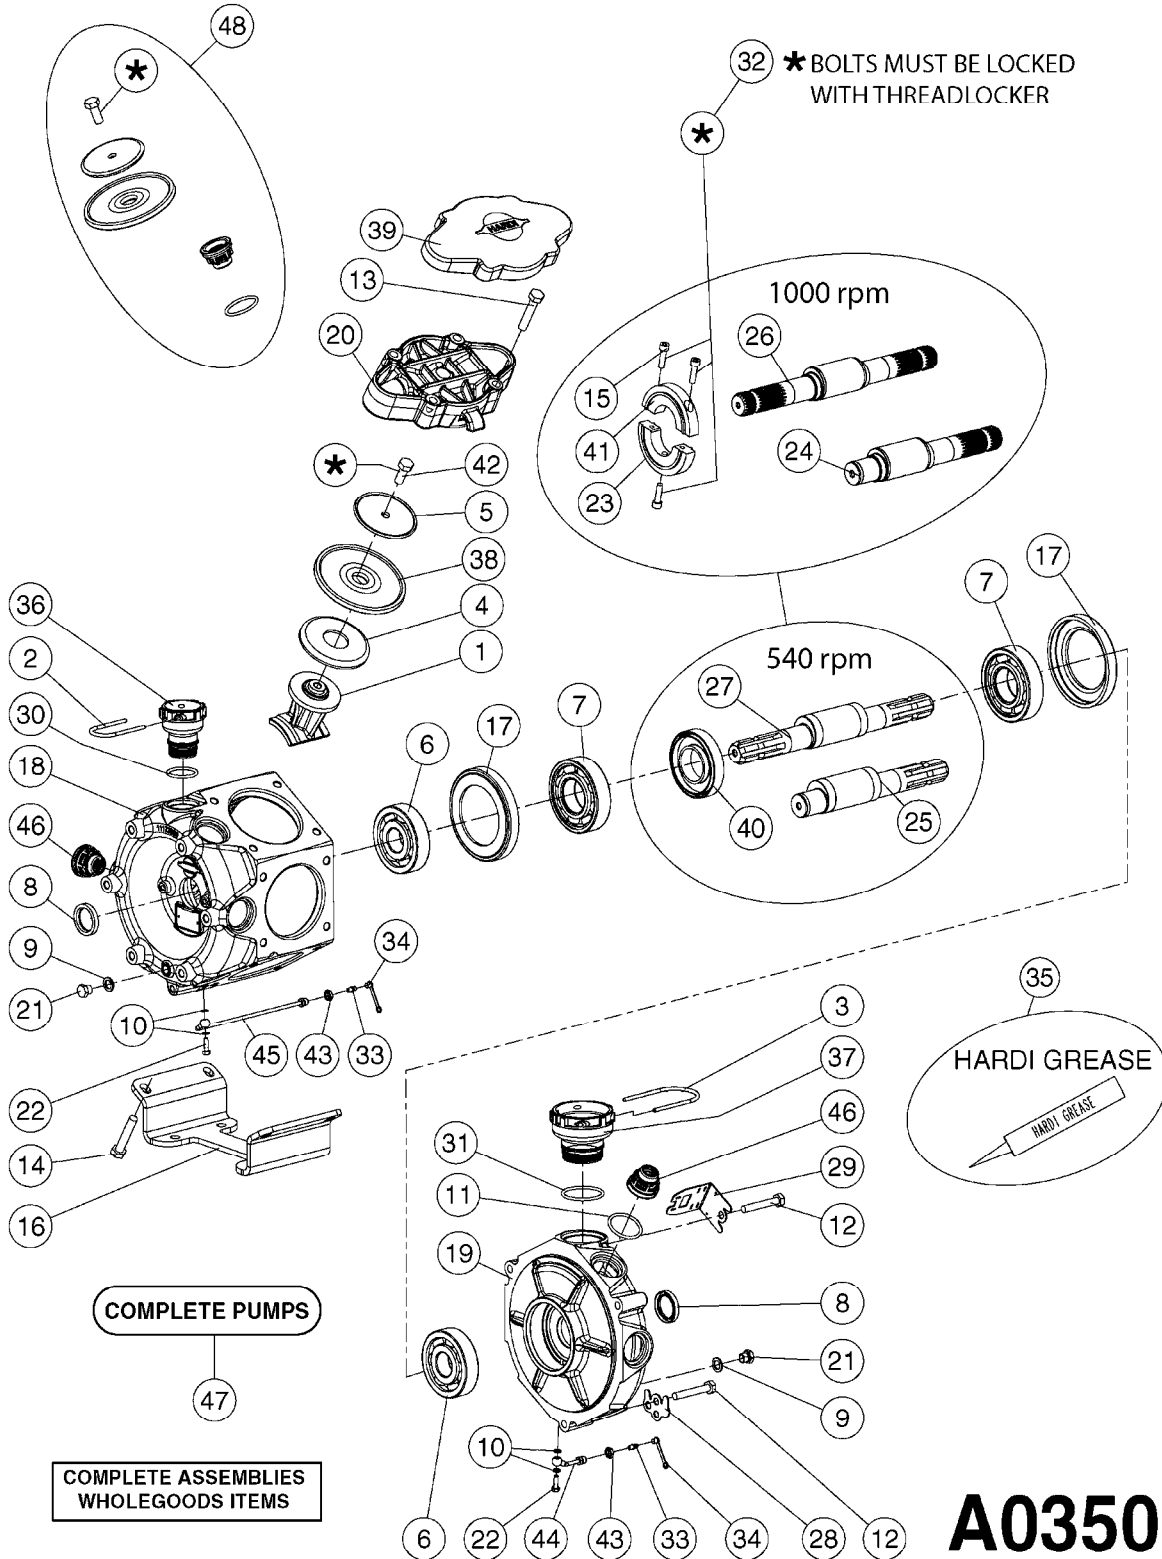

PUMP - 464 540/1000 RPM
A0350-HIN, 23:04:19

Page 1
Date 07.02.2020 9:56

Pos.	parts-n°	order qty	description
1	111622	1	CONNECTING ROD 463/5.5MM
1	111623	1	CONNECTING ROD 463/10MM
1	111624	1	CONNECTING ROD 463/12MM
1	111645	1	CONNECTING ROD 463/6.5MM
2	145996	1	FITT.DK S-67 FORK
3	145997	1	FITT.DK S-93 FORK
4	161012	1	DIAPHRAGM BACKING DISC F. 463
5	161175	1	DIAPHRAGM DISC 463/464 PUMP
6	210221	1	BEARING BALL 6407
7	210232	1	BEARING BALL 6310
8	210243	1	SEAL OIL 35 X 47 X 7
9	241404	1	DOWTY SEAL 1/4"
10	242374	1	WASHER Ø10/Ø6X1 COPPER
11	330072	1	O-RING D53.5/D45.5X4
12	421072	1	BOLT HEX 8.8 RAW M10X65
13	430312	1	BOLT HEX 8.8 M12X60
14	430438	1	BOLT HEX 8.8 DEL M12X65
15	450995	1	BOLT ALLEN M8X30 DIN 912 RAW
16	614628	1	FOOT F. 46X PUMP, RED
16	16410800	1	PUMP BASE 463/464 BLACK
17	11171900	1	CONROD RING 364/464 MACHINED
18	11172200	1	PUMP HOUSE 464 MACHINED 5/4" BSP RED
19	11172600	1	FRONTPART 464 MACHINED 2" BSP RED
20	11173000	1	VALVE COVER.463/464 MACHINED RED
21	14010400	1	PLUG 1/4" BSP
22	14120400	1	BANJOBOLT M6 X 19
23	14120700	1	COUNTERWEIGHT 364/464-1000
24	14137300	1	CRANKSHAFT 364/464-5.5 1000
24	14137400	1	CRANKSHAFT 364/464-6.5 1000
25	14137600	1	CRANKSHAFT 364/464-10
25	14137700	1	CRANKSHAFT 464-12
26	14137900	1	CRANKSHAFT 364/464-5.5 GG 1000
26	14138000	1	CRANKSHAFT 364/464-6.5 GG 1000
27	14138200	1	CRANKSHAFT 364/464-10 GG
27	14138300	1	CRANKSHAFT 464-12 GG
28	16383000	1	GREASE NIPPLE PLATE 464
29	16390600	1	BRACKET FOR RPM SENSOR
30	24266600	1	O-RING D 38,0 X 4,0 70SH.NITR
31	24266800	1	O-RING D 54,0 X 4,0 70SH.NITR
32	28045503	1	LOCTITE 262 .5ML (.017oz.)
33	28163300	1	GREASE NIPPLE H1 M6X1 DIN 7412
34	28163400	1	CAP F. GREASENIPPLE YELLOW M6X1
35	28164600	1	HARDI PUMP GREASE S3 V550L 1
36	32242200	1	FITTING S67 5/4" KON. RG 2014
37	32242400	1	FITTING S93 2" KON. RG 2014
38	33511600	1	DIAPHRAGM PUMP 463/464 PUMP PUR
39	33524000	1	COVER PLASTIC 464 PUMP
40	33527200	1	GREASE SPLIT 364/464
41	39136200	1	HALFPART 364/464-1000
42	43099200	1	BOLT HEX SS M12 X 30 DIN933 A4
43	46134000	1	NUT HEX M10x1 H=2.3 NV=14 ELZIN
44	61097000	1	BANJOTUBE SHORT 464 COMPL.
45	61097100	1	BANJOTUBE LONG 464 COMPL.
46	72043600	1	VALVE FOR 462/463
47	72993500	1	PUMP 464-12-540, CM
47	72993600	1	PUMP 464-6.5 MED-2-1000
47	82168100	1	PUMP 464-5.5 THROUGH SHAFT 1000RPM
47	82168200	1	PUMP 464-10 2" SUCT. 540RPM
47	82168500	1	PUMP 464-12 2" SUCT. 540 RPM
47	82168700	1	PUMP 464-12 540 OFFSET PORTS
47	82168800	1	PUMP 464 6.5 1000 OFFSET PORTS