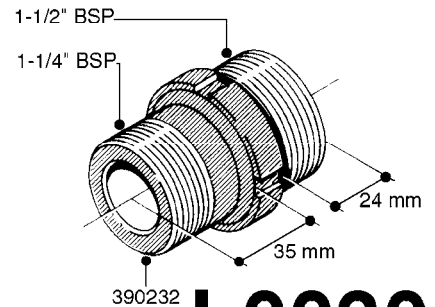

FITTINGS - HEXAGON NIPPLES
L0030-HIN, 01:01:16

L0030

FITTINGS - HEXAGON NIPPLES
L0030-HIN, 01:01:16

Page 1
Date 07.02.2020 9:58

parts-n°	order qty	description
10015303	1	FITT.PO.HN 1.00X1.00 M1000
10425003	1	FITT.PO.HN 1.25X1.00 MCPHEE
320132	1	FITT.DK HN 1" BSP
320176	1	FITT.DK HN 3/8"X1/2" BSP
320445	1	FITT.DK HN 1/4"X3/8" BSP
320655	1	FITT.DK HN 1/2"-1/2" BSP
320692	1	FITT.DK HN 3/8'BSPX1/4'NPT
320703	1	FITT.DK HN 3/8BSP X1/2 &1/4NPT
320725	1	FITT.DK NIPPLE 3/8"-3/8" BSP
320902	1	FITT.DK HN 3/8'X 1/4' BSP
390232	1	FITT.DK HN 1-1/2' X 1-1/4' BSP
390276	1	FITT.DK HN 1'BSP