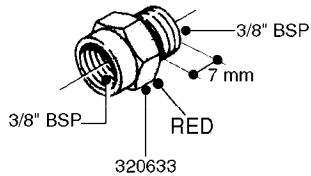

FITTINGS - HEXAGON NIPPLES
L0030-HIN, 01:01:16

L0030

FITTINGS - HEXAGON NIPPLES
L0030-HIN, 01:01:16

Page 1
Date 07.02.2020 9:58

parts-n°	order qty	description
10015303	1	FITT.PO.HN 1.00X1.00 M1000
10425003	1	FITT.PO.HN 1.25X1.00 MCPHEE
320132	1	FITT.DK HN 1" BSP
320176	1	FITT.DK HN 3/8"X1/2" BSP
320445	1	FITT.DK HN 1/4"X3/8" BSP
320655	1	FITT.DK HN 1/2"-1/2" BSP
320692	1	FITT.DK HN 3/8'BSPX1/4'NPT
320703	1	FITT.DK HN 3/8BSP X1/2 &1/4NPT
320725	1	FITT.DK NIPPLE 3/8"-3/8" BSP
320902	1	FITT.DK HN 3/8'X 1/4' BSP
390232	1	FITT.DK HN 1-1/2' X 1-1/4' BSP
390276	1	FITT.DK HN 1'BSP