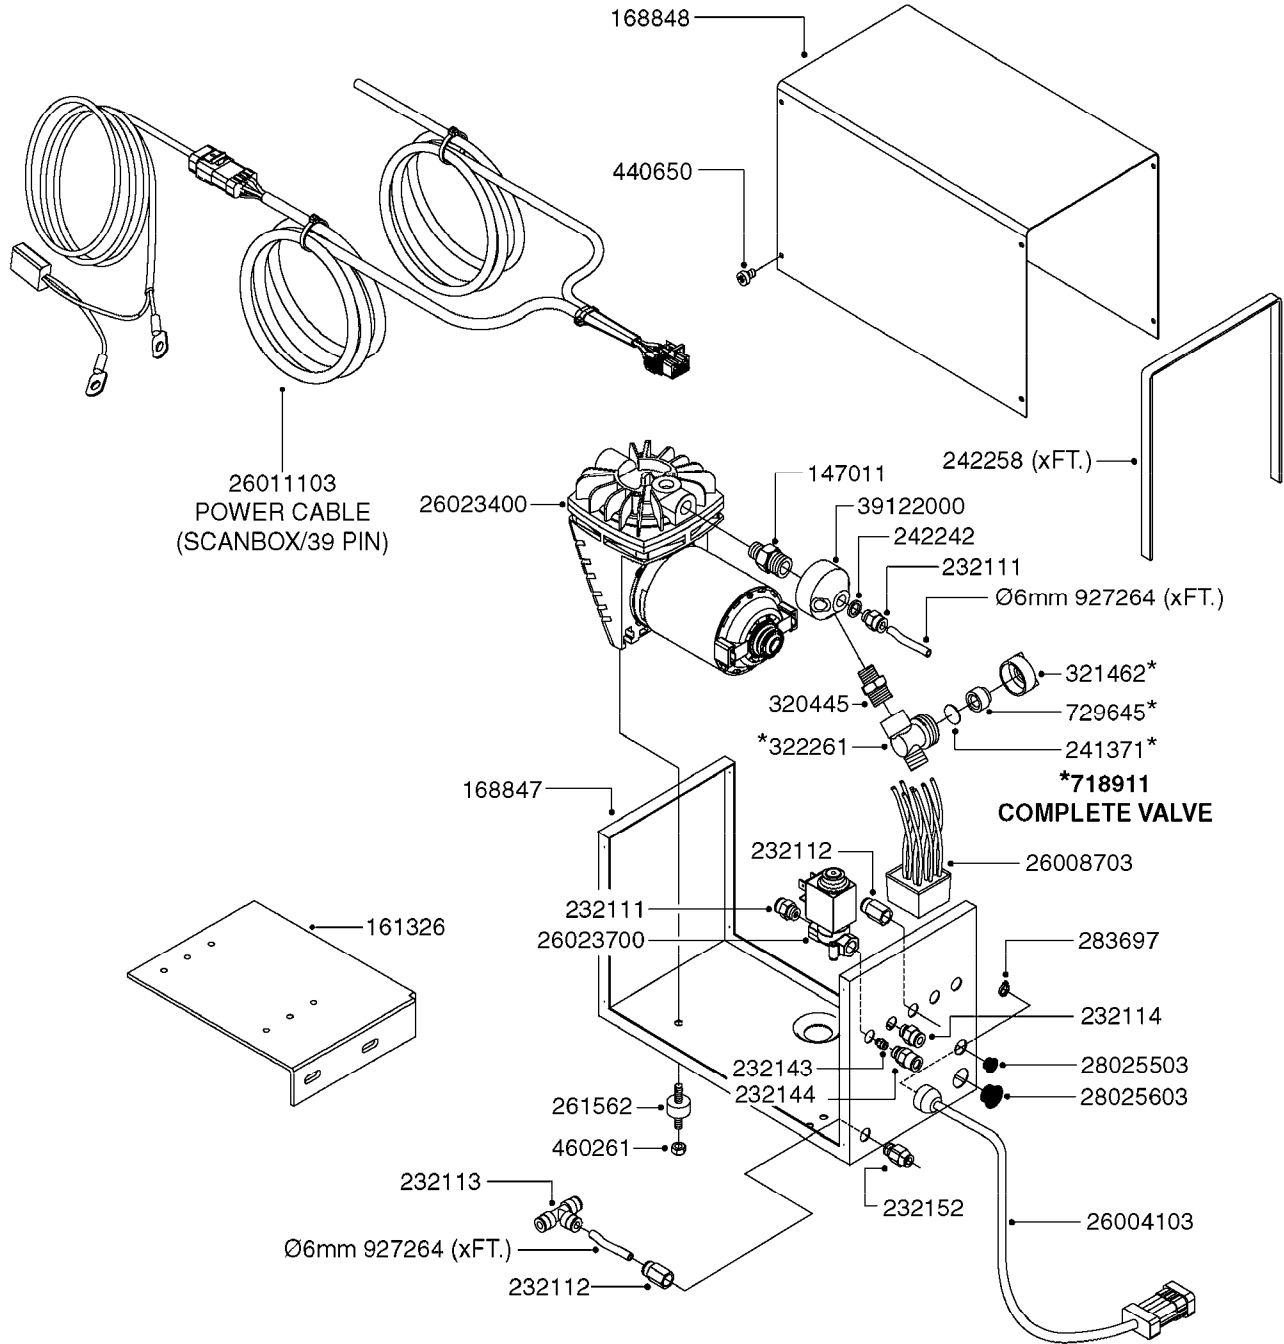

K0400

*Ø8mm 927306 (xFT.)
*Ø10mm 927330 (xFT.)

70062503 - COMPLETE ASSEMBLY

FOAM MARKER COMPRESSOR 2007
K0400-HIN, 01:01:16

Page 1
Date 07.02.2020 9:58

parts-n°	order qty	description
147011	1	HEX NIPPLE 3/8'X1/4'BSP BRASS
161326	1	MOUNT BKT. F. FOAM COMP.BOX 98
168847	1	ENCLOSURE LOWER F.MARKER
168848	1	COVER F. FOAM MARKER
232111	1	QUICK COUPLER 6MM X 1/8 EXT.
232112	1	QUICK COUPLER 6MM 1/8 INT.
232113	1	QUICK COUPLER 6MM T-PIECE
232114	1	COUPLER 1/8" THREADX8MM HOSE
232143	1	REDUCER 1/4'INT-1/8'EXT
232144	1	QUICK COUPLER 10MM X 1/4 EXT
232152	1	QUICK COUPLER 8MMX1/8 EXT.LONG
241371	1	DIAPHRAGM F.NO-DRIP,VULC
242242	1	O-RING F.AIR HOSE FITTING
242258	1	TRIM 3X10 SELF ADHESIVE 0012"
261562	1	RUBBER DAMPER 2XM6X25
283697	1	TIESTRAP 200MM
320445	1	FITT.DK HN 1/4"X3/8" BSP
321462	1	CAP F.NO-DRIP ASSY.
322261	1	HOUSING F.SAFETY VALVE 3/8"
440650	1	SCREW 3.5x13 STAINLESS
460261	1	NUT HEX M6X1.00 LOCK DIN985 A2 SS
718911	1	VALVE (SAFETY) F.MARKER
729645	1	NON-DRIP SPRING ASSY.GREEN 10
927264	1	HOSE R X PE D6/D4 X 0012"
927306	1	HOSE R X PE D8/D6 X 0012"BLACK
927330	1	HOSE R X PE D10/D8 X 012"BLACK
26004103	1	FOAM MARKER CNTRL MOD CABL STD
26008703	1	FOAM MARKER CONTROL SCII
26011103	1	FOAMER POWER/CONTROL CABLE 39P
26023400	1	COMPRESSOR F.FOAM MARKER CM40
26023700	1	SOLENOID VAL 12V 1/8' FLO '07
28025503	1	PLUG F.DRILLED HOLE 1/2"
28025603	1	PLUG F.DRILLED HOLE 3/4"
39122000	1	DISTR.HOUSING F.FOAM MARKER'07
70062503	1	FOAM MARKER COMPRESSOR,STD,39P