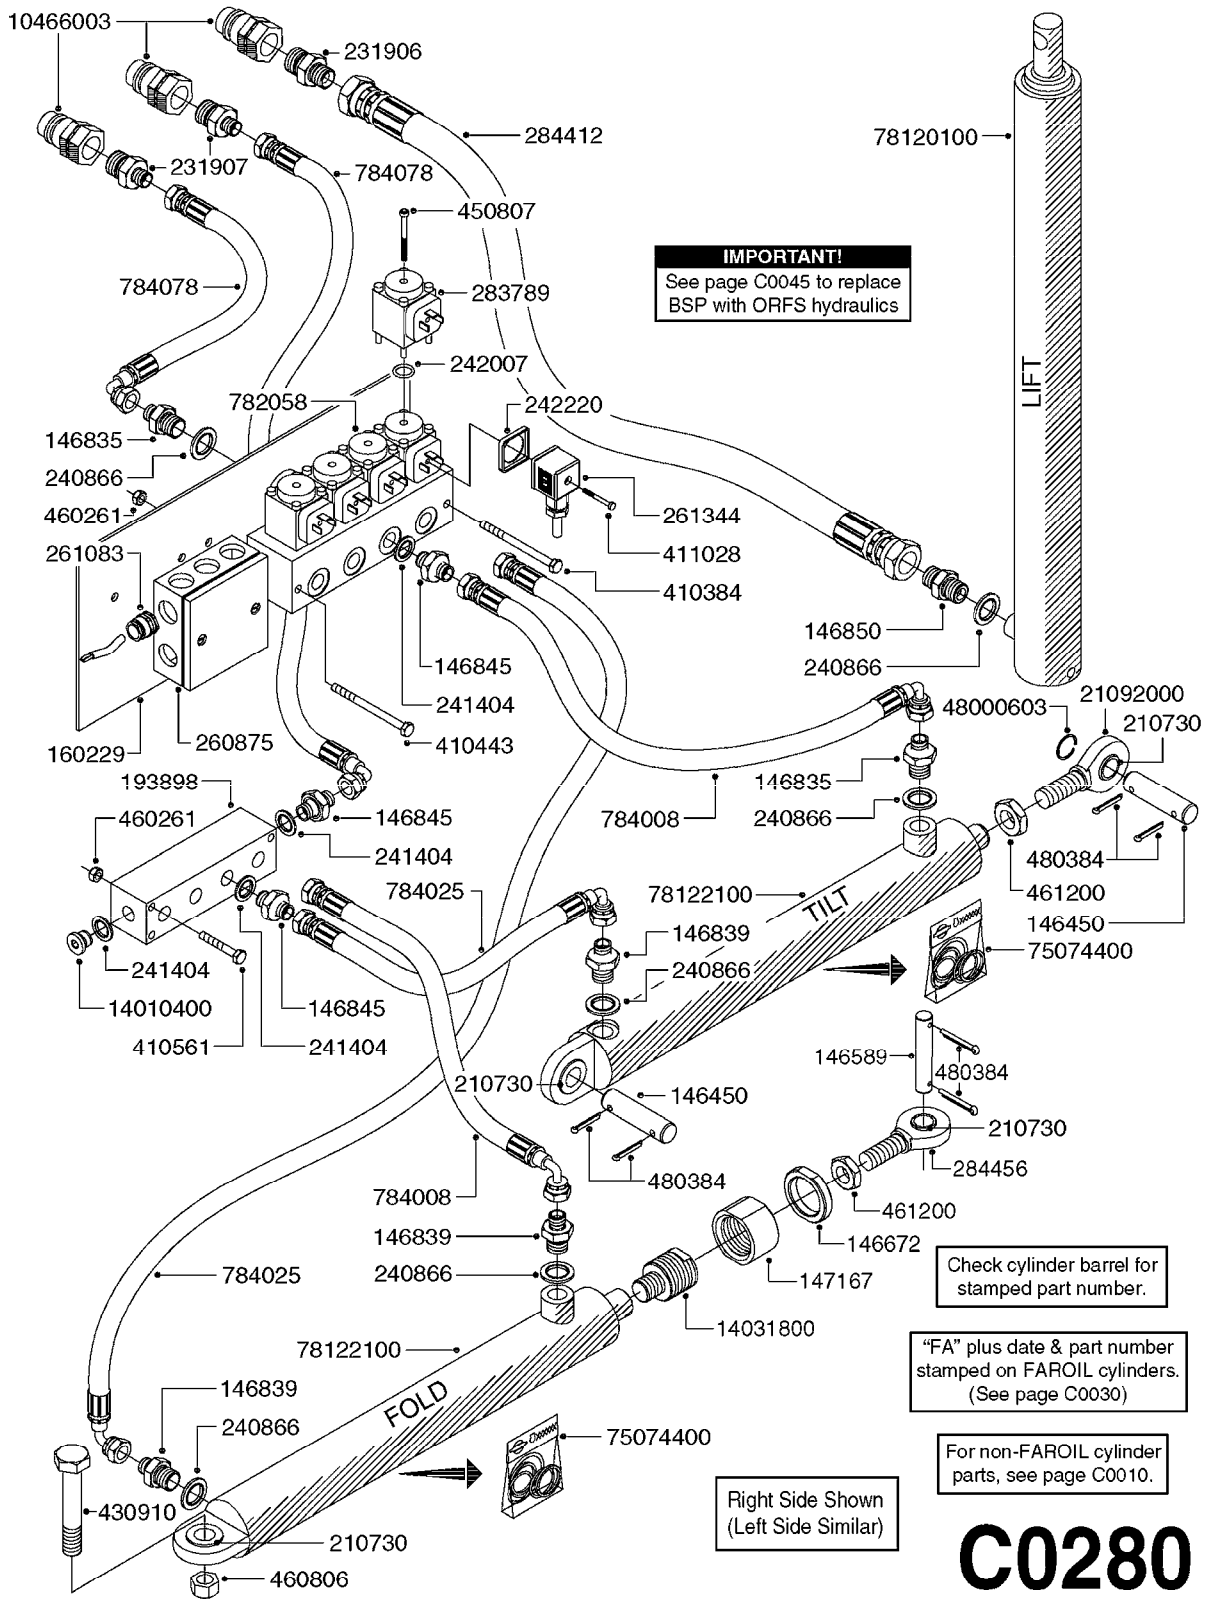

IMPORTANT!
See page C0045 to replace BSP with ORFS hydraulics

Right Side Shown
(Left Side Similar)

C0260

HYD EAG HZ 45-66' W/DH CONTROL
C0260-HIN, 23:01:18

Page 1
Date 07.02.2020 9:57

parts-n°	order qty	description
145912	1	BUSHING D19.8/D17.0X7MM
146324	1	SHAFT D16.8 L102/2 X 5
146587	1	PIN D16.8 X 65
146835	1	HEX NIPPLE 1/4" - 3/8" BSP
146839	1	HEX NIPPLE 1/4"X3/8" BSP 0.7MM
146850	1	HEX NIPPLE 3/8"x3/8" - 1.8mm
146992	1	BUSHING F.CYLINDER
151872	1	BUSHING D22.0/18.0 10MM
160802	1	MOUNT PLATE F.HYD SOLENOID'HZ'
160803	1	COVER PLATE F.HYD SOLENOID'HZ'
210728	1	BEARING F.LINK HEAD M17
231906	1	HEX NIPPLE 3/8"BSP X 1/2"NPT
231907	1	HEX NIPPLE 1/4"BSP X 1/2"NPT
240866	1	DOWTYSEAL 3/8"
242102	1	O-RING Ø9.25X1.78 NITRIL 90SH
242220	1	GASKET F. HIRSMANN PLUG INCLUDED WITH 729977
260363	1	PLUG 2 POLE 12V
261344	1	HIRSCHMANN PLUG B INCLUDED WITH 729977
261692	1	PLUG ELEC.7 POLE FEMALE F.CABL
261693	1	PLUG ELEC. 7 POLE MALE
261741	1	SWITCH 2 POLE 12V TOGGLE PRESS
261753	1	PLUG ELEC.7 POLE FEMALE F.BASE
270561	1	SCREW W/SPRING ASSY. (QTY 1)
284029	1	COVER PLUS D10.5/12.0X5.0
410185	1	BOLT HEX 8.8 DEL M6X16
411012	1	SCREW M5X30 STAINLESS
411029	1	SCREW M3X35 F.HIRSMANN PLUG INCLUDED WITH 729977
420847	1	BOLT HEX 8.8 DEL M8X85
440673	1	SCREW F.PLASTIC 5X12 SS
450964	1	SCREW M5X30 F.CYLINDER
460143	1	SELF LOCK NUT M8 SST A2 DIN985
460261	1	NUT HEX M6X1.00 LOCK DIN985 A2 SS
460467	1	NUT HEX M5 GALV.
461198	1	NUT HEX M16X2 JAMB
461249	1	NUT M22X1.5 DIN439B
471139	1	WASHER D22/D17X1.5 BRASS
480384	1	PIN COTTER 3/16 x 1-1/2"
729668	1	DISTRIBUTION BOX, 4 FUNCTION
729959	1	CONTROL BOX DAH 4-FUNCTION
729977	1	DAH DIRECTIONAL VLV JUNC. BOX
782080	1	MANIFOLD BLOCK, 4 FUNCTION
782115	1	HY SOLENOID VALVE DH HYD
782138	1	HY-BLOCK 1-VALVE W LS-PORT
784001	1	HOSE HY X 1/4 X 067.00"STR+ELB
784019	1	HOSE HY X 1/4 X 078.75"STR+ELB
784045	1	HOSE HY X 1/4 X 157.50"STR+STR
784056	1	HOSE HY X 1/4 X 394.00"STR+ELB
784091	1	HOSE HY X 1/4 X 295.25"STR+ELB
983003	1	CABLE ELEC.2X1MM WIRE BLACK EC INCLUDED WITH 729977
10466003	1	COUPLER PIONEER 8010-04 1/2NPT
21091900	1	LINK HEAD M16 x D17 DELTA
28449403	1	HOSE HY X1/4X057.08"STR+ELB
75075000	1	SEAL KIT 78122600/27/28/29
78120300	1	CYLINDER 60/50/30 1100MM
78122700	1	CYLINDER D40/22X300MM RED
78122900	1	CYLINDER 40/22X300MM RED
78563200	1	HYD HOSE ORFS 6S-6-6S L=8000