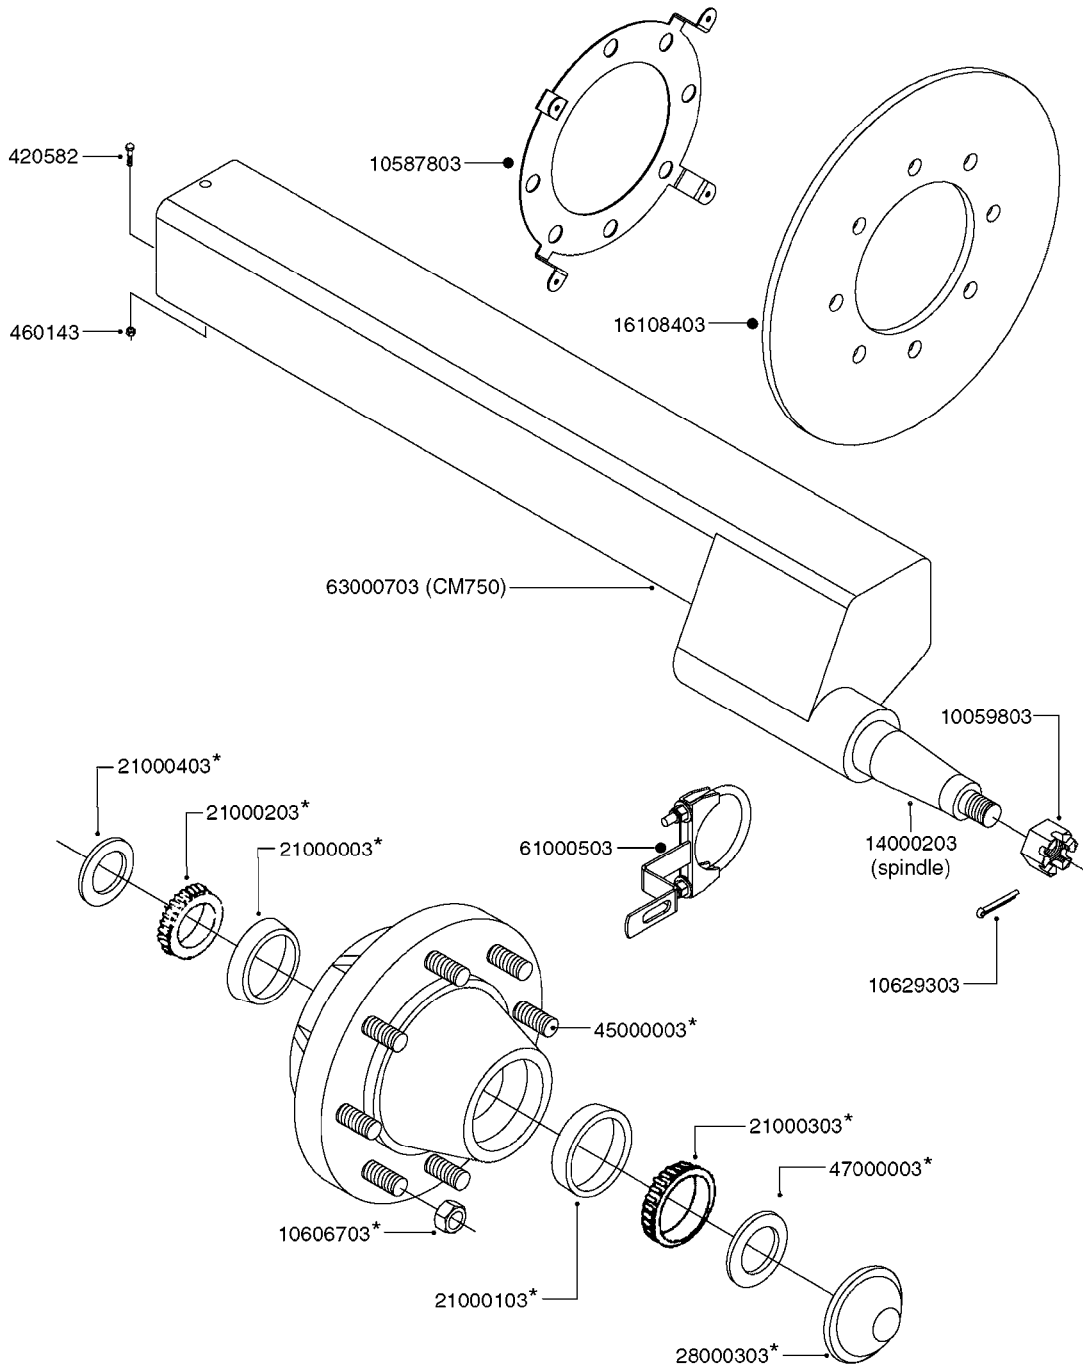

*28050103 - COMPLETE HUB ASSEMBLY

COMPLETE ASSEMBLIES
WHOLEGOODS ITEMS

E0750

HUB ASSY F. 3" SPINDLE CM750
E0750-HIN, 01:01:16

Page 1

Date 07.02.2020 9:57

parts-n°	order qty	description
420582	1	BOLT HEX 8.8 DEL M8X20 FT A2
460143	1	SELF LOCK NUT M8 SST A2 DIN985
10059803	1	NUT HEX NF 1"
10587803	1	MAG MNT F. SPEED SNS 8 BOLT
10606703	1	NUT HEX NF 5/8" FLANGED F.STUD
10629303	1	PIN, COTTER 7/32" X 1.75" LONG
14000203	1	SPINDLE 3" X 16" W/NUT &WASHER
16108403	1	REINFORCEMENT RING 8-8-6 HUB FOR NON-REINFORCED 3/8" RIMS ONLY
21000003	1	BEARING INNER CUP #382A
21000103	1	BEARING OUTER CUP #LM501310
21000203	1	BEARING INNER CONE #387AS
21000303	1	BEARING OUTER CONE #LM501349
21000403	1	SEAL GREASE #CR29968
28000303	1	DUST CAP #1609
28050103	1	HUB F 3" 758 7500# PACKAGE
45000003	1	STUD BOLT 5/8" X 2-1/2"
47000003	1	WASHER SPNDL 3" 1.12X2.1 .25TK
61000503	1	SPEED SNS MNT CLAMP - 3"
63000703	1	AXLE INSERT W/M CM750