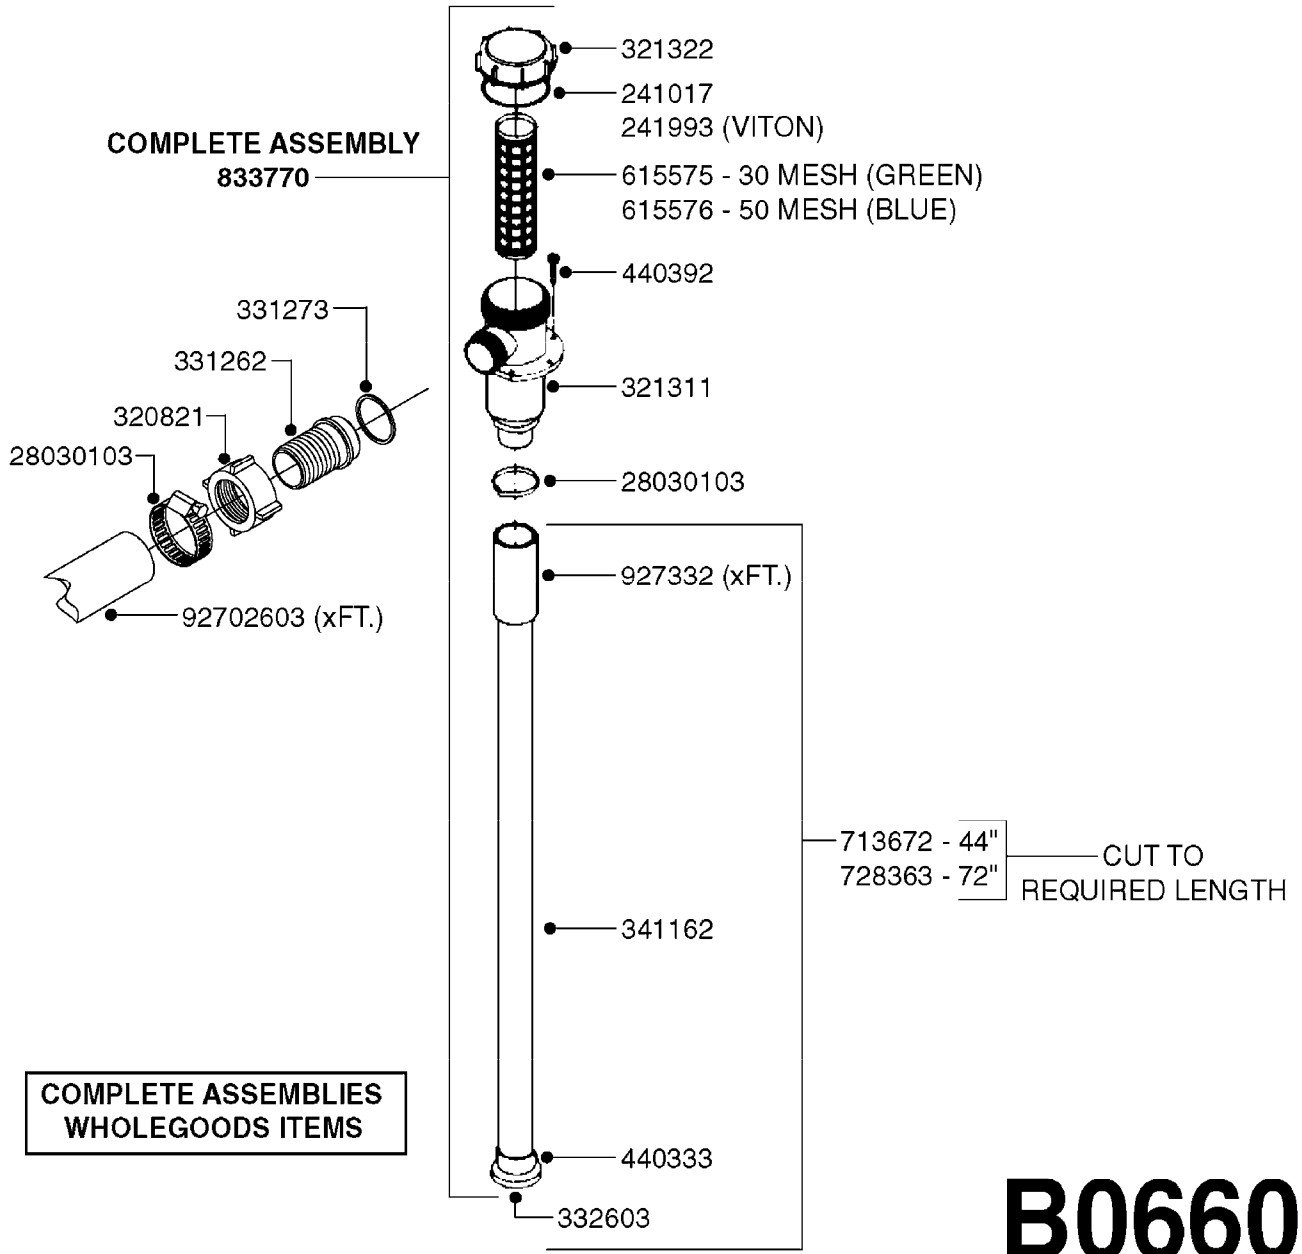

TOP SUCTION ASSEMBLY-SCREW CAP
B0660-HIN, 01:01:16

Page 1
Date 07.02.2020 9:57

parts-n°	order qty	description
241017	1	O-RING D74,5X3 NITRIL
241993	1	O-RING 74.5 X 3MM VIT/241017
320821	1	FITT.DK NUT 1-1/2" BSP
321311	1	FILTER BODY S 80 X 4
321322	1	SCREW CAP F. S80 X 4
331262	1	FITT.DK HB 1-1/2" F. 1-1/2"NUT
331273	1	O-RING D44/D38X2 F.1-1/2"
332603	1	CAP F. SUCTION TUBE
341162	1	SUCTION TUBE F.650
440333	1	SCREW 3.5 X 9.5 SS
440392	1	SCREW 6.3 X 25.0 DIN7981C TORX
615575	1	FILTER F.TOP SUCT.30 MESH GRN.
615576	1	FILTER F.TOP SUCT.50 MESH BLUE
713672	1	SUCTION TUBE L=44"
728363	1	SUCTION TUBE ASSY.L=72"
833770	1	TOP SUCTION KIT 300/500
927332	1	HOSE R X 28 BAR X 40MM X 0012"
28030103	1	CLAMP HOSE GEAR P5/4-S1.5"6724
92702603	1	HOSE PVC SUCT GRAY 1-1/2"