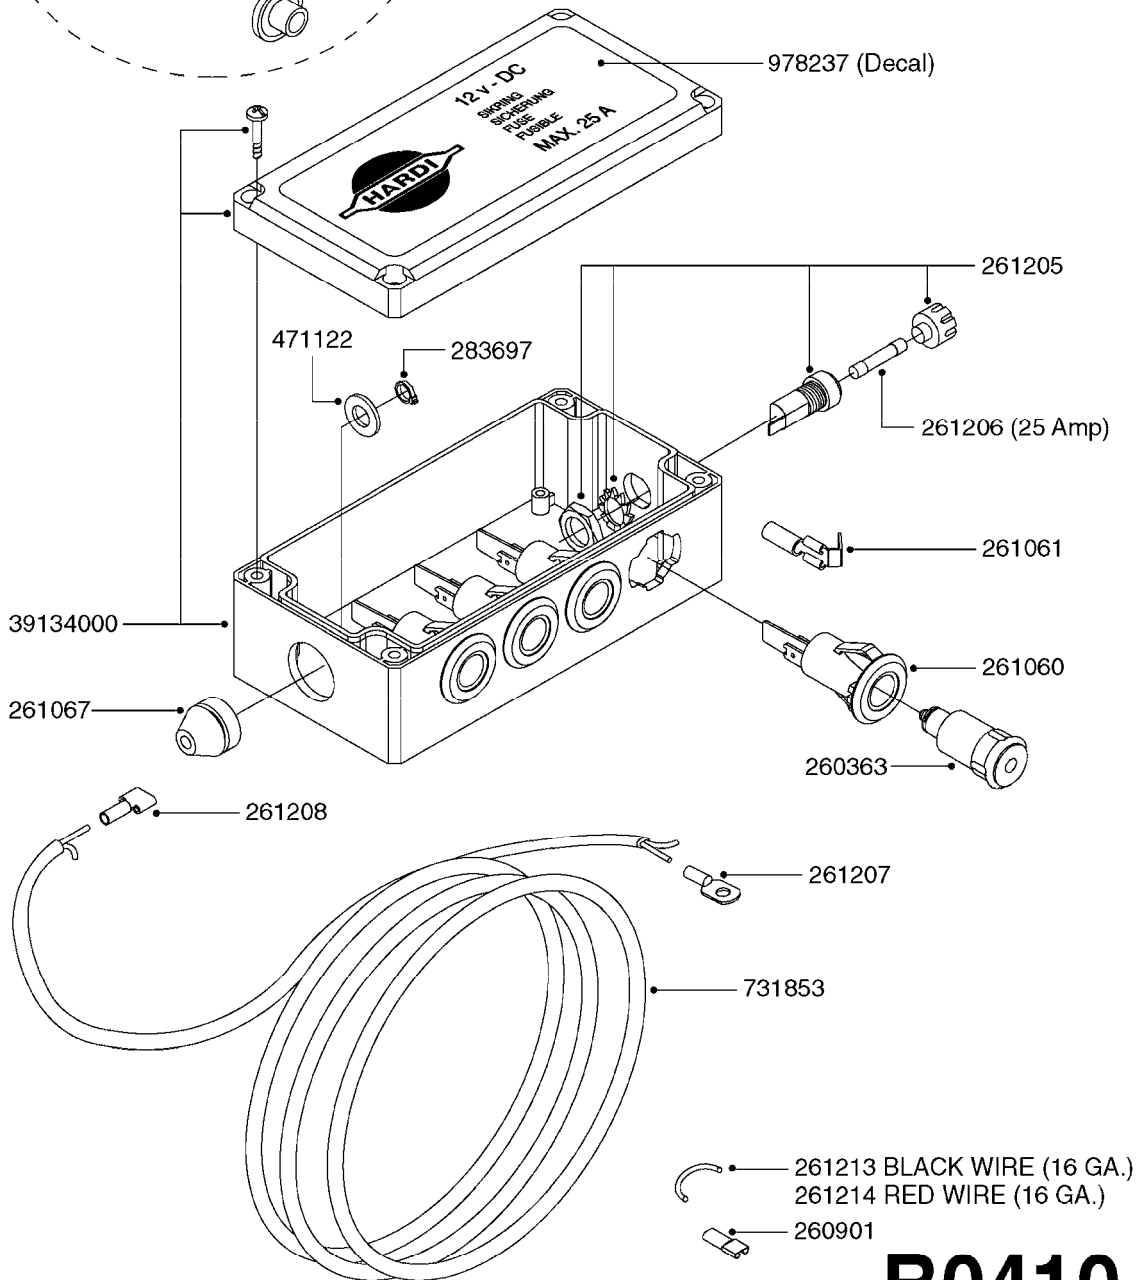

COMPLETE ASSEMBLIES
WHOLEGOODS ITEMS

817925 COMPLETE ASSEMBLY

12 VOLT OUTLET BOX
B0410-HIN, 01:01:16

Page 1
Date 07.02.2020 9:57

parts-n°	order qty	description
260363	1	PLUG 2 POLE 12V
260827	1	PLUG F.EC ATTACHMENTS
260901	1	SPADE F.ELEC CONN.1.5MM BLUE
261060	1	PLUG F.EC ATTACHMENTS
261061	1	SPADE F.ELEC.2 WAY CONNECTOR
261067	1	GROMMET 10-14 GREY
261205	1	FUSE HOLDER
261206	1	FUSE 25 A
261207	1	ELECTRIC CONNECTOR 4MM
261208	1	SPADE F.ELEC.CONNECTOR 4MM
261213	1	WIRE 6.4MM BLACK
261214	1	WIRE 6.4MM RED
283697	1	TIESTRAP 200MM
471122	1	WASHER, M10, Ø20/10.5X 2.0, SS
731853	1	CABLE 2X4MM L=138"
817925	1	OUTLET BOX 12 VOLT ELEC.
978237	1	DECAL OUTLET BOX
39134000	1	BOX, COMPLETE, 12V POWER BOX