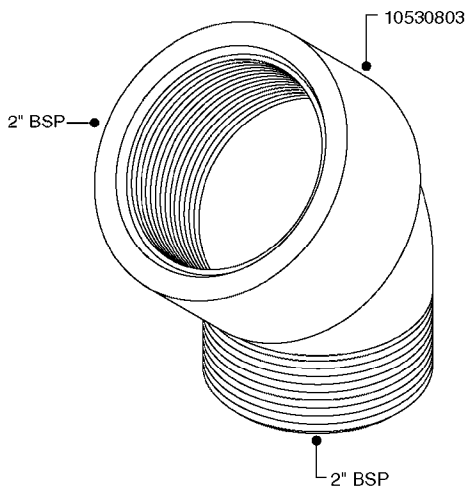

FITTINGS - HEXAGON NIPPLES
L0030-HIN, 01:01:16

L0030

FITTINGS - HEXAGON NIPPLES
L0030-HIN, 01:01:16

Page 1
Date 07.02.2020 9:58

parts-n°	order qty	description
10015303	1	FITT.PO.HN 1.00X1.00 M1000
10425003	1	FITT.PO.HN 1.25X1.00 MCPHEE
320132	1	FITT.DK HN 1" BSP
320176	1	FITT.DK HN 3/8"X1/2" BSP
320445	1	FITT.DK HN 1/4"X3/8" BSP
320655	1	FITT.DK HN 1/2"-1/2" BSP
320692	1	FITT.DK HN 3/8'BSPX1/4'NPT
320703	1	FITT.DK HN 3/8BSP X1/2 &1/4NPT
320725	1	FITT.DK NIPPLE 3/8"-3/8" BSP
320902	1	FITT.DK HN 3/8'X 1/4' BSP
390232	1	FITT.DK HN 1-1/2' X 1-1/4' BSP
390276	1	FITT.DK HN 1'BSP