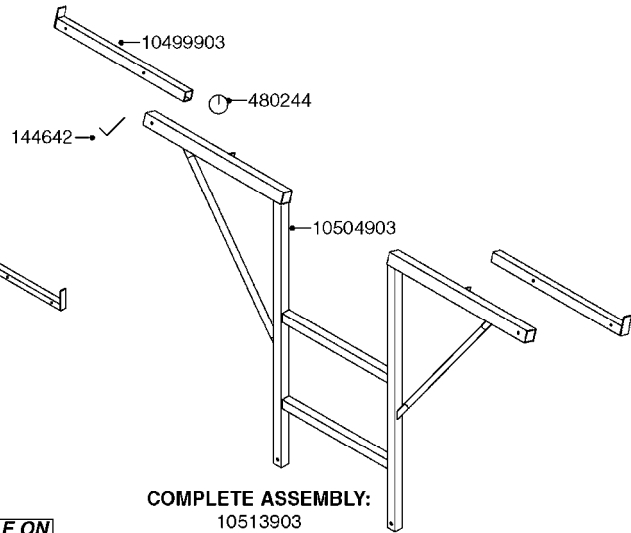

**45'-66' EAGLE ON
HC NAVIGATOR
HC 500
HC 800
HC 1000**

**80'-90' EAGLE ON
NAVIGATOR TA & HC**