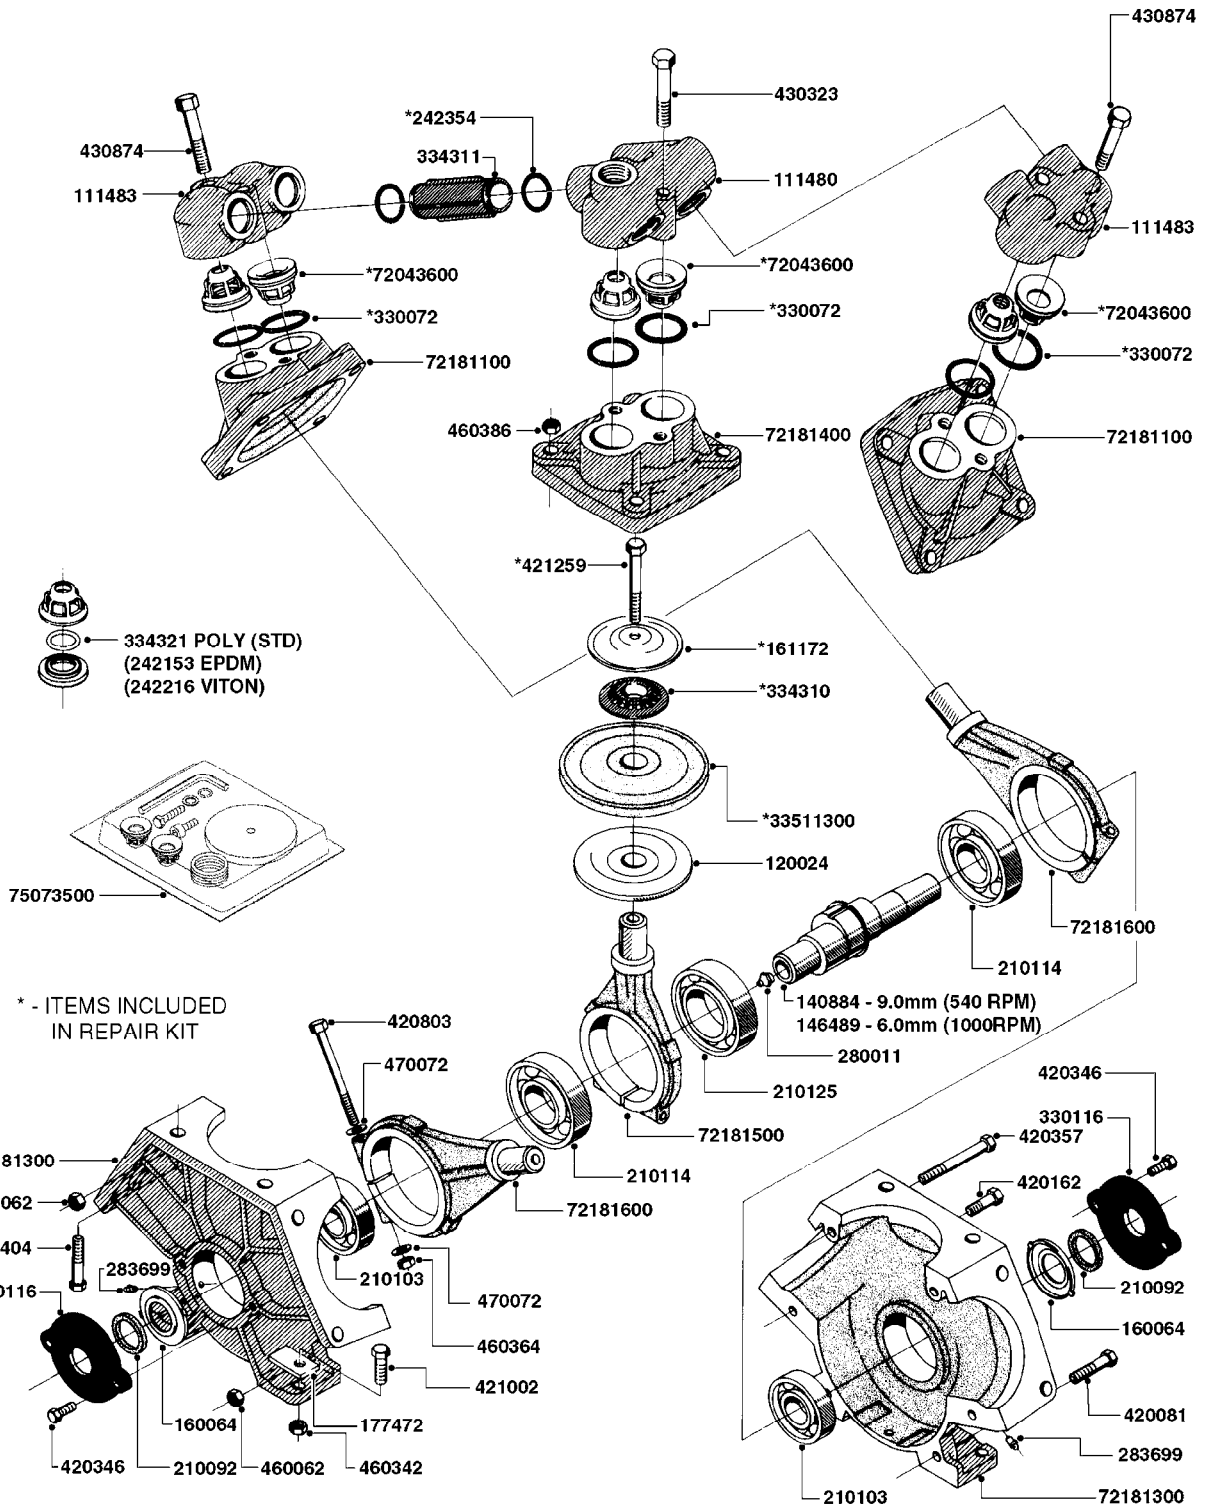

A0220

PUMP - 1302 W/ MOUNTING BASE
A0220-HIN, 27:04:17

Page 1

Date 07.02.2020 9:56

parts-n°	order qty	description
111480	1	VALVE HEAD 1302 CENTER
111483	1	VALVE HEAD SIDE 1302
120024	1	DIAPHRAGM BACK DISC 1200-1300
140884	1	CRANK SHAFT MODEL 1300-9
146489	1	CRANK SHAFT MODEL 1302-6MM
160064	1	DUST PLATE
161172	1	DIAPHRAGM DISC F. 1203/1303
177472	1	BRACKET 25 X 5
210092	1	SEAL FELT D43/30X5
210103	1	BEARING BALL 6306
210114	1	BEARING BALL 6308
210125	1	BEARING BALL 6210
242153	1	O-RING D26X4 EPDM
242216	1	O-RING VITON F/1202/1302/462
242354	1	O-RING D32.2X3.0 VITON
280011	1	GREASE NIPPLE 1/8" SAE H TR
283699	1	GREASE NIPPLE M6X1
330072	1	O-RING D53.5/D45.5X4
330116	1	SEAL RETAINER, MODEL 1300
334310	1	NYLON WASHER 1202/1302/462
334311	1	CONNECTION PIPE INLET MOD.1302
334321	1	O-RING POLY. 34.0x26.0x4.0
420081	1	BOLT HEX 8.8 DEL 3/8"X40MM
420162	1	BOLT HEX 8.8 DEL 3/8"X15MM
420346	1	BOLT HEX 8.8 DEL 3/8"X 25MM
420357	1	BOLT HEX 8.8 RAW 3/8"X85MM
420803	1	BOLT HEX 8.8 DEL M8X90
421002	1	BOLT HEX 8.8 DEL M10X30 FT DIN933
421259	1	BOLT HEX UNC7/16"x2.25" 18-8SS
430323	1	BOLT HEX 8.8 DEL M12X60
430404	1	BOLT HEX 8.8 DEL M12X50
430874	1	SCREW SET 8.8 DEL M12X70 FT
460062	1	NUT HEX 3/8" GALV.
460342	1	NUT HEX M10 DEL DIN934
460364	1	NUT HU M8 A2 SS DIN934
460386	1	NUT HEX M12X1.75
470072	1	WASHER D15/D8X.5 LOCK
33511300	1	DIAPHRAGM 1202-1303 POLY 2006
72043600	1	VALVE FOR 462/463
72181100	1	DIAPHRAGM COVER 1203/1303+BLTS
72181300	1	PUMP CASTING 1300 RED W/BOLTS
72181400	1	DIAPHRAGM COVER 1303 W/BOLTS
72181500	1	CONNECTING ROD, CENTER 1303
72181600	1	CONNECTING ROD, SIDE MOD.1300
75073500	1	PUMP KIT 1300/1302 "06"