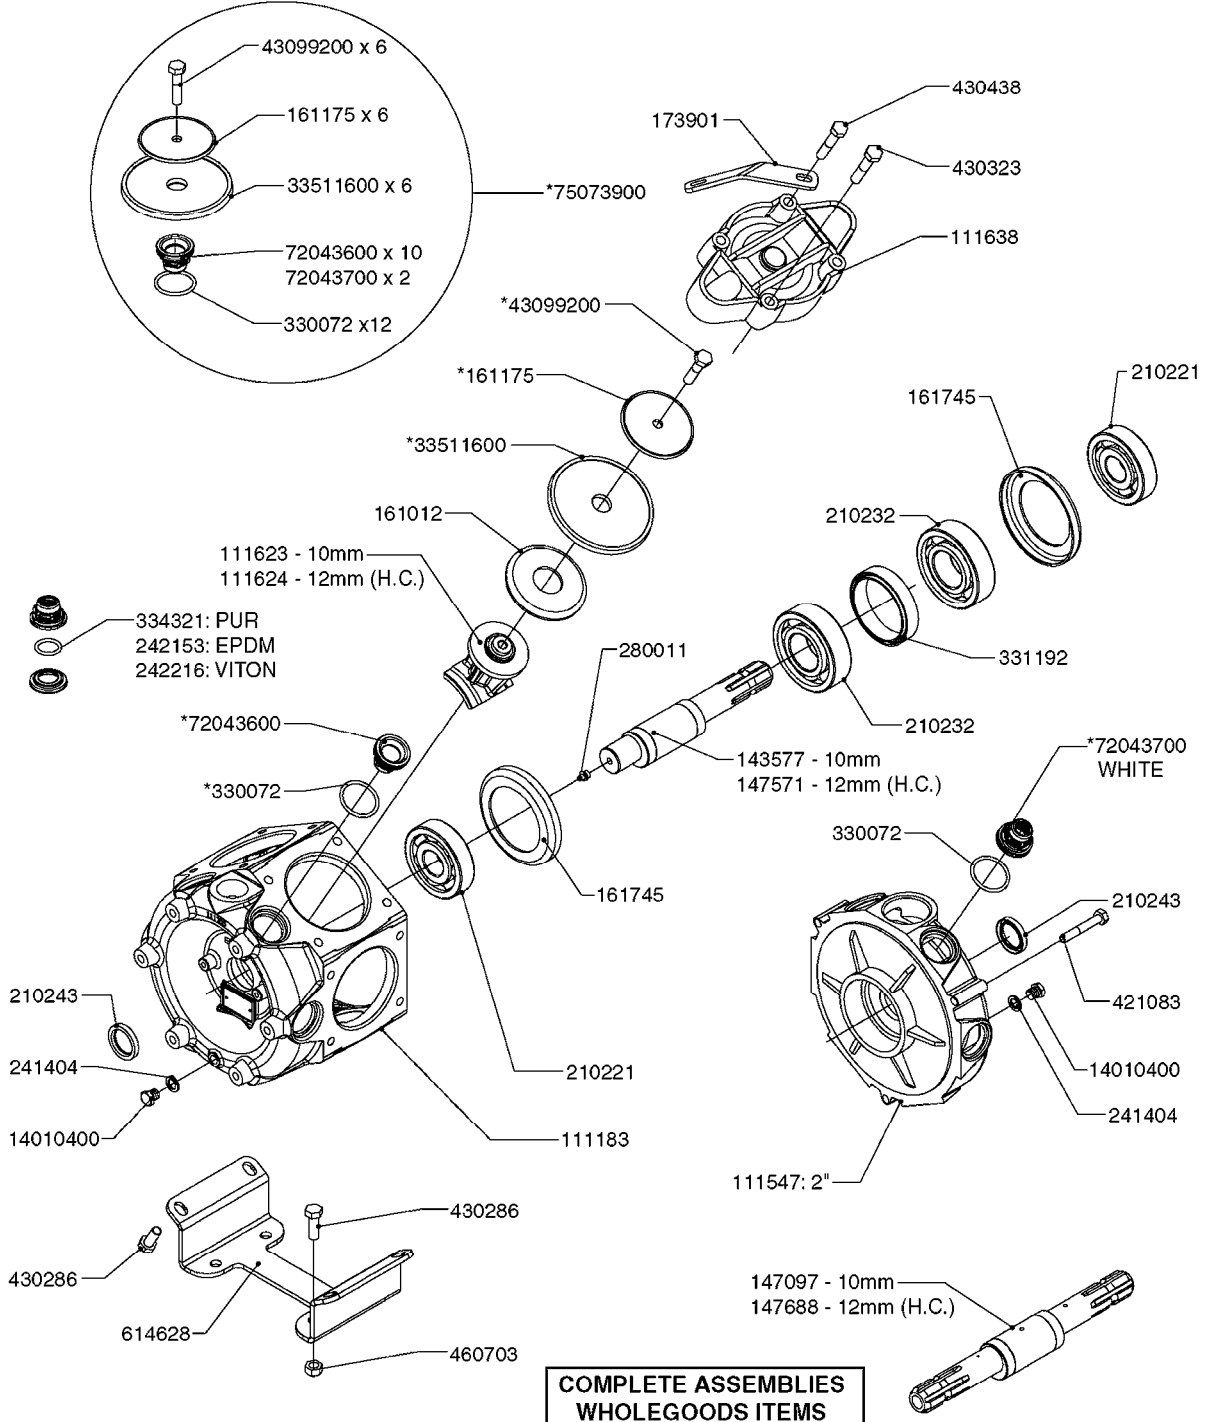

PUMP REPAIR KIT

**COMPLETE ASSEMBLIES
WHOLEGOODS ITEMS**

COMPLETE PUMPS

- 821587 - 463/10 2" W/THROUGH SHAFT (540 RPM)
- 82166300 - 463/12 2" (540 RPM H.C. INLINE PORTS)
- 463/12 2" (540 RPM H.C. OFFSET PORTS) REPLACED BY 82168700 (PAGE A0350)

A0330

PUMP - 463 W/ MOUNTING BASE
A0330-HIN, 01:01:16

Page 1
Date 07.02.2020 9:56

parts-n°	order qty	description
111183	1	PUMP CASTING 460-463 (PAINTED)
111547	1	PUMP FRONT 460-463-2' (PAINT)
111623	1	CONNECTING ROD 463/10MM
111624	1	CONNECTING ROD 463/12MM
111638	1	VALVE COVER 463 HC+1000 VERS.
143577	1	CRANK SHAFT F.363/462/463-10mm
147097	1	CRANK SHAFT 363-463/10 THROUGH
147571	1	CRANK SHAFT F.463-12mm
147688	1	CRANK SHAFT 462/12 THROUGH
161012	1	DIAPHRAGM BACKING DISC F. 463
161175	1	DIAPHRAGM DISC 463/464 PUMP
161745	1	METAL SPACER F.363/463
173901	1	LIFT STRAP F.PUMP 463
210221	1	BEARING BALL 6407
210232	1	BEARING BALL 6310
210243	1	SEAL OIL 35 X 47 X 7
241404	1	DOWTY SEAL 1/4"
242153	1	O-RING D26X4 EPDM
242216	1	O-RING VITON F/1202/1302/462
280011	1	GREASE NIPPLE 1/8' SAE H TR
330072	1	O-RING D53.5/D45.5X4
331192	1	SPACER, MODEL 361/363
334321	1	O-RING POLY. 34.0x26.0x4.0
421083	1	BOLT HEX 8.8 DEL M10X65
430286	1	BOLT HEX 8.8 DEL M12X30 FT
430323	1	BOLT HEX 8.8 DEL M12X60
430438	1	BOLT HEX 8.8 DEL M12X65
460703	1	NUT HEX M12X1.75 LOCK DIN985A2 SS
614628	1	FOOT F. 46X PUMP, RED
821587	1	PUMP 463/10 THROUGH SHAFT TWNF
14010400	1	PLUG 1/4" BSP
33511600	1	DIAPHRAGM PUMP 463/464 PUMP PUR
43099200	1	BOLT HEX SS M12 X 30 DIN933 A4
72043600	1	VALVE FOR 462/463
72043700	1	VALVE FOR 462/463 W.VENT HOLE
75073900	1	PUMP KIT 460/463 "06"
82166300	1	PUMP 464-12-MED-2-540
82168700	1	PUMP 464-12 540 OFFSET PORTS