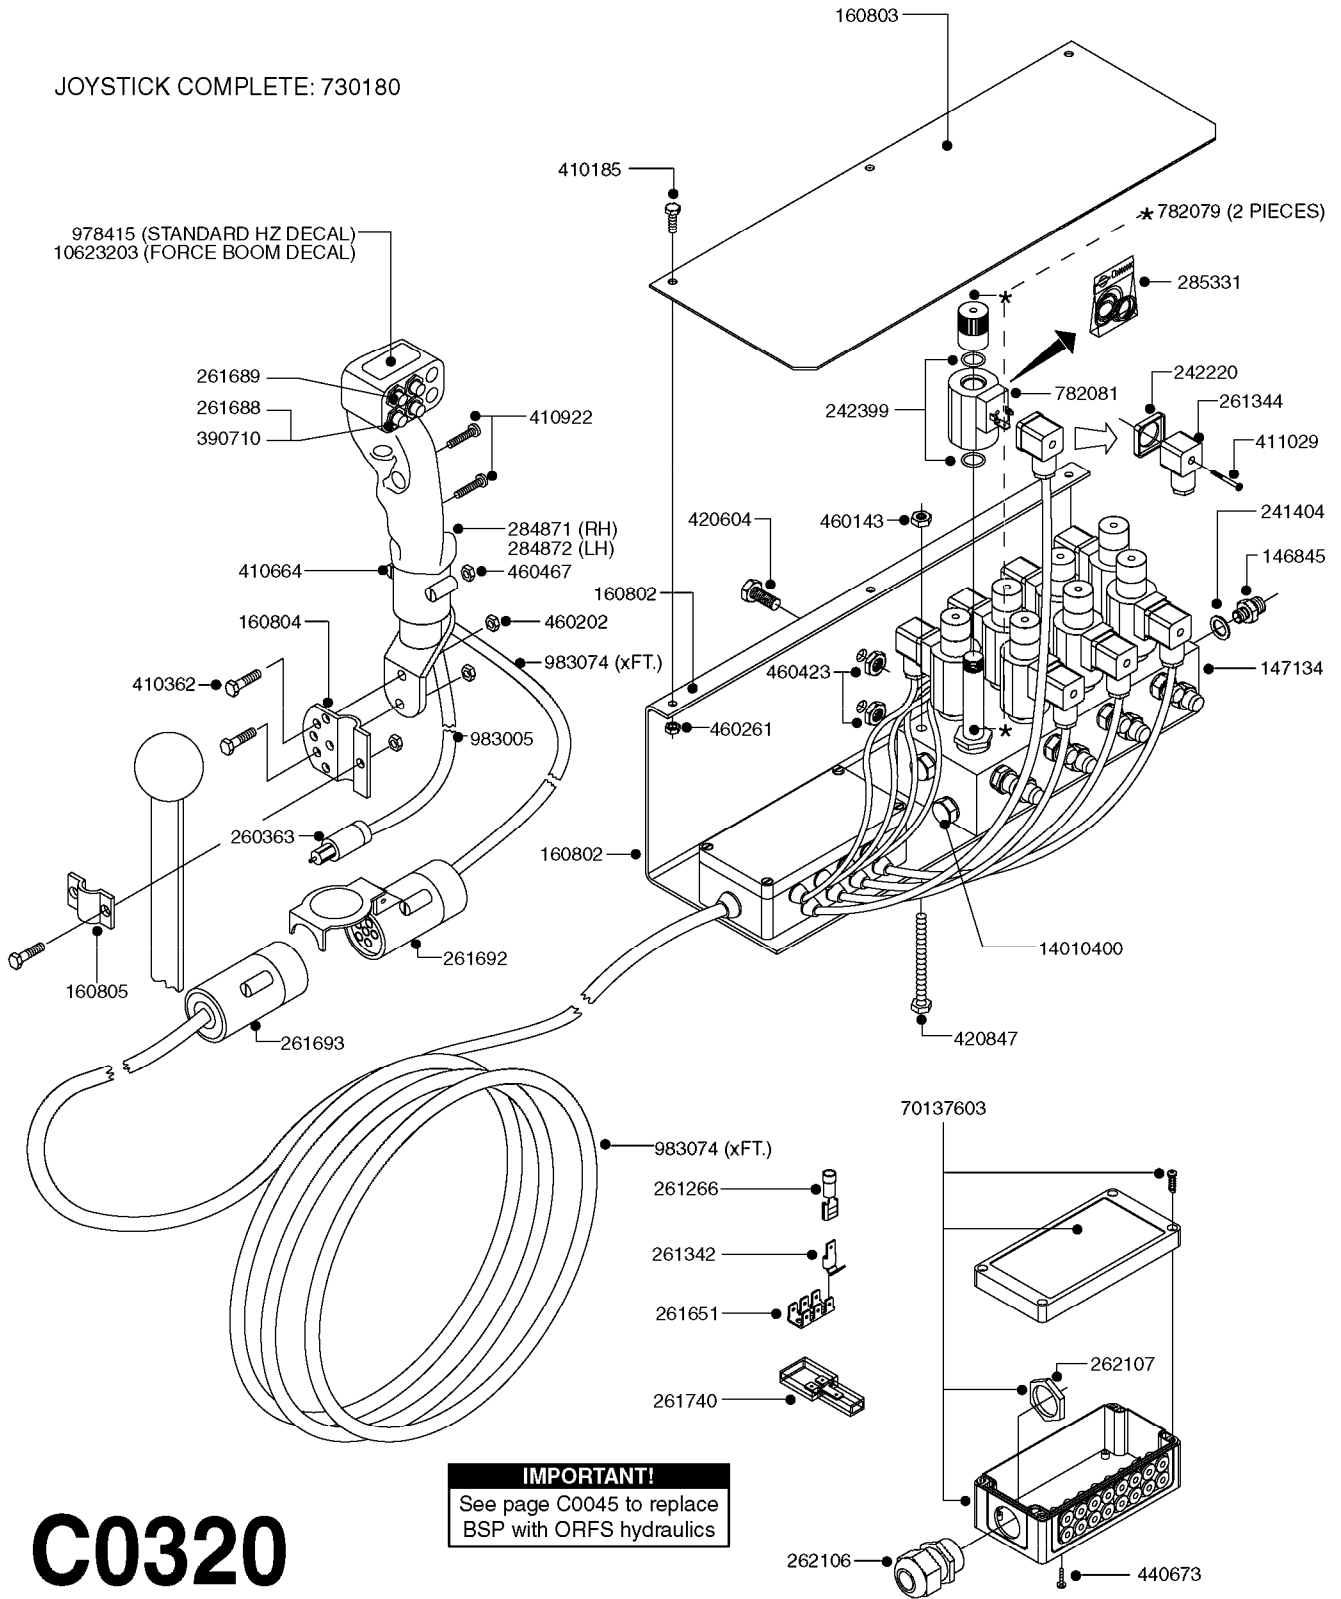

JOYSTICK COMPLETE: 730180

978415 (STANDARD HZ DECAL)
10623203 (FORCE BOOM DECAL)

HYD EAGLE HZ JOYSTICK CONTROL
C0320-HIN, 30:03:16

Page 1

Date 07.02.2020 9:57

parts-n°	order qty	description
146845	1	HEX NIPPLE 1/4"X1/4"
147134	1	MANIFOLD 4-FUNCTION
160802	1	MOUNT PLATE F.HYD SOLENOID'HZ'
160803	1	COVER PLATE F.HYD SOLENOID'HZ'
160804	1	MOUNT BRACKET F.HANDLE
160805	1	MOUNT STRAP F.HANDLE
241404	1	DOWTY SEAL 1/4"
242220	1	GASKET F. HIRSMANN PLUG
242399	1	O-RING F.HYD SOLENOID VALVE
260363	1	PLUG 2 POLE 12V
261266	1	CONNECTOR END F.CABLE HP
261342	1	SPADE F.ELEC.3 WAY CONNECTOR
261344	1	HIRSCHMANN PLUG B
261651	1	SPADE F.ELEC.6 POLE CONNECTOR
261688	1	SWITCH F. HANDLE WHITE
261689	1	CAP RUBBER F. SWITCH JOYSTICK
261692	1	PLUG ELEC.7 POLE FEMALE F.CABL
261693	1	PLUG ELEC. 7 POLE MALE
261740	1	SPADE F.ELEC.3 POLE CONN.INSUL
262106	1	BULKHEAD F. CABLE 6.5-14 BLACK
262107	1	NUT F. BULKHEAD CABLE GRAY
284871	1	CONTROL HANDLE RIGHT HALF
284872	1	CONTROL HANDLE LEFT HALF
285331	1	SEAL KIT F. HZ HYD.SOLENOID 96
390710	1	SWITCH F.HANDLE GREY MACHINED
410185	1	BOLT HEX 8.8 DEL M6X16
410362	1	BOLT HEX 8.8 SS M6X20
410664	1	BOLT HEX M5 X 20
410922	1	CYL.SKR 8.8 DEL M4X20 RST
411029	1	SCREW M3X35 F.HIRSMANN PLUG
420604	1	BOLT HEX 8.8 DEL M10X25 FT DIN933
420847	1	BOLT HEX 8.8 DEL M8X85
440673	1	SCREW F.PLASTIC 5X12 SS
460143	1	SELF LOCK NUT M8 SST A2 DIN985
460202	1	NUT HEX M6
460261	1	NUT HEX M6X1.00 LOCK DIN985 A2 SS
460423	1	NUT HEX M10X1.50 LOCK DIN985A2 SS
460467	1	NUT HEX M5 GALV.
730180	1	HYD.KIT JOYSTICK CTRL HANDLE
782079	1	CARTRIDGE VALVE
782081	1	SOLENOID F. CARTRIDGE VALVE
978415	1	DECAL CONTROL HANDLE
983005	1	ELEC. CABLE 2 WIRE X 1.5MM
983074	1	ELEC. CABLE 5 WIRE X 1.5MM
10623203	1	DECAL F.JOYSTICK - FORCE
14010400	1	PLUG 1/4" BSP
70137603	1	JUNC. BOX, FLUID, COMPLETE, 2015