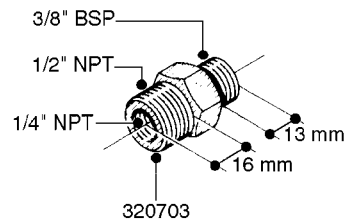

FITTINGS - HEXAGON NIPPLES
L0030-HIN, 01:01:16

L0030

FITTINGS - HEXAGON NIPPLES
L0030-HIN, 01:01:16

Page 1
Date 07.02.2020 9:58

parts-n°	order qty	description
10015303	1	FITT.PO.HN 1.00X1.00 M1000
10425003	1	FITT.PO.HN 1.25X1.00 MCPHEE
320132	1	FITT.DK HN 1" BSP
320176	1	FITT.DK HN 3/8"X1/2" BSP
320445	1	FITT.DK HN 1/4"X3/8" BSP
320655	1	FITT.DK HN 1/2"-1/2" BSP
320692	1	FITT.DK HN 3/8'BSPX1/4'NPT
320703	1	FITT.DK HN 3/8BSP X1/2 &1/4NPT
320725	1	FITT.DK NIPPLE 3/8"-3/8" BSP
320902	1	FITT.DK HN 3/8'X 1/4' BSP
390232	1	FITT.DK HN 1-1/2' X 1-1/4' BSP
390276	1	FITT.DK HN 1'BSP