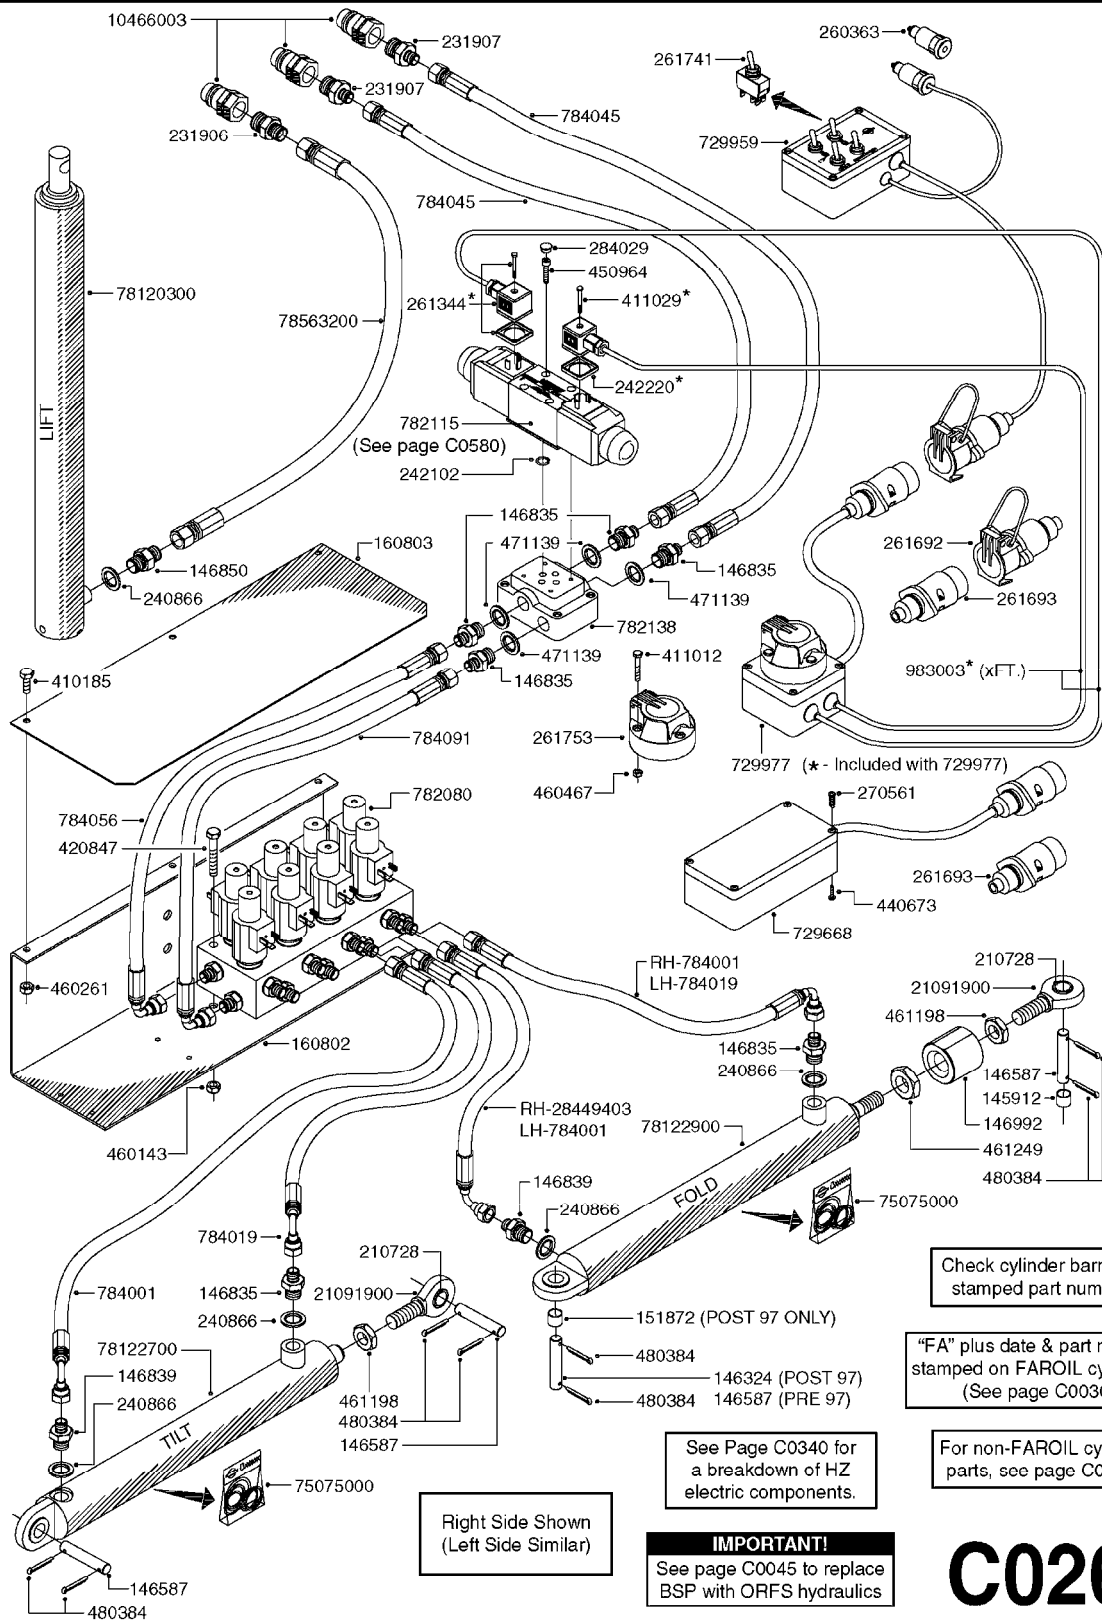

For non-FAROIL cylinder
parts, see page C0010.

Right Side Shown
(Left Side Similar)

C0250

HYDRAULCS EAG HZ 45-66'POST 95
C0250-HIN, 09:01:18

Page 1
Date 07.02.2020 9:57

parts-n°	order qty	description
145912	1	BUSHING D19.8/D17.0X7MM
146324	1	SHAFT D16.8 L102/2 X 5
146587	1	PIN D16.8 X 65
146835	1	HEX NIPPLE 1/4" - 3/8" BSP
146839	1	HEX NIPPLE 1/4"X3/8" BSP 0.7MM
146845	1	HEX NIPPLE 1/4"X1/4"
146850	1	HEX NIPPLE 3/8"x3/8" - 1.8mm
146992	1	BUSHING F.CYLINDER
151872	1	BUSHING D22.0/18.0 10MM
160802	1	MOUNT PLATE F.HYD SOLENOID'HZ'
160803	1	COVER PLATE F.HYD SOLENOID'HZ'
210728	1	BEARING F.LINK HEAD M17
231906	1	HEX NIPPLE 3/8"BSP X 1/2"NPT
231907	1	HEX NIPPLE 1/4"BSP X 1/2"NPT
240866	1	DOWTYSEAL 3/8"
241404	1	DOWTY SEAL 1/4"
284412	1	HOSE HY 3/8" X 315" STR+STR
410185	1	BOLT HEX 8.8 DEL M6X16
420604	1	BOLT HEX 8.8 DEL M10X25 FT DIN933
420847	1	BOLT HEX 8.8 DEL M8X85
460143	1	SELF LOCK NUT M8 SST A2 DIN985
460261	1	NUT HEX M6X1.00 LOCK DIN985 A2 SS
460423	1	NUT HEX M10X1.50 LOCK DIN985A2 SS
461198	1	NUT HEX M16X2 JAMB
461249	1	NUT M22X1.5 DIN439B
480384	1	PIN COTTER 3/16 x 1-1/2"
784001	1	HOSE HY X 1/4 X 067.00"STR+ELB
784019	1	HOSE HY X 1/4 X 078.75"STR+ELB
784045	1	HOSE HY X 1/4 X 157.50"STR+STR
784078	1	HOSE HY X 1/4 X 417.33"STR+ELB
784091	1	HOSE HY X 1/4 X 295.25"STR+ELB
10466003	1	COUPLER PIONEER 8010-04 1/2NPT
21091900	1	LINK HEAD M16 x D17 DELTA
28449403	1	HOSE HY X1/4X057.08"STR+ELB
75075000	1	SEAL KIT 78122600/27/28/29
78120300	1	CYLINDER 60/50/30 1100MM
78122700	1	CYLINDER D40/22X300MM RED
78122900	1	CYLINDER 40/22X300MM RED