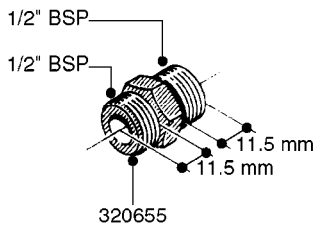

FITTINGS - HEXAGON NIPPLES
L0030-HIN, 01:01:16

L0030

FITTINGS - HEXAGON NIPPLES
L0030-HIN, 01:01:16

Page 1
Date 07.02.2020 9:58

parts-n°	order qty	description
10015303	1	FITT.PO.HN 1.00X1.00 M1000
10425003	1	FITT.PO.HN 1.25X1.00 MCPHEE
320132	1	FITT.DK HN 1" BSP
320176	1	FITT.DK HN 3/8"X1/2" BSP
320445	1	FITT.DK HN 1/4"X3/8" BSP
320655	1	FITT.DK HN 1/2"-1/2" BSP
320692	1	FITT.DK HN 3/8'BSPX1/4'NPT
320703	1	FITT.DK HN 3/8BSP X1/2 &1/4NPT
320725	1	FITT.DK NIPPLE 3/8"-3/8" BSP
320902	1	FITT.DK HN 3/8'X 1/4' BSP
390232	1	FITT.DK HN 1-1/2' X 1-1/4' BSP
390276	1	FITT.DK HN 1'BSP