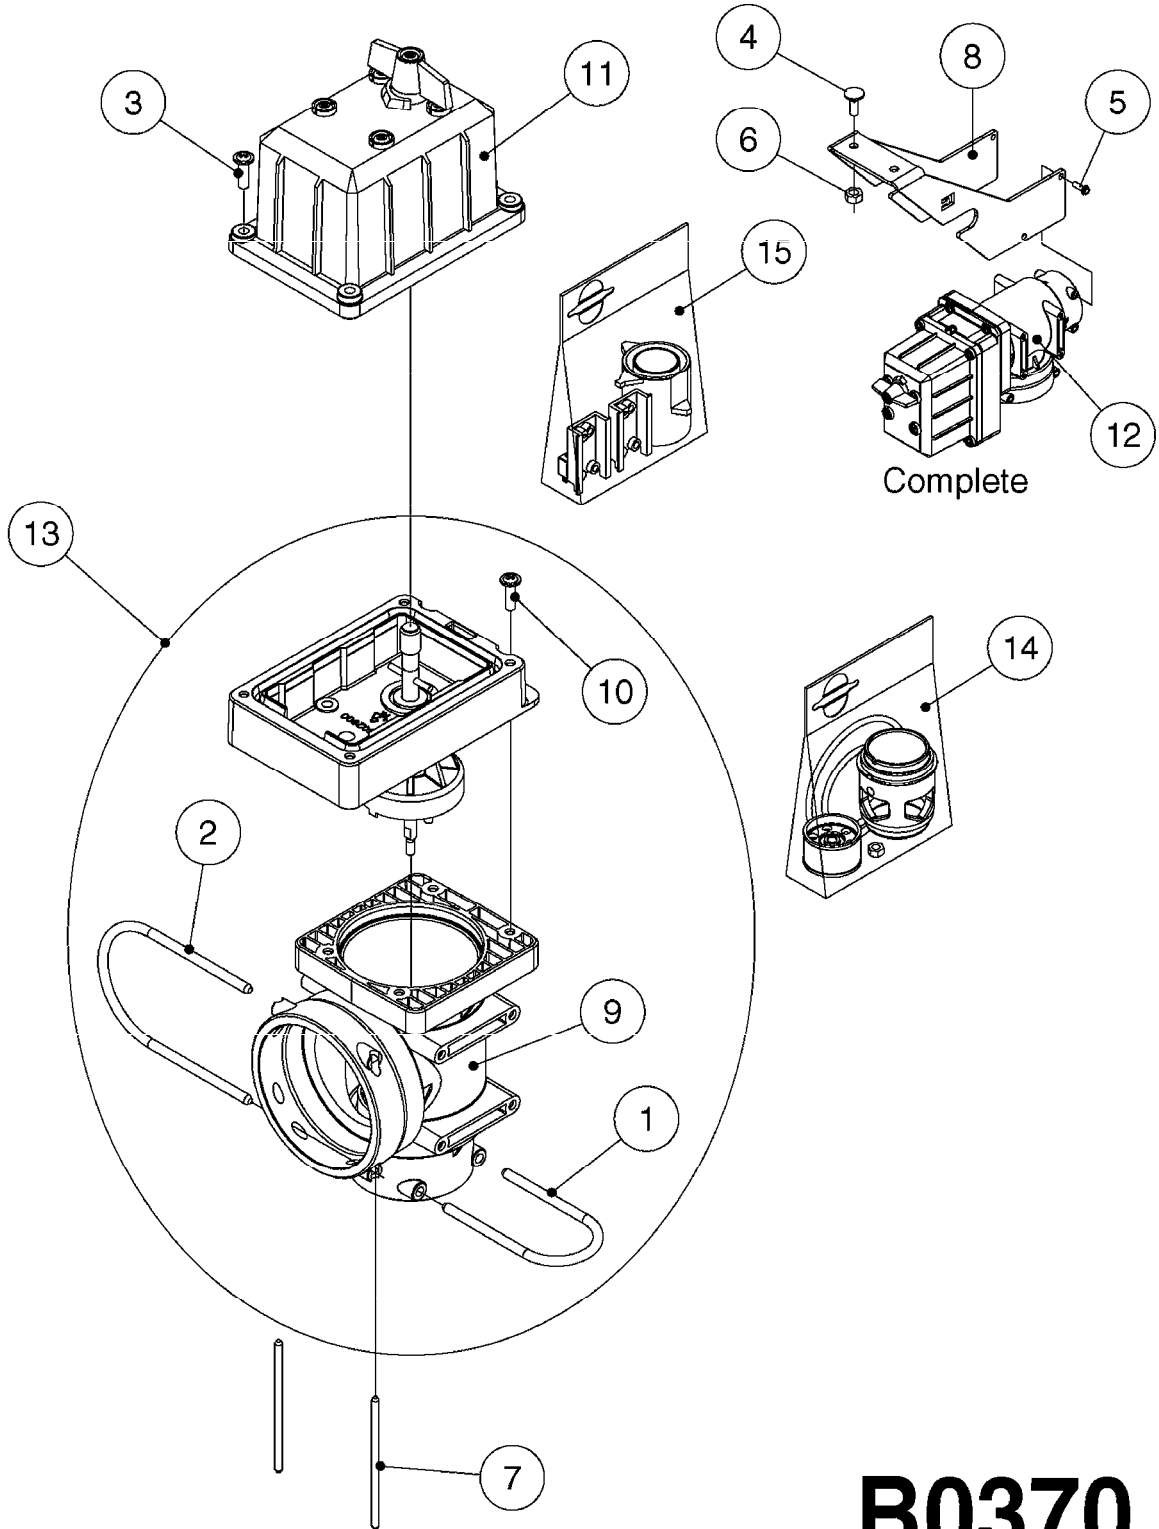

B0370

PRESSURE REGULATOR - S93 06
B0370-HIN, 12:05:16

Page 1

Date 07.02.2020 9:57

Pos.	parts-n°	order qty	description
1	145996	1	FITT.DK S-67 FORK
2	145997	1	FITT.DK S-93 FORK
3	440677	1	SCREW F. PLASTIC 5X20 SS
4	440695	1	BOLT CARRIAGE M8X25
5	440698	1	SCREW F.PLASTIC 6X18 SS HEXHD
6	460143	1	SELF LOCK NUT M8 SST A2 DIN985
7	480487	1	PIN M5X60 SLOTTED GALV
8	16244000	1	BRACKET FOR REG. NAV, PAINTED NAVIGATOR PLATFORM BRACKET
9	33510800	1	HOUSING F.PRESS.REG.S67/S93
10	44076200	1	SCREW WN5451 5X16 SS TORX
11	72374200	1	MOTOR HOUS.REG.1:150 ENCODER
12	72374300	1	REGUL S67/S93 ASSY W SS CONE
12	72425500	1	REGULATOR S67/S93 CROSS-DRILL
12	72678700	1	REGULATOR S67/S93 CROSS-DRILL CERAMIC COMPONENTS
13	72481600	1	BAG W. CONSOLE&SPINDLE COMPL
14	72678900	1	BAG W.CONE/CYL/GASKET CERAMIC CERAMIC COMPONENTS
14	74190800	1	BAG W.CONE/CYL. AND GASKET. SYNTAL
15	74187500	1	SWITCH 5A PRESS.REG REP.KIT 08