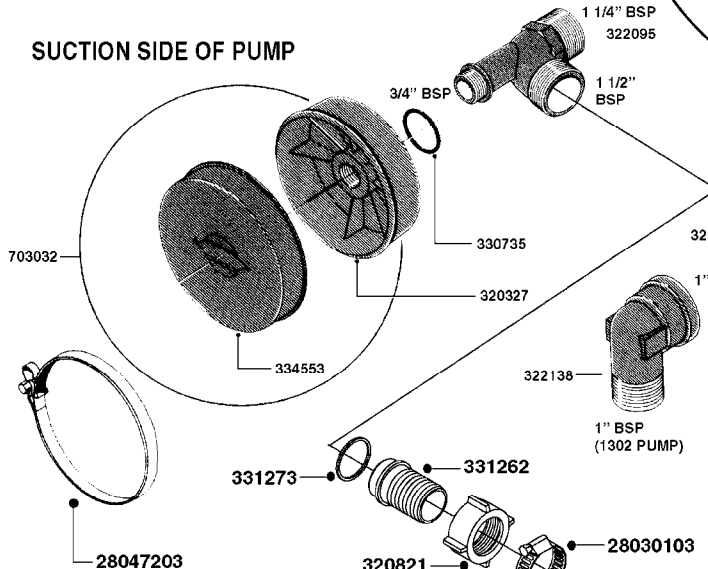

SUCTION SIDE OF PUMP

NLA - 1302 PUMP (REPLACES 1301 PUMP)
#726854 - COMPLETE DAMPER KIT (SUCTION & PRESSURE)

COMPLETE ASSEMBLIES
WHOLEGOODS ITEMS

A0240