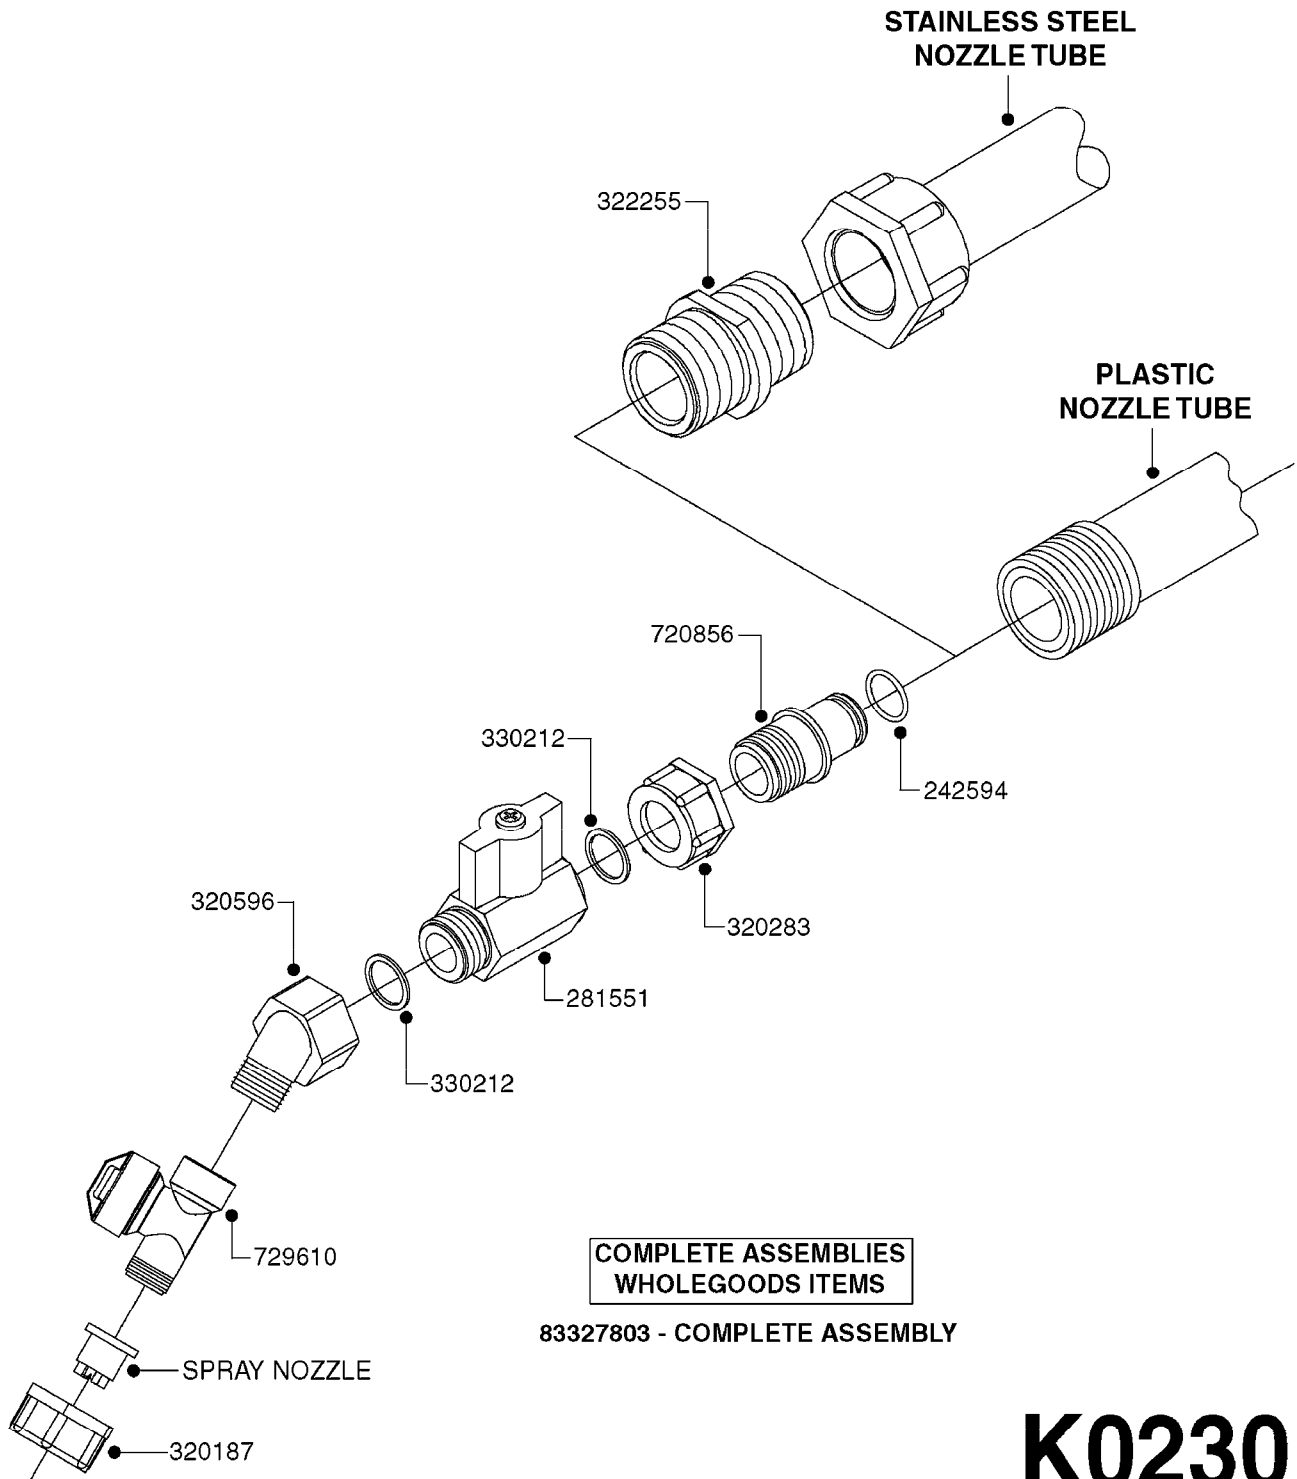

K0230

END NOZZLE KIT
K0230-HIN, 01:01:16

Page 1

Date 07.02.2020 9:58

parts-n°	order qty	description
242594	1	O-RING D14 X 1.78 SCH.70-EPDM
281551	1	BALL VALVE 1/2"
320187	1	FITT.DK CAP 3/8" BSP BLACK
320283	1	FITT.DK NUT 3/4"BSP
320596	1	FITT.DK ELB 3/8'-1/2'BSP 45DEG
322255	1	FITT.DK NIPPLE 3/4"X 3/4"
330212	1	O-RING D19/D14X2.4 F.1/2"NUT
720856	1	FITT.DK 1/2'BSP ASSY.F.3/4'NUT
729610	1	NOZZLE ASSY. NON DRIP 3/8 THRD
83327803	1	END NOZZLE KIT "04"