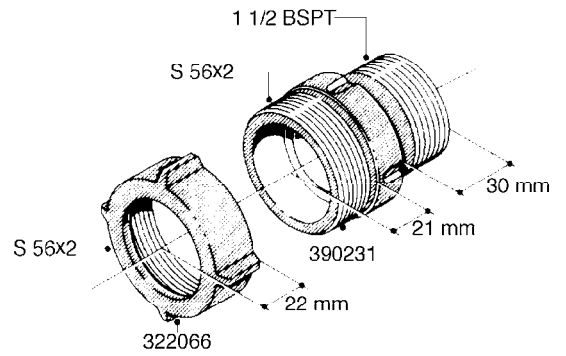

L0080

FITTINGS - S-53
L0080-HIN, 12:09:17

Page 1

Date 07.02.2020 9:58

Pos.	parts-n°	order qty	description
1	145995	1	FITT.DK S-53 FORK
2	241973	1	O-RING Ø3 X 44.2 70 SHORES NITRIL NITRIL (BLACK)
2	242353	1	O-RING 3 X 44.2 VITON VITON (BROWN)
3	242109	1	O-RING D32.2x3.0 NITRIL (BLACK)
3	242354	1	O-RING D32.2X3.0 VITON VITON (BROWN)
4	322103	1	FITT.DK S-53 BULKHEAD
5	322107	1	FITT.DK S-53 BULKHEAD NUT
6	322110	1	FITT.DK S-53 ELB. 1/2" BSP
7	322352	1	FITT.DK S-53 TEE
8	334229	1	FITT.DK S-53 STR.3/4"
9	334260	1	GASKET F. S-53 BULKHEAD
10	334564	1	FITT.DK S-67 TO S-53 ADAPTER
11	391100	1	FITT.DK S-53THREAD INS.1/2"BSP
12	726463	1	FITT.DK S53 BULKHEAD W/GASKET
13	726552	1	FIT.DK S-53X90 1/2" BSP,O-RING
14	726556	1	FITT.DK S-53 HB 1/2" W/O-RING
15	726558	1	FITT.DK S53 STR. 3/4" W.ORING
16	726559	1	FITT DK. S-53 HB 1" W/O-RING
17	726568	1	FITT.DK.S-53 HB 1/2"90 W/O-RING
18	726570	1	FITT.DK S-53 ELB.3/4" W.ORING
19	726571	1	FITT.DK S-53 ELB.1", W ORING
20	726578	1	FITT.DK S53 PLUG WITH O-RING
21	728561	1	FITT.DK. S67M - S53F REDUCER