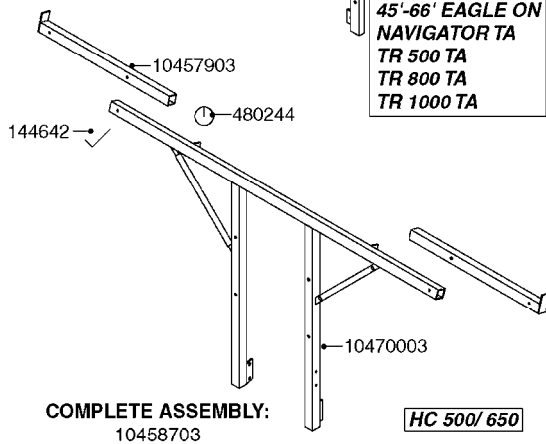

**80'-90' EAGLE ON
NAVIGATOR TA & HC**

**45'-66' EAGLE
ON HC 650M/ 950M**

**COMPLETE ASSEMBLIES
WHOLEGOODS ITEMS**

**80'-90' EAGLE
ON HC 650M/ 950M**

D0510

TRANSPORT BRACKETS-EAGLE BOOM
D0510-HIN, 01:01:16