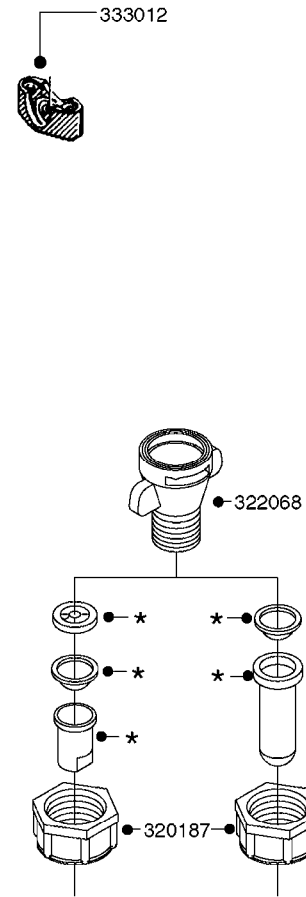

- 334082 (BLACK)
- 334371 (YELLOW)
- 334373 (RED)
- 334377 (BLUE)
- 334172 (GREEN)
- 334173 (ORANGE)