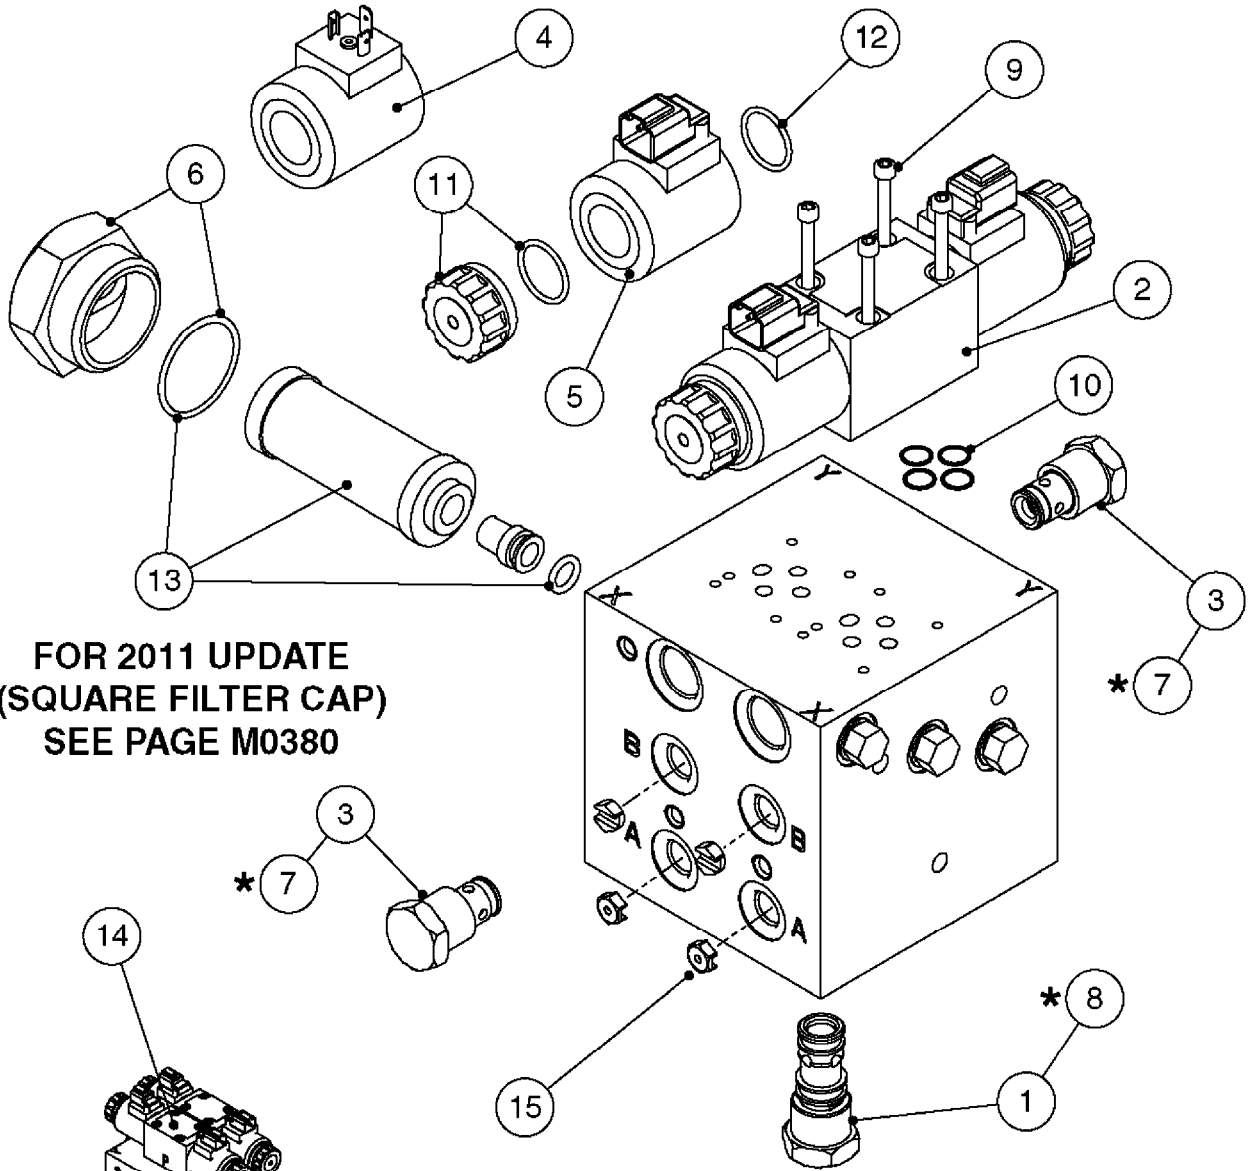

If unsure, pair of new style sensors works with all versions of UC4.

NORAC UC4 BOOM HEIGHT CONTROL
M0290-HIN, 01:01:16

Page 1

Date 07.02.2020 9:58

Pos.	parts-n°	order qty	description
1	410443	1	BOLT HEX 8.8 DEL M6X70
1	410605	1	BOLT HEX 8.8 DEL M6X80
			SPB/SPC BOOM
2	460261	1	NUT HEX M6X1.00 LOCK DIN985 A2 SS
3	471124	1	WASHER, M6, Ø18/ 6.4X 1.6, SS
4	16128603	1	BRACKET F. SENSOR 60X60 TUBE
			SPB/SPC BOOM
4	16128703	1	BRACKET F. SENSOR 50x50 TUBE
			FORCE BOOM (FTZ)
5	26016303	1	CONNECTOR RING CPC #11 NORAC
6	26025903	1	NORAC UC4+ ROLL SENSOR W/TEMP.
			CONFIRM NORAC P/N 45000
7	26026003	1	NORAC UC4+ ROLL SENSOR
			CONFIRM NORAC P/N 45001
8	26026600	1	NORAC CABLE VAR.RT.VLV DIN
			3-PIN CONNECTORS/HIRSCHMAN
8	28055603	1	NORAC CABLE VAR.RT.VLV DEUTSCH
			2-PIN CONNECTORS/DEUTSCH
9	28049503	1	NORAC CABLE EXTENSION
10	28049603	1	NORAC POWER CABLE
11	28050303	1	NORAC RUBBER TOP&BOLT F.SENSOR DIA.30MMX30MMX8MM
12	28050703	1	NORAC UC4+ OPEN CTR. CABLE
13	28054303	1	PARALIFT INTERFACE CABLE NORAC
14	28055503	1	NORAC VALVE MOUNTING HARDWARE
15	28055703	1	NORAC VALVE CABLE ROLL PIGTAIL
16	28085900	1	SENSOR BRANCH CABLE NORAC
17	28086200	1	CAN NODE DUAL CABLE NORAC
18	28086300	1	UC4 DISPLAY PANEL NORAC
19	28086400	1	UC4 ULTRASONIC SENSOR
20	28086500	1	UC4 SENSOR MOUNTING BKT. NORAC
21	28086600	1	FOAM DISC F. SENSOR NORAC
22	70112503	1	UC4+ ROLL SENSOR KIT '11 HIN
			INCLUDES NORAC P/N 45000 & 45001
23	78216100	1	NORAC VALVE BLOCK COMP, DEUTSCH CON.