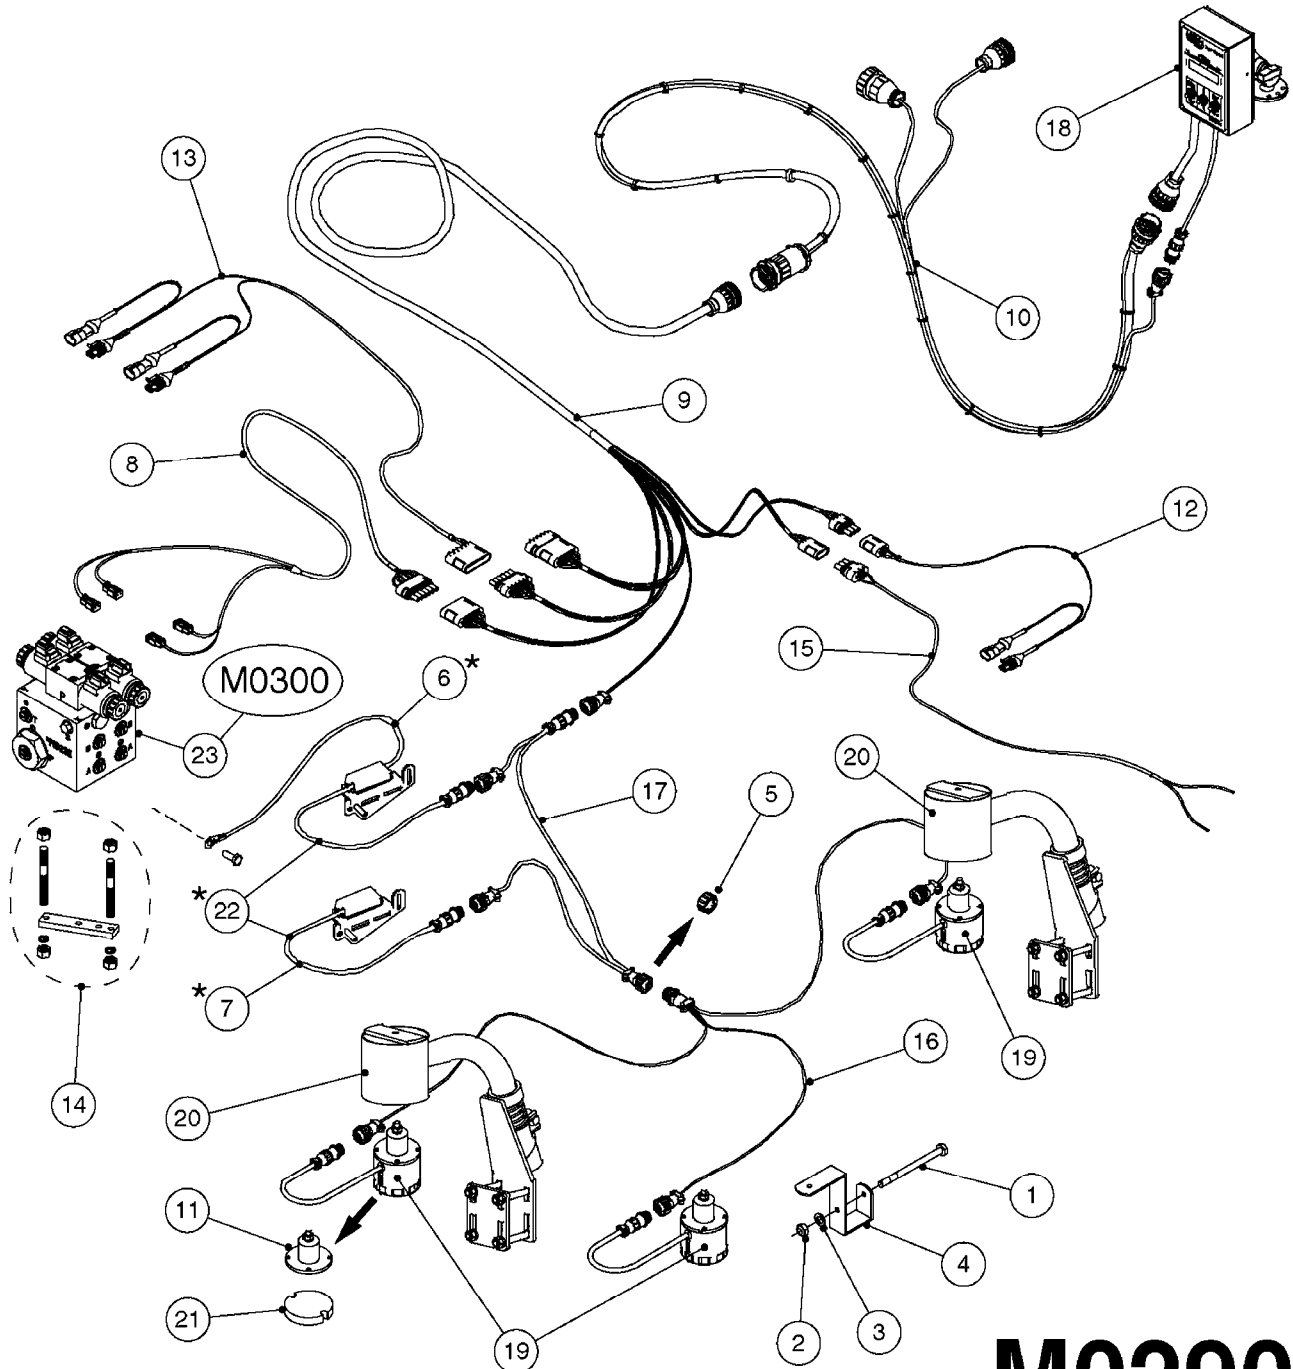

M0280

39 PIN CABLES
M0280-HIN, 28:03:17

Page 1

Date 07.02.2020 9:58

parts-n°	order qty	description
262158	1	PLUG INSERT 39 POLE MALE
262159	1	PLUG INSERT 39 POLE FEMALE
262160	1	PLUG HOUSING 39 POLE FEMALE
262161	1	PLUG HOUSING F/39 POLE MALE
440634	1	SCREW 5/8"
440732	1	PT SCREW 35X12B Z5452 ELZ
14034200	1	CODE BRACKET FOR 39 PIN CABLE
26003900	1	WIRE 37-39 PIN EVC, 6.6'
26004200	1	WIRE 37-39 PIN EVC, 57.4'
26008400	1	WIRE 39-PIN 24 WIRE L=8M
26011903	1	WIRE 39-39 POLE EXT. 3660MM
28027500	1	WIRE 37-39 PIN EVC, 37.7'
28028700	1	WIRE 37-39 PIN EVC, 45.9'
28028800	1	WIRE 37-39 PIN EVC, 16.4'
28028900	1	WIRE 37-39 PIN EVC, 26.2'
72236400	1	DAH CONN. WIRE/TRACTOR L=8M
97610803	1	DECAL-SRAY BOX 39-PIN
97610903	1	DECAL-HYDRAULIC BOX 39-PIN