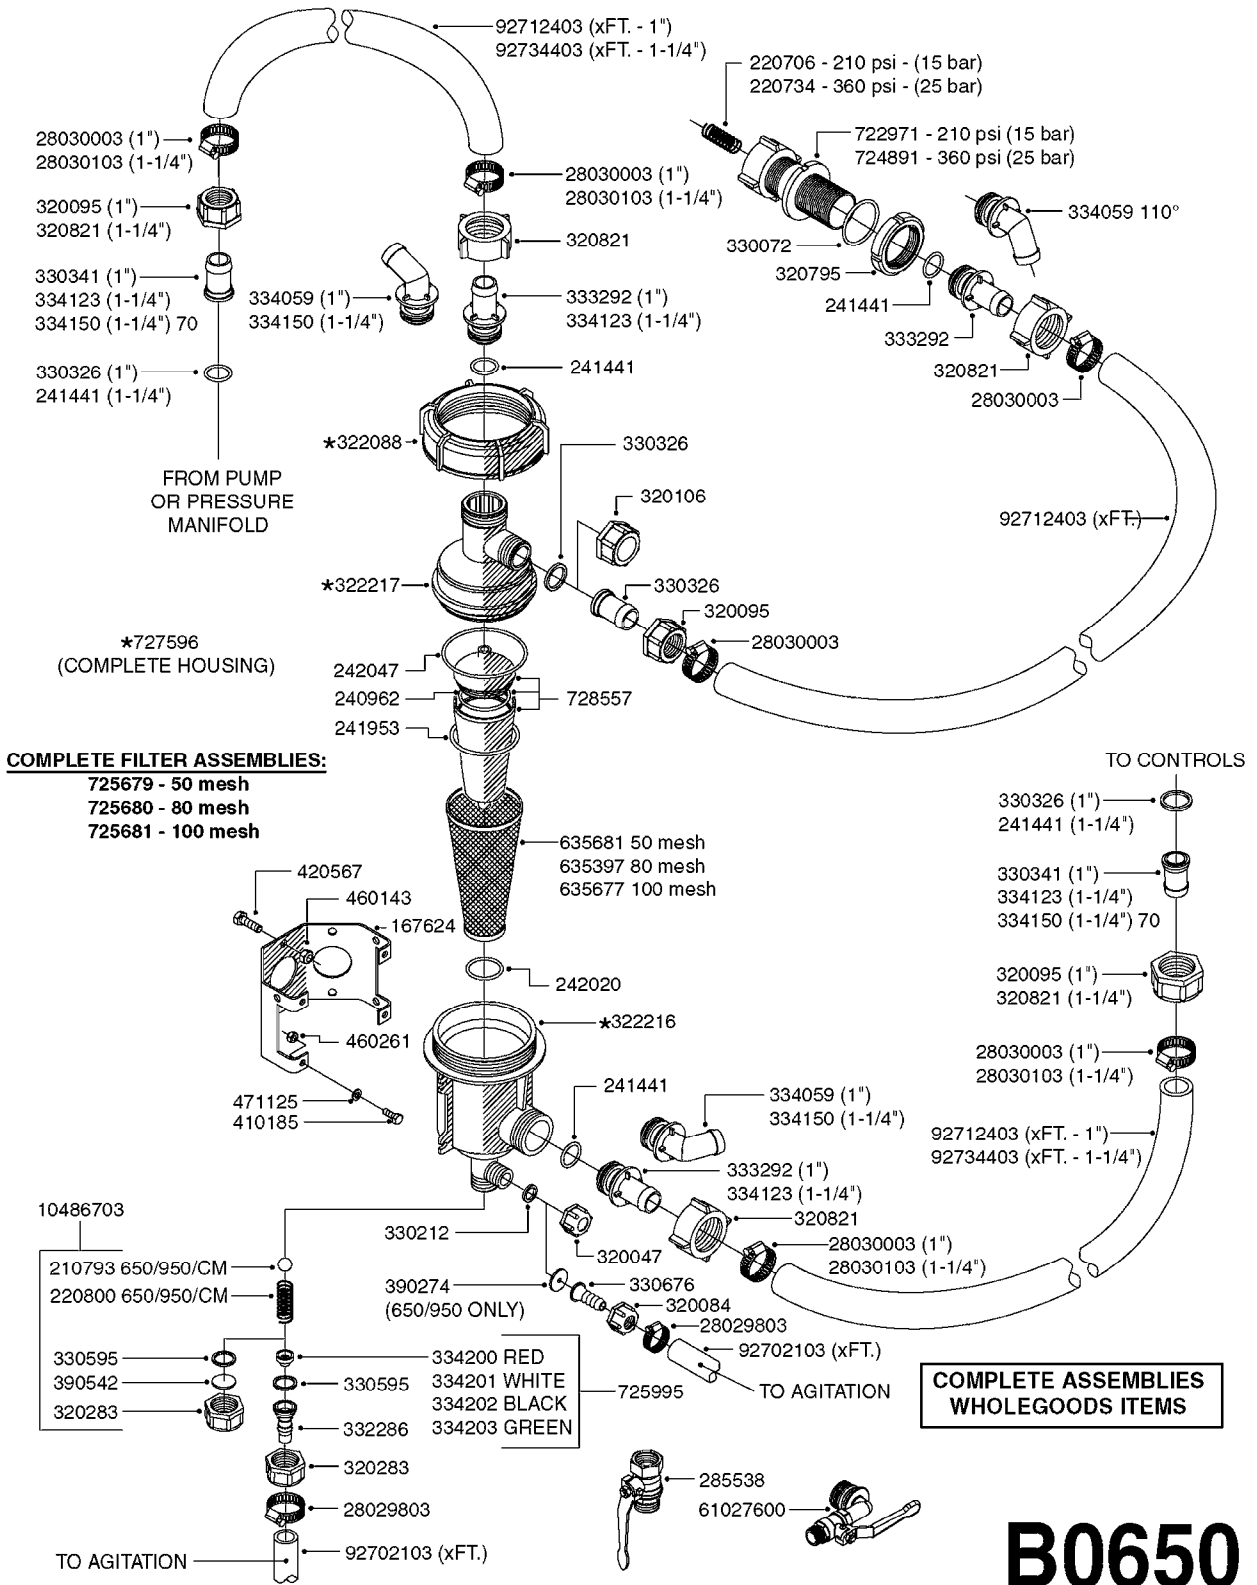

SELF CLEANING FILTER-SCREW TOP
B0650-HIN, 01:01:16

Page 1
Date 07.02.2020 9:57

parts-n°	order qty	description
10486703	1	KIT F.UPDATING SCF
167624	1	MOUNT BRACKET F. SCF
210793	1	BALL F.SCF
220706	1	SPRING SCF 12 BAR
220734	1	SPRING SCF 25 BAR
220800	1	SPRING F.SCF
240962	1	O-RING D57,2X3 NITRIL
241441	1	O-RING D29.3X3
241953	1	O-RING D73,03X3,53 VITON
242020	1	O-RING 39.2 X 3 VITON
242047	1	O-RING 89.5 X 3.0 VITON
28029803	1	CLAMP HOSE GEAR P1/2" 6708
28030003	1	CLAMP HOSE GEAR P1" 6716
28030103	1	CLAMP HOSE GEAR P5/4-S1.5"6724
285538	1	BALL VALVE 3/4" BSP
320047	1	FITT.DK CAPNUT 1/2" BSP
320084	1	FITT.DK NUT 1/2" BSP
320095	1	FITT.DK NUT 1" BSP
320106	1	FITT.DK CAPNUT 1" BSP
320283	1	FITT.DK NUT 3/4"BSP
320795	1	FITT.DK NUT 1-1/2" BSP JAMB
320821	1	FITT.DK NUT 1-1/2" BSP
322088	1	NUT LARGE F.SCF BODY
322216	1	SCF HOUSING (THREADED) F.GROVE
322217	1	SCF TOP (THREADED) W/GROVE
330072	1	O-RING D53.5/D45.5X4
330212	1	O-RING D19/D14X2.4 F.1/2"NUT
330326	1	O-RING D30/D24X2 F.1"NUT
330341	1	FITT.DK HB 1" F. 1" NUT
330595	1	O-RING D24.6/D20X2.1 -3/4"
330676	1	FITT.DK HB 3/8" F. 1/2" NUT
332286	1	FITT.DK HB 1/2" F. 3/4" NUT
333292	1	FITT.DK HB 1"O'RING F.1-1/2"
334059	1	FITT.DK EL 1" 110 DEG.F.1-1/2"
334123	1	FITT.DK HB 1-1/4"O-RNG F.1-1/2"
334150	1	FITT.DK HB 1-1/4" 110 F.1-1/2"
334200	1	ORFICE 3MM FOR SCF RED
334201	1	ORFICE 4MM FOR SCF WHITE
334202	1	ORFICE 5MM FOR SCF BLACK
334203	1	ORFICE 6MM FOR SCF GREEN
390274	1	ORIFICE ID4.0/18/1.5
390542	1	PLUG WASHER FOR 3/4'CAP NUT
410185	1	BOLT HEX 8.8 DEL M6X16
420567	1	BOLT HEX 8.8 DEL M8X30 FT
460143	1	SELF LOCK NUT M8 SST A2 DIN985
460261	1	NUT HEX M6X1.00 LOCK DIN985 A2 SS
471125	1	WASHER M6U 6.4X14X1.2,A2 SS
61027600	1	VALVE 1/2"BSP ASSY S5390
635397	1	SCREEN SCF 80 MESH
635677	1	SCREEN SCF 100 MESH
635681	1	SCREEN SCF 50 MESH
722971	1	SAFETY VALVE SCF 217PSI (15BAR)
724891	1	SAFETY VALVE SCF 25 BAR
725679	1	SCF ASSY.50 W/THREADED TOP CAP
725680	1	SCF ASSY.80 W/THREADED TOP CAP
725681	1	SCF ASSY.100 W/THREADED CAP
725995	1	BAG FOR SCF
727596	1	SCF HOUSING COMPLETE
728557	1	CONE F.SCF RED
92702103	1	HOSE R X1/2" X300PSI WP X0012"
92712403	1	HOSE R X1" X300PSI WP X0012"