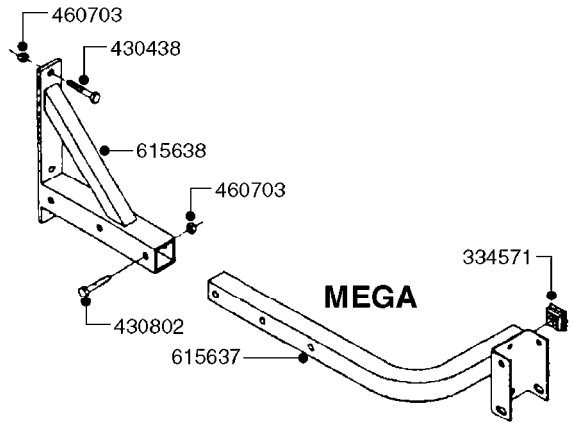

NK/LX/LY PRE-86