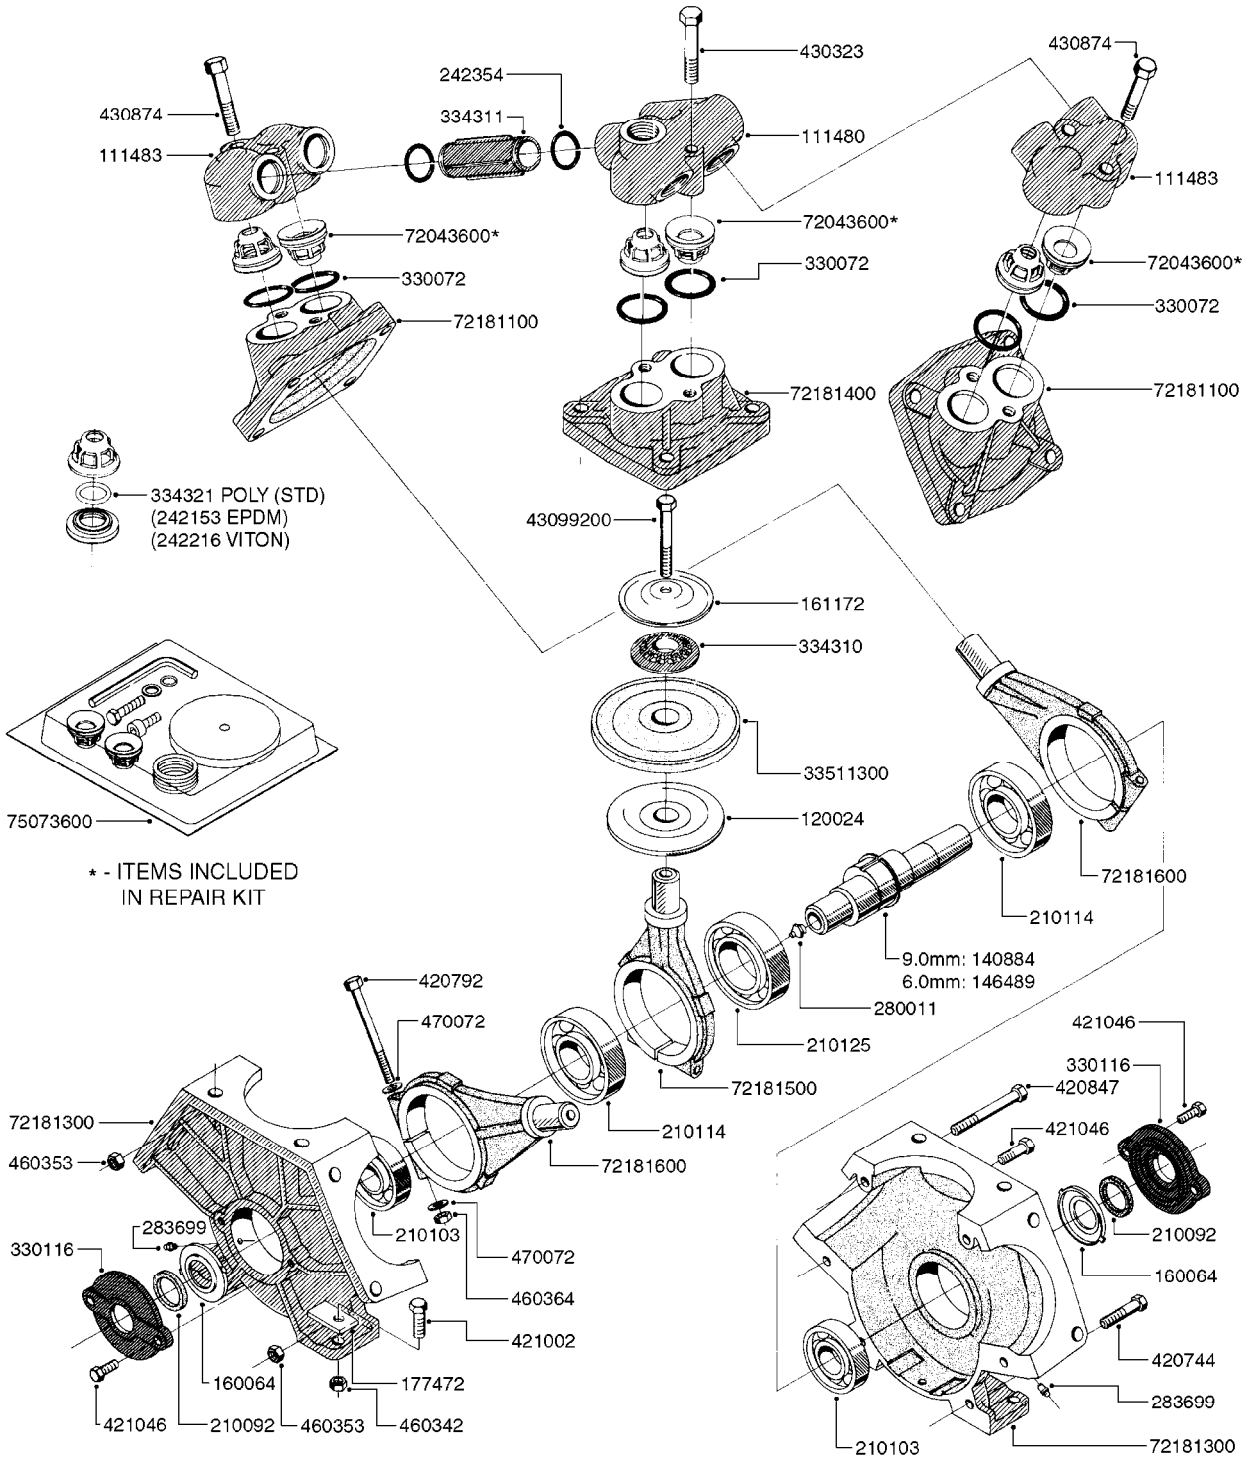

A0220

PUMP - 1302 W/ MOUNTING BASE
A0220-HIN, 27:04:17

Page 1

Date 07.02.2020 9:56

parts-n°	order qty	description
111480	1	VALVE HEAD 1302 CENTER
111483	1	VALVE HEAD SIDE 1302
120024	1	DIAPHRAGM BACK DISC 1200-1300
140884	1	CRANK SHAFT MODEL 1300-9
146489	1	CRANK SHAFT MODEL 1302-6MM
160064	1	DUST PLATE
161172	1	DIAPHRAGM DISC F. 1203/1303
177472	1	BRACKET 25 X 5
210092	1	SEAL FELT D43/30X5
210103	1	BEARING BALL 6306
210114	1	BEARING BALL 6308
210125	1	BEARING BALL 6210
242153	1	O-RING D26X4 EPDM
242216	1	O-RING VITON F/1202/1302/462
242354	1	O-RING D32.2X3.0 VITON
280011	1	GREASE NIPPLE 1/8" SAE H TR
283699	1	GREASE NIPPLE M6X1
330072	1	O-RING D53.5/D45.5X4
330116	1	SEAL RETAINER, MODEL 1300
334310	1	NYLON WASHER 1202/1302/462
334311	1	CONNECTION PIPE INLET MOD.1302
334321	1	O-RING POLY. 34.0x26.0x4.0
420081	1	BOLT HEX 8.8 DEL 3/8"X40MM
420162	1	BOLT HEX 8.8 DEL 3/8"X15MM
420346	1	BOLT HEX 8.8 DEL 3/8"X 25MM
420357	1	BOLT HEX 8.8 RAW 3/8"X85MM
420803	1	BOLT HEX 8.8 DEL M8X90
421002	1	BOLT HEX 8.8 DEL M10X30 FT DIN933
421259	1	BOLT HEX UNC7/16"x2.25" 18-8SS
430323	1	BOLT HEX 8.8 DEL M12X60
430404	1	BOLT HEX 8.8 DEL M12X50
430874	1	SCREW SET 8.8 DEL M12X70 FT
460062	1	NUT HEX 3/8" GALV.
460342	1	NUT HEX M10 DEL DIN934
460364	1	NUT HU M8 A2 SS DIN934
460386	1	NUT HEX M12X1.75
470072	1	WASHER D15/D8X.5 LOCK
33511300	1	DIAPHRAGM 1202-1303 POLY 2006
72043600	1	VALVE FOR 462/463
72181100	1	DIAPHRAGM COVER 1203/1303+BLTS
72181300	1	PUMP CASTING 1300 RED W/BOLTS
72181400	1	DIAPHRAGM COVER 1303 W/BOLTS
72181500	1	CONNECTING ROD, CENTER 1303
72181600	1	CONNECTING ROD, SIDE MOD.1300
75073500	1	PUMP KIT 1300/1302 "06"