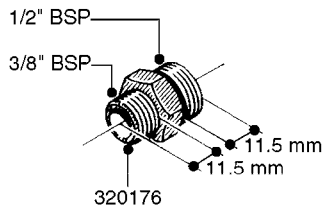

FITTINGS - HEXAGON NIPPLES
L0030-HIN, 01:01:16

L0030

FITTINGS - HEXAGON NIPPLES
L0030-HIN, 01:01:16

Page 1
Date 07.02.2020 9:58

parts-n°	order qty	description
10015303	1	FITT.PO.HN 1.00X1.00 M1000
10425003	1	FITT.PO.HN 1.25X1.00 MCPHEE
320132	1	FITT.DK HN 1" BSP
320176	1	FITT.DK HN 3/8"X1/2" BSP
320445	1	FITT.DK HN 1/4"X3/8" BSP
320655	1	FITT.DK HN 1/2"-1/2" BSP
320692	1	FITT.DK HN 3/8'BSPX1/4'NPT
320703	1	FITT.DK HN 3/8BSP X1/2 &1/4NPT
320725	1	FITT.DK NIPPLE 3/8"-3/8" BSP
320902	1	FITT.DK HN 3/8'X 1/4' BSP
390232	1	FITT.DK HN 1-1/2' X 1-1/4' BSP
390276	1	FITT.DK HN 1'BSP