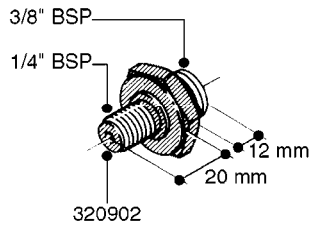

FITTINGS - HEXAGON NIPPLES
L0030-HIN, 01:01:16

L0030

FITTINGS - HEXAGON NIPPLES
L0030-HIN, 01:01:16

Page 1
Date 07.02.2020 9:58

parts-n°	order qty	description
10015303	1	FITT.PO.HN 1.00X1.00 M1000
10425003	1	FITT.PO.HN 1.25X1.00 MCPHEE
320132	1	FITT.DK HN 1" BSP
320176	1	FITT.DK HN 3/8"X1/2" BSP
320445	1	FITT.DK HN 1/4"X3/8" BSP
320655	1	FITT.DK HN 1/2"-1/2" BSP
320692	1	FITT.DK HN 3/8'BSPX1/4'NPT
320703	1	FITT.DK HN 3/8BSP X1/2 &1/4NPT
320725	1	FITT.DK NIPPLE 3/8"-3/8" BSP
320902	1	FITT.DK HN 3/8'X 1/4' BSP
390232	1	FITT.DK HN 1-1/2' X 1-1/4' BSP
390276	1	FITT.DK HN 1'BSP