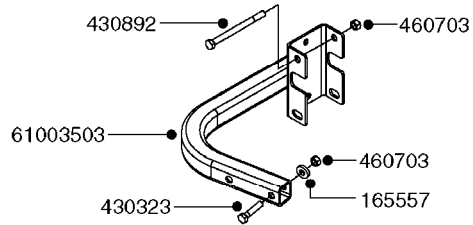

NEW NAVIGATOR