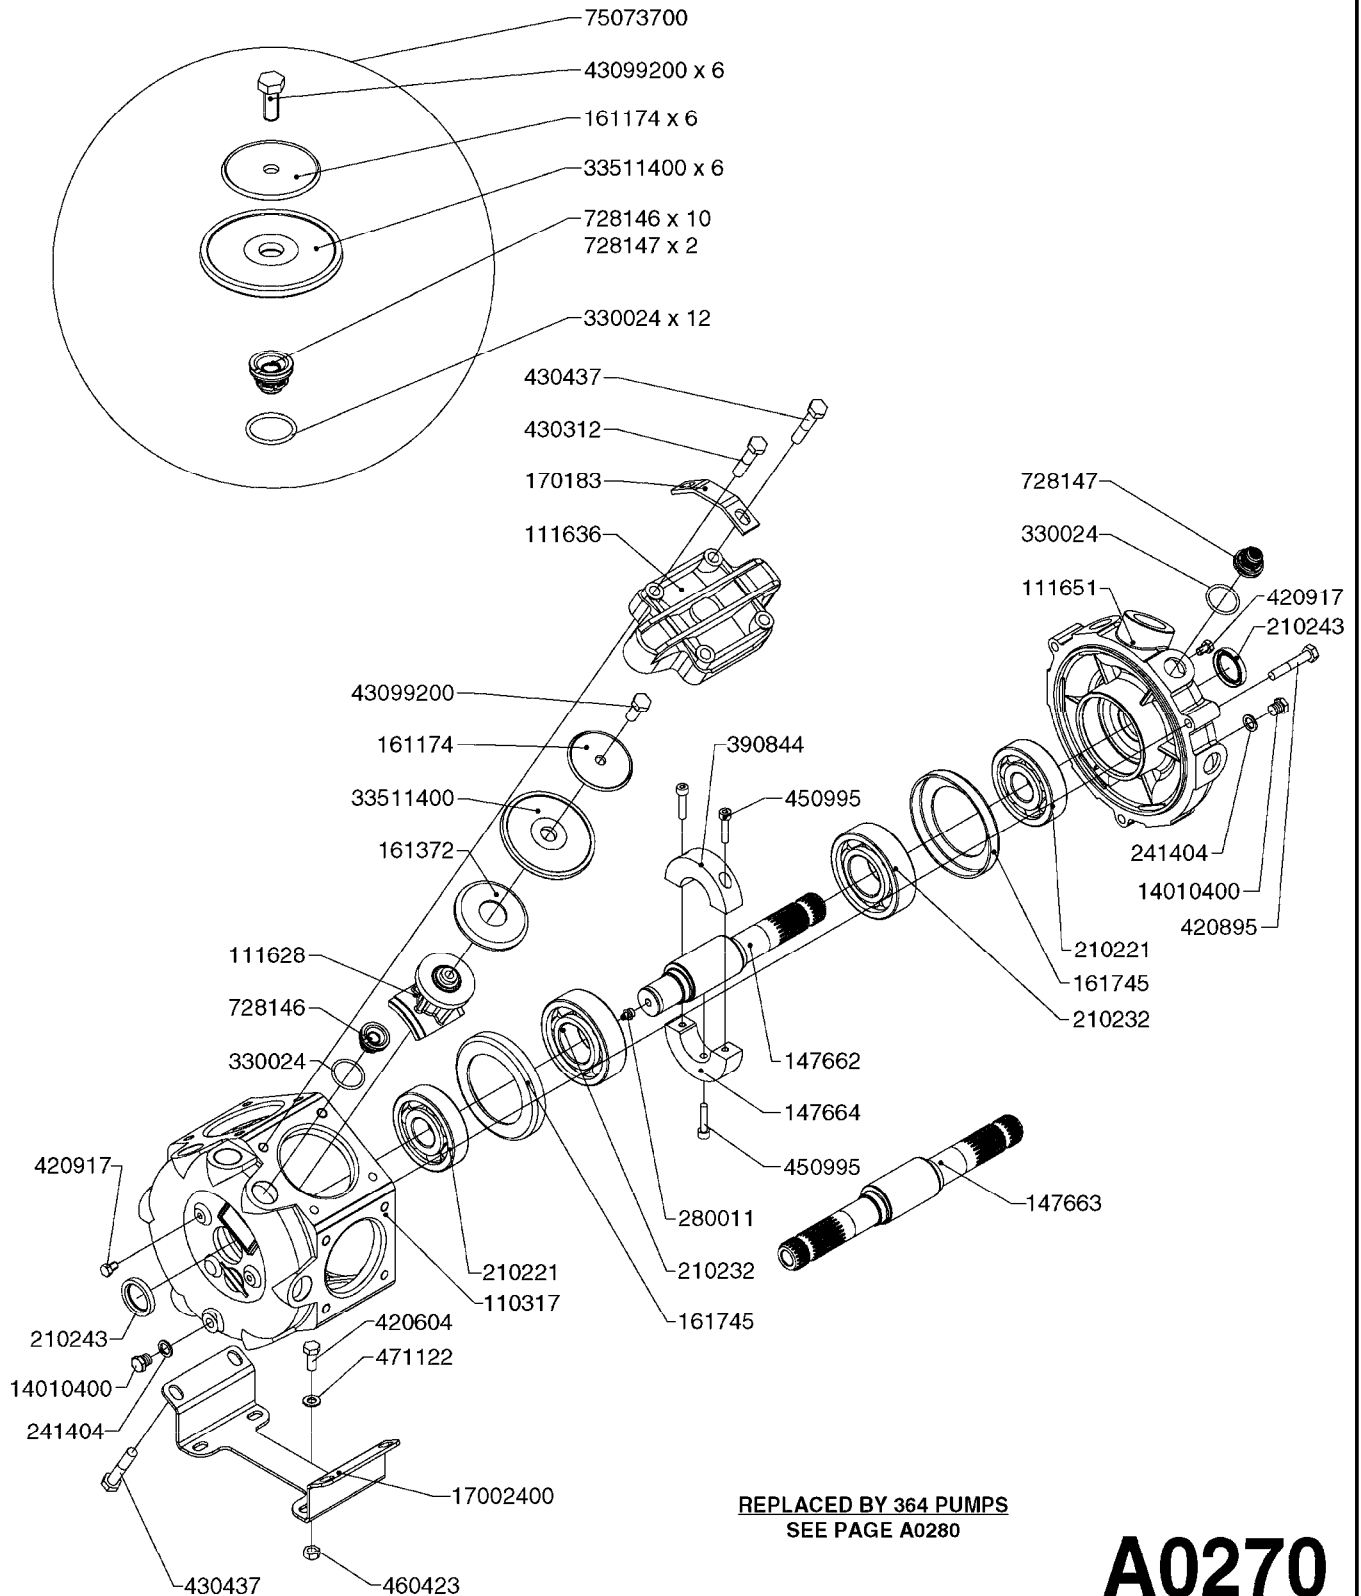

PUMP - 363/1000 RPM W/MOUNTING
A0270-HIN, 17:03:16

Page 1
Date 07.02.2020 9:56

parts-n°	order qty	description
110317	1	PUMP CASING MODEL 360/361 PNTD
111628	1	CONNECTING ROD 363/5.5 PUMP
111636	1	VALVE COVER 363 HEAVY DUTY
111651	1	CASTING F.363 1.5" PUMP(FRONT)
147662	1	CRANK SHAFT F.363/463-5.5MM
147663	1	CRANK SHAFT 363/463-5.5 THROUG
147664	1	COUNTERBALANCE 363/463 WEIGHT
161174	1	DIAPHRAGM DISC SS 361/363/364 PUMP
161372	1	DIAPHRAGM BACKING DISC,320-361
161745	1	METAL SPACER F.363/463
170183	1	LIFT STRAP F.PUMP 360/361/462
210221	1	BEARING BALL 6407
210232	1	BEARING BALL 6310
210243	1	SEAL OIL 35 X 47 X 7
241404	1	DOWTY SEAL 1/4"
280011	1	GREASE NIPPLE 1/8' SAE H TR
330024	1	O-RING D41,1/D34.5 X 3,5
390844	1	COUNTERBALANCE 363/463 POM
420604	1	BOLT HEX 8.8 DEL M10X25 FT DIN933
420895	1	BOLT HEX 8.8 RAW M10X60
420917	1	BOLT HEX 8.8 RAW M8X12 FT
430312	1	BOLT HEX 8.8 M12X60
430437	1	BOLT HEX 8.8 RAW M12X65
450995	1	BOLT ALLEN M8X30 DIN 912 RAW
460423	1	NUT HEX M10X1.50 LOCK DIN985A2 SS
471122	1	WASHER, M10, Ø20/10.5X 2.0, SS
728146	1	VALVE FOR 361(726890/707932)
728147	1	VALVE FOR 361 WHITE WITH HOLE
14010400	1	PLUG 1/4" BSP
17002400	1	FOOT F. 36X PUMP, RED
33511400	1	DIAPHRAGM PUMP 361/361/363/364 PUR
43099200	1	BOLT HEX SS M12 X 30 DIN933 A4
75073700	1	PUMP KIT 361/363 "06"