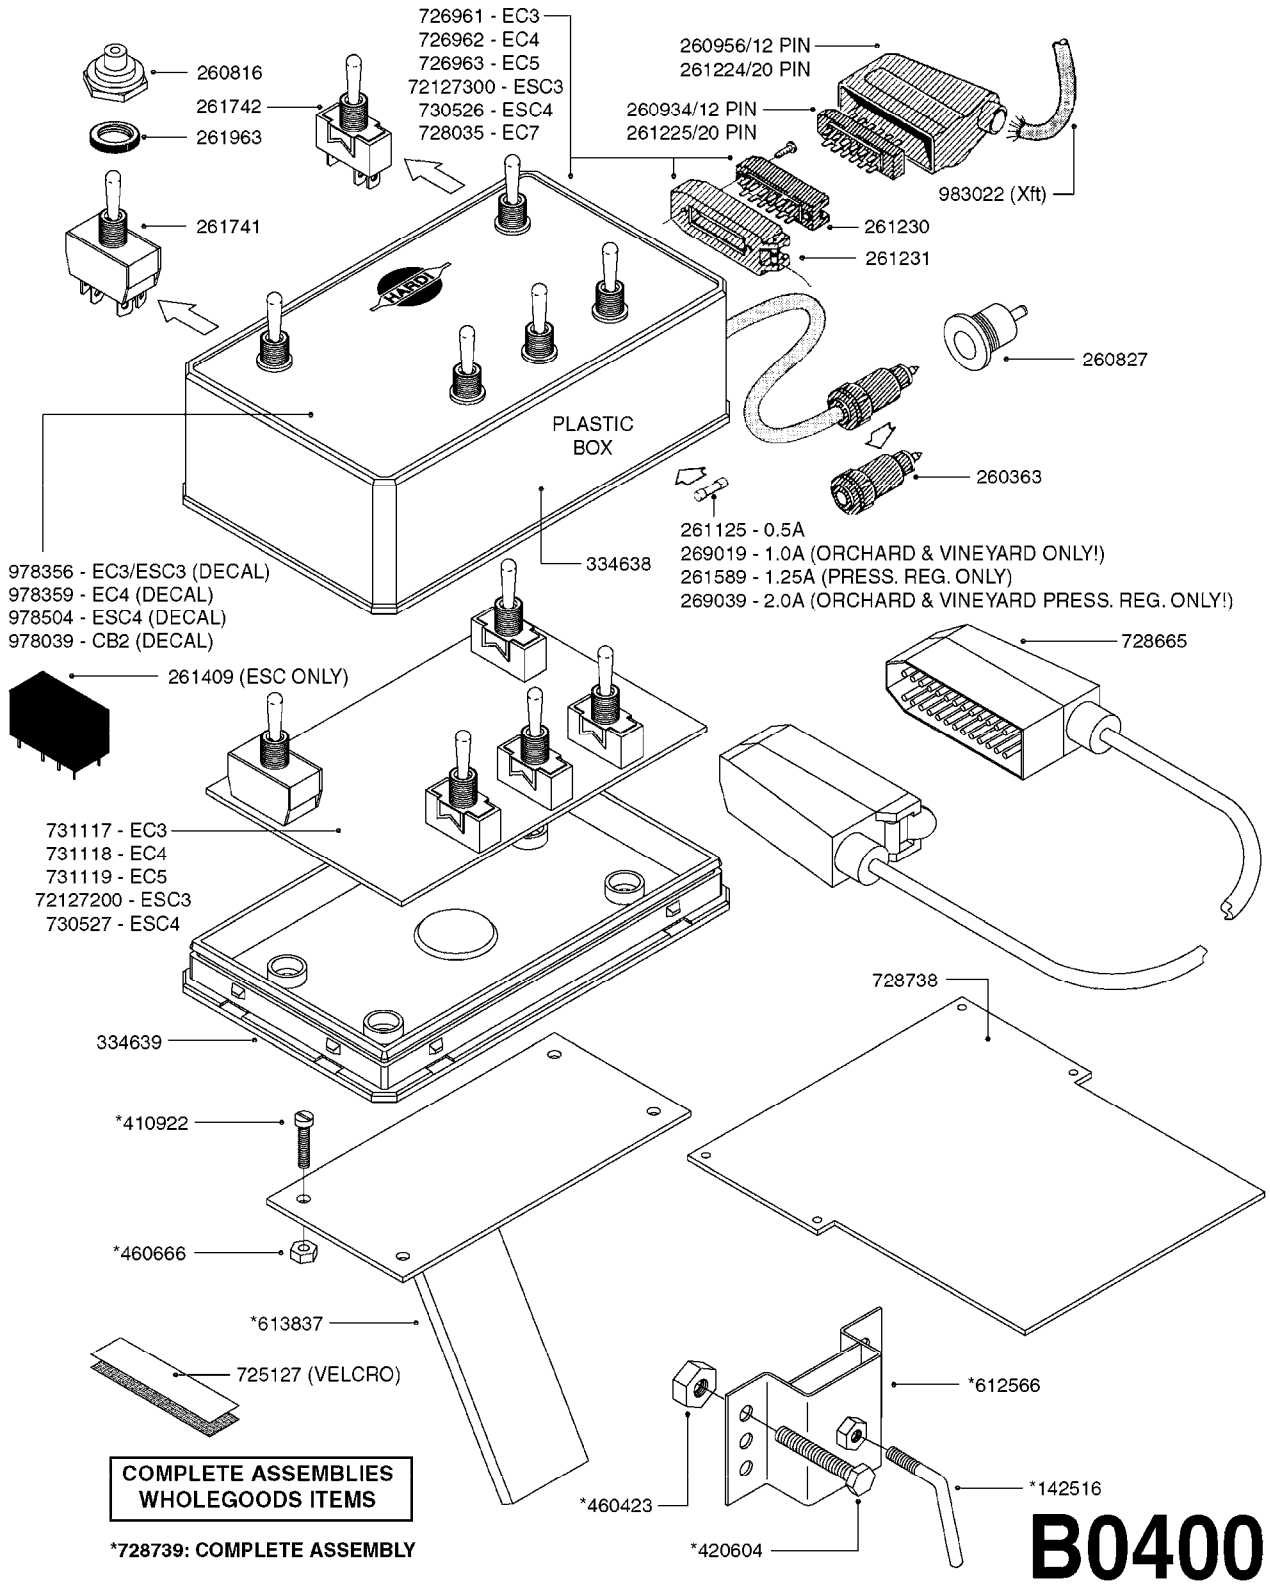

*728739: COMPLETE ASSEMBLY (NLA)

COMPLETE ASSEMBLIES
WHOLEGOODS ITEMS

B0390

CONTROL BOX F/EC+EC-SC
B0390-HIN, 01:01:16

Page 1

Date 07.02.2020 9:57

parts-n°	order qty	description
142516	1	SCREW SET M10 BENT F. LOCKING
260363	1	PLUG 2 POLE 12V
260794	1	SWITCH F.PRESS ADJ.EC CONTROL
260816	1	CAP W/RUBBER BOOT F.EC SWITCH
260827	1	PLUG F.EC ATTACHMENTS
260864	1	SWITCH F.HY BOOM CONTROL BOX
260923	1	PLUG INSERT 12 POLE FEMALE
260934	1	PLUG INSERT 12 POLE MALE
260945	1	PLUG HOUSE 12 POLE FEMALE
260956	1	PLUG HOUSE 12 POL.MALE
261066	1	SWITCH 2 POLE
261125	1	FUSE 5 X 20 500mA
261224	1	PLUG HOUSING F/20 POLE MALE
261225	1	PLUG INSERT 20 POLE MALE
261230	1	PLUG INSERT 20 POLE FEMALE
261231	1	PLUG HOUSING 20 POLE FEMALE
410922	1	CYL.SKR 8.8 DEL M4X20 RST
411006	1	SCREW M4X40 SLOTTED
420604	1	BOLT HEX 8.8 DEL M10X25 FT DIN933
460423	1	NUT HEX M10X1.50 LOCK DIN985A2 SS
460666	1	NUT HEX M4
612566	1	MOUNT BRACKET F.FAN CABLE ASSY
613837	1	MOUNT PLATE FOR EC CONTROL BOX
725006	1	CIRCUIT BOARD 4 VALVE
725014	1	CONTROL BOX EC 4 SEC./12 PIN
725056	1	PRINTED CIRC.W SW 3WAY 726961
726961	1	CONTROL BOX EC 3 SEC./20 PIN
726962	1	CONTROL BOX EC 4 SEC./20 PIN
727376	1	CIRCUIT BOARD F.ESC 3 BANK
728072	1	CABLE,20-PIN,6M EC/4
728073	1	CABLE,20-PIN,6M, EC/3
728075	1	CABLE F.CONTROL BOX 5M EC/3
728665	1	CABLE EXT.-QUICK ATTACH 20 PIN
728666	1	CABLE-QUICK ATTACH 12 PIN
728738	1	DOUB.CONT.BOX & OR F/M PLATE
728739	1	IN CAB CONTROL MOUNT KIT
729721	1	CONTROL BOX ESC3
983022	1	WIRE 12 x 0.5 x 2MM x 12"
10297303	1	CIRCUIT BOARD FOR T.M.S.
10411203	1	RELAY T-82