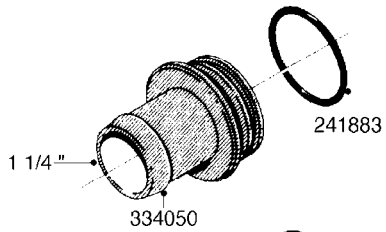

L0080

FITTINGS - S-53
L0080-HIN, 12:09:17

Page 1

Date 07.02.2020 9:58

Pos.	parts-n°	order qty	description
1	145995	1	FITT.DK S-53 FORK
2	241973	1	O-RING Ø3 X 44.2 70 SHORES NITRIL NITRIL (BLACK)
2	242353	1	O-RING 3 X 44.2 VITON VITON (BROWN)
3	242109	1	O-RING D32.2x3.0 NITRIL (BLACK)
3	242354	1	O-RING D32.2X3.0 VITON VITON (BROWN)
4	322103	1	FITT.DK S-53 BULKHEAD
5	322107	1	FITT.DK S-53 BULKHEAD NUT
6	322110	1	FITT.DK S-53 ELB. 1/2" BSP
7	322352	1	FITT.DK S-53 TEE
8	334229	1	FITT.DK S-53 STR.3/4"
9	334260	1	GASKET F. S-53 BULKHEAD
10	334564	1	FITT.DK S-67 TO S-53 ADAPTER
11	391100	1	FITT.DK S-53THREAD INS.1/2"BSP
12	726463	1	FITT.DK S53 BULKHEAD W/GASKET
13	726552	1	FIT.DK S-53X90 1/2" BSP,O-RING
14	726556	1	FITT.DK S-53 HB 1/2" W/O-RING
15	726558	1	FITT.DK S53 STR. 3/4" W.ORING
16	726559	1	FITT DK. S-53 HB 1" W/O-RING
17	726568	1	FITT.DK.S-53 HB 1/2"90 W/O-RING
18	726570	1	FITT.DK S-53 ELB.3/4" W.ORING
19	726571	1	FITT.DK S-53 ELB.1", W ORING
20	726578	1	FITT.DK S53 PLUG WITH O-RING
21	728561	1	FITT.DK. S67M - S53F REDUCER