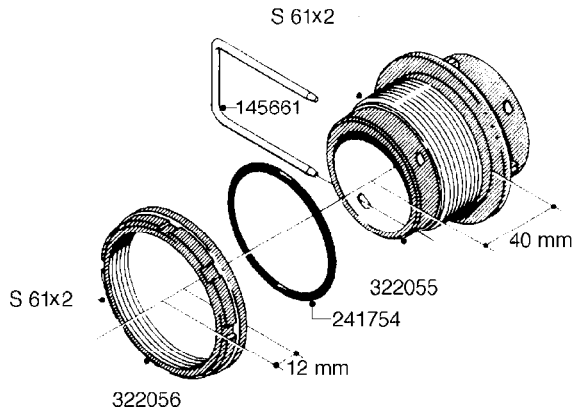

L0080

FITTINGS - S-53
L0080-HIN, 12:09:17

Page 1

Date 07.02.2020 9:58

Pos.	parts-n°	order qty	description
1	145995	1	FITT.DK S-53 FORK
2	241973	1	O-RING Ø3 X 44.2 70 SHORES NITRIL NITRIL (BLACK)
2	242353	1	O-RING 3 X 44.2 VITON VITON (BROWN)
3	242109	1	O-RING D32.2x3.0 NITRIL (BLACK)
3	242354	1	O-RING D32.2X3.0 VITON VITON (BROWN)
4	322103	1	FITT.DK S-53 BULKHEAD
5	322107	1	FITT.DK S-53 BULKHEAD NUT
6	322110	1	FITT.DK S-53 ELB. 1/2" BSP
7	322352	1	FITT.DK S-53 TEE
8	334229	1	FITT.DK S-53 STR.3/4"
9	334260	1	GASKET F. S-53 BULKHEAD
10	334564	1	FITT.DK S-67 TO S-53 ADAPTER
11	391100	1	FITT.DK S-53THREAD INS.1/2"BSP
12	726463	1	FITT.DK S53 BULKHEAD W/GASKET
13	726552	1	FIT.DK S-53X90 1/2" BSP,O-RING
14	726556	1	FITT.DK S-53 HB 1/2" W/O-RING
15	726558	1	FITT.DK S53 STR. 3/4" W.ORING
16	726559	1	FITT DK. S-53 HB 1" W/O-RING
17	726568	1	FITT.DK.S-53 HB 1/2"90 W/O-RING
18	726570	1	FITT.DK S-53 ELB.3/4" W.ORING
19	726571	1	FITT.DK S-53 ELB.1", W ORING
20	726578	1	FITT.DK S53 PLUG WITH O-RING
21	728561	1	FITT.DK. S67M - S53F REDUCER