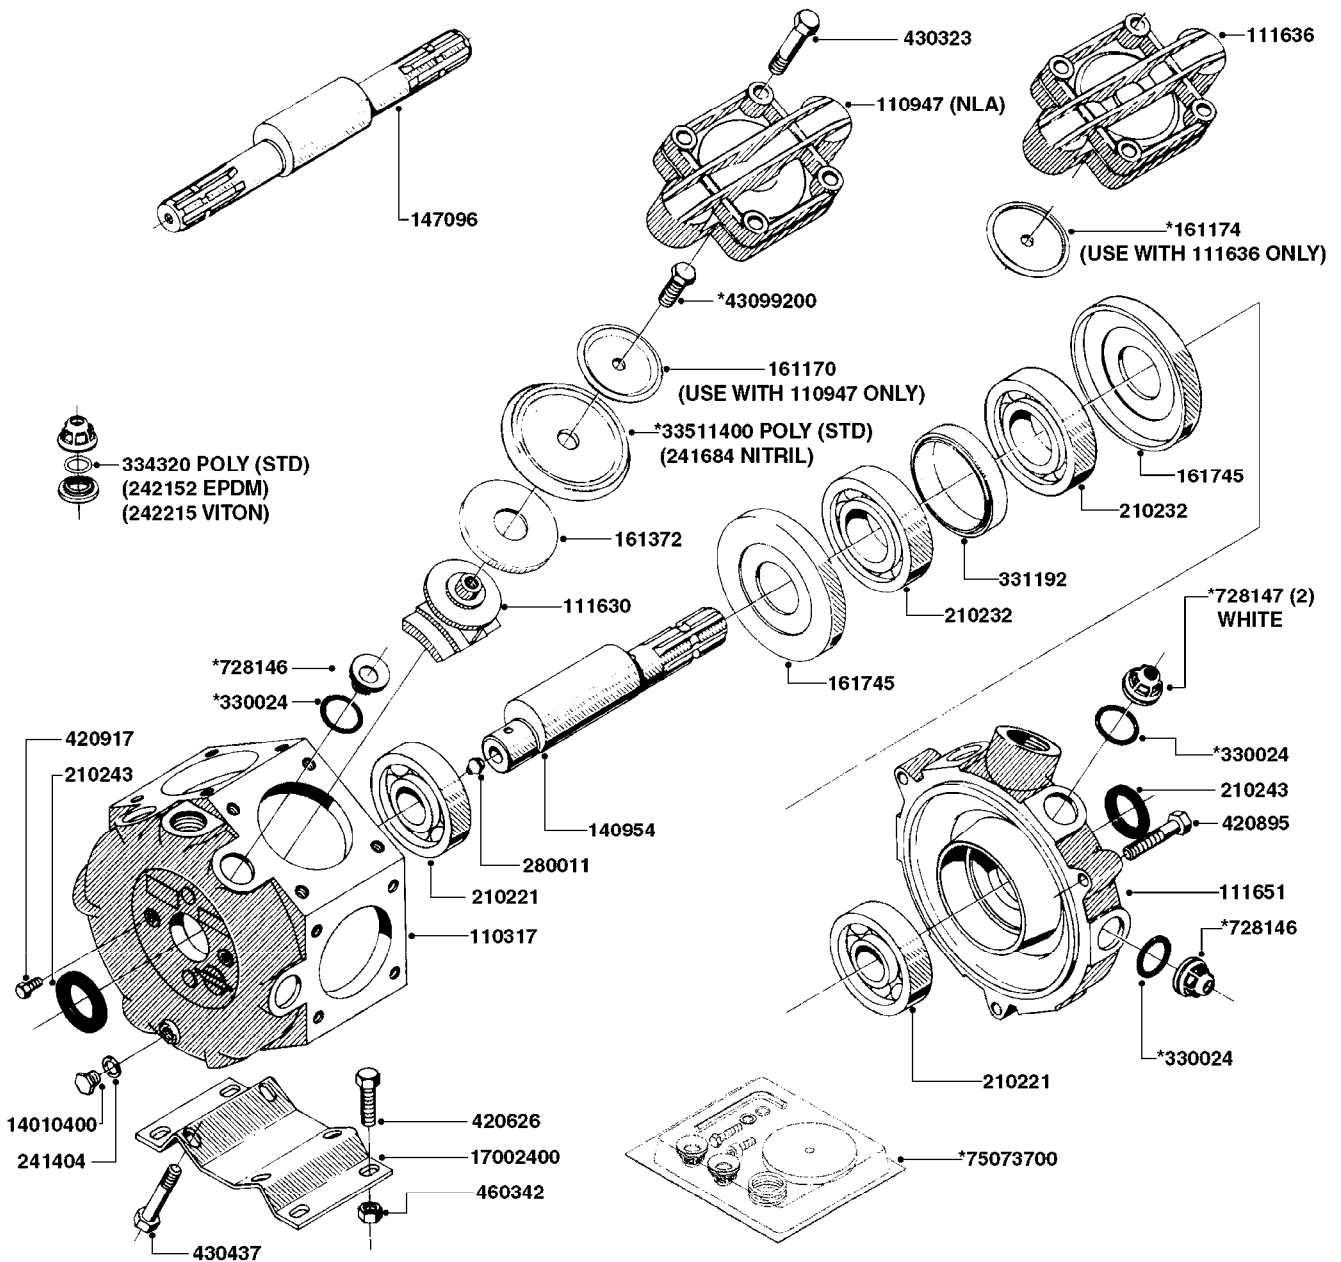

REPLACED BY 364 PUMPS
SEE PAGE A0280

A0250

PUMP - 361 W/MOUNTING BASE
A0250-HIN, 17:03:16

Page 1
Date 07.02.2020 9:56

parts-n°	order qty	description
110317	1	PUMP CASING MODEL 360/361 PNTD
110947	1	VALVE COVER MDL 361 (PAINTED)
111630	1	CONNECTING ROD 363/364-10 PUMP
111636	1	VALVE COVER 363 HEAVY DUTY
111651	1	CASTING F.363 1.5" PUMP(FRONT)
140954	1	CRANK SHAFT MODEL 360/361
147096	1	CRANK SHAFT 361/9.5 THROUGH
161170	1	DIAPH UPPER DISC, 321/361/363
161174	1	DIAPHRAGM DISC SS 361/363/364 PUMP
161372	1	DIAPHRAGM BACKING DISC,320-361
161745	1	METAL SPACER F.363/463
210221	1	BEARING BALL 6407
210232	1	BEARING BALL 6310
210243	1	SEAL OIL 35 X 47 X 7
241404	1	DOWTY SEAL 1/4"
241684	1	DEICER PARTS: DIAPHRAGM MODEL 361 NITRIL
242152	1	O-RING D18.2X3 EPDM
242215	1	O-RING D18X3 VITON
280011	1	GREASE NIPPLE 1/8' SAE H TR
330024	1	O-RING D41,1/D34.5 X 3,5
331192	1	SPACER, MODEL 361/363
334320	1	O-RING D18X3 POLYURETHANE
420626	1	BOLT HEX 8.8 DEL M10X20 FT
420895	1	BOLT HEX 8.8 RAW M10X60
420917	1	BOLT HEX 8.8 RAW M8X12 FT
430323	1	BOLT HEX 8.8 DEL M12X60
430437	1	BOLT HEX 8.8 RAW M12X65
460342	1	NUT HEX M10 DEL DIN934
728146	1	VALVE FOR 361(726890/707932)
728147	1	VALVE FOR 361 WHITE WITH HOLE
14010400	1	PLUG 1/4" BSP
17002400	1	FOOT F. 36X PUMP, RED
33511400	1	DIAPHRAGM PUMP 361/361/363/364 PUR
43099200	1	BOLT HEX SS M12 X 30 DIN933 A4
75073700	1	PUMP KIT 361/363 "06"