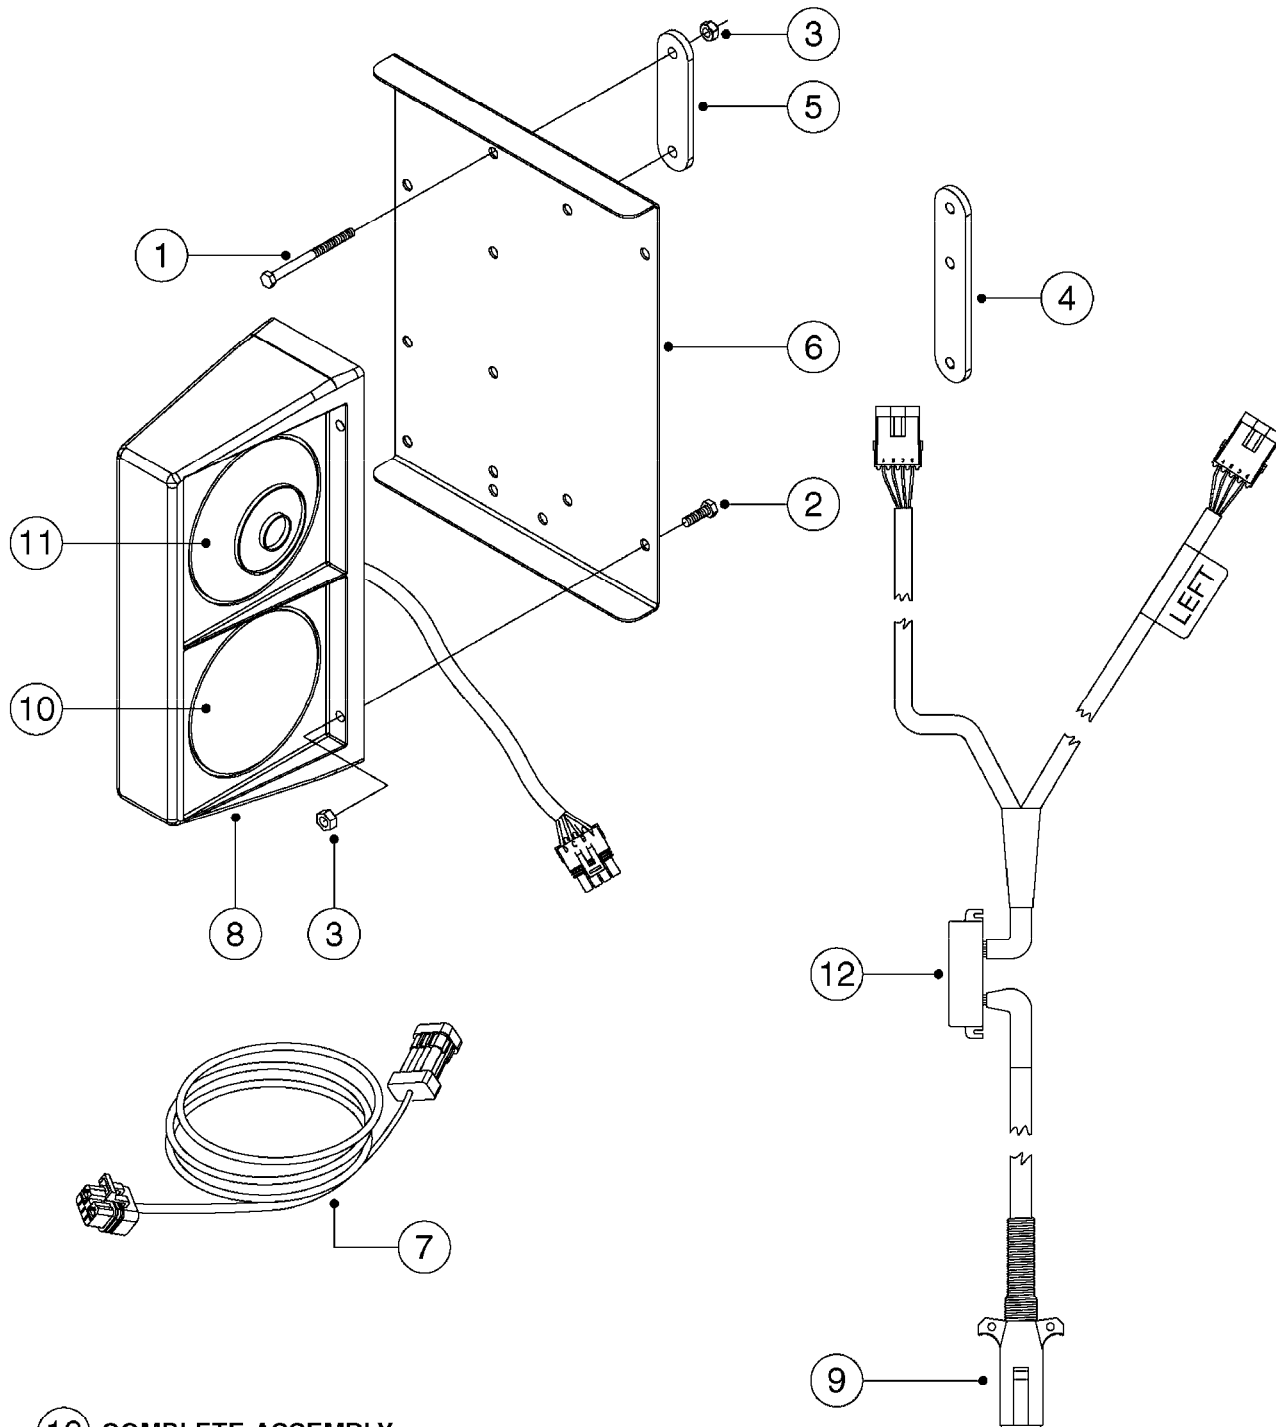

13 COMPLETE ASSEMBLY

COMPLETE ASSEMBLIES
WHOLEGOODS ITEMS

M0160

TRAFFIC LIGHT KIT
M0160-HIN, 13:08:19

Page 1
Date 07.02.2020 9:58

Pos.	parts-n°	order qty	description
1	410266	1	BOLT HEX 8.8 DEL M6X120
1	410421	1	BOLT HEX M6X110 DIN931-A2 SS
1	410524	1	BOLT HEX 8.8 DEL M6X100
1	410605	1	BOLT HEX 8.8 DEL M6X80
2	410362	1	BOLT HEX 8.8 SS M6X20
3	460261	1	NUT HEX M6X1.00 LOCK DIN985 A2 SS
4	16022303	1	BRACKET 100MM TUBE
5	16022403	1	BRACKET 60MM TUBE
6	16025603	1	BRACKET TAIL LIGHT DUAL LAMP
7	26004703	1	HARNESS 13' EXT 4 WIRE WP
8	26004903	1	TAIL LIGHT GREEN WIRE LH
8	26005003	1	TAIL LIGHT YELLOW WIRE RH
9	26005103	1	PLUG 7-PIN AG TAIL LIGHT
10	26005403	1	LENS BLACK BEFORE 2009
10	26017003	1	LENS RED
11	26016903	1	LENS AMBER
12	26032703	1	HARNESS COMPLETE, TAIL LIGHT, 2013
13	83308603	1	TRAFFIC LIGHT KIT