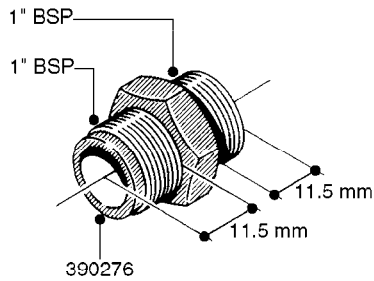

FITTINGS - HEXAGON NIPPLES
L0030-HIN, 01:01:16

L0030

FITTINGS - HEXAGON NIPPLES
L0030-HIN, 01:01:16

Page 1
Date 07.02.2020 9:58

parts-n°	order qty	description
10015303	1	FITT.PO.HN 1.00X1.00 M1000
10425003	1	FITT.PO.HN 1.25X1.00 MCPHEE
320132	1	FITT.DK HN 1" BSP
320176	1	FITT.DK HN 3/8"X1/2" BSP
320445	1	FITT.DK HN 1/4"X3/8" BSP
320655	1	FITT.DK HN 1/2"-1/2" BSP
320692	1	FITT.DK HN 3/8'BSPX1/4'NPT
320703	1	FITT.DK HN 3/8BSP X1/2 &1/4NPT
320725	1	FITT.DK NIPPLE 3/8"-3/8" BSP
320902	1	FITT.DK HN 3/8'X 1/4' BSP
390232	1	FITT.DK HN 1-1/2' X 1-1/4' BSP
390276	1	FITT.DK HN 1'BSP