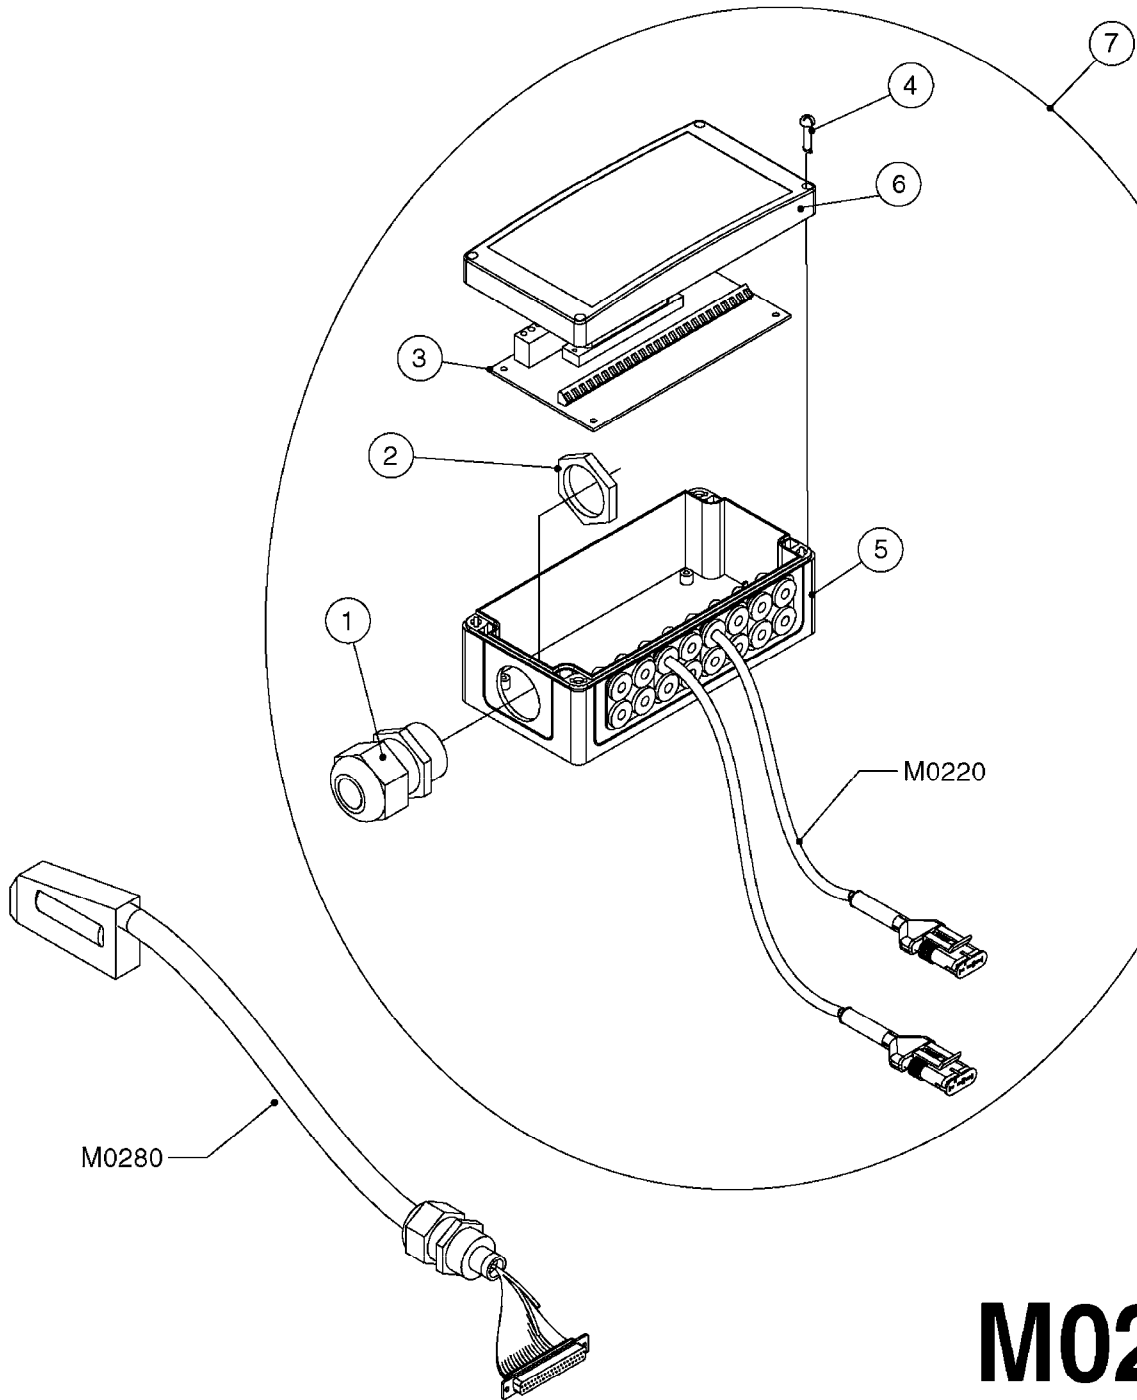

M0230

JUNCTION BOX - LIQUID
M0230-HIN, 01:01:16

Page 1

Date 07.02.2020 9:58

Pos.	parts-n°	order qty	description
1	262106	1	BULKHEAD F. CABLE 6.5-14 BLACK
2	262107	1	NUT F. BULKHEAD CABLE GRAY
3	26004800	1	CIRCUIT BD SEC VLV NCM 13SEC 13 SECTION
3	72173900	1	CIRCUIT BD SEC VLV 39PIN 9SEC 9 SECTION
4	28082100	1	SCREW F. BOX LID 1/4" L=20
5	33508700	1	BOX BOTTOM 160X80X40 BLACK 1-HOLE
6	33508800	1	LID 160X80X15 BLK W/SCREWS
7	72115400	1	CONNECTION BOX F. OP. UNIT SV9