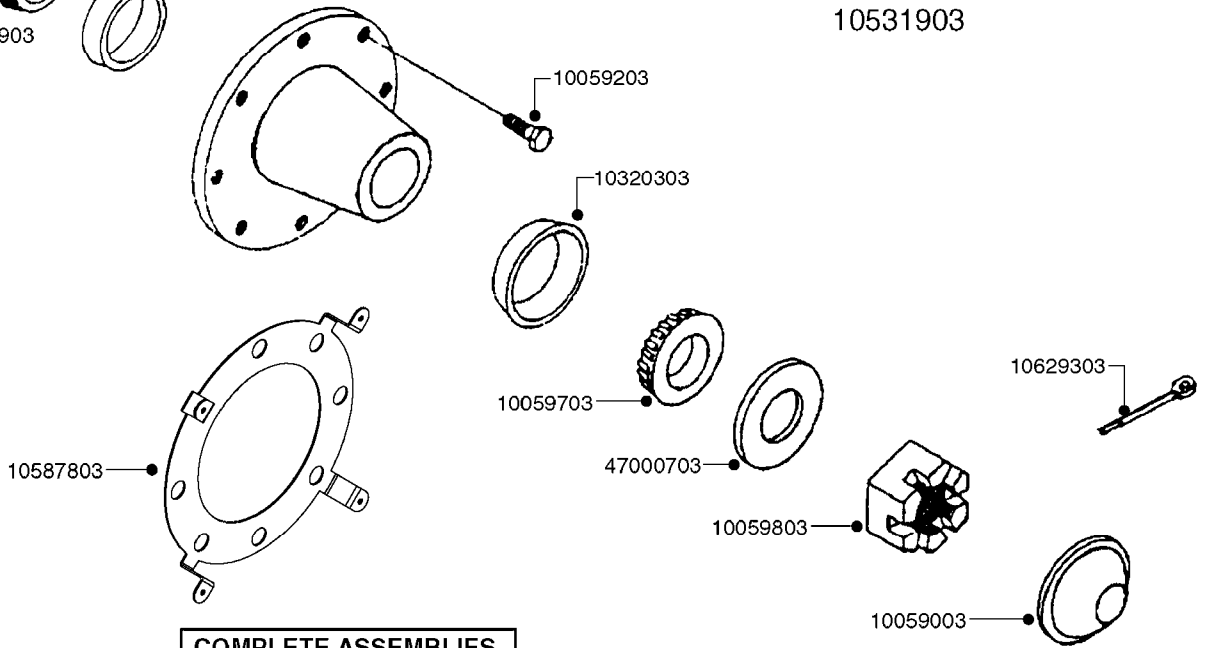

COMPLETE HUB W/BEARINGS:
10531903

**COMPLETE ASSEMBLIES
WHOLEGOODS ITEMS**

E0730

HUB ASSEMBLY F.2 1/8" SPINDLE
E0730-HIN, 01:01:16

Page 1

Date 07.02.2020 9:57

parts-n°	order qty	description
10058803	1	BEARING INNER CONE A25590
10058903	1	SEAL HUB ASE41
10059003	1	DUST CAP 800/1000 GAL EDC17
10059203	1	BOLT WHEEL 9/16"x1-1/4"UNF 90D
10059703	1	BEARING OUTER CONE A25877
10059803	1	NUT HEX NF 1"
10320203	1	BEARING INNER CUP1000GAL.TR/TA
10320303	1	BEARING OUTER CUP1000GAL.TR/TA
10531903	1	HUB ASSY.COMP.F.2-1/8" SPINDLE
10587803	1	MAG MNT F. SPEED SNS 8 BOLT
10629303	1	PIN, COTTER 7/32" X 1.75" LONG
28020103	1	SPINDLE 2.125 CRS 14" 811
47000703	1	WASHER, SPNDL 1.1" 1.06x2 .19T