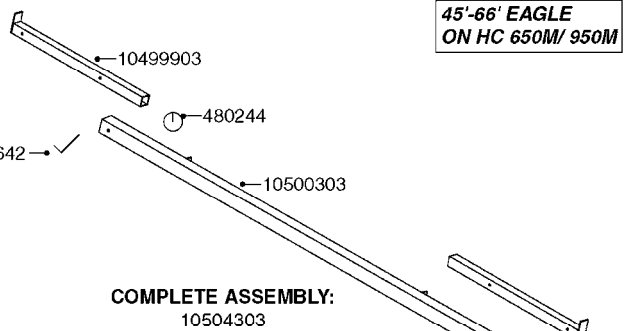

**80'-90' EAGLE ON
NAVIGATOR TA & HC**

**45'-66' EAGLE
ON HC 650M/ 950M**

**COMPLETE ASSEMBLIES
WHOLEGOODS ITEMS**

**80'-90' EAGLE
ON HC 650M/ 950M**

D0510

TRANSPORT BRACKETS-EAGLE BOOM
D0510-HIN, 01:01:16