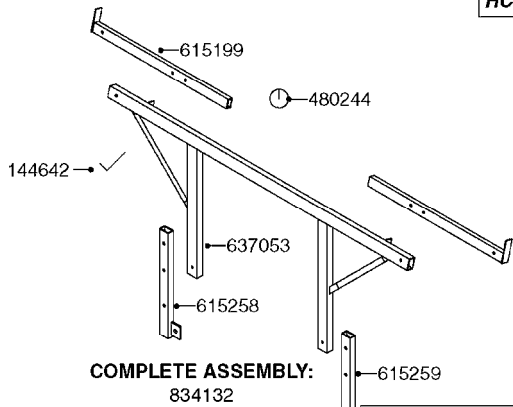

**80'-90' EAGLE ON
NAVIGATOR TA & HC**

**45'-66' EAGLE
ON HC 650M/ 950M**

**COMPLETE ASSEMBLIES
WHOLEGOODS ITEMS**

**80'-90' EAGLE
ON HC 650M/ 950M**

D0510

TRANSPORT BRACKETS-EAGLE BOOM
D0510-HIN, 01:01:16