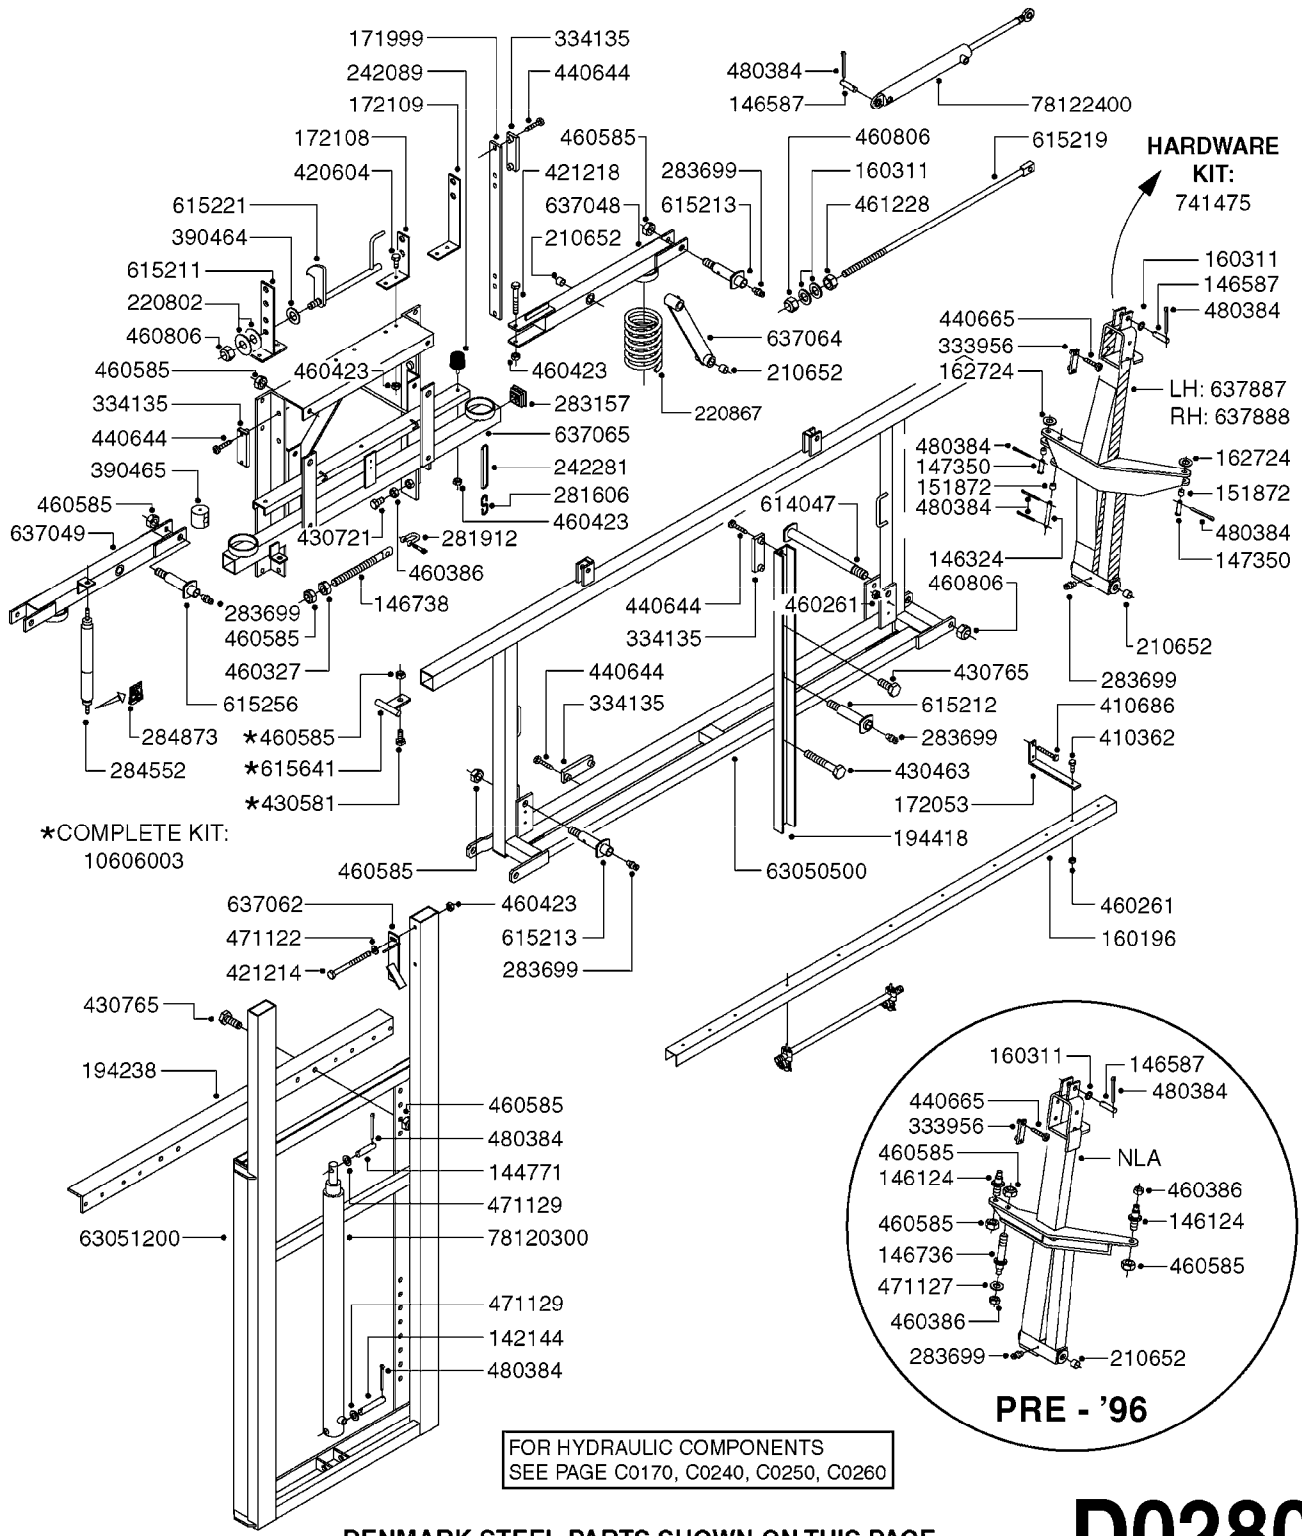

*COMPLETE KIT:
10606003

HARDWARE
KIT:
741475

PRE - '96

FOR HYDRAULIC COMPONENTS
SEE PAGE C0170, C0240, C0250, C0260

DENMARK STEEL PARTS SHOWN ON THIS PAGE
FOR NORTH AMERICAN STEEL PARTS, SEE PAGE D0290

D0280

BOOM EAG H-FRAME/CENTER 45-66'
D0280-HIN, 01:01:16

Page 1
Date 07.02.2020 9:57

parts-n°	order qty	description
142144	1	PIN 20 X 115MM
144771	1	PIN D19.8 X 80
146124	1	ANCHOR PIN CABLE EAGLE
146324	1	SHAFT D16.8 L102/2 X 5
146587	1	PIN D16.8 X 65
146736	1	ANCHOR PIN FOR CYLINDER EAGLE
146738	1	PIN FOR CENTER CABLE EAGLE
147350	1	PIN D16.8 L60MM
151872	1	BUSHING D22.0/18.0 10MM
160196	1	NOZZLE TRACK EAGLE
160311	1	WASHER D30/D20.4X2
162724	1	WASHER D25/D18.1X1
171999	1	FLATBAR
172053	1	NOZZLE TRACK HOLDER
172108	1	HOOKMOUNT SHORT EAGLE
172109	1	HOOKMOUNT LONG EAGLE
194238	1	CROSS BRACE SPB
194418	1	U CHANNEL 65 X 1175 CENTER EAG
210652	1	BUSHING TEFLON D25/D22X20
220802	1	BELLVILLE WASHER D50/D22.4X2
220867	1	COMP SPRING DI106 L320 D14 N9,55
242089	1	RUBBER STOP D50X40 M10
242281	1	RUBBER BAND OVAL 180MM
281606	1	S-HOOK GALVANIZED
281912	1	SHACKLE M-10
283157	1	PLUG F.DRAIN 60X60X4
283699	1	GREASE NIPPLE M6X1
284552	1	SHOCK ABSORBER F.EAGLE BOOM
284873	1	KIT F.SHOCK ABSORBER HDW.EAG.
333956	1	SLIDE SHOE 91X25X10
334135	1	SLIDE SHOE 140X45X15
390464	1	WASHER NYLON 40/21/3
390465	1	JOINER BLOCK TRAPEEZE EAGLE
410362	1	BOLT HEX 8.8 SS M6X20
410686	1	BOLT HEX 8.8 DEL M6X30
420604	1	BOLT HEX 8.8 DEL M10X25 FT DIN933
421214	1	BOLT HEX 8.8 DEL M10X110
421218	1	BOLT HEX 8.8 DEL M10X90
430463	1	BOLT HEX 8.8 DEL M16X110
430581	1	BOLT HEX 8.8 DEL M16X40 FT
430721	1	BOLT HEX 8.8 DEL M12X40 FT
430765	1	BOLT HEX 8.8 DEL M16X55
440644	1	SCREW NO.10 5/8"
440665	1	SCREW M4.2X16 STAINLESS
460261	1	NUT HEX M6X1.00 LOCK DIN985 A2 SS
460327	1	NUT HEX M16X2
460386	1	NUT HEX M12X1.75
460423	1	NUT HEX M10X1.50 LOCK DIN985A2 SS
460585	1	LOCKING NUT M16 DIN985 A2 SS
460806	1	NUT HEX M20X2.50 LOCK DIN985A2 SS
461228	1	NUT HEX M20
471122	1	WASHER, M10, Ø20/10.5X 2.0, SS
471127	1	WASHER, M12, Ø24/13X24X2.5 SS
471129	1	WASHER, M20, Ø37/21.0X 3.0, SS
480384	1	PIN COTTER 3/16 x 1-1/2"
614047	1	PIN D22 X 243 HINGE EAGLE
615211	1	HOOKMOUNT WELDMENT EAGLE
615212	1	PIN D22 X 84 LUBED F.EAGLE
615213	1	PIN D22 X 70 LUBED F.EAGLE
615219	1	TILT CYL.REPLACEMENT EAGLE
615221	1	HOOK WELDMENT EAGLE