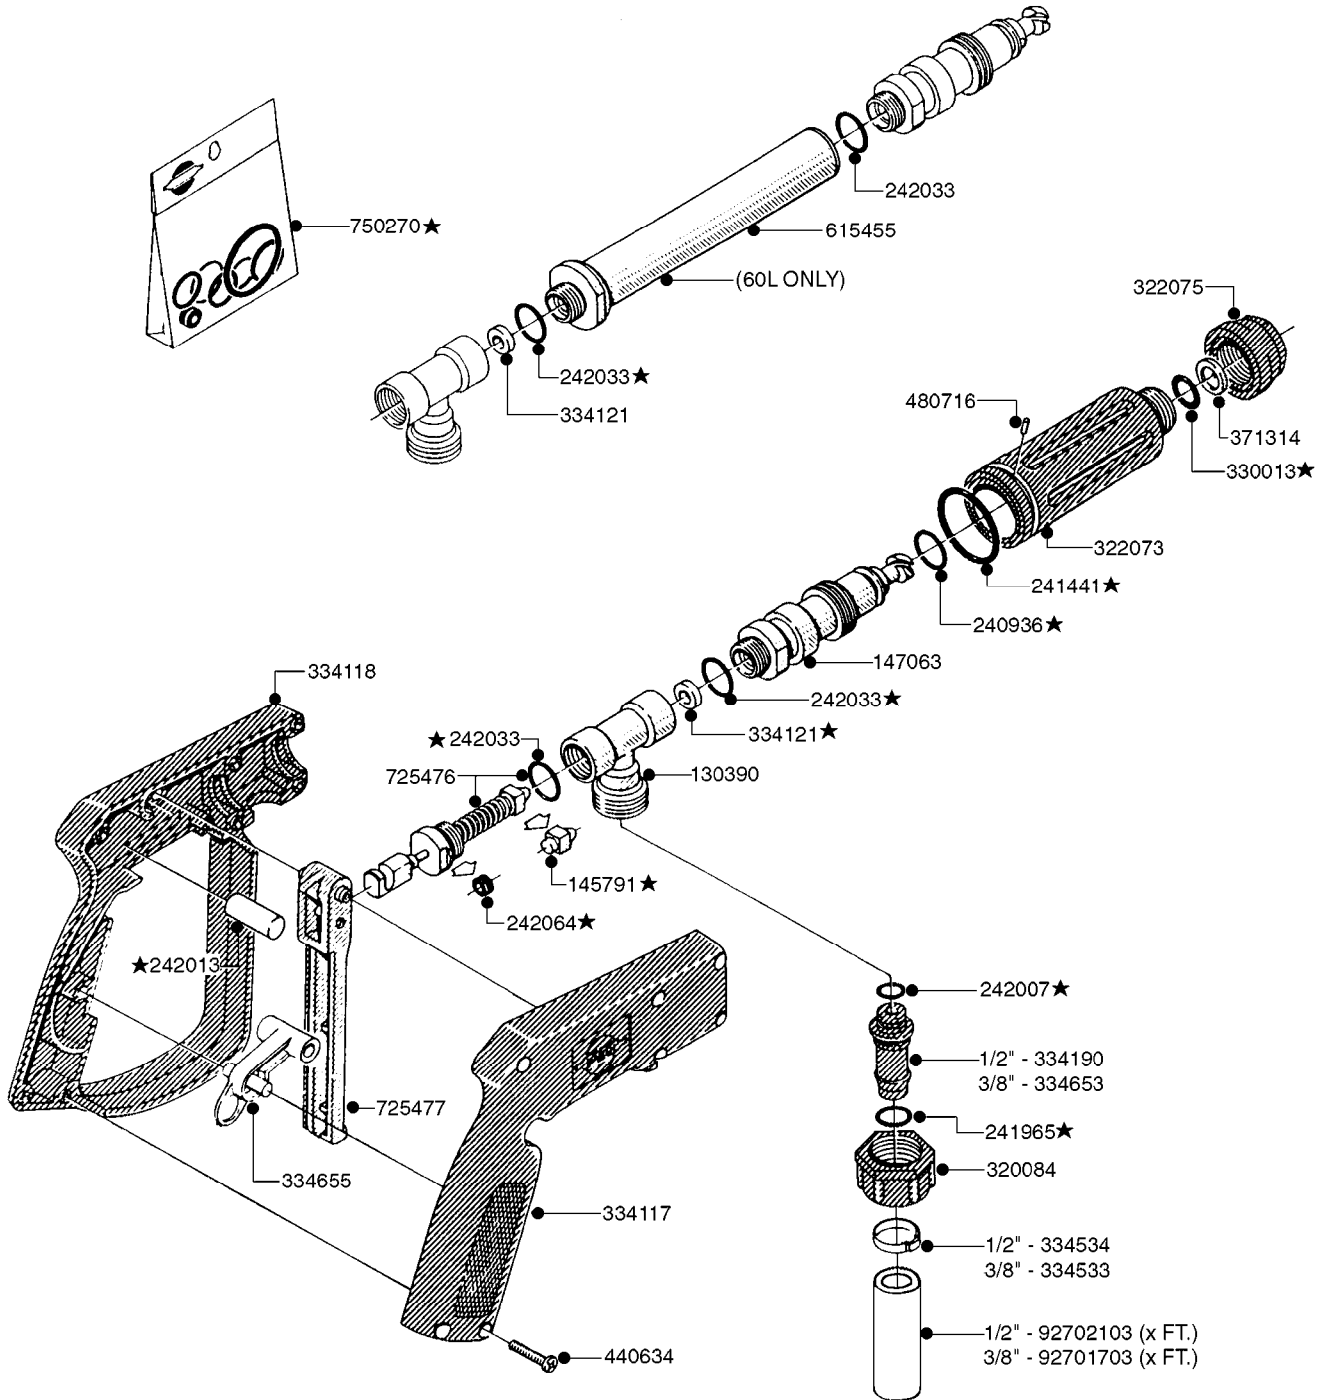

COMPLETE ASSEMBLY:
843197 - 60L
843196 - 60S

COMPLETE ASSEMBLIES
WHOLEGOODS ITEMS

K0480

HANDGUN TYPE 60S/60L POST 95
K0480-HIN, 01:01:16

Page 1

Date 07.02.2020 9:58

parts-n°	order qty	description
130390	1	TEE 3/8'X 1/2' BSP F.TYPE 60S
145791	1	CONE FOR ON/OFF
147063	1	SWIRL F.SPRAY GUN TYPE 60
240936	1	O-RING D13.3X2.4 NITRIL
241441	1	O-RING D29.3X3
241965	1	O-RING Ø12.1 X 1.6 NITRILE
242007	1	O-RING Ø9.1 X 1.6 NITRILE
242013	1	SPRING RUBBER F/TRIGGER
242033	1	O-RING Ø14.1 X 1.6 NITRILE
242064	1	SLEEVE RUBBER 3X8X4MM
320084	1	FITT.DK NUT 1/2" BSP
322073	1	HOUSING F.SWIRL TYPE 60S H.G.
322075	1	HOUSING F. NOZZLE
330013	1	O-RING 2.5 X 10 PUR
334117	1	HANDLE PIECE RIGHT F.60S/60L
334118	1	HANDLE PIECE LEFT F.60S/60L
334121	1	SEAT FOR ON-OFF TYPE
334190	1	FITT.DK HB 1/2' F. PISTOL 60S
334533	1	CLAMP HOSE PLASTIC 3/8"
334534	1	CLAMP HOSE PLASTIC 1/2"
334653	1	FITT.DK HB 3/8' F.HANDGUN
334655	1	TRIGGER SAFETY F.60S/60L GUN
371314	1	NOZZLE CERAMIC 1099-20
440634	1	SCREW 5/8"
480716	1	PIN D3X6 STAINLESS
615455	1	TUBE F.LANCE TYPE 60L
725476	1	SPINDLE
725477	1	TRIGGER
750270	1	GASKET KIT F.SPRAY GUN
843196	1	SPRAY GUN KIT TYPE 60 SHORT
843197	1	HANDGUN KIT TYPE 60 LONG
92701703	1	HOSE R X3/8" X300PSI WP X0012"
92702103	1	HOSE R X1/2" X300PSI WP X0012"