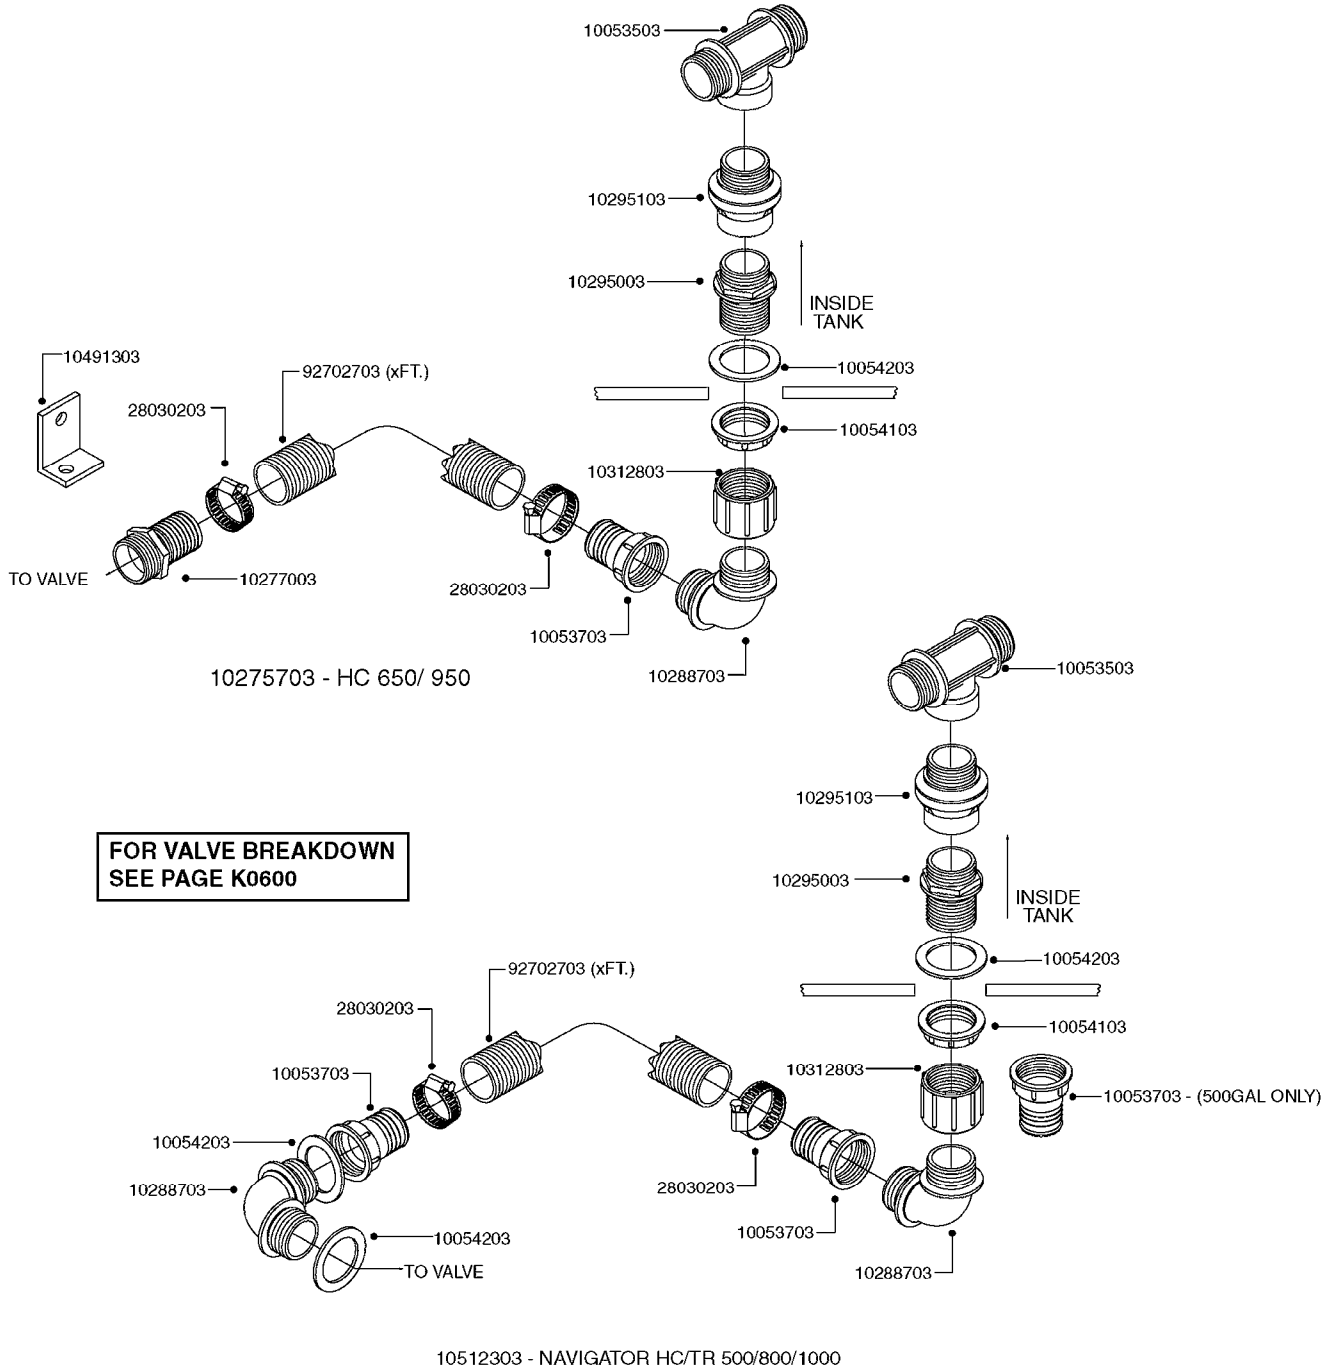

K0580

COMPLETE ASSEMBLIES
WHOLEGOODS ITEMS

QUICKFILL-PLMBNG SYS-TRLR SPYR
K0580-HIN, 01:01:16

Page 1
Date 07.02.2020 9:58

parts-n°	order qty	description
10053503	1	FITT.PO.TEE 2"MX2"FX2"M BSP
10053703	1	FITT.PO.HB STR. 2"BSP #4411
10054103	1	FITT.PO.NUT 2" BSP JAMB MCPHEE
10054203	1	GASKET F. 2" FITTINGS RUBBER
10275703	1	*QUICK FILL KIT 650/950M
10277003	1	FITT.PO.HB 2.00X2.00 MCPHEE
10288703	1	FITT.PO.EL 2MX2M 90 DEG MCPHEE
10295003	1	FITT.PO.HN 2' 250071
10295103	1	FOOT VALVE 2" 504019
10312803	1	FITT.PO.BU 2' X 2'
10491303	1	ANGLE FOR HC950 QUICK FILL
10512303	1	QUICK FILL KIT NAV. (DON'T ORD)
28030203	1	CLAMP HOSE T-BOLT S2" 235-67
92702703	1	HOSE PVC SUCT GRAY 2"