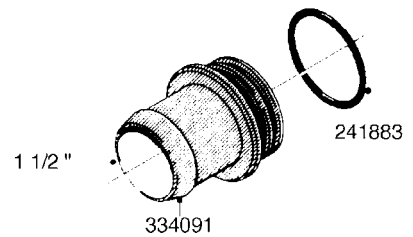

L0080

FITTINGS - S-53
L0080-HIN, 12:09:17

Page 1

Date 07.02.2020 9:58

Pos.	parts-n°	order qty	description
1	145995	1	FITT.DK S-53 FORK
2	241973	1	O-RING Ø3 X 44.2 70 SHORES NITRIL NITRIL (BLACK)
2	242353	1	O-RING 3 X 44.2 VITON VITON (BROWN)
3	242109	1	O-RING D32.2x3.0 NITRIL (BLACK)
3	242354	1	O-RING D32.2X3.0 VITON VITON (BROWN)
4	322103	1	FITT.DK S-53 BULKHEAD
5	322107	1	FITT.DK S-53 BULKHEAD NUT
6	322110	1	FITT.DK S-53 ELB. 1/2" BSP
7	322352	1	FITT.DK S-53 TEE
8	334229	1	FITT.DK S-53 STR.3/4"
9	334260	1	GASKET F. S-53 BULKHEAD
10	334564	1	FITT.DK S-67 TO S-53 ADAPTER
11	391100	1	FITT.DK S-53THREAD INS.1/2"BSP
12	726463	1	FITT.DK S53 BULKHEAD W/GASKET
13	726552	1	FIT.DK S-53X90 1/2" BSP,O-RING
14	726556	1	FITT.DK S-53 HB 1/2" W/O-RING
15	726558	1	FITT.DK S53 STR. 3/4" W.ORING
16	726559	1	FITT DK. S-53 HB 1" W/O-RING
17	726568	1	FITT.DK.S-53 HB 1/2"90 W/O-RING
18	726570	1	FITT.DK S-53 ELB.3/4" W.ORING
19	726571	1	FITT.DK S-53 ELB.1", W ORING
20	726578	1	FITT.DK S53 PLUG WITH O-RING
21	728561	1	FITT.DK. S67M - S53F REDUCER