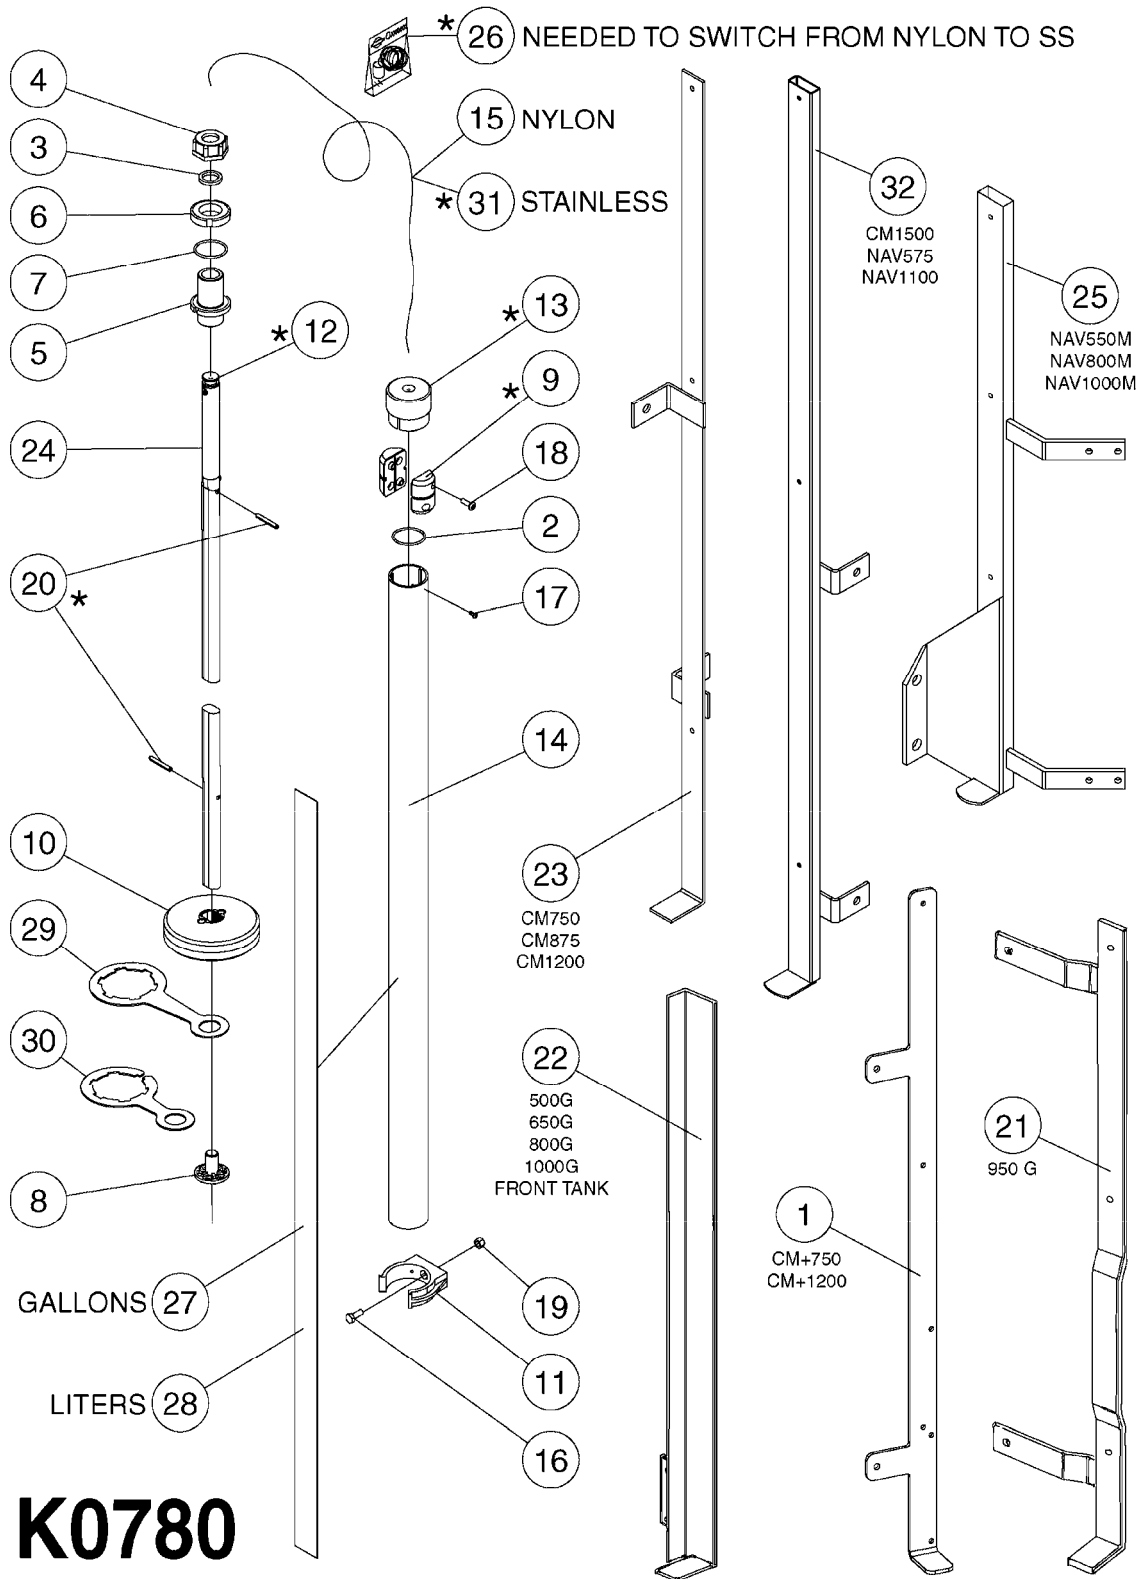

K0780

SIGHT GAUGE - REMOTE
K0780-HIN, 25:09:19

Page 1
Date 07.02.2020 9:58

Pos.	parts-n°	order qty	description
1	161950	1	SIGHT GAUGE MT BKT CM+ 750/120
2	242262	1	O-RING D31X3 VITON
3	242309	1	SEAL Ø22 ID Ø30 OD X 4 HIGH
4	320095	1	FITT.DK NUT 1" BSP
5	320456	1	FITT.DK BULKHEAD 1"BSP DOUBLE
6	320471	1	FITT.DK NUT 1" BSP JAMB
7	332577	1	O-RING D38/D30X4 F.1" PUR.
8	333864	1	GUIDE F. SAFETY VALVE SPRING
9	334513	1	MARKER HALF SIGHT GAUGE
10	334515	1	FLOATER FOR LIQUID LEVEL
11	334523	1	PIPE HOLDER Ø51.5
12	334849	1	SIGHT GAUGE GUIDE F. SS TUBE
13	334850	1	GUIDE F. SIGHT GAUGE TUBE TOP
14	341202	1	TUBE F.SIGHT GAUGE L=40"
14	341204	1	SIGHT GAUGE TUBE L=59"
14	341283	1	TUBE F.SIGHT GAUGE L=72"
14	341307	1	TUBE F.SIGHT GAUGE L=75" NCM 4400
14	341339	1	TUBE F.SIGHT GAUGE L=82" NCM 6600
14	341340	1	TUBE F.SIGHT GAUGE L=94" (2382) NCM 9000
14	34000703	1	TUBE F. DRY GAUGE L=1200 BENT RANGER 2000 & 2200
15	390487	1	CORD NYLON/SIGHT GAUGE 4500mm OLDER MODELS ONLY
16	410185	1	BOLT HEX 8.8 DEL M6X16
16	410362	1	BOLT HEX 8.8 SS M6X20
17	440663	1	SCREW 3/8" NR4 STAINLESS
18	440677	1	SCREW F. PLASTIC 5X20 SS
19	460261	1	NUT HEX M6X1.00 LOCK DIN985 A2 SS
20	480717	1	PIN E 5X40 SST
20	480730	1	PIN ROLL 5X30 STAINLESS STEEL
21	615197	1	BKT.SIGHT GAUGE HC950
22	615308	1	BRACKET FOR SIGHT TUBE
23	615941	1	SIGHT GAUGE MOUNT BRACKET CM
24	615942	1	GUIDE TUBE F.FLOATER CM1200G
24	615943	1	GUIDE TUBE F.FLOATER CM875G
24	615944	1	GUIDE TUBE F.FLOATER, L=1680 HC 950, NAV 575, NAV 3500, CM 750
24	615945	1	GUIDE TUBE F.FLOATER, L=1610, NV3000 NAV 3000 & HC650
24	615947	1	GUIDE TUBE F.FLOATER TR 500G
24	615948	1	GUIDE TUBE F.FLOATER MA 1000-1200-1500 L
24	615949	1	GUIDE TUBE F.FLOATER MEGA 230G
24	615951	1	GUIDE TUBE F.FLOATER NAV800G
24	615952	1	GUIDE TUBE F.FLOATER NAV1000G
24	615954	1	GUIDE TUBE F. FLOATER F.T.250G
24	615955	1	GUIDE TUBE F.FLOATER FT.350G
24	615957	1	GUIDE TUBE F.FLOATER NAV.550G
24	61022100	1	GUIDE TUBE F NP1100/CM1500
24	61022600	1	GUIDE TUBE F.FLOATER RANGER RANGER 2000 & 2200
24	61036700	1	GUIDE TUBE F.FLOATER, L=1850, NV4000/CM4400 NCM 4400 & NAV 4000
24	61038600	1	GUIDE TUBE F.FLOAT NCM 9000
24	61038700	1	GUIDE TUBE F.FLOAT NCM 6600
25	637998	1	MANIFOLD BKT. NAVIGATOR
26	741527	1	SIGHT GAUGE KIT SS WIRE '98 SS CABLE & PARTS NEEDED
27	978056	1	DECAL S/G TUBE 500GAL-99