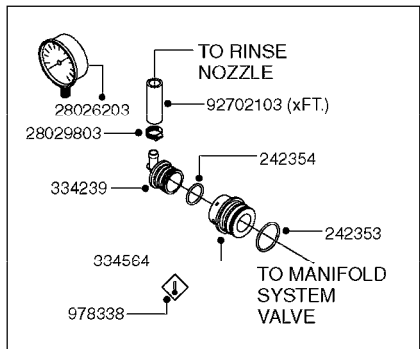

RINSE SYSTEM PLUMBING
K0750-HIN, 01:01:16

RINSE SYSTEM- MANIFOLD SYSTEM

K0750