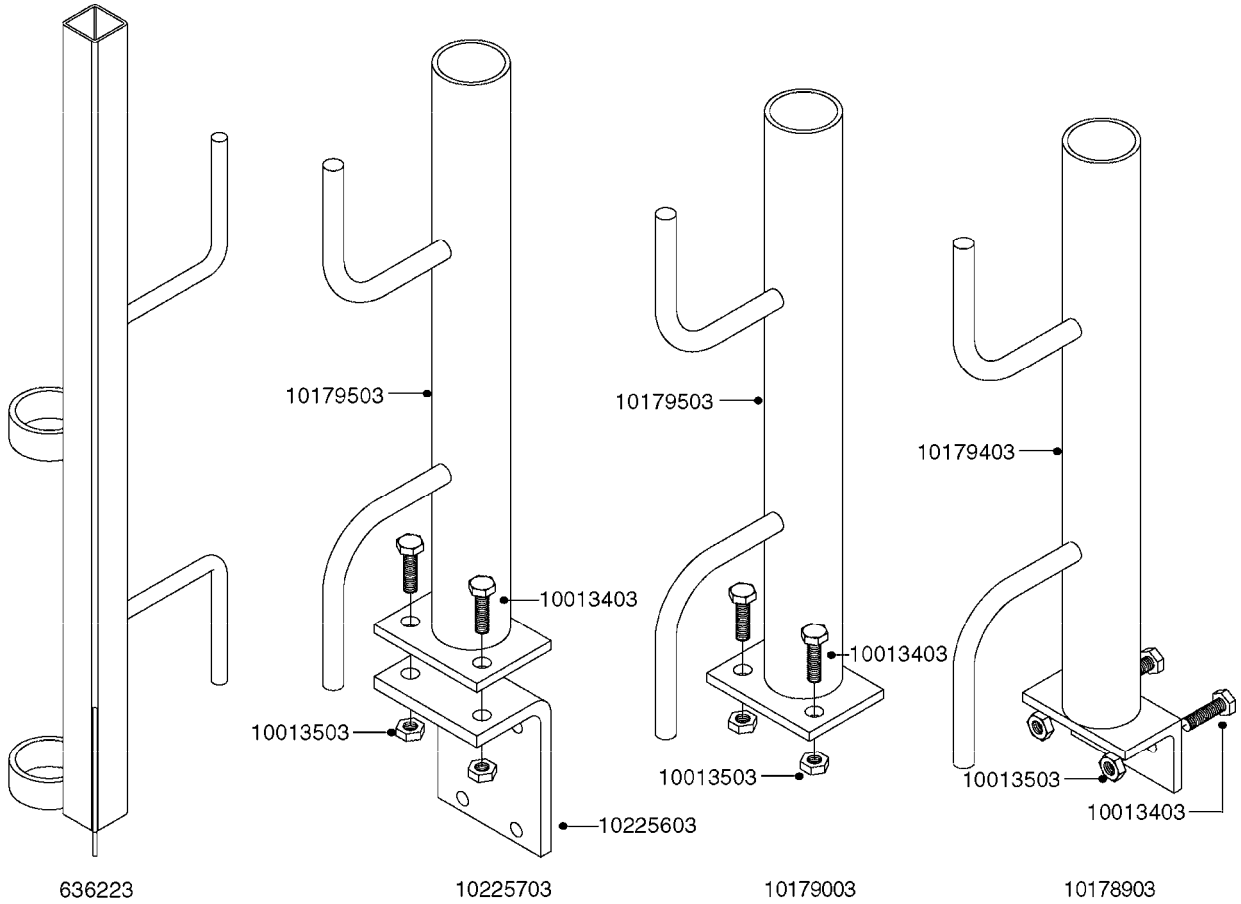

K0520

HOSE WRAPS
K0520-HIN, 05:12:19

Page 1
Date 07.02.2020 9:58

parts-n°	order qty	description
241965	1	O-RING Ø12.1 X 1.6 NITRILE
242007	1	O-RING Ø9.1 X 1.6 NITRILE
281551	1	BALL VALVE 1/2"
320084	1	FITT.DK NUT 1/2" BSP
330212	1	O-RING D19/D14X2.4 F.1/2"NUT
330326	1	O-RING D30/D24X2 F.1"NUT
330676	1	FITT.DK HB 3/8" F. 1/2" NUT
330687	1	FITT.DK HB 1/2" F. 1/2" NUT
334190	1	FITT.DK HB 1/2' F. PISTOL 60S
334533	1	CLAMP HOSE PLASTIC 3/8"
334534	1	CLAMP HOSE PLASTIC 1/2"
636223	1	POST 12 VOLT TR30
712471	1	AGITATION VALVE ASSY. ON/OFF
843196	1	SPRAY GUN KIT TYPE 60 SHORT
843197	1	HANDGUN KIT TYPE 60 LONG
10013403	1	BOLT HEX 3/8-16X1 1/4 HCS Z5
10013503	1	NUT HEX NC 3/8"
10178903	1	WRAP HOSE SIDE MOUNT PLATE
10179003	1	WRAP HOSE BOTTOM PLATE MOUNT
10179403	1	WRAP WELDMENT FOR HI101789
10179503	1	WRAP WELDMENT FOR HI101790
10225603	1	BKT.FOR HOSE WRAP MOUNT NL NK
10225703	1	WRAP HOSE BDL.BOTTOM PLATE
92701703	1	HOSE R X3/8" X300PSI WP X0012"
92702103	1	HOSE R X1/2" X300PSI WP X0012"