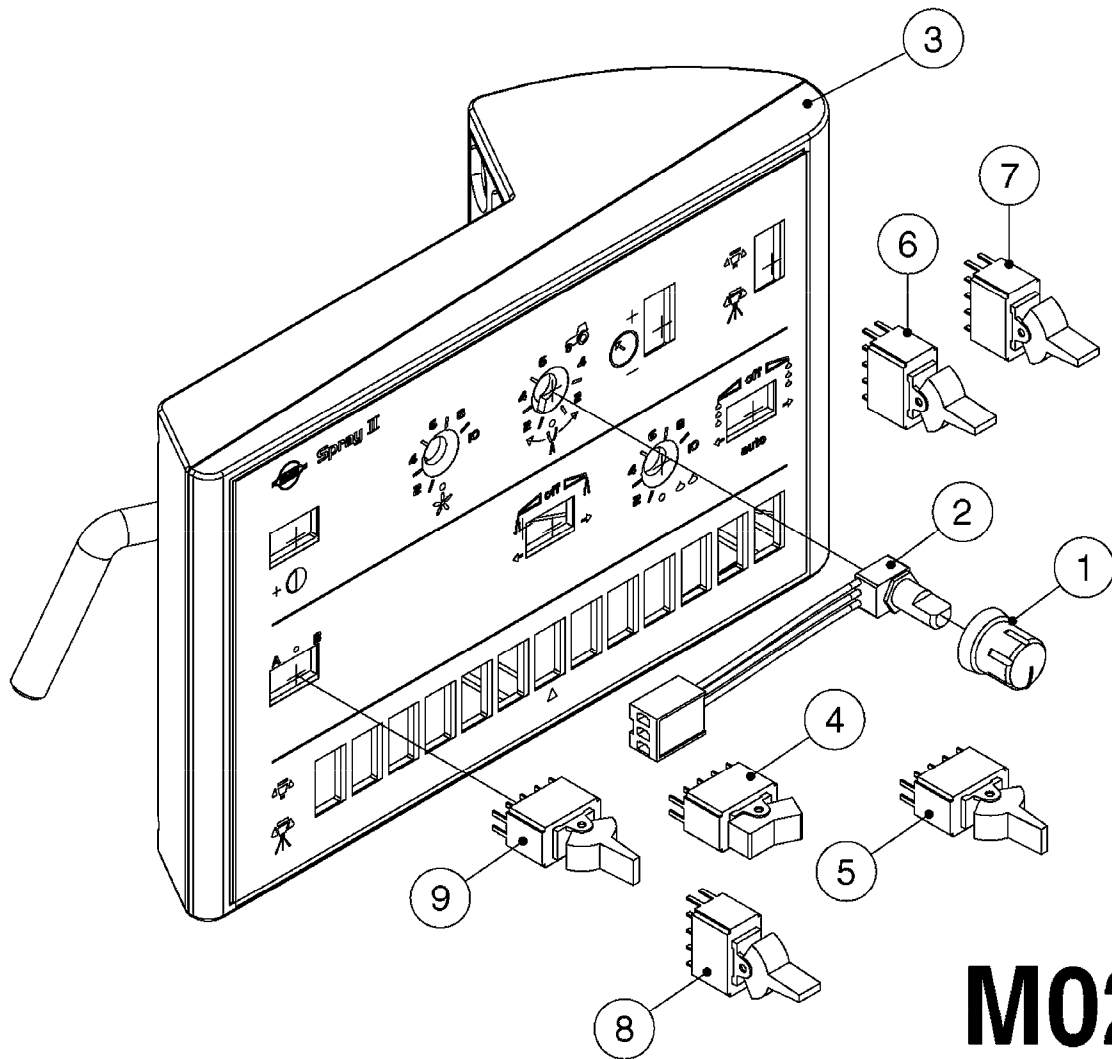

M0200

SPRAYBOX II
M0200-HIN, 23:06:16

Page 1
Date 07.02.2020 9:58

Pos.	parts-n°	order qty	description
1	26000400	1	KNOB F.FOAM ADJUST HC5500
2	26005300	1	POT.METER F. SPRAYBOX II
3	26010200	1	CONTROL BOX 2SEC, SPRAY BOX II
3	26010300	1	CONTROL BOX 3SEC, SPRAY BOX II
3	26010400	1	CONTROL BOX 4SEC, SPRAY BOX II
3	26010500	1	CONTROL BOX 5SEC, SPRAY BOX II
3	26010600	1	CONTROL BOX 6SEC, SPRAY BOX II
3	26010700	1	CONTROL BOX 7SEC, SPRAY BOX II
3	26010800	1	CONTROL BOX 8SEC, SPRAY BOX II
3	26010900	1	CONTROL BOX 9SEC, SPRAYBOX II
3	26011000	1	SPRAY CONT. II EVC 4 SEC. HAZ
3	26011100	1	SPRAY CONT. II EVC 5 SEC. HAZ
3	26011200	1	SPRAY CONT. II EVC 6 SEC. HAZ
3	26011300	1	SPRAY CONT. II EVC 7 SEC. HAZ
3	26013600	1	CONTROL BOX 13SEC, SPRAYBOX II
4	26020200	1	SWITCH ON-ON SP ROCKER RED
5	26020300	1	SWITCH ON-OFF-ON SP BLACK
6	26020400	1	SWITCH MOM-OFF-MOM SP YELLOW
7	26020600	1	SWITCH ON-ON SP GREEN
8	26020800	1	SWITCH ON-ON DP GREEN
9	26021000	1	SWITCH ON-OFF-ON DP BLACK