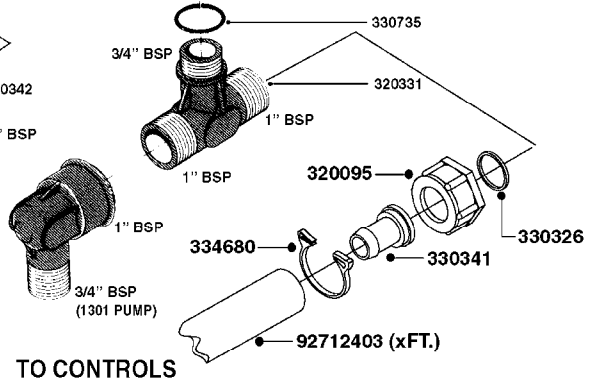

SUCTION SIDE OF PUMP

NLA - 1302 PUMP (REPLACES 1301 PUMP)
#726854 - COMPLETE DAMPER KIT (SUCTION & PRESSURE)

COMPLETE ASSEMBLIES
WHOLEGOODS ITEMS

A0240