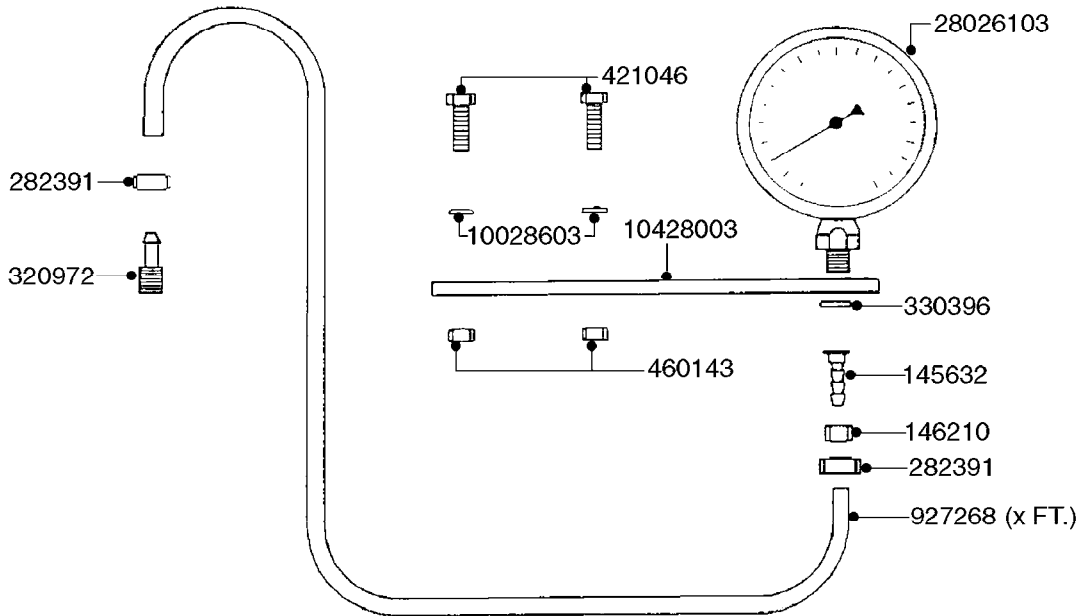

COMPLETE ASSEMBLIES
WHOLEGOODS ITEMS

70043903 - COMPLETE ASSEMBLY

K0680

REMOTE GAUGE-ESC SPRAYERS-4"
K0680-HIN, 01:01:16

Page 1

Date 07.02.2020 9:58

parts-n°	order qty	description
145632	1	FITT.DK HB 1/4' BRASS F.GUAGE
146210	1	NUT 1/4'BSP BRASS
282391	1	CLAMP HOSE CRIMP 5/16'
320972	1	FITT.DK HB 5/16'- 1/4' BSP
330396	1	O-RING D11.2/D6.6X3.2
421046	1	BOLT HEX M8X25/25 A2 SS DIN933
460143	1	SELF LOCK NUT M8 SST A2 DIN985
927268	1	HOSE BLUE PVC X 1/4 X 0012"
10028603	1	WASHER LOCK 5/16'
10428003	1	BKT. FOR ESC GAUGE KIT
28026103	1	GAUGE 200PSI/BR,4",1/4"BSP-BTM
70043903	1	*GAUGE KIT,4" OP UNIT INFEILD