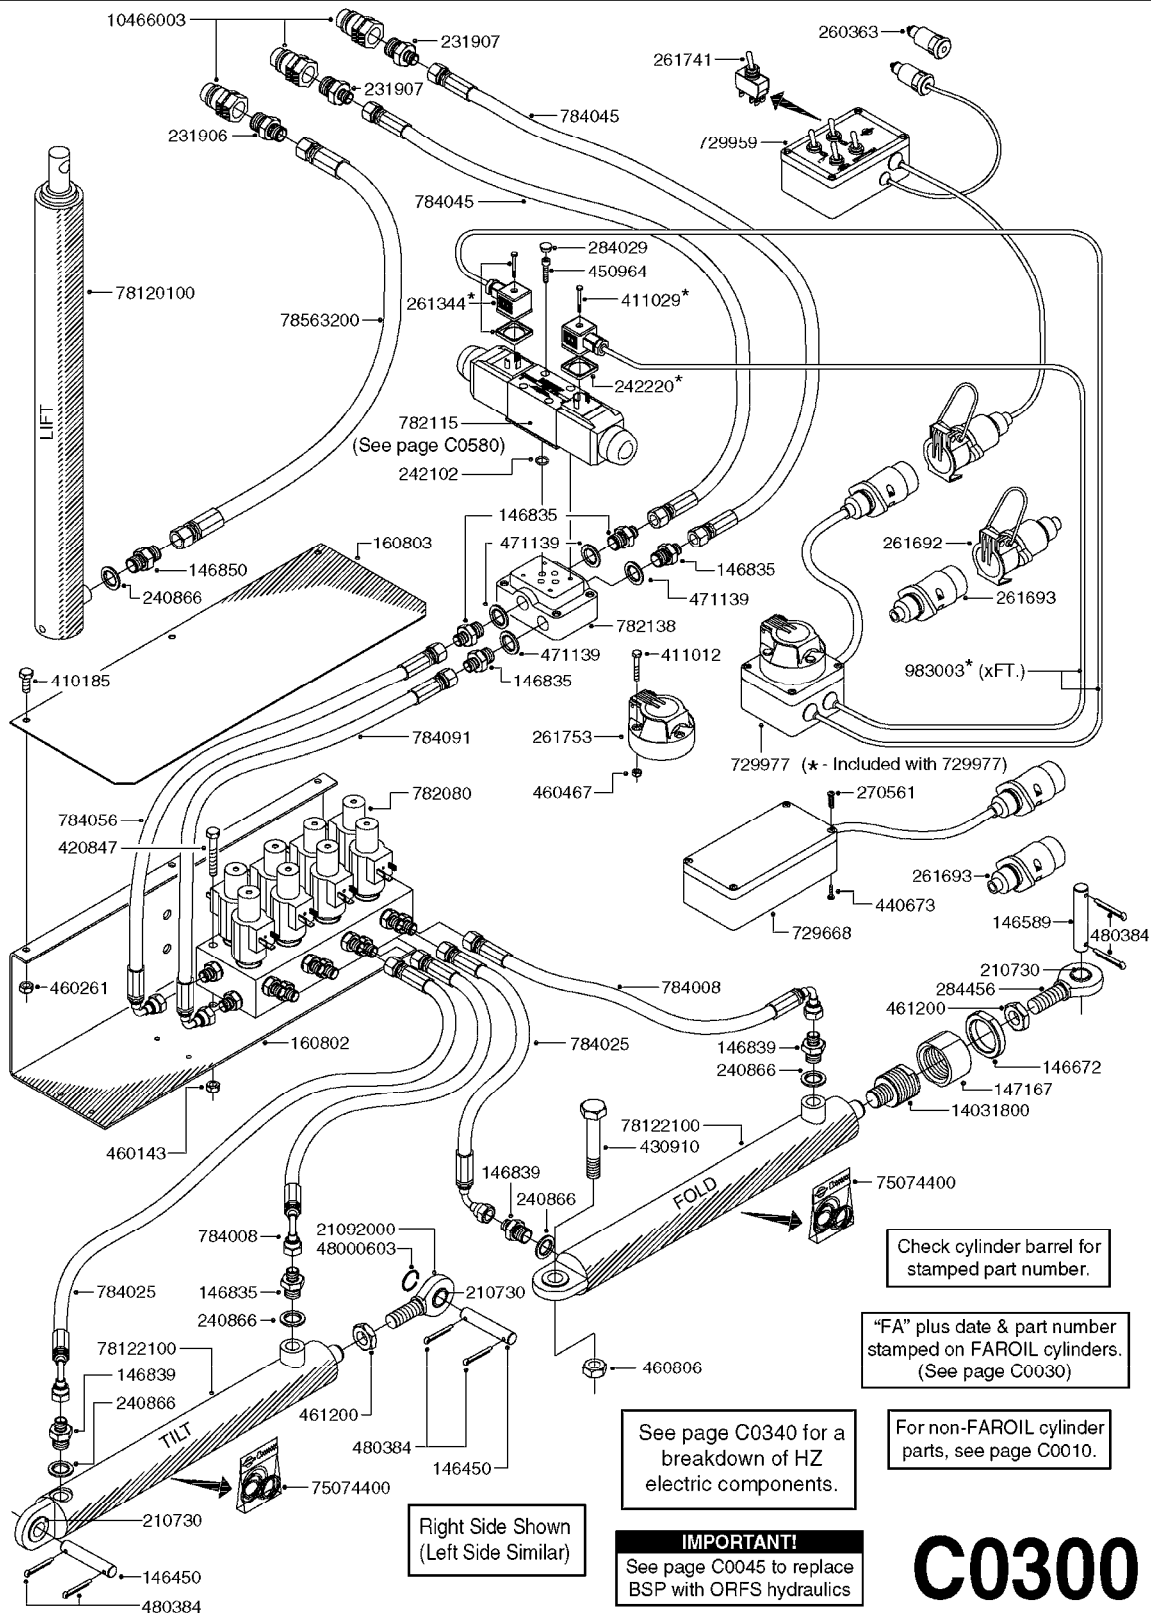

See page C0340 for a
breakdown of HZ
electric components.

Right Side Shown
(Left Side Similar)

C0290

HYD EAGLE HZ 80-90' W/JOYSTICK
C0290-HIN, 29:09:17

Page 1
Date 07.02.2020 9:57

parts-n°	order qty	description
146450	1	PIN D19.8 X 75 WITH 2 X D5
146589	1	PIN D19.8 X 65
146672	1	NUT HEX LOCK F.ADJUSTER
146835	1	HEX NIPPLE 1/4" - 3/8" BSP
146839	1	HEX NIPPLE 1/4"X3/8" BSP 0.7MM
146845	1	HEX NIPPLE 1/4"X1/4"
146850	1	HEX NIPPLE 3/8"x3/8" - 1.8mm
147167	1	BUSHING D50/D36X45MM
160802	1	MOUNT PLATE F.HYD SOLENOID'HZ'
160803	1	COVER PLATE F.HYD SOLENOID'HZ'
210730	1	BEARING F.LINK HEAD M20
231906	1	HEX NIPPLE 3/8"BSP X 1/2"NPT
231907	1	HEX NIPPLE 1/4"BSP X 1/2"NPT
240866	1	DOWTYSEAL 3/8"
241404	1	DOWTY SEAL 1/4"
284412	1	HOSE HY 3/8" X 315" STR+STR
284456	1	LINK HEAD M20 X D20 L=30
410185	1	BOLT HEX 8.8 DEL M6X16
420847	1	BOLT HEX 8.8 DEL M8X85
430910	1	BOLT HEX 8.8 DEL M20X110
460143	1	SELF LOCK NUT M8 SST A2 DIN985
460261	1	NUT HEX M6X1.00 LOCK DIN985 A2 SS
460806	1	NUT HEX M20X2.50 LOCK DIN985A2 SS
461200	1	NUT HEX M20X1.5 JAMB.
480384	1	PIN COTTER 3/16 x 1-1/2"
784008	1	HOSE HY X 1/4" X 98.4"STR+ELB
784025	1	HOSE HY X 1/4" x 86.6"STR+ELB
784078	1	HOSE HY X 1/4 X 417.33"STR+ELB
10466003	1	COUPLER PIONEER 8010-04 1/2NPT
14031800	1	ADAPTOR F.HY CYLINDER L=40
21092000	1	LINK HEAD M20 x D20 L=78 DELTA
48000603	1	SNAP RING, Ø36X1.5 F.210730
75074400	1	SEAL KIT 78121800/21/44
78120100	1	CYLINDER TELESC.65/40-1237
78122100	1	CYLINDER DOUBLE D50/25-298