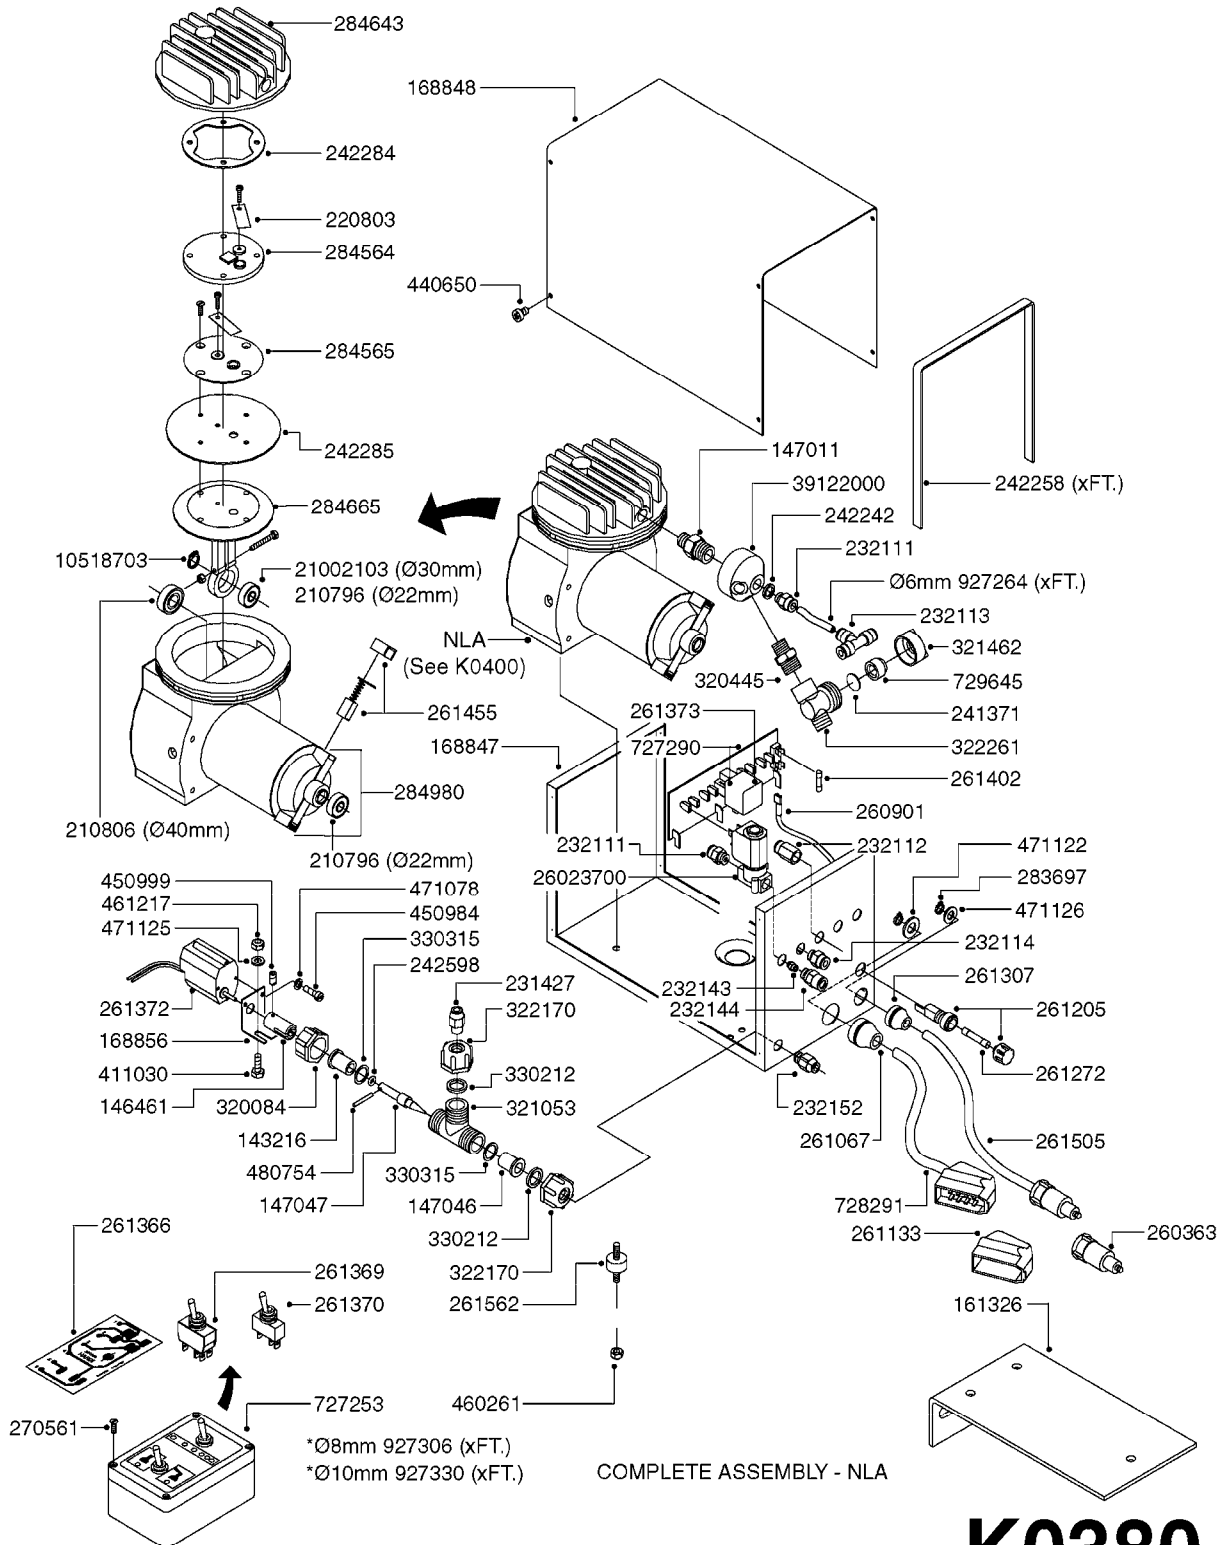

K0380

FOAM MARKER COMPRESSOR POST 94
K0380-HIN, 17:03:16

Page

1

Date

07.02.2020

9:58

parts-n°	order qty	description
143216	1	BUSHING THREAD F.FOAM MARKER
146461	1	COUPLER F.THROTTLE VALVE
147011	1	HEX NIPPLE 3/8'X1/4'BSP BRASS
147046	1	SEAT FOR THROTTLE VALVE
147047	1	SPINDLE FOR THROTTLE VALVE
161326	1	MOUNT BKT. F. FOAM COMP.BOX 98
168847	1	ENCLOSURE LOWER F.MARKER
168848	1	COVER F. FOAM MARKER
168856	1	MOUNT FOR GEAR MOTOR
210796	1	BEARING BALL D22/D8 X 7 608ZZ
210806	1	BEARING BALL D40/D17X12MM
220803	1	VALVE F. COMPRESSOR
231427	1	COUPLER 1/8'THREAD X6MM HOSE
232111	1	QUICK COUPLER 6MM X 1/8 EXT.
232112	1	QUICK COUPLER 6MM 1/8 INT.
232113	1	QUICK COUPLER 6MM T-PIECE
232114	1	COUPLER 1/8" THREADX8MM HOSE
232143	1	REDUCER 1/4'INT-1/8'EXT
232144	1	QUICK COUPLER 10MM X 1/4 EXT
232152	1	QUICK COUPLER 8MMX1/8 EXT.LONG
241371	1	DIAPHRAGM F.NO-DRIP,VULC
242242	1	O-RING F.AIR HOSE FITTING
242258	1	TRIM 3X10 SELF ADHESIVE 0012"
242284	1	HEAD GASKET F. COMPRESSOR
242285	1	DIAPHRAGM F. F/M COMP.
242598	1	O-RING D7.0 X 2.5 NITRIL
260363	1	PLUG 2 POLE 12V
260901	1	SPADE F.ELEC CONN.1.5MM BLUE
261067	1	GROMMET 10-14 GREY
261133	1	PLUG HOUSING F.8 POLE PLUG
261205	1	FUSE HOLDER
261272	1	FUSE 10A D6X32 MM
261307	1	GROMMET 7-10 BLACK
261366	1	CIRCUIT BOARD F.F/M CONTROL
261369	1	SWITCH 2 WAY 12V SPRING RETURN
261370	1	SWITCH 2 WAY 12V
261372	1	GEAR MOTOR BOSCH 13RPM
261373	1	RELAY 12V/30W
261402	1	FUSE 3.15A SLOW BURN
261455	1	BRUSH KIT-FOAM MARKER MOTOR
261505	1	CABLE 2X4MM L8000MM
261562	1	RUBBER DAMPER 2XM6X25
270561	1	SCREW W/SPRING ASSY. (QTY 1)
283697	1	TIESTRAP 200MM
284564	1	PLATE F.COMPRESSOR HEAD
284565	1	PLATE F.COMPRESSOR HEAD
284643	1	COMPRESSOR HEAD F.FOAM MARKER
284665	1	CONNECTING ROD F.COMPRESSOR
284980	1	FLANGE REAR F. F.M.COMPRESSOR
320084	1	FITT.DK NUT 1/2" BSP
320445	1	FITT.DK HN 1/4"X3/8" BSP
321053	1	FITT.DK TEE 1/2 X1/2 X1/2" BSP
321462	1	CAP F.NO-DRIP ASSY.
322170	1	FITT.DK NUT 1/2"x 1/8"F BSP
322261	1	HOUSING F.SAFETY VALVE 3/8"
330212	1	O-RING D19/D14X2.4 F.1/2"NUT
330315	1	O-RING D18.4/D13X.6
411030	1	BOLT HEX M5X10
440650	1	SCREW 3.5x13 STAINLESS
450984	1	BOLT HEX M2.5X8 SLOTTED
450999	1	SCREW SET M3X8