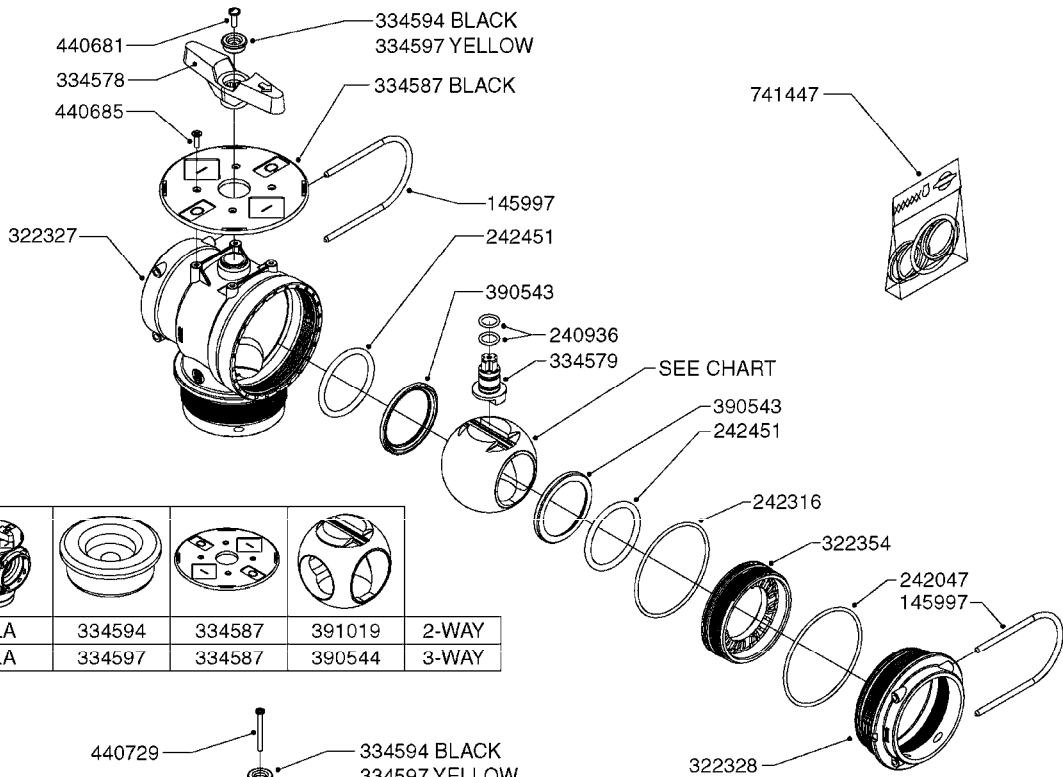

MANIFOLD - S93 VALVE
B0530-HIN, 28:01:19

S93

				2-WAY
				3-WAY