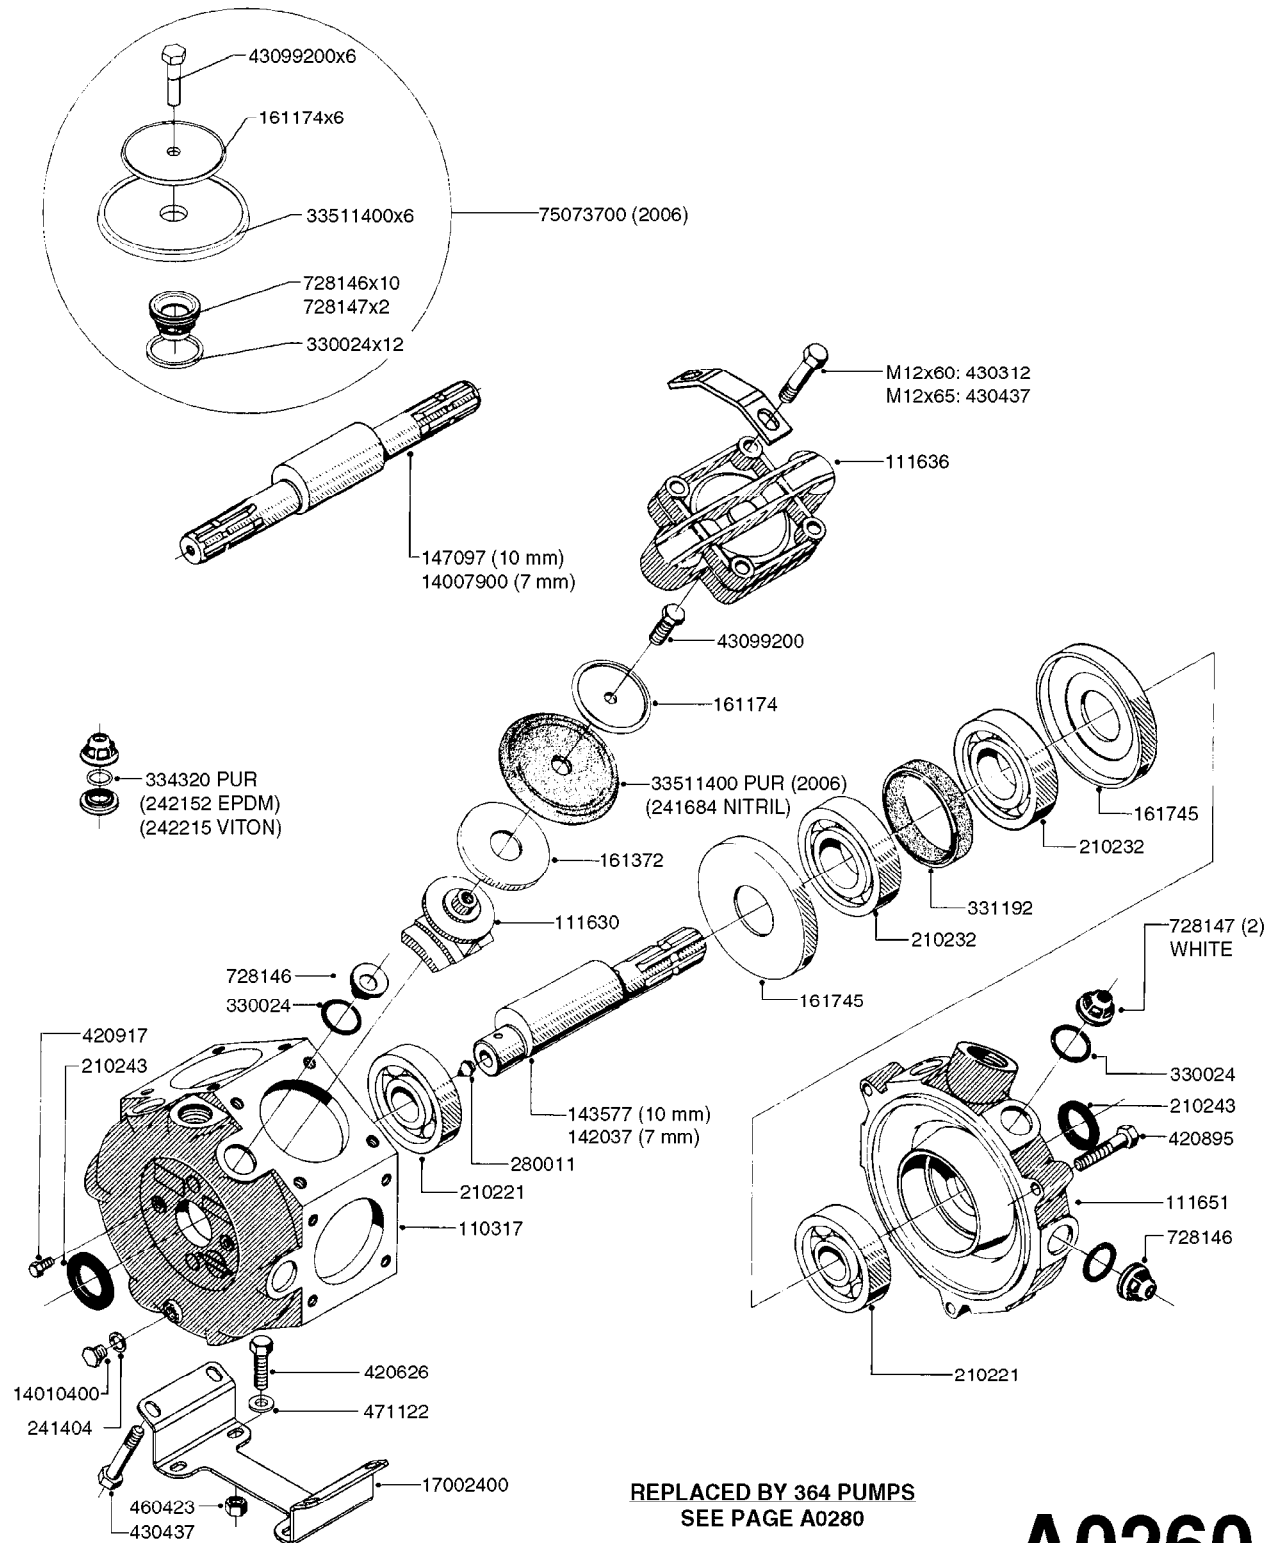

REPLACED BY 364 PUMPS
SEE PAGE A0280

A0260

PUMP - 363 W/MOUNTING BASE
A0260-HIN, 17:03:16

Page 1
Date 07.02.2020 9:56

parts-n°	order qty	description
110317	1	PUMP CASING MODEL 360/361 PNTD
111630	1	CONNECTING ROD 363/364-10 PUMP
111636	1	VALVE COVER 363 HEAVY DUTY
111651	1	CASTING F.363 1.5" PUMP(FRONT)
142037	1	CRANK SHAFT 361-20
143577	1	CRANK SHAFT F.363/462/463-10mm
147097	1	CRANK SHAFT 363-463/10 THROUGH
161174	1	DIAPHRAGM DISC SS 361/363/364 PUMP
161372	1	DIAPHRAGM BACKING DISC,320-361
161745	1	METAL SPACER F.363/463
210221	1	BEARING BALL 6407
210232	1	BEARING BALL 6310
210243	1	SEAL OIL 35 X 47 X 7
241404	1	DOWTY SEAL 1/4"
241684	1	DEICER PARTS: DIAPHRAGM MODEL 361 NITRIL
242152	1	O-RING D18.2X3 EPDM
242215	1	O-RING D18X3 VITON
280011	1	GREASE NIPPLE 1/8" SAE H TR
330024	1	O-RING D41,1/D34.5 X 3,5
331192	1	SPACER, MODEL 361/363
334320	1	O-RING D18X3 POLYURETHANE
420626	1	BOLT HEX 8.8 DEL M10X20 FT
420895	1	BOLT HEX 8.8 RAW M10X60
420917	1	BOLT HEX 8.8 RAW M8X12 FT
430312	1	BOLT HEX 8.8 M12X60
430437	1	BOLT HEX 8.8 RAW M12X65
460423	1	NUT HEX M10X1.50 LOCK DIN985A2 SS
471122	1	WASHER, M10, Ø20/10.5X 2.0, SS
728146	1	VALVE FOR 361(726890/707932)
728147	1	VALVE FOR 361 WHITE WITH HOLE
14007900	1	CRANK 363/462/463-7mm 540/THRU
14010400	1	PLUG 1/4" BSP
17002400	1	FOOT F. 36X PUMP, RED
33511400	1	DIAPHRAGM PUMP 361/361/363/364 PUR
43099200	1	BOLT HEX SS M12 X 30 DIN933 A4
75073700	1	PUMP KIT 361/363 "06"