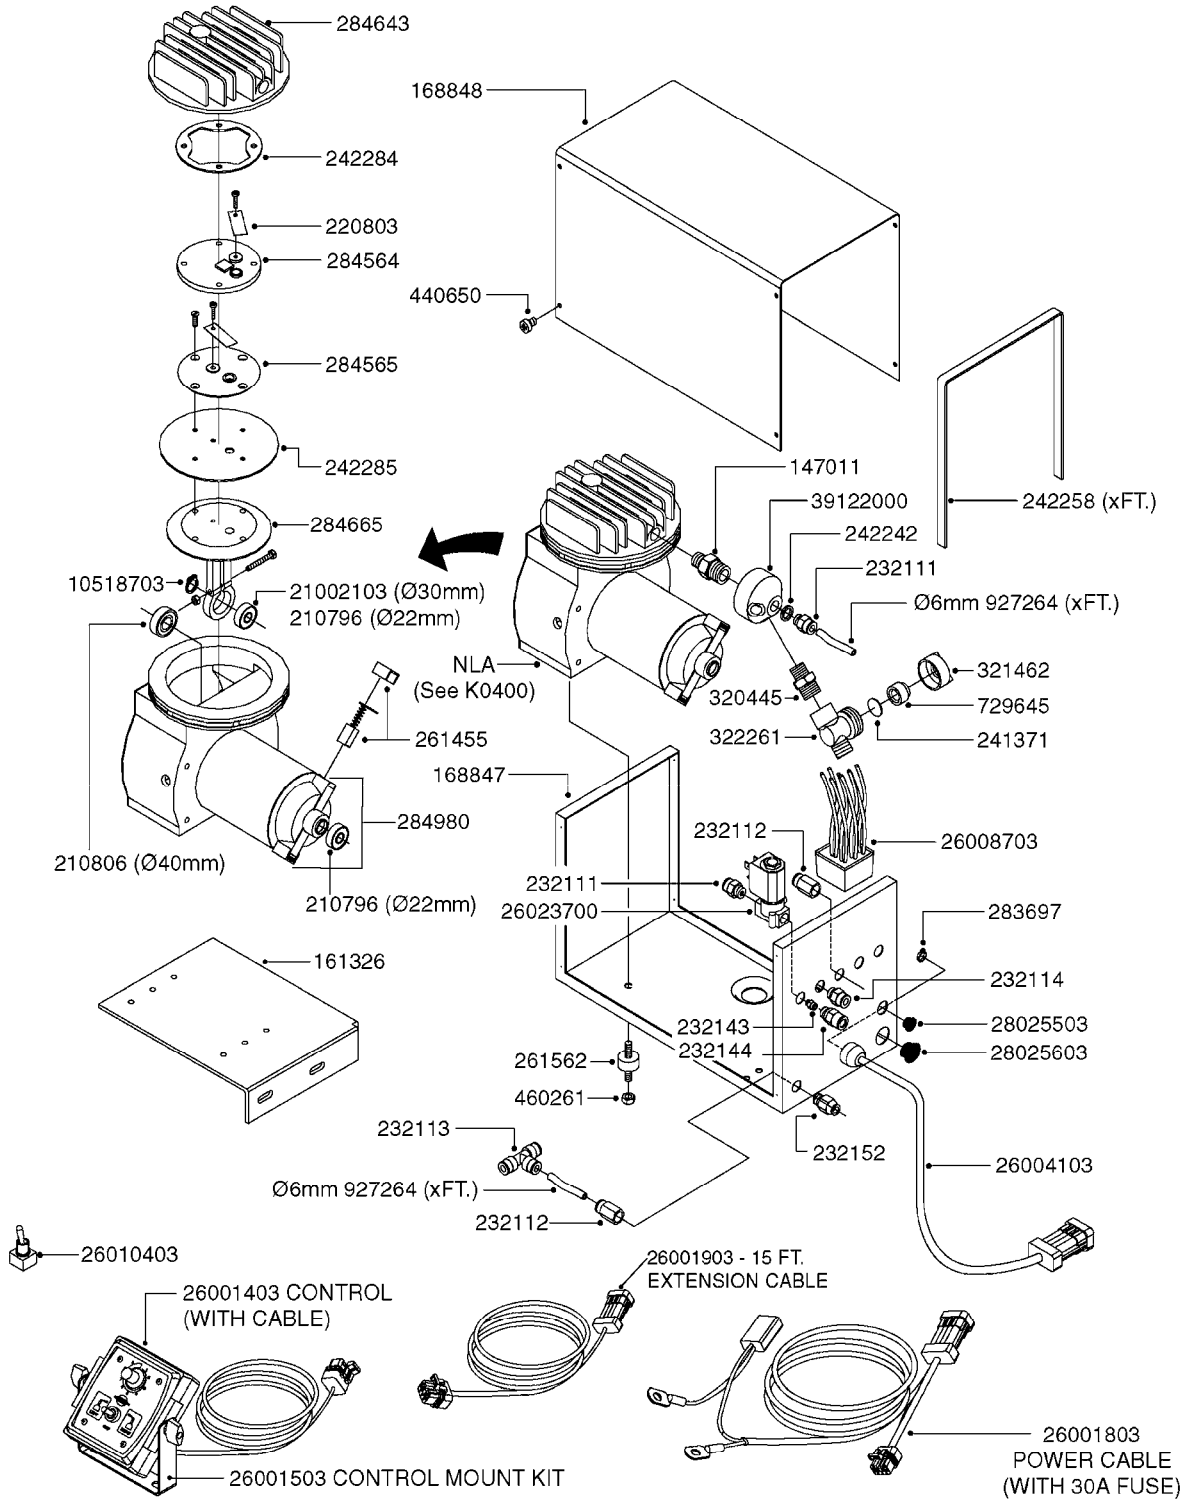

K0390

*Ø8mm 927306 (xFT.)
*Ø10mm 927330 (xFT.)

70019403 - COMPLETE ASSEMBLY

FOAM MARKER COMPRESSOR 2002
K0390-HIN, 01:01:16

Page 1
Date 07.02.2020 9:58

parts-n°	order qty	description
147011	1	HEX NIPPLE 3/8'X1/4'BSP BRASS
161326	1	MOUNT BKT. F. FOAM COMP.BOX 98
168847	1	ENCLOSURE LOWER F.MARKER
168848	1	COVER F. FOAM MARKER
210796	1	BEARING BALL D22/D8 X 7 608ZZ
210806	1	BEARING BALL D40/D17X12MM
220803	1	VALVE F. COMPRESSOR
232111	1	QUICK COUPLER 6MM X 1/8 EXT.
232112	1	QUICK COUPLER 6MM 1/8 INT.
232113	1	QUICK COUPLER 6MM T-PIECE
232114	1	COUPLER 1/8" THREADX8MM HOSE
232143	1	REDUCER 1/4'INT-1/8'EXT
232144	1	QUICK COUPLER 10MM X 1/4 EXT
232152	1	QUICK COUPLER 8MMX1/8 EXT.LONG
241371	1	DIAPHRAGM F.NO-DRIP,VULC
242242	1	O-RING F.AIR HOSE FITTING
242258	1	TRIM 3X10 SELF ADHESIVE 0012"
242284	1	HEAD GASKET F. COMPRESSOR
242285	1	DIAPHRAGM F. F/M COMP.
261455	1	BRUSH KIT-FOAM MARKER MOTOR
261562	1	RUBBER DAMPER 2XM6X25
283697	1	TIESTRAP 200MM
284564	1	PLATE F.COMPRESSOR HEAD
284565	1	PLATE F.COMPRESSOR HEAD
284643	1	COMPRESSOR HEAD F.FOAM MARKER
284665	1	CONNECTING ROD F.COMPRESSOR
284980	1	FLANGE REAR F. F.M.COMPRESSOR
320445	1	FITT.DK HN 1/4"X3/8" BSP
321462	1	CAP F.NO-DRIP ASSY.
322261	1	HOUSING F.SAFETY VALVE 3/8"
440650	1	SCREW 3.5x13 STAINLESS
460261	1	NUT HEX M6X1.00 LOCK DIN985 A2 SS
729645	1	NON-DRIP SPRING ASSY.GREEN 10
927264	1	HOSE R X PE D6/D4 X 0012"
927306	1	HOSE R X PE D8/D6 X 0012"BLACK
927330	1	HOSE R X PE D10/D8 X 012"BLACK
10518703	1	SNAP-RING OUTER 8X1
21002103	1	BEARING, 6200 2ZJEM (SKF)
26001403	1	HC FOAM MARKR CONSOLE VS3.0.00
26001503	1	HC FOAM MARKER CONSOLE MT.KIT
26001803	1	POWER CABLE
26001903	1	15' 7-PIN EXTENSION CABLE
26004103	1	FOAM MARKER CNTRL MOD CABL STD
26008703	1	FOAM MARKER CONTROL SCII
26010403	1	TOGGLE SWITCH MICRO-TRAK F.M.
26023700	1	SOLENOID VAL 12V 1/8' FLO '07
28025503	1	PLUG F.DRILLED HOLE 1/2"
28025603	1	PLUG F.DRILLED HOLE 3/4"
39122000	1	DISTR.HOUSING F.FOAM MARKER'07
70019403	1	FOAM MARKER COMPRESSOR KIT STD