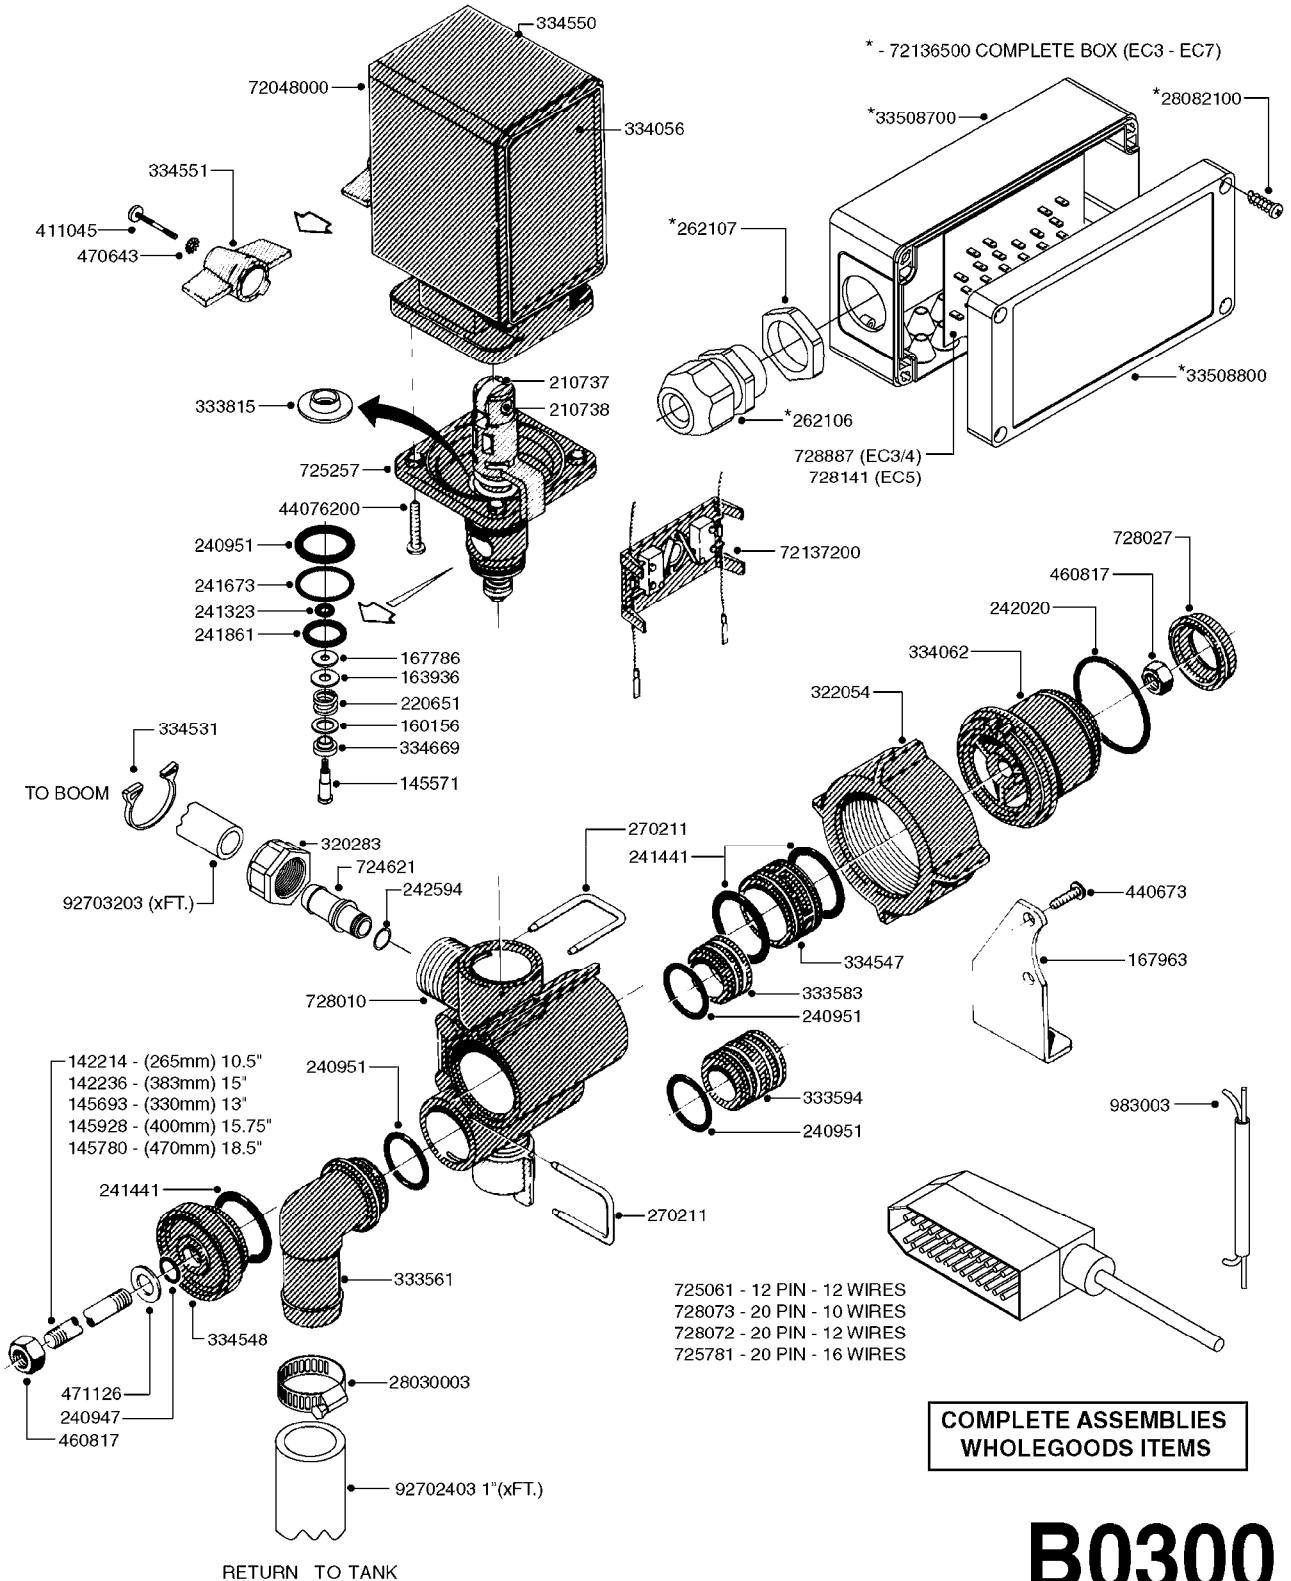

EC BOOM VALVE-ELEC.(GRN GRIP)
B0300-HIN, 01:01:16

Page 1
Date 07.02.2020 9:57

parts-n°	order qty	description
142214	1	STUD BOLT - M8X265, 3 SECTION
142236	1	STUD BOLT 8 X 381 - 8 MODULS
145571	1	STUD BOLT F/PNEUM. DISTRIBUTOR
145693	1	STUD BOLT - M8X330, 4 SECTION
145780	1	STUD BOLT - M8X470, 6 SECTION
145928	1	STUD BOLT - M8X400, 5 SECTION
160156	1	WASHER D14.1/D9.2X1 SS
163936	1	WASHER D15/D6.2X1
167786	1	WASHER D13/D4.2X1
167963	1	MOUNT BKT.F.EC BOOM SEC.
210737	1	BEARING BALL D7 RSTO 5 TN
210738	1	PIN Ø7 L16
220651	1	SPRING PRESSURE D12.5/5
240947	1	O-RING D7.3X2.4 NITRIL
240951	1	O-RING D21.2X3 NITRIL
241323	1	O-RING D5.3X2.4 NITRIL
241441	1	O-RING D29.3X3
241673	1	O-RING D22.1X1.6
241861	1	O-RING D15.3X2.4 VITON
242020	1	O-RING 39.2 X 3 VITON
242594	1	O-RING D14 X 1.78 SCH.70-EPDM
262106	1	BULKHEAD F. CABLE 6.5-14 BLACK
262107	1	NUT F. BULKHEAD CABLE GRAY
270211	1	FITT.DK S25 FORK L=37.5
320283	1	FITT.DK NUT 3/4"BSP
322054	1	UNION NUT BLACK S61 x 2
333561	1	FITT.DK ELB.1" EC RETURN
333583	1	END PIECE FOR BYPASS
333594	1	CONNECTING PIECE F. BYPASS
333815	1	DISTANCE RING
334056	1	COVER F/MOTOR HOUSE EC DIST.
334062	1	CONNECT. BRANCH F/EC OP. UNIT
334531	1	CLAMP HOSE PLASTIC 3/4"
334547	1	CONNECTING PIECE F. PRESSURE
334548	1	END COVER
334550	1	MOTOR HOUSE SECT VALVE
334551	1	GRIP F.MAN.OP.EC ON/OFF GREEN
334669	1	VALVE CONE D14/D7-SH 63 WHITE
411045	1	SCREW M4 X 16MM STAINLESS
440673	1	SCREW F.PLASTIC 5X12 SS
460817	1	NUT HEX M8 STAINLESS DIN 934
470643	1	WASHER LOCK
471126	1	WASHER, M8, Ø16/ 8.4X 1.6, SS
724621	1	FITT.DK HB 3/4"ASSY F.3/4" NUT
725061	1	CABLE - EC 12WIRE L=6000mm
725257	1	SPINDLE SECT. F/EC DISTRIBUTOR
725781	1	CONNECTING CABLE L=6000-AC 5
728010	1	DISTRIB HOUSING W/CONST PR GRN
728027	1	BUSHING WITH SEAT
728072	1	CABLE,20-PIN,6M EC/4
728073	1	CABLE,20-PIN,6M, EC/3
728141	1	CIRCUIT BOARD F.EC7 CONN. BOX
728887	1	CIRCUIT BOARD EC CONTROL
983003	1	CABLE ELEC.2X1MM WIRE BLACK EC
28030003	1	CLAMP HOSE GEAR P1" 6716
28082100	1	SCREW F. BOX LID 1/4" L=20
33508700	1	BOX BOTTOM 160X80X40 BLACK 1-HOLE
33508800	1	LID 160X80X15 BLK W/SCREWS
44076200	1	SCREW WN5451 5X16 SS TORX
72048000	1	MOTOR, DISTRIBUTION 1:300
72136500	1	UNIV. CONNECTION BOX F. EC