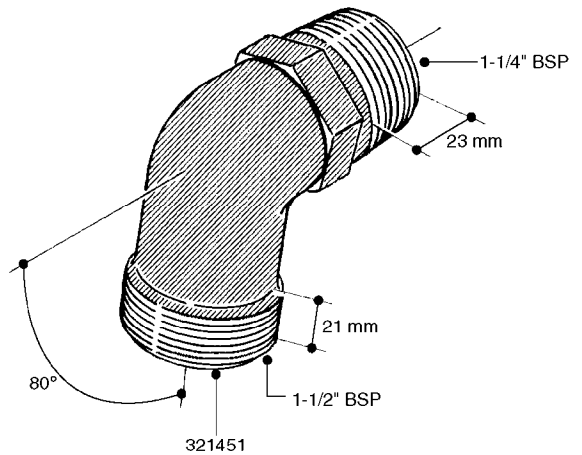

FITTINGS - HEXAGON NIPPLES
L0030-HIN, 01:01:16

L0030

FITTINGS - HEXAGON NIPPLES
L0030-HIN, 01:01:16

Page 1
Date 07.02.2020 9:58

parts-n°	order qty	description
10015303	1	FITT.PO.HN 1.00X1.00 M1000
10425003	1	FITT.PO.HN 1.25X1.00 MCPHEE
320132	1	FITT.DK HN 1" BSP
320176	1	FITT.DK HN 3/8"X1/2" BSP
320445	1	FITT.DK HN 1/4"X3/8" BSP
320655	1	FITT.DK HN 1/2"-1/2" BSP
320692	1	FITT.DK HN 3/8'BSPX1/4'NPT
320703	1	FITT.DK HN 3/8BSP X1/2 &1/4NPT
320725	1	FITT.DK NIPPLE 3/8"-3/8" BSP
320902	1	FITT.DK HN 3/8'X 1/4' BSP
390232	1	FITT.DK HN 1-1/2' X 1-1/4' BSP
390276	1	FITT.DK HN 1'BSP