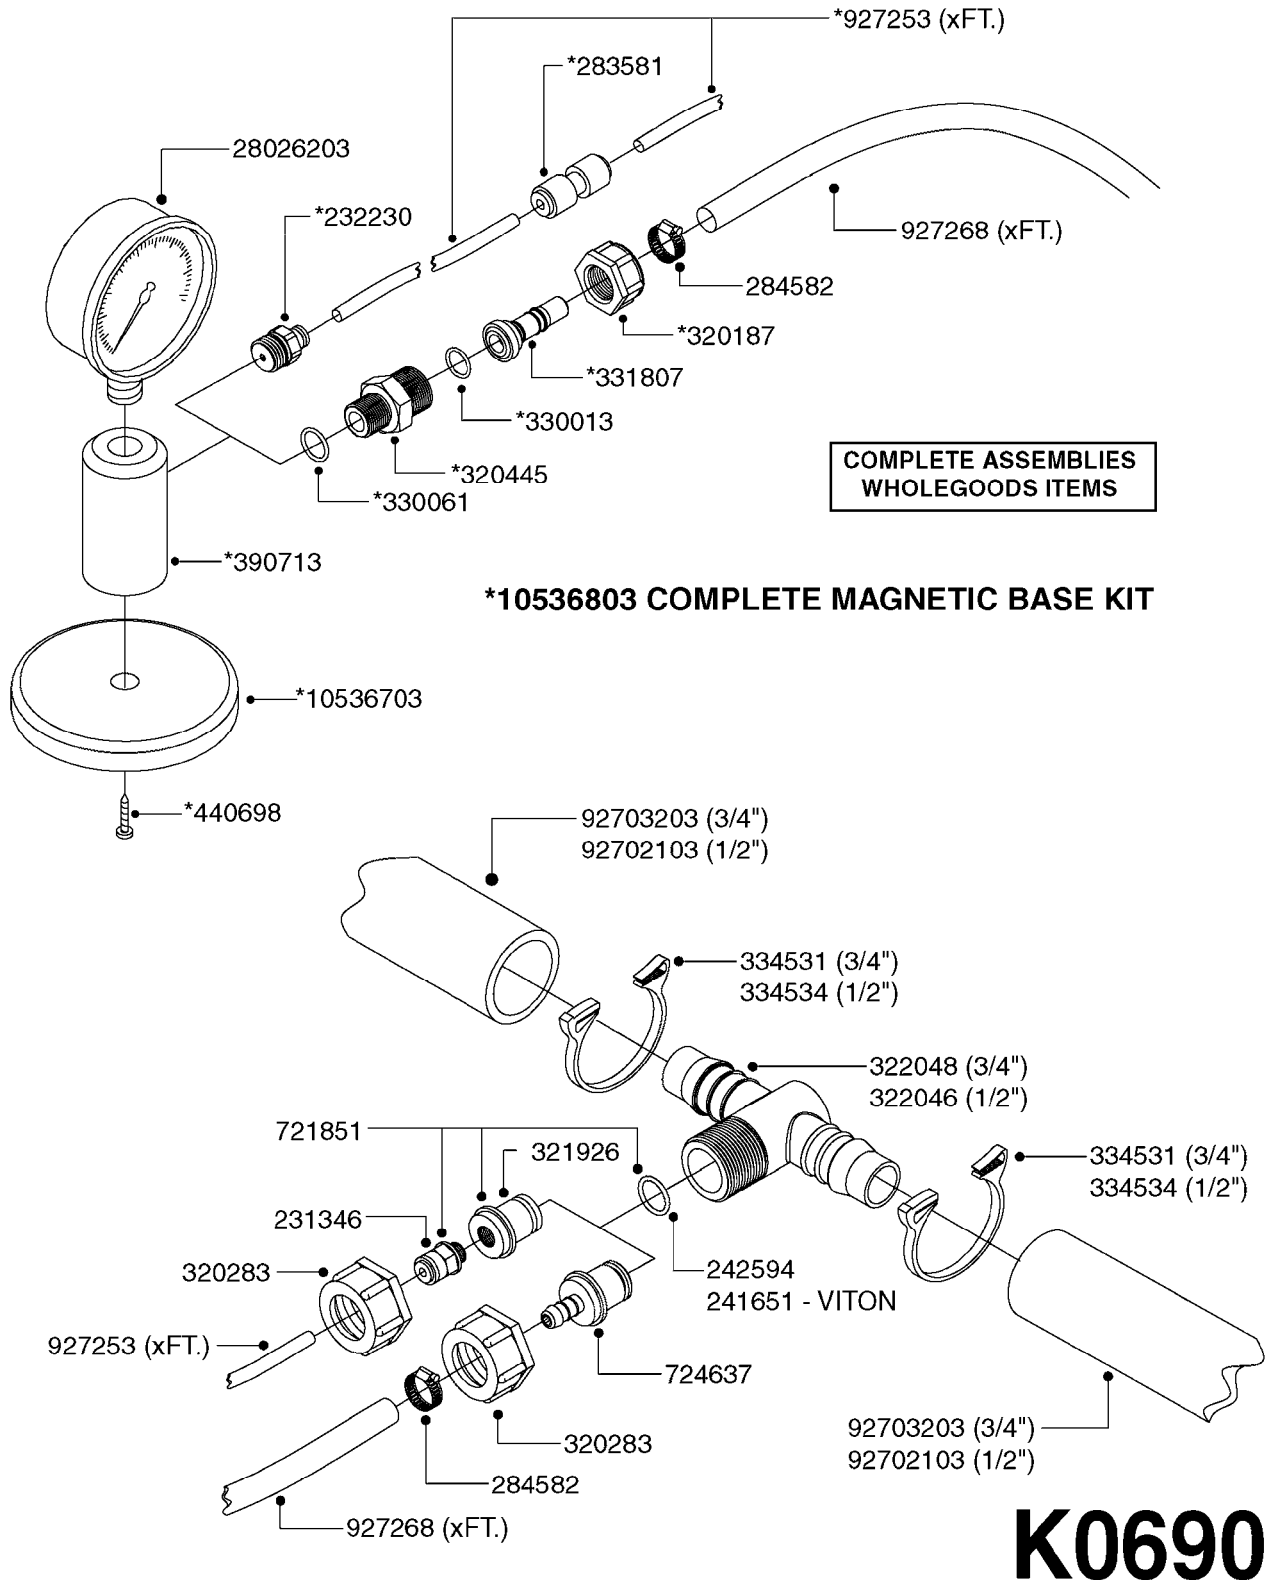

REMOTE GAUGE-MAGNETIC BASE KIT
K0690-HIN, 01:01:16

Page 1
Date 07.02.2020 9:58

parts-n°	order qty	description
231346	1	QUICK COUPLER 1/8"BSP X 4 MM
232230	1	QUICK COUPLER 1/4"BSP X 4 MM
241651	1	O-RING D14.0X3.0 NITRIL
242594	1	O-RING D14 X 1.78 SCH.70-EPDM
283581	1	HOSE CONNECTOR STR. F.4MM PE
284582	1	CLAMP HOSE GEAR - 5/16"
320187	1	FITT.DK CAP 3/8" BSP BLACK
320283	1	FITT.DK NUT 3/4"BSP
320445	1	FITT.DK HN 1/4"X3/8" BSP
321926	1	FITTING BSP3/4"-1/8"
322046	1	FITT.DK TEE 1/2X1/2HB X3/4'BSP
322048	1	FITT.DK TEE 3/4X3/4HB X3/4'BSP
330013	1	O-RING 2.5 X 10 PUR
330061	1	O-RING D16/D11X2,5
331807	1	FITT.DK HB 5/16" F.3/8" NUT
334531	1	CLAMP HOSE PLASTIC 3/4"
334534	1	CLAMP HOSE PLASTIC 1/2"
390713	1	GAUGE ADAPTOR 1/4" BSP
440698	1	SCREW F.PLASTIC 6X18 SS HEXHD
721851	1	SCREW PLUG W/QUICK FIT
724637	1	FITT.DK HB 5/16' F. 3/4" COMP.
927253	1	RED AIR HOSE, Ø4/2 1810 E
927268	1	HOSE BLUE PVC X 1/4 X 0012"
10536703	1	MAGNETIC BASE D3,2'/90LB
10536803	1	MAGNETIC BASE KIT F.GAUGE
28026203	1	GAUGE 200PSI/BR,2.5"1/4BSP-BTM
92702103	1	HOSE R X1/2" X300PSI WP X0012"
92703203	1	HOSE R X3/4" X300PSI WP X0012"