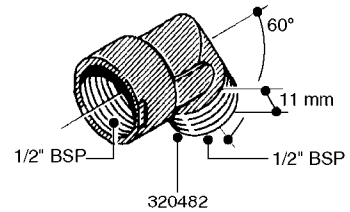

FITTINGS - HEXAGON NIPPLES
L0030-HIN, 01:01:16

L0030

FITTINGS - HEXAGON NIPPLES
L0030-HIN, 01:01:16

Page 1
Date 07.02.2020 9:58

parts-n°	order qty	description
10015303	1	FITT.PO.HN 1.00X1.00 M1000
10425003	1	FITT.PO.HN 1.25X1.00 MCPHEE
320132	1	FITT.DK HN 1" BSP
320176	1	FITT.DK HN 3/8"X1/2" BSP
320445	1	FITT.DK HN 1/4"X3/8" BSP
320655	1	FITT.DK HN 1/2"-1/2" BSP
320692	1	FITT.DK HN 3/8'BSPX1/4'NPT
320703	1	FITT.DK HN 3/8BSP X1/2 &1/4NPT
320725	1	FITT.DK NIPPLE 3/8"-3/8" BSP
320902	1	FITT.DK HN 3/8'X 1/4' BSP
390232	1	FITT.DK HN 1-1/2' X 1-1/4' BSP
390276	1	FITT.DK HN 1'BSP