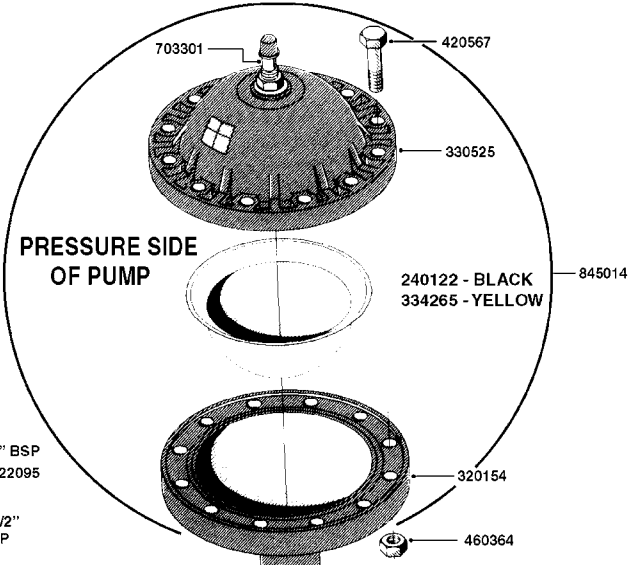

Housing for Black Diaphragm-

This groove on the lower housing of the Pressure Damper is for the BLACK diaphragm (240122). Never upgrade diaphragms to the YELLOW style unless you also upgrade Pressure Dampers to the housing style shown below.

The YELLOW style diaphragm will not seal correctly in this housing.

Housing for Yellow Diaphragm-

The groove on the lower housing of a the Pressure Damper is recognized by the extra lip on the bottom inside of the groove. For this style Pressure Damper, you need the YELLOW diaphragm (334265).

SUCTION SIDE OF PUMP

NLA - 1302 PUMP (REPLACES 1301 PUMP)
#726854 - COMPLETE DAMPER KIT (SUCTION & PRESSURE)

COMPLETE ASSEMBLIES
WHOLEGOODS ITEMS

A0240