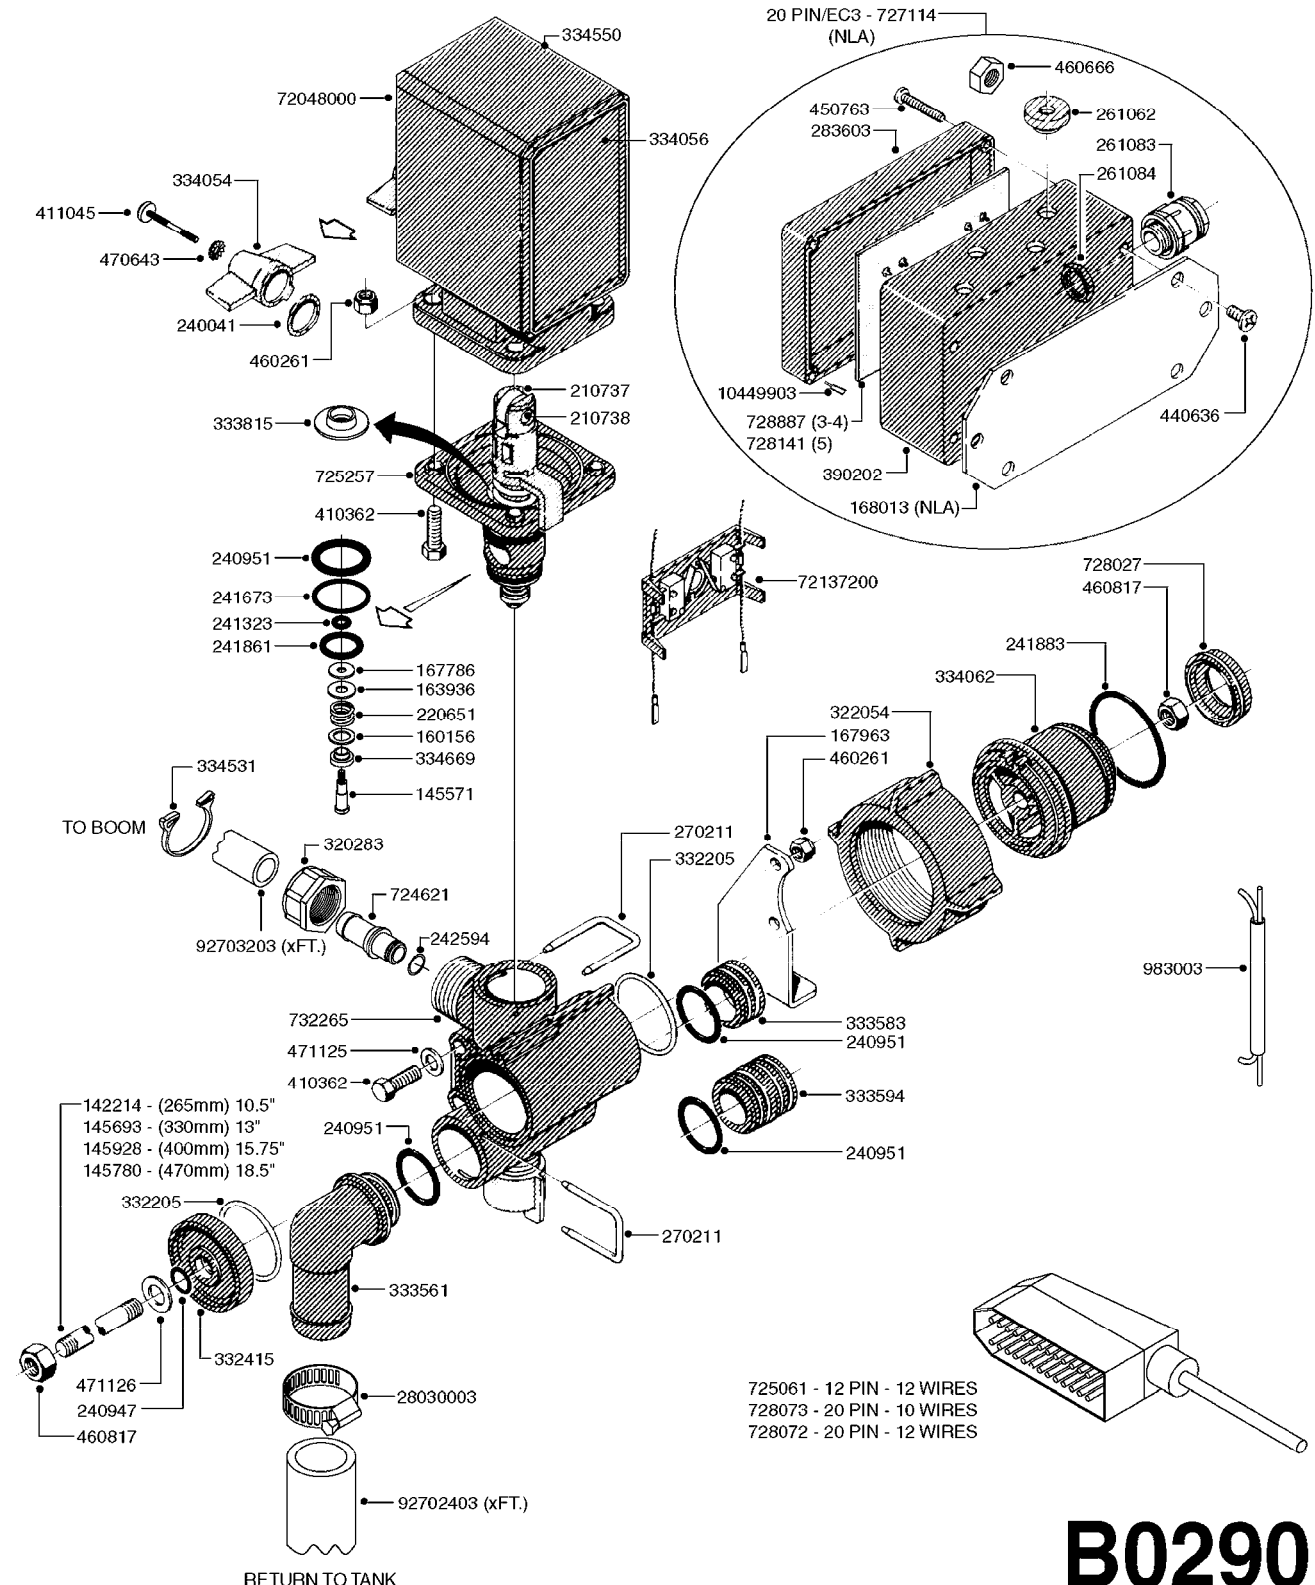

B0290

EC BOOM VALVE - ELEC.(RED GRP)
B0290-HIN, 01:01:16

Page 1
Date 07.02.2020 9:57

parts-n°	order qty	description
142214	1	STUD BOLT - M8X265, 3 SECTION
145571	1	STUD BOLT F/PNEUM. DISTRIBUTOR
145693	1	STUD BOLT - M8X330, 4 SECTION
145780	1	STUD BOLT - M8X470, 6 SECTION
145928	1	STUD BOLT - M8X400, 5 SECTION
160156	1	WASHER D14.1/D9.2X1 SS
163936	1	WASHER D15/D6.2X1
167786	1	WASHER D13/D4.2X1
167963	1	MOUNT BKT.F.EC BOOM SEC.
168013	1	MOUNT BRKT F.CONNECT BOX-NLA
210737	1	BEARING BALL D7 RSTO 5 TN
210738	1	PIN Ø7 L16
220651	1	SPRING PRESSURE D12.5/5
240041	1	O-RING D15.1/10.3 X 2.4
240947	1	O-RING D7.3X2.4 NITRIL
240951	1	O-RING D21.2X3 NITRIL
241323	1	O-RING D5.3X2.4 NITRIL
241673	1	O-RING D22.1X1.6
241861	1	O-RING D15.3X2.4 VITON
241883	1	O-RING 3 X 39.2 NITRIL
242594	1	O-RING D14 X 1.78 SCH.70-EPDM
261062	1	GROMMET
261083	1	GROMMET (PLASTIC)F.ELEC.CABLE
261084	1	NUT F.261083 GROMMET
270211	1	FITT.DK S25 FORK L=37.5
283603	1	LID F. SQ.BOX 120X80X15 MM
320283	1	FITT.DK NUT 3/4"BSP
322054	1	UNION NUT BLACK S61 x 2
332205	1	O-RING D43/39XD2
332415	1	COVER
333561	1	FITT.DK ELB.1" EC RETURN
333583	1	END PIECE FOR BYPASS
333594	1	CONNECTING PIECE F. BYPASS
333815	1	DISTANCE RING
334054	1	GRIP F.MAN.OP.EC ON/OFF RED
334056	1	COVER F/MOTOR HOUSE EC DIST.
334062	1	CONNECT. BRANCH F/EC OP. UNIT
334531	1	CLAMP HOSE PLASTIC 3/4"
334550	1	MOTOR HOUSE SECT VALVE
334669	1	VALVE CONE D14/D7-SH 63 WHITE
390202	1	CONN.BOX EC OPER.UNIT
410362	1	BOLT HEX 8.8 SS M6X20
411045	1	SCREW M4 X 16MM STAINLESS
440636	1	SCREW SHEET-METAL 1/2" NO 12
450763	1	SCREW M4X25
460261	1	NUT HEX M6X1.00 LOCK DIN985 A2 SS
460666	1	NUT HEX M4
460817	1	NUT HEX M8 STAINLESS DIN 934
470643	1	WASHER LOCK
471125	1	WASHER M6U 6.4X14X1.2,A2 SS
471126	1	WASHER, M8, Ø16/ 8.4X 1.6, SS
724621	1	FITT.DK HB 3/4"ASSY F.3/4" NUT
725061	1	CABLE - EC 12WIRE L=6000mm
725257	1	SPINDLE SECT. F/EC DISTRIBUTOR
727114	1	CONNECTOR BOX WITH CABLE
728027	1	BUSHING WITH SEAT
728072	1	CABLE,20-PIN,6M EC/4
728073	1	CABLE,20-PIN,6M, EC/3
728141	1	CIRCUIT BOARD F.EC7 CONN. BOX
728887	1	CIRCUIT BOARD EC CONTROL
732265	1	DISTRIB HOUSING W/CONST PR RED