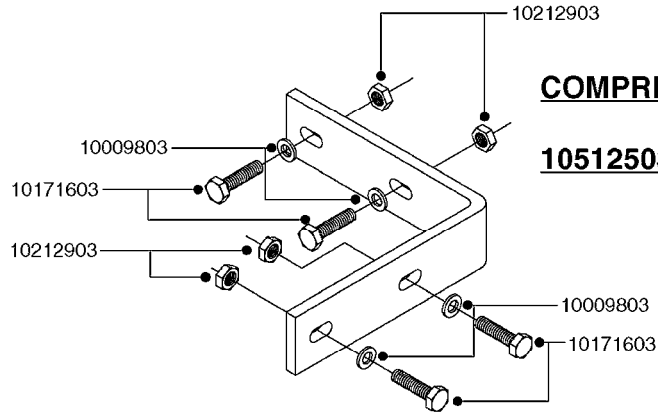

K0400

*Ø8mm 927306 (xFT.)
*Ø10mm 927330 (xFT.)

70062503 - COMPLETE ASSEMBLY

FOAM MARKER COMPRESSOR 2007
K0400-HIN, 01:01:16

Page 1
Date 07.02.2020 9:58

parts-n°	order qty	description
147011	1	HEX NIPPLE 3/8'X1/4'BSP BRASS
161326	1	MOUNT BKT. F. FOAM COMP.BOX 98
168847	1	ENCLOSURE LOWER F.MARKER
168848	1	COVER F. FOAM MARKER
232111	1	QUICK COUPLER 6MM X 1/8 EXT.
232112	1	QUICK COUPLER 6MM 1/8 INT.
232113	1	QUICK COUPLER 6MM T-PIECE
232114	1	COUPLER 1/8" THREADX8MM HOSE
232143	1	REDUCER 1/4'INT-1/8'EXT
232144	1	QUICK COUPLER 10MM X 1/4 EXT
232152	1	QUICK COUPLER 8MMX1/8 EXT.LONG
241371	1	DIAPHRAGM F.NO-DRIP,VULC
242242	1	O-RING F.AIR HOSE FITTING
242258	1	TRIM 3X10 SELF ADHESIVE 0012"
261562	1	RUBBER DAMPER 2XM6X25
283697	1	TIESTRAP 200MM
320445	1	FITT.DK HN 1/4"X3/8" BSP
321462	1	CAP F.NO-DRIP ASSY.
322261	1	HOUSING F.SAFETY VALVE 3/8"
440650	1	SCREW 3.5x13 STAINLESS
460261	1	NUT HEX M6X1.00 LOCK DIN985 A2 SS
718911	1	VALVE (SAFETY) F.MARKER
729645	1	NON-DRIP SPRING ASSY.GREEN 10
927264	1	HOSE R X PE D6/D4 X 0012"
927306	1	HOSE R X PE D8/D6 X 0012"BLACK
927330	1	HOSE R X PE D10/D8 X 012"BLACK
26004103	1	FOAM MARKER CNTRL MOD CABL STD
26008703	1	FOAM MARKER CONTROL SCII
26011103	1	FOAMER POWER/CONTROL CABLE 39P
26023400	1	COMPRESSOR F.FOAM MARKER CM40
26023700	1	SOLENOID VAL 12V 1/8' FLO '07
28025503	1	PLUG F.DRILLED HOLE 1/2"
28025603	1	PLUG F.DRILLED HOLE 3/4"
39122000	1	DISTR.HOUSING F.FOAM MARKER'07
70062503	1	FOAM MARKER COMPRESSOR,STD,39P