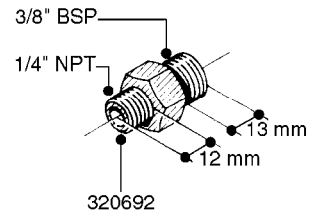

FITTINGS - HEXAGON NIPPLES
L0030-HIN, 01:01:16

L0030

FITTINGS - HEXAGON NIPPLES
L0030-HIN, 01:01:16

Page 1
Date 07.02.2020 9:58

parts-n°	order qty	description
10015303	1	FITT.PO.HN 1.00X1.00 M1000
10425003	1	FITT.PO.HN 1.25X1.00 MCPHEE
320132	1	FITT.DK HN 1" BSP
320176	1	FITT.DK HN 3/8"X1/2" BSP
320445	1	FITT.DK HN 1/4"X3/8" BSP
320655	1	FITT.DK HN 1/2"-1/2" BSP
320692	1	FITT.DK HN 3/8'BSPX1/4'NPT
320703	1	FITT.DK HN 3/8BSP X1/2 &1/4NPT
320725	1	FITT.DK NIPPLE 3/8"-3/8" BSP
320902	1	FITT.DK HN 3/8'X 1/4' BSP
390232	1	FITT.DK HN 1-1/2' X 1-1/4' BSP
390276	1	FITT.DK HN 1'BSP