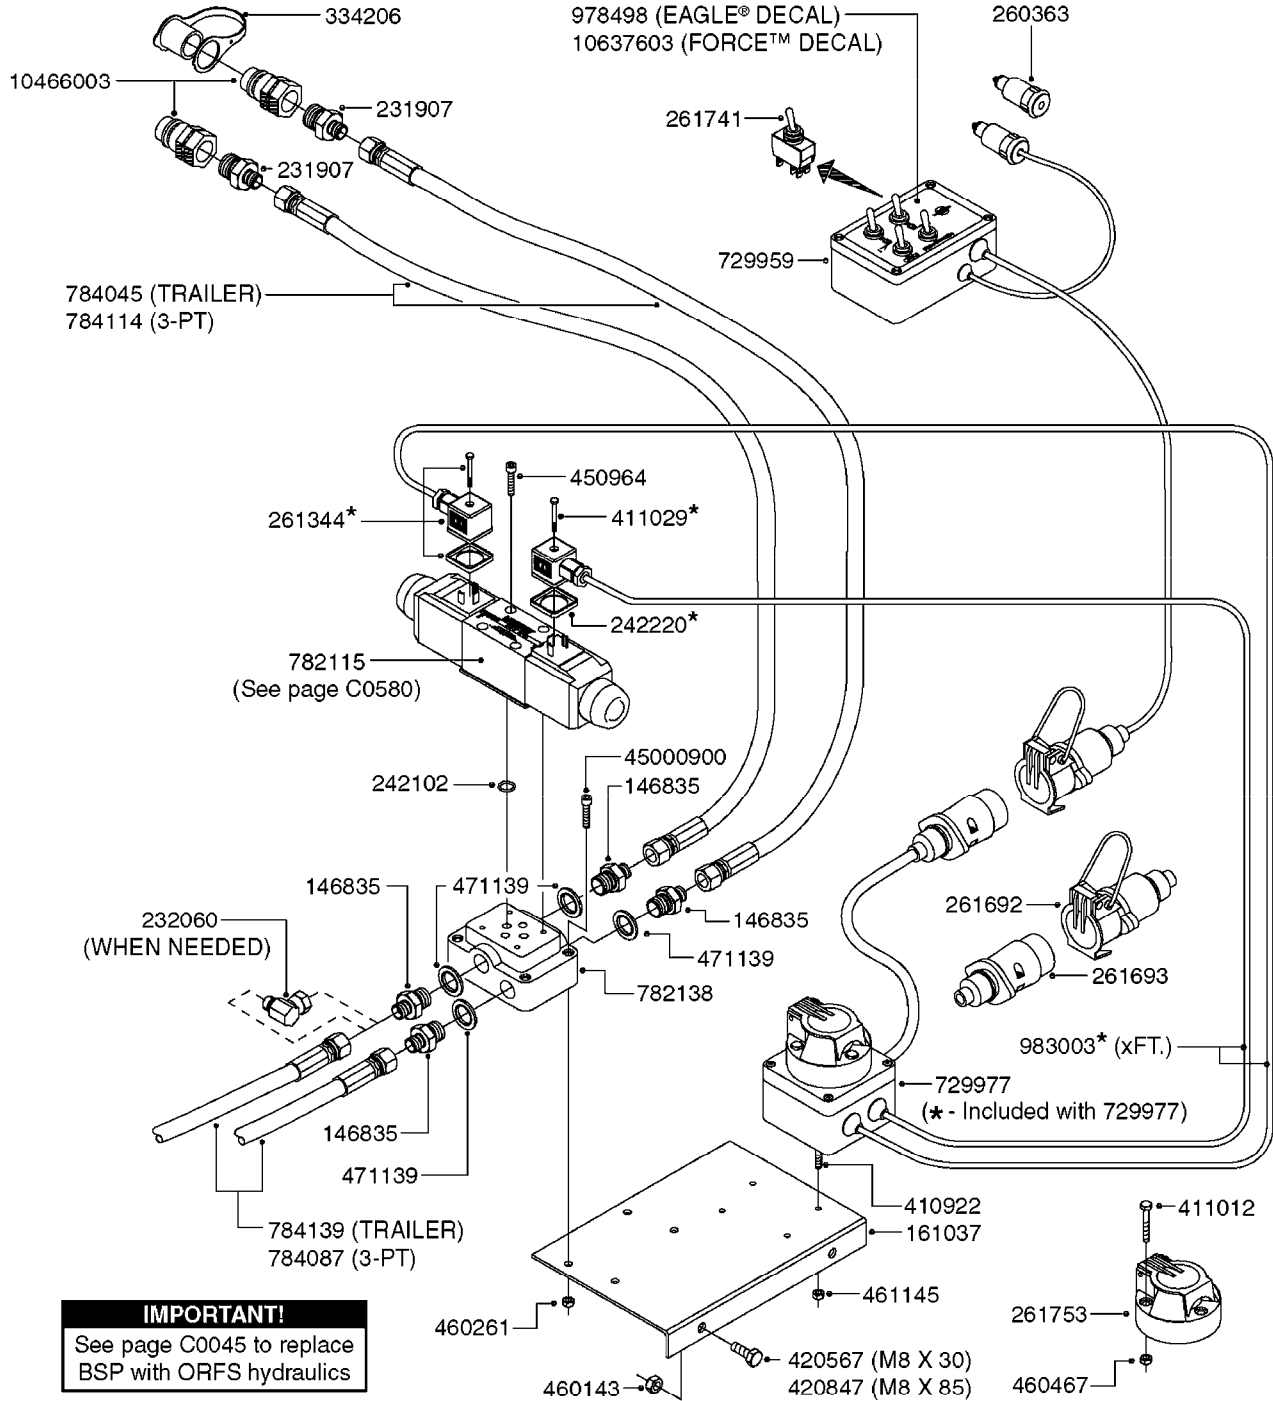

IMPORTANT!
See page C0045 to replace
BSP with ORFS hydraulics

C0310

HYDRAULICS EAGLE/FORCE DH
C0310-HIN, 22:01:18

Page 1
Date 07.02.2020 9:57

parts-n°	order qty	description
146835	1	HEX NIPPLE 1/4" - 3/8" BSP
161037	1	MOUNT PLATE F.DH VICKERS VALVE
231907	1	HEX NIPPLE 1/4"BSP X 1/2"NPT
232060	1	HY.ELBOW 1/4" BSP SWIVEL
242102	1	O-RING Ø9.25X1.78 NITRIL 90SH
242220	1	GASKET F. HIRSMANN PLUG INCLUDED WITH 729977
260363	1	PLUG 2 POLE 12V
261344	1	HIRSCHMANN PLUG B INCLUDED WITH 729977
261692	1	PLUG ELEC.7 POLE FEMALE F.CABL
261693	1	PLUG ELEC. 7 POLE MALE
261741	1	SWITCH 2 POLE 12V TOGGLE PRESS
261753	1	PLUG ELEC.7 POLE FEMALE F.BASE
334206	1	DUST HOOD FOR HY-COUPLING
410922	1	CYL.SKR 8.8 DEL M4X20 RST
411012	1	SCREW M5X30 STAINLESS
411029	1	SCREW M3X35 F.HIRSMANN PLUG INCLUDED WITH 729977
420567	1	BOLT HEX 8.8 DEL M8X30 FT
420847	1	BOLT HEX 8.8 DEL M8X85
450964	1	SCREW M5X30 F.CYLINDER
460143	1	SELF LOCK NUT M8 SST A2 DIN985
460261	1	NUT HEX M6X1.00 LOCK DIN985 A2 SS
460467	1	NUT HEX M5 GALV.
461145	1	NUT HEX M4 LOCK
471139	1	WASHER D22/D17X1.5 BRASS
729959	1	CONTROL BOX DAH 4-FUNCTION
729977	1	DAH DIRECTIONAL VLV JUNC. BOX
782115	1	HY SOLENOID VALVE DH HYD
782138	1	HY-BLOCK 1-VALVE W LS-PORT
784045	1	HOSE HY X 1/4 X 157.50"STR+STR
784087	1	HOSE HY X 1/4 X 126.00"STR+STR
784114	1	HOSE HY X 1/4 X 80.7" STR+STR
784139	1	HOSE HY X 1/4 X 216.50"STR+STR
978498	1	DECAL SWITCH BOX DH HYD.
983003	1	CABLE ELEC.2X1MM WIRE BLACK EC INCLUDED WITH 729977
10466003	1	COUPLER PIONEER 8010-04 1/2NPT
10637603	1	DECAL F.SWITCH BOX - FORCE
45000900	1	BOLT ALLEN HEAD M6 X 60 SS