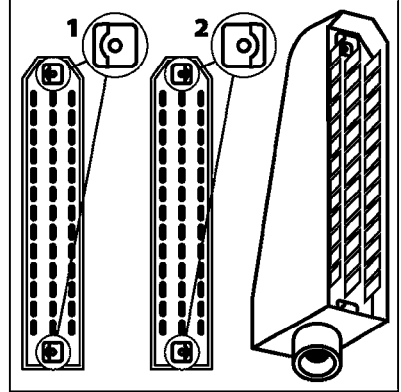

M0280

39 PIN CABLES
M0280-HIN, 28:03:17

Page 1

Date 07.02.2020 9:58

parts-n°	order qty	description
262158	1	PLUG INSERT 39 POLE MALE
262159	1	PLUG INSERT 39 POLE FEMALE
262160	1	PLUG HOUSING 39 POLE FEMALE
262161	1	PLUG HOUSING F/39 POLE MALE
440634	1	SCREW 5/8"
440732	1	PT SCREW 35X12B Z5452 ELZ
14034200	1	CODE BRACKET FOR 39 PIN CABLE
26003900	1	WIRE 37-39 PIN EVC, 6.6'
26004200	1	WIRE 37-39 PIN EVC, 57.4'
26008400	1	WIRE 39-PIN 24 WIRE L=8M
26011903	1	WIRE 39-39 POLE EXT. 3660MM
28027500	1	WIRE 37-39 PIN EVC, 37.7'
28028700	1	WIRE 37-39 PIN EVC, 45.9'
28028800	1	WIRE 37-39 PIN EVC, 16.4'
28028900	1	WIRE 37-39 PIN EVC, 26.2'
72236400	1	DAH CONN. WIRE/TRACTOR L=8M
97610803	1	DECAL-SRAY BOX 39-PIN
97610903	1	DECAL-HYDRAULIC BOX 39-PIN