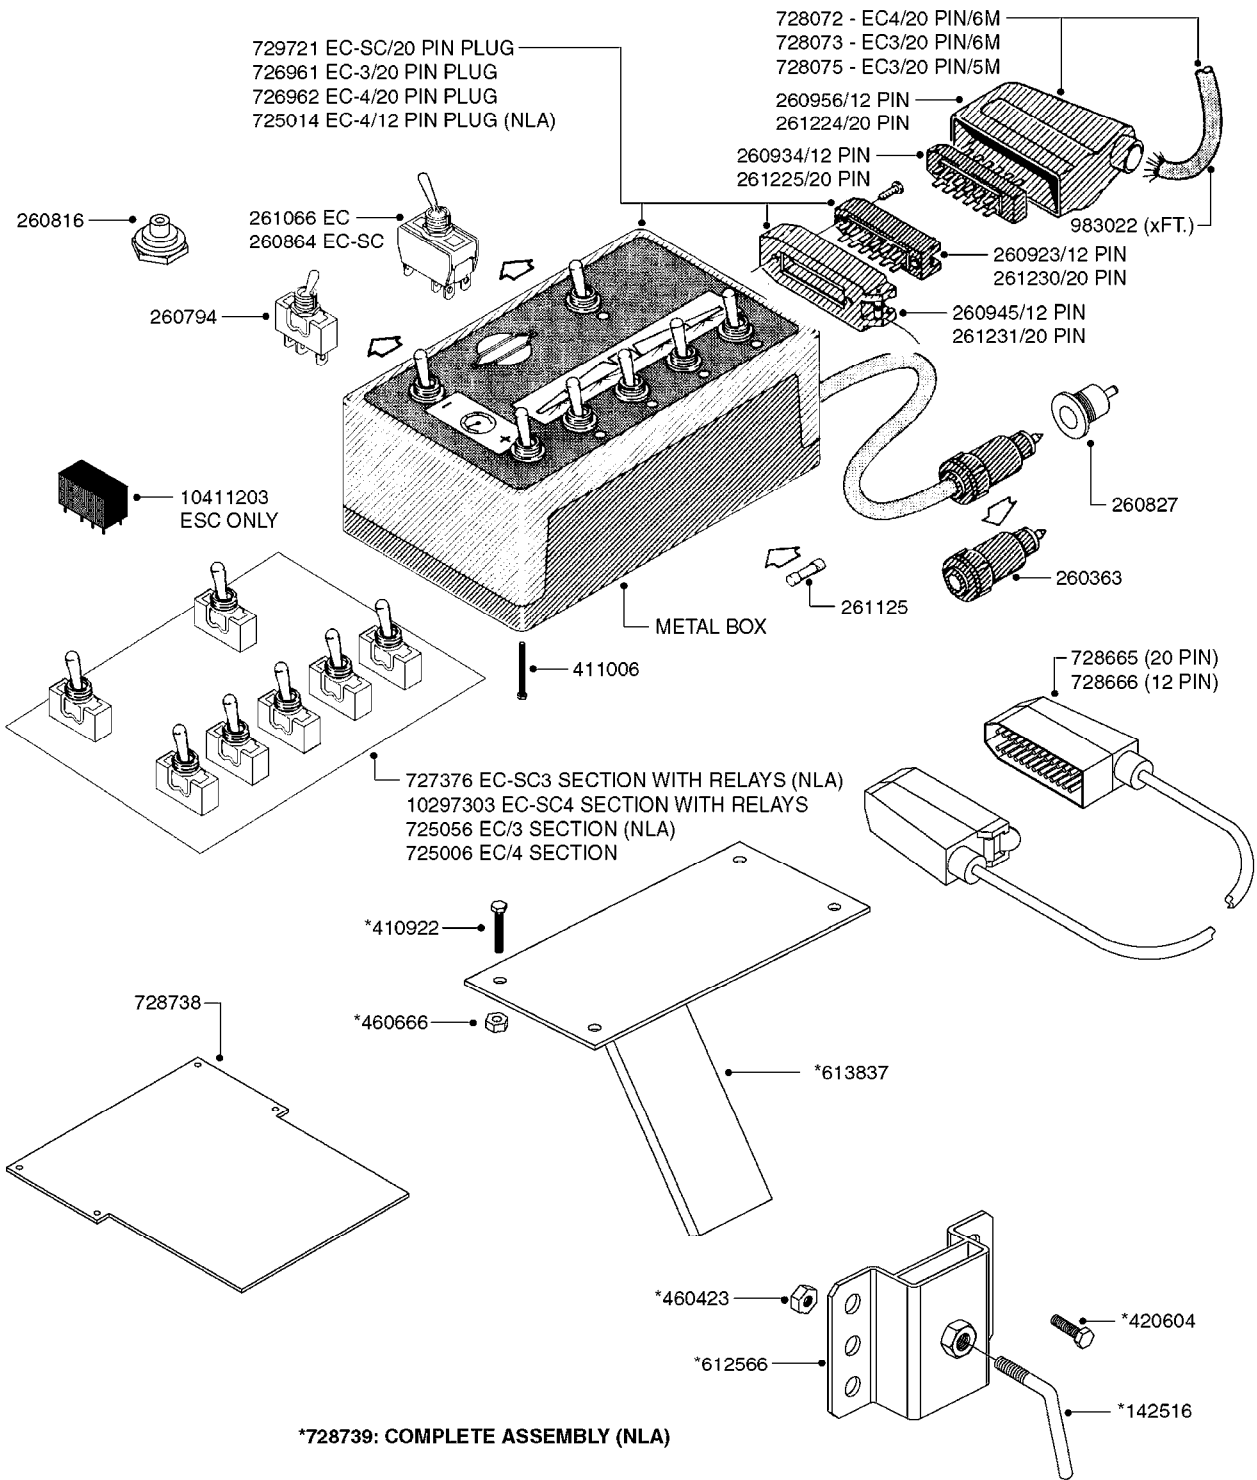

*728739: COMPLETE ASSEMBLY (NLA)

COMPLETE ASSEMBLIES
WHOLEGOODS ITEMS

B0390

CONTROL BOX F/EC+EC-SC
B0390-HIN, 01:01:16

Page 1

Date 07.02.2020 9:57

parts-n°	order qty	description
142516	1	SCREW SET M10 BENT F. LOCKING
260363	1	PLUG 2 POLE 12V
260794	1	SWITCH F.PRESS ADJ.EC CONTROL
260816	1	CAP W/RUBBER BOOT F.EC SWITCH
260827	1	PLUG F.EC ATTACHMENTS
260864	1	SWITCH F.HY BOOM CONTROL BOX
260923	1	PLUG INSERT 12 POLE FEMALE
260934	1	PLUG INSERT 12 POLE MALE
260945	1	PLUG HOUSE 12 POLE FEMALE
260956	1	PLUG HOUSE 12 POL.MALE
261066	1	SWITCH 2 POLE
261125	1	FUSE 5 X 20 500mA
261224	1	PLUG HOUSING F/20 POLE MALE
261225	1	PLUG INSERT 20 POLE MALE
261230	1	PLUG INSERT 20 POLE FEMALE
261231	1	PLUG HOUSING 20 POLE FEMALE
410922	1	CYL.SKR 8.8 DEL M4X20 RST
411006	1	SCREW M4X40 SLOTTED
420604	1	BOLT HEX 8.8 DEL M10X25 FT DIN933
460423	1	NUT HEX M10X1.50 LOCK DIN985A2 SS
460666	1	NUT HEX M4
612566	1	MOUNT BRACKET F.FAN CABLE ASSY
613837	1	MOUNT PLATE FOR EC CONTROL BOX
725006	1	CIRCUIT BOARD 4 VALVE
725014	1	CONTROL BOX EC 4 SEC./12 PIN
725056	1	PRINTED CIRC.W SW 3WAY 726961
726961	1	CONTROL BOX EC 3 SEC./20 PIN
726962	1	CONTROL BOX EC 4 SEC./20 PIN
727376	1	CIRCUIT BOARD F.ESC 3 BANK
728072	1	CABLE,20-PIN,6M EC/4
728073	1	CABLE,20-PIN,6M, EC/3
728075	1	CABLE F.CONTROL BOX 5M EC/3
728665	1	CABLE EXT.-QUICK ATTACH 20 PIN
728666	1	CABLE-QUICK ATTACH 12 PIN
728738	1	DOUB.CONT.BOX & OR F/M PLATE
728739	1	IN CAB CONTROL MOUNT KIT
729721	1	CONTROL BOX ESC3
983022	1	WIRE 12 x 0.5 x 2MM x 12"
10297303	1	CIRCUIT BOARD FOR T.M.S.
10411203	1	RELAY T-82