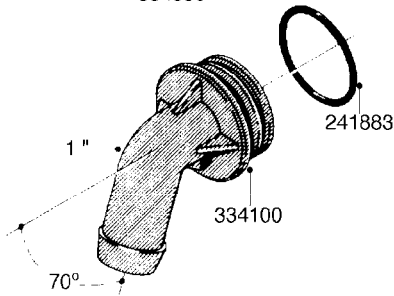

L0080

FITTINGS - S-53
L0080-HIN, 12:09:17

Page 1

Date 07.02.2020 9:58

Pos.	parts-n°	order qty	description
1	145995	1	FITT.DK S-53 FORK
2	241973	1	O-RING Ø3 X 44.2 70 SHORES NITRIL NITRIL (BLACK)
2	242353	1	O-RING 3 X 44.2 VITON VITON (BROWN)
3	242109	1	O-RING D32.2x3.0 NITRIL (BLACK)
3	242354	1	O-RING D32.2X3.0 VITON VITON (BROWN)
4	322103	1	FITT.DK S-53 BULKHEAD
5	322107	1	FITT.DK S-53 BULKHEAD NUT
6	322110	1	FITT.DK S-53 ELB. 1/2" BSP
7	322352	1	FITT.DK S-53 TEE
8	334229	1	FITT.DK S-53 STR.3/4"
9	334260	1	GASKET F. S-53 BULKHEAD
10	334564	1	FITT.DK S-67 TO S-53 ADAPTER
11	391100	1	FITT.DK S-53THREAD INS.1/2"BSP
12	726463	1	FITT.DK S53 BULKHEAD W/GASKET
13	726552	1	FIT.DK S-53X90 1/2" BSP,O-RING
14	726556	1	FITT.DK S-53 HB 1/2" W/O-RING
15	726558	1	FITT.DK S53 STR. 3/4" W.ORING
16	726559	1	FITT DK. S-53 HB 1" W/O-RING
17	726568	1	FITT.DK.S-53 HB 1/2"90 W/O-RING
18	726570	1	FITT.DK S-53 ELB.3/4" W.ORING
19	726571	1	FITT.DK S-53 ELB.1", W ORING
20	726578	1	FITT.DK S53 PLUG WITH O-RING
21	728561	1	FITT.DK. S67M - S53F REDUCER