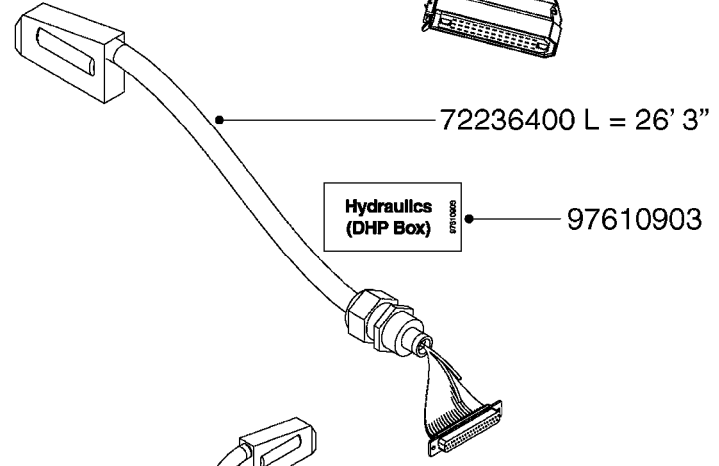

M0280

39 PIN CABLES
M0280-HIN, 28:03:17

Page 1

Date 07.02.2020 9:58

parts-n°	order qty	description
262158	1	PLUG INSERT 39 POLE MALE
262159	1	PLUG INSERT 39 POLE FEMALE
262160	1	PLUG HOUSING 39 POLE FEMALE
262161	1	PLUG HOUSING F/39 POLE MALE
440634	1	SCREW 5/8"
440732	1	PT SCREW 35X12B Z5452 ELZ
14034200	1	CODE BRACKET FOR 39 PIN CABLE
26003900	1	WIRE 37-39 PIN EVC, 6.6'
26004200	1	WIRE 37-39 PIN EVC, 57.4'
26008400	1	WIRE 39-PIN 24 WIRE L=8M
26011903	1	WIRE 39-39 POLE EXT. 3660MM
28027500	1	WIRE 37-39 PIN EVC, 37.7'
28028700	1	WIRE 37-39 PIN EVC, 45.9'
28028800	1	WIRE 37-39 PIN EVC, 16.4'
28028900	1	WIRE 37-39 PIN EVC, 26.2'
72236400	1	DAH CONN. WIRE/TRACTOR L=8M
97610803	1	DECAL-SRAY BOX 39-PIN
97610903	1	DECAL-HYDRAULIC BOX 39-PIN