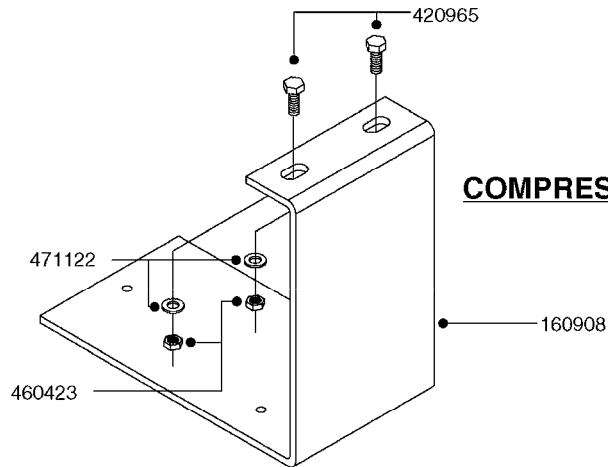

COMPRESSOR MOUNT- MEGA

K0420