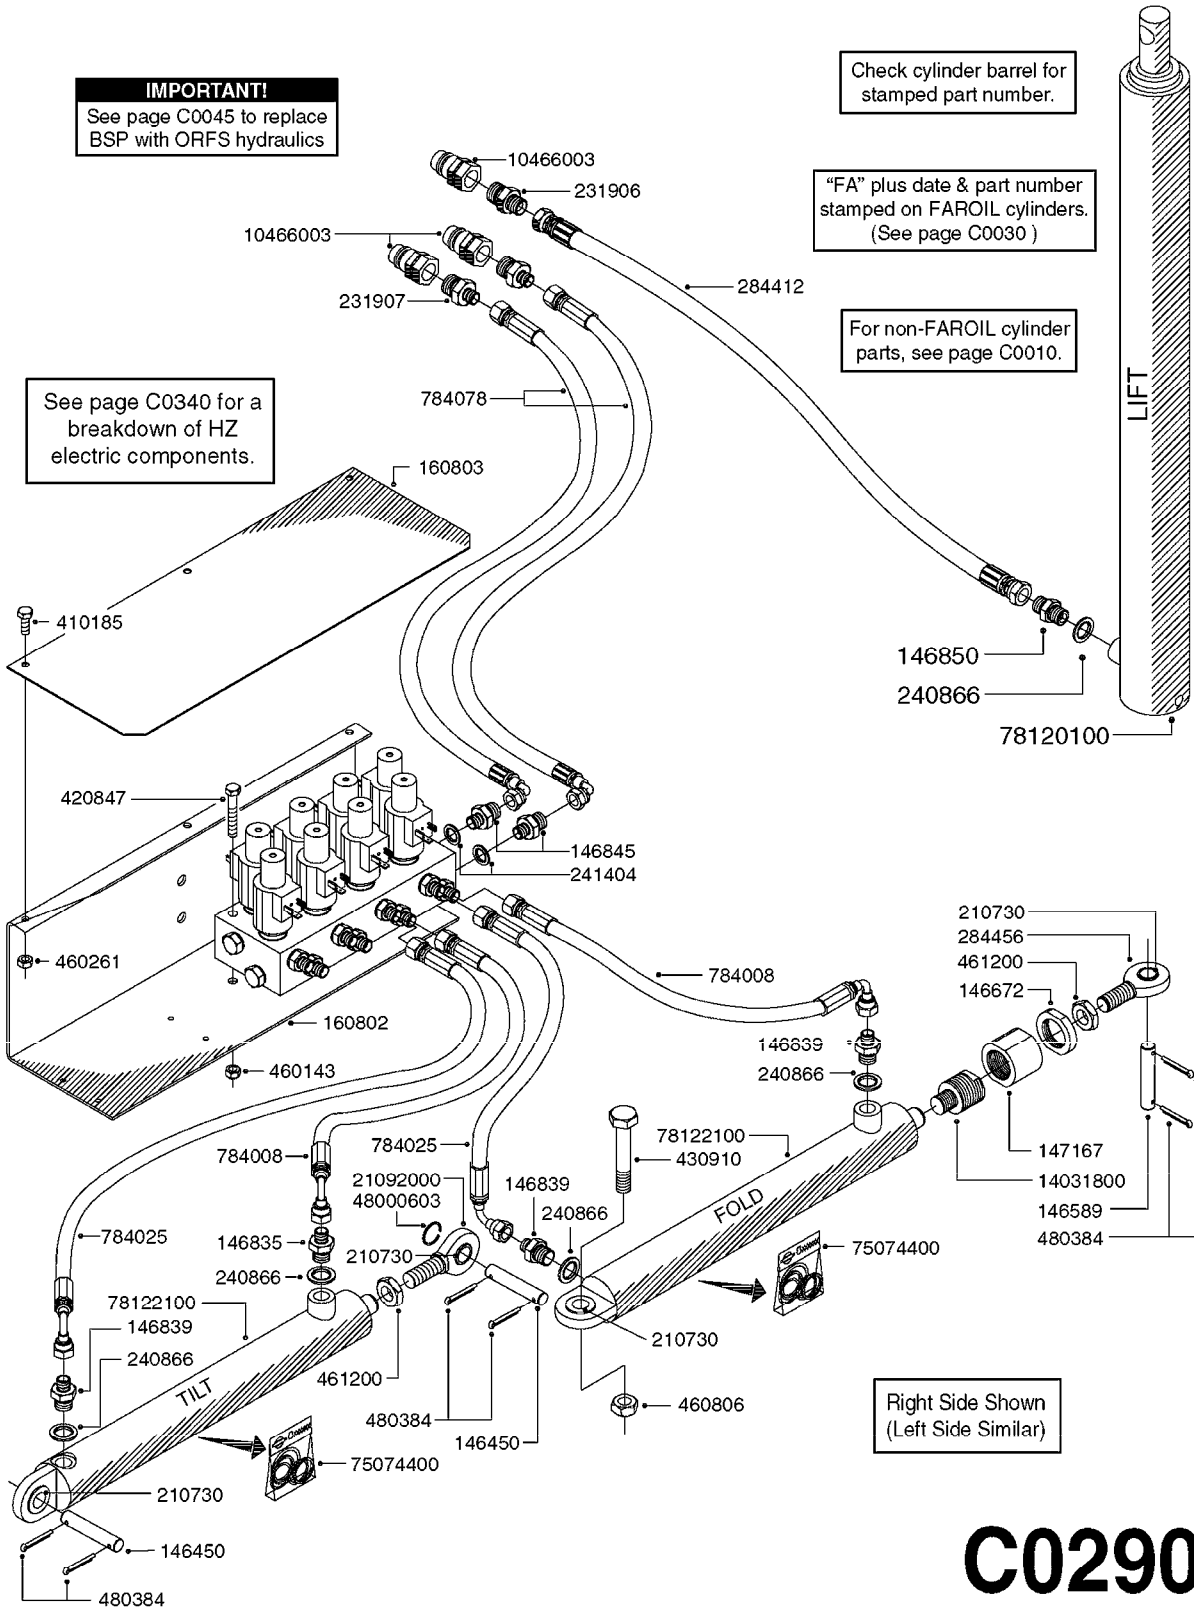

IMPORTANT!
See page C0045 to replace
BSP with ORFS hydraulics

Check cylinder barrel for
stamped part number.

"FA" plus date & part number
stamped on FAROIL cylinders.
(See page C0030)

For non-FAROIL cylinder
parts, see page C0010.

See page C0340 for a
breakdown of HZ
electric components.