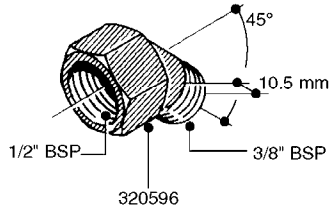

FITTINGS - HEXAGON NIPPLES
L0030-HIN, 01:01:16

L0030

FITTINGS - HEXAGON NIPPLES
L0030-HIN, 01:01:16

Page 1
Date 07.02.2020 9:58

parts-n°	order qty	description
10015303	1	FITT.PO.HN 1.00X1.00 M1000
10425003	1	FITT.PO.HN 1.25X1.00 MCPHEE
320132	1	FITT.DK HN 1" BSP
320176	1	FITT.DK HN 3/8"X1/2" BSP
320445	1	FITT.DK HN 1/4"X3/8" BSP
320655	1	FITT.DK HN 1/2"-1/2" BSP
320692	1	FITT.DK HN 3/8'BSPX1/4'NPT
320703	1	FITT.DK HN 3/8BSP X1/2 &1/4NPT
320725	1	FITT.DK NIPPLE 3/8"-3/8" BSP
320902	1	FITT.DK HN 3/8'X 1/4' BSP
390232	1	FITT.DK HN 1-1/2' X 1-1/4' BSP
390276	1	FITT.DK HN 1'BSP