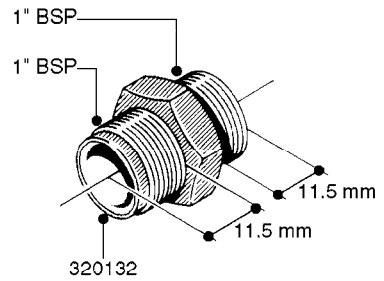

FITTINGS - HEXAGON NIPPLES
L0030-HIN, 01:01:16

L0030

FITTINGS - HEXAGON NIPPLES
L0030-HIN, 01:01:16

Page 1
Date 07.02.2020 9:58

parts-n°	order qty	description
10015303	1	FITT.PO.HN 1.00X1.00 M1000
10425003	1	FITT.PO.HN 1.25X1.00 MCPHEE
320132	1	FITT.DK HN 1" BSP
320176	1	FITT.DK HN 3/8"X1/2" BSP
320445	1	FITT.DK HN 1/4"X3/8" BSP
320655	1	FITT.DK HN 1/2"-1/2" BSP
320692	1	FITT.DK HN 3/8'BSPX1/4'NPT
320703	1	FITT.DK HN 3/8BSP X1/2 &1/4NPT
320725	1	FITT.DK NIPPLE 3/8"-3/8" BSP
320902	1	FITT.DK HN 3/8'X 1/4' BSP
390232	1	FITT.DK HN 1-1/2' X 1-1/4' BSP
390276	1	FITT.DK HN 1'BSP