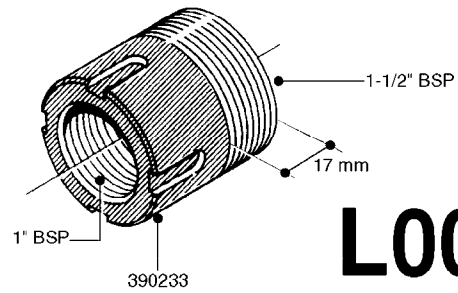

FITTINGS - HEXAGON NIPPLES
L0030-HIN, 01:01:16

L0030

FITTINGS - HEXAGON NIPPLES
L0030-HIN, 01:01:16

Page 1
Date 07.02.2020 9:58

parts-n°	order qty	description
10015303	1	FITT.PO.HN 1.00X1.00 M1000
10425003	1	FITT.PO.HN 1.25X1.00 MCPHEE
320132	1	FITT.DK HN 1" BSP
320176	1	FITT.DK HN 3/8"X1/2" BSP
320445	1	FITT.DK HN 1/4"X3/8" BSP
320655	1	FITT.DK HN 1/2"-1/2" BSP
320692	1	FITT.DK HN 3/8'BSPX1/4'NPT
320703	1	FITT.DK HN 3/8BSP X1/2 &1/4NPT
320725	1	FITT.DK NIPPLE 3/8"-3/8" BSP
320902	1	FITT.DK HN 3/8'X 1/4' BSP
390232	1	FITT.DK HN 1-1/2' X 1-1/4' BSP
390276	1	FITT.DK HN 1'BSP