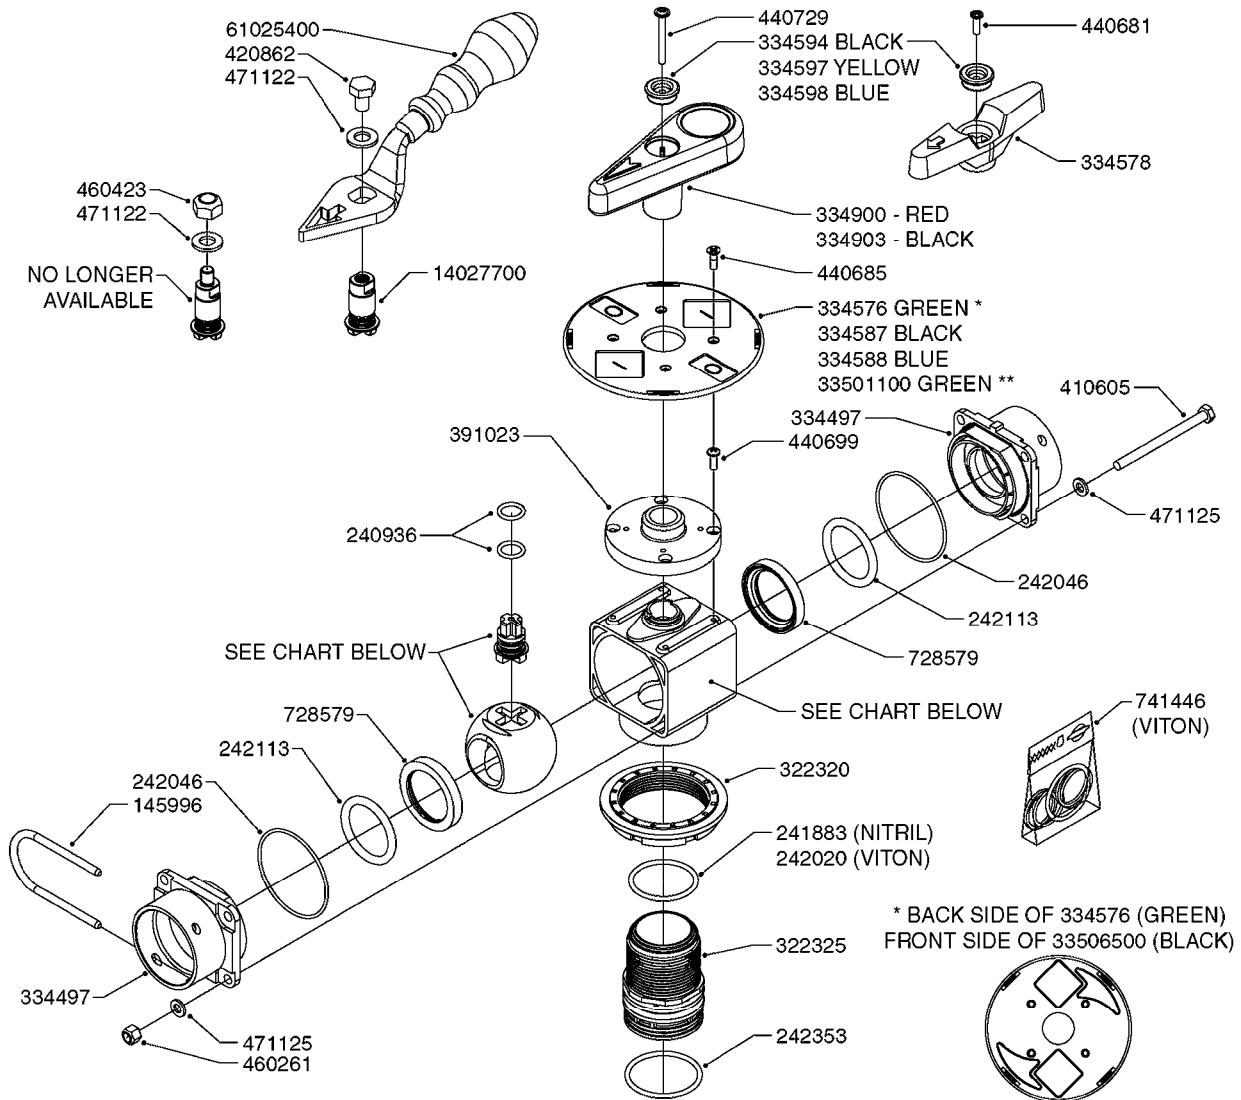

FOR S67 FITTINGS
SEE PAGE L0100

B0420

MANIFOLD SYSTEM - PRESSURE
B0420-HIN, 01:01:16

Page 1

Date 07.02.2020 9:57

parts-n°	order qty	description
145996	1	FITT.DK S-67 FORK
160353	1	BRACKET F.PRESSURE MANIFOLD
160918	1	BRACKET F. MANIFOLD CM
242353	1	O-RING 3 X 44.2 VITON
322224	1	FITT.DK S-67 TEE
322320	1	NUT F.3 WAY VALVE S56
334250	1	FITT.DK S-67 PLUG
334573	1	FITT.DK S-67 CONNECTOR
440675	1	SCREW F. PLASTIC 5X16 SS
841062	1	VALVE KIT S67 PRESS. MANIFOLD
841067	1	VALVE S67 PRESS.W/TEE MANIFOLD