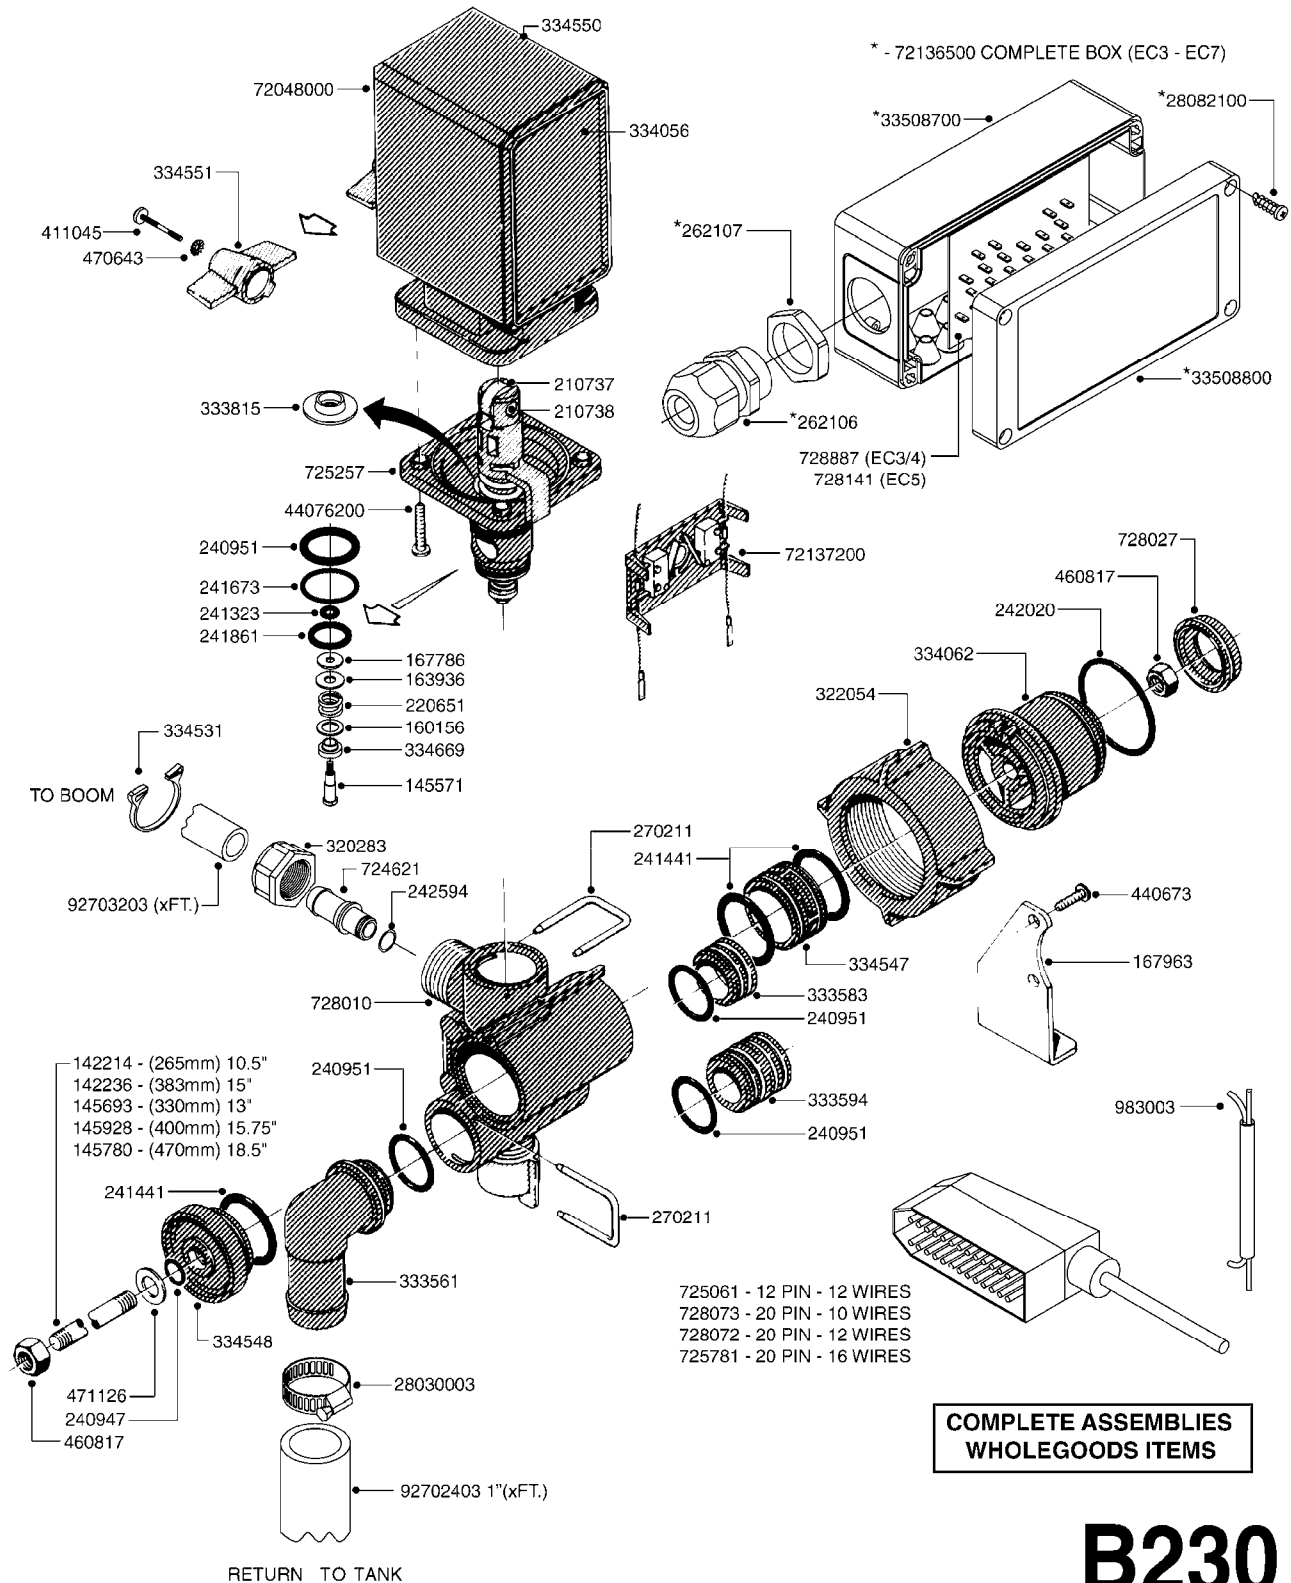

EC BOOM VALVE-ELEC. (GRN GRIP)
B230-HIN, 29:05:13

Page 1
Date 02.07.2013 9:51

parts-n°	order qty	description
142214	1	STUD BOLT - M8X265, 3 SECTION
142236	1	STUD BOLT 8 X 381 - 8 MODULS
145571	1	STUD BOLT F/PNEUM. DISTRIBUTOR
145693	1	STUD BOLT - M8X330, 4 SECTION
145780	1	STUD BOLT - M8X470, 6 SECTION
145928	1	STUD BOLT - M8X400, 5 SECTION
160156	1	WASHER D14.1/D9.2X1 SS
163936	1	WASHER D15/D6.2X1
167786	1	WASHER D13/D4.2X1
167963	1	MOUNT BKT.F.EC BOOM SEC.
210737	1	BEARING BALL D7 RSTO 5 TN
210738	1	BEARING ROLLER D7 L=16 SS
220651	1	SPRING PRESSURE D12.5/5
240947	1	O-RING D7.3X2.4 NITRIL
240951	1	O-RING D21.2X3 NITRIL
241323	1	O-RING D5.3X2.4 NITRIL
241441	1	O-RING D29.3X3
241673	1	O-RING D22.1X1.6
241861	1	O-RING D15.3X2.4 VITON
242020	1	O-RING 39.2 X 3 VITON
242594	1	O-RING D14 X 1.78 SCH.70-EPDM
262106	1	BULKHEAD F. CABLE 6.5-14 BLACK
262107	1	NUT F. BULKHEAD CABLE BLACK
270211	1	FITT.DK S25 FORK L=37.5
320283	1	FITT.DK NUT 3/4"BSP
322054	1	UNION NUT BLACK S61 x 2
333561	1	FITT.DK ELB.1" EC RETURN
333583	1	END PIECE FOR BYPASS
333594	1	CONNECTING PIECE F. BYPASS
333815	1	DISTANCE RING
334056	1	COVER F/MOTOR HOUSE EC DIST.
334062	1	CONNECT. BRANCH F/EC OP. UNIT
334531	1	CLAMP HOSE PLASTIC 3/4"
334547	1	CONNECTING PIECE F. PRESSURE
334548	1	END COVER
334550	1	MOTOR HOUSE SECT VALVE
334551	1	GRIP F.MAN.OP.EC ON/OFF GREEN
334669	1	VALVE CONE D14/D7-SH 63 WHITE
411045	1	SCREW M4 X 16MM STAINLESS
440673	1	SCREW F.PLASTIC 5X12 SS
460817	1	NUT HEX M8 STAINLESS DIN 934
470643	1	WASHER LOCK
471126	1	WASHER D16/D8.4X1.6 SS
724621	1	FITT.DK HB 3/4"ASSY F.3/4" NUT
725061	1	CABLE - EC 12WIRE L=6000mm
725257	1	SPINDLE SECT. F/EC DISTRIBUTOR
725781	1	CONNECTING CABLE L=6000-AC 5
728010	1	DISTRIB HOUSING W/CONST PR GRN
728027	1	BUSHING WITH SEAT
728072	1	CABLE,20-PIN,6M EC/4
728073	1	CABLE,20-PIN,6M, EC/3
728141	1	CIRCUIT BOARD F.EC7 CONN. BOX
728887	1	CIRCUIT BOARD EC CONTROL
983003	1	CABLE ELEC.2X1MM WIRE BLACK EC
28030003	1	CLAMP HOSE GEAR P1" 6716
28082100	1	SCREW F. BOX LID 1/4" L=20
33508700	1	BOX 160X80X40 BLACK 1-HOLE
33508800	1	LID 160X80X15 BLK w/Screws
44076200	1	PT SCREW 50X16
72048000	1	MOTOR, DISTRIBUTION 1:300
72136500	1	UNIV. CONNECTION BOX F. EC