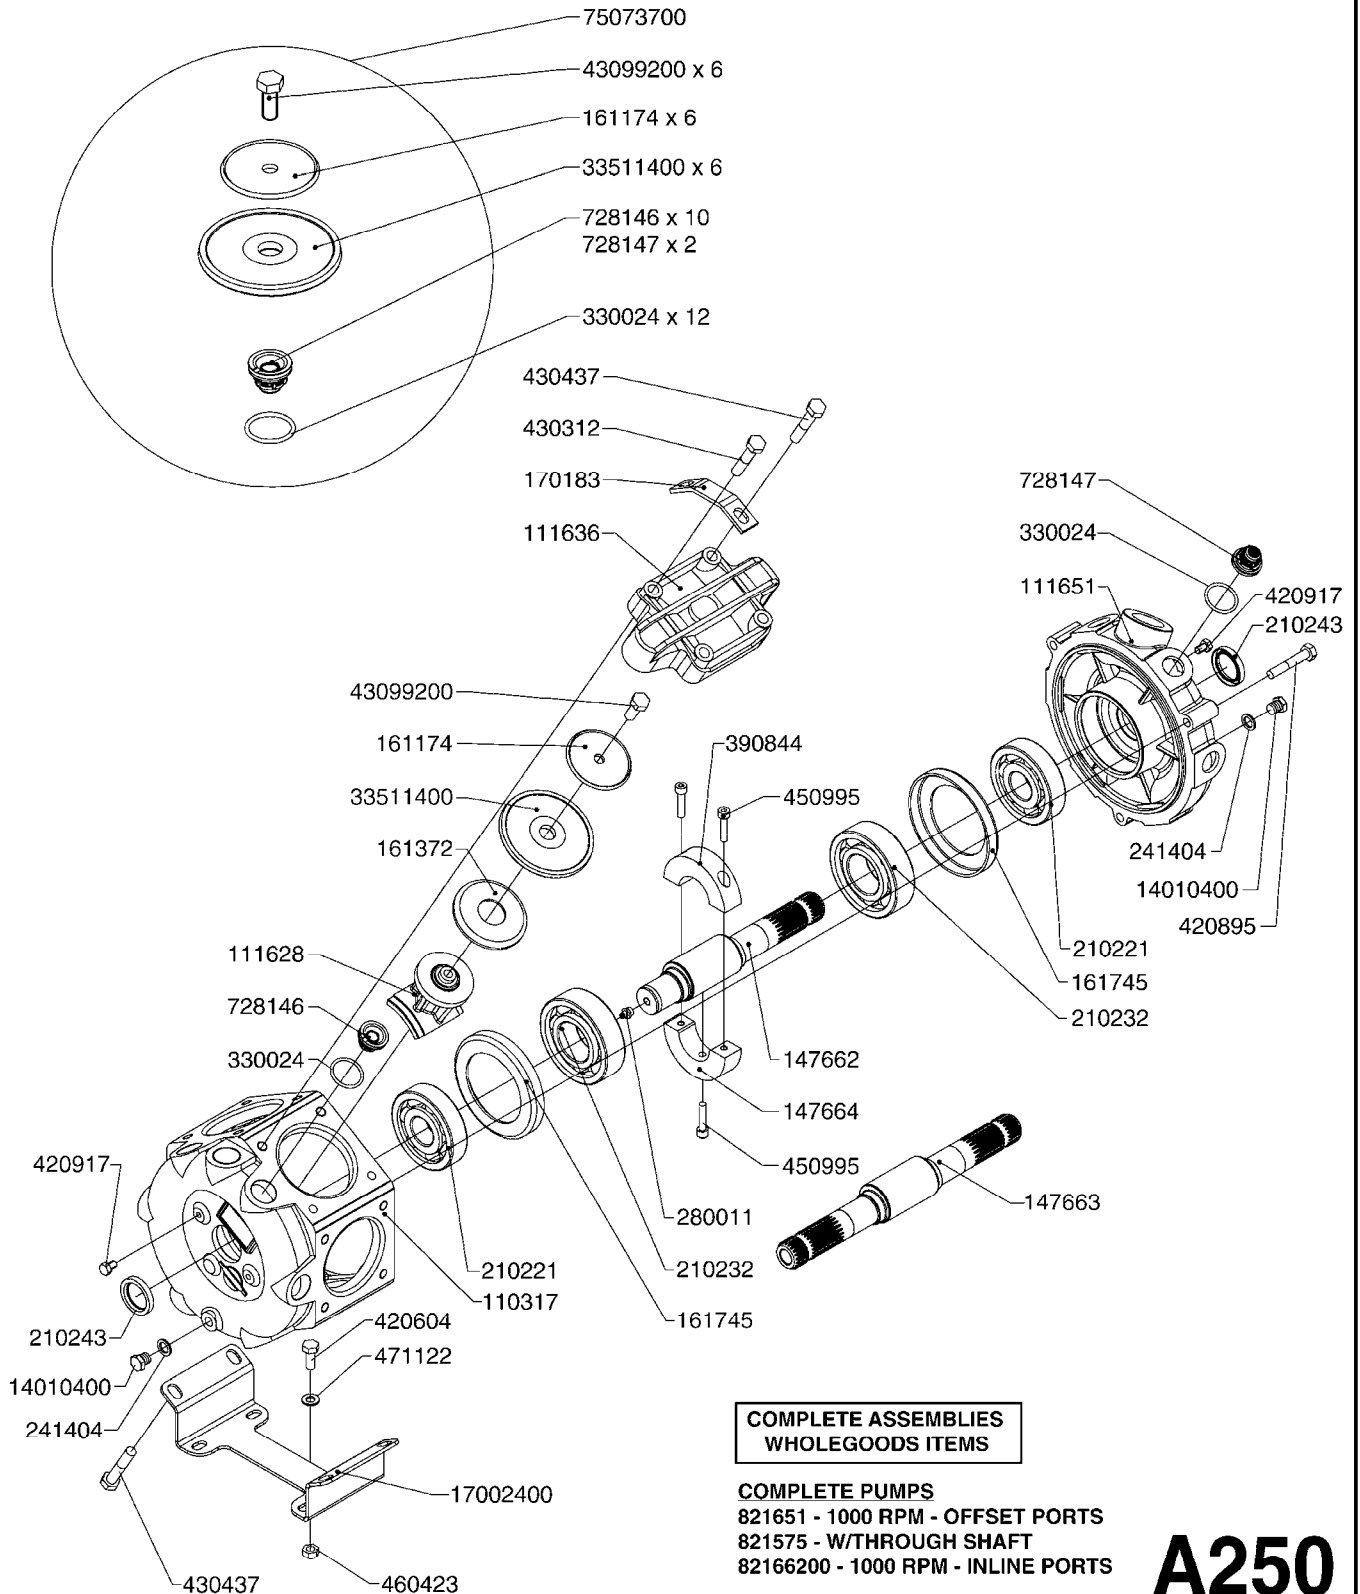

COMPLETE PUMPS
SEE PAGE A270

A240

PUMP - 363 W/MOUNTING BASE
A240-HIN, 01:12:11

Page 1
Date 02.07.2013 9:50

parts-n°	order qty	description
110317	1	PUMP CASING MODEL 360/361 PNTD
111630	1	CONNECTING ROD F. 363 PUMP
111636	1	VALVE COVER 363 HEAVY DUTY
111651	1	CASTING F.363 1.5" PUMP(FRONT)
142037	1	CRANK SHAFT 361-20
143577	1	CRANK SHAFT F.363/462/463-10mm
147097	1	CRANK SHAFT 363-463/10 THROUGH
161174	1	DIAPHRAGM DISC SS F.363 PUMP
161372	1	DIAPHRAGM BACKING DISC,320-361
161745	1	METAL SPACER F.363/463
210221	1	BEARING BALL 6407
210232	1	BEARING BALL 6310
210243	1	SEAL OIL 35 X 47 X 7
241404	1	DOWTYSEAL 1/4"
241684	1	DIAPHRAGM MODEL 361 NITRIL
242152	1	O-RING D18.2X3 EPDM
242215	1	O-RING D18X3 VITON
280011	1	GREASE NIPPLE 1/8' H TR
330024	1	O-RING D41,1/D34.5 X 3,5
331192	1	SPACER, MODEL 361/363
334320	1	O-RING D18X3 POLYURETHANE
420626	1	BOLT HEX 8.8 DEL M10X20 FT
420895	1	BOLT HEX 8.8 RAW M10X60
420917	1	BOLT HEX 8.8 RAW M8X12 FT
430312	1	BOLT HEX 8.8 RAW M12X60
430437	1	BOLT HEX 8.8 RAW M12X65
460423	1	NUT HEX M10X1.5 LOCK
471122	1	WASHER D20/D10.5X2 SS
728146	1	VALVE FOR 361(726890/707932)
728147	1	VALVE FOR 361 WHITE WITH HOLE
14007900	1	CRANK 363/462/463-7mm 540/THRU
14010400	1	PLUG 1/4" BSP
17002400	1	FOOT F/363 PUMP (PAINTED)
33511400	1	DIAPHRAGM 361/363 pur 2006
43099200	1	BOLT HEX SS M12 X 30 DIN933 A4
75073700	1	PUMP KIT 361/363 "06"