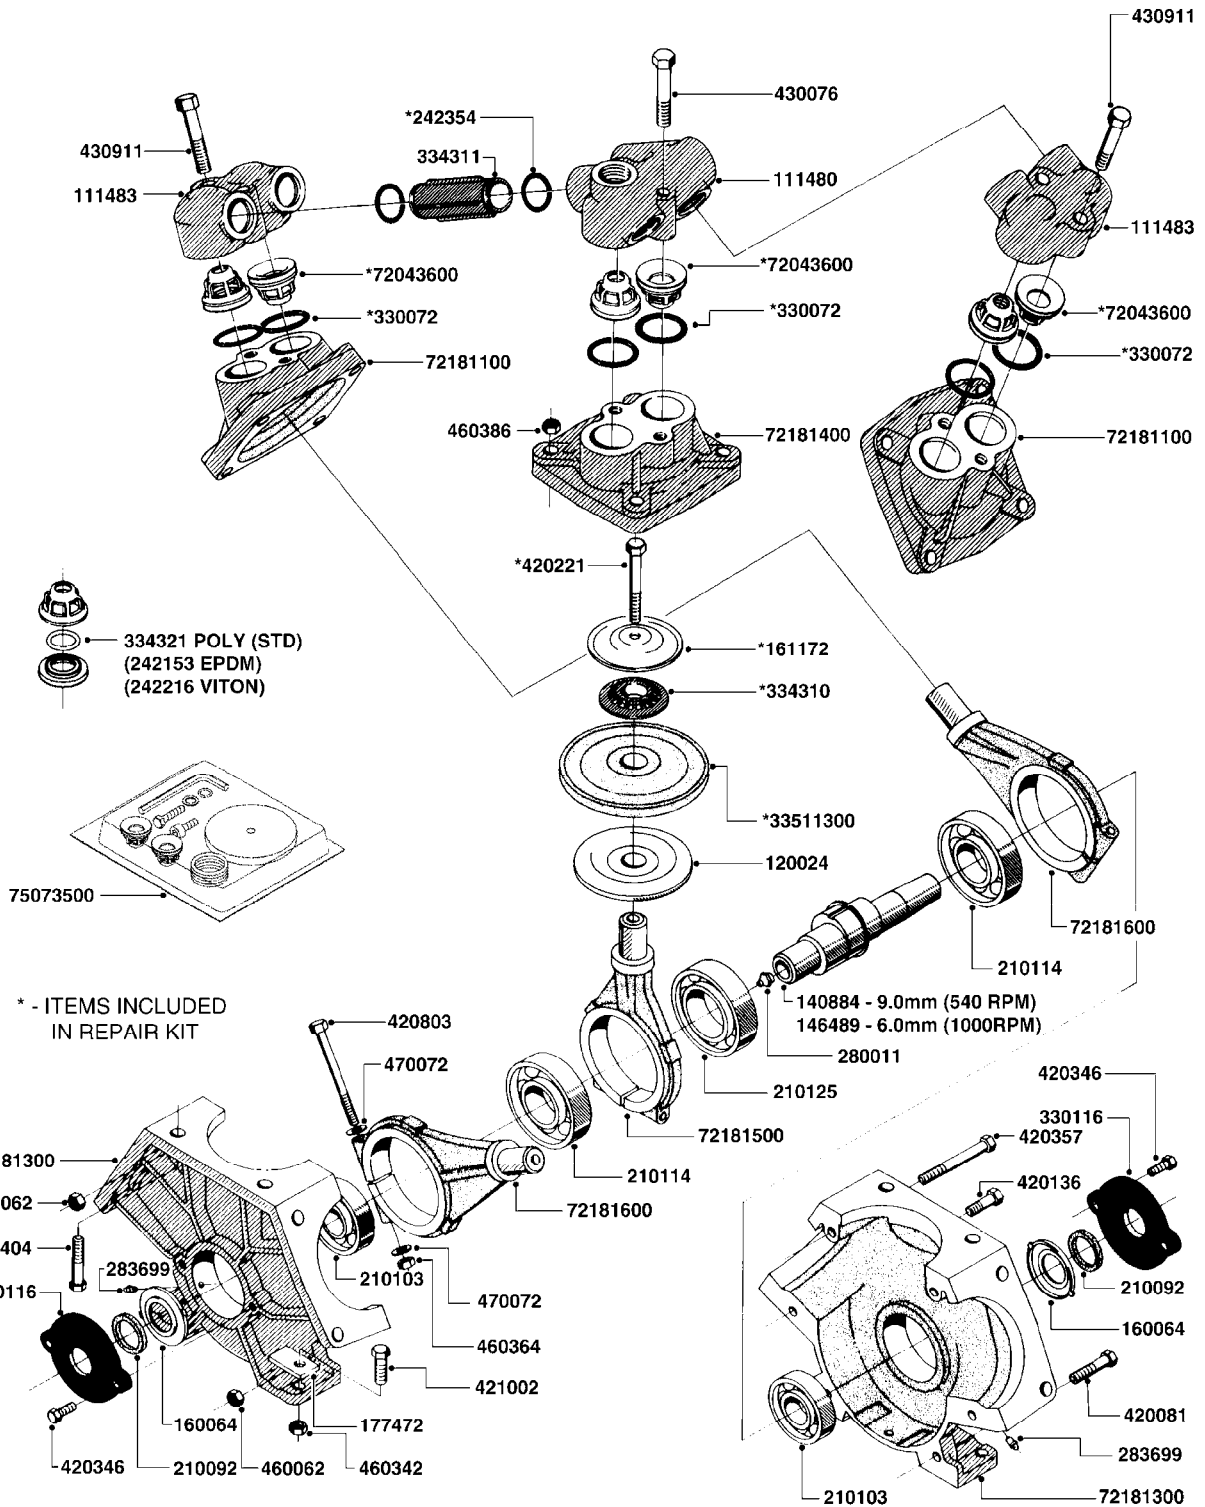

A190

PUMP - 1302 W/ MOUNTING BASE
A190-HIN, 08:11:11

Page 1

Date 02.07.2013 9:50

parts-n°	order qty	description
111480	1	VALVE HEAD 1302 CENTER
111483	1	VALVE HEAD SIDE 1302
120024	1	DIAPHRAGM BACK DISC 1200-1300
140884	1	CRANK SHAFT MODEL 1300-9
146489	1	CRANK SHAFT MODEL 1302-6MM
160064	1	DUST PLATE
161172	1	DIAPHRAGM DISC F. 1203/1303
177472	1	BRACKET 25 X 5
210092	1	SEAL FELT D43/30X5
210103	1	BEARING BALL 6306
210114	1	BEARING BALL 6308
210125	1	BEARING BALL 6210
242153	1	O-RING D26X4 EPDM
242216	1	O-RING VITON F/1202/1302/462
242354	1	O-RING D32.2X3.0 VITON F.S-53
280011	1	GREASE NIPPLE 1/8' H TR
283699	1	GREASE NIPPLE M6X1
330072	1	O-RING D53.5/D45.5X4
330116	1	SEAL RETAINER, MODEL 1300
334310	1	NYLON WASHER 1202/1302/462
334311	1	CONNECTION PIPE INLET MOD.1302
334321	1	O-RING POLY. 34.0x26.0x4.0
420081	1	BOLT HEX 8.8 DEL 3/8'X40MM
420136	1	BOLT HEX 8.8 RAW 3/8'X30MM
420221	1	BOLT HEX 7/16'X2-1/4'
420346	1	BOLT HEX 8.8 DEL 3/8'X 25MM
420357	1	BOLT HEX 8.8 RAW 3/8'X85MM
420803	1	BOLT HEX 8.8 DEL M8X90
421002	1	BOLT HEX 8.8 DEL M10X30 FT
430076	1	BOLT HEX 8.8 RAW 1/2'X60MM
430404	1	BOLT HEX 8.8 DEL M12X50
430911	1	BOLT HEX 8.8 WG 1/2" x 70MM
460062	1	NUT HEX 3/8' GALV.
460342	1	NUT HEX M10
460364	1	NUT HEX M8 GALV.
460386	1	NUT HEX M12X1.75
470072	1	WASHER D15/D8X.5 LOCK
33511300	1	DIAPHRAGM 1202-1303 POLY 2006
72043600	1	VALVE FOR 462/463
72181100	1	DIAPHRAGM COVER 1203/1303+BLTS
72181300	1	PUMP CASTING 1300 RED W/BOLTS
72181400	1	DIAPHRAGM COVER 1303 W/BOLTS
72181500	1	CONNECTING ROD, CENTER 1303
72181600	1	CONNECTING ROD, SIDE MOD.1300
75073500	1	PUMP KIT 1300/1302 "06"