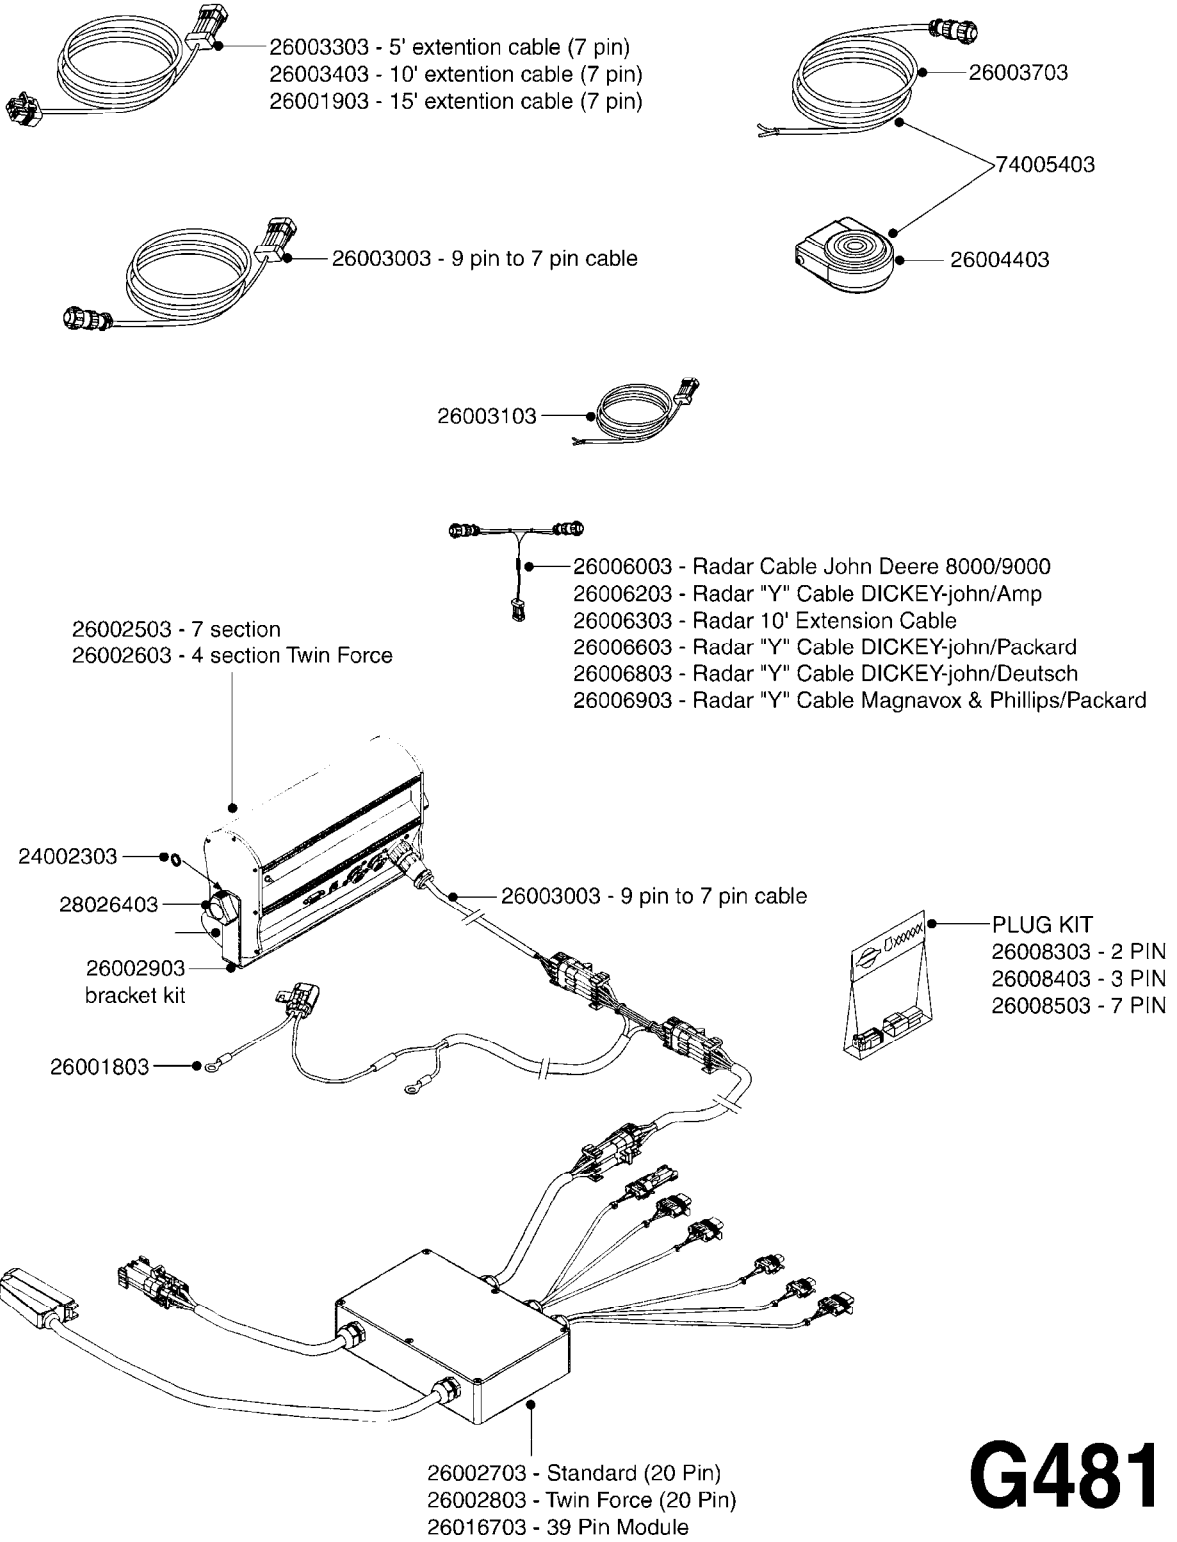

G480

HC 2500/HM1500 DISPLAY/SCANBOX
G480-HIN, 15:11:09

Page 1
Date 02.07.2013 9:52

parts-n°	order qty	description
142516	1	SCREW SET M10 BENT F. LOCKING
161411	1	MT.BRK. HC2500/HM1500 DISPLAY
26018300	1	ADAPTOR 2500 FOR SPRAYBOX II 39-PIN/REPLACES SCANBOX
260363	1	PLUG 2 POLE 12V
260827	1	PLUG F.EC ATTACHMENTS
261060	1	PLUG F.EC ATTACHMENTS
261589	1	FUSE 5 X 20 1.25 AMP
26176203	1	FUSE 5.0A QUICK-ACT.
261933	1	CABLE W/PLUG 2X25 L=71"
261934	1	CABLE W/PLUG 18X0.5MM L=79"
261935	1	SWITCH 2 POLE
261937	1	CIRCUIT BOARD F. SCANBOX
262099	1	PLUG SOCKET 3-POLE 2.5/3
450902	1	BOLT ALLEN HEAD M4 X 16MM
471055	1	WASHER D4.1/7.6 X 0.9
61029900	1	BRACKET FOR HC2500
731613	1	DISPLAY HC2500 NEW
731983	1	DISPLAY HM1500 REFURBISHED
732095	1	DISPLAY HM1500 NEW
732096	1	SCANBOX F.HM1500/HC2500
741580	1	PLUG 3-POLE 2.5/3
978045	1	DECAL QUICK GUIDE 1500/2500
978097	1	DECAL QUICK GUIDE 1500/2500 FR