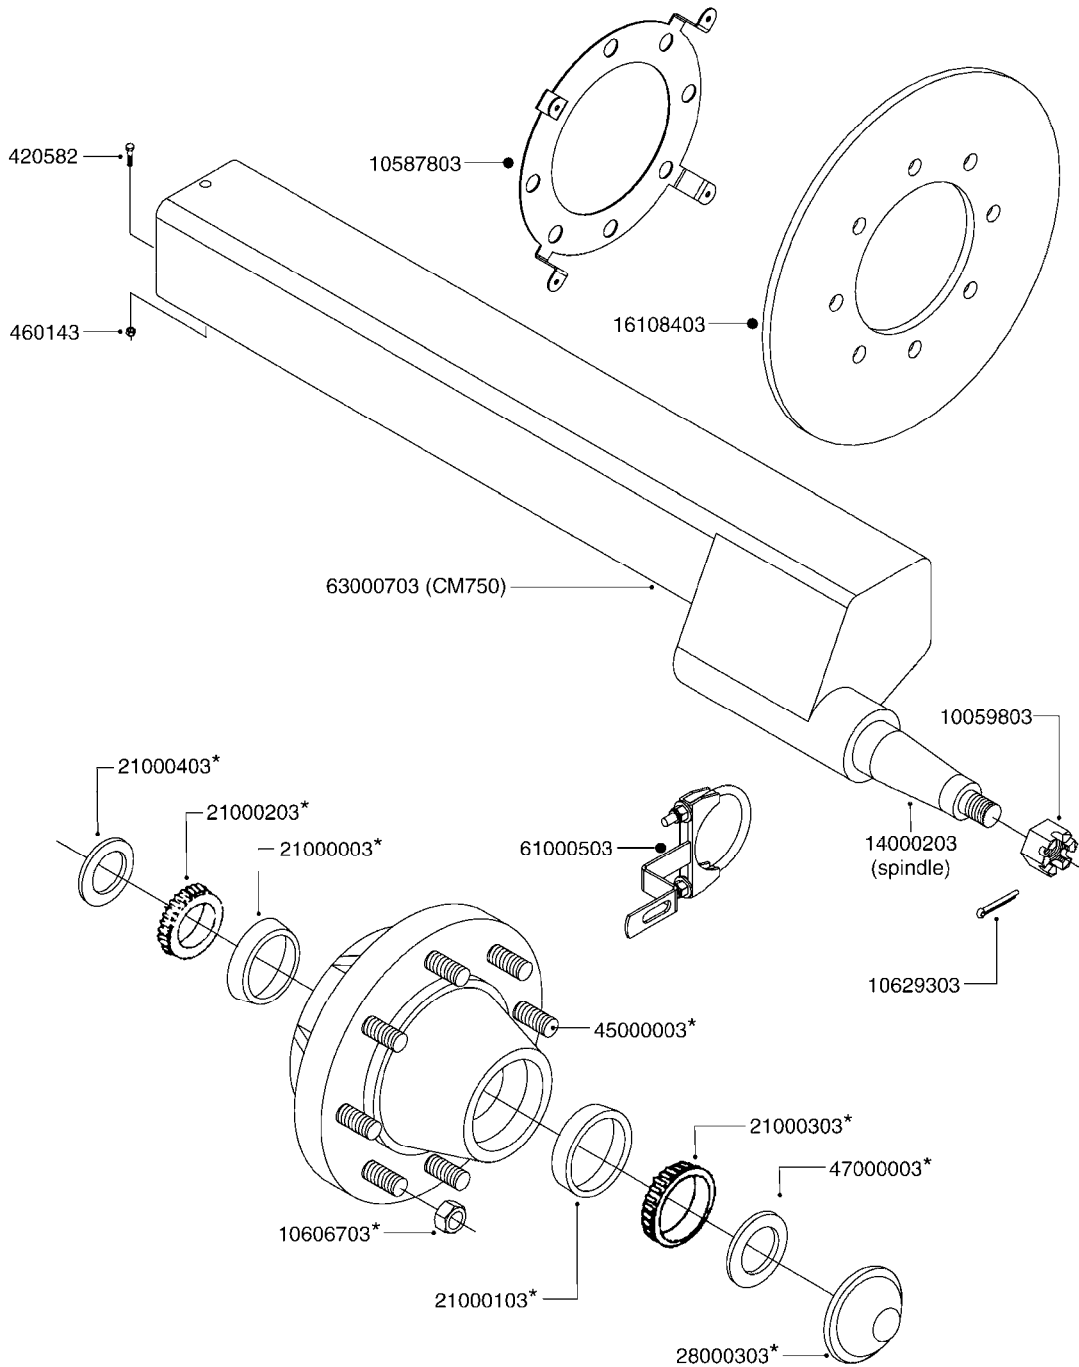

*28050103 - COMPLETE HUB ASSEMBLY

COMPLETE ASSEMBLIES
WHOLEGOODS ITEMS

F440

HUB ASSY F. 3" SPINDLE CM750
F440-HIN, 08:06:10

Page 1

Date 02.07.2013 9:52

parts-n°	order qty	description
420582	1	BOLT HEX 8.8 DEL M8X20 FT
460143	1	NUT HEX M8 LOCK
10059803	1	NUT HEX NF 1"
10587803	1	MAG MNT F. SPEED SNS 8 BOLT
10606703	1	NUT HEX NF 5/8" FLANGED F.STUD
10629303	1	PIN, COTTER 7/32" X 1.75" LONG
14000203	1	SPINDLE 3" X 16" W/NUT &WASHER
16108403	1	REINFORCEMENT RING 8-8-6 HUB FOR NON-REINFORCED 3/8" RIMS ONLY
21000003	1	BEARING INNER CUP #382A
21000103	1	BEARING OUTER CUP #LM501310
21000203	1	BEARING INNER CONE #387AS
21000303	1	BEARING OUTER CONE #LM501349
21000403	1	SEAL GREASE #CR29968
28000303	1	DUST CAP #1609
28050103	1	HUB F 3" 758 7500# PACKAGE
45000003	1	STUD BOLT 5/8" X 2-1/2"
47000003	1	WASHER SPNDL 3" 1.12X2.1 .25TK
61000503	1	SPEED SNS MNT CLAMP - 3"
63000703	1	AXLE INSERT W/M CM750