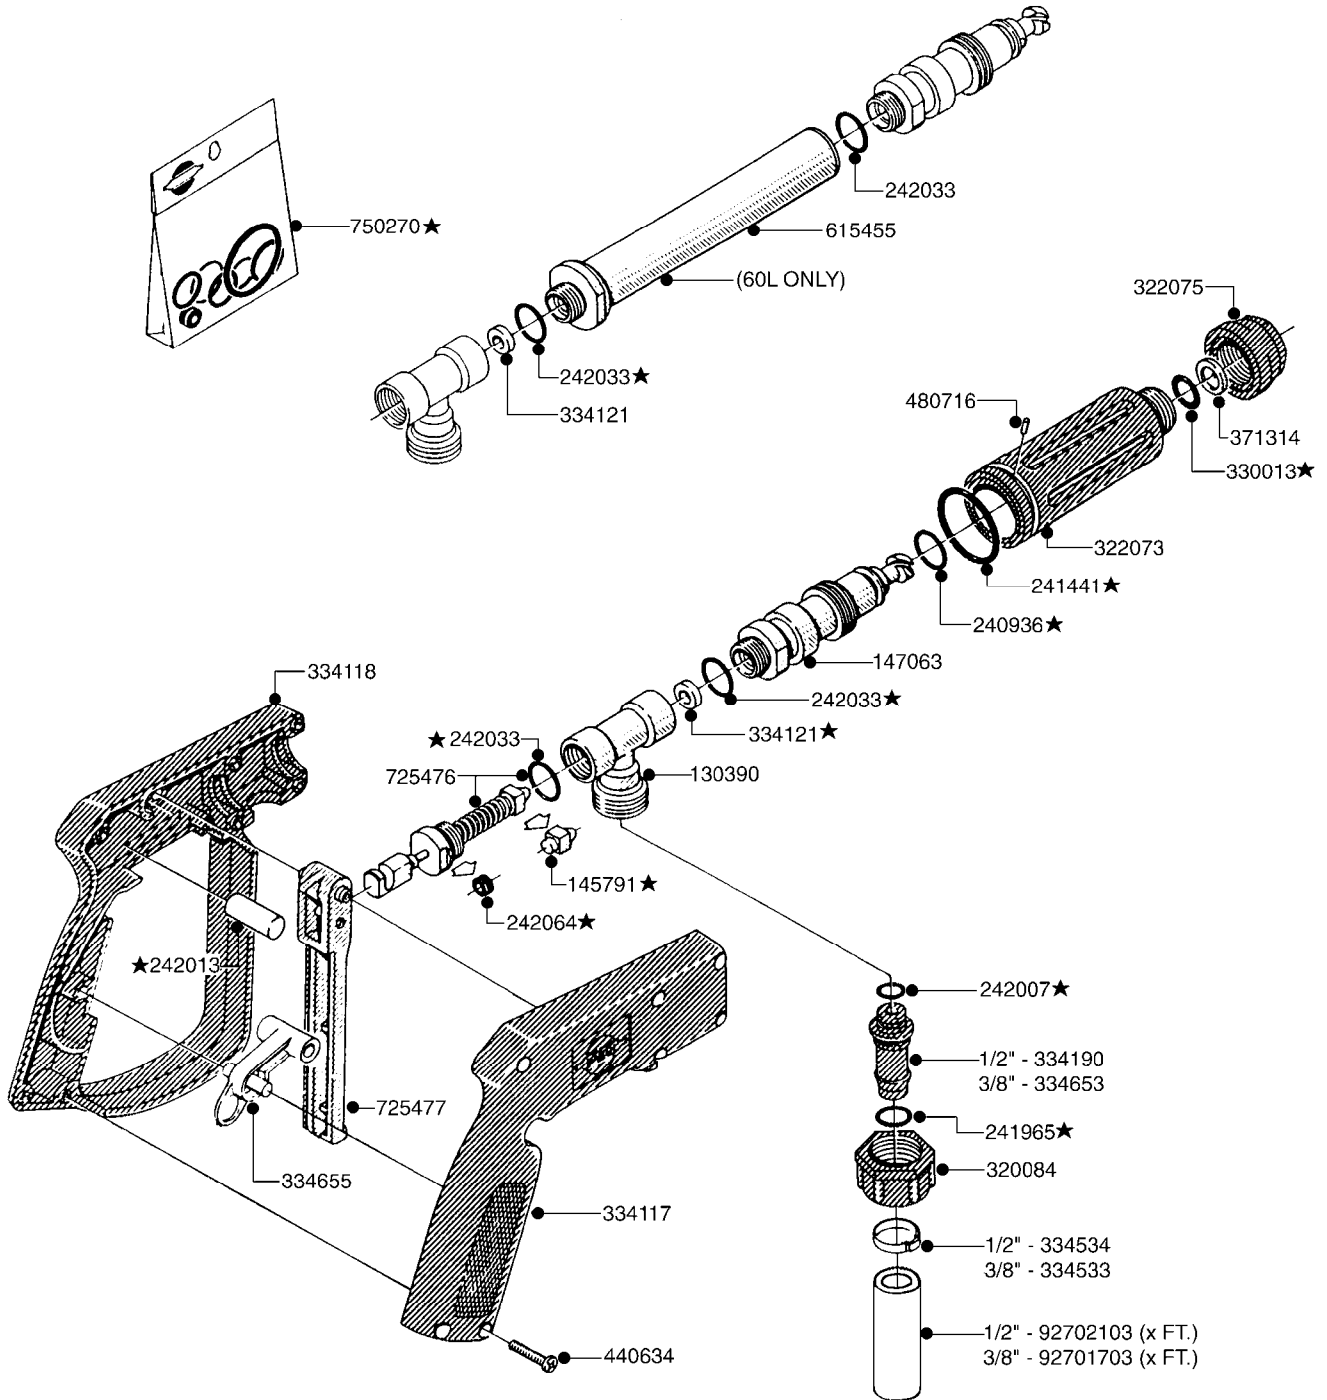

COMPLETE ASSEMBLY:
843197 - 60L
843196 - 60S

COMPLETE ASSEMBLIES
WHOLEGOODS ITEMS

G440

HANDGUN TYPE 60S/60L PRE 95
G440-HIN, 19:05:11

Page 1

Date 02.07.2013 9:52

parts-n°	order qty	description
130390	1	TEE 3/8'X 1/2' BSP F.TYPE 60S
145791	1	CONE FOR ON/OFF
147063	1	SWIRL F.SPRAY GUN TYPE 60
240936	1	O-RING D13.3X2.4 NITRIL
241441	1	O-RING D29.3X3
241965	1	O-RING 12.1 X 1.6
242007	1	O-RING D9.1X1.6
242013	1	SPRING RUBBER F/TRIGGER
242030	1	SPRING RUBBER
242033	1	O-RING
284582	1	CLAMP HOSE GEAR - 5/16"
320084	1	FITT.DK NUT 1/2" BSP
322073	1	HOUSING F.SWIRL TYPE 60S H.G.
322075	1	HOUSING F. NOZZLE
330013	1	O-RING D15/D10X2.5 F.3/8"NUT
334117	1	HANDLE PIECE RIGHT F.60S/60L
334118	1	HANDLE PIECE LEFT F.60S/60L
334120	1	LOCK FOR TRIGGER
334121	1	SEAT FOR ON-OFF TYPE
334190	1	FITT.DK HB 1/2' F. PISTOL 60S
334653	1	FITT.DK HB 3/8' F.HANDGUN
371314	1	NOZZLE CERAMIC 1099-20
440634	1	SCREW 5/8"
480716	1	PIN D3X6 STAINLESS
615455	1	TUBE F.LANCE TYPE 60L
725476	1	SPINDLE
725477	1	TRIGGER
843196	1	HANDGUN KIT TYPE 60 SHORT
843197	1	HANDGUN KIT TYPE 60 LONG
28029803	1	CLAMP HOSE GEAR P1/2" 6708
92701703	1	HOSE R X3/8" X300PSI WP X0012"
92702103	1	HOSE R X1/2" X300PSI WP X0012"