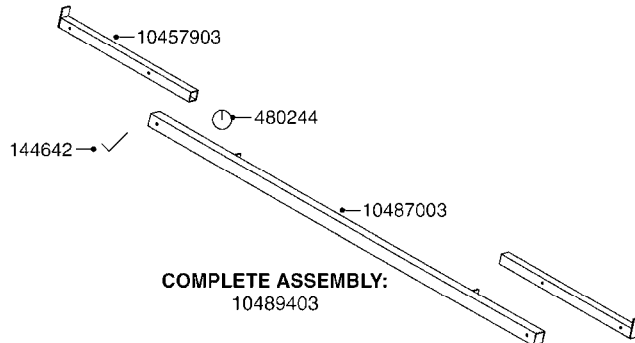

COMPLETE ASSEMBLY:
10464703

COMPLETE ASSEMBLY:
10513903

45'-66' EAGLE ON
HC NAVIGATOR
HC 500
HC 800
HC 1000

80'-90' EAGLE ON
NAVIGATOR TA & HC

COMPLETE ASSEMBLY:
834132

COMPLETE ASSEMBLY:
10489403

45'-66' EAGLE
ON HC 650M/ 950M