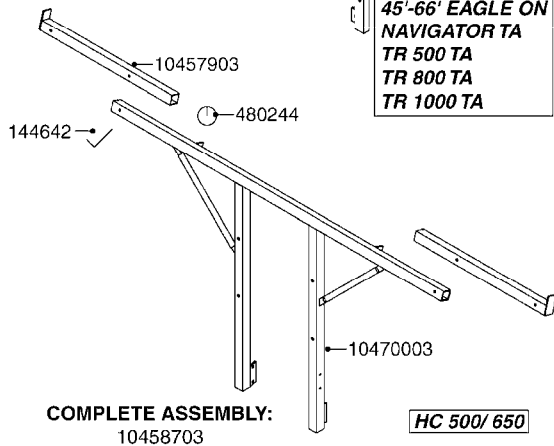

COMPLETE ASSEMBLY:
10464703

COMPLETE ASSEMBLY:
10513903

45'-66' EAGLE ON
HC NAVIGATOR
HC 500
HC 800
HC 1000

80'-90' EAGLE ON
NAVIGATOR TA & HC

COMPLETE ASSEMBLY:
834132

COMPLETE ASSEMBLY:
10489403

45'-66' EAGLE
ON HC 650M/ 950M