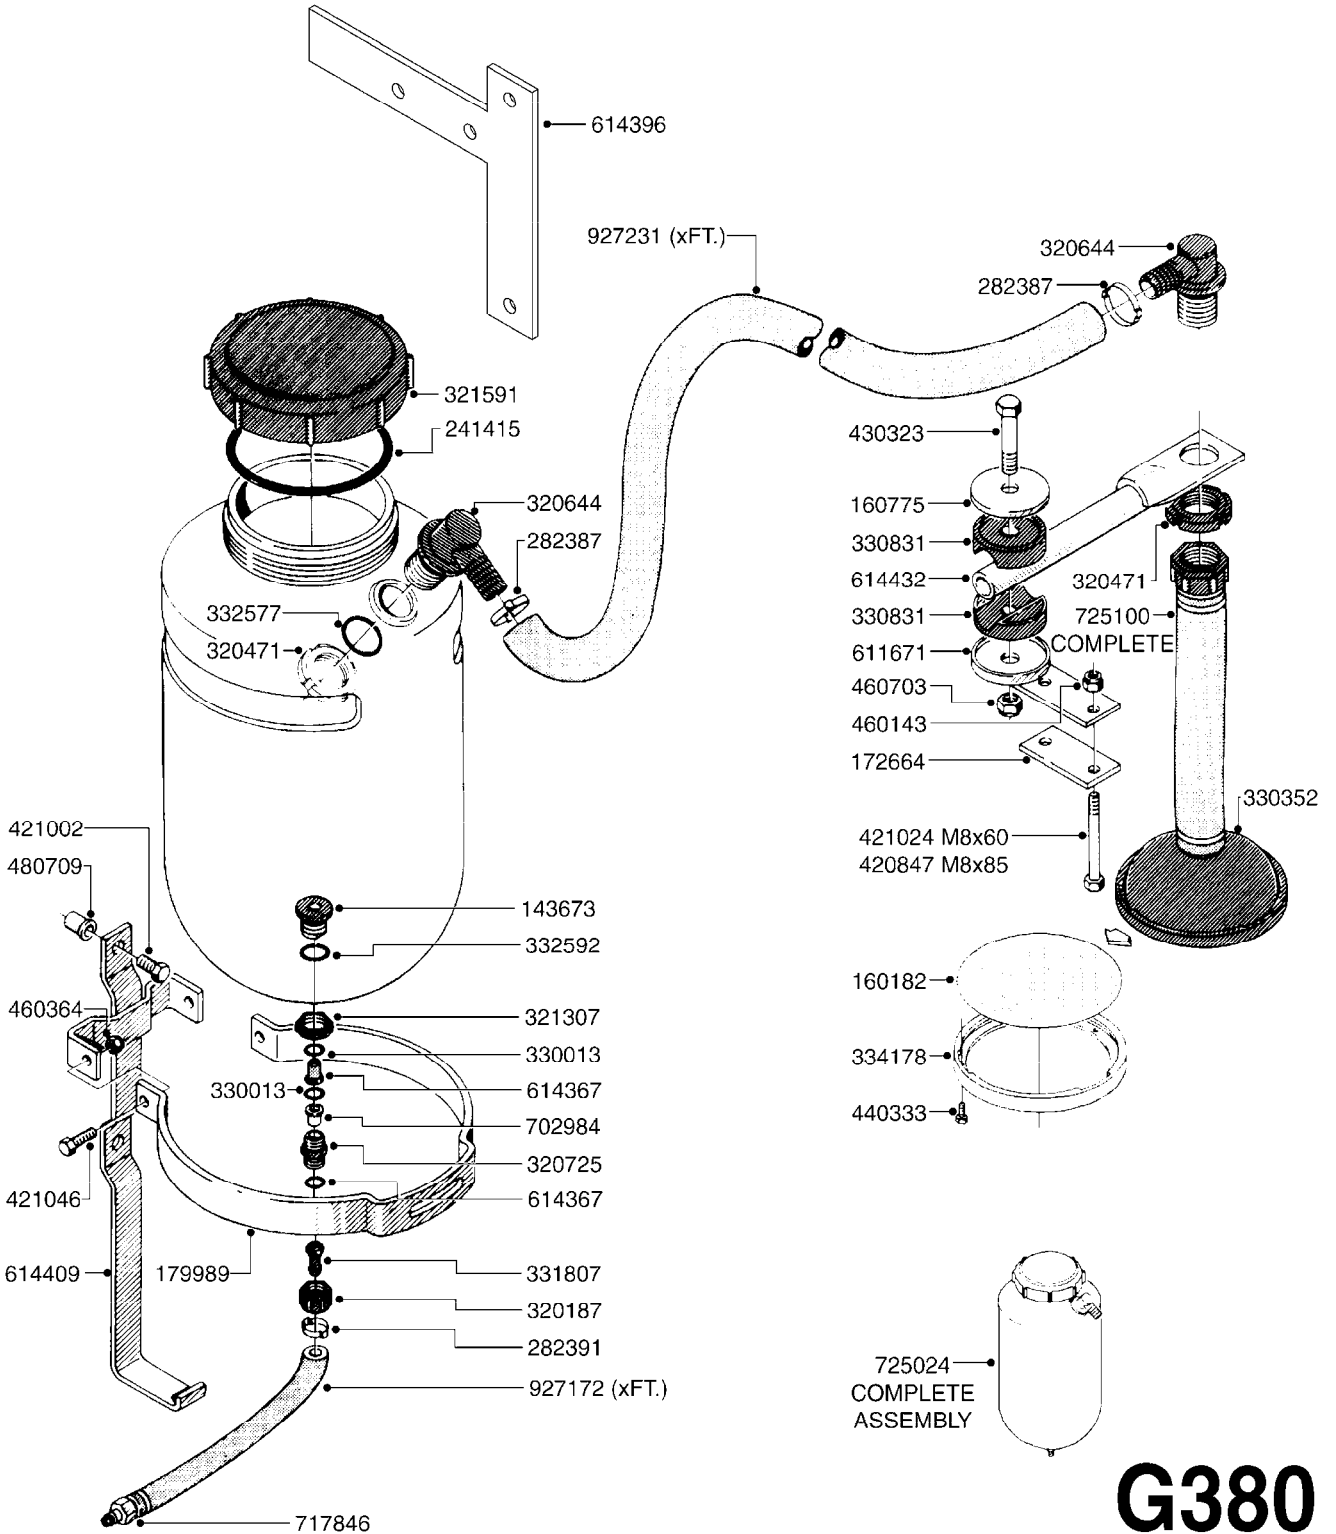

G380

FOAM MARKER TANK/DROPPER PRE92
G380-HIN, 01:01:01

Page 1

Date 02.07.2013 9:52

parts-n°	order qty	description
143673	1	NIPPLE FOR NON-RETURN VALVE
160182	1	FILTER SCREEN
160775	1	WASHER F. FRICTION PLATE
172664	1	FLATBAR BACKING PLATE
179989	1	BRKT. F. 3 GAL. TANK
241415	1	O-RING D117.5X5.33 NITRIL
282387	1	SUBSTITUTE 284584
282391	1	CLAMP HOSE CRIMP 5/16'
320187	1	FITT.DK CAP 3/8" BSP BLACK
320471	1	FITT.DK NUT 1" BSP JAMB
320644	1	FITT.DK ELB.3/4"HB X 1" BSP
320725	1	FITT.DK NIPPLE 3/8"-3/8" BSP
321307	1	FITT.DK NUT 1/2" BSP JAMB
321591	1	LID 150MM NAV TK & FOAM MARKER
330013	1	O-RING D15/D10X2.5 F.3/8"NUT
330352	1	FOAM DROP HOUSING
330831	1	FRICTION PLATE
331807	1	FITT.DK HB 5/16" F.3/8" NUT
332577	1	O-RING D38/D30X4 F.1" PUR.
332592	1	O-RING D26/D20X3
334178	1	RETAINER FOR FOAM MARKER
420847	1	BOLT HEX 8.8 DEL M8X85
421002	1	BOLT HEX 8.8 DEL M10X30 FT
421024	1	BOLT HEX 8.8 DEL M8X60
421046	1	BOLT HEX 8.8 DEL M8X25 FT
430323	1	BOLT HEX 8.8 DEL M12X60
440333	1	SCREW 3.5 X 9.5 SS
460143	1	NUT HEX M8 LOCK
460364	1	NUT HEX M8 GALV.
460703	1	NUT HEX M12X1.75 LOCK
480709	1	SUBSTITUTE 147055
611671	1	BREAK AWAY HOLDER F-MARKER
614367	1	FILTER 80 MESH F.NOZZLE RED
614396	1	CLEAN WATER BRACKET MB
614409	1	BRACKET FOR FOAM MARKER
614432	1	BREAK AWAY ARM F. FOAM MARKER
702984	1	ANTI-DRIP VALVE, COMPLETE
717846	1	QUICK COUPL.MALE FOAM MARKER
725024	1	TANK FOR FOAM MARKER
725100	1	SUBSTITUTE TO 730697
927172	1	SUBSTITUTE 927281
927231	1	HOSE R X PVCX3/4 CLR/BRD 0012"