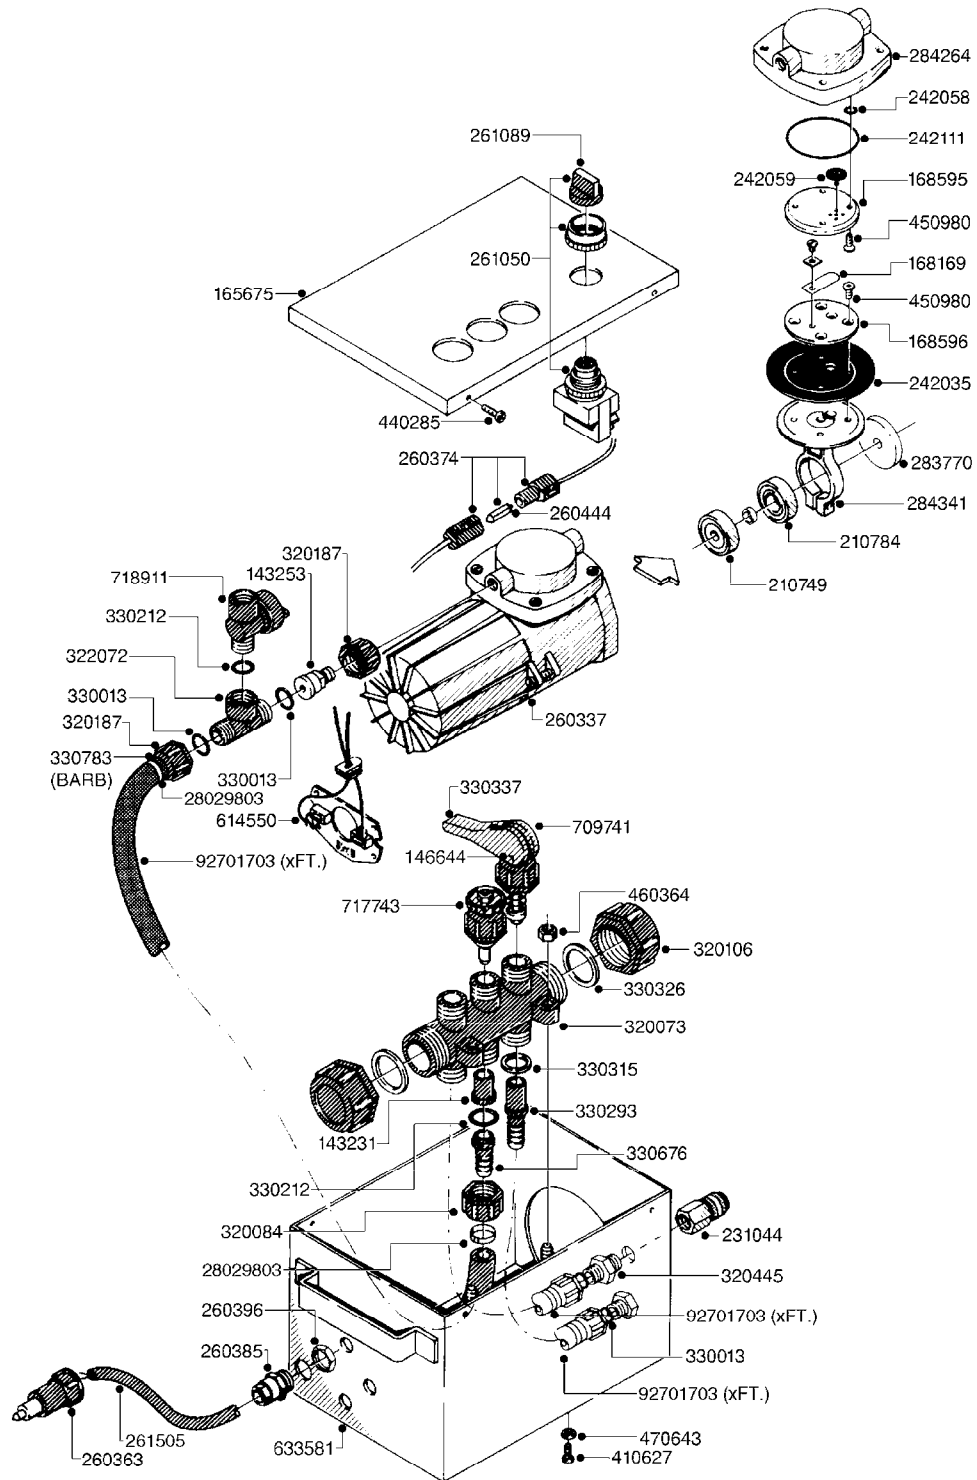

717824 - COMPLETE ASSEMBLY

COMPLETE ASSEMBLIES
WHOLEGOODS ITEMS

G320

FOAM MARKER COMPRESSOR PRE 92
G320-HIN, 26:05:11

Page 1

Date 02.07.2013 9:52

parts-n°	order qty	description
143231	1	SEAT F. VALVE 1/2'
143253	1	CONNECTING BRANCH FOR COMPRES.
146644	1	PIN D3X19 STAINLESS
165675	1	TOP COVER FOR CONTROL BOX
168169	1	INLET VALVE THO.COM.621102
168595	1	EXHAUST PLATE
168596	1	SUCTION PLATE
210749	1	BEARING ROLLER 6201-8 N F/COMP
210784	1	BEARING BALL 6002 2Z
231044	1	QUICK COUPLING F.AIR HOSE
242035	1	DIAPHRAGM THO.COM.608146
242058	1	O-RING THO.COM.623048
242059	1	VALVE (OUTLET)THO.COM.633525
242111	1	O-RING FOR VALVE PLATE
260337	1	COMPRESSOR F.F/M-91
260363	1	PLUG 2 POLE 12V
260374	1	FUSE HOLDER
260385	1	BULKHEAD FITTING F. CABLE
260396	1	NUT FOR BULKHEAD FITTING
260444	1	FUSE 8 AMP.
261050	1	SWITCH
261089	1	KNOB FOR ADJ.CONT.261050
261505	1	CABLE 2X4MM L8000MM
283770	1	SEAL FELT F. FOAM MARKER COMP
284264	1	COVER FOR COMPRESSOR
284341	1	CONNECTING ROD F.COMPRESSOR
320073	1	DISTRIBUTOR HOUSING 1/2"
320084	1	FITT.DK NUT 1/2" BSP
320106	1	FITT.DK CAPNUT 1" BSP
320187	1	FITT.DK CAP 3/8" BSP BLACK
320445	1	FITT.DK HN 1/4"X3/8" BSP
322072	1	FITT.DK TEE 3/8'X3/8'X3/8' BSP
330013	1	O-RING D15/D10X2.5 F.3/8"NUT
330212	1	O-RING D19/D14X2.4 F.1/2"NUT
330293	1	VALVE SEAT WITH 3/8" HOSE TAIL
330315	1	O-RING D18.4/D13X.6
330326	1	O-RING D30/D24X2 F.1"NUT
330337	1	HANDLE F. FLIP VALVE
330676	1	FITT.DK HB 3/8" F. 1/2" NUT
330783	1	FITT.DK HB 3/8"F.3/8" NUT
410627	1	SCREW M4X12
440285	1	SCREW 3.5X6.5 DIN7981C SS
450980	1	SCREW F.VALVE PLATE
460364	1	NUT HEX M8 GALV.
470643	1	WASHER LOCK
614550	1	BRUSH KIT F. COMPRESSOR
633581	1	CONTROL BOX FOR FOAM MARKER
709741	1	VALVE ASSY. 1/2" FLIP LEVER
717743	1	THROTTLE VALVE FOR FOAM MARKER
717824	1	CONTROL BOX MOUNTED
718911	1	VALVE (SAFETY) F.MARKER
28029803	1	CLAMP HOSE GEAR P1/2" 6708
92701703	1	HOSE R X3/8" X300PSI WP X0012"