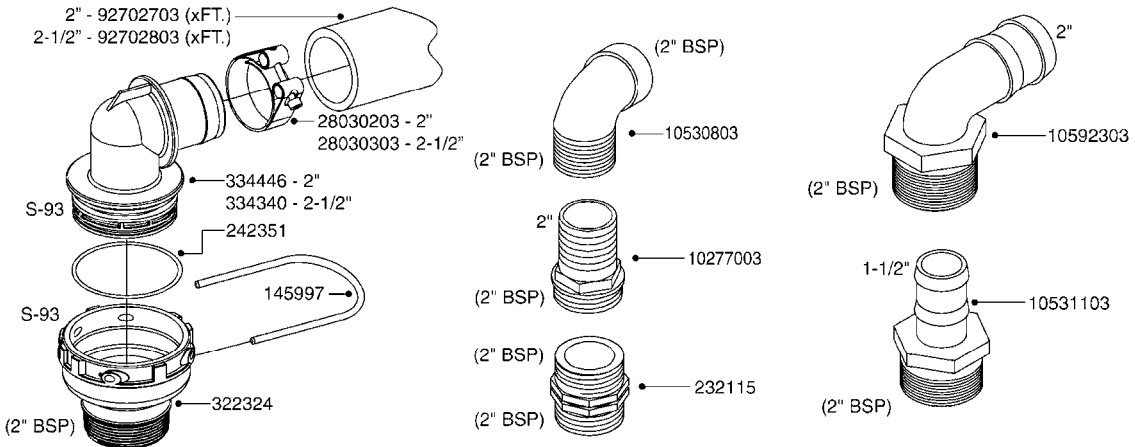

SUCTION SIDE OF PUMP (WITH 1-1/2" SUCTION PORT)

PRESSURE SIDE OF PUMP

SUCTION SIDE OF PUMP (WITH 2" SUCTION PORT)

**COMPLETE ASSEMBLIES
WHOLEGOODS ITEMS**

- 821587 - 463/10 2" W/THROUGH SHAFT (540 RPM)
- 821649 - 463/12 2" (540 RPM H.C.)
- 821585 - 463/5.5 2" W/THROUGH SHAFT (1000 RPM)
- 821650 - 463/6.5 2" (1000 RPM H.C.)