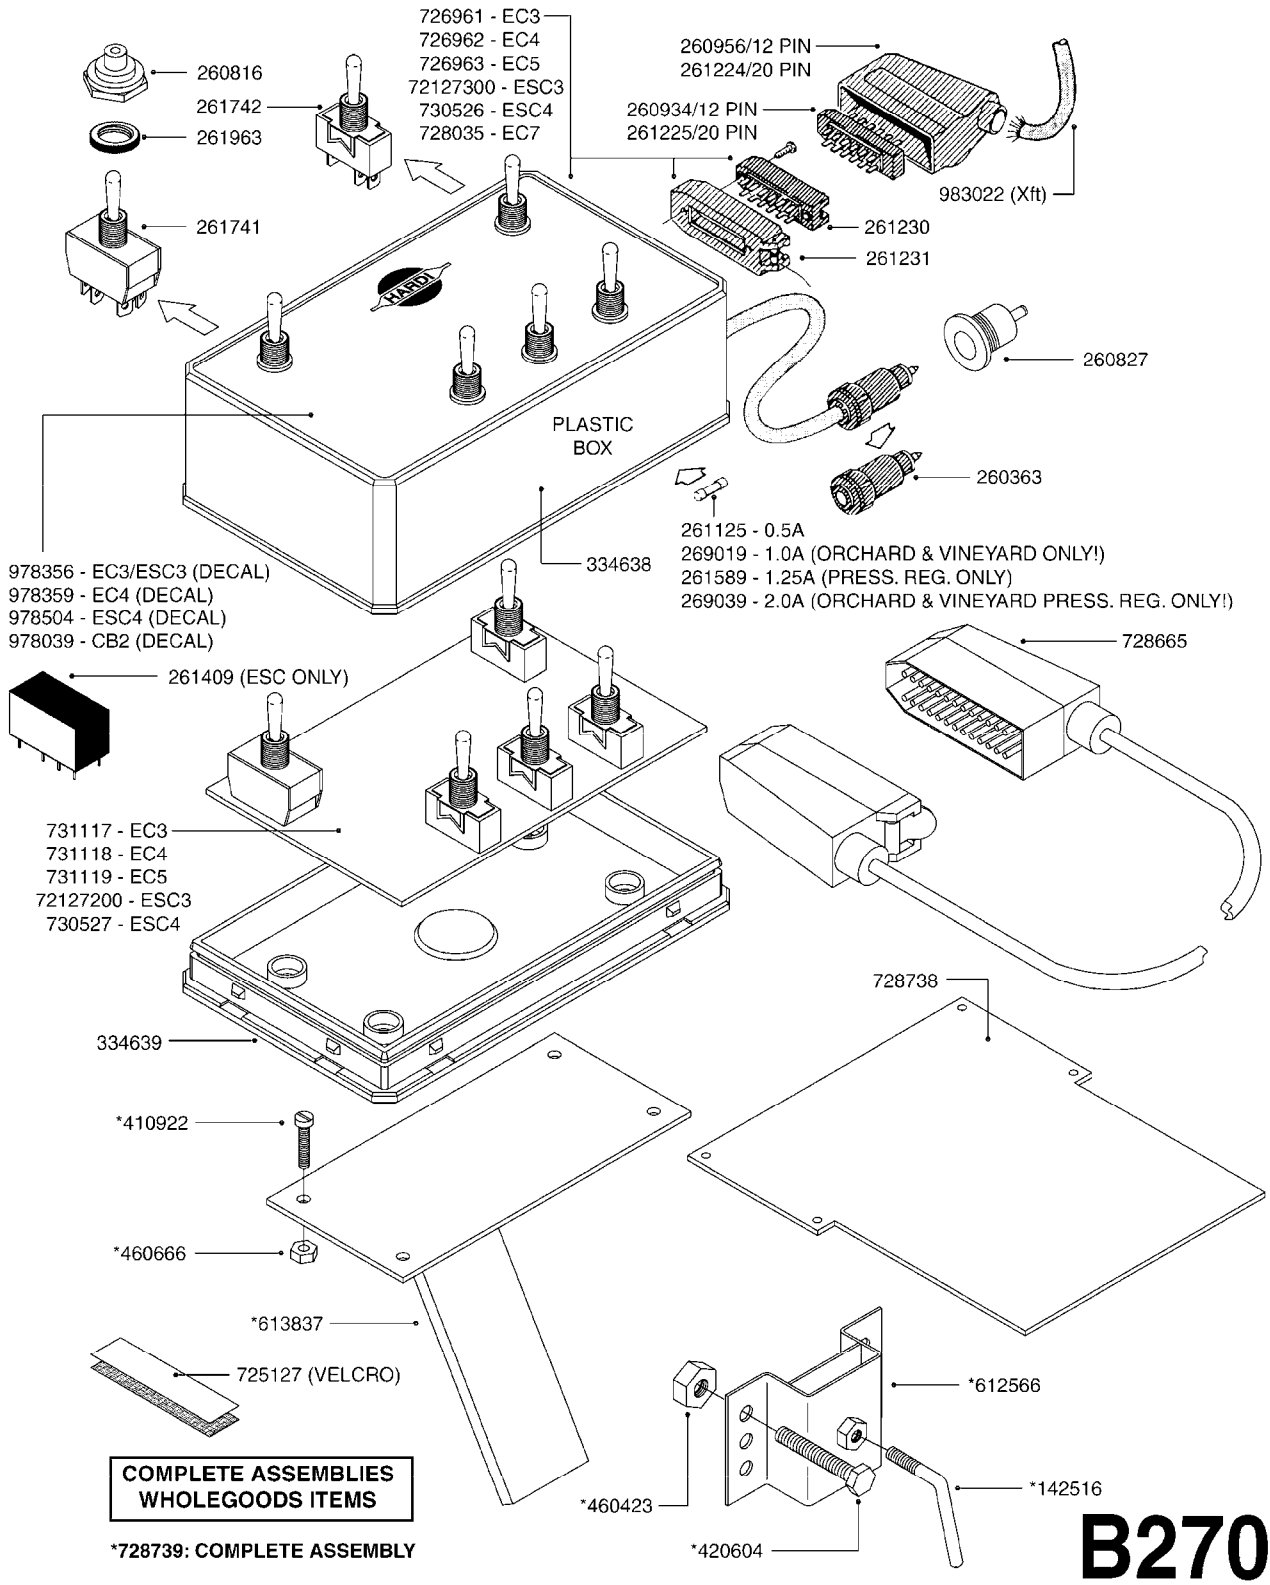

COMPLETE ASSEMBLIES
WHOLEGOODS ITEMS

B260

CONTROL BOX F/EC+EC-SC
B260-HIN, 01:01:01

Page 1
Date 02.07.2013 9:51

parts-n°	order qty	description
142516	1	SCREW SET M10 BENT F. LOCKING
260363	1	PLUG 2 POLE 12V
260794	1	SWITCH F.PRESS ADJ.EC CONTROL
260816	1	CAP W/RUBBER BOOT F.EC SWITCH
260827	1	PLUG F.EC ATTACHMENTS
260864	1	SWITCH F.HY BOOM CONTROL BOX
260923	1	PLUG INSERT 12 POLE FEMALE
260934	1	PLUG INSERT 12 POLL MALE
260945	1	PLUG HOUSE 12 POLE FEMALE
260956	1	PLUG HOUSE 12 POL.MALE
261066	1	SWITCH 2 POLE
261125	1	FUSE 5 X 20 500mA
261224	1	PLUG HOUSING F/20 POLE MALE
261225	1	PLUG INSERT 20 POLE MALE
261230	1	PLUG INSERT 20 POLE FEMALE
261231	1	PLUG HOUSING 20 POLE FEMALE
410922	1	CYL.SKR 8.8 DEL M4X20 RST
411006	1	SCREW M4X40 SLOTTED
420604	1	BOLT HEX 8.8 DEL M10X25 FT
460423	1	NUT HEX M10X1.5 LOCK
460666	1	NUT HEX M4
612566	1	MOUNT BRACKET F.FAN CABLE ASSY
613837	1	MOUNT PLATE FOR EC CONTROL BOX
725006	1	CIRCUIT BOARD 4 VALVE
725014	1	CONTROL BOX EC 4 SEC./12 PIN
725056	1	PRINTED CIRC.W SW 3WAY 726961
726961	1	CONTROL BOX EC 3 SEC./20 PIN
726962	1	CONTROL BOX EC 4 SEC./20 PIN
727376	1	CIRCUIT BOARD F.ESC 3 BANK
728072	1	CABLE,20-PIN,6M EC/4
728073	1	CABLE,20-PIN,6M, EC/3
728075	1	CABLE F.CONTROL BOX 5M EC/3
728665	1	CABLE EXT.-QUICK ATTACH 20 PIN
728666	1	CABLE-QUICK ATTACH 12 PIN
728738	1	DOUB.CONT.BOX & OR F/M PLATE
728739	1	IN CAB CONTROL MOUNT KIT
729721	1	CONTROL BOX ESC3
983022	1	WIRE 12 x 0.5 x 2MM x 12"
10297303	1	CIRCUIT BOARD FOR T.M.S.
10411203	1	RELAY T-82