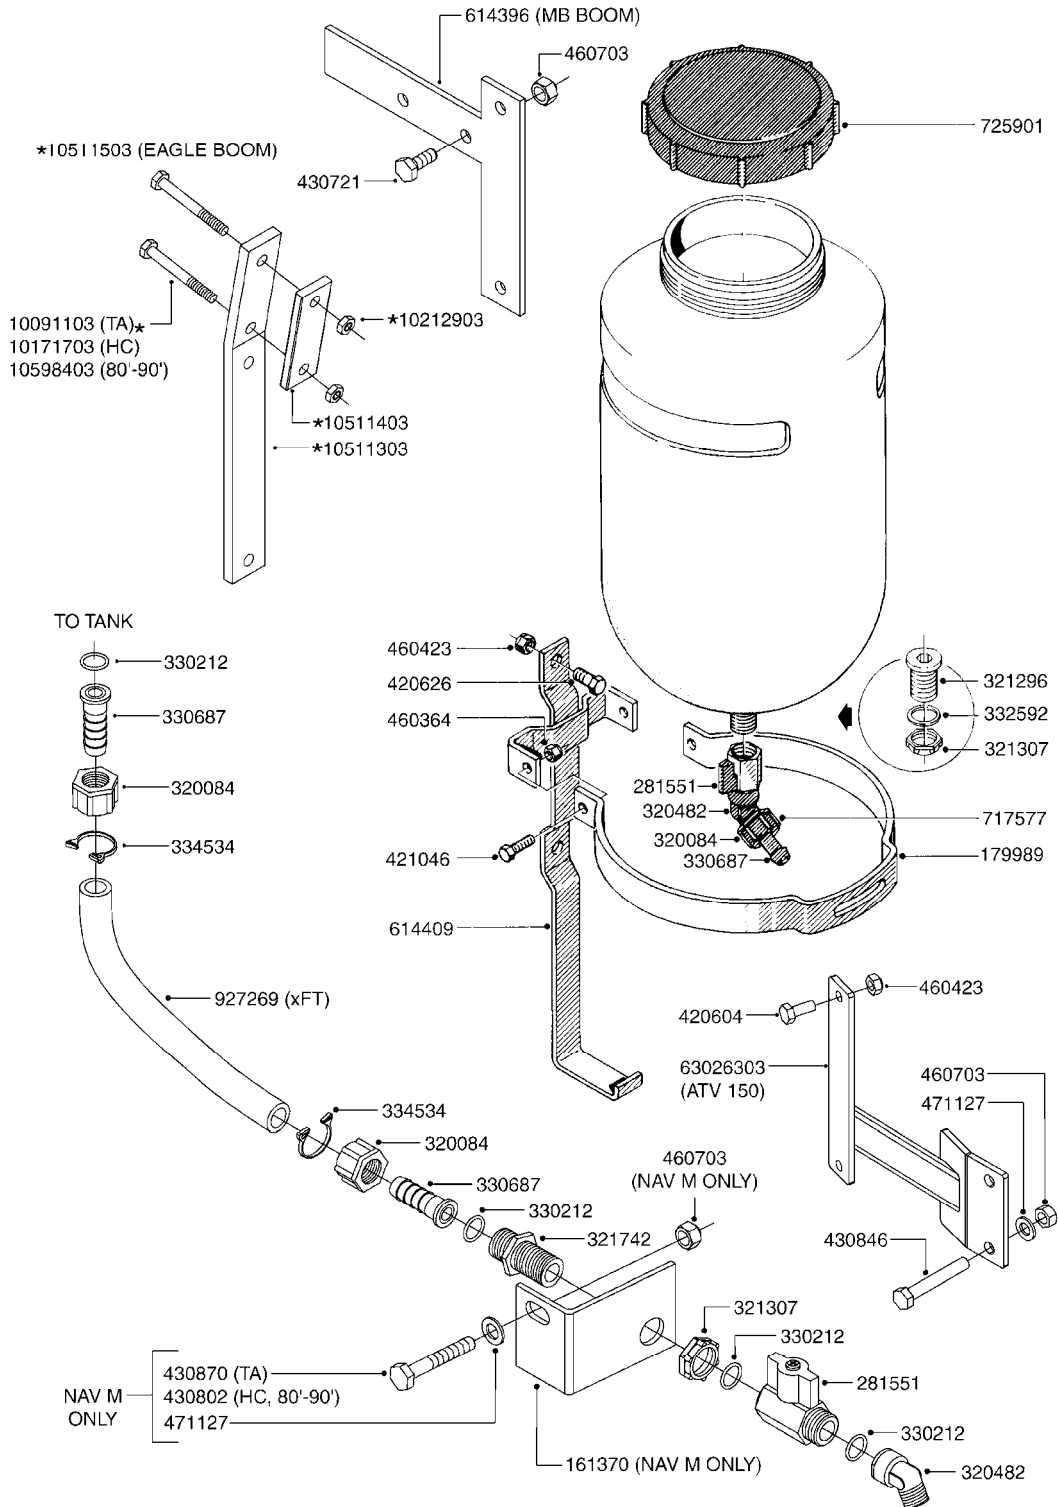

CLEAN WATER TANK
G110-HIN, 26:06:06

COMPLETE TANK ASSY : 722072

G110

CLEAN WATER TANK
G110-HIN, 26:06:06

Page 1
Date 02.07.2013 9:52

parts-n°	order qty	description
161370	1	BKT.CLEAN WATER BOTT. VALVE
179989	1	BRKT. F. 3 GAL. TANK
281551	1	BALL VALVE 1/2"
320084	1	FITT.DK NUT 1/2" BSP
320482	1	FITT.DK ELB. 1/2" BSP 60 DEG.
321296	1	FITT.DK BULKHEAD 1/2" BSP SING
321307	1	FITT.DK NUT 1/2" BSP JAMB
321742	1	FITT.DK BULKHEAD 1/2' BSP
330212	1	O-RING D19/D14X2.4 F.1/2"NUT
330687	1	FITT.DK HB 1/2" F. 1/2" NUT
332592	1	O-RING D26/D20X3
334534	1	CLAMP HOSE PLASTIC 1/2"
420604	1	BOLT HEX 8.8 DEL M10X25 FT
420626	1	BOLT HEX 8.8 DEL M10X20 FT
421046	1	BOLT HEX 8.8 DEL M8X25 FT
430721	1	BOLT HEX 8.8 DEL M12X40 FT
430802	1	BOLT HEX 8.8 DEL M12X75
430846	1	BOLT HEX 8.8 DEL M12X80
430870	1	BOLT HEX 8.8 DEL M12X55 FT
460364	1	NUT HEX M8 GALV.
460423	1	NUT HEX M10X1.5 LOCK
460703	1	NUT HEX M12X1.75 LOCK
471127	1	WASHER D24/D13X2.5 STAINLESS
614396	1	CLEAN WATER BRACKET MB
614409	1	BRACKET FOR FOAM MARKER
717577	1	VALVE F.CLEAN WATER TANK
722072	1	CLEAN WATER TANK W FRAME & TAP
725901	1	LID F.WATER BOTTLE VENTED
927269	1	HOSE R X PVC X 1/2 X 0012"
10091103	1	BOLT HEX 3/8 NC GR.2 03.00'
10171703	1	BOLT HEX 3/8 NC GR.2 03.50"
10212903	1	NUT HEX NC (NYLON LOCK) 3/8"
10511303	1	FLATBAR L350/17DEG.CLEAN WATER
10511403	1	FLATBAR 104MM CLEAN WATER
10511503	1	BKT.CLEAN WATER MOUNT EAGLE
10598403	1	BOLT HEX HCS3/8-16 X 4 Z 5
63026303	1	CLEAN WATER TANK BRKT, ATV