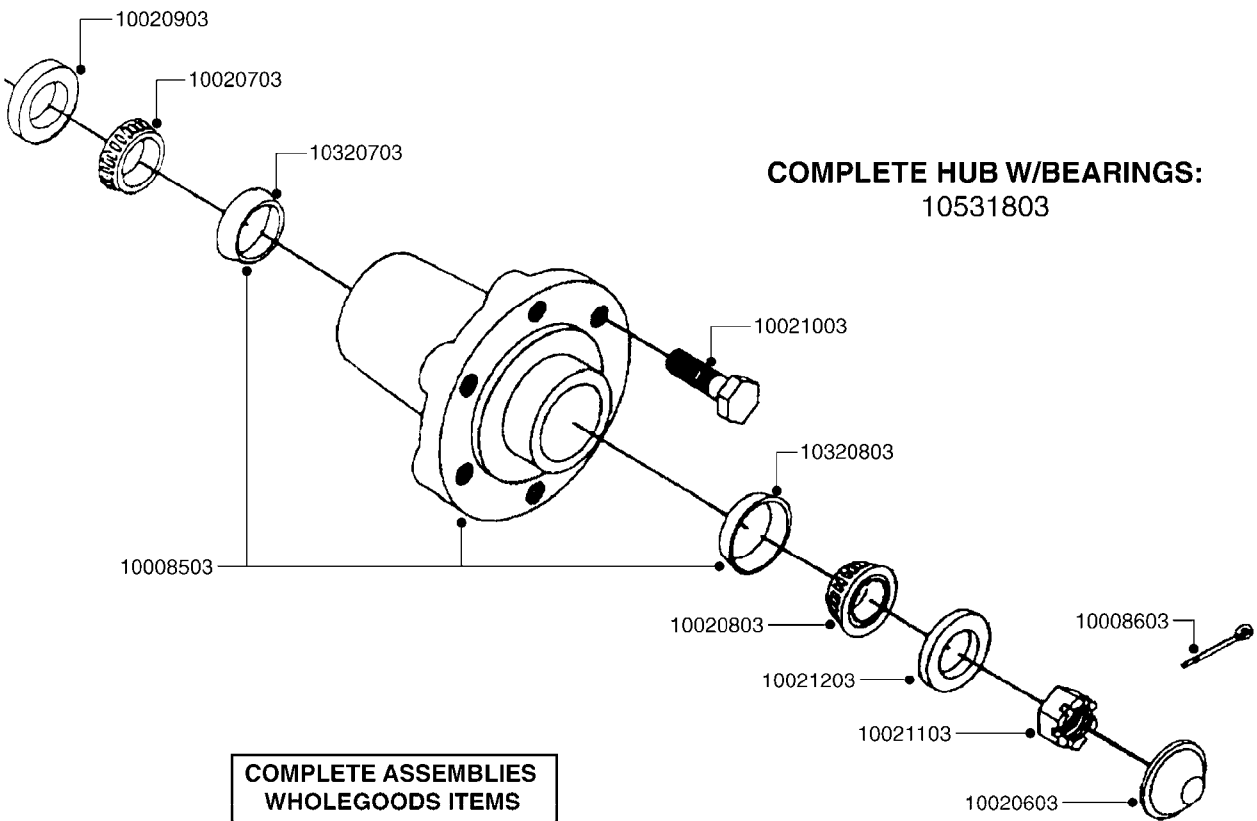

F410

HUB ASSEMBLY F.1-3/4" SPINDLE
F410-HIN, 22:08:05

Page 1
Date 02.07.2013 9:52

parts-n°	order qty	description
145806	1	SPINDLE 500 SINGLE
145809	1	SPINDLE 300 SINGLE
10008403	1	SPINDLE ASSY. 1.75x13.25
10008503	1	HUB TR300/500 H611-3 C/W CUPS
10008603	1	COTTER PIN 1/8"X 1-1/2"
10020603	1	DUST CAP DC13
10020703	1	BEARING INNER CORE LM48548
10020803	1	BEARING OUTER CORE LM67048
10020903	1	SEAL OIL CR15190
10021003	1	BOLT HEX 1/2 NF 01.375" WHEEL
10021103	1	NUT HEX NF 7/8 WB32
10021203	1	WASHER PLATE D2"D.937"
10320703	1	BEARING INNER CUP
10320803	1	BEARING OUTER CUP
10531803	1	HUB ASSY.COMP.F.1-3/4" SPINDLE