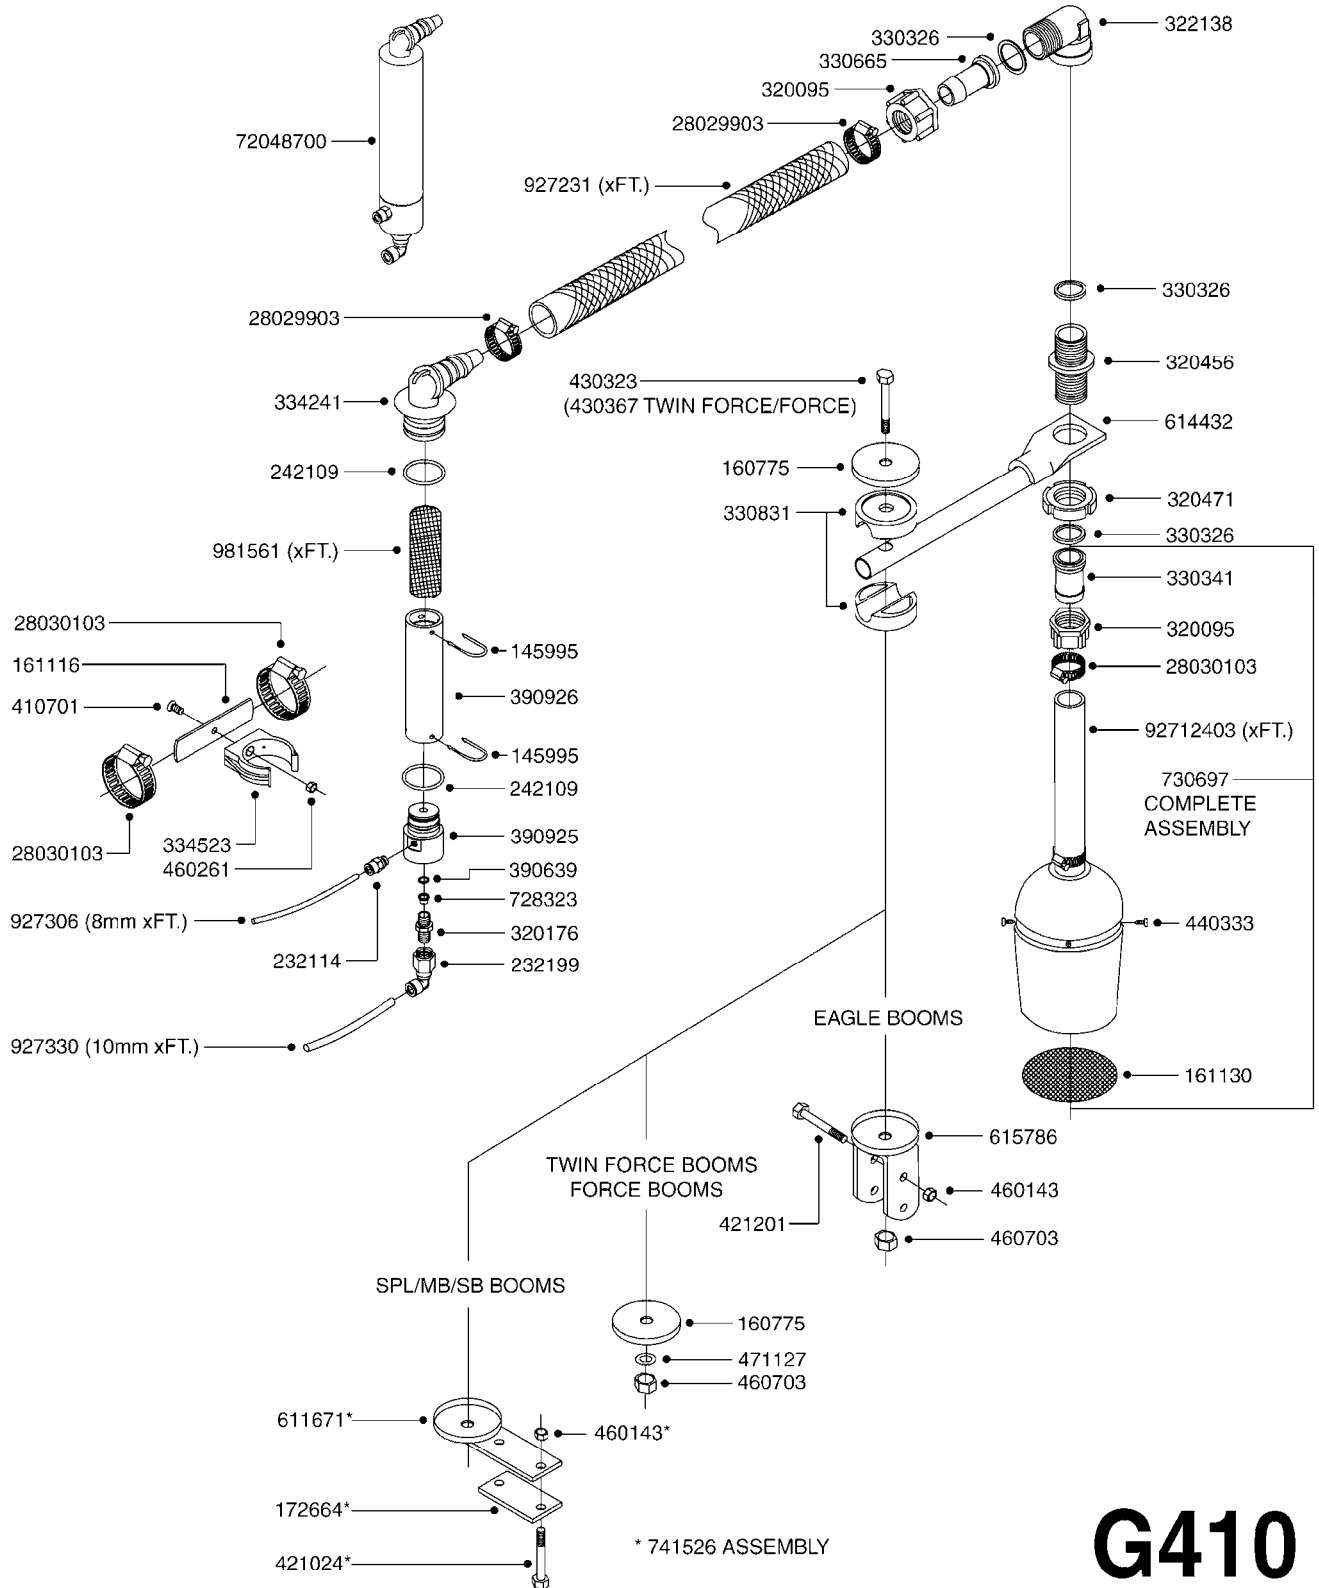

G410

parts-n°	order qty	description
145995	1	FITT.DK S-53 FORK
160775	1	WASHER F. FRICTION PLATE
161116	1	FLATBAR PLATE 3 X 25 X 110
161130	1	FILTER SCREEN F/FOAM DROPPER
172664	1	FLATBAR BACKING PLATE
232114	1	COUPLER 1/8" THREADX8MM HOSE
232199	1	COUPLER 3/8' BSP-90/10MM HOSE
242109	1	O-RING D32.2x3.0 (USE 242354)
320095	1	FITT.DK NUT 1" BSP
320176	1	FITT.DK HN 3/8"X1/2" BSP
320456	1	FITT.DK BULKHEAD 1"BSP DOUBLE
320471	1	FITT.DK NUT 1" BSP JAMB
322138	1	FITT.DK ELB 1"M X 1"F BSP
330326	1	O-RING D30/D24X2 F.1"NUT
330341	1	FITT.DK HB 1" F. 1" NUT
330665	1	FITT.DK HB 3/4"F.1" NUT
330831	1	FRICTION PLATE
334241	1	FITT.DK S-53 ELB.3/4"
334523	1	PIPE HOLDER D51.5
390639	1	O-RING F.NOZZLE FILTER
390925	1	FITTING F.FOAM MIX.CHAMB. STD
390926	1	TUBE,MIX CHAMB. FOAM MARK STD
410701	1	SCREW M6X16 GALV.
421024	1	BOLT HEX 8.8 DEL M8X60
421201	1	BOLT HEX 8.8 DEL M8X70
430323	1	BOLT HEX 8.8 DEL M12X60
430367	1	BOLT HEX 8.8 DEL M12X100
440333	1	SCREW 3.5 X 9.5 SS
460143	1	NUT HEX M8 LOCK
460261	1	NUT HEX M6X1 LOCK
460703	1	NUT HEX M12X1.75 LOCK
471127	1	WASHER D24/D13X2.5 STAINLESS
611671	1	BREAK AWAY HOLDER F-MARKER
614432	1	BREAK AWAY ARM F. FOAM MARKER
615786	1	MOUNT BKT. F.FOAM DROPPER 98
728323	1	VALVE NON-RETURN
730697	1	FOAM DROPPER COMP. BLACK '97
741526	1	FOAM DROPPER MT. KIT MB-SPL
927231	1	HOSE R X PVCX3/4 CLR/BRD 0012"
927306	1	HOSE R X PE D8/D6 X 0012"BLACK
927330	1	HOSE R X PE D10/D8 X 012"BLACK
981561	1	SPONGE MAT. MIX.CHAMBER-x0012"
28029903	1	CLAMP HOSE GEAR P3/4"-S1" 6712
28030103	1	CLAMP HOSE GEAR P5/4"-S1.5"6724
72048700	1	MIXING CHAMBER,FOAM MARK. STD
92712403	1	HOSE R X1" X300PSI WP X0012"