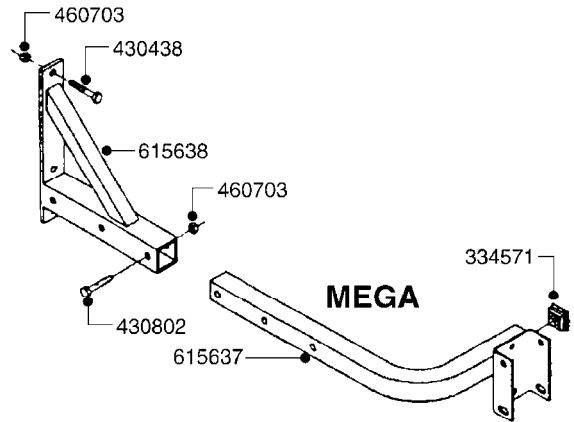

NK/LX/LY PRE-86