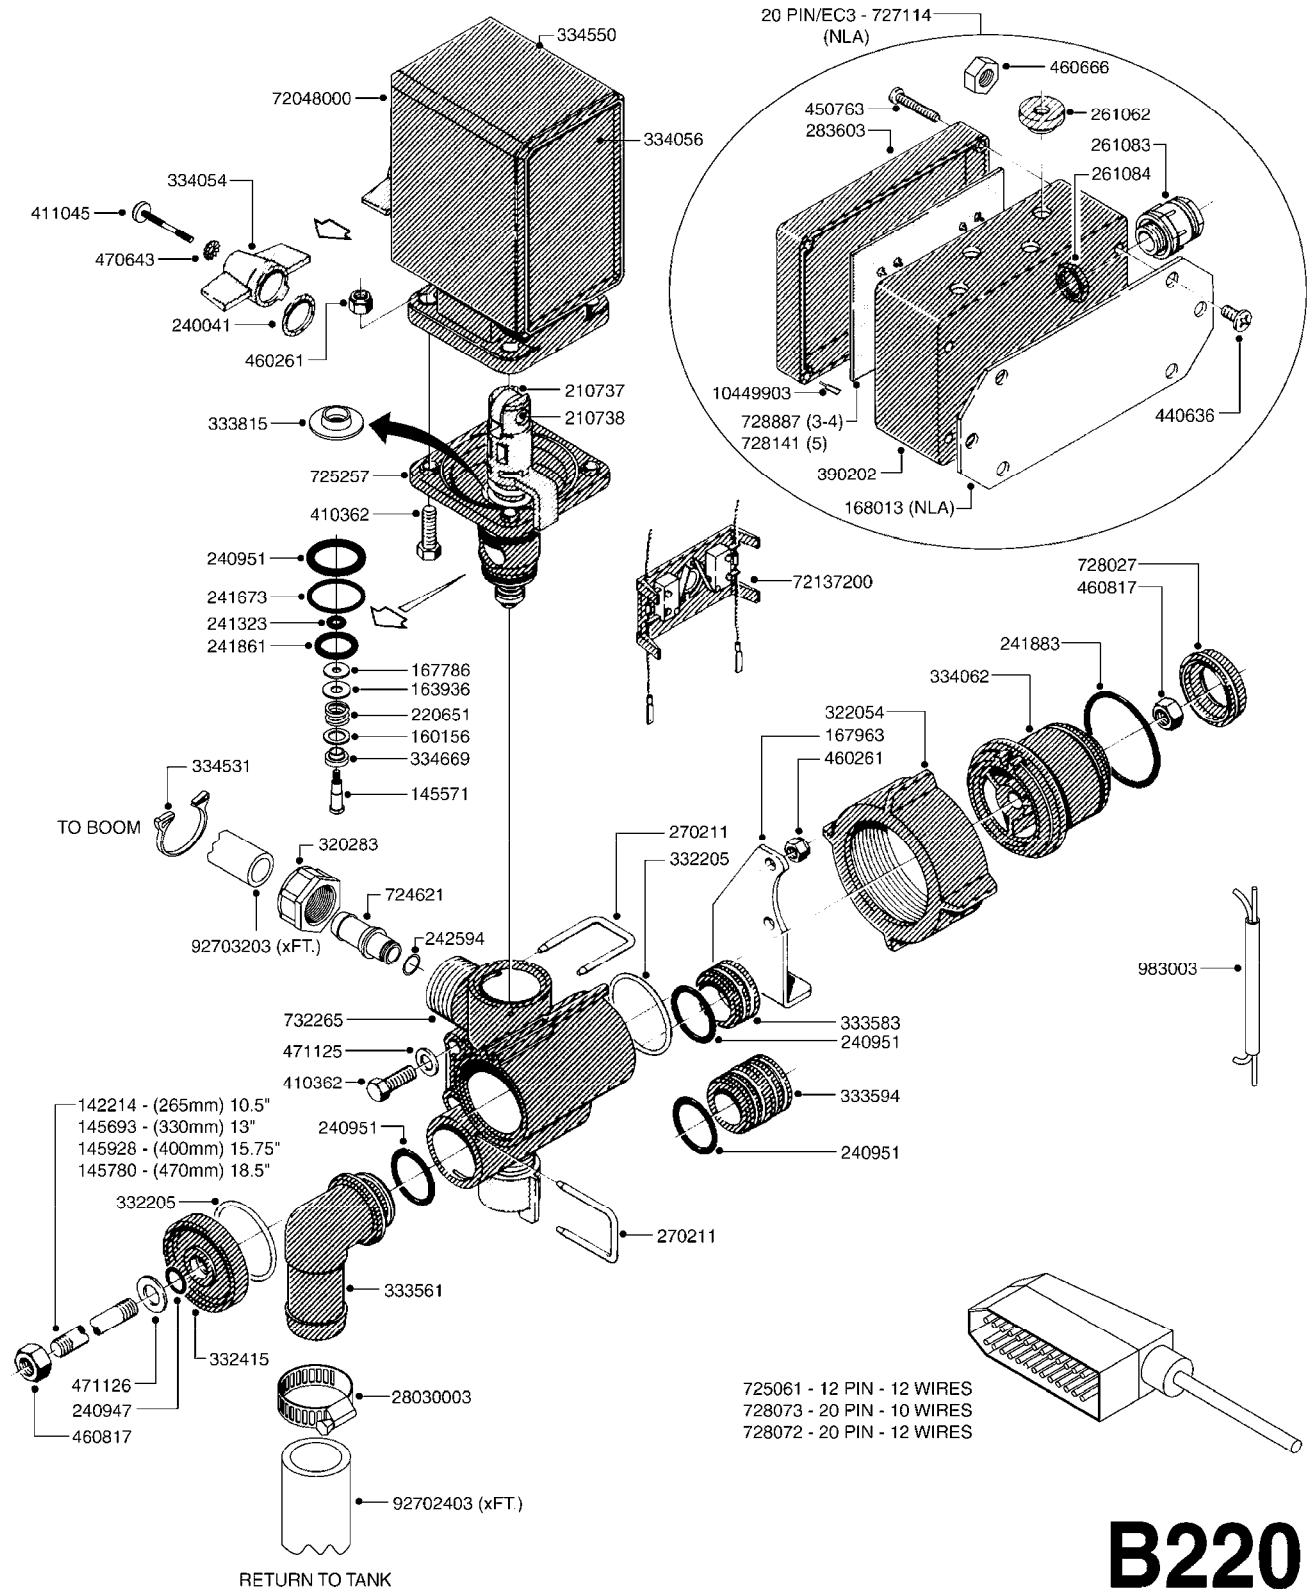

B220

EC BOOM VALVE - ELEC. (RED GRP)
B220-HIN, 16:12:08

Page 1
Date 02.07.2013 9:51

parts-n°	order qty	description
142214	1	STUD BOLT - M8X265, 3 SECTION
145571	1	STUD BOLT F/PNEUM. DISTRIBUTOR
145693	1	STUD BOLT - M8X330, 4 SECTION
145780	1	STUD BOLT - M8X470, 6 SECTION
145928	1	STUD BOLT - M8X400, 5 SECTION
160156	1	WASHER D14.1/D9.2X1 SS
163936	1	WASHER D15/D6.2X1
167786	1	WASHER D13/D4.2X1
167963	1	MOUNT BKT.F.EC BOOM SEC.
168013	1	MOUNT BRKT F.CONNECT BOX-NLA
210737	1	BEARING BALL D7 RSTO 5 TN
210738	1	BEARING ROLLER D7 L=16 SS
220651	1	SPRING PRESSURE D12.5/5
240041	1	O-RING D15,1/10,3 X 2,4
240947	1	O-RING D7.3X2.4 NITRIL
240951	1	O-RING D21.2X3 NITRIL
241323	1	O-RING D5.3X2.4 NITRIL
241673	1	O-RING D22.1X1.6
241861	1	O-RING D15.3X2.4 VITON
241883	1	O-RING D39.2X3 NITRIL 242020
242594	1	O-RING D14 X 1.78 SCH.70-EPDM
261062	1	GROMMET
261083	1	GROMMET (PLASTIC)F.ELEC.CABLE
261084	1	NUT F.261083 GROMMET
270211	1	FITT.DK S25 FORK L=37.5
283603	1	LID F. SQ.BOX 120X80X15 MM
320283	1	FITT.DK NUT 3/4"BSP
322054	1	UNION NUT BLACK S61 x 2
332205	1	O-RING D43/39XD2
332415	1	COVER
333561	1	FITT.DK ELB.1" EC RETURN
333583	1	END PIECE FOR BYPASS
333594	1	CONNECTING PIECE F. BYPASS
333815	1	DISTANCE RING
334054	1	GRIP F.MAN.OP.EC ON/OFF RED
334056	1	COVER F/MOTOR HOUSE EC DIST.
334062	1	CONNECT. BRANCH F/EC OP. UNIT
334531	1	CLAMP HOSE PLASTIC 3/4"
334550	1	MOTOR HOUSE SECT VALVE
334669	1	VALVE CONE D14/D7-SH 63 WHITE
390202	1	CONN.BOX EC OPER.UNIT
410362	1	BOLT HEX 8.8 SS M6X20 FT
411045	1	SCREW M4 X 16MM STAINLESS
440636	1	SCREW SHEET-METAL 1/2" NO 12
450763	1	SCREW M4X25
460261	1	NUT HEX M6X1 LOCK
460666	1	NUT HEX M4
460817	1	NUT HEX M8 STAINLESS DIN 934
470643	1	WASHER LOCK
471125	1	WASHER D12/D6.4x1.6 SS
471126	1	WASHER D16/D8.4X1.6 SS
724621	1	FITT.DK HB 3/4"ASSY F.3/4" NUT
725061	1	CABLE - EC 12WIRE L=6000mm
725257	1	SPINDLE SECT. F/EC DISTRIBUTOR
727114	1	CONNECTOR BOX WITH CABLE
728027	1	BUSHING WITH SEAT
728072	1	CABLE,20-PIN,6M EC/4
728073	1	CABLE,20-PIN,6M, EC/3
728141	1	CIRCUIT BOARD F.EC7 CONN. BOX
728887	1	CIRCUIT BOARD EC CONTROL
732265	1	DISTRIB HOUSING W/CONST PR RED