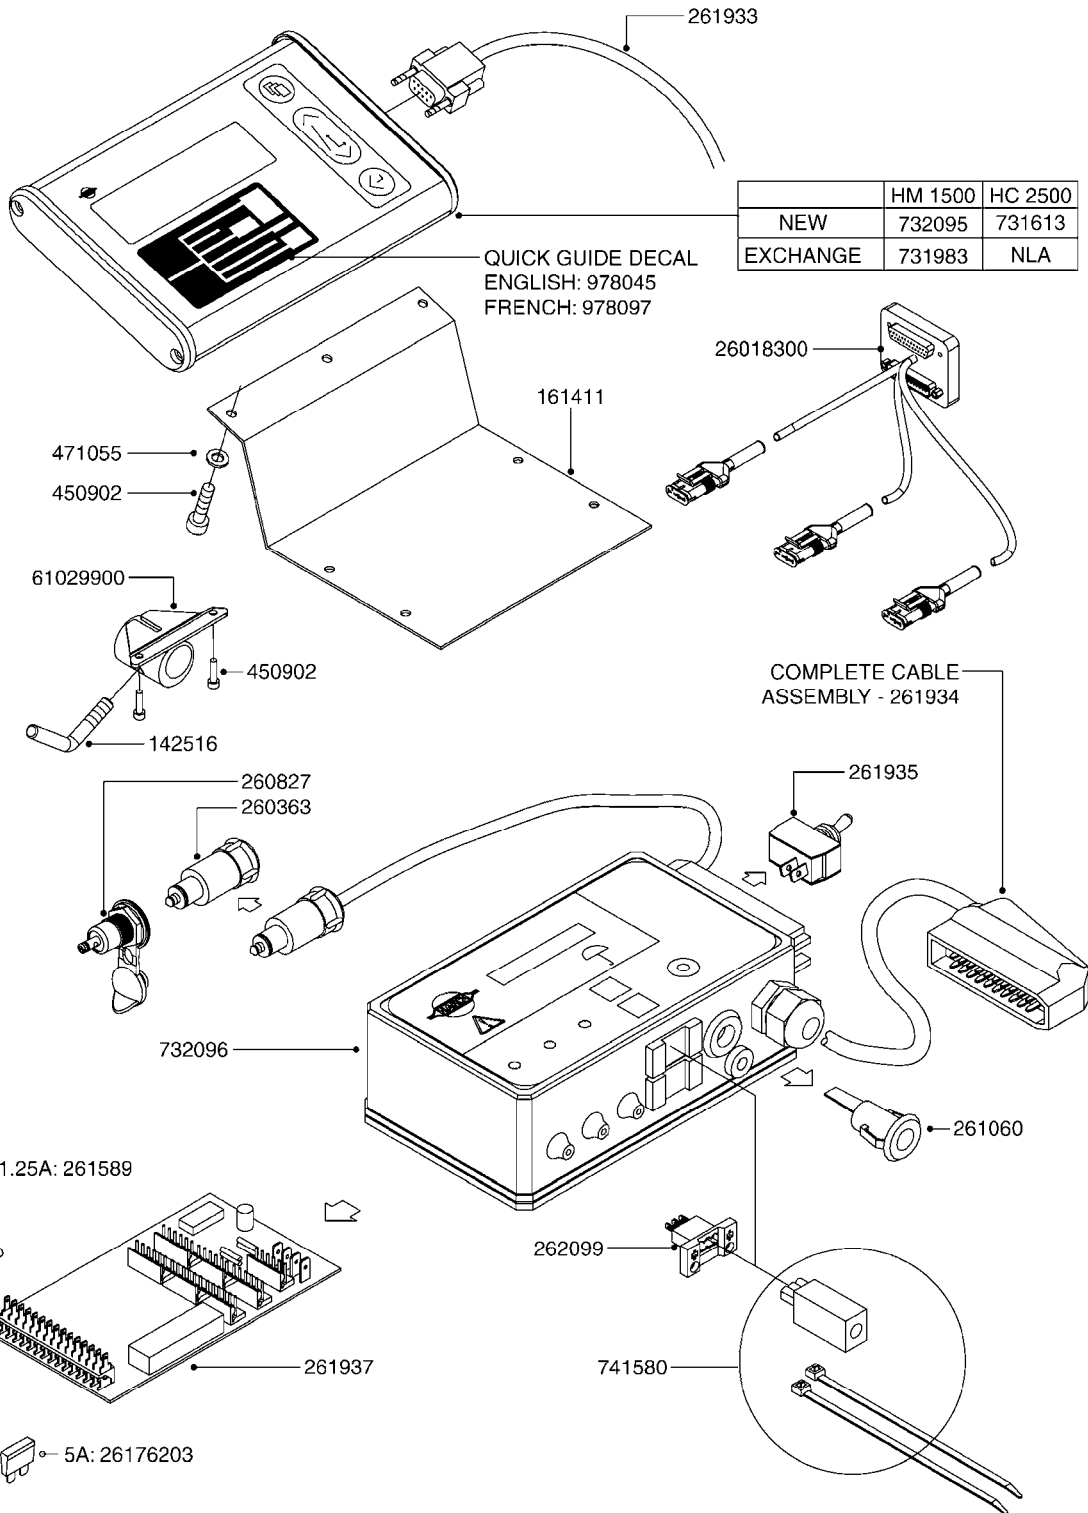

G480

HC 2500/HM1500 DISPLAY/SCANBOX
G480-HIN, 15:11:09

Page 1
Date 02.07.2013 9:52

parts-n°	order qty	description
142516	1	SCREW SET M10 BENT F. LOCKING
161411	1	MT.BRK. HC2500/HM1500 DISPLAY
26018300	1	ADAPTOR 2500 FOR SPRAYBOX II 39-PIN/REPLACES SCANBOX
260363	1	PLUG 2 POLE 12V
260827	1	PLUG F.EC ATTACHMENTS
261060	1	PLUG F.EC ATTACHMENTS
261589	1	FUSE 5 X 20 1.25 AMP
26176203	1	FUSE 5.0A QUICK-ACT.
261933	1	CABLE W/PLUG 2X25 L=71"
261934	1	CABLE W/PLUG 18X0.5MM L=79"
261935	1	SWITCH 2 POLE
261937	1	CIRCUIT BOARD F. SCANBOX
262099	1	PLUG SOCKET 3-POLE 2.5/3
450902	1	BOLT ALLEN HEAD M4 X 16MM
471055	1	WASHER D4.1/7.6 X 0.9
61029900	1	BRACKET FOR HC2500
731613	1	DISPLAY HC2500 NEW
731983	1	DISPLAY HM1500 REFURBISHED
732095	1	DISPLAY HM1500 NEW
732096	1	SCANBOX F.HM1500/HC2500
741580	1	PLUG 3-POLE 2.5/3
978045	1	DECAL QUICK GUIDE 1500/2500
978097	1	DECAL QUICK GUIDE 1500/2500 FR