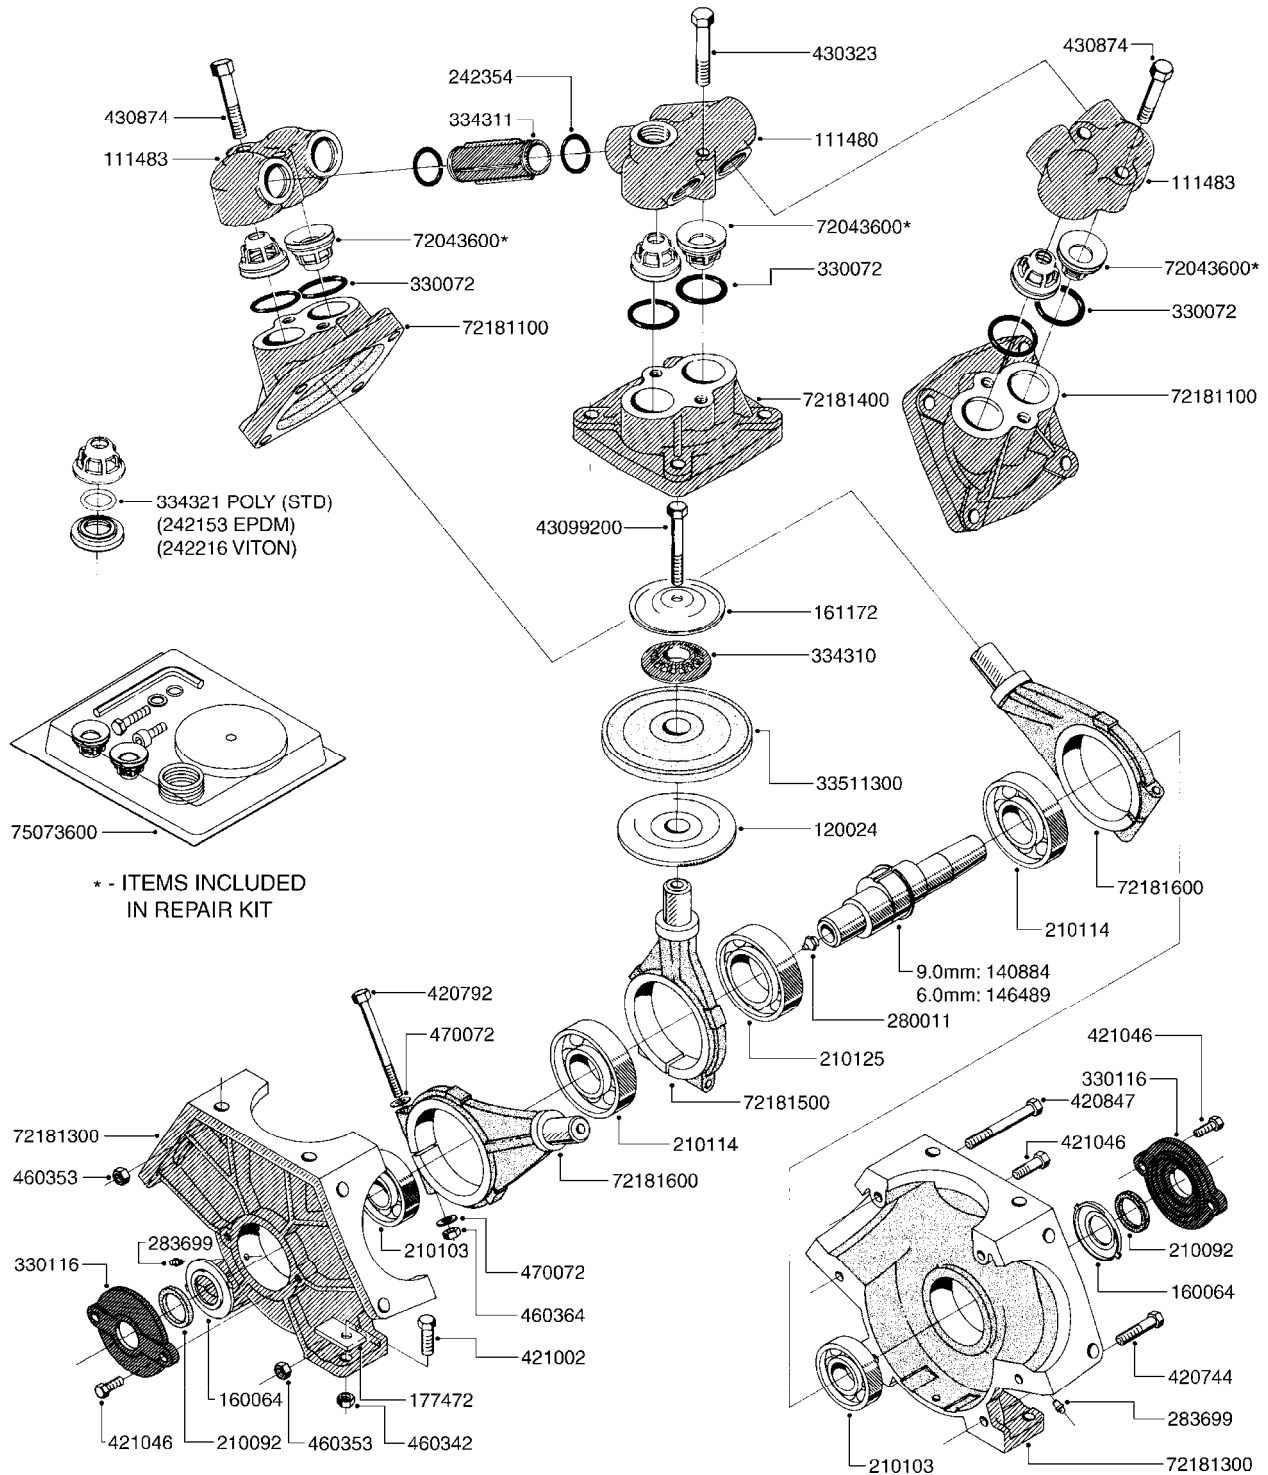

A190

PUMP - 1302 W/ MOUNTING BASE
A190-HIN, 08:11:11

Page 1

Date 02.07.2013 9:50

parts-n°	order qty	description
111480	1	VALVE HEAD 1302 CENTER
111483	1	VALVE HEAD SIDE 1302
120024	1	DIAPHRAGM BACK DISC 1200-1300
140884	1	CRANK SHAFT MODEL 1300-9
146489	1	CRANK SHAFT MODEL 1302-6MM
160064	1	DUST PLATE
161172	1	DIAPHRAGM DISC F. 1203/1303
177472	1	BRACKET 25 X 5
210092	1	SEAL FELT D43/30X5
210103	1	BEARING BALL 6306
210114	1	BEARING BALL 6308
210125	1	BEARING BALL 6210
242153	1	O-RING D26X4 EPDM
242216	1	O-RING VITON F/1202/1302/462
242354	1	O-RING D32.2X3.0 VITON F.S-53
280011	1	GREASE NIPPLE 1/8' H TR
283699	1	GREASE NIPPLE M6X1
330072	1	O-RING D53.5/D45.5X4
330116	1	SEAL RETAINER, MODEL 1300
334310	1	NYLON WASHER 1202/1302/462
334311	1	CONNECTION PIPE INLET MOD.1302
334321	1	O-RING POLY. 34.0x26.0x4.0
420081	1	BOLT HEX 8.8 DEL 3/8'X40MM
420136	1	BOLT HEX 8.8 RAW 3/8'X30MM
420221	1	BOLT HEX 7/16'X2-1/4'
420346	1	BOLT HEX 8.8 DEL 3/8'X 25MM
420357	1	BOLT HEX 8.8 RAW 3/8'X85MM
420803	1	BOLT HEX 8.8 DEL M8X90
421002	1	BOLT HEX 8.8 DEL M10X30 FT
430076	1	BOLT HEX 8.8 RAW 1/2'X60MM
430404	1	BOLT HEX 8.8 DEL M12X50
430911	1	BOLT HEX 8.8 WG 1/2" x 70MM
460062	1	NUT HEX 3/8' GALV.
460342	1	NUT HEX M10
460364	1	NUT HEX M8 GALV.
460386	1	NUT HEX M12X1.75
470072	1	WASHER D15/D8X.5 LOCK
33511300	1	DIAPHRAGM 1202-1303 POLY 2006
72043600	1	VALVE FOR 462/463
72181100	1	DIAPHRAGM COVER 1203/1303+BLTS
72181300	1	PUMP CASTING 1300 RED W/BOLTS
72181400	1	DIAPHRAGM COVER 1303 W/BOLTS
72181500	1	CONNECTING ROD, CENTER 1303
72181600	1	CONNECTING ROD, SIDE MOD.1300
75073500	1	PUMP KIT 1300/1302 "06"