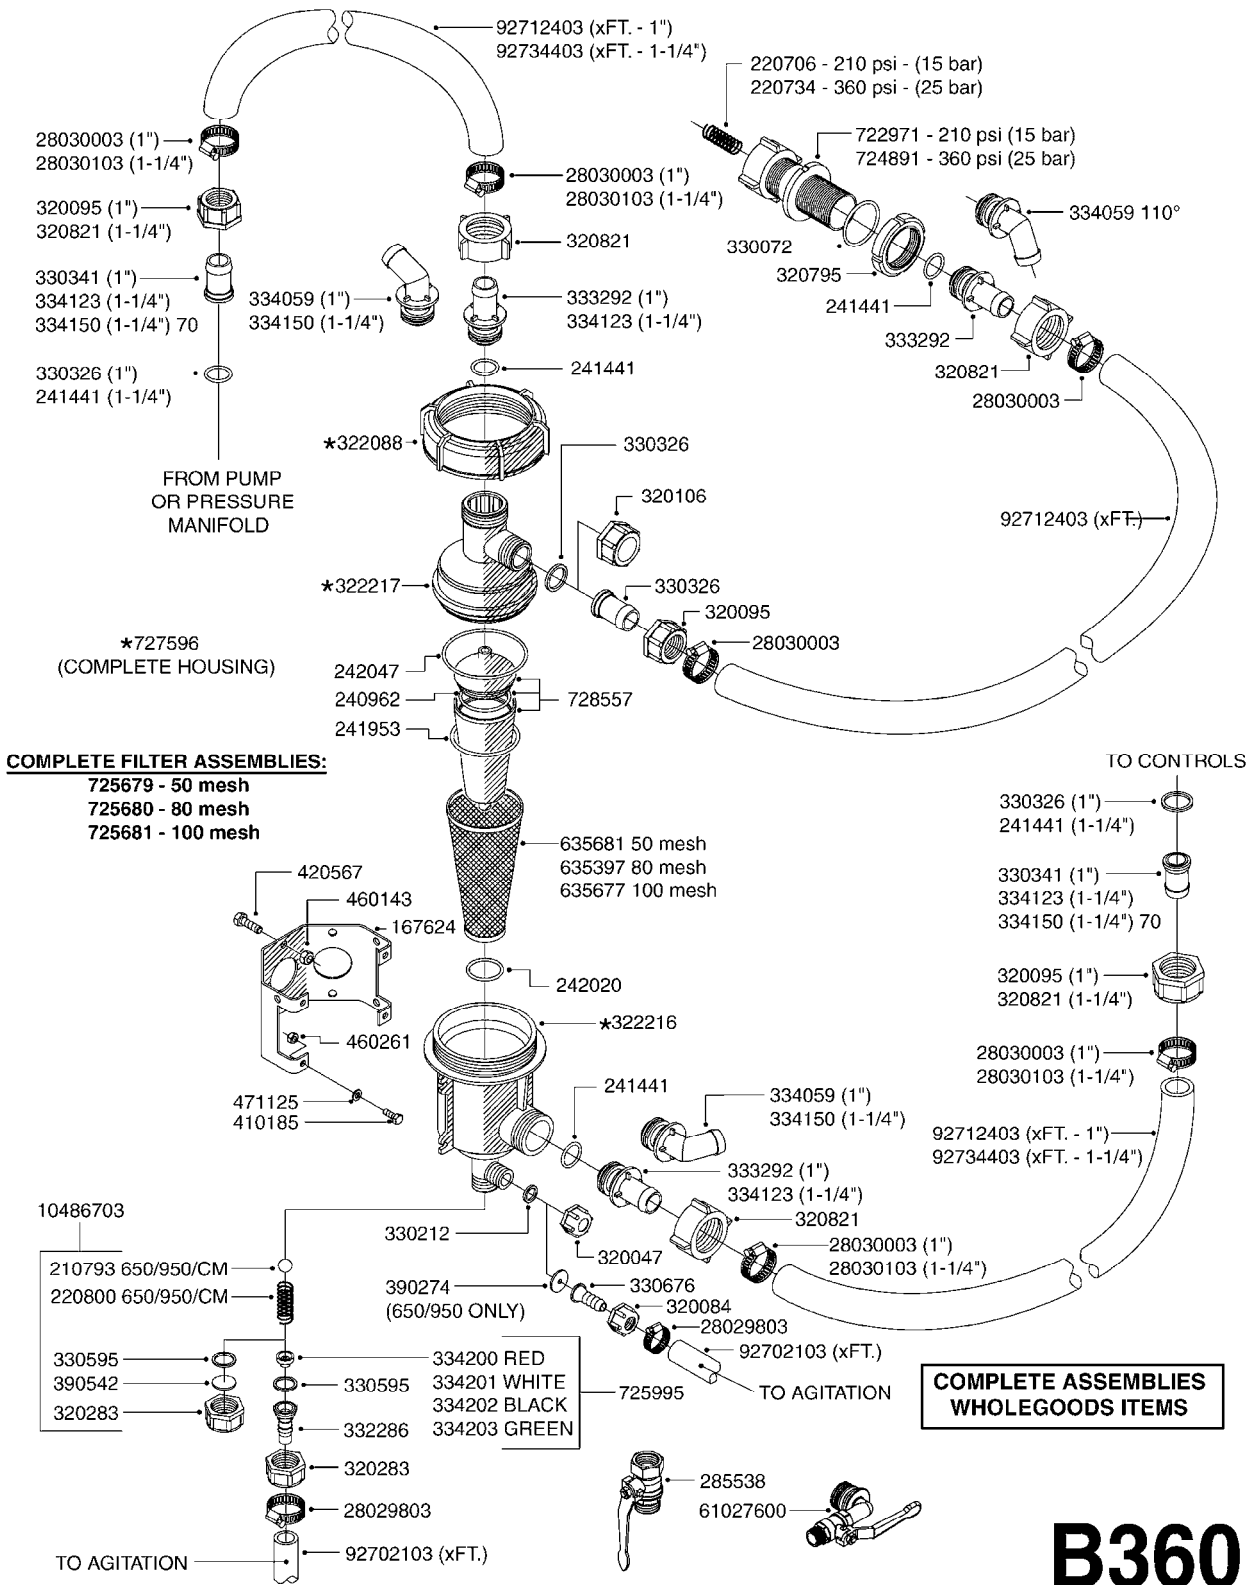

B360

SELF CLEANING FILTER-SCREW TOP
B360-HIN, 27:05:09

Page 1
Date 02.07.2013 9:51

parts-n°	order qty	description
10486703	1	KIT F.UPDATING SCF
167624	1	MOUNT BRACKET F. SCF
210793	1	BALL F.SCF
220706	1	SPRING SCF 12 BAR
220734	1	SPRING SCF 25 BAR
220800	1	SPRING F.SCF
240962	1	O-RING D57,2X3 NITRIL
241441	1	O-RING D29.3X3
241953	1	O-RING D73,03X3,53 VITON
242020	1	O-RING 39.2 X 3 VITON
242047	1	O-RING 89.5 X 3.0 VITON
28029803	1	CLAMP HOSE GEAR P1/2" 6708
28030003	1	CLAMP HOSE GEAR P1" 6716
28030103	1	CLAMP HOSE GEAR P5/4-S1.5"6724
285538	1	BALL VALVE 3/4" BSP
320047	1	FITT.DK CAPNUT 1/2" BSP
320084	1	FITT.DK NUT 1/2" BSP
320095	1	FITT.DK NUT 1" BSP
320106	1	FITT.DK CAPNUT 1" BSP
320283	1	FITT.DK NUT 3/4"BSP
320795	1	FITT.DK NUT 1-1/2" BSP JAMB
320821	1	FITT.DK NUT 1-1/2" BSP
322088	1	NUT LARGE F.SCF BODY
322216	1	SCF HOUSING (THREADED) F.GROVE
322217	1	SCF TOP (THREADED) W/GROVE
330072	1	O-RING D53.5/D45.5X4
330212	1	O-RING D19/D14X2.4 F.1/2"NUT
330326	1	O-RING D30/D24X2 F.1"NUT
330341	1	FITT.DK HB 1" F. 1" NUT
330595	1	O-RING D24.6/D20X2.1 -3/4"
330676	1	FITT.DK HB 3/8" F. 1/2" NUT
332286	1	FITT.DK HB 1/2" F. 3/4" NUT
333292	1	FITT.DK HB 1"O'RING F.1-1/2"
334059	1	FITT.DK EL 1" 110 DEG.F.1-1/2"
334123	1	FITT.DK HB 1-1/4"O-RNG F.1-1/2"
334150	1	FITT.DK HB 1-1/4" 110 F.1-1/2"
334200	1	ORFICE 3MM FOR SCF RED
334201	1	ORFICE 4MM FOR SCF WHITE
334202	1	ORFICE 5MM FOR SCF BLACK
334203	1	ORFICE 6MM FOR SCF GREEN
390274	1	ORIFICE ID4.0/18/1.5
390542	1	PLUG WASHER FOR 3/4'CAP NUT
410185	1	BOLT HEX 8.8 DEL M6X16
420567	1	BOLT HEX 8.8 DEL M8X30 FT
460143	1	NUT HEX M8 LOCK
460261	1	NUT HEX M6X1 LOCK
471125	1	WASHER D12/D6.4x1.6 SS
61027600	1	VALVE 1/2"BSP ASSY S5390
635397	1	SCREEN SCF 80 MESH
635677	1	SCREEN SCF 100 MESH
635681	1	SCREEN SCF 50 MESH
722971	1	SAFETY VALVE SCF 217PSI(15BAR)
724891	1	SAFETY VALVE SCF 25 BAR
725679	1	SCF ASSY.50 W/THREADED TOP CAP
725680	1	SCF ASSY.80 W/THREADED TOP CAP
725681	1	SCF ASSY.100 W/THREADED CAP
725995	1	BAG FOR SCF
727596	1	SCF HOUSING COMPLETE
728557	1	CONE F.SCF RED
92702103	1	HOSE R X1/2" X300PSI WP X0012"
92712403	1	HOSE R X1" X300PSI WP X0012"