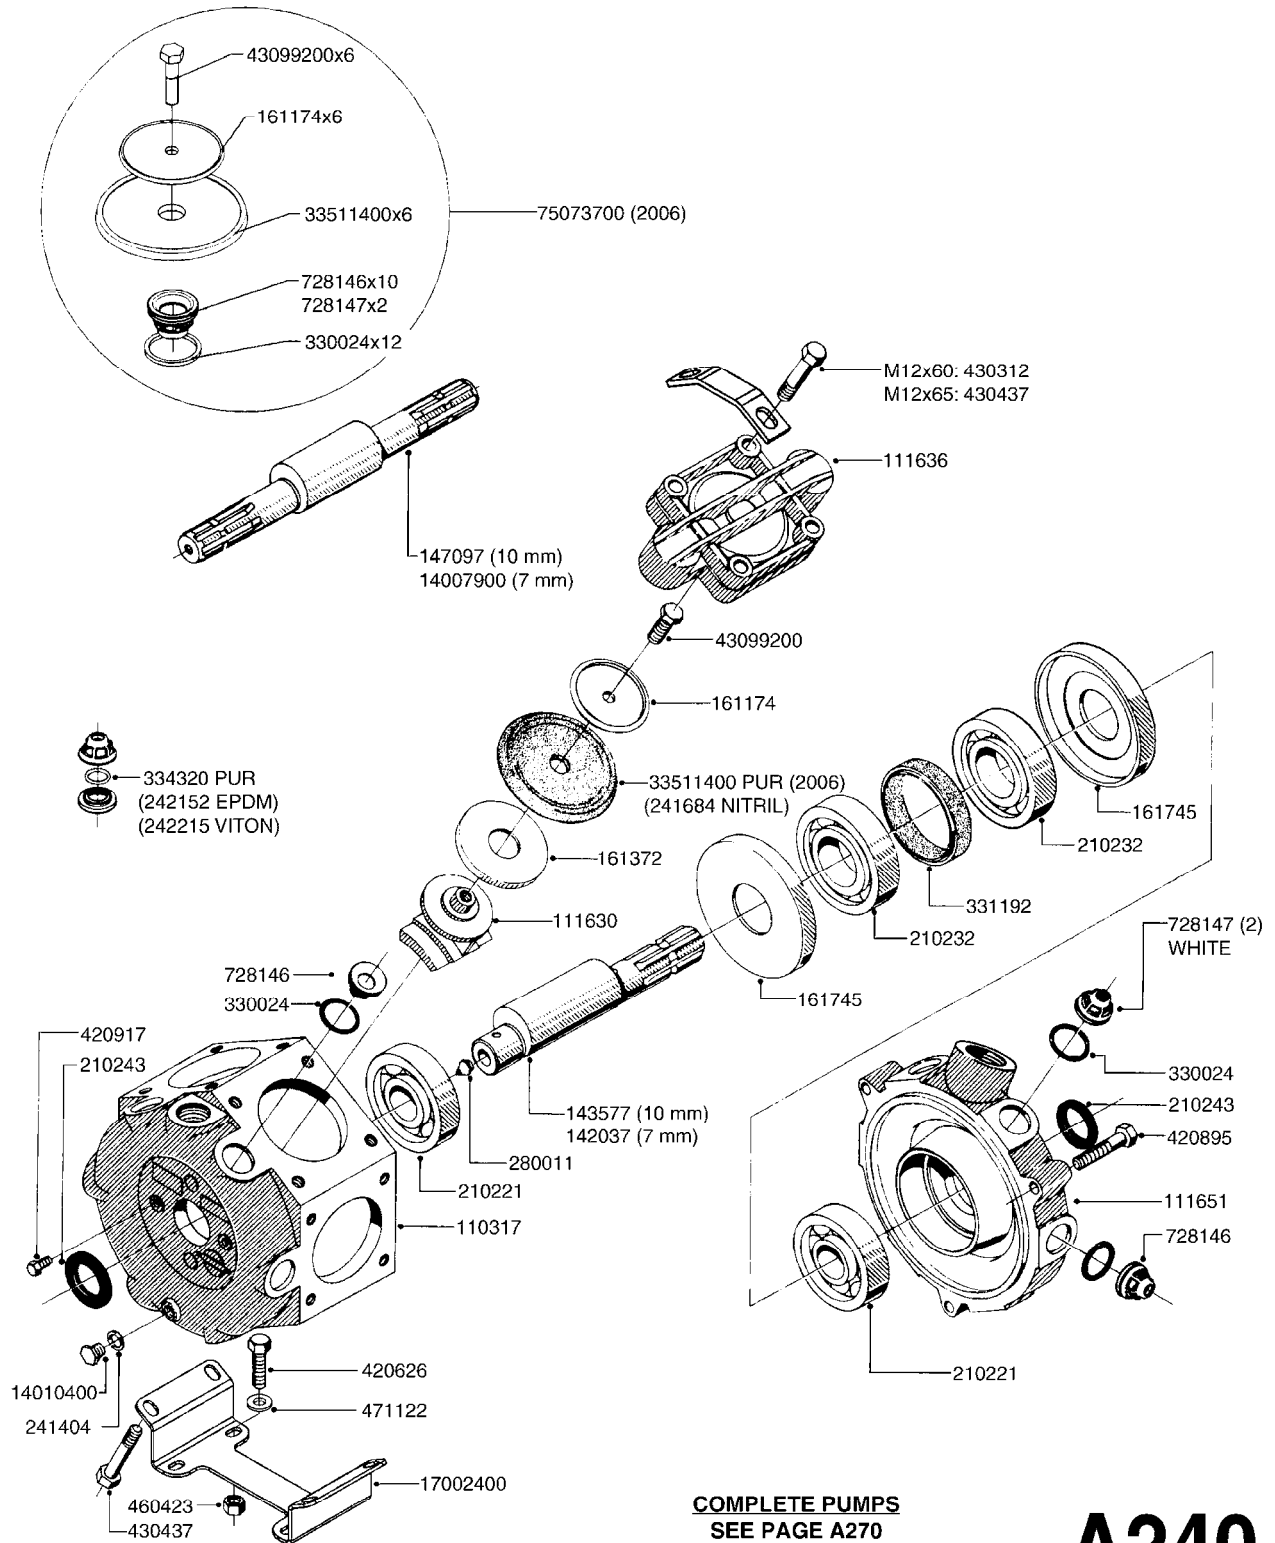

COMPLETE PUMP
(NLA) REPLACED BY 821643 (363 - 540 RPM)

COMPLETE ASSEMBLIES
WHOLEGOODS ITEMS

A230

PUMP - 361 W/MOUNTING BASE
A230-HIN, 12:04:13

Page 1
Date 02.07.2013 9:50

parts-n°	order qty	description
110317	1	PUMP CASING MODEL 360/361 PNTD
111630	1	CONNECTING ROD F. 363 PUMP
111636	1	VALVE COVER 363 HEAVY DUTY
111651	1	CASTING F.363 1.5" PUMP(FRONT)
140954	1	CRANK SHAFT MODEL 360/361
147096	1	CRANK SHAFT 361/9.5 THROUGH
161170	1	DIAPH UPPER DISC, 321/361/363
161372	1	DIAPHRAGM BACKING DISC,320-361
161745	1	METAL SPACER F.363/463
210221	1	BEARING BALL 6407
210232	1	BEARING BALL 6310
210243	1	SEAL OIL 35 X 47 X 7
241404	1	DOWTYSEAL 1/4"
241684	1	DIAPHRAGM MODEL 361 NITRIL
242152	1	O-RING D18.2X3 EPDM
242215	1	O-RING D18X3 VITON
280011	1	GREASE NIPPLE 1/8' H TR
330024	1	O-RING D41,1/D34.5 X 3,5
331192	1	SPACER, MODEL 361/363
334320	1	O-RING D18X3 POLYURETHANE
420626	1	BOLT HEX 8.8 DEL M10X20 FT
420895	1	BOLT HEX 8.8 RAW M10X60
420917	1	BOLT HEX 8.8 RAW M8X12 FT
430323	1	BOLT HEX 8.8 DEL M12X60
430437	1	BOLT HEX 8.8 RAW M12X65
460342	1	NUT HEX M10
728146	1	VALVE FOR 361(726890/707932)
728147	1	VALVE FOR 361 WHITE WITH HOLE
821643	1	PUMP 363/10 1.5"SUC 540RPM OSP
14010400	1	PLUG 1/4" BSP
17002400	1	FOOT F/363 PUMP (PAINTED)
33511400	1	DIAPHRAGM 361/363 pur 2006
43099200	1	BOLT HEX SS M12 X 30 DIN933 A4
75073700	1	PUMP KIT 361/363 "06"