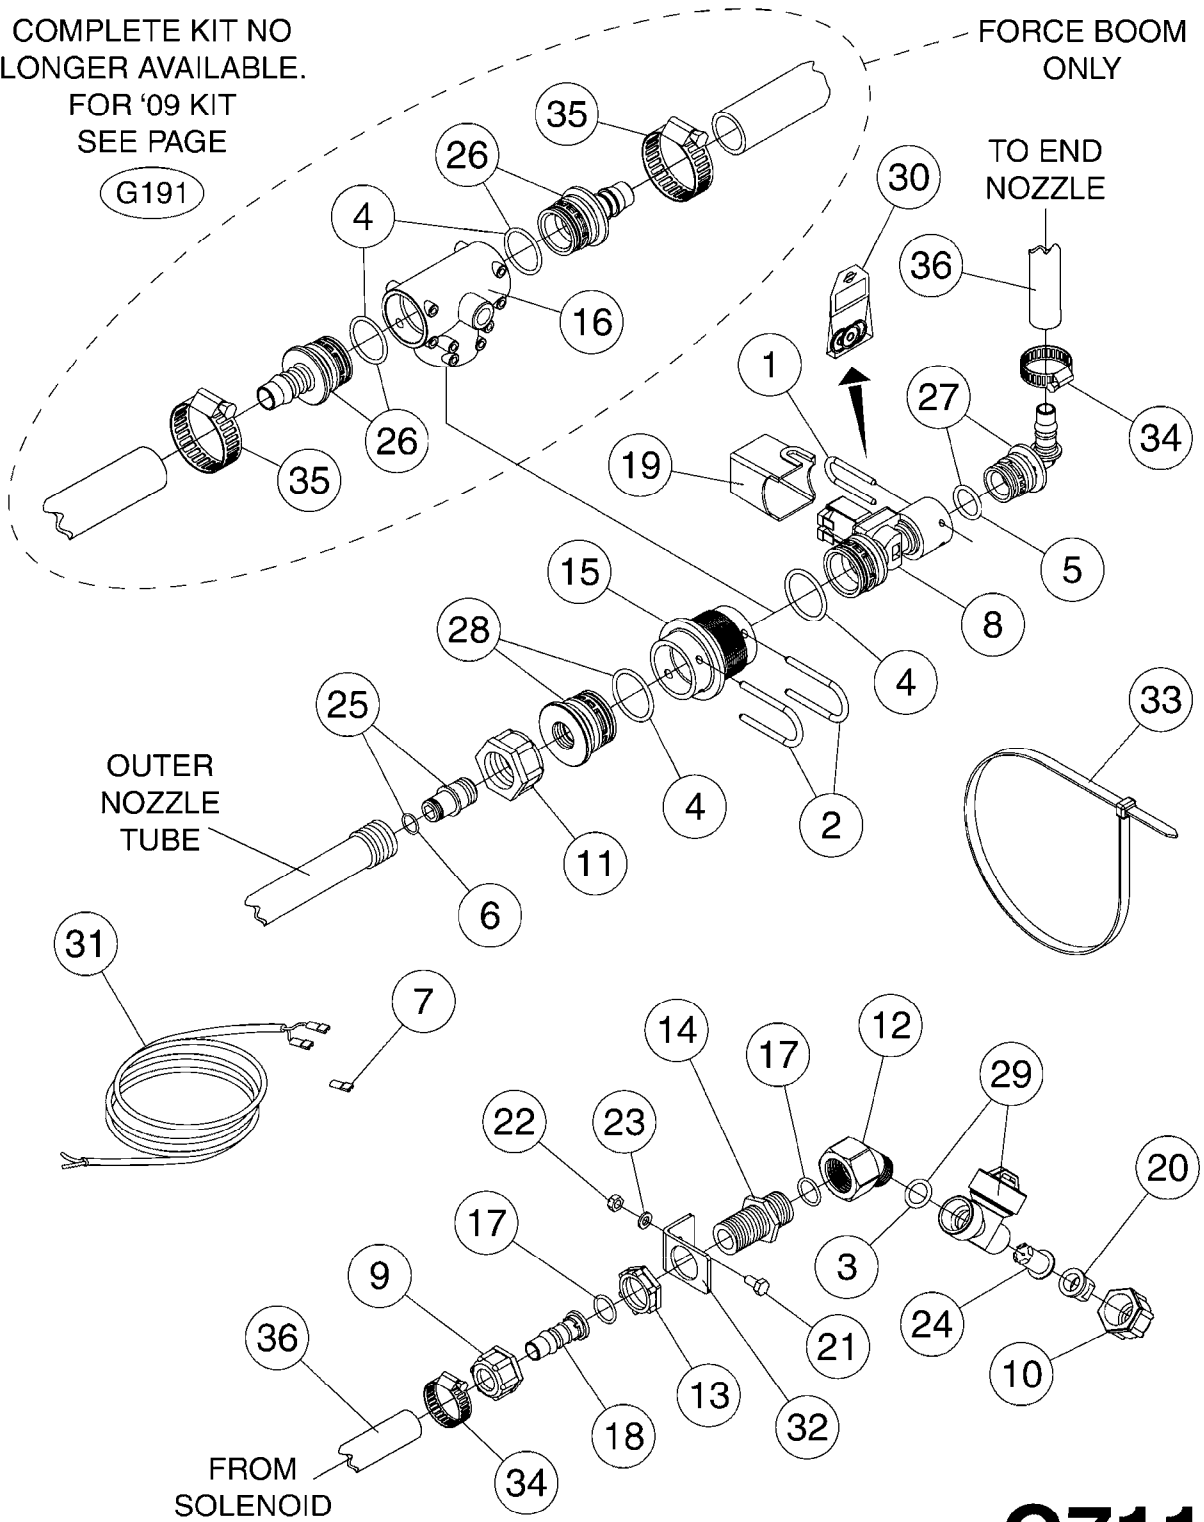

COMPLETE KIT NO
LONGER AVAILABLE.
FOR '09 KIT
SEE PAGE

G191

FORCE BOOM
ONLY

TO END
NOZZLE

OUTER
NOZZLE
TUBE

FROM
SOLENOID
ASSEMBLY

ELECTRIC END NOZZLE KIT
G711-HIN, 09:05:13

Page 1
Date 02.07.2013 9:53

Pos.	parts-n°	order qty	description
1	145994	1	FITT.DK S-40 FORK
2	145995	1	FITT.DK S-53 FORK
3	240177	1	O-RING D16.1/11.3 X 2.4
4	242354	1	O-RING D32.2X3.0 VITON F.S-53
5	242355	1	O-RING D19.2X3.0 VITON F.S-40
6	242594	1	O-RING D14 X 1.78 SCH.70-EPDM
7	261539	1	SPADE F.ELEC CONNec BLUE INSUL
8	262104	1	VALVE, SOLENOID, S53/S40
9	320084	1	FITT.DK NUT 1/2" BSP
10	320187	1	FITT.DK CAP 3/8" BSP BLACK
11	320283	1	FITT.DK NUT 3/4"BSP
12	320596	1	FITT.DK ELB 3/8'-1/2'BSP 45DEG
13	321307	1	FITT.DK NUT 1/2" BSP JAMB
14	321742	1	FITT.DK BULKHEAD 1/2' BSP
15	322103	1	FITT.DK S-53 BULKHEAD
16	322352	1	FITT.DK S-53 TEE
17	330212	1	O-RING D19/D14X2.4 F.1/2"NUT
18	330687	1	FITT.DK HB 1/2" F. 1/2" NUT
19	334965	1	COVER FOR S53 SOLENOID VALVE
20	370366	1	NOZZLE END FAN 1850-G 150
21	410185	1	BOLT HEX 8.8 DEL M6X16
22	460261	1	NUT HEX M6X1 LOCK
23	471125	1	WASHER D12/D6.4x1.6 SS
24	614366	1	FILTER 50 MESH F.NOZZLE BLUE
24	614367	1	FILTER 80 MESH F.NOZZLE RED
24	614368	1	FILTER 100 MESH F.NOZZLE YEL.
25	720856	1	FITT.DK 1/2'BSP ASSY.F.3/4'NUT
26	726558	1	FITT.DK S53 STR. 3/4" W.ORING
27	726567	1	FITT.DK S-40 ELB.1/2" W.ORING
28	726694	1	PLUG,S53,1/2"FBSP THD W.ORING
29	729610	1	NOZZLE ASSY. NON DRIP 3/8 THRD
30	750722	1	REPAIR KIT FOR 3S SC CONTROL
31	983087	1	ELEC. CABLE 2 WIRE X 0.75MM
32	16180100	1	PLATE, END ROW NOZZLE
33	28025203	1	TIE STRAP L=23" x W=1/2"
34	28029803	1	CLAMP HOSE GEAR P1/2" 6708
35	28029903	1	CLAMP HOSE GEAR P3/4"-S1" 6712
36	92702103	1	HOSE R X1/2" X300PSI WP X0012"