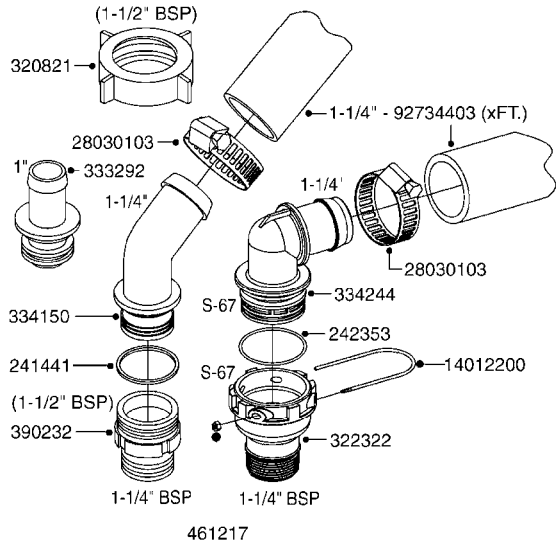

PRESSURE SIDE OF PUMP