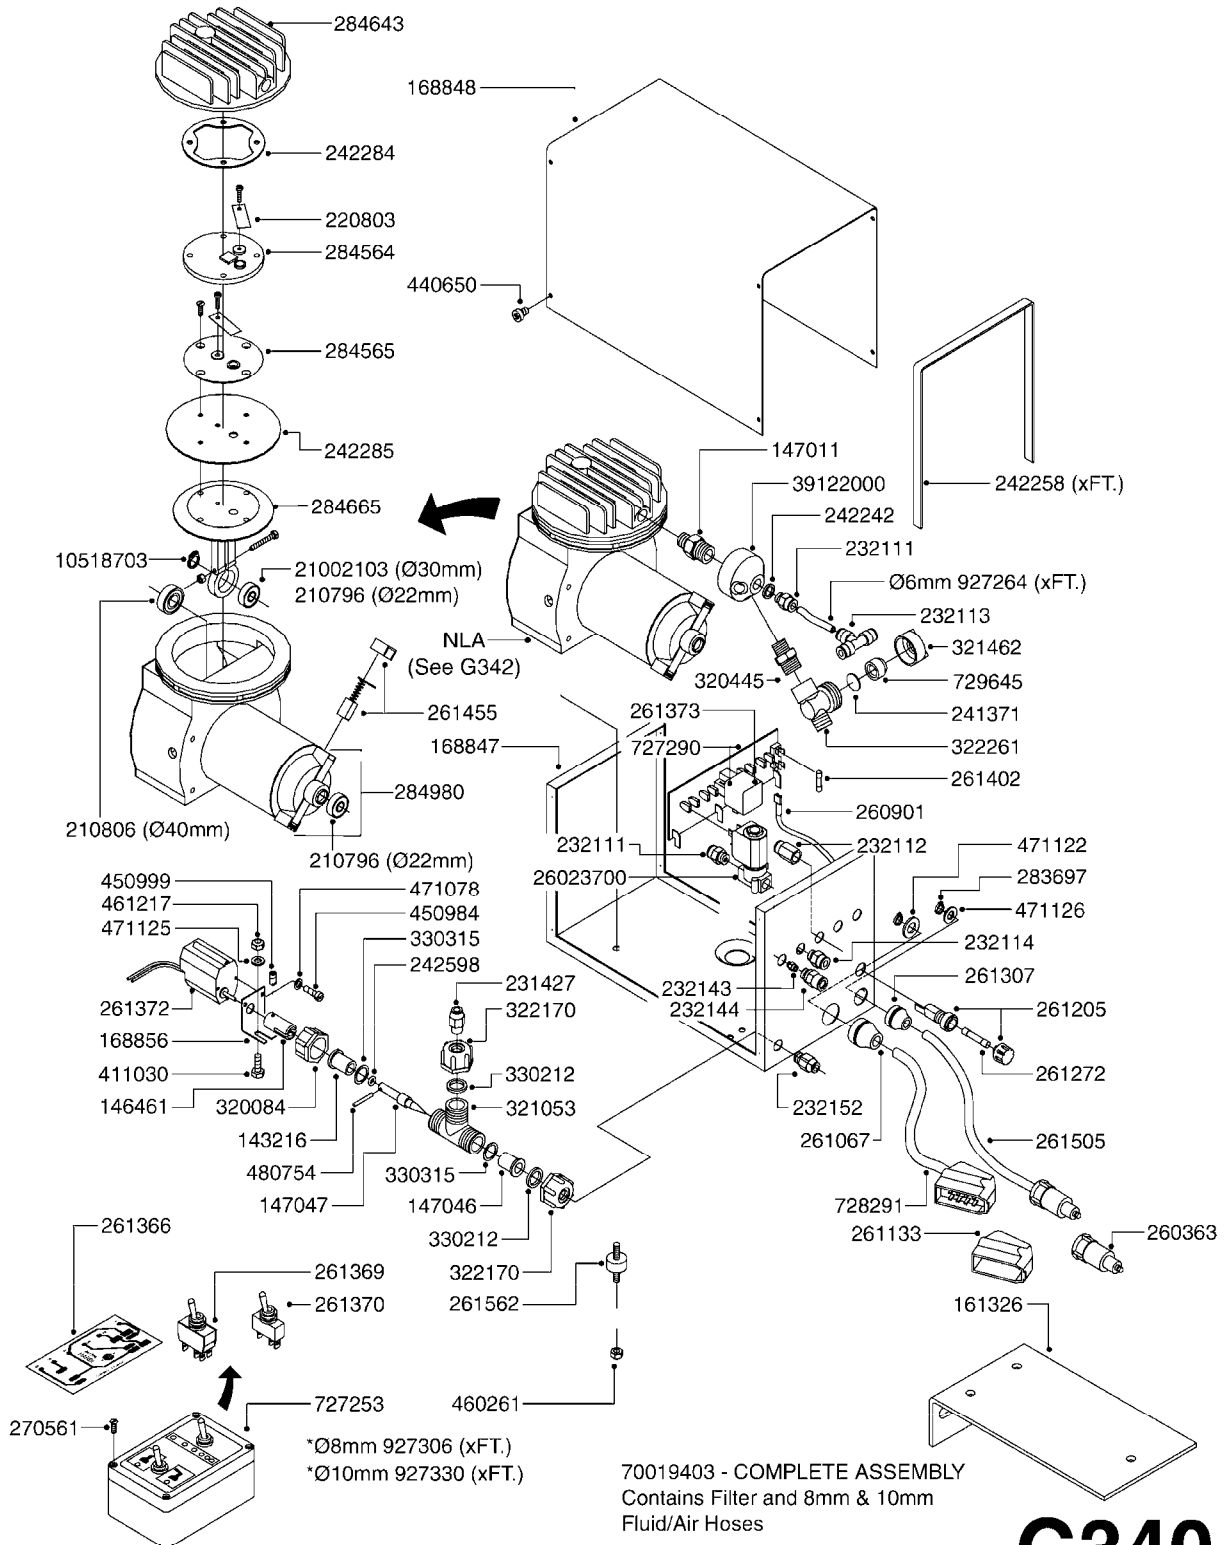

70019403 - COMPLETE ASSEMBLY
Contains Filter and 8mm & 10mm
Fluid/Air Hoses

G340

FOAM MARKER COMPRESSOR POST 94
G340-HIN, 14:06:11

Page 1
Date 02.07.2013 9:52

parts-n°	order qty	description
143216	1	BUSHING THREAD F.FOAM MARKER
146461	1	COUPLER F.THROTTLE VALVE
147011	1	HEX NIPPLE 3/8'X1/4'BSP BRASS
147046	1	SEAT FOR THROTTLE VALVE
147047	1	SPINDLE FOR THROTTLE VALVE
161326	1	MOUNT BKT. F. FOAM COMP.BOX 98
168847	1	ENCLOSURE LOWER F.MARKER
168848	1	COVER F. FOAM MARKER
168856	1	MOUNT FOR GEAR MOTOR
210796	1	BEARING BALL D22/D8 X 7 608ZZ
210806	1	BEARING BALL D40/D17X12MM
220803	1	VALVE F. COMPRESSOR
231427	1	COUPLER 1/8'THREAD X6MM HOSE
232111	1	QUICK COUPLER 6MM X 1/8 EXT.
232112	1	QUICK COUPLER 6MM 1/8 INT.
232113	1	QUICK COUPLER 6MM T-PIECE
232114	1	COUPLER 1/8" THREADX8MM HOSE
232143	1	REDUCER 1/4'INT-1/8'EXT
232144	1	QUICK COUPLER 10MM X 1/4 EXT
232152	1	QUICK COUPLER 8MMX1/8 EXT.LONG
241371	1	DIAPHRAGM, NO-DRIP alt 241371
242242	1	O-RING F.AIR HOSE FITTING
242258	1	TRIM 3X10 SELF ADHESIVE 0012"
242284	1	HEAD GASKET F. COMPRESSOR
242285	1	DIAPHRAGM F. F/M COMP.
242598	1	O-RING D7.0 X 2.5 NITRIL
260363	1	PLUG 2 POLE 12V
260901	1	SPADE F.ELEC CONN.1.5MM BLUE
261067	1	GROMMET 10-14 GREY
261133	1	PLUG HOUSING F.8 POLE PLUG
261205	1	FUSE HOLDER
261272	1	FUSE 10A D6X32 MM
261307	1	GROMMET 7-10 BLACK
261366	1	CIRCUIT BOARD F.F/M CONTROL
261369	1	SWITCH 2 WAY 12V SPRING RETURN
261370	1	SWITCH 2 WAY 12V
261372	1	GEAR MOTOR BOSCH 13RPM
261373	1	RELAY 12V/30W
261402	1	FUSE 3.15A SLOW BURN
261455	1	BRUSH KIT-FOAM MARKER MOTOR
261505	1	CABLE 2X4MM L8000MM
261562	1	RUBBER DAMPER 2XM6X25
270561	1	SCREW W/SPRING ASSY. (QTY 1)
283697	1	TIESTRAP 200MM
284564	1	PLATE F.COMPRESSOR HEAD
284565	1	PLATE F.COMPRESSOR HEAD
284643	1	COMPRESSOR HEAD F.FOAM MARKER
284665	1	CONNECTING ROD F.COMPRESSOR
284980	1	FLANGE REAR F. F.M.COMPRESSOR
320084	1	FITT.DK NUT 1/2" BSP
320445	1	FITT.DK HN 1/4"X3/8" BSP
321053	1	FITT.DK TEE 1/2 X1/2 X1/2" BSP
321462	1	CAP F.NO-DRIP ASSY.
322170	1	FITT.DK NUT 1/2"x 1/8"F BSP
322261	1	HOUSING F.SAFETY VALVE 3/8"
330212	1	O-RING D19/D14X2.4 F.1/2"NUT
330315	1	O-RING D18.4/D13X.6
411030	1	BOLT HEX M5X10
440650	1	SCREW 3.5x13 STAINLESS
450984	1	BOLT HEX M2.5X8 SLOTTED
450999	1	SCREW SET M3X8