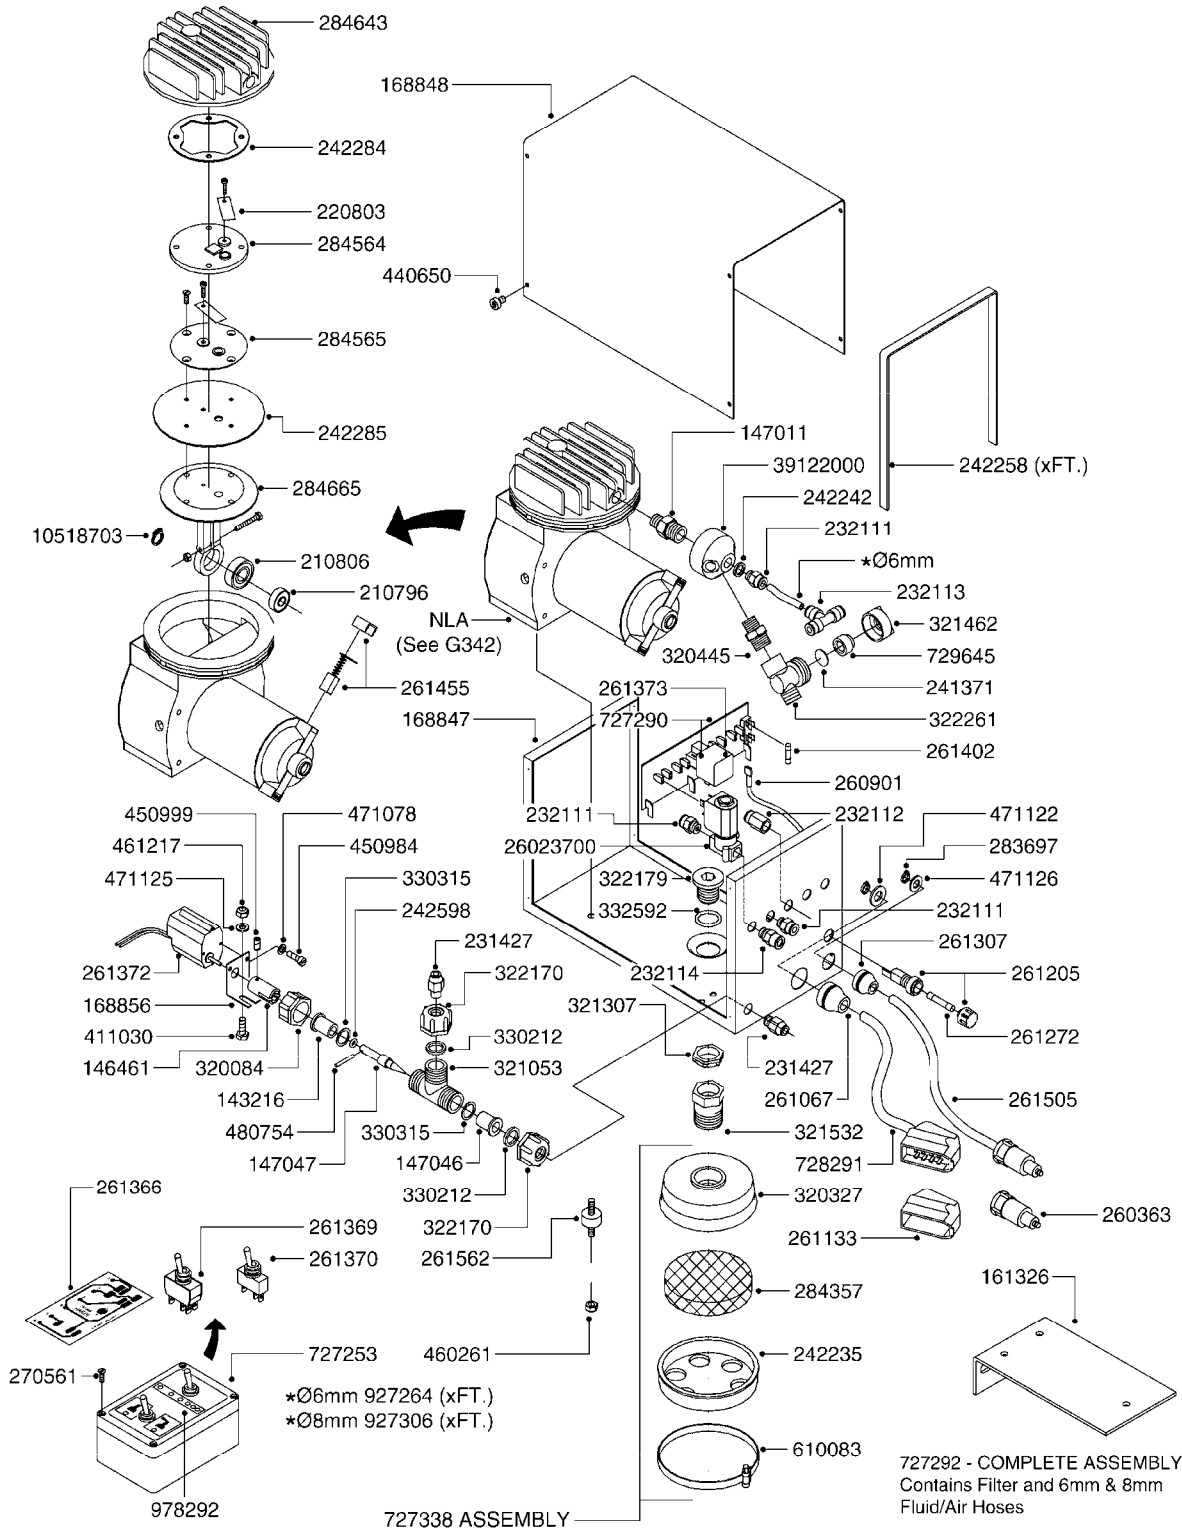

717824 - COMPLETE ASSEMBLY

COMPLETE ASSEMBLIES
WHOLEGOODS ITEMS

G320

FOAM MARKER COMPRESSOR PRE 92
G320-HIN, 26:05:11

Page 1

Date 02.07.2013 9:52

parts-n°	order qty	description
143231	1	SEAT F. VALVE 1/2'
143253	1	CONNECTING BRANCH FOR COMPRES.
146644	1	PIN D3X19 STAINLESS
165675	1	TOP COVER FOR CONTROL BOX
168169	1	INLET VALVE THO.COM.621102
168595	1	EXHAUST PLATE
168596	1	SUCTION PLATE
210749	1	BEARING ROLLER 6201-8 N F/COMP
210784	1	BEARING BALL 6002 2Z
231044	1	QUICK COUPLING F.AIR HOSE
242035	1	DIAPHRAGM THO.COM.608146
242058	1	O-RING THO.COM.623048
242059	1	VALVE (OUTLET)THO.COM.633525
242111	1	O-RING FOR VALVE PLATE
260337	1	COMPRESSOR F.F/M-91
260363	1	PLUG 2 POLE 12V
260374	1	FUSE HOLDER
260385	1	BULKHEAD FITTING F. CABLE
260396	1	NUT FOR BULKHEAD FITTING
260444	1	FUSE 8 AMP.
261050	1	SWITCH
261089	1	KNOB FOR ADJ.CONT.261050
261505	1	CABLE 2X4MM L8000MM
283770	1	SEAL FELT F. FOAM MARKER COMP
284264	1	COVER FOR COMPRESSOR
284341	1	CONNECTING ROD F.COMPRESSOR
320073	1	DISTRIBUTOR HOUSING 1/2"
320084	1	FITT.DK NUT 1/2" BSP
320106	1	FITT.DK CAPNUT 1" BSP
320187	1	FITT.DK CAP 3/8" BSP BLACK
320445	1	FITT.DK HN 1/4"X3/8" BSP
322072	1	FITT.DK TEE 3/8'X3/8'X3/8' BSP
330013	1	O-RING D15/D10X2.5 F.3/8"NUT
330212	1	O-RING D19/D14X2.4 F.1/2"NUT
330293	1	VALVE SEAT WITH 3/8" HOSE TAIL
330315	1	O-RING D18.4/D13X.6
330326	1	O-RING D30/D24X2 F.1"NUT
330337	1	HANDLE F. FLIP VALVE
330676	1	FITT.DK HB 3/8" F. 1/2" NUT
330783	1	FITT.DK HB 3/8"F.3/8" NUT
410627	1	SCREW M4X12
440285	1	SCREW 3.5X6.5 DIN7981C SS
450980	1	SCREW F.VALVE PLATE
460364	1	NUT HEX M8 GALV.
470643	1	WASHER LOCK
614550	1	BRUSH KIT F. COMPRESSOR
633581	1	CONTROL BOX FOR FOAM MARKER
709741	1	VALVE ASSY. 1/2" FLIP LEVER
717743	1	THROTTLE VALVE FOR FOAM MARKER
717824	1	CONTROL BOX MOUNTED
718911	1	VALVE (SAFETY) F.MARKER
28029803	1	CLAMP HOSE GEAR P1/2" 6708
92701703	1	HOSE R X3/8" X300PSI WP X0012"