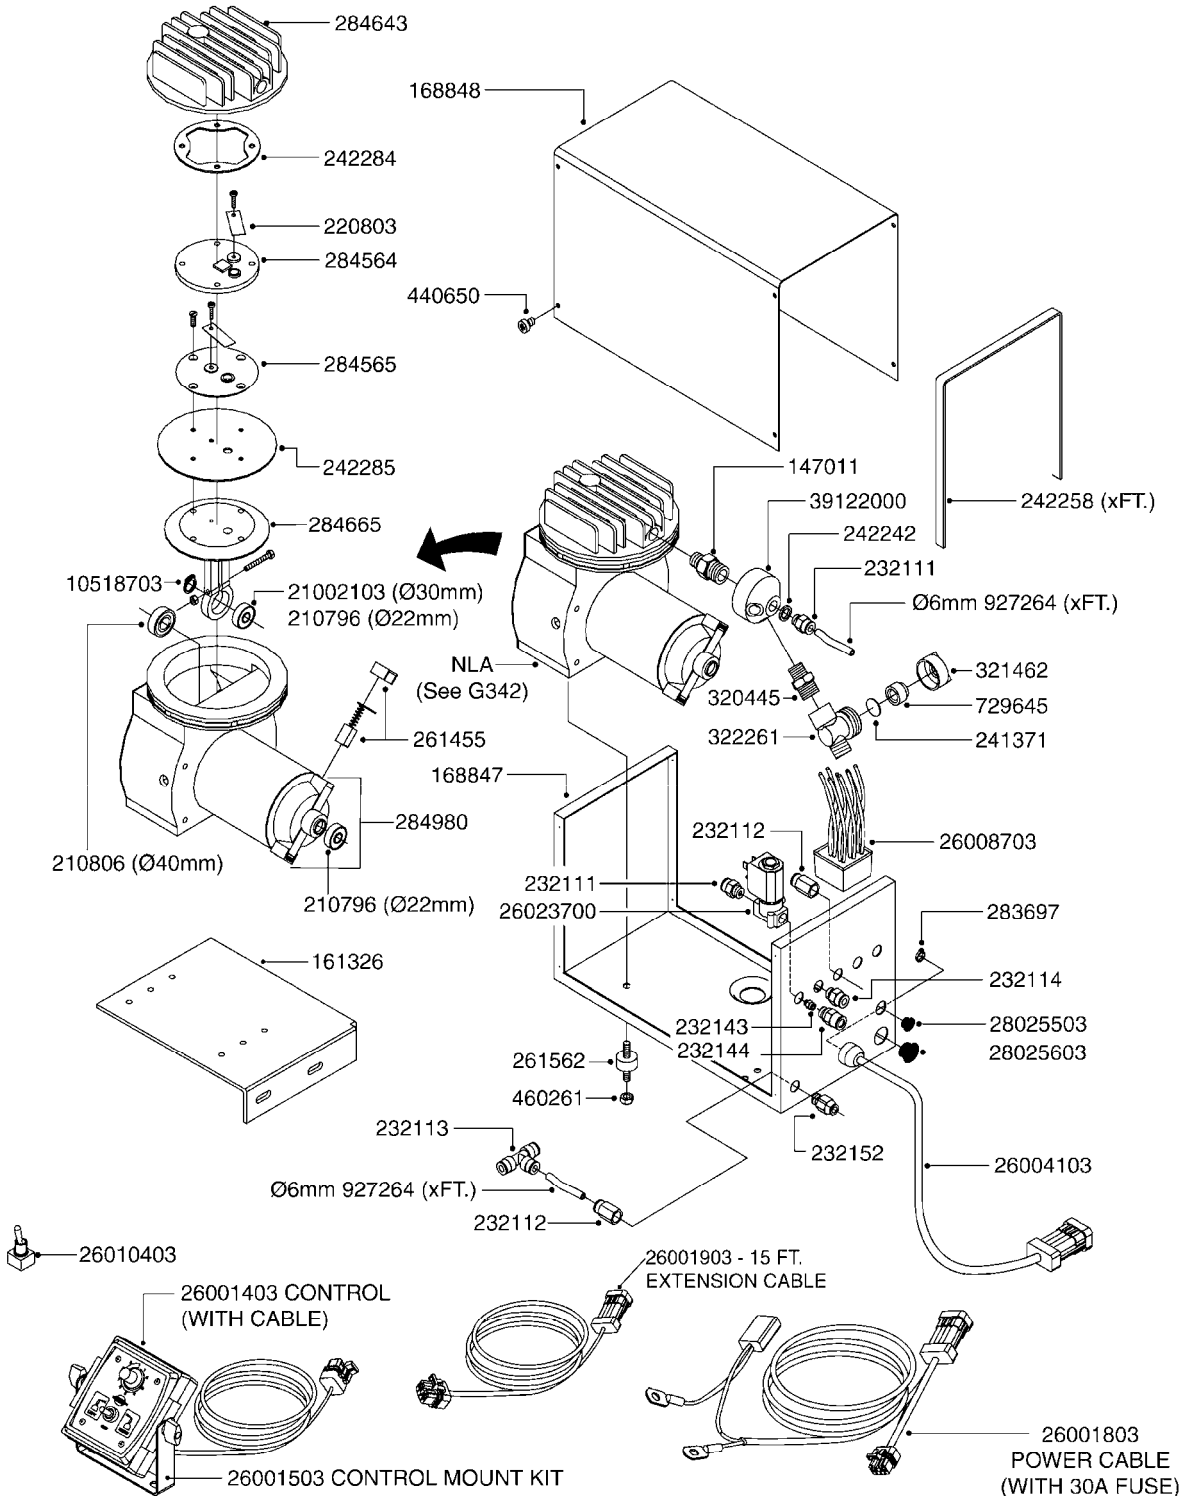

G341

*Ø8mm 927306 (xFT.)
*Ø10mm 927330 (xFT.)

70019403 - COMPLETE ASSEMBLY

FOAM MARKER COMPRESSOR 2002
G341-HIN, 27:05:10

Page 1
Date 02.07.2013 9:52

parts-n°	order qty	description
147011	1	HEX NIPPLE 3/8'X1/4'BSP BRASS
161326	1	MOUNT BKT. F. FOAM COMP.BOX 98
168847	1	ENCLOSURE LOWER F.MARKER
168848	1	COVER F. FOAM MARKER
210796	1	BEARING BALL D22/D8 X 7 608ZZ
210806	1	BEARING BALL D40/D17X12MM
220803	1	VALVE F. COMPRESSOR
232111	1	QUICK COUPLER 6MM X 1/8 EXT.
232112	1	QUICK COUPLER 6MM 1/8 INT.
232113	1	QUICK COUPLER 6MM T-PIECE
232114	1	COUPLER 1/8" THREADX8MM HOSE
232143	1	REDUCER 1/4'INT-1/8'EXT
232144	1	QUICK COUPLER 10MM X 1/4 EXT
232152	1	QUICK COUPLER 8MMX1/8 EXT.LONG
241371	1	DIAPHRAGM, NO-DRIP alt 241371
242242	1	O-RING F.AIR HOSE FITTING
242258	1	TRIM 3X10 SELF ADHESIVE 0012"
242284	1	HEAD GASKET F. COMPRESSOR
242285	1	DIAPHRAGM F. F/M COMP.
261455	1	BRUSH KIT-FOAM MARKER MOTOR
261562	1	RUBBER DAMPER 2XM6X25
283697	1	TIESTRAP 200MM
284564	1	PLATE F.COMPRESSOR HEAD
284565	1	PLATE F.COMPRESSOR HEAD
284643	1	COMPRESSOR HEAD F.FOAM MARKER
284665	1	CONNECTING ROD F.COMPRESSOR
284980	1	FLANGE REAR F. F.M.COMPRESSOR
320445	1	FITT.DK HN 1/4"X3/8" BSP
321462	1	CAP F.NO-DRIP ASSY.
322261	1	HOUSING F.SAFETY VALVE 3/8"
440650	1	SCREW 3.5x13 STAINLESS
460261	1	NUT HEX M6X1 LOCK
729645	1	NON-DRIP SPRING ASSY.GREEN 10
927264	1	HOSE R X PE D6/D4 X 0012"
927306	1	HOSE R X PE D8/D6 X 0012"BLACK
927330	1	HOSE R X PE D10/D8 X 012"BLACK
10518703	1	SNAP-RING OUTER 8X1
21002103	1	BEARING, 6200 2ZJEM (SKF)
26001403	1	HC FOAM MARKR CONSOLE VS3.0.00
26001503	1	HC FOAM MARKER CONSOLE MT.KIT
26001803	1	POWER CABLE
26001903	1	15' 7-PIN EXTENSION CABLE
26004103	1	FOAM MARKER CNTRL MOD CABL STD
26008703	1	FOAM MARKER CONTROL SCII
26010403	1	TOGGLE SWITCH MICRO-TRAK F.M.
26023700	1	SOLENOID VAL 12V 1/8' FLO '07
28025503	1	PLUG F.DRILLED HOLE 1/2"
28025603	1	PLUG F.DRILLED HOLE 3/4"
39122000	1	DISTR.HOUSING F.FOAM MARKER'07
70019403	1	FOAM MARKER COMPRESSOR KIT STD