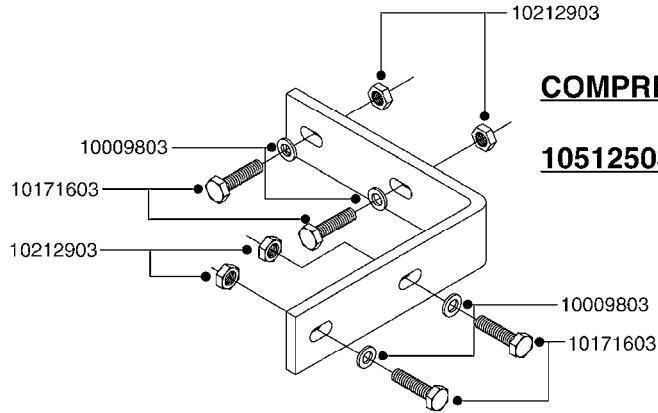

G342

*Ø8mm 927306 (xFT.)
*Ø10mm 927330 (xFT.)

70019403 - COMPLETE ASSEMBLY

FOAM MARKER COMPRESSOR 2007
G342-HIN, 17:12:07

Page 1
Date 02.07.2013 9:52

parts-n°	order qty	description
147011	1	HEX NIPPLE 3/8'X1/4'BSP BRASS
161326	1	MOUNT BKT. F. FOAM COMP.BOX 98
168847	1	ENCLOSURE LOWER F.MARKER
168848	1	COVER F. FOAM MARKER
232111	1	QUICK COUPLER 6MM X 1/8 EXT.
232112	1	QUICK COUPLER 6MM 1/8 INT.
232113	1	QUICK COUPLER 6MM T-PIECE
232114	1	COUPLER 1/8" THREADX8MM HOSE
232143	1	REDUCER 1/4'INT-1/8'EXT
232144	1	QUICK COUPLER 10MM X 1/4 EXT
232152	1	QUICK COUPLER 8MMX1/8 EXT.LONG
241371	1	DIAPHRAGM, NO-DRIP alt 241371
242242	1	O-RING F.AIR HOSE FITTING
242258	1	TRIM 3X10 SELF ADHESIVE 0012"
261562	1	RUBBER DAMPER 2XM6X25
283697	1	TIESTRAP 200MM
320445	1	FITT.DK HN 1/4"X3/8" BSP
321462	1	CAP F.NO-DRIP ASSY.
322261	1	HOUSING F.SAFETY VALVE 3/8"
440650	1	SCREW 3.5x13 STAINLESS
460261	1	NUT HEX M6X1 LOCK
718911	1	VALVE (SAFETY) F.MARKER
729645	1	NON-DRIP SPRING ASSY.GREEN 10
927264	1	HOSE R X PE D6/D4 X 0012"
927306	1	HOSE R X PE D8/D6 X 0012"BLACK
927330	1	HOSE R X PE D10/D8 X 012"BLACK
26001403	1	HC FOAM MARKR CONSOLE VS3.0.00
26001503	1	HC FOAM MARKER CONSOLE MT.KIT
26001803	1	POWER CABLE
26001903	1	15' 7-PIN EXTENSION CABLE
26004103	1	FOAM MARKER CNTRL MOD CABL STD
26008703	1	FOAM MARKER CONTROL SCII
26010403	1	TOGGLE SWITCH MICRO-TRAK F.M.
26011103	1	FOAMER POWER/CONTROL CABLE 39P
26023400	1	COMPRESSOR F.FOAM MARKER CM40
26023700	1	SOLENOID VAL 12V 1/8' FLO '07
28025503	1	PLUG F.DRILLED HOLE 1/2"
28025603	1	PLUG F.DRILLED HOLE 3/4"
39122000	1	DISTR.HOUSING F.FOAM MARKER'07
70019403	1	FOAM MARKER COMPRESSOR KIT STD