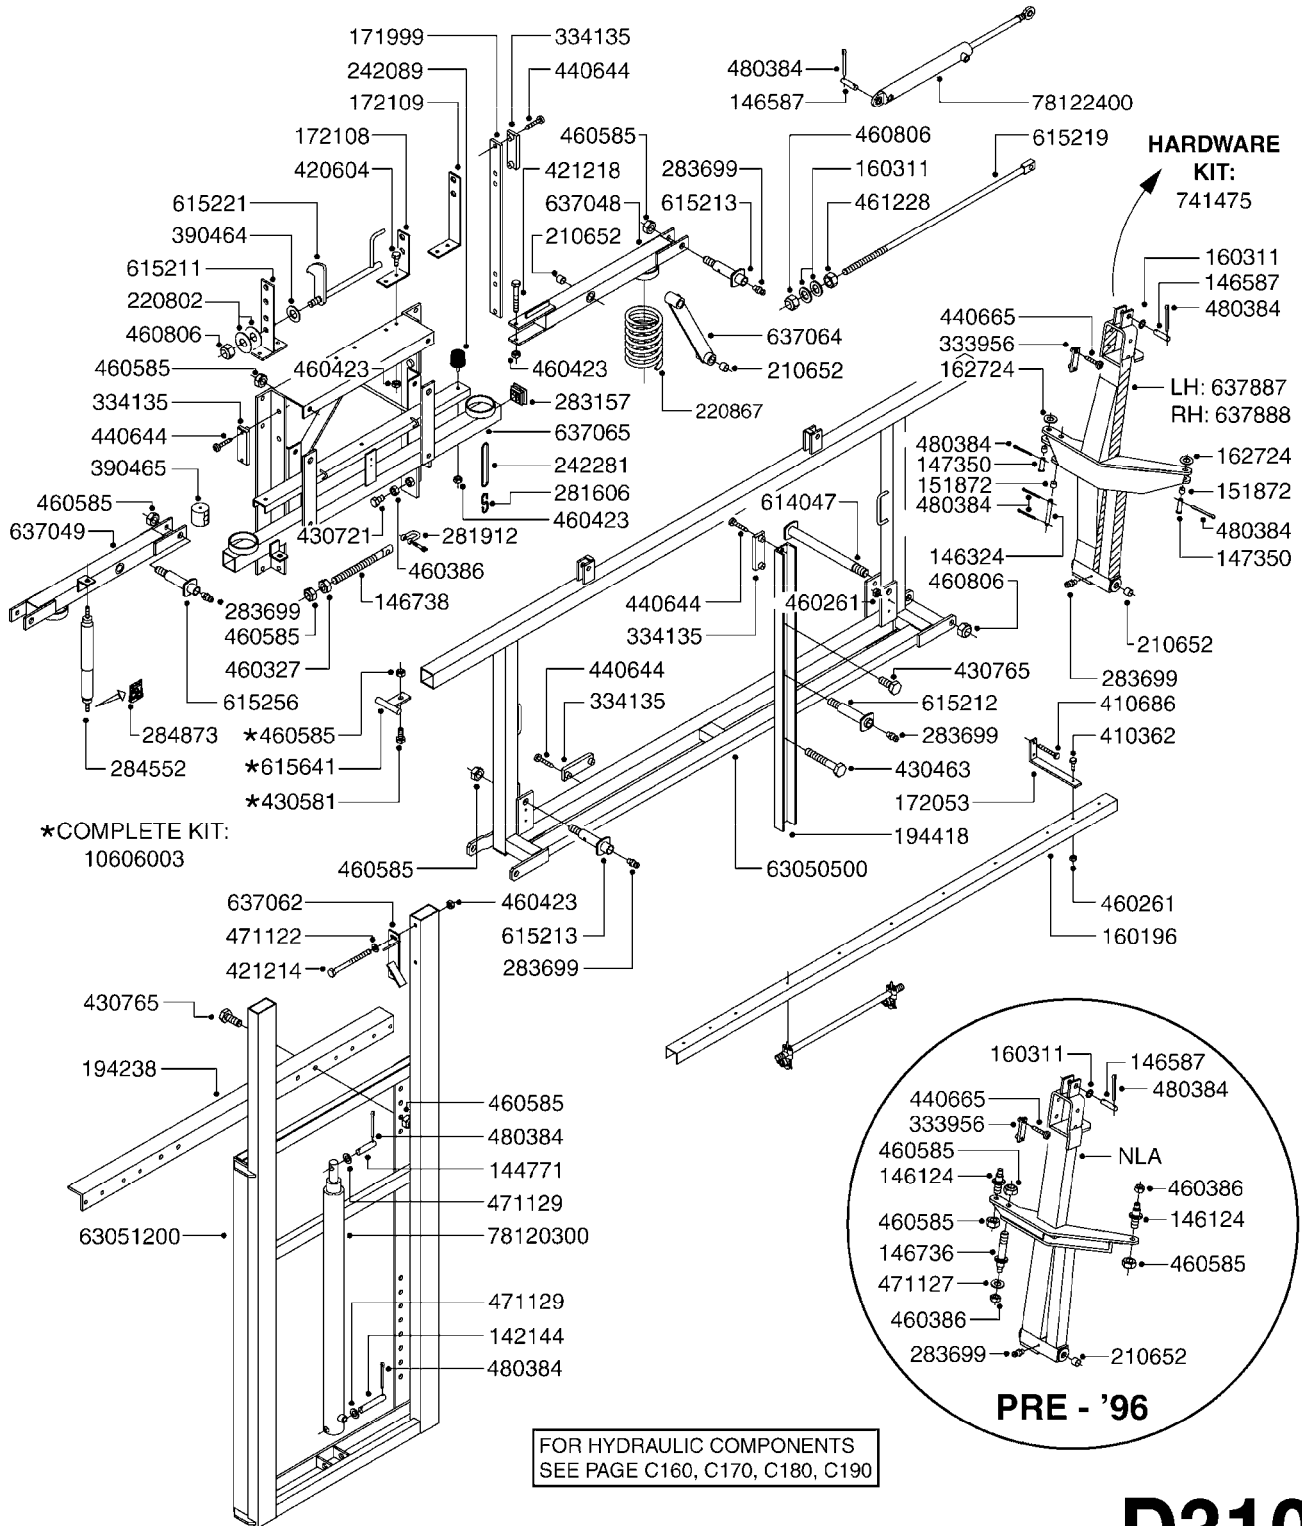

FOR HYDRAULIC COMPONENTS
SEE PAGE C160, C170, C180, C190

DENMARK STEEL PARTS SHOWN ON THIS PAGE
FOR NORTH AMERICAN STEEL PARTS, SEE PAGE D311

D310

BOOM EAG H-FRAME/CENTER 45-66'
D310-HIN, 01:11:12

Page 1

Date 02.07.2013 9:51

parts-n°	order qty	description
142144	1	PIN 20 X 115MM
144771	1	PIN D19.8 X 80
146124	1	ANCHOR PIN CABLE EAGLE
146324	1	SHAFT D16.8 L102/2 X 5
146587	1	PIN D16.8 X 65
146736	1	ANCHOR PIN FOR CYLINDER EAGLE
146738	1	PIN FOR CENTER CABLE EAGLE
147350	1	PIN D16.8 L60MM
151872	1	BUSHING D22.0/18.0 10MM
160196	1	NOZZLE TRACK EAGLE
160311	1	WASHER D30/D20.4X2
162724	1	WASHER D25/D18.1X1
171999	1	FLATBAR
172053	1	NOZZLE TRACK HOLDER
172108	1	HOOKMOUNT SHORT EAGLE
172109	1	HOOKMOUNT LONG EAGLE
194238	1	CROSS BRACE SPB
194418	1	U CHANNEL 65 X 1175 CENTER EAG
210652	1	BUSHING TEFLON D25/D22X20
220802	1	BELLVILLE WASHER D50/D22.4X2
220867	1	SPRING 134/14/320 EAGLE 60/66'
242089	1	RUBBER STOP D50X40 M10
242281	1	RUBBER BAND OVAL 180MM
281606	1	S-HOOK GALVANIZED
281912	1	SHACKLE M-10
283157	1	PLUG F.DRAIN 60X60X4
283699	1	GREASE NIPPLE M6X1
284552	1	SHOCK ABSORBER F.EAGLE BOOM
284873	1	KIT F.SHOCK ABSORBER HDW.EAG.
333956	1	SLIDE SHOE 91X25X10
334135	1	SLIDE SHOE 140X45X15
390464	1	WASHER NYLON 40/21/3
390465	1	JOINER BLOCK TRAPEEZE EAGLE
410362	1	BOLT HEX 8.8 SS M6X20 FT
410686	1	BOLT HEX 8.8 DEL M6X30
420604	1	BOLT HEX 8.8 DEL M10X25 FT
421214	1	BOLT HEX 8.8 DEL M10X110
421218	1	BOLT HEX 8.8 DEL M10X90
430463	1	BOLT HEX 8.8 DEL M16X110
430581	1	BOLT HEX 8.8 DEL M16X40 FT
430721	1	BOLT HEX 8.8 DEL M12X40 FT
430765	1	BOLT HEX 8.8 DEL M16X55
440644	1	SCREW NO.10 5/8"
440665	1	SCREW M4.2X16 STAINLESS
460261	1	NUT HEX M6X1 LOCK
460327	1	NUT HEX M16X2
460386	1	NUT HEX M12X1.75
460423	1	NUT HEX M10X1.5 LOCK
460585	1	NUT HEX M16X2 LOCK
460806	1	NUT HEX M20X2.5 LOCK
461228	1	NUT HEX M20
471122	1	WASHER D20/D10.5X2 SS
471127	1	WASHER D24/D13X2.5 STAINLESS
471129	1	WASHER D37/D21X3 SS
480384	1	PIN COTTER 3/16 x 1-1/2"
614047	1	PIN D22 X 243 HINGE EAGLE
615211	1	HOOKMOUNT WELDMENT EAGLE
615212	1	PIN D22 X 84 LUBED F.EAGLE
615213	1	PIN D22 X 70 LUBED F.EAGLE
615219	1	TILT CYL.REPLACEMENT EAGLE
615221	1	HOOK WELDMENT EAGLE