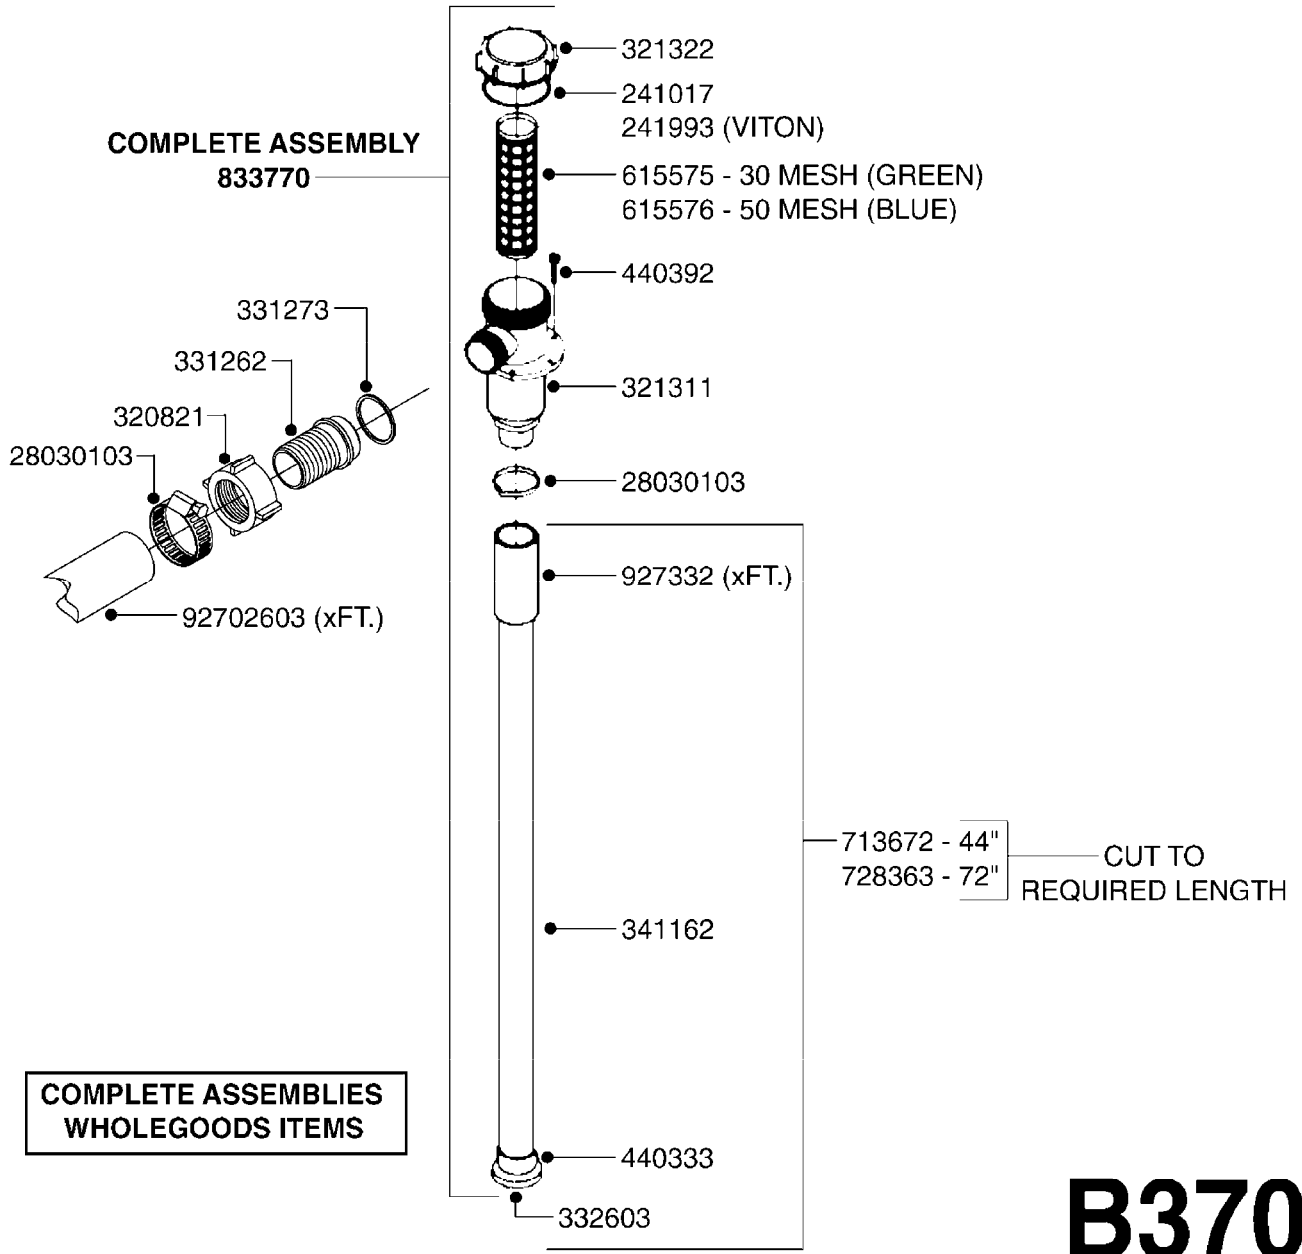

TOP SUCTION ASSEMBLY-SCREW CAP
B370-HIN, 08:12:09

Page 1
Date 02.07.2013 9:51

parts-n°	order qty	description
241017	1	O-RING D74,5X3 NITRIL
241993	1	O-RING 74.5 X 3MM VIT/241017
320821	1	FITT.DK NUT 1-1/2" BSP
321311	1	FILTER BODY S 80 X 4
321322	1	SCREW CAP F. S80 X 4
331262	1	FITT.DK HB 1-1/2" F. 1-1/2"NUT
331273	1	O-RING D44/D38X2 F.1-1/2"
332603	1	CAP F. SUCTION TUBE
341162	1	SUCTION TUBE F.650
440333	1	SCREW 3.5 X 9.5 SS
440392	1	SCREW NO.14 1"
615575	1	FILTER F.TOP SUCT.30 MESH GRN.
615576	1	FILTER F.TOP SUCT.50 MESH BLUE
713672	1	SUCTION TUBE L=44"
728363	1	SUCTION TUBE ASSY.L=72"
833770	1	TOP SUCTION KIT 300/500
927332	1	HOSE R X 28BAR X 40MM X 0012"
28030103	1	CLAMP HOSE GEAR P5/4-S1.5"6724
92702603	1	HOSE PVC SUCT GRAY 1-1/2"