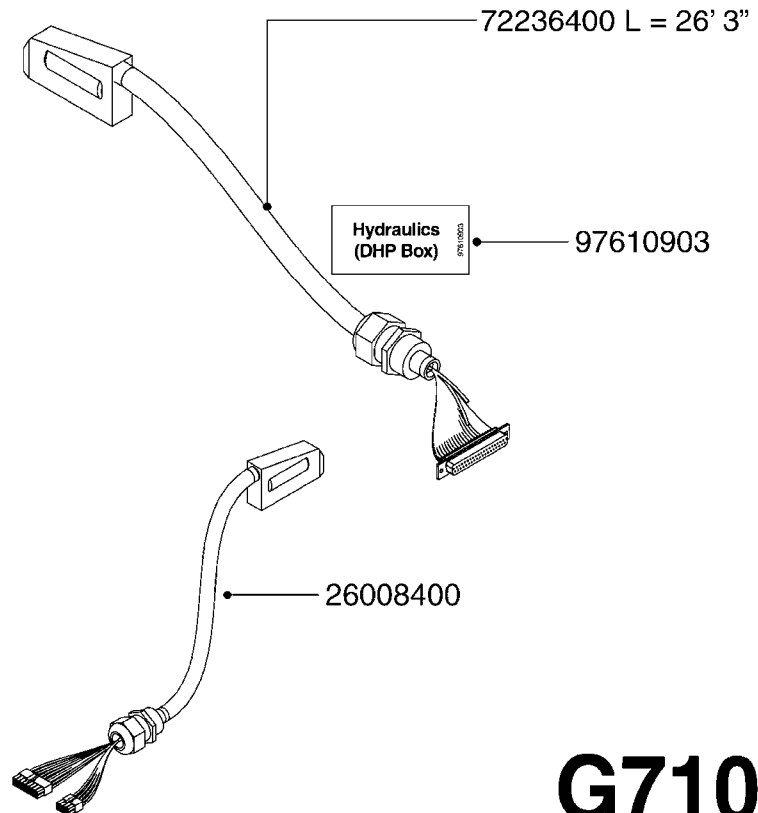

LIQUID SYSTEM

HYDRAULIC SYSTEM

* Note orientation of bracket
 1 = Liquid system
 2 = Hydraulic system

G710

39 PIN CABLES
G710-HIN, 16:05:12

Page 1
Date 02.07.2013 9:53

parts-n°	order qty	description
262158	1	PLUG INSERT 39 POLE MALE
262159	1	PLUG INSERT 39 POLE FEMALE
262160	1	PLUG HOUSING 39 POLE FEMALE
262161	1	PLUG HOUSING F/39 POLE MALE
440634	1	SCREW 5/8"
440732	1	PT SCREW 35X12B Z5452 ELZ
14034200	1	CODE BRACKET FOR 39 PIN CABLE
26003900	1	WIRE 37-39 PIN EVC, 6.6'
26004200	1	WIRE 37-39 PIN EVC, 57.4'
26008400	1	WIRE 39-PIN 24 WIRE L=8M
28027500	1	WIRE 37-39 PIN EVC, 37.7'
28028700	1	WIRE 37-39 PIN EVC, 45.9'
28028800	1	WIRE 37-39 PIN EVC, 16.4'
28028900	1	WIRE 37-39 PIN EVC, 26.2'
72236400	1	DAH CONN. WIRE/TRACTOR L=8M
97610803	1	DECAL-SRAY BOX 39-PIN
97610903	1	DECAL-HYDRAULIC BOX 39-PIN