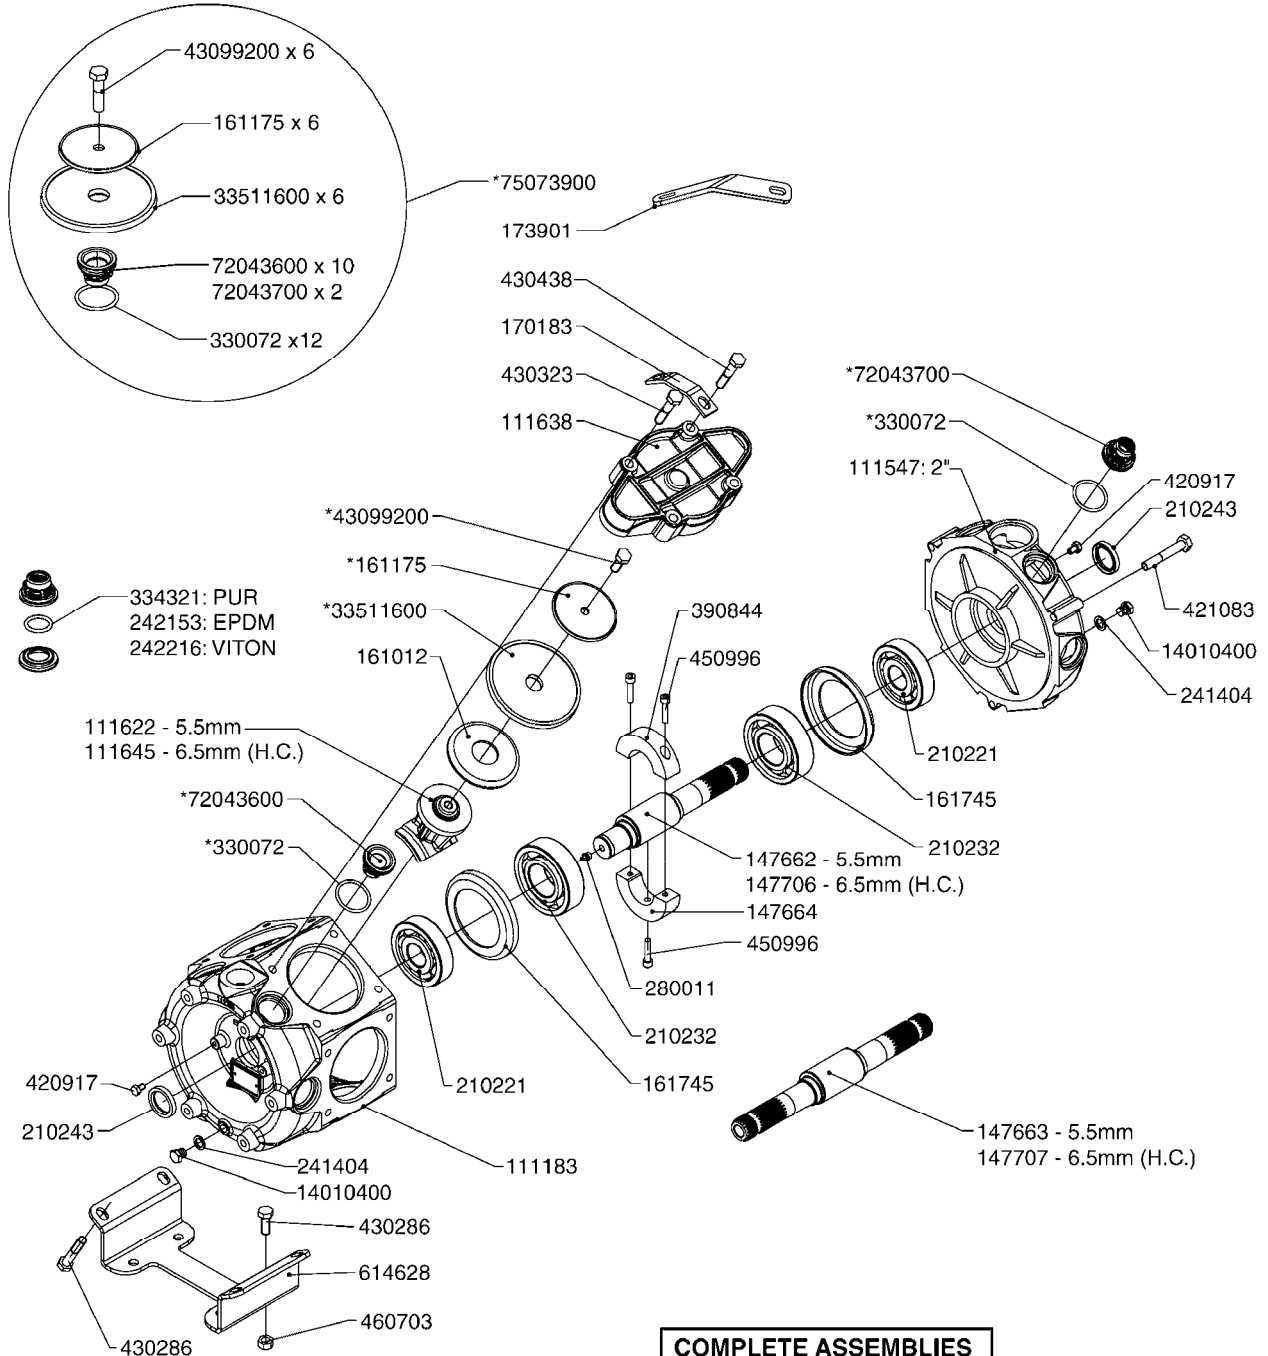

**COMPLETE ASSEMBLIES
WHOLEGOODS ITEMS**

COMPLETE PUMPS

- 821585 - 463/5.5 W/THROUGH SHAFT (1000 RPM)
- 821650 - 463/6.5 (1000 RPM H.C. OFFSET PORTS)
- 82166400 - 463/6.5 (1000 RPM H.C. INLINE PORTS)

A310

PUMP - 463/1000 RPM W/MOUNTING
A310-HIN, 01:12:11

Page 1
Date 02.07.2013 9:50

parts-n°	order qty	description
111183	1	PUMP CASTING 460-463 (PAINTED)
111547	1	PUMP CASTING 460-463-2' (PAINT)
111622	1	CONNECTING ROD 463/5.5MM
111638	1	VALVE COVER 463 HC+1000 VERS.
111645	1	CONNECTING ROD 463/6.5MM
147662	1	CRANK SHAFT F.363/463-5.5MM
147663	1	CRANK SHAFT 363/463-5.5 THROUG
147664	1	COUNTERBALANCE 363/463 WEIGHT
147706	1	CRANK SHAFT F.363/463-6.5MM
147707	1	CRANK SHAFT 363/463-6.5 THROUG
161012	1	DIAPHRAGM BACKING DISC F. 463
161175	1	DIAPHRAGM DISC F. 463 PUMP
161745	1	METAL SPACER F.363/463
170183	1	LIFT STRAP F.PUMP 360/361/462
173901	1	LIFT STRAP F.PUMP 463
210221	1	BEARING BALL 6407
210232	1	BEARING BALL 6310
210243	1	SEAL OIL 35 X 47 X 7
241404	1	DOWTYSEAL 1/4"
242153	1	O-RING D26X4 EPDM
242216	1	O-RING VITON F/1202/1302/462
280011	1	GREASE NIPPLE 1/8' H TR
330072	1	O-RING D53.5/D45.5X4
334321	1	O-RING POLY. 34.0x26.0x4.0
390844	1	COUNTERBALANCE 363/463 POM
420917	1	BOLT HEX 8.8 RAW M8X12 FT
421083	1	BOLT HEX 8.8 DEL M10X65
430286	1	BOLT HEX 8.8 DEL M12X30 FT
430323	1	BOLT HEX 8.8 DEL M12X60
430438	1	BOLT HEX 8.8 DEL M12X65
450996	1	BOLT ALLEN M8X35 DIN 912 RAW
460703	1	NUT HEX M12X1.75 LOCK
614628	1	FOOT FOR PUMP 460-463 PAINTED
821585	1	PUMP 463/5.5 THRGH SHAFT 1000R
821650	1	PUMP 463/6.5/1000 OFFSET PORTS
14010400	1	PLUG 1/4" BSP
33511600	1	DIAPHRAGM F. 463 PUMP POLY.'06
43099200	1	BOLT HEX SS M12 X 30 DIN933 A4
72043600	1	VALVE FOR 462/463
72043700	1	VALVE FOR 462/463 W.VENT HOLE
75073900	1	PUMP KIT 463 "06"
82166400	1	PUMP 463/6.5 2"SUC 1000RPM