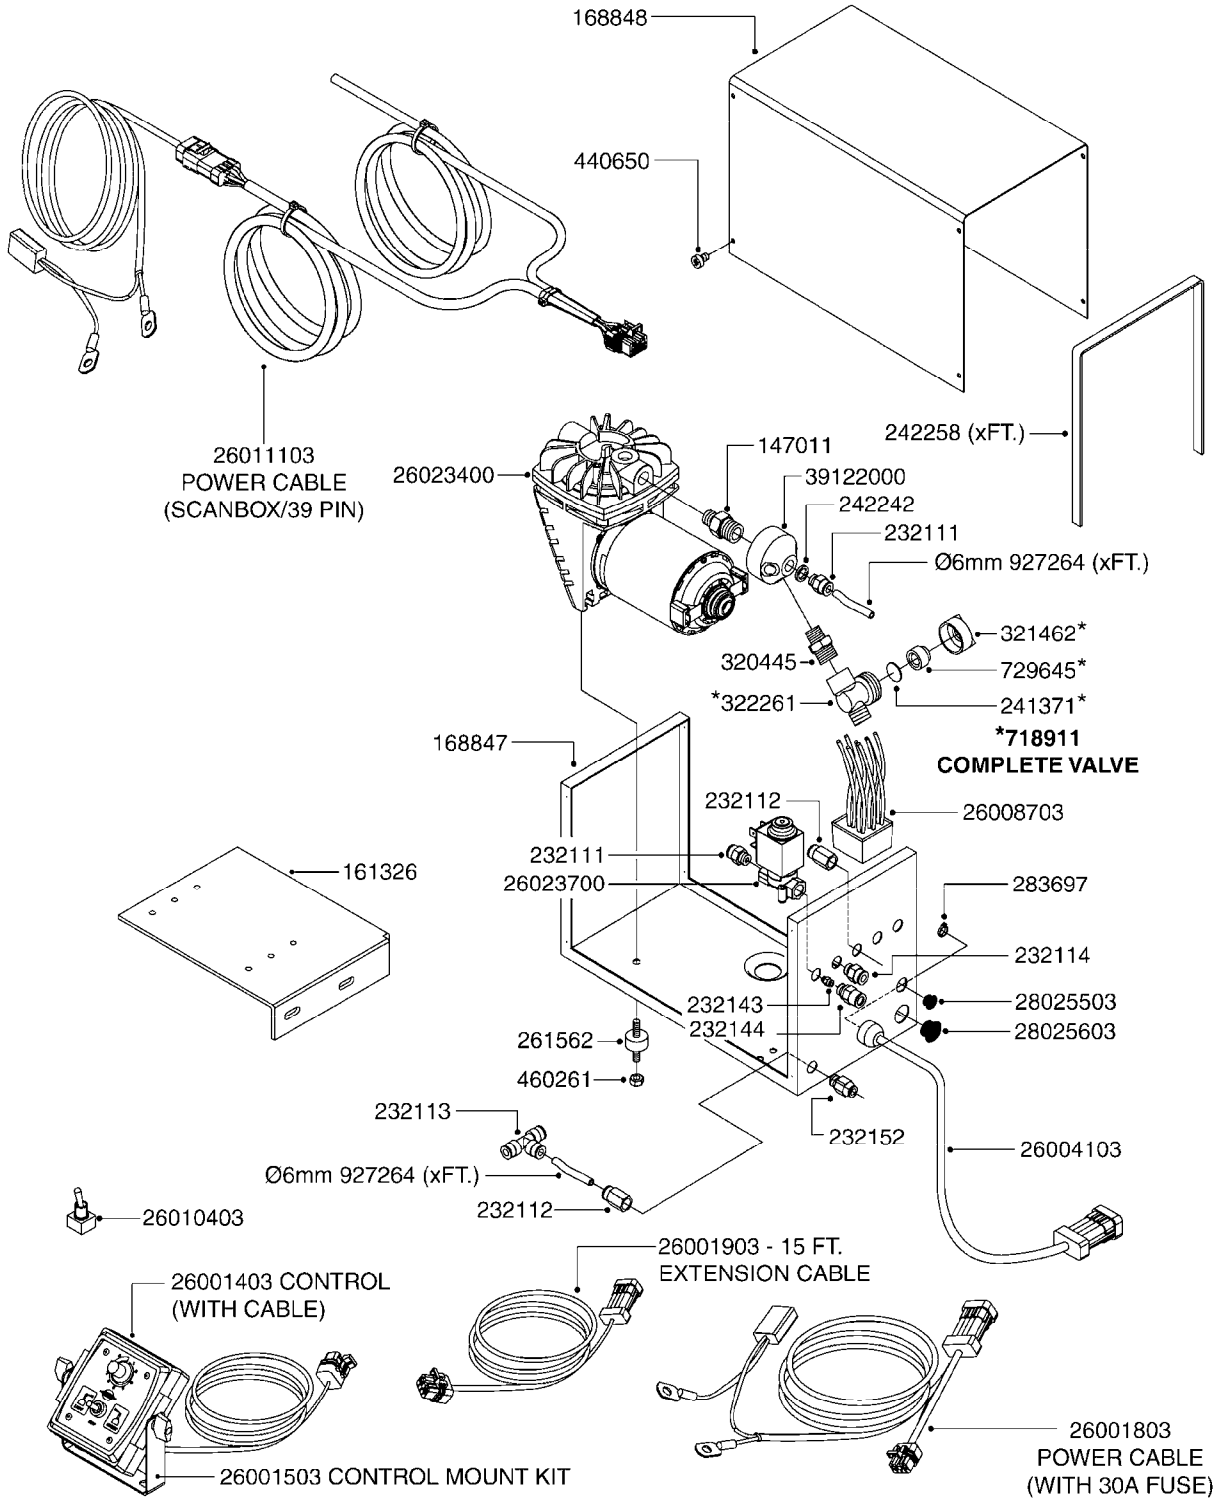

G342

*Ø8mm 927306 (xFT.)
*Ø10mm 927330 (xFT.)

70019403 - COMPLETE ASSEMBLY

FOAM MARKER COMPRESSOR 2007
G342-HIN, 17:12:07

Page 1
Date 02.07.2013 9:52

parts-n°	order qty	description
147011	1	HEX NIPPLE 3/8'X1/4'BSP BRASS
161326	1	MOUNT BKT. F. FOAM COMP.BOX 98
168847	1	ENCLOSURE LOWER F.MARKER
168848	1	COVER F. FOAM MARKER
232111	1	QUICK COUPLER 6MM X 1/8 EXT.
232112	1	QUICK COUPLER 6MM 1/8 INT.
232113	1	QUICK COUPLER 6MM T-PIECE
232114	1	COUPLER 1/8" THREADX8MM HOSE
232143	1	REDUCER 1/4'INT-1/8'EXT
232144	1	QUICK COUPLER 10MM X 1/4 EXT
232152	1	QUICK COUPLER 8MMX1/8 EXT.LONG
241371	1	DIAPHRAGM, NO-DRIP alt 241371
242242	1	O-RING F.AIR HOSE FITTING
242258	1	TRIM 3X10 SELF ADHESIVE 0012"
261562	1	RUBBER DAMPER 2XM6X25
283697	1	TIESTRAP 200MM
320445	1	FITT.DK HN 1/4"X3/8" BSP
321462	1	CAP F.NO-DRIP ASSY.
322261	1	HOUSING F.SAFETY VALVE 3/8"
440650	1	SCREW 3.5x13 STAINLESS
460261	1	NUT HEX M6X1 LOCK
718911	1	VALVE (SAFETY) F.MARKER
729645	1	NON-DRIP SPRING ASSY.GREEN 10
927264	1	HOSE R X PE D6/D4 X 0012"
927306	1	HOSE R X PE D8/D6 X 0012"BLACK
927330	1	HOSE R X PE D10/D8 X 012"BLACK
26001403	1	HC FOAM MARKR CONSOLE VS3.0.00
26001503	1	HC FOAM MARKER CONSOLE MT.KIT
26001803	1	POWER CABLE
26001903	1	15' 7-PIN EXTENSION CABLE
26004103	1	FOAM MARKER CNTRL MOD CABL STD
26008703	1	FOAM MARKER CONTROL SCII
26010403	1	TOGGLE SWITCH MICRO-TRAK F.M.
26011103	1	FOAMER POWER/CONTROL CABLE 39P
26023400	1	COMPRESSOR F.FOAM MARKER CM40
26023700	1	SOLENOID VAL 12V 1/8' FLO '07
28025503	1	PLUG F.DRILLED HOLE 1/2"
28025603	1	PLUG F.DRILLED HOLE 3/4"
39122000	1	DISTR.HOUSING F.FOAM MARKER'07
70019403	1	FOAM MARKER COMPRESSOR KIT STD