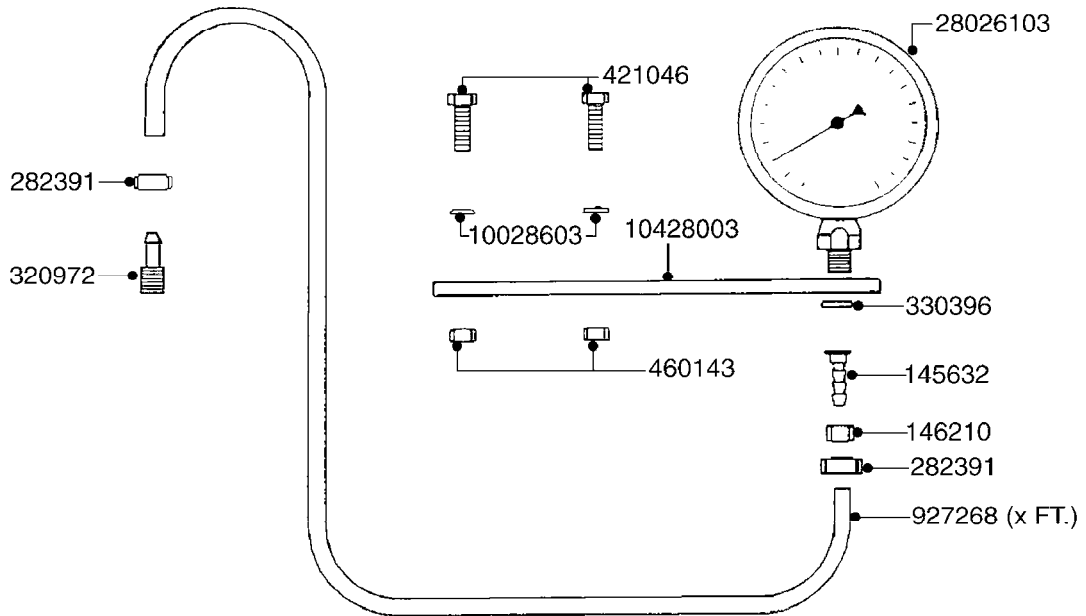

COMPLETE ASSEMBLIES
WHOLEGOODS ITEMS

70043903 - COMPLETE ASSEMBLY

G610

REMOTE GAUGE-ESC SPRAYERS-4"
G610-HIN, 12:12:05

Page 1

Date 02.07.2013 9:52

parts-n°	order qty	description
145632	1	FITT.DK HB 1/4' BRASS F.GUAGE
146210	1	NUT 1/4'BSP BRASS
282391	1	CLAMP HOSE CRIMP 5/16'
320972	1	FITT.DK HB 5/16'- 1/4' BSP
330396	1	O-RING D11.2/D6.6X3.2
421046	1	BOLT HEX 8.8 DEL M8X25 FT
460143	1	NUT HEX M8 LOCK
927268	1	HOSE R X PVC X 1/4 X 0012"
10028603	1	WASHER LOCK 5/16'
10428003	1	BKT. FOR ESC GAUGE KIT
28026103	1	GAUGE 200PSI/BR,4",1/4"BSP-BTM
70043903	1	*GAUGE KIT,4" OP UNIT INFEILD