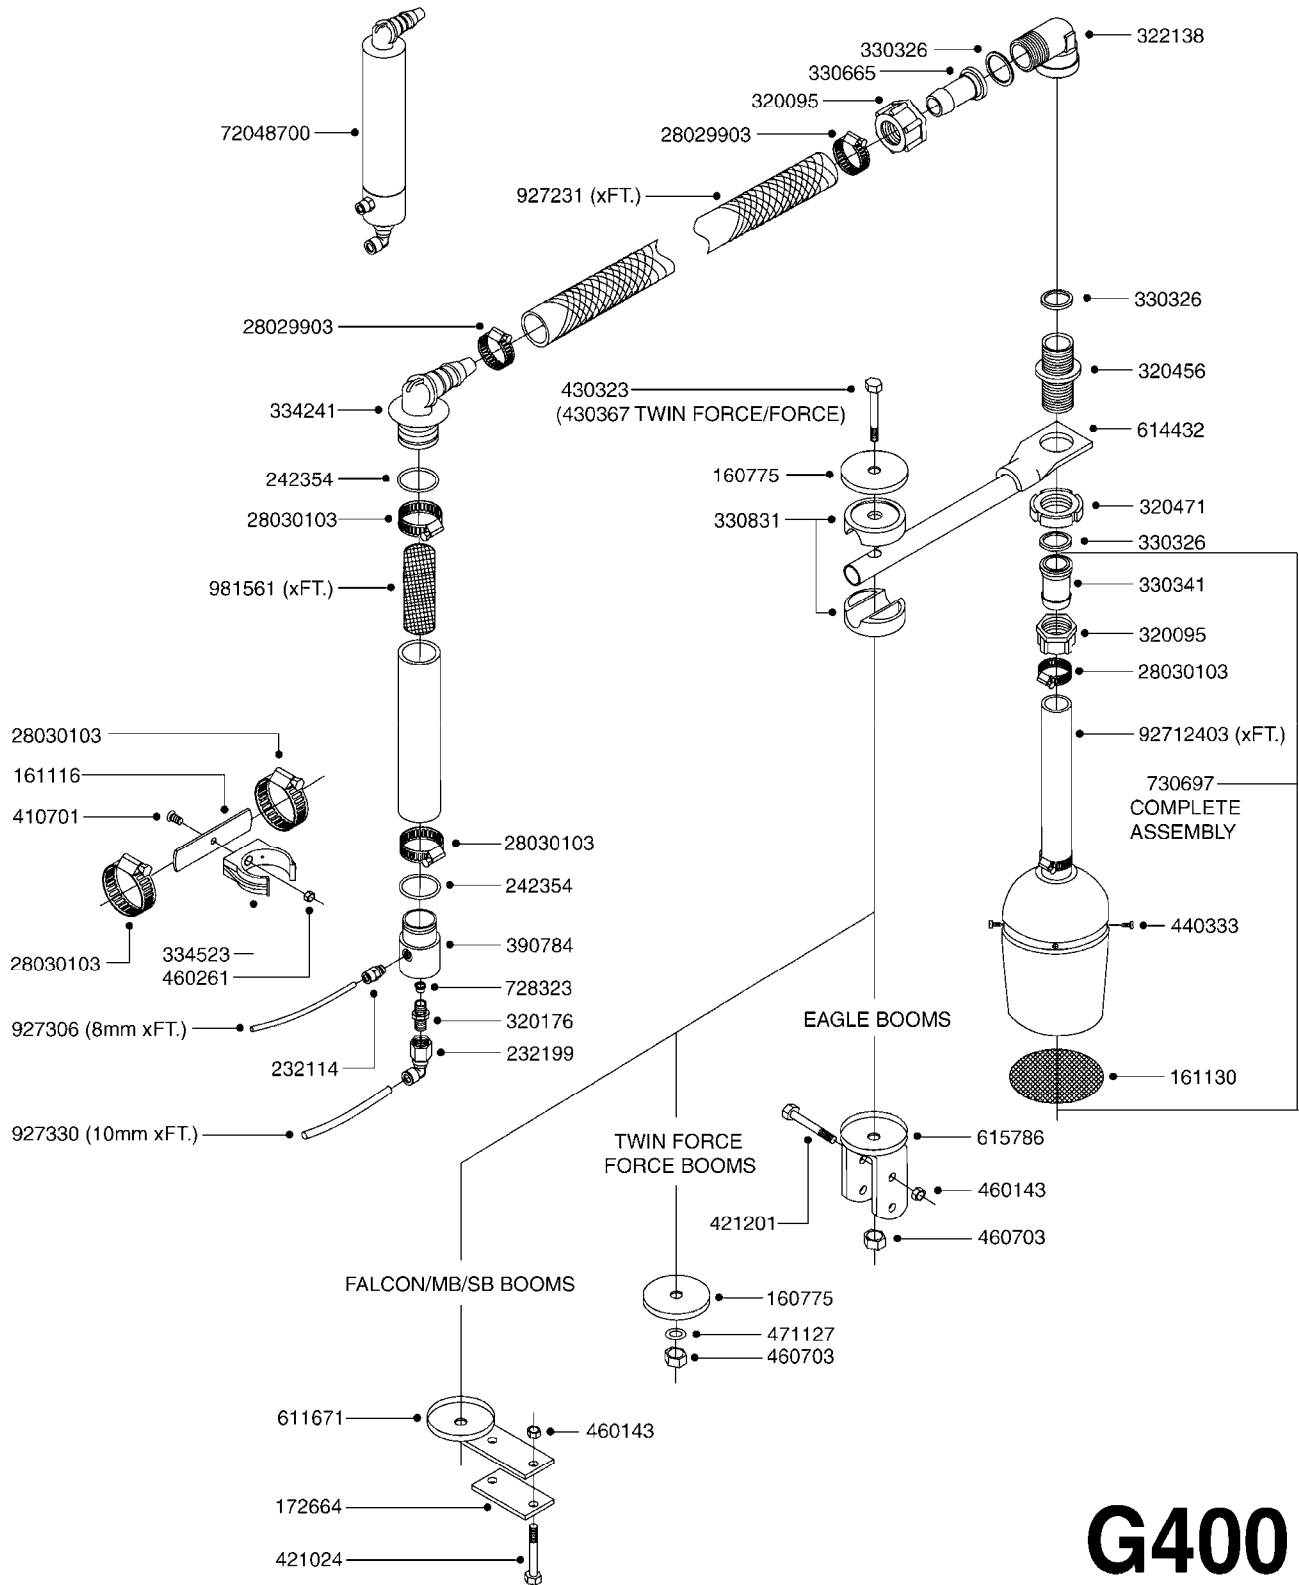

G400

FOAM MARKER DROPPER UPDATE 98
G400-HIN, 21:06:11

Page 1
Date 02.07.2013 9:52

parts-n°	order qty	description
160775	1	WASHER F. FRICTION PLATE
161116	1	FLATBAR PLATE 3 X 25 X 110
161130	1	FILTER SCREEN F/FOAM DROPPER
172664	1	FLATBAR BACKING PLATE
232114	1	COUPLER 1/8" THREADX8MM HOSE
232199	1	COUPLER 3/8' BSP-90/10MM HOSE
242354	1	O-RING D32.2X3.0 VITON F.S-53
320095	1	FITT.DK NUT 1" BSP
320176	1	FITT.DK HN 3/8"X1/2" BSP
320456	1	FITT.DK BULKHEAD 1"BSP DOUBLE
320471	1	FITT.DK NUT 1" BSP JAMB
322138	1	FITT.DK ELB 1"M X 1"F BSP
330326	1	O-RING D30/D24X2 F.1"NUT
330341	1	FITT.DK HB 1" F. 1" NUT
330665	1	FITT.DK HB 3/4"F.1" NUT
330831	1	FRICTION PLATE
334241	1	FITT.DK S-53 ELB.3/4"
334523	1	PIPE HOLDER D51.5
390784	1	PLUG FOR FOAM GENERATOR LWR 98
410701	1	SCREW M6X16 GALV.
421024	1	BOLT HEX 8.8 DEL M8X60
421201	1	BOLT HEX 8.8 DEL M8X70
430323	1	BOLT HEX 8.8 DEL M12X60
430367	1	BOLT HEX 8.8 DEL M12X100
440333	1	SCREW 3.5 X 9.5 SS
460143	1	NUT HEX M8 LOCK
460261	1	NUT HEX M6X1 LOCK
460703	1	NUT HEX M12X1.75 LOCK
471127	1	WASHER D24/D13X2.5 STAINLESS
611671	1	BREAK AWAY HOLDER F-MARKER
614432	1	BREAK AWAY ARM F. FOAM MARKER
615786	1	MOUNT BKT. F.FOAM DROPPER 98
728323	1	VALVE NON-RETURN
730697	1	FOAM DROPPER COMP. BLACK '97
927231	1	HOSE R X PVCX3/4 CLR/BRD 0012"
927306	1	HOSE R X PE D8/D6 X 0012"BLACK
927330	1	HOSE R X PE D10/D8 X 012"BLACK
981561	1	SPONGE MAT. MIX.CHAMBER-x0012"
28029903	1	CLAMP HOSE GEAR P3/4"-S1" 6712
28030103	1	CLAMP HOSE GEAR P5/4-S1.5"6724
72048700	1	MIXING CHAMBER,FOAM MARK. STD
92712403	1	HOSE R X1" X300PSI WP X0012"