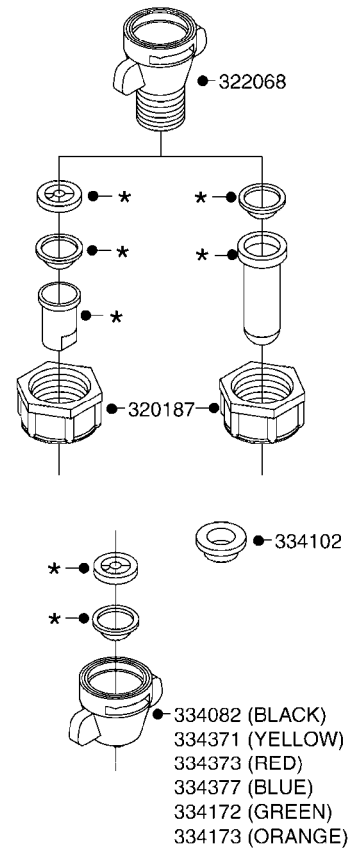

TRIPLET NOZZLE BODY

D620

*=REFER TO HARDI NOZZLE CATALOG