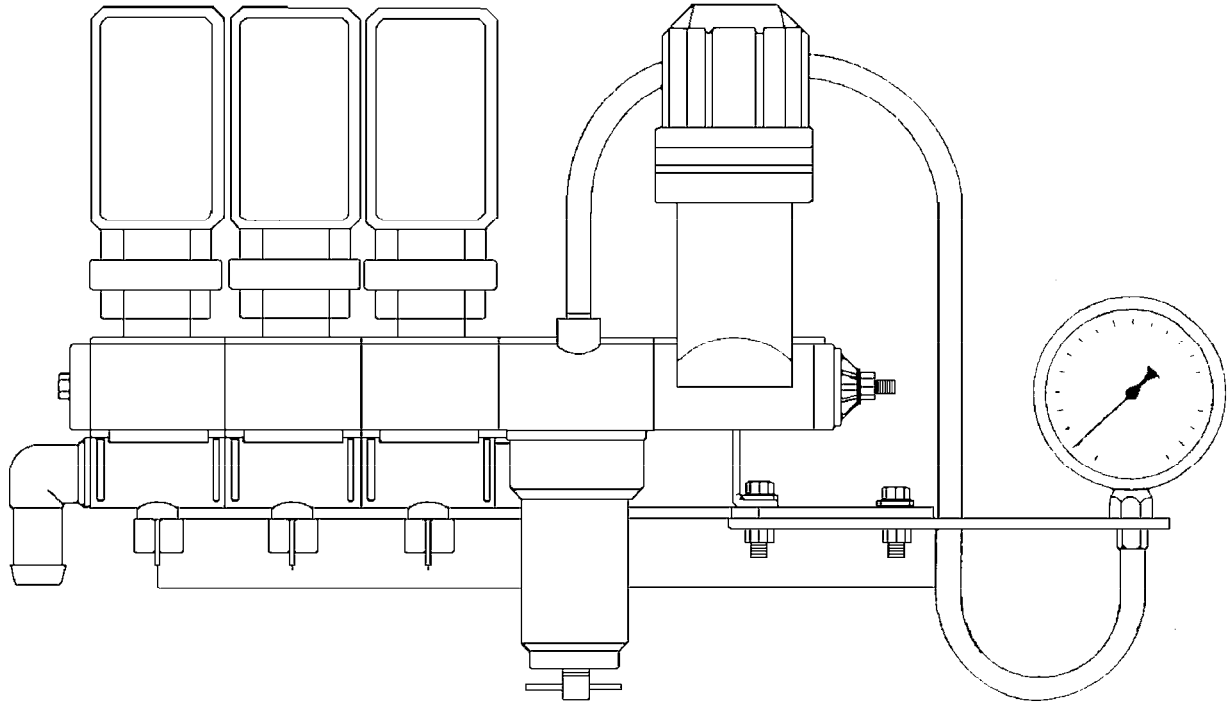

COMPLETE ASSEMBLIES
WHOLEGOODS ITEMS

70043903 - COMPLETE ASSEMBLY

G610

REMOTE GAUGE-ESC SPRAYERS-4"
G610-HIN, 12:12:05

Page 1

Date 02.07.2013 9:52

parts-n°	order qty	description
145632	1	FITT.DK HB 1/4' BRASS F.GUAGE
146210	1	NUT 1/4'BSP BRASS
282391	1	CLAMP HOSE CRIMP 5/16'
320972	1	FITT.DK HB 5/16'- 1/4' BSP
330396	1	O-RING D11.2/D6.6X3.2
421046	1	BOLT HEX 8.8 DEL M8X25 FT
460143	1	NUT HEX M8 LOCK
927268	1	HOSE R X PVC X 1/4 X 0012"
10028603	1	WASHER LOCK 5/16'
10428003	1	BKT. FOR ESC GAUGE KIT
28026103	1	GAUGE 200PSI/BR,4",1/4"BSP-BTM
70043903	1	*GAUGE KIT,4" OP UNIT INFEILD