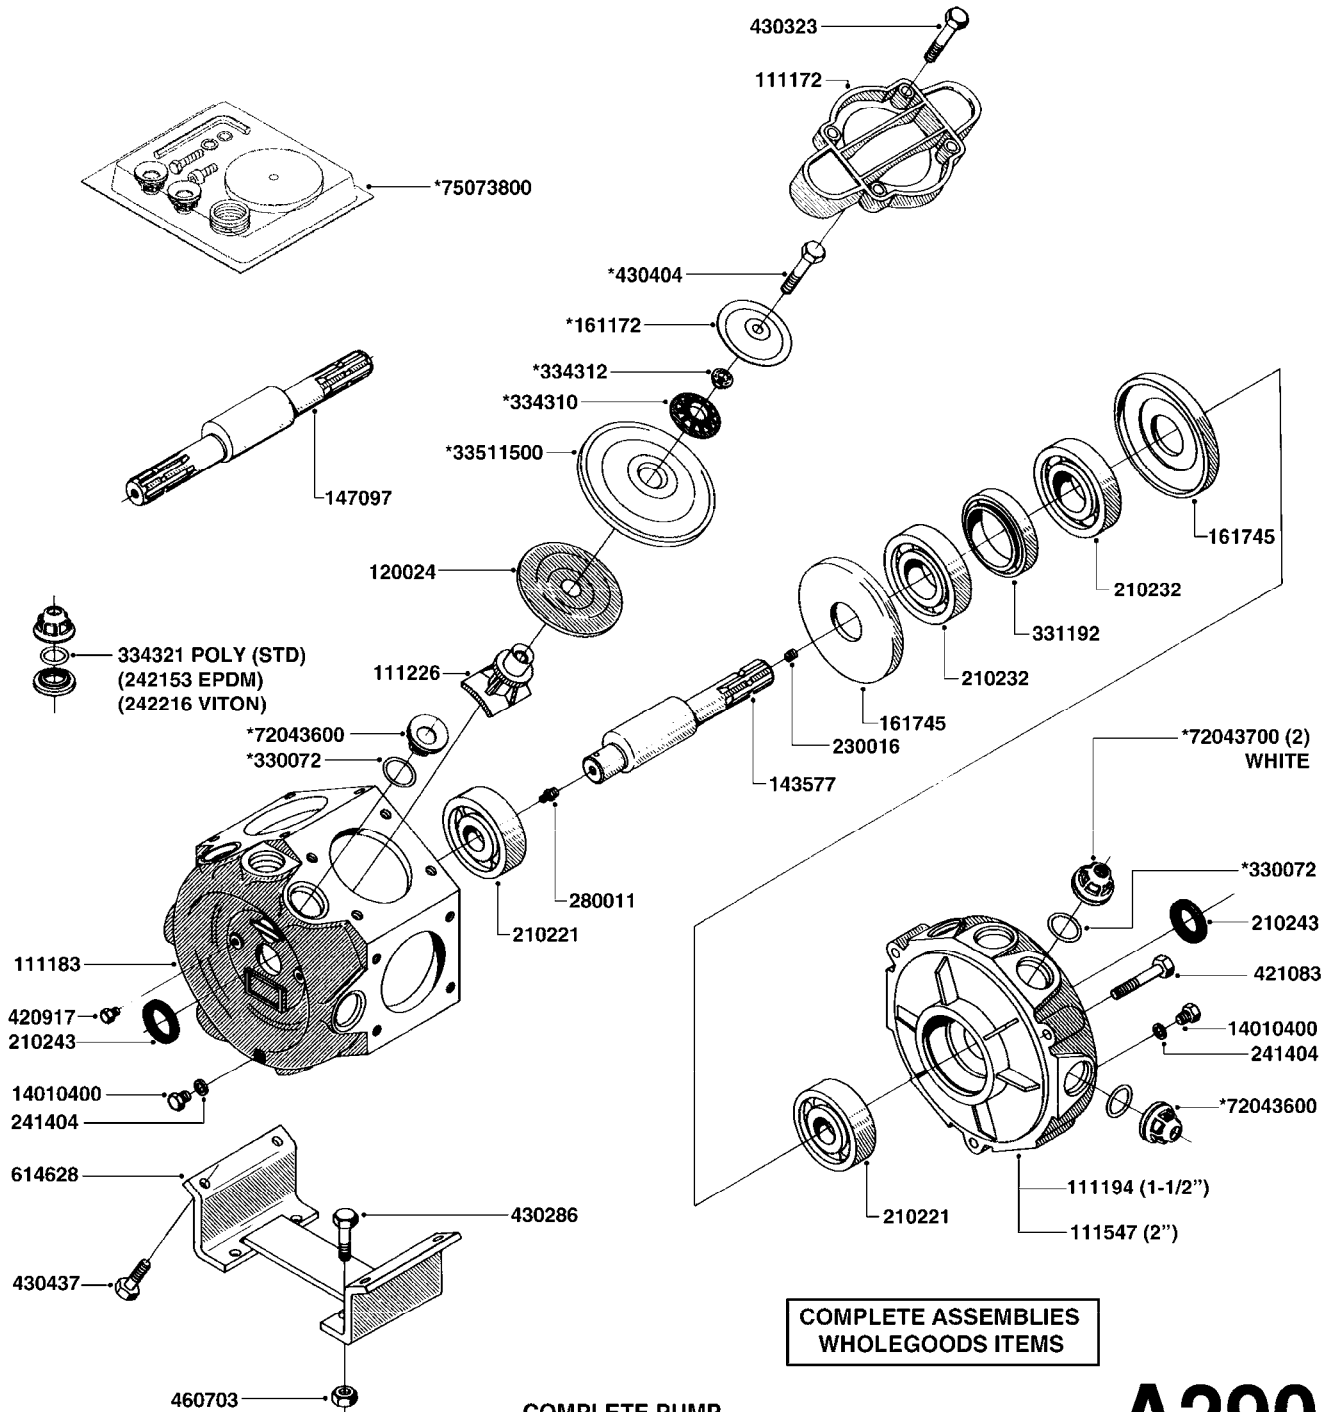

**COMPLETE ASSEMBLIES
WHOLEGOODS ITEMS**

A270

PUMP - 361/363 FITTINGS
A270-HIN, 01:12:11

Page 1
Date 02.07.2013 9:50

parts-n°	order qty	description
145997	1	FITT.DK S-93 FORK
231022	1	FITT.DK ELB. 1' BSP GF 121
242351	1	O-RING D69.5X3.0 VITON F.S-93
242353	1	O-RING D44.2X3.0 VITON F.S-67
320095	1	FITT.DK NUT 1" BSP
320132	1	FITT.DK HN 1" BSP
320821	1	FITT.DK NUT 1-1/2" BSP
321451	1	FITT.DK ELB.1-1/2 X1-1/4 80DEG
322321	1	FITT.DK S-67 X 1"BSP MALE
322322	1	FITT.DK S-67 X 1-1/4"BSP MALE
322323	1	FITT.DK S-93 X 1-1/2"BSP MALE
330326	1	O-RING D30/D24X2 F.1"NUT
330341	1	FITT.DK HB 1" F. 1" NUT
330746	1	GUARD PTO LOWER PART SHORT
330757	1	GUARD PTO UPPER PART SHORT
331262	1	FITT.DK HB 1-1/2" F. 1-1/2"NUT
331273	1	O-RING D44/D38X2 F.1-1/2"
334243	1	FITT.DK S-67 ELB.1"
334340	1	FITT.DK S-93 ELBOW 2.5"
334410	1	PROTECTION GUARD
334445	1	FITT.DK S-67 ELB.1-1/2"
334446	1	FITT.DK S-93 ELB.2" PVC
334647	1	FITT.DK S93 ELB 1-1/2" 90 PVC
334680	1	CLAMP HOSE PLASTIC 1"
410347	1	SCREW M6X20 8.8
420162	1	BOLT HEX 8.8 DEL 3/8"x15MM
459014	1	ALLEN SCREW M8 X 15 GALV.DIN93
460202	1	NUT HEX M6
461217	1	NUT HEX M5 LOCK
471074	1	WASHER M8 ELZ
471122	1	WASHER D20/D10.5X2 SS
821575	1	PUMP 363/5.5 THROUGH SHAFT
821580	1	PUMP 363/10 THROUGH SHAFT
821643	1	PUMP 363/10 1.5"SUC 540RPM OSP
821651	1	PUMP 363/5.5/1000 OSP
14012200	1	FITT.DK S-67 FORK W/M5 THREADS
28030103	1	CLAMP HOSE GEAR P5/4-S1.5"6724
28030203	1	CLAMP HOSE T-BOLT S2" 235-67
28030303	1	CLAMP HOSE T-BOLT S2.5" 235-76
82166100	1	PUMP 363/10 1.5"SUC 540RPM
82166200	1	PUMP 363/5.5 1.5"SUC 1000RPM
92702603	1	HOSE PVC SUCT GRAY 1-1/2"
92702703	1	HOSE PVC SUCT GRAY 2"
92702803	1	HOSE PVC SUCT GRAY 2-1/2"
92712403	1	HOSE R X1" X300PSI WP X0012"