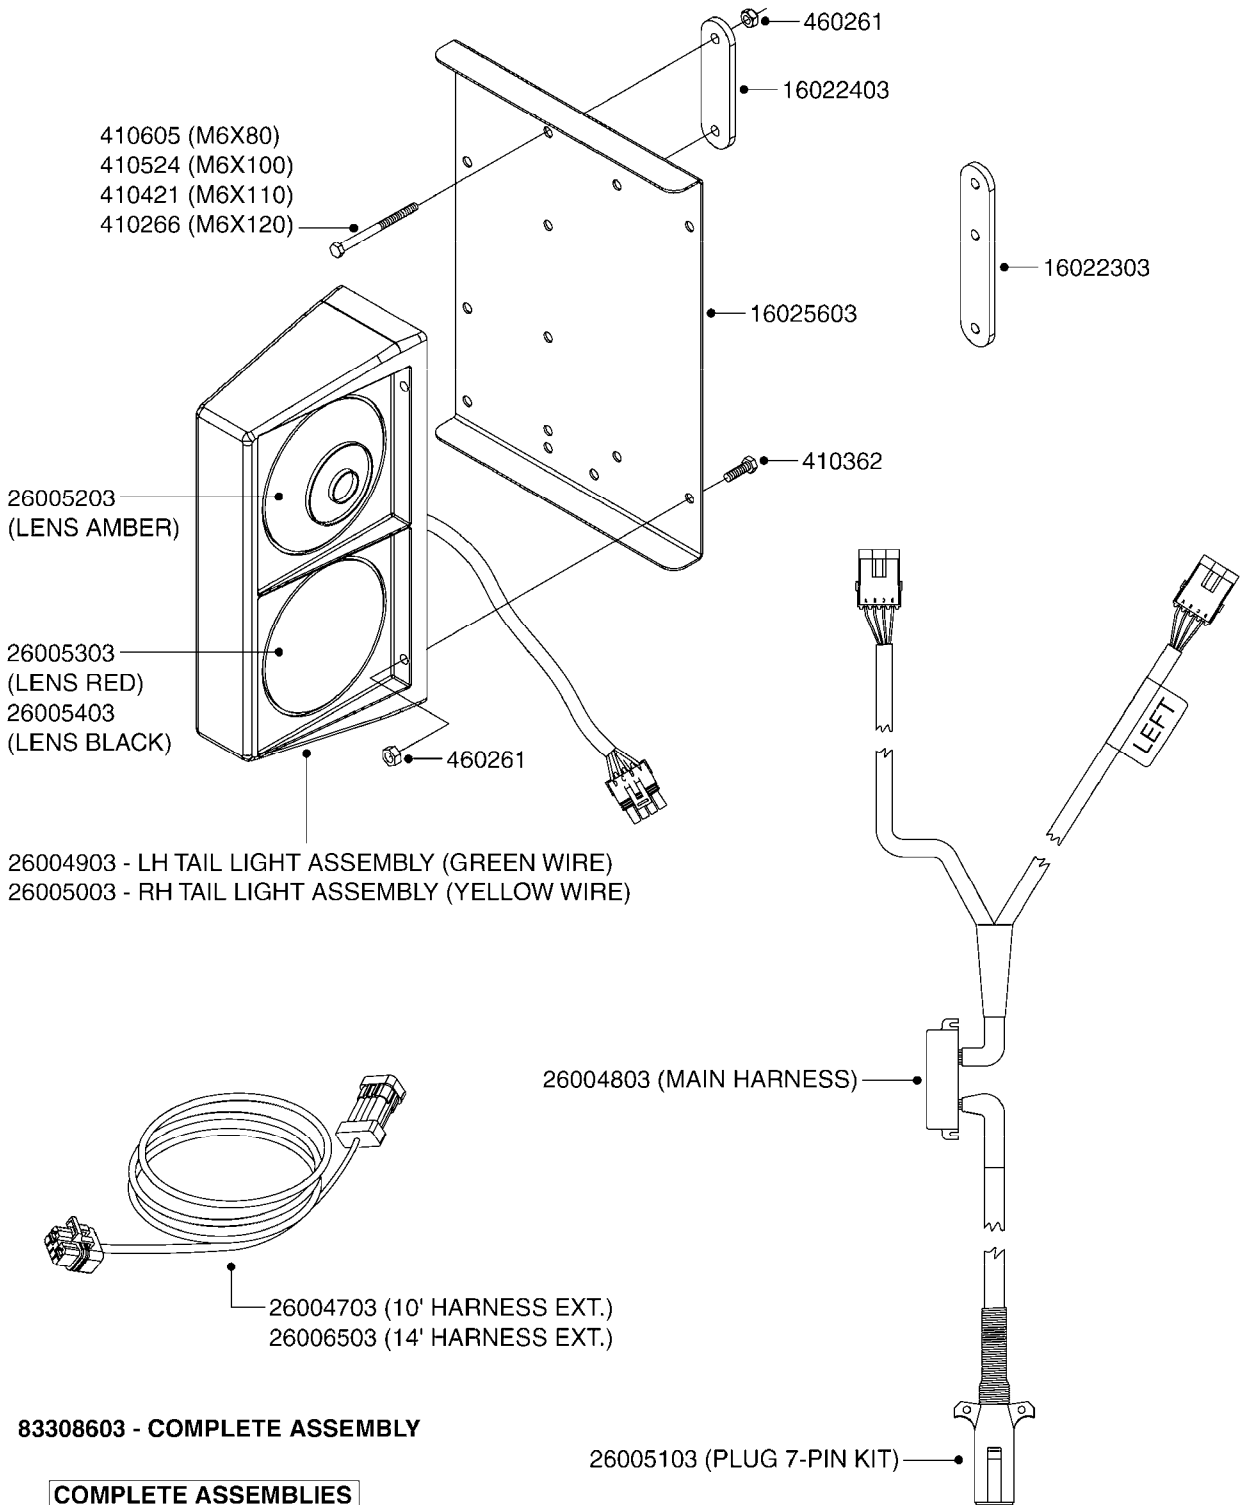

COMPLETE ASSEMBLIES
WHOLEGOODS ITEMS

G680

TRAFFIC LIGHT KIT
G680-HIN, 01:01:01

Page 1

Date 02.07.2013 9:53

parts-n°	order qty	description
410266	1	BOLT HEX 8.8 DEL M6X120
410362	1	BOLT HEX 8.8 SS M6X20 FT
410421	1	BOLT HEX M6X110 DIN931-A2 SS
410524	1	BOLT HEX 8.8 DEL M6X100
410605	1	BOLT HEX 8.8 DEL M6X80
460261	1	NUT HEX M6X1 LOCK
16022303	1	BRACKET 100MM TUBE
16022403	1	BRACKET 60MM TUBE
16025603	1	BRACKET TAIL LIGHT DUAL LAMP
26004703	1	HARNESS 13' EXT 4 WIRE WP
26004803	1	HARNESS MAIN TAIL LIGHT
26004903	1	TAIL LIGHT GREEN WIRE LH
26005003	1	TAIL LIGHT YELLOW WIRE RH
26005103	1	PLUG 7-PIN AG TAIL LIGHT
26005203	1	LENS AMBER BEFORE 2009
26005303	1	LENS RED BEFORE 2009
26005403	1	LENS BLACK BEFORE 2009
26006503	1	HARNESS 14' EXT 4 WIRE WP
83308603	1	TRAFFIC LIGHT KIT