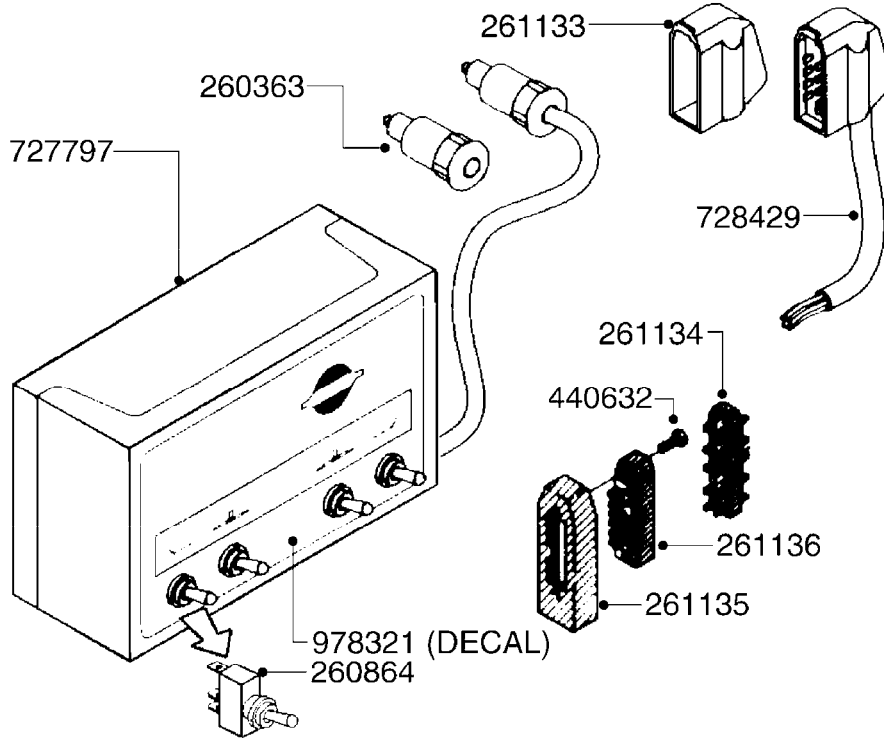

C240

HYD EAGLE HZ CONTROL BOX
C240-HIN, 01:01:01

Page 1

Date 02.07.2013 9:51

parts-n°	order qty	description
260363	1	PLUG 2 POLE 12V
260864	1	SWITCH F.HY BOOM CONTROL BOX
261133	1	PLUG HOUSING F.8 POLE PLUG
261134	1	PLUG INSERT 8 POLE MALE
261135	1	PLUG HOUSING 8 POLE FEMALE
261136	1	PLUG INSERT 8 POLE FEMALE
440632	1	SCREW M4X13
727797	1	CONTROL BOX EAGLE BOOM
728429	1	CABLE ASSY. F. HYD. CONTROL
978321	1	DECAL HZ CONTROL BOX