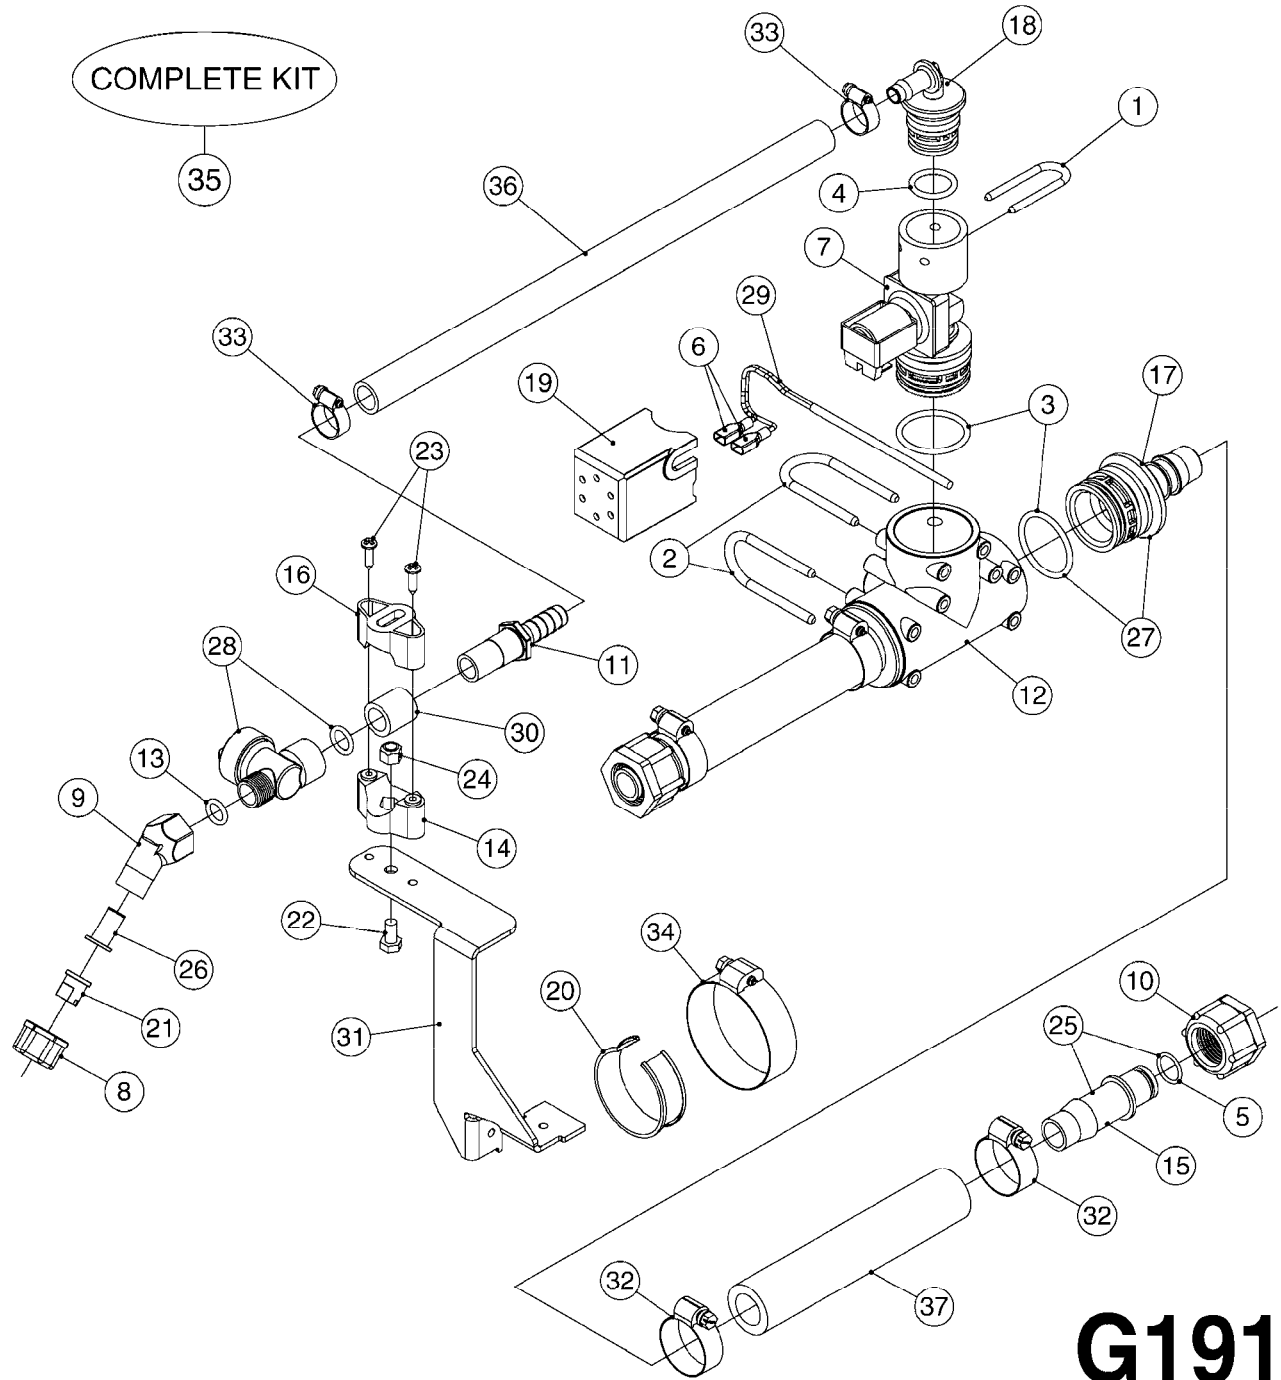

G191

ELECTRIC END NOZZLE KIT '09
G191-HIN, 09:05:13

Page 1
Date 02.07.2013 9:52

Pos.	parts-n°	order qty	description
1	145994	1	FITT.DK S-40 FORK
2	145995	1	FITT.DK S-53 FORK
3	242354	1	O-RING D32.2X3.0 VITON F.S-53
4	242355	1	O-RING D19.2X3.0 VITON F.S-40
5	242594	1	O-RING D14 X 1.78 SCH.70-EPDM
6	261539	1	SPADE F.ELEC CONNEX BLUE INSUL
7	262104	1	VALVE, SOLENOID, S53/S40
8	320187	1	FITT.DK CAP 3/8" BSP BLACK
9	320191	1	FITT.DK ELB 3/8' BSP 45 DEGREE
10	320283	1	FITT.DK NUT 3/4"BSP
11	320891	1	FITT.DK HB 3/8'- 3/8' BSP
12	322352	1	FITT.DK S-53 TEE
13	330013	1	O-RING D15/D10X2.5 F.3/8"NUT
14	333012	1	NOZZLE HOLD. UPPER PART
15	334044	1	FITT.DK HB 3/4' F. 3/4' CAP
16	334220	1	YOKE, UPPER NOZZLE BODY
17	334229	1	FITT.DK S-53 STR.3/4"
18	334237	1	FITT.DK S-40 ELB.3/8'
19	334965	1	COVER FOR S53 SOLENOID VALVE
20	341291	1	RUBBER HOSE CLAMP COVER 130MM
21	370392	1	NOZZLE END FAN 1850-G 300
22	410546	1	BOLT HEX SS M6X12 FT
23	440665	1	SCREW M4.2X16 STAINLESS
24	460261	1	NUT HEX M6X1 LOCK
25	724621	1	FITT.DK HB 3/4"ASSY F.3/4" NUT
26	725042	1	SCREEN 80 MESH W.GASKET, RED
27	726558	1	FITT.DK S53 STR. 3/4" W. ORING
28	729610	1	NOZZLE ASSY. NON DRIP 3/8 THRD
29	983087	1	ELEC. CABLE 2 WIRE X 0.75MM
30	10631003	1	HOSE R X CLEAR BRAID.X 1/2 12"
31	16110803	1	NOZZLE BRACKET VAR SPACINGS
32	28029903	1	CLAMP HOSE GEAR P3/4"-S1" 6712
33	28044903	1	CLAMP HOSE GEAR P3/8" 6706
34	28047003	1	CLAMP HOSE GEAR 30 X 50 6732
35	82613203	1	ELECTRIC END NOZZLE KIT 2009
36	92701703	1	HOSE R X3/8" X300PSI WP X0012"
37	92703203	1	HOSE R X3/4" X300PSI WP X0012"