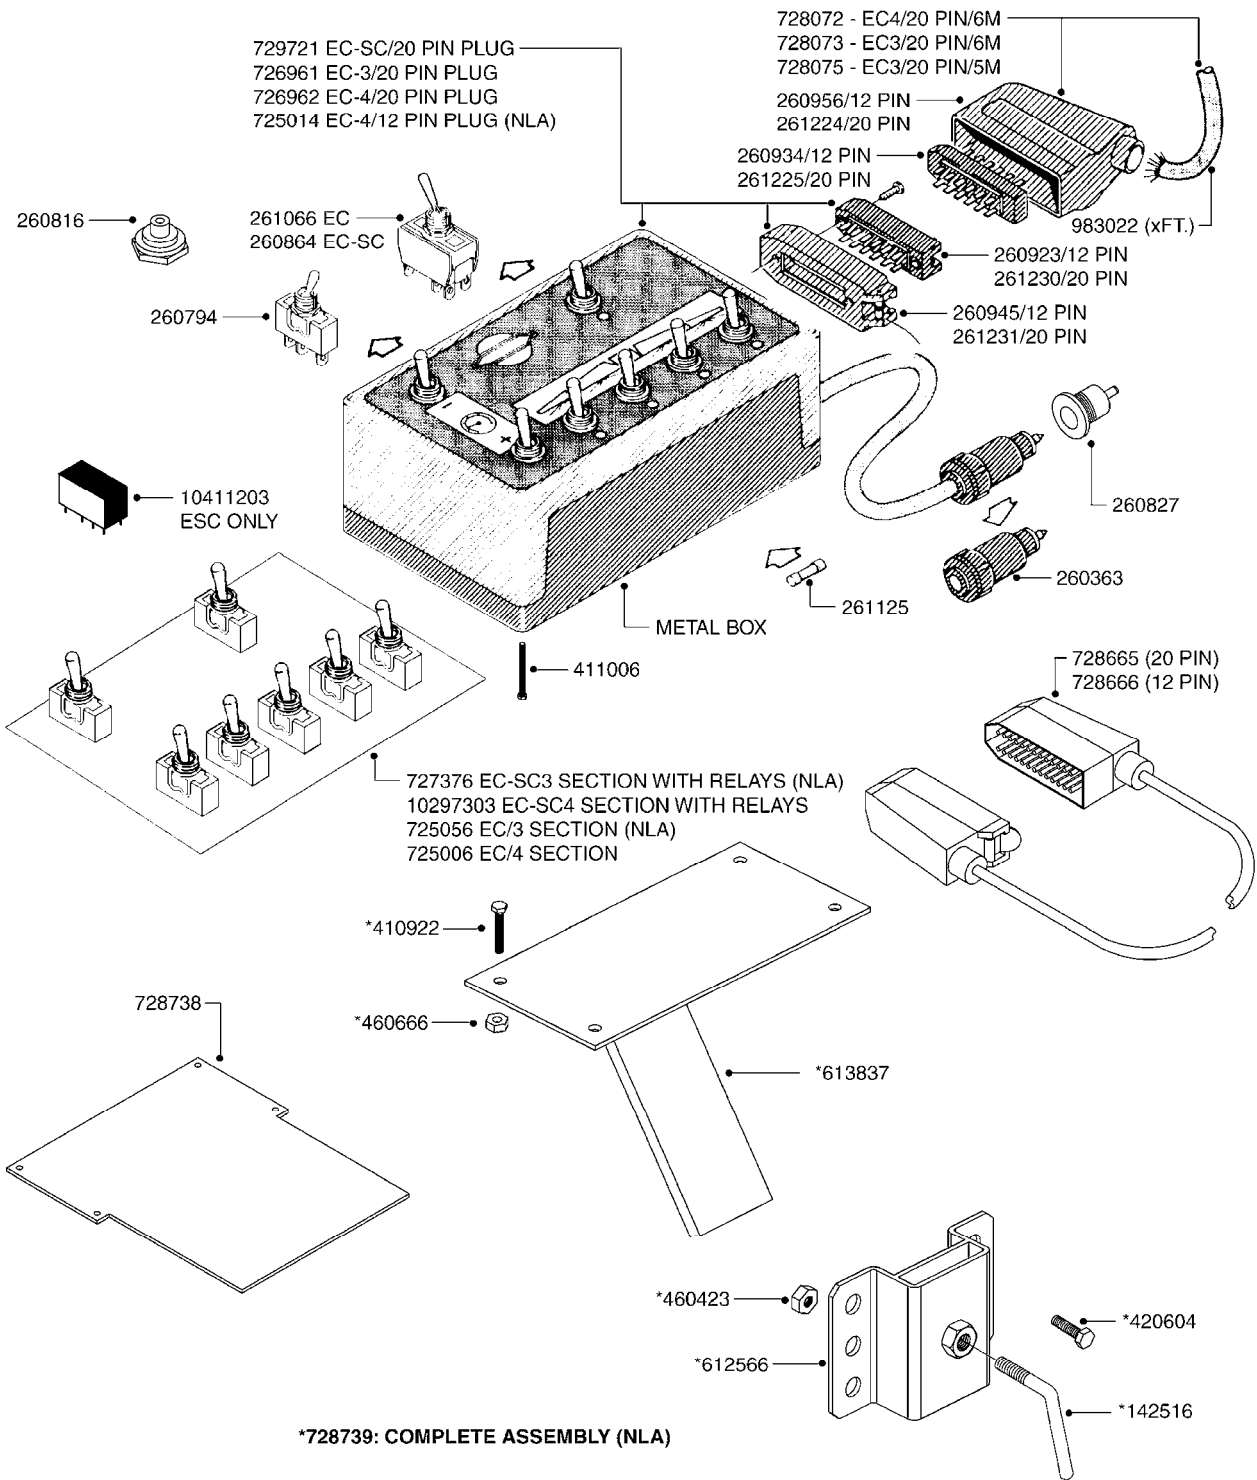

COMPLETE ASSEMBLIES
WHOLEGOODS ITEMS

B260

CONTROL BOX F/EC+EC-SC
B260-HIN, 01:01:01

Page 1
Date 02.07.2013 9:51

parts-n°	order qty	description
142516	1	SCREW SET M10 BENT F. LOCKING
260363	1	PLUG 2 POLE 12V
260794	1	SWITCH F.PRESS ADJ.EC CONTROL
260816	1	CAP W/RUBBER BOOT F.EC SWITCH
260827	1	PLUG F.EC ATTACHMENTS
260864	1	SWITCH F.HY BOOM CONTROL BOX
260923	1	PLUG INSERT 12 POLE FEMALE
260934	1	PLUG INSERT 12 POLL MALE
260945	1	PLUG HOUSE 12 POLE FEMALE
260956	1	PLUG HOUSE 12 POL.MALE
261066	1	SWITCH 2 POLE
261125	1	FUSE 5 X 20 500mA
261224	1	PLUG HOUSING F/20 POLE MALE
261225	1	PLUG INSERT 20 POLE MALE
261230	1	PLUG INSERT 20 POLE FEMALE
261231	1	PLUG HOUSING 20 POLE FEMALE
410922	1	CYL.SKR 8.8 DEL M4X20 RST
411006	1	SCREW M4X40 SLOTTED
420604	1	BOLT HEX 8.8 DEL M10X25 FT
460423	1	NUT HEX M10X1.5 LOCK
460666	1	NUT HEX M4
612566	1	MOUNT BRACKET F.FAN CABLE ASSY
613837	1	MOUNT PLATE FOR EC CONTROL BOX
725006	1	CIRCUIT BOARD 4 VALVE
725014	1	CONTROL BOX EC 4 SEC./12 PIN
725056	1	PRINTED CIRC.W SW 3WAY 726961
726961	1	CONTROL BOX EC 3 SEC./20 PIN
726962	1	CONTROL BOX EC 4 SEC./20 PIN
727376	1	CIRCUIT BOARD F.ESC 3 BANK
728072	1	CABLE,20-PIN,6M EC/4
728073	1	CABLE,20-PIN,6M, EC/3
728075	1	CABLE F.CONTROL BOX 5M EC/3
728665	1	CABLE EXT.-QUICK ATTACH 20 PIN
728666	1	CABLE-QUICK ATTACH 12 PIN
728738	1	DOUB.CONT.BOX & OR F/M PLATE
728739	1	IN CAB CONTROL MOUNT KIT
729721	1	CONTROL BOX ESC3
983022	1	WIRE 12 x 0.5 x 2MM x 12"
10297303	1	CIRCUIT BOARD FOR T.M.S.
10411203	1	RELAY T-82