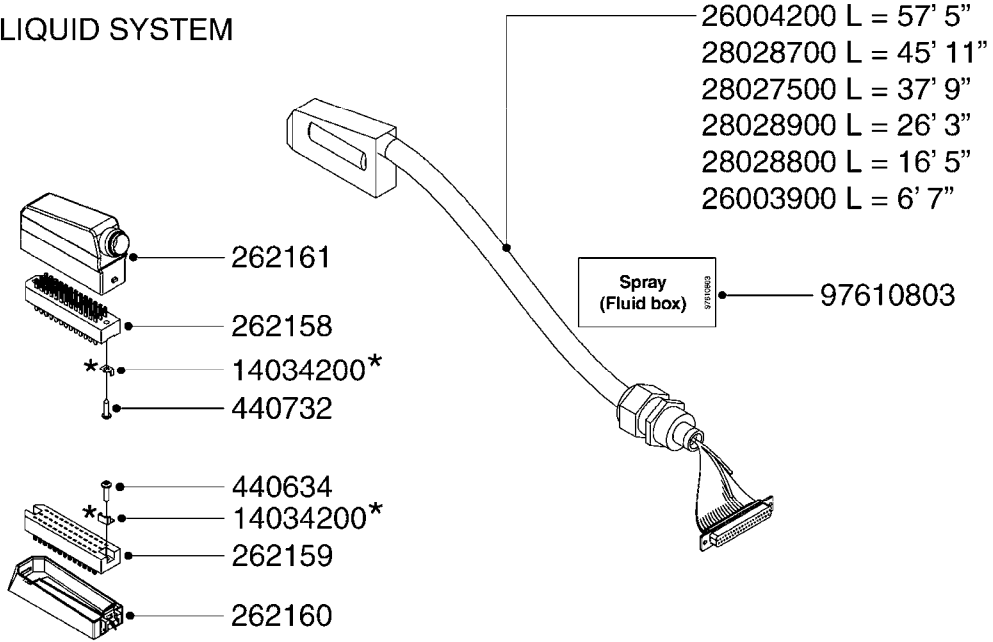

LIQUID SYSTEM

HYDRAULIC SYSTEM

* Note orientation of bracket
 1 = Liquid system
 2 = Hydraulic system

G710

39 PIN CABLES
G710-HIN, 16:05:12

Page 1
Date 02.07.2013 9:53

parts-n°	order qty	description
262158	1	PLUG INSERT 39 POLE MALE
262159	1	PLUG INSERT 39 POLE FEMALE
262160	1	PLUG HOUSING 39 POLE FEMALE
262161	1	PLUG HOUSING F/39 POLE MALE
440634	1	SCREW 5/8"
440732	1	PT SCREW 35X12B Z5452 ELZ
14034200	1	CODE BRACKET FOR 39 PIN CABLE
26003900	1	WIRE 37-39 PIN EVC, 6.6'
26004200	1	WIRE 37-39 PIN EVC, 57.4'
26008400	1	WIRE 39-PIN 24 WIRE L=8M
28027500	1	WIRE 37-39 PIN EVC, 37.7'
28028700	1	WIRE 37-39 PIN EVC, 45.9'
28028800	1	WIRE 37-39 PIN EVC, 16.4'
28028900	1	WIRE 37-39 PIN EVC, 26.2'
72236400	1	DAH CONN. WIRE/TRACTOR L=8M
97610803	1	DECAL-SRAY BOX 39-PIN
97610903	1	DECAL-HYDRAULIC BOX 39-PIN