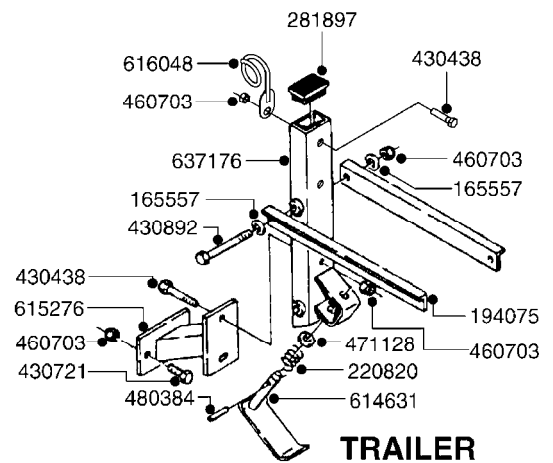

NK/LX/LY PRE-86