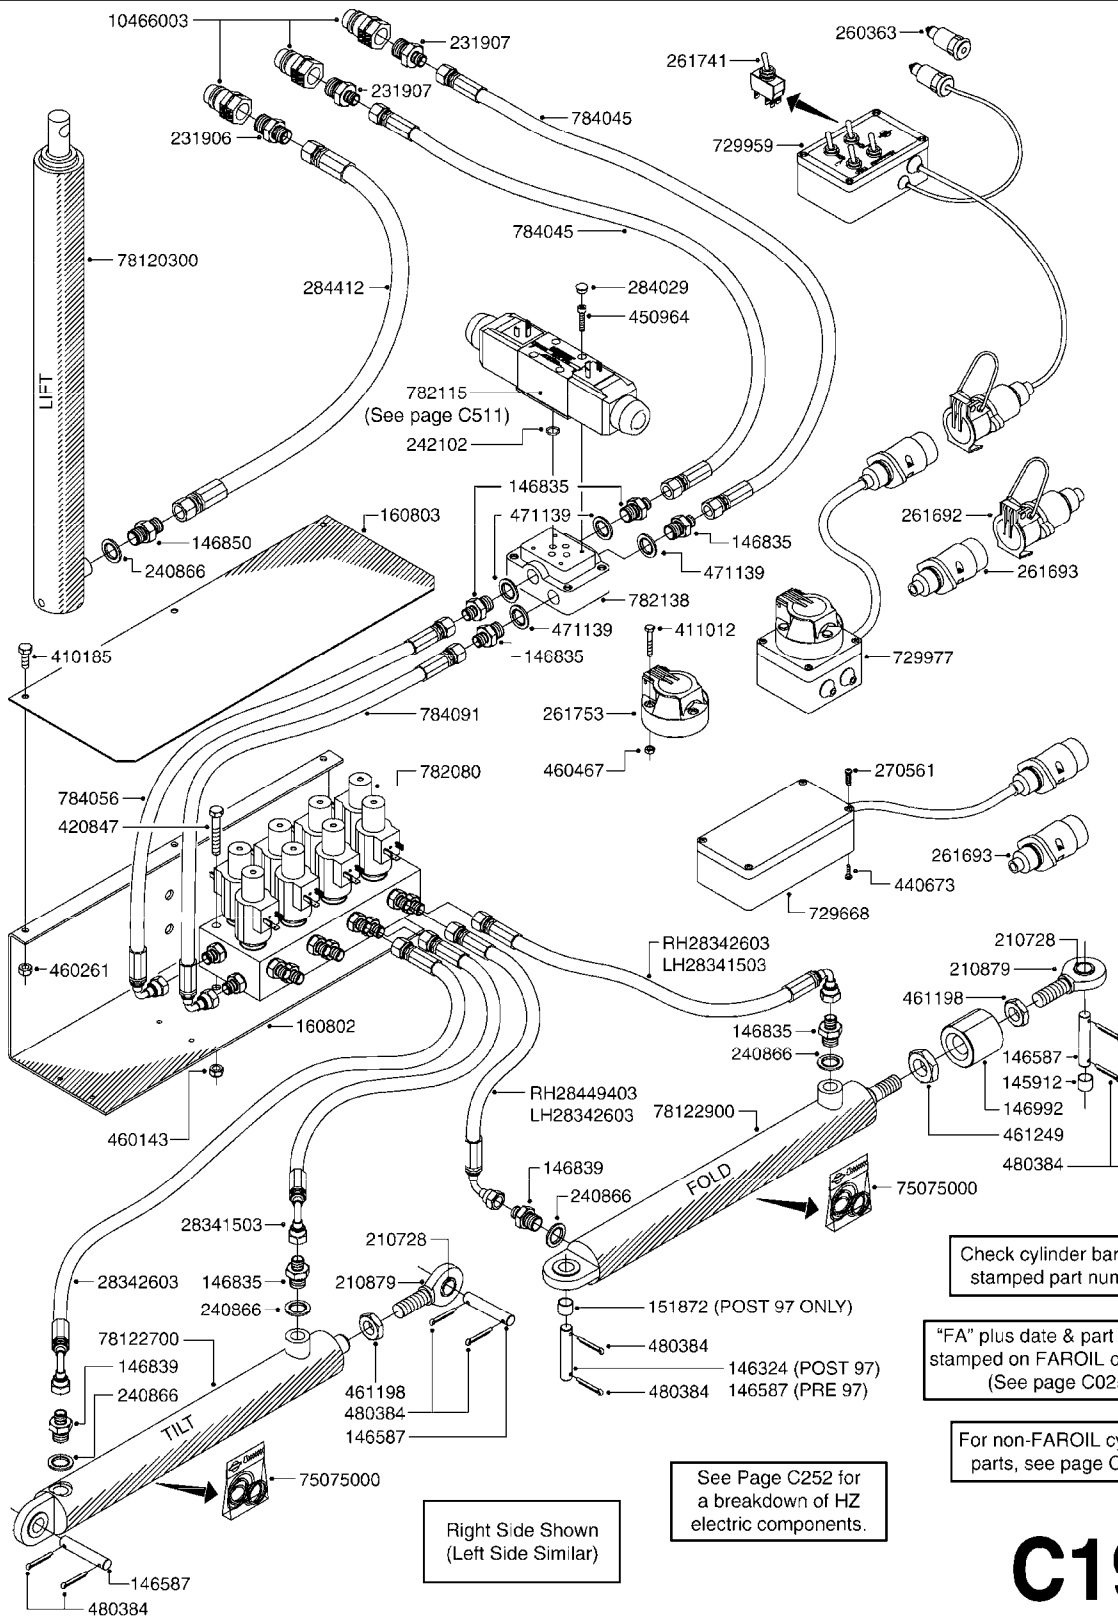

Right Side Shown
(Left Side Similar)

C180

HYDRAULCS EAG HZ 45-66'POST 95
C180-HIN, 14:12:07

Page 1
Date 02.07.2013 9:51

parts-n°	order qty	description
145912	1	BUSHING D19.8/D17.0X7MM
146324	1	SHAFT D16.8 L102/2 X 5
146587	1	PIN D16.8 X 65
146835	1	HEX NIPPLE 1/4"X3/8" BSP
146839	1	HEX NIPPLE 1/4"X3/8" BSP 0.7MM
146845	1	HEX NIPPLE 1/4"X1/4"
146850	1	HEX NIPPLE 3/8"x3/8" - 1.8mm
146992	1	BUSHING F.CYLINDER
151872	1	BUSHING D22.0/18.0 10MM
160802	1	MOUNT PLATE F.HYD SOLENOID'HZ'
160803	1	COVER PLATE F.HYD SOLENOID'HZ'
210728	1	BEARING F.LINK HEAD M17
210879	1	LINK HEAD M16 x D17
231906	1	HEX NIPPLE 3/8"BSP X 1/2"NPT
231907	1	HEX NIPPLE 1/4"BSP X 1/2"NPT
240866	1	DOWTYSEAL 3/8"
241404	1	DOWTYSEAL 1/4"
284412	1	HOSE HY 3/8" X 315" STR+STR
410185	1	BOLT HEX 8.8 DEL M6X16
420604	1	BOLT HEX 8.8 DEL M10X25 FT
420847	1	BOLT HEX 8.8 DEL M8X85
460143	1	NUT HEX M8 LOCK
460261	1	NUT HEX M6X1 LOCK
460423	1	NUT HEX M10X1.5 LOCK
461198	1	NUT HEX M16X2 JAMB
461249	1	NUT HEX M22X1.5
480384	1	PIN COTTER 3/16 x 1-1/2"
784045	1	HOSE HY X 1/4 X 157.50"STR+STR
784078	1	HOSE HY X 1/4 X 417.33"STR+ELB
784091	1	HOSE HY X 1/4 X 295.25"STR+ELB
10466003	1	COUPLER PIONEER 8010-04 1/2NPT
28341503	1	HOSE HY X1/4X078.75"STR+ELB
28342603	1	HOSE HY X1/4X066.93"STR+ELB
28449403	1	HOSE HY X1/4X057.08"STR+ELB
75075000	1	SEAL KIT 78122600/27/28/29
78120300	1	CYLINDER 60/50/30 1100MM
78122700	1	CYLINDER 40/22X300MM RED
78122900	1	CYLINDER 40/22X300MM RED