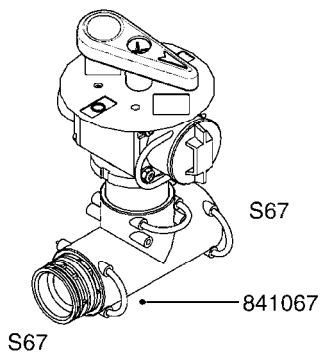

FOR S67 FITTINGS
SEE PAGE H100