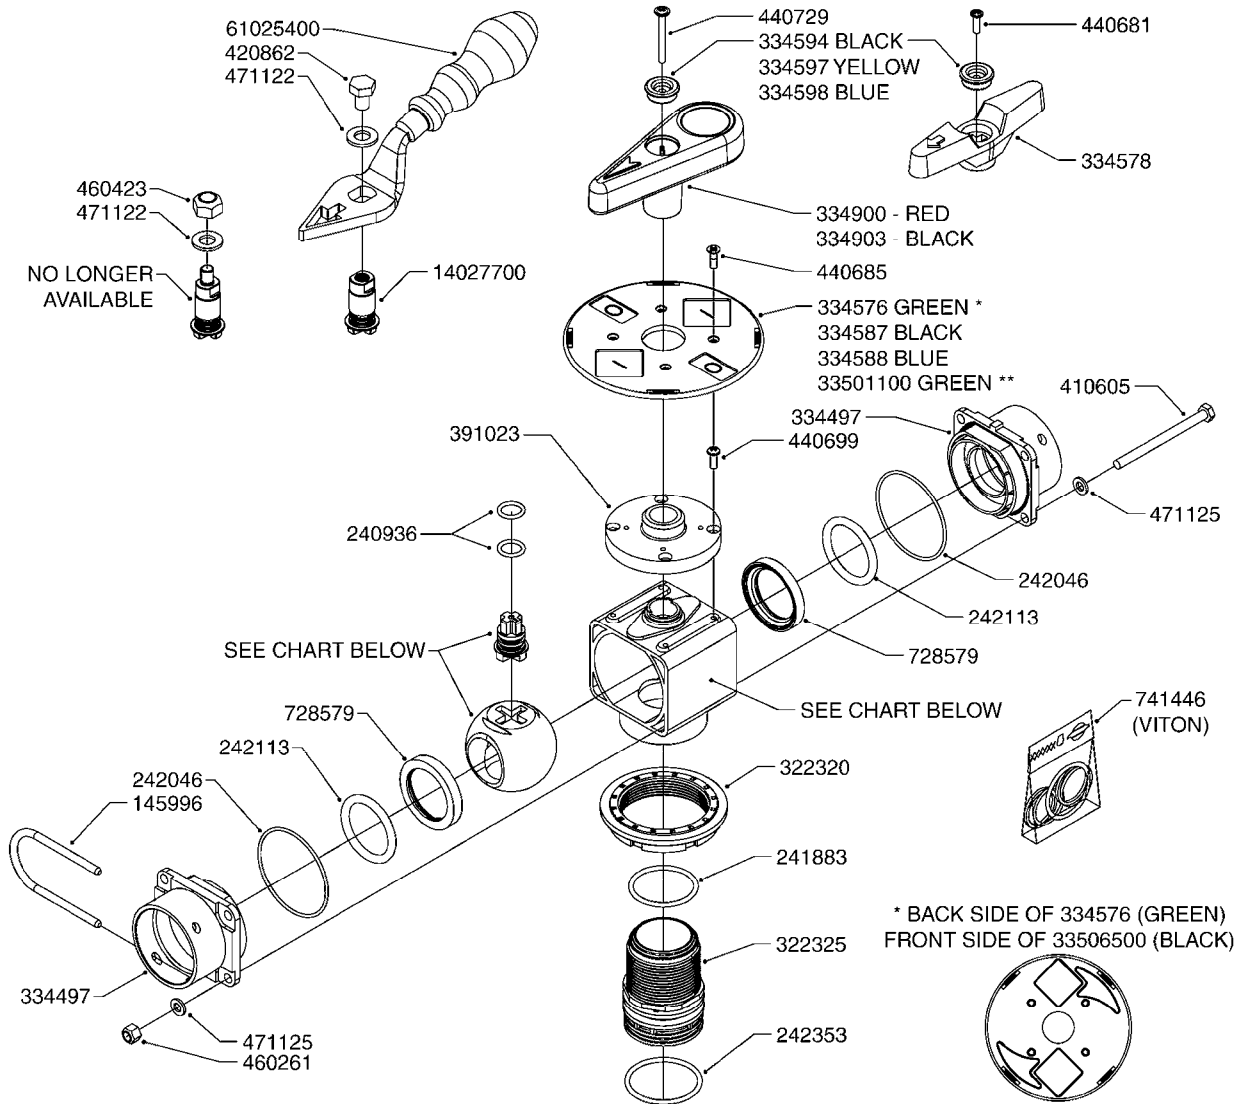

FOR S67 FITTINGS
SEE PAGE H100

B290

MANIFOLD SYSTEM - PRESSURE
B290-HIN, 29:10:12

Page 1

Date 02.07.2013 9:51

parts-n°	order qty	description
145996	1	FITT.DK S-67 FORK
160353	1	BRACKET F.PRESSURE MANIFOLD
160918	1	BRACKET F. MANIFOLD CM
242353	1	O-RING D44.2X3.0 VITON F.S-67
322224	1	FITT.DK S-67 TEE
322320	1	NUT F.3 WAY VALVE S56
334250	1	FITT.DK S-67 PLUG
334573	1	FITT.DK S-67 CONNECTOR
440675	1	SCREW F. PLASTIC 5X16 SS
841062	1	VALVE KIT S67 PRESS. MANIFOLD
841067	1	VALVE S67 PRESS.W/TEE MANIFOLD