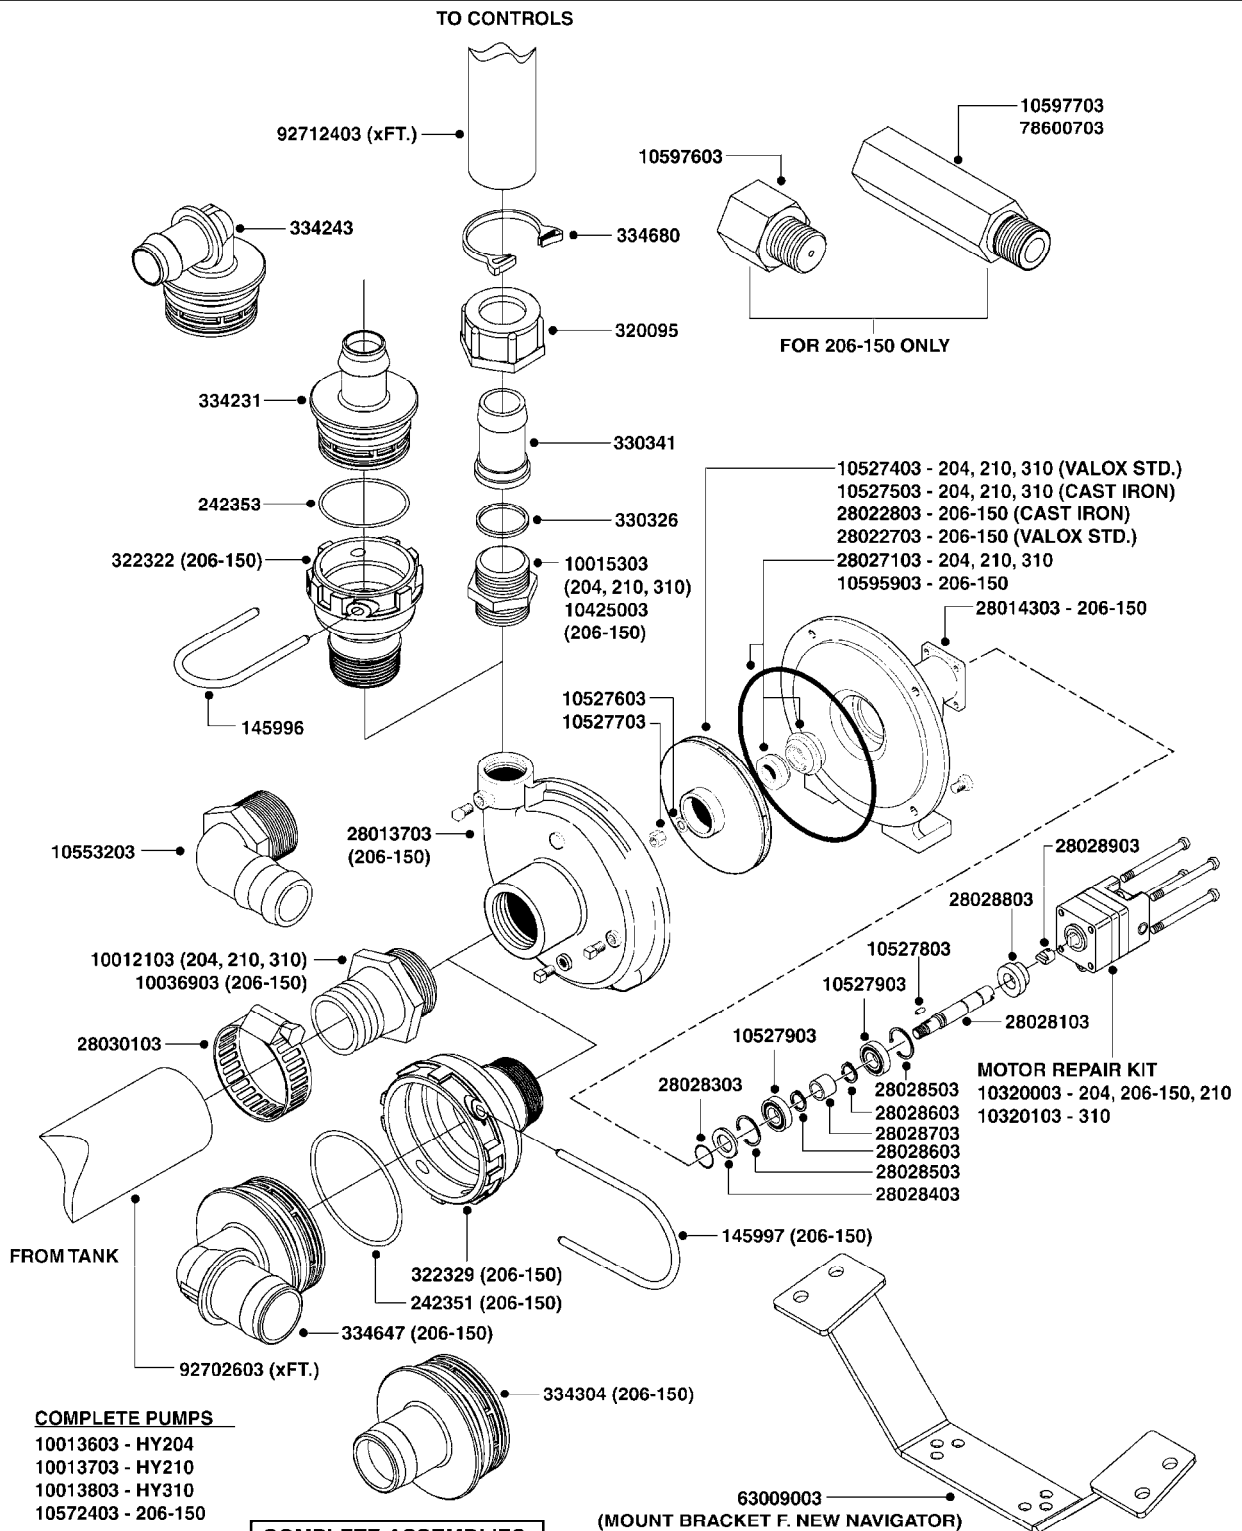

COMPLETE PUMPS

- 10013603 - HY204
- 10013703 - HY210
- 10013803 - HY310
- 10572403 - 206-150

**COMPLETE ASSEMBLIES
WHOLEGOODS ITEMS**

A430

PUMP-204,206-150,210,310 ACE
A430-HIN, 14:06:12

Page 1
Date 02.07.2013 9:50

parts-n°	order qty	description
145996	1	FITT.DK S-67 FORK
145997	1	FITT.DK S-93 FORK
242351	1	O-RING D69.5X3.0 VITON F.S-93
242353	1	O-RING D44.2X3.0 VITON F.S-67
320095	1	FITT.DK NUT 1" BSP
322322	1	FITT.DK S-67 X 1-1/4"BSP MALE
322329	1	FITT.DK S-93 X 1-1/2"BSP MALE2
330326	1	O-RING D30/D24X2 F.1"NUT
330341	1	FITT.DK HB 1" F. 1" NUT
334231	1	FITT.DK S-67 STR.1'
334243	1	FITT.DK S-67 ELB.1"
334304	1	FITT.DK S-93 STR.1-1/2" PVC
334647	1	FITT.DK S93 ELB 1-1/2" 90 PVC
334680	1	CLAMP HOSE PLASTIC 1"
10012103	1	FITT.PO.HB 1.25X1.50 IMB1012
10013603	1	PUMP ACE HY 204
10013703	1	PUMP ACE HY 210
10013803	1	PUMP ACE HY 310
10015303	1	FITT.PO.HN 1.00X1.00 M1000
10036903	1	FITT.PO.HB 1.50X1.50 IMB1212
10320003	1	MOTOR REPAIRKIT ACE204,206,210
10320103	1	MOTOR REPAIR KIT ACE 304,310
10425003	1	FITT.PO.HN 1.25X1.00 MCPHEE
10527403	1	IMPELLER VALOX F.ACE PUMP
10527503	1	IMPELLER CASTIRON F.ACE PUMP
10527603	1	WASHER 3/8' F.ACE PUMP
10527703	1	NUT HEX NF 3/8 F.ACE PUMP
10527803	1	KEY 1/8x1/8x1/2'F.ACE PUMP
10527903	1	BEARING F.ACE PUMP (#40870)
10553203	1	FITT.PO.EL 1.5X1.5 HB BLACK
10572403	1	PUMP ACE HY 206 SERIES 150
10595903	1	REPAIR KIT ACE 206-150
10597603	1	ORIFACE RESTRICTOR F. ACE 206
10597703	1	FITT, HYD FLOW FUSE ACE 206OLD
28013703	1	PUMP HOUSING FRONT ACE 206-150
28014303	1	PUMP HOUSING W.FEET 206-150
28022703	1	IMPELLER THERMOPLASTIC
28022803	1	IMPELLER CAST IRON
28027103	1	REPAIR KIT ACE 204,210,310
28028103	1	SHAFT 5/8"DIA.1/2"KEYWAY SS
28028303	1	O-RING, SHAFT SEAL
28028403	1	SLINGER
28028503	1	SNAP RING - INTERNAL
28028603	1	SNAP RING - EXTERNAL
28028703	1	SPACER FOR SHAFT
28028803	1	SEAL SUPPORT SPACER 200 SERIES
28028903	1	COUPLING FOR HYDRAULIC MOTOR
28030103	1	CLAMP HOSE GEAR P5/4-S1.5"6724
63009003	1	CENTRIFUGAL PUMP BRACKET
78600703	1	FITT, HYD FLOW FUSE ACE 206N
92702603	1	HOSE PVC SUCT GRAY 1-1/2"
92712403	1	HOSE R X1" X300PSI WP X0012"