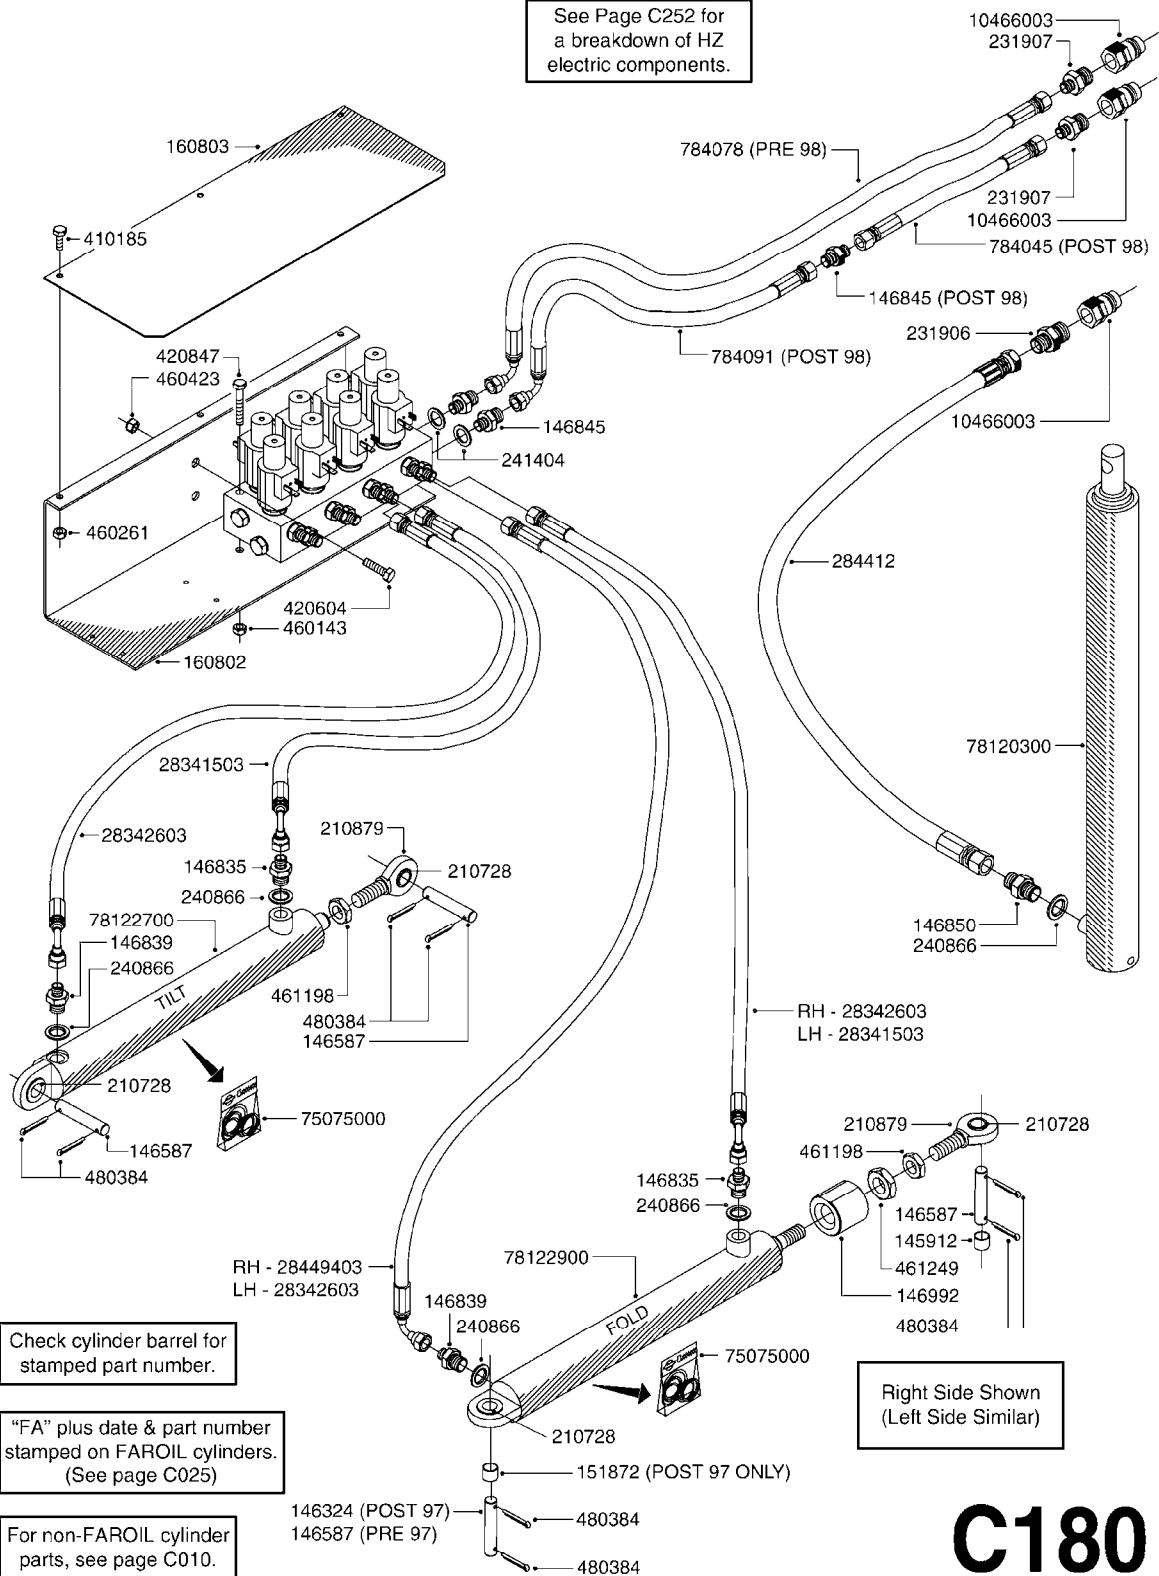

See Page C252 for
a breakdown of HZ
electric components.

HYDRAULCS EAG HZ 45-66'POST 95
C180-HIN, 14:12:07

Page 1
Date 02.07.2013 9:51

parts-n°	order qty	description
145912	1	BUSHING D19.8/D17.0X7MM
146324	1	SHAFT D16.8 L102/2 X 5
146587	1	PIN D16.8 X 65
146835	1	HEX NIPPLE 1/4"X3/8" BSP
146839	1	HEX NIPPLE 1/4"X3/8" BSP 0.7MM
146845	1	HEX NIPPLE 1/4"X1/4"
146850	1	HEX NIPPLE 3/8"x3/8" - 1.8mm
146992	1	BUSHING F.CYLINDER
151872	1	BUSHING D22.0/18.0 10MM
160802	1	MOUNT PLATE F.HYD SOLENOID'HZ'
160803	1	COVER PLATE F.HYD SOLENOID'HZ'
210728	1	BEARING F.LINK HEAD M17
210879	1	LINK HEAD M16 x D17
231906	1	HEX NIPPLE 3/8"BSP X 1/2"NPT
231907	1	HEX NIPPLE 1/4"BSP X 1/2"NPT
240866	1	DOWTYSEAL 3/8"
241404	1	DOWTYSEAL 1/4"
284412	1	HOSE HY 3/8" X 315" STR+STR
410185	1	BOLT HEX 8.8 DEL M6X16
420604	1	BOLT HEX 8.8 DEL M10X25 FT
420847	1	BOLT HEX 8.8 DEL M8X85
460143	1	NUT HEX M8 LOCK
460261	1	NUT HEX M6X1 LOCK
460423	1	NUT HEX M10X1.5 LOCK
461198	1	NUT HEX M16X2 JAMB
461249	1	NUT HEX M22X1.5
480384	1	PIN COTTER 3/16 x 1-1/2"
784045	1	HOSE HY X 1/4 X 157.50"STR+STR
784078	1	HOSE HY X 1/4 X 417.33"STR+ELB
784091	1	HOSE HY X 1/4 X 295.25"STR+ELB
10466003	1	COUPLER PIONEER 8010-04 1/2NPT
28341503	1	HOSE HY X1/4X078.75"STR+ELB
28342603	1	HOSE HY X1/4X066.93"STR+ELB
28449403	1	HOSE HY X1/4X057.08"STR+ELB
75075000	1	SEAL KIT 78122600/27/28/29
78120300	1	CYLINDER 60/50/30 1100MM
78122700	1	CYLINDER 40/22X300MM RED
78122900	1	CYLINDER 40/22X300MM RED