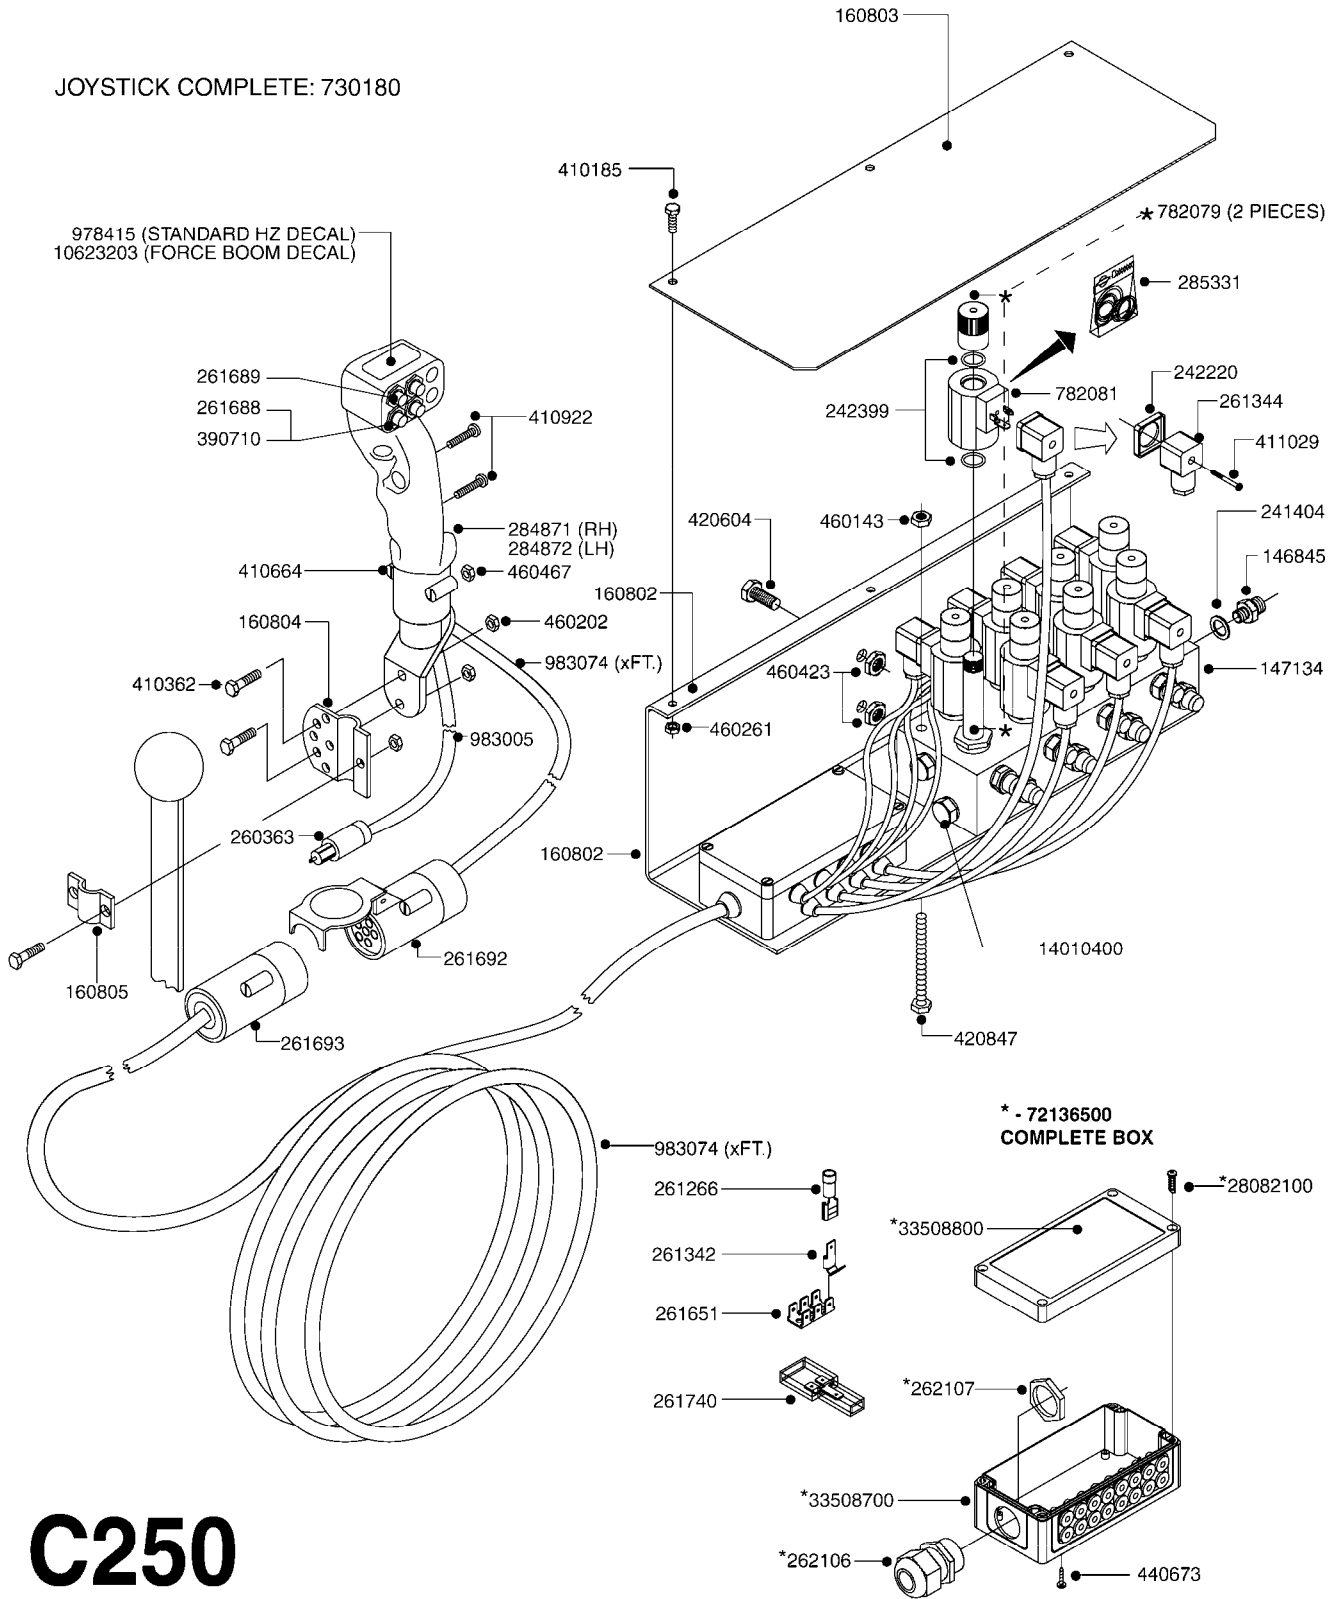

JOYSTICK COMPLETE: 730180

HYD EAGLE HZ JOYSTICK CONTROL
C250-HIN, 14:12:07

Page 1
Date 02.07.2013 9:51

parts-n°	order qty	description
146845	1	HEX NIPPLE 1/4"X1/4"
147134	1	MANIFOLD 4-FUNCTION
160802	1	MOUNT PLATE F.HYD SOLENOID'HZ'
160803	1	COVER PLATE F.HYD SOLENOID'HZ'
160804	1	MOUNT BRACKET F.HANDLE
160805	1	MOUNT STRAP F.HANDLE
241404	1	DOWTYSEAL 1/4"
242220	1	GASKET F. HIRSMANN PLUG
242399	1	O-RING F.HYD SOLENOID VALVE
260363	1	PLUG 2 POLE 12V
261266	1	CONNECTOR END F.CABLE HP
261342	1	SPADE F.ELEC.3 WAY CONNECTOR
261344	1	HIRSCHMANN PLUG B
261651	1	SPADE F.ELEC.6 POLE CONNECTOR
261688	1	SWITCH F. HANDLE WHITE
261689	1	CAP RUBBER F. SWITCH JOYSTICK
261692	1	PLUG ELEC.7 POLE FEMALE F.CABL
261693	1	PLUG ELEC. 7 POLE MALE
261740	1	SPADE F.ELEC.3 POLE CONN.INSUL
262106	1	BULKHEAD F. CABLE 6.5-14 BLACK
262107	1	NUT F. BULKHEAD CABLE BLACK
284871	1	CONTROL HANDLE RIGHT HALF
284872	1	CONTROL HANDLE LEFT HALF
285331	1	SEAL KIT F. HZ HYD.SOLENOID 96
390710	1	SWITCH F.HANDLE GREY MACHINED
410185	1	BOLT HEX 8.8 DEL M6X16
410362	1	BOLT HEX 8.8 SS M6X20 FT
410664	1	BOLT HEX M5 X 20
410922	1	CYL.SKR 8.8 DEL M4X20 RST
411029	1	SCREW M3X35 F.HIRSMANN PLUG
420604	1	BOLT HEX 8.8 DEL M10X25 FT
420847	1	BOLT HEX 8.8 DEL M8X85
440673	1	SCREW F.PLASTIC 5X12 SS
460143	1	NUT HEX M8 LOCK
460202	1	NUT HEX M6
460261	1	NUT HEX M6X1 LOCK
460423	1	NUT HEX M10X1.5 LOCK
460467	1	NUT HEX M5 GALV.
730180	1	HYD.KIT JOYSTICK CTRL HANDLE
782079	1	CARTRIDGE VALVE
782081	1	SOLENOID F. CARTRIDGE VALVE
978415	1	DECAL CONTROL HANDLE
983005	1	ELEC. CABLE 2 WIRE X 1.5MM
983074	1	ELEC. CABLE 5 WIRE X 1.5MM
10623203	1	DECAL F.JOYSTICK - FORCE
14010400	1	PLUG 1/4" BSP
28082100	1	SCREW F. BOX LID 1/4" L=20
33508700	1	BOX 160X80X40 BLACK 1-HOLE
33508800	1	LID 160X80X15 BLK w/Screws
72136500	1	UNIV. CONNECTION BOX F. EC