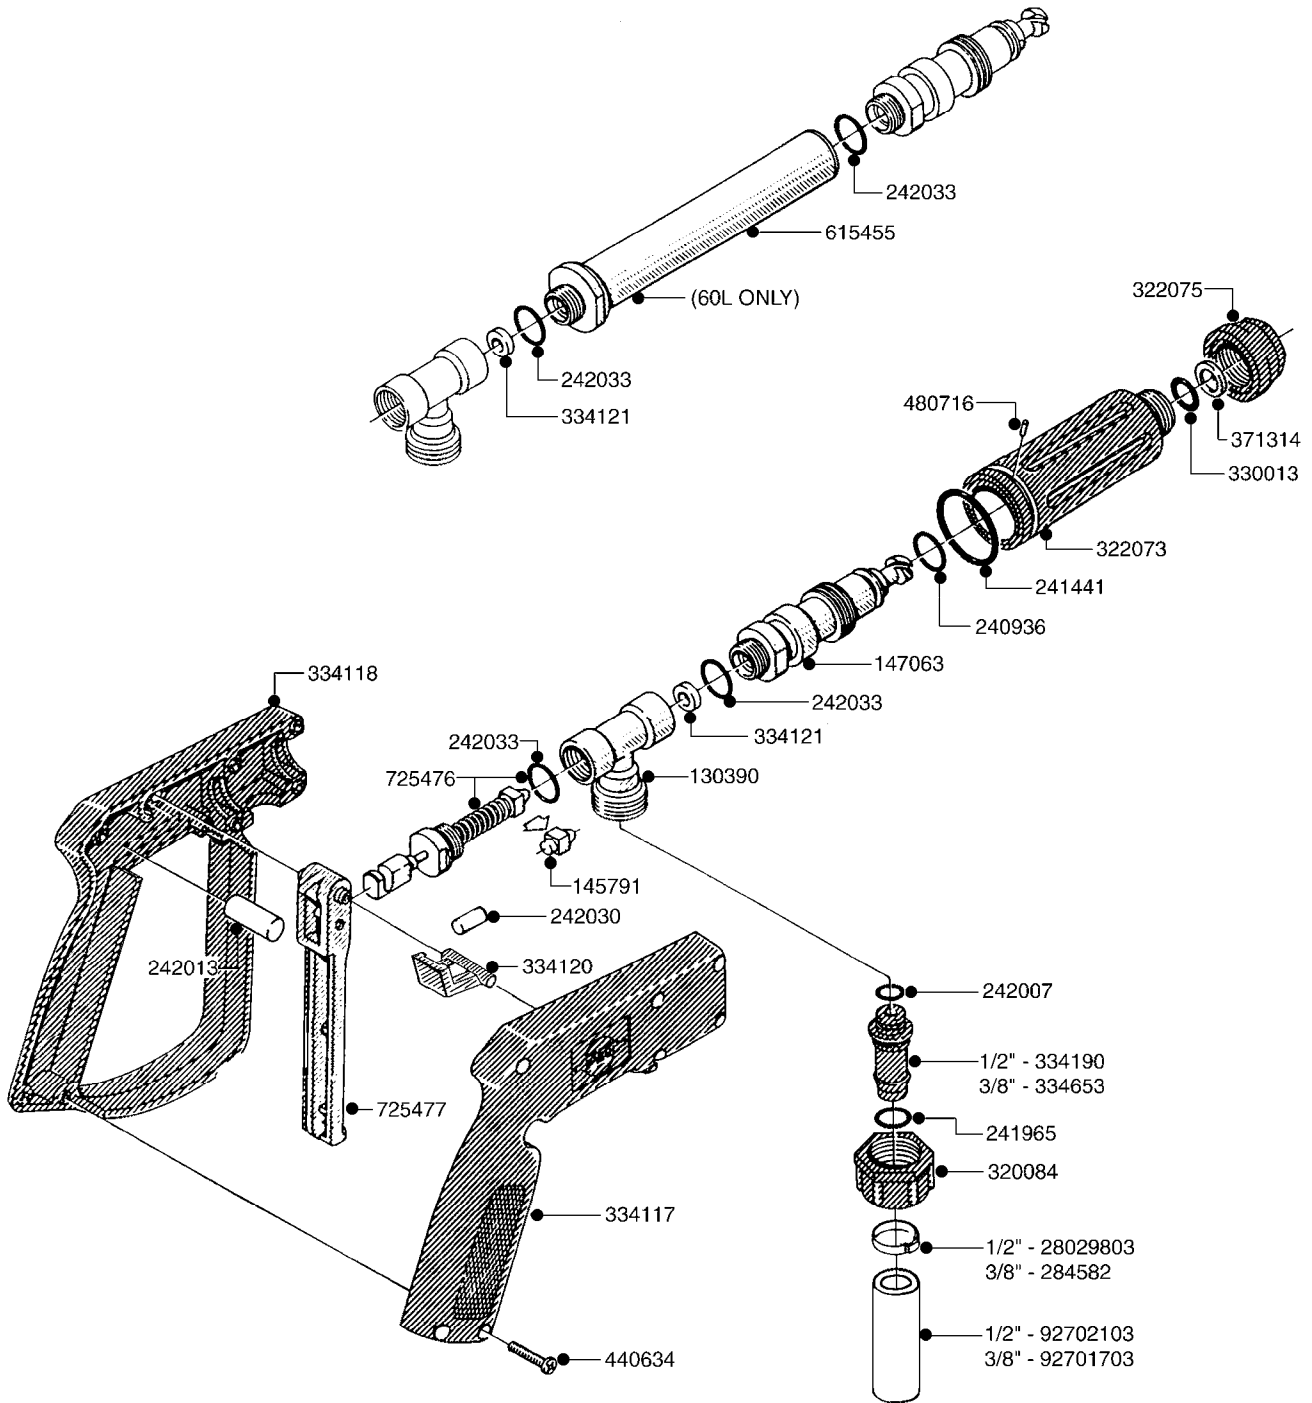

COMPLETE ASSEMBLY:
843197 - 60L
843196 - 60S

COMPLETE ASSEMBLIES
WHOLEGOODS ITEMS

G440

HANDGUN TYPE 60S/60L PRE 95
G440-HIN, 19:05:11

Page 1

Date 02.07.2013 9:52

parts-n°	order qty	description
130390	1	TEE 3/8'X 1/2' BSP F.TYPE 60S
145791	1	CONE FOR ON/OFF
147063	1	SWIRL F.SPRAY GUN TYPE 60
240936	1	O-RING D13.3X2.4 NITRIL
241441	1	O-RING D29.3X3
241965	1	O-RING 12.1 X 1.6
242007	1	O-RING D9.1X1.6
242013	1	SPRING RUBBER F/TRIGGER
242030	1	SPRING RUBBER
242033	1	O-RING
284582	1	CLAMP HOSE GEAR - 5/16"
320084	1	FITT.DK NUT 1/2" BSP
322073	1	HOUSING F.SWIRL TYPE 60S H.G.
322075	1	HOUSING F. NOZZLE
330013	1	O-RING D15/D10X2.5 F.3/8"NUT
334117	1	HANDLE PIECE RIGHT F.60S/60L
334118	1	HANDLE PIECE LEFT F.60S/60L
334120	1	LOCK FOR TRIGGER
334121	1	SEAT FOR ON-OFF TYPE
334190	1	FITT.DK HB 1/2' F. PISTOL 60S
334653	1	FITT.DK HB 3/8' F.HANDGUN
371314	1	NOZZLE CERAMIC 1099-20
440634	1	SCREW 5/8"
480716	1	PIN D3X6 STAINLESS
615455	1	TUBE F.LANCE TYPE 60L
725476	1	SPINDLE
725477	1	TRIGGER
843196	1	HANDGUN KIT TYPE 60 SHORT
843197	1	HANDGUN KIT TYPE 60 LONG
28029803	1	CLAMP HOSE GEAR P1/2" 6708
92701703	1	HOSE R X3/8" X300PSI WP X0012"
92702103	1	HOSE R X1/2" X300PSI WP X0012"