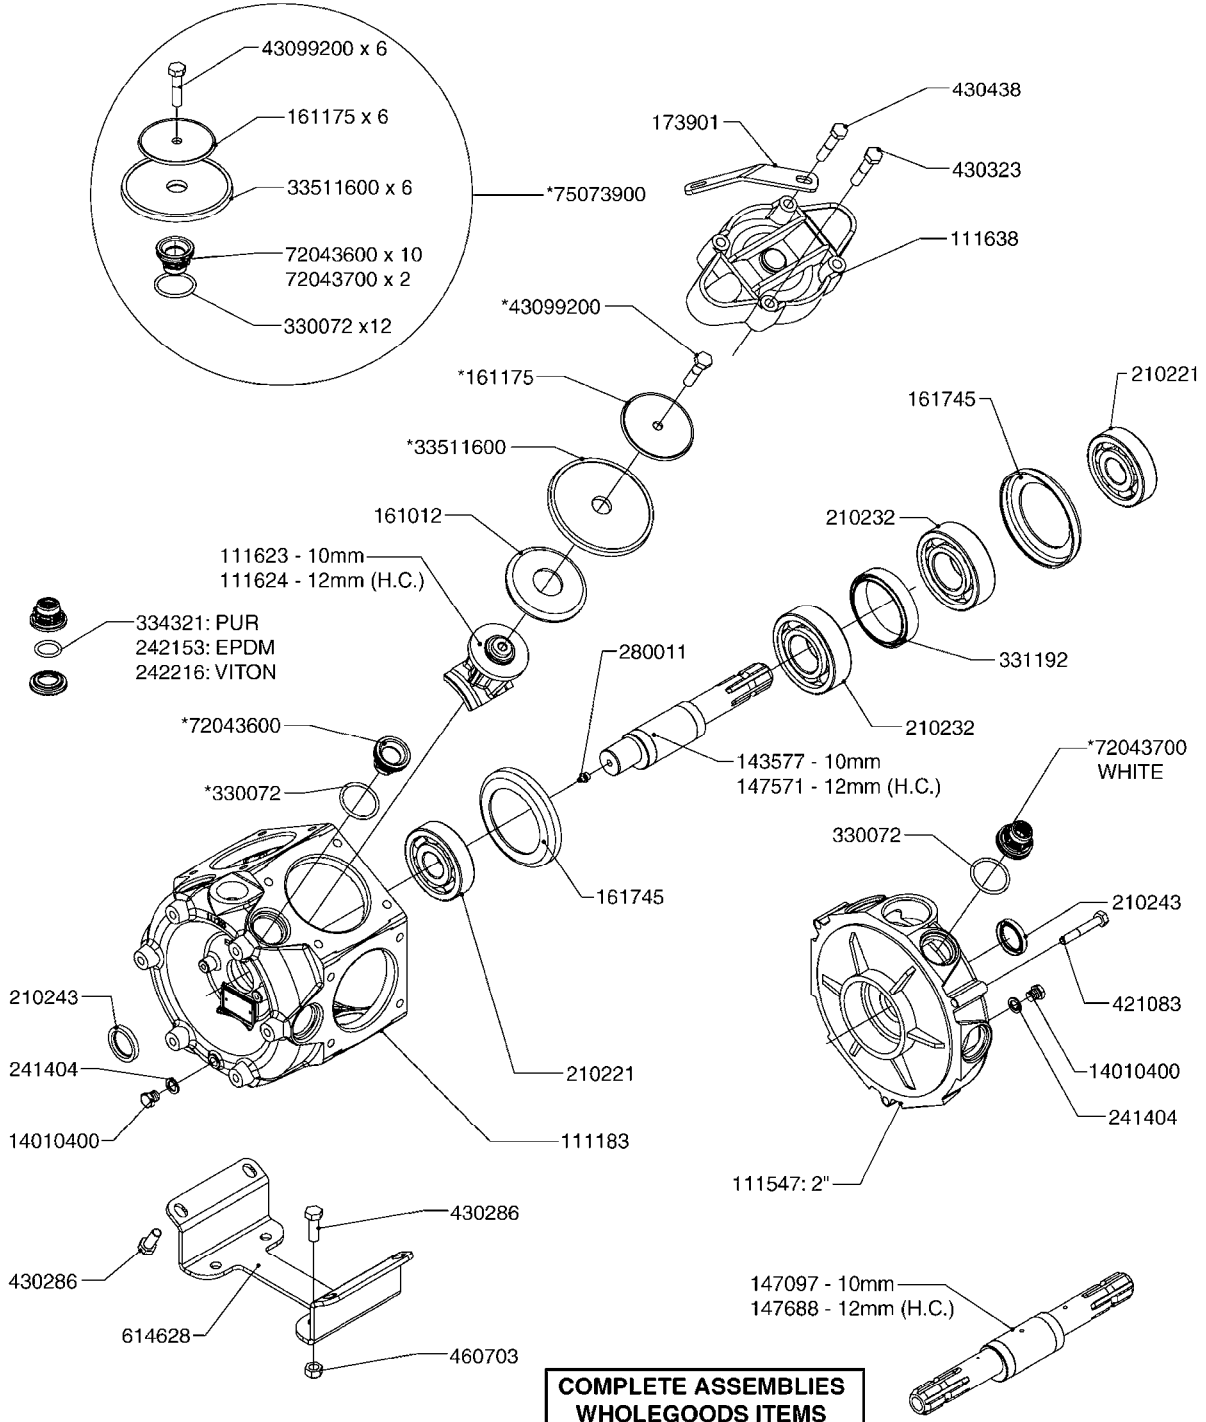

PUMP REPAIR KIT

**COMPLETE ASSEMBLIES
WHOLEGOODS ITEMS**

COMPLETE PUMPS

- 821587 - 463/10 2" W/THROUGH SHAFT (540 RPM)
- 821649 - 463/12 2" (540 RPM H.C. OFFSET PORTS)
- 82166300 - 463/12 2" (540 RPM H.C. INLINE PORTS)