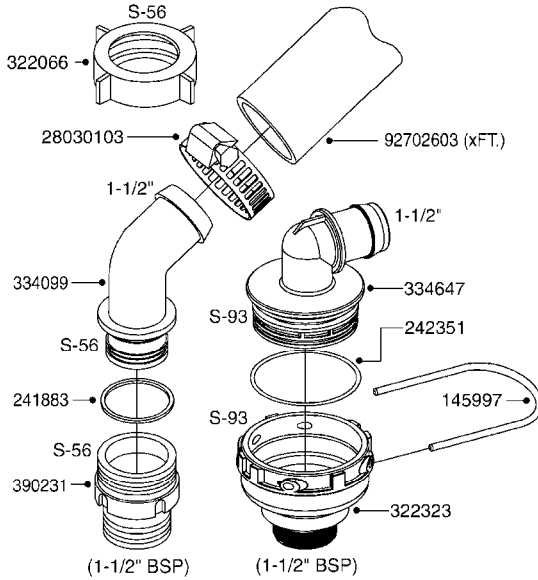

SUCTION SIDE OF PUMP (WITH 1-1/2" SUCTION PORT)