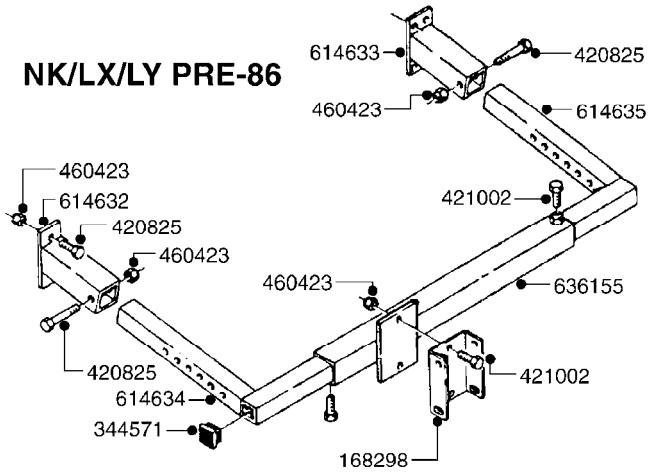

NK/LX/LY PRE-86