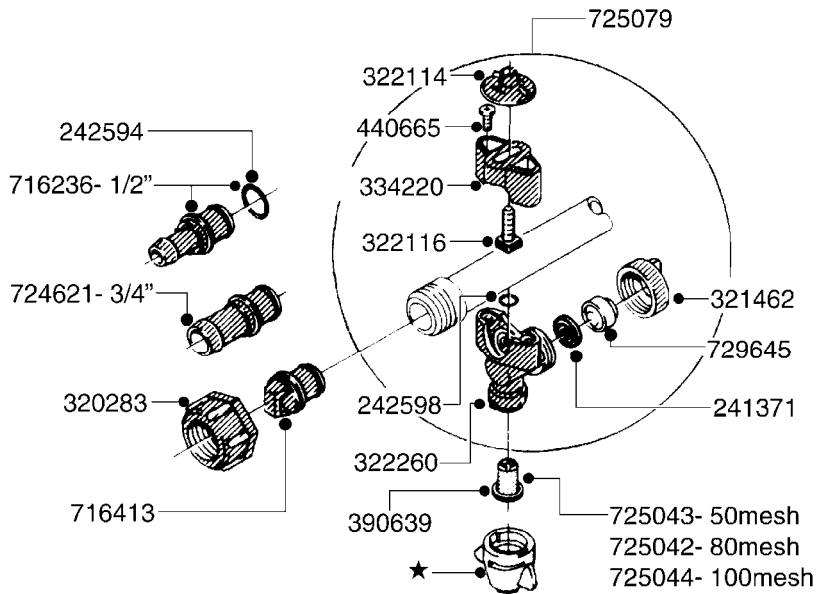

SINGLE NOZZLE BODY