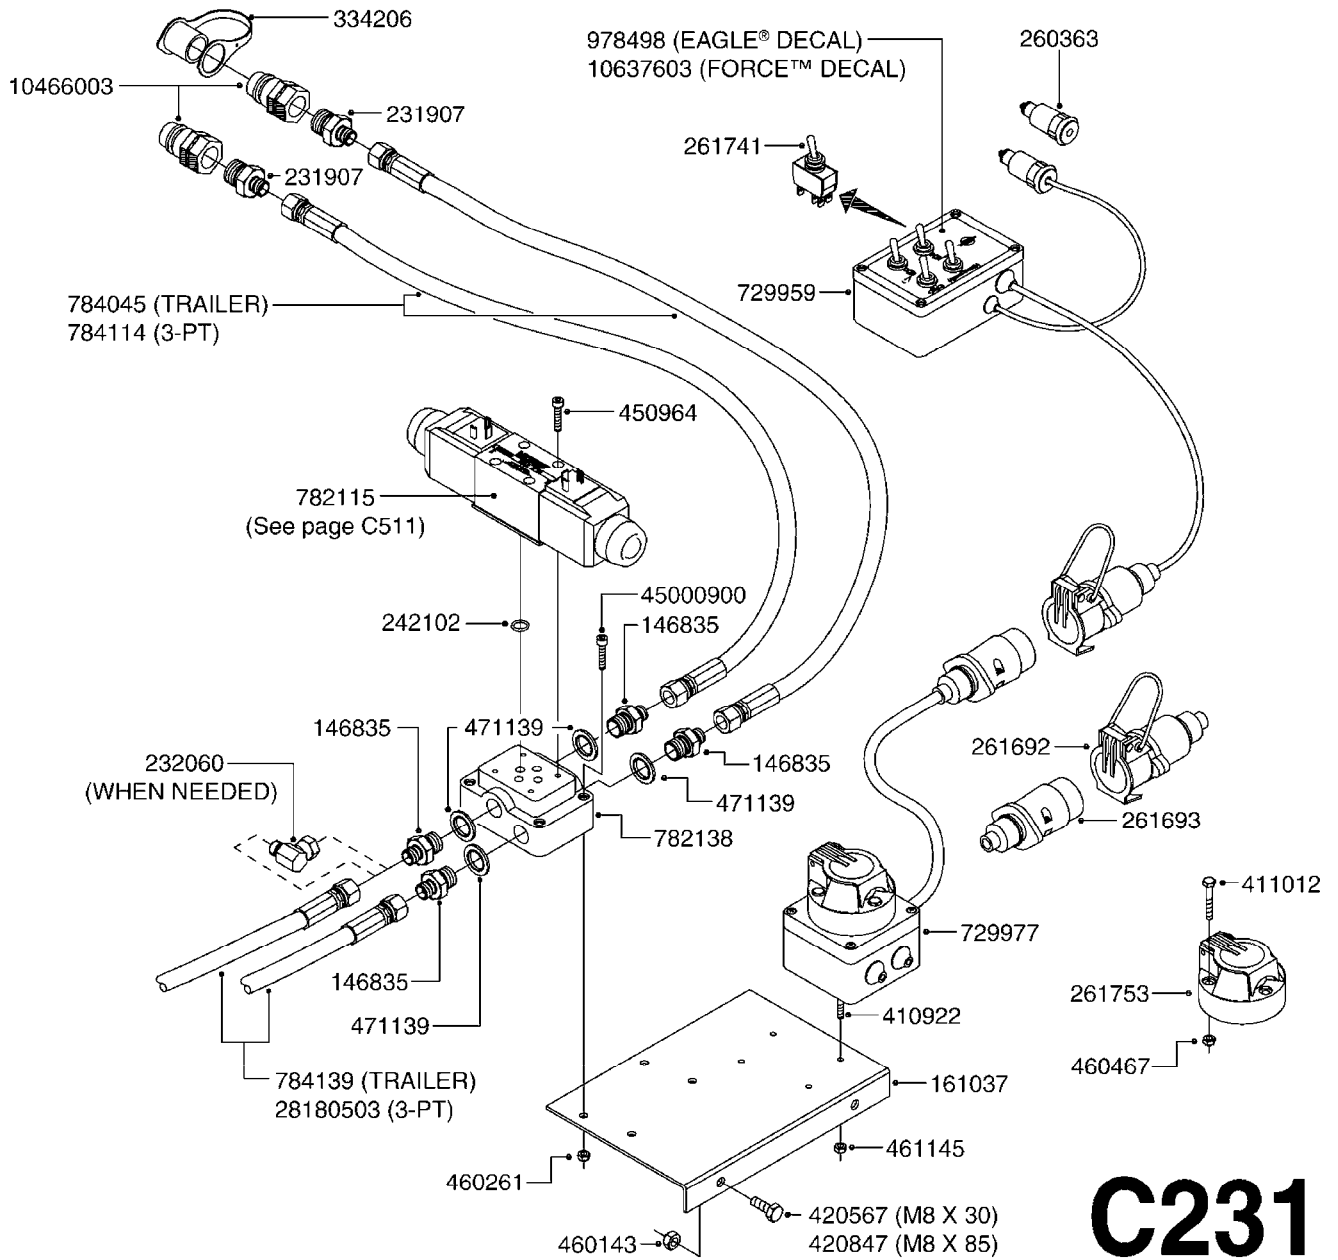

HYDRAULICS EAGLE/FORCE DH
C231-HIN, 03:09:09

Page 1
Date 02.07.2013 9:51

parts-n°	order qty	description
146835	1	HEX NIPPLE 1/4"X3/8" BSP
161037	1	MOUNT PLATE F.DH VICKERS VALVE
231907	1	HEX NIPPLE 1/4"BSP X 1/2"NPT
232060	1	HY.ELBOW 1/4" BSP SWIVEL
242102	1	O-RING Ø9.25X1.78 NITRIL 90SH
260363	1	PLUG 2 POLE 12V
261692	1	PLUG ELEC.7 POLE FEMALE F.CABL
261693	1	PLUG ELEC. 7 POLE MALE
261741	1	SWITCH 2 POLE 12V TOGGLE PRESS
261753	1	PLUG ELEC.7 POLE FEMALE F.BASE
334206	1	DUST HOOD FOR HY-COUPLING
410922	1	CYL.SKR 8.8 DEL M4X20 RST
411012	1	SCREW M5X30 STAINLESS
420567	1	BOLT HEX 8.8 DEL M8X30 FT
420847	1	BOLT HEX 8.8 DEL M8X85
450964	1	SCREW M5X30 F.CYLINDER
460143	1	NUT HEX M8 LOCK
460261	1	NUT HEX M6X1 LOCK
460467	1	NUT HEX M5 GALV.
461145	1	NUT HEX M4 LOCK
471139	1	WASHER D22/D17X1.5 BRASS
729959	1	CONTROL BOX DAH 4-FUNCTION
729977	1	DAH DIRECTIONAL VLV JUNC. BOX
782115	1	HY SOLENOID VALVE DH HYD
782138	1	HY-BLOCK 1-VALVE W LS-PORT
784045	1	HOSE HY X 1/4 X 157.50"STR+STR
784114	1	HOSE HY X 1/4 X 80.7" STR+STR
784139	1	HOSE HY X 1/4 X 216.50"STR+STR
978498	1	DECAL SWITCH BOX DH HYD.
10466003	1	COUPLER PIONEER 8010-04 1/2NPT
10637603	1	DECAL F.SWITCH BOX - FORCE
28180503	1	HOSE HY X1/4X126.00'STR+STR
45000900	1	BOLT ALLEN HEAD M6 X 60 SS