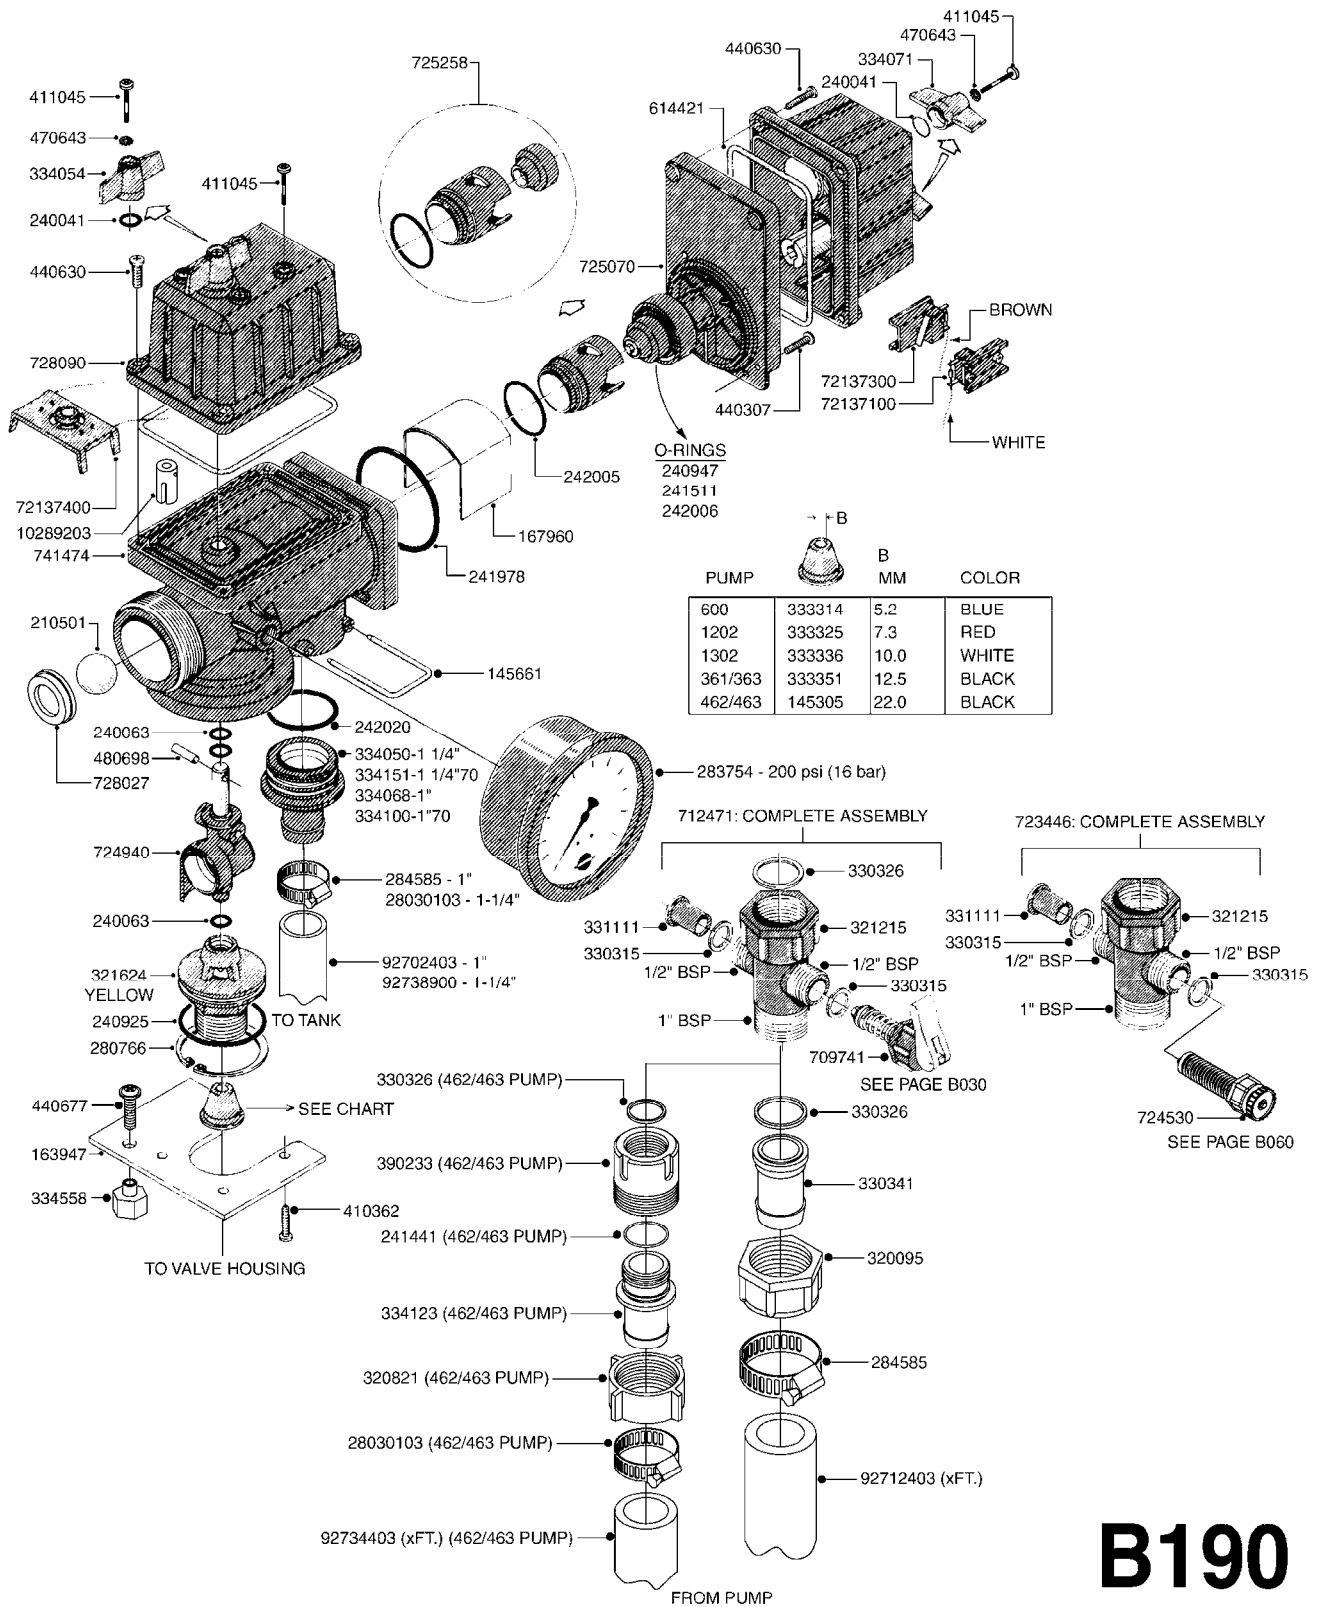

B190

EC MASTER VALVE-ELEC. (RED GRP)
B190-HIN, 08:09:11

Page 1
Date 02.07.2013 9:51

parts-n°	order qty	description
145305	1	NOZZLE F.OP.UNIT PUMP 462
145661	1	FITT.DK S-61 FORK
163947	1	FITTING FOR BK 180
167960	1	WEAR SHIELD EC CONTROL
210501	1	BALL PLASTIC D25
240041	1	O-RING D15,1/10,3 X 2,4
240063	1	O-RING D14.1/9.3 X 2.4
240925	1	O-RING D49.5X3 NITRIL
240947	1	O-RING D7.3X2.4 NITRIL
241441	1	O-RING D29.3X3
241511	1	O-RING D18X2
241978	1	O-RING 64.5X3.0
242005	1	O-RING D32.1X1.6 NITRIL
242006	1	O-RING D22/D19 X 1.5
242020	1	O-RING 39.2 X 3 VITON
280766	1	SNAP-RING INNER 55X2 DIN 472
283754	1	GAUGE 2.5'BR REAR PSI200 BAR16
284585	1	CLAMP HOSE GEAR 1" MINI 020
320095	1	FITT.DK NUT 1" BSP
320821	1	FITT.DK NUT 1-1/2" BSP
321215	1	FITT.DK HOUSING F. AGITATION
321624	1	BOTTOM PIECE F.BALL OPER.UNIT
330315	1	O-RING D18.4/D13X.6
330326	1	O-RING D30/D24X2 F.1"NUT
330341	1	FITT.DK HB 1" F. 1" NUT
331111	1	VALVE SEAT FOR 1/2" DISTRIBUT.
333314	1	NOZZ.RESTRICTOR 600 BLUE
333325	1	NOZZ.RESTRICTOR 1202 RED
333336	1	NOZZ.RESTRICTOR 1302 WHITE
333351	1	NOZZ.RESTRICTOR 361 BLACK
334050	1	FITT.DK S-61 STR.1-1/4"
334054	1	GRIP F.MAN.OP.EC ON/OFF RED
334068	1	FITT.DK S-61 STR.1"
334071	1	GRIP F.MAN.OP.EC PRESS.REG.RED
334100	1	FITT.DK S-61 ELB.1" 110 DEG.
334123	1	FITT.DK HB 1-1/4"O-RNG F.1-1/2"
334151	1	FITT.DK S-61 ELB.1-1/4"110 DEG
334558	1	NUT HEX PLASTIC INSERT
390233	1	FITT.DK REDUC 1-1/2" X 1" BSP
410362	1	BOLT HEX 8.8 SS M6X20 FT
411045	1	SCREW M4 X 16MM STAINLESS
440307	1	SCREW SHEET-METAL 3/4" NO. 10
440630	1	SCREW 1"PLATED
440677	1	SCREW F. PLASTIC 5X20 SS
470643	1	WASHER LOCK
480698	1	PIN M5X16 SLOTTED
614421	1	GASKET F/MOTOR HOUSE-ON/OFF TR
709741	1	VALVE ASSY. 1/2" FLIP LEVER
712471	1	AGITATION VALVE ASSY. ON/OFF
723446	1	AGITATION VALVE ASSY. ADJUST.
724530	1	THUMB WHEEL FOR AGITATION
724940	1	BALL HOUSE MOUNTED - EC
725011	1	MOTOR UNIT F.PRES.REG.EC RED
725070	1	BRKT.PLATE F/PRES. 70068303
725258	1	REG. KIT OLD PRE 1992
728027	1	BUSHING WITH SEAT
728090	1	MOTOR UNIT F.ON/OFF EC GREEN
741474	1	OP.UNIT ON/OF/REG KIT W/322136
10289203	1	COUPLER FOR EC ELEC.CONTROL
28030103	1	CLAMP HOSE GEAR P5/4-S1.5"6724
72137100	1	MCROSWCH ASSY F.PRSR REG WHT W