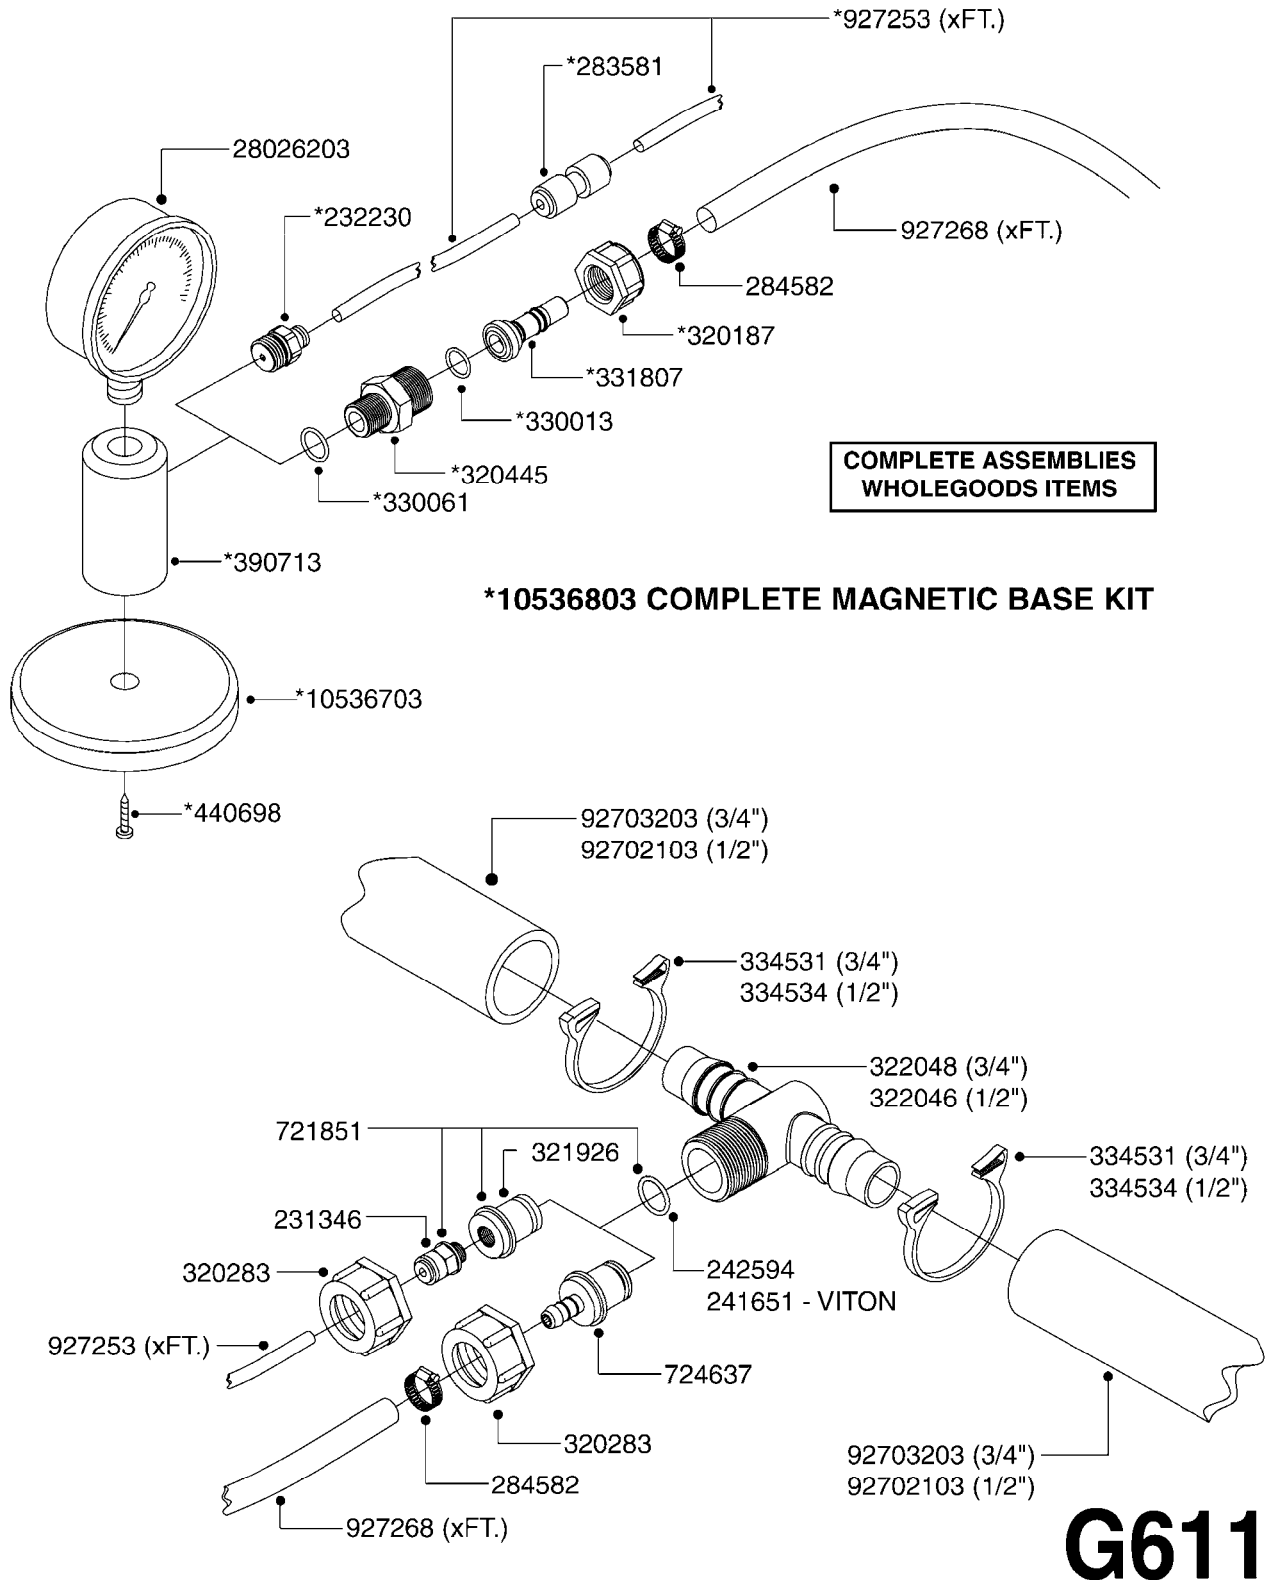

REMOTE GAUGE-MAGNETIC BASE KIT
G611-HIN, 19:05:11

Page 1
Date 02.07.2013 9:52

parts-n°	order qty	description
231346	1	QUICK COUPLER 1/8"BSP X 4 MM
232230	1	QUICK COUPLER 1/4"BSP X 4 MM
241651	1	O-RING D14.0X3.0 NITRIL
242594	1	O-RING D14 X 1.78 SCH.70-EPDM
283581	1	HOSE CONNECTOR STR.F.4MM PE
284582	1	CLAMP HOSE GEAR - 5/16"
320187	1	FITT.DK CAP 3/8" BSP BLACK
320283	1	FITT.DK NUT 3/4"BSP
320445	1	FITT.DK HN 1/4"X3/8" BSP
321926	1	FITT.DK REDUC 1/8"BSP F.3/4"N
322046	1	FITT.DK TEE 1/2X1/2HB X3/4'BSP
322048	1	FITT.DK TEE 3/4X3/4HB X3/4'BSP
330013	1	O-RING D15/D10X2.5 F.3/8"NUT
330061	1	O-RING D16/D11X2,5
331807	1	FITT.DK HB 5/16" F.3/8" NUT
334531	1	CLAMP HOSE PLASTIC 3/4"
334534	1	CLAMP HOSE PLASTIC 1/2"
390713	1	GAUGE ADAPTOR 1/4" BSP
440698	1	SCREW F.PLASTIC 6X18 SS HEXHD
721851	1	SCREW PLUG W/QUICK FIT
724637	1	FITT.DK HB 5/16' F. 3/4" COMP.
927253	1	HOSE R X PE D4/D2 X 0012"RED
927268	1	HOSE R X PVC X 1/4 X 0012"
10536703	1	MAGNETIC BASE D3,2'/90LB
10536803	1	MAGNETIC BASE KIT F.GAUGE
28026203	1	GAUGE 200PSI/BR,2.5"1/4BSP-BTM
92702103	1	HOSE R X1/2" X300PSI WP X0012"
92703203	1	HOSE R X3/4" X300PSI WP X0012"