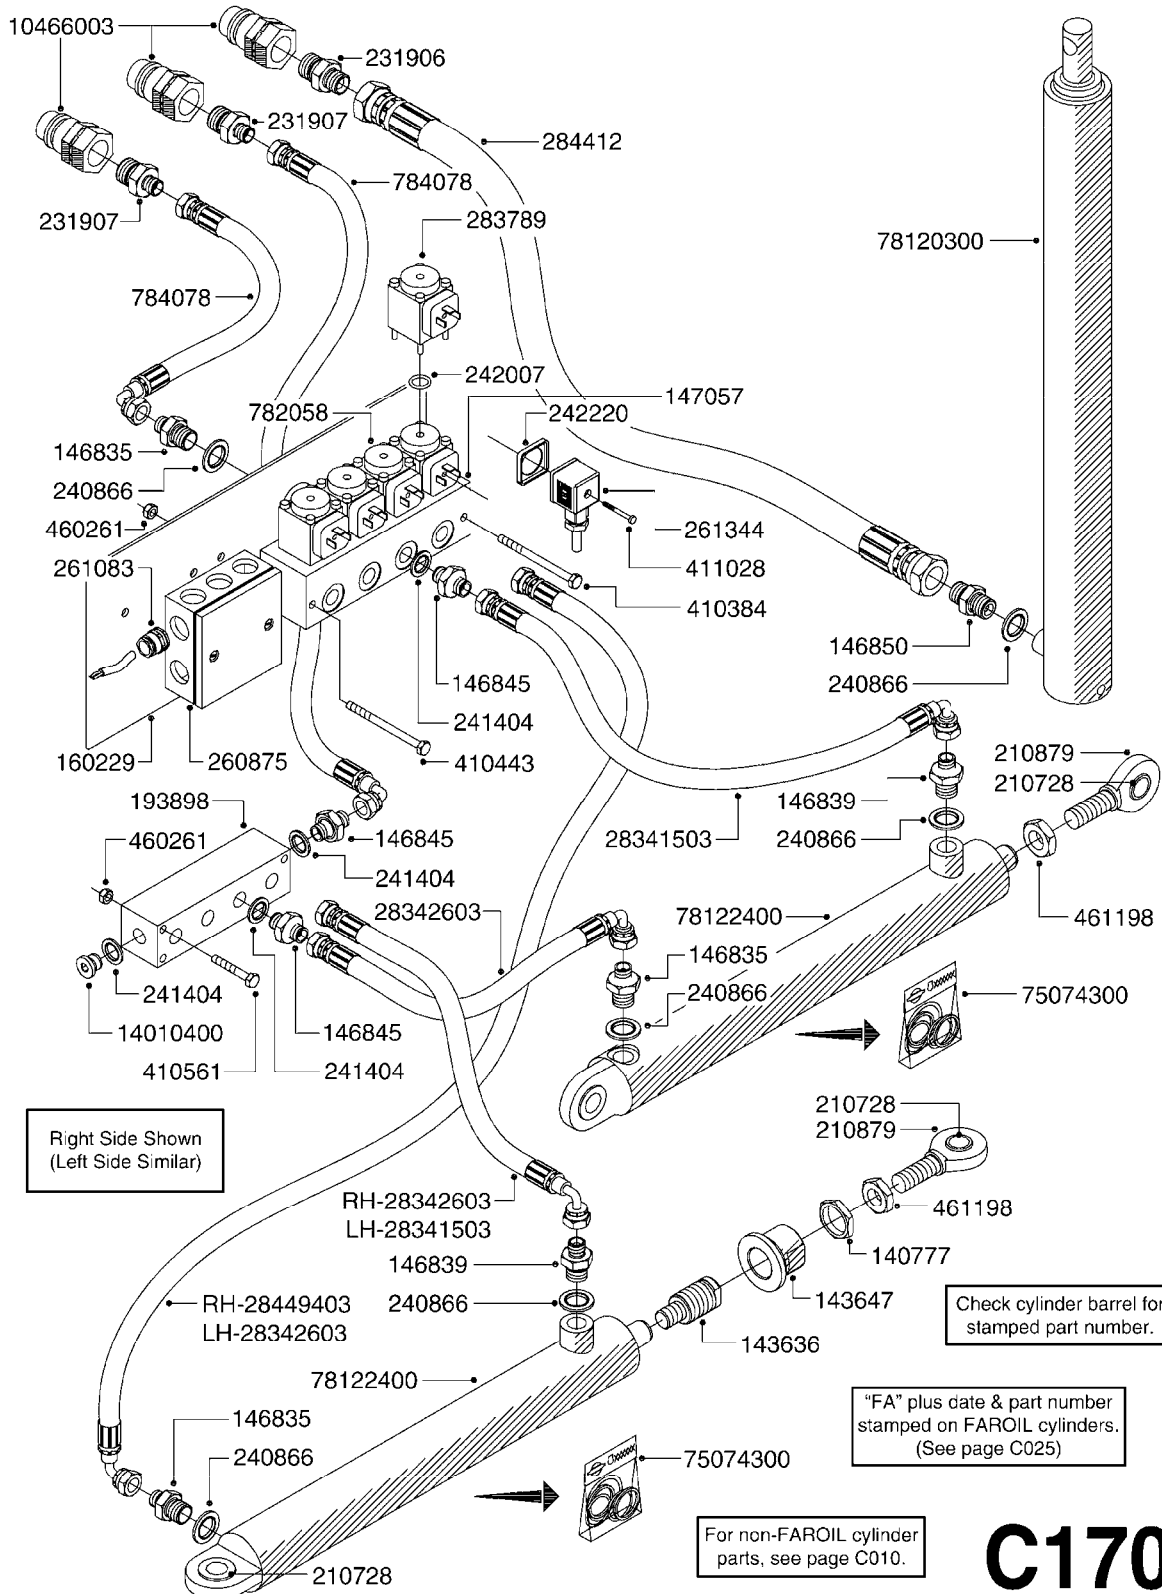

HYDRAULICS - EAGLE HY 45'-66'
C160-HIN, 14:12:07

Page 1
Date 02.07.2013 9:51

parts-n°	order qty	description
140777	1	NUT HEX 3/4" BSP JAMB
143636	1	THREADED INSERT F.CYLINDER END
143647	1	COLLAR F.THREAD.ROD EXTENTON
145912	1	BUSHING D19.8/D17.0X7MM
146324	1	SHAFT D16.8 L102/2 X 5
146587	1	PIN D16.8 X 65
146835	1	HEX NIPPLE 1/4"X3/8" BSP
146839	1	HEX NIPPLE 1/4"X3/8" BSP 0.7MM
146850	1	HEX NIPPLE 3/8"x3/8" - 1.8mm
146992	1	BUSHING F.CYLINDER
151872	1	BUSHING D22.0/18.0 10MM
163936	1	WASHER D15/D6.2X1
210728	1	BEARING F.LINK HEAD M17
210879	1	LINK HEAD M16 x D17
230963	1	TEE 1/4"M X 1/4"M X 1/4"M BSP
231906	1	HEX NIPPLE 3/8"BSP X 1/2"NPT
231907	1	HEX NIPPLE 1/4"BSP X 1/2"NPT
240866	1	DOWTYSEAL 3/8"
284412	1	HOSE HY 3/8" X 315" STR+STR
410362	1	BOLT HEX 8.8 SS M6X20 FT
410583	1	BOLT HEX 8.8 DEL M6X40
460261	1	NUT HEX M6X1 LOCK
461198	1	NUT HEX M16X2 JAMB
461249	1	NUT HEX M22X1.5
480384	1	PIN COTTER 3/16 x 1-1/2"
784078	1	HOSE HY X 1/4 X 417.33"STR+ELB
10466003	1	COUPLER PIONEER 8010-04 1/2NPT
16100400	1	PLATE 3 X 60 X 91 HY BLOCK MT
28341503	1	HOSE HY X1/4X078.75"STR+ELB
28342603	1	HOSE HY X1/4X066.93"STR+ELB
28408603	1	HOSE HY X1/4X008.00"STR+ELB
28449403	1	HOSE HY X1/4X057.08"STR+ELB
72256500	1	DOUB.PILOT STEERED COUNT.VALVE
75074300	1	SEALKIT78122000/23-25/30-32/46
75075000	1	SEAL KIT 78122600/27/28/29
78120300	1	CYLINDER 60/50/30 1100MM
78122400	1	DOUBLE CYLINDER D 40/20-300
78122900	1	CYLINDER 40/22X300MM RED