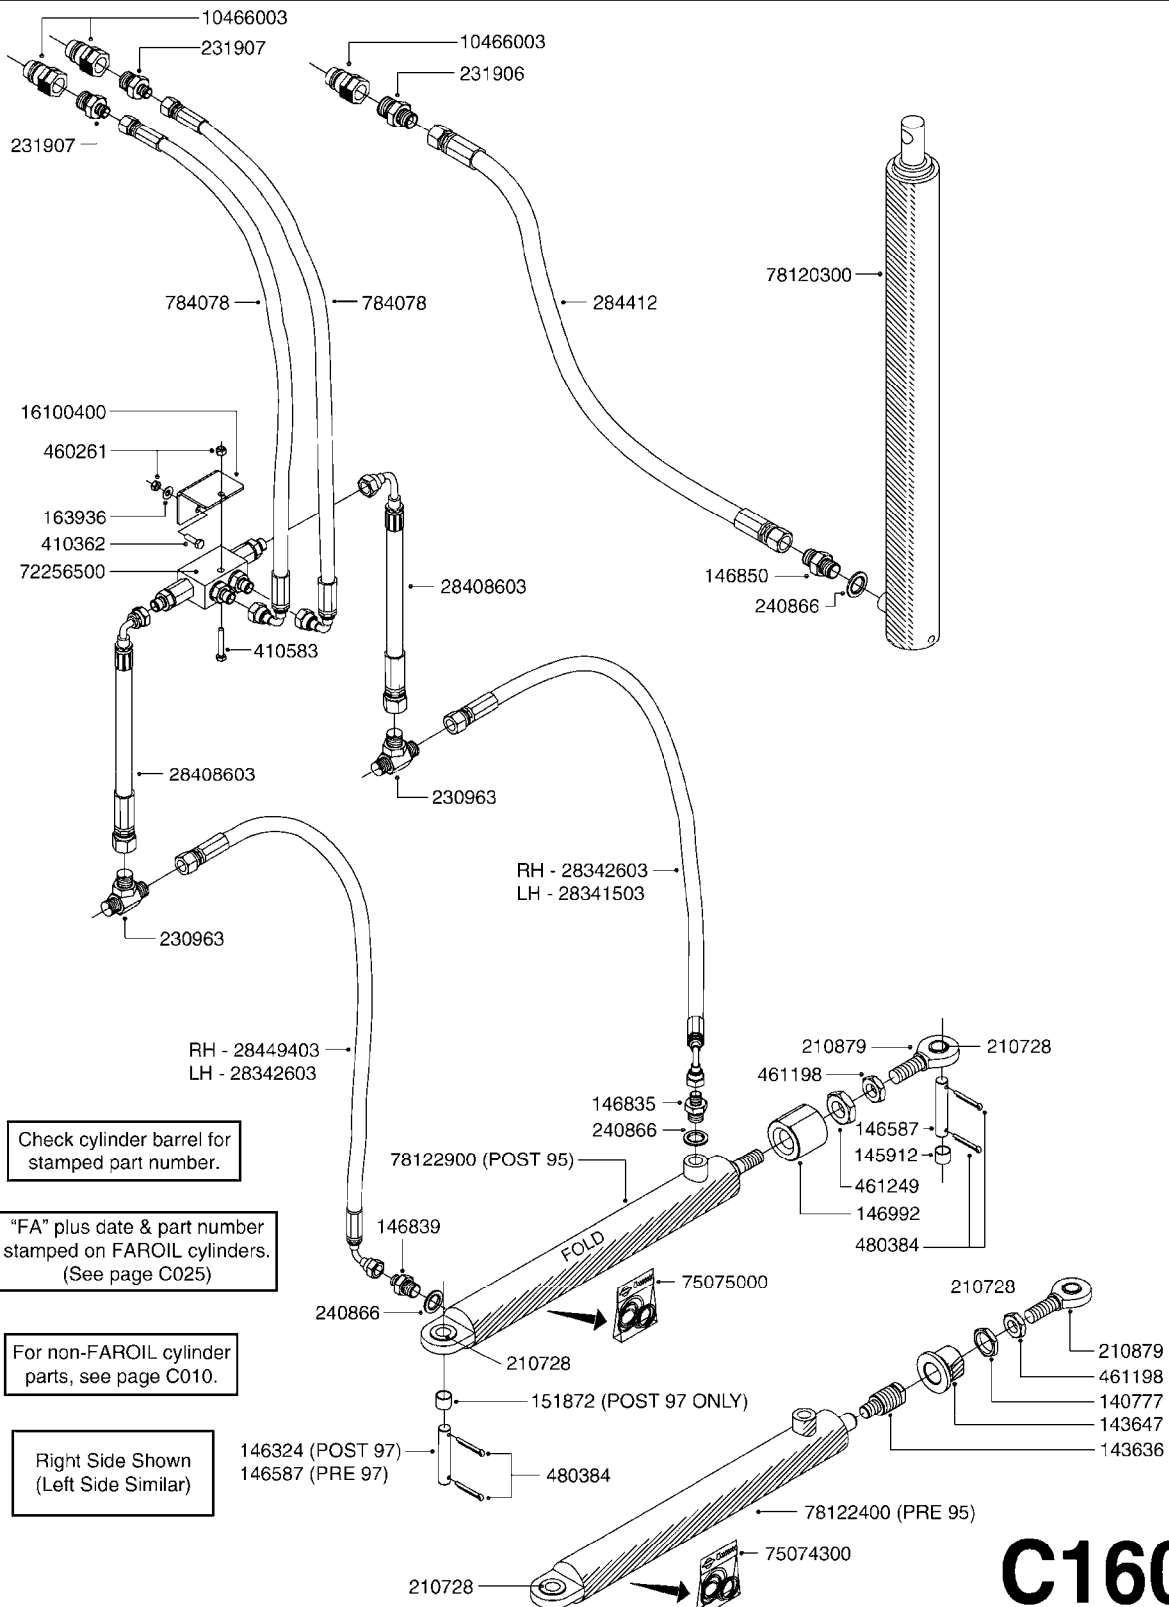

HYDRAULICS - EAGLE HY 45'-66'
C160-HIN, 14:12:07

Page 1
Date 02.07.2013 9:51

parts-n°	order qty	description
140777	1	NUT HEX 3/4" BSP JAMB
143636	1	THREADED INSERT F.CYLINDER END
143647	1	COLLAR F.THREAD.ROD EXTENTON
145912	1	BUSHING D19.8/D17.0X7MM
146324	1	SHAFT D16.8 L102/2 X 5
146587	1	PIN D16.8 X 65
146835	1	HEX NIPPLE 1/4"X3/8" BSP
146839	1	HEX NIPPLE 1/4"X3/8" BSP 0.7MM
146850	1	HEX NIPPLE 3/8"x3/8" - 1.8mm
146992	1	BUSHING F.CYLINDER
151872	1	BUSHING D22.0/18.0 10MM
163936	1	WASHER D15/D6.2X1
210728	1	BEARING F.LINK HEAD M17
210879	1	LINK HEAD M16 x D17
230963	1	TEE 1/4"M X 1/4"M X 1/4"M BSP
231906	1	HEX NIPPLE 3/8"BSP X 1/2"NPT
231907	1	HEX NIPPLE 1/4"BSP X 1/2"NPT
240866	1	DOWTYSEAL 3/8"
284412	1	HOSE HY 3/8" X 315" STR+STR
410362	1	BOLT HEX 8.8 SS M6X20 FT
410583	1	BOLT HEX 8.8 DEL M6X40
460261	1	NUT HEX M6X1 LOCK
461198	1	NUT HEX M16X2 JAMB
461249	1	NUT HEX M22X1.5
480384	1	PIN COTTER 3/16 x 1-1/2"
784078	1	HOSE HY X 1/4 X 417.33"STR+ELB
10466003	1	COUPLER PIONEER 8010-04 1/2NPT
16100400	1	PLATE 3 X 60 X 91 HY BLOCK MT
28341503	1	HOSE HY X1/4X078.75"STR+ELB
28342603	1	HOSE HY X1/4X066.93"STR+ELB
28408603	1	HOSE HY X1/4X008.00"STR+ELB
28449403	1	HOSE HY X1/4X057.08"STR+ELB
72256500	1	DOUB.PILOT STEERED COUNT.VALVE
75074300	1	SEALKIT78122000/23-25/30-32/46
75075000	1	SEAL KIT 78122600/27/28/29
78120300	1	CYLINDER 60/50/30 1100MM
78122400	1	DOUBLE CYLINDER D 40/20-300
78122900	1	CYLINDER 40/22X300MM RED