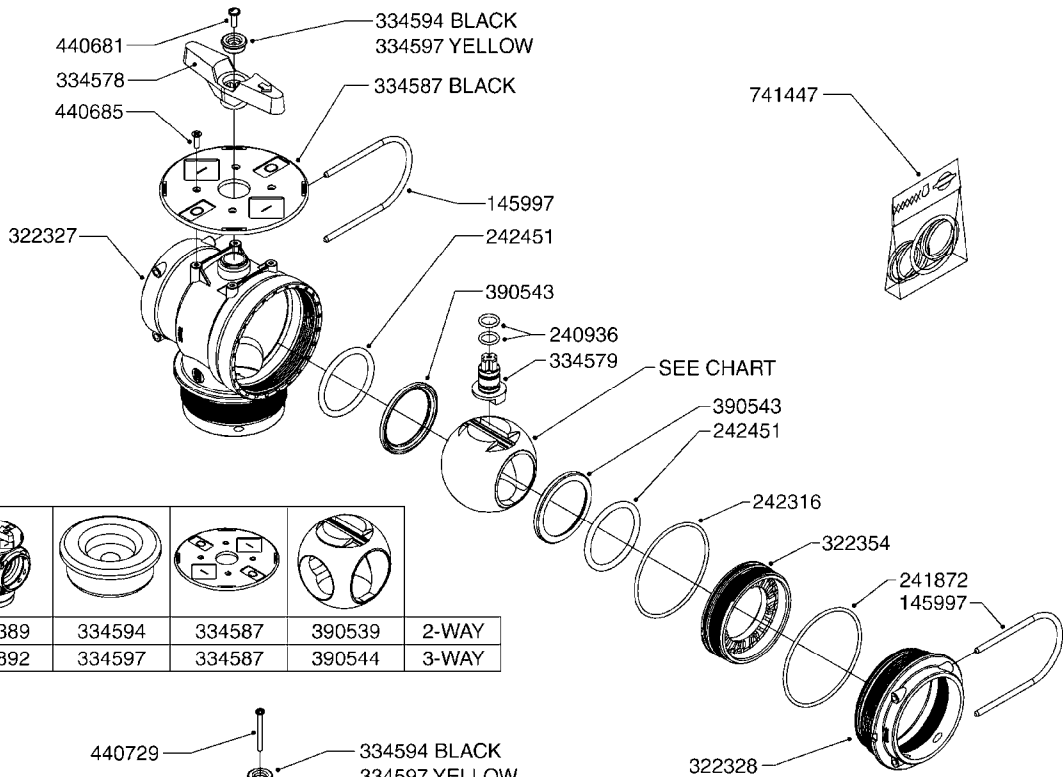

MANIFOLD - S93 VALVE
B320-HIN, 29:10:12

S93

				2-WAY
				3-WAY

S93 (01)

				2-WAY
				3-WAY

B320