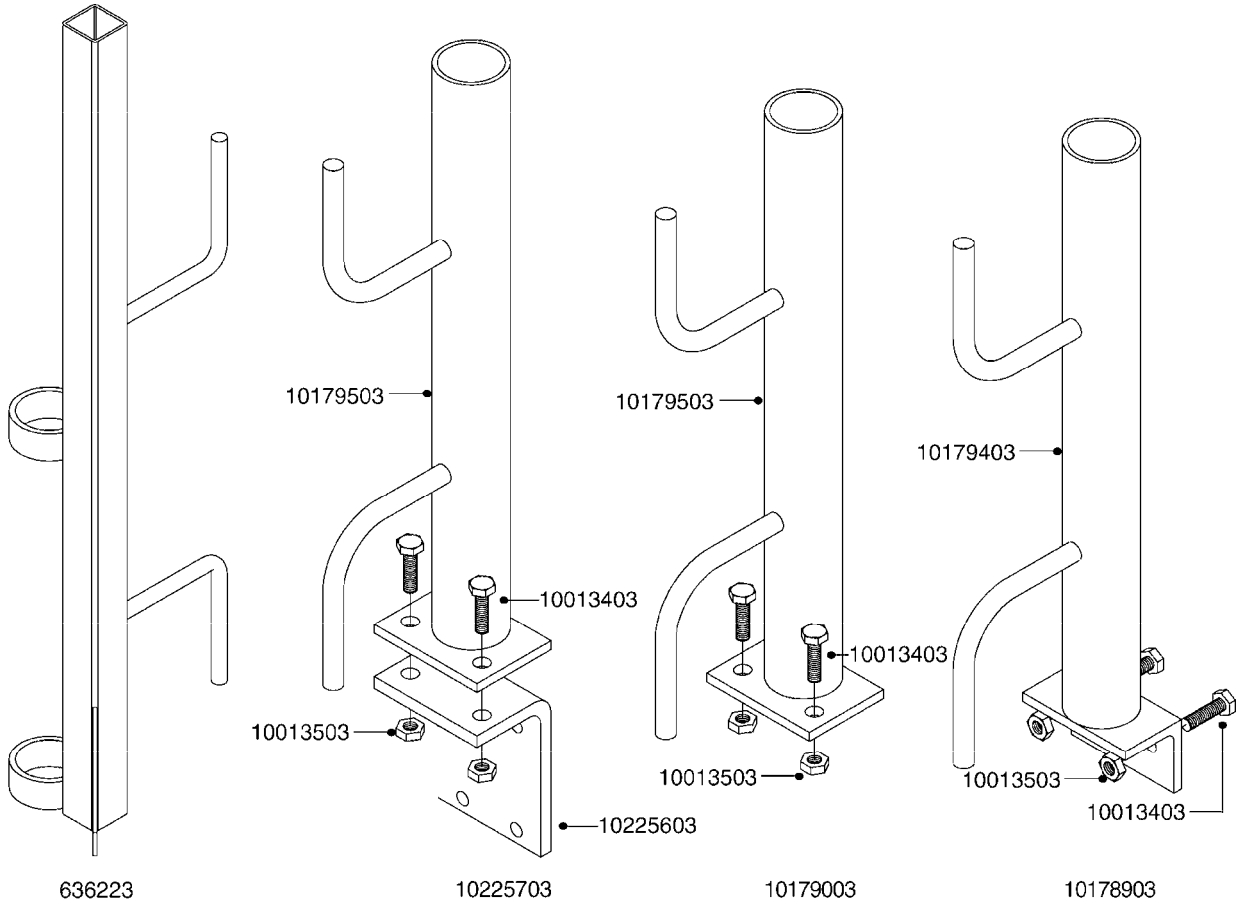

G510

HOSE WRAPS
G510-HIN, 19:05:11

Page 1
Date 02.07.2013 9:52

parts-n°	order qty	description
241965	1	O-RING 12.1 X 1.6
242007	1	O-RING D9.1X1.6
281551	1	BALL VALVE 1/2"
320084	1	FITT.DK NUT 1/2" BSP
330212	1	O-RING D19/D14X2.4 F.1/2"NUT
330326	1	O-RING D30/D24X2 F.1"NUT
330687	1	FITT.DK HB 1/2" F. 1/2" NUT
334190	1	FITT.DK HB 1/2' F. PISTOL 60S
334531	1	CLAMP HOSE PLASTIC 3/4"
636223	1	POST 12 VOLT TR30
712471	1	AGITATION VALVE ASSY. ON/OFF
843196	1	HANDGUN KIT TYPE 60 SHORT
843197	1	HANDGUN KIT TYPE 60 LONG
10013403	1	BOLT HEX 3/8-16X1 1/4 HCS Z5
10013503	1	NUT HEX NC 3/8"
10178903	1	WRAP HOSE SIDE MOUNT PLATE
10179003	1	WRAP HOSE BOTTOM PLATE MOUNT
10179403	1	WRAP WELDMENT FOR HI101789
10179503	1	WRAP WELDMENT FOR HI101790
10225603	1	BKT.FOR HOSE WRAP MOUNT NL NK
10225703	1	WRAP HOSE BDL.BOTTOM PLATE
92702103	1	HOSE R X1/2" X300PSI WP X0012"