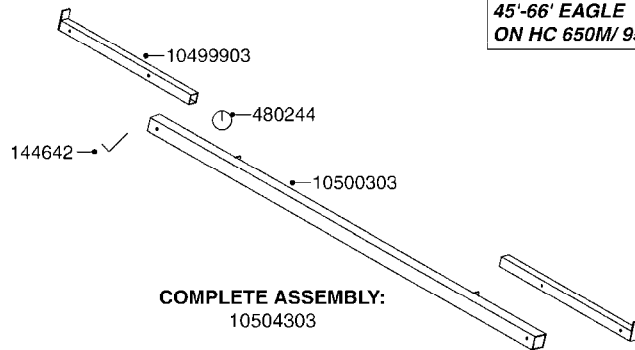

COMPLETE ASSEMBLY:
10504303

80'-90' EAGLE
ON HC 650M/ 950M

COMPLETE ASSEMBLIES
WHOLEGOODS ITEMS

D400