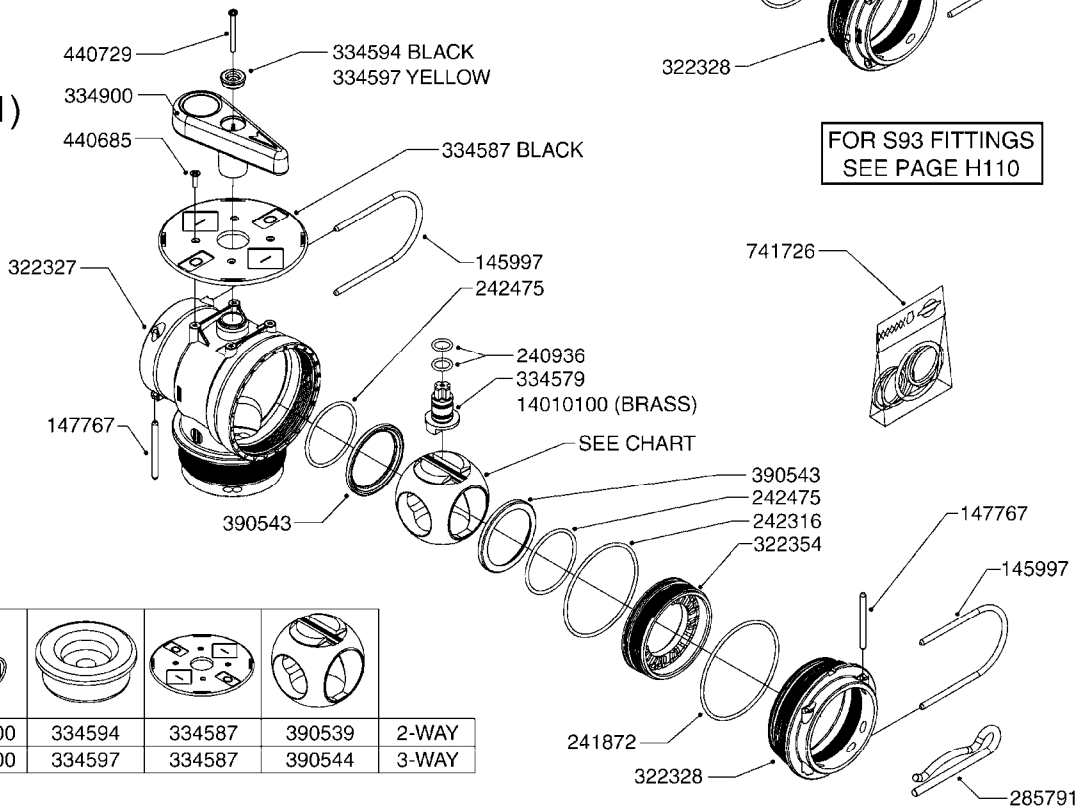

MANIFOLD - S93 VALVE
B320-HIN, 29:10:12

S93

				2-WAY
				3-WAY

S93 (01)

				2-WAY
				3-WAY

B320