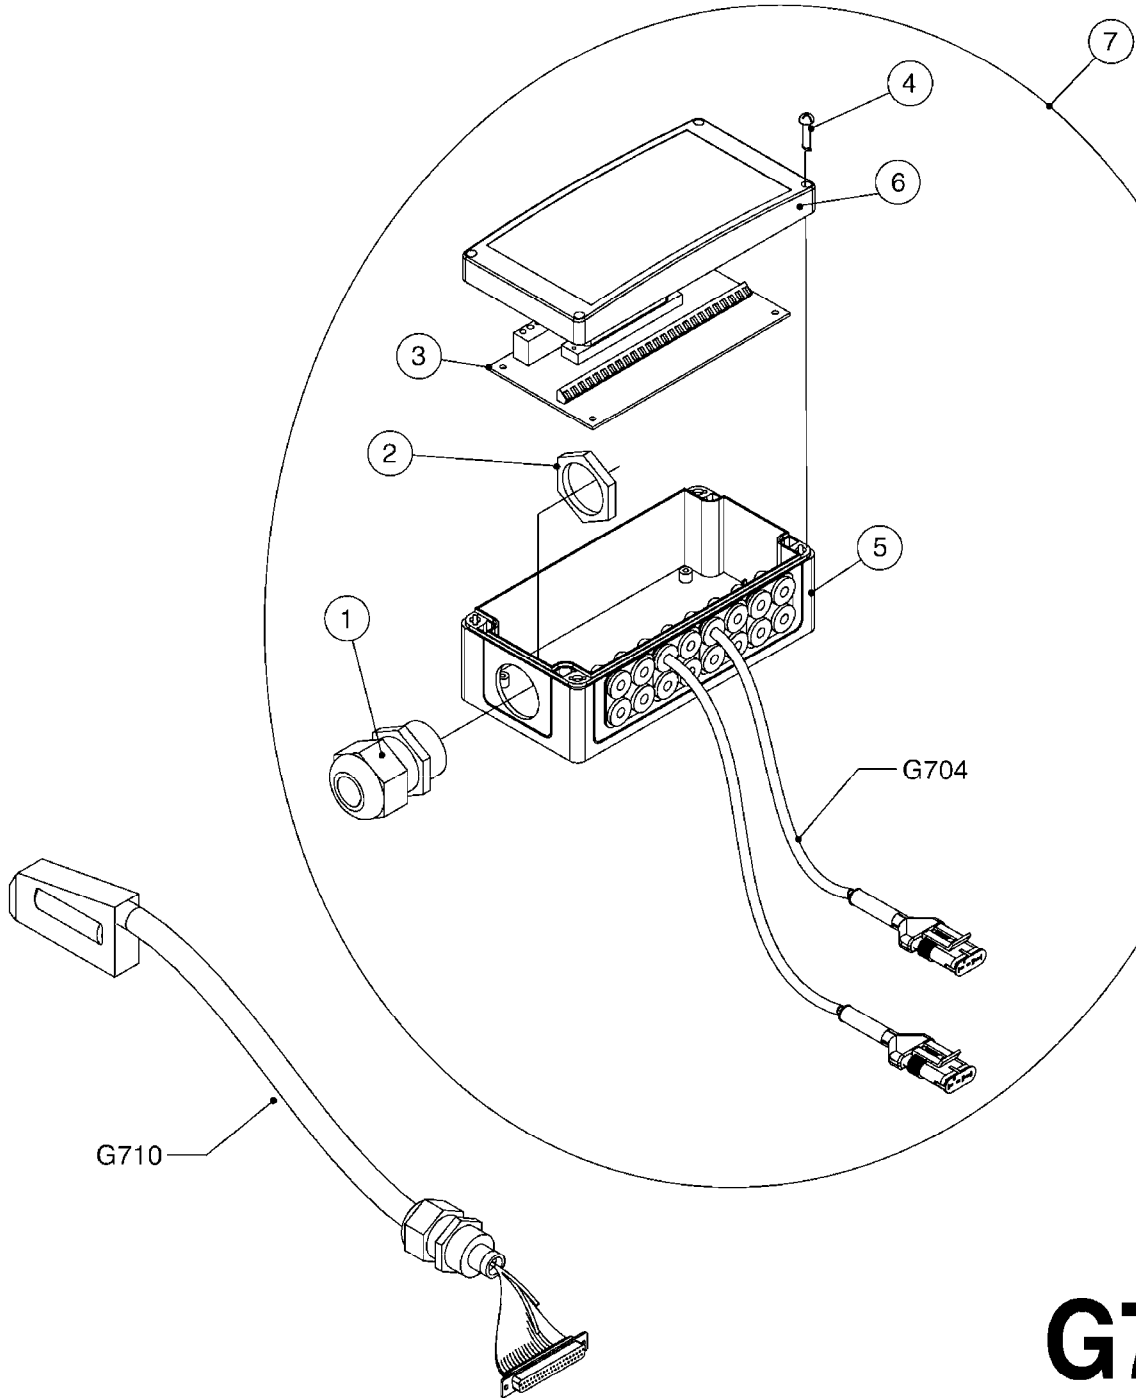

G705

JUNCTION BOX - LIQUID
G705-HIN, 01:12:10

Page 1

Date 02.07.2013 9:53

Pos.	parts-n°	order qty	description
1	262106	1	BULKHEAD F. CABLE 6.5-14 BLACK
2	262107	1	NUT F. BULKHEAD CABLE BLACK
3	26004800	1	CIRCUIT BD SEC VLV NCM 13SEC 13 SECTION
3	72173900	1	CIRCUIT BD SEC VLV 39PIN 9SEC 9 SECTION
4	28082100	1	SCREW F. BOX LID 1/4" L=20
5	33508700	1	BOX 160X80X40 BLACK 1-HOLE
6	33508800	1	LID 160X80X15 BLK w/Screws
7	72115400	1	CONNECTION BOX F. OP. UNIT SV9