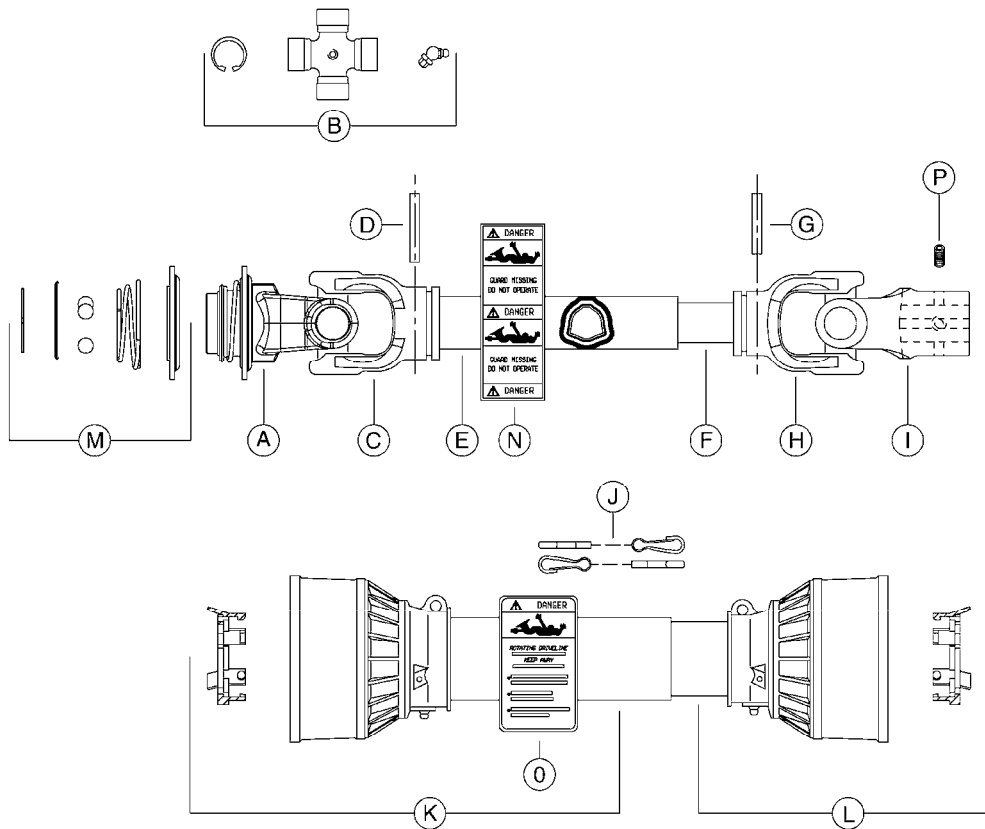

* Supplier changed in 2011 - see page A560 for "AMA" PTO's (yellow and black shields).

A480

PTO SHAFTS - BONDIOLI DIAPH.
A480-HIN, 13:12:11

Page 1
Date 02.07.2013 9:50

parts-n°	order qty	description
284041	1	UNIV. JOINT 27x70mm
289040	1	PTO YOKE 1-3/8" X 6 SPLINE
289041	1	PTO YOKE 1-3/8" X 6 SPLINE
289042	1	UNIV. JOINT 22x54mm
289045	1	UNIV. JOINT 30.2x79.4mm
289049	1	PTO SHIELD COMPLETE F.829446
289050	1	PTO SHIELD COMPLETE F.829445
829445	1	PTO 1-3/8/6X1-3/8/6X810M AXIAL
829446	1	PTO SHAFT LE-SPV + LP ZE-P540
829480	1	PTO 1-3/8/21 x 1-3/8/21x1210MM
829482	1	PTO 1-3/8/6X25MM X 600MM 1202
829483	1	PTO 1-3/8/6X30MM x 610MM 1302
829484	1	PTO 1-3/8/6X1-3/8/6X575MM 361
829486	1	PTO 1-3/8/6X30MM X870MM 1302
829487	1	PTO 1-3/8/6X1-3/8/6X870MM 361
829490	1	PTO 1-3/8/6X30MM 1320MM 1302
829491	1	PTO 1-3/8/6X1' 610/913MM 9016
829502	1	PTO 1-3/8/6x1210/1745
28005200	1	PTO YOKE 1-3/8" X 21 SPLINE
28005400	1	PTO YOKE 1-3/8" X 6 SPLINE
28005800	1	PTO YOKE 1-3/8" X 21 SPLINE
28006000	1	PTO YOKE D25 CONE 3 DEG.
28006100	1	PTO YOKE D30 CONE 4 DEG.
28006200	1	PTO YOKE 1-3/8" X 6 SPLINE
28006300	1	PTO YOKE D1"
28006700	1	PTO HALF SHAFT - TRACTOR END
28006900	1	PTO HALF SHAFT - TRACTOR END
28007300	1	PTO HALF - PUMP END
28007500	1	PTO HALF - PUMP END
28007800	1	PTO HALF - PUMP END
28008100	1	PTO SHIELD COMPLETE
28008500	1	PTO HALF SHAFT - TRACTOR END
28008600	1	PTO SHIELD ASSY COMPLETE
28009403	1	UNIV. JOINT 27x74.6mm
28015103	1	PTO YOKE 1-3/8"X21 TWST OLD
28015203	1	UNIV. JOINT 23.8x61.3mm
28015303	1	PTO YOKE 1-3/8"X21 BALL COLLAR
28015403	1	PTO OUTER 1-3/8"X21 (NO SHIELD)
28015503	1	PTO INNER 1-3/8"X21 (NO SHIELD)
28015603	1	PTO SHIELD COMPLETE F.28020303
28015703	1	PTO YOKE 1-3/4"X20 SPL OUTER
28015803	1	PTO OUTER 1-3/4"X20 (NO SHIELD)
28015903	1	PTO INNER 1-3/8"X21 (NO SHIELD)
28016003	1	PTO SHIELD COMPLETE F.10465803
28016203	1	PTO OUTER 1-3/8"X6 (SHIELDED)
28016303	1	PTO INNER 1-3/8"X6 (NO SHIELD)
28016703	1	PTO OUTER 1-3/8"X6 (NO SHIELD)
28016803	1	PTO INNER 1-3/8"X6 (NO SHIELD)
28020203	1	PTO 1-3/4/20x1-3/8/21 BP L=860
28020303	1	PTO 1-3/8/21 x 1-3/8/21 B&P
28040603	1	PTO YOKE 1-3/8X21SPL BLACK
28040703	1	SAFETY CHAIN F.CV BLACK PTO
28068800	1	PTO YOKE 1-3/8" X 6 SPLINE
28069700	1	UNIV. JOINT STD1 SFT
28072800	1	PTO SHIELD COMPLETE L=1912 SFT
28073000	1	PTO YOKE 1-3/8" X 6 SPLINE