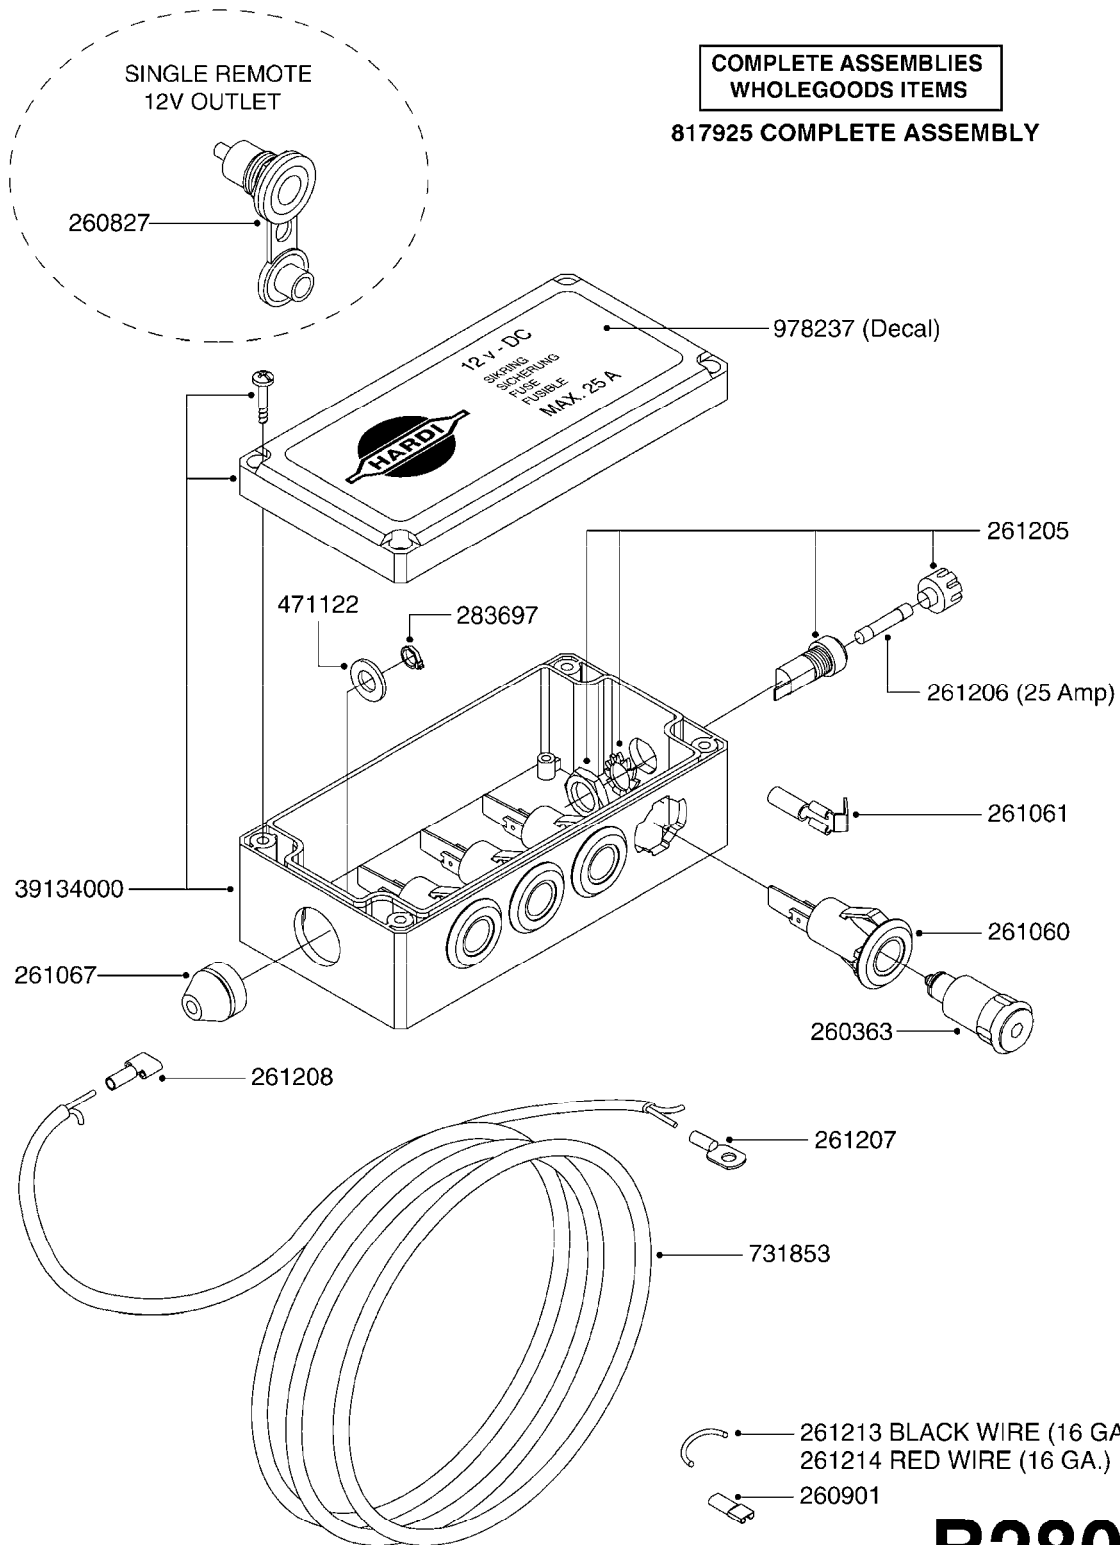

COMPLETE ASSEMBLIES
WHOLEGOODS ITEMS

*728739: COMPLETE ASSEMBLY

B270

CONTROL BOX F/EC + ECSC POST96
B270-HIN, 01:01:01

Page 1
Date 02.07.2013 9:51

parts-n°	order qty	description
142516	1	SCREW SET M10 BENT F. LOCKING
260363	1	PLUG 2 POLE 12V
260816	1	CAP W/RUBBER BOOT F.EC SWITCH
260827	1	PLUG F.EC ATTACHMENTS
260934	1	PLUG INSERT 12 POLL MALE
260956	1	PLUG HOUSE 12 POL.MALE
261125	1	FUSE 5 X 20 500mA
261224	1	PLUG HOUSING F/20 POLE MALE
261225	1	PLUG INSERT 20 POLE MALE
261230	1	PLUG INSERT 20 POLE FEMALE
261231	1	PLUG HOUSING 20 POLE FEMALE
261409	1	RELAY 12V F. ESC CNTRL BOX '96
261589	1	FUSE 5 X 20 1.25 AMP
261741	1	SWITCH 2 POLE 12V TOGGLE PRESS
261742	1	SWITCH 2 POLE 12V ON/OFF
261963	1	NUT F.EC SWITCH
269019	1	FUSE 5 X 20 1.0 AMP
269039	1	FUSE 5 X 20 2.0 AMP
334638	1	HOUSING F.EC PLASTIC BOX UPPER
334639	1	COVER F.EC PLASTIC BOX -LOWER
410922	1	CYL.SKR 8.8 DEL M4X20 RST
420604	1	BOLT HEX 8.8 DEL M10X25 FT
460423	1	NUT HEX M10X1.5 LOCK
460666	1	NUT HEX M4
612566	1	MOUNT BRACKET F.FAN CABLE ASSY
613837	1	MOUNT PLATE FOR EC CONTROL BOX
725127	1	VELCRO KIT
726961	1	CONTROL BOX EC 3 SEC./20 PIN
726962	1	CONTROL BOX EC 4 SEC./20 PIN
726963	1	CONTROL BOX EC 5 SEC./20 PIN
728035	1	CONTROL BOX EC 7 SEC.
728665	1	CABLE EXT.-QUICK ATTACH 20 PIN
728738	1	DOUB.CONT.BOX & OR F/M PLATE
728739	1	IN CAB CONTROL MOUNT KIT
730526	1	CON BX 4SEC/20PIN alt72127400
730527	1	CIRCUIT B.ESC4 PLAST.W/SWITCH
731117	1	CIRCUIT B.EC3 PLASTIC W/SWITCH
731118	1	CIRCUIT B.EC4 PLASTIC W/SWITCH
731119	1	CIRCUIT B.EC5 PLASTIC W/SWITCH
978039	1	DECAL CONTROL BOX CB4 MISTBLOW
978356	1	DECAL CONTRL BOX EVC/ESC3 ABS
978359	1	DECAL CONTROL BOX EC4 ABS
978504	1	DECAL CONTROL BOX ESC4 ABS
983022	1	WIRE 12 x 0.5 x 2MM x 12"
72127200	1	CIRCUIT B.ESC3 PLAST.W/SWITCH
72127300	1	CONTROL BOX ESC 3 SEC./20 PIN