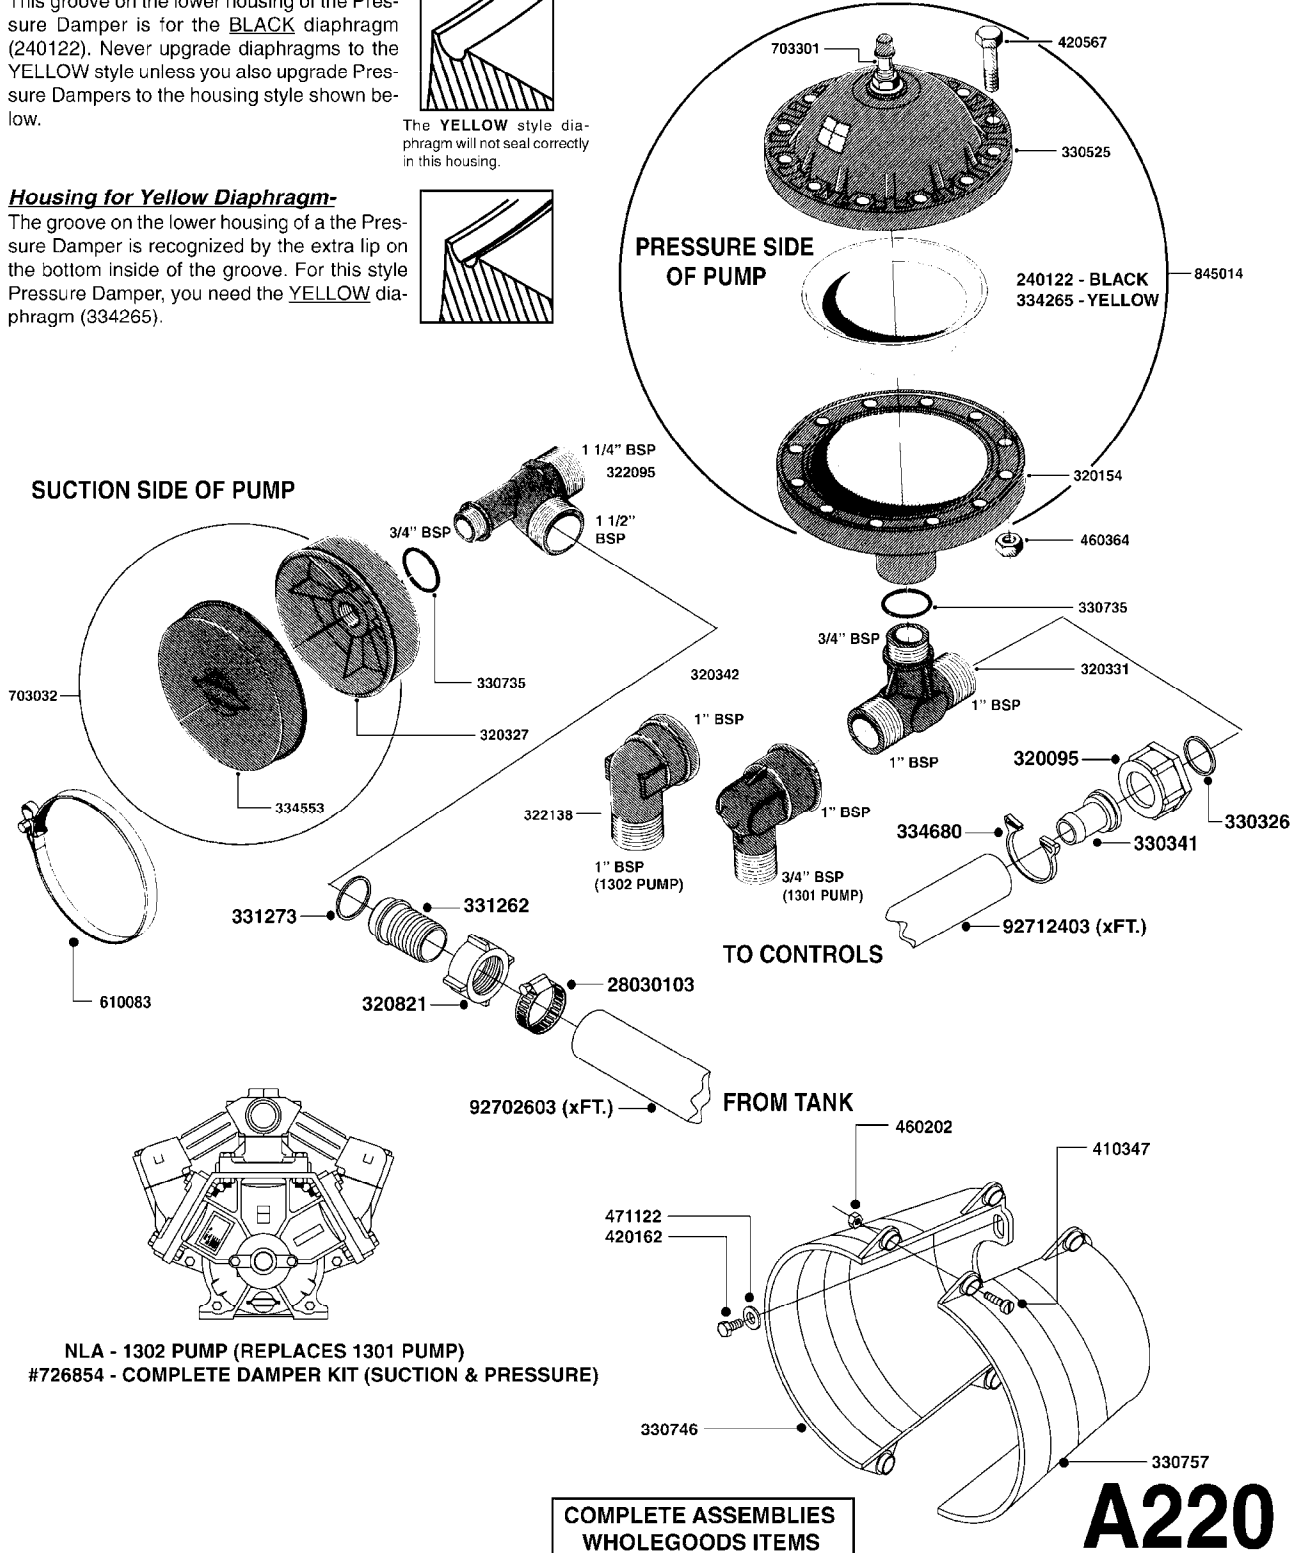

Housing for Yellow Diaphragm-

The groove on the lower housing of a the Pressure Damper is recognized by the extra lip on the bottom inside of the groove. For this style Pressure Damper, you need the YELLOW diaphragm (334265).