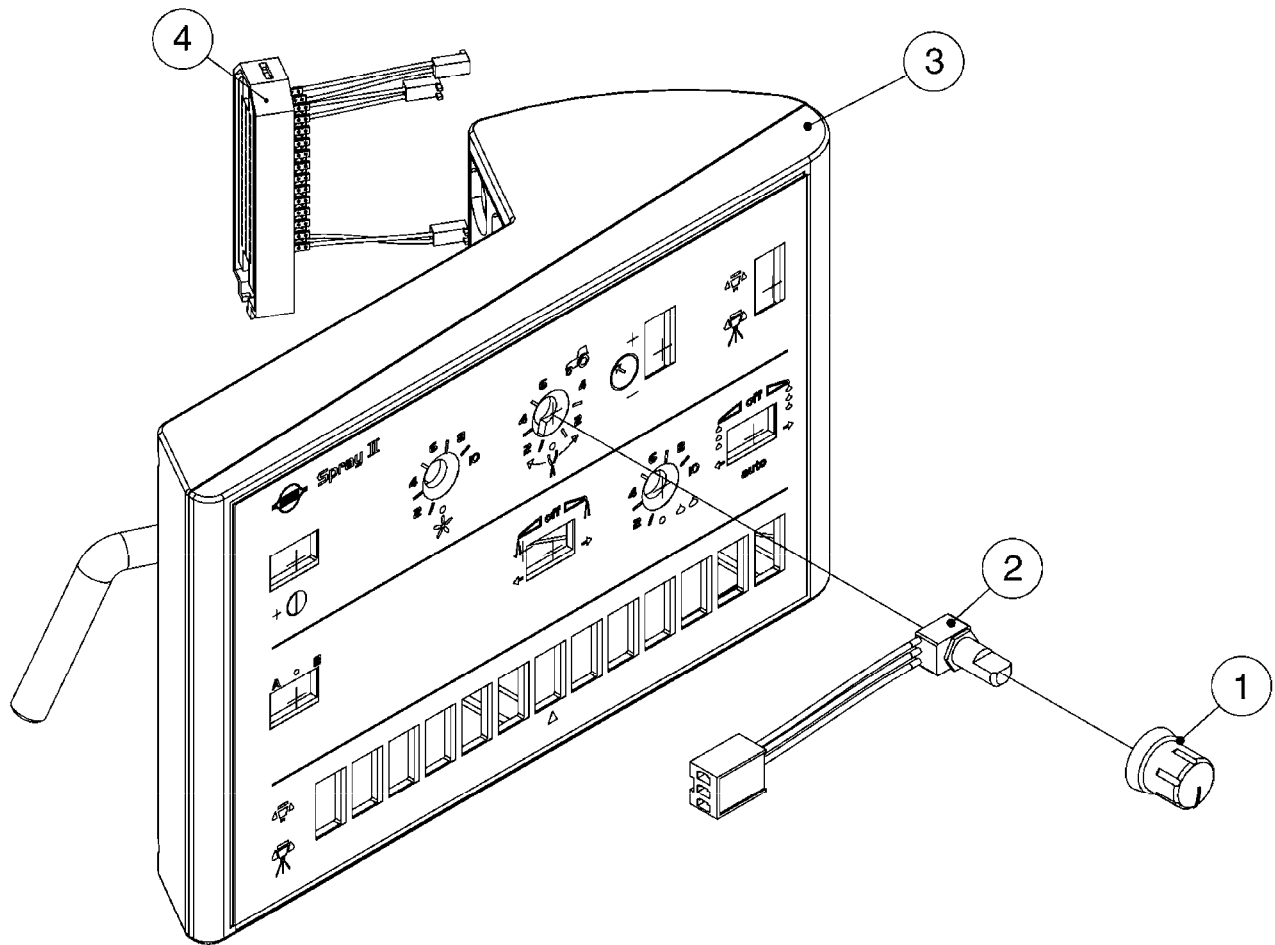

G702

SPRAYBOX II
G702-HIN, 15:06:07

Page 1

Date 02.07.2013 9:53

Pos.	parts-n°	order qty	description
1	26000400	1	KNOB F.FOAM ADJUST HC5500
2	26005300	1	POT.METER F. SPRAYBOX II
3	26010200	1	CONTROL BOX 2SEC, SPRAY BOX II
3	26010300	1	CONTROL BOX 3SEC, SPRAY BOX II
3	26010400	1	CONTROL BOX 4SEC, SPRAY BOX II
3	26010500	1	CONTROL BOX 5SEC, SPRAY BOX II
3	26010600	1	CONTROL BOX 6SEC, SPRAY BOX II
3	26010700	1	CONTROL BOX 7SEC, SPRAY BOX II
3	26011000	1	SPRAY CONT. II EVC 4 SEC. HAZ
3	26011100	1	SPRAY CONT. II EVC 5 SEC. HAZ
3	26011200	1	SPRAY CONT. II EVC 6 SEC. HAZ
3	26011300	1	SPRAY CONT. II EVC 7 SEC. HAZ
4	28031400	1	PLUG 39-POLE FEMALE HC5500