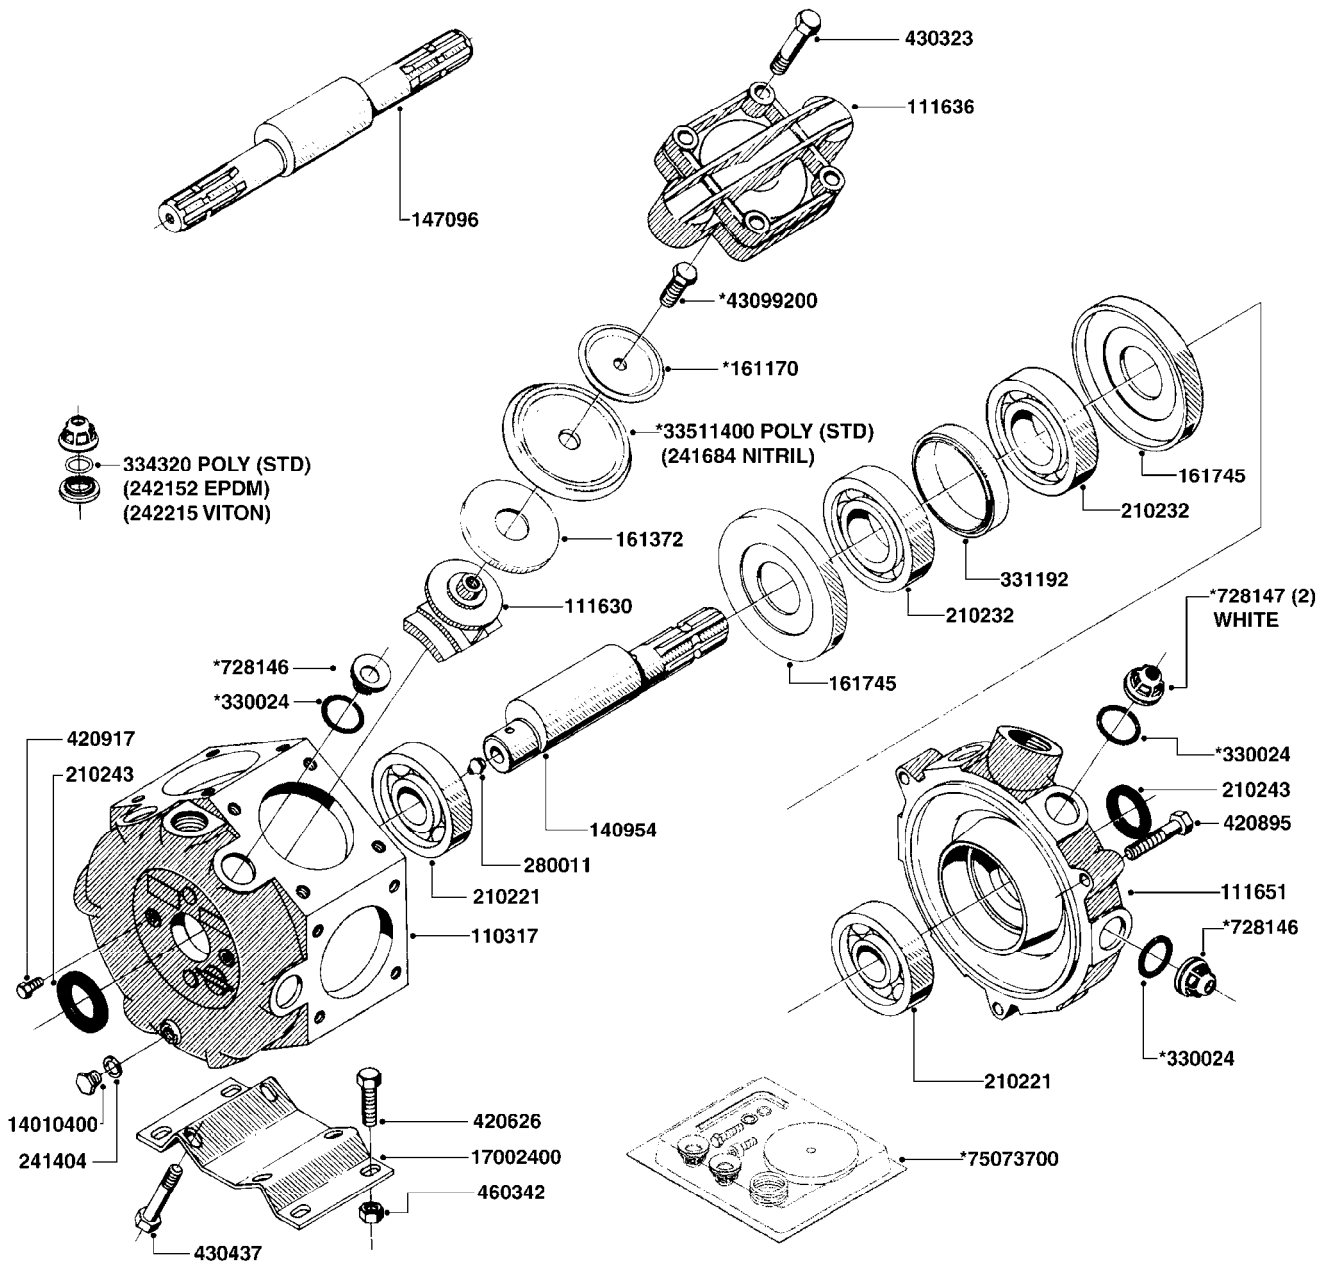

COMPLETE PUMP
(NLA) REPLACED BY 821643 (363 - 540 RPM)

COMPLETE ASSEMBLIES
WHOLEGOODS ITEMS

A230

PUMP - 361 W/MOUNTING BASE
A230-HIN, 12:04:13

Page 1
Date 02.07.2013 9:50

parts-n°	order qty	description
110317	1	PUMP CASING MODEL 360/361 PNTD
111630	1	CONNECTING ROD F. 363 PUMP
111636	1	VALVE COVER 363 HEAVY DUTY
111651	1	CASTING F.363 1.5" PUMP(FRONT)
140954	1	CRANK SHAFT MODEL 360/361
147096	1	CRANK SHAFT 361/9.5 THROUGH
161170	1	DIAPH UPPER DISC, 321/361/363
161372	1	DIAPHRAGM BACKING DISC,320-361
161745	1	METAL SPACER F.363/463
210221	1	BEARING BALL 6407
210232	1	BEARING BALL 6310
210243	1	SEAL OIL 35 X 47 X 7
241404	1	DOWTYSEAL 1/4"
241684	1	DIAPHRAGM MODEL 361 NITRIL
242152	1	O-RING D18.2X3 EPDM
242215	1	O-RING D18X3 VITON
280011	1	GREASE NIPPLE 1/8' H TR
330024	1	O-RING D41,1/D34.5 X 3,5
331192	1	SPACER, MODEL 361/363
334320	1	O-RING D18X3 POLYURETHANE
420626	1	BOLT HEX 8.8 DEL M10X20 FT
420895	1	BOLT HEX 8.8 RAW M10X60
420917	1	BOLT HEX 8.8 RAW M8X12 FT
430323	1	BOLT HEX 8.8 DEL M12X60
430437	1	BOLT HEX 8.8 RAW M12X65
460342	1	NUT HEX M10
728146	1	VALVE FOR 361(726890/707932)
728147	1	VALVE FOR 361 WHITE WITH HOLE
821643	1	PUMP 363/10 1.5"SUC 540RPM OSP
14010400	1	PLUG 1/4" BSP
17002400	1	FOOT F/363 PUMP (PAINTED)
33511400	1	DIAPHRAGM 361/363 pur 2006
43099200	1	BOLT HEX SS M12 X 30 DIN933 A4
75073700	1	PUMP KIT 361/363 "06"