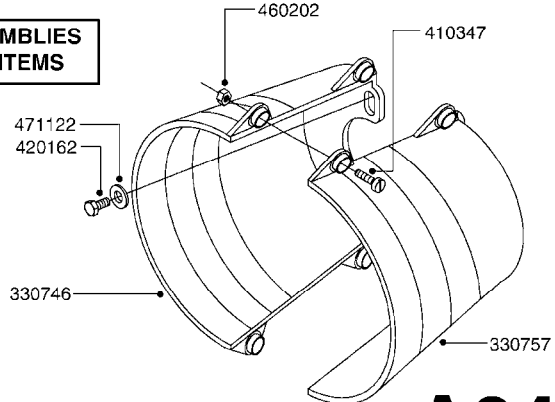

SUCTION SIDE OF PUMP (WITH 1-1/2" SUCTION PORT)

PRESSURE SIDE OF PUMP

SUCTION SIDE OF PUMP (WITH 2" SUCTION PORT)

**COMPLETE ASSEMBLIES
WHOLEGOODS ITEMS**

- 821587 - 463/10 2" W/THROUGH SHAFT (540 RPM)
- 821649 - 463/12 2" (540 RPM H.C.)
- 821585 - 463/5.5 2" W/THROUGH SHAFT (1000 RPM)
- 821650 - 463/6.5 2" (1000 RPM H.C.)