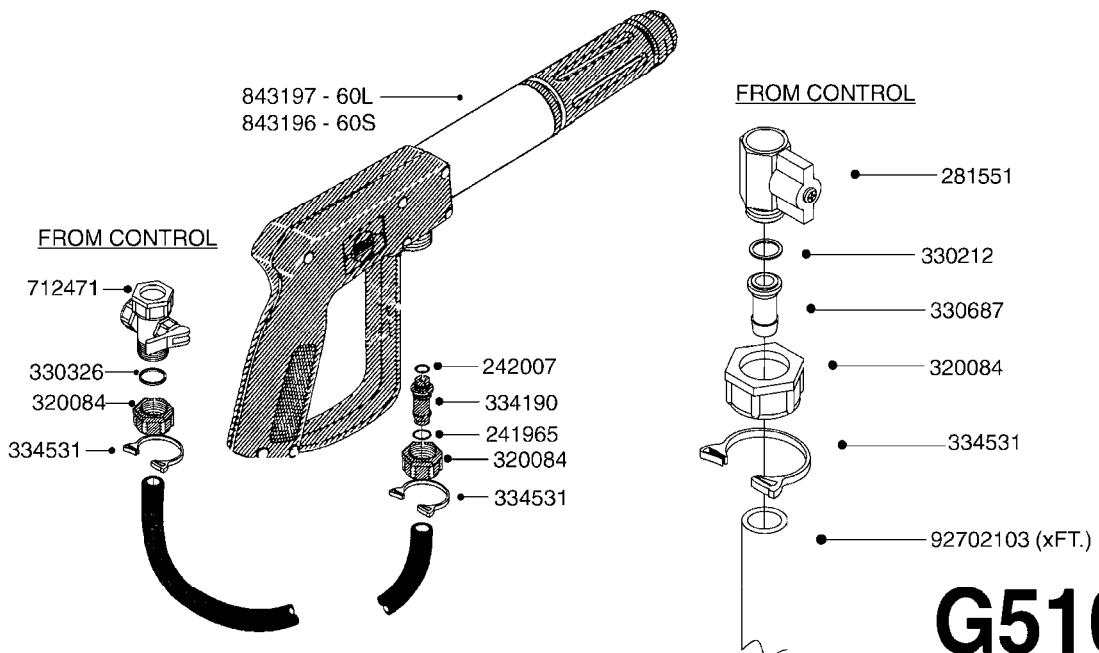

G510

HOSE WRAPS
G510-HIN, 19:05:11

Page 1
Date 02.07.2013 9:52

parts-n°	order qty	description
241965	1	O-RING 12.1 X 1.6
242007	1	O-RING D9.1X1.6
281551	1	BALL VALVE 1/2"
320084	1	FITT.DK NUT 1/2" BSP
330212	1	O-RING D19/D14X2.4 F.1/2"NUT
330326	1	O-RING D30/D24X2 F.1"NUT
330687	1	FITT.DK HB 1/2" F. 1/2" NUT
334190	1	FITT.DK HB 1/2' F. PISTOL 60S
334531	1	CLAMP HOSE PLASTIC 3/4"
636223	1	POST 12 VOLT TR30
712471	1	AGITATION VALVE ASSY. ON/OFF
843196	1	HANDGUN KIT TYPE 60 SHORT
843197	1	HANDGUN KIT TYPE 60 LONG
10013403	1	BOLT HEX 3/8-16X1 1/4 HCS Z5
10013503	1	NUT HEX NC 3/8"
10178903	1	WRAP HOSE SIDE MOUNT PLATE
10179003	1	WRAP HOSE BOTTOM PLATE MOUNT
10179403	1	WRAP WELDMENT FOR HI101789
10179503	1	WRAP WELDMENT FOR HI101790
10225603	1	BKT.FOR HOSE WRAP MOUNT NL NK
10225703	1	WRAP HOSE BDL.BOTTOM PLATE
92702103	1	HOSE R X1/2" X300PSI WP X0012"