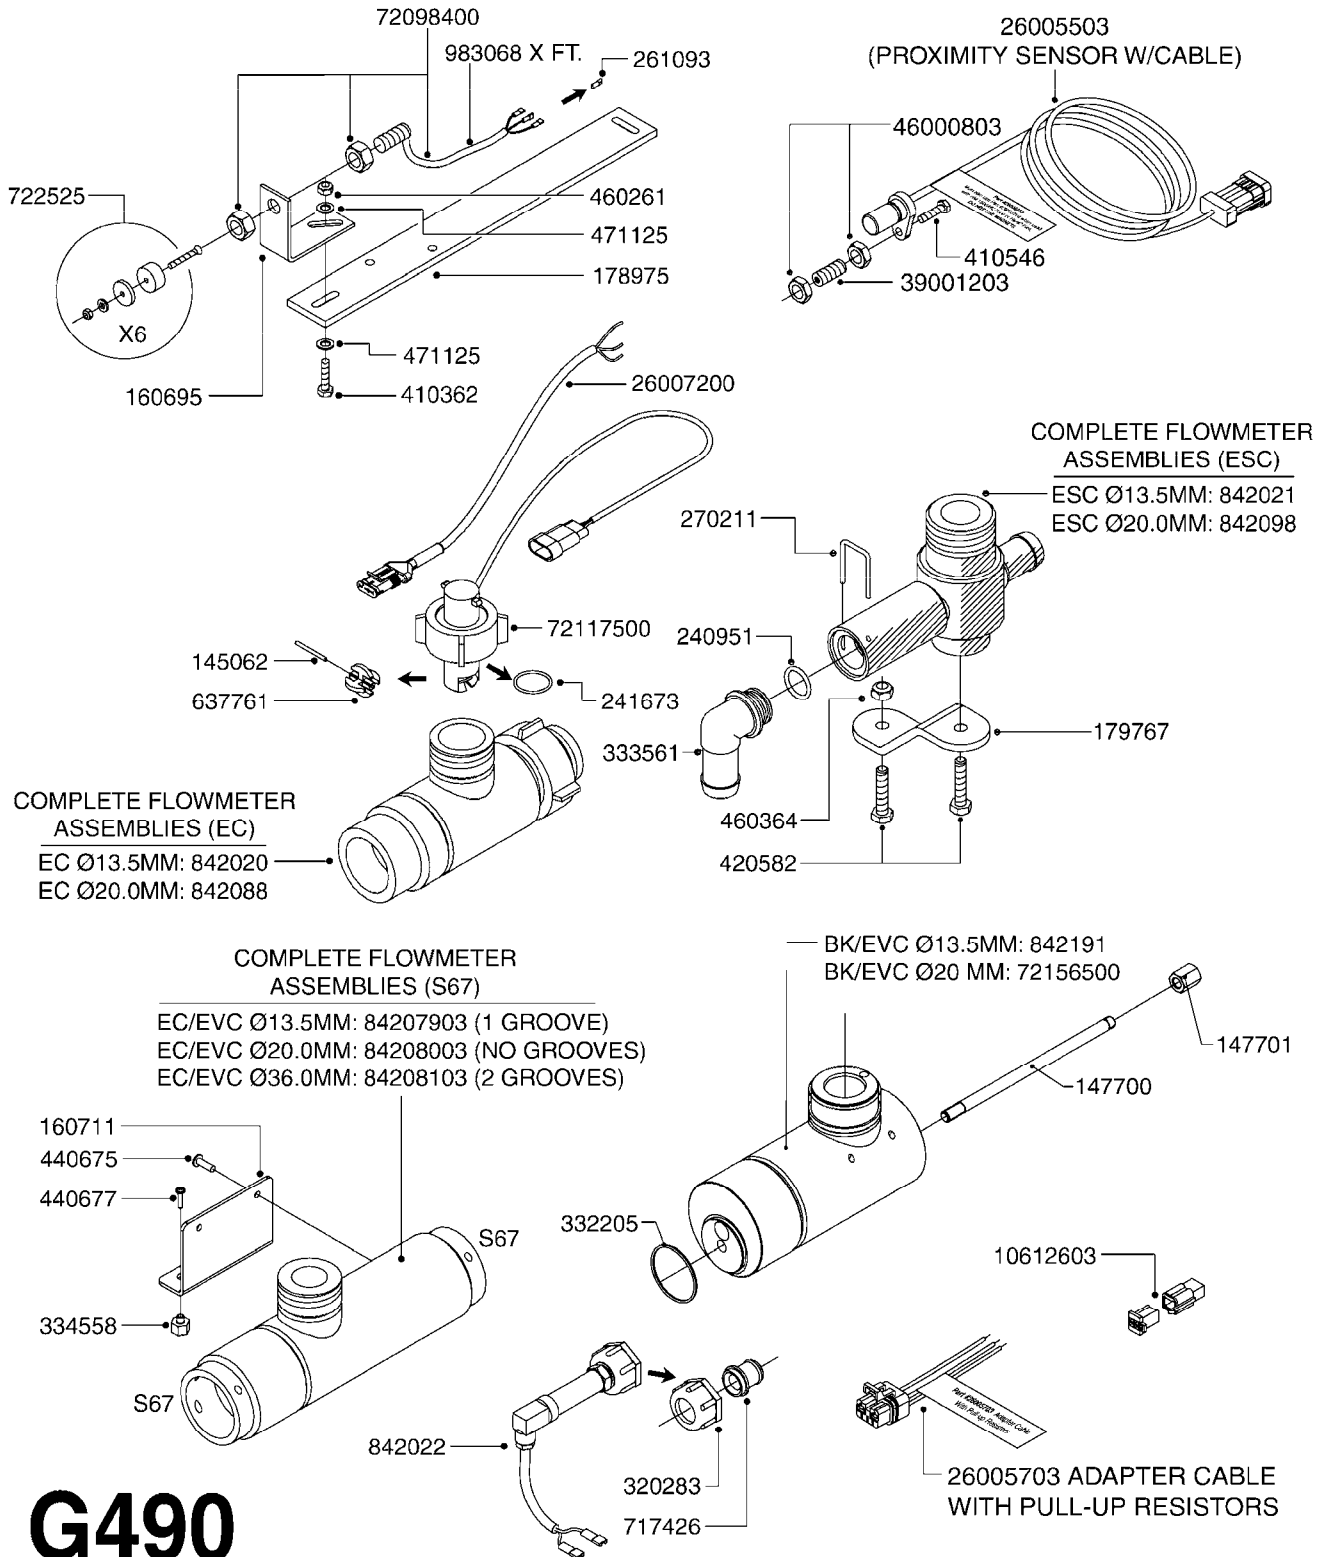

G490

parts-n°	order qty	description
145062	1	ROTOR SHAFT
147700	1	STUD BOLT M8 X 158MM
147701	1	NUT HEX M8 STAINLESS L=16
160695	1	BRACKET F.SENSOR
160711	1	BRACKET FOR FLOW METER
178975	1	MOUNT BRACKET F. SPEED SENSOR
179767	1	FLOW SENSOR MOUNTING BRACKET
240951	1	O-RING D21.2X3 NITRIL
241673	1	O-RING D22.1X1.6
261093	1	SPADE F.ELEC.WIRE DK 2.8X0.8
270211	1	FITT.DK S25 FORK L=37.5
320283	1	FITT.DK NUT 3/4"BSP
332205	1	O-RING D43/39XD2
333561	1	FITT.DK ELB.1" EC RETURN
334558	1	NUT HEX PLASTIC INSERT
410362	1	BOLT HEX 8.8 SS M6X20 FT
410546	1	BOLT HEX SS M6X12 FT
420582	1	BOLT HEX 8.8 DEL M8X20 FT
440675	1	SCREW F. PLASTIC 5X16 SS
440677	1	SCREW F. PLASTIC 5X20 SS
460261	1	NUT HEX M6X1 LOCK
460364	1	NUT HEX M8 GALV.
471125	1	WASHER D12/D6.4x1.6 SS
637761	1	ROTOR F.FLOWMETER - PILOT
717426	1	FITT.DK REDUC 1/4"BSP F.3/4"N
722525	1	MONITOR MAGNETS SET OF 8PCS
842020	1	HP FLOW METER EC 2-30 GPM
842021	1	HP FLOW METER ESC 2-30 GPM
842022	1	HP PRESS. TRANSDUCER 0-150 PSI
842088	1	HP FLOW METER EC 4-70 GPM
842098	1	HP FLOW METER ESC 4-70 GPM
842191	1	HP FLOW METER BK/EVC 2-30 GPM
983068	1	ELEC. CABLE 3 WIRE X .25MM HP
10612603	1	KIT PLUG 6 PIN F.PILOT MONITOR
26005503	1	SPEED SENSOR/CABLE ASSY PROX
26005703	1	*SPEED SENS ADPT CBLE W PULLUP
26007200	1	CABLE,EXT F.SENS AMP PLUG 13M
39001203	1	THREAD PLST 1/2-13UNCXM6X1L=1"
46000803	1	NUT, 1/2-13 THIN
72098400	1	SPEED SENSOR W/CABLE 10000MM
72117500	1	FLOW SENSOR -M.AMP L=1M
72156500	1	HP FLOW METER PIN 4-70 GPM 20Ø
84207903	1	FLOW METER,2-30 GPM,S67,CAL
84208003	1	FLOW METER,4-70 GPM,S67,CAL
84208103	1	FLOW METER,20-160 GPM,S67,CAL