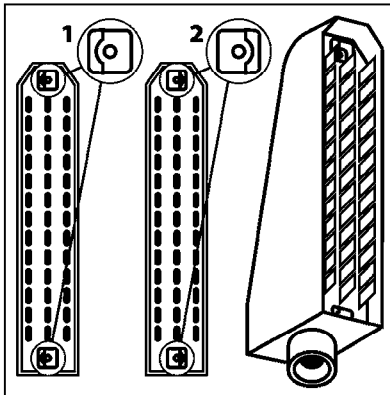

LIQUID SYSTEM

HYDRAULIC SYSTEM

* Note orientation of bracket
 1 = Liquid system
 2 = Hydraulic system

G710

39 PIN CABLES
G710-HIN, 16:05:12

Page 1
Date 02.07.2013 9:53

parts-n°	order qty	description
262158	1	PLUG INSERT 39 POLE MALE
262159	1	PLUG INSERT 39 POLE FEMALE
262160	1	PLUG HOUSING 39 POLE FEMALE
262161	1	PLUG HOUSING F/39 POLE MALE
440634	1	SCREW 5/8"
440732	1	PT SCREW 35X12B Z5452 ELZ
14034200	1	CODE BRACKET FOR 39 PIN CABLE
26003900	1	WIRE 37-39 PIN EVC, 6.6'
26004200	1	WIRE 37-39 PIN EVC, 57.4'
26008400	1	WIRE 39-PIN 24 WIRE L=8M
28027500	1	WIRE 37-39 PIN EVC, 37.7'
28028700	1	WIRE 37-39 PIN EVC, 45.9'
28028800	1	WIRE 37-39 PIN EVC, 16.4'
28028900	1	WIRE 37-39 PIN EVC, 26.2'
72236400	1	DAH CONN. WIRE/TRACTOR L=8M
97610803	1	DECAL-SRAY BOX 39-PIN
97610903	1	DECAL-HYDRAULIC BOX 39-PIN