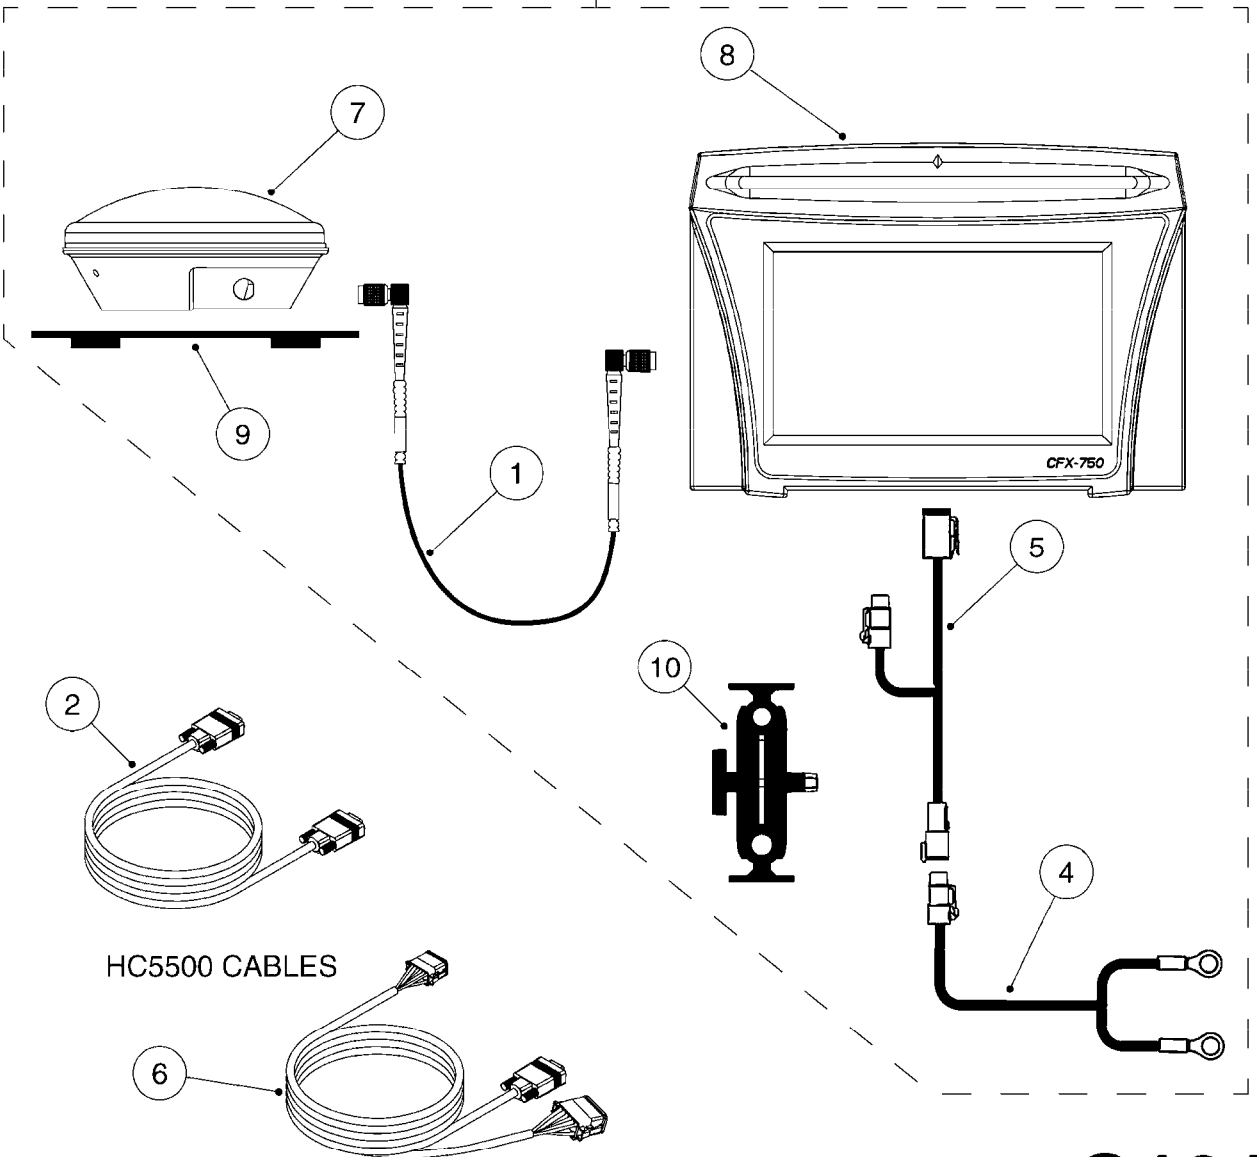

3 COMPLETE ASSEMBLY

CFX-750 DISPLAY, DGPS
G194-HIN, 30:11:11

Page 1

Date 02.07.2013 9:52

Pos.	parts-n°	order qty	description
1	26007603	1	CABLE, ANTENNA, EZGUIDEPLUS
2	26012003	1	NULL MODEM CABLE
3	26021403	1	CFX-750 DISPLAY, DGPS
4	26021503	1	CABLE, BASIC POWER, CFX-750
5	26021603	1	CABLE, POWER BUS, CAN CFX-750
6	26021703	1	CABLE, ASC INTERFACE, CFX-750
7	26021803	1	AG-25 ANTENNA L1/L2 GLN
8	26022103	1	CFX-750 DISPLAY ONLY
9	28048203	1	EZ-GUIDE 500 MOUNT F.AG15 ANT.
10	28048303	1	EZ-GUIDE 250/500 RAM MNT.1.5"