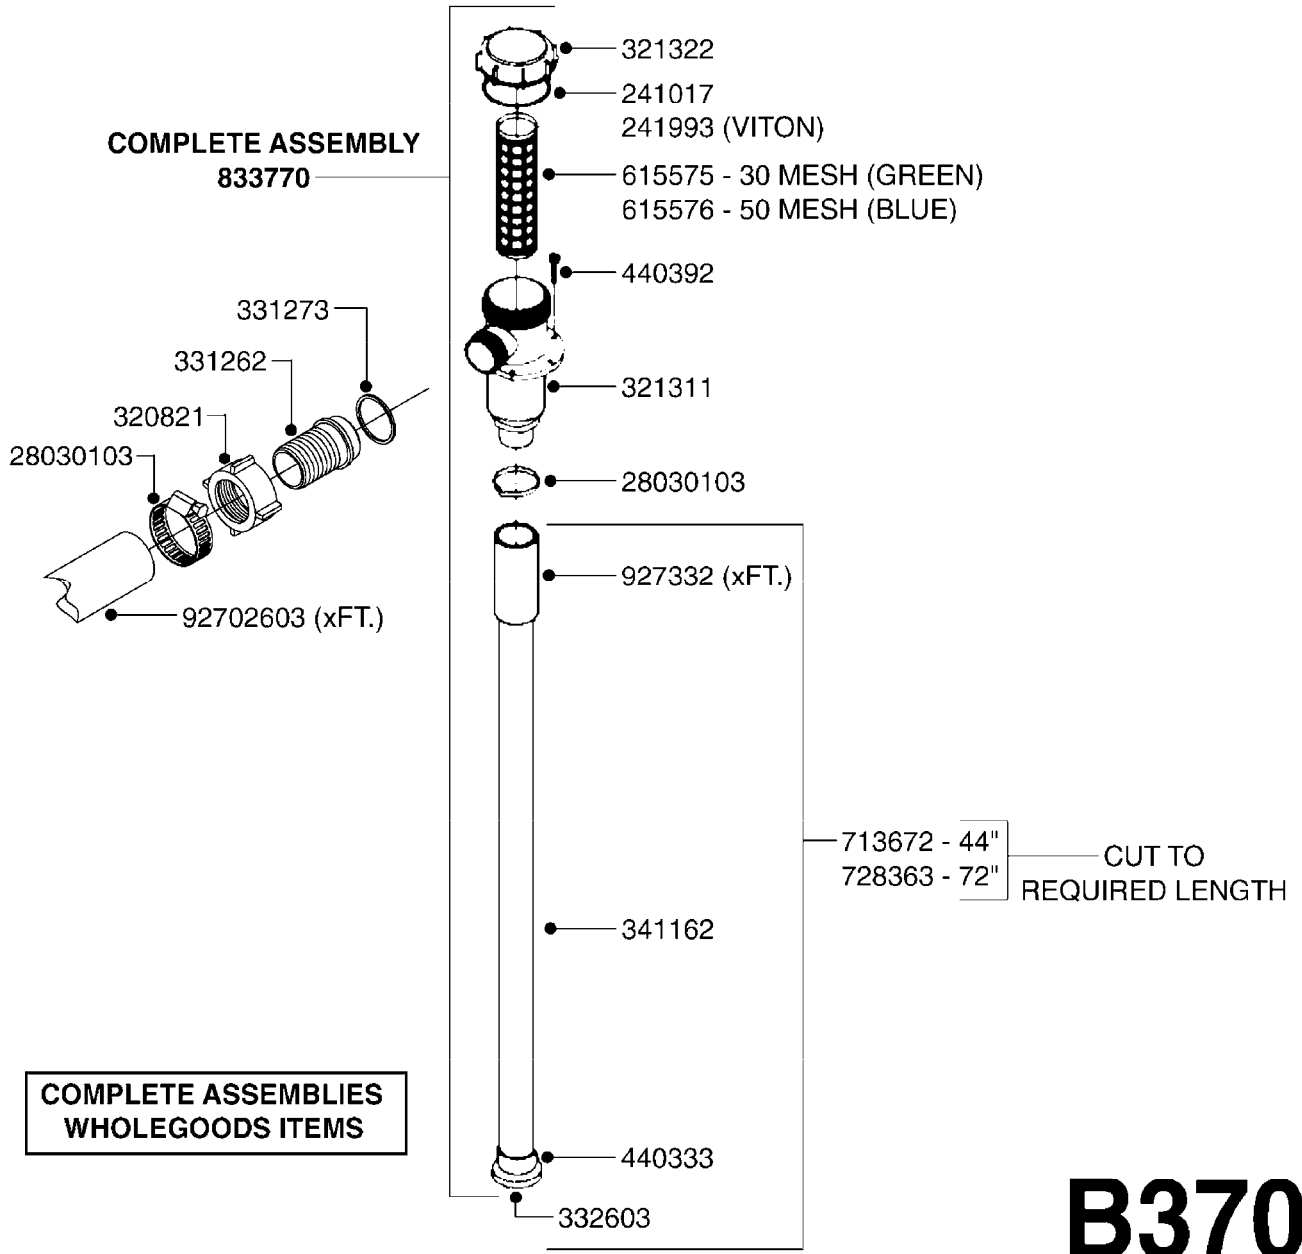

TOP SUCTION ASSEMBLY-SCREW CAP
B370-HIN, 08:12:09

Page 1

Date 18.03.2013 14:02

parts-n°	order qty	description
241017	1	O-RING D74,5X3 NITRIL
241993	1	O-RING 74.5 X 3MM VIT/241017
320821	1	FITT.DK NUT 1-1/2" BSP
321311	1	FILTER BODY S 80 X 4
321322	1	SCREW CAP F. S80 X 4
331262	1	FITT.DK HB 1-1/2" F. 1-1/2"NUT
331273	1	O-RING D44/D38X2 F.1-1/2"
332603	1	CAP F. SUCTION TUBE
341162	1	SUCTION TUBE F.650
440333	1	SCREW 3.5 X 9.5 SS
440392	1	SCREW NO.14 1"
615575	1	FILTER F.TOP SUCT.30 MESH GRN.
615576	1	FILTER F.TOP SUCT.50 MESH BLUE
713672	1	SUCTION TUBE L=44"
728363	1	SUCTION TUBE ASSY.L=72"
833770	1	TOP SUCTION KIT 300/500
927332	1	HOSE R X 28BAR X 40MM X 0012"
28030103	1	CLAMP HOSE GEAR P5/4-S1.5"6724
92702603	1	HOSE PVC SUCT GRAY 1-1/2"