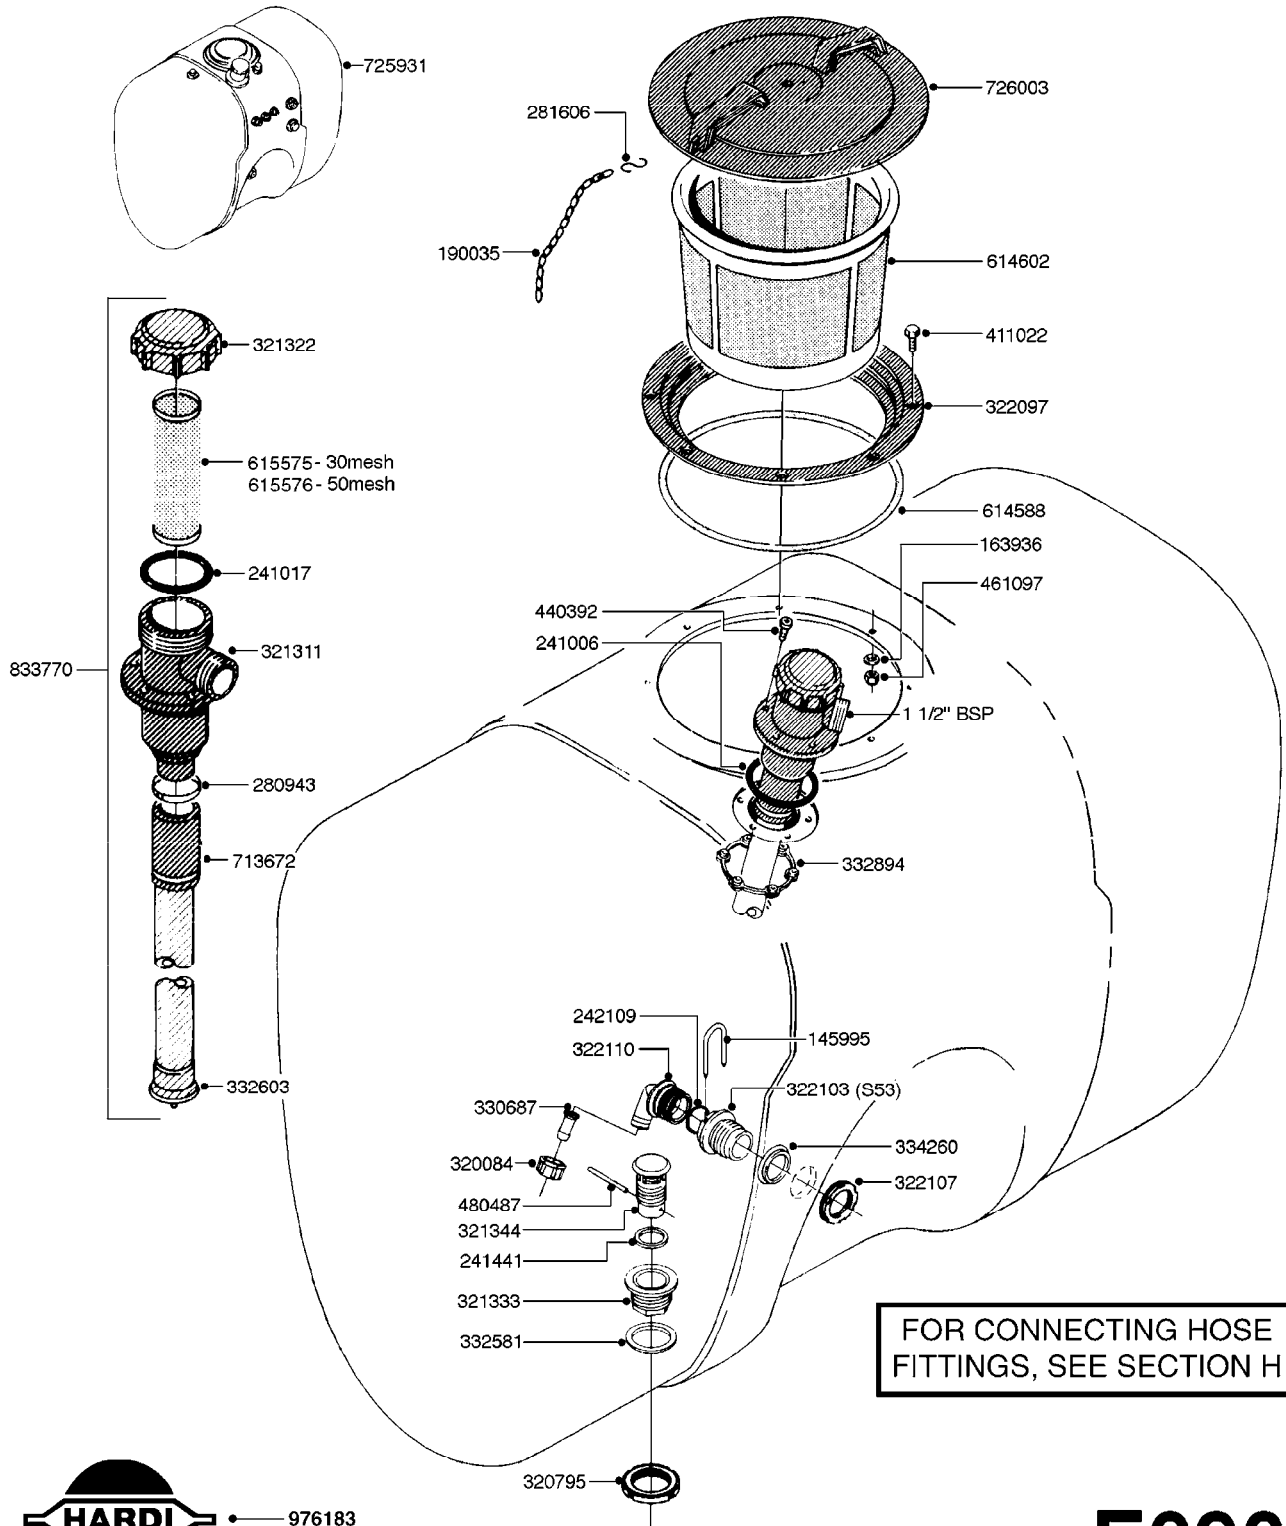

FOR CONNECTING HOSE
FITTINGS, SEE SECTION H

E080

TANK - NL 210 (PRE 92)
E080-HIN, 01:01:01

Page 1

Date 18.03.2013 14:02

parts-n°	order qty	description
164054	1	BRACKET SLOTTED F. LID
241006	1	O-RING D79,2X5,7 NITRIL
241017	1	O-RING D74,5X3 NITRIL
241441	1	O-RING D29.3X3
280943	1	CLAMP HOSE GEAR 40-60
320095	1	FITT.DK NUT 1" BSP
320117	1	FITT.DK CONN.1/2"BSP F. 1" CAP
320456	1	FITT.DK BULKHEAD 1"BSP DOUBLE
320471	1	FITT.DK NUT 1" BSP JAMB
320482	1	FITT.DK ELB. 1/2" BSP 60 DEG.
320795	1	FITT.DK NUT 1-1/2" BSP JAMB
321311	1	FILTER BODY S 80 X 4
321322	1	SCREW CAP F. S80 X 4
321333	1	FITT.DK BULK 1-1/2" X 1"F BSP
321344	1	DRAIN SCREW 1" BSP RED
332577	1	O-RING D38/D30X4 F.1" PUR.
332581	1	GASKET F. 1-1/2" BSP CAPNUT.
332603	1	CAP F. SUCTION TUBE
340277	1	TANK PACKING - 40mm WIDE x 12"
420626	1	BOLT HEX 8.8 DEL M10X20 FT
440392	1	SCREW NO.14 1"
480487	1	PIN M5X60 SLOTTED GALV
611273	1	TANK SUPPORT F.NK-210
614602	1	FILTER BASKET
615575	1	FILTER F.TOP SUCT.30 MESH GRN.
725591	1	LID ASSY.
725931	1	TANK ASSY.COMPLETE NL 210 '88
728363	1	SUCTION TUBE ASSY.L=72"
833770	1	TOP SUCTION KIT 300/500
976183	1	DECAL COMPANY 185 X 300
16033400	1	TANK STRAP ES30/NK 80 '01