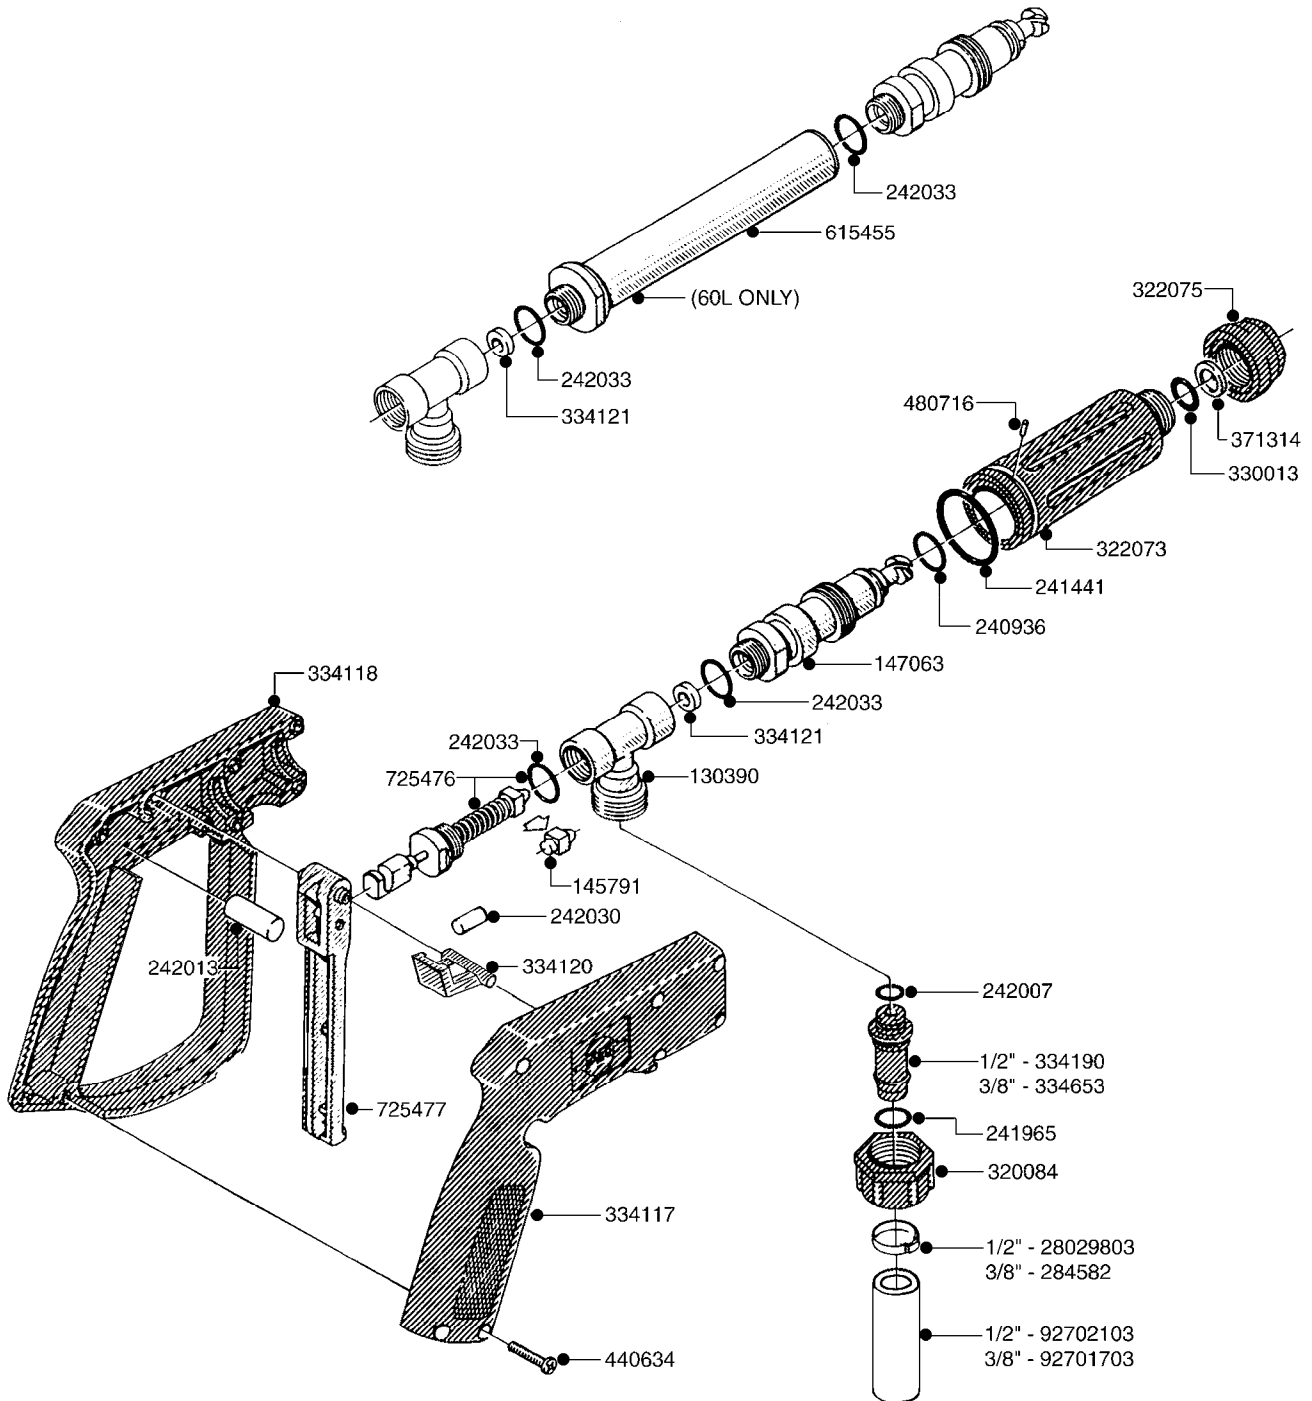

G191

ELECTRIC END NOZZLE KIT '09
G191-HIN, 21:05:12

Page 1

Date 18.03.2013 14:02

Pos.	parts-n°	order qty	description
1	145994	1	FITT.DK S-40 FORK
2	145995	1	FITT.DK S-53 FORK
3	242354	1	O-RING D32.2X3.0 VITON F.S-53
4	242355	1	O-RING D19.2X3.0 VITON F.S-40
5	242594	1	O-RING D14 X 1.78 SCH.70-EPDM
6	261539	1	SPADE F.ELEC CONNec BLUE INSUL
7	262104	1	VALVE, SOLENOID, S53/S40
8	320187	1	FITT.DK CAP 3/8" BSP BLACK
9	320191	1	FITT.DK ELB 3/8' BSP 45 DEGREE
10	320283	1	FITT.DK NUT 3/4"BSP
11	320891	1	FITT.DK HB 3/8'- 3/8' BSP
12	322352	1	FITT.DK S-53 TEE
13	330013	1	O-RING D15/D10X2.5 F.3/8"NUT
14	333012	1	NOZZLE HOLD. UPPER PART
15	334044	1	FITT.DK HB 3/4' F. 3/4' CAP
16	334220	1	NOZZLE BODY SING.SN.FT.UPPER
17	334229	1	FITT.DK S-53 STR.3/4"
18	334237	1	FITT.DK S-40 ELB.3/8'
19	334965	1	COVER FOR S53 SOLENOID VALVE
20	341291	1	RUBBER HOSE CLAMP COVER 130MM
21	370392	1	NOZZLE END FAN 1850-G 300
22	410546	1	BOLT HEX 8.8 DEL M6X12 FT
23	440665	1	SCREW M4.2X16 STAINLESS
24	460261	1	NUT HEX M6X1 LOCK
25	724621	1	FITT.DK HB 3/4"ASSY F.3/4" NUT
26	725042	1	SCREEN 80 MESH W.GASKET, RED
27	726558	1	FITT.DK S53 STR. 3/4" W.oring
28	729610	1	NOZZLE ASSY. 3/8 THREAD
29	983087	1	ELEC. CABLE 2 WIRE X 0.75MM
30	10631003	1	HOSE R X CLEAR BRAID.X 1/2 12"
31	16110803	1	NOZZLE BRACKET VAR SPACINGS
32	28029903	1	CLAMP HOSE GEAR P3/4"-S1" 6712
33	28044903	1	CLAMP HOSE GEAR P3/8" 6706
34	28047003	1	CLAMP HOSE GEAR 30 X 50 6732
35	92701703	1	HOSE R X3/8" X300PSI WP X0012"
36	92703203	1	HOSE R X3/4" X300PSI WP X0012"