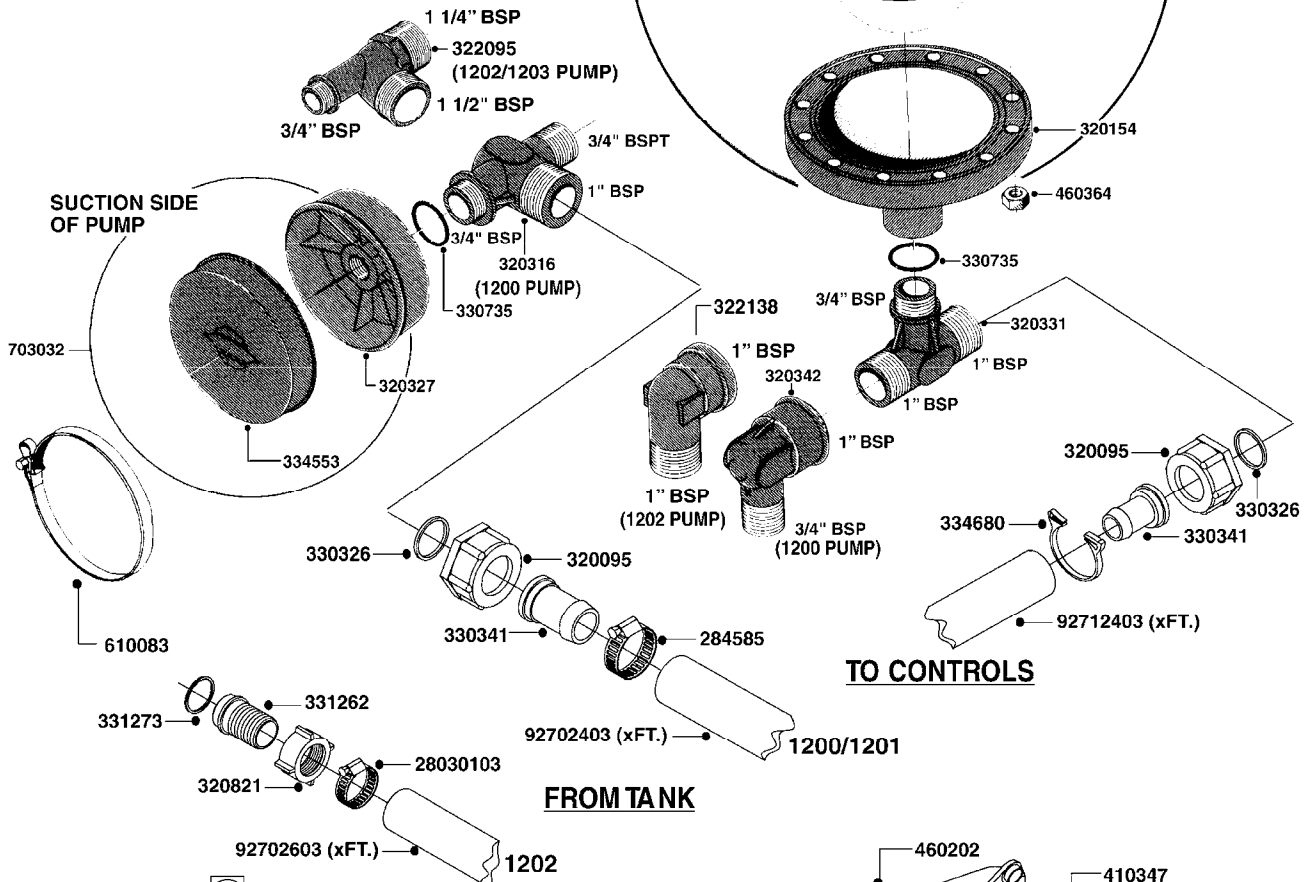

#821630 1203 PUMP (REPLACES 1202 PUMP)
#726854 COMPLETE DAMPER KIT (SUCTION & PRESSURE)

COMPLETE ASSEMBLIES
WHOLEGOODS ITEMS

A170