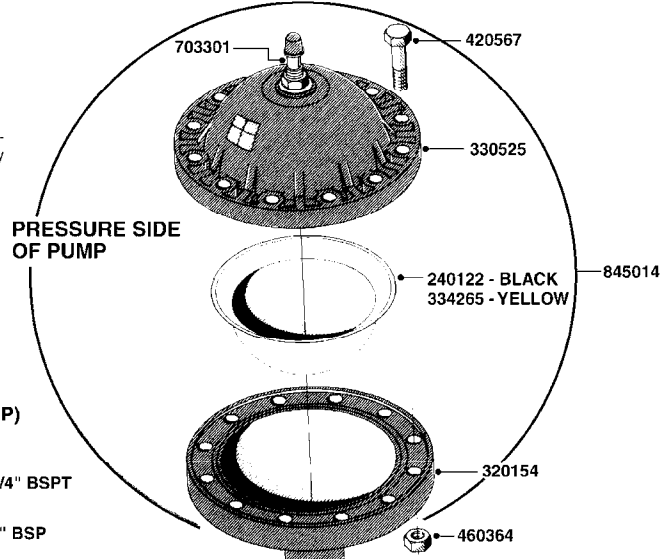

#821630 1203 PUMP (REPLACES 1202 PUMP)
#726854 COMPLETE DAMPER KIT (SUCTION & PRESSURE)

COMPLETE ASSEMBLIES
WHOLEGOODS ITEMS

A170