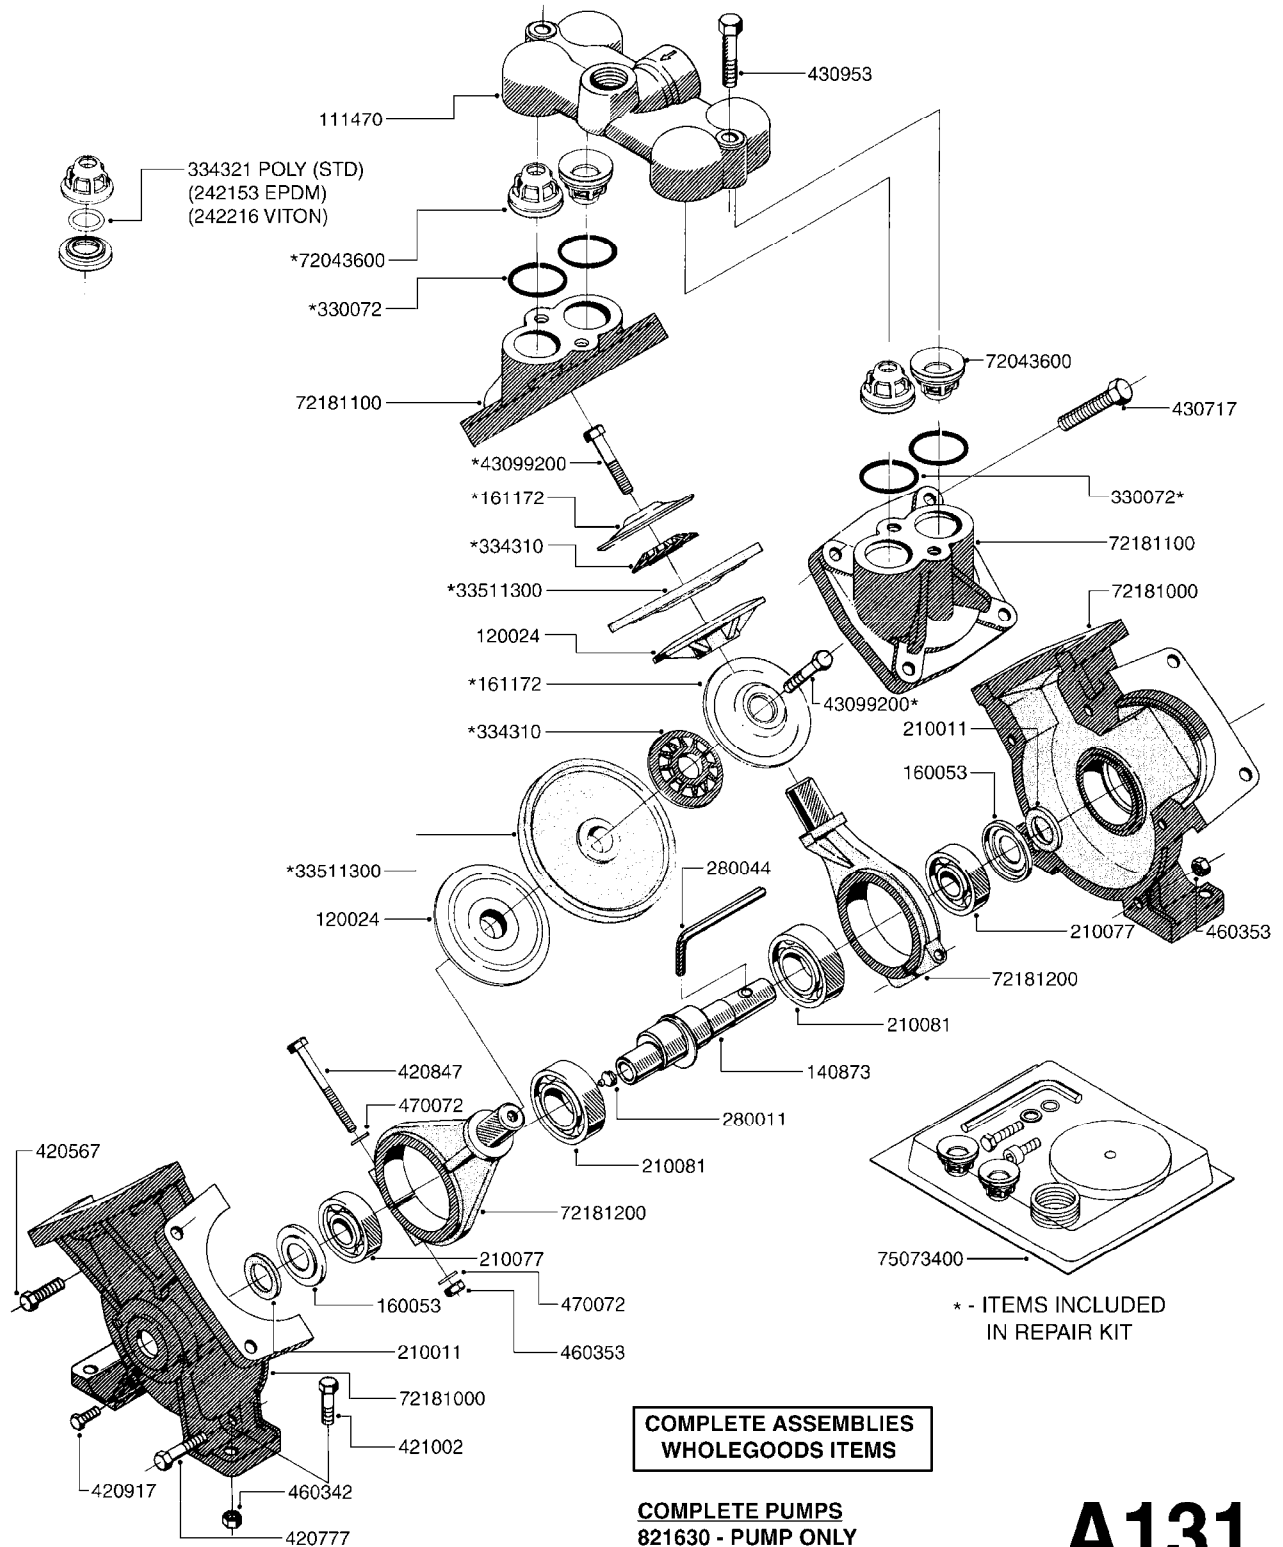

A130

PUMP - 1202 W/MOUNTING BASE
A130-HIN, 01:11:11

Page 1

Date 18.03.2013 14:02

parts-n°	order qty	description
110144	1	DIAPHRAGM COVER alt 72181100
111470	1	VALVE CHAMBER 1202
120024	1	DIAPHRAGM BACK DISC 1200-1300
140873	1	CRANK SHAFT MODEL 1202-9MM
160053	1	DUST PLATE
168713	1	WASHER F.1202/1302/462 METAL
210011	1	SEAL FELT D39/23 X 4
210077	1	BEARING BALL 6305
210081	1	BEARING BALL 6307
242153	1	O-RING D26X4 EPDM
242216	1	O-RING VITON F/1202/1302/462
280011	1	GREASE NIPPLE 1/8' H TR
280044	1	KEY HEXAGON W6 3/16'
330072	1	O-RING D53,5/D45,5X4
334310	1	NYLON WASHER 1202/1302/462
334321	1	O-RING POLY. 34.0x26.0x4.0
420066	1	BOLT HEX 8.8 DEL 3/8"X50MM
420136	1	BOLT HEX 8.8 RAW 3/8"X30MM
420162	1	BOLT HEX 8.8 DEL 3/8"X15MM
420221	1	BOLT HEX 7/16'X2-1/4'
420836	1	BOLT HEX 8.8 RAW M8X85
421002	1	BOLT HEX 8.8 DEL M10X30 FT
430032	1	BOLT HEX 8.8 RAW 1/2'X55MM
430404	1	BOLT HEX 8.8 DEL M12X50
460342	1	NUT HEX M10
460353	1	NUT HEX M8 BLACK
460375	1	NUT HEX M12 BLACK
460434	1	NUT HEX 3/8' NC BLACK
470072	1	WASHER D15/D8X.5 LOCK
33511300	1	DIAPHRAGM 1203/1302 POLY 2006
72043600	1	VALVE FOR 462/463
72181000	1	HOUSING, PUMP, 1203 RED
72181200	1	CONNECTING ROD FOR 1203 W/M12
75073300	1	PUMP KIT 1200/1202 "06"