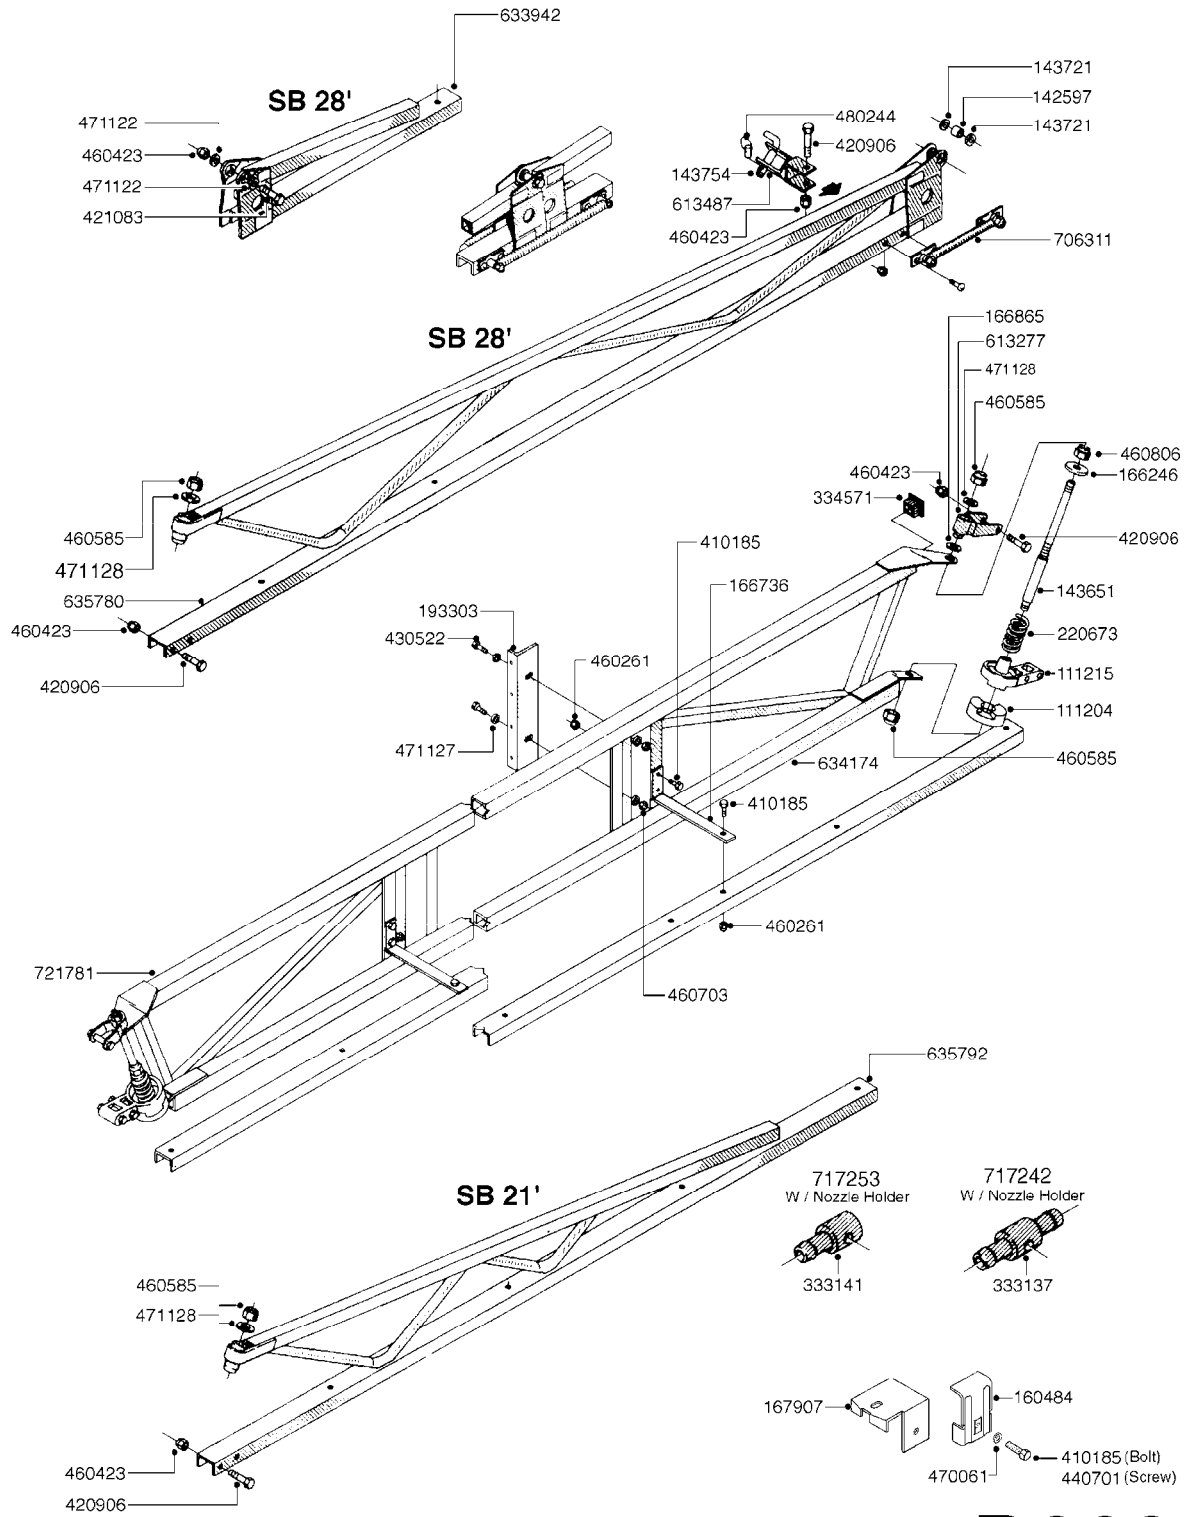

BOOM - SB 20' 26' 33'
D050-HIN, 01:01:01

Page 0
Date 18.03.2013 14:02

D050

BOOM - SB 20' 26' 33'
D050-HIN, 01:01:01

Page 1
Date 18.03.2013 14:02

parts-n°	order qty	description
111204	1	CLAW CLUTCH/LOWER D80
111215	1	CLAW CLUTCH/UPPER D80
142597	1	DISTANCE TUBE
143651	1	AXLE M20/M16 L=355 F/BREAKAWAY
143721	1	FRICITION DISC FOR BOOM D30
143754	1	PIN D10 X 56
166246	1	WASHER CUP D53 F.SPRING
166736	1	YOKE FOR SB BOOM
166865	1	WASHER D35/D25X2
193244	1	NOZZLE TRACK 6-8-10 M SB
193303	1	SUPPORTING ARM FOR SB BOOM
220673	1	SPRING F.PIVOT 100 X 51
334571	1	PLUG 40X40X2 F.SQ.TUBE
410185	1	BOLT HEX 8.8 DEL M6X16
420906	1	BOLT HEX 8.8 DEL M10X60
421083	1	BOLT HEX 8.8 DEL M10X65
430522	1	BOLT HEX 8.8 DEL M12X25 FT
460261	1	NUT HEX M6X1 LOCK
460423	1	NUT HEX M10X1.5 LOCK
460585	1	NUT HEX M16X2 LOCK
460703	1	NUT HEX M12X1.75 LOCK
460806	1	NUT HEX M20X2.5 LOCK
471122	1	WASHER D20/D10.5X2 SS
471127	1	WASHER D24/D13X2.5 STAINLESS
471128	1	WASHER D30/D17X3
480244	1	PIN SNAP D4.5
613487	1	TRANSPORT FITTINGS FOR SB BOOM
633942	1	OUTER BOOM WING 26', 28' SB
634163	1	CENTER SECTION - 20',26',33'
634185	1	BOOM WING OUTER PART 33' SB
635780	1	INNER WING SEC. 26',28',33'SB
635792	1	BOOM WING - 20',21'SB-BOOM
706311	1	SPRING WITH HAND-GRIB