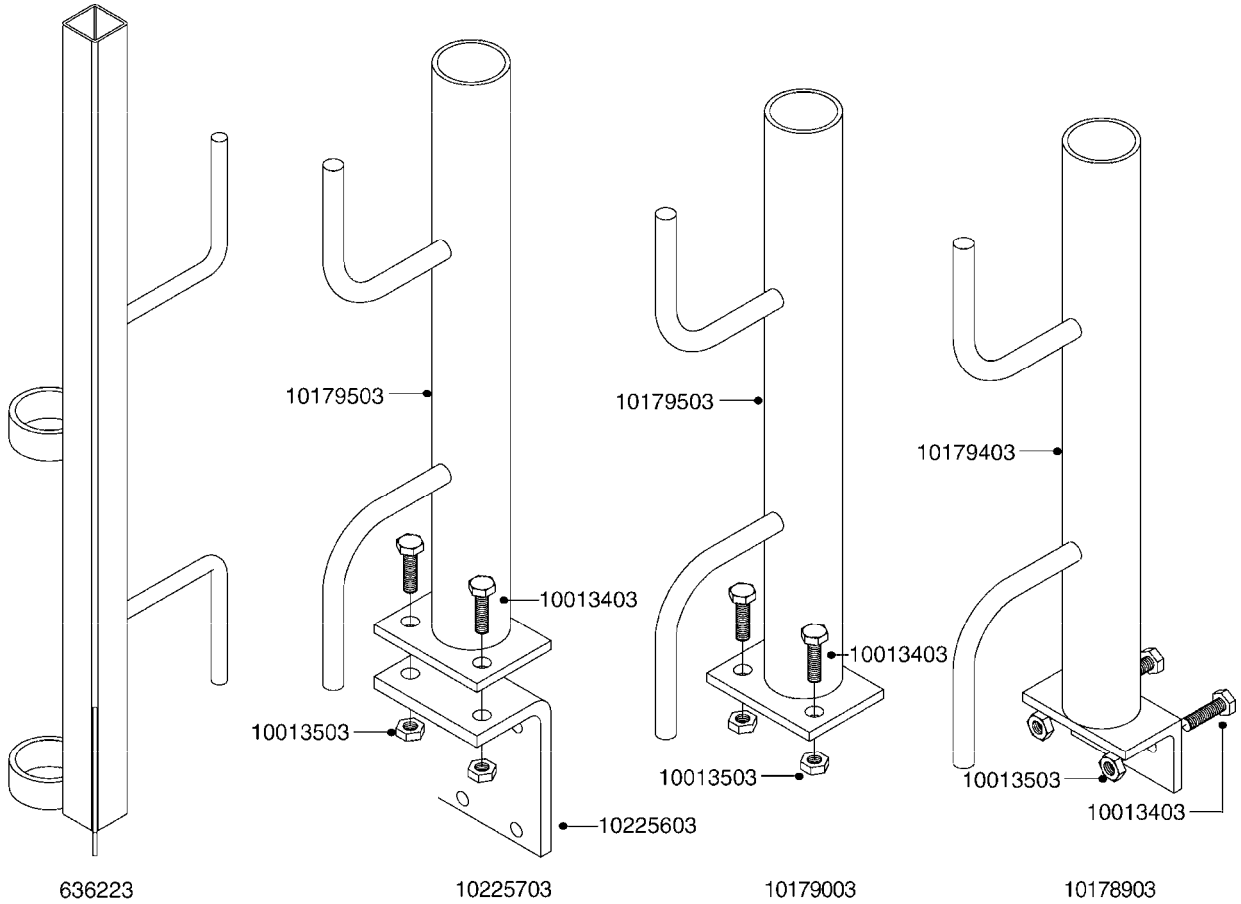

**COMPLETE ASSEMBLIES
WHOLEGOODS ITEMS**

COMPLETE ASSEMBLY:
818377 - 160' x 3/8" (50m) HOSE REEL
818381 - 275' X 5/8" (100m) HOSE REEL

G500

HOSE REEL ASSEMBLIES
G500-HIN, 18:05:10

Page 1
Date 18.03.2013 14:02

parts-n°	order qty	description
143684	1	BUSHING F. HOSE REEL
143706	1	SPACER TUBE F. 275' HOSE REEL
145925	1	NIPPLE M10 M6
146314	1	UNION BUSHING F.HOSE REEL
146315	1	RING FOR HOSE REEL
146487	1	SPACER ROD F/HOSE REEL 225mm
160311	1	WASHER D30/D20.4X2
241474	1	O-RING NITRIL
281072	1	SNAP-RING OUTER 20X1.20
282155	1	CLIP F.TUBE SUPPORT
320655	1	FITT.DK HN 1/2"-1/2" BSP
320821	1	FITT.DK NUT 1-1/2" BSP
330212	1	O-RING D19/D14X2.4 F.1/2"NUT
333443	1	BUSHING F. HOSE REEL
420604	1	BOLT HEX 8.8 DEL M10X25 FT
420626	1	BOLT HEX 8.8 DEL M10X20 FT
420862	1	BOLT HEX 8.8 DEL M10X16 FT
430286	1	BOLT HEX 8.8 DEL M12X30 FT
460423	1	NUT HEX M10X1.5 LOCK
460703	1	NUT HEX M12X1.75 LOCK
613207	1	CENTER TUBE FOR 164'HOSE REEL
613211	1	HOSE REEL NK 80/105
613292	1	CENTER TUBE 100 MM
633824	1	SIDE FOR HOSE REEL
633835	1	OUTER TUBE NK 300-600
633846	1	FITTING FOR HOSE REEL TR2/TR3
633905	1	BRKTS. HOSE REEL SM210
635841	1	BRACKET FOR HOSE REEL LIFT
637986	1	CLAMP FITTING HOSE REEL
719073	1	HANDLE ASSY. F. HOSE REEL
719084	1	SWIVEL F.HOSE REEL
719121	1	HOSE 1/2'X2500M NUT
719401	1	CLIPS F.PISTOL ASSY.
725618	1	CLIP WHITE PLASTIC SNAP TYPE
818377	1	REEL FOR HOSE 160' X 3/8"
818381	1	REEL FOR HOSE 320' X 3/8'
818801	1	BKT.HOSE REEL MOUNT NL/NK/BOOM
818845	1	BKT.HOSE REEL SM210
833768	1	HOLDER F. HOSE REEL
834764	1	BKT.HOSE REEL MOUNT ESTATE SPR
61021400	1	BKT. BOOM MOUNT SM53/80 US