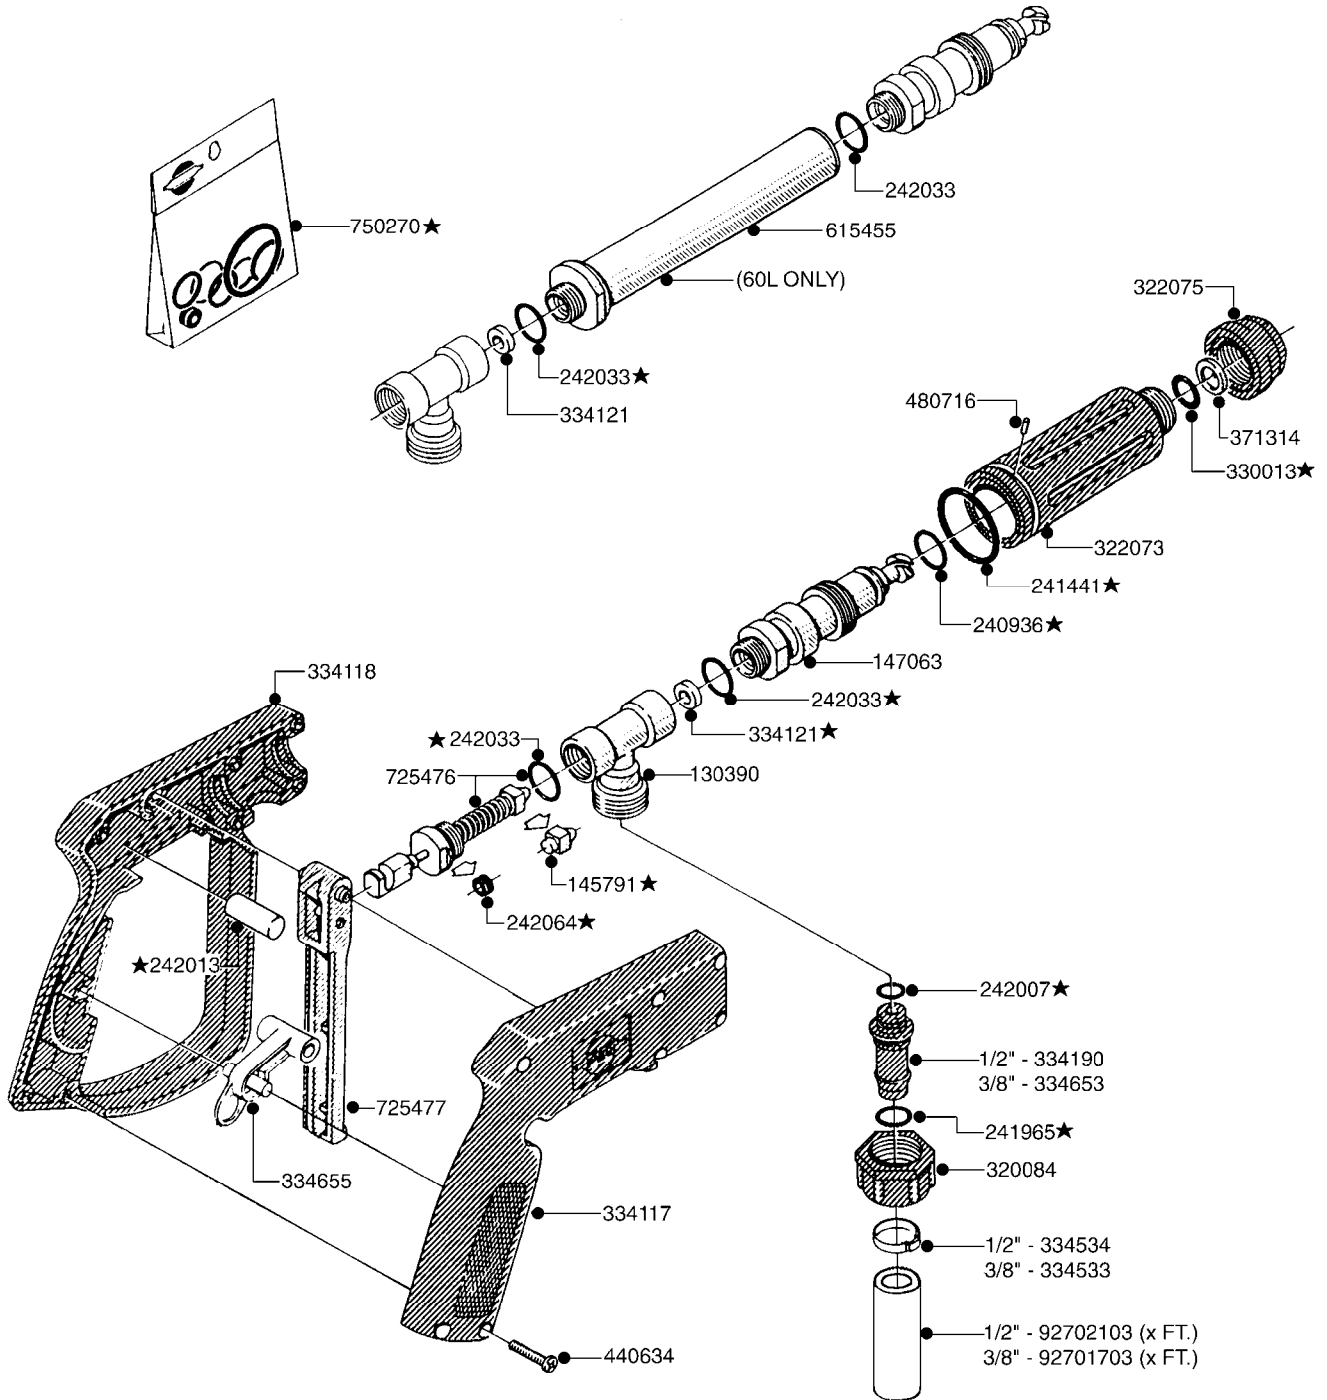

COMPLETE ASSEMBLY:
843197 - 60L
843196 - 60S

COMPLETE ASSEMBLIES
WHOLEGOODS ITEMS

G440

HANDGUN TYPE 60S/60L PRE 95
G440-HIN, 19:05:11

Page 1

Date 18.03.2013 14:02

parts-n°	order qty	description
130390	1	TEE 3/8'X 1/2' BSP F.TYPE 60S
145791	1	CONE FOR ON/OFF
147063	1	SWIRL F.SPRAY GUN TYPE 60
240936	1	O-RING D13.3X2.4 NITRIL
241441	1	O-RING D29.3X3
241965	1	O-RING 12.1 X 1.6
242007	1	O-RING D9.1X1.6
242013	1	SPRING RUBBER F/TRIGGER
242030	1	SPRING RUBBER
242033	1	O-RING
284582	1	CLmP HSE GEAR3/8" alt 28029803
320084	1	FITT.DK NUT 1/2" BSP
322073	1	HOUSING F.SWIRL TYPE 60S H.G.
322075	1	CASTING
330013	1	O-RING D15/D10X2.5 F.3/8"NUT
334117	1	HANDLE PIECE RIGHT F.60S/60L
334118	1	HANDLE PIECE LEFT F.60S/60L
334120	1	LOCK FOR TRIGGER
334121	1	SEAT FOR ON/OFF
334190	1	FITT.DK HB 1/2' F. PISTOL 60S
334653	1	FITT.DK HB 3/8' F.HANDGUN
371314	1	NOZZLE CERAMIC 1099-20
440634	1	SCREW 5/8"
480716	1	PIN D3X6 STAINLESS
615455	1	TUBE F.LANCE TYPE 60L
725476	1	SPINDLE
725477	1	TRIGGER
843196	1	HANDGUN KIT TYPE 60 SHORT
843197	1	HANDGUN KIT TYPE 60 LONG
28029803	1	CLAMP HOSE GEAR P1/2" 6708
92701703	1	HOSE R X3/8" X300PSI WP X0012"
92702103	1	HOSE R X1/2" X300PSI WP X0012"