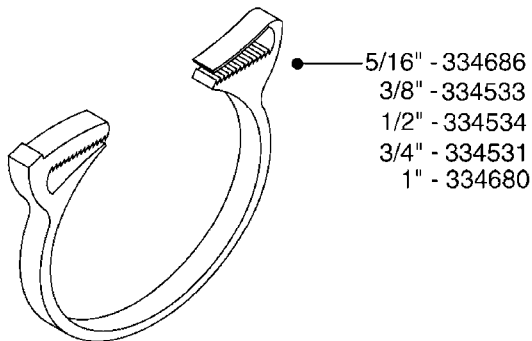

I.D.	PART # (ONE FOOT)	
3/8" 1/2" 3/4" 1" 1-1/4"	92701703 92702103 92703203 92712403 92734403	 <p>RUBBER HOSE SMOOTH, BLACK, TWO BLUE STRIPES</p>
5/16" 3/8" 1/4" 1/2" 3/4"	927281 927284 927268 927269 927270	 <p>PVC HOSE SHINY, BLACK, SMOOTH, TWO WHITE STRIPES</p>
1" 1-1/4" 1-1/2" 2" 2-1/2"	92702403 92738900 92702603 92702703 92702803	 <p>PVC SPIRAL SUCTION HOSE SHINY, RIBBED, GRAY</p>
3/4"	927205	 <p>PVC HOSE CLEAR, SMOOTH</p>
1/2" 3/4"	10631003 927231	 <p>PVC HOSE SMOOTH, CLEAR, REINFORCED WITH WHITE MESH</p>
4mm 6mm 8mm 10mm	927253 RED 927264 RED 927306 BLACK 927330 BLACK	 <p>PVC AIR HOSE SMOOTH</p>

Hose Size	Pressure	Suction	Clamp Code
3/8"	28029803		6706
1/2"	28029803		6706
3/4"	28029903		6712
1"	28030003	28029903	6716
1-1/4"	28030103		6724
1-1/2"		28030103	6724
2"		28030203	235-67
2-1/2"		28030303	235-74
3"		28030403	235-82