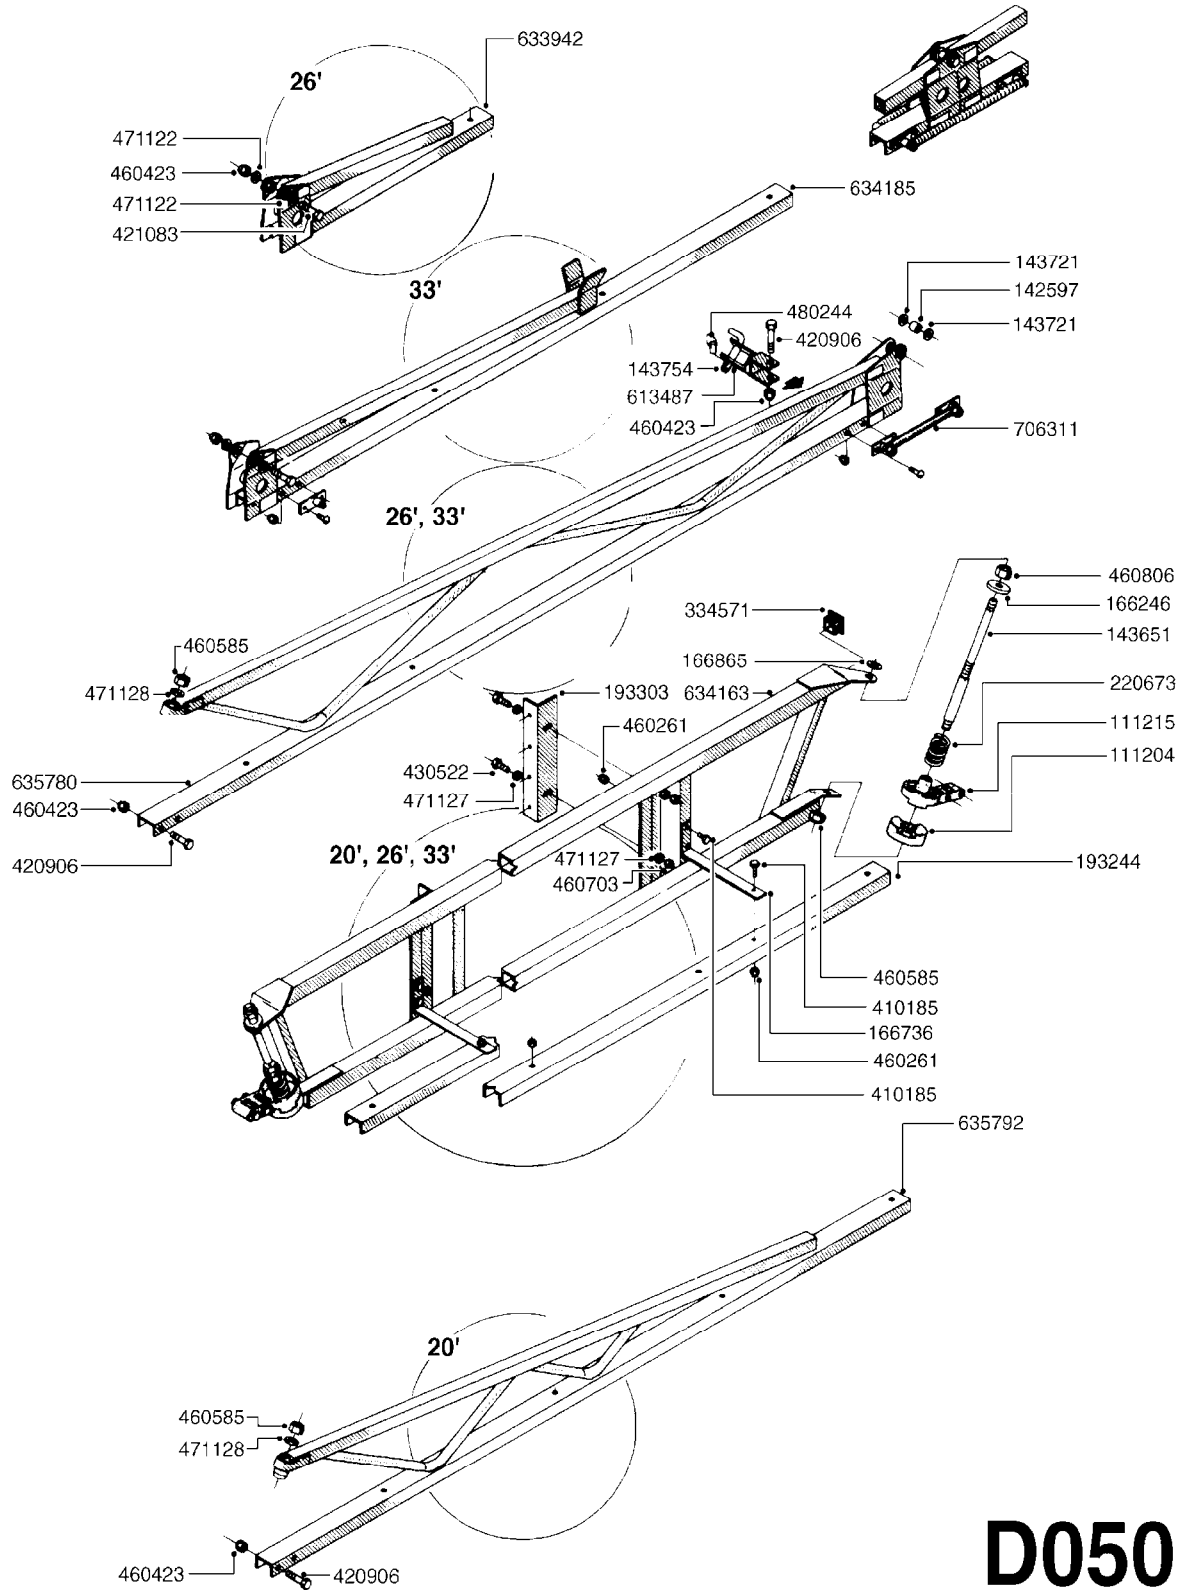

BOOM - SB 20' 26' 33'
D050-HIN, 01:01:01

Page 0
Date 18.03.2013 14:02

BOOM - SB 20' 26' 33'
D050-HIN, 01:01:01

Page 1
Date 18.03.2013 14:02

parts-n°	order qty	description
111204	1	CLAW CLUTCH/LOWER D80
111215	1	CLAW CLUTCH/UPPER D80
142597	1	DISTANCE TUBE
143651	1	AXLE M20/M16 L=355 F/BREAKAWAY
143721	1	FRICITION DISC FOR BOOM D30
143754	1	PIN D10 X 56
166246	1	WASHER CUP D53 F.SPRING
166736	1	YOKE FOR SB BOOM
166865	1	WASHER D35/D25X2
193244	1	NOZZLE TRACK 6-8-10 M SB
193303	1	SUPPORTING ARM FOR SB BOOM
220673	1	SPRING F.PIVOT 100 X 51
334571	1	PLUG 40X40X2 F.SQ.TUBE
410185	1	BOLT HEX 8.8 DEL M6X16
420906	1	BOLT HEX 8.8 DEL M10X60
421083	1	BOLT HEX 8.8 DEL M10X65
430522	1	BOLT HEX 8.8 DEL M12X25 FT
460261	1	NUT HEX M6X1 LOCK
460423	1	NUT HEX M10X1.5 LOCK
460585	1	NUT HEX M16X2 LOCK
460703	1	NUT HEX M12X1.75 LOCK
460806	1	NUT HEX M20X2.5 LOCK
471122	1	WASHER D20/D10.5X2 SS
471127	1	WASHER D24/D13X2.5 STAINLESS
471128	1	WASHER D30/D17X3
480244	1	PIN SNAP D4.5
613487	1	TRANSPORT FITTINGS FOR SB BOOM
633942	1	OUTER BOOM WING 26', 28' SB
634163	1	CENTER SECTION - 20',26',33'
634185	1	BOOM WING OUTER PART 33' SB
635780	1	INNER WING SEC. 26',28',33'SB
635792	1	BOOM WING - 20',21'SB-BOOM
706311	1	SPRING WITH HAND-GRIB