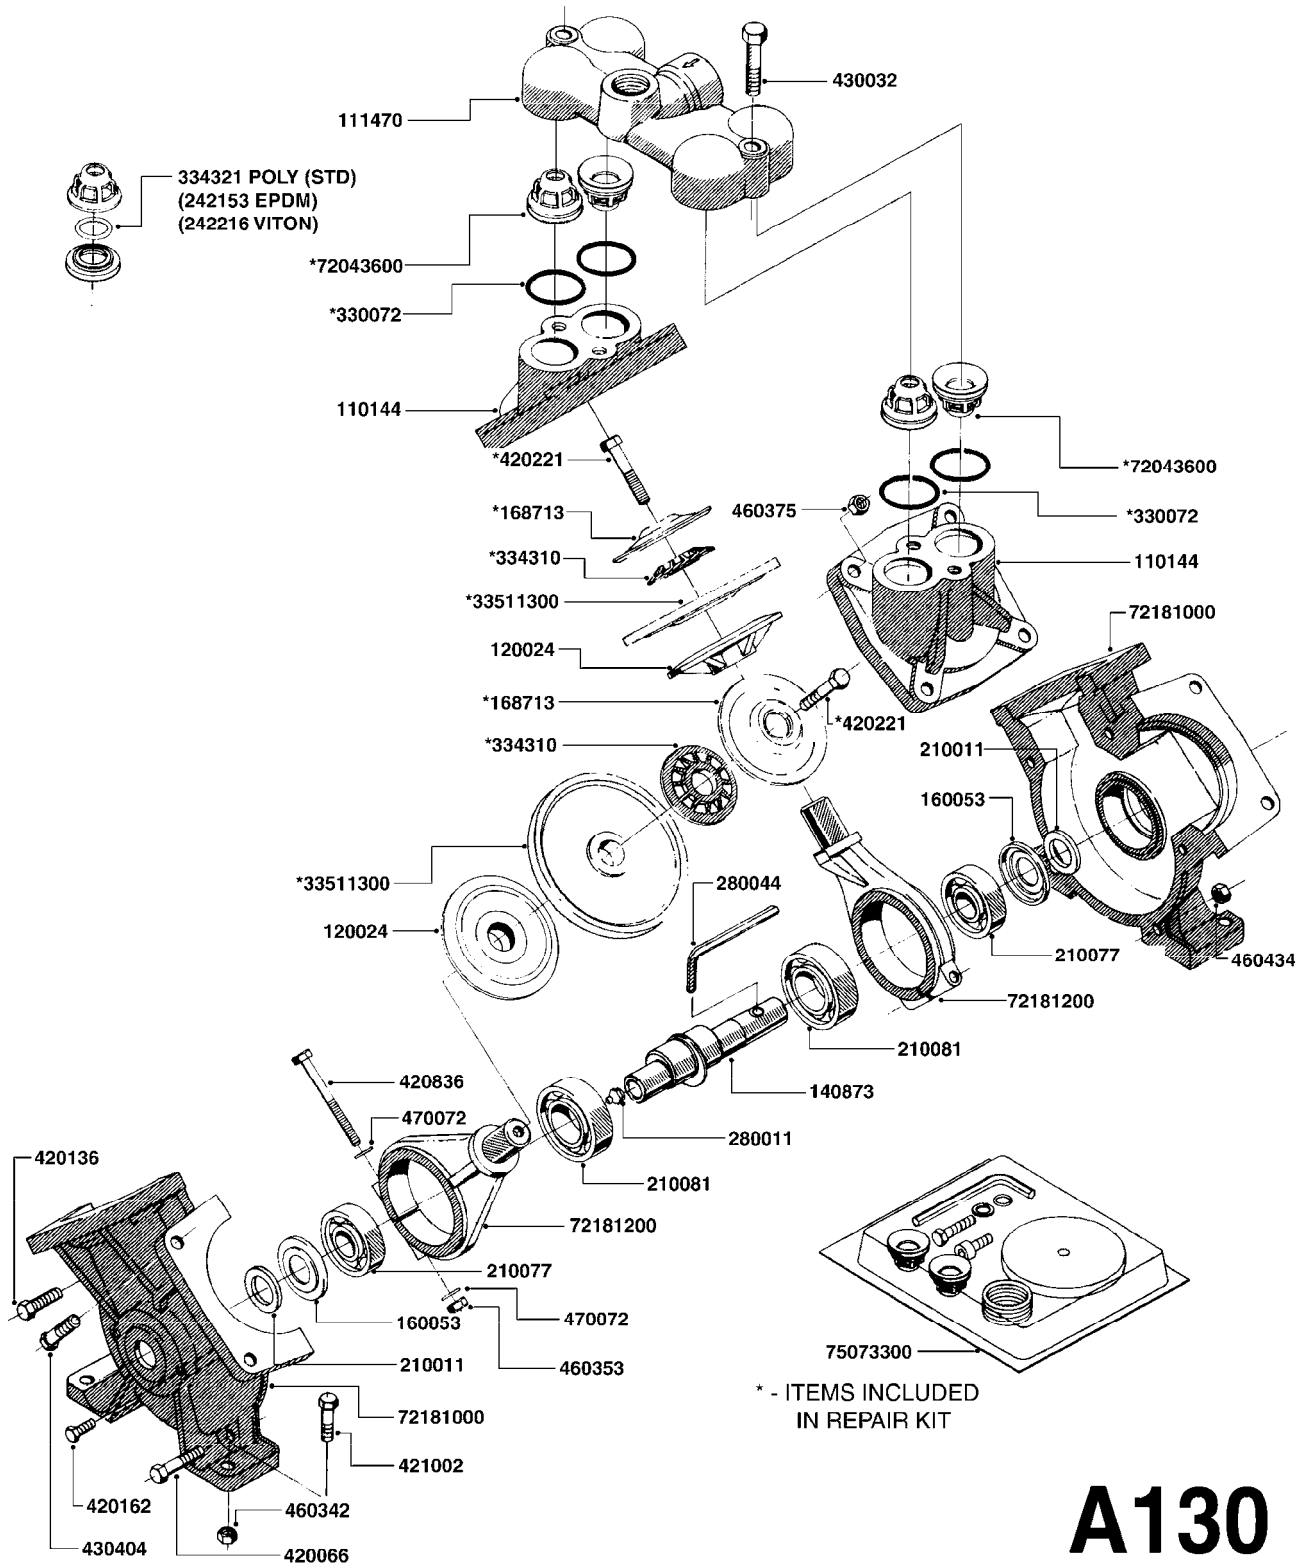

A130

PUMP - 1202 W/MOUNTING BASE
A130-HIN, 01:11:11

Page 1

Date 18.03.2013 14:02

parts-n°	order qty	description
110144	1	DIAPHRAGM COVER alt 72181100
111470	1	VALVE CHAMBER 1202
120024	1	DIAPHRAGM BACK DISC 1200-1300
140873	1	CRANK SHAFT MODEL 1202-9MM
160053	1	DUST PLATE
168713	1	WASHER F.1202/1302/462 METAL
210011	1	SEAL FELT D39/23 X 4
210077	1	BEARING BALL 6305
210081	1	BEARING BALL 6307
242153	1	O-RING D26X4 EPDM
242216	1	O-RING VITON F/1202/1302/462
280011	1	GREASE NIPPLE 1/8' H TR
280044	1	KEY HEXAGON W6 3/16'
330072	1	O-RING D53,5/D45,5X4
334310	1	NYLON WASHER 1202/1302/462
334321	1	O-RING POLY. 34.0x26.0x4.0
420066	1	BOLT HEX 8.8 DEL 3/8"X50MM
420136	1	BOLT HEX 8.8 RAW 3/8"X30MM
420162	1	BOLT HEX 8.8 DEL 3/8"X15MM
420221	1	BOLT HEX 7/16'X2-1/4'
420836	1	BOLT HEX 8.8 RAW M8X85
421002	1	BOLT HEX 8.8 DEL M10X30 FT
430032	1	BOLT HEX 8.8 RAW 1/2'X55MM
430404	1	BOLT HEX 8.8 DEL M12X50
460342	1	NUT HEX M10
460353	1	NUT HEX M8 BLACK
460375	1	NUT HEX M12 BLACK
460434	1	NUT HEX 3/8' NC BLACK
470072	1	WASHER D15/D8X.5 LOCK
33511300	1	DIAPHRAGM 1203/1302 POLY 2006
72043600	1	VALVE FOR 462/463
72181000	1	HOUSING, PUMP, 1203 RED
72181200	1	CONNECTING ROD FOR 1203 W/M12
75073300	1	PUMP KIT 1200/1202 "06"