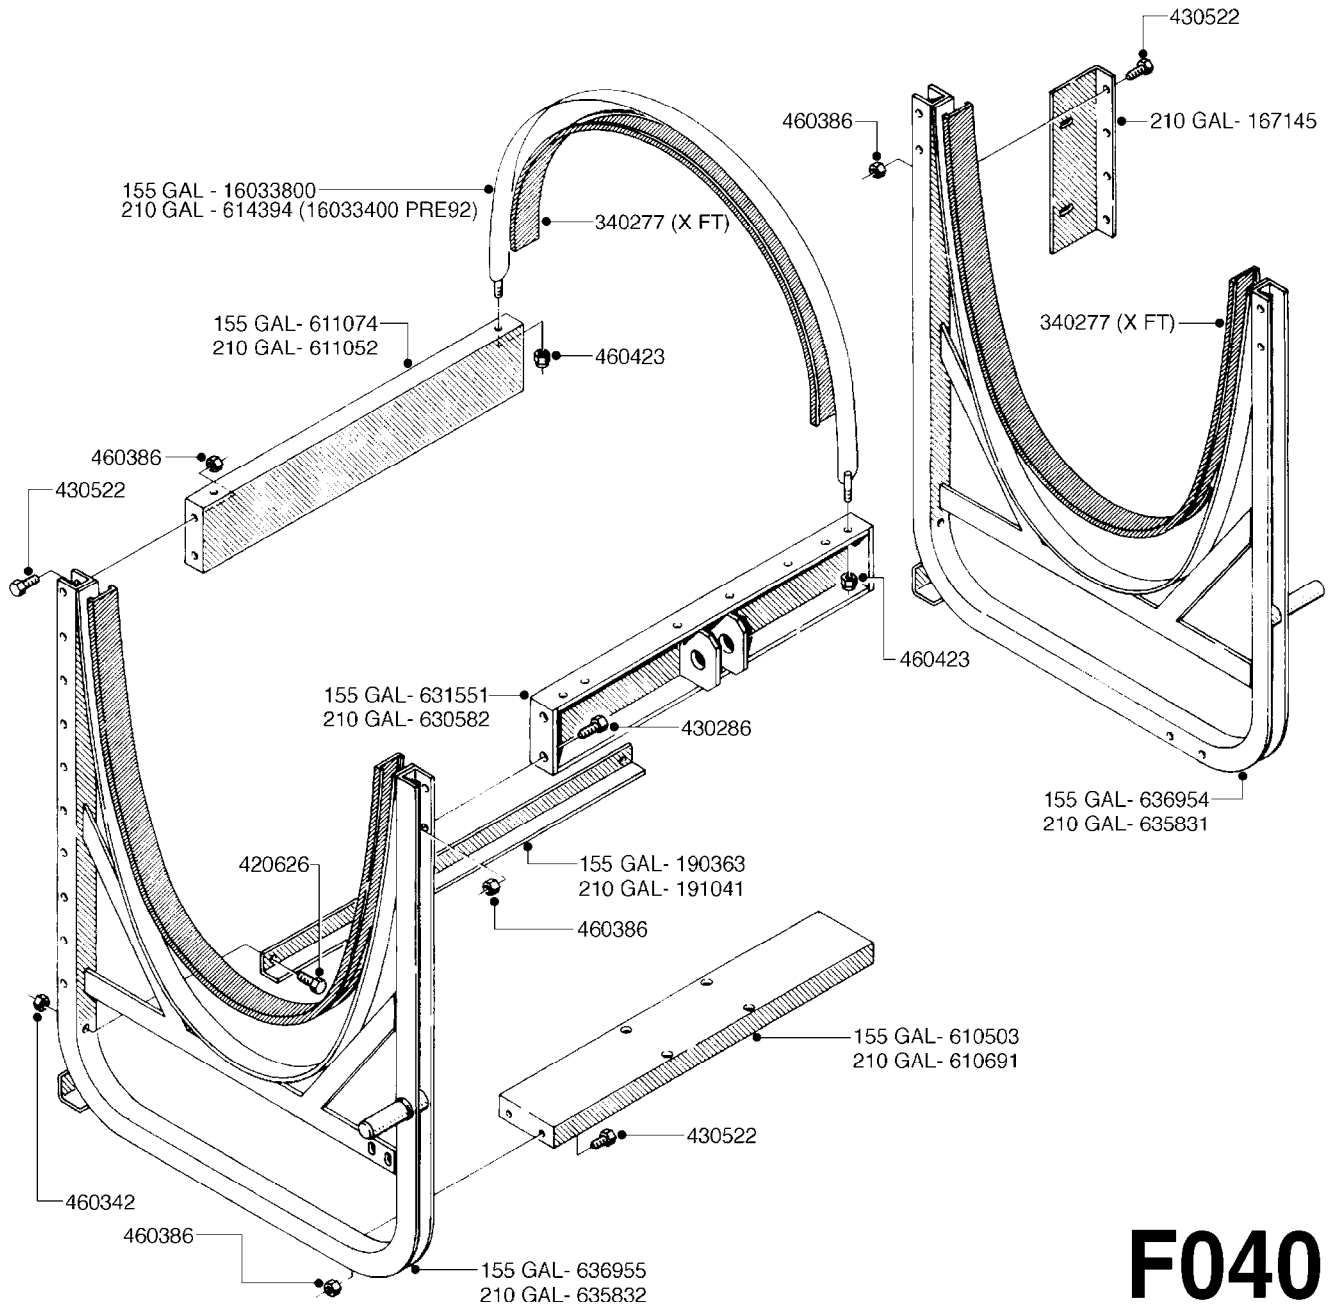

FOR CONNECTING HOSE
FITTINGS, SEE SECTION H

E090

TANK - NL 210 (POST 92)
E090-HIN, 01:01:01

Page 1

Date 18.03.2013 14:02

parts-n°	order qty	description
145995	1	FITT.DK S-53 FORK
163936	1	WASHER D15/D6.2X1
190035	1	CHAIN 365MM
241006	1	O-RING D79,2X5,7 NITRIL
241017	1	O-RING D74,5X3 NITRIL
241441	1	O-RING D29.3X3
242109	1	O-RING D32.2x3.0 (USE 242354)
280943	1	CLAMP HOSE GEAR 40-60
281606	1	S-HOOK GALVANIZED
320084	1	FITT.DK NUT 1/2" BSP
320795	1	FITT.DK NUT 1-1/2" BSP JAMB
321311	1	FILTER BODY S 80 X 4
321322	1	SCREW CAP F. S80 X 4
321333	1	FITT.DK BULK 1-1/2" X 1"F BSP
321344	1	DRAIN SCREW 1" BSP RED
322097	1	THREADED RING F. LID
322103	1	FITT.DK S-53 BULKHEAD
322107	1	FITT.DK S-53 BULKHEAD NUT
322110	1	FITT.DK S-53 ELB. 1/2" BSP
330687	1	FITT.DK HB 1/2" F. 1/2" NUT
332581	1	GASKET F. 1-1/2" BSP CAPNUT.
332603	1	CAP F. SUCTION TUBE
332894	1	RETAIN.RING FOR SUCTION FILTER
334260	1	GASKET F. S-53 BULKHEAD
411022	1	SCREW M.6X30 STAINLESS PHILLIP
440392	1	SCREW NO.14 1"
461097	1	NUT M6 STAINLESS SAFETY
480487	1	PIN M5X60 SLOTTED GALV
614588	1	SEAL F. LID
614602	1	FILTER BASKET
615575	1	FILTER F.TOP SUCT.30 MESH GRN.
615576	1	FILTER F.TOP SUCT.50 MESH BLUE
713672	1	SUCTION TUBE L=44"
725931	1	TANK ASSY.COMPLETE NL 210 '88
726003	1	LID F. TANK
833770	1	TOP SUCTION KIT 300/500
976183	1	DECAL COMPANY 185 X 300