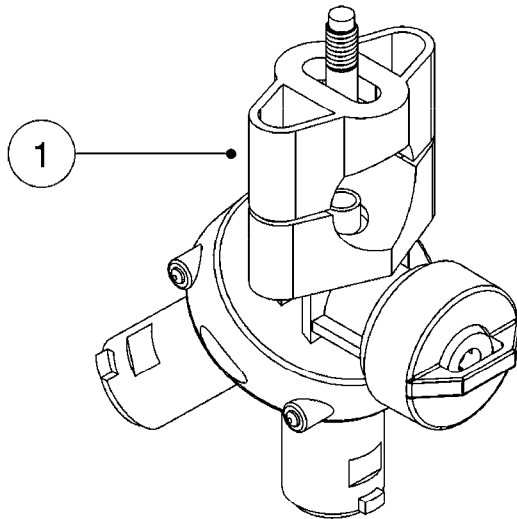

COMPLETE ASSEMBLY
WITH NOZZLES