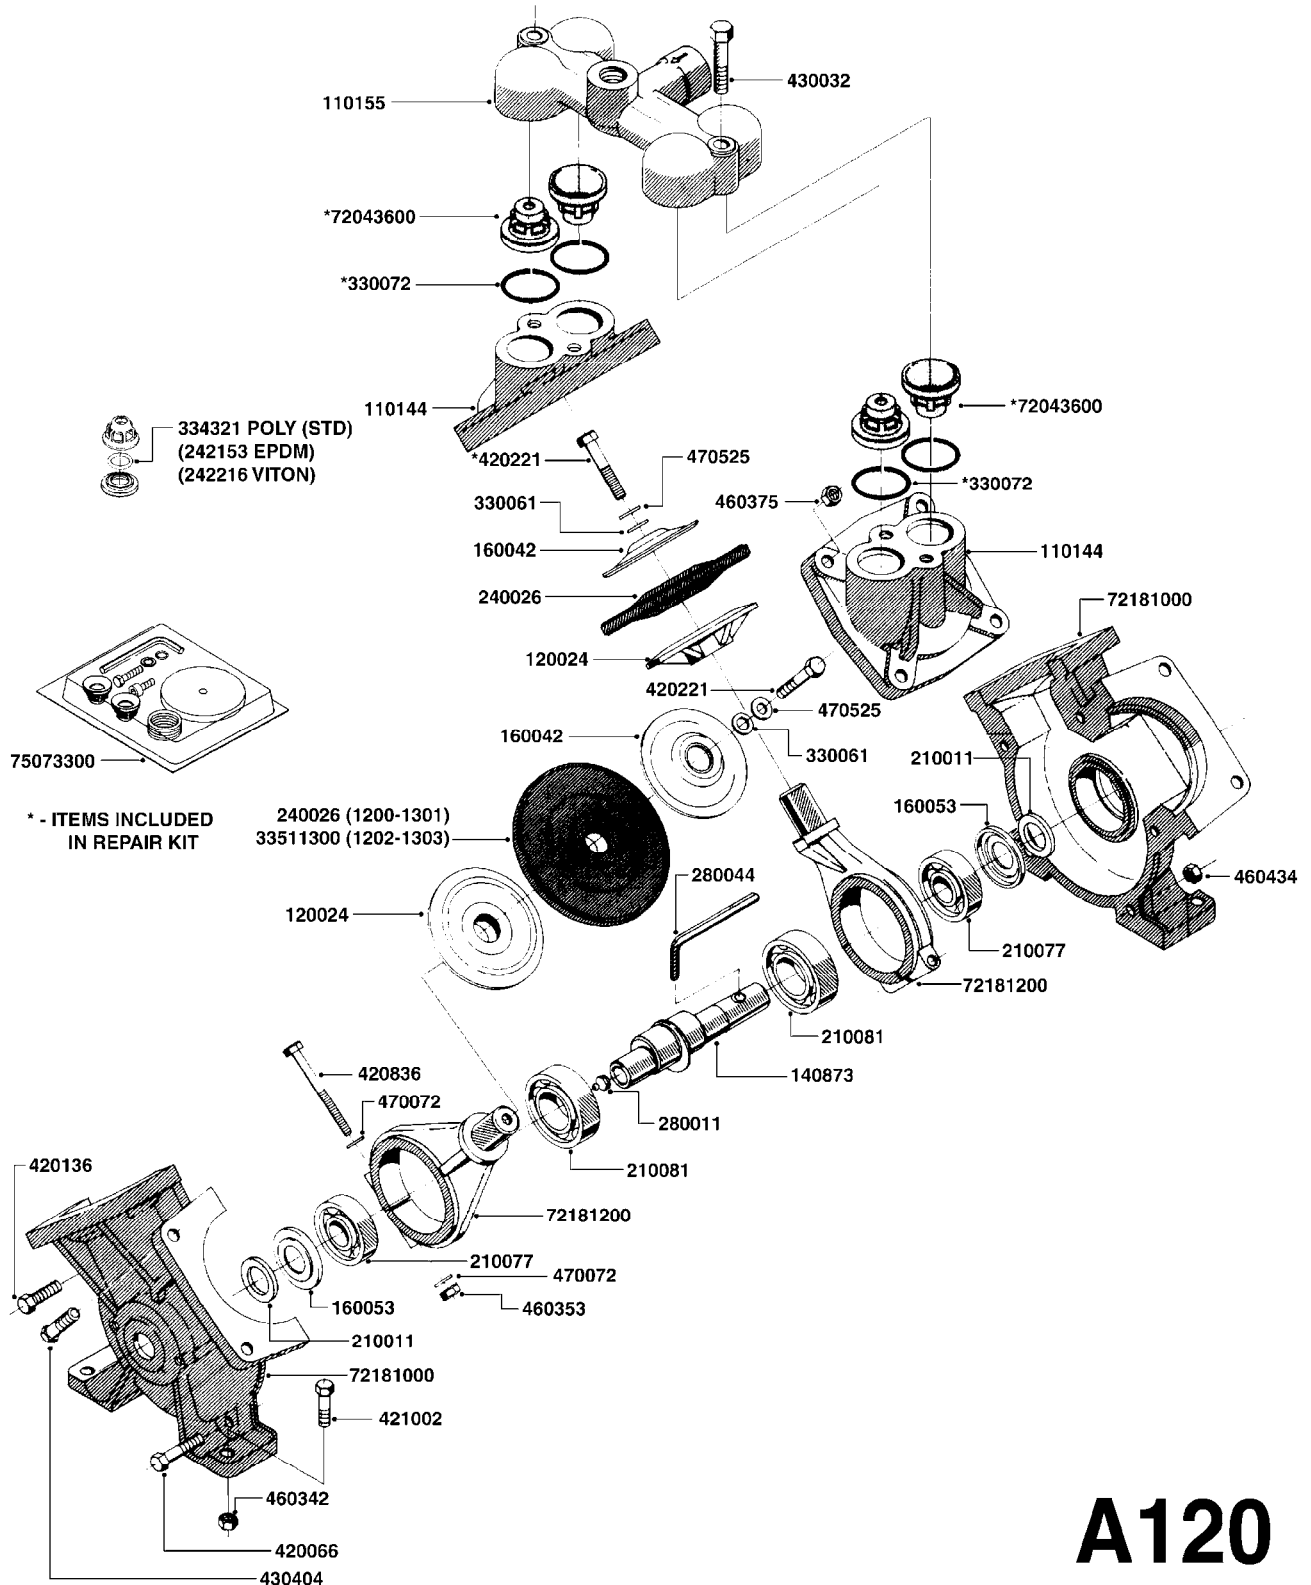

PUMP - 1200 W/ MOUNTING BASE
A120-HIN, 01:11:11

Page

0

Date

18.03.2013 14:02

PUMP - 1200 W/ MOUNTING BASE
A120-HIN, 01:11:11

Page 1

Date 18.03.2013 14:02

parts-n°	order qty	description
110144	1	DIAPHRAGM COVER alt 72181100
110155	1	VALVE CHAMBER F. 1200 PUMP
120024	1	DIAPHRAGM BACK DISC 1200-1300
140873	1	CRANK SHAFT MODEL 1202-9MM
160042	1	DIAPHRAGM UPPER DISC 1200-1300
160053	1	DUST PLATE
210011	1	SEAL FELT D39/23 X 4
210077	1	BEARING BALL 6305
210081	1	BEARING BALL 6307
240026	1	DIAPHRAGM MODEL 1200/1301
242153	1	O-RING D26X4 EPDM
242216	1	O-RING VITON F/1202/1302/462
280011	1	GREASE NIPPLE 1/8' H TR
280044	1	KEY HEXAGON W6 3/16'
330061	1	O-RING D16/D11X2,5
330072	1	O-RING D53,5/D45,5X4
334321	1	O-RING POLY. 34.0x26.0x4.0
420066	1	BOLT HEX 8.8 DEL 3/8"X50MM
420136	1	BOLT HEX 8.8 RAW 3/8'X30MM
420221	1	BOLT HEX 7/16'X2-1/4'
420836	1	BOLT HEX 8.8 RAW M8X85
421002	1	BOLT HEX 8.8 DEL M10X30 FT
430032	1	BOLT HEX 8.8 RAW 1/2'X55MM
430404	1	BOLT HEX 8.8 DEL M12X50
460342	1	NUT HEX M10
460353	1	NUT HEX M8 BLACK
460375	1	NUT HEX M12 BLACK
460434	1	NUT HEX 3/8' NC BLACK
470072	1	WASHER D15/D8X.5 LOCK
470525	1	WASHER D19/D11.5X2.5
33511300	1	DIAPHRAGM 1203/1302 POLY 2006
72043600	1	VALVE FOR 462/463
72181000	1	HOUSING, PUMP, 1203 RED
72181200	1	CONNECTING ROD FOR 1203 W/M12
75073300	1	PUMP KIT 1200/1202 "06"