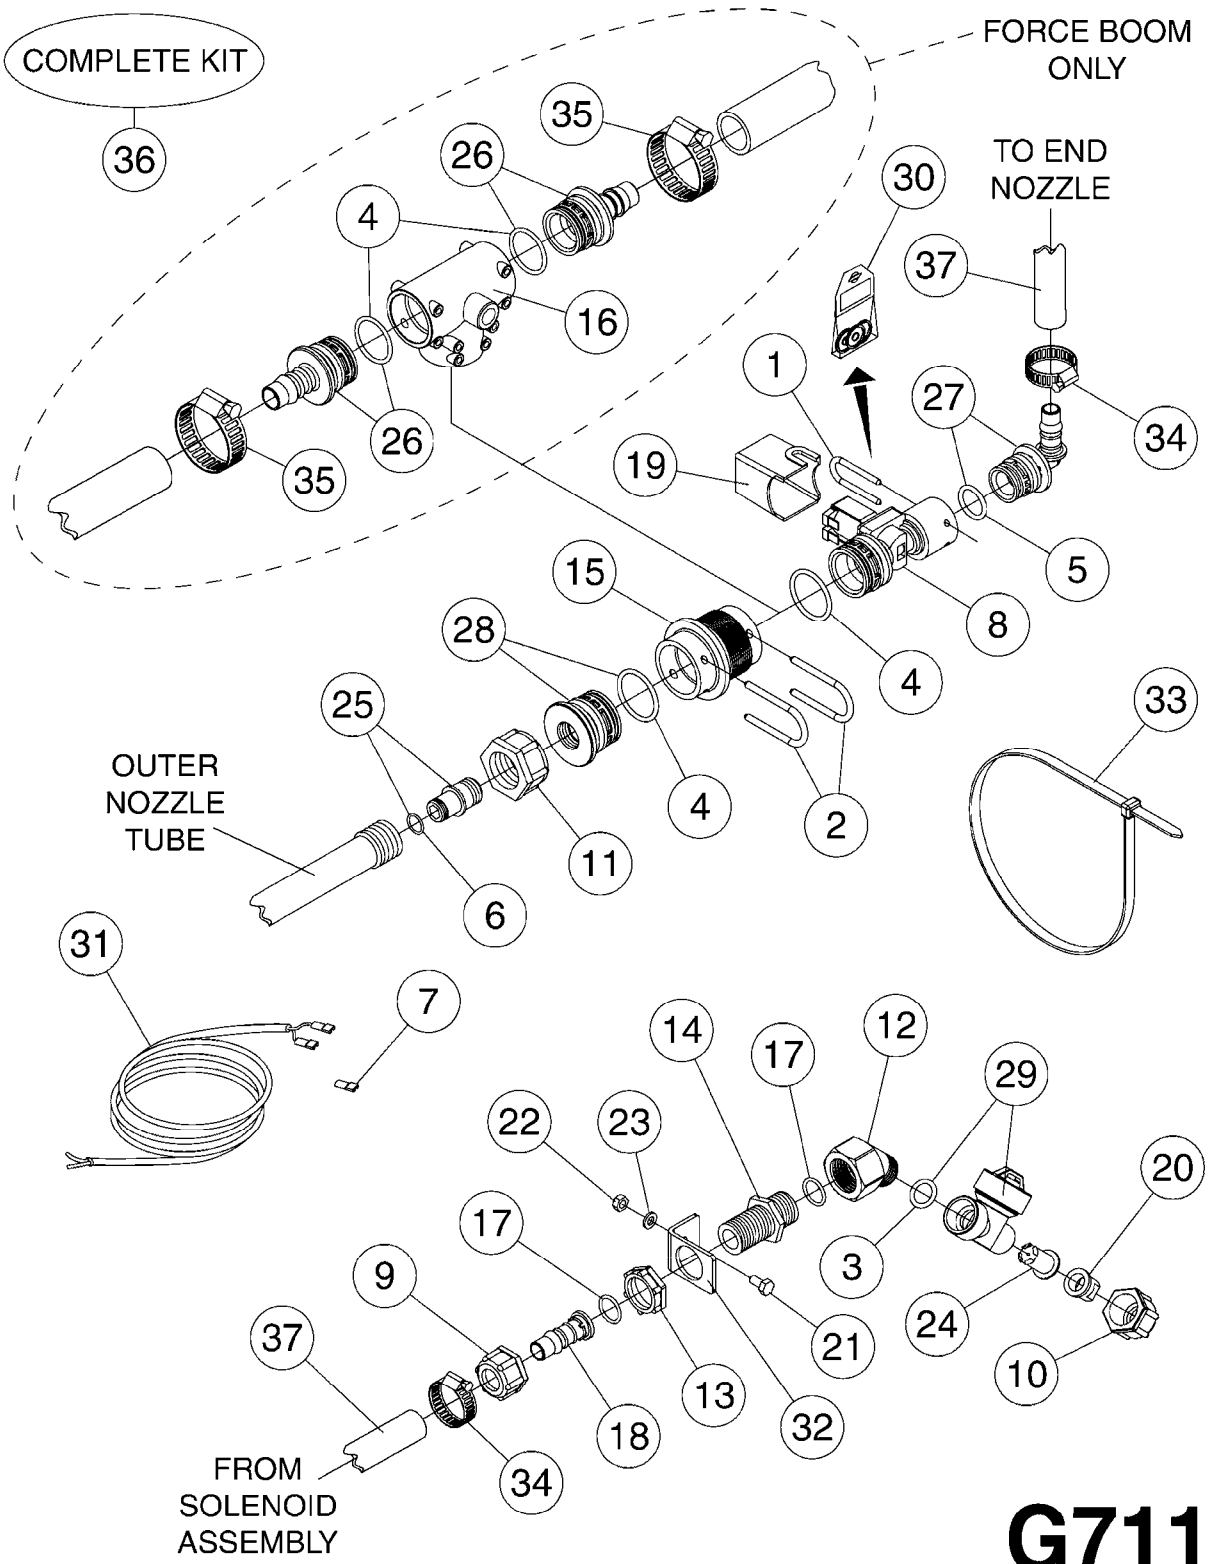

G711

ELECTRIC END NOZZLE KIT
G711-HIN, 11:05:10

Page 1

Date 18.03.2013 14:02

Pos.	parts-n°	order qty	description
1	145994	1	FITT.DK S-40 FORK
2	145995	1	FITT.DK S-53 FORK
3	240177	1	O-RING D16, 1/11, 3 X 2,4
4	242354	1	O-RING D32.2X3.0 VITON F.S-53
5	242355	1	O-RING D19.2X3.0 VITON F.S-40
6	242594	1	O-RING D14 X 1.78 SCH.70-EPDM
7	261539	1	SPADE F.ELEC CONNec BLUE INSUL
8	262104	1	VALVE, SOLENOID, S53/S40
9	320084	1	FITT.DK NUT 1/2" BSP
10	320187	1	FITT.DK CAP 3/8" BSP BLACK
11	320283	1	FITT.DK NUT 3/4"BSP
12	320596	1	FITT.DK ELB 3/8'-1/2'BSP 45DEG
13	321307	1	FITT.DK NUT 1/2" BSP JAMB
14	321742	1	FITT.DK BULKHEAD 1/2' BSP
15	322103	1	FITT.DK S-53 BULKHEAD
16	322352	1	FITT.DK S-53 TEE
17	330212	1	O-RING D19/D14X2.4 F.1/2"NUT
18	330687	1	FITT.DK HB 1/2" F. 1/2" NUT
19	334965	1	COVER FOR S53 SOLENOID VALVE
20	370366	1	NOZZLE END FAN 1850-G 150
21	410185	1	BOLT HEX 8.8 DEL M6X16
22	460261	1	NUT HEX M6X1 LOCK
23	471125	1	WASHER D12/D6.4x1.6 SS
24	614366	1	FILTER 50 MESH F.NOZZLE
24	614367	1	FILTER 80 MESH F.NOZZLE
24	614368	1	FILTER 100 MESH F.NOZZLE
25	720856	1	FITT.DK 1/2'BSP ASSY.F.3/4'NUT
26	726558	1	FITT.DK S53 STR. 3/4" W. ORING
27	726567	1	FITT.DK S-40 ELB.1/2" W. ORING
28	726694	1	PLUG,S53,1/2"FBSP THD W. ORING
29	729610	1	NOZZLE ASSY. 3/8 THREAD
30	750722	1	REPAIR KIT FOR 3S SC CONTROL
31	983087	1	ELEC. CABLE 2 WIRE X 0.75MM
32	16180100	1	PLATE, END ROW NOZZLE
33	28025203	1	TIE STRAP L=23" x W=1/2"
34	28029803	1	CLAMP HOSE GEAR P1/2" 6708
35	28029903	1	CLAMP HOSE GEAR P3/4"-S1" 6712
36	82611603	1	ELEC.END NOZ.KIT. OBSOLETE
37	92702103	1	HOSE R X1/2" X300PSI WP X0012"