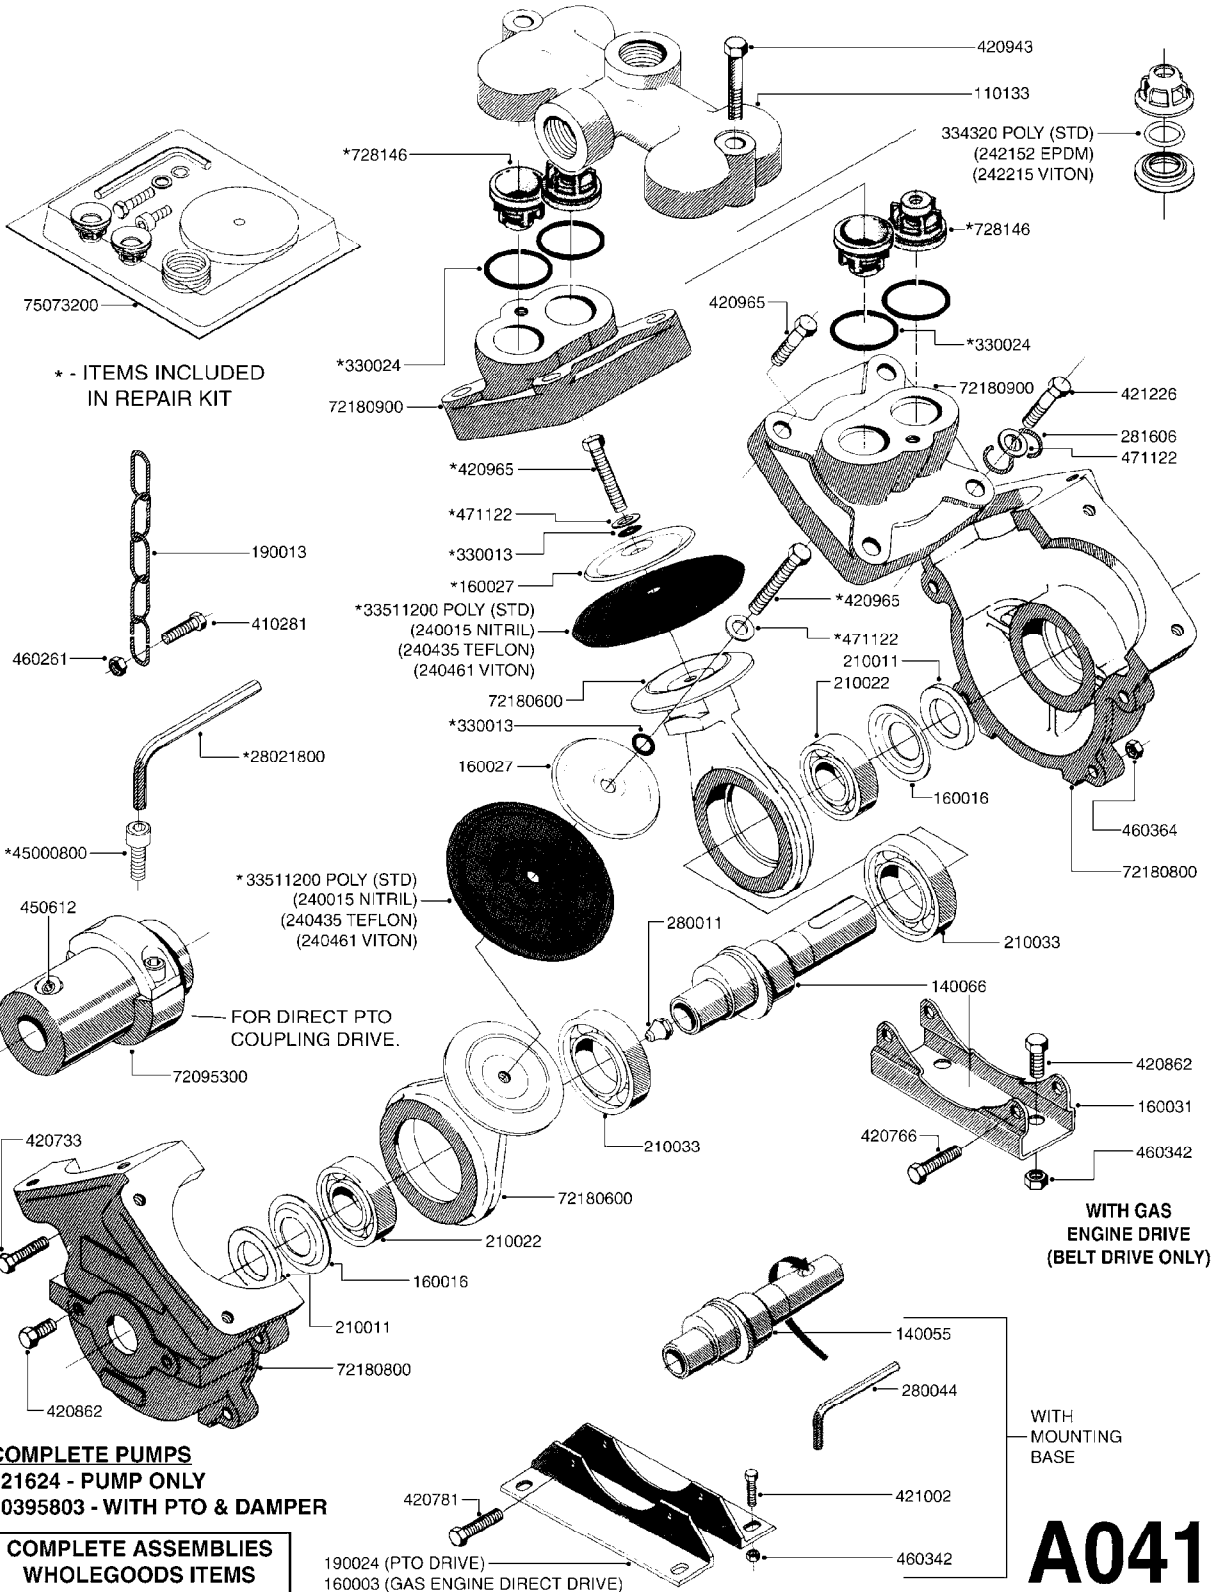

COMPLETE PUMPS
 821624 - PUMP ONLY
 10395803 - WITH PTO & DAMPER

COMPLETE ASSEMBLIES
WHOLEGOODS ITEMS

A041

PUMP - 603
A041-HIN, 01:11:11

Page 1
Date 18.03.2013 14:02

parts-n°	order qty	description
110133	1	VALVE CHAMBER MOD 600 PAINTED
140055	1	CRANK SHAFT, MODEL 600
140066	1	CRANK SHAFT, MODEL 600/4
160003	1	PUMP MOUNT PLATE TALL 500/600
160016	1	DUST PLATE
160027	1	DIAPHRAGM UPPER DISC 500-600
160031	1	BASE PLATE MODEL 500-600
190013	1	CHAIN 35XL=800
190024	1	ANGLE IRON FOOT, MODEL 500-600
210011	1	SEAL FELT D39/23 X 4
210022	1	BEARING BALL 6205
210033	1	BEARING BALL 6007
240015	1	DIAPHRAGM MODEL 500-600 NITRIL
240435	1	DIAP alts 332021PUR,240015NITR
240461	1	DIAPHRAGM MODEL 500-600 VITON
242152	1	O-RING D18.2X3 EPDM
242215	1	O-RING D18X3 VITON
280011	1	GREASE NIPPLE 1/8' H TR
280044	1	KEY HEXAGON W6 3/16'
281606	1	S-HOOK GALVANIZED
330013	1	O-RING D15/D10X2.5 F.3/8"NUT
330024	1	O-RING D41,1/D34.5 X 3,5
334320	1	O-RING D18X3 POLYURETHANE
410281	1	BOLT HEX 8.8 DEL M6X25
420733	1	BOLT HEX 8.8 DEL M8X40
420766	1	BOLT HEX 8.8 DEL M8X45
420781	1	BOLT HEX 8.8 DEL M8X50
420862	1	BOLT HEX 8.8 DEL M10X16 FT
420943	1	BOLT HEX 8.8 DEL M10X50
420965	1	BOLT HEX 8.8 DEL M10X40
421002	1	BOLT HEX 8.8 DEL M10X30 FT
421226	1	BOLT HEX 8.8 DEL M10X45
450612	1	SCREW M10X16 POINTED
460261	1	NUT HEX M6X1 LOCK
460342	1	NUT HEX M10
460364	1	NUT HEX M8 GALV.
471122	1	WASHER D20/D10.5X2 SS
728146	1	VALVE FOR 361(726890/707932)
821624	1	PUMP 603/7 W. FOOT
10395803	1	PUMP 603 C/W PTO 540 RPM
28021800	1	KEY HEXAGON 8MM FOR M10
33511200	1	DIAPHRAGM 503/603 PUR 2006
45000800	1	BOLT ROUND M10X25
72095300	1	COUPLING 1-3/8' X 25, PAINTED
72180600	1	CONNECTING ROD FOR 503-603 M10
72180800	1	PUMP HOUSING 603 RED W/BOLTS
72180900	1	DIAPHRAGM COVER MOD. 600
75073200	1	PUMP KIT 603mm 06