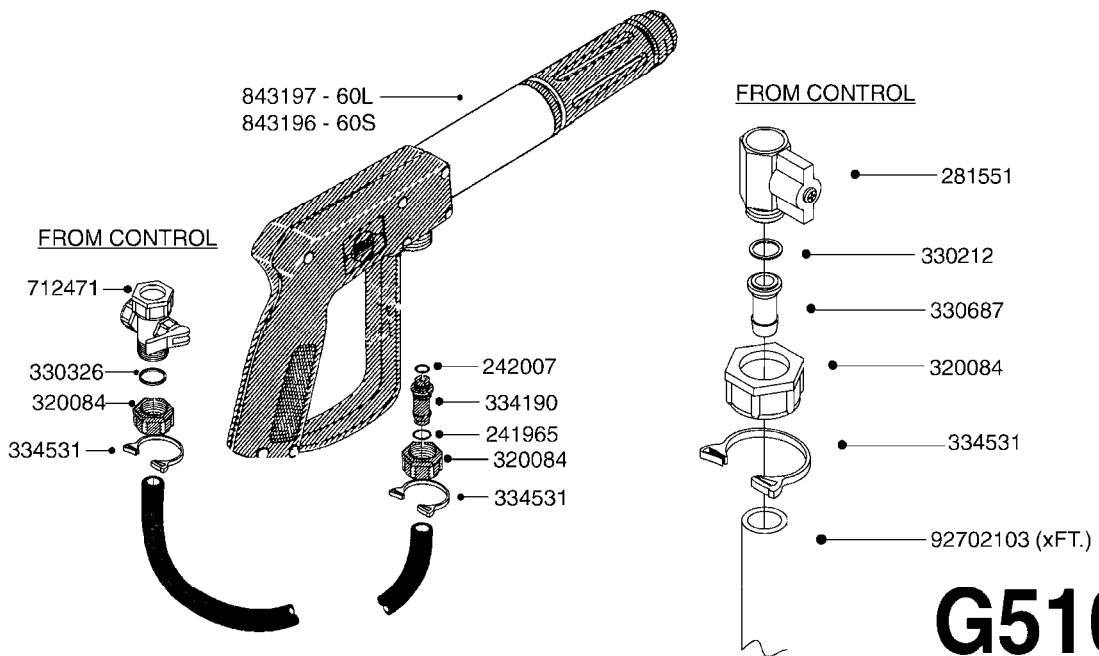

HOSE WRAPS
G510-HIN, 19:05:11

Page 1
Date 18.03.2013 14:02

parts-n°	order qty	description
241965	1	O-RING 12.1 X 1.6
242007	1	O-RING D9.1X1.6
281551	1	BALL VALVE 1/2"
320084	1	FITT.DK NUT 1/2" BSP
330212	1	O-RING D19/D14X2.4 F.1/2"NUT
330326	1	O-RING D30/D24X2 F.1"NUT
330687	1	FITT.DK HB 1/2" F. 1/2" NUT
334190	1	FITT.DK HB 1/2' F. PISTOL 60S
334531	1	CLAMP HOSE PLASTIC 3/4"
636223	1	POST 12 VOLT TR30
712471	1	AGITATION VALVE ASSY. ON/OFF
843196	1	HANDGUN KIT TYPE 60 SHORT
843197	1	HANDGUN KIT TYPE 60 LONG
10013403	1	BOLT HEX 3/8-16X1 1/4 HCS Z5
10013503	1	NUT HEX NC 3/8"
10178903	1	WRAP HOSE SIDE MOUNT PLATE
10179003	1	WRAP HOSE BOTTOM PLATE MOUNT
10179403	1	WRAP WELDMENT FOR HI101789
10179503	1	WRAP WELDMENT FOR HI101790
10225603	1	BKT.FOR HOSE WRAP MOUNT NL NK
10225703	1	WRAP HOSE BDL.BOTTOM PLATE
92702103	1	HOSE R X1/2" X300PSI WP X0012"