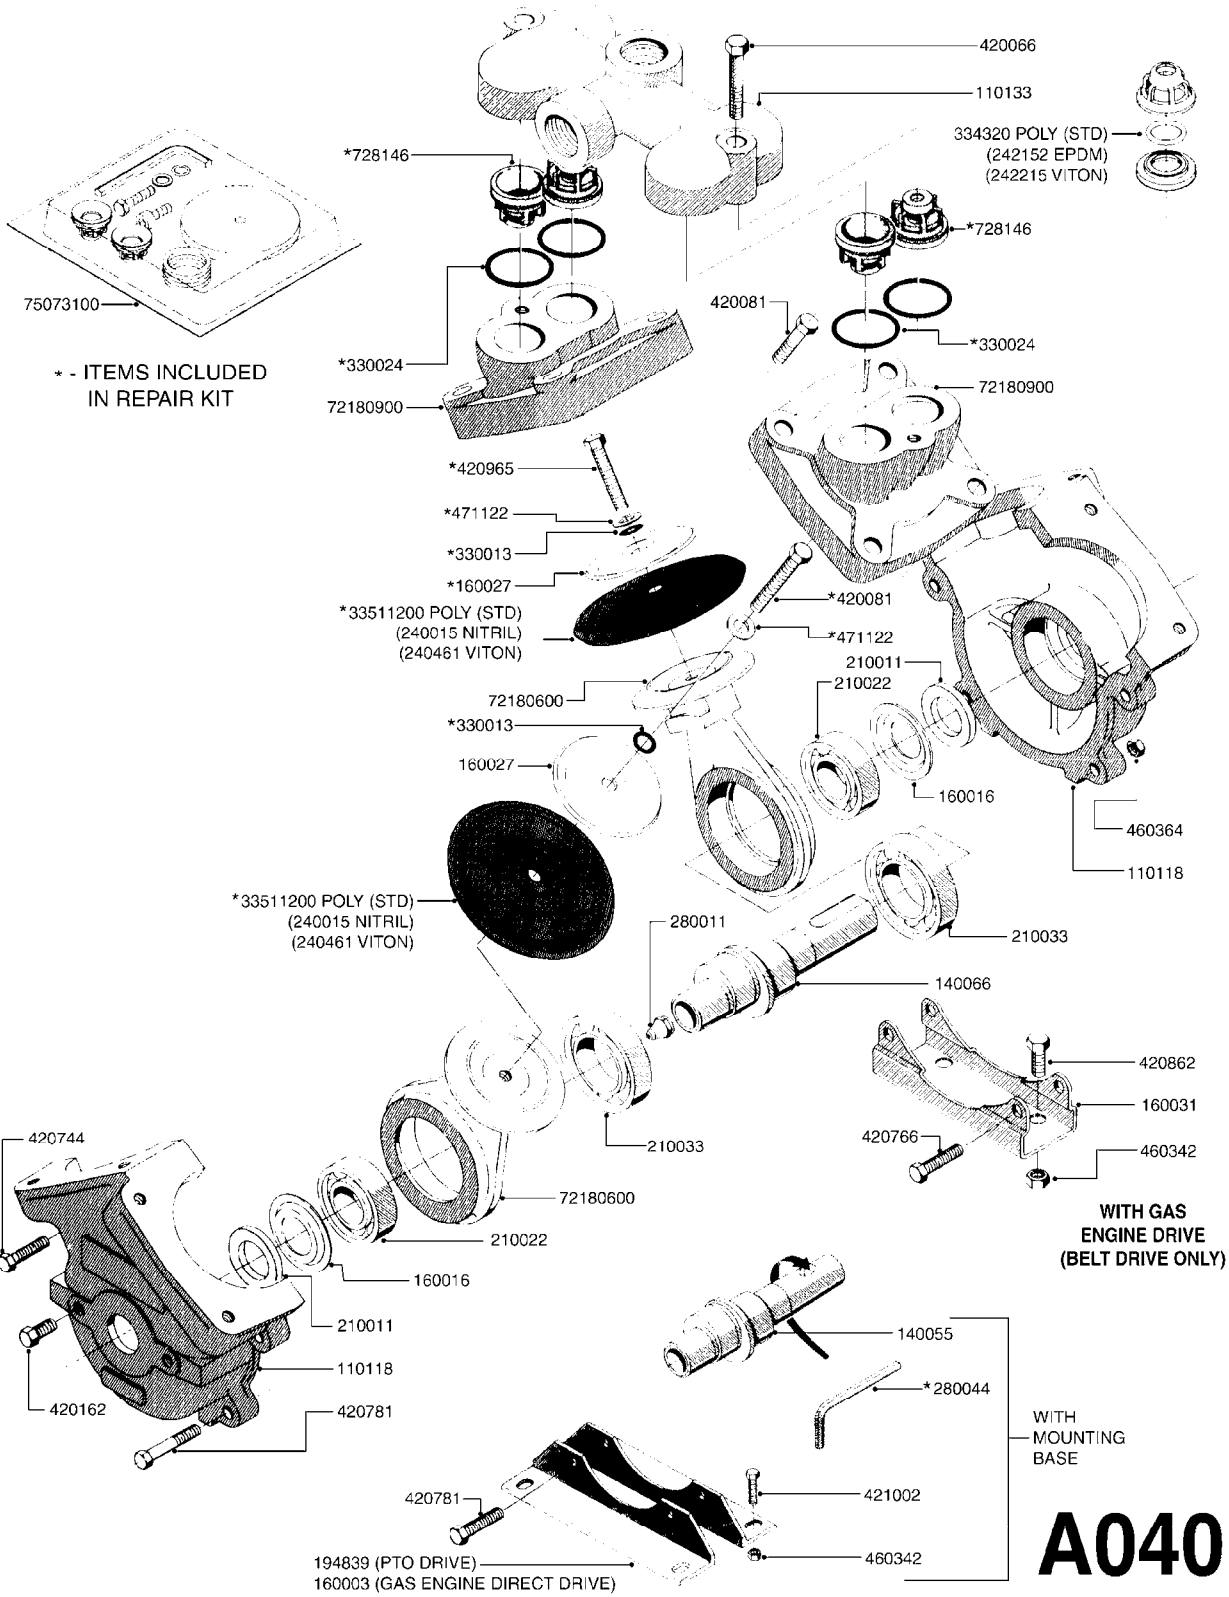

PUMP - 600
A040-HIN, 06:10:10

PUMP - 600
A040-HIN, 06:10:10

Page 1

Date 18.03.2013 14:02

parts-n°	order qty	description
110118	1	PUMP CASTING 600
110133	1	VALVE CHAMBER MOD 600 PAINTED
140055	1	CRANK SHAFT, MODEL 600
140066	1	CRANK SHAFT, MODEL 600/4
160003	1	PUMP MOUNT PLATE TALL 500/600
160016	1	DUST PLATE
160027	1	DIAPHRAGM UPPER DISC 500-600
160031	1	BASE PLATE MODEL 500-600
194839	1	ANGLE IRON FOOT, M 500-600 RED
210011	1	SEAL FELT D39/23 X 4
210022	1	BEARING BALL 6205
210033	1	BEARING BALL 6007
240015	1	DIAPHRAGM MODEL 500-600 NITRIL
240461	1	DIAPHRAGM MODEL 500-600 VITON
242152	1	O-RING D18.2X3 EPDM
242215	1	O-RING D18X3 VITON
280011	1	GREASE NIPPLE 1/8' H TR
280044	1	KEY HEXAGON W6 3/16'
330013	1	O-RING D15/D10X2.5 F.3/8"NUT
330024	1	O-RING D41,1/D34.5 X 3,5
334320	1	O-RING D18X3 POLYURETHANE
420066	1	BOLT HEX 8.8 DEL 3/8"X50MM
420081	1	BOLT HEX 8.8 DEL 3/8"X40MM
420162	1	BOLT HEX 8.8 DEL 3/8"x15MM
420744	1	BOLT HEX 8.8 DEL M8X40
420766	1	BOLT HEX 8.8 DEL M8X45
420781	1	BOLT HEX 8.8 DEL M8X50
420862	1	BOLT HEX 8.8 DEL M10X16 FT
420965	1	BOLT HEX 8.8 DEL M10X40
421002	1	BOLT HEX 8.8 DEL M10X30 FT
460342	1	NUT HEX M10
460364	1	NUT HEX M8 GALV.
471122	1	WASHER D20/D10.5X2 SS
728146	1	VALVE FOR 361(726890/707932)
33511200	1	DIAPHRAGM 503/603 PUR 2006
72180600	1	CONNECTING ROD FOR 503-603 M10
72180900	1	DIAPHRAGM COVER MOD. 600
75073100	1	PUMP KIT F.600