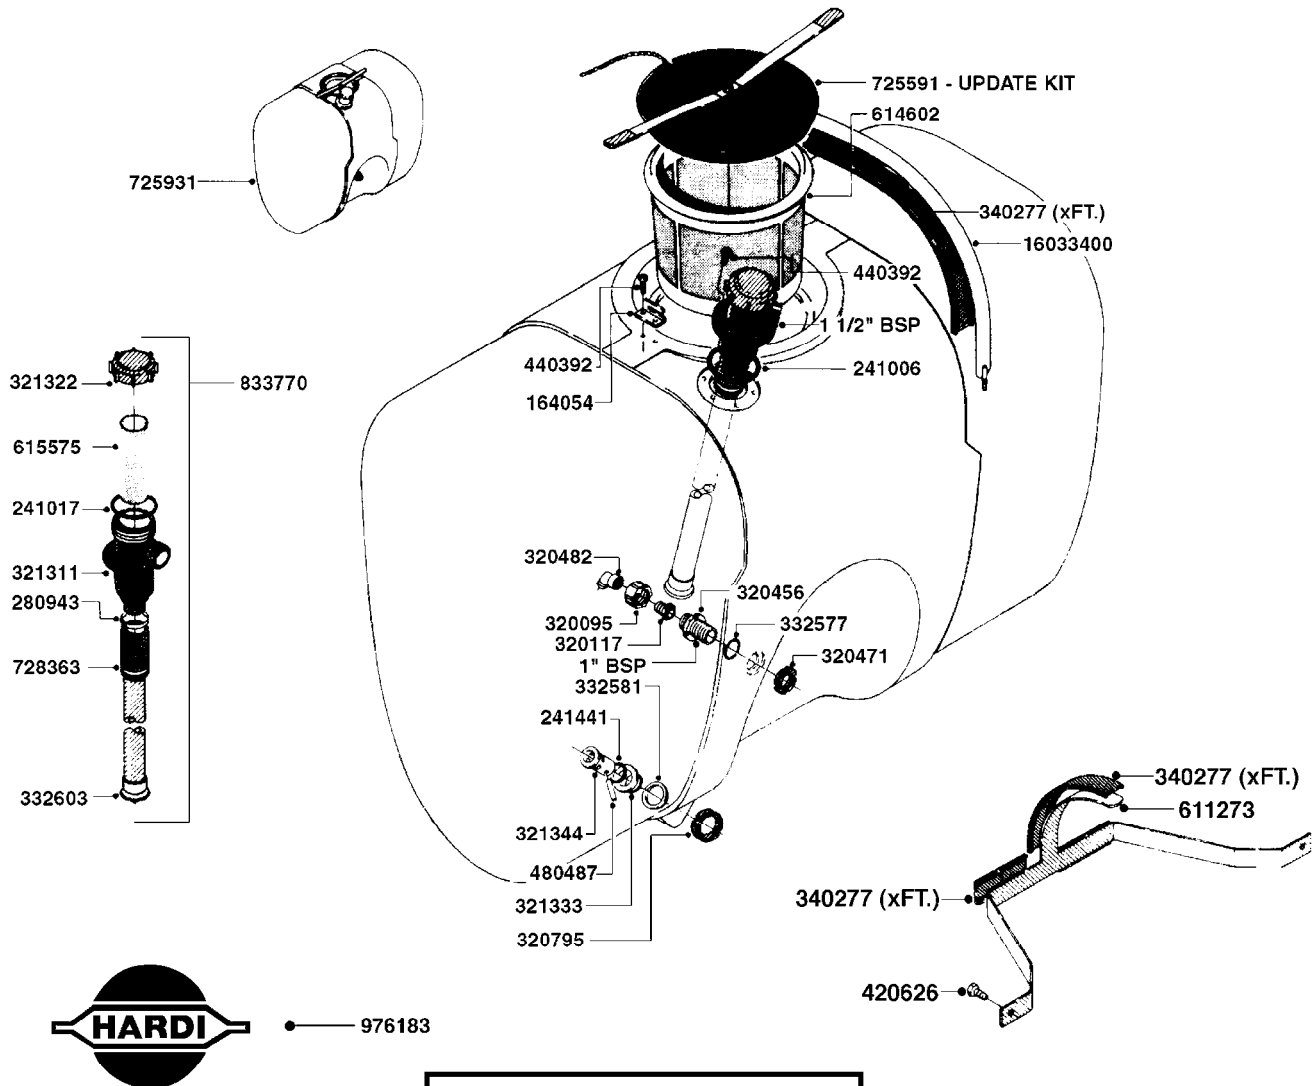

FOR CONNECTING HOSE
FITTINGS, SEE SECTION H

E080

TANK - NL 210 (PRE 92)
E080-HIN, 01:01:01

Page 1

Date 18.03.2013 14:02

parts-n°	order qty	description
164054	1	BRACKET SLOTTED F. LID
241006	1	O-RING D79,2X5,7 NITRIL
241017	1	O-RING D74,5X3 NITRIL
241441	1	O-RING D29.3X3
280943	1	CLAMP HOSE GEAR 40-60
320095	1	FITT.DK NUT 1" BSP
320117	1	FITT.DK CONN.1/2"BSP F. 1" CAP
320456	1	FITT.DK BULKHEAD 1"BSP DOUBLE
320471	1	FITT.DK NUT 1" BSP JAMB
320482	1	FITT.DK ELB. 1/2" BSP 60 DEG.
320795	1	FITT.DK NUT 1-1/2" BSP JAMB
321311	1	FILTER BODY S 80 X 4
321322	1	SCREW CAP F. S80 X 4
321333	1	FITT.DK BULK 1-1/2" X 1"F BSP
321344	1	DRAIN SCREW 1" BSP RED
332577	1	O-RING D38/D30X4 F.1" PUR.
332581	1	GASKET F. 1-1/2" BSP CAPNUT.
332603	1	CAP F. SUCTION TUBE
340277	1	TANK PACKING - 40mm WIDE x 12"
420626	1	BOLT HEX 8.8 DEL M10X20 FT
440392	1	SCREW NO.14 1"
480487	1	PIN M5X60 SLOTTED GALV
611273	1	TANK SUPPORT F.NK-210
614602	1	FILTER BASKET
615575	1	FILTER F.TOP SUCT.30 MESH GRN.
725591	1	LID ASSY.
725931	1	TANK ASSY.COMPLETE NL 210 '88
728363	1	SUCTION TUBE ASSY.L=72"
833770	1	TOP SUCTION KIT 300/500
976183	1	DECAL COMPANY 185 X 300
16033400	1	TANK STRAP ES30/NK 80 '01