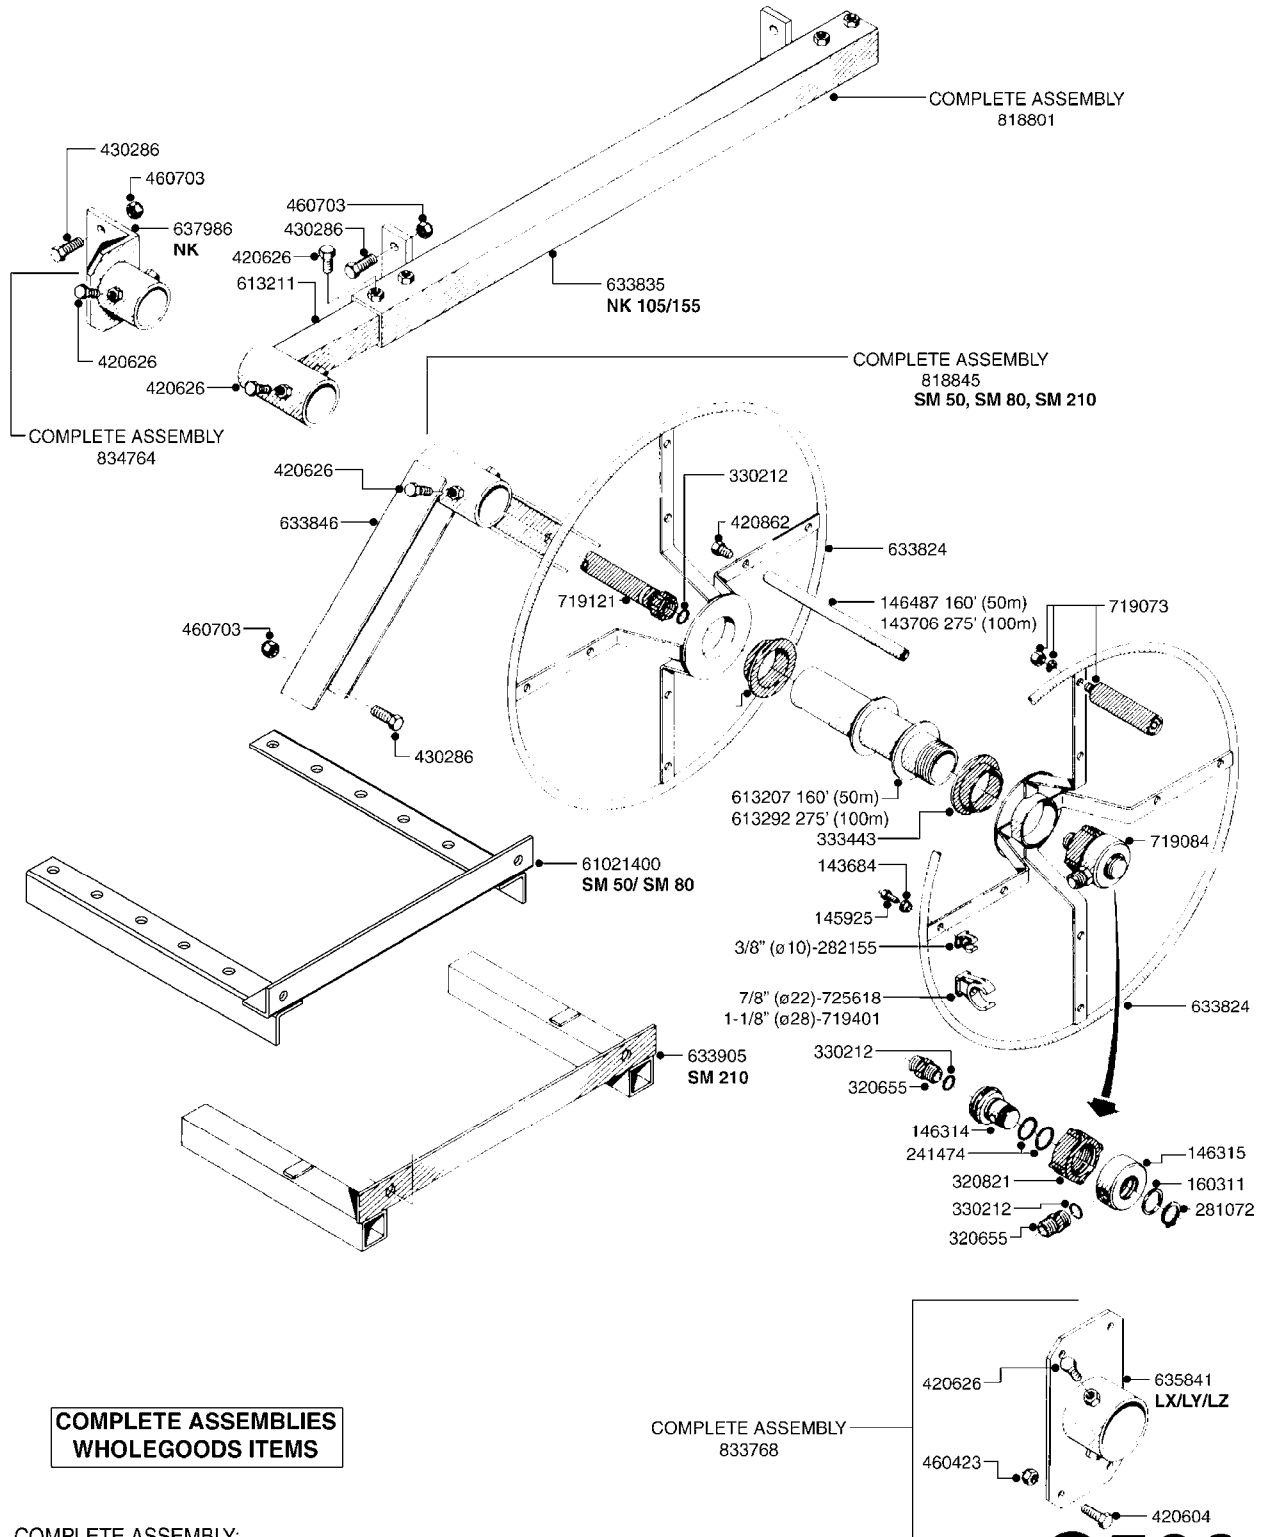

**COMPLETE ASSEMBLIES
WHOLEGOODS ITEMS**

COMPLETE ASSEMBLY:
818377 - 160' x 3/8" (50m) HOSE REEL
818381 - 275' X 5/8" (100m) HOSE REEL

G500

HOSE REEL ASSEMBLIES
G500-HIN, 18:05:10

Page 1
Date 18.03.2013 14:02