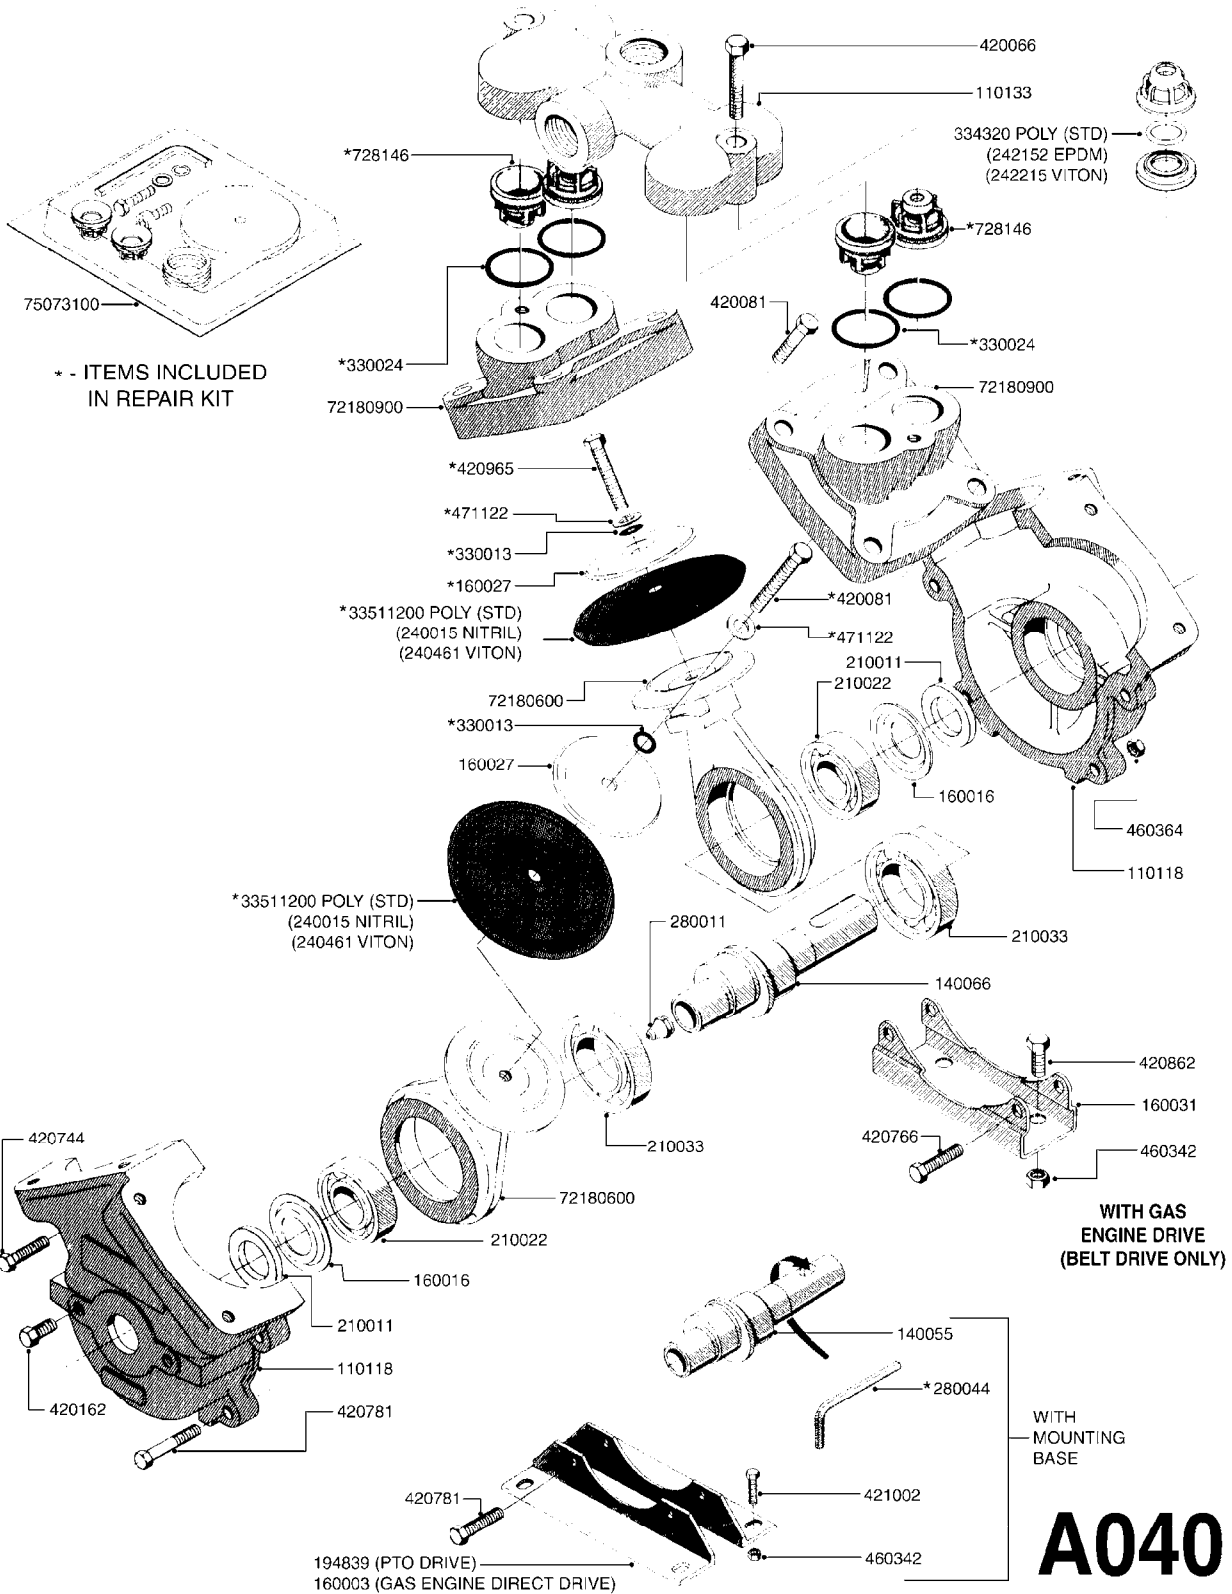

Agroparts: www.HARDI-INTERNATIONAL.com

Country-Code 11

NL 155 Gallon SB 20', 26', 33'

Date 18.03.2013 14:00

main group	page-n°	date	description
Pumps, Pto's, Gear Boxes	A040-HIN	06:10:10	PUMP - 600
	A041-HIN	01:11:11	PUMP - 603
	A050-HIN	16:12:08	PUMP - 600 FITTINGS
	A120-HIN	01:11:11	PUMP - 1200 W/ MOUNTING BASE
	A130-HIN	01:11:11	PUMP - 1202 W/MOUNTING BASE
	A131-HIN	08:11:11	PUMP - 1203 W/MOUNTING BASE
	A170-HIN	08:12:09	PUMP - 1200/1202/1203 FITTINGS
	A480-HIN	13:12:11	PTO SHAFTS - BONDIOLI DIAPH.
	A485-HIN	13:11:12	PTO SHAFTS - BONDIOLI CENT.
	A560-HIN	22:12:11	PTO SHAFTS - AMA DIAPHRAGM
Controls, Suction & S.C. Filters	B050-HIN	07:06:10	CONTROL - M70 MANUAL
	B360-HIN	27:05:09	SELF CLEANING FILTER-SCREW TOP
	B370-HIN	08:12:09	TOP SUCTION ASSEMBLY-SCREW CAP
Booms, Nozzle Bodies & Tubes	D050-HIN	01:01:01	BOOM - SB 20' 26' 33'
	D060-HIN	01:01:01	BOOM - SB 21' 28'
	D070-HIN	12:12:05	BOOM - SB H-FRAME & CENTER HY
	D620-HIN	18:03:10	NOZZLE BODIES-SNAP FIT
	D625-HIN	28:11:06	DOUBLE NOZZLE HOLDER-SNAP FIT
	D630-HIN	08:04:10	NOZZLE TUBES & HOLDER-PLASTIC
	D700-HIN	14:12:07	BOOM-NOZZLES 110° FLAT FAN ISO
	D701-HIN	14:12:07	BOOM-NOZZLES 110° LOWDRIFT ISO
	D702-HIN	14:12:07	BOOM-NOZZLES 80° FLAT FAN ISO
	D703-HIN	14:12:07	BOOM-NOZZLE CAPS AND FILTERS
	D704-HIN	14:12:07	BOOM-NOZZLES INJET
	D705-HIN	14:12:07	BOOM-NOZZLES MINIDRIFT
	D706-HIN	14:12:07	BOOM-NOZZLES QUINTASTREAM
Tanks	E060-HIN	01:01:01	TANK - NL 155 (PRE 92)
	E070-HIN	01:01:01	TANK - NL 155 (POST 92)
Frames, Hub Assemblies	F040-HIN	01:01:01	FRAME - NL 155/210
Accessories	G110-HIN	26:06:06	CLEAN WATER TANK
	G190-HIN	28:11:06	END NOZZLE KIT
	G191-HIN	21:05:12	ELECTRIC END NOZZLE KIT '09
	G440-HIN	19:05:11	HANDGUN TYPE 60S/60L PRE 95
	G450-HIN	19:05:11	HANDGUN TYPE 60S/60L POST 95
	G500-HIN	18:05:10	HOSE REEL ASSEMBLIES
	G510-HIN	19:05:11	HOSE WRAPS
	G711-HIN	11:05:10	ELECTRIC END NOZZLE KIT
Fittings, Bulk Hose & Clamps	H010-HIN	28:11:06	FITTINGS-CAP NUTS & HOSE BARBS
	H020-HIN	01:01:01	FITTINGS-T-PIECES,CAPS & ELBOWS
	H030-HIN	01:01:01	FITTINGS - HEXAGON NIPPLES
	H040-HIN	01:01:01	FITTINGS - NIPPLES & ELBOWS
	H050-HIN	31:03:09	FITTINGS - HOSE CONNECTORS
	H060-HIN	01:01:01	FITTINGS - BULKHEAD
	H080-HIN	01:02:12	FITTINGS - S-53
	H120-HIN	11:05:10	BULK HOSE
	H130-HIN	05:07:11	HOSE CLAMPS