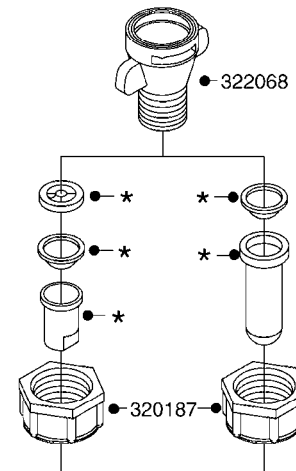

TRIPLET NOZZLE BODY

D620

*=REFER TO HARDI NOZZLE CATALOG