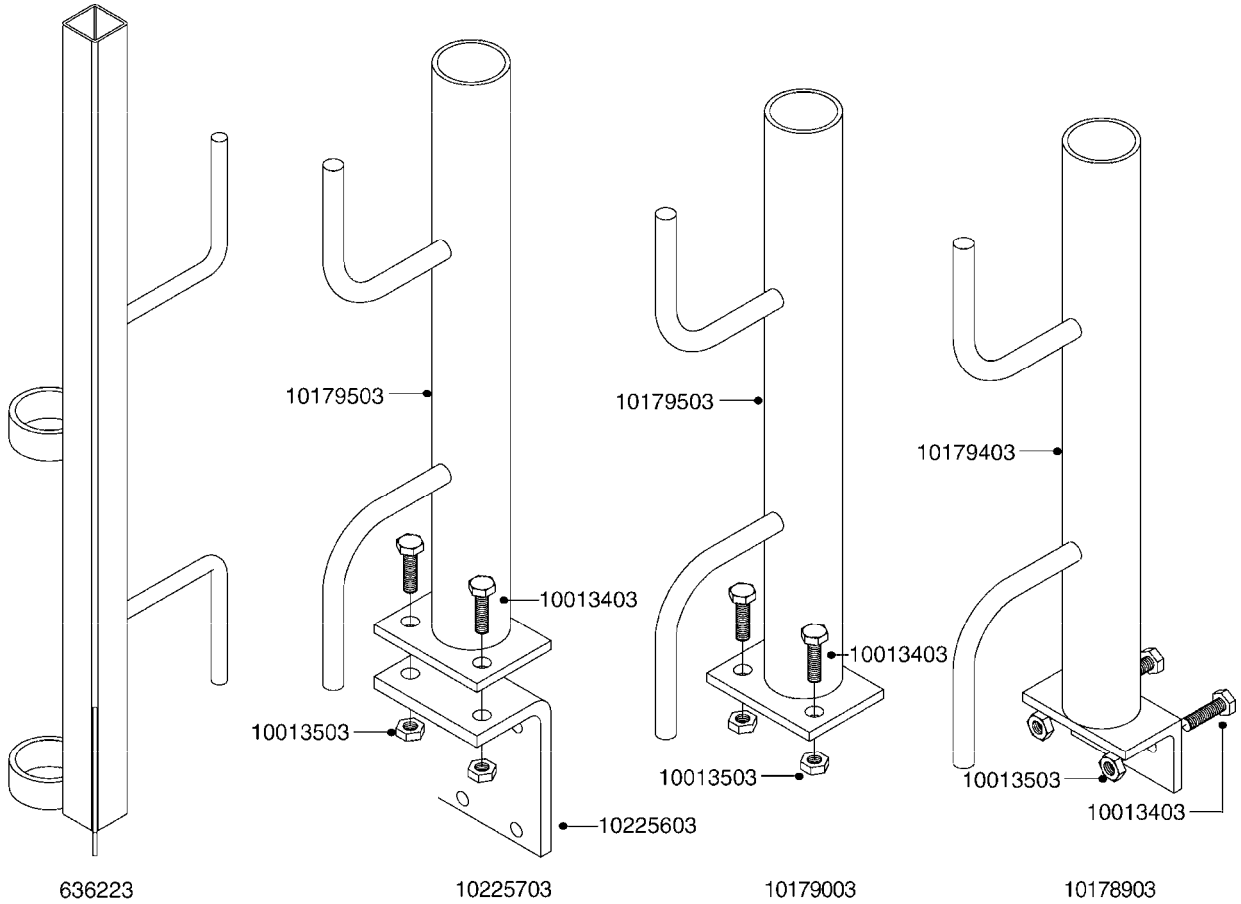

COMPLETE ASSEMBLY:
818377 - 160' x 3/8" (50m) HOSE REEL
818381 - 275' X 5/8" (100m) HOSE REEL

G500

HOSE REEL ASSEMBLIES
G500-HIN, 18:05:10

Page 1
Date 18.03.2013 14:01

parts-n°	order qty	description
143684	1	BUSHING F. HOSE REEL
143706	1	SPACER TUBE F. 275' HOSE REEL
145925	1	NIPPLE M10 M6
146314	1	UNION BUSHING F.HOSE REEL
146315	1	RING FOR HOSE REEL
146487	1	SPACER ROD F/HOSE REEL 225mm
160311	1	WASHER D30/D20.4X2
241474	1	O-RING NITRIL
281072	1	SNAP-RING OUTER 20X1.20
282155	1	CLIP F.TUBE SUPPORT
320655	1	FITT.DK HN 1/2"-1/2" BSP
320821	1	FITT.DK NUT 1-1/2" BSP
330212	1	O-RING D19/D14X2.4 F.1/2"NUT
333443	1	BUSHING F. HOSE REEL
420604	1	BOLT HEX 8.8 DEL M10X25 FT
420626	1	BOLT HEX 8.8 DEL M10X20 FT
420862	1	BOLT HEX 8.8 DEL M10X16 FT
430286	1	BOLT HEX 8.8 DEL M12X30 FT
460423	1	NUT HEX M10X1.5 LOCK
460703	1	NUT HEX M12X1.75 LOCK
613207	1	CENTER TUBE FOR 164'HOSE REEL
613211	1	HOSE REEL NK 80/105
613292	1	CENTER TUBE 100 MM
633824	1	SIDE FOR HOSE REEL
633835	1	OUTER TUBE NK 300-600
633846	1	FITTING FOR HOSE REEL TR2/TR3
633905	1	BRKTS. HOSE REEL SM210
635841	1	BRACKET FOR HOSE REEL LIFT
637986	1	CLAMP FITTING HOSE REEL
719073	1	HANDLE ASSY. F. HOSE REEL
719084	1	SWIVEL F.HOSE REEL
719121	1	HOSE 1/2'X2500M NUT
719401	1	CLIPS F.PISTOL ASSY.
725618	1	CLIP WHITE PLASTIC SNAP TYPE
818377	1	REEL FOR HOSE 160' X 3/8"
818381	1	REEL FOR HOSE 320' X 3/8'
818801	1	BKT.HOSE REEL MOUNT NL/NK/BOOM
818845	1	BKT.HOSE REEL SM210
833768	1	HOLDER F. HOSE REEL
834764	1	BKT.HOSE REEL MOUNT ESTATE SPR
61021400	1	BKT. BOOM MOUNT SM53/80 US