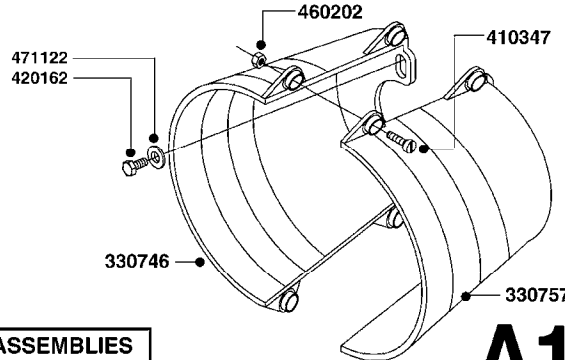

PRESSURE SIDE OF PUMP

SUCTION SIDE OF PUMP

TO CONTROLS

FROM TANK

#821630 1203 PUMP (REPLACES 1202 PUMP)
#726854 COMPLETE DAMPER KIT (SUCTION & PRESSURE)

COMPLETE ASSEMBLIES
WHOLEGOODS ITEMS

A170

PUMP - 1200/1202/1203 FITTINGS
A170-HIN, 08:12:09