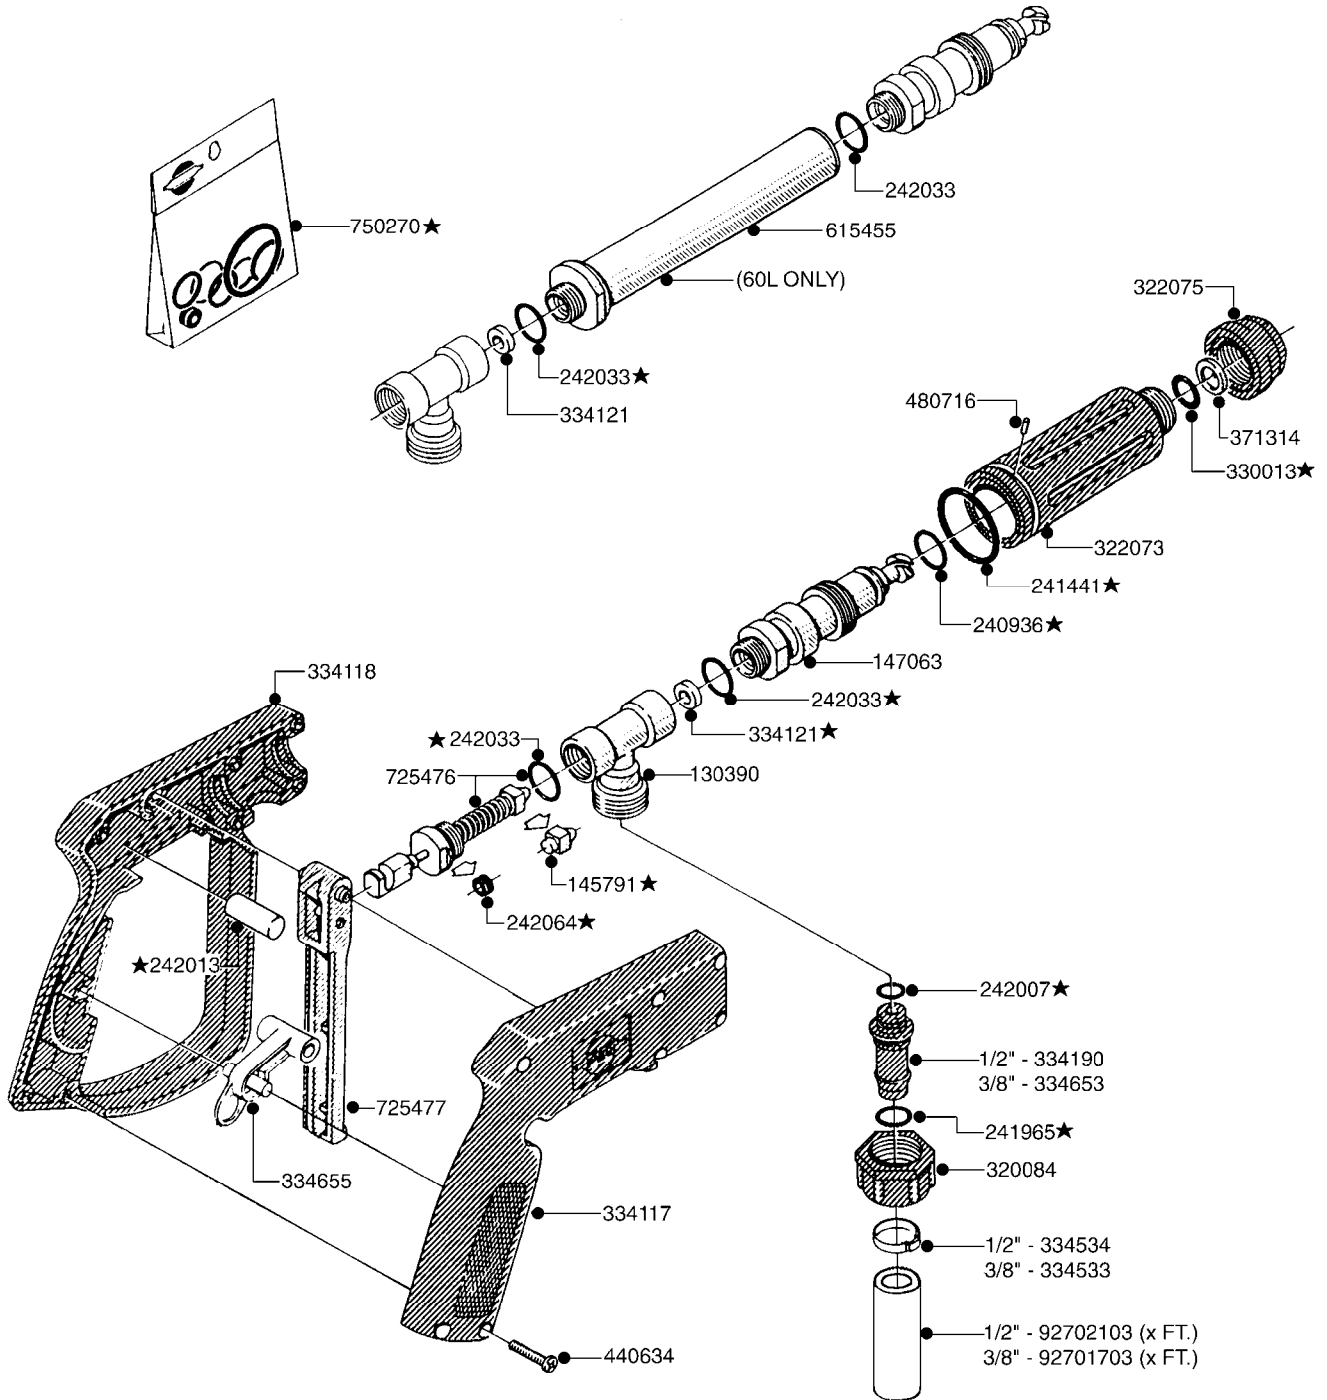

Page 1
Date 18.03.2013 14:01

parts-n°	order qty	description
130390	1	TEE 3/8'X 1/2' BSP F.TYPE 60S
145791	1	CONE FOR ON/OFF
147063	1	SWIRL F.SPRAY GUN TYPE 60
240936	1	O-RING D13.3X2.4 NITRIL
241441	1	O-RING D29.3X3
241965	1	O-RING 12.1 X 1.6
242007	1	O-RING D9.1X1.6
242013	1	SPRING RUBBER F/TRIGGER
242030	1	SPRING RUBBER
242033	1	O-RING
284582	1	CLmP HSE GEAR3/8" alt 28029803
320084	1	FITT.DK NUT 1/2" BSP
322073	1	HOUSING F.SWIRL TYPE 60S H.G.
322075	1	CASTING
330013	1	O-RING D15/D10X2.5 F.3/8"NUT
334117	1	HANDLE PIECE RIGHT F.60S/60L
334118	1	HANDLE PIECE LEFT F.60S/60L
334120	1	LOCK FOR TRIGGER
334121	1	SEAT FOR ON/OFF
334190	1	FITT.DK HB 1/2' F. PISTOL 60S
334653	1	FITT.DK HB 3/8' F.HANDGUN
371314	1	NOZZLE CERAMIC 1099-20
440634	1	SCREW 5/8"
480716	1	PIN D3X6 STAINLESS
615455	1	TUBE F.LANCE TYPE 60L
725476	1	SPINDLE
725477	1	TRIGGER
843196	1	HANDGUN KIT TYPE 60 SHORT
843197	1	HANDGUN KIT TYPE 60 LONG
28029803	1	CLAMP HOSE GEAR P1/2" 6708
92701703	1	HOSE R X3/8" X300PSI WP X0012"
92702103	1	HOSE R X1/2" X300PSI WP X0012"