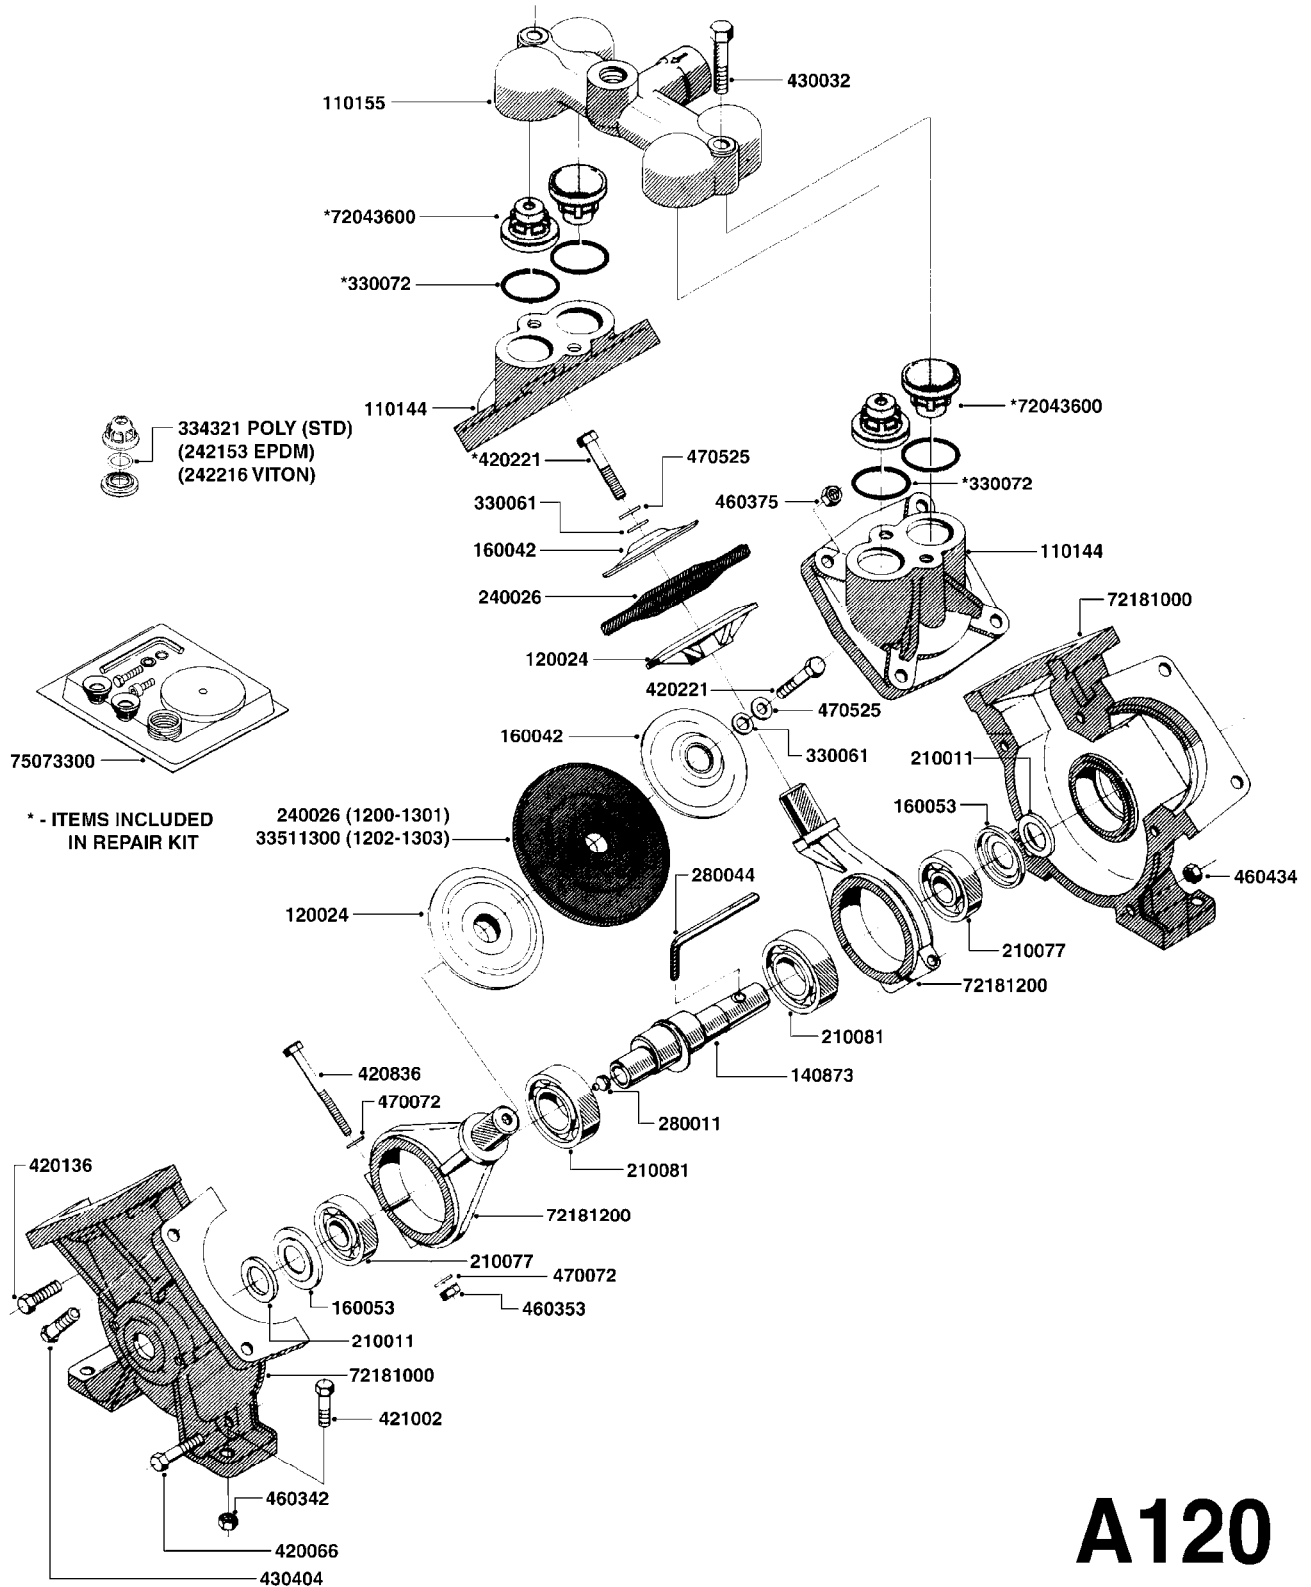

PUMP - 1200 W/ MOUNTING BASE
A120-HIN, 01:11:11

Page

0

Date

18.03.2013 14:00

PUMP - 1200 W/ MOUNTING BASE
A120-HIN, 01:11:11

Page 1

Date 18.03.2013 14:00

parts-n°	order qty	description
110144	1	DIAPHRAGM COVER alt 72181100
110155	1	VALVE CHAMBER F. 1200 PUMP
120024	1	DIAPHRAGM BACK DISC 1200-1300
140873	1	CRANK SHAFT MODEL 1202-9MM
160042	1	DIAPHRAGM UPPER DISC 1200-1300
160053	1	DUST PLATE
210011	1	SEAL FELT D39/23 X 4
210077	1	BEARING BALL 6305
210081	1	BEARING BALL 6307
240026	1	DIAPHRAGM MODEL 1200/1301
242153	1	O-RING D26X4 EPDM
242216	1	O-RING VITON F/1202/1302/462
280011	1	GREASE NIPPLE 1/8' H TR
280044	1	KEY HEXAGON W6 3/16'
330061	1	O-RING D16/D11X2,5
330072	1	O-RING D53,5/D45,5X4
334321	1	O-RING POLY. 34.0x26.0x4.0
420066	1	BOLT HEX 8.8 DEL 3/8"X50MM
420136	1	BOLT HEX 8.8 RAW 3/8'X30MM
420221	1	BOLT HEX 7/16'X2-1/4'
420836	1	BOLT HEX 8.8 RAW M8X85
421002	1	BOLT HEX 8.8 DEL M10X30 FT
430032	1	BOLT HEX 8.8 RAW 1/2'X55MM
430404	1	BOLT HEX 8.8 DEL M12X50
460342	1	NUT HEX M10
460353	1	NUT HEX M8 BLACK
460375	1	NUT HEX M12 BLACK
460434	1	NUT HEX 3/8' NC BLACK
470072	1	WASHER D15/D8X.5 LOCK
470525	1	WASHER D19/D11.5X2.5
33511300	1	DIAPHRAGM 1203/1302 POLY 2006
72043600	1	VALVE FOR 462/463
72181000	1	HOUSING, PUMP, 1203 RED
72181200	1	CONNECTING ROD FOR 1203 W/M12
75073300	1	PUMP KIT 1200/1202 "06"