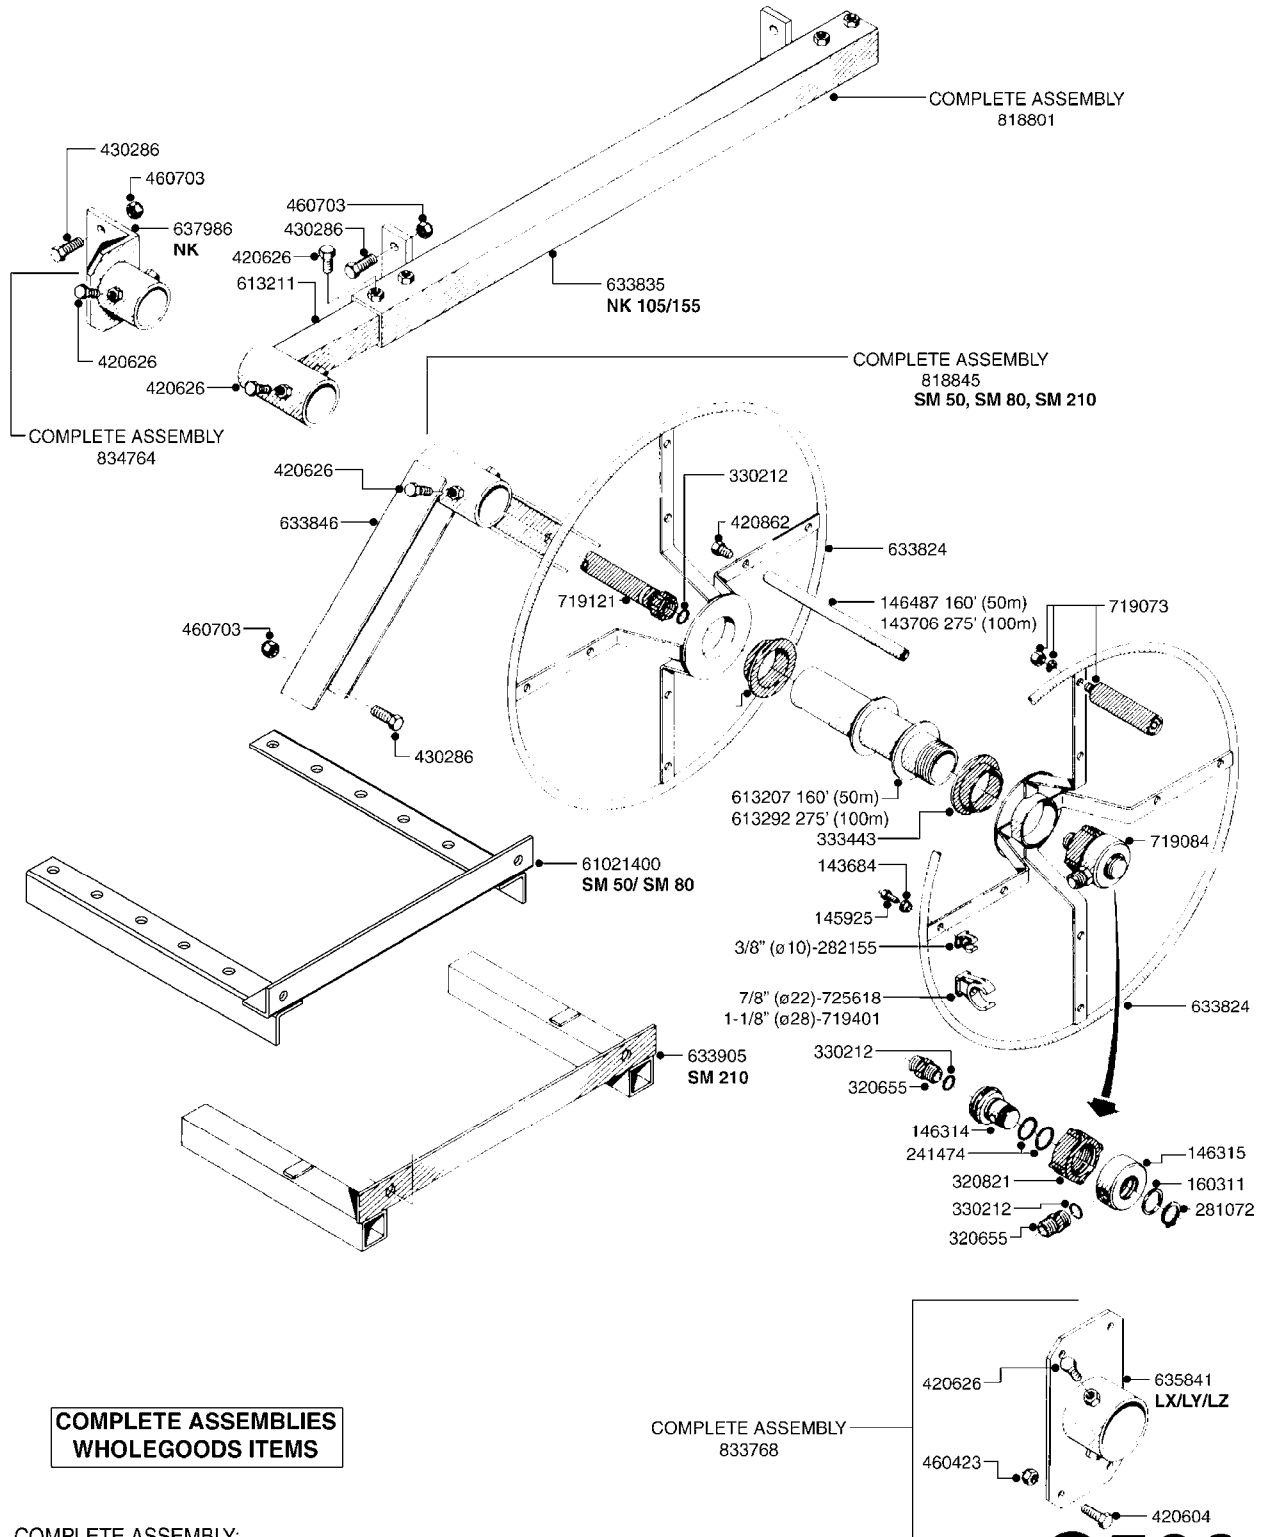

COMPLETE ASSEMBLY:
818377 - 160' x 3/8" (50m) HOSE REEL
818381 - 275' X 5/8" (100m) HOSE REEL

G500

HOSE REEL ASSEMBLIES
G500-HIN, 18:05:10

Page 1
Date 18.03.2013 14:01

parts-n°	order qty	description
143684	1	BUSHING F. HOSE REEL
143706	1	SPACER TUBE F. 275' HOSE REEL
145925	1	NIPPLE M10 M6
146314	1	UNION BUSHING F.HOSE REEL
146315	1	RING FOR HOSE REEL
146487	1	SPACER ROD F/HOSE REEL 225mm
160311	1	WASHER D30/D20.4X2
241474	1	O-RING NITRIL
281072	1	SNAP-RING OUTER 20X1.20
282155	1	CLIP F.TUBE SUPPORT
320655	1	FITT.DK HN 1/2"-1/2" BSP
320821	1	FITT.DK NUT 1-1/2" BSP
330212	1	O-RING D19/D14X2.4 F.1/2"NUT
333443	1	BUSHING F. HOSE REEL
420604	1	BOLT HEX 8.8 DEL M10X25 FT
420626	1	BOLT HEX 8.8 DEL M10X20 FT
420862	1	BOLT HEX 8.8 DEL M10X16 FT
430286	1	BOLT HEX 8.8 DEL M12X30 FT
460423	1	NUT HEX M10X1.5 LOCK
460703	1	NUT HEX M12X1.75 LOCK
613207	1	CENTER TUBE FOR 164'HOSE REEL
613211	1	HOSE REEL NK 80/105
613292	1	CENTER TUBE 100 MM
633824	1	SIDE FOR HOSE REEL
633835	1	OUTER TUBE NK 300-600
633846	1	FITTING FOR HOSE REEL TR2/TR3
633905	1	BRKTS. HOSE REEL SM210
635841	1	BRACKET FOR HOSE REEL LIFT
637986	1	CLAMP FITTING HOSE REEL
719073	1	HANDLE ASSY. F. HOSE REEL
719084	1	SWIVEL F.HOSE REEL
719121	1	HOSE 1/2'X2500M NUT
719401	1	CLIPS F.PISTOL ASSY.
725618	1	CLIP WHITE PLASTIC SNAP TYPE
818377	1	REEL FOR HOSE 160' X 3/8"
818381	1	REEL FOR HOSE 320' X 3/8'
818801	1	BKT.HOSE REEL MOUNT NL/NK/BOOM
818845	1	BKT.HOSE REEL SM210
833768	1	HOLDER F. HOSE REEL
834764	1	BKT.HOSE REEL MOUNT ESTATE SPR
61021400	1	BKT. BOOM MOUNT SM53/80 US