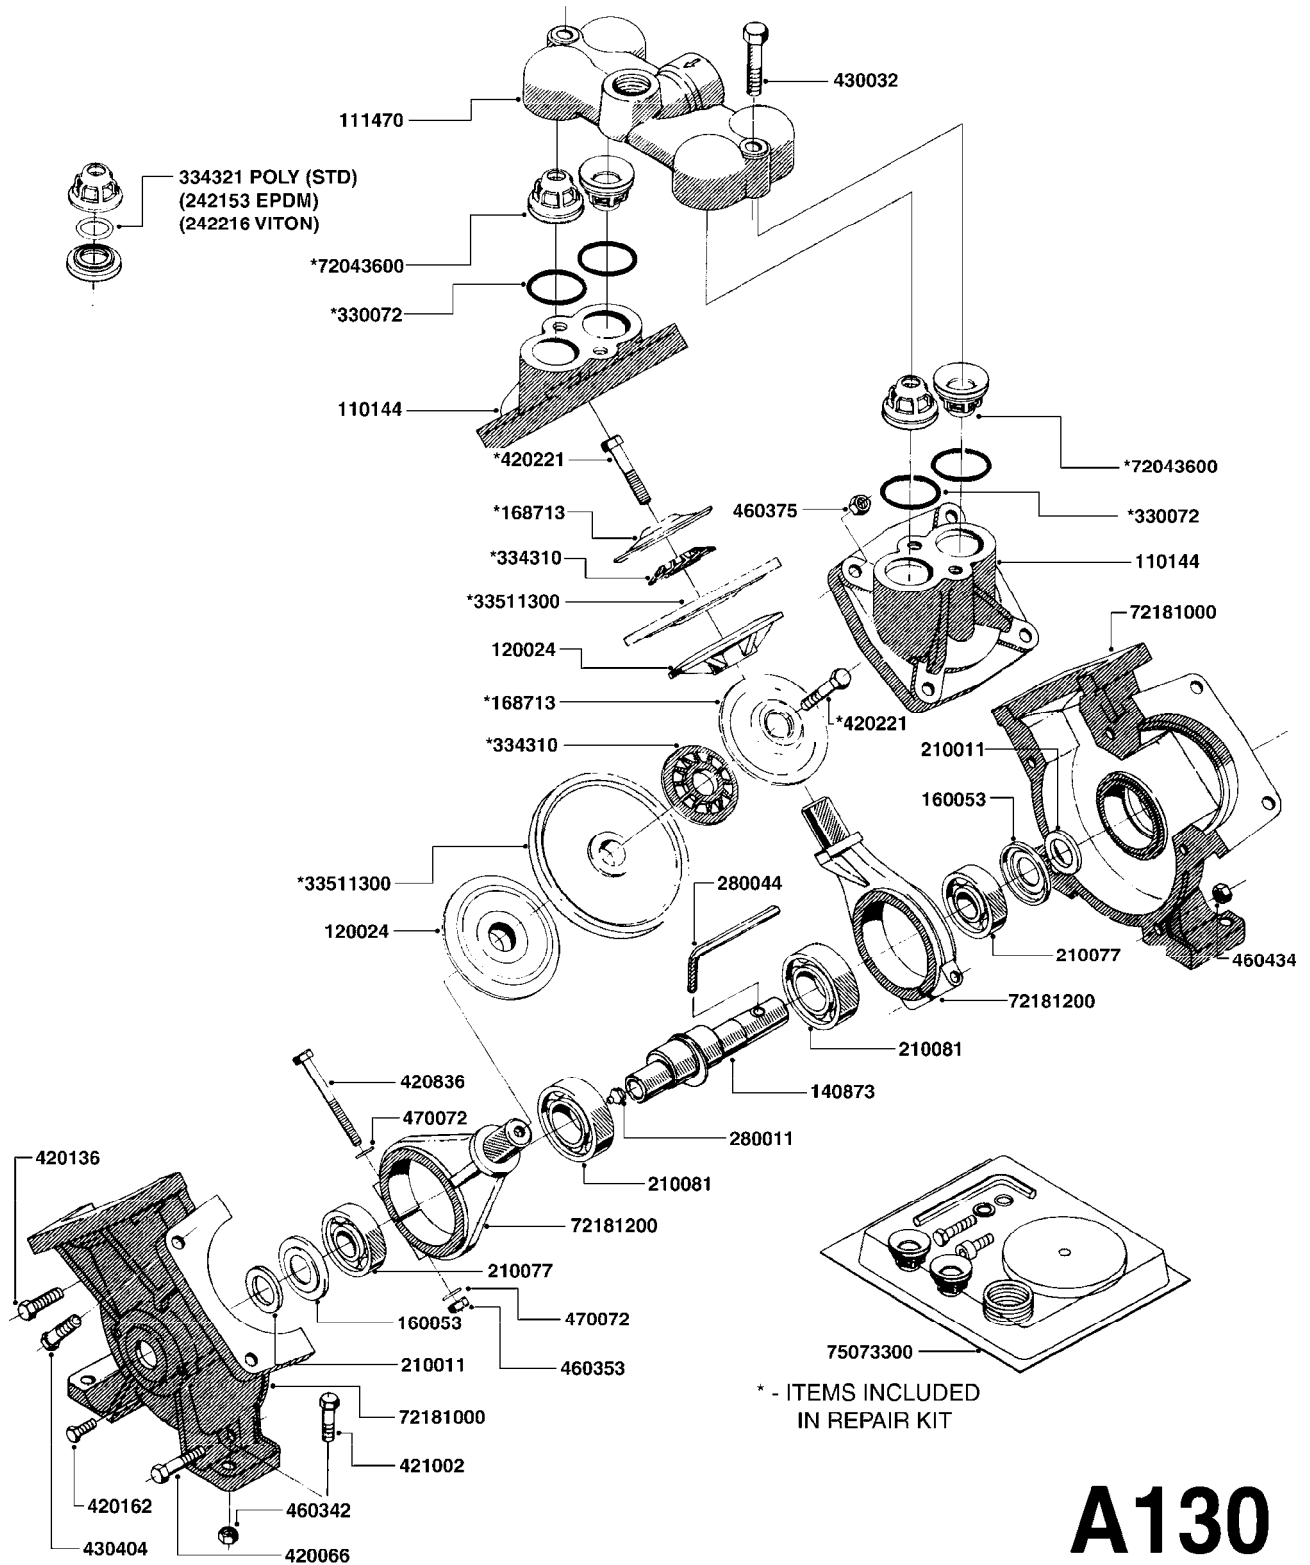

A130

PUMP - 1202 W/MOUNTING BASE
A130-HIN, 01:11:11

Page 1

Date 18.03.2013 14:00

parts-n°	order qty	description
110144	1	DIAPHRAGM COVER alt 72181100
111470	1	VALVE CHAMBER 1202
120024	1	DIAPHRAGM BACK DISC 1200-1300
140873	1	CRANK SHAFT MODEL 1202-9MM
160053	1	DUST PLATE
168713	1	WASHER F.1202/1302/462 METAL
210011	1	SEAL FELT D39/23 X 4
210077	1	BEARING BALL 6305
210081	1	BEARING BALL 6307
242153	1	O-RING D26X4 EPDM
242216	1	O-RING VITON F/1202/1302/462
280011	1	GREASE NIPPLE 1/8' H TR
280044	1	KEY HEXAGON W6 3/16'
330072	1	O-RING D53,5/D45,5X4
334310	1	NYLON WASHER 1202/1302/462
334321	1	O-RING POLY. 34.0x26.0x4.0
420066	1	BOLT HEX 8.8 DEL 3/8"X50MM
420136	1	BOLT HEX 8.8 RAW 3/8"X30MM
420162	1	BOLT HEX 8.8 DEL 3/8"X15MM
420221	1	BOLT HEX 7/16'X2-1/4'
420836	1	BOLT HEX 8.8 RAW M8X85
421002	1	BOLT HEX 8.8 DEL M10X30 FT
430032	1	BOLT HEX 8.8 RAW 1/2'X55MM
430404	1	BOLT HEX 8.8 DEL M12X50
460342	1	NUT HEX M10
460353	1	NUT HEX M8 BLACK
460375	1	NUT HEX M12 BLACK
460434	1	NUT HEX 3/8' NC BLACK
470072	1	WASHER D15/D8X.5 LOCK
33511300	1	DIAPHRAGM 1203/1302 POLY 2006
72043600	1	VALVE FOR 462/463
72181000	1	HOUSING, PUMP, 1203 RED
72181200	1	CONNECTING ROD FOR 1203 W/M12
75073300	1	PUMP KIT 1200/1202 "06"