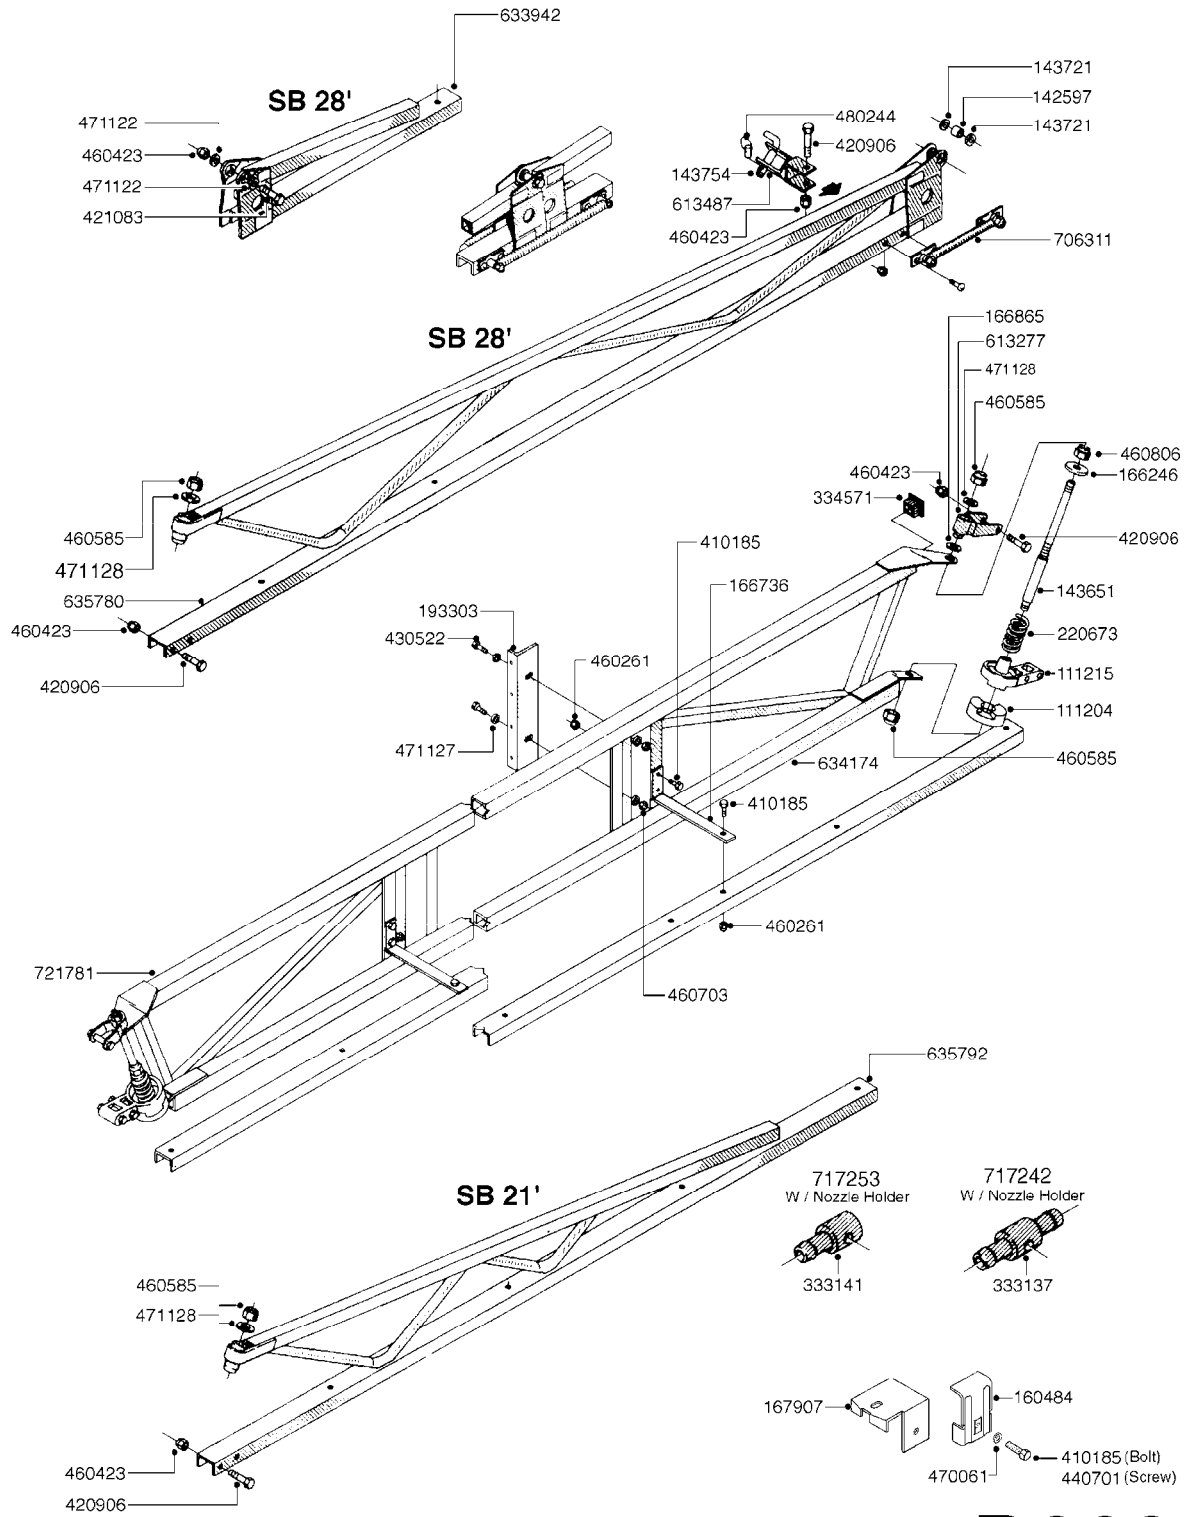

BOOM - SB 20' 26' 33'
D050-HIN, 01:01:01

Page 0
Date 18.03.2013 14:01

D050

BOOM - SB 20' 26' 33'
D050-HIN, 01:01:01

Page 1
Date 18.03.2013 14:01

parts-n°	order qty	description
111204	1	CLAW CLUTCH/LOWER D80
111215	1	CLAW CLUTCH/UPPER D80
142597	1	DISTANCE TUBE
143651	1	AXLE M20/M16 L=355 F/BREAKAWAY
143721	1	FRICITION DISC FOR BOOM D30
143754	1	PIN D10 X 56
166246	1	WASHER CUP D53 F.SPRING
166736	1	YOKE FOR SB BOOM
166865	1	WASHER D35/D25X2
193244	1	NOZZLE TRACK 6-8-10 M SB
193303	1	SUPPORTING ARM FOR SB BOOM
220673	1	SPRING F.PIVOT 100 X 51
334571	1	PLUG 40X40X2 F.SQ.TUBE
410185	1	BOLT HEX 8.8 DEL M6X16
420906	1	BOLT HEX 8.8 DEL M10X60
421083	1	BOLT HEX 8.8 DEL M10X65
430522	1	BOLT HEX 8.8 DEL M12X25 FT
460261	1	NUT HEX M6X1 LOCK
460423	1	NUT HEX M10X1.5 LOCK
460585	1	NUT HEX M16X2 LOCK
460703	1	NUT HEX M12X1.75 LOCK
460806	1	NUT HEX M20X2.5 LOCK
471122	1	WASHER D20/D10.5X2 SS
471127	1	WASHER D24/D13X2.5 STAINLESS
471128	1	WASHER D30/D17X3
480244	1	PIN SNAP D4.5
613487	1	TRANSPORT FITTINGS FOR SB BOOM
633942	1	OUTER BOOM WING 26', 28' SB
634163	1	CENTER SECTION - 20',26',33'
634185	1	BOOM WING OUTER PART 33' SB
635780	1	INNER WING SEC. 26',28',33'SB
635792	1	BOOM WING - 20',21'SB-BOOM
706311	1	SPRING WITH HAND-GRIB