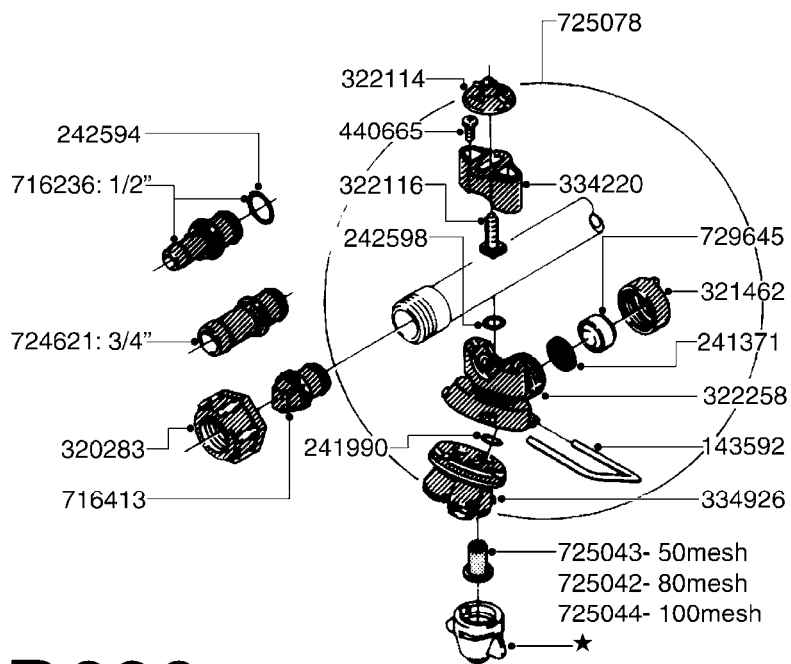

TRIPLET NOZZLE BODY

D620

*=REFER TO HARDI NOZZLE CATALOG