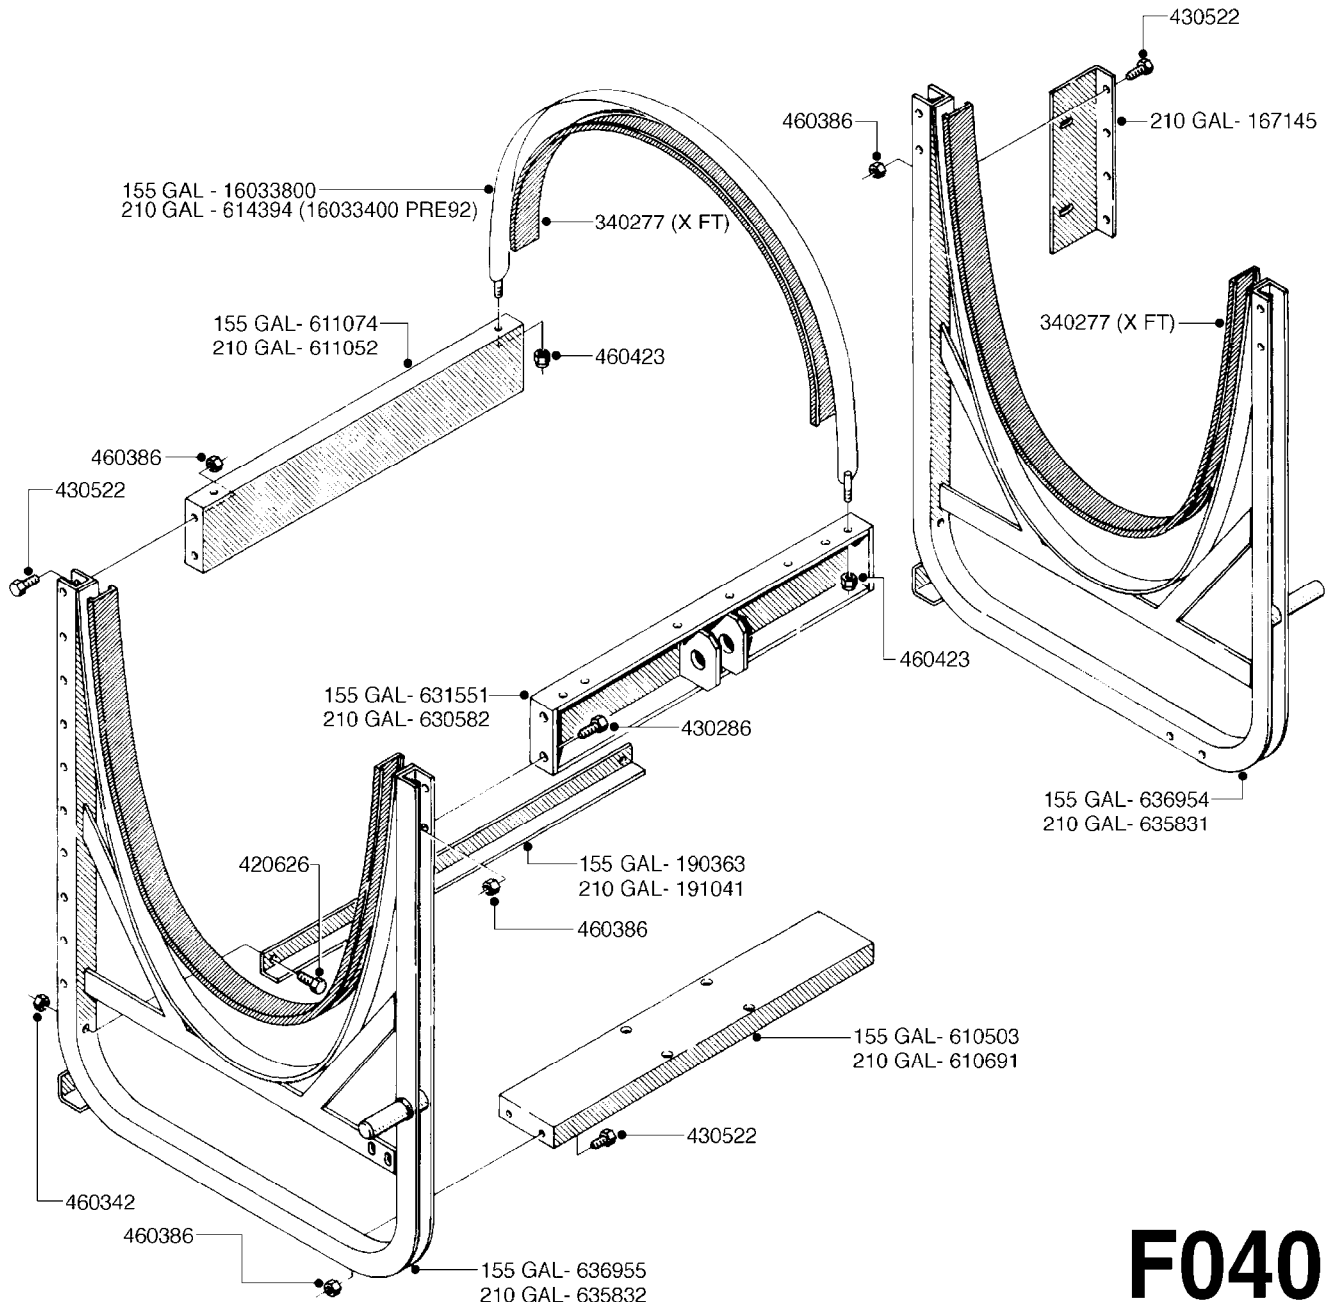

F040

FRAME - NL 155/210
F040-HIN, 01:01:01

Page 1

Date 18.03.2013 14:01

parts-n°	order qty	description
16033400	1	TANK STRAP ES30/NK 80 '01
16033800	1	TANK STRAP NL155 L=1380MM '01
167145	1	BRKT. FOR S.B. BOOM NL/NK 210
190363	1	CROSSBAR BOTTOM NL/NK 105/155
191041	1	CROSSBAR BOTTOM NL/NK 210
340277	1	TANK PACKING - 40mm WIDE x 12"
420626	1	BOLT HEX 8.8 DEL M10X20 FT
430286	1	BOLT HEX 8.8 DEL M12X30 FT
430522	1	BOLT HEX 8.8 DEL M12X25 FT
460342	1	NUT HEX M10
460386	1	NUT HEX M12X1.75
460423	1	NUT HEX M10X1.5 LOCK
610503	1	PUMP BASE NL/NK 80/105/155
610691	1	PUMP BASE NL/NK 210
611052	1	BRACKET TOP CROSS NL/NK 210
611074	1	BRACKET CROSS NL/NK80/105/155
614394	1	TANK STRAP NK 210 L=
630582	1	TOP BAR CONNECTION NL/NK 210
631551	1	TOP BAR CONNECTION NL/NK 155
635831	1	FRAME NK 210 LEFT POST'92
635832	1	FRAME NK 210 RIGHT POST'92
636954	1	SIDE FRAME NK 600 LEFT
636955	1	SIDE FRAME NK 600 RIGHT