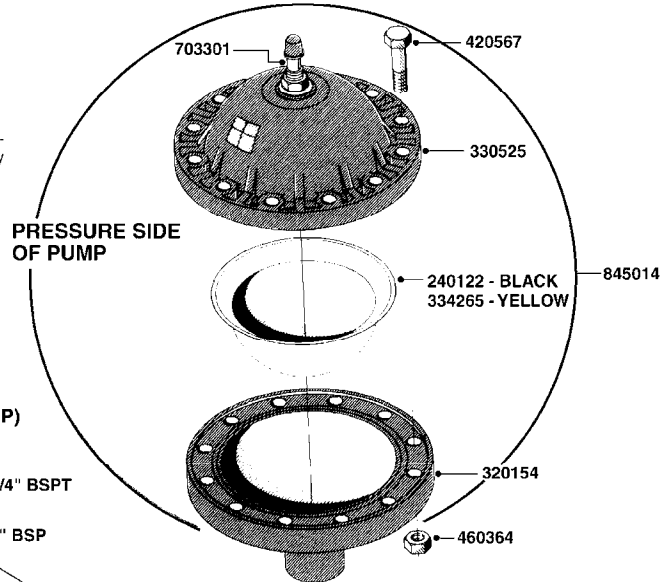

PRESSURE SIDE OF PUMP