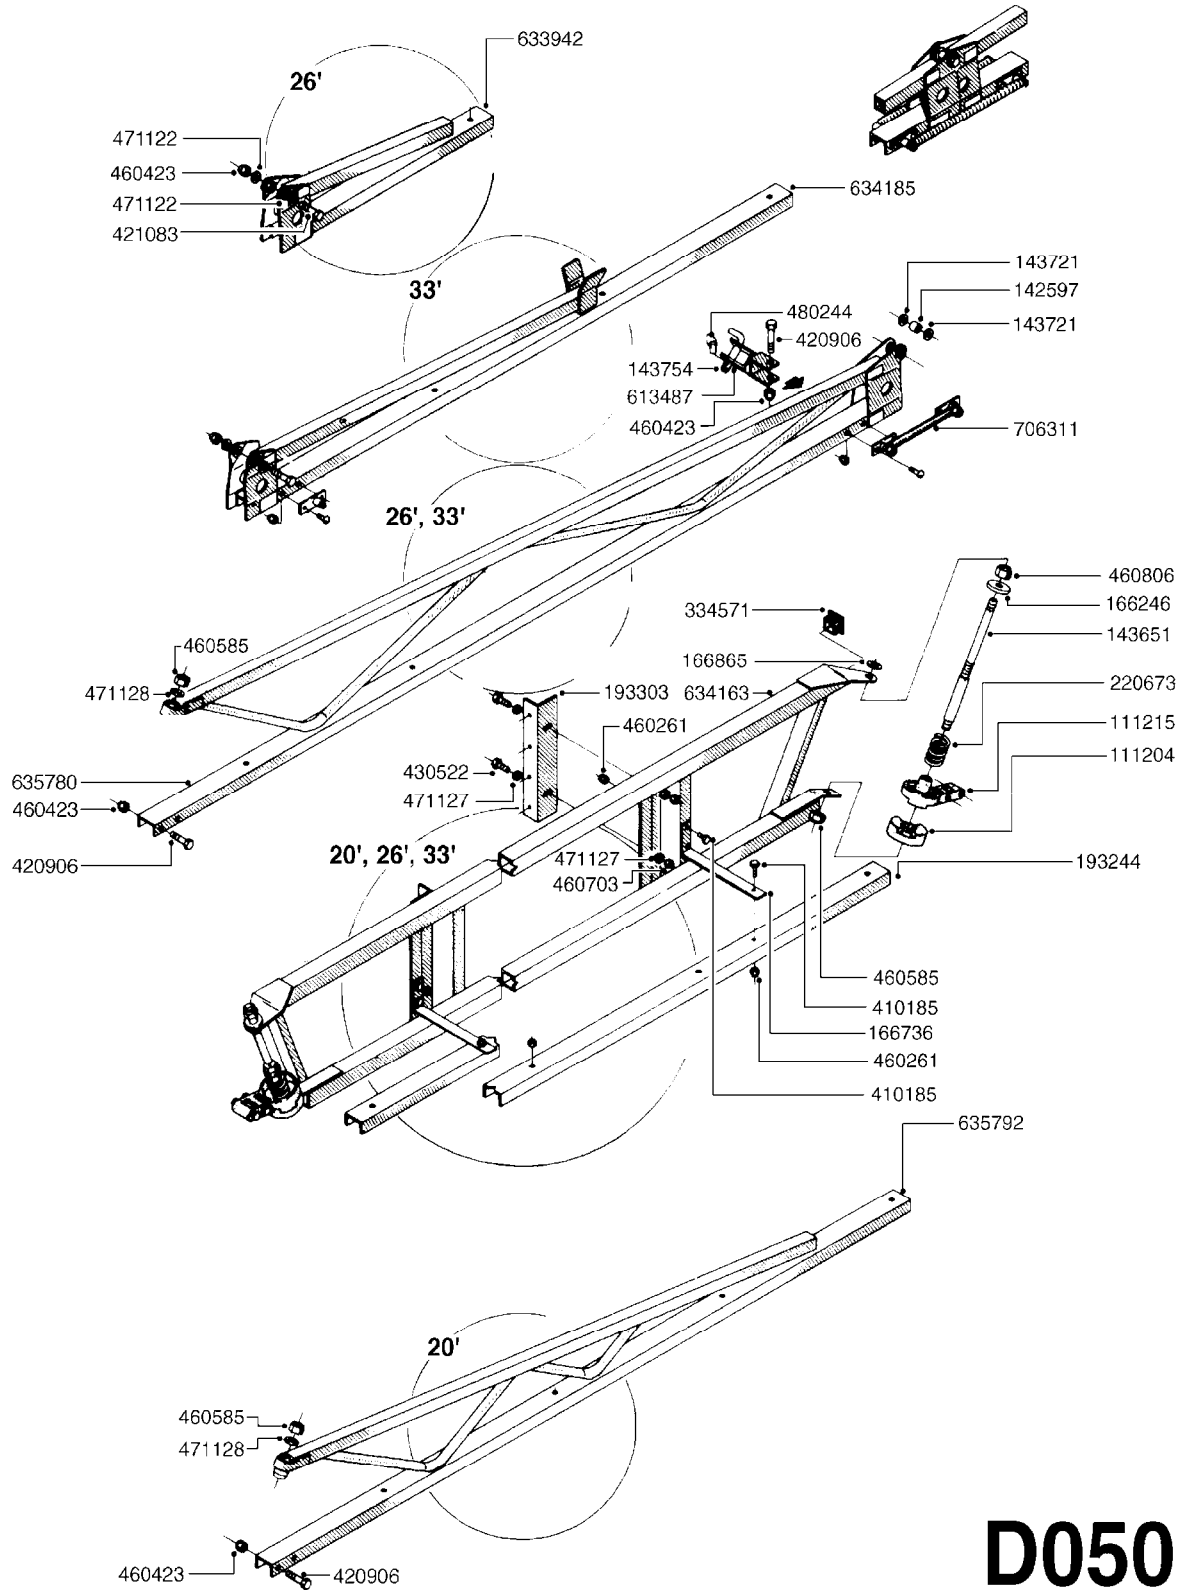

BOOM - SB 20' 26' 33'
D050-HIN, 01:01:01

Page 0
Date 18.03.2013 14:01

BOOM - SB 20' 26' 33'
D050-HIN, 01:01:01

Page 1
Date 18.03.2013 14:01

parts-n°	order qty	description
111204	1	CLAW CLUTCH/LOWER D80
111215	1	CLAW CLUTCH/UPPER D80
142597	1	DISTANCE TUBE
143651	1	AXLE M20/M16 L=355 F/BREAKAWAY
143721	1	FRICITION DISC FOR BOOM D30
143754	1	PIN D10 X 56
166246	1	WASHER CUP D53 F.SPRING
166736	1	YOKE FOR SB BOOM
166865	1	WASHER D35/D25X2
193244	1	NOZZLE TRACK 6-8-10 M SB
193303	1	SUPPORTING ARM FOR SB BOOM
220673	1	SPRING F.PIVOT 100 X 51
334571	1	PLUG 40X40X2 F.SQ.TUBE
410185	1	BOLT HEX 8.8 DEL M6X16
420906	1	BOLT HEX 8.8 DEL M10X60
421083	1	BOLT HEX 8.8 DEL M10X65
430522	1	BOLT HEX 8.8 DEL M12X25 FT
460261	1	NUT HEX M6X1 LOCK
460423	1	NUT HEX M10X1.5 LOCK
460585	1	NUT HEX M16X2 LOCK
460703	1	NUT HEX M12X1.75 LOCK
460806	1	NUT HEX M20X2.5 LOCK
471122	1	WASHER D20/D10.5X2 SS
471127	1	WASHER D24/D13X2.5 STAINLESS
471128	1	WASHER D30/D17X3
480244	1	PIN SNAP D4.5
613487	1	TRANSPORT FITTINGS FOR SB BOOM
633942	1	OUTER BOOM WING 26', 28' SB
634163	1	CENTER SECTION - 20',26',33'
634185	1	BOOM WING OUTER PART 33' SB
635780	1	INNER WING SEC. 26',28',33'SB
635792	1	BOOM WING - 20',21'SB-BOOM
706311	1	SPRING WITH HAND-GRIB