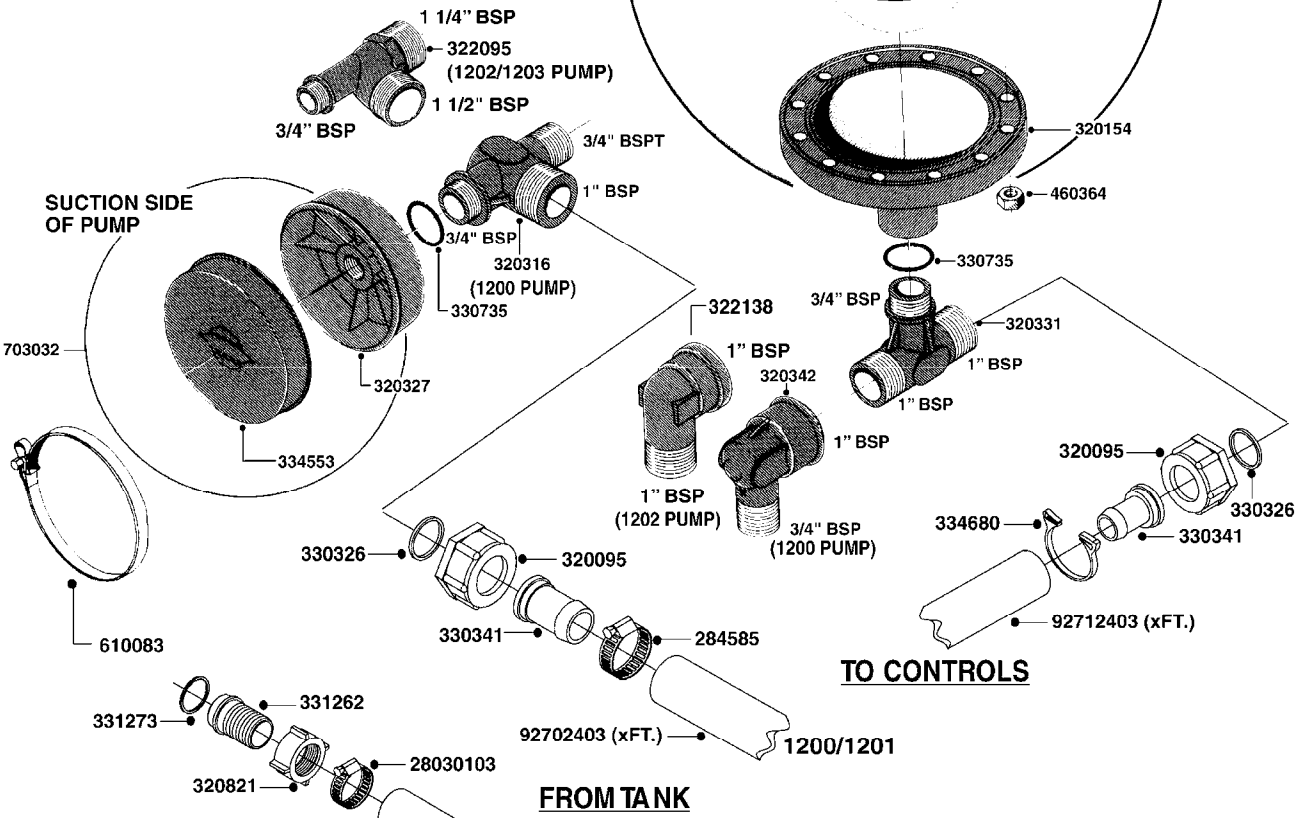

SUCTION SIDE OF PUMP

TO CONTROLS

FROM TANK