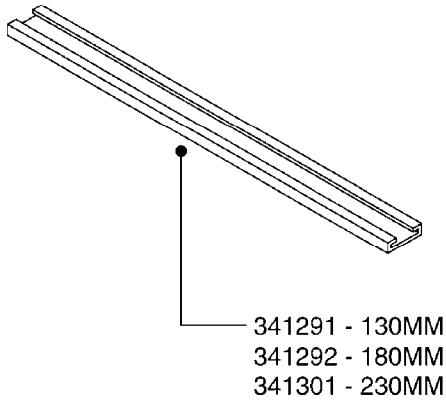

Hose Size	Pressure	Suction	Clamp Code
3/8"	28029803		6706
1/2"	28029803		6706
3/4"	28029903		6712
1"	28030003	28029903	6716
1-1/4"	28030103		6724
1-1/2"		28030103	6724
2"		28030203	235-67
2-1/2"		28030303	235-74
3"		28030403	235-82

H130