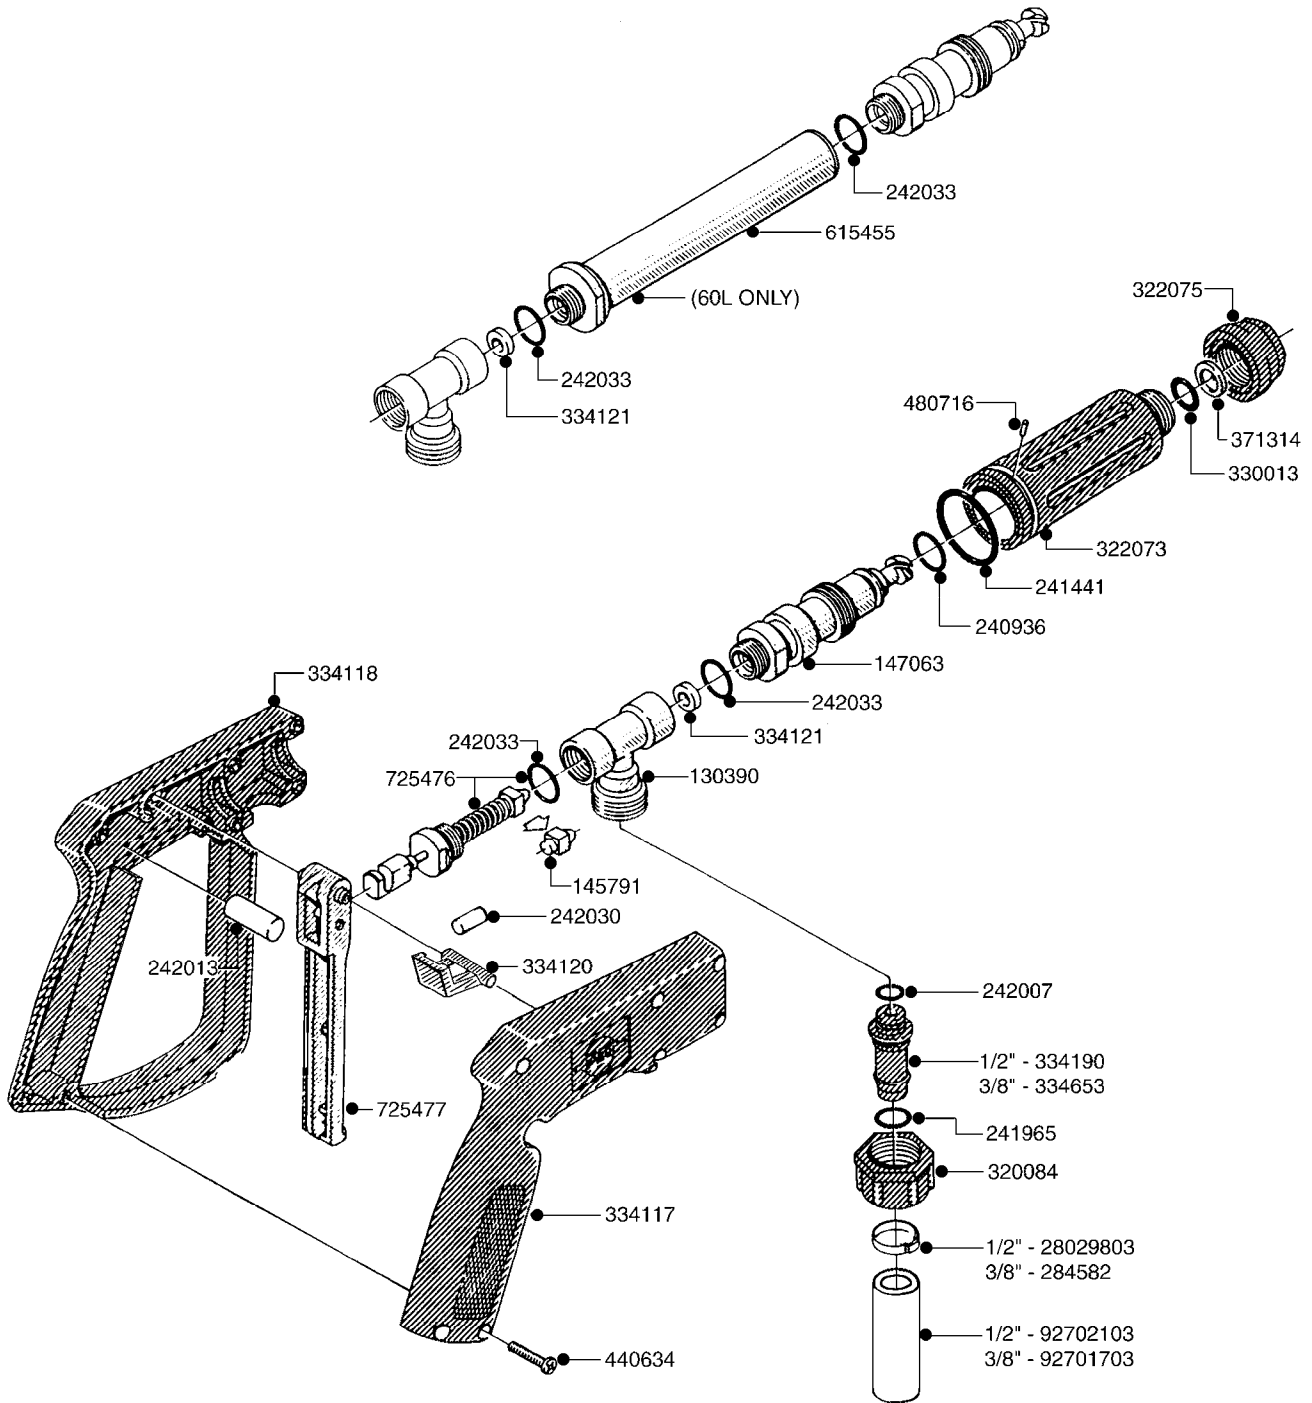

COMPLETE ASSEMBLY:
843197 - 60L
843196 - 60S

COMPLETE ASSEMBLIES
WHOLEGOODS ITEMS

G440

HANDGUN TYPE 60S/60L PRE 95
G440-HIN, 19:05:11

Page 1
Date 18.03.2013 14:01

parts-n°	order qty	description
130390	1	TEE 3/8'X 1/2' BSP F.TYPE 60S
145791	1	CONE FOR ON/OFF
147063	1	SWIRL F.SPRAY GUN TYPE 60
240936	1	O-RING D13.3X2.4 NITRIL
241441	1	O-RING D29.3X3
241965	1	O-RING 12.1 X 1.6
242007	1	O-RING D9.1X1.6
242013	1	SPRING RUBBER F/TRIGGER
242030	1	SPRING RUBBER
242033	1	O-RING
284582	1	CLmP HSE GEAR3/8" alt 28029803
320084	1	FITT.DK NUT 1/2" BSP
322073	1	HOUSING F.SWIRL TYPE 60S H.G.
322075	1	CASTING
330013	1	O-RING D15/D10X2.5 F.3/8"NUT
334117	1	HANDLE PIECE RIGHT F.60S/60L
334118	1	HANDLE PIECE LEFT F.60S/60L
334120	1	LOCK FOR TRIGGER
334121	1	SEAT FOR ON/OFF
334190	1	FITT.DK HB 1/2' F. PISTOL 60S
334653	1	FITT.DK HB 3/8' F.HANDGUN
371314	1	NOZZLE CERAMIC 1099-20
440634	1	SCREW 5/8"
480716	1	PIN D3X6 STAINLESS
615455	1	TUBE F.LANCE TYPE 60L
725476	1	SPINDLE
725477	1	TRIGGER
843196	1	HANDGUN KIT TYPE 60 SHORT
843197	1	HANDGUN KIT TYPE 60 LONG
28029803	1	CLAMP HOSE GEAR P1/2" 6708
92701703	1	HOSE R X3/8" X300PSI WP X0012"
92702103	1	HOSE R X1/2" X300PSI WP X0012"