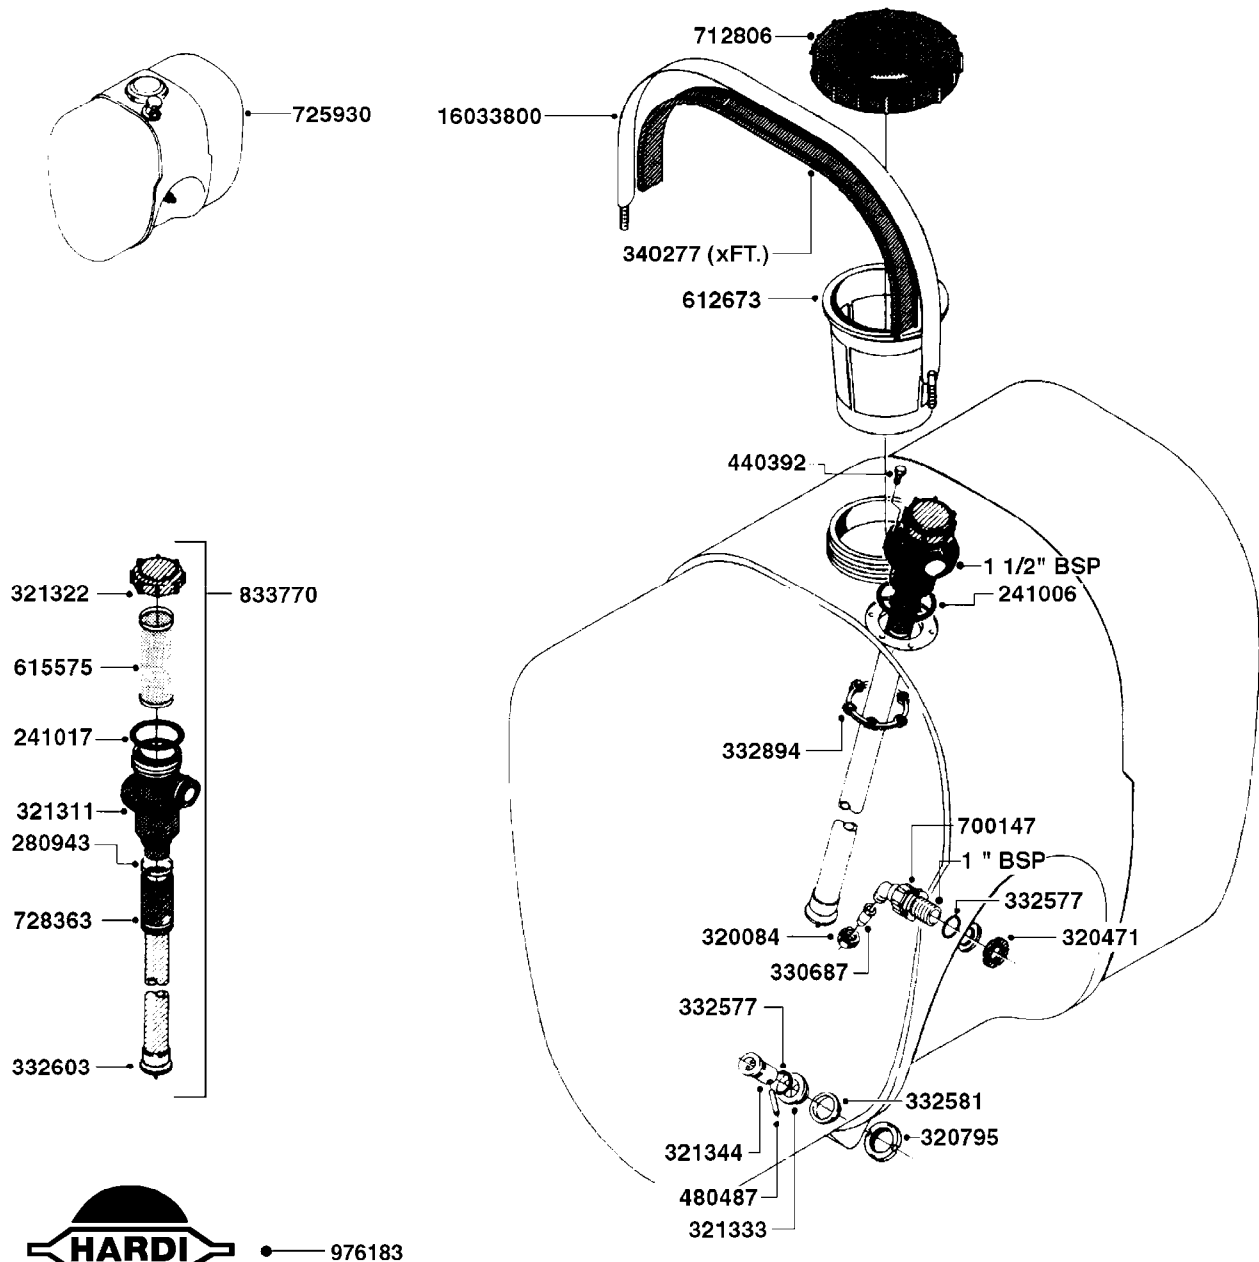

FOR CONNECTING HOSE FITTINGS, SEE SECTION H

TANK - NL 155 (PRE 92)
E060-HIN, 01:01:01

Page 1

Date 18.03.2013 14:01

parts-n°	order qty	description
16033800	1	TANK STRAP NL155 L=1380MM '01
241006	1	O-RING D79,2X5,7 NITRIL
241017	1	O-RING D74,5X3 NITRIL
280943	1	CLAMP HOSE GEAR 40-60
320084	1	FITT.DK NUT 1/2" BSP
320471	1	FITT.DK NUT 1" BSP JAMB
320795	1	FITT.DK NUT 1-1/2" BSP JAMB
321311	1	FILTER BODY S 80 X 4
321322	1	SCREW CAP F. S80 X 4
321333	1	FITT.DK BULK 1-1/2" X 1"F BSP
321344	1	DRAIN SCREW 1" BSP RED
330687	1	FITT.DK HB 1/2" F. 1/2" NUT
332577	1	O-RING D38/D30X4 F.1" PUR.
332581	1	GASKET F. 1-1/2" BSP CAPNUT.
332603	1	CAP F. SUCTION TUBE
332894	1	RETAIN.RING FOR SUCTION FILTER
340277	1	TANK PACKING - 40mm WIDE x 12"
440392	1	SCREW NO.14 1"
480487	1	PIN M5X60 SLOTTED GALV
612673	1	FILTER BASKET F. ES30/ES53
615575	1	FILTER F.TOP SUCT.30 MESH GRN.
700147	1	AGITATION ASSY. F. ESTATE SPRY
712806	1	TANK LID WITH VENT S226 RED
725930	1	TANK ASSY.COMPLETE NL 155 '88
728363	1	SUCTION TUBE ASSY.L=72"
833770	1	TOP SUCTION KIT 300/500
976183	1	DECAL COMPANY 185 X 300