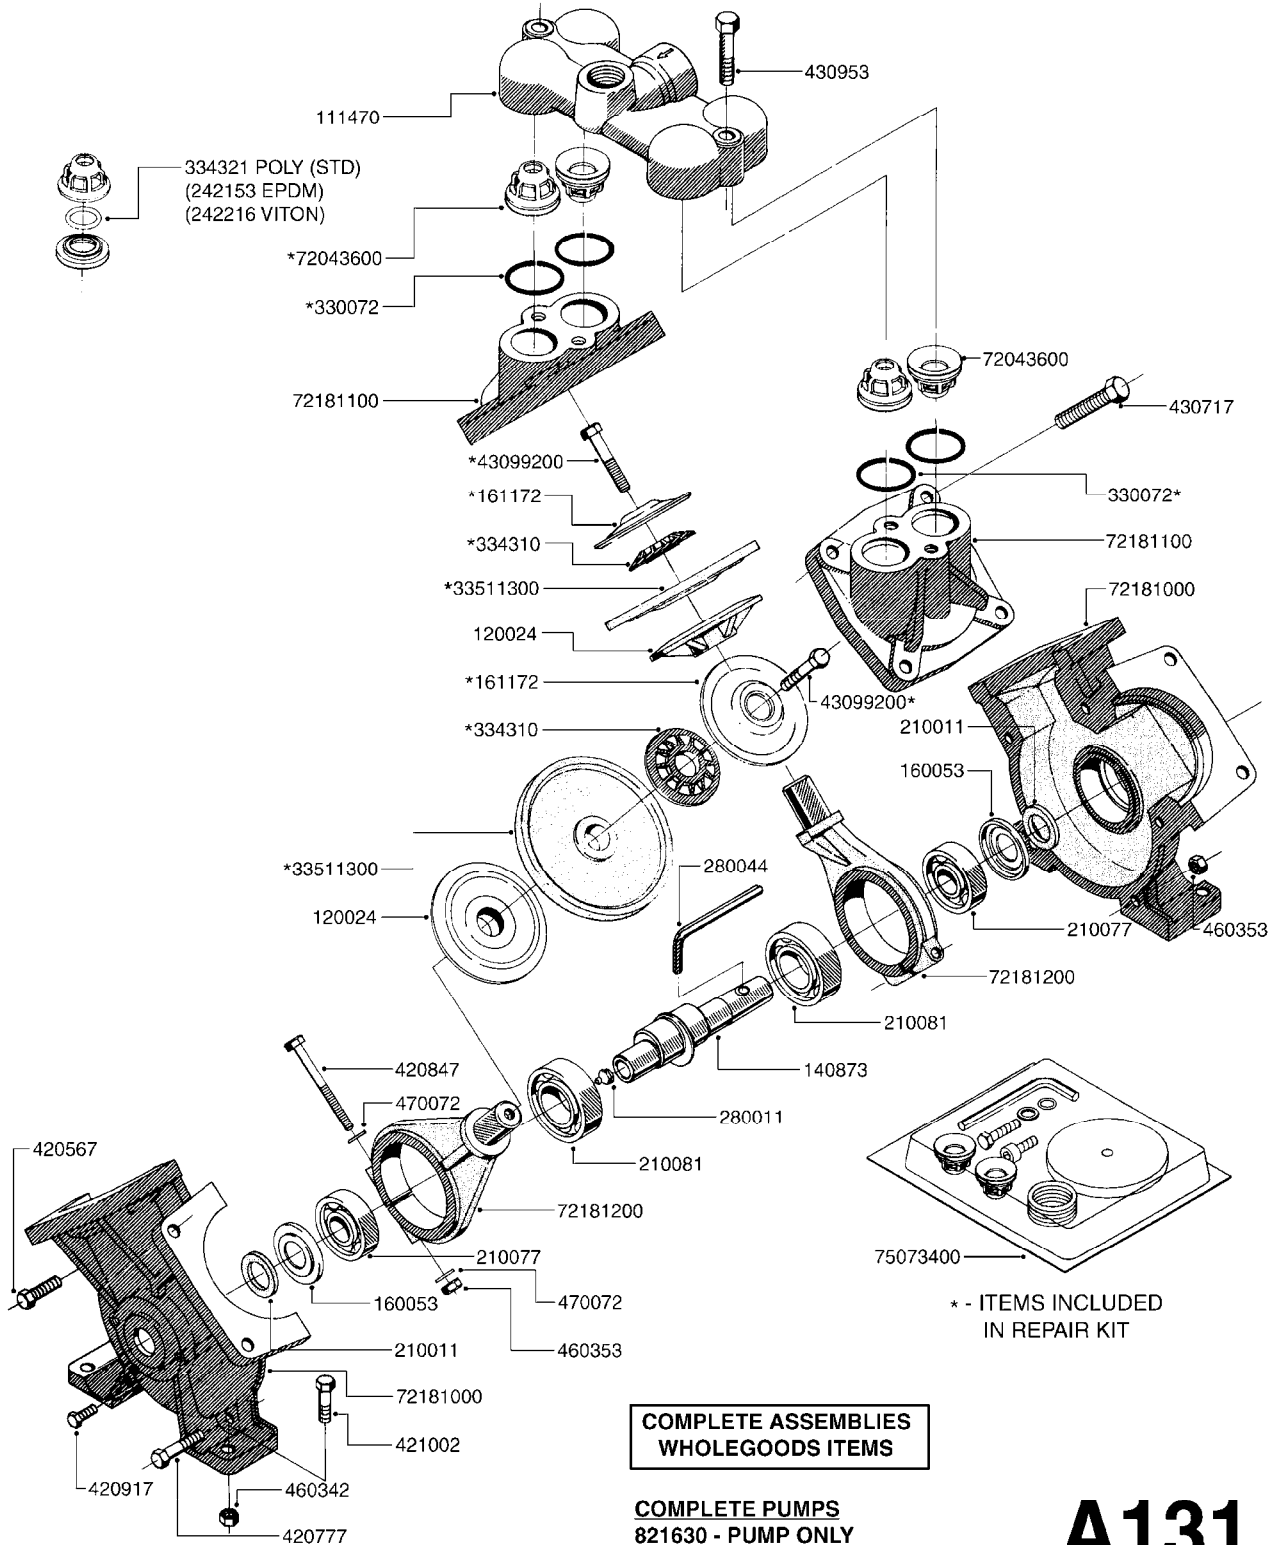

A130

PUMP - 1202 W/MOUNTING BASE
A130-HIN, 01:11:11

Page 1

Date 18.03.2013 14:00

parts-n°	order qty	description
110144	1	DIAPHRAGM COVER alt 72181100
111470	1	VALVE CHAMBER 1202
120024	1	DIAPHRAGM BACK DISC 1200-1300
140873	1	CRANK SHAFT MODEL 1202-9MM
160053	1	DUST PLATE
168713	1	WASHER F.1202/1302/462 METAL
210011	1	SEAL FELT D39/23 X 4
210077	1	BEARING BALL 6305
210081	1	BEARING BALL 6307
242153	1	O-RING D26X4 EPDM
242216	1	O-RING VITON F/1202/1302/462
280011	1	GREASE NIPPLE 1/8' H TR
280044	1	KEY HEXAGON W6 3/16'
330072	1	O-RING D53,5/D45,5X4
334310	1	NYLON WASHER 1202/1302/462
334321	1	O-RING POLY. 34.0x26.0x4.0
420066	1	BOLT HEX 8.8 DEL 3/8"X50MM
420136	1	BOLT HEX 8.8 RAW 3/8"X30MM
420162	1	BOLT HEX 8.8 DEL 3/8"X15MM
420221	1	BOLT HEX 7/16'X2-1/4'
420836	1	BOLT HEX 8.8 RAW M8X85
421002	1	BOLT HEX 8.8 DEL M10X30 FT
430032	1	BOLT HEX 8.8 RAW 1/2'X55MM
430404	1	BOLT HEX 8.8 DEL M12X50
460342	1	NUT HEX M10
460353	1	NUT HEX M8 BLACK
460375	1	NUT HEX M12 BLACK
460434	1	NUT HEX 3/8' NC BLACK
470072	1	WASHER D15/D8X.5 LOCK
33511300	1	DIAPHRAGM 1203/1302 POLY 2006
72043600	1	VALVE FOR 462/463
72181000	1	HOUSING, PUMP, 1203 RED
72181200	1	CONNECTING ROD FOR 1203 W/M12
75073300	1	PUMP KIT 1200/1202 "06"