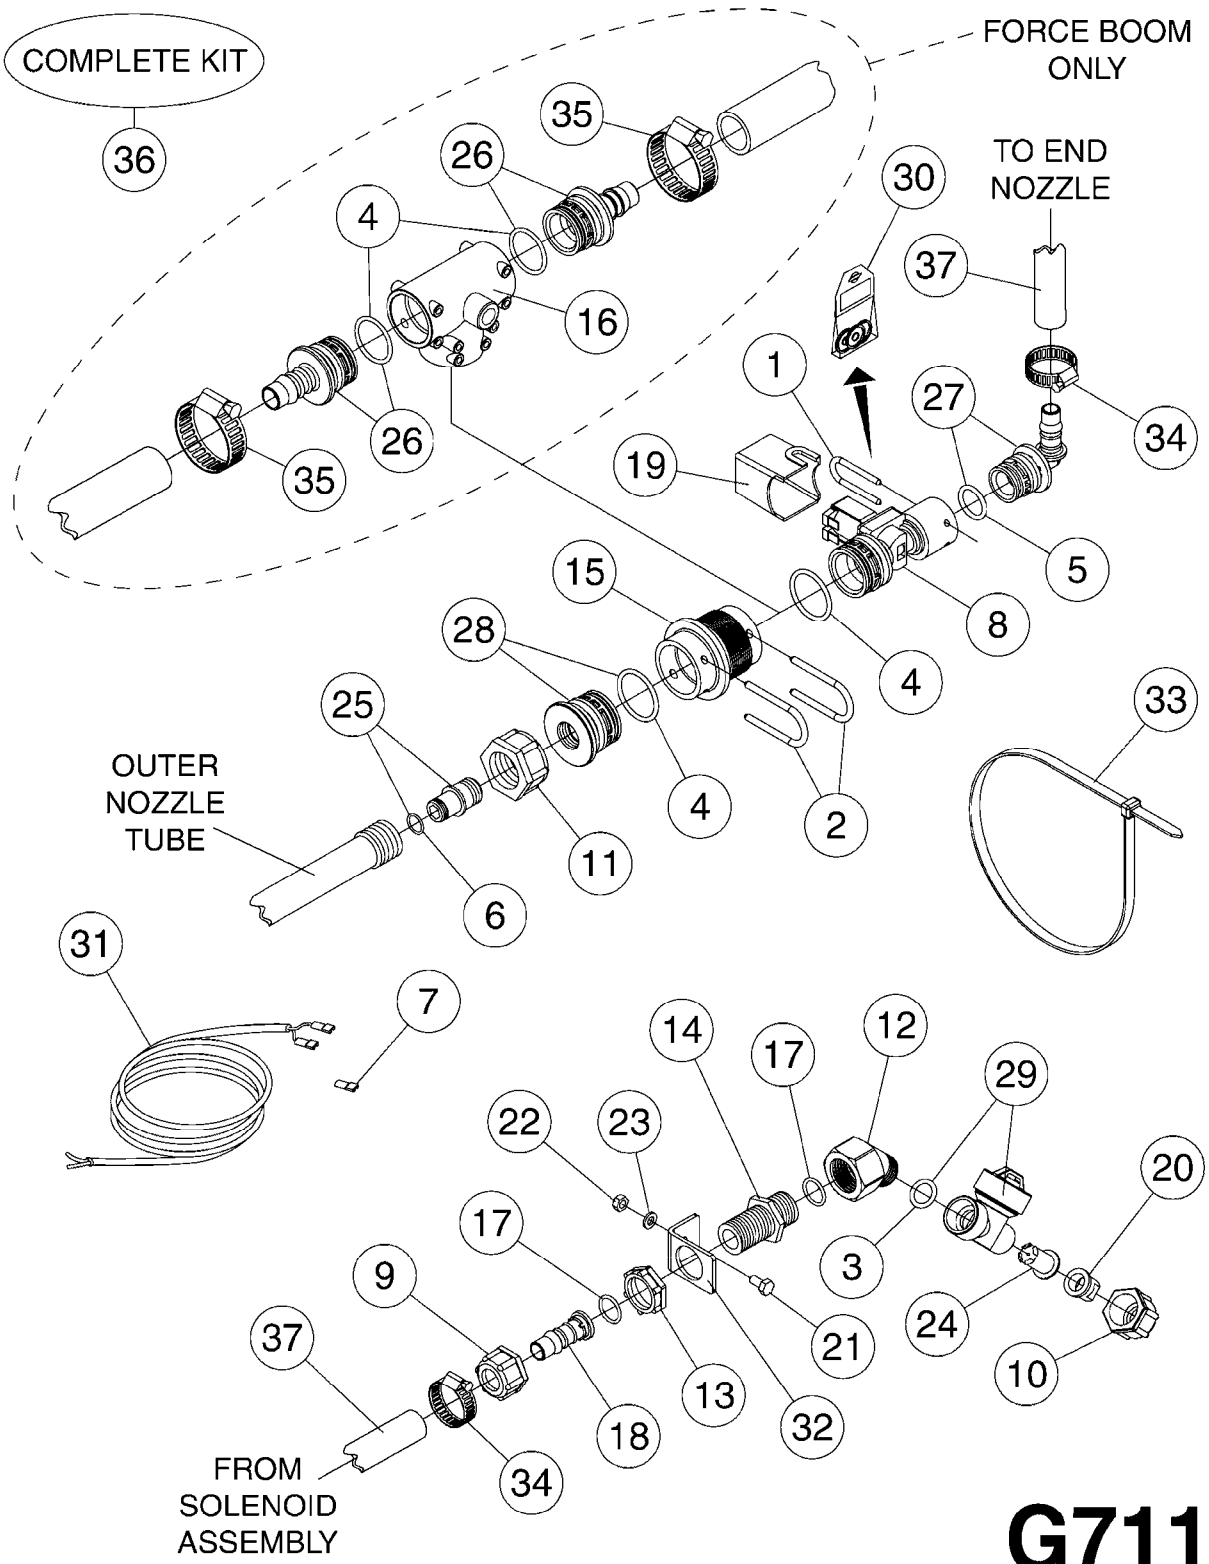

G711

ELECTRIC END NOZZLE KIT
G711-HIN, 11:05:10

Page

1

Date

18.03.2013 14:01

Pos.	parts-n°	order qty	description
1	145994	1	FITT.DK S-40 FORK
2	145995	1	FITT.DK S-53 FORK
3	240177	1	O-RING D16, 1/11, 3 X 2,4
4	242354	1	O-RING D32.2X3.0 VITON F.S-53
5	242355	1	O-RING D19.2X3.0 VITON F.S-40
6	242594	1	O-RING D14 X 1.78 SCH.70-EPDM
7	261539	1	SPADE F.ELEC CONNec BLUE INSUL
8	262104	1	VALVE, SOLENOID, S53/S40
9	320084	1	FITT.DK NUT 1/2" BSP
10	320187	1	FITT.DK CAP 3/8" BSP BLACK
11	320283	1	FITT.DK NUT 3/4"BSP
12	320596	1	FITT.DK ELB 3/8'-1/2'BSP 45DEG
13	321307	1	FITT.DK NUT 1/2" BSP JAMB
14	321742	1	FITT.DK BULKHEAD 1/2' BSP
15	322103	1	FITT.DK S-53 BULKHEAD
16	322352	1	FITT.DK S-53 TEE
17	330212	1	O-RING D19/D14X2.4 F.1/2"NUT
18	330687	1	FITT.DK HB 1/2" F. 1/2" NUT
19	334965	1	COVER FOR S53 SOLENOID VALVE
20	370366	1	NOZZLE END FAN 1850-G 150
21	410185	1	BOLT HEX 8.8 DEL M6X16
22	460261	1	NUT HEX M6X1 LOCK
23	471125	1	WASHER D12/D6.4x1.6 SS
24	614366	1	FILTER 50 MESH F.NOZZLE
24	614367	1	FILTER 80 MESH F.NOZZLE
24	614368	1	FILTER 100 MESH F.NOZZLE
25	720856	1	FITT.DK 1/2'BSP ASSY.F.3/4'NUT
26	726558	1	FITT.DK S53 STR. 3/4" W. ORING
27	726567	1	FITT.DK S-40 ELB.1/2" W. ORING
28	726694	1	PLUG,S53,1/2"FBSP THD W. ORING
29	729610	1	NOZZLE ASSY. 3/8 THREAD
30	750722	1	REPAIR KIT FOR 3S SC CONTROL
31	983087	1	ELEC. CABLE 2 WIRE X 0.75MM
32	16180100	1	PLATE, END ROW NOZZLE
33	28025203	1	TIE STRAP L=23" x W=1/2"
34	28029803	1	CLAMP HOSE GEAR P1/2" 6708
35	28029903	1	CLAMP HOSE GEAR P3/4"-S1" 6712
36	82611603	1	ELEC.END NOZ.KIT. OBSOLETE
37	92702103	1	HOSE R X1/2" X300PSI WP X0012"