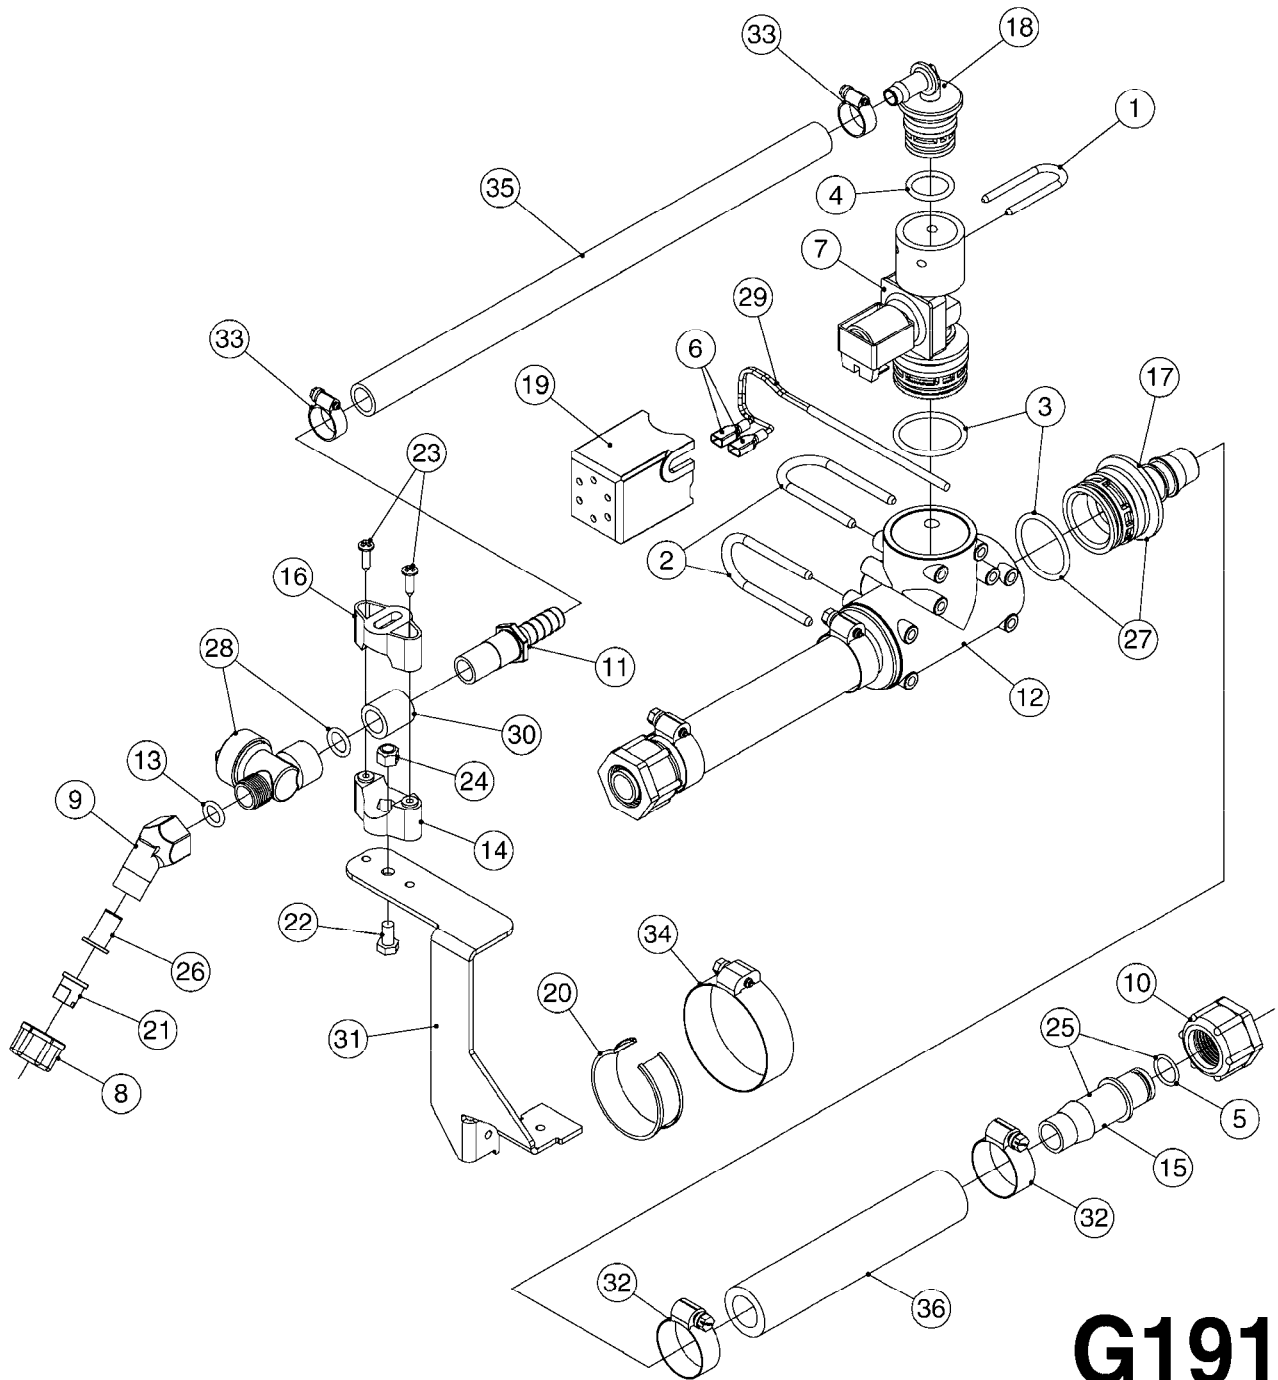

G191

ELECTRIC END NOZZLE KIT '09
G191-HIN, 21:05:12

Page 1
Date 18.03.2013 14:01

Pos.	parts-n°	order qty	description
1	145994	1	FITT.DK S-40 FORK
2	145995	1	FITT.DK S-53 FORK
3	242354	1	O-RING D32.2X3.0 VITON F.S-53
4	242355	1	O-RING D19.2X3.0 VITON F.S-40
5	242594	1	O-RING D14 X 1.78 SCH.70-EPDM
6	261539	1	SPADE F.ELEC CONNEX BLUE INSUL
7	262104	1	VALVE, SOLENOID, S53/S40
8	320187	1	FITT.DK CAP 3/8" BSP BLACK
9	320191	1	FITT.DK ELB 3/8' BSP 45 DEGREE
10	320283	1	FITT.DK NUT 3/4"BSP
11	320891	1	FITT.DK HB 3/8'- 3/8' BSP
12	322352	1	FITT.DK S-53 TEE
13	330013	1	O-RING D15/D10X2.5 F.3/8"NUT
14	333012	1	NOZZLE HOLD. UPPER PART
15	334044	1	FITT.DK HB 3/4' F. 3/4' CAP
16	334220	1	NOZZLE BODY SING.SN.FT.UPPER
17	334229	1	FITT.DK S-53 STR.3/4"
18	334237	1	FITT.DK S-40 ELB.3/8'
19	334965	1	COVER FOR S53 SOLENOID VALVE
20	341291	1	RUBBER HOSE CLAMP COVER 130MM
21	370392	1	NOZZLE END FAN 1850-G 300
22	410546	1	BOLT HEX 8.8 DEL M6X12 FT
23	440665	1	SCREW M4.2X16 STAINLESS
24	460261	1	NUT HEX M6X1 LOCK
25	724621	1	FITT.DK HB 3/4"ASSY F.3/4" NUT
26	725042	1	SCREEN 80 MESH W.GASKET, RED
27	726558	1	FITT.DK S53 STR. 3/4" W.ORING
28	729610	1	NOZZLE ASSY. 3/8 THREAD
29	983087	1	ELEC. CABLE 2 WIRE X 0.75MM
30	10631003	1	HOSE R X CLEAR BRAID.X 1/2 12"
31	16110803	1	NOZZLE BRACKET VAR SPACINGS
32	28029903	1	CLAMP HOSE GEAR P3/4"-S1" 6712
33	28044903	1	CLAMP HOSE GEAR P3/8" 6706
34	28047003	1	CLAMP HOSE GEAR 30 X 50 6732
35	92701703	1	HOSE R X3/8" X300PSI WP X0012"
36	92703203	1	HOSE R X3/4" X300PSI WP X0012"