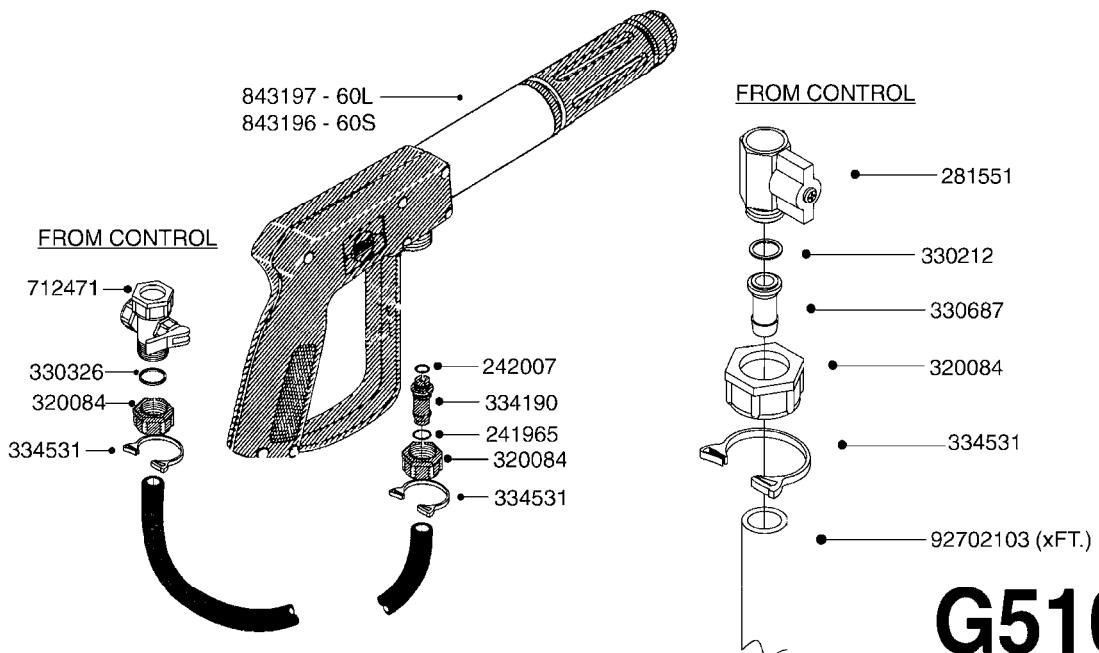

COMPLETE ASSEMBLY:
818377 - 160' x 3/8" (50m) HOSE REEL
818381 - 275' X 5/8" (100m) HOSE REEL

G500

HOSE REEL ASSEMBLIES
G500-HIN, 18:05:10

Page 1
Date 18.03.2013 14:01

parts-n°	order qty	description
143684	1	BUSHING F. HOSE REEL
143706	1	SPACER TUBE F. 275' HOSE REEL
145925	1	NIPPLE M10 M6
146314	1	UNION BUSHING F.HOSE REEL
146315	1	RING FOR HOSE REEL
146487	1	SPACER ROD F/HOSE REEL 225mm
160311	1	WASHER D30/D20.4X2
241474	1	O-RING NITRIL
281072	1	SNAP-RING OUTER 20X1.20
282155	1	CLIP F.TUBE SUPPORT
320655	1	FITT.DK HN 1/2"-1/2" BSP
320821	1	FITT.DK NUT 1-1/2" BSP
330212	1	O-RING D19/D14X2.4 F.1/2"NUT
333443	1	BUSHING F. HOSE REEL
420604	1	BOLT HEX 8.8 DEL M10X25 FT
420626	1	BOLT HEX 8.8 DEL M10X20 FT
420862	1	BOLT HEX 8.8 DEL M10X16 FT
430286	1	BOLT HEX 8.8 DEL M12X30 FT
460423	1	NUT HEX M10X1.5 LOCK
460703	1	NUT HEX M12X1.75 LOCK
613207	1	CENTER TUBE FOR 164'HOSE REEL
613211	1	HOSE REEL NK 80/105
613292	1	CENTER TUBE 100 MM
633824	1	SIDE FOR HOSE REEL
633835	1	OUTER TUBE NK 300-600
633846	1	FITTING FOR HOSE REEL TR2/TR3
633905	1	BRKTS. HOSE REEL SM210
635841	1	BRACKET FOR HOSE REEL LIFT
637986	1	CLAMP FITTING HOSE REEL
719073	1	HANDLE ASSY. F. HOSE REEL
719084	1	SWIVEL F.HOSE REEL
719121	1	HOSE 1/2'X2500M NUT
719401	1	CLIPS F.PISTOL ASSY.
725618	1	CLIP WHITE PLASTIC SNAP TYPE
818377	1	REEL FOR HOSE 160' X 3/8"
818381	1	REEL FOR HOSE 320' X 3/8'
818801	1	BKT.HOSE REEL MOUNT NL/NK/BOOM
818845	1	BKT.HOSE REEL SM210
833768	1	HOLDER F. HOSE REEL
834764	1	BKT.HOSE REEL MOUNT ESTATE SPR
61021400	1	BKT. BOOM MOUNT SM53/80 US