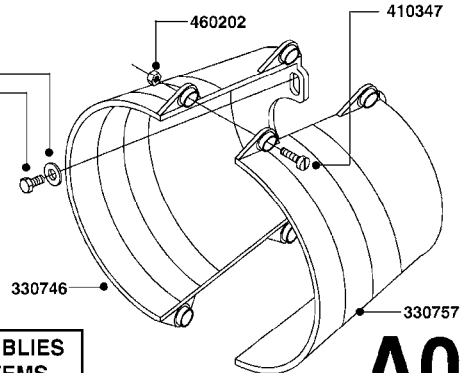

- 821623 - 600 WITH COUPLER
- 821624 - 600 W/ MOUNTING BASE
- 821625 - 600 GAS DRIVEN - BELT DRIVE

**COMPLETE ASSEMBLIES
WHOLEGOODS ITEMS**