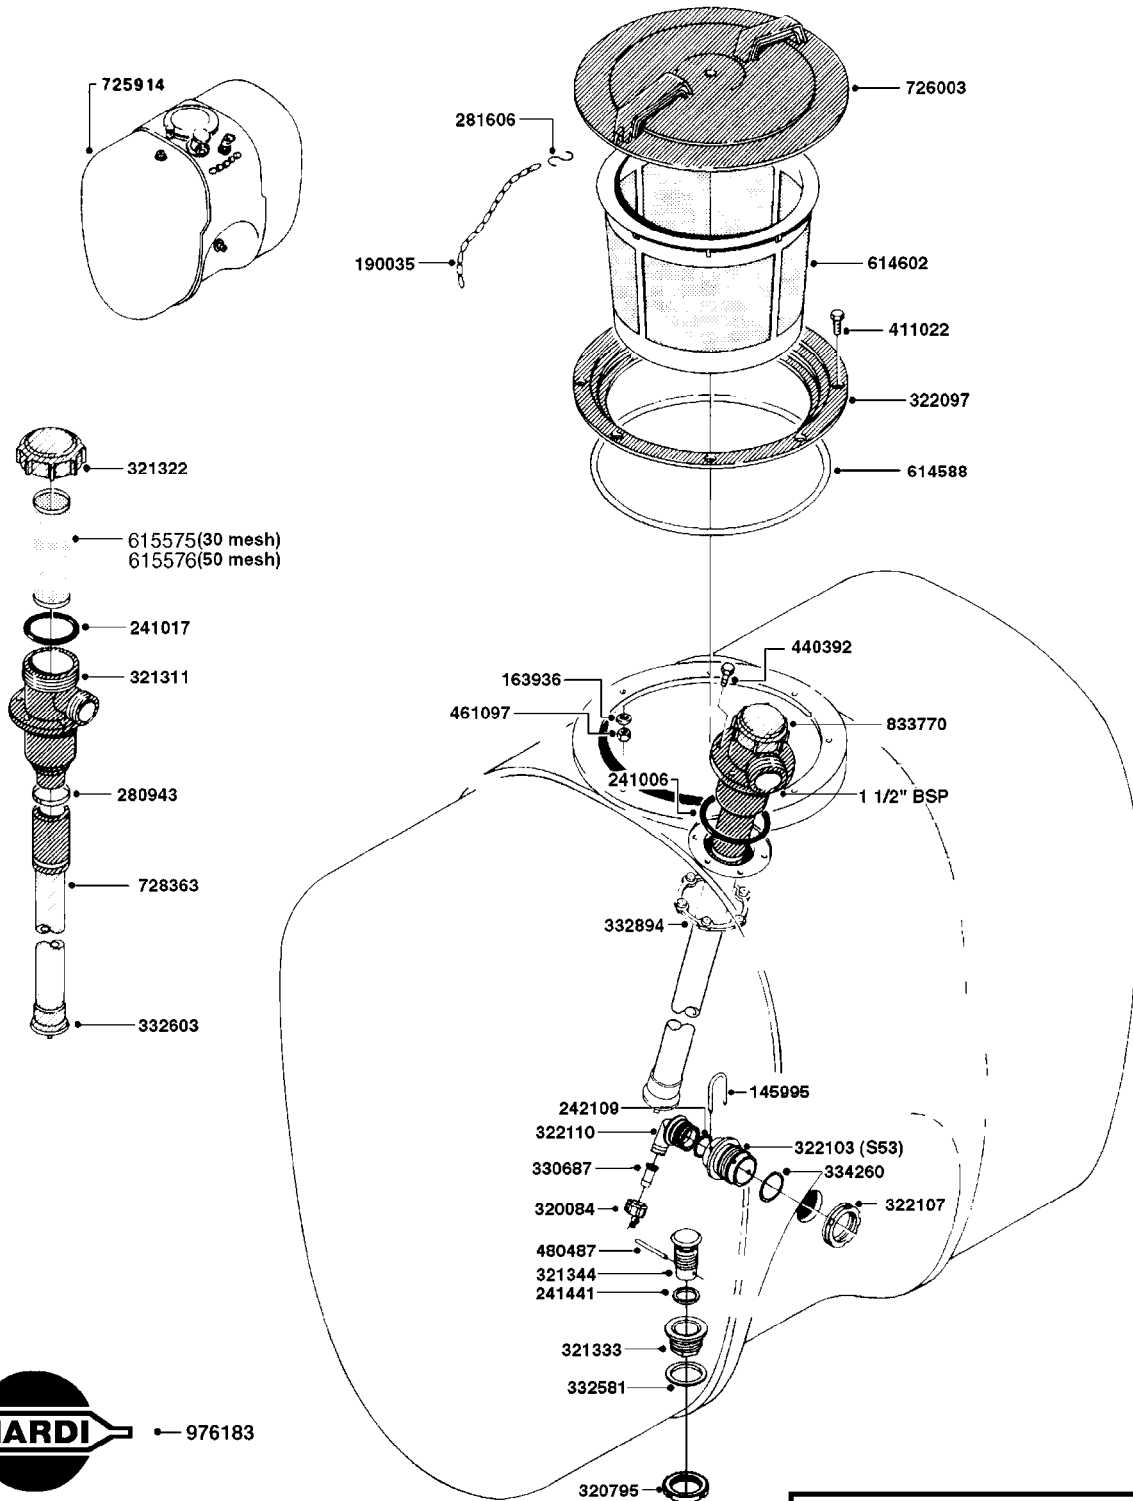

FOR CONNECTING HOSE FITTINGS, SEE SECTION H

TANK - NL 155 (PRE 92)
E060-HIN, 01:01:01

Page 1

Date 18.03.2013 14:01

parts-n°	order qty	description
16033800	1	TANK STRAP NL155 L=1380MM '01
241006	1	O-RING D79,2X5,7 NITRIL
241017	1	O-RING D74,5X3 NITRIL
280943	1	CLAMP HOSE GEAR 40-60
320084	1	FITT.DK NUT 1/2" BSP
320471	1	FITT.DK NUT 1" BSP JAMB
320795	1	FITT.DK NUT 1-1/2" BSP JAMB
321311	1	FILTER BODY S 80 X 4
321322	1	SCREW CAP F. S80 X 4
321333	1	FITT.DK BULK 1-1/2" X 1"F BSP
321344	1	DRAIN SCREW 1" BSP RED
330687	1	FITT.DK HB 1/2" F. 1/2" NUT
332577	1	O-RING D38/D30X4 F.1" PUR.
332581	1	GASKET F. 1-1/2" BSP CAPNUT.
332603	1	CAP F. SUCTION TUBE
332894	1	RETAIN.RING FOR SUCTION FILTER
340277	1	TANK PACKING - 40mm WIDE x 12"
440392	1	SCREW NO.14 1"
480487	1	PIN M5X60 SLOTTED GALV
612673	1	FILTER BASKET F. ES30/ES53
615575	1	FILTER F.TOP SUCT.30 MESH GRN.
700147	1	AGITATION ASSY. F. ESTATE SPRY
712806	1	TANK LID WITH VENT S226 RED
725930	1	TANK ASSY.COMPLETE NL 155 '88
728363	1	SUCTION TUBE ASSY.L=72"
833770	1	TOP SUCTION KIT 300/500
976183	1	DECAL COMPANY 185 X 300