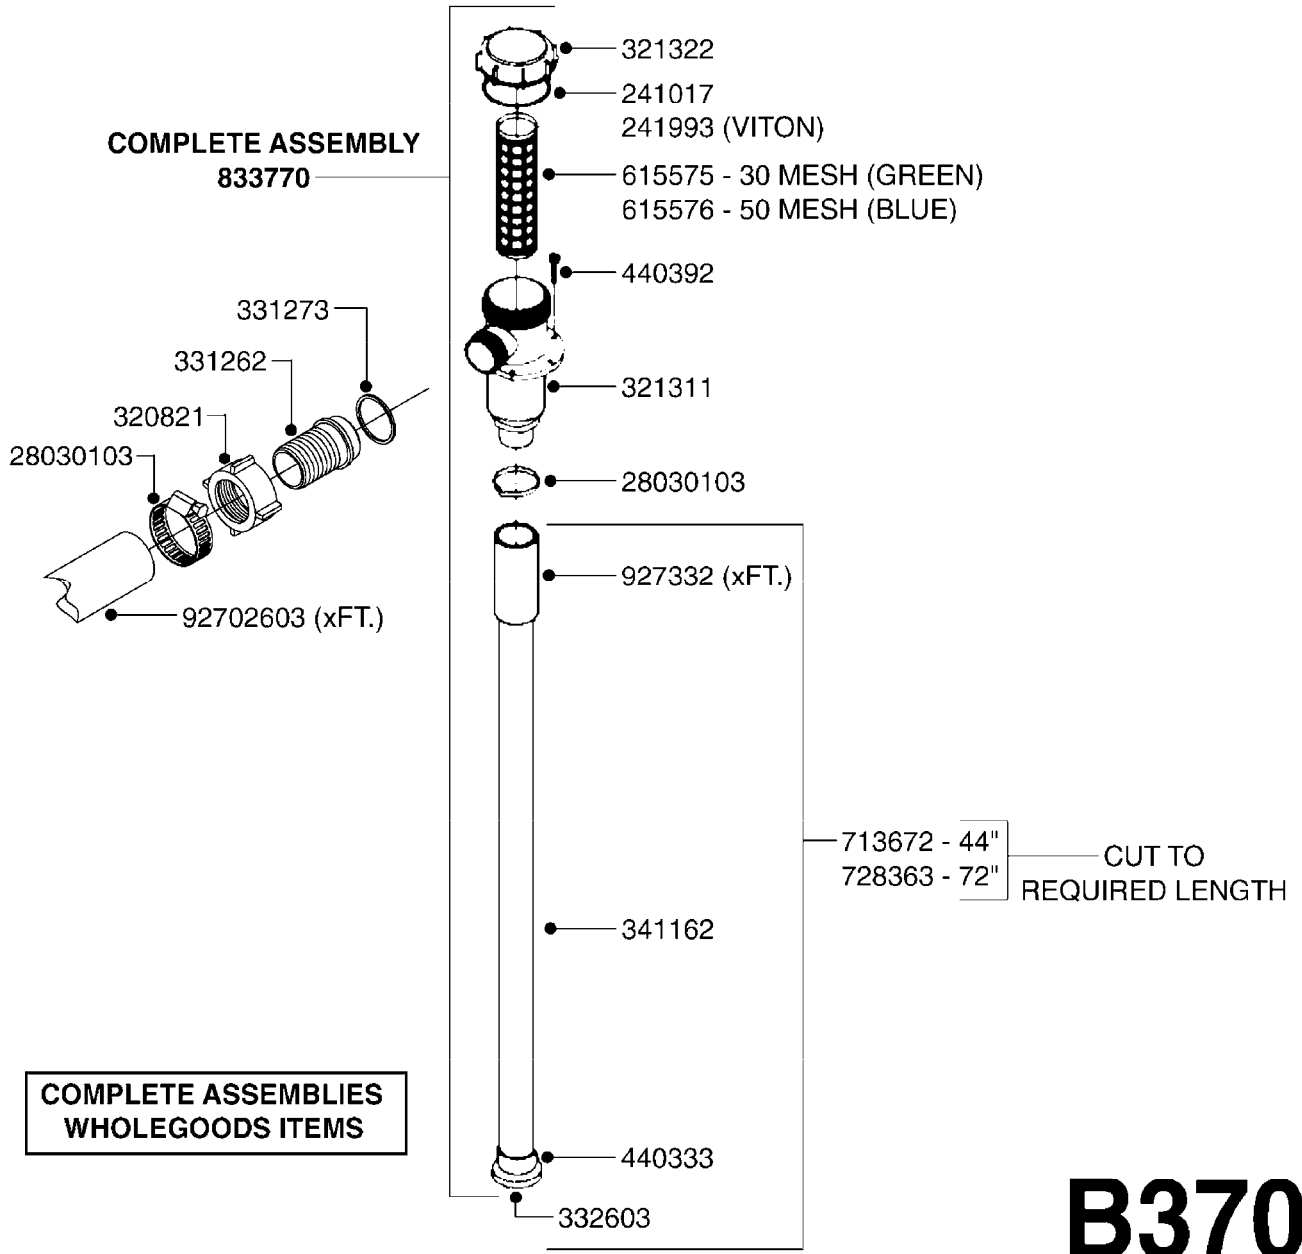

B370

TOP SUCTION ASSEMBLY-SCREW CAP
B370-HIN, 08:12:09

Page 1
Date 18.03.2013 14:01

parts-n°	order qty	description
241017	1	O-RING D74,5X3 NITRIL
241993	1	O-RING 74.5 X 3MM VIT/241017
320821	1	FITT.DK NUT 1-1/2" BSP
321311	1	FILTER BODY S 80 X 4
321322	1	SCREW CAP F. S80 X 4
331262	1	FITT.DK HB 1-1/2" F. 1-1/2"NUT
331273	1	O-RING D44/D38X2 F.1-1/2"
332603	1	CAP F. SUCTION TUBE
341162	1	SUCTION TUBE F.650
440333	1	SCREW 3.5 X 9.5 SS
440392	1	SCREW NO.14 1"
615575	1	FILTER F.TOP SUCT.30 MESH GRN.
615576	1	FILTER F.TOP SUCT.50 MESH BLUE
713672	1	SUCTION TUBE L=44"
728363	1	SUCTION TUBE ASSY.L=72"
833770	1	TOP SUCTION KIT 300/500
927332	1	HOSE R X 28BAR X 40MM X 0012"
28030103	1	CLAMP HOSE GEAR P5/4-S1.5"6724
92702603	1	HOSE PVC SUCT GRAY 1-1/2"