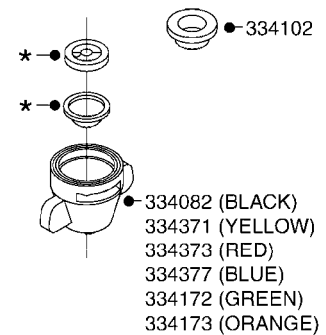

TRIPLET NOZZLE BODY

D620

*=REFER TO HARDI NOZZLE CATALOG