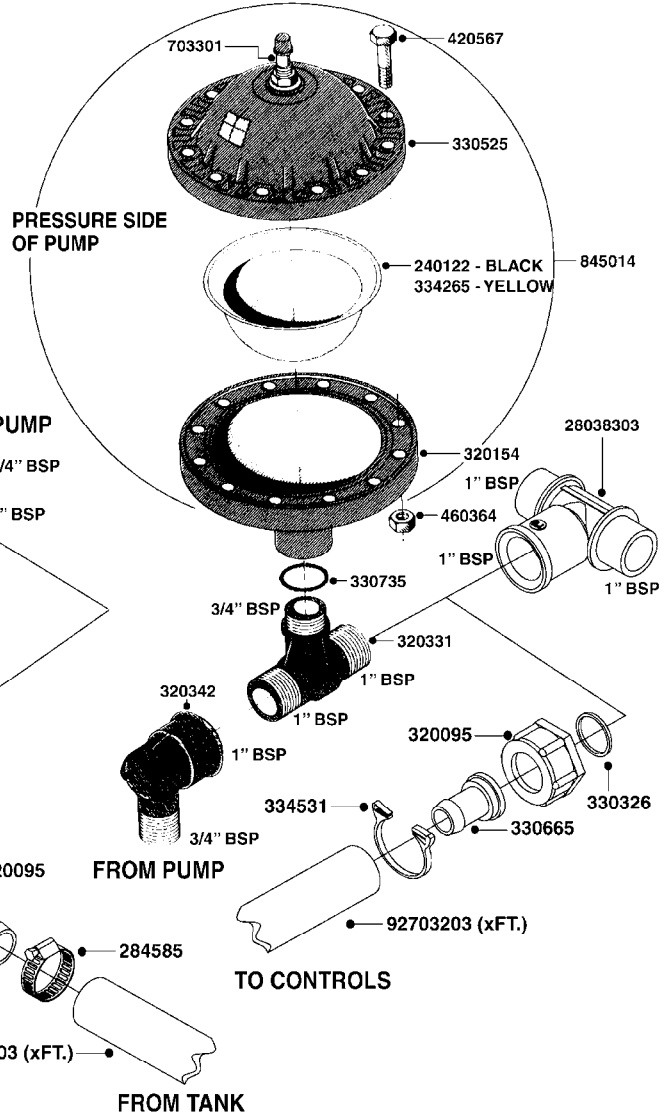

#725970 COMPLETE DAMPER KIT (SUCTION & PRESSURE)