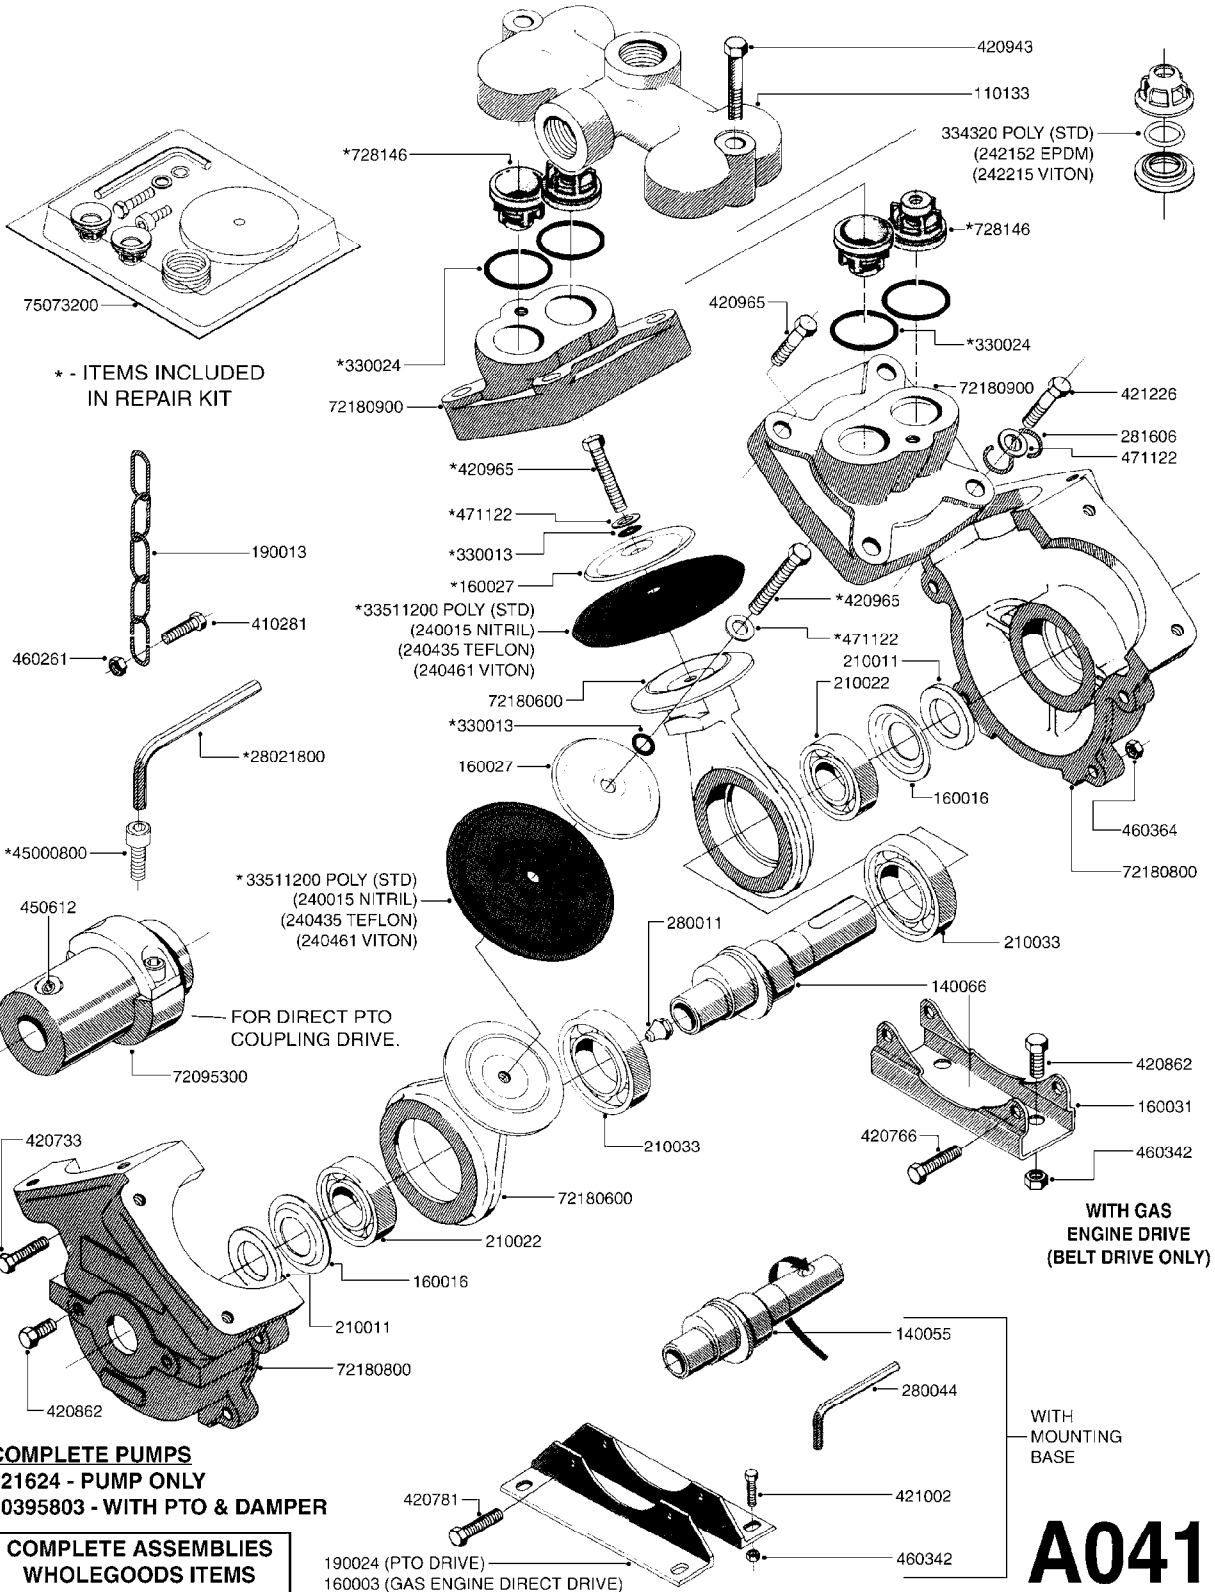

COMPLETE PUMPS
821624 - PUMP ONLY
10395803 - WITH PTO & DAMPER

COMPLETE ASSEMBLIES
WHOLEGOODS ITEMS

A041

PUMP - 603
A041-HIN, 01:11:11

Page 1
Date 18.03.2013 14:00

parts-n°	order qty	description
110133	1	VALVE CHAMBER MOD 600 PAINTED
140055	1	CRANK SHAFT, MODEL 600
140066	1	CRANK SHAFT, MODEL 600/4
160003	1	PUMP MOUNT PLATE TALL 500/600
160016	1	DUST PLATE
160027	1	DIAPHRAGM UPPER DISC 500-600
160031	1	BASE PLATE MODEL 500-600
190013	1	CHAIN 35XL=800
190024	1	ANGLE IRON FOOT, MODEL 500-600
210011	1	SEAL FELT D39/23 X 4
210022	1	BEARING BALL 6205
210033	1	BEARING BALL 6007
240015	1	DIAPHRAGM MODEL 500-600 NITRIL
240435	1	DIAP alts 332021PUR,240015NITR
240461	1	DIAPHRAGM MODEL 500-600 VITON
242152	1	O-RING D18.2X3 EPDM
242215	1	O-RING D18X3 VITON
280011	1	GREASE NIPPLE 1/8' H TR
280044	1	KEY HEXAGON W6 3/16'
281606	1	S-HOOK GALVANIZED
330013	1	O-RING D15/D10X2.5 F.3/8"NUT
330024	1	O-RING D41,1/D34.5 X 3,5
334320	1	O-RING D18X3 POLYURETHANE
410281	1	BOLT HEX 8.8 DEL M6X25
420733	1	BOLT HEX 8.8 DEL M8X40
420766	1	BOLT HEX 8.8 DEL M8X45
420781	1	BOLT HEX 8.8 DEL M8X50
420862	1	BOLT HEX 8.8 DEL M10X16 FT
420943	1	BOLT HEX 8.8 DEL M10X50
420965	1	BOLT HEX 8.8 DEL M10X40
421002	1	BOLT HEX 8.8 DEL M10X30 FT
421226	1	BOLT HEX 8.8 DEL M10X45
450612	1	SCREW M10X16 POINTED
460261	1	NUT HEX M6X1 LOCK
460342	1	NUT HEX M10
460364	1	NUT HEX M8 GALV.
471122	1	WASHER D20/D10.5X2 SS
728146	1	VALVE FOR 361(726890/707932)
821624	1	PUMP 603/7 W. FOOT
10395803	1	PUMP 603 C/W PTO 540 RPM
28021800	1	KEY HEXAGON 8MM FOR M10
33511200	1	DIAPHRAGM 503/603 PUR 2006
45000800	1	BOLT ROUND M10X25
72095300	1	COUPLING 1-3/8' X 25, PAINTED
72180600	1	CONNECTING ROD FOR 503-603 M10
72180800	1	PUMP HOUSING 603 RED W/BOLTS
72180900	1	DIAPHRAGM COVER MOD. 600
75073200	1	PUMP KIT 603mm 06