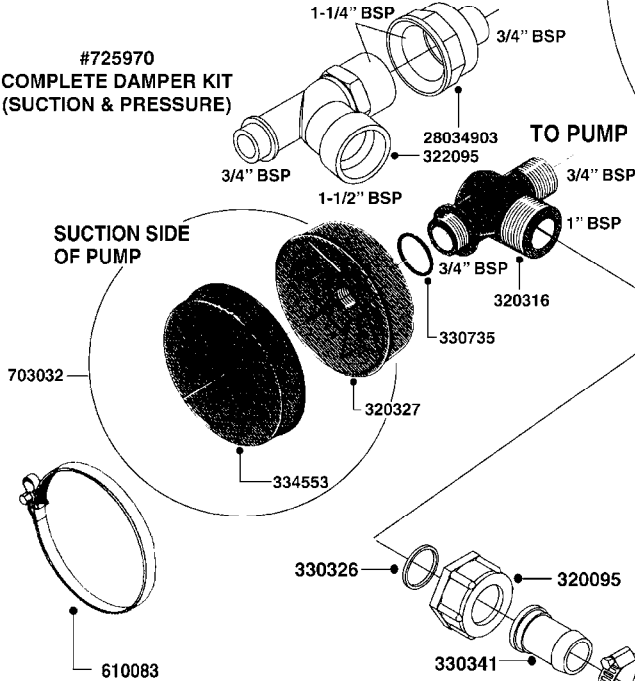

#725970 COMPLETE DAMPER KIT (SUCTION & PRESSURE)