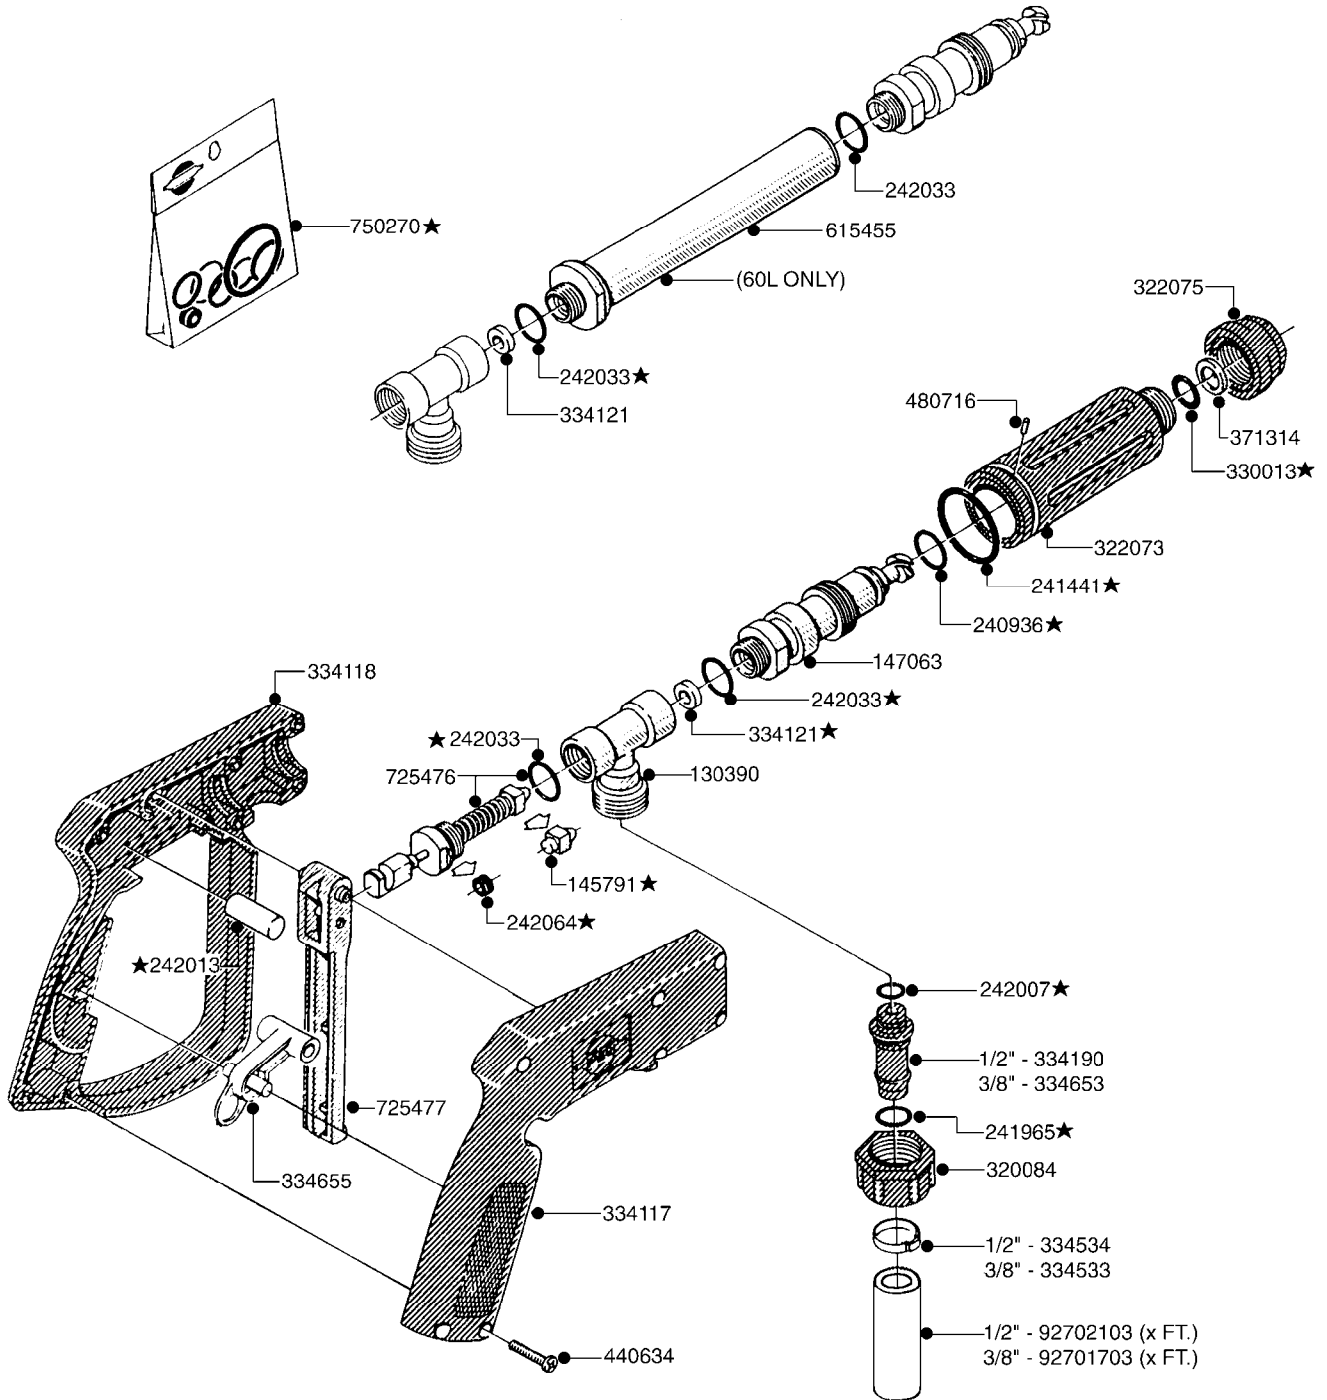

Page 1
Date 02.07.2013 8:44

parts-n°	order qty	description
130390	1	TEE 3/8'X 1/2' BSP F.TYPE 60S
145791	1	CONE FOR ON/OFF
147063	1	SWIRL F.SPRAY GUN TYPE 60
240936	1	O-RING D13.3X2.4 NITRIL
241441	1	O-RING D29.3X3
241965	1	O-RING 12.1 X 1.6
242007	1	O-RING D9.1X1.6
242013	1	SPRING RUBBER F/TRIGGER
242030	1	SPRING RUBBER
242033	1	O-RING
284582	1	CLAMP HOSE GEAR - 5/16"
320084	1	FITT.DK NUT 1/2" BSP
322073	1	HOUSING F.SWIRL TYPE 60S H.G.
322075	1	HOUSING F. NOZZLE
330013	1	O-RING D15/D10X2.5 F.3/8"NUT
334117	1	HANDLE PIECE RIGHT F.60S/60L
334118	1	HANDLE PIECE LEFT F.60S/60L
334120	1	LOCK FOR TRIGGER
334121	1	SEAT FOR ON-OFF TYPE
334190	1	FITT.DK HB 1/2' F. PISTOL 60S
334653	1	FITT.DK HB 3/8' F.HANDGUN
371314	1	NOZZLE CERAMIC 1099-20
440634	1	SCREW 5/8"
480716	1	PIN D3X6 STAINLESS
615455	1	TUBE F.LANCE TYPE 60L
725476	1	SPINDLE
725477	1	TRIGGER
843196	1	HANDGUN KIT TYPE 60 SHORT
843197	1	HANDGUN KIT TYPE 60 LONG
28029803	1	CLAMP HOSE GEAR P1/2" 6708
92701703	1	HOSE R X3/8" X300PSI WP X0012"
92702103	1	HOSE R X1/2" X300PSI WP X0012"