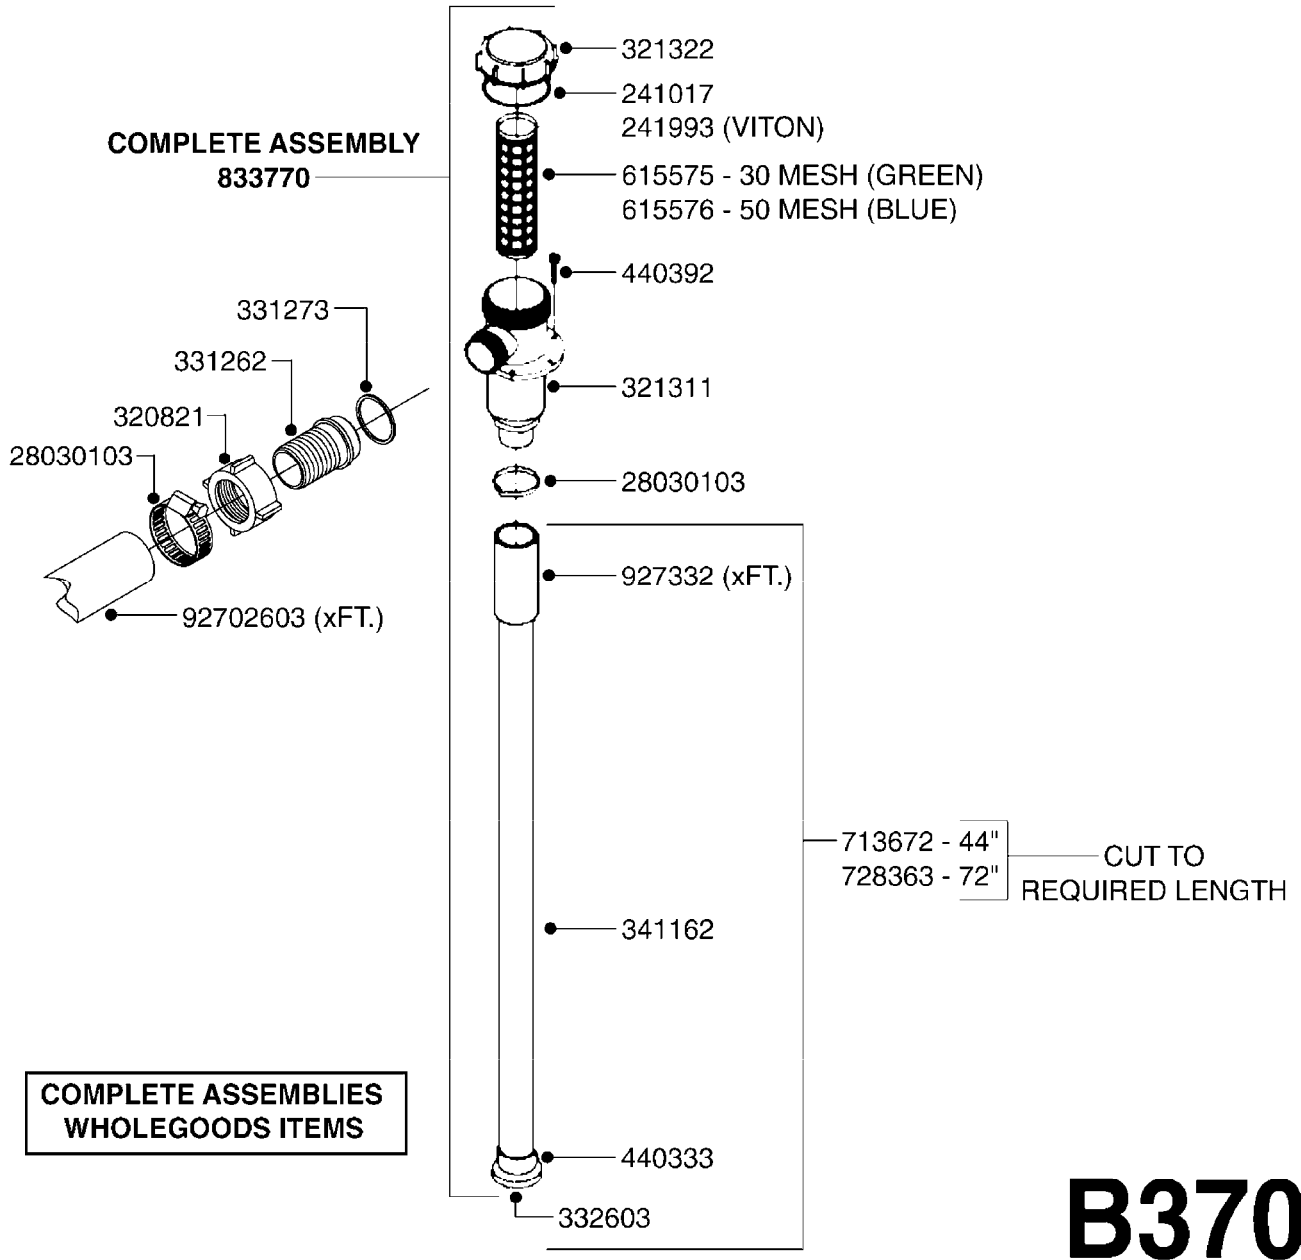

TOP SUCTION ASSEMBLY-SCREW CAP
B370-HIN, 08:12:09

Page 1
Date 02.07.2013 8:43

parts-n°	order qty	description
241017	1	O-RING D74,5X3 NITRIL
241993	1	O-RING 74.5 X 3MM VIT/241017
320821	1	FITT.DK NUT 1-1/2" BSP
321311	1	FILTER BODY S 80 X 4
321322	1	SCREW CAP F. S80 X 4
331262	1	FITT.DK HB 1-1/2" F. 1-1/2"NUT
331273	1	O-RING D44/D38X2 F.1-1/2"
332603	1	CAP F. SUCTION TUBE
341162	1	SUCTION TUBE F.650
440333	1	SCREW 3.5 X 9.5 SS
440392	1	SCREW NO.14 1"
615575	1	FILTER F.TOP SUCT.30 MESH GRN.
615576	1	FILTER F.TOP SUCT.50 MESH BLUE
713672	1	SUCTION TUBE L=44"
728363	1	SUCTION TUBE ASSY.L=72"
833770	1	TOP SUCTION KIT 300/500
927332	1	HOSE R X 28BAR X 40MM X 0012"
28030103	1	CLAMP HOSE GEAR P5/4-S1.5"6724
92702603	1	HOSE PVC SUCT GRAY 1-1/2"