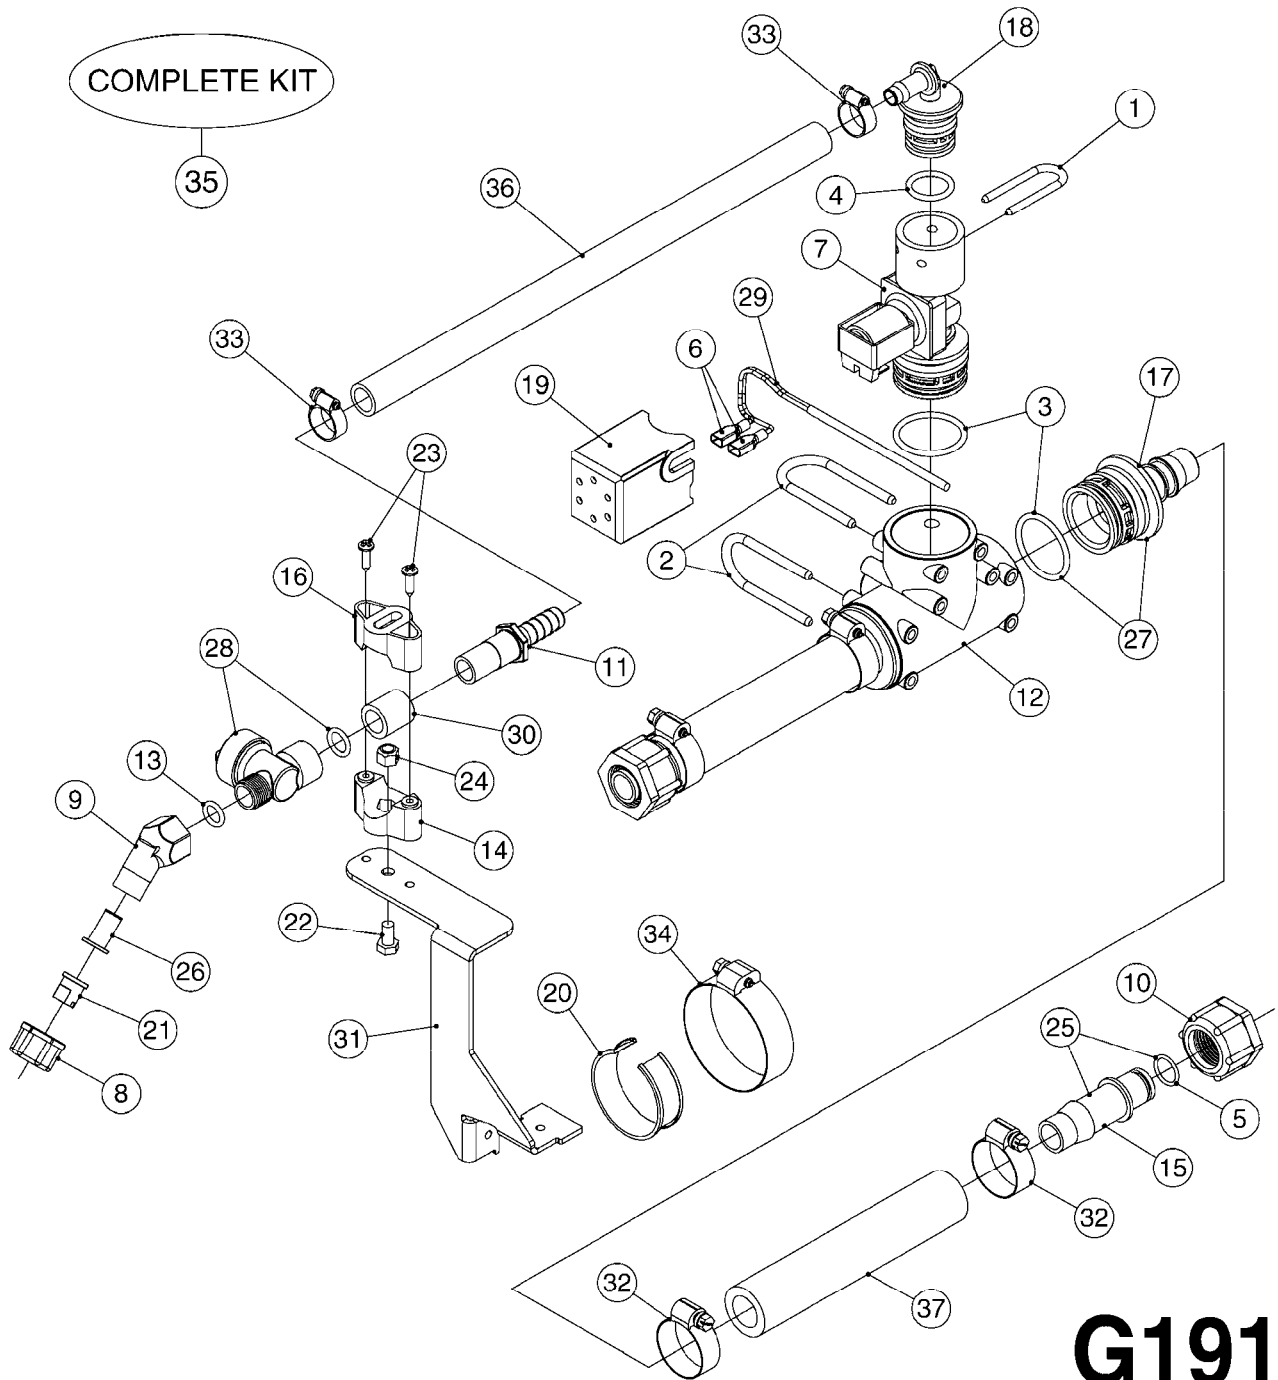

ELECTRIC END NOZZLE KIT '09
G191-HIN, 09:05:13

Page 1

Date 02.07.2013 8:44

Pos.	parts-n°	order qty	description
1	145994	1	FITT.DK S-40 FORK
2	145995	1	FITT.DK S-53 FORK
3	242354	1	O-RING D32.2X3.0 VITON F.S-53
4	242355	1	O-RING D19.2X3.0 VITON F.S-40
5	242594	1	O-RING D14 X 1.78 SCH.70-EPDM
6	261539	1	SPADE F.ELEC CONNEX BLUE INSUL
7	262104	1	VALVE, SOLENOID, S53/S40
8	320187	1	FITT.DK CAP 3/8" BSP BLACK
9	320191	1	FITT.DK ELB 3/8' BSP 45 DEGREE
10	320283	1	FITT.DK NUT 3/4"BSP
11	320891	1	FITT.DK HB 3/8'- 3/8' BSP
12	322352	1	FITT.DK S-53 TEE
13	330013	1	O-RING D15/D10X2.5 F.3/8"NUT
14	333012	1	NOZZLE HOLD. UPPER PART
15	334044	1	FITT.DK HB 3/4' F. 3/4' CAP
16	334220	1	YOKE, UPPER NOZZLE BODY
17	334229	1	FITT.DK S-53 STR.3/4"
18	334237	1	FITT.DK S-40 ELB.3/8'
19	334965	1	COVER FOR S53 SOLENOID VALVE
20	341291	1	RUBBER HOSE CLAMP COVER 130MM
21	370392	1	NOZZLE END FAN 1850-G 300
22	410546	1	BOLT HEX SS M6X12 FT
23	440665	1	SCREW M4.2X16 STAINLESS
24	460261	1	NUT HEX M6X1 LOCK
25	724621	1	FITT.DK HB 3/4"ASSY F.3/4" NUT
26	725042	1	SCREEN 80 MESH W.GASKET, RED
27	726558	1	FITT.DK S53 STR. 3/4" W. ORING
28	729610	1	NOZZLE ASSY. NON DRIP 3/8 THRD
29	983087	1	ELEC. CABLE 2 WIRE X 0.75MM
30	10631003	1	HOSE R X CLEAR BRAID.X 1/2 12"
31	16110803	1	NOZZLE BRACKET VAR SPACINGS
32	28029903	1	CLAMP HOSE GEAR P3/4"-S1" 6712
33	28044903	1	CLAMP HOSE GEAR P3/8" 6706
34	28047003	1	CLAMP HOSE GEAR 30 X 50 6732
35	82613203	1	ELECTRIC END NOZZLE KIT 2009
36	92701703	1	HOSE R X3/8" X300PSI WP X0012"
37	92703203	1	HOSE R X3/4" X300PSI WP X0012"