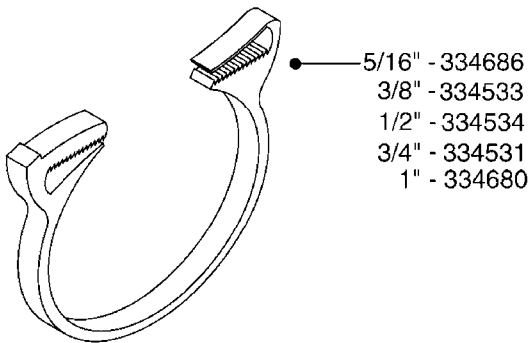

H080

FITTINGS - S-53
H080-HIN, 01:02:12

Page 1

Date 02.07.2013 8:44

parts-n°	order qty	description
145995	1	FITT.DK S-53 FORK
242353	1	O-RING D44.2X3.0 VITON F.S-67
242354	1	O-RING D32.2X3.0 VITON F.S-53
322103	1	FITT.DK S-53 BULKHEAD
322107	1	FITT.DK S-53 BULKHEAD NUT
322110	1	FITT.DK S-53 ELB. 1/2" BSP
322352	1	FITT.DK S-53 TEE
334227	1	FITT.DK S-53 STR.1/2'
334229	1	FITT.DK S-53 STR.3/4"
334230	1	FITT.DK S-53 STR.1"
334239	1	FITT.DK S-53 ELB.1/2"
334241	1	FITT.DK S-53 ELB.3/4"
334242	1	FITT.DK S-53 ELB.1"
334249	1	FITT.DK S-53 PLUG
334260	1	GASKET F. S-53 BULKHEAD
334564	1	FITT.DK S-67 TO S-53 ADAPTER
391100	1	FITT.DK S-53THREAD INS.1/2"BSP
726463	1	FITT.DK S53 BULKHEAD W/GASKET
726552	1	FIT.DK S-53X90 1/2" BSP,O-RING
726556	1	FITT.DK S-53 HB 1/2" W/O-RING
726558	1	FITT.DK S53 STR. 3/4" W.ORING
726559	1	FITT DK. S-53 HB 1" W/O-RING
726568	1	FITT.DK.S-53 HB 1/2"90 W/ORING
726570	1	FITT.DK S-53 ELB.3/4" W.ORING
726571	1	FITT.DK S-53 ELB.1", W ORING
726578	1	FITT.DK S53 PLUG WITH O-RING
728561	1	FITT.DK. S67M - S53F REDUCER

I.D.	PART # (ONE FOOT)	
3/8" 1/2" 3/4" 1" 1-1/4"	92701703 92702103 92703203 92712403 92734403	 <p>RUBBER HOSE SMOOTH, BLACK, TWO BLUE STRIPES</p>
5/16" 3/8" 1/4" 1/2" 3/4"	927281 927284 927268 927269 927270	 <p>PVC HOSE SHINY, BLACK, SMOOTH, TWO WHITE STRIPES</p>
1" 1-1/4" 1-1/2" 2" 2-1/2"	92702403 92738900 92702603 92702703 92702803	 <p>PVC SPIRAL SUCTION HOSE SHINY, RIBBED, GRAY</p>
3/4"	927205	 <p>PVC HOSE CLEAR, SMOOTH</p>
1/2" 3/4"	10631003 927231	 <p>PVC HOSE SMOOTH, CLEAR, REINFORCED WITH WHITE MESH</p>
4mm 6mm 8mm 10mm	927253 RED 927264 RED 927306 BLACK 927330 BLACK	 <p>PVC AIR HOSE SMOOTH</p>

Hose Size	Pressure	Suction	Clamp Code
3/8"	28029803		6706
1/2"	28029803		6706
3/4"	28029903		6712
1"	28030003	28029903	6716
1-1/4"	28030103		6724
1-1/2"		28030103	6724
2"		28030203	235-67
2-1/2"		28030303	235-74
3"		28030403	235-82