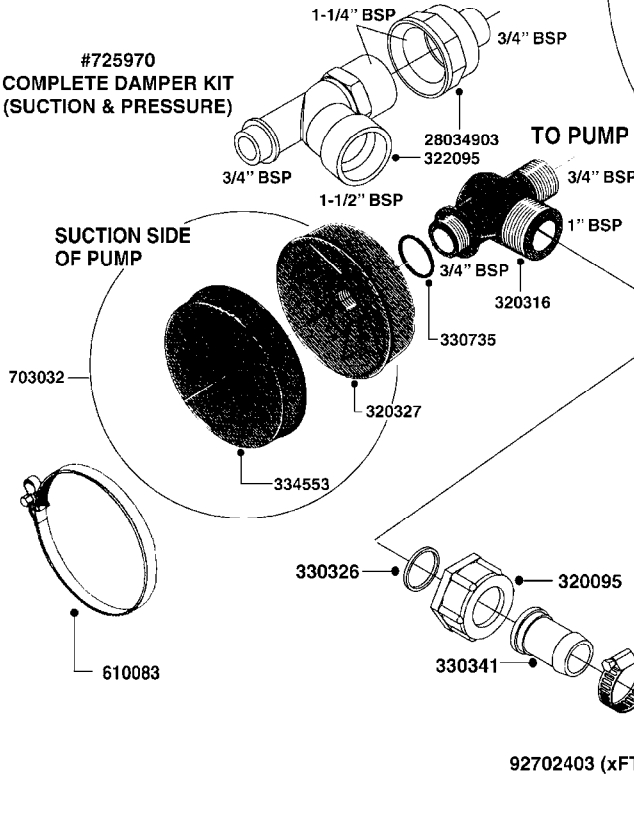

**#725970
COMPLETE DAMPER KIT
(SUCTION & PRESSURE)**