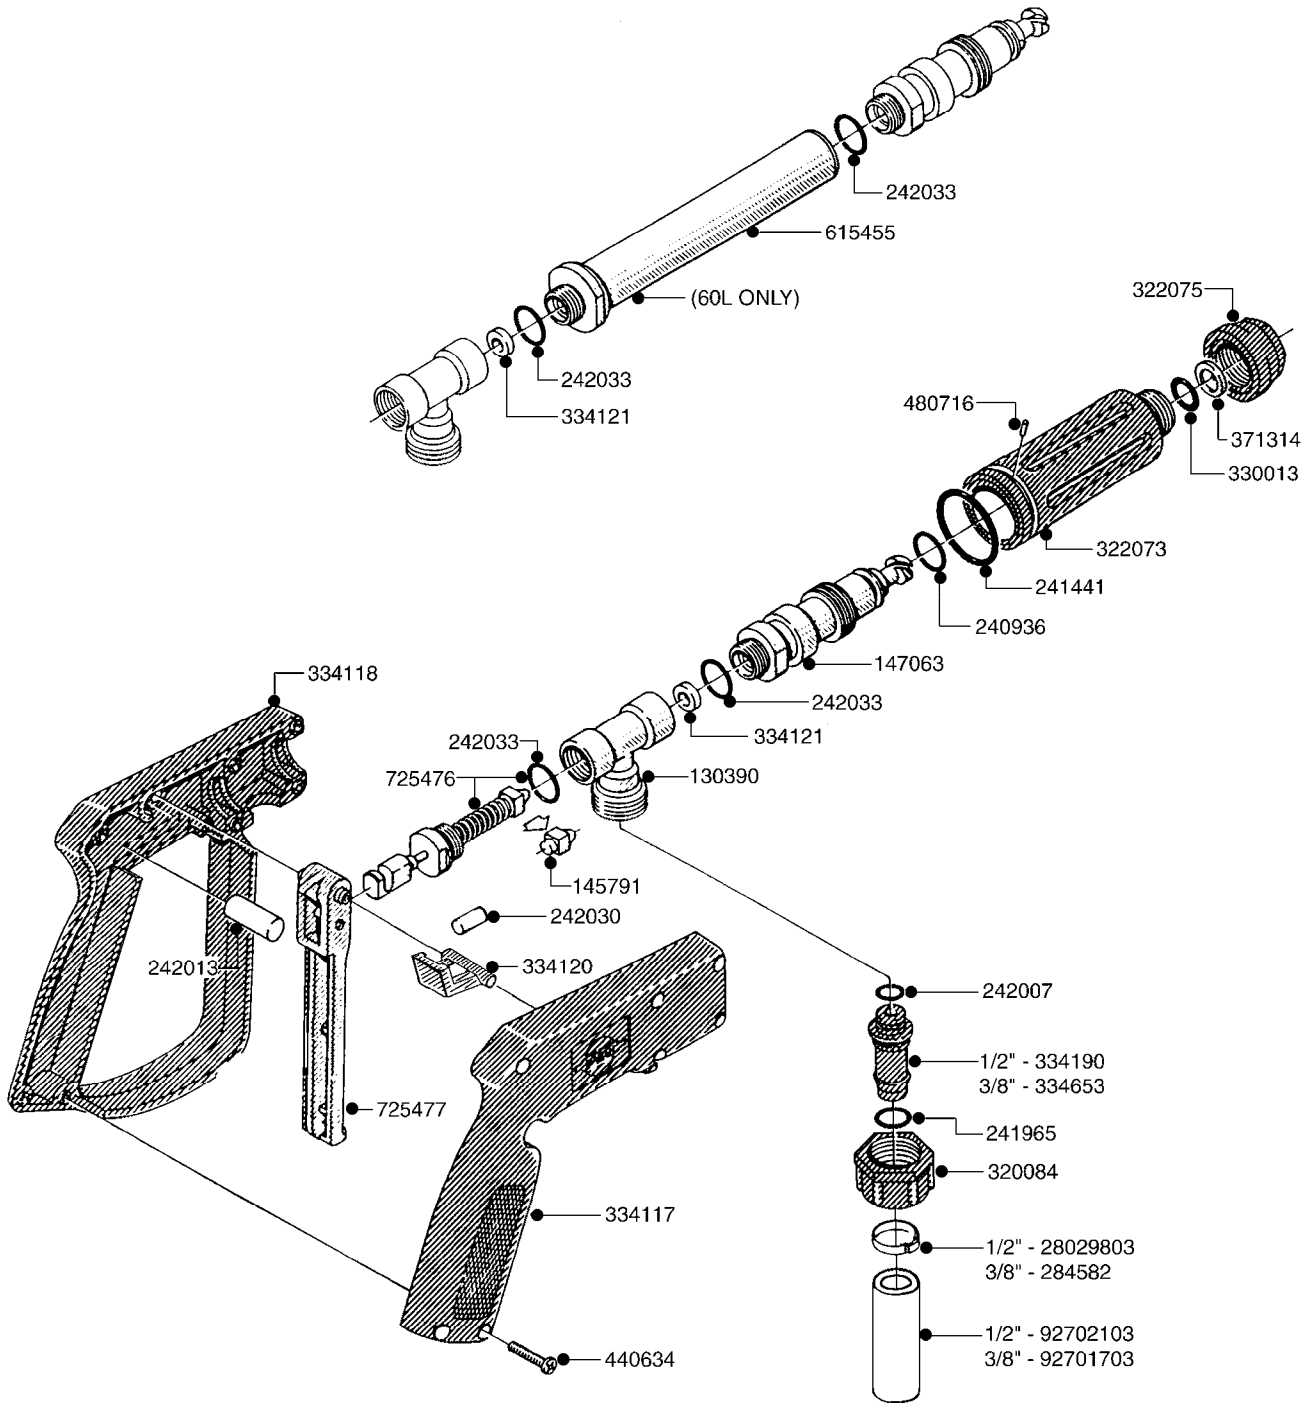

COMPLETE ASSEMBLY:
843197 - 60L
843196 - 60S

COMPLETE ASSEMBLIES
WHOLEGOODS ITEMS

G440

HANDGUN TYPE 60S/60L PRE 95
G440-HIN, 19:05:11

Page 1
Date 02.07.2013 8:44

parts-n°	order qty	description
130390	1	TEE 3/8'X 1/2' BSP F.TYPE 60S
145791	1	CONE FOR ON/OFF
147063	1	SWIRL F.SPRAY GUN TYPE 60
240936	1	O-RING D13.3X2.4 NITRIL
241441	1	O-RING D29.3X3
241965	1	O-RING 12.1 X 1.6
242007	1	O-RING D9.1X1.6
242013	1	SPRING RUBBER F/TRIGGER
242030	1	SPRING RUBBER
242033	1	O-RING
284582	1	CLAMP HOSE GEAR - 5/16"
320084	1	FITT.DK NUT 1/2" BSP
322073	1	HOUSING F.SWIRL TYPE 60S H.G.
322075	1	HOUSING F. NOZZLE
330013	1	O-RING D15/D10X2.5 F.3/8"NUT
334117	1	HANDLE PIECE RIGHT F.60S/60L
334118	1	HANDLE PIECE LEFT F.60S/60L
334120	1	LOCK FOR TRIGGER
334121	1	SEAT FOR ON-OFF TYPE
334190	1	FITT.DK HB 1/2' F. PISTOL 60S
334653	1	FITT.DK HB 3/8' F.HANDGUN
371314	1	NOZZLE CERAMIC 1099-20
440634	1	SCREW 5/8"
480716	1	PIN D3X6 STAINLESS
615455	1	TUBE F.LANCE TYPE 60L
725476	1	SPINDLE
725477	1	TRIGGER
843196	1	HANDGUN KIT TYPE 60 SHORT
843197	1	HANDGUN KIT TYPE 60 LONG
28029803	1	CLAMP HOSE GEAR P1/2" 6708
92701703	1	HOSE R X3/8" X300PSI WP X0012"
92702103	1	HOSE R X1/2" X300PSI WP X0012"