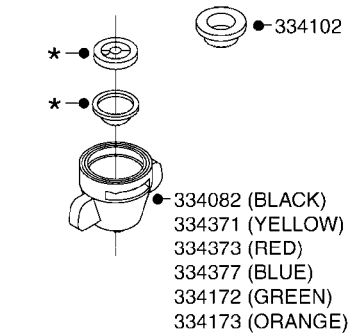

*=REFER TO HARDI NOZZLE CATALOG