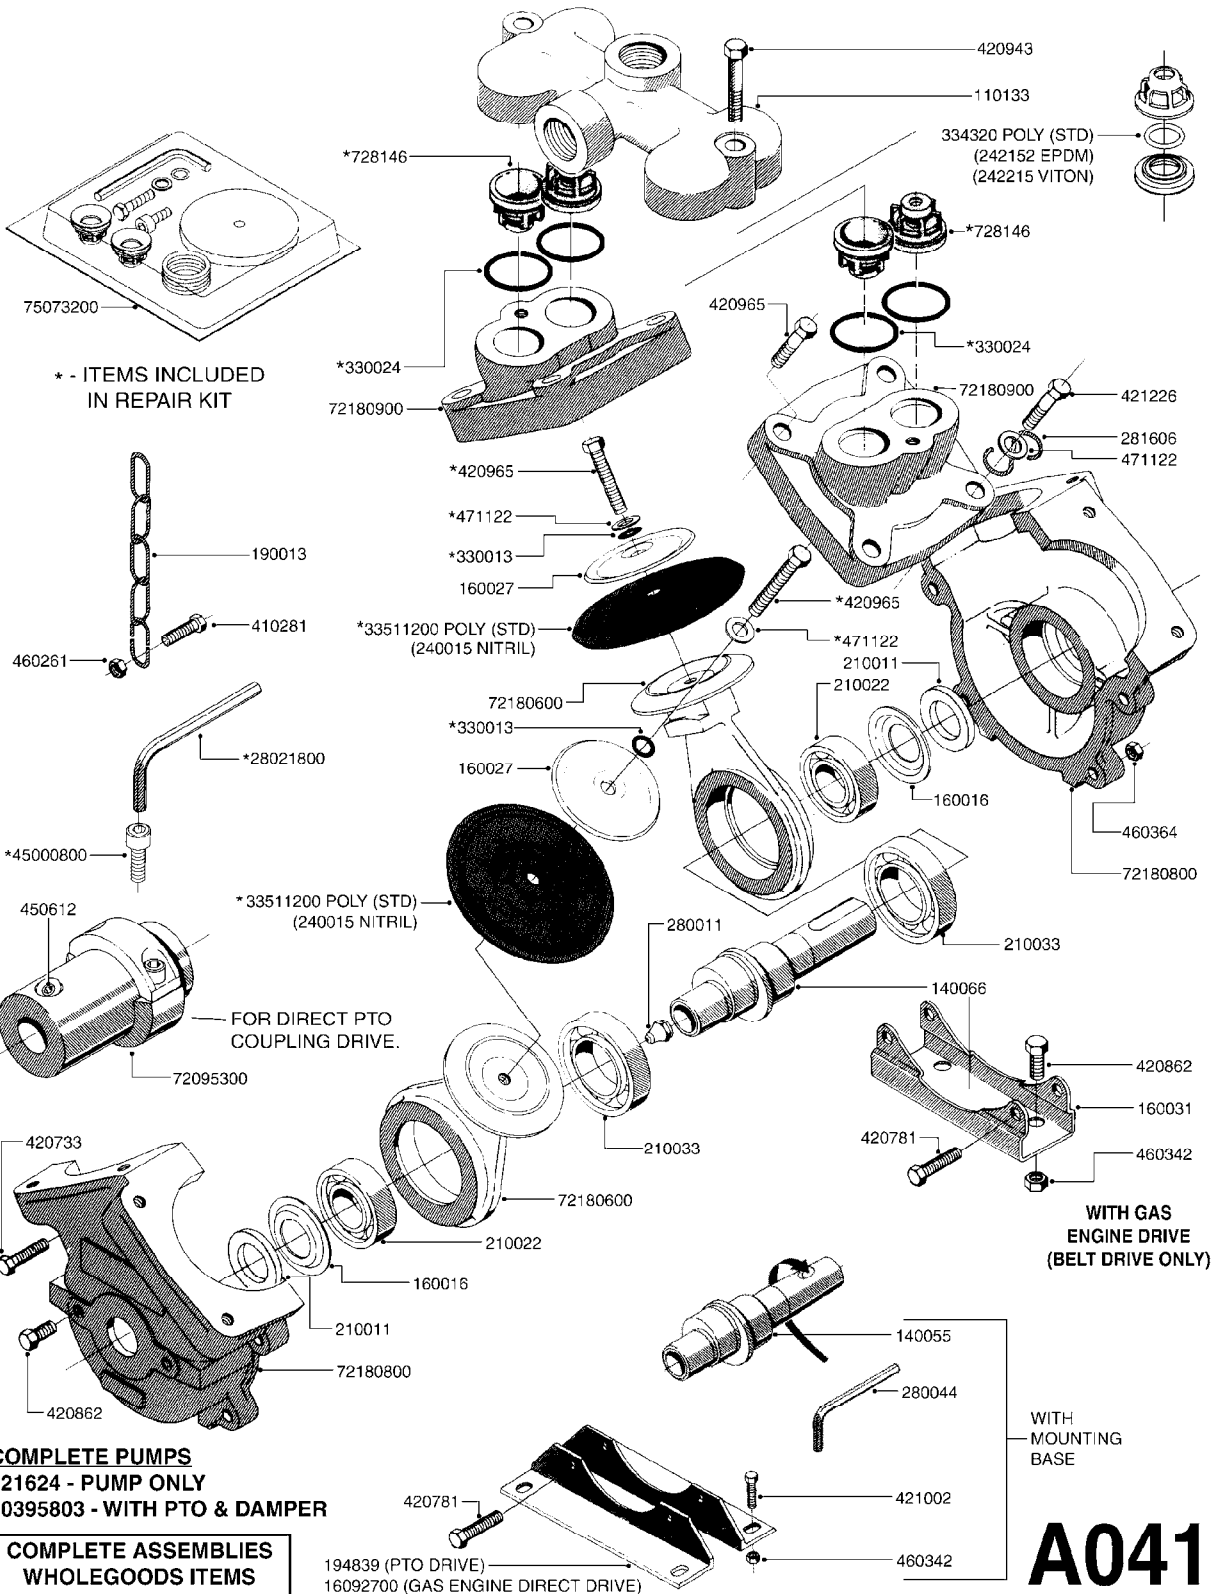

PUMP - 603
A041-HIN, 28:05:13

PUMP - 603
A041-HIN, 28:05:13

Page 1
Date 02.07.2013 8:43

parts-n°	order qty	description
110133	1	VALVE CHAMBER MOD 600 PAINTED
140055	1	CRANK SHAFT, MODEL 600
140066	1	CRANK SHAFT, MODEL 600/4
160016	1	DUST PLATE
160027	1	DIAPHRAGM UPPER DISC 500-600
160031	1	BASE PLATE MODEL 500-600
190013	1	CHAIN 35XL=800
194839	1	ANGLE IRON FOOT, M 500-600 RED
210011	1	SEAL FELT D39/23 X 4
210022	1	BEARING BALL 6205
210033	1	BEARING BALL 6007
240015	1	DIAPHRAGM MODEL 500-600 NITRIL
242152	1	O-RING D18.2X3 EPDM
242215	1	O-RING D18X3 VITON
280011	1	GREASE NIPPLE 1/8' H TR
280044	1	KEY HEXAGON W6 3/16'
281606	1	S-HOOK GALVANIZED
330013	1	O-RING D15/D10X2.5 F.3/8"NUT
330024	1	O-RING D41,1/D34.5 X 3,5
334320	1	O-RING D18X3 POLYURETHANE
410281	1	BOLT HEX 8.8 DEL M6X25
420733	1	BOLT HEX 8.8 DEL M8X40
420781	1	BOLT HEX 8.8 DEL M8X50
420862	1	BOLT HEX 8.8 DEL M10X16 FT
420943	1	BOLT HEX 8.8 DEL M10X50
420965	1	M10X40 MACHINE SCREW STAINLESS
421002	1	BOLT HEX 8.8 DEL M10X30 FT
421226	1	BOLT HEX 8.8 DEL M10X45
450612	1	SCREW M10X16 POINTED
460261	1	NUT HEX M6X1 LOCK
460342	1	NUT HEX M10
460364	1	NUT HEX M8 GALV.
471122	1	WASHER D20/D10.5X2 SS
728146	1	VALVE FOR 361(726890/707932)
821624	1	PUMP 603/7 W. FOOT TAPERED SHA
10395803	1	PUMP 603 C/W PTO 540 RPM
16092700	1	PUMP MOUNT PLATE TALL 500/600
28021800	1	KEY HEXAGON 8MM FOR M10
33511200	1	DIAPHRAGM 500-603 PUR 2006
45000800	1	BOLT ROUND M10X25
72095300	1	COUPLING 1-3/8' X 25, PAINTED
72180600	1	CONNECTING ROD FOR 503-603 M10
72180800	1	PUMP HOUSING 603 RED W/BOLTS
72180900	1	DIAPHRAGM COVER MOD. 600
75073200	1	PUMP KIT 603mm 06