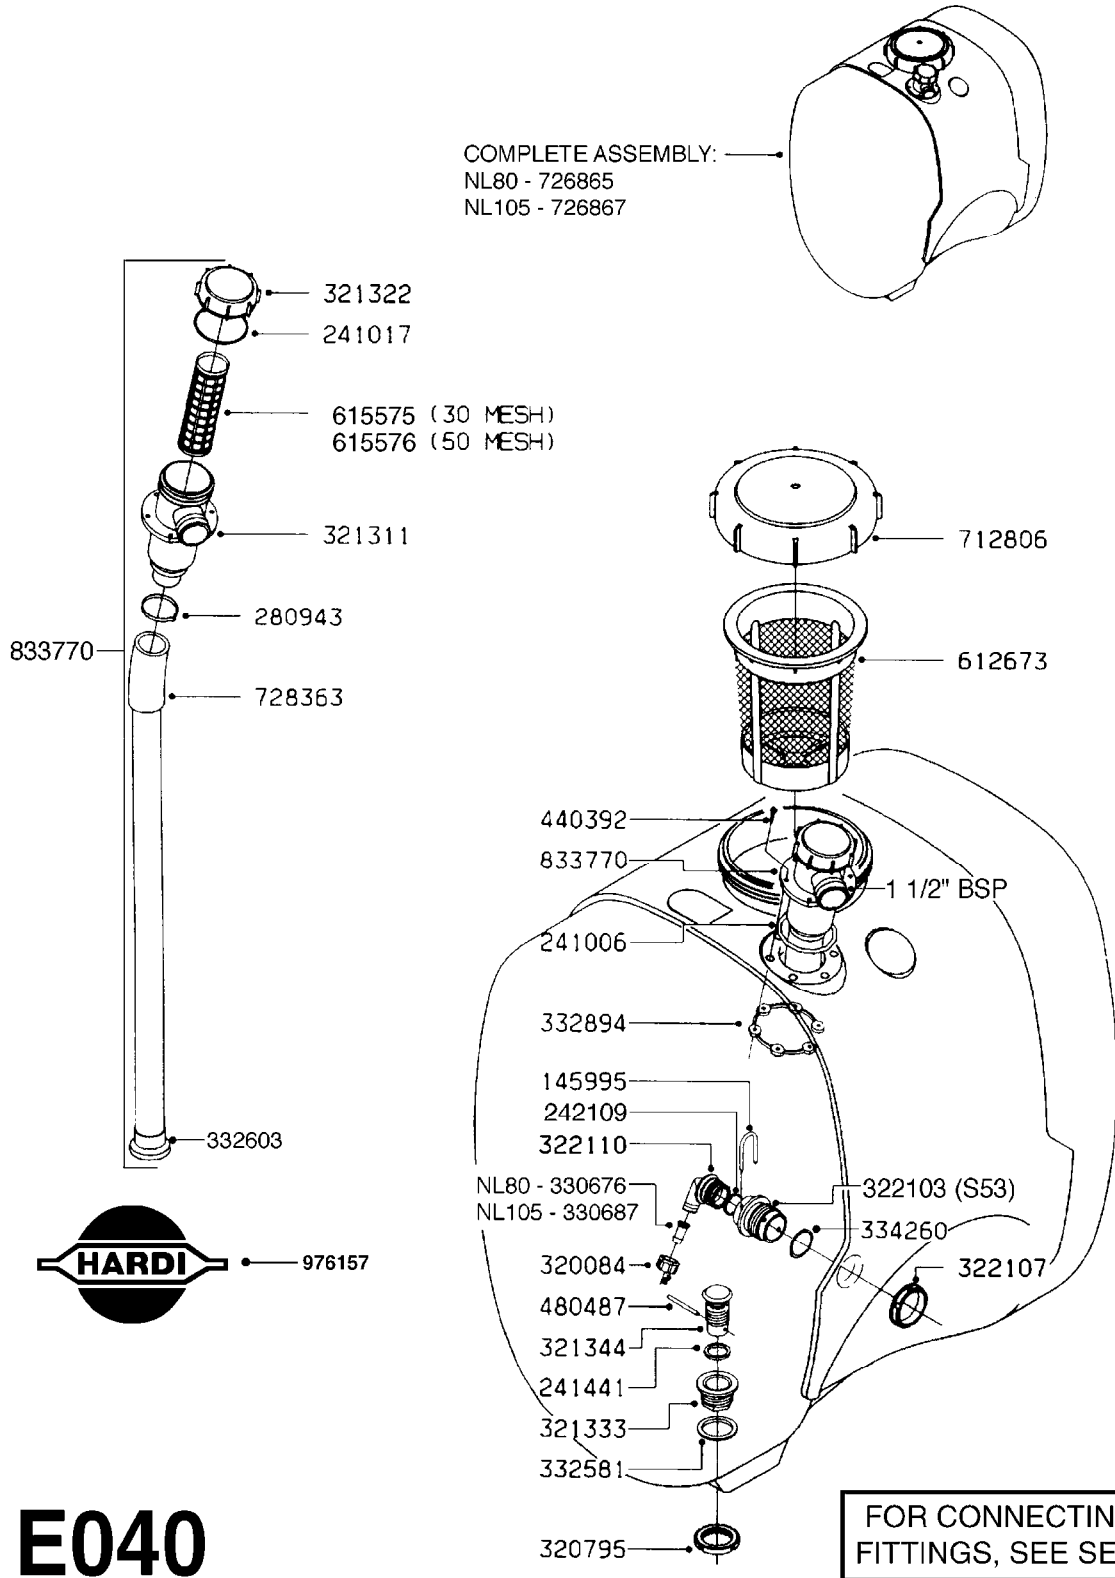

E040

TANK - NL 80/105 (POST 92)
E040-HIN, 01:01:01

Page 1

Date 02.07.2013 8:44

parts-n°	order qty	description
145995	1	FITT.DK S-53 FORK
241006	1	O-RING D79,2X5,7 NITRIL
241017	1	O-RING D74,5X3 NITRIL
241441	1	O-RING D29.3X3
242109	1	O-RING D32.2x3.0 (USE 242354)
280943	1	CLAMP HOSE GEAR 40-60
320084	1	FITT.DK NUT 1/2" BSP
320795	1	FITT.DK NUT 1-1/2" BSP JAMB
321311	1	FILTER BODY S 80 X 4
321322	1	SCREW CAP F. S80 X 4
321333	1	FITT.DK BULK 1-1/2" X 1"F BSP
321344	1	DRAIN SCREW 1" BSP RED
322103	1	FITT.DK S-53 BULKHEAD
322107	1	FITT.DK S-53 BULKHEAD NUT
322110	1	FITT.DK S-53 ELB. 1/2" BSP
330676	1	FITT.DK HB 3/8" F. 1/2" NUT
330687	1	FITT.DK HB 1/2" F. 1/2" NUT
332581	1	GASKET F. 1-1/2" BSP CAPNUT.
332603	1	CAP F. SUCTION TUBE
332894	1	RETAIN.RING FOR SUCTION FILTER
334260	1	GASKET F. S-53 BULKHEAD
440392	1	SCREW NO.14 1"
480487	1	PIN M5X60 SLOTTED GALV
612673	1	FILTER BASKET F. ES30/ES53
615575	1	FILTER F.TOP SUCT.30 MESH GRN.
615576	1	FILTER F.TOP SUCT.50 MESH BLUE
712806	1	TANK LID WITH VENT S226 RED
726865	1	TANK NL 80
726867	1	TANK NL 105
728363	1	SUCTION TUBE ASSY.L=72"
833770	1	TOP SUCTION KIT 300/500
976157	1	DECAL COMPANY (4.4" X 4.6")