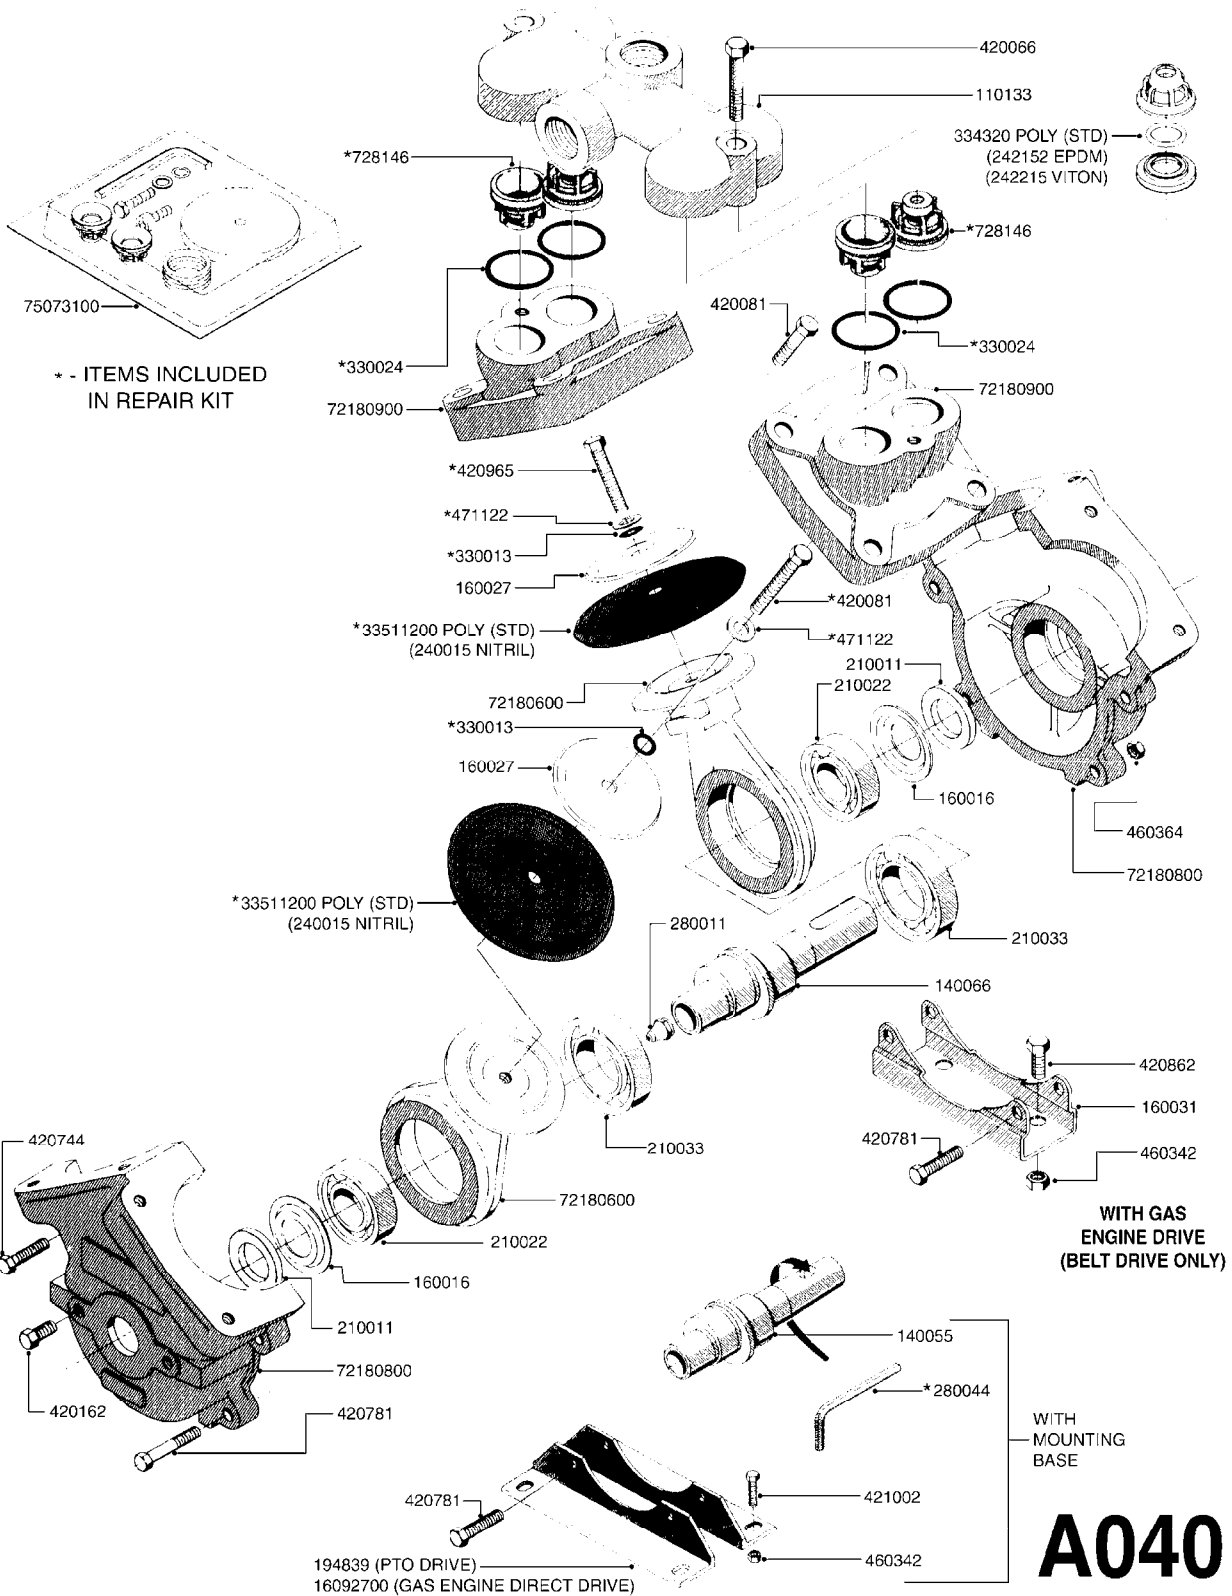

PUMP - 600
A040-HIN, 28:05:13

PUMP - 600
A040-HIN, 28:05:13

Page 1
Date 02.07.2013 8:43

parts-n°	order qty	description
110133	1	VALVE CHAMBER MOD 600 PAINTED
140055	1	CRANK SHAFT, MODEL 600
140066	1	CRANK SHAFT, MODEL 600/4
160016	1	DUST PLATE
160027	1	DIAPHRAGM UPPER DISC 500-600
160031	1	BASE PLATE MODEL 500-600
194839	1	ANGLE IRON FOOT, M 500-600 RED
210011	1	SEAL FELT D39/23 X 4
210022	1	BEARING BALL 6205
210033	1	BEARING BALL 6007
240015	1	DIAPHRAGM MODEL 500-600 NITRIL
242152	1	O-RING D18.2X3 EPDM
242215	1	O-RING D18X3 VITON
280011	1	GREASE NIPPLE 1/8' H TR
280044	1	KEY HEXAGON W6 3/16'
330013	1	O-RING D15/D10X2.5 F.3/8"NUT
330024	1	O-RING D41,1/D34.5 X 3,5
334320	1	O-RING D18X3 POLYURETHANE
420066	1	BOLT HEX 8.8 DEL 3/8"X50MM
420081	1	BOLT HEX 8.8 DEL 3/8"X40MM
420162	1	BOLT HEX 8.8 DEL 3/8"X15MM
420744	1	BOLT HEX 8.8 DEL M8X40
420781	1	BOLT HEX 8.8 DEL M8X50
420862	1	BOLT HEX 8.8 DEL M10X16 FT
420965	1	M10X40 MACHINE SCREW STAINLESS
421002	1	BOLT HEX 8.8 DEL M10X30 FT
460342	1	NUT HEX M10
460364	1	NUT HEX M8 GALV.
471122	1	WASHER D20/D10.5X2 SS
728146	1	VALVE FOR 361(726890/707932)
16092700	1	PUMP MOUNT PLATE TALL 500/600
33511200	1	DIAPHRAGM 500-603 PUR 2006
72180600	1	CONNECTING ROD FOR 503-603 M10
72180800	1	PUMP HOUSING 603 RED W/BOLTS
72180900	1	DIAPHRAGM COVER MOD. 600
75073100	1	PUMP KIT 600 "06"