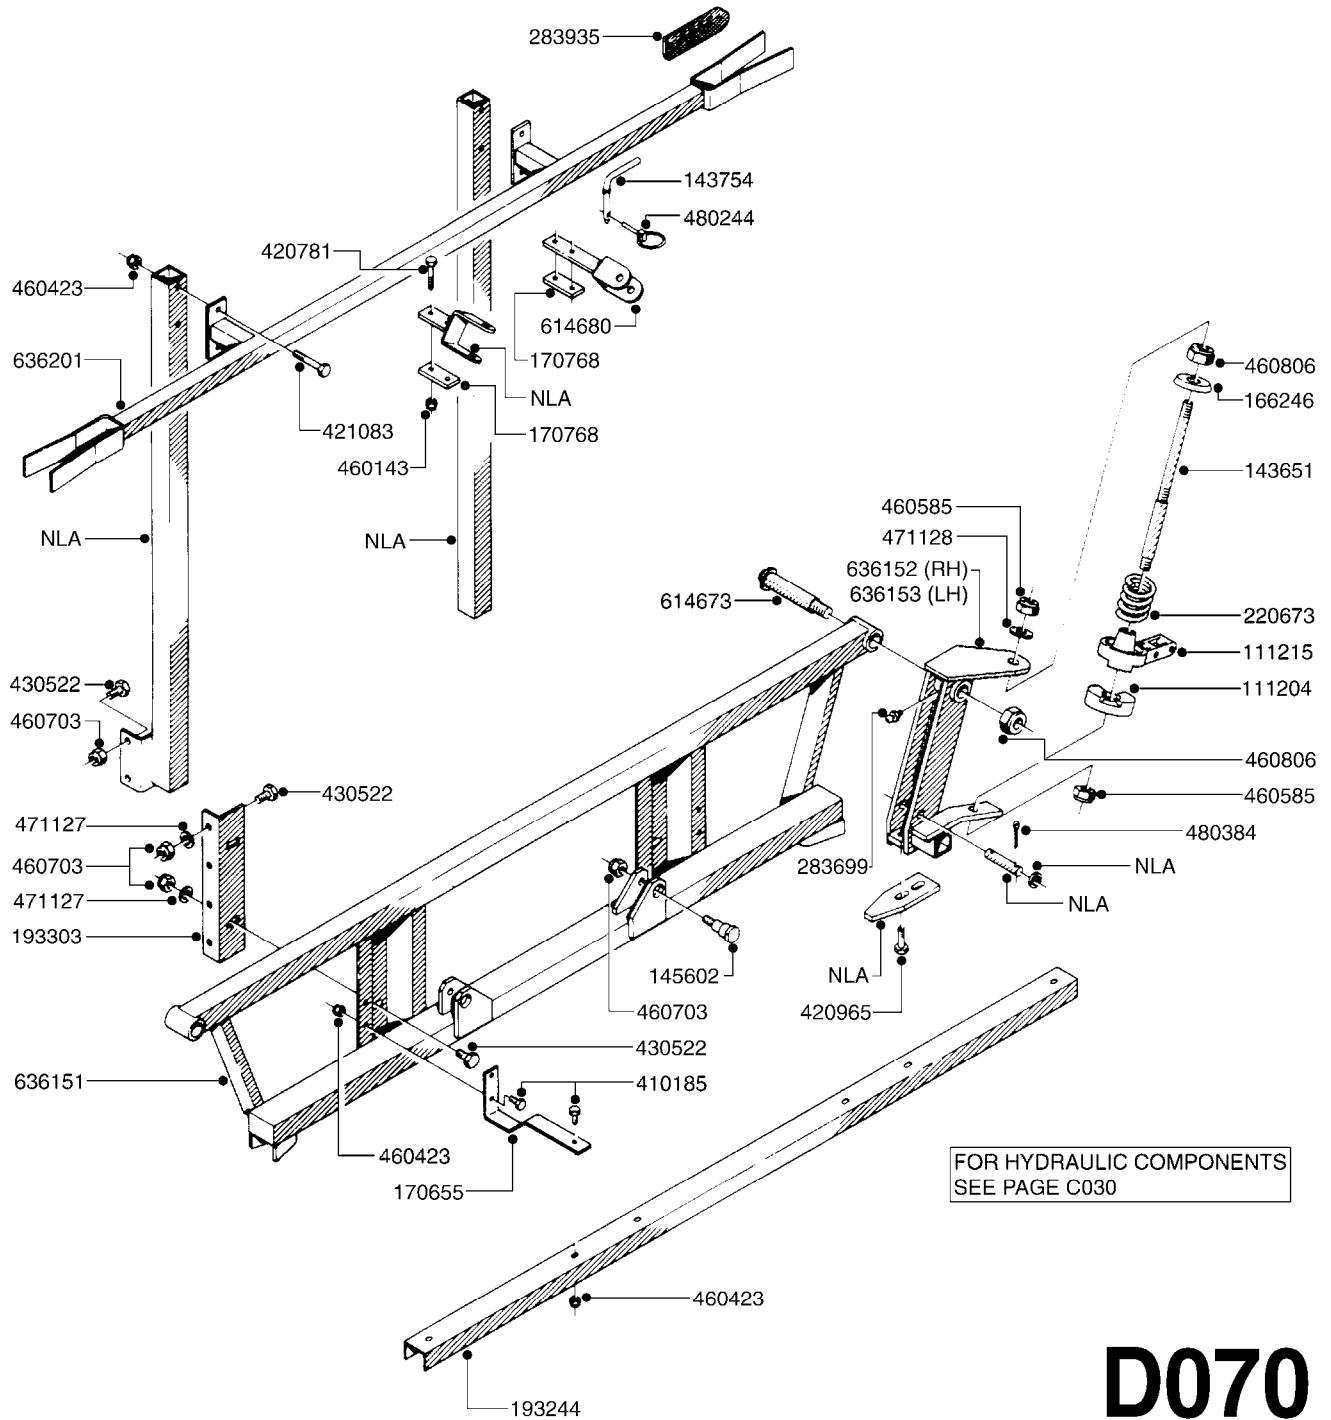

BOOM - SB 20' 26' 33'
D050-HIN, 01:01:01

Page 0
Date 02.07.2013 8:43

D050

BOOM - SB 20' 26' 33'
D050-HIN, 01:01:01

Page 1
Date 02.07.2013 8:43

parts-n°	order qty	description
111204	1	CLAW CLUTCH/LOWER D80
111215	1	CLAW CLUTCH/UPPER D80
142597	1	DISTANCE TUBE
143651	1	AXLE M20/M16 L=355 F/BREAKAWAY
143721	1	FRICITION DISC FOR BOOM D30
143754	1	PIN D10 X 56
166246	1	WASHER CUP D53 F.SPRING
166736	1	YOKE FOR SB BOOM
166865	1	WASHER D35/D25X2
193244	1	NOZZLE TRACK 6-8-10 M SB
193303	1	SUPPORTING ARM FOR SB BOOM
220673	1	SPRING F.PIVOT 100 X 51
334571	1	PLUG 40X40X2 F.SQ.TUBE
410185	1	BOLT HEX 8.8 DEL M6X16
420906	1	BOLT HEX 8.8 DEL M10X60
421083	1	BOLT HEX 8.8 DEL M10X65
430522	1	BOLT HEX 8.8 DEL M12X25 FT
460261	1	NUT HEX M6X1 LOCK
460423	1	NUT HEX M10X1.5 LOCK
460585	1	NUT HEX M16X2 LOCK
460703	1	NUT HEX M12X1.75 LOCK
460806	1	NUT HEX M20X2.5 LOCK
471122	1	WASHER D20/D10.5X2 SS
471127	1	WASHER D24/D13X2.5 STAINLESS
471128	1	WASHER D30/D17X3
480244	1	PIN SNAP D4.5
613487	1	TRANSPORT FITTINGS FOR SB BOOM
633942	1	OUTER BOOM WING 26', 28' SB
634163	1	CENTER SECTION - 20',26',33'
634185	1	BOOM WING OUTER PART 33' SB
635780	1	INNER WING SEC. 26',28',33'SB
635792	1	BOOM WING - 20',21'SB-BOOM
706311	1	SPRING WITH HAND-GRIB