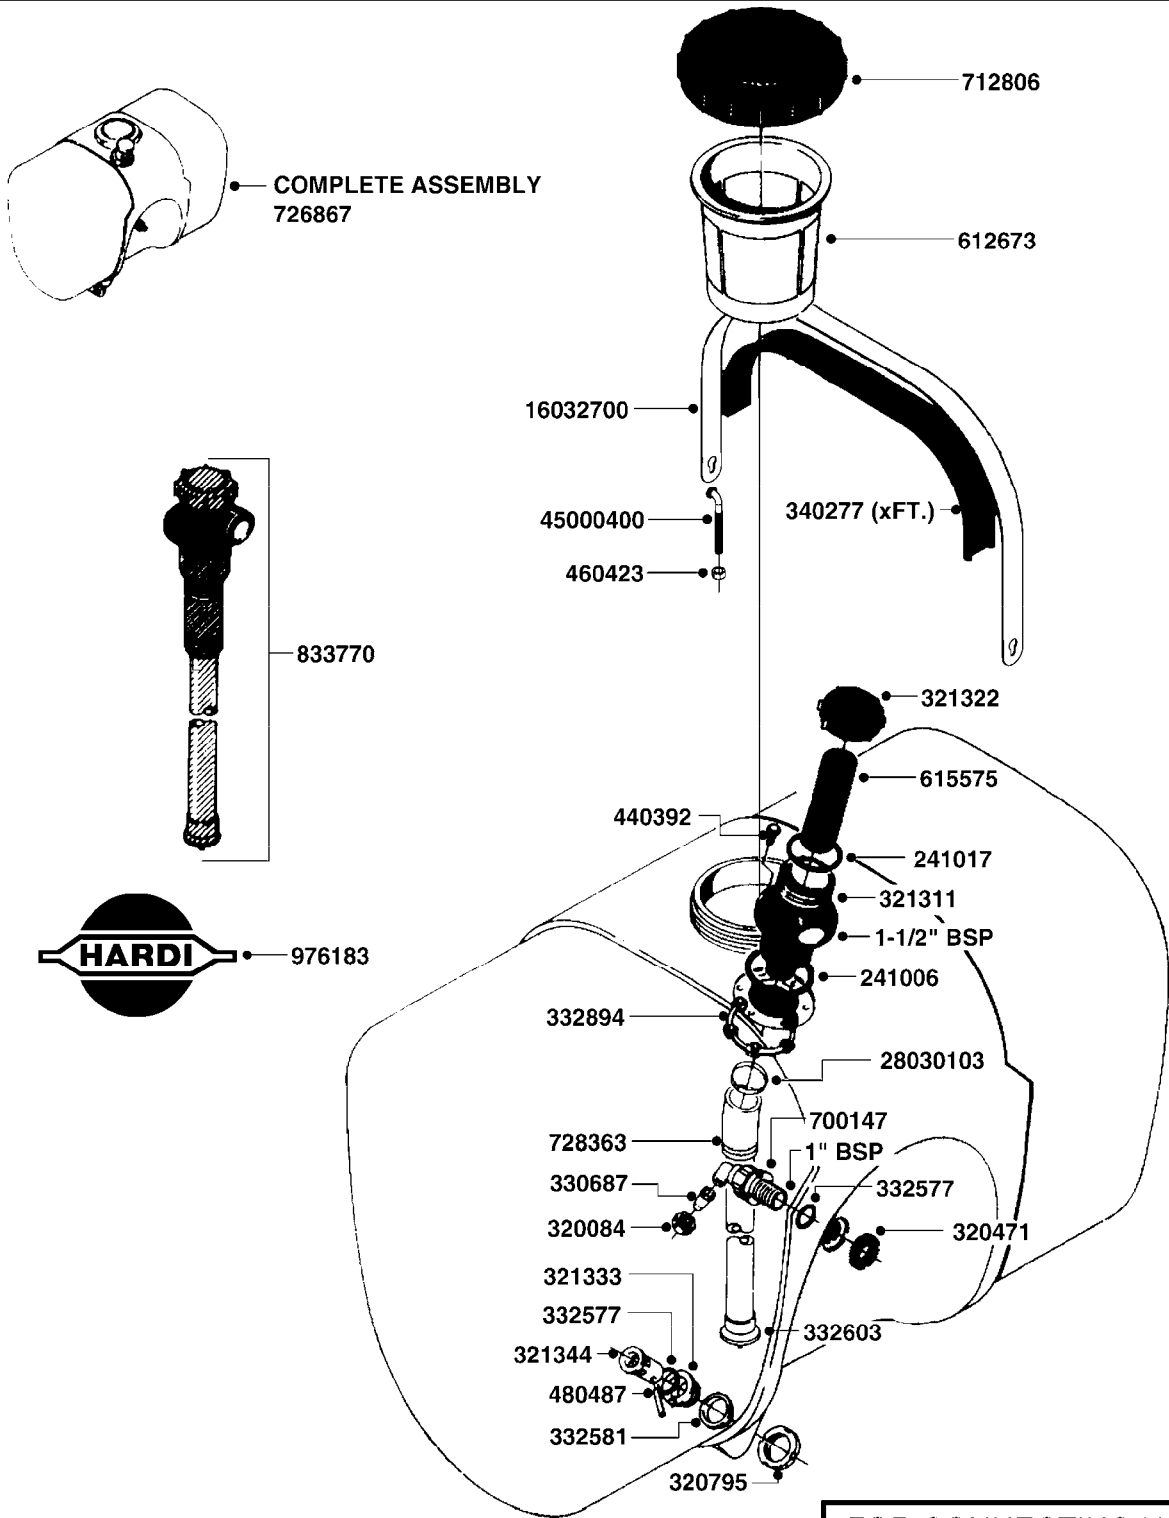

TANK - NL 105 (PRE 92)
E030-HIN, 12:12:05

Page 0
Date 02.07.2013 8:44

TANK - NL 105 (PRE 92)
E030-HIN, 12:12:05

Page 1
Date 02.07.2013 8:44

parts-n°	order qty	description
241006	1	O-RING D79,2X5,7 NITRIL
241017	1	O-RING D74,5X3 NITRIL
320084	1	FITT.DK NUT 1/2" BSP
320471	1	FITT.DK NUT 1" BSP JAMB
320795	1	FITT.DK NUT 1-1/2" BSP JAMB
321311	1	FILTER BODY S 80 X 4
321322	1	SCREW CAP F. S80 X 4
321333	1	FITT.DK BULK 1-1/2" X 1"F BSP
321344	1	DRAIN SCREW 1" BSP RED
330687	1	FITT.DK HB 1/2" F. 1/2" NUT
332577	1	O-RING D38/D30X4 F.1" PUR.
332581	1	GASKET F. 1-1/2" BSP CAPNUT.
332603	1	CAP F. SUCTION TUBE
332894	1	RETAIN.RING FOR SUCTION FILTER
340277	1	TANK PACKING - 40mm WIDE x 12"
440392	1	SCREW NO.14 1"
460423	1	NUT HEX M10X1.5 LOCK
480487	1	PIN M5X60 SLOTTED GALV
612673	1	FILTER BASKET F. ES30/ES53
615575	1	FILTER F.TOP SUCT.30 MESH GRN.
700147	1	AGITATION ASSY. F. ESTATE SPRY
712806	1	TANK LID WITH VENT S226 RED
726867	1	TANK NL 105
728363	1	SUCTION TUBE ASSY.L=72"
833770	1	TOP SUCTION KIT 300/500
976183	1	DECAL COMPANY 185 X 300
16032700	1	TANK STRAP 40X2.0 L=930
28030103	1	CLAMP HOSE GEAR P5/4-S1.5"6724
45000400	1	T-BOLT SPECIAL F.TANK STRAP ES