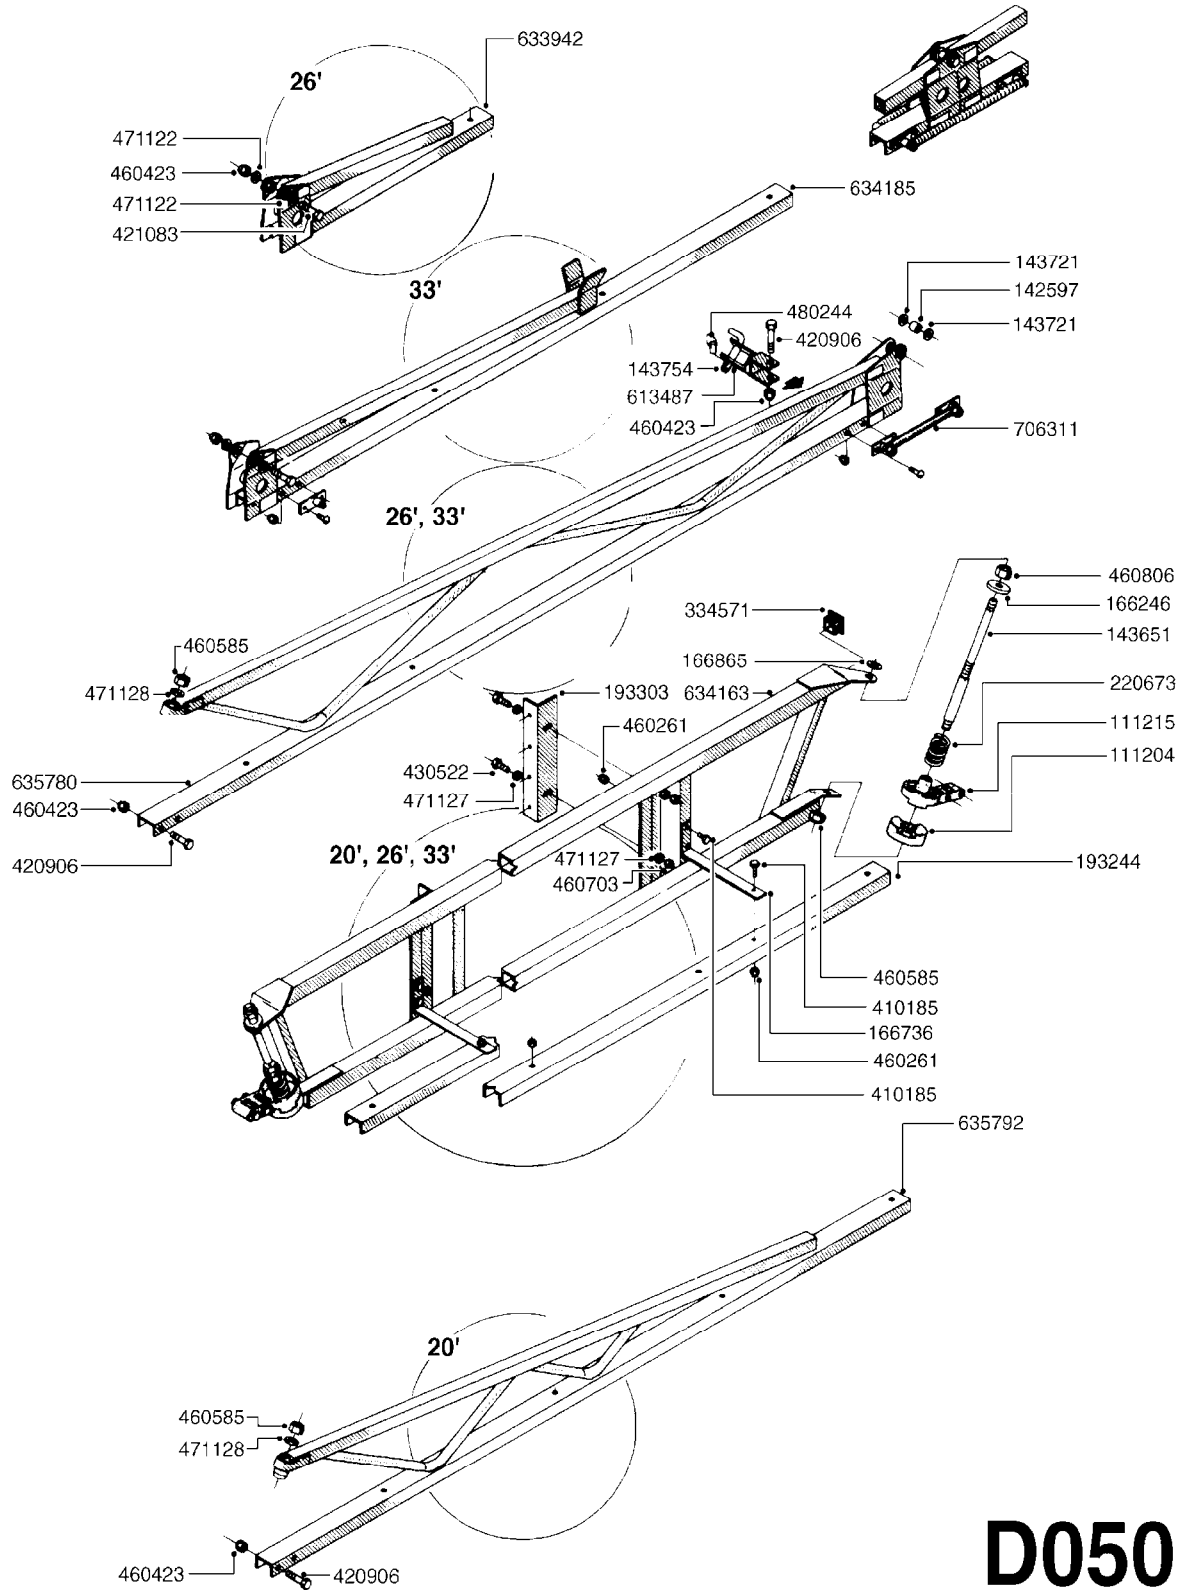

BOOM - SB 20' 26' 33'
D050-HIN, 01:01:01

Page 0
Date 02.07.2013 8:43

BOOM - SB 20' 26' 33'
D050-HIN, 01:01:01

Page 1
Date 02.07.2013 8:43

parts-n°	order qty	description
111204	1	CLAW CLUTCH/LOWER D80
111215	1	CLAW CLUTCH/UPPER D80
142597	1	DISTANCE TUBE
143651	1	AXLE M20/M16 L=355 F/BREAKAWAY
143721	1	FRICITION DISC FOR BOOM D30
143754	1	PIN D10 X 56
166246	1	WASHER CUP D53 F.SPRING
166736	1	YOKE FOR SB BOOM
166865	1	WASHER D35/D25X2
193244	1	NOZZLE TRACK 6-8-10 M SB
193303	1	SUPPORTING ARM FOR SB BOOM
220673	1	SPRING F.PIVOT 100 X 51
334571	1	PLUG 40X40X2 F.SQ.TUBE
410185	1	BOLT HEX 8.8 DEL M6X16
420906	1	BOLT HEX 8.8 DEL M10X60
421083	1	BOLT HEX 8.8 DEL M10X65
430522	1	BOLT HEX 8.8 DEL M12X25 FT
460261	1	NUT HEX M6X1 LOCK
460423	1	NUT HEX M10X1.5 LOCK
460585	1	NUT HEX M16X2 LOCK
460703	1	NUT HEX M12X1.75 LOCK
460806	1	NUT HEX M20X2.5 LOCK
471122	1	WASHER D20/D10.5X2 SS
471127	1	WASHER D24/D13X2.5 STAINLESS
471128	1	WASHER D30/D17X3
480244	1	PIN SNAP D4.5
613487	1	TRANSPORT FITTINGS FOR SB BOOM
633942	1	OUTER BOOM WING 26', 28' SB
634163	1	CENTER SECTION - 20',26',33'
634185	1	BOOM WING OUTER PART 33' SB
635780	1	INNER WING SEC. 26',28',33'SB
635792	1	BOOM WING - 20',21'SB-BOOM
706311	1	SPRING WITH HAND-GRIB