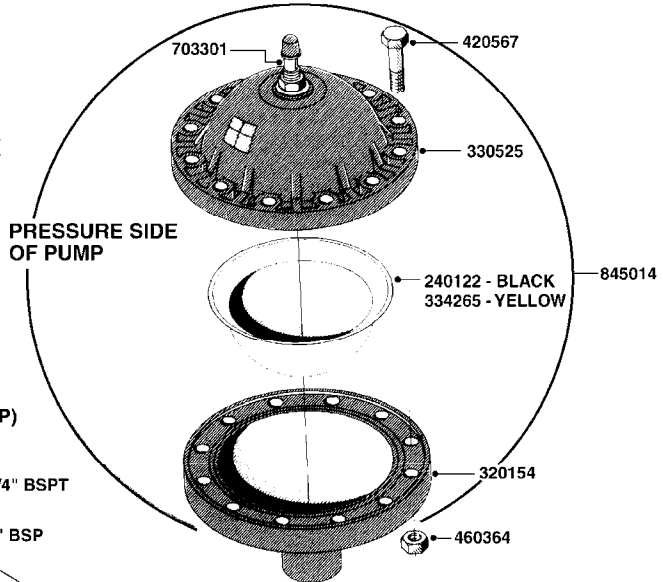

Housing for Yellow Diaphragm-

The groove on the lower housing of a the Pressure Damper is recognized by the extra lip on the bottom inside of the groove. For this style Pressure Damper, you need the YELLOW diaphragm (334265).

PRESSURE SIDE OF PUMP