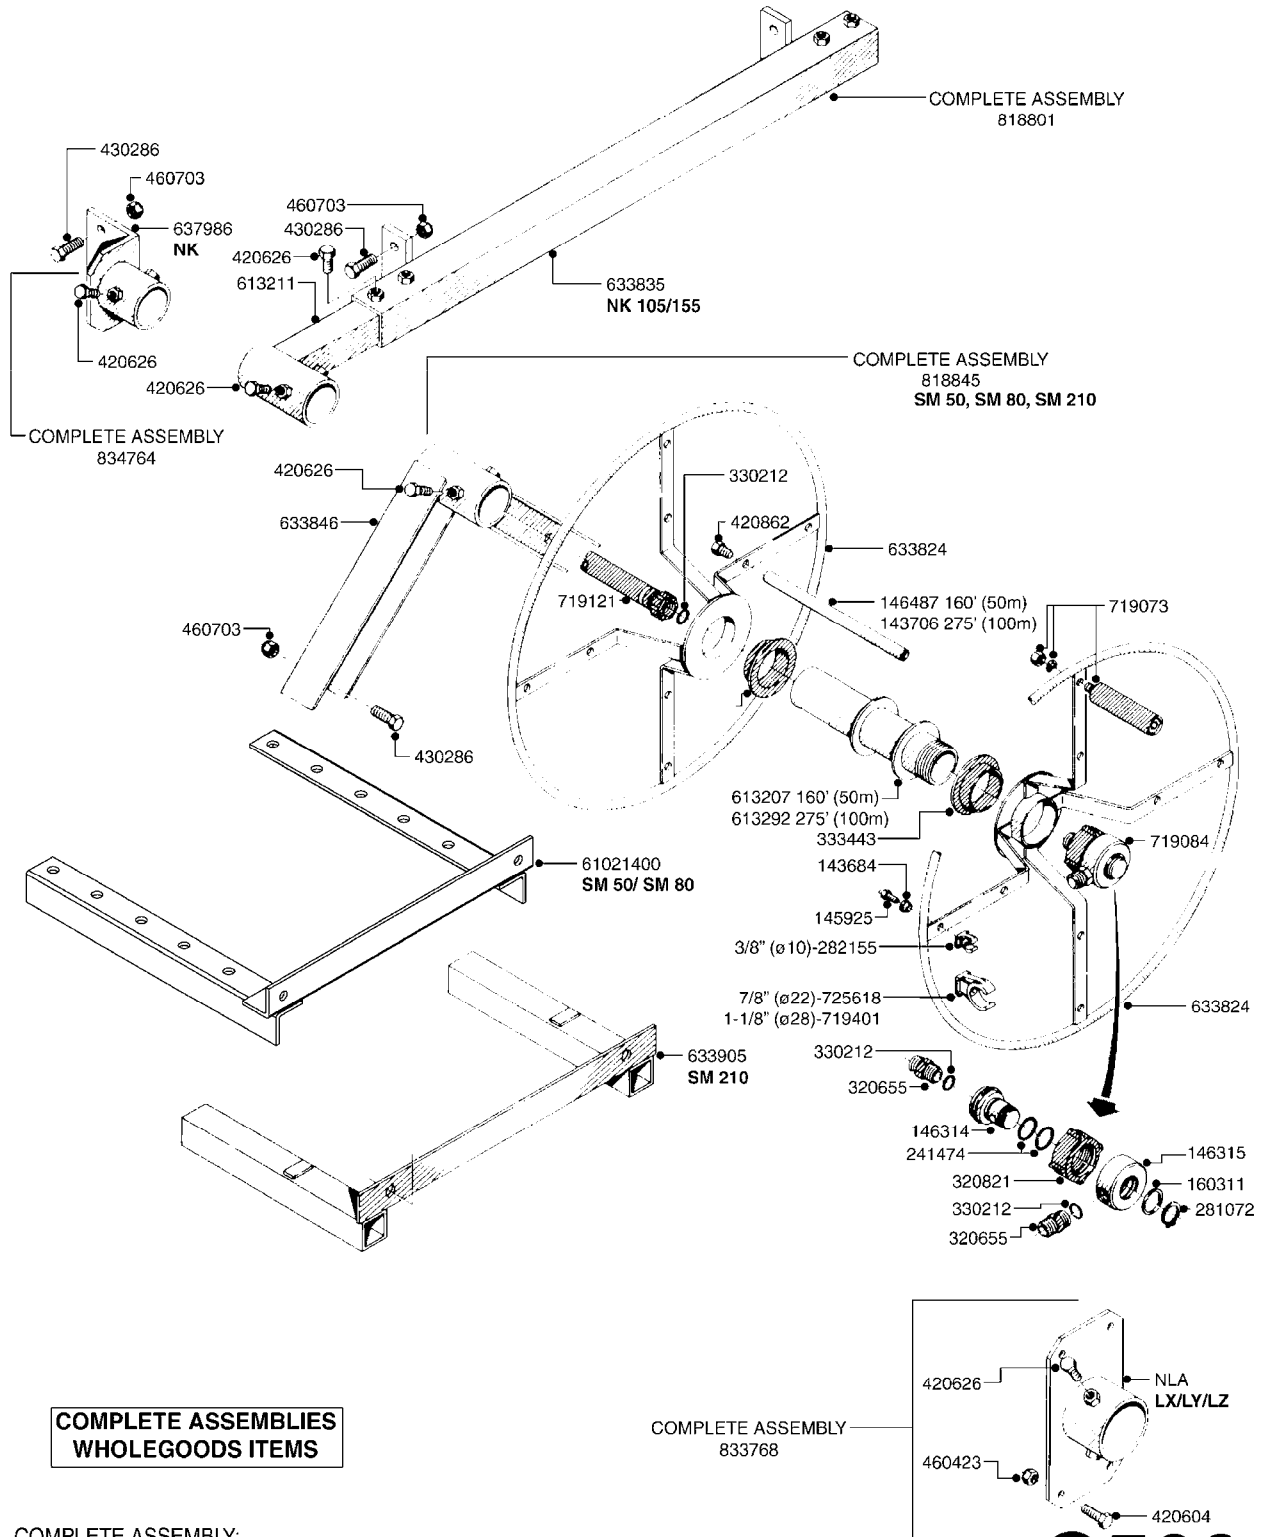

G500

HOSE REEL ASSEMBLIES
G500-HIN, 09:04:13

Page 1
Date 02.07.2013 8:42

parts-n°	order qty	description
143684	1	BUSHING F. HOSE REEL
143706	1	SPACER TUBE F. 275' HOSE REEL
145925	1	NIPPLE M10 M6
146314	1	UNION BUSHING F.HOSE REEL
146315	1	RING FOR HOSE REEL
146487	1	SPACER ROD F/HOSE REEL 225mm
160311	1	WASHER D30/D20.4X2
241474	1	O-RING NITRIL
281072	1	SNAP-RING OUTER 20X1.20
282155	1	CLIP F.TUBE SUPPORT
320655	1	FITT.DK HN 1/2"-1/2" BSP
320821	1	FITT.DK NUT 1-1/2" BSP
330212	1	O-RING D19/D14X2.4 F.1/2"NUT
333443	1	BUSHING F. HOSE REEL
420604	1	BOLT HEX 8.8 DEL M10X25 FT
420626	1	BOLT HEX 8.8 DEL M10X20 FT
420862	1	BOLT HEX 8.8 DEL M10X16 FT
430286	1	BOLT HEX 8.8 DEL M12X30 FT
460423	1	NUT HEX M10X1.5 LOCK
460703	1	NUT HEX M12X1.75 LOCK
613207	1	CENTER TUBE FOR 164'HOSE REEL
613211	1	HOSE REEL NK 80/105
613292	1	CENTER TUBE 100 MM
633824	1	SIDE FOR HOSE REEL
633835	1	OUTER TUBE NK 300-600
633846	1	FITTING FOR HOSE REEL TR2/TR3
633905	1	BRKTS. HOSE REEL SM210
637986	1	CLAMP FITTING HOSE REEL
719073	1	HANDLE ASSY. F. HOSE REEL
719084	1	SWIVEL F.HOSE REEL
719121	1	HOSE 1/2'X2500M NUT
719401	1	CLIPS F.PISTOL ASSY.
725618	1	CLIP WHITE PLASTIC SNAP TYPE
818377	1	REEL FOR HOSE 160' X 3/8"
818381	1	REEL FOR HOSE 320' X 3/8'
818801	1	BKT.HOSE REEL MOUNT NL/NK/BOOM
818845	1	BKT.HOSE REEL SM210
833768	1	HOLDER F. HOSE REEL
834764	1	BKT.HOSE REEL MOUNT ESTATE SPR
61021400	1	BKT. BOOM MOUNT SM53/80 US