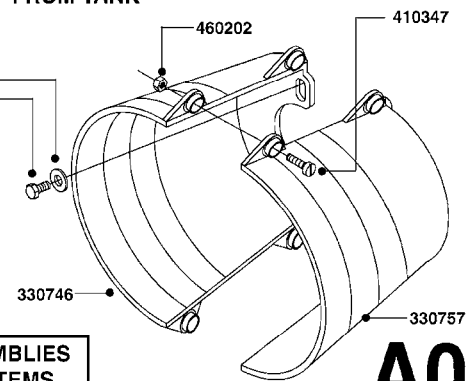

- 821623 - 600 WITH COUPLER
- 821624 - 600 W/ MOUNTING BASE
- 821625 - 600 GAS DRIVEN - BELT DRIVE

**COMPLETE ASSEMBLIES
WHOLEGOODS ITEMS**