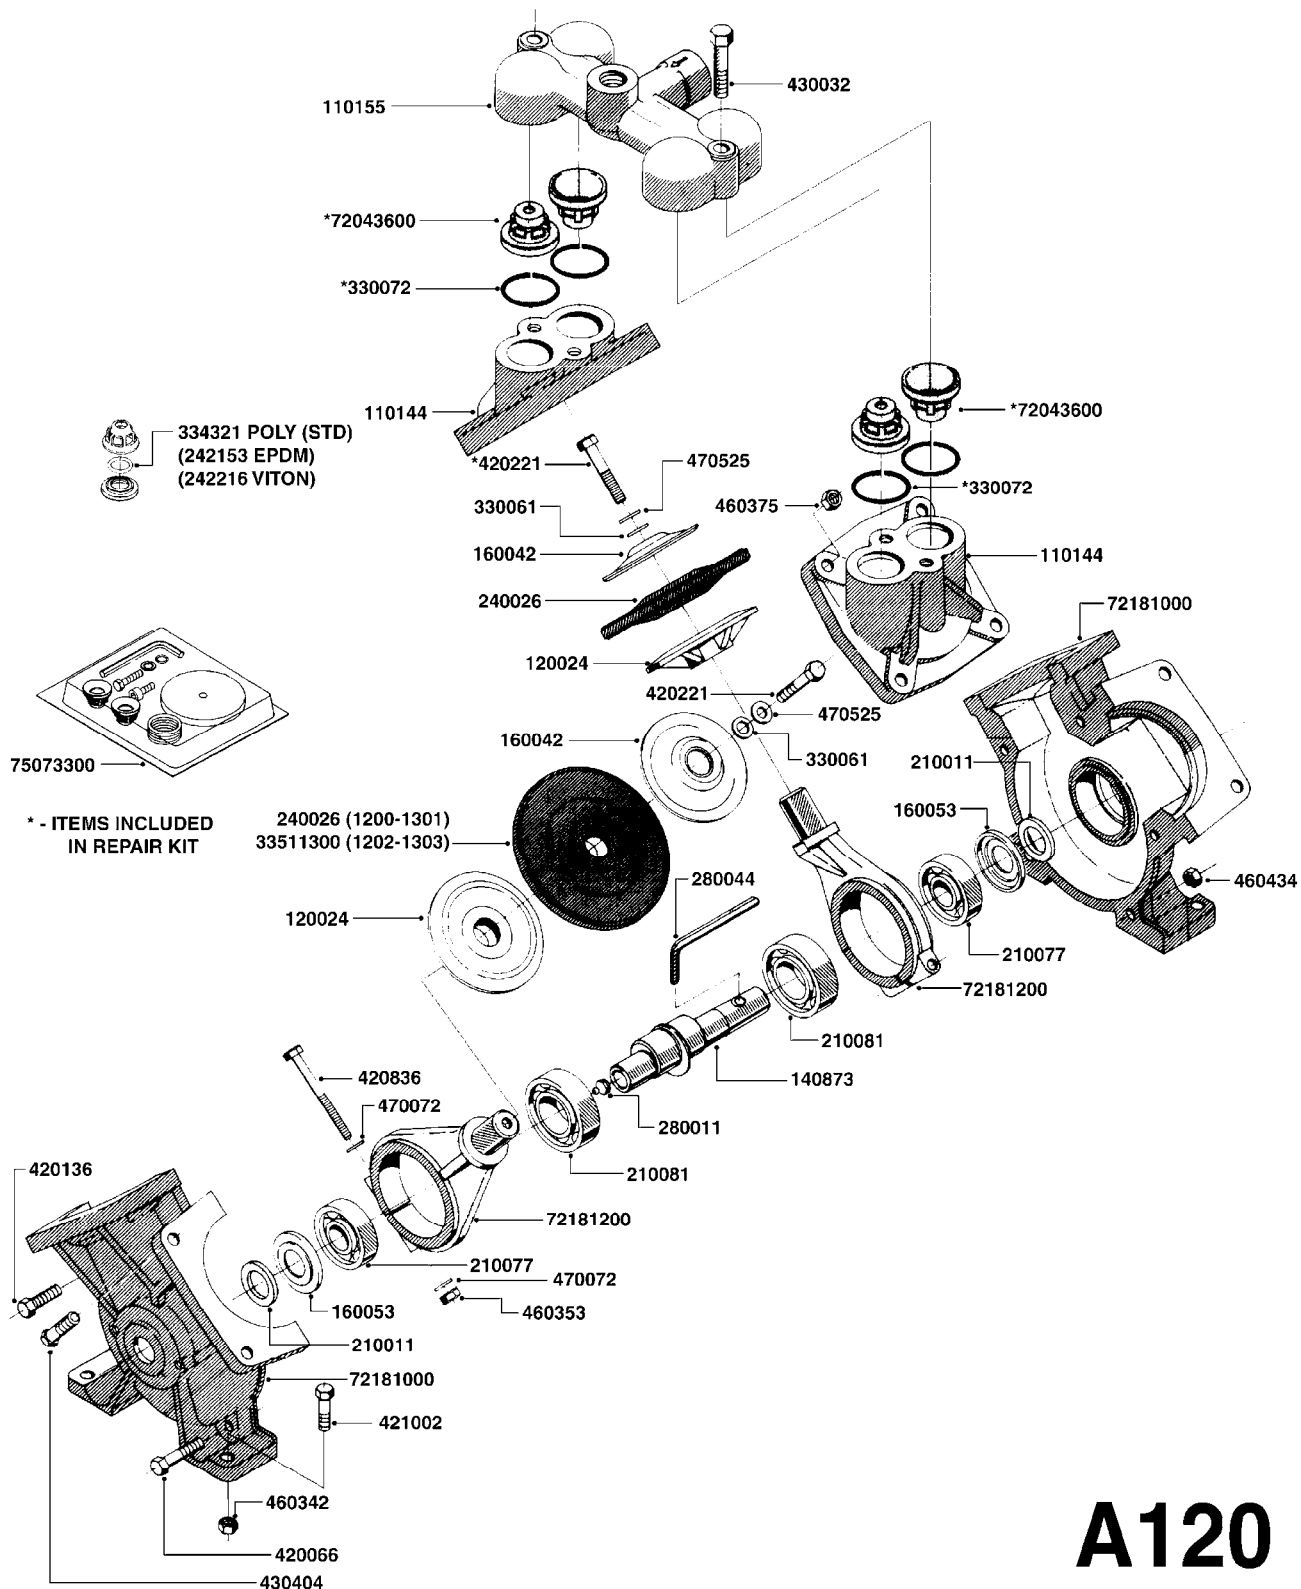

PUMP - 1200 W/ MOUNTING BASE
A120-HIN, 01:11:11

Page

0

Date

02.07.2013

8:41

PUMP - 1200 W/ MOUNTING BASE
A120-HIN, 01:11:11

Page 1

Date 02.07.2013 8:41

parts-n°	order qty	description
110144	1	DIAPHRAGM COVER alt 72181100
110155	1	VALVE CHAMBER F. 1200 PUMP
120024	1	DIAPHRAGM BACK DISC 1200-1300
140873	1	CRANK SHAFT MODEL 1202-9MM
160042	1	DIAPHRAGM UPPER DISC 1200-1300
160053	1	DUST PLATE
210011	1	SEAL FELT D39/23 X 4
210077	1	BEARING BALL 6305
210081	1	BEARING BALL 6307
240026	1	DIAPHRAGM MODEL 1200/1301
242153	1	O-RING D26X4 EPDM
242216	1	O-RING VITON F/1202/1302/462
280011	1	GREASE NIPPLE 1/8' H TR
280044	1	KEY HEXAGON W6 3/16'
330061	1	O-RING D16/D11X2,5
330072	1	O-RING D53.5/D45.5X4
334321	1	O-RING POLY. 34.0x26.0x4.0
420066	1	BOLT HEX 8.8 DEL 3/8"X50MM
420136	1	BOLT HEX 8.8 RAW 3/8'X30MM
420221	1	BOLT HEX 7/16'X2-1/4'
420836	1	BOLT HEX 8.8 RAW M8X85
421002	1	BOLT HEX 8.8 DEL M10X30 FT
430032	1	BOLT HEX 8.8 RAW 1/2'X55MM
430404	1	BOLT HEX 8.8 DEL M12X50
460342	1	NUT HEX M10
460353	1	NUT HEX M8 BLACK
460375	1	NUT HEX M12 BLACK
460434	1	NUT HEX 3/8' NC BLACK
470072	1	WASHER D15/D8X.5 LOCK
470525	1	WASHER D19/D11.5X2.5
33511300	1	DIAPHRAGM 1202-1303 POLY 2006
72043600	1	VALVE FOR 462/463
72181000	1	HOUSING, PUMP, 1203 RED
72181200	1	CONNECTING ROD FOR 1203 W/M12
75073300	1	PUMP KIT 1200/1202 "06"