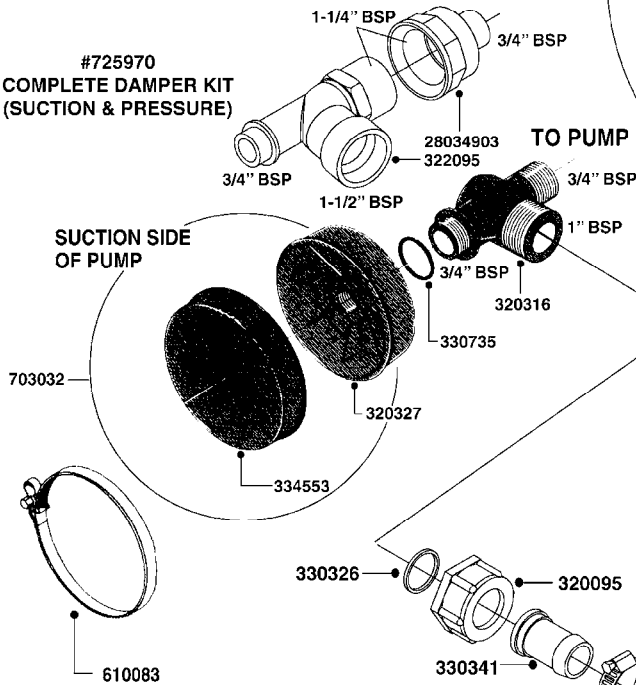

**#725970
COMPLETE DAMPER KIT
(SUCTION & PRESSURE)**