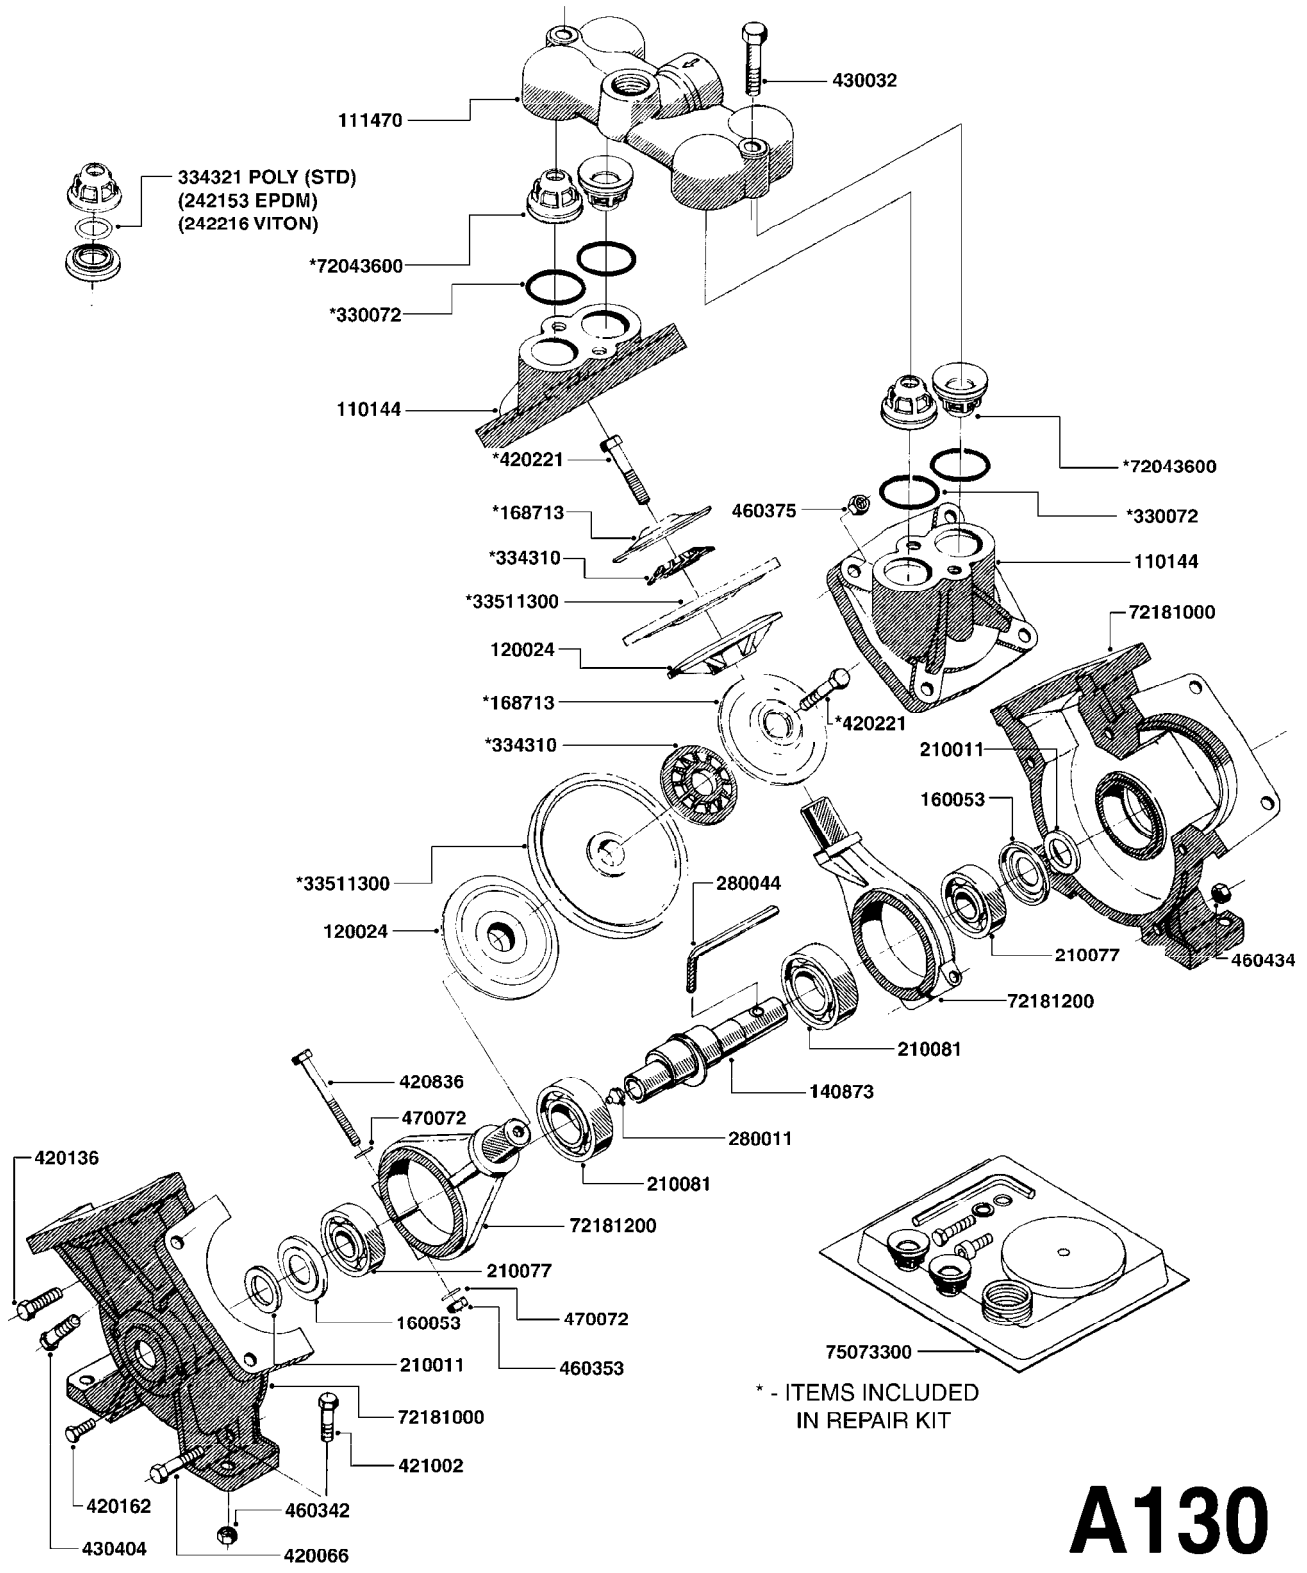

A130

PUMP - 1202 W/MOUNTING BASE
A130-HIN, 01:11:11

Page 1
Date 02.07.2013 8:41

parts-n°	order qty	description
110144	1	DIAPHRAGM COVER alt 72181100
111470	1	VALVE CHAMBER 1202
120024	1	DIAPHRAGM BACK DISC 1200-1300
140873	1	CRANK SHAFT MODEL 1202-9MM
160053	1	DUST PLATE
168713	1	WASHER1202/1302/462METAL161172
210011	1	SEAL FELT D39/23 X 4
210077	1	BEARING BALL 6305
210081	1	BEARING BALL 6307
242153	1	O-RING D26X4 EPDM
242216	1	O-RING VITON F/1202/1302/462
280011	1	GREASE NIPPLE 1/8' H TR
280044	1	KEY HEXAGON W6 3/16'
330072	1	O-RING D53.5/D45.5X4
334310	1	NYLON WASHER 1202/1302/462
334321	1	O-RING POLY. 34.0x26.0x4.0
420066	1	BOLT HEX 8.8 DEL 3/8"X50MM
420136	1	BOLT HEX 8.8 RAW 3/8"X30MM
420162	1	BOLT HEX 8.8 DEL 3/8"X15MM
420221	1	BOLT HEX 7/16'X2-1/4'
420836	1	BOLT HEX 8.8 RAW M8X85
421002	1	BOLT HEX 8.8 DEL M10X30 FT
430032	1	BOLT HEX 8.8 RAW 1/2'X55MM
430404	1	BOLT HEX 8.8 DEL M12X50
460342	1	NUT HEX M10
460353	1	NUT HEX M8 BLACK
460375	1	NUT HEX M12 BLACK
460434	1	NUT HEX 3/8' NC BLACK
470072	1	WASHER D15/D8X.5 LOCK
33511300	1	DIAPHRAGM 1202-1303 POLY 2006
72043600	1	VALVE FOR 462/463
72181000	1	HOUSING, PUMP, 1203 RED
72181200	1	CONNECTING ROD FOR 1203 W/M12
75073300	1	PUMP KIT 1200/1202 "06"