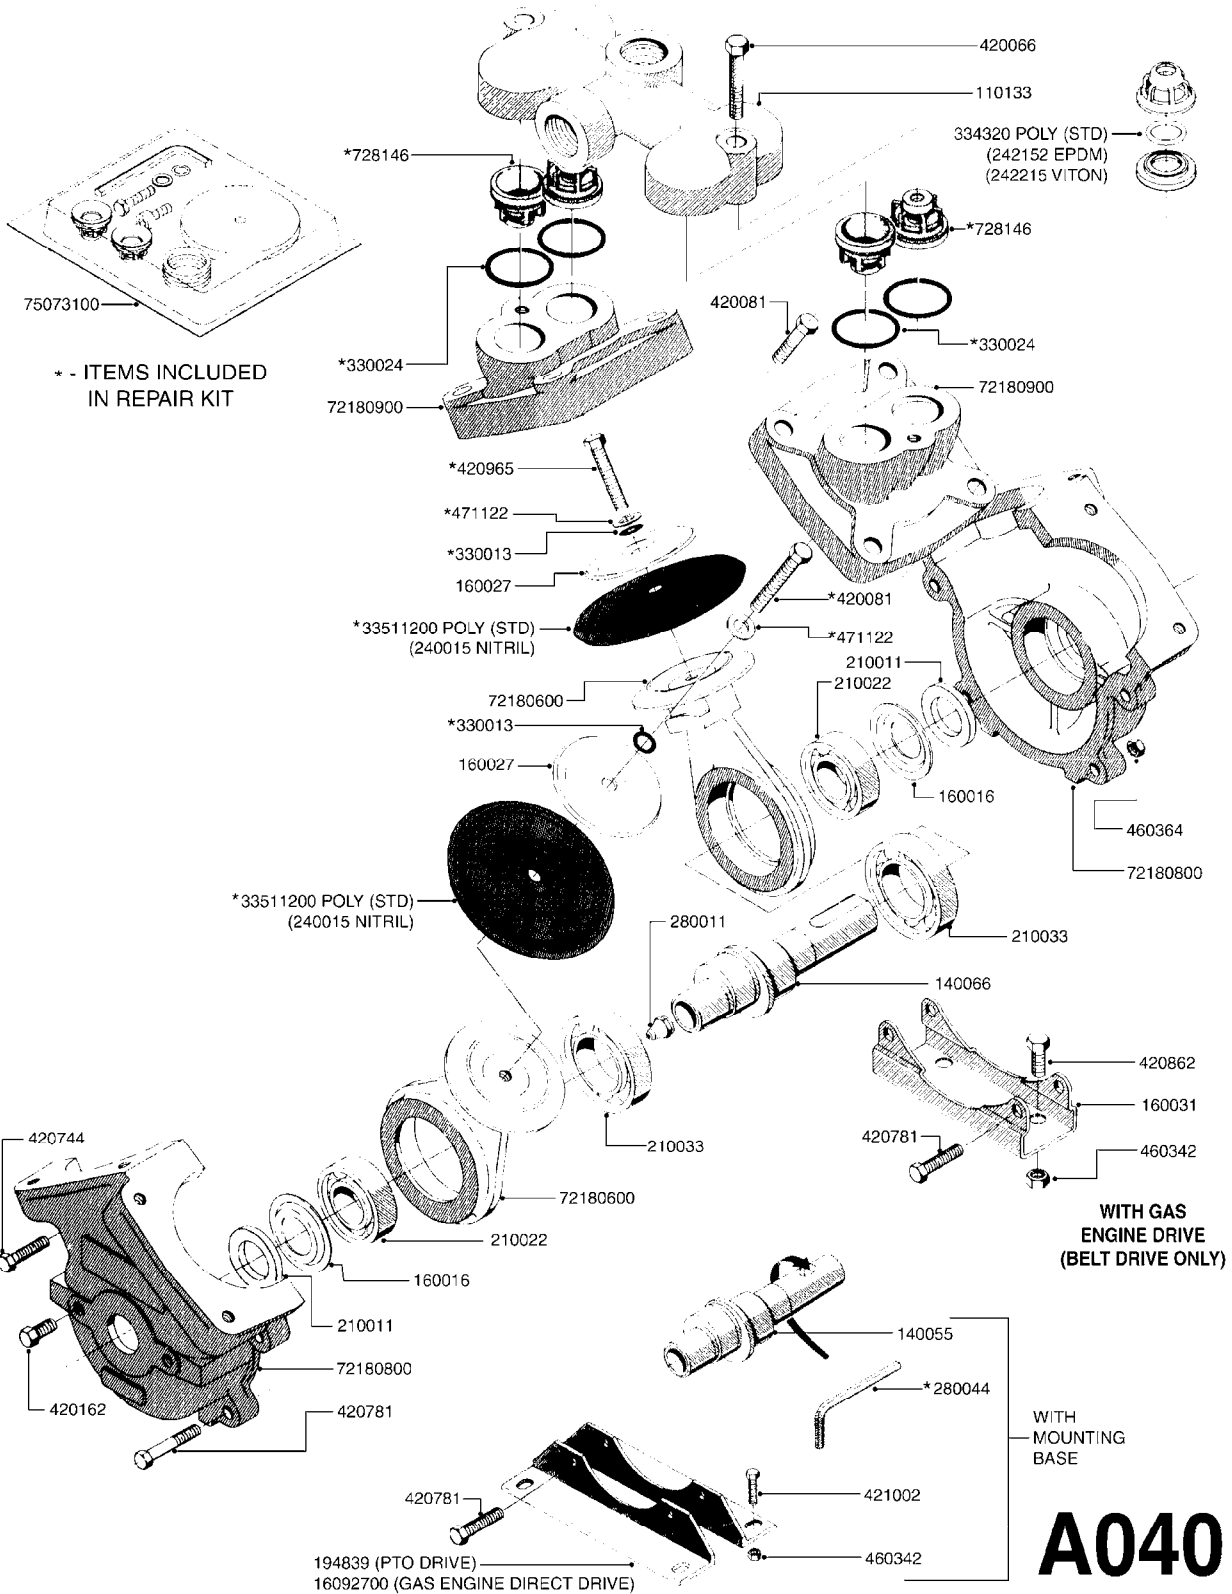

PUMP - 600
A040-HIN, 28:05:13

PUMP - 600
A040-HIN, 28:05:13

Page 1
Date 02.07.2013 8:41

parts-n°	order qty	description
110133	1	VALVE CHAMBER MOD 600 PAINTED
140055	1	CRANK SHAFT, MODEL 600
140066	1	CRANK SHAFT, MODEL 600/4
160016	1	DUST PLATE
160027	1	DIAPHRAGM UPPER DISC 500-600
160031	1	BASE PLATE MODEL 500-600
194839	1	ANGLE IRON FOOT, M 500-600 RED
210011	1	SEAL FELT D39/23 X 4
210022	1	BEARING BALL 6205
210033	1	BEARING BALL 6007
240015	1	DIAPHRAGM MODEL 500-600 NITRIL
242152	1	O-RING D18.2X3 EPDM
242215	1	O-RING D18X3 VITON
280011	1	GREASE NIPPLE 1/8' H TR
280044	1	KEY HEXAGON W6 3/16'
330013	1	O-RING D15/D10X2.5 F.3/8"NUT
330024	1	O-RING D41,1/D34.5 X 3,5
334320	1	O-RING D18X3 POLYURETHANE
420066	1	BOLT HEX 8.8 DEL 3/8"X50MM
420081	1	BOLT HEX 8.8 DEL 3/8"X40MM
420162	1	BOLT HEX 8.8 DEL 3/8"X15MM
420744	1	BOLT HEX 8.8 DEL M8X40
420781	1	BOLT HEX 8.8 DEL M8X50
420862	1	BOLT HEX 8.8 DEL M10X16 FT
420965	1	M10X40 MACHINE SCREW STAINLESS
421002	1	BOLT HEX 8.8 DEL M10X30 FT
460342	1	NUT HEX M10
460364	1	NUT HEX M8 GALV.
471122	1	WASHER D20/D10.5X2 SS
728146	1	VALVE FOR 361(726890/707932)
16092700	1	PUMP MOUNT PLATE TALL 500/600
33511200	1	DIAPHRAGM 500-603 PUR 2006
72180600	1	CONNECTING ROD FOR 503-603 M10
72180800	1	PUMP HOUSING 603 RED W/BOLTS
72180900	1	DIAPHRAGM COVER MOD. 600
75073100	1	PUMP KIT 600 "06"