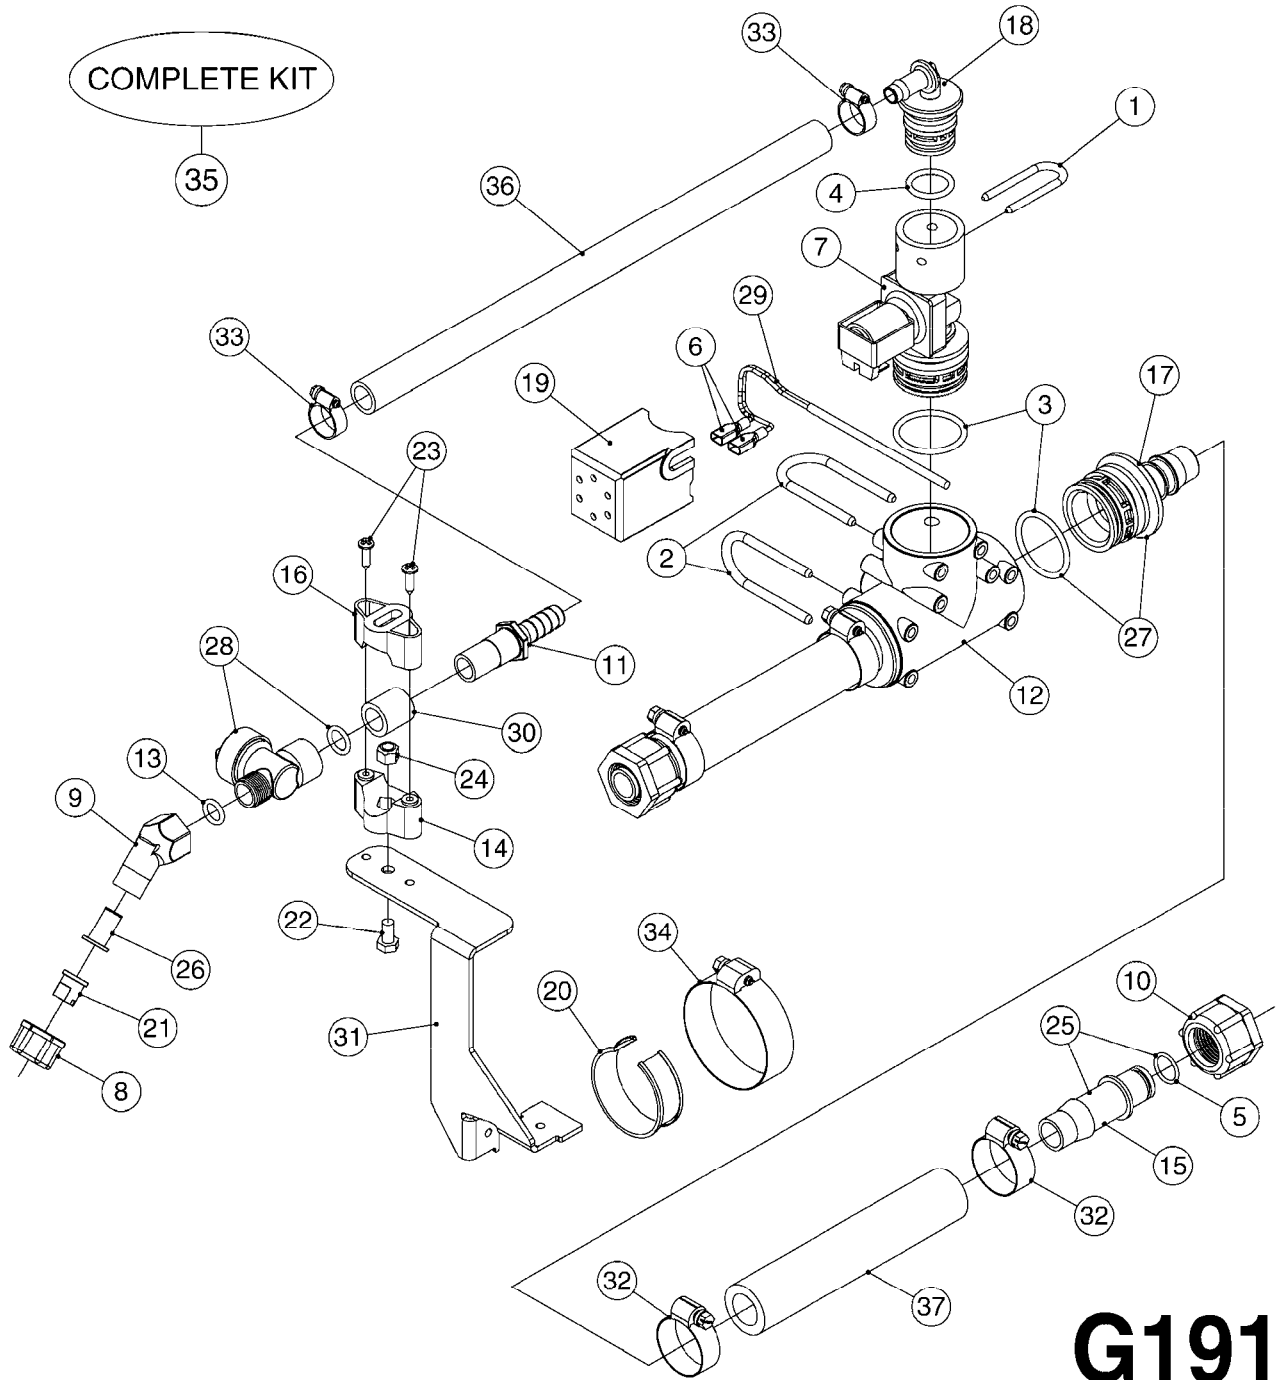

G191

ELECTRIC END NOZZLE KIT '09
G191-HIN, 09:05:13

Page 1
Date 02.07.2013 8:41

Pos.	parts-n°	order qty	description
1	145994	1	FITT.DK S-40 FORK
2	145995	1	FITT.DK S-53 FORK
3	242354	1	O-RING D32.2X3.0 VITON F.S-53
4	242355	1	O-RING D19.2X3.0 VITON F.S-40
5	242594	1	O-RING D14 X 1.78 SCH.70-EPDM
6	261539	1	SPADE F.ELEC CONNEX BLUE INSUL
7	262104	1	VALVE, SOLENOID, S53/S40
8	320187	1	FITT.DK CAP 3/8" BSP BLACK
9	320191	1	FITT.DK ELB 3/8' BSP 45 DEGREE
10	320283	1	FITT.DK NUT 3/4"BSP
11	320891	1	FITT.DK HB 3/8'- 3/8' BSP
12	322352	1	FITT.DK S-53 TEE
13	330013	1	O-RING D15/D10X2.5 F.3/8"NUT
14	333012	1	NOZZLE HOLD. UPPER PART
15	334044	1	FITT.DK HB 3/4' F. 3/4' CAP
16	334220	1	YOKE, UPPER NOZZLE BODY
17	334229	1	FITT.DK S-53 STR.3/4"
18	334237	1	FITT.DK S-40 ELB.3/8'
19	334965	1	COVER FOR S53 SOLENOID VALVE
20	341291	1	RUBBER HOSE CLAMP COVER 130MM
21	370392	1	NOZZLE END FAN 1850-G 300
22	410546	1	BOLT HEX SS M6X12 FT
23	440665	1	SCREW M4.2X16 STAINLESS
24	460261	1	NUT HEX M6X1 LOCK
25	724621	1	FITT.DK HB 3/4"ASSY F.3/4" NUT
26	725042	1	SCREEN 80 MESH W.GASKET, RED
27	726558	1	FITT.DK S53 STR. 3/4" W. ORING
28	729610	1	NOZZLE ASSY. NON DRIP 3/8 THRD
29	983087	1	ELEC. CABLE 2 WIRE X 0.75MM
30	10631003	1	HOSE R X CLEAR BRAID.X 1/2 12"
31	16110803	1	NOZZLE BRACKET VAR SPACINGS
32	28029903	1	CLAMP HOSE GEAR P3/4"-S1" 6712
33	28044903	1	CLAMP HOSE GEAR P3/8" 6706
34	28047003	1	CLAMP HOSE GEAR 30 X 50 6732
35	82613203	1	ELECTRIC END NOZZLE KIT 2009
36	92701703	1	HOSE R X3/8" X300PSI WP X0012"
37	92703203	1	HOSE R X3/4" X300PSI WP X0012"