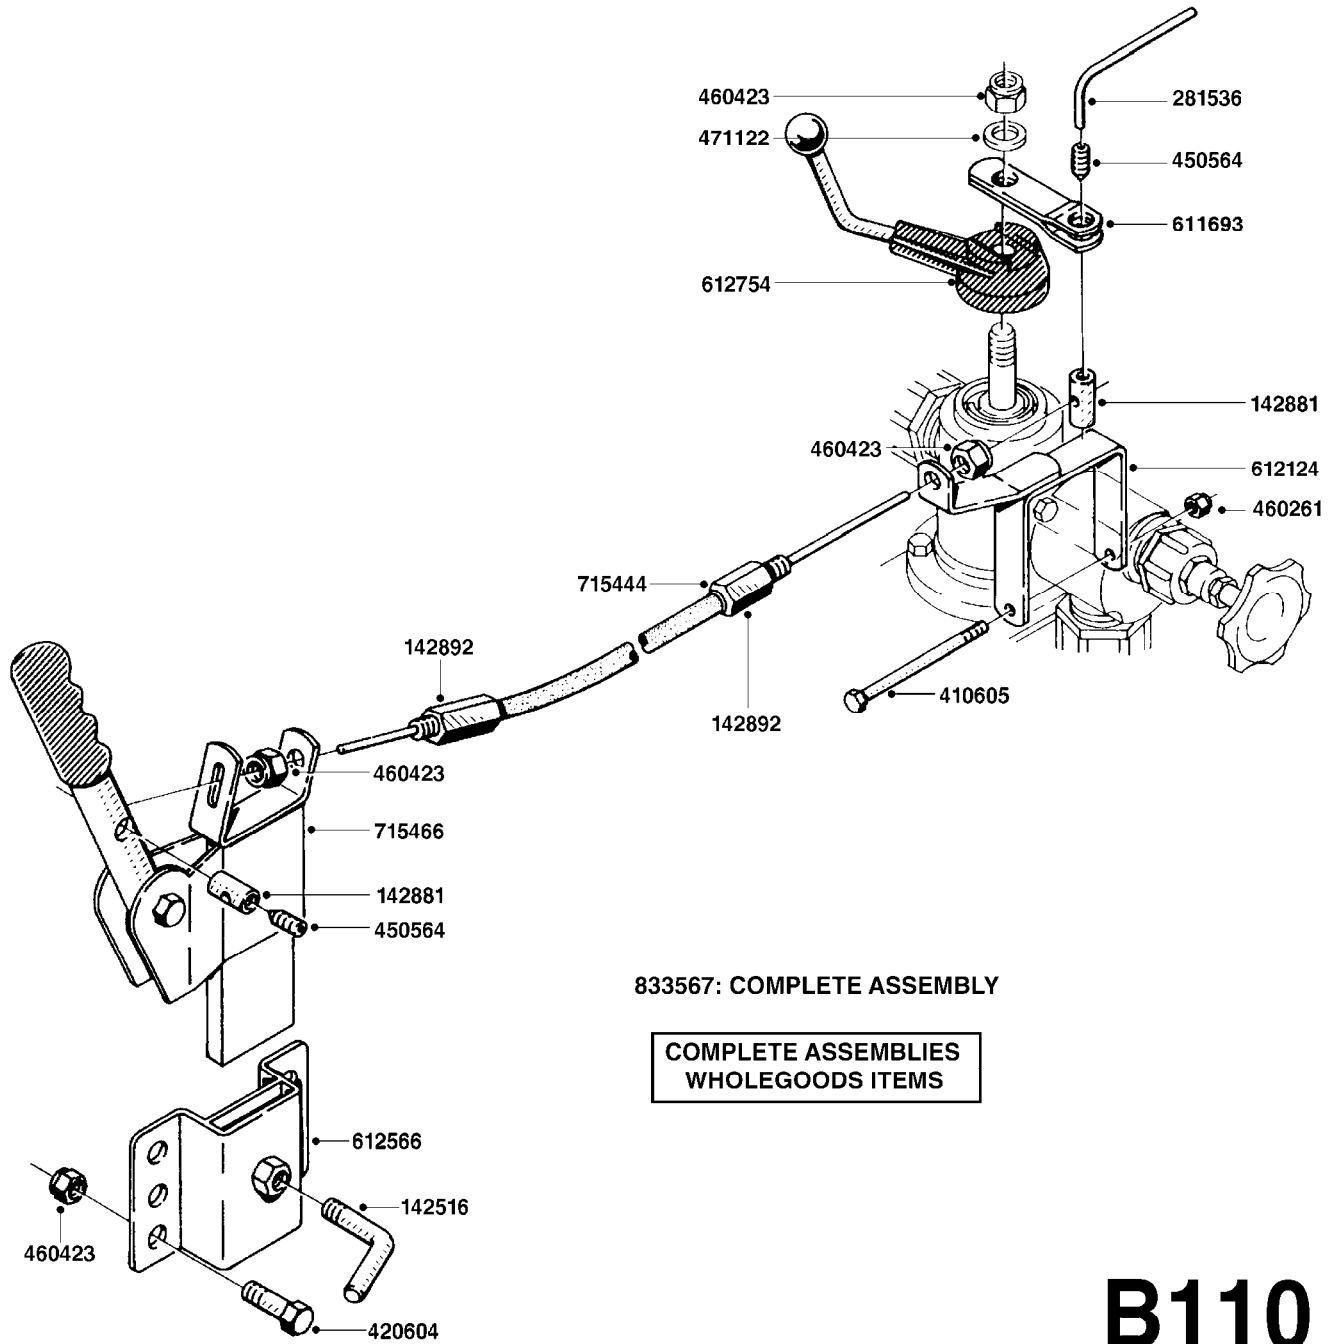

B110

BK-180 REMOTE CONTROL CABLE
B110-HIN, 01:01:01

Page 1

Date 02.07.2013 8:41

parts-n°	order qty	description
142516	1	SCREW SET M10 BENT F. LOCKING
142881	1	WIRE HOLDER FOR REMOTE CONTROL
142892	1	END NIPPLE F.REMOTE CABLE
281536	1	ALLEN WRENCH 3MM
410605	1	BOLT HEX 8.8 DEL M6X80
420604	1	BOLT HEX 8.8 DEL M10X25 FT
450564	1	SCREW M6X12 ALLEN
460261	1	NUT HEX M6X1 LOCK
460423	1	NUT HEX M10X1.5 LOCK
471122	1	WASHER D20/D10.5X2 SS
611693	1	ARM FOR REMOTE CONTROL BK180
612124	1	BRACKET FOR OP.UNIT F REM.CTR
612566	1	MOUNT BRACKET F.FAN CABLE ASSY
612754	1	HANDLE FOR REMOTE CONTROL
715444	1	REMOTE CONTROL CABLE COMPLETE
715466	1	MOUNTING PLATE
833567	1	REMOTE CONTROL ON/OFF BK 180