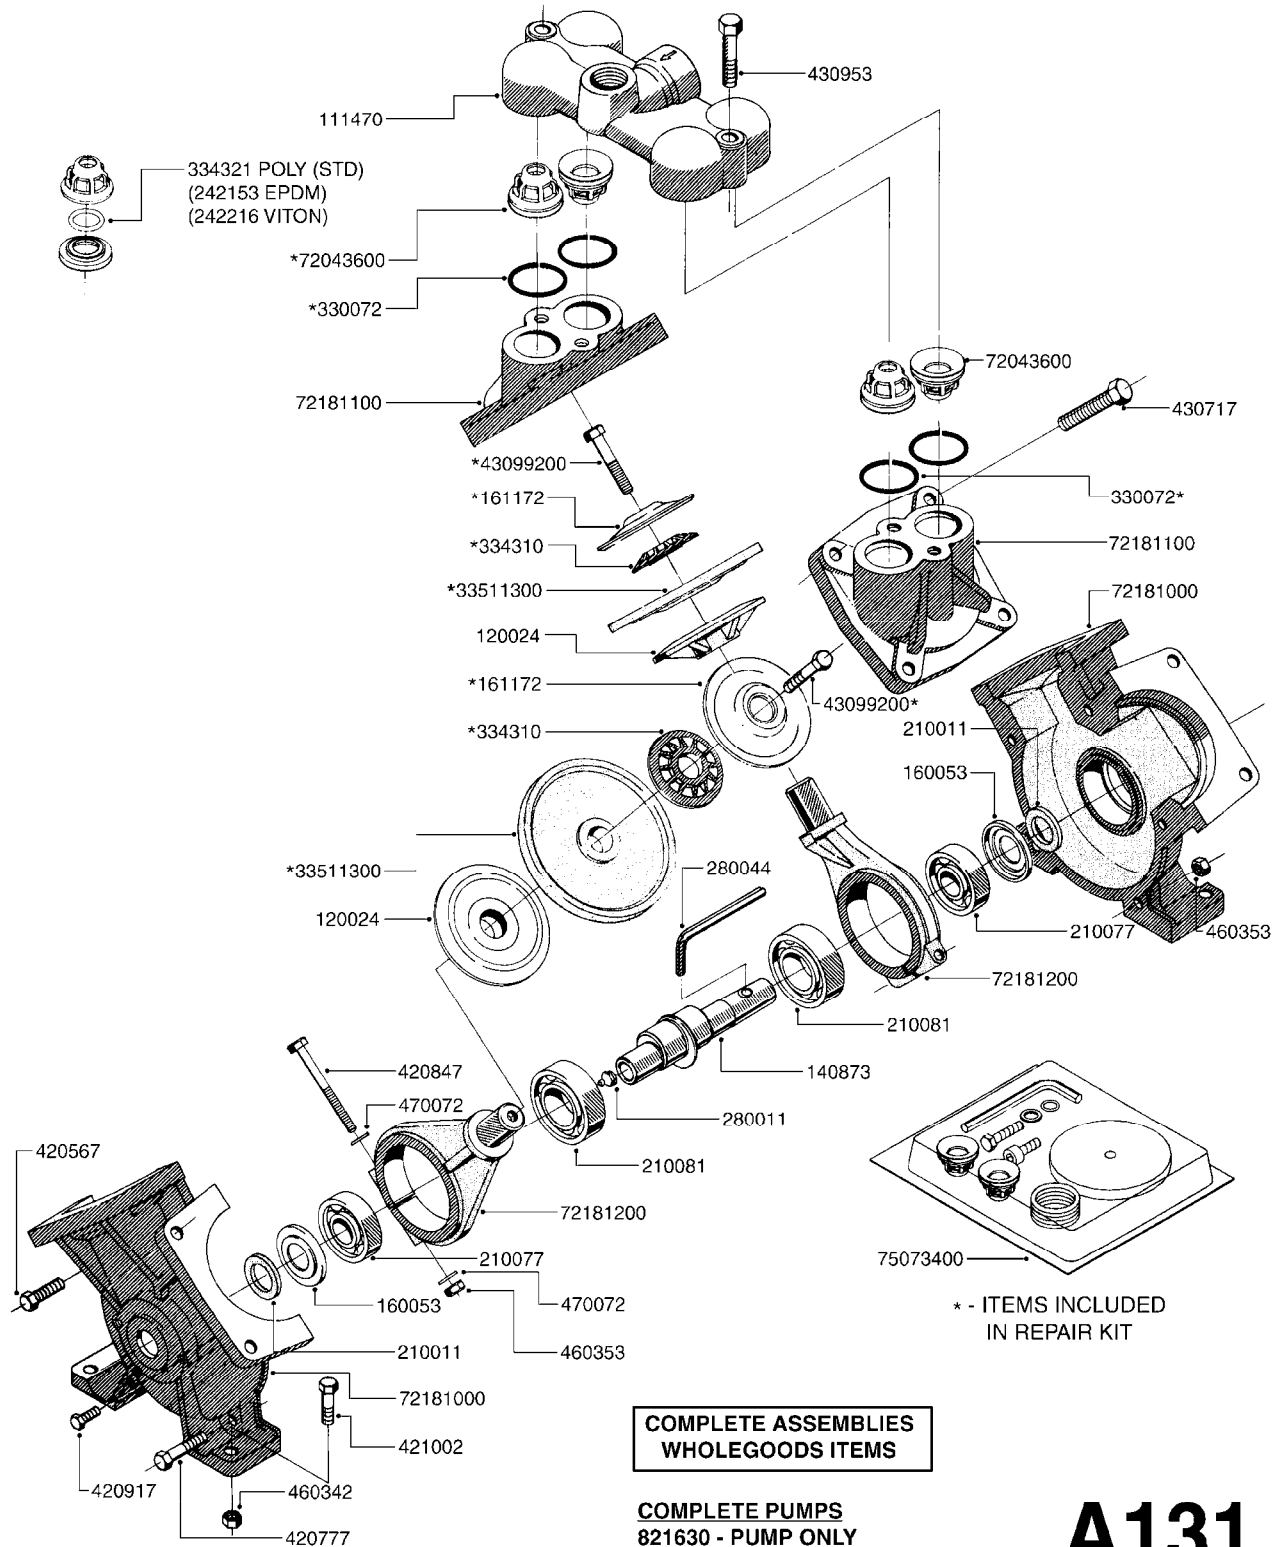

**COMPLETE ASSEMBLIES
WHOLEGOODS ITEMS**

COMPLETE PUMPS
821630 - PUMP ONLY
10396003 - WITH PTO & DAMPER

A131

PUMP - 1203 W/MOUNTING BASE
A131-HIN, 08:11:11

Page 1
Date 02.07.2013 8:41

parts-n°	order qty	description
111470	1	VALVE CHAMBER 1202
120024	1	DIAPHRAGM BACK DISC 1200-1300
140873	1	CRANK SHAFT MODEL 1202-9MM
160053	1	DUST PLATE
161172	1	DIAPHRAGM DISC F. 1203/1303
210011	1	SEAL FELT D39/23 X 4
210077	1	BEARING BALL 6305
210081	1	BEARING BALL 6307
242153	1	O-RING D26X4 EPDM
242216	1	O-RING VITON F/1202/1302/462
280011	1	GREASE NIPPLE 1/8' H TR
280044	1	KEY HEXAGON W6 3/16'
330072	1	O-RING D53.5/D45.5X4
334310	1	NYLON WASHER 1202/1302/462
334321	1	O-RING POLY. 34.0x26.0x4.0
420567	1	BOLT HEX 8.8 DEL M8X30 FT
420777	1	BOLT HEX 8.8 RAW M8X50
420847	1	BOLT HEX 8.8 DEL M8X85
420917	1	BOLT HEX 8.8 RAW M8X12 FT
421002	1	BOLT HEX 8.8 DEL M10X30 FT
430717	1	BOLT HEX 8.8 RAW M12x40
430953	1	BOLT, M12 X 55 8.8
460342	1	NUT HEX M10
460353	1	NUT HEX M8 BLACK
470072	1	WASHER D15/D8X.5 LOCK
821630	1	PUMP 1203/9 540RPM
10396003	1	PUMP 1203 C/W PTO 540 RPM
33511300	1	DIAPHRAGM 1202-1303 POLY 2006
43099200	1	BOLT HEX SS M12 X 30 DIN933 A4
72043600	1	VALVE FOR 462/463
72181000	1	HOUSING, PUMP, 1203 RED
72181100	1	DIAPHRAGM COVER 1203/1303+BLTS
72181200	1	CONNECTING ROD FOR 1203 W/M12
75073400	1	PUMP KIT 1203 MM "06"