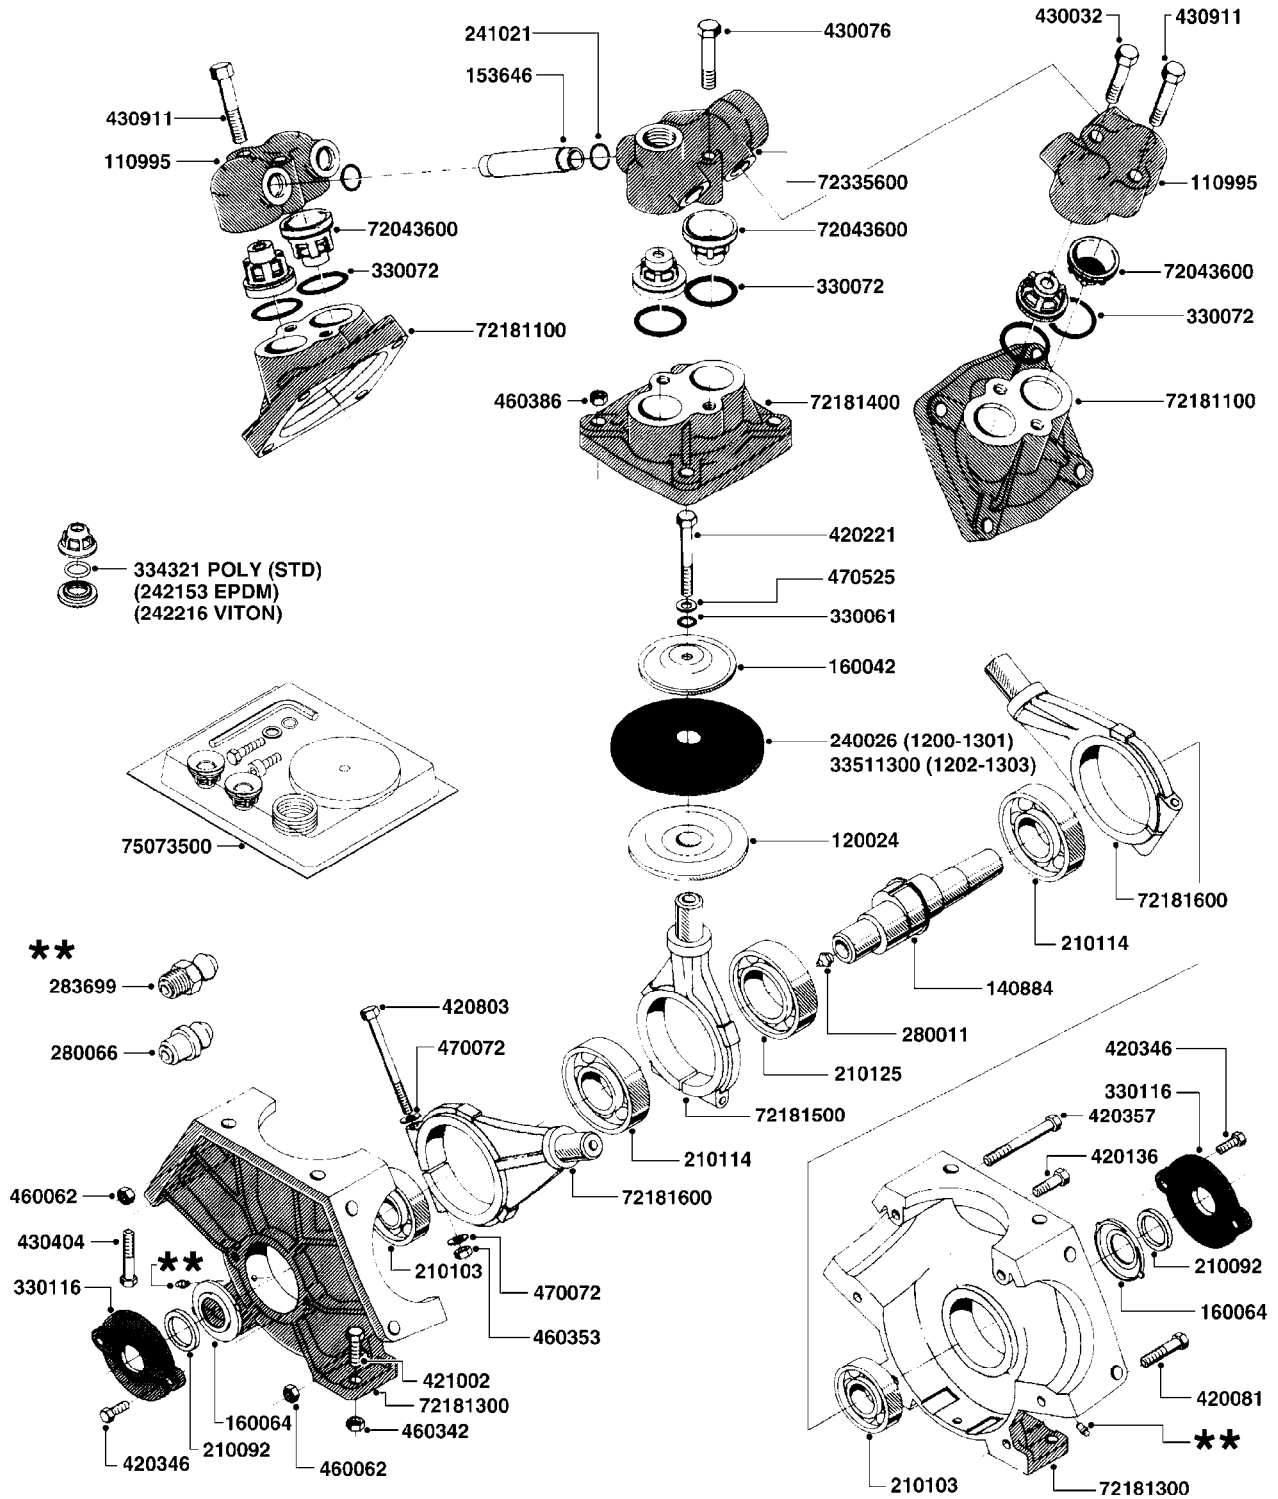

A180

PUMP - 1301 W/ MOUNTING BASE
A180-HIN, 08:11:11

Page 1

Date 02.07.2013 8:41

parts-n°	order qty	description
110995	1	VALVE CHAMBER SIDE MODEL 1301
120024	1	DIAPHRAGM BACK DISC 1200-1300
140884	1	CRANK SHAFT MODEL 1300-9
153646	1	CONNECTION PIPE INLET MOD 1301
160042	1	DIAPHRAGM UPPER DISC 1200-1300
160064	1	DUST PLATE
210092	1	SEAL FELT D43/30X5
210103	1	BEARING BALL 6306
210114	1	BEARING BALL 6308
210125	1	BEARING BALL 6210
240026	1	DIAPHRAGM MODEL 1200/1301
241021	1	O-RING D21,89X2,62 NITRIL
242153	1	O-RING D26X4 EPDM
242216	1	O-RING VITON F/1202/1302/462
280011	1	GREASE NIPPLE 1/8' H TR
280066	1	GREASE NIPPLE H 1A6
283699	1	GREASE NIPPLE M6X1
330061	1	O-RING D16/D11X2,5
330072	1	O-RING D53.5/D45.5X4
330116	1	SEAL RETAINER, MODEL 1300
334321	1	O-RING POLY. 34.0x26.0x4.0
420081	1	BOLT HEX 8.8 DEL 3/8'X40MM
420136	1	BOLT HEX 8.8 RAW 3/8'X30MM
420221	1	BOLT HEX 7/16'X2-1/4'
420346	1	BOLT HEX 8.8 DEL 3/8'X 25MM
420357	1	BOLT HEX 8.8 RAW 3/8'X85MM
420803	1	BOLT HEX 8.8 DEL M8X90
421002	1	BOLT HEX 8.8 DEL M10X30 FT
430032	1	BOLT HEX 8.8 RAW 1/2'X55MM
430076	1	BOLT HEX 8.8 RAW 1/2'X60MM
430404	1	BOLT HEX 8.8 DEL M12X50
430911	1	BOLT HEX 8.8 WG 1/2" x 70MM
460062	1	NUT HEX 3/8' GALV.
460342	1	NUT HEX M10
460353	1	NUT HEX M8 BLACK
460386	1	NUT HEX M12X1.75
470072	1	WASHER D15/D8X.5 LOCK
470525	1	WASHER D19/D11.5X2.5
33511300	1	DIAPHRAGM 1202-1303 POLY 2006
72043600	1	VALVE FOR 462/463
72181100	1	DIAPHRAGM COVER 1203/1303+BLTS
72181300	1	PUMP CASTING 1300 RED W/BOLTS
72181400	1	DIAPHRAGM COVER 1303 W/BOLTS
72181500	1	CONNECTING ROD, CENTER 1303
72181600	1	CONNECTING ROD, SIDE MOD.1300
72335600	1	CENTER VALVE CHAMBER 1302 RED
75073500	1	PUMP KIT 1300/1302 "06"