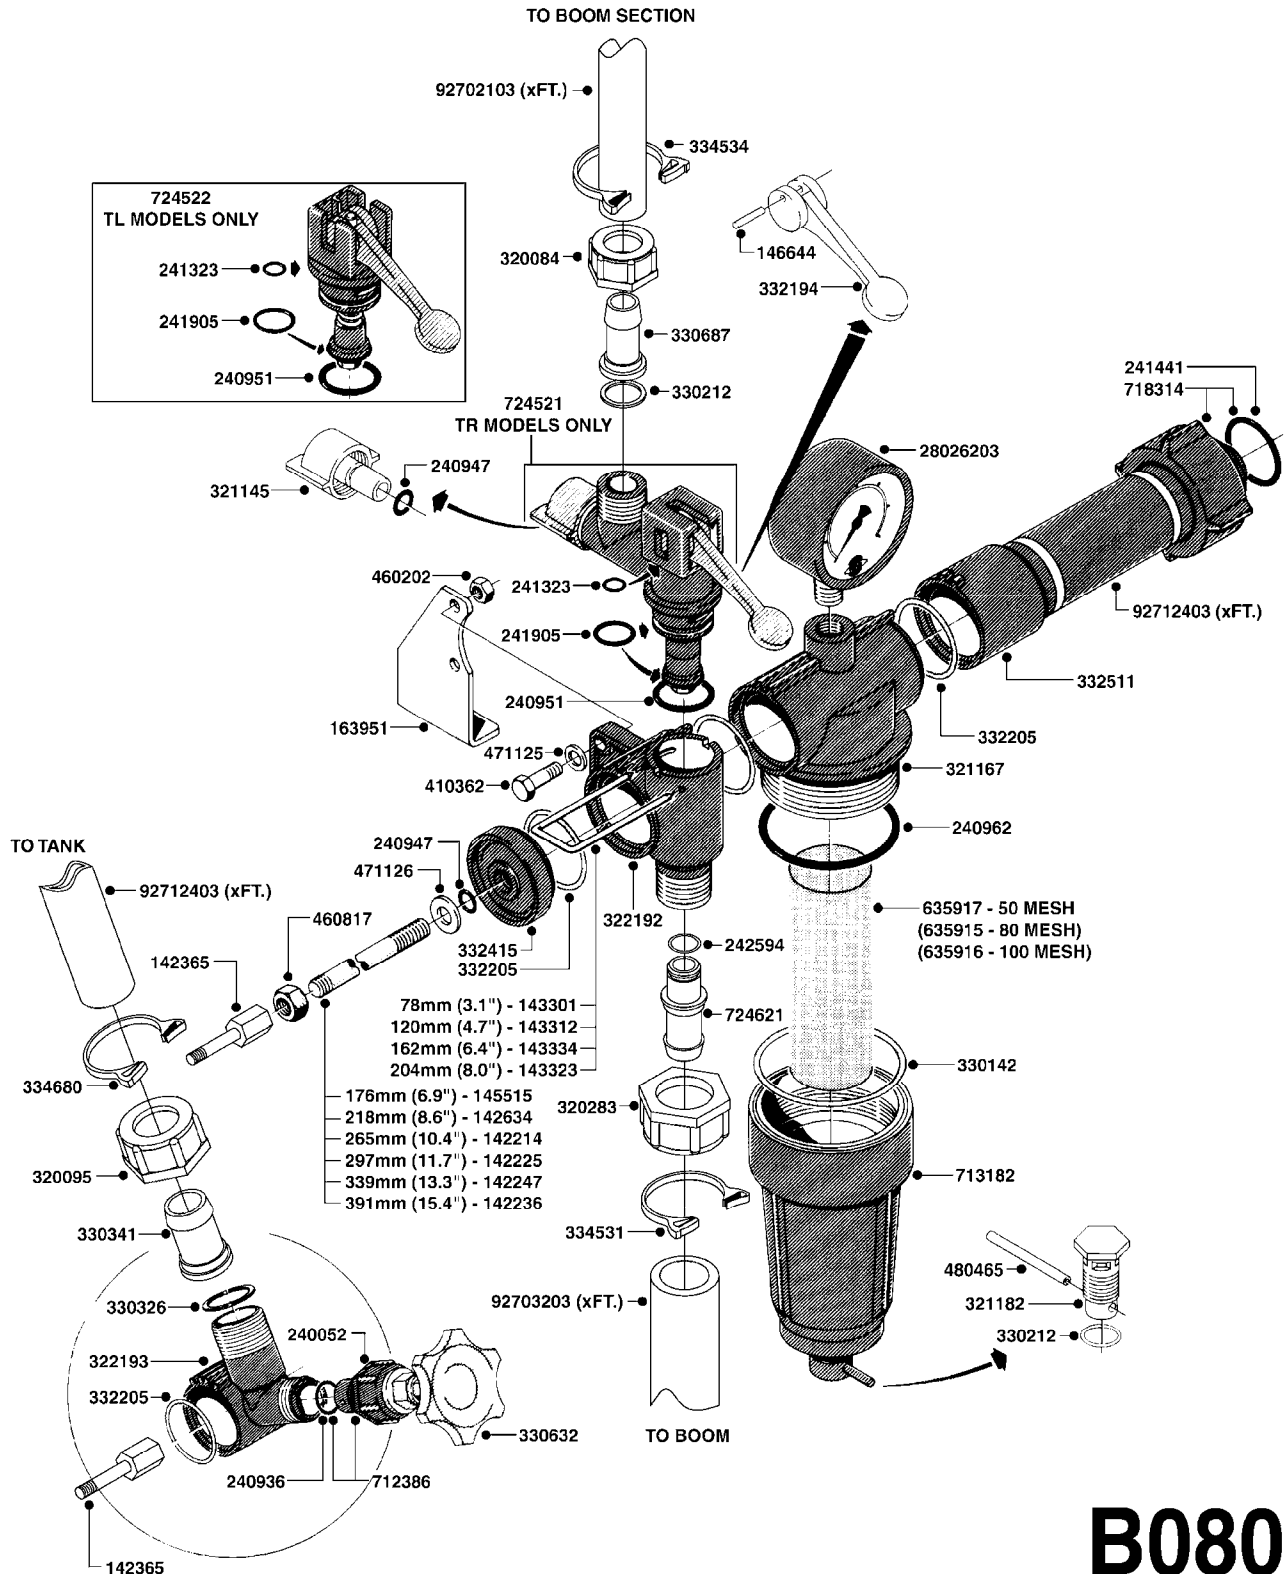

B080

BK-180 BOOM VALVES-MAN.PRE 00
B080-HIN, 19:05:11

Page 1
Date 02.07.2013 8:41

parts-n°	order qty	description
142214	1	STUD BOLT - M8X265, 3 SECTION
142225	1	STUD BOLT 8 X 299 - 6 MODULS
142236	1	STUD BOLT 8 X 381 - 8 MODULS
142247	1	STUD BOLT 8 X 341 - 7 MODULS
142365	1	EXTENSION BOLT F/HARDI MATIC
142634	1	STUD BOLT M8 X 213 - 4 MODULS
143301	1	LOCK CLAMP 78 MM
143312	1	LOCK CLAMP 120 MM
143323	1	LOCK CLAMP 204 MM
143334	1	LOCK CLAMP 162 MM
145515	1	STUD BOLT M8 X 176MM
146644	1	PIN D3X19 STAINLESS
163951	1	MOUNT BRACKET FOR BK180 SECTIO
240052	1	BUSHING/PKNG D11,2/8,4 X 6
240936	1	O-RING D13.3X2.4 NITRIL
240947	1	O-RING D7.3X2.4 NITRIL
240951	1	O-RING D21.2X3 NITRIL
240962	1	O-RING D57,2X3 NITRIL
241323	1	O-RING D5.3X2.4 NITRIL
241441	1	O-RING D29.3X3
241905	1	O-RING 12,3X2,4 VITON DKR.1,05
242594	1	O-RING D14 X 1.78 SCH.70-EPDM
320084	1	FITT.DK NUT 1/2" BSP
320095	1	FITT.DK NUT 1" BSP
320283	1	FITT.DK NUT 3/4"BSP
321145	1	CAP 1/2" RG FOR CONST.PRESSURE
321167	1	FILTER HOUSE S 63 X 4
321182	1	DRAIN PLUG F. FILTER 3/8 BSP
322192	1	HOUSING F.DISTRIBUTOR
322193	1	HOUSING F.HARDIMATIC BK93
330142	1	O-RING D69X2
330212	1	O-RING D19/D14X2.4 F.1/2"NUT
330326	1	O-RING D30/D24X2 F.1"NUT
330341	1	FITT.DK HB 1" F. 1" NUT
330632	1	REGULATING HANDLE
330687	1	FITT.DK HB 1/2" F. 1/2" NUT
332194	1	DISTRIBUTION HANDLE
332205	1	O-RING D43/39XD2
332415	1	COVER
332511	1	FITT.DK END CAP 1"HB F.BK180
334531	1	CLAMP HOSE PLASTIC 3/4"
334534	1	CLAMP HOSE PLASTIC 1/2"
334680	1	CLAMP HOSE PLASTIC 1"
410362	1	BOLT HEX 8.8 SS M6X20 FT
460202	1	NUT HEX M6
460817	1	NUT HEX M8 STAINLESS DIN 934
471125	1	WASHER D12/D6.4x1.6 SS
471126	1	WASHER D16/D8.4X1.6 SS
480465	1	PIN M4X50 SLOTTED
635915	1	SCREEN BK180, 80 MESH
635916	1	SCREEN BK180, 100 MESH
635917	1	SCREEN BK180, 50 MESH
712386	1	PRESSURE REGULATOR COMPL. H-M
713182	1	FILTER CAP WITH DRAIN SCREW
718314	1	CONN. DISTRIB.AND OP.UNIT
724521	1	DISTR.UPPER PART W.EQ.PRESSURE
724522	1	DISTR.OVER PART W.OUV PR 83 BK
724621	1	FITT.DK HB 3/4"ASSY F.3/4" NUT
28026203	1	GAUGE 200PSI/BR,2.5"1/4BSP-BTM
92702103	1	HOSE R X1/2" X300PSI WP X0012"
92703203	1	HOSE R X3/4" X300PSI WP X0012"