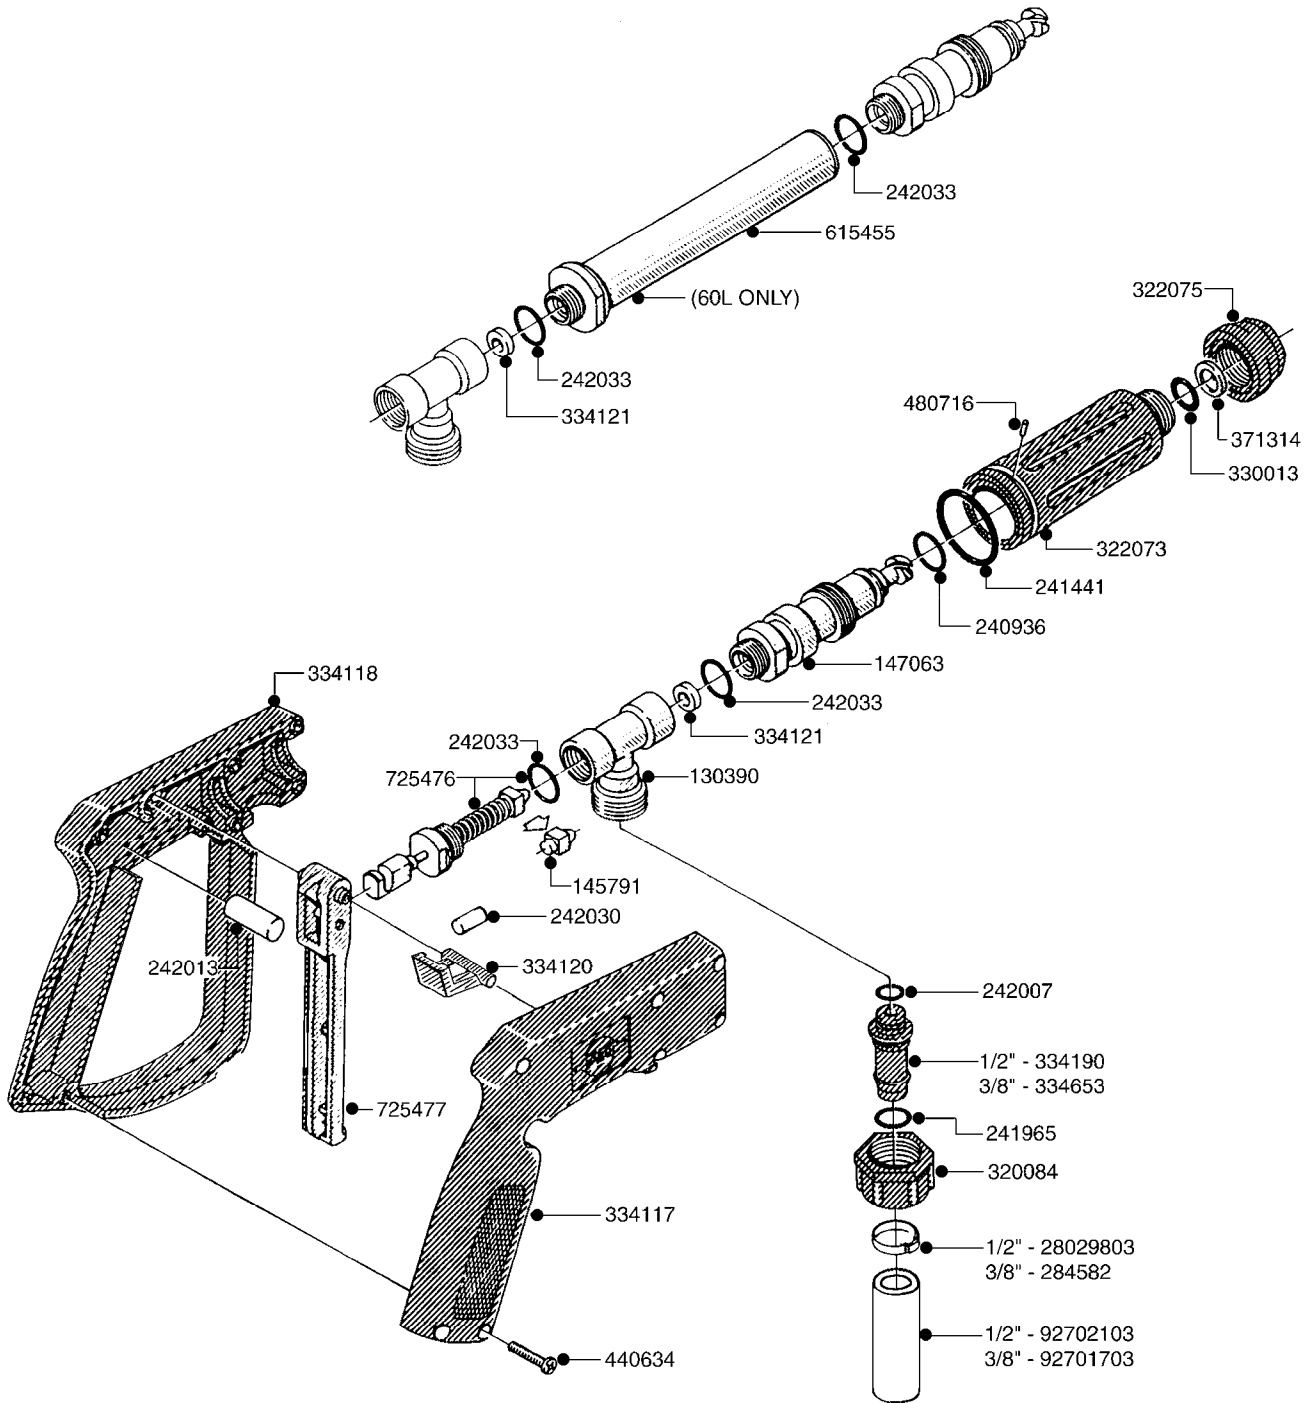

COMPLETE ASSEMBLY:
843197 - 60L
843196 - 60S

COMPLETE ASSEMBLIES
WHOLEGOODS ITEMS

G440

HANDGUN TYPE 60S/60L PRE 95
G440-HIN, 19:05:11

Page 1

Date 02.07.2013 8:41

parts-n°	order qty	description
130390	1	TEE 3/8'X 1/2' BSP F.TYPE 60S
145791	1	CONE FOR ON/OFF
147063	1	SWIRL F.SPRAY GUN TYPE 60
240936	1	O-RING D13.3X2.4 NITRIL
241441	1	O-RING D29.3X3
241965	1	O-RING 12.1 X 1.6
242007	1	O-RING D9.1X1.6
242013	1	SPRING RUBBER F/TRIGGER
242030	1	SPRING RUBBER
242033	1	O-RING
284582	1	CLAMP HOSE GEAR - 5/16"
320084	1	FITT.DK NUT 1/2" BSP
322073	1	HOUSING F.SWIRL TYPE 60S H.G.
322075	1	HOUSING F. NOZZLE
330013	1	O-RING D15/D10X2.5 F.3/8"NUT
334117	1	HANDLE PIECE RIGHT F.60S/60L
334118	1	HANDLE PIECE LEFT F.60S/60L
334120	1	LOCK FOR TRIGGER
334121	1	SEAT FOR ON-OFF TYPE
334190	1	FITT.DK HB 1/2' F. PISTOL 60S
334653	1	FITT.DK HB 3/8' F.HANDGUN
371314	1	NOZZLE CERAMIC 1099-20
440634	1	SCREW 5/8"
480716	1	PIN D3X6 STAINLESS
615455	1	TUBE F.LANCE TYPE 60L
725476	1	SPINDLE
725477	1	TRIGGER
843196	1	HANDGUN KIT TYPE 60 SHORT
843197	1	HANDGUN KIT TYPE 60 LONG
28029803	1	CLAMP HOSE GEAR P1/2" 6708
92701703	1	HOSE R X3/8" X300PSI WP X0012"
92702103	1	HOSE R X1/2" X300PSI WP X0012"