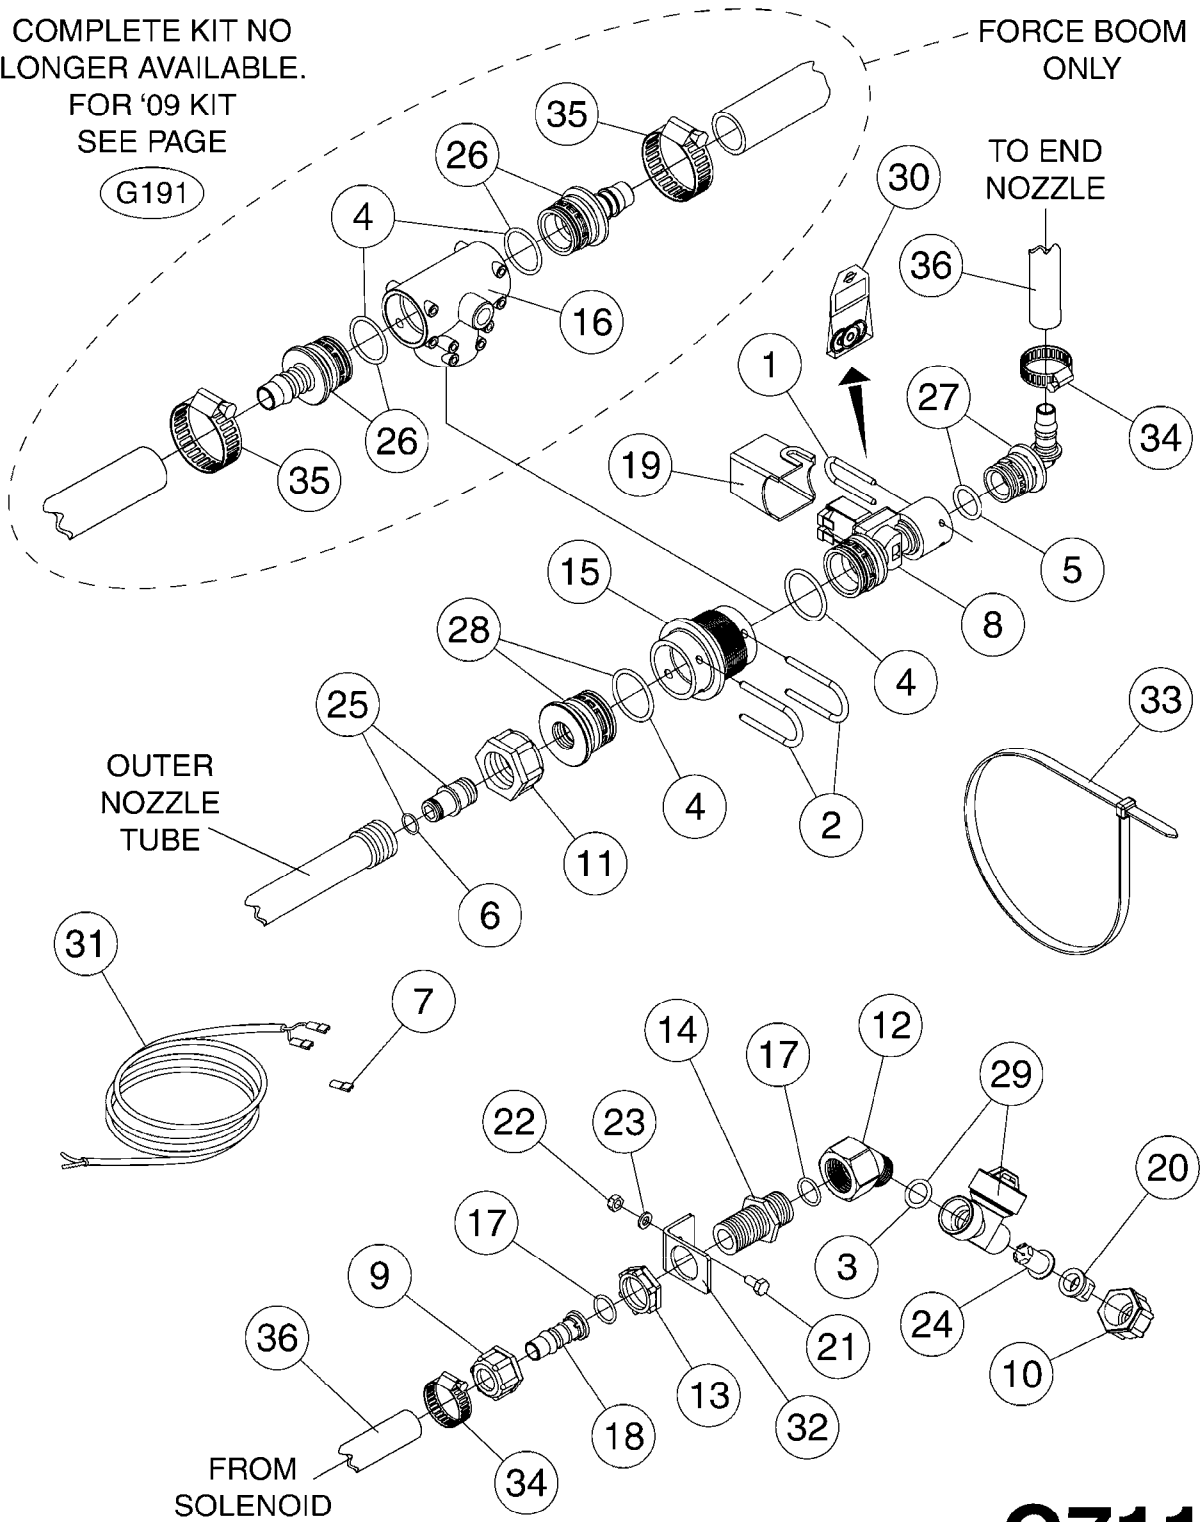

COMPLETE KIT NO
LONGER AVAILABLE.
FOR '09 KIT
SEE PAGE

G191

FORCE BOOM
ONLY

TO END
NOZZLE

OUTER
NOZZLE
TUBE

FROM
SOLENOID
ASSEMBLY

ELECTRIC END NOZZLE KIT
G711-HIN, 09:05:13

Page 1
Date 02.07.2013 8:42

Pos.	parts-n°	order qty	description
1	145994	1	FITT.DK S-40 FORK
2	145995	1	FITT.DK S-53 FORK
3	240177	1	O-RING D16.1/11.3 X 2.4
4	242354	1	O-RING D32.2X3.0 VITON F.S-53
5	242355	1	O-RING D19.2X3.0 VITON F.S-40
6	242594	1	O-RING D14 X 1.78 SCH.70-EPDM
7	261539	1	SPADE F.ELEC CONNec BLUE INSUL
8	262104	1	VALVE, SOLENOID, S53/S40
9	320084	1	FITT.DK NUT 1/2" BSP
10	320187	1	FITT.DK CAP 3/8" BSP BLACK
11	320283	1	FITT.DK NUT 3/4"BSP
12	320596	1	FITT.DK ELB 3/8'-1/2'BSP 45DEG
13	321307	1	FITT.DK NUT 1/2" BSP JAMB
14	321742	1	FITT.DK BULKHEAD 1/2' BSP
15	322103	1	FITT.DK S-53 BULKHEAD
16	322352	1	FITT.DK S-53 TEE
17	330212	1	O-RING D19/D14X2.4 F.1/2"NUT
18	330687	1	FITT.DK HB 1/2" F. 1/2" NUT
19	334965	1	COVER FOR S53 SOLENOID VALVE
20	370366	1	NOZZLE END FAN 1850-G 150
21	410185	1	BOLT HEX 8.8 DEL M6X16
22	460261	1	NUT HEX M6X1 LOCK
23	471125	1	WASHER D12/D6.4x1.6 SS
24	614366	1	FILTER 50 MESH F.NOZZLE BLUE
24	614367	1	FILTER 80 MESH F.NOZZLE RED
24	614368	1	FILTER 100 MESH F.NOZZLE YEL.
25	720856	1	FITT.DK 1/2'BSP ASSY.F.3/4'NUT
26	726558	1	FITT.DK S53 STR. 3/4" W.ORING
27	726567	1	FITT.DK S-40 ELB.1/2" W.ORING
28	726694	1	PLUG,S53,1/2"FBSP THD W.ORING
29	729610	1	NOZZLE ASSY. NON DRIP 3/8 THRD
30	750722	1	REPAIR KIT FOR 3S SC CONTROL
31	983087	1	ELEC. CABLE 2 WIRE X 0.75MM
32	16180100	1	PLATE, END ROW NOZZLE
33	28025203	1	TIE STRAP L=23" x W=1/2"
34	28029803	1	CLAMP HOSE GEAR P1/2" 6708
35	28029903	1	CLAMP HOSE GEAR P3/4"-S1" 6712
36	92702103	1	HOSE R X1/2" X300PSI WP X0012"