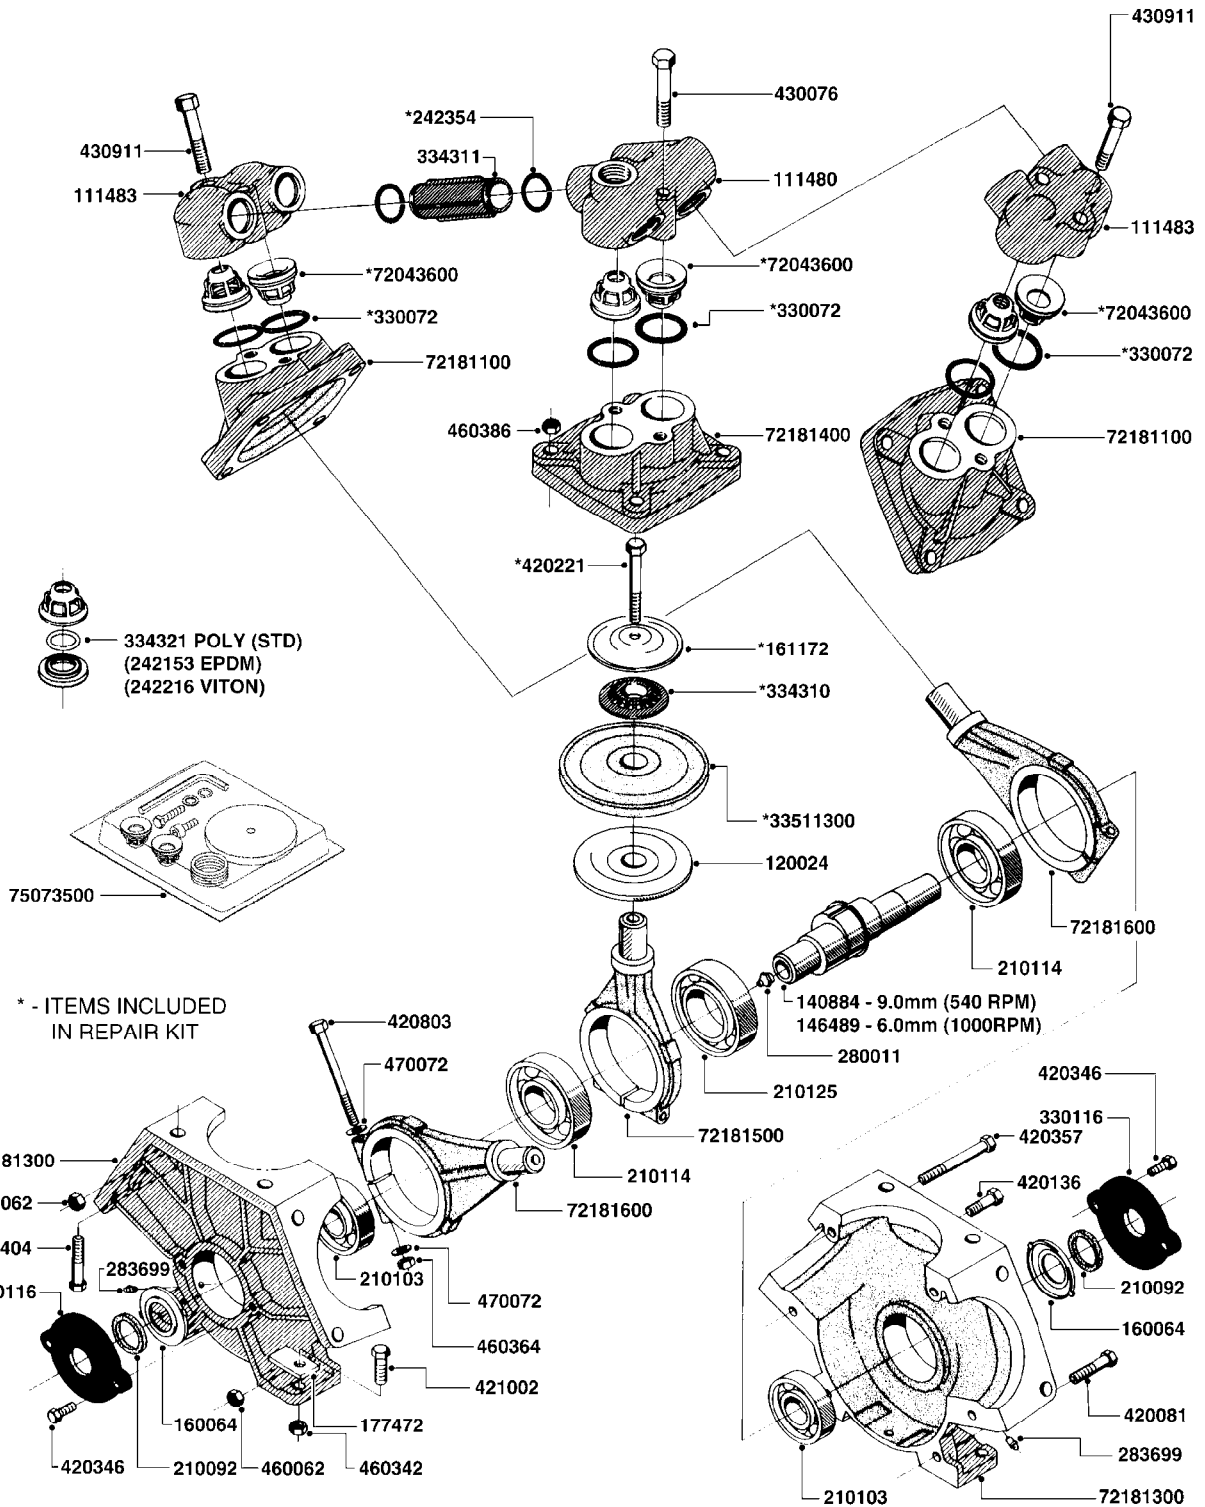

A190

PUMP - 1302 W/ MOUNTING BASE
A190-HIN, 08:11:11

Page 1

Date 02.07.2013 8:41

parts-n°	order qty	description
111480	1	VALVE HEAD 1302 CENTER
111483	1	VALVE HEAD SIDE 1302
120024	1	DIAPHRAGM BACK DISC 1200-1300
140884	1	CRANK SHAFT MODEL 1300-9
146489	1	CRANK SHAFT MODEL 1302-6MM
160064	1	DUST PLATE
161172	1	DIAPHRAGM DISC F. 1203/1303
177472	1	BRACKET 25 X 5
210092	1	SEAL FELT D43/30X5
210103	1	BEARING BALL 6306
210114	1	BEARING BALL 6308
210125	1	BEARING BALL 6210
242153	1	O-RING D26X4 EPDM
242216	1	O-RING VITON F/1202/1302/462
242354	1	O-RING D32.2X3.0 VITON F.S-53
280011	1	GREASE NIPPLE 1/8" H TR
283699	1	GREASE NIPPLE M6X1
330072	1	O-RING D53.5/D45.5X4
330116	1	SEAL RETAINER, MODEL 1300
334310	1	NYLON WASHER 1202/1302/462
334311	1	CONNECTION PIPE INLET MOD.1302
334321	1	O-RING POLY. 34.0x26.0x4.0
420081	1	BOLT HEX 8.8 DEL 3/8"X40MM
420136	1	BOLT HEX 8.8 RAW 3/8"X30MM
420221	1	BOLT HEX 7/16"X2-1/4"
420346	1	BOLT HEX 8.8 DEL 3/8"X 25MM
420357	1	BOLT HEX 8.8 RAW 3/8"X85MM
420803	1	BOLT HEX 8.8 DEL M8X90
421002	1	BOLT HEX 8.8 DEL M10X30 FT
430076	1	BOLT HEX 8.8 RAW 1/2"X60MM
430404	1	BOLT HEX 8.8 DEL M12X50
430911	1	BOLT HEX 8.8 WG 1/2" x 70MM
460062	1	NUT HEX 3/8" GALV.
460342	1	NUT HEX M10
460364	1	NUT HEX M8 GALV.
460386	1	NUT HEX M12X1.75
470072	1	WASHER D15/D8X.5 LOCK
33511300	1	DIAPHRAGM 1202-1303 POLY 2006
72043600	1	VALVE FOR 462/463
72181100	1	DIAPHRAGM COVER 1203/1303+BLTS
72181300	1	PUMP CASTING 1300 RED W/BOLTS
72181400	1	DIAPHRAGM COVER 1303 W/BOLTS
72181500	1	CONNECTING ROD, CENTER 1303
72181600	1	CONNECTING ROD, SIDE MOD.1300
75073500	1	PUMP KIT 1300/1302 "06"