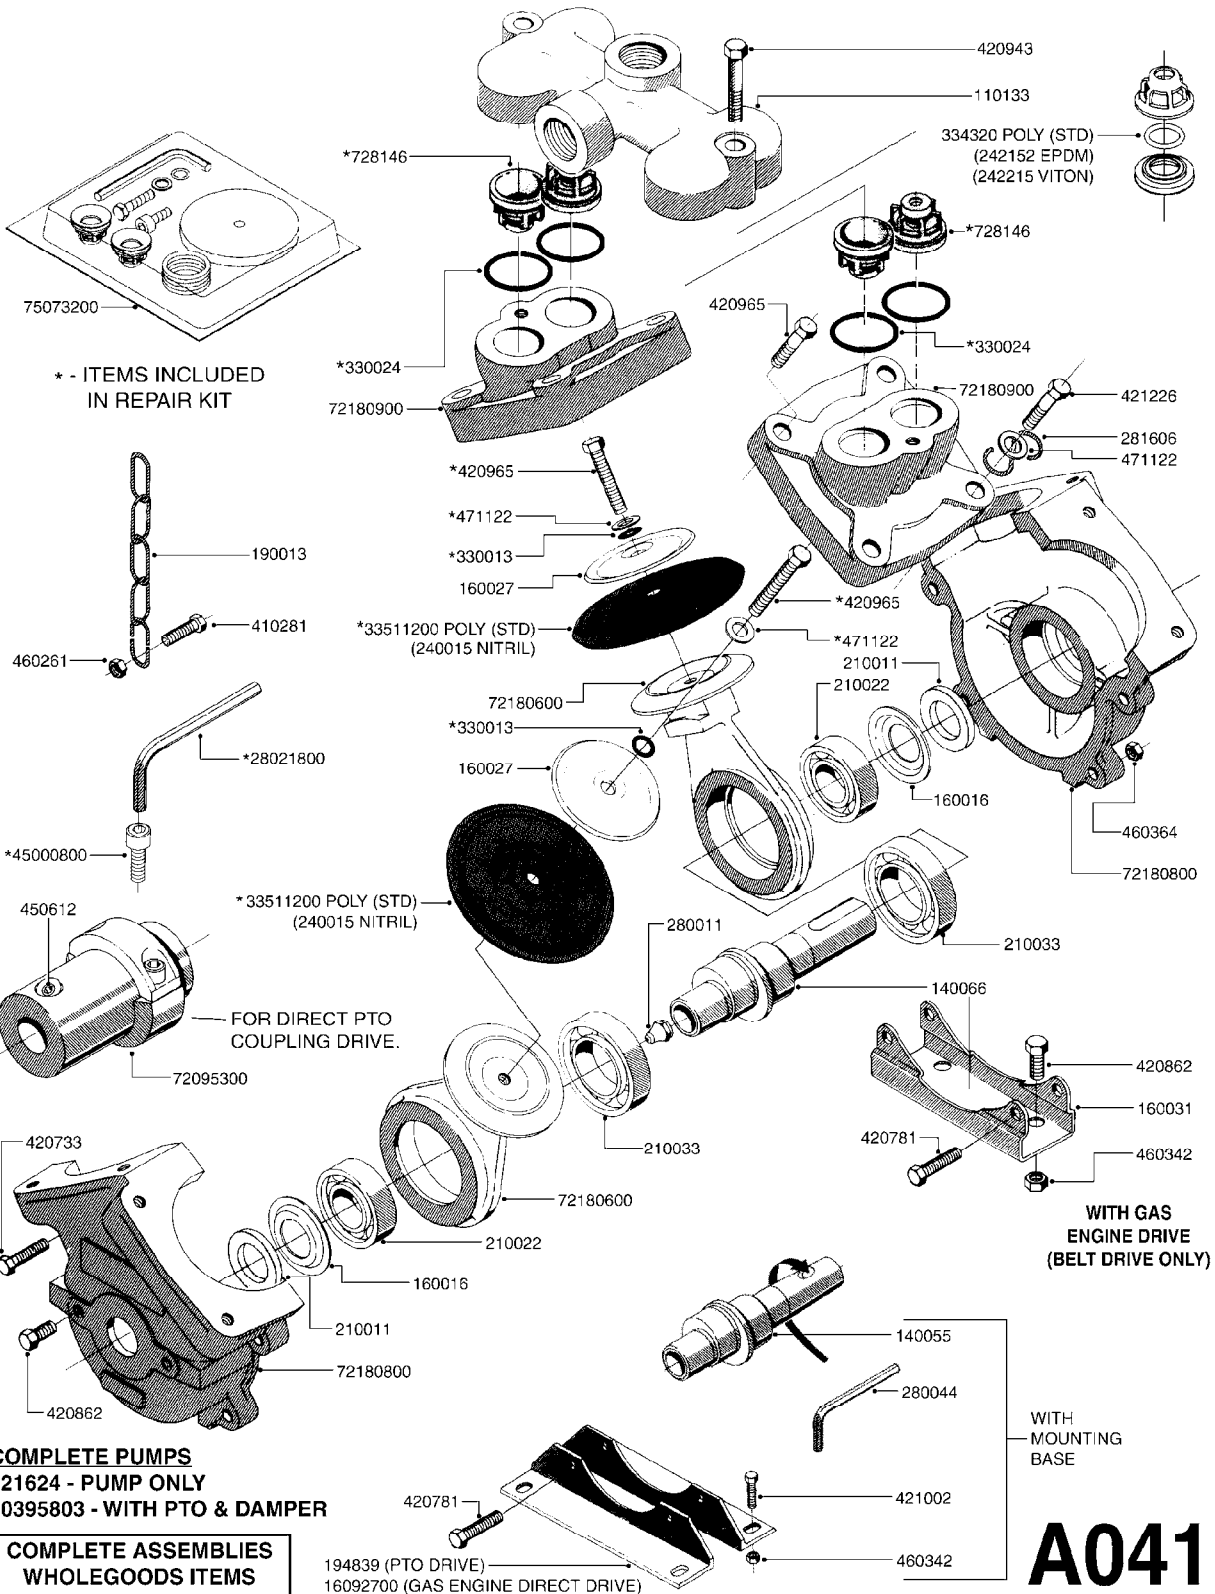

PUMP - 603
A041-HIN, 28:05:13

COMPLETE PUMPS
821624 - PUMP ONLY
10395803 - WITH PTO & DAMPER

COMPLETE ASSEMBLIES
WHOLEGOODS ITEMS

A041

PUMP - 603
A041-HIN, 28:05:13

Page 1
Date 02.07.2013 8:41

parts-n°	order qty	description
110133	1	VALVE CHAMBER MOD 600 PAINTED
140055	1	CRANK SHAFT, MODEL 600
140066	1	CRANK SHAFT, MODEL 600/4
160016	1	DUST PLATE
160027	1	DIAPHRAGM UPPER DISC 500-600
160031	1	BASE PLATE MODEL 500-600
190013	1	CHAIN 35XL=800
194839	1	ANGLE IRON FOOT, M 500-600 RED
210011	1	SEAL FELT D39/23 X 4
210022	1	BEARING BALL 6205
210033	1	BEARING BALL 6007
240015	1	DIAPHRAGM MODEL 500-600 NITRIL
242152	1	O-RING D18.2X3 EPDM
242215	1	O-RING D18X3 VITON
280011	1	GREASE NIPPLE 1/8' H TR
280044	1	KEY HEXAGON W6 3/16'
281606	1	S-HOOK GALVANIZED
330013	1	O-RING D15/D10X2.5 F.3/8"NUT
330024	1	O-RING D41,1/D34.5 X 3,5
334320	1	O-RING D18X3 POLYURETHANE
410281	1	BOLT HEX 8.8 DEL M6X25
420733	1	BOLT HEX 8.8 DEL M8X40
420781	1	BOLT HEX 8.8 DEL M8X50
420862	1	BOLT HEX 8.8 DEL M10X16 FT
420943	1	BOLT HEX 8.8 DEL M10X50
420965	1	M10X40 MACHINE SCREW STAINLESS
421002	1	BOLT HEX 8.8 DEL M10X30 FT
421226	1	BOLT HEX 8.8 DEL M10X45
450612	1	SCREW M10X16 POINTED
460261	1	NUT HEX M6X1 LOCK
460342	1	NUT HEX M10
460364	1	NUT HEX M8 GALV.
471122	1	WASHER D20/D10.5X2 SS
728146	1	VALVE FOR 361(726890/707932)
821624	1	PUMP 603/7 W. FOOT TAPERED SHA
10395803	1	PUMP 603 C/W PTO 540 RPM
16092700	1	PUMP MOUNT PLATE TALL 500/600
28021800	1	KEY HEXAGON 8MM FOR M10
33511200	1	DIAPHRAGM 500-603 PUR 2006
45000800	1	BOLT ROUND M10X25
72095300	1	COUPLING 1-3/8' X 25, PAINTED
72180600	1	CONNECTING ROD FOR 503-603 M10
72180800	1	PUMP HOUSING 603 RED W/BOLTS
72180900	1	DIAPHRAGM COVER MOD. 600
75073200	1	PUMP KIT 603mm 06