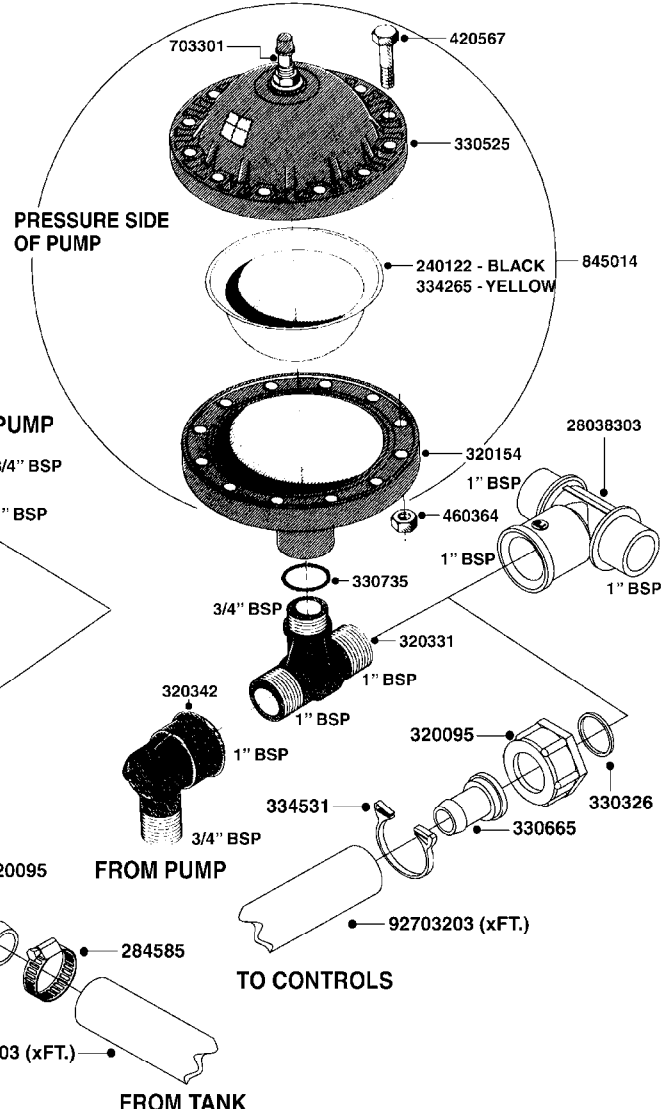

**#725970
COMPLETE DAMPER KIT
(SUCTION & PRESSURE)**