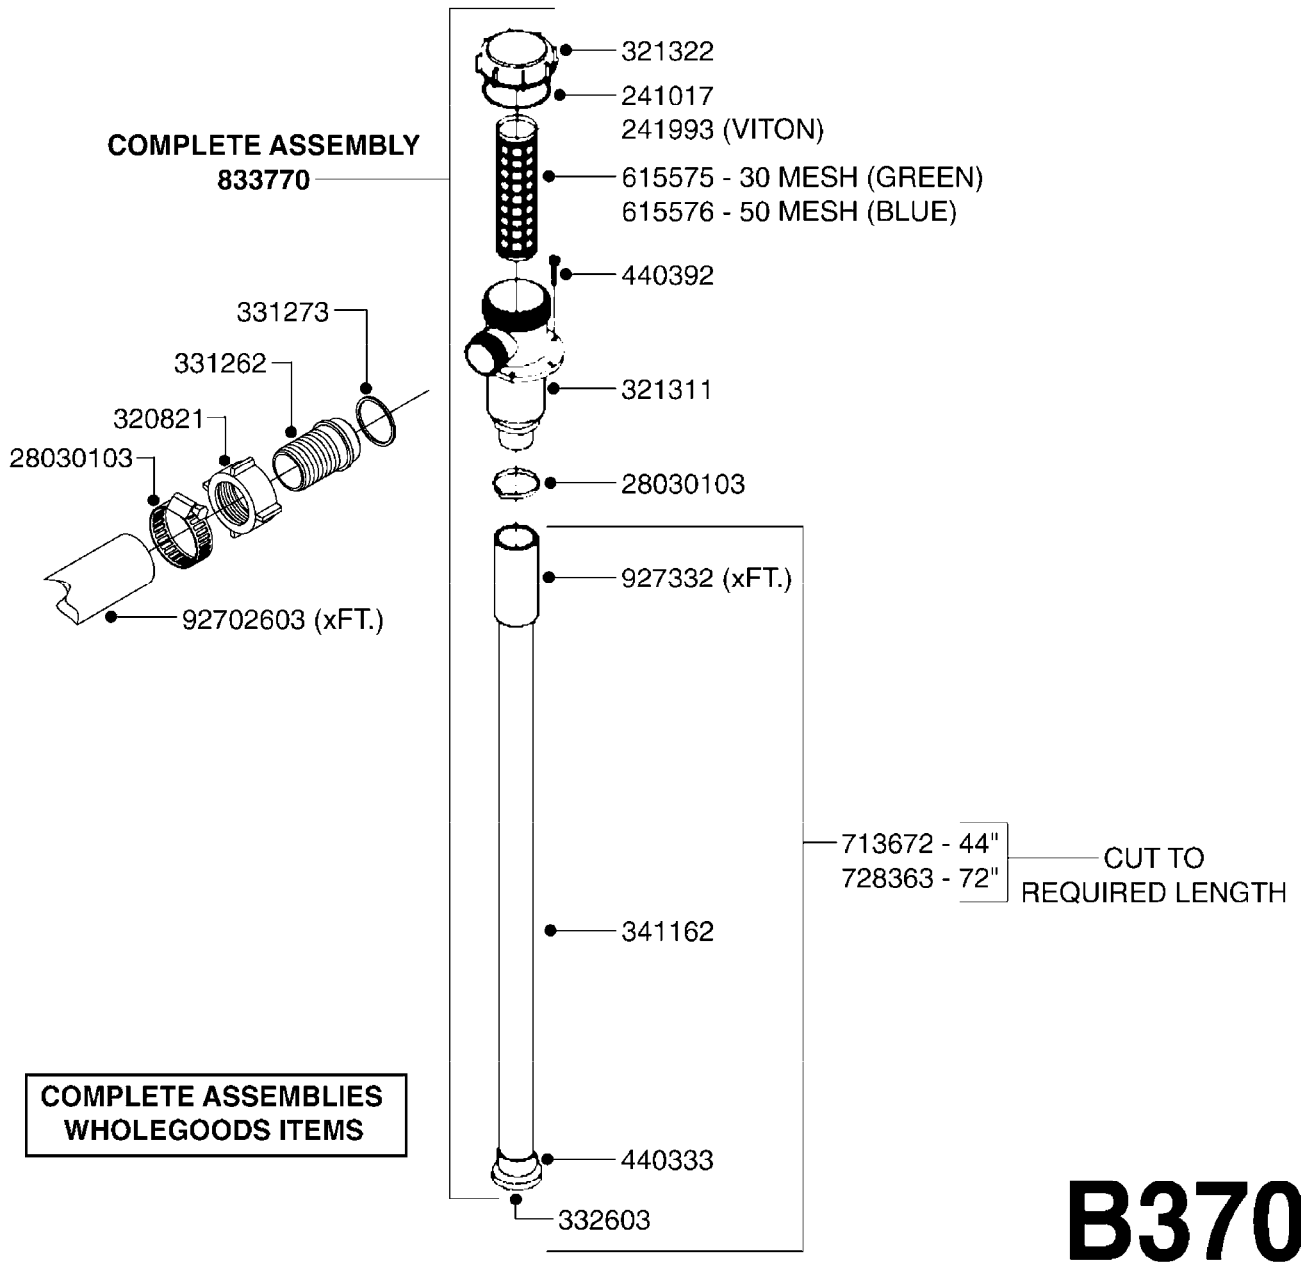

TOP SUCTION ASSEMBLY-SCREW CAP
B370-HIN, 08:12:09

Page 1
Date 02.07.2013 8:41

parts-n°	order qty	description
241017	1	O-RING D74,5X3 NITRIL
241993	1	O-RING 74.5 X 3MM VIT/241017
320821	1	FITT.DK NUT 1-1/2" BSP
321311	1	FILTER BODY S 80 X 4
321322	1	SCREW CAP F. S80 X 4
331262	1	FITT.DK HB 1-1/2" F. 1-1/2"NUT
331273	1	O-RING D44/D38X2 F.1-1/2"
332603	1	CAP F. SUCTION TUBE
341162	1	SUCTION TUBE F.650
440333	1	SCREW 3.5 X 9.5 SS
440392	1	SCREW NO.14 1"
615575	1	FILTER F.TOP SUCT.30 MESH GRN.
615576	1	FILTER F.TOP SUCT.50 MESH BLUE
713672	1	SUCTION TUBE L=44"
728363	1	SUCTION TUBE ASSY.L=72"
833770	1	TOP SUCTION KIT 300/500
927332	1	HOSE R X 28BAR X 40MM X 0012"
28030103	1	CLAMP HOSE GEAR P5/4-S1.5"6724
92702603	1	HOSE PVC SUCT GRAY 1-1/2"