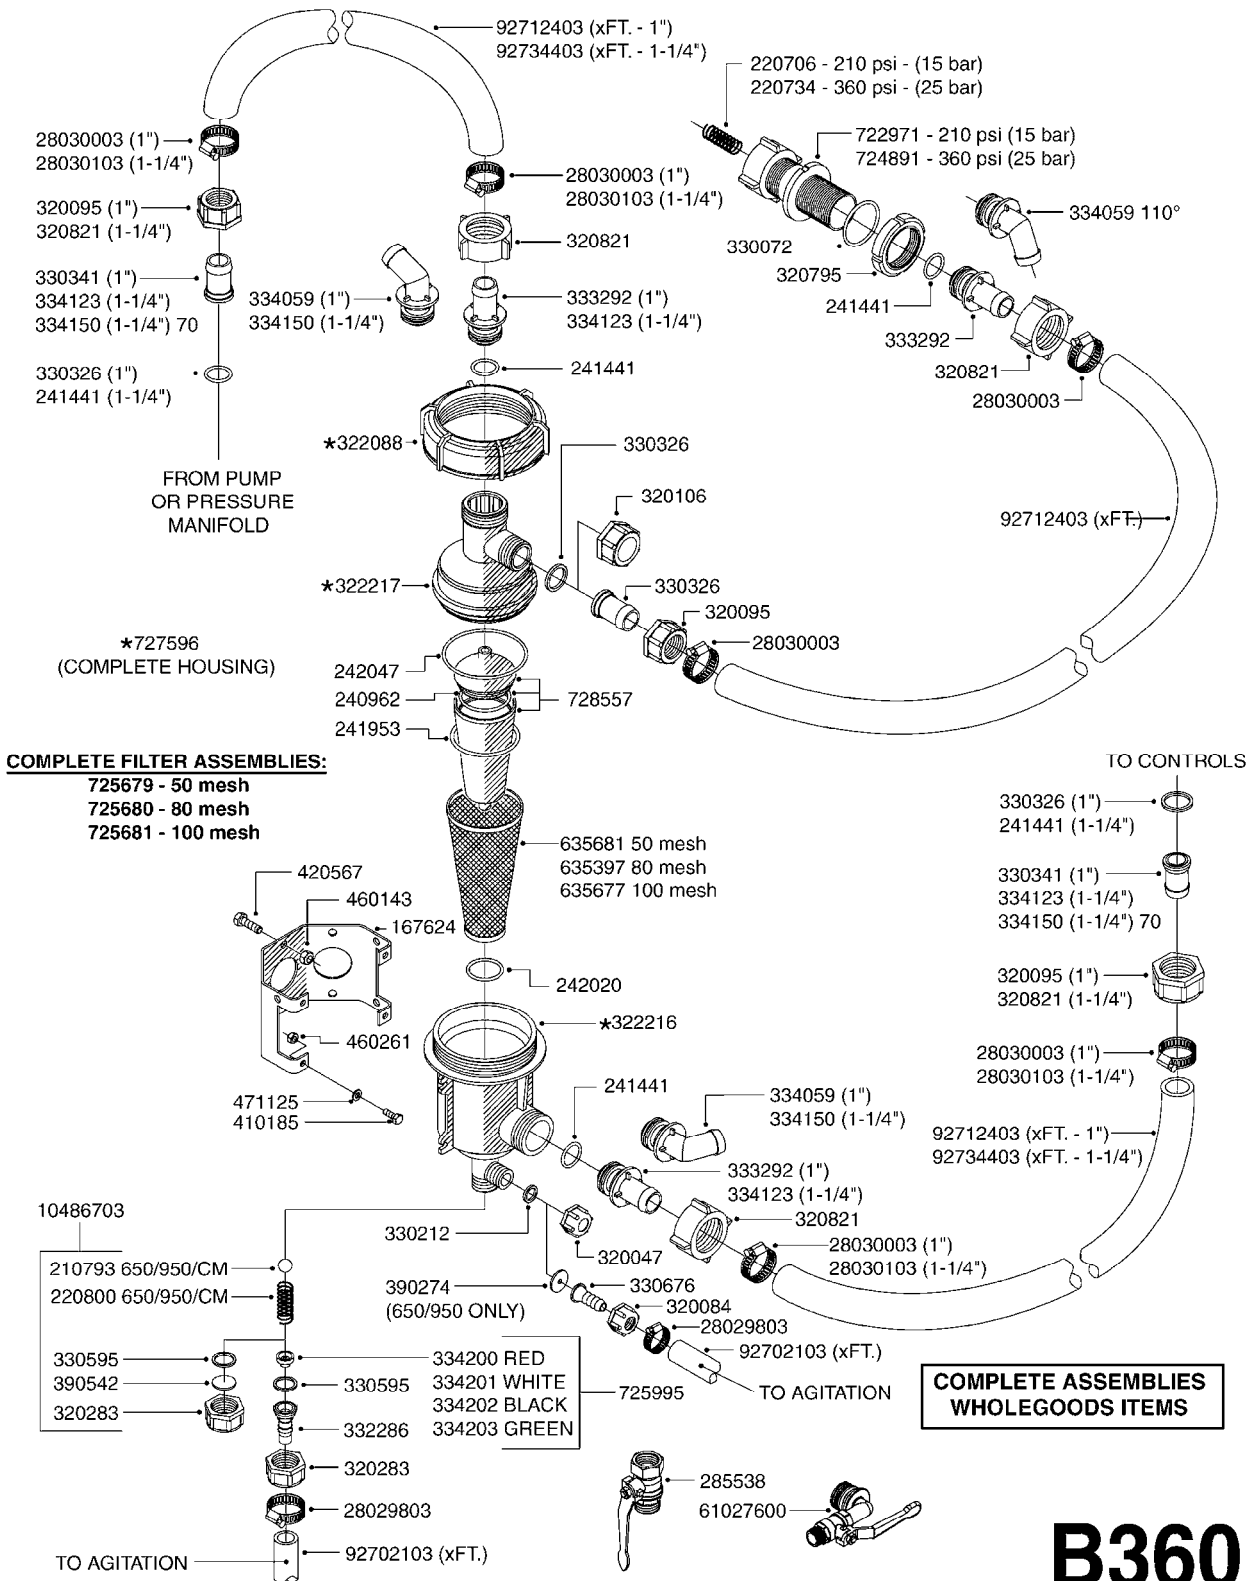

# B110

BK-180 REMOTE CONTROL CABLE  
B110-HIN, 01:01:01

Page 1

Date 02.07.2013 8:41

parts-n°	order qty	description
142516	1	SCREW SET M10 BENT F. LOCKING
142881	1	WIRE HOLDER FOR REMOTE CONTROL
142892	1	END NIPPLE F.REMOTE CABLE
281536	1	ALLEN WRENCH 3MM
410605	1	BOLT HEX 8.8 DEL M6X80
420604	1	BOLT HEX 8.8 DEL M10X25 FT
450564	1	SCREW M6X12 ALLEN
460261	1	NUT HEX M6X1 LOCK
460423	1	NUT HEX M10X1.5 LOCK
471122	1	WASHER D20/D10.5X2 SS
611693	1	ARM FOR REMOTE CONTROL BK180
612124	1	BRACKET FOR OP.UNIT F REM.CTR
612566	1	MOUNT BRACKET F.FAN CABLE ASSY
612754	1	HANDLE FOR REMOTE CONTROL
715444	1	REMOTE CONTROL CABLE COMPLETE
715466	1	MOUNTING PLATE
833567	1	REMOTE CONTROL ON/OFF BK 180