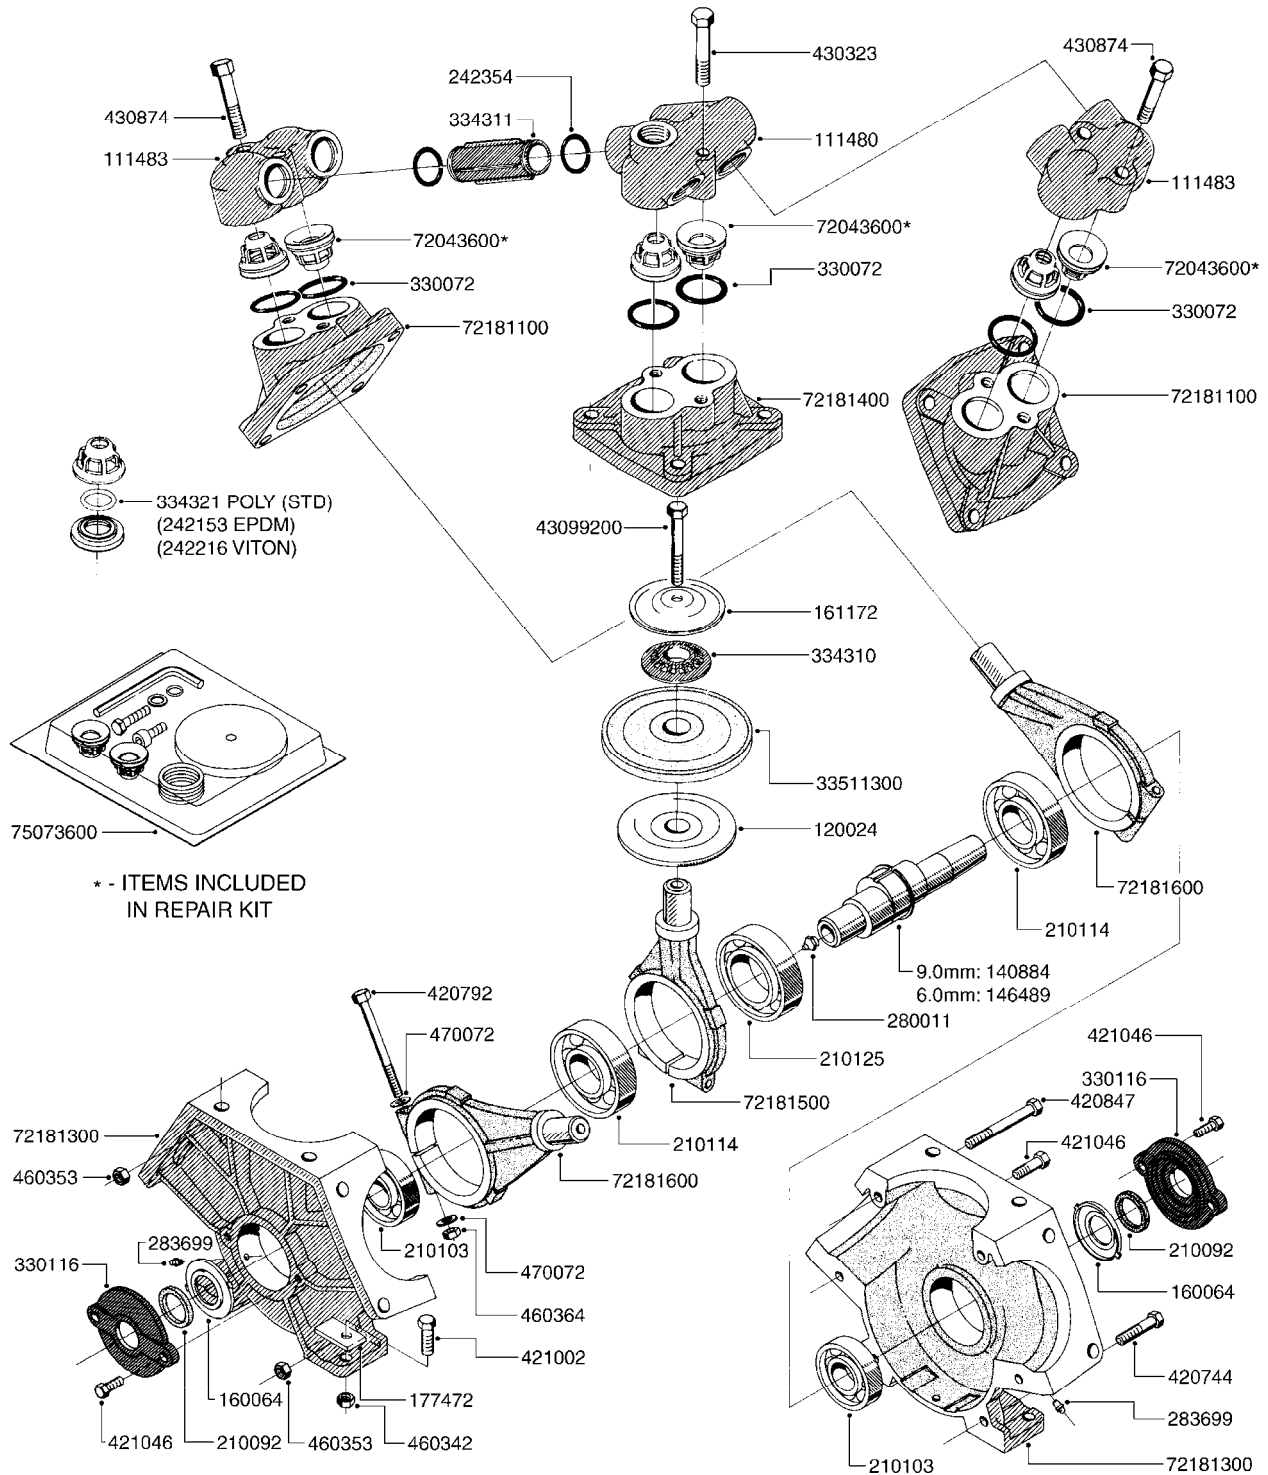

COMPLETE PUMPS
821635 - PUMP ONLY
10396203 - WITH PTO & DAMPER

COMPLETE ASSEMBLIES
WHOLEGOODS ITEMS

A191

PUMP - 1303 W/ MOUNTING BASE
A191-HIN, 08:11:11

Page 1

Date 02.07.2013 8:41

parts-n°	order qty	description
111480	1	VALVE HEAD 1302 CENTER
111483	1	VALVE HEAD SIDE 1302
120024	1	DIAPHRAGM BACK DISC 1200-1300
140884	1	CRANK SHAFT MODEL 1300-9
146489	1	CRANK SHAFT MODEL 1302-6MM
160064	1	DUST PLATE
161172	1	DIAPHRAGM DISC F. 1203/1303
177472	1	BRACKET 25 X 5
210092	1	SEAL FELT D43/30X5
210103	1	BEARING BALL 6306
210114	1	BEARING BALL 6308
210125	1	BEARING BALL 6210
242153	1	O-RING D26X4 EPDM
242216	1	O-RING VITON F/1202/1302/462
242354	1	O-RING D32.2X3.0 VITON F.S-53
280011	1	GREASE NIPPLE 1/8" H TR
283699	1	GREASE NIPPLE M6X1
330072	1	O-RING D53.5/D45.5X4
330116	1	SEAL RETAINER, MODEL 1300
334310	1	NYLON WASHER 1202/1302/462
334311	1	CONNECTION PIPE INLET MOD.1302
334321	1	O-RING POLY. 34.0x26.0x4.0
420744	1	BOLT HEX 8.8 DEL M8X40
420792	1	BOLT HEX 8.8 RAW M8X95
420847	1	BOLT HEX 8.8 DEL M8X85
421002	1	BOLT HEX 8.8 DEL M10X30 FT
421046	1	BOLT HEX 8.8 DEL M8X25 FT
430323	1	BOLT HEX 8.8 DEL M12X60
430874	1	SCREW SET 8.8 DEL M12X70 FT
460342	1	NUT HEX M10
460353	1	NUT HEX M8 BLACK
460364	1	NUT HEX M8 GALV.
470072	1	WASHER D15/D8X.5 LOCK
821635	1	PUMP 1303/9 540RPM
10396203	1	PUMP 1303 C/W PTO 540 RPM
33511300	1	DIAPHRAGM 1202-1303 POLY 2006
43099200	1	BOLT HEX SS M12 X 30 DIN933 A4
72043600	1	VALVE FOR 462/463
72181100	1	DIAPHRAGM COVER 1203/1303+BLTS
72181300	1	PUMP CASTING 1300 RED W/BOLTS
72181400	1	DIAPHRAGM COVER 1303 W/BOLTS
72181500	1	CONNECTING ROD, CENTER 1303
72181600	1	CONNECTING ROD, SIDE MOD.1300
75073600	1	PUMP KIT 1303 MM "06"