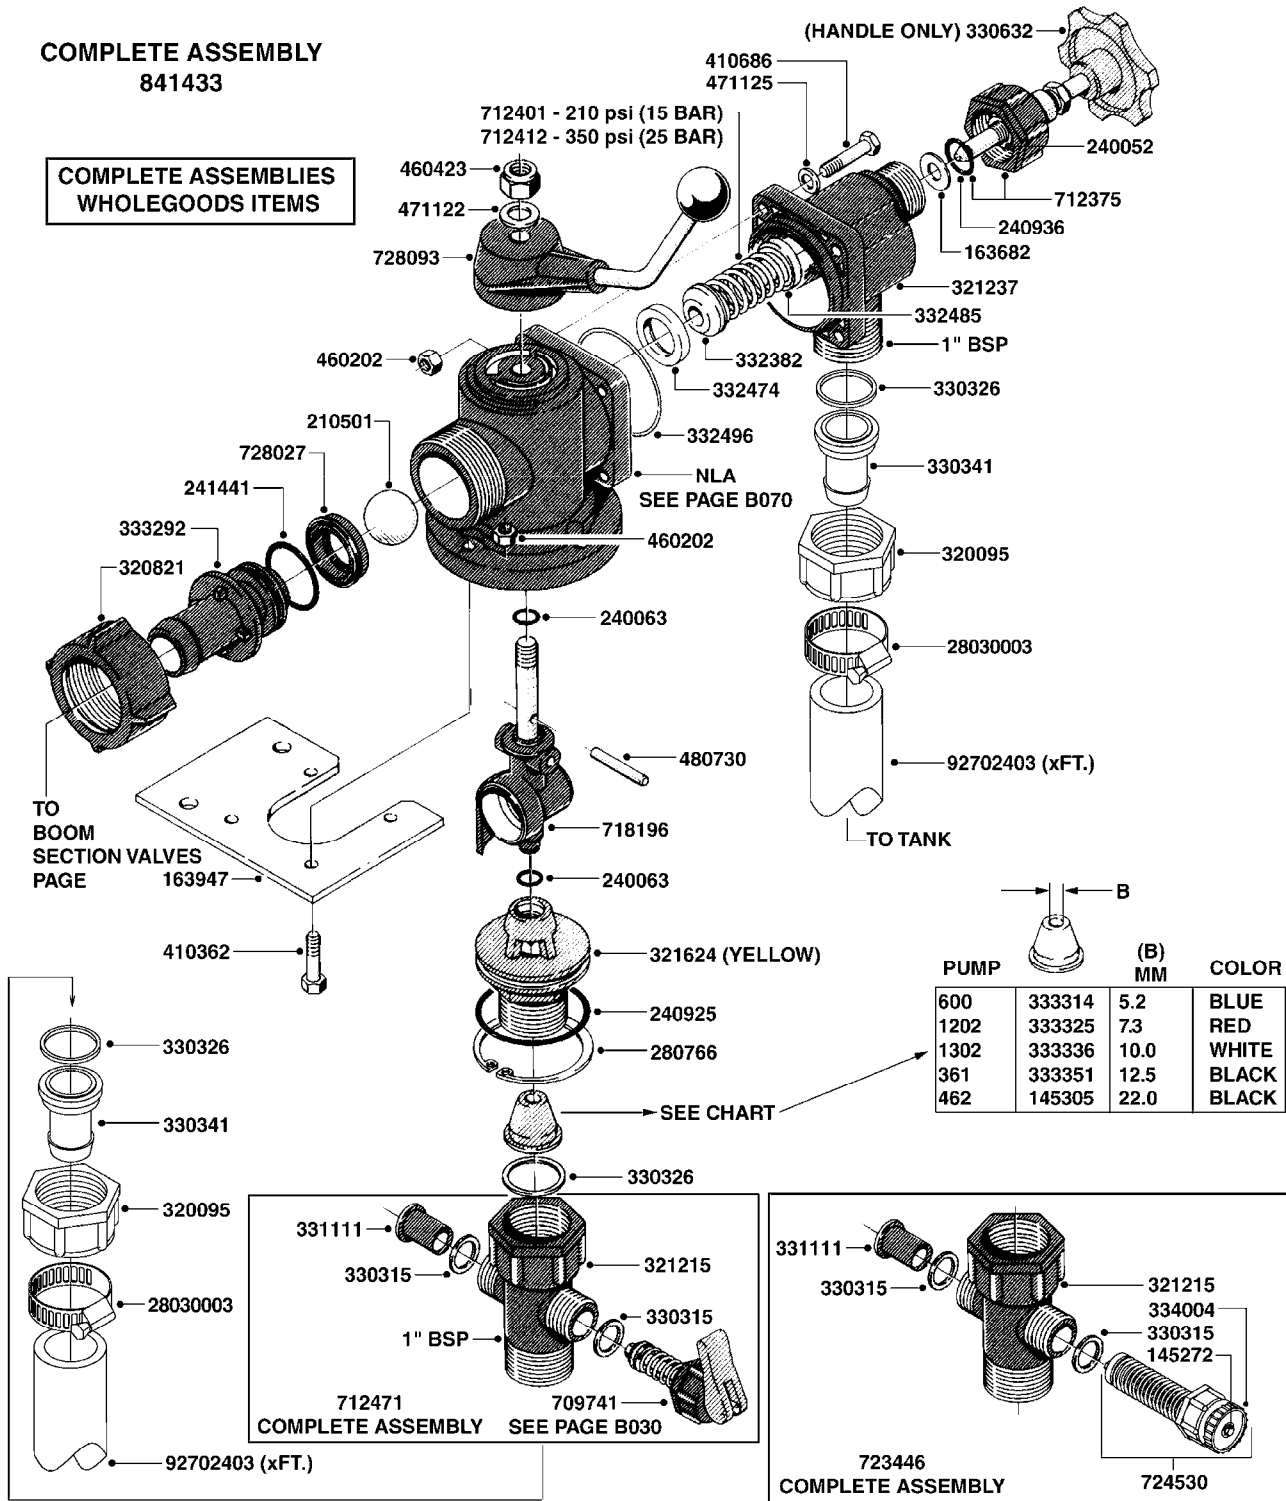

COMPLETE ASSEMBLY
841433

COMPLETE ASSEMBLIES
WHOLEGOODS ITEMS

parts-n°	order qty	description	
145272	1	INSERT F.AGIT.THUMBWHEEL BRASS	
145305	1	NOZZLE F.OP.UNIT PUMP 462	
163682	1	WASHER D16X9,5 X 1	
163947	1	FITTING FOR BK 180	
210501	1	BALL PLASTIC D25	
240052	1	BUSHING/PKNG D11,2/8,4 X 6	
240063	1	O-RING D14.1/9.3 X 2.4	
240925	1	O-RING D49.5X3 NITRIL	
240936	1	O-RING D13.3X2.4 NITRIL	
241441	1	O-RING D29.3X3	
280766	1	SNAP-RING INNER 55X2 DIN 472	
320095	1	FITT.DK NUT 1" BSP	
320821	1	FITT.DK NUT 1-1/2" BSP	
321215	1	FITT.DK HOUSING F. AGITATION	
321237	1	PRESSURE REGULATOR HOUSE BK180	
321624	1	BOTTOM PIECE F.BALL OPER.UNIT	
330315	1	O-RING D18.4/D13X.6	
330326	1	O-RING D30/D24X2 F.1"NUT	
330341	1	FITT.DK HB 1" F. 1" NUT	
330632	1	REGULATING HANDLE	
331111	1	VALVE SEAT FOR 1/2" DISTRIBUT.	
332382	1	VALVE CONE D25,7	
332474	1	SEAT FOR OPERATING UNIT BALL	
332485	1	SPRING GUIDE	
332496	1	O-RING D58/54X2	
333292	1	FITT.DK HB 1"O'RING F.1-1/2"	
333314	1	NOZZ.RESTRICTOR 600 BLUE	
333325	1	NOZZ.RESTRICTOR 1202 RED	
333336	1	NOZZ.RESTRICTOR 1302 WHITE	
333351	1	NOZZ.RESTRICTOR 361 BLACK	
334004	1	WHEEL F.AGITATION W/O INSERT	
410362	1	BOLT HEX 8.8 SS M6X20 FT	
410686	1	BOLT HEX 8.8 DEL M6X30	
460202	1	NUT HEX M6	
460423	1	NUT HEX M10X1.5 LOCK	
471122	1	WASHER D20/D10.5X2 SS	
471125	1	WASHER D12/D6.4x1.6 SS	
480730	1	PIN ROLL 5X30 STAINLESS STEEL	
709741	1	VALVE ASSY. 1/2" FLIP LEVER	
712375	1	PRESSURE REGULATOR COMPL.	
712401	1	RELIEF VALVE ASSY. 12BAR	
712412	1	RELIEF VALVE ASSY. 25BAR	
712471	1	AGITATION VALVE ASSY. ON/OFF	
718196	1	BALL VALVE HOUSING ASSEMBLY	
723446	1	AGITATION VALVE ASSY. ADJUST.	
724530	1	THUMB WHEEL FOR AGITATION	
728027	1	BUSHING WITH SEAT	
728093	1	HANDLE WITH BALL	
841433	1	BK 180 ARMATURE (1301)	
28030003	1	CLAMP HOSE GEAR P1"	6716
92702403	1	HOSE PVC SUCT GRAY 1"