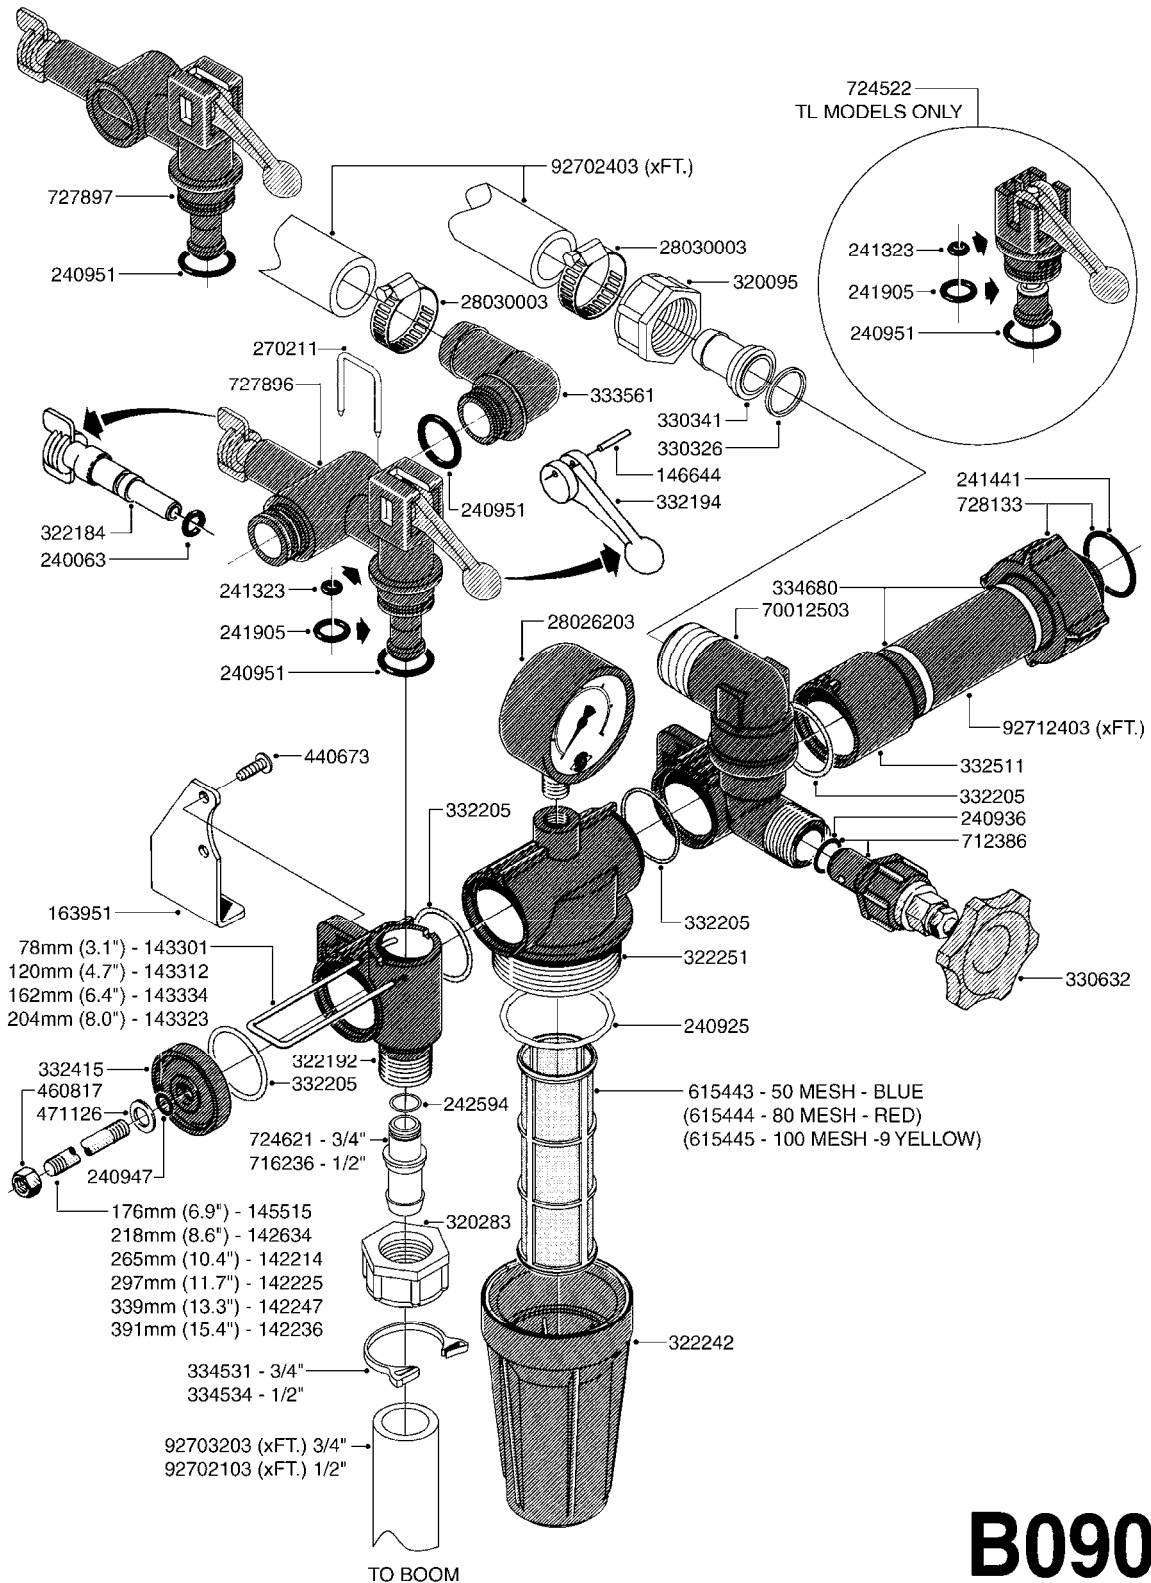

B090

BK-180 BOOM VALVES-MAN.POST 00
B090-HIN, 19:05:11

Page 1
Date 02.07.2013 8:41

parts-n°	order qty	description
142214	1	STUD BOLT - M8X265, 3 SECTION
142225	1	STUD BOLT 8 X 299 - 6 MODULS
142236	1	STUD BOLT 8 X 381 - 8 MODULS
142247	1	STUD BOLT 8 X 341 - 7 MODULS
142634	1	STUD BOLT M8 X 213 - 4 MODULS
143301	1	LOCK CLAMP 78 MM
143312	1	LOCK CLAMP 120 MM
143323	1	LOCK CLAMP 204 MM
143334	1	LOCK CLAMP 162 MM
145515	1	STUD BOLT M8 X 176MM
146644	1	PIN D3X19 STAINLESS
163951	1	MOUNT BRACKET FOR BK180 SECTIO
240063	1	O-RING D14.1/9.3 X 2.4
240925	1	O-RING D49.5X3 NITRIL
240936	1	O-RING D13.3X2.4 NITRIL
240947	1	O-RING D7.3X2.4 NITRIL
240951	1	O-RING D21.2X3 NITRIL
241323	1	O-RING D5.3X2.4 NITRIL
241441	1	O-RING D29.3X3
241905	1	O-RING 12,3X2,4 VITON DKR.1,05
242594	1	O-RING D14 X 1.78 SCH.70-EPDM
270211	1	FITT.DK S25 FORK L=37.5
320095	1	FITT.DK NUT 1" BSP
320283	1	FITT.DK NUT 3/4"BSP
322184	1	SCREW F.ADJUSTING CONST.PRESS.
322192	1	HOUSING F.DISTRIBUTOR
322242	1	FILTER BOWL / IN-LINE
322251	1	HOUSING F.FILTER MOUNT BK/EC
330326	1	O-RING D30/D24X2 F.1"NUT
330341	1	FITT.DK HB 1" F. 1" NUT
330632	1	REGULATING HANDLE
332194	1	DISTRIBUTION HANDLE
332205	1	O-RING D43/39XD2
332415	1	COVER
332511	1	FITT.DK END CAP 1"HB F.BK180
333561	1	FITT.DK ELB.1" EC RETURN
334531	1	CLAMP HOSE PLASTIC 3/4"
334534	1	CLAMP HOSE PLASTIC 1/2"
334680	1	CLAMP HOSE PLASTIC 1"
440673	1	SCREW F.PLASTIC 5X12 SS
460817	1	NUT HEX M8 STAINLESS DIN 934
471126	1	WASHER D16/D8.4X1.6 SS
615443	1	FILTER ELEM.50 MESH BLUE
615444	1	FILTER ELEM.80 MESH RED
615445	1	FILTER ELEM.100 MESH YELLOW
712386	1	PRESSURE REGULATOR COMPL. H-M
716236	1	FITT.DK HB 1/2" ASSY. F. 3/4"
724522	1	DISTR.OVER PART W.OUV PR 83 BK
724621	1	FITT.DK HB 3/4"ASSY F.3/4" NUT
727896	1	HOUSING UPPER F.CONST.PRESS.
727897	1	HOUSING UPPER PART END PC.BK92
728133	1	CONNECTING PART F.BK OPR.UNIT
28026203	1	GAUGE 200PSI/BR,2.5"1/4BSP-BTM
28030003	1	CLAMP HOSE GEAR P1" 6716
70012503	1	HOUSING FOR HARDI-MATIC VALVE
92702103	1	HOSE R X1/2" X300PSI WP X0012"
92702403	1	HOSE PVC SUCT GRAY 1"
92703203	1	HOSE R X3/4" X300PSI WP X0012"
92712403	1	HOSE R X1" X300PSI WP X0012"