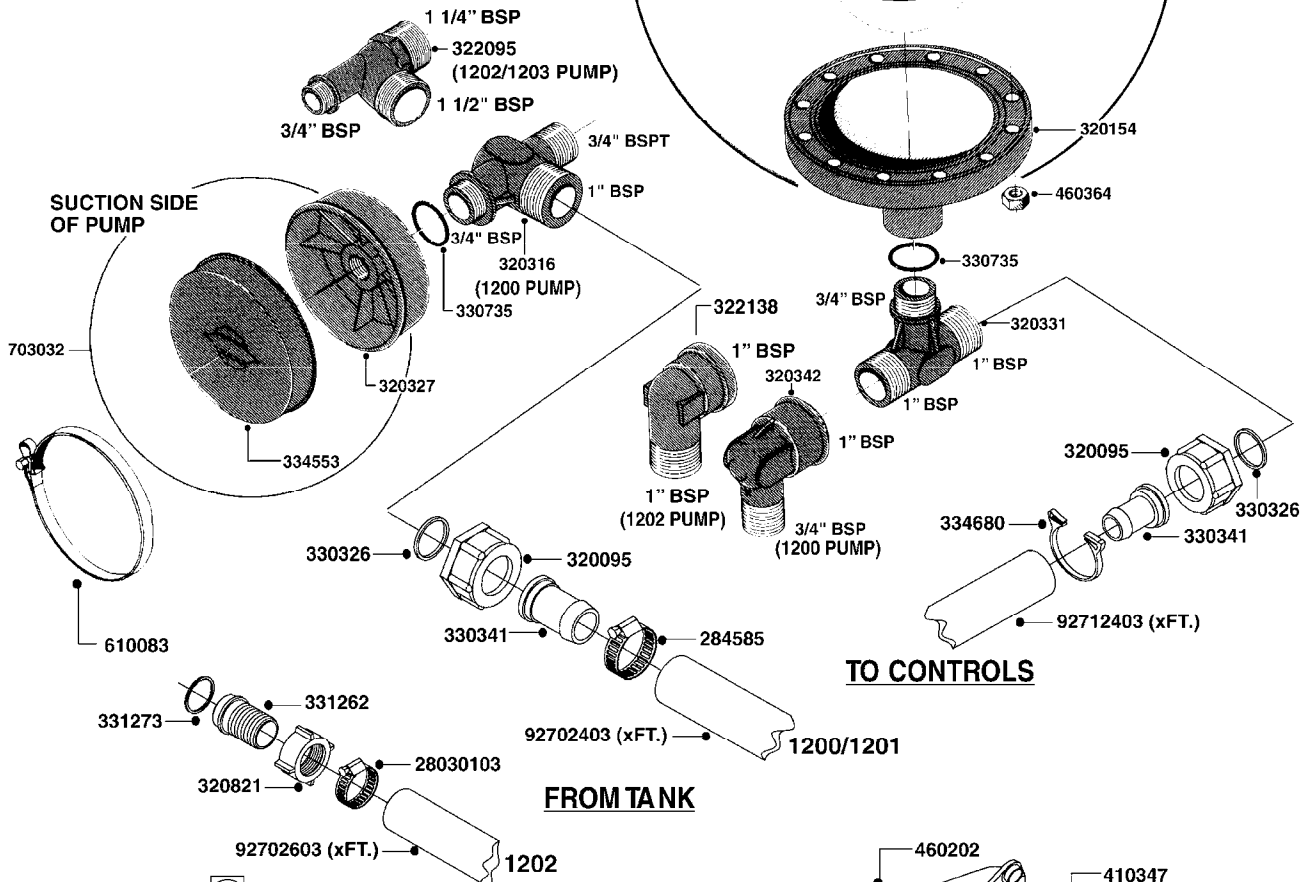

SUCTION SIDE OF PUMP