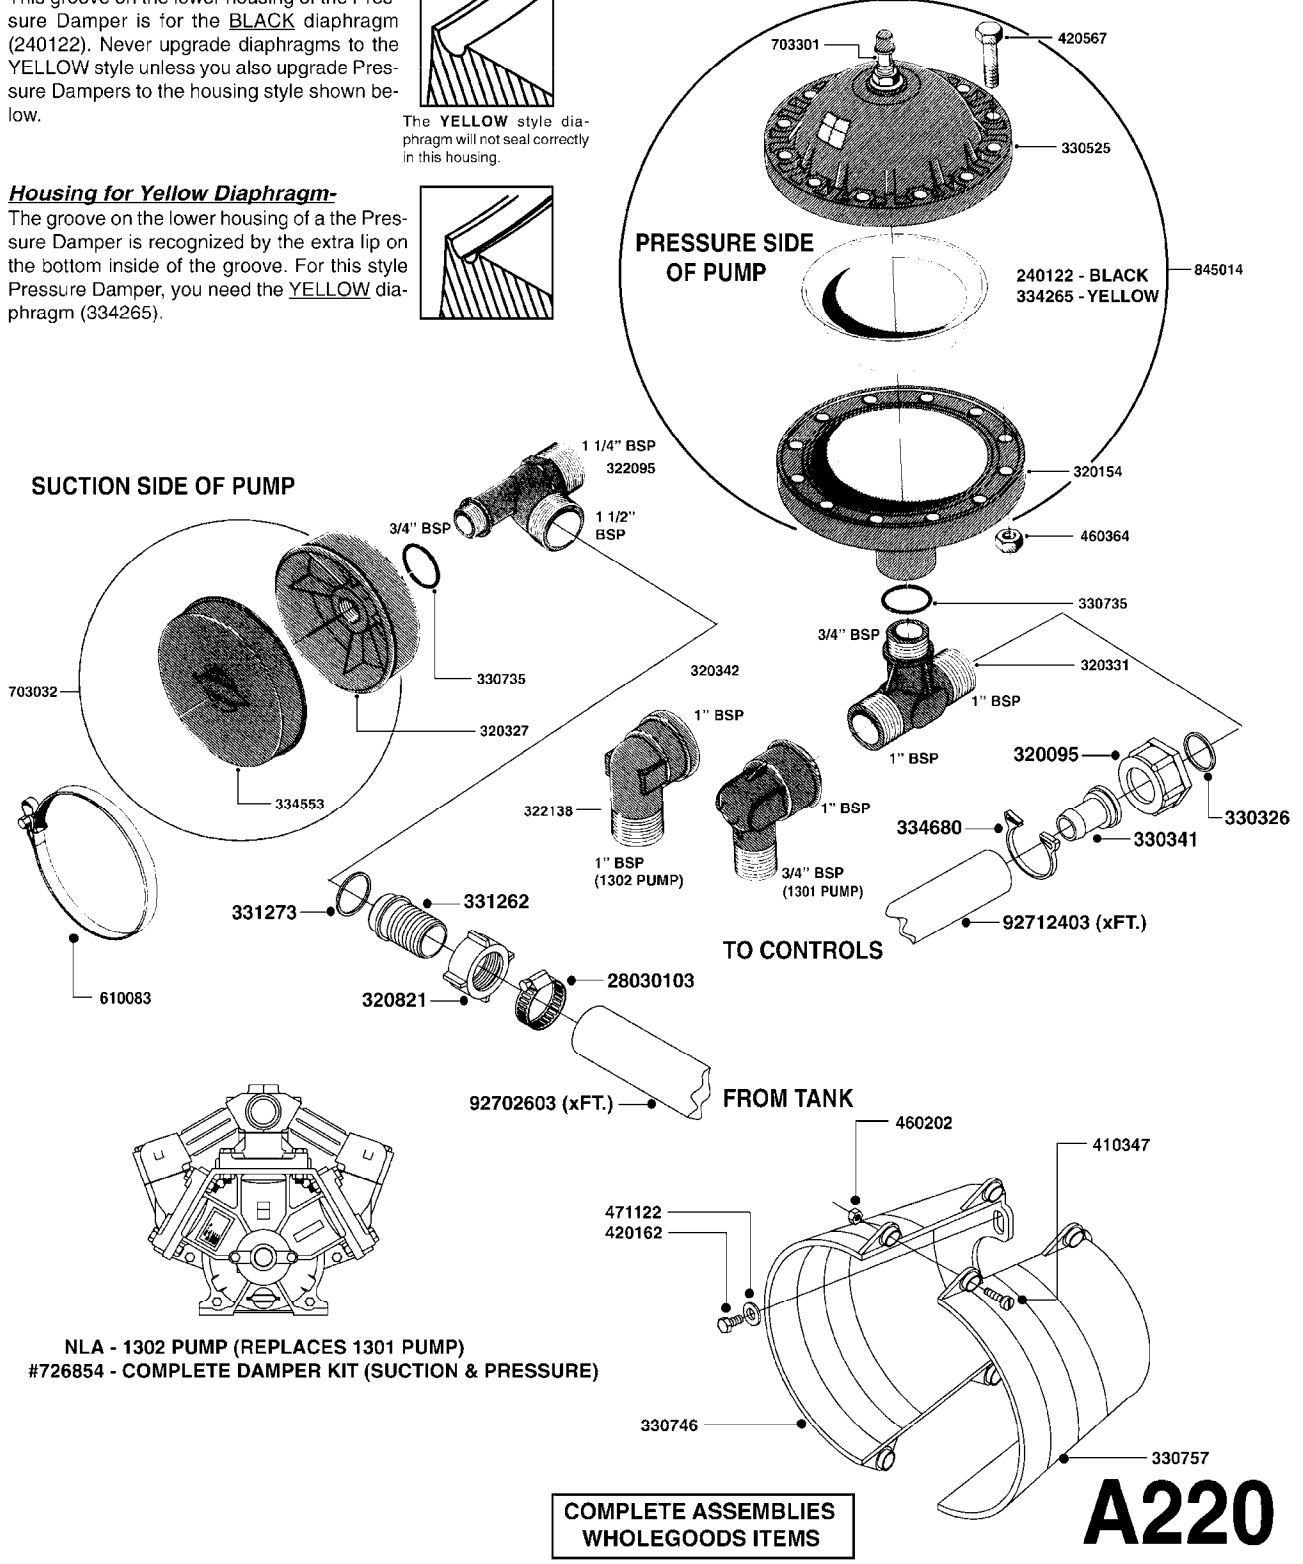

Housing for Yellow Diaphragm-

The groove on the lower housing of a the Pressure Damper is recognized by the extra lip on the bottom inside of the groove. For this style Pressure Damper, you need the YELLOW diaphragm (334265).