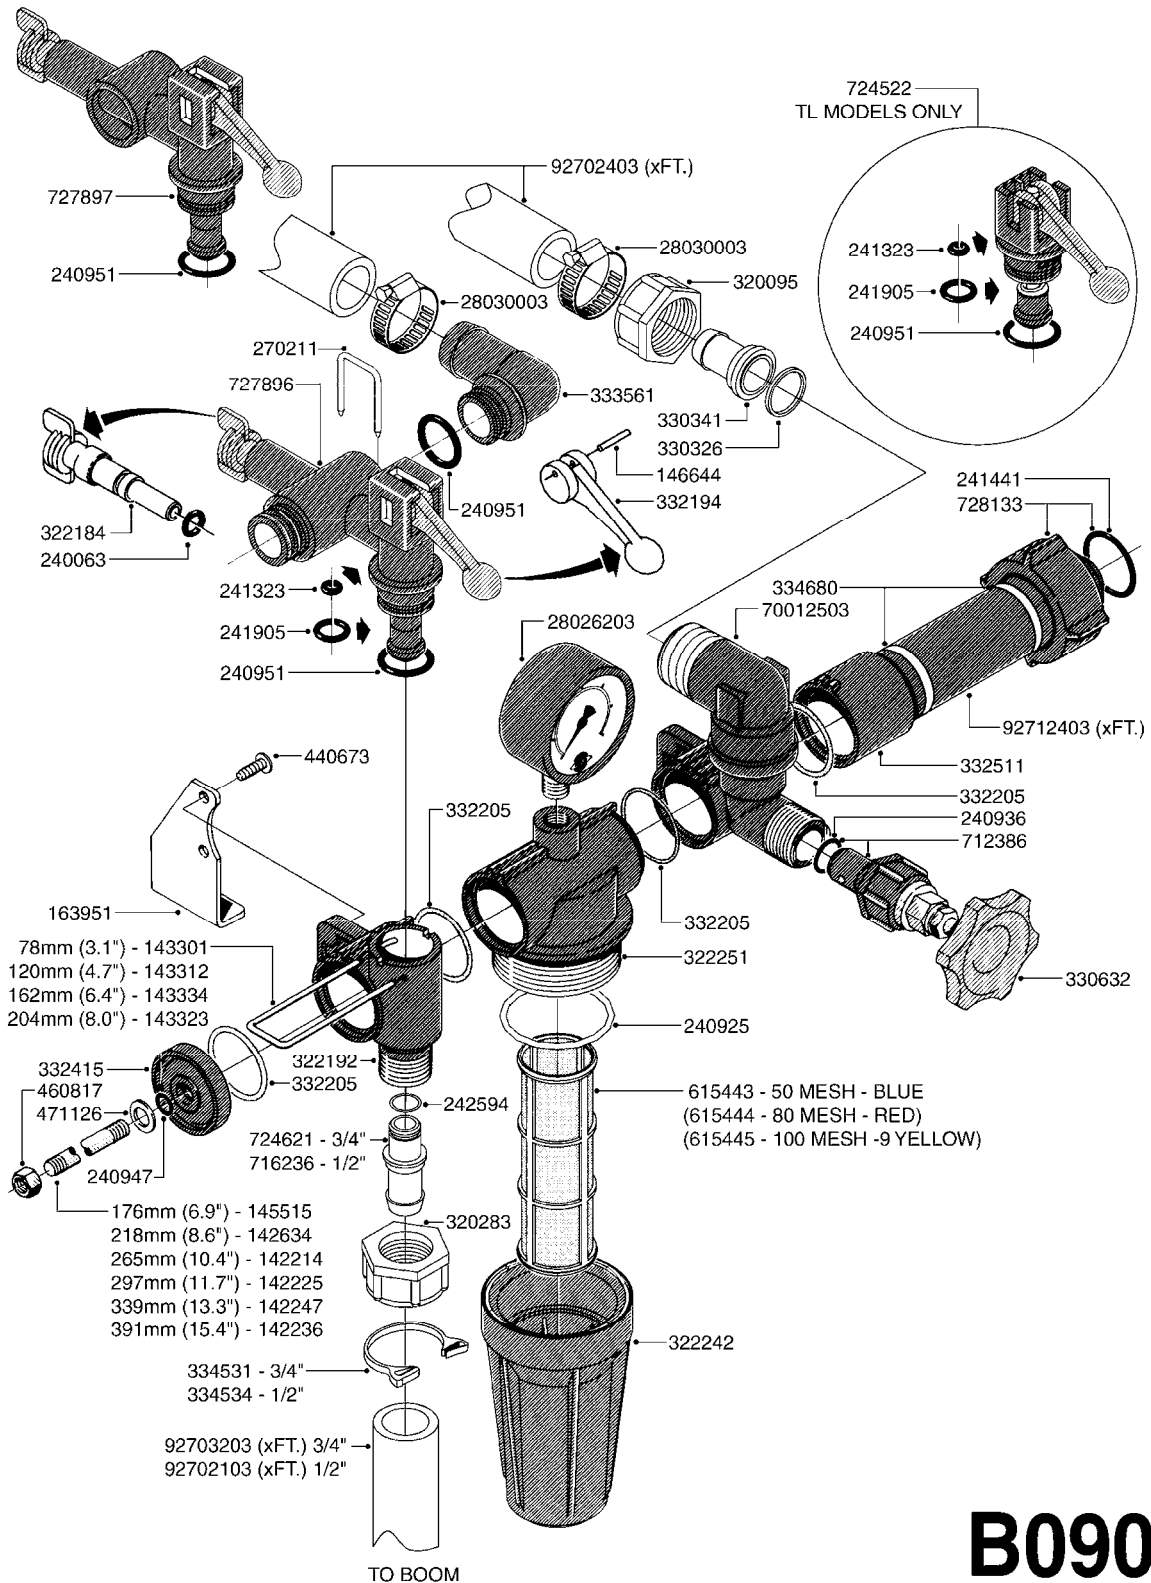

B090

BK-180 BOOM VALVES-MAN.POST 00
B090-HIN, 19:05:11

Page 1
Date 18.03.2013 13:53

parts-n°	order qty	description
142214	1	STUD BOLT 8 X 265 - 5 MODULS
142225	1	STUD BOLT 8 X 299 - 6 MODULS
142236	1	STUD BOLT 8 X 381 - 8 MODULS
142247	1	STUD BOLT 8 X 341 - 7 MODULS
142634	1	STUD BOLT M8 X 213 - 4 MODULS
143301	1	LOCK CLAMP 78 MM
143312	1	LOCK CLAMP 120 MM
143323	1	LOCK CLAMP 204 MM
143334	1	LOCK CLAMP 162 MM
145515	1	STUD BOLT M8 X 176MM
146644	1	PIN D3X19 STAINLESS
163951	1	MOUNT BRACKET FOR BK180 SECTIO
240063	1	O-RING D14,1/9,3 X 2,4
240925	1	O-RING D49.5X3 NITRIL
240936	1	O-RING D13.3X2.4 NITRIL
240947	1	O-RING D7.3X2.4 NITRIL
240951	1	O-RING D21.2X3 NITRIL
241323	1	O-RING D5.3X2.4 NITRIL
241441	1	O-RING D29.3X3
241905	1	O-RING 12,3X2,4 VITON DKR.1,05
242594	1	O-RING D14 X 1.78 SCH.70-EPDM
270211	1	FITT.DK S25 FORK L=37.5
320095	1	FITT.DK NUT 1" BSP
320283	1	FITT.DK NUT 3/4"BSP
322184	1	SCREW F.ADJUSTING CONST.PRESS.
322192	1	HOUSING F.DISTRIBUTOR
322242	1	FILTER BOWL / IN-LINE
322251	1	HOUSING F.FILTER MOUNT BK/EC
330326	1	O-RING D30/D24X2 F.1"NUT
330341	1	FITT.DK HB 1" F. 1" NUT
330632	1	REGULATING HANDLE
332194	1	DISTRIBUTION HANDLE
332205	1	O-RING D43/39XD2
332415	1	COVER
332511	1	FITT.DK END CAP 1"HB F.BK180
333561	1	FITT.DK ELB.1" EC RETURN
334531	1	CLAMP HOSE PLASTIC 3/4"
334534	1	CLAMP HOSE PLASTIC 1/2"
334680	1	CLAMP HOSE PLASTIC 1"
440673	1	SCREW F.PLASTIC 5X12 SS
460817	1	NUT HEX M8 STAINLESS DIN 934
471126	1	WASHER D16/D8.4X1.6 SS
615443	1	FILTER ELEM.50 MESH BLUE
615444	1	FILTER ELEM.80 MESH RED
615445	1	FILTER ELEM.100 MESH YELLOW
712386	1	PRESSURE REGULATOR COMPL. H-M
716236	1	FITT.DK HB 1/2" ASSY. F. 3/4"
724522	1	DISTR.OVER PART W.OUV PR 83 BK
724621	1	FITT.DK HB 3/4"ASSY F.3/4" NUT
727896	1	HOUSING UPPER F.CONST.PRESS.
727897	1	HOUSING UPPER PART END PC.BK92
728133	1	CONNECTING PART F.BK OPR.UNIT
28026203	1	GAUGE 200PSI/BR,2.5"1/4BSP-BTM
28030003	1	CLAMP HOSE GEAR P1" 6716
70012503	1	HOUSING FOR HARDI-MATIC VALVE
92702103	1	HOSE R X1/2" X300PSI WP X0012"
92702403	1	HOSE PVC SUCT GRAY 1"
92703203	1	HOSE R X3/4" X300PSI WP X0012"
92712403	1	HOSE R X1" X300PSI WP X0012"