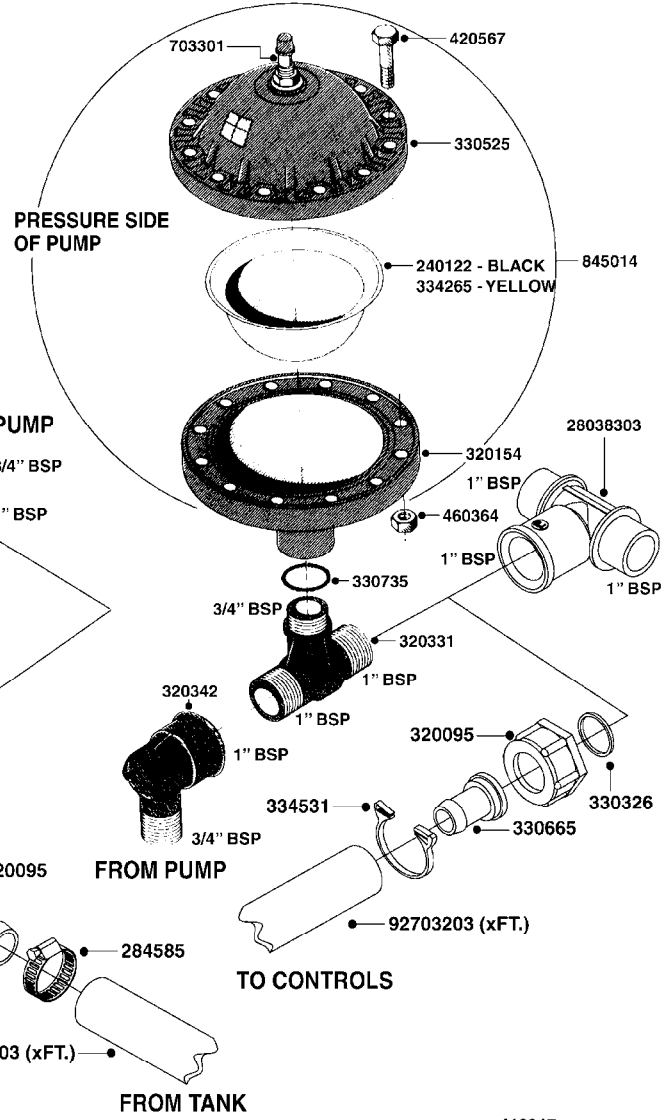

**#725970
COMPLETE DAMPER KIT
(SUCTION & PRESSURE)**

821623 - 600 WITH COUPLER
821624 - 600 W/ MOUNTING BASE
821625 - 600 GAS DRIVEN - BELT DRIVE

COMPLETE ASSEMBLIES
WHOLEGOODS ITEMS

A050