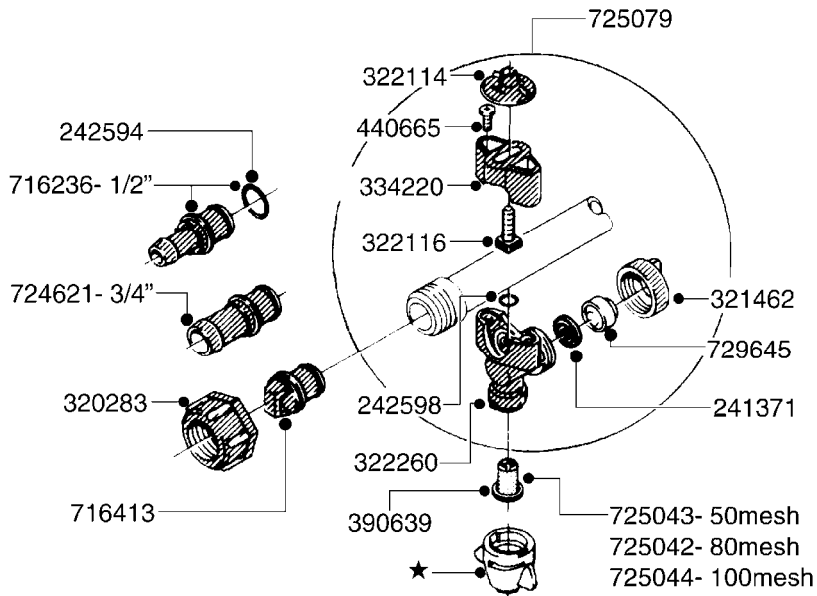

FOR HYDRAULIC COMPONENTS
SEE PAGE C30

D070

BOOM - SB H-FRAME & CENTER HY
D070-HIN, 12:12:05

Page 1

Date 18.03.2013 13:53

| parts-n° | order qty | description |
|----------|-----------|--------------------------------|
| 111204 | 1 | CLAW CLUTCH/LOWER D80 |
| 111215 | 1 | CLAW CLUTCH/UPPER D80 |
| 143651 | 1 | AXLE M20/M16 L=355 F/BREAKAWAY |
| 143754 | 1 | PIN D10 X 56 |
| 145602 | 1 | BOLT SHOULDER M12 X 68 D=17 |
| 145975 | 1 | SHAFT D 16,8 - 70MM |
| 159187 | 1 | BUSHING D 22,0X18,0 - 7MM |
| 166246 | 1 | WASHER CUP D53 F.SPRING |
| 170652 | 1 | WEDGE FOR ROCKING LEVER |
| 170655 | 1 | BRKT. F/SB/HY CENTER |
| 170768 | 1 | FLAT BAR 30X6 L=70/2XØ9 |
| 193244 | 1 | NOZZLE TRACK 6-8-10 M SB |
| 193303 | 1 | SUPPORTING ARM FOR SB BOOM |
| 220673 | 1 | SPRING F.PIVOT 100 X 51 |
| 283699 | 1 | GREASE NIPPLE M6X1 |
| 283935 | 1 | PLASTIC COVER F. ARM SB/HYD |
| 410185 | 1 | BOLT HEX 8.8 DEL M6X16 |
| 420781 | 1 | BOLT HEX 8.8 DEL M8X50 |
| 420965 | 1 | BOLT HEX 8.8 DEL M10X40 |
| 421083 | 1 | BOLT HEX 8.8 DEL M10X65 |
| 430522 | 1 | BOLT HEX 8.8 DEL M12X25 FT |
| 460143 | 1 | NUT HEX M8 LOCK |
| 460423 | 1 | NUT HEX M10X1.5 LOCK |
| 460585 | 1 | NUT HEX M16X2 LOCK |
| 460703 | 1 | NUT HEX M12X1.75 LOCK |
| 460806 | 1 | NUT HEX M20X2.5 LOCK |
| 471127 | 1 | WASHER D24/D13X2.5 STAINLESS |
| 471128 | 1 | WASHER D30/D17X3 |
| 480244 | 1 | PIN SNAP D4.5 |
| 480384 | 1 | PIN COTTER D5X40 |
| 614673 | 1 | PIN D26X140MM |
| 614677 | 1 | UPRIGHT F/TRANSPORT FORK SB/HY |
| 614678 | 1 | UPRIGHT F/TRANSPORT FORK SB/HY |
| 614679 | 1 | ARM W/TRANSPORT FORK - SHORT . |
| 614680 | 1 | / |
| 636151 | 1 | CENTER FRAME SB/ |
| 636152 | 1 | HINGE 20/26'HY FOLD RH |
| 636201 | 1 | TRANSPORT F.SB HYDRAULIC BOOM |