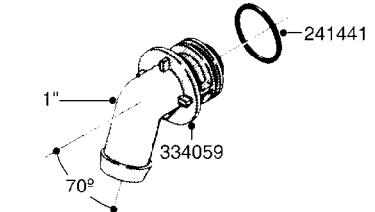

H010

parts-n°	order qty	description
240085	1	O-RING D13,1/8,3X02,4 NITRIL
241441	1	O-RING D29.3X3
242594	1	O-RING D14 X 1.78 SCH.70-EPDM
320084	1	FITT.DK NUT 1/2" BSP
320095	1	FITT.DK NUT 1" BSP
320117	1	FITT.DK CONN.1/2"BSP F. 1" CAP
320187	1	FITT.DK CAP 3/8" BSP BLACK
320283	1	FITT.DK NUT 3/4"BSP
320821	1	FITT.DK NUT 1-1/2" BSP
321495	1	FITT.DK REDUC 1/4'BSP F.3/4'NT
321576	1	FITT.DK CONN 1/2"BSP F.3/4"NUT
330013	1	O-RING D15/D10X2.5 F.3/8"NUT
330212	1	O-RING D19/D14X2.4 F.1/2"NUT
330326	1	O-RING D30/D24X2 F.1"NUT
330341	1	FITT.DK HB 1" F. 1" NUT
330595	1	O-RING D24.6/D20X2.1 -3/4"
330665	1	FITT.DK HB 3/4"F.1" NUT
330676	1	FITT.DK HB 3/8" F. 1/2" NUT
330687	1	FITT.DK HB 1/2" F. 1/2" NUT
330691	1	FITT.DK HB 3/4'F.3/4' NUT
330783	1	FITT.DK HB 3/8"F.3/8" NUT
331262	1	FITT.DK HB 1-1/2" F. 1-1/2"NUT
331273	1	O-RING D44/D38X2 F.1-1/2"
331446	1	FITT.DK HB 1" F.1-1/2" NUT
331807	1	FITT.DK HB 5/16" F.3/8" NUT
332286	1	FITT.DK HB 1/2" F. 3/4" NUT
332905	1	FITT.DK HB 1/2" F. 3/4" CAP
332927	1	FITT.DK PL.F. NOZZLE TUBE
333292	1	FITT.DK HB 1"O'RING F.1-1/2"
333664	1	FITT.DK HB 5/16' F. 1/2' NUT
334044	1	FITT.DK HB 3/4' F. 3/4' CAP
334059	1	FITT.DK EL 1" 110 DEG.F.1-1/2"
334123	1	FITT.DK HB 1-1/4"O-RNG F.1-1/2"
334150	1	FITT.DK HB 1-1/4" 110 F.1-1/2"
390542	1	PLUG WASHER FOR 3/4'CAP NUT
716236	1	FITT.DK HB 1/2" ASSY. F. 3/4"
716413	1	FITT.DK PLUG ASSY. F.NOZ TUBE
717426	1	FITT.DK REDUC 1/4"BSP F.3/4"N
720856	1	FITT.DK 1/2'BSP ASSY.F.3/4'NUT
724621	1	FITT.DK HB 3/4"ASSY F.3/4" NUT