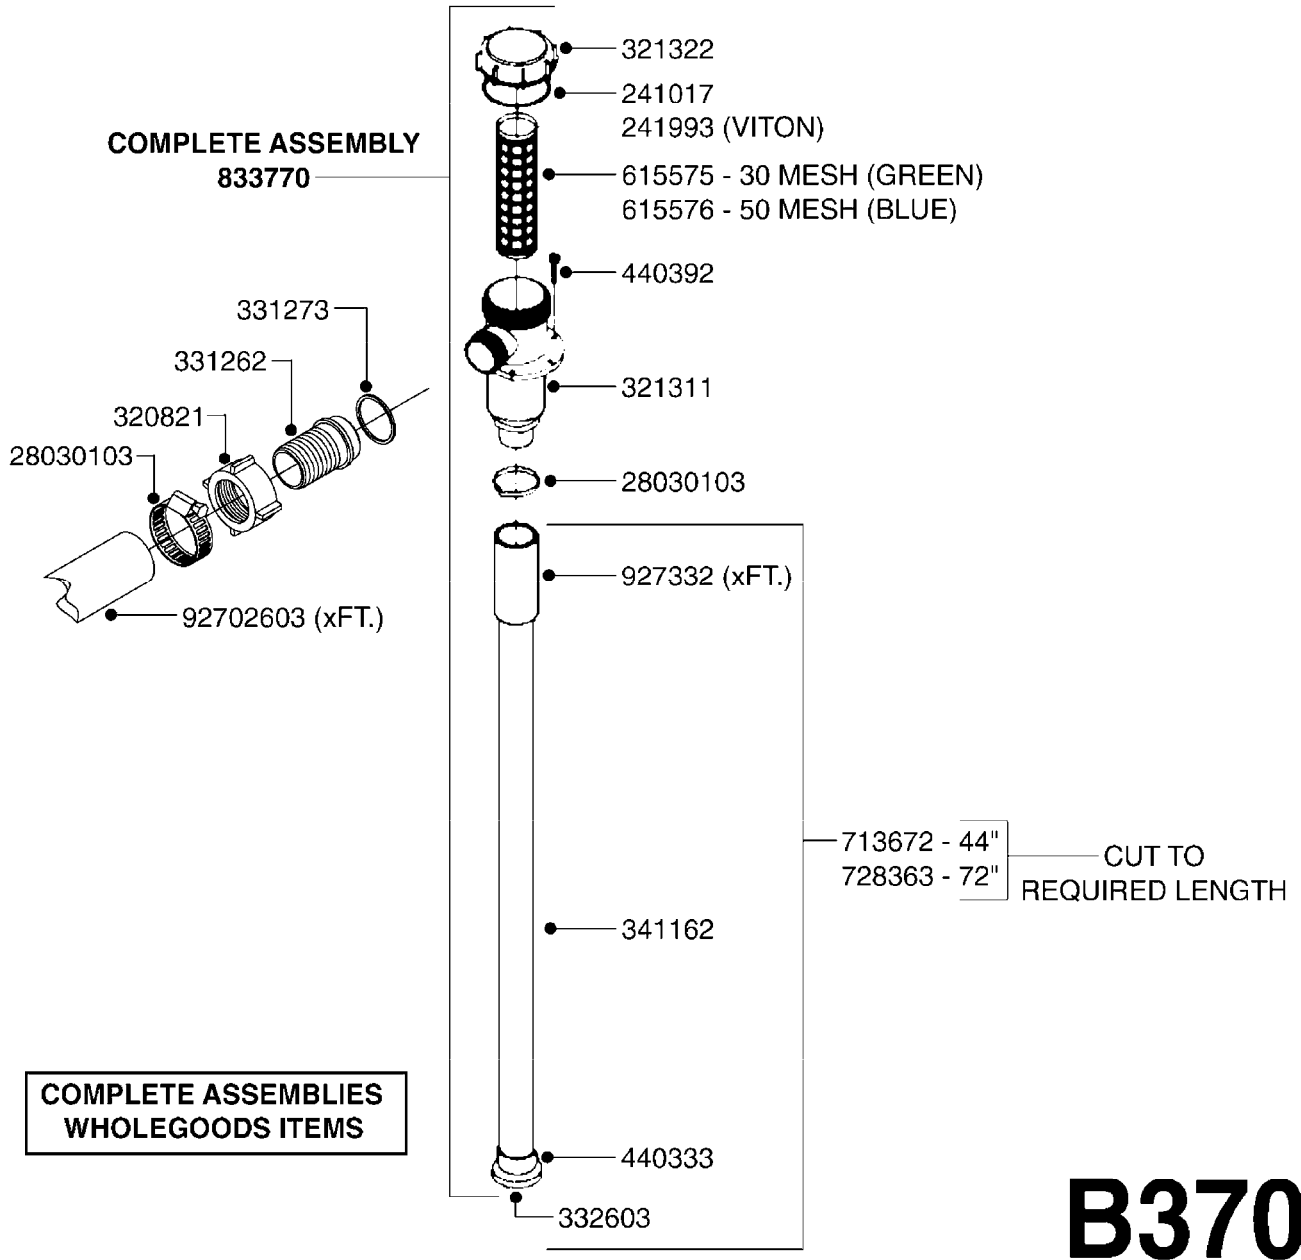

TOP SUCTION ASSEMBLY-SCREW CAP
B370-HIN, 08:12:09

Page 1
Date 18.03.2013 13:53

parts-n°	order qty	description
241017	1	O-RING D74,5X3 NITRIL
241993	1	O-RING 74.5 X 3MM VIT/241017
320821	1	FITT.DK NUT 1-1/2" BSP
321311	1	FILTER BODY S 80 X 4
321322	1	SCREW CAP F. S80 X 4
331262	1	FITT.DK HB 1-1/2" F. 1-1/2"NUT
331273	1	O-RING D44/D38X2 F.1-1/2"
332603	1	CAP F. SUCTION TUBE
341162	1	SUCTION TUBE F.650
440333	1	SCREW 3.5 X 9.5 SS
440392	1	SCREW NO.14 1"
615575	1	FILTER F.TOP SUCT.30 MESH GRN.
615576	1	FILTER F.TOP SUCT.50 MESH BLUE
713672	1	SUCTION TUBE L=44"
728363	1	SUCTION TUBE ASSY.L=72"
833770	1	TOP SUCTION KIT 300/500
927332	1	HOSE R X 28BAR X 40MM X 0012"
28030103	1	CLAMP HOSE GEAR P5/4-S1.5"6724
92702603	1	HOSE PVC SUCT GRAY 1-1/2"