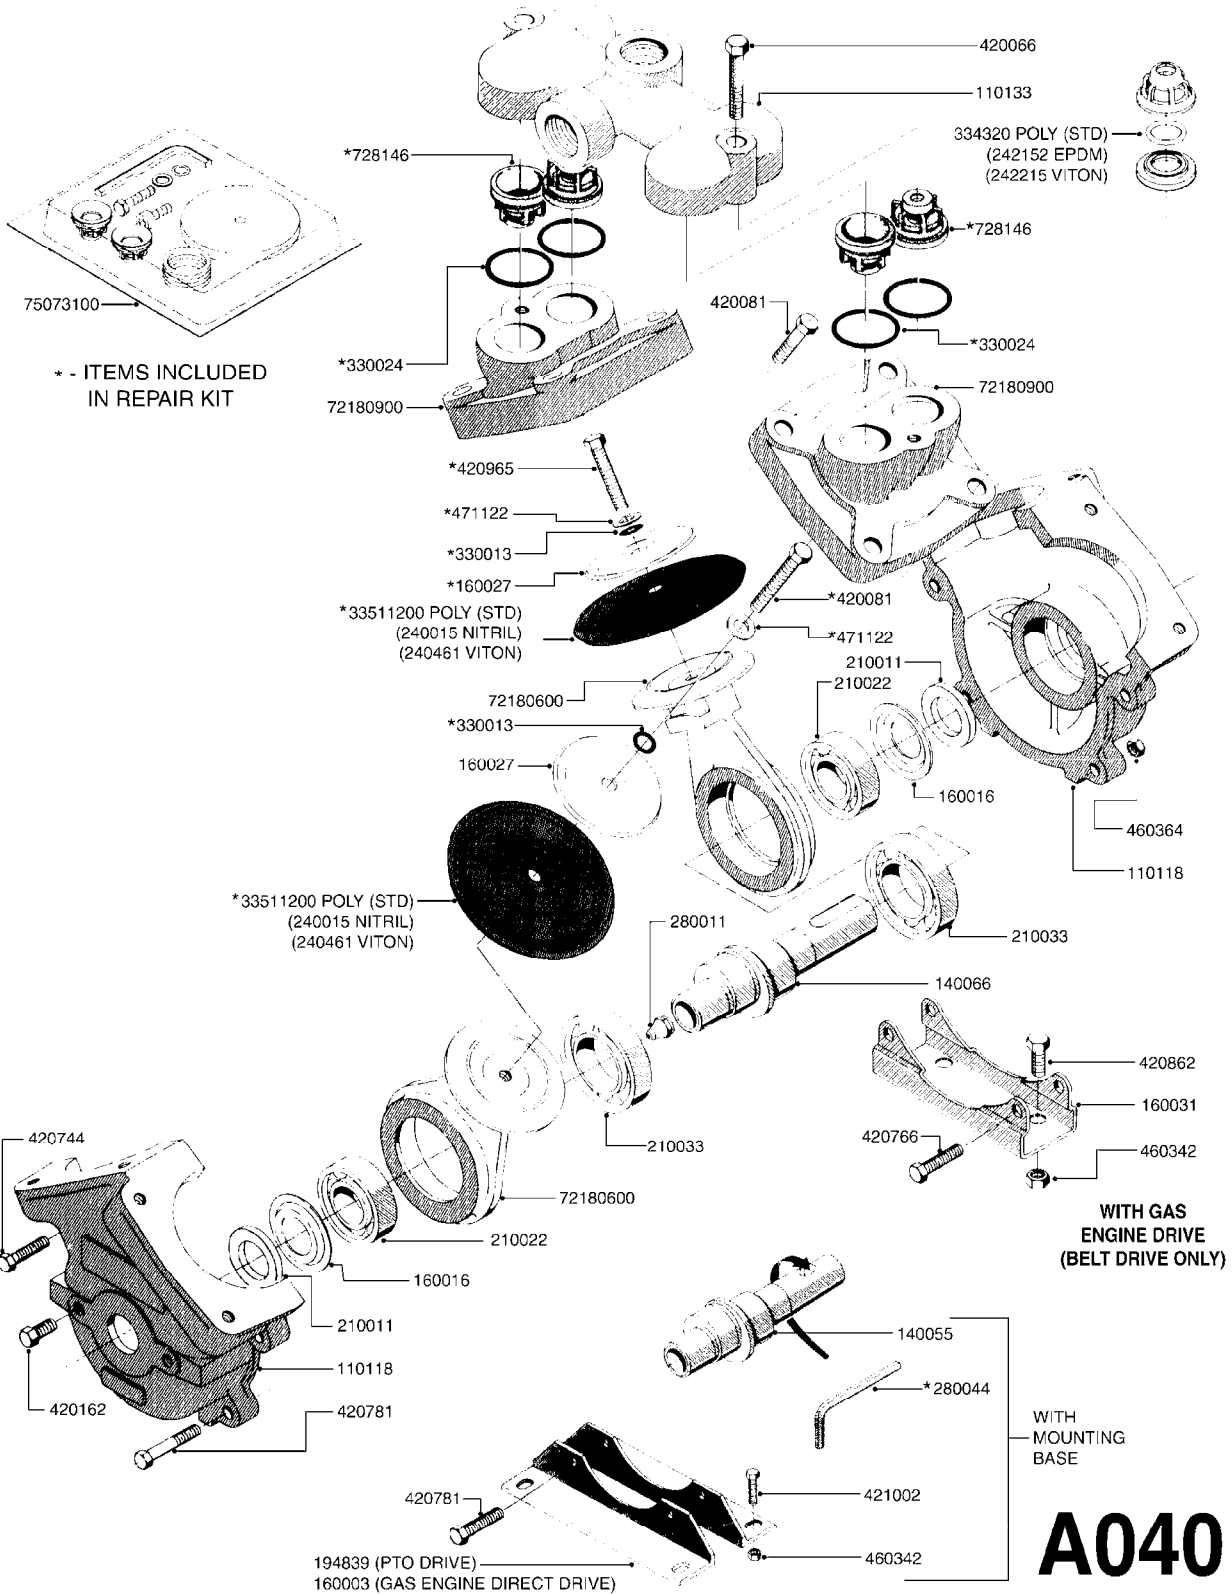

PUMP - 600
A040-HIN, 06:10:10

PUMP - 600
A040-HIN, 06:10:10

Page 1
Date 18.03.2013 13:53

| parts-n° | order qty | description |
|----------|-----------|--------------------------------|
| 110118 | 1 | PUMP CASTING 600 |
| 110133 | 1 | VALVE CHAMBER MOD 600 PAINTED |
| 140055 | 1 | CRANK SHAFT, MODEL 600 |
| 140066 | 1 | CRANK SHAFT, MODEL 600/4 |
| 160003 | 1 | PUMP MOUNT PLATE TALL 500/600 |
| 160016 | 1 | DUST PLATE |
| 160027 | 1 | DIAPHRAGM UPPER DISC 500-600 |
| 160031 | 1 | BASE PLATE MODEL 500-600 |
| 194839 | 1 | ANGLE IRON FOOT, M 500-600 RED |
| 210011 | 1 | SEAL FELT D39/23 X 4 |
| 210022 | 1 | BEARING BALL 6205 |
| 210033 | 1 | BEARING BALL 6007 |
| 240015 | 1 | DIAPHRAGM MODEL 500-600 NITRIL |
| 240461 | 1 | DIAPHRAGM MODEL 500-600 VITON |
| 242152 | 1 | O-RING D18.2X3 EPDM |
| 242215 | 1 | O-RING D18X3 VITON |
| 280011 | 1 | GREASE NIPPLE 1/8' H TR |
| 280044 | 1 | KEY HEXAGON W6 3/16' |
| 330013 | 1 | O-RING D15/D10X2.5 F.3/8"NUT |
| 330024 | 1 | O-RING D41,1/D34.5 X 3,5 |
| 334320 | 1 | O-RING D18X3 POLYURETHANE |
| 420066 | 1 | BOLT HEX 8.8 DEL 3/8"X50MM |
| 420081 | 1 | BOLT HEX 8.8 DEL 3/8"X40MM |
| 420162 | 1 | BOLT HEX 8.8 DEL 3/8"x15MM |
| 420744 | 1 | BOLT HEX 8.8 DEL M8X40 |
| 420766 | 1 | BOLT HEX 8.8 DEL M8X45 |
| 420781 | 1 | BOLT HEX 8.8 DEL M8X50 |
| 420862 | 1 | BOLT HEX 8.8 DEL M10X16 FT |
| 420965 | 1 | BOLT HEX 8.8 DEL M10X40 |
| 421002 | 1 | BOLT HEX 8.8 DEL M10X30 FT |
| 460342 | 1 | NUT HEX M10 |
| 460364 | 1 | NUT HEX M8 GALV. |
| 471122 | 1 | WASHER D20/D10.5X2 SS |
| 728146 | 1 | VALVE FOR 361(726890/707932) |
| 33511200 | 1 | DIAPHRAGM 503/603 PUR 2006 |
| 72180600 | 1 | CONNECTING ROD FOR 503-603 M10 |
| 72180900 | 1 | DIAPHRAGM COVER MOD. 600 |
| 75073100 | 1 | PUMP KIT F.600 |