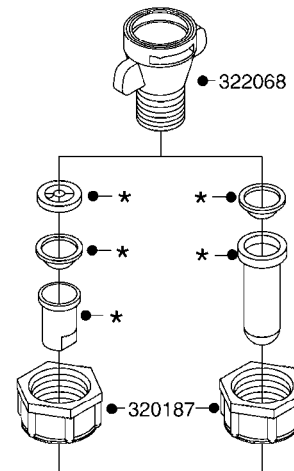

TRIPLET NOZZLE BODY