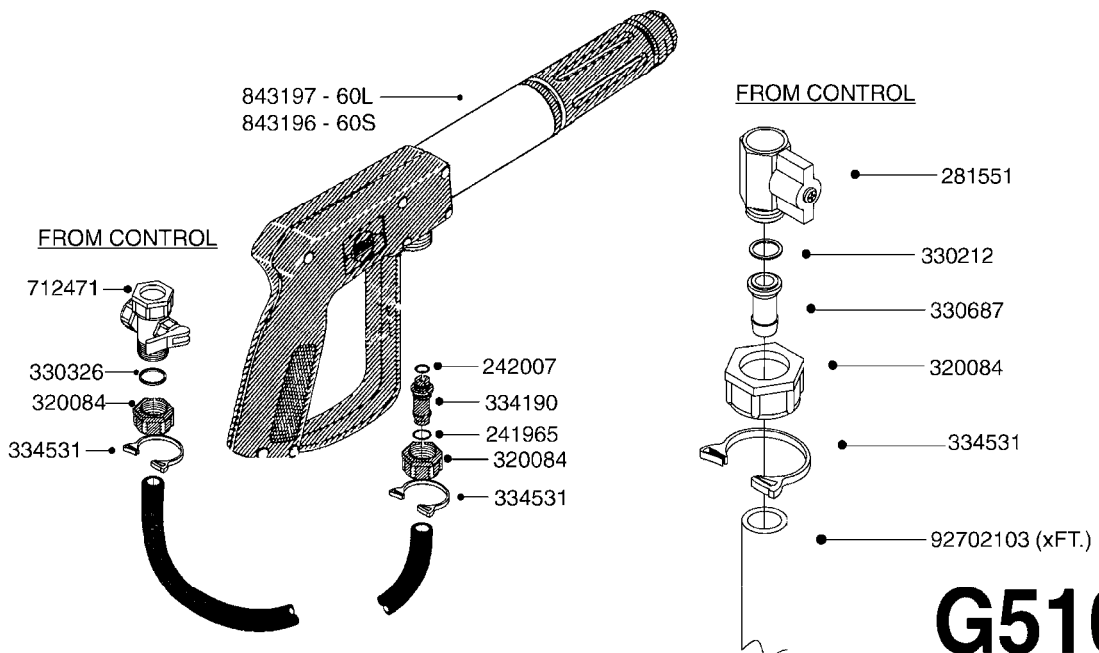

G510

HOSE WRAPS
G510-HIN, 19:05:11

Page 1
Date 18.03.2013 13:53

parts-n°	order qty	description
241965	1	O-RING 12.1 X 1.6
242007	1	O-RING D9.1X1.6
281551	1	BALL VALVE 1/2"
320084	1	FITT.DK NUT 1/2" BSP
330212	1	O-RING D19/D14X2.4 F.1/2"NUT
330326	1	O-RING D30/D24X2 F.1"NUT
330687	1	FITT.DK HB 1/2" F. 1/2" NUT
334190	1	FITT.DK HB 1/2' F. PISTOL 60S
334531	1	CLAMP HOSE PLASTIC 3/4"
636223	1	POST 12 VOLT TR30
712471	1	AGITATION VALVE ASSY. ON/OFF
843196	1	HANDGUN KIT TYPE 60 SHORT
843197	1	HANDGUN KIT TYPE 60 LONG
10013403	1	BOLT HEX 3/8-16X1 1/4 HCS Z5
10013503	1	NUT HEX NC 3/8"
10178903	1	WRAP HOSE SIDE MOUNT PLATE
10179003	1	WRAP HOSE BOTTOM PLATE MOUNT
10179403	1	WRAP WELDMENT FOR HI101789
10179503	1	WRAP WELDMENT FOR HI101790
10225603	1	BKT.FOR HOSE WRAP MOUNT NL NK
10225703	1	WRAP HOSE BDL.BOTTOM PLATE
92702103	1	HOSE R X1/2" X300PSI WP X0012"