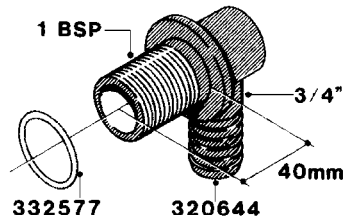

H040

FITTINGS - NIPPLES & ELBOWS
H040-HIN, 01:01:01

Page 1

Date 18.03.2013 13:53

| parts-n° | order qty | description |
|----------|-----------|---------------------------------|
| 10530803 | 1 | FITT.PO.SE 2.00X2.00 45 DEG. |
| 320191 | 1 | FITT.DK ELB 3/8' BSP 45 DEGREE |
| 320482 | 1 | FITT.DK ELB. 1/2" BSP 60 DEG. |
| 320596 | 1 | FITT.DK ELB 3/8'-1/2' BSP 45DEG |
| 320607 | 1 | FITT.DK HN 3/8M X 3/8F BSP LNG |
| 320633 | 1 | FITT.DK HN 3/8"M X 3/8"F BSP |
| 321451 | 1 | FITT.DK ELB.1-1/2 X1-1/4 80DEG |
| 321532 | 1 | FITT.DK REDUC 3/4' X 1/2' BSP |
| 390233 | 1 | FITT.DK REDUC 1-1/2" X 1" BSP |

H050

| parts-n° | order qty | description |
|----------|-----------|--------------------------------|
| 242594 | 1 | O-RING D14 X 1.78 SCH.70-EPDM |
| 320294 | 1 | FITT.DK TEE 3/8X3/8HB X1/2"BSP |
| 320305 | 1 | FITT.DK HB 3/4'- 3/4' BSP |
| 320386 | 1 | FITT.DK TEE 3/8X3/8HB X3/8"BSP |
| 320397 | 1 | FITT.DK ELB 3/8"HB X 3/8" BSP |
| 320401 | 1 | FITT.DK TEE 1/2X1/2HB X1/2"BSP |
| 320412 | 1 | FITT.DK TEE 1/2X1/2HB X3/8"BSP |
| 320423 | 1 | FITT.DK ELB 1/2'HB X 3/8' BSP |
| 320891 | 1 | FITT.DK HB 3/8'- 3/8' BSP |
| 320972 | 1 | FITT.DK HB 5/16'- 1/4' BSP |
| 322046 | 1 | FITT.DK TEE 1/2X1/2HB X3/4'BSP |
| 322048 | 1 | FITT.DK TEE 3/4X3/4HB X3/4'BSP |
| 330595 | 1 | O-RING D24.6/D20X2.1 -3/4" |
| 333137 | 1 | FITT.DK CONN.1/2" F.NOZZ. DOUB |
| 333141 | 1 | FITT.DK CONN.1/2" F.NOZZ.SING |
| 334041 | 1 | FITT.DK CONN.3/4' F.NOZZ. SING |
| 334042 | 1 | FITT.DK CONN.3/4' F.NOZZ. DOUB |
| 334195 | 1 | FITT.DK ELB. 3/4"HB X 3/4"HB |
| 10012103 | 1 | FITT.PO.HB 1.25X1.50 IMB1012 |
| 10014003 | 1 | FITT.PO.HB 1.25X1.25 IMB1010 |
| 10036903 | 1 | FITT.PO.HB 1.50X1.50 IMB1212 |
| 28019303 | 1 | FITTING HB ELB 3/4NPT-3/4HOSE |
| 61016500 | 1 | HOSE TAIL 3/4" 90°+RG CAP 3/4" |
| 72026700 | 1 | NOZZLE TUBE ADAPTER W/O-RING |