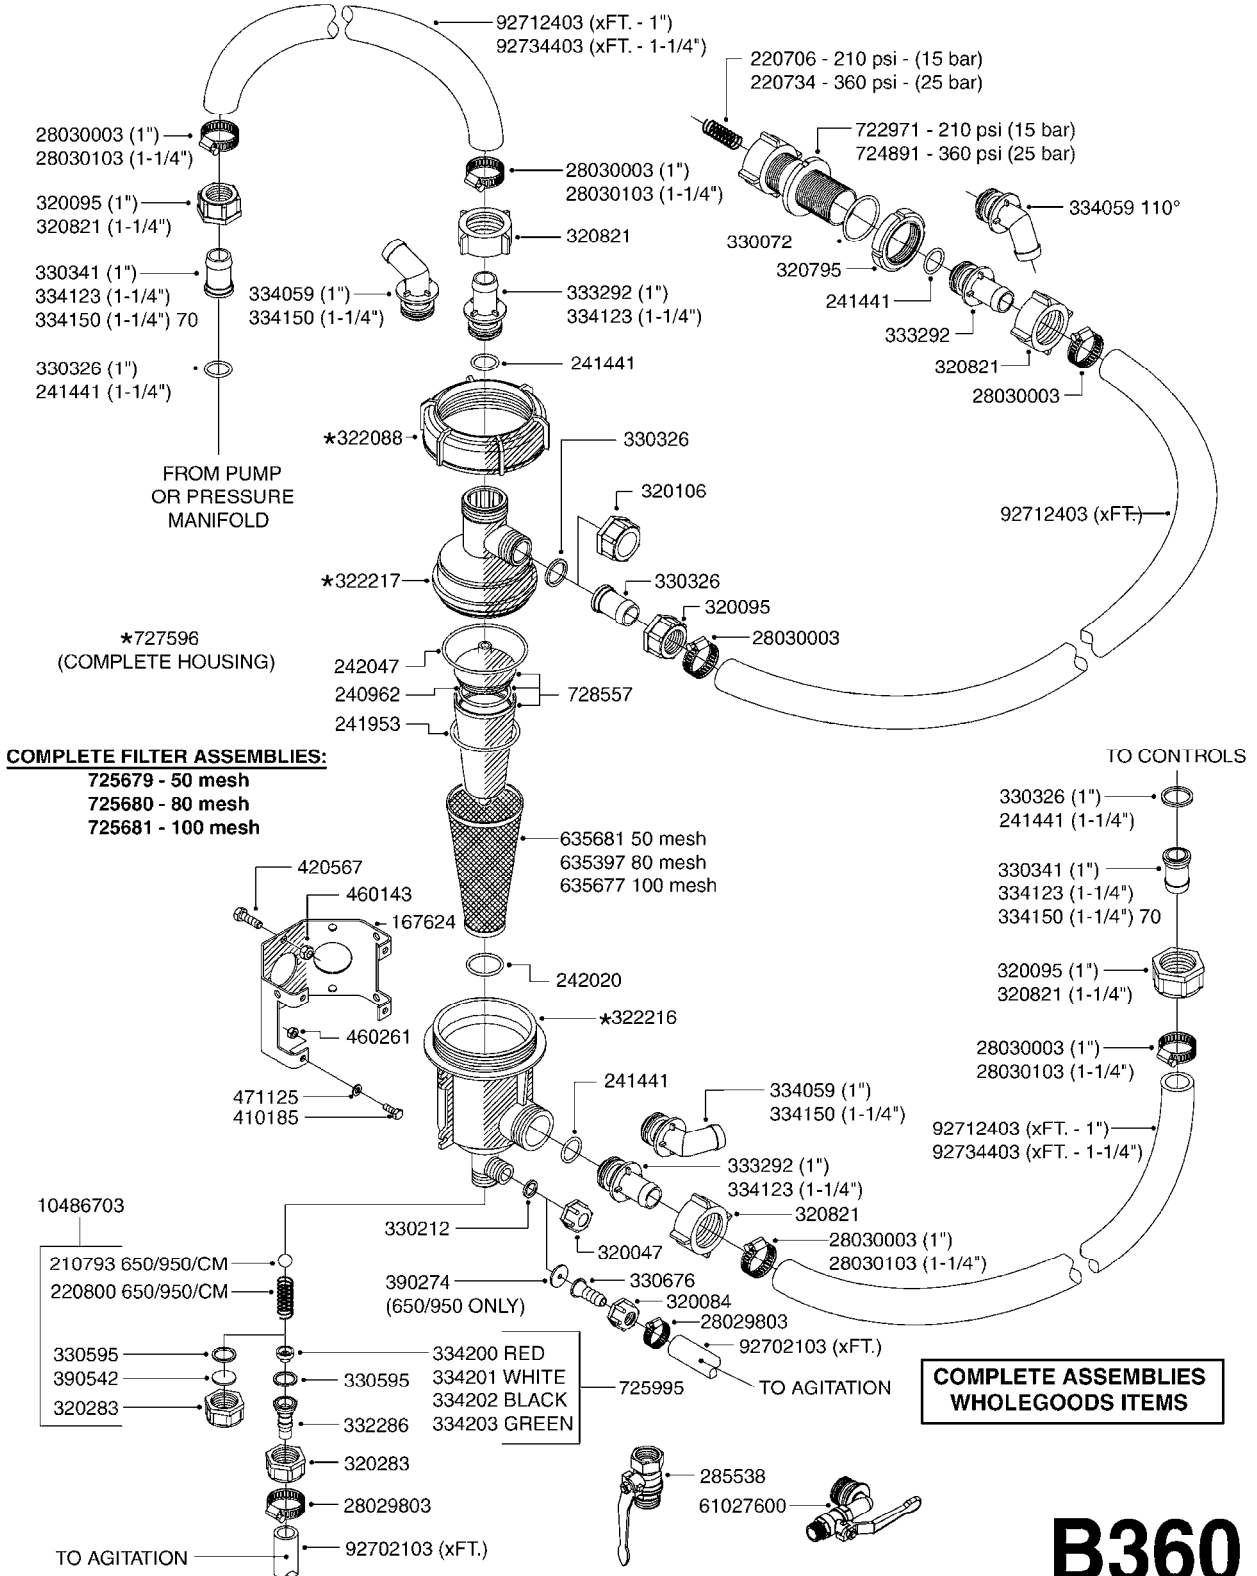

B110

BK-180 REMOTE CONTROL CABLE
B110-HIN, 01:01:01

Page 1

Date 18.03.2013 13:53

| parts-n° | order qty | description |
|----------|-----------|--------------------------------|
| 142516 | 1 | SCREW SET M10 BENT F. LOCKING |
| 142881 | 1 | WIRE HOLDER FOR REMOTE CONTROL |
| 142892 | 1 | END NIPPLE F.REMOTE CABLE |
| 281536 | 1 | ALLEN WRENCH 3MM |
| 410605 | 1 | BOLT HEX 8.8 DEL M6X80 |
| 420604 | 1 | BOLT HEX 8.8 DEL M10X25 FT |
| 450564 | 1 | SCREW M6X12 ALLEN |
| 460261 | 1 | NUT HEX M6X1 LOCK |
| 460423 | 1 | NUT HEX M10X1.5 LOCK |
| 471122 | 1 | WASHER D20/D10.5X2 SS |
| 611693 | 1 | ARM FOR REMOTE CONTROL BK180 |
| 612124 | 1 | BRACKET FOR OP.UNIT F REM.CTR |
| 612566 | 1 | MOUNT BRACKET F.FAN CABLE ASSY |
| 612754 | 1 | HANDLE FOR REMOTE CONTROL |
| 715444 | 1 | REMOTE CONTROL CABLE COMPLETE |
| 715466 | 1 | MOUNTING PLATE |
| 833567 | 1 | REMOTE CONTROL ON/OFF BK 180 |