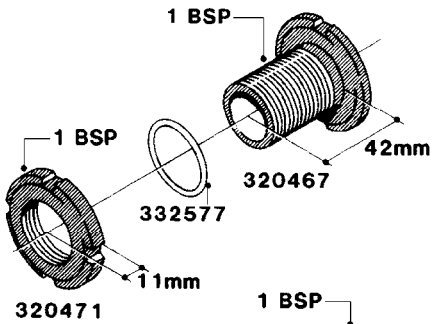

H040

FITTINGS - NIPPLES & ELBOWS
H040-HIN, 01:01:01

Page 1

Date 18.03.2013 13:53

| parts-n° | order qty | description |
|----------|-----------|---------------------------------|
| 10530803 | 1 | FITT.PO.SE 2.00X2.00 45 DEG. |
| 320191 | 1 | FITT.DK ELB 3/8' BSP 45 DEGREE |
| 320482 | 1 | FITT.DK ELB. 1/2" BSP 60 DEG. |
| 320596 | 1 | FITT.DK ELB 3/8'-1/2' BSP 45DEG |
| 320607 | 1 | FITT.DK HN 3/8M X 3/8F BSP LNG |
| 320633 | 1 | FITT.DK HN 3/8"M X 3/8"F BSP |
| 321451 | 1 | FITT.DK ELB.1-1/2 X1-1/4 80DEG |
| 321532 | 1 | FITT.DK REDUC 3/4' X 1/2' BSP |
| 390233 | 1 | FITT.DK REDUC 1-1/2" X 1" BSP |

H050

| parts-n° | order qty | description |
|----------|-----------|--------------------------------|
| 242594 | 1 | O-RING D14 X 1.78 SCH.70-EPDM |
| 320294 | 1 | FITT.DK TEE 3/8X3/8HB X1/2"BSP |
| 320305 | 1 | FITT.DK HB 3/4'- 3/4' BSP |
| 320386 | 1 | FITT.DK TEE 3/8X3/8HB X3/8"BSP |
| 320397 | 1 | FITT.DK ELB 3/8"HB X 3/8" BSP |
| 320401 | 1 | FITT.DK TEE 1/2X1/2HB X1/2"BSP |
| 320412 | 1 | FITT.DK TEE 1/2X1/2HB X3/8"BSP |
| 320423 | 1 | FITT.DK ELB 1/2'HB X 3/8' BSP |
| 320891 | 1 | FITT.DK HB 3/8'- 3/8' BSP |
| 320972 | 1 | FITT.DK HB 5/16'- 1/4' BSP |
| 322046 | 1 | FITT.DK TEE 1/2X1/2HB X3/4'BSP |
| 322048 | 1 | FITT.DK TEE 3/4X3/4HB X3/4'BSP |
| 330595 | 1 | O-RING D24.6/D20X2.1 -3/4" |
| 333137 | 1 | FITT.DK CONN.1/2" F.NOZZ. DOUB |
| 333141 | 1 | FITT.DK CONN.1/2" F.NOZZ.SING |
| 334041 | 1 | FITT.DK CONN.3/4' F.NOZZ. SING |
| 334042 | 1 | FITT.DK CONN.3/4' F.NOZZ. DOUB |
| 334195 | 1 | FITT.DK ELB. 3/4"HB X 3/4"HB |
| 10012103 | 1 | FITT.PO.HB 1.25X1.50 IMB1012 |
| 10014003 | 1 | FITT.PO.HB 1.25X1.25 IMB1010 |
| 10036903 | 1 | FITT.PO.HB 1.50X1.50 IMB1212 |
| 28019303 | 1 | FITTING HB ELB 3/4NPT-3/4HOSE |
| 61016500 | 1 | HOSE TAIL 3/4" 90°+RG CAP 3/4" |
| 72026700 | 1 | NOZZLE TUBE ADAPTER W/O-RING |