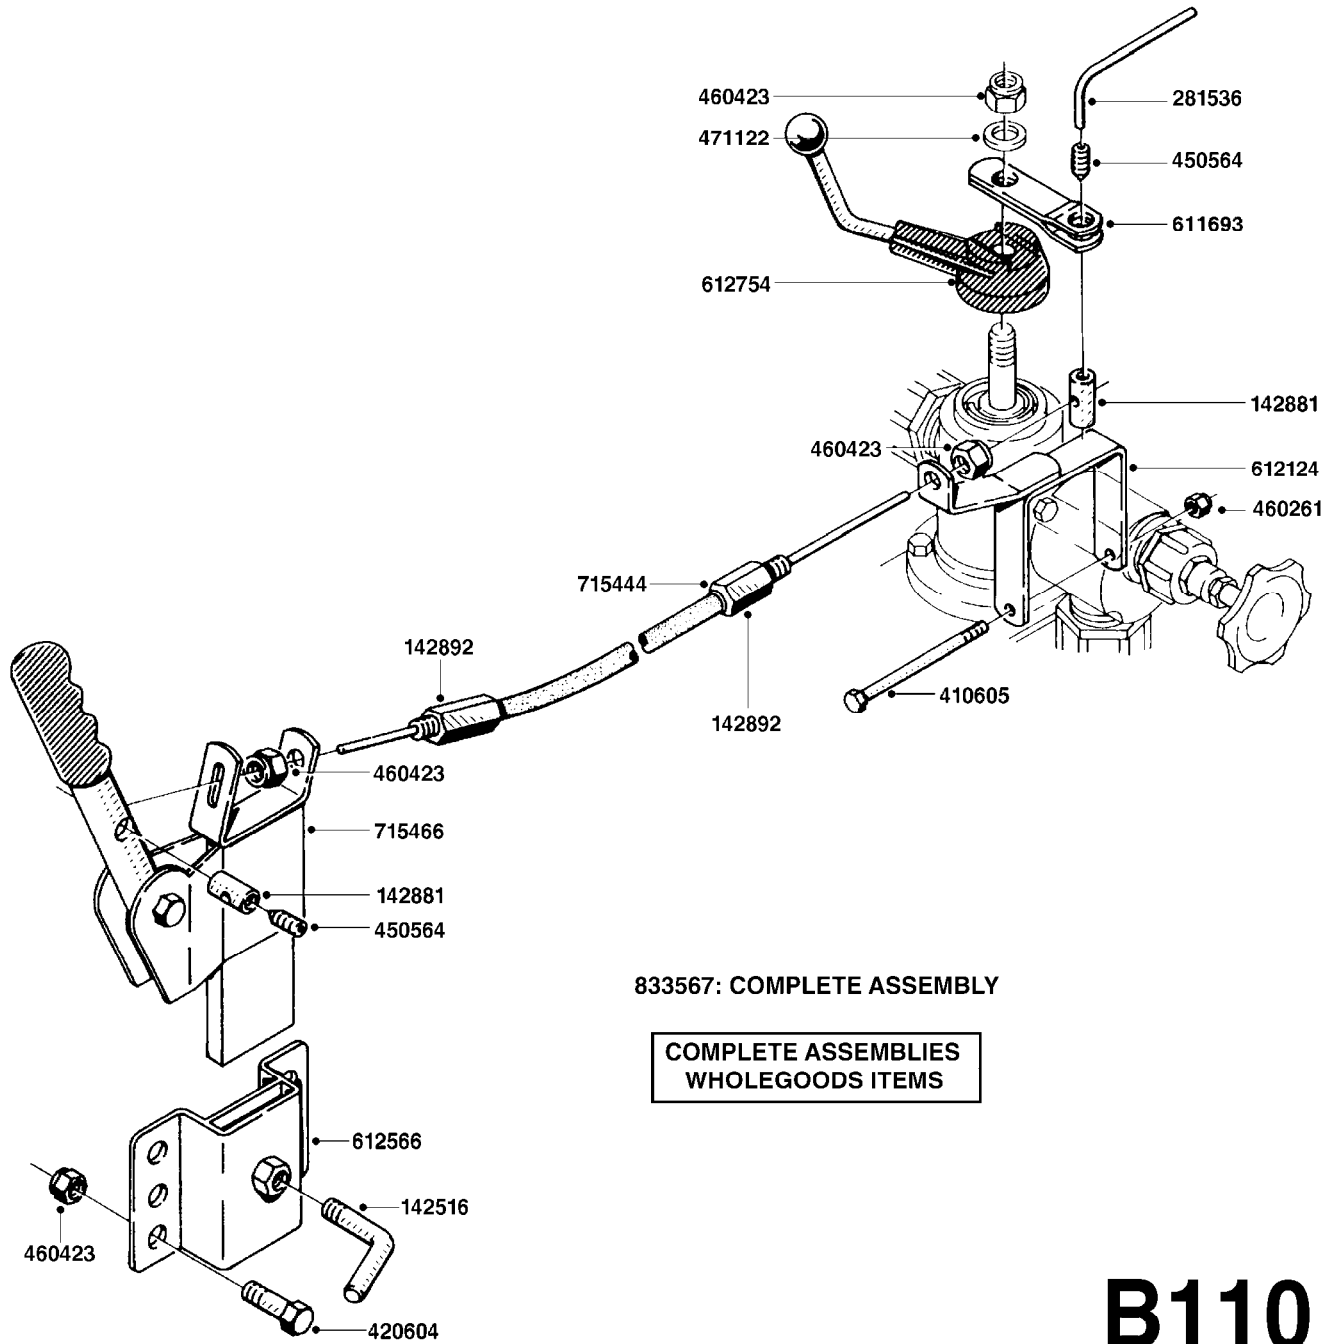

B110

BK-180 REMOTE CONTROL CABLE
B110-HIN, 01:01:01

Page 1

Date 18.03.2013 13:53

| parts-n° | order qty | description |
|----------|-----------|--------------------------------|
| 142516 | 1 | SCREW SET M10 BENT F. LOCKING |
| 142881 | 1 | WIRE HOLDER FOR REMOTE CONTROL |
| 142892 | 1 | END NIPPLE F.REMOTE CABLE |
| 281536 | 1 | ALLEN WRENCH 3MM |
| 410605 | 1 | BOLT HEX 8.8 DEL M6X80 |
| 420604 | 1 | BOLT HEX 8.8 DEL M10X25 FT |
| 450564 | 1 | SCREW M6X12 ALLEN |
| 460261 | 1 | NUT HEX M6X1 LOCK |
| 460423 | 1 | NUT HEX M10X1.5 LOCK |
| 471122 | 1 | WASHER D20/D10.5X2 SS |
| 611693 | 1 | ARM FOR REMOTE CONTROL BK180 |
| 612124 | 1 | BRACKET FOR OP.UNIT F REM.CTR |
| 612566 | 1 | MOUNT BRACKET F.FAN CABLE ASSY |
| 612754 | 1 | HANDLE FOR REMOTE CONTROL |
| 715444 | 1 | REMOTE CONTROL CABLE COMPLETE |
| 715466 | 1 | MOUNTING PLATE |
| 833567 | 1 | REMOTE CONTROL ON/OFF BK 180 |