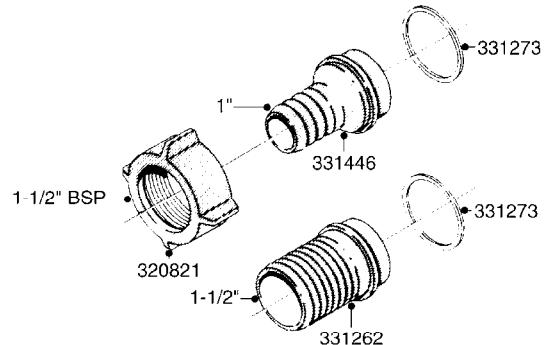

H010

parts-n°	order qty	description
240085	1	O-RING D13,1/8,3X02,4 NITRIL
241441	1	O-RING D29.3X3
242594	1	O-RING D14 X 1.78 SCH.70-EPDM
320084	1	FITT.DK NUT 1/2" BSP
320095	1	FITT.DK NUT 1" BSP
320117	1	FITT.DK CONN.1/2"BSP F. 1" CAP
320187	1	FITT.DK CAP 3/8" BSP BLACK
320283	1	FITT.DK NUT 3/4"BSP
320821	1	FITT.DK NUT 1-1/2" BSP
321495	1	FITT.DK REDUC 1/4'BSP F.3/4'NT
321576	1	FITT.DK CONN 1/2"BSP F.3/4"NUT
330013	1	O-RING D15/D10X2.5 F.3/8"NUT
330212	1	O-RING D19/D14X2.4 F.1/2"NUT
330326	1	O-RING D30/D24X2 F.1"NUT
330341	1	FITT.DK HB 1" F. 1" NUT
330595	1	O-RING D24.6/D20X2.1 -3/4"
330665	1	FITT.DK HB 3/4"F.1" NUT
330676	1	FITT.DK HB 3/8" F. 1/2" NUT
330687	1	FITT.DK HB 1/2" F. 1/2" NUT
330691	1	FITT.DK HB 3/4'F.3/4' NUT
330783	1	FITT.DK HB 3/8"F.3/8" NUT
331262	1	FITT.DK HB 1-1/2" F. 1-1/2"NUT
331273	1	O-RING D44/D38X2 F.1-1/2"
331446	1	FITT.DK HB 1" F.1-1/2" NUT
331807	1	FITT.DK HB 5/16" F.3/8" NUT
332286	1	FITT.DK HB 1/2" F. 3/4" NUT
332905	1	FITT.DK HB 1/2" F. 3/4" CAP
332927	1	FITT.DK PL.F. NOZZLE TUBE
333292	1	FITT.DK HB 1"O'RING F.1-1/2"
333664	1	FITT.DK HB 5/16' F. 1/2' NUT
334044	1	FITT.DK HB 3/4' F. 3/4' CAP
334059	1	FITT.DK EL 1" 110 DEG.F.1-1/2"
334123	1	FITT.DK HB 1-1/4"O-RNG F.1-1/2"
334150	1	FITT.DK HB 1-1/4" 110 F.1-1/2"
390542	1	PLUG WASHER FOR 3/4'CAP NUT
716236	1	FITT.DK HB 1/2" ASSY. F. 3/4"
716413	1	FITT.DK PLUG ASSY. F.NOZ TUBE
717426	1	FITT.DK REDUC 1/4"BSP F.3/4"N
720856	1	FITT.DK 1/2'BSP ASSY.F.3/4'NUT
724621	1	FITT.DK HB 3/4"ASSY F.3/4" NUT