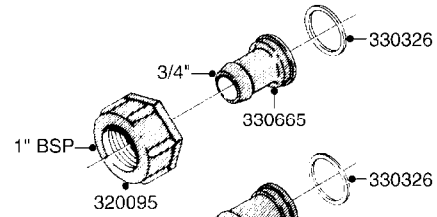

H010

parts-n°	order qty	description
240085	1	O-RING D13,1/8,3X02,4 NITRIL
241441	1	O-RING D29.3X3
242594	1	O-RING D14 X 1.78 SCH.70-EPDM
320084	1	FITT.DK NUT 1/2" BSP
320095	1	FITT.DK NUT 1" BSP
320117	1	FITT.DK CONN.1/2"BSP F. 1" CAP
320187	1	FITT.DK CAP 3/8" BSP BLACK
320283	1	FITT.DK NUT 3/4"BSP
320821	1	FITT.DK NUT 1-1/2" BSP
321495	1	FITT.DK REDUC 1/4'BSP F.3/4'NT
321576	1	FITT.DK CONN 1/2"BSP F.3/4"NUT
330013	1	O-RING D15/D10X2.5 F.3/8"NUT
330212	1	O-RING D19/D14X2.4 F.1/2"NUT
330326	1	O-RING D30/D24X2 F.1"NUT
330341	1	FITT.DK HB 1" F. 1" NUT
330595	1	O-RING D24.6/D20X2.1 -3/4"
330665	1	FITT.DK HB 3/4"F.1" NUT
330676	1	FITT.DK HB 3/8" F. 1/2" NUT
330687	1	FITT.DK HB 1/2" F. 1/2" NUT
330691	1	FITT.DK HB 3/4'F.3/4' NUT
330783	1	FITT.DK HB 3/8"F.3/8" NUT
331262	1	FITT.DK HB 1-1/2" F. 1-1/2"NUT
331273	1	O-RING D44/D38X2 F.1-1/2"
331446	1	FITT.DK HB 1" F.1-1/2" NUT
331807	1	FITT.DK HB 5/16" F.3/8" NUT
332286	1	FITT.DK HB 1/2" F. 3/4" NUT
332905	1	FITT.DK HB 1/2" F. 3/4" CAP
332927	1	FITT.DK PL.F. NOZZLE TUBE
333292	1	FITT.DK HB 1"O'RING F.1-1/2"
333664	1	FITT.DK HB 5/16' F. 1/2' NUT
334044	1	FITT.DK HB 3/4' F. 3/4' CAP
334059	1	FITT.DK EL 1" 110 DEG.F.1-1/2"
334123	1	FITT.DK HB 1-1/4"O-RNG F.1-1/2"
334150	1	FITT.DK HB 1-1/4" 110 F.1-1/2"
390542	1	PLUG WASHER FOR 3/4'CAP NUT
716236	1	FITT.DK HB 1/2" ASSY. F. 3/4"
716413	1	FITT.DK PLUG ASSY. F.NOZ TUBE
717426	1	FITT.DK REDUC 1/4"BSP F.3/4"N
720856	1	FITT.DK 1/2'BSP ASSY.F.3/4'NUT
724621	1	FITT.DK HB 3/4"ASSY F.3/4" NUT