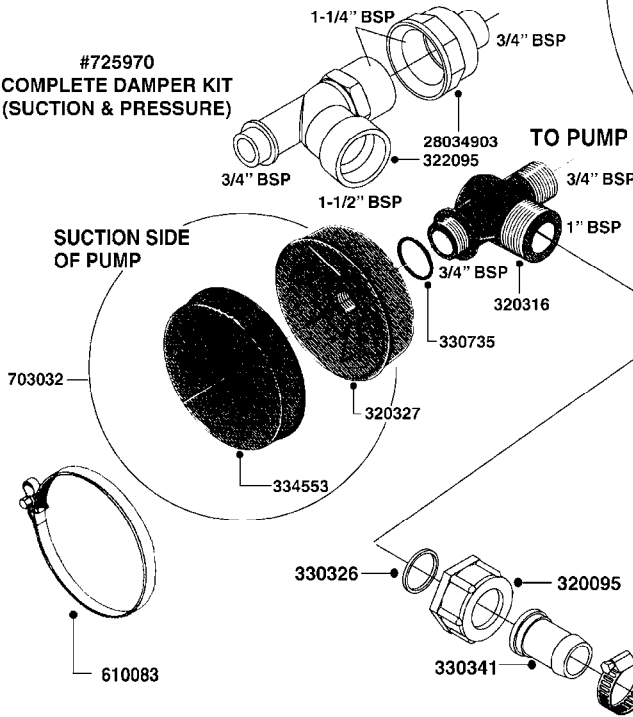

**#725970
COMPLETE DAMPER KIT
(SUCTION & PRESSURE)**

821623 - 600 WITH COUPLER
821624 - 600 W/ MOUNTING BASE
821625 - 600 GAS DRIVEN - BELT DRIVE

COMPLETE ASSEMBLIES
WHOLEGOODS ITEMS

A050