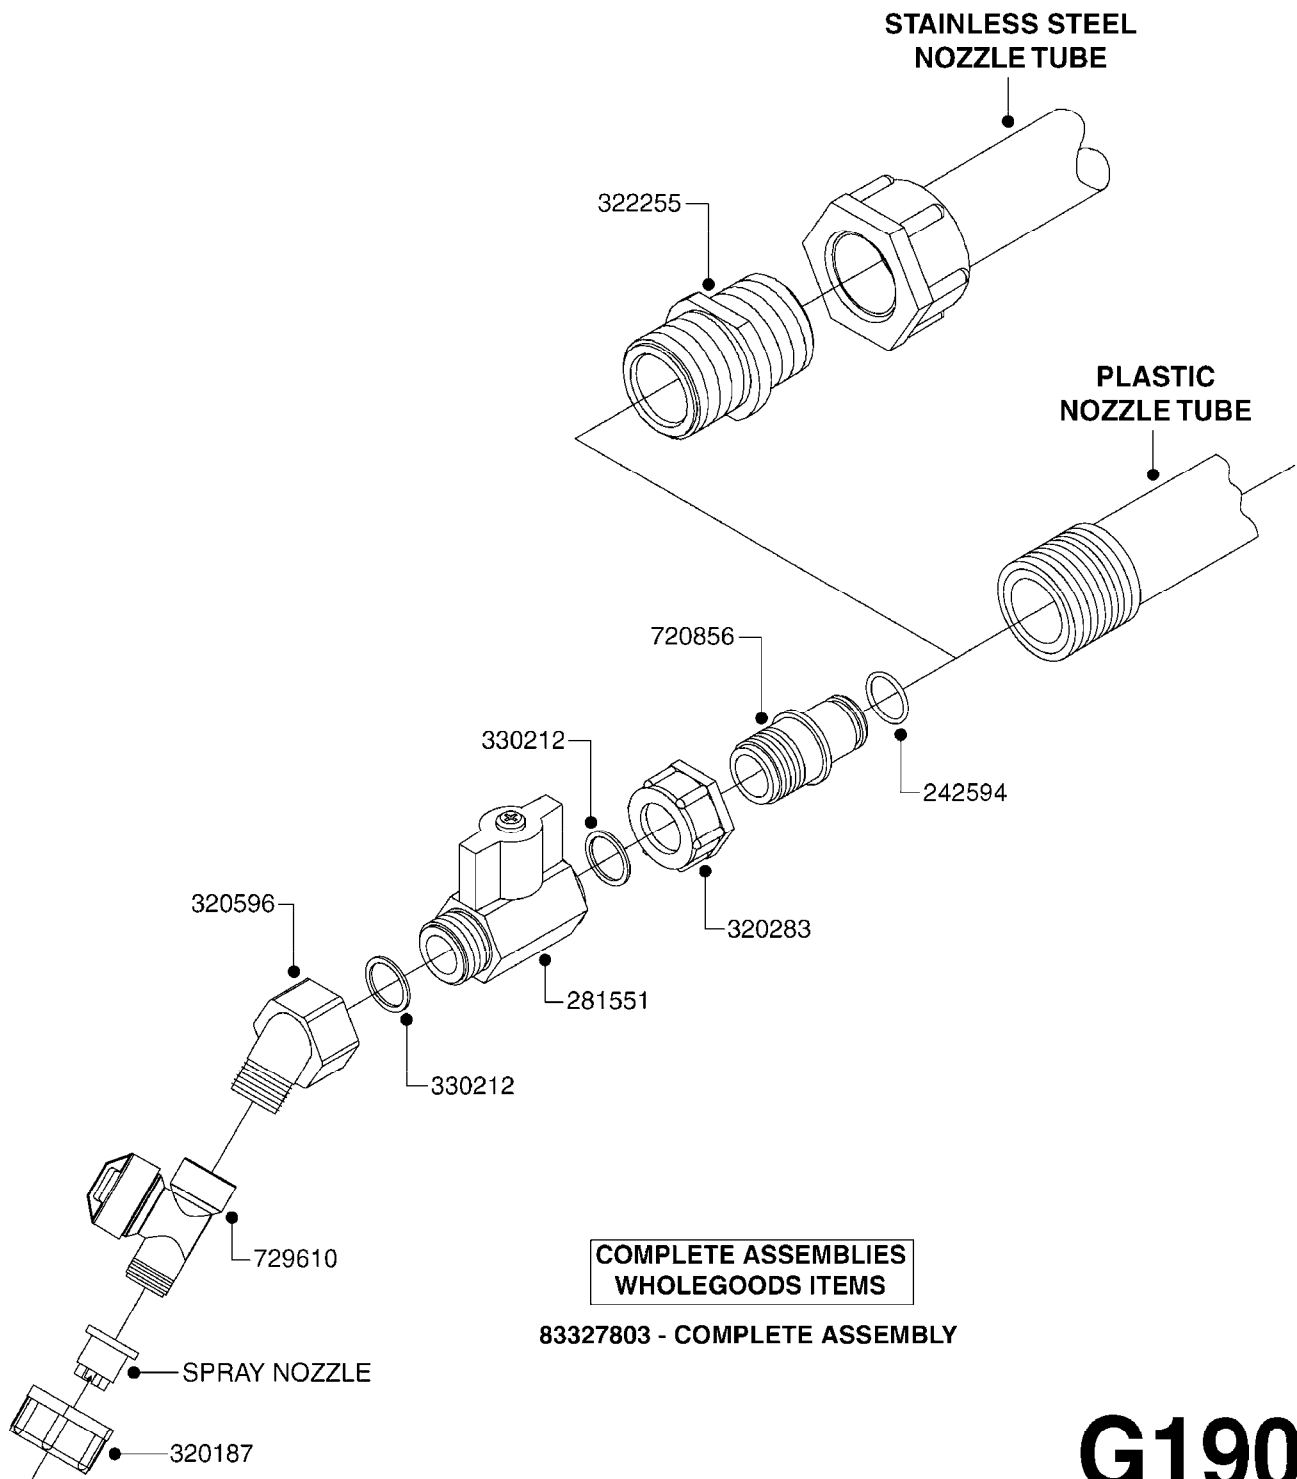

CLEAN WATER TANK
G110-HIN, 26:06:06

COMPLETE TANK ASSY : 722072

G110

CLEAN WATER TANK
G110-HIN, 26:06:06

Page 1

Date 18.03.2013 13:53

| parts-n° | order qty | description |
|----------|-----------|--------------------------------|
| 161370 | 1 | BKT.CLEAN WATER BOTT. VALVE |
| 179989 | 1 | BRKT. F. 3 GAL. TANK |
| 281551 | 1 | BALL VALVE 1/2" |
| 320084 | 1 | FITT.DK NUT 1/2" BSP |
| 320482 | 1 | FITT.DK ELB. 1/2" BSP 60 DEG. |
| 321296 | 1 | FITT.DK BULKHEAD 1/2" BSP SING |
| 321307 | 1 | FITT.DK NUT 1/2" BSP JAMB |
| 321742 | 1 | FITT.DK BULKHEAD 1/2' BSP |
| 330212 | 1 | O-RING D19/D14X2.4 F.1/2"NUT |
| 330687 | 1 | FITT.DK HB 1/2" F. 1/2" NUT |
| 332592 | 1 | O-RING D26/D20X3 |
| 334534 | 1 | CLAMP HOSE PLASTIC 1/2" |
| 420604 | 1 | BOLT HEX 8.8 DEL M10X25 FT |
| 420626 | 1 | BOLT HEX 8.8 DEL M10X20 FT |
| 421046 | 1 | BOLT HEX 8.8 DEL M8X25 FT |
| 430721 | 1 | BOLT HEX 8.8 DEL M12X40 FT |
| 430802 | 1 | BOLT HEX 8.8 DEL M12X75 |
| 430846 | 1 | BOLT HEX 8.8 DEL M12X80 |
| 430870 | 1 | BOLT HEX 8.8 DEL M12X55 FT |
| 460364 | 1 | NUT HEX M8 GALV. |
| 460423 | 1 | NUT HEX M10X1.5 LOCK |
| 460703 | 1 | NUT HEX M12X1.75 LOCK |
| 471127 | 1 | WASHER D24/D13X2.5 STAINLESS |
| 614396 | 1 | CLEAN WATER BRACKET MB |
| 614409 | 1 | BRACKET FOR FOAM MARKER |
| 717577 | 1 | VALVE F.CLEAN WATER TANK |
| 722072 | 1 | CLEAN WATER TANK W FRAME & TAP |
| 725901 | 1 | LID F.WATER BOTTLE VENTED |
| 927269 | 1 | HOSE R X PVC X 1/2 X 0012" |
| 10091103 | 1 | BOLT HEX 3/8 NC GR.2 03.00' |
| 10171703 | 1 | BOLT HEX 3/8 NC GR.2 03.50" |
| 10212903 | 1 | NUT HEX NC (NYLON LOCK) 3/8" |
| 10511303 | 1 | FLATBAR L350/17DEG.CLEAN WATER |
| 10511403 | 1 | FLATBAR 104MM CLEAN WATER |
| 10511503 | 1 | BKT.CLEAN WATER MOUNT EAGLE |
| 10598403 | 1 | BOLT HEX HCS3/8-16 X 4 Z 5 |
| 63026303 | 1 | CLEAN WATER TANK BRKT, ATV |