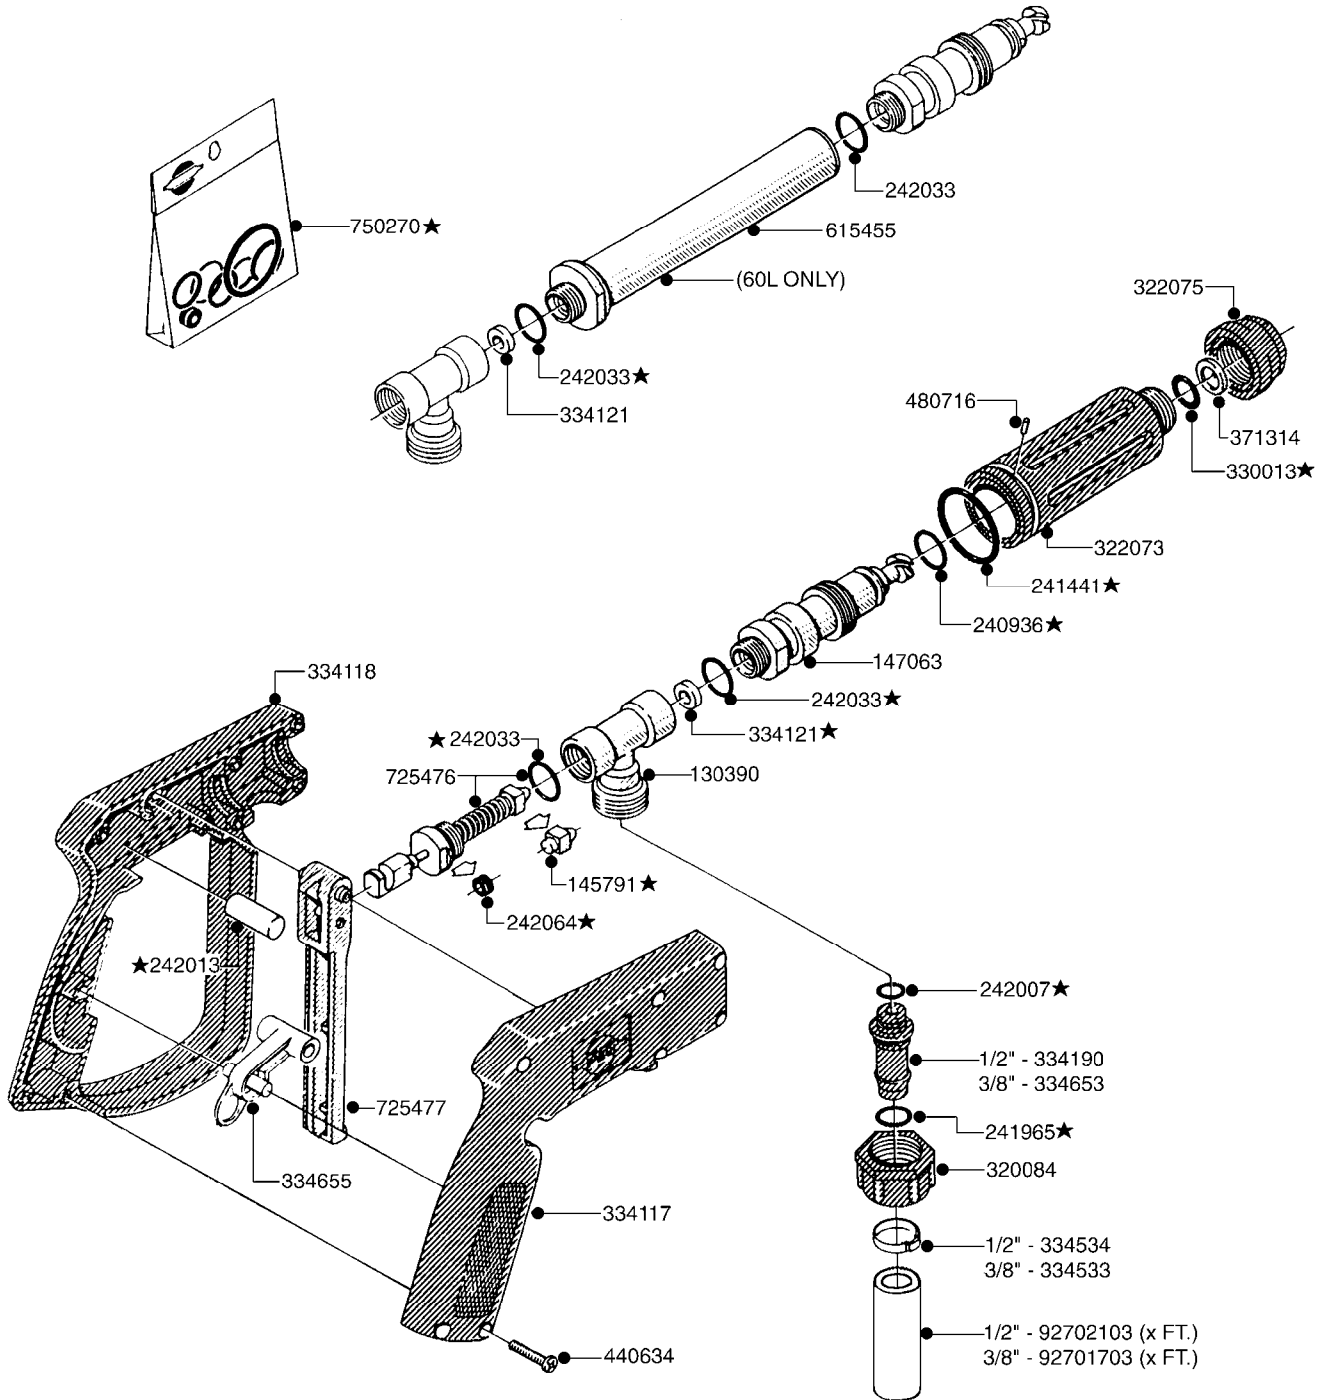

COMPLETE ASSEMBLY:
843197 - 60L
843196 - 60S

COMPLETE ASSEMBLIES
WHOLEGOODS ITEMS

G440

HANDGUN TYPE 60S/60L PRE 95
G440-HIN, 19:05:11

Page 1

Date 18.03.2013 13:53

| parts-n° | order qty | description |
|----------|-----------|--------------------------------|
| 130390 | 1 | TEE 3/8'X 1/2' BSP F.TYPE 60S |
| 145791 | 1 | CONE FOR ON/OFF |
| 147063 | 1 | SWIRL F.SPRAY GUN TYPE 60 |
| 240936 | 1 | O-RING D13.3X2.4 NITRIL |
| 241441 | 1 | O-RING D29.3X3 |
| 241965 | 1 | O-RING 12.1 X 1.6 |
| 242007 | 1 | O-RING D9.1X1.6 |
| 242013 | 1 | SPRING RUBBER F/TRIGGER |
| 242030 | 1 | SPRING RUBBER |
| 242033 | 1 | O-RING |
| 284582 | 1 | CLmP HSE GEAR3/8" alt 28029803 |
| 320084 | 1 | FITT.DK NUT 1/2" BSP |
| 322073 | 1 | HOUSING F.SWIRL TYPE 60S H.G. |
| 322075 | 1 | CASTING |
| 330013 | 1 | O-RING D15/D10X2.5 F.3/8"NUT |
| 334117 | 1 | HANDLE PIECE RIGHT F.60S/60L |
| 334118 | 1 | HANDLE PIECE LEFT F.60S/60L |
| 334120 | 1 | LOCK FOR TRIGGER |
| 334121 | 1 | SEAT FOR ON/OFF |
| 334190 | 1 | FITT.DK HB 1/2' F. PISTOL 60S |
| 334653 | 1 | FITT.DK HB 3/8' F.HANDGUN |
| 371314 | 1 | NOZZLE CERAMIC 1099-20 |
| 440634 | 1 | SCREW 5/8" |
| 480716 | 1 | PIN D3X6 STAINLESS |
| 615455 | 1 | TUBE F.LANCE TYPE 60L |
| 725476 | 1 | SPINDLE |
| 725477 | 1 | TRIGGER |
| 843196 | 1 | HANDGUN KIT TYPE 60 SHORT |
| 843197 | 1 | HANDGUN KIT TYPE 60 LONG |
| 28029803 | 1 | CLAMP HOSE GEAR P1/2" 6708 |
| 92701703 | 1 | HOSE R X3/8" X300PSI WP X0012" |
| 92702103 | 1 | HOSE R X1/2" X300PSI WP X0012" |