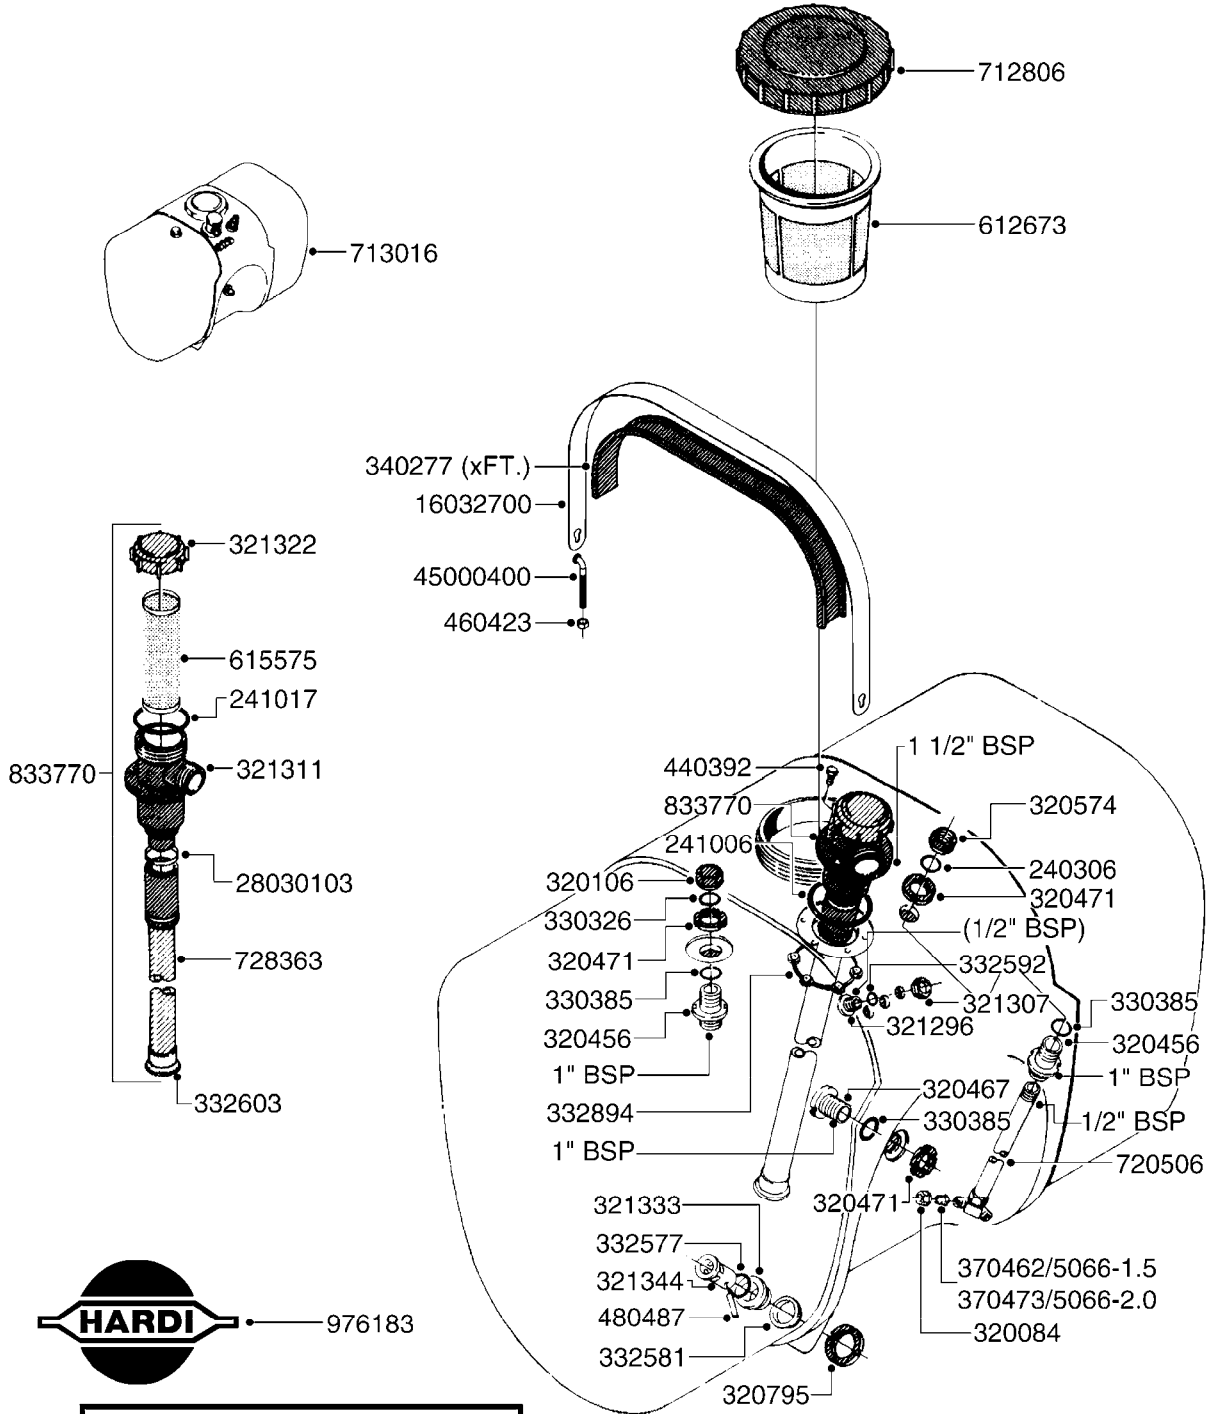

FOR CONNECTING HOSE
FITTINGS, SEE SECTION H

E100

TANK - NK 105 (PRE 92)
E100-HIN, 12:12:05

Page 1
Date 18.03.2013 13:53

parts-n°	order qty	description
240306	1	O-RING D29/D21X4
241006	1	O-RING D79,2X5,7 NITRIL
241017	1	O-RING D74,5X3 NITRIL
320084	1	FITT.DK NUT 1/2" BSP
320106	1	FITT.DK CAPNUT 1" BSP
320456	1	FITT.DK BULKHEAD 1"BSP DOUBLE
320467	1	FITT.DK BULKHEAD 1"BSP SINGLE
320471	1	FITT.DK NUT 1" BSP JAMB
320574	1	FITT.DK NUT 1" BSP SPECIAL
320795	1	FITT.DK NUT 1-1/2" BSP JAMB
321296	1	FITT.DK BULKHEAD 1/2" BSP SING
321307	1	FITT.DK NUT 1/2" BSP JAMB
321311	1	FILTER BODY S 80 X 4
321322	1	SCREW CAP F. S80 X 4
321333	1	FITT.DK BULK 1-1/2" X 1"F BSP
321344	1	DRAIN SCREW 1" BSP RED
330326	1	O-RING D30/D24X2 F.1"NUT
330385	1	O-RING D38,8/32,8XD3
332577	1	O-RING D38/D30X4 F.1" PUR.
332581	1	GASKET F. 1-1/2" BSP CAPNUT.
332592	1	O-RING D26/D20X3
332603	1	CAP F. SUCTION TUBE
332894	1	RETAIN.RING FOR SUCTION FILTER
340277	1	TANK PACKING - 40mm WIDE x 12"
370462	1	NOZZLE INJECTOR 5066-1.5
370473	1	NOZZLE INJECTOR 5066-2.0
440392	1	SCREW NO.14 1"
460423	1	NUT HEX M10X1.5 LOCK
480487	1	PIN M5X60 SLOTTED GALV
612673	1	FILTER BASKET F. ES30/ES53
615575	1	FILTER F.TOP SUCT.30 MESH GRN.
712806	1	TANK LID WITH VENT S226 RED
713016	1	TANK W/O FRAME NK105
720506	1	AGITATION TUBE NK 80/105
728363	1	SUCTION TUBE ASSY.L=72"
833770	1	TOP SUCTION KIT 300/500
976183	1	DECAL COMPANY 185 X 300
16032700	1	TANK STRAP 40X2.0 L=930
28030103	1	CLAMP HOSE GEAR P5/4-S1.5"6724
45000400	1	T-BOLT SPECIAL F.TANK STRAP ES