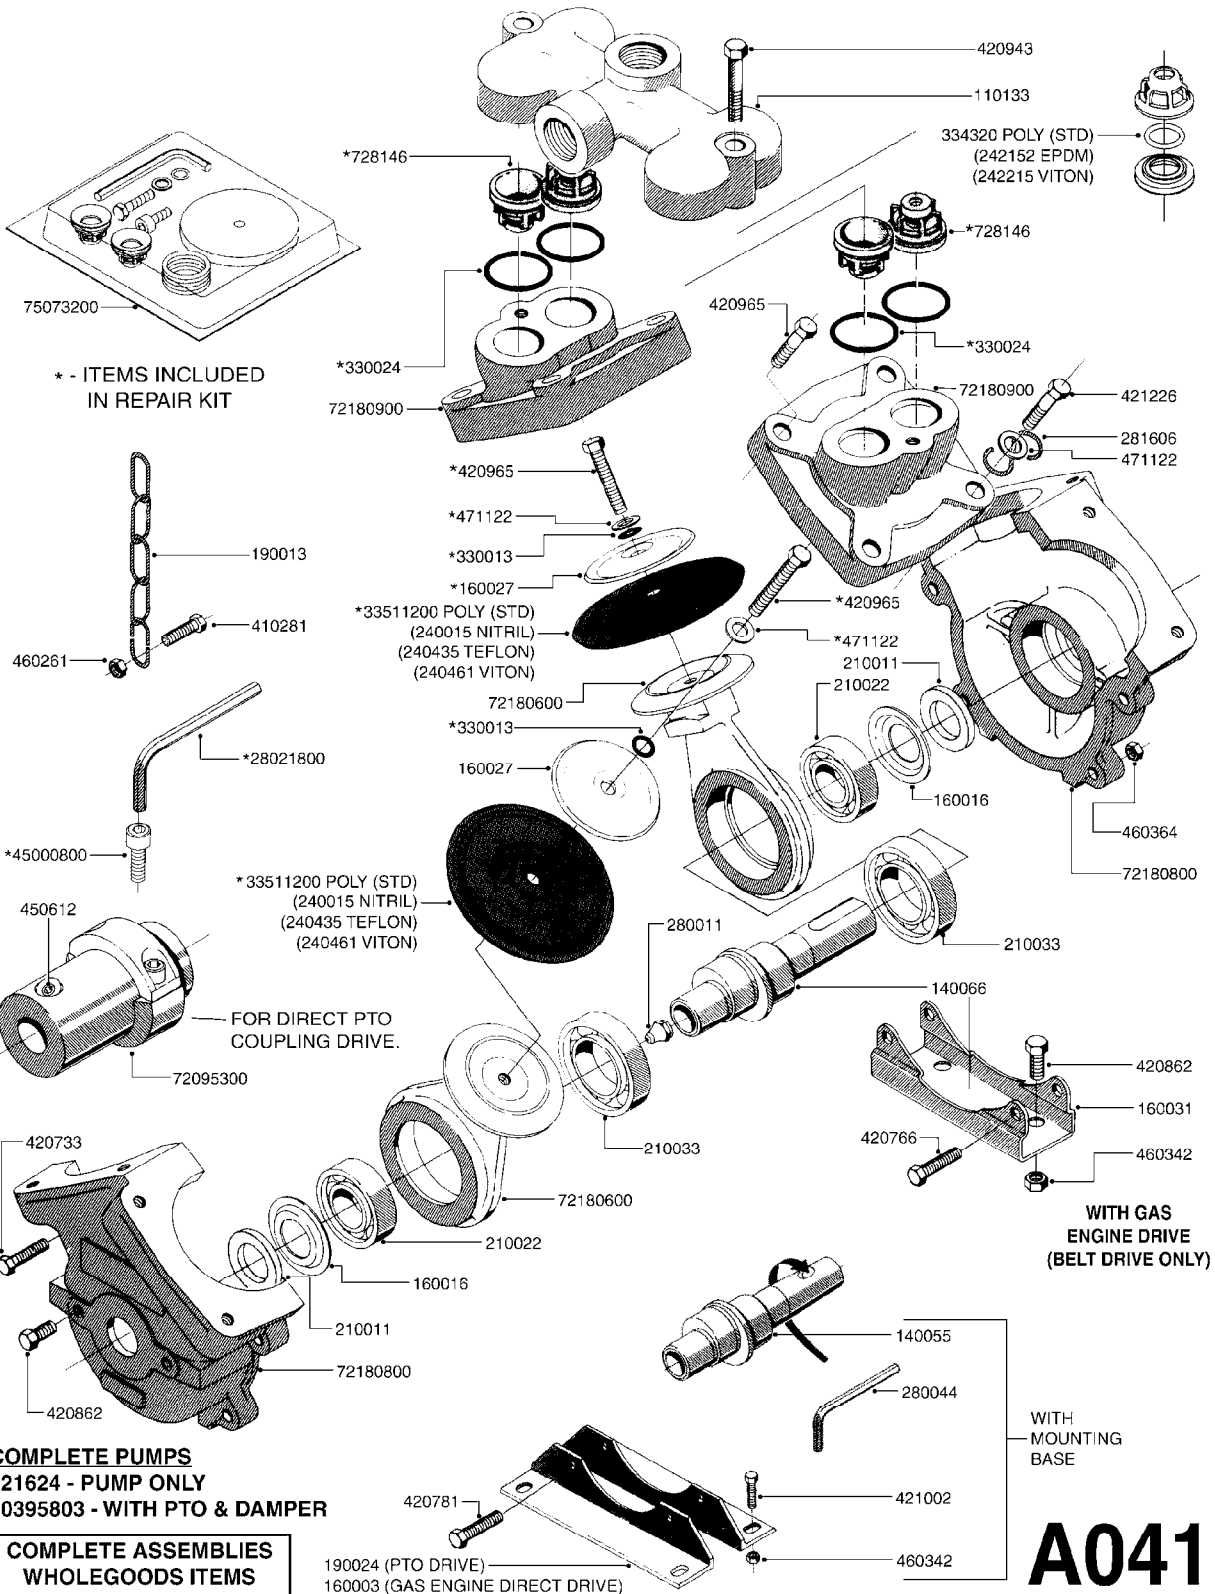

PUMP - 600
A040-HIN, 06:10:10

PUMP - 600
A040-HIN, 06:10:10

Page 1
Date 18.03.2013 13:53

| parts-n° | order qty | description |
|----------|-----------|--------------------------------|
| 110118 | 1 | PUMP CASTING 600 |
| 110133 | 1 | VALVE CHAMBER MOD 600 PAINTED |
| 140055 | 1 | CRANK SHAFT, MODEL 600 |
| 140066 | 1 | CRANK SHAFT, MODEL 600/4 |
| 160003 | 1 | PUMP MOUNT PLATE TALL 500/600 |
| 160016 | 1 | DUST PLATE |
| 160027 | 1 | DIAPHRAGM UPPER DISC 500-600 |
| 160031 | 1 | BASE PLATE MODEL 500-600 |
| 194839 | 1 | ANGLE IRON FOOT, M 500-600 RED |
| 210011 | 1 | SEAL FELT D39/23 X 4 |
| 210022 | 1 | BEARING BALL 6205 |
| 210033 | 1 | BEARING BALL 6007 |
| 240015 | 1 | DIAPHRAGM MODEL 500-600 NITRIL |
| 240461 | 1 | DIAPHRAGM MODEL 500-600 VITON |
| 242152 | 1 | O-RING D18.2X3 EPDM |
| 242215 | 1 | O-RING D18X3 VITON |
| 280011 | 1 | GREASE NIPPLE 1/8' H TR |
| 280044 | 1 | KEY HEXAGON W6 3/16' |
| 330013 | 1 | O-RING D15/D10X2.5 F.3/8"NUT |
| 330024 | 1 | O-RING D41,1/D34.5 X 3,5 |
| 334320 | 1 | O-RING D18X3 POLYURETHANE |
| 420066 | 1 | BOLT HEX 8.8 DEL 3/8"X50MM |
| 420081 | 1 | BOLT HEX 8.8 DEL 3/8"X40MM |
| 420162 | 1 | BOLT HEX 8.8 DEL 3/8"x15MM |
| 420744 | 1 | BOLT HEX 8.8 DEL M8X40 |
| 420766 | 1 | BOLT HEX 8.8 DEL M8X45 |
| 420781 | 1 | BOLT HEX 8.8 DEL M8X50 |
| 420862 | 1 | BOLT HEX 8.8 DEL M10X16 FT |
| 420965 | 1 | BOLT HEX 8.8 DEL M10X40 |
| 421002 | 1 | BOLT HEX 8.8 DEL M10X30 FT |
| 460342 | 1 | NUT HEX M10 |
| 460364 | 1 | NUT HEX M8 GALV. |
| 471122 | 1 | WASHER D20/D10.5X2 SS |
| 728146 | 1 | VALVE FOR 361(726890/707932) |
| 33511200 | 1 | DIAPHRAGM 503/603 PUR 2006 |
| 72180600 | 1 | CONNECTING ROD FOR 503-603 M10 |
| 72180900 | 1 | DIAPHRAGM COVER MOD. 600 |
| 75073100 | 1 | PUMP KIT F.600 |