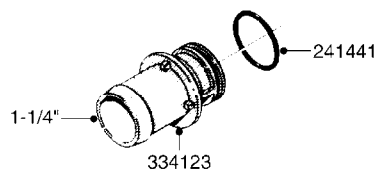

H010

parts-n°	order qty	description
240085	1	O-RING D13,1/8,3X02,4 NITRIL
241441	1	O-RING D29.3X3
242594	1	O-RING D14 X 1.78 SCH.70-EPDM
320084	1	FITT.DK NUT 1/2" BSP
320095	1	FITT.DK NUT 1" BSP
320117	1	FITT.DK CONN.1/2"BSP F. 1" CAP
320187	1	FITT.DK CAP 3/8" BSP BLACK
320283	1	FITT.DK NUT 3/4"BSP
320821	1	FITT.DK NUT 1-1/2" BSP
321495	1	FITT.DK REDUC 1/4'BSP F.3/4'NT
321576	1	FITT.DK CONN 1/2"BSP F.3/4"NUT
330013	1	O-RING D15/D10X2.5 F.3/8"NUT
330212	1	O-RING D19/D14X2.4 F.1/2"NUT
330326	1	O-RING D30/D24X2 F.1"NUT
330341	1	FITT.DK HB 1" F. 1" NUT
330595	1	O-RING D24.6/D20X2.1 -3/4"
330665	1	FITT.DK HB 3/4"F.1" NUT
330676	1	FITT.DK HB 3/8" F. 1/2" NUT
330687	1	FITT.DK HB 1/2" F. 1/2" NUT
330691	1	FITT.DK HB 3/4'F.3/4' NUT
330783	1	FITT.DK HB 3/8"F.3/8" NUT
331262	1	FITT.DK HB 1-1/2" F. 1-1/2"NUT
331273	1	O-RING D44/D38X2 F.1-1/2"
331446	1	FITT.DK HB 1" F.1-1/2" NUT
331807	1	FITT.DK HB 5/16" F.3/8" NUT
332286	1	FITT.DK HB 1/2" F. 3/4" NUT
332905	1	FITT.DK HB 1/2" F. 3/4" CAP
332927	1	FITT.DK PL.F. NOZZLE TUBE
333292	1	FITT.DK HB 1"O'RING F.1-1/2"
333664	1	FITT.DK HB 5/16' F. 1/2' NUT
334044	1	FITT.DK HB 3/4' F. 3/4' CAP
334059	1	FITT.DK EL 1" 110 DEG.F.1-1/2"
334123	1	FITT.DK HB 1-1/4"O-RNG F.1-1/2"
334150	1	FITT.DK HB 1-1/4" 110 F.1-1/2"
390542	1	PLUG WASHER FOR 3/4'CAP NUT
716236	1	FITT.DK HB 1/2" ASSY. F. 3/4"
716413	1	FITT.DK PLUG ASSY. F.NOZ TUBE
717426	1	FITT.DK REDUC 1/4"BSP F.3/4"N
720856	1	FITT.DK 1/2'BSP ASSY.F.3/4'NUT
724621	1	FITT.DK HB 3/4"ASSY F.3/4" NUT