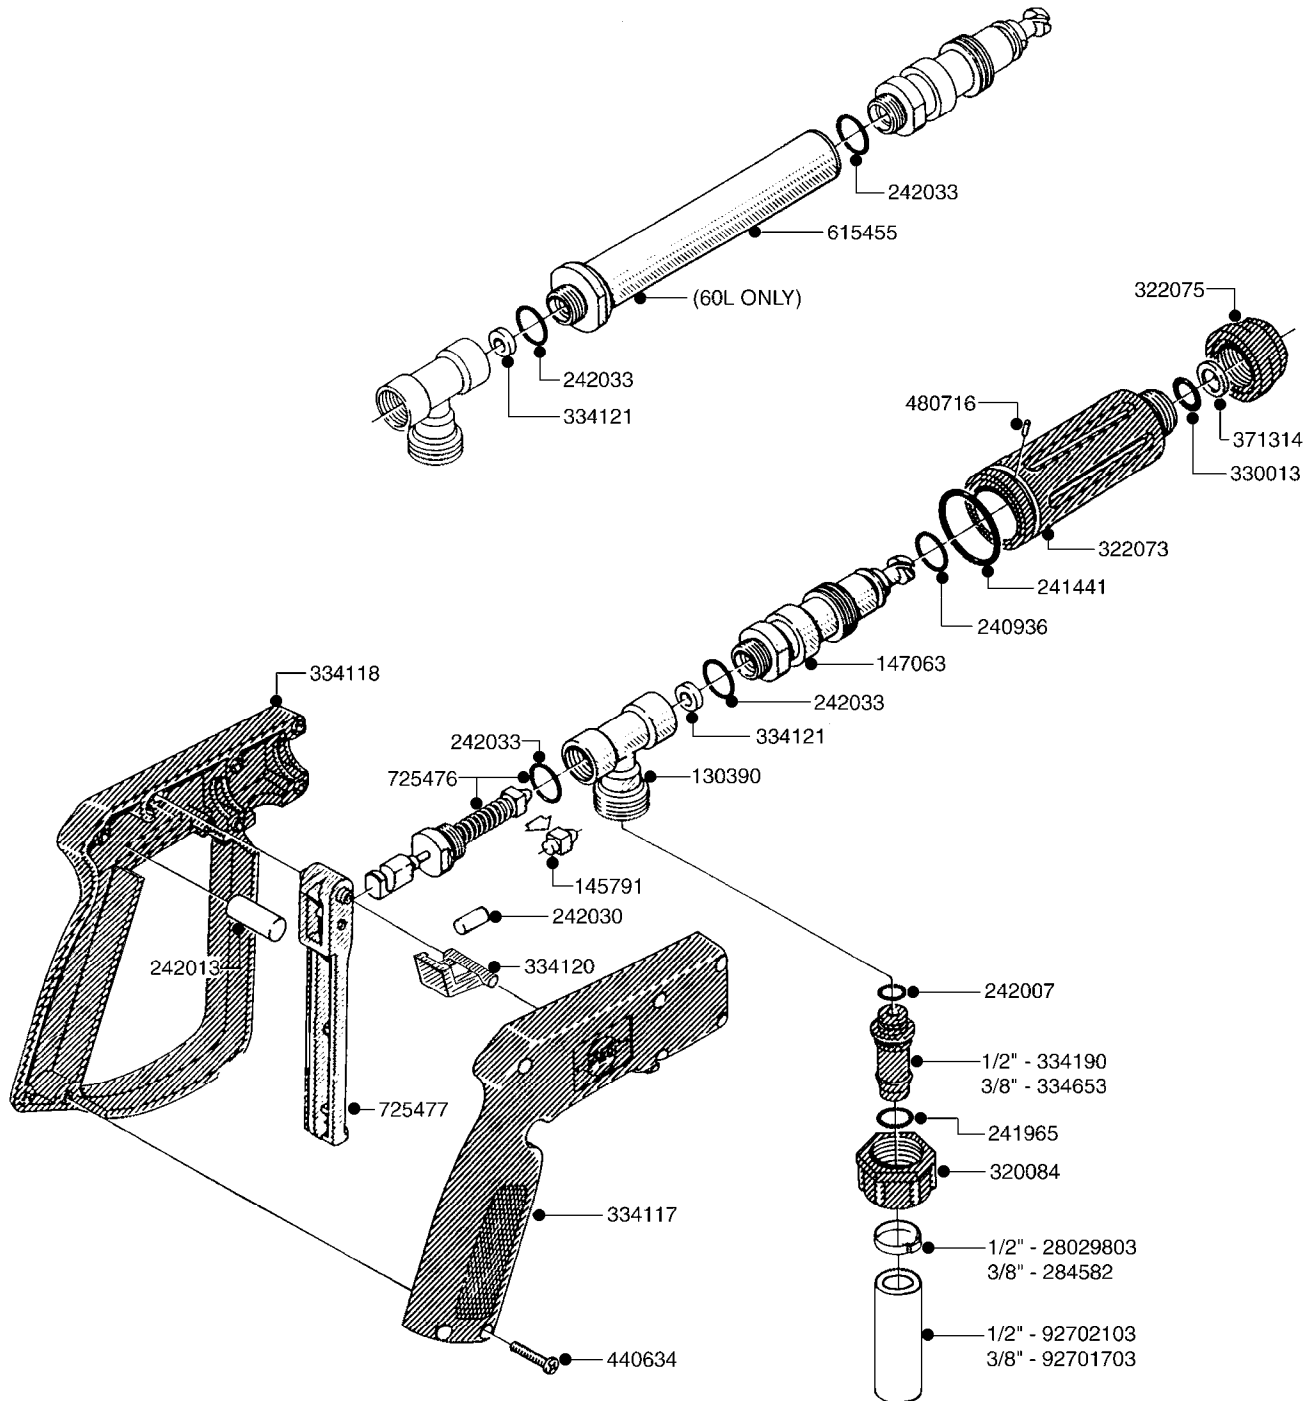

COMPLETE ASSEMBLY:
843197 - 60L
843196 - 60S

COMPLETE ASSEMBLIES
WHOLEGOODS ITEMS

G440

HANDGUN TYPE 60S/60L PRE 95
G440-HIN, 19:05:11

Page 1

Date 18.03.2013 13:53

| parts-n° | order qty | description |
|----------|-----------|--------------------------------|
| 130390 | 1 | TEE 3/8'X 1/2' BSP F.TYPE 60S |
| 145791 | 1 | CONE FOR ON/OFF |
| 147063 | 1 | SWIRL F.SPRAY GUN TYPE 60 |
| 240936 | 1 | O-RING D13.3X2.4 NITRIL |
| 241441 | 1 | O-RING D29.3X3 |
| 241965 | 1 | O-RING 12.1 X 1.6 |
| 242007 | 1 | O-RING D9.1X1.6 |
| 242013 | 1 | SPRING RUBBER F/TRIGGER |
| 242030 | 1 | SPRING RUBBER |
| 242033 | 1 | O-RING |
| 284582 | 1 | CLmP HSE GEAR3/8" alt 28029803 |
| 320084 | 1 | FITT.DK NUT 1/2" BSP |
| 322073 | 1 | HOUSING F.SWIRL TYPE 60S H.G. |
| 322075 | 1 | CASTING |
| 330013 | 1 | O-RING D15/D10X2.5 F.3/8"NUT |
| 334117 | 1 | HANDLE PIECE RIGHT F.60S/60L |
| 334118 | 1 | HANDLE PIECE LEFT F.60S/60L |
| 334120 | 1 | LOCK FOR TRIGGER |
| 334121 | 1 | SEAT FOR ON/OFF |
| 334190 | 1 | FITT.DK HB 1/2' F. PISTOL 60S |
| 334653 | 1 | FITT.DK HB 3/8' F.HANDGUN |
| 371314 | 1 | NOZZLE CERAMIC 1099-20 |
| 440634 | 1 | SCREW 5/8" |
| 480716 | 1 | PIN D3X6 STAINLESS |
| 615455 | 1 | TUBE F.LANCE TYPE 60L |
| 725476 | 1 | SPINDLE |
| 725477 | 1 | TRIGGER |
| 843196 | 1 | HANDGUN KIT TYPE 60 SHORT |
| 843197 | 1 | HANDGUN KIT TYPE 60 LONG |
| 28029803 | 1 | CLAMP HOSE GEAR P1/2" 6708 |
| 92701703 | 1 | HOSE R X3/8" X300PSI WP X0012" |
| 92702103 | 1 | HOSE R X1/2" X300PSI WP X0012" |