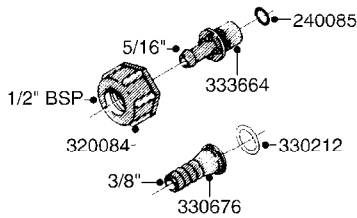

H010

parts-n°	order qty	description
240085	1	O-RING D13,1/8,3X02,4 NITRIL
241441	1	O-RING D29.3X3
242594	1	O-RING D14 X 1.78 SCH.70-EPDM
320084	1	FITT.DK NUT 1/2" BSP
320095	1	FITT.DK NUT 1" BSP
320117	1	FITT.DK CONN.1/2"BSP F. 1" CAP
320187	1	FITT.DK CAP 3/8" BSP BLACK
320283	1	FITT.DK NUT 3/4"BSP
320821	1	FITT.DK NUT 1-1/2" BSP
321495	1	FITT.DK REDUC 1/4'BSP F.3/4'NT
321576	1	FITT.DK CONN 1/2"BSP F.3/4"NUT
330013	1	O-RING D15/D10X2.5 F.3/8"NUT
330212	1	O-RING D19/D14X2.4 F.1/2"NUT
330326	1	O-RING D30/D24X2 F.1"NUT
330341	1	FITT.DK HB 1" F. 1" NUT
330595	1	O-RING D24.6/D20X2.1 -3/4"
330665	1	FITT.DK HB 3/4"F.1" NUT
330676	1	FITT.DK HB 3/8" F. 1/2" NUT
330687	1	FITT.DK HB 1/2" F. 1/2" NUT
330691	1	FITT.DK HB 3/4'F.3/4' NUT
330783	1	FITT.DK HB 3/8"F.3/8" NUT
331262	1	FITT.DK HB 1-1/2" F. 1-1/2"NUT
331273	1	O-RING D44/D38X2 F.1-1/2"
331446	1	FITT.DK HB 1" F.1-1/2" NUT
331807	1	FITT.DK HB 5/16" F.3/8" NUT
332286	1	FITT.DK HB 1/2" F. 3/4" NUT
332905	1	FITT.DK HB 1/2" F. 3/4" CAP
332927	1	FITT.DK PL.F. NOZZLE TUBE
333292	1	FITT.DK HB 1"O'RING F.1-1/2"
333664	1	FITT.DK HB 5/16' F. 1/2' NUT
334044	1	FITT.DK HB 3/4' F. 3/4' CAP
334059	1	FITT.DK EL 1" 110 DEG.F.1-1/2"
334123	1	FITT.DK HB 1-1/4"O-RNG F.1-1/2"
334150	1	FITT.DK HB 1-1/4" 110 F.1-1/2"
390542	1	PLUG WASHER FOR 3/4'CAP NUT
716236	1	FITT.DK HB 1/2" ASSY. F. 3/4"
716413	1	FITT.DK PLUG ASSY. F.NOZ TUBE
717426	1	FITT.DK REDUC 1/4"BSP F.3/4"N
720856	1	FITT.DK 1/2'BSP ASSY.F.3/4'NUT
724621	1	FITT.DK HB 3/4"ASSY F.3/4" NUT