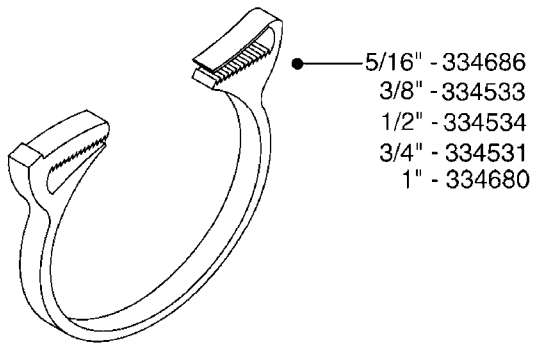

| I.D. | PART # (ONE FOOT) | |
|--|--|--|
| 3/8" 1/2" 3/4" 1" 1-1/4" | 92701703 92702103 92703203 92712403 92734403 |  <p>RUBBER HOSE SMOOTH, BLACK, TWO BLUE STRIPES</p> |
| 5/16" 3/8" 1/4" 1/2" 3/4" | 927281 927284 927268 927269 927270 |  <p>PVC HOSE SHINY, BLACK, SMOOTH, TWO WHITE STRIPES</p> |
| 1" 1-1/4" 1-1/2" 2" 2-1/2" | 92702403 92738900 92702603 92702703 92702803 |  <p>PVC SPIRAL SUCTION HOSE SHINY, RIBBED, GRAY</p> |
| 3/4" | 927205 |  <p>PVC HOSE CLEAR, SMOOTH</p> |
| 1/2" 3/4" | 10631003 927231 |  <p>PVC HOSE SMOOTH, CLEAR, REINFORCED WITH WHITE MESH</p> |
| 4mm 6mm 8mm 10mm | 927253 RED 927264 RED 927306 BLACK 927330 BLACK |  <p>PVC AIR HOSE SMOOTH</p> |

| Hose Size | Pressure | Suction | Clamp Code |
|-----------|----------|----------|------------|
| 3/8" | 28029803 | | 6706 |
| 1/2" | 28029803 | | 6706 |
| 3/4" | 28029903 | | 6712 |
| 1" | 28030003 | 28029903 | 6716 |
| 1-1/4" | 28030103 | | 6724 |
| 1-1/2" | | 28030103 | 6724 |
| 2" | | 28030203 | 235-67 |
| 2-1/2" | | 28030303 | 235-74 |
| 3" | | 28030403 | 235-82 |