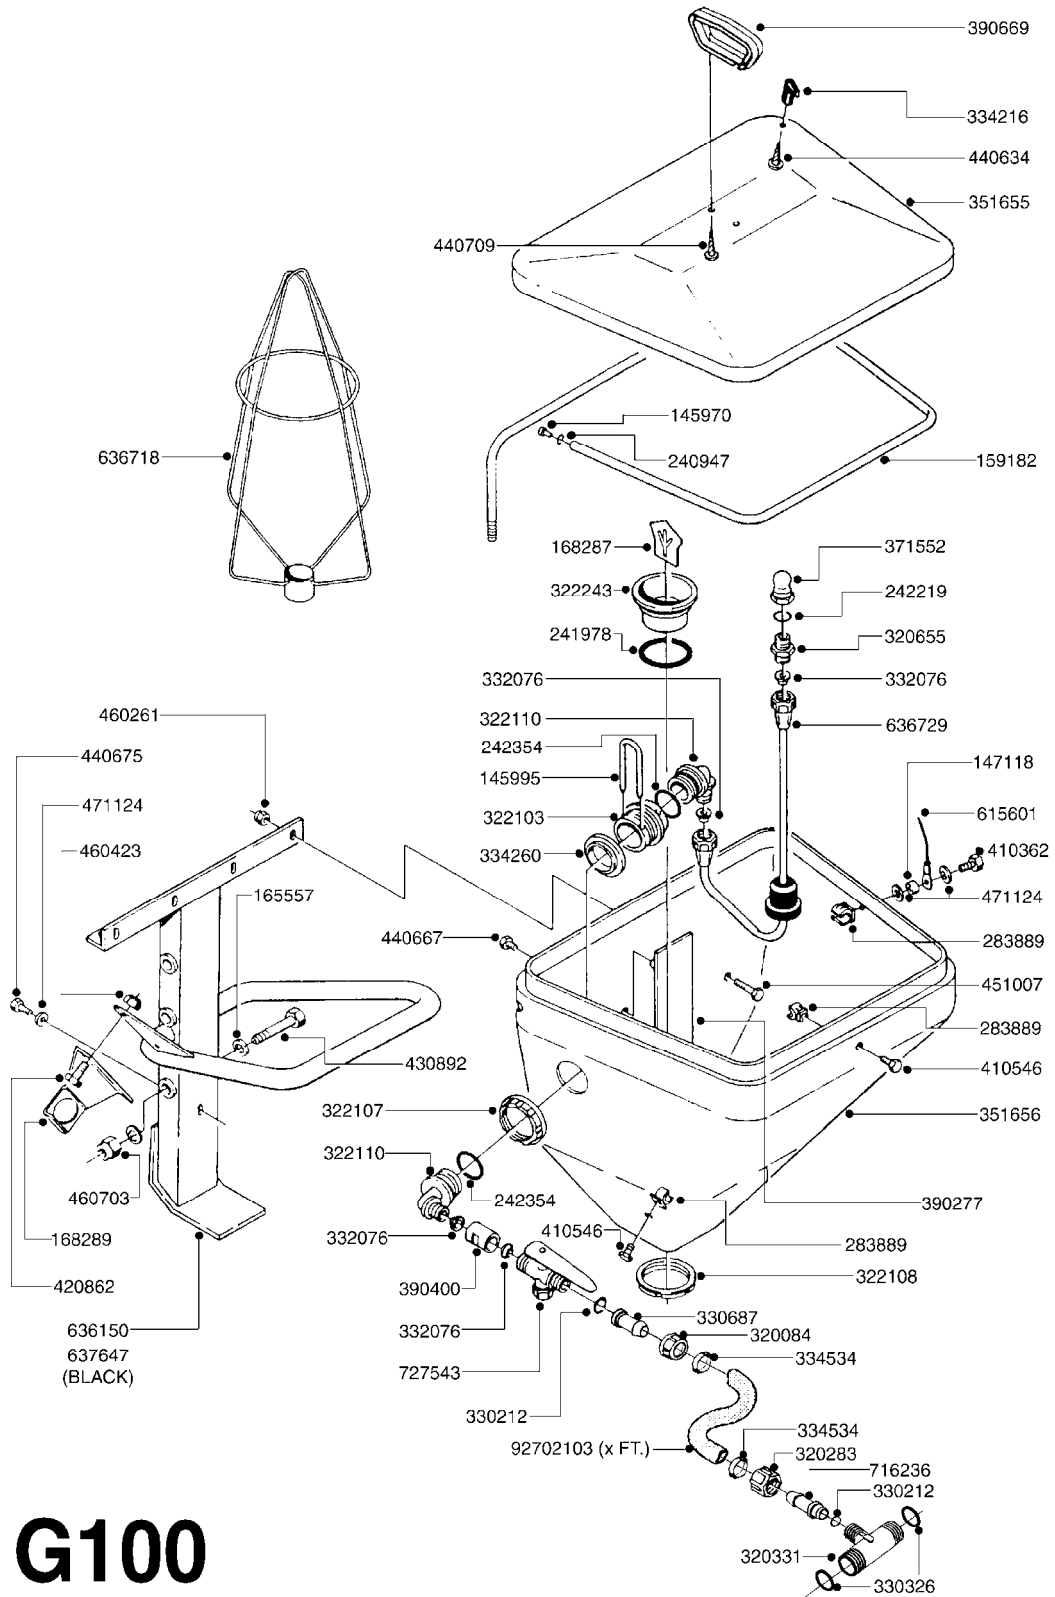

G100

CHEMICAL FILLER-HOPPER (POST95)
G100-HIN, 19:05:11

Page 1
Date 18.03.2013 13:53

parts-n°	order qty	description
145970	1	PLUG MF 11 X 1
145995	1	FITT.DK S-53 FORK
147118	1	BUSHING 10,0/6,2 L=5 CHEM FILL
159182	1	RINSING TUBE CHEM.FILL
165557	1	WASHER D28.0/D12.2X2.0 SS
168287	1	PLATE ANTI-VORTEX F.CHEM FILL
168289	1	BRACKET F. 3-WAY VALVE
240947	1	O-RING D7.3X2.4 NITRIL
241978	1	O-RING 64.5X3,0
242219	1	O-RING D16.3X2.4 VITON
242354	1	O-RING D32.2X3.0 VITON F.S-53
283889	1	CLIP F.TUBE SUPPORT
320084	1	FITT.DK NUT 1/2" BSP
320283	1	FITT.DK NUT 3/4"BSP
320331	1	FITT.DK TEE 1" - 1" - 3/4" BSP
320655	1	FITT.DK HN 1/2"-1/2" BSP
322103	1	FITT.DK S-53 BULKHEAD
322107	1	FITT.DK S-53 BULKHEAD NUT
322108	1	FITT.DK S-67 BULKHEAD NUT
322110	1	FITT.DK S-53 ELB. 1/2" BSP
322243	1	DRAIN PIPE/CHEM FIL.S67/S56
330212	1	O-RING D19/D14X2.4 F.1/2"NUT
330326	1	O-RING D30/D24X2 F.1"NUT
330687	1	FITT.DK HB 1/2" F. 1/2" NUT
332076	1	CONE INSERT F. ALUMINUM LANCE
334216	1	RUBBER LATCH FOR CHEM.FILL
334260	1	GASKET F. S-53 BULKHEAD
334534	1	CLAMP HOSE PLASTIC 1/2"
351655	1	LID CHEM FILL.25L POST 95
351656	1	HOPPER F.CHEM FILL 25L POST'96
371552	1	NOZZLE F.RINSING
390277	1	SCALE PLATE FOR HARDI FILLER
390400	1	FITT.DK BULKHEAD 1/2'X1/2'
390669	1	HANDLE F.CHEM FILLER
410362	1	BOLT HEX 8.8 DEL M6X20 FT
410546	1	BOLT HEX 8.8 DEL M6X12 FT
420862	1	BOLT HEX 8.8 DEL M10X16 FT
430892	1	BOLT HEX 8.8 DEL M12X110
440634	1	SCREW 5/8"
440667	1	SCREW M12X35 SLOT STAINLESS
440675	1	SCREW F. PLASTIC 5X16 SS
440709	1	SCREW 60X12 CHEM.FILL HANDLE
451007	1	SCREW M6X20 STAINLESS
460261	1	NUT HEX M6X1 LOCK
460423	1	NUT HEX M10X1.5 LOCK
460703	1	NUT HEX M12X1.75 LOCK
471124	1	WASHER D18/D6.4x1.6
615601	1	BUNGEE CORD 21-1/4"
636150	1	FRAME FOR CHEM FILL TANK
636718	1	RINSE SUPPORT CHEM.FILL 25/35L
636729	1	TUBE F. RINSE CHEM FILL
637647	1	BRACKET F.CHEMFILL
716236	1	FITT.DK HB 1/2" ASSY. F. 3/4"
727543	1	VALVE F.CHEM FILL JUG RINSE
92702103	1	HOSE R X1/2" X300PSI WP X0012"