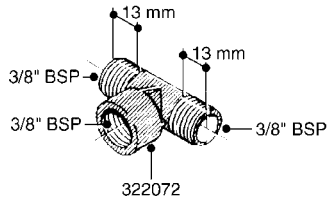

H020

FITTINGS-T-PIECES, CAPS & ELBOWS
H020-HIN, 01:01:01

Page 1
Date 18.03.2013 13:53

parts-n°	order qty	description
10053603	1	FITT. CAPNUT 2"BSP 5601
10194303	1	CAP BLANK 1 1/2 MCPHEE 210060
320047	1	FITT.DK CAPNUT 1/2" BSP
320106	1	FITT.DK CAPNUT 1" BSP
320272	1	FITT.DK CAPNUT 3/8' BSP
320316	1	FITT.DK TEE 3/4" X3/4" X1"BSP
320331	1	FITT.DK TEE 1" - 1" - 3/4" BSP
320342	1	FITT.DK EL 3/4"M X 1"F BSP
320563	1	FITT.DK 3 WAY 1/2" 110 DEG.
320677	1	NO LONGER AVAILABLE
320961	1	FITT.DK CAPNUT 1-1/2" BSP
321053	1	FITT.DK TEE 1/2 X1/2 X1/2" BSP
322072	1	FITT.DK TEE 3/8'X3/8'X3/8' BSP
322095	1	FITT.DK TEE 1-1/2 X1 X3/4" BSP
322138	1	FITT.DK ELB 1"M X 1"F BSP
330013	1	O-RING D15/D10X2.5 F.3/8"NUT
330212	1	O-RING D19/D14X2.4 F.1/2"NUT
330326	1	O-RING D30/D24X2 F.1"NUT
331273	1	O-RING D44/D38X2 F.1-1/2"