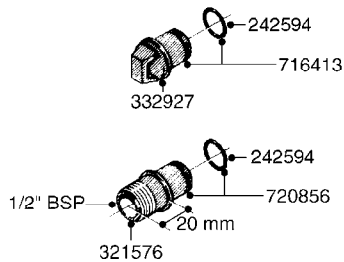

H010

parts-n°	order qty	description
240085	1	O-RING D13,1/8,3X02,4 NITRIL
241441	1	O-RING D29.3X3
242594	1	O-RING D14 X 1.78 SCH.70-EPDM
320084	1	FITT.DK NUT 1/2" BSP
320095	1	FITT.DK NUT 1" BSP
320117	1	FITT.DK CONN.1/2"BSP F. 1" CAP
320187	1	FITT.DK CAP 3/8" BSP BLACK
320283	1	FITT.DK NUT 3/4"BSP
320821	1	FITT.DK NUT 1-1/2" BSP
321495	1	FITT.DK REDUC 1/4'BSP F.3/4'NT
321576	1	FITT.DK CONN 1/2"BSP F.3/4"NUT
330013	1	O-RING D15/D10X2.5 F.3/8"NUT
330212	1	O-RING D19/D14X2.4 F.1/2"NUT
330326	1	O-RING D30/D24X2 F.1"NUT
330341	1	FITT.DK HB 1" F. 1" NUT
330595	1	O-RING D24.6/D20X2.1 -3/4"
330665	1	FITT.DK HB 3/4"F.1" NUT
330676	1	FITT.DK HB 3/8" F. 1/2" NUT
330687	1	FITT.DK HB 1/2" F. 1/2" NUT
330691	1	FITT.DK HB 3/4'F.3/4' NUT
330783	1	FITT.DK HB 3/8"F.3/8" NUT
331262	1	FITT.DK HB 1-1/2" F. 1-1/2"NUT
331273	1	O-RING D44/D38X2 F.1-1/2"
331446	1	FITT.DK HB 1" F.1-1/2" NUT
331807	1	FITT.DK HB 5/16" F.3/8" NUT
332286	1	FITT.DK HB 1/2" F. 3/4" NUT
332905	1	FITT.DK HB 1/2" F. 3/4" CAP
332927	1	FITT.DK PL.F. NOZZLE TUBE
333292	1	FITT.DK HB 1"O'RING F.1-1/2"
333664	1	FITT.DK HB 5/16' F. 1/2' NUT
334044	1	FITT.DK HB 3/4' F. 3/4' CAP
334059	1	FITT.DK EL 1" 110 DEG.F.1-1/2"
334123	1	FITT.DK HB 1-1/4"O-RNG F.1-1/2"
334150	1	FITT.DK HB 1-1/4" 110 F.1-1/2"
390542	1	PLUG WASHER FOR 3/4'CAP NUT
716236	1	FITT.DK HB 1/2" ASSY. F. 3/4"
716413	1	FITT.DK PLUG ASSY. F.NOZ TUBE
717426	1	FITT.DK REDUC 1/4"BSP F.3/4"N
720856	1	FITT.DK 1/2'BSP ASSY.F.3/4'NUT
724621	1	FITT.DK HB 3/4"ASSY F.3/4" NUT