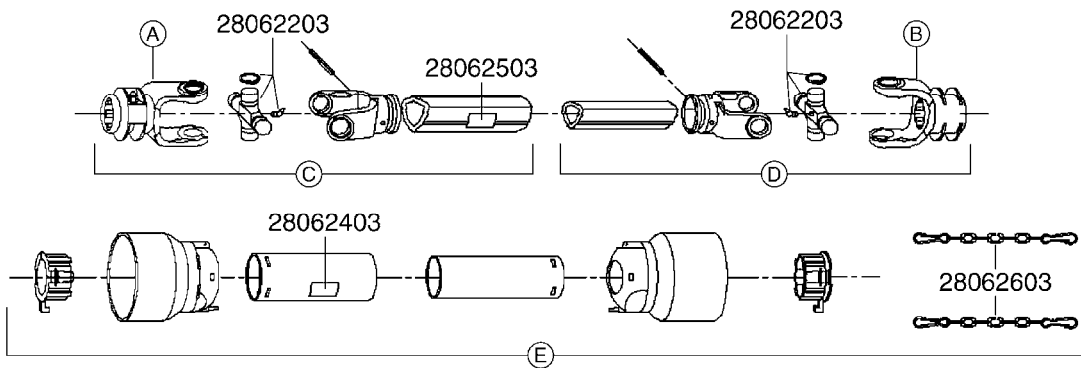

A485

PTO SHAFTS - BONDIOLI CENT.
A485-HIN, 13:11:12

Page 1

Date 18.03.2013 13:53

| parts-n° | order qty | description |
|----------|-----------|--------------------------------|
| 289042 | 1 | UNIV.CROSS F. PTO SHAFT 41201 |
| 450015 | 1 | SCREW ALLAN 3/8'X5/8' BLACK |
| 28009803 | 1 | PTO PIN TUBE RETAINER OUTER |
| 28009903 | 1 | PTO TUBE RETAINER INNER |
| 28010103 | 1 | PTO YOKE F.INNER TUBE CV PTO |
| 28021403 | 1 | PTO 1"STR/1-3/8" 6SPL B&P |
| 28021503 | 1 | PTO 1"STR/1-3/8" 21SPL B&P |
| 28021603 | 1 | PTO 1"STR/1-3/4" 20SPL B&P |
| 28027903 | 1 | PTO BALL LOCK.KIT F.1-3/8 YOKE |
| 28040503 | 1 | UNIV. JOINT 30.2x79.4mm F/BLK. |
| 28040703 | 1 | SAFETY CHAIN F.CV BLACK PTO |
| 28041803 | 1 | DECAL DANGER GUARD MISSING |
| 28041903 | 1 | DECAL DANGER ROT.DRIVELINE |
| 28056703 | 1 | PTO YOKE #1 1-3/8" X 6 SPLINE |
| 28056803 | 1 | PTO YOKE #1 1-3/8" X 21 SPLINE |
| 28056903 | 1 | PTO YOKE #4 1-3/8" X 20 SPLINE |
| 28057003 | 1 | PTO TUBE YOKE #1-G1 OUTER |
| 28057103 | 1 | PTO TUBE YOKE #4-G4 OUTER |
| 28057203 | 1 | PTO PIN TUBE RETAINER OUTER |
| 28057303 | 1 | PTO TUBE OUTER #1 745MM |
| 28057403 | 1 | PTO TUBE OUTER #4 720MM |
| 28057503 | 1 | PTO TUBE INNER #1 745MM |
| 28057603 | 1 | PTO TUBE INNER #4 720MM |
| 28057703 | 1 | PTO TUBE RETAINER INNER |
| 28057803 | 1 | PTO TUBE YOKE #1 Ø=1" |
| 28057903 | 1 | PTO TUBE YOKE #4 Ø=1" |
| 28058003 | 1 | PTO SHIELD COMPLETE |
| 28058103 | 1 | PTO SHIELD COMPLETE |
| 28058203 | 1 | TRACK LH 187" X 14" (30-1401) |
| 28058303 | 1 | TRACK LH 187" X 14" (30-1401) |
| 28058403 | 1 | PTO BALL LOCK.KIT F.1-3/4 YOKE |
| 28058503 | 1 | PTO TUBE YOKE #1-G1 INNER |