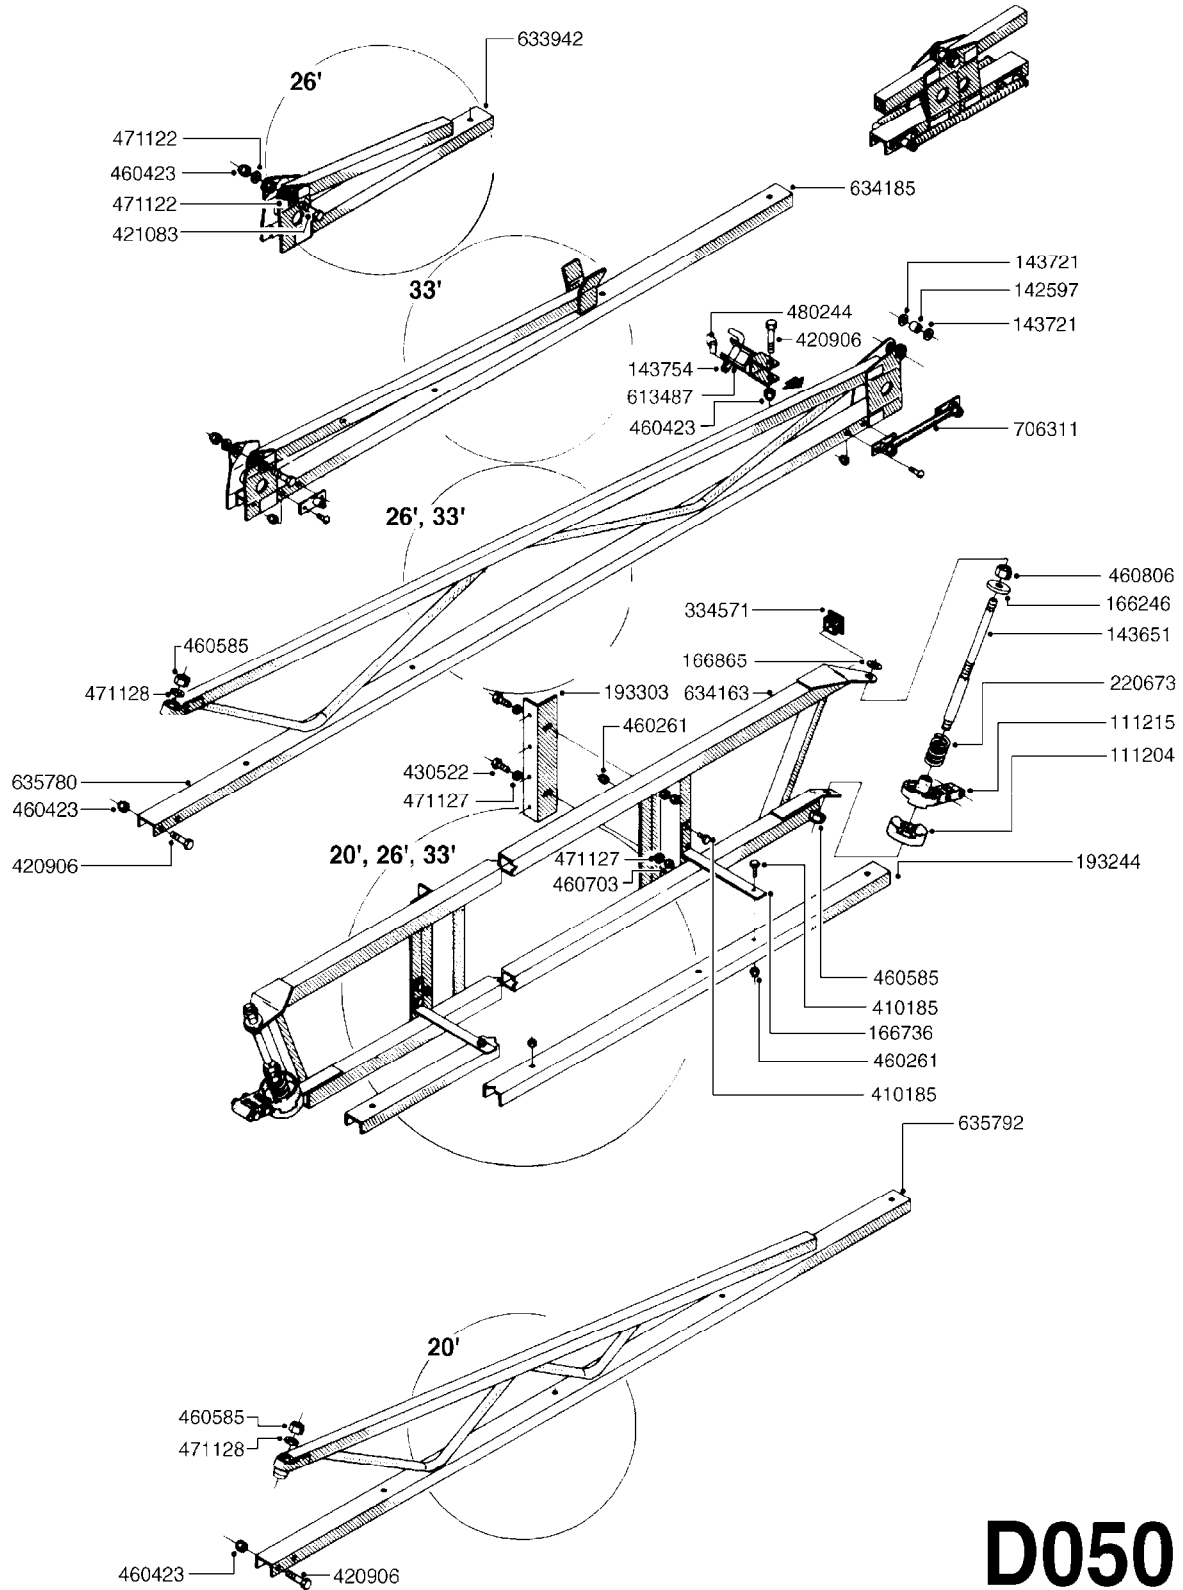

BOOM - SB 20' 26' 33'
D050-HIN, 01:01:01

Page 0
Date 18.03.2013 13:53

BOOM - SB 20' 26' 33'
D050-HIN, 01:01:01

Page 1
Date 18.03.2013 13:53

parts-n°	order qty	description
111204	1	CLAW CLUTCH/LOWER D80
111215	1	CLAW CLUTCH/UPPER D80
142597	1	DISTANCE TUBE
143651	1	AXLE M20/M16 L=355 F/BREAKAWAY
143721	1	FRICITION DISC FOR BOOM D30
143754	1	PIN D10 X 56
166246	1	WASHER CUP D53 F.SPRING
166736	1	YOKE FOR SB BOOM
166865	1	WASHER D35/D25X2
193244	1	NOZZLE TRACK 6-8-10 M SB
193303	1	SUPPORTING ARM FOR SB BOOM
220673	1	SPRING F.PIVOT 100 X 51
334571	1	PLUG 40X40X2 F.SQ.TUBE
410185	1	BOLT HEX 8.8 DEL M6X16
420906	1	BOLT HEX 8.8 DEL M10X60
421083	1	BOLT HEX 8.8 DEL M10X65
430522	1	BOLT HEX 8.8 DEL M12X25 FT
460261	1	NUT HEX M6X1 LOCK
460423	1	NUT HEX M10X1.5 LOCK
460585	1	NUT HEX M16X2 LOCK
460703	1	NUT HEX M12X1.75 LOCK
460806	1	NUT HEX M20X2.5 LOCK
471122	1	WASHER D20/D10.5X2 SS
471127	1	WASHER D24/D13X2.5 STAINLESS
471128	1	WASHER D30/D17X3
480244	1	PIN SNAP D4.5
613487	1	TRANSPORT FITTINGS FOR SB BOOM
633942	1	OUTER BOOM WING 26', 28' SB
634163	1	CENTER SECTION - 20',26',33'
634185	1	BOOM WING OUTER PART 33' SB
635780	1	INNER WING SEC. 26',28',33'SB
635792	1	BOOM WING - 20',21'SB-BOOM
706311	1	SPRING WITH HAND-GRIB