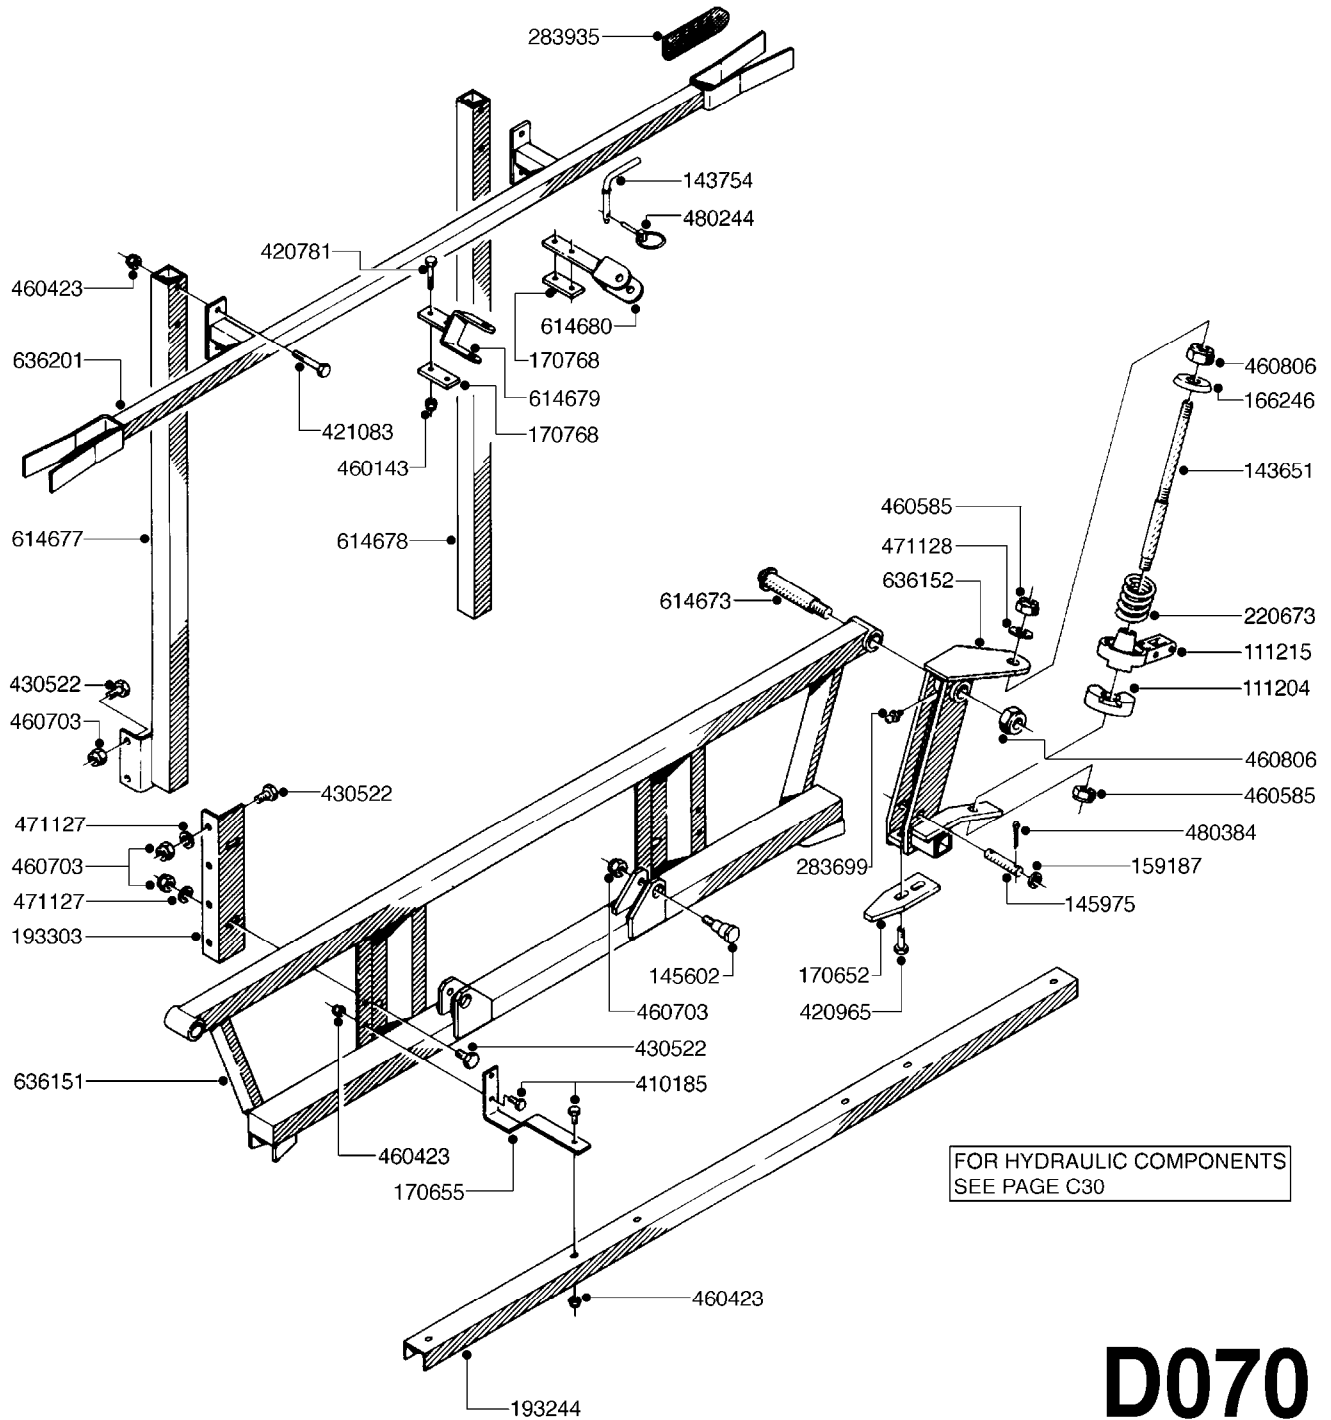

BOOM - SB 20' 26' 33'
D050-HIN, 01:01:01

Page 0
Date 18.03.2013 13:53

D050

BOOM - SB 20' 26' 33'
D050-HIN, 01:01:01

Page 1
Date 18.03.2013 13:53

| parts-n° | order qty | description |
|----------|-----------|--------------------------------|
| 111204 | 1 | CLAW CLUTCH/LOWER D80 |
| 111215 | 1 | CLAW CLUTCH/UPPER D80 |
| 142597 | 1 | DISTANCE TUBE |
| 143651 | 1 | AXLE M20/M16 L=355 F/BREAKAWAY |
| 143721 | 1 | FRICITION DISC FOR BOOM D30 |
| 143754 | 1 | PIN D10 X 56 |
| 166246 | 1 | WASHER CUP D53 F.SPRING |
| 166736 | 1 | YOKE FOR SB BOOM |
| 166865 | 1 | WASHER D35/D25X2 |
| 193244 | 1 | NOZZLE TRACK 6-8-10 M SB |
| 193303 | 1 | SUPPORTING ARM FOR SB BOOM |
| 220673 | 1 | SPRING F.PIVOT 100 X 51 |
| 334571 | 1 | PLUG 40X40X2 F.SQ.TUBE |
| 410185 | 1 | BOLT HEX 8.8 DEL M6X16 |
| 420906 | 1 | BOLT HEX 8.8 DEL M10X60 |
| 421083 | 1 | BOLT HEX 8.8 DEL M10X65 |
| 430522 | 1 | BOLT HEX 8.8 DEL M12X25 FT |
| 460261 | 1 | NUT HEX M6X1 LOCK |
| 460423 | 1 | NUT HEX M10X1.5 LOCK |
| 460585 | 1 | NUT HEX M16X2 LOCK |
| 460703 | 1 | NUT HEX M12X1.75 LOCK |
| 460806 | 1 | NUT HEX M20X2.5 LOCK |
| 471122 | 1 | WASHER D20/D10.5X2 SS |
| 471127 | 1 | WASHER D24/D13X2.5 STAINLESS |
| 471128 | 1 | WASHER D30/D17X3 |
| 480244 | 1 | PIN SNAP D4.5 |
| 613487 | 1 | TRANSPORT FITTINGS FOR SB BOOM |
| 633942 | 1 | OUTER BOOM WING 26', 28' SB |
| 634163 | 1 | CENTER SECTION - 20',26',33' |
| 634185 | 1 | BOOM WING OUTER PART 33' SB |
| 635780 | 1 | INNER WING SEC. 26',28',33'SB |
| 635792 | 1 | BOOM WING - 20',21'SB-BOOM |
| 706311 | 1 | SPRING WITH HAND-GRIB |