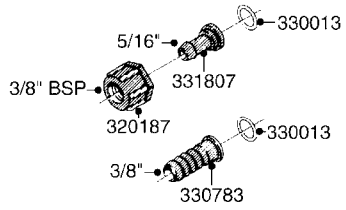

H010

parts-n°	order qty	description
240085	1	O-RING D13,1/8,3X02,4 NITRIL
241441	1	O-RING D29.3X3
242594	1	O-RING D14 X 1.78 SCH.70-EPDM
320084	1	FITT.DK NUT 1/2" BSP
320095	1	FITT.DK NUT 1" BSP
320117	1	FITT.DK CONN.1/2"BSP F. 1" CAP
320187	1	FITT.DK CAP 3/8" BSP BLACK
320283	1	FITT.DK NUT 3/4"BSP
320821	1	FITT.DK NUT 1-1/2" BSP
321495	1	FITT.DK REDUC 1/4'BSP F.3/4'NT
321576	1	FITT.DK CONN 1/2"BSP F.3/4"NUT
330013	1	O-RING D15/D10X2.5 F.3/8"NUT
330212	1	O-RING D19/D14X2.4 F.1/2"NUT
330326	1	O-RING D30/D24X2 F.1"NUT
330341	1	FITT.DK HB 1" F. 1" NUT
330595	1	O-RING D24.6/D20X2.1 -3/4"
330665	1	FITT.DK HB 3/4"F.1" NUT
330676	1	FITT.DK HB 3/8" F. 1/2" NUT
330687	1	FITT.DK HB 1/2" F. 1/2" NUT
330691	1	FITT.DK HB 3/4'F.3/4' NUT
330783	1	FITT.DK HB 3/8"F.3/8" NUT
331262	1	FITT.DK HB 1-1/2" F. 1-1/2"NUT
331273	1	O-RING D44/D38X2 F.1-1/2"
331446	1	FITT.DK HB 1" F.1-1/2" NUT
331807	1	FITT.DK HB 5/16" F.3/8" NUT
332286	1	FITT.DK HB 1/2" F. 3/4" NUT
332905	1	FITT.DK HB 1/2" F. 3/4" CAP
332927	1	FITT.DK PL.F. NOZZLE TUBE
333292	1	FITT.DK HB 1"O'RING F.1-1/2"
333664	1	FITT.DK HB 5/16' F. 1/2' NUT
334044	1	FITT.DK HB 3/4' F. 3/4' CAP
334059	1	FITT.DK EL 1" 110 DEG.F.1-1/2"
334123	1	FITT.DK HB 1-1/4"O-RNG F.1-1/2"
334150	1	FITT.DK HB 1-1/4" 110 F.1-1/2"
390542	1	PLUG WASHER FOR 3/4'CAP NUT
716236	1	FITT.DK HB 1/2" ASSY. F. 3/4"
716413	1	FITT.DK PLUG ASSY. F.NOZ TUBE
717426	1	FITT.DK REDUC 1/4"BSP F.3/4"N
720856	1	FITT.DK 1/2'BSP ASSY.F.3/4'NUT
724621	1	FITT.DK HB 3/4"ASSY F.3/4" NUT