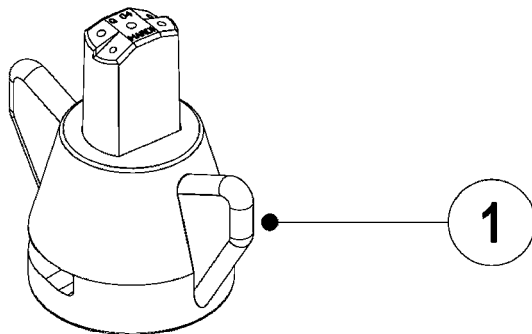

D706

BOOM-NOZZLES QUINTASTREAM
D706-HIN, 14:12:07

Page 1

Date 18.03.2013 13:53

Pos.	parts-n°	order qty	description
1	372011	1	NOZZLE ISO QS-015-5H GREEN
1	372012	1	NOZZLE ISO QS-02-5H YELLOW
1	372013	1	NOZZLE ISO QS-03-5H BLUE
1	372014	1	NOZZLE ISO QS-04-5H RED
1	372015	1	NOZZLE ISO QS-05-5H BROWN
1	372016	1	NOZZLE ISO QS-06-5H GREY
1	372017	1	NOZZLE ISO QS-08-5H WHITE
1	372018	1	NOZZLE ISO QS-10-5H LT. BLUE
1	372019	1	NOZZLE ISO QS-15-5H LT. GREEN
2	372002	1	ISO QNTSTRM 015 S-GREEN
2	372003	1	ISO QNTSTRM 02 S-YELLOW
2	372004	1	ISO QNTSTRM 03 S-BLUE
2	372005	1	ISO QNTSTRM 04 S-RED
2	372006	1	ISO QNTSTRM 05 S-BROWN
2	372007	1	ISO QNTSTRM 06 S-GREY
2	372008	1	ISO QNTSTRM 08 S-WHITE
2	372009	1	ISO QNTSTRM 10 S-LT.BLU
2	372010	1	ISO QNTSTRM 15 S-LT.GRN