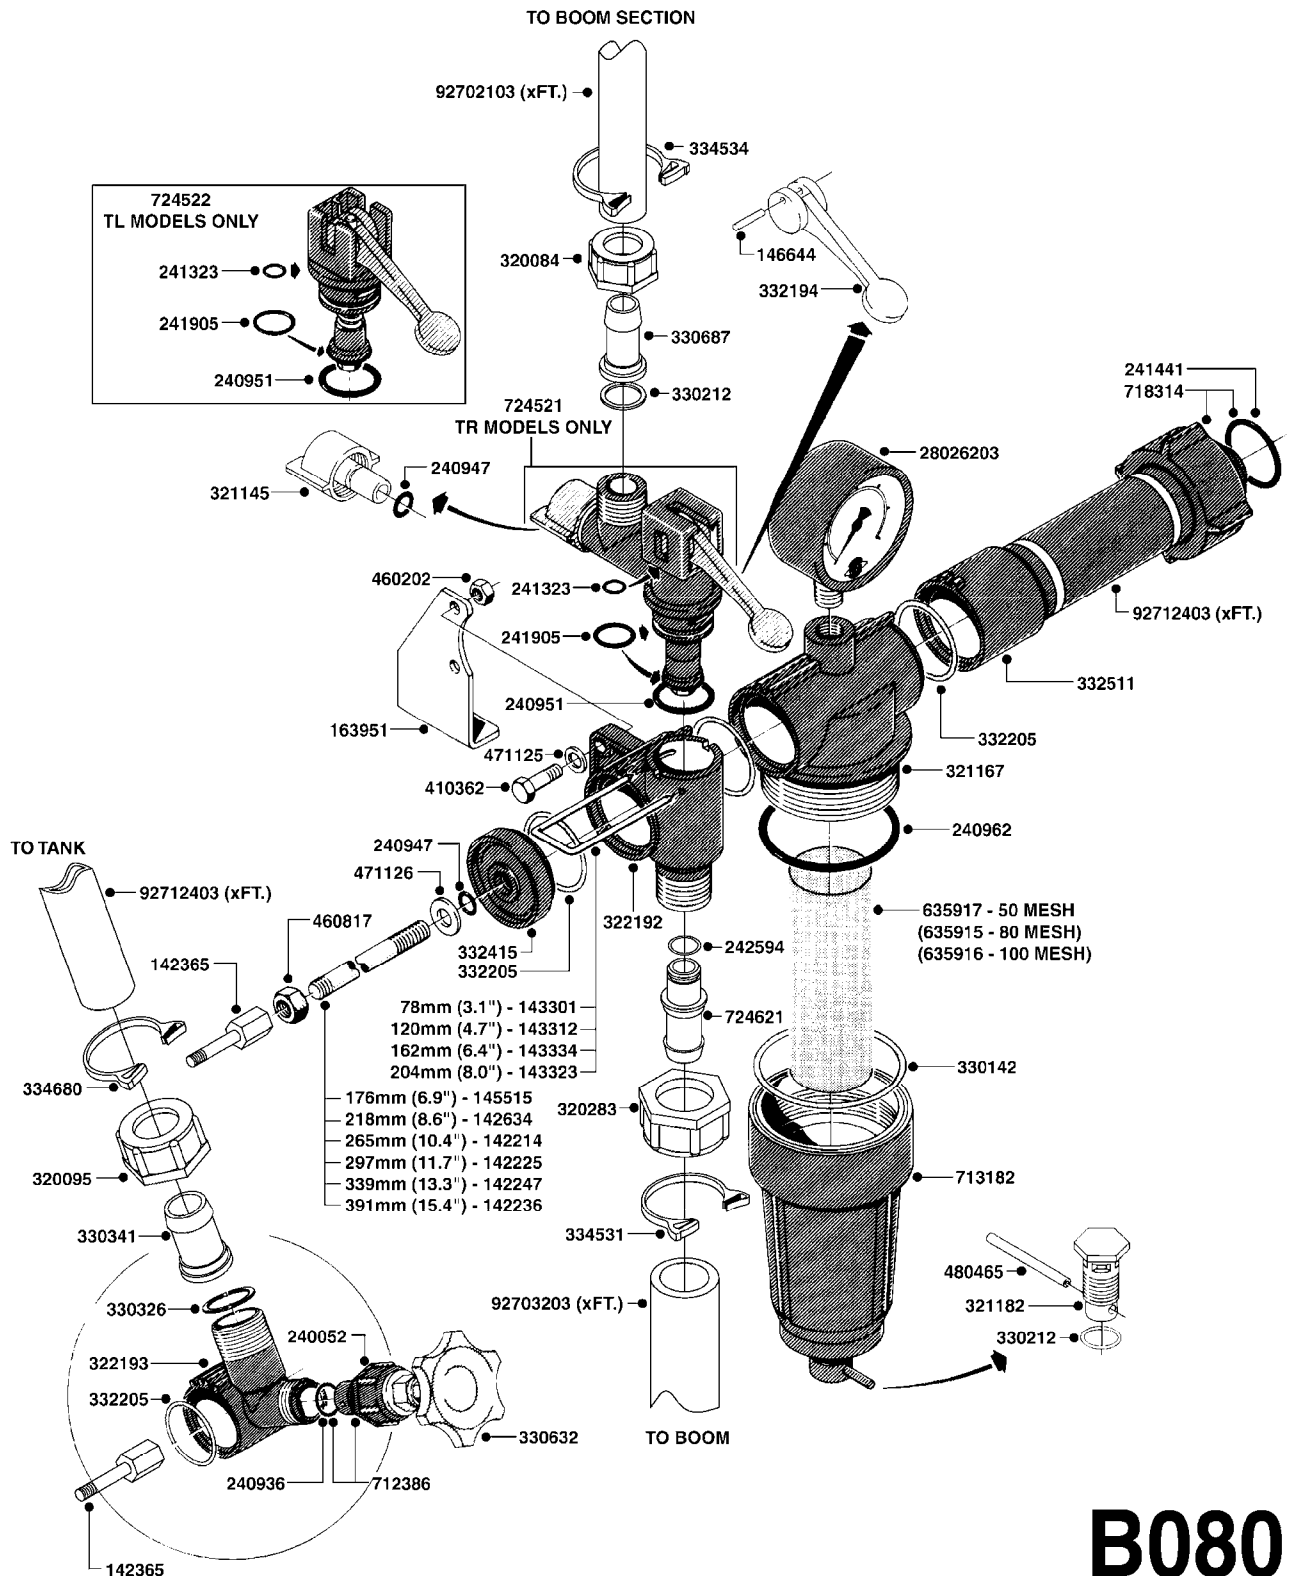

B080

BK-180 BOOM VALVES-MAN.PRE 00
B080-HIN, 19:05:11

Page 1
Date 18.03.2013 13:53

parts-n°	order qty	description
142214	1	STUD BOLT 8 X 265 - 5 MODULS
142225	1	STUD BOLT 8 X 299 - 6 MODULS
142236	1	STUD BOLT 8 X 381 - 8 MODULS
142247	1	STUD BOLT 8 X 341 - 7 MODULS
142365	1	EXTENSION BOLT F/HARDI MATIC
142634	1	STUD BOLT M8 X 213 - 4 MODULS
143301	1	LOCK CLAMP 78 MM
143312	1	LOCK CLAMP 120 MM
143323	1	LOCK CLAMP 204 MM
143334	1	LOCK CLAMP 162 MM
145515	1	STUD BOLT M8 X 176MM
146644	1	PIN D3X19 STAINLESS
163951	1	MOUNT BRACKET FOR BK180 SECTIO
240052	1	BUSHING/PKNG D11,2/8,4 X 6
240936	1	O-RING D13.3X2.4 NITRIL
240947	1	O-RING D7.3X2.4 NITRIL
240951	1	O-RING D21.2X3 NITRIL
240962	1	O-RING D57,2X3 NITRIL
241323	1	O-RING D5.3X2.4 NITRIL
241441	1	O-RING D29.3X3
241905	1	O-RING 12,3X2,4 VITON DKR.1,05
242594	1	O-RING D14 X 1.78 SCH.70-EPDM
320084	1	FITT.DK NUT 1/2" BSP
320095	1	FITT.DK NUT 1" BSP
320283	1	FITT.DK NUT 3/4"BSP
321145	1	CAP 1/2" RG FOR CONST.PRESSURE
321167	1	FILTER HOUSE S 63 X 4
321182	1	DRAIN PLUG F. FILTER 3/8 BSP
322192	1	HOUSING F.DISTRIBUTOR
322193	1	HOUSING F.HARDIMATIC BK93
330142	1	O-RING D69X2
330212	1	O-RING D19/D14X2.4 F.1/2"NUT
330326	1	O-RING D30/D24X2 F.1"NUT
330341	1	FITT.DK HB 1" F. 1" NUT
330632	1	REGULATING HANDLE
330687	1	FITT.DK HB 1/2" F. 1/2" NUT
332194	1	DISTRIBUTION HANDLE
332205	1	O-RING D43/39XD2
332415	1	COVER
332511	1	FITT.DK END CAP 1"HB F.BK180
334531	1	CLAMP HOSE PLASTIC 3/4"
334534	1	CLAMP HOSE PLASTIC 1/2"
334680	1	CLAMP HOSE PLASTIC 1"
410362	1	BOLT HEX 8.8 DEL M6X20 FT
460202	1	NUT HEX M6
460817	1	NUT HEX M8 STAINLESS DIN 934
471125	1	WASHER D12/D6.4x1.6 SS
471126	1	WASHER D16/D8.4X1.6 SS
480465	1	PIN M4X50 SLOTTED
635915	1	SCREEN BK180, 80 MESH
635916	1	SCREEN BK180, 100 MESH
635917	1	SCREEN BK180, 50 MESH
712386	1	PRESSURE REGULATOR COMPL. H-M
713182	1	FILTER CAP WITH DRAIN SCREW
718314	1	CONN. DISTRIB.AND OP.UNIT
724521	1	DISTR.UPPER PART W.EQ.PRESSURE
724522	1	DISTR.OVER PART W.OUV PR 83 BK
724621	1	FITT.DK HB 3/4"ASSY F.3/4" NUT
28026203	1	GAUGE 200PSI/BR,2.5"1/4BSP-BTM
92702103	1	HOSE R X1/2" X300PSI WP X0012"
92703203	1	HOSE R X3/4" X300PSI WP X0012"