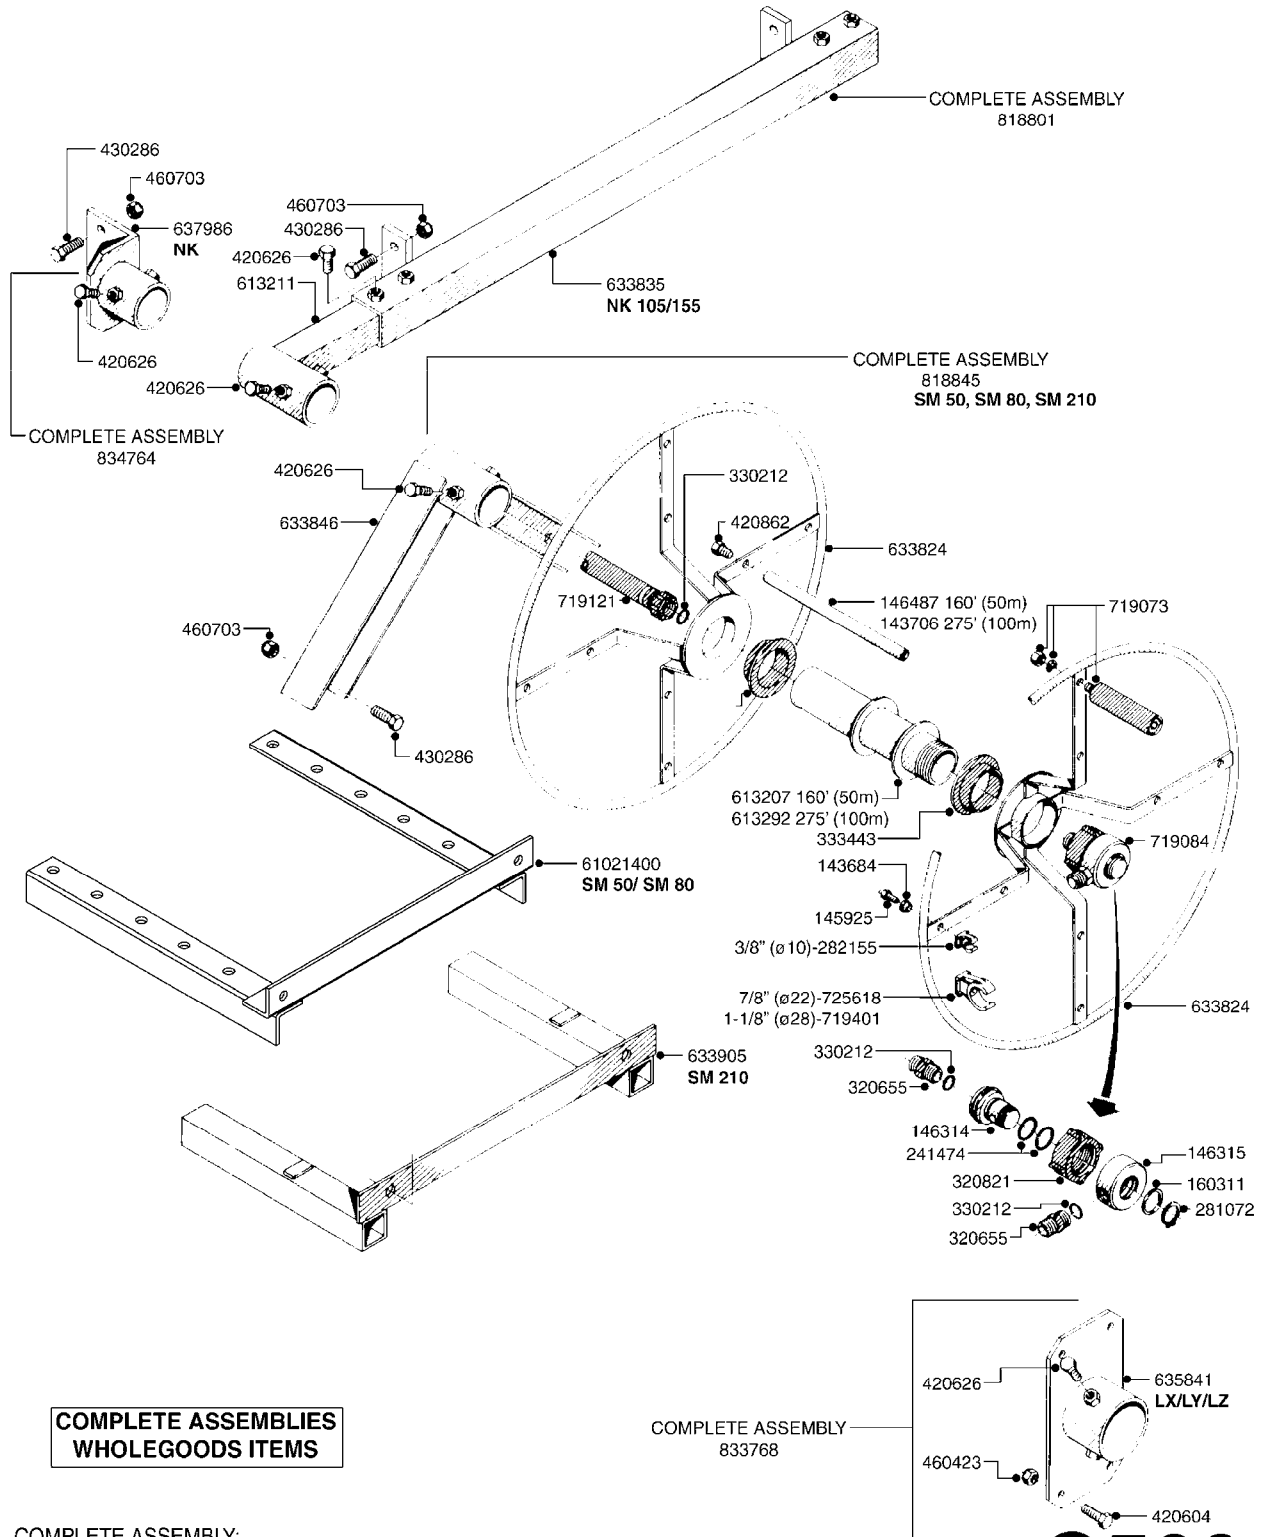

COMPLETE ASSEMBLIES
WHOLEGOODS ITEMS

COMPLETE ASSEMBLY:
818377 - 160' x 3/8" (50m) HOSE REEL
818381 - 275' X 5/8" (100m) HOSE REEL

G500

HOSE REEL ASSEMBLIES
G500-HIN, 18:05:10

Page 1
Date 18.03.2013 13:53