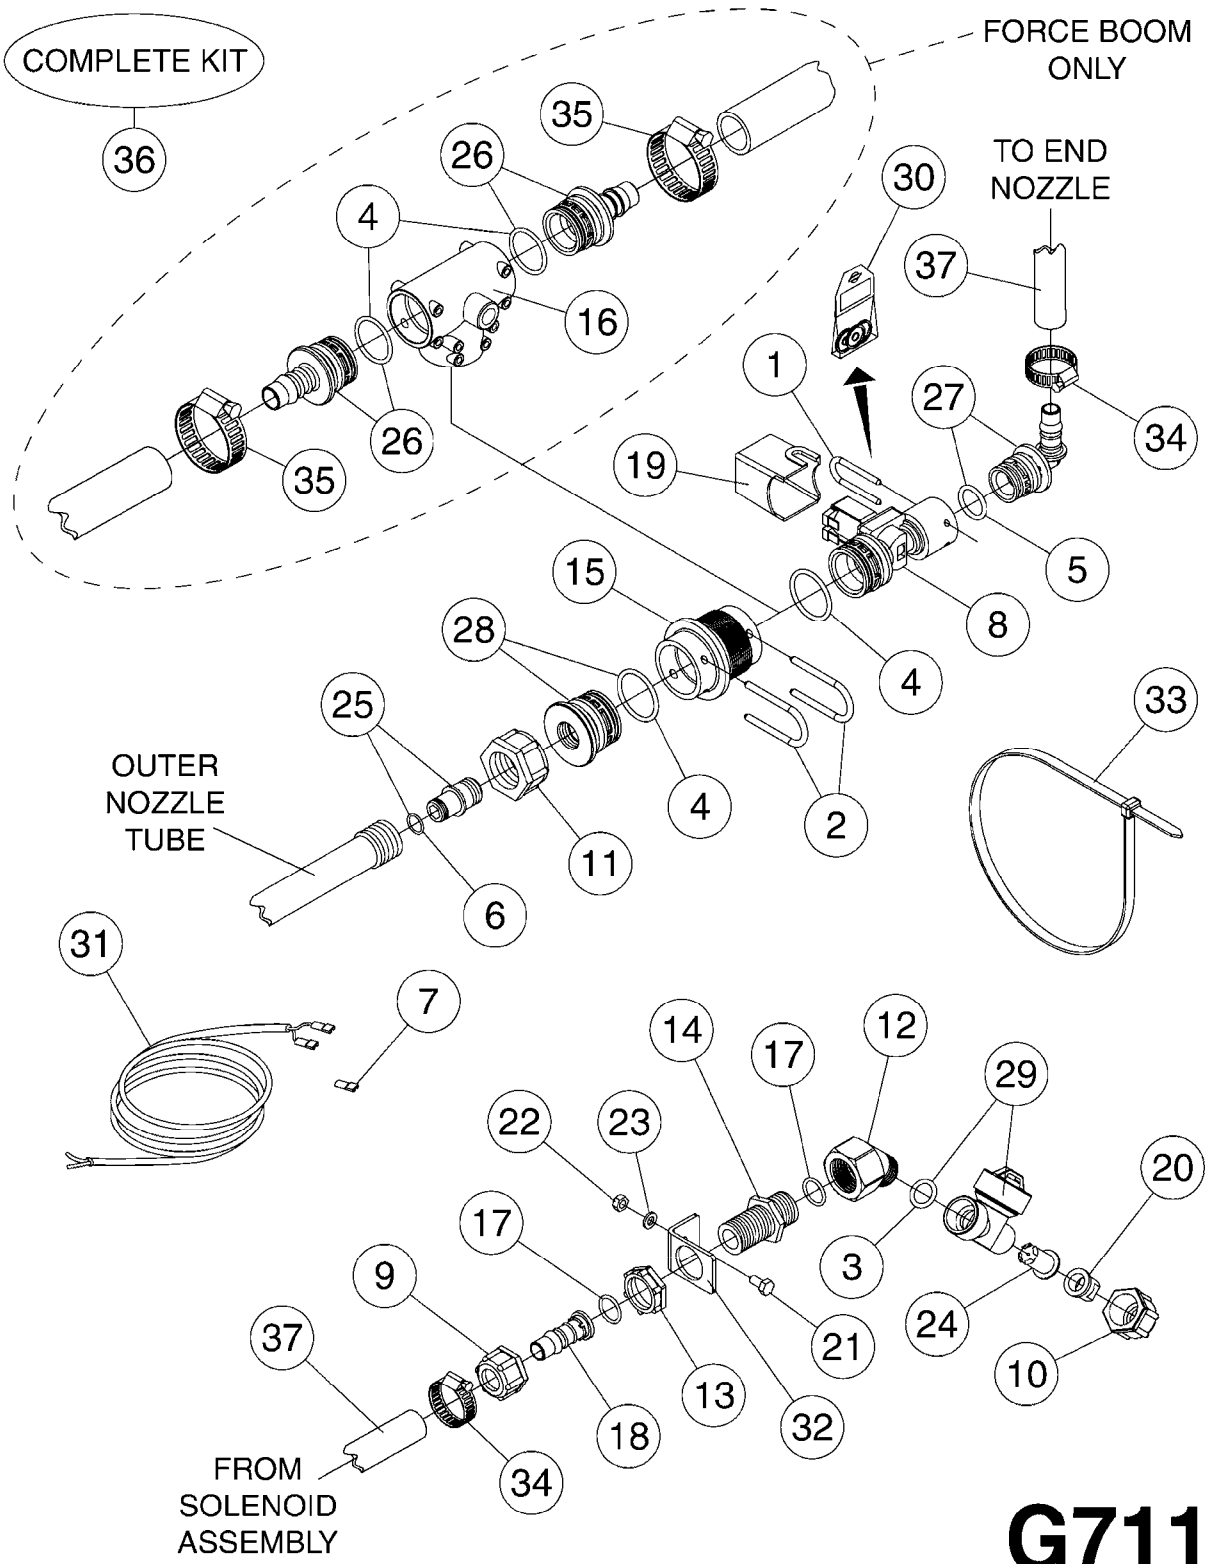

G711

ELECTRIC END NOZZLE KIT
G711-HIN, 11:05:10

Page 1
Date 18.03.2013 13:53

Pos.	parts-n°	order qty	description
1	145994	1	FITT.DK S-40 FORK
2	145995	1	FITT.DK S-53 FORK
3	240177	1	O-RING D16, 1/11, 3 X 2,4
4	242354	1	O-RING D32.2X3.0 VITON F.S-53
5	242355	1	O-RING D19.2X3.0 VITON F.S-40
6	242594	1	O-RING D14 X 1.78 SCH.70-EPDM
7	261539	1	SPADE F.ELEC CONNec BLUE INSUL
8	262104	1	VALVE, SOLENOID, S53/S40
9	320084	1	FITT.DK NUT 1/2" BSP
10	320187	1	FITT.DK CAP 3/8" BSP BLACK
11	320283	1	FITT.DK NUT 3/4"BSP
12	320596	1	FITT.DK ELB 3/8'-1/2'BSP 45DEG
13	321307	1	FITT.DK NUT 1/2" BSP JAMB
14	321742	1	FITT.DK BULKHEAD 1/2' BSP
15	322103	1	FITT.DK S-53 BULKHEAD
16	322352	1	FITT.DK S-53 TEE
17	330212	1	O-RING D19/D14X2.4 F.1/2"NUT
18	330687	1	FITT.DK HB 1/2" F. 1/2" NUT
19	334965	1	COVER FOR S53 SOLENOID VALVE
20	370366	1	NOZZLE END FAN 1850-G 150
21	410185	1	BOLT HEX 8.8 DEL M6X16
22	460261	1	NUT HEX M6X1 LOCK
23	471125	1	WASHER D12/D6.4x1.6 SS
24	614366	1	FILTER 50 MESH F.NOZZLE
24	614367	1	FILTER 80 MESH F.NOZZLE
24	614368	1	FILTER 100 MESH F.NOZZLE
25	720856	1	FITT.DK 1/2'BSP ASSY.F.3/4'NUT
26	726558	1	FITT.DK S53 STR. 3/4" W.ORING
27	726567	1	FITT.DK S-40 ELB.1/2" W.ORING
28	726694	1	PLUG,S53,1/2"FBSP THD W.ORING
29	729610	1	NOZZLE ASSY. 3/8 THREAD
30	750722	1	REPAIR KIT FOR 3S SC CONTROL
31	983087	1	ELEC. CABLE 2 WIRE X 0.75MM
32	16180100	1	PLATE, END ROW NOZZLE
33	28025203	1	TIE STRAP L=23" x W=1/2"
34	28029803	1	CLAMP HOSE GEAR P1/2" 6708
35	28029903	1	CLAMP HOSE GEAR P3/4"-S1" 6712
36	82611603	1	ELEC.END NOZ.KIT. OBSOLETE
37	92702103	1	HOSE R X1/2" X300PSI WP X0012"