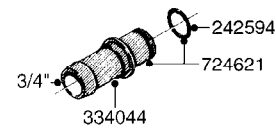

H010

parts-n°	order qty	description
240085	1	O-RING D13,1/8,3X02,4 NITRIL
241441	1	O-RING D29.3X3
242594	1	O-RING D14 X 1.78 SCH.70-EPDM
320084	1	FITT.DK NUT 1/2" BSP
320095	1	FITT.DK NUT 1" BSP
320117	1	FITT.DK CONN.1/2"BSP F. 1" CAP
320187	1	FITT.DK CAP 3/8" BSP BLACK
320283	1	FITT.DK NUT 3/4"BSP
320821	1	FITT.DK NUT 1-1/2" BSP
321495	1	FITT.DK REDUC 1/4'BSP F.3/4'NT
321576	1	FITT.DK CONN 1/2"BSP F.3/4"NUT
330013	1	O-RING D15/D10X2.5 F.3/8"NUT
330212	1	O-RING D19/D14X2.4 F.1/2"NUT
330326	1	O-RING D30/D24X2 F.1"NUT
330341	1	FITT.DK HB 1" F. 1" NUT
330595	1	O-RING D24.6/D20X2.1 -3/4"
330665	1	FITT.DK HB 3/4"F.1" NUT
330676	1	FITT.DK HB 3/8" F. 1/2" NUT
330687	1	FITT.DK HB 1/2" F. 1/2" NUT
330691	1	FITT.DK HB 3/4'F.3/4' NUT
330783	1	FITT.DK HB 3/8"F.3/8" NUT
331262	1	FITT.DK HB 1-1/2" F. 1-1/2"NUT
331273	1	O-RING D44/D38X2 F.1-1/2"
331446	1	FITT.DK HB 1" F.1-1/2" NUT
331807	1	FITT.DK HB 5/16" F.3/8" NUT
332286	1	FITT.DK HB 1/2" F. 3/4" NUT
332905	1	FITT.DK HB 1/2" F. 3/4" CAP
332927	1	FITT.DK PL.F. NOZZLE TUBE
333292	1	FITT.DK HB 1"O'RING F.1-1/2"
333664	1	FITT.DK HB 5/16' F. 1/2' NUT
334044	1	FITT.DK HB 3/4' F. 3/4' CAP
334059	1	FITT.DK EL 1" 110 DEG.F.1-1/2"
334123	1	FITT.DK HB 1-1/4"O-RNG F.1-1/2"
334150	1	FITT.DK HB 1-1/4" 110 F.1-1/2"
390542	1	PLUG WASHER FOR 3/4'CAP NUT
716236	1	FITT.DK HB 1/2" ASSY. F. 3/4"
716413	1	FITT.DK PLUG ASSY. F.NOZ TUBE
717426	1	FITT.DK REDUC 1/4"BSP F.3/4"N
720856	1	FITT.DK 1/2'BSP ASSY.F.3/4'NUT
724621	1	FITT.DK HB 3/4"ASSY F.3/4" NUT