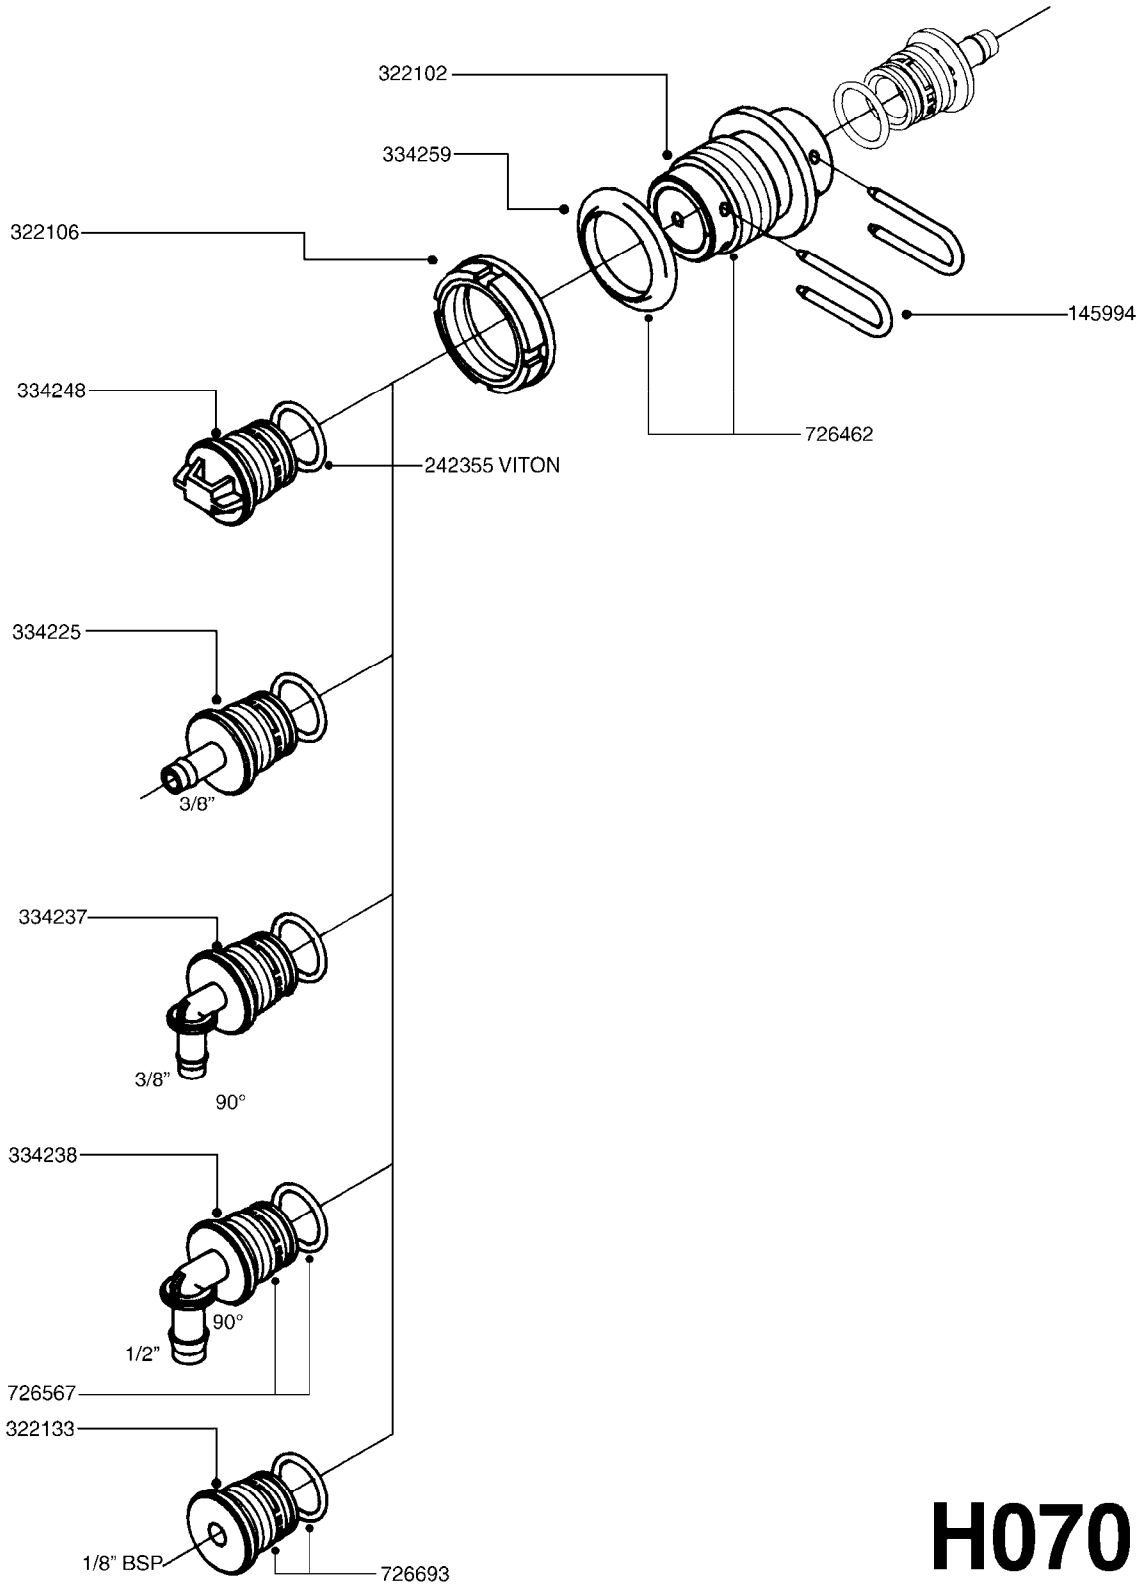

H070

FITTINGS - S-40
H070-HIN, 01:02:12

Page 1

Date 18.03.2013 13:54

parts-n°	order qty	description
145994	1	FITT.DK S-40 FORK
242355	1	O-RING D19.2X3.0 VITON F.S-40
322102	1	FITT.DK S-40 BULKHEAD
322106	1	FITT.DK S-40 BULKHEAD NUT
322133	1	FITT.DK S-40 PLUG W 1/8 THREAD
334225	1	FITT.DK S-40 STR.3/8'
334237	1	FITT.DK S-40 ELB.3/8'
334238	1	FITT.DK S-40 ELB.1/2'
334248	1	FITT.DK S-40 PLUG
334259	1	GASKET F. S-40 BULKHEAD
726462	1	FITT. S40 BULHEAD W. GASKET
726567	1	FITT.DK S-40 ELB.1/2" W. ORING
726693	1	FITT.DK S-40 PLUG 1/8BSP ORING