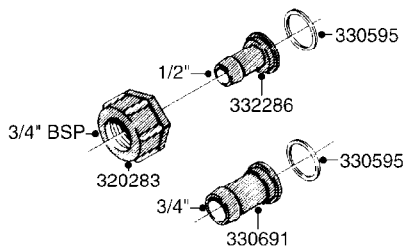

H010

parts-n°	order qty	description
240085	1	O-RING D13,1/8,3X02,4 NITRIL
241441	1	O-RING D29.3X3
242594	1	O-RING D14 X 1.78 SCH.70-EPDM
320084	1	FITT.DK NUT 1/2" BSP
320095	1	FITT.DK NUT 1" BSP
320117	1	FITT.DK CONN.1/2"BSP F. 1" CAP
320187	1	FITT.DK CAP 3/8" BSP BLACK
320283	1	FITT.DK NUT 3/4"BSP
320821	1	FITT.DK NUT 1-1/2" BSP
321495	1	FITT.DK REDUC 1/4'BSP F.3/4'NT
321576	1	FITT.DK CONN 1/2"BSP F.3/4"NUT
330013	1	O-RING D15/D10X2.5 F.3/8"NUT
330212	1	O-RING D19/D14X2.4 F.1/2"NUT
330326	1	O-RING D30/D24X2 F.1"NUT
330341	1	FITT.DK HB 1" F. 1" NUT
330595	1	O-RING D24.6/D20X2.1 -3/4"
330665	1	FITT.DK HB 3/4"F.1" NUT
330676	1	FITT.DK HB 3/8" F. 1/2" NUT
330687	1	FITT.DK HB 1/2" F. 1/2" NUT
330691	1	FITT.DK HB 3/4'F.3/4' NUT
330783	1	FITT.DK HB 3/8"F.3/8" NUT
331262	1	FITT.DK HB 1-1/2" F. 1-1/2"NUT
331273	1	O-RING D44/D38X2 F.1-1/2"
331446	1	FITT.DK HB 1" F.1-1/2" NUT
331807	1	FITT.DK HB 5/16" F.3/8" NUT
332286	1	FITT.DK HB 1/2" F. 3/4" NUT
332905	1	FITT.DK HB 1/2" F. 3/4" CAP
332927	1	FITT.DK PL.F. NOZZLE TUBE
333292	1	FITT.DK HB 1"O'RING F.1-1/2"
333664	1	FITT.DK HB 5/16' F. 1/2' NUT
334044	1	FITT.DK HB 3/4' F. 3/4' CAP
334059	1	FITT.DK EL 1" 110 DEG.F.1-1/2"
334123	1	FITT.DK HB 1-1/4"O-RNG F.1-1/2"
334150	1	FITT.DK HB 1-1/4" 110 F.1-1/2"
390542	1	PLUG WASHER FOR 3/4'CAP NUT
716236	1	FITT.DK HB 1/2" ASSY. F. 3/4"
716413	1	FITT.DK PLUG ASSY. F.NOZ TUBE
717426	1	FITT.DK REDUC 1/4"BSP F.3/4"N
720856	1	FITT.DK 1/2'BSP ASSY.F.3/4'NUT
724621	1	FITT.DK HB 3/4"ASSY F.3/4" NUT