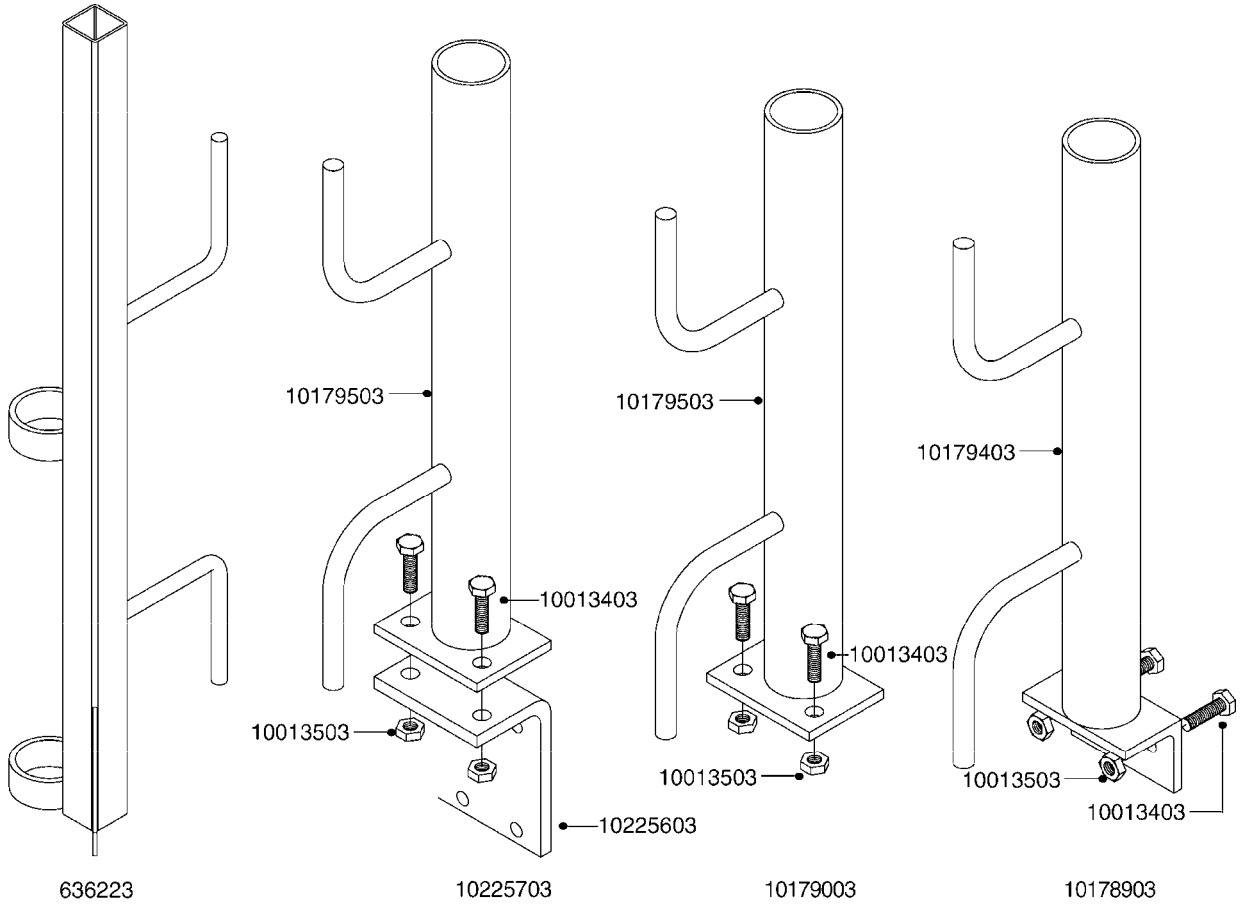

COMPLETE ASSEMBLIES
WHOLEGOODS ITEMS

COMPLETE ASSEMBLY:
818377 - 160' x 3/8" (50m) HOSE REEL
818381 - 275' X 5/8" (100m) HOSE REEL

G500

HOSE REEL ASSEMBLIES
G500-HIN, 18:05:10

Page 1
Date 18.03.2013 13:53

| parts-n° | order qty | description |
|----------|-----------|--------------------------------|
| 143684 | 1 | BUSHING F. HOSE REEL |
| 143706 | 1 | SPACER TUBE F. 275' HOSE REEL |
| 145925 | 1 | NIPPLE M10 M6 |
| 146314 | 1 | UNION BUSHING F.HOSE REEL |
| 146315 | 1 | RING FOR HOSE REEL |
| 146487 | 1 | SPACER ROD F/HOSE REEL 225mm |
| 160311 | 1 | WASHER D30/D20.4X2 |
| 241474 | 1 | O-RING NITRIL |
| 281072 | 1 | SNAP-RING OUTER 20X1.20 |
| 282155 | 1 | CLIP F.TUBE SUPPORT |
| 320655 | 1 | FITT.DK HN 1/2"-1/2" BSP |
| 320821 | 1 | FITT.DK NUT 1-1/2" BSP |
| 330212 | 1 | O-RING D19/D14X2.4 F.1/2"NUT |
| 333443 | 1 | BUSHING F. HOSE REEL |
| 420604 | 1 | BOLT HEX 8.8 DEL M10X25 FT |
| 420626 | 1 | BOLT HEX 8.8 DEL M10X20 FT |
| 420862 | 1 | BOLT HEX 8.8 DEL M10X16 FT |
| 430286 | 1 | BOLT HEX 8.8 DEL M12X30 FT |
| 460423 | 1 | NUT HEX M10X1.5 LOCK |
| 460703 | 1 | NUT HEX M12X1.75 LOCK |
| 613207 | 1 | CENTER TUBE FOR 164'HOSE REEL |
| 613211 | 1 | HOSE REEL NK 80/105 |
| 613292 | 1 | CENTER TUBE 100 MM |
| 633824 | 1 | SIDE FOR HOSE REEL |
| 633835 | 1 | OUTER TUBE NK 300-600 |
| 633846 | 1 | FITTING FOR HOSE REEL TR2/TR3 |
| 633905 | 1 | BRKTS. HOSE REEL SM210 |
| 635841 | 1 | BRACKET FOR HOSE REEL LIFT |
| 637986 | 1 | CLAMP FITTING HOSE REEL |
| 719073 | 1 | HANDLE ASSY. F. HOSE REEL |
| 719084 | 1 | SWIVEL F.HOSE REEL |
| 719121 | 1 | HOSE 1/2'X2500M NUT |
| 719401 | 1 | CLIPS F.PISTOL ASSY. |
| 725618 | 1 | CLIP WHITE PLASTIC SNAP TYPE |
| 818377 | 1 | REEL FOR HOSE 160' X 3/8" |
| 818381 | 1 | REEL FOR HOSE 320' X 3/8' |
| 818801 | 1 | BKT.HOSE REEL MOUNT NL/NK/BOOM |
| 818845 | 1 | BKT.HOSE REEL SM210 |
| 833768 | 1 | HOLDER F. HOSE REEL |
| 834764 | 1 | BKT.HOSE REEL MOUNT ESTATE SPR |
| 61021400 | 1 | BKT. BOOM MOUNT SM53/80 US |