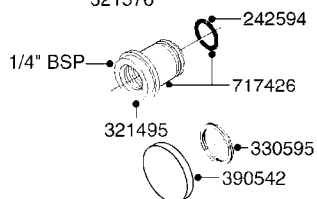

H010

parts-n°	order qty	description
240085	1	O-RING D13,1/8,3X02,4 NITRIL
241441	1	O-RING D29.3X3
242594	1	O-RING D14 X 1.78 SCH.70-EPDM
320084	1	FITT.DK NUT 1/2" BSP
320095	1	FITT.DK NUT 1" BSP
320117	1	FITT.DK CONN.1/2"BSP F. 1" CAP
320187	1	FITT.DK CAP 3/8" BSP BLACK
320283	1	FITT.DK NUT 3/4"BSP
320821	1	FITT.DK NUT 1-1/2" BSP
321495	1	FITT.DK REDUC 1/4'BSP F.3/4'NT
321576	1	FITT.DK CONN 1/2"BSP F.3/4"NUT
330013	1	O-RING D15/D10X2.5 F.3/8"NUT
330212	1	O-RING D19/D14X2.4 F.1/2"NUT
330326	1	O-RING D30/D24X2 F.1"NUT
330341	1	FITT.DK HB 1" F. 1" NUT
330595	1	O-RING D24.6/D20X2.1 -3/4"
330665	1	FITT.DK HB 3/4"F.1" NUT
330676	1	FITT.DK HB 3/8" F. 1/2" NUT
330687	1	FITT.DK HB 1/2" F. 1/2" NUT
330691	1	FITT.DK HB 3/4'F.3/4' NUT
330783	1	FITT.DK HB 3/8"F.3/8" NUT
331262	1	FITT.DK HB 1-1/2" F. 1-1/2"NUT
331273	1	O-RING D44/D38X2 F.1-1/2"
331446	1	FITT.DK HB 1" F.1-1/2" NUT
331807	1	FITT.DK HB 5/16" F.3/8" NUT
332286	1	FITT.DK HB 1/2" F. 3/4" NUT
332905	1	FITT.DK HB 1/2" F. 3/4" CAP
332927	1	FITT.DK PL.F. NOZZLE TUBE
333292	1	FITT.DK HB 1"O'RING F.1-1/2"
333664	1	FITT.DK HB 5/16' F. 1/2' NUT
334044	1	FITT.DK HB 3/4' F. 3/4' CAP
334059	1	FITT.DK EL 1" 110 DEG.F.1-1/2"
334123	1	FITT.DK HB 1-1/4"O-RNG F.1-1/2"
334150	1	FITT.DK HB 1-1/4" 110 F.1-1/2"
390542	1	PLUG WASHER FOR 3/4'CAP NUT
716236	1	FITT.DK HB 1/2" ASSY. F. 3/4"
716413	1	FITT.DK PLUG ASSY. F.NOZ TUBE
717426	1	FITT.DK REDUC 1/4"BSP F.3/4"N
720856	1	FITT.DK 1/2'BSP ASSY.F.3/4'NUT
724621	1	FITT.DK HB 3/4"ASSY F.3/4" NUT