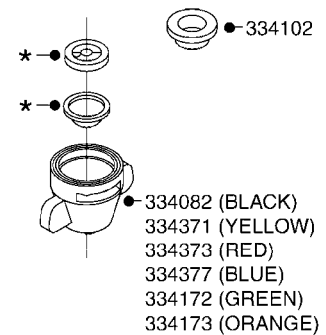

D620

*=REFER TO HARDI NOZZLE CATALOG