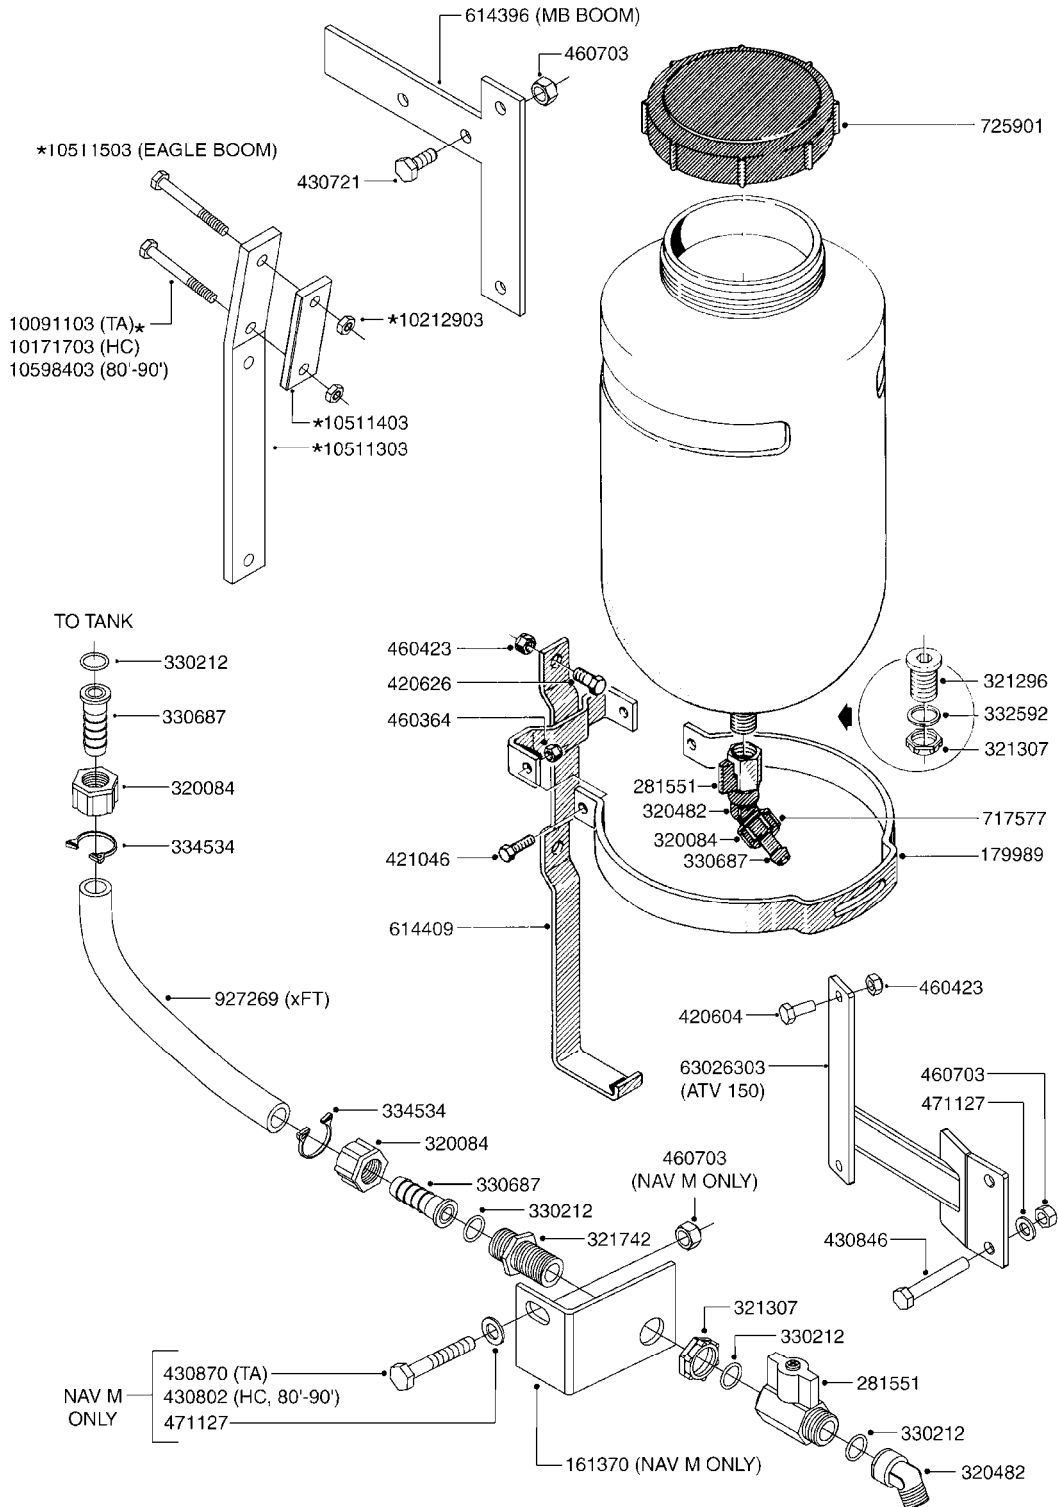

CLEAN WATER TANK
G110-HIN, 26:06:06

COMPLETE TANK ASSY : 722072

G110

CLEAN WATER TANK
G110-HIN, 26:06:06

Page 1

Date 18.03.2013 13:53

| parts-n° | order qty | description |
|----------|-----------|--------------------------------|
| 161370 | 1 | BKT.CLEAN WATER BOTT. VALVE |
| 179989 | 1 | BRKT. F. 3 GAL. TANK |
| 281551 | 1 | BALL VALVE 1/2" |
| 320084 | 1 | FITT.DK NUT 1/2" BSP |
| 320482 | 1 | FITT.DK ELB. 1/2" BSP 60 DEG. |
| 321296 | 1 | FITT.DK BULKHEAD 1/2" BSP SING |
| 321307 | 1 | FITT.DK NUT 1/2" BSP JAMB |
| 321742 | 1 | FITT.DK BULKHEAD 1/2' BSP |
| 330212 | 1 | O-RING D19/D14X2.4 F.1/2"NUT |
| 330687 | 1 | FITT.DK HB 1/2" F. 1/2" NUT |
| 332592 | 1 | O-RING D26/D20X3 |
| 334534 | 1 | CLAMP HOSE PLASTIC 1/2" |
| 420604 | 1 | BOLT HEX 8.8 DEL M10X25 FT |
| 420626 | 1 | BOLT HEX 8.8 DEL M10X20 FT |
| 421046 | 1 | BOLT HEX 8.8 DEL M8X25 FT |
| 430721 | 1 | BOLT HEX 8.8 DEL M12X40 FT |
| 430802 | 1 | BOLT HEX 8.8 DEL M12X75 |
| 430846 | 1 | BOLT HEX 8.8 DEL M12X80 |
| 430870 | 1 | BOLT HEX 8.8 DEL M12X55 FT |
| 460364 | 1 | NUT HEX M8 GALV. |
| 460423 | 1 | NUT HEX M10X1.5 LOCK |
| 460703 | 1 | NUT HEX M12X1.75 LOCK |
| 471127 | 1 | WASHER D24/D13X2.5 STAINLESS |
| 614396 | 1 | CLEAN WATER BRACKET MB |
| 614409 | 1 | BRACKET FOR FOAM MARKER |
| 717577 | 1 | VALVE F.CLEAN WATER TANK |
| 722072 | 1 | CLEAN WATER TANK W FRAME & TAP |
| 725901 | 1 | LID F.WATER BOTTLE VENTED |
| 927269 | 1 | HOSE R X PVC X 1/2 X 0012" |
| 10091103 | 1 | BOLT HEX 3/8 NC GR.2 03.00' |
| 10171703 | 1 | BOLT HEX 3/8 NC GR.2 03.50" |
| 10212903 | 1 | NUT HEX NC (NYLON LOCK) 3/8" |
| 10511303 | 1 | FLATBAR L350/17DEG.CLEAN WATER |
| 10511403 | 1 | FLATBAR 104MM CLEAN WATER |
| 10511503 | 1 | BKT.CLEAN WATER MOUNT EAGLE |
| 10598403 | 1 | BOLT HEX HCS3/8-16 X 4 Z 5 |
| 63026303 | 1 | CLEAN WATER TANK BRKT, ATV |