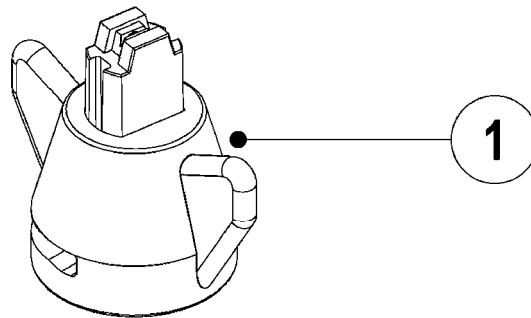

BOOM-NOZZLES MINIDRIFT
D705-HIN, 14:12:07

Page 0

Date 18.03.2013 13:53

D705