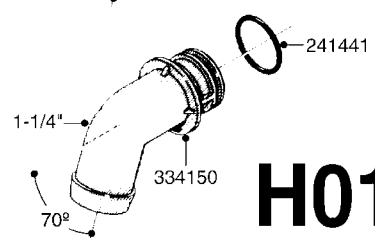

H010

parts-n°	order qty	description
240085	1	O-RING D13,1/8,3X02,4 NITRIL
241441	1	O-RING D29.3X3
242594	1	O-RING D14 X 1.78 SCH.70-EPDM
320084	1	FITT.DK NUT 1/2" BSP
320095	1	FITT.DK NUT 1" BSP
320117	1	FITT.DK CONN.1/2"BSP F. 1" CAP
320187	1	FITT.DK CAP 3/8" BSP BLACK
320283	1	FITT.DK NUT 3/4"BSP
320821	1	FITT.DK NUT 1-1/2" BSP
321495	1	FITT.DK REDUC 1/4'BSP F.3/4'NT
321576	1	FITT.DK CONN 1/2"BSP F.3/4"NUT
330013	1	O-RING D15/D10X2.5 F.3/8"NUT
330212	1	O-RING D19/D14X2.4 F.1/2"NUT
330326	1	O-RING D30/D24X2 F.1"NUT
330341	1	FITT.DK HB 1" F. 1" NUT
330595	1	O-RING D24.6/D20X2.1 -3/4"
330665	1	FITT.DK HB 3/4"F.1" NUT
330676	1	FITT.DK HB 3/8" F. 1/2" NUT
330687	1	FITT.DK HB 1/2" F. 1/2" NUT
330691	1	FITT.DK HB 3/4'F.3/4' NUT
330783	1	FITT.DK HB 3/8"F.3/8" NUT
331262	1	FITT.DK HB 1-1/2" F. 1-1/2"NUT
331273	1	O-RING D44/D38X2 F.1-1/2"
331446	1	FITT.DK HB 1" F.1-1/2" NUT
331807	1	FITT.DK HB 5/16" F.3/8" NUT
332286	1	FITT.DK HB 1/2" F. 3/4" NUT
332905	1	FITT.DK HB 1/2" F. 3/4" CAP
332927	1	FITT.DK PL.F. NOZZLE TUBE
333292	1	FITT.DK HB 1"O'RING F.1-1/2"
333664	1	FITT.DK HB 5/16' F. 1/2' NUT
334044	1	FITT.DK HB 3/4' F. 3/4' CAP
334059	1	FITT.DK EL 1" 110 DEG.F.1-1/2"
334123	1	FITT.DK HB 1-1/4"O-RNG F.1-1/2"
334150	1	FITT.DK HB 1-1/4" 110 F.1-1/2"
390542	1	PLUG WASHER FOR 3/4'CAP NUT
716236	1	FITT.DK HB 1/2" ASSY. F. 3/4"
716413	1	FITT.DK PLUG ASSY. F.NOZ TUBE
717426	1	FITT.DK REDUC 1/4"BSP F.3/4"N
720856	1	FITT.DK 1/2'BSP ASSY.F.3/4'NUT
724621	1	FITT.DK HB 3/4"ASSY F.3/4" NUT