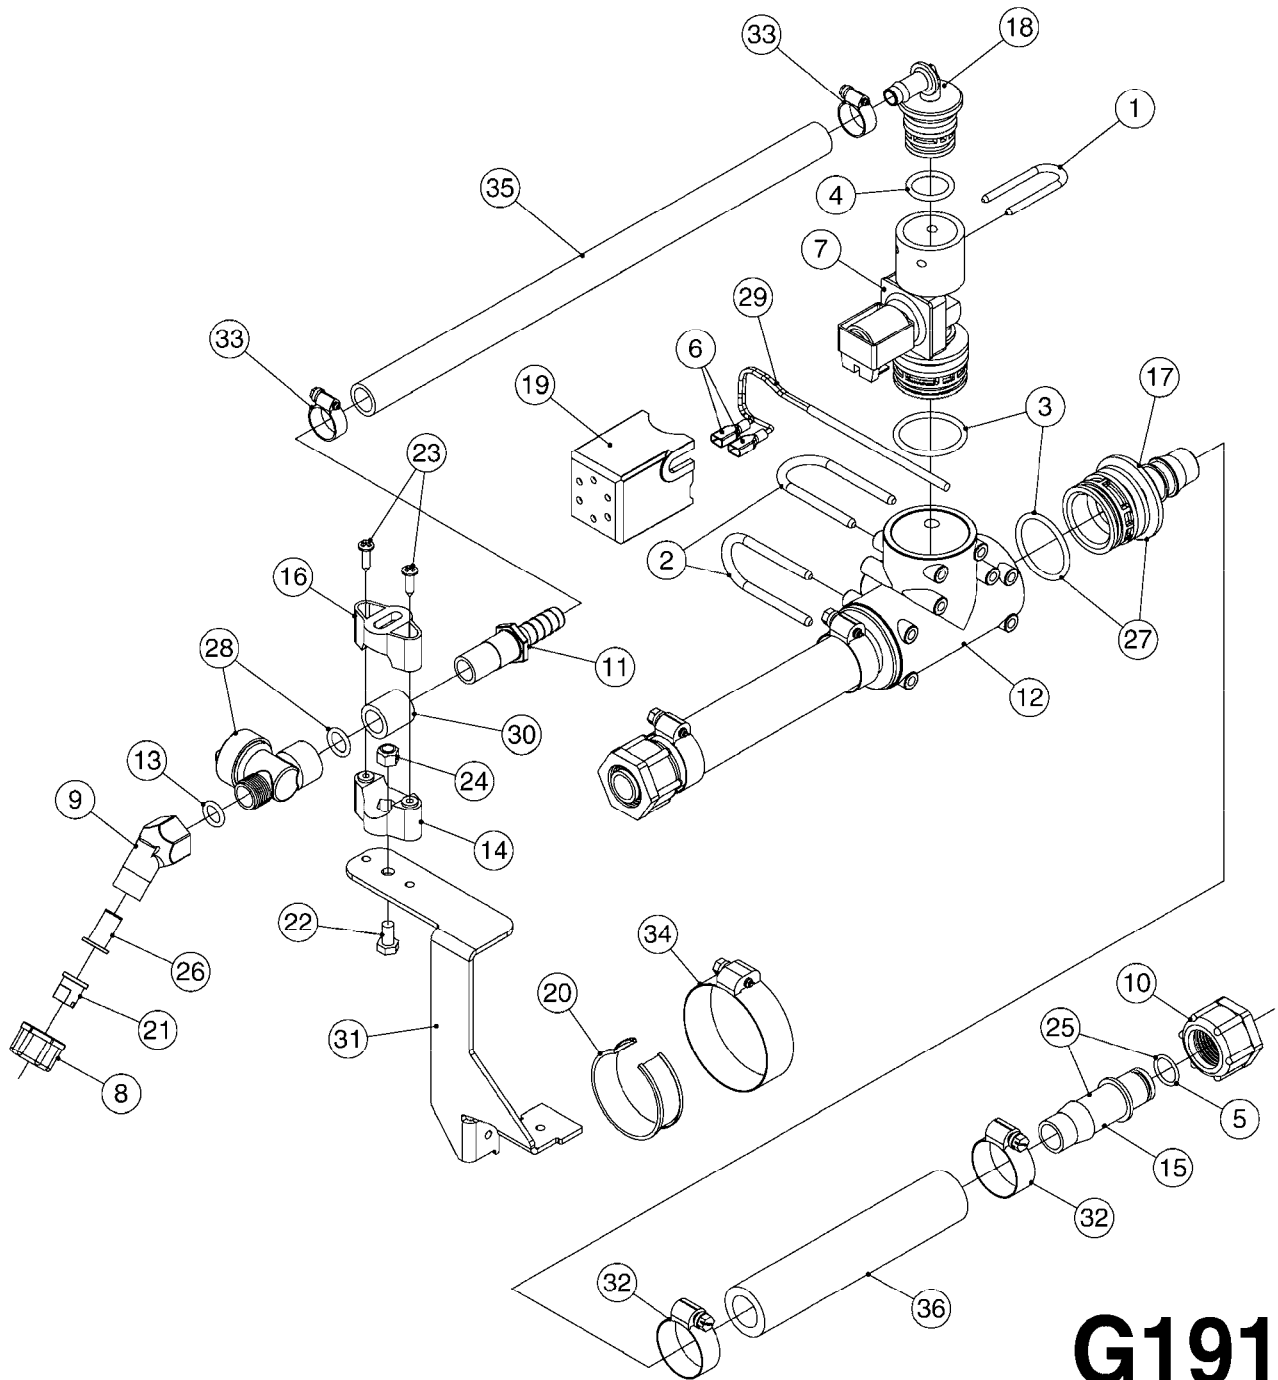

G191

ELECTRIC END NOZZLE KIT '09
G191-HIN, 21:05:12

Page 1

Date 18.03.2013 13:53

Pos.	parts-n°	order qty	description
1	145994	1	FITT.DK S-40 FORK
2	145995	1	FITT.DK S-53 FORK
3	242354	1	O-RING D32.2X3.0 VITON F.S-53
4	242355	1	O-RING D19.2X3.0 VITON F.S-40
5	242594	1	O-RING D14 X 1.78 SCH.70-EPDM
6	261539	1	SPADE F.ELEC CONNEX BLUE INSUL
7	262104	1	VALVE, SOLENOID, S53/S40
8	320187	1	FITT.DK CAP 3/8" BSP BLACK
9	320191	1	FITT.DK ELB 3/8' BSP 45 DEGREE
10	320283	1	FITT.DK NUT 3/4"BSP
11	320891	1	FITT.DK HB 3/8'- 3/8' BSP
12	322352	1	FITT.DK S-53 TEE
13	330013	1	O-RING D15/D10X2.5 F.3/8"NUT
14	333012	1	NOZZLE HOLD. UPPER PART
15	334044	1	FITT.DK HB 3/4' F. 3/4' CAP
16	334220	1	NOZZLE BODY SING.SN.FT.UPPER
17	334229	1	FITT.DK S-53 STR.3/4"
18	334237	1	FITT.DK S-40 ELB.3/8'
19	334965	1	COVER FOR S53 SOLENOID VALVE
20	341291	1	RUBBER HOSE CLAMP COVER 130MM
21	370392	1	NOZZLE END FAN 1850-G 300
22	410546	1	BOLT HEX 8.8 DEL M6X12 FT
23	440665	1	SCREW M4.2X16 STAINLESS
24	460261	1	NUT HEX M6X1 LOCK
25	724621	1	FITT.DK HB 3/4"ASSY F.3/4" NUT
26	725042	1	SCREEN 80 MESH W.GASKET, RED
27	726558	1	FITT.DK S53 STR. 3/4" W.ORING
28	729610	1	NOZZLE ASSY. 3/8 THREAD
29	983087	1	ELEC. CABLE 2 WIRE X 0.75MM
30	10631003	1	HOSE R X CLEAR BRAID.X 1/2 12"
31	16110803	1	NOZZLE BRACKET VAR SPACINGS
32	28029903	1	CLAMP HOSE GEAR P3/4"-S1" 6712
33	28044903	1	CLAMP HOSE GEAR P3/8" 6706
34	28047003	1	CLAMP HOSE GEAR 30 X 50 6732
35	92701703	1	HOSE R X3/8" X300PSI WP X0012"
36	92703203	1	HOSE R X3/4" X300PSI WP X0012"