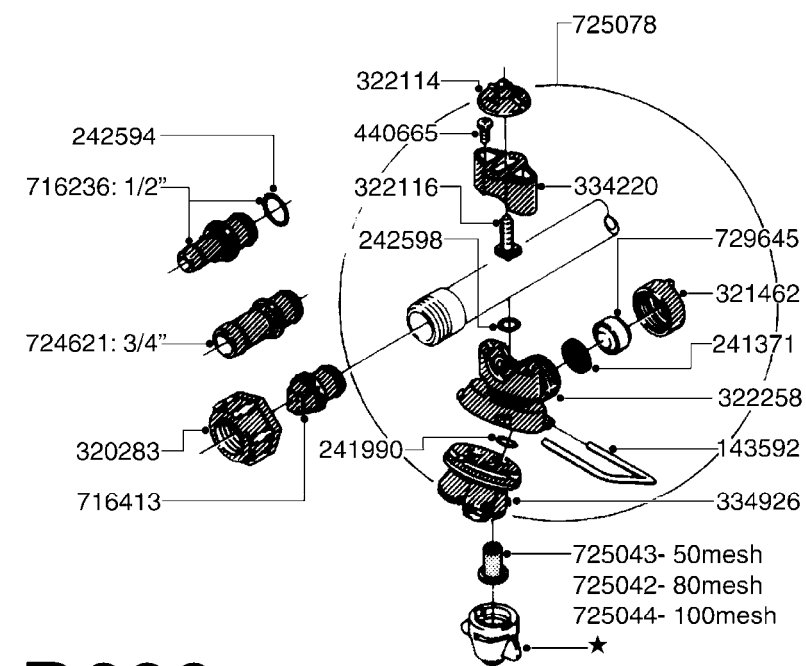

TRIPLET NOZZLE BODY