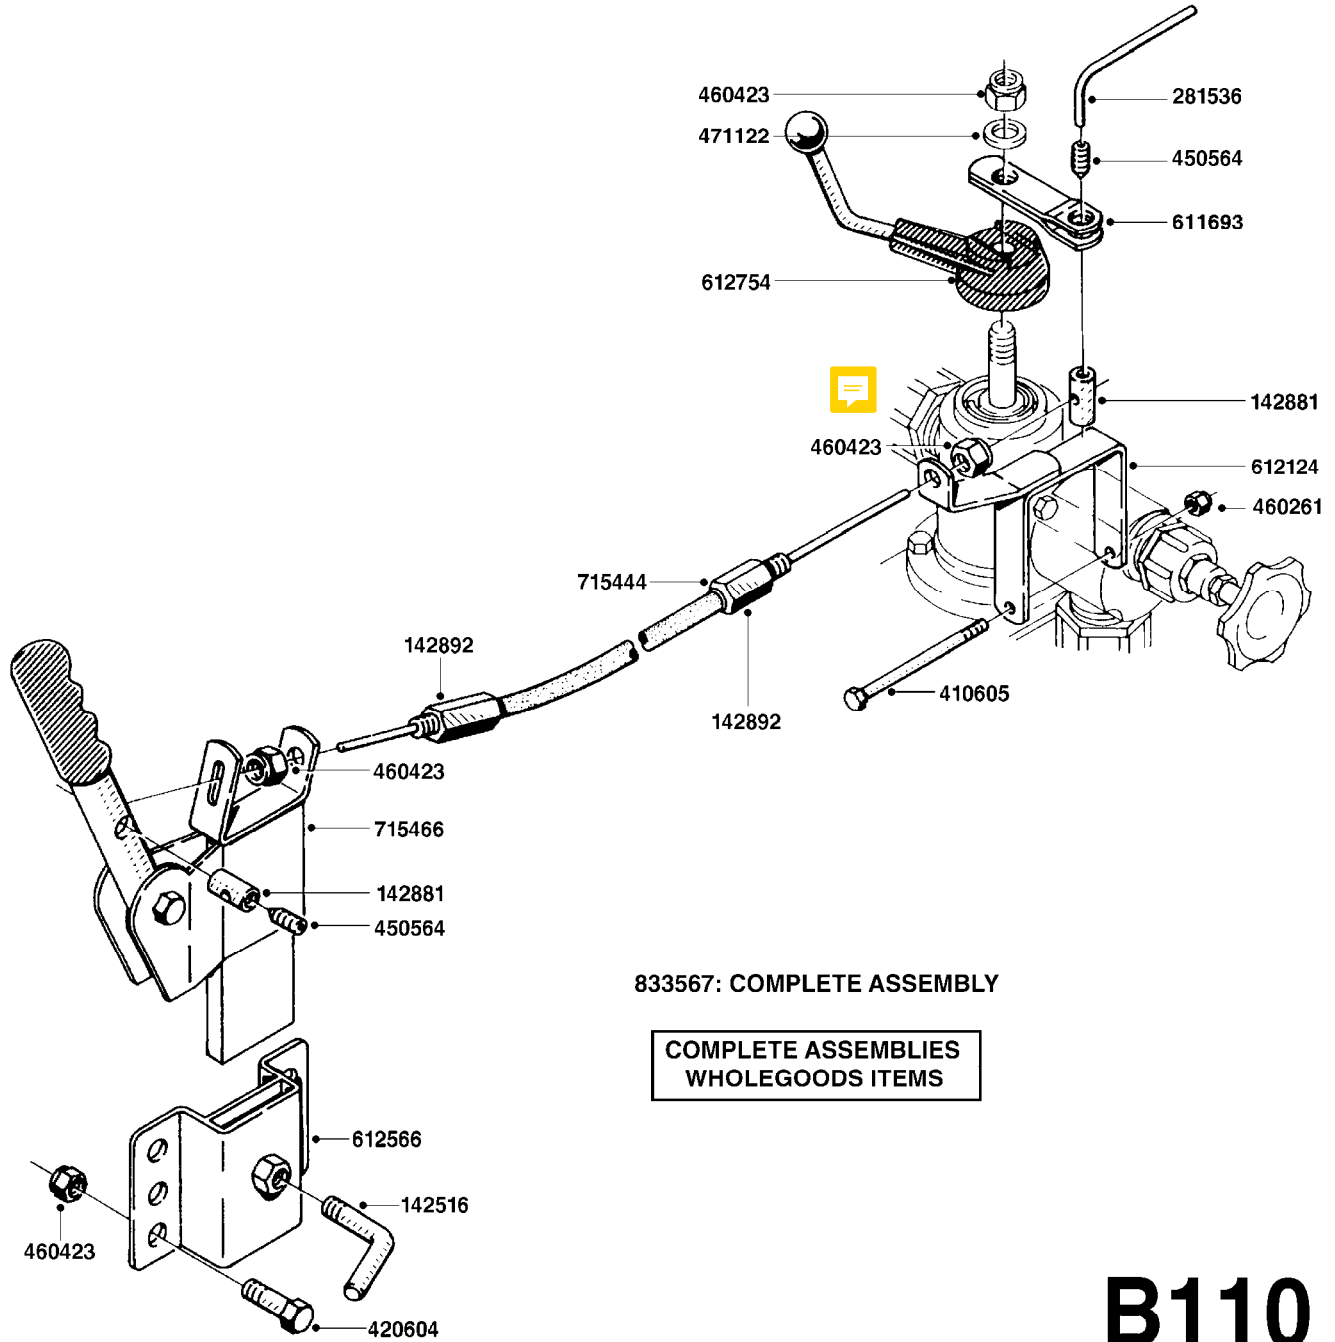

BK-180 REMOTE CONTROL CABLE
B110-HIN, 01:01:01

Page 1

Date 02.07.2013 8:50

parts-n°	order qty	description
142516	1	SCREW SET M10 BENT F. LOCKING
142881	1	WIRE HOLDER FOR REMOTE CONTROL
142892	1	END NIPPLE F.REMOTE CABLE
281536	1	ALLEN WRENCH 3MM
410605	1	BOLT HEX 8.8 DEL M6X80
420604	1	BOLT HEX 8.8 DEL M10X25 FT
450564	1	SCREW M6X12 ALLEN
460261	1	NUT HEX M6X1 LOCK
460423	1	NUT HEX M10X1.5 LOCK
471122	1	WASHER D20/D10.5X2 SS
611693	1	ARM FOR REMOTE CONTROL BK180
612124	1	BRACKET FOR OP.UNIT F REM.CTR
612566	1	MOUNT BRACKET F.FAN CABLE ASSY
612754	1	HANDLE FOR REMOTE CONTROL
715444	1	REMOTE CONTROL CABLE COMPLETE
715466	1	MOUNTING PLATE
833567	1	REMOTE CONTROL ON/OFF BK 180