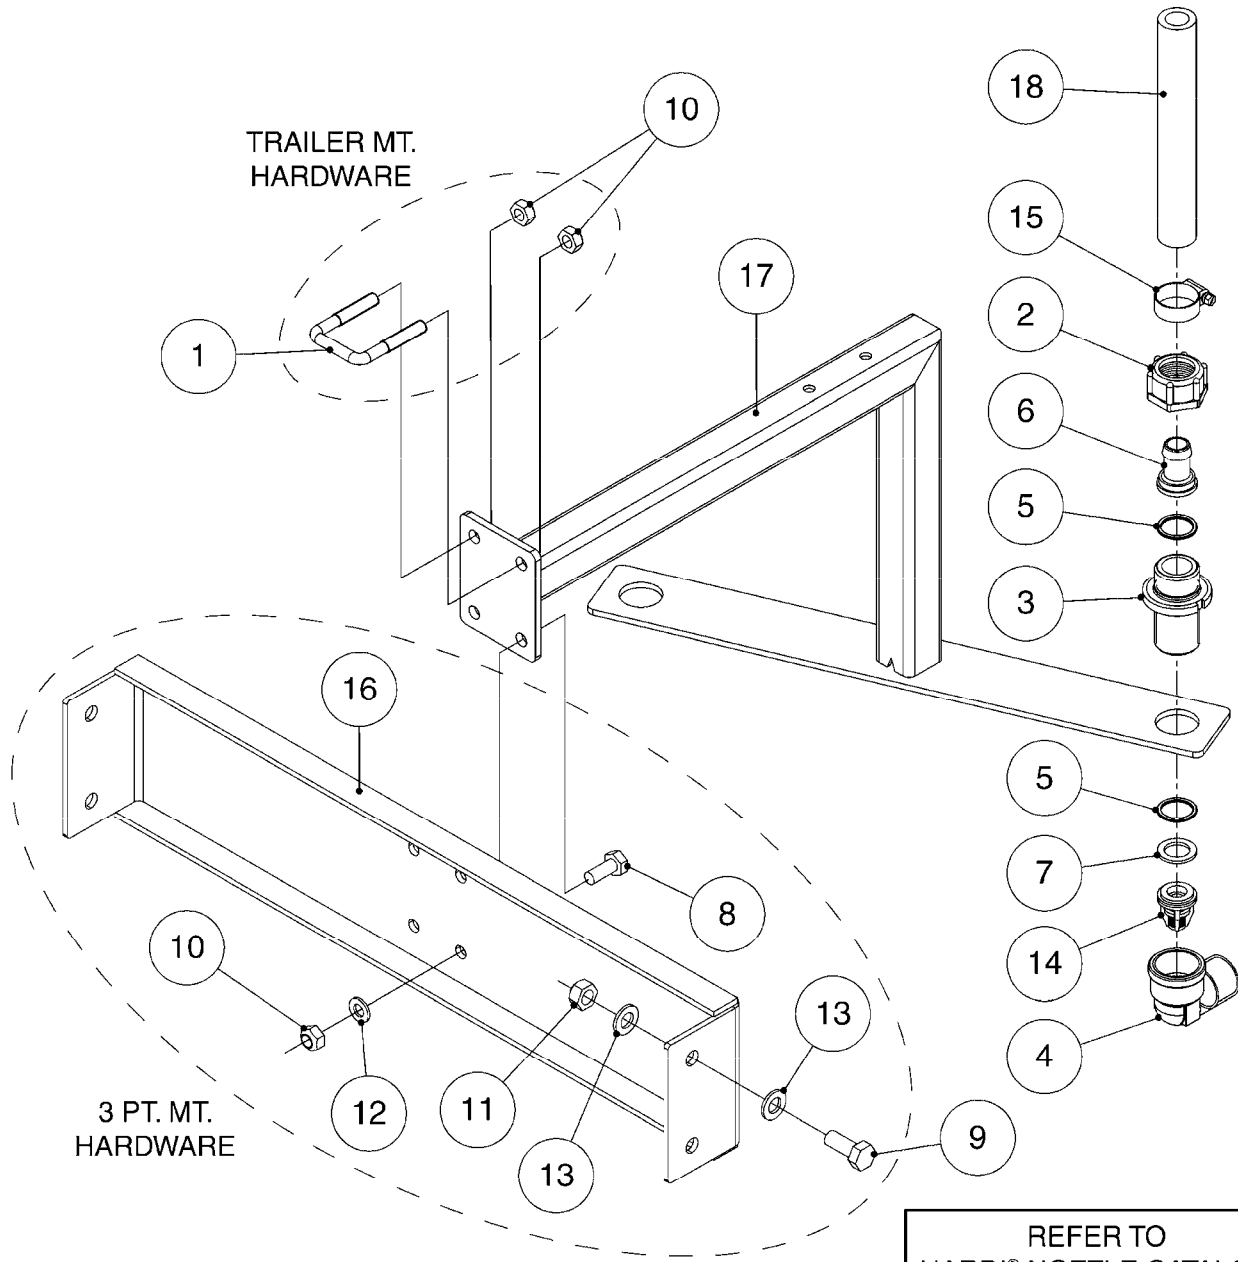

**D630**

NOZZLE TUBES & HOLDER-PLASTIC  
D630-HIN, 12:04:13

Page 1  
Date 02.07.2013 8:50

parts-n°	order qty	description
321484	1	BUSHING THREADED F.NOZZ.TUBE
322114	1	NUT PLASTIC F.NOZZ.H
322116	1	BOLT PLASTIC F.NOZZ.H.
334874	1	NOZZLE HOLDER - TOP HALF
612872	1	NOZZLE TUBE 2 HOLE L-24"/50CM
612883	1	NOZZLE TUBE 3 HOLE L-44"/50CM
612894	1	NOZZLE TUBE 4 HOLE L-64"/50CM
612905	1	NOZZLE TUBE 5 HOLE L-83.5"/50C
613767	1	NOZZLE TUBE 1 HOLE L-13.875"
614610	1	NOZZLE TUBE 2 HOLE L-24"/SP20"
614611	1	NOZZLE TUBE 3 HOLE L-44"/SP20"
614612	1	NOZZLE TUBE 4 HOLE L-64"/SP20"
614613	1	NOZZLE TUBE 5 HOLE L-83.5"/20"
614638	1	NOZZLE TUBE 1 HOLE L-4.125"
614647	1	NOZZLE TUBE L=600mm NO HOLES
614648	1	NOZZLE TUBE L=1100mm NO HOLES
614649	1	NOZZLE TUBE L=1600mm NO HOLES
614650	1	NOZZLE TUBE L=2100mm NO HOLES
615468	1	NOZZLE TUBE MARKED 1" 24"
615469	1	NOZZLE TUBE MARKED 1" 44"
615470	1	NOZZLE TUBE MARKED 1" 54"
615471	1	NOZZLE TUBE MARKED 1" 64"
615472	1	NOZZLE TUBE MARKED 1" 74"
615473	1	NOZZLE TUBE MARKED 1" 92"
741685	1	NOZZLE HOLDER COMPLETE/5 PCS
741688	1	NOZZLE HOLDER COMPLETE/10PCS
741730	1	CLAMP,NZLE BKT BAG OF 5 50X30
741733	1	CLAMP,NZLE BKT BAG OF 10 50X30
741734	1	CLAMP,NZLE BKT BAG OF 5 50X50
741737	1	CLAMP,NZLE BKT BAG OF 10 50X50
741738	1	CLAMP,NZLE BKT BAG OF 5 80X60
741741	1	CLAMP,NZLE BKT BAG OF 10 80x60
741778	1	CLAMP,NZL BKT BAG OF 10 100x60
16110803	1	NOZZLE BRACKET VAR SPACINGS
33487300	1	NOZZLE HOLDER - BOTTOM HALF