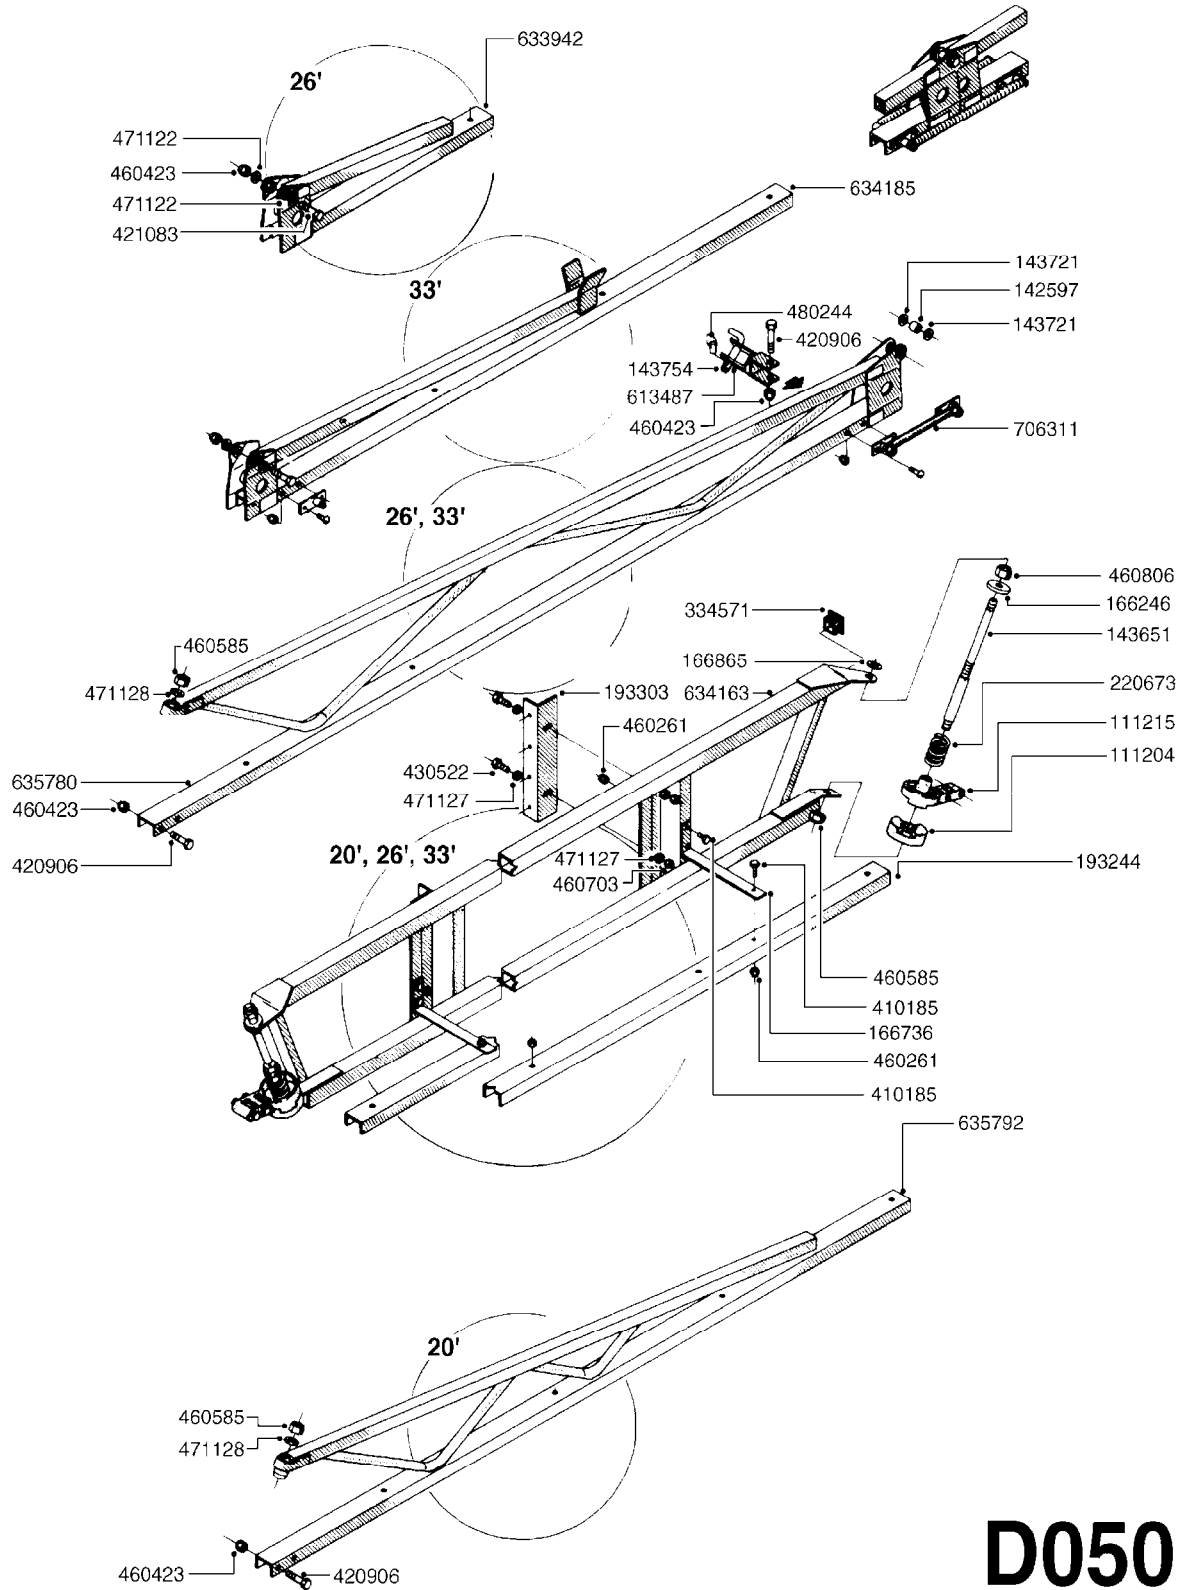

BOOM - SB 20' 26' 33'
D050-HIN, 01:01:01

Page 0
Date 02.07.2013 8:50

BOOM - SB 20' 26' 33'
D050-HIN, 01:01:01

Page 1
Date 02.07.2013 8:50

parts-n°	order qty	description
111204	1	CLAW CLUTCH/LOWER D80
111215	1	CLAW CLUTCH/UPPER D80
142597	1	DISTANCE TUBE
143651	1	AXLE M20/M16 L=355 F/BREAKAWAY
143721	1	FRICITION DISC FOR BOOM D30
143754	1	PIN D10 X 56
166246	1	WASHER CUP D53 F.SPRING
166736	1	YOKE FOR SB BOOM
166865	1	WASHER D35/D25X2
193244	1	NOZZLE TRACK 6-8-10 M SB
193303	1	SUPPORTING ARM FOR SB BOOM
220673	1	SPRING F.PIVOT 100 X 51
334571	1	PLUG 40X40X2 F.SQ.TUBE
410185	1	BOLT HEX 8.8 DEL M6X16
420906	1	BOLT HEX 8.8 DEL M10X60
421083	1	BOLT HEX 8.8 DEL M10X65
430522	1	BOLT HEX 8.8 DEL M12X25 FT
460261	1	NUT HEX M6X1 LOCK
460423	1	NUT HEX M10X1.5 LOCK
460585	1	NUT HEX M16X2 LOCK
460703	1	NUT HEX M12X1.75 LOCK
460806	1	NUT HEX M20X2.5 LOCK
471122	1	WASHER D20/D10.5X2 SS
471127	1	WASHER D24/D13X2.5 STAINLESS
471128	1	WASHER D30/D17X3
480244	1	PIN SNAP D4.5
613487	1	TRANSPORT FITTINGS FOR SB BOOM
633942	1	OUTER BOOM WING 26', 28' SB
634163	1	CENTER SECTION - 20',26',33'
634185	1	BOOM WING OUTER PART 33' SB
635780	1	INNER WING SEC. 26',28',33'SB
635792	1	BOOM WING - 20',21'SB-BOOM
706311	1	SPRING WITH HAND-GRIB