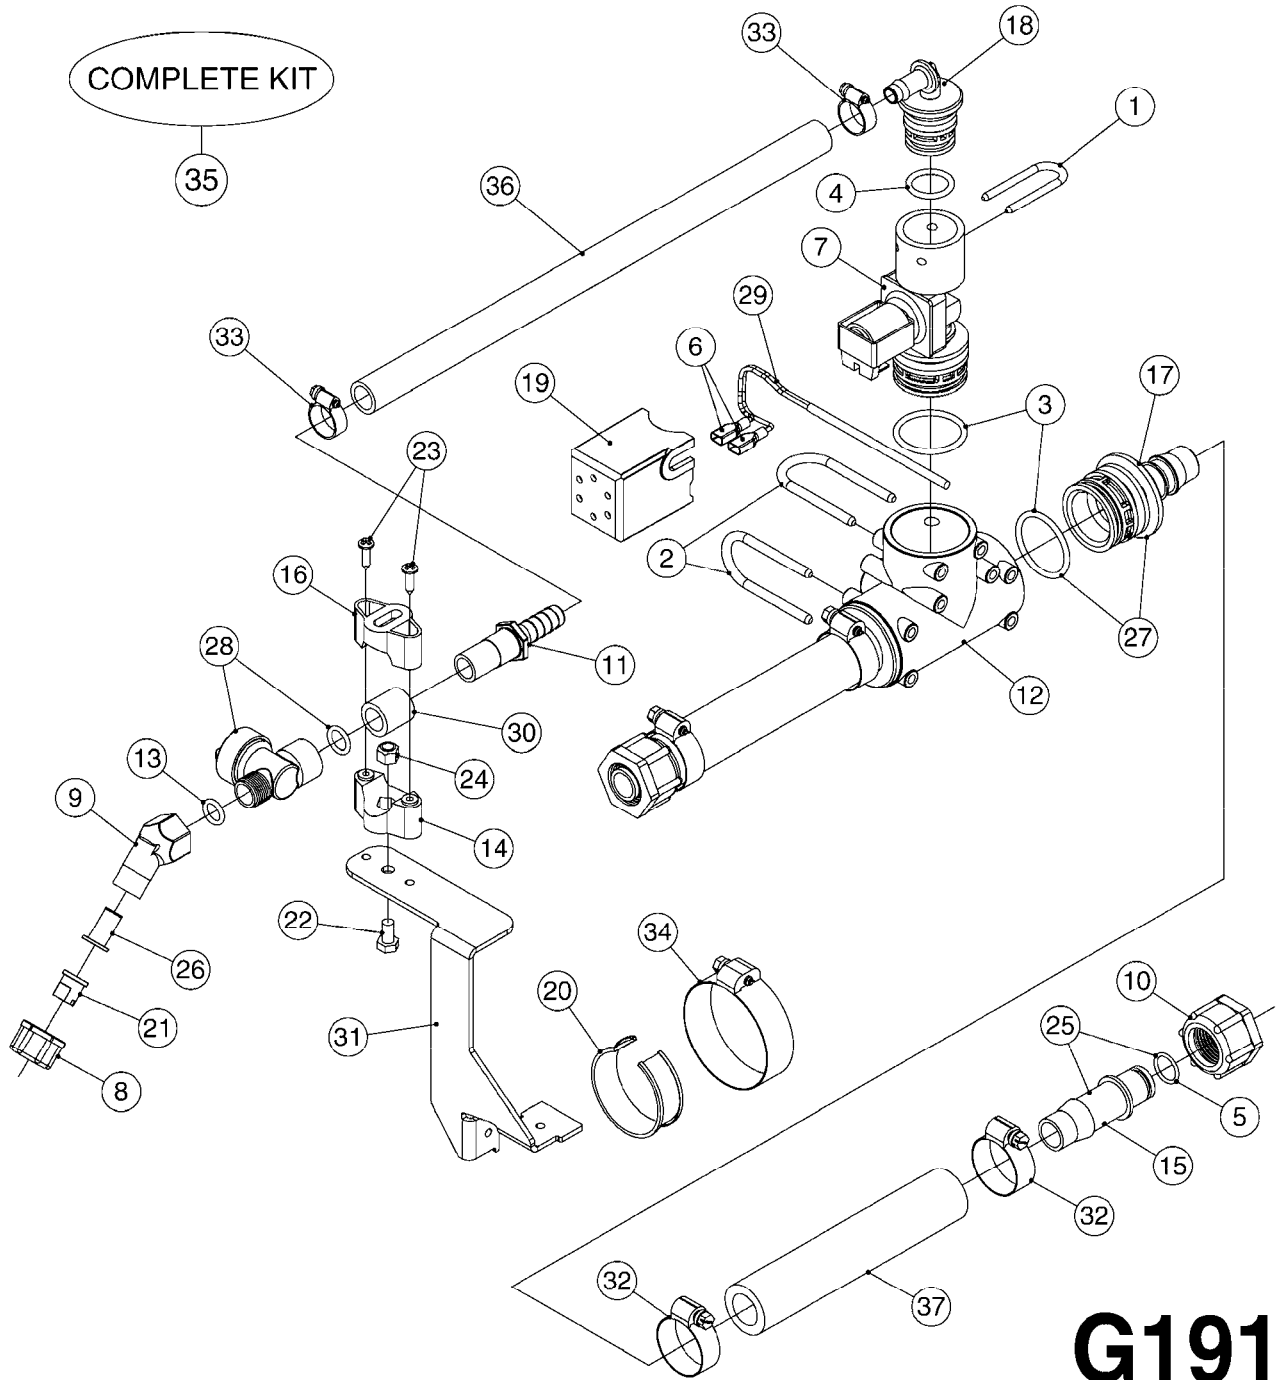

ELECTRIC END NOZZLE KIT '09
G191-HIN, 09:05:13

Page 1
Date 02.07.2013 8:50

Pos.	parts-n°	order qty	description
1	145994	1	FITT.DK S-40 FORK
2	145995	1	FITT.DK S-53 FORK
3	242354	1	O-RING D32.2X3.0 VITON F.S-53
4	242355	1	O-RING D19.2X3.0 VITON F.S-40
5	242594	1	O-RING D14 X 1.78 SCH.70-EPDM
6	261539	1	SPADE F.ELEC CONNEX BLUE INSUL
7	262104	1	VALVE, SOLENOID, S53/S40
8	320187	1	FITT.DK CAP 3/8" BSP BLACK
9	320191	1	FITT.DK ELB 3/8' BSP 45 DEGREE
10	320283	1	FITT.DK NUT 3/4"BSP
11	320891	1	FITT.DK HB 3/8'- 3/8' BSP
12	322352	1	FITT.DK S-53 TEE
13	330013	1	O-RING D15/D10X2.5 F.3/8"NUT
14	333012	1	NOZZLE HOLD. UPPER PART
15	334044	1	FITT.DK HB 3/4' F. 3/4' CAP
16	334220	1	YOKE, UPPER NOZZLE BODY
17	334229	1	FITT.DK S-53 STR.3/4"
18	334237	1	FITT.DK S-40 ELB.3/8'
19	334965	1	COVER FOR S53 SOLENOID VALVE
20	341291	1	RUBBER HOSE CLAMP COVER 130MM
21	370392	1	NOZZLE END FAN 1850-G 300
22	410546	1	BOLT HEX SS M6X12 FT
23	440665	1	SCREW M4.2X16 STAINLESS
24	460261	1	NUT HEX M6X1 LOCK
25	724621	1	FITT.DK HB 3/4"ASSY F.3/4" NUT
26	725042	1	SCREEN 80 MESH W.GASKET, RED
27	726558	1	FITT.DK S53 STR. 3/4" W. ORING
28	729610	1	NOZZLE ASSY. NON DRIP 3/8 THRD
29	983087	1	ELEC. CABLE 2 WIRE X 0.75MM
30	10631003	1	HOSE R X CLEAR BRAID.X 1/2 12"
31	16110803	1	NOZZLE BRACKET VAR SPACINGS
32	28029903	1	CLAMP HOSE GEAR P3/4"-S1" 6712
33	28044903	1	CLAMP HOSE GEAR P3/8" 6706
34	28047003	1	CLAMP HOSE GEAR 30 X 50 6732
35	82613203	1	ELECTRIC END NOZZLE KIT 2009
36	92701703	1	HOSE R X3/8" X300PSI WP X0012"
37	92703203	1	HOSE R X3/4" X300PSI WP X0012"