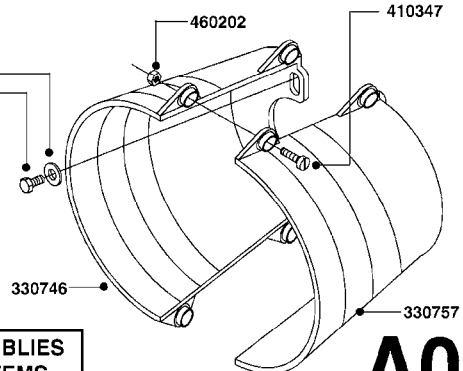

- 821623 - 600 WITH COUPLER
- 821624 - 600 W/ MOUNTING BASE
- 821625 - 600 GAS DRIVEN - BELT DRIVE

**COMPLETE ASSEMBLIES
WHOLEGOODS ITEMS**