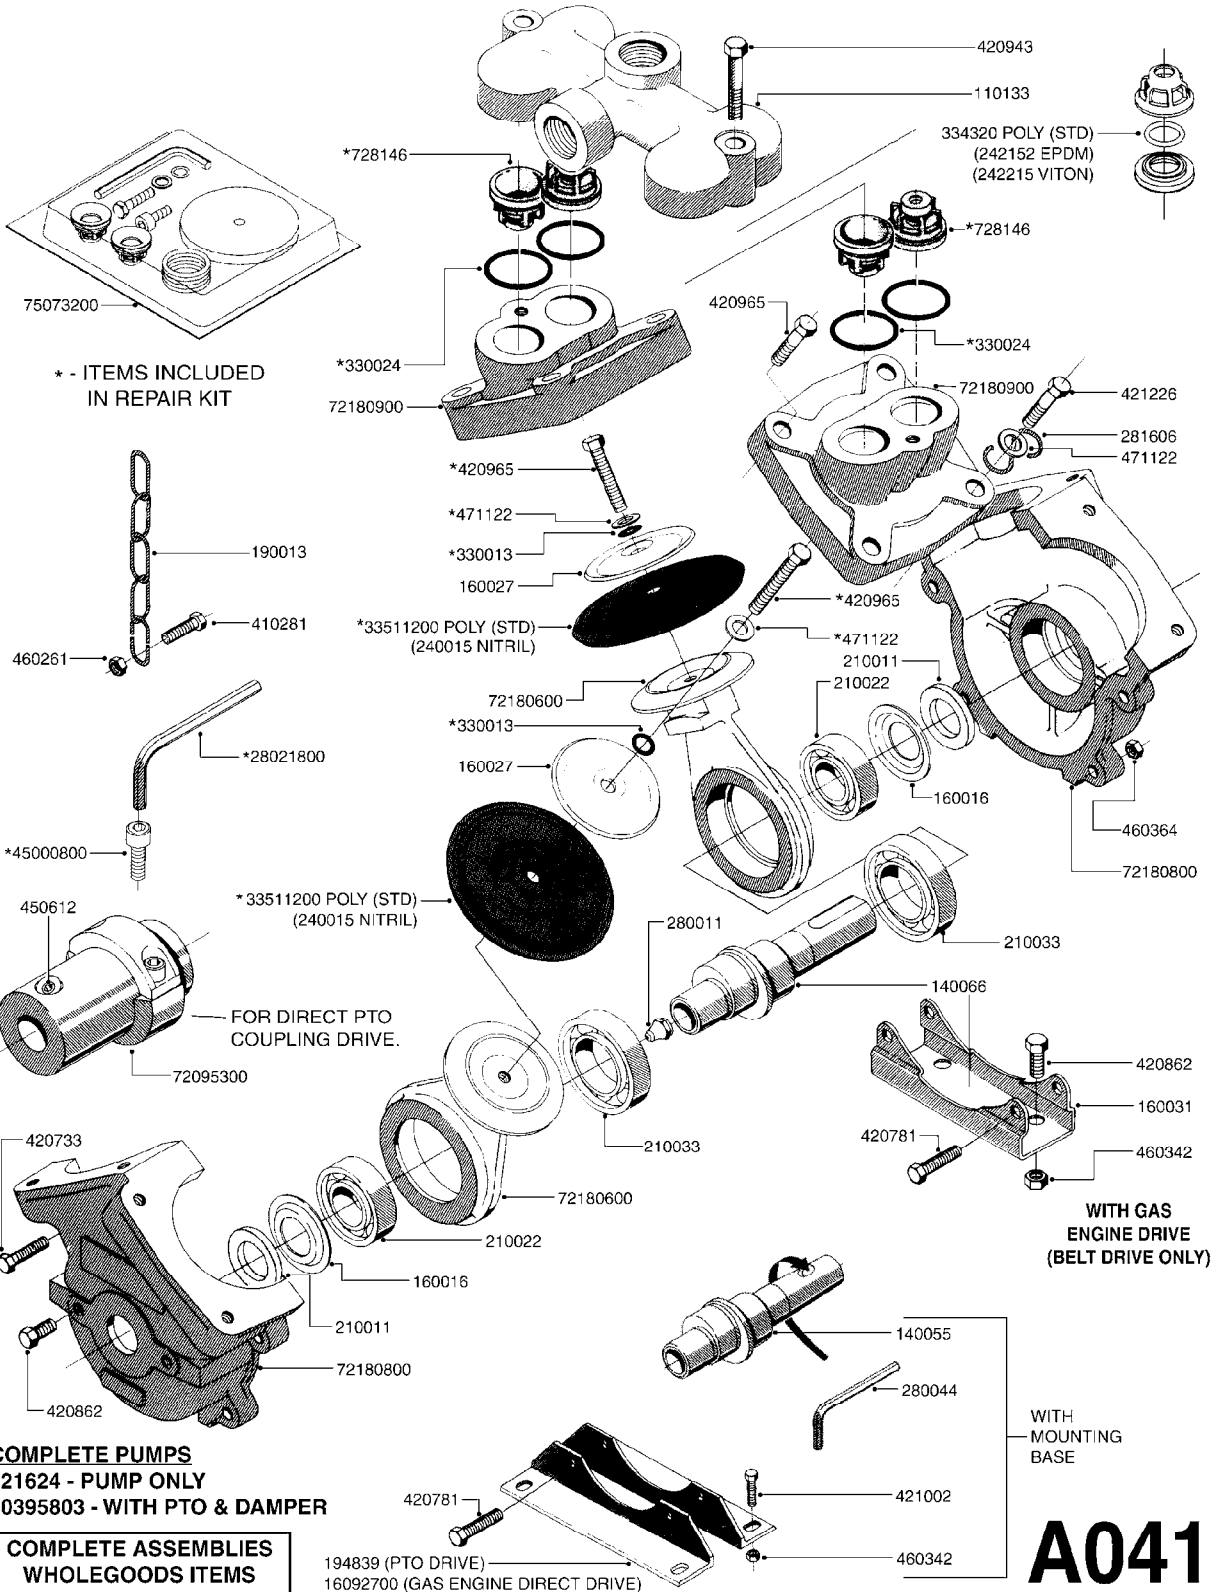

PUMP - 603  
A041-HIN, 28:05:13

COMPLETE PUMPS  
821624 - PUMP ONLY  
10395803 - WITH PTO & DAMPER

COMPLETE ASSEMBLIES  
WHOLEGOODS ITEMS

A041

PUMP - 603  
A041-HIN, 28:05:13

Page 1  
Date 02.07.2013 8:50

parts-n°	order qty	description
110133	1	VALVE CHAMBER MOD 600 PAINTED
140055	1	CRANK SHAFT, MODEL 600
140066	1	CRANK SHAFT, MODEL 600/4
160016	1	DUST PLATE
160027	1	DIAPHRAGM UPPER DISC 500-600
160031	1	BASE PLATE MODEL 500-600
190013	1	CHAIN 35XL=800
194839	1	ANGLE IRON FOOT, M 500-600 RED
210011	1	SEAL FELT D39/23 X 4
210022	1	BEARING BALL 6205
210033	1	BEARING BALL 6007
240015	1	DIAPHRAGM MODEL 500-600 NITRIL
242152	1	O-RING D18.2X3 EPDM
242215	1	O-RING D18X3 VITON
280011	1	GREASE NIPPLE 1/8' H TR
280044	1	KEY HEXAGON W6 3/16'
281606	1	S-HOOK GALVANIZED
330013	1	O-RING D15/D10X2.5 F.3/8"NUT
330024	1	O-RING D41,1/D34.5 X 3,5
334320	1	O-RING D18X3 POLYURETHANE
410281	1	BOLT HEX 8.8 DEL M6X25
420733	1	BOLT HEX 8.8 DEL M8X40
420781	1	BOLT HEX 8.8 DEL M8X50
420862	1	BOLT HEX 8.8 DEL M10X16 FT
420943	1	BOLT HEX 8.8 DEL M10X50
420965	1	M10X40 MACHINE SCREW STAINLESS
421002	1	BOLT HEX 8.8 DEL M10X30 FT
421226	1	BOLT HEX 8.8 DEL M10X45
450612	1	SCREW M10X16 POINTED
460261	1	NUT HEX M6X1 LOCK
460342	1	NUT HEX M10
460364	1	NUT HEX M8 GALV.
471122	1	WASHER D20/D10.5X2 SS
728146	1	VALVE FOR 361(726890/707932)
821624	1	PUMP 603/7 W. FOOT TAPERED SHA
10395803	1	PUMP 603 C/W PTO 540 RPM
16092700	1	PUMP MOUNT PLATE TALL 500/600
28021800	1	KEY HEXAGON 8MM FOR M10
33511200	1	DIAPHRAGM 500-603 PUR 2006
45000800	1	BOLT ROUND M10X25
72095300	1	COUPLING 1-3/8' X 25, PAINTED
72180600	1	CONNECTING ROD FOR 503-603 M10
72180800	1	PUMP HOUSING 603 RED W/BOLTS
72180900	1	DIAPHRAGM COVER MOD. 600
75073200	1	PUMP KIT 603mm 06