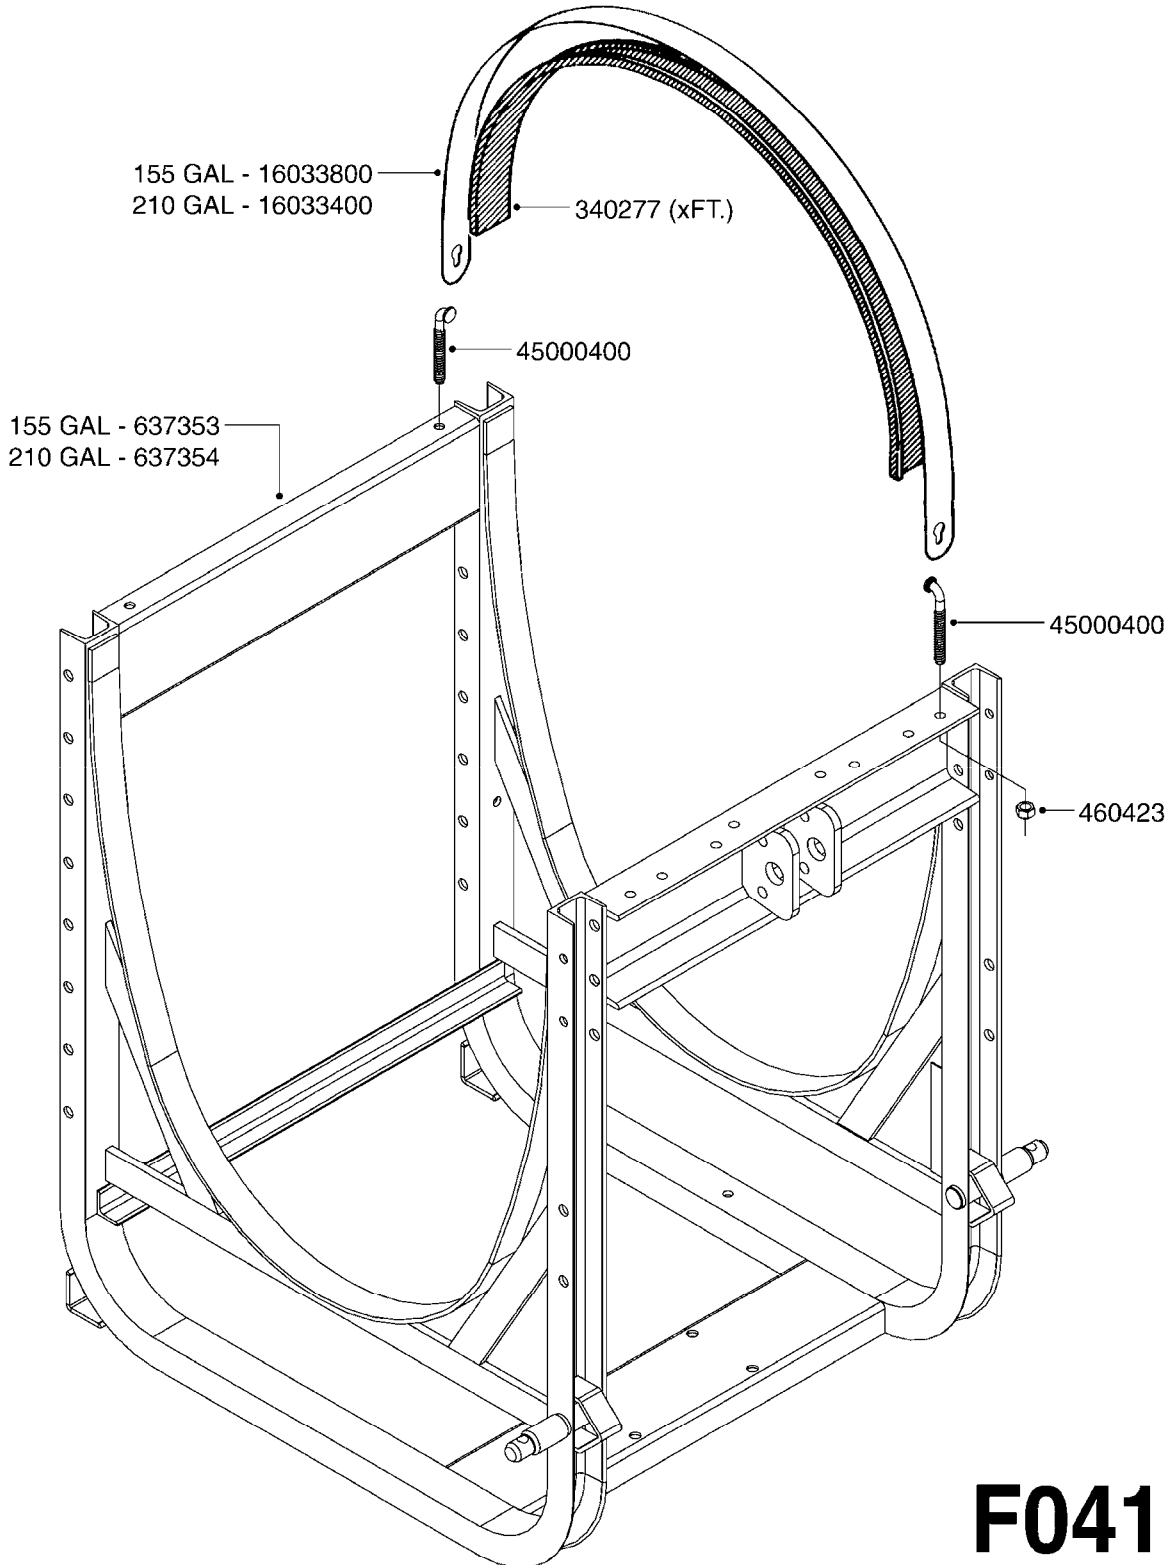

FOR CONNECTING HOSE  
FITTINGS, SEE SECTION H

**E090**

TANK - NL 210 (POST 92)  
E090-HIN, 01:01:01

Page 1  
Date 02.07.2013 8:50

parts-n°	order qty	description
145995	1	FITT.DK S-53 FORK
163936	1	WASHER D15/D6.2X1
190035	1	CHAIN 365MM
241006	1	O-RING D79,2X5,7 NITRIL
241017	1	O-RING D74,5X3 NITRIL
241441	1	O-RING D29.3X3
242109	1	O-RING D32.2x3.0 (USE 242354)
280943	1	CLAMP HOSE GEAR 40-60
281606	1	S-HOOK GALVANIZED
320084	1	FITT.DK NUT 1/2" BSP
320795	1	FITT.DK NUT 1-1/2" BSP JAMB
321311	1	FILTER BODY S 80 X 4
321322	1	SCREW CAP F. S80 X 4
321333	1	FITT.DK BULK 1-1/2" X 1"F BSP
321344	1	DRAIN SCREW 1" BSP RED
322097	1	THREADED RING F. LID
322103	1	FITT.DK S-53 BULKHEAD
322107	1	FITT.DK S-53 BULKHEAD NUT
322110	1	FITT.DK S-53 ELB. 1/2" BSP
330687	1	FITT.DK HB 1/2" F. 1/2" NUT
332581	1	GASKET F. 1-1/2" BSP CAPNUT.
332603	1	CAP F. SUCTION TUBE
332894	1	RETAIN.RING FOR SUCTION FILTER
334260	1	GASKET F. S-53 BULKHEAD
411022	1	SCREW M.6X30 STAINLESS PHILLIP
440392	1	SCREW NO.14 1"
461097	1	NUT M6 STAINLESS SAFETY
480487	1	PIN M5X60 SLOTTED GALV
614588	1	SEAL F. LID
614602	1	FILTER BASKET
615575	1	FILTER F.TOP SUCT.30 MESH GRN.
615576	1	FILTER F.TOP SUCT.50 MESH BLUE
713672	1	SUCTION TUBE L=44"
725931	1	TANK ASSY.COMPLETE NL 210 '88
726003	1	LID F. TANK
833770	1	TOP SUCTION KIT 300/500
976183	1	DECAL COMPANY 185 X 300