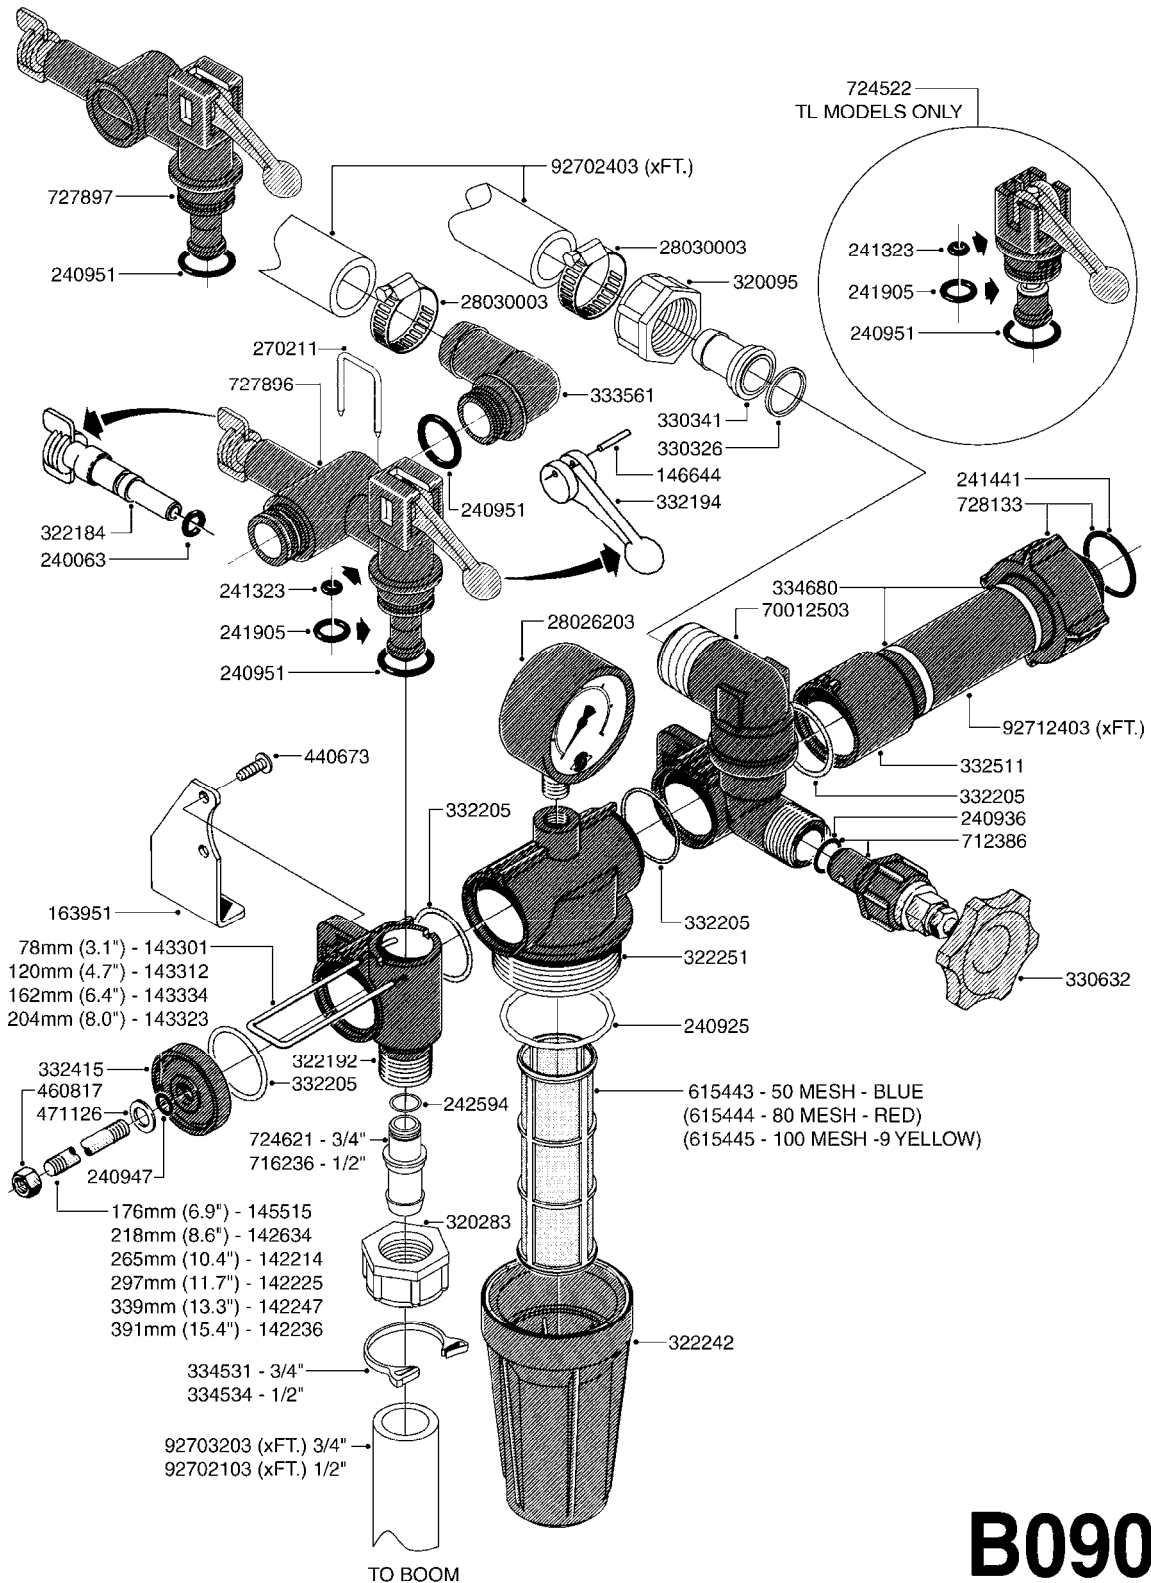

B090

BK-180 BOOM VALVES-MAN.POST 00
B090-HIN, 19:05:11

Page 1
Date 02.07.2013 8:50

parts-n°	order qty	description
142214	1	STUD BOLT - M8X265, 3 SECTION
142225	1	STUD BOLT 8 X 299 - 6 MODULS
142236	1	STUD BOLT 8 X 381 - 8 MODULS
142247	1	STUD BOLT 8 X 341 - 7 MODULS
142634	1	STUD BOLT M8 X 213 - 4 MODULS
143301	1	LOCK CLAMP 78 MM
143312	1	LOCK CLAMP 120 MM
143323	1	LOCK CLAMP 204 MM
143334	1	LOCK CLAMP 162 MM
145515	1	STUD BOLT M8 X 176MM
146644	1	PIN D3X19 STAINLESS
163951	1	MOUNT BRACKET FOR BK180 SECTIO
240063	1	O-RING D14.1/9.3 X 2.4
240925	1	O-RING D49.5X3 NITRIL
240936	1	O-RING D13.3X2.4 NITRIL
240947	1	O-RING D7.3X2.4 NITRIL
240951	1	O-RING D21.2X3 NITRIL
241323	1	O-RING D5.3X2.4 NITRIL
241441	1	O-RING D29.3X3
241905	1	O-RING 12,3X2,4 VITON DKR.1,05
242594	1	O-RING D14 X 1.78 SCH.70-EPDM
270211	1	FITT.DK S25 FORK L=37.5
320095	1	FITT.DK NUT 1" BSP
320283	1	FITT.DK NUT 3/4"BSP
322184	1	SCREW F.ADJUSTING CONST.PRESS.
322192	1	HOUSING F.DISTRIBUTOR
322242	1	FILTER BOWL / IN-LINE
322251	1	HOUSING F.FILTER MOUNT BK/EC
330326	1	O-RING D30/D24X2 F.1"NUT
330341	1	FITT.DK HB 1" F. 1" NUT
330632	1	REGULATING HANDLE
332194	1	DISTRIBUTION HANDLE
332205	1	O-RING D43/39XD2
332415	1	COVER
332511	1	FITT.DK END CAP 1"HB F.BK180
333561	1	FITT.DK ELB.1" EC RETURN
334531	1	CLAMP HOSE PLASTIC 3/4"
334534	1	CLAMP HOSE PLASTIC 1/2"
334680	1	CLAMP HOSE PLASTIC 1"
440673	1	SCREW F.PLASTIC 5X12 SS
460817	1	NUT HEX M8 STAINLESS DIN 934
471126	1	WASHER D16/D8.4X1.6 SS
615443	1	FILTER ELEM.50 MESH BLUE
615444	1	FILTER ELEM.80 MESH RED
615445	1	FILTER ELEM.100 MESH YELLOW
712386	1	PRESSURE REGULATOR COMPL. H-M
716236	1	FITT.DK HB 1/2" ASSY. F. 3/4"
724522	1	DISTR.OVER PART W.OUV PR 83 BK
724621	1	FITT.DK HB 3/4"ASSY F.3/4" NUT
727896	1	HOUSING UPPER F.CONST.PRESS.
727897	1	HOUSING UPPER PART END PC.BK92
728133	1	CONNECTING PART F.BK OPR.UNIT
28026203	1	GAUGE 200PSI/BR,2.5"1/4BSP-BTM
28030003	1	CLAMP HOSE GEAR P1" 6716
70012503	1	HOUSING FOR HARDI-MATIC VALVE
92702103	1	HOSE R X1/2" X300PSI WP X0012"
92702403	1	HOSE PVC SUCT GRAY 1"
92703203	1	HOSE R X3/4" X300PSI WP X0012"
92712403	1	HOSE R X1" X300PSI WP X0012"