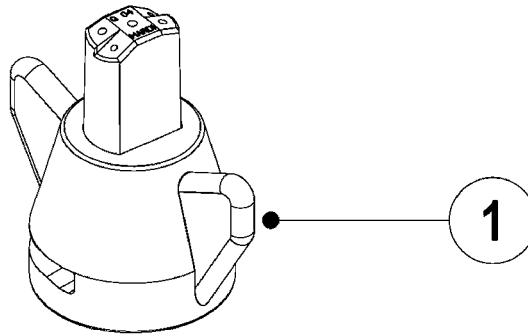

BOOM-NOZZLES QUINTASTREAM
D706-HIN, 14:12:07

Page 0

Date 02.07.2013 8:50

D706