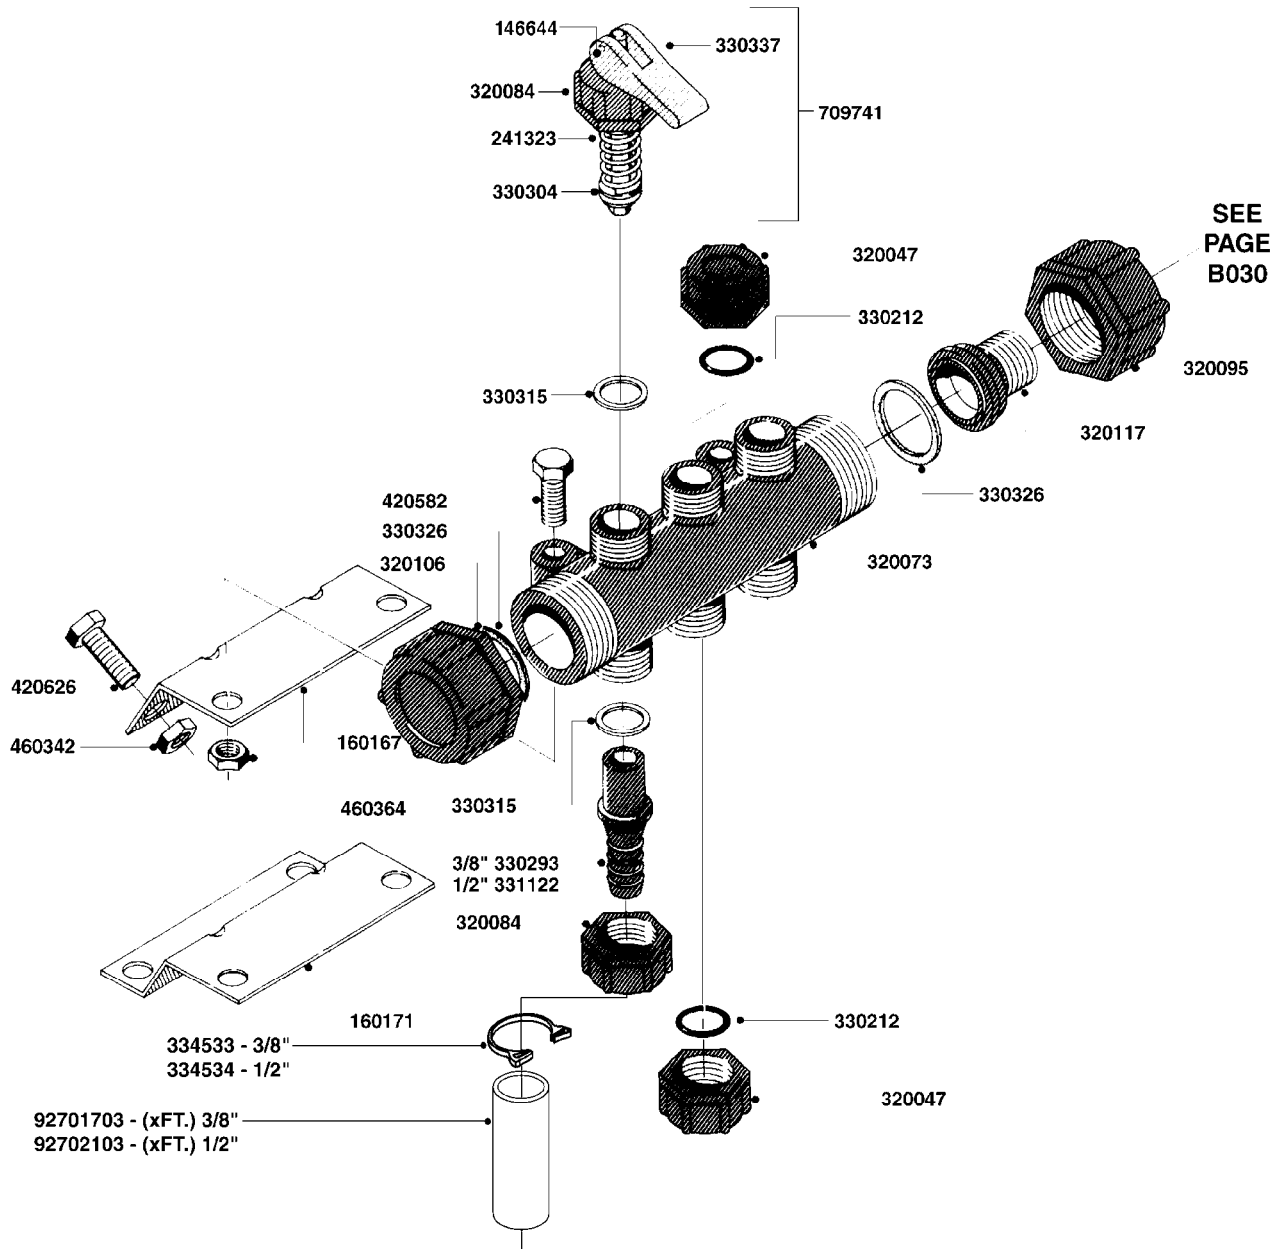

841758 - COMPLETE ASSEMBLY  
(LESS GAUGE)

COMPLETE ASSEMBLIES  
WHOLEGOODS ITEMS

**B030**

CONTROL-ET MANUAL-ES 30/50/80  
B030-HIN, 19:05:11

Page 1  
Date 02.07.2013 8:50

parts-n°	order qty	description
146644	1	PIN D3X19 STAINLESS
240063	1	O-RING D14.1/9.3 X 2.4
241323	1	O-RING D5.3X2.4 NITRIL
320073	1	DISTRIBUTOR HOUSING 1/2"
320084	1	FITT.DK NUT 1/2" BSP
320095	1	FITT.DK NUT 1" BSP
320117	1	FITT.DK CONN.1/2"BSP F. 1" CAP
321694	1	UNION NUT
330212	1	O-RING D19/D14X2.4 F.1/2"NUT
330293	1	VALVE SEAT WITH 3/8" HOSE TAIL
330304	1	VALVE CONE D14
330315	1	O-RING D18.4/D13X.6
330326	1	O-RING D30/D24X2 F.1"NUT
330337	1	HANDLE F. FLIP VALVE
330676	1	FITT.DK HB 3/8" F. 1/2" NUT
330687	1	FITT.DK HB 1/2" F. 1/2" NUT
331111	1	VALVE SEAT FOR 1/2" DISTRIBUT.
331122	1	VALVE SEAT WITH 1/2" HOSE TAIL
334533	1	CLAMP HOSE PLASTIC 3/8"
334534	1	CLAMP HOSE PLASTIC 1/2"
390282	1	STOPPER ATV 1/4"
390283	1	CONE FOR PRES CONTR ATV
421046	1	BOLT HEX 8.8 DEL M8X25 FT
440167	1	SCREW NO.8 1/4"
440663	1	SCREW 3/8" NR4 STAINLESS
460143	1	NUT HEX M8 LOCK
709741	1	VALVE ASSY. 1/2" FLIP LEVER
841758	1	ET CONTROL COMPLETE
28026203	1	GAUGE 200PSI/BR,2.5"1/4BSP-BTM
92701703	1	HOSE R X3/8" X300PSI WP X0012"
92702103	1	HOSE R X1/2" X300PSI WP X0012"