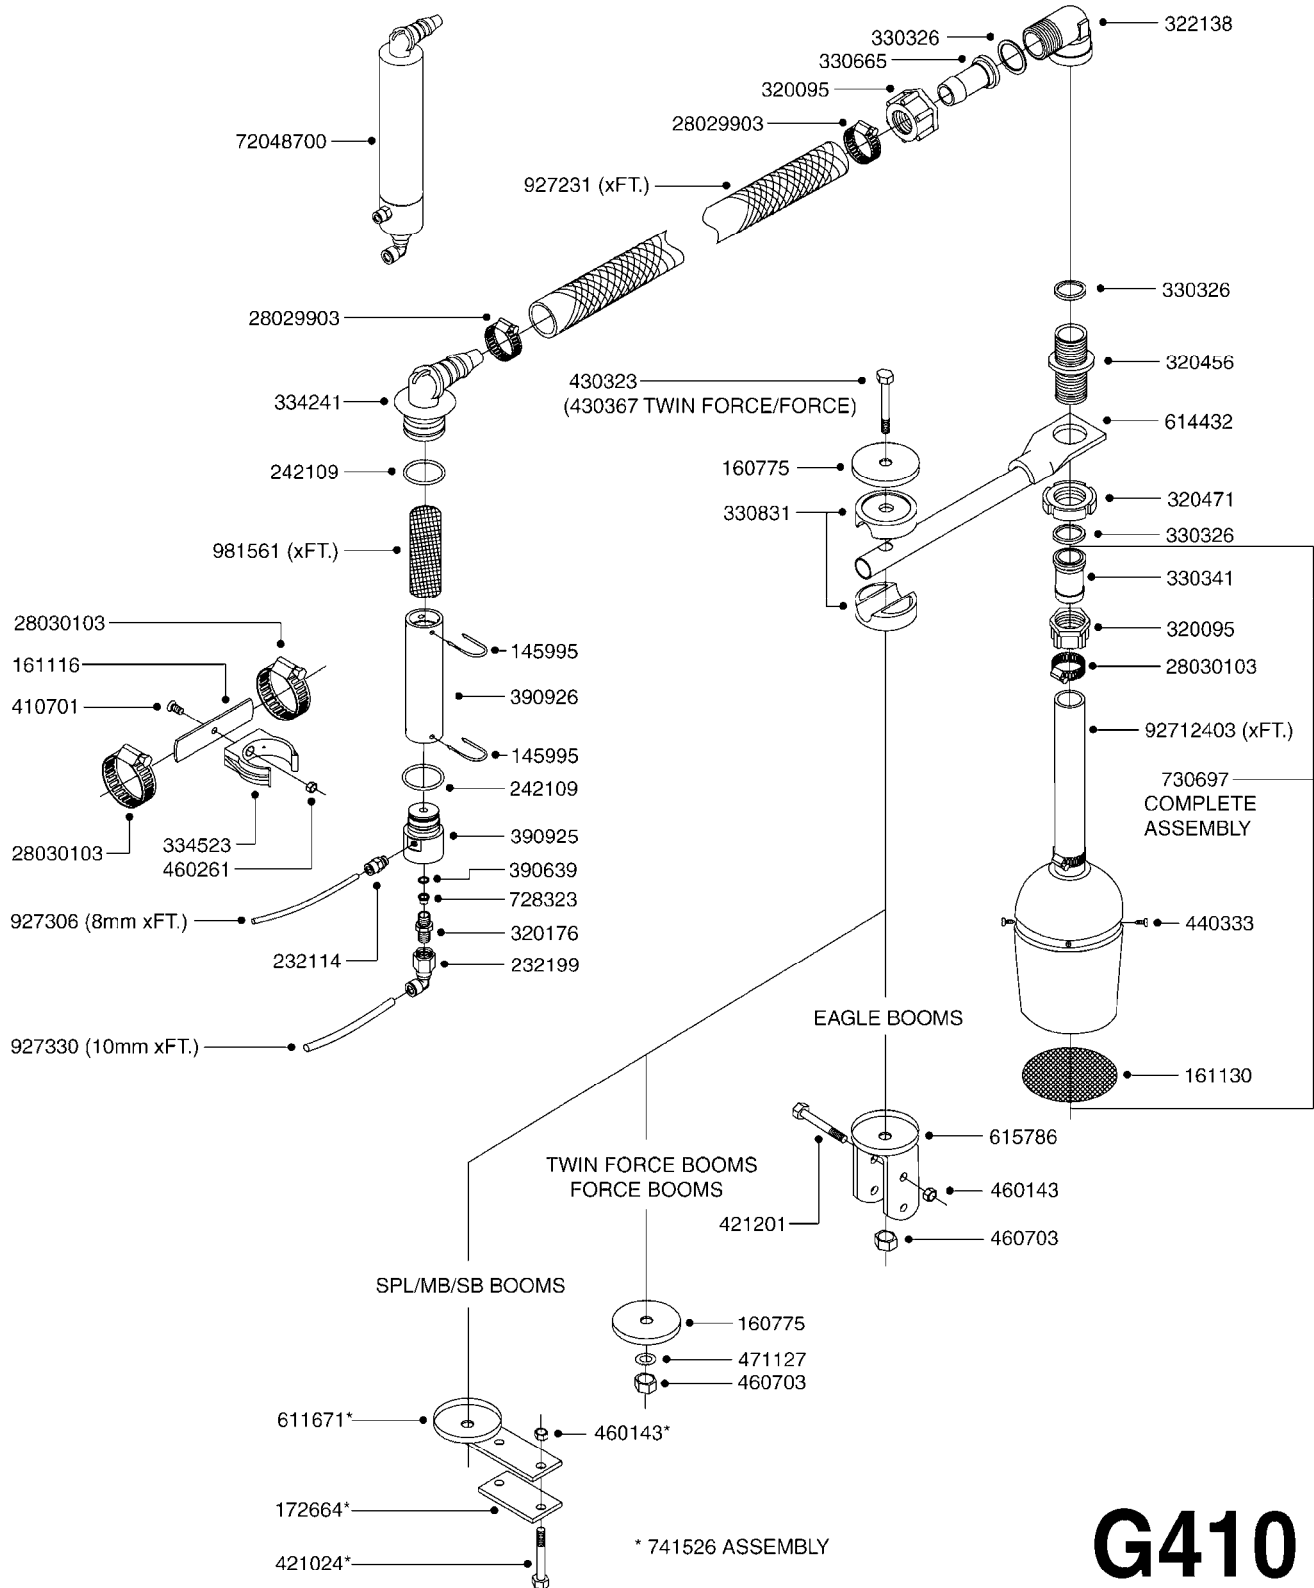

# G342

\*Ø8mm 927306 (xFT.)  
\*Ø10mm 927330 (xFT.)

70019403 - COMPLETE ASSEMBLY

FOAM MARKER COMPRESSOR 2007  
G342-HIN, 17:12:07

Page 1  
Date 02.07.2013 8:50

parts-n°	order qty	description
147011	1	HEX NIPPLE 3/8'X1/4'BSP BRASS
161326	1	MOUNT BKT. F. FOAM COMP.BOX 98
168847	1	ENCLOSURE LOWER F.MARKER
168848	1	COVER F. FOAM MARKER
232111	1	QUICK COUPLER 6MM X 1/8 EXT.
232112	1	QUICK COUPLER 6MM 1/8 INT.
232113	1	QUICK COUPLER 6MM T-PIECE
232114	1	COUPLER 1/8" THREADX8MM HOSE
232143	1	REDUCER 1/4'INT-1/8'EXT
232144	1	QUICK COUPLER 10MM X 1/4 EXT
232152	1	QUICK COUPLER 8MMX1/8 EXT.LONG
241371	1	DIAPHRAGM, NO-DRIP alt 241371
242242	1	O-RING F.AIR HOSE FITTING
242258	1	TRIM 3X10 SELF ADHESIVE 0012"
261562	1	RUBBER DAMPER 2XM6X25
283697	1	TIESTRAP 200MM
320445	1	FITT.DK HN 1/4"X3/8" BSP
321462	1	CAP F.NO-DRIP ASSY.
322261	1	HOUSING F.SAFETY VALVE 3/8"
440650	1	SCREW 3.5x13 STAINLESS
460261	1	NUT HEX M6X1 LOCK
718911	1	VALVE (SAFETY) F.MARKER
729645	1	NON-DRIP SPRING ASSY.GREEN 10
927264	1	HOSE R X PE D6/D4 X 0012"
927306	1	HOSE R X PE D8/D6 X 0012"BLACK
927330	1	HOSE R X PE D10/D8 X 012"BLACK
26001403	1	HC FOAM MARKR CONSOLE VS3.0.00
26001503	1	HC FOAM MARKER CONSOLE MT.KIT
26001803	1	POWER CABLE
26001903	1	15' 7-PIN EXTENSION CABLE
26004103	1	FOAM MARKER CNTRL MOD CABL STD
26008703	1	FOAM MARKER CONTROL SCII
26010403	1	TOGGLE SWITCH MICRO-TRAK F.M.
26011103	1	FOAMER POWER/CONTROL CABLE 39P
26023400	1	COMPRESSOR F.FOAM MARKER CM40
26023700	1	SOLENOID VAL 12V 1/8' FLO '07
28025503	1	PLUG F.DRILLED HOLE 1/2"
28025603	1	PLUG F.DRILLED HOLE 3/4"
39122000	1	DISTR.HOUSING F.FOAM MARKER'07
70019403	1	FOAM MARKER COMPRESSOR KIT STD