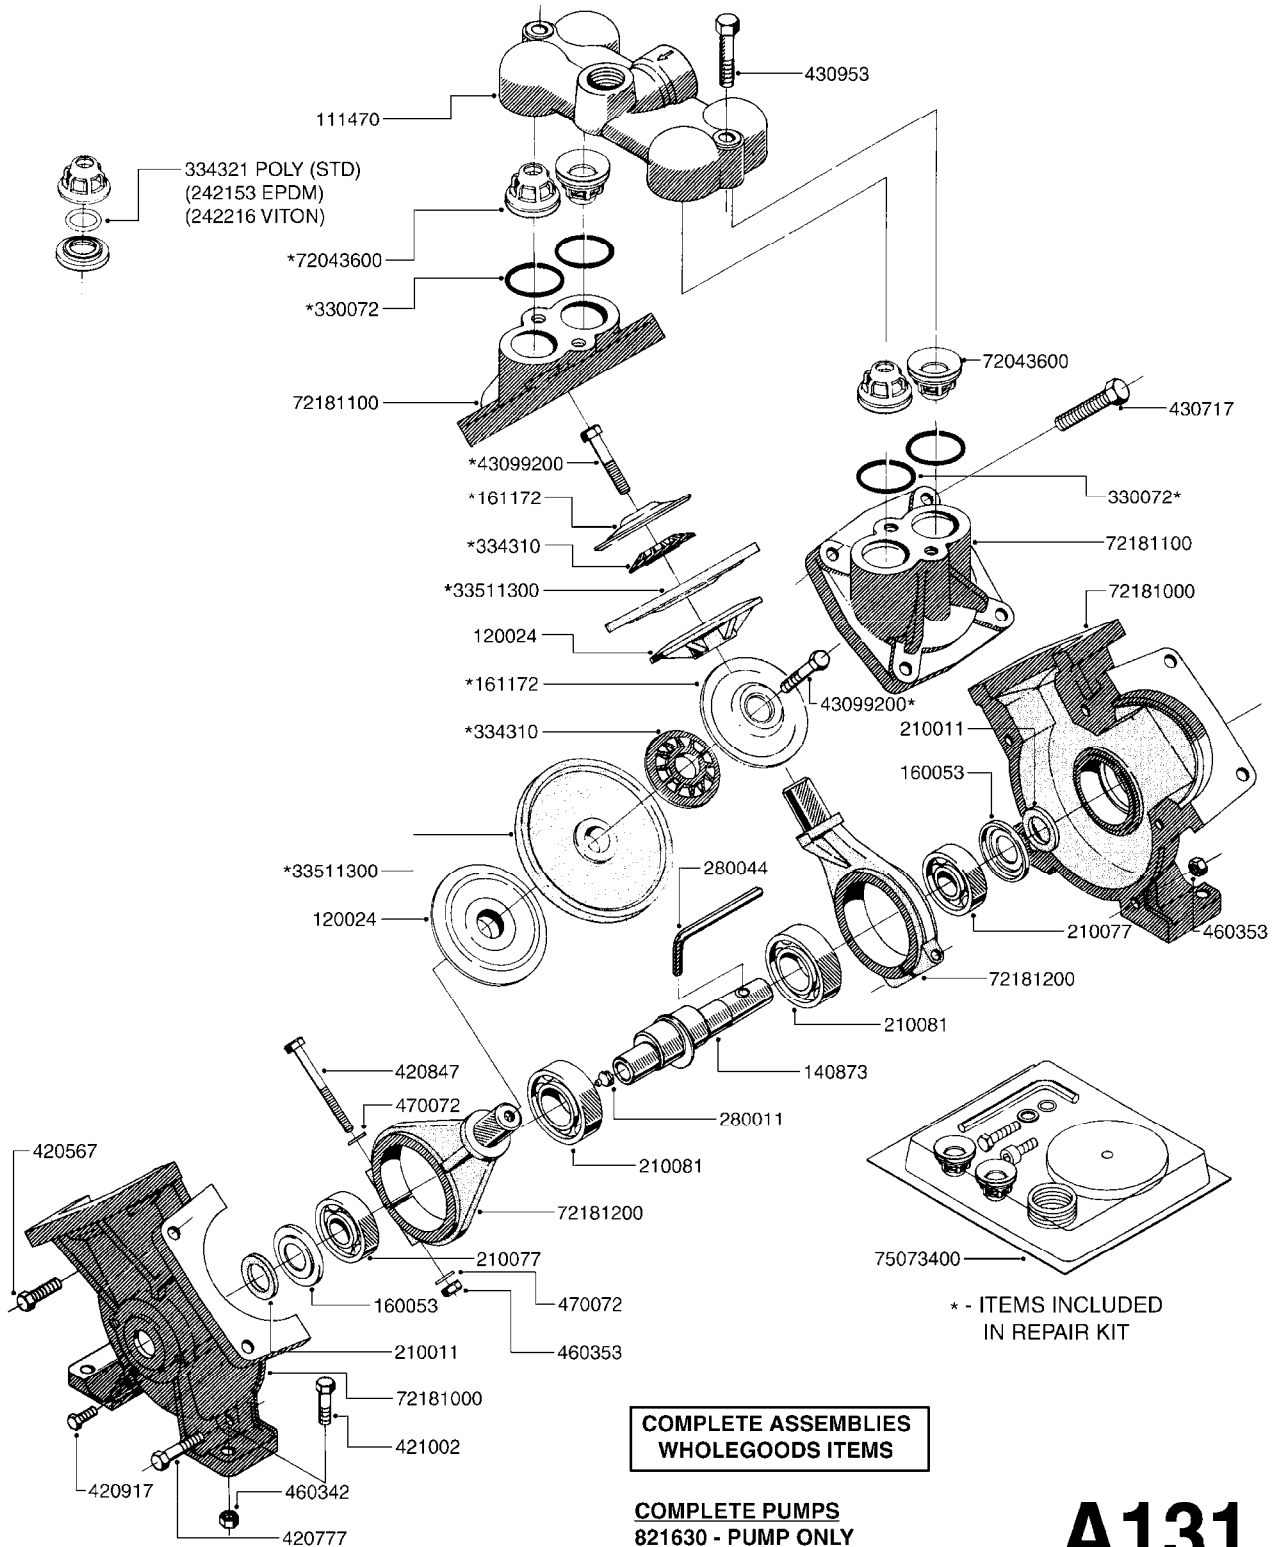

COMPLETE ASSEMBLIES
WHOLEGOODS ITEMS

COMPLETE PUMPS
821630 - PUMP ONLY
10396003 - WITH PTO & DAMPER

A131

PUMP - 1203 W/MOUNTING BASE
A131-HIN, 08:11:11

Page 1
Date 02.07.2013 8:50

parts-n°	order qty	description
111470	1	VALVE CHAMBER 1202
120024	1	DIAPHRAGM BACK DISC 1200-1300
140873	1	CRANK SHAFT MODEL 1202-9MM
160053	1	DUST PLATE
161172	1	DIAPHRAGM DISC F. 1203/1303
210011	1	SEAL FELT D39/23 X 4
210077	1	BEARING BALL 6305
210081	1	BEARING BALL 6307
242153	1	O-RING D26X4 EPDM
242216	1	O-RING VITON F/1202/1302/462
280011	1	GREASE NIPPLE 1/8' H TR
280044	1	KEY HEXAGON W6 3/16'
330072	1	O-RING D53.5/D45.5X4
334310	1	NYLON WASHER 1202/1302/462
334321	1	O-RING POLY. 34.0x26.0x4.0
420567	1	BOLT HEX 8.8 DEL M8X30 FT
420777	1	BOLT HEX 8.8 RAW M8X50
420847	1	BOLT HEX 8.8 DEL M8X85
420917	1	BOLT HEX 8.8 RAW M8X12 FT
421002	1	BOLT HEX 8.8 DEL M10X30 FT
430717	1	BOLT HEX 8.8 RAW M12x40
430953	1	BOLT, M12 X 55 8.8
460342	1	NUT HEX M10
460353	1	NUT HEX M8 BLACK
470072	1	WASHER D15/D8X.5 LOCK
821630	1	PUMP 1203/9 540RPM
10396003	1	PUMP 1203 C/W PTO 540 RPM
33511300	1	DIAPHRAGM 1202-1303 POLY 2006
43099200	1	BOLT HEX SS M12 X 30 DIN933 A4
72043600	1	VALVE FOR 462/463
72181000	1	HOUSING, PUMP, 1203 RED
72181100	1	DIAPHRAGM COVER 1203/1303+BLTS
72181200	1	CONNECTING ROD FOR 1203 W/M12
75073400	1	PUMP KIT 1203 MM "06"