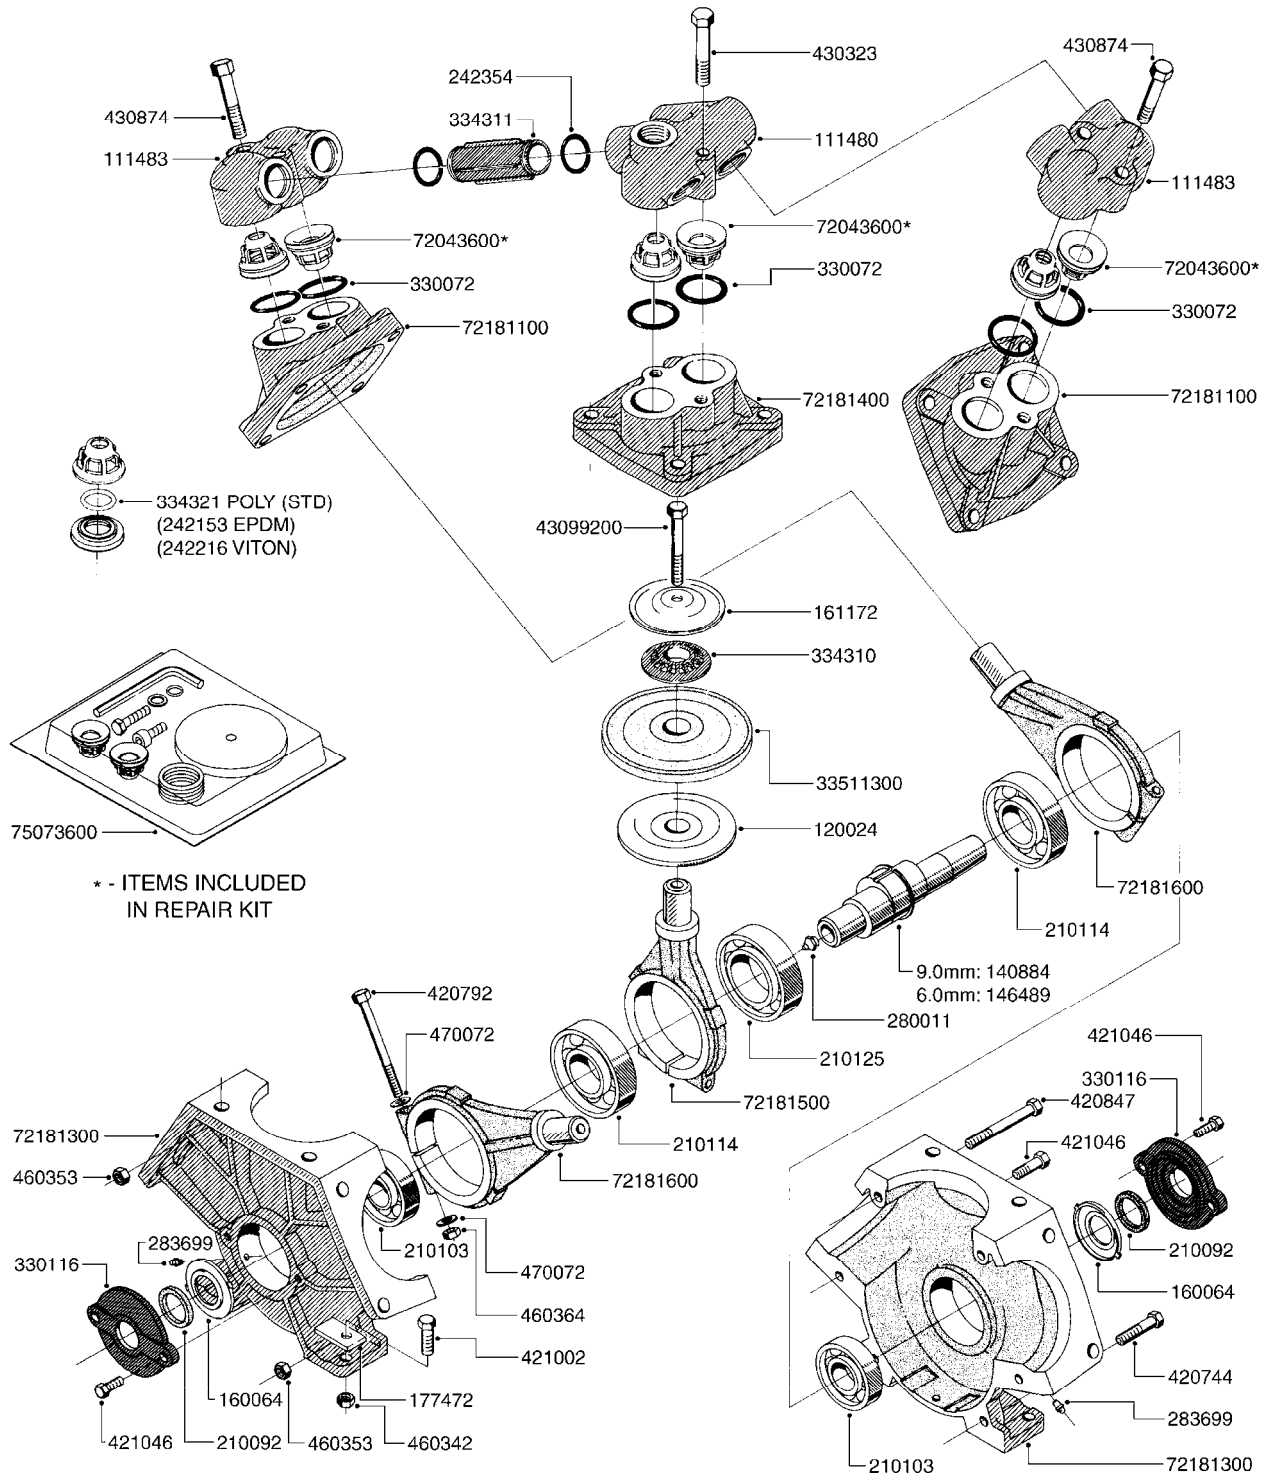

COMPLETE PUMPS
821635 - PUMP ONLY
10396203 - WITH PTO & DAMPER

COMPLETE ASSEMBLIES
WHOLEGOODS ITEMS

A191

PUMP - 1303 W/ MOUNTING BASE
A191-HIN, 08:11:11

Page 1

Date 02.07.2013 8:50

parts-n°	order qty	description
111480	1	VALVE HEAD 1302 CENTER
111483	1	VALVE HEAD SIDE 1302
120024	1	DIAPHRAGM BACK DISC 1200-1300
140884	1	CRANK SHAFT MODEL 1300-9
146489	1	CRANK SHAFT MODEL 1302-6MM
160064	1	DUST PLATE
161172	1	DIAPHRAGM DISC F. 1203/1303
177472	1	BRACKET 25 X 5
210092	1	SEAL FELT D43/30X5
210103	1	BEARING BALL 6306
210114	1	BEARING BALL 6308
210125	1	BEARING BALL 6210
242153	1	O-RING D26X4 EPDM
242216	1	O-RING VITON F/1202/1302/462
242354	1	O-RING D32.2X3.0 VITON F.S-53
280011	1	GREASE NIPPLE 1/8' H TR
283699	1	GREASE NIPPLE M6X1
330072	1	O-RING D53.5/D45.5X4
330116	1	SEAL RETAINER, MODEL 1300
334310	1	NYLON WASHER 1202/1302/462
334311	1	CONNECTION PIPE INLET MOD.1302
334321	1	O-RING POLY. 34.0x26.0x4.0
420744	1	BOLT HEX 8.8 DEL M8X40
420792	1	BOLT HEX 8.8 RAW M8X95
420847	1	BOLT HEX 8.8 DEL M8X85
421002	1	BOLT HEX 8.8 DEL M10X30 FT
421046	1	BOLT HEX 8.8 DEL M8X25 FT
430323	1	BOLT HEX 8.8 DEL M12X60
430874	1	SCREW SET 8.8 DEL M12X70 FT
460342	1	NUT HEX M10
460353	1	NUT HEX M8 BLACK
460364	1	NUT HEX M8 GALV.
470072	1	WASHER D15/D8X.5 LOCK
821635	1	PUMP 1303/9 540RPM
10396203	1	PUMP 1303 C/W PTO 540 RPM
33511300	1	DIAPHRAGM 1202-1303 POLY 2006
43099200	1	BOLT HEX SS M12 X 30 DIN933 A4
72043600	1	VALVE FOR 462/463
72181100	1	DIAPHRAGM COVER 1203/1303+BLTS
72181300	1	PUMP CASTING 1300 RED W/BOLTS
72181400	1	DIAPHRAGM COVER 1303 W/BOLTS
72181500	1	CONNECTING ROD, CENTER 1303
72181600	1	CONNECTING ROD, SIDE MOD.1300
75073600	1	PUMP KIT 1303 MM "06"