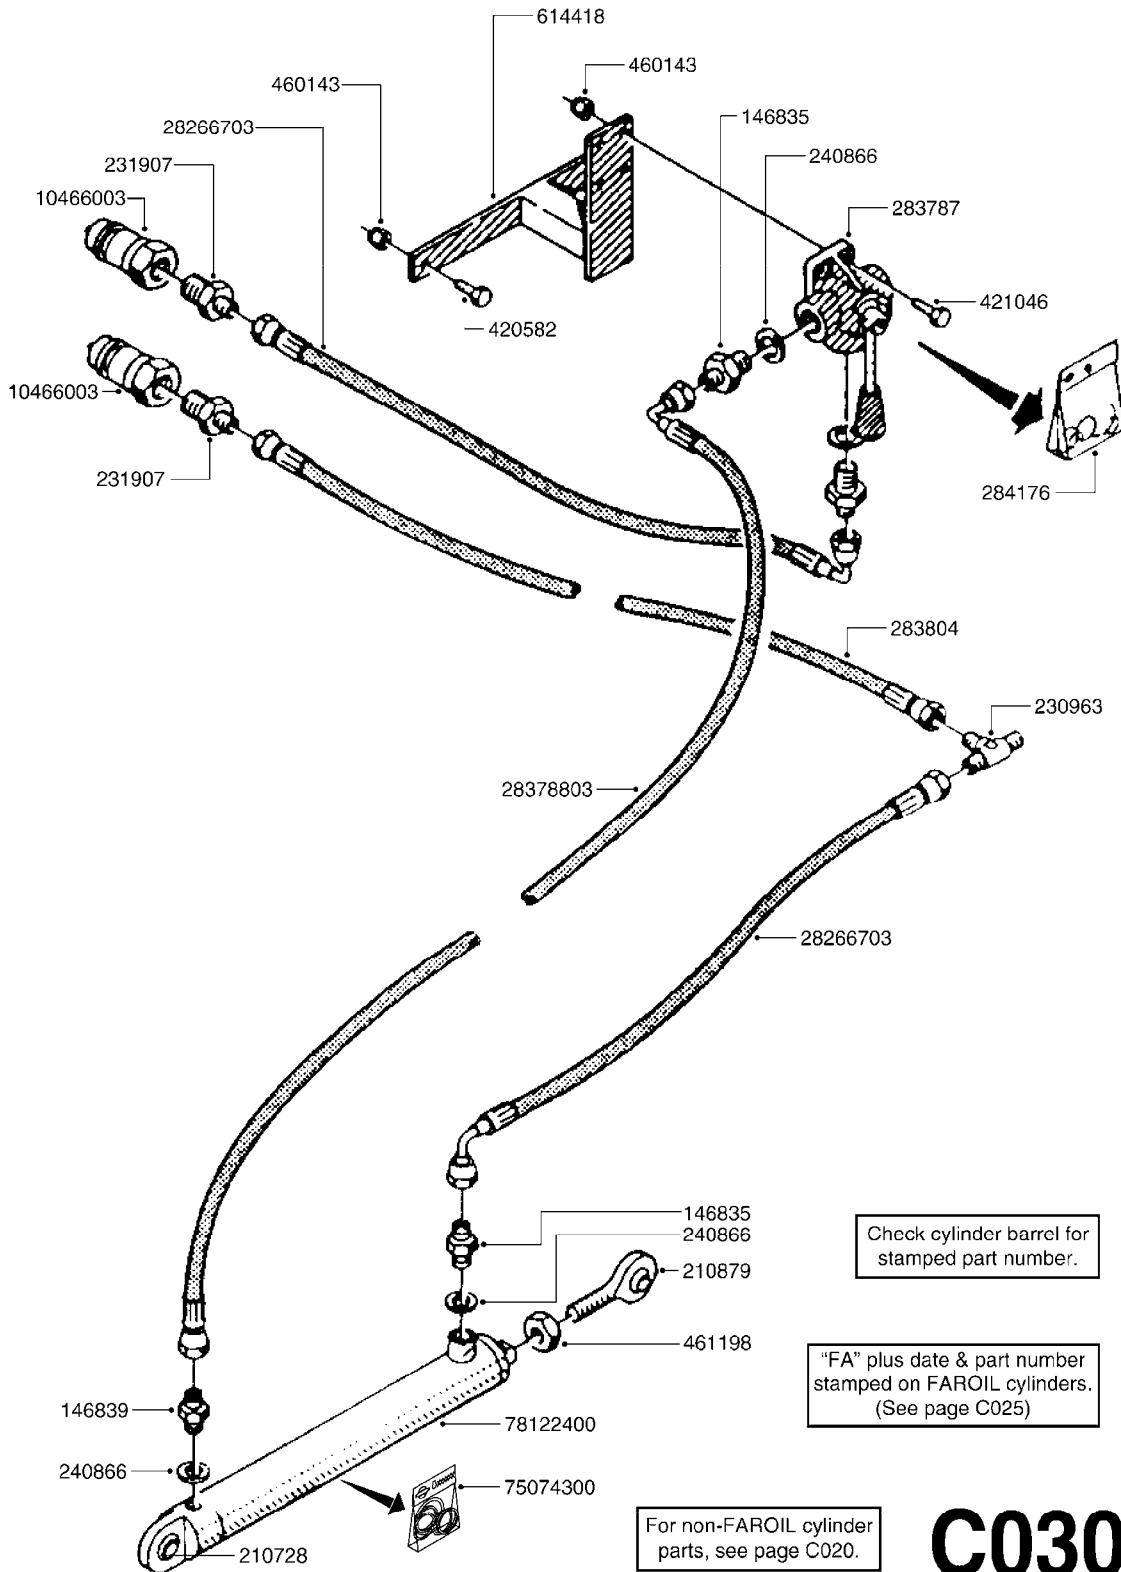

Check cylinder barrel for stamped part number.

"FA" plus date & part number stamped on FAROIL cylinders. (See page C025)

For non-FAROIL cylinder parts, see page C020.

C030

HYDRAULICS - SB WING FOLD
C030-HIN, 14:12:07

Page 1
Date 02.07.2013 8:50

parts-n°	order qty	description
146835	1	HEX NIPPLE 1/4"X3/8" BSP
146839	1	HEX NIPPLE 1/4"X3/8" BSP 0.7MM
210728	1	BEARING F.LINK HEAD M17
210879	1	LINK HEAD M16 x D17
230963	1	TEE 1/4"M X 1/4"M X 1/4"M BSP
231907	1	HEX NIPPLE 1/4"BSP X 1/2"NPT
240866	1	DOWTYSEAL 3/8"
283787	1	VALVE HY 3 WAY F.VARIANT
283804	1	HOSE HY X 1/4 X 090.5'
284176	1	O-RINGS KIT F/HY-VALVE 283787
420582	1	BOLT HEX 8.8 DEL M8X20 FT
421046	1	BOLT HEX 8.8 DEL M8X25 FT
460143	1	NUT HEX M8 LOCK
461198	1	NUT HEX M16X2 JAMB
614418	1	BRACKET HY-VALVE
10466003	1	COUPLER PIONEER 8010-04 1/2NPT
28266703	1	HOSE HY X1/4X029.50"STR+ELB
28378803	1	HOSE HY X1/4X85.0"STR+ELB
75074300	1	SEALKIT78122000/23-25/30-32/46
78122400	1	DOUBLE CYLINDER D 40/20-300