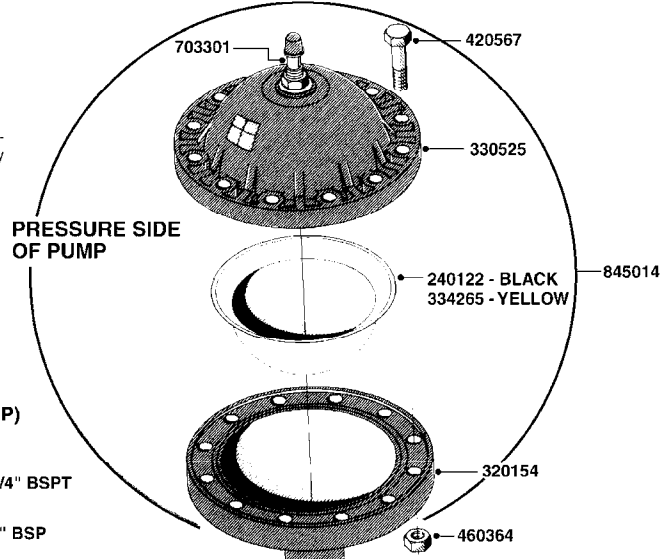

Housing for Yellow Diaphragm-

The groove on the lower housing of a the Pressure Damper is recognized by the extra lip on the bottom inside of the groove. For this style Pressure Damper, you need the YELLOW diaphragm (334265).

PRESSURE SIDE OF PUMP