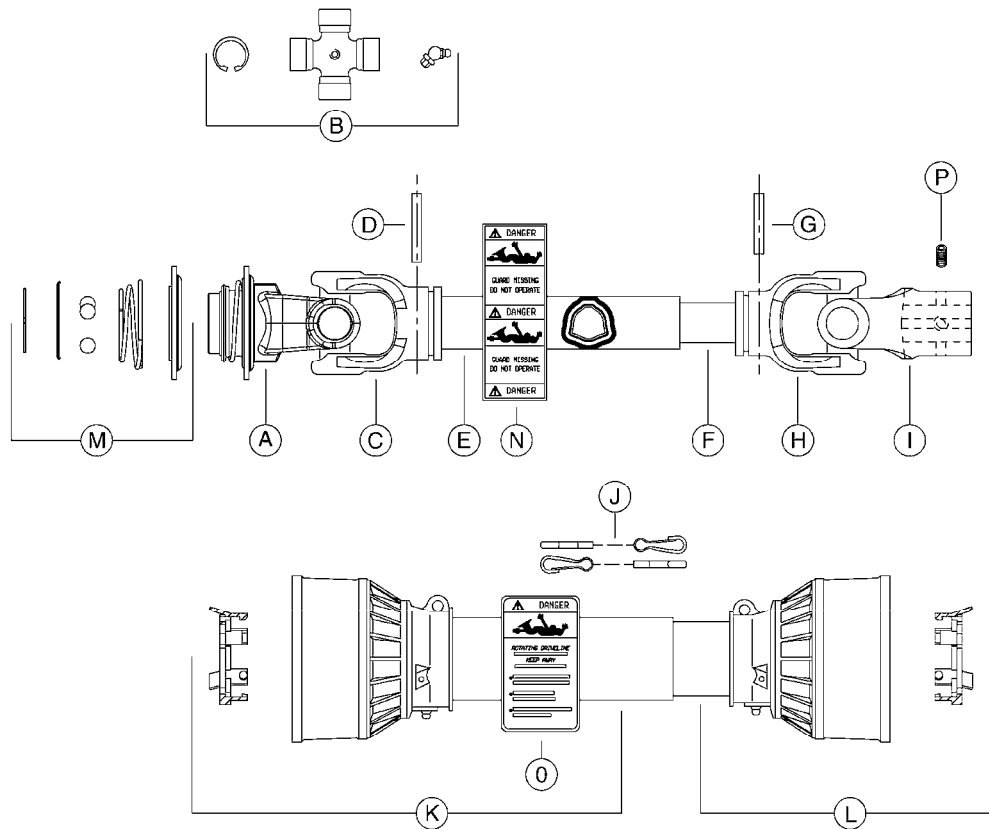

\* Supplier changed in 2011 - see page A560 for "AMA" PTO's (yellow and black shields).

**A480**

PTO SHAFTS - BONDIOLI DIAPH.  
A480-HIN, 13:12:11

Page 1

Date 02.07.2013 8:50

parts-n°	order qty	description
284041	1	UNIV. JOINT 27x70mm
289040	1	PTO YOKE 1-3/8" X 6 SPLINE
289041	1	PTO YOKE 1-3/8" X 6 SPLINE
289042	1	UNIV. JOINT 22x54mm
289045	1	UNIV. JOINT 30.2x79.4mm
289049	1	PTO SHIELD COMPLETE F.829446
289050	1	PTO SHIELD COMPLETE F.829445
829445	1	PTO 1-3/8/6X1-3/8/6X810M AXIAL
829446	1	PTO SHAFT LE-SPV + LP ZE-P540
829480	1	PTO 1-3/8/21 x 1-3/8/21x1210MM
829482	1	PTO 1-3/8/6X25MM X 600MM 1202
829483	1	PTO 1-3/8/6X30MM x 610MM 1302
829484	1	PTO 1-3/8/6X1-3/8/6X575MM 361
829486	1	PTO 1-3/8/6X30MM X870MM 1302
829487	1	PTO 1-3/8/6X1-3/8/6X870MM 361
829490	1	PTO 1-3/8/6X30MM 1320MM 1302
829491	1	PTO 1-3/8/6X1' 610/913MM 9016
829502	1	PTO 1-3/8/6x1210/1745
28005200	1	PTO YOKE 1-3/8" X 21 SPLINE
28005400	1	PTO YOKE 1-3/8" X 6 SPLINE
28005800	1	PTO YOKE 1-3/8" X 21 SPLINE
28006000	1	PTO YOKE D25 CONE 3 DEG.
28006100	1	PTO YOKE D30 CONE 4 DEG.
28006200	1	PTO YOKE 1-3/8" X 6 SPLINE
28006300	1	PTO YOKE D1"
28006700	1	PTO HALF SHAFT - TRACTOR END
28006900	1	PTO HALF SHAFT - TRACTOR END
28007300	1	PTO HALF - PUMP END
28007500	1	PTO HALF - PUMP END
28007800	1	PTO HALF - PUMP END
28008100	1	PTO SHIELD COMPLETE
28008500	1	PTO HALF SHAFT - TRACTOR END
28008600	1	PTO SHIELD ASSY COMPLETE
28009403	1	UNIV. JOINT 27x74.6mm
28015103	1	PTO YOKE 1-3/8"X21 TWST OLD
28015203	1	UNIV. JOINT 23.8x61.3mm
28015303	1	PTO YOKE 1-3/8"X21 BALL COLLAR
28015403	1	PTO OUTER 1-3/8"X21 (NO SHIELD)
28015503	1	PTO INNER 1-3/8"X21 (NO SHIELD)
28015603	1	PTO SHIELD COMPLETE F.28020303
28015703	1	PTO YOKE 1-3/4"X20 SPL OUTER
28015803	1	PTO OUTER 1-3/4"X20 (NO SHIELD)
28015903	1	PTO INNER 1-3/8"X21 (NO SHIELD)
28016003	1	PTO SHIELD COMPLETE F.10465803
28016203	1	PTO OUTER 1-3/8"X6 (SHIELDED)
28016303	1	PTO INNER 1-3/8"X6 (NO SHIELD)
28016703	1	PTO OUTER 1-3/8"X6 (NO SHIELD)
28016803	1	PTO INNER 1-3/8"X6 (NO SHIELD)
28020203	1	PTO 1-3/4/20x1-3/8/21 BP L=860
28020303	1	PTO 1-3/8/21 x 1-3/8/21 B&P
28040603	1	PTO YOKE 1-3/8X21SPL BLACK
28040703	1	SAFETY CHAIN F.CV BLACK PTO
28068800	1	PTO YOKE 1-3/8" X 6 SPLINE
28069700	1	UNIV. JOINT STD1 SFT
28072800	1	PTO SHIELD COMPLETE L=1912 SFT
28073000	1	PTO YOKE 1-3/8" X 6 SPLINE