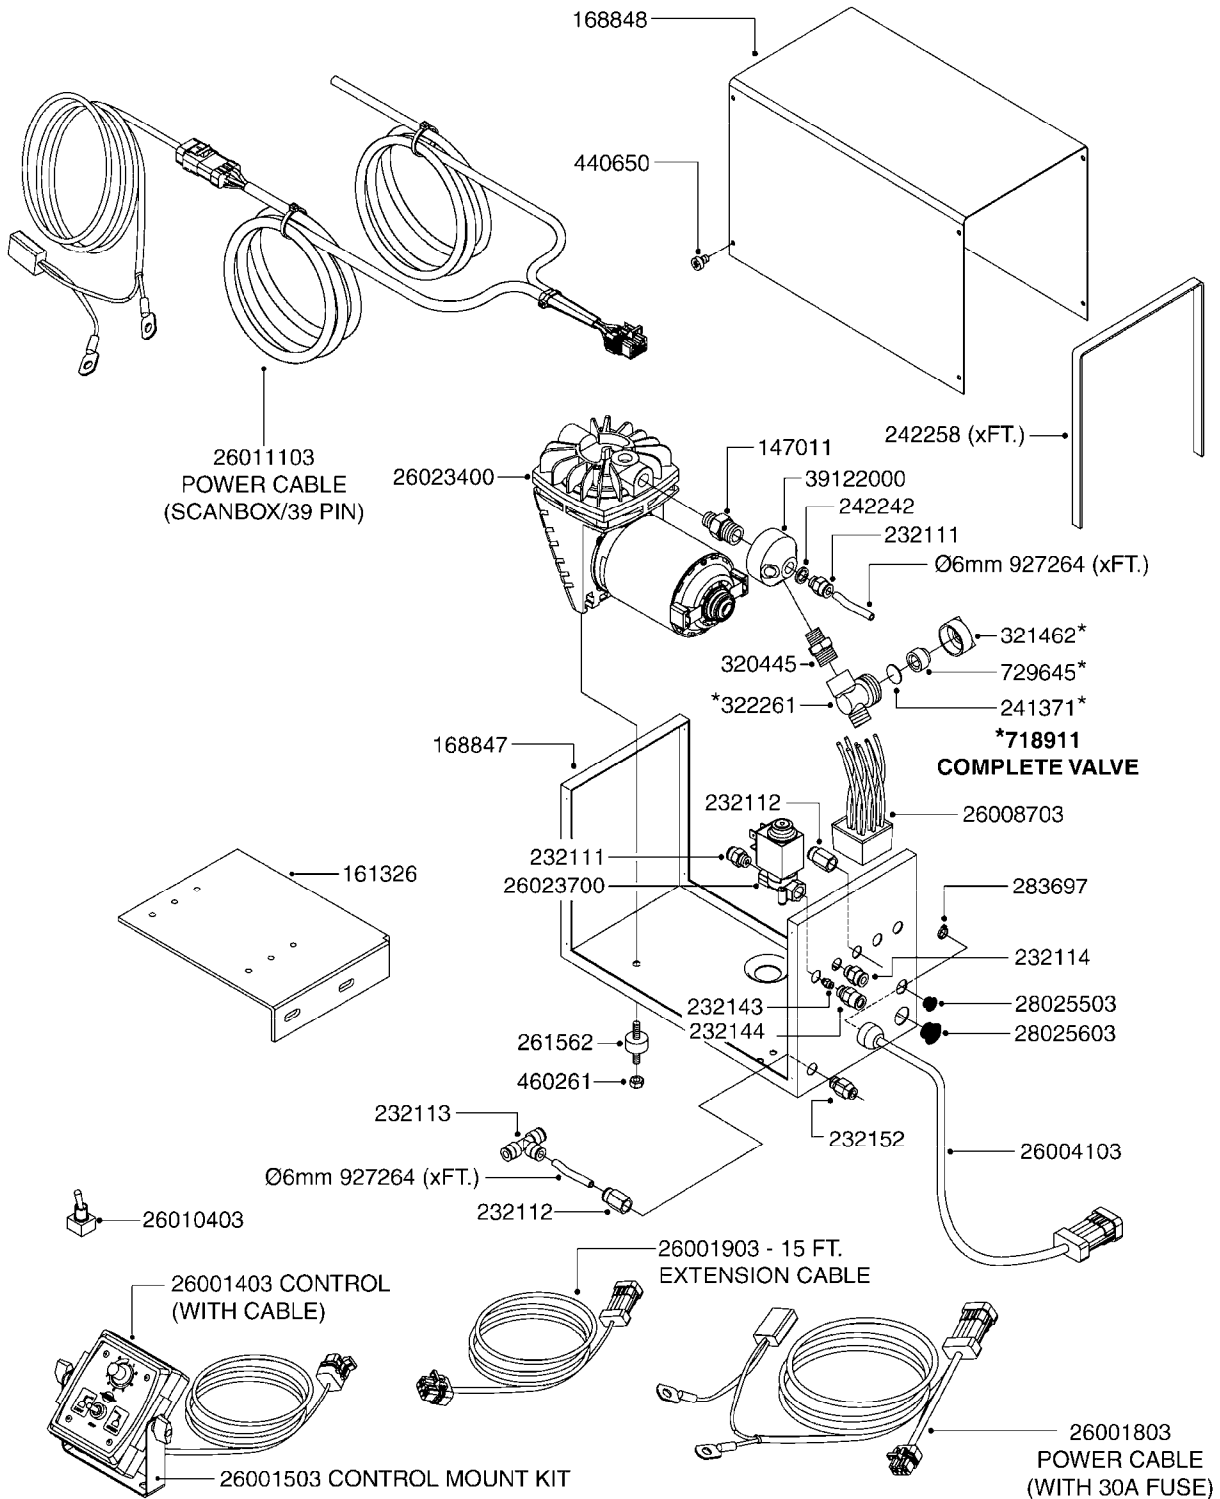

G342

*Ø8mm 927306 (xFT.)
*Ø10mm 927330 (xFT.)

70019403 - COMPLETE ASSEMBLY

FOAM MARKER COMPRESSOR 2007
G342-HIN, 17:12:07

Page 1
Date 02.07.2013 8:50

parts-n°	order qty	description
147011	1	HEX NIPPLE 3/8'X1/4'BSP BRASS
161326	1	MOUNT BKT. F. FOAM COMP.BOX 98
168847	1	ENCLOSURE LOWER F.MARKER
168848	1	COVER F. FOAM MARKER
232111	1	QUICK COUPLER 6MM X 1/8 EXT.
232112	1	QUICK COUPLER 6MM 1/8 INT.
232113	1	QUICK COUPLER 6MM T-PIECE
232114	1	COUPLER 1/8" THREADX8MM HOSE
232143	1	REDUCER 1/4'INT-1/8'EXT
232144	1	QUICK COUPLER 10MM X 1/4 EXT
232152	1	QUICK COUPLER 8MMX1/8 EXT.LONG
241371	1	DIAPHRAGM, NO-DRIP alt 241371
242242	1	O-RING F.AIR HOSE FITTING
242258	1	TRIM 3X10 SELF ADHESIVE 0012"
261562	1	RUBBER DAMPER 2XM6X25
283697	1	TIESTRAP 200MM
320445	1	FITT.DK HN 1/4"X3/8" BSP
321462	1	CAP F.NO-DRIP ASSY.
322261	1	HOUSING F.SAFETY VALVE 3/8"
440650	1	SCREW 3.5x13 STAINLESS
460261	1	NUT HEX M6X1 LOCK
718911	1	VALVE (SAFETY) F.MARKER
729645	1	NON-DRIP SPRING ASSY.GREEN 10
927264	1	HOSE R X PE D6/D4 X 0012"
927306	1	HOSE R X PE D8/D6 X 0012"BLACK
927330	1	HOSE R X PE D10/D8 X 012"BLACK
26001403	1	HC FOAM MARKR CONSOLE VS3.0.00
26001503	1	HC FOAM MARKER CONSOLE MT.KIT
26001803	1	POWER CABLE
26001903	1	15' 7-PIN EXTENSION CABLE
26004103	1	FOAM MARKER CNTRL MOD CABL STD
26008703	1	FOAM MARKER CONTROL SCII
26010403	1	TOGGLE SWITCH MICRO-TRAK F.M.
26011103	1	FOAMER POWER/CONTROL CABLE 39P
26023400	1	COMPRESSOR F.FOAM MARKER CM40
26023700	1	SOLENOID VAL 12V 1/8' FLO '07
28025503	1	PLUG F.DRILLED HOLE 1/2"
28025603	1	PLUG F.DRILLED HOLE 3/4"
39122000	1	DISTR.HOUSING F.FOAM MARKER'07
70019403	1	FOAM MARKER COMPRESSOR KIT STD