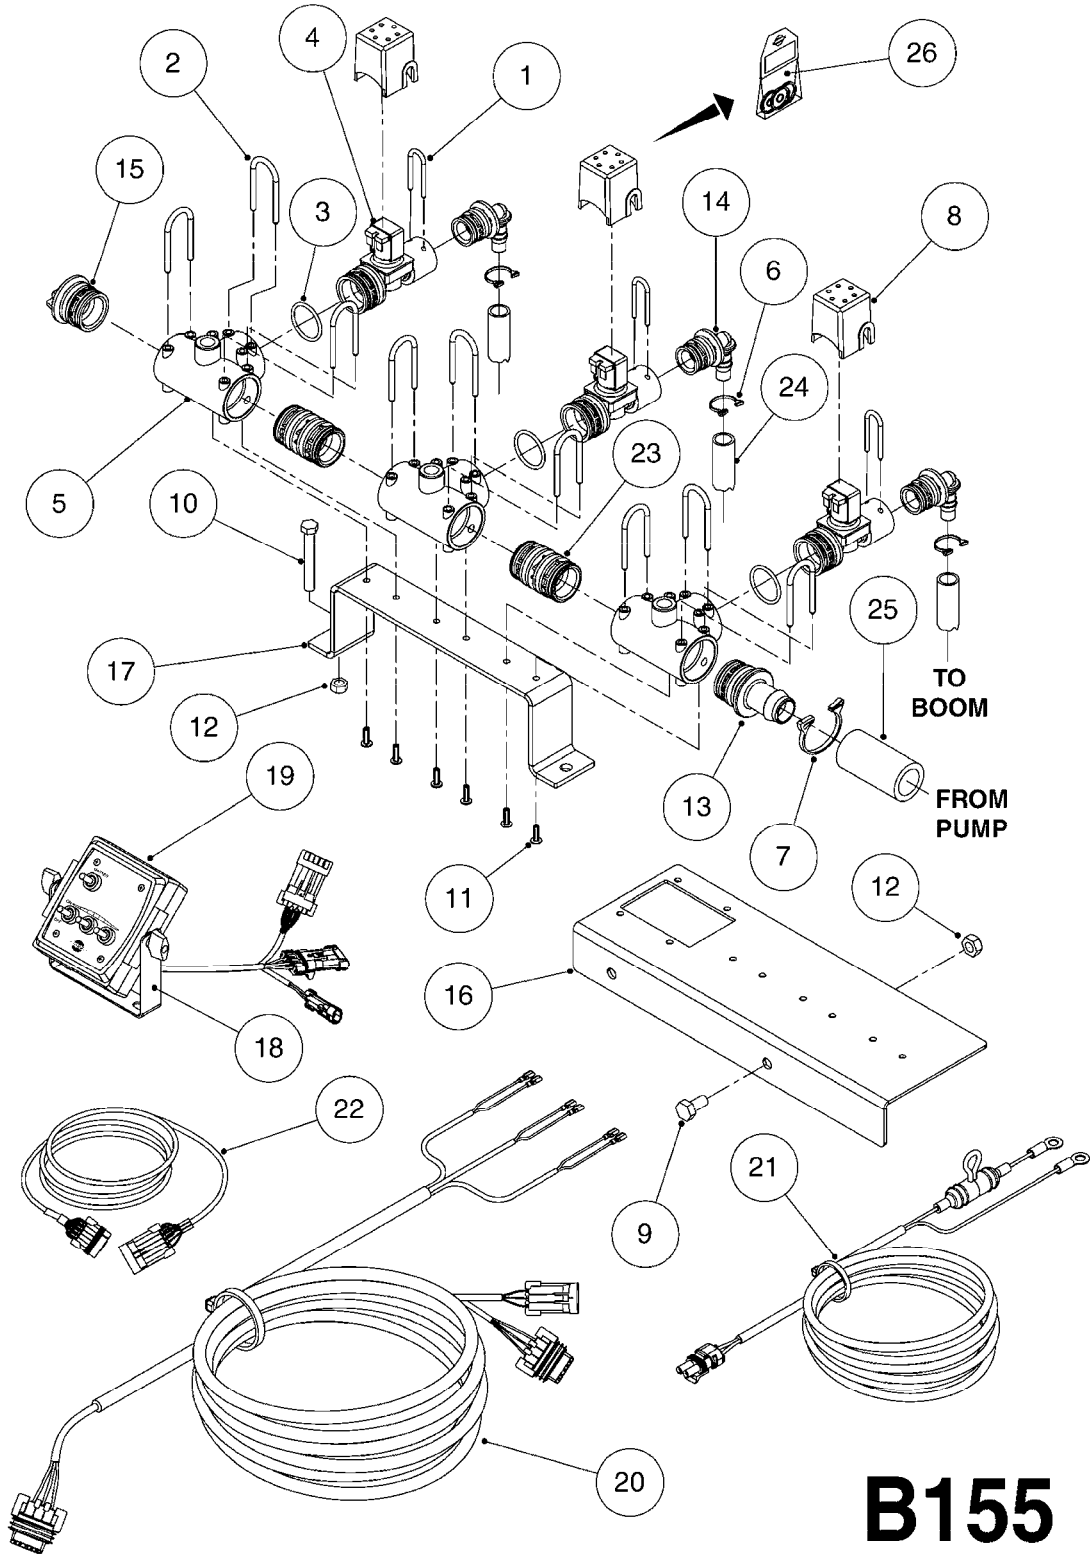

BK-180 REMOTE CONTROL CABLE  
B110-HIN, 01:01:01

Page 1

Date 02.07.2013 8:50

parts-n°	order qty	description
142516	1	SCREW SET M10 BENT F. LOCKING
142881	1	WIRE HOLDER FOR REMOTE CONTROL
142892	1	END NIPPLE F.REMOTE CABLE
281536	1	ALLEN WRENCH 3MM
410605	1	BOLT HEX 8.8 DEL M6X80
420604	1	BOLT HEX 8.8 DEL M10X25 FT
450564	1	SCREW M6X12 ALLEN
460261	1	NUT HEX M6X1 LOCK
460423	1	NUT HEX M10X1.5 LOCK
471122	1	WASHER D20/D10.5X2 SS
611693	1	ARM FOR REMOTE CONTROL BK180
612124	1	BRACKET FOR OP.UNIT F REM.CTR
612566	1	MOUNT BRACKET F.FAN CABLE ASSY
612754	1	HANDLE FOR REMOTE CONTROL
715444	1	REMOTE CONTROL CABLE COMPLETE
715466	1	MOUNTING PLATE
833567	1	REMOTE CONTROL ON/OFF BK 180