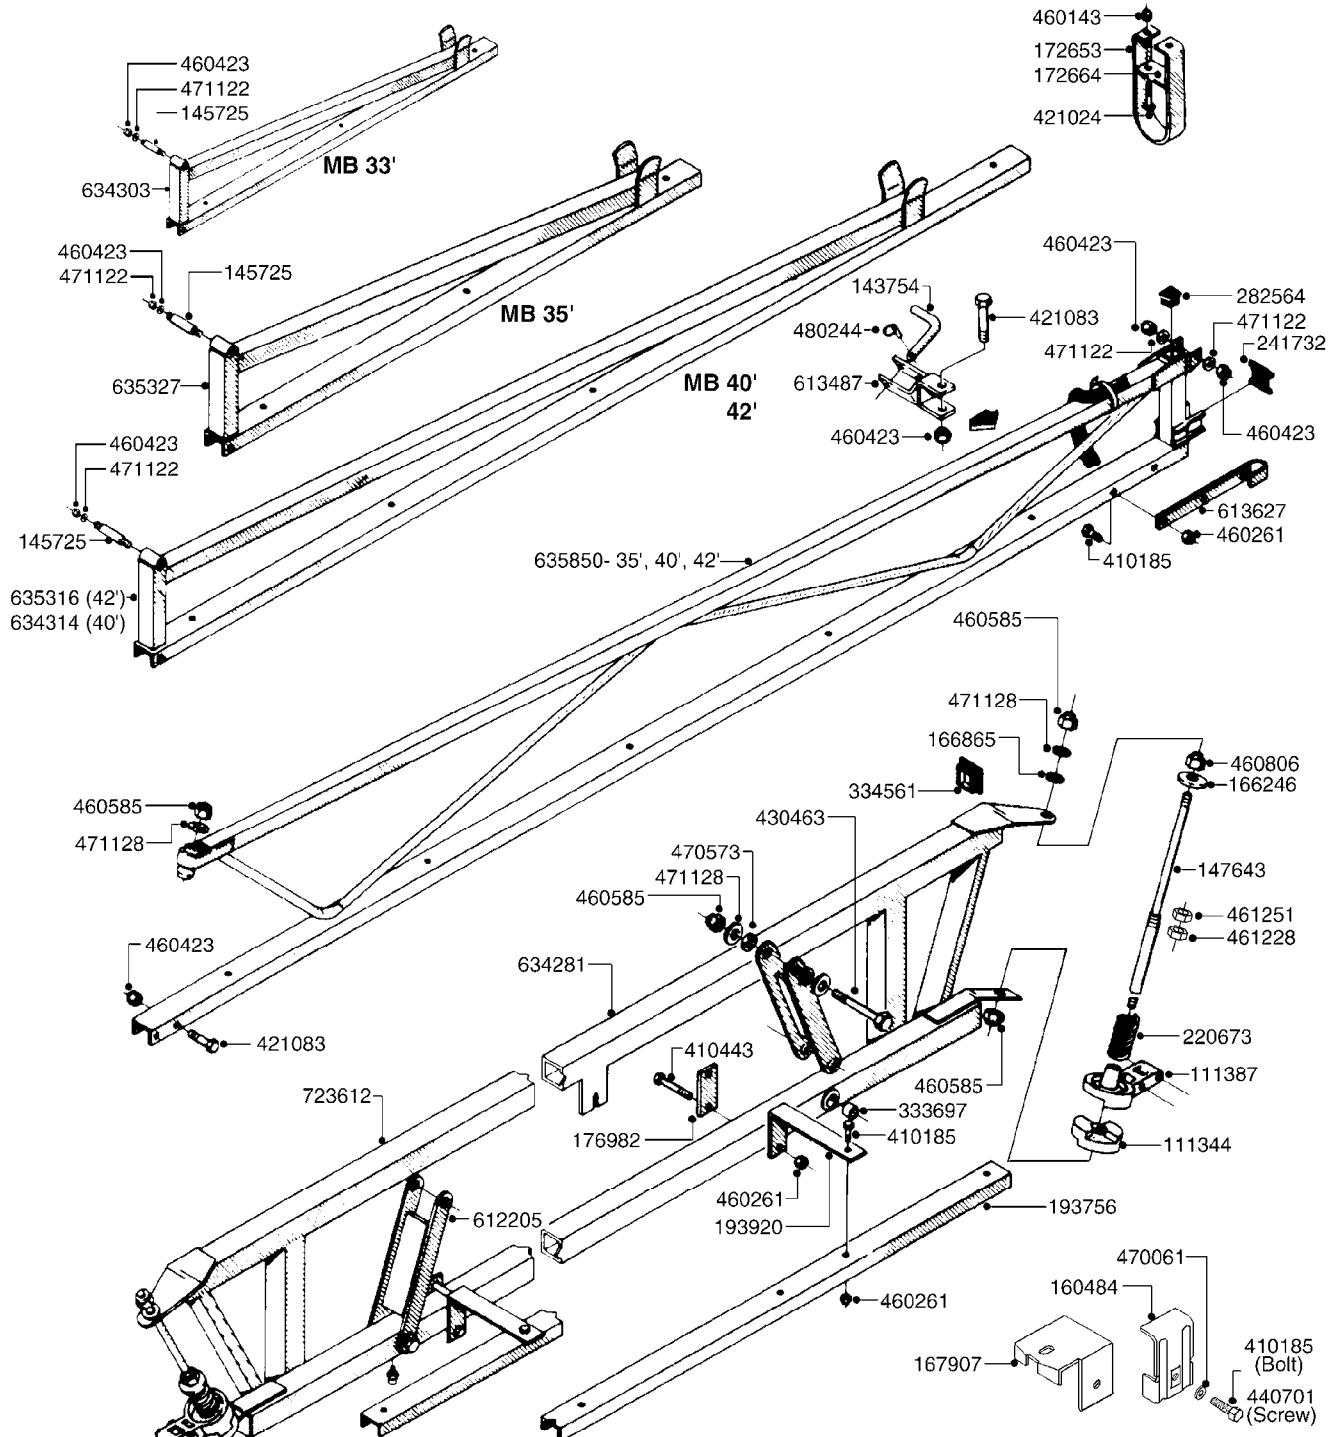

BOOM - MB 35' 40' 42'
D080-HIN, 12:12:05

Page	0
Date	02.07.2013 8:50

BOOM - MB 35' 40' 42'
D080-HIN, 12:12:05

Page 1

Date 02.07.2013 8:50

parts-n°	order qty	description
111344	1	CLAW CLUTCH LOWER (21MM)
111387	1	CLAW CLUTCH D100 UPPER PART
143754	1	PIN D10 X 56
145725	1	PIN FOR 12 MB BOOM
147643	1	AXLE F.BM BRKQY. W. ZERT L=426
160484	1	WIRE GUIDE FOR DROP-LEG
166246	1	WASHER CUP D53 F.SPRING
166865	1	WASHER D35/D25X2
167907	1	NOZZ. HOLD. KIT F/ADJ. BOOM
172653	1	WING TIP GUARD
172664	1	FLATBAR BACKING PLATE
176982	1	RETAINING PLATE
193756	1	TRACK MB 10,6/12,6M
193920	1	BRACKET F.NOZZLE TRACK
220673	1	SPRING F.PIVOT 100 X 51
241732	1	RUBBER STOP FOR MB
282564	1	PLUG 35MM SQ.BLACK
333697	1	BUSHING D22/D16x25
334561	1	PLUG 50x50x2 F.SQ.TUBE
410185	1	BOLT HEX 8.8 DEL M6X16
410443	1	BOLT HEX 8.8 DEL M6X70
421024	1	BOLT HEX 8.8 DEL M8X60
421083	1	BOLT HEX 8.8 DEL M10X65
430463	1	BOLT HEX 8.8 DEL M16X110
440701	1	SCREW NO.14 3/4" PLATED
460143	1	NUT HEX M8 LOCK
460261	1	NUT HEX M6X1 LOCK
460423	1	NUT HEX M10X1.5 LOCK
460585	1	NUT HEX M16X2 LOCK
460806	1	NUT HEX M20X2.5 LOCK
461228	1	NUT HEX M20
461251	1	NUT HEX M20 X 2.5 JAMB
470061	1	WASHER D11/D7X0.5 LOCK
470573	1	WASHER D29/D17X2 SPRING BLACK
471122	1	WASHER D20/D10.5X2 SS
471128	1	WASHER D30/D17X3
480244	1	PIN SNAP D4.5
612205	1	TRAPEZE ARM,WELDED
613487	1	TRANSPORT FITTINGS FOR SB BOOM
613627	1	LOCK STRAP FOR MB BOOM
634281	1	BOOM CENTER MB 35/40/42
634303	1	BOOM WING OUTER 33' MB L=47'
634314	1	BOOM WING OUTER 40', 45' MB
635316	1	BOOM WING OUTER MB42
635327	1	BOOM WING OUTER 35'MB L=58.5"
635850	1	BOOM WING INNER MB35/40/42
723612	1	CENTER PART MB BOOM