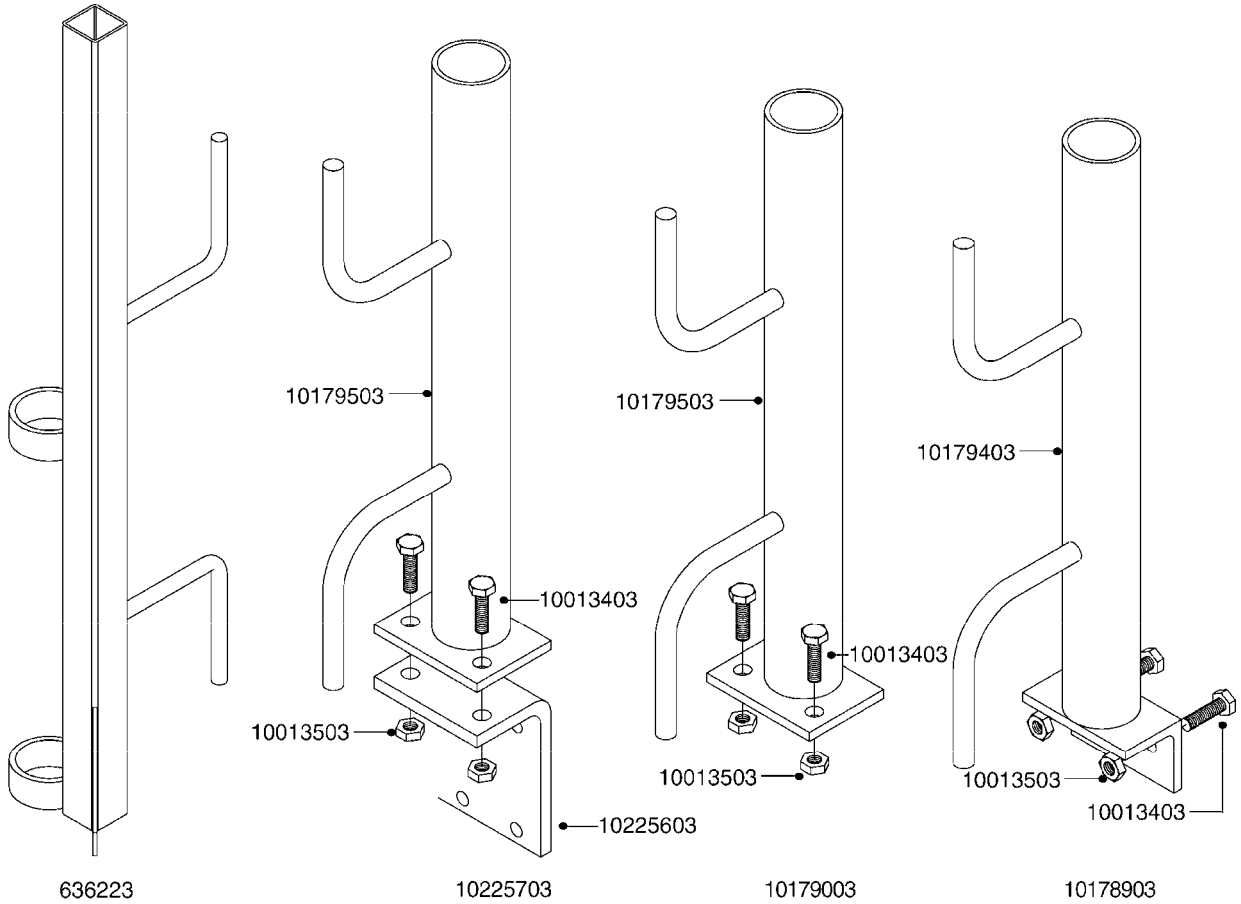

**G510**

HOSE WRAPS  
G510-HIN, 19:05:11

Page 1  
Date 02.07.2013 8:51

parts-n°	order qty	description
241965	1	O-RING 12.1 X 1.6
242007	1	O-RING D9.1X1.6
281551	1	BALL VALVE 1/2"
320084	1	FITT.DK NUT 1/2" BSP
330212	1	O-RING D19/D14X2.4 F.1/2"NUT
330326	1	O-RING D30/D24X2 F.1"NUT
330687	1	FITT.DK HB 1/2" F. 1/2" NUT
334190	1	FITT.DK HB 1/2' F. PISTOL 60S
334531	1	CLAMP HOSE PLASTIC 3/4"
636223	1	POST 12 VOLT TR30
712471	1	AGITATION VALVE ASSY. ON/OFF
843196	1	HANDGUN KIT TYPE 60 SHORT
843197	1	HANDGUN KIT TYPE 60 LONG
10013403	1	BOLT HEX 3/8-16X1 1/4 HCS Z5
10013503	1	NUT HEX NC 3/8"
10178903	1	WRAP HOSE SIDE MOUNT PLATE
10179003	1	WRAP HOSE BOTTOM PLATE MOUNT
10179403	1	WRAP WELDMENT FOR HI101789
10179503	1	WRAP WELDMENT FOR HI101790
10225603	1	BKT.FOR HOSE WRAP MOUNT NL NK
10225703	1	WRAP HOSE BDL.BOTTOM PLATE
92702103	1	HOSE R X1/2" X300PSI WP X0012"