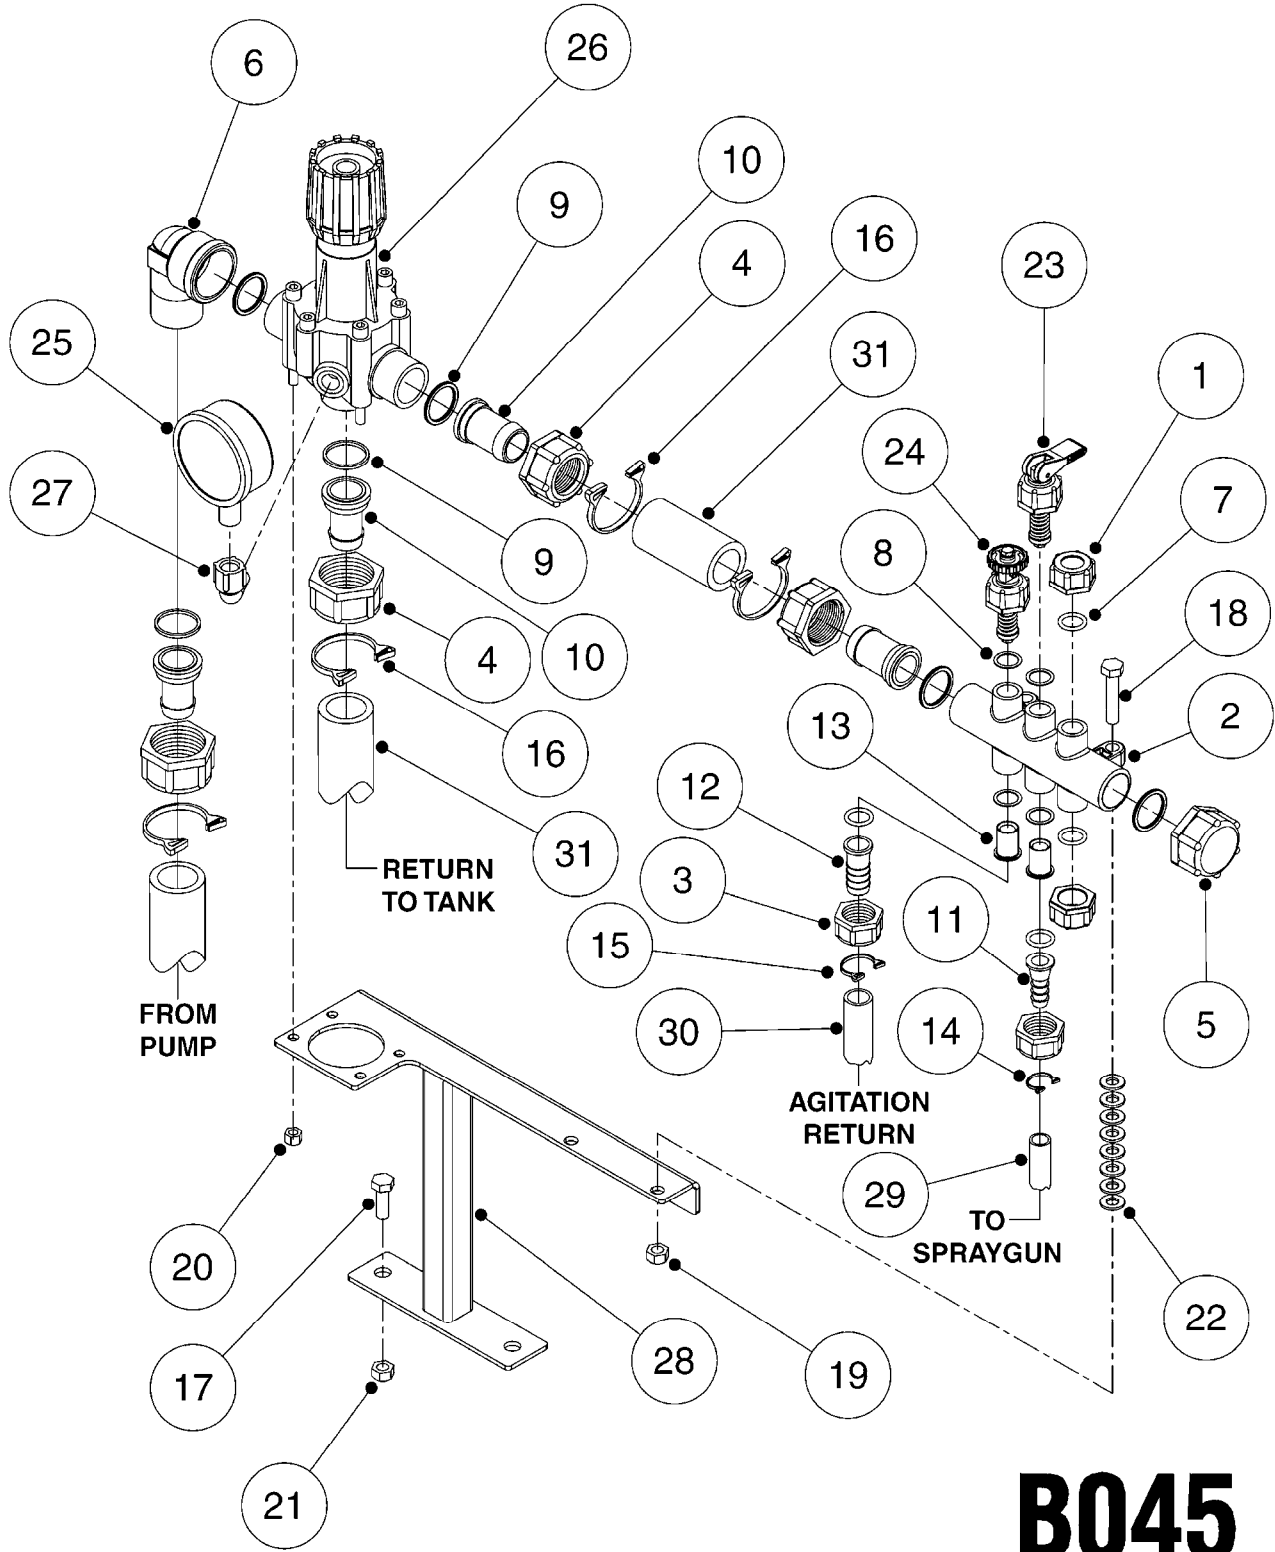

SEE PAGE B030

**B040**

parts-n°	order qty	description
146644	1	PIN D3X19 STAINLESS
160167	1	MOUNTING PLATE LP
160171	1	MOUNTING PLATE NK
241323	1	O-RING D5.3X2.4 NITRIL
320047	1	FITT.DK CAPNUT 1/2" BSP
320073	1	DISTRIBUTOR HOUSING 1/2"
320084	1	FITT.DK NUT 1/2" BSP
320095	1	FITT.DK NUT 1" BSP
320106	1	FITT.DK CAPNUT 1" BSP
320117	1	FITT.DK CONN.1/2"BSP F. 1" CAP
330212	1	O-RING D19/D14X2.4 F.1/2"NUT
330293	1	VALVE SEAT WITH 3/8" HOSE TAIL
330304	1	VALVE CONE D14
330315	1	O-RING D18.4/D13X.6
330326	1	O-RING D30/D24X2 F.1"NUT
330337	1	HANDLE F. FLIP VALVE
331122	1	VALVE SEAT WITH 1/2" HOSE TAIL
334533	1	CLAMP HOSE PLASTIC 3/8"
334534	1	CLAMP HOSE PLASTIC 1/2"
420582	1	BOLT HEX 8.8 DEL M8X20 FT
420626	1	BOLT HEX 8.8 DEL M10X20 FT
460342	1	NUT HEX M10
460364	1	NUT HEX M8 GALV.
702634	1	DIST.HOUSING ASSEMBLY (2-VALVE)
709741	1	VALVE ASSY. 1/2" FLIP LEVER
841072	1	DISTRIBUT. VALVE 1/2" NK
841094	1	DISTRIBUT. VALVE 1/2" LP,BL
92701703	1	HOSE R X3/8" X300PSI WP X0012"
92702103	1	HOSE R X1/2" X300PSI WP X0012"