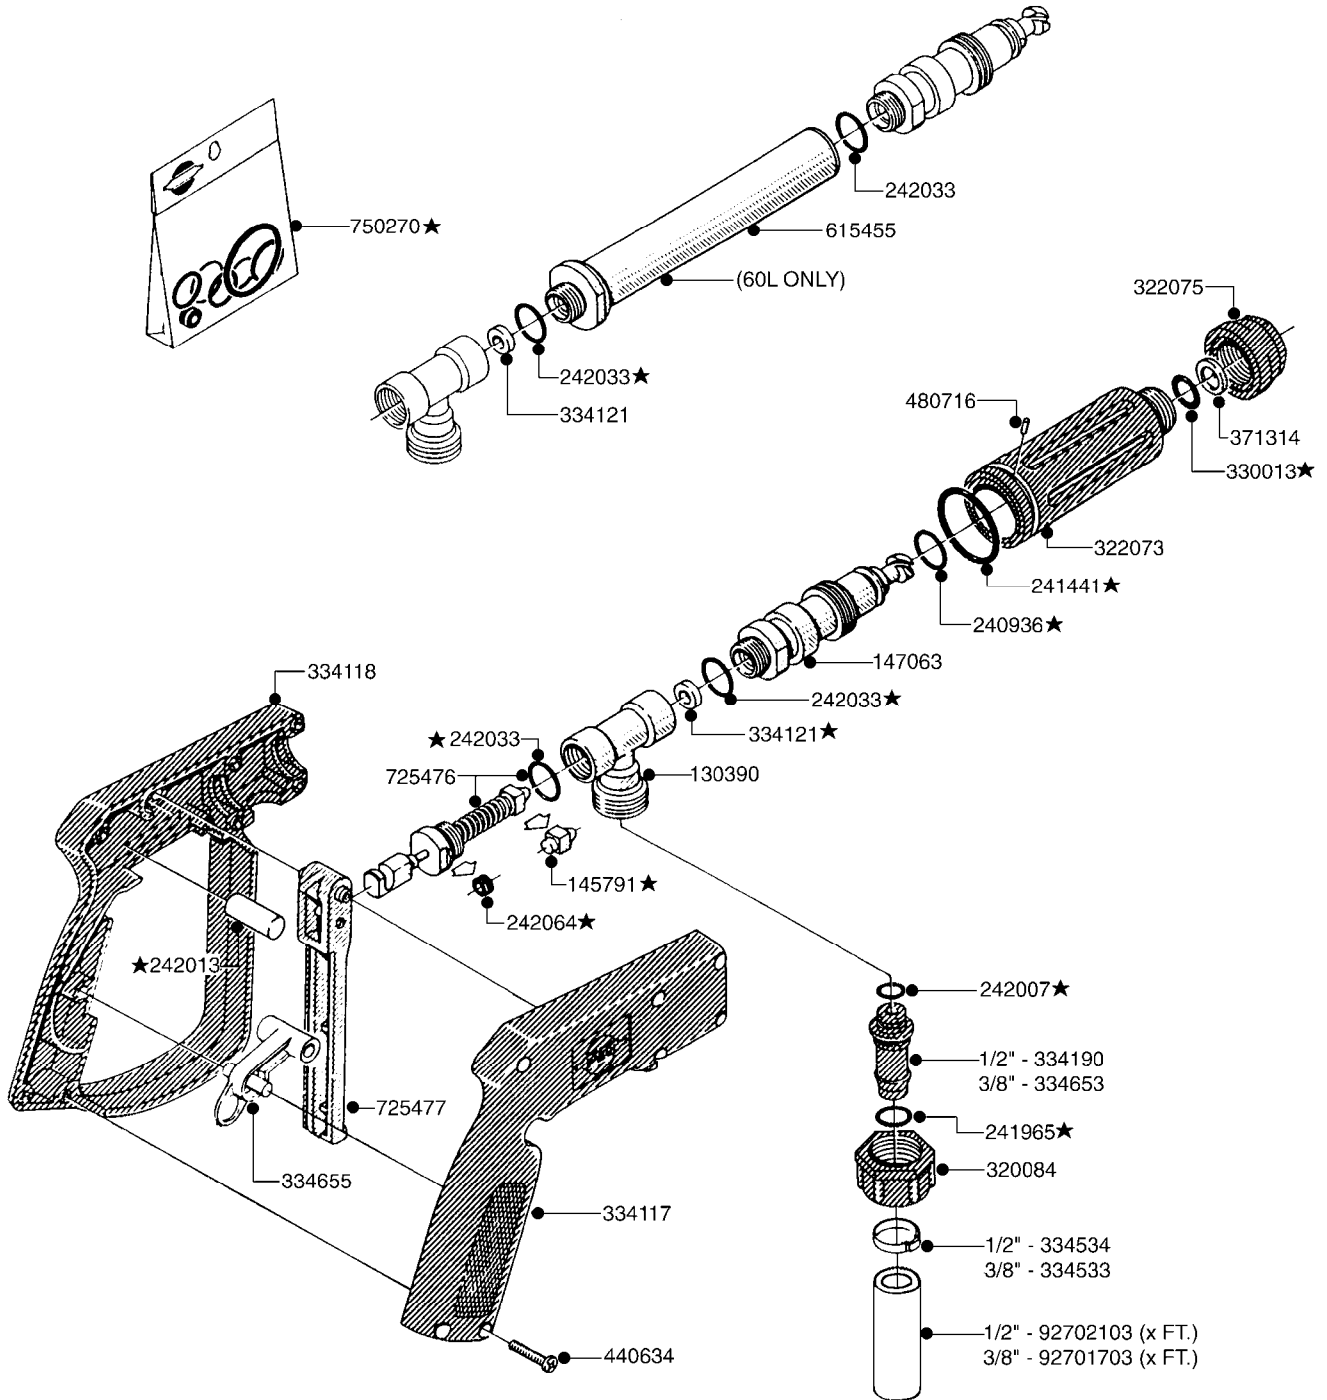

COMPLETE ASSEMBLY:
843197 - 60L
843196 - 60S

COMPLETE ASSEMBLIES
WHOLEGOODS ITEMS

G450

HANDGUN TYPE 60S/60L POST 95
G450-HIN, 19:05:11

Page 1
Date 02.07.2013 8:50

parts-n°	order qty	description
130390	1	TEE 3/8'X 1/2' BSP F.TYPE 60S
145791	1	CONE FOR ON/OFF
147063	1	SWIRL F.SPRAY GUN TYPE 60
240936	1	O-RING D13.3X2.4 NITRIL
241441	1	O-RING D29.3X3
241965	1	O-RING 12.1 X 1.6
242007	1	O-RING D9.1X1.6
242013	1	SPRING RUBBER F/TRIGGER
242033	1	O-RING
242064	1	SLEEVE RUBBER 3X8X4MM
320084	1	FITT.DK NUT 1/2" BSP
322073	1	HOUSING F.SWIRL TYPE 60S H.G.
322075	1	HOUSING F. NOZZLE
330013	1	O-RING D15/D10X2.5 F.3/8"NUT
334117	1	HANDLE PIECE RIGHT F.60S/60L
334118	1	HANDLE PIECE LEFT F.60S/60L
334121	1	SEAT FOR ON-OFF TYPE
334190	1	FITT.DK HB 1/2' F. PISTOL 60S
334533	1	CLAMP HOSE PLASTIC 3/8"
334534	1	CLAMP HOSE PLASTIC 1/2"
334653	1	FITT.DK HB 3/8' F.HANDGUN
334655	1	TRIGGER SAFETY F.60S/60L GUN
371314	1	NOZZLE CERAMIC 1099-20
440634	1	SCREW 5/8"
480716	1	PIN D3X6 STAINLESS
615455	1	TUBE F.LANCE TYPE 60L
725476	1	SPINDLE
725477	1	TRIGGER
750270	1	GASKET KIT F.SPRAY GUN
843196	1	HANDGUN KIT TYPE 60 SHORT
843197	1	HANDGUN KIT TYPE 60 LONG
92701703	1	HOSE R X3/8" X300PSI WP X0012"
92702103	1	HOSE R X1/2" X300PSI WP X0012"