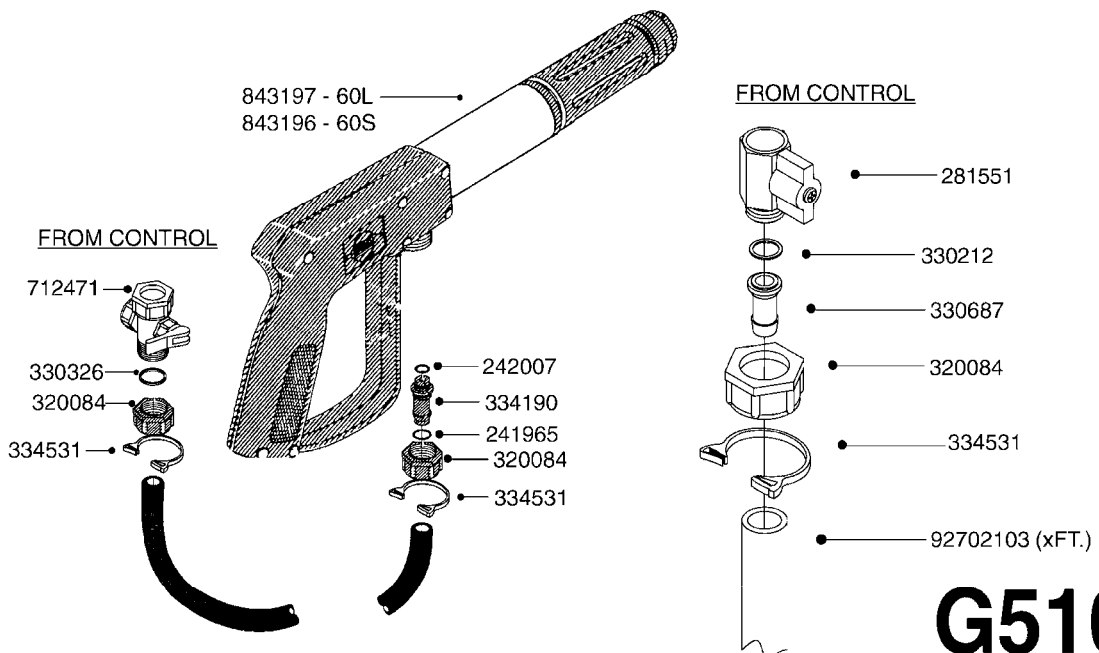

**G510**

HOSE WRAPS  
G510-HIN, 19:05:11

Page 1  
Date 02.07.2013 8:51

parts-n°	order qty	description
241965	1	O-RING 12.1 X 1.6
242007	1	O-RING D9.1X1.6
281551	1	BALL VALVE 1/2"
320084	1	FITT.DK NUT 1/2" BSP
330212	1	O-RING D19/D14X2.4 F.1/2"NUT
330326	1	O-RING D30/D24X2 F.1"NUT
330687	1	FITT.DK HB 1/2" F. 1/2" NUT
334190	1	FITT.DK HB 1/2' F. PISTOL 60S
334531	1	CLAMP HOSE PLASTIC 3/4"
636223	1	POST 12 VOLT TR30
712471	1	AGITATION VALVE ASSY. ON/OFF
843196	1	HANDGUN KIT TYPE 60 SHORT
843197	1	HANDGUN KIT TYPE 60 LONG
10013403	1	BOLT HEX 3/8-16X1 1/4 HCS Z5
10013503	1	NUT HEX NC 3/8"
10178903	1	WRAP HOSE SIDE MOUNT PLATE
10179003	1	WRAP HOSE BOTTOM PLATE MOUNT
10179403	1	WRAP WELDMENT FOR HI101789
10179503	1	WRAP WELDMENT FOR HI101790
10225603	1	BKT.FOR HOSE WRAP MOUNT NL NK
10225703	1	WRAP HOSE BDL.BOTTOM PLATE
92702103	1	HOSE R X1/2" X300PSI WP X0012"