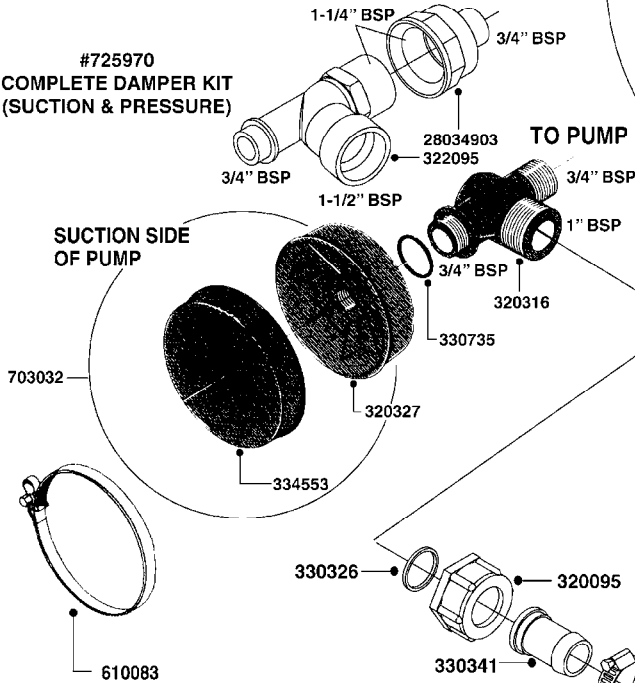

**#725970
COMPLETE DAMPER KIT
(SUCTION & PRESSURE)**