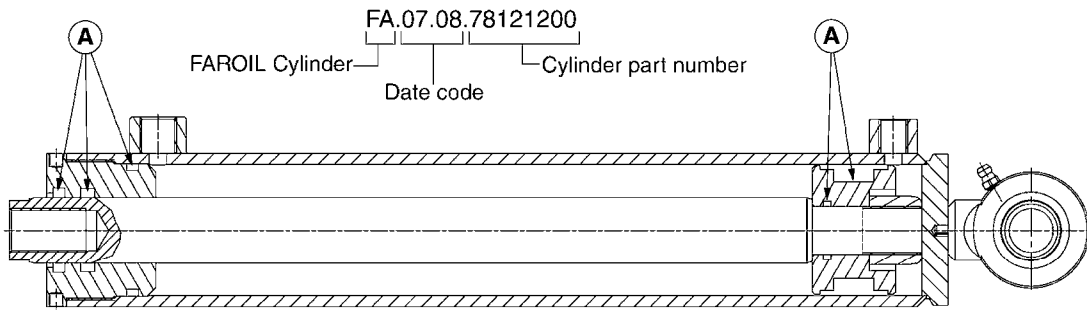

Check cylinder barrel for stamped part number.