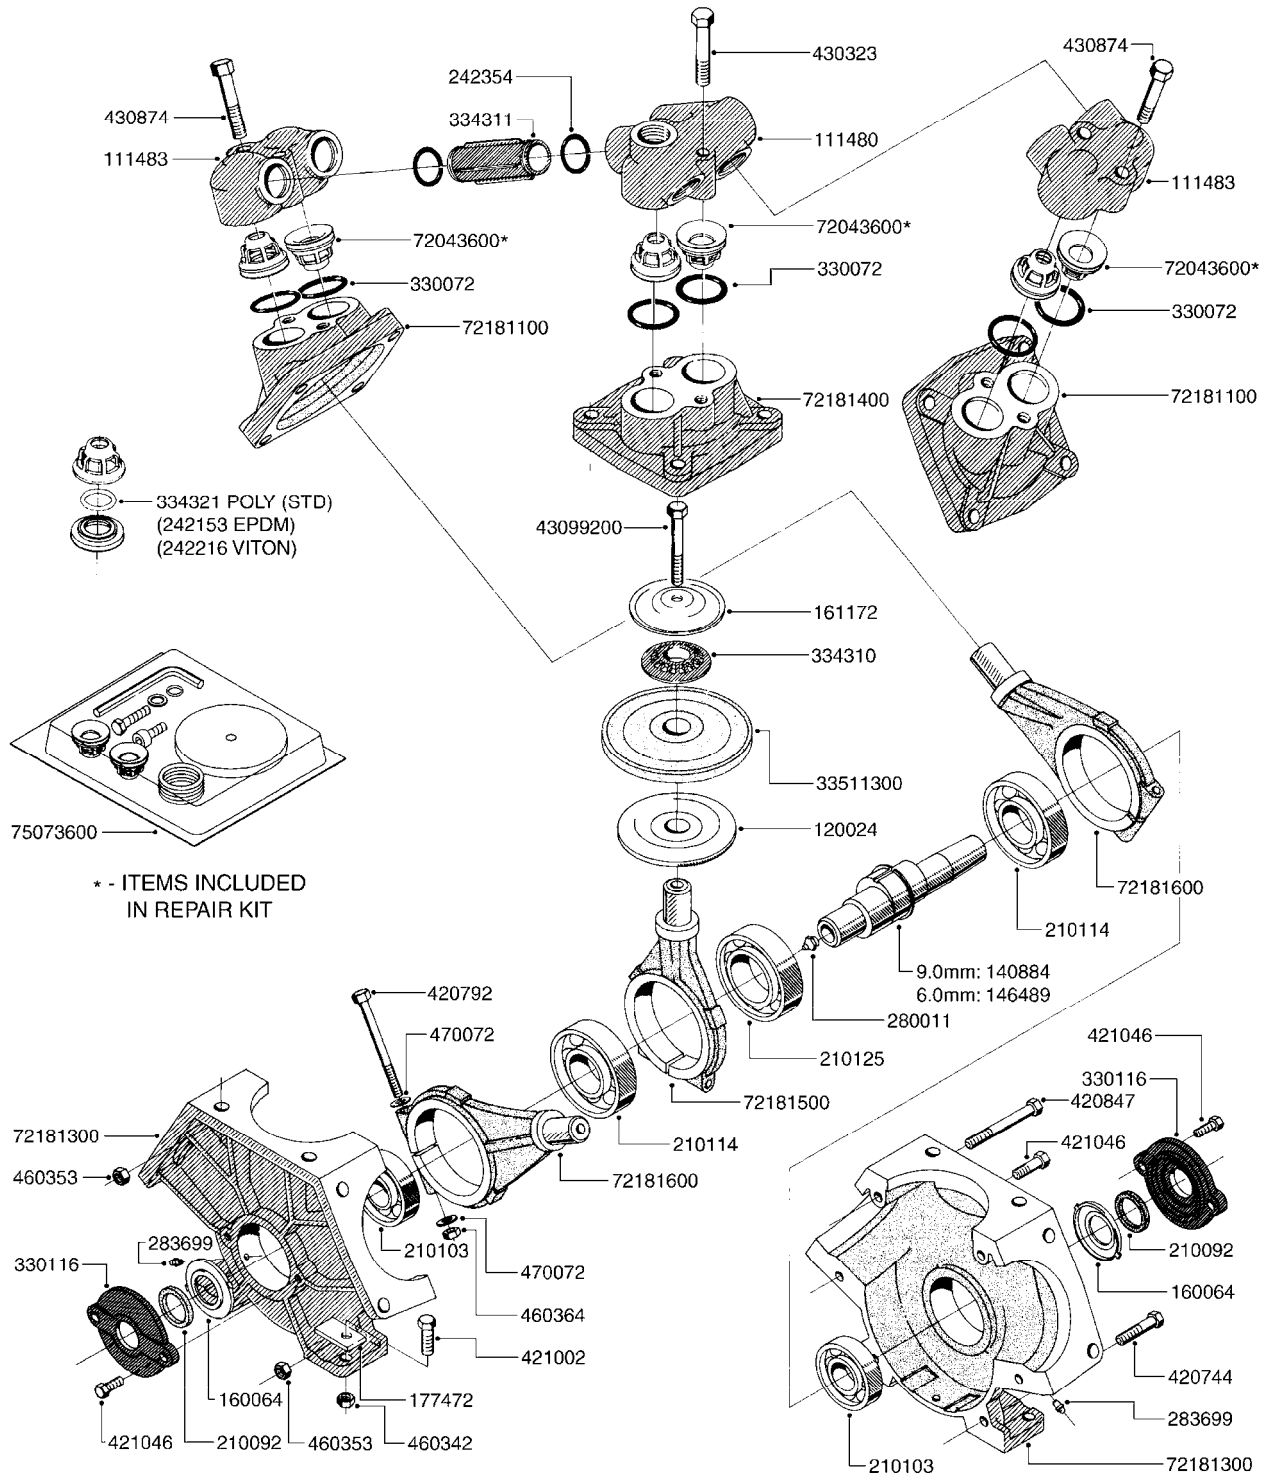

COMPLETE PUMPS
821635 - PUMP ONLY
10396203 - WITH PTO & DAMPER

COMPLETE ASSEMBLIES
WHOLEGOODS ITEMS

A191

PUMP - 1303 W/ MOUNTING BASE
A191-HIN, 08:11:11

Page 1

Date 18.03.2013 14:04

parts-n°	order qty	description
111480	1	VALVE HEAD 1302 CENTER
111483	1	VALVE HEAD SIDE 1302
120024	1	DIAPHRAGM BACK DISC 1200-1300
140884	1	CRANK SHAFT MODEL 1300-9
146489	1	CRANK SHAFT MODEL 1302-6MM
160064	1	DUST PLATE
161172	1	DIAPHRAGM DISC F. 1203/1303
177472	1	BRACKET 25 X 5
210092	1	SEAL FELT D43/30X5
210103	1	BEARING BALL 6306
210114	1	BEARING BALL 6308
210125	1	BEARING BALL 6210
242153	1	O-RING D26X4 EPDM
242216	1	O-RING VITON F/1202/1302/462
242354	1	O-RING D32.2X3.0 VITON F.S-53
280011	1	GREASE NIPPLE 1/8' H TR
283699	1	GREASE NIPPLE M6X1
330072	1	O-RING D53,5/D45,5X4
330116	1	SEAL RETAINER, MODEL 1300
334310	1	NYLON WASHER 1202/1302/462
334311	1	CONNECTION PIPE INLET MOD.1302
334321	1	O-RING POLY. 34.0x26.0x4.0
420744	1	BOLT HEX 8.8 DEL M8X40
420792	1	BOLT HEX 8.8 RAW M8X95
420847	1	BOLT HEX 8.8 DEL M8X85
421002	1	BOLT HEX 8.8 DEL M10X30 FT
421046	1	BOLT HEX 8.8 DEL M8X25 FT
430323	1	BOLT HEX 8.8 DEL M12X60
430874	1	SCREW SET 8.8 DEL M12X70 FT
460342	1	NUT HEX M10
460353	1	NUT HEX M8 BLACK
460364	1	NUT HEX M8 GALV.
470072	1	WASHER D15/D8X.5 LOCK
821635	1	PUMP 1303/9 540RPM
10396203	1	PUMP 1303 C/W PTO 540 RPM
33511300	1	DIAPHRAGM 1203/1302 POLY 2006
43099200	1	BOLT HEX SS M12 X 30 DIN933 A4
72043600	1	VALVE FOR 462/463
72181100	1	DIAPHRAGM COVER 1203/1303+BLTS
72181300	1	PUMP CASTING 1300 RED W/BOLTS
72181400	1	DIAPHRAGM COVER 1303 W/BOLTS
72181500	1	CONNECTING ROD, CENTER 1303
72181600	1	CONNECTING ROD, SIDE MOD.1300
75073600	1	PUMP KIT 1303MM