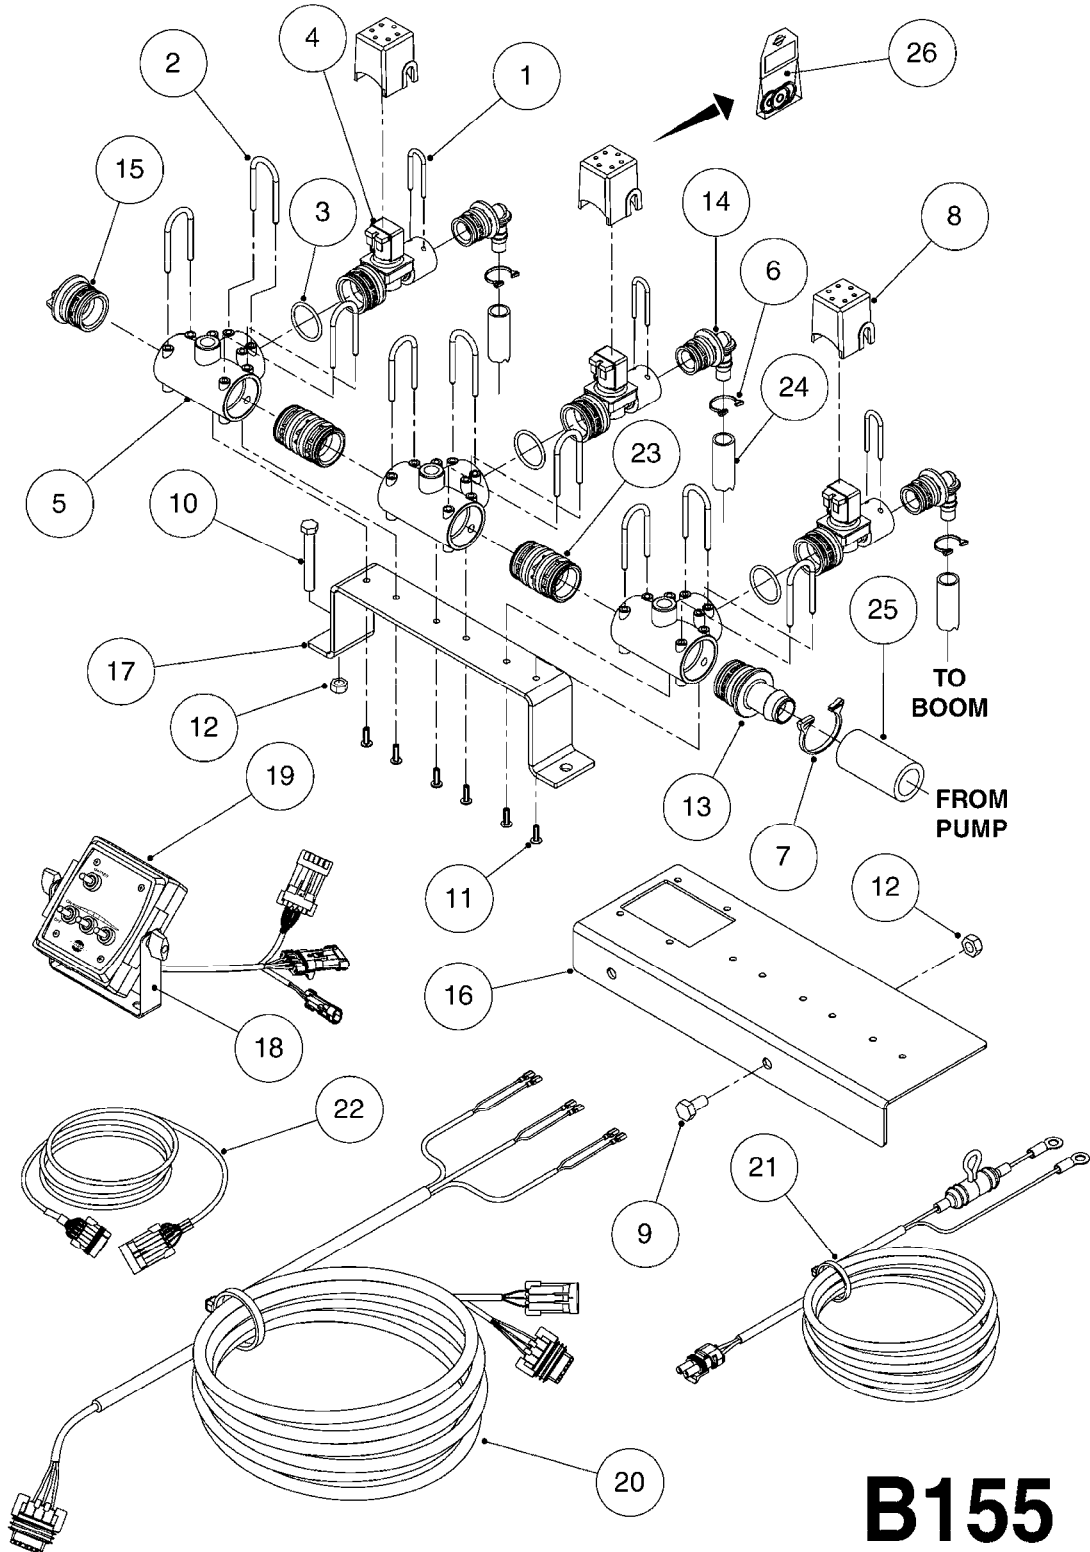

BK-180 REMOTE CONTROL CABLE
B110-HIN, 01:01:01

Page 1

Date 18.03.2013 14:05

parts-n°	order qty	description
142516	1	SCREW SET M10 BENT F. LOCKING
142881	1	WIRE HOLDER FOR REMOTE CONTROL
142892	1	END NIPPLE F.REMOTE CABLE
281536	1	ALLEN WRENCH 3MM
410605	1	BOLT HEX 8.8 DEL M6X80
420604	1	BOLT HEX 8.8 DEL M10X25 FT
450564	1	SCREW M6X12 ALLEN
460261	1	NUT HEX M6X1 LOCK
460423	1	NUT HEX M10X1.5 LOCK
471122	1	WASHER D20/D10.5X2 SS
611693	1	ARM FOR REMOTE CONTROL BK180
612124	1	BRACKET FOR OP.UNIT F REM.CTR
612566	1	MOUNT BRACKET F.FAN CABLE ASSY
612754	1	HANDLE FOR REMOTE CONTROL
715444	1	REMOTE CONTROL CABLE COMPLETE
715466	1	MOUNTING PLATE
833567	1	REMOTE CONTROL ON/OFF BK 180