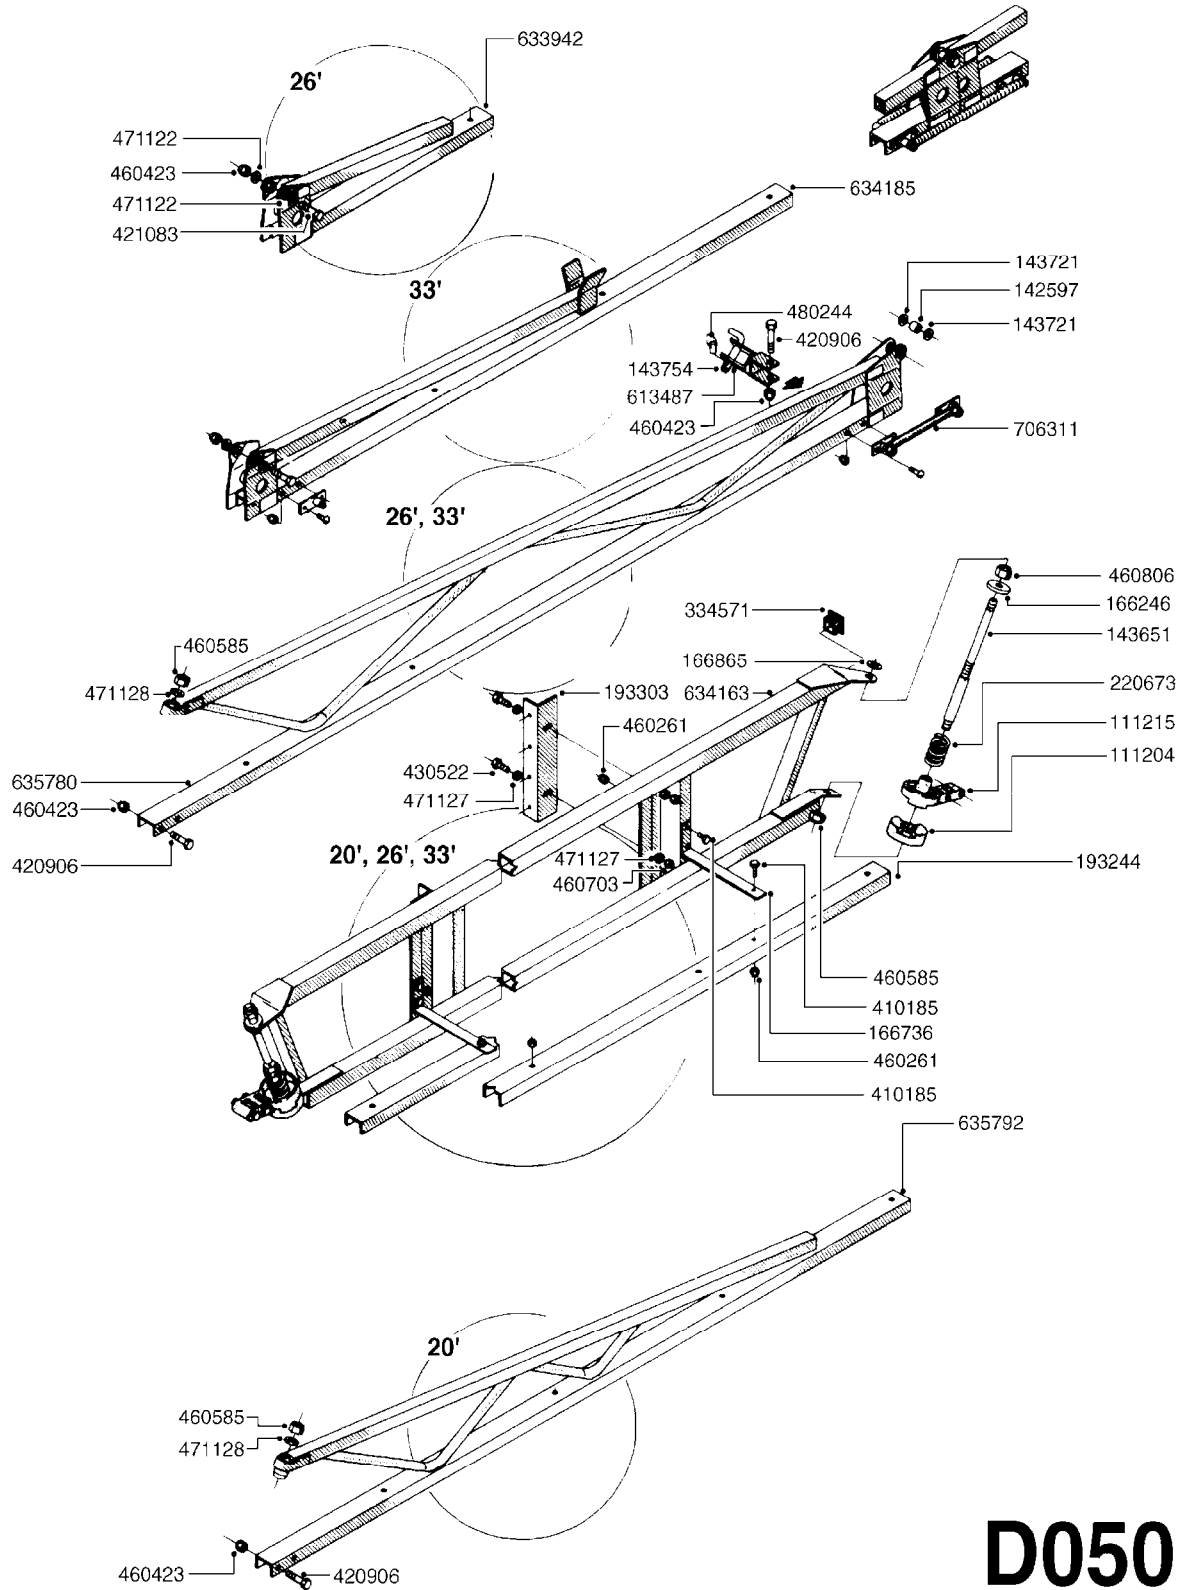

BOOM - SB 20' 26' 33'
D050-HIN, 01:01:01

Page 0
Date 18.03.2013 14:05

BOOM - SB 20' 26' 33'
D050-HIN, 01:01:01

Page 1

Date 18.03.2013 14:05

parts-n°	order qty	description
111204	1	CLAW CLUTCH/LOWER D80
111215	1	CLAW CLUTCH/UPPER D80
142597	1	DISTANCE TUBE
143651	1	AXLE M20/M16 L=355 F/BREAKAWAY
143721	1	FRICITION DISC FOR BOOM D30
143754	1	PIN D10 X 56
166246	1	WASHER CUP D53 F.SPRING
166736	1	YOKE FOR SB BOOM
166865	1	WASHER D35/D25X2
193244	1	NOZZLE TRACK 6-8-10 M SB
193303	1	SUPPORTING ARM FOR SB BOOM
220673	1	SPRING F.PIVOT 100 X 51
334571	1	PLUG 40X40X2 F.SQ.TUBE
410185	1	BOLT HEX 8.8 DEL M6X16
420906	1	BOLT HEX 8.8 DEL M10X60
421083	1	BOLT HEX 8.8 DEL M10X65
430522	1	BOLT HEX 8.8 DEL M12X25 FT
460261	1	NUT HEX M6X1 LOCK
460423	1	NUT HEX M10X1.5 LOCK
460585	1	NUT HEX M16X2 LOCK
460703	1	NUT HEX M12X1.75 LOCK
460806	1	NUT HEX M20X2.5 LOCK
471122	1	WASHER D20/D10.5X2 SS
471127	1	WASHER D24/D13X2.5 STAINLESS
471128	1	WASHER D30/D17X3
480244	1	PIN SNAP D4.5
613487	1	TRANSPORT FITTINGS FOR SB BOOM
633942	1	OUTER BOOM WING 26', 28' SB
634163	1	CENTER SECTION - 20',26',33'
634185	1	BOOM WING OUTER PART 33' SB
635780	1	INNER WING SEC. 26',28',33'SB
635792	1	BOOM WING - 20',21'SB-BOOM
706311	1	SPRING WITH HAND-GRIB