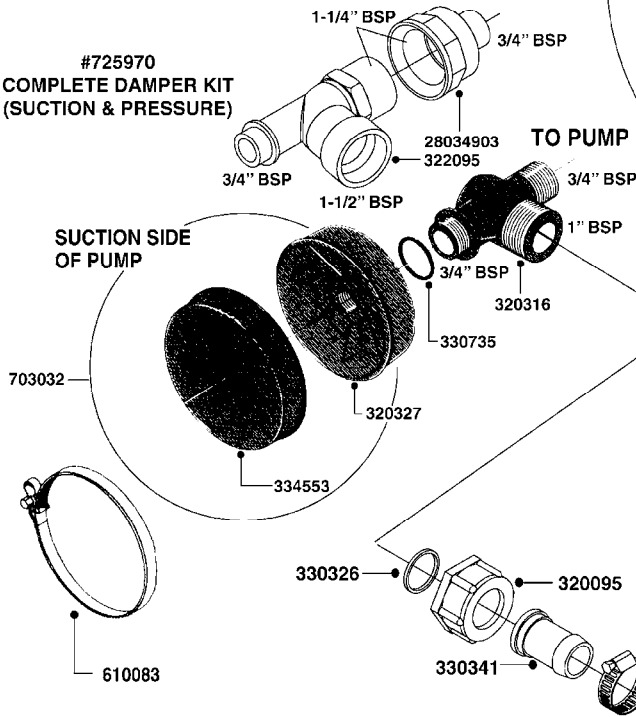

**#725970
COMPLETE DAMPER KIT
(SUCTION & PRESSURE)**