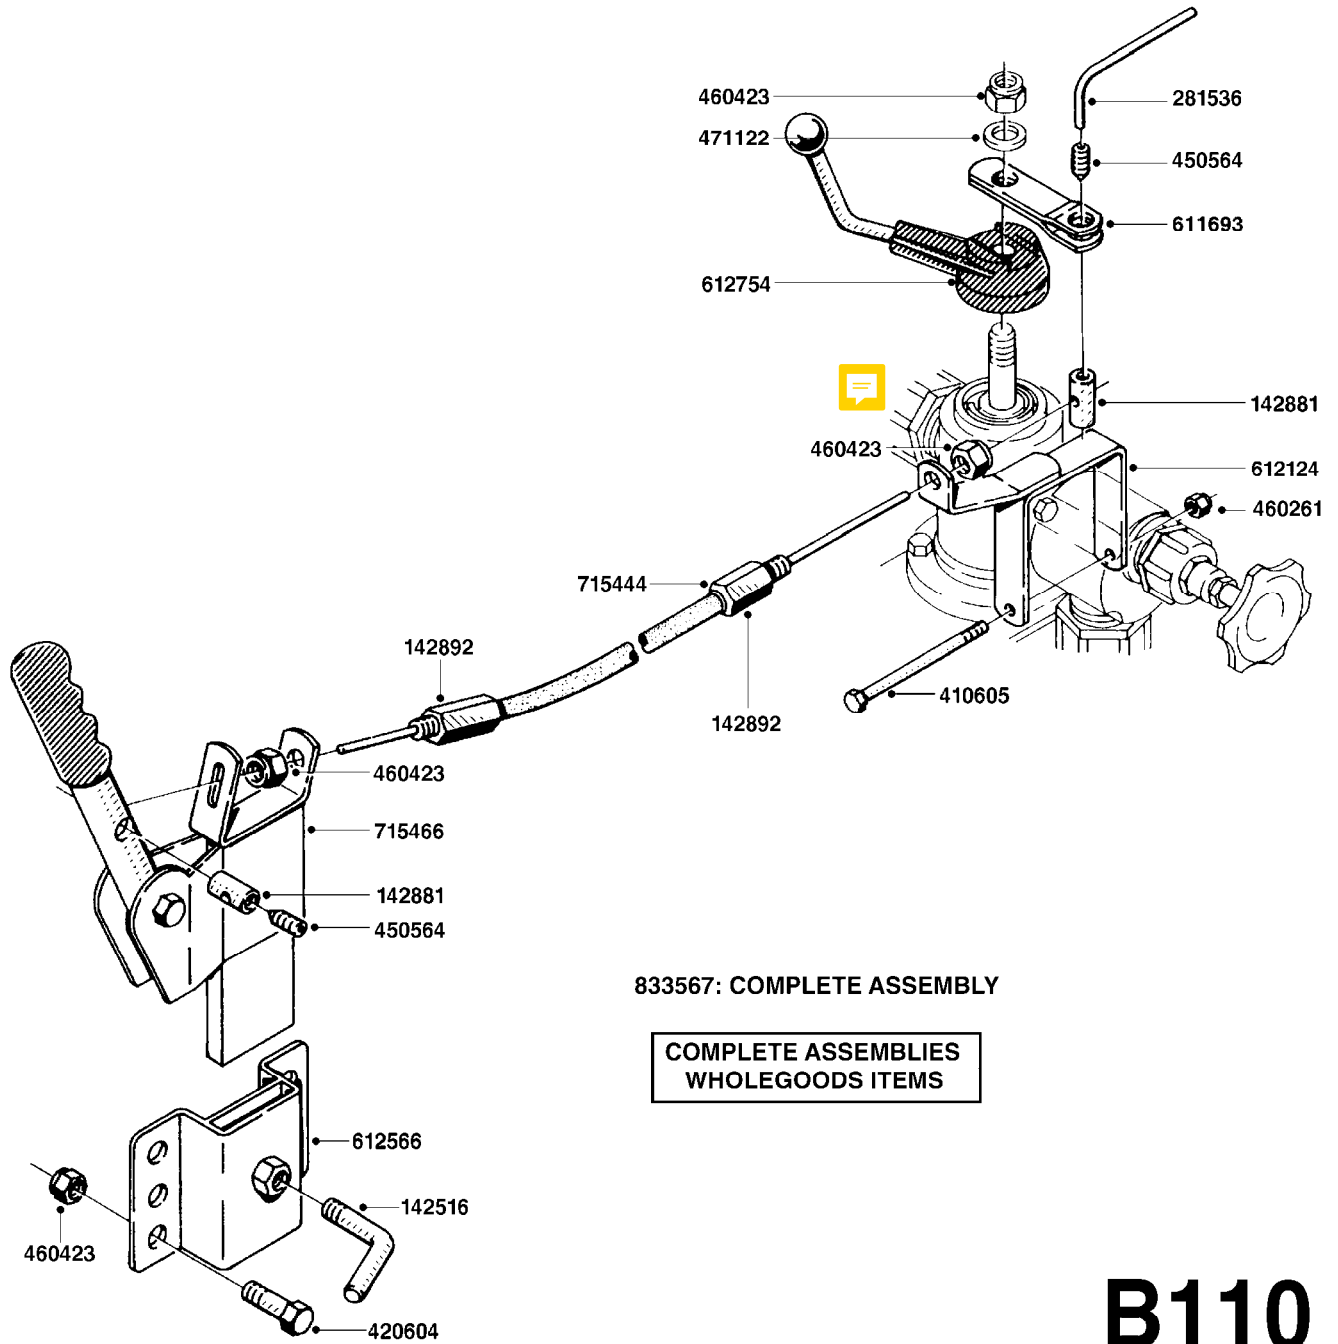

BK-180 REMOTE CONTROL CABLE
B110-HIN, 01:01:01

Page 1

Date 18.03.2013 14:05

parts-n°	order qty	description
142516	1	SCREW SET M10 BENT F. LOCKING
142881	1	WIRE HOLDER FOR REMOTE CONTROL
142892	1	END NIPPLE F.REMOTE CABLE
281536	1	ALLEN WRENCH 3MM
410605	1	BOLT HEX 8.8 DEL M6X80
420604	1	BOLT HEX 8.8 DEL M10X25 FT
450564	1	SCREW M6X12 ALLEN
460261	1	NUT HEX M6X1 LOCK
460423	1	NUT HEX M10X1.5 LOCK
471122	1	WASHER D20/D10.5X2 SS
611693	1	ARM FOR REMOTE CONTROL BK180
612124	1	BRACKET FOR OP.UNIT F REM.CTR
612566	1	MOUNT BRACKET F.FAN CABLE ASSY
612754	1	HANDLE FOR REMOTE CONTROL
715444	1	REMOTE CONTROL CABLE COMPLETE
715466	1	MOUNTING PLATE
833567	1	REMOTE CONTROL ON/OFF BK 180