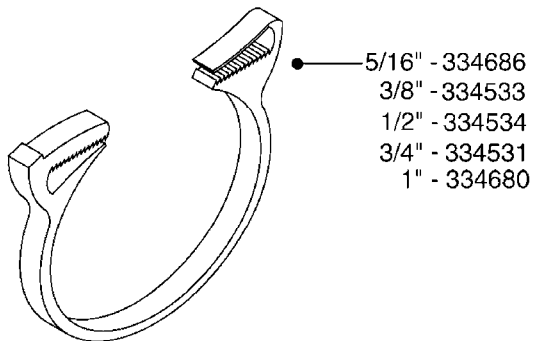

I.D.	PART # (ONE FOOT)	
3/8" 1/2" 3/4" 1" 1-1/4"	92701703 92702103 92703203 92712403 92734403	 <p>RUBBER HOSE SMOOTH, BLACK, TWO BLUE STRIPES</p>
5/16" 3/8" 1/4" 1/2" 3/4"	927281 927284 927268 927269 927270	 <p>PVC HOSE SHINY, BLACK, SMOOTH, TWO WHITE STRIPES</p>
1" 1-1/4" 1-1/2" 2" 2-1/2"	92702403 92738900 92702603 92702703 92702803	 <p>PVC SPIRAL SUCTION HOSE SHINY, RIBBED, GRAY</p>
3/4"	927205	 <p>PVC HOSE CLEAR, SMOOTH</p>
1/2" 3/4"	10631003 927231	 <p>PVC HOSE SMOOTH, CLEAR, REINFORCED WITH WHITE MESH</p>
4mm 6mm 8mm 10mm	927253 RED 927264 RED 927306 BLACK 927330 BLACK	 <p>PVC AIR HOSE SMOOTH</p>

Hose Size	Pressure	Suction	Clamp Code
3/8"	28029803		6706
1/2"	28029803		6706
3/4"	28029903		6712
1"	28030003	28029903	6716
1-1/4"	28030103		6724
1-1/2"		28030103	6724
2"		28030203	235-67
2-1/2"		28030303	235-74
3"		28030403	235-82