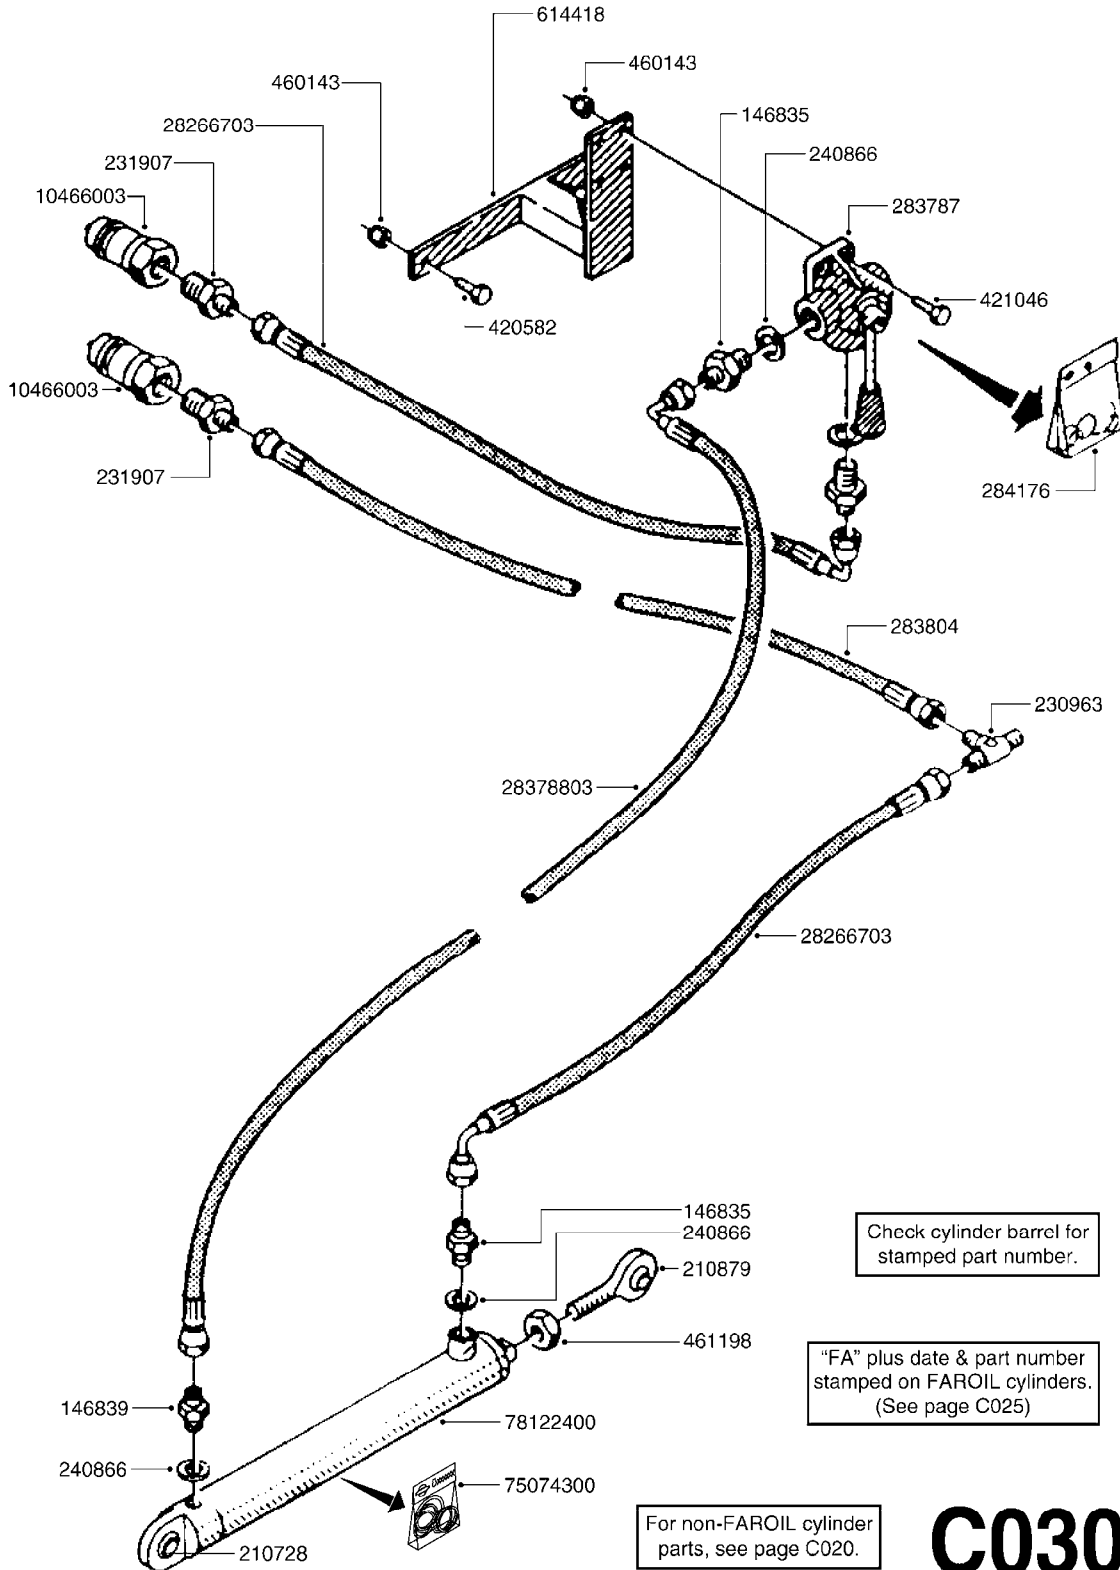

Check cylinder barrel for stamped part number.

"FA" plus date & part number stamped on FAROIL cylinders. (See page C025)

For non-FAROIL cylinder parts, see page C020.

C030

HYDRAULICS - SB WING FOLD
C030-HIN, 14:12:07

Page 1

Date 18.03.2013 14:05

parts-n°	order qty	description
146835	1	HEX NIPPLE 1/4"X3/8" BSP
146839	1	HEX NIPPLE 1/4"X3/8" BSP 0.7MM
210728	1	BEARING F.LINK HEAD M17
210879	1	LINK HEAD M16 x D17
230963	1	TEE 1/4"M X 1/4"M X 1/4"M BSP
231907	1	HEX NIPPLE 1/4"BSP X 1/2"NPT
240866	1	DOWTYSEAL 3/8"
283787	1	VALVE HY 3 WAY F.VARIANT
283804	1	HOSE HY X 1/4 X 090.5'
284176	1	O-RINGS KIT F/HY-VALVE 283787
420582	1	BOLT HEX 8.8 DEL M8X20 FT
421046	1	BOLT HEX 8.8 DEL M8X25 FT
460143	1	NUT HEX M8 LOCK
461198	1	NUT HEX M16 x 2 JAMB
614418	1	BRACKET HY-VALVE
10466003	1	COUPLER PIONEER 8010-04 1/2NPT
28266703	1	HOSE HY X1/4X029.50"STR+ELB
28378803	1	HOSE HY X1/4X85.0"STR+ELB
75074300	1	SEALKIT78122000/23-25/30-32/46
78122400	1	DOUBLE CYLINDER D 40/20-300