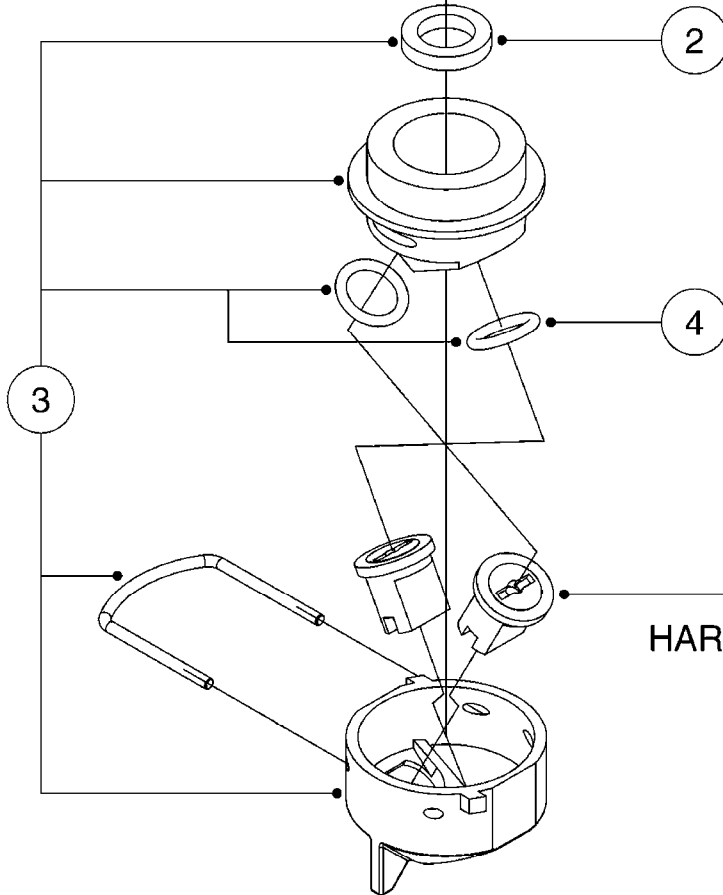

REFER TO
HARDI® NOZZLE CATALOG

D625