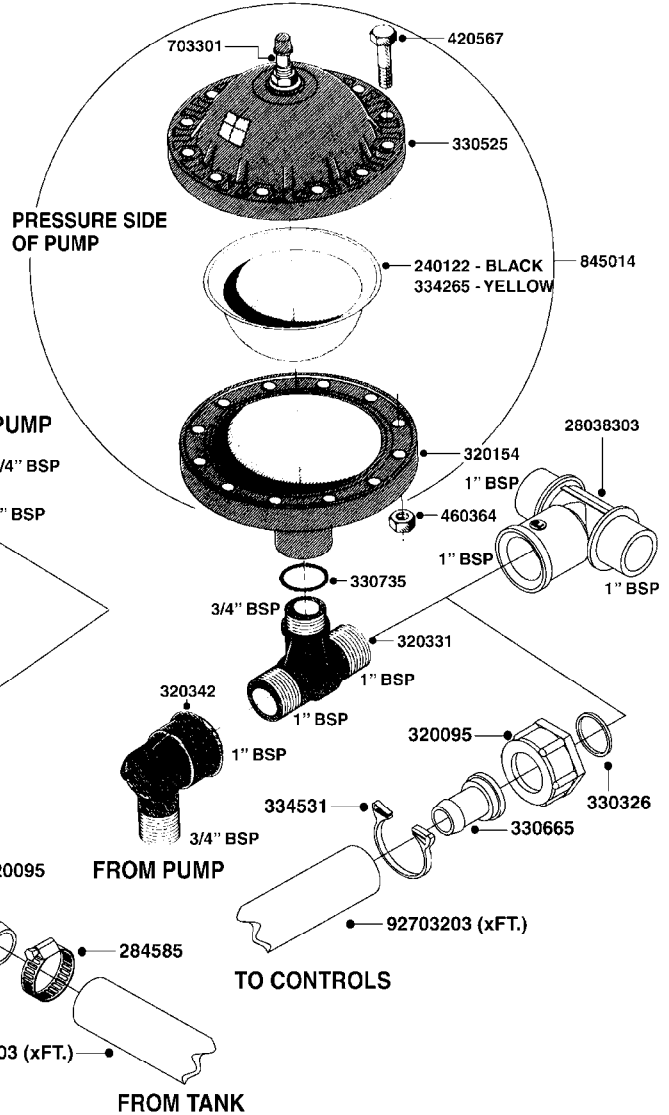

**#725970
COMPLETE DAMPER KIT
(SUCTION & PRESSURE)**