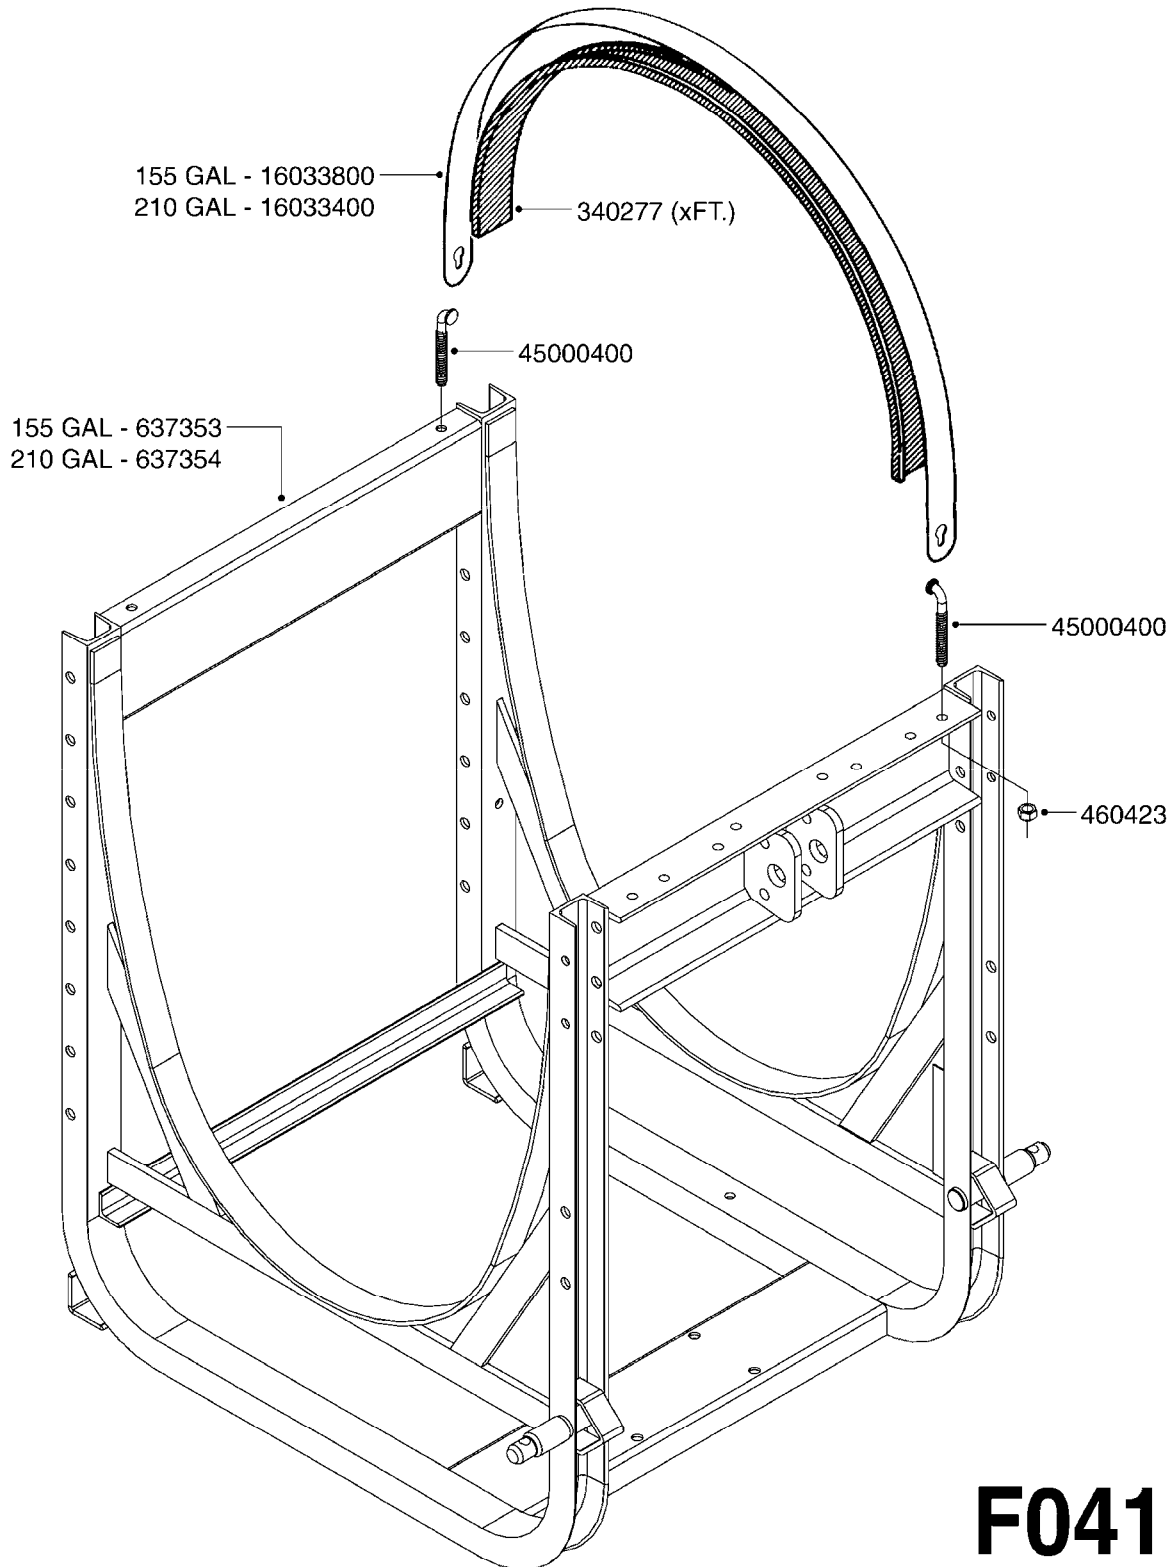

FOR CONNECTING HOSE
FITTINGS, SEE SECTION H

TANK - NL 155 (POST 92)
E070-HIN, 01:01:01

Page 1

Date 18.03.2013 14:05

parts-n°	order qty	description
145995	1	FITT.DK S-53 FORK
163936	1	WASHER D15/D6.2X1
190035	1	CHAIN 365MM
241006	1	O-RING D79,2X5,7 NITRIL
241017	1	O-RING D74,5X3 NITRIL
241441	1	O-RING D29.3X3
242109	1	O-RING D32.2x3.0 (USE 242354)
280943	1	CLAMP HOSE GEAR 40-60
281606	1	S-HOOK GALVANIZED
320084	1	FITT.DK NUT 1/2" BSP
320795	1	FITT.DK NUT 1-1/2" BSP JAMB
321311	1	FILTER BODY S 80 X 4
321322	1	SCREW CAP F. S80 X 4
321333	1	FITT.DK BULK 1-1/2" X 1"F BSP
321344	1	DRAIN SCREW 1" BSP RED
322097	1	THREADED RING F. LID
322103	1	FITT.DK S-53 BULKHEAD
322107	1	FITT.DK S-53 BULKHEAD NUT
322110	1	FITT.DK S-53 ELB. 1/2" BSP
330687	1	FITT.DK HB 1/2" F. 1/2" NUT
332581	1	GASKET F. 1-1/2" BSP CAPNUT.
332603	1	CAP F. SUCTION TUBE
332894	1	RETAIN.RING FOR SUCTION FILTER
334260	1	GASKET F. S-53 BULKHEAD
411022	1	SCREW M.6X30 STAINLESS PHILLIP
440392	1	SCREW NO.14 1"
461097	1	NUT M6 STAINLESS SAFETY
480487	1	PIN M5X60 SLOTTED GALV
614588	1	SEAL F. LID
614602	1	FILTER BASKET
615575	1	FILTER F.TOP SUCT.30 MESH GRN.
615576	1	FILTER F.TOP SUCT.50 MESH BLUE
725914	1	TANK ASSY.COMPOSITE NK 155 '92
726003	1	LID F. TANK
728363	1	SUCTION TUBE ASSY.L=72"
833770	1	TOP SUCTION KIT 300/500
976183	1	DECAL COMPANY 185 X 300