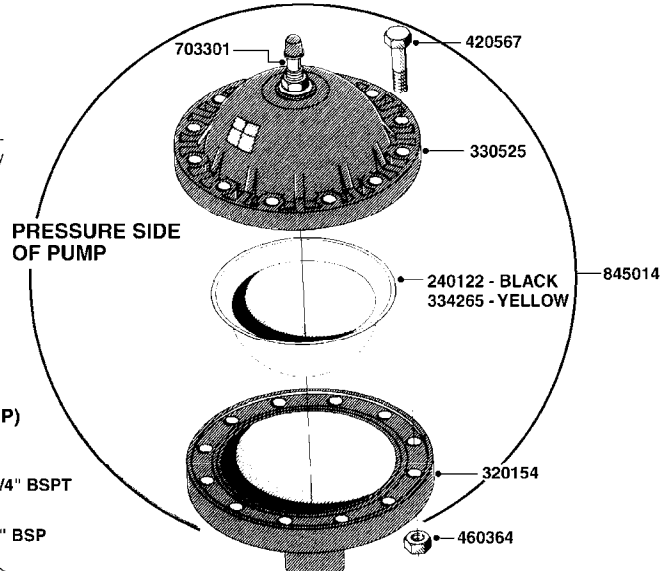

#821630 1203 PUMP (REPLACES 1202 PUMP)
#726854 COMPLETE DAMPER KIT (SUCTION & PRESSURE)

COMPLETE ASSEMBLIES
WHOLEGOODS ITEMS

A170