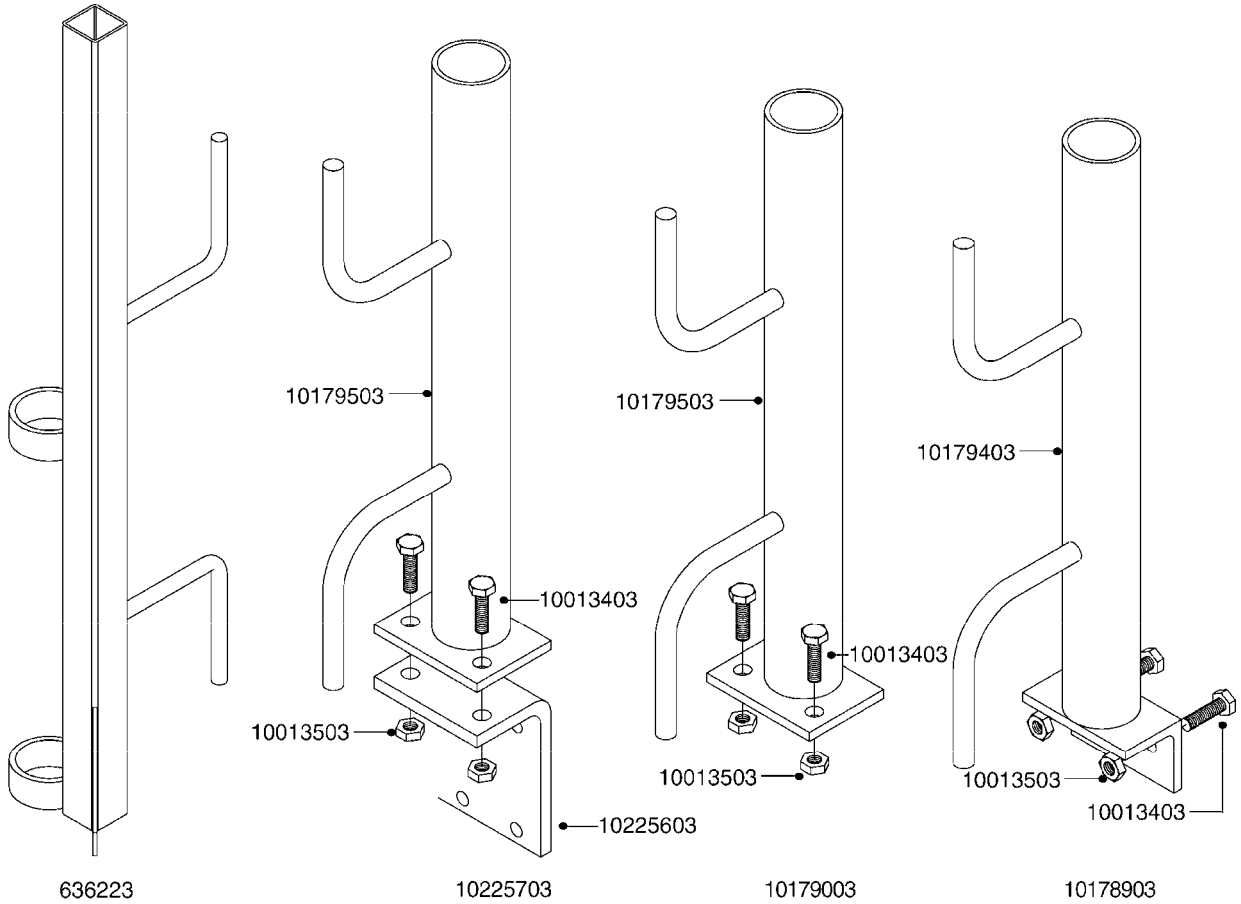

HOSE WRAPS
G510-HIN, 19:05:11

Page 1
Date 18.03.2013 14:05

parts-n°	order qty	description
241965	1	O-RING 12.1 X 1.6
242007	1	O-RING D9.1X1.6
281551	1	BALL VALVE 1/2"
320084	1	FITT.DK NUT 1/2" BSP
330212	1	O-RING D19/D14X2.4 F.1/2"NUT
330326	1	O-RING D30/D24X2 F.1"NUT
330687	1	FITT.DK HB 1/2" F. 1/2" NUT
334190	1	FITT.DK HB 1/2' F. PISTOL 60S
334531	1	CLAMP HOSE PLASTIC 3/4"
636223	1	POST 12 VOLT TR30
712471	1	AGITATION VALVE ASSY. ON/OFF
843196	1	HANDGUN KIT TYPE 60 SHORT
843197	1	HANDGUN KIT TYPE 60 LONG
10013403	1	BOLT HEX 3/8-16X1 1/4 HCS Z5
10013503	1	NUT HEX NC 3/8"
10178903	1	WRAP HOSE SIDE MOUNT PLATE
10179003	1	WRAP HOSE BOTTOM PLATE MOUNT
10179403	1	WRAP WELDMENT FOR HI101789
10179503	1	WRAP WELDMENT FOR HI101790
10225603	1	BKT.FOR HOSE WRAP MOUNT NL NK
10225703	1	WRAP HOSE BDL.BOTTOM PLATE
92702103	1	HOSE R X1/2" X300PSI WP X0012"