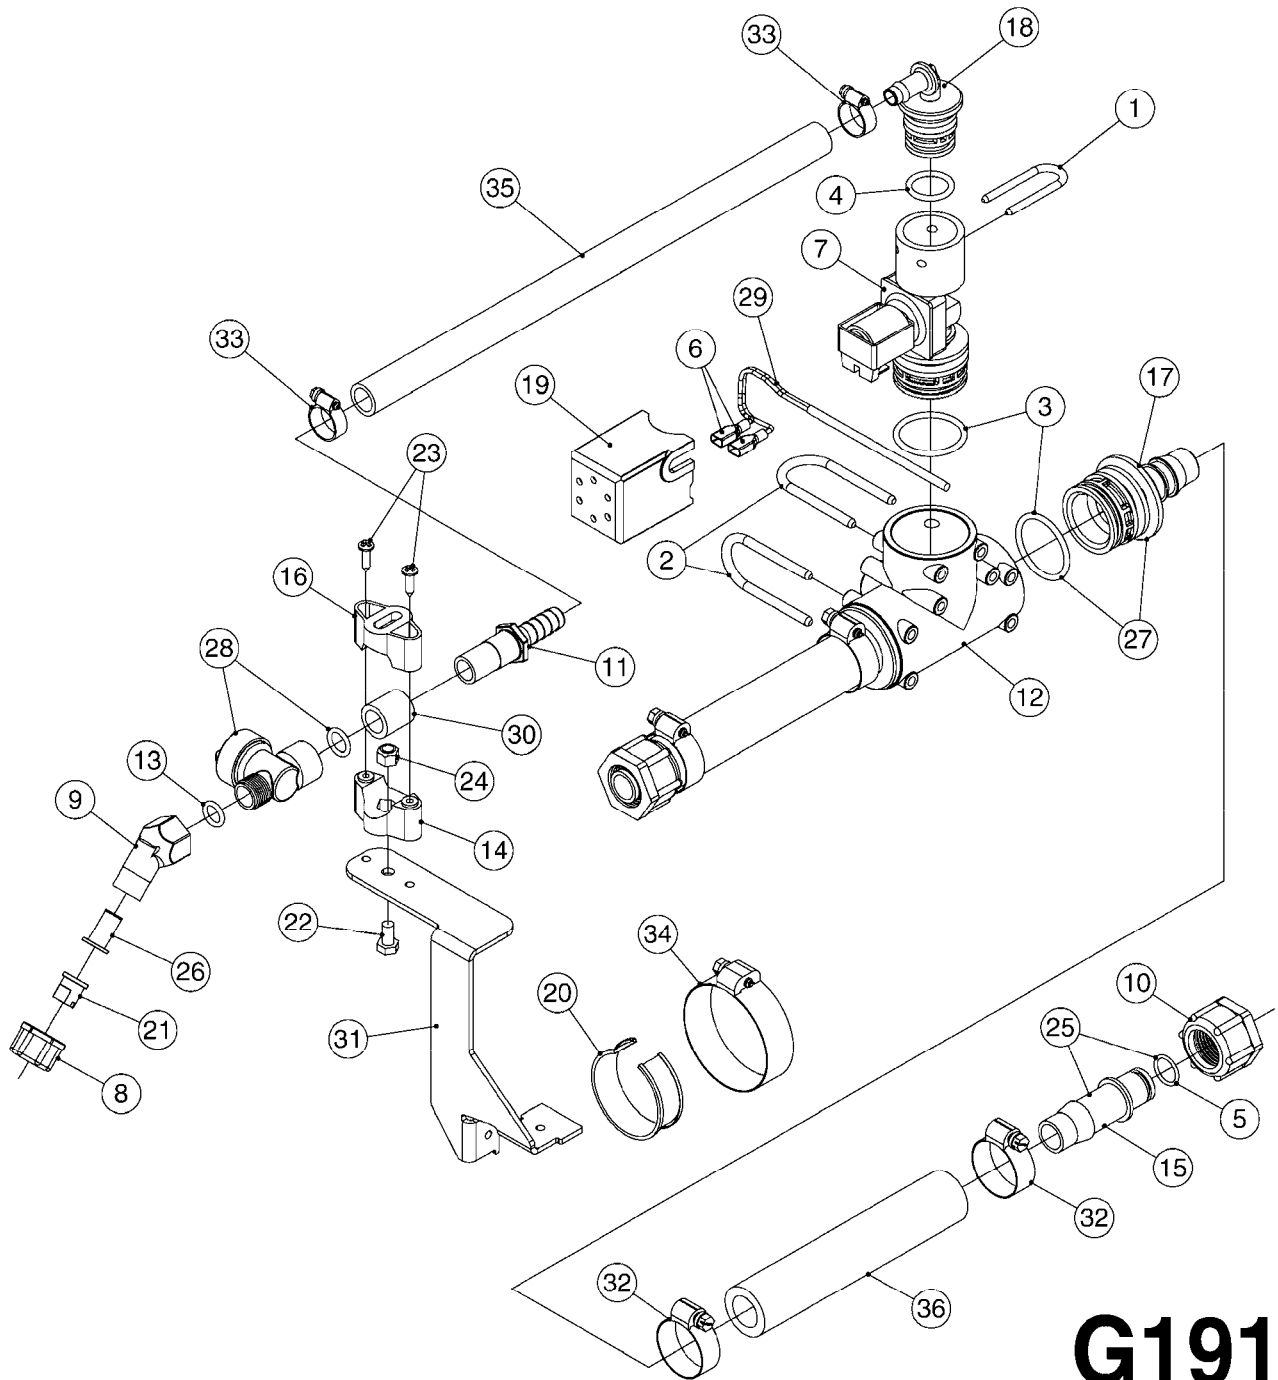

G191

ELECTRIC END NOZZLE KIT '09
G191-HIN, 21:05:12

Page 1

Date 18.03.2013 14:05

Pos.	parts-n°	order qty	description
1	145994	1	FITT.DK S-40 FORK
2	145995	1	FITT.DK S-53 FORK
3	242354	1	O-RING D32.2X3.0 VITON F.S-53
4	242355	1	O-RING D19.2X3.0 VITON F.S-40
5	242594	1	O-RING D14 X 1.78 SCH.70-EPDM
6	261539	1	SPADE F.ELEC CONNEX BLUE INSUL
7	262104	1	VALVE, SOLENOID, S53/S40
8	320187	1	FITT.DK CAP 3/8" BSP BLACK
9	320191	1	FITT.DK ELB 3/8' BSP 45 DEGREE
10	320283	1	FITT.DK NUT 3/4"BSP
11	320891	1	FITT.DK HB 3/8'- 3/8' BSP
12	322352	1	FITT.DK S-53 TEE
13	330013	1	O-RING D15/D10X2.5 F.3/8"NUT
14	333012	1	NOZZLE HOLD. UPPER PART
15	334044	1	FITT.DK HB 3/4' F. 3/4' CAP
16	334220	1	NOZZLE BODY SING.SN.FT.UPPER
17	334229	1	FITT.DK S-53 STR.3/4"
18	334237	1	FITT.DK S-40 ELB.3/8'
19	334965	1	COVER FOR S53 SOLENOID VALVE
20	341291	1	RUBBER HOSE CLAMP COVER 130MM
21	370392	1	NOZZLE END FAN 1850-G 300
22	410546	1	BOLT HEX 8.8 DEL M6X12 FT
23	440665	1	SCREW M4.2X16 STAINLESS
24	460261	1	NUT HEX M6X1 LOCK
25	724621	1	FITT.DK HB 3/4"ASSY F.3/4" NUT
26	725042	1	SCREEN 80 MESH W.GASKET, RED
27	726558	1	FITT.DK S53 STR. 3/4" W. ORING
28	729610	1	NOZZLE ASSY. 3/8 THREAD
29	983087	1	ELEC. CABLE 2 WIRE X 0.75MM
30	10631003	1	HOSE R X CLEAR BRAID.X 1/2 12"
31	16110803	1	NOZZLE BRACKET VAR SPACINGS
32	28029903	1	CLAMP HOSE GEAR P3/4"-S1" 6712
33	28044903	1	CLAMP HOSE GEAR P3/8" 6706
34	28047003	1	CLAMP HOSE GEAR 30 X 50 6732
35	92701703	1	HOSE R X3/8" X300PSI WP X0012"
36	92703203	1	HOSE R X3/4" X300PSI WP X0012"