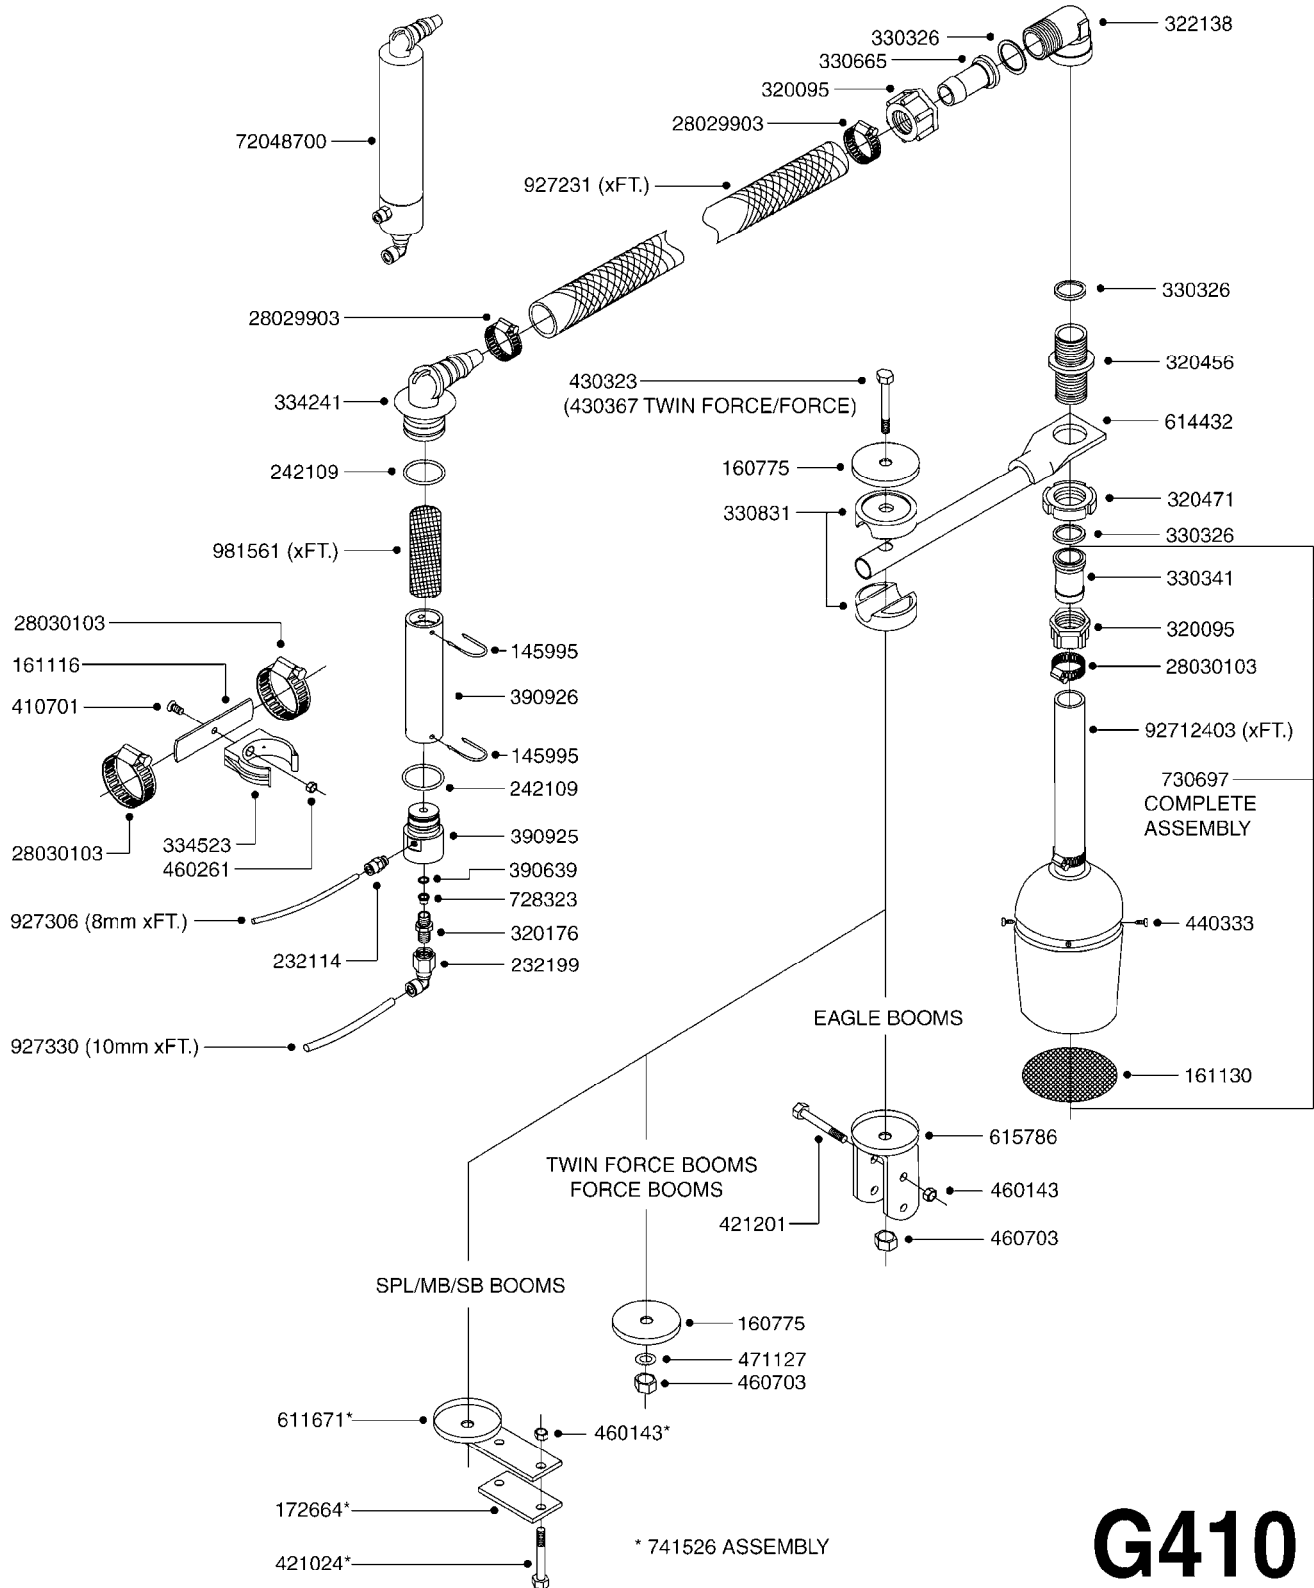

G342

*Ø8mm 927306 (xFT.)
*Ø10mm 927330 (xFT.)

70019403 - COMPLETE ASSEMBLY

FOAM MARKER COMPRESSOR 2007
G342-HIN, 17:12:07

Page 1
Date 18.03.2013 14:05

parts-n°	order qty	description
147011	1	HEX NIPPLE 3/8'X1/4'BSP BRASS
161326	1	MOUNT BKT. F. FOAM COMP.BOX 98
168847	1	ENCLOSURE LOWER F.MARKER
168848	1	COVER F. FOAM MARKER
232111	1	QUICK COUPLER 6MM X 1/8 EXT.
232112	1	QUICK COUPLER 6MM 1/8 INT.
232113	1	QUICK COUPLER 6MM T-PIECE
232114	1	COUPLER 1/8" THREADX8MM HOSE
232143	1	REDUCER 1/4'INT-1/8'EXT
232144	1	QUICK COUPLER 10MM X 1/4 EXT
232152	1	QUICK COUPLER 8MMX1/8 EXT.LONG
241371	1	DIAPHRAGM F.NO-DRIP,VULC
242242	1	O-RING F.AIR HOSE FITTING
242258	1	TRIM 3X10 SELF ADHESIVE 0012"
261562	1	RUBBER DAMPER 2XM6X25
283697	1	TIESTRAP 200MM
320445	1	FITT.DK HN 1/4"X3/8" BSP
321462	1	CAP F.NO-DRIP ASSY.
322261	1	HOUSING F.SAFETY VALVE 3/8"
440650	1	SCREW 3.5x13 STAINLESS
460261	1	NUT HEX M6X1 LOCK
718911	1	VALVE (SAFETY) F.MARKER
729645	1	NON-DRIP SPRING ASSY.GREEN 10
927264	1	HOSE R X PE D6/D4 X 0012"
927306	1	HOSE R X PE D8/D6 X 0012"BLACK
927330	1	HOSE R X PE D10/D8 X 012"BLACK
26001403	1	HC FOAM MARKR CONSOLE VS3.0.00
26001503	1	HC FOAM MARKER CONSOLE MT.KIT
26001803	1	POWER CABLE
26001903	1	15' 7-PIN EXTENSION CABLE
26004103	1	FOAM MARKER CNTRL MOD CABL STD
26008703	1	FOAM MARKER CONTROL SCII
26010403	1	TOGGLE SWITCH MICRO-TRAK F.M.
26011103	1	FOAMER POWER/CONTROL CABLE 39P
26023400	1	COMPRESSOR F.FOAM MARKER CM40
26023700	1	SOLENOID VAL 12V 1/8' FLO '07
28025503	1	PLUG F.DRILLED HOLE 1/2"
28025603	1	PLUG F.DRILLED HOLE 3/4"
39122000	1	DISTR.HOUSING F.FOAM MARKER'07
70019403	1	FOAM MARKER COMPRESSOR KIT STD