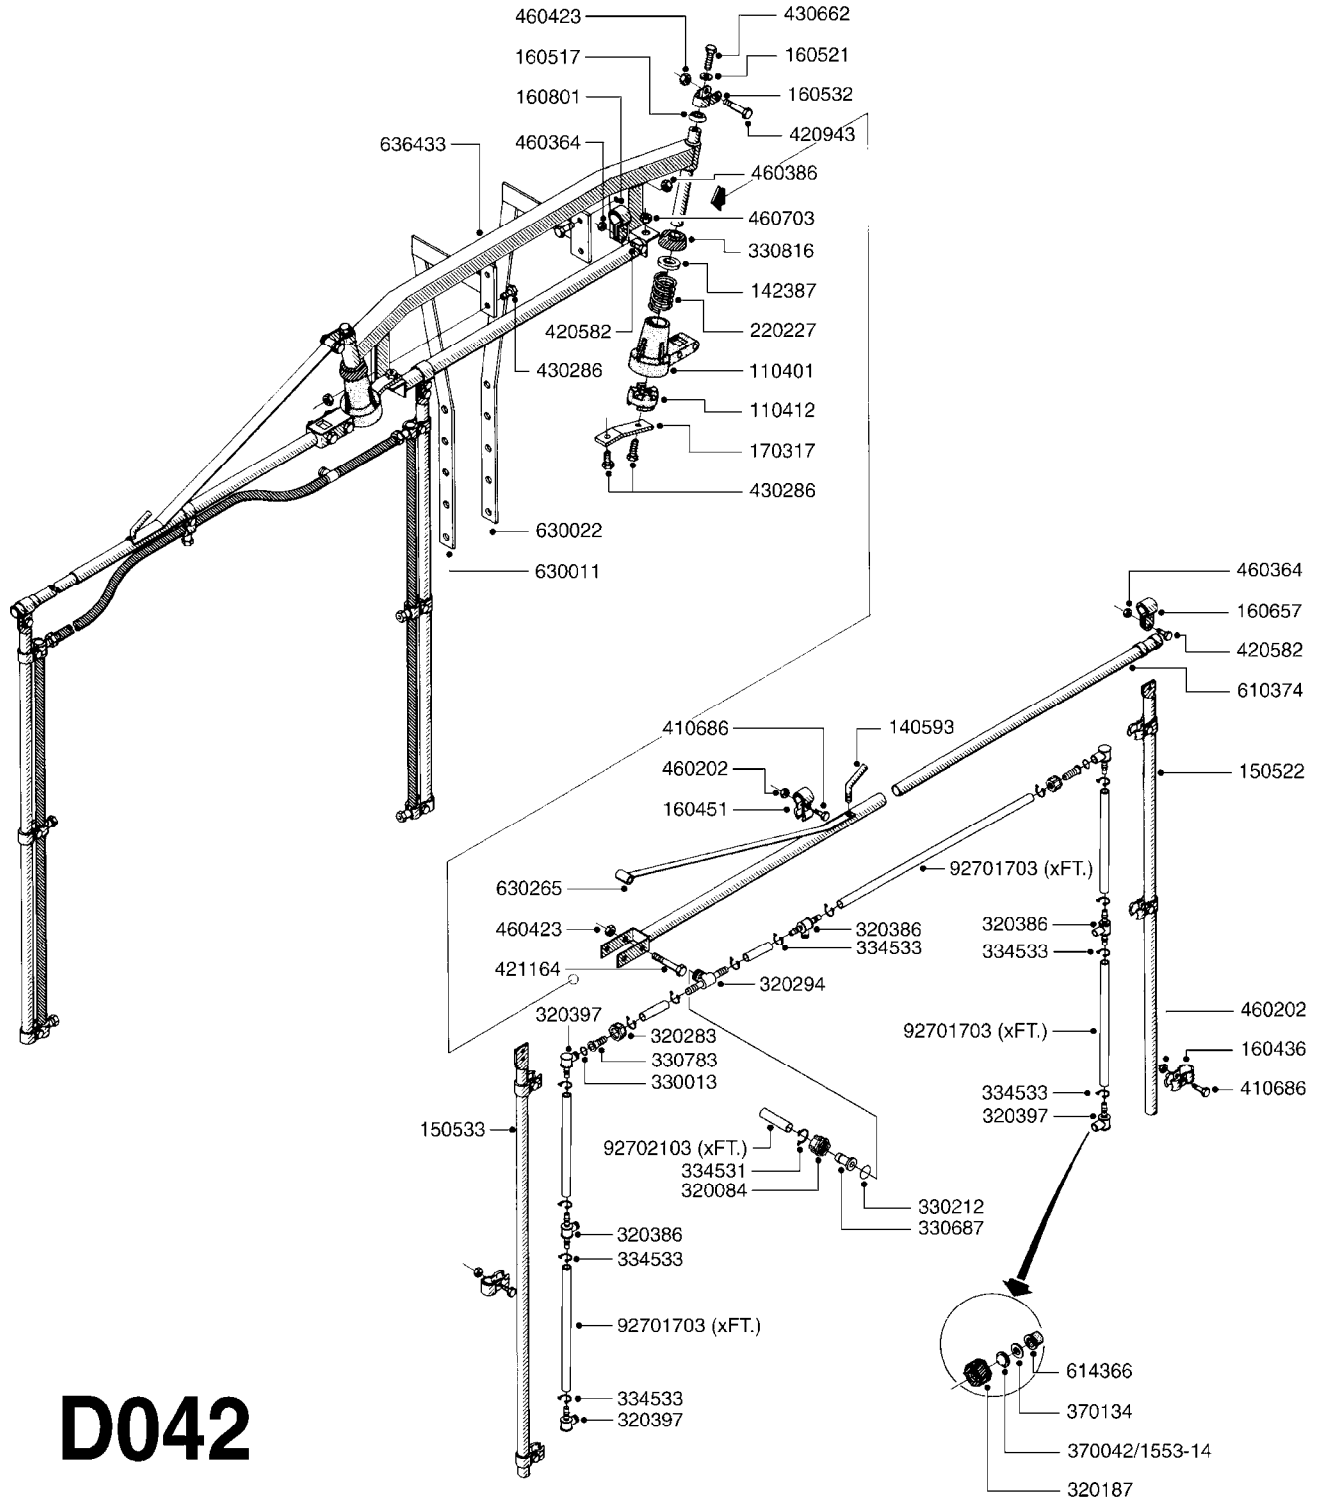

BOOM - V-II
D042-HIN, 21:11:09

Page 0
Date 18.03.2013 14:05

BOOM - V-II
D042-HIN, 21:11:09

Page 1

Date 18.03.2013 14:05

parts-n°	order qty	description
110401	1	SPRING HOUSING STD BOOM
110412	1	CLUTCH STANDARD BOOM
140593	1	THUMB SCREW
142387	1	WASHER D40D23X5
150522	1	DROP TUBE WINE II
150533	1	DROP TUBE WINE II
160436	1	PIPE BRANCH HOLDER D22,2
160451	1	PIPE BRANCH HOLDER D25,4
160517	1	SPACER COLLAR, STANDARD BOM
160521	1	WASHER D30.5/D13X2
160532	1	CLAMP SWIVEL F. BOOM 14'H.D.
160657	1	CLIP FITTING FOT D22,2
160801	1	CLIP FITTINGS 31.7
170317	1	CROSSBAR FOR BOOM WINE II
220227	1	SPRING FOR PIVOT
320084	1	FITT.DK NUT 1/2" BSP
320187	1	FITT.DK CAP 3/8" BSP BLACK
320283	1	FITT.DK NUT 3/4"BSP
320294	1	FITT.DK TEE 3/8X3/8HB X1/2"BSP
320386	1	FITT.DK TEE 3/8X3/8HB X3/8"BSP
320397	1	FITT.DK ELB 3/8"HB X 3/8" BSP
330013	1	O-RING D15/D10X2.5 F.3/8"NUT
330212	1	O-RING D19/D14X2.4 F.1/2"NUT
330687	1	FITT.DK HB 1/2" F. 1/2" NUT
330783	1	FITT.DK HB 3/8"F.3/8" NUT
330816	1	DUST COVER PLASTIC/STD.BOOM
334531	1	CLAMP HOSE PLASTIC 3/4"
334533	1	CLAMP HOSE PLASTIC 3/8"
370042	1	NOZZLE CONE JET 1553-14
370134	1	NOZZLE SWIRL 1554-GREY
410686	1	BOLT HEX 8.8 DEL M6X30
420582	1	BOLT HEX 8.8 DEL M8X20 FT
420943	1	BOLT HEX 8.8 DEL M10X50
421164	1	BOLT HEX 8.8 DEL M10X70
430286	1	BOLT HEX 8.8 DEL M12X30 FT
430662	1	BOLT HEX 8.8 DEL M12X20 FT
460202	1	NUT HEX M6
460364	1	NUT HEX M8 GALV.
460386	1	NUT HEX M12X1.75
460423	1	NUT HEX M10X1.5 LOCK
460703	1	NUT HEX M12X1.75 LOCK
610374	1	BOOM WING OUT.SECTION (WINE11)
614366	1	FILTER 50 MESH F.NOZZLE
630011	1	BÆREARM F.VIN II VENST
630022	1	BÆREARM F.VIN II HØJRE
630265	1	BOOM WING 14' BOOM
636433	1	CENTER SECTION 14' BOOM D27.0
92701703	1	HOSE R X3/8" X300PSI WP X0012"
92702103	1	HOSE R X1/2" X300PSI WP X0012"