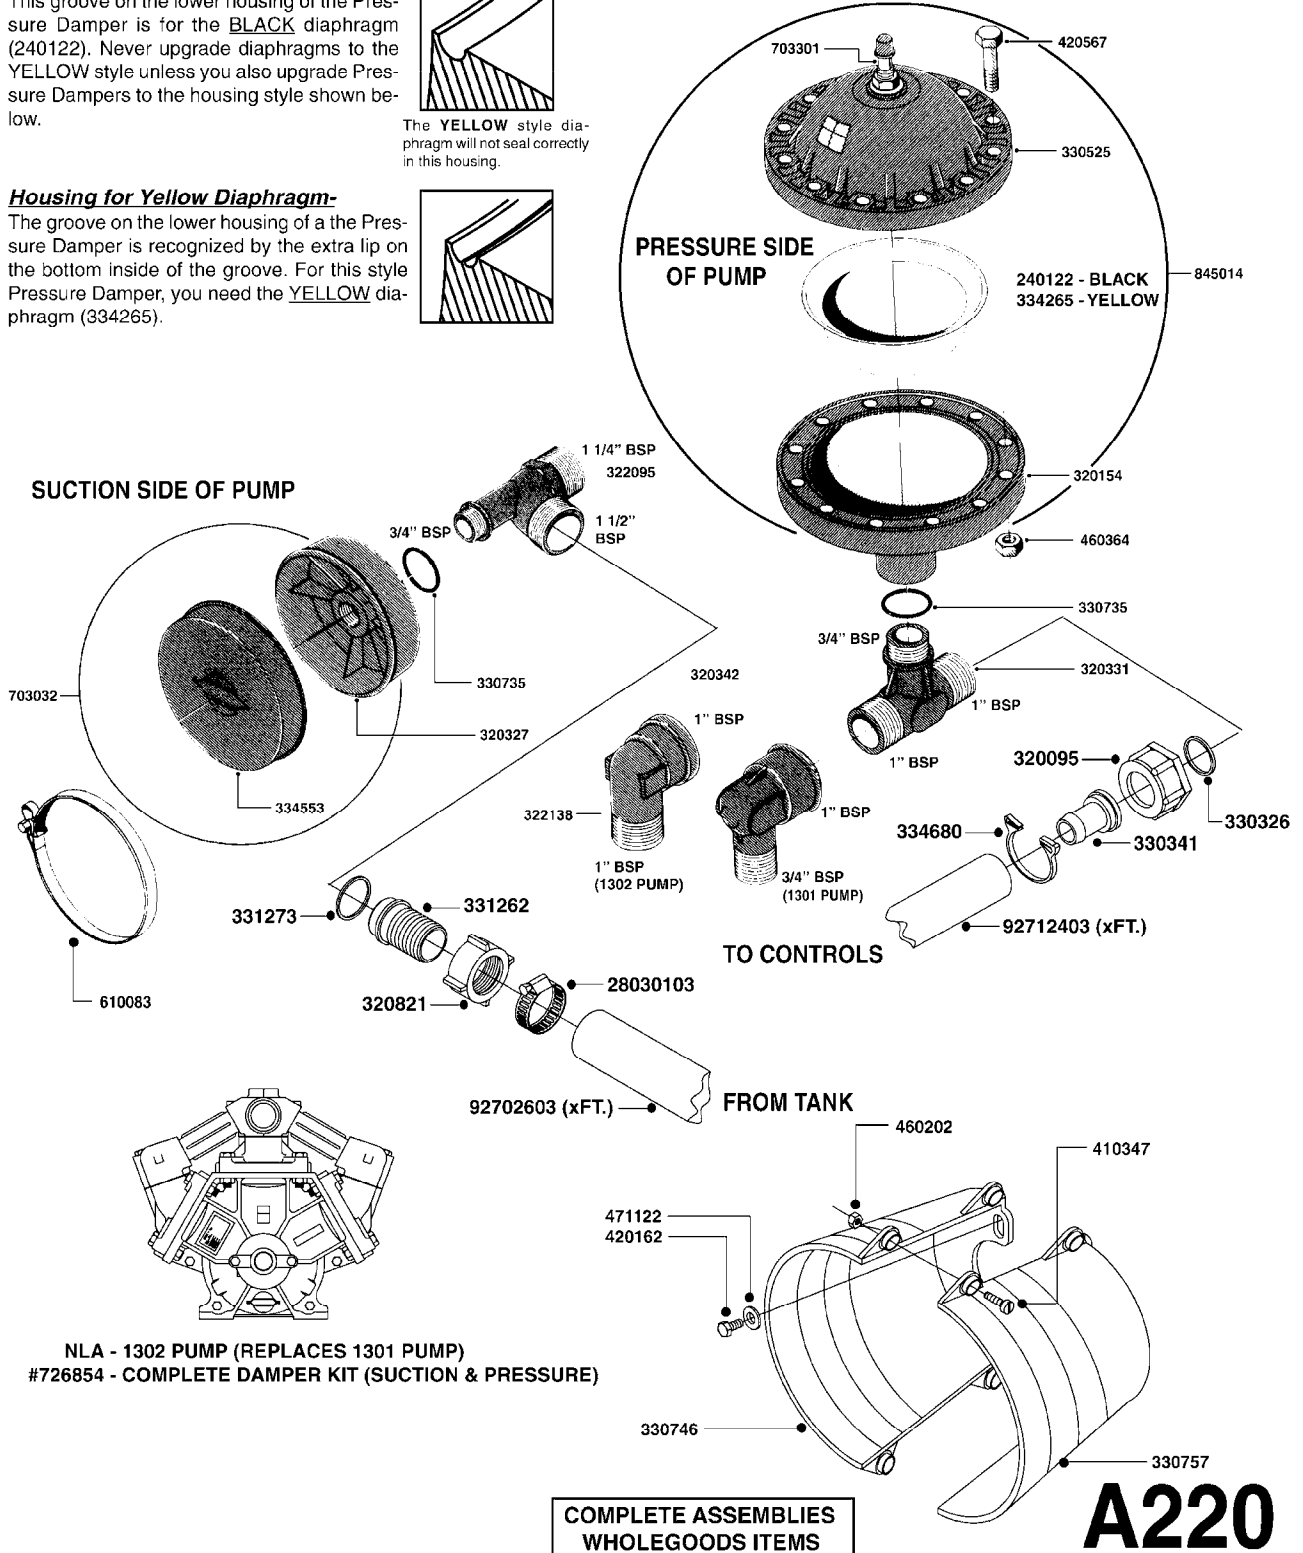

Housing for Yellow Diaphragm-

The groove on the lower housing of a the Pressure Damper is recognized by the extra lip on the bottom inside of the groove. For this style Pressure Damper, you need the YELLOW diaphragm (334265).