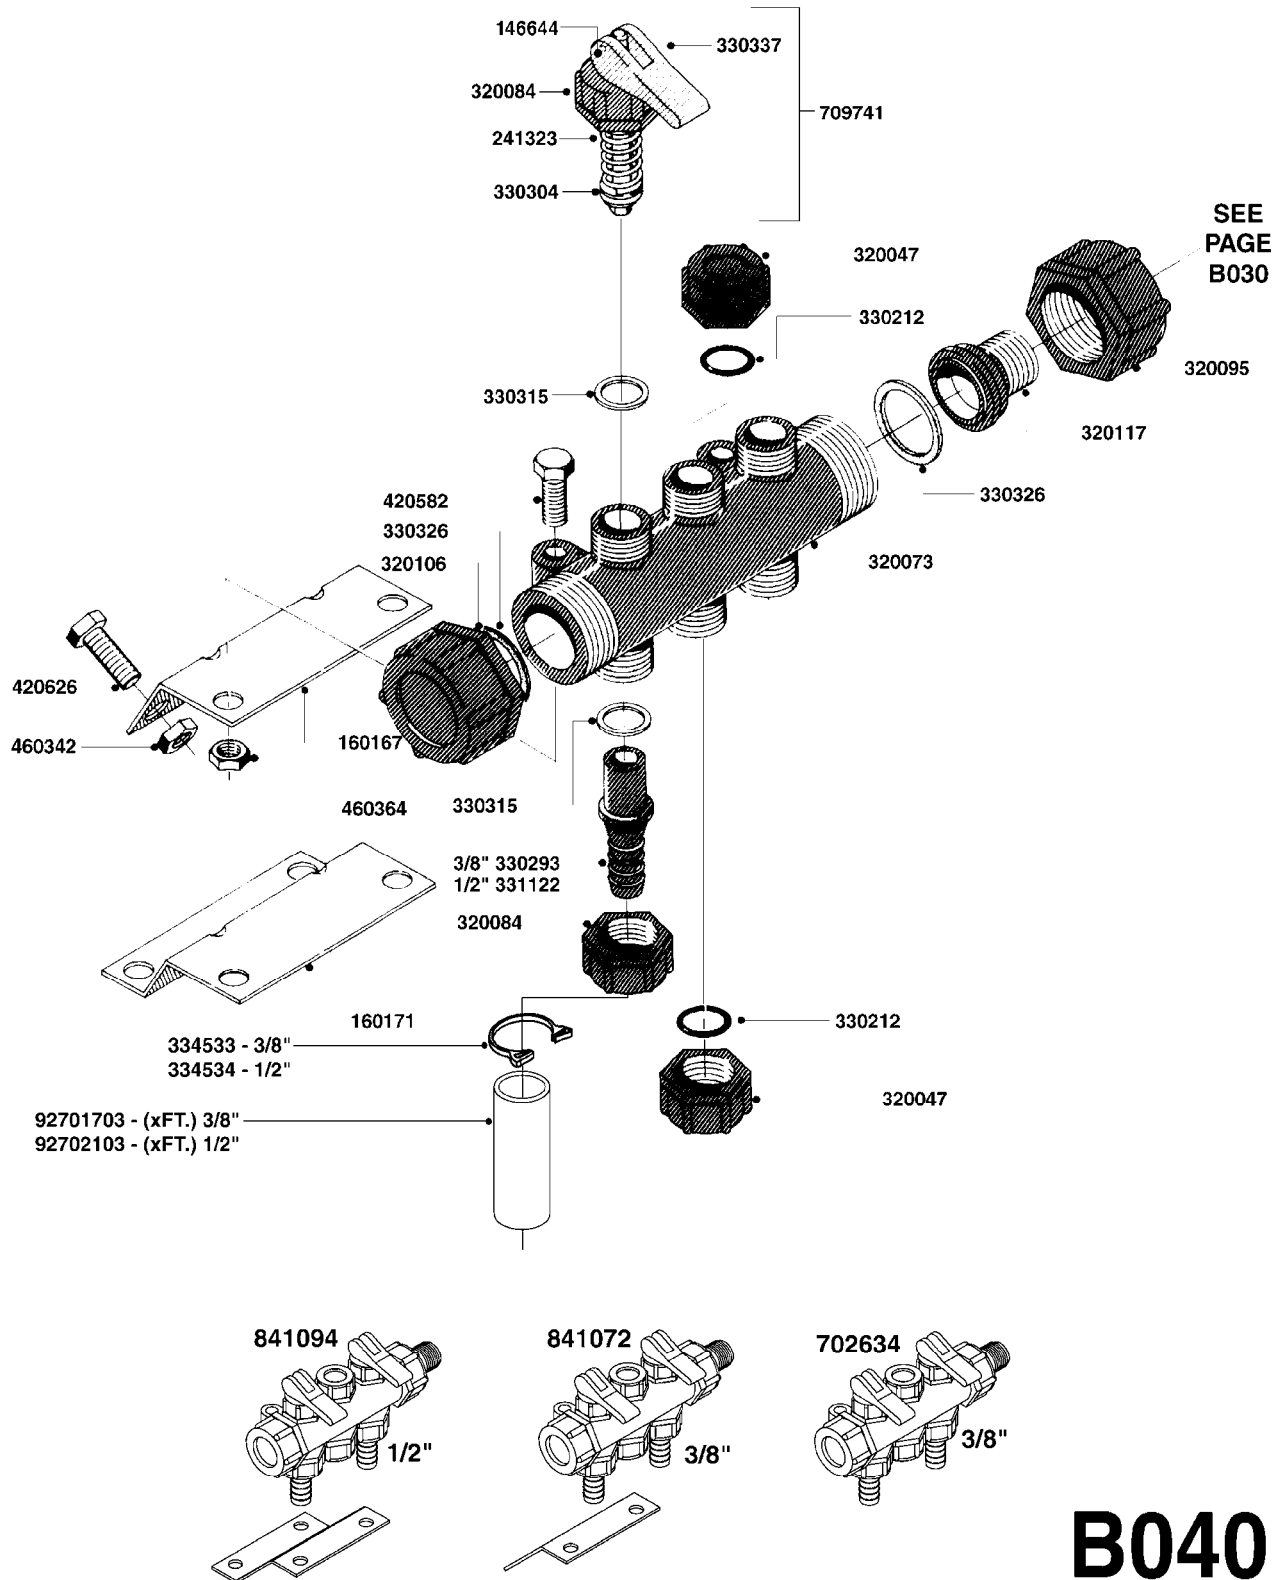

841758 - COMPLETE ASSEMBLY
(LESS GAUGE)

COMPLETE ASSEMBLIES
WHOLEGOODS ITEMS

B030

CONTROL-ET MANUAL-ES 30/50/80
B030-HIN, 19:05:11

Page 1

Date 18.03.2013 14:05

parts-n°	order qty	description
146644	1	PIN D3X19 STAINLESS
240063	1	O-RING D14,1/9,3 X 2,4
241323	1	O-RING D5.3X2.4 NITRIL
320073	1	DISTRIBUTOR HOUSING 1/2"
320084	1	FITT.DK NUT 1/2" BSP
320095	1	FITT.DK NUT 1" BSP
320117	1	FITT.DK CONN.1/2"BSP F. 1" CAP
321694	1	UNION NUT
330212	1	O-RING D19/D14X2.4 F.1/2"NUT
330293	1	VALVE SEAT WITH 3/8" HOSE TAIL
330304	1	VALVE CONE D14
330315	1	O-RING D18.4/D13X.6
330326	1	O-RING D30/D24X2 F.1"NUT
330337	1	HANDLE F. FLIP VALVE
330676	1	FITT.DK HB 3/8" F. 1/2" NUT
330687	1	FITT.DK HB 1/2" F. 1/2" NUT
331111	1	VALVE SEAT FOR 1/2" DISTRIBUT.
331122	1	VALVE SEAT WITH 1/2" HOSE TAIL
334533	1	CLAMP HOSE PLASTIC 3/8"
334534	1	CLAMP HOSE PLASTIC 1/2"
390282	1	STOPPER ATV 1/4"
390283	1	CONE FOR PRES CONTR ATV
421046	1	BOLT HEX 8.8 DEL M8X25 FT
440167	1	SCREW NO.8 1/4"
440663	1	SCREW 3/8" NR4 STAINLESS
460143	1	NUT HEX M8 LOCK
709741	1	VALVE ASSY. 1/2" FLIP LEVER
841758	1	ET CONTROL COMPLETE
28026203	1	GAUGE 200PSI/BR,2.5"1/4BSP-BTM
92701703	1	HOSE R X3/8" X300PSI WP X0012"
92702103	1	HOSE R X1/2" X300PSI WP X0012"