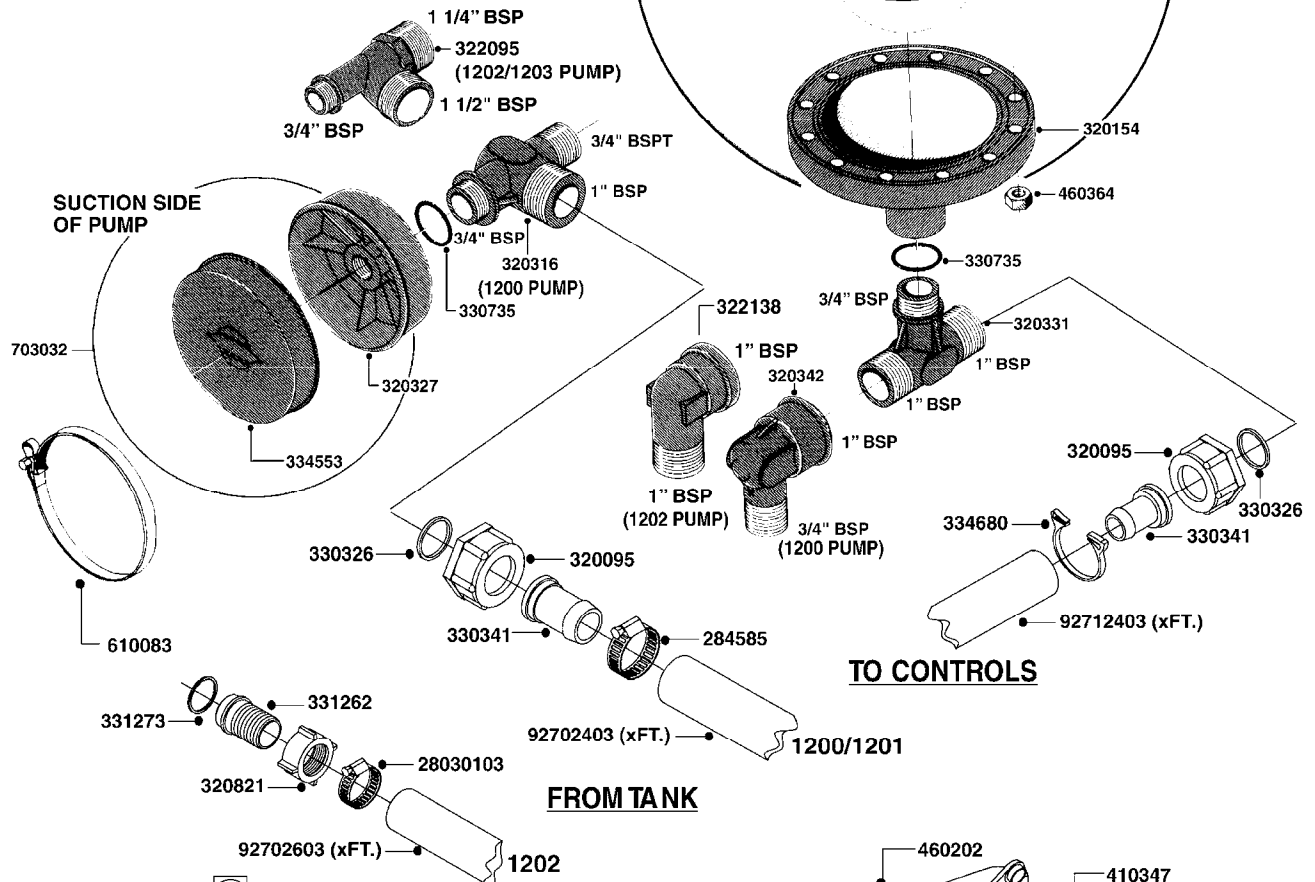

#821630 1203 PUMP (REPLACES 1202 PUMP)
#726854 COMPLETE DAMPER KIT (SUCTION & PRESSURE)

COMPLETE ASSEMBLIES
WHOLEGOODS ITEMS

A170