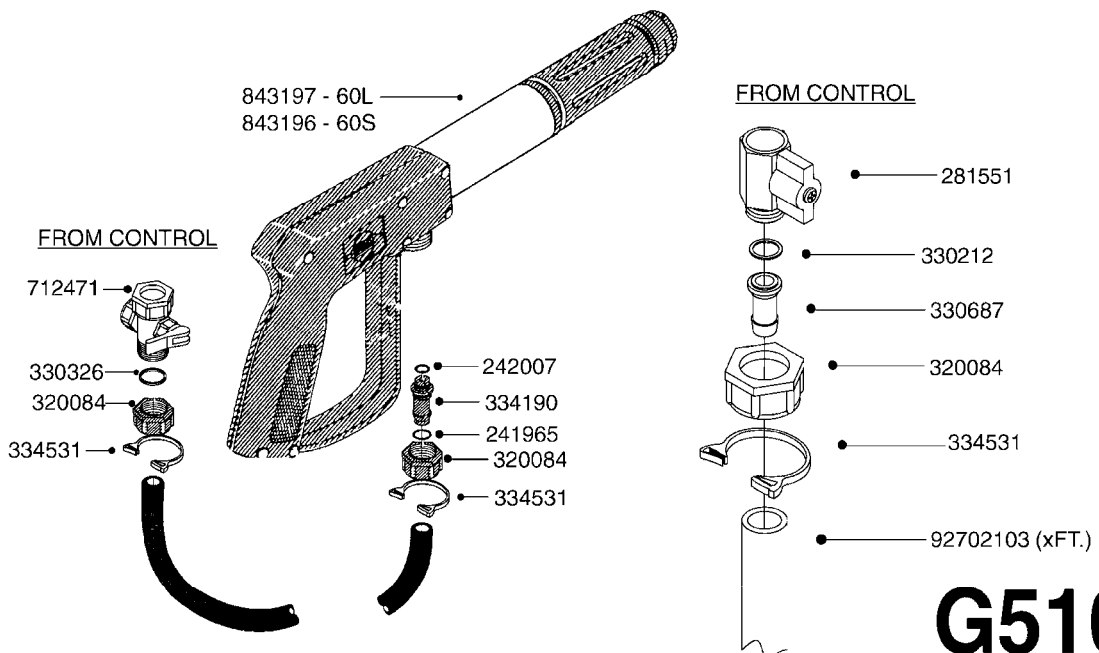

HOSE WRAPS
G510-HIN, 19:05:11

Page 1
Date 18.03.2013 14:05

parts-n°	order qty	description
241965	1	O-RING 12.1 X 1.6
242007	1	O-RING D9.1X1.6
281551	1	BALL VALVE 1/2"
320084	1	FITT.DK NUT 1/2" BSP
330212	1	O-RING D19/D14X2.4 F.1/2"NUT
330326	1	O-RING D30/D24X2 F.1"NUT
330687	1	FITT.DK HB 1/2" F. 1/2" NUT
334190	1	FITT.DK HB 1/2' F. PISTOL 60S
334531	1	CLAMP HOSE PLASTIC 3/4"
636223	1	POST 12 VOLT TR30
712471	1	AGITATION VALVE ASSY. ON/OFF
843196	1	HANDGUN KIT TYPE 60 SHORT
843197	1	HANDGUN KIT TYPE 60 LONG
10013403	1	BOLT HEX 3/8-16X1 1/4 HCS Z5
10013503	1	NUT HEX NC 3/8"
10178903	1	WRAP HOSE SIDE MOUNT PLATE
10179003	1	WRAP HOSE BOTTOM PLATE MOUNT
10179403	1	WRAP WELDMENT FOR HI101789
10179503	1	WRAP WELDMENT FOR HI101790
10225603	1	BKT.FOR HOSE WRAP MOUNT NL NK
10225703	1	WRAP HOSE BDL.BOTTOM PLATE
92702103	1	HOSE R X1/2" X300PSI WP X0012"