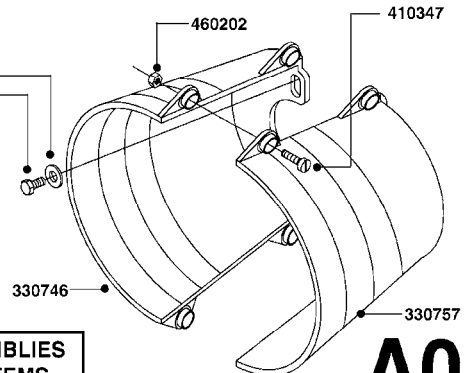

**#725970
COMPLETE DAMPER KIT
(SUCTION & PRESSURE)**

821623 - 600 WITH COUPLER
821624 - 600 W/ MOUNTING BASE
821625 - 600 GAS DRIVEN - BELT DRIVE

COMPLETE ASSEMBLIES
WHOLEGOODS ITEMS

A050

PUMP - 600 FITTINGS
A050-HIN, 16:12:08