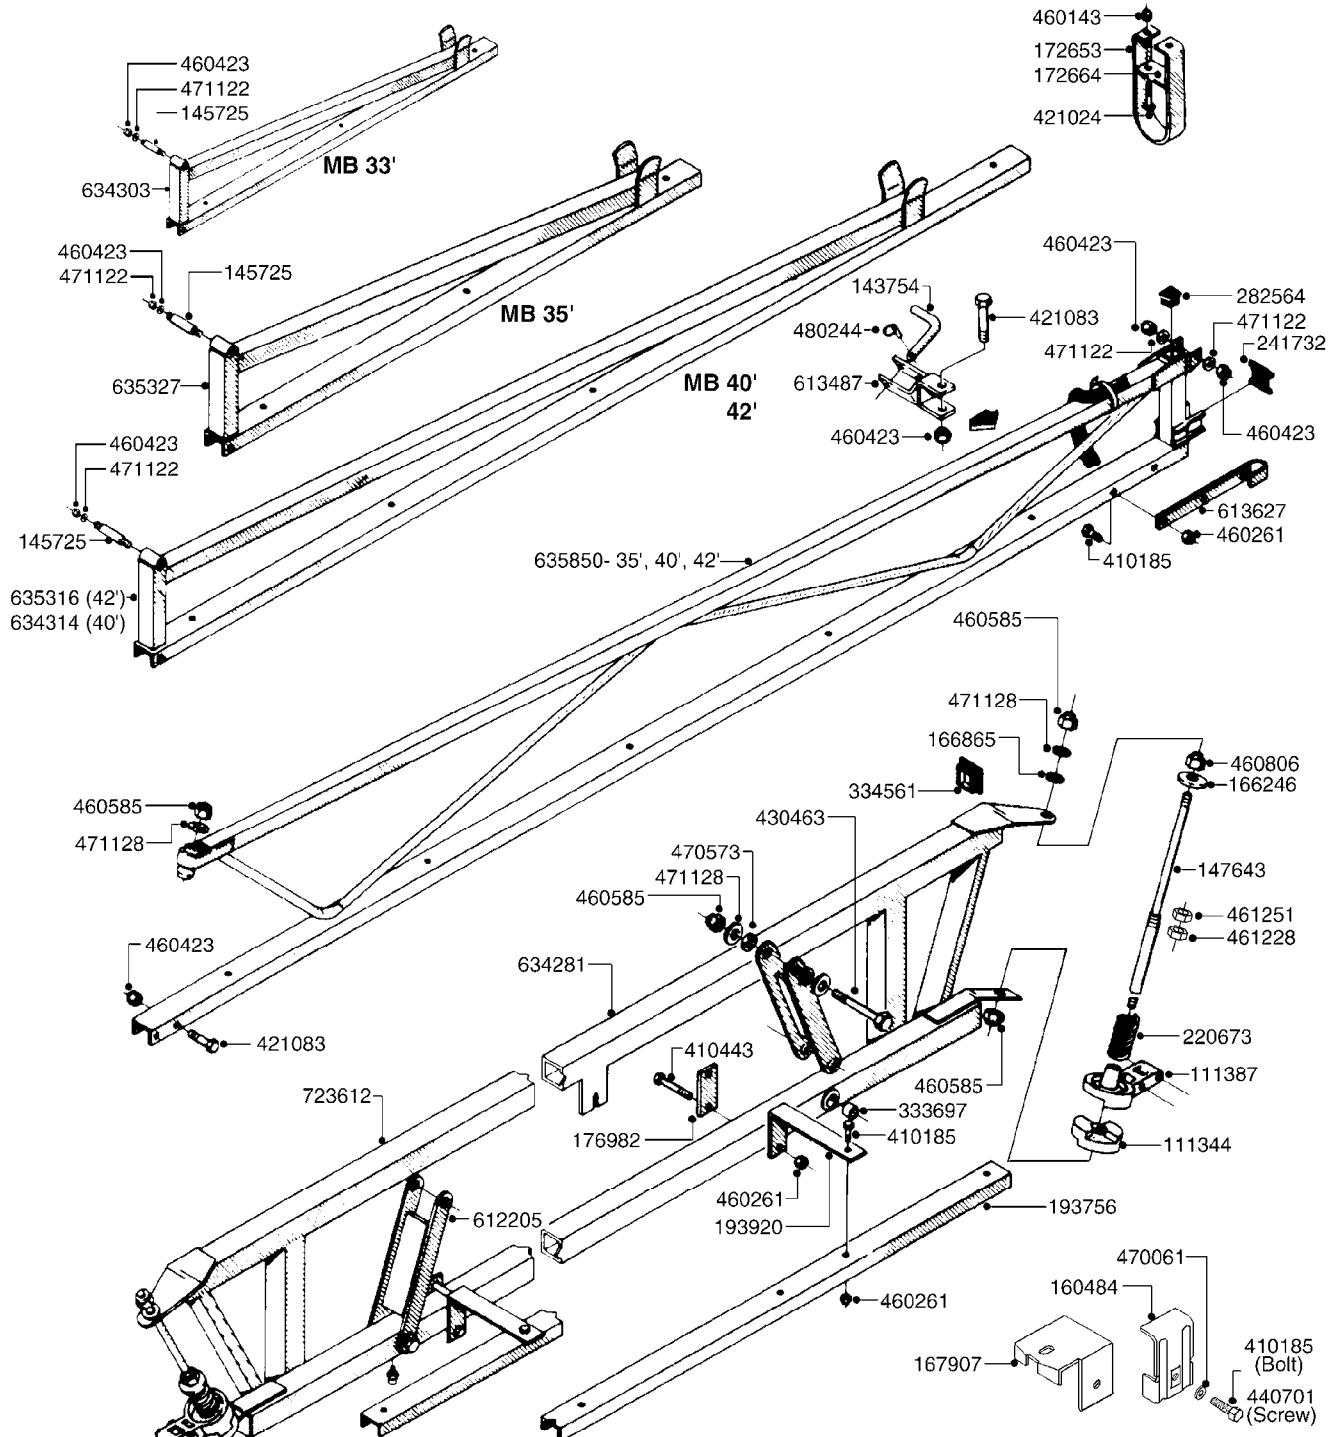

BOOM - SB 20' 26' 33'
D050-HIN, 01:01:01

Page 0
Date 18.03.2013 14:05

D050

BOOM - SB 20' 26' 33'
D050-HIN, 01:01:01

Page 1

Date 18.03.2013 14:05

parts-n°	order qty	description
111204	1	CLAW CLUTCH/LOWER D80
111215	1	CLAW CLUTCH/UPPER D80
142597	1	DISTANCE TUBE
143651	1	AXLE M20/M16 L=355 F/BREAKAWAY
143721	1	FRICITION DISC FOR BOOM D30
143754	1	PIN D10 X 56
166246	1	WASHER CUP D53 F.SPRING
166736	1	YOKE FOR SB BOOM
166865	1	WASHER D35/D25X2
193244	1	NOZZLE TRACK 6-8-10 M SB
193303	1	SUPPORTING ARM FOR SB BOOM
220673	1	SPRING F.PIVOT 100 X 51
334571	1	PLUG 40X40X2 F.SQ.TUBE
410185	1	BOLT HEX 8.8 DEL M6X16
420906	1	BOLT HEX 8.8 DEL M10X60
421083	1	BOLT HEX 8.8 DEL M10X65
430522	1	BOLT HEX 8.8 DEL M12X25 FT
460261	1	NUT HEX M6X1 LOCK
460423	1	NUT HEX M10X1.5 LOCK
460585	1	NUT HEX M16X2 LOCK
460703	1	NUT HEX M12X1.75 LOCK
460806	1	NUT HEX M20X2.5 LOCK
471122	1	WASHER D20/D10.5X2 SS
471127	1	WASHER D24/D13X2.5 STAINLESS
471128	1	WASHER D30/D17X3
480244	1	PIN SNAP D4.5
613487	1	TRANSPORT FITTINGS FOR SB BOOM
633942	1	OUTER BOOM WING 26', 28' SB
634163	1	CENTER SECTION - 20',26',33'
634185	1	BOOM WING OUTER PART 33' SB
635780	1	INNER WING SEC. 26',28',33'SB
635792	1	BOOM WING - 20',21'SB-BOOM
706311	1	SPRING WITH HAND-GRIB