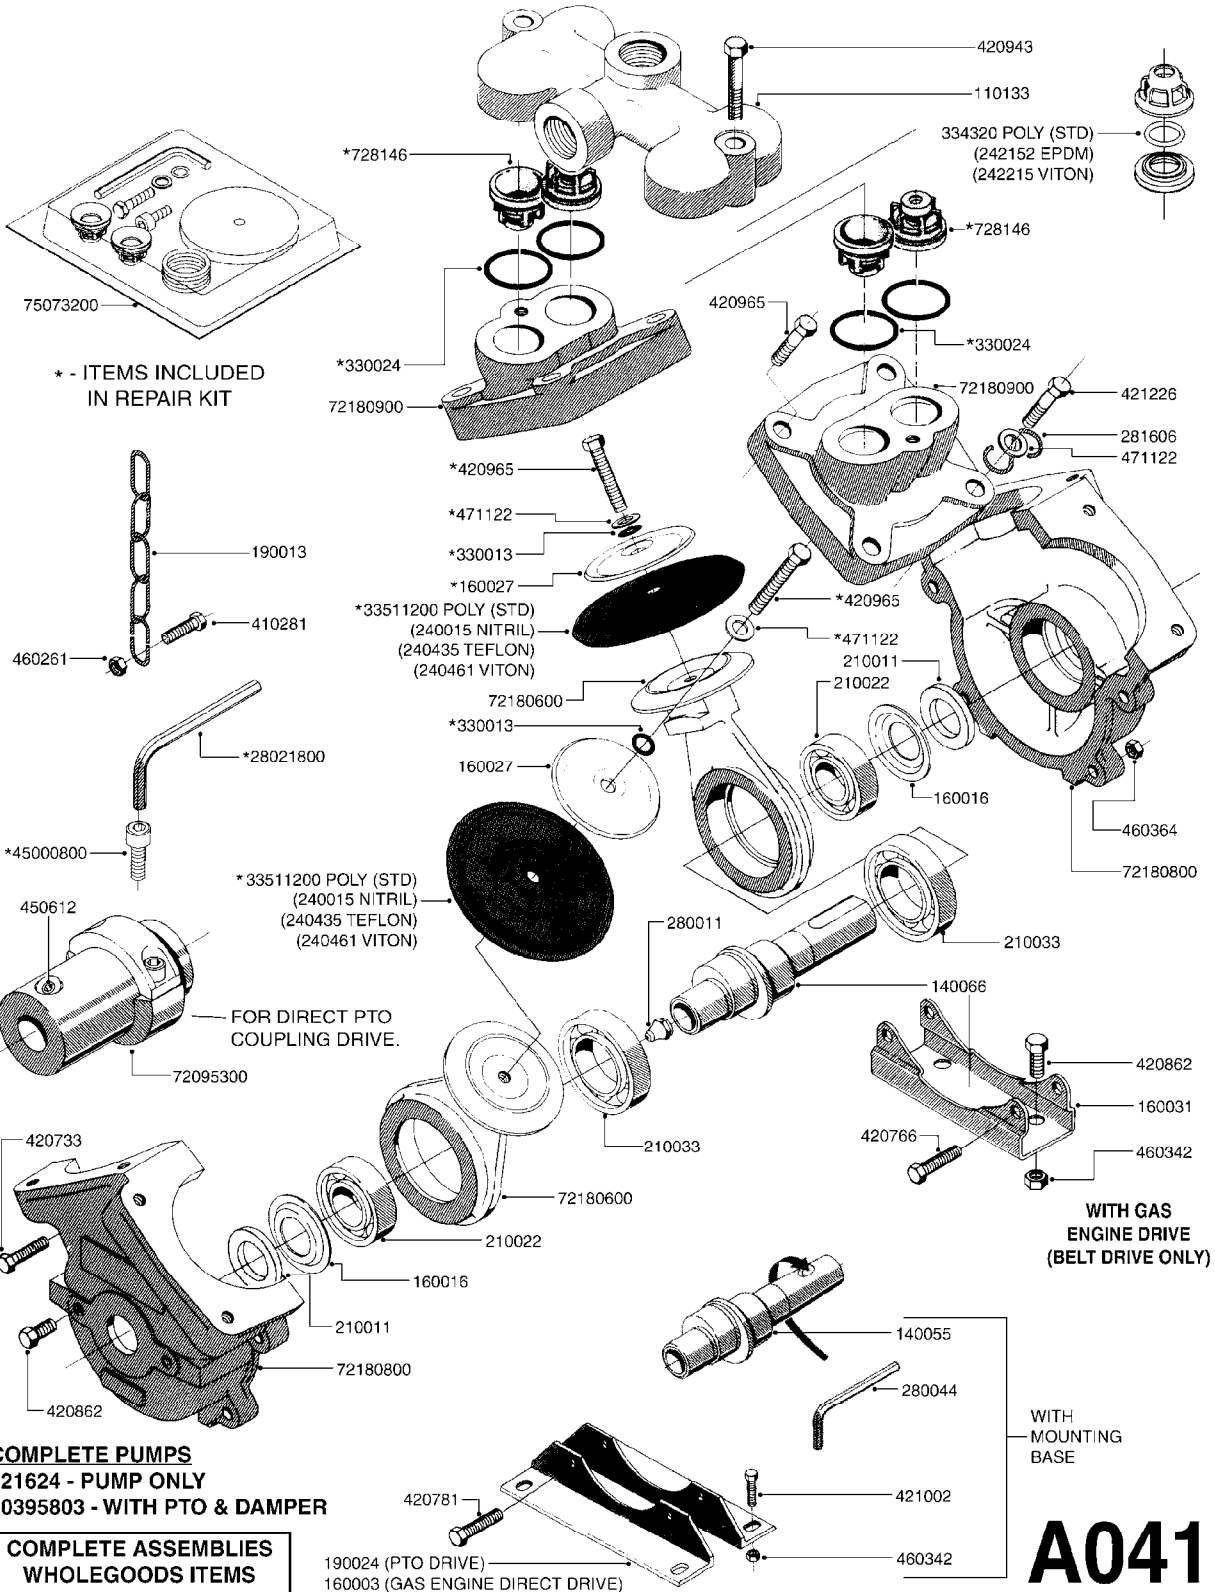

PUMP - 603
A041-HIN, 01:11:11

Page 1
Date 18.03.2013 14:04

parts-n°	order qty	description
110133	1	VALVE CHAMBER MOD 600 PAINTED
140055	1	CRANK SHAFT, MODEL 600
140066	1	CRANK SHAFT, MODEL 600/4
160003	1	PUMP MOUNT PLATE TALL 500/600
160016	1	DUST PLATE
160027	1	DIAPHRAGM UPPER DISC 500-600
160031	1	BASE PLATE MODEL 500-600
190013	1	CHAIN 35XL=800
190024	1	ANGLE IRON FOOT, MODEL 500-600
210011	1	SEAL FELT D39/23 X 4
210022	1	BEARING BALL 6205
210033	1	BEARING BALL 6007
240015	1	DIAPHRAGM MODEL 500-600 NITRIL
240435	1	DIAP alts 332021PUR,240015NITR
240461	1	DIAPHRAGM MODEL 500-600 VITON
242152	1	O-RING D18.2X3 EPDM
242215	1	O-RING D18X3 VITON
280011	1	GREASE NIPPLE 1/8' H TR
280044	1	KEY HEXAGON W6 3/16'
281606	1	S-HOOK GALVANIZED
330013	1	O-RING D15/D10X2.5 F.3/8"NUT
330024	1	O-RING D41,1/D34.5 X 3,5
334320	1	O-RING D18X3 POLYURETHANE
410281	1	BOLT HEX 8.8 DEL M6X25
420733	1	BOLT HEX 8.8 DEL M8X40
420766	1	BOLT HEX 8.8 DEL M8X45
420781	1	BOLT HEX 8.8 DEL M8X50
420862	1	BOLT HEX 8.8 DEL M10X16 FT
420943	1	BOLT HEX 8.8 DEL M10X50
420965	1	BOLT HEX 8.8 DEL M10X40
421002	1	BOLT HEX 8.8 DEL M10X30 FT
421226	1	BOLT HEX 8.8 DEL M10X45
450612	1	SCREW M10X16 POINTED
460261	1	NUT HEX M6X1 LOCK
460342	1	NUT HEX M10
460364	1	NUT HEX M8 GALV.
471122	1	WASHER D20/D10.5X2 SS
728146	1	VALVE FOR 361(726890/707932)
821624	1	PUMP 603/7 W. FOOT
10395803	1	PUMP 603 C/W PTO 540 RPM
28021800	1	KEY HEXAGON 8MM FOR M10
33511200	1	DIAPHRAGM 503/603 PUR 2006
45000800	1	BOLT ROUND M10X25
72095300	1	COUPLING 1-3/8' X 25, PAINTED
72180600	1	CONNECTING ROD FOR 503-603 M10
72180800	1	PUMP HOUSING 603 RED W/BOLTS
72180900	1	DIAPHRAGM COVER MOD. 600
75073200	1	PUMP KIT 603mm 06