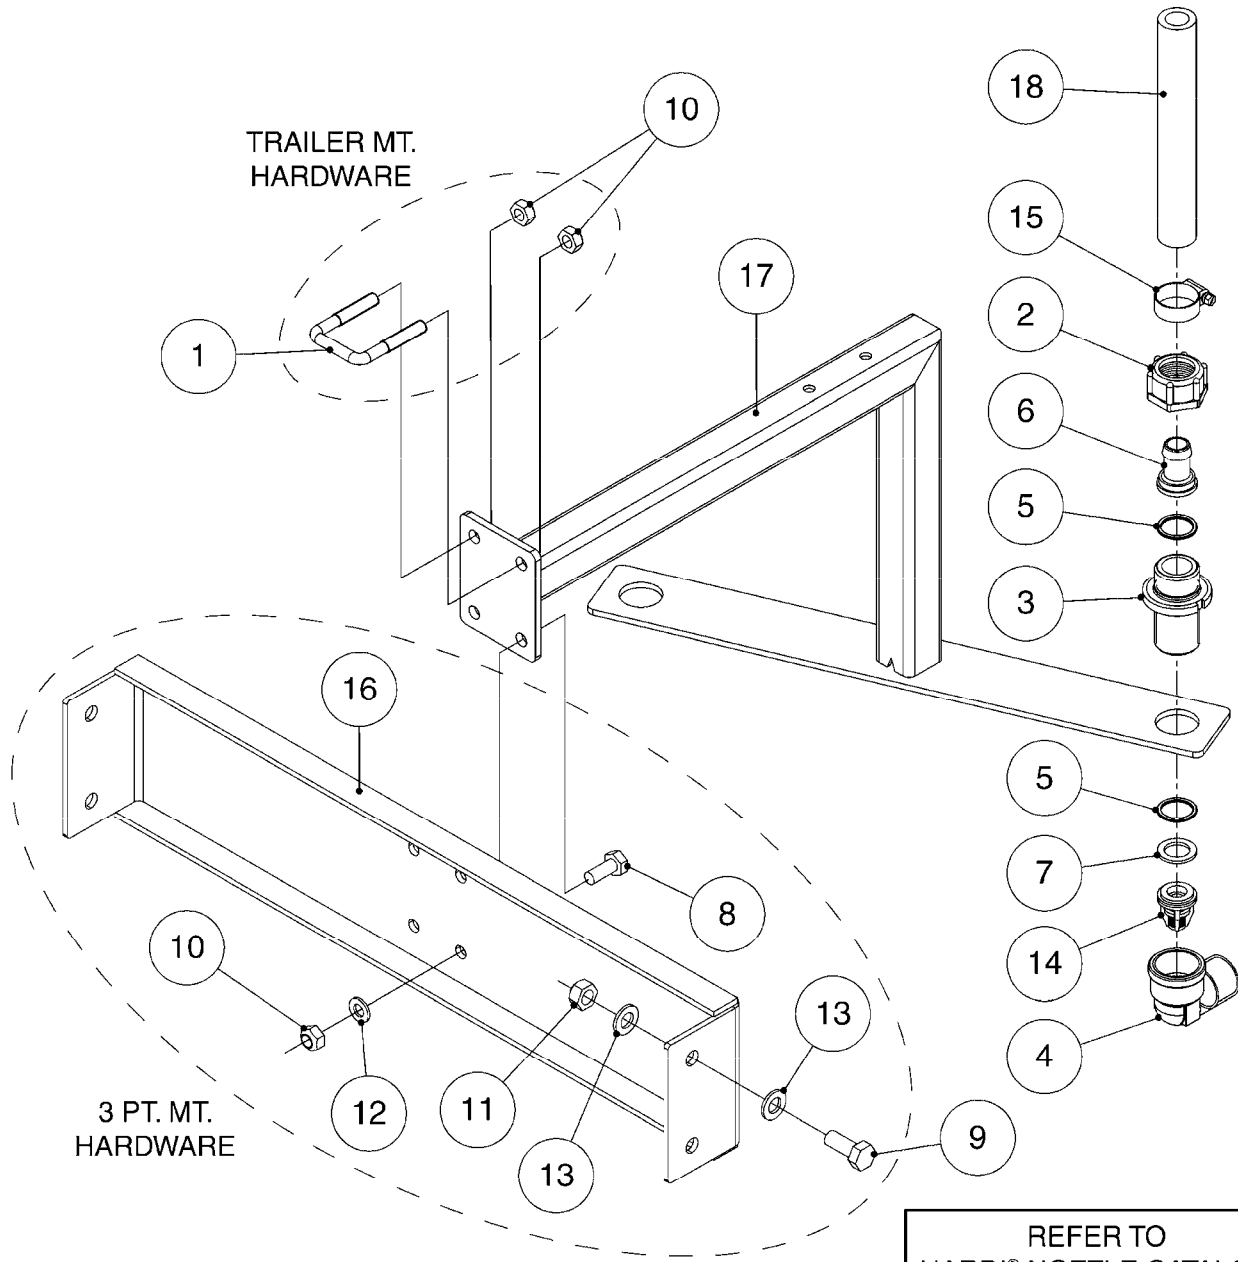

Page 1

Date 18.03.2013 14:05

parts-n°	order qty	description
321484	1	BUSHING THREADED F.NOZZ.TUBE
322114	1	NUT PLASTIC F.NOZZ.H
322116	1	BOLT PLASTIC F.NOZZ.H.
334874	1	NOZZLE HOLDER - TOP HALF
612872	1	NOZZLE TUBE 2 HOLE 50CM
612883	1	NOZZLE TUBE 3 HOLE 50CM
612894	1	NOZZLE TUBE 4 HOLE 50CM
612905	1	NOZZLE TUBE 5 HOLE 50CM
613767	1	NOZZLE TUBE 1 HOLE
614610	1	NOZZLE TUBE 2 HOLE L-24"/SP20"
614611	1	NOZZLE TUBE 3 HOLE L-44"/SP20"
614612	1	NOZZLE TUBE 4 HOLE 20"
614613	1	NOZZLE TUBE 5 HOLE L-83.5"/20"
614638	1	NOZZLE TUBE 1 HOLE L-4.125"
614648	1	NOZZLE TUBE L=1100mm NO HOLES
614649	1	NOZZLE TUBE L=1600mm NO HOLES
614650	1	NOZZLE TUBE L=2100mm NO HOLES
615468	1	NOZZLE TUBE MARKED 1" 24"
615469	1	NOZZLE TUBE MARKED 1" 44"
615470	1	NOZZLE TUBE MARKED 1" 54"
615471	1	NOZZLE TUBE MARKED 1" 64"
615472	1	NOZZLE TUBE MARKED 1" 74"
615473	1	NOZZLE TUBE MARKED 1" 92"
741685	1	NOZZLE HOLDER COMPLETE/5 PCS
741688	1	NOZZLE HOLDER COMPLETE/10PCS
741730	1	CLAMP,NZLE BKT BAG OF 5 50X30
741733	1	CLAMP,NZLE BKT BAG OF 10 50X30
741734	1	CLAMP,NZLE BKT BAG OF 5 50X50
741737	1	CLAMP,NZLE BKT BAG OF 10 50X50
741738	1	CLAMP,NZLE BKT BAG OF 5 80X60
741741	1	CLAMP,NZLE BKT BAG OF 10 80x60
741778	1	CLAMP,NZL BKT BAG OF 10 100x60
16110803	1	NOZZLE BRACKET VAR SPACINGS
33487300	1	NOZZLE HOLDER - BOTTOM HALF