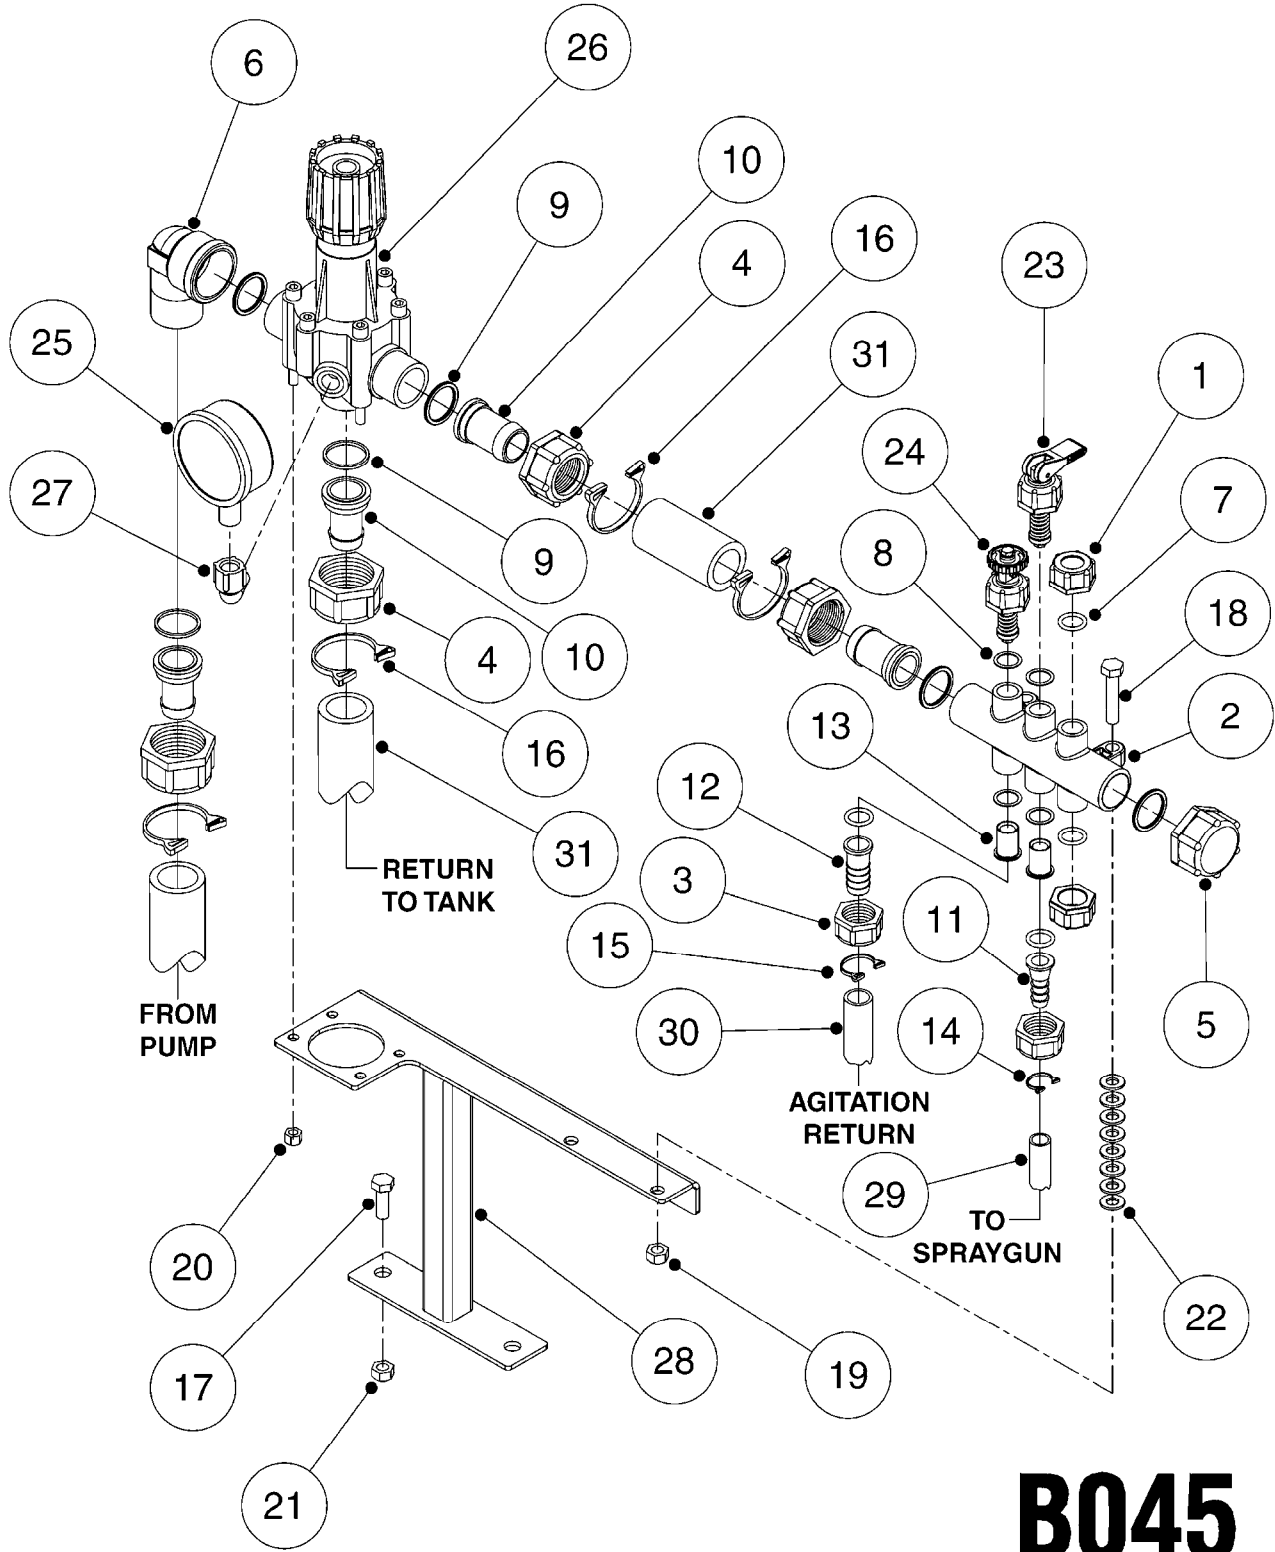

B045

CONTROL - ATV/N-SERIES
B045-HIN, 28:06:06

Page 1

Date 18.03.2013 14:05

Pos.	parts-n°	order qty	description
1	320047	1	FITT.DK CAPNUT 1/2" BSP
2	320073	1	DISTRIBUTOR HOUSING 1/2"
3	320084	1	FITT.DK NUT 1/2" BSP
4	320095	1	FITT.DK NUT 1" BSP
5	320106	1	FITT.DK CAPNUT 1" BSP
6	322138	1	FITT.DK ELB 1"M X 1"F BSP
7	330212	1	O-RING D19/D14X2.4 F.1/2"NUT
8	330315	1	O-RING D18.4/D13X.6
9	330326	1	O-RING D30/D24X2 F.1"NUT
10	330341	1	FITT.DK HB 1" F. 1" NUT
11	330676	1	FITT.DK HB 3/8" F. 1/2" NUT
12	330687	1	FITT.DK HB 1/2" F. 1/2" NUT
13	331111	1	VALVE SEAT FOR 1/2" DISTRIBUT.
14	334533	1	CLAMP HOSE PLASTIC 3/8"
16	334534	1	CLAMP HOSE PLASTIC 1/2"
16	334680	1	CLAMP HOSE PLASTIC 1"
17	420604	1	BOLT HEX 8.8 DEL M10X25 FT
18	420744	1	BOLT HEX 8.8 DEL M8X40
19	460143	1	NUT HEX M8 LOCK
20	460261	1	NUT HEX M6X1 LOCK
21	460423	1	NUT HEX M10X1.5 LOCK
22	471126	1	WASHER D16/D8.4X1.6 SS
23	709741	1	VALVE ASSY. 1/2" FLIP LEVER
24	724530	1	THUMB WHEEL FOR AGITATION
25	28026203	1	GAUGE 200PSI/BR,2.5"1/4BSP-BTM
26	28029103	1	VALVE PRESS CTRL 145PSI 1"MPT
27	28033103	1	ELBOW, STREET, POLY 1/4"-18NPT
28	63026203	1	CONTROL POST, ATV SPRAYER
29	92701703	1	HOSE R X3/8" X300PSI WP X0012"
30	92702103	1	HOSE R X1/2" X300PSI WP X0012"
31	92712403	1	HOSE R X1" X300PSI WP X0012"