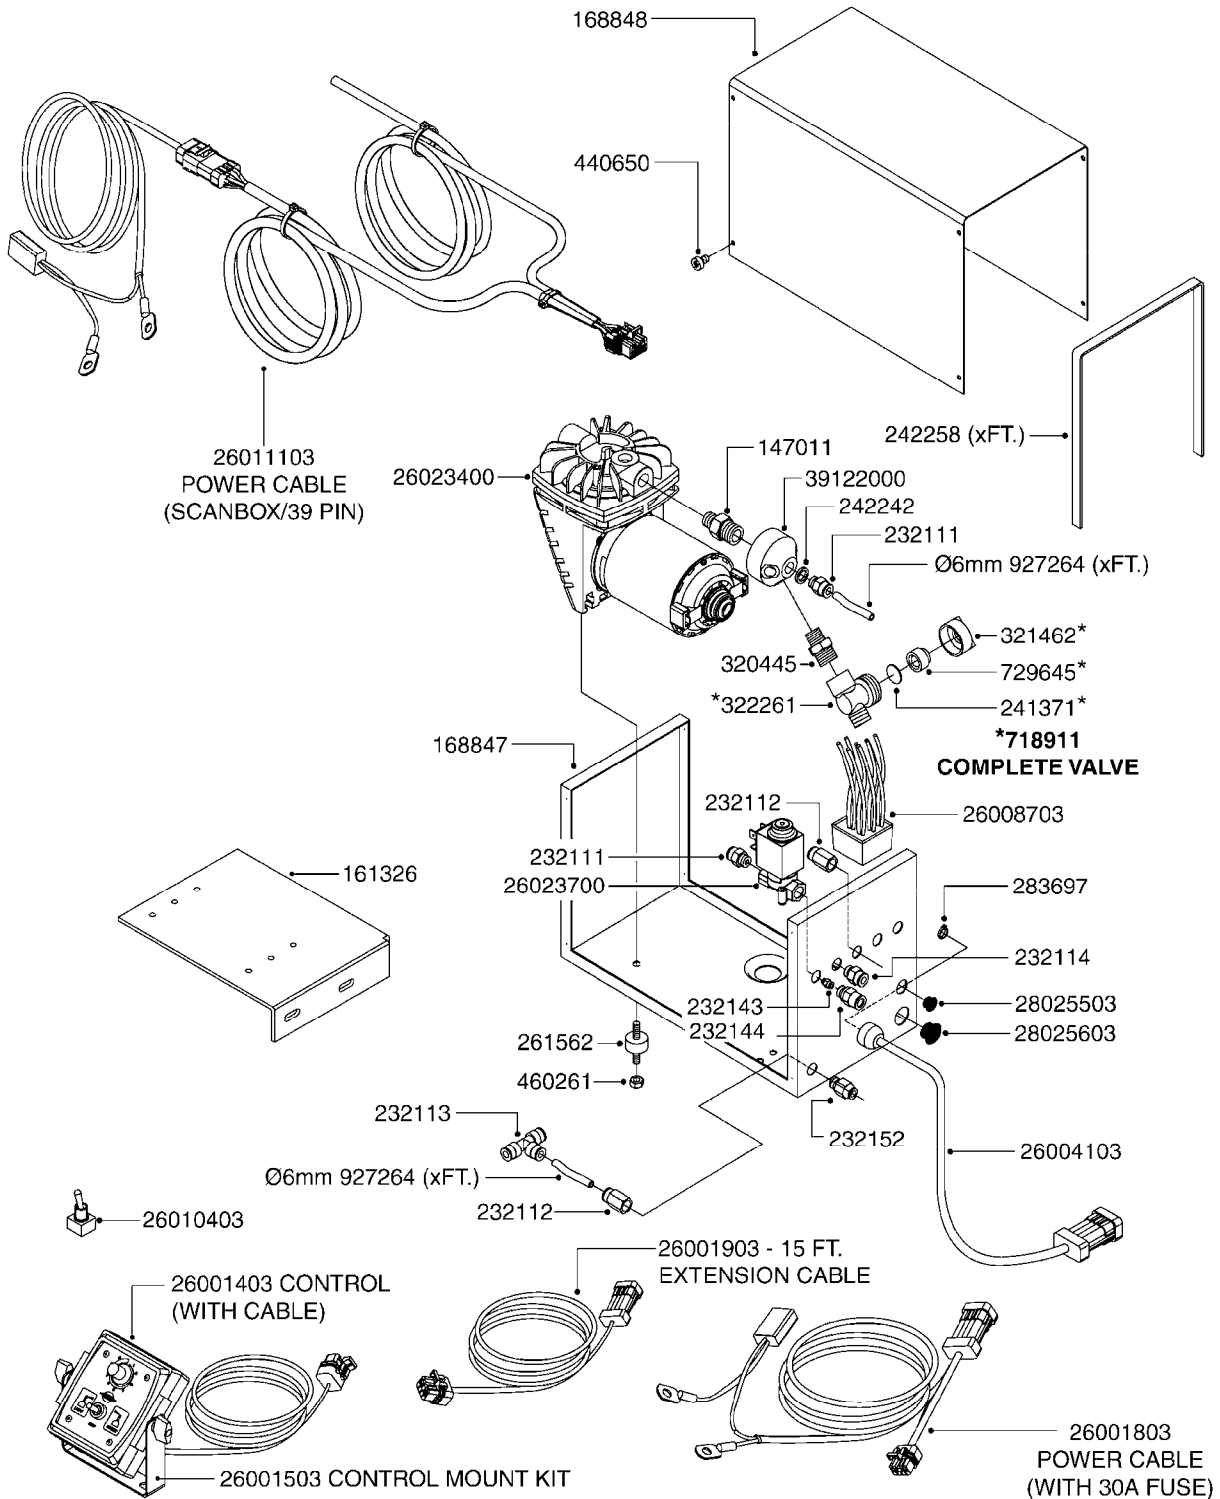

G191

ELECTRIC END NOZZLE KIT '09
G191-HIN, 21:05:12

Page 1

Date 18.03.2013 14:05

Pos.	parts-n°	order qty	description
1	145994	1	FITT.DK S-40 FORK
2	145995	1	FITT.DK S-53 FORK
3	242354	1	O-RING D32.2X3.0 VITON F.S-53
4	242355	1	O-RING D19.2X3.0 VITON F.S-40
5	242594	1	O-RING D14 X 1.78 SCH.70-EPDM
6	261539	1	SPADE F.ELEC CONNEX BLUE INSUL
7	262104	1	VALVE, SOLENOID, S53/S40
8	320187	1	FITT.DK CAP 3/8" BSP BLACK
9	320191	1	FITT.DK ELB 3/8' BSP 45 DEGREE
10	320283	1	FITT.DK NUT 3/4"BSP
11	320891	1	FITT.DK HB 3/8'- 3/8' BSP
12	322352	1	FITT.DK S-53 TEE
13	330013	1	O-RING D15/D10X2.5 F.3/8"NUT
14	333012	1	NOZZLE HOLD. UPPER PART
15	334044	1	FITT.DK HB 3/4' F. 3/4' CAP
16	334220	1	NOZZLE BODY SING.SN.FT.UPPER
17	334229	1	FITT.DK S-53 STR.3/4"
18	334237	1	FITT.DK S-40 ELB.3/8'
19	334965	1	COVER FOR S53 SOLENOID VALVE
20	341291	1	RUBBER HOSE CLAMP COVER 130MM
21	370392	1	NOZZLE END FAN 1850-G 300
22	410546	1	BOLT HEX 8.8 DEL M6X12 FT
23	440665	1	SCREW M4.2X16 STAINLESS
24	460261	1	NUT HEX M6X1 LOCK
25	724621	1	FITT.DK HB 3/4"ASSY F.3/4" NUT
26	725042	1	SCREEN 80 MESH W.GASKET, RED
27	726558	1	FITT.DK S53 STR. 3/4" W. ORING
28	729610	1	NOZZLE ASSY. 3/8 THREAD
29	983087	1	ELEC. CABLE 2 WIRE X 0.75MM
30	10631003	1	HOSE R X CLEAR BRAID.X 1/2 12"
31	16110803	1	NOZZLE BRACKET VAR SPACINGS
32	28029903	1	CLAMP HOSE GEAR P3/4"-S1" 6712
33	28044903	1	CLAMP HOSE GEAR P3/8" 6706
34	28047003	1	CLAMP HOSE GEAR 30 X 50 6732
35	92701703	1	HOSE R X3/8" X300PSI WP X0012"
36	92703203	1	HOSE R X3/4" X300PSI WP X0012"