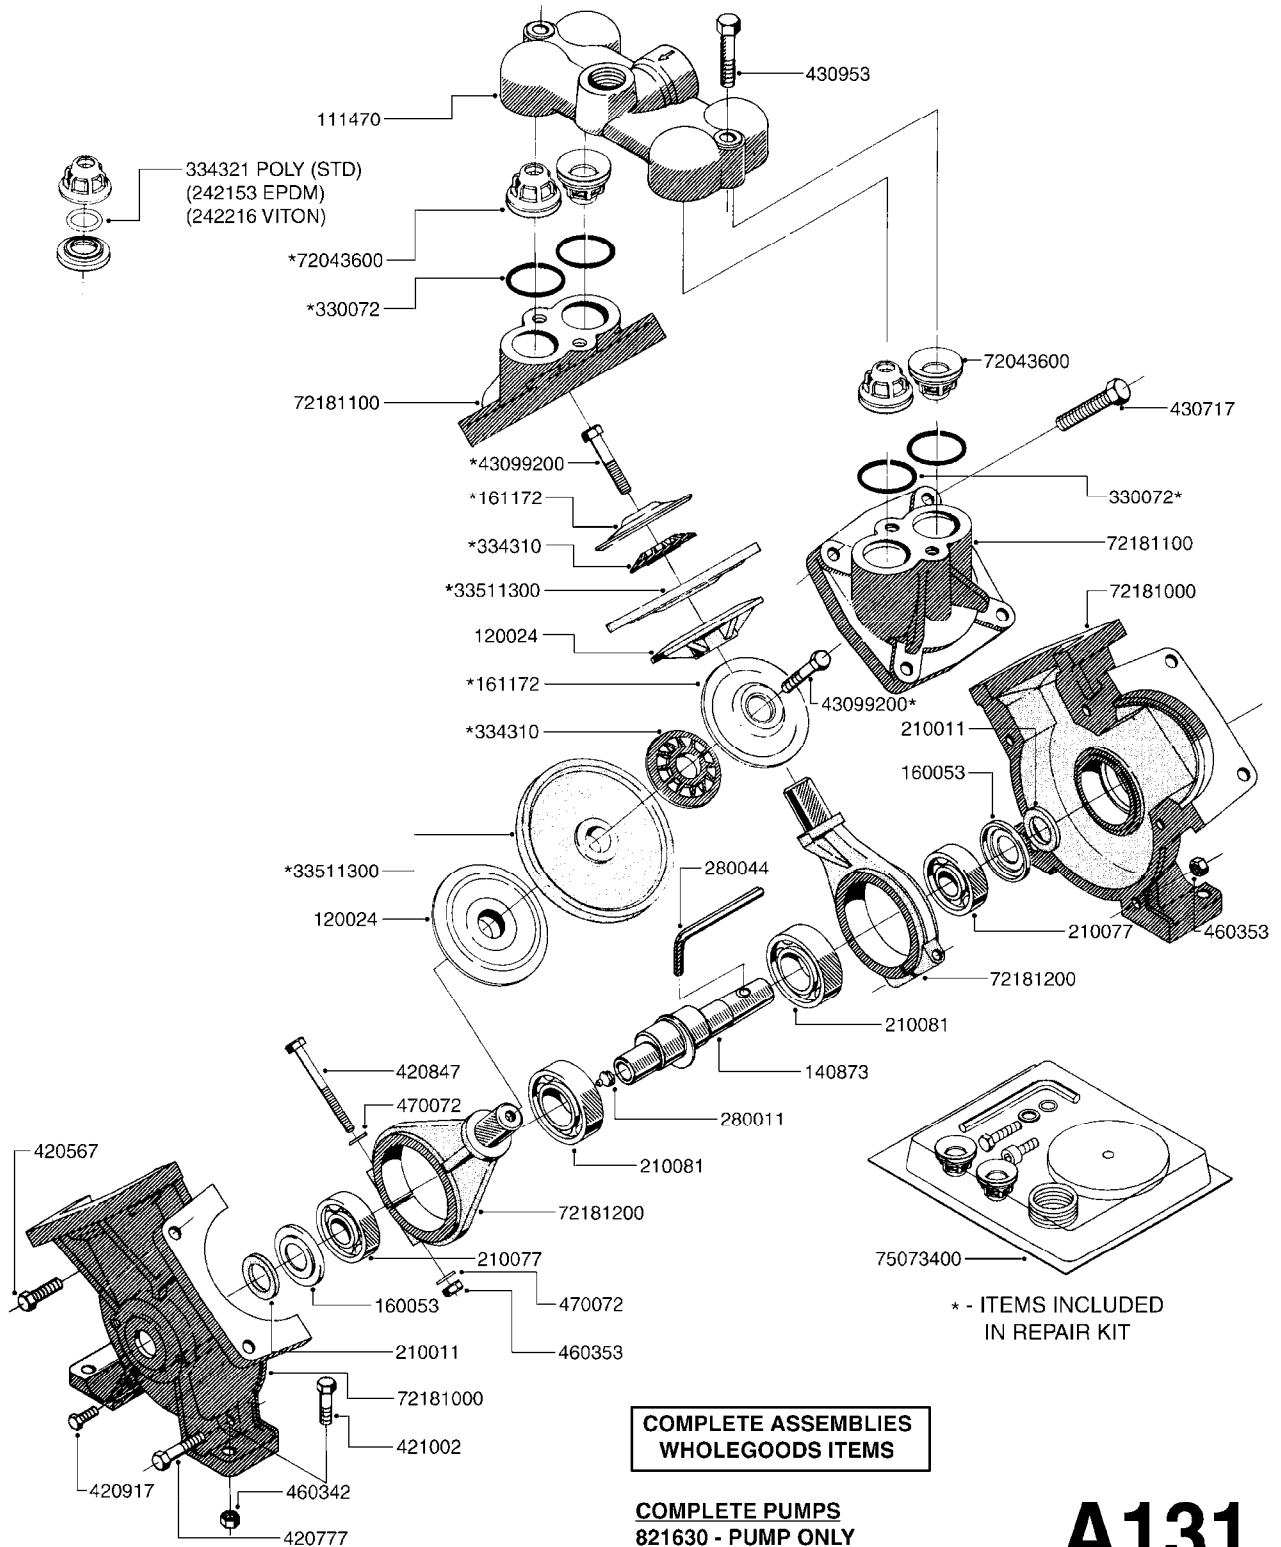

COMPLETE ASSEMBLIES
WHOLEGOODS ITEMS

COMPLETE PUMPS
821630 - PUMP ONLY
10396003 - WITH PTO & DAMPER

A131

PUMP - 1203 W/MOUNTING BASE
A131-HIN, 08:11:11

Page 1
Date 18.03.2013 14:04

parts-n°	order qty	description
111470	1	VALVE CHAMBER 1202
120024	1	DIAPHRAGM BACK DISC 1200-1300
140873	1	CRANK SHAFT MODEL 1202-9MM
160053	1	DUST PLATE
161172	1	DIAPHRAGM DISC F. 1203/1303
210011	1	SEAL FELT D39/23 X 4
210077	1	BEARING BALL 6305
210081	1	BEARING BALL 6307
242153	1	O-RING D26X4 EPDM
242216	1	O-RING VITON F/1202/1302/462
280011	1	GREASE NIPPLE 1/8' H TR
280044	1	KEY HEXAGON W6 3/16'
330072	1	O-RING D53,5/D45,5X4
334310	1	NYLON WASHER 1202/1302/462
334321	1	O-RING POLY. 34.0x26.0x4.0
420567	1	BOLT HEX 8.8 DEL M8X30 FT
420777	1	BOLT HEX 8.8 RAW M8X50
420847	1	BOLT HEX 8.8 DEL M8X85
420917	1	BOLT HEX 8.8 RAW M8X12 FT
421002	1	BOLT HEX 8.8 DEL M10X30 FT
430717	1	BOLT HEX 8.8 RAW M12x40
430953	1	BOLT, M12 X 55 8.8
460342	1	NUT HEX M10
460353	1	NUT HEX M8 BLACK
470072	1	WASHER D15/D8X.5 LOCK
821630	1	PUMP 1203/9 540RPM
10396003	1	PUMP 1203 C/W PTO 540 RPM
33511300	1	DIAPHRAGM 1203/1302 POLY 2006
43099200	1	BOLT HEX SS M12 X 30 DIN933 A4
72043600	1	VALVE FOR 462/463
72181000	1	HOUSING, PUMP, 1203 RED
72181100	1	DIAPHRAGM COVER 1203/1303+BLTS
72181200	1	CONNECTING ROD FOR 1203 W/M12
75073400	1	PUMP KIT 1203 MM