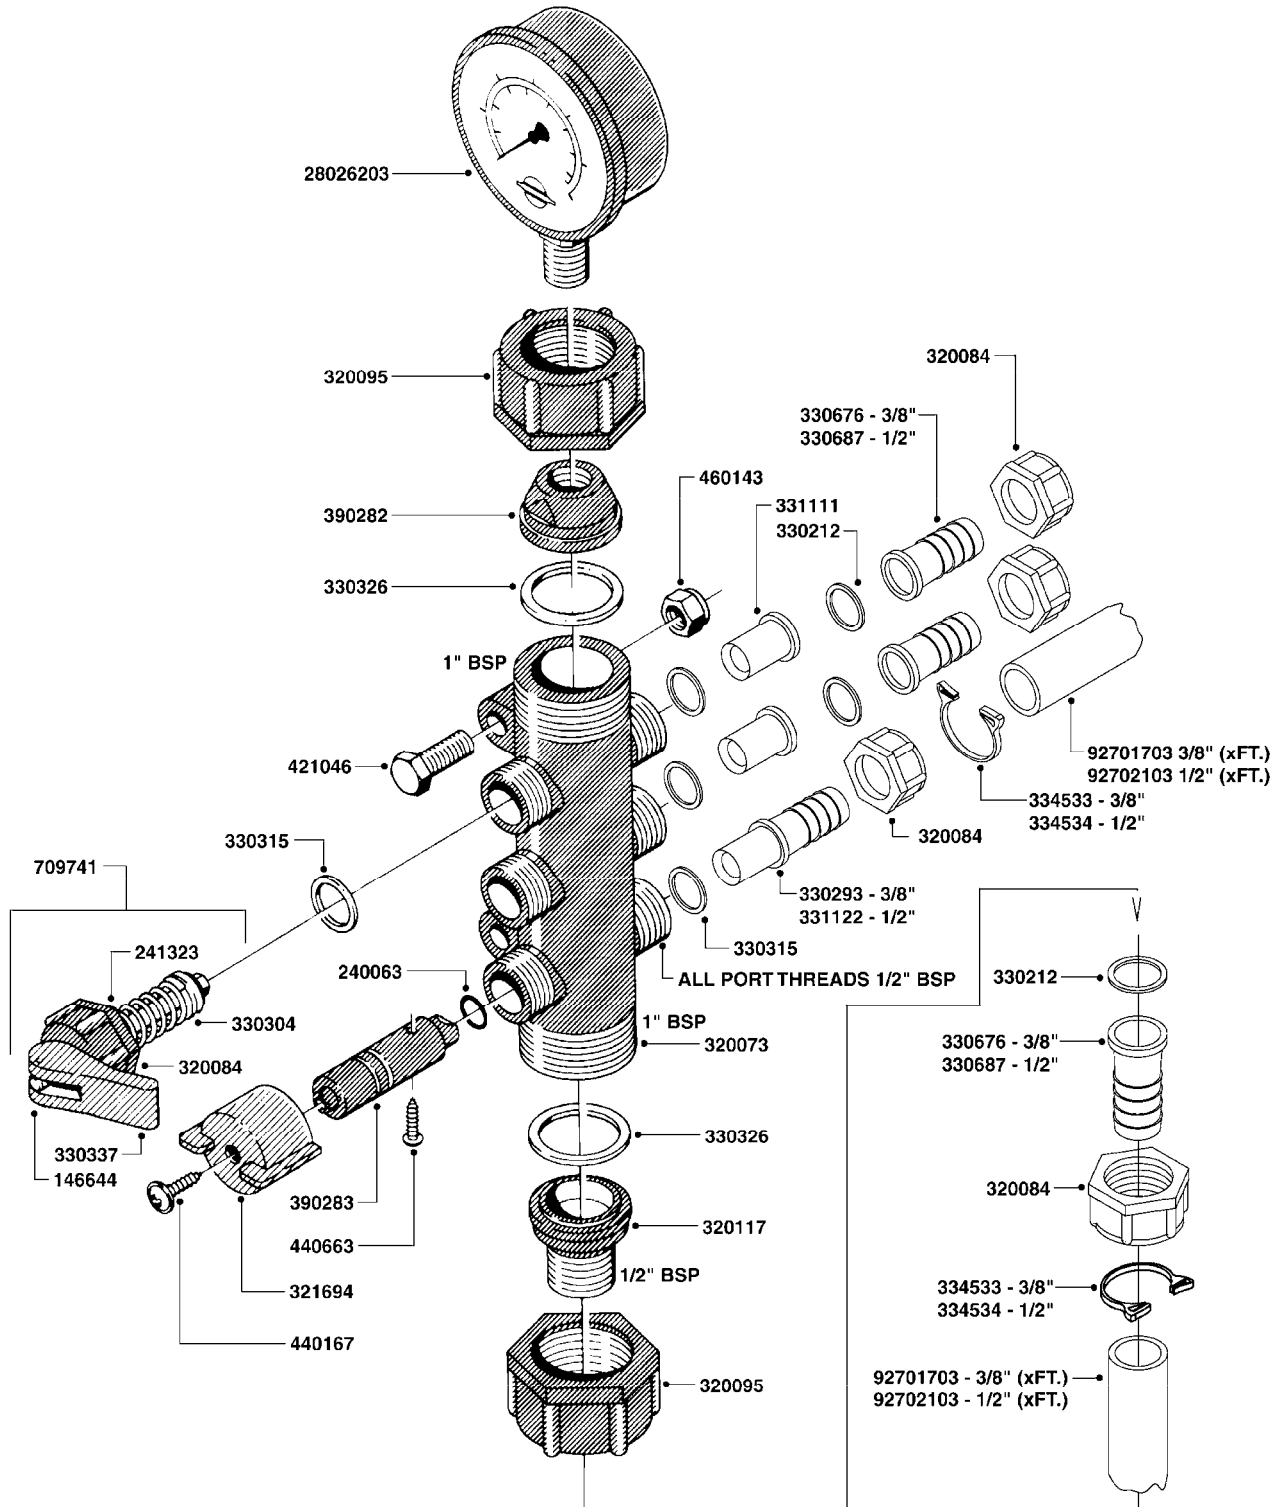

841758 - COMPLETE ASSEMBLY
(LESS GAUGE)

COMPLETE ASSEMBLIES
WHOLEGOODS ITEMS

B030

CONTROL-ET MANUAL-ES 30/50/80
B030-HIN, 19:05:11

Page 1

Date 18.03.2013 14:05

parts-n°	order qty	description
146644	1	PIN D3X19 STAINLESS
240063	1	O-RING D14,1/9,3 X 2,4
241323	1	O-RING D5.3X2.4 NITRIL
320073	1	DISTRIBUTOR HOUSING 1/2"
320084	1	FITT.DK NUT 1/2" BSP
320095	1	FITT.DK NUT 1" BSP
320117	1	FITT.DK CONN.1/2"BSP F. 1" CAP
321694	1	UNION NUT
330212	1	O-RING D19/D14X2.4 F.1/2"NUT
330293	1	VALVE SEAT WITH 3/8" HOSE TAIL
330304	1	VALVE CONE D14
330315	1	O-RING D18.4/D13X.6
330326	1	O-RING D30/D24X2 F.1"NUT
330337	1	HANDLE F. FLIP VALVE
330676	1	FITT.DK HB 3/8" F. 1/2" NUT
330687	1	FITT.DK HB 1/2" F. 1/2" NUT
331111	1	VALVE SEAT FOR 1/2" DISTRIBUT.
331122	1	VALVE SEAT WITH 1/2" HOSE TAIL
334533	1	CLAMP HOSE PLASTIC 3/8"
334534	1	CLAMP HOSE PLASTIC 1/2"
390282	1	STOPPER ATV 1/4"
390283	1	CONE FOR PRES CONTR ATV
421046	1	BOLT HEX 8.8 DEL M8X25 FT
440167	1	SCREW NO.8 1/4"
440663	1	SCREW 3/8" NR4 STAINLESS
460143	1	NUT HEX M8 LOCK
709741	1	VALVE ASSY. 1/2" FLIP LEVER
841758	1	ET CONTROL COMPLETE
28026203	1	GAUGE 200PSI/BR,2.5"1/4BSP-BTM
92701703	1	HOSE R X3/8" X300PSI WP X0012"
92702103	1	HOSE R X1/2" X300PSI WP X0012"