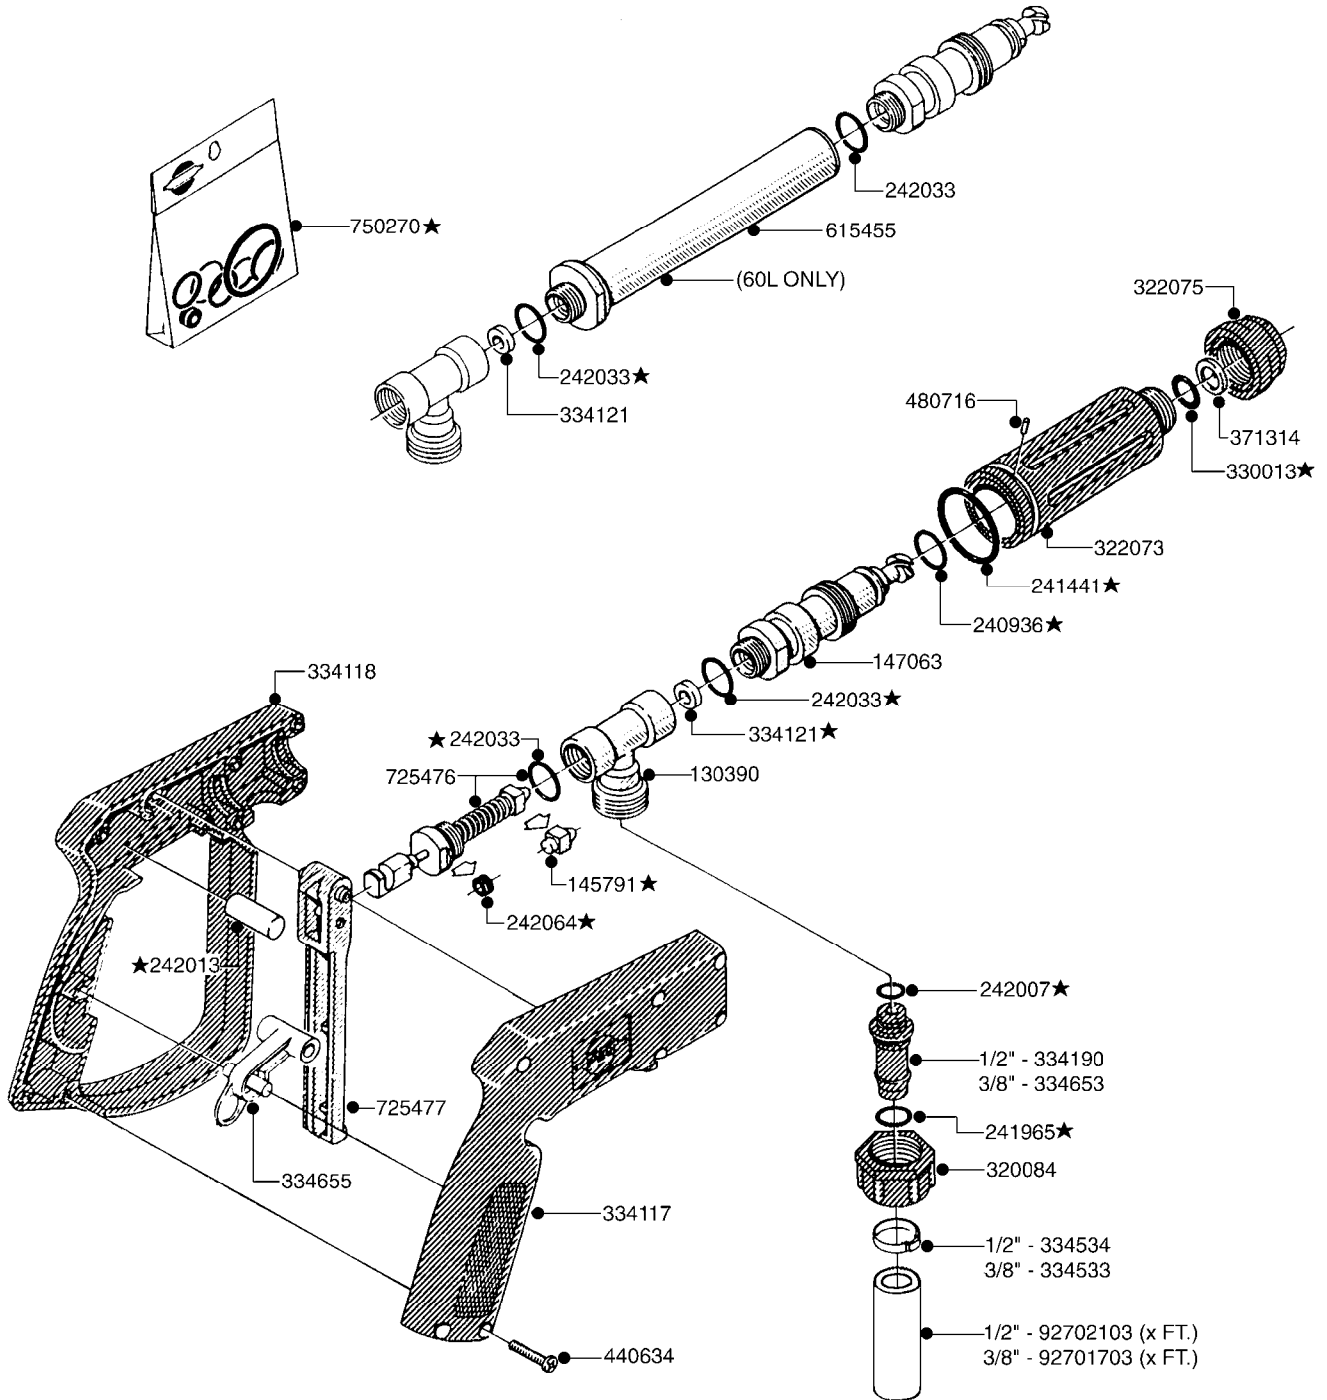

COMPLETE ASSEMBLY:
843197 - 60L
843196 - 60S

COMPLETE ASSEMBLIES
WHOLEGOODS ITEMS

G450

HANDGUN TYPE 60S/60L POST 95
G450-HIN, 19:05:11

Page 1

Date 18.03.2013 14:05

parts-n°	order qty	description
130390	1	TEE 3/8'X 1/2' BSP F.TYPE 60S
145791	1	CONE FOR ON/OFF
147063	1	SWIRL F.SPRAY GUN TYPE 60
240936	1	O-RING D13.3X2.4 NITRIL
241441	1	O-RING D29.3X3
241965	1	O-RING 12.1 X 1.6
242007	1	O-RING D9.1X1.6
242013	1	SPRING RUBBER F/TRIGGER
242033	1	O-RING
242064	1	SLEEVE RUBBER 3X8X4MM
320084	1	FITT.DK NUT 1/2" BSP
322073	1	HOUSING F.SWIRL TYPE 60S H.G.
322075	1	CASTING
330013	1	O-RING D15/D10X2.5 F.3/8"NUT
334117	1	HANDLE PIECE RIGHT F.60S/60L
334118	1	HANDLE PIECE LEFT F.60S/60L
334121	1	SEAT FOR ON/OFF
334190	1	FITT.DK HB 1/2' F. PISTOL 60S
334533	1	CLAMP HOSE PLASTIC 3/8"
334534	1	CLAMP HOSE PLASTIC 1/2"
334653	1	FITT.DK HB 3/8' F.HANDGUN
334655	1	TRIGGER SAFETY F.60S/60L GUN
371314	1	NOZZLE CERAMIC 1099-20
440634	1	SCREW 5/8"
480716	1	PIN D3X6 STAINLESS
615455	1	TUBE F.LANCE TYPE 60L
725476	1	SPINDLE
725477	1	TRIGGER
750270	1	GASKET KIT F.SPRAY GUN
843196	1	HANDGUN KIT TYPE 60 SHORT
843197	1	HANDGUN KIT TYPE 60 LONG
92701703	1	HOSE R X3/8" X300PSI WP X0012"
92702103	1	HOSE R X1/2" X300PSI WP X0012"