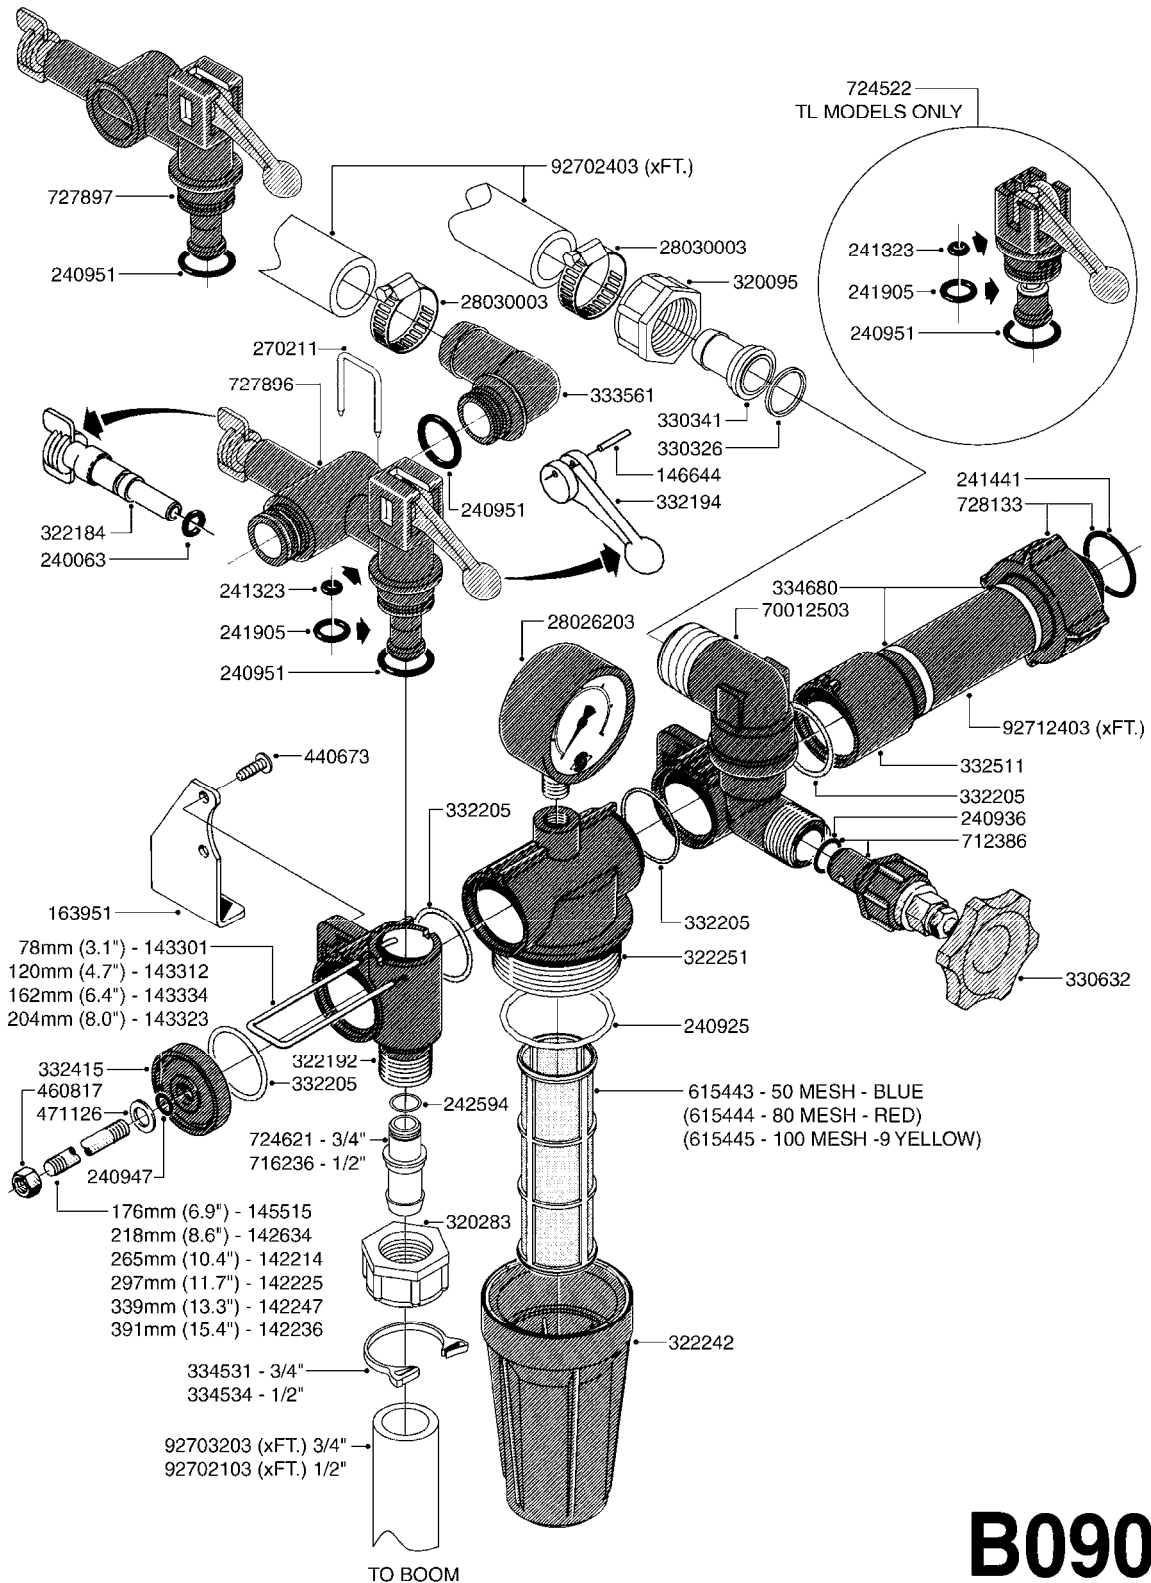

B090

BK-180 BOOM VALVES-MAN.POST 00
B090-HIN, 19:05:11

Page 1
Date 18.03.2013 14:05

parts-n°	order qty	description
142214	1	STUD BOLT 8 X 265 - 5 MODULS
142225	1	STUD BOLT 8 X 299 - 6 MODULS
142236	1	STUD BOLT 8 X 381 - 8 MODULS
142247	1	STUD BOLT 8 X 341 - 7 MODULS
142634	1	STUD BOLT M8 X 213 - 4 MODULS
143301	1	LOCK CLAMP 78 MM
143312	1	LOCK CLAMP 120 MM
143323	1	LOCK CLAMP 204 MM
143334	1	LOCK CLAMP 162 MM
145515	1	STUD BOLT M8 X 176MM
146644	1	PIN D3X19 STAINLESS
163951	1	MOUNT BRACKET FOR BK180 SECTIO
240063	1	O-RING D14,1/9,3 X 2,4
240925	1	O-RING D49.5X3 NITRIL
240936	1	O-RING D13.3X2.4 NITRIL
240947	1	O-RING D7.3X2.4 NITRIL
240951	1	O-RING D21.2X3 NITRIL
241323	1	O-RING D5.3X2.4 NITRIL
241441	1	O-RING D29.3X3
241905	1	O-RING 12,3X2,4 VITON DKR.1,05
242594	1	O-RING D14 X 1.78 SCH.70-EPDM
270211	1	FITT.DK S25 FORK L=37.5
320095	1	FITT.DK NUT 1" BSP
320283	1	FITT.DK NUT 3/4"BSP
322184	1	SCREW F.ADJUSTING CONST.PRESS.
322192	1	HOUSING F.DISTRIBUTOR
322242	1	FILTER BOWL / IN-LINE
322251	1	HOUSING F.FILTER MOUNT BK/EC
330326	1	O-RING D30/D24X2 F.1"NUT
330341	1	FITT.DK HB 1" F. 1" NUT
330632	1	REGULATING HANDLE
332194	1	DISTRIBUTION HANDLE
332205	1	O-RING D43/39XD2
332415	1	COVER
332511	1	FITT.DK END CAP 1"HB F.BK180
333561	1	FITT.DK ELB.1" EC RETURN
334531	1	CLAMP HOSE PLASTIC 3/4"
334534	1	CLAMP HOSE PLASTIC 1/2"
334680	1	CLAMP HOSE PLASTIC 1"
440673	1	SCREW F.PLASTIC 5X12 SS
460817	1	NUT HEX M8 STAINLESS DIN 934
471126	1	WASHER D16/D8.4X1.6 SS
615443	1	FILTER ELEM.50 MESH BLUE
615444	1	FILTER ELEM.80 MESH RED
615445	1	FILTER ELEM.100 MESH YELLOW
712386	1	PRESSURE REGULATOR COMPL. H-M
716236	1	FITT.DK HB 1/2" ASSY. F. 3/4"
724522	1	DISTR.OVER PART W.OUV PR 83 BK
724621	1	FITT.DK HB 3/4"ASSY F.3/4" NUT
727896	1	HOUSING UPPER F.CONST.PRESS.
727897	1	HOUSING UPPER PART END PC.BK92
728133	1	CONNECTING PART F.BK OPR.UNIT
28026203	1	GAUGE 200PSI/BR,2.5"1/4BSP-BTM
28030003	1	CLAMP HOSE GEAR P1" 6716
70012503	1	HOUSING FOR HARDI-MATIC VALVE
92702103	1	HOSE R X1/2" X300PSI WP X0012"
92702403	1	HOSE PVC SUCT GRAY 1"
92703203	1	HOSE R X3/4" X300PSI WP X0012"
92712403	1	HOSE R X1" X300PSI WP X0012"