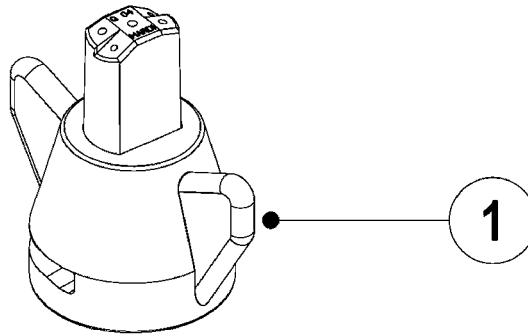

BOOM-NOZZLES QUINTASTREAM
D706-HIN, 14:12:07

Page 0

Date 18.03.2013 14:05

D706