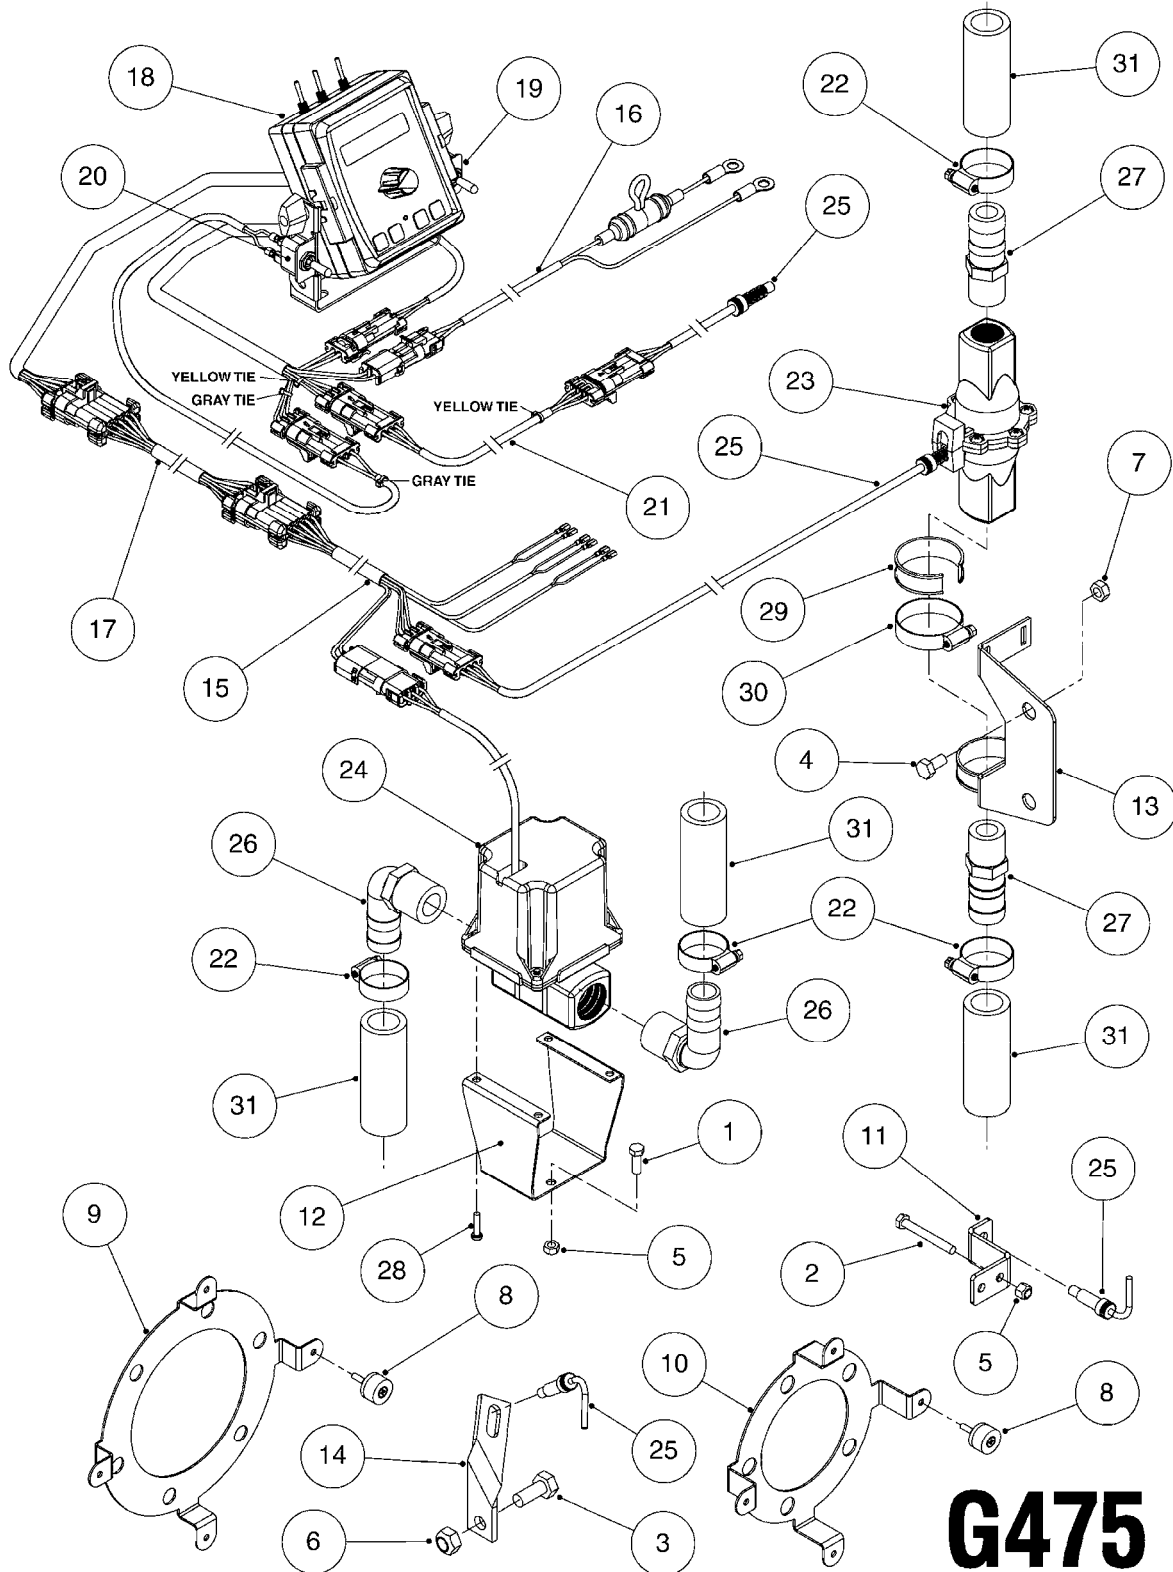

SPRAY MATE II CONTROLLER
G475-HIN, 14:12:06

Page 1

Date 18.03.2013 14:05

Pos.	parts-n°	order qty	description
1	410185	1	BOLT HEX 8.8 DEL M6X16
2	410561	1	BOLT HEX 8.8 DEL M6X50 FT
3	420604	1	BOLT HEX 8.8 DEL M10X25 FT
4	430522	1	BOLT HEX 8.8 DEL M12X25 FT
4	430846	1	USE WITH N-SERIES BOLT HEX 8.8 DEL M12X80
5	460261	1	USE WITH ATV NUT HEX M6X1 LOCK
6	460423	1	NUT HEX M10X1.5 LOCK
7	460703	1	NUT HEX M12X1.75 LOCK
8	722525	1	MONITOR MAGNETS SET OF 8PCS
9	16056203	1	MAG MNT F. SPEED SNS 6 BOLT USE WITH ATV SINGLE AXLE
10	16097703	1	SPEED RING, 5 BOLT, 4.5" B.C. USE WITH ATV TANDEM AXLE
11	16098003	1	SPEED SENSOR BRACKET, ATV TNDM USE WITH ATV TANDEM AXLE
12	16098103	1	REGULATOR VAVLE BRKT, ATV ATV ONLY
13	16108803	1	FLOW METER BRKT, SPRAYMATE
14	16098903	1	SPD SNSR BRKT, ATV SINGLE AXLE USE WITH ATV SINGLE AXLE
15	26010603	1	SPRAYMATE II HARDI BRANCH CABL
16	26010703	1	SPRAYMATE II BATTERY CABLE
17	26010803	1	SPRAYMATE II 15'10PIN M/P CABL
18	26011203	1	SPRAYMATE II CONSOLE
19	26011303	1	SPRAYMATE II POWER SWITCH KIT INCLUDES SWITCH, BRACKET, WIRE
20	26011403	1	SPRAMAT II MAST.RN/HOLD SW KIT INCLUDES SWITCH, BRACKET, WIRE
21	26011503	1	SPRAYMATE II 15'3-PIN M/P CABL
22	28030003	1	CLAMP HOSE GEAR P1" 6716
23	28032803	1	FLOW METER, SM II, 2-40 GPM
24	28032903	1	SPRAYMATE II 1"SERVOVALV 150M
25	28033003	1	SPRAYMATEII 5'FLOW/SPEED SEN C
26	28033803	1	FITTING, 1"X1"NPT 90° ELBOW
27	28033903	1	FITTING, 1"X3/4"NPT STRAIGHT
28	41000303	1	MACHINE SCREW #8-32x3/4" SS
29	341291	1	RUBBER HOSE CLAMP COVER 130MM
30	28030103	1	CLAMP HOSE GEAR P5/4-S1.5"6724
31	92712403	1	HOSE R X1" X300PSI WP X0012"