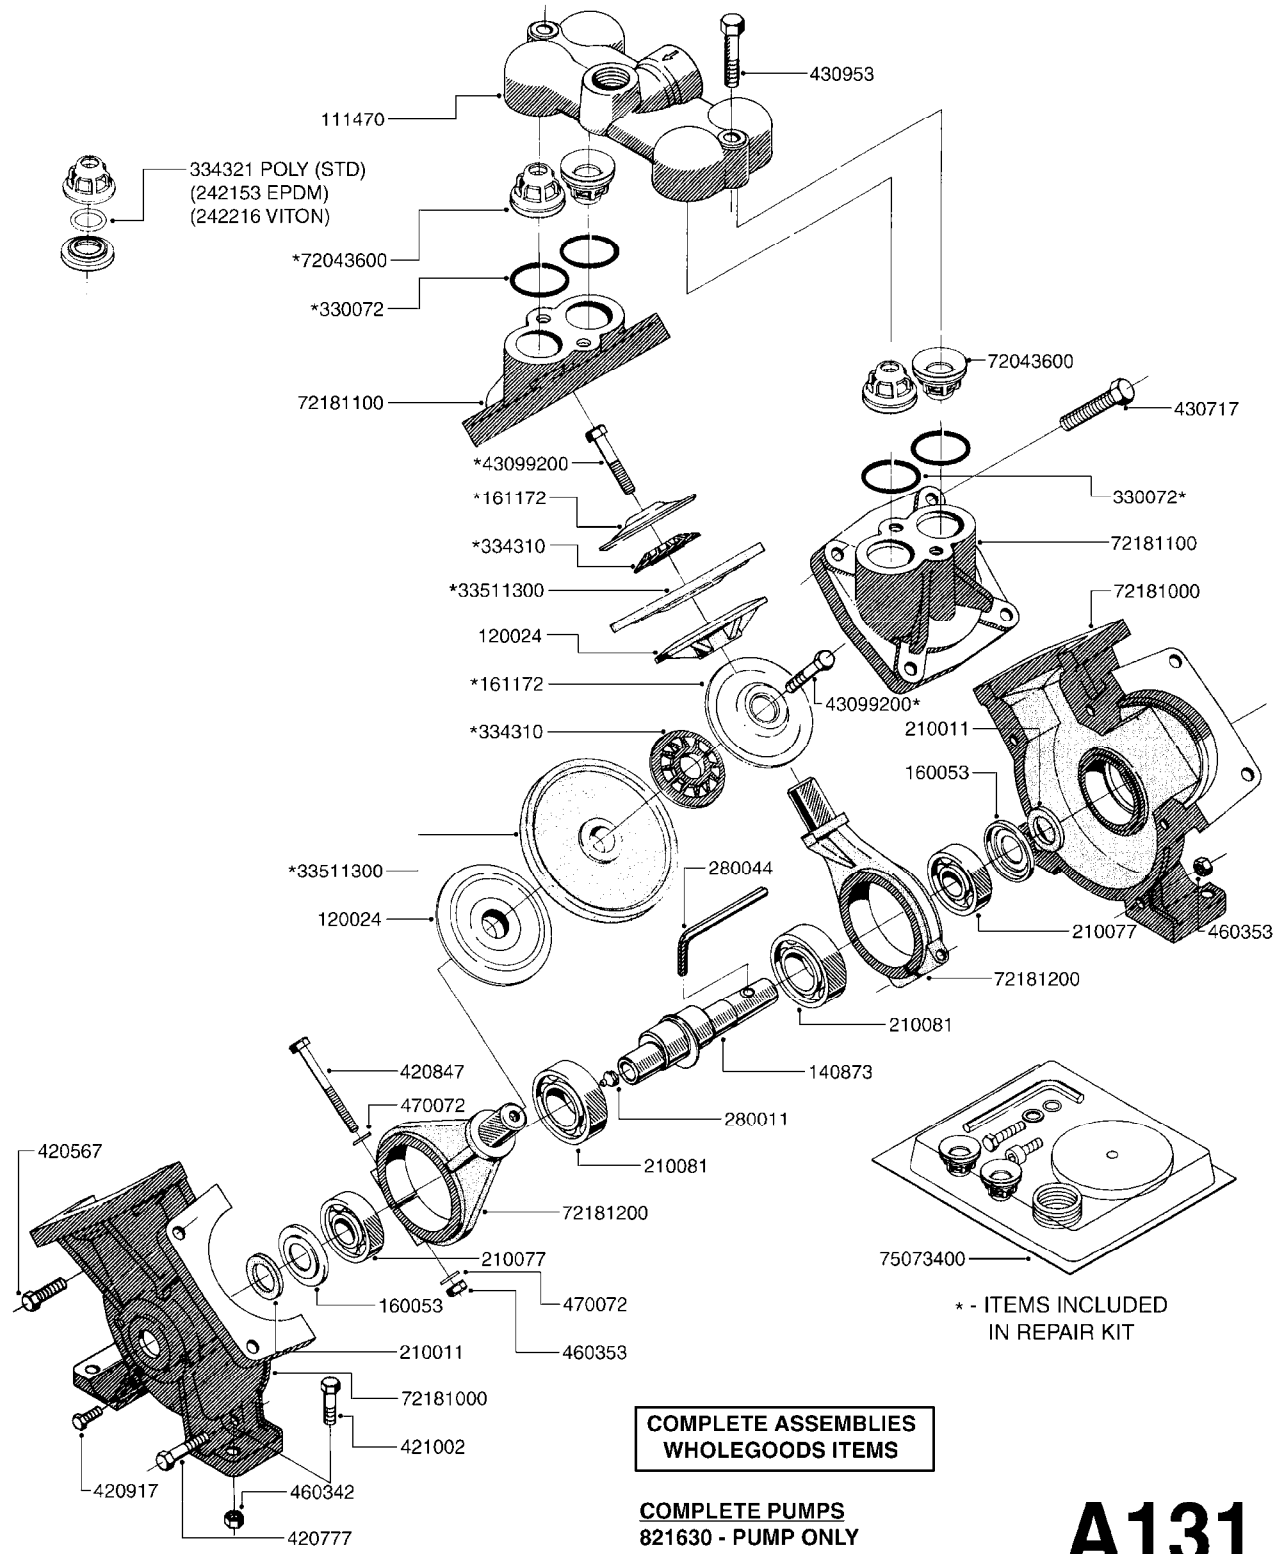

COMPLETE ASSEMBLIES
WHOLEGOODS ITEMS

COMPLETE PUMPS
821630 - PUMP ONLY
10396003 - WITH PTO & DAMPER

A131

PUMP - 1203 W/MOUNTING BASE
A131-HIN, 08:11:11

Page 1
Date 06.04.2015 9:20

parts-n°	order qty	description
111470	1	VALVE CHAMBER 1202
120024	1	DIAPHRAGM BACK DISC 1200-1300
140873	1	CRANK SHAFT MODEL 1202-9MM
160053	1	DUST PLATE
161172	1	DIAPHRAGM DISC F. 1203/1303
210011	1	SEAL FELT D39/23 X 4
210077	1	BEARING BALL 6305
210081	1	BEARING BALL 6307
242153	1	O-RING D26X4 EPDM
242216	1	O-RING VITON F/1202/1302/462
280011	1	GREASE NIPPLE 1/8' H TR
280044	1	KEY HEXAGON W6 3/16'
330072	1	O-RING D53.5/D45.5X4
334310	1	NYLON WASHER 1202/1302/462
334321	1	O-RING POLY. 34.0x26.0x4.0
420567	1	BOLT HEX 8.8 DEL M8X30 FT
420777	1	BOLT HEX 8.8 RAW M8X50
420847	1	BOLT HEX 8.8 DEL M8X85
420917	1	BOLT HEX 8.8 RAW M8X12 FT
421002	1	BOLT HEX 8.8 DEL M10X30 FT DIN933
430717	1	BOLT HEX 8.8 RAW M12x40
430953	1	BOLT, M12 X 55 8.8
460342	1	NUT HEX M10 DEL DIN934
460353	1	NUT HEX M8 BLACK
470072	1	WASHER D15/D8X.5 LOCK
821630	1	PUMP 1203/9 540RPM
10396003	1	PUMP 1203 C/W PTO 540 RPM
33511300	1	DIAPHRAGM 1202-1303 POLY 2006
43099200	1	BOLT HEX SS M12 X 30 DIN933 A4
72043600	1	VALVE FOR 462/463
72181000	1	HOUSING, PUMP, 1203 RED
72181100	1	DIAPHRAGM COVER 1203/1303+BLTS
72181200	1	CONNECTING ROD FOR 1203 W/M12
75073400	1	PUMP KIT 1203 MM "06"