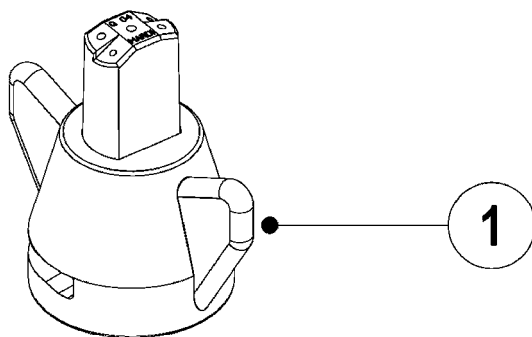

BOOM-NOZZLES QUINTASTREAM
D706-HIN, 14:12:07

Page 0

Date 06.04.2015 9:20

D706