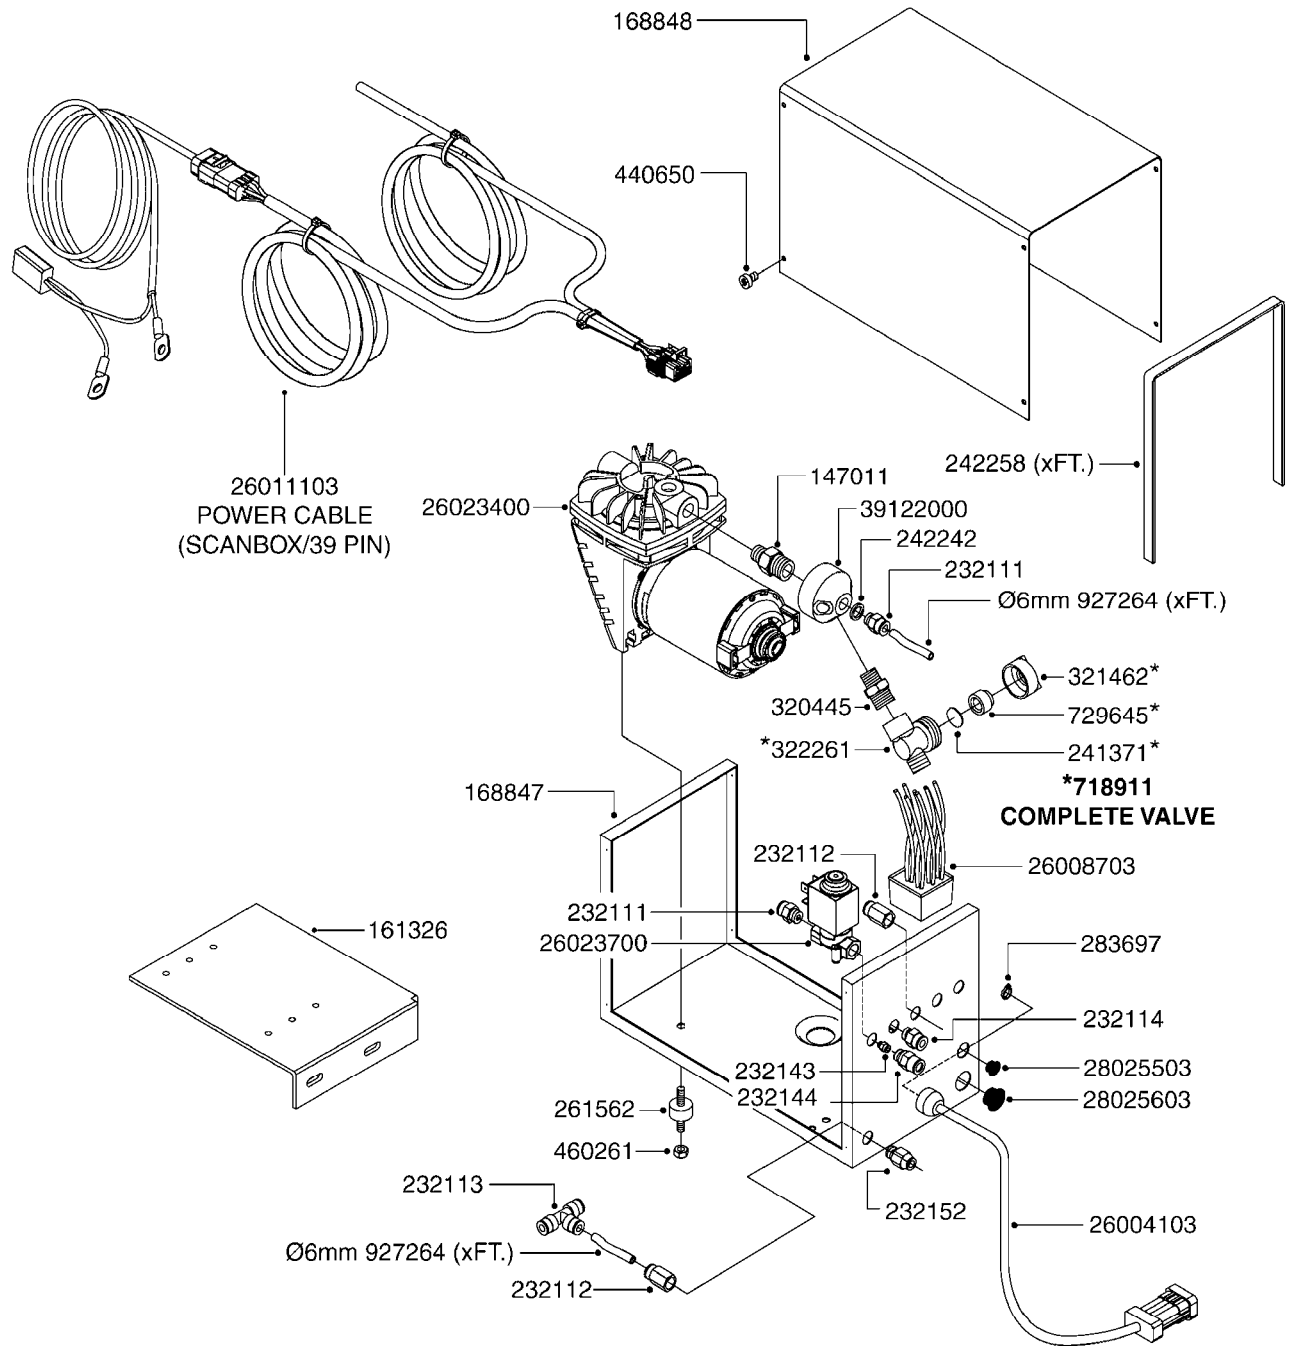

G342

*Ø8mm 927306 (xFT.)
*Ø10mm 927330 (xFT.)

70062503 - COMPLETE ASSEMBLY

FOAM MARKER COMPRESSOR 2007
G342-HIN, 21:04:14

Page 1

Date 06.04.2015 9:20

parts-n°	order qty	description
147011	1	HEX NIPPLE 3/8'X1/4'BSP BRASS
161326	1	MOUNT BKT. F. FOAM COMP.BOX 98
168847	1	ENCLOSURE LOWER F.MARKER
168848	1	COVER F. FOAM MARKER
232111	1	QUICK COUPLER 6MM X 1/8 EXT.
232112	1	QUICK COUPLER 6MM 1/8 INT.
232113	1	QUICK COUPLER 6MM T-PIECE
232114	1	COUPLER 1/8" THREADX8MM HOSE
232143	1	REDUCER 1/4'INT-1/8'EXT
232144	1	QUICK COUPLER 10MM X 1/4 EXT
232152	1	QUICK COUPLER 8MMX1/8 EXT.LONG
241371	1	DIAPHRAGM, NO-DRIP alt 241371
242242	1	O-RING F.AIR HOSE FITTING
242258	1	TRIM 3X10 SELF ADHESIVE 0012"
261562	1	RUBBER DAMPER 2XM6X25
283697	1	TIESTRAP 200MM
320445	1	FITT.DK HN 1/4"X3/8" BSP
321462	1	CAP F.NO-DRIP ASSY.
322261	1	HOUSING F.SAFETY VALVE 3/8"
440650	1	SCREW 3.5x13 STAINLESS
460261	1	NUT HEX M6X1 LOCK A2 DIN985
718911	1	VALVE (SAFETY) F.MARKER
729645	1	NON-DRIP SPRING ASSY.GREEN 10
927264	1	HOSE R X PE D6/D4 X 0012"
927306	1	HOSE R X PE D8/D6 X 0012"BLACK
927330	1	HOSE R X PE D10/D8 X 012"BLACK
26004103	1	FOAM MARKER CNTRL MOD CABL STD
26008703	1	FOAM MARKER CONTROL SCII
26011103	1	FOAMER POWER/CONTROL CABLE 39P
26023400	1	COMPRESSOR F.FOAM MARKER CM40
26023700	1	SOLENOID VAL 12V 1/8' FLO '07
28025503	1	PLUG F.DRILLED HOLE 1/2"
28025603	1	PLUG F.DRILLED HOLE 3/4"
39122000	1	DISTR.HOUSING F.FOAM MARKER'07
70062503	1	FOAM MARKER COMPRESSOR,STD,39P