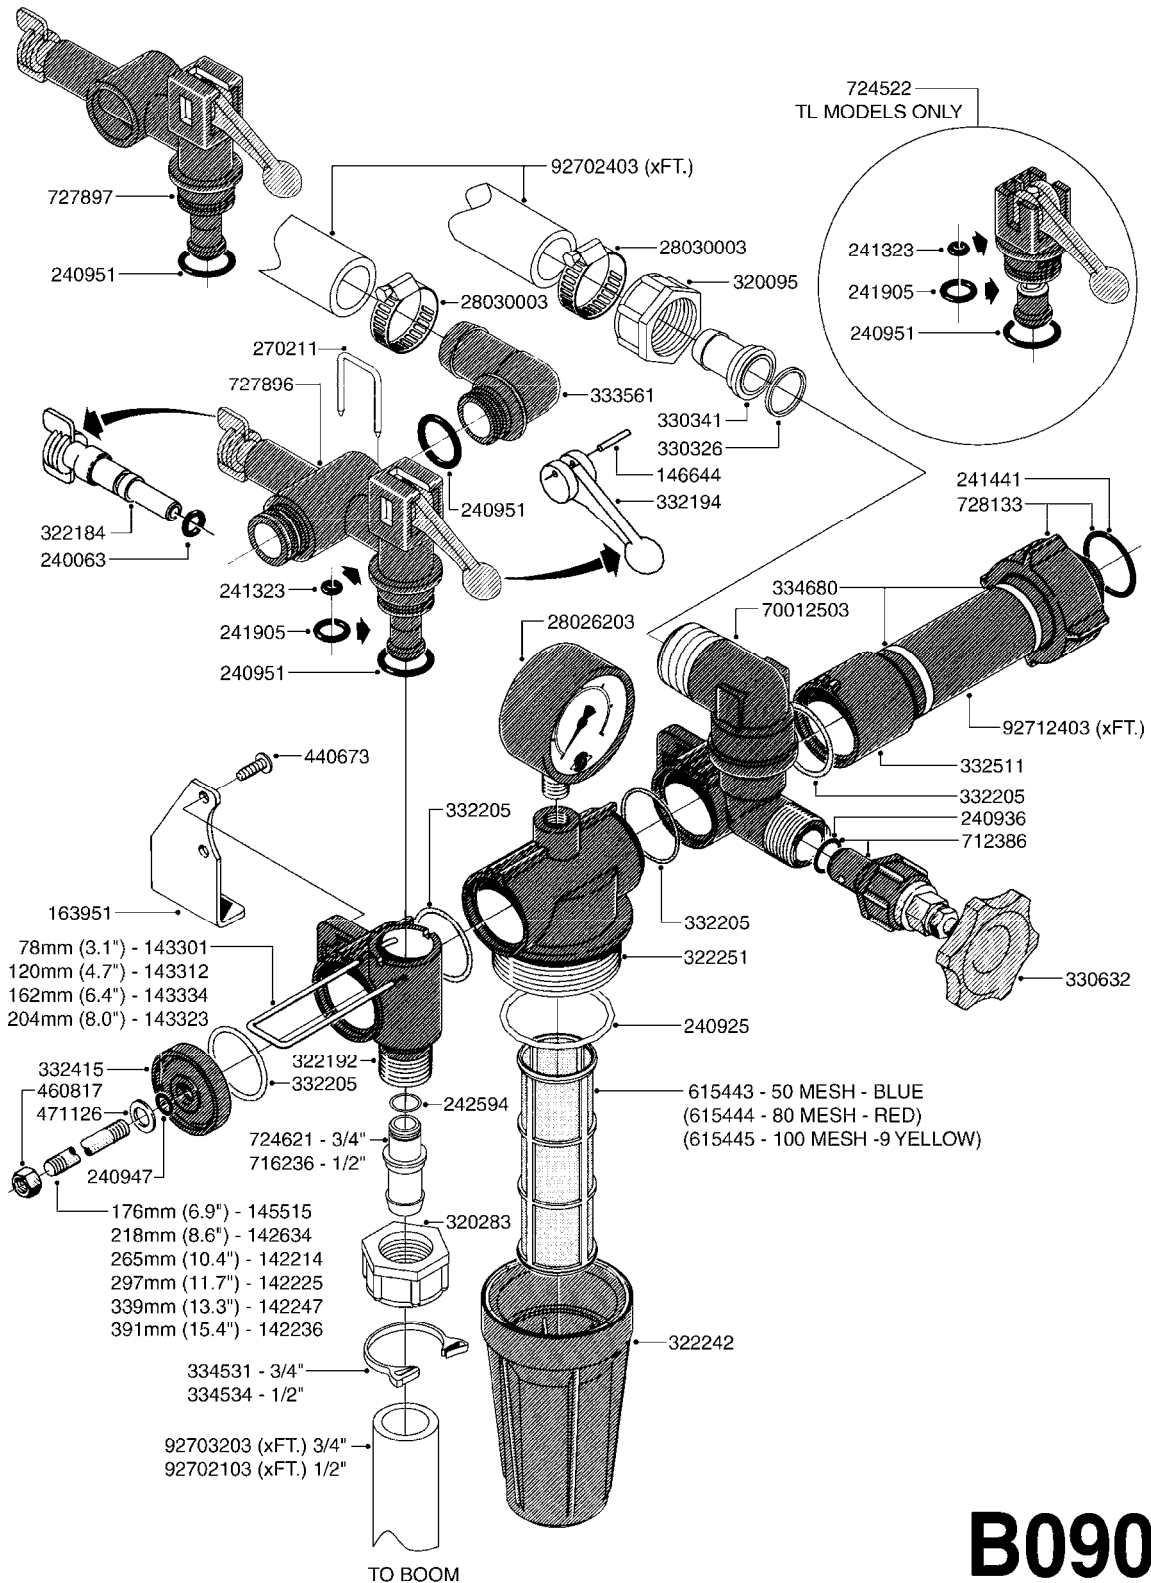

B090

BK-180 BOOM VALVES-MAN.POST 00
B090-HIN, 19:05:11

Page 1
Date 06.04.2015 9:20

parts-n°	order qty	description
142214	1	STUD BOLT - M8X265, 3 SECTION
142225	1	STUD BOLT 8 X 299 - 6 MODULS
142236	1	STUD BOLT 8 X 381 - 8 MODULS
142247	1	STUD BOLT 8 X 341 - 7 MODULS
142634	1	STUD BOLT M8 X 213 - 4 MODULS
143301	1	LOCK CLAMP 78 MM
143312	1	LOCK CLAMP 120 MM
143323	1	LOCK CLAMP 204 MM
143334	1	LOCK CLAMP 162 MM
145515	1	STUD BOLT M8 X 176MM
146644	1	PIN D3X19 STAINLESS
163951	1	MOUNT BRACKET FOR BK180 SECTIO
240063	1	O-RING D14.1/9.3 X 2.4
240925	1	O-RING D49.5X3 NITRIL
240936	1	O-RING D13.3X2.4 NITRIL
240947	1	O-RING D7.3X2.4 NITRIL
240951	1	O-RING D21.2X3 NITRIL
241323	1	O-RING D5.3X2.4 NITRIL
241441	1	O-RING D29.3X3
241905	1	O-RING 12,3X2,4 VITON DKR.1,05
242594	1	O-RING D14 X 1.78 SCH.70-EPDM
270211	1	FITT.DK S25 FORK L=37.5
320095	1	FITT.DK NUT 1" BSP
320283	1	FITT.DK NUT 3/4"BSP
322184	1	SCREW F.ADJUSTING CONST.PRESS.
322192	1	HOUSING F.DISTRIBUTOR
322242	1	FILTER BOWL / IN-LINE
322251	1	HOUSING F.FILTER MOUNT BK/EC
330326	1	O-RING D30/D24X2 F.1"NUT
330341	1	FITT.DK HB 1" F. 1" NUT
330632	1	REGULATING HANDLE
332194	1	DISTRIBUTION HANDLE
332205	1	O-RING D43/39XD2
332415	1	COVER
332511	1	FITT.DK END CAP 1"HB F.BK180
333561	1	FITT.DK ELB.1" EC RETURN
334531	1	CLAMP HOSE PLASTIC 3/4"
334534	1	CLAMP HOSE PLASTIC 1/2"
334680	1	CLAMP HOSE PLASTIC 1"
440673	1	SCREW F.PLASTIC 5X12 SS
460817	1	NUT HEX M8 STAINLESS DIN 934
471126	1	WASHER D16/D8.4X1.6 SS
615443	1	FILTER ELEM.50 MESH BLUE
615444	1	FILTER ELEM.80 MESH RED
615445	1	FILTER ELEM.100 MESH YELLOW
712386	1	PRESSURE REGULATOR COMPL. H-M
716236	1	FITT.DK HB 1/2" ASSY. F. 3/4"
724522	1	DISTR.OVER PART W.OUV PR 83 BK
724621	1	FITT.DK HB 3/4"ASSY F.3/4" NUT
727896	1	HOUSING UPPER F.CONST.PRESS.
727897	1	HOUSING UPPER PART END PC.BK92
728133	1	CONNECTING PART F.BK OPR.UNIT
28026203	1	GAUGE 200PSI/BR,2.5"1/4BSP-BTM
28030003	1	CLAMP HOSE GEAR P1" 6716
70012503	1	HOUSING FOR HARDI-MATIC VALVE
92702103	1	HOSE R X1/2" X300PSI WP X0012"
92702403	1	HOSE PVC SUCT GRAY 1"
92703203	1	HOSE R X3/4" X300PSI WP X0012"
92712403	1	HOSE R X1" X300PSI WP X0012"