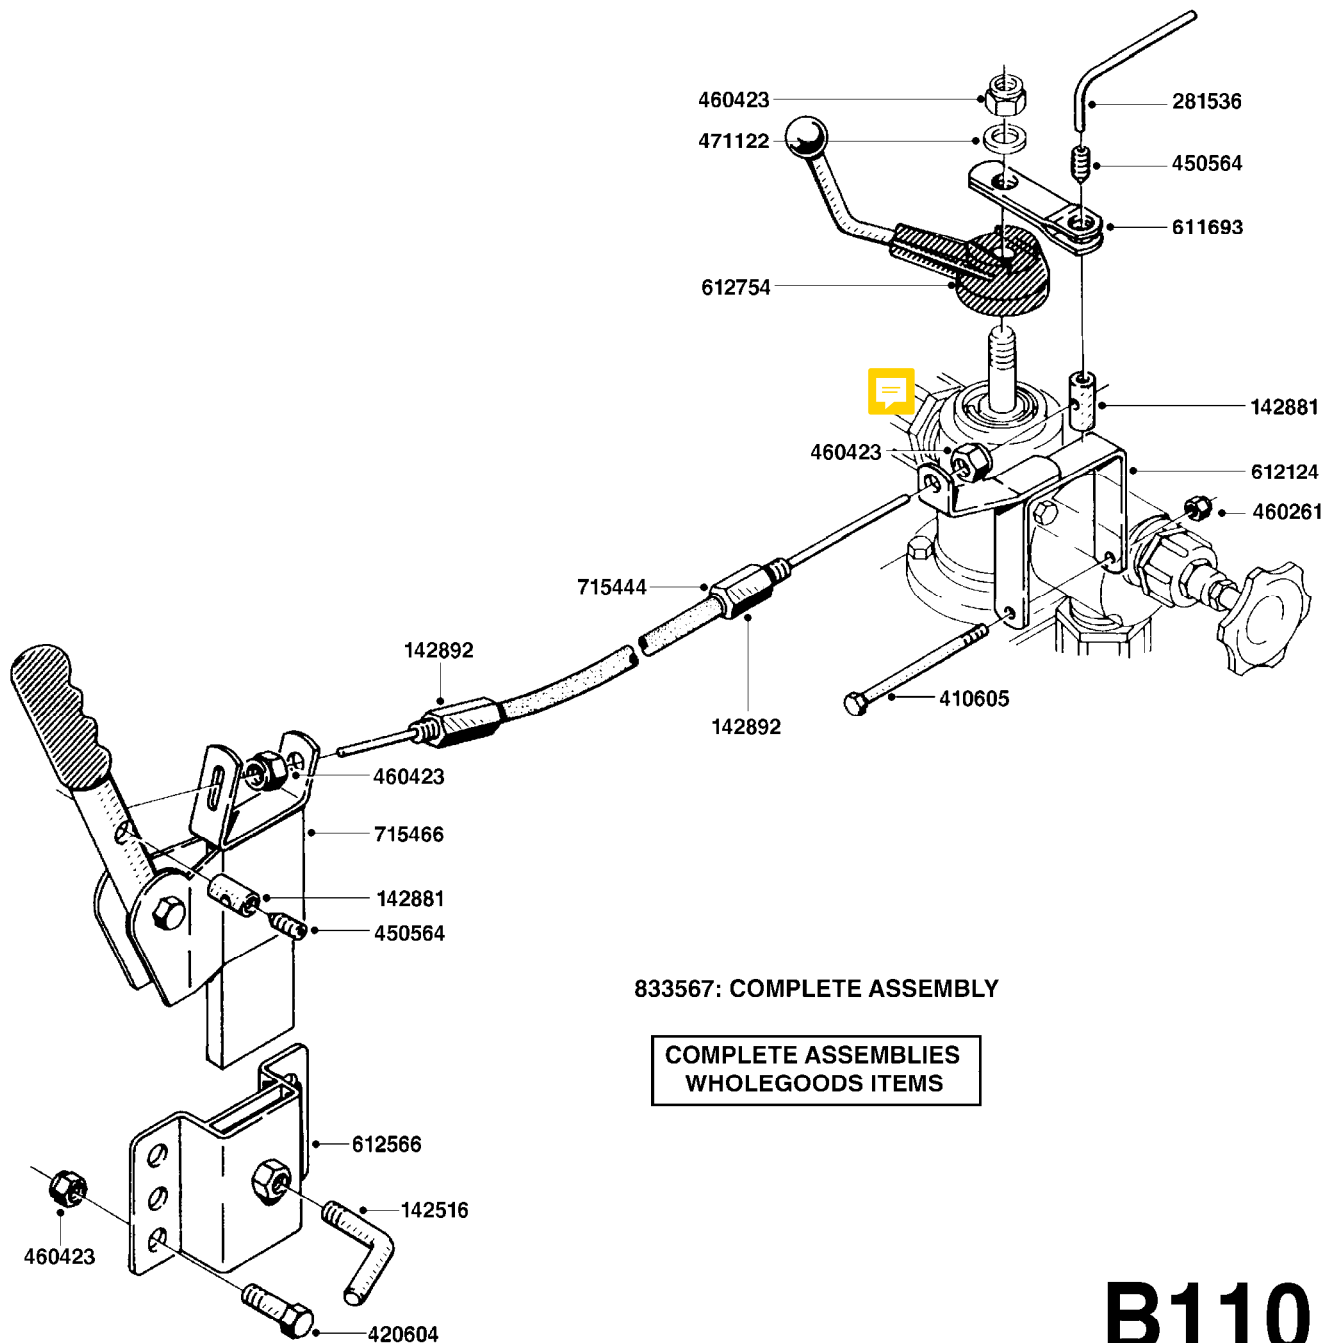

BK-180 REMOTE CONTROL CABLE
B110-HIN, 01:01:01

Page 1

Date 06.04.2015 9:20

parts-n°	order qty	description
142516	1	SCREW SET M10 BENT F. LOCKING
142881	1	WIRE HOLDER FOR REMOTE CONTROL
142892	1	END NIPPLE F.REMOTE CABLE
281536	1	ALLEN WRENCH 3MM
410605	1	BOLT HEX 8.8 DEL M6X80
420604	1	BOLT HEX 8.8 DEL M10X25 FT DIN933
450564	1	SCREW M6X12 ALLEN
460261	1	NUT HEX M6X1 LOCK A2 DIN985
460423	1	NUT HEX M10X1.5 LOCK
471122	1	WASHER D20/D10.5X2 SS
611693	1	ARM FOR REMOTE CONTROL BK180
612124	1	BRACKET FOR OP.UNIT F REM.CTR
612566	1	MOUNT BRACKET F.FAN CABLE ASSY
612754	1	HANDLE FOR REMOTE CONTROL
715444	1	REMOTE CONTROL CABLE COMPLETE
715466	1	MOUNTING PLATE
833567	1	REMOTE CONTROL ON/OFF BK 180