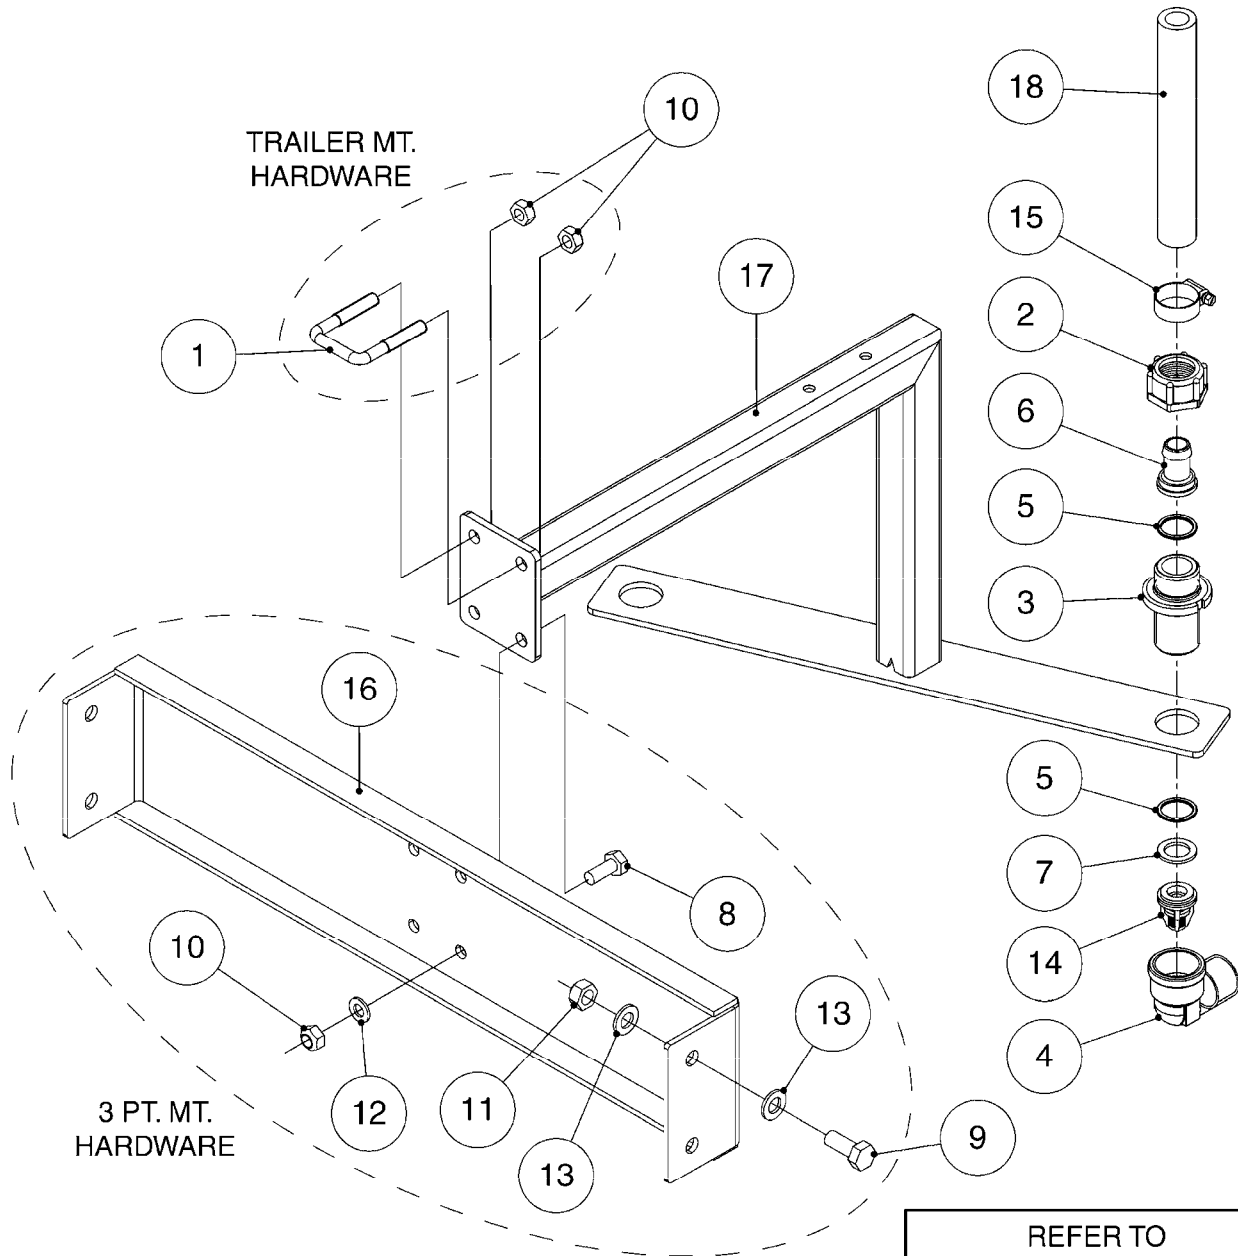

Page 1

Date 06.04.2015 9:20

parts-n°	order qty	description
321484	1	BUSHING THREADED F.NOZZ.TUBE
322114	1	NUT PLASTIC F.NOZZ.H
322116	1	BOLT PLASTIC F.NOZZ.H.
334874	1	NOZZLE HOLDER - TOP HALF
612872	1	NOZZLE TUBE 2 HOLE L-24"/50CM
612883	1	NOZZLE TUBE 3 HOLE L-44"/50CM
612894	1	NOZZLE TUBE 4 HOLE L-64"/50CM
612905	1	NOZZLE TUBE 5 HOLE L-83.5"/50C
613767	1	NOZZLE TUBE 1 HOLE L-13.875"
614610	1	NOZZLE TUBE 2 HOLE L-24"/SP20"
614611	1	NOZZLE TUBE 3 HOLE L-44"/SP20"
614612	1	NOZZLE TUBE 4 HOLE L-64"/SP20"
614613	1	NOZZLE TUBE 5 HOLE L-83.5"/20"
614638	1	NOZZLE TUBE 1 HOLE L-4.125"
614647	1	NOZZLE TUBE L=600mm NO HOLES
614648	1	NOZZLE TUBE L=1100mm NO HOLES
614649	1	NOZZLE TUBE L=1600mm NO HOLES
614650	1	NOZZLE TUBE L=2100mm NO HOLES
615468	1	NOZZLE TUBE MARKED 1" 24"
615469	1	NOZZLE TUBE MARKED 1" 44"
615470	1	NOZZLE TUBE MARKED 1" 54"
615471	1	NOZZLE TUBE MARKED 1" 64"
615472	1	NOZZLE TUBE MARKED 1" 74"
615473	1	NOZZLE TUBE MARKED 1" 92"
741685	1	NOZZLE HOLDER COMPLETE/5 PCS
741688	1	NOZZLE HOLDER COMPLETE/10PCS
741730	1	CLAMP,NZLE BKT BAG OF 5 50X30
741733	1	CLAMP,NZLE BKT BAG OF 10 50X30
741734	1	CLAMP,NZLE BKT BAG OF 5 50X50
741737	1	CLAMP,NZLE BKT BAG OF 10 50X50
741738	1	CLAMP,NZLE BKT BAG OF 5 80X60
741741	1	CLAMP,NZLE BKT BAG OF 10 80x60
741778	1	CLAMP,NZL BKT BAG OF 10 100x60
16110803	1	NOZZLE BRACKET VAR SPACINGS
33487300	1	NOZZLE HOLDER - BOTTOM HALF