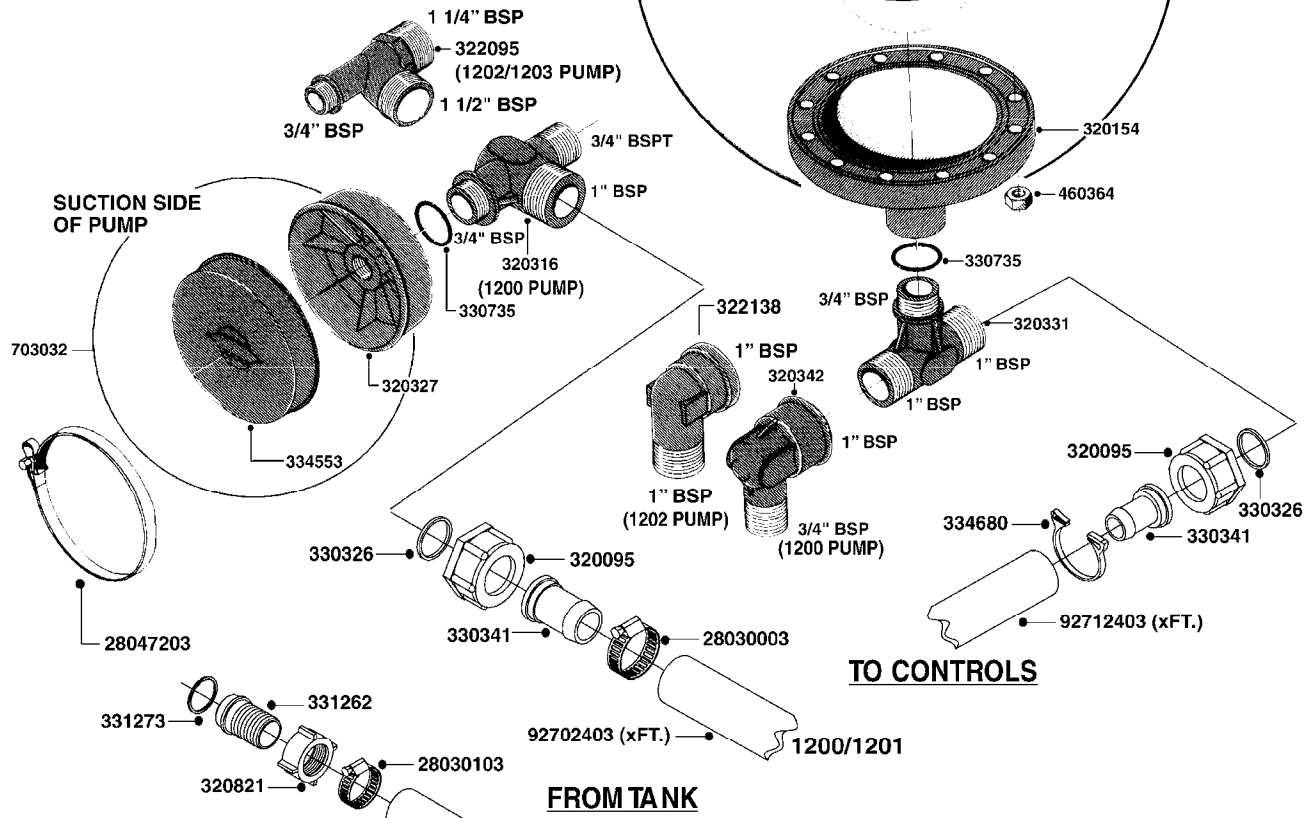

#821630 1203 PUMP (REPLACES 1202 PUMP)
#726854 COMPLETE DAMPER KIT (SUCTION & PRESSURE)

COMPLETE ASSEMBLIES
WHOLEGOODS ITEMS

A170