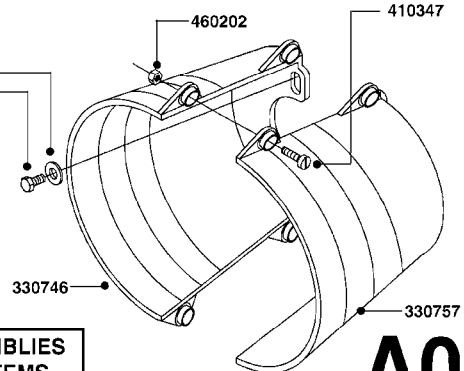

**#725970
COMPLETE DAMPER KIT
(SUCTION & PRESSURE)**

PRESSURE SIDE OF PUMP

821623 - 600 WITH COUPLER
821624 - 600 W/ MOUNTING BASE
821625 - 600 GAS DRIVEN - BELT DRIVE

COMPLETE ASSEMBLIES
WHOLEGOODS ITEMS

A050

PUMP - 600 FITTINGS
A050-HIN, 28:07:14

Page 1
Date 06.04.2015 9:20

parts-n°	order qty	description
240122	1	DIAPHRAGM FOR PRES.DAMP.(EPDM)
320095	1	FITT.DK NUT 1" BSP
320154	1	AIR BOTTLE, BOTTOM PART
320316	1	FITT.DK TEE 3/4" X3/4" X1"BSP
320327	1	HOUSING F. SUCTION AIR BOTTLE
320331	1	FITT.DK TEE 1" - 1" - 3/4" BSP
320342	1	FITT.DK EL 3/4"M X 1"F BSP
322095	1	FITT.DK TEE 1-1/2 X1-1/4 X3/4" BSP
330326	1	O-RING D30/D24X2 F.1"NUT
330341	1	FITT.DK HB 1" F. 1" NUT
330525	1	AIR BOTTLE, TOP HALF
330665	1	FITT.DK HB 3/4"F.1" NUT
330735	1	O-RING D30/D26X2
330746	1	GUARD PTO LOWER PART SHORT
330757	1	GUARD PTO UPPER PART SHORT
334265	1	DIAPHRAGM F. PRESS DAMP.NITRIL
334531	1	CLAMP HOSE PLASTIC 3/4"
334553	1	DIAPHRAGM F.SUCTION AIR BOTTLE
410347	1	SCREW M6X20 8.8
420162	1	BOLT HEX 8.8 DEL 3/8"x15MM
420567	1	BOLT HEX 8.8 DEL M8X30 FT
460202	1	NUT HEX M6
460364	1	NUT HEX M8 GALV.
471122	1	WASHER D20/D10.5X2 SS
703032	1	SUCTION AIR BOTTLE 3/4" COMPL.
703301	1	VALVE FOR AIR BOTTLE
725970	1	DAMPER KIT 600
821623	1	PUMP 603/7 W COUPLING
821624	1	PUMP 603/7 W. FOOT TAPERED SHA
821625	1	PUMP 603/4 800RPM STRIGHT SHAF
845014	1	AIR BOTTLE COMPLETE HJ73
28030003	1	CLAMP HOSE GEAR P1" 6716
28034903	1	FITTING, REDUCER, 1-1/4"-3/4"
28038303	1	FITTING, TEE 2X1"BSPM/1"BSPF
28047203	1	CLAMP HOSE GEAR 60 X 80 6756
92702403	1	HOSE PVC SUCT GRAY 1"
92703203	1	HOSE R X3/4" X300PSI WP X0012"