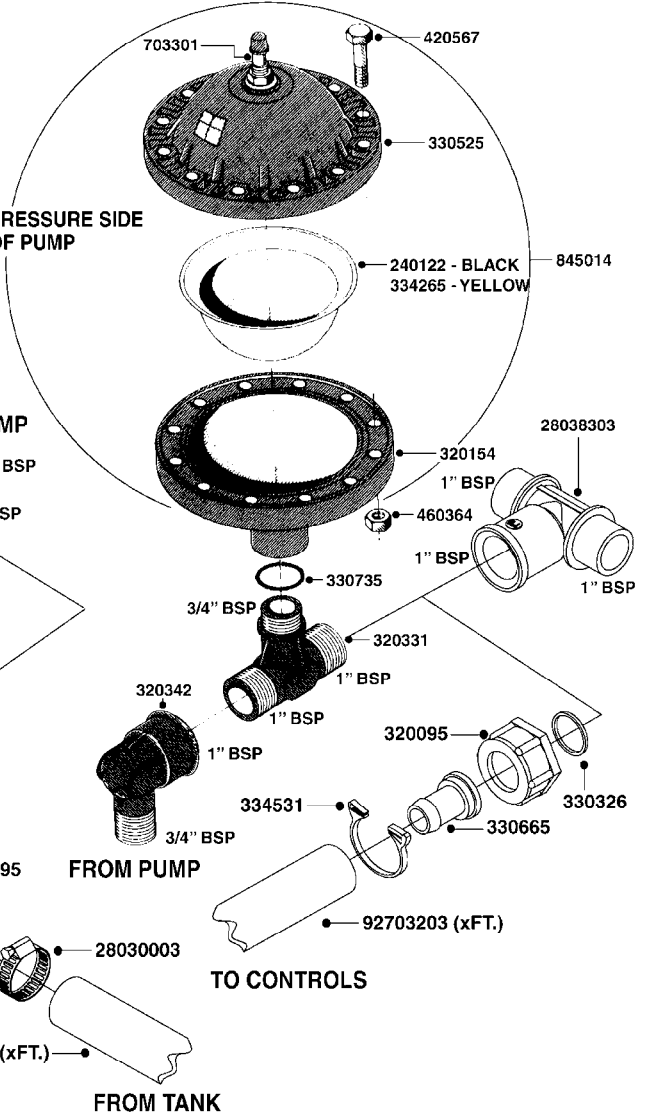

PRESSURE SIDE OF PUMP