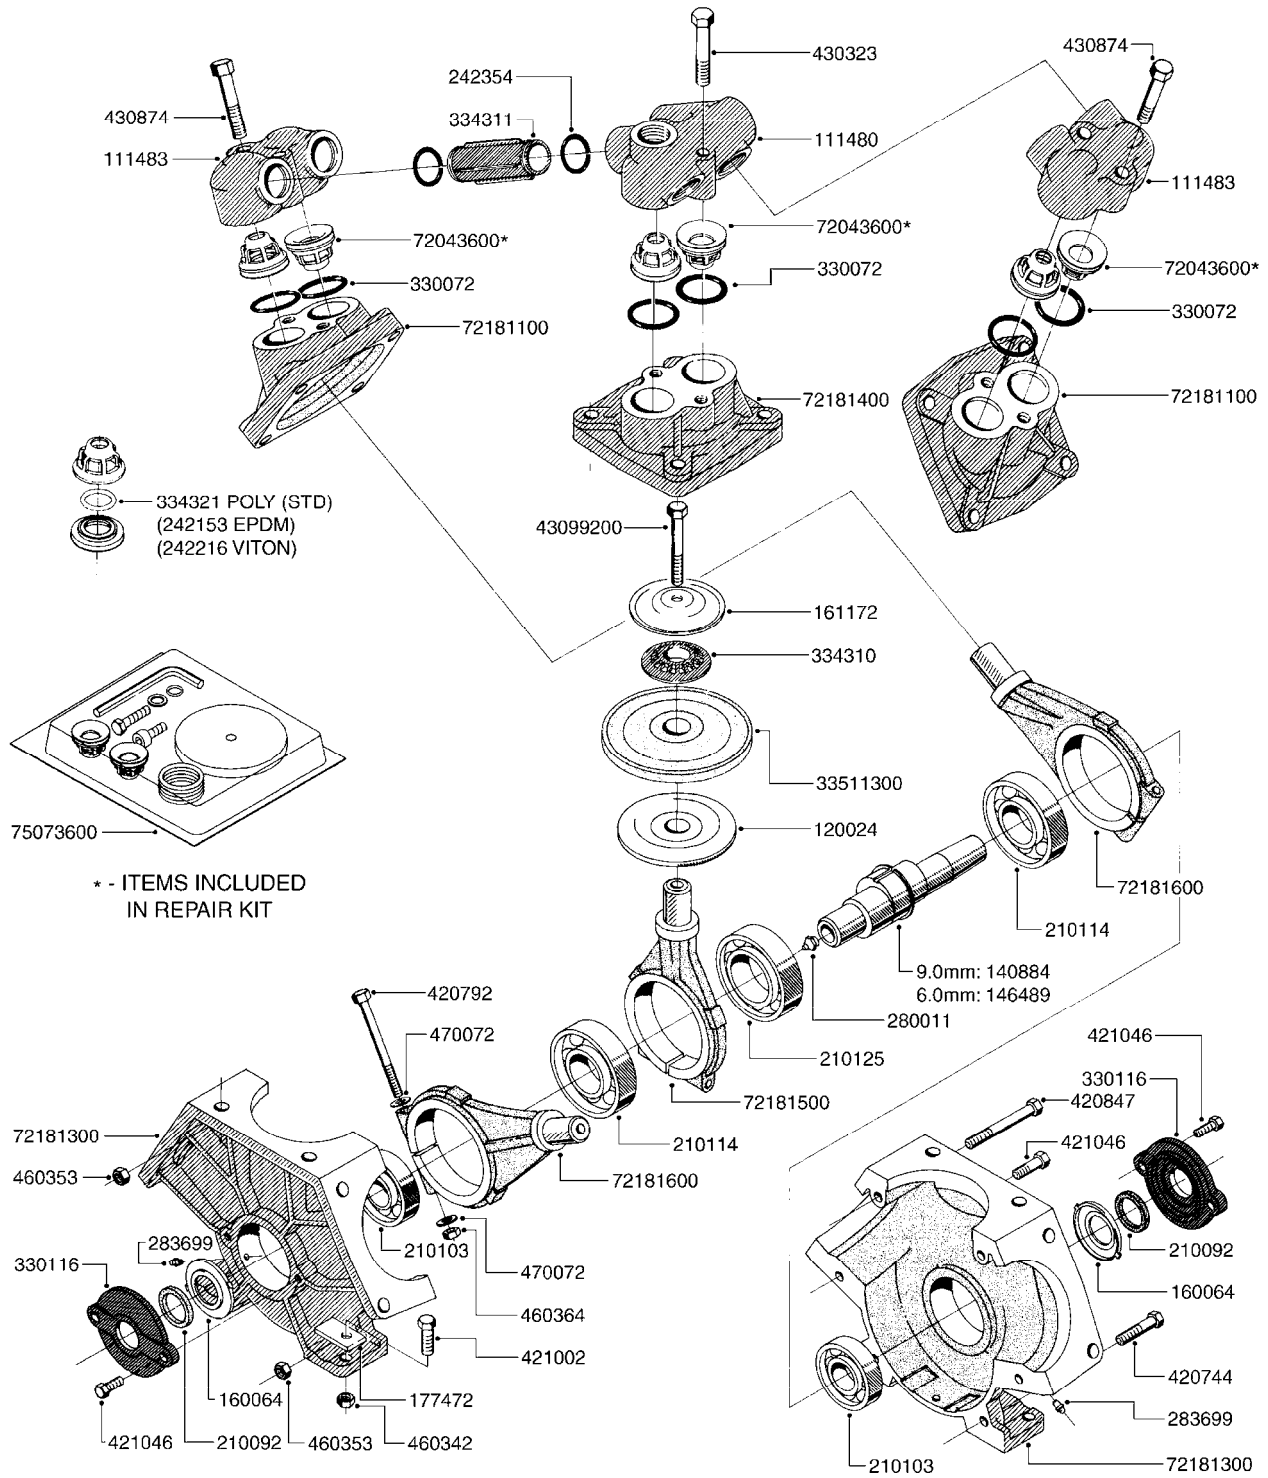

COMPLETE PUMPS
821635 - PUMP ONLY
10396203 - WITH PTO & DAMPER

COMPLETE ASSEMBLIES
WHOLEGOODS ITEMS

A191

PUMP - 1303 W/ MOUNTING BASE
A191-HIN, 08:11:11

Page 1

Date 06.04.2015 9:20

parts-n°	order qty	description
111480	1	VALVE HEAD 1302 CENTER
111483	1	VALVE HEAD SIDE 1302
120024	1	DIAPHRAGM BACK DISC 1200-1300
140884	1	CRANK SHAFT MODEL 1300-9
146489	1	CRANK SHAFT MODEL 1302-6MM
160064	1	DUST PLATE
161172	1	DIAPHRAGM DISC F. 1203/1303
177472	1	BRACKET 25 X 5
210092	1	SEAL FELT D43/30X5
210103	1	BEARING BALL 6306
210114	1	BEARING BALL 6308
210125	1	BEARING BALL 6210
242153	1	O-RING D26X4 EPDM
242216	1	O-RING VITON F/1202/1302/462
242354	1	O-RING D32.2X3.0 VITON F.S-53
280011	1	GREASE NIPPLE 1/8" H TR
283699	1	GREASE NIPPLE M6X1
330072	1	O-RING D53.5/D45.5X4
330116	1	SEAL RETAINER, MODEL 1300
334310	1	NYLON WASHER 1202/1302/462
334311	1	CONNECTION PIPE INLET MOD.1302
334321	1	O-RING POLY. 34.0x26.0x4.0
420744	1	BOLT HEX 8.8 DEL M8X40
420792	1	BOLT HEX 8.8 RAW M8X95
420847	1	BOLT HEX 8.8 DEL M8X85
421002	1	BOLT HEX 8.8 DEL M10X30 FT DIN933
421046	1	BOLT HEX 8.8 DEL M8X25 FT A2 DIN933
430323	1	BOLT HEX 8.8 DEL M12X60
430874	1	SCREW SET 8.8 DEL M12X70 FT
460342	1	NUT HEX M10 DEL DIN934
460353	1	NUT HEX M8 BLACK
460364	1	NUT HEX M8 GALV.
470072	1	WASHER D15/D8X.5 LOCK
821635	1	PUMP 1303/9 540RPM
10396203	1	PUMP 1303 C/W PTO 540 RPM
33511300	1	DIAPHRAGM 1202-1303 POLY 2006
43099200	1	BOLT HEX SS M12 X 30 DIN933 A4
72043600	1	VALVE FOR 462/463
72181100	1	DIAPHRAGM COVER 1203/1303+BLTS
72181300	1	PUMP CASTING 1300 RED W/BOLTS
72181400	1	DIAPHRAGM COVER 1303 W/BOLTS
72181500	1	CONNECTING ROD, CENTER 1303
72181600	1	CONNECTING ROD, SIDE MOD.1300
75073600	1	PUMP KIT 1303 MM "06"