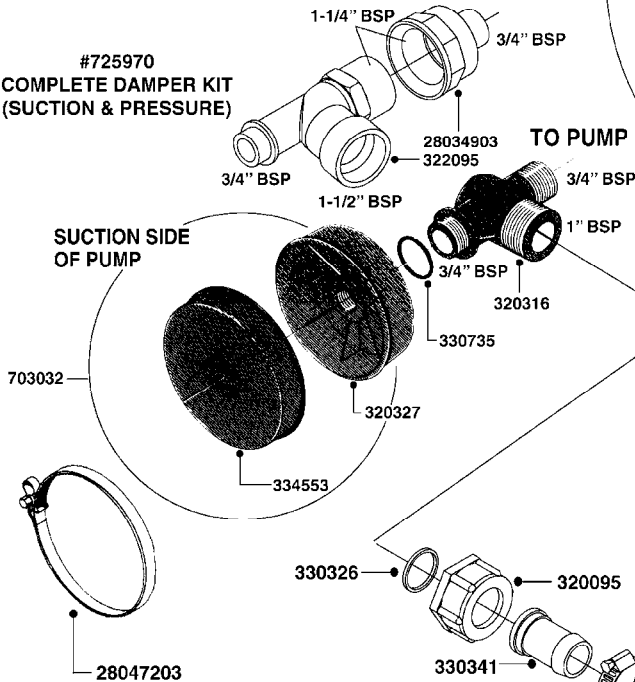

**#725970
COMPLETE DAMPER KIT
(SUCTION & PRESSURE)**