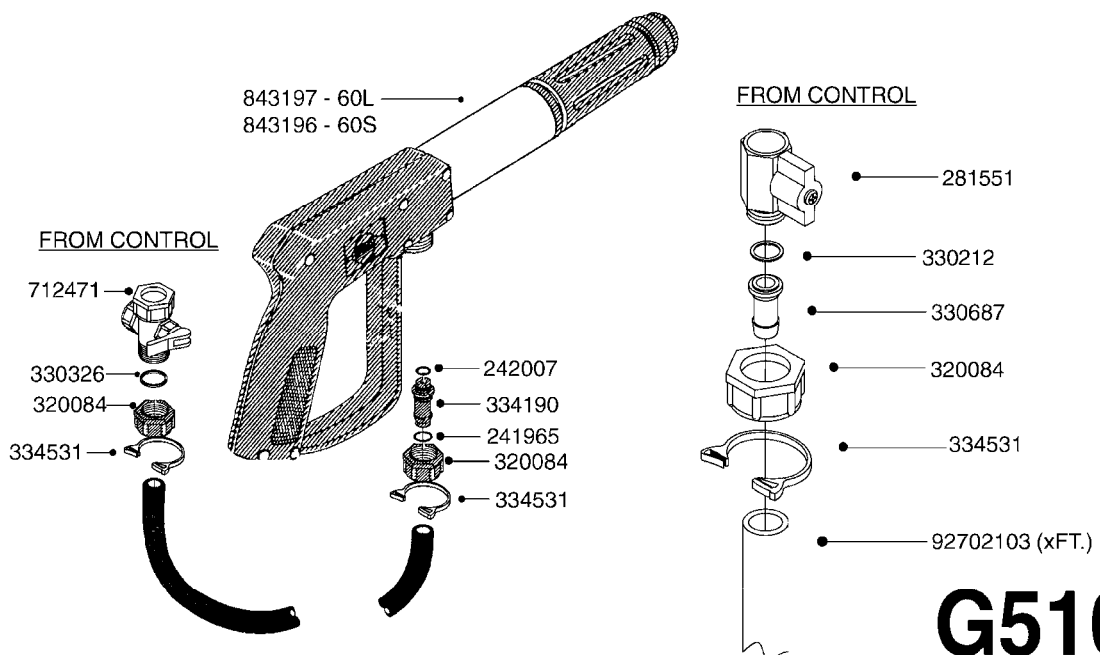

G510

HOSE WRAPS
G510-HIN, 19:05:11

Page 1
Date 06.04.2015 9:20

parts-n°	order qty	description
241965	1	O-RING 12.1 X 1.6
242007	1	O-RING D9.1X1.6
281551	1	BALL VALVE 1/2"
320084	1	FITT.DK NUT 1/2" BSP
330212	1	O-RING D19/D14X2.4 F.1/2"NUT
330326	1	O-RING D30/D24X2 F.1"NUT
330687	1	FITT.DK HB 1/2" F. 1/2" NUT
334190	1	FITT.DK HB 1/2' F. PISTOL 60S
334531	1	CLAMP HOSE PLASTIC 3/4"
636223	1	POST 12 VOLT TR30
712471	1	AGITATION VALVE ASSY. ON/OFF
843196	1	GUN, MODEL 60S
843197	1	HANDGUN KIT TYPE 60 LONG
10013403	1	BOLT HEX 3/8-16X1 1/4 HCS Z5
10013503	1	NUT HEX NC 3/8"
10178903	1	WRAP HOSE SIDE MOUNT PLATE
10179003	1	WRAP HOSE BOTTOM PLATE MOUNT
10179403	1	WRAP WELDMENT FOR HI101789
10179503	1	WRAP WELDMENT FOR HI101790
10225603	1	BKT.FOR HOSE WRAP MOUNT NL NK
10225703	1	WRAP HOSE BDL.BOTTOM PLATE
92702103	1	HOSE R X1/2" X300PSI WP X0012"