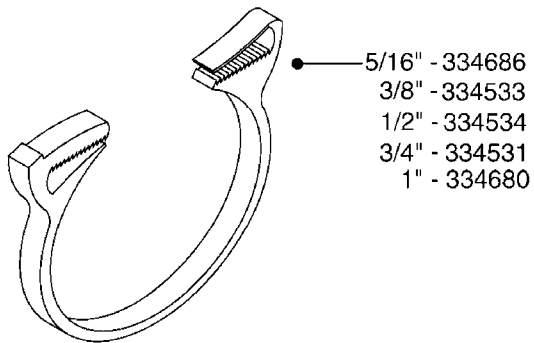

I.D.	PART # (ONE FOOT)	
3/8" 1/2" 3/4" 1" 1-1/4"	92701703 92702103 92703203 92712403 92734403	 <p>RUBBER HOSE SMOOTH, BLACK, TWO BLUE STRIPES</p>
5/16" 3/8" 1/4" 1/2" 3/4"	927281 927284 927268 927269 927270	 <p>PVC HOSE SHINY, BLACK, SMOOTH, TWO WHITE STRIPES</p>
1" 1-1/4" 1-1/2" 2" 2-1/2"	92702403 92738900 92702603 92702703 92702803	 <p>PVC SPIRAL SUCTION HOSE SHINY, RIBBED, GRAY</p>
3/4"	927205	 <p>PVC HOSE CLEAR, SMOOTH</p>
1/2" 3/4"	10631003 927231	 <p>PVC HOSE SMOOTH, CLEAR, REINFORCED WITH WHITE MESH</p>
4mm 6mm 8mm 10mm	927253 RED 927264 RED 927306 BLACK 927330 BLACK	 <p>PVC AIR HOSE SMOOTH</p>

Hose Size	Pressure	Suction	Clamp Code
3/8"	28029803		6706
1/2"	28029803		6706
3/4"	28029903		6712
1"	28030003	28029903	6716
1-1/4"	28030103		6724
1-1/2"		28030103	6724
2"		28030203	235-67
2-1/2"		28030303	235-74
3"		28030403	235-82