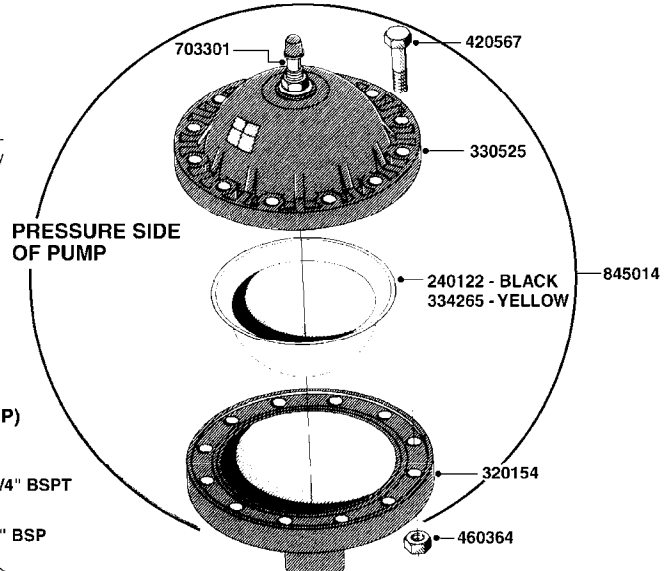

#821630 1203 PUMP (REPLACES 1202 PUMP)
#726854 COMPLETE DAMPER KIT (SUCTION & PRESSURE)

COMPLETE ASSEMBLIES
WHOLEGOODS ITEMS

A170