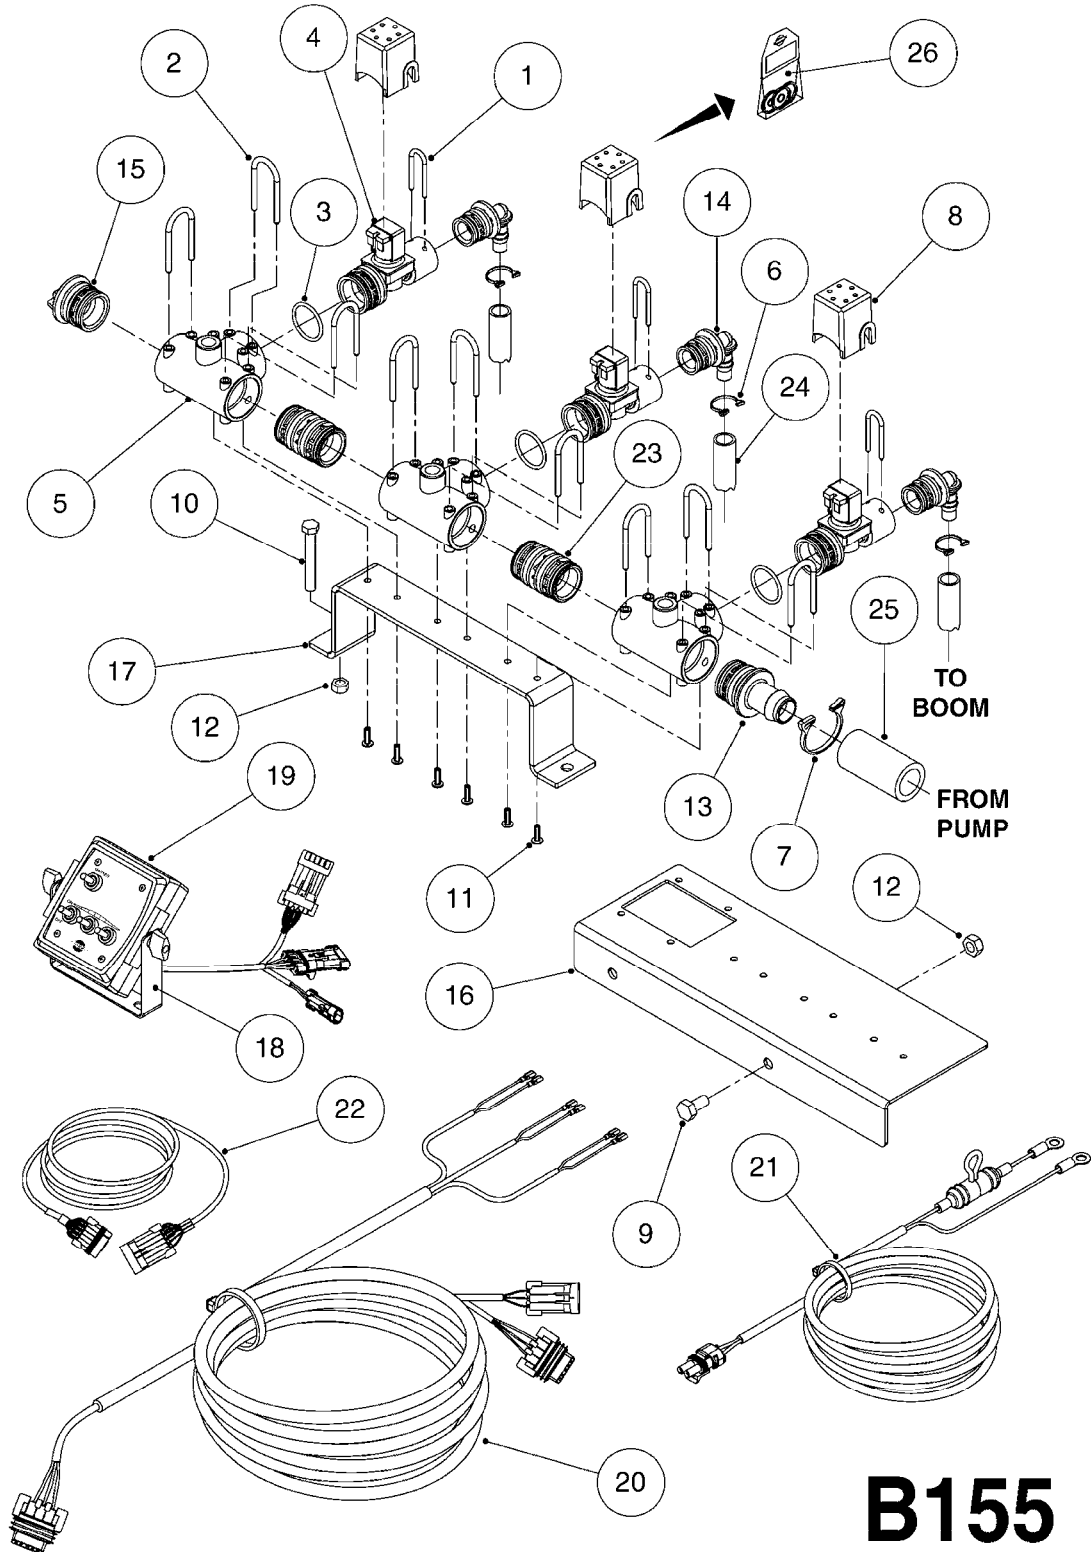

BK-180 REMOTE CONTROL CABLE
B110-HIN, 01:01:01

Page 1

Date 06.04.2015 9:20

parts-n°	order qty	description
142516	1	SCREW SET M10 BENT F. LOCKING
142881	1	WIRE HOLDER FOR REMOTE CONTROL
142892	1	END NIPPLE F.REMOTE CABLE
281536	1	ALLEN WRENCH 3MM
410605	1	BOLT HEX 8.8 DEL M6X80
420604	1	BOLT HEX 8.8 DEL M10X25 FT DIN933
450564	1	SCREW M6X12 ALLEN
460261	1	NUT HEX M6X1 LOCK A2 DIN985
460423	1	NUT HEX M10X1.5 LOCK
471122	1	WASHER D20/D10.5X2 SS
611693	1	ARM FOR REMOTE CONTROL BK180
612124	1	BRACKET FOR OP.UNIT F REM.CTR
612566	1	MOUNT BRACKET F.FAN CABLE ASSY
612754	1	HANDLE FOR REMOTE CONTROL
715444	1	REMOTE CONTROL CABLE COMPLETE
715466	1	MOUNTING PLATE
833567	1	REMOTE CONTROL ON/OFF BK 180