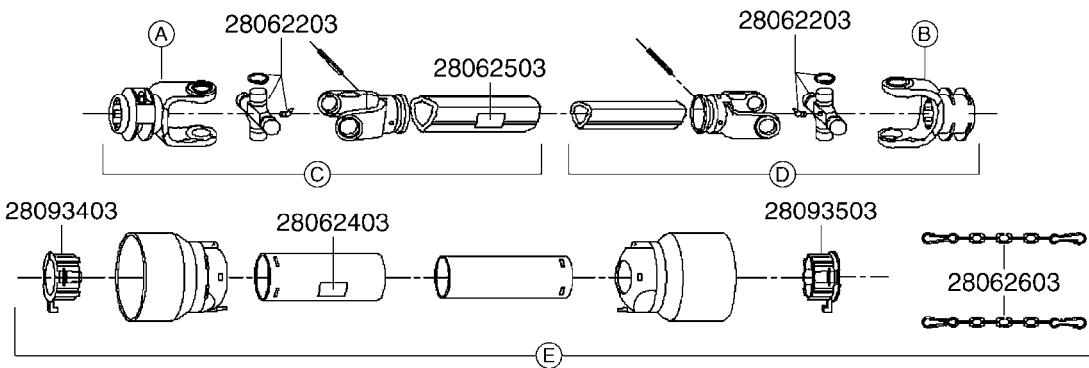

A485

PTO SHAFTS - BONDIOLI CENT.
A485-HIN, 20:01:14

Page 1

Date 06.04.2015 9:20

parts-n°	order qty	description
289042	1	UNIV. JOINT 22x54mm
420641	1	BOLT HEX 8.8 DEL M8X35
450015	1	SCREW ALLAN 3/8'X5/8' BLACK
460143	1	NUT HEX M8 LOCK A2 DIN985
28009803	1	PTO PIN TUBE RETAINER OUTER
28009903	1	PTO TUBE RETAINER INNER
28010103	1	PTO YOKE F.INNER TUBE CV PTO
28021403	1	PTO 1"STR/1-3/8" 6SPL B&P
28021503	1	PTO 1"STR/1-3/8" 21SPL B&P
28021603	1	PTO 1"STR/1-3/4" 20SPL B&P
28027903	1	PTO BALL LOCK.KIT F.1-3/8 YOKE
28040503	1	UNIV. JOINT 27x74.6mm
28040703	1	SAFETY CHAIN F.CV BLACK PTO
28041803	1	DECAL DANGER GUARD MISSING
28041903	1	DECAL DANGER ROT.DRIVELINE
28056703	1	PTO YOKE #1 1-3/8" X 6 SPLINE
28056803	1	PTO YOKE #1 1-3/8" X 21 SPLINE
28056903	1	PTO YOKE #4 1-3/8" X 20 SPLINE
28057003	1	PTO TUBE YOKE #1-G1 OUTER
28057103	1	PTO TUBE YOKE #4-G4 OUTER
28057203	1	PTO PIN TUBE RETAINER OUTER
28057303	1	PTO TUBE OUTER #1 745MM
28057403	1	PTO TUBE OUTER #4 720MM
28057503	1	PTO TUBE INNER #1 745MM
28057603	1	PTO TUBE INNER #4 720MM
28057703	1	PTO TUBE RETAINER INNER
28057803	1	PTO TUBE YOKE #1 Ø=1"
28057903	1	PTO TUBE YOKE #4 Ø=1"
28058003	1	PTO HALF SAFETY SHIELD OUTER
28058103	1	PTO HALF SAFETY SHIELD OUTER
28058203	1	PTO HALF SAFETY SHIELD INNER
28058303	1	PTO HALF SAFETY SHIELD INNER
28058403	1	PTO BALL LOCK.KIT F.1-3/4 YOKE
28058503	1	PTO TUBE YOKE #1-G1 INNER