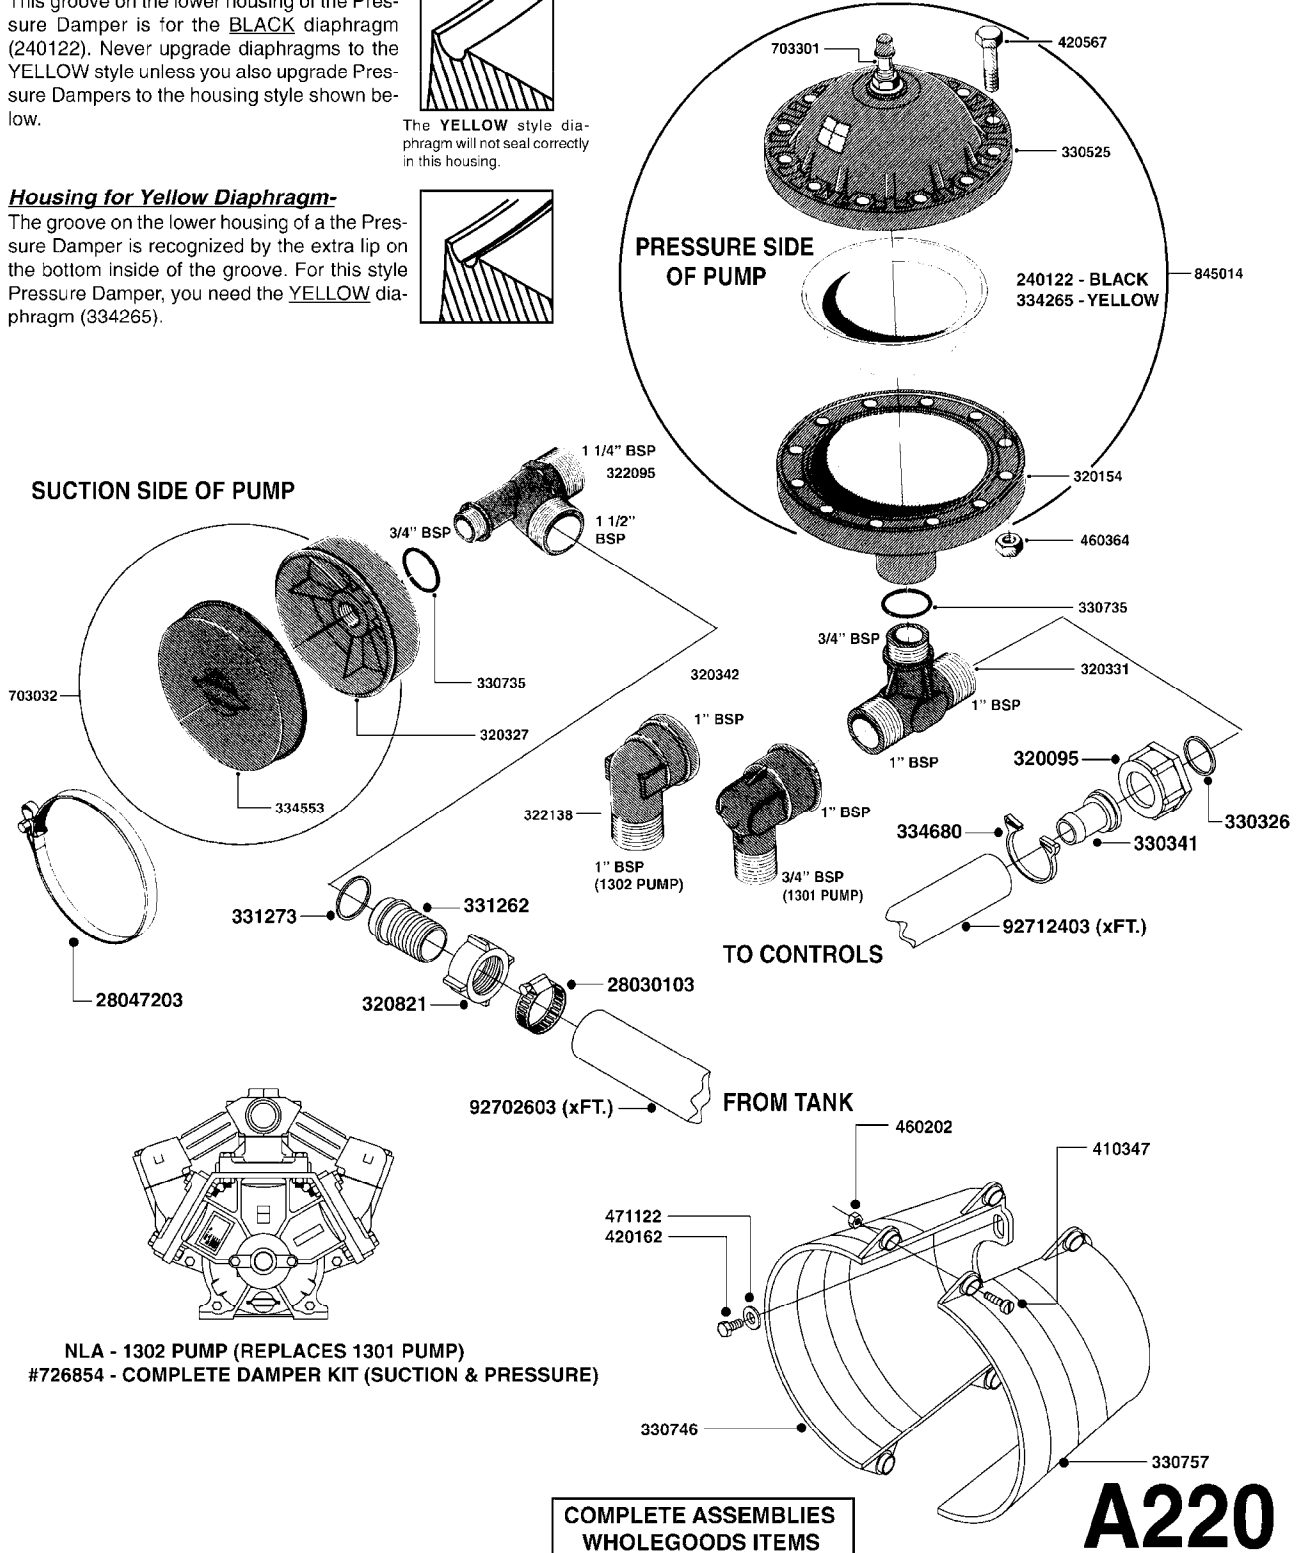

Housing for Yellow Diaphragm-

The groove on the lower housing of a the Pressure Damper is recognized by the extra lip on the bottom inside of the groove. For this style Pressure Damper, you need the YELLOW diaphragm (334265).