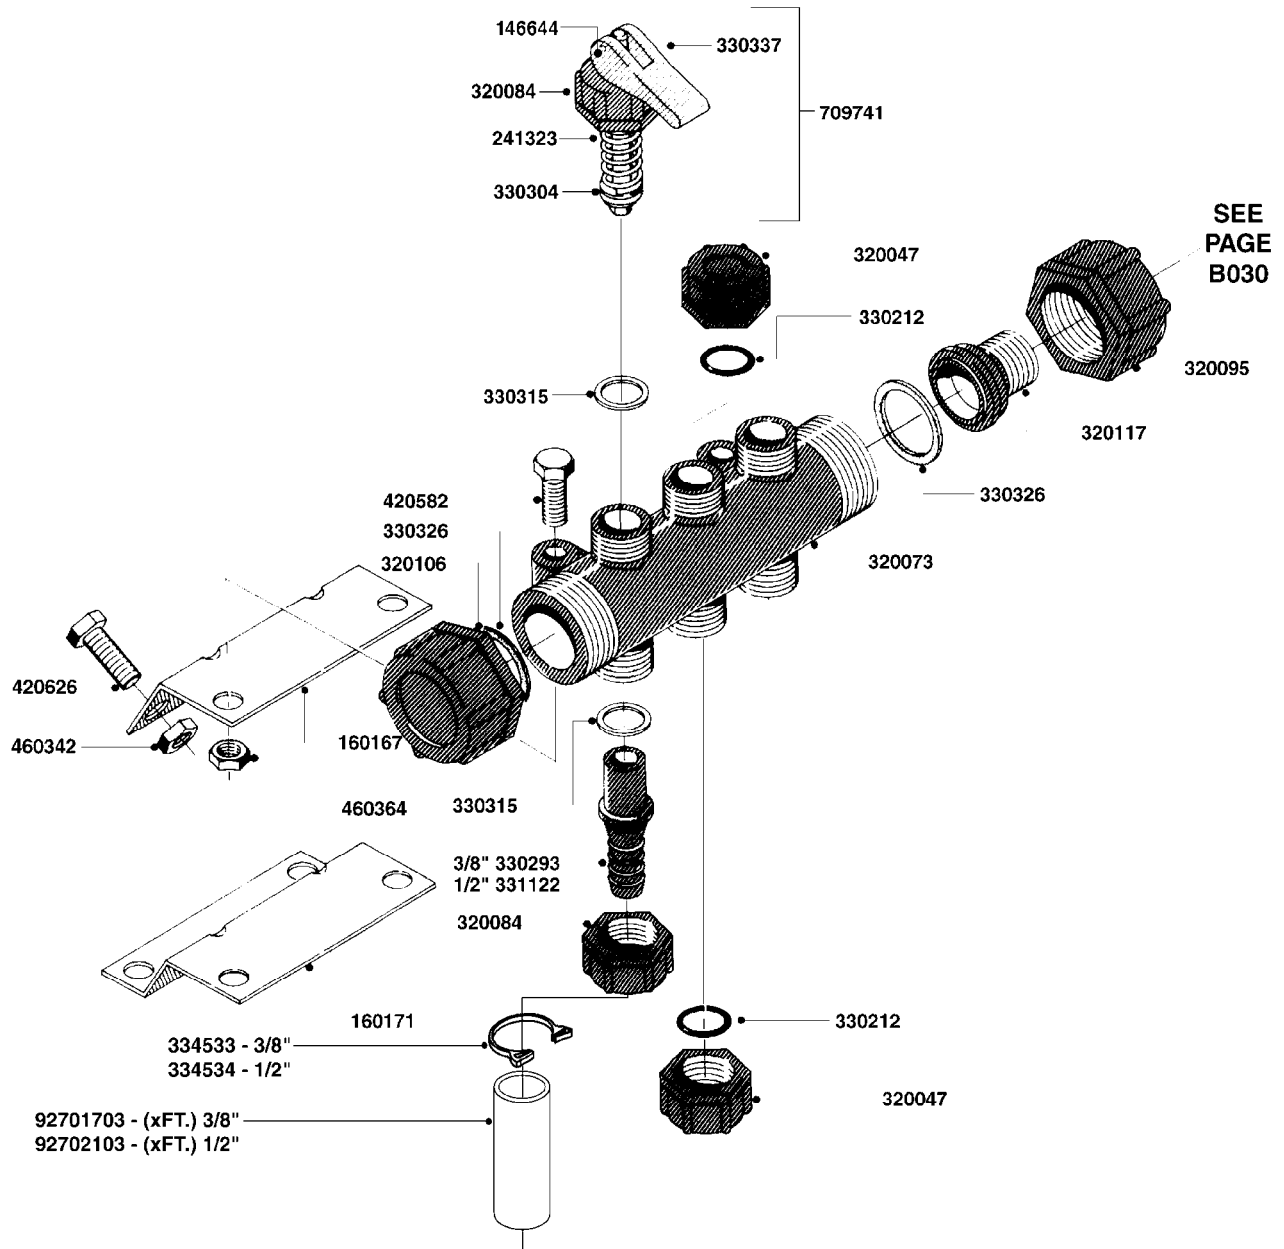

841758 - COMPLETE ASSEMBLY
(LESS GAUGE)

COMPLETE ASSEMBLIES
WHOLEGOODS ITEMS

B030

CONTROL-ET MANUAL-ES 30/50/80
B030-HIN, 19:05:11

Page 1

Date 06.04.2015 9:20

parts-n°	order qty	description
146644	1	PIN D3X19 STAINLESS
240063	1	O-RING D14.1/9.3 X 2.4
241323	1	O-RING D5.3X2.4 NITRIL
320073	1	DISTRIBUTOR HOUSING 1/2"
320084	1	FITT.DK NUT 1/2" BSP
320095	1	FITT.DK NUT 1" BSP
320117	1	FITT.DK CONN.1/2"BSP F. 1" CAP
321694	1	UNION NUT
330212	1	O-RING D19/D14X2.4 F.1/2"NUT
330293	1	VALVE SEAT WITH 3/8" HOSE TAIL
330304	1	VALVE CONE D14
330315	1	O-RING D18.4/D13X.6
330326	1	O-RING D30/D24X2 F.1"NUT
330337	1	HANDLE F. FLIP VALVE
330676	1	FITT.DK HB 3/8" F. 1/2" NUT
330687	1	FITT.DK HB 1/2" F. 1/2" NUT
331111	1	VALVE SEAT FOR 1/2" DISTRIBUT.
331122	1	VALVE SEAT WITH 1/2" HOSE TAIL
334533	1	CLAMP HOSE PLASTIC 3/8"
334534	1	CLAMP HOSE PLASTIC 1/2"
390282	1	STOPPER ATV 1/4"
390283	1	CONE FOR PRES CONTR ATV
421046	1	BOLT HEX 8.8 DEL M8X25 FT A2 DIN933
440167	1	SCREW NO.8 1/4"
440663	1	SCREW 3/8" NR4 STAINLESS
460143	1	NUT HEX M8 LOCK A2 DIN985
709741	1	VALVE ASSY. 1/2" FLIP LEVER
841758	1	ET CONTROL COMPLETE
28026203	1	GAUGE 200PSI/BR, 2.5"1/4BSP-BTM
92701703	1	HOSE R X3/8" X300PSI WP X0012"
92702103	1	HOSE R X1/2" X300PSI WP X0012"