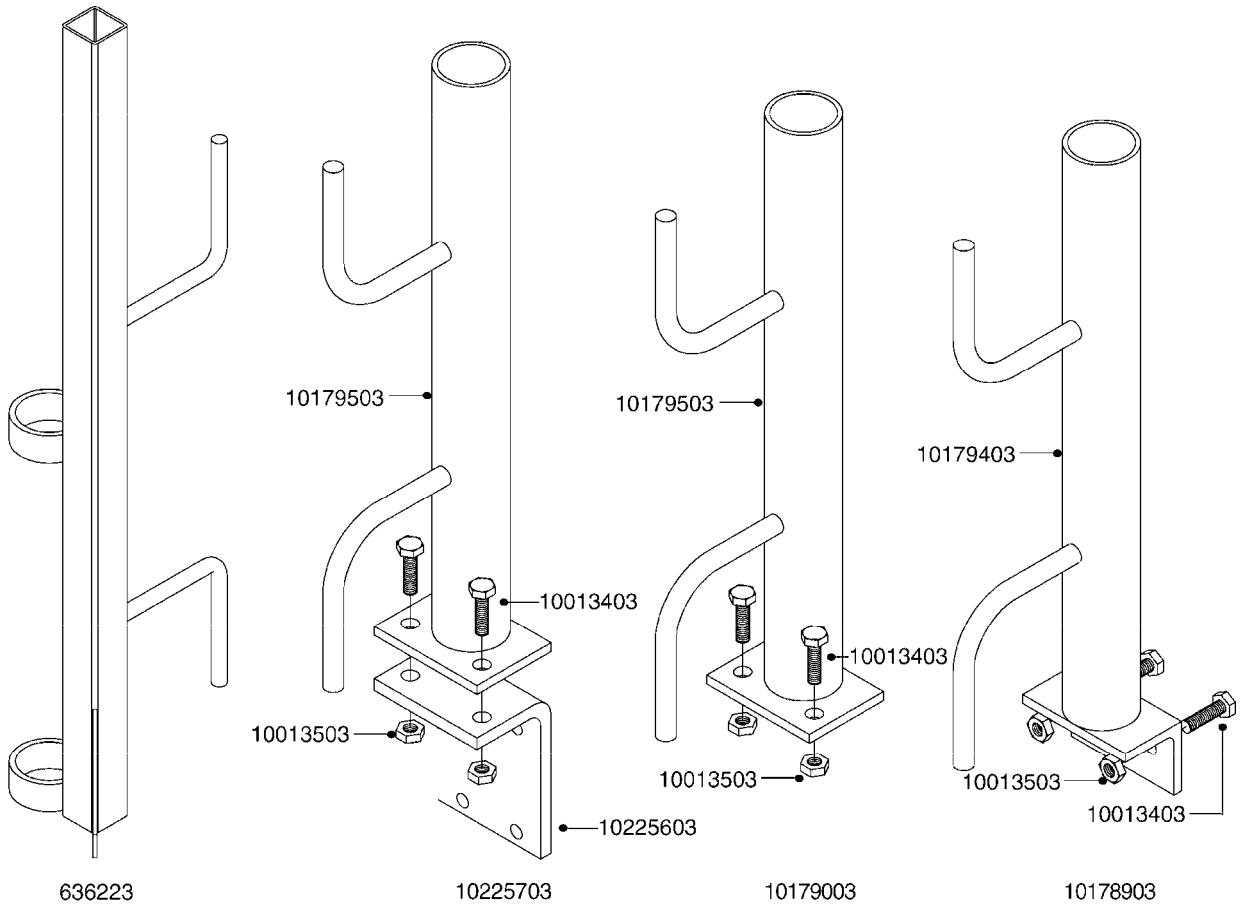

G510

HOSE WRAPS
G510-HIN, 19:05:11

Page 1
Date 06.04.2015 9:20

parts-n°	order qty	description
241965	1	O-RING 12.1 X 1.6
242007	1	O-RING D9.1X1.6
281551	1	BALL VALVE 1/2"
320084	1	FITT.DK NUT 1/2" BSP
330212	1	O-RING D19/D14X2.4 F.1/2"NUT
330326	1	O-RING D30/D24X2 F.1"NUT
330687	1	FITT.DK HB 1/2" F. 1/2" NUT
334190	1	FITT.DK HB 1/2' F. PISTOL 60S
334531	1	CLAMP HOSE PLASTIC 3/4"
636223	1	POST 12 VOLT TR30
712471	1	AGITATION VALVE ASSY. ON/OFF
843196	1	GUN, MODEL 60S
843197	1	HANDGUN KIT TYPE 60 LONG
10013403	1	BOLT HEX 3/8-16X1 1/4 HCS Z5
10013503	1	NUT HEX NC 3/8"
10178903	1	WRAP HOSE SIDE MOUNT PLATE
10179003	1	WRAP HOSE BOTTOM PLATE MOUNT
10179403	1	WRAP WELDMENT FOR HI101789
10179503	1	WRAP WELDMENT FOR HI101790
10225603	1	BKT.FOR HOSE WRAP MOUNT NL NK
10225703	1	WRAP HOSE BDL.BOTTOM PLATE
92702103	1	HOSE R X1/2" X300PSI WP X0012"