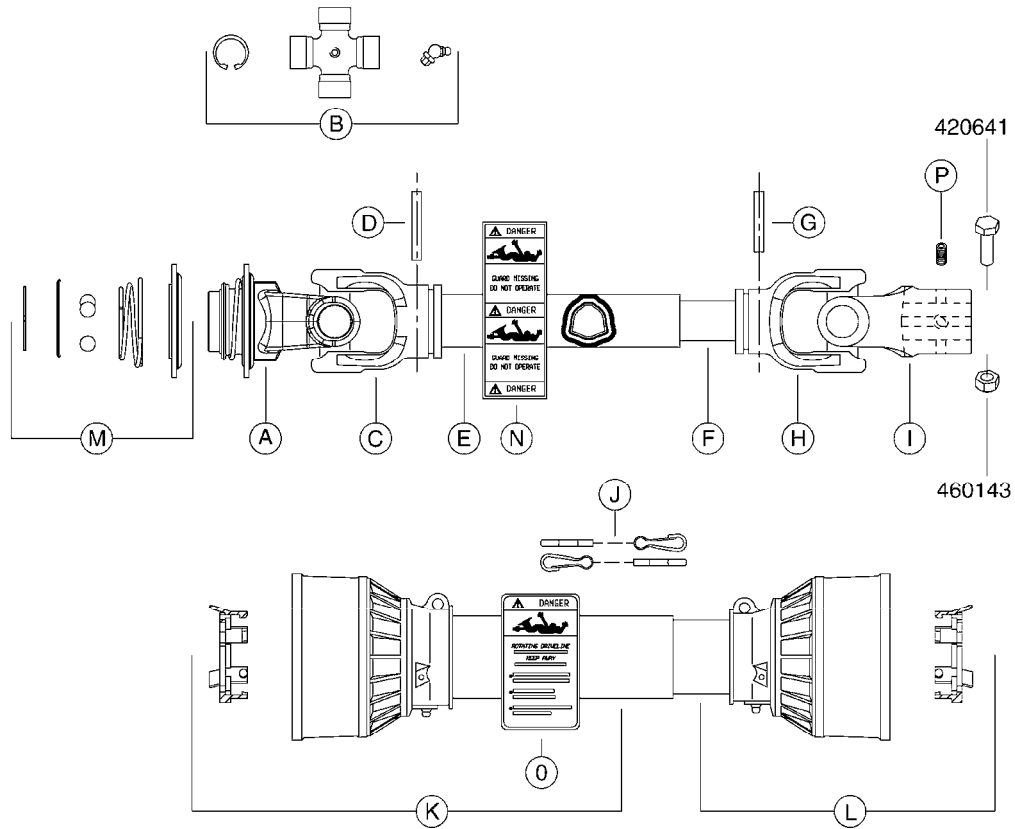

* Supplier changed in 2011 - see page A560 for "AMA" PTO's (yellow and black shields).

A480

PTO SHAFTS - BONDIOLI DIAPH.
A480-HIN, 13:12:11

Page 1

Date 06.04.2015 9:20

parts-n°	order qty	description
284041	1	UNIV. JOINT 27x70mm
289040	1	PTO YOKE 1-3/8" X 6 SPLINE
289041	1	PTO YOKE 1-3/8" X 6 SPLINE
289042	1	UNIV. JOINT 22x54mm
289045	1	UNIV. JOINT 30.2x79.4mm
289049	1	PTO SHIELD COMPLETE F.829446
289050	1	PTO SHIELD COMPLETE F.829445
829445	1	PTO 1-3/8/6X1-3/8/6X810M AXIAL
829446	1	PTO SHAFT LE-SPV + LP ZE-P540
829480	1	PTO 1-3/8/21 x 1-3/8/21x1210MM
829482	1	PTO 1-3/8/6X25MM X 600MM 1202
829483	1	PTO 1-3/8/6X30MM x 610MM 1302
829484	1	PTO 1-3/8/6X1-3/8/6X575MM 361
829486	1	PTO 1-3/8/6X30MM X870MM 1302
829487	1	PTO 1-3/8/6X1-3/8/6X870MM 361
829490	1	PTO 1-3/8/6X30MM 1320MM 1302
829491	1	PTO 1-3/8/6X1' 610/913MM 9016
829502	1	PTO 1-3/8/6x1210/1745
28005200	1	PTO YOKE 1-3/8" X 21 SPLINE
28005400	1	PTO YOKE 1-3/8" X 6 SPLINE
28005800	1	PTO YOKE 1-3/8" X 21 SPLINE
28006000	1	PTO YOKE D25 CONE 3 DEG.
28006100	1	PTO YOKE D30 CONE 4 DEG.
28006200	1	PTO YOKE 1-3/8" X 6 SPLINE
28006300	1	PTO YOKE D1"
28006700	1	PTO HALF SHAFT - TRACTOR END
28006900	1	PTO HALF SHAFT - TRACTOR END
28007300	1	PTO INNER D1" (NO SHIELD)
28007500	1	PTO INNER D1" (NO SHIELD)
28007800	1	PTO INNER D1" (NO SHIELD)
28008100	1	PTO SHIELD COMPLETE
28008500	1	PTO HALF SHAFT - TRACTOR END
28008600	1	PTO SHIELD ASSY COMPLETE
28009403	1	UNIV. JOINT 27x74.6mm
28015103	1	PTO YOKE 1-3/8"X21 TWST OLD
28015203	1	UNIV. JOINT 23.8x61.3mm
28015303	1	PTO YOKE 1-3/8"X21 BALL COLLAR
28015403	1	PTO OUTER 1-3/8"X21 (NO SHIELD)
28015503	1	PTO INNER 1-3/8"X21 (NO SHIELD)
28015603	1	PTO SHIELD COMPLETE F.28020303
28015703	1	PTO YOKE 1-3/4"X20 SPL OUTER
28015803	1	PTO OUTER 1-3/4"X20 (NO SHIELD)
28015903	1	PTO INNER 1-3/8"X21 (NO SHIELD)
28016003	1	PTO SHIELD COMPLETE F.10465803
28016203	1	PTO OUTER 1-3/8"X6 (SHIELDED)
28016303	1	PTO INNER 1-3/8"X6 (NO SHIELD)
28016703	1	PTO OUTER 1-3/8"X6 (NO SHIELD)
28016803	1	PTO INNER 1-3/8"X6 (NO SHIELD)
28020203	1	PTO 1-3/4/20x1-3/8/21 BP L=860
28020303	1	PTO 1-3/8/21 x 1-3/8/21 B&P
28040603	1	PTO YOKE 1-3/8X21SPL BLACK
28040703	1	SAFETY CHAIN F.CV BLACK PTO
28068800	1	PTO YOKE 1-3/8" X 6 SPLINE
28069700	1	UNIV. JOINT STD1 SFT
28072800	1	PTO SHIELD COMPLETE L=1912 SFT
28073000	1	PTO YOKE 1-3/8" X 6 SPLINE