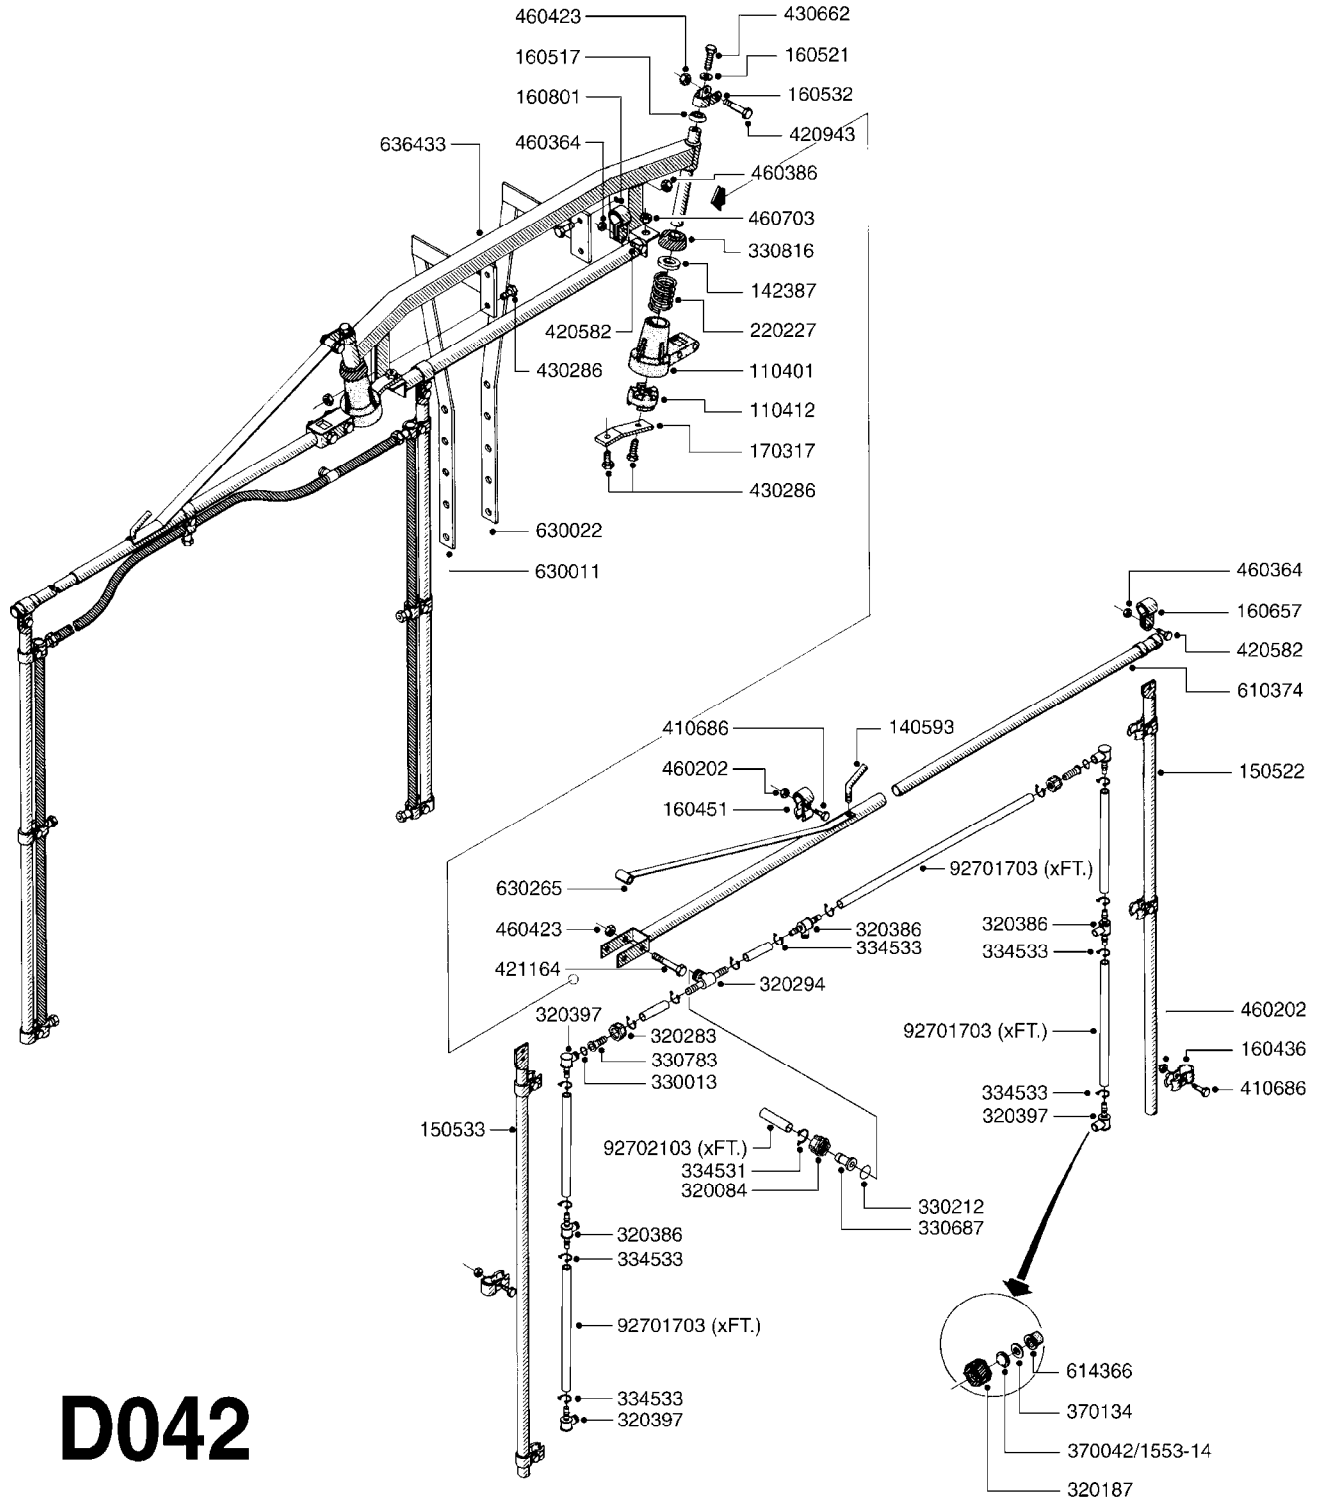

BOOM - V-II
D042-HIN, 21:11:09

Page 0
Date 06.04.2015 9:20

BOOM - V-II
D042-HIN, 21:11:09

Page 1
Date 06.04.2015 9:20

parts-n°	order qty	description
110401	1	SPRING HOUSING STD BOOM
110412	1	CLUTCH STANDARD BOOM
140593	1	THUMB SCREW
142387	1	WASHER D40D23X5
150522	1	DROP TUBE WINE II
150533	1	DROP TUBE WINE II
160436	1	PIPE BRANCH HOLDER D22,2
160451	1	PIPE BRANCH HOLDER D25,4
160517	1	SPACER COLLAR, STANDARD BOM
160521	1	WASHER D30.5/D13X2
160532	1	CLAMP SWIVEL F. BOOM 14'H.D.
160657	1	CLIP FITTING FOT D22,2
160801	1	CLIP FITTINGS 31.7
170317	1	CROSSBAR FOR BOOM WINE II
220227	1	SPRING FOR PIVOT
320084	1	FITT.DK NUT 1/2" BSP
320187	1	FITT.DK CAP 3/8" BSP BLACK
320283	1	FITT.DK NUT 3/4"BSP
320294	1	FITT.DK TEE 3/8X3/8HB X1/2"BSP
320386	1	FITT.DK TEE 3/8X3/8HB X3/8"BSP
320397	1	FITT.DK ELB 3/8"HB X 3/8" BSP
330013	1	O-RING D15/D10X2.5 F.3/8"NUT
330212	1	O-RING D19/D14X2.4 F.1/2"NUT
330687	1	FITT.DK HB 1/2" F. 1/2" NUT
330783	1	FITT.DK HB 3/8"F.3/8" NUT
330816	1	DUST COVER PLASTIC/STD.BOOM
334531	1	CLAMP HOSE PLASTIC 3/4"
334533	1	CLAMP HOSE PLASTIC 3/8"
370042	1	NOZZLE CONE JET 1553-14
370134	1	NOZZLE SWIRL 1554-GREY
410686	1	BOLT HEX 8.8 DEL M6X30
420582	1	BOLT HEX 8.8 DEL M8X20 FT A2
420943	1	BOLT HEX 8.8 DEL M10X50
421164	1	BOLT HEX 8.8 DEL M10X70
430286	1	BOLT HEX 8.8 DEL M12X30 FT
430662	1	BOLT HEX 8.8 DEL M12X20 FT
460202	1	NUT HEX M6
460364	1	NUT HEX M8 GALV.
460386	1	NUT HEX M12X1.75
460423	1	NUT HEX M10X1.5 LOCK
460703	1	NUT HEX M12X1.75 LOCK DIN985
610374	1	BOOM WING OUT.SECTION (WINE11)
614366	1	FILTER 50 MESH F.NOZZLE BLUE
630011	1	630011
630022	1	630022
630265	1	BOOM WING 14' BOOM
636433	1	CENTER SECTION 14' BOOM D27.0
92701703	1	HOSE R X3/8" X300PSI WP X0012"
92702103	1	HOSE R X1/2" X300PSI WP X0012"