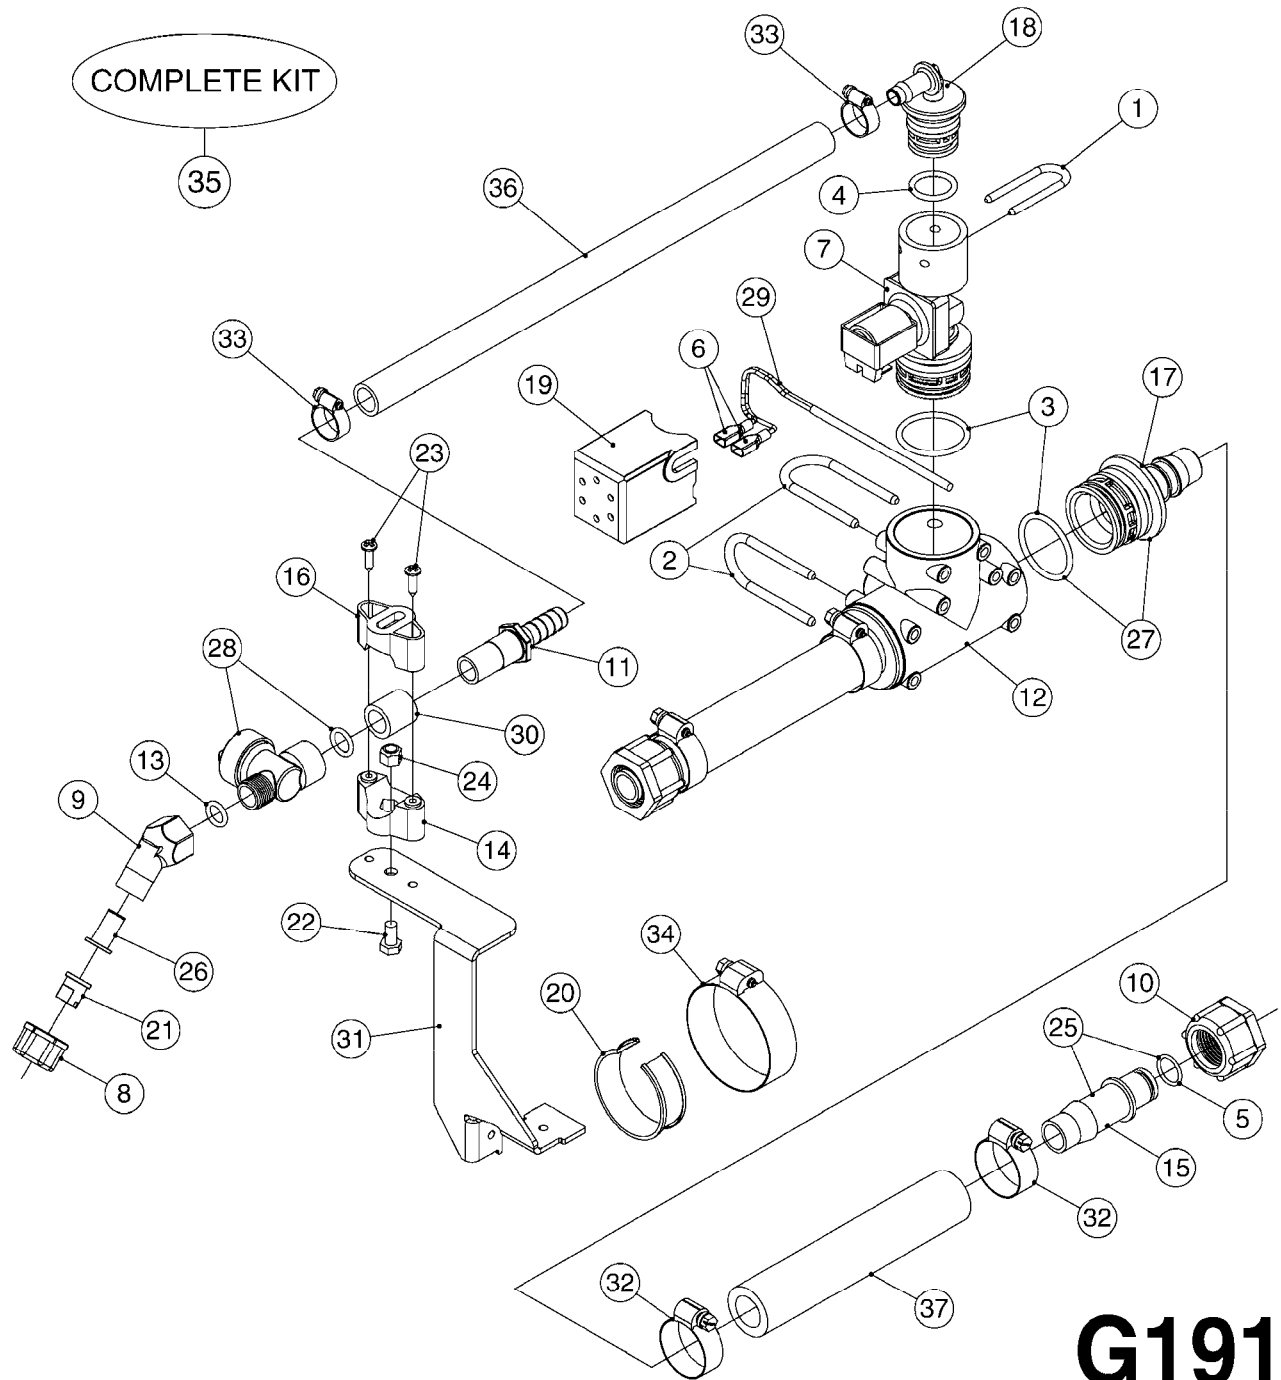

G191

ELECTRIC END NOZZLE KIT '09
G191-HIN, 09:05:13

Page 1
Date 06.04.2015 9:20

Pos.	parts-n°	order qty	description
1	145994	1	FITT.DK S-40 FORK
2	145995	1	FITT.DK S-53 FORK
3	242354	1	O-RING D32.2X3.0 VITON F.S-53
4	242355	1	O-RING D19.2X3.0 VITON F.S-40
5	242594	1	O-RING D14 X 1.78 SCH.70-EPDM
6	261539	1	SPADE F.ELEC CONNEX BLUE INSUL
7	262104	1	VALVE, SOLENOID, S53/S40
8	320187	1	FITT.DK CAP 3/8" BSP BLACK
9	320191	1	FITT.DK ELB 3/8' BSP 45 DEGREE
10	320283	1	FITT.DK NUT 3/4"BSP
11	320891	1	FITT.DK HB 3/8'- 3/8' BSP
12	322352	1	FITT.DK S-53 TEE
13	330013	1	O-RING D15/D10X2.5 F.3/8"NUT
14	333012	1	NOZZLE HOLD. UPPER PART
15	334044	1	FITT.DK HB 3/4' F. 3/4' CAP
16	334220	1	YOKE, UPPER NOZZLE BODY
17	334229	1	FITT.DK S-53 STR.3/4"
18	334237	1	FITT.DK S-40 ELB.3/8'
19	334965	1	COVER FOR S53 SOLENOID VALVE
20	341291	1	RUBBER HOSE CLAMP COVER 130MM
21	370392	1	NOZZLE END FAN 1850-G 300
22	410546	1	BOLT HEX SS M6X12 FT
23	440665	1	SCREW M4.2X16 STAINLESS
24	460261	1	NUT HEX M6X1 LOCK A2 DIN985
25	724621	1	FITT.DK HB 3/4"ASSY F.3/4" NUT
26	725042	1	SCREEN 80 MESH W.GASKET, RED
27	726558	1	FITT.DK S53 STR. 3/4" W.ORING
28	729610	1	NOZZLE ASSY. NON DRIP 3/8 THRD
29	983087	1	ELEC. CABLE 2 WIRE X 0.75MM
30	10631003	1	HOSE R X CLEAR BRAID.X 1/2 12"
31	16110803	1	NOZZLE BRACKET VAR SPACINGS
32	28029903	1	CLAMP HOSE GEAR P3/4"-S1" 6712
33	28044903	1	CLAMP HOSE GEAR P3/8" 6706
34	28047003	1	CLAMP HOSE GEAR 30 X 50 6732
35	82613203	1	ELECTRIC END NOZZLE KIT 2009
36	92701703	1	HOSE R X3/8" X300PSI WP X0012"
37	92703203	1	HOSE R X3/4" X300PSI WP X0012"