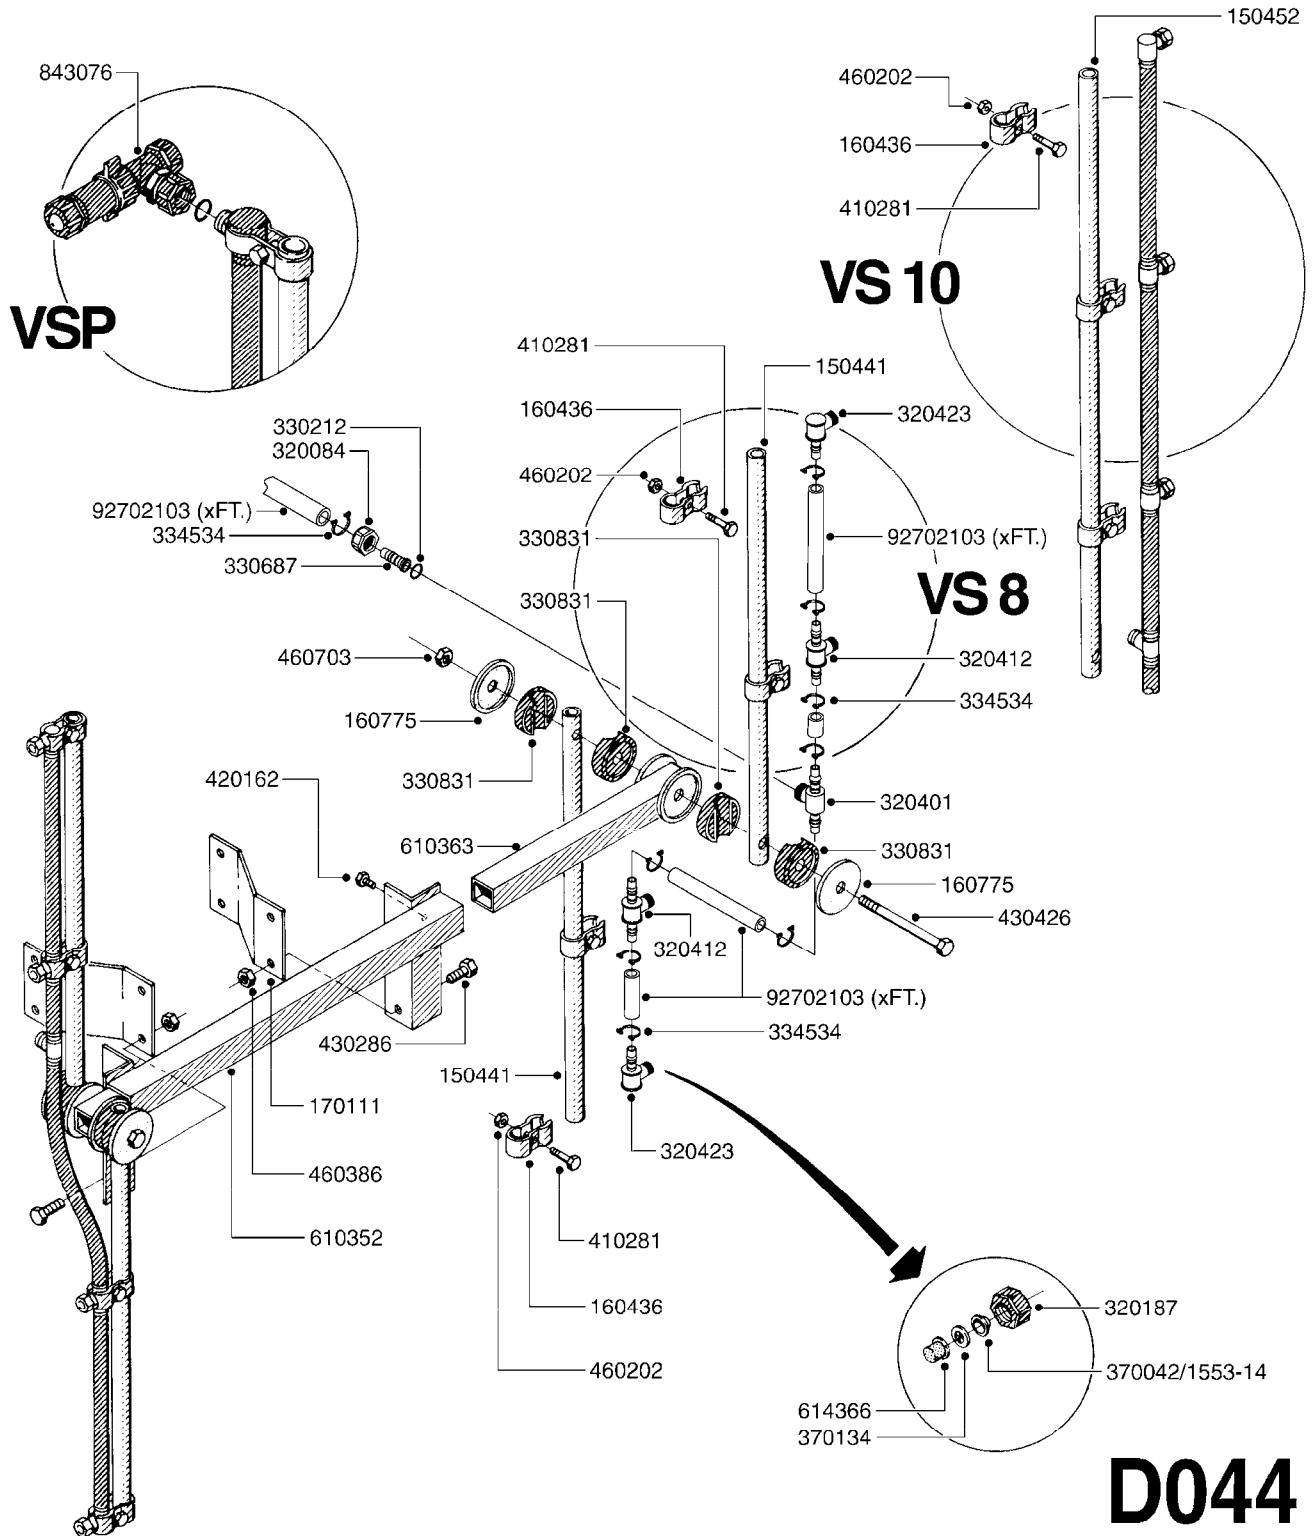

BOOM - VS-8 & VS-10
D044 -HIN, 21:11:09

Page 0
Date 06.04.2015 9:20

BOOM - VS-8 & VS-10
D044-HIN, 21:11:09

Page 1

Date 06.04.2015 9:20

parts-n°	order qty	description
150441	1	BOOM WING OUT.SEC. WINE S630MM
150452	1	BOOM WING OUT.SEC. WINE S930MM
160436	1	PIPE BRANCH HOLDER D22,2
160775	1	WASHER F. FRICTION PLATE
170111	1	SUPP. ARM VIN S
320084	1	FITT.DK NUT 1/2" BSP
320187	1	FITT.DK CAP 3/8" BSP BLACK
320401	1	FITT.DK TEE 1/2X1/2HB X1/2"BSP
320412	1	FITT.DK TEE 1/2X1/2HB X3/8'BSP
320423	1	FITT.DK ELB 1/2'HB X 3/8' BSP
330212	1	O-RING D19/D14X2.4 F.1/2"NUT
330687	1	FITT.DK HB 1/2" F. 1/2" NUT
330831	1	FRICTION PLATE
334534	1	CLAMP HOSE PLASTIC 1/2"
370042	1	NOZZLE CONE JET 1553-14
370134	1	NOZZLE SWIRL 1554-GREY
410281	1	BOLT HEX 8.8 DEL M6X25 DIN933 A2
420162	1	BOLT HEX 8.8 DEL 3/8"x15MM
430286	1	BOLT HEX 8.8 DEL M12X30 FT
430426	1	BOLT HEX 8.8 DEL M12X130
460202	1	NUT HEX M6
460386	1	NUT HEX M12X1.75
460703	1	NUT HEX M12X1.75 LOCK DIN985
610352	1	CENTER SECTION WINE S
610363	1	BOOM WING INNER SECTION
614366	1	FILTER 50 MESH F.NOZZLE BLUE
843076	1	SPR. PISTOL FOR BOOM (PLAST)
92702103	1	HOSE R X1/2" X300PSI WP X0012"