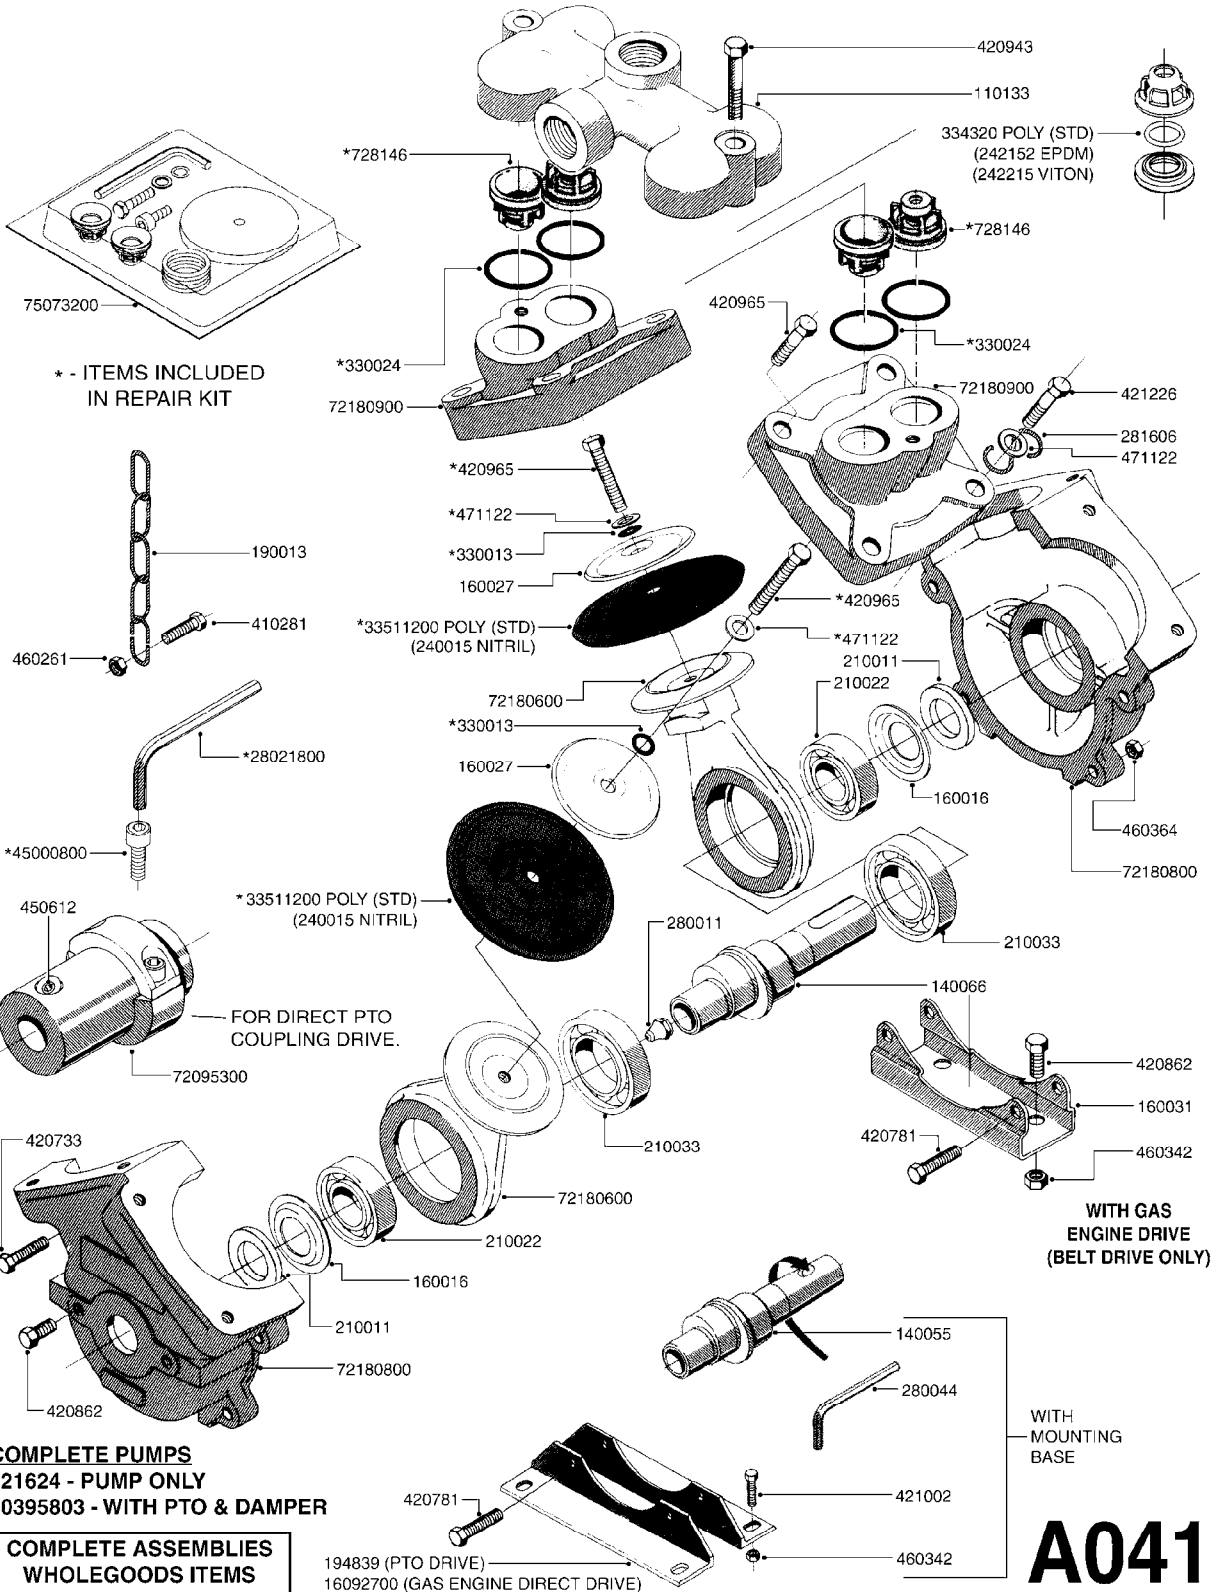

PUMP - 603
A041-HIN, 28:05:13

COMPLETE PUMPS
821624 - PUMP ONLY
10395803 - WITH PTO & DAMPER

COMPLETE ASSEMBLIES
WHOLEGOODS ITEMS

A041

PUMP - 603
A041-HIN, 28:05:13

Page 1
Date 06.04.2015 9:19

parts-n°	order qty	description
110133	1	VALVE CHAMBER MOD 600 PAINTED
140055	1	CRANK SHAFT, MODEL 600
140066	1	CRANK SHAFT, MODEL 600/4
160016	1	DUST PLATE
160027	1	DIAPHRAGM UPPER DISC 500-600
160031	1	BASE PLATE MODEL 500-600
190013	1	CHAIN 35XL=800
194839	1	ANGLE IRON FOOT, M 500-600 RED
210011	1	SEAL FELT D39/23 X 4
210022	1	BEARING BALL 6205
210033	1	BEARING BALL 6007
240015	1	DIAPHRAGM MODEL 500-600 NITRIL
242152	1	O-RING D18.2X3 EPDM
242215	1	O-RING D18X3 VITON
280011	1	GREASE NIPPLE 1/8' H TR
280044	1	KEY HEXAGON W6 3/16'
281606	1	S-HOOK GALVANIZED
330013	1	O-RING D15/D10X2.5 F.3/8"NUT
330024	1	O-RING D41,1/D34.5 X 3,5
334320	1	O-RING D18X3 POLYURETHANE
410281	1	BOLT HEX 8.8 DEL M6X25 DIN933 A2
420733	1	BOLT HEX 8.8 DEL M8X40
420781	1	BOLT HEX 8.8 DEL M8X50
420862	1	BOLT HEX 8.8 DEL M10X16 FT
420943	1	BOLT HEX 8.8 DEL M10X50
420965	1	M10X40 MACHINE SCREW STAINLESS
421002	1	BOLT HEX 8.8 DEL M10X30 FT DIN933
421226	1	BOLT HEX 8.8 DEL M10X45
450612	1	SCREW M10X16 POINTED
460261	1	NUT HEX M6X1 LOCK A2 DIN985
460342	1	NUT HEX M10 DEL DIN934
460364	1	NUT HEX M8 GALV.
471122	1	WASHER D20/D10.5X2 SS
728146	1	VALVE FOR 361(726890/707932)
821624	1	PUMP 603/7 W. FOOT TAPERED SHA
10395803	1	PUMP 603 C/W PTO 540 RPM
16092700	1	PUMP MOUNT PLATE TALL 500/600
28021800	1	KEY HEXAGON 8MM FOR M10
33511200	1	DIAPHRAGM 500-603 PUR 2006
45000800	1	BOLT ROUND M10X25
72095300	1	COUPLING 1-3/8' X 25, PAINTED
72180600	1	CONNECTING ROD FOR 503-603 M10
72180800	1	PUMP HOUSING 603 RED W/BOLTS
72180900	1	DIAPHRAGM COVER MOD. 600
75073200	1	PUMP KIT 603mm 06