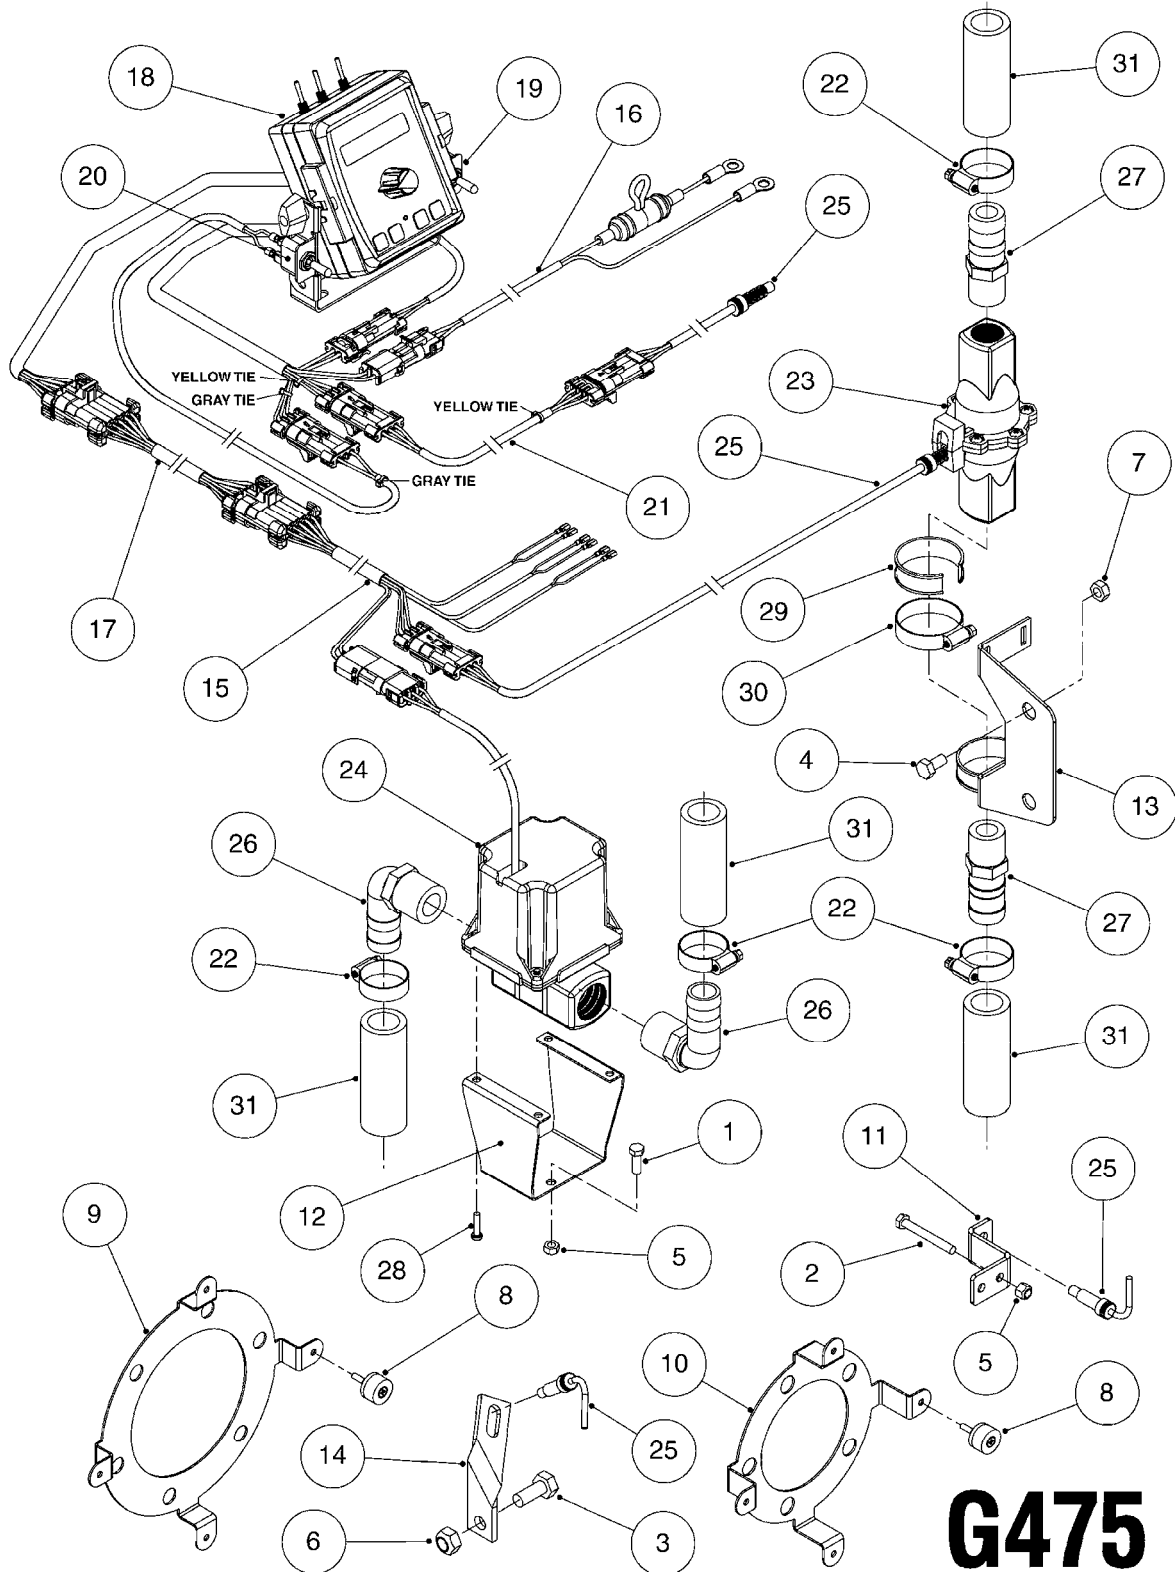

SPRAY MATE II CONTROLLER
G475-HIN, 14:12:06

Page 1

Date 06.04.2015 9:20

Pos.	parts-n°	order qty	description
1	410185	1	BOLT HEX 8.8 DEL M6X16 A2
2	410561	1	BOLT HEX 8.8 DEL M6X50 FT
3	420604	1	BOLT HEX 8.8 DEL M10X25 FT DIN933
4	430522	1	BOLT HEX 8.8 DEL M12X25 FT
			USE WITH N-SERIES
4	430846	1	BOLT HEX 8.8 DEL M12X80
			USE WITH ATV
5	460261	1	NUT HEX M6X1 LOCK A2 DIN985
6	460423	1	NUT HEX M10X1.5 LOCK
7	460703	1	NUT HEX M12X1.75 LOCK DIN985
8	722525	1	MONITOR MAGNETS SET OF 8PCS
9	16056203	1	MAG MNT F. SPEED SNS 6 BOLT
			USE WITH ATV SINGLE AXLE
10	16097703	1	SPEED RING, 5 BOLT, 4.5" B.C.
			USE WITH ATV TANDEM AXLE
11	16098003	1	SPEED SENSOR BRACKET, ATV TNDM
			USE WITH ATV TANDEM AXLE
12	16098103	1	REGULATOR VALVE BRKT, ATV
			ATV ONLY
13	16108803	1	FLOW METER BRKT, SPRAYMATE
14	16098903	1	SPD SNSR BRKT, ATV SINGLE AXLE
			USE WITH ATV SINGLE AXLE
15	26010603	1	SPRAYMATE II HARDI BRANCH CABL
16	26010703	1	SPRAYMATE II BATTERY CABLE
17	26010803	1	SPRAYMATE II 15'10PIN M/P CABL
18	26011203	1	SPRAYMATE II CONSOLE
19	26011303	1	SPRAYMATE II POWER SWITCH KIT
			INCLUDES SWITCH, BRACKET, WIRE
20	26011403	1	SPRAMAT II MAST.RN/HOLD SW KIT
			INCLUDES SWITCH, BRACKET, WIRE
21	26011503	1	SPRAYMATE II 15'3-PIN M/P CABL
22	28030003	1	CLAMP HOSE GEAR P1" 6716
23	28032803	1	FLOW METER, SM II, 2-40 GPM
24	28032903	1	SPRAYMATE II 1"SERVOVALV 150M
25	28033003	1	SPRAYMATEII 5'FLOW/SPEED SEN C
26	28033803	1	FITTING, 1"X1"NPT 90° ELBOW
27	28033903	1	FITTING, 1"X3/4"NPT STRAIGHT
28	41000303	1	MACHINE SCREW #8-32x3/4" SS
29	341291	1	RUBBER HOSE CLAMP COVER 130MM
30	28030103	1	CLAMP HOSE GEAR P5/4-S1.5"6724
31	92712403	1	HOSE R X1" X300PSI WP X0012"