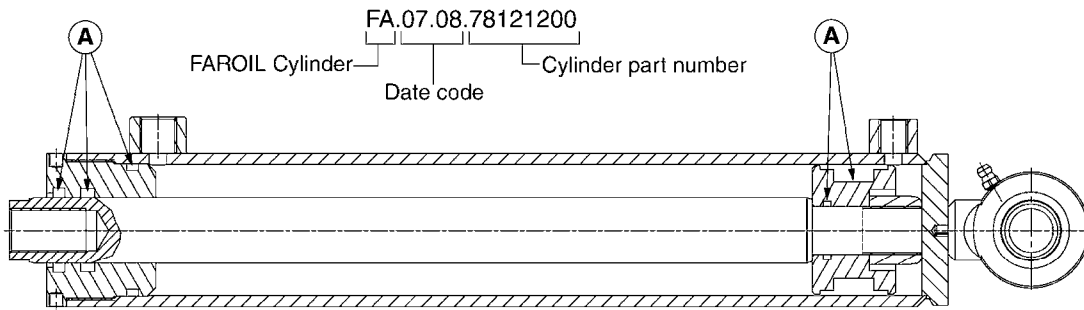

Check cylinder barrel for stamped part number.