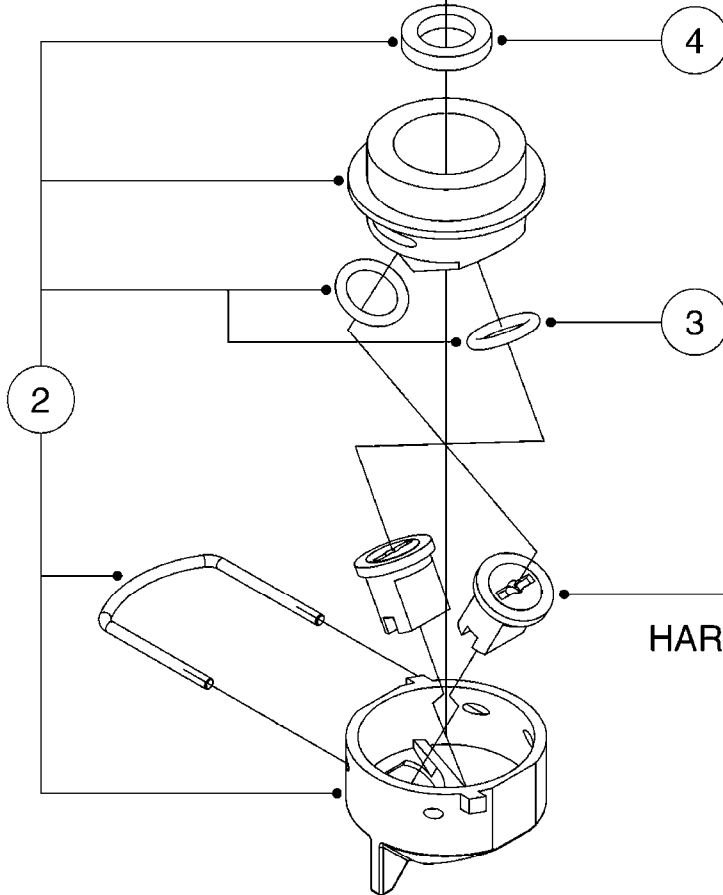

REFER TO
HARDI® NOZZLE CATALOG

D625