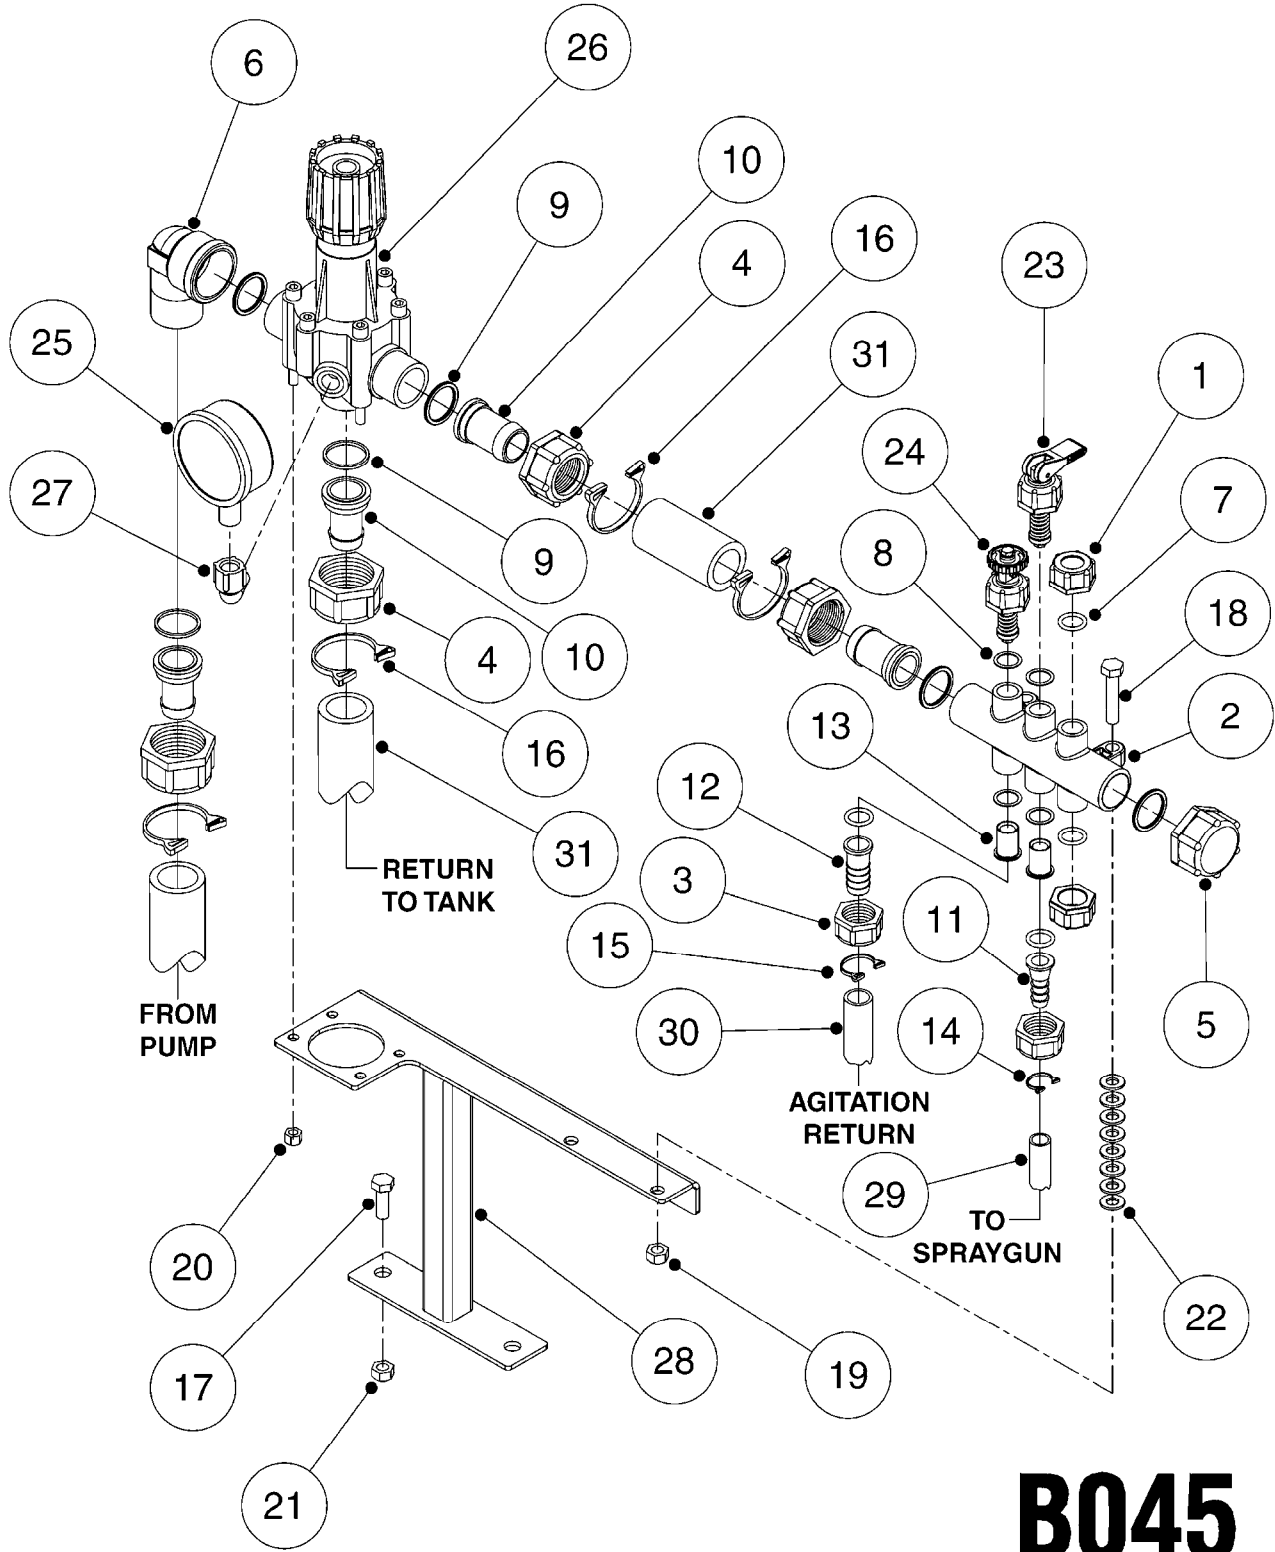

B045

CONTROL - ATV/N-SERIES
B045-HIN, 28:06:06

Page 1

Date 06.04.2015 9:20

Pos.	parts-n°	order qty	description
1	320047	1	FITT.DK CAPNUT 1/2" BSP
2	320073	1	DISTRIBUTOR HOUSING 1/2"
3	320084	1	FITT.DK NUT 1/2" BSP
4	320095	1	FITT.DK NUT 1" BSP
5	320106	1	FITT.DK CAPNUT 1" BSP
6	322138	1	FITT.DK ELB 1"M X 1"F BSP
7	330212	1	O-RING D19/D14X2.4 F.1/2"NUT
8	330315	1	O-RING D18.4/D13X.6
9	330326	1	O-RING D30/D24X2 F.1"NUT
10	330341	1	FITT.DK HB 1" F. 1" NUT
11	330676	1	FITT.DK HB 3/8" F. 1/2" NUT
12	330687	1	FITT.DK HB 1/2" F. 1/2" NUT
13	331111	1	VALVE SEAT FOR 1/2" DISTRIBUT.
14	334533	1	CLAMP HOSE PLASTIC 3/8"
16	334534	1	CLAMP HOSE PLASTIC 1/2"
16	334680	1	CLAMP HOSE PLASTIC 1"
17	420604	1	BOLT HEX 8.8 DEL M10X25 FT DIN933
18	420744	1	BOLT HEX 8.8 DEL M8X40
19	460143	1	NUT HEX M8 LOCK A2 DIN985
20	460261	1	NUT HEX M6X1 LOCK A2 DIN985
21	460423	1	NUT HEX M10X1.5 LOCK
22	471126	1	WASHER D16/D8.4X1.6 SS
23	709741	1	VALVE ASSY. 1/2" FLIP LEVER
24	724530	1	THUMB WHEEL FOR AGITATION
25	28026203	1	GAUGE 200PSI/BR,2.5"1/4BSP-BTM
26	28029103	1	VALVE PRESS CTRL 145PSI 1"MPT
27	28033103	1	ELBOW, STREET, POLY 1/4"-18NPT
28	63026203	1	CONTROL POST, ATV SPRAYER
29	92701703	1	HOSE R X3/8" X300PSI WP X0012"
30	92702103	1	HOSE R X1/2" X300PSI WP X0012"
31	92712403	1	HOSE R X1" X300PSI WP X0012"