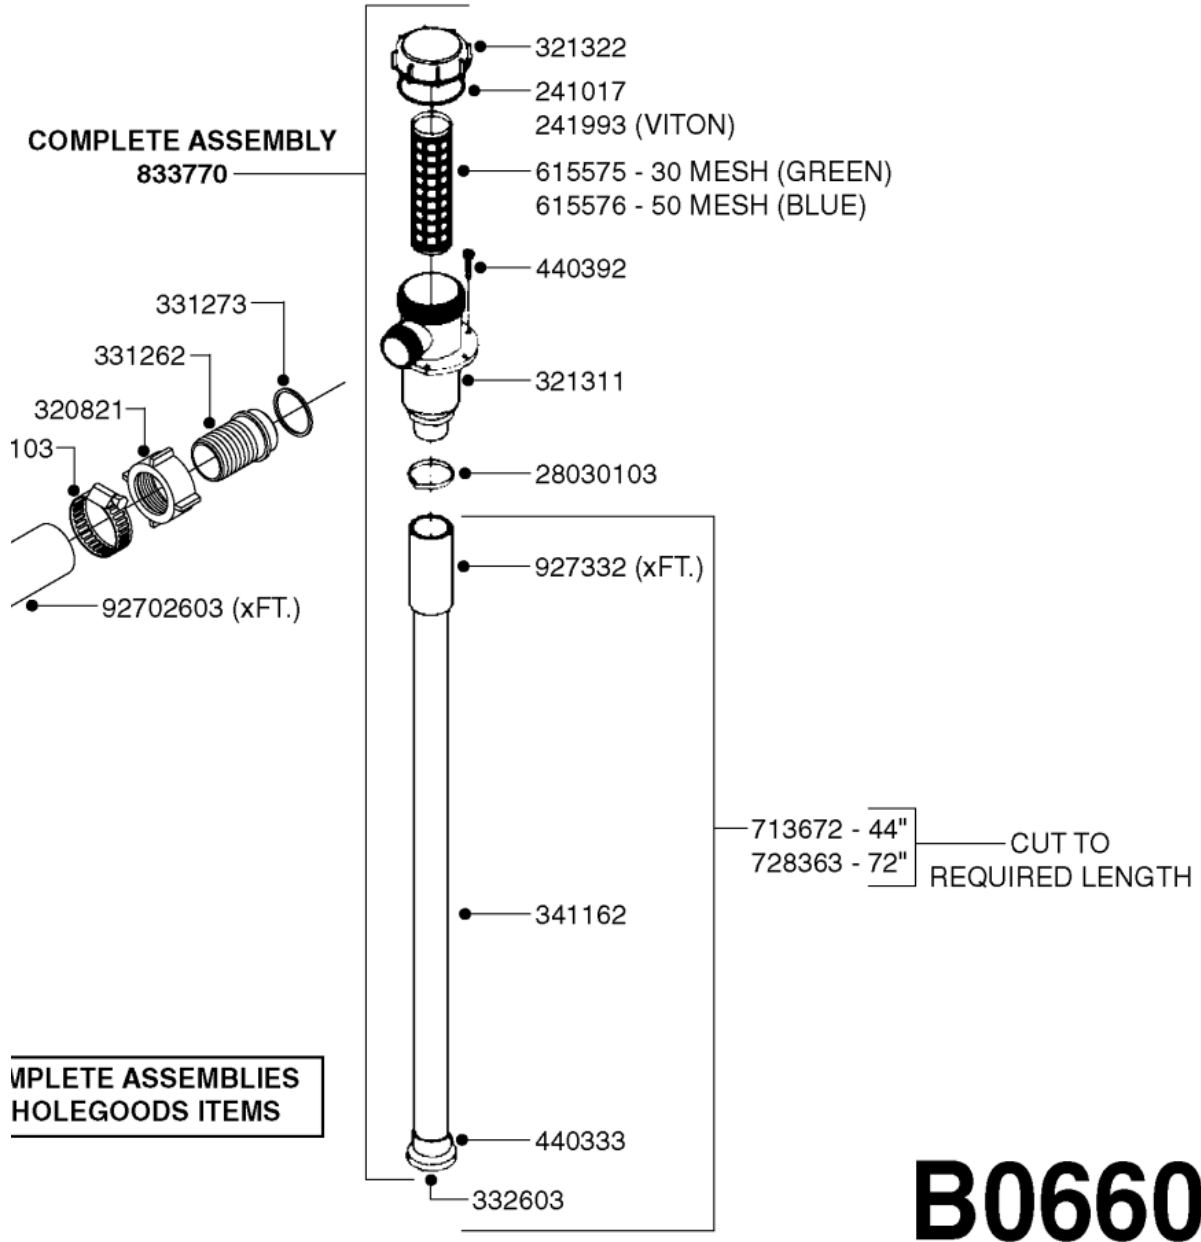

From: [Dereld Higby](#)
To: [Michael Lucostic](#)
Subject: RE: help with sprayer
Date: Tuesday, August 6, 2019 2:15:29 PM
Attachments: [image001.png](#)

Hi Michael,

The filter was updated many years ago to the two listed below.

Best regards,
Dereld

Dereld Higby | Inside Sales Manager
dwh@hardi-us.com
tel office: 563-386-6688

From: Michael Lucostic [<mailto:mlucostic@solexcorp.com>]