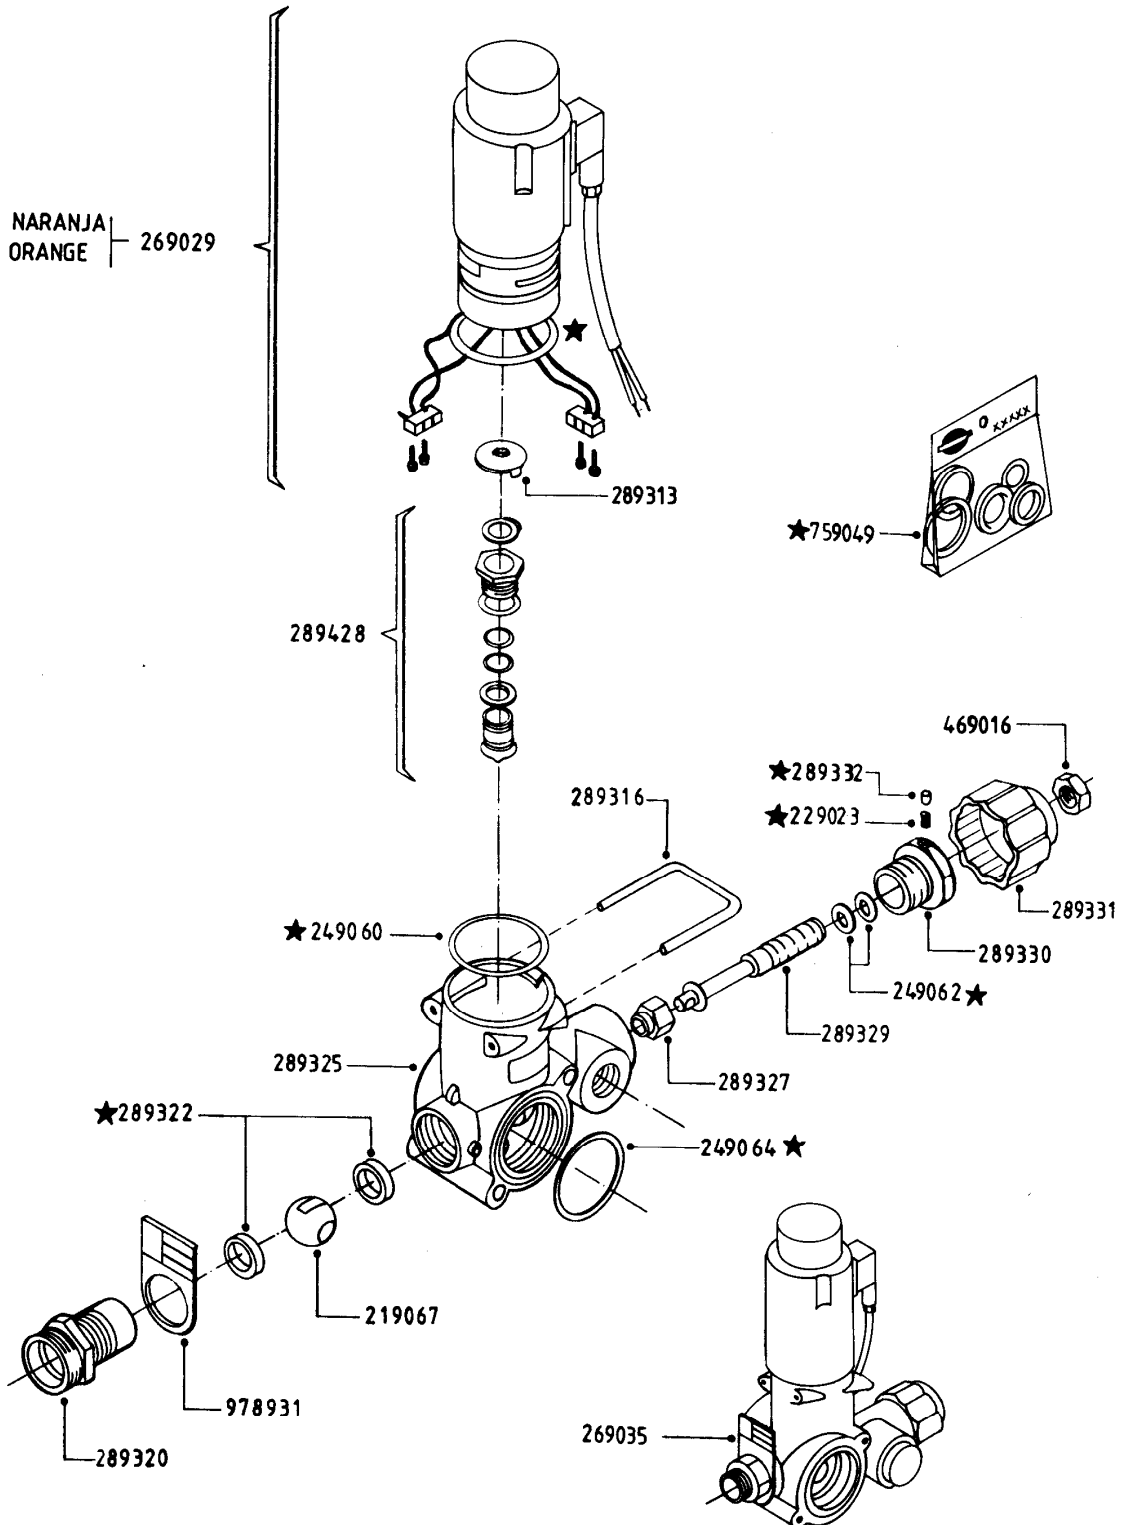

Section valves CB/2 AR-MR
3_105, 20:0-:-1

Page 1

Date 22.06.2010 16:31

parts-n°	order qty	description
219067	1	BALL F.VALVE CB/2
229023	1	SPRING FOR CB/2 VALVE DIAL
249060	1	O-RING
249062	1	O-RING
249064	1	O-RING
269029	1	MOTOR UNIT CB/2 SECTION VALVE
269035	1	VALVE ASSY. BOOM SECTION CB/2
289313	1	PACKING CAP F. CB/2 SECT. VLV.
289316	1	U-CLAMP
289320	1	OUTLET FITT.3/4"BSP SECT.VLV.
289322	1	SEAT F.BALL CB/2 VALVE
289325	1	HOUSING F.SECT.VLV.CB/2
289327	1	BUSHING CH-17 M11 x 1 D 8.5
289329	1	ADJUSTMENT HINGE
289330	1	CONNECTION PIECE D 35 M12
289331	1	KNOB F.CONSTANT PRESS. CB/2
289332	1	BUUBLE D.5
289428	1	GUIDEFORVALVESEAT
469016	1	LOCK-NUT M12 STAINLESS
759049	1	REPAIR KIT CB/2 BOOM SEC.VALVE
978931	1	I.D. TAG