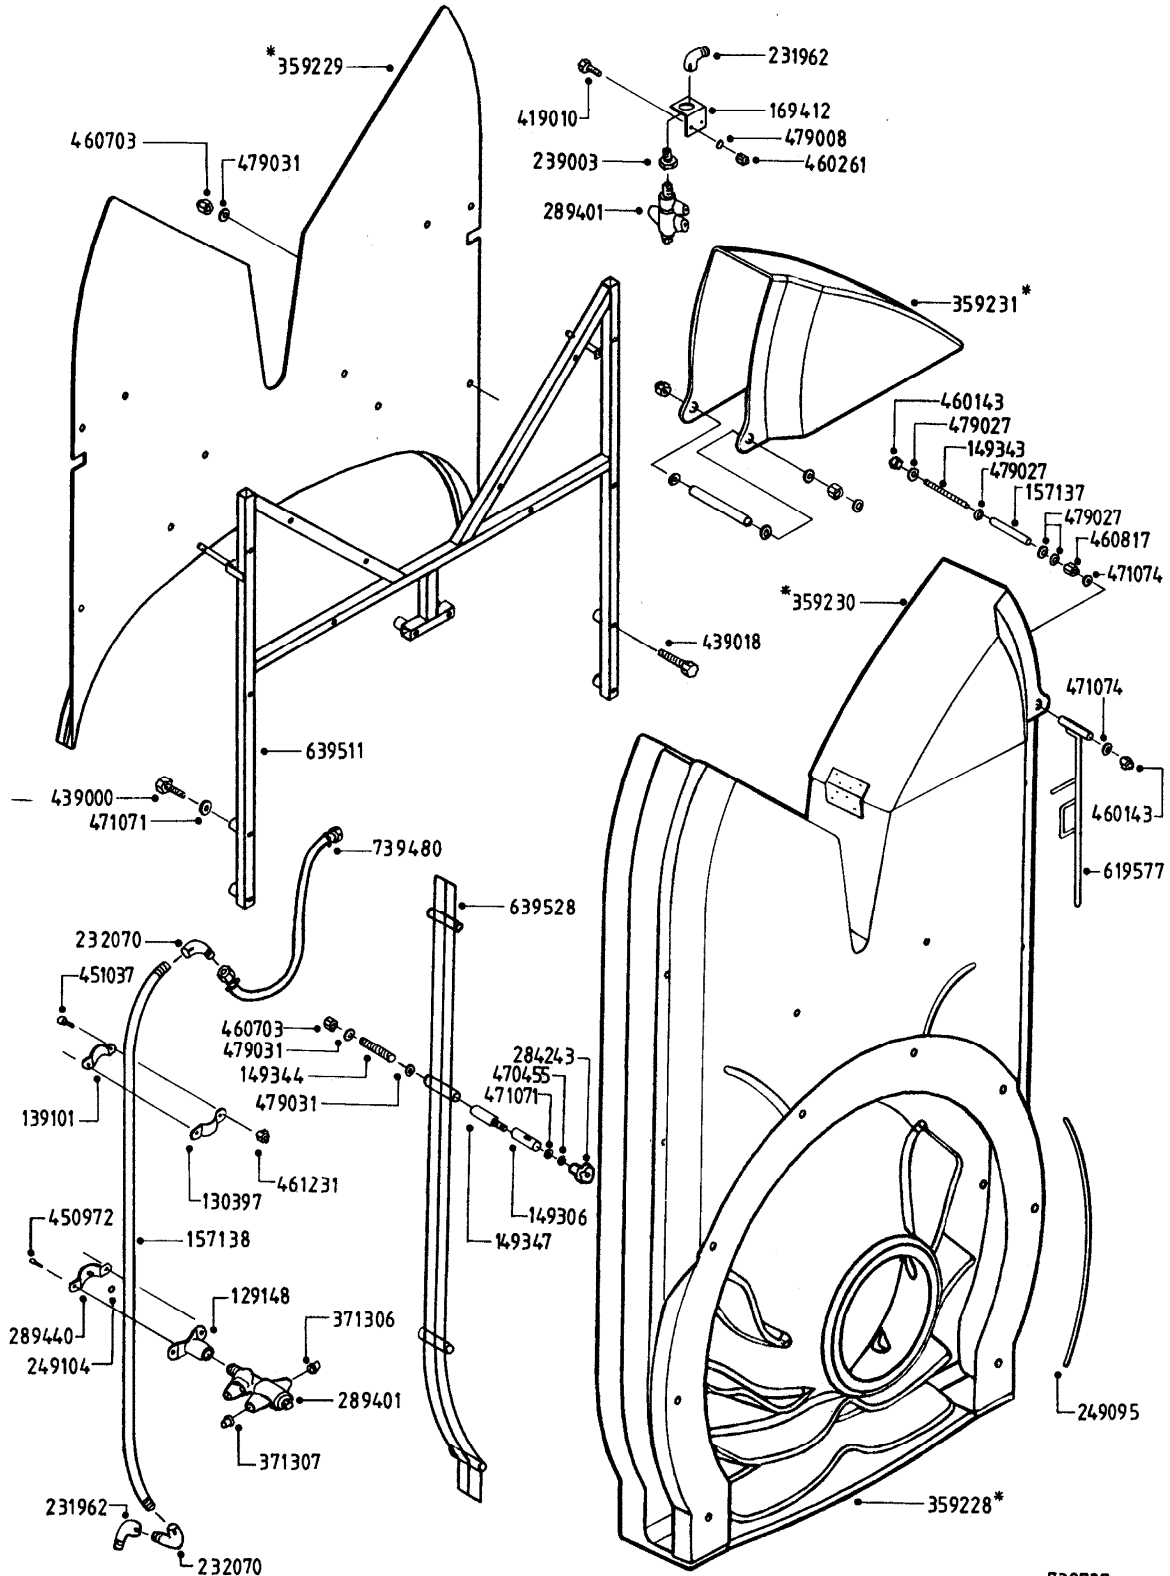

KIT JET SF65 2 MR
4_109, 20:9--:0

KIT JET SF65 2 MR
4_109, 20:9--:0

Page 1

Date 22.06.2010 16:31

parts-n°	order qty	description
129148	1	BRCKT F. NZZLEHOLDER BRASS MR
130397	1	NOZZLE HOLDER UPPER PART
139101	1	NOZZLE CLAMP F. MERCURY
149306	1	CASQUILLO INOX D.22 X 25 D.VERTI
149343	1	VARILLA ROSCADA M8 X 260mm.
149344	1	VARILLA ROSCADA M12x175 mm
149347	1	CASQUILLO D.18x110 mm MR-JET
157137	1	TUBO INOX.D.12x1 a 145mm.
157138	1	TUBO ARCO NEBULIZADOR JET/SF65 D
169412	1	CHAPETA ALERON 40X153X3 D.VERTIC
231962	1	ELBOW BRASS 1/2"
232070	1	ELBOW 1/2" BRASS M-22.100 H
239003	1	EXTENSION 1/2"
249095	1	SEAL F.ARROW BLOWER
249104	1	O-RING 7 X 4
284243	1	HANDLE KNOB ADJUSTER
289401	1	JET 1/4" DOUBLE alt 70009602
289440	1	CLAMP F. 1/4" NOZZLE HOLDERS
359228	1	CONO JET COMPLETO POLIESTER MERC
359229	1	TAPA POSTERIOR JET POLIESTER
359230	1	MOVIL JET POLIESTER DRCH.
359231	1	MOVIL JET POLIESTER IZDO.
371306	1	NOZZLE SET ORANGE 0215 .....
371307	1	NOZZLE SET RED 0220 .....
419010	1	M.6X20SCREWINOX.DIN933
439000	1	M.12X30MACH.SCREW8.8
439018	1	M.12X70MACH.SCREWGALVDIN
450972	1	SCREW M6X15 ALLEN GALV.
451037	1	SCREW M6X20 HEX
460143	1	NUT HEX M8 LOCK
460261	1	NUT HEX M6X1 LOCK
460703	1	NUT HEX M12X1.75 LOCK
460817	1	NUT HEX M8 STAINLESS DIN 934
461231	1	NUT HEX M6 BRASS
470455	1	WASHER D12 SPRING
471071	1	WASHER M12 GALV
471074	1	WASHER M8 ELZ
479008	1	TENSION DISC D 6 INOX.
479027	1	WASHER D8X24X2 DIN9021
479031	1	WASHER
619577	1	REGULADOR ALTURA DEFLECTORES MR-
639511	1	ESTRUCTURA HIERRO JET - MERCURY
639528	1	REJA DE SALIDA JET - MERCURY
739480	1	739480
739737	1	CTO.JET POLIESTER COMPLETO MERCU