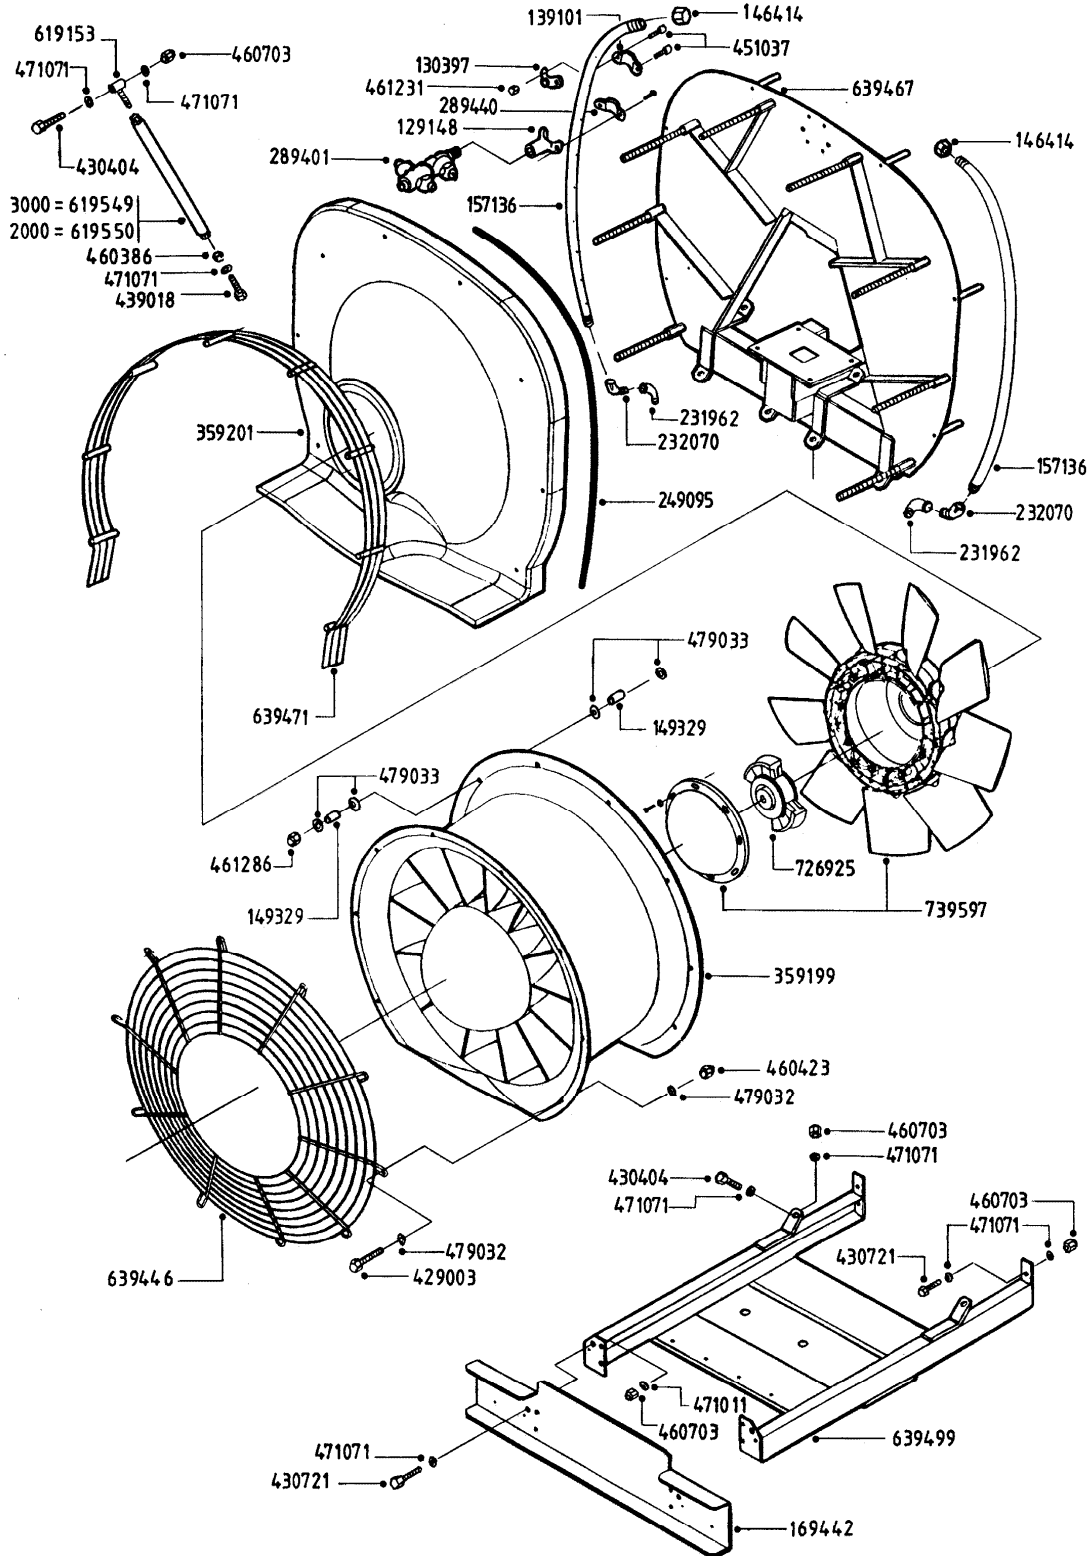

KIT SF65 MR
4_105, 20:9--:0

Page 1

Date 22.06.2010 16:31

parts-n°	order qty	description
129148	1	BRCKT F. NZZLEHOLDER BRASS MR
130397	1	NOZZLE HOLDER UPPER PART
139101	1	NOZZLE CLAMP F. MERCURY
146414	1	TERMINATION STOPPER 22 X 100
149329	1	ARANDELA SUPLEM.TOBERA 15mm.D.15
157136	1	SPRAYLINERIGHTMR-3000
169442	1	REAR BRACKET MERCURY FAN FRAME
231962	1	ELBOW BRASS 1/2"
232070	1	ELBOW 1/2" BRASS M-22.100 H
249095	1	SEAL F.ARROW BLOWER
289401	1	JET 1/4" DOUBLE alt 70009602
289440	1	CLAMP F. 1/4" NOZZLE HOLDERS
359199	1	FANHOUSINGW/AIRVANESMR-F820
359201	1	CONEPOLYESTER,D.820MERCURY
429003	1	M-10X25 MACH.SCREW GALV.
430404	1	BOLT HEX 8.8 DEL M12X50
430721	1	BOLT HEX 8.8 DEL M12X40 FT
439018	1	M.12X70MACH.SCREWGALVDIN
451037	1	SCREW M6X20 HEX
460386	1	NUT HEX M12X1.75
460423	1	NUT HEX M10X1.5 LOCK
460703	1	NUT HEX M12X1.75 LOCK
461231	1	NUT HEX M6 BRASS
461286	1	NUT M14 SAFETY
471071	1	WASHER M12 GALV
479032	1	WASHER D.10X30X2
479033	1	ARANDELA D.14X44X3 INOX DIN9021
619153	1	PUMP BELT TIGHTENER
619549	1	BELTSMR-3000
619550	1	BELTSMR-2000
639446	1	PROT.GRIDD.820SUCTION,UNPAINT
639467	1	KIT SOP.TOBERA HIERRO F820 MERCU
639471	1	REJA DE SALIDA 820/920 MERCURY
639499	1	CTO.PARACHOQUES MER D.820/D.920
726925	1	CENTRIFUGAL CLUTCH D. 245
739597	1	FAN - AXIAL 32"