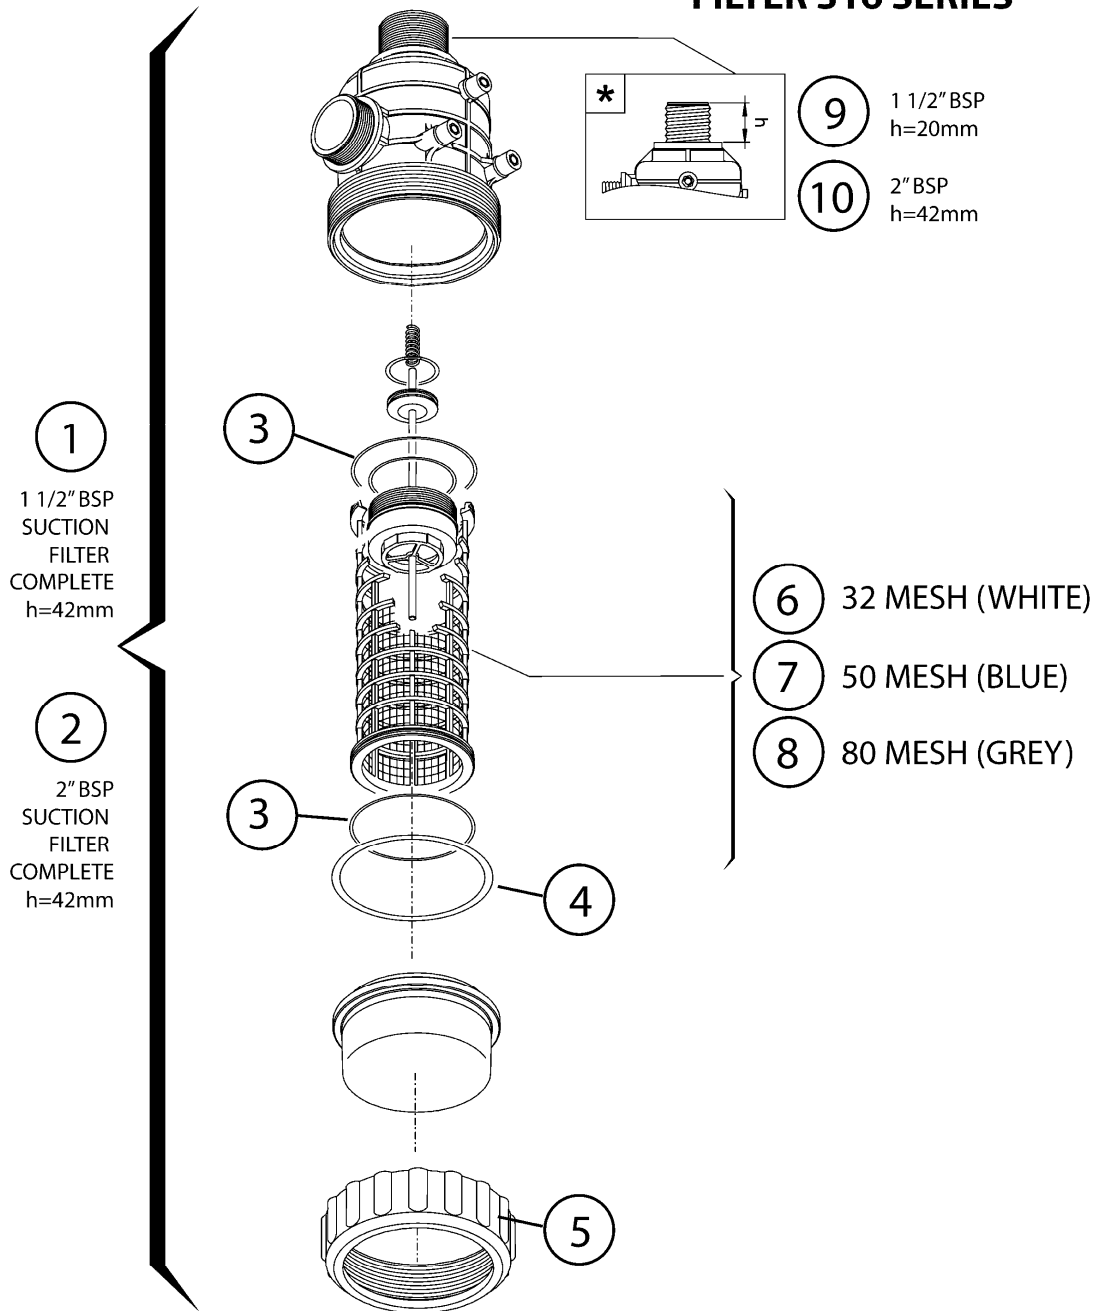

FILTER 316 SERIES

FILTER 316 SERIES
B018-HAU, 19:05:09

Page 1

Date 22.06.2010 16:31

Pos.	parts-n°	order qty	description
2	A316173	1	SUCTION FILTER 2''
1	A316163	1	SUCTION FILTER '200'
3	A316300.060	1	ORING F/SCREEN 316 FILTER
4	A316000.050	1	ORING F/BODY 316 FILTER
5	A316000.040	1	BACK NUT FOR FILTER '200'
9	A316060.010	1	HOUSING 316 FILT 1-1/2
10	A316170.010	1	HOUSING 2"
6	A316002.030	1	FILTER ELEMENT 200MM WHITE
7	A316003.030	1	FILTER ELEMENT 200MM BLUE
8	A3160035.030	1	FILTER ELEMENT 200 GREY