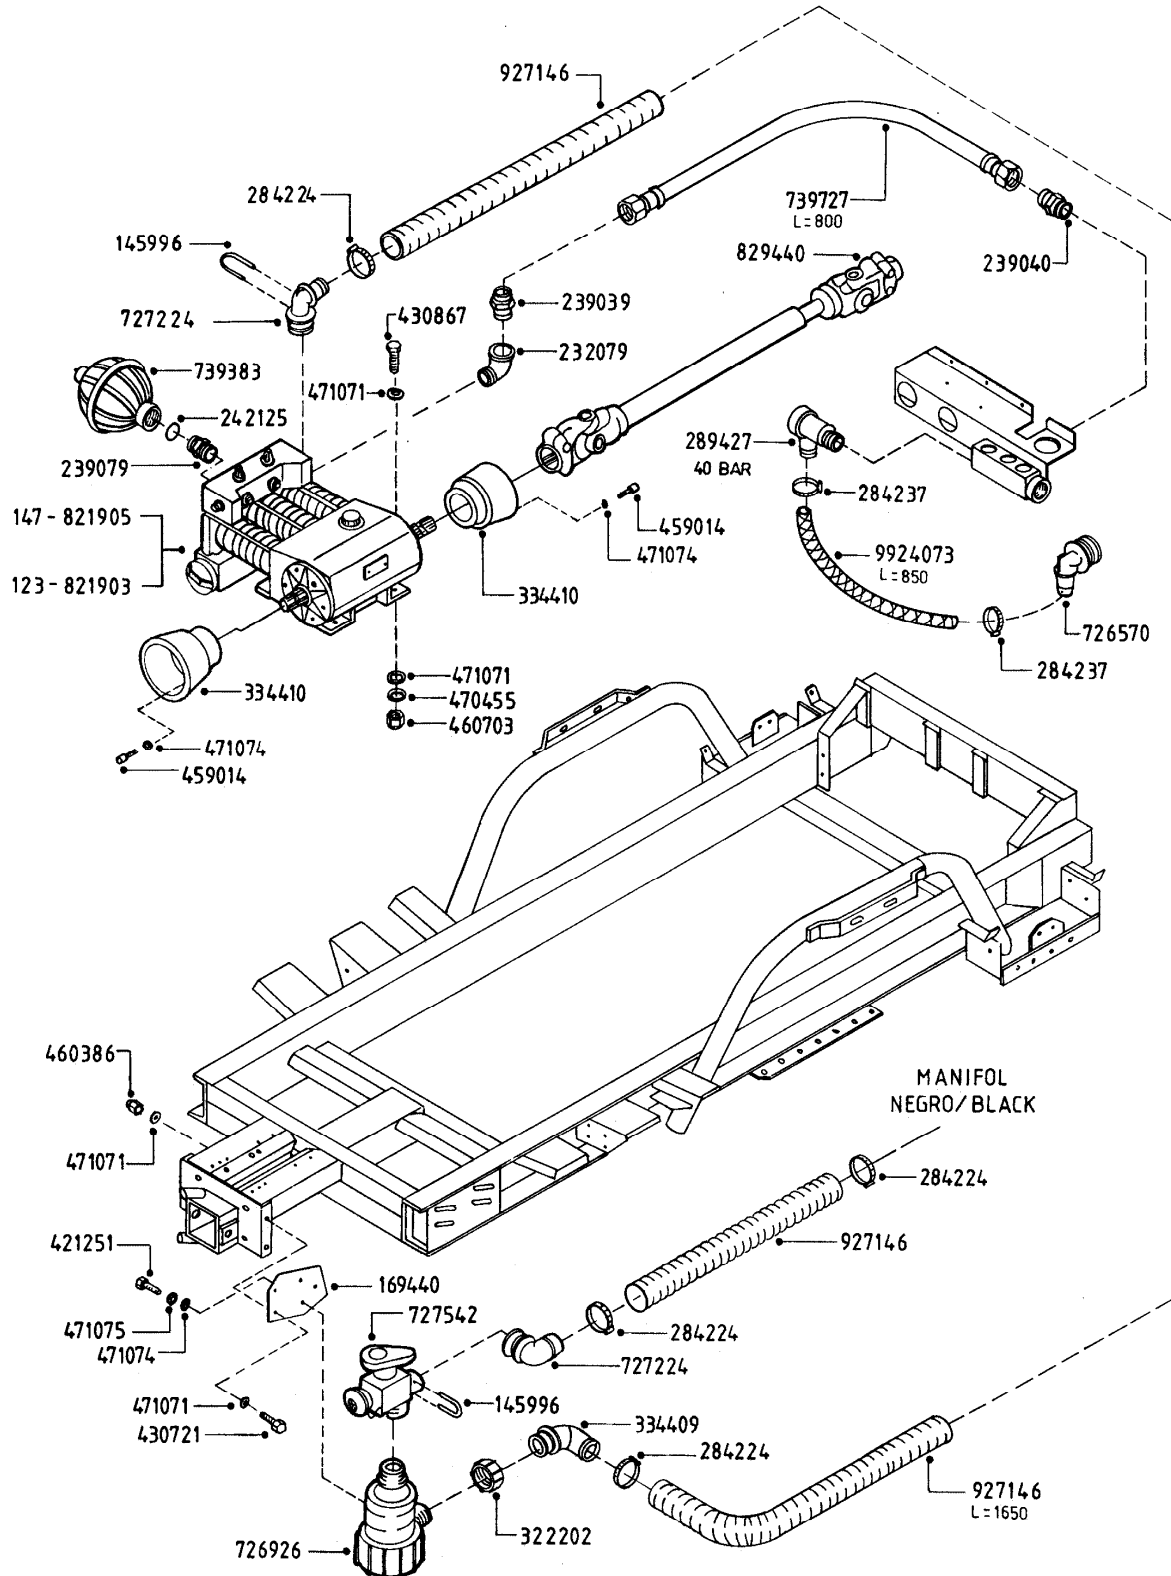

Bomba PS3E Filtro Asp
1_100, 20:9--:0

Page 1

Date 22.06.2010 16:31

parts-n°	order qty	description
145996	1	FITT.DK S-67 FORK
169440	1	BRACKET F.SUCTION FILTER
232079	1	ELBOW 3/4" BRASS
239039	1	HEXAGON NIPPLE F. M2 OPR.UNIT
239040	1	"NIPPLE1" "M-3/4" "M"
239079	1	NIPPLE1/2-11/4BRASS
242125	1	O-RING 37,69 X 3,53.....
284224	1	CLAMP 32-50 .....
284237	1	CLAMP HOSE GEAR D20/30
289427	1	"SECURITYVALVE3/4" "40BAR"
322202	1	NUT ARAG 1-1/2" BSP
334409	1	BENDING D 40
334410	1	PROTECTION GUARD
421251	1	BOLT HEX M8X15
430721	1	BOLT HEX 8.8 DEL M12X40 FT
430877	1	M.12 X 45 MACH. SCREW 8.8
459014	1	ALLEN SCREW M8 X 15 GALV.DIN93
460386	1	NUT HEX M12X1.75
460703	1	NUT HEX M12X1.75 LOCK
470455	1	WASHER D12 SPRING
471071	1	WASHER M12 GALV
471074	1	WASHER M8 ELZ
471075	1	WASHER M8 LOCK
726570	1	HOSE TAIL 90' 3/4' S53 .....
726926	1	SUCTION FILTER COMPL. 50 MESH
727224	1	FITT.DK S-67 ELB.1-1/2"
727542	1	3-WAY-VALVE 2X1 1/2'
739383	1	AIRBOTTLEALU.F.HIGHPRESSURE
739727	1	CTO.MANGUERA D.16 X 800 3/4-3/4
821903	1	PS3E-123/D55-40BAR-S/S
821905	1	PS3E-147/D60-20BAR-S/S
829440	1	TRANS.SHAFT T300X1800 W/O BRAK
927146	1	HOSE R X PVC X 1-1/2 X 0012"
9924073	1	TEXOVINILHOSED.20