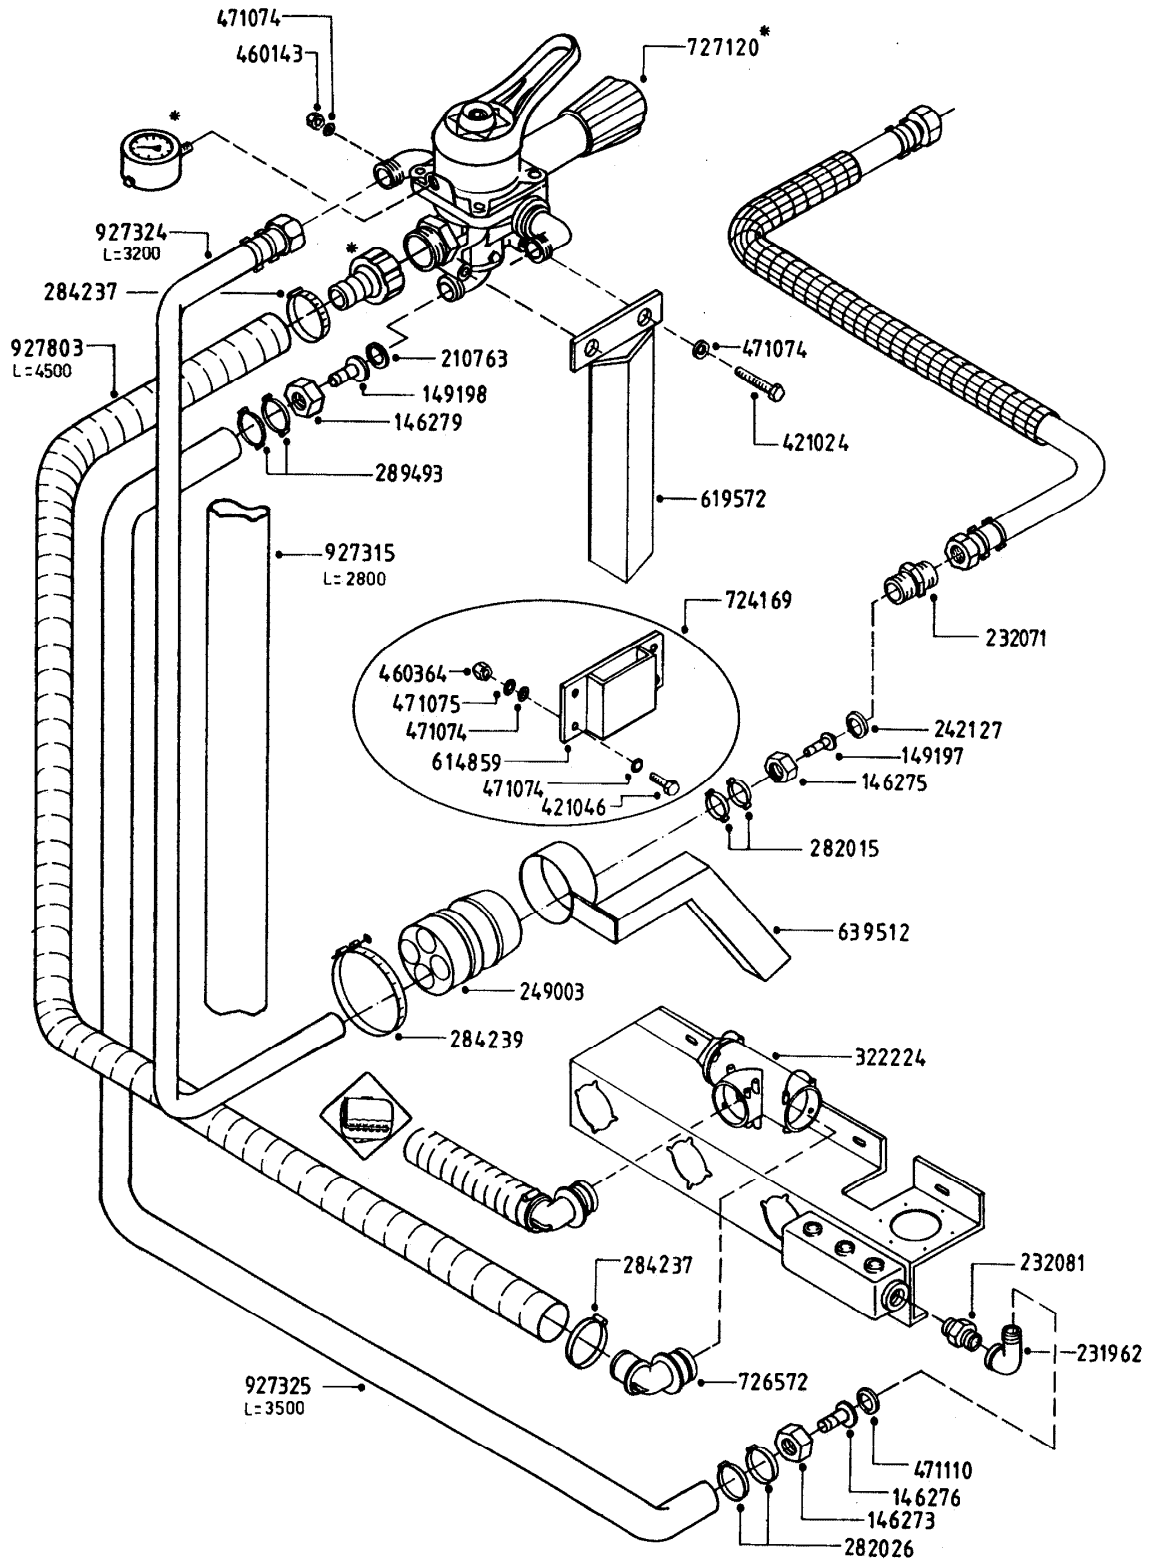

Drawbar 2 MC/2 MR Cable
3_101, 20:9--:0

Page 1
Date 22.06.2010 16:31

parts-n°	order qty	description
120319	1	ALU HANDLE FOR 1/2'VALVE
142881	1	WIRE HOLDER FOR REMOTE CONTROL
169240	1	BRACKET F.REMOTE CONTR.CABLE
169241	1	HOLDER FOR BRACKET
232063	1	BENDING 90' 1/2' NN
232081	1	HEXAGON NIPPLE 1/2'X3/4'
239034	1	TEE FITTING 3/4" BRASS
239039	1	HEXAGON NIPPLE F. M2 OPR.UNIT
284227	1	BALL VALVE 1/2"FEMALE THREADS
420582	1	BOLT HEX 8.8 DEL M8X20 FT
421105	1	BOLT HEX 8.8 DEL M10X45 FT
421251	1	BOLT HEX M8X15
450564	1	SCREW M6X12 ALLEN
460342	1	NUT HEX M10
460364	1	NUT HEX M8 GALV.
460423	1	NUT HEX M10X1.5 LOCK
471072	1	WASHER M10 EL2
471074	1	WASHER M8 ELZ
611693	1	ARM FOR REMOTE CONTROL BK180
612754	1	HANDLE FOR REMOTE CONTROL
639177	1	VALVEBRACKETMC
639510	1	BRACKETOPERAT.UNITKITMR-2/300
715993	1	REMOTE CONTROL CABLE COMPLETE
739747	1	PACKETFORMC/2OP.UNITAR/MR