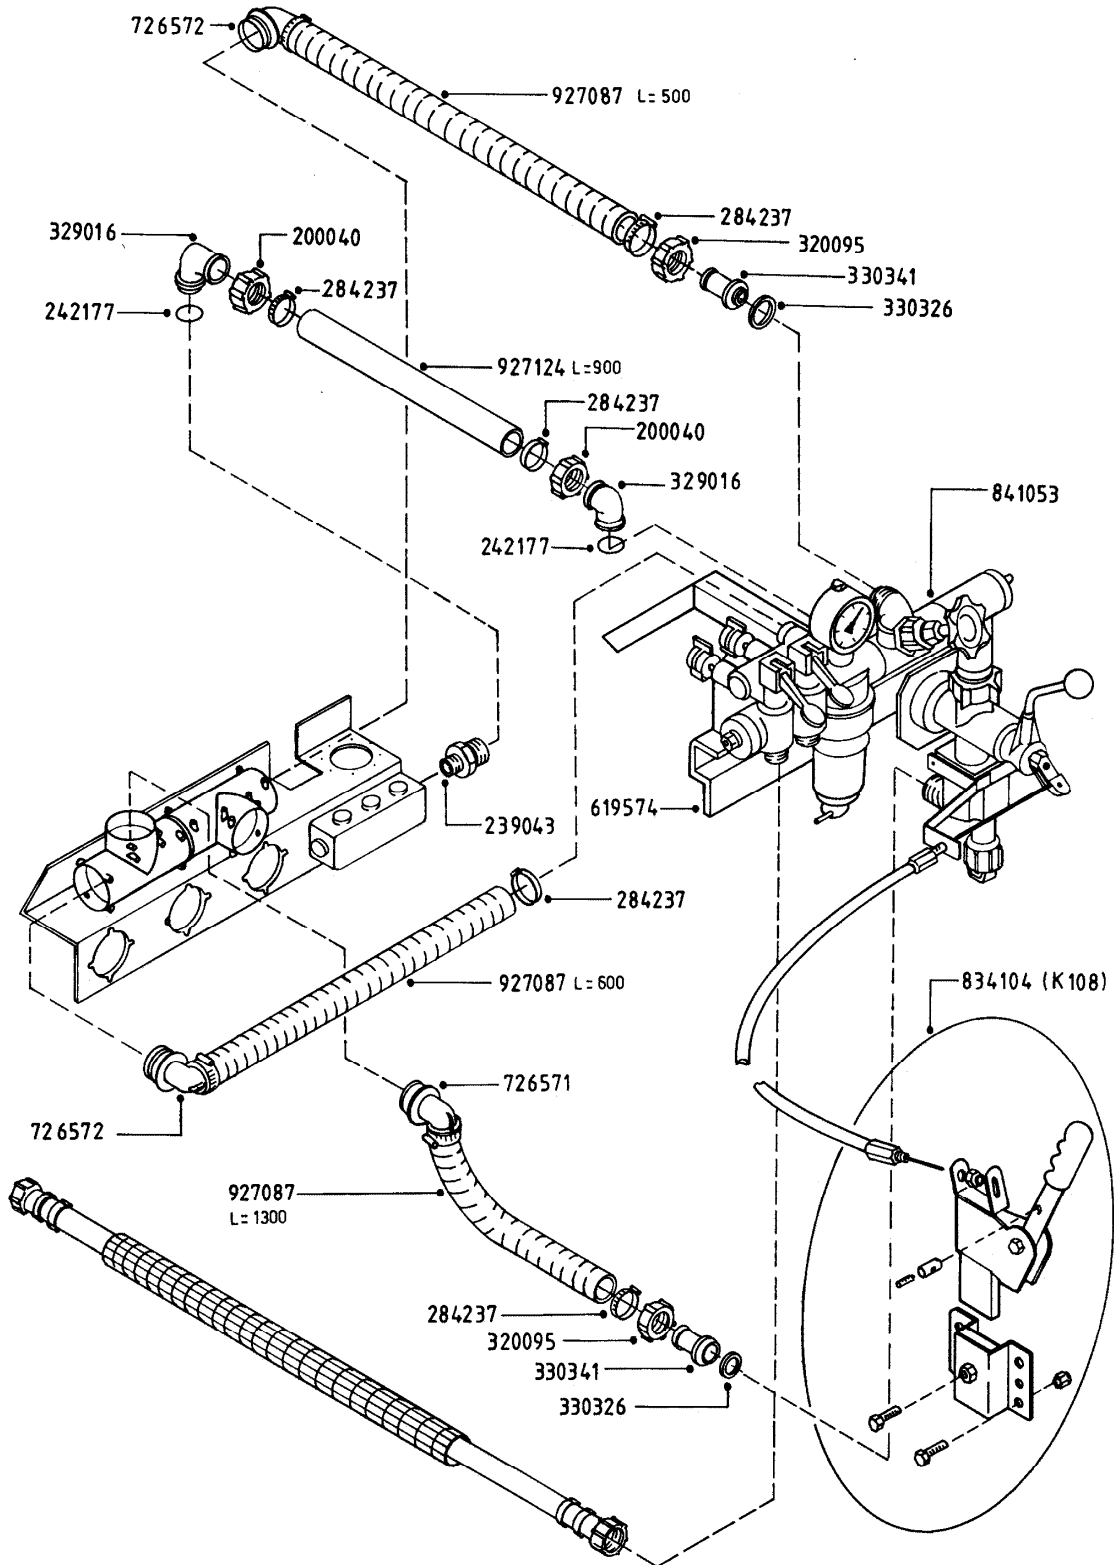

Drawbar 2 BKC/2 MR
3_104, 20:9--:0

Page 1

Date 22.06.2010 16:31

parts-n°	order qty	description
200040	1	FITT. ARAG 1"
239043	1	HEX NIPPLE 1'
242177	1	O-RING D25.4 X 20.2 X 2.6
284237	1	CLAMP HOSE GEAR D20/30
320095	1	FITT.DK NUT 1" BSP
329016	1	MOUNT BRACKET ILEMO
330326	1	O-RING D30/D24X2 F.1"NUT
330341	1	FITT.DK HB 1" F. 1" NUT
619574	1	SOPORTE MANDO BK/2 MR-2000/3000
726571	1	FITT.DK S-53 ELB.1", W ORING
726572	1	FITT.DK S-67 1" ELBOW 90 ASSY.
834104	1	CABLEF/ON-OFFBK-3000MM
841053	1	OP.UNIT BK180/2 DIST.VALVES
927087	1	HOSE R X PVC X 1 X 0012"
927124	1	HOSE R X 60 BAR X 1 X 0012"