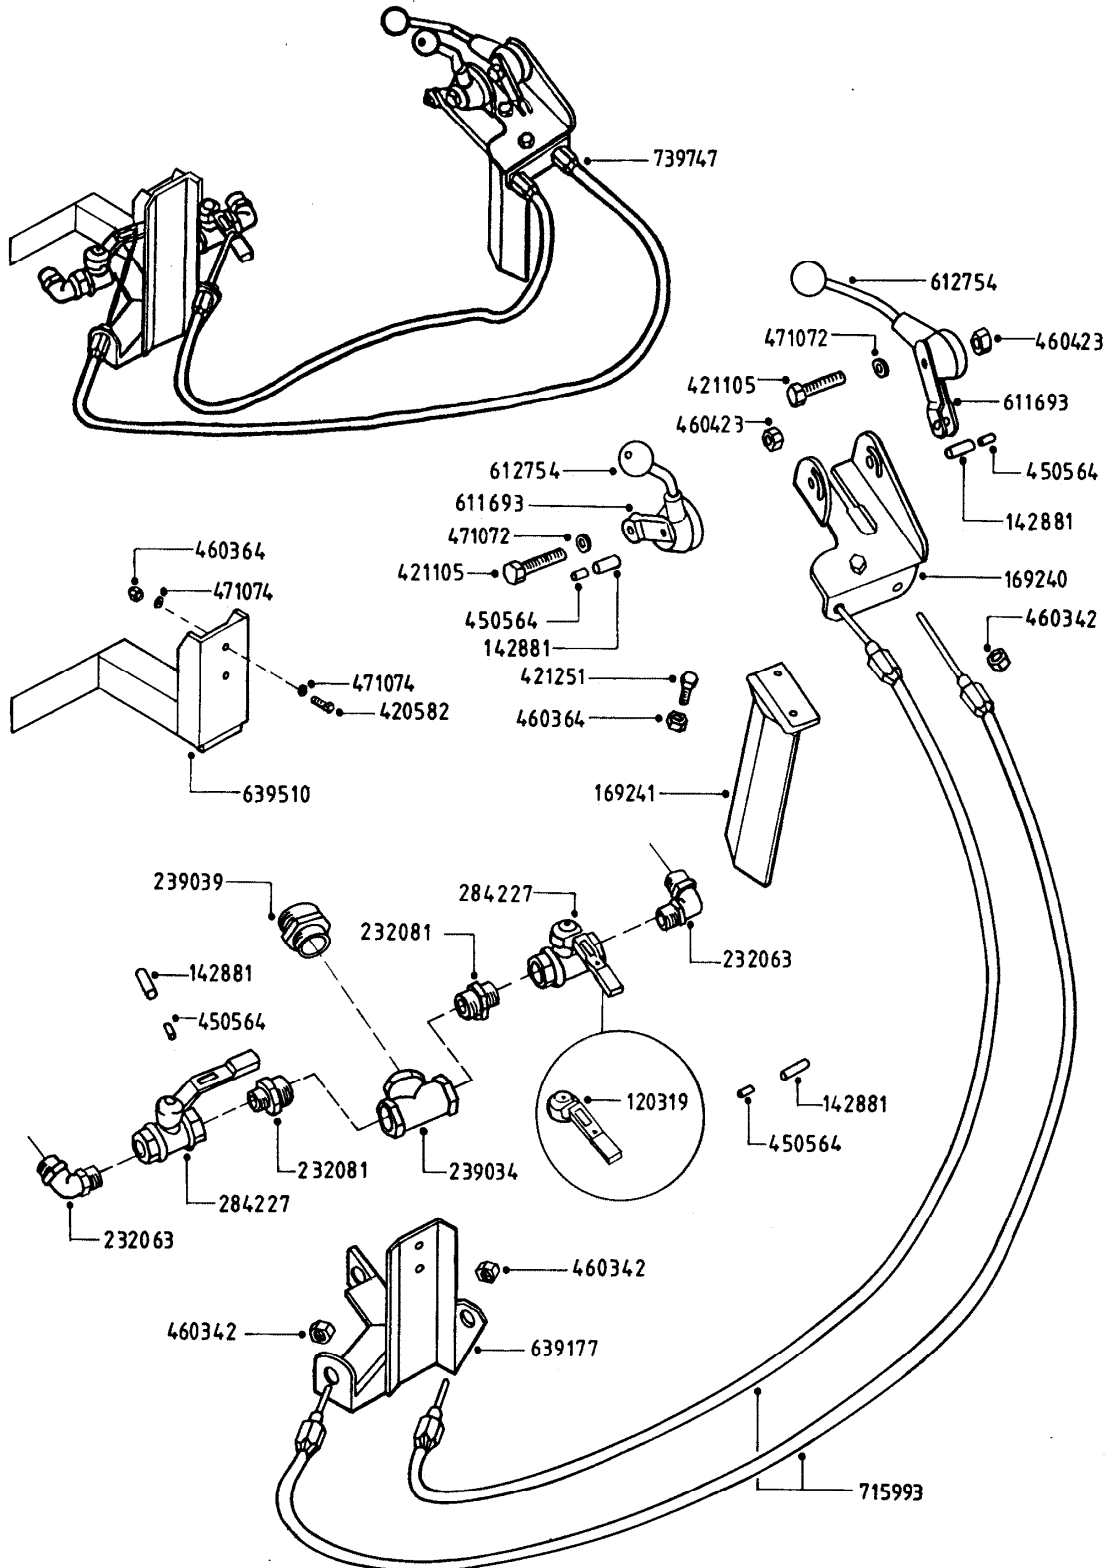

Drawbar 2 MC/2 MR Cable
3_101, 20:9--:0

Page 1
Date 22.06.2010 16:31

parts-n°	order qty	description
120319	1	ALU HANDLE FOR 1/2'VALVE
142881	1	WIRE HOLDER FOR REMOTE CONTROL
169240	1	BRACKET F.REMOTE CONTR.CABLE
169241	1	HOLDER FOR BRACKET
232063	1	BENDING 90' 1/2' NN
232081	1	HEXAGON NIPPLE 1/2'X3/4'
239034	1	TEE FITTING 3/4" BRASS
239039	1	HEXAGON NIPPLE F. M2 OPR.UNIT
284227	1	BALL VALVE 1/2"FEMALE THREADS
420582	1	BOLT HEX 8.8 DEL M8X20 FT
421105	1	BOLT HEX 8.8 DEL M10X45 FT
421251	1	BOLT HEX M8X15
450564	1	SCREW M6X12 ALLEN
460342	1	NUT HEX M10
460364	1	NUT HEX M8 GALV.
460423	1	NUT HEX M10X1.5 LOCK
471072	1	WASHER M10 EL2
471074	1	WASHER M8 ELZ
611693	1	ARM FOR REMOTE CONTROL BK180
612754	1	HANDLE FOR REMOTE CONTROL
639177	1	VALVEBRACKETMC
639510	1	BRACKETOPERAT.UNITKITMR-2/300
715993	1	REMOTE CONTROL CABLE COMPLETE
739747	1	PACKETFORMC/2OP.UNITAR/MR