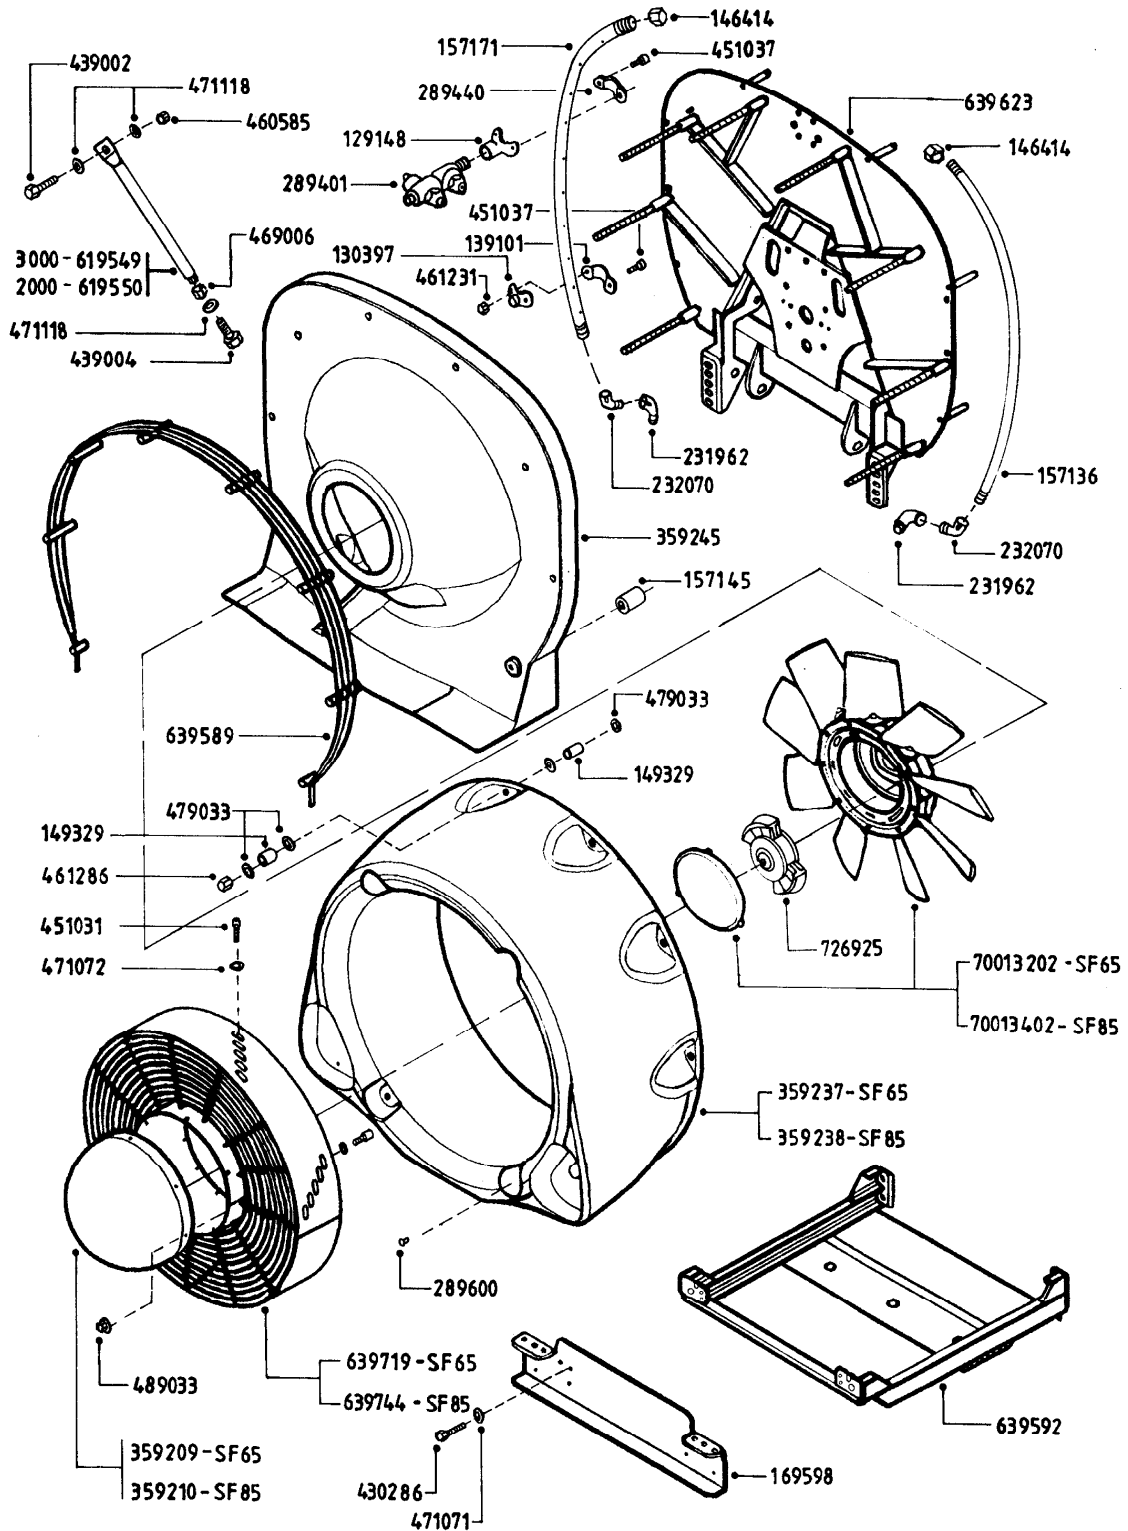

Kit SF65 - SF85 / 05 AR - MR
4_118, 20:7-:-0

Page 1

Date 22.06.2010 16:31

parts-n°	order qty	description
129148	1	BRCKT F. NZZLEHOLDER BRASS MR
130397	1	NOZZLE HOLDER UPPER PART
139101	1	NOZZLE CLAMP F. MERCURY
146414	1	TERMINATION STOPPER 22 X 100
149329	1	ARANDELA SUPLEM.TOBERA 15mm.D.15
157136	1	SPRAYLINERIGHTMR-3000
157145	1	TUBO TOPE CONOS INCL.-KIT MR820
157171	1	TUBO NEBULIZADOR MR-SF65/85 IZDO
169598	1	BRACKETFORLIGHTSAR-MR
231962	1	ELBOW BRASS 1/2"
232070	1	ELBOW 1/2" BRASS M-22.100 H
289401	1	JET 1/4" DOUBLE alt 70009602
289440	1	CLAMP F. 1/4" NOZZLE HOLDERS
289600	1	TAPON EMBELLECEDOR D.14
359201	1	CONEPOLYESTER,D.820MERCURY
359209	1	TAPACUBOS REJILLA 820 MR-PLUS
359210	1	TAPACUBOS REJILLA 920 MR-PLUS
359237	1	TOBERA POLIETILENO D.820 MR-PLUS
359238	1	FANHOUSINGD.920POLYETHYLENE
359245	1	CONO POLIETILENO 820/920 MR-PLUS
430286	1	BOLT HEX 8.8 DEL M12X30 FT
439002	1	M. 16 X 70 MACH. SCREW GALV
439004	1	BOLT HEX M16 X 100 GALV.
451031	1	SCREW M10X25 HEX
451037	1	SCREW M6X20 HEX
460585	1	NUT HEX M16X2 LOCK
461231	1	NUT HEX M6 BRASS
461286	1	NUT M14 SAFETY
471071	1	WASHER M12 GALV
471118	1	WASHER D16 TENSION
479033	1	ARANDELA D.14X44X3 INOX DIN9021
489033	1	LOCKNUT M6 X 0.7
619549	1	BELTSMR-3000
639446	1	PROT.GRIDD.820SUCTION,UNPAINT
639589	1	CTO.REJA CONO ALTURA SF65/85 MR
639592	1	CTO.PARACHOQUE MR-AXIAL 820/92-P
639623	1	KIT SOP.HIERRO TOBERA 820/920 -P
639719	1	CTO.PALAS ENDEREZADOR 820 MR-PLU
639744	1	CTO.PALAS ENDEREZADOR 920 MR-PLU
70013202	1	HELICE 820 SYNTHETIC MACIZA -PLU
70013402	1	HELICE 920 SYNTHETIC MACIZA -PLU
739597	1	FAN - AXIAL 32"