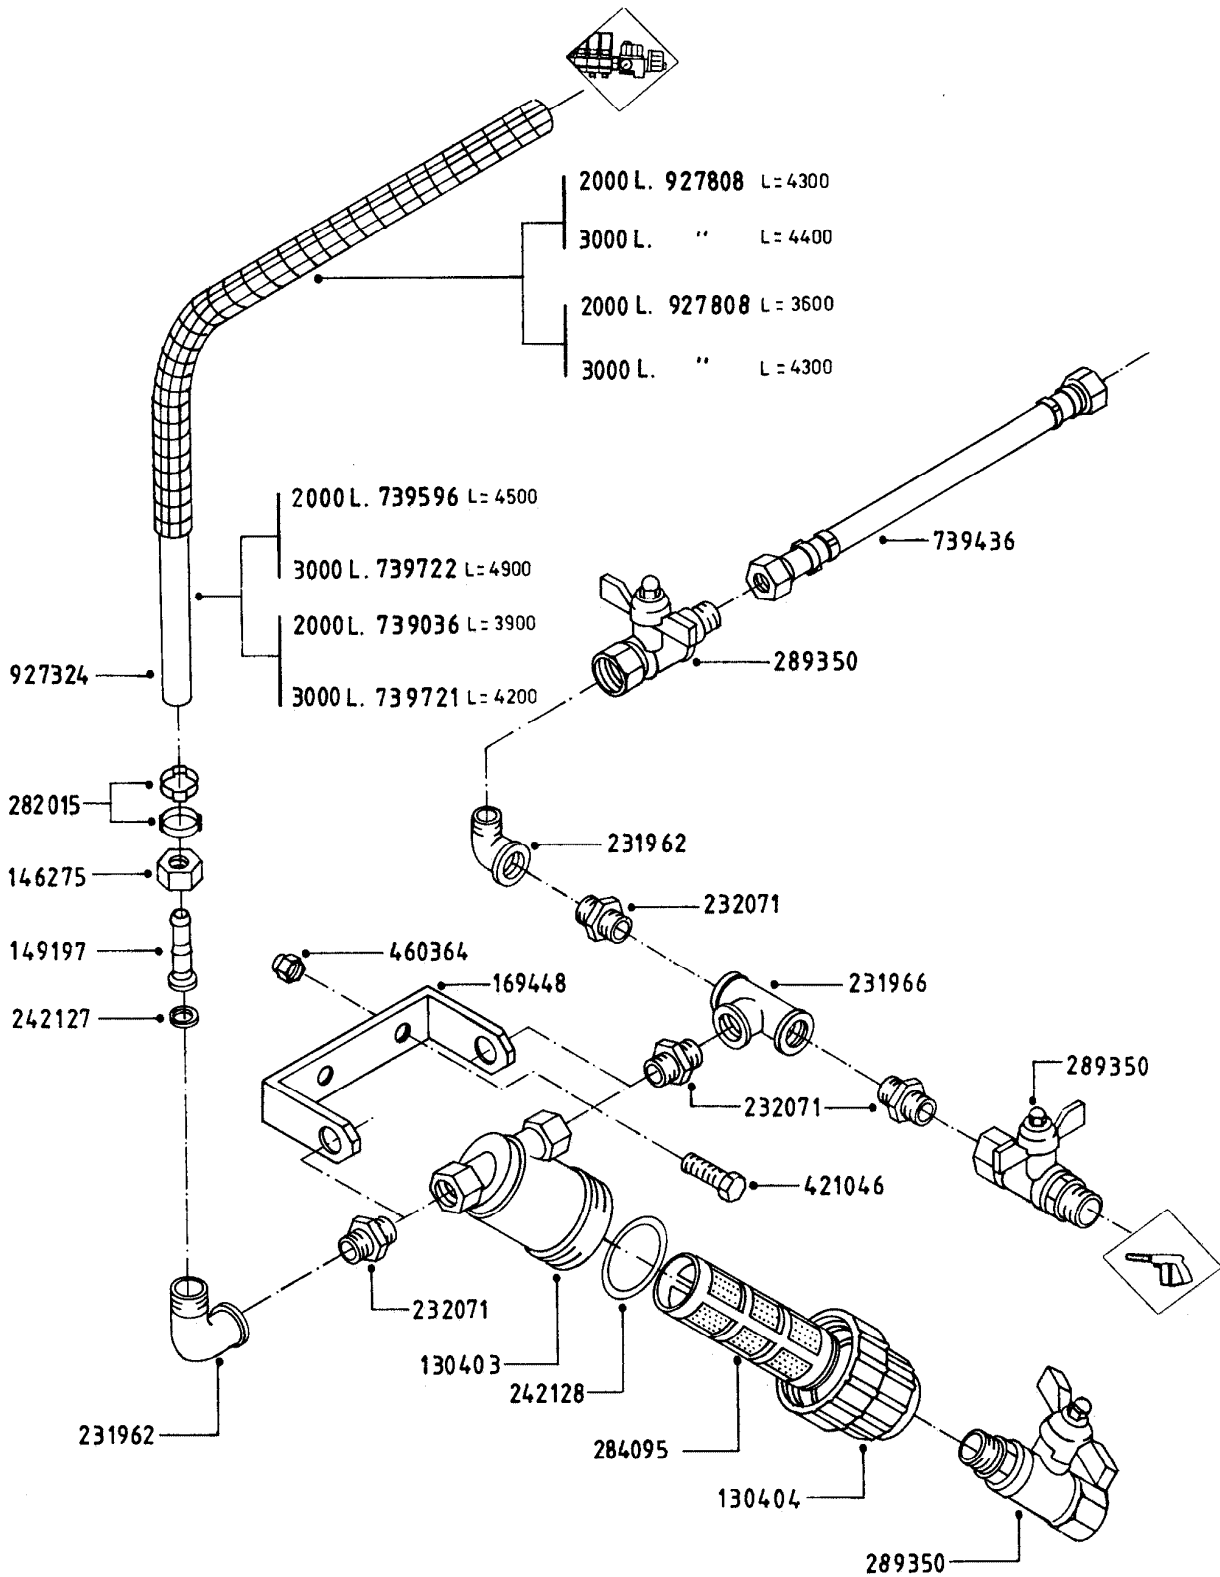

Pressure filter MR
2_118, 20:9--:0

Page 1

Date 22.06.2010 16:32

parts-n°	order qty	description
130403	1	PRESSURE FILTER HOUSE .....
130404	1	PRESSURE FILTER HOOD .....
146275	1	BRASS UNION NUT 1/2
149197	1	"HOSETAILD.12,71/2""
169448	1	PRESSUREFILTERSUPPORTMERCURY
231962	1	ELBOW BRASS 1/2"
231966	1	T-PIECE 1/2' .....
232071	1	HEXAGON NIPPLE 1/2' .....
242127	1	WASHER D18X11X4
242128	1	O-RING 56X50X3 .....
282015	1	HOSE CLIP .....
284095	1	PRESSURE FILTER D 45 .....
289350	1	"WINGTAP1/2""M/F"
421046	1	BOLT HEX 8.8 DEL M8X25 FT
460364	1	NUT HEX M8 GALV.
739036	1	HOSEW/FITT.D.12X390080BAR
739436	1	FEEDHOSED12X360DEFLECTOR
739596	1	"HOSEUNITYD.12X45001/2""80B"
739721	1	"HOSEUNITYD.12X42001/2""80B"
739722	1	"HOSEUNITYD.12X49001/2""80B"
927324	1	HOSE R PRESSURE D12-80-200 BAR
927808	1	HOSECABLHEREFLEXD.23M.M.