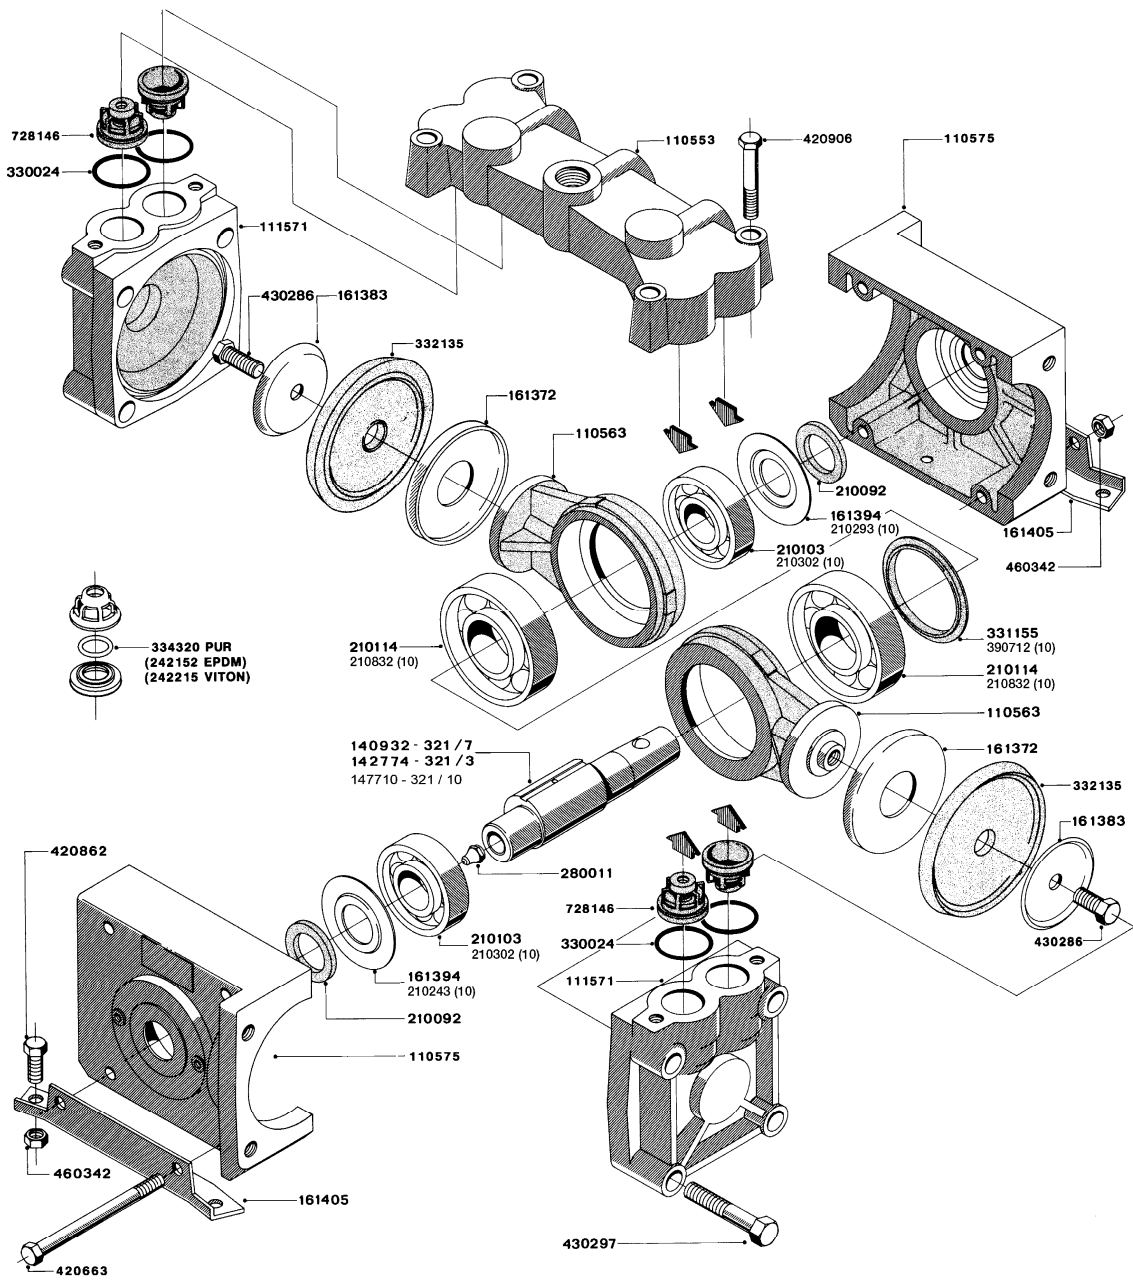

321
A017, 08:03:07

A17

321
A017, 08:03:07

Page 1

Date 22.06.2010 16:31

parts-n°	order qty	description
110553	1	VALVE COVER MDL 320 PAINTED
110563	1	CONNECTING ROD MODEL 320
110575	1	PUMP CASING 320
111571	1	DIAPHRAGM COVER MODEL 321 PAIN
140932	1	CRANK SHAFT 320/7
142774	1	CRANK SHAFT 320/3
147710	1	CRANK SHAFT 321/10 GG 540
161372	1	DIAPHRAGM BACKING DISC, 320-361
161383	1	DIAPHRAGM UPPER DISC, 320-361
161394	1	DUST PLATE, MODEL 320
161405	1	FOOT 320
210092	1	SEAL FELT D43/30X5
210103	1	BEARING BALL 6306
210114	1	BEARING BALL 6308
210243	1	SEAL OIL 35 X 47 X 7
210302	1	BALL BEARING 6207
210832	1	ROLLER BEARING 90/50X23 NU2210
242152	1	O-RING D18.2X3 EPDM
242215	1	O-RING D18X3 VITON
280011	1	GREASE NIPPLE 1/8' H TR
330024	1	O-RING D41,1/D34.5 X 3,5
331155	1	SPACER, MODEL 320
334320	1	O-RING D18X3 POLYURETHANE
33511400	1	DIAPHRAGM 361/363 pur 2006
390712	1	DISTANCERING D.84,5/66X2 (P321
420663	1	BOLT HEX 8.8 DEL M10X120
420862	1	BOLT HEX 8.8 DEL M10X16 FT
420906	1	BOLT HEX 8.8 DEL M10X60
430286	1	BOLT HEX 8.8 DEL M12X30 FT
430297	1	BOLT HEX 8.8 RAW M14X65
460342	1	NUT HEX M10
728146	1	VALVE FOR 361(726890/707932)