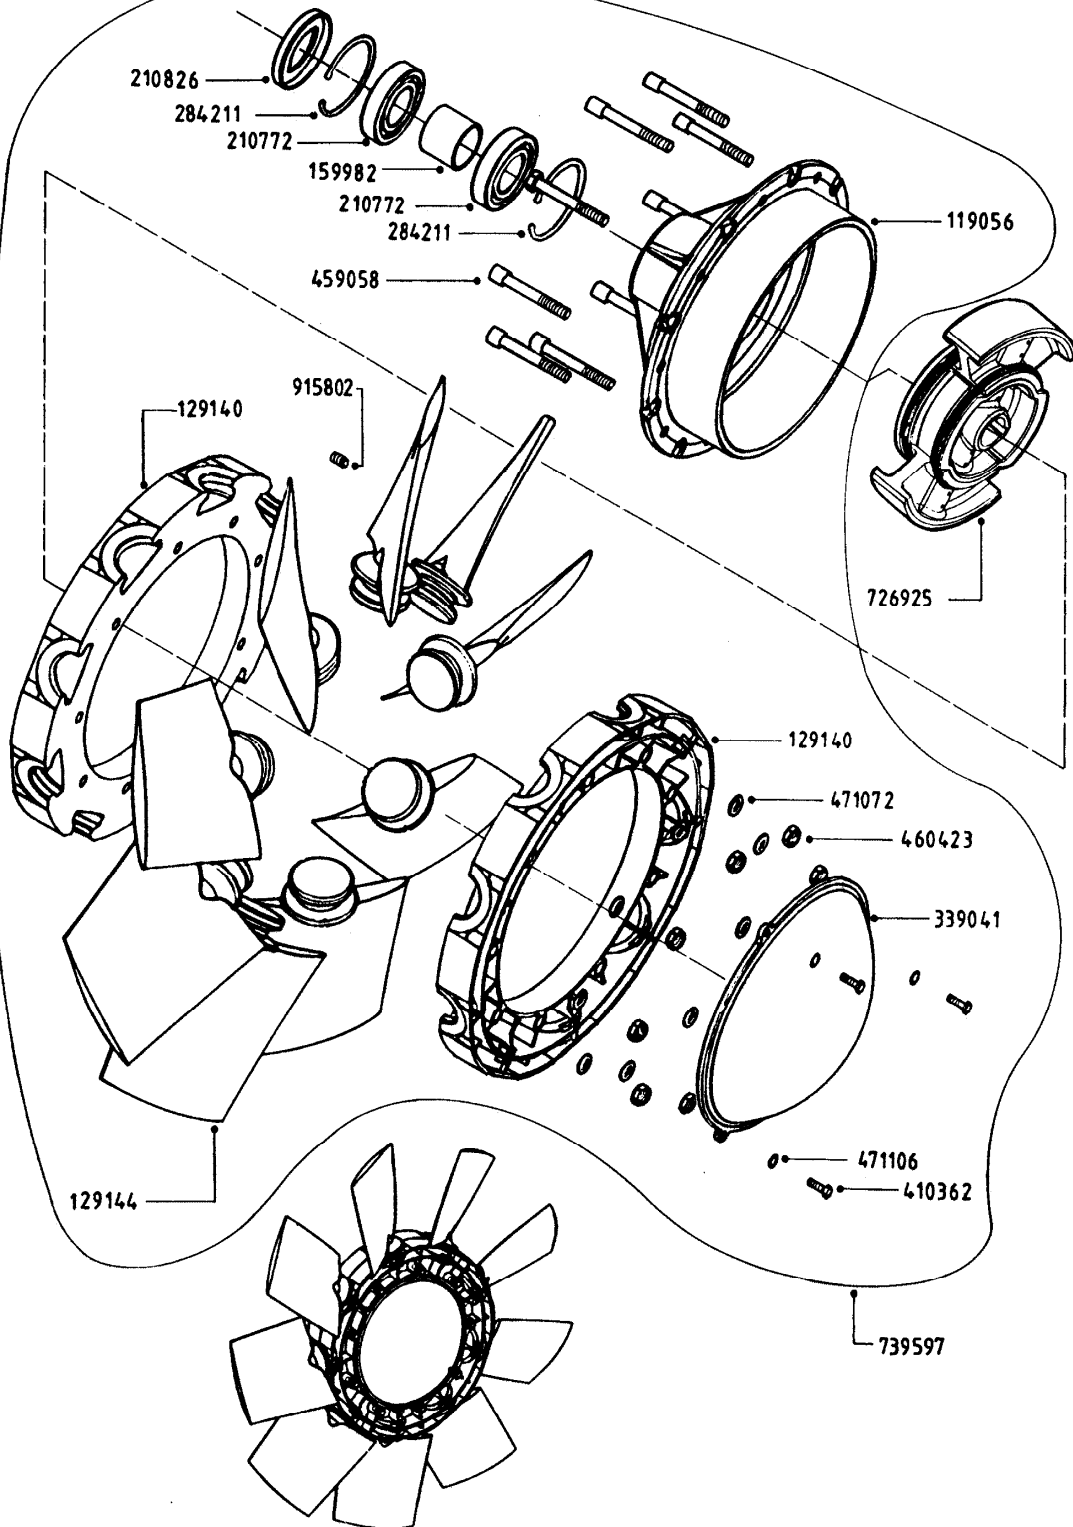

Blower wheel D820
4_100, 20:9--:0

Page 0

Date 22.06.2010 16:31

Blower wheel D820
4_100, 20:9--:0

Page 1

Date 22.06.2010 16:31

parts-n°	order qty	description
119056	1	CENTER WHEEL F.30"/32" FAN
129140	1	FLANGE F.CENTER WHEEL 30"/32"
129144	1	PALA ORIENT.HELICE D.820 VR99 P/
159982	1	DISTANCE TUBE FOR 820
210772	1	BALL BEARING 6208 2RS1
210826	1	SEAL OIL 45 X 10
284211	1	SNAP-RING INNER 80X2.5
339041	1	CAP FOR FAN
410362	1	BOLT HEX 8.8 DEL M6X20 FT
459058	1	ALLEN SCREW M10X80
460423	1	NUT HEX M10X1.5 LOCK
471072	1	WASHER M10 EL2
471106	1	WASHER D6
726925	1	CENTRIFUGAL CLUTCH D. 245
739597	1	FAN - AXIAL 32"
915802	1	SET SCREW DIN 913 6X6