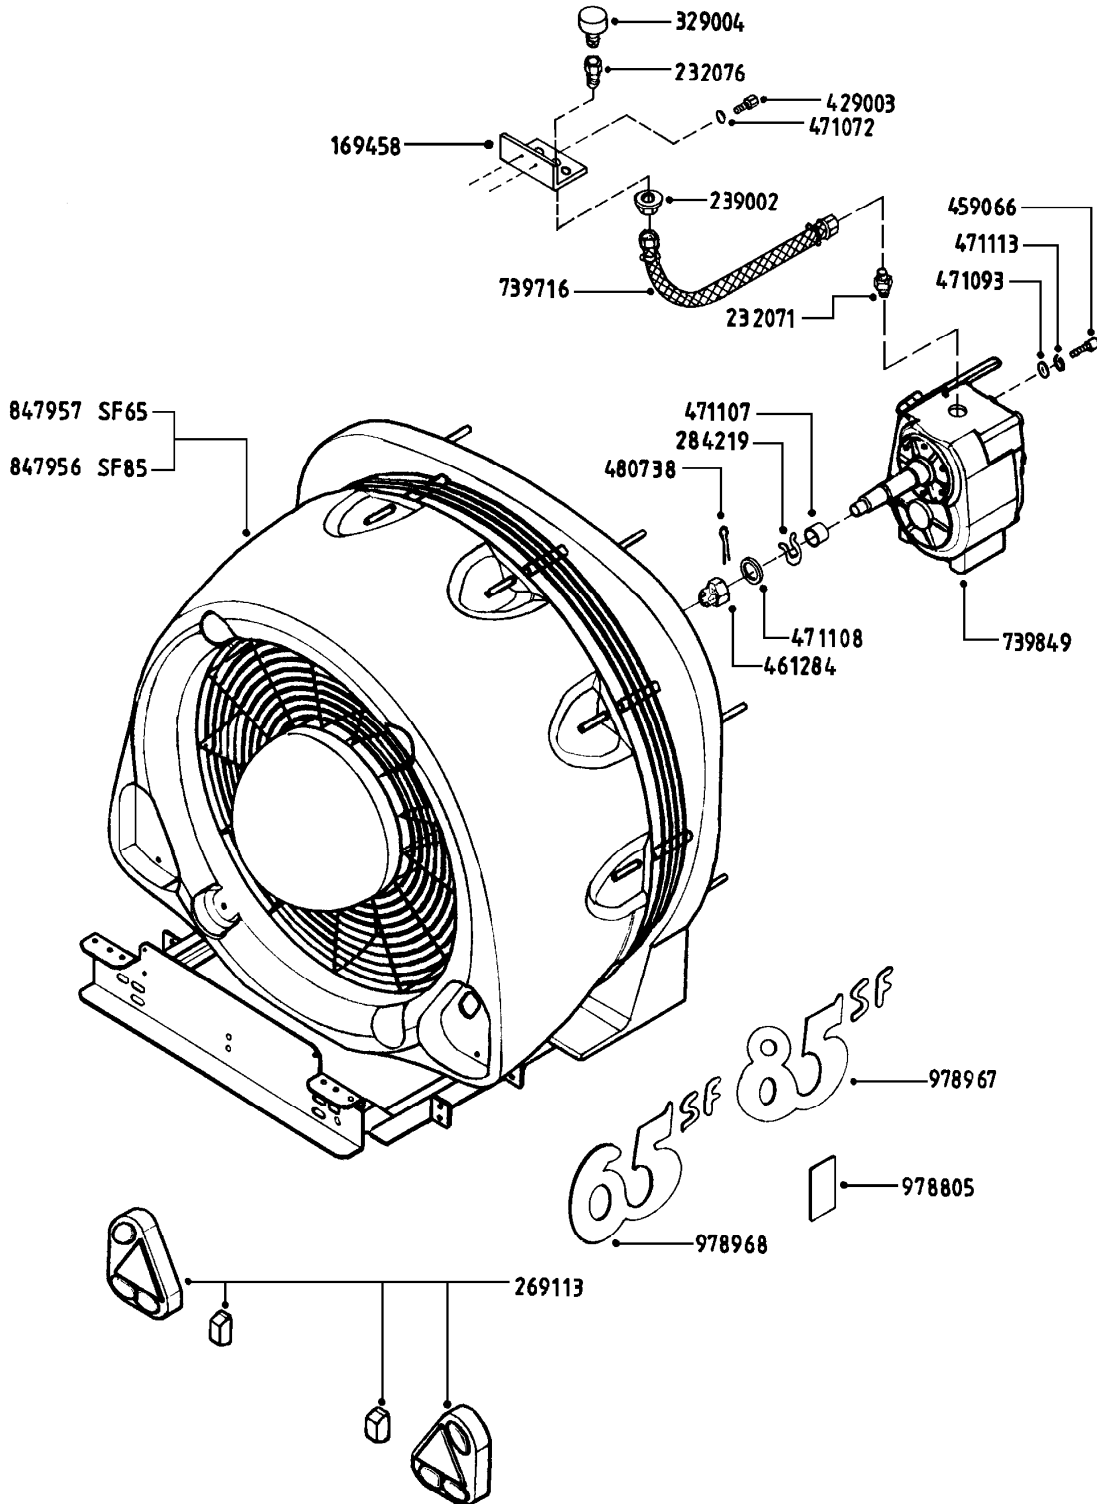

Kit SF65 - SF85 / 05 20-30 AR
- MR
4_117, 20:7-:-0

Page 1
Date 22.06.2010 16:31

parts-n°	order qty	description
169458	1	BRACKET F.REMOTE GREASE PORT
232071	1	HEXAGON NIPPLE 1/2' .....
232076	1	NIPPLE 1/2"M-W ESP.CIRC.BRA
239002	1	NUT 1/2" BSP BRASS F.BULKHEAD
269113	1	CTO.LUCES TOBERA POLIET. MR-PLUS
284219	1	SNAP-RING OUTER 40X1.75
329004	1	PLUG F.OIL HOLE GEARBOX F.SPV
429003	1	M-10X25 MACH.SCREW GALV.
459066	1	BOLT HEX 12.9 M14X40 DIN-912
461284	1	NUT HEX M24X2 SLOTTED
471072	1	WASHER M10 EL2
471093	1	WASHER D14 GALV. (168873)
471107	1	WASHER D50,6D40,1X5
471108	1	WASHER D44D25X4.5
471113	1	WASHER D14 TENSION
480738	1	PIN D5X40 SPLIT
739716	1	HOSE F.REMOTE GREASE PORT
739849	1	GEARBOXAXIAL20-30
847956	1	AIRKITSF85
847957	1	AIRKITSF65
978805	1	SELF ADHESIVE NOZLES L.V.
978967	1	CALCOMANIA TOBERA 85-SF (D.920)
978968	1	CALCOMANIA TOBERA 65-SF (D.820)