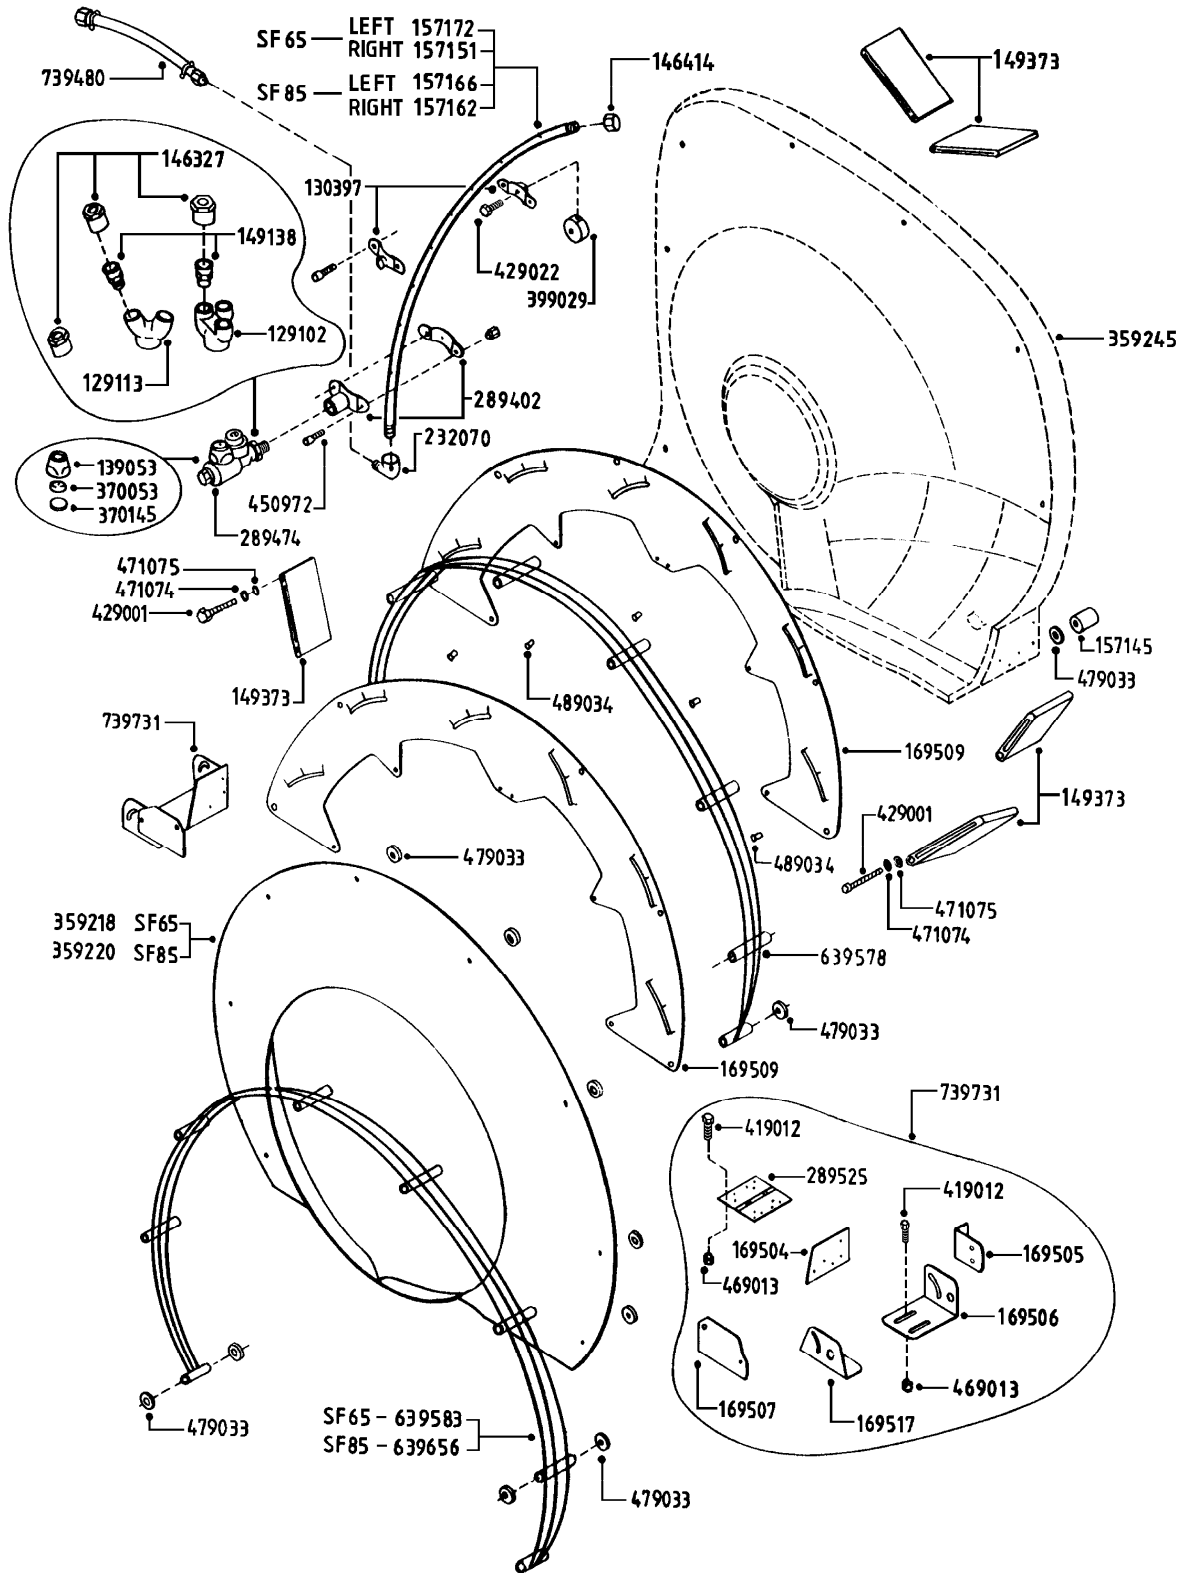

Kit SF65 - SF85 / MATCH AR -
MR
4_119, 20:7--:0

Page 1
Date 22.06.2010 16:31

parts-n°	order qty	description
129102	1	TRI-JET M12
129113	1	NOZZLE HOLDER DOUBLE M-12
130397	1	NOZZLE HOLDER UPPER PART
139053	1	"NUT3/8"HOSETAILD.8T-12"
146327	1	UNION NUT 3/8' BRASS
146414	1	TERMINATION STOPPER 22 X 100
149138	1	ADAPTER FOR NOZZLE H
149373	1	FLAP MATCH MECANIZADO MERCURY
157145	1	TUBO TOPE CONOS INCL.-KIT MR820
157151	1	TUBO ARCO NEBUL.8 AG.MR-MATCH.DR
157162	1	TUBO ARCO NEBUL.13 AG.MATCH SF85
157166	1	TUBO ARCO NEBUL.13 AG.MATCH SF85
157172	1	TUBO ARCO NEBUL.8 AG.MR-MATCH IZ
169504	1	CHAPA BS SUBJ.ALERON SF65 TURBO
169505	1	CHAPA "L" SUBJ.ALERON SF65 TURBO
169506	1	CHAPA ALERON MOBIL P/MERCURY VD-
169507	1	CHAPA SUBJ.ALERON DELANT.SF65 TU
169509	1	CHAPA INOX CONO AIRE CONDUCIDO M
169517	1	CHAPA ALERON EXTENSIBLE P/MR VD-
232070	1	ELBOW 1/2" BRASS M-22.100 H
289402	1	CLAMP 20 DGR. CLP. F.NOZZLE HO
289474	1	NOZZLE HOLDER SIMPLE, NON-DRIP
289525	1	BISAGRA 60x40 AMIG-1002 LATON
359218	1	CANAL POLIESTER TOBERA D.820 MR
359220	1	CANAL POLIESTER TOBERA D.920 MR
359245	1	CONO POLIETILENO 820/920 MR-PLUS
370053	1	NOZZLE CONE JET 1553-16
370145	1	NOZZLE SWIRL 1554-BLACK
399029	1	CASQUILLO NYLON D50x15 mm SUBJ.A
419012	1	TORN. 5 X 20 C/HEXAG.INOX
429001	1	429001 M. 8 X 120 MACH. SCREW
429022	1	TORN.8X60 CAD.C/HEXAG.(NU:421024
450972	1	SCREW M6X15 ALLEN GALV.
469013	1	NUT HEX M12 LOCK INOX
471074	1	WASHER M8 ELZ
471075	1	WASHER M8 LOCK
479033	1	ARANDELA D.14X44X3 INOX DIN9021
489034	1	TUERCA REMACH.M-8 C/ANCHA 11x16,
639578	1	CTO.REJA SALIDA CONO ALTURA MR82
639583	1	CTO.REJA SALIDA CANAL ALTURA D.8
639656	1	CTO.REJA SALIDA CANAL SF85-MATCH
739480	1	739480
739731	1	CTO.ALERON CONO ALTURA MERCURY