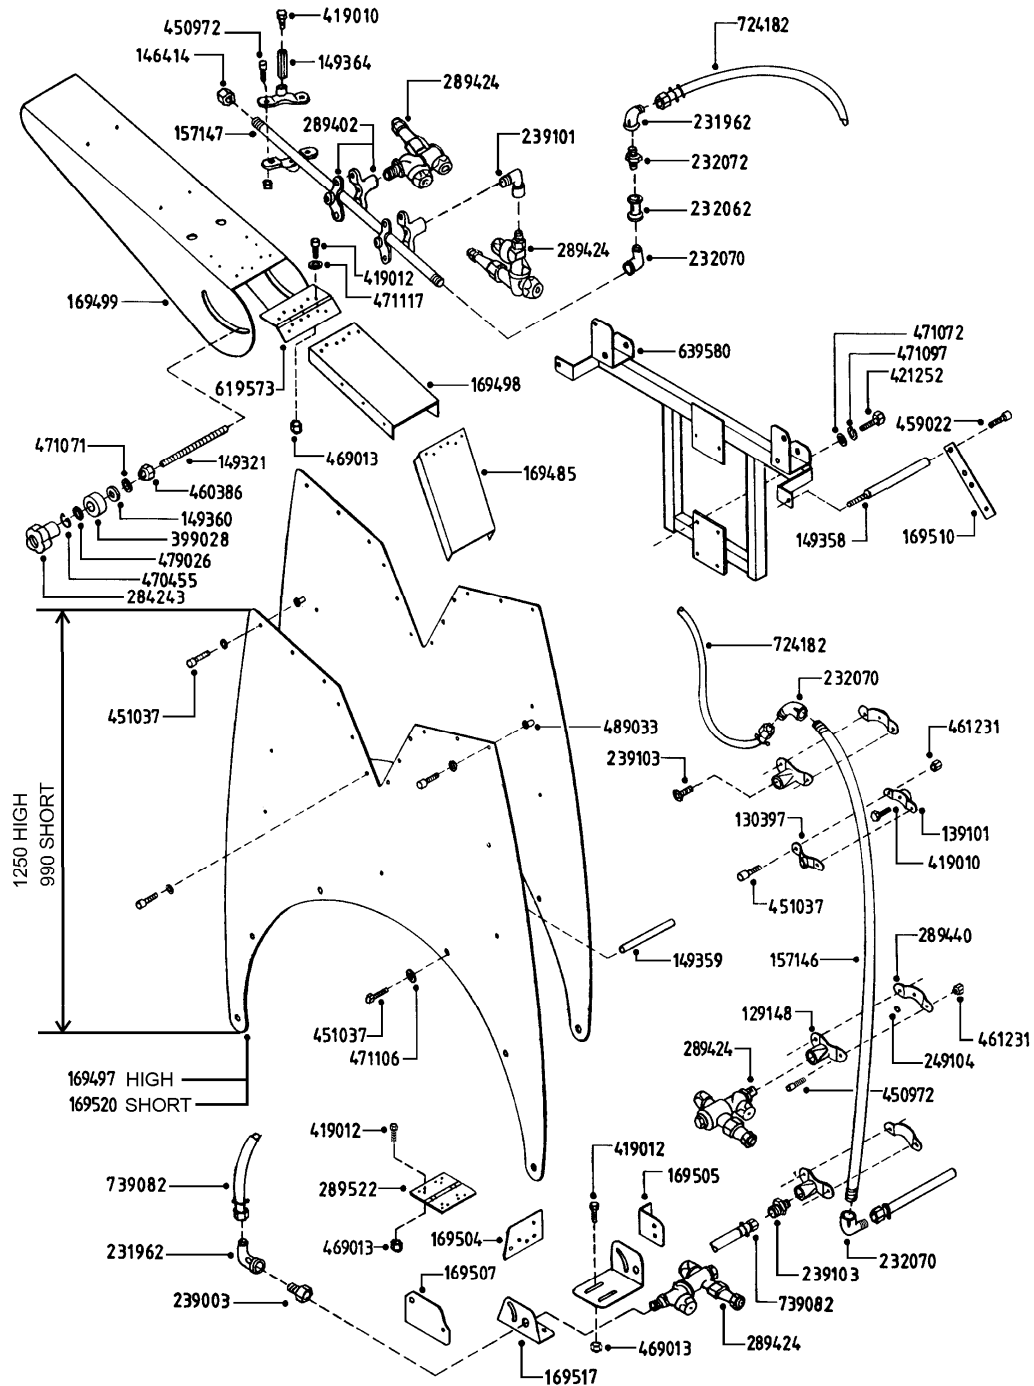

KIT DEFLECTOR DHV MR 2000/3000
4_446, 20:6--:0

Page 1

Date 22.06.2010 16:31

parts-n°	order qty	description
129148	1	BRCKT F. NZZLEHOLDER BRASS MR
130397	1	NOZZLE HOLDER UPPER PART
139101	1	NOZZLE CLAMP F. MERCURY
146414	1	TERMINATION STOPPER 22 X 100
149104	1	BUSHING F.SHAFT LB
149321	1	ESPARRAGO M12X220
149358	1	REDONDO SOP.ARCO NEB.MERCURY VD-
149359	1	REDONDO UNION CHAPAS SF65 MERCUR
149360	1	BUSHING DIST.D40 X M12 X 6 MM
149364	1	BRASS PIECE HEX. M6X50MM
157146	1	TUBO ARCO NEBULIZADOR MR VD-OL D
157147	1	SPRAY LINE DEFL.WING VD
169485	1	TAPA "V1" MERCURY SF65
169497	1	CHAPA PRINCIPAL MERCURY VD-OL
169498	1	TAPA "V2" MERCURY
169499	1	ALERON VINYA MERCURY
169504	1	CHAPA BS SUBJ.ALERON SF65 TURBO
169505	1	CHAPA "L" SUBJ.ALERON SF65 TURBO
169507	1	CHAPA SUBJ.ALERON DELANT.SF65 TU
169510	1	CHAPA SOP.ARCO NEBULIZADOR AR-MR
169517	1	CHAPA ALERON EXTENSIBLE P/MR VD-
169520	1	CHAPA PRINCIPAL MERCURY VD-OL BA
231962	1	ELBOW BRASS 1/2"
232062	1	BUSHING 1/2' BRASS
232070	1	ELBOW 1/2" BRASS M-22.100 H
232072	1	HEXAGON NIPPLE 1/2' SPEC. ....
239003	1	EXTENSION 1/2"
239101	1	ELBOW 90DGR.1/4" F-M BRASS-CHR
239103	1	UNION 1/4"-1/2" M-M LATON-CROMO
284243	1	HANDLE KNOB ADJUSTER
289402	1	CLAMP 20 DGR. CLP. F.NOZZLE HO
289424	1	JET 1/4"DOB.ANTI.AJUS.BRAGL.8261
289440	1	CLAMP F. 1/4" NOZZLE HOLDERS
289522	1	BISAGRA 80x80REF.553ZINCADA(9902
399028	1	NYLON BUSHING D40X12X9 MM
419010	1	M.6X20SCREWINOX.DIN933
419012	1	TORN. 5 X 20 C/HEXAG.INOX
421252	1	SCREW M10X30 CAP
450972	1	SCREW M6X15 ALLEN GALV.
451037	1	SCREW M6X20 HEX
459022	1	M-8 X 20 ALLEN SCREW
460386	1	NUT HEX M12X1.75
461231	1	NUT HEX M6 BRASS
469013	1	NUT HEX M12 LOCK INOX
470455	1	WASHER D12 SPRING
471071	1	WASHER M12 GALV
471072	1	WASHER M10 EL2
471097	1	WASHER D10 SAFETY
471106	1	WASHER D6
471117	1	WASHER D5 TENSION
479026	1	WASHER D12X24X3 DIN 6916
489033	1	LOCKNUT M6 X 0.7
619573	1	HINGE HD 115 X 120 STEEL DUO
639580	1	SOP.HIERRO DEFLECTOR MERCURY VD-
724182	1	HOSE FEED 10X950
739082	1	FEEDHOSED.12X660DEFLECTOR