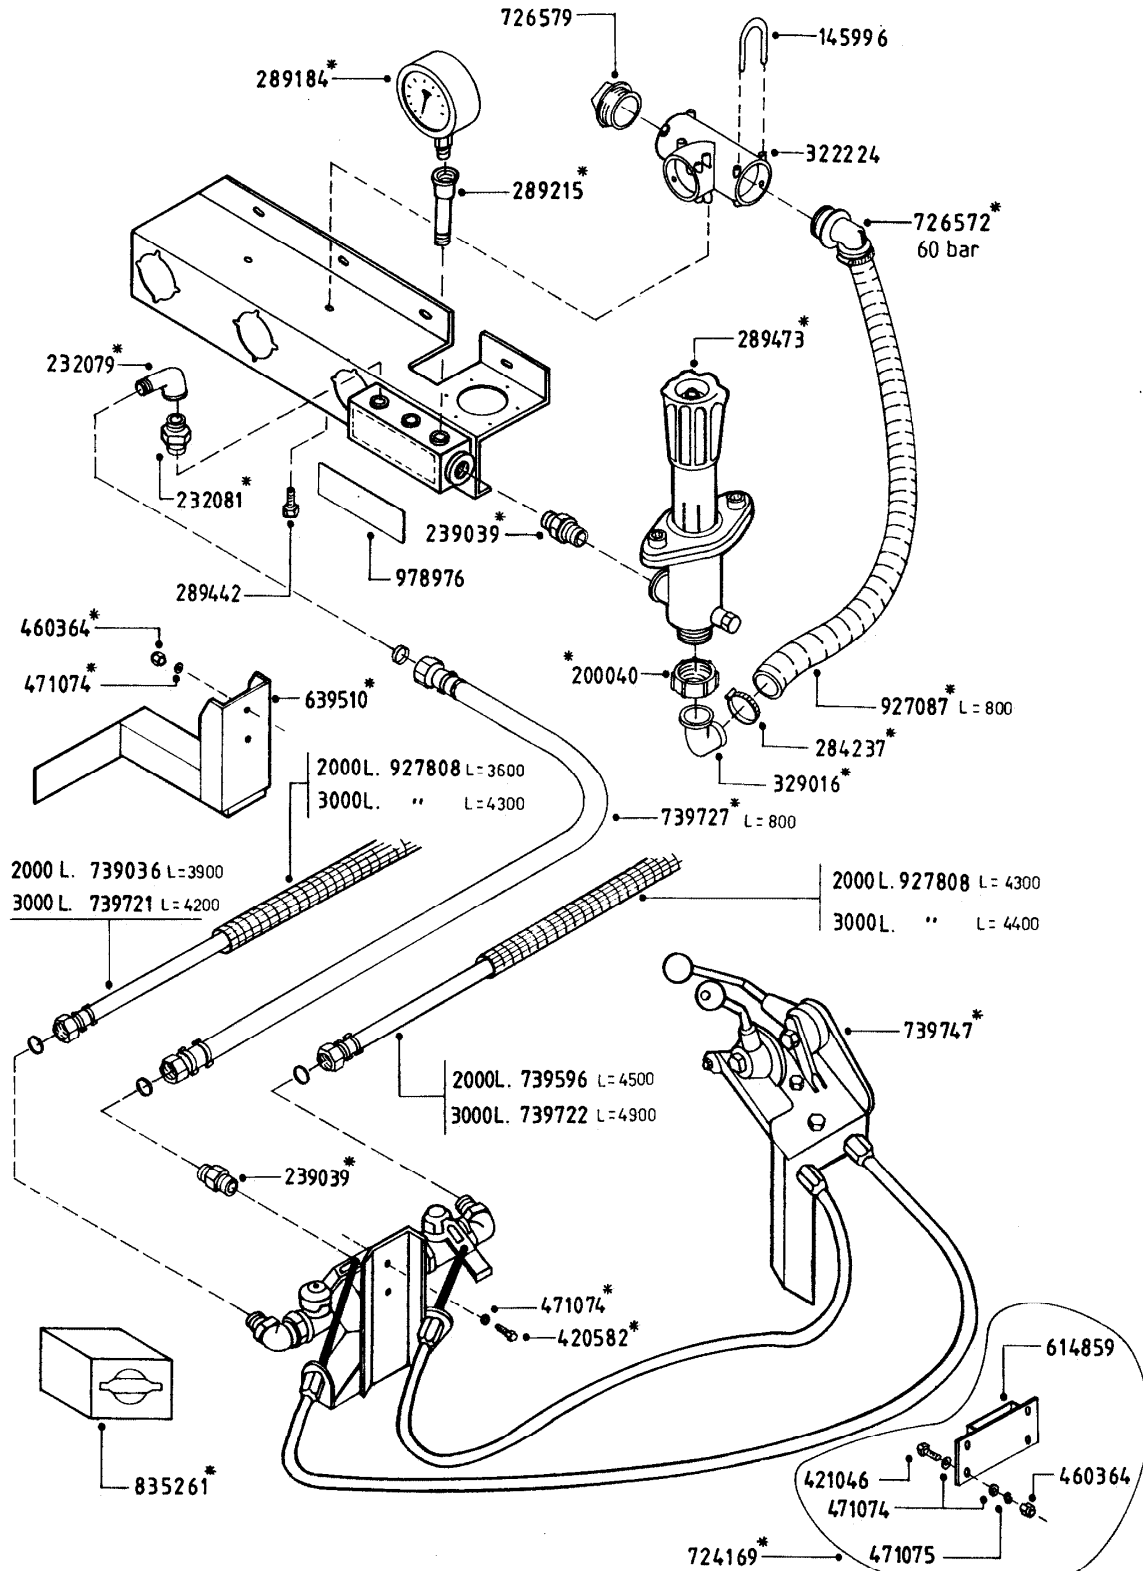

Drawbar 2 MC/2 MR
3_100, 20:9--:0

Drawbar 2 MC/2 MR
3_100, 20:9--:0

Page 1

Date 22.06.2010 16:31

parts-n°	order qty	description
145996	1	FITT.DK S-67 FORK
200040	1	FITT. ARAG 1"
232079	1	ELBOW 3/4" BRASS
232081	1	HEXAGON NIPPLE 1/2'X3/4' .....
239039	1	HEXAGON NIPPLE F. M2 OPR.UNIT
284237	1	CLAMP HOSE GEAR D20/30
289184	1	PRESSURE GAUGE D110 60BAR 1/2'
289215	1	"EXTENSIONPIECE1/2""M-F100LON"
289442	1	"HYDRAULICCAP1/4"""
289473	1	OPERATINGUNIT60BARBRAGLIA
322224	1	FITT.DK S-67 TEE
329016	1	MOUNT BRACKET ILEMO
420582	1	BOLT HEX 8.8 DEL M8X20 FT
421046	1	BOLT HEX 8.8 DEL M8X25 FT
460364	1	NUT HEX M8 GALV.
471074	1	WASHER M8 ELZ
471075	1	WASHER M8 LOCK
614859	1	HOLDER FOR OPERATING UNIT ....
639510	1	BRACKETOPERAT.UNITKITMR-2/300
724169	1	HOLDER FOR OPERAT.UNIT BRACKET
726572	1	FITT.DK S-67 1" ELBOW 90 ASSY.
726579	1	FITT. S67 PLUG W/O-RING
739036	1	HOSEW/FITT.D.12X390080BAR
739596	1	"HOSEUNITYD.12X45001/2""80B"
739721	1	"HOSEUNITYD.12X42001/2""80B"
739722	1	"HOSEUNITYD.12X49001/2""80B"
739727	1	CTO.MANGUERA D.16 X 800 3/4-3/4
739747	1	PACKETFORMC/2OP.UNITAR/MR
835261	1	OPER.UNITMC/2PACKCPLFORMR
927087	1	HOSE R X PVC X 1 X 0012"
927808	1	HOSECABLEREFLEXD.23M.M.
978976	1	SELF-ADHESIVECOLLECTORAR/MR