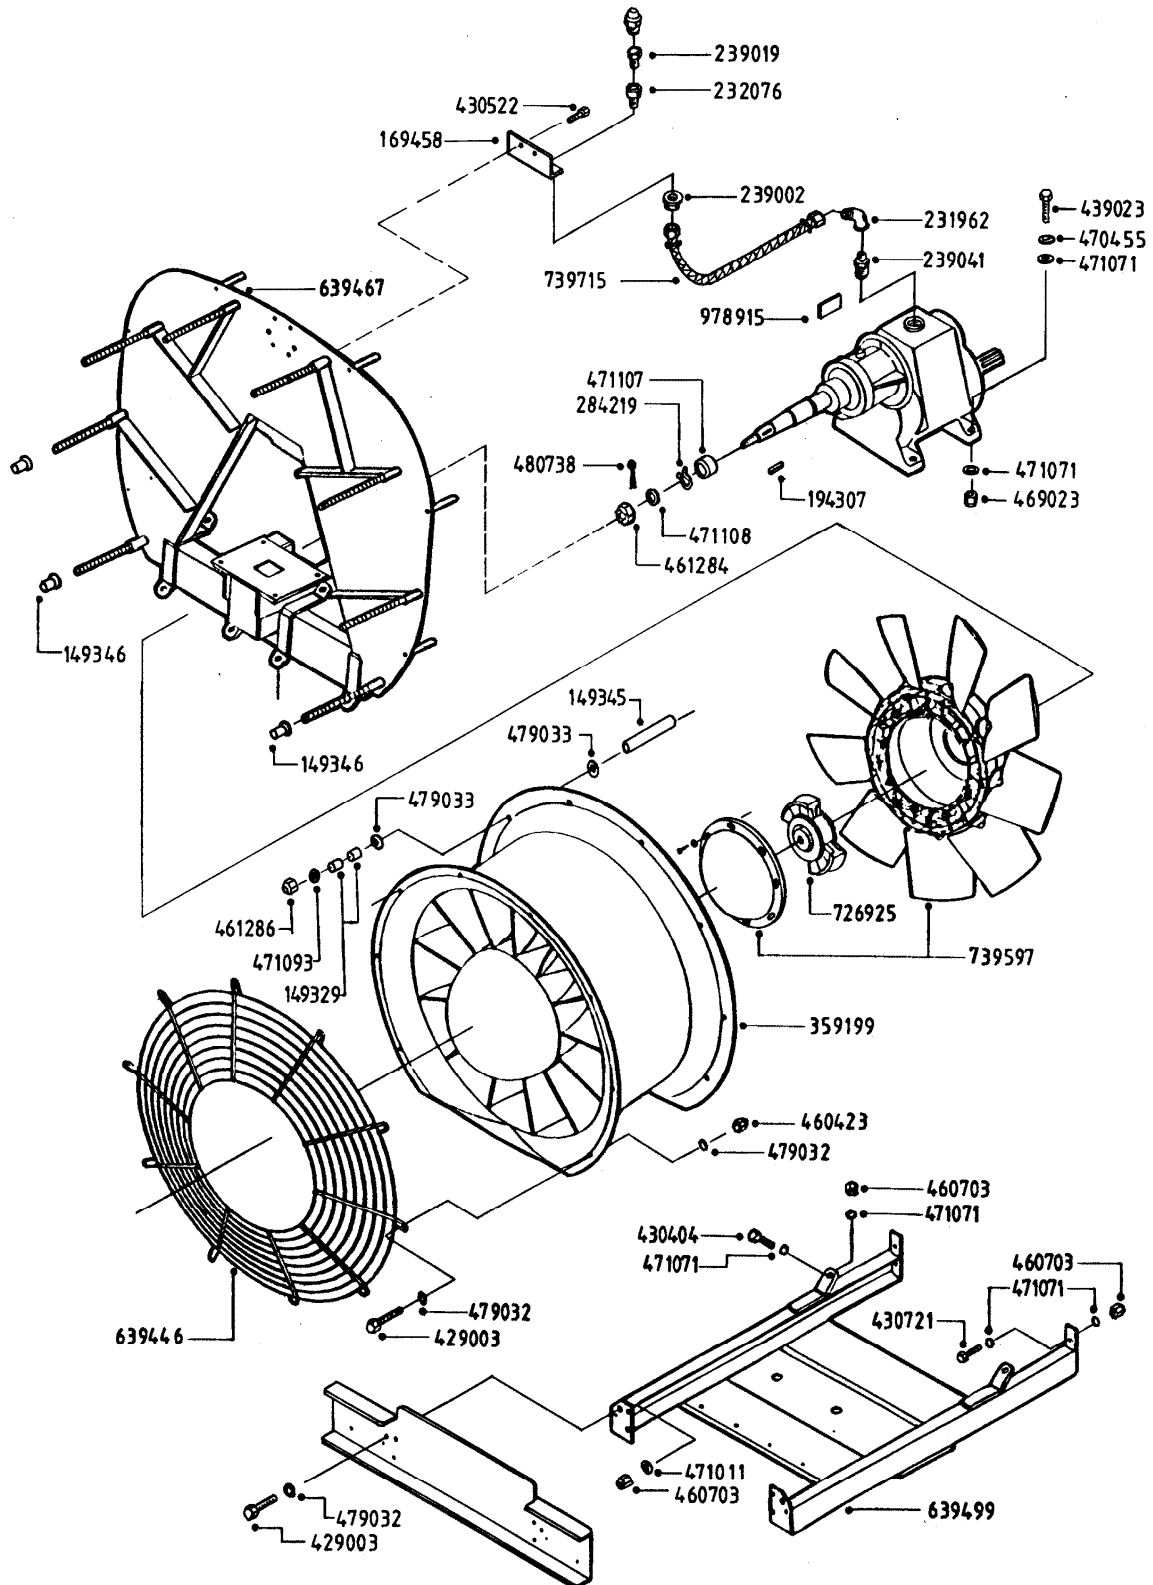

KIT JET SF65 3 MR
4_110, 20:9--:0

KIT JET SF65 3 MR
4_110, 20:9-:-0

Page 1

Date 22.06.2010 16:31

parts-n°	order qty	description
149329	1	ARANDELA SUPLEM.TOBERA 15mm.D.15
149345	1	TUBO NYLON D.25x146 mm MR-JET
149346	1	CASQUILLO NYLON D.40x50 mm MR-JE
169458	1	BRACKET F.REMOTE GREASE PORT
194307	1	KEY 10 X 8 X 40
231962	1	ELBOW BRASS 1/2"
232079	1	ELBOW 3/4" BRASS
239002	1	NUT 1/2" BSP BRASS F.BULKHEAD
239019	1	ADAPTER 3/4"F - 1/2"M
239041	1	239041
284219	1	SNAP-RING OUTER 40X1.75
359199	1	FANHOUSINGW/AIRVANESMR-F820
429003	1	M-10X25 MACH.SCREW GALV.
430404	1	BOLT HEX 8.8 DEL M12X50
430522	1	BOLT HEX 8.8 DEL M12X25 FT
430721	1	BOLT HEX 8.8 DEL M12X40 FT
439023	1	SCREW12X55HEX.DIN-7968
460423	1	NUT HEX M10X1.5 LOCK
460703	1	NUT HEX M12X1.75 LOCK
461284	1	NUT HEX M24X2 SLOTTED
461286	1	NUT M14 SAFETY
469023	1	TUERCA M-12 HEX.CAD.DIN-6330B F1
470455	1	WASHER D12 SPRING
471071	1	WASHER M12 GALV
471093	1	WASHER D14 GALV. (168873)
471107	1	WASHER D50,6D40,1X5
471108	1	WASHER D44D25X4.5
479032	1	WASHER D.10X30X2
479033	1	ARANDELA D.14X44X3 INOX DIN9021
480738	1	PIN D5X40 SPLIT
639446	1	PROT.GRIDD.820SUCTION,UNPAINT
639467	1	KIT SOP.TOBERA HIERRO F820 MERCU
639499	1	CTO.PARACHOQUES MER D.820/D.920
726925	1	CENTRIFUGAL CLUTCH D. 245
739597	1	FAN - AXIAL 32"
739715	1	HOSE F.REMOTE GREASE PORT
978915	1	978915