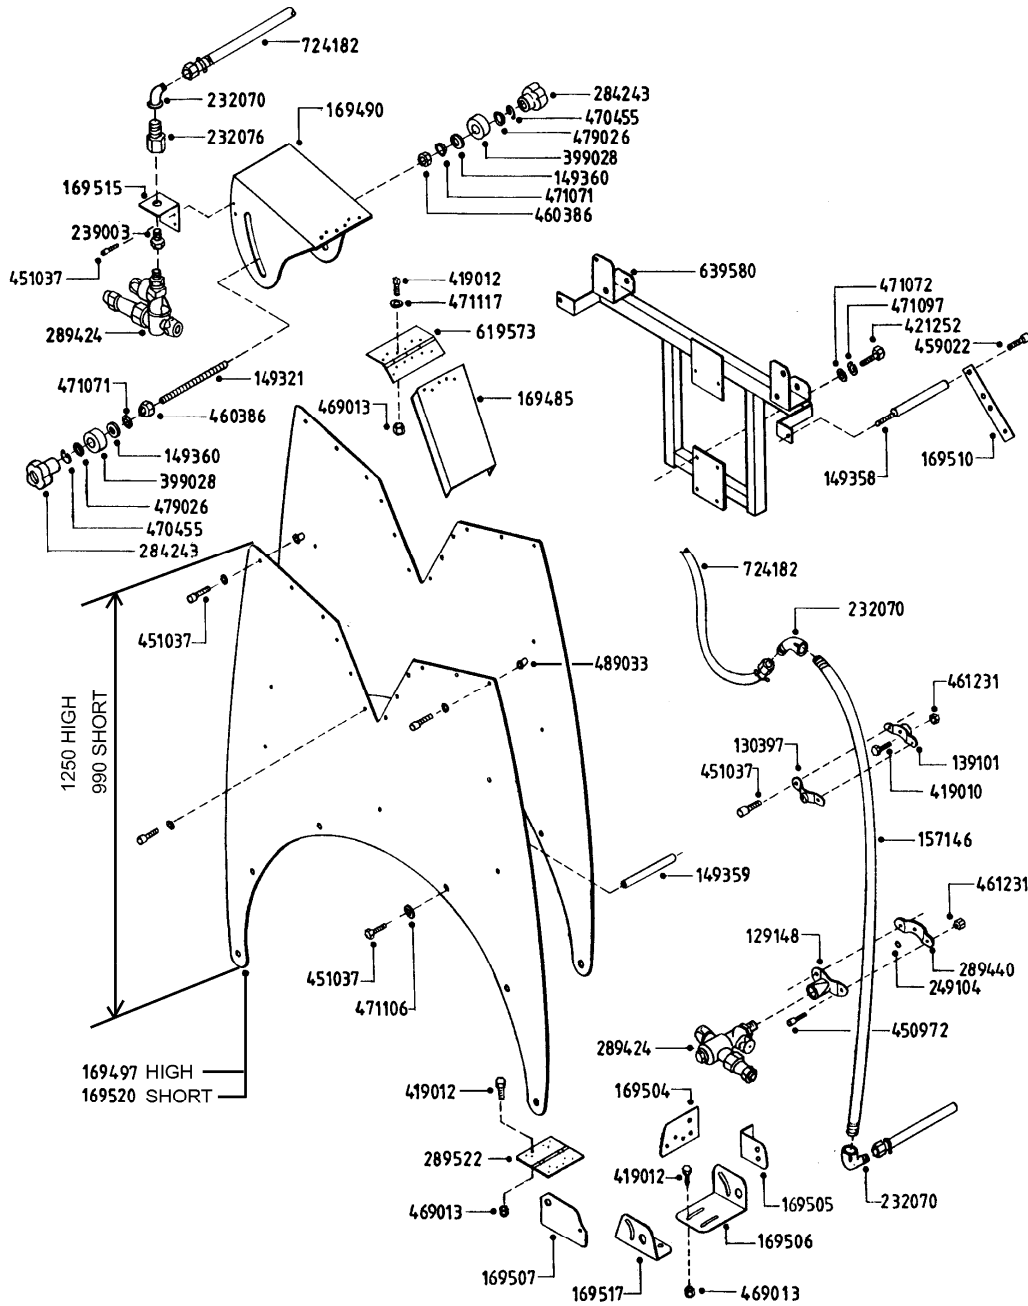

KIT DEFLECTOR DHT MR 2000/3000
4_445, 20:6--:0

Page 1

Date 22.06.2010 16:31

parts-n°	order qty	description
129148	1	BRCKT F. NZZLEHOLDER BRASS MR
130397	1	NOZZLE HOLDER UPPER PART
139101	1	NOZZLE CLAMP F. MERCURY
149321	1	ESPARRAGO M12X220
149358	1	REDONDO SOP.ARCO NEB.MERCURY VD-
149359	1	REDONDO UNION CHAPAS SF65 MERCUR
149360	1	BUSHING DIST.D40 X M12 X 6 MM
157146	1	TUBO ARCO NEBULIZADOR MR VD-OL D
169485	1	TAPA "V1" MERCURY SF65
169497	1	CHAPA PRINCIPAL MERCURY VD-OL
169504	1	CHAPA BS SUBJ.ALERON SF65 TURBO
169505	1	CHAPA "L" SUBJ.ALERON SF65 TURBO
169506	1	CHAPA ALERON MOBIL P/MERCURY VD-
169507	1	CHAPA SUBJ.ALERON DELANT.SF65 TU
169510	1	CHAPA SOP.ARCO NEBULIZADOR AR-MR
169515	1	PLATE NOZZLE BRACKET OL-WING
169517	1	CHAPA ALERON EXTENSIBLE P/MR VD-
169520	1	CHAPA PRINCIPAL MERCURY VD-OL BA
232070	1	ELBOW 1/2" BRASS M-22.100 H
232076	1	NIPPLE 1/2"M-W ESP.CIRC.BRA
239003	1	EXTENSION 1/2"
249104	1	O-RING 7 X 4
284243	1	HANDLE KNOB ADJUSTER
289424	1	JET 1/4"DOB.ANTI.AJUS.BRAGL.8261
289440	1	CLAMP F. 1/4" NOZZLE HOLDERS
289522	1	BISAGRA 80x80REF.553ZINCADA(9902
399028	1	NYLON BUSHING D40X12X9 MM
419010	1	M.6X20SCREWINOX.DIN933
419012	1	TORN. 5 X 20 C/HEXAG.INOX
421252	1	SCREW M10X30 CAP
450972	1	SCREW M6X15 ALLEN GALV.
451037	1	SCREW M6X20 HEX
459022	1	M-8 X 20 ALLEN SCREW
460386	1	NUT HEX M12X1.75
461231	1	NUT HEX M6 BRASS
469013	1	NUT HEX M12 LOCK INOX
470455	1	WASHER D12 SPRING
471071	1	WASHER M12 GALV
471072	1	WASHER M10 EL2
471097	1	WASHER D10 SAFETY
471106	1	WASHER D6
471117	1	WASHER D5 TENSION
479026	1	WASHER D12X24X3 DIN 6916
489033	1	LOCKNUT M6 X 0.7
619573	1	HINGE HD 115 X 120 STEEL DUO
639580	1	SOP.HIERRO DEFLECTOR MERCURY VD-
724182	1	HOSE FEED 10X950