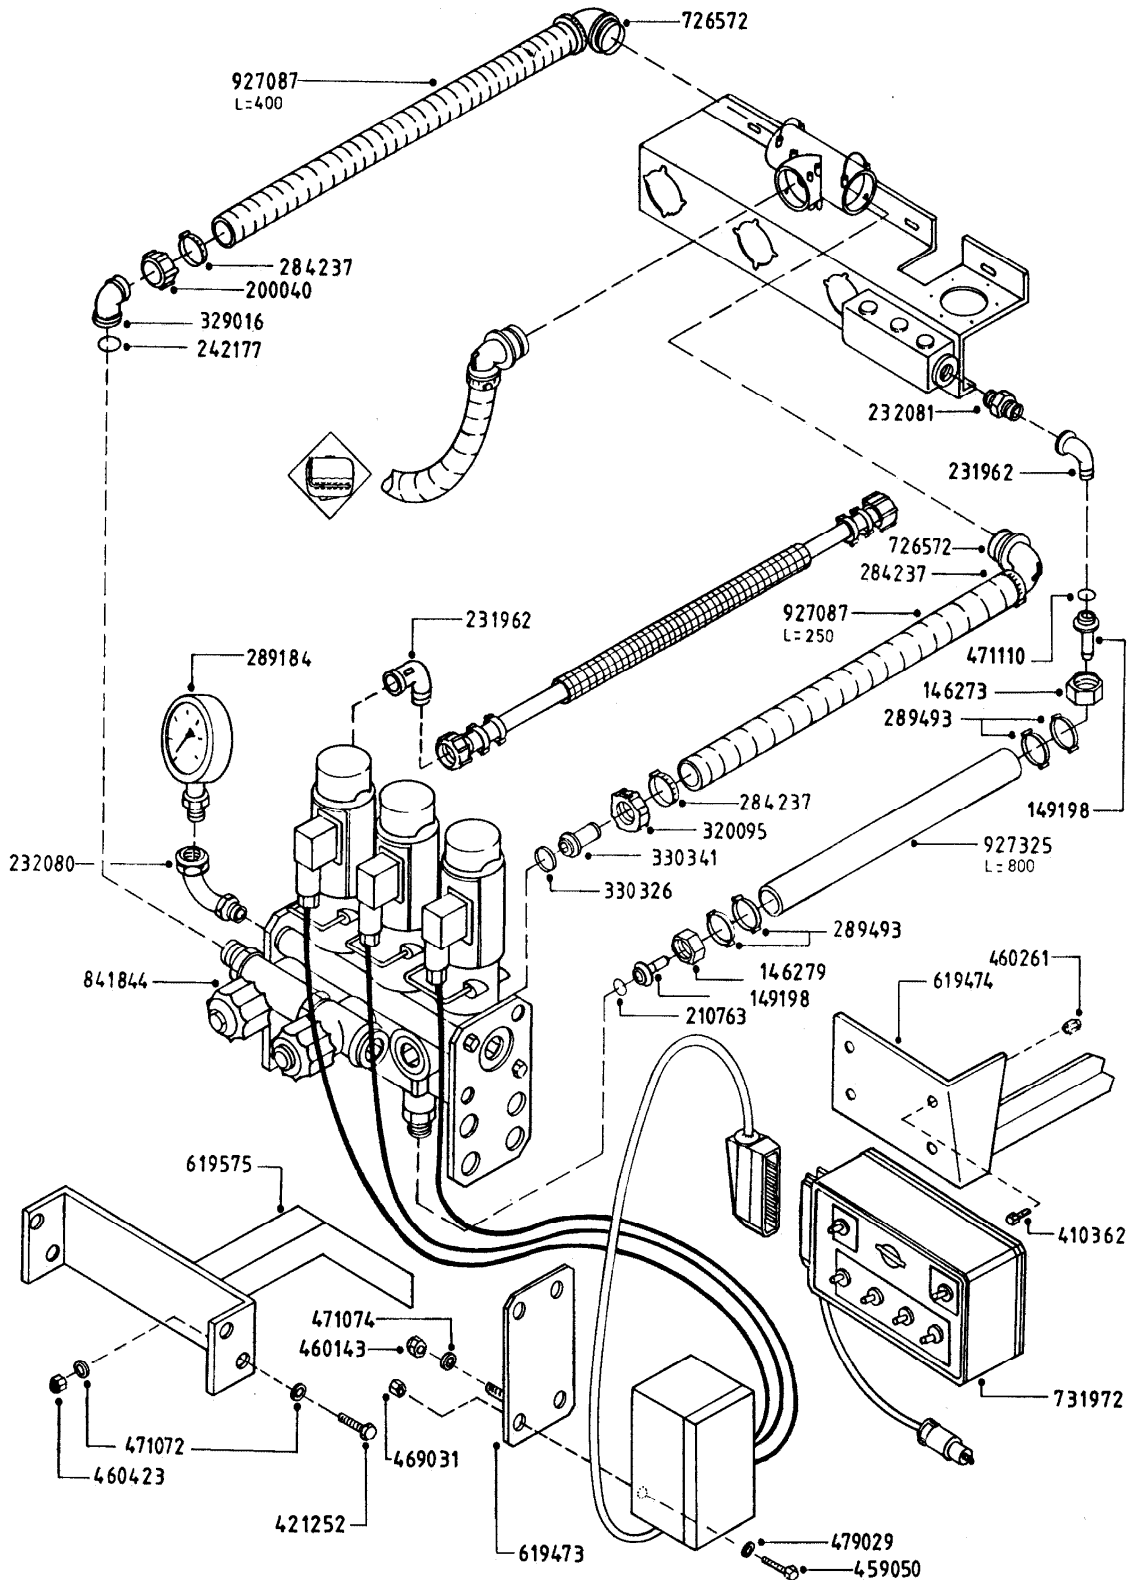

Drawbar 2 CB/2 MR
3_103, 20:9--:0

Page 1

Date 22.06.2010 16:31

parts-n°	order qty	description
146273	1	BRASS UNION NUT 1/2 D16
146279	1	BRASS UNION NUT 3/4' D 16 ....
149198	1	"HOSETAILD.16,53/4""
200040	1	FITT. ARAG 1"
210763	1	SEAL OIL 18X24X105
231962	1	ELBOW BRASS 1/2"
232080	1	FITT. ELBOW 1/2"BSP M/F BRASS
232081	1	HEXAGON NIPPLE 1/2'X3/4' .....
242177	1	O-RING D25.4 X 20.2 X 2.6
284237	1	CLAMP HOSE GEAR D20/30
284273	1	COLORTIPSCALIBRATOR,SI
289184	1	PRESSURE GAUGE D110 60BAR 1/2'
289493	1	HOSECLIP22-25
320095	1	FITT.DK NUT 1" BSP
329016	1	MOUNT BRACKET ILEMO
330326	1	O-RING D30/D24X2 F.1"NUT
330341	1	FITT.DK HB 1" F. 1" NUT
410362	1	BOLT HEX 8.8 DEL M6X20 FT
421252	1	SCREW M10X30 CAP
459050	1	M.4X10SCREWINOX.DIN912
460143	1	NUT HEX M8 LOCK
460261	1	NUT HEX M6X1 LOCK
460423	1	NUT HEX M10X1.5 LOCK
469031	1	M-4NUTINOXDIN934
471072	1	WASHER M10 EL2
471074	1	WASHER M8 ELZ
471110	1	WASHER D18D12X2 COPPER
479029	1	WASHERD.4INOX
619143	1	619143
619474	1	CB/2OP.UNITSWORDSUPPORT
619575	1	MERCURYCB/2OP.UNITSUPPORT
726572	1	FITT.DK S-67 1" ELBOW 90 ASSY.
731972	1	CONTROLBOXF.EC/4MISTBLOWER
841844	1	OP.UNIT CB/2
927087	1	HOSE R X PVC X 1 X 0012"
927325	1	HOSE R PRESSURE D16-80-200 BAR