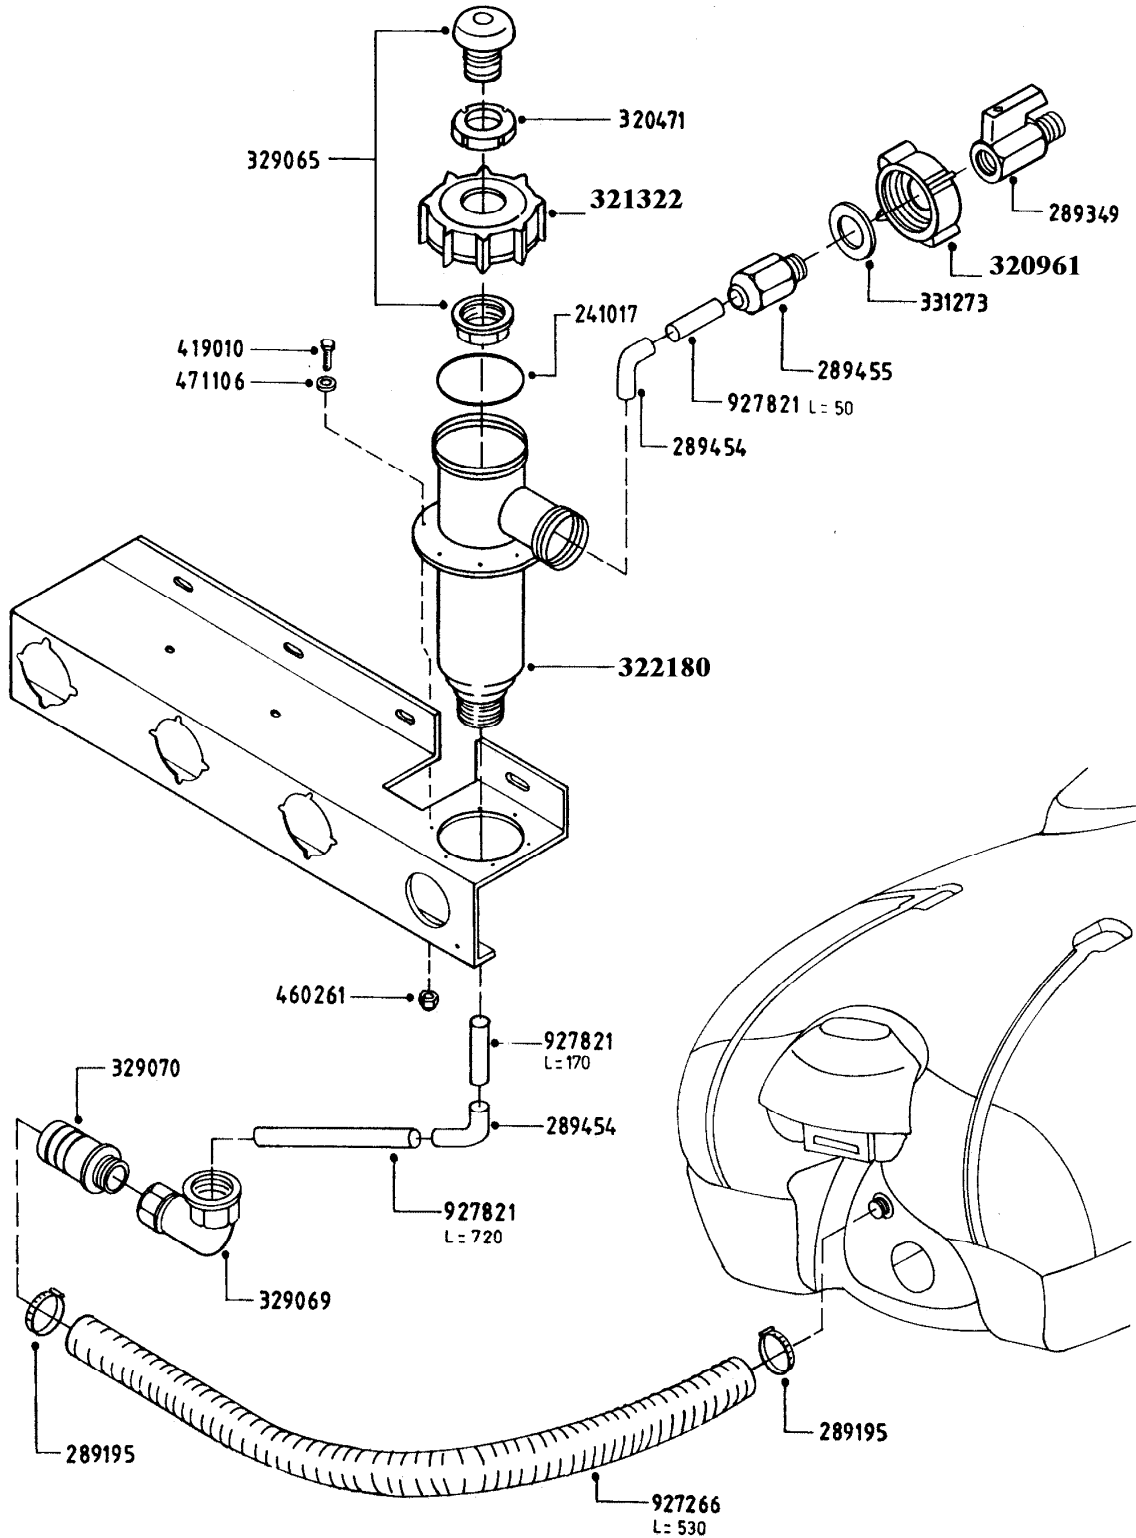

Flushing tank MR 2 3
2_119, 20:9--:0

Page 1

Date 22.06.2010 16:32

parts-n°	order qty	description
241017	1	O-RING D74,5X3 NITRIL
289195	1	HOSEBAND40-60
289349	1	BALL VALVE 3/8" M-H
289454	1	ELBOWD.12 (EPK12)
289455	1	NIPPLEM-3/8TUBE12 (F3PB12-3/8
320471	1	FITT.DK NUT 1" BSP JAMB
320961	1	FITT.DK CAPNUT 1-1/2" BSP
321322	1	SCREW CAP F. S80 X 4
322180	1	SUCT.FILLER HOUSING W.1-1/2BSP
329065	1	VENTILATIONVALVEARAG (504203)
329069	1	HOSE TAIL 90° 1"1/2 F-F
329070	1	CONECTING PIECE MALE ARAG (103650
331273	1	O-RING D44/D38X2 F.1-1/2"
419010	1	M.6X20SCREWINOX.DIN933
460261	1	NUT HEX M6X1 LOCK
471106	1	WASHER D6
927266	1	HOSE R X PVC X 2 X 0012"
927821	1	POLYAMIDETUBED.12