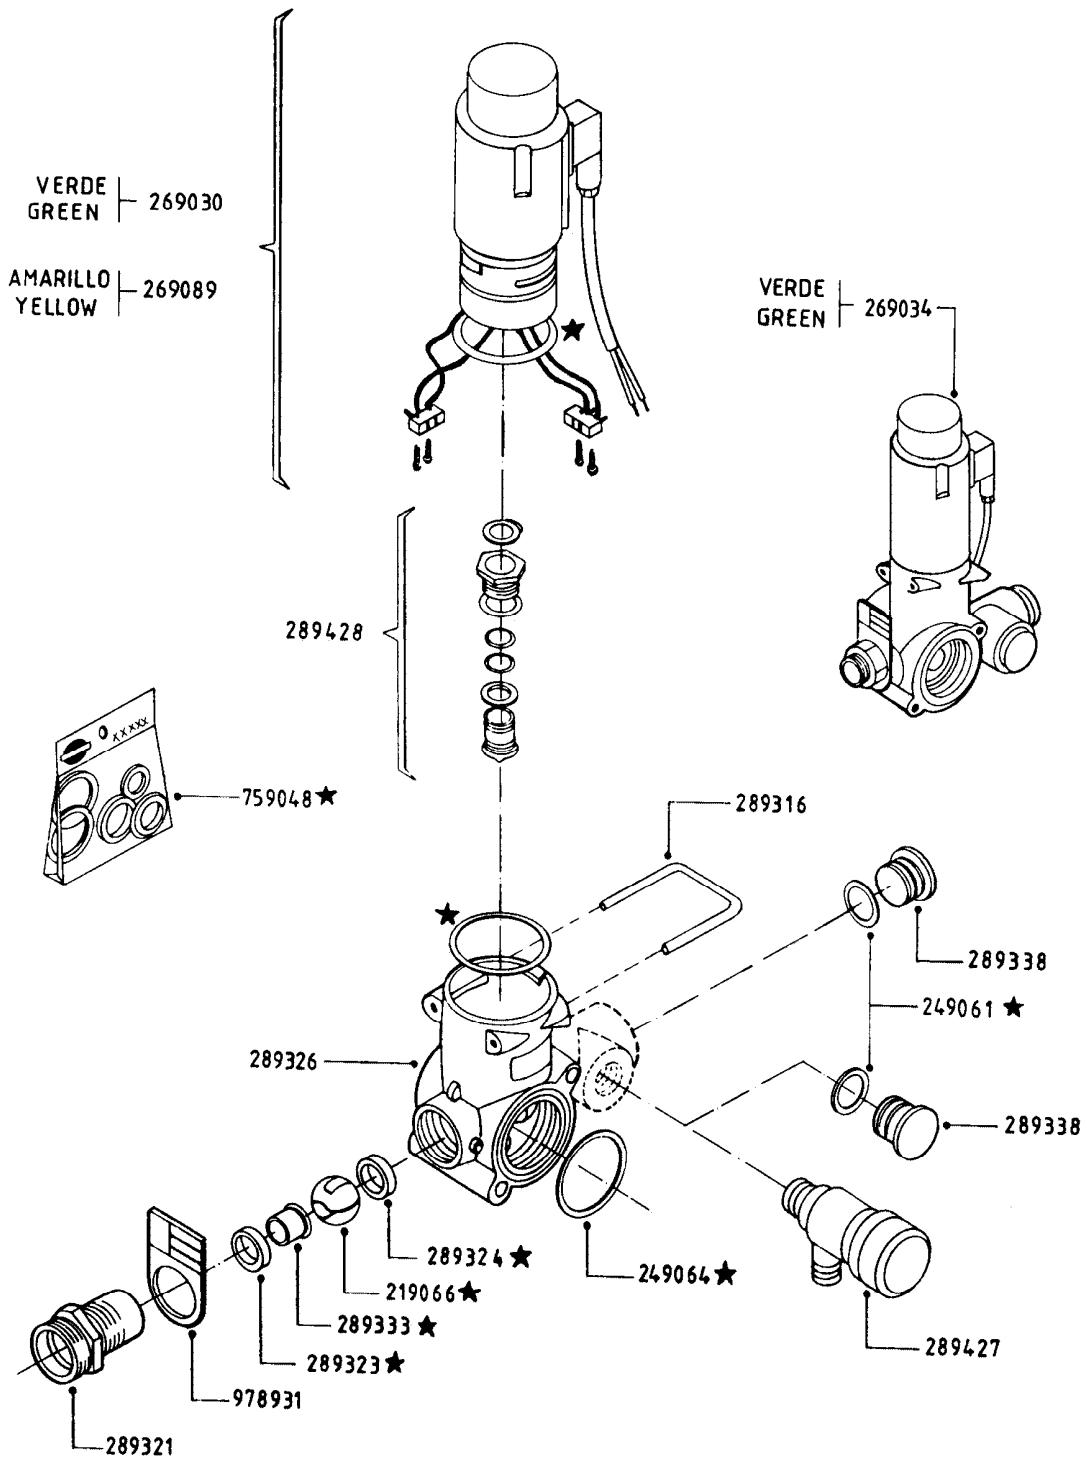

CB2 verde AR-MR
3_106, 20:0--:--1

Page 0

Date 22.06.2010 16:31

CB2 verde AR-MR
3_106, 20:0--:1

Page 1

Date 22.06.2010 16:31

parts-n°	order qty	description
219066	1	BALL F.VALVE CB/2
249061	1	O-RING
249064	1	O-RING
269030	1	MOTOR UNIT CB/2 PRESS. REG.
269034	1	VALVE ASSY. PRESS.REG. CB/2
269089	1	MOTORFORPRES.REG.CB/2YELLOW
289316	1	U-CLAMP
289321	1	OUTLET FITT.3/4"BSP PRESS.REG
289323	1	SEAT F.BALL CB/2 VALVE
289324	1	SEAT F.BALL CB/2 VALVE
289326	1	MOTOR HOUSING F.PRES.REG.CB/2
289333	1	SLEEVE F.BALL SEAT CB/2
289338	1	PLUGD.28
289427	1	"SECURITYVALVE3/4""40BAR"
289429	1	AGITATION INJECTOR DUAL INPUT
759048	1	REPAIR KIT CB/2 PRESS.REG.VALV
978931	1	I.D. TAG