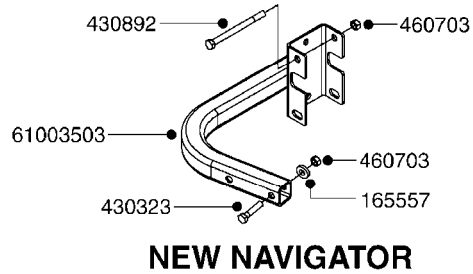

NK/LX/LY PRE-86