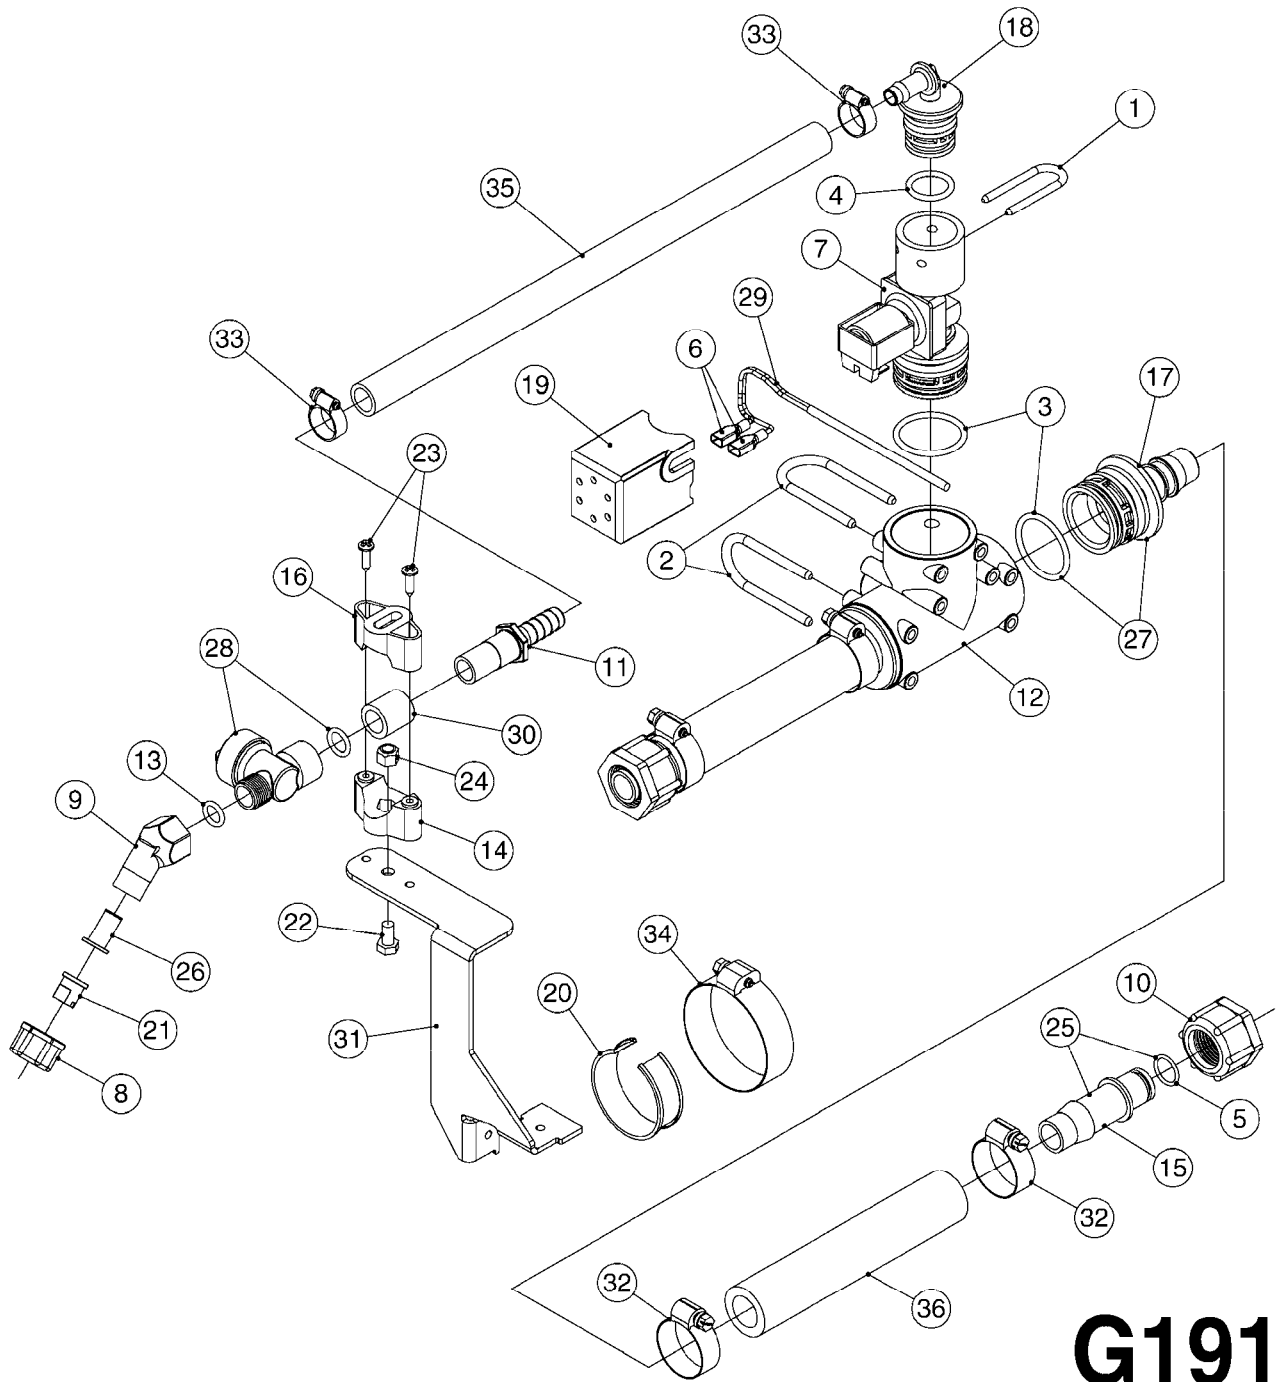

G191

ELECTRIC END NOZZLE KIT '09
G191-HIN, 21:05:12

Page 1
Date 18.03.2013 13:51

Pos.	parts-n°	order qty	description
1	145994	1	FITT.DK S-40 FORK
2	145995	1	FITT.DK S-53 FORK
3	242354	1	O-RING D32.2X3.0 VITON F.S-53
4	242355	1	O-RING D19.2X3.0 VITON F.S-40
5	242594	1	O-RING D14 X 1.78 SCH.70-EPDM
6	261539	1	SPADE F.ELEC CONNEX BLUE INSUL
7	262104	1	VALVE, SOLENOID, S53/S40
8	320187	1	FITT.DK CAP 3/8" BSP BLACK
9	320191	1	FITT.DK ELB 3/8' BSP 45 DEGREE
10	320283	1	FITT.DK NUT 3/4"BSP
11	320891	1	FITT.DK HB 3/8'- 3/8' BSP
12	322352	1	FITT.DK S-53 TEE
13	330013	1	O-RING D15/D10X2.5 F.3/8"NUT
14	333012	1	NOZZLE HOLD. UPPER PART
15	334044	1	FITT.DK HB 3/4' F. 3/4' CAP
16	334220	1	NOZZLE BODY SING.SN.FT.UPPER
17	334229	1	FITT.DK S-53 STR.3/4"
18	334237	1	FITT.DK S-40 ELB.3/8'
19	334965	1	COVER FOR S53 SOLENOID VALVE
20	341291	1	RUBBER HOSE CLAMP COVER 130MM
21	370392	1	NOZZLE END FAN 1850-G 300
22	410546	1	BOLT HEX 8.8 DEL M6X12 FT
23	440665	1	SCREW M4.2X16 STAINLESS
24	460261	1	NUT HEX M6X1 LOCK
25	724621	1	FITT.DK HB 3/4"ASSY F.3/4" NUT
26	725042	1	SCREEN 80 MESH W.GASKET, RED
27	726558	1	FITT.DK S53 STR. 3/4" W. ORING
28	729610	1	NOZZLE ASSY. 3/8 THREAD
29	983087	1	ELEC. CABLE 2 WIRE X 0.75MM
30	10631003	1	HOSE R X CLEAR BRAID.X 1/2 12"
31	16110803	1	NOZZLE BRACKET VAR SPACINGS
32	28029903	1	CLAMP HOSE GEAR P3/4"-S1" 6712
33	28044903	1	CLAMP HOSE GEAR P3/8" 6706
34	28047003	1	CLAMP HOSE GEAR 30 X 50 6732
35	92701703	1	HOSE R X3/8" X300PSI WP X0012"
36	92703203	1	HOSE R X3/4" X300PSI WP X0012"