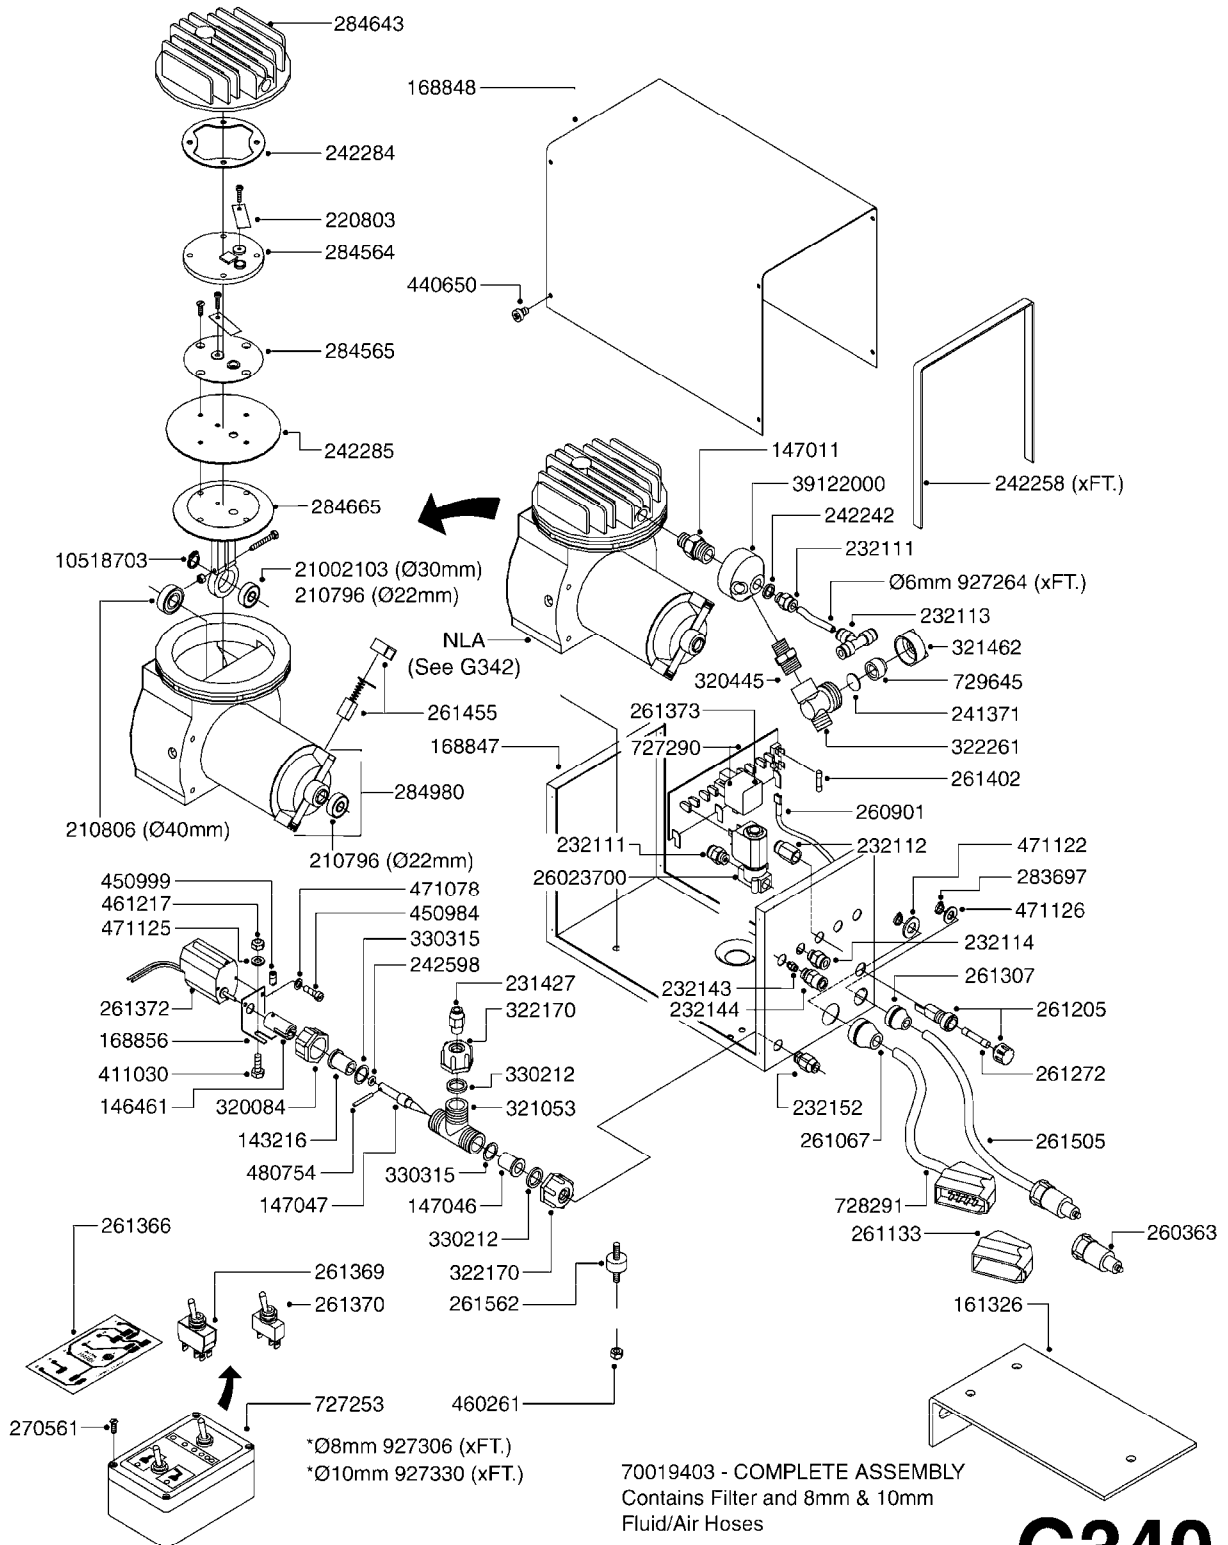

70019403 - COMPLETE ASSEMBLY
Contains Filter and 8mm & 10mm
Fluid/Air Hoses

G340

FOAM MARKER COMPRESSOR POST 94
G340-HIN, 14:06:11

Page 1
Date 18.03.2013 13:51

parts-n°	order qty	description
143216	1	BUSHING THREAD F.FOAM MARKER
146461	1	COUPLER F.THROTTLE VALVE
147011	1	HEX NIPPLE 3/8'X1/4'BSP BRASS
147046	1	SEAT FOR THROTTLE VALVE
147047	1	SPINDLE FOR THROTTLE VALVE
161326	1	MOUNT BKT. F. FOAM COMP.BOX 98
168847	1	ENCLOSURE LOWER F.MARKER
168848	1	COVER F. FOAM MARKER
168856	1	MOUNT FOR GEAR MOTOR
210796	1	BEARING BALL D22/D8 X 7 608ZZ
210806	1	BEARING BALL D40/D17X12MM
220803	1	VALVE F. COMPRESSOR
231427	1	COUPLER 1/8'THREAD X6MM HOSE
232111	1	QUICK COUPLER 6MM X 1/8 EXT.
232112	1	QUICK COUPLER 6MM 1/8 INT.
232113	1	QUICK COUPLER 6MM T-PIECE
232114	1	COUPLER 1/8" THREADX8MM HOSE
232143	1	REDUCER 1/4'INT-1/8'EXT
232144	1	QUICK COUPLER 10MM X 1/4 EXT
232152	1	QUICK COUPLER 8MMX1/8 EXT.LONG
241371	1	DIAPHRAGM F.NO-DRIP,VULC
242242	1	O-RING F.AIR HOSE FITTING
242258	1	TRIM 3X10 SELF ADHESIVE 0012"
242284	1	HEAD GASKET F. COMPRESSOR
242285	1	DIAPHRAGM F. F/M COMP.
242598	1	O-RING D7.0 X 2.5 NITRIL
260363	1	PLUG 2 POLE 12V
260901	1	SPADE F.ELEC CONN.1.5MM BLUE
261067	1	GROMMET 10-14 GREY
261133	1	PLUG HOUSING F.8 POLE PLUG
261205	1	FUSE HOLDER
261272	1	FUSE 10A D6X32 MM
261307	1	GROMMET 7-10 BLACK
261366	1	CIRCUIT BOARD F.F/M CONTROL
261369	1	SWITCH 2 WAY 12V SPRING RETURN
261370	1	SWITCH 2 WAY 12V
261372	1	GEAR MOTOR BOSCH 13RPM
261373	1	RELAY 12V/30W
261402	1	FUSE 3.15A SLOW BURN
261455	1	BRUSH F. FOAM MARKER MOTOR
261505	1	CABLE 2X4MM L8000MM
261562	1	RUBBER DAMPER 2XM6X25
270561	1	SCREW W/SPRING ASSY. (QTY 1)
283697	1	TIESTRAP 200MM
284564	1	PLATE F.COMPRESSOR HEAD
284565	1	PLATE F.COMPRESSOR HEAD
284643	1	COMPRESSOR HEAD F.FOAM MARKER
284665	1	CONNECTING ROD F.COMPRESSOR
284980	1	FLANGE REAR F. F.M.COMPRESSOR
320084	1	FITT.DK NUT 1/2" BSP
320445	1	FITT.DK HN 1/4"X3/8" BSP
321053	1	FITT.DK TEE 1/2 X1/2 X1/2" BSP
321462	1	CAP F.NO-DRIP ASSY.
322170	1	FITT.DK NUT 1/2'x3/8'THREADED
322261	1	HOUSING F.SAFETY VALVE 3/8"
330212	1	O-RING D19/D14X2.4 F.1/2"NUT
330315	1	O-RING D18.4/D13X.6
411030	1	BOLT HEX M5X10
440650	1	SCREW 3.5x13 STAINLESS
450984	1	BOLT HEX M2.5X8 SLOTTED
450999	1	SCREW SET M3X8