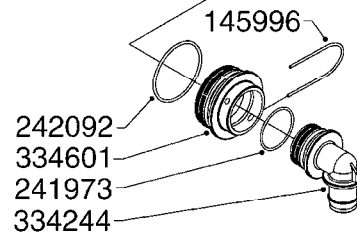

REGULATOR VALVE ASSEMBLY: *72027300

COMPLETE ASSEMBLIES
WHOLEGOODS ITEMS

B251