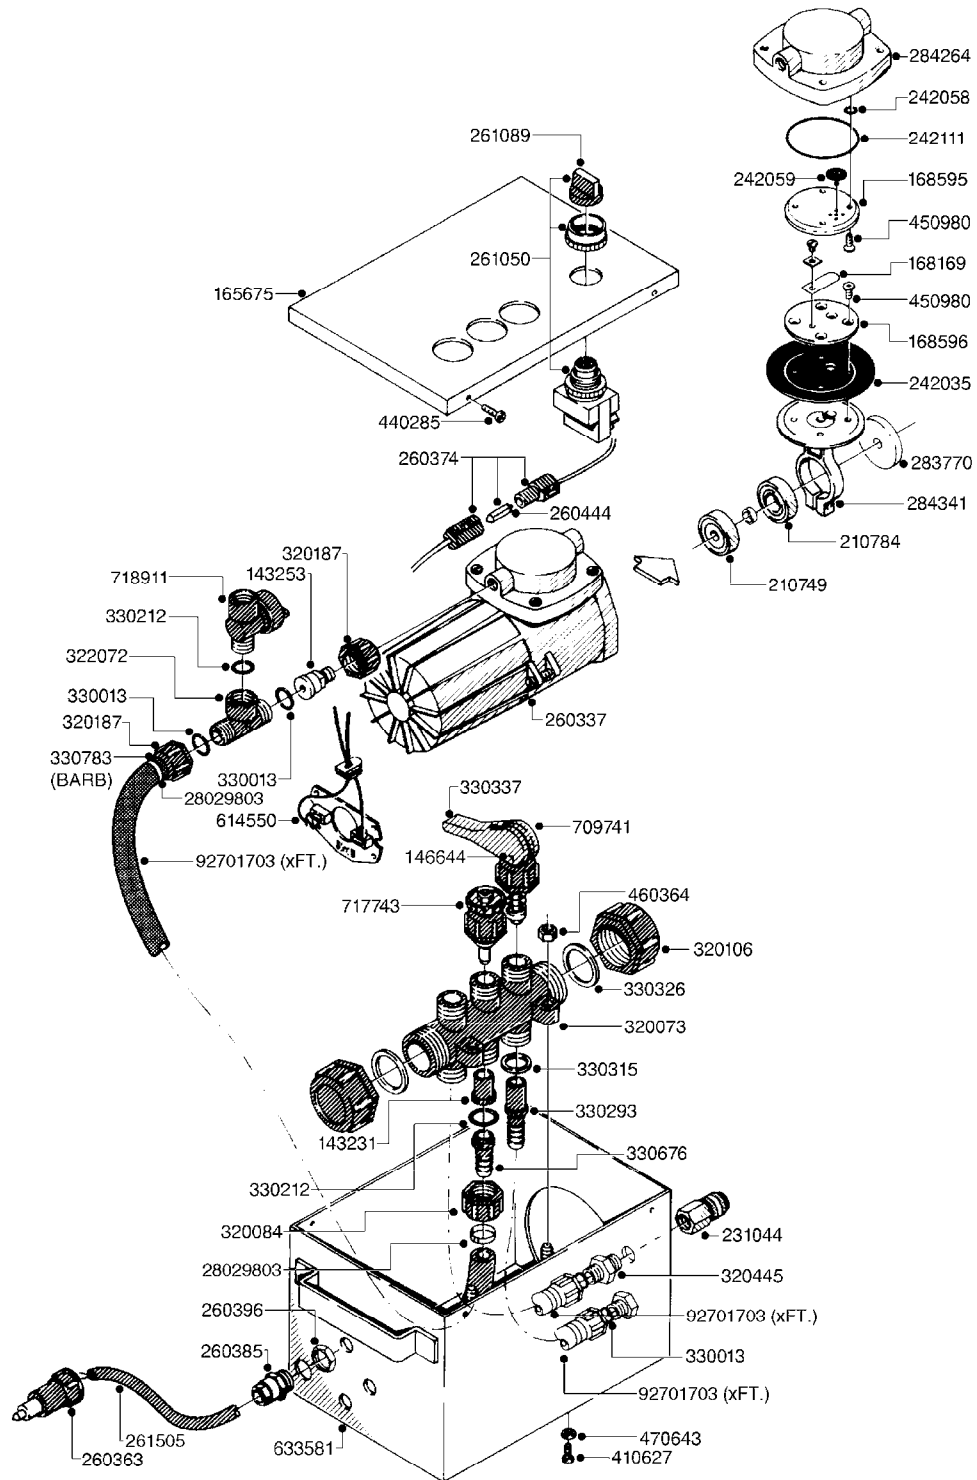

717824 - COMPLETE ASSEMBLY

COMPLETE ASSEMBLIES
WHOLEGOODS ITEMS

G320

FOAM MARKER COMPRESSOR PRE 92
G320-HIN, 26:05:11

Page 1
Date 18.03.2013 13:51

parts-n°	order qty	description
143231	1	SEAT F. VALVE 1/2'
143253	1	CONNECTING BRANCH FOR COMPRES.
146644	1	PIN D3X19 STAINLESS
165675	1	TOP COVER FOR CONTROL BOX
168169	1	INLET VALVE THO.COM.621102
168595	1	EXHAUST PLATE
168596	1	SUCTION PLATE
210749	1	BEARING ROLLER 6201-8 N F/COMP
210784	1	BEARING BALL 6002 2Z
231044	1	QUICK COUPLING F.AIR HOSE
242035	1	DIAPHRAGM THO.COM.608146
242058	1	O-RING THO.COM.623048
242059	1	VALVE (OUTLET)THO.COM.633525
242111	1	O-RING FOR VALVE PLATE
260337	1	COMPRESSOR F.F/M-91
260363	1	PLUG 2 POLE 12V
260374	1	FUSE HOLDER
260385	1	BULKHEAD FITTING F. CABLE
260396	1	NUT FOR BULKHEAD FITTING
260444	1	FUSE 8 AMP.
261050	1	SWITCH
261089	1	KNOB FOR ADJ.CONT.261050
261505	1	CABLE 2X4MM L8000MM
283770	1	SEAL FELT F. FOAM MARKER COMP
284264	1	COVER FOR COMPRESSOR
284341	1	CONNECTING ROD F.COMPRESSOR
320073	1	DISTRIBUTOR HOUSING 1/2"
320084	1	FITT.DK NUT 1/2" BSP
320106	1	FITT.DK CAPNUT 1" BSP
320187	1	FITT.DK CAP 3/8" BSP BLACK
320445	1	FITT.DK HN 1/4"X3/8" BSP
322072	1	FITT.DK TEE 3/8'X3/8'X3/8' BSP
330013	1	O-RING D15/D10X2.5 F.3/8"NUT
330212	1	O-RING D19/D14X2.4 F.1/2"NUT
330293	1	VALVE SEAT WITH 3/8" HOSE TAIL
330315	1	O-RING D18.4/D13X.6
330326	1	O-RING D30/D24X2 F.1"NUT
330337	1	HANDLE F. FLIP VALVE
330676	1	FITT.DK HB 3/8" F. 1/2" NUT
330783	1	FITT.DK HB 3/8"F.3/8" NUT
410627	1	SCREW M4X12
440285	1	SCREW NO.6 1/4'
450980	1	SCREW F.VALVE PLATE
460364	1	NUT HEX M8 GALV.
470643	1	WASHER LOCK
614550	1	BRUSH KIT F. COMPRESSOR
633581	1	CONTROL BOX FOR FOAM MARKER
709741	1	VALVE ASSY. 1/2" FLIP LEVER
717743	1	THROTTLE VALVE FOR FOAM MARKER
717824	1	CONTROL BOX MOUNTED
718911	1	VALVE (SAFETY) F.MARKER
28029803	1	CLAMP HOSE GEAR P1/2" 6708
92701703	1	HOSE R X3/8" X300PSI WP X0012"