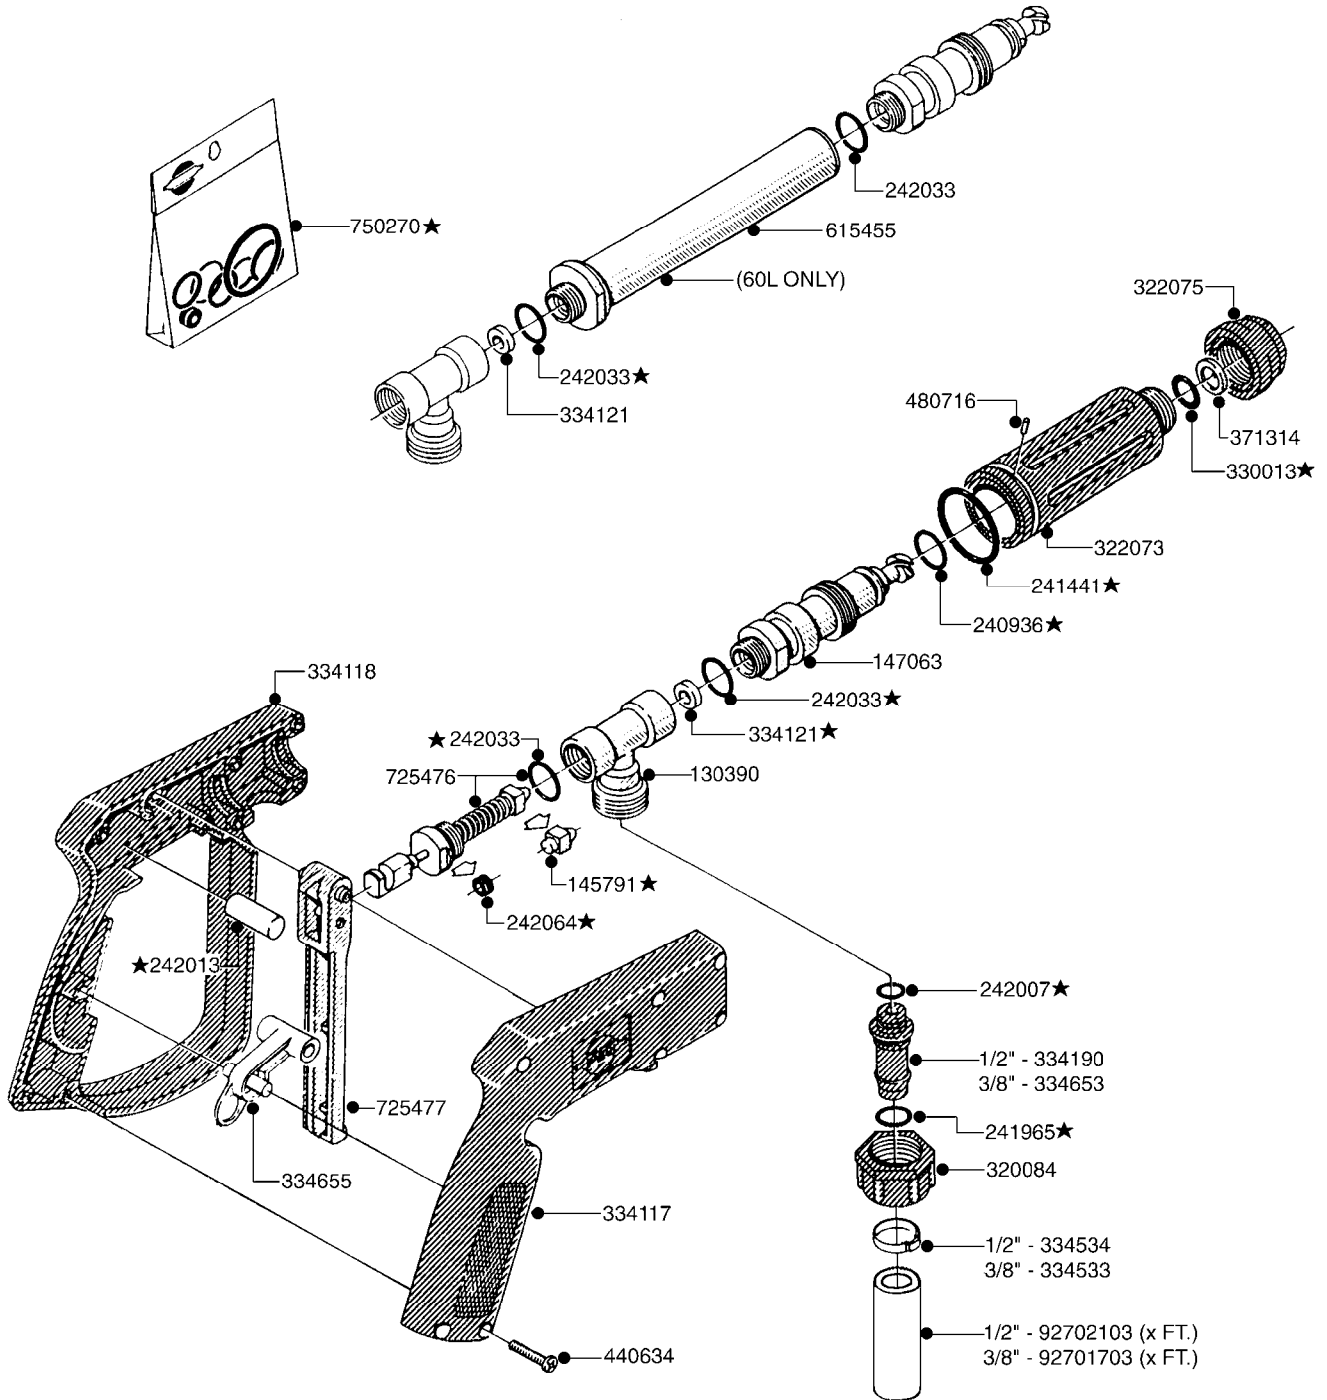

COMPLETE ASSEMBLY:
843197 - 60L
843196 - 60S

COMPLETE ASSEMBLIES
WHOLEGOODS ITEMS

G440

HANDGUN TYPE 60S/60L PRE 95
G440-HIN, 19:05:11

Page 1

Date 18.03.2013 13:52

parts-n°	order qty	description
130390	1	TEE 3/8'X 1/2' BSP F.TYPE 60S
145791	1	CONE FOR ON/OFF
147063	1	SWIRL F.SPRAY GUN TYPE 60
240936	1	O-RING D13.3X2.4 NITRIL
241441	1	O-RING D29.3X3
241965	1	O-RING 12.1 X 1.6
242007	1	O-RING D9.1X1.6
242013	1	SPRING RUBBER F/TRIGGER
242030	1	SPRING RUBBER
242033	1	O-RING
284582	1	CLmP HSE GEAR3/8" alt 28029803
320084	1	FITT.DK NUT 1/2" BSP
322073	1	HOUSING F.SWIRL TYPE 60S H.G.
322075	1	CASTING
330013	1	O-RING D15/D10X2.5 F.3/8"NUT
334117	1	HANDLE PIECE RIGHT F.60S/60L
334118	1	HANDLE PIECE LEFT F.60S/60L
334120	1	LOCK FOR TRIGGER
334121	1	SEAT FOR ON/OFF
334190	1	FITT.DK HB 1/2' F. PISTOL 60S
334653	1	FITT.DK HB 3/8' F.HANDGUN
371314	1	NOZZLE CERAMIC 1099-20
440634	1	SCREW 5/8"
480716	1	PIN D3X6 STAINLESS
615455	1	TUBE F.LANCE TYPE 60L
725476	1	SPINDLE
725477	1	TRIGGER
843196	1	HANDGUN KIT TYPE 60 SHORT
843197	1	HANDGUN KIT TYPE 60 LONG
28029803	1	CLAMP HOSE GEAR P1/2" 6708
92701703	1	HOSE R X3/8" X300PSI WP X0012"
92702103	1	HOSE R X1/2" X300PSI WP X0012"