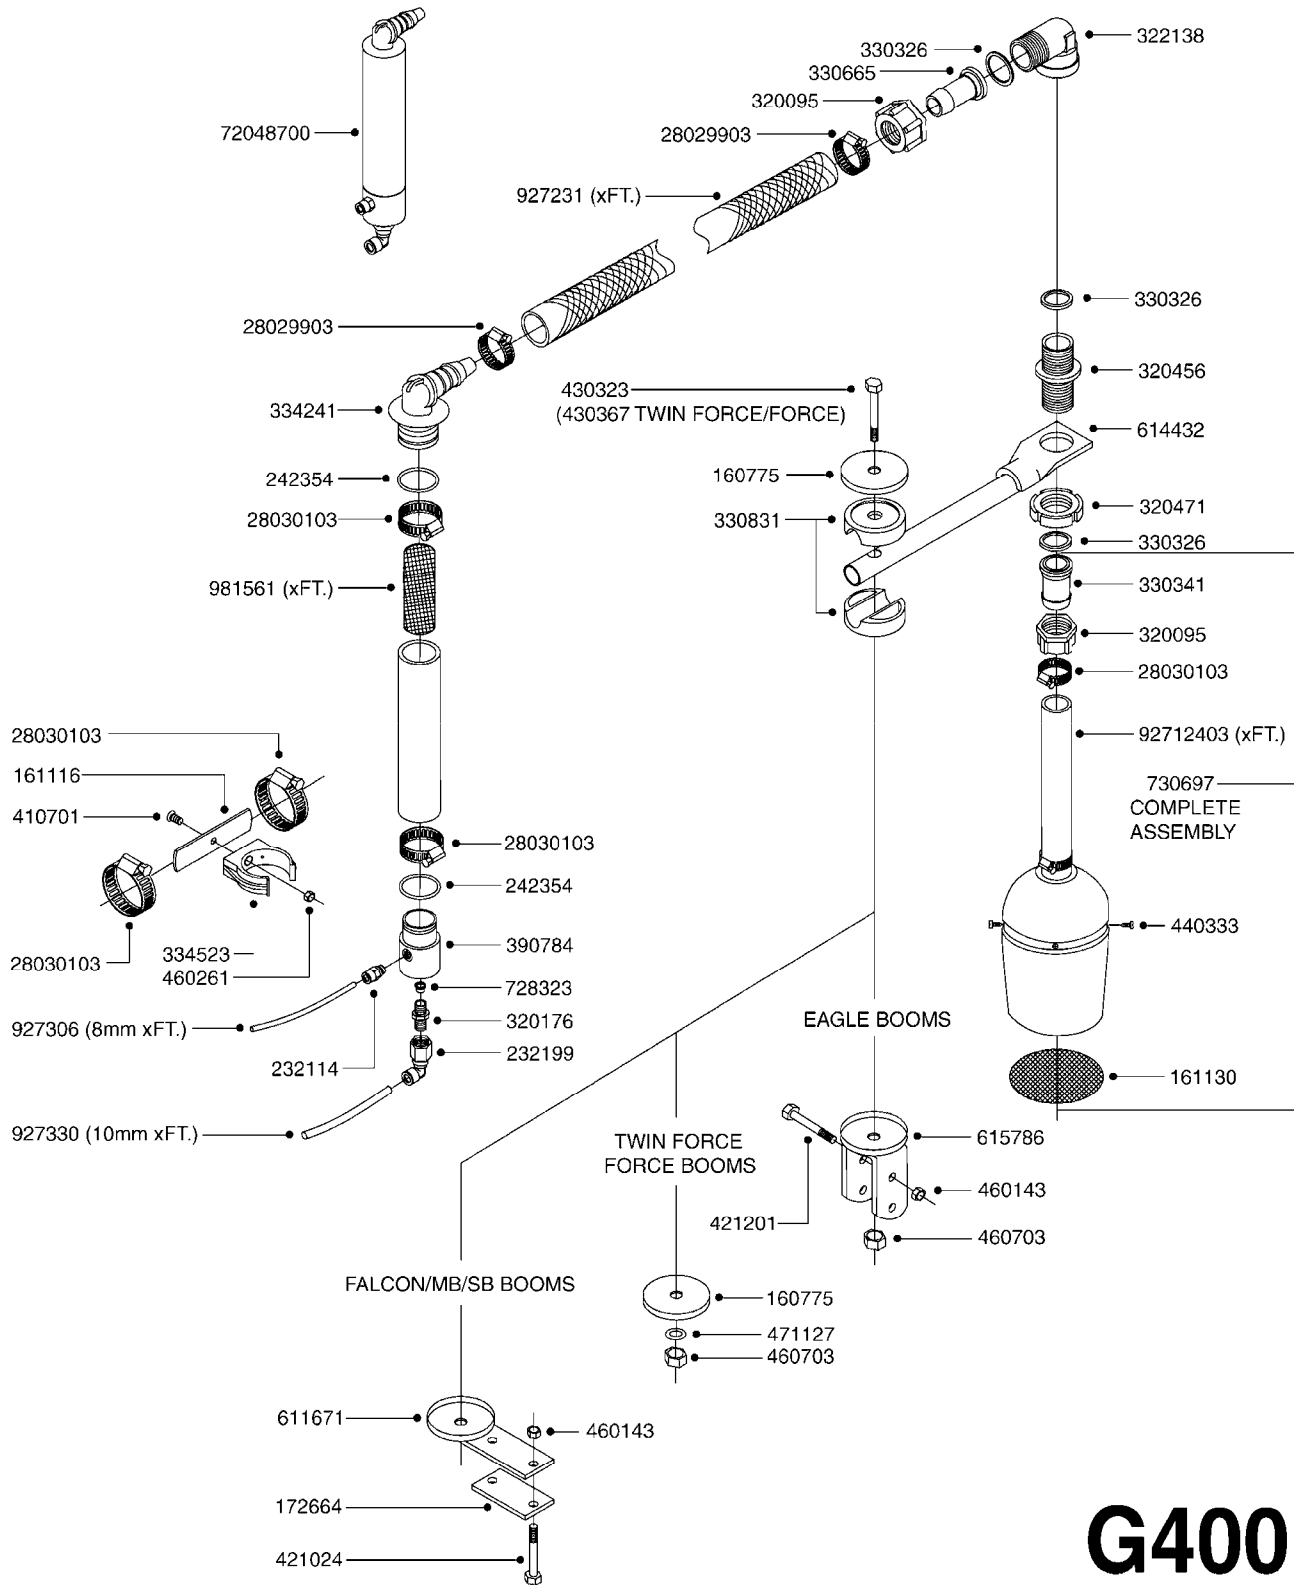

G400

parts-n°	order qty	description
160775	1	WASHER F. FRICTION PLATE
161116	1	FLATBAR PLATE 3 X 25 X 110
161130	1	FILTER SCREEN F/FOAM DROPPER
172664	1	FLATBAR BACKING PLATE
232114	1	COUPLER 1/8" THREADX8MM HOSE
232199	1	COUPLER 3/8' BSP-90/10MM HOSE
242354	1	O-RING D32.2X3.0 VITON F.S-53
320095	1	FITT.DK NUT 1" BSP
320176	1	FITT.DK HN 3/8"X1/2" BSP
320456	1	FITT.DK BULKHEAD 1"BSP DOUBLE
320471	1	FITT.DK NUT 1" BSP JAMB
322138	1	FITT.DK ELB 1"M X 1"F BSP
330326	1	O-RING D30/D24X2 F.1"NUT
330341	1	FITT.DK HB 1" F. 1" NUT
330665	1	FITT.DK HB 3/4"F.1" NUT
330831	1	FRICTION PLATE
334241	1	FITT.DK S-53 ELB.3/4"
334523	1	PIPE HOLDER D51.5
390784	1	PLUG FOR FOAM GENERATOR LWR 98
410701	1	SCREW M6X16 GALV.
421024	1	BOLT HEX 8.8 DEL M8X60
421201	1	BOLT HEX 8.8 DEL M8X70
430323	1	BOLT HEX 8.8 DEL M12X60
430367	1	BOLT HEX 8.8 DEL M12X100
440333	1	SCREW 3.5 X 9.5 SS
460143	1	NUT HEX M8 LOCK
460261	1	NUT HEX M6X1 LOCK
460703	1	NUT HEX M12X1.75 LOCK
471127	1	WASHER D24/D13X2.5 STAINLESS
611671	1	BREAK AWAY HOLDER F-MARKER
614432	1	BREAK AWAY ARM F. FOAM MARKER
615786	1	MOUNT BKT. F.FOAM DROPPER 98
728323	1	VALVE NON-RETURN
730697	1	FOAM DROPPER COMP. BLACK '97
927231	1	HOSE R X PVCX3/4 CLR/BRD 0012"
927306	1	HOSE R X PE D8/D6 X 0012"BLACK
927330	1	HOSE R X PE D10/D8 X 012"BLACK
981561	1	SPONGE MAT. MIX.CHAMBER-x0012"
28029903	1	CLAMP HOSE GEAR P3/4"-S1" 6712
28030103	1	CLAMP HOSE GEAR P5/4-S1.5"6724
72048700	1	MIXING CHAMBER,FOAM MARK. STD
92712403	1	HOSE R X1" X300PSI WP X0012"