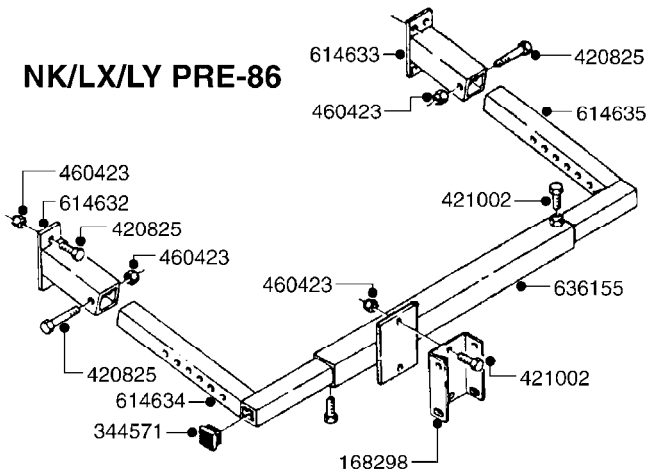

NK/LX/LY PRE-86