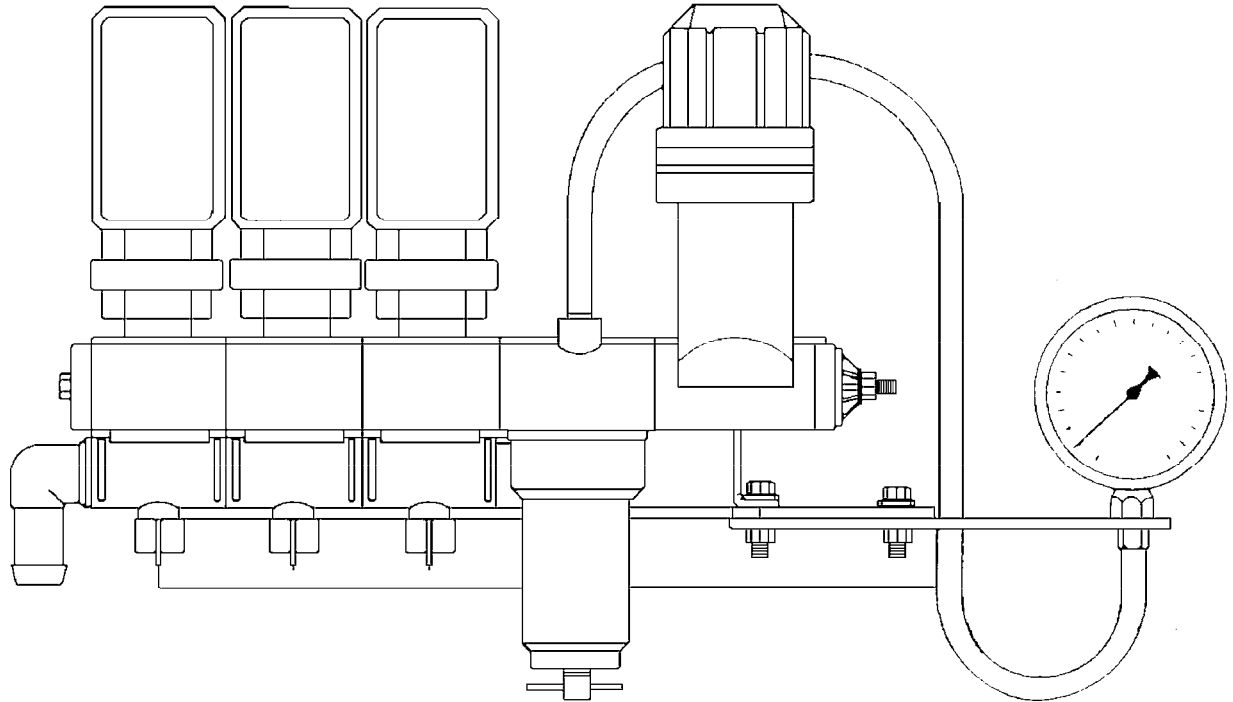

COMPLETE ASSEMBLIES
WHOLEGOODS ITEMS

70043903 - COMPLETE ASSEMBLY

G610

REMOTE GAUGE-ESC SPRAYERS-4"
G610-HIN, 12:12:05

Page 1

Date 18.03.2013 13:52

parts-n°	order qty	description
145632	1	FITT.DK HB 1/4' BRASS F.GUAGE
146210	1	NUT 1/4'BSP BRASS
282391	1	CLAMP HOSE CRIMP 5/16'
320972	1	FITT.DK HB 5/16'- 1/4' BSP
330396	1	O-RING D11.2/D6.6X3.2
421046	1	BOLT HEX 8.8 DEL M8X25 FT
460143	1	NUT HEX M8 LOCK
927268	1	HOSE R X PVC X 1/4 X 0012"
10028603	1	WASHER LOCK 5/16'
10428003	1	BKT. FOR ESC GAUGE KIT
28026103	1	GAUGE 200PSI/BR,4",1/4"BSP-BTM
70043903	1	*GAUGE KIT,4" OP UNIT INFEILD