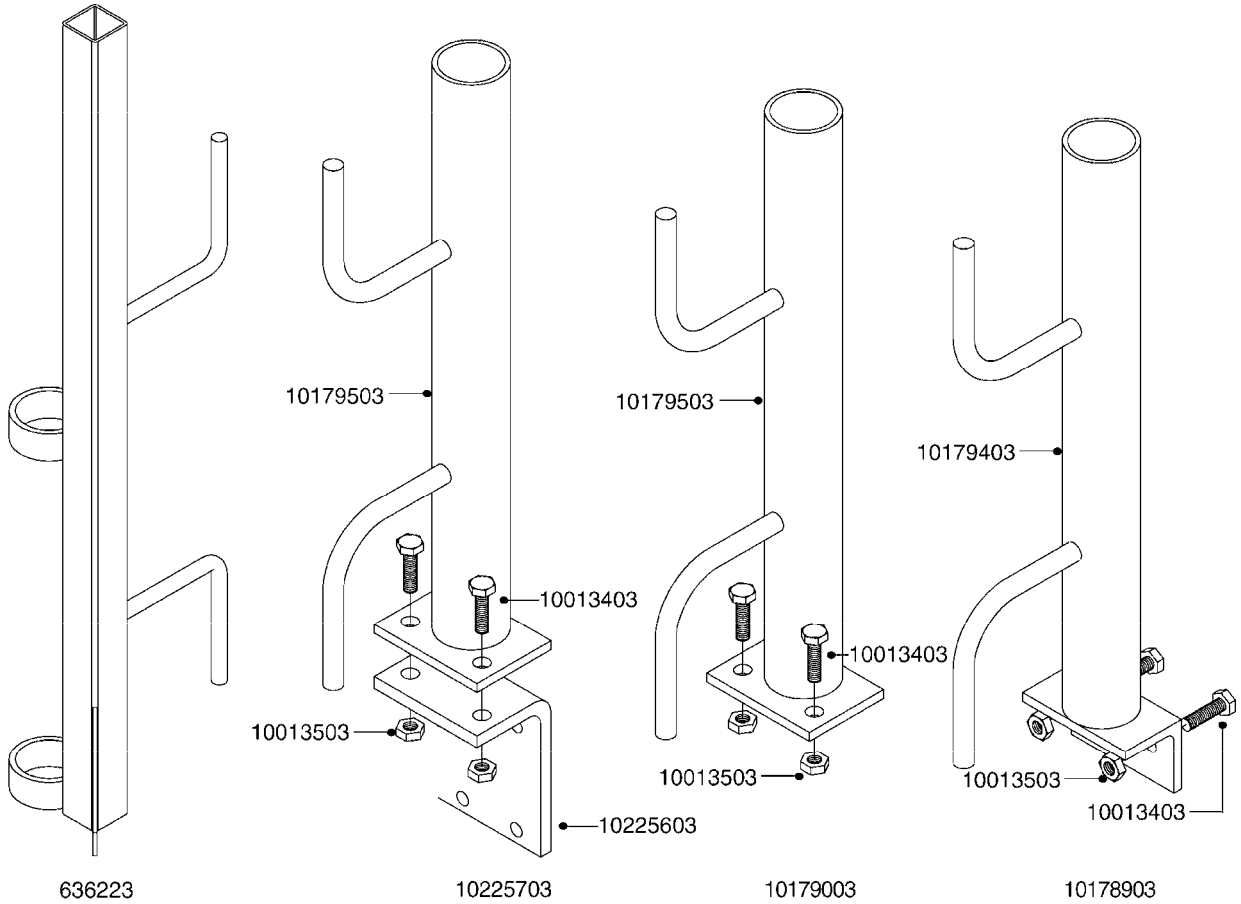

HOSE WRAPS
G510-HIN, 19:05:11

Page 1

Date 18.03.2013 13:52

parts-n°	order qty	description
241965	1	O-RING 12.1 X 1.6
242007	1	O-RING D9.1X1.6
281551	1	BALL VALVE 1/2"
320084	1	FITT.DK NUT 1/2" BSP
330212	1	O-RING D19/D14X2.4 F.1/2"NUT
330326	1	O-RING D30/D24X2 F.1"NUT
330687	1	FITT.DK HB 1/2" F. 1/2" NUT
334190	1	FITT.DK HB 1/2' F. PISTOL 60S
334531	1	CLAMP HOSE PLASTIC 3/4"
636223	1	POST 12 VOLT TR30
712471	1	AGITATION VALVE ASSY. ON/OFF
843196	1	HANDGUN KIT TYPE 60 SHORT
843197	1	HANDGUN KIT TYPE 60 LONG
10013403	1	BOLT HEX 3/8-16X1 1/4 HCS Z5
10013503	1	NUT HEX NC 3/8"
10178903	1	WRAP HOSE SIDE MOUNT PLATE
10179003	1	WRAP HOSE BOTTOM PLATE MOUNT
10179403	1	WRAP WELDMENT FOR HI101789
10179503	1	WRAP WELDMENT FOR HI101790
10225603	1	BKT.FOR HOSE WRAP MOUNT NL NK
10225703	1	WRAP HOSE BDL.BOTTOM PLATE
92702103	1	HOSE R X1/2" X300PSI WP X0012"