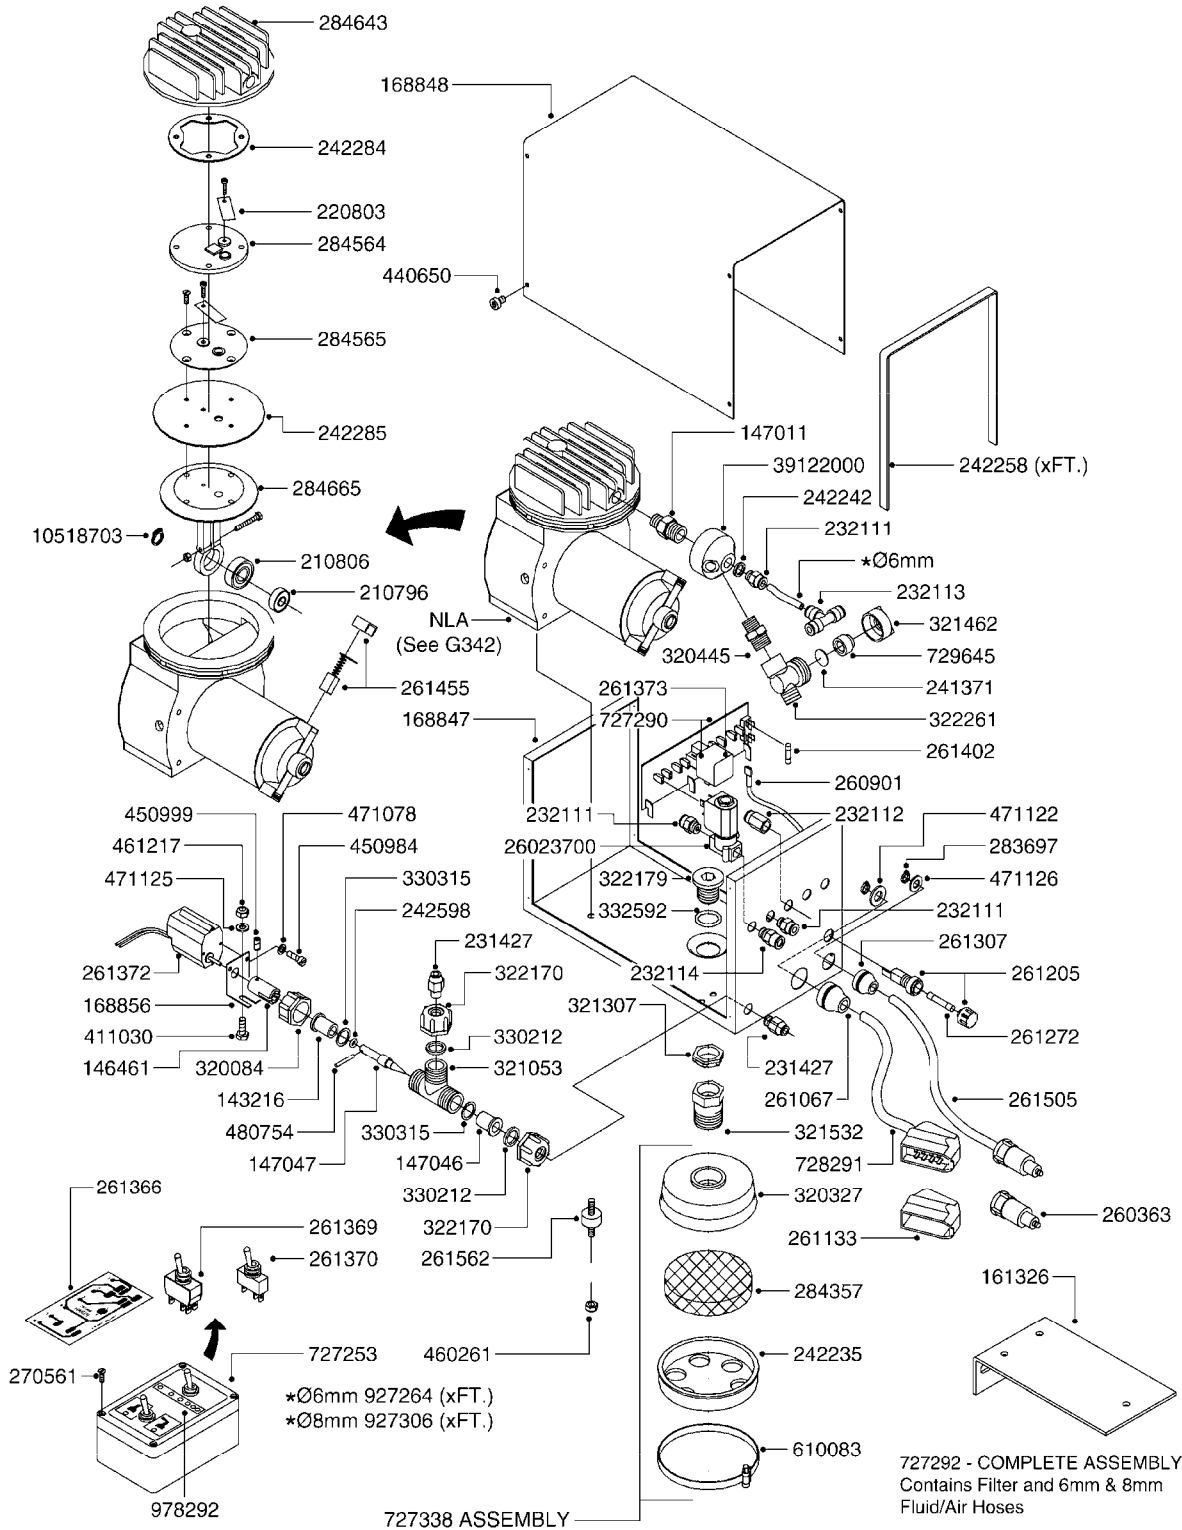

G330

parts-n°	order qty	description
143216	1	BUSHING THREAD F.FOAM MARKER
146461	1	COUPLER F.THROTTLE VALVE
147011	1	HEX NIPPLE 3/8'X1/4'BSP BRASS
147046	1	SEAT FOR THROTTLE VALVE
147047	1	SPINDLE FOR THROTTLE VALVE
161326	1	MOUNT BKT. F. FOAM COMP.BOX 98
168847	1	ENCLOSURE LOWER F.MARKER
168848	1	COVER F. FOAM MARKER
168856	1	MOUNT FOR GEAR MOTOR
210796	1	BEARING BALL D22/D8 X 7 608ZZ
210806	1	BEARING BALL D40/D17X12MM
220803	1	VALVE F. COMPRESSOR
231427	1	COUPLER 1/8'THREAD X6MM HOSE
232111	1	QUICK COUPLER 6MM X 1/8 EXT.
232112	1	QUICK COUPLER 6MM 1/8 INT.
232113	1	QUICK COUPLER 6MM T-PIECE
232114	1	COUPLER 1/8" THREADX8MM HOSE
241371	1	DIAPHRAGM F.NO-DRIP,VULC
242235	1	COVER F.FOAMER AIR FILTER
242242	1	O-RING F.AIR HOSE FITTING
242258	1	TRIM 3X10 SELF ADHESIVE 0012"
242284	1	HEAD GASKET F. COMPRESSOR
242285	1	DIAPHRAGM F. F/M COMP.
242598	1	O-RING D7.0 X 2.5 NITRIL
260363	1	PLUG 2 POLE 12V
260901	1	SPADE F.ELEC CONN.1.5MM BLUE
261067	1	GROMMET 10-14 GREY
261133	1	PLUG HOUSING F.8 POLE PLUG
261205	1	FUSE HOLDER
261272	1	FUSE 10A D6X32 MM
261307	1	GROMMET 7-10 BLACK
261366	1	CIRCUIT BOARD F.F/M CONTROL
261369	1	SWITCH 2 WAY 12V SPRING RETURN
261370	1	SWITCH 2 WAY 12V
261372	1	GEAR MOTOR BOSCH 13RPM
261373	1	RELAY 12V/30W
261402	1	FUSE 3.15A SLOW BURN
261455	1	BRUSH F. FOAM MARKER MOTOR
261505	1	CABLE 2X4MM L8000MM
261562	1	RUBBER DAMPER 2XM6X25
270561	1	SCREW W/SPRING ASSY. (QTY 1)
283697	1	TIESTRAP 200MM
284357	1	FILTER F.FOAM MARKER
284564	1	PLATE F.COMPRESSOR HEAD
284565	1	PLATE F.COMPRESSOR HEAD
284643	1	COMPRESSOR HEAD F.FOAM MARKER
284665	1	CONNECTING ROD F.COMPRESSOR
320084	1	FITT.DK NUT 1/2" BSP
320327	1	HOUSING F. SUCTION AIR BOTTLE
320445	1	FITT.DK HN 1/4"X3/8" BSP
321053	1	FITT.DK TEE 1/2 X1/2 X1/2" BSP
321307	1	FITT.DK NUT 1/2" BSP JAMB
321462	1	CAP F.NO-DRIP ASSY.
321532	1	FITT.DK REDUC 3/4' X 1/2' BSP
322170	1	FITT.DK NUT 1/2'x3/8'THREADED
322179	1	FITT.DK BULKHEAD 1/2' BSP
322261	1	HOUSING F.SAFETY VALVE 3/8"
330212	1	O-RING D19/D14X2.4 F.1/2"NUT
330315	1	O-RING D18.4/D13X.6
332592	1	O-RING D26/D20X3
411030	1	BOLT HEX M5X10