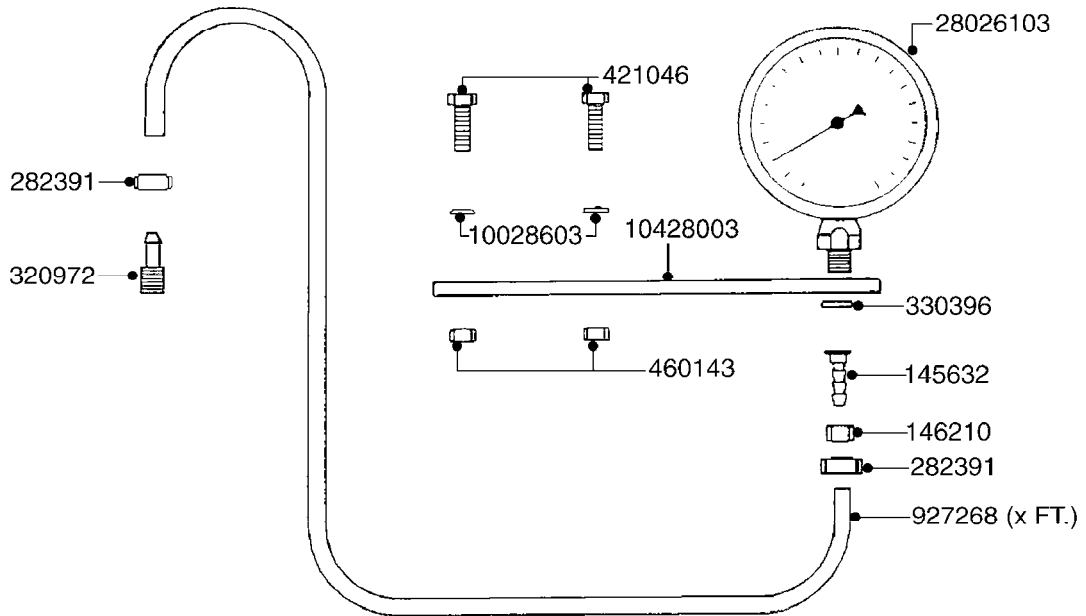

COMPLETE ASSEMBLIES
WHOLEGOODS ITEMS

70043903 - COMPLETE ASSEMBLY

G610

REMOTE GAUGE-ESC SPRAYERS-4"
G610-HIN, 12:12:05

Page 1

Date 18.03.2013 13:52

parts-n°	order qty	description
145632	1	FITT.DK HB 1/4' BRASS F.GUAGE
146210	1	NUT 1/4'BSP BRASS
282391	1	CLAMP HOSE CRIMP 5/16'
320972	1	FITT.DK HB 5/16'- 1/4' BSP
330396	1	O-RING D11.2/D6.6X3.2
421046	1	BOLT HEX 8.8 DEL M8X25 FT
460143	1	NUT HEX M8 LOCK
927268	1	HOSE R X PVC X 1/4 X 0012"
10028603	1	WASHER LOCK 5/16'
10428003	1	BKT. FOR ESC GAUGE KIT
28026103	1	GAUGE 200PSI/BR,4",1/4"BSP-BTM
70043903	1	*GAUGE KIT,4" OP UNIT INFEILD