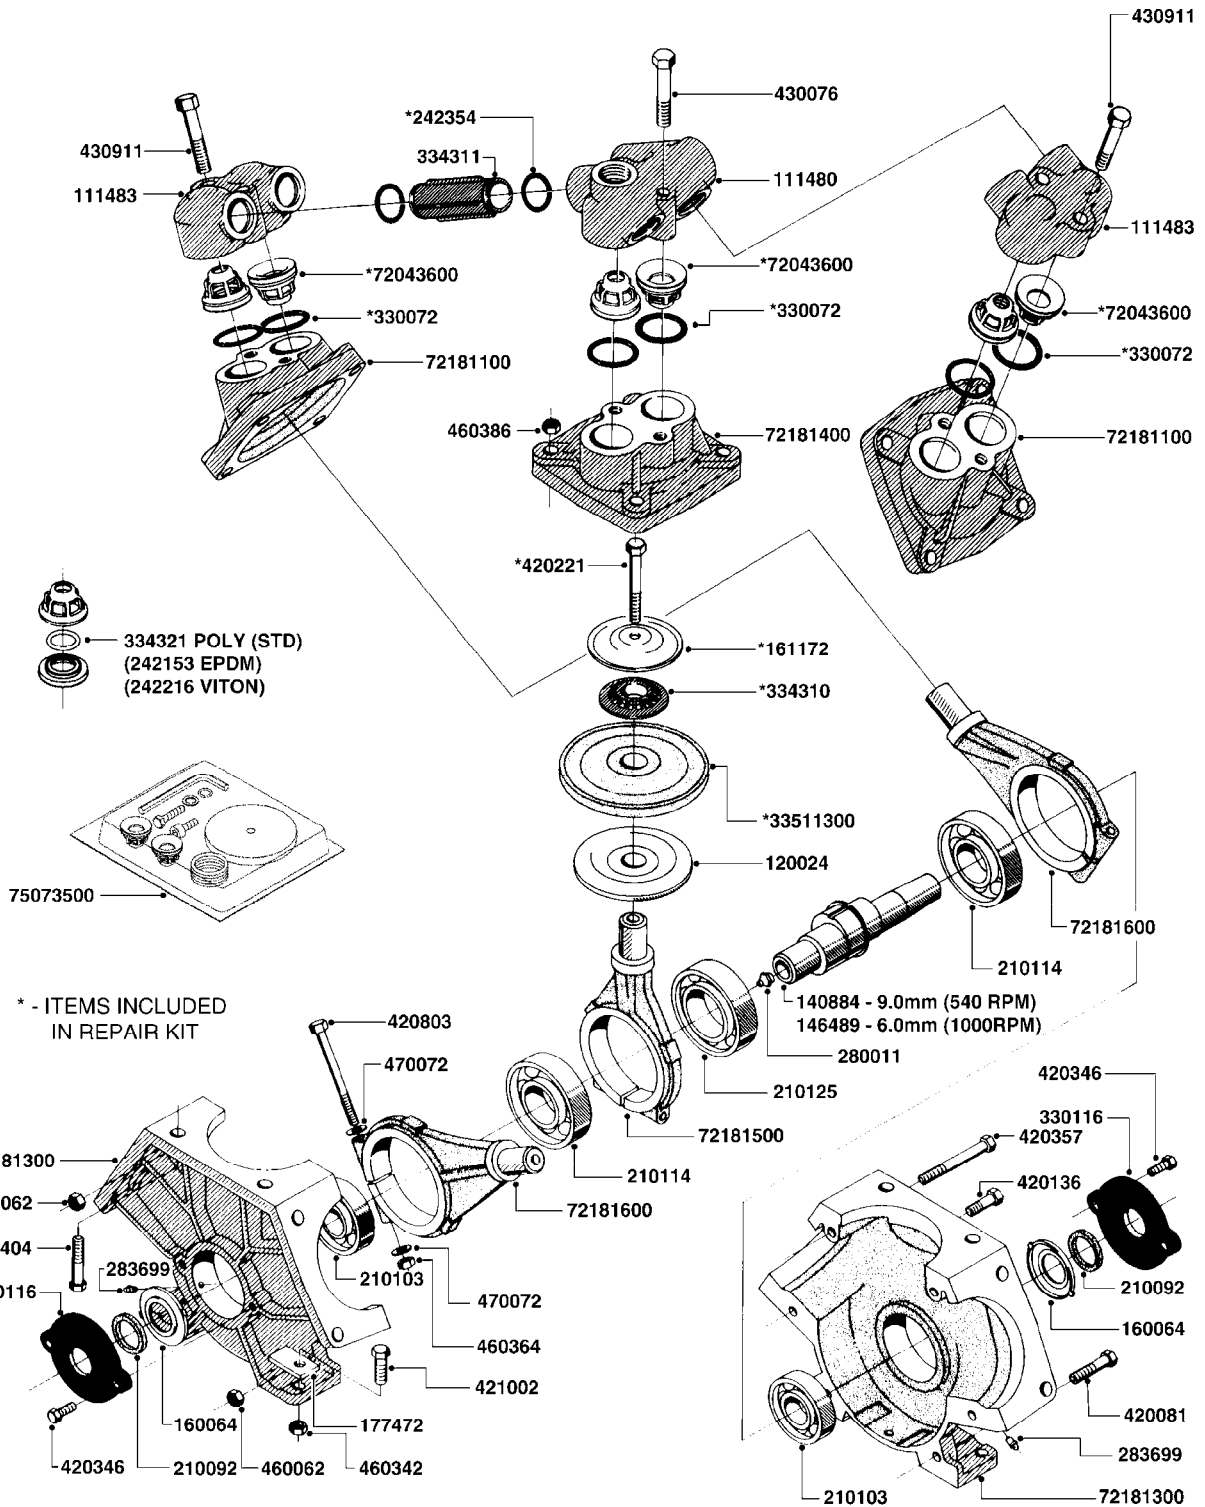

A180

PUMP - 1301 W/ MOUNTING BASE
A180-HIN, 08:11:11

Page 1

Date 18.03.2013 13:50

parts-n°	order qty	description
110995	1	VALVE CHAMBER SIDE MODEL 1301
120024	1	DIAPHRAGM BACK DISC 1200-1300
140884	1	CRANK SHAFT MODEL 1300-9
153646	1	CONNECTION PIPE INLET MOD 1301
160042	1	DIAPHRAGM UPPER DISC 1200-1300
160064	1	DUST PLATE
210092	1	SEAL FELT D43/30X5
210103	1	BEARING BALL 6306
210114	1	BEARING BALL 6308
210125	1	BEARING BALL 6210
240026	1	DIAPHRAGM MODEL 1200/1301
241021	1	O-RING D21,89X2,62 NITRIL
242153	1	O-RING D26X4 EPDM
242216	1	O-RING VITON F/1202/1302/462
280011	1	GREASE NIPPLE 1/8' H TR
280066	1	GREASE NIPPLE H 1A6
283699	1	GREASE NIPPLE M6X1
330061	1	O-RING D16/D11X2,5
330072	1	O-RING D53,5/D45,5X4
330116	1	SEAL RETAINER, MODEL 1300
334321	1	O-RING POLY. 34.0x26.0x4.0
420081	1	BOLT HEX 8.8 DEL 3/8'X40MM
420136	1	BOLT HEX 8.8 RAW 3/8'X30MM
420221	1	BOLT HEX 7/16'X2-1/4'
420346	1	BOLT HEX 8.8 DEL 3/8'X 25MM
420357	1	BOLT HEX 8.8 RAW 3/8'X85MM
420803	1	BOLT HEX 8.8 DEL M8X90
421002	1	BOLT HEX 8.8 DEL M10X30 FT
430032	1	BOLT HEX 8.8 RAW 1/2'X55MM
430076	1	BOLT HEX 8.8 RAW 1/2'X60MM
430404	1	BOLT HEX 8.8 DEL M12X50
430911	1	BOLT HEX 8.8 WG 1/2" x 70MM
460062	1	NUT HEX 3/8' GALV.
460342	1	NUT HEX M10
460353	1	NUT HEX M8 BLACK
460386	1	NUT HEX M12X1.75
470072	1	WASHER D15/D8X.5 LOCK
470525	1	WASHER D19/D11.5X2.5
33511300	1	DIAPHRAGM 1203/1302 POLY 2006
72043600	1	VALVE FOR 462/463
72181100	1	DIAPHRAGM COVER 1203/1303+BLTS
72181300	1	PUMP CASTING 1300 RED W/BOLTS
72181400	1	DIAPHRAGM COVER 1303 W/BOLTS
72181500	1	CONNECTING ROD, CENTER 1303
72181600	1	CONNECTING ROD, SIDE MOD.1300
72335600	1	CENTER VALVE CHAMBER 1302 RED
75073500	1	PUMP KIT 1300/1302 "06"