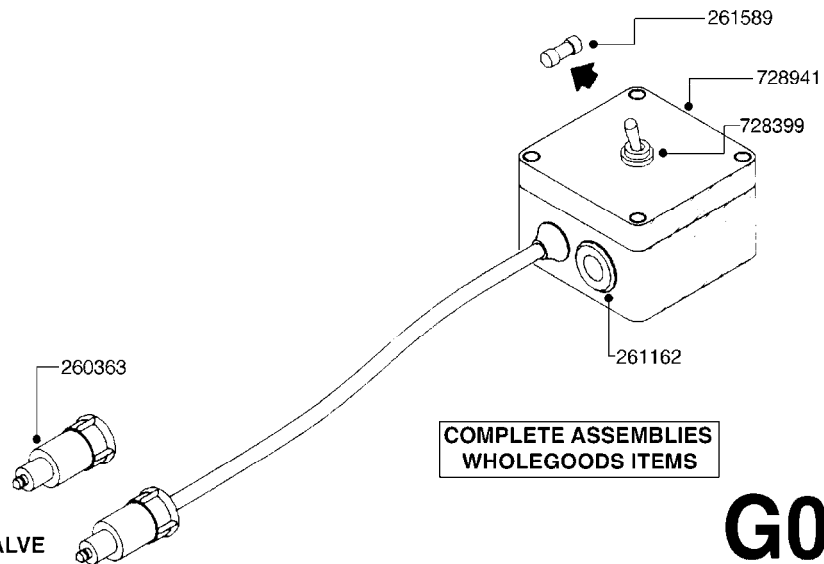

834363 - AGITATION BYPASS VALVE

G020

BALL VALVE-ELECTRIC 2-WAY
G020-HIN, 01:01:01

Page 1

Date 18.03.2013 13:51

parts-n°	order qty	description
145846	1	COUPLING FOR EL 3-WAY VALVE
241765	1	O-RING 3.1 X 1.6
242006	1	O-RING D22/D19 X 1.5
260363	1	PLUG 2 POLE 12V
261071	1	MICRO SWITCH TYPE 9 SM 201
261162	1	SOCKET F.12V BAYONET PLUG
261589	1	FUSE 5X20 1.25 AMP
334130	1	GEAR BOX
334131	1	COG WHEEL
334132	1	COG WHEEL
334134	1	INDICATOR ROD
334552	1	GRIP F.MAN.OP.EC PRES.REG.GREE
334598	1	PLUG F.VALVE HANDLE BLUE
440628	1	SCREW 3/8'
440677	1	SCREW F. PLASTIC 5X20 SS
440681	1	SCREW F. PLASTIC 4X40 SS
440683	1	SCREW 40X18 2WAY ELC.BALL VALV
450928	1	SET SCREW M8 X 8MM STAINLESS
614421	1	GASKET F/MOTOR HOUSE-ON/OFF TR
725340	1	MOTOR HOUSING FOR EL VALVE
728399	1	CIRCUIT BOARD F.728941
728941	1	CONTROL BOX F.2-WAY VALVE ELC.
834363	1	ELECTRIC KIT, AGITATION BYPASS