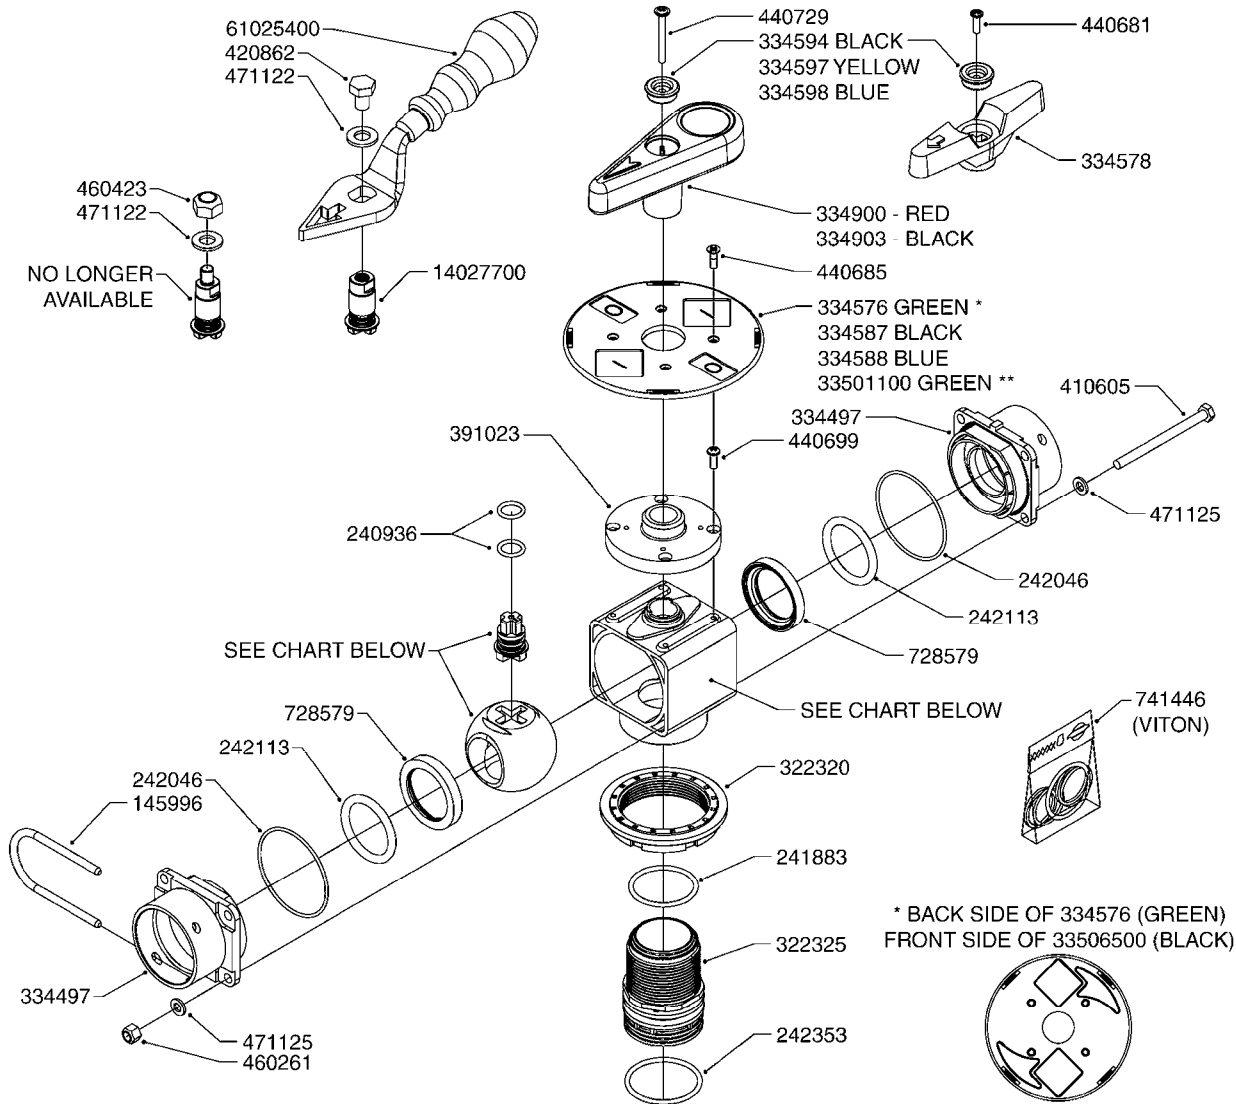

FOR S67 FITTINGS
SEE PAGE H100

B290

MANIFOLD SYSTEM - PRESSURE
B290-HIN, 29:10:12

Page 1

Date 18.03.2013 13:51

parts-n°	order qty	description
145996	1	FITT.DK S-67 FORK
160353	1	BRACKET F.PRESSURE MANIFOLD
160918	1	BRACKET F. MANIFOLD CM
242353	1	O-RING D44.2X3.0 VITON F.S-67
322224	1	FITT.DK S-67 TEE
322320	1	NUT F.3 WAY VALVE S56
334250	1	FITT.DK S-67 PLUG
334573	1	FITT.DK S-67 CONNECTOR
440675	1	SCREW F. PLASTIC 5X16 SS
841062	1	VALVE S67 PRESSURE MANIFOLD
841067	1	VALVE S67 PRESS.W/TEE MANIFOLD