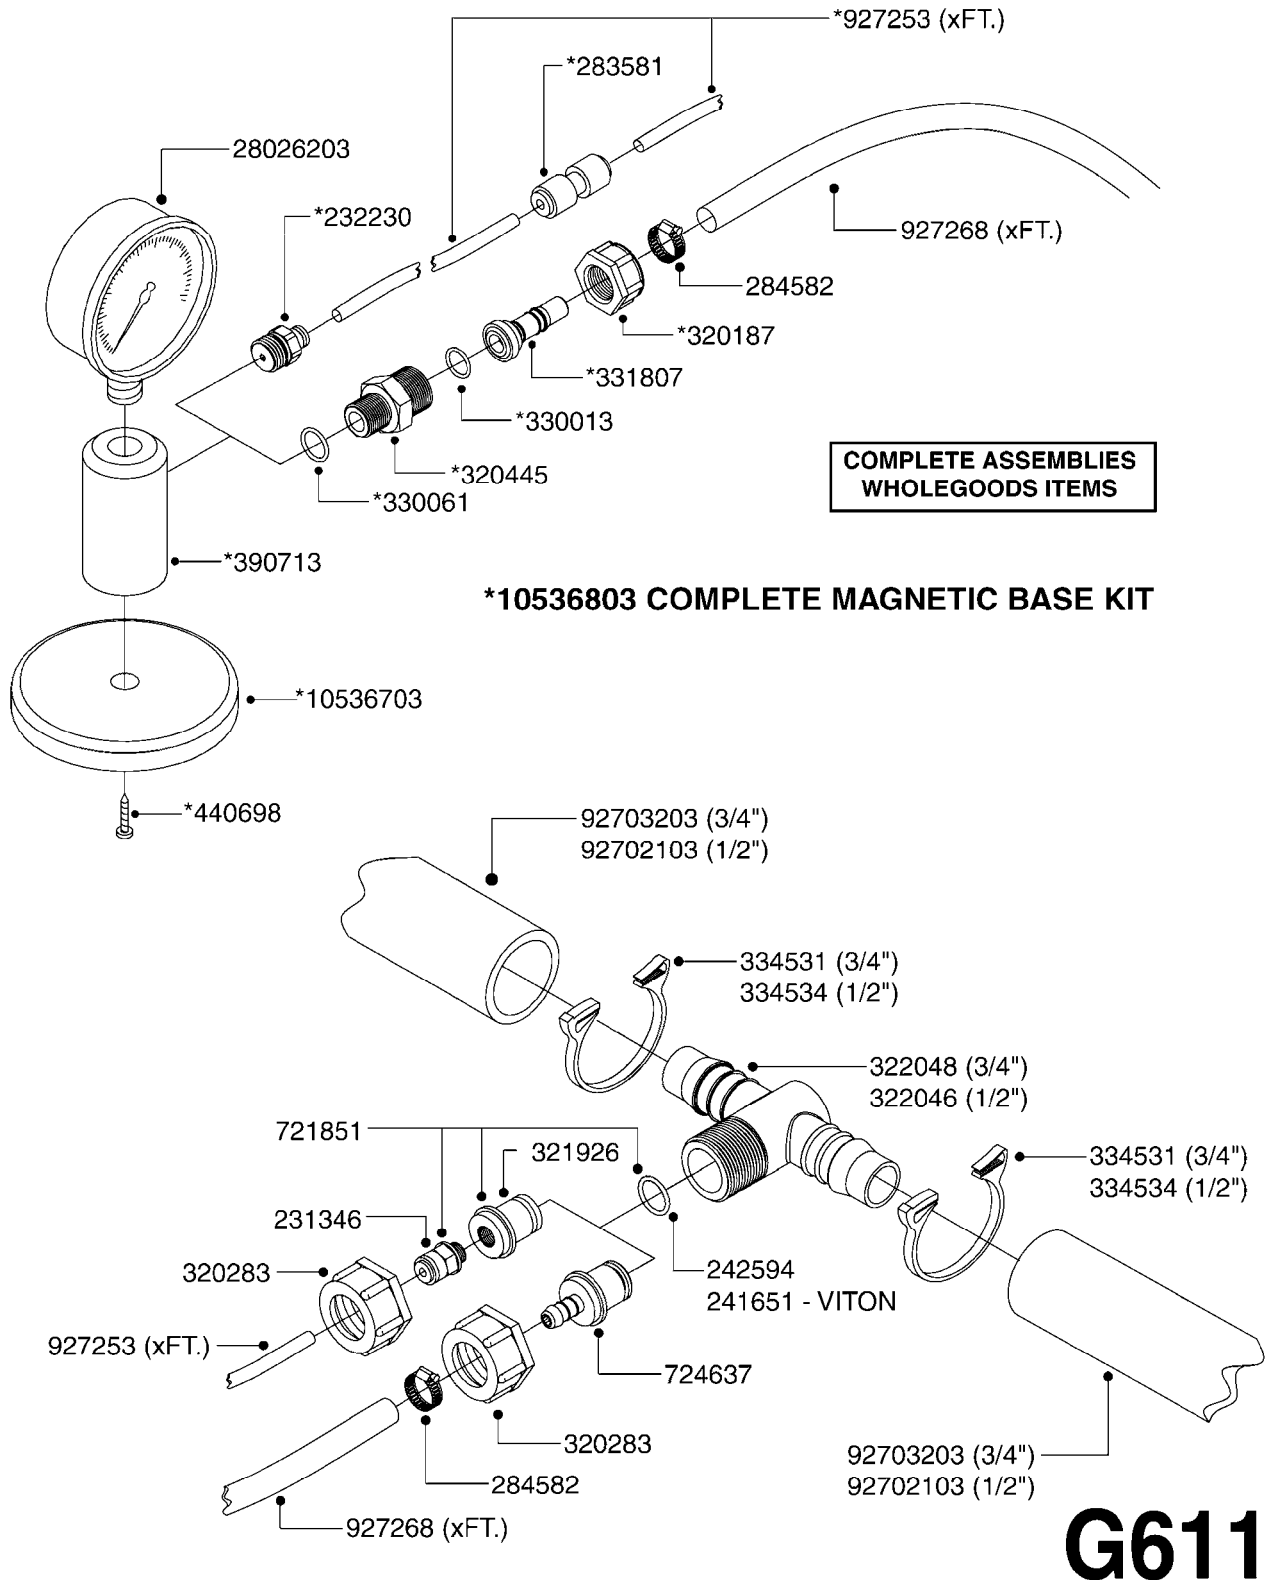

REMOTE GAUGE-MAGNETIC BASE KIT
G611-HIN, 19:05:11

Page 1
Date 18.03.2013 13:52

parts-n°	order qty	description
231346	1	QUICK COUPLER 1/8"BSP X 4 MM
232230	1	QUICK COUPLER 1/4"BSP X 4 MM
241651	1	O-RING D14.0X3.0 NITRIL
242594	1	O-RING D14 X 1.78 SCH.70-EPDM
283581	1	HOSE CONNECTOR STR.F.4MM PE
284582	1	CLmP HSE GEAR3/8" alt 28029803
320187	1	FITT.DK CAP 3/8" BSP BLACK
320283	1	FITT.DK NUT 3/4"BSP
320445	1	FITT.DK HN 1/4"X3/8" BSP
321926	1	FITT.DK REDUC 1/8"BSP F.3/4"N
322046	1	FITT.DK TEE 1/2X1/2HB X3/4'BSP
322048	1	FITT.DK TEE 3/4X3/4HB X3/4'BSP
330013	1	O-RING D15/D10X2.5 F.3/8"NUT
330061	1	O-RING D16/D11X2,5
331807	1	FITT.DK HB 5/16" F.3/8" NUT
334531	1	CLAMP HOSE PLASTIC 3/4"
334534	1	CLAMP HOSE PLASTIC 1/2"
390713	1	GAUGE ADAPTOR 1/4" BSP
440698	1	SCREW F.PLASTIC 6X18 SS HEXHD
721851	1	SCREW PLUG W/QUICK FIT
724637	1	FITT.DK HB 5/16' F. 3/4" COMP.
927253	1	HOSE R X PE D4/D2 X 0012"RED
927268	1	HOSE R X PVC X 1/4 X 0012"
10536703	1	MAGNETIC BASE D3,2'/90LB
10536803	1	MAGNETIC BASE KIT F.GAUGE
28026203	1	GAUGE 200PSI/BR,2.5"1/4BSP-BTM
92702103	1	HOSE R X1/2" X300PSI WP X0012"
92703203	1	HOSE R X3/4" X300PSI WP X0012"