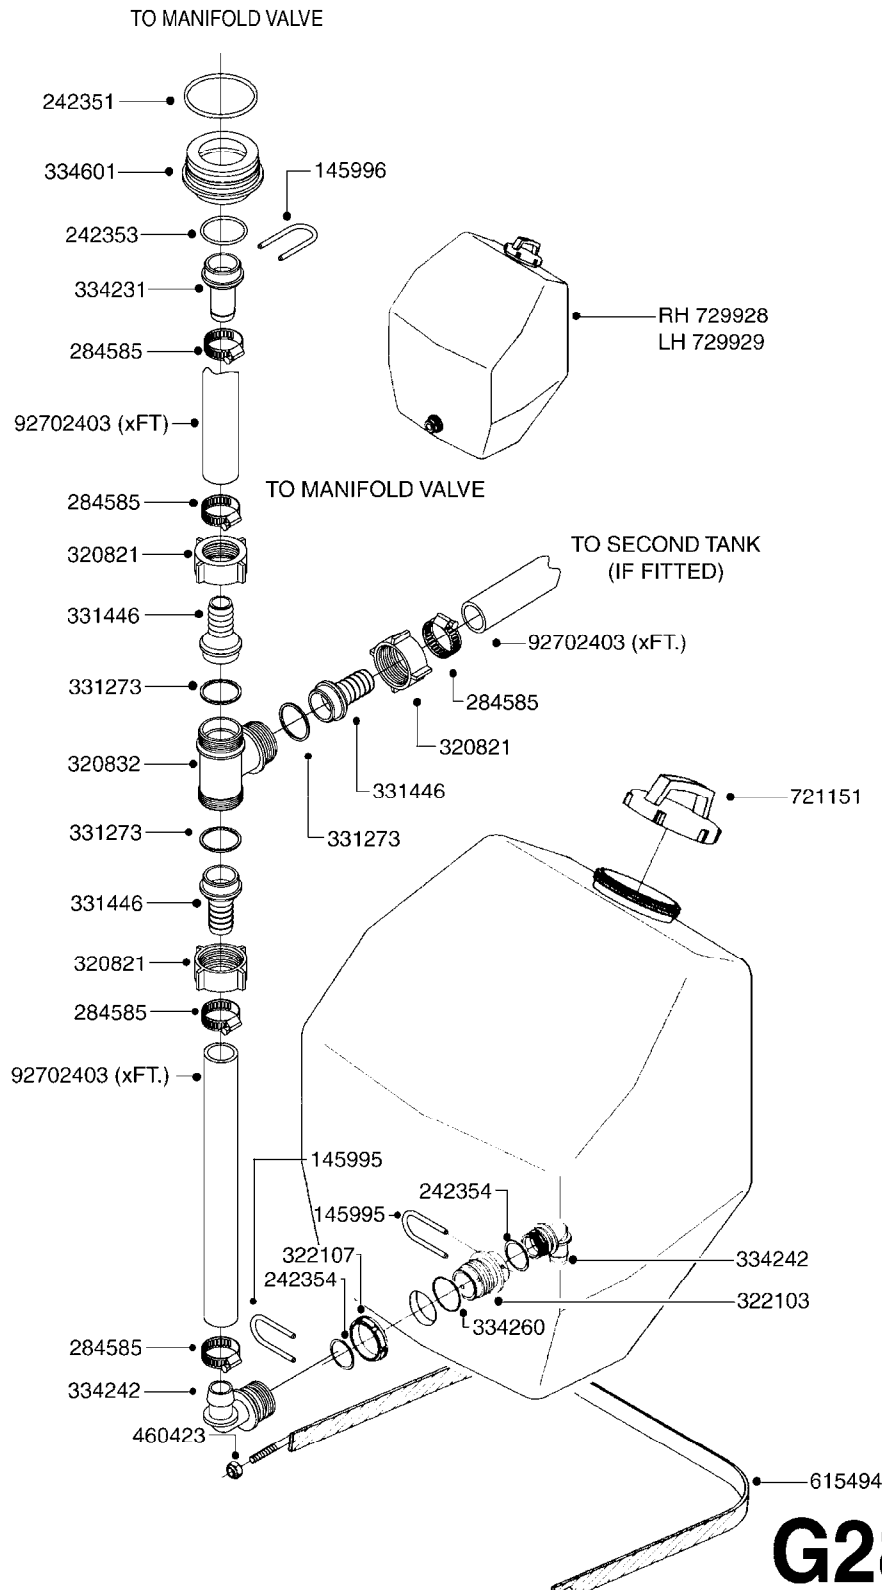

FLUSH SYSTEM-TANKMOUNT-MEGA
G280-HIN, 07:09:11

Page 1
Date 18.03.2013 13:51

parts-n°	order qty	description
145995	1	FITT.DK S-53 FORK
145996	1	FITT.DK S-67 FORK
242351	1	O-RING D69.5X3.0 VITON F.S-93
242353	1	O-RING D44.2X3.0 VITON F.S-67
242354	1	O-RING D32.2X3.0 VITON F.S-53
284585	1	CLAMP HOSE GEAR 1" MINI 020
320821	1	FITT.DK NUT 1-1/2" BSP
320832	1	FITT.DK TEE 1-1/2x1-1/2x1-1/2
322103	1	FITT.DK S-53 BULKHEAD
322107	1	FITT.DK S-53 BULKHEAD NUT
331273	1	O-RING D44/D38X2 F.1-1/2"
331446	1	FITT.DK HB 1" F.1-1/2" NUT
334231	1	FITT.DK S-67 STR.1'
334242	1	FITT.DK S-53 ELB.1"
334260	1	GASKET F. S-53 BULKHEAD
334601	1	FITT.DK S-93 TO S67 ADAPTOR
460423	1	NUT HEX M10X1.5 LOCK
615494	1	STRAP F/FLUSH TANK MEGA
721151	1	TANK LID CPL. K15
729928	1	TANK FLUSH 20G F/MEGA RIGHT
729929	1	TANK FLUSH 20G F/MEGA LEFT
92702403	1	HOSE PVC SUCT GRAY 1"