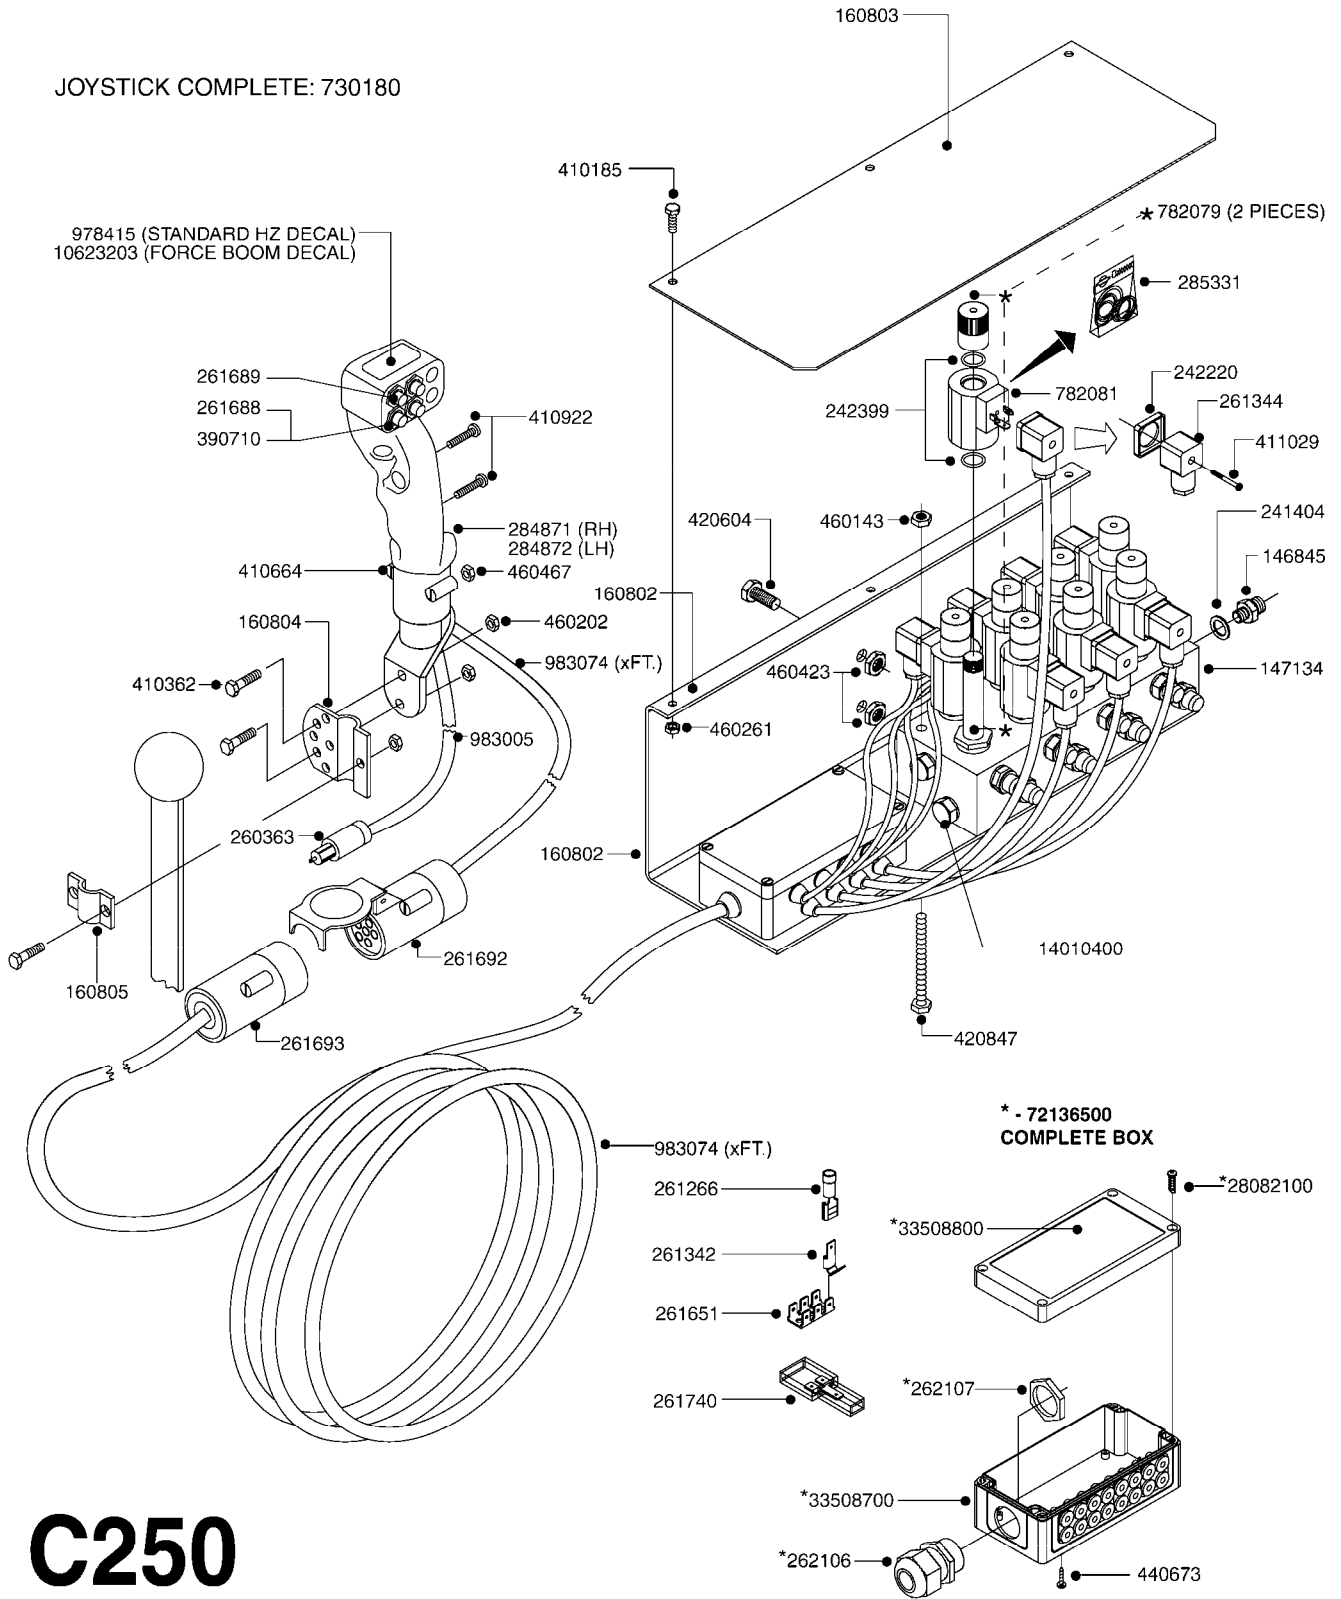

JOYSTICK COMPLETE: 730180

HYD EAGLE HZ JOYSTICK CONTROL
C250-HIN, 14:12:07

Page 1

Date 18.03.2013 13:51

parts-n°	order qty	description
146845	1	HEX NIPPLE 1/4"X1/4"
147134	1	MANIFOLD 4-FUNCTION
160802	1	MOUNT PLATE F.HYD SOLENOID'HZ'
160803	1	COVER PLATE F.HYD SOLENOID'HZ'
160804	1	MOUNT BRACKET F.HANDLE
160805	1	MOUNT STRAP F.HANDLE
241404	1	DOWTYSEAL 1/4"
242220	1	GASKET F. HIRSMANN PLUG
242399	1	O-RING F.HYD SOLENOID VALVE
260363	1	PLUG 2 POLE 12V
261266	1	CONNECTOR END F.CABLE HP
261342	1	SPADE F.ELEC.3 WAY CONNECTOR
261344	1	HIRSCHMANN PLUG B BLACK
261651	1	SPADE F.ELEC.6 POLE CONNECTOR
261688	1	SWITCH F. HANDLE WHITE
261689	1	CAP RUBBER F. SWITCH JOYSTICK
261692	1	PLUG ELEC.7 POLE FEMALE F.CABL
261693	1	PLUG ELEC. 7 POLE MALE
261740	1	SPADE F.ELEC.3 POLE CONN.INSUL
262106	1	BULKHEAD F. CABLE 6.5-14 BLACK
262107	1	NUT F. BULKHEAD CABLE BLACK
284871	1	CONTROL HANDLE RIGHT HALF
284872	1	CONTROL HANDLE LEFT HALF
285331	1	SEAL KIT F. HZ HYD.SOLENOID 96
390710	1	SWITCH F.HANDLE GREY MACHINED
410185	1	BOLT HEX 8.8 DEL M6X16
410362	1	BOLT HEX 8.8 DEL M6X20 FT
410664	1	BOLT HEX M5 X 20
410922	1	BOLT HEX 8.8 DEL M4X20 FT
411029	1	SCREW M3X35 F.HIRSMANN PLUG
420604	1	BOLT HEX 8.8 DEL M10X25 FT
420847	1	BOLT HEX 8.8 DEL M8X85
440673	1	SCREW F.PLASTIC 5X12 SS
460143	1	NUT HEX M8 LOCK
460202	1	NUT HEX M6
460261	1	NUT HEX M6X1 LOCK
460423	1	NUT HEX M10X1.5 LOCK
460467	1	NUT HEX M5 GALV.
730180	1	HYD.KIT JOYSTICK CTRL HANDLE
782079	1	CARTRIDGE VALVE
782081	1	SOLENOID F. CARTRIDGE VALVE
978415	1	DECAL CONTROL HANDLE
983005	1	ELEC. CABLE 2 WIRE X 1.5MM
983074	1	ELEC. CABLE 5 WIRE X 1.5MM
10623203	1	DECAL F.JOYSTICK - FORCE
14010400	1	PLUG 1/4" BSP
28082100	1	SCREW F. BOX LID 1/4" L=20
33508700	1	BOX 160X80X40 BLACK
33508800	1	BOX LID 160X80X15 BLACK
72136500	1	UNIV. CONNECTION BOX F. EC