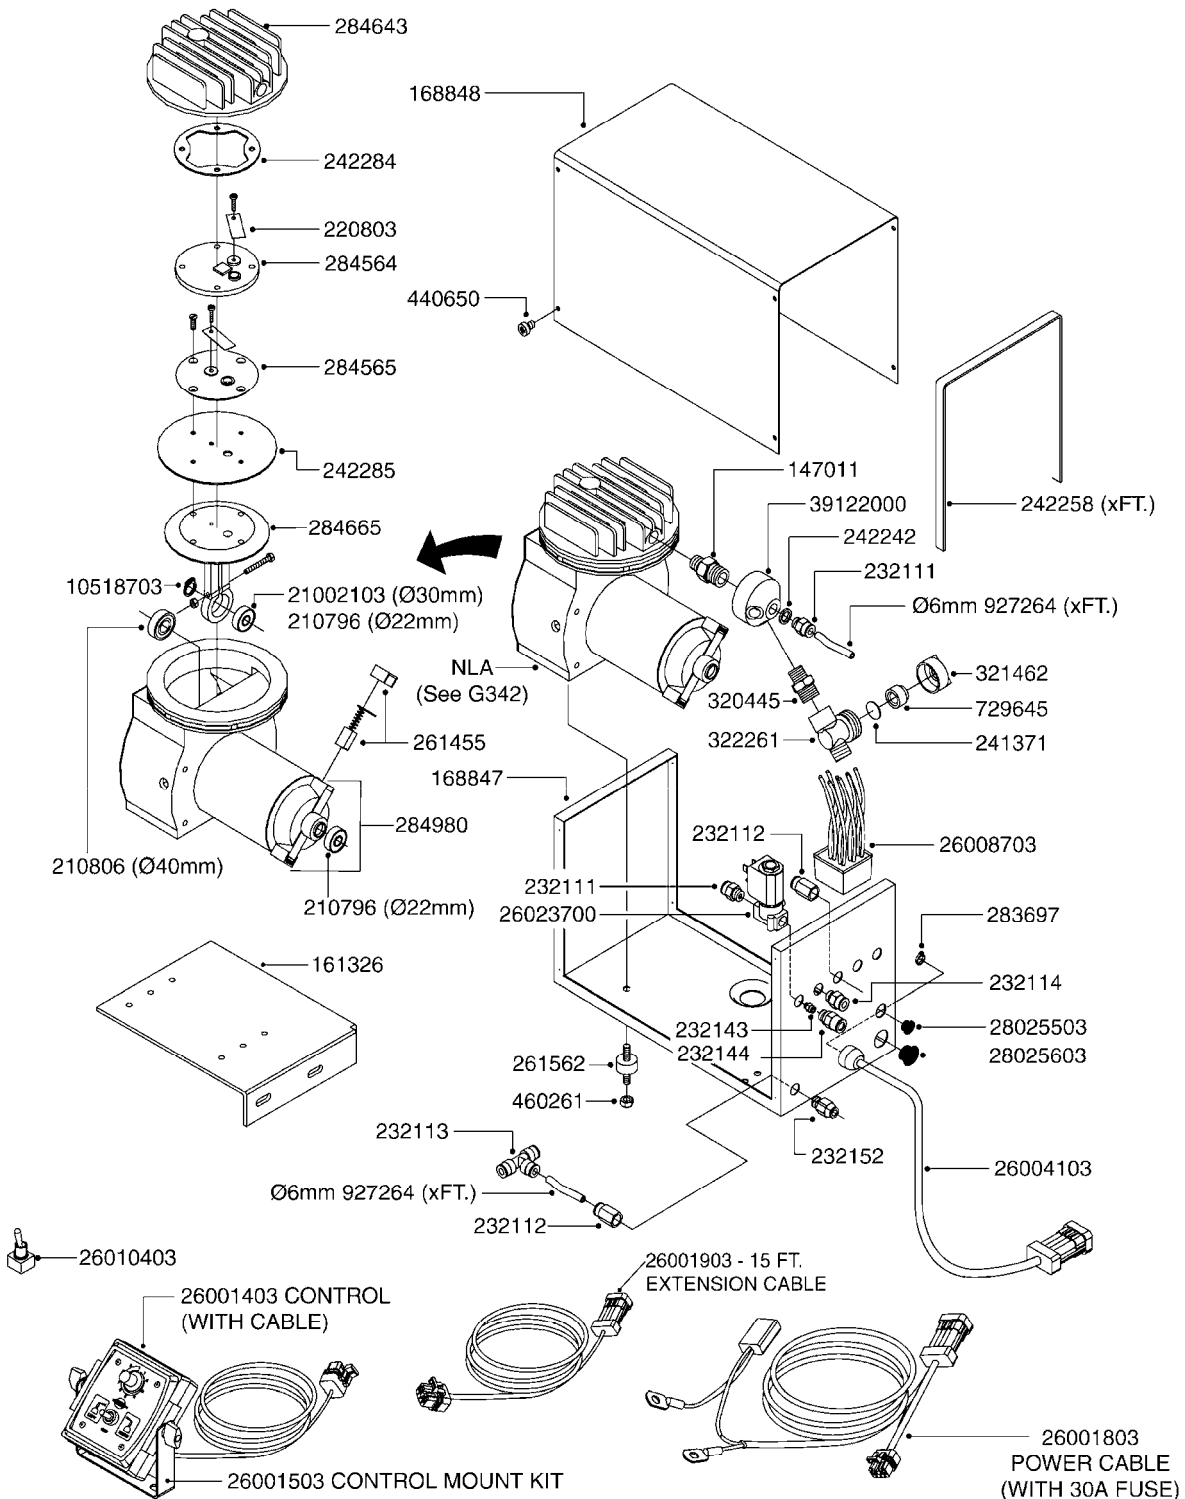

G341

*Ø8mm 927306 (xFT.)
*Ø10mm 927330 (xFT.)

70019403 - COMPLETE ASSEMBLY

FOAM MARKER COMPRESSOR 2002
G341-HIN, 27:05:10

Page 1
Date 18.03.2013 13:51

parts-n°	order qty	description
147011	1	HEX NIPPLE 3/8'X1/4'BSP BRASS
161326	1	MOUNT BKT. F. FOAM COMP.BOX 98
168847	1	ENCLOSURE LOWER F.MARKER
168848	1	COVER F. FOAM MARKER
210796	1	BEARING BALL D22/D8 X 7 608ZZ
210806	1	BEARING BALL D40/D17X12MM
220803	1	VALVE F. COMPRESSOR
232111	1	QUICK COUPLER 6MM X 1/8 EXT.
232112	1	QUICK COUPLER 6MM 1/8 INT.
232113	1	QUICK COUPLER 6MM T-PIECE
232114	1	COUPLER 1/8" THREADX8MM HOSE
232143	1	REDUCER 1/4'INT-1/8'EXT
232144	1	QUICK COUPLER 10MM X 1/4 EXT
232152	1	QUICK COUPLER 8MMX1/8 EXT.LONG
241371	1	DIAPHRAGM F.NO-DRIP,VULC
242242	1	O-RING F.AIR HOSE FITTING
242258	1	TRIM 3X10 SELF ADHESIVE 0012"
242284	1	HEAD GASKET F. COMPRESSOR
242285	1	DIAPHRAGM F. F/M COMP.
261455	1	BRUSH F. FOAM MARKER MOTOR
261562	1	RUBBER DAMPER 2XM6X25
283697	1	TIESTRAP 200MM
284564	1	PLATE F.COMPRESSOR HEAD
284565	1	PLATE F.COMPRESSOR HEAD
284643	1	COMPRESSOR HEAD F.FOAM MARKER
284665	1	CONNECTING ROD F.COMPRESSOR
284980	1	FLANGE REAR F. F.M.COMPRESSOR
320445	1	FITT.DK HN 1/4"X3/8" BSP
321462	1	CAP F.NO-DRIP ASSY.
322261	1	HOUSING F.SAFETY VALVE 3/8"
440650	1	SCREW 3.5x13 STAINLESS
460261	1	NUT HEX M6X1 LOCK
729645	1	NON-DRIP SPRING ASSY.GREEN 10
927264	1	HOSE R X PE D6/D4 X 0012"
927306	1	HOSE R X PE D8/D6 X 0012"BLACK
927330	1	HOSE R X PE D10/D8 X 012"BLACK
10518703	1	SNAP-RING OUTER 8X1
21002103	1	BEARING, 6200 2ZJEM (SKF)
26001403	1	HC FOAM MARKR CONSOLE VS3.0.00
26001503	1	HC FOAM MARKER CONSOLE MT.KIT
26001803	1	POWER CABLE
26001903	1	15' 7-PIN EXTENSION CABLE
26004103	1	FOAM MARKER CNTRL MOD CABL STD
26008703	1	FOAM MARKER CONTROL SCII
26010403	1	TOGGLE SWITCH MICRO-TRAK F.M.
26023700	1	SOLENOID VAL 12V 1/8' FLO '07
28025503	1	PLUG F.DRILLED HOLE 1/2"
28025603	1	PLUG F.DRILLED HOLE 3/4"
39122000	1	DISTR.HOUSING F.FOAM MARKER'07
70019403	1	FOAM MARKER COMPRESSOR KIT STD