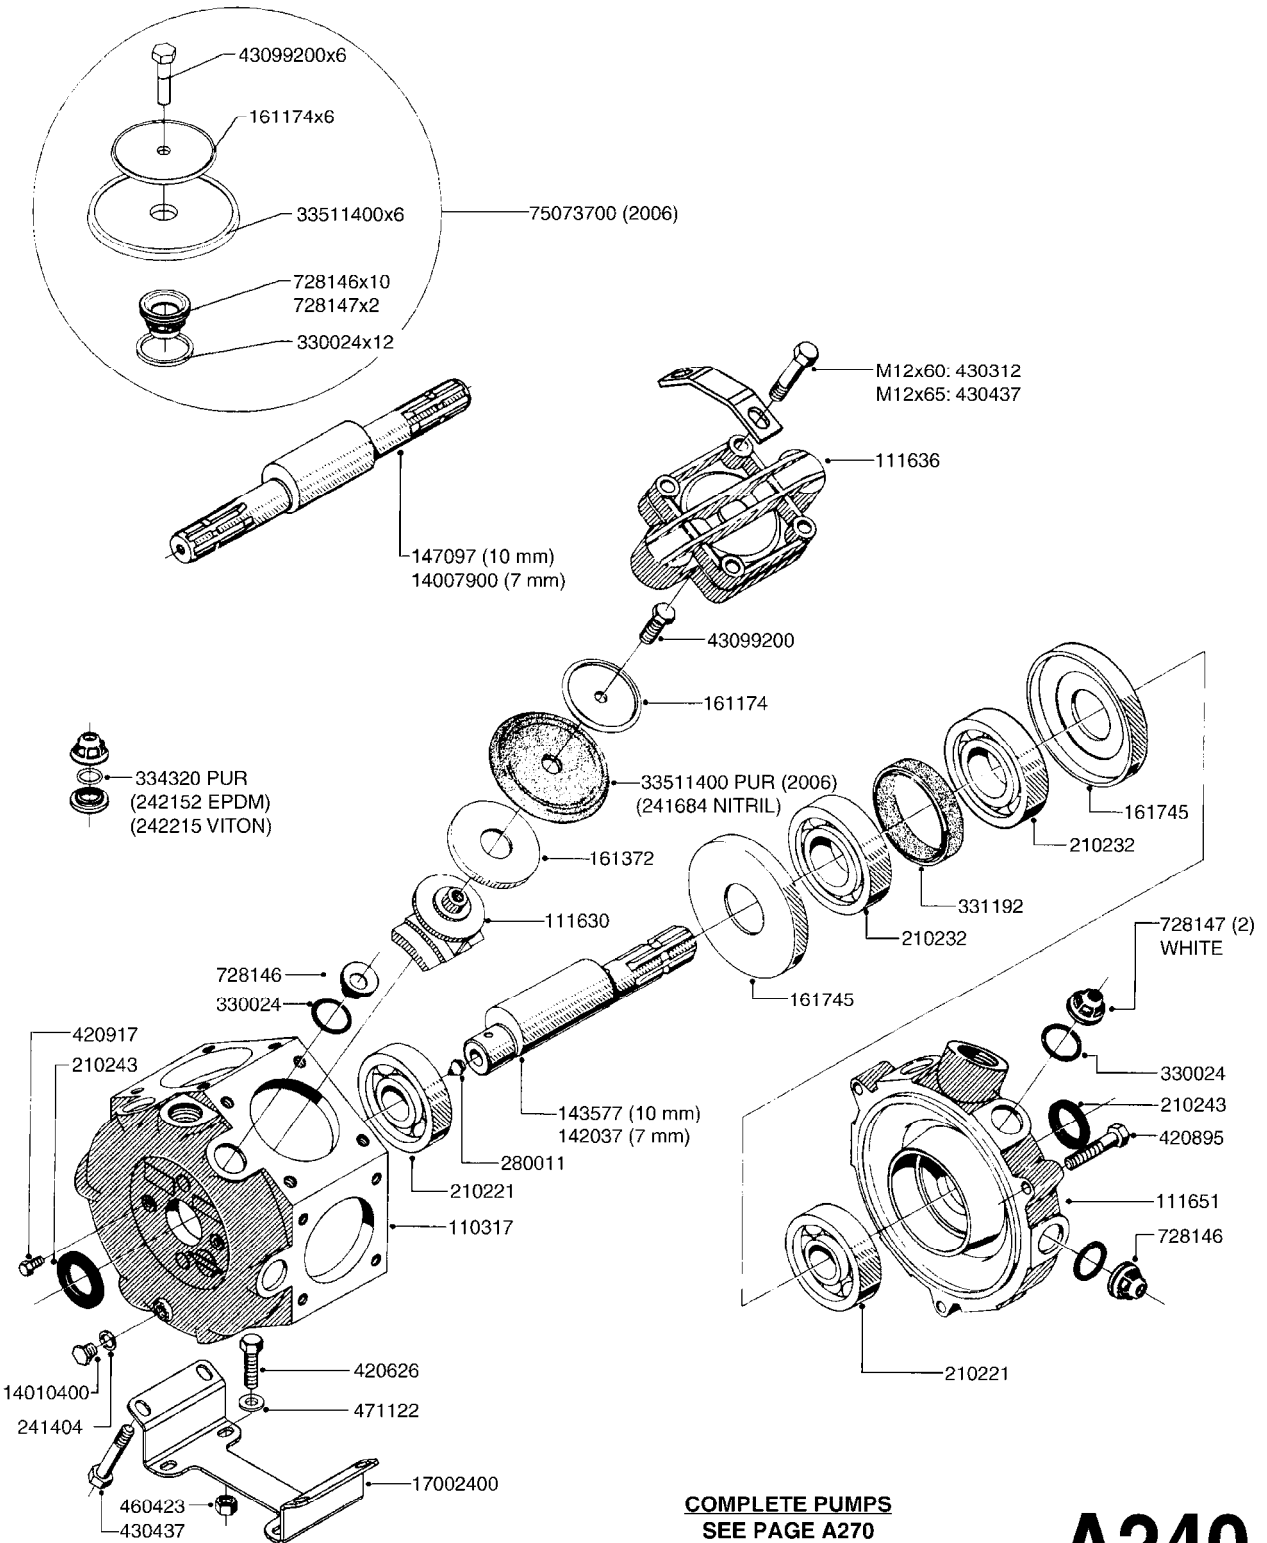

COMPLETE PUMP
(NLA) REPLACED BY 821579 (363 - 540 RPM)

COMPLETE ASSEMBLIES
WHOLEGOODS ITEMS

A230

PUMP - 361 W/MOUNTING BASE
A230-HIN, 10:12:05

Page 1
Date 18.03.2013 13:50

parts-n°	order qty	description
110317	1	PUMP CASING MODEL 360/361 PNTD
110947	1	VALVE COVER MDL 361 (PAINTED)
111630	1	CONNECTING ROD F. 363 PUMP
111651	1	CASTING F.363 1.5" PUMP(FRONT)
140954	1	CRANK SHAFT MODEL 360/361
147096	1	CRANK SHAFT 361/9.5 THROUGH
161372	1	DIAPHRAGM BACKING DISC,320-361
161383	1	DIAPHRAGM UPPER DISC, 320-361
161745	1	METAL SPACER F.363/463
210221	1	BEARING BALL 6407
210232	1	BEARING BALL 6310
210243	1	SEAL OIL 35 X 47 X 7
241404	1	DOWTYSEAL 1/4"
241684	1	DIAPHRAGM MODEL 361 NITRIL
242152	1	O-RING D18.2X3 EPDM
242215	1	O-RING D18X3 VITON
280011	1	GREASE NIPPLE 1/8' H TR
330024	1	O-RING D41,1/D34.5 X 3,5
331192	1	SPACER,
332135	1	DIAPHRAGM, POLY alt 33511400
334320	1	O-RING D18X3 POLYURETHANE
420626	1	BOLT HEX 8.8 DEL M10X20 FT
420895	1	BOLT HEX 8.8 RAW M10X60
420917	1	BOLT HEX 8.8 RAW M8X12 FT
430286	1	BOLT HEX 8.8 DEL M12X30 FT
430323	1	BOLT HEX 8.8 DEL M12X60
430437	1	BOLT HEX 8.8 RAW M12X65
460342	1	NUT HEX M10
728146	1	VALVE FOR 361(726890/707932)
728147	1	VALVE FOR 361 WHITE WITH HOLE
750342	1	PUMP KIT F. 361/363
821579	1	PUMP 363-1.25 SU.(540)
14010400	1	PLUG 1/4" BSP
17002400	1	FOOT F/363 PUMP (PAINTED)