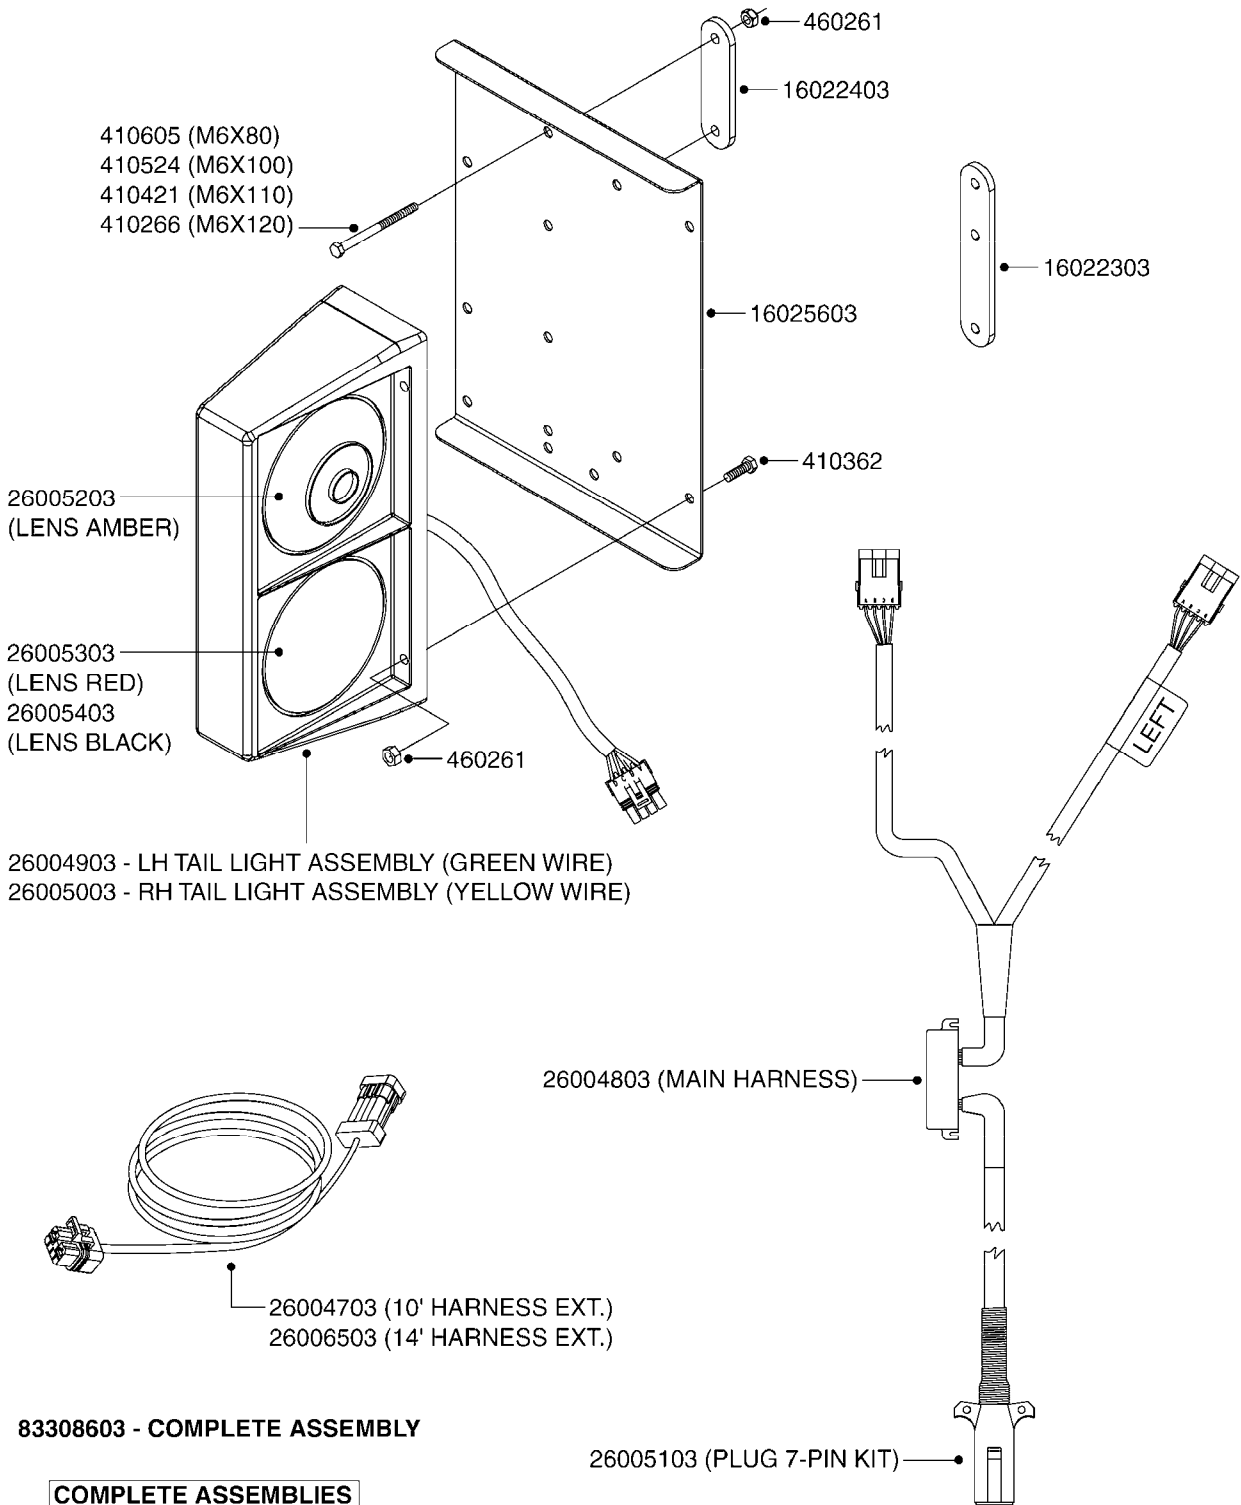

COMPLETE ASSEMBLIES
WHOLEGOODS ITEMS

G680

TRAFFIC LIGHT KIT
G680-HIN, 01:01:01

Page 1

Date 18.03.2013 13:52

parts-n°	order qty	description
410266	1	BOLT HEX 8.8 DEL M6X120
410362	1	BOLT HEX 8.8 DEL M6X20 FT
410421	1	BOLT HEX 8.8 DEL M6X110
410524	1	BOLT HEX 8.8 DEL M6X100
410605	1	BOLT HEX 8.8 DEL M6X80
460261	1	NUT HEX M6X1 LOCK
16022303	1	BRACKET 100MM TUBE
16022403	1	BRACKET 60MM TUBE
16025603	1	BRACKET TAIL LIGHT DUAL LAMP
26004703	1	HARNESS 13' EXT 4 WIRE WP
26004803	1	HARNESS MAIN TAIL LIGHT
26004903	1	TAIL LIGHT GREEN WIRE LH
26005003	1	TAIL LIGHT YELLOW WIRE RH
26005103	1	PLUG 7-PIN AG TAIL LIGHT
26005203	1	LENS AMBER BEFORE 2009
26005303	1	LENS RED BEFORE 2009
26005403	1	LENS BLACK BEFORE 2009
26006503	1	HARNESS 14' EXT 4 WIRE WP
83308603	1	TRAFFIC LIGHT KIT