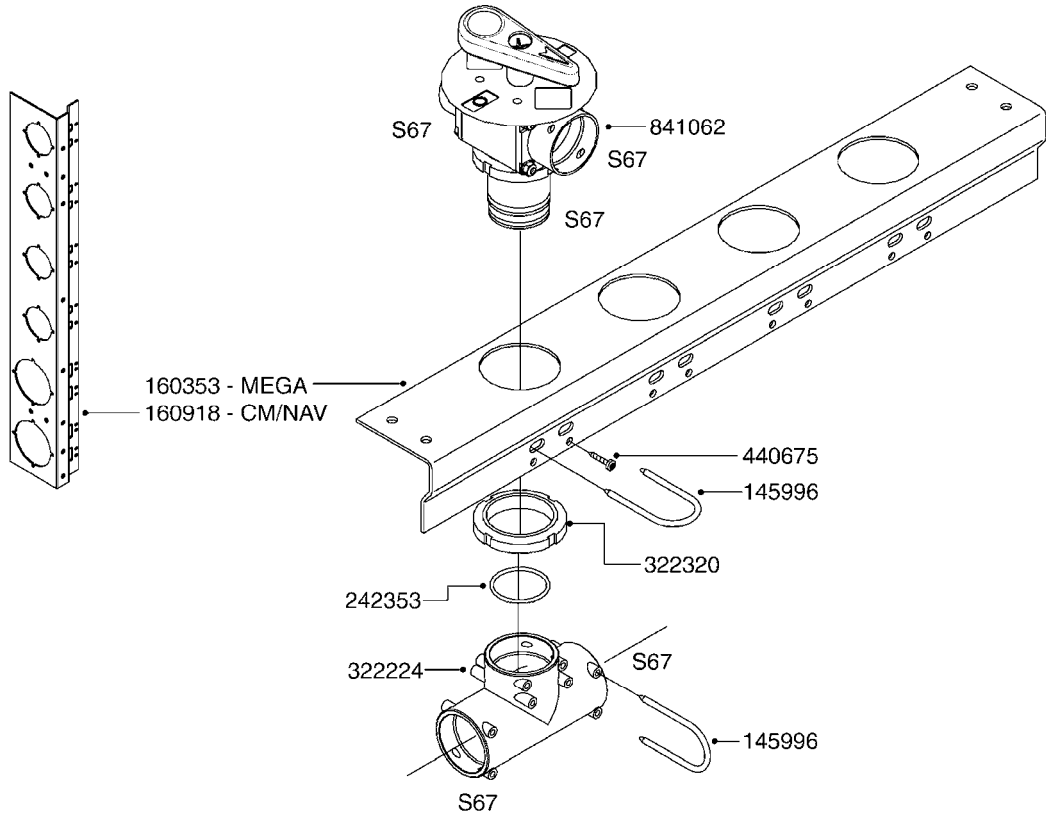

FOR S67 FITTINGS
SEE PAGE H100

B290