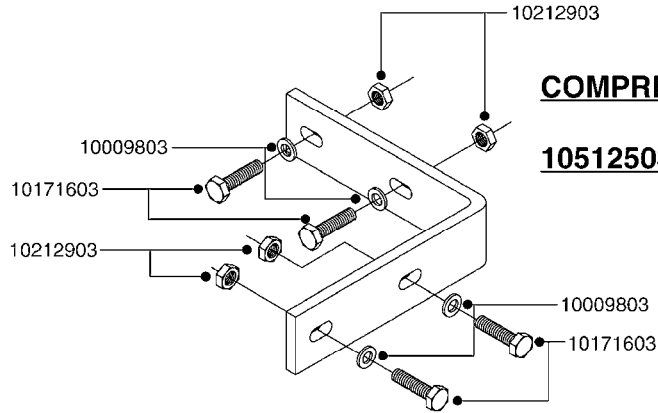

G342

*Ø8mm 927306 (xFT.)
*Ø10mm 927330 (xFT.)

70019403 - COMPLETE ASSEMBLY

FOAM MARKER COMPRESSOR 2007
G342-HIN, 17:12:07

Page 1
Date 18.03.2013 13:52

parts-n°	order qty	description
147011	1	HEX NIPPLE 3/8'X1/4'BSP BRASS
161326	1	MOUNT BKT. F. FOAM COMP.BOX 98
168847	1	ENCLOSURE LOWER F.MARKER
168848	1	COVER F. FOAM MARKER
232111	1	QUICK COUPLER 6MM X 1/8 EXT.
232112	1	QUICK COUPLER 6MM 1/8 INT.
232113	1	QUICK COUPLER 6MM T-PIECE
232114	1	COUPLER 1/8" THREADX8MM HOSE
232143	1	REDUCER 1/4'INT-1/8'EXT
232144	1	QUICK COUPLER 10MM X 1/4 EXT
232152	1	QUICK COUPLER 8MMX1/8 EXT.LONG
241371	1	DIAPHRAGM F.NO-DRIP,VULC
242242	1	O-RING F.AIR HOSE FITTING
242258	1	TRIM 3X10 SELF ADHESIVE 0012"
261562	1	RUBBER DAMPER 2XM6X25
283697	1	TIESTRAP 200MM
320445	1	FITT.DK HN 1/4"X3/8" BSP
321462	1	CAP F.NO-DRIP ASSY.
322261	1	HOUSING F.SAFETY VALVE 3/8"
440650	1	SCREW 3.5x13 STAINLESS
460261	1	NUT HEX M6X1 LOCK
718911	1	VALVE (SAFETY) F.MARKER
729645	1	NON-DRIP SPRING ASSY.GREEN 10
927264	1	HOSE R X PE D6/D4 X 0012"
927306	1	HOSE R X PE D8/D6 X 0012"BLACK
927330	1	HOSE R X PE D10/D8 X 012"BLACK
26001403	1	HC FOAM MARKR CONSOLE VS3.0.00
26001503	1	HC FOAM MARKER CONSOLE MT.KIT
26001803	1	POWER CABLE
26001903	1	15' 7-PIN EXTENSION CABLE
26004103	1	FOAM MARKER CNTRL MOD CABL STD
26008703	1	FOAM MARKER CONTROL SCII
26010403	1	TOGGLE SWITCH MICRO-TRAK F.M.
26011103	1	FOAMER POWER/CONTROL CABLE 39P
26023400	1	COMPRESSOR F.FOAM MARKER CM40
26023700	1	SOLENOID VAL 12V 1/8' FLO '07
28025503	1	PLUG F.DRILLED HOLE 1/2"
28025603	1	PLUG F.DRILLED HOLE 3/4"
39122000	1	DISTR.HOUSING F.FOAM MARKER'07
70019403	1	FOAM MARKER COMPRESSOR KIT STD