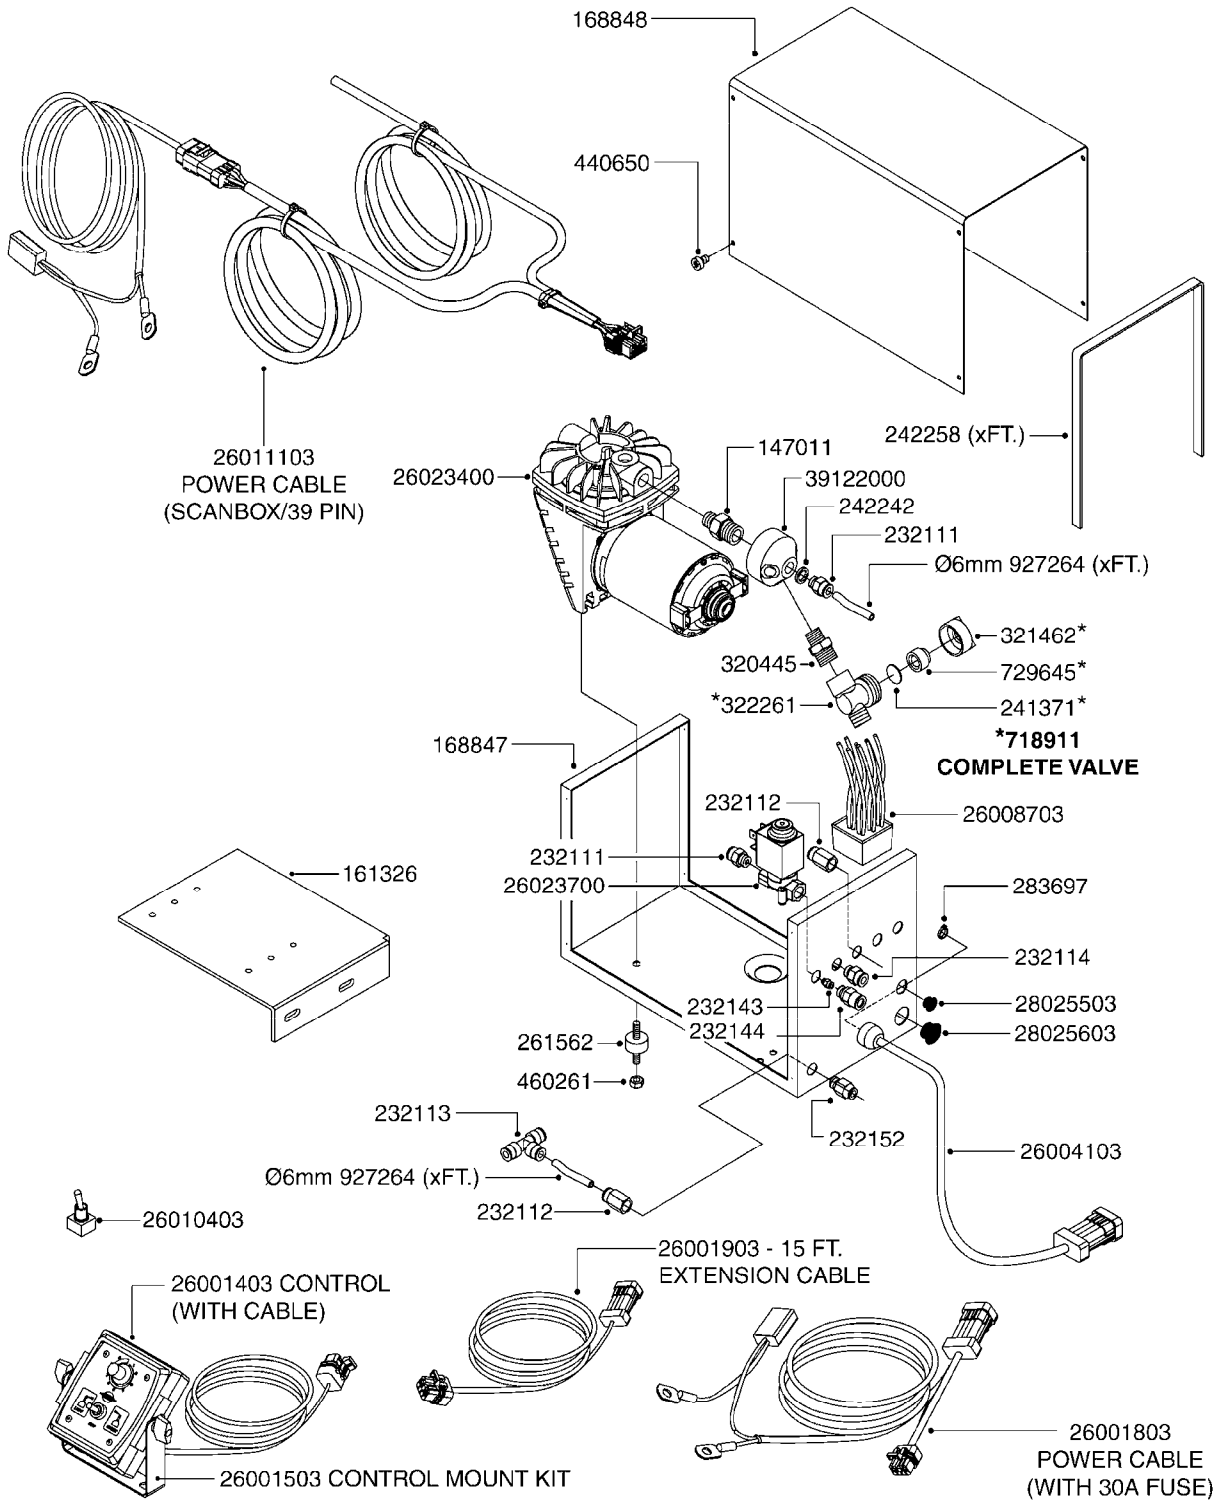

G342

*Ø8mm 927306 (xFT.)
*Ø10mm 927330 (xFT.)

70019403 - COMPLETE ASSEMBLY

FOAM MARKER COMPRESSOR 2007
G342-HIN, 17:12:07

Page 1
Date 18.03.2013 13:52

parts-n°	order qty	description
147011	1	HEX NIPPLE 3/8'X1/4'BSP BRASS
161326	1	MOUNT BKT. F. FOAM COMP.BOX 98
168847	1	ENCLOSURE LOWER F.MARKER
168848	1	COVER F. FOAM MARKER
232111	1	QUICK COUPLER 6MM X 1/8 EXT.
232112	1	QUICK COUPLER 6MM 1/8 INT.
232113	1	QUICK COUPLER 6MM T-PIECE
232114	1	COUPLER 1/8" THREADX8MM HOSE
232143	1	REDUCER 1/4'INT-1/8'EXT
232144	1	QUICK COUPLER 10MM X 1/4 EXT
232152	1	QUICK COUPLER 8MMX1/8 EXT.LONG
241371	1	DIAPHRAGM F.NO-DRIP,VULC
242242	1	O-RING F.AIR HOSE FITTING
242258	1	TRIM 3X10 SELF ADHESIVE 0012"
261562	1	RUBBER DAMPER 2XM6X25
283697	1	TIESTRAP 200MM
320445	1	FITT.DK HN 1/4"X3/8" BSP
321462	1	CAP F.NO-DRIP ASSY.
322261	1	HOUSING F.SAFETY VALVE 3/8"
440650	1	SCREW 3.5x13 STAINLESS
460261	1	NUT HEX M6X1 LOCK
718911	1	VALVE (SAFETY) F.MARKER
729645	1	NON-DRIP SPRING ASSY.GREEN 10
927264	1	HOSE R X PE D6/D4 X 0012"
927306	1	HOSE R X PE D8/D6 X 0012"BLACK
927330	1	HOSE R X PE D10/D8 X 012"BLACK
26001403	1	HC FOAM MARKR CONSOLE VS3.0.00
26001503	1	HC FOAM MARKER CONSOLE MT.KIT
26001803	1	POWER CABLE
26001903	1	15' 7-PIN EXTENSION CABLE
26004103	1	FOAM MARKER CNTRL MOD CABL STD
26008703	1	FOAM MARKER CONTROL SCII
26010403	1	TOGGLE SWITCH MICRO-TRAK F.M.
26011103	1	FOAMER POWER/CONTROL CABLE 39P
26023400	1	COMPRESSOR F.FOAM MARKER CM40
26023700	1	SOLENOID VAL 12V 1/8' FLO '07
28025503	1	PLUG F.DRILLED HOLE 1/2"
28025603	1	PLUG F.DRILLED HOLE 3/4"
39122000	1	DISTR.HOUSING F.FOAM MARKER'07
70019403	1	FOAM MARKER COMPRESSOR KIT STD