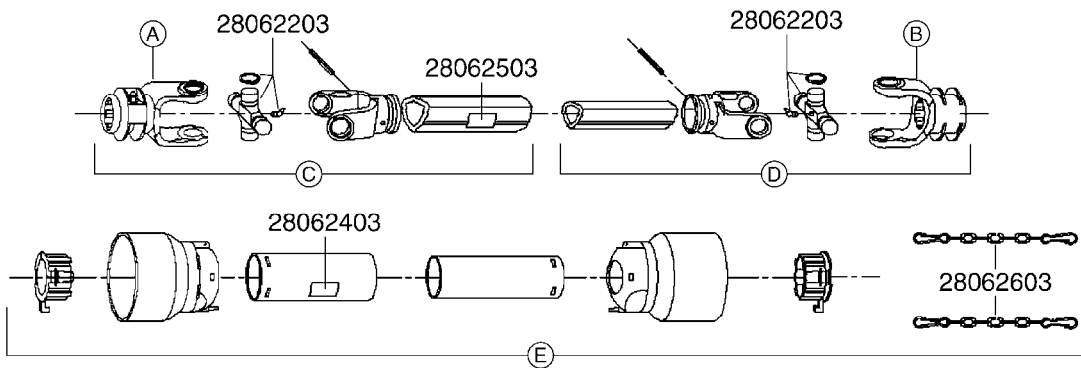

A485

PTO SHAFTS - BONDIOLI CENT.
A485-HIN, 13:11:12

Page 1

Date 18.03.2013 13:50

parts-n°	order qty	description
289042	1	UNIV.CROSS F. PTO SHAFT 41201
450015	1	SCREW ALLAN 3/8'X5/8' BLACK
28009803	1	PTO PIN TUBE RETAINER OUTER
28009903	1	PTO TUBE RETAINER INNER
28010103	1	PTO YOKE F.INNER TUBE CV PTO
28021403	1	PTO 1"STR/1-3/8" 6SPL B&P
28021503	1	PTO 1"STR/1-3/8" 21SPL B&P
28021603	1	PTO 1"STR/1-3/4" 20SPL B&P
28027903	1	PTO BALL LOCK.KIT F.1-3/8 YOKE
28040503	1	UNIV. JOINT 30.2x79.4mm F/BLK.
28040703	1	SAFETY CHAIN F.CV BLACK PTO
28041803	1	DECAL DANGER GUARD MISSING
28041903	1	DECAL DANGER ROT.DRIVELINE
28056703	1	PTO YOKE #1 1-3/8" X 6 SPLINE
28056803	1	PTO YOKE #1 1-3/8" X 21 SPLINE
28056903	1	PTO YOKE #4 1-3/8" X 20 SPLINE
28057003	1	PTO TUBE YOKE #1-G1 OUTER
28057103	1	PTO TUBE YOKE #4-G4 OUTER
28057203	1	PTO PIN TUBE RETAINER OUTER
28057303	1	PTO TUBE OUTER #1 745MM
28057403	1	PTO TUBE OUTER #4 720MM
28057503	1	PTO TUBE INNER #1 745MM
28057603	1	PTO TUBE INNER #4 720MM
28057703	1	PTO TUBE RETAINER INNER
28057803	1	PTO TUBE YOKE #1 Ø=1"
28057903	1	PTO TUBE YOKE #4 Ø=1"
28058003	1	PTO SHIELD COMPLETE
28058103	1	PTO SHIELD COMPLETE
28058203	1	TRACK LH 187" X 14" (30-1401)
28058303	1	TRACK LH 187" X 14" (30-1401)
28058403	1	PTO BALL LOCK.KIT F.1-3/4 YOKE
28058503	1	PTO TUBE YOKE #1-G1 INNER