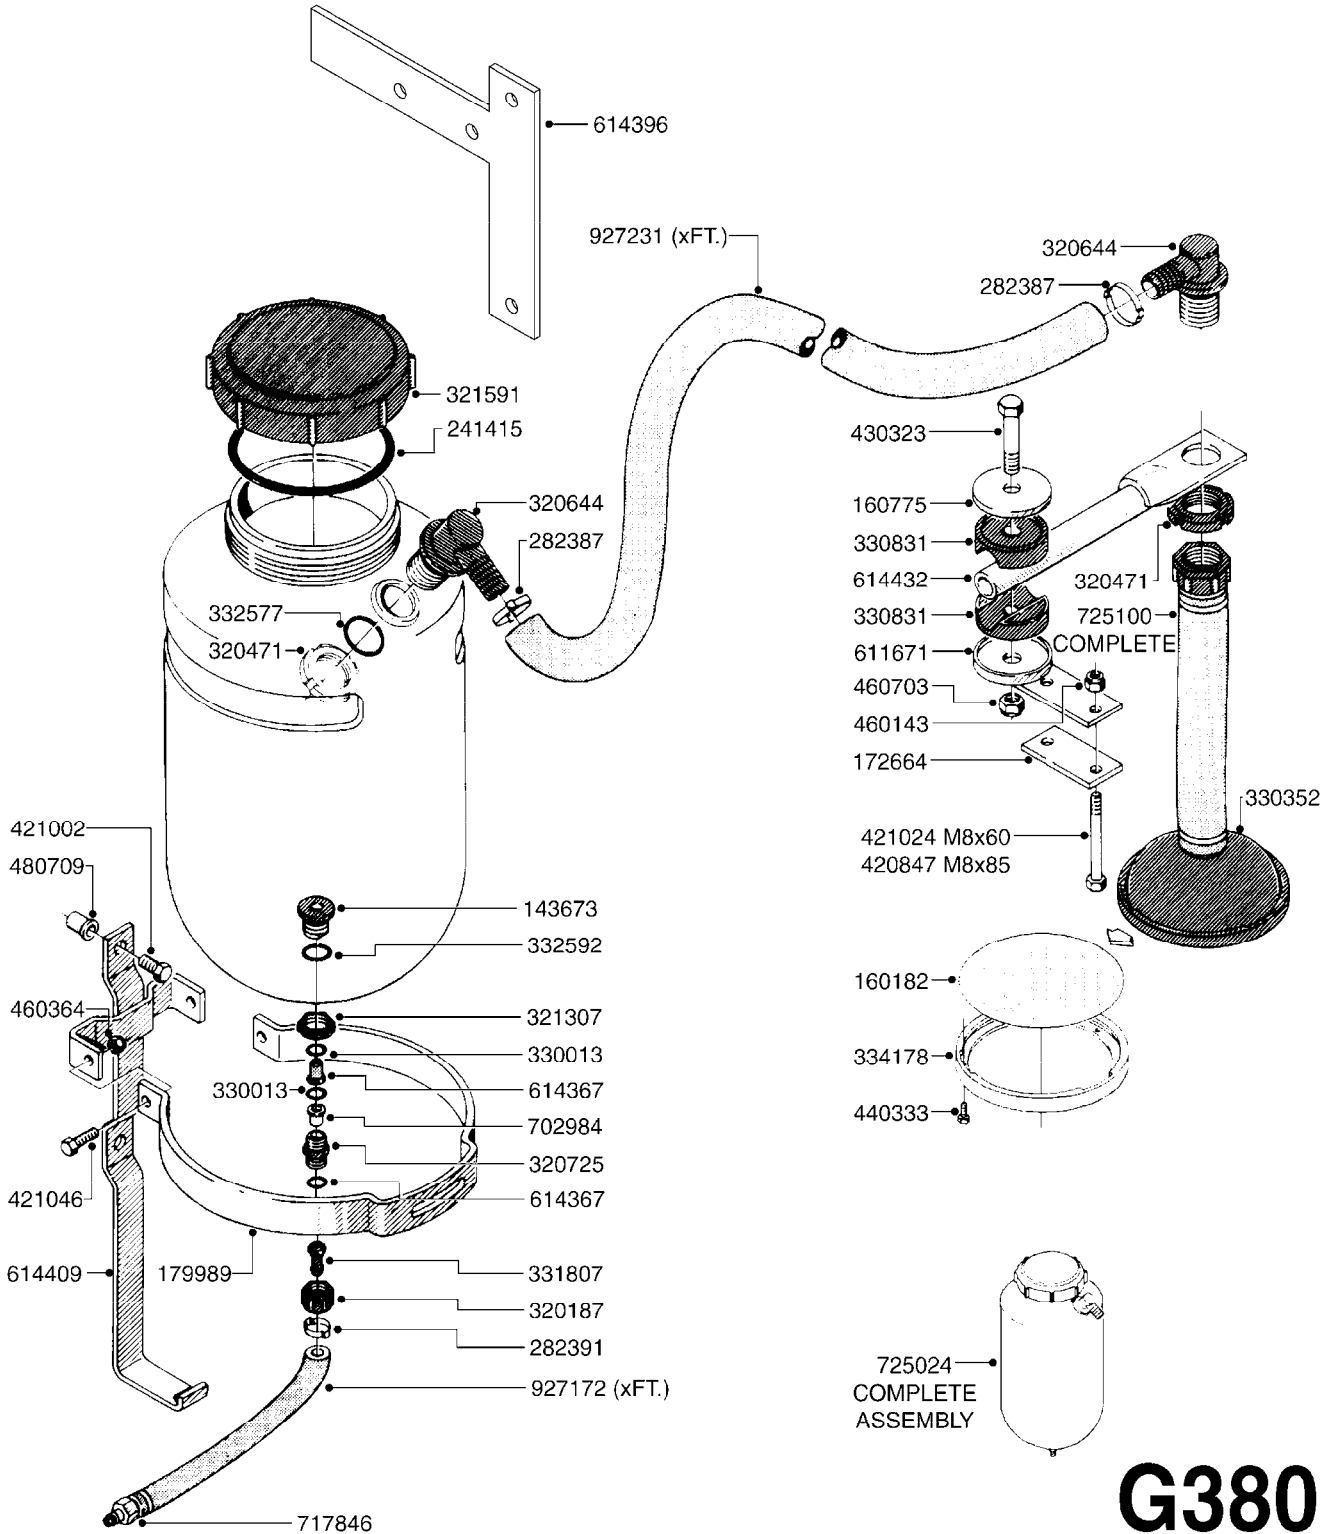

G380

FOAM MARKER TANK/DROPPER PRE92
G380-HIN, 01:01:01

Page 1

Date 18.03.2013 13:52

parts-n°	order qty	description
143673	1	NIPPLE FOR NON-RETURN VALVE
160182	1	FILTER SCREEN
160775	1	WASHER F. FRICTION PLATE
172664	1	FLATBAR BACKING PLATE
179989	1	BRKT. F. 3 GAL. TANK
241415	1	O-RING D117,5X5,33 NITRIL
282387	1	SUBSTITUTE 284584
282391	1	CLAMP HOSE CRIMP 5/16'
320187	1	FITT.DK CAP 3/8" BSP BLACK
320471	1	FITT.DK NUT 1" BSP JAMB
320644	1	FITT.DK ELB.3/4"HB X 1" BSP
320725	1	FITT.DK NIPPLE 3/8"-3/8" BSP
321307	1	FITT.DK NUT 1/2" BSP JAMB
321591	1	LID 150MM NAV TK & FOAM MARKER
330013	1	O-RING D15/D10X2.5 F.3/8"NUT
330352	1	FOAM DROP HOUSING
330831	1	FRICTION PLATE
331807	1	FITT.DK HB 5/16" F.3/8" NUT
332577	1	O-RING D38/D30X4 F.1" PUR.
332592	1	O-RING D26/D20X3
334178	1	RETAINER FOR FOAM MARKER
420847	1	BOLT HEX 8.8 DEL M8X85
421002	1	BOLT HEX 8.8 DEL M10X30 FT
421024	1	BOLT HEX 8.8 DEL M8X60
421046	1	BOLT HEX 8.8 DEL M8X25 FT
430323	1	BOLT HEX 8.8 DEL M12X60
440333	1	SCREW 3.5 X 9.5 SS
460143	1	NUT HEX M8 LOCK
460364	1	NUT HEX M8 GALV.
460703	1	NUT HEX M12X1.75 LOCK
480709	1	SUBSTITUTE 147055
611671	1	BREAK AWAY HOLDER F-MARKER
614367	1	FILTER 80 MESH F.NOZZLE
614396	1	CLEAN WATER BRACKET MB
614409	1	BRACKET FOR FOAM MARKER
614432	1	BREAK AWAY ARM F. FOAM MARKER
702984	1	ANTI-DRIP VALVE, COMPLETE
717846	1	QUICK COUPL.MALE FOAM MARKER
725024	1	TANK FOR FOAM MARKER
725100	1	SUBSTITUTE TO 730697
927172	1	SUBSTITUTE 927281
927231	1	HOSE R X PVCX3/4 CLR/BRD 0012"