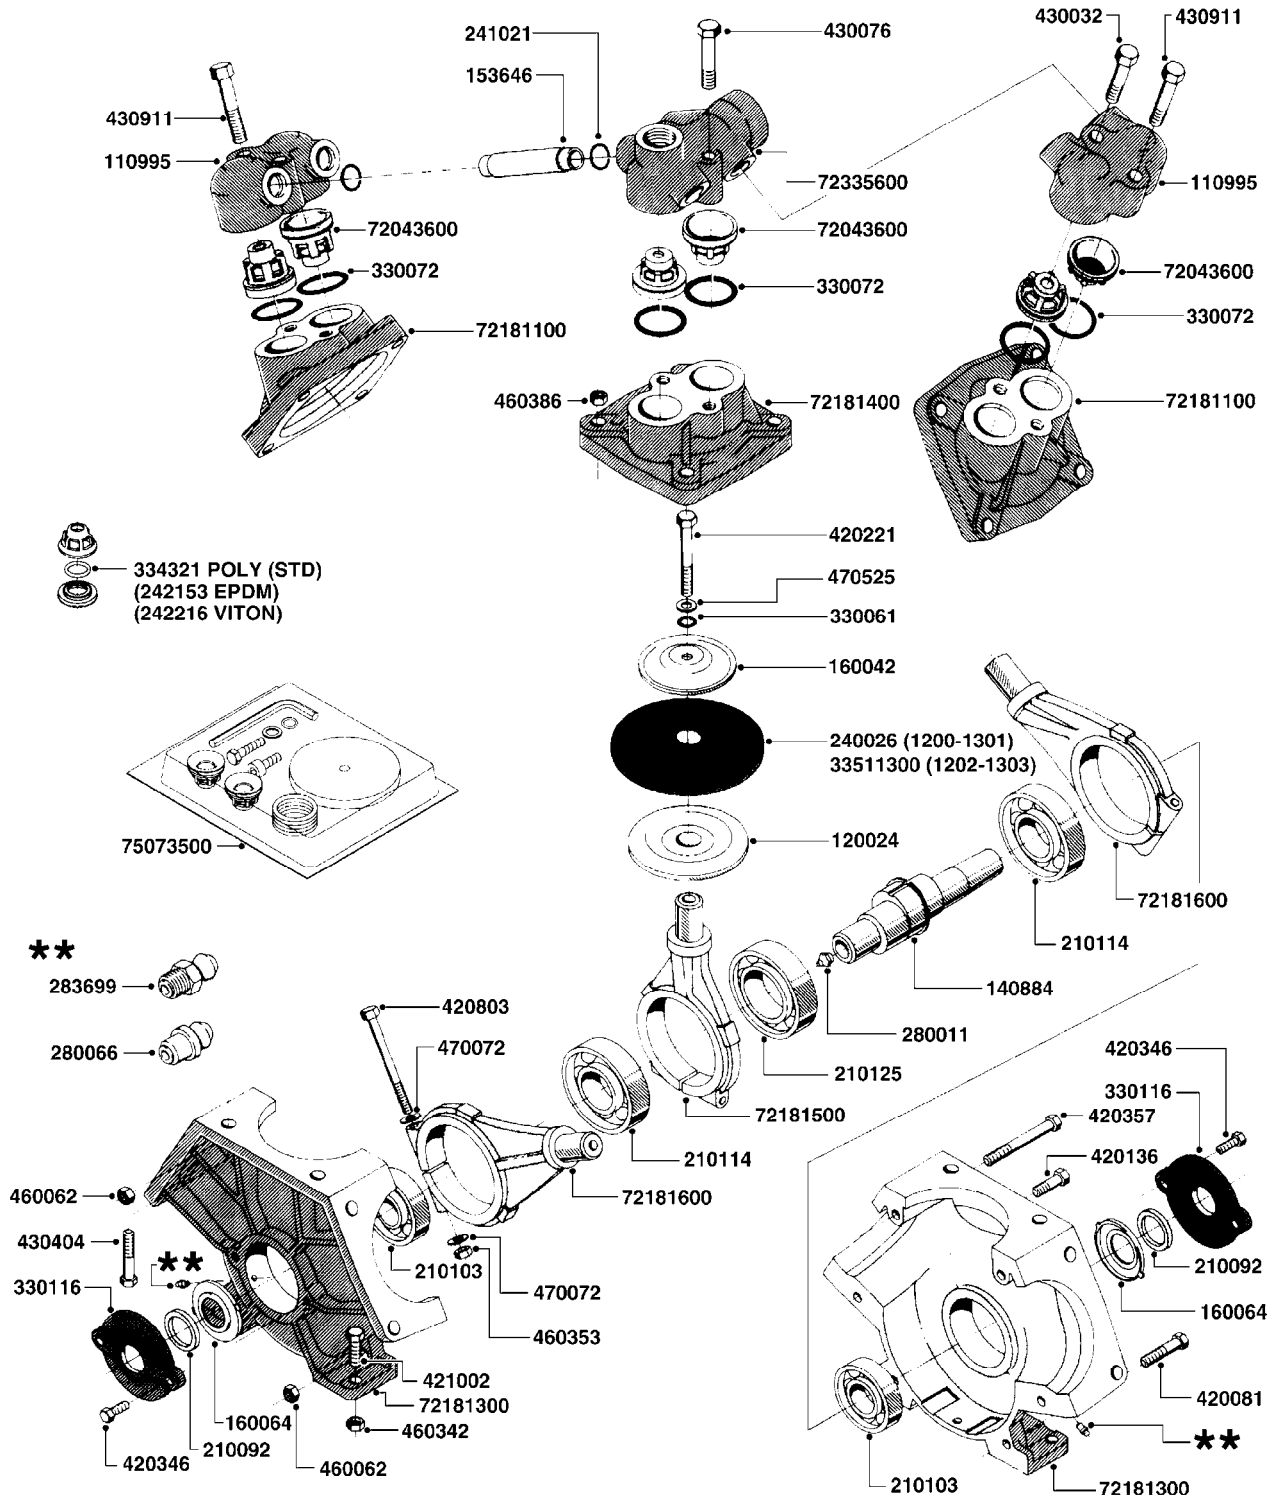

A180

PUMP - 1301 W/ MOUNTING BASE
A180-HIN, 08:11:11

Page 1

Date 18.03.2013 13:50

parts-n°	order qty	description
110995	1	VALVE CHAMBER SIDE MODEL 1301
120024	1	DIAPHRAGM BACK DISC 1200-1300
140884	1	CRANK SHAFT MODEL 1300-9
153646	1	CONNECTION PIPE INLET MOD 1301
160042	1	DIAPHRAGM UPPER DISC 1200-1300
160064	1	DUST PLATE
210092	1	SEAL FELT D43/30X5
210103	1	BEARING BALL 6306
210114	1	BEARING BALL 6308
210125	1	BEARING BALL 6210
240026	1	DIAPHRAGM MODEL 1200/1301
241021	1	O-RING D21,89X2,62 NITRIL
242153	1	O-RING D26X4 EPDM
242216	1	O-RING VITON F/1202/1302/462
280011	1	GREASE NIPPLE 1/8' H TR
280066	1	GREASE NIPPLE H 1A6
283699	1	GREASE NIPPLE M6X1
330061	1	O-RING D16/D11X2,5
330072	1	O-RING D53,5/D45,5X4
330116	1	SEAL RETAINER, MODEL 1300
334321	1	O-RING POLY. 34.0x26.0x4.0
420081	1	BOLT HEX 8.8 DEL 3/8'X40MM
420136	1	BOLT HEX 8.8 RAW 3/8'X30MM
420221	1	BOLT HEX 7/16'X2-1/4'
420346	1	BOLT HEX 8.8 DEL 3/8'X 25MM
420357	1	BOLT HEX 8.8 RAW 3/8'X85MM
420803	1	BOLT HEX 8.8 DEL M8X90
421002	1	BOLT HEX 8.8 DEL M10X30 FT
430032	1	BOLT HEX 8.8 RAW 1/2'X55MM
430076	1	BOLT HEX 8.8 RAW 1/2'X60MM
430404	1	BOLT HEX 8.8 DEL M12X50
430911	1	BOLT HEX 8.8 WG 1/2" x 70MM
460062	1	NUT HEX 3/8' GALV.
460342	1	NUT HEX M10
460353	1	NUT HEX M8 BLACK
460386	1	NUT HEX M12X1.75
470072	1	WASHER D15/D8X.5 LOCK
470525	1	WASHER D19/D11.5X2.5
33511300	1	DIAPHRAGM 1203/1302 POLY 2006
72043600	1	VALVE FOR 462/463
72181100	1	DIAPHRAGM COVER 1203/1303+BLTS
72181300	1	PUMP CASTING 1300 RED W/BOLTS
72181400	1	DIAPHRAGM COVER 1303 W/BOLTS
72181500	1	CONNECTING ROD, CENTER 1303
72181600	1	CONNECTING ROD, SIDE MOD.1300
72335600	1	CENTER VALVE CHAMBER 1302 RED
75073500	1	PUMP KIT 1300/1302 "06"