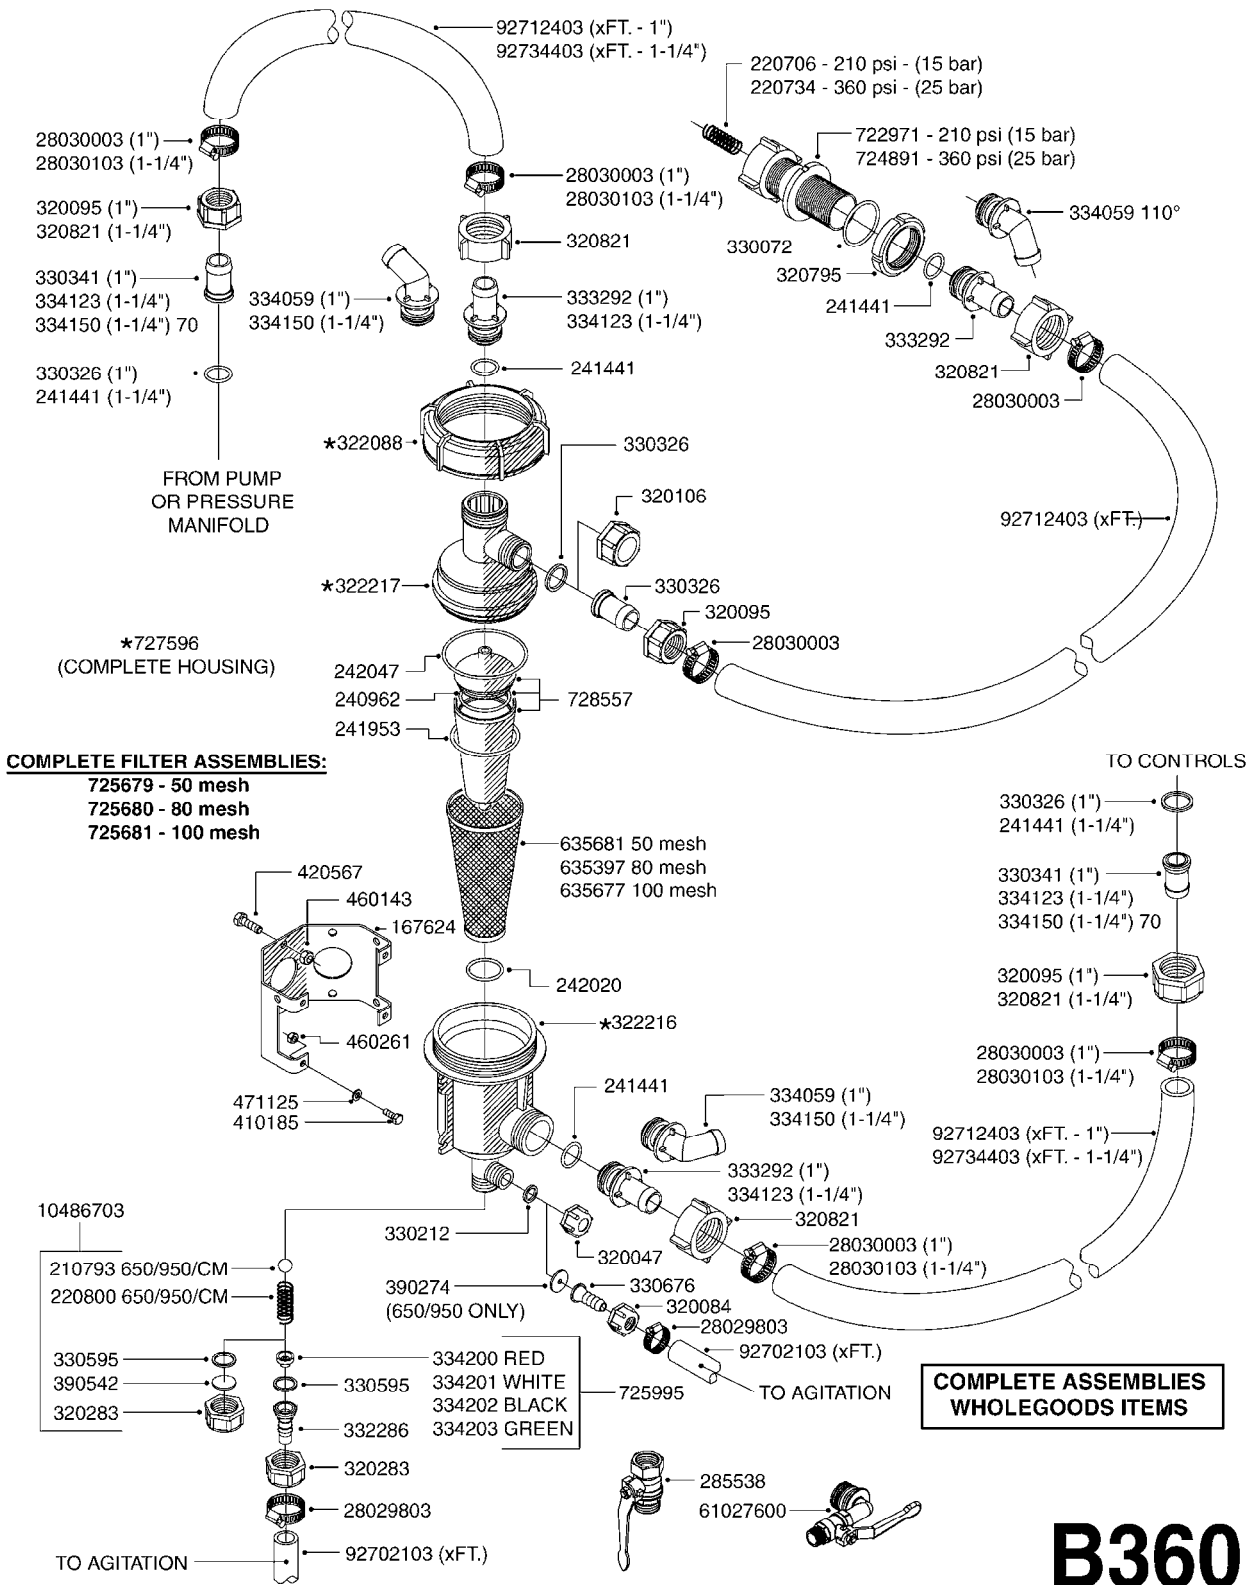

B360

SELF CLEANING FILTER-SCREW TOP
B360-HIN, 27:05:09

Page 1
Date 18.03.2013 13:51

parts-n°	order qty	description
10486703	1	KIT F.UPDATING SCF
167624	1	MOUNT BRACKET F. SCF
210793	1	BALL F.SCF
220706	1	SPRING SCF 12 BAR
220734	1	SPRING SCF 25 BAR
220800	1	SPRING F.SCF
240962	1	O-RING D57,2X3 NITRIL
241441	1	O-RING D29.3X3
241953	1	O-RING D73,03X3,53 VITON
242020	1	O-RING 39.2 X 3 VITON
242047	1	O-RING 89.5 X 3.0 VITON
28029803	1	CLAMP HOSE GEAR P1/2" 6708
28030003	1	CLAMP HOSE GEAR P1" 6716
28030103	1	CLAMP HOSE GEAR P5/4-S1.5"6724
285538	1	BALL VALVE 3/4" BSP
320047	1	FITT.DK CAPNUT 1/2" BSP
320084	1	FITT.DK NUT 1/2" BSP
320095	1	FITT.DK NUT 1" BSP
320106	1	FITT.DK CAPNUT 1" BSP
320283	1	FITT.DK NUT 3/4"BSP
320795	1	FITT.DK NUT 1-1/2" BSP JAMB
320821	1	FITT.DK NUT 1-1/2" BSP
322088	1	NUT LARGE F.SCF BODY
322216	1	SCF HOUSING (THREADED) F.GROVE
322217	1	SCF TOP (THREADED) W/GROVE
330072	1	O-RING D53,5/D45,5X4
330212	1	O-RING D19/D14X2.4 F.1/2"NUT
330326	1	O-RING D30/D24X2 F.1"NUT
330341	1	FITT.DK HB 1" F. 1" NUT
330595	1	O-RING D24.6/D20X2.1 -3/4"
330676	1	FITT.DK HB 3/8" F. 1/2" NUT
332286	1	FITT.DK HB 1/2" F. 3/4" NUT
333292	1	FITT.DK HB 1"O'RING F.1-1/2"
334059	1	FITT.DK EL 1" 110 DEG.F.1-1/2"
334123	1	FITT.DK HB 1-1/4"O-RNG F.1-1/2"
334150	1	FITT.DK HB 1-1/4" 110 F.1-1/2"
334200	1	ORFICE 3MM FOR SCF RED
334201	1	ORFICE 4MM FOR SCF WHITE
334202	1	ORFICE 5MM FOR SCF BLACK
334203	1	ORFICE 6MM FOR SCF GREEN
390274	1	ORIFICE ID4.0/18/1.5
390542	1	PLUG WASHER FOR 3/4'CAP NUT
410185	1	BOLT HEX 8.8 DEL M6X16
420567	1	BOLT HEX 8.8 DEL M8X30 FT
460143	1	NUT HEX M8 LOCK
460261	1	NUT HEX M6X1 LOCK
471125	1	WASHER D12/D6.4x1.6 SS
61027600	1	VALVE 1/2"BSP ASSY S5390
635397	1	SCREEN SCF 80 MESH
635677	1	SCREEN SCF 100 MESH
635681	1	SCREEN SCF 50 MESH
722971	1	SAFETY VALVE SCF 217PSI(15BAR)
724891	1	SAFETY VALVE SCF 25 BAR
725679	1	SCF ASSY.50 W/THREADED TOP CAP
725680	1	SCF ASSY.80 W/THREADED TOP CAP
725681	1	SCF ASSY.100 W/THREADED CAP
725995	1	BAG FOR SCF
727596	1	SCF HOUSING COMPLETE
728557	1	CONE F.SCF RED
92702103	1	HOSE R X1/2" X300PSI WP X0012"
92712403	1	HOSE R X1" X300PSI WP X0012"