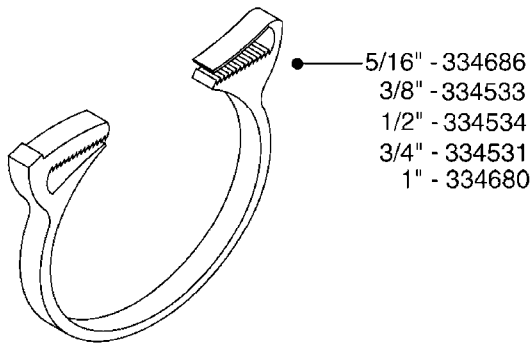

Hose Size	Pressure	Suction	Clamp Code
3/8"	28029803		6706
1/2"	28029803		6706
3/4"	28029903		6712
1"	28030003	28029903	6716
1-1/4"	28030103		6724
1-1/2"		28030103	6724
2"		28030203	235-67
2-1/2"		28030303	235-74
3"		28030403	235-82

H130