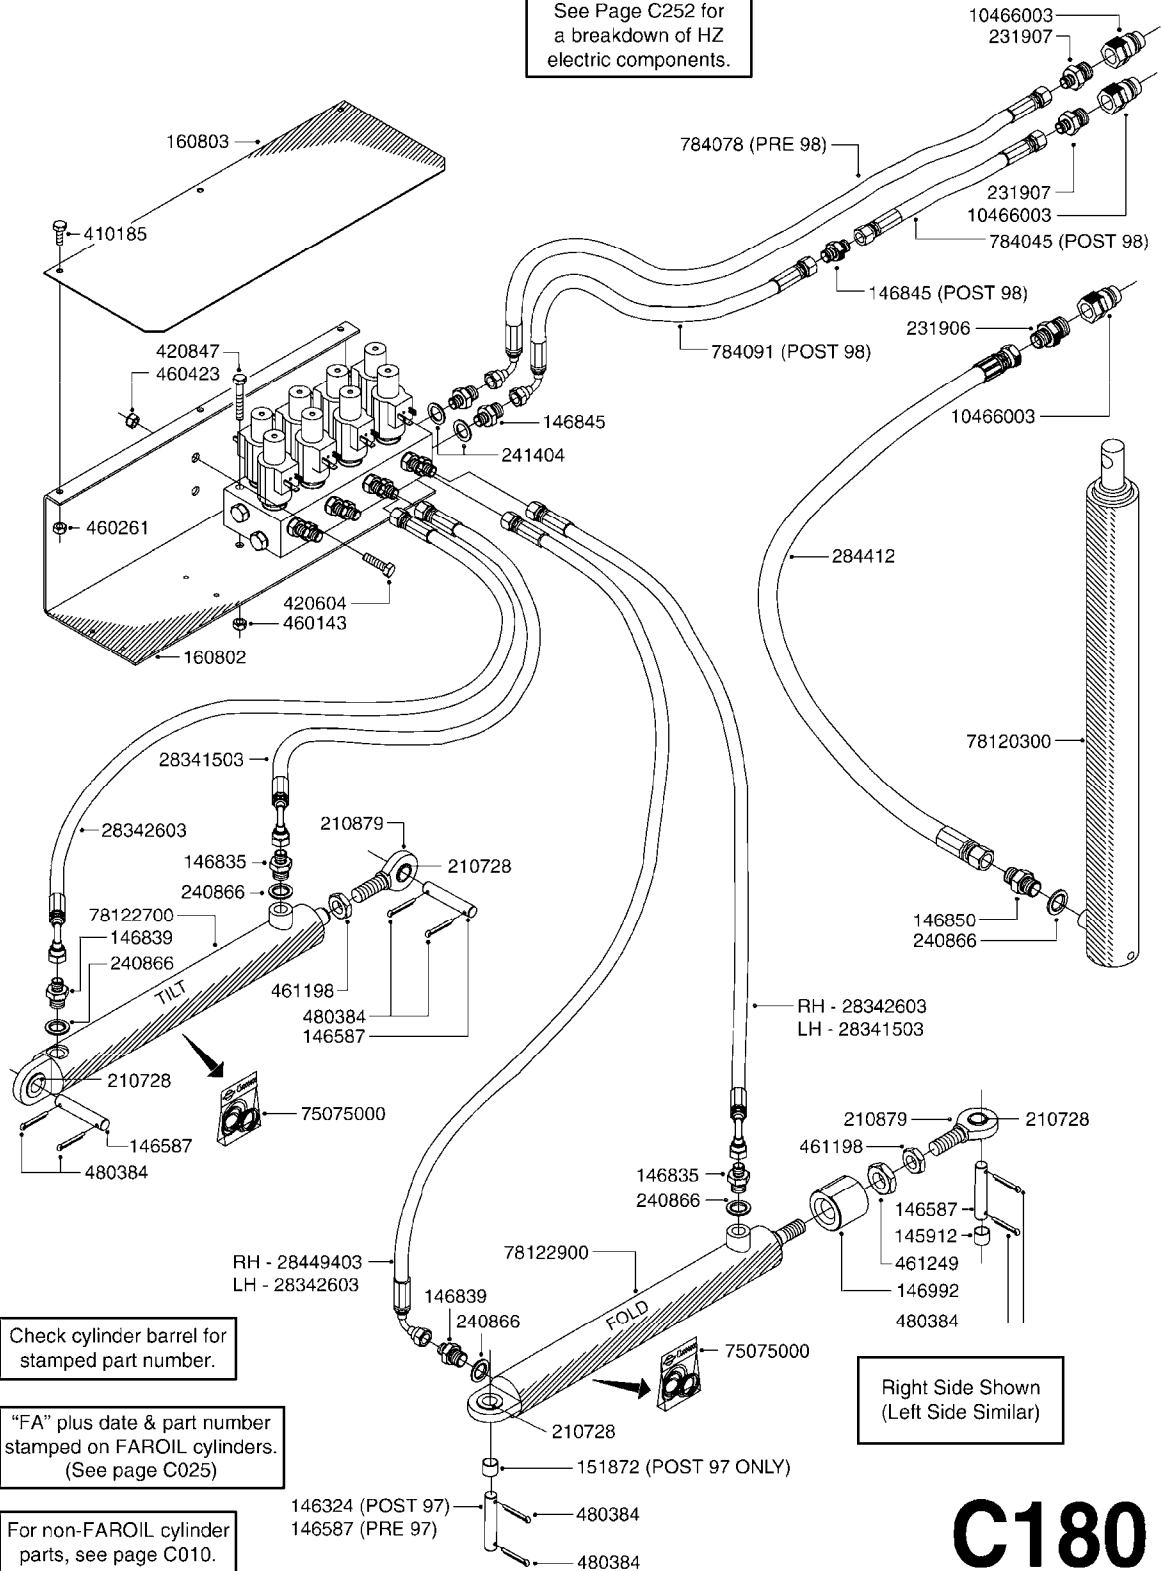

See Page C252 for a breakdown of HZ electric components.

HYDRAULCS EAG HZ 45-66'POST 95
C180-HIN, 14:12:07

Page 1
Date 18.03.2013 13:51

parts-n°	order qty	description
145912	1	BUSHING D19.8/D17.0X7MM
146324	1	SHAFT D16.8 L102/2 X 5
146587	1	PIN D16.8 X 65
146835	1	HEX NIPPLE 1/4"X3/8" BSP
146839	1	HEX NIPPLE 1/4"X3/8" BSP 0.7MM
146845	1	HEX NIPPLE 1/4"X1/4"
146850	1	HEX NIPPLE 3/8"x3/8" - 1.2mm
146992	1	BUSHING F.CYLINDER
151872	1	BUSHING D22.0/18.0 10MM
160802	1	MOUNT PLATE F.HYD SOLENOID'HZ'
160803	1	COVER PLATE F.HYD SOLENOID'HZ'
210728	1	BEARING F.LINK HEAD M17
210879	1	LINK HEAD M16 x D17
231906	1	HEX NIPPLE 3/8"BSP X 1/2"NPT
231907	1	HEX NIPPLE 1/4"BSP X 1/2"NPT
240866	1	DOWTYSEAL 3/8"
241404	1	DOWTYSEAL 1/4"
284412	1	HOSE HY 3/8" X 315" STR+STR
410185	1	BOLT HEX 8.8 DEL M6X16
420604	1	BOLT HEX 8.8 DEL M10X25 FT
420847	1	BOLT HEX 8.8 DEL M8X85
460143	1	NUT HEX M8 LOCK
460261	1	NUT HEX M6X1 LOCK
460423	1	NUT HEX M10X1.5 LOCK
461198	1	NUT HEX M16 x 2 JAMB
461249	1	NUT HEX M22X1.5
480384	1	PIN COTTER D5X40
784045	1	HOSE HY X 1/4 X 157.50"STR+STR
784078	1	HOSE HY X 1/4 X 417.33"
784091	1	HOSE HY X 1/4 X 295.25"STR+ELB
10466003	1	COUPLER PIONEER 8010-04 1/2NPT
28341503	1	HOSE HY X1/4X078.75"STR+ELB
28342603	1	HOSE HY X1/4X066.93"STR+ELB
28449403	1	HOSE HY X1/4X057.08"STR+ELB
75075000	1	SEAL KIT 78122600/27/28/29
78120300	1	CYLINDER 60/50/30 1100MM
78122700	1	CYLINDER D40/22X300MM RED
78122900	1	CYLINDER D40/22X300MM RED