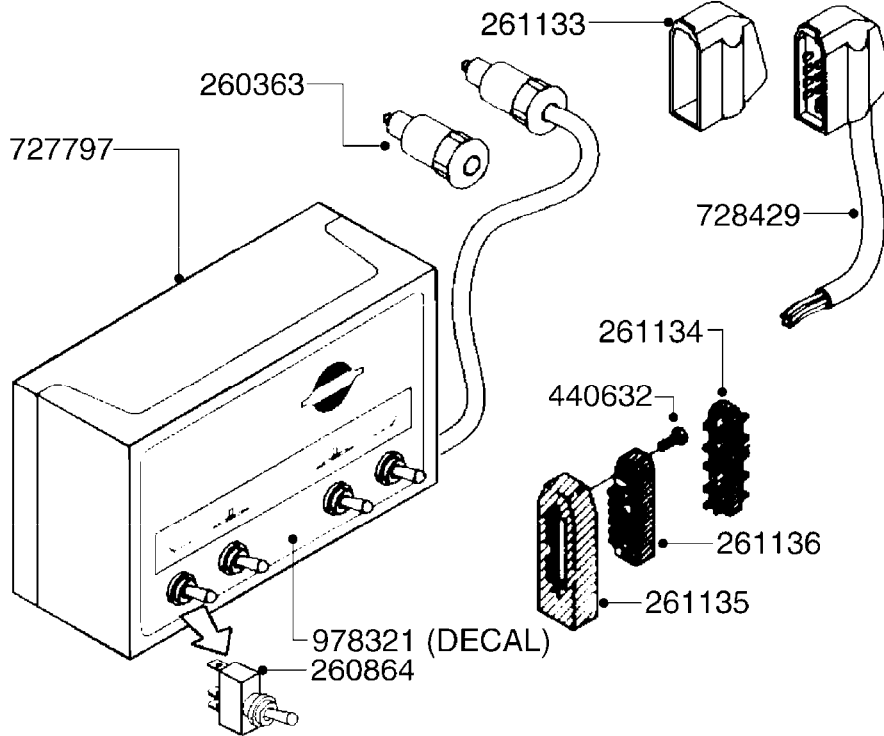

C240

HYD EAGLE HZ CONTROL BOX
C240-HIN, 01:01:01

Page 1

Date 18.03.2013 13:51

parts-n°	order qty	description
260363	1	PLUG 2 POLE 12V
260864	1	SWITCH F.HY BOOM CONTROL BOX
261133	1	PLUG HOUSING F.8 POLE PLUG
261134	1	PLUG INSERT 8 POLE MALE
261135	1	PLUG HOUSING 8 POLE FEMALE
261136	1	PLUG INSERT 8 POLE FEMALE
440632	1	SCREW M4X13
727797	1	CONTROL BOX EAGLE BOOM
728429	1	CABLE ASSY. F. HYD. CONTROL
978321	1	DECAL HZ CONTROL BOX