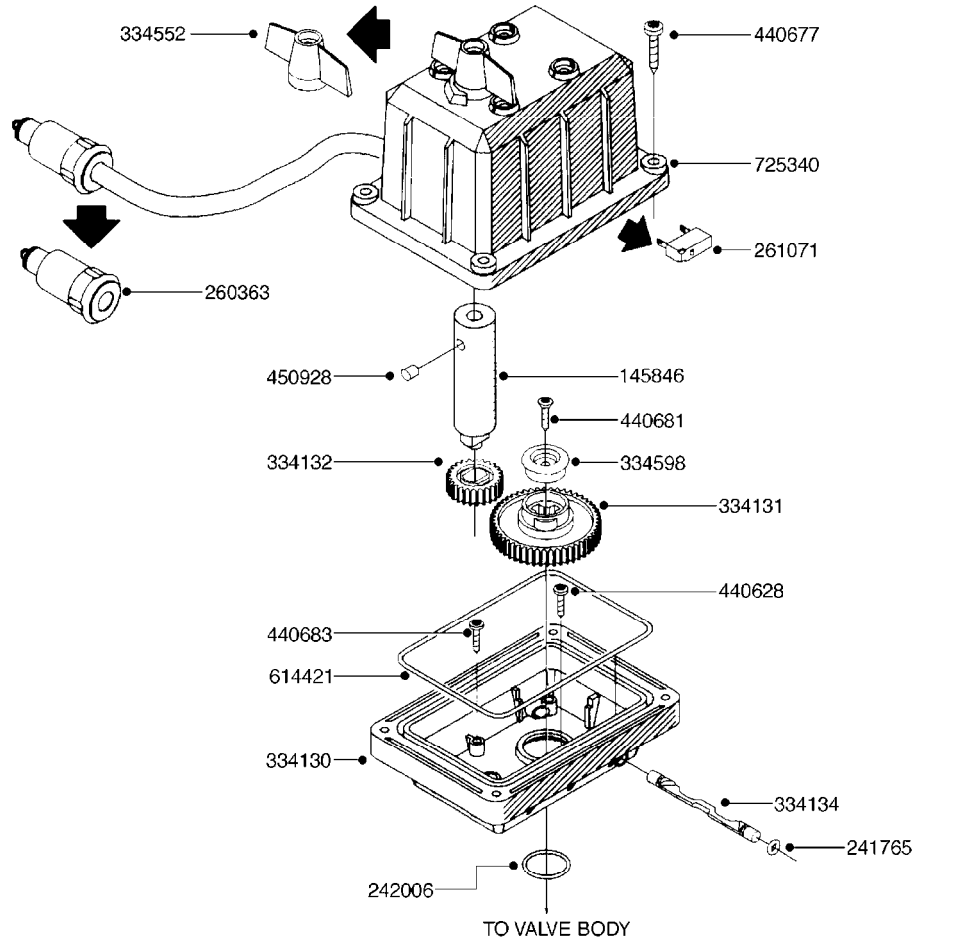

834363 - AGITATION BYPASS VALVE

G020

BALL VALVE-ELECTRIC 2-WAY
G020-HIN, 01:01:01

Page 1

Date 18.03.2013 13:51

parts-n°	order qty	description
145846	1	COUPLING FOR EL 3-WAY VALVE
241765	1	O-RING 3.1 X 1.6
242006	1	O-RING D22/D19 X 1.5
260363	1	PLUG 2 POLE 12V
261071	1	MICRO SWITCH TYPE 9 SM 201
261162	1	SOCKET F.12V BAYONET PLUG
261589	1	FUSE 5X20 1.25 AMP
334130	1	GEAR BOX
334131	1	COG WHEEL
334132	1	COG WHEEL
334134	1	INDICATOR ROD
334552	1	GRIP F.MAN.OP.EC PRES.REG.GREE
334598	1	PLUG F.VALVE HANDLE BLUE
440628	1	SCREW 3/8'
440677	1	SCREW F. PLASTIC 5X20 SS
440681	1	SCREW F. PLASTIC 4X40 SS
440683	1	SCREW 40X18 2WAY ELC.BALL VALV
450928	1	SET SCREW M8 X 8MM STAINLESS
614421	1	GASKET F/MOTOR HOUSE-ON/OFF TR
725340	1	MOTOR HOUSING FOR EL VALVE
728399	1	CIRCUIT BOARD F.728941
728941	1	CONTROL BOX F.2-WAY VALVE ELC.
834363	1	ELECTRIC KIT, AGITATION BYPASS