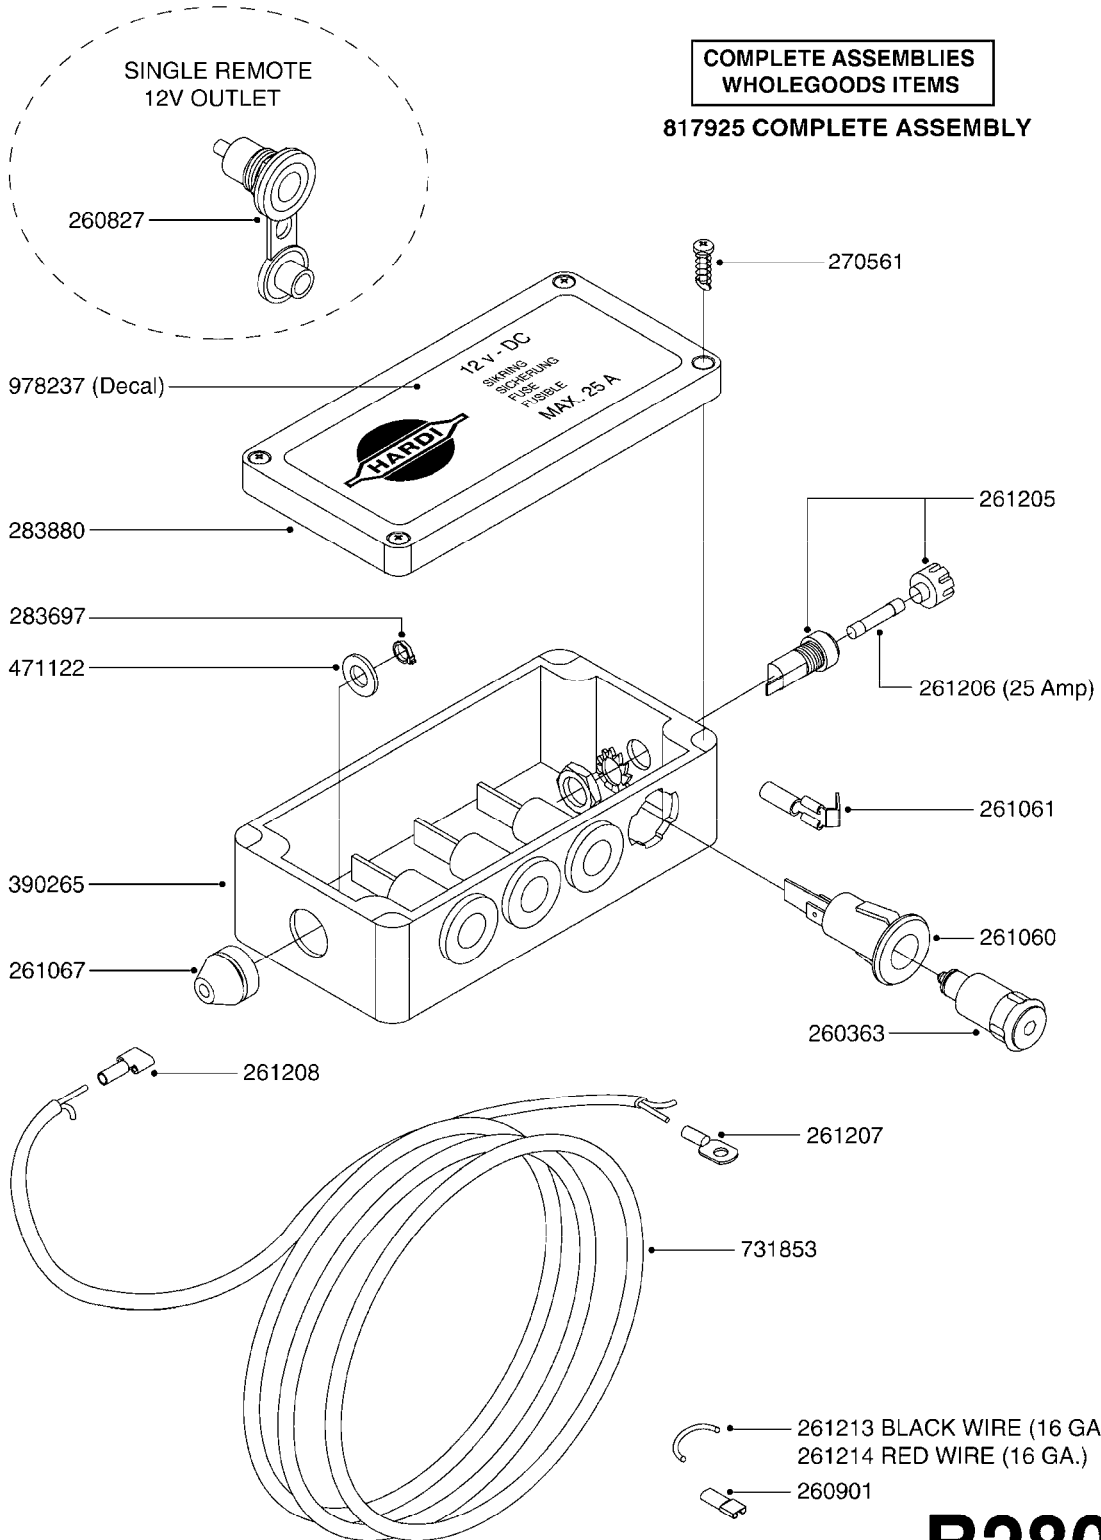

COMPLETE ASSEMBLIES
WHOLEGOODS ITEMS

*728739: COMPLETE ASSEMBLY

B270

CONTROL BOX F/EC + ECSC POST96
B270-HIN, 01:01:01

Page 1
Date 18.03.2013 13:50

parts-n°	order qty	description
142516	1	SCREW SET M10 BENT F. LOCKING
260363	1	PLUG 2 POLE 12V
260816	1	CAP W/RUBBER BOOT F.EC SWITCH
260827	1	PLUG F.EC ATTACHMENTS
260934	1	PLUG INSERT 12 POLL MALE
260956	1	PLUG HOUSE 12 POL.MALE
261125	1	FUSE 5 X 20 500mA
261224	1	PLUG HOUSING F/20 POLE MALE
261225	1	PLUG INSERT 20 POLE MALE
261230	1	PLUG INSERT 20 POLE FEMALE
261231	1	PLUG HOUSING 20 POLE FEMALE
261409	1	RELAY 12V F. ESC CNTRL BOX '96
261589	1	FUSE 5X20 1.25 AMP
261741	1	SWITCH 2 POLE 12V TOGGLE PRESS
261742	1	SWITCH 2 POLE 12V ON/OFF
261963	1	NUT F.EC SWITCH
269019	1	FUSE 5 X 20 1.0 AMP
269039	1	FUSE 5 X 20 2.0 AMP
334638	1	HOUSING F.EC PLASTIC BOX UPPER
334639	1	COVER F.EC PLASTIC BOX -LOWER
410922	1	BOLT HEX 8.8 DEL M4X20 FT
420604	1	BOLT HEX 8.8 DEL M10X25 FT
460423	1	NUT HEX M10X1.5 LOCK
460666	1	NUT HEX M4
612566	1	MOUNT BRACKET F.FAN CABLE ASSY
613837	1	MOUNT PLATE FOR EC CONTROL BOX
725127	1	VELCRO KIT
726961	1	CONTROL BOX EC 3 SEC./20 PIN
726962	1	CONTROL BOX EC 4 SEC./20 PIN
726963	1	CONTROL BOX EC 5 SEC./20 PIN
728035	1	CONTROL BOX EC 7 SEC.
728665	1	CABLE EXT.-QUICK ATTACH 20 PIN
728738	1	DOUB.CONT.BOX & OR F/M PLATE
728739	1	IN CAB CONTROL MOUNT KIT
730526	1	CON BX 4SEC/20PIN alt72127400
730527	1	CIRCUIT B.ESC4 PLAST.W/SWITCH
731117	1	CIRCUIT B.EC3 PLASTIC W/SWITCH
731118	1	CIRCUIT B.EC4 PLASTIC W/SWITCH
731119	1	CIRCUIT B.EC5 PLASTIC W/SWITCH
978039	1	DECAL CONTROL BOX CB4 MISTBLOW
978356	1	DECAL CONTRL BOX EVC/ESC3 ABS
978359	1	DECAL CONTROL BOX EC4 ABS
978504	1	DECAL CONTROL BOX ESC4 ABS
983022	1	WIRE 12 x 0.5 x 2MM x 12"
72127200	1	CIRCUIT B.ESC3 PLAST.W/SWITCH
72127300	1	CONTROL BOX ESC 3 SEC./20 PIN