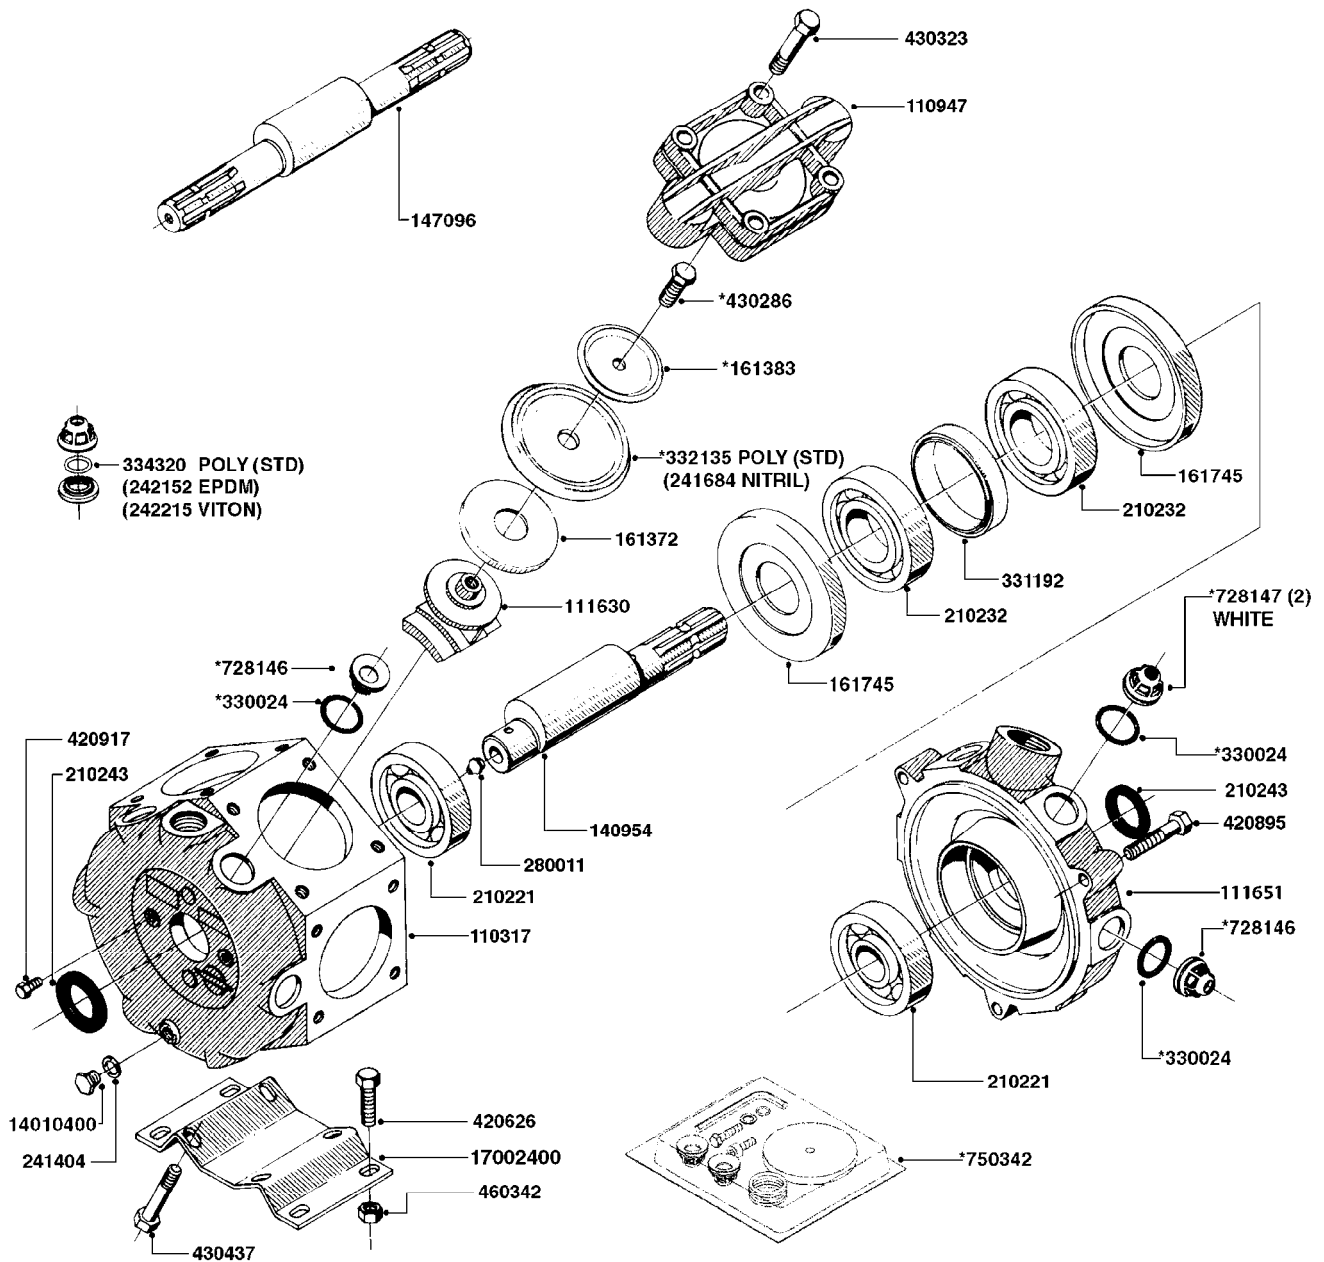

COMPLETE PUMP
(NLA) REPLACED BY 821579 (363 - 540 RPM)

COMPLETE ASSEMBLIES
WHOLEGOODS ITEMS

A230

PUMP - 361 W/MOUNTING BASE
A230-HIN, 10:12:05

Page 1
Date 18.03.2013 13:50

parts-n°	order qty	description
110317	1	PUMP CASING MODEL 360/361 PNTD
110947	1	VALVE COVER MDL 361 (PAINTED)
111630	1	CONNECTING ROD F. 363 PUMP
111651	1	CASTING F.363 1.5" PUMP(FRONT)
140954	1	CRANK SHAFT MODEL 360/361
147096	1	CRANK SHAFT 361/9.5 THROUGH
161372	1	DIAPHRAGM BACKING DISC,320-361
161383	1	DIAPHRAGM UPPER DISC, 320-361
161745	1	METAL SPACER F.363/463
210221	1	BEARING BALL 6407
210232	1	BEARING BALL 6310
210243	1	SEAL OIL 35 X 47 X 7
241404	1	DOWTYSEAL 1/4"
241684	1	DIAPHRAGM MODEL 361 NITRIL
242152	1	O-RING D18.2X3 EPDM
242215	1	O-RING D18X3 VITON
280011	1	GREASE NIPPLE 1/8' H TR
330024	1	O-RING D41,1/D34.5 X 3,5
331192	1	SPACER,
332135	1	DIAPHRAGM, POLY alt 33511400
334320	1	O-RING D18X3 POLYURETHANE
420626	1	BOLT HEX 8.8 DEL M10X20 FT
420895	1	BOLT HEX 8.8 RAW M10X60
420917	1	BOLT HEX 8.8 RAW M8X12 FT
430286	1	BOLT HEX 8.8 DEL M12X30 FT
430323	1	BOLT HEX 8.8 DEL M12X60
430437	1	BOLT HEX 8.8 RAW M12X65
460342	1	NUT HEX M10
728146	1	VALVE FOR 361(726890/707932)
728147	1	VALVE FOR 361 WHITE WITH HOLE
750342	1	PUMP KIT F. 361/363
821579	1	PUMP 363-1.25 SU.(540)
14010400	1	PLUG 1/4" BSP
17002400	1	FOOT F/363 PUMP (PAINTED)