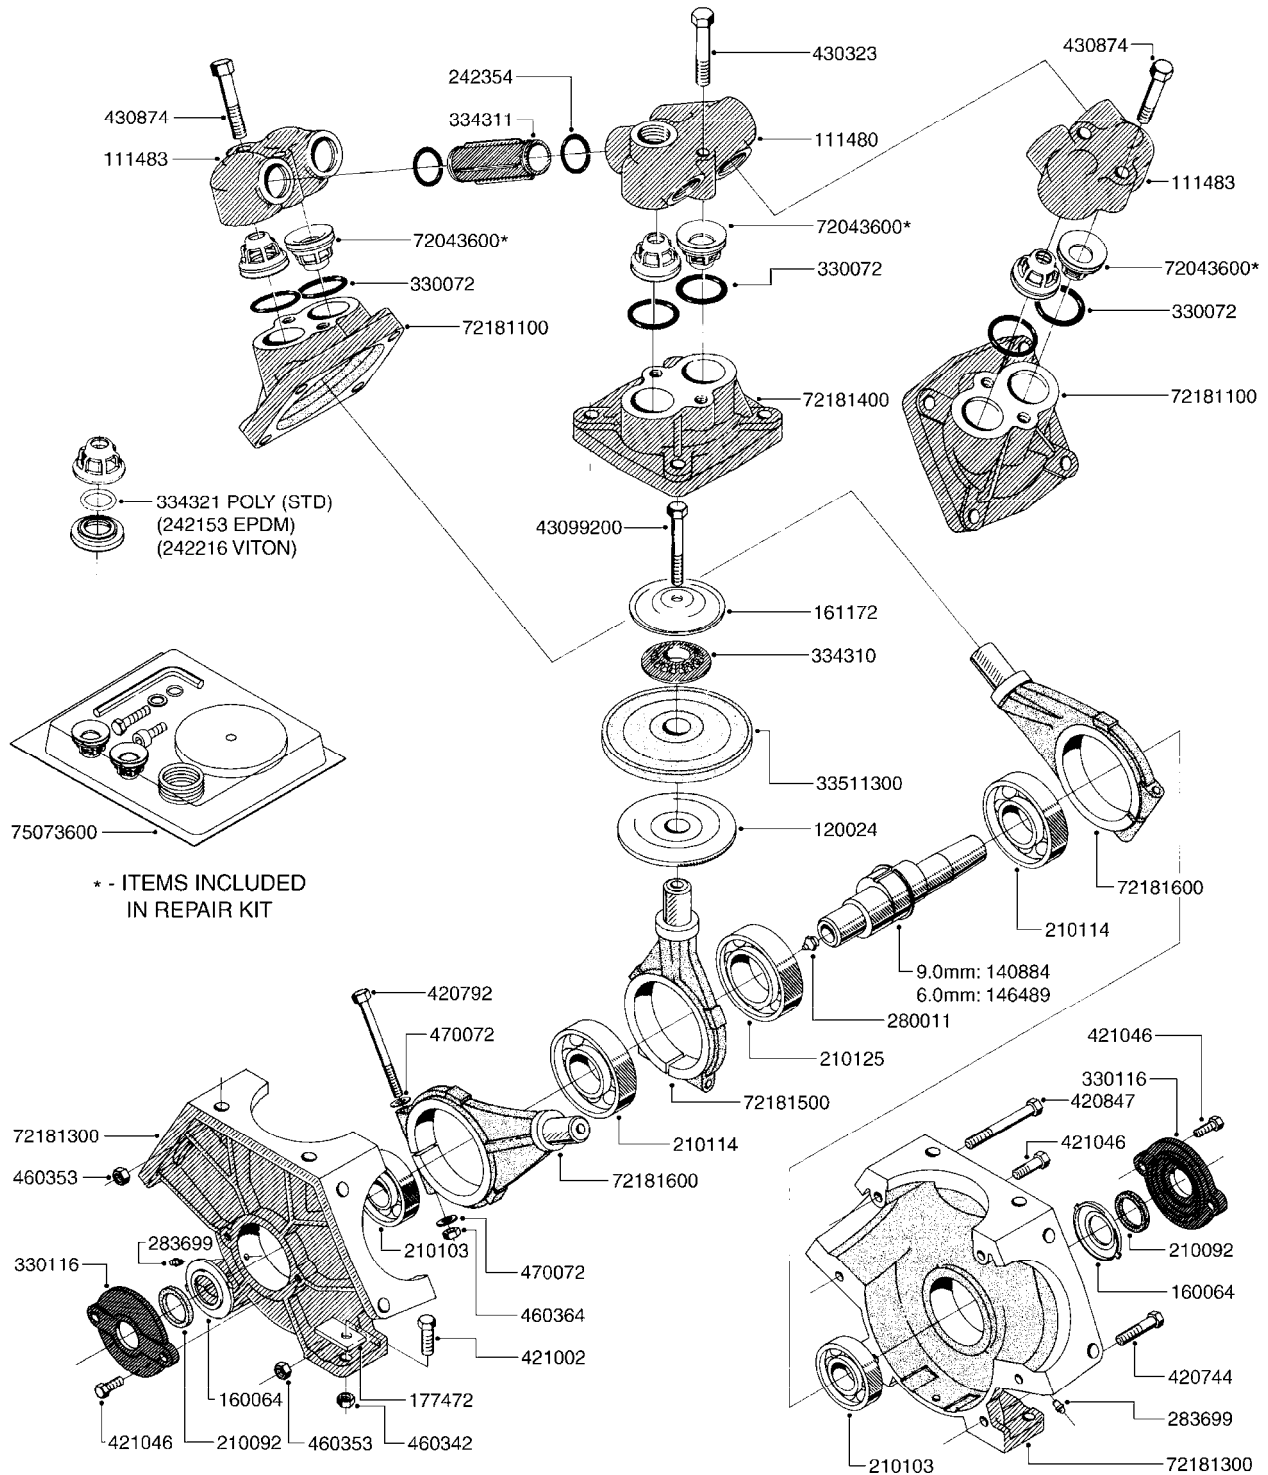

A190

PUMP - 1302 W/ MOUNTING BASE
A190-HIN, 08:11:11

Page 1

Date 18.03.2013 13:50

parts-n°	order qty	description
111480	1	VALVE HEAD 1302 CENTER
111483	1	VALVE HEAD SIDE 1302
120024	1	DIAPHRAGM BACK DISC 1200-1300
140884	1	CRANK SHAFT MODEL 1300-9
146489	1	CRANK SHAFT MODEL 1302-6MM
160064	1	DUST PLATE
161172	1	DIAPHRAGM DISC F. 1203/1303
177472	1	BRACKET 25 X 5
210092	1	SEAL FELT D43/30X5
210103	1	BEARING BALL 6306
210114	1	BEARING BALL 6308
210125	1	BEARING BALL 6210
242153	1	O-RING D26X4 EPDM
242216	1	O-RING VITON F/1202/1302/462
242354	1	O-RING D32.2X3.0 VITON F.S-53
280011	1	GREASE NIPPLE 1/8' H TR
283699	1	GREASE NIPPLE M6X1
330072	1	O-RING D53,5/D45,5X4
330116	1	SEAL RETAINER, MODEL 1300
334310	1	NYLON WASHER 1202/1302/462
334311	1	CONNECTION PIPE INLET MOD.1302
334321	1	O-RING POLY. 34.0x26.0x4.0
420081	1	BOLT HEX 8.8 DEL 3/8'X40MM
420136	1	BOLT HEX 8.8 RAW 3/8'X30MM
420221	1	BOLT HEX 7/16'X2-1/4'
420346	1	BOLT HEX 8.8 DEL 3/8'X 25MM
420357	1	BOLT HEX 8.8 RAW 3/8'X85MM
420803	1	BOLT HEX 8.8 DEL M8X90
421002	1	BOLT HEX 8.8 DEL M10X30 FT
430076	1	BOLT HEX 8.8 RAW 1/2'X60MM
430404	1	BOLT HEX 8.8 DEL M12X50
430911	1	BOLT HEX 8.8 WG 1/2" x 70MM
460062	1	NUT HEX 3/8' GALV.
460342	1	NUT HEX M10
460364	1	NUT HEX M8 GALV.
460386	1	NUT HEX M12X1.75
470072	1	WASHER D15/D8X.5 LOCK
33511300	1	DIAPHRAGM 1203/1302 POLY 2006
72043600	1	VALVE FOR 462/463
72181100	1	DIAPHRAGM COVER 1203/1303+BLTS
72181300	1	PUMP CASTING 1300 RED W/BOLTS
72181400	1	DIAPHRAGM COVER 1303 W/BOLTS
72181500	1	CONNECTING ROD, CENTER 1303
72181600	1	CONNECTING ROD, SIDE MOD.1300
75073500	1	PUMP KIT 1300/1302 "06"