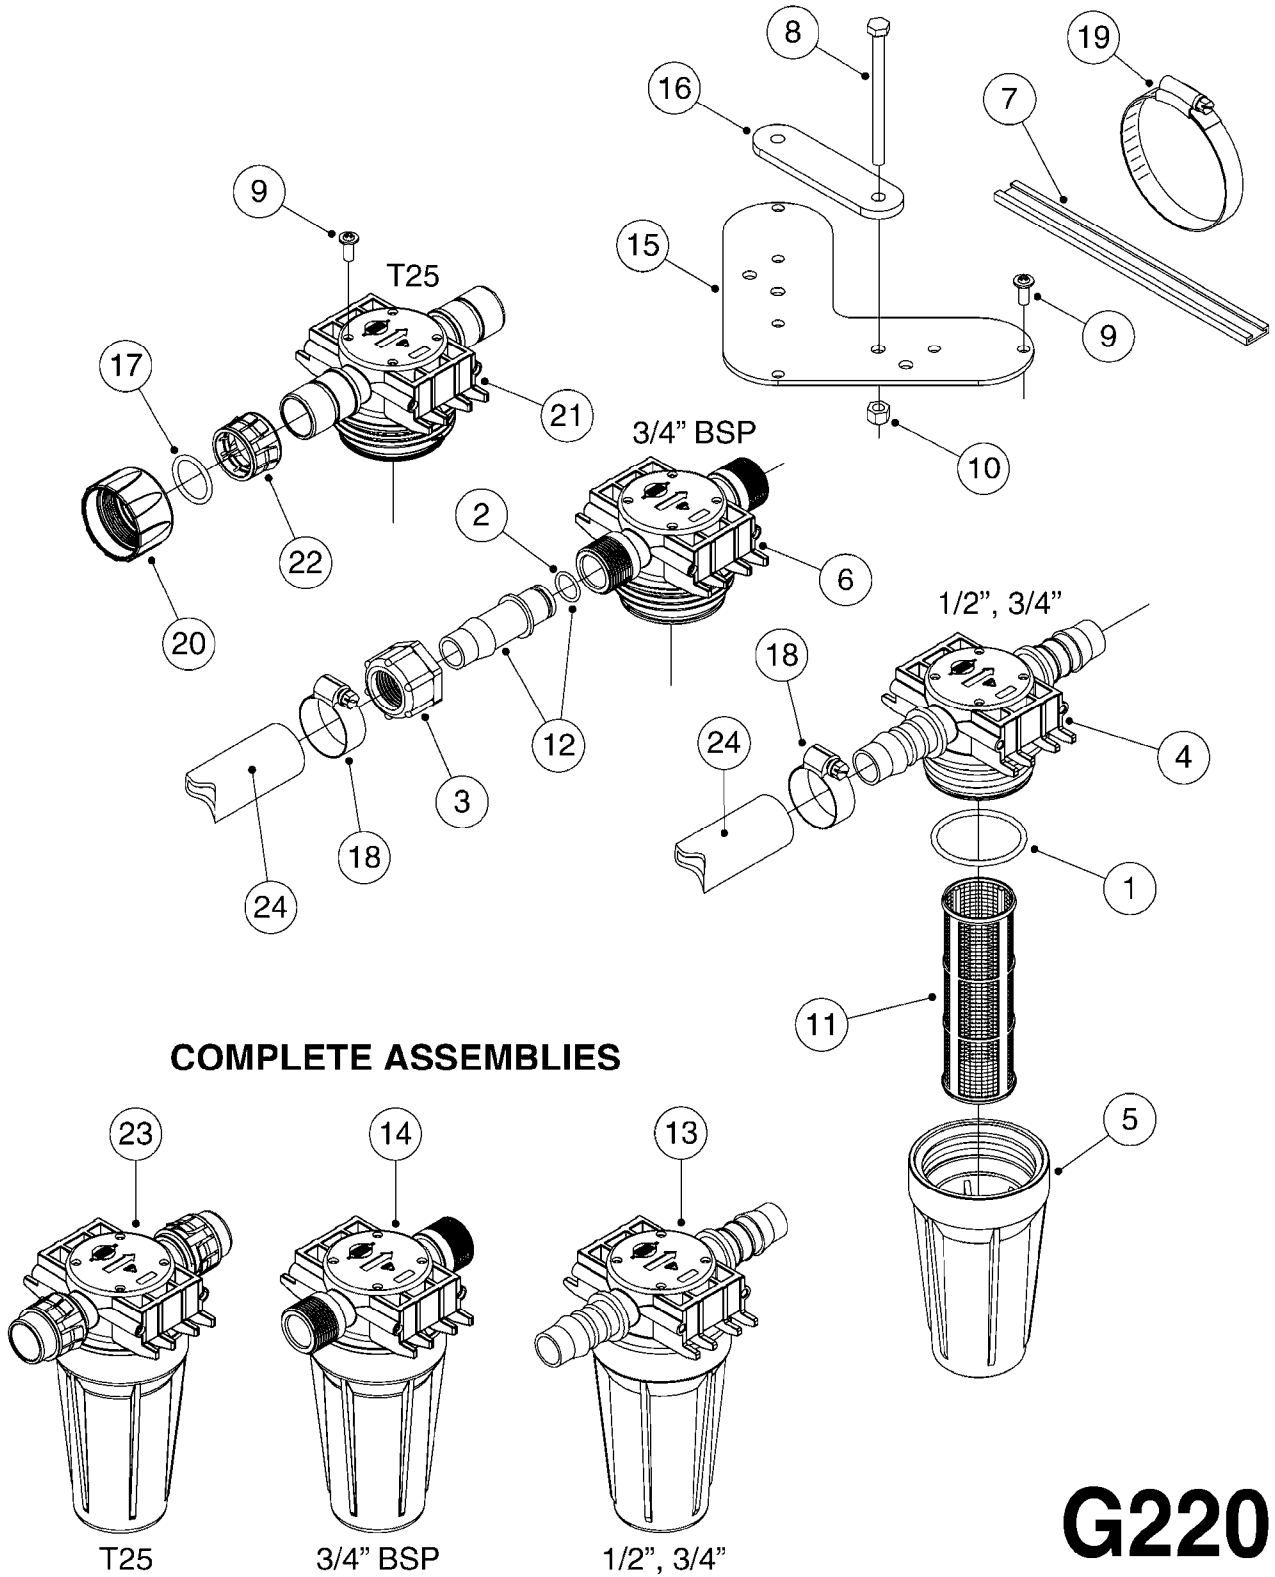

G191

ELECTRIC END NOZZLE KIT '09
G191-HIN, 21:05:12

Page 1
Date 18.03.2013 13:51

Pos.	parts-n°	order qty	description
1	145994	1	FITT.DK S-40 FORK
2	145995	1	FITT.DK S-53 FORK
3	242354	1	O-RING D32.2X3.0 VITON F.S-53
4	242355	1	O-RING D19.2X3.0 VITON F.S-40
5	242594	1	O-RING D14 X 1.78 SCH.70-EPDM
6	261539	1	SPADE F.ELEC CONNEX BLUE INSUL
7	262104	1	VALVE, SOLENOID, S53/S40
8	320187	1	FITT.DK CAP 3/8" BSP BLACK
9	320191	1	FITT.DK ELB 3/8' BSP 45 DEGREE
10	320283	1	FITT.DK NUT 3/4"BSP
11	320891	1	FITT.DK HB 3/8'- 3/8' BSP
12	322352	1	FITT.DK S-53 TEE
13	330013	1	O-RING D15/D10X2.5 F.3/8"NUT
14	333012	1	NOZZLE HOLD. UPPER PART
15	334044	1	FITT.DK HB 3/4' F. 3/4' CAP
16	334220	1	NOZZLE BODY SING.SN.FT.UPPER
17	334229	1	FITT.DK S-53 STR.3/4"
18	334237	1	FITT.DK S-40 ELB.3/8'
19	334965	1	COVER FOR S53 SOLENOID VALVE
20	341291	1	RUBBER HOSE CLAMP COVER 130MM
21	370392	1	NOZZLE END FAN 1850-G 300
22	410546	1	BOLT HEX 8.8 DEL M6X12 FT
23	440665	1	SCREW M4.2X16 STAINLESS
24	460261	1	NUT HEX M6X1 LOCK
25	724621	1	FITT.DK HB 3/4"ASSY F.3/4" NUT
26	725042	1	SCREEN 80 MESH W.GASKET, RED
27	726558	1	FITT.DK S53 STR. 3/4" W. ORING
28	729610	1	NOZZLE ASSY. 3/8 THREAD
29	983087	1	ELEC. CABLE 2 WIRE X 0.75MM
30	10631003	1	HOSE R X CLEAR BRAID.X 1/2 12"
31	16110803	1	NOZZLE BRACKET VAR SPACINGS
32	28029903	1	CLAMP HOSE GEAR P3/4"-S1" 6712
33	28044903	1	CLAMP HOSE GEAR P3/8" 6706
34	28047003	1	CLAMP HOSE GEAR 30 X 50 6732
35	92701703	1	HOSE R X3/8" X300PSI WP X0012"
36	92703203	1	HOSE R X3/4" X300PSI WP X0012"