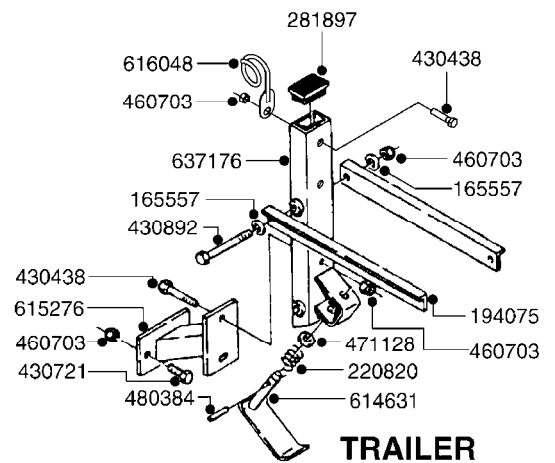

NK/LX/LY PRE-86