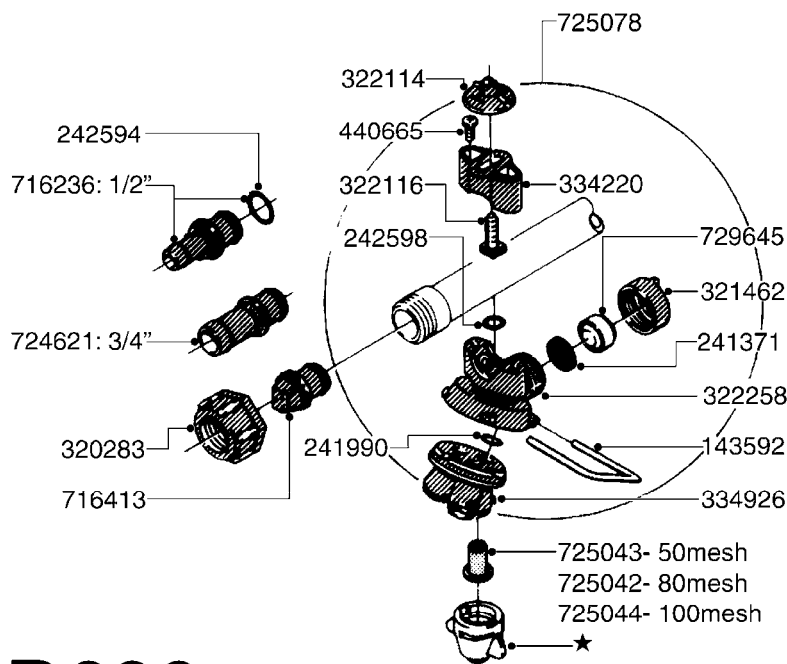

TRIPLET NOZZLE BODY

D620

*=REFER TO HARDI NOZZLE CATALOG