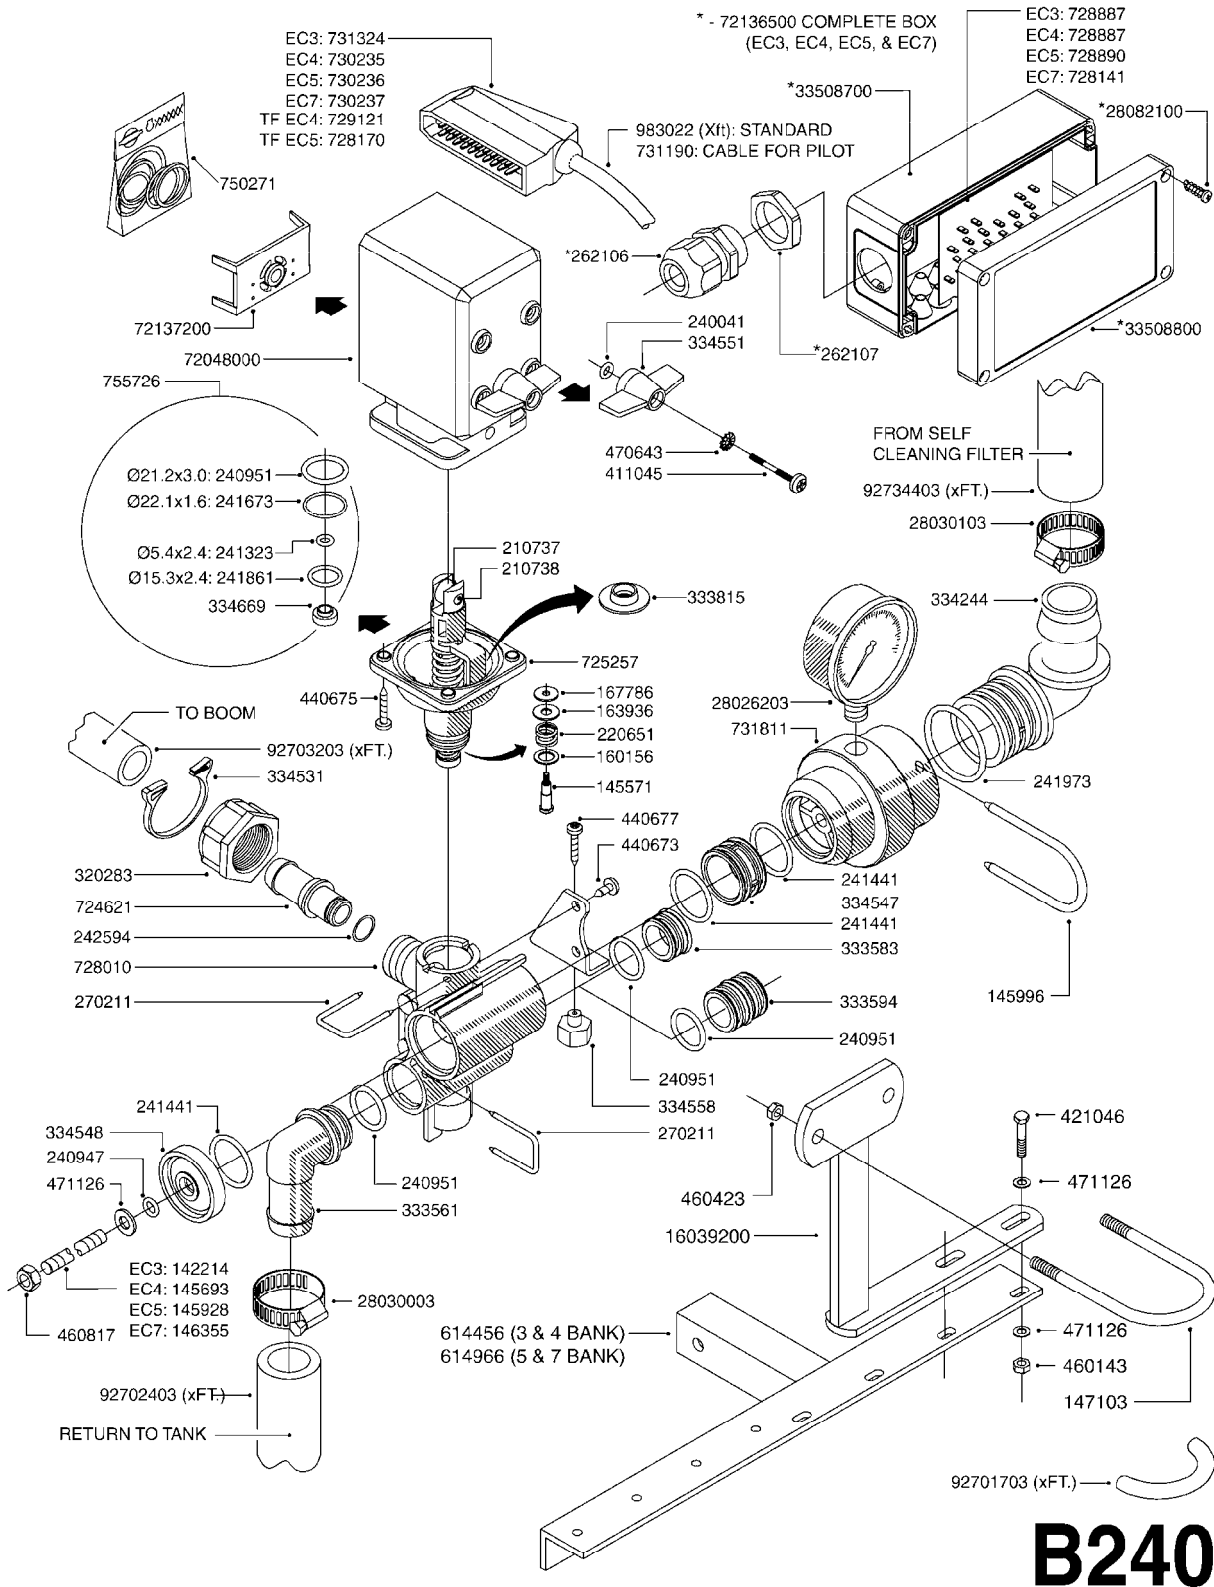

EC BOOM VALVES CM GREEN GRIPS
B240-HIN, 14:12:07

Page 1
Date 18.03.2013 13:50

parts-n°	order qty	description
142214	1	STUD BOLT 8 X 265 - 5 MODULS
145571	1	STUD BOLT F/PNEUM. DISTRIBUTOR
145693	1	STUD BOLT M8X330
145928	1	STUD BOLT 8M X 400
145996	1	FITT.DK S-67 FORK
146355	1	STUD BOLT M8 X 540
147103	1	U-BOLT F. 2' HOSE
160156	1	WASHER D14.1/D9.2X1 SS
163936	1	WASHER D15/D6.2X1
167786	1	WASHER D13/D4.2X1
210737	1	BEARING BALL D7 RSTO 5 TN
210738	1	BEARING ROLLER D7 L=16 SS
220651	1	SPRING PRESSURE D12.5/5
240041	1	O-RING D15,1/10,3 X 2,4
240947	1	O-RING D7.3X2.4 NITRIL
240951	1	O-RING D21.2X3 NITRIL
241323	1	O-RING D5.3X2.4 NITRIL
241441	1	O-RING D29.3X3
241673	1	O-RING D22.1X1.6
241861	1	O-RING D15.3X2.4 VITON
241973	1	O-RING 44.2 x 3.0 (use-242353)
242594	1	O-RING D14 X 1.78 SCH.70-EPDM
262106	1	BULKHEAD F. CABLE 6.5-14 BLACK
262107	1	NUT F. BULKHEAD CABLE BLACK
270211	1	FITT.DK S25 FORK L=37.5
320283	1	FITT.DK NUT 3/4"BSP
333561	1	FITT.DK ELB.1" EC RETURN
333583	1	END PIECE FOR BYPASS
333594	1	CONNECTING PIECE F. BYPASS
333815	1	DISTANCE RING
334244	1	FITT.DK S-67 ELB.1-1/4"
334531	1	CLAMP HOSE PLASTIC 3/4"
334547	1	CONNECTING PIECE F. PRESSURE
334548	1	END COVER
334551	1	GRIP F.MAN.OP.EC ON/OFF GREEN
334558	1	NUT HEX PLASTIC INSERT
334669	1	VALVE CONE D14/D7-SH 63 WHITE
411045	1	SCREW M4 X 16MM STAINLESS
421046	1	BOLT HEX 8.8 DEL M8X25 FT
440673	1	SCREW F.PLASTIC 5X12 SS
440675	1	SCREW F. PLASTIC 5X16 SS
440677	1	SCREW F. PLASTIC 5X20 SS
460143	1	NUT HEX M8 LOCK
460423	1	NUT HEX M10X1.5 LOCK
460817	1	NUT HEX M8 STAINLESS DIN 934
470643	1	WASHER LOCK
471126	1	WASHER D16/D8.4X1.6 SS
614456	1	BRACKET F.EC 3&4 BANK VALVES
614966	1	BRACKET F.EC 7 BANK VALVES
724621	1	FITT.DK HB 3/4"ASSY F.3/4" NUT
725257	1	SPINDLE SECT. F/EC DISTRIBUTOR
728010	1	DISTRIB HOUSING W/CONST PR GRN
728141	1	CIRCUIT BOARD F.EC7 CONN. BOX
728170	1	CABLE F.CONTRL BOX EC5 L=14000
728887	1	CIRCUIT BOARD EC CONTROL
728890	1	CIRCUIT BOARD 5 SECTION EC
729121	1	CABLE F.CONTROL BOX EC4 L=1400
730235	1	CABLE F.CONTRL BOX EC4 L=11500
730236	1	CABLE F.CONTRL BOX EC5 L=11500
730237	1	CABLE EC7 L=11500MM
731190	1	CABLE F.CONTROL PILOT EC3/4 CM