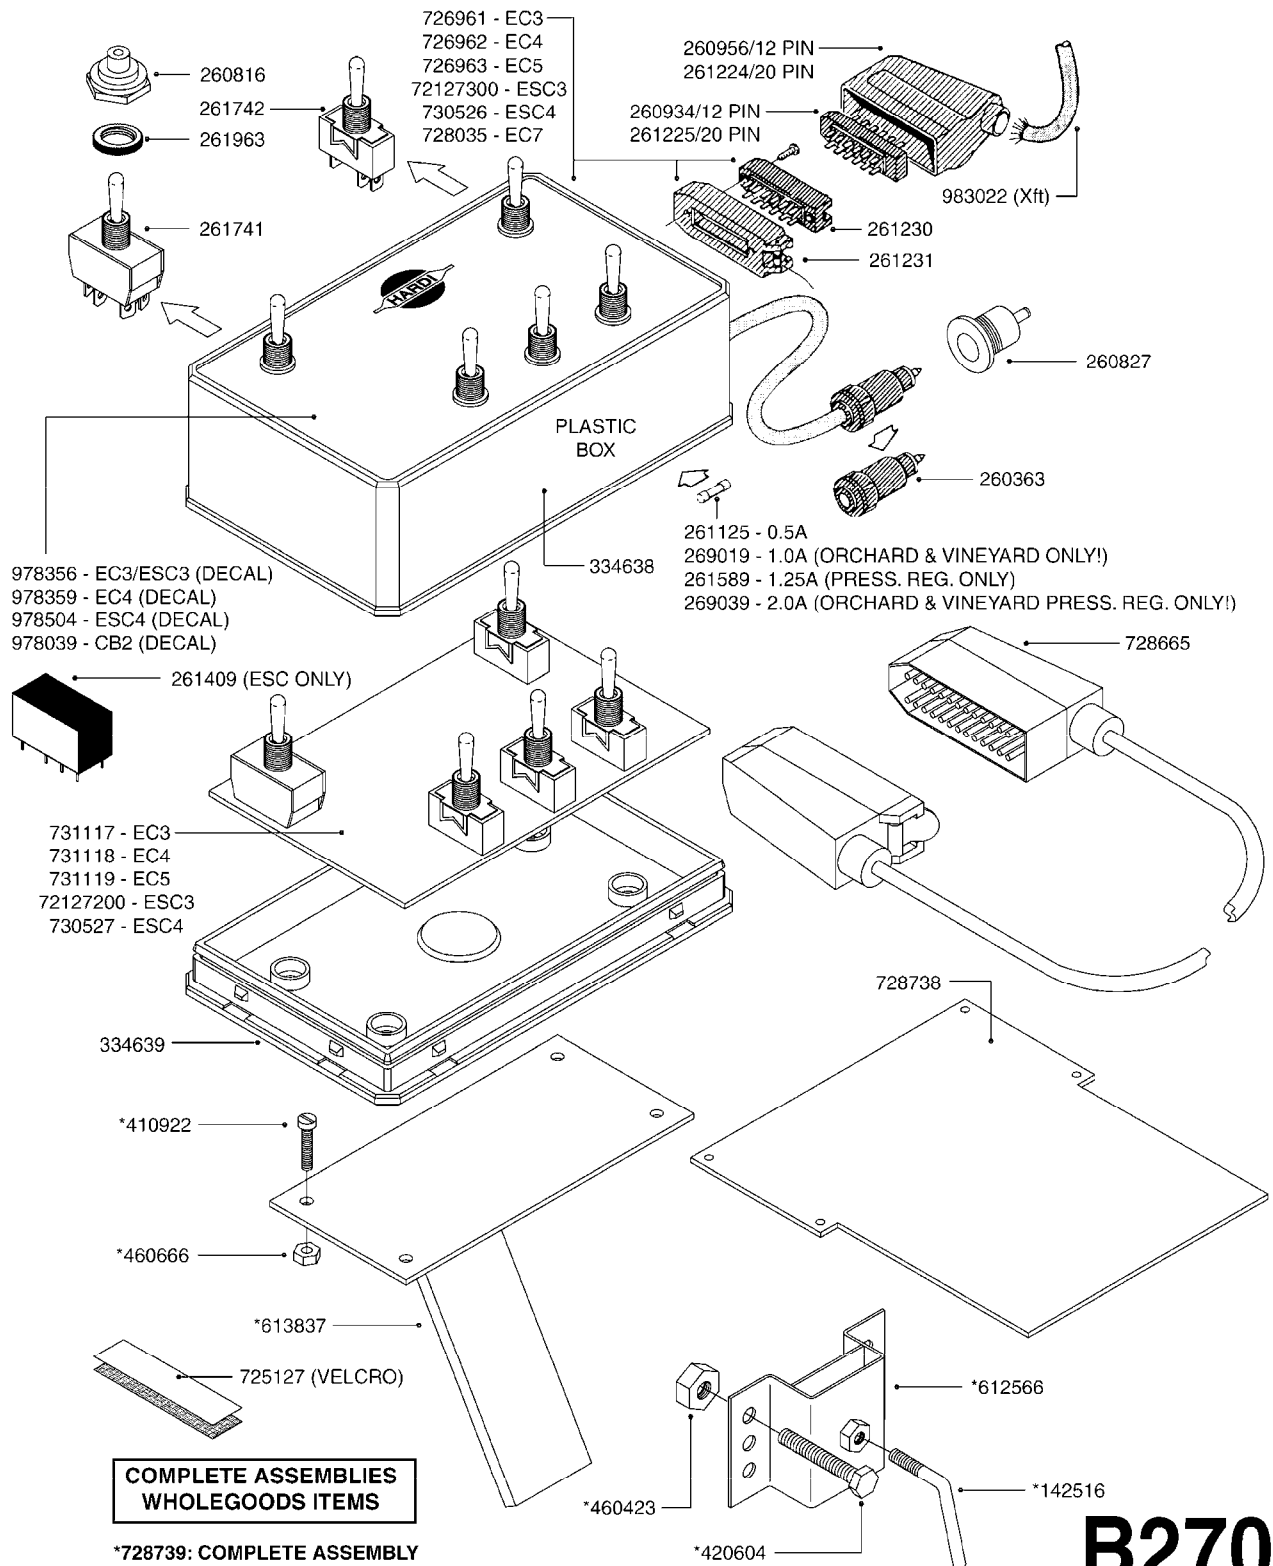

COMPLETE ASSEMBLIES
WHOLEGOODS ITEMS

B260

CONTROL BOX F/EC+EC-SC
B260-HIN, 01:01:01

Page 1
Date 18.03.2013 13:50

parts-n°	order qty	description
142516	1	SCREW SET M10 BENT F. LOCKING
260363	1	PLUG 2 POLE 12V
260794	1	SWITCH F.PRESS ADJ.EC CONTROL
260816	1	CAP W/RUBBER BOOT F.EC SWITCH
260827	1	PLUG F.EC ATTACHMENTS
260864	1	SWITCH F.HY BOOM CONTROL BOX
260923	1	PLUG INSERT 12 POLE FEMALE
260934	1	PLUG INSERT 12 POLL MALE
260945	1	PLUG HOUSE 12 POLE FEMALE
260956	1	PLUG HOUSE 12 POL.MALE
261066	1	SWITCH 2 POLE
261125	1	FUSE 5 X 20 500mA
261224	1	PLUG HOUSING F/20 POLE MALE
261225	1	PLUG INSERT 20 POLE MALE
261230	1	PLUG INSERT 20 POLE FEMALE
261231	1	PLUG HOUSING 20 POLE FEMALE
410922	1	BOLT HEX 8.8 DEL M4X20 FT
411006	1	SCREW M4X40 SLOTTED
420604	1	BOLT HEX 8.8 DEL M10X25 FT
460423	1	NUT HEX M10X1.5 LOCK
460666	1	NUT HEX M4
612566	1	MOUNT BRACKET F.FAN CABLE ASSY
613837	1	MOUNT PLATE FOR EC CONTROL BOX
725006	1	CIRCUIT BOARD 4 VALVE
725014	1	CONTROL BOX EC 4 SEC./12 PIN
725056	1	PRINTED CIRC.W SW 3WAY 726961
726961	1	CONTROL BOX EC 3 SEC./20 PIN
726962	1	CONTROL BOX EC 4 SEC./20 PIN
727376	1	CIRCUIT BOARD F.ESC 3 BANK
728072	1	CABLE F.CONTROL BOX 6M EC/4
728073	1	CABLE F.CONTROL BOX 6M EC/3
728075	1	CABLE F.CONTROL BOX 5M EC/3
728665	1	CABLE EXT.-QUICK ATTACH 20 PIN
728666	1	CABLE-QUICK ATTACH 12 PIN
728738	1	DOUB.CONT.BOX & OR F/M PLATE
728739	1	IN CAB CONTROL MOUNT KIT
729721	1	CONTROL BOX ESC3
983022	1	WIRE 12 x 0.5 x 2MM x 12"
10297303	1	CIRCUIT BOARD FOR T.M.S.
10411203	1	RELAY T-82