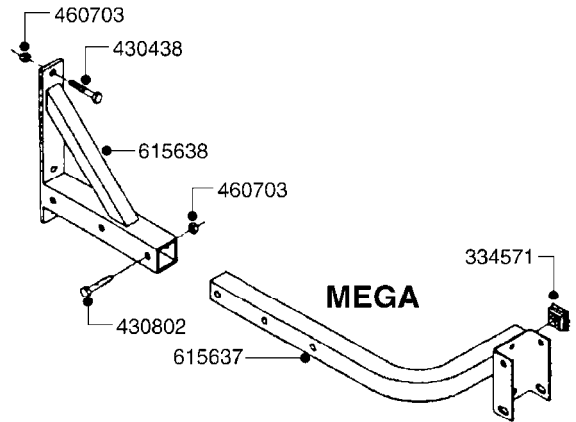

NK/LX/LY PRE-86