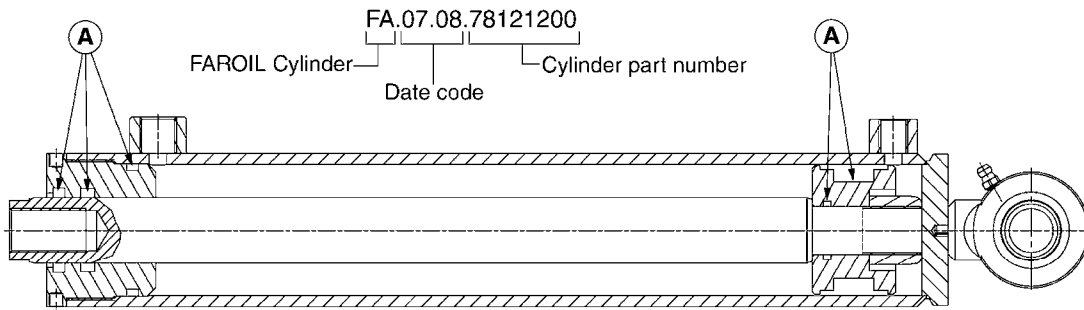

HYDRAULICS - CYLINDERS
C020-HIN, 14:12:07

Page 3

Date 18.03.2013 13:51

parts-n°	order qty	description
63039300 78100003	1 1	CYLINDER ROD F.781132 CYL. PARA-LIFT CM+750 W/STOP

Check cylinder barrel for stamped part number.