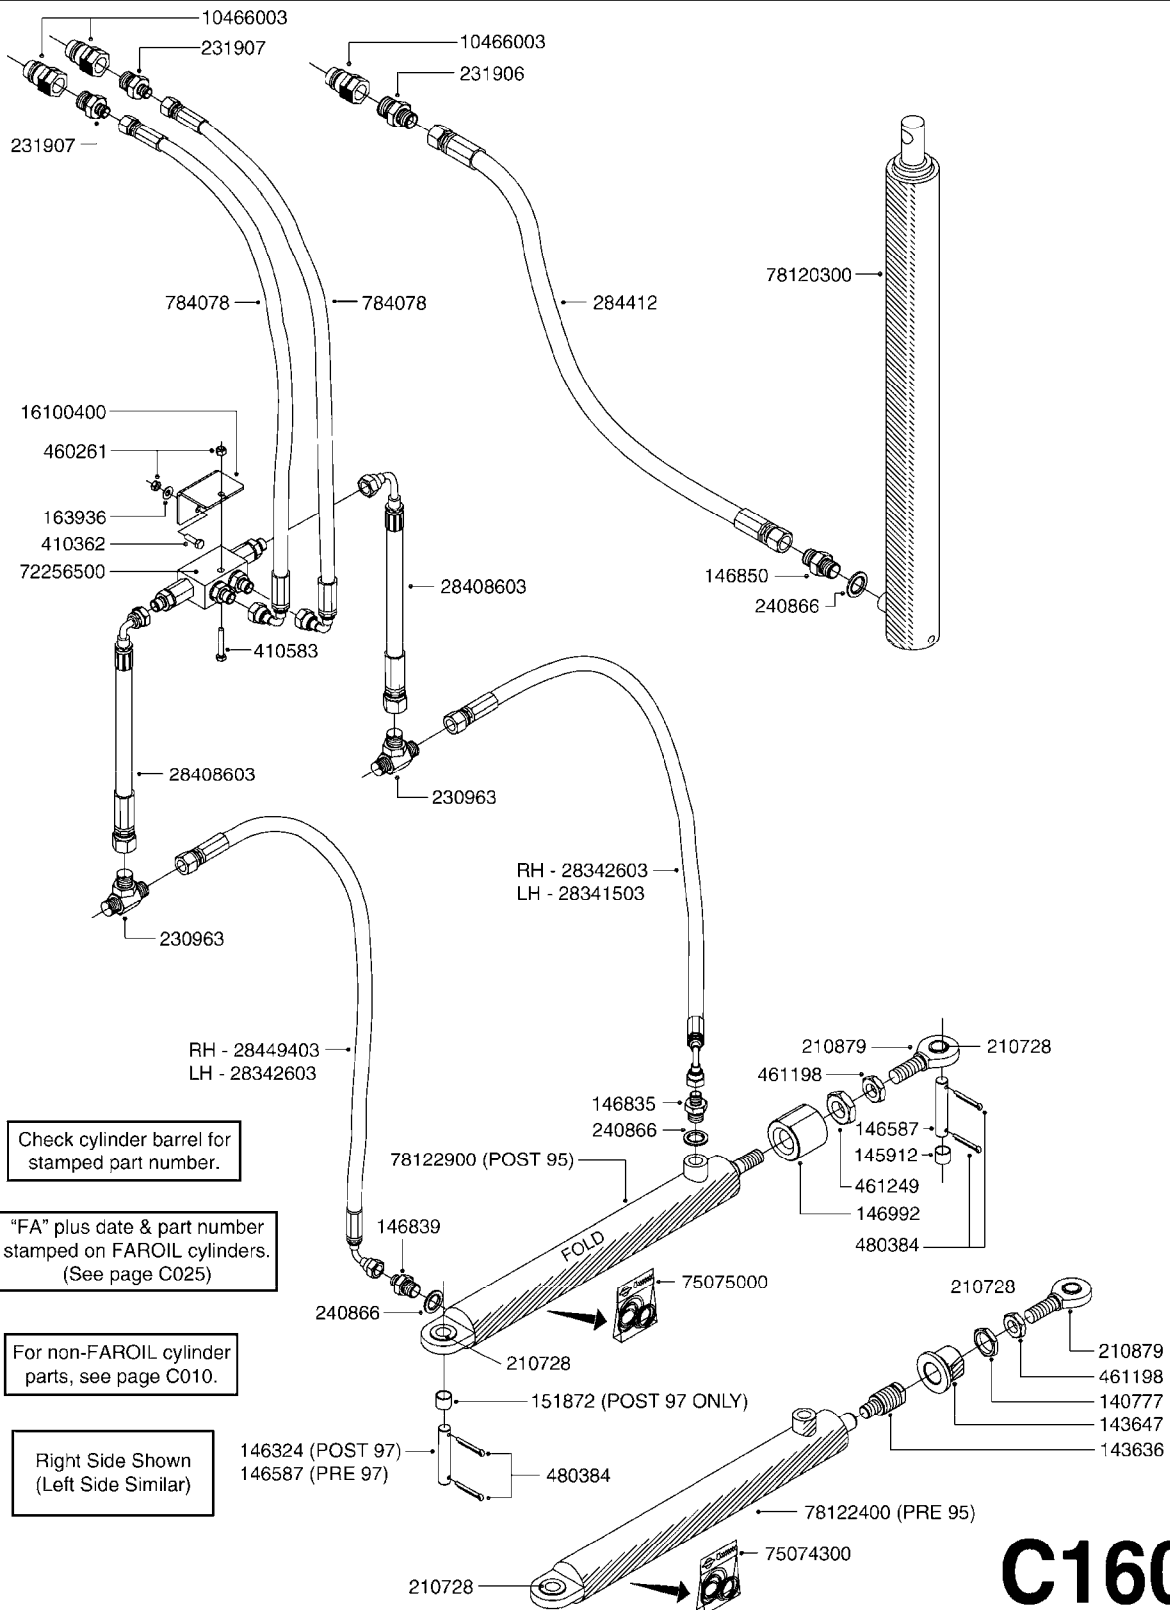

Check cylinder barrel for stamped part number.

"FA" plus date & part number stamped on FAROIL cylinders. (See page C025)

For non-FAROIL cylinder parts, see page C010.

Right Side Shown (Left Side Similar)

C160

HYDRAULICS - EAGLE HY 45'-66'
C160-HIN, 14:12:07

Page 1

Date 18.03.2013 13:51

parts-n°	order qty	description
140777	1	NUT HEX 3/4" BSP JAMB
143636	1	THREADED INSERT F.CYLINDER END
143647	1	COLLAR F.THREAD.ROD EXTENTON
145912	1	BUSHING D19.8/D17.0X7MM
146324	1	SHAFT D16.8 L102/2 X 5
146587	1	PIN D16.8 X 65
146835	1	HEX NIPPLE 1/4"X3/8" BSP
146839	1	HEX NIPPLE 1/4"X3/8" BSP 0.7MM
146850	1	HEX NIPPLE 3/8"x3/8" - 1.2mm
146992	1	BUSHING F.CYLINDER
151872	1	BUSHING D22.0/18.0 10MM
163936	1	WASHER D15/D6.2X1
210728	1	BEARING F.LINK HEAD M17
210879	1	LINK HEAD M16 x D17
230963	1	TEE 1/4"M X 1/4"M X 1/4"M BSP
231906	1	HEX NIPPLE 3/8"BSP X 1/2"NPT
231907	1	HEX NIPPLE 1/4"BSP X 1/2"NPT
240866	1	DOWTYSEAL 3/8"
284412	1	HOSE HY 3/8" X 315" STR+STR
410362	1	BOLT HEX 8.8 DEL M6X20 FT
410583	1	BOLT HEX 8.8 DEL M6X40
460261	1	NUT HEX M6X1 LOCK
461198	1	NUT HEX M16 x 2 JAMB
461249	1	NUT HEX M22X1.5
480384	1	PIN COTTER D5X40
784078	1	HOSE HY X 1/4 X 417.33"
10466003	1	COUPLER PIONEER 8010-04 1/2NPT
16100400	1	PLATE 3 X 60 X 91 HY BLOCK MT
28341503	1	HOSE HY X1/4X078.75"STR+ELB
28342603	1	HOSE HY X1/4X066.93"STR+ELB
28408603	1	HOSE HY X1/4X008.00"STR+ELB
28449403	1	HOSE HY X1/4X057.08"STR+ELB
72256500	1	DOUB.PILOT STEERED COUNT.VALVE
75074300	1	SEALKIT78122000/23-25/30-32/46
75075000	1	SEAL KIT 78122600/27/28/29
78120300	1	CYLINDER 60/50/30 1100MM
78122400	1	DOUBLE CYLINDER D 40/20-300
78122900	1	CYLINDER D40/22X300MM RED