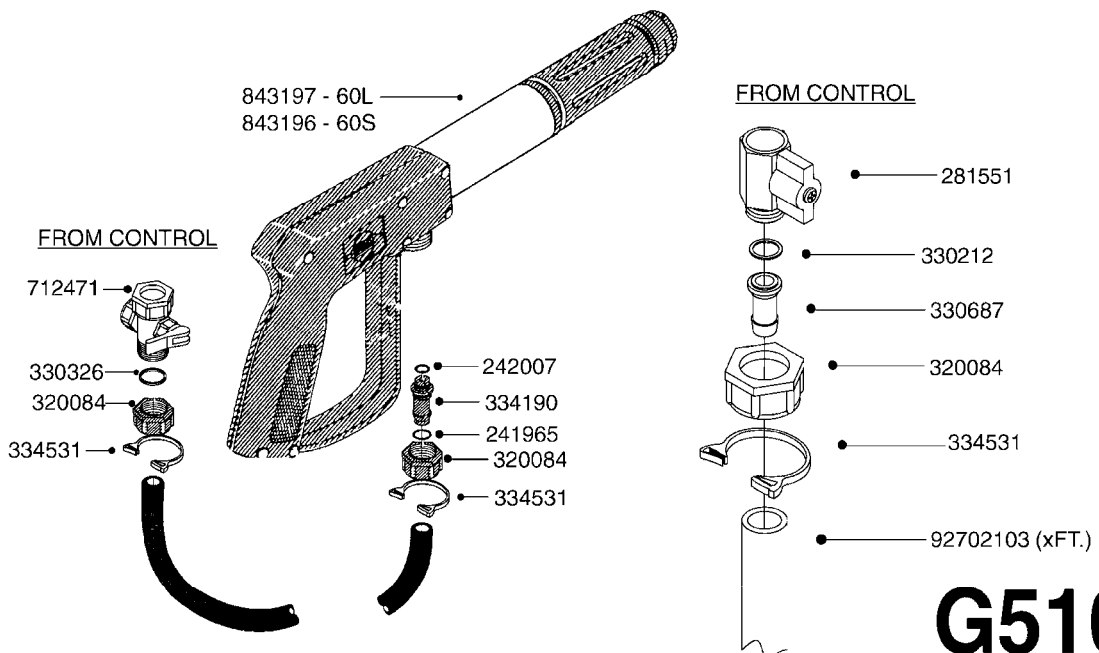

HOSE WRAPS
G510-HIN, 19:05:11

Page 1

Date 18.03.2013 13:52

parts-n°	order qty	description
241965	1	O-RING 12.1 X 1.6
242007	1	O-RING D9.1X1.6
281551	1	BALL VALVE 1/2"
320084	1	FITT.DK NUT 1/2" BSP
330212	1	O-RING D19/D14X2.4 F.1/2"NUT
330326	1	O-RING D30/D24X2 F.1"NUT
330687	1	FITT.DK HB 1/2" F. 1/2" NUT
334190	1	FITT.DK HB 1/2' F. PISTOL 60S
334531	1	CLAMP HOSE PLASTIC 3/4"
636223	1	POST 12 VOLT TR30
712471	1	AGITATION VALVE ASSY. ON/OFF
843196	1	HANDGUN KIT TYPE 60 SHORT
843197	1	HANDGUN KIT TYPE 60 LONG
10013403	1	BOLT HEX 3/8-16X1 1/4 HCS Z5
10013503	1	NUT HEX NC 3/8"
10178903	1	WRAP HOSE SIDE MOUNT PLATE
10179003	1	WRAP HOSE BOTTOM PLATE MOUNT
10179403	1	WRAP WELDMENT FOR HI101789
10179503	1	WRAP WELDMENT FOR HI101790
10225603	1	BKT.FOR HOSE WRAP MOUNT NL NK
10225703	1	WRAP HOSE BDL.BOTTOM PLATE
92702103	1	HOSE R X1/2" X300PSI WP X0012"