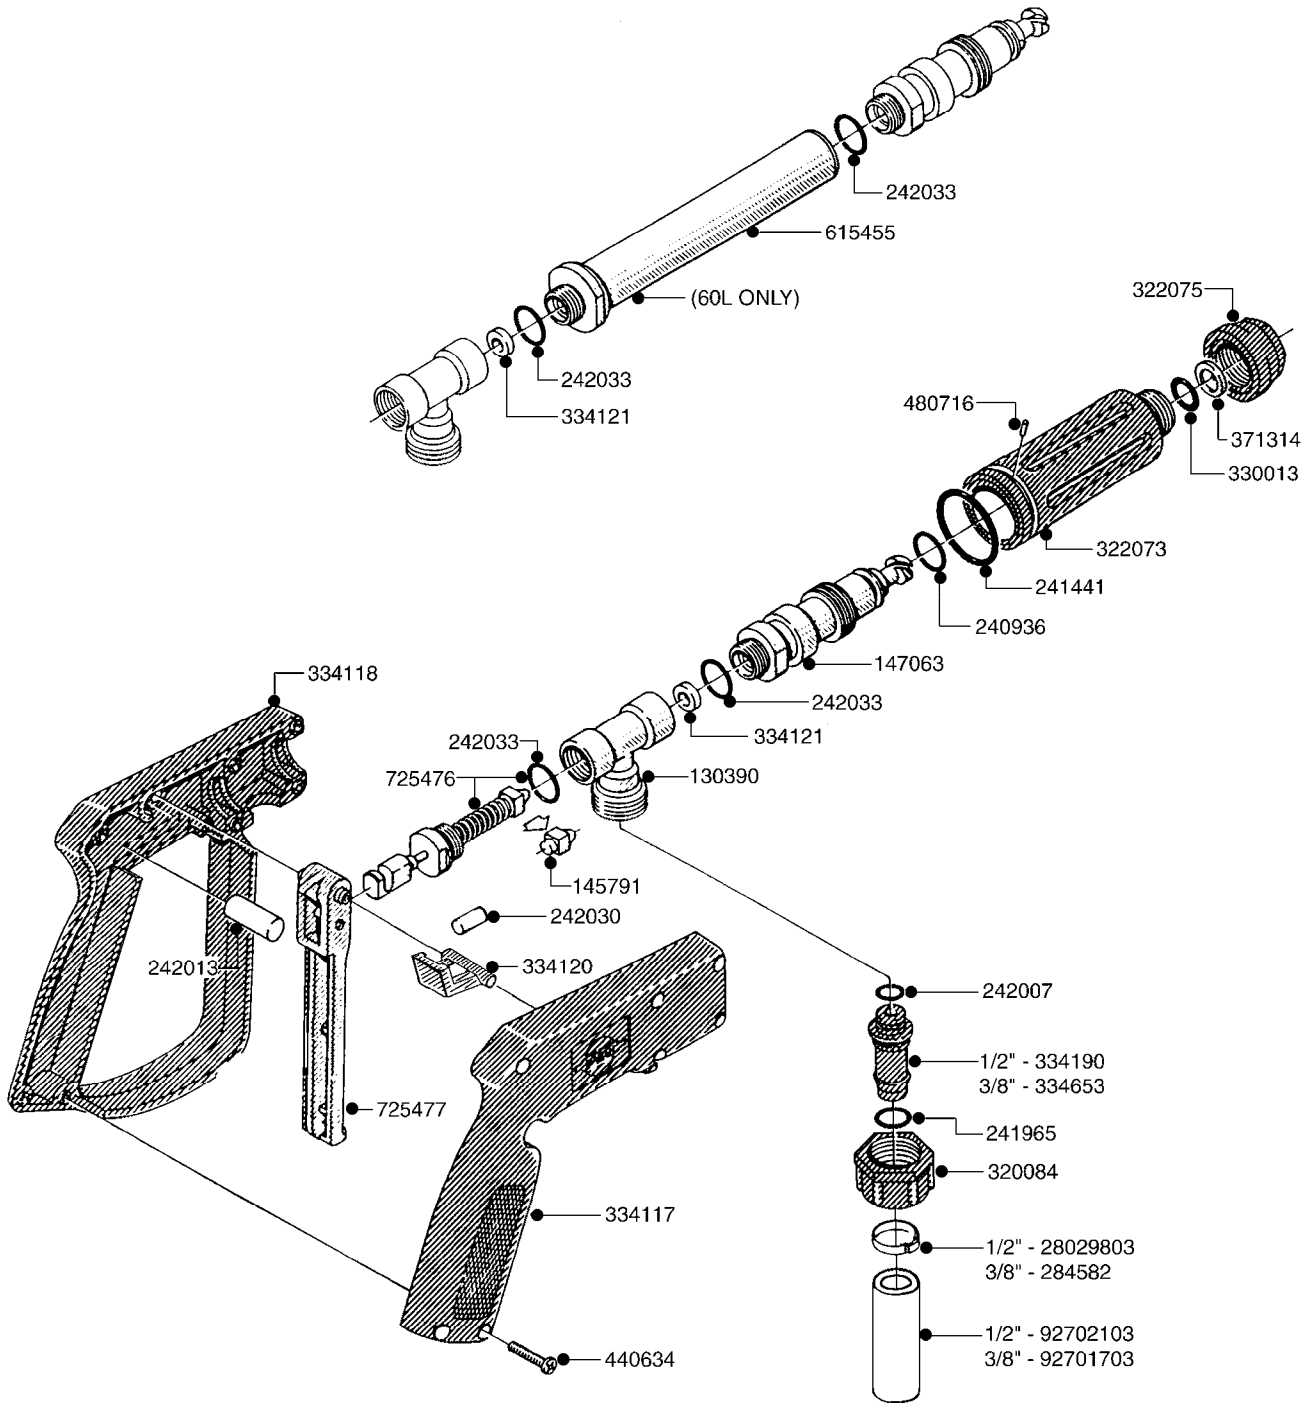

COMPLETE ASSEMBLY:
843197 - 60L
843196 - 60S

COMPLETE ASSEMBLIES
WHOLEGOODS ITEMS

G440

HANDGUN TYPE 60S/60L PRE 95
G440-HIN, 19:05:11

Page 1

Date 18.03.2013 13:52

parts-n°	order qty	description
130390	1	TEE 3/8'X 1/2' BSP F.TYPE 60S
145791	1	CONE FOR ON/OFF
147063	1	SWIRL F.SPRAY GUN TYPE 60
240936	1	O-RING D13.3X2.4 NITRIL
241441	1	O-RING D29.3X3
241965	1	O-RING 12.1 X 1.6
242007	1	O-RING D9.1X1.6
242013	1	SPRING RUBBER F/TRIGGER
242030	1	SPRING RUBBER
242033	1	O-RING
284582	1	CLmP HSE GEAR3/8" alt 28029803
320084	1	FITT.DK NUT 1/2" BSP
322073	1	HOUSING F.SWIRL TYPE 60S H.G.
322075	1	CASTING
330013	1	O-RING D15/D10X2.5 F.3/8"NUT
334117	1	HANDLE PIECE RIGHT F.60S/60L
334118	1	HANDLE PIECE LEFT F.60S/60L
334120	1	LOCK FOR TRIGGER
334121	1	SEAT FOR ON/OFF
334190	1	FITT.DK HB 1/2' F. PISTOL 60S
334653	1	FITT.DK HB 3/8' F.HANDGUN
371314	1	NOZZLE CERAMIC 1099-20
440634	1	SCREW 5/8"
480716	1	PIN D3X6 STAINLESS
615455	1	TUBE F.LANCE TYPE 60L
725476	1	SPINDLE
725477	1	TRIGGER
843196	1	HANDGUN KIT TYPE 60 SHORT
843197	1	HANDGUN KIT TYPE 60 LONG
28029803	1	CLAMP HOSE GEAR P1/2" 6708
92701703	1	HOSE R X3/8" X300PSI WP X0012"
92702103	1	HOSE R X1/2" X300PSI WP X0012"