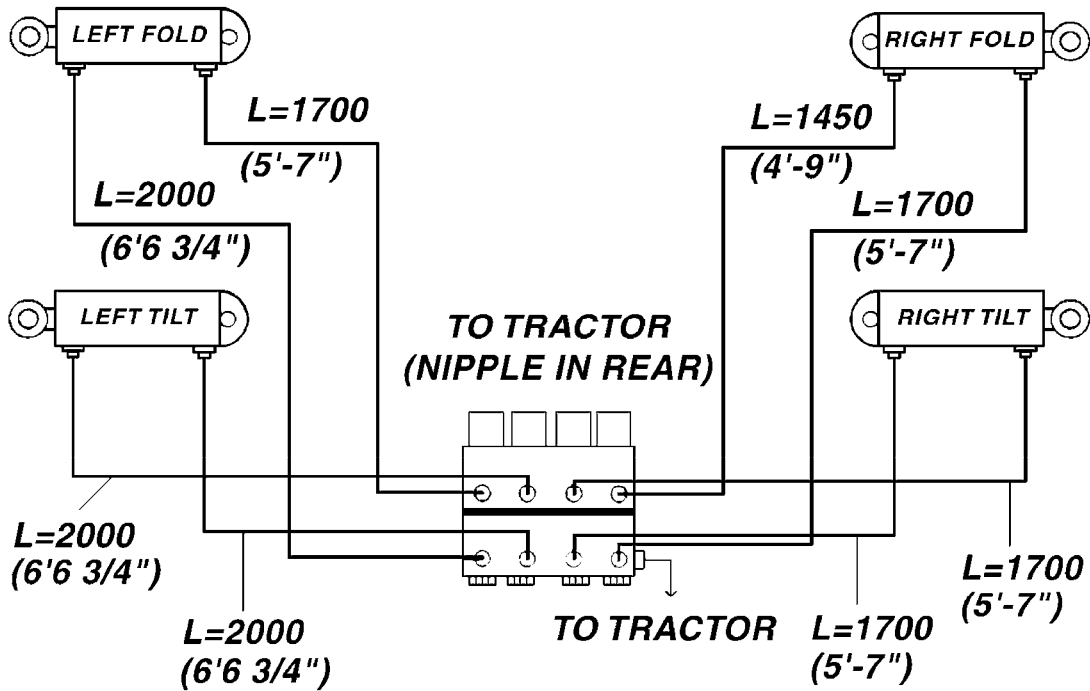

C240

HYD EAGLE HZ CONTROL BOX
C240-HIN, 01:01:01

Page 1

Date 18.03.2013 13:51

parts-n°	order qty	description
260363	1	PLUG 2 POLE 12V
260864	1	SWITCH F.HY BOOM CONTROL BOX
261133	1	PLUG HOUSING F.8 POLE PLUG
261134	1	PLUG INSERT 8 POLE MALE
261135	1	PLUG HOUSING 8 POLE FEMALE
261136	1	PLUG INSERT 8 POLE FEMALE
440632	1	SCREW M4X13
727797	1	CONTROL BOX EAGLE BOOM
728429	1	CABLE ASSY. F. HYD. CONTROL
978321	1	DECAL HZ CONTROL BOX