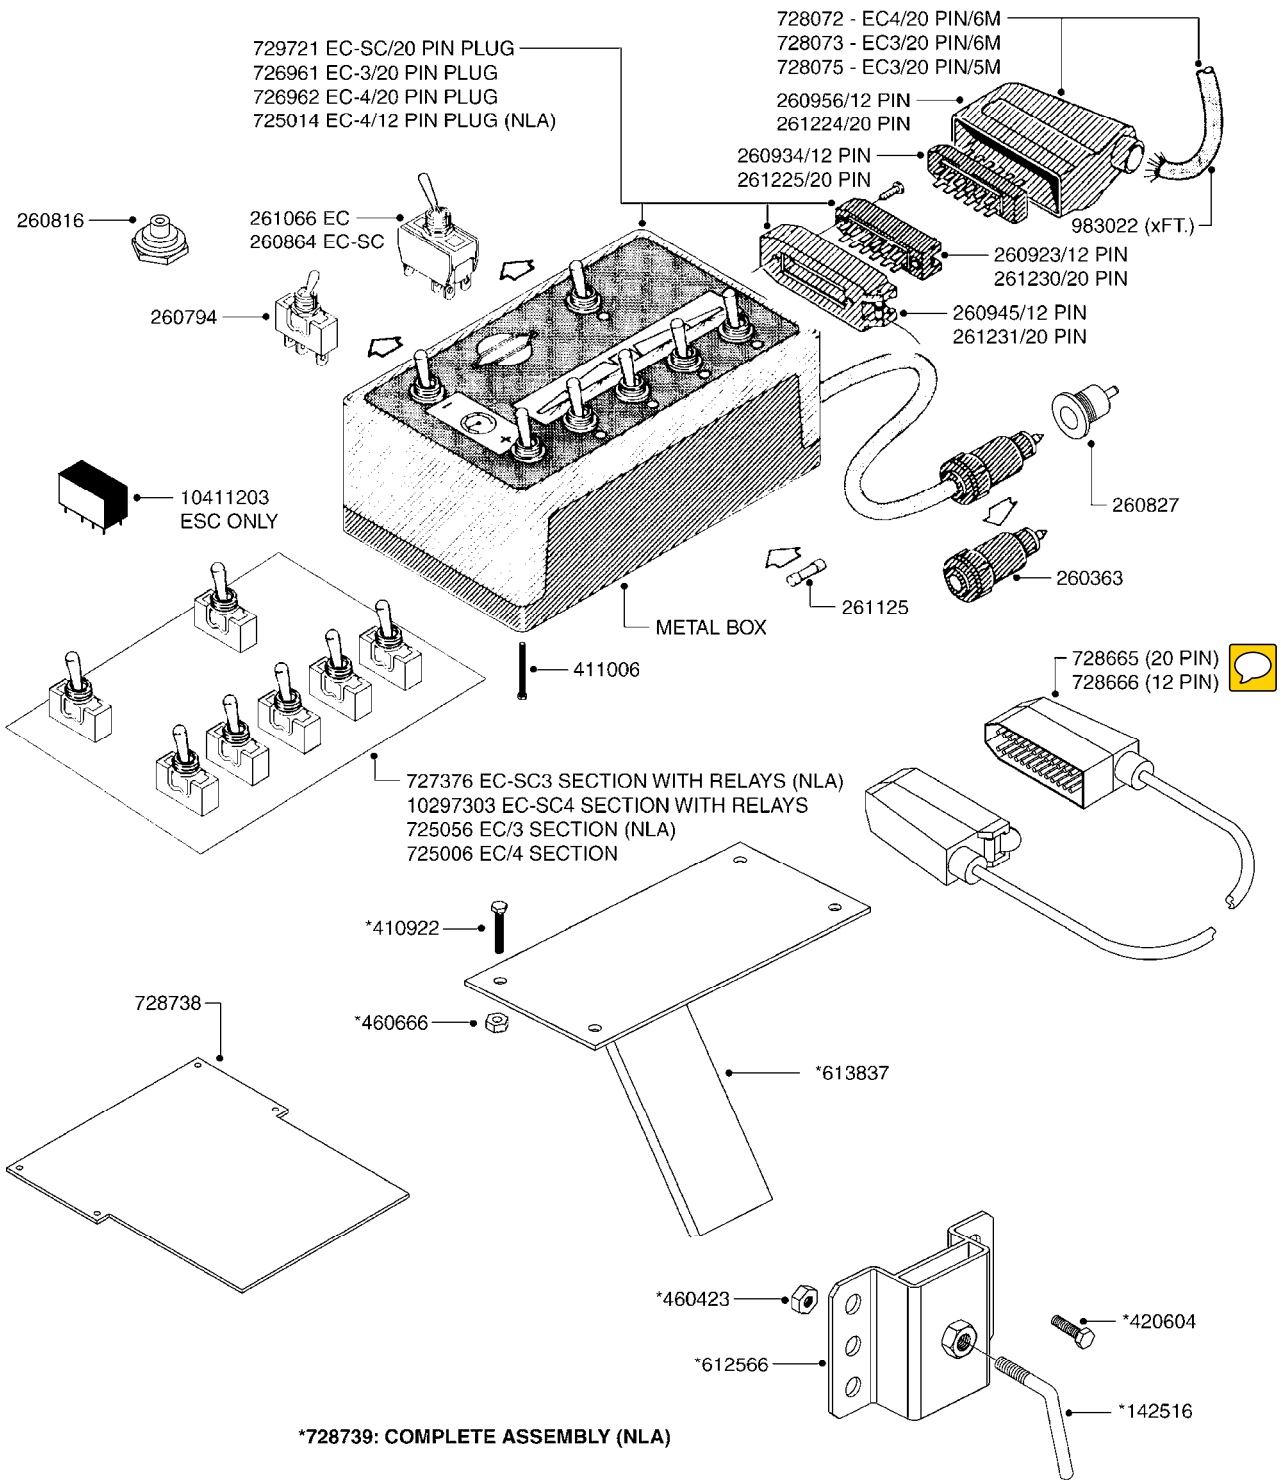

COMPLETE ASSEMBLIES
WHOLEGOODS ITEMS

B260

CONTROL BOX F/EC+EC-SC
B260-HIN, 01:01:01

Page 1
Date 18.03.2013 13:50

parts-n°	order qty	description
142516	1	SCREW SET M10 BENT F. LOCKING
260363	1	PLUG 2 POLE 12V
260794	1	SWITCH F.PRESS ADJ.EC CONTROL
260816	1	CAP W/RUBBER BOOT F.EC SWITCH
260827	1	PLUG F.EC ATTACHMENTS
260864	1	SWITCH F.HY BOOM CONTROL BOX
260923	1	PLUG INSERT 12 POLE FEMALE
260934	1	PLUG INSERT 12 POLL MALE
260945	1	PLUG HOUSE 12 POLE FEMALE
260956	1	PLUG HOUSE 12 POL.MALE
261066	1	SWITCH 2 POLE
261125	1	FUSE 5 X 20 500mA
261224	1	PLUG HOUSING F/20 POLE MALE
261225	1	PLUG INSERT 20 POLE MALE
261230	1	PLUG INSERT 20 POLE FEMALE
261231	1	PLUG HOUSING 20 POLE FEMALE
410922	1	BOLT HEX 8.8 DEL M4X20 FT
411006	1	SCREW M4X40 SLOTTED
420604	1	BOLT HEX 8.8 DEL M10X25 FT
460423	1	NUT HEX M10X1.5 LOCK
460666	1	NUT HEX M4
612566	1	MOUNT BRACKET F.FAN CABLE ASSY
613837	1	MOUNT PLATE FOR EC CONTROL BOX
725006	1	CIRCUIT BOARD 4 VALVE
725014	1	CONTROL BOX EC 4 SEC./12 PIN
725056	1	PRINTED CIRC.W SW 3WAY 726961
726961	1	CONTROL BOX EC 3 SEC./20 PIN
726962	1	CONTROL BOX EC 4 SEC./20 PIN
727376	1	CIRCUIT BOARD F.ESC 3 BANK
728072	1	CABLE F.CONTROL BOX 6M EC/4
728073	1	CABLE F.CONTROL BOX 6M EC/3
728075	1	CABLE F.CONTROL BOX 5M EC/3
728665	1	CABLE EXT.-QUICK ATTACH 20 PIN
728666	1	CABLE-QUICK ATTACH 12 PIN
728738	1	DOUB.CONT.BOX & OR F/M PLATE
728739	1	IN CAB CONTROL MOUNT KIT
729721	1	CONTROL BOX ESC3
983022	1	WIRE 12 x 0.5 x 2MM x 12"
10297303	1	CIRCUIT BOARD FOR T.M.S.
10411203	1	RELAY T-82