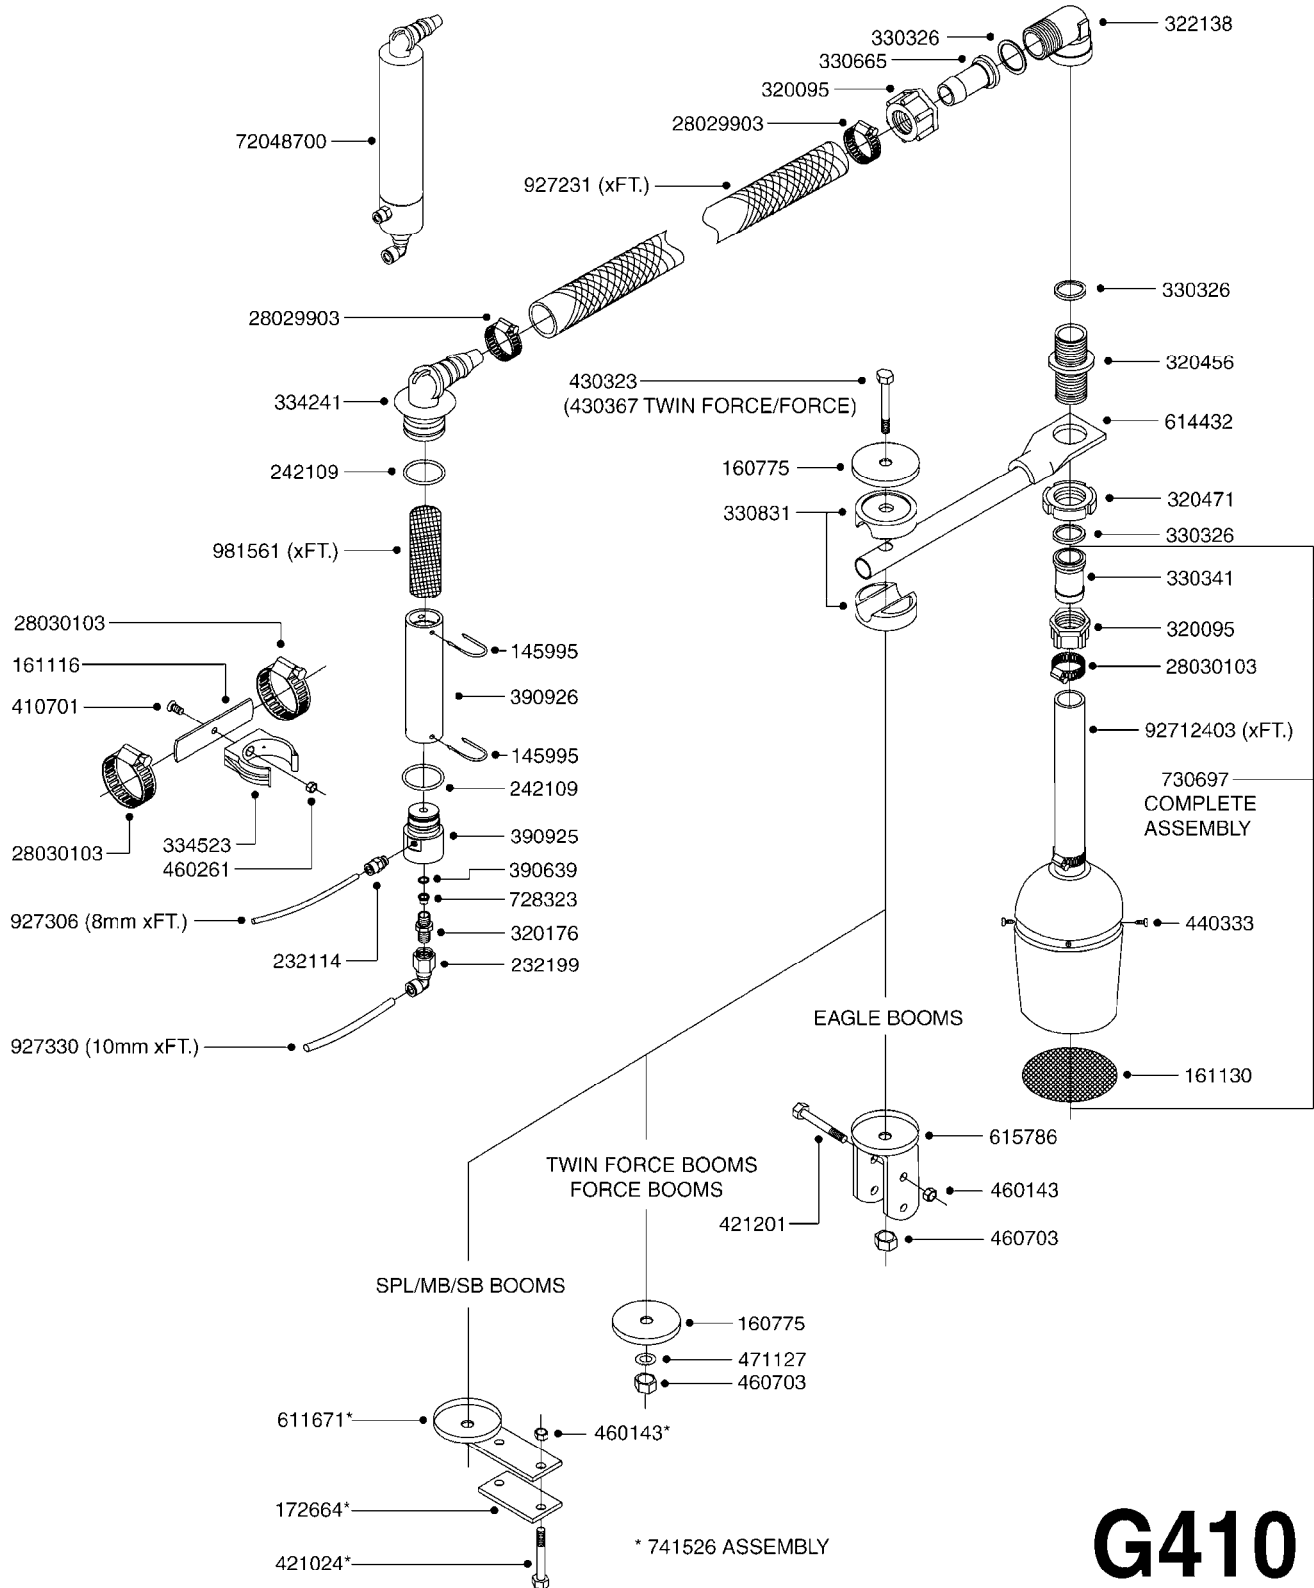

G400

parts-n°	order qty	description
160775	1	WASHER F. FRICTION PLATE
161116	1	FLATBAR PLATE 3 X 25 X 110
161130	1	FILTER SCREEN F/FOAM DROPPER
172664	1	FLATBAR BACKING PLATE
232114	1	COUPLER 1/8" THREADX8MM HOSE
232199	1	COUPLER 3/8' BSP-90/10MM HOSE
242354	1	O-RING D32.2X3.0 VITON F.S-53
320095	1	FITT.DK NUT 1" BSP
320176	1	FITT.DK HN 3/8"X1/2" BSP
320456	1	FITT.DK BULKHEAD 1"BSP DOUBLE
320471	1	FITT.DK NUT 1" BSP JAMB
322138	1	FITT.DK ELB 1"M X 1"F BSP
330326	1	O-RING D30/D24X2 F.1"NUT
330341	1	FITT.DK HB 1" F. 1" NUT
330665	1	FITT.DK HB 3/4"F.1" NUT
330831	1	FRICTION PLATE
334241	1	FITT.DK S-53 ELB.3/4"
334523	1	PIPE HOLDER D51.5
390784	1	PLUG FOR FOAM GENERATOR LWR 98
410701	1	SCREW M6X16 GALV.
421024	1	BOLT HEX 8.8 DEL M8X60
421201	1	BOLT HEX 8.8 DEL M8X70
430323	1	BOLT HEX 8.8 DEL M12X60
430367	1	BOLT HEX 8.8 DEL M12X100
440333	1	SCREW 3.5 X 9.5 SS
460143	1	NUT HEX M8 LOCK
460261	1	NUT HEX M6X1 LOCK
460703	1	NUT HEX M12X1.75 LOCK
471127	1	WASHER D24/D13X2.5 STAINLESS
611671	1	BREAK AWAY HOLDER F-MARKER
614432	1	BREAK AWAY ARM F. FOAM MARKER
615786	1	MOUNT BKT. F.FOAM DROPPER 98
728323	1	VALVE NON-RETURN
730697	1	FOAM DROPPER COMP. BLACK '97
927231	1	HOSE R X PVCX3/4 CLR/BRD 0012"
927306	1	HOSE R X PE D8/D6 X 0012"BLACK
927330	1	HOSE R X PE D10/D8 X 012"BLACK
981561	1	SPONGE MAT. MIX.CHAMBER-x0012"
28029903	1	CLAMP HOSE GEAR P3/4"-S1" 6712
28030103	1	CLAMP HOSE GEAR P5/4-S1.5"6724
72048700	1	MIXING CHAMBER,FOAM MARK. STD
92712403	1	HOSE R X1" X300PSI WP X0012"