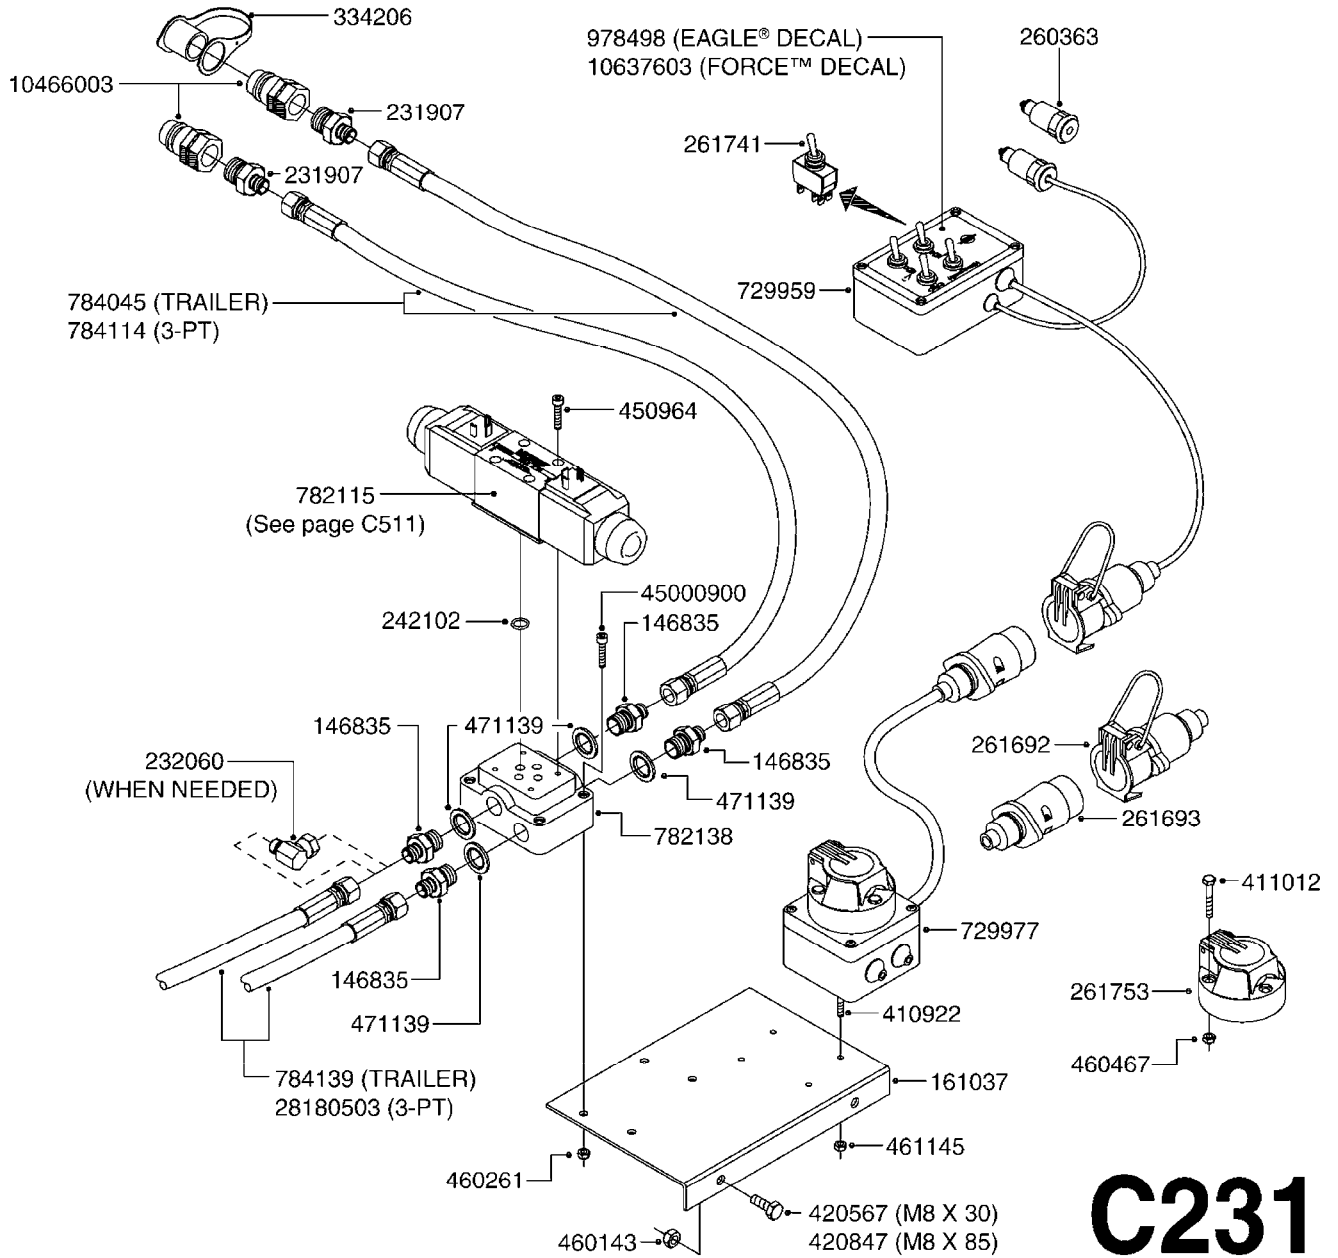

Right Side Shown (Left Side Similar)

C180

HYDRAULCS EAG HZ 45-66'POST 95
C180-HIN, 14:12:07

Page 1
Date 18.03.2013 13:51

parts-n°	order qty	description
145912	1	BUSHING D19.8/D17.0X7MM
146324	1	SHAFT D16.8 L102/2 X 5
146587	1	PIN D16.8 X 65
146835	1	HEX NIPPLE 1/4"X3/8" BSP
146839	1	HEX NIPPLE 1/4"X3/8" BSP 0.7MM
146845	1	HEX NIPPLE 1/4"X1/4"
146850	1	HEX NIPPLE 3/8"x3/8" - 1.2mm
146992	1	BUSHING F.CYLINDER
151872	1	BUSHING D22.0/18.0 10MM
160802	1	MOUNT PLATE F.HYD SOLENOID'HZ'
160803	1	COVER PLATE F.HYD SOLENOID'HZ'
210728	1	BEARING F.LINK HEAD M17
210879	1	LINK HEAD M16 x D17
231906	1	HEX NIPPLE 3/8"BSP X 1/2"NPT
231907	1	HEX NIPPLE 1/4"BSP X 1/2"NPT
240866	1	DOWTYSEAL 3/8"
241404	1	DOWTYSEAL 1/4"
284412	1	HOSE HY 3/8" X 315" STR+STR
410185	1	BOLT HEX 8.8 DEL M6X16
420604	1	BOLT HEX 8.8 DEL M10X25 FT
420847	1	BOLT HEX 8.8 DEL M8X85
460143	1	NUT HEX M8 LOCK
460261	1	NUT HEX M6X1 LOCK
460423	1	NUT HEX M10X1.5 LOCK
461198	1	NUT HEX M16 x 2 JAMB
461249	1	NUT HEX M22X1.5
480384	1	PIN COTTER D5X40
784045	1	HOSE HY X 1/4 X 157.50"STR+STR
784078	1	HOSE HY X 1/4 X 417.33"
784091	1	HOSE HY X 1/4 X 295.25"STR+ELB
10466003	1	COUPLER PIONEER 8010-04 1/2NPT
28341503	1	HOSE HY X1/4X078.75"STR+ELB
28342603	1	HOSE HY X1/4X066.93"STR+ELB
28449403	1	HOSE HY X1/4X057.08"STR+ELB
75075000	1	SEAL KIT 78122600/27/28/29
78120300	1	CYLINDER 60/50/30 1100MM
78122700	1	CYLINDER D40/22X300MM RED
78122900	1	CYLINDER D40/22X300MM RED