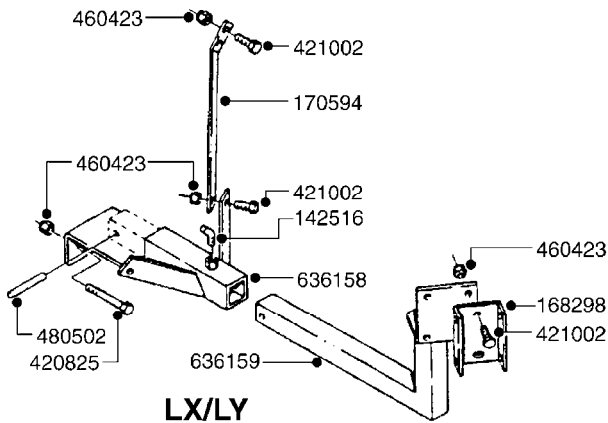

NK/LX/LY PRE-86