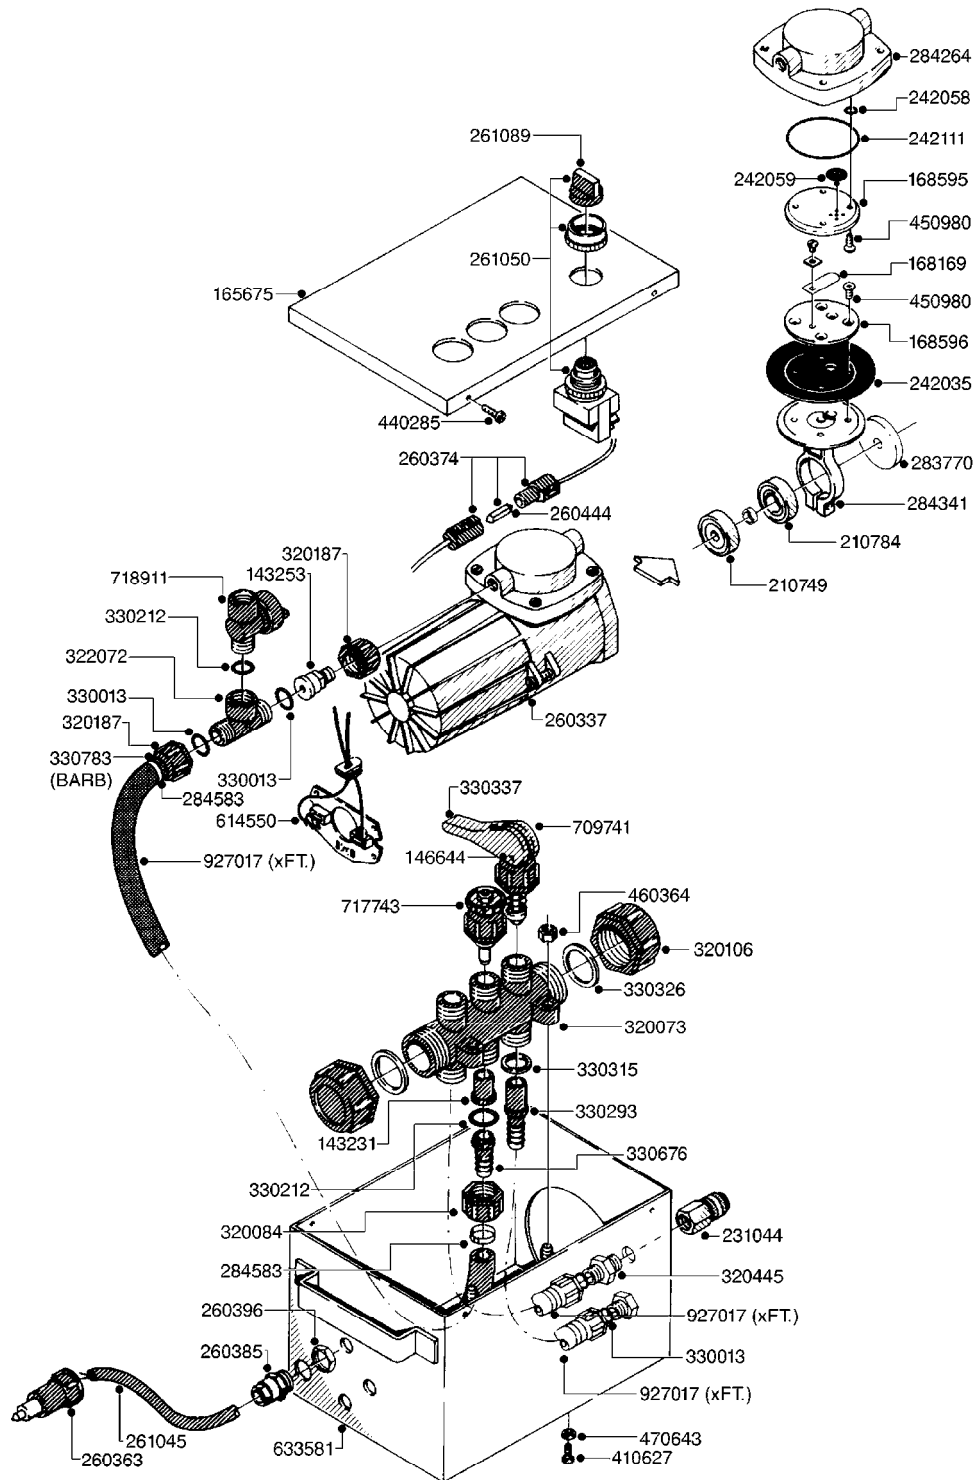

717824 - COMPLETE ASSEMBLY

COMPLETE ASSEMBLIES
WHOLEGOODS ITEMS

G320

FOAM MARKER COMPRESSOR PRE 92
G320-HIN, 01:01:01

Page 1

Date 01.07.2008 15:59

parts-n°	order qty	description
143231	1	SEAT F. VALVE 1/2'
143253	1	CONNECTING BRANCH FOR COMPRES.
146644	1	PIN D3X19 STAINLESS
165675	1	TOP COVER FOR CONTROL BOX
168169	1	INLET VALVE THO.COM.621102
168595	1	EXHAUST PLATE
168596	1	SUCTION PLATE
210749	1	BEARING ROLLER 6201-8 N F/COMP
210784	1	BEARING BALL 6002 2Z
231044	1	QUICK COUPLING F.AIR HOSE
242035	1	DIAPHRAGM THO.COM.608146
242058	1	O-RING THO.COM.623048
242059	1	VALVE (OUTLET)THO.COM.633525
242111	1	O-RING FOR VALVE PLATE
260337	1	COMPRESSOR F.F/M-91
260363	1	PLUG 2 POLE 12V
260374	1	FUSE HOLDER
260385	1	BULKHEAD FITTING F. CABLE
260396	1	NUT FOR BULKHEAD FITTING
260444	1	FUSE 8 AMP.
261045	1	SUBSTITUTE 261505
261050	1	SWITCH
261089	1	KNOB FOR ADJ.CONT.261050
283770	1	SEAL FELT F. FOAM MARKER COMP
284264	1	COVER FOR COMPRESSOR
284341	1	CONNECTING ROD F.COMPRESSOR
284583	1	CLAMP HOSE GEAR 1/2"
320073	1	DISTRIBUTOR HOUSING 1/2"
320084	1	FITT.DK NUT 1/2" BSP
320106	1	FITT.DK CAPNUT 1" BSP
320187	1	FITT.DK CAP 3/8" BSP BLACK
320445	1	FITT.DK HN 1/4"X3/8" BSP
322072	1	FITT.DK TEE 3/8'X3/8'X3/8' BSP
330013	1	O-RING D15/D10X2.5 F.3/8"NUT
330212	1	O-RING D19/D14X2.4 F.1/2"NUT
330293	1	VALVE SEAT WITH 3/8" HOSE TAIL
330315	1	O-RING D18.4/D13X.6
330326	1	O-RING D30/D24X2 F.1"NUT
330337	1	HANDLE F. FLIP VALVE
330676	1	FITT.DK HB 3/8" F. 1/2" NUT
330783	1	FITT.DK HB 3/8"F.3/8" NUT
410627	1	SCREW M4X12
440285	1	SCREW NO.6 1/4'
450980	1	SCREW F.VALVE PLATE
460364	1	NUT HEX M8 GALV.
470643	1	WASHER LOCK
614550	1	BRUSH KIT F. COMPRESSOR
633581	1	CONTROL BOX FOR FOAM MARKER
709741	1	VALVE ASSY. 1/2" FLIP LEVER
717743	1	THROTTLE VALVE FOR FOAM MARKER
717824	1	CONTROL BOX MOUNTED
718911	1	VALVE (SAFETY) F.MARKER
927017	1	HOSE R X 60 BAR X 3/8 X 0012"