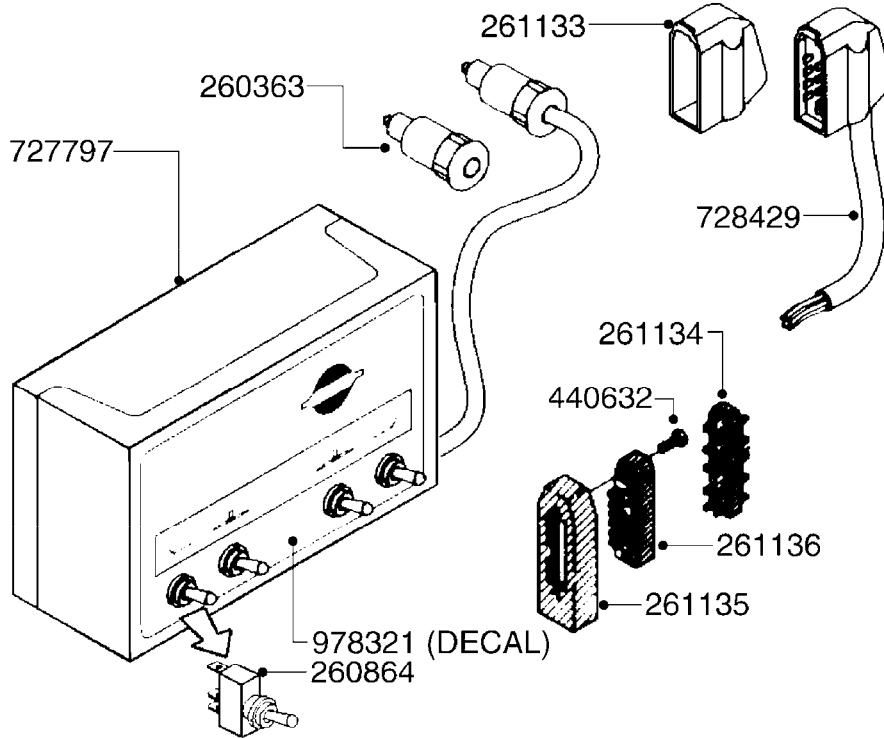

C240

HYD EAGLE HZ CONTROL BOX
C240-HIN, 01:01:01

Page 1

Date 01.07.2008 15:54

parts-n°	order qty	description
260363	1	PLUG 2 POLE 12V
260864	1	SWITCH F.HY BOOM CONTROL BOX
261133	1	PLUG HOUSING F.8 POLE PLUG
261134	1	PLUG INSERT 8 POLE MALE
261135	1	PLUG HOUSING 8 POLE FEMALE
261136	1	PLUG INSERT 8 POLE FEMALE
440632	1	SCREW M4X13
727797	1	CONTROL BOX EAGLE BOOM
728429	1	CABLE ASSY. F. HYD. CONTROL
978321	1	DECAL HZ CONTROL BOX