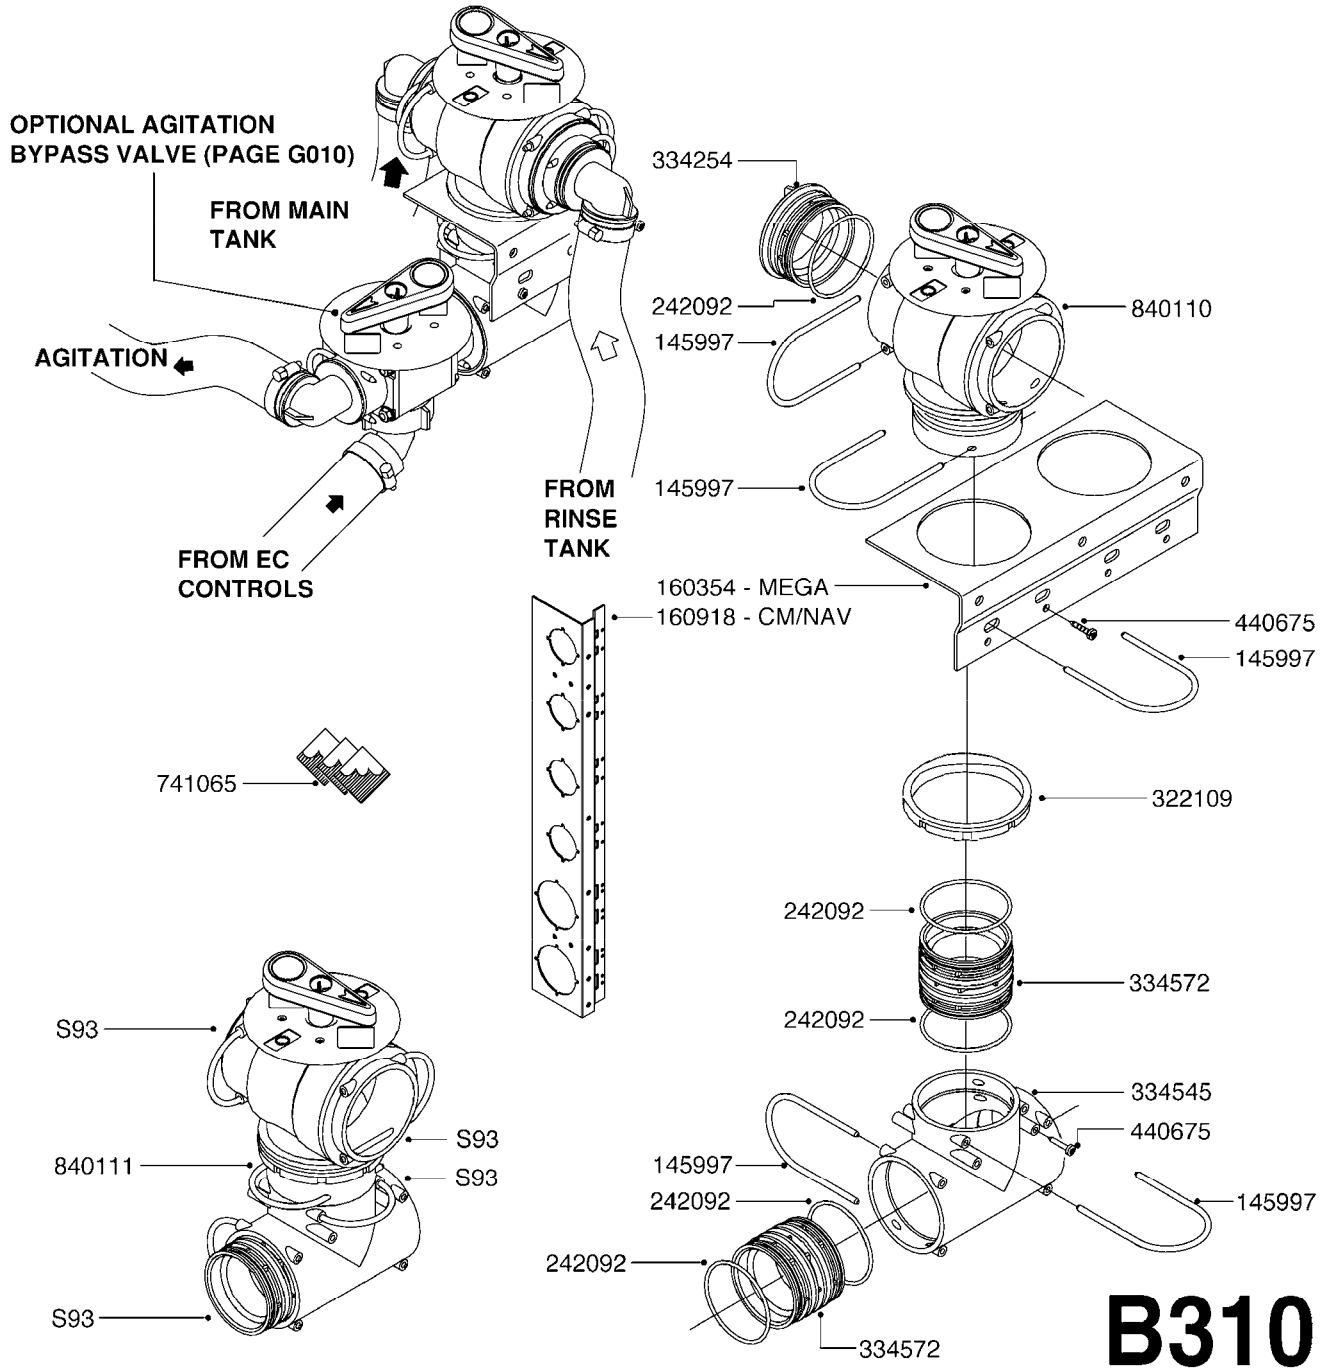

MANIFOLD SYSTEM - SUCTION
B310-HIN, 12:12:05

Page 1

Date 01.07.2008 15:53

parts-n°	order qty	description
145997	1	FITT.DK S-93 FORK
160354	1	BRACKET F.SUCTION MANIFOLD
160918	1	BRACKET F. MANIFOLD CM
242092	1	O-RING D69.5X3 F.S93 FITTING
322109	1	FITT.DK S-93 BULKHEAD NUT
334254	1	FITT.DK S-93 PLUG
334545	1	FITT.DK S-93 TEE
334572	1	FITT.DK S-93 ADAPTOR MALE MALE
440675	1	SCREW F. PLASTIC 5X16 SS
741065	1	DECAL F.MANIFOLD SYS. (PACK)
840110	1	VALVE SUCTION S-93 F.MANIFOLD
840111	1	VALVE SUCTION 3 WAY S-93 W.TEE