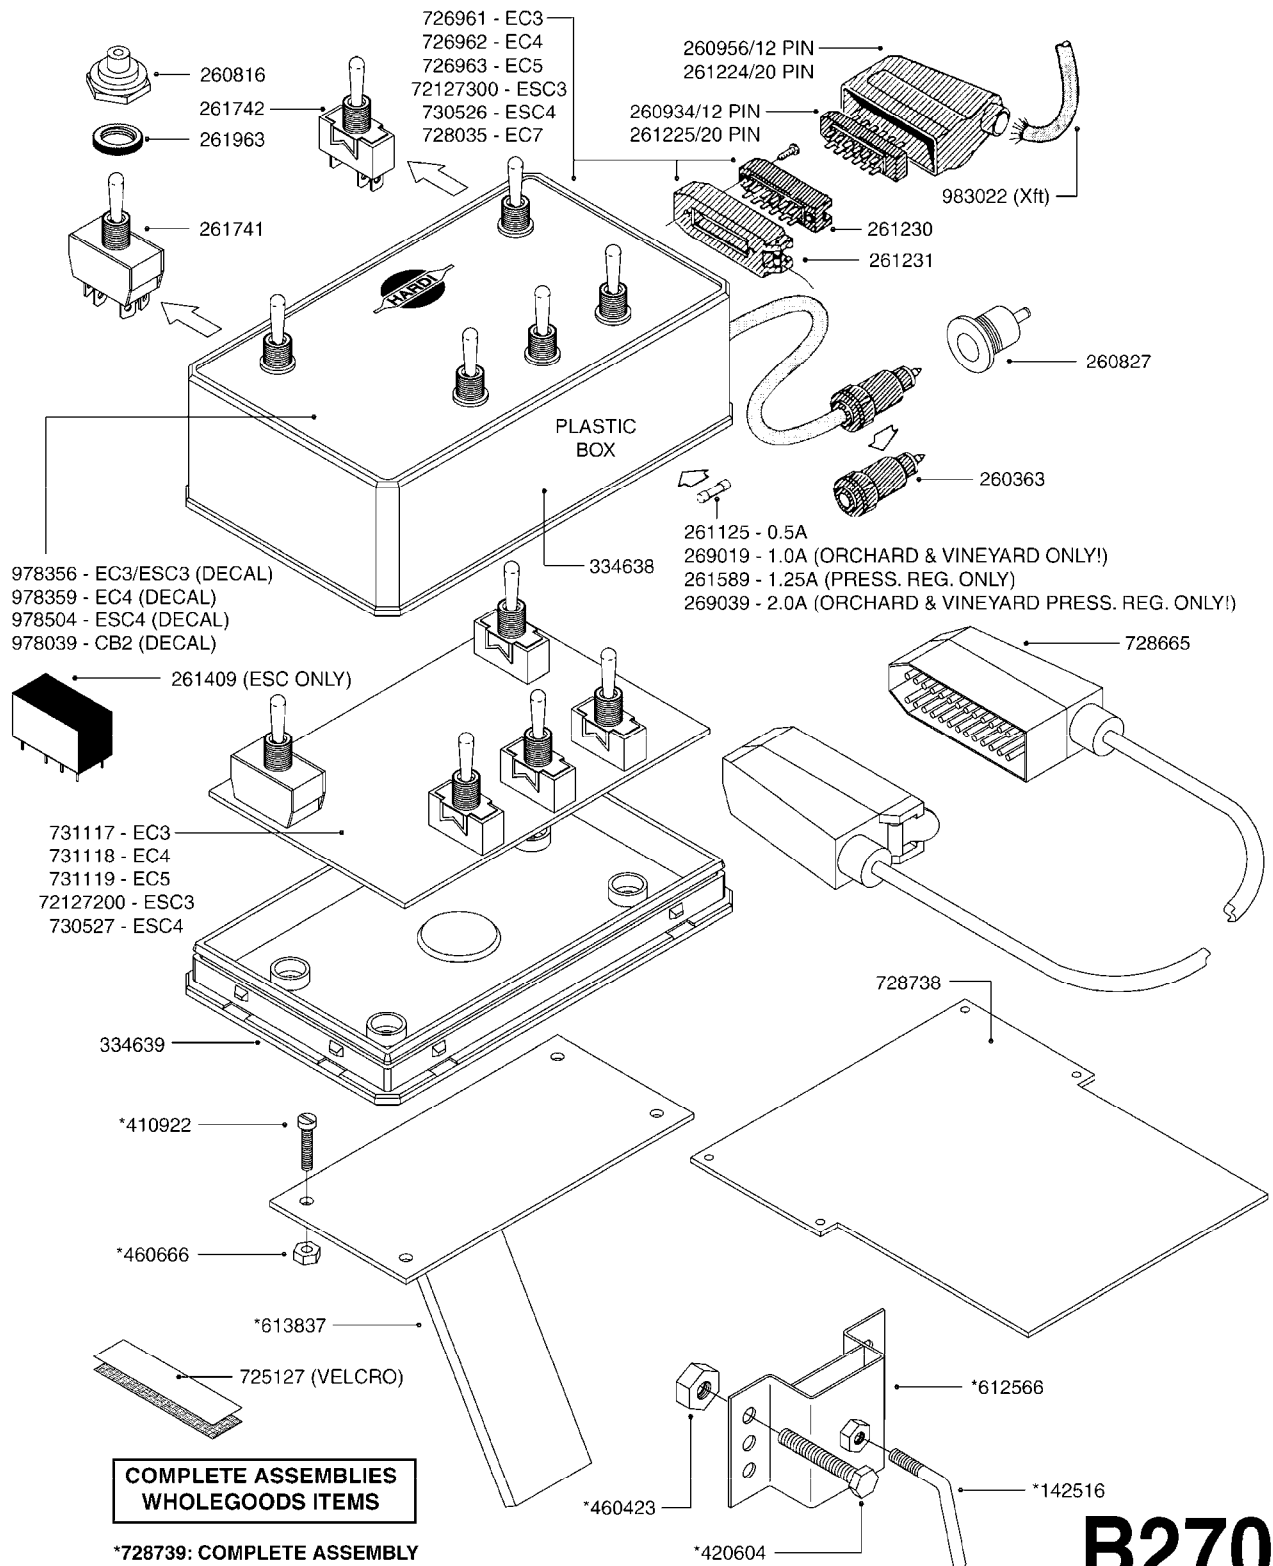

COMPLETE ASSEMBLIES
WHOLEGOODS ITEMS

B260

CONTROL BOX F/EC+EC-SC
B260-HIN, 01:01:01

Page 1
Date 01.07.2008 15:52

parts-n°	order qty	description
142516	1	SCREW SET M10 BENT F. LOCKING
260363	1	PLUG 2 POLE 12V
260794	1	SWITCH F.PRESS ADJ.EC CONTROL
260816	1	CAP W/RUBBER BOOT F.EC SWITCH
260827	1	PLUG F.EC ATTACHMENTS
260864	1	SWITCH F.HY BOOM CONTROL BOX
260923	1	PLUG INSERT 12 POLE FEMALE
260934	1	PLUG INSERT 12 POLL MALE
260945	1	PLUG HOUSE 12 POLE FEMALE
260956	1	PLUG HOUSE 12 POL.MALE
261066	1	SWITCH 2 POLE
261125	1	FUSE 5 X 20 500mA
261224	1	PLUG HOUSING F/20 POLE MALE
261225	1	PLUG INSERT 20 POLE MALE
261230	1	PLUG INSERT 20 POLE FEMALE
261231	1	PLUG HOUSING 20 POLE FEMALE
410922	1	BOLT HEX 8.8 DEL M4X20 FT
411006	1	SCREW M4X40 SLOTTED
420604	1	BOLT HEX 8.8 DEL M10X25 FT
460423	1	NUT HEX M10X1.5 LOCK
460666	1	NUT HEX M4
612566	1	MOUNT BRACKET F.FAN CABLE ASSY
613837	1	MOUNT PLATE FOR EC CONTROL BOX
725006	1	CIRCUIT BOARD 4 VALVE
725014	1	CONTROL BOX EC 4 SEC./12 PIN
725056	1	PRINTED CIRCUIT WITH SW 3 WAY
726961	1	CONTROL BOX EC 3 SEC./20 PIN
726962	1	CONTROL BOX EC 4 SEC./20 PIN
727376	1	CIRCUIT BOARD F.ESC 3 BANK
728072	1	CABLE F.CONTROL BOX 6M EC/4
728073	1	CABLE F.CONTROL BOX 6M EC/3
728075	1	CABLE F.CONTROL BOX 5M EC/3
728665	1	CABLE-QUICK ATTACH 20 PIN
728666	1	CABLE-QUICK ATTACH 12 PIN
728738	1	DOUB.CONT.BOX & OR F/M PLATE
728739	1	IN CAB CONTROL MOUNT KIT
729721	1	CONTROL BOX ESC3
983022	1	WIRE 12 x 0.5 x 2MM x 12"
10297303	1	CIRCUIT BOARD FOR T.M.S.
10411203	1	RELAY T-82