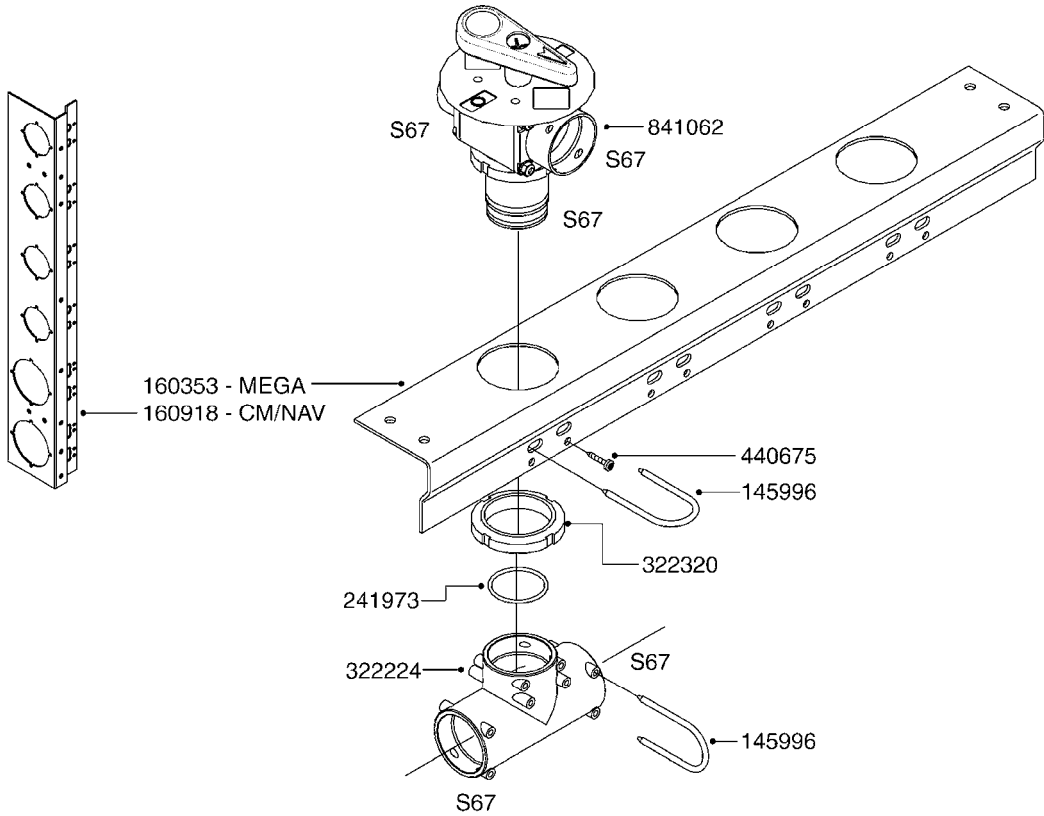

B290

MANIFOLD SYSTEM - PRESSURE
B290-HIN, 12:12:05

Page 1

Date 01.07.2008 15:53

parts-n°	order qty	description
145996	1	FITT.DK S-67 FORK
160353	1	BRACKET F.PRESSURE MANIFOLD
160918	1	BRACKET F. MANIFOLD CM
241973	1	O-RING F.S-67 FITTING
322224	1	FITT.DK S-67 TEE
322320	1	NUT F.3 WAY VALVE S56
334250	1	FITT.DK S-67 PLUG
334573	1	FITT.DK S-67 CONNECTOR
440675	1	SCREW F. PLASTIC 5X16 SS
841062	1	VALVE S67 PRESSURE MANIFOLD
841067	1	VALVE S67 PRESS.W/TEE MANIFOLD