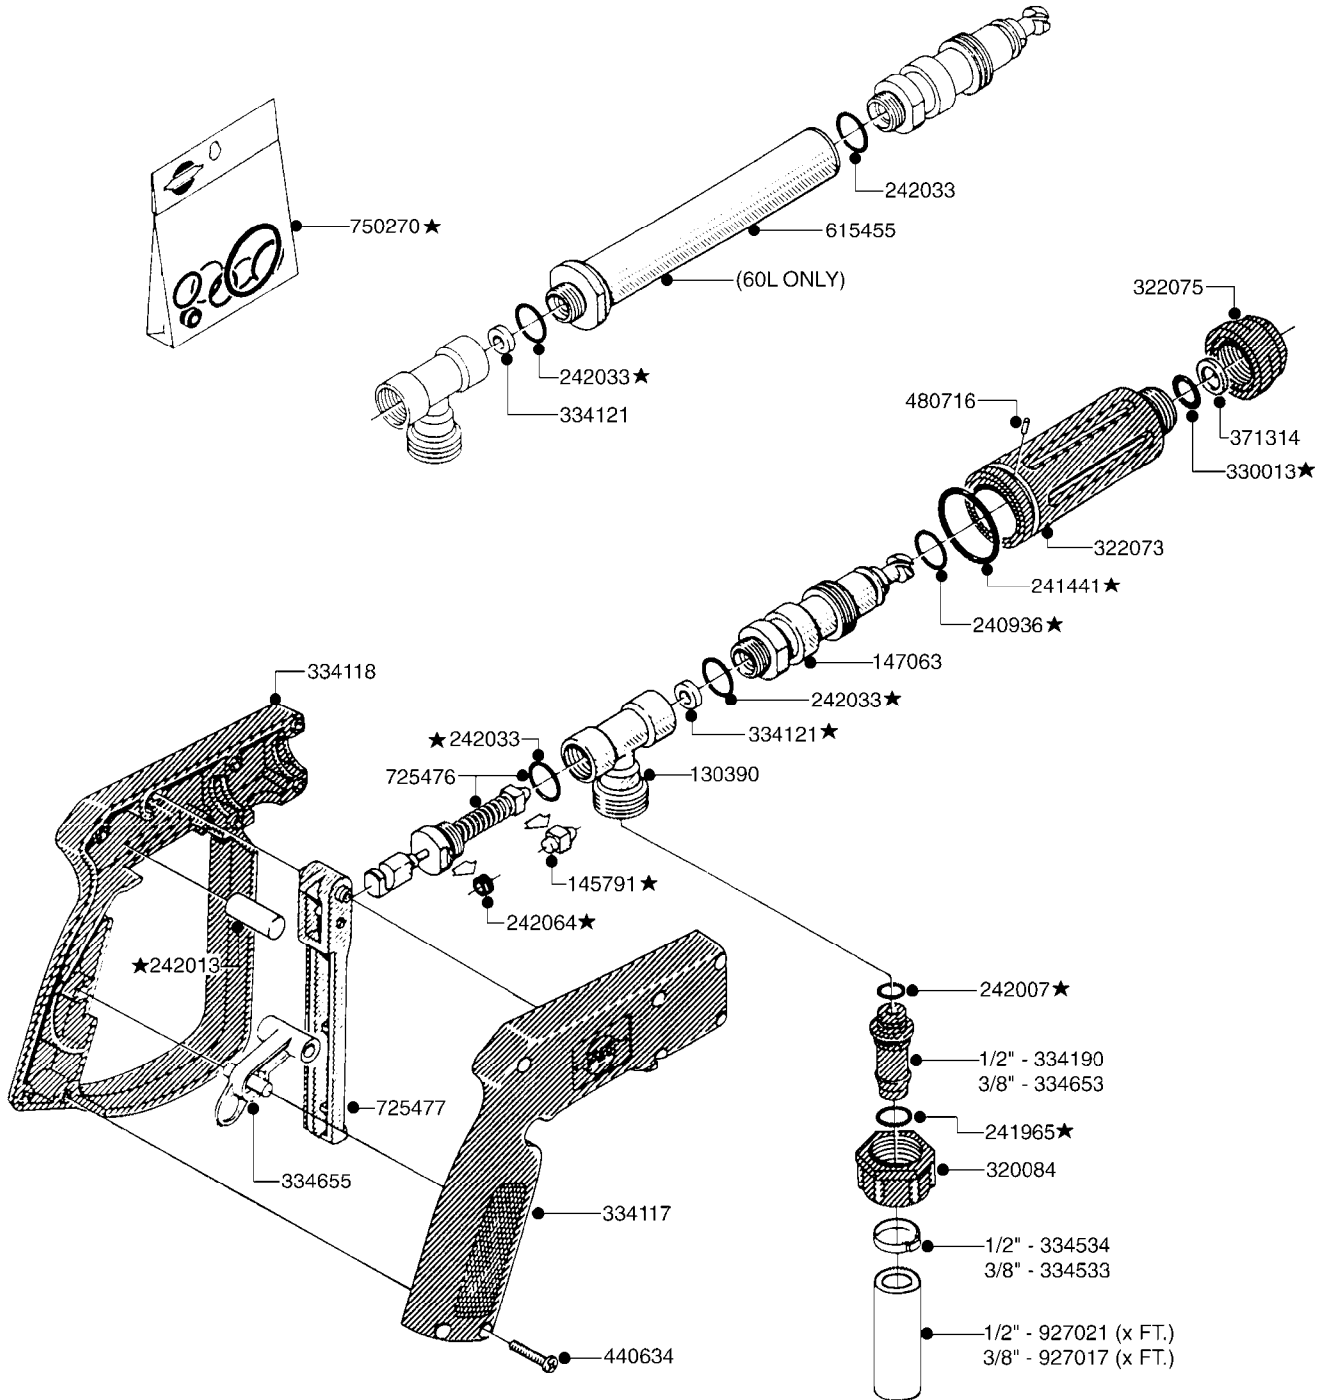

Page 1

Date 01.07.2008 16:01

parts-n°	order qty	description
130390	1	TEE 3/8'X 1/2' BSP F.TYPE 60S
145791	1	CONE FOR ON/OFF
147063	1	SWIRL F.SPRAY GUN TYPE 60
240936	1	O-RING D13.3X2.4 NITRIL
241441	1	O-RING D29,3X3
241965	1	O-RING 12.1 X 1.6
242007	1	O-RING D9.1X1.6
242013	1	SPRING RUBBER F/TRIGGER
242030	1	SPRING RUBBER
242033	1	O-RING
284582	1	CLmP HSE GEAR3/8" alt 28029803
284583	1	CLAMP HOSE GEAR 1/2"
320084	1	FITT.DK NUT 1/2" BSP
322073	1	HOUSING F.SWIRL TYPE 60S H.G.
322075	1	CASTING
330013	1	O-RING D15/D10X2.5 F.3/8"NUT
334117	1	HANDLE PIECE RIGHT F.60S/60L
334118	1	HANDLE PIECE LEFT F.60S/60L
334120	1	LOCK FOR TRIGGER
334121	1	SEAT FOR ON/OFF
334190	1	FITT.DK HB 1/2' F. PISTOL 60S
334653	1	FITT.DK HB 3/8' F.HANDGUN
371314	1	NOZZLE CERAMIC 1099-20
440634	1	SCREW 5/8"
480716	1	PIN D3X6 STAINLESS
615455	1	TUBE F.LANCE TYPE 60L
725476	1	SPINDLE
725477	1	TRIGGER
843196	1	HANDGUN KIT TYPE 60 SHORT
843197	1	HANDGUN KIT TYPE 60 LONG
927017	1	HOSE R X 60 BAR X 3/8 X 0012"
927021	1	HOSE R X 60 BAR X 1/2 X 0012"