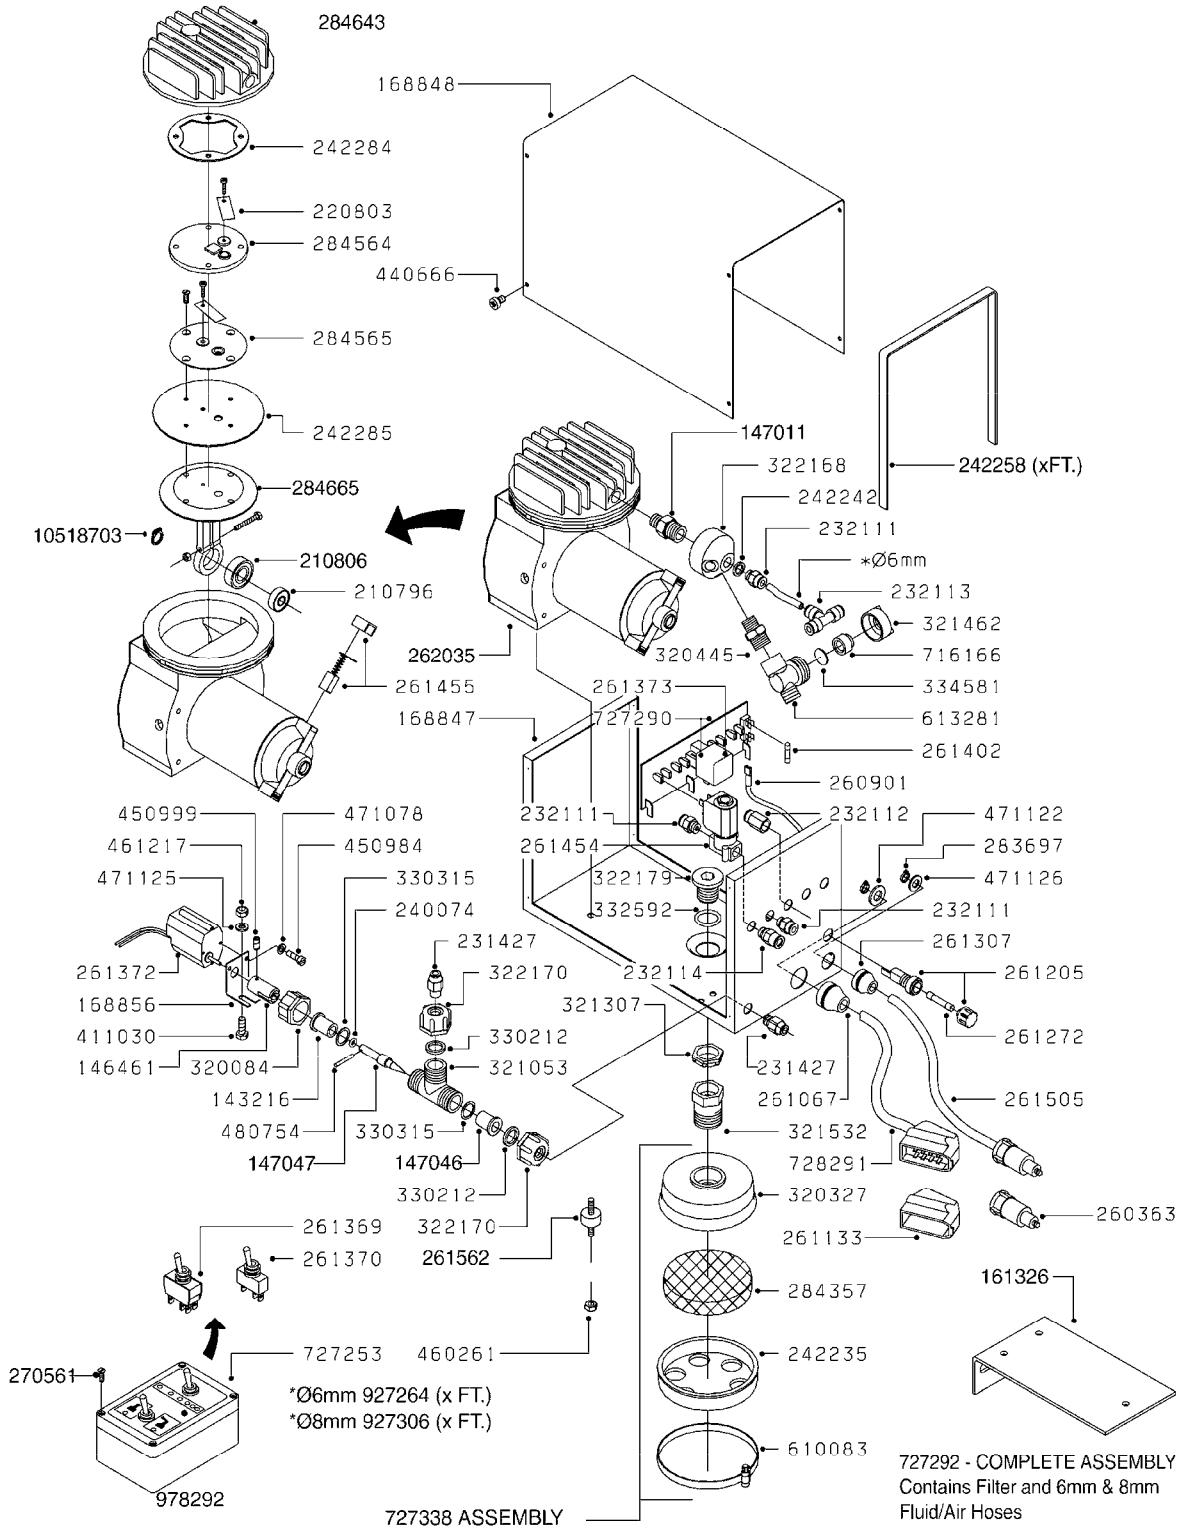

717824 - COMPLETE ASSEMBLY

COMPLETE ASSEMBLIES
WHOLEGOODS ITEMS

G320

FOAM MARKER COMPRESSOR PRE 92
G320-HIN, 01:01:01

Page 1

Date 01.07.2008 15:59

parts-n°	order qty	description
143231	1	SEAT F. VALVE 1/2'
143253	1	CONNECTING BRANCH FOR COMPRES.
146644	1	PIN D3X19 STAINLESS
165675	1	TOP COVER FOR CONTROL BOX
168169	1	INLET VALVE THO.COM.621102
168595	1	EXHAUST PLATE
168596	1	SUCTION PLATE
210749	1	BEARING ROLLER 6201-8 N F/COMP
210784	1	BEARING BALL 6002 2Z
231044	1	QUICK COUPLING F.AIR HOSE
242035	1	DIAPHRAGM THO.COM.608146
242058	1	O-RING THO.COM.623048
242059	1	VALVE (OUTLET)THO.COM.633525
242111	1	O-RING FOR VALVE PLATE
260337	1	COMPRESSOR F.F/M-91
260363	1	PLUG 2 POLE 12V
260374	1	FUSE HOLDER
260385	1	BULKHEAD FITTING F. CABLE
260396	1	NUT FOR BULKHEAD FITTING
260444	1	FUSE 8 AMP.
261045	1	SUBSTITUTE 261505
261050	1	SWITCH
261089	1	KNOB FOR ADJ.CONT.261050
283770	1	SEAL FELT F. FOAM MARKER COMP
284264	1	COVER FOR COMPRESSOR
284341	1	CONNECTING ROD F.COMPRESSOR
284583	1	CLAMP HOSE GEAR 1/2"
320073	1	DISTRIBUTOR HOUSING 1/2"
320084	1	FITT.DK NUT 1/2" BSP
320106	1	FITT.DK CAPNUT 1" BSP
320187	1	FITT.DK CAP 3/8" BSP BLACK
320445	1	FITT.DK HN 1/4"X3/8" BSP
322072	1	FITT.DK TEE 3/8'X3/8'X3/8' BSP
330013	1	O-RING D15/D10X2.5 F.3/8"NUT
330212	1	O-RING D19/D14X2.4 F.1/2"NUT
330293	1	VALVE SEAT WITH 3/8" HOSE TAIL
330315	1	O-RING D18.4/D13X.6
330326	1	O-RING D30/D24X2 F.1"NUT
330337	1	HANDLE F. FLIP VALVE
330676	1	FITT.DK HB 3/8" F. 1/2" NUT
330783	1	FITT.DK HB 3/8"F.3/8" NUT
410627	1	SCREW M4X12
440285	1	SCREW NO.6 1/4'
450980	1	SCREW F.VALVE PLATE
460364	1	NUT HEX M8 GALV.
470643	1	WASHER LOCK
614550	1	BRUSH KIT F. COMPRESSOR
633581	1	CONTROL BOX FOR FOAM MARKER
709741	1	VALVE ASSY. 1/2" FLIP LEVER
717743	1	THROTTLE VALVE FOR FOAM MARKER
717824	1	CONTROL BOX MOUNTED
718911	1	VALVE (SAFETY) F.MARKER
927017	1	HOSE R X 60 BAR X 3/8 X 0012"