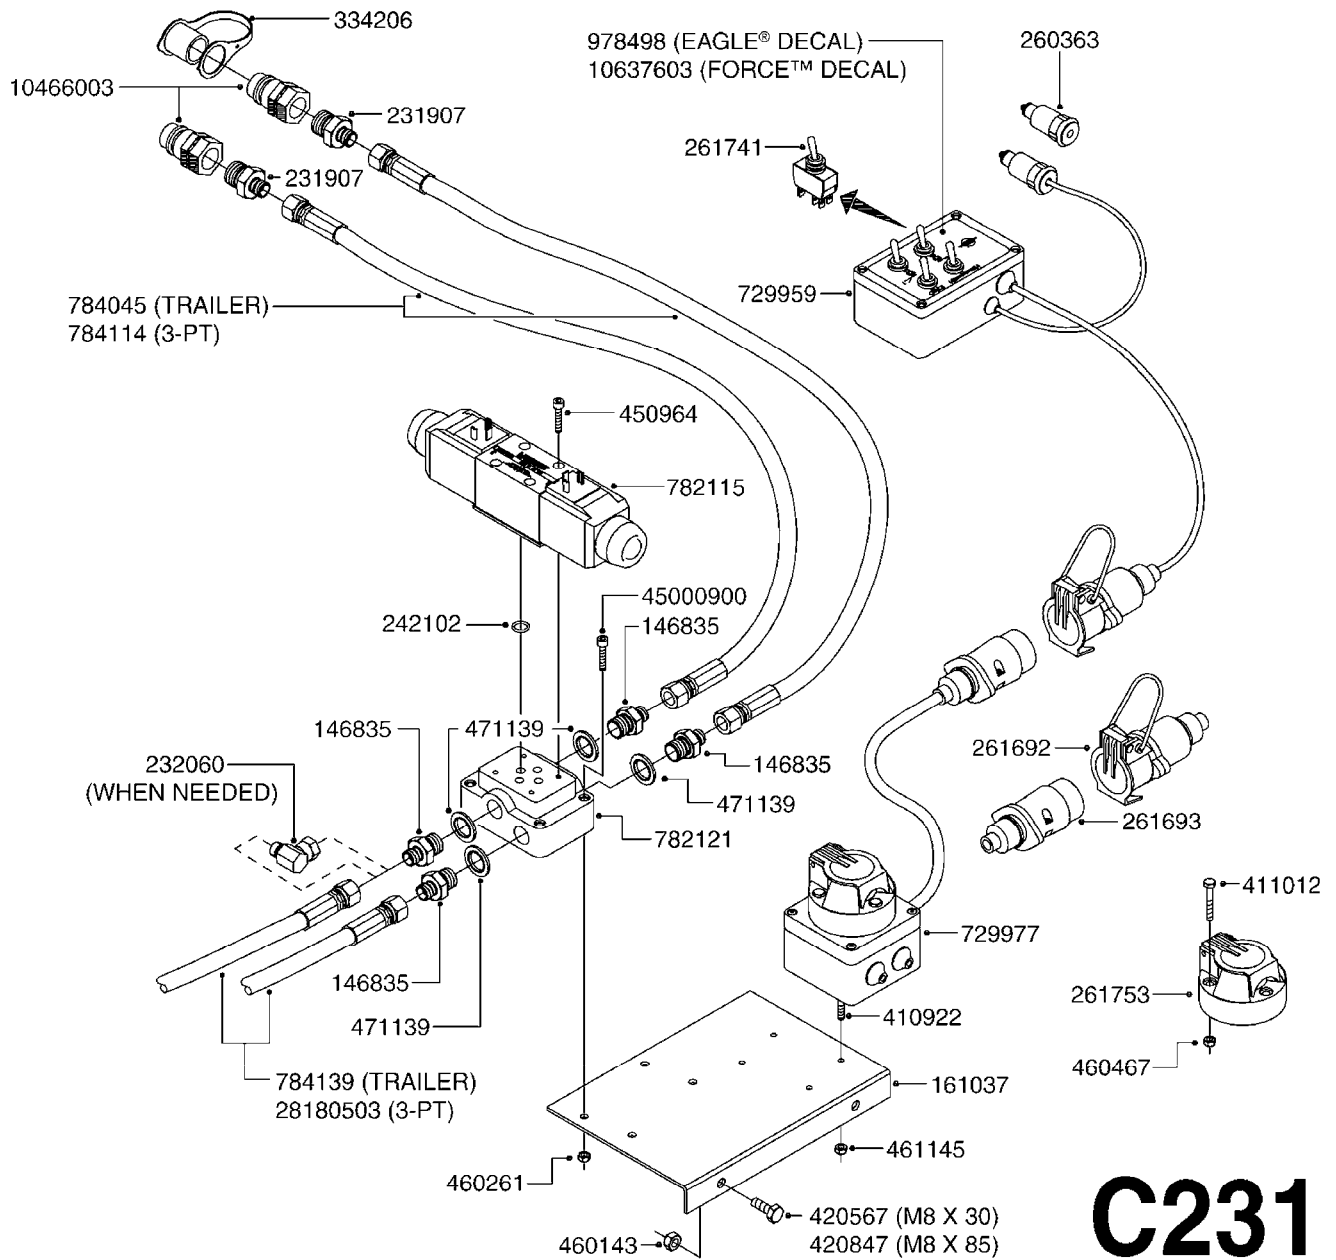

HYDRAULICS EAGLE/FORCE DH
C231-HIN, 01:01:01

Page 1
Date 01.07.2008 15:54

parts-n°	order qty	description
146835	1	HEX NIPPLE 1/4"X3/8" BSP
161037	1	MOUNT PLATE F.DH VICKERS VALVE
231907	1	HEX NIPPLE 1/4"BSP X 1/2"NPT
232060	1	HY.ELBOW 1/4" BSP SWIVEL
242102	1	O-RING 9.25 X 1.78
260363	1	PLUG 2 POLE 12V
261692	1	PLUG ELEC.7 POLE FEMALE F.CABL
261693	1	PLUG ELEC. 7 POLE MALE
261741	1	SWITCH 2 POLE 12V TOGGLE PRESS
261753	1	PLUG ELEC.7 POLE FEMALE F.BASE
334206	1	DUST HOOD FOR HY-COUPLING
410922	1	BOLT HEX 8.8 DEL M4X20 FT
411012	1	SCREW M5X30 STAINLESS
420567	1	BOLT HEX 8.8 DEL M8X30 FT
420847	1	BOLT HEX 8.8 DEL M8X85
450964	1	SCREW M5X30 F.CYLINDER
460143	1	NUT HEX M8 LOCK
460261	1	NUT HEX M6X1 LOCK
460467	1	NUT HEX M5 GALV.
461145	1	NUT HEX M4 LOCK
471139	1	WASHER D22/D17X1.5 BRASS
729959	1	CONTROL BOX DAH 4-FUNCTION
729977	1	DAH DIRECTIONAL VLV JUNC. BOX
782115	1	HY SOLENOID VALVE DH HYD
782121	1	MOUNT F.BOSCH HY ALT 782138
784045	1	HOSE HY X 1/4 X 157.50"STR+STR
784114	1	HOSE HY X 1/4 X 80.7" STR+STR
784139	1	HOSE HY X 1/4 X 216.50"STR+STR
978498	1	DECAL SWITCH BOX DH HYD.
10466003	1	COUPLER PIONEER 8010-04 1/2NPT
10637603	1	DECAL F.SWITCH BOX - FORCE
28180503	1	HOSE HY X1/4X126.00'STR+STR
45000900	1	BOLT ALLEN HEAD M6 X 60 SS