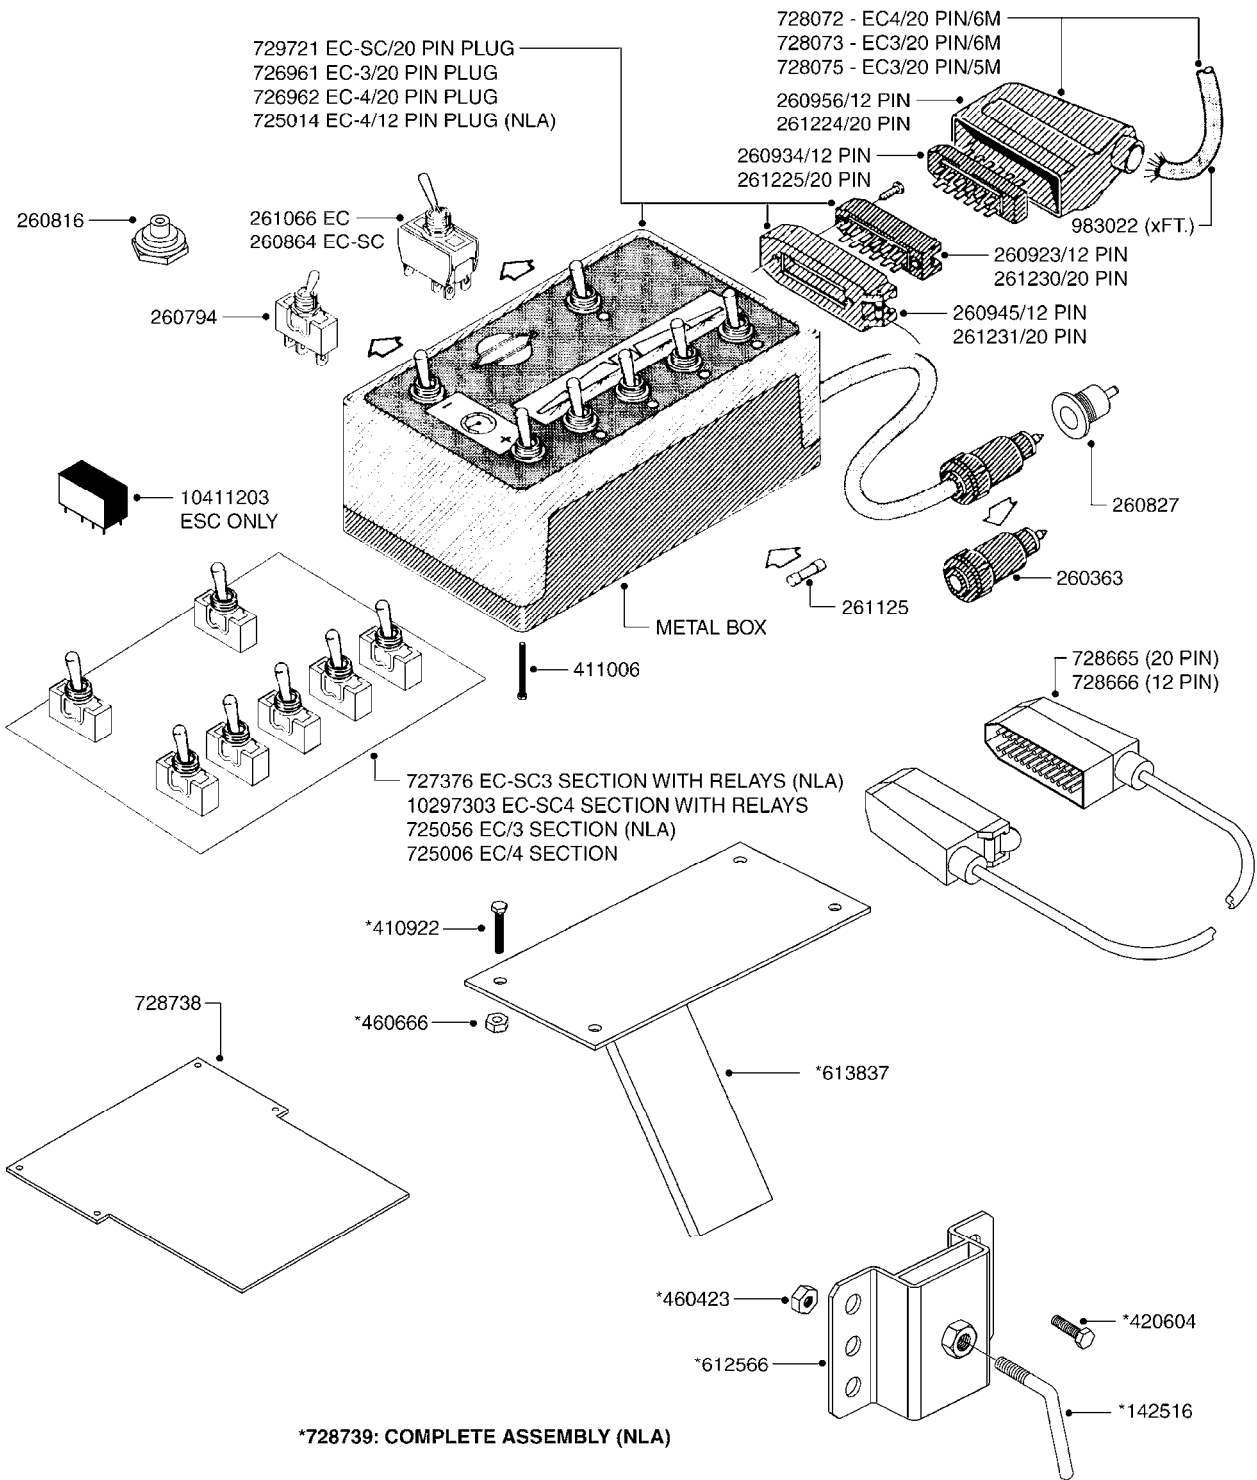

COMPLETE ASSEMBLIES
WHOLEGOODS ITEMS

B260

CONTROL BOX F/EC+EC-SC
B260-HIN, 01:01:01

Page 1
Date 01.07.2008 15:52

parts-n°	order qty	description
142516	1	SCREW SET M10 BENT F. LOCKING
260363	1	PLUG 2 POLE 12V
260794	1	SWITCH F.PRESS ADJ.EC CONTROL
260816	1	CAP W/RUBBER BOOT F.EC SWITCH
260827	1	PLUG F.EC ATTACHMENTS
260864	1	SWITCH F.HY BOOM CONTROL BOX
260923	1	PLUG INSERT 12 POLE FEMALE
260934	1	PLUG INSERT 12 POLL MALE
260945	1	PLUG HOUSE 12 POLE FEMALE
260956	1	PLUG HOUSE 12 POL.MALE
261066	1	SWITCH 2 POLE
261125	1	FUSE 5 X 20 500mA
261224	1	PLUG HOUSING F/20 POLE MALE
261225	1	PLUG INSERT 20 POLE MALE
261230	1	PLUG INSERT 20 POLE FEMALE
261231	1	PLUG HOUSING 20 POLE FEMALE
410922	1	BOLT HEX 8.8 DEL M4X20 FT
411006	1	SCREW M4X40 SLOTTED
420604	1	BOLT HEX 8.8 DEL M10X25 FT
460423	1	NUT HEX M10X1.5 LOCK
460666	1	NUT HEX M4
612566	1	MOUNT BRACKET F.FAN CABLE ASSY
613837	1	MOUNT PLATE FOR EC CONTROL BOX
725006	1	CIRCUIT BOARD 4 VALVE
725014	1	CONTROL BOX EC 4 SEC./12 PIN
725056	1	PRINTED CIRCUIT WITH SW 3 WAY
726961	1	CONTROL BOX EC 3 SEC./20 PIN
726962	1	CONTROL BOX EC 4 SEC./20 PIN
727376	1	CIRCUIT BOARD F.ESC 3 BANK
728072	1	CABLE F.CONTROL BOX 6M EC/4
728073	1	CABLE F.CONTROL BOX 6M EC/3
728075	1	CABLE F.CONTROL BOX 5M EC/3
728665	1	CABLE-QUICK ATTACH 20 PIN
728666	1	CABLE-QUICK ATTACH 12 PIN
728738	1	DOUB.CONT.BOX & OR F/M PLATE
728739	1	IN CAB CONTROL MOUNT KIT
729721	1	CONTROL BOX ESC3
983022	1	WIRE 12 x 0.5 x 2MM x 12"
10297303	1	CIRCUIT BOARD FOR T.M.S.
10411203	1	RELAY T-82