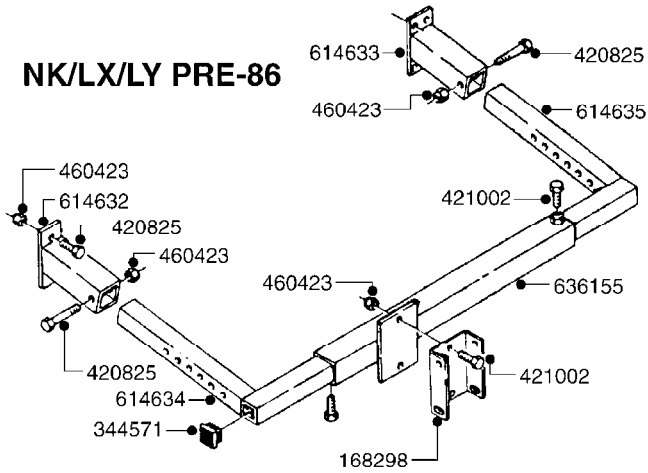

NK/LX/LY PRE-86