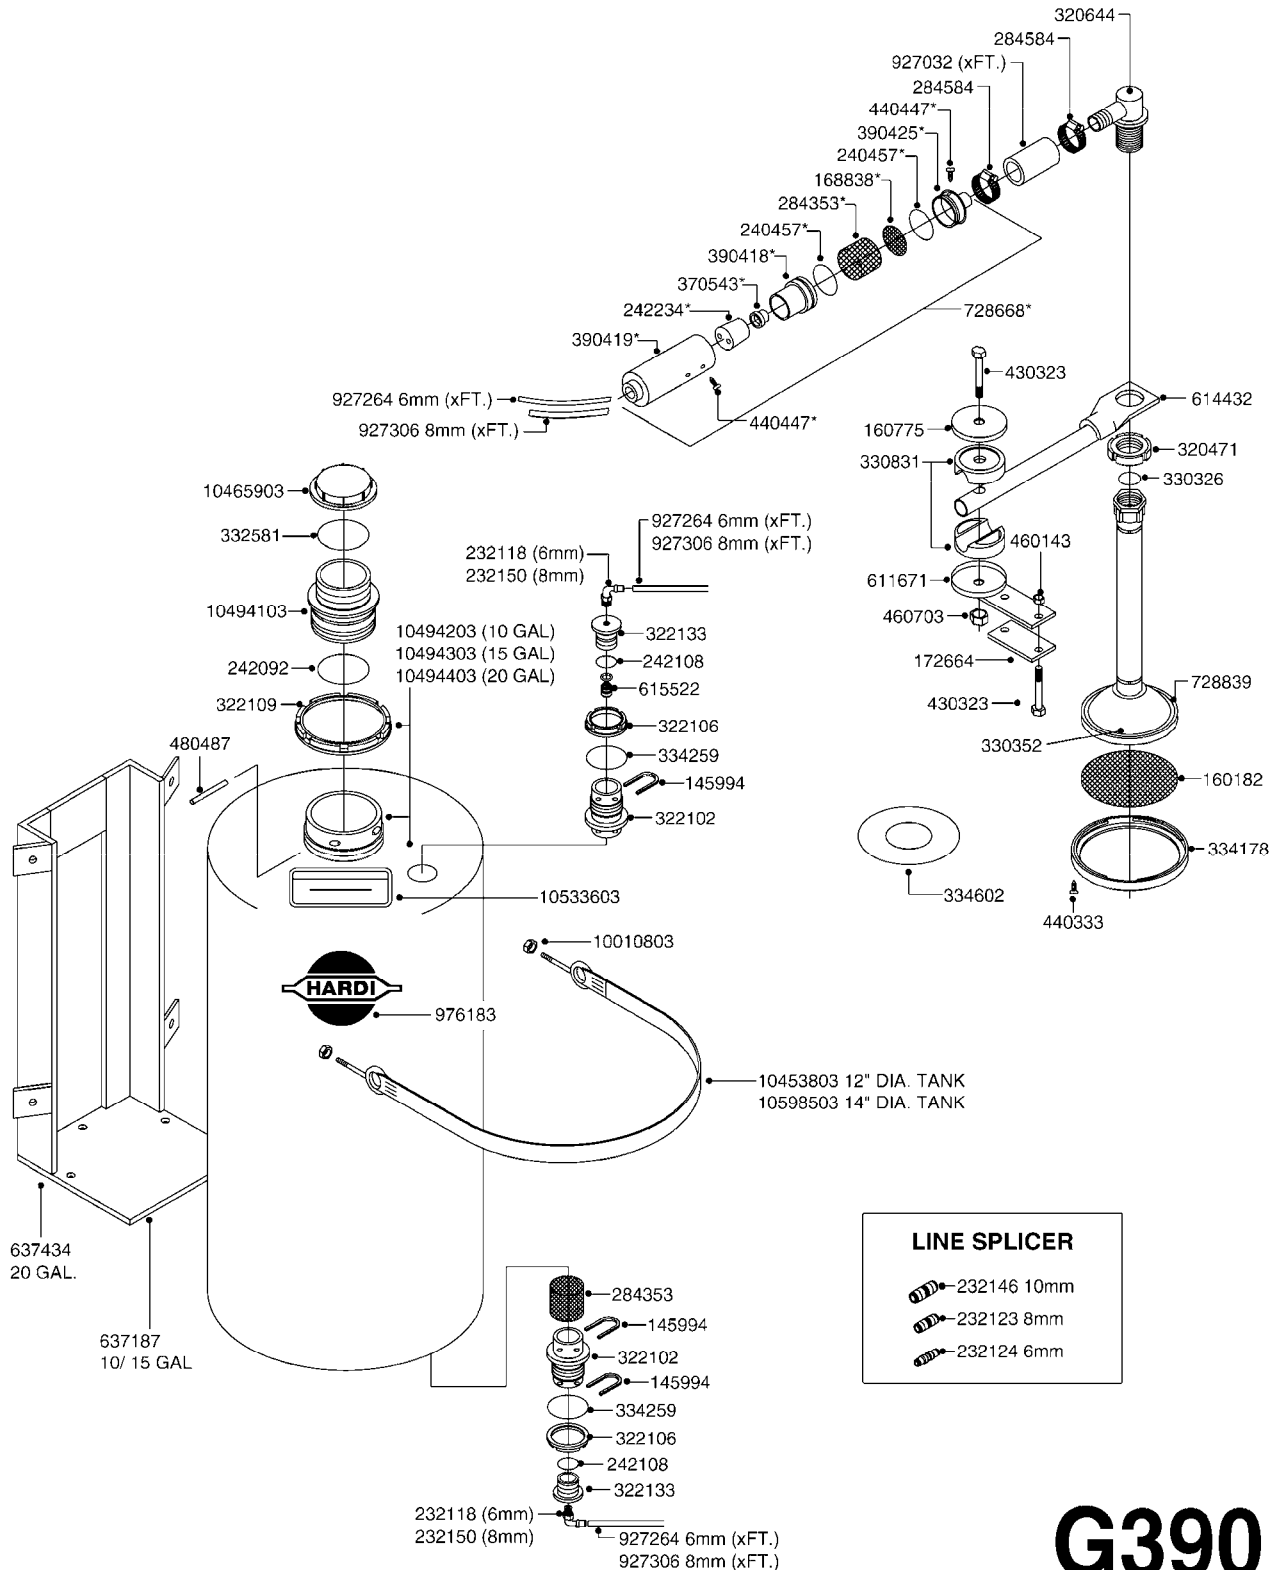

FOAMMARKER TANK/DROPPER POST93
G390-HIN, 01:01:01

Page 1
Date 01.07.2008 16:01

parts-n°	order qty	description
10010803	1	NUT HEX NC (NYLON LOCK) 5/16
10453803	1	STRAP F.FOAM MARKER TANK
10465903	1	*LID F.FOAM MARKER, DRILLED
10494103	1	*FILL WELL ASSY.FOAM MARKER
10494203	1	TANK ASSY. 10 GAL. D14' F/M
10494303	1	TANK ASSY. 15 GAL. D14'F/M
10494403	1	*TANK ASSY. 20 GAL. D14'F/M
10533603	1	DECAL CAUTION-OPEN SLOWLY ENG
10598503	1	TANK STRAP 10/15/20 GAL FOAMER
145994	1	FITT.DK S-40 FORK
160182	1	FILTER SCREEN
160775	1	WASHER F. FRICTION PLATE
168838	1	FILTER SCREEN D40 FOR FOAM GEN
172664	1	FLATBAR BACKING PLATE
232118	1	HOSE CONN. 90DEG 1/8'X 6MM PE
232123	1	SUBSTITUTE TO 23212303
232124	1	HOSE CONNECTOR STR. F. 6MM PE
232146	1	SUBSTITUTE 23214603
232150	1	HOSE CONN. 90DEG. 1/8'X8MM PE
240457	1	O-RING D40.2/D34X2
242092	1	O-RING D69.5X3 F.S93 FITTING
242108	1	O-RING F.S-40 FITTING
242234	1	PLUG F.FOAM GENERATOR HOSES
284353	1	SPONGE FOR FOAM MARKER
284584	1	CLAMP HOSE GEAR D20/32 3/4"
320471	1	FITT.DK NUT 1" BSP JAMB
320644	1	FITT.DK ELB.3/4"HB X 1" BSP
322102	1	FITT.DK S-40 BULKHEAD
322106	1	FITT.DK S-40 BULKHEAD NUT
322109	1	FITT.DK S-93 BULKHEAD NUT
322133	1	FITT.DK S-40 PLUG W 1/8 THREAD
330326	1	O-RING D30/D24X2 F.1"NUT
330352	1	FOAM DROP HOUSING
330831	1	FRICTION PLATE
332581	1	GASKET F. 1-1/2" BSP CAPNUT.
334178	1	RETAINER FOR FOAM MARKER
334259	1	GASKET F. S-40 BULKHEAD
334602	1	ORIFICE ID 70MM F.FOAM MARKER
370543	1	NOZZLE FLAT FAN 4625-46
390418	1	MIXING CHAMBER FOR FOAM MARKER
390419	1	HOUSING F. MIXING CHAMBER
390425	1	END PIECE FOR MIXING CHAMBER
430323	1	BOLT HEX 8.8 DEL M12X60
440333	1	SCREW 3.5 X 9.5 SS
440447	1	SCREW M4.2X9.5
460143	1	NUT HEX M8 LOCK
460703	1	NUT HEX M12X1.75 LOCK
480487	1	PIN M5X60 SLOTTED GALV
611671	1	BREAK AWAY HOLDER F-MARKER
614432	1	BREAK AWAY ARM F. FOAM MARKER
615522	1	CHECK VALVE F.FOAM MARKER
637187	1	MOUNT BKT F.FOAM TANK 10/15GAL
637434	1	MOUNT BRACKET F.FOAM TANK 20G
728668	1	FOAM GENERATOR ASSY.
728839	1	FOAM NOZZLE ASSY.W.RESTRICTOR
927032	1	HOSE R X 60 BAR X 3/4 X 0012"
927264	1	HOSE R X PE D6/D4 X 0012"
927306	1	HOSE R X PE D8/D6 X 0012"BLACK
976183	1	DECAL COMPANY 185 X 300