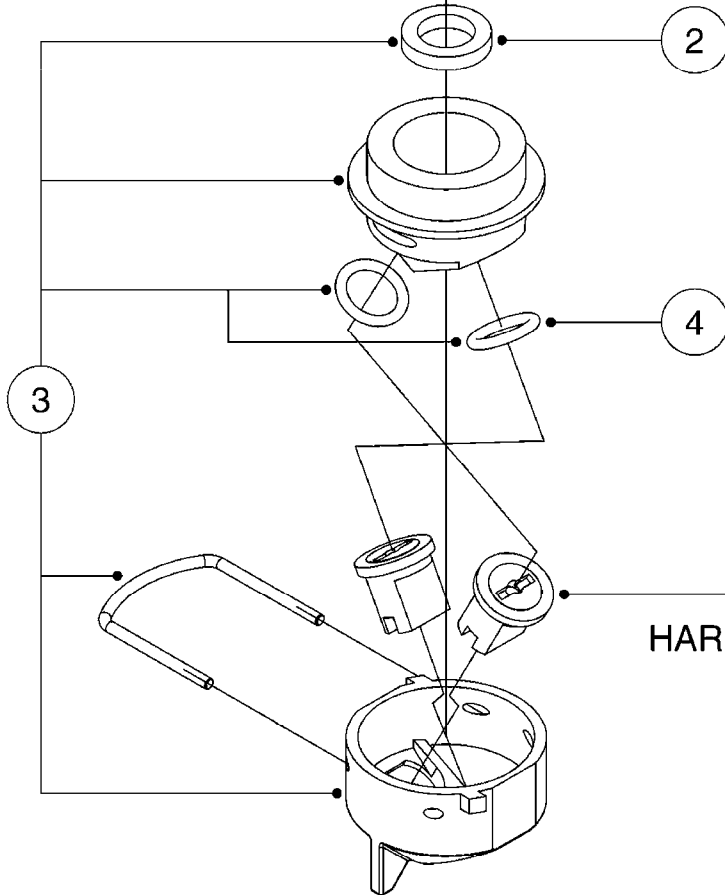

REFER TO
HARDI® NOZZLE CATALOG

D625