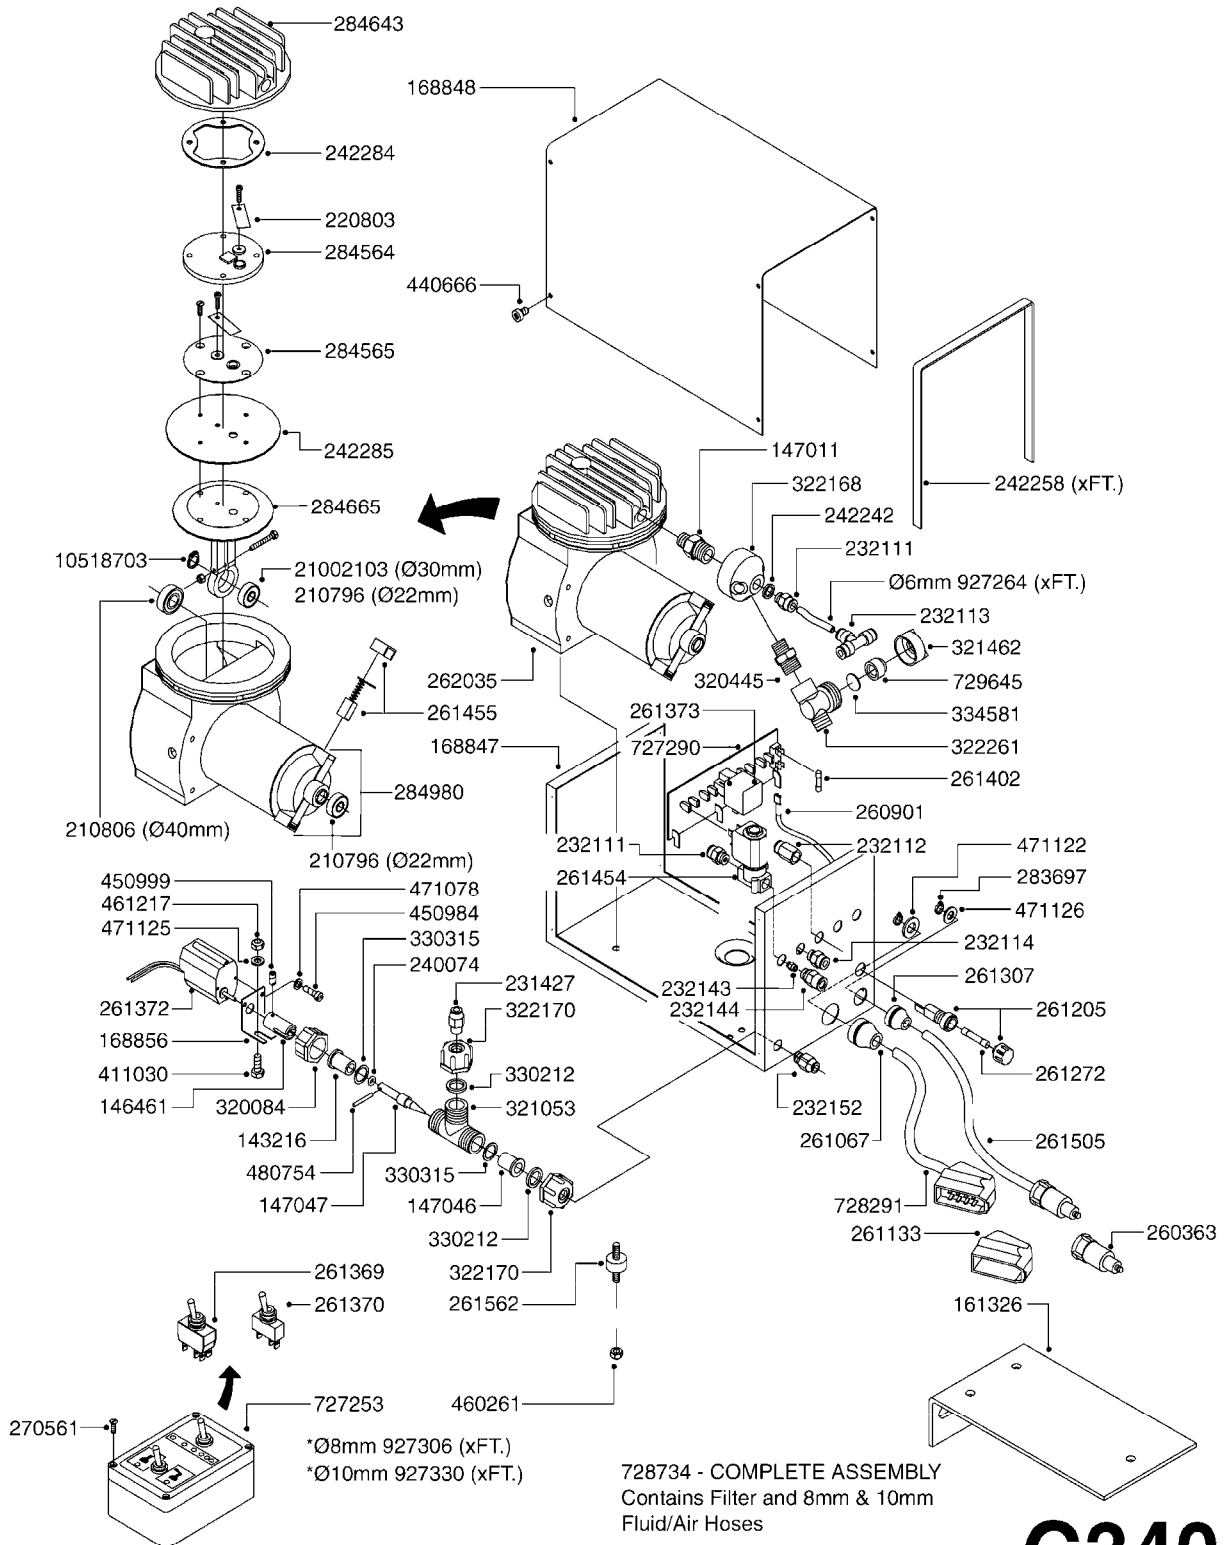

G340

FOAM MARKER COMPRESSOR POST 94
G340-HIN, 01:01:01

Page 1
Date 01.07.2008 16:00

parts-n°	order qty	description
143216	1	BUSHING THREAD F.FOAM MARKER
146461	1	COUPLER F.THROTTLE VALVE
147011	1	HEX NIPPLE 3/8'X1/4'BSP BRASS
147046	1	SEAT FOR THROTTLE VALVE
147047	1	SPINDLE FOR THROTTLE VALVE
161326	1	MOUNT BKT. F. FOAM COMP.BOX 98
168847	1	ENCLOSURE LOWER F.MARKER
168848	1	COVER F. FOAM MARKER
168856	1	MOUNT FOR GEAR MOTOR
210796	1	BEARING BALL D22/D8 X 7 608ZZ
210806	1	BEARING BALL D40/D17X12MM
220803	1	VALVE F. COMPRESSOR
231427	1	COUPLER 1/8'THREAD X6MM HOSE
232111	1	QUICK COUPLER 6MM X 1/8 EXT.
232112	1	QUICK COUPLER 6MM 1/8 INT.
232113	1	QUICK COUPLER 6MM T-PIECE
232114	1	COUPLER 1/8" THREADX8MM HOSE
232143	1	REDUCER 1/4'INT-1/8'EXT
232144	1	QUICK COUPLER 10MM X 1/4 EXT
232152	1	QUICK COUPLER 8MMX1/8 EXT.LONG
240074	1	O-RING D11.1X2.4 alt 242576
242242	1	O-RING F.AIR HOSE FITTING
242258	1	TRIM 3X10 SELF ADHESIVE 0012"
242284	1	HEAD GASKET F. COMPRESSOR
242285	1	DIAPHRAGM F. F/M COMP.
260363	1	PLUG 2 POLE 12V
260901	1	SPADE F.ELEC CONN.1.5MM BLUE
261067	1	GROMMET 10-14 GREY
261133	1	PLUG HOUSING F.8 POLE PLUG
261205	1	FUSE HOLDER
261272	1	FUSE 10A D6X32 MM
261307	1	GROMMET 7-10 BLACK
261369	1	SWITCH 2 WAY 12V SPRING RETURN
261370	1	SWITCH 2 WAY 12V
261372	1	GEAR MOTOR BOSCH 13RPM
261373	1	RELAY 12V/30W
261402	1	FUSE 3.15A SLOW BURN
261454	1	SOLENOID VALVE 12 V 1/8'
261455	1	BRUSH F. FOAM MARKER MOTOR
261505	1	CABLE 2X4MM L8000MM
261562	1	RUBBER DAMPER 2XM6X25
262035	1	COMPRESSOR FOR FOAM MARKER
270561	1	SCREW W/SPRING ASSY. (QTY 1)
283697	1	TIESTRAP 200MM
284564	1	PLATE F.COMPRESSOR HEAD
284565	1	PLATE F.COMPRESSOR HEAD
284643	1	COMPRESSOR HEAD F.FOAM MARKER
284665	1	CONNECTING ROD F.COMPRESSOR
284980	1	FLANGE REAR F. F.M.COMPRESSOR
320084	1	FITT.DK NUT 1/2" BSP
320445	1	FITT.DK HN 1/4"X3/8" BSP
321053	1	FITT.DK TEE 1/2 X1/2 X1/2" BSP
321462	1	CAP F.NO-DRIP ASSY.
322168	1	DISTR. HOUSING F. FOAM MARKER
322170	1	FITT.DK NUT 1/2'x3/8'THREADED
322261	1	HOUSING F.SAFETY VALVE 3/8"
330212	1	O-RING D19/D14X2.4 F.1/2"NUT
330315	1	O-RING D18.4/D13X.6
334581	1	DIAPHRAGM F.NO-DRIP
411030	1	BOLT HEX M5X10
440666	1	SCREW M2.9X6.5 SELF TAP