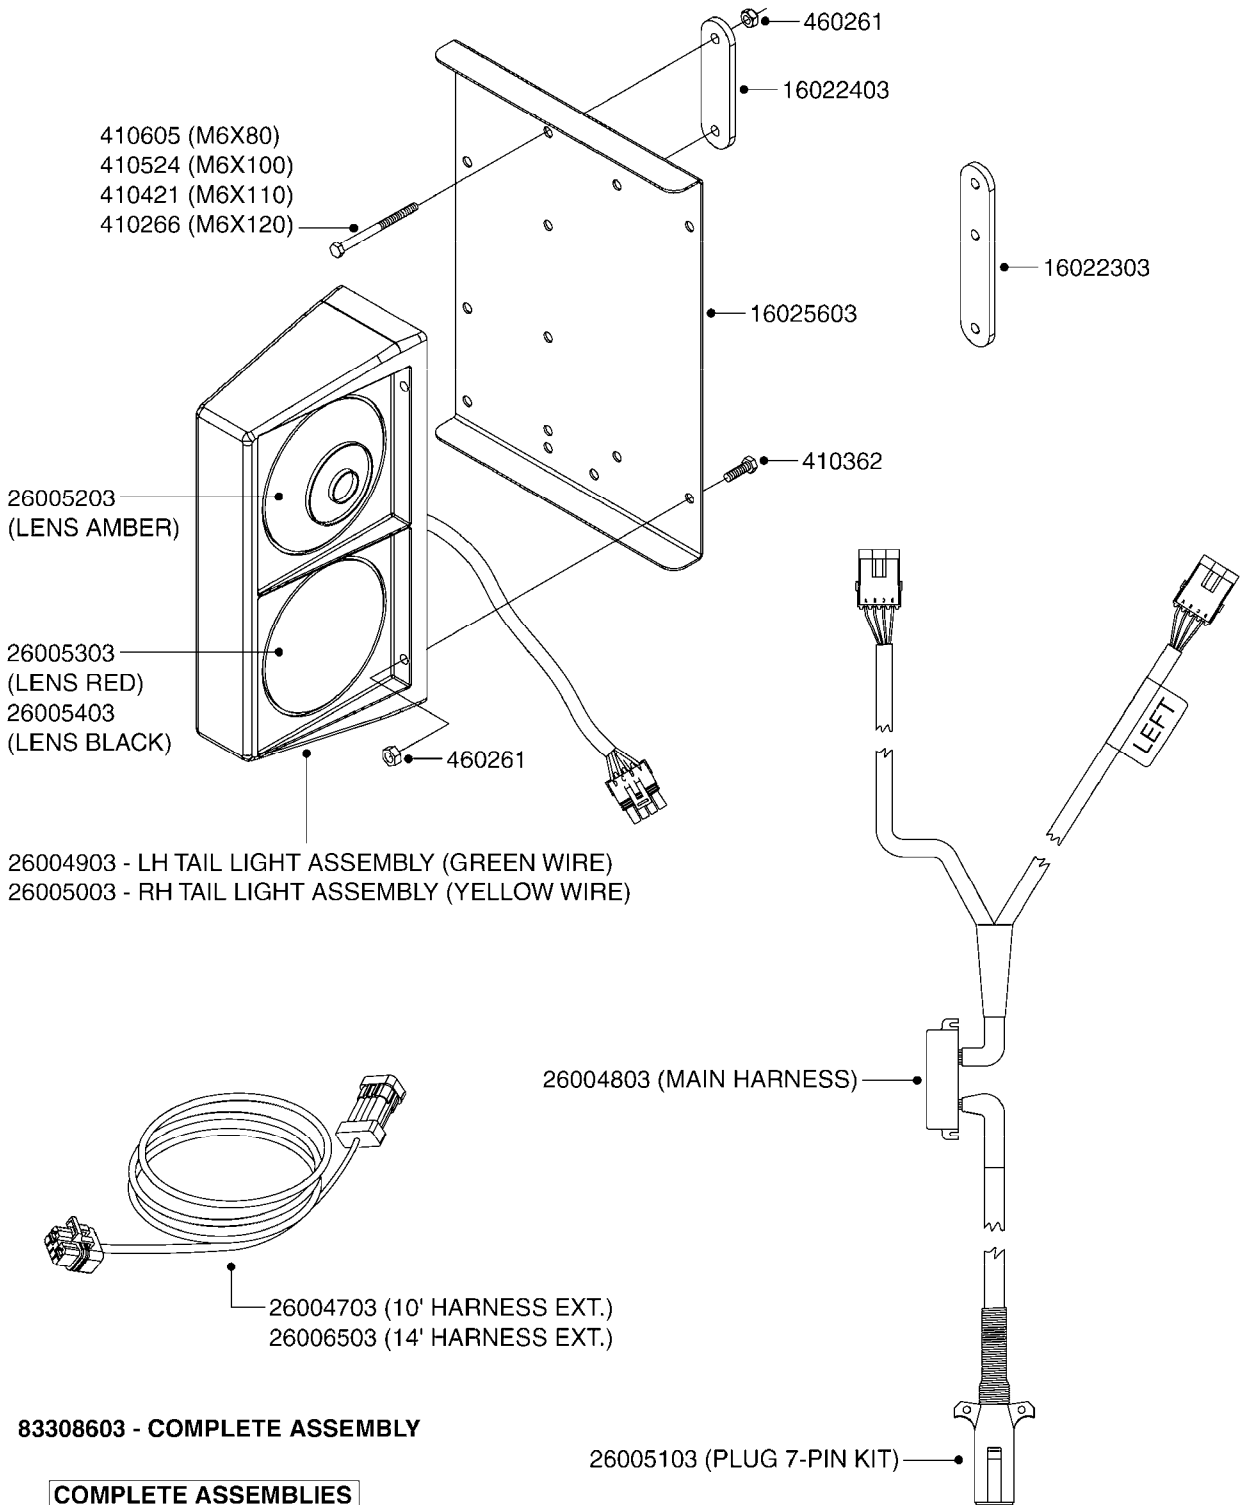

COMPLETE ASSEMBLIES
WHOLEGOODS ITEMS

G680

TRAFFIC LIGHT KIT
G680-HIN, 01:01:01

Page 1

Date 01.07.2008 16:03

parts-n°	order qty	description
410266	1	BOLT HEX 8.8 DEL M6X120
410362	1	BOLT HEX 8.8 DEL M6X20 FT
410421	1	BOLT HEX 8.8 DEL M6X110
410524	1	BOLT HEX 8.8 DEL M6X100
410605	1	BOLT HEX 8.8 DEL M6X80
460261	1	NUT HEX M6X1 LOCK
16022303	1	BRACKET 100MM TUBE
16022403	1	BRACKET 60MM TUBE
16025603	1	BRACKET TAIL LIGHT DUAL LAMP
26004703	1	HARNESS 13' EXT 4 WIRE WP
26004803	1	HARNESS MAIN TAIL LIGHT
26004903	1	TAIL LIGHT GREEN
26005003	1	TAIL LIGHT YELLOW
26005103	1	PLUG 7-PIN AG TAIL LIGHT
26005203	1	LENS AMBER
26005303	1	LENS RED
26005403	1	LENS BLACK
26006503	1	HARNESS 14' EXT 4 WIRE WP
83308603	1	TRAFFIC LIGHT KIT