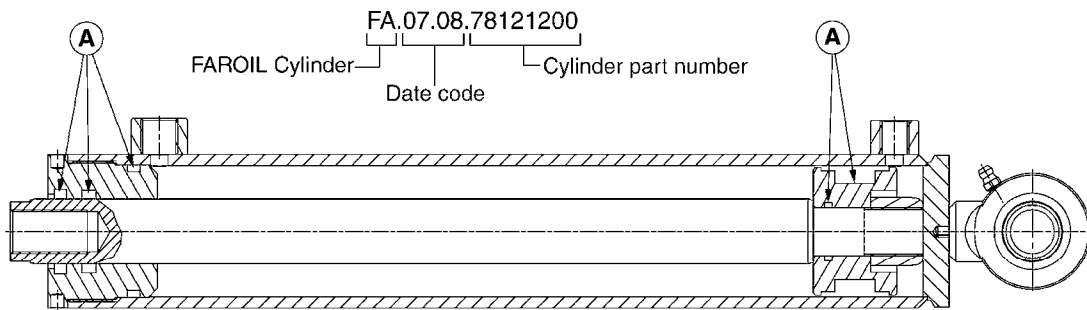

Check cylinder barrel for stamped part number.