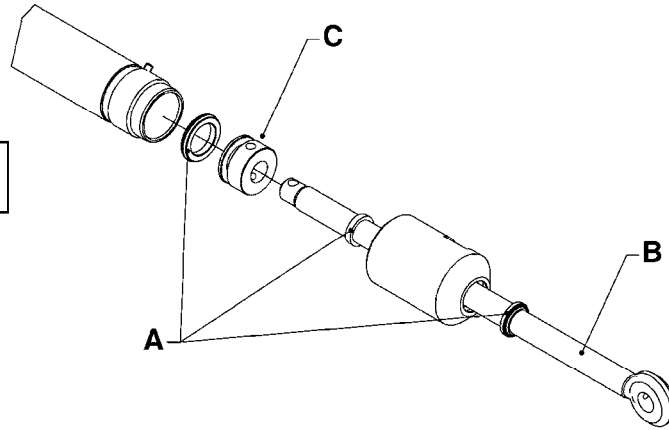

Check cylinder barrel for stamped part number.