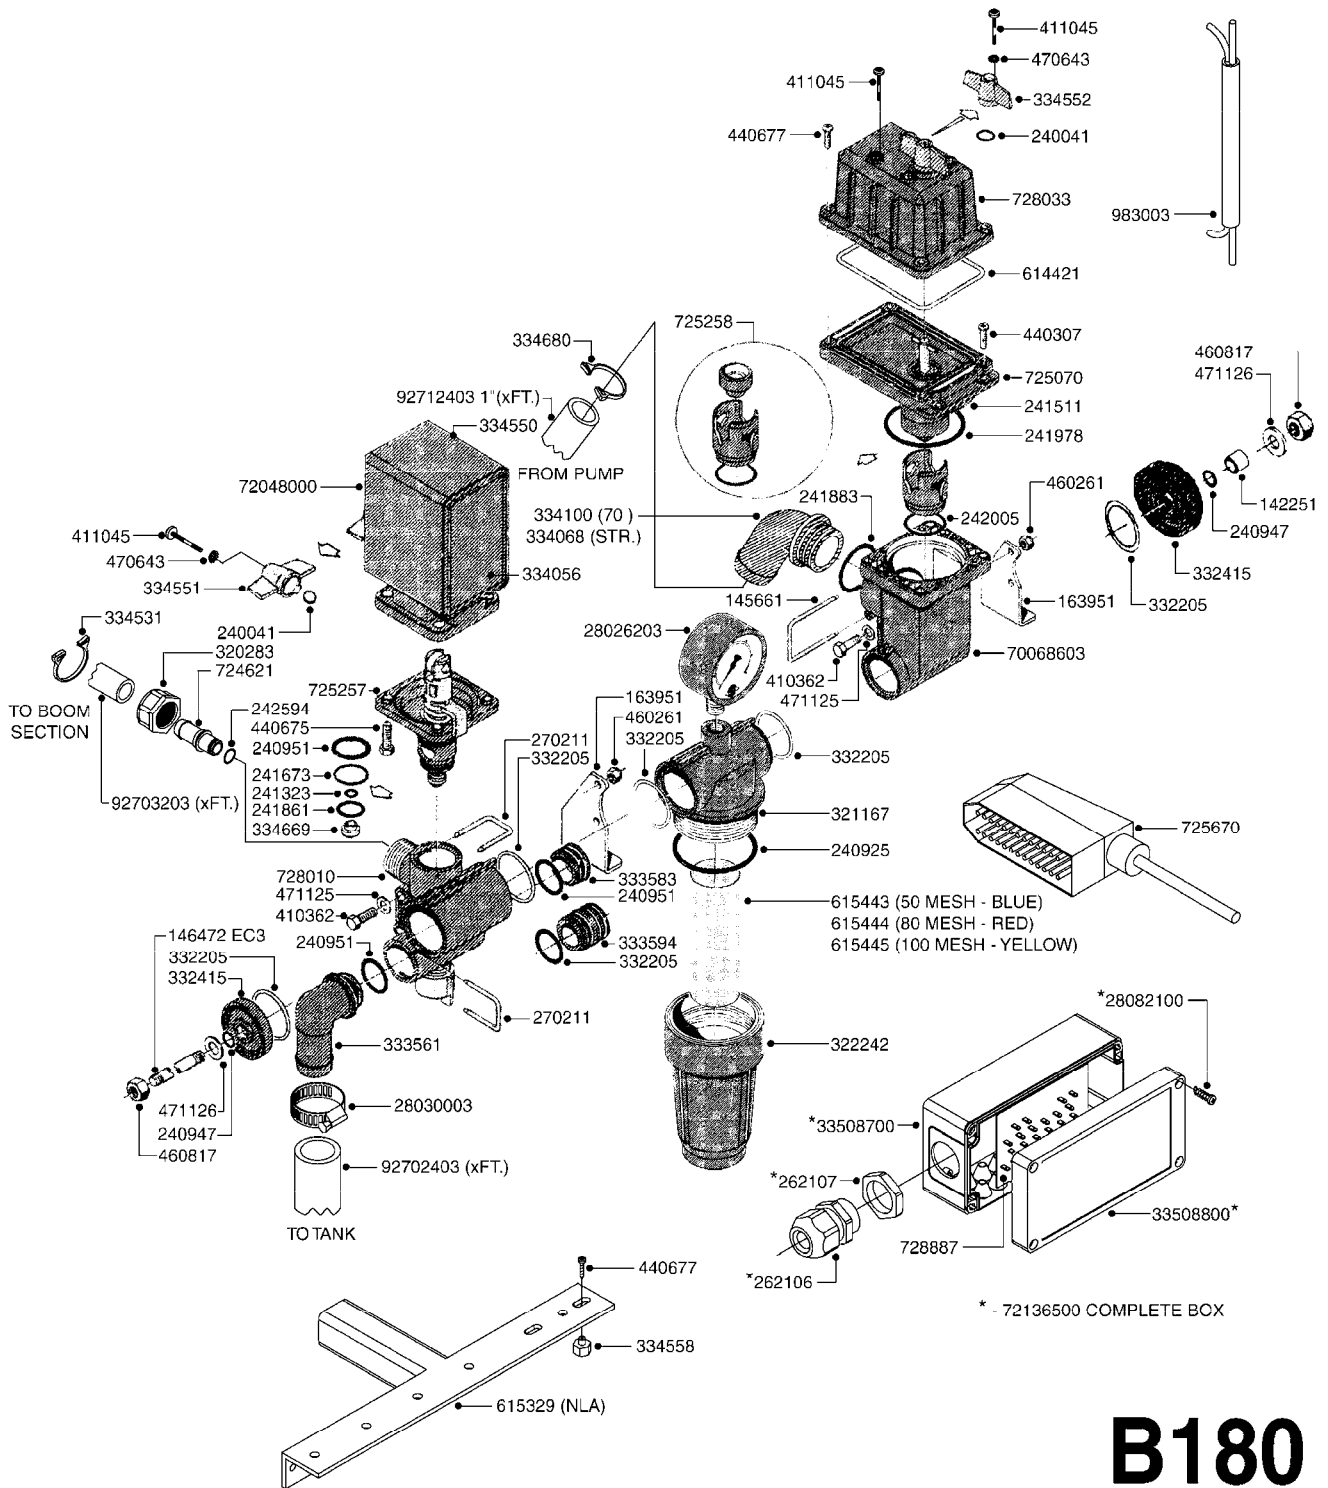

B180

parts-n°	order qty	description
142251	1	BUSHING FOR LID
145661	1	FITT.DK S-61 FORK
146472	1	BOLT STUD M8X420
163951	1	MOUNT BRACKET FOR BK180 SECTIO
240041	1	O-RING D15,1/10,3 X 2,4
240925	1	O-RING D49.5X3 NITRIL
240947	1	O-RING D7,3X2,4 NITRIL
240951	1	O-RING D21,2X3 NITRIL
241323	1	O-RING D5.3X2.4 NITRIL
241511	1	O-RING D18X2
241673	1	O-RING D22,1X1,6
241861	1	O-RING D15.3X2.4 VITON
241883	1	O-RING D39.2X3 NITRIL
241978	1	O-RING 64.5X3,0
242005	1	O-RING D32.1X1.6 NITRIL
242594	1	O-RING D14 X 1.78 SCH.70-EPDM
262106	1	BULKHEAD F. CABLE 6.5-14 BLACK
262107	1	NUT F. BULKHEAD CABLE BLACK
270211	1	U CLAMP
320283	1	FITT.DK NUT 3/4"BSP
321167	1	FILTER HOUSE S 63 X 4
322242	1	FILTER BOWL / IN-LINE
332205	1	O-RING D43/39XD2
332415	1	COVER
333561	1	FITT.DK ELB.1" EC RETURN
333583	1	END PIECE FOR BYPASS
333594	1	CONNECTING PIECE F. BYPASS
334056	1	COVER F/MOTOR HOUSE EC DIST.
334068	1	FITT.DK S-61 STR.1"
334100	1	FITT.DK S-61 ELB.1" 110 DEG.
334531	1	CLAMP HOSE PLASTIC 3/4"
334550	1	MOTOR HOUSE SECT VALVE
334551	1	GRIP F.MAN.OP.EC ON/OFF GREEN
334552	1	GRIP F.MAN.OP.EC PRES.REG.GREE
334558	1	NUT HEX PLASTIC INSERT
334669	1	VALVE CONE D14-SH 63
334680	1	CLAMP HOSE PLASTIC 1"
410362	1	BOLT HEX 8.8 DEL M6X20 FT
411045	1	SCREW M4 X 16MM STAINLESS
440307	1	SCREW SHEET-METAL 3/4" NO. 10
440675	1	SCREW F. PLASTIC 5X16 SS
440677	1	SCREW F. PLASTIC 5X20 SS
460261	1	NUT HEX M6X1 LOCK
460817	1	NUT HEX M8 STAINLESS DIN 934
470643	1	WASHER LOCK
471125	1	WASHER D12/D6.4x1.6 SS
471126	1	WASHER D16/D8.4X1.6 SS
614421	1	GASKET F/MOTOR HOUSE-ON/OFF TR
615329	1	BRACKET F.ESC CONTROL VALVES
615443	1	FILTER ELEM.50 MESH BLUE
615444	1	FILTER ELEM.80 MESH RED
615445	1	FILTER ELEM.100 MESH YELLOW
724621	1	FITT.DK HB 3/4"ASSY F.3/4" NUT
725070	1	BRKT. PLATE F/PRES. CONT. EC
725257	1	SPINDLE SECT. F/EC DISTRIBUTOR
725258	1	REG. KIT OLD (NEW 740994)
725670	1	CABLE 6000MM EC-3
728010	1	DISTRIB HOUSING W/CONST PR GRN
728033	1	MOTOR UNIT F.PRES.REG.EC GREEN
728887	1	CIRCUIT BOARD EC CONTROL
983003	1	CABLE ELEC.2X1MM WIRE BLACK EC