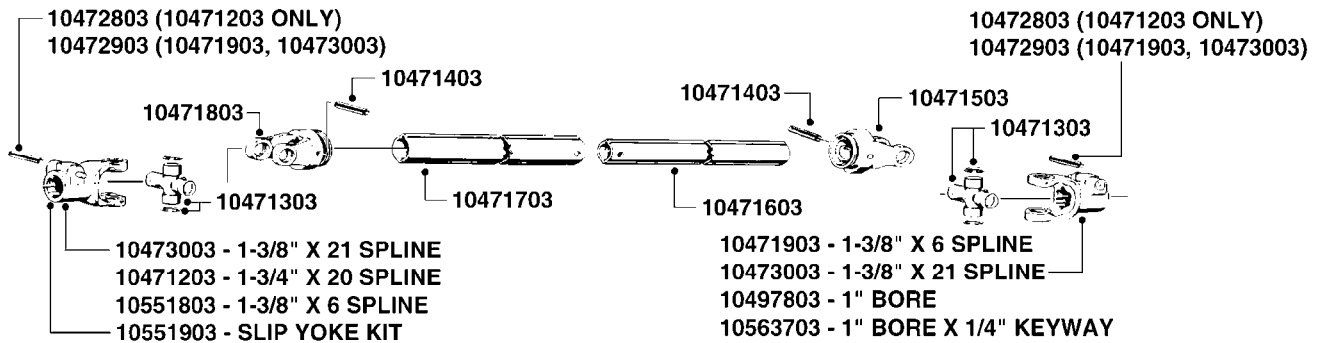

COMPLETE ASSEMBLIES
WHOLEGOODS ITEMS

A530