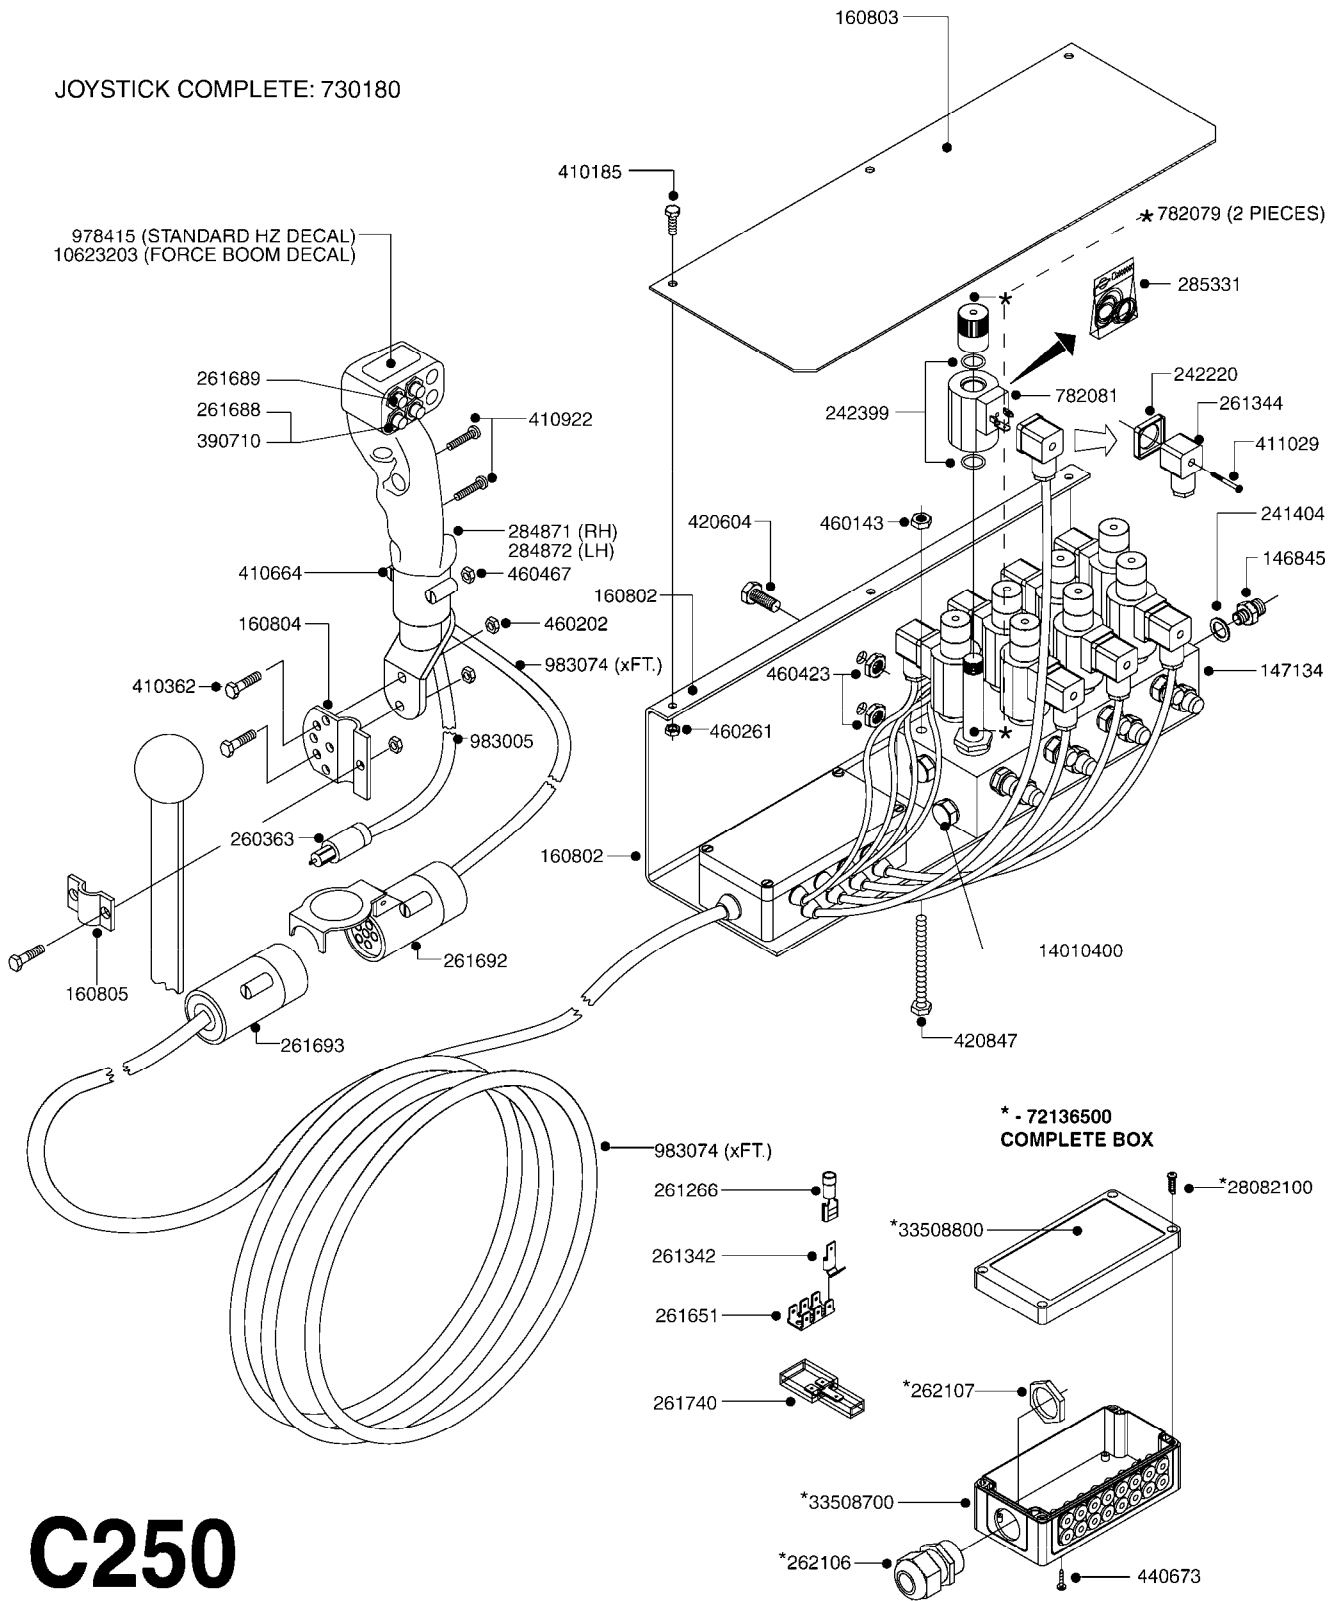

JOYSTICK COMPLETE: 730180

HYD EAGLE HZ JOYSTICK CONTROL
C250-HIN, 14:12:07

Page 1

Date 01.07.2008 15:54

parts-n°	order qty	description
146845	1	HEX NIPPLE 1/4"X1/4"
147134	1	MANIFOLD 4-FUNCTION
160802	1	MOUNT PLATE F.HYD SOLENOID'HZ'
160803	1	COVER PLATE F.HYD SOLENOID'HZ'
160804	1	MOUNT BRACKET F.HANDLE
160805	1	MOUNT STRAP F.HANDLE
241404	1	DOWTYSEAL 1/4"
242220	1	GASKET F. HIRSMANN PLUG
242399	1	O-RING F.HYD SOLENOID VALVE
260363	1	PLUG 2 POLE 12V
261266	1	CONNECTOR END F.CABLE HP
261342	1	SPADE F.ELEC.3 WAY CONNECTOR
261344	1	HIRSCHMANN PLUG B BLACK
261651	1	SPADE F.ELEC.6 POLE CONNECTOR
261688	1	SWITCH F. HANDLE WHITE
261689	1	CAP RUBBER F. SWITCH JOYSTICK
261692	1	PLUG ELEC.7 POLE FEMALE F.CABL
261693	1	PLUG ELEC. 7 POLE MALE
261740	1	SPADE F.ELEC.3 POLE CONN.INSUL
262106	1	BULKHEAD F. CABLE 6.5-14 BLACK
262107	1	NUT F. BULKHEAD CABLE BLACK
284871	1	CONTROL HANDLE RIGHT HALF
284872	1	CONTROL HANDLE LEFT HALF
285331	1	SEAL KIT F. HZ HYD.SOLENOID 96
390710	1	SWITCH F.HANDLE GREY MACHINED
410185	1	BOLT HEX 8.8 DEL M6X16
410362	1	BOLT HEX 8.8 DEL M6X20 FT
410664	1	BOLT HEX M5 X 20
410922	1	BOLT HEX 8.8 DEL M4X20 FT
411029	1	SCREW M3X35 F.HIRSMANN PLUG
420604	1	BOLT HEX 8.8 DEL M10X25 FT
420847	1	BOLT HEX 8.8 DEL M8X85
440673	1	SCREW F.PLASTIC 5X12 SS
460143	1	NUT HEX M8 LOCK
460202	1	NUT HEX M6
460261	1	NUT HEX M6X1 LOCK
460423	1	NUT HEX M10X1.5 LOCK
460467	1	NUT HEX M5 GALV.
730180	1	HYD.KIT JOYSTICK CTRL HANDLE
782079	1	CARTRIDGE VALVE
782081	1	SOLENOID F. CARTRIDGE VALVE
978415	1	DECAL CONTROL HANDLE
983005	1	ELEC. CABLE 2 WIRE X 1.5MM
983074	1	ELEC. CABLE 5 WIRE X 1.5MM
10623203	1	DECAL F.JOYSTICK - FORCE
14010400	1	PLUG 1/4" BSP
28082100	1	SCREW F. BOX LID 1/4" L=20
33508700	1	BOX 160X80X40 BLACK
33508800	1	BOX LID 160X80X15 BLACK
72136500	1	UNIV. CONNECTION BOX F. EC