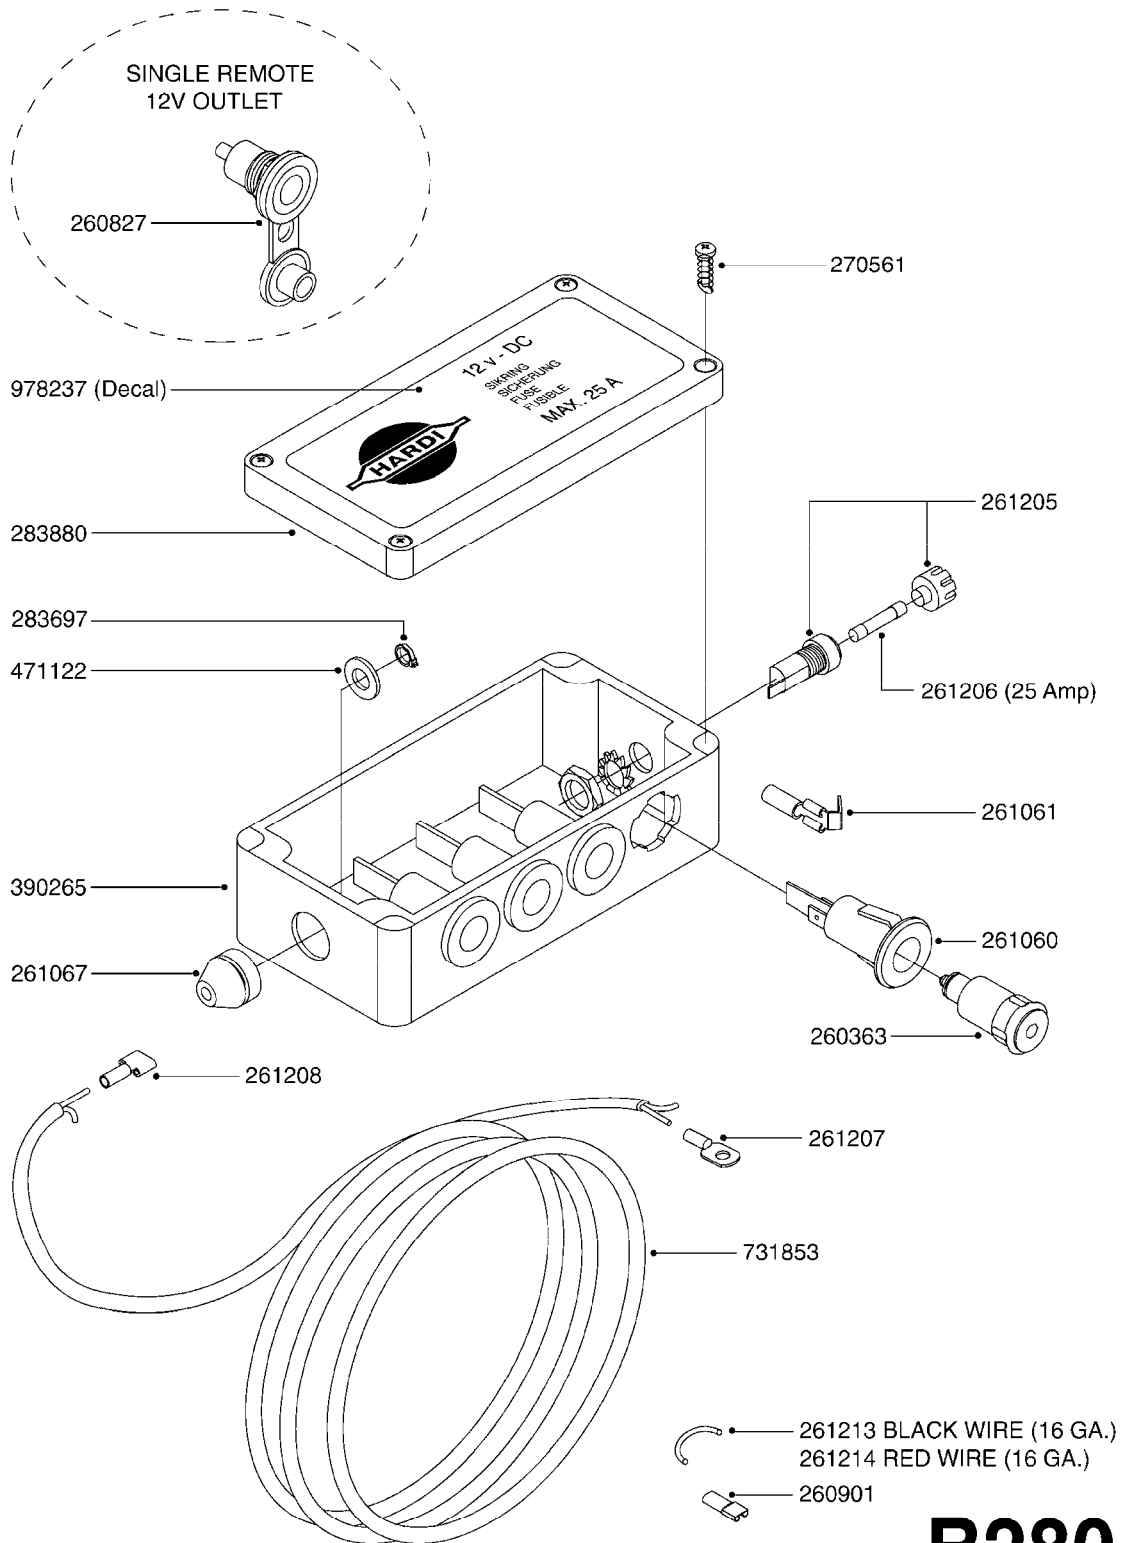

12 VOLT OUTLET BOX
B280-HIN, 14:12:07

Page

0

Date

01.07.2008 15:52

12 VOLT OUTLET BOX
B280-HIN, 14:12:07

Page 1

Date 01.07.2008 15:52

parts-n°	order qty	description
260363	1	PLUG 2 POLE 12V
260827	1	PLUG F.EC ATTACHMENTS
260901	1	SPADE F.ELEC CONN.1.5MM BLUE
261060	1	PLUG F.EC ATTACHMENTS
261061	1	SPADE F.ELEC.2 WAY CONNECTOR
261067	1	GROMMET 10-14 GREY
261205	1	FUSE HOLDER
261206	1	FUSE 25 A
261207	1	ELECTRIC CONNECTOR 4MM
261208	1	SPADE F.ELEC.CONNECTOR 4MM
261213	1	WIRE 6.4MM BLACK
261214	1	WIRE 6.4MM RED
270561	1	SCREW W/SPRING ASSY. (QTY 1)
283697	1	TIESTRAP 200MM
283880	1	COVER F. ELEC.BOX 160X80X15
390265	1	CONNECTING BOX F.OUTLETS
471122	1	WASHER D20/D10.5X2 SS
731853	1	CABLE 2X4MM L=138"
978237	1	DECAL OUTLET BOX