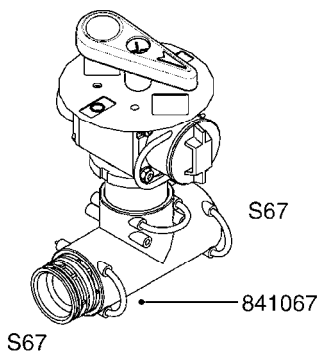

B290

MANIFOLD SYSTEM - PRESSURE
B290-HIN, 12:12:05

Page 1

Date 01.07.2008 15:53

parts-n°	order qty	description
145996	1	FITT.DK S-67 FORK
160353	1	BRACKET F.PRESSURE MANIFOLD
160918	1	BRACKET F. MANIFOLD CM
241973	1	O-RING F.S-67 FITTING
322224	1	FITT.DK S-67 TEE
322320	1	NUT F.3 WAY VALVE S56
334250	1	FITT.DK S-67 PLUG
334573	1	FITT.DK S-67 CONNECTOR
440675	1	SCREW F. PLASTIC 5X16 SS
841062	1	VALVE S67 PRESSURE MANIFOLD
841067	1	VALVE S67 PRESS.W/TEE MANIFOLD