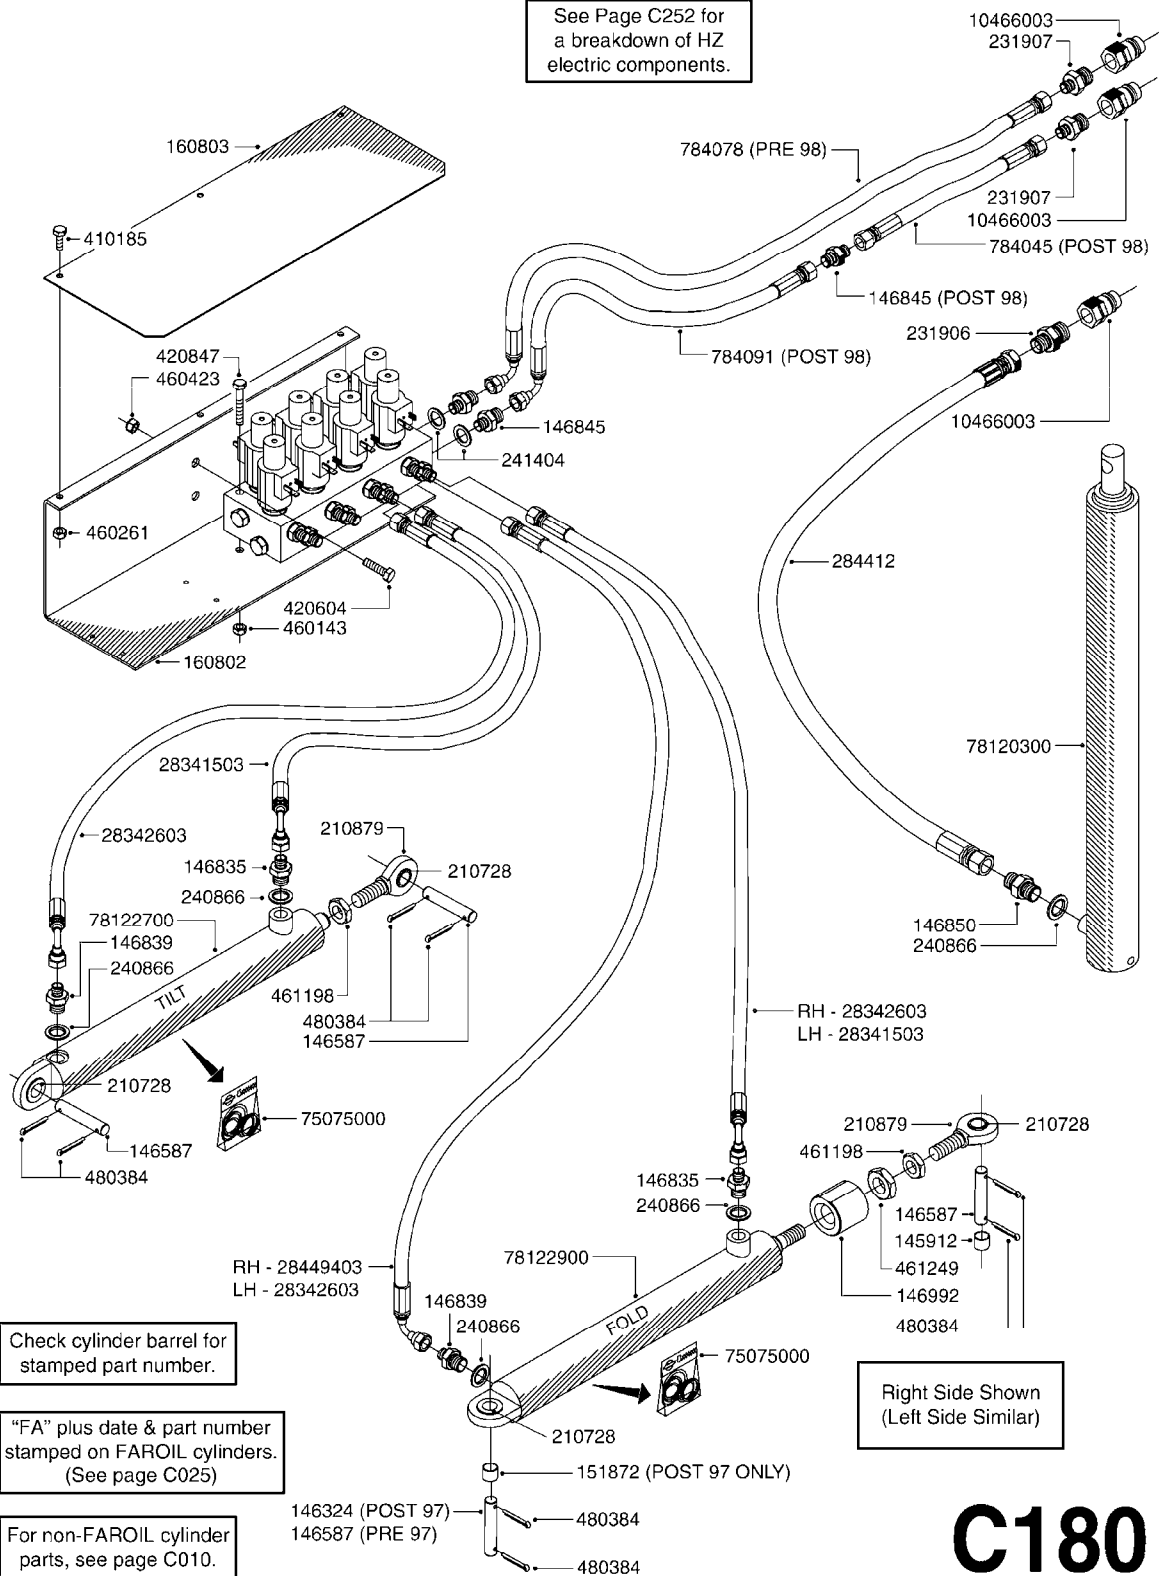

See Page C252 for
a breakdown of HZ
electric components.

HYDRAULCS EAG HZ 45-66'POST 95
C180-HIN, 14:12:07

Page 1
Date 01.07.2008 15:54

parts-n°	order qty	description
145912	1	BUSHING D19.8/D17.0X7MM
146324	1	SHAFT D16.8 L102/2 X 5
146587	1	PIN D16.8 X 65
146835	1	HEX NIPPLE 1/4"X3/8" BSP
146839	1	HEX NIPPLE 1/4"X3/8" BSP 0.7MM
146845	1	HEX NIPPLE 1/4"X1/4"
146850	1	HEX NIPPLE 3/8"x3/8" - 1.2mm
146992	1	BUSHING F.CYLINDER
151872	1	BUSHING D22.0/18.0 10MM
160802	1	MOUNT PLATE F.HYD SOLENOID'HZ'
160803	1	COVER PLATE F.HYD SOLENOID'HZ'
210728	1	BEARING F.LINK HEAD M16
210879	1	LINK HEAD M16 x D17
231906	1	HEX NIPPLE 3/8"BSP X 1/2"NPT
231907	1	HEX NIPPLE 1/4"BSP X 1/2"NPT
240866	1	DOWTYSEAL 3/8"
241404	1	DOWTYSEAL 1/4"
284412	1	HOSE HY 3/8" X 315" STR+STR
410185	1	BOLT HEX 8.8 DEL M6X16
420604	1	BOLT HEX 8.8 DEL M10X25 FT
420847	1	BOLT HEX 8.8 DEL M8X85
460143	1	NUT HEX M8 LOCK
460261	1	NUT HEX M6X1 LOCK
460423	1	NUT HEX M10X1.5 LOCK
461198	1	NUT HEX M16 x 2 JAMB
461249	1	NUT HEX M22X1.5
480384	1	PIN COTTER D5X40
784045	1	HOSE HY X 1/4 X 157.50"STR+STR
784078	1	HOSE HY X 1/4 X 417.33"
784091	1	HOSE HY X 1/4 X 295.25"STR+ELB
10466003	1	COUPLER PIONEER 8010-04 1/2NPT
28341503	1	HOSE HY X1/4X078.75"STR+ELB
28342603	1	HOSE HY X1/4X066.93"STR+ELB
28449403	1	HOSE HY X1/4X057.08"STR+ELB
75075000	1	SEAL KIT 78122600/27/28/29
78120300	1	CYLINDER 60/50/30 1100MM
78122700	1	CYLINDER D40/22X300MM RED
78122900	1	CYLINDER D40/22X300MM RED