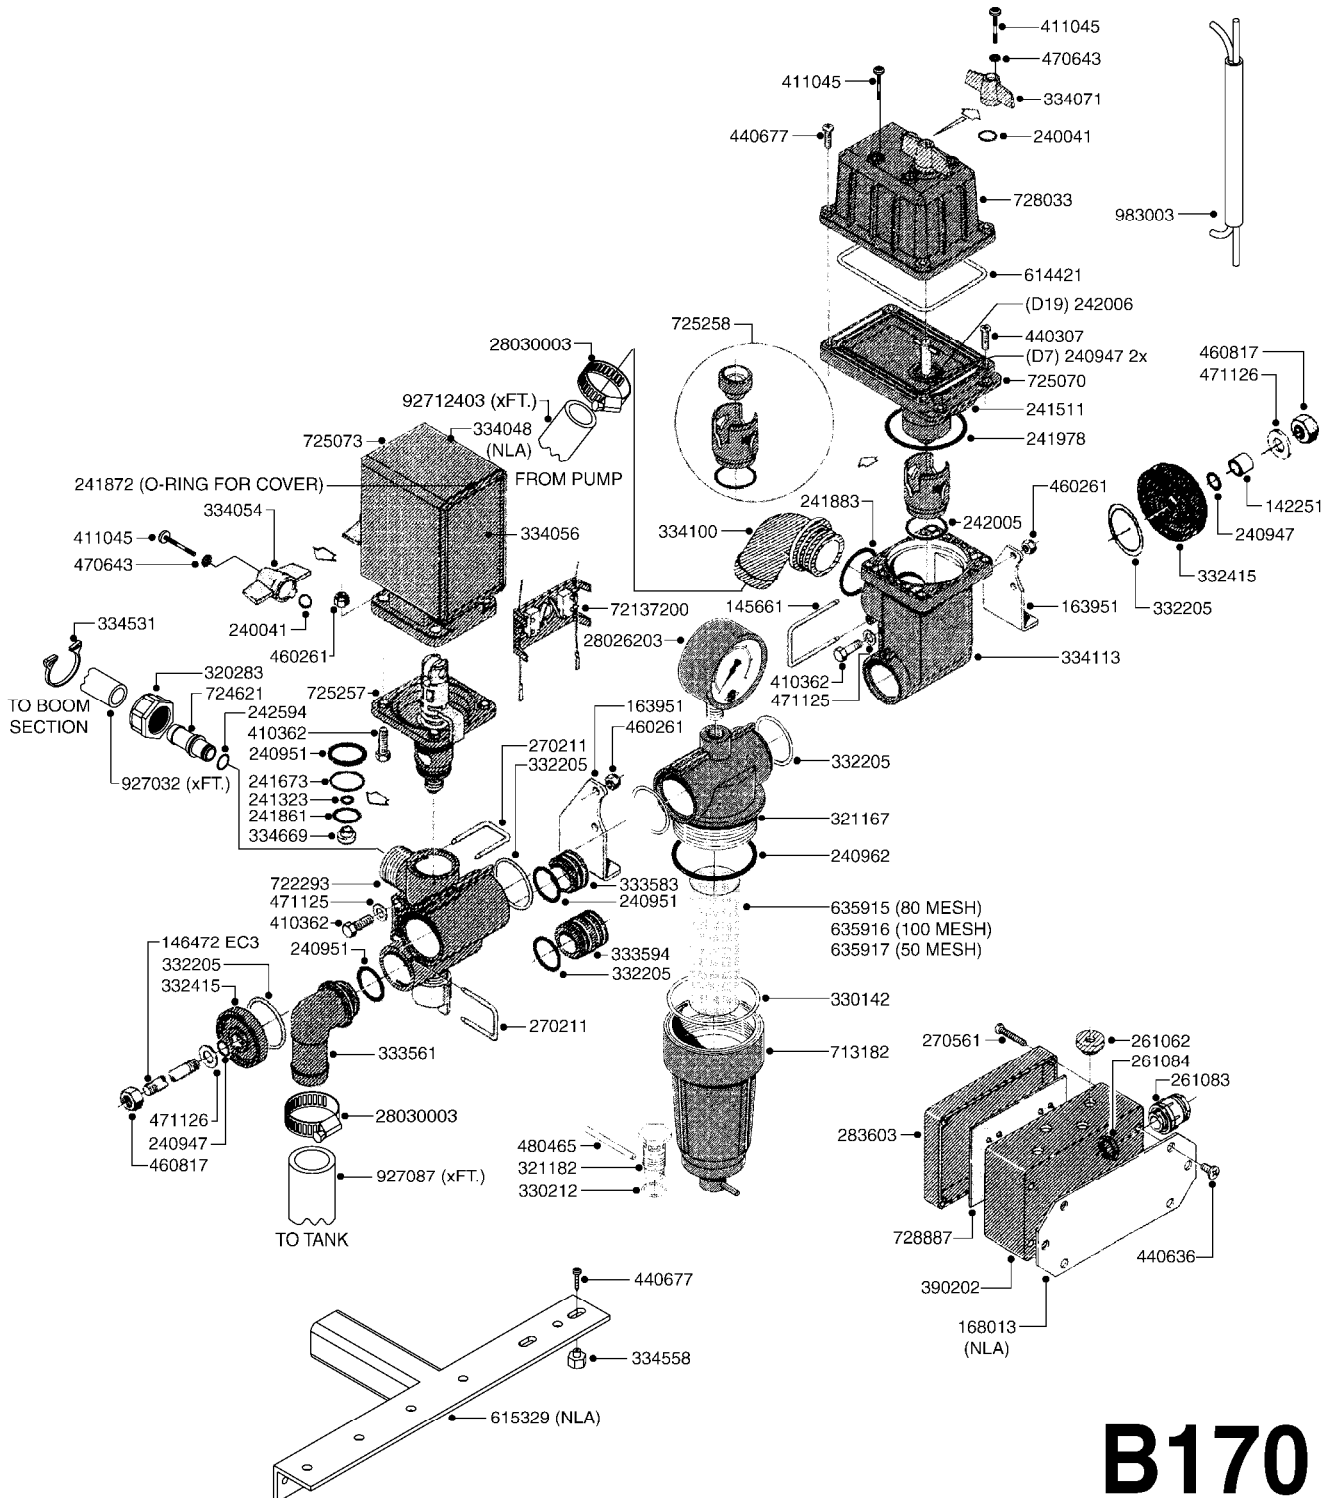

COMPLETE ASSEMBLIES
WHOLEGOODS ITEMS

A530

PTO WALTERSCHEID TR/NAV
A530-HIN, 01:01:01

Page 1

Date 01.07.2008 15:52

parts-n°	order qty	description
10303903	1	PTO 1-3/8/21X1-3/8/6X860MM 361
10465803	1	PTO 1-3/4/20x 1-3/8/21 WLTRSHD
10471203	1	PTO YOKE 1-3/4 X 20 SPLINE
10471303	1	PTO CROSS & BEARING KIT
10471403	1	PTO SPRING PIN 8 X 60
10471503	1	PTO INBOARD YOKE
10471603	1	PTO INNER PROFILE
10471703	1	PTO OUTER PROFILE
10471803	1	PTO INBOARD YOKE
10471903	1	PTO YOKE 1-3/8 X 6 SPLINE
10472003	1	PTO SHIELD CONE 5 RIB
10472103	1	PTO OUTER SHIELD TUBE
10472203	1	PTO INNER SHIELD TUBE
10472303	1	PTO BEARING RING
10472403	1	PTO SAFETY CHAIN
10472503	1	SCREW/ATTACHES ITEM# 1104720
10472703	1	DECAL PTO IN ITEM 104717
10472803	1	PTO PIN KIT IN ITEM 104712
10472903	1	PTO KIT IN ITEM 104719
10473003	1	PTO YOKE 1-3/8 X 21 SPLINE
10481403	1	PTO 1-3/8/21 x1-3/8/21 WLTRSHD
10497503	1	PTO BEARING RING SC15
10497803	1	PTO YOKE 1'
10497903	1	PTO 1-3/8/21X1' X860MM
10545803	1	PTO 1-3/8/6X1' X860
10551803	1	PTO YOKE 1-3/8 x 6 SPL SPLIP
10551903	1	PTO REPAIR KIT F.SLIP YOKE
10563703	1	YOKE 1'x 1/4' KEYED WALTERSCHE