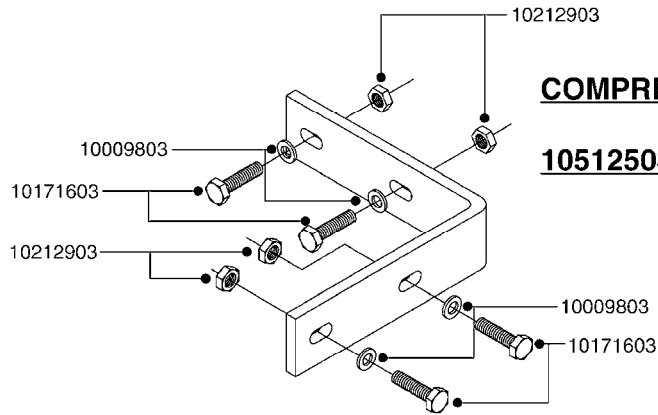

G342

*Ø8mm 927306 (xFT.)
*Ø10mm 927330 (xFT.)

70019403 - COMPLETE ASSEMBLY

FOAM MARKER COMPRESSOR 2007
G342-HIN, 17:12:07

Page 1
Date 01.07.2008 16:00

parts-n°	order qty	description
147011	1	HEX NIPPLE 3/8'X1/4'BSP BRASS
161326	1	MOUNT BKT. F. FOAM COMP.BOX 98
168847	1	ENCLOSURE LOWER F.MARKER
168848	1	COVER F. FOAM MARKER
232111	1	QUICK COUPLER 6MM X 1/8 EXT.
232112	1	QUICK COUPLER 6MM 1/8 INT.
232113	1	QUICK COUPLER 6MM T-PIECE
232114	1	COUPLER 1/8" THREADX8MM HOSE
232143	1	REDUCER 1/4'INT-1/8'EXT
232144	1	QUICK COUPLER 10MM X 1/4 EXT
232152	1	QUICK COUPLER 8MMX1/8 EXT.LONG
241371	1	DIAPHRAGM F.NO-DRIP
242242	1	O-RING F.AIR HOSE FITTING
242258	1	TRIM 3X10 SELF ADHESIVE 0012"
261562	1	RUBBER DAMPER 2XM6X25
283697	1	TIESTRAP 200MM
320445	1	FITT.DK HN 1/4"X3/8" BSP
321462	1	CAP F.NO-DRIP ASSY.
322261	1	HOUSING F.SAFETY VALVE 3/8"
440650	1	SCREW 3.5x13 STAINLESS
460261	1	NUT HEX M6X1 LOCK
718911	1	VALVE (SAFETY) F.MARKER
729645	1	NON-DRIP SPRING ASSY.GREEN 10
927264	1	HOSE R X PE D6/D4 X 0012"
927306	1	HOSE R X PE D8/D6 X 0012"BLACK
927330	1	HOSE R X PE D10/D8 X 012"BLACK
26001403	1	HC FOAM MARKR CONSOLE VS3.0.00
26001503	1	HC FOAM MARKER CONSOLE MT.KIT
26001803	1	POWER CABLE
26001903	1	15' 7-PIN EXTENSION CABLE
26004103	1	FOAM MARKER CNTRL MOD CABL STD
26008703	1	FOAM MARKER CONTROL SCII
26010403	1	TOGGLE SWITCH MICRO-TRAK F.M.
26011103	1	FOAMER POWER/CONTROL CABLE 39P
26023400	1	COMPRESSOR F.FOAM MARKER CM40
26023700	1	SOLENOID VAL 12V 1/8' FLO '07
28025503	1	PLUG F.DRILLED HOLE 1/2"
28025603	1	PLUG F.DRILLED HOLE 3/4"
39122000	1	DISTR.HOUSING F.FOAM MARKER'07
70019403	1	FOAM MARKER COMPRESSOR KIT STD