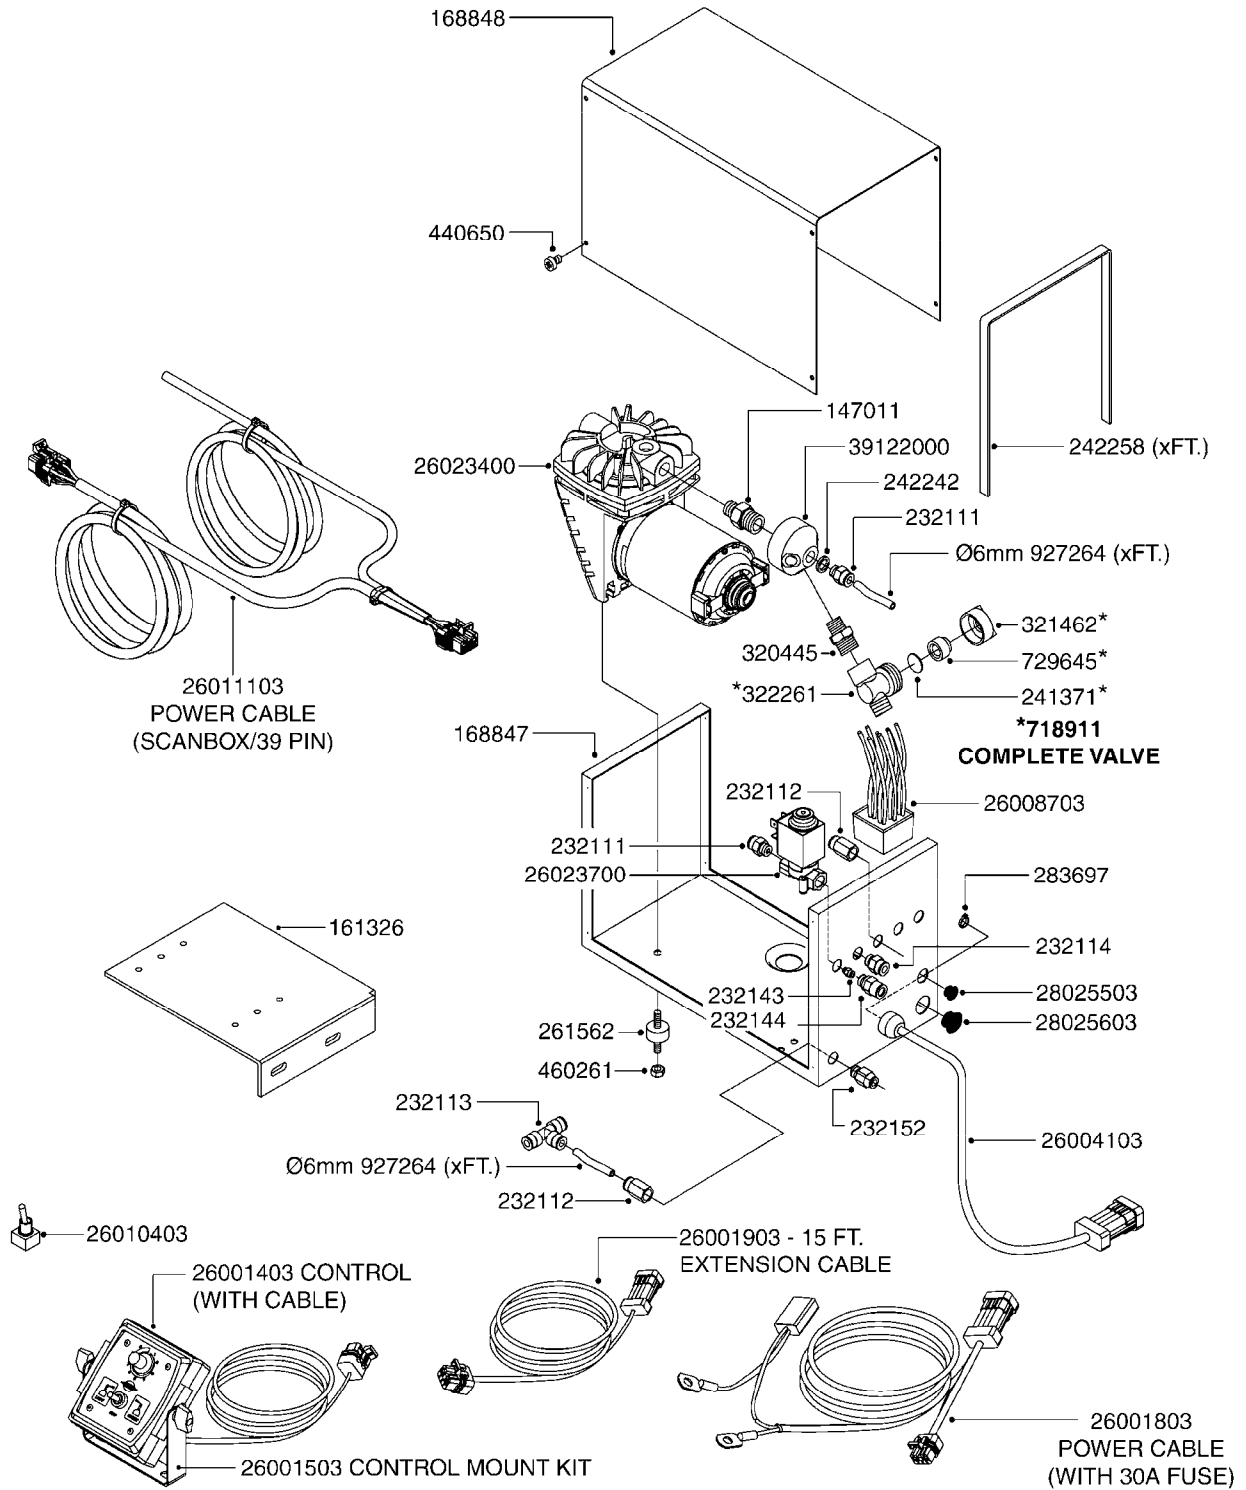

G341

*Ø8mm 927306 (xFT.)
*Ø10mm 927330 (xFT.)

70019403 - COMPLETE ASSEMBLY

FOAM MARKER COMPRESSOR 2002
G341-HIN, 12:12:05

Page 1
Date 01.07.2008 16:00

parts-n°	order qty	description
147011	1	HEX NIPPLE 3/8'X1/4'BSP BRASS
161326	1	MOUNT BKT. F. FOAM COMP.BOX 98
168847	1	ENCLOSURE LOWER F.MARKER
168848	1	COVER F. FOAM MARKER
210796	1	BEARING BALL D22/D8 X 7 608ZZ
210806	1	BEARING BALL D40/D17X12MM
220803	1	VALVE F. COMPRESSOR
232111	1	QUICK COUPLER 6MM X 1/8 EXT.
232112	1	QUICK COUPLER 6MM 1/8 INT.
232113	1	QUICK COUPLER 6MM T-PIECE
232114	1	COUPLER 1/8" THREADX8MM HOSE
232143	1	REDUCER 1/4'INT-1/8'EXT
232144	1	QUICK COUPLER 10MM X 1/4 EXT
232152	1	QUICK COUPLER 8MMX1/8 EXT.LONG
242242	1	O-RING F.AIR HOSE FITTING
242258	1	TRIM 3X10 SELF ADHESIVE 0012"
242284	1	HEAD GASKET F. COMPRESSOR
242285	1	DIAPHRAGM F. F/M COMP.
261454	1	SOLENOID VALVE 12 V 1/8'
261455	1	BRUSH F. FOAM MARKER MOTOR
261562	1	RUBBER DAMPER 2XM6X25
262035	1	COMPRESSOR FOR FOAM MARKER
283697	1	TIESTRAP 200MM
284564	1	PLATE F.COMPRESSOR HEAD
284565	1	PLATE F.COMPRESSOR HEAD
284643	1	COMPRESSOR HEAD F.FOAM MARKER
284665	1	CONNECTING ROD F.COMPRESSOR
284980	1	FLANGE REAR F. F.M.COMPRESSOR
320445	1	FITT.DK HN 1/4"X3/8" BSP
321462	1	CAP F.NO-DRIP ASSY.
322168	1	DISTR. HOUSING F. FOAM MARKER
322261	1	HOUSING F.SAFETY VALVE 3/8"
334581	1	DIAPHRAGM F.NO-DRIP
440666	1	SCREW M2.9X6.5 SELF TAP
460261	1	NUT HEX M6X1 LOCK
729645	1	NON-DRIP SPRING ASSY.GREEN 10
927264	1	HOSE R X PE D6/D4 X 0012"
927306	1	HOSE R X PE D8/D6 X 0012"BLACK
927330	1	HOSE R X PE D10/D8 X 012"BLACK
10518703	1	SNAP-RING OUTER 8X1
21002103	1	BEARING, 6200 2ZJEM (SKF)
26001403	1	HC FOAM MARKR CONSOLE VS3.0.00
26001503	1	HC FOAM MARKER CONSOLE MT.KIT
26001803	1	POWER CABLE
26001903	1	15' 7-PIN EXTENSION CABLE
26004103	1	FOAM MARKER CNTRL MOD CABL STD
26008703	1	FOAM MARKER CONTROL SCII
26010403	1	TOGGLE SWITCH MICRO-TRAK F.M.
28025503	1	PLUG F.DRILLED HOLE 1/2"
28025603	1	PLUG F.DRILLED HOLE 3/4"
70019403	1	FOAM MARKER COMPRESSOR KIT STD