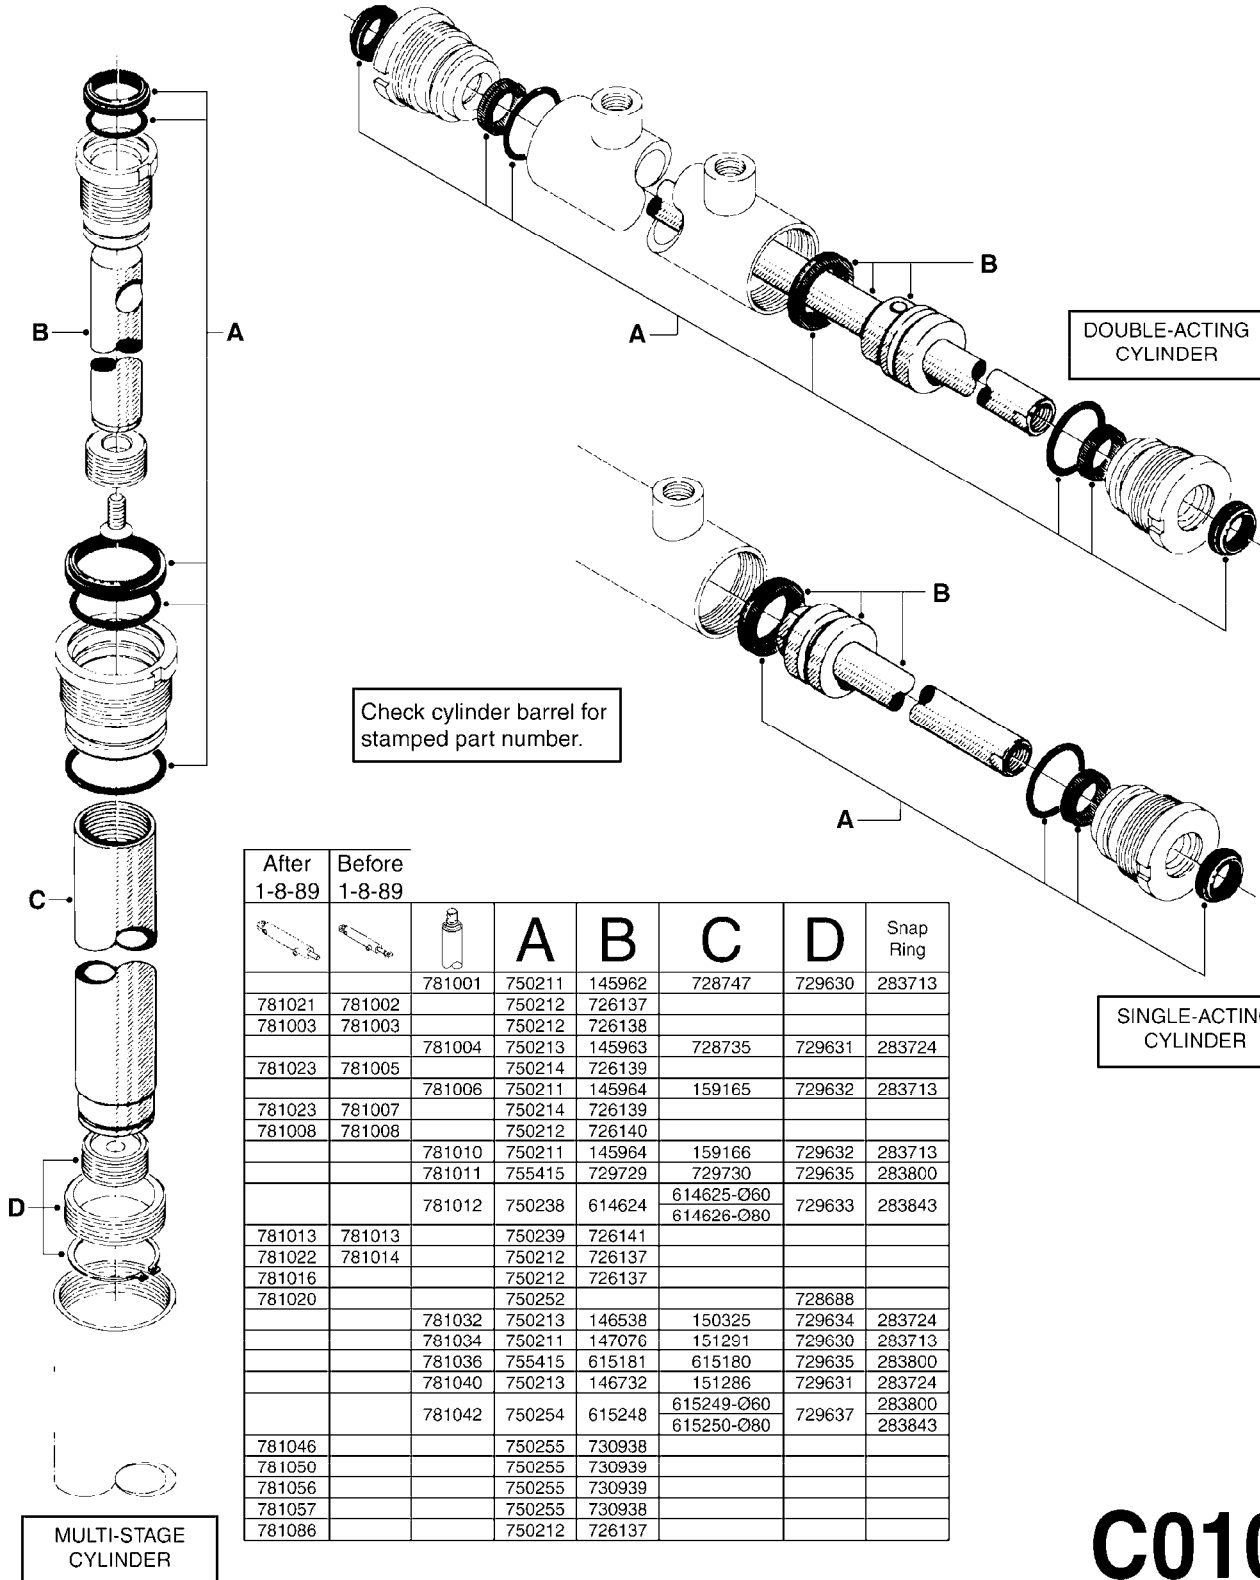

After 1-8-89	Before 1-8-89		A	B	C	D	Snap Ring	
			781001	750211	145962	728747	729630	283713
781021	781002			750212	726137			
781003	781003			750212	726138			
		781004	750213	145963		728735	729631	283724
781023	781005		750214	726139				
		781006	750211	145964	159165		729632	283713
781023	781007		750214	726139				
781008	781008		750212	726140				
		781010	750211	145964	159166		729632	283713
		781011	755415	729729	729730		729635	283800
		781012	750238	614624	614625-Ø60 614626-Ø80		729633	283843
781013	781013		750239	726141				
781022	781014		750212	726137				
781016			750212	726137				
781020			750252			728688		
		781032	750213	146538	150325	729634		283724
		781034	750211	147076	151291	729630		283713
		781036	755415	615181	615180	729635		283800
		781040	750213	146732	151286	729631		283724
		781042	750254	615248	615249-Ø60 615250-Ø80		729637	283800 283843
781046			750255	730938				
781050			750255	730939				
781056			750255	730939				
781057			750255	730938				
781086			750212	726137				

C010