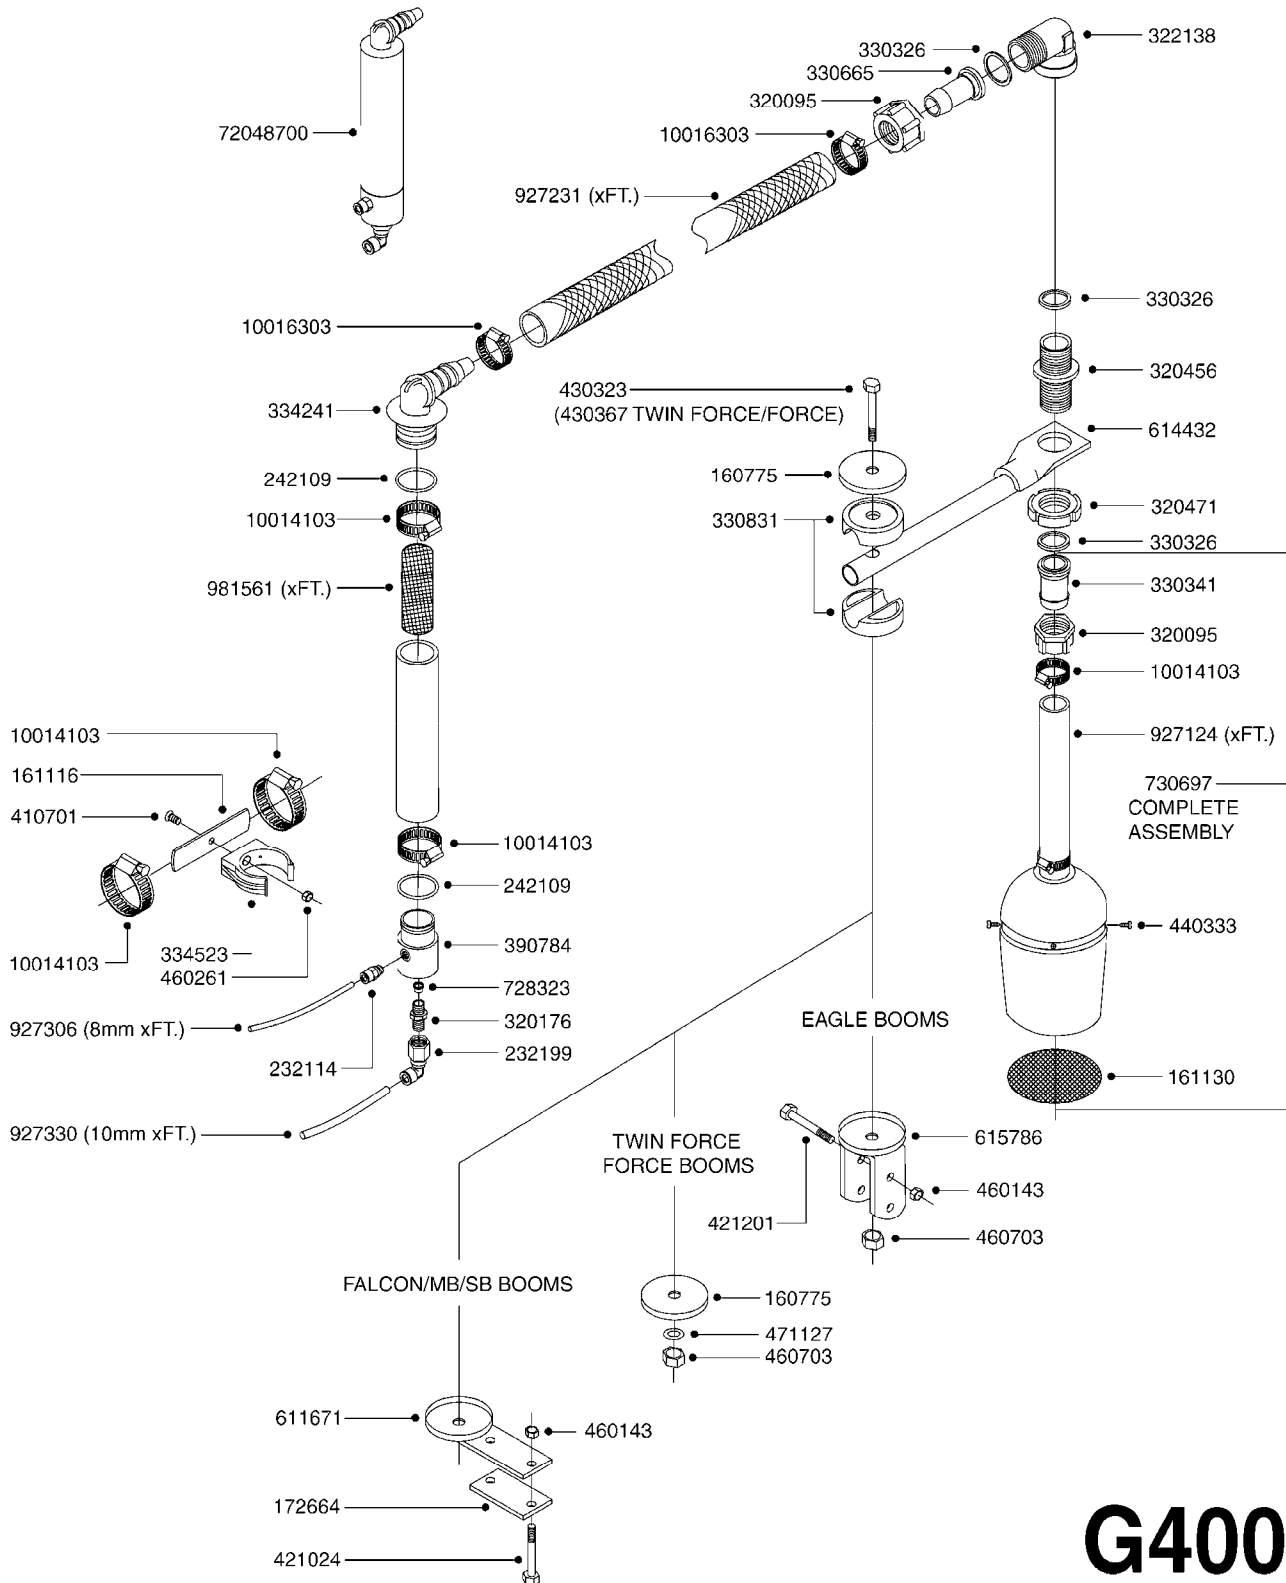

FOAMMARKER TANK/DROPPER POST93
G390-HIN, 01:01:01

Page 1
Date 01.07.2008 16:01

parts-n°	order qty	description
10010803	1	NUT HEX NC (NYLON LOCK) 5/16
10453803	1	STRAP F.FOAM MARKER TANK
10465903	1	*LID F.FOAM MARKER, DRILLED
10494103	1	*FILL WELL ASSY.FOAM MARKER
10494203	1	TANK ASSY. 10 GAL. D14' F/M
10494303	1	TANK ASSY. 15 GAL. D14'F/M
10494403	1	*TANK ASSY. 20 GAL. D14'F/M
10533603	1	DECAL CAUTION-OPEN SLOWLY ENG
10598503	1	TANK STRAP 10/15/20 GAL FOAMER
145994	1	FITT.DK S-40 FORK
160182	1	FILTER SCREEN
160775	1	WASHER F. FRICTION PLATE
168838	1	FILTER SCREEN D40 FOR FOAM GEN
172664	1	FLATBAR BACKING PLATE
232118	1	HOSE CONN. 90DEG 1/8'X 6MM PE
232123	1	SUBSTITUTE TO 23212303
232124	1	HOSE CONNECTOR STR. F. 6MM PE
232146	1	SUBSTITUTE 23214603
232150	1	HOSE CONN. 90DEG. 1/8'X8MM PE
240457	1	O-RING D40.2/D34X2
242092	1	O-RING D69.5X3 F.S93 FITTING
242108	1	O-RING F.S-40 FITTING
242234	1	PLUG F.FOAM GENERATOR HOSES
284353	1	SPONGE FOR FOAM MARKER
284584	1	CLAMP HOSE GEAR D20/32 3/4"
320471	1	FITT.DK NUT 1" BSP JAMB
320644	1	FITT.DK ELB.3/4"HB X 1" BSP
322102	1	FITT.DK S-40 BULKHEAD
322106	1	FITT.DK S-40 BULKHEAD NUT
322109	1	FITT.DK S-93 BULKHEAD NUT
322133	1	FITT.DK S-40 PLUG W 1/8 THREAD
330326	1	O-RING D30/D24X2 F.1"NUT
330352	1	FOAM DROP HOUSING
330831	1	FRICTION PLATE
332581	1	GASKET F. 1-1/2" BSP CAPNUT.
334178	1	RETAINER FOR FOAM MARKER
334259	1	GASKET F. S-40 BULKHEAD
334602	1	ORIFICE ID 70MM F.FOAM MARKER
370543	1	NOZZLE FLAT FAN 4625-46
390418	1	MIXING CHAMBER FOR FOAM MARKER
390419	1	HOUSING F. MIXING CHAMBER
390425	1	END PIECE FOR MIXING CHAMBER
430323	1	BOLT HEX 8.8 DEL M12X60
440333	1	SCREW 3.5 X 9.5 SS
440447	1	SCREW M4.2X9.5
460143	1	NUT HEX M8 LOCK
460703	1	NUT HEX M12X1.75 LOCK
480487	1	PIN M5X60 SLOTTED GALV
611671	1	BREAK AWAY HOLDER F-MARKER
614432	1	BREAK AWAY ARM F. FOAM MARKER
615522	1	CHECK VALVE F.FOAM MARKER
637187	1	MOUNT BKT F.FOAM TANK 10/15GAL
637434	1	MOUNT BRACKET F.FOAM TANK 20G
728668	1	FOAM GENERATOR ASSY.
728839	1	FOAM NOZZLE ASSY.W.RESTRICTOR
927032	1	HOSE R X 60 BAR X 3/4 X 0012"
927264	1	HOSE R X PE D6/D4 X 0012"
927306	1	HOSE R X PE D8/D6 X 0012"BLACK
976183	1	DECAL COMPANY 185 X 300