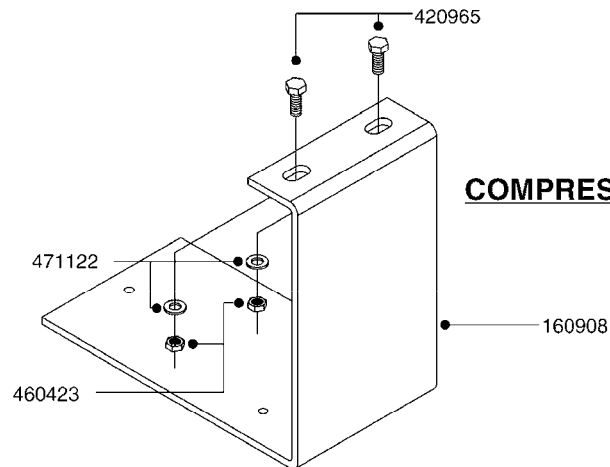

COMPRESSOR MOUNT- MEGA

G370