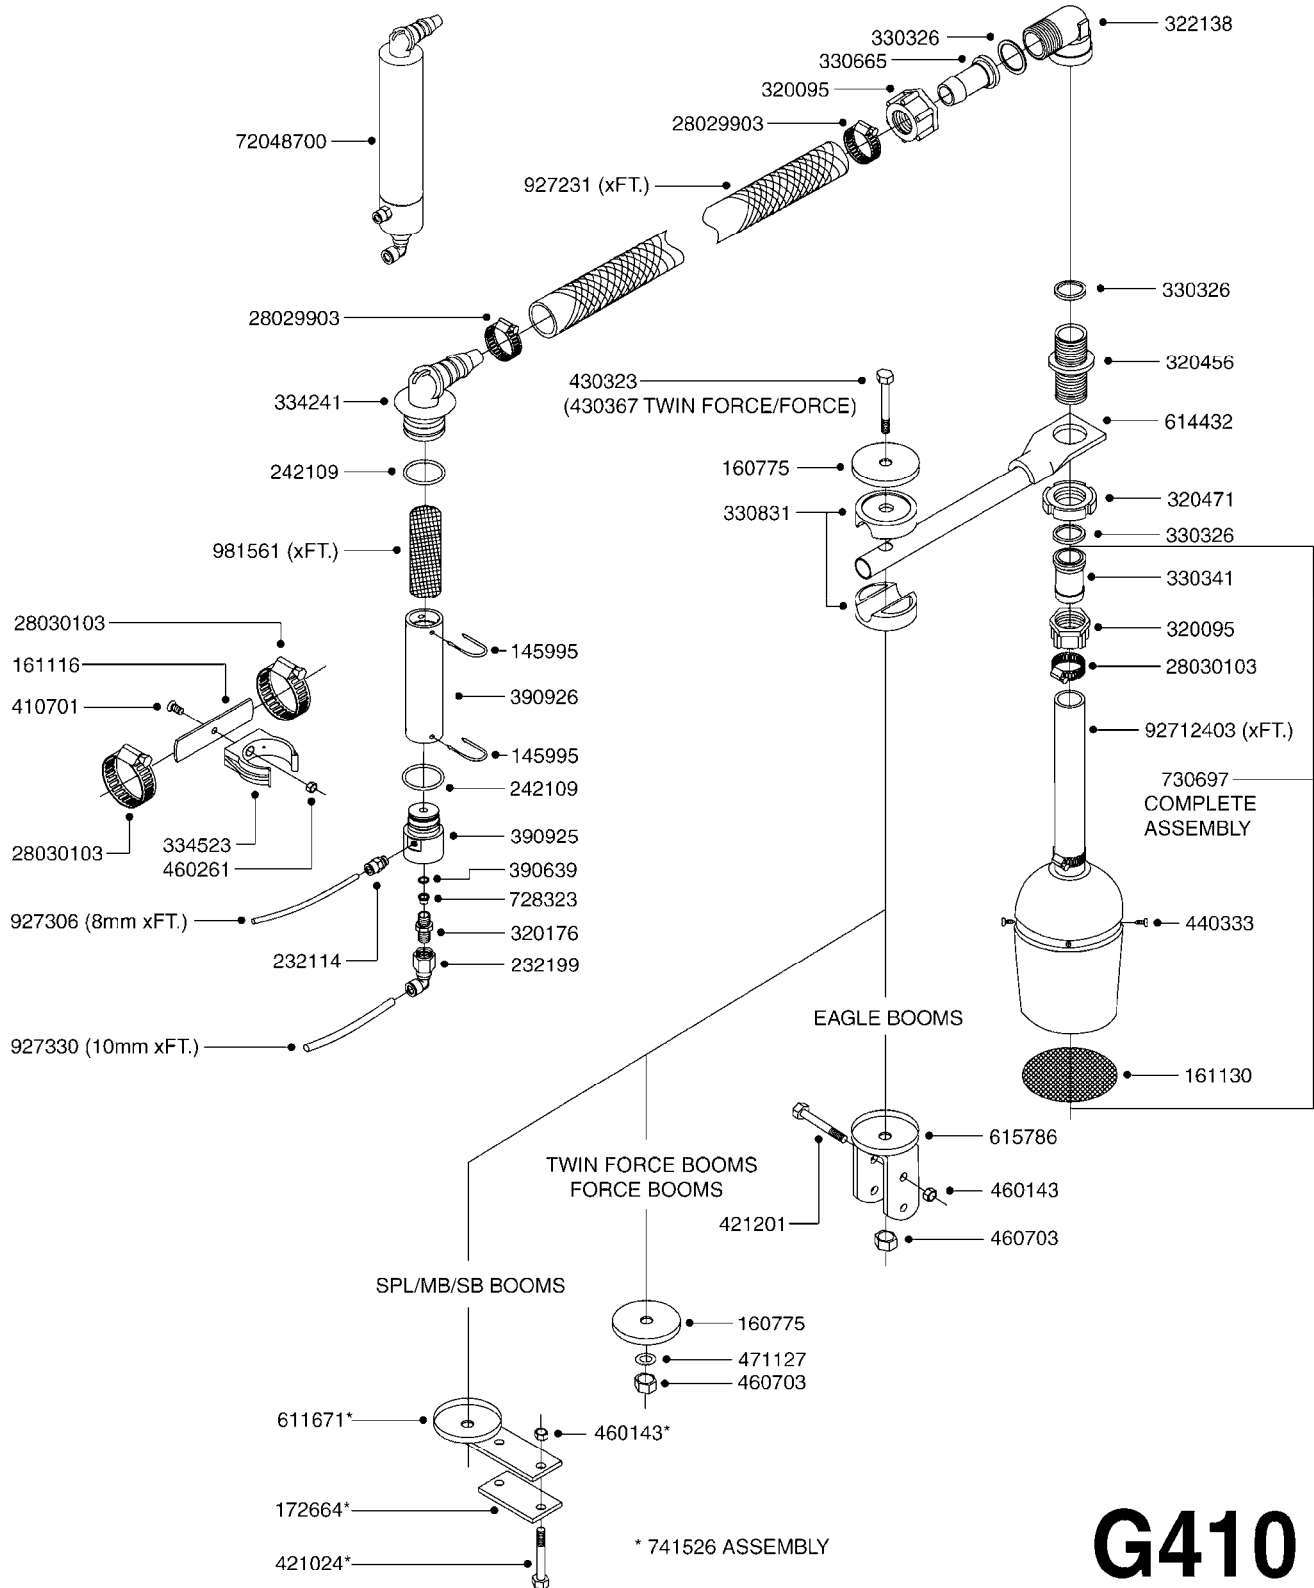

G410

parts-n°	order qty	description
145995	1	FITT.DK S-53 FORK
160775	1	WASHER F. FRICTION PLATE
161116	1	FLATBAR PLATE 3 X 25 X 110
161130	1	FILTER SCREEN
172664	1	FLATBAR BACKING PLATE
232114	1	COUPLER 1/8" THREADX8MM HOSE
232199	1	COUPLER 3/8' BSP-90/10MM HOSE
242109	1	O-RING F.S-53 FITTINGS
320095	1	FITT.DK NUT 1" BSP
320176	1	FITT.DK HN 3/8"X1/2" BSP
320456	1	FITT.DK BULKHEAD 1"BSP DOUBLE
320471	1	FITT.DK NUT 1" BSP JAMB
322138	1	FITT.DK ELB 1"M X 1"F BSP
330326	1	O-RING D30/D24X2 F.1"NUT
330341	1	FITT.DK HB 1" F. 1" NUT
330665	1	FITT.DK HB 3/4"F.1" NUT
330831	1	FRICTION PLATE
334241	1	FITT.DK S-53 ELB.3/4"
334523	1	PIPE HOLDER D51.5
390639	1	O-RING F.NOZZLE FILTER
390925	1	FITTING F.FOAM MIX.CHAMB. STD
390926	1	TUBE,MIX CHAMB. FOAM MARK STD
410701	1	SCREW M6X16 GALV.
421024	1	BOLT HEX 8.8 DEL M8X60
421201	1	BOLT HEX 8.8 DEL M8X70
430323	1	BOLT HEX 8.8 DEL M12X60
430367	1	BOLT HEX 8.8 DEL M12X100
440333	1	SCREW 3.5 X 9.5 SS
460143	1	NUT HEX M8 LOCK
460261	1	NUT HEX M6X1 LOCK
460703	1	NUT HEX M12X1.75 LOCK
471127	1	WASHER D24/D13X2.5 STAINLESS
611671	1	BREAK AWAY HOLDER F-MARKER
614432	1	BREAK AWAY ARM F. FOAM MARKER
615786	1	MOUNT BKT. F.FOAM DROPPER 98
728323	1	VALVE NON-RETURN
730697	1	FOAM DROPPER COMP. BLACK '97
741526	1	FOAM DROPPER MT. KIT MB-SPL
927231	1	HOSE R X PVCX3/4 CLR/BRD 0012"
927306	1	HOSE R X PE D8/D6 X 0012"BLACK
927330	1	HOSE R X PE D10/D8 X 012"BLACK
981561	1	SPONGE MAT. MIX.CHAMBER-x0012"
28029903	1	CLAMP HOSE GEAR P3/4"-S1" 6712
28030103	1	CLAMP HOSE GEAR P5/4"-S1.5"6724
72048700	1	MIXING CHAMBER, FOAM MARK. STD
92712403	1	HOSE R X1" X300PSI WP X0012"