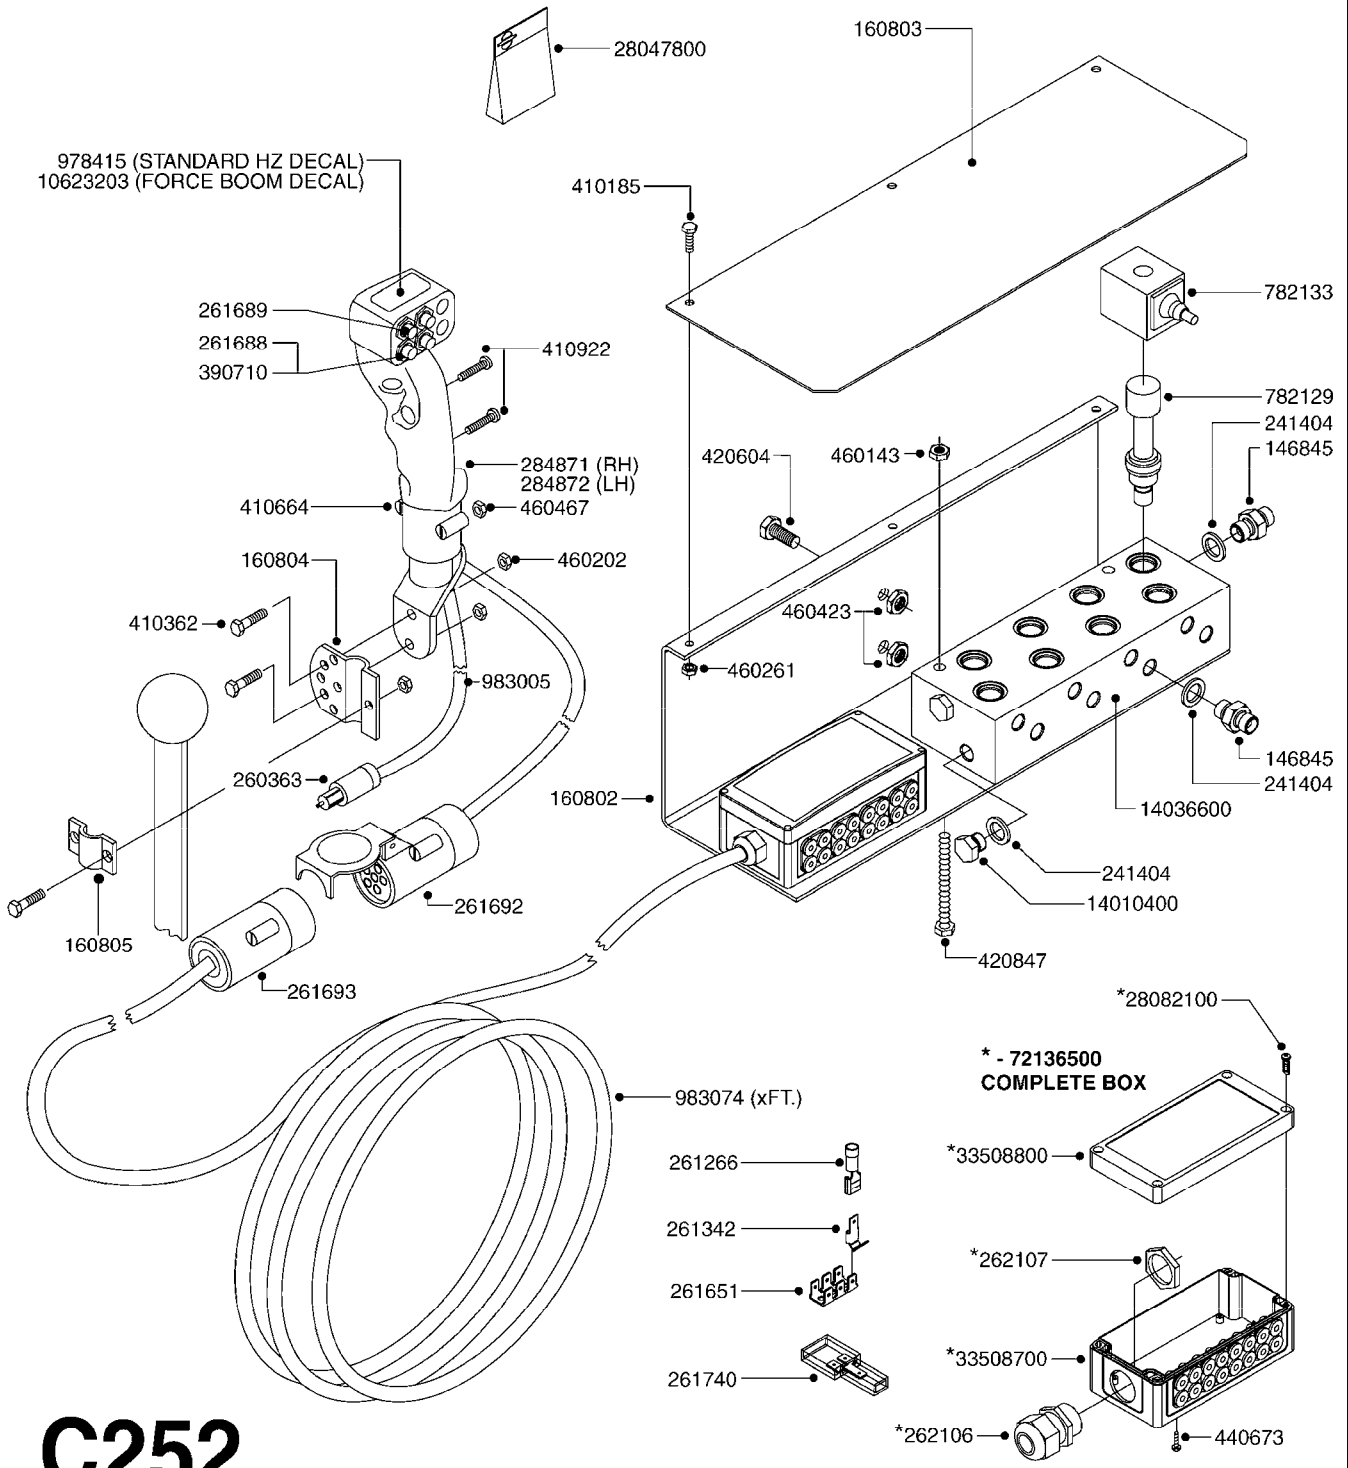

C252

HYD EAGLE HZ JOYSTICK 2005
C252-HIN, 14:12:07

Page 1
Date 01.07.2008 15:55

parts-n°	order qty	description
146845	1	HEX NIPPLE 1/4"X1/4"
160802	1	MOUNT PLATE F.HYD SOLENOID'HZ'
160803	1	COVER PLATE F.HYD SOLENOID'HZ'
160804	1	MOUNT BRACKET F.HANDLE
160805	1	MOUNT STRAP F.HANDLE
241404	1	DOWTYSEAL 1/4"
260363	1	PLUG 2 POLE 12V
261266	1	CONNECTOR END F.CABLE HP
261342	1	SPADE F.ELEC.3 WAY CONNECTOR
261651	1	SPADE F.ELEC.6 POLE CONNECTOR
261688	1	SWITCH F. HANDLE WHITE
261689	1	CAP RUBBER F. SWITCH JOYSTICK
261692	1	PLUG ELEC.7 POLE FEMALE F.CABL
261693	1	PLUG ELEC. 7 POLE MALE
261740	1	SPADE F.ELEC.3 POLE CONN.INSUL
262106	1	BULKHEAD F. CABLE 6.5-14 BLACK
262107	1	NUT F. BULKHEAD CABLE BLACK
284871	1	CONTROL HANDLE RIGHT HALF
284872	1	CONTROL HANDLE LEFT HALF
390710	1	SWITCH F.HANDLE GREY MACHINED
410185	1	BOLT HEX 8.8 DEL M6X16
410362	1	BOLT HEX 8.8 DEL M6X20 FT
410664	1	BOLT HEX M5 X 20
410922	1	BOLT HEX 8.8 DEL M4X20 FT
420604	1	BOLT HEX 8.8 DEL M10X25 FT
420847	1	BOLT HEX 8.8 DEL M8X85
440673	1	SCREW F.PLASTIC 5X12 SS
460143	1	NUT HEX M8 LOCK
460202	1	NUT HEX M6
460261	1	NUT HEX M6X1 LOCK
460423	1	NUT HEX M10X1.5 LOCK
460467	1	NUT HEX M5 GALV.
782129	1	SOLENOID VALVE 25L, 3/4"NC
782133	1	SOLENOID W.CABLE F.VALVE782129
978415	1	DECAL CONTROL HANDLE
983005	1	ELEC. CABLE 2 WIRE X 1.5MM
983074	1	ELEC. CABLE 5 WIRE X 1.5MM
10623203	1	DECAL F.JOYSTICK - FORCE
14010400	1	PLUG 1/4" BSP
14036600	1	MANIFOLD 4-FUNCTION SPC 2004
28047800	1	SEAL KIT F.782129
28082100	1	SCREW F. BOX LID 1/4" L=20
33508700	1	BOX 160X80X40 BLACK
33508800	1	BOX LID 160X80X15 BLACK
72136500	1	UNIV. CONNECTION BOX F. EC