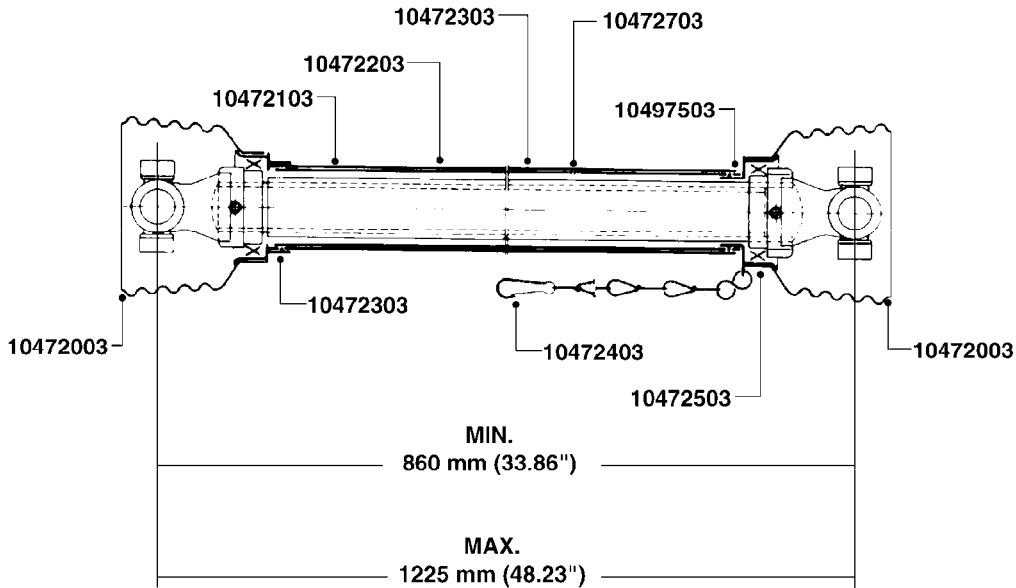

COMPLETE ASSEMBLIES

- 10303903 - 1000 RPM - 1 3/8" X 21 SPLINE / 1 3/8" X 6 SPLINE X 860mm
- 10465803 - 1000 RPM - 1 3/4" X 20 SPLINE / 1 3/8" X 21 SPLINE X 860mm
- 10481403 - 1000 RPM - 1 3/8" X 21 SPLINE / 1 3/8" X 21 SPLINE X 860mm
- 10497903 - 1000 RPM - 1 3/8" X 21 SPLINE / 1" BORE X 860mm - USED WITH HYPRO CENTRIFUGAL PUMP OR BELT DRIVE 1000RPM KITS
- 10545803 - 540 RPM - 1 3/8" X 6 SPLINE / 1" BORE X 860mm - USED WITH MEGA CENTRIFUGAL