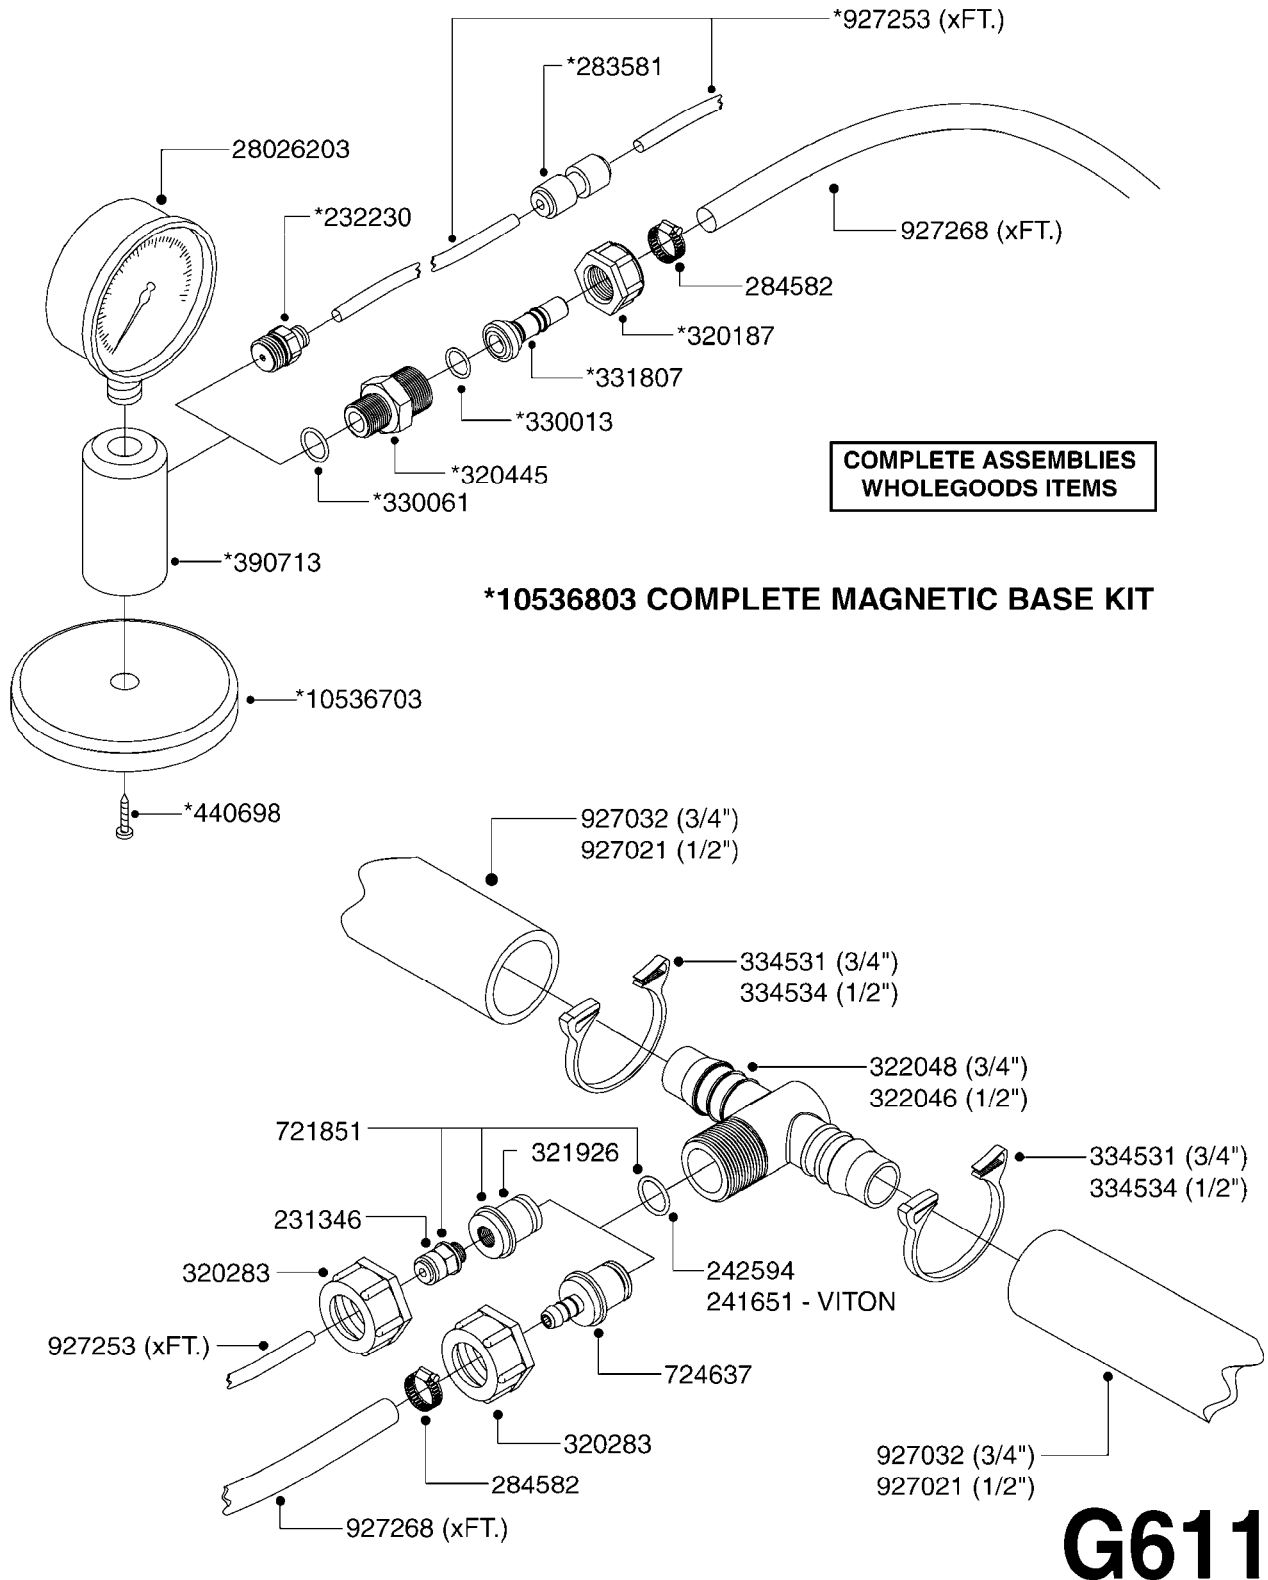

REMOTE GAUGE-MAGNETIC BASE KIT
G611-HIN, 28:11:06

Page 1

Date 01.07.2008 16:02

parts-n°	order qty	description
231346	1	QUICK COUPLER 1/8"BSP X 4 MM
232230	1	QUICK COUPLER 1/4"BSP X 4 MM
241651	1	O-RING D14.0X3.0 NITRIL
242594	1	O-RING D14 X 1.78 SCH.70-EPDM
283581	1	QUICK COUPLER F.4MM HOSE
284582	1	CLmP HSE GEAR3/8" alt 28029803
320187	1	FITT.DK CAP 3/8" BSP BLACK
320283	1	FITT.DK NUT 3/4"BSP
320445	1	FITT.DK HN 1/4"X3/8" BSP
321926	1	FITT.DK REDUC 1/8"BSP F.3/4"N
322046	1	FITT.DK TEE 1/2X1/2HB X3/4'BSP
322048	1	FITT.DK TEE 3/4X3/4HB X3/4'BSP
330013	1	O-RING D15/D10X2.5 F.3/8"NUT
330061	1	O-RING D16/D11X2,5
331807	1	FITT.DK HB 5/16" F.3/8" NUT
334531	1	CLAMP HOSE PLASTIC 3/4"
334534	1	CLAMP HOSE PLASTIC 1/2"
390713	1	GAUGE ADAPTOR 1/4" BSP
440698	1	SCREW F.PLASTIC 6X18 SS HEXHD
721851	1	SCREW PLUG W/QUICK FIT
724637	1	FITT.DK HB 5/16' F. 3/4" COMP.
927021	1	HOSE R X 60 BAR X 1/2 X 0012"
927032	1	HOSE R X 60 BAR X 3/4 X 0012"
927253	1	HOSE R X PE D4/D2 X 0012"RED
927268	1	HOSE R X PVC X 1/4 X 0012"
10536703	1	MAGNETIC BASE D3,2'/90LB
10536803	1	MAGNETIC BASE KIT F.GAUGE
28026203	1	GAUGE 200PSI/BR,2.5"1/4BSP-BTM