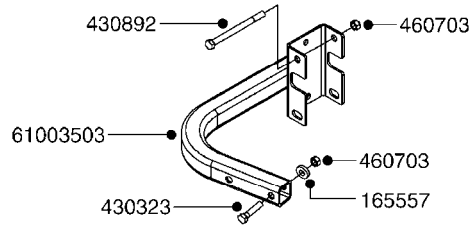

NEW NAVIGATOR