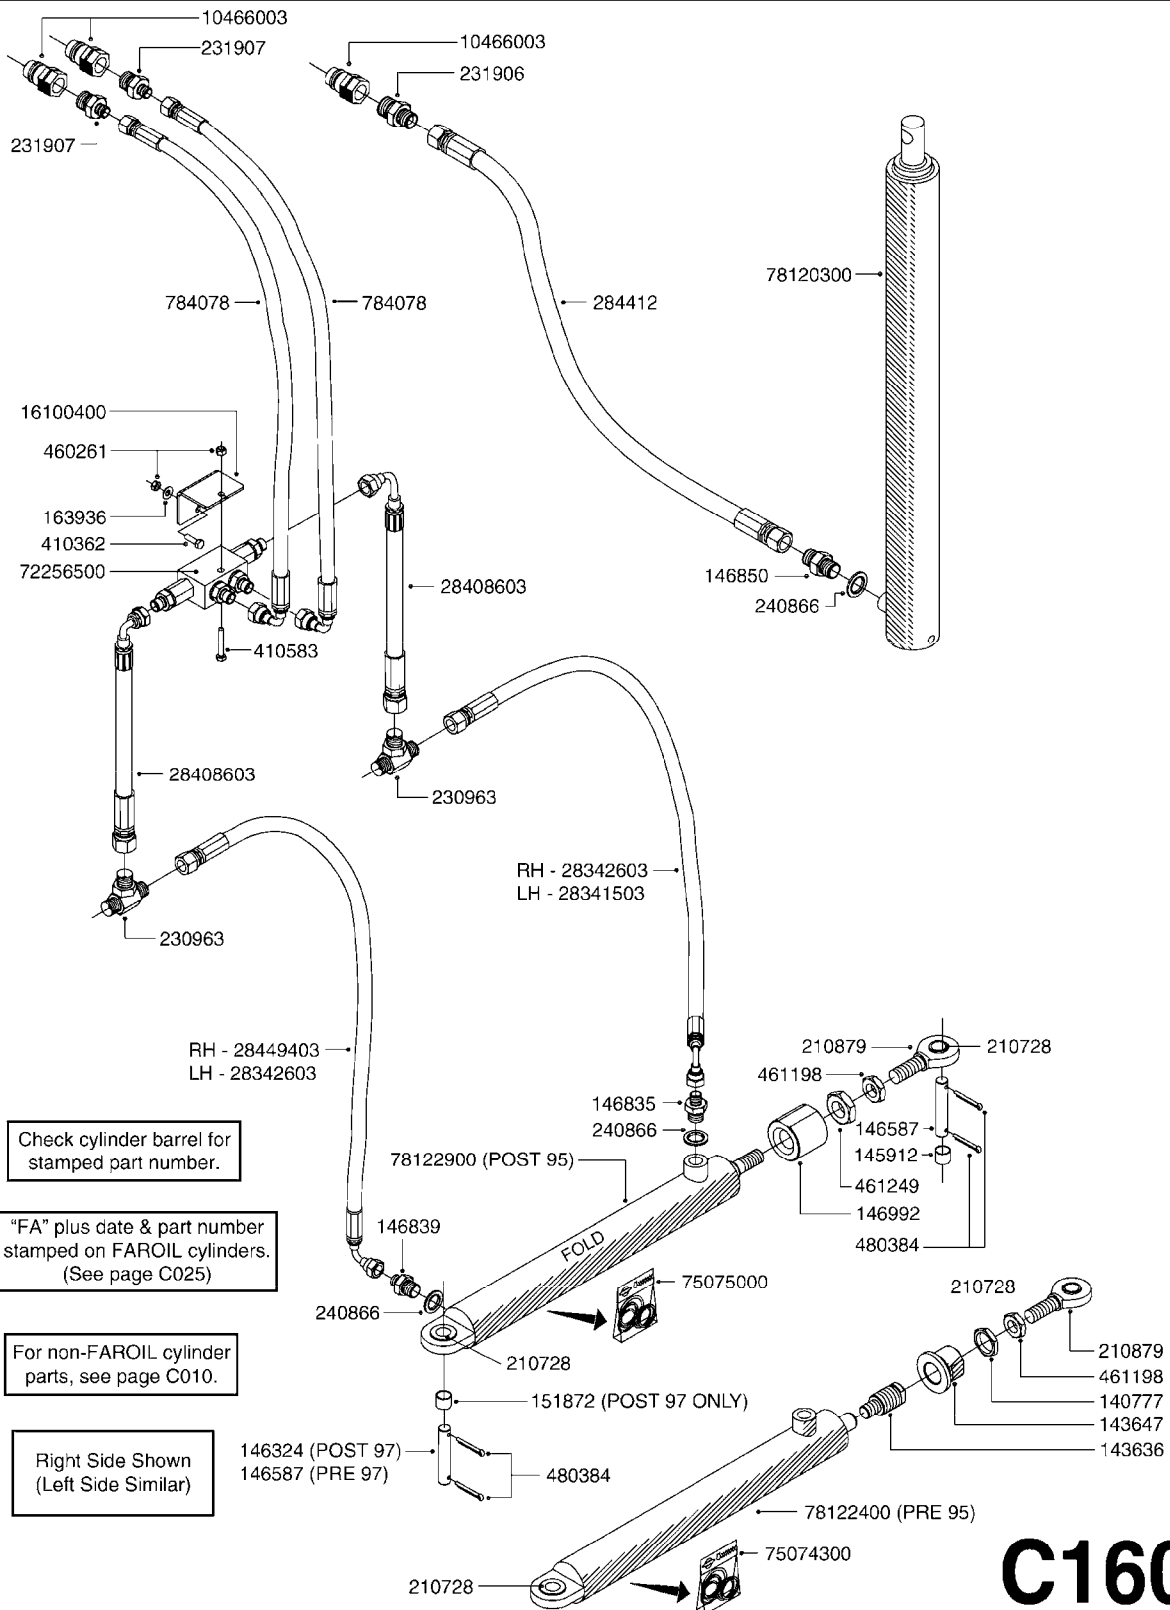

Check cylinder barrel for stamped part number.

"FA" plus date & part number stamped on FAROIL cylinders. (See page C025)

For non-FAROIL cylinder parts, see page C010.

Right Side Shown (Left Side Similar)

C160

HYDRAULICS - EAGLE HY 45'-66'
C160-HIN, 14:12:07

Page 1

Date 01.07.2008 15:54

parts-n°	order qty	description
140777	1	NUT HEX 3/4" BSP JAMB
143636	1	THREADED INSERT F.CYLINDER END
143647	1	COLLAR F.THREAD.ROD EXTENTON
145912	1	BUSHING D19.8/D17.0X7MM
146324	1	SHAFT D16.8 L102/2 X 5
146587	1	PIN D16.8 X 65
146835	1	HEX NIPPLE 1/4"X3/8" BSP
146839	1	HEX NIPPLE 1/4"X3/8" BSP 0.7MM
146850	1	HEX NIPPLE 3/8"x3/8" - 1.2mm
146992	1	BUSHING F.CYLINDER
151872	1	BUSHING D22.0/18.0 10MM
163936	1	WASHER D15/D6.2X1
210728	1	BEARING F.LINK HEAD M16
210879	1	LINK HEAD M16 x D17
230963	1	TEE 1/4"M X 1/4"M X 1/4"M BSP
231906	1	HEX NIPPLE 3/8"BSP X 1/2"NPT
231907	1	HEX NIPPLE 1/4"BSP X 1/2"NPT
240866	1	DOWTYSEAL 3/8"
284412	1	HOSE HY 3/8" X 315" STR+STR
410362	1	BOLT HEX 8.8 DEL M6X20 FT
410583	1	BOLT HEX 8.8 DEL M6X40
460261	1	NUT HEX M6X1 LOCK
461198	1	NUT HEX M16 x 2 JAMB
461249	1	NUT HEX M22X1.5
480384	1	PIN COTTER D5X40
784078	1	HOSE HY X 1/4 X 417.33"
10466003	1	COUPLER PIONEER 8010-04 1/2NPT
16100400	1	PLATE 3 X 60 X 91 HY BLOCK MT
28341503	1	HOSE HY X1/4X078.75"STR+ELB
28342603	1	HOSE HY X1/4X066.93"STR+ELB
28408603	1	HOSE HY X1/4X008.00"STR+ELB
28449403	1	HOSE HY X1/4X057.08"STR+ELB
72256500	1	DOUB.PILOT STEERED COUNT.VALVE
75074300	1	SEALKIT78122000/23-25/30-32/46
75075000	1	SEAL KIT 78122600/27/28/29
78120300	1	CYLINDER 60/50/30 1100MM
78122400	1	DOUBLE CYLINDER D 40/20-300
78122900	1	CYLINDER D40/22X300MM RED