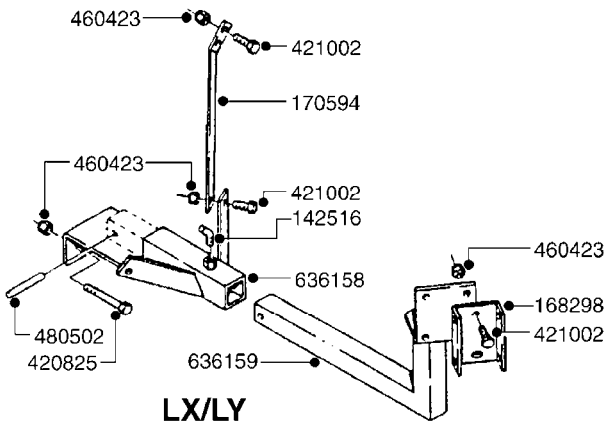

NK/LX/LY PRE-86

3PT TWIN

NEW NAVIGATOR

LX/LY

TRAILER

G050