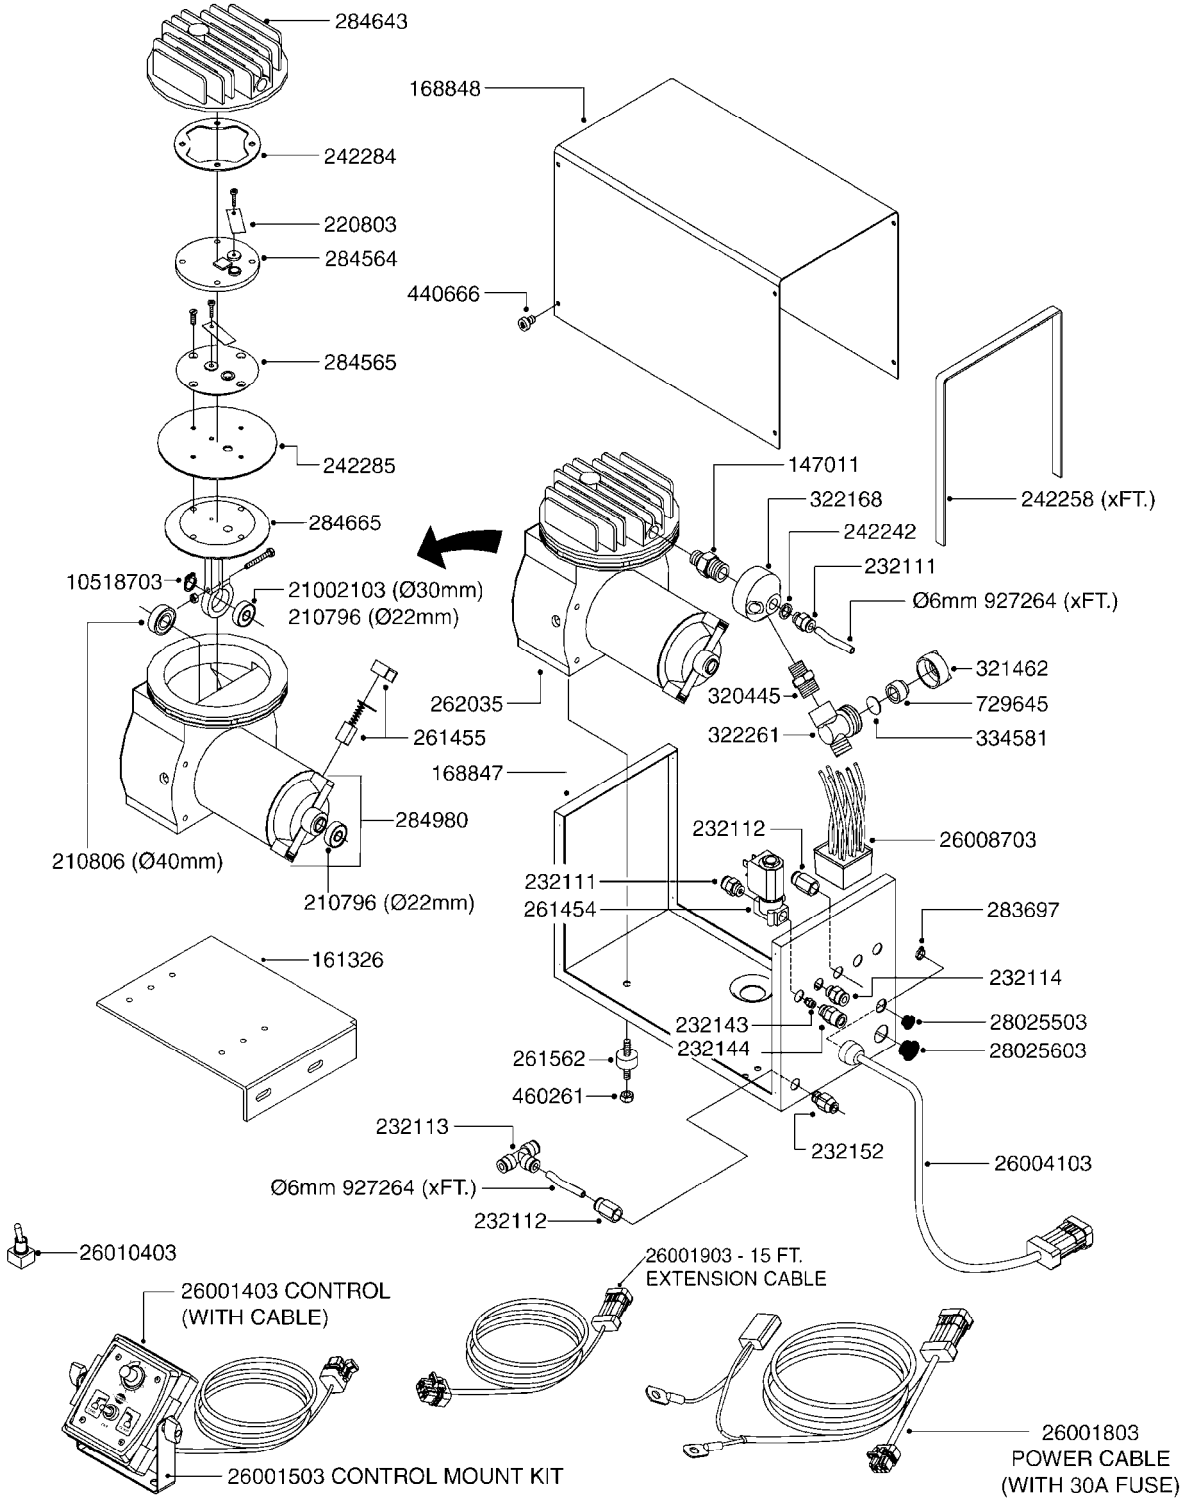

G341

*Ø8mm 927306 (xFT.)
*Ø10mm 927330 (xFT.)

70019403 - COMPLETE ASSEMBLY

FOAM MARKER COMPRESSOR 2002
G341-HIN, 12:12:05

Page 1
Date 01.07.2008 16:00

parts-n°	order qty	description
147011	1	HEX NIPPLE 3/8'X1/4'BSP BRASS
161326	1	MOUNT BKT. F. FOAM COMP.BOX 98
168847	1	ENCLOSURE LOWER F.MARKER
168848	1	COVER F. FOAM MARKER
210796	1	BEARING BALL D22/D8 X 7 608ZZ
210806	1	BEARING BALL D40/D17X12MM
220803	1	VALVE F. COMPRESSOR
232111	1	QUICK COUPLER 6MM X 1/8 EXT.
232112	1	QUICK COUPLER 6MM 1/8 INT.
232113	1	QUICK COUPLER 6MM T-PIECE
232114	1	COUPLER 1/8" THREADX8MM HOSE
232143	1	REDUCER 1/4'INT-1/8'EXT
232144	1	QUICK COUPLER 10MM X 1/4 EXT
232152	1	QUICK COUPLER 8MMX1/8 EXT.LONG
242242	1	O-RING F.AIR HOSE FITTING
242258	1	TRIM 3X10 SELF ADHESIVE 0012"
242284	1	HEAD GASKET F. COMPRESSOR
242285	1	DIAPHRAGM F. F/M COMP.
261454	1	SOLENOID VALVE 12 V 1/8'
261455	1	BRUSH F. FOAM MARKER MOTOR
261562	1	RUBBER DAMPER 2XM6X25
262035	1	COMPRESSOR FOR FOAM MARKER
283697	1	TIESTRAP 200MM
284564	1	PLATE F.COMPRESSOR HEAD
284565	1	PLATE F.COMPRESSOR HEAD
284643	1	COMPRESSOR HEAD F.FOAM MARKER
284665	1	CONNECTING ROD F.COMPRESSOR
284980	1	FLANGE REAR F. F.M.COMPRESSOR
320445	1	FITT.DK HN 1/4"X3/8" BSP
321462	1	CAP F.NO-DRIP ASSY.
322168	1	DISTR. HOUSING F. FOAM MARKER
322261	1	HOUSING F.SAFETY VALVE 3/8"
334581	1	DIAPHRAGM F.NO-DRIP
440666	1	SCREW M2.9X6.5 SELF TAP
460261	1	NUT HEX M6X1 LOCK
729645	1	NON-DRIP SPRING ASSY.GREEN 10
927264	1	HOSE R X PE D6/D4 X 0012"
927306	1	HOSE R X PE D8/D6 X 0012"BLACK
927330	1	HOSE R X PE D10/D8 X 012"BLACK
10518703	1	SNAP-RING OUTER 8X1
21002103	1	BEARING, 6200 2ZJEM (SKF)
26001403	1	HC FOAM MARKR CONSOLE VS3.0.00
26001503	1	HC FOAM MARKER CONSOLE MT.KIT
26001803	1	POWER CABLE
26001903	1	15' 7-PIN EXTENSION CABLE
26004103	1	FOAM MARKER CNTRL MOD CABL STD
26008703	1	FOAM MARKER CONTROL SCII
26010403	1	TOGGLE SWITCH MICRO-TRAK F.M.
28025503	1	PLUG F.DRILLED HOLE 1/2"
28025603	1	PLUG F.DRILLED HOLE 3/4"
70019403	1	FOAM MARKER COMPRESSOR KIT STD