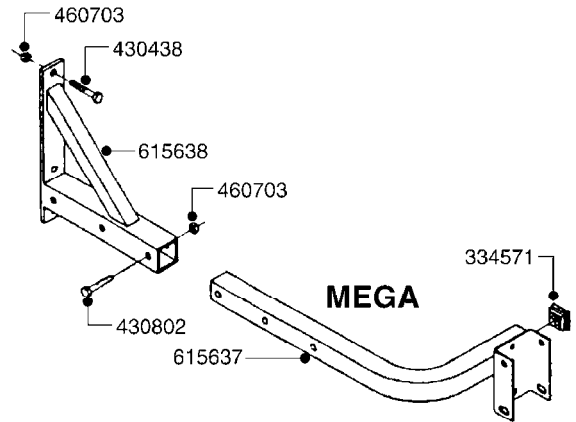

NK/LX/LY PRE-86