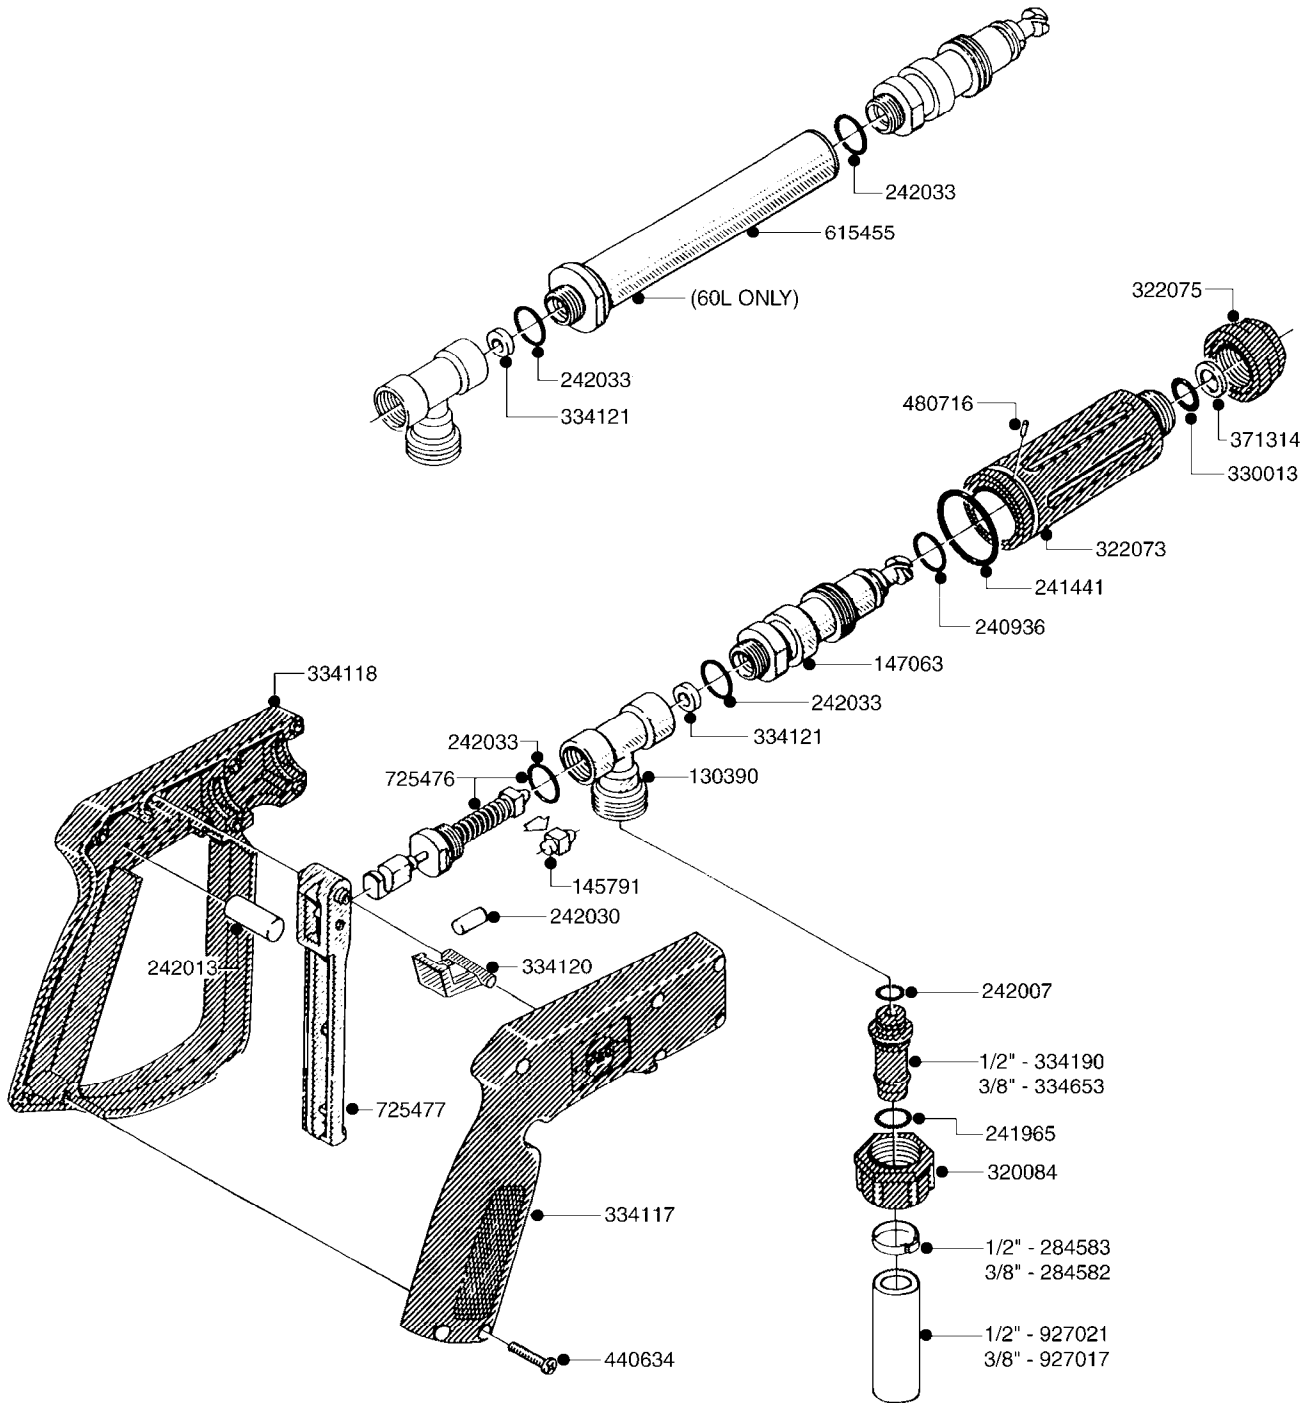

COMPLETE ASSEMBLY:
843197 - 60L
843196 - 60S

COMPLETE ASSEMBLIES
WHOLEGOODS ITEMS

G440

HANDGUN TYPE 60S/60L PRE 95
G440-HIN, 01:01:01

Page 1

Date 01.07.2008 16:01

parts-n°	order qty	description
130390	1	TEE 3/8'X 1/2' BSP F.TYPE 60S
145791	1	CONE FOR ON/OFF
147063	1	SWIRL F.SPRAY GUN TYPE 60
240936	1	O-RING D13.3X2.4 NITRIL
241441	1	O-RING D29,3X3
241965	1	O-RING 12.1 X 1.6
242007	1	O-RING D9.1X1.6
242013	1	SPRING RUBBER F/TRIGGER
242030	1	SPRING RUBBER
242033	1	O-RING
284582	1	CLmP HSE GEAR3/8" alt 28029803
284583	1	CLAMP HOSE GEAR 1/2"
320084	1	FITT.DK NUT 1/2" BSP
322073	1	HOUSING F.SWIRL TYPE 60S H.G.
322075	1	CASTING
330013	1	O-RING D15/D10X2.5 F.3/8"NUT
334117	1	HANDLE PIECE RIGHT F.60S/60L
334118	1	HANDLE PIECE LEFT F.60S/60L
334120	1	LOCK FOR TRIGGER
334121	1	SEAT FOR ON/OFF
334190	1	FITT.DK HB 1/2' F. PISTOL 60S
334653	1	FITT.DK HB 3/8' F.HANDGUN
371314	1	NOZZLE CERAMIC 1099-20
440634	1	SCREW 5/8"
480716	1	PIN D3X6 STAINLESS
615455	1	TUBE F.LANCE TYPE 60L
725476	1	SPINDLE
725477	1	TRIGGER
843196	1	HANDGUN KIT TYPE 60 SHORT
843197	1	HANDGUN KIT TYPE 60 LONG
927017	1	HOSE R X 60 BAR X 3/8 X 0012"
927021	1	HOSE R X 60 BAR X 1/2 X 0012"