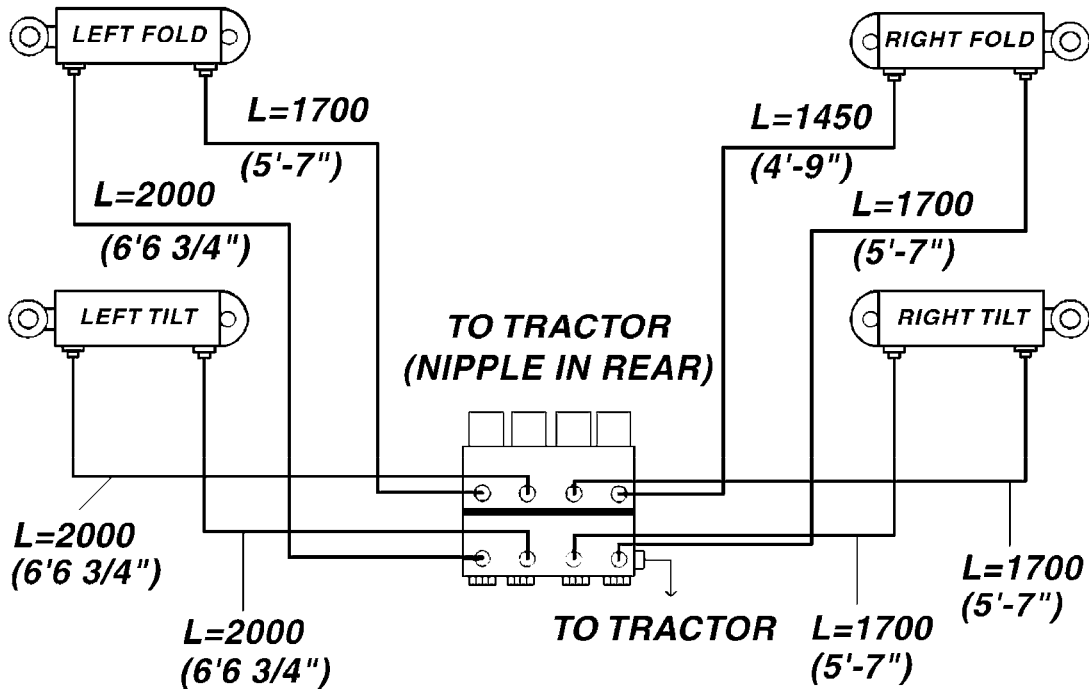

C240

HYD EAGLE HZ CONTROL BOX
C240-HIN, 01:01:01

Page 1

Date 01.07.2008 15:54

parts-n°	order qty	description
260363	1	PLUG 2 POLE 12V
260864	1	SWITCH F.HY BOOM CONTROL BOX
261133	1	PLUG HOUSING F.8 POLE PLUG
261134	1	PLUG INSERT 8 POLE MALE
261135	1	PLUG HOUSING 8 POLE FEMALE
261136	1	PLUG INSERT 8 POLE FEMALE
440632	1	SCREW M4X13
727797	1	CONTROL BOX EAGLE BOOM
728429	1	CABLE ASSY. F. HYD. CONTROL
978321	1	DECAL HZ CONTROL BOX