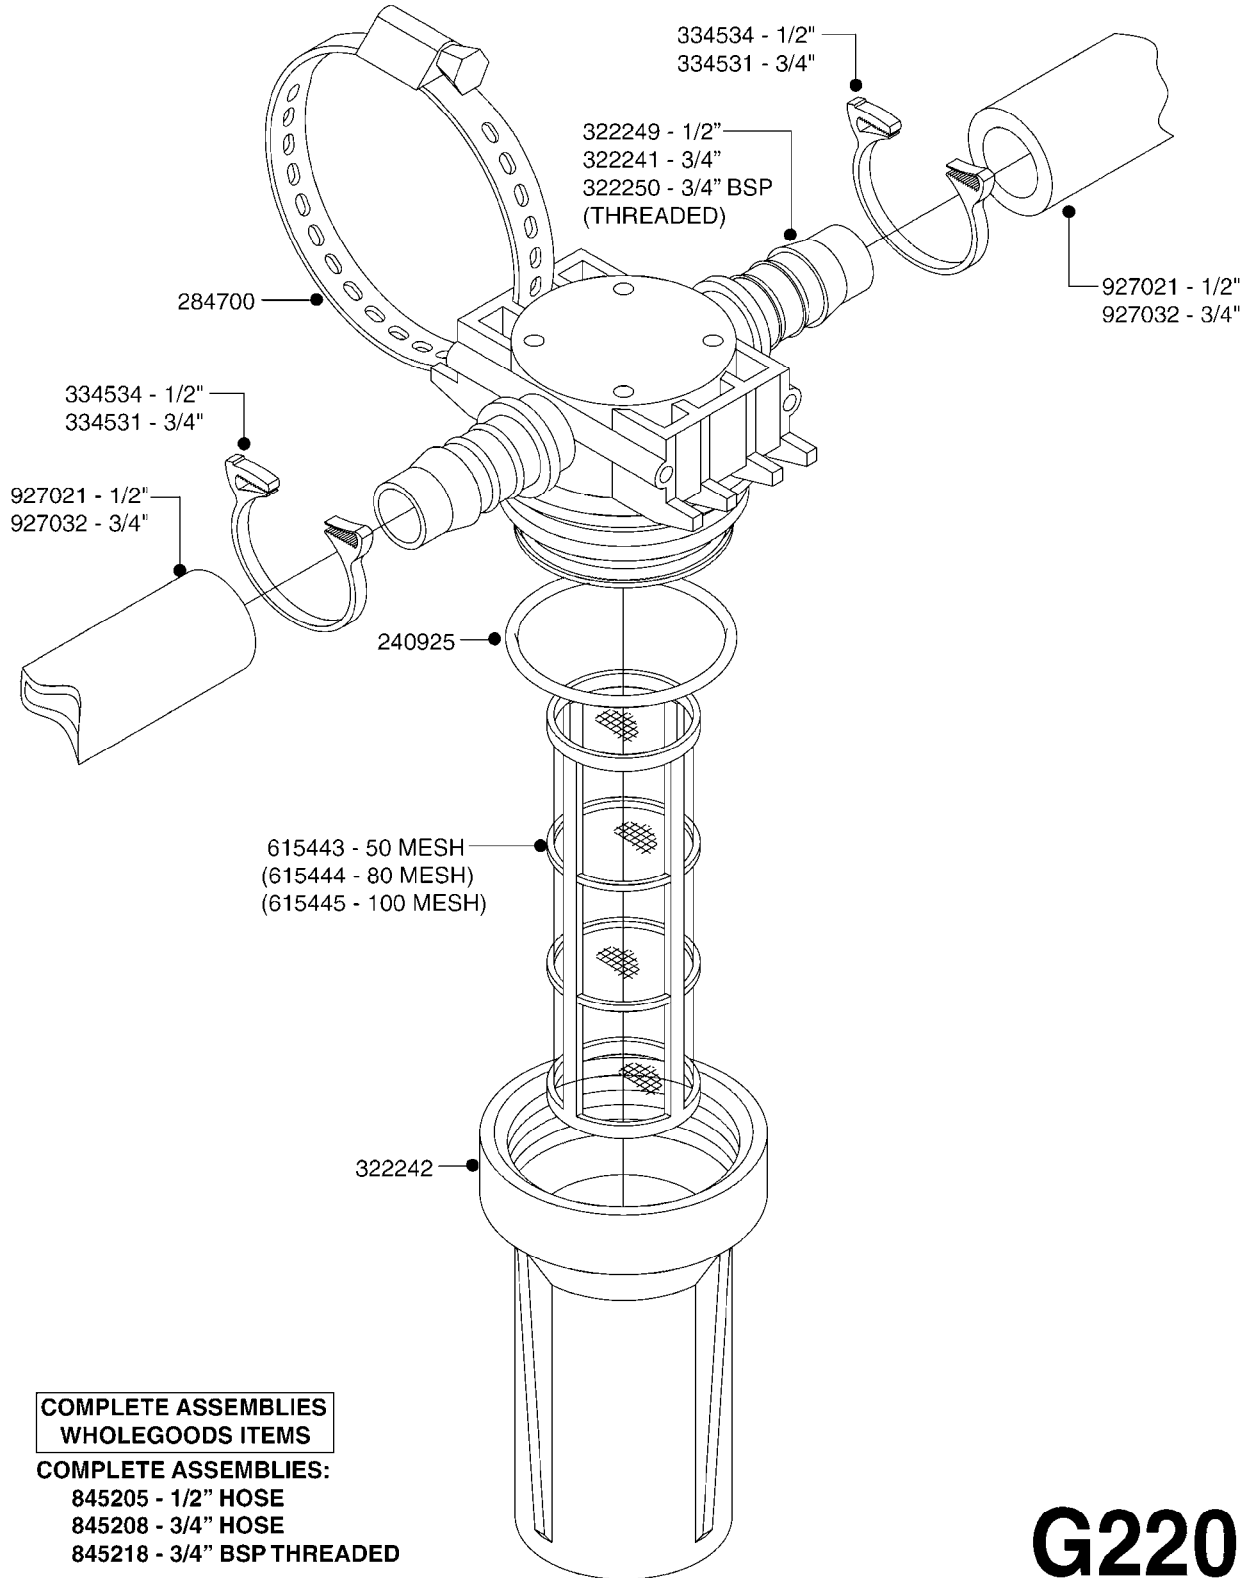

FILTER ASSEMBLIES-IN LINE
G220-HIN, 26:06:06

Page 1

Date 01.07.2008 15:59

parts-n°	order qty	description
240925	1	O-RING D49.5X3 NITRIL
284700	1	CLAMP HOSE GEAR D25/100
322241	1	FILTER HOUSING W.3/4' BARBS
322242	1	FILTER BOWL / IN-LINE
322249	1	FILTER HOUSING W.1/2' BARBS
322250	1	FILTER HOUSING W.3/4" BSP THRD
334531	1	CLAMP HOSE PLASTIC 3/4"
334534	1	CLAMP HOSE PLASTIC 1/2"
615443	1	FILTER ELEM.50 MESH BLUE
615444	1	FILTER ELEM.80 MESH RED
615445	1	FILTER ELEM.100 MESH YELLOW
845205	1	FILTER IN-LINE 1/2' 50 MESH
845208	1	FILTER IN-LINE 3/4' 50 MESH
845218	1	FILTER IN-LINE 3/4'50 MESH OML
927021	1	HOSE R X 60 BAR X 1/2 X 0012"
927032	1	HOSE R X 60 BAR X 3/4 X 0012"