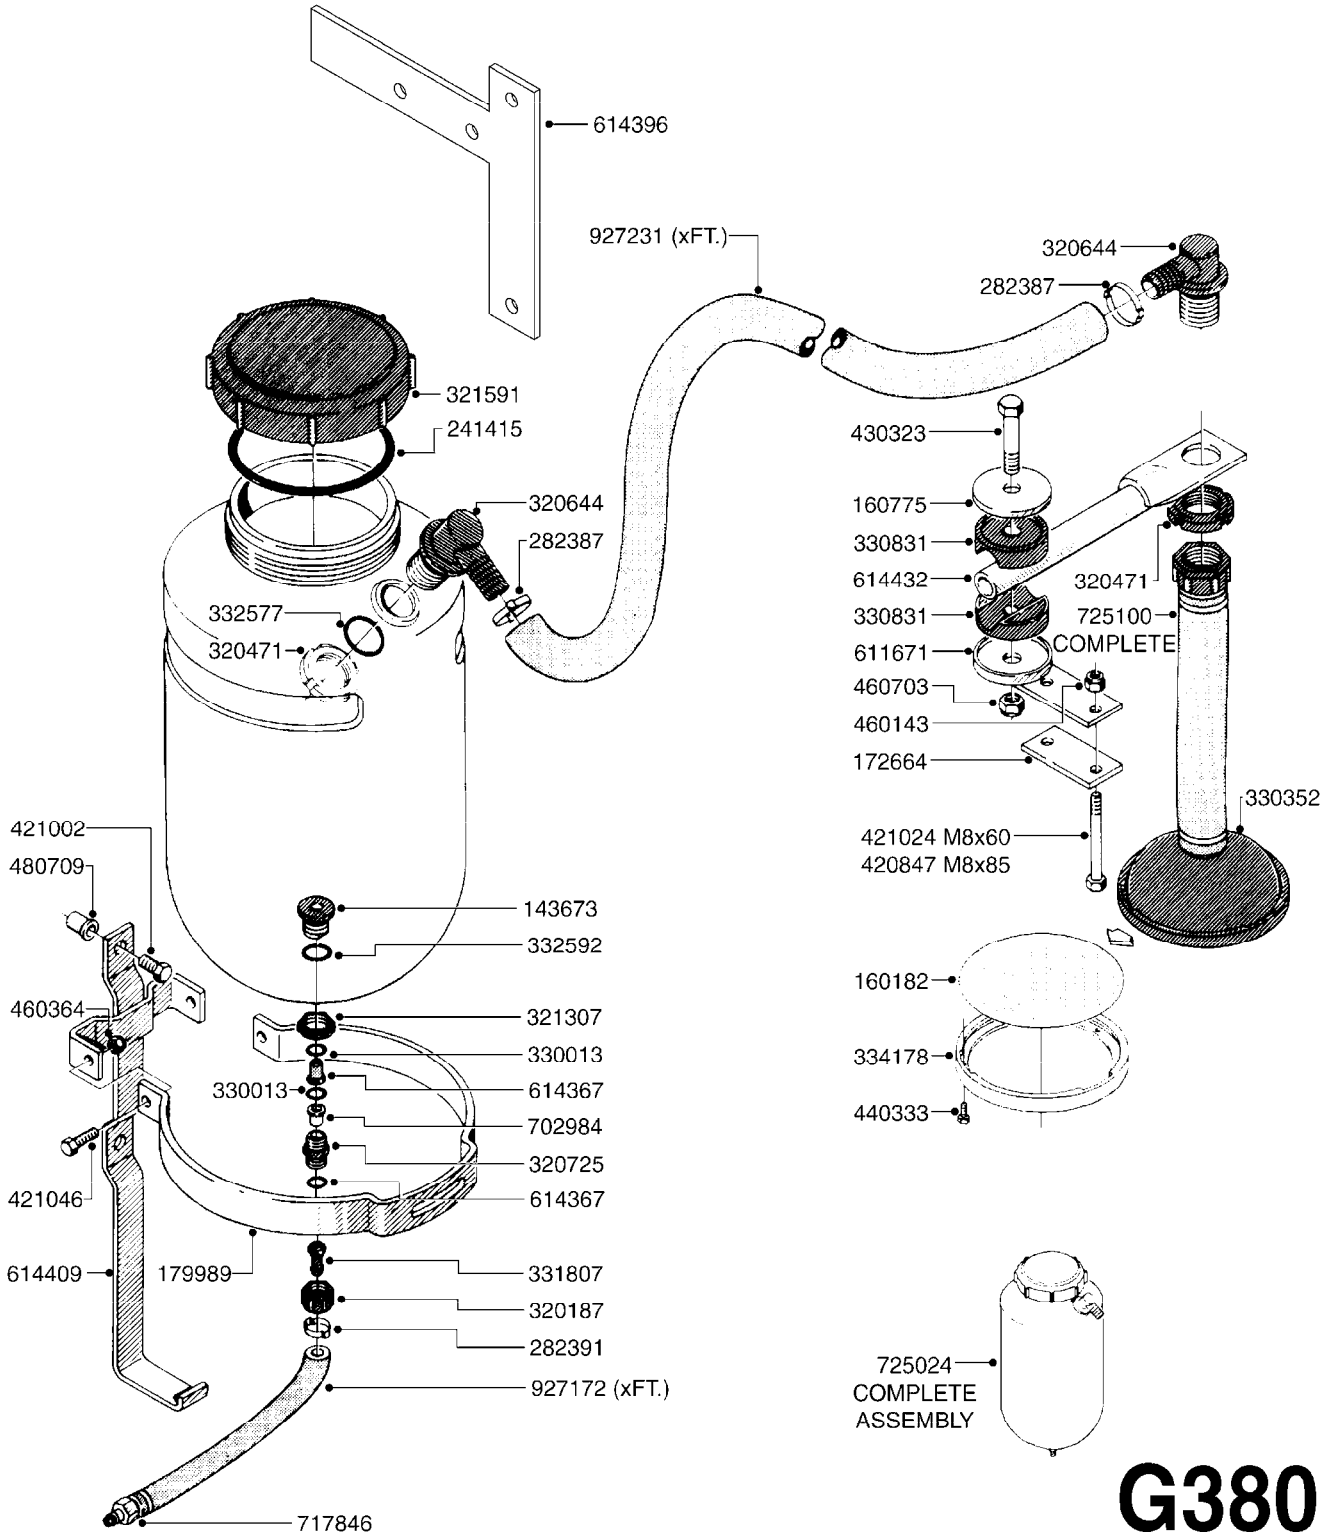

G380

FOAM MARKER TANK/DROPPER PRE92
G380-HIN, 01:01:01

Page 1
Date 01.07.2008 16:00

parts-n°	order qty	description
143673	1	NIPPLE FOR NON-RETURN VALVE
160182	1	FILTER SCREEN
160775	1	WASHER F. FRICTION PLATE
172664	1	FLATBAR BACKING PLATE
179989	1	BRKT. F. 3 GAL. TANK
241415	1	O-RING D117,5X5,33 NITRIL
282387	1	SUBSTITUTE 284584
282391	1	CLAMP HOSE CRIMP 5/16'
320187	1	FITT.DK CAP 3/8" BSP BLACK
320471	1	FITT.DK NUT 1" BSP JAMB
320644	1	FITT.DK ELB.3/4"HB X 1" BSP
320725	1	FITT.DK NIPPLE 3/8"-3/8" BSP
321307	1	FITT.DK NUT 1/2" BSP JAMB
321591	1	LID F. 3 GALLON WATER TANK
330013	1	O-RING D15/D10X2.5 F.3/8"NUT
330352	1	FOAM DROP HOUSING
330831	1	FRICTION PLATE
331807	1	FITT.DK HB 5/16" F.3/8" NUT
332577	1	O-RING D38/D30X4 F.1" PUR.
332592	1	O-RING D26/D20X3
334178	1	RETAINER FOR FOAM MARKER
420847	1	BOLT HEX 8.8 DEL M8X85
421002	1	BOLT HEX 8.8 DEL M10X30 FT
421024	1	BOLT HEX 8.8 DEL M8X60
421046	1	BOLT HEX 8.8 DEL M8X25 FT
430323	1	BOLT HEX 8.8 DEL M12X60
440333	1	SCREW 3.5 X 9.5 SS
460143	1	NUT HEX M8 LOCK
460364	1	NUT HEX M8 GALV.
460703	1	NUT HEX M12X1.75 LOCK
480709	1	SUBSTITUTE 147055
611671	1	BREAK AWAY HOLDER F-MARKER
614367	1	FILTER 80 MESH F.NOZZLE
614396	1	CLEAN WATER BRACKET MB
614409	1	BRACKET FOR FOAM MARKER
614432	1	BREAK AWAY ARM F. FOAM MARKER
702984	1	ANTI-DRIP VALVE, COMPLETE
717846	1	QUICK COUPL.MALE FOAM MARKER
725024	1	TANK FOR FOAM MARKER
725100	1	SUBSTITUTE TO 730697
927172	1	SUBSTITUTE 927281
927231	1	HOSE R X PVCX3/4 CLR/BRD 0012"