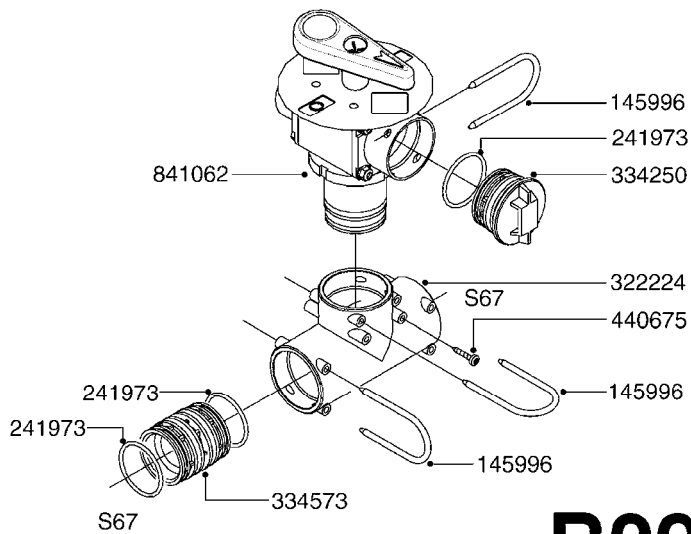

B290

MANIFOLD SYSTEM - PRESSURE
B290-HIN, 12:12:05

Page 1

Date 01.07.2008 15:53

parts-n°	order qty	description
145996	1	FITT.DK S-67 FORK
160353	1	BRACKET F.PRESSURE MANIFOLD
160918	1	BRACKET F. MANIFOLD CM
241973	1	O-RING F.S-67 FITTING
322224	1	FITT.DK S-67 TEE
322320	1	NUT F.3 WAY VALVE S56
334250	1	FITT.DK S-67 PLUG
334573	1	FITT.DK S-67 CONNECTOR
440675	1	SCREW F. PLASTIC 5X16 SS
841062	1	VALVE S67 PRESSURE MANIFOLD
841067	1	VALVE S67 PRESS.W/TEE MANIFOLD