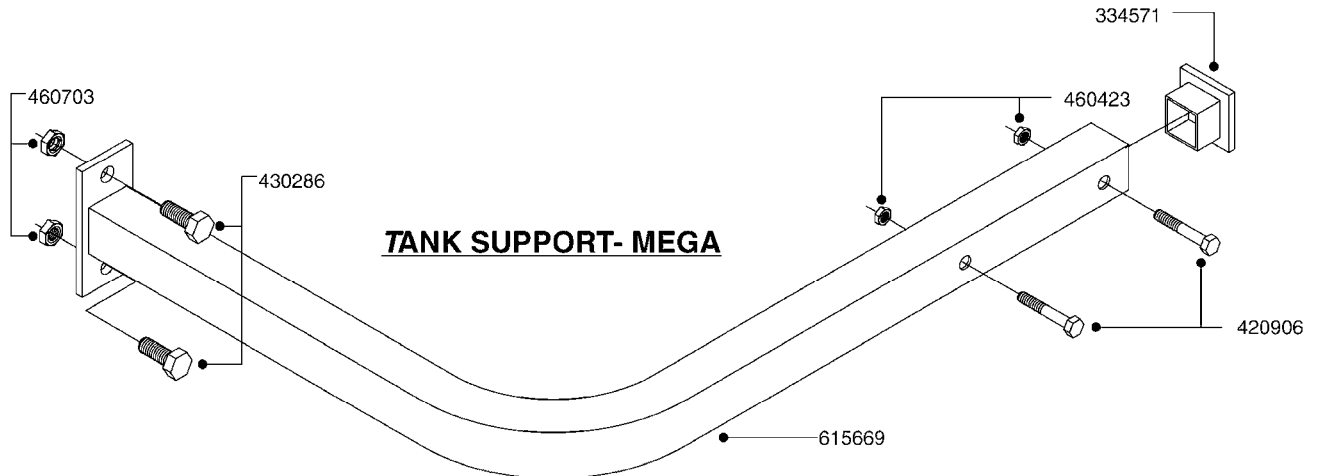

TANK SUPPORT- MEGA