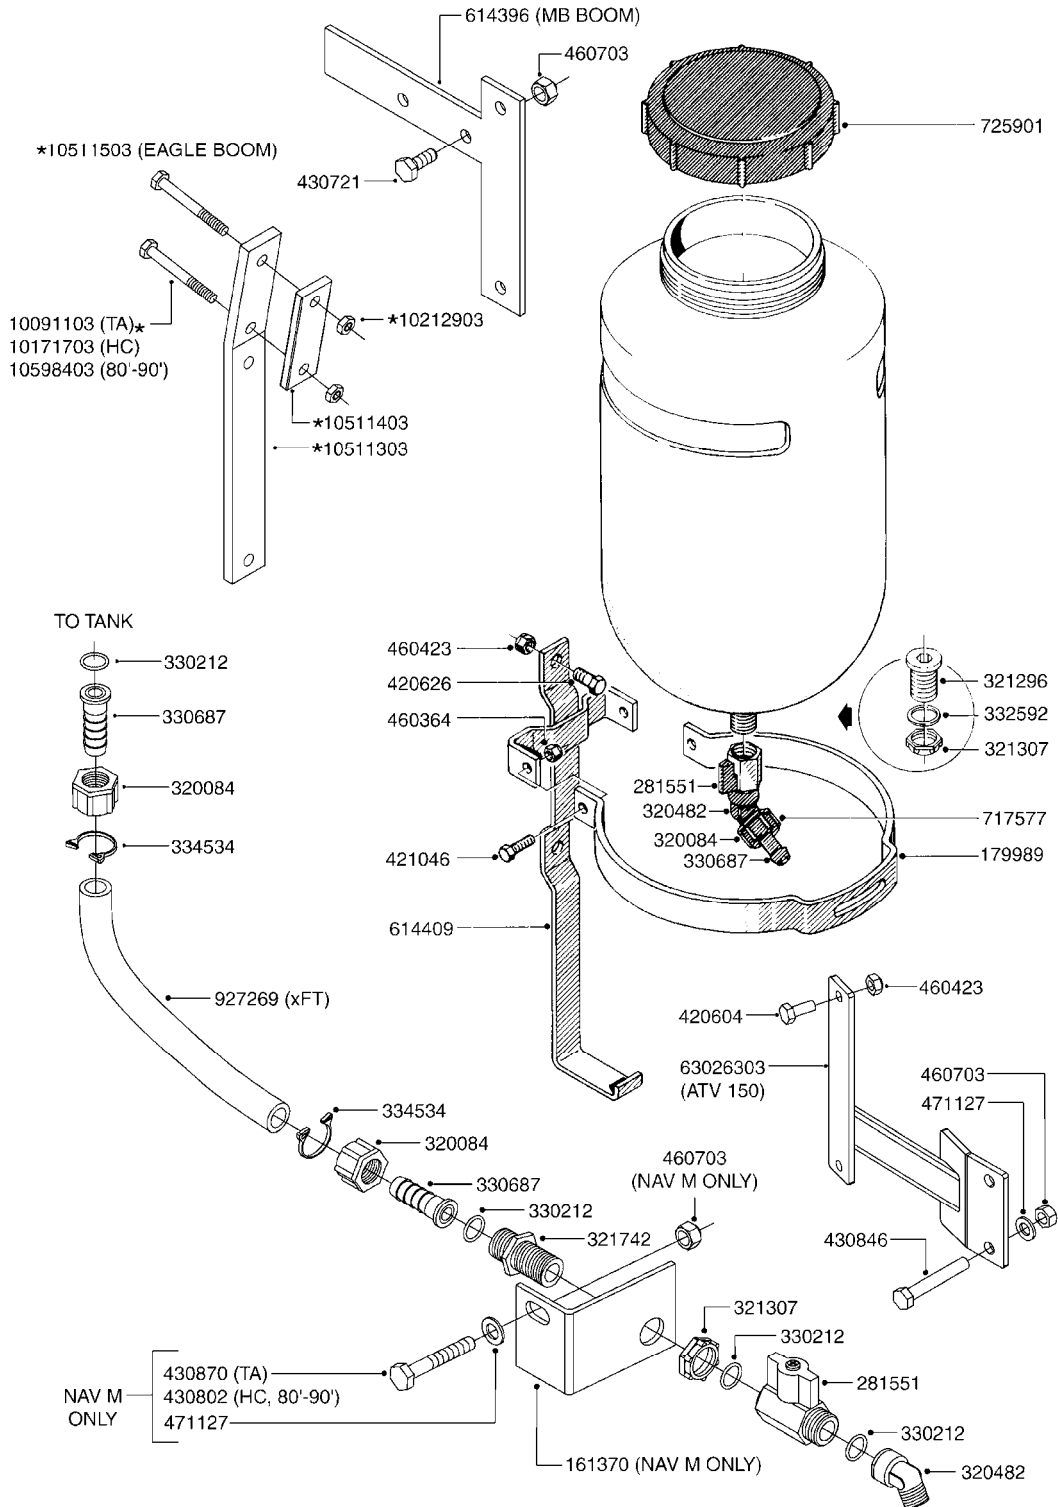

CLEAN WATER TANK
G110-HIN, 26:06:06

COMPLETE TANK ASSY : 722072

G110

CLEAN WATER TANK
G110-HIN, 26:06:06

Page 1
Date 19.03.2013 9:17

parts-n°	order qty	description
161370	1	BKT.CLEAN WATER BOTT. VALVE
179989	1	BRKT. F. 3 GAL. TANK
281551	1	BALL VALVE 1/2"
320084	1	FITT.DK NUT 1/2" BSP
320482	1	FITT.DK ELB. 1/2" BSP 60 DEG.
321296	1	FITT.DK BULKHEAD 1/2" BSP SING
321307	1	FITT.DK NUT 1/2" BSP JAMB
321742	1	FITT.DK BULKHEAD 1/2' BSP
330212	1	O-RING D19/D14X2.4 F.1/2"NUT
330687	1	FITT.DK HB 1/2" F. 1/2" NUT
332592	1	O-RING D26/D20X3
334534	1	CLAMP HOSE PLASTIC 1/2"
420604	1	BOLT HEX 8.8 DEL M10X25 FT
420626	1	BOLT HEX 8.8 DEL M10X20 FT
421046	1	BOLT HEX 8.8 DEL M8X25 FT
430721	1	BOLT HEX 8.8 DEL M12X40 FT
430802	1	BOLT HEX 8.8 DEL M12X75
430846	1	BOLT HEX 8.8 DEL M12X80
430870	1	BOLT HEX 8.8 DEL M12X55 FT
460364	1	NUT HEX M8 GALV.
460423	1	NUT HEX M10X1.5 LOCK
460703	1	NUT HEX M12X1.75 LOCK
471127	1	WASHER D24/D13X2.5 STAINLESS
614396	1	CLEAN WATER BRACKET MB
614409	1	BRACKET FOR FOAM MARKER
717577	1	VALVE F.CLEAN WATER TANK
722072	1	CLEAN WATER TANK W FRAME & TAP
725901	1	LID F.WATER BOTTLE VENTED
927269	1	HOSE R X PVC X 1/2 X 0012"
10091103	1	BOLT HEX 3/8 NC GR.2 03.00'
10171703	1	BOLT HEX 3/8 NC GR.2 03.50"
10212903	1	NUT HEX NC (NYLON LOCK) 3/8"
10511303	1	FLATBAR L350/17DEG.CLEAN WATER
10511403	1	FLATBAR 104MM CLEAN WATER
10511503	1	BKT.CLEAN WATER MOUNT EAGLE
10598403	1	BOLT HEX HCS3/8-16 X 4 Z 5
63026303	1	CLEAN WATER TANK BRKT, ATV