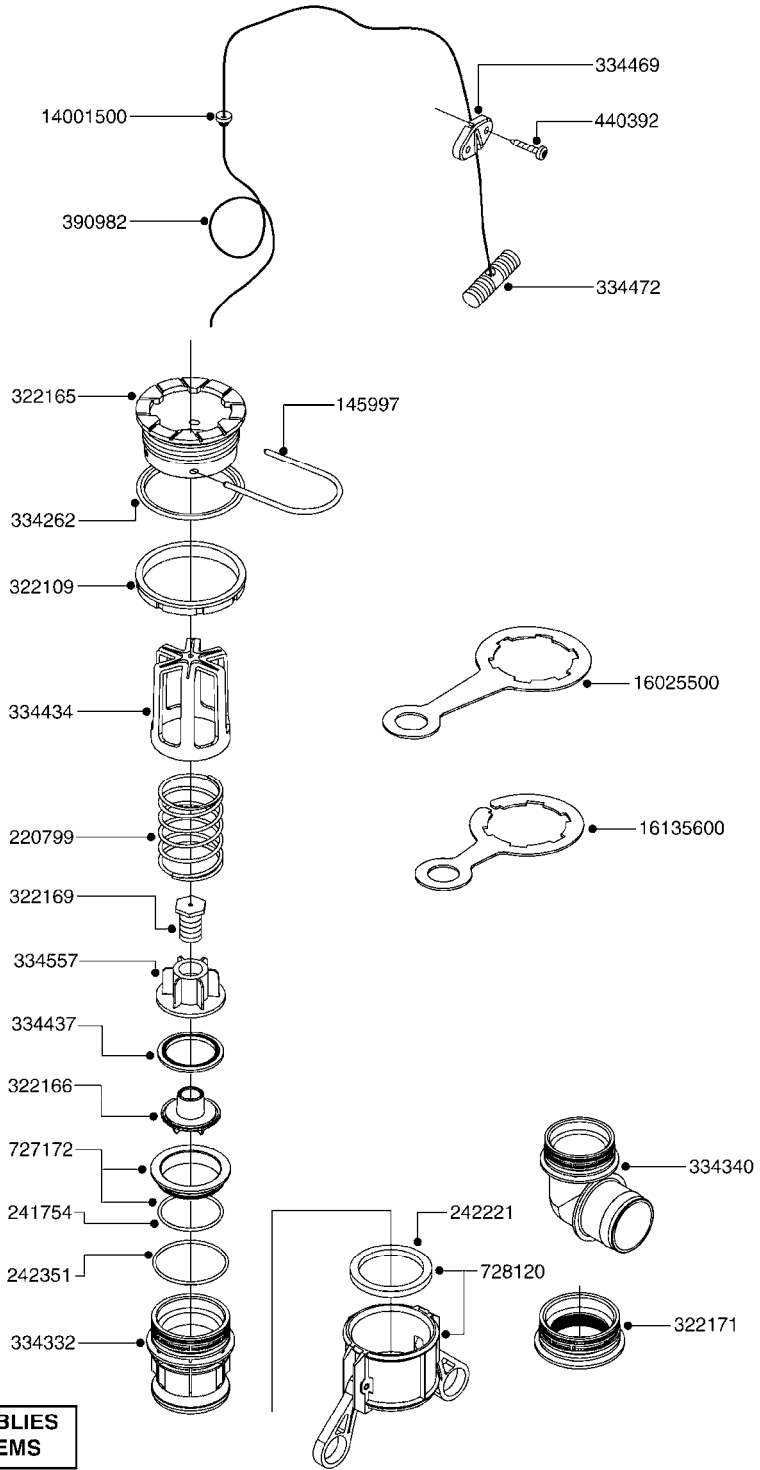

CLEAN WATER TANK
G110-HIN, 26:06:06

COMPLETE TANK ASSY : 722072

G110

CLEAN WATER TANK
G110-HIN, 26:06:06

Page 1
Date 19.03.2013 9:17

parts-n°	order qty	description
161370	1	BKT.CLEAN WATER BOTT. VALVE
179989	1	BRKT. F. 3 GAL. TANK
281551	1	BALL VALVE 1/2"
320084	1	FITT.DK NUT 1/2" BSP
320482	1	FITT.DK ELB. 1/2" BSP 60 DEG.
321296	1	FITT.DK BULKHEAD 1/2" BSP SING
321307	1	FITT.DK NUT 1/2" BSP JAMB
321742	1	FITT.DK BULKHEAD 1/2' BSP
330212	1	O-RING D19/D14X2.4 F.1/2"NUT
330687	1	FITT.DK HB 1/2" F. 1/2" NUT
332592	1	O-RING D26/D20X3
334534	1	CLAMP HOSE PLASTIC 1/2"
420604	1	BOLT HEX 8.8 DEL M10X25 FT
420626	1	BOLT HEX 8.8 DEL M10X20 FT
421046	1	BOLT HEX 8.8 DEL M8X25 FT
430721	1	BOLT HEX 8.8 DEL M12X40 FT
430802	1	BOLT HEX 8.8 DEL M12X75
430846	1	BOLT HEX 8.8 DEL M12X80
430870	1	BOLT HEX 8.8 DEL M12X55 FT
460364	1	NUT HEX M8 GALV.
460423	1	NUT HEX M10X1.5 LOCK
460703	1	NUT HEX M12X1.75 LOCK
471127	1	WASHER D24/D13X2.5 STAINLESS
614396	1	CLEAN WATER BRACKET MB
614409	1	BRACKET FOR FOAM MARKER
717577	1	VALVE F.CLEAN WATER TANK
722072	1	CLEAN WATER TANK W FRAME & TAP
725901	1	LID F.WATER BOTTLE VENTED
927269	1	HOSE R X PVC X 1/2 X 0012"
10091103	1	BOLT HEX 3/8 NC GR.2 03.00'
10171703	1	BOLT HEX 3/8 NC GR.2 03.50"
10212903	1	NUT HEX NC (NYLON LOCK) 3/8"
10511303	1	FLATBAR L350/17DEG.CLEAN WATER
10511403	1	FLATBAR 104MM CLEAN WATER
10511503	1	BKT.CLEAN WATER MOUNT EAGLE
10598403	1	BOLT HEX HCS3/8-16 X 4 Z 5
63026303	1	CLEAN WATER TANK BRKT, ATV

COMPLETE ASSEMBLIES
WHOLEGOODS ITEMS

727617 - COMPLETE ASSEMBLY (2" BSP THREADED FITTING & 126" CORD)
727742 - COMPLETE ASSEMBLY (2-1/2" ELBOW & 157.5" CORD)

G120

DRAIN ASSEMBLY-PULL CORD TYPE
G120-HIN, 05:04:12

24002503 - Ø 5" (125mm)

24002403 - Ø 4" (100mm)

259034 - Ø 5" (125mm) L=29-1/2" (750mm) PVC

259035 - Ø 4-3/8" (110mm) L=39-3/8" (1000mm) PVC

349012 - Ø 4" (100mm) L=37-3/8" (950mm) PVC

349026 - Ø 5-1/2" (140mm) / Ø 4-3/8" (110mm) PVC