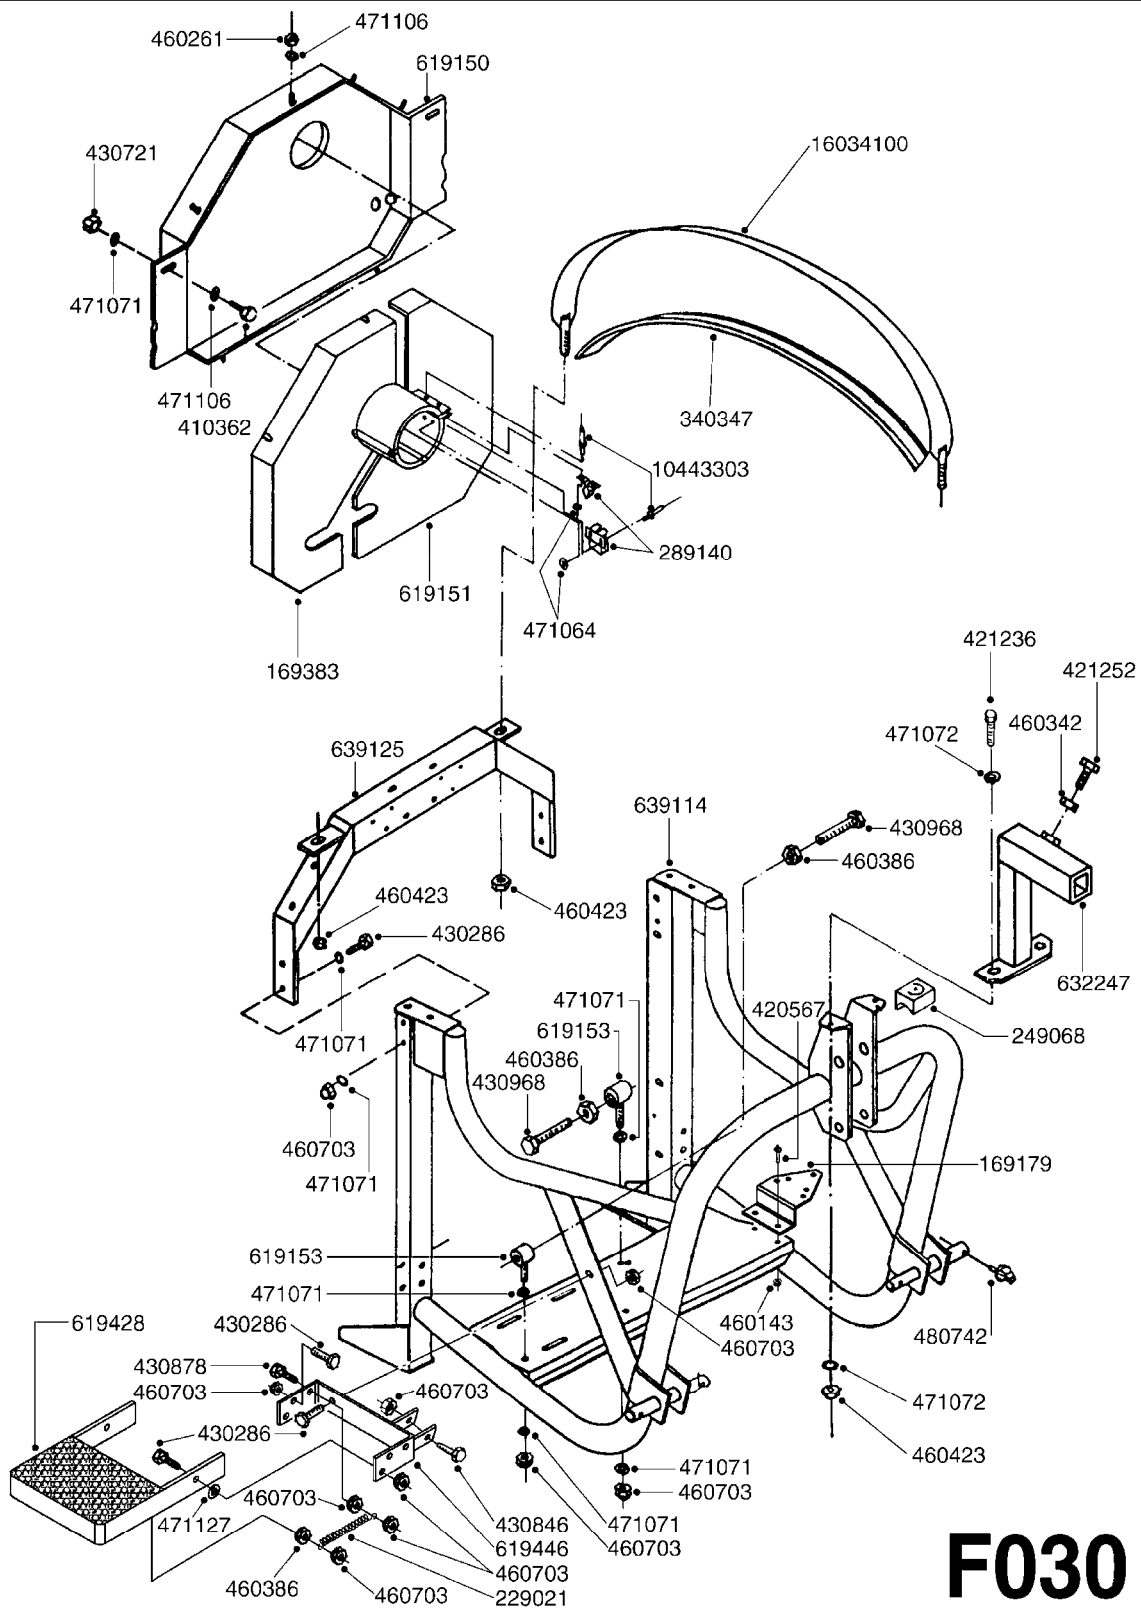

F030

FRAME - LE/LE-SPV/LP 100/150
F030-HIN, 16:11:09

Page 1

Date 19.03.2013 9:17

parts-n°	order qty	description
169179	1	MOUNT BRKT SUCT. FILTER LE/LP
169383	1	BELT GUARD COVER PLATE LE-SPV
229021	1	SPRING F.STEP LE/LP
249068	1	RUBBER BLOCKS 63X63X29
289140	1	QUICK LOCK F.LE
340347	1	TANK STRAP PACK.40X750MM 29.5"
410362	1	BOLT HEX 8.8 DEL M6X20 FT
420567	1	BOLT HEX 8.8 DEL M8X30 FT
421236	1	BOLT HEX M10X25 GALV.
421252	1	SCREW M10X30 CAP
430286	1	BOLT HEX 8.8 DEL M12X30 FT
430721	1	BOLT HEX 8.8 DEL M12X40 FT
430846	1	BOLT HEX 8.8 DEL M12X80
430878	1	BOLT HEX 8.8 DEL M12X45
430968	1	SCREW M12X80 CAP
460143	1	NUT HEX M8 LOCK
460261	1	NUT HEX M6X1 LOCK
460342	1	NUT HEX M10
460386	1	NUT HEX M12X1.75
460423	1	NUT HEX M10X1.5 LOCK
460703	1	NUT HEX M12X1.75 LOCK
471064	1	WASHER D7/D3.2X0.5 STAINLESS
471071	1	WASHER M12 GALV
471072	1	WASHER M10 EL2
471106	1	WASHER D6
471127	1	WASHER D24/D13X2.5 STAINLESS
480742	1	PIN D8 SPLIT FOR TS
619150	1	BELT SHIELD LE-SPV LP
619151	1	BELT SHIELD LE-SPV LP
619153	1	PUMP BELT TIGHTENER
619428	1	STEP F.LE/LP
619446	1	STEP MOUNT BRACKET F.LE/LP
632247	1	POST F.OPERATING UNIT BK/LX-LY
639114	1	FRAME LEP 300-600 POLY
639125	1	TOP SUPPORT KIT-LE/LP
10443303	1	RIVET 1/8 DIA. X 3/8 LONG
16034100	1	TANK STRAP CM1200 L=65"