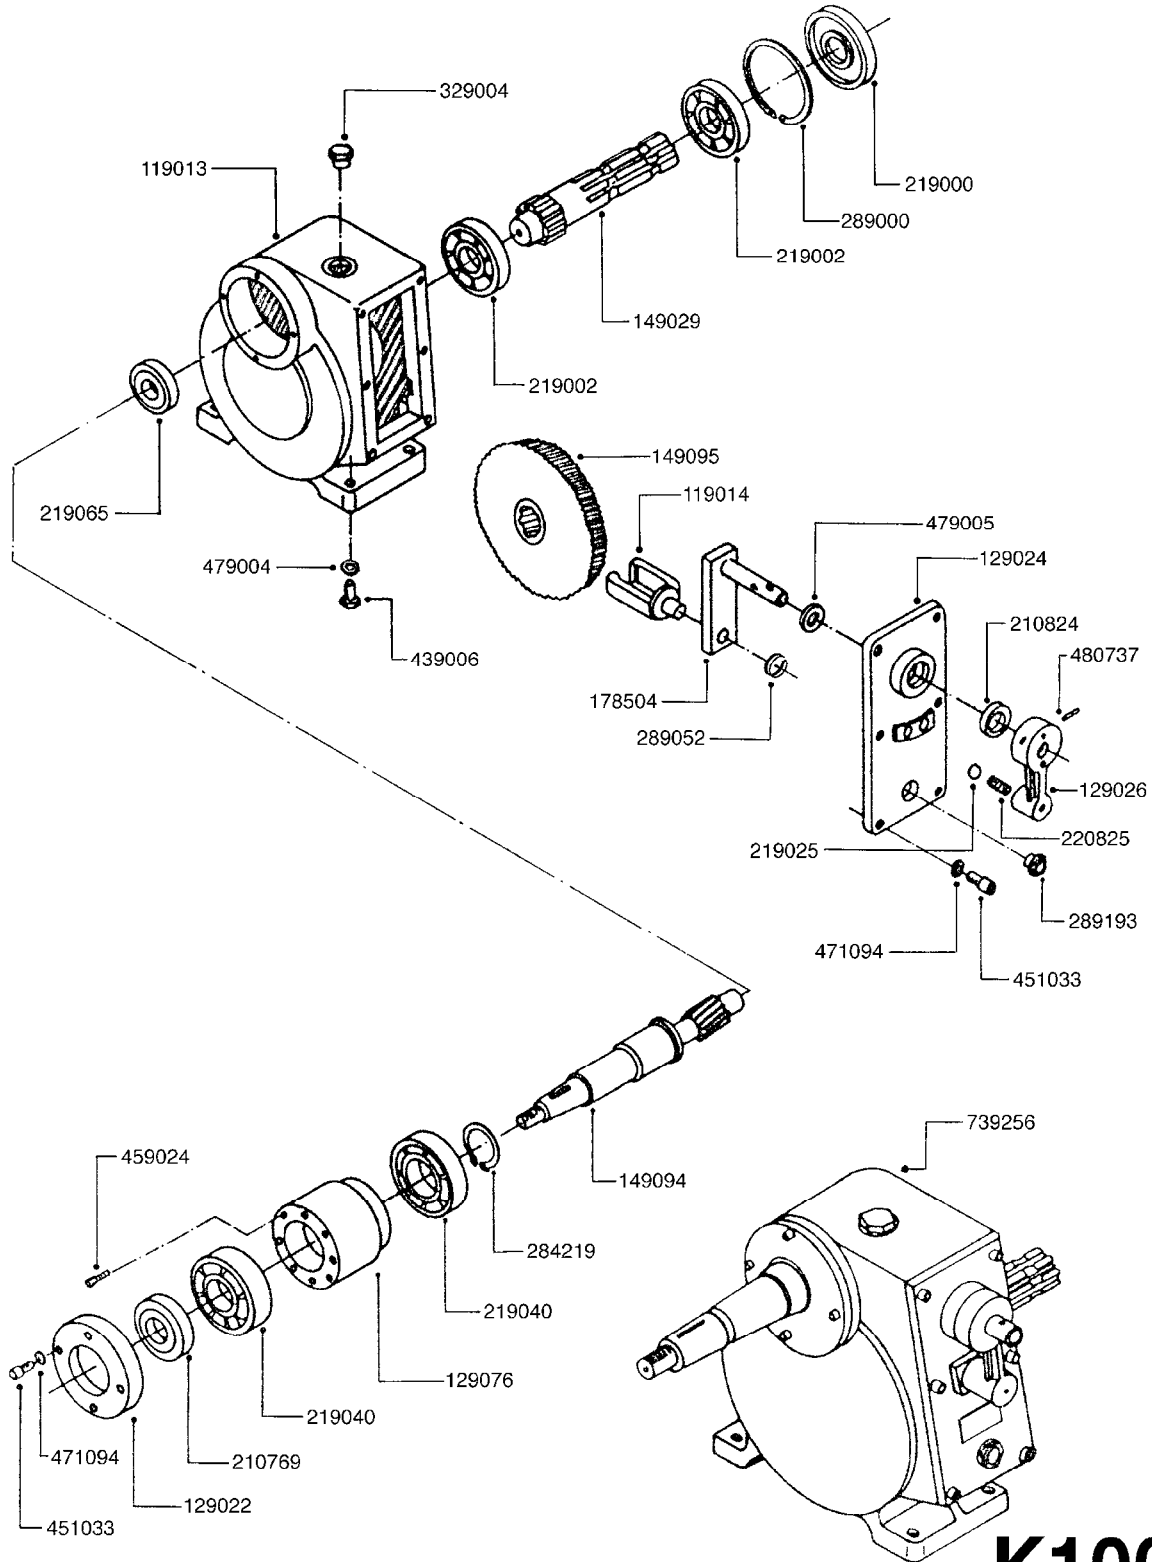

COMPLETE ASSEMBLIES
WHOLEGOODS ITEMS

727617 - COMPLETE ASSEMBLY (2" BSP THREADED FITTING & 126" CORD)
727742 - COMPLETE ASSEMBLY (2-1/2" ELBOW & 157.5" CORD)

G120

DRAIN ASSEMBLY-PULL CORD TYPE
G120-HIN, 05:04:12

Page 1
Date 19.03.2013 9:17

parts-n°	order qty	description
145997	1	FITT.DK S-93 FORK
220799	1	SPRING F.TOP DRAIN
241754	1	O-RING D59,5X3
242221	1	GASKET F. S-93 QUICK COUPLERS
242351	1	O-RING D69.5X3.0 VITON F.S-93
322109	1	FITT.DK S-93 BULKHEAD NUT
322165	1	FITT.DK S-93 BULKHEAD SINGLE
322166	1	VALVE FLAP LOWER PART
322169	1	CORD PLUG F.TOP DRAIN
322171	1	FITT.DK S-93 THREAD INS.2"BSP
334262	1	GASKET F.S-93 BULKHEAD
334332	1	FITT.DK S-93 MALE QUICK COUP.
334340	1	FITT.DK S-93 ELB.2-1/2' PVC
334434	1	CAGE F.SPRING BOTTOM DRAIN ASY
334437	1	SEAL FOR VALVE FLAP
334469	1	CLEVIS F.CORD TOP DRAIN ASSY.
334472	1	HANDLE FOR TOP DRAIN
334557	1	SPRING SEAT TOP DRAIN
390982	1	CORD NYLON 4000MM
440392	1	SCREW NO.14 1"
727172	1	FITT.DK S-93 SEAT INSERT
727617	1	FITT.DK S-93 BOTTOM VALVE 2'
727742	1	TOP DRAIN CORD TYPE
728120	1	QUICK COUPLER CAP F.S93 DRAIN
14001500	1	GROMMET F.TOP DRAIN CORD
16025500	1	TANK SPACER SIGHT GAUGE
16135600	1	GUIDE FOR SIGHT GAUGE NAV/NCM

24002503 - Ø 5" (125mm)

24002403 - Ø 4" (100mm)

259034 - Ø 5" (125mm) L=29-1/2" (750mm) PVC

259035 - Ø 4-3/8" (110mm) L=39-3/8" (1000mm) PVC

349012 - Ø 4" (100mm) L=37-3/8" (950mm) PVC

349026 - Ø 5-1/2" (140mm) / Ø 4-3/8" (110mm) PVC

349030 - Ø 5-1/2" (140mm) / Ø 3-1/2" (90mm) PVC

349025 - Ø 5" (125mm) / Ø 4-3/8" (110mm) PVC

349023 - Ø 5" (125mm) PVC

K390

TUBES & HOSES
K390-HIN, 12:12:05

Page 1

Date 19.03.2013 9:18

parts-n°	order qty	description
259034	1	PVC HOSE D125MM X 0.75M
259035	1	PVC HOSE D100MM X 1.0M
349012	1	PVC TUBE D100MM X 950MM
349023	1	GREY PVC LID D125MM
349025	1	CONNECT.PIECE PVC D125MM-110MM
349026	1	CONICAL REDUC.PVC D140MM-100MM
349030	1	140MM-90MM PVC ADAPTER
24002403	1	HOSE R X TPR 4" BLACK
24002503	1	HOSE R X TPR 5" BLACK