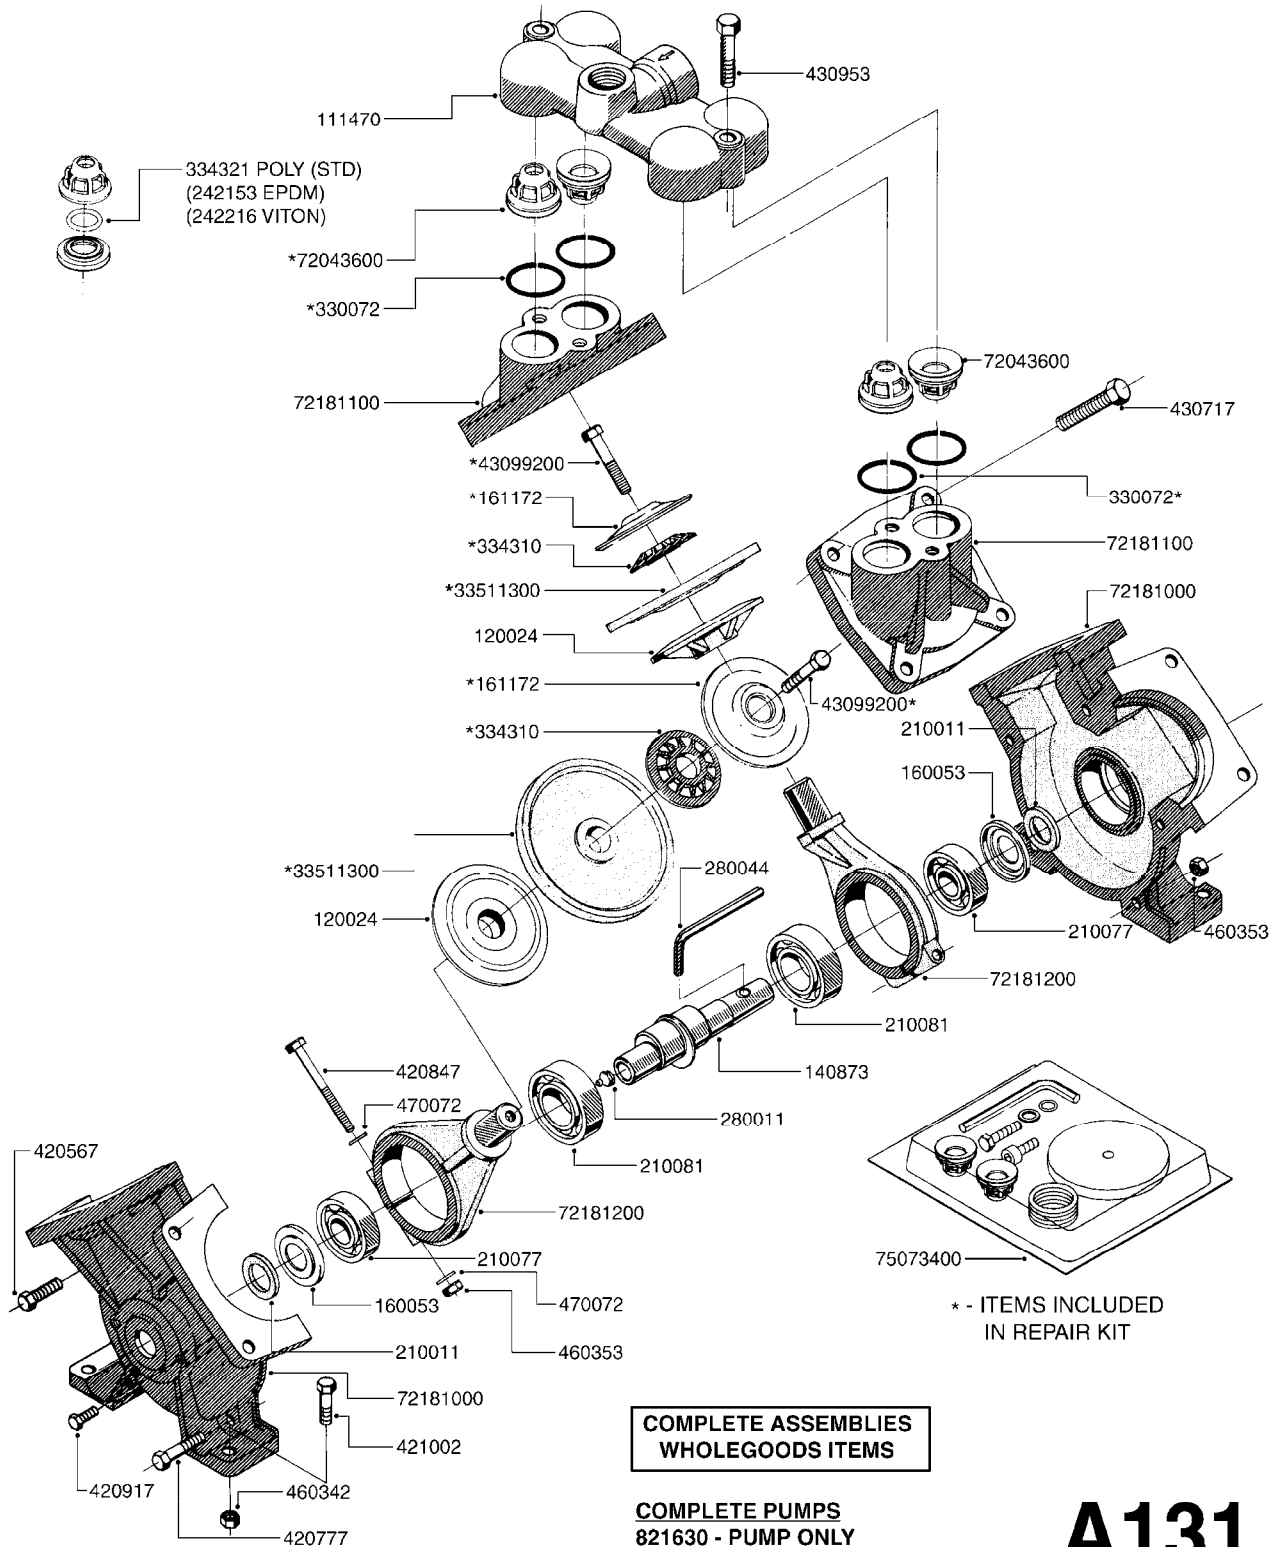

A130

PUMP - 1202 W/MOUNTING BASE
A130-HIN, 01:11:11

Page 1

Date 19.03.2013 9:17

parts-n°	order qty	description
110144	1	DIAPHRAGM COVER alt 72181100
111470	1	VALVE CHAMBER 1202
120024	1	DIAPHRAGM BACK DISC 1200-1300
140873	1	CRANK SHAFT MODEL 1202-9MM
160053	1	DUST PLATE
168713	1	WASHER F.1202/1302/462 METAL
210011	1	SEAL FELT D39/23 X 4
210077	1	BEARING BALL 6305
210081	1	BEARING BALL 6307
242153	1	O-RING D26X4 EPDM
242216	1	O-RING VITON F/1202/1302/462
280011	1	GREASE NIPPLE 1/8' H TR
280044	1	KEY HEXAGON W6 3/16'
330072	1	O-RING D53,5/D45,5X4
334310	1	NYLON WASHER 1202/1302/462
334321	1	O-RING POLY. 34.0x26.0x4.0
420066	1	BOLT HEX 8.8 DEL 3/8"X50MM
420136	1	BOLT HEX 8.8 RAW 3/8"X30MM
420162	1	BOLT HEX 8.8 DEL 3/8"X15MM
420221	1	BOLT HEX 7/16"X2-1/4'
420836	1	BOLT HEX 8.8 RAW M8X85
421002	1	BOLT HEX 8.8 DEL M10X30 FT
430032	1	BOLT HEX 8.8 RAW 1/2"X55MM
430404	1	BOLT HEX 8.8 DEL M12X50
460342	1	NUT HEX M10
460353	1	NUT HEX M8 BLACK
460375	1	NUT HEX M12 BLACK
460434	1	NUT HEX 3/8' NC BLACK
470072	1	WASHER D15/D8X.5 LOCK
33511300	1	DIAPHRAGM 1203/1302 POLY 2006
72043600	1	VALVE FOR 462/463
72181000	1	HOUSING, PUMP, 1203 RED
72181200	1	CONNECTING ROD FOR 1203 W/M12
75073300	1	PUMP KIT 1200/1202 "06"

349030 - Ø 5-1/2" (140mm) / Ø 3-1/2" (90mm) PVC

349025 - Ø 5" (125mm) / Ø 4-3/8" (110mm) PVC

349023 - Ø 5" (125mm) PVC

K390

TUBES & HOSES
K390-HIN, 12:12:05

Page 1

Date 19.03.2013 9:18

parts-n°	order qty	description
259034	1	PVC HOSE D125MM X 0.75M
259035	1	PVC HOSE D100MM X 1.0M
349012	1	PVC TUBE D100MM X 950MM
349023	1	GREY PVC LID D125MM
349025	1	CONNECT.PIECE PVC D125MM-110MM
349026	1	CONICAL REDUC.PVC D140MM-100MM
349030	1	140MM-90MM PVC ADAPTER
24002403	1	HOSE R X TPR 4" BLACK
24002503	1	HOSE R X TPR 5" BLACK