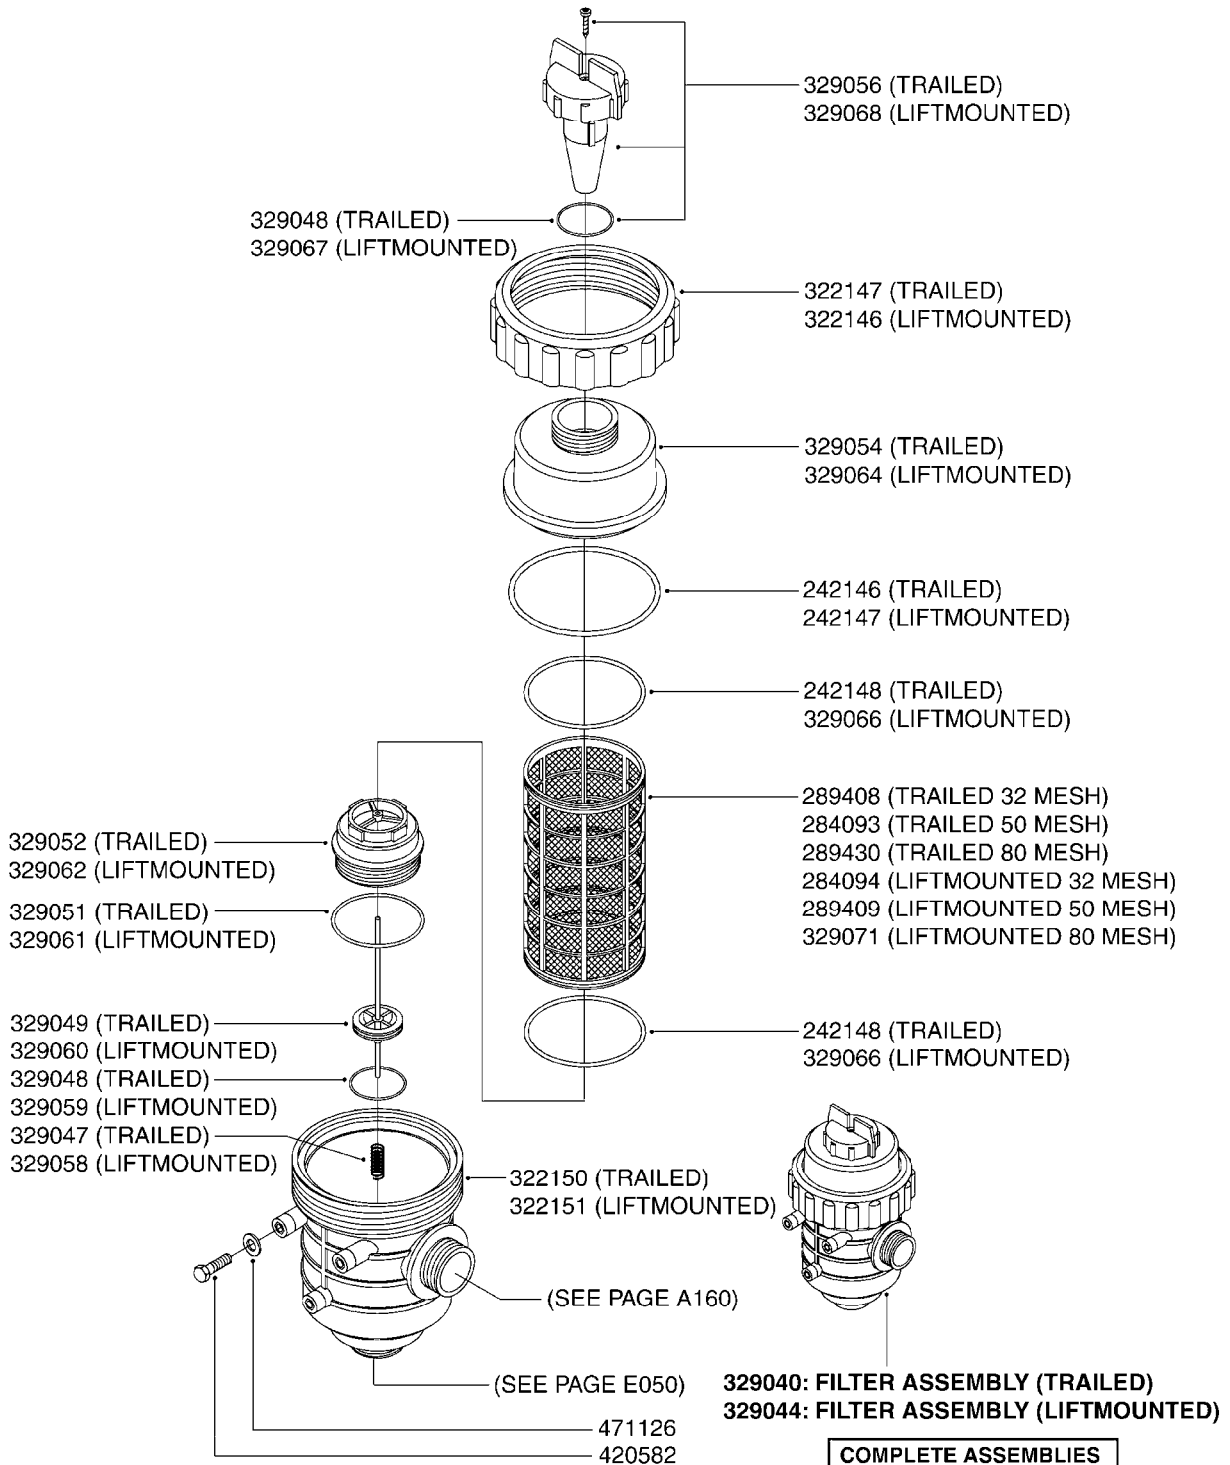

B430

SUCTION FILT.-VINEYARD&ORCHARD
B430-HIN, 05:09:12

Page 1
Date 19.03.2013 9:17

parts-n°	order qty	description
242146	1	O-RING 140 X 126 X 7
242147	1	O-RING 105,6x95X5.3
242148	1	O-RING 109.2 X 104 X 2
284093	1	FILTER SCREEN F.ARAG 50 MESH
284094	1	FILTER SCREEN F. ARAG 32 MESH
289408	1	FILTER SCRNR ARAG 32 MESH WHITE
289409	1	FILTER SCRNR ARAG 50 MESH BLUE
289430	1	FILTER SCRNR ARAG 80 MESH RED
322146	1	THREADED RING F/FILTER 170
322147	1	THREADED RING F/FILTER 200
322150	1	FILTER CASING 1.5"BSP ARAG
322151	1	FILTER HOUSING 170
329040	1	FILTER ARAG 1.5" 32 MESH TRAIL
329044	1	SUCTION FILTER ASSY. ARAG 1"
329047	1	SPRING F. ARAG FILTER 1-1/2"
329048	1	O-RING F. 1-1/2" FILTER
329049	1	PLUNGER F. ARAG VALVE 1-1/2"
329051	1	O-RING F.ARAG FILTER 1-1/2"
329052	1	FITTING F.ARAG FILTER 1-1/2"
329054	1	FILTER HOUSING LID 1-1/2"
329056	1	YELLOW LOCKING RETAINER 1-1/2"
329058	1	SPRING F. ARAG FILTER 1"
329059	1	O-RING F. 1" FILTER
329060	1	PLUNGER F. ARAG VALVE 1"
329061	1	O-RING F.ARAG FILTER 1"
329062	1	FITTING F.ARAG FILTER 1"
329064	1	FILTER HOUSING LID 1"
329066	1	O-RING F.ARAG FILTER 1"
329067	1	O-RING F. 1" FILTER
329068	1	YELLOW LOCKING RETAINER 1"
329071	1	FILTER SCRNR ARAG 80 MESH RED
420582	1	BOLT HEX 8.8 DEL M8X20 FT
471126	1	WASHER D16/D8.4X1.6 SS