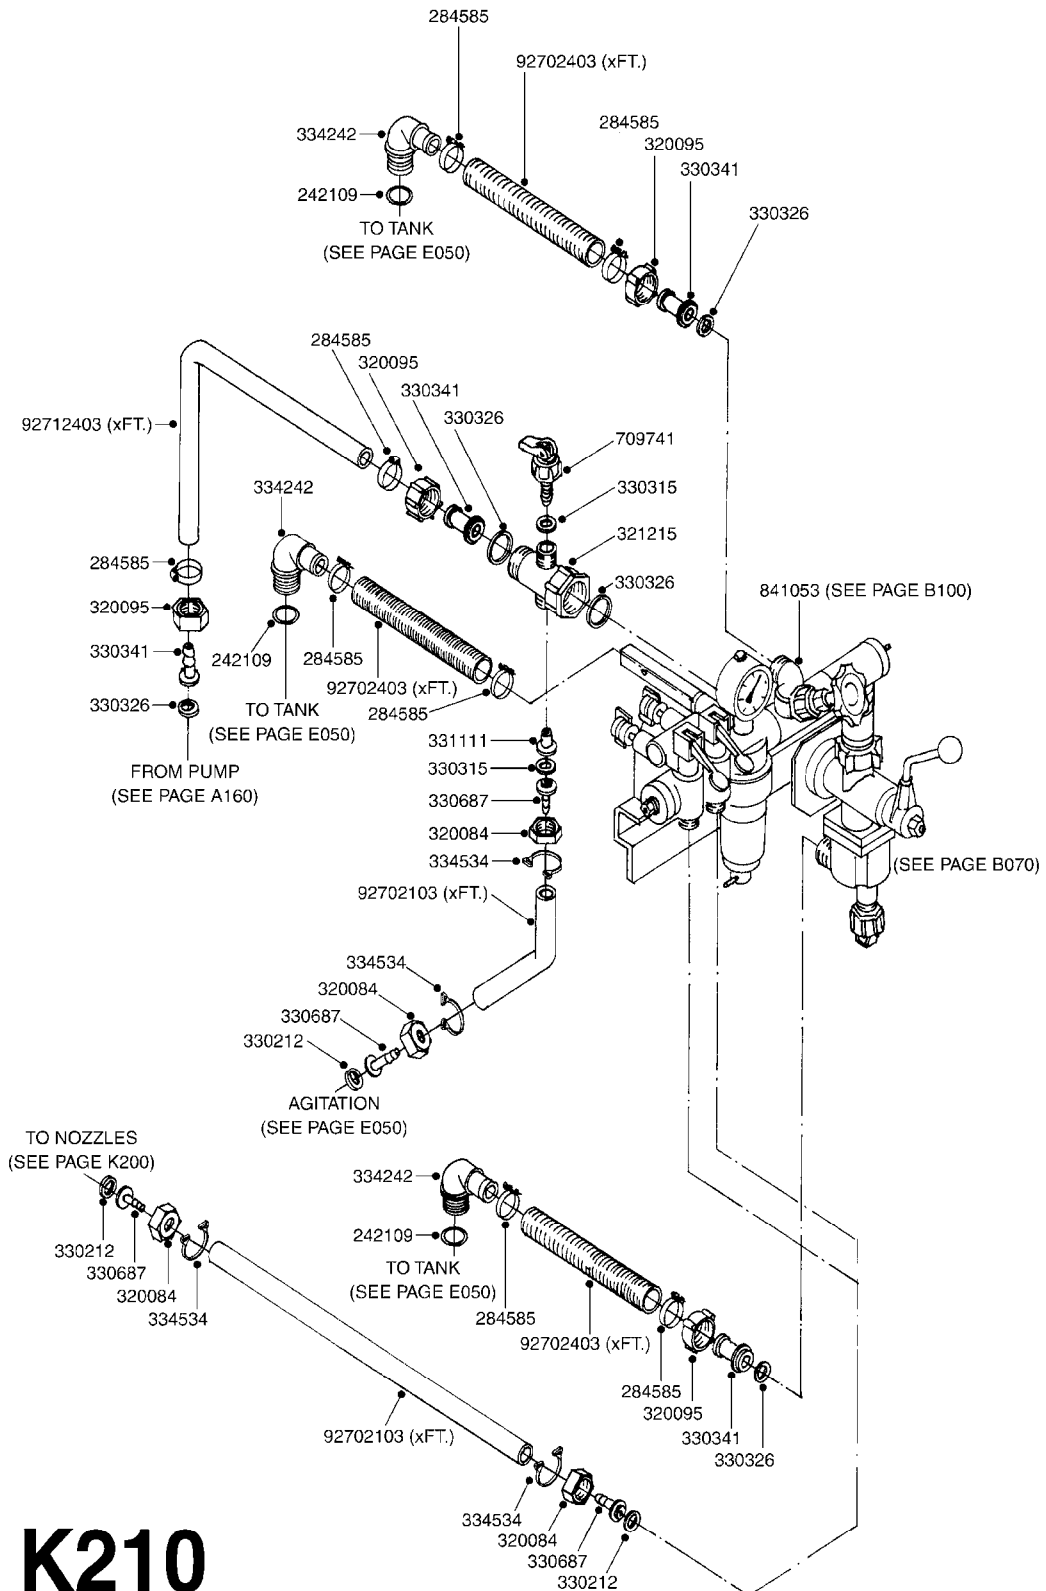

K210

LE/LE-SPV/LP - PLUMBING BK-180
K210-HIN, 17:12:10

Page 1

Date 19.03.2013 9:18

parts-n°	order qty	description
242109	1	O-RING D32.2x3.0 (USE 242354)
284585	1	CLAMP HOSE GEAR 1" MINI 020
320084	1	FITT.DK NUT 1/2" BSP
320095	1	FITT.DK NUT 1" BSP
321215	1	FITT.DK HOUSING F. AGITATION
330212	1	O-RING D19/D14X2.4 F.1/2"NUT
330315	1	O-RING D18.4/D13X.6
330326	1	O-RING D30/D24X2 F.1"NUT
330341	1	FITT.DK HB 1" F. 1" NUT
330687	1	FITT.DK HB 1/2" F. 1/2" NUT
331111	1	VALVE SEAT FOR 1/2" DISTRIBUT.
334242	1	FITT.DK S-53 ELB.1"
334534	1	CLAMP HOSE PLASTIC 1/2"
709741	1	VALVE ASSY. 1/2" FLIP LEVER
841053	1	OP.UNIT BK180/2 DIST.VALVES
92702103	1	HOSE R X1/2" X300PSI WP X0012"
92702403	1	HOSE PVC SUCT GRAY 1"
92712403	1	HOSE R X1" X300PSI WP X0012"