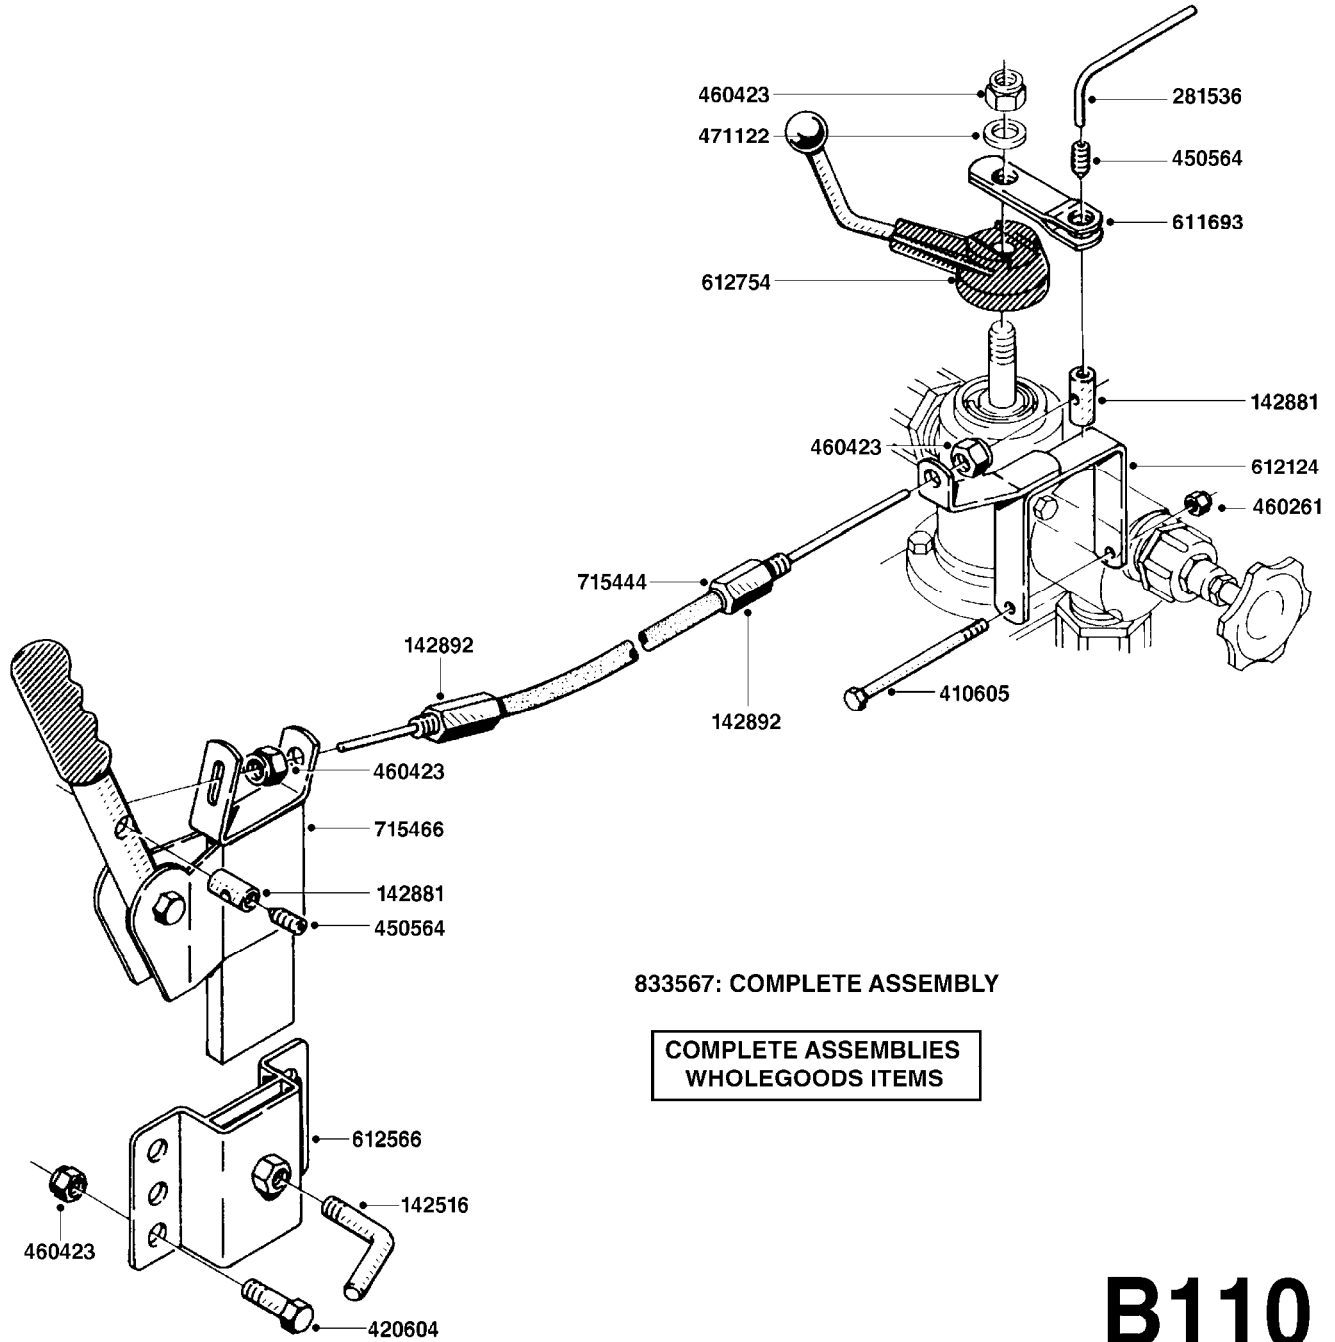

B110

BK-180 REMOTE CONTROL CABLE
B110-HIN, 01:01:01

Page 1
Date 19.03.2013 9:17

parts-n°	order qty	description
142516	1	SCREW SET M10 BENT F. LOCKING
142881	1	WIRE HOLDER FOR REMOTE CONTROL
142892	1	END NIPPLE F.REMOTE CABLE
281536	1	ALLEN WRENCH 3MM
410605	1	BOLT HEX 8.8 DEL M6X80
420604	1	BOLT HEX 8.8 DEL M10X25 FT
450564	1	SCREW M6X12 ALLEN
460261	1	NUT HEX M6X1 LOCK
460423	1	NUT HEX M10X1.5 LOCK
471122	1	WASHER D20/D10.5X2 SS
611693	1	ARM FOR REMOTE CONTROL BK180
612124	1	BRACKET FOR OP.UNIT F REM.CTR
612566	1	MOUNT BRACKET F.FAN CABLE ASSY
612754	1	HANDLE FOR REMOTE CONTROL
715444	1	REMOTE CONTROL CABLE COMPLETE
715466	1	MOUNTING PLATE
833567	1	REMOTE CONTROL ON/OFF BK 180