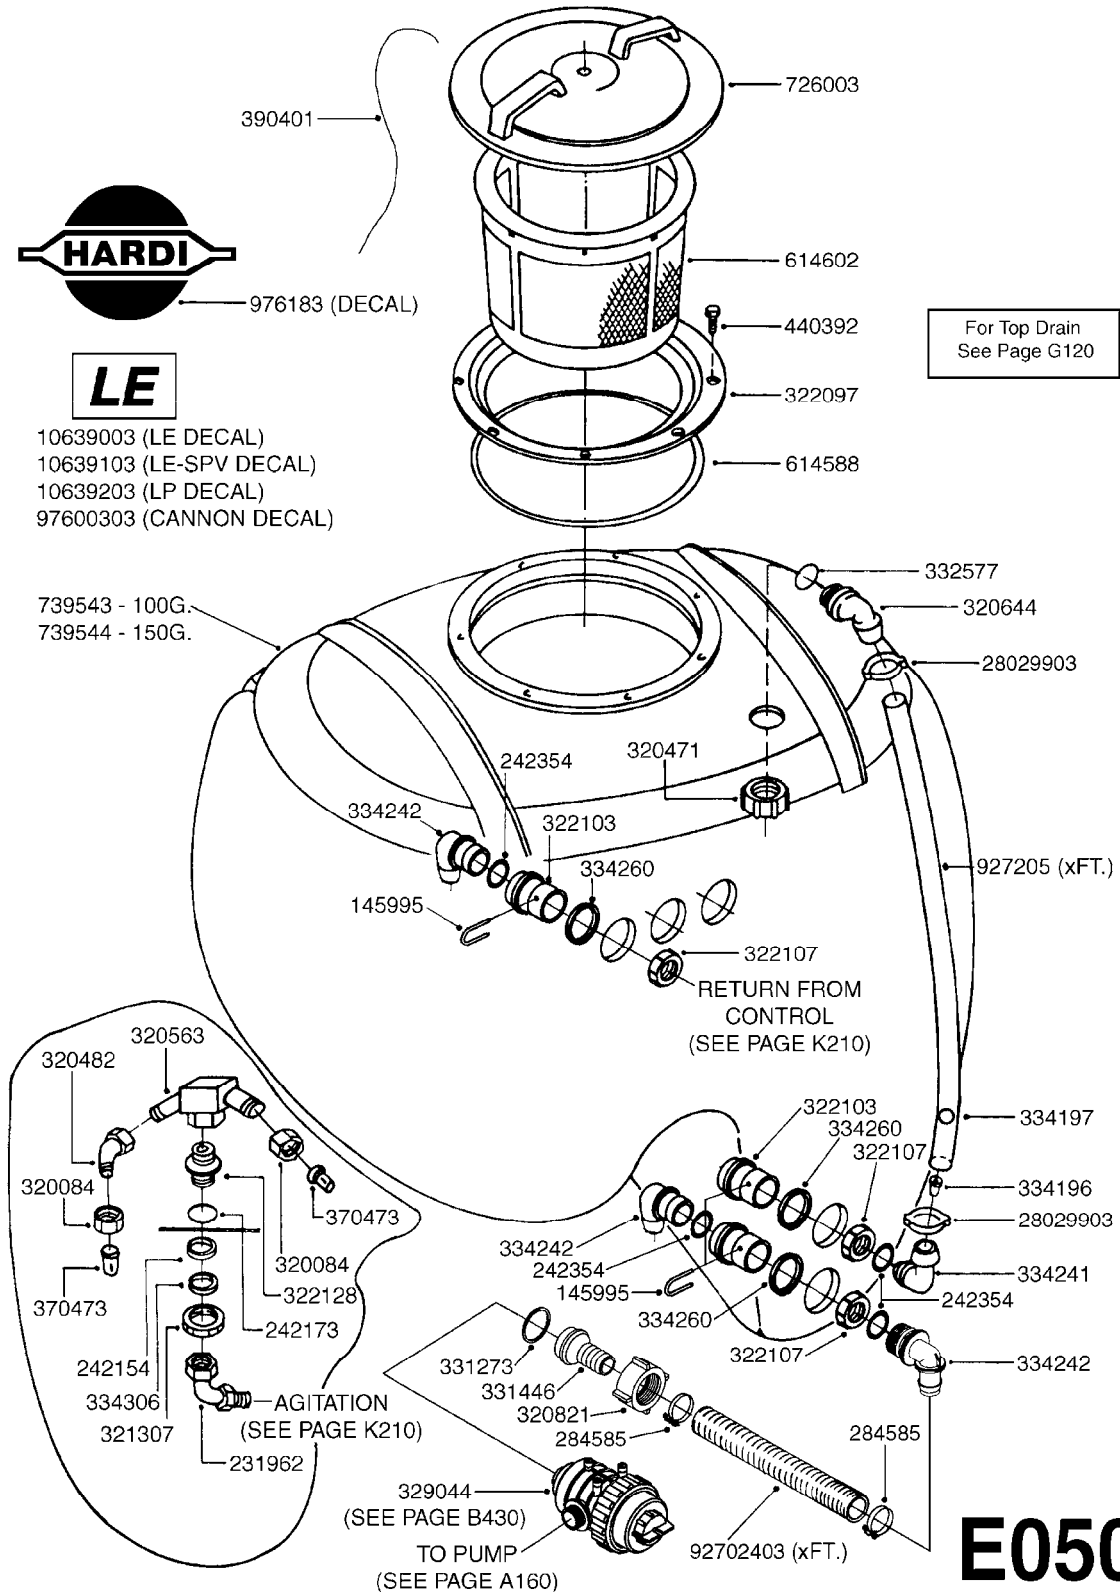

B430

SUCTION FILT.-VINEYARD&ORCHARD
B430-HIN, 05:09:12

Page 1
Date 19.03.2013 9:17

parts-n°	order qty	description
242146	1	O-RING 140 X 126 X 7
242147	1	O-RING 105,6x95X5.3
242148	1	O-RING 109.2 X 104 X 2
284093	1	FILTER SCREEN F.ARAG 50 MESH
284094	1	FILTER SCREEN F. ARAG 32 MESH
289408	1	FILTER SCRNR ARAG 32 MESH WHITE
289409	1	FILTER SCRNR ARAG 50 MESH BLUE
289430	1	FILTER SCRNR ARAG 80 MESH RED
322146	1	THREADED RING F/FILTER 170
322147	1	THREADED RING F/FILTER 200
322150	1	FILTER CASING 1.5"BSP ARAG
322151	1	FILTER HOUSING 170
329040	1	FILTER ARAG 1.5" 32 MESH TRAIL
329044	1	SUCTION FILTER ASSY. ARAG 1"
329047	1	SPRING F. ARAG FILTER 1-1/2"
329048	1	O-RING F. 1-1/2" FILTER
329049	1	PLUNGER F. ARAG VALVE 1-1/2"
329051	1	O-RING F.ARAG FILTER 1-1/2"
329052	1	FITTING F.ARAG FILTER 1-1/2"
329054	1	FILTER HOUSING LID 1-1/2"
329056	1	YELLOW LOCKING RETAINER 1-1/2"
329058	1	SPRING F. ARAG FILTER 1"
329059	1	O-RING F. 1" FILTER
329060	1	PLUNGER F. ARAG VALVE 1"
329061	1	O-RING F.ARAG FILTER 1"
329062	1	FITTING F.ARAG FILTER 1"
329064	1	FILTER HOUSING LID 1"
329066	1	O-RING F.ARAG FILTER 1"
329067	1	O-RING F. 1" FILTER
329068	1	YELLOW LOCKING RETAINER 1"
329071	1	FILTER SCRNR ARAG 80 MESH RED
420582	1	BOLT HEX 8.8 DEL M8X20 FT
471126	1	WASHER D16/D8.4X1.6 SS

976183 (DECAL)

LE

- 10639003 (LE DECAL)
- 10639103 (LE-SPV DECAL)
- 10639203 (LP DECAL)
- 97600303 (CANNON DECAL)

- 739543 - 100G.
- 739544 - 150G.

For Top Drain
See Page G120

E050

TANK - LE/LE-SPV/LP 100/150
E050-HIN, 07:09:11

24002503 - Ø 5" (125mm)

24002403 - Ø 4" (100mm)

259034 - Ø 5" (125mm) L=29-1/2" (750mm) PVC

259035 - Ø 4-3/8" (110mm) L=39-3/8" (1000mm) PVC

349012 - Ø 4" (100mm) L=37-3/8" (950mm) PVC

349026 - Ø 5-1/2" (140mm) / Ø 4-3/8" (110mm) PVC