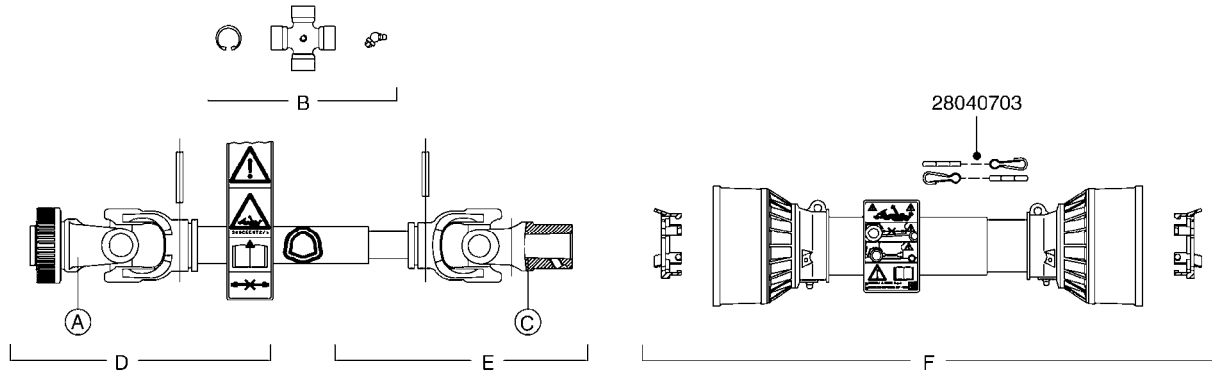

PTO	TRACTOR	IMPLEMENT	LENGTH	A	B	C	D	E	F
28020203	1-3/4" 20-SPLINE	1-3/8" 21-SPLINE	860/1313	28015703	28009403	28040603	28015803	28015903	28016003
28020303	1-3/8" 21-SPLINE	1-3/8" 21-SPLINE	860/1328	28015103	28015203	28015303	28015403	28015503	28015603
829445	1-3/8" 6-SPLINE	1-3/8" 6-SPLINE	810/1219	284041	289045	289041	28016703	28016803	289050
829446	1-3/8" 6-SPLINE	1-3/8" 6-SPLINE	810/1230	289040	284041	289040	28016203	28016303	289049
829480	1-3/8" 21-SPLINE	1-3/8" 21-SPLINE	1210/1912	28005200	289042	28005800	28006700	28007300	28008100
829482 *	1-3/8" 6-SPLINE	Ø25 CONE 3	610/912	28005400	289042	28006000	28008500	28007500	28008600
829483 *	1-3/8" 6-SPLINE	Ø30 CONE 4	610/912	28005400	289042	28006100	28008500	-	28008600
829484 *	1-3/8" 6-SPLINE	1-3/8" 6-SPLINE	610/912	28005400	289042	28006200	28008500	-	28008600
829486	1-3/8" 6-SPLINE	Ø30 CONE 4	860/1328	28005400	289042	28006100	28006900	-	28008100
829487 *	1-3/8" 6-SPLINE	1-3/8" 6-SPLINE	860/1328	28005400	289042	28006200	28006900	-	28008100
829490	1-3/8" 6-SPLINE	Ø30 CONE 4	1210/1912	28005400	289042	28006100	28006900	-	28008100
829491	1-3/8" 6-SPLINE	Ø1"	610/912	28005400	289042	28006300	28008500	28007800	28008600
829502 *	1-3/8" 6-SPLINE	1-3/8" 6-SPLINE	1210/1912	28068800	28069700	28073000	-	-	28072800

* Supplier changed in 2011 - see page A560 for "AMA" PTO's (yellow and black shields).

A480