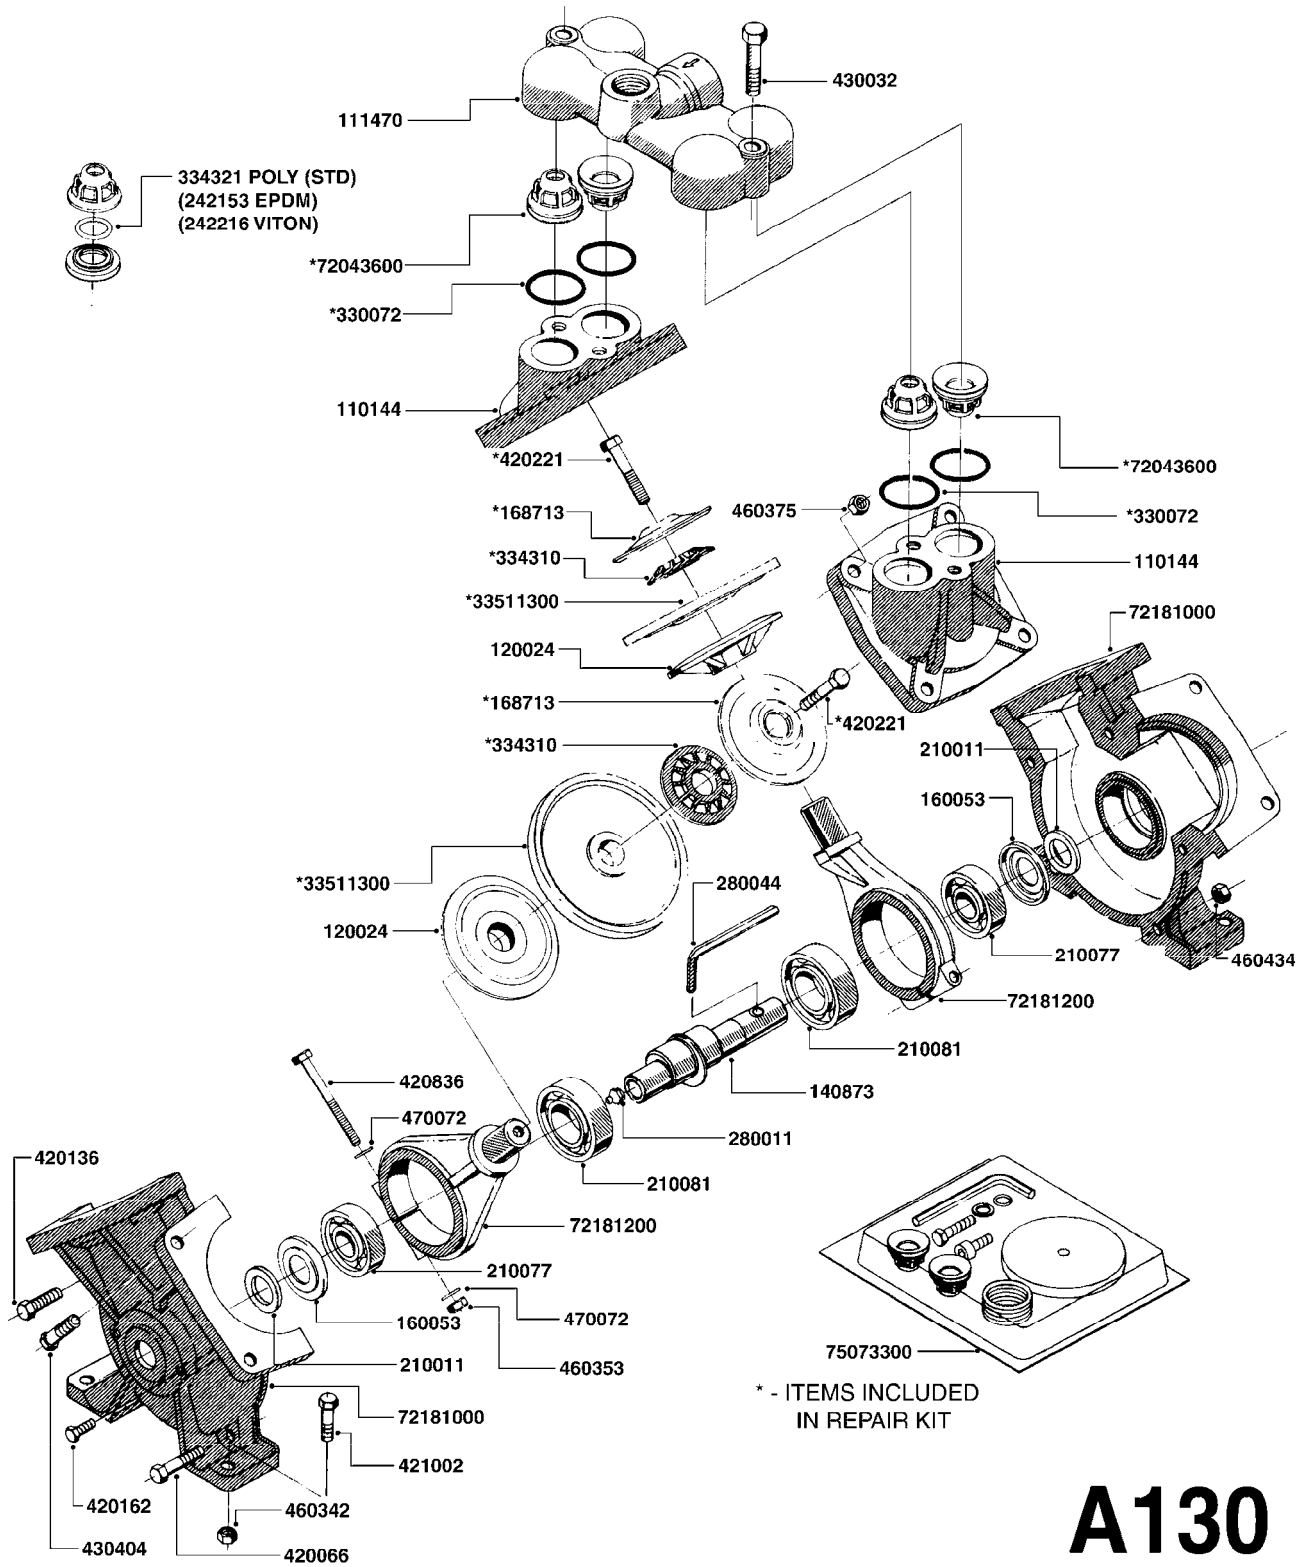

A130

PUMP - 1202 W/MOUNTING BASE
A130-HIN, 01:11:11

Page 1

Date 19.03.2013 9:17

parts-n°	order qty	description
110144	1	DIAPHRAGM COVER alt 72181100
111470	1	VALVE CHAMBER 1202
120024	1	DIAPHRAGM BACK DISC 1200-1300
140873	1	CRANK SHAFT MODEL 1202-9MM
160053	1	DUST PLATE
168713	1	WASHER F.1202/1302/462 METAL
210011	1	SEAL FELT D39/23 X 4
210077	1	BEARING BALL 6305
210081	1	BEARING BALL 6307
242153	1	O-RING D26X4 EPDM
242216	1	O-RING VITON F/1202/1302/462
280011	1	GREASE NIPPLE 1/8' H TR
280044	1	KEY HEXAGON W6 3/16'
330072	1	O-RING D53,5/D45,5X4
334310	1	NYLON WASHER 1202/1302/462
334321	1	O-RING POLY. 34.0x26.0x4.0
420066	1	BOLT HEX 8.8 DEL 3/8"X50MM
420136	1	BOLT HEX 8.8 RAW 3/8"X30MM
420162	1	BOLT HEX 8.8 DEL 3/8"X15MM
420221	1	BOLT HEX 7/16"X2-1/4'
420836	1	BOLT HEX 8.8 RAW M8X85
421002	1	BOLT HEX 8.8 DEL M10X30 FT
430032	1	BOLT HEX 8.8 RAW 1/2"X55MM
430404	1	BOLT HEX 8.8 DEL M12X50
460342	1	NUT HEX M10
460353	1	NUT HEX M8 BLACK
460375	1	NUT HEX M12 BLACK
460434	1	NUT HEX 3/8' NC BLACK
470072	1	WASHER D15/D8X.5 LOCK
33511300	1	DIAPHRAGM 1203/1302 POLY 2006
72043600	1	VALVE FOR 462/463
72181000	1	HOUSING, PUMP, 1203 RED
72181200	1	CONNECTING ROD FOR 1203 W/M12
75073300	1	PUMP KIT 1200/1202 "06"

349030 - Ø 5-1/2" (140mm) / Ø 3-1/2" (90mm) PVC

349025 - Ø 5" (125mm) / Ø 4-3/8" (110mm) PVC

349023 - Ø 5" (125mm) PVC

K390

TUBES & HOSES
K390-HIN, 12:12:05

Page 1

Date 19.03.2013 9:18

parts-n°	order qty	description
259034	1	PVC HOSE D125MM X 0.75M
259035	1	PVC HOSE D100MM X 1.0M
349012	1	PVC TUBE D100MM X 950MM
349023	1	GREY PVC LID D125MM
349025	1	CONNECT.PIECE PVC D125MM-110MM
349026	1	CONICAL REDUC.PVC D140MM-100MM
349030	1	140MM-90MM PVC ADAPTER
24002403	1	HOSE R X TPR 4" BLACK
24002503	1	HOSE R X TPR 5" BLACK