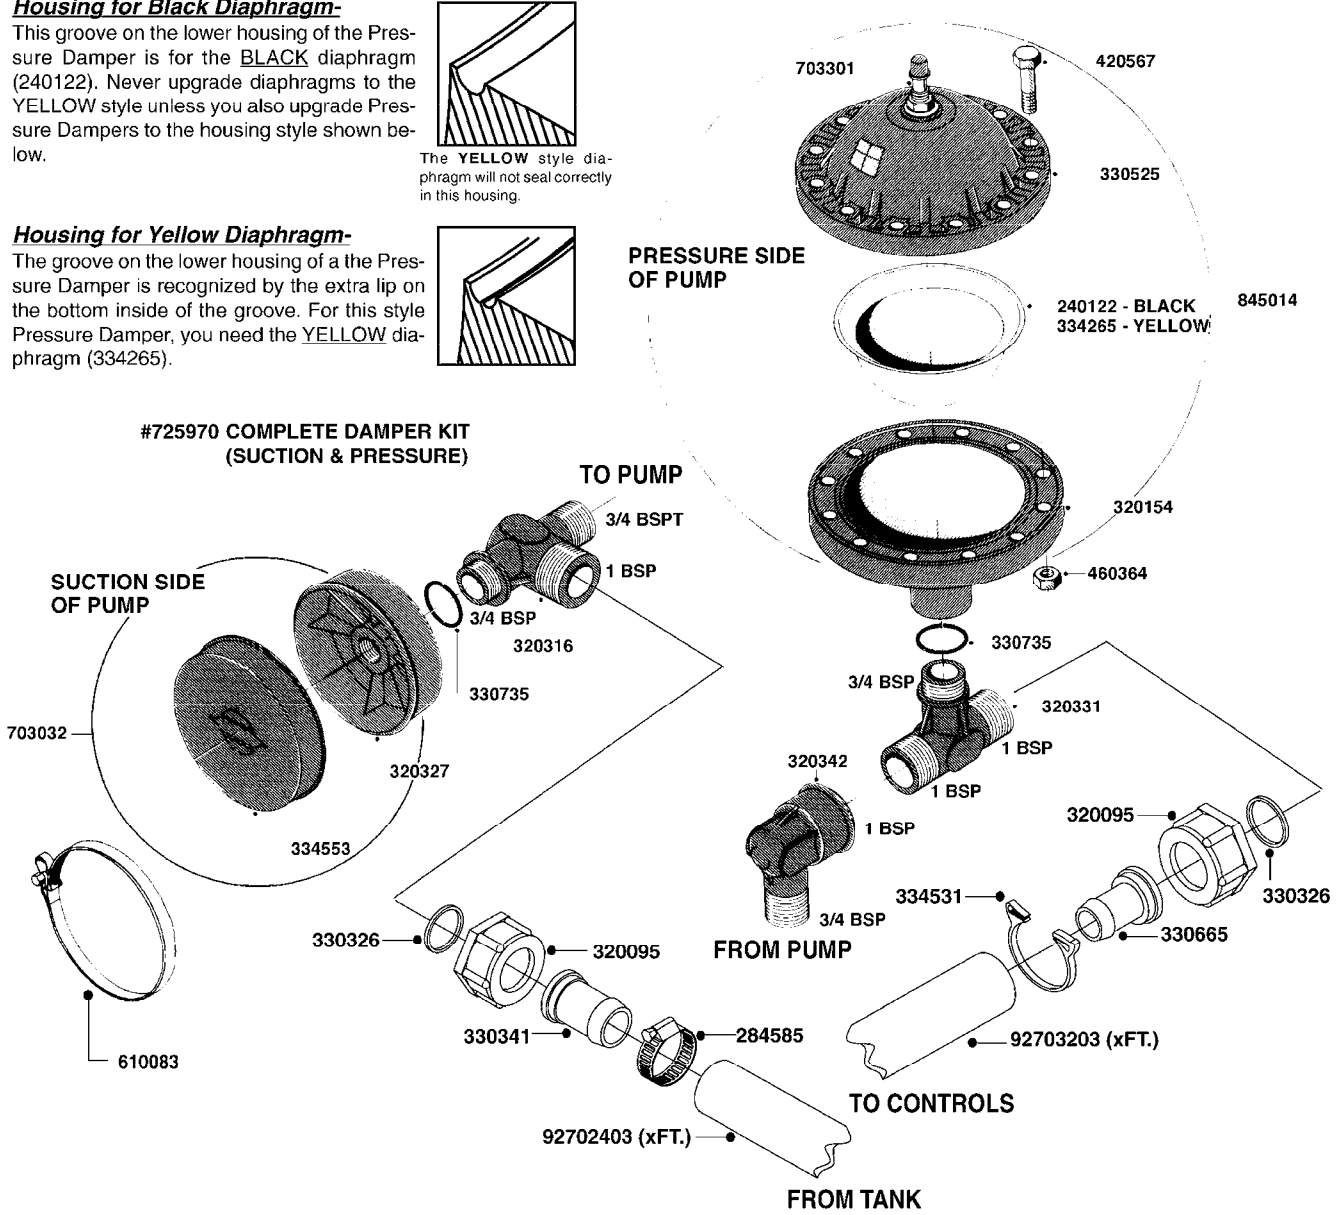

Housing for Yellow Diaphragm-

The groove on the lower housing of a the Pressure Damper is recognized by the extra lip on the bottom inside of the groove. For this style Pressure Damper, you need the **YELLOW** diaphragm (334265).