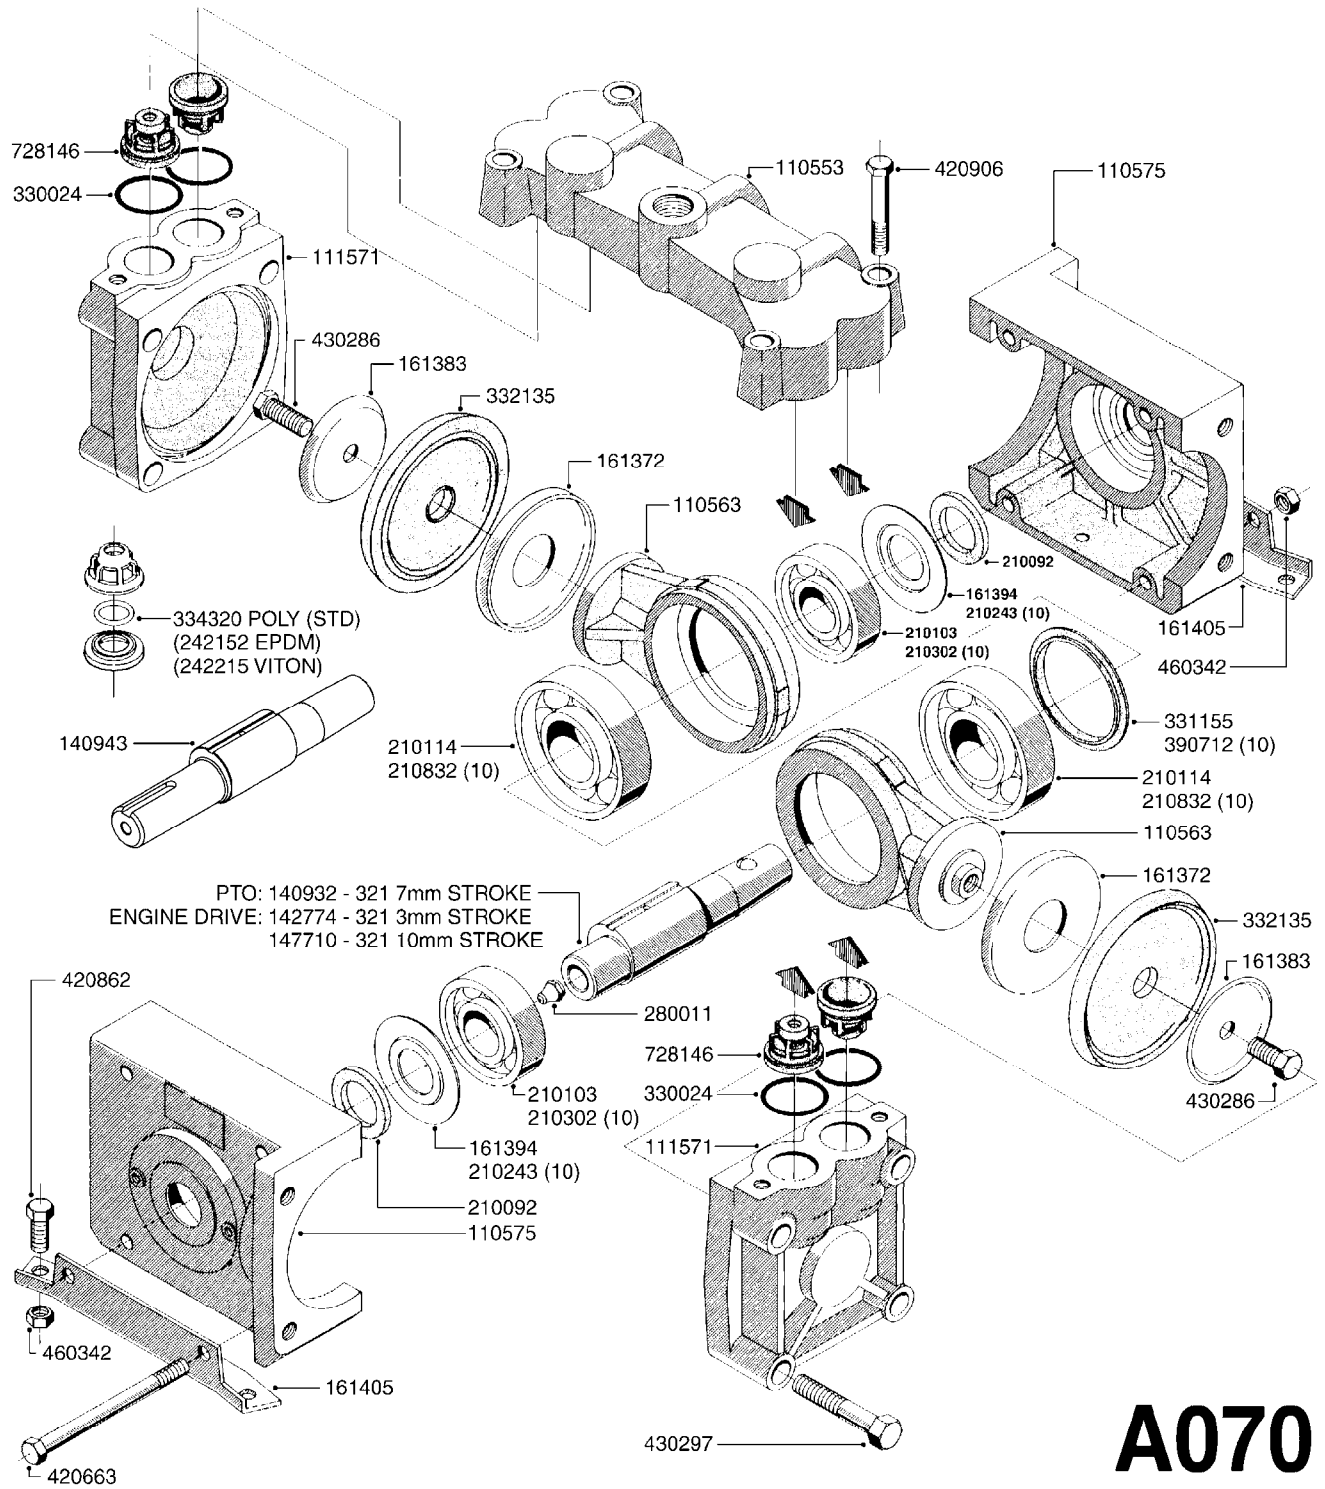

A070

PUMP - 321 W/MOUNTING BASE
A070-HIN, 07:10:10

Page 1
Date 19.03.2013 9:03

parts-n°	order qty	description
110553	1	VALVE COVER MDL 320 PAINTED
110563	1	CONNECTING ROD MODEL 320
110575	1	PUMP CASING 320
111571	1	DIAPHRAGM COVER MODEL 321 PAIN
140932	1	CRANK SHAFT 320/7
140943	1	CRANK SHAFT MODEL 320-25F
142774	1	CRANK SHAFT 320/3
147710	1	CRANK SHAFT 321/10 GG 540
161372	1	DIAPHRAGM BACKING DISC,320-361
161383	1	DIAPHRAGM UPPER DISC, 320-361
161394	1	DUST PLATE, MODEL 320
161405	1	FOOT 320
210092	1	SEAL FELT D43/30X5
210103	1	BEARING BALL 6306
210114	1	BEARING BALL 6308
210243	1	SEAL OIL 35 X 47 X 7
210302	1	BALL BEARING 6207
210832	1	BALL BEARING 90/50X23 NU2210
242152	1	O-RING D18.2X3 EPDM
242215	1	O-RING D18X3 VITON
280011	1	GREASE NIPPLE 1/8' H TR
330024	1	O-RING D41,1/D34.5 X 3,5
331155	1	SPACER, MODEL 320
332135	1	DIAPHRAGM, POLY alt 33511400
334320	1	O-RING D18X3 POLYURETHANE
390712	1	SPACER RING D84.5/66X2 (P321)
420663	1	BOLT HEX 8.8 DEL M10X120
420862	1	BOLT HEX 8.8 DEL M10X16 FT
420906	1	BOLT HEX 8.8 DEL M10X60
430286	1	BOLT HEX 8.8 DEL M12X30 FT
430297	1	BOLT HEX 8.8 RAW M14X65
460342	1	NUT HEX M10
728146	1	VALVE FOR 361 (726890/707932)