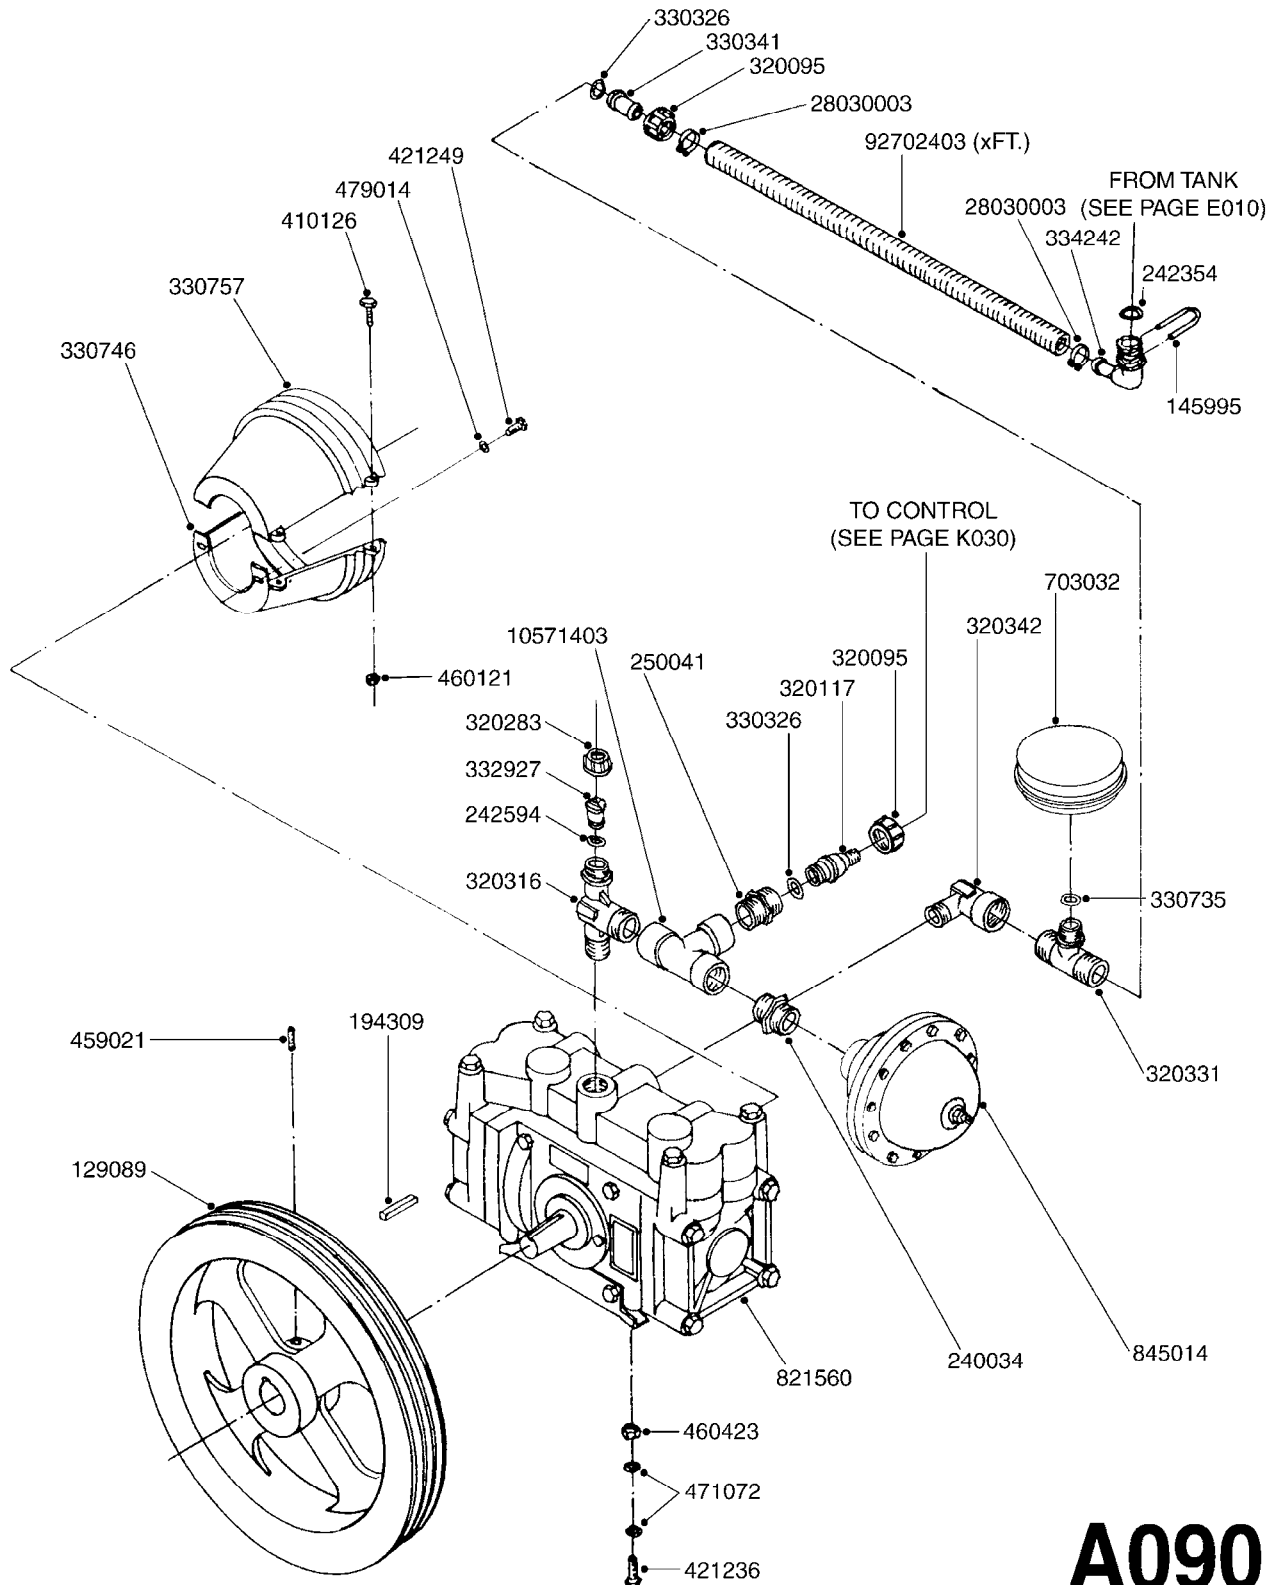

A070

PUMP - 321 W/MOUNTING BASE
A070-HIN, 07:10:10

Page 1
Date 19.03.2013 9:03

parts-n°	order qty	description
110553	1	VALVE COVER MDL 320 PAINTED
110563	1	CONNECTING ROD MODEL 320
110575	1	PUMP CASING 320
111571	1	DIAPHRAGM COVER MODEL 321 PAIN
140932	1	CRANK SHAFT 320/7
140943	1	CRANK SHAFT MODEL 320-25F
142774	1	CRANK SHAFT 320/3
147710	1	CRANK SHAFT 321/10 GG 540
161372	1	DIAPHRAGM BACKING DISC,320-361
161383	1	DIAPHRAGM UPPER DISC, 320-361
161394	1	DUST PLATE, MODEL 320
161405	1	FOOT 320
210092	1	SEAL FELT D43/30X5
210103	1	BEARING BALL 6306
210114	1	BEARING BALL 6308
210243	1	SEAL OIL 35 X 47 X 7
210302	1	BALL BEARING 6207
210832	1	BALL BEARING 90/50X23 NU2210
242152	1	O-RING D18.2X3 EPDM
242215	1	O-RING D18X3 VITON
280011	1	GREASE NIPPLE 1/8' H TR
330024	1	O-RING D41,1/D34.5 X 3,5
331155	1	SPACER, MODEL 320
332135	1	DIAPHRAGM, POLY alt 33511400
334320	1	O-RING D18X3 POLYURETHANE
390712	1	SPACER RING D84.5/66X2 (P321)
420663	1	BOLT HEX 8.8 DEL M10X120
420862	1	BOLT HEX 8.8 DEL M10X16 FT
420906	1	BOLT HEX 8.8 DEL M10X60
430286	1	BOLT HEX 8.8 DEL M12X30 FT
430297	1	BOLT HEX 8.8 RAW M14X65
460342	1	NUT HEX M10
728146	1	VALVE FOR 361 (726890/707932)