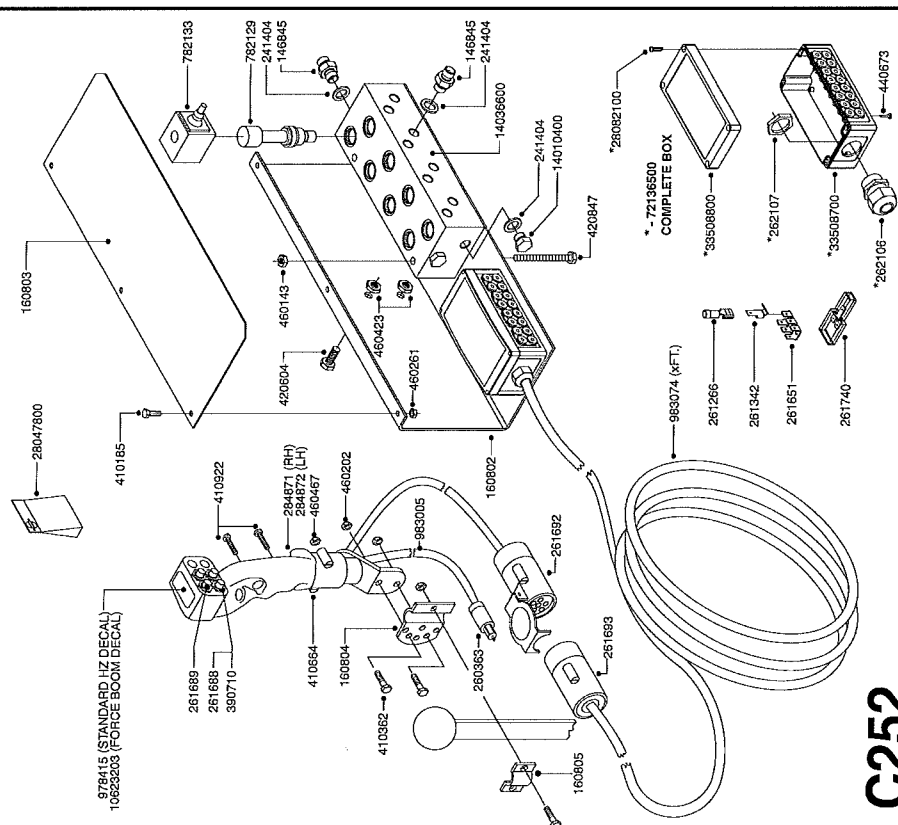

Agoparts: www.HARDI-INTERNATIONAL.com

Page 1

HYD EAGLE HZ JOYSTICK 2005, C252-HIN, 14:12:07

Date 16.01.2015 13:51

| parts-n° | order qty | description |
|----------|-----------|--------------------------------|
| 146845 | 1 | HEX NIPPLE 1/4"X1/4" |
| 160802 | 1 | MOUNT PLATE F.HYD SOLENOID'HZ' |
| 160803 | 1 | COVER PLATE F.HYD SOLENOID'HZ' |
| 160804 | 1 | MOUNT BRACKET F.HANDLE |
| 160805 | 1 | MOUNT STRAP F.HANDLE |
| 241404 | 1 | DOWTYSEAL 1/4" |
| 260363 | 1 | PLUG 2 POLE 12V |
| 261266 | 1 | CONNECTOR END F.CABLE HP |
| 261342 | 1 | SPADE F.ELEC.3 WAY CONNECTOR |
| 261651 | 1 | SPADE F.ELEC.6 POLE CONNECTOR |
| 261688 | 1 | SWITCH F. HANDLE WHITE |
| 261689 | 1 | CAP RUBBER F. SWITCH JOYSTICK |
| 261692 | 1 | PLUG ELEC.7 POLE FEMALE F.CABL |
| 261693 | 1 | PLUG ELEC. 7 POLE MALE |
| 261740 | 1 | SPADE F.ELEC.3 POLE CONN.INSUL |
| 262106 | 1 | BULKHEAD F. CABLE 6.5-14 BLACK |
| 262107 | 1 | NUT F. BULKHEAD CABLE BLACK |
| 284871 | 1 | CONTROL HANDLE RIGHT HALF |
| 284872 | 1 | CONTROL HANDLE LEFT HALF |
| 390710 | 1 | SWITCH F.HANDLE GREY MACHINED |
| 410185 | 1 | BOLT HEX 8.8 DEL M6X16 |
| 410362 | 1 | BOLT HEX 8.8 SS M6X20 FT |