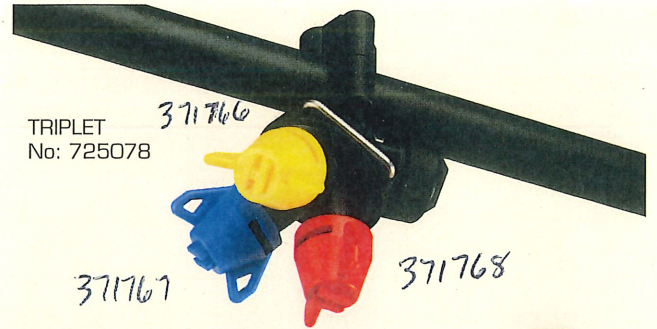

It is essential that the filters are chosen according to the nozzles used.

Mesh

	30	50	80	100
inch	0.023	0.012	0.007	0.006

FITTINGS

TRIPLET provide ease of switching between different nozzle types and sizes.

For mounting special nozzles such as the large drop flat spray nozzle and hollow cone nozzles use the 322068 adaptor piece together with 3/8" union nuts.

3/8" union nuts in different colors for easy differentiation between nozzle sizes No:

- 1 320187, 2 321834, 3 321797,
- 4 321801, 5 321812, 6 321823

For ISO and INJET™ nozzles use the white 3/8" union nut 7 (321517), the black HARDI® SNAP-FIT cap 8 (334083), or the black TeeJet cap, 9 (334862) (gasket: 242222).