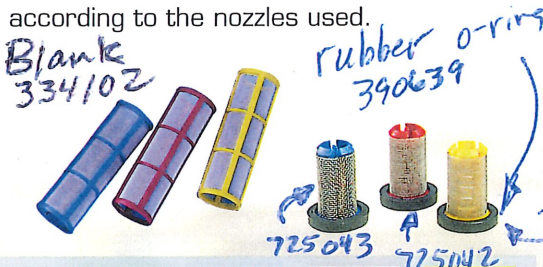

1st step is the top mounted suction filter, with a standard size of 30 mesh.

2nd step is the self-cleaning filter. In this filter a by-pass system ensures that the filter screen is always clean. The standard size is 80 mesh.

As an option, In-line filters are available. These filters reduce nozzle filter blockages and make filter cleaning quicker.

3rd step is the nozzle filters. These filters make sure that particles that would block the nozzles are captured. With these the total filtration process is completed. Available in 50, 80 and 100 mesh.

It is essential that the filters are chosen according to the nozzles used.

Mesh

	30	50	80	100
inch	0.023	0.012	0.007	0.006

FITTINGS

TRIPLET provide ease of switching between different nozzle types and sizes.