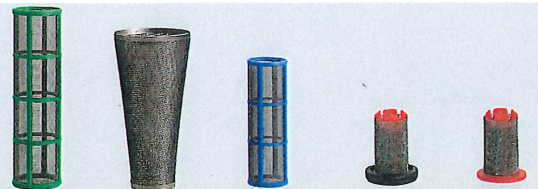

For mounting special nozzles such as the large drop flat spray nozzle and hollow cone nozzles use the 322068 adaptor piece together with 3/8" union nuts.

3/8" union nuts in different colors for easy differentiation between nozzle sizes No:

- 1 320187, 2 321834, 3 321797,
- 4 321801, 5 321812, 6 321823

For ISO and INJET™ nozzles use the white 3/8" union nut 7 (321517), the black HARDI® SNAP-FIT cap 8 (334083), or the black TeeJet cap, 9 (334862) (gasket: 242222).

For use w/ Tee jet nozzle body only

In-line filter complete with housing etc. - ready to fit!

Hose	Mesh		
	50	80	100
1/2"	845205	845206	845207
3/4"	845208	845209	845210

Mesh	No.				
	1 pcs	1 pcs	1 pcs	12 pcs	12 pcs
30	615415	-	-	-	-
50	615416	635397	615443	750229	755410
80	615417	635681	615444	750228	755215
100	-	635677	615445	750234	755411