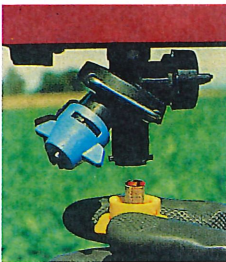

3rd step is the nozzle filters. These filters make sure that particles that would block the nozzles are captured. With these the total filtration process is completed. Available in 50, 80 and 100 mesh.

It is essential that the filters are chosen according to the nozzles used.