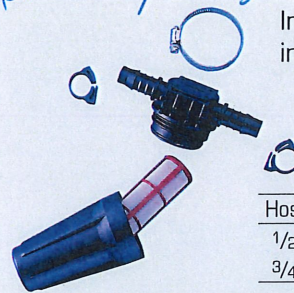

For mounting special nozzles such as the large drop flat spray nozzle and hollow cone nozzles use the 322068 adaptor piece together with 3/8" union nuts.

3/8" union nuts in different colors for easy differentiation between nozzle sizes No:

- 1 320187, 2 321834, 3 321797,
- 4 321801, 5 321812, 6 321823

For ISO and INJET™ nozzles use the white 3/8" union nut 7 (321517), the black HARDI® SNAP-FIT cap 8 (334083), or the black TeeJet cap, 9 (334862) (gasket: 242222).

For use w/ Tee jet nozzle body only

In-line filter complete with housing etc. - ready to fit!

Hose	Mesh		
	50	80	100
1/2"	845205	845206	845207
3/4"	845208	845209	845210

Mesh	No.				
	1 pcs	1 pcs	1 pcs	12 pcs	12 pcs
30	615415	-	-	-	-
50	615416	635397	615443	750229	755410
80	615417	635681	615444	750228	755215
100	-	635677	615445	750234	755411