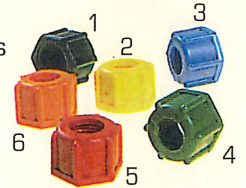

It is essential that the filters are chosen according to the nozzles used.

Mesh

	30	50	80	100
inch	0.023	0.012	0.007	0.006

FITTINGS

TRIPLET provide ease of switching between different nozzle types and sizes.

For mounting special nozzles such as the large drop flat spray nozzle and hollow cone nozzles use the 322068 adaptor piece together with 3/8" union nuts.

3/8" union nuts in different colors for easy differentiation between nozzle sizes No:

- 1 320187, 2 321834, 3 321797,
- 4 321801, 5 321812, 6 321823

For ISO and INJET™ nozzles use the white 3/8" union nut 7 (321517), the black HARDI® SNAP-FIT cap 8 (334083), or the black TeeJet cap, 9 (334862) (gasket: 242222).