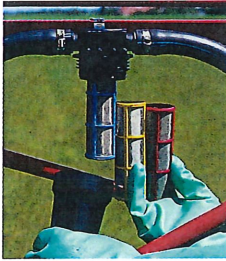

FILTERS

The HARDI® filter range ensures optimal filtration of spray liquid on its way from the tank to the nozzles. The filtration system is a 3-step (optional 4-step) process:

Filter size Mesh (* standard)	80	50	30
	100	* 80	(50)
	100	80	* 50
	100	* 80	(50)
Flat spray nozzle size	from 0075 to 02	from 025 to 03	04 or bigger

1st step is the top mounted suction filter, with a standard size of 30 mesh.

2nd step is the self-cleaning filter. In this filter a by-pass system ensures that the filter screen is always clean. The standard size is 80 mesh.