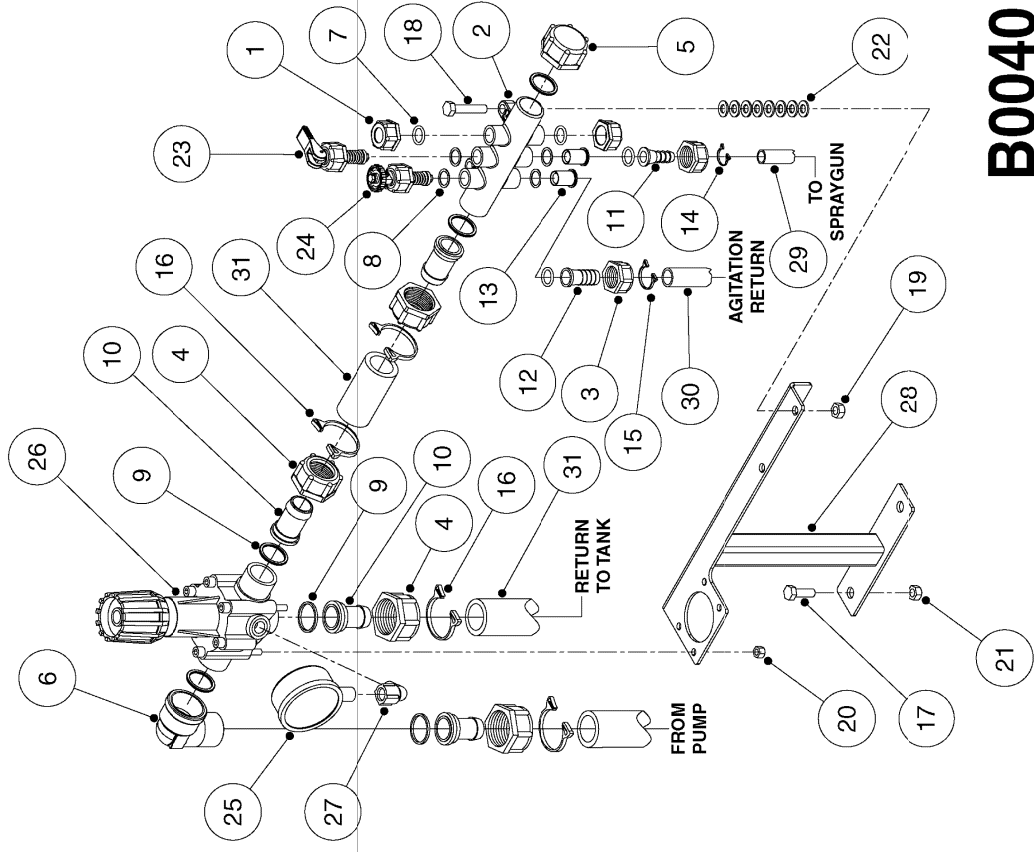

Agroparts: www.HARDI-INTERNATIONAL.com

Page 1

CONTROL - ATV/N-SERIES, B0040-HIN, 16:07:18

Date 27.02.2020 9:00

Pos.	parts-n°	order qty	description
1	320047	1	FITT.DK CAPNUT 1/2" BSP
2	320073	1	DISTRIBUTOR HOUSING 1/2"
3	320084	1	FITT.DK NUT 1/2" BSP
4	320095	1	FITT.DK NUT 1" BSP
5	320106	1	FITT.DK CAPNUT 1" BSP
6	322138	1	FITT.DK ELB 1" M X 1" F BSP
7	330212	1	O-RING D19/D14X2.4 F.1/2"NUT
8	330315	1	O-RING D18.4/D13X.6
9	330326	1	O-RING D30/D24X2 F.1"NUT
10	330341	1	FITT.DK HB 1" F. 1" NUT
11	330676	1	FITT.DK HB 3/8" F. 1/2" NUT
12	330687	1	FITT.DK HB 1/2" F. 1/2" NUT
13	331111	1	VALVE SEAT FOR 1/2" DISTRIBUT.
14	334533	1	CLAMP HOSE PLASTIC 3/8"
16	334534	1	CLAMP HOSE PLASTIC 1/2"
16	334680	1	CLAMP HOSE PLASTIC 1"
17	420604	1	BOLT HEX 8.8 DEL M10X25 FT DIN933
18	420744	1	BOLT HEX 8.8 DEL M8X40
19	460143	1	SELF LOCK NUT M8 SST A2 DIN985
20	460261	1	NUT HEX M6X1.00 LOCK DIN985 A2 SS
21	460423	1	NUT HEX M10X1.50 LOCK DIN985A2 SS
22	471126	1	WASHER, M8, Ø16/ 8.4X 1.6, SS

Agroparts: www.HARDI-INTERNATIONAL.com

Page 2

CONTROL - ATV/N-SERIES, B0040-HIN, 16:07:18

Date 27.02.2020 9:00

Pos.	parts-n°	order qty	description
23	709741	1	VALVE ASSY. 1/2" FLIP LEVER
24	724530	1	THUMB WHEEL FOR AGITATION
25	28026203	1	GAUGE 200PSI/BR, 2.5"1/4BSP-BTM
26	28027603	1	VALVE PRESS CTRL RELIEF 1"BSPM
27	28033103	1	ELBOW, STREET, POLY 1/4"-18NPT
28	63026203	1	CONTROL POST, ATV SPRAYER
29	92701703	1	HOSE R X3/8" X300PSI WP X0012"
30	92702103	1	HOSE R X1/2" X300PSI WP X0012"
31	92712403	1	HOSE R X1" X300PSI WP X0012"

B0040