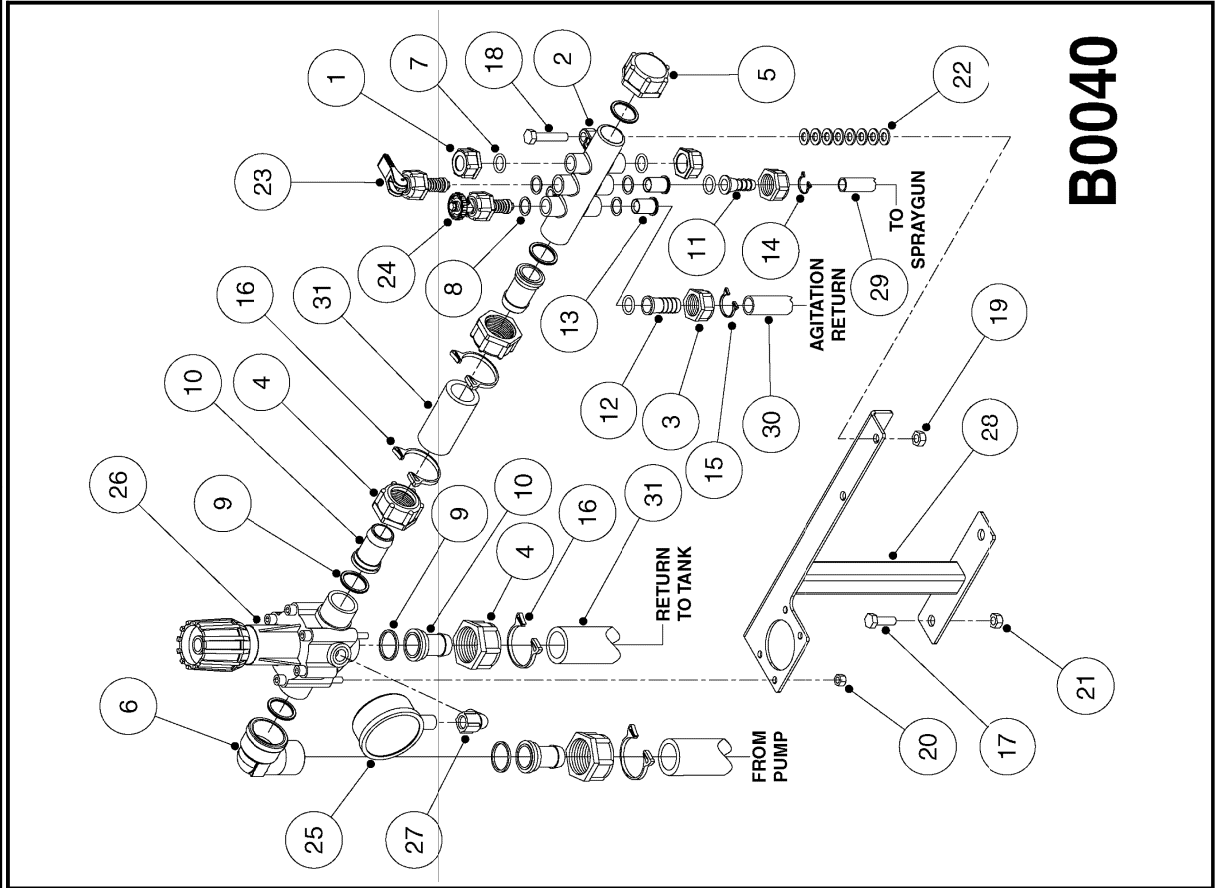

Agroparts: www.HARDI-INTERNATIONAL.com

Page 1

CONTROL - ATV/N-SERIES, B0040-HIN, 16:07:18

Date 27.02.2020 9:00

Pos.	parts-n°	order qty	description
1	320047	1	FITT.DK CAPNUT 1/2" BSP
2	320073	1	DISTRIBUTOR HOUSING 1/2"
3	320084	1	FITT.DK NUT 1/2" BSP
4	320095	1	FITT.DK NUT 1" BSP
5	320106	1	FITT.DK CAPNUT 1" BSP
6	322138	1	FITT.DK ELB 1" M X 1" F BSP
7	330212	1	O-RING D19/D14X2.4 F.1/2"NUT
8	330315	1	O-RING D18.4/D13X.6
9	330326	1	O-RING D30/D24X2 F.1"NUT
10	330341	1	FITT.DK HB 1" F. 1" NUT
11	330676	1	FITT.DK HB 3/8" F. 1/2" NUT
12	330687	1	FITT.DK HB 1/2" F. 1/2" NUT
13	331111	1	VALVE SEAT FOR 1/2" DISTRIBUT.
14	334533	1	CLAMP HOSE PLASTIC 3/8"
16	334534	1	CLAMP HOSE PLASTIC 1/2"
16	334680	1	CLAMP HOSE PLASTIC 1"
17	420604	1	BOLT HEX 8.8 DEL M10X25 FT DIN933
18	420744	1	BOLT HEX 8.8 DEL M8X40
19	460143	1	SELF LOCK NUT M8 SST A2 DIN985
20	460261	1	NUT HEX M6X1.00 LOCK DIN985 A2 SS
21	460423	1	NUT HEX M10X1.50 LOCK DIN985A2 SS
22	471126	1	WASHER, M8, Ø16/ 8.4X 1.6, SS

Agroparts: www.HARDI-INTERNATIONAL.com

Page 2

CONTROL - ATV/N-SERIES, B0040-HIN, 16:07:18

Date 27.02.2020 9:00

Pos.	parts-n°	order qty	description
23	709741	1	VALVE ASSY. 1/2" FLIP LEVER
24	724530	1	THUMB WHEEL FOR AGITATION
25	28026203	1	GAUGE 200PSI/BR, 2.5"1/4BSP-BTM
26	28027603	1	VALVE PRESS CTRL RELIEF 1"BSPM
27	28033103	1	ELBOW, STREET, POLY 1/4"-18NPT
28	63026203	1	CONTROL POST, ATV SPRAYER
29	92701703	1	HOSE R X3/8" X300PSI WP X0012"
30	92702103	1	HOSE R X1/2" X300PSI WP X0012"
31	92712403	1	HOSE R X1" X300PSI WP X0012"

B0040