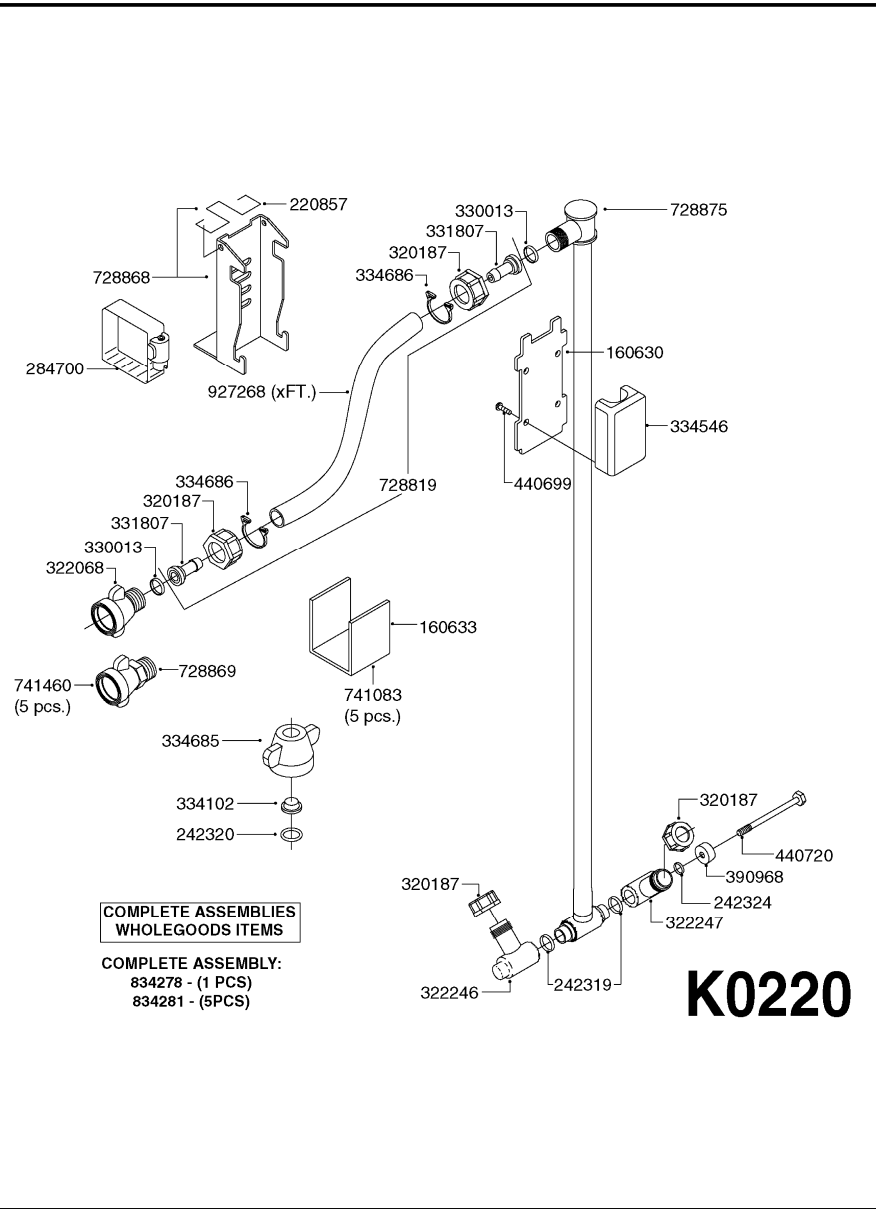

parts-n°	order qty	description
160630	1	MOUNT PLATE F.DROP NOZZLE '94
160633	1	U-CLIP F.DROP NOZZLE
220857	1	LOCK CLIP F.DROP NOZZLE
242319	1	O-RING D11.1X1.6
242320	1	O-RING D9.12X3.53
242324	1	O-RING D3.4X1.9
284700	1	CLAMP HOSE GEAR25/100 28047203
320187	1	FITT.DK CAP 3/8" BSP BLACK
322068	1	SNAP-FIT ADAPTER THREAD. HARDI
322246	1	NOZZLE HOLDER CLOSED
322247	1	NOZZLE HOLDER OPEN
330013	1	O-RING D15/D10X2.5 F.3/8"NUT
331807	1	FITT.DK HB 5/16" F.3/8" NUT
334102	1	BLANK F.NOZZLE
334546	1	TUBE HOLDER F.DROP NOZZLE
334685	1	SNAP-FIT CAP 12.7 YELLOW
334686	1	CLAMP HOSE PLASTIC 5/16'
390968	1	BUSHING Ø16/ Ø5.2 X 7
440699	1	SCREW F. PLASTIC 4MM X12LG SS
440720	1	SCREW F.PLASTIC 5X78/13 HEX SS
728819	1	HOSE 5/16'X425 W.3/8 ENDS
728868	1	BRKT.RECEIVER W. SPRING

parts-n°	order qty	description
728869	1	SNAP-FIT ADAPTOR THREAD S-S
728875	1	TUBE ASSY.F.DROP NOZZLE
741083	1	U-CLIP (5 PCS.) F.MB BOOM
741460	1	SNAP-FIT ADAPTOR F.S-S 5 PIECE
834278	1	DROP NOZZLE (1 PC.)
834281	1	DROP NOZZLE (BOX OF 5-PCS)
927268	1	HOSE R X PVC X 1/4 X 0012"