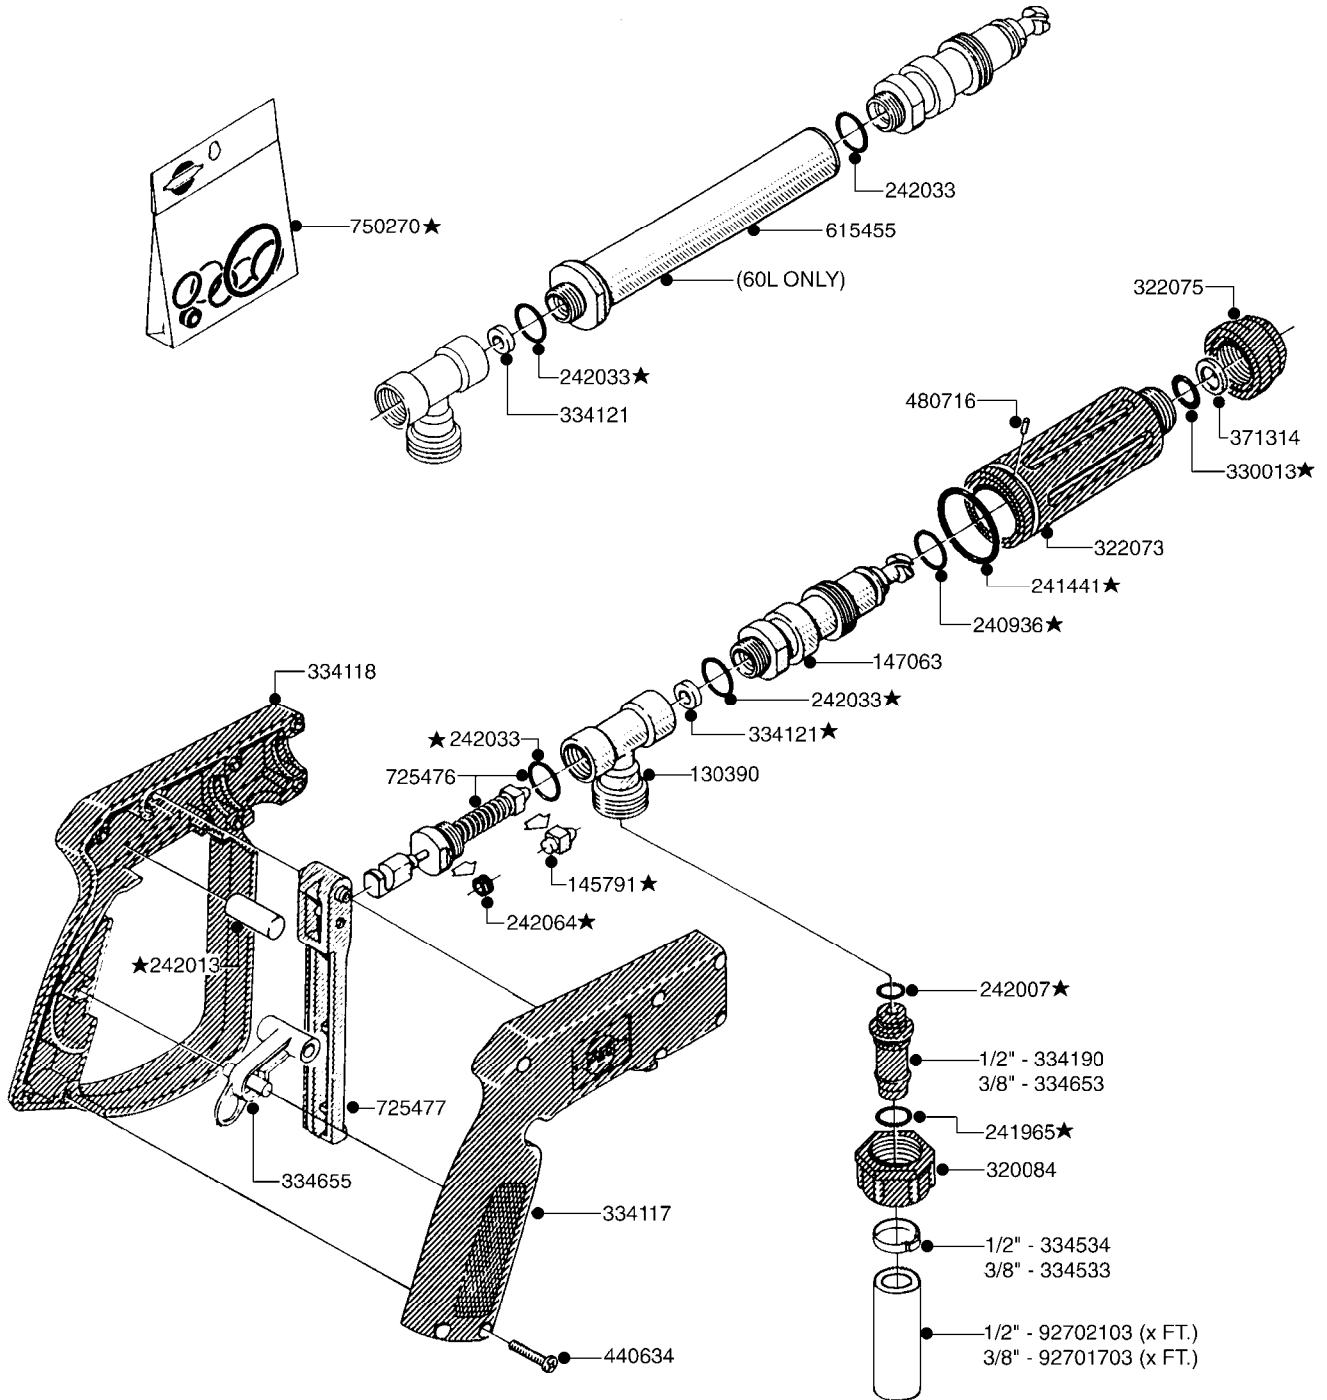

COMPLETE ASSEMBLY:
843197 - 60L
843196 - 60S

COMPLETE ASSEMBLIES
WHOLEGOODS ITEMS

G440

HANDGUN TYPE 60S/60L PRE 95
G440-HIN, 19:05:11

Page 1

Date 18.03.2013 13:27

parts-n°	order qty	description
130390	1	TEE 3/8'X 1/2' BSP F.TYPE 60S
145791	1	CONE FOR ON/OFF
147063	1	SWIRL F.SPRAY GUN TYPE 60
240936	1	O-RING D13.3X2.4 NITRIL
241441	1	O-RING D29.3X3
241965	1	O-RING 12.1 X 1.6
242007	1	O-RING D9.1X1.6
242013	1	SPRING RUBBER F/TRIGGER
242030	1	SPRING RUBBER
242033	1	O-RING
284582	1	CLmP HSE GEAR3/8" alt 28029803
320084	1	FITT.DK NUT 1/2" BSP
322073	1	HOUSING F.SWIRL TYPE 60S H.G.
322075	1	CASTING
330013	1	O-RING D15/D10X2.5 F.3/8"NUT
334117	1	HANDLE PIECE RIGHT F.60S/60L
334118	1	HANDLE PIECE LEFT F.60S/60L
334120	1	LOCK FOR TRIGGER
334121	1	SEAT FOR ON/OFF
334190	1	FITT.DK HB 1/2' F. PISTOL 60S
334653	1	FITT.DK HB 3/8' F.HANDGUN
371314	1	NOZZLE CERAMIC 1099-20
440634	1	SCREW 5/8"
480716	1	PIN D3X6 STAINLESS
615455	1	TUBE F.LANCE TYPE 60L
725476	1	SPINDLE
725477	1	TRIGGER
843196	1	HANDGUN KIT TYPE 60 SHORT
843197	1	HANDGUN KIT TYPE 60 LONG
28029803	1	CLAMP HOSE GEAR P1/2" 6708
92701703	1	HOSE R X3/8" X300PSI WP X0012"
92702103	1	HOSE R X1/2" X300PSI WP X0012"