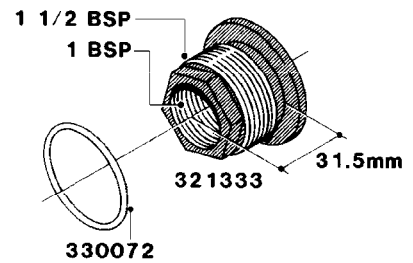

H040

FITTINGS - NIPPLES & ELBOWS
H040-HIN, 01:01:01

Page 1

Date 18.03.2013 13:27

parts-n°	order qty	description
10530803	1	FITT.PO.SE 2.00X2.00 45 DEG.
320191	1	FITT.DK ELB 3/8' BSP 45 DEGREE
320482	1	FITT.DK ELB. 1/2" BSP 60 DEG.
320596	1	FITT.DK ELB 3/8'-1/2' BSP 45DEG
320607	1	FITT.DK HN 3/8M X 3/8F BSP LNG
320633	1	FITT.DK HN 3/8"M X 3/8"F BSP
321451	1	FITT.DK ELB.1-1/2 X1-1/4 80DEG
321532	1	FITT.DK REDUC 3/4' X 1/2' BSP
390233	1	FITT.DK REDUC 1-1/2" X 1" BSP

H050

FITTINGS - HOSE CONNECTORS
H050-HIN, 31:03:09

Page 1

Date 18.03.2013 13:27

parts-n°	order qty	description
242594	1	O-RING D14 X 1.78 SCH.70-EPDM
320294	1	FITT.DK TEE 3/8X3/8HB X1/2"BSP
320305	1	FITT.DK HB 3/4'- 3/4' BSP
320386	1	FITT.DK TEE 3/8X3/8HB X3/8"BSP
320397	1	FITT.DK ELB 3/8"HB X 3/8" BSP
320401	1	FITT.DK TEE 1/2X1/2HB X1/2"BSP
320412	1	FITT.DK TEE 1/2X1/2HB X3/8'BSP
320423	1	FITT.DK ELB 1/2'HB X 3/8' BSP
320891	1	FITT.DK HB 3/8'- 3/8' BSP
320972	1	FITT.DK HB 5/16'- 1/4' BSP
322046	1	FITT.DK TEE 1/2X1/2HB X3/4'BSP
322048	1	FITT.DK TEE 3/4X3/4HB X3/4'BSP
330595	1	O-RING D24.6/D20X2.1 -3/4"
333137	1	FITT.DK CONN.1/2" F.NOZZ. DOUB
333141	1	FITT.DK CONN.1/2" F.NOZZ.SING
334041	1	FITT.DK CONN.3/4' F.NOZZ. SING
334042	1	FITT.DK CONN.3/4' F.NOZZ. DOUB
334195	1	FITT.DK ELB. 3/4"HB X 3/4"HB
10012103	1	FITT.PO.HB 1.25X1.50 IMB1012
10014003	1	FITT.PO.HB 1.25X1.25 IMB1010
10036903	1	FITT.PO.HB 1.50X1.50 IMB1212
28019303	1	FITTING HB ELB 3/4NPT-3/4HOSE
61016500	1	HOSE TAIL 3/4" 90°+RG CAP 3/4"
72026700	1	NOZZLE TUBE ADAPTER W/O-RING