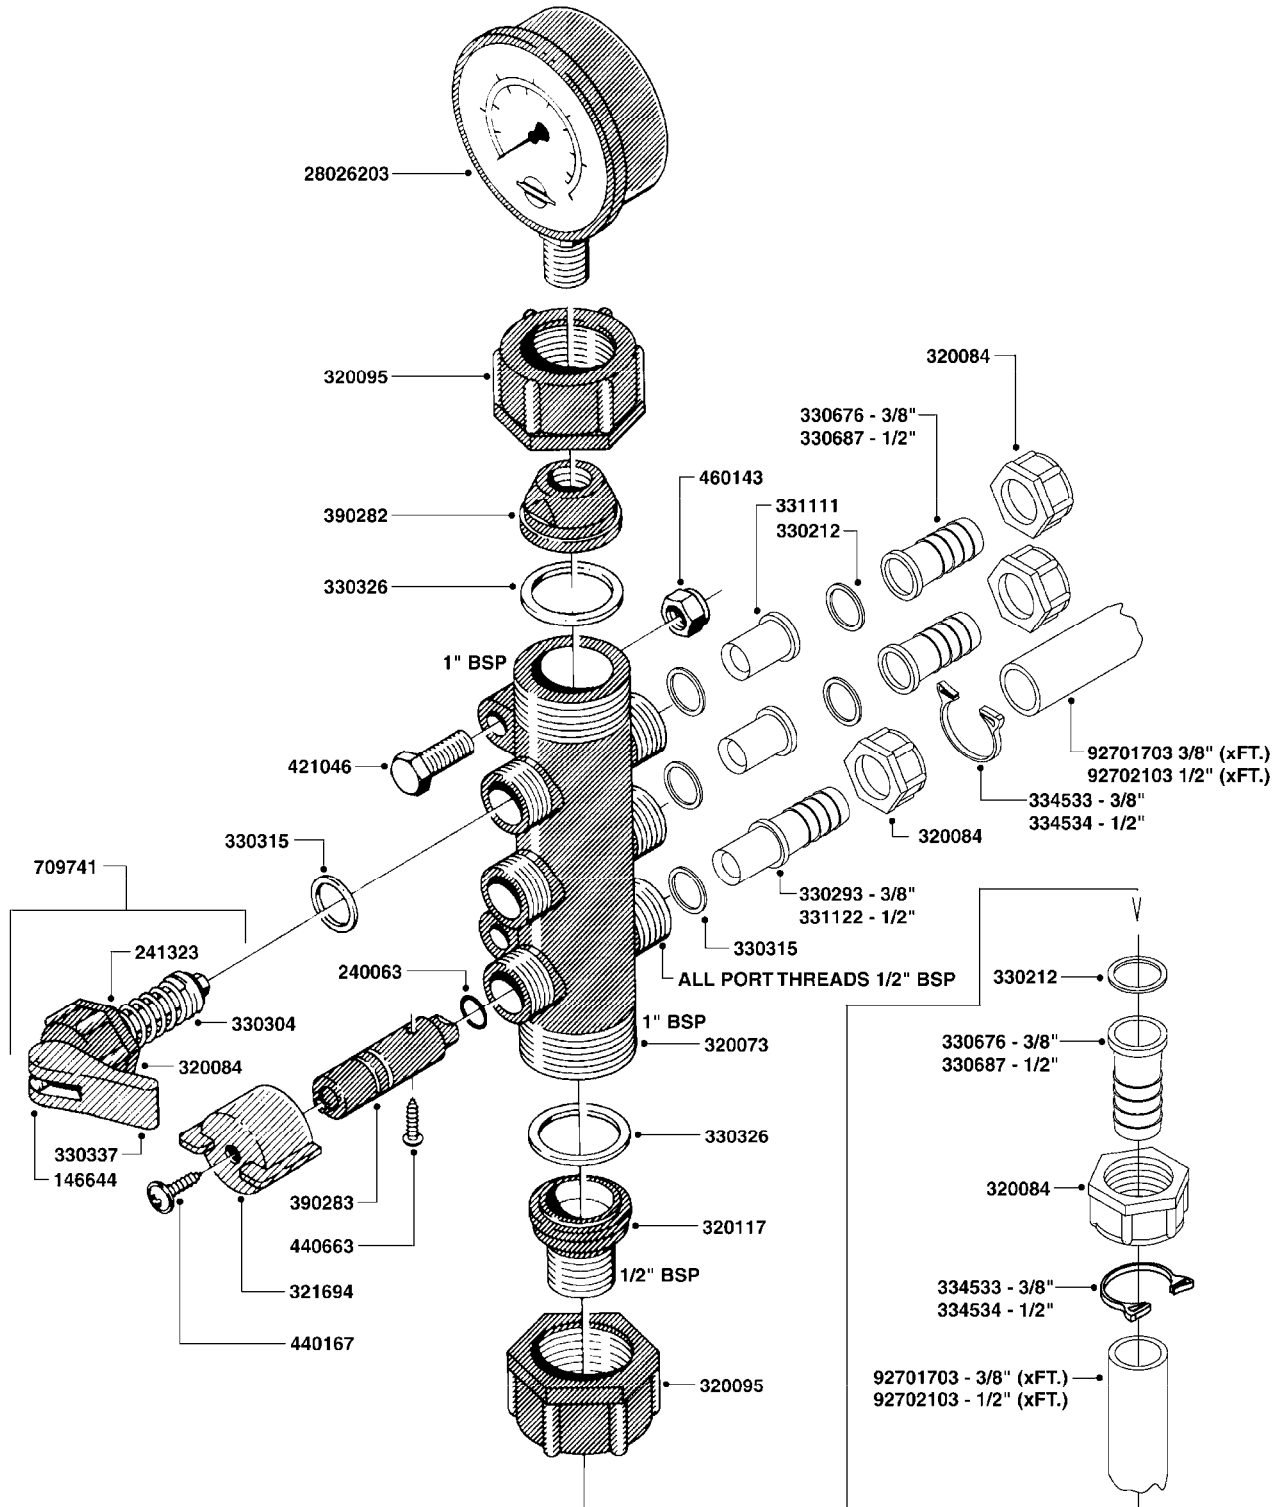

841758 - COMPLETE ASSEMBLY
(LESS GAUGE)

COMPLETE ASSEMBLIES
WHOLEGOODS ITEMS

B030

CONTROL-ET MANUAL-ES 30/50/80
B030-HIN, 19:05:11

Page 1

Date 18.03.2013 13:26

parts-n°	order qty	description
146644	1	PIN D3X19 STAINLESS
240063	1	O-RING D14,1/9,3 X 2,4
241323	1	O-RING D5.3X2.4 NITRIL
320073	1	DISTRIBUTOR HOUSING 1/2"
320084	1	FITT.DK NUT 1/2" BSP
320095	1	FITT.DK NUT 1" BSP
320117	1	FITT.DK CONN.1/2"BSP F. 1" CAP
321694	1	UNION NUT
330212	1	O-RING D19/D14X2.4 F.1/2"NUT
330293	1	VALVE SEAT WITH 3/8" HOSE TAIL
330304	1	VALVE CONE D14
330315	1	O-RING D18.4/D13X.6
330326	1	O-RING D30/D24X2 F.1"NUT
330337	1	HANDLE F. FLIP VALVE
330676	1	FITT.DK HB 3/8" F. 1/2" NUT
330687	1	FITT.DK HB 1/2" F. 1/2" NUT
331111	1	VALVE SEAT FOR 1/2" DISTRIBUT.
331122	1	VALVE SEAT WITH 1/2" HOSE TAIL
334533	1	CLAMP HOSE PLASTIC 3/8"
334534	1	CLAMP HOSE PLASTIC 1/2"
390282	1	STOPPER ATV 1/4"
390283	1	CONE FOR PRES CONTR ATV
421046	1	BOLT HEX 8.8 DEL M8X25 FT
440167	1	SCREW NO.8 1/4"
440663	1	SCREW 3/8" NR4 STAINLESS
460143	1	NUT HEX M8 LOCK
709741	1	VALVE ASSY. 1/2" FLIP LEVER
841758	1	ET CONTROL COMPLETE
28026203	1	GAUGE 200PSI/BR,2.5"1/4BSP-BTM
92701703	1	HOSE R X3/8" X300PSI WP X0012"
92702103	1	HOSE R X1/2" X300PSI WP X0012"