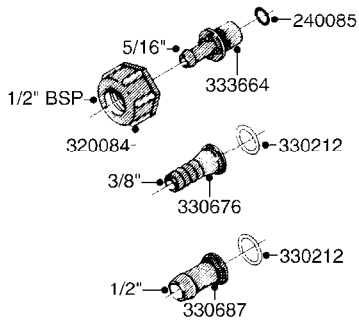

B040

parts-n°	order qty	description
146644	1	PIN D3X19 STAINLESS
160167	1	MOUNTING PLATE LP
160171	1	MOUNTING PLATE NK
241323	1	O-RING D5.3X2.4 NITRIL
320047	1	FITT.DK CAPNUT 1/2" BSP
320073	1	DISTRIBUTOR HOUSING 1/2"
320084	1	FITT.DK NUT 1/2" BSP
320095	1	FITT.DK NUT 1" BSP
320106	1	FITT.DK CAPNUT 1" BSP
320117	1	FITT.DK CONN.1/2"BSP F. 1" CAP
330212	1	O-RING D19/D14X2.4 F.1/2"NUT
330293	1	VALVE SEAT WITH 3/8" HOSE TAIL
330304	1	VALVE CONE D14
330315	1	O-RING D18.4/D13X.6
330326	1	O-RING D30/D24X2 F.1"NUT
330337	1	HANDLE F. FLIP VALVE
331122	1	VALVE SEAT WITH 1/2" HOSE TAIL
334533	1	CLAMP HOSE PLASTIC 3/8"
334534	1	CLAMP HOSE PLASTIC 1/2"
420582	1	BOLT HEX 8.8 DEL M8X20 FT
420626	1	BOLT HEX 8.8 DEL M10X20 FT
460342	1	NUT HEX M10
460364	1	NUT HEX M8 GALV.
702634	1	DIST.HOUSING ASSEMBLY (2-VALVE)
709741	1	VALVE ASSY. 1/2" FLIP LEVER
841072	1	DISTRIBUT. VALVE 1/2" NK
841094	1	DISTRIBUT. VALVE 1/2" LP,BL
92701703	1	HOSE R X3/8" X300PSI WP X0012"
92702103	1	HOSE R X1/2" X300PSI WP X0012"

284269
0-8-16 bar
BRASS
2.5" GAUGE

28026203
0-100-200 psi
STAINLESS
2.5" GAUGE

1/4"
28014403
200 psi (14 bar)
STAINLESS
4" GAUGE

844086
100 bar (1400 psi)
BRASS
2.5" GAUGE

844088
80 bar (1200 psi)
STAINLESS
1.5" GAUGE

28026103
0-100-200 psi
STAINLESS
4" GAUGE

280637
6 bar (85 psi)
BRASS
2.5" GAUGE

283754
16 bar (230 psi)
BRASS
2.5" GAUGE

844082
10 bar (140 psi)
BRASS
1.5" GAUGE

10349503
70 KPA (100 psi)
BRASS
2" GAUGE

G520

PRESSURE GAUGES
G520-HIN, 13:06:08

Page 1

Date 18.03.2013 13:27

parts-n°	order qty	description
280637	1	GAUGE 2.5"BR BOTT.PSI85 BAR6
283754	1	GAUGE 2.5'BR REAR PSI200 BAR16
284269	1	GAUGE 2.5'BR BOTT.BAR16
844082	1	GAUGE 1.5'BR REAR PSI140BAR10
844086	1	GAUGE 2.5'BR BOTT.PSI1000BAR80
844088	1	GAUGE 2.5'BR BOTT PSI1200BAR80
10349503	1	GAUGE 2'BR REAR PSI100KP700
28014403	1	GAUGE 4"BR REAR PSI200
28026103	1	GAUGE 200PSI/BR,4",1/4"BSP-BTM
28026203	1	GAUGE 200PSI/BR,2.5"1/4BSP-BTM