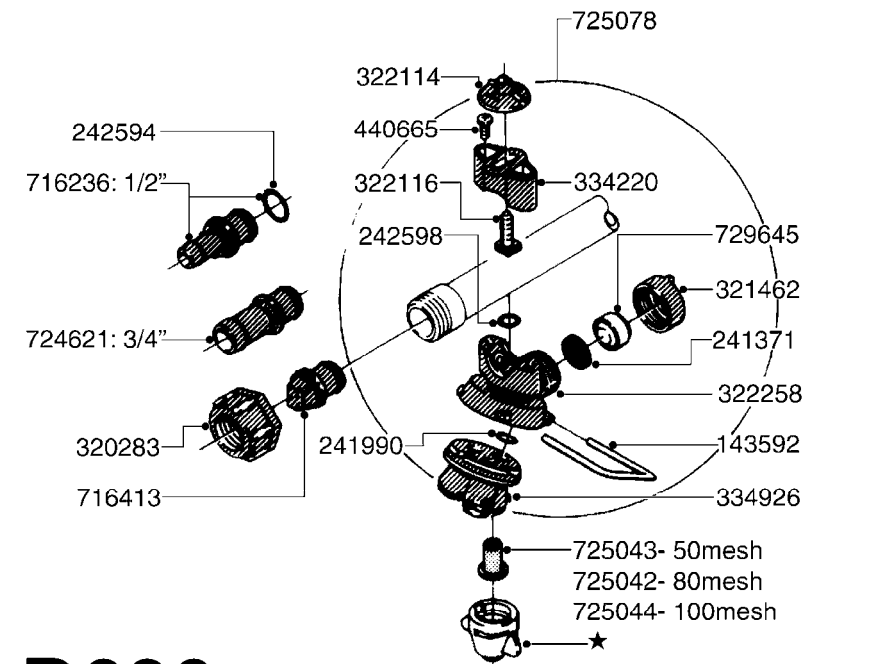

TRIPLET NOZZLE BODY