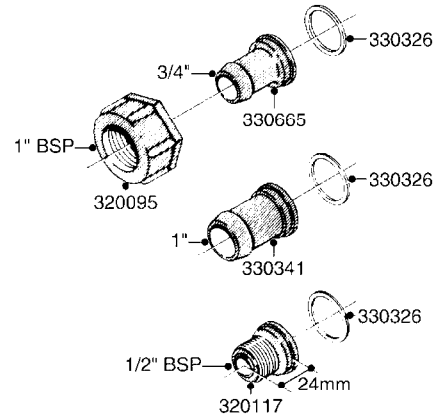

B040

parts-n°	order qty	description
146644	1	PIN D3X19 STAINLESS
160167	1	MOUNTING PLATE LP
160171	1	MOUNTING PLATE NK
241323	1	O-RING D5.3X2.4 NITRIL
320047	1	FITT.DK CAPNUT 1/2" BSP
320073	1	DISTRIBUTOR HOUSING 1/2"
320084	1	FITT.DK NUT 1/2" BSP
320095	1	FITT.DK NUT 1" BSP
320106	1	FITT.DK CAPNUT 1" BSP
320117	1	FITT.DK CONN.1/2"BSP F. 1" CAP
330212	1	O-RING D19/D14X2.4 F.1/2"NUT
330293	1	VALVE SEAT WITH 3/8" HOSE TAIL
330304	1	VALVE CONE D14
330315	1	O-RING D18.4/D13X.6
330326	1	O-RING D30/D24X2 F.1"NUT
330337	1	HANDLE F. FLIP VALVE
331122	1	VALVE SEAT WITH 1/2" HOSE TAIL
334533	1	CLAMP HOSE PLASTIC 3/8"
334534	1	CLAMP HOSE PLASTIC 1/2"
420582	1	BOLT HEX 8.8 DEL M8X20 FT
420626	1	BOLT HEX 8.8 DEL M10X20 FT
460342	1	NUT HEX M10
460364	1	NUT HEX M8 GALV.
702634	1	DIST.HOUSING ASSEMBLY (2-VALVE)
709741	1	VALVE ASSY. 1/2" FLIP LEVER
841072	1	DISTRIBUT. VALVE 1/2" NK
841094	1	DISTRIBUT. VALVE 1/2" LP,BL
92701703	1	HOSE R X3/8" X300PSI WP X0012"
92702103	1	HOSE R X1/2" X300PSI WP X0012"

28026103
0-100-200 psi
STAINLESS
4" GAUGE

280637
6 bar (85 psi)
BRASS
2.5" GAUGE

283754
16 bar (230 psi)
BRASS
2.5" GAUGE

844082
10 bar (140 psi)
BRASS
1.5" GAUGE

10349503
70 KPA (100 psi)
BRASS
2" GAUGE

G520

PRESSURE GAUGES
G520-HIN, 13:06:08

Page 1

Date 18.03.2013 13:27

parts-n°	order qty	description
280637	1	GAUGE 2.5"BR BOTT.PSI85 BAR6
283754	1	GAUGE 2.5'BR REAR PSI200 BAR16
284269	1	GAUGE 2.5'BR BOTT.BAR16
844082	1	GAUGE 1.5'BR REAR PSI140BAR10
844086	1	GAUGE 2.5'BR BOTT.PSI1000BAR80
844088	1	GAUGE 2.5'BR BOTT PSI1200BAR80
10349503	1	GAUGE 2'BR REAR PSI100KP700
28014403	1	GAUGE 4"BR REAR PSI200
28026103	1	GAUGE 200PSI/BR,4",1/4"BSP-BTM
28026203	1	GAUGE 200PSI/BR,2.5"1/4BSP-BTM