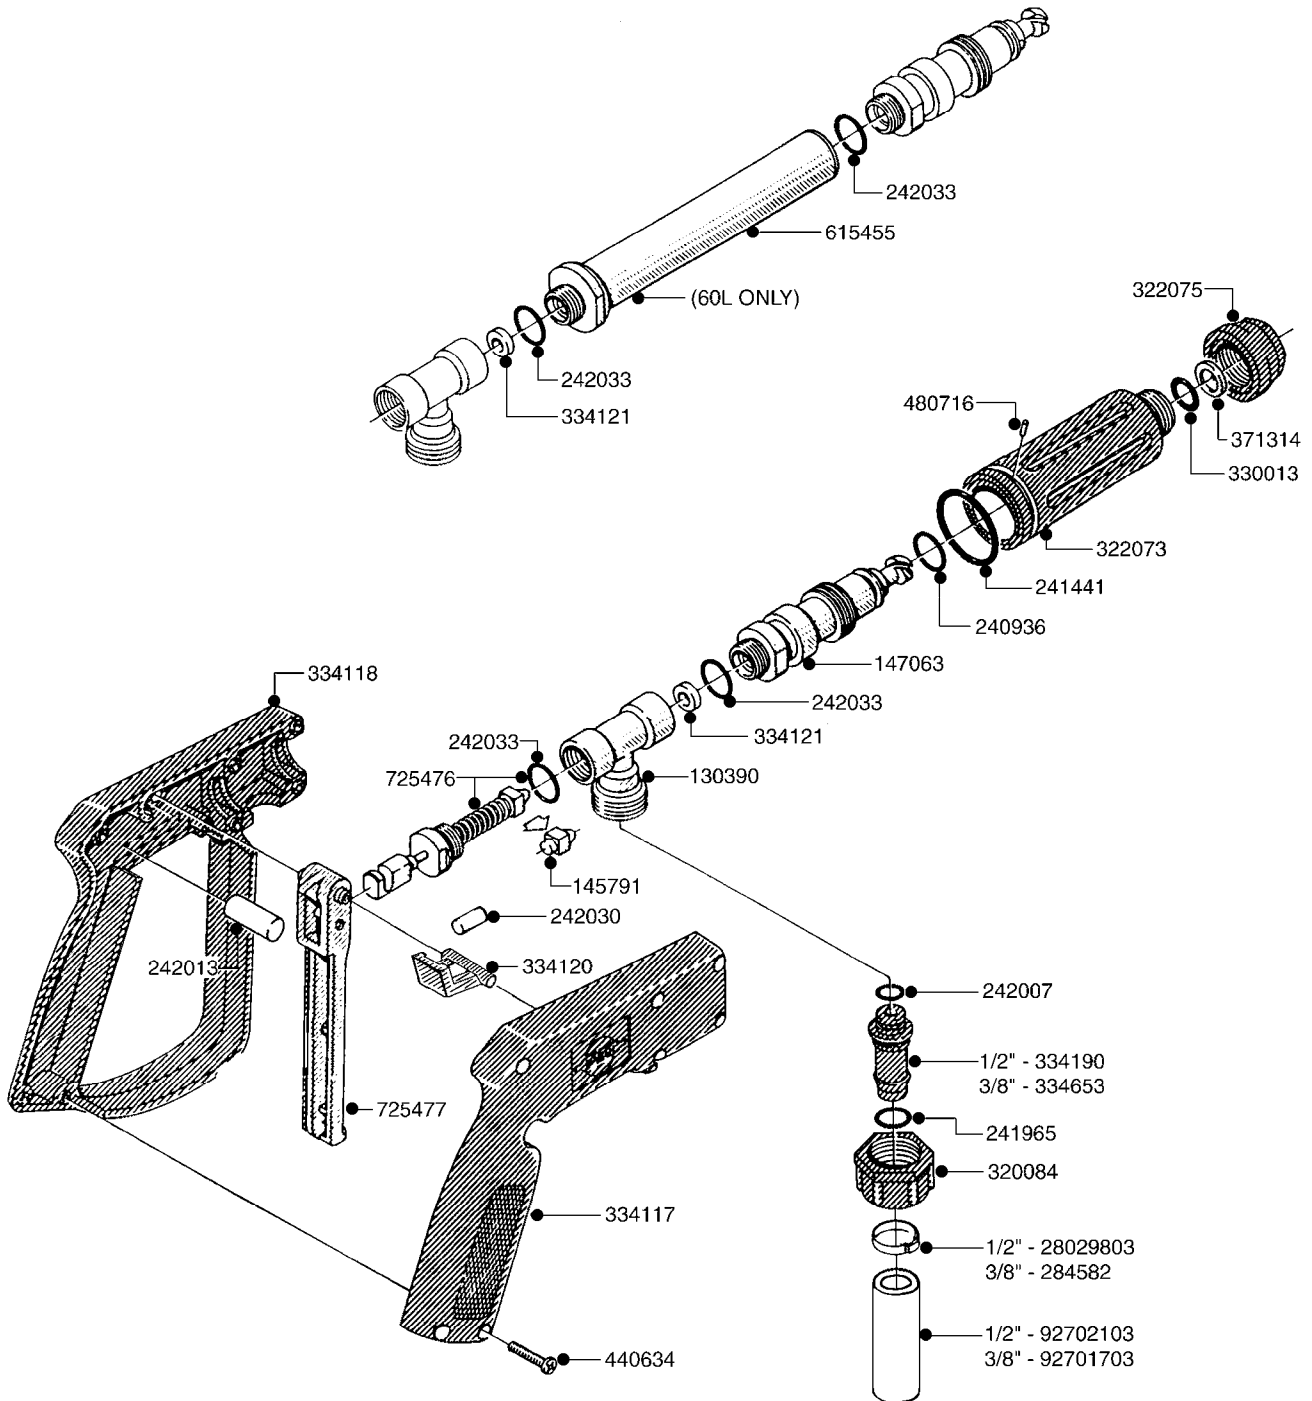

COMPLETE ASSEMBLY:
843197 - 60L
843196 - 60S

COMPLETE ASSEMBLIES
WHOLEGOODS ITEMS

G440

HANDGUN TYPE 60S/60L PRE 95
G440-HIN, 19:05:11

Page 1

Date 18.03.2013 13:27

parts-n°	order qty	description
130390	1	TEE 3/8'X 1/2' BSP F.TYPE 60S
145791	1	CONE FOR ON/OFF
147063	1	SWIRL F.SPRAY GUN TYPE 60
240936	1	O-RING D13.3X2.4 NITRIL
241441	1	O-RING D29.3X3
241965	1	O-RING 12.1 X 1.6
242007	1	O-RING D9.1X1.6
242013	1	SPRING RUBBER F/TRIGGER
242030	1	SPRING RUBBER
242033	1	O-RING
284582	1	CLmP HSE GEAR3/8" alt 28029803
320084	1	FITT.DK NUT 1/2" BSP
322073	1	HOUSING F.SWIRL TYPE 60S H.G.
322075	1	CASTING
330013	1	O-RING D15/D10X2.5 F.3/8"NUT
334117	1	HANDLE PIECE RIGHT F.60S/60L
334118	1	HANDLE PIECE LEFT F.60S/60L
334120	1	LOCK FOR TRIGGER
334121	1	SEAT FOR ON/OFF
334190	1	FITT.DK HB 1/2' F. PISTOL 60S
334653	1	FITT.DK HB 3/8' F.HANDGUN
371314	1	NOZZLE CERAMIC 1099-20
440634	1	SCREW 5/8"
480716	1	PIN D3X6 STAINLESS
615455	1	TUBE F.LANCE TYPE 60L
725476	1	SPINDLE
725477	1	TRIGGER
843196	1	HANDGUN KIT TYPE 60 SHORT
843197	1	HANDGUN KIT TYPE 60 LONG
28029803	1	CLAMP HOSE GEAR P1/2" 6708
92701703	1	HOSE R X3/8" X300PSI WP X0012"
92702103	1	HOSE R X1/2" X300PSI WP X0012"