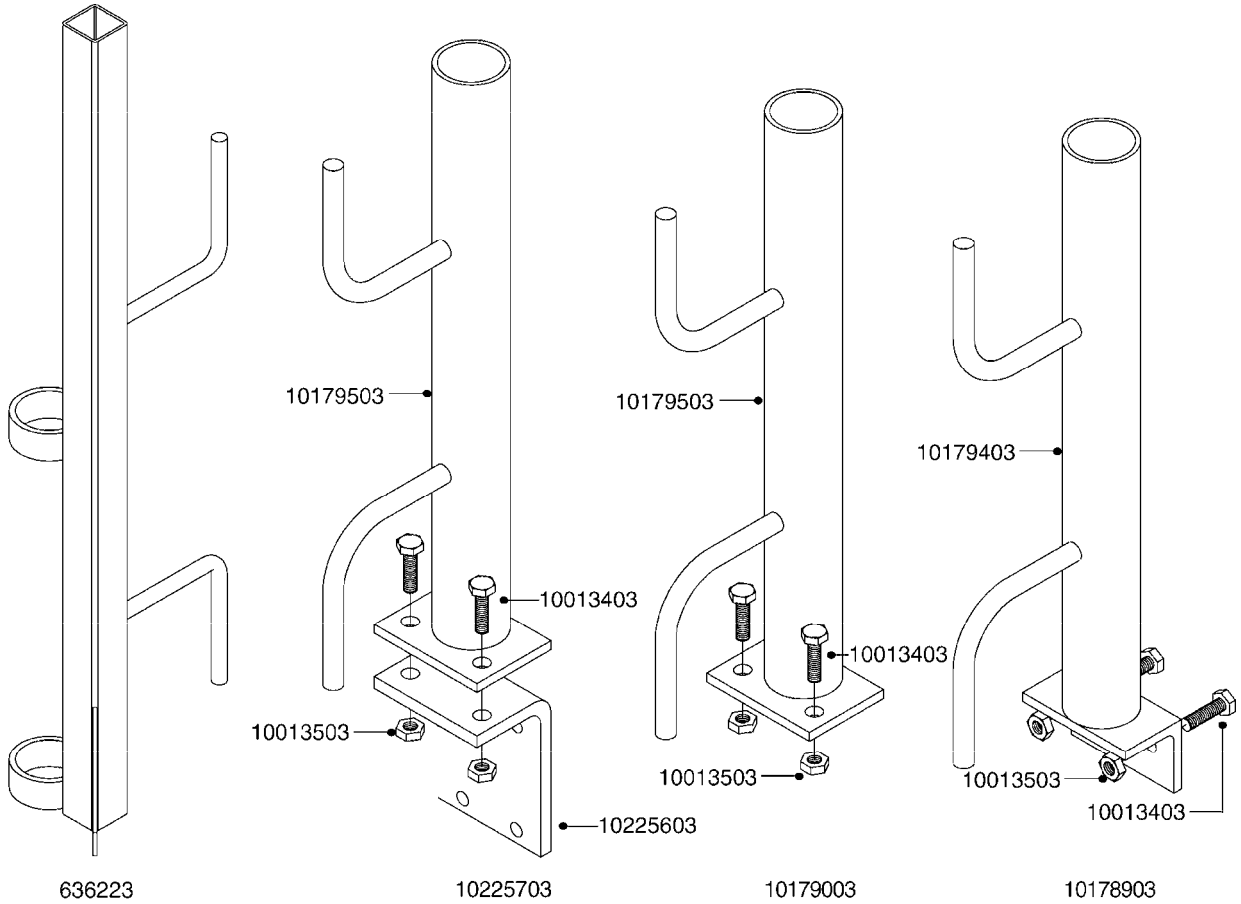

G510

HOSE WRAPS
G510-HIN, 19:05:11

Page 1
Date 18.03.2013 13:27

parts-n°	order qty	description
241965	1	O-RING 12.1 X 1.6
242007	1	O-RING D9.1X1.6
281551	1	BALL VALVE 1/2"
320084	1	FITT.DK NUT 1/2" BSP
330212	1	O-RING D19/D14X2.4 F.1/2"NUT
330326	1	O-RING D30/D24X2 F.1"NUT
330687	1	FITT.DK HB 1/2" F. 1/2" NUT
334190	1	FITT.DK HB 1/2' F. PISTOL 60S
334531	1	CLAMP HOSE PLASTIC 3/4"
636223	1	POST 12 VOLT TR30
712471	1	AGITATION VALVE ASSY. ON/OFF
843196	1	HANDGUN KIT TYPE 60 SHORT
843197	1	HANDGUN KIT TYPE 60 LONG
10013403	1	BOLT HEX 3/8-16X1 1/4 HCS Z5
10013503	1	NUT HEX NC 3/8"
10178903	1	WRAP HOSE SIDE MOUNT PLATE
10179003	1	WRAP HOSE BOTTOM PLATE MOUNT
10179403	1	WRAP WELDMENT FOR HI101789
10179503	1	WRAP WELDMENT FOR HI101790
10225603	1	BKT.FOR HOSE WRAP MOUNT NL NK
10225703	1	WRAP HOSE BDL.BOTTOM PLATE
92702103	1	HOSE R X1/2" X300PSI WP X0012"