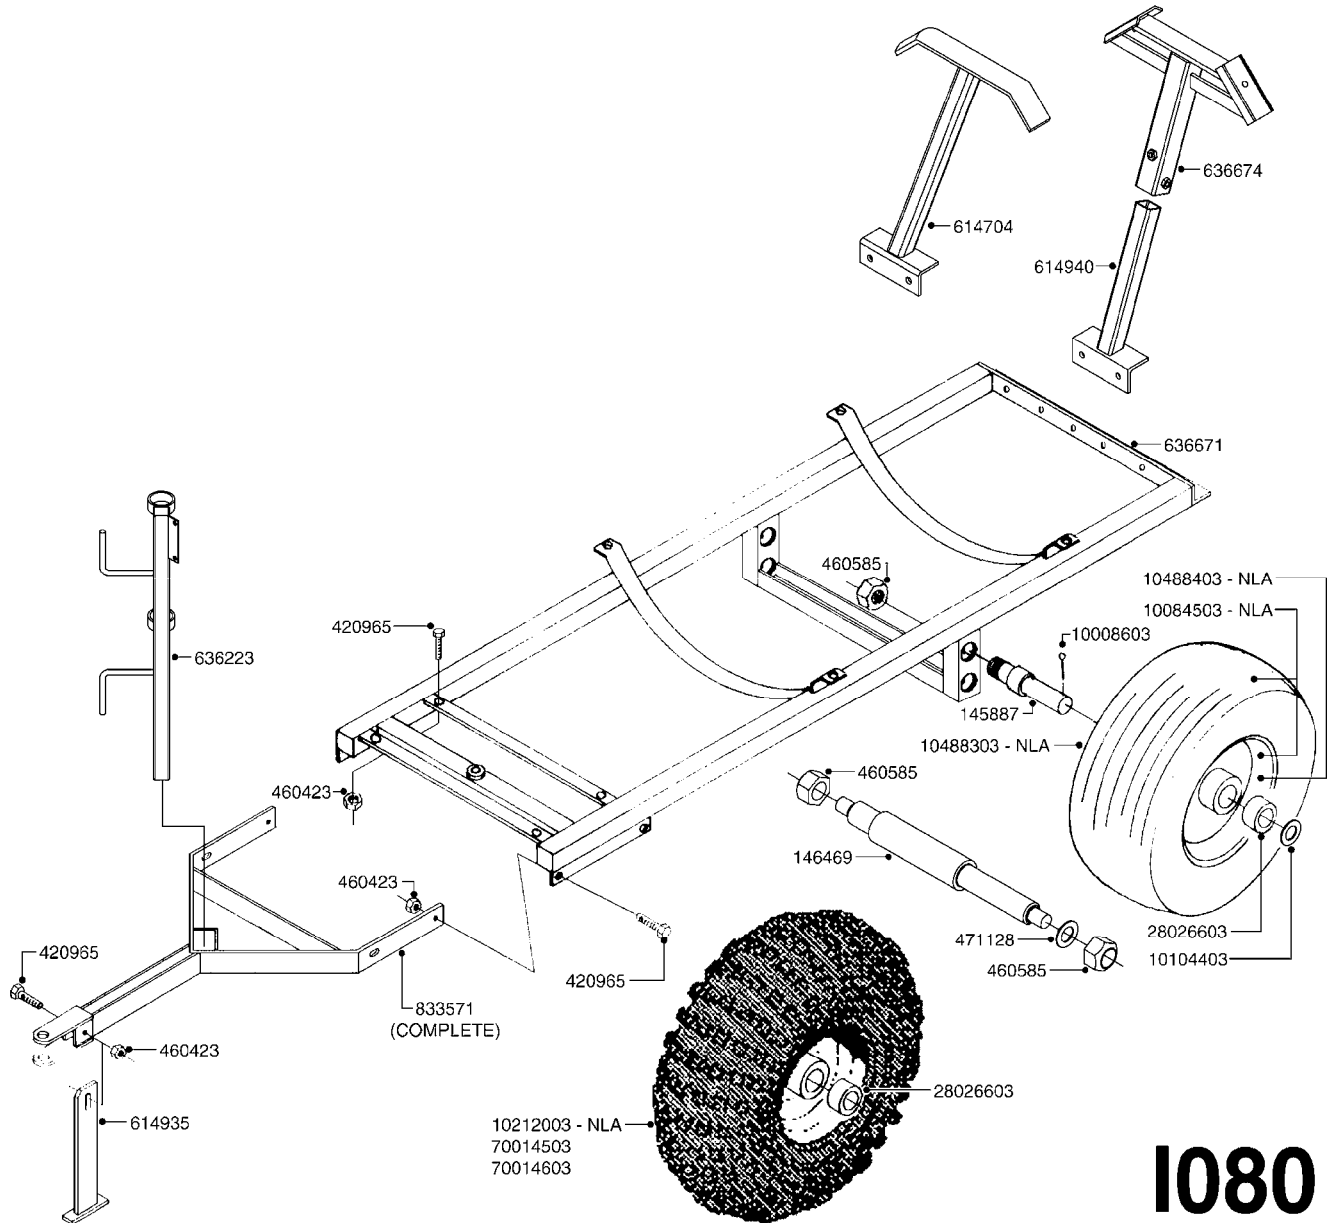

I080

ES 50 FRAME
I080-HIN, 16:12:08

Page 1
Date 18.03.2013 13:27

parts-n°	order qty	description
145887	1	AXLE SHAFT ES30/53
146469	1	AXLE SHAFT ESTATE TRAILER SPRY
420965	1	BOLT HEX 8.8 DEL M10X40
460423	1	NUT HEX M10X1.5 LOCK
460585	1	NUT HEX M16X2 LOCK
471128	1	WASHER D30/D17X3
614704	1	UPRIGHT FOR ATV SPRAYER
614935	1	JACK STAND FOR ES30/53
614940	1	MNT.BRKT. F. 13'FD BOOM
636223	1	POST 12 VOLT TR30
636671	1	FRAME TR/ATV 53
636674	1	BOOM UPRIGHT FOR POWER SPRAYER
833571	1	DRAW BAR FOR ES50/80
10008603	1	COTTER PIN 3/16"X 1-1/2"
10084503	1	TIRE & RIM 16 X 6.5 X 8
10104403	1	WASHER PLATE 1'
10212003	1	TIRE & RIM ASSY.22 X 11.00-8
10488303	1	TIRE 16 X 650 X 8 2PLY
10488403	1	RIM 8 X 5.37 W. BEARINGS CREAM
28026603	1	BEARING P205PP SEALED 52x25x15
70014503	1	TIRE & RIM ASY 16X750-8 X 4"HU
70014603	1	TIRE & RIM ASY 20X10-8 X 4"HUB