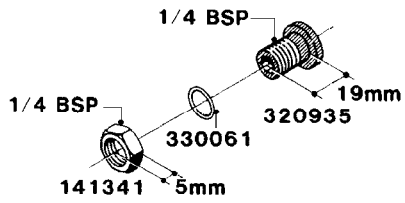

H040

FITTINGS - NIPPLES & ELBOWS
H040-HIN, 01:01:01

Page 1

Date 18.03.2013 13:27

parts-n°	order qty	description
10530803	1	FITT.PO.SE 2.00X2.00 45 DEG.
320191	1	FITT.DK ELB 3/8' BSP 45 DEGREE
320482	1	FITT.DK ELB. 1/2" BSP 60 DEG.
320596	1	FITT.DK ELB 3/8'-1/2' BSP 45DEG
320607	1	FITT.DK HN 3/8M X 3/8F BSP LNG
320633	1	FITT.DK HN 3/8"M X 3/8"F BSP
321451	1	FITT.DK ELB.1-1/2 X1-1/4 80DEG
321532	1	FITT.DK REDUC 3/4' X 1/2' BSP
390233	1	FITT.DK REDUC 1-1/2" X 1" BSP

H050

FITTINGS - HOSE CONNECTORS
H050-HIN, 31:03:09

Page 1

Date 18.03.2013 13:27

parts-n°	order qty	description
242594	1	O-RING D14 X 1.78 SCH.70-EPDM
320294	1	FITT.DK TEE 3/8X3/8HB X1/2"BSP
320305	1	FITT.DK HB 3/4'- 3/4' BSP
320386	1	FITT.DK TEE 3/8X3/8HB X3/8"BSP
320397	1	FITT.DK ELB 3/8"HB X 3/8" BSP
320401	1	FITT.DK TEE 1/2X1/2HB X1/2"BSP
320412	1	FITT.DK TEE 1/2X1/2HB X3/8'BSP
320423	1	FITT.DK ELB 1/2'HB X 3/8' BSP
320891	1	FITT.DK HB 3/8'- 3/8' BSP
320972	1	FITT.DK HB 5/16'- 1/4' BSP
322046	1	FITT.DK TEE 1/2X1/2HB X3/4'BSP
322048	1	FITT.DK TEE 3/4X3/4HB X3/4'BSP
330595	1	O-RING D24.6/D20X2.1 -3/4"
333137	1	FITT.DK CONN.1/2" F.NOZZ. DOUB
333141	1	FITT.DK CONN.1/2" F.NOZZ.SING
334041	1	FITT.DK CONN.3/4' F.NOZZ. SING
334042	1	FITT.DK CONN.3/4' F.NOZZ. DOUB
334195	1	FITT.DK ELB. 3/4"HB X 3/4"HB
10012103	1	FITT.PO.HB 1.25X1.50 IMB1012
10014003	1	FITT.PO.HB 1.25X1.25 IMB1010
10036903	1	FITT.PO.HB 1.50X1.50 IMB1212
28019303	1	FITTING HB ELB 3/4NPT-3/4HOSE
61016500	1	HOSE TAIL 3/4" 90°+RG CAP 3/4"
72026700	1	NOZZLE TUBE ADAPTER W/O-RING