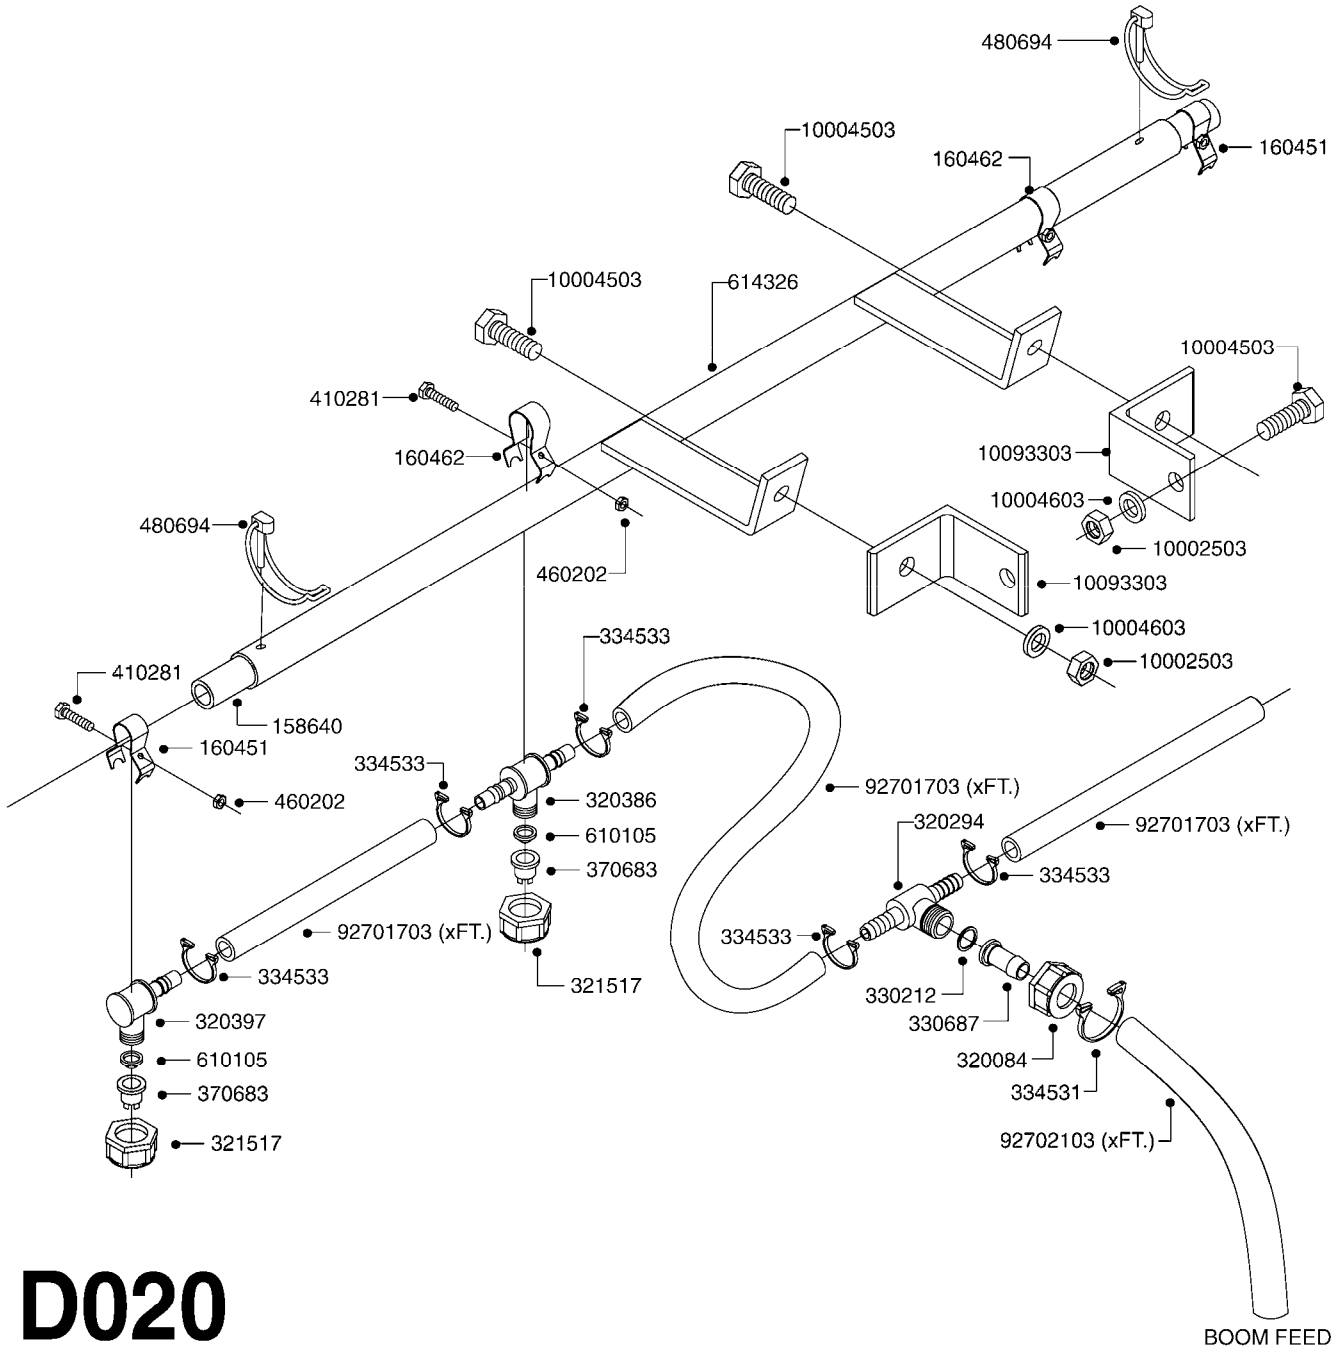

BOOM - 6' TE
D020-HIN, 19:05:11

BOOM - 6' TE
D020-HIN, 19:05:11

Page 1
Date 18.03.2013 13:26

parts-n°	order qty	description
158640	1	OUT. LINK F/7' BOOM CAN 83
160451	1	PIPE BRANCH HOLDER D25,4
160462	1	PIPE BRANCH HOLDER D31,7
320084	1	FITT.DK NUT 1/2" BSP
320294	1	FITT.DK TEE 3/8X3/8HB X1/2"BSP
320386	1	FITT.DK TEE 3/8X3/8HB X3/8"BSP
320397	1	FITT.DK ELB 3/8"HB X 3/8" BSP
321517	1	FITT.DK CAP 3/8" BSP WHITE
330212	1	O-RING D19/D14X2.4 F.1/2"NUT
330687	1	FITT.DK HB 1/2" F. 1/2" NUT
334531	1	CLAMP HOSE PLASTIC 3/4"
334533	1	CLAMP HOSE PLASTIC 3/8"
370683	1	NOZZLE FLAT FAN 4110-16
410281	1	BOLT HEX 8.8 DEL M6X25
460202	1	NUT HEX M6
480694	1	PIN SNAP F. ROUND TUBE
610105	1	NOZZLE FILTER
614326	1	CENTER SECTION FOR 7' BOOM
10002503	1	NUT HEX NC 1/2"
10004503	1	BOLT HEX 1/2 NC GR.5 01.50"
10004603	1	WASHER LOCK 1/2"
10093303	1	BRACKET F.MOUNTING 7' BOOMS
92701703	1	HOSE R X3/8" X300PSI WP X0012"
92702103	1	HOSE R X1/2" X300PSI WP X0012"