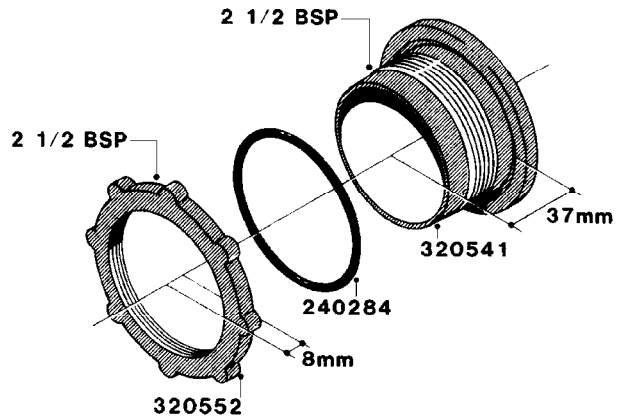

H040

FITTINGS - NIPPLES & ELBOWS
H040-HIN, 01:01:01

Page 1

Date 18.03.2013 13:27

parts-n°	order qty	description
10530803	1	FITT.PO.SE 2.00X2.00 45 DEG.
320191	1	FITT.DK ELB 3/8' BSP 45 DEGREE
320482	1	FITT.DK ELB. 1/2" BSP 60 DEG.
320596	1	FITT.DK ELB 3/8'-1/2' BSP 45DEG
320607	1	FITT.DK HN 3/8M X 3/8F BSP LNG
320633	1	FITT.DK HN 3/8"M X 3/8"F BSP
321451	1	FITT.DK ELB.1-1/2 X1-1/4 80DEG
321532	1	FITT.DK REDUC 3/4' X 1/2' BSP
390233	1	FITT.DK REDUC 1-1/2" X 1" BSP

H050

FITTINGS - HOSE CONNECTORS
H050-HIN, 31:03:09

Page 1

Date 18.03.2013 13:27

parts-n°	order qty	description
242594	1	O-RING D14 X 1.78 SCH.70-EPDM
320294	1	FITT.DK TEE 3/8X3/8HB X1/2"BSP
320305	1	FITT.DK HB 3/4'- 3/4' BSP
320386	1	FITT.DK TEE 3/8X3/8HB X3/8"BSP
320397	1	FITT.DK ELB 3/8"HB X 3/8" BSP
320401	1	FITT.DK TEE 1/2X1/2HB X1/2"BSP
320412	1	FITT.DK TEE 1/2X1/2HB X3/8'BSP
320423	1	FITT.DK ELB 1/2'HB X 3/8' BSP
320891	1	FITT.DK HB 3/8'- 3/8' BSP
320972	1	FITT.DK HB 5/16'- 1/4' BSP
322046	1	FITT.DK TEE 1/2X1/2HB X3/4'BSP
322048	1	FITT.DK TEE 3/4X3/4HB X3/4'BSP
330595	1	O-RING D24.6/D20X2.1 -3/4"
333137	1	FITT.DK CONN.1/2" F.NOZZ. DOUB
333141	1	FITT.DK CONN.1/2" F.NOZZ.SING
334041	1	FITT.DK CONN.3/4' F.NOZZ. SING
334042	1	FITT.DK CONN.3/4' F.NOZZ. DOUB
334195	1	FITT.DK ELB. 3/4"HB X 3/4"HB
10012103	1	FITT.PO.HB 1.25X1.50 IMB1012
10014003	1	FITT.PO.HB 1.25X1.25 IMB1010
10036903	1	FITT.PO.HB 1.50X1.50 IMB1212
28019303	1	FITTING HB ELB 3/4NPT-3/4HOSE
61016500	1	HOSE TAIL 3/4" 90°+RG CAP 3/4"
72026700	1	NOZZLE TUBE ADAPTER W/O-RING