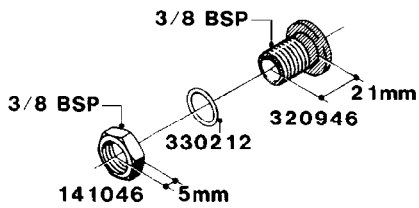

H040

FITTINGS - NIPPLES & ELBOWS
H040-HIN, 01:01:01

Page 1

Date 18.03.2013 13:27

parts-n°	order qty	description
10530803	1	FITT.PO.SE 2.00X2.00 45 DEG.
320191	1	FITT.DK ELB 3/8' BSP 45 DEGREE
320482	1	FITT.DK ELB. 1/2" BSP 60 DEG.
320596	1	FITT.DK ELB 3/8'-1/2' BSP 45DEG
320607	1	FITT.DK HN 3/8M X 3/8F BSP LNG
320633	1	FITT.DK HN 3/8"M X 3/8"F BSP
321451	1	FITT.DK ELB.1-1/2 X1-1/4 80DEG
321532	1	FITT.DK REDUC 3/4' X 1/2' BSP
390233	1	FITT.DK REDUC 1-1/2" X 1" BSP

H050

FITTINGS - HOSE CONNECTORS
H050-HIN, 31:03:09

Page 1

Date 18.03.2013 13:27

parts-n°	order qty	description
242594	1	O-RING D14 X 1.78 SCH.70-EPDM
320294	1	FITT.DK TEE 3/8X3/8HB X1/2"BSP
320305	1	FITT.DK HB 3/4'- 3/4' BSP
320386	1	FITT.DK TEE 3/8X3/8HB X3/8"BSP
320397	1	FITT.DK ELB 3/8"HB X 3/8" BSP
320401	1	FITT.DK TEE 1/2X1/2HB X1/2"BSP
320412	1	FITT.DK TEE 1/2X1/2HB X3/8'BSP
320423	1	FITT.DK ELB 1/2'HB X 3/8' BSP
320891	1	FITT.DK HB 3/8'- 3/8' BSP
320972	1	FITT.DK HB 5/16'- 1/4' BSP
322046	1	FITT.DK TEE 1/2X1/2HB X3/4'BSP
322048	1	FITT.DK TEE 3/4X3/4HB X3/4'BSP
330595	1	O-RING D24.6/D20X2.1 -3/4"
333137	1	FITT.DK CONN.1/2" F.NOZZ. DOUB
333141	1	FITT.DK CONN.1/2" F.NOZZ.SING
334041	1	FITT.DK CONN.3/4' F.NOZZ. SING
334042	1	FITT.DK CONN.3/4' F.NOZZ. DOUB
334195	1	FITT.DK ELB. 3/4"HB X 3/4"HB
10012103	1	FITT.PO.HB 1.25X1.50 IMB1012
10014003	1	FITT.PO.HB 1.25X1.25 IMB1010
10036903	1	FITT.PO.HB 1.50X1.50 IMB1212
28019303	1	FITTING HB ELB 3/4NPT-3/4HOSE
61016500	1	HOSE TAIL 3/4" 90°+RG CAP 3/4"
72026700	1	NOZZLE TUBE ADAPTER W/O-RING