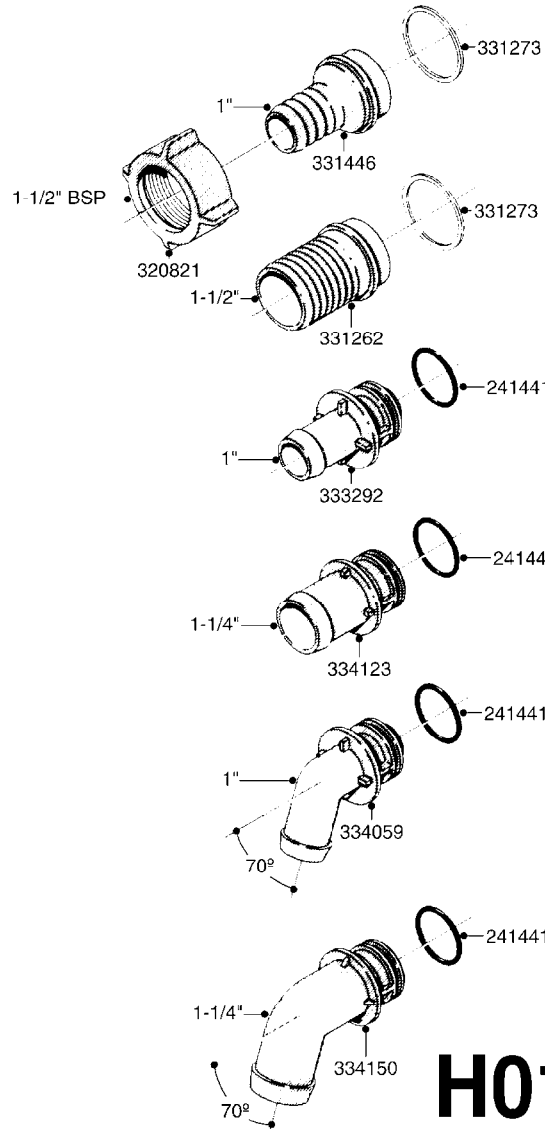

H010

parts-n°	order qty	description
240085	1	O-RING D13,1/8,3X02,4 NITRIL
241441	1	O-RING D29.3X3
242594	1	O-RING D14 X 1.78 SCH.70-EPDM
320084	1	FITT.DK NUT 1/2" BSP
320095	1	FITT.DK NUT 1" BSP
320117	1	FITT.DK CONN.1/2"BSP F. 1" CAP
320187	1	FITT.DK CAP 3/8" BSP BLACK
320283	1	FITT.DK NUT 3/4"BSP
320821	1	FITT.DK NUT 1-1/2" BSP
321495	1	FITT.DK REDUC 1/4'BSP F.3/4'NT
321576	1	FITT.DK CONN 1/2"BSP F.3/4"NUT
330013	1	O-RING D15/D10X2.5 F.3/8"NUT
330212	1	O-RING D19/D14X2.4 F.1/2"NUT
330326	1	O-RING D30/D24X2 F.1"NUT
330341	1	FITT.DK HB 1" F. 1" NUT
330595	1	O-RING D24.6/D20X2.1 -3/4"
330665	1	FITT.DK HB 3/4"F.1" NUT
330676	1	FITT.DK HB 3/8" F. 1/2" NUT
330687	1	FITT.DK HB 1/2" F. 1/2" NUT
330691	1	FITT.DK HB 3/4'F.3/4' NUT
330783	1	FITT.DK HB 3/8"F.3/8" NUT
331262	1	FITT.DK HB 1-1/2" F. 1-1/2"NUT
331273	1	O-RING D44/D38X2 F.1-1/2"
331446	1	FITT.DK HB 1" F.1-1/2" NUT
331807	1	FITT.DK HB 5/16" F.3/8" NUT
332286	1	FITT.DK HB 1/2" F. 3/4" NUT
332905	1	FITT.DK HB 1/2" F. 3/4" CAP
332927	1	FITT.DK PL.F. NOZZLE TUBE
333292	1	FITT.DK HB 1"O'RING F.1-1/2"
333664	1	FITT.DK HB 5/16' F. 1/2' NUT
334044	1	FITT.DK HB 3/4' F. 3/4' CAP
334059	1	FITT.DK EL 1" 110 DEG.F.1-1/2"
334123	1	FITT.DK HB 1-1/4"O-RNG F.1-1/2"
334150	1	FITT.DK HB 1-1/4" 110 F.1-1/2"
390542	1	PLUG WASHER FOR 3/4'CAP NUT
716236	1	FITT.DK HB 1/2" ASSY. F. 3/4"
716413	1	FITT.DK PLUG ASSY. F.NOZ TUBE
717426	1	FITT.DK REDUC 1/4"BSP F.3/4"N
720856	1	FITT.DK 1/2'BSP ASSY.F.3/4'NUT
724621	1	FITT.DK HB 3/4"ASSY F.3/4" NUT