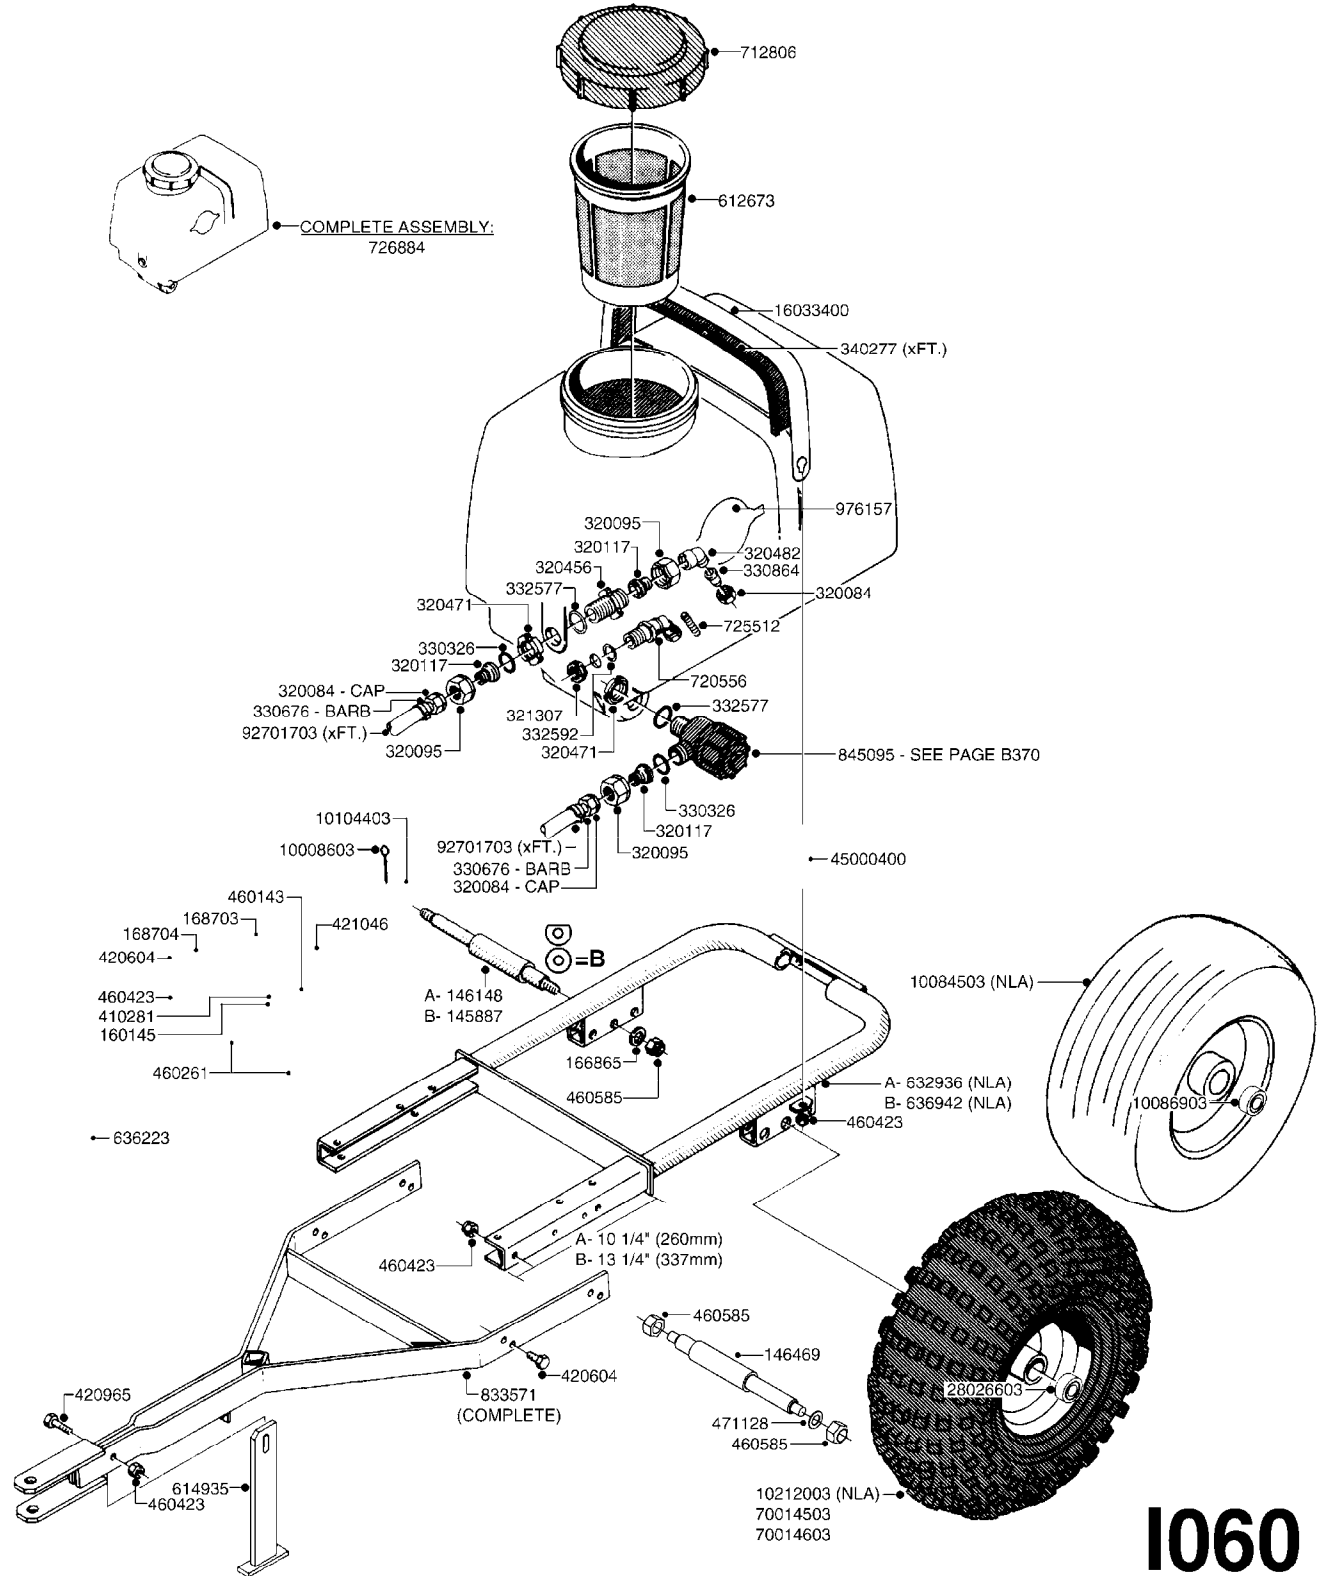

I060

ES 30 TANK & FRAME
I060-HIN, 16:12:08

Page 1
Date 18.03.2013 13:27

parts-n°	order qty	description
145887	1	AXLE SHAFT ES30/53
146148	1	SPINDLE TR30 STD.TIRE
146469	1	AXLE SHAFT ESTATE TRAILER SPRY
160145	1	WASHER D13.1/D6.4X1 SS
166865	1	WASHER D35/D25X2
168703	1	PUMP SCREEN FOR ATV
168704	1	PUMP BASE FOR ATV CAN 88
320084	1	FITT.DK NUT 1/2" BSP
320095	1	FITT.DK NUT 1" BSP
320117	1	FITT.DK CONN.1/2"BSP F. 1" CAP
320456	1	FITT.DK BULKHEAD 1"BSP DOUBLE
320471	1	FITT.DK NUT 1" BSP JAMB
320482	1	FITT.DK ELB. 1/2" BSP 60 DEG.
321307	1	FITT.DK NUT 1/2" BSP JAMB
330326	1	O-RING D30/D24X2 F.1"NUT
330676	1	FITT.DK HB 3/8" F. 1/2" NUT
330864	1	NOZZLE AGITATION D6
332577	1	O-RING D38/D30X4 F.1" PUR.
332592	1	O-RING D26/D20X3
340277	1	TANK PACKING - 40mm WIDE x 12"
410281	1	BOLT HEX 8.8 DEL M6X25
420604	1	BOLT HEX 8.8 DEL M10X25 FT
420965	1	BOLT HEX 8.8 DEL M10X40
421046	1	BOLT HEX 8.8 DEL M8X25 FT
460143	1	NUT HEX M8 LOCK
460261	1	NUT HEX M6X1 LOCK
460423	1	NUT HEX M10X1.5 LOCK
460585	1	NUT HEX M16X2 LOCK
612673	1	FILTER BASKET F. ES30/ES53
614935	1	JACK STAND FOR ES30/53
632936	1	FRAME ES30
636223	1	POST 12 VOLT TR30
636942	1	Frame for KS120
712806	1	TANK LID WITH VENT S226 RED
720556	1	SAFETY VALVE FOR ATV SPRAYER
725512	1	SPRING
726884	1	TANK 30 GAL. F/ES
833571	1	DRAW BAR FOR ES50/80
845095	1	FILTER COMPLETE
976157	1	DECAL COMPANY (4.4" X 4.6")
10008603	1	COTTER PIN 3/16"X 1-1/2"
10084503	1	TIRE & RIM 16 X 6.5 X 8
10086903	1	BEARING BALL F.ES53 WHEEL
10104403	1	WASHER PLATE 1'
10212003	1	TIRE & RIM ASSY.22 X 11.00-8
16033400	1	TANK STRAP ES30/NK 80 '01
28026603	1	BEARING P205PP SEALED 52x25x15
45000400	1	T-BOLT SPECIAL F.TANK STRAP ES
70014503	1	TIRE & RIM ASY 16X750-8 X 4"HU
70014603	1	TIRE & RIM ASY 20X10-8 X 4"HUB
92701703	1	HOSE R X3/8" X300PSI WP X0012"