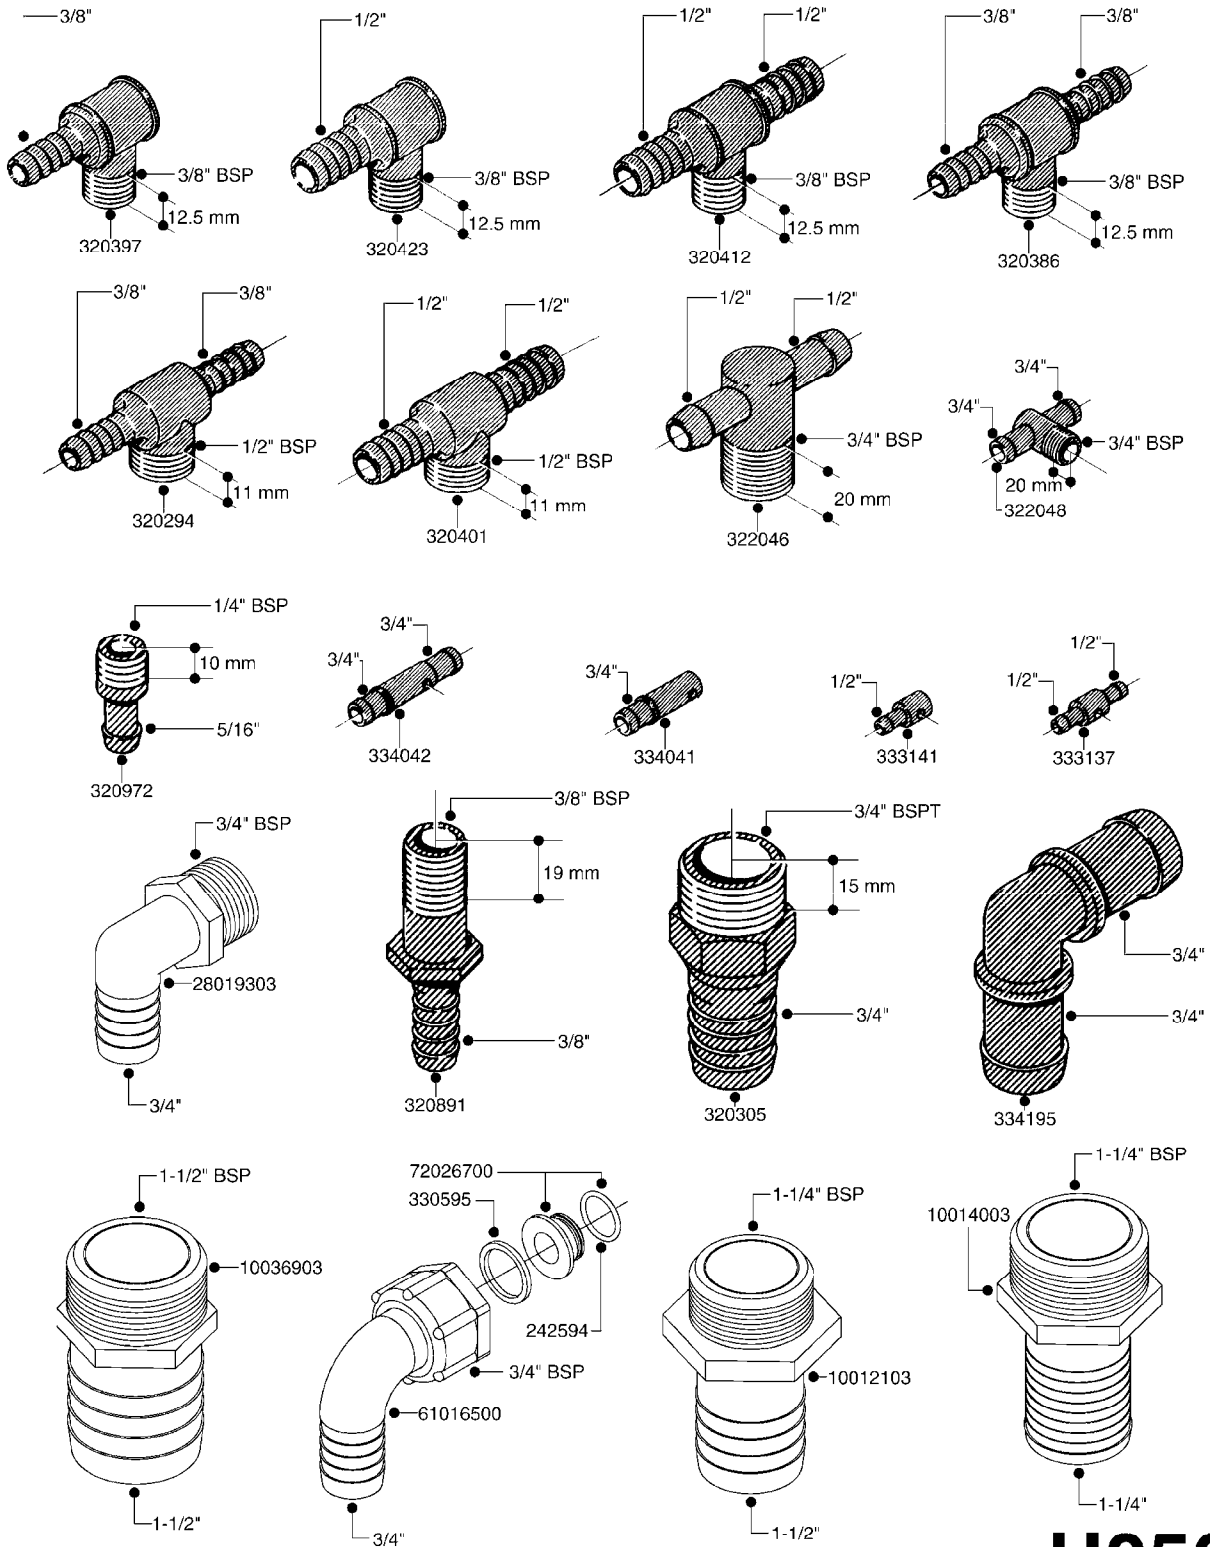

H040

FITTINGS - NIPPLES & ELBOWS
H040-HIN, 01:01:01

Page 1

Date 18.03.2013 13:27

parts-n°	order qty	description
10530803	1	FITT.PO.SE 2.00X2.00 45 DEG.
320191	1	FITT.DK ELB 3/8' BSP 45 DEGREE
320482	1	FITT.DK ELB. 1/2" BSP 60 DEG.
320596	1	FITT.DK ELB 3/8'-1/2' BSP 45DEG
320607	1	FITT.DK HN 3/8M X 3/8F BSP LNG
320633	1	FITT.DK HN 3/8"M X 3/8"F BSP
321451	1	FITT.DK ELB.1-1/2 X1-1/4 80DEG
321532	1	FITT.DK REDUC 3/4' X 1/2' BSP
390233	1	FITT.DK REDUC 1-1/2" X 1" BSP

H050

FITTINGS - HOSE CONNECTORS
H050-HIN, 31:03:09

Page 1

Date 18.03.2013 13:27

parts-n°	order qty	description
242594	1	O-RING D14 X 1.78 SCH.70-EPDM
320294	1	FITT.DK TEE 3/8X3/8HB X1/2"BSP
320305	1	FITT.DK HB 3/4'- 3/4' BSP
320386	1	FITT.DK TEE 3/8X3/8HB X3/8"BSP
320397	1	FITT.DK ELB 3/8"HB X 3/8" BSP
320401	1	FITT.DK TEE 1/2X1/2HB X1/2"BSP
320412	1	FITT.DK TEE 1/2X1/2HB X3/8'BSP
320423	1	FITT.DK ELB 1/2'HB X 3/8' BSP
320891	1	FITT.DK HB 3/8'- 3/8' BSP
320972	1	FITT.DK HB 5/16'- 1/4' BSP
322046	1	FITT.DK TEE 1/2X1/2HB X3/4'BSP
322048	1	FITT.DK TEE 3/4X3/4HB X3/4'BSP
330595	1	O-RING D24.6/D20X2.1 -3/4"
333137	1	FITT.DK CONN.1/2" F.NOZZ. DOUB
333141	1	FITT.DK CONN.1/2" F.NOZZ.SING
334041	1	FITT.DK CONN.3/4' F.NOZZ. SING
334042	1	FITT.DK CONN.3/4' F.NOZZ. DOUB
334195	1	FITT.DK ELB. 3/4"HB X 3/4"HB
10012103	1	FITT.PO.HB 1.25X1.50 IMB1012
10014003	1	FITT.PO.HB 1.25X1.25 IMB1010
10036903	1	FITT.PO.HB 1.50X1.50 IMB1212
28019303	1	FITTING HB ELB 3/4NPT-3/4HOSE
61016500	1	HOSE TAIL 3/4" 90°+RG CAP 3/4"
72026700	1	NOZZLE TUBE ADAPTER W/O-RING