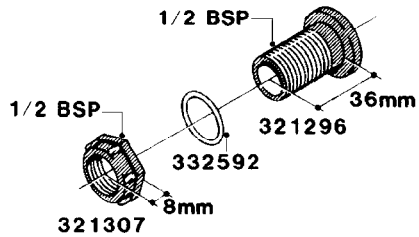

H040

FITTINGS - NIPPLES & ELBOWS
H040-HIN, 01:01:01

Page 1

Date 18.03.2013 13:27

parts-n°	order qty	description
10530803	1	FITT.PO.SE 2.00X2.00 45 DEG.
320191	1	FITT.DK ELB 3/8' BSP 45 DEGREE
320482	1	FITT.DK ELB. 1/2" BSP 60 DEG.
320596	1	FITT.DK ELB 3/8'-1/2' BSP 45DEG
320607	1	FITT.DK HN 3/8M X 3/8F BSP LNG
320633	1	FITT.DK HN 3/8"M X 3/8"F BSP
321451	1	FITT.DK ELB.1-1/2 X1-1/4 80DEG
321532	1	FITT.DK REDUC 3/4' X 1/2' BSP
390233	1	FITT.DK REDUC 1-1/2" X 1" BSP

H050

FITTINGS - HOSE CONNECTORS
H050-HIN, 31:03:09

Page 1

Date 18.03.2013 13:27

parts-n°	order qty	description
242594	1	O-RING D14 X 1.78 SCH.70-EPDM
320294	1	FITT.DK TEE 3/8X3/8HB X1/2"BSP
320305	1	FITT.DK HB 3/4'- 3/4' BSP
320386	1	FITT.DK TEE 3/8X3/8HB X3/8"BSP
320397	1	FITT.DK ELB 3/8"HB X 3/8" BSP
320401	1	FITT.DK TEE 1/2X1/2HB X1/2"BSP
320412	1	FITT.DK TEE 1/2X1/2HB X3/8'BSP
320423	1	FITT.DK ELB 1/2'HB X 3/8' BSP
320891	1	FITT.DK HB 3/8'- 3/8' BSP
320972	1	FITT.DK HB 5/16'- 1/4' BSP
322046	1	FITT.DK TEE 1/2X1/2HB X3/4'BSP
322048	1	FITT.DK TEE 3/4X3/4HB X3/4'BSP
330595	1	O-RING D24.6/D20X2.1 -3/4"
333137	1	FITT.DK CONN.1/2" F.NOZZ. DOUB
333141	1	FITT.DK CONN.1/2" F.NOZZ.SING
334041	1	FITT.DK CONN.3/4' F.NOZZ. SING
334042	1	FITT.DK CONN.3/4' F.NOZZ. DOUB
334195	1	FITT.DK ELB. 3/4"HB X 3/4"HB
10012103	1	FITT.PO.HB 1.25X1.50 IMB1012
10014003	1	FITT.PO.HB 1.25X1.25 IMB1010
10036903	1	FITT.PO.HB 1.50X1.50 IMB1212
28019303	1	FITTING HB ELB 3/4NPT-3/4HOSE
61016500	1	HOSE TAIL 3/4" 90°+RG CAP 3/4"
72026700	1	NOZZLE TUBE ADAPTER W/O-RING