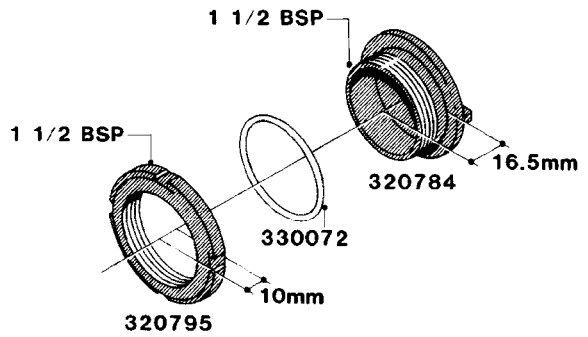

H040

FITTINGS - NIPPLES & ELBOWS
H040-HIN, 01:01:01

Page 1

Date 18.03.2013 13:27

parts-n°	order qty	description
10530803	1	FITT.PO.SE 2.00X2.00 45 DEG.
320191	1	FITT.DK ELB 3/8' BSP 45 DEGREE
320482	1	FITT.DK ELB. 1/2" BSP 60 DEG.
320596	1	FITT.DK ELB 3/8'-1/2' BSP 45DEG
320607	1	FITT.DK HN 3/8M X 3/8F BSP LNG
320633	1	FITT.DK HN 3/8"M X 3/8"F BSP
321451	1	FITT.DK ELB.1-1/2 X1-1/4 80DEG
321532	1	FITT.DK REDUC 3/4' X 1/2' BSP
390233	1	FITT.DK REDUC 1-1/2" X 1" BSP

H050

FITTINGS - HOSE CONNECTORS
H050-HIN, 31:03:09

Page 1

Date 18.03.2013 13:27

parts-n°	order qty	description
242594	1	O-RING D14 X 1.78 SCH.70-EPDM
320294	1	FITT.DK TEE 3/8X3/8HB X1/2"BSP
320305	1	FITT.DK HB 3/4'- 3/4' BSP
320386	1	FITT.DK TEE 3/8X3/8HB X3/8"BSP
320397	1	FITT.DK ELB 3/8"HB X 3/8" BSP
320401	1	FITT.DK TEE 1/2X1/2HB X1/2"BSP
320412	1	FITT.DK TEE 1/2X1/2HB X3/8'BSP
320423	1	FITT.DK ELB 1/2'HB X 3/8' BSP
320891	1	FITT.DK HB 3/8'- 3/8' BSP
320972	1	FITT.DK HB 5/16'- 1/4' BSP
322046	1	FITT.DK TEE 1/2X1/2HB X3/4'BSP
322048	1	FITT.DK TEE 3/4X3/4HB X3/4'BSP
330595	1	O-RING D24.6/D20X2.1 -3/4"
333137	1	FITT.DK CONN.1/2" F.NOZZ. DOUB
333141	1	FITT.DK CONN.1/2" F.NOZZ.SING
334041	1	FITT.DK CONN.3/4' F.NOZZ. SING
334042	1	FITT.DK CONN.3/4' F.NOZZ. DOUB
334195	1	FITT.DK ELB. 3/4"HB X 3/4"HB
10012103	1	FITT.PO.HB 1.25X1.50 IMB1012
10014003	1	FITT.PO.HB 1.25X1.25 IMB1010
10036903	1	FITT.PO.HB 1.50X1.50 IMB1212
28019303	1	FITTING HB ELB 3/4NPT-3/4HOSE
61016500	1	HOSE TAIL 3/4" 90°+RG CAP 3/4"
72026700	1	NOZZLE TUBE ADAPTER W/O-RING