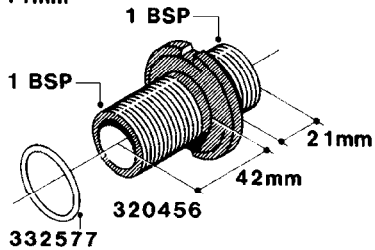

H040

FITTINGS - NIPPLES & ELBOWS
H040-HIN, 01:01:01

Page 1

Date 18.03.2013 13:27

parts-n°	order qty	description
10530803	1	FITT.PO.SE 2.00X2.00 45 DEG.
320191	1	FITT.DK ELB 3/8' BSP 45 DEGREE
320482	1	FITT.DK ELB. 1/2" BSP 60 DEG.
320596	1	FITT.DK ELB 3/8'-1/2' BSP 45DEG
320607	1	FITT.DK HN 3/8M X 3/8F BSP LNG
320633	1	FITT.DK HN 3/8"M X 3/8"F BSP
321451	1	FITT.DK ELB.1-1/2 X1-1/4 80DEG
321532	1	FITT.DK REDUC 3/4' X 1/2' BSP
390233	1	FITT.DK REDUC 1-1/2" X 1" BSP

H050

FITTINGS - HOSE CONNECTORS
H050-HIN, 31:03:09

Page 1

Date 18.03.2013 13:27

parts-n°	order qty	description
242594	1	O-RING D14 X 1.78 SCH.70-EPDM
320294	1	FITT.DK TEE 3/8X3/8HB X1/2"BSP
320305	1	FITT.DK HB 3/4'- 3/4' BSP
320386	1	FITT.DK TEE 3/8X3/8HB X3/8"BSP
320397	1	FITT.DK ELB 3/8"HB X 3/8" BSP
320401	1	FITT.DK TEE 1/2X1/2HB X1/2"BSP
320412	1	FITT.DK TEE 1/2X1/2HB X3/8'BSP
320423	1	FITT.DK ELB 1/2'HB X 3/8' BSP
320891	1	FITT.DK HB 3/8'- 3/8' BSP
320972	1	FITT.DK HB 5/16'- 1/4' BSP
322046	1	FITT.DK TEE 1/2X1/2HB X3/4'BSP
322048	1	FITT.DK TEE 3/4X3/4HB X3/4'BSP
330595	1	O-RING D24.6/D20X2.1 -3/4"
333137	1	FITT.DK CONN.1/2" F.NOZZ. DOUB
333141	1	FITT.DK CONN.1/2" F.NOZZ.SING
334041	1	FITT.DK CONN.3/4' F.NOZZ. SING
334042	1	FITT.DK CONN.3/4' F.NOZZ. DOUB
334195	1	FITT.DK ELB. 3/4"HB X 3/4"HB
10012103	1	FITT.PO.HB 1.25X1.50 IMB1012
10014003	1	FITT.PO.HB 1.25X1.25 IMB1010
10036903	1	FITT.PO.HB 1.50X1.50 IMB1212
28019303	1	FITTING HB ELB 3/4NPT-3/4HOSE
61016500	1	HOSE TAIL 3/4" 90°+RG CAP 3/4"
72026700	1	NOZZLE TUBE ADAPTER W/O-RING