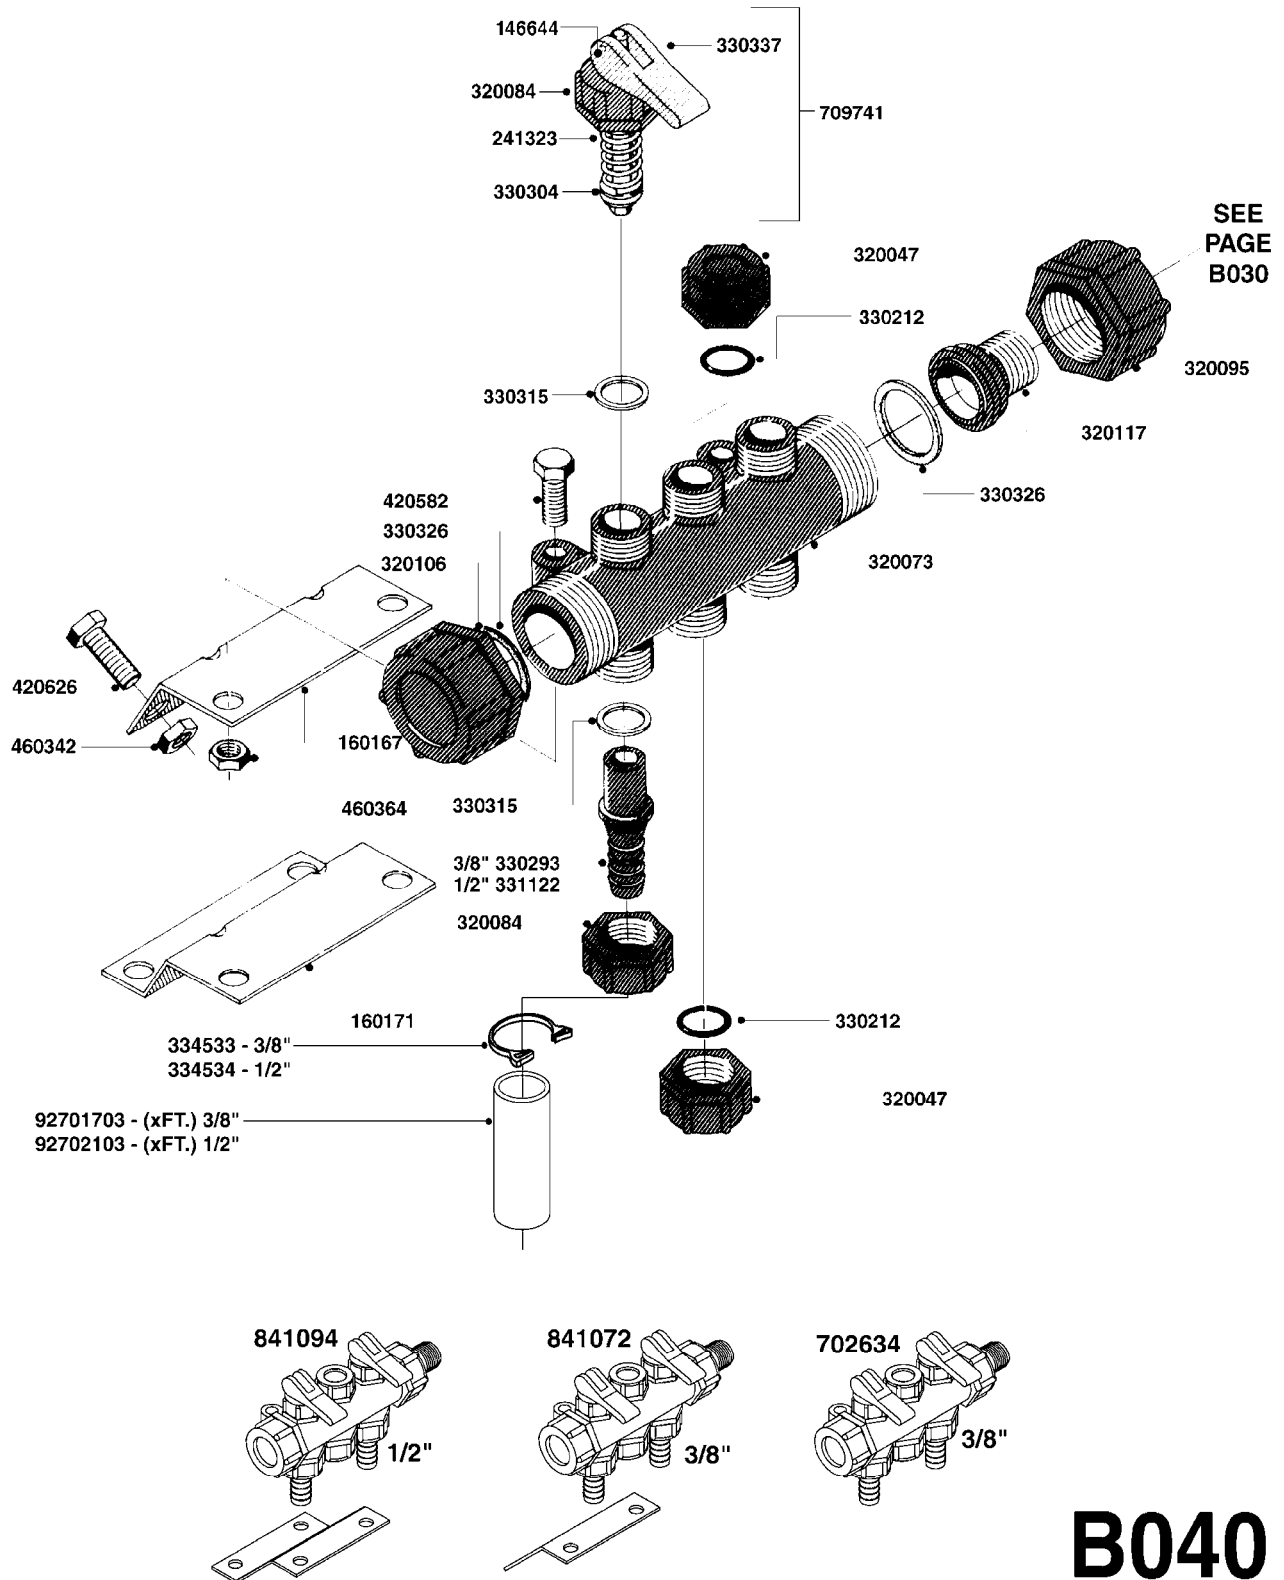

841758 - COMPLETE ASSEMBLY
(LESS GAUGE)

COMPLETE ASSEMBLIES
WHOLEGOODS ITEMS

B030

CONTROL-ET MANUAL-ES 30/50/80
B030-HIN, 19:05:11

Page 1

Date 18.03.2013 13:26

parts-n°	order qty	description
146644	1	PIN D3X19 STAINLESS
240063	1	O-RING D14,1/9,3 X 2,4
241323	1	O-RING D5.3X2.4 NITRIL
320073	1	DISTRIBUTOR HOUSING 1/2"
320084	1	FITT.DK NUT 1/2" BSP
320095	1	FITT.DK NUT 1" BSP
320117	1	FITT.DK CONN.1/2"BSP F. 1" CAP
321694	1	UNION NUT
330212	1	O-RING D19/D14X2.4 F.1/2"NUT
330293	1	VALVE SEAT WITH 3/8" HOSE TAIL
330304	1	VALVE CONE D14
330315	1	O-RING D18.4/D13X.6
330326	1	O-RING D30/D24X2 F.1"NUT
330337	1	HANDLE F. FLIP VALVE
330676	1	FITT.DK HB 3/8" F. 1/2" NUT
330687	1	FITT.DK HB 1/2" F. 1/2" NUT
331111	1	VALVE SEAT FOR 1/2" DISTRIBUT.
331122	1	VALVE SEAT WITH 1/2" HOSE TAIL
334533	1	CLAMP HOSE PLASTIC 3/8"
334534	1	CLAMP HOSE PLASTIC 1/2"
390282	1	STOPPER ATV 1/4"
390283	1	CONE FOR PRES CONTR ATV
421046	1	BOLT HEX 8.8 DEL M8X25 FT
440167	1	SCREW NO.8 1/4"
440663	1	SCREW 3/8" NR4 STAINLESS
460143	1	NUT HEX M8 LOCK
709741	1	VALVE ASSY. 1/2" FLIP LEVER
841758	1	ET CONTROL COMPLETE
28026203	1	GAUGE 200PSI/BR,2.5"1/4BSP-BTM
92701703	1	HOSE R X3/8" X300PSI WP X0012"
92702103	1	HOSE R X1/2" X300PSI WP X0012"