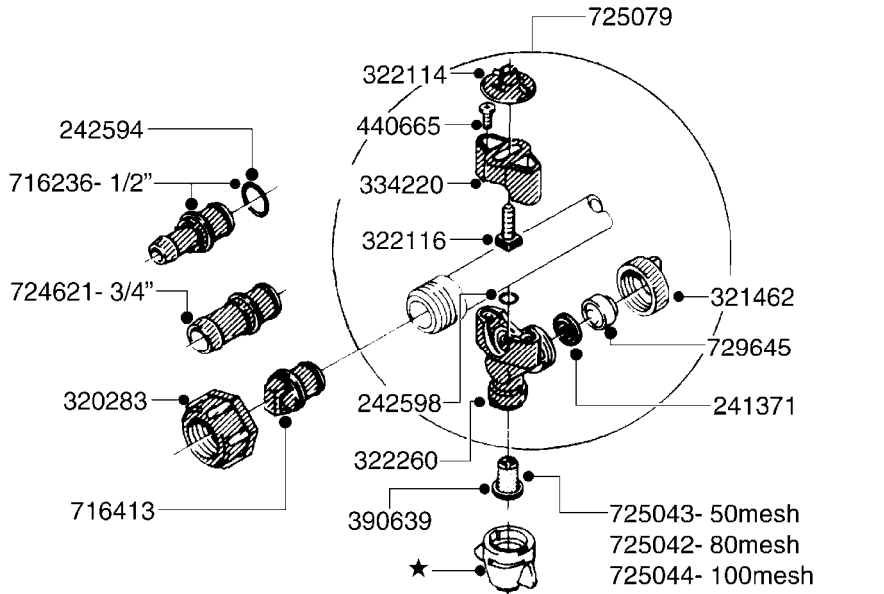

NOZZLE BODIES - THREADED
D610-HIN, 18:03:10

*=REFER TO HARDI NOZZLE CATALOG

D610

NOZZLE BODIES-THREADED
D610-HIN, 18:03:10

Page 1
Date 18.03.2013 13:26

parts-n°	order qty	description
143592	1	LOCK CLAMP FOR TRIPLET
241371	1	DIAPHRAGM F.NO-DRIP,VULC
241990	1	O-RING D9.3 X 2.4 VITON
242598	1	O-RING D7.0 X 2.5 NITRIL
320187	1	FITT.DK CAP 3/8" BSP BLACK
320283	1	FITT.DK NUT 3/4"BSP
321462	1	CAP F.NO-DRIP ASSY.
321801	1	FITT.DK CAP 3/8' BSP GREEN
321812	1	FITT.DK CAP 3/8' BSP RED
322114	1	NUT PLASTIC F.NOZZ.H
322116	1	BOLT PLASTIC F.NOZZ.H.
322258	1	HOUSING F.TRIPLET
322259	1	HOUSING LOWER NOZZLE SNGL 3/8"
333174	1	NOZZLE ALIGNMENT KEY
334220	1	NOZZLE BODY SING.SN.FT.UPPER
390639	1	O-RING F.NOZZLE FILTER
440665	1	SCREW M4.2X16 STAINLESS
614366	1	FILTER 50 MESH F.NOZZLE
614367	1	FILTER 80 MESH F.NOZZLE
614368	1	FILTER 100 MESH F.NOZZLE
636219	1	THREADED TURN PLATE F TRIPLET
716037	1	NOZZLE BODY THREADED COMPLETE
716413	1	FITT.DK PLUG ASSY. F.NOZ TUBE
720145	1	NOZZLE BODY TRIP.SWIVEL THREA.
725042	1	SCREEN 80 MESH W.GASKET, RED
725043	1	SCREEN 50 MESH W.GASKET,BLUE
725044	1	SCREEN 100 MESH W.GASKET,YELLO
729645	1	NON-DRIP SPRING ASSY.GREEN 10