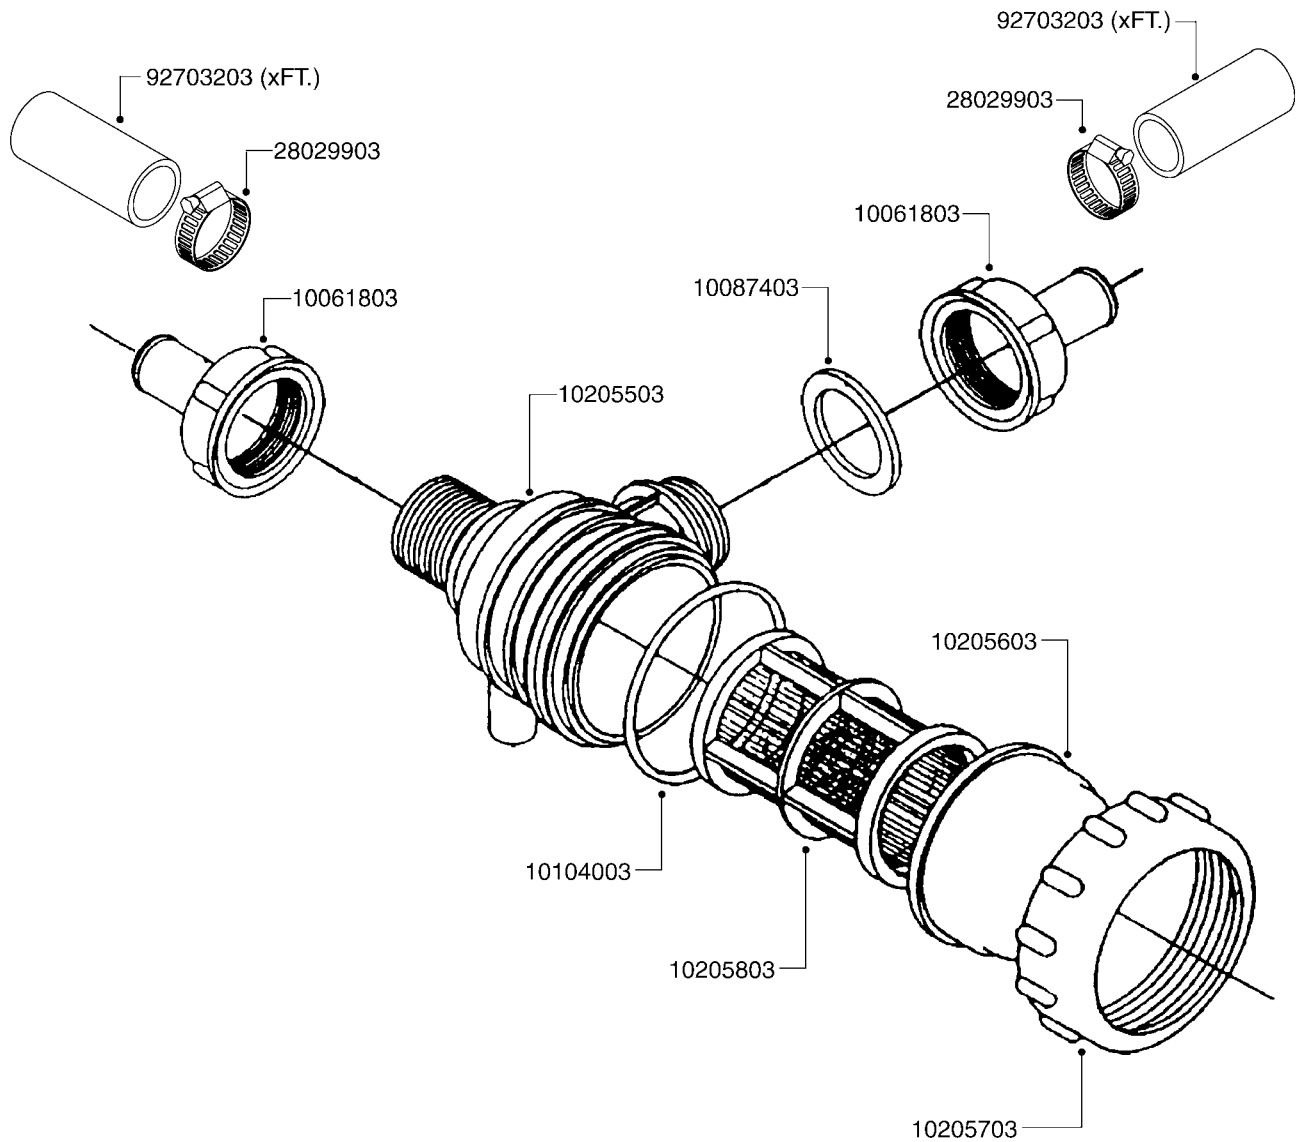

B040

parts-n°	order qty	description
146644	1	PIN D3X19 STAINLESS
160167	1	MOUNTING PLATE LP
160171	1	MOUNTING PLATE NK
241323	1	O-RING D5.3X2.4 NITRIL
320047	1	FITT.DK CAPNUT 1/2" BSP
320073	1	DISTRIBUTOR HOUSING 1/2"
320084	1	FITT.DK NUT 1/2" BSP
320095	1	FITT.DK NUT 1" BSP
320106	1	FITT.DK CAPNUT 1" BSP
320117	1	FITT.DK CONN.1/2"BSP F. 1" CAP
330212	1	O-RING D19/D14X2.4 F.1/2"NUT
330293	1	VALVE SEAT WITH 3/8" HOSE TAIL
330304	1	VALVE CONE D14
330315	1	O-RING D18.4/D13X.6
330326	1	O-RING D30/D24X2 F.1"NUT
330337	1	HANDLE F. FLIP VALVE
331122	1	VALVE SEAT WITH 1/2" HOSE TAIL
334533	1	CLAMP HOSE PLASTIC 3/8"
334534	1	CLAMP HOSE PLASTIC 1/2"
420582	1	BOLT HEX 8.8 DEL M8X20 FT
420626	1	BOLT HEX 8.8 DEL M10X20 FT
460342	1	NUT HEX M10
460364	1	NUT HEX M8 GALV.
702634	1	DIST.HOUSING ASSEMBLY (2-VALVE)
709741	1	VALVE ASSY. 1/2" FLIP LEVER
841072	1	DISTRIBUT. VALVE 1/2" NK
841094	1	DISTRIBUT. VALVE 1/2" LP,BL
92701703	1	HOSE R X3/8" X300PSI WP X0012"
92702103	1	HOSE R X1/2" X300PSI WP X0012"

10205103 - COMPLETE ASSEMBLY

COMPLETE ASSEMBLIES
WHOLEGOODS ITEMS

B410

SUCTION FILTER MCPHEE 12V
B410-HIN, 25:05:11

Page 1

Date 18.03.2013 13:26

parts-n°	order qty	description
10061803	1	INSERT 1-1/4 X 3/4 Ø4051
10087403	1	WASHER RUBBER MCPHEE
10104003	1	O-RING F.MCPHEE FILTER Ø5161
10205103	1	FILTER MCPHEE 310158
10205503	1	HOUSING FILTER MCPHEE
10205603	1	CAP FILTER MCPHEE
10205703	1	NUT FILTER MCPHEE
10205803	1	SCREEN FILTER MCPHEE
28029903	1	CLAMP HOSE GEAR P3/4"-S1" 6712
92703203	1	HOSE R X3/4" X300PSI WP X0012"