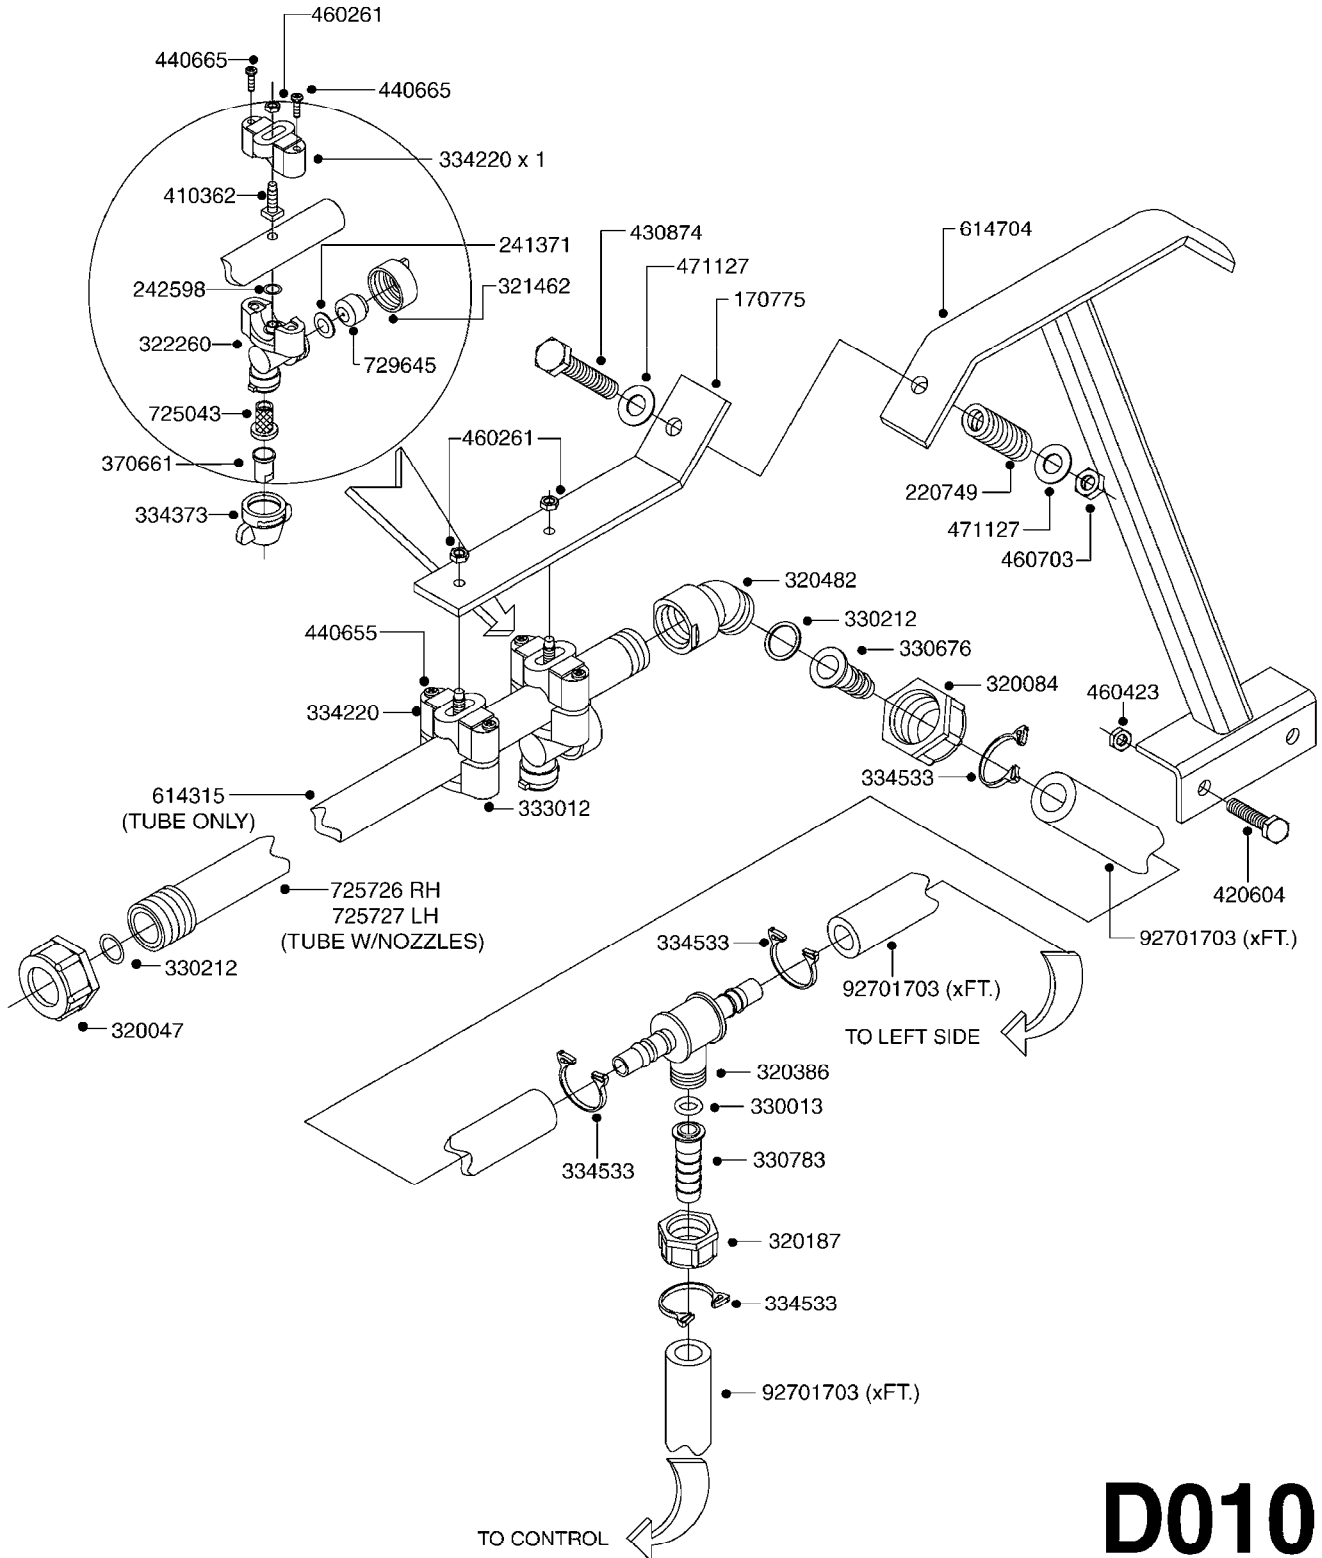

B040

parts-n°	order qty	description
146644	1	PIN D3X19 STAINLESS
160167	1	MOUNTING PLATE LP
160171	1	MOUNTING PLATE NK
241323	1	O-RING D5.3X2.4 NITRIL
320047	1	FITT.DK CAPNUT 1/2" BSP
320073	1	DISTRIBUTOR HOUSING 1/2"
320084	1	FITT.DK NUT 1/2" BSP
320095	1	FITT.DK NUT 1" BSP
320106	1	FITT.DK CAPNUT 1" BSP
320117	1	FITT.DK CONN.1/2"BSP F. 1" CAP
330212	1	O-RING D19/D14X2.4 F.1/2"NUT
330293	1	VALVE SEAT WITH 3/8" HOSE TAIL
330304	1	VALVE CONE D14
330315	1	O-RING D18.4/D13X.6
330326	1	O-RING D30/D24X2 F.1"NUT
330337	1	HANDLE F. FLIP VALVE
331122	1	VALVE SEAT WITH 1/2" HOSE TAIL
334533	1	CLAMP HOSE PLASTIC 3/8"
334534	1	CLAMP HOSE PLASTIC 1/2"
420582	1	BOLT HEX 8.8 DEL M8X20 FT
420626	1	BOLT HEX 8.8 DEL M10X20 FT
460342	1	NUT HEX M10
460364	1	NUT HEX M8 GALV.
702634	1	DIST.HOUSING ASSEMBLY (2-VALVE)
709741	1	VALVE ASSY. 1/2" FLIP LEVER
841072	1	DISTRIBUT. VALVE 1/2" NK
841094	1	DISTRIBUT. VALVE 1/2" LP,BL
92701703	1	HOSE R X3/8" X300PSI WP X0012"
92702103	1	HOSE R X1/2" X300PSI WP X0012"

10205103 - COMPLETE ASSEMBLY

COMPLETE ASSEMBLIES
WHOLEGOODS ITEMS

B410

SUCTION FILTER MCPHEE 12V
B410-HIN, 25:05:11

Page 1

Date 18.03.2013 13:26

parts-n°	order qty	description
10061803	1	INSERT 1-1/4 X 3/4 Ø4051
10087403	1	WASHER RUBBER MCPHEE
10104003	1	O-RING F.MCPHEE FILTER Ø5161
10205103	1	FILTER MCPHEE 310158
10205503	1	HOUSING FILTER MCPHEE
10205603	1	CAP FILTER MCPHEE
10205703	1	NUT FILTER MCPHEE
10205803	1	SCREEN FILTER MCPHEE
28029903	1	CLAMP HOSE GEAR P3/4"-S1" 6712
92703203	1	HOSE R X3/4" X300PSI WP X0012"