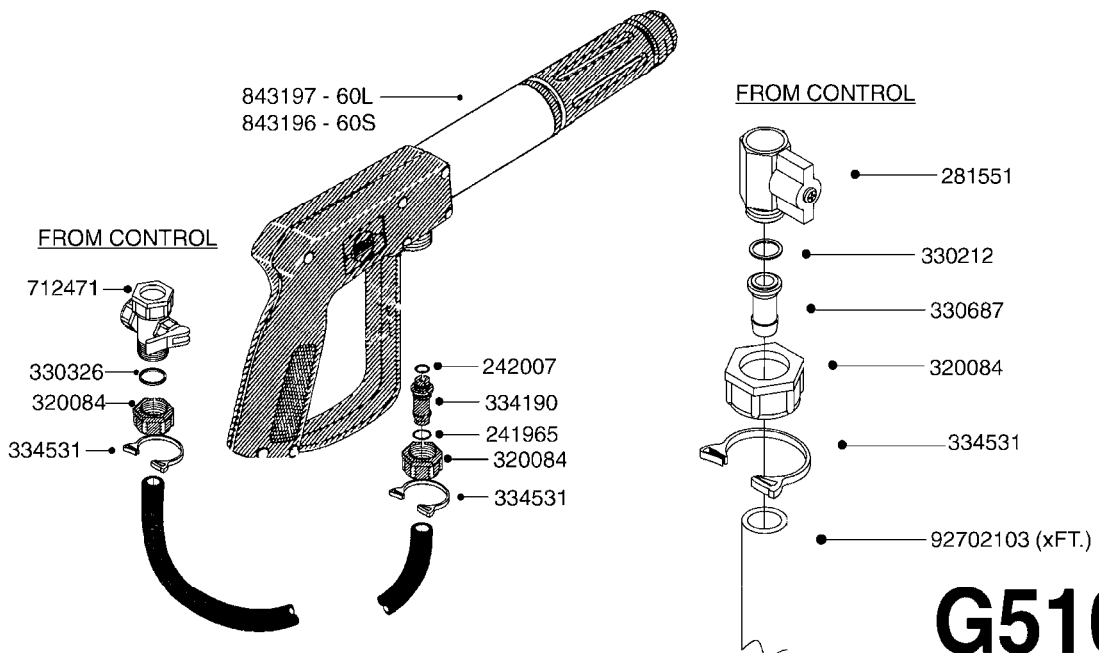

G510

HOSE WRAPS
G510-HIN, 19:05:11

Page 1
Date 18.03.2013 13:27

parts-n°	order qty	description
241965	1	O-RING 12.1 X 1.6
242007	1	O-RING D9.1X1.6
281551	1	BALL VALVE 1/2"
320084	1	FITT.DK NUT 1/2" BSP
330212	1	O-RING D19/D14X2.4 F.1/2"NUT
330326	1	O-RING D30/D24X2 F.1"NUT
330687	1	FITT.DK HB 1/2" F. 1/2" NUT
334190	1	FITT.DK HB 1/2' F. PISTOL 60S
334531	1	CLAMP HOSE PLASTIC 3/4"
636223	1	POST 12 VOLT TR30
712471	1	AGITATION VALVE ASSY. ON/OFF
843196	1	HANDGUN KIT TYPE 60 SHORT
843197	1	HANDGUN KIT TYPE 60 LONG
10013403	1	BOLT HEX 3/8-16X1 1/4 HCS Z5
10013503	1	NUT HEX NC 3/8"
10178903	1	WRAP HOSE SIDE MOUNT PLATE
10179003	1	WRAP HOSE BOTTOM PLATE MOUNT
10179403	1	WRAP WELDMENT FOR HI101789
10179503	1	WRAP WELDMENT FOR HI101790
10225603	1	BKT.FOR HOSE WRAP MOUNT NL NK
10225703	1	WRAP HOSE BDL.BOTTOM PLATE
92702103	1	HOSE R X1/2" X300PSI WP X0012"