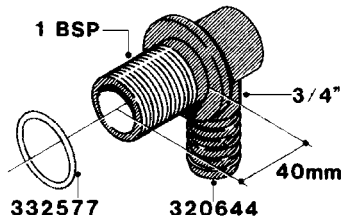

H040

FITTINGS - NIPPLES & ELBOWS
H040-HIN, 01:01:01

Page 1

Date 18.03.2013 13:27

parts-n°	order qty	description
10530803	1	FITT.PO.SE 2.00X2.00 45 DEG.
320191	1	FITT.DK ELB 3/8' BSP 45 DEGREE
320482	1	FITT.DK ELB. 1/2" BSP 60 DEG.
320596	1	FITT.DK ELB 3/8'-1/2' BSP 45DEG
320607	1	FITT.DK HN 3/8M X 3/8F BSP LNG
320633	1	FITT.DK HN 3/8"M X 3/8"F BSP
321451	1	FITT.DK ELB.1-1/2 X1-1/4 80DEG
321532	1	FITT.DK REDUC 3/4' X 1/2' BSP
390233	1	FITT.DK REDUC 1-1/2" X 1" BSP

H050

FITTINGS - HOSE CONNECTORS
H050-HIN, 31:03:09

Page 1

Date 18.03.2013 13:27

parts-n°	order qty	description
242594	1	O-RING D14 X 1.78 SCH.70-EPDM
320294	1	FITT.DK TEE 3/8X3/8HB X1/2"BSP
320305	1	FITT.DK HB 3/4'- 3/4' BSP
320386	1	FITT.DK TEE 3/8X3/8HB X3/8"BSP
320397	1	FITT.DK ELB 3/8"HB X 3/8" BSP
320401	1	FITT.DK TEE 1/2X1/2HB X1/2"BSP
320412	1	FITT.DK TEE 1/2X1/2HB X3/8'BSP
320423	1	FITT.DK ELB 1/2'HB X 3/8' BSP
320891	1	FITT.DK HB 3/8'- 3/8' BSP
320972	1	FITT.DK HB 5/16'- 1/4' BSP
322046	1	FITT.DK TEE 1/2X1/2HB X3/4'BSP
322048	1	FITT.DK TEE 3/4X3/4HB X3/4'BSP
330595	1	O-RING D24.6/D20X2.1 -3/4"
333137	1	FITT.DK CONN.1/2" F.NOZZ. DOUB
333141	1	FITT.DK CONN.1/2" F.NOZZ.SING
334041	1	FITT.DK CONN.3/4' F.NOZZ. SING
334042	1	FITT.DK CONN.3/4' F.NOZZ. DOUB
334195	1	FITT.DK ELB. 3/4"HB X 3/4"HB
10012103	1	FITT.PO.HB 1.25X1.50 IMB1012
10014003	1	FITT.PO.HB 1.25X1.25 IMB1010
10036903	1	FITT.PO.HB 1.50X1.50 IMB1212
28019303	1	FITTING HB ELB 3/4NPT-3/4HOSE
61016500	1	HOSE TAIL 3/4" 90°+RG CAP 3/4"
72026700	1	NOZZLE TUBE ADAPTER W/O-RING