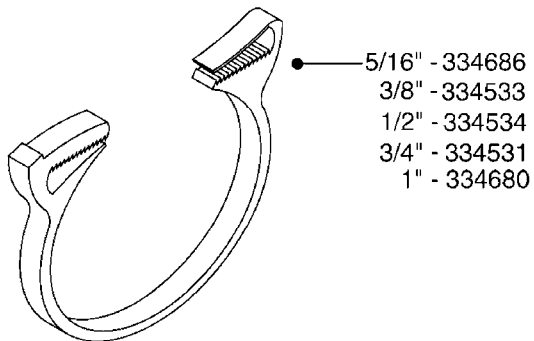

I.D.	PART # (ONE FOOT)	
3/8" 1/2" 3/4" 1" 1-1/4"	92701703 92702103 92703203 92712403 92734403	 <p>RUBBER HOSE SMOOTH, BLACK, TWO BLUE STRIPES</p>
5/16" 3/8" 1/4" 1/2" 3/4"	927281 927284 927268 927269 927270	 <p>PVC HOSE SHINY, BLACK, SMOOTH, TWO WHITE STRIPES</p>
1" 1-1/4" 1-1/2" 2" 2-1/2"	92702403 92738900 92702603 92702703 92702803	 <p>PVC SPIRAL SUCTION HOSE SHINY, RIBBED, GRAY</p>
3/4"	927205	 <p>PVC HOSE CLEAR, SMOOTH</p>
1/2" 3/4"	10631003 927231	 <p>PVC HOSE SMOOTH, CLEAR, REINFORCED WITH WHITE MESH</p>
4mm 6mm 8mm 10mm	927253 RED 927264 RED 927306 BLACK 927330 BLACK	 <p>PVC AIR HOSE SMOOTH</p>

H120

BULK HOSE
H120-HIN, 11:05:10

Page 1
Date 18.03.2013 13:27

parts-n°	order qty	description
927205	1	HOSE R X CLEAR X 3/4 X 0012"
927231	1	HOSE R X PVCX3/4 CLR/BRD 0012"
927253	1	HOSE R X PE D4/D2 X 0012"RED
927264	1	HOSE R X PE D6/D4 X 0012"
927268	1	HOSE R X PVC X 1/4 X 0012"
927269	1	HOSE R X PVC X 1/2 X 0012"
927270	1	HOSE R X PVC X 3/4 X 0012"
927281	1	HOSE R X PVC X 5/16 X 0012"
927284	1	HOSE 3/8 PVC W/ INSERT
927306	1	HOSE R X PE D8/D6 X 0012"BLACK
927330	1	HOSE R X PE D10/D8 X 012"BLACK
10631003	1	HOSE R X CLEAR BRAID.X 1/2 12"
92701703	1	HOSE R X3/8" X300PSI WP X0012"
92702103	1	HOSE R X1/2" X300PSI WP X0012"
92702403	1	HOSE PVC SUCT GRAY 1"
92702603	1	HOSE PVC SUCT GRAY 1-1/2"
92702703	1	HOSE PVC SUCT GRAY 2"
92702803	1	HOSE PVC SUCT GRAY 2-1/2"
92703203	1	HOSE R X3/4" X300PSI WP X0012"
92712403	1	HOSE R X1" X300PSI WP X0012"
92734403	1	HOSE R X5/4" X200PSI WP X0012"
92738900	1	HOSE R X PVC X 1-1/4" 0012"

Hose Size	Pressure	Suction	Clamp Code
3/8"	28029803		6706
1/2"	28029803		6706
3/4"	28029903		6712
1"	28030003	28029903	6716
1-1/4"	28030103		6724
1-1/2"		28030103	6724
2"		28030203	235-67
2-1/2"		28030303	235-74
3"		28030403	235-82