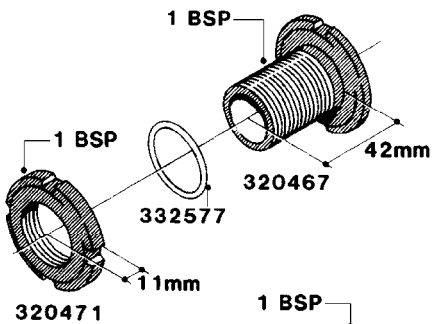

H040

FITTINGS - NIPPLES & ELBOWS
H040-HIN, 01:01:01

Page 1

Date 18.03.2013 13:27

parts-n°	order qty	description
10530803	1	FITT.PO.SE 2.00X2.00 45 DEG.
320191	1	FITT.DK ELB 3/8' BSP 45 DEGREE
320482	1	FITT.DK ELB. 1/2" BSP 60 DEG.
320596	1	FITT.DK ELB 3/8'-1/2' BSP 45DEG
320607	1	FITT.DK HN 3/8M X 3/8F BSP LNG
320633	1	FITT.DK HN 3/8"M X 3/8"F BSP
321451	1	FITT.DK ELB.1-1/2 X1-1/4 80DEG
321532	1	FITT.DK REDUC 3/4' X 1/2' BSP
390233	1	FITT.DK REDUC 1-1/2" X 1" BSP

H050

FITTINGS - HOSE CONNECTORS
H050-HIN, 31:03:09

Page 1

Date 18.03.2013 13:27

parts-n°	order qty	description
242594	1	O-RING D14 X 1.78 SCH.70-EPDM
320294	1	FITT.DK TEE 3/8X3/8HB X1/2"BSP
320305	1	FITT.DK HB 3/4'- 3/4' BSP
320386	1	FITT.DK TEE 3/8X3/8HB X3/8"BSP
320397	1	FITT.DK ELB 3/8"HB X 3/8" BSP
320401	1	FITT.DK TEE 1/2X1/2HB X1/2"BSP
320412	1	FITT.DK TEE 1/2X1/2HB X3/8'BSP
320423	1	FITT.DK ELB 1/2'HB X 3/8' BSP
320891	1	FITT.DK HB 3/8'- 3/8' BSP
320972	1	FITT.DK HB 5/16'- 1/4' BSP
322046	1	FITT.DK TEE 1/2X1/2HB X3/4'BSP
322048	1	FITT.DK TEE 3/4X3/4HB X3/4'BSP
330595	1	O-RING D24.6/D20X2.1 -3/4"
333137	1	FITT.DK CONN.1/2" F.NOZZ. DOUB
333141	1	FITT.DK CONN.1/2" F.NOZZ.SING
334041	1	FITT.DK CONN.3/4' F.NOZZ. SING
334042	1	FITT.DK CONN.3/4' F.NOZZ. DOUB
334195	1	FITT.DK ELB. 3/4"HB X 3/4"HB
10012103	1	FITT.PO.HB 1.25X1.50 IMB1012
10014003	1	FITT.PO.HB 1.25X1.25 IMB1010
10036903	1	FITT.PO.HB 1.50X1.50 IMB1212
28019303	1	FITTING HB ELB 3/4NPT-3/4HOSE
61016500	1	HOSE TAIL 3/4" 90°+RG CAP 3/4"
72026700	1	NOZZLE TUBE ADAPTER W/O-RING