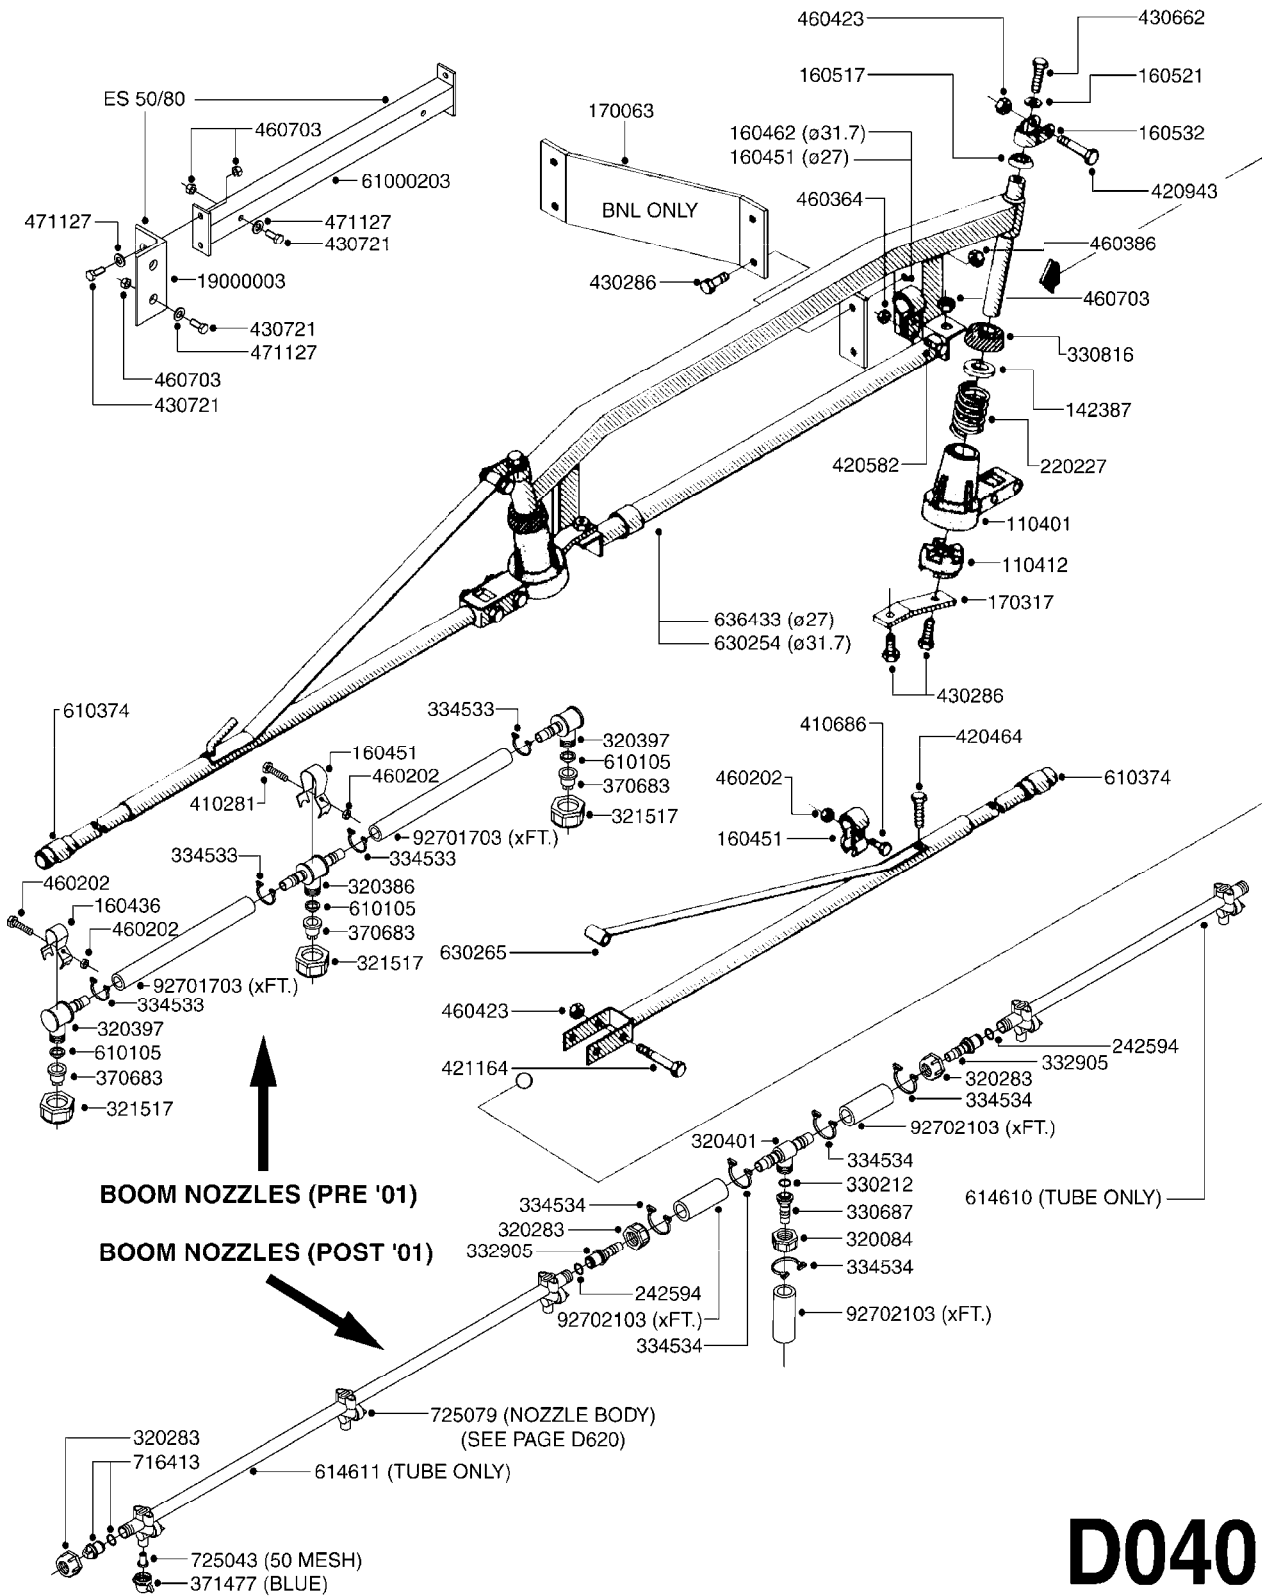

B040

parts-n°	order qty	description
146644	1	PIN D3X19 STAINLESS
160167	1	MOUNTING PLATE LP
160171	1	MOUNTING PLATE NK
241323	1	O-RING D5.3X2.4 NITRIL
320047	1	FITT.DK CAPNUT 1/2" BSP
320073	1	DISTRIBUTOR HOUSING 1/2"
320084	1	FITT.DK NUT 1/2" BSP
320095	1	FITT.DK NUT 1" BSP
320106	1	FITT.DK CAPNUT 1" BSP
320117	1	FITT.DK CONN.1/2"BSP F. 1" CAP
330212	1	O-RING D19/D14X2.4 F.1/2"NUT
330293	1	VALVE SEAT WITH 3/8" HOSE TAIL
330304	1	VALVE CONE D14
330315	1	O-RING D18.4/D13X.6
330326	1	O-RING D30/D24X2 F.1"NUT
330337	1	HANDLE F. FLIP VALVE
331122	1	VALVE SEAT WITH 1/2" HOSE TAIL
334533	1	CLAMP HOSE PLASTIC 3/8"
334534	1	CLAMP HOSE PLASTIC 1/2"
420582	1	BOLT HEX 8.8 DEL M8X20 FT
420626	1	BOLT HEX 8.8 DEL M10X20 FT
460342	1	NUT HEX M10
460364	1	NUT HEX M8 GALV.
702634	1	DIST.HOUSING ASSEMBLY (2-VALVE)
709741	1	VALVE ASSY. 1/2" FLIP LEVER
841072	1	DISTRIBUT. VALVE 1/2" NK
841094	1	DISTRIBUT. VALVE 1/2" LP,BL
92701703	1	HOSE R X3/8" X300PSI WP X0012"
92702103	1	HOSE R X1/2" X300PSI WP X0012"

BOOM - 6' TE
D020-HIN, 19:05:11

D020

BOOM - 6' TE
D020-HIN, 19:05:11

Page 1
Date 18.03.2013 13:26

parts-n°	order qty	description
158640	1	OUT. LINK F/7' BOOM CAN 83
160451	1	PIPE BRANCH HOLDER D25,4
160462	1	PIPE BRANCH HOLDER D31,7
320084	1	FITT.DK NUT 1/2" BSP
320294	1	FITT.DK TEE 3/8X3/8HB X1/2"BSP
320386	1	FITT.DK TEE 3/8X3/8HB X3/8"BSP
320397	1	FITT.DK ELB 3/8"HB X 3/8" BSP
321517	1	FITT.DK CAP 3/8" BSP WHITE
330212	1	O-RING D19/D14X2.4 F.1/2"NUT
330687	1	FITT.DK HB 1/2" F. 1/2" NUT
334531	1	CLAMP HOSE PLASTIC 3/4"
334533	1	CLAMP HOSE PLASTIC 3/8"
370683	1	NOZZLE FLAT FAN 4110-16
410281	1	BOLT HEX 8.8 DEL M6X25
460202	1	NUT HEX M6
480694	1	PIN SNAP F. ROUND TUBE
610105	1	NOZZLE FILTER
614326	1	CENTER SECTION FOR 7' BOOM
10002503	1	NUT HEX NC 1/2"
10004503	1	BOLT HEX 1/2 NC GR.5 01.50"
10004603	1	WASHER LOCK 1/2"
10093303	1	BRACKET F.MOUNTING 7' BOOMS
92701703	1	HOSE R X3/8" X300PSI WP X0012"
92702103	1	HOSE R X1/2" X300PSI WP X0012"