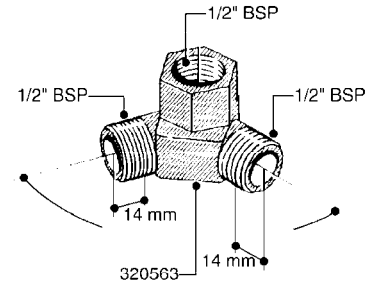

H020

FITTINGS-T-PIECES, CAPS & ELBOWS
H020-HIN, 01:01:01

Page 1

Date 18.03.2013 13:27

parts-n°	order qty	description
10053603	1	FITT. CAPNUT 2"BSP 5601
10194303	1	CAP BLANK 1 1/2 MCPHEE 210060
320047	1	FITT.DK CAPNUT 1/2" BSP
320106	1	FITT.DK CAPNUT 1" BSP
320272	1	FITT.DK CAPNUT 3/8' BSP
320316	1	FITT.DK TEE 3/4" X3/4" X1"BSP
320331	1	FITT.DK TEE 1" - 1" - 3/4" BSP
320342	1	FITT.DK EL 3/4"M X 1"F BSP
320563	1	FITT.DK 3 WAY 1/2" 110 DEG.
320677	1	NO LONGER AVAILABLE
320961	1	FITT.DK CAPNUT 1-1/2" BSP
321053	1	FITT.DK TEE 1/2 X1/2 X1/2" BSP
322072	1	FITT.DK TEE 3/8'X3/8'X3/8' BSP
322095	1	FITT.DK TEE 1-1/2 X1 X3/4" BSP
322138	1	FITT.DK ELB 1"M X 1"F BSP
330013	1	O-RING D15/D10X2.5 F.3/8"NUT
330212	1	O-RING D19/D14X2.4 F.1/2"NUT
330326	1	O-RING D30/D24X2 F.1"NUT
331273	1	O-RING D44/D38X2 F.1-1/2"