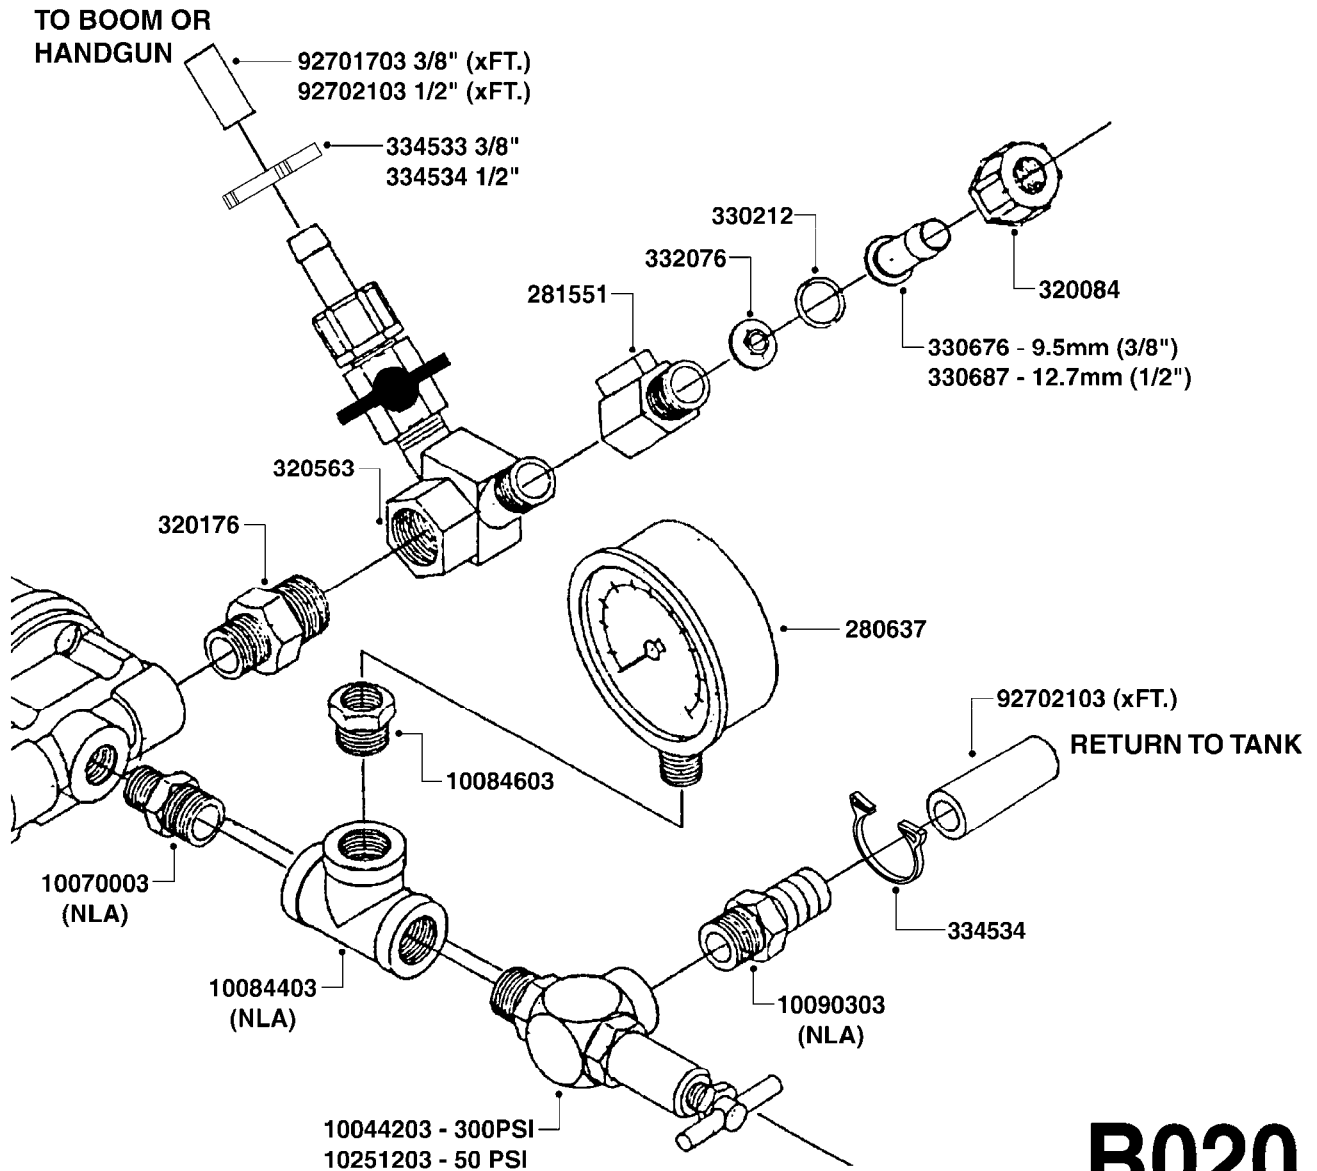

COMPLETE ASSEMBLIES
WHOLEGOODS ITEMS

A350

10244503 - MODEL 2100 - 573 (SHOWN)

PUMP - FLO JET 12 VOLT
A350-HIN, 01:01:01

Page 1

Date 18.03.2013 13:26

parts-n°	order qty	description
10244503	1	PUMP 12 VOLT FLOJET 2100-573
10321003	1	MOTOR 12 VOLT F. FLOJET PUMP
10321603	1	CHECK VALVE ASSY F. FLOJET
10322703	1	BRUSH KIT F. FLOJET PUMP MTR
10323003	1	SCREW M4X25 PHILLIPS SET OF 6
10323503	1	SCREWS F. BASEPLATE FLOJET
10429203	1	PUMP BASE F.FLOJET PUMP 2100
10429403	1	GROMMET SET OF 4 F.FLOJET
10470703	1	PUMP REPAIR KIT F.FLOJET 2100
10518503	1	PUMP HOUSING FLOJET Ø2100-573
10518603	1	PUMP HEAD FLOJET PUMP 2100-573
10518803	1	BEARING & CAM FLOJET 2100-573
10518903	1	DIAPHRAGM F.FLOJET 2100-573
10519103	1	SCREWS (4) FLOJET 2100-573
10519303	1	SET SCREW F.CAM FLJET 2100-573
10604103	1	KIT CAM BEARING/DIA. 2100-573

Date 18.03.2013 13:26

parts-n°	order qty	description
261272	1	FUSE 10A D6X32 MM
320084	1	FITT.DK NUT 1/2" BSP
320095	1	FITT.DK NUT 1" BSP
320117	1	FITT.DK CONN.1/2"BSP F. 1" CAP
320272	1	FITT.DK CAPNUT 3/8' BSP
320386	1	FITT.DK TEE 3/8X3/8HB X3/8"BSP
320423	1	FITT.DK ELB 1/2'HB X 3/8' BSP
321307	1	FITT.DK NUT 1/2" BSP JAMB
330212	1	O-RING D19/D14X2.4 F.1/2"NUT
330326	1	O-RING D30/D24X2 F.1"NUT
330676	1	FITT.DK HB 3/8" F. 1/2" NUT
330687	1	FITT.DK HB 1/2" F. 1/2" NUT
332592	1	O-RING D26/D20X3
334533	1	CLAMP HOSE PLASTIC 3/8"
334534	1	CLAMP HOSE PLASTIC 1/2"
720556	1	SAFETY VALVE FOR ATV SPRAYER
725512	1	SPRING
927269	1	HOSE R X PVC X 1/2 X 0012"
10131403	1	SWITCH 12V 10 AMP TOGGLE
10131603	1	CLIPS ALLIGATOR 12V
10134203	1	1 FT. 16/2 SJTW ELECT. CABLE
10244503	1	PUMP 12 VOLT FLOJET 2100-573
26001303	1	FUSE HOLDER - INLINE
92701703	1	HOSE R X3/8" X300PSI WP X0012"