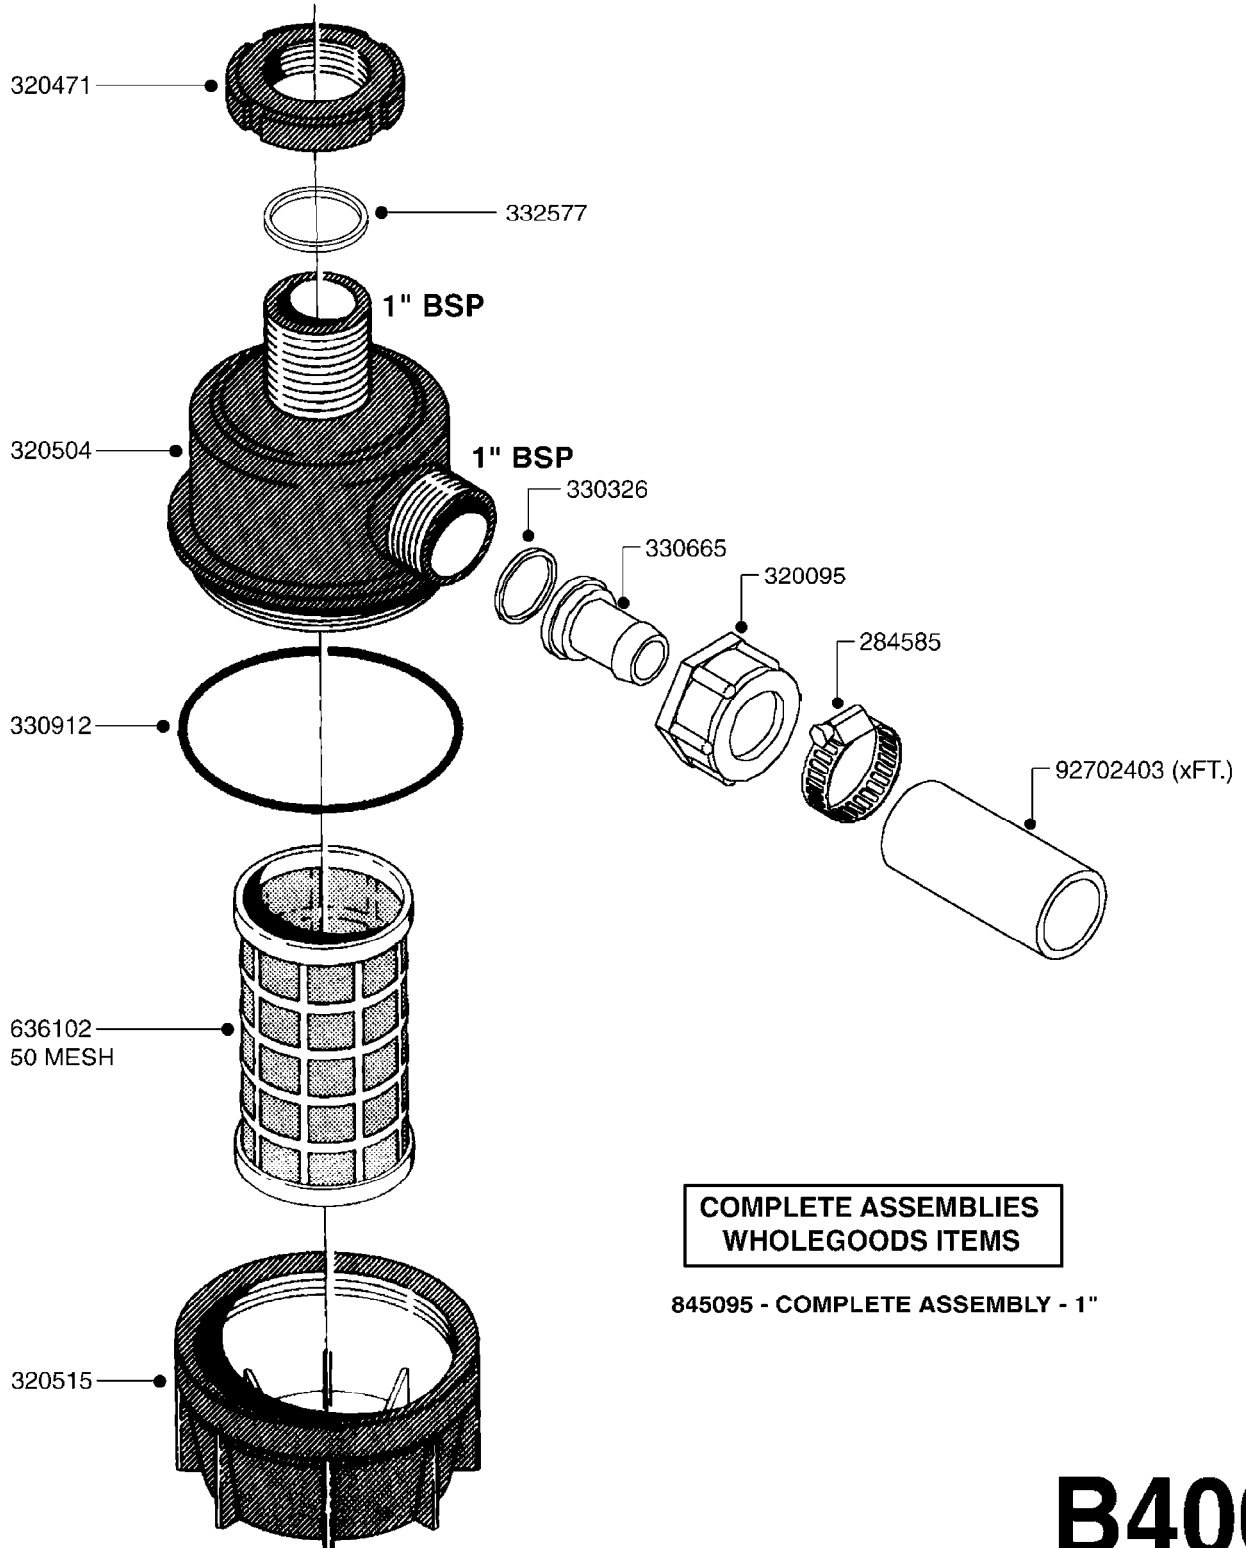

B400

SUCTION FILT. HARDI ES30/53/80
B400-HIN, 06:09:11

Page 1

Date 18.03.2013 13:26

parts-n°	order qty	description
284585	1	CLAMP HOSE GEAR 1" MINI 020
320095	1	FITT.DK NUT 1" BSP
320471	1	FITT.DK NUT 1" BSP JAMB
320504	1	FILTER HOUSING
320515	1	FILTER CAP 2-1/2' RG
330326	1	O-RING D30/D24X2 F.1"NUT
330665	1	FITT.DK HB 3/4"F.1" NUT
330912	1	O-RING D79,5/73,5XD3
332577	1	O-RING D38/D30X4 F.1" PUR.
636102	1	NK FILTER 86 30 MESH
845095	1	FILTER COMPLETE
92702403	1	HOSE PVC SUCT GRAY 1"