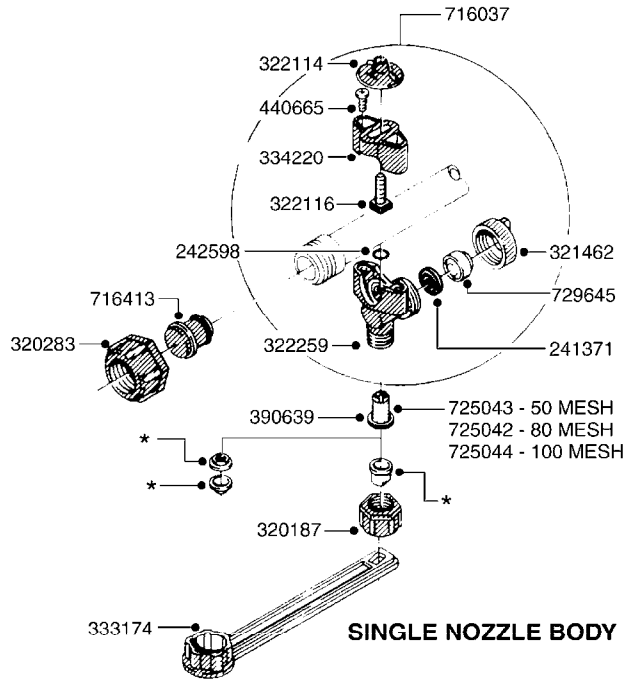

NOZZLE BODIES - THREADED
D610-HIN, 18:03:10

*=REFER TO HARDI NOZZLE CATALOG

D610