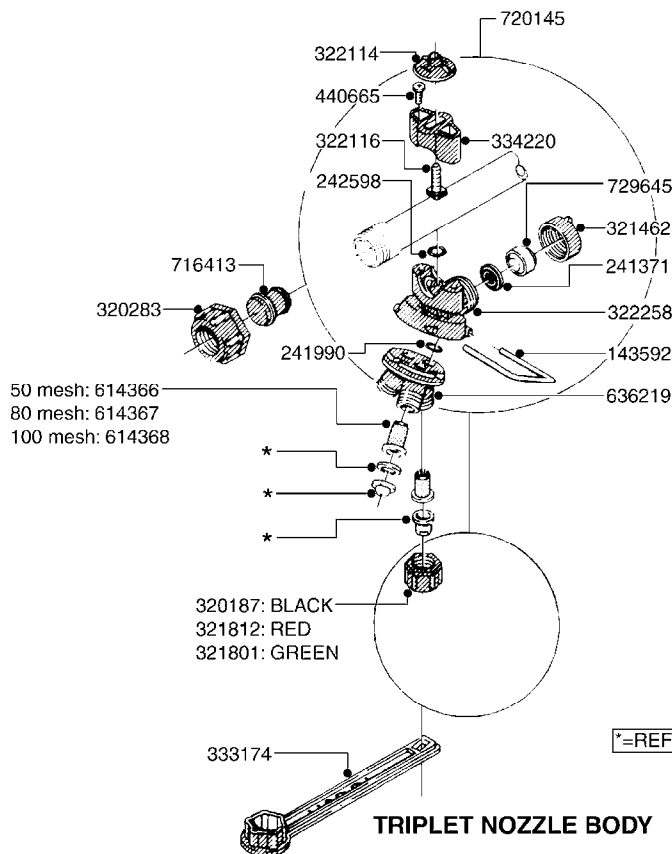

NOZZLE BODIES - THREADED
D610-HIN, 18:03:10

*=REFER TO HARDI NOZZLE CATALOG

D610