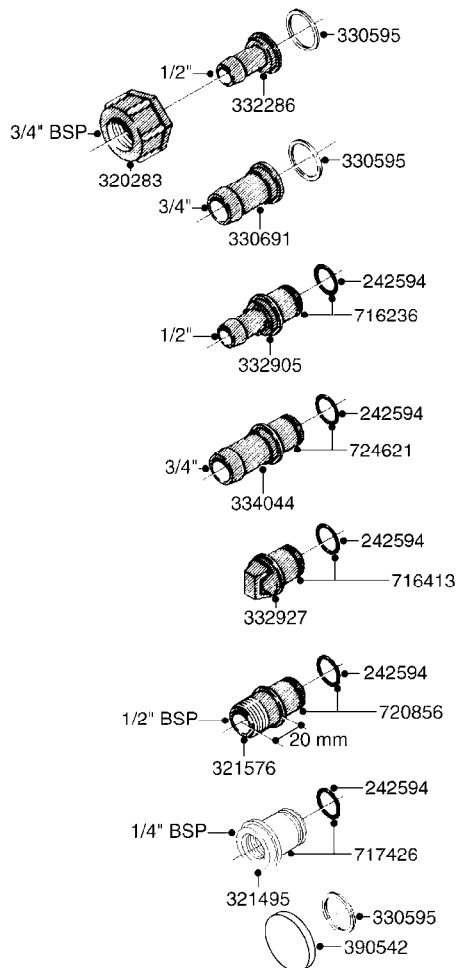

H010

parts-n°	order qty	description
240085	1	O-RING D13,1/8,3X02,4 NITRIL
241441	1	O-RING D29.3X3
242594	1	O-RING D14 X 1.78 SCH.70-EPDM
320084	1	FITT.DK NUT 1/2" BSP
320095	1	FITT.DK NUT 1" BSP
320117	1	FITT.DK CONN.1/2"BSP F. 1" CAP
320187	1	FITT.DK CAP 3/8" BSP BLACK
320283	1	FITT.DK NUT 3/4"BSP
320821	1	FITT.DK NUT 1-1/2" BSP
321495	1	FITT.DK REDUC 1/4'BSP F.3/4'NT
321576	1	FITT.DK CONN 1/2"BSP F.3/4"NUT
330013	1	O-RING D15/D10X2.5 F.3/8"NUT
330212	1	O-RING D19/D14X2.4 F.1/2"NUT
330326	1	O-RING D30/D24X2 F.1"NUT
330341	1	FITT.DK HB 1" F. 1" NUT
330595	1	O-RING D24.6/D20X2.1 -3/4"
330665	1	FITT.DK HB 3/4"F.1" NUT
330676	1	FITT.DK HB 3/8" F. 1/2" NUT
330687	1	FITT.DK HB 1/2" F. 1/2" NUT
330691	1	FITT.DK HB 3/4'F.3/4' NUT
330783	1	FITT.DK HB 3/8"F.3/8" NUT
331262	1	FITT.DK HB 1-1/2" F. 1-1/2"NUT
331273	1	O-RING D44/D38X2 F.1-1/2"
331446	1	FITT.DK HB 1" F.1-1/2" NUT
331807	1	FITT.DK HB 5/16" F.3/8" NUT
332286	1	FITT.DK HB 1/2" F. 3/4" NUT
332905	1	FITT.DK HB 1/2" F. 3/4" CAP
332927	1	FITT.DK PL.F. NOZZLE TUBE
333292	1	FITT.DK HB 1"O'RING F.1-1/2"
333664	1	FITT.DK HB 5/16' F. 1/2' NUT
334044	1	FITT.DK HB 3/4' F. 3/4' CAP
334059	1	FITT.DK EL 1" 110 DEG.F.1-1/2"
334123	1	FITT.DK HB 1-1/4"O-RNG F.1-1/2"
334150	1	FITT.DK HB 1-1/4" 110 F.1-1/2"
390542	1	PLUG WASHER FOR 3/4'CAP NUT
716236	1	FITT.DK HB 1/2" ASSY. F. 3/4"
716413	1	FITT.DK PLUG ASSY. F.NOZ TUBE
717426	1	FITT.DK REDUC 1/4"BSP F.3/4"N
720856	1	FITT.DK 1/2'BSP ASSY.F.3/4'NUT
724621	1	FITT.DK HB 3/4"ASSY F.3/4" NUT