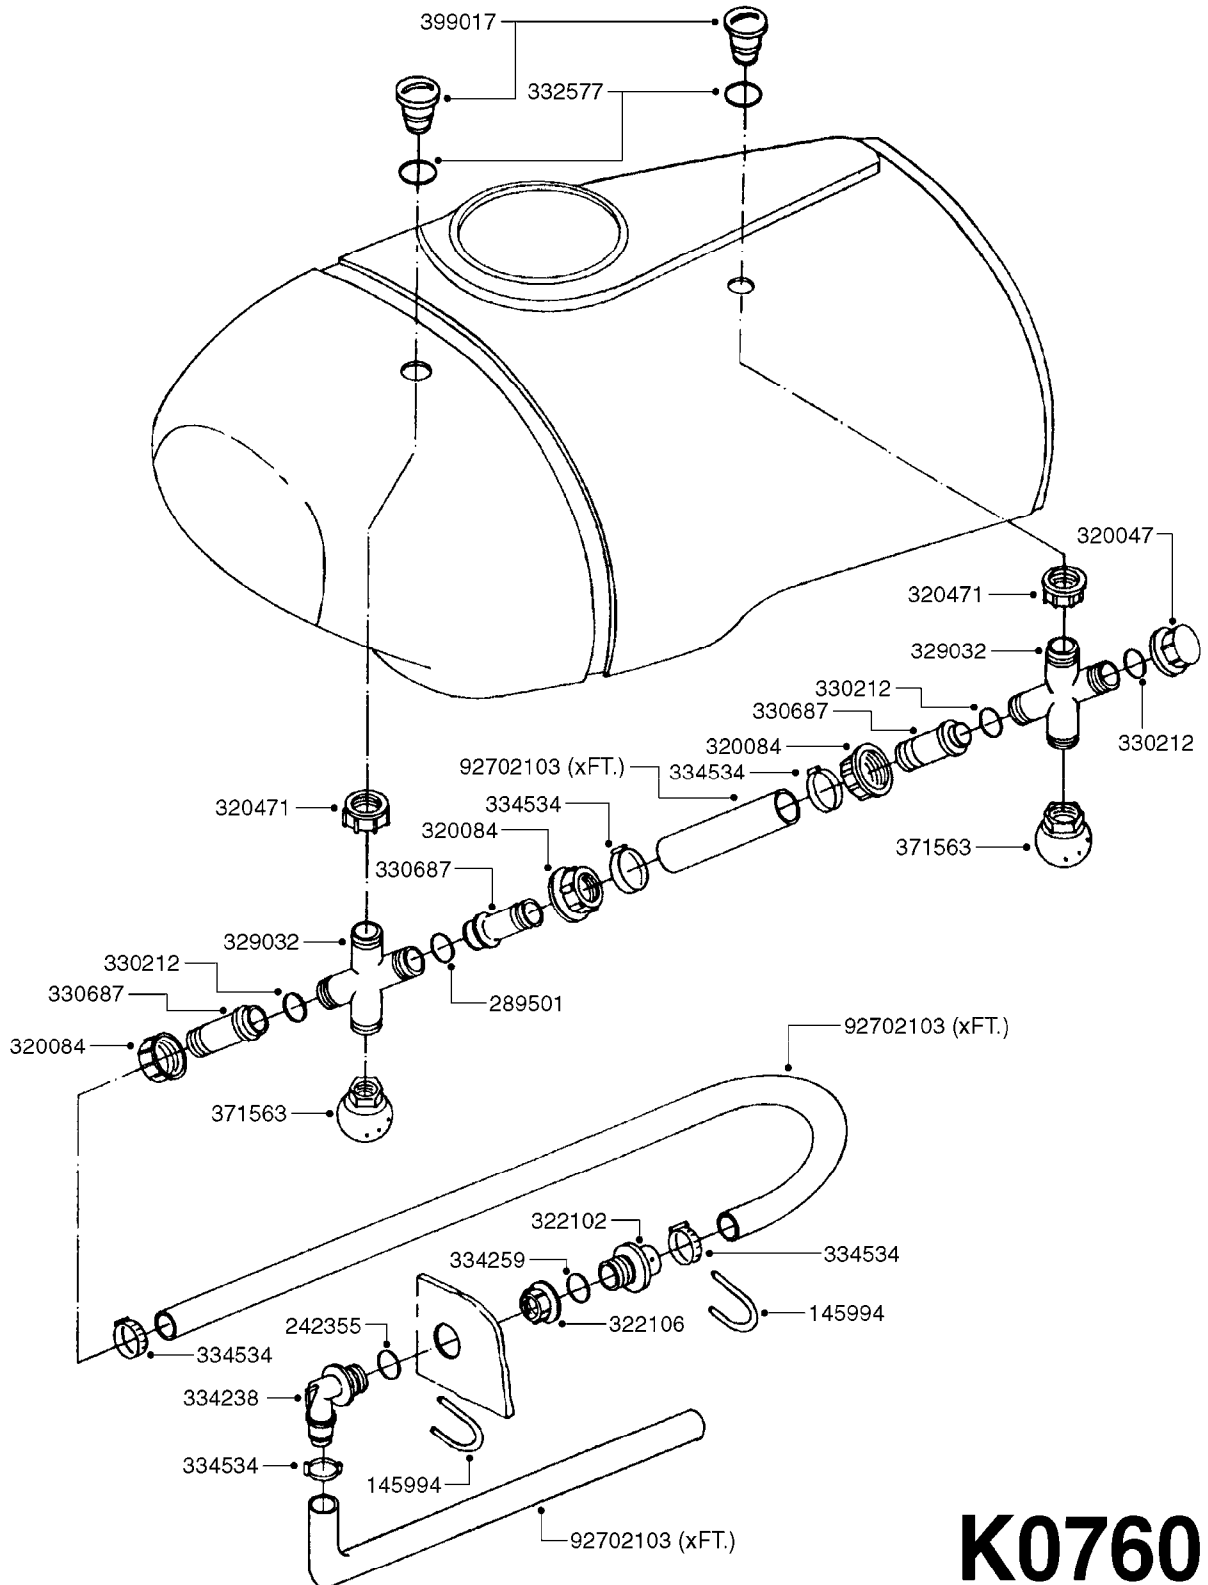

K0760

RINSE SYST. -TANGO/BRAVO/CONDOR
K0760-HIN, 01:01:16

Page 1

Date 16.03.2016 14:53

parts-n°	order qty	description
145994	1	FITT.DK S-40 FORK
242355	1	O-RING D19.2X3.0 VITON F.S-40
289501	1	O-RING 11 X 2.5
320047	1	FITT.DK CAPNUT 1/2" BSP
320084	1	FITT.DK NUT 1/2" BSP
320471	1	FITT.DK NUT 1" BSP JAMB
322102	1	FITT.DK S-40 BULKHEAD
322106	1	FITT.DK S-40 BULKHEAD NUT
329032	1	4-WAY FITTING M-1/2"
330212	1	O-RING D19/D14X2.4 F.1/2"NUT
330687	1	FITT.DK HB 1/2" F. 1/2" NUT
332577	1	O-RING D38/D30X4 F.1" PUR.
334238	1	FITT.DK S-40 ELB.1/2'
334259	1	GASKET F. S-40 BULKHEAD
334534	1	CLAMP HOSE PLASTIC 1/2"
371563	1	NOZZLE FOR TANK RINSE
399017	1	NYLON FITTING 1" F.NOZZLE
92702103	1	HOSE R X1/2" X300PSI WP X0012"