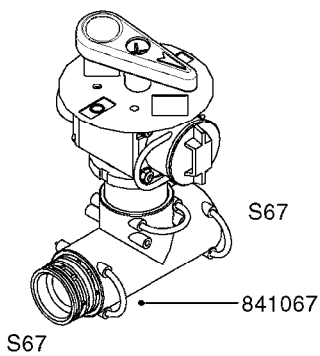

FOR S67 FITTINGS
SEE PAGE L0100