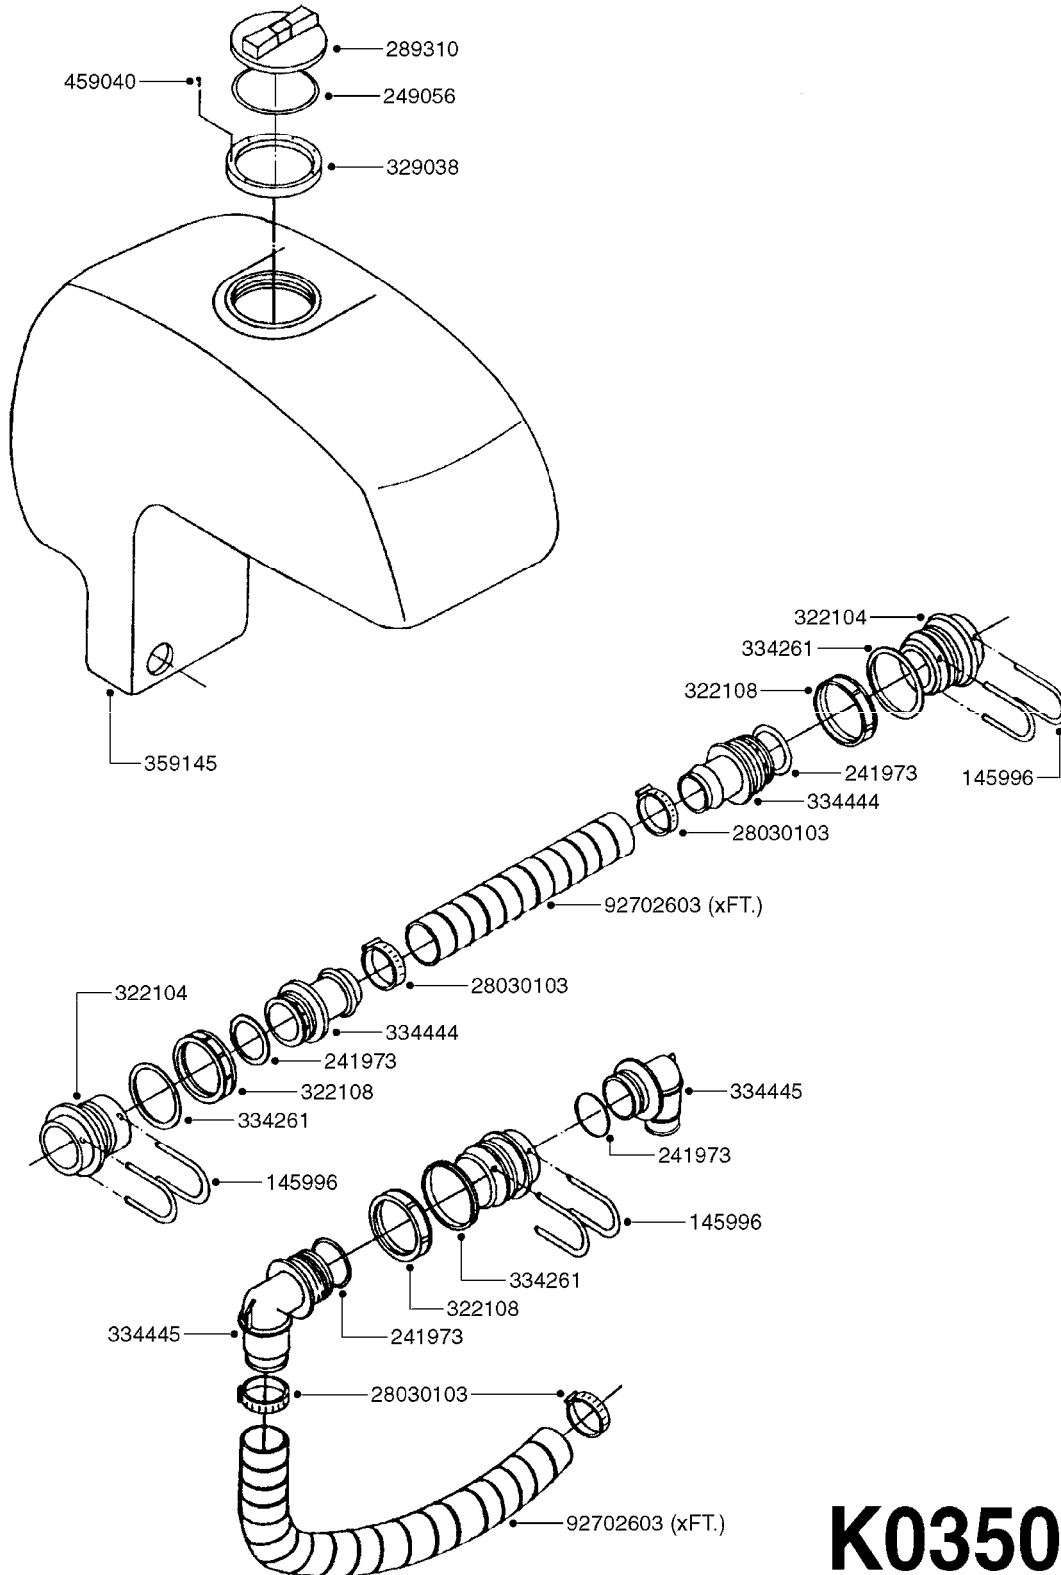

DRAWBAR - TURNABLE HITCH
F0160-HIN, 01:01:16

Page 1

Date 16.03.2016 14:52

parts-n°	order qty	description
149253	1	WASHER D.80X50X10 TURN.HITCH
149254	1	WASHER D.80X32X10 TURN.HITCH
149258	1	PIN F.TURNABLE HITCH
149303	1	DRAW BOLTS
169396	1	PLATE F. TURNABLE DRAWBAR
219071	1	BEARING 30208A TURN.HITCH
219072	1	BEARING
242203	1	O-RING 79.5X72.5
284235	1	ENGRASADOR M-6/100 RECTO
430507	1	BOLT HEX 8.8 DEL M16X45 FT
459047	1	SET SCREW ALLEN M12X25 DIN 914
459049	1	SET SCREW ALLEN M8X10 DIN 913
460585	1	NUT HEX M16X2 LOCK
469007	1	NUT 1" SAE
469021	1	CASTLE NUT 1-1/4"
469024	1	CASTLE NUT 1-3/4" TURN.HITCH
479024	1	WASHER LOCK D.26 DIN 127
480739	1	PIN SNAP D8 F.ROUND
489027	1	ROLL PIN 6 x 100
489028	1	COTTER PIN 6 X 8
619440	1	HEADTUBE FOR TURN.DRAWBAR
639366	1	CENTER BEAM TURN.HITCH
639367	1	CENTER PIVOT - TURN.HITCH
835185	1	DRAWBAR TURNABLE F.TG BV CR

24002503 - Ø 5" (125mm)

24002403 - Ø 4" (100mm)

259034 - Ø 5" (125mm) L=29-1/2" (750mm) PVC

259035 - Ø 4-3/8" (110mm) L=39-3/8" (1000mm) PVC

349012 - Ø 4" (100mm) L=37-3/8" (950mm) PVC

349026 - Ø 5-1/2" (140mm) / Ø 4-3/8" (110mm) PVC

349030 - Ø 5-1/2" (140mm) / Ø 3-1/2" (90mm) PVC

349025 - Ø 5" (125mm) / Ø 4-3/8" (110mm) PVC

349023 - Ø 5" (125mm) PVC

G0420

TUBES & HOSES
G0420-HIN, 01:01:16

Page 1

Date 16.03.2016 14:52

parts-n°	order qty	description
259034	1	PVC HOSE D125MM X 0.75M
259035	1	PVC HOSE D100MM X 1.0M
349012	1	PVC TUBE D100MM X 950MM
349023	1	GREY PVC LID D125MM
349025	1	CONNECT.PIECE PVC D125MM-110MM
349026	1	CONICAL REDUC.PVC D140MM-100MM
349030	1	140MM-90MM PVC ADAPTER
24002403	1	HOSE R X TPR 4" BLACK
24002503	1	HOSE R X TPR 5" BLACK