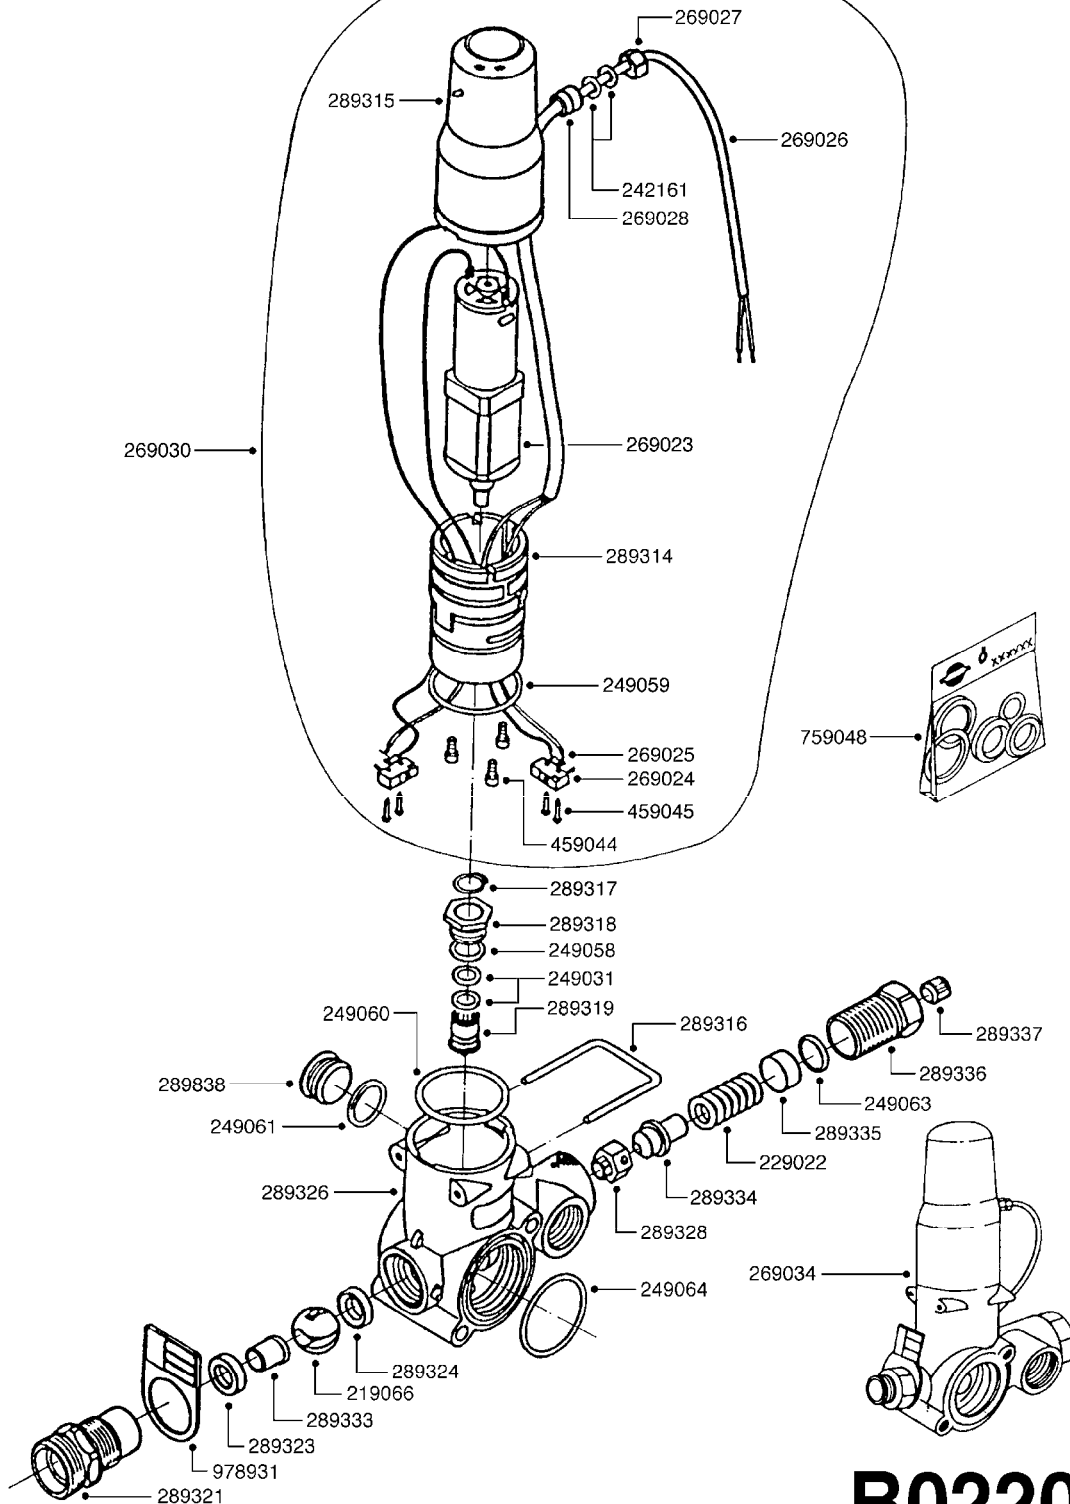

B0210

BOOM SECTION VALVE - CB/2
B0210-HIN, 01:01:16

Page 1

Date 16.03.2016 14:52

parts-n°	order qty	description
219067	1	BALL F.VALVE CB/2
229023	1	SPRING FOR CB/2 VALVE DIAL
242161	1	O-RING 6 X 3.0
249031	1	O-RING
249058	1	O-RING
249059	1	O-RING D47.3 X 2.62
249060	1	O-RING
249062	1	O-RING
249064	1	O-RING
269022	1	CB/2 MOTOR F.SECTION VALVE
269024	1	MICRO SWITCH F. CB/2 MOTOR
269025	1	ELEC. CONNECTOR
269026	1	ELECTRIC CABLE
269027	1	NUT F.CABLE LOCK
269028	1	GROMMET
269029	1	MOTOR UNIT CB/2 SECTION VALVE
269035	1	VALVE ASSY. BOOM SECTION CB/2
289313	1	PACKING CAP F. CB/2 SECT. VLV.
289314	1	MOTOR HOUSING CB/2
289315	1	MOTOR HOUSING LID CB/2
289316	1	U-CLAMP
289317	1	SNAP RING
289318	1	GUIDE M20 x 1.5
289319	1	HINGED D. 14.95 x 9.2
289320	1	OUTLET FITT.3/4"BSP SECT.VLV.
289322	1	SEAT F.BALL CB/2 VALVE
289325	1	HOUSING F.SECT.VLV.CB/2
289327	1	BUSHING CH-17 M11 x 1 D 8.5
289329	1	ADJUSTMENT HINGE
289330	1	CONNECTION PIECE D 35 M12
289331	1	KNOB F.CONSTANT PRESS. CB/2
289332	1	BUUBLE D.5
459044	1	SCREW
459045	1	SCREW
460703	1	NUT HEX M12X1.75 LOCK DIN985
759049	1	REPAIR KIT CB/2 BOOM SEC.VALVE
978931	1	I.D. TAG