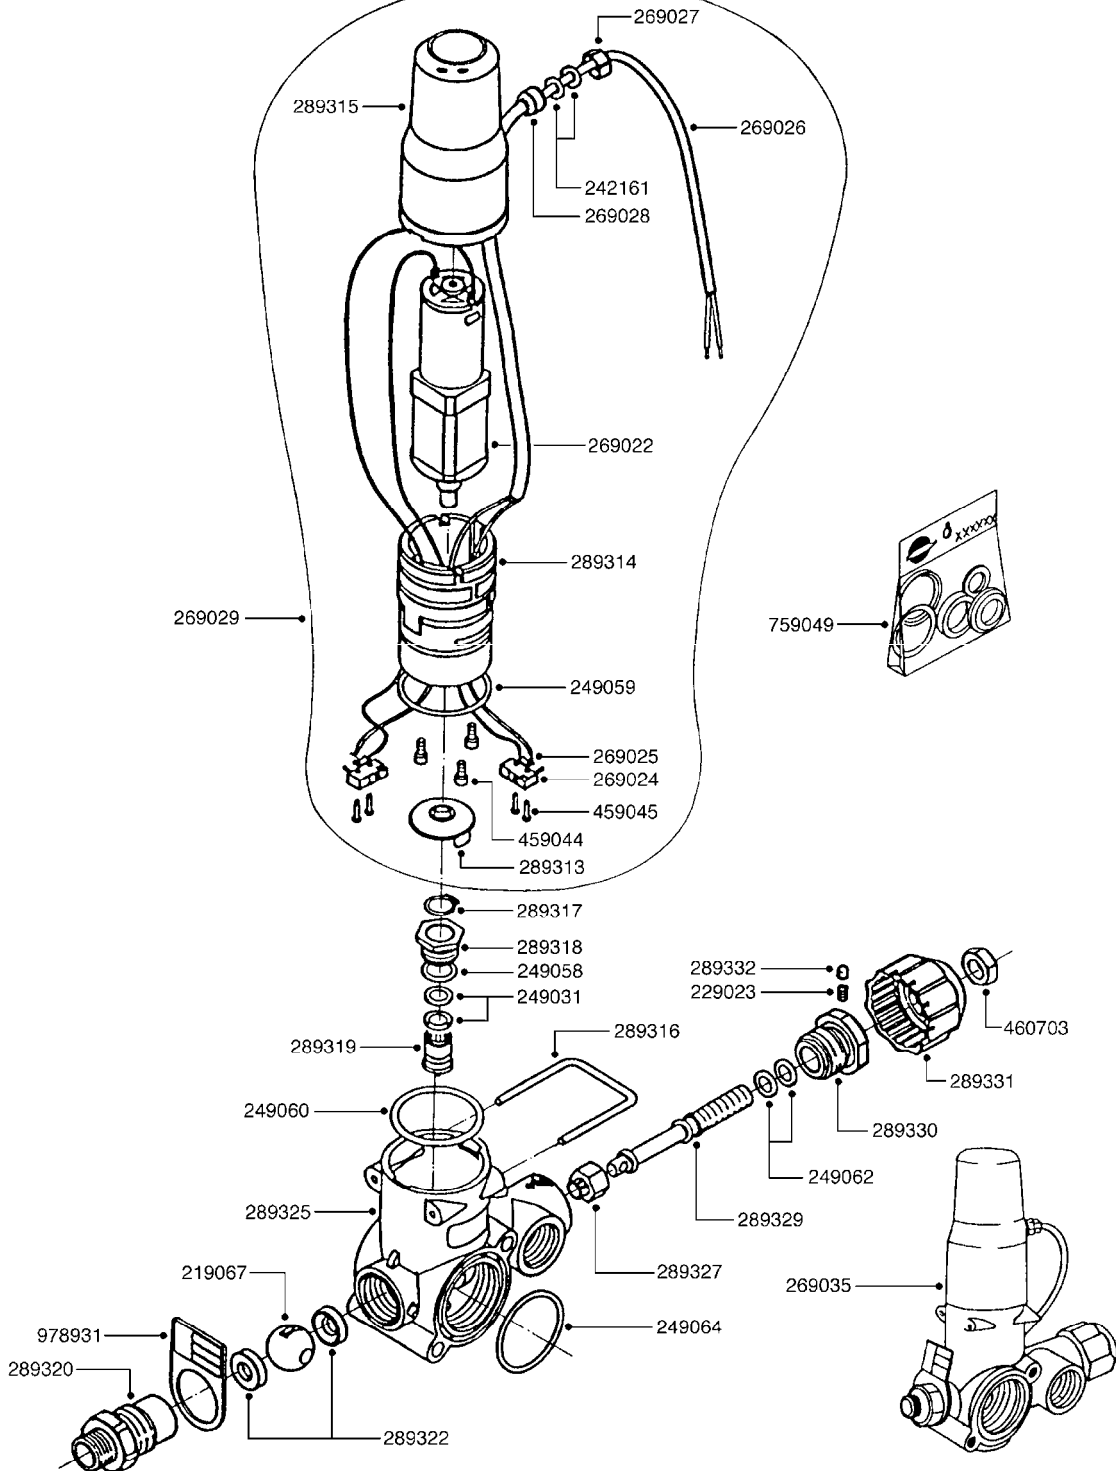

B0210

BOOM SECTION VALVE - CB/2
B0210-HIN, 01:01:16

Page 1

Date 16.03.2016 14:52

parts-n°	order qty	description
219067	1	BALL F.VALVE CB/2
229023	1	SPRING FOR CB/2 VALVE DIAL
242161	1	O-RING 6 X 3.0
249031	1	O-RING
249058	1	O-RING
249059	1	O-RING D47.3 X 2.62
249060	1	O-RING
249062	1	O-RING
249064	1	O-RING
269022	1	CB/2 MOTOR F.SECTION VALVE
269024	1	MICRO SWITCH F. CB/2 MOTOR
269025	1	ELEC. CONNECTOR
269026	1	ELECTRIC CABLE
269027	1	NUT F.CABLE LOCK
269028	1	GROMMET
269029	1	MOTOR UNIT CB/2 SECTION VALVE
269035	1	VALVE ASSY. BOOM SECTION CB/2
289313	1	PACKING CAP F. CB/2 SECT. VLV.
289314	1	MOTOR HOUSING CB/2
289315	1	MOTOR HOUSING LID CB/2
289316	1	U-CLAMP
289317	1	SNAP RING
289318	1	GUIDE M20 x 1.5
289319	1	HINGED D. 14.95 x 9.2
289320	1	OUTLET FITT.3/4"BSP SECT.VLV.
289322	1	SEAT F.BALL CB/2 VALVE
289325	1	HOUSING F.SECT.VLV.CB/2
289327	1	BUSHING CH-17 M11 x 1 D 8.5
289329	1	ADJUSTMENT HINGE
289330	1	CONNECTION PIECE D 35 M12
289331	1	KNOB F.CONSTANT PRESS. CB/2
289332	1	BUUBLE D.5
459044	1	SCREW
459045	1	SCREW
460703	1	NUT HEX M12X1.75 LOCK DIN985
759049	1	REPAIR KIT CB/2 BOOM SEC.VALVE
978931	1	I.D. TAG