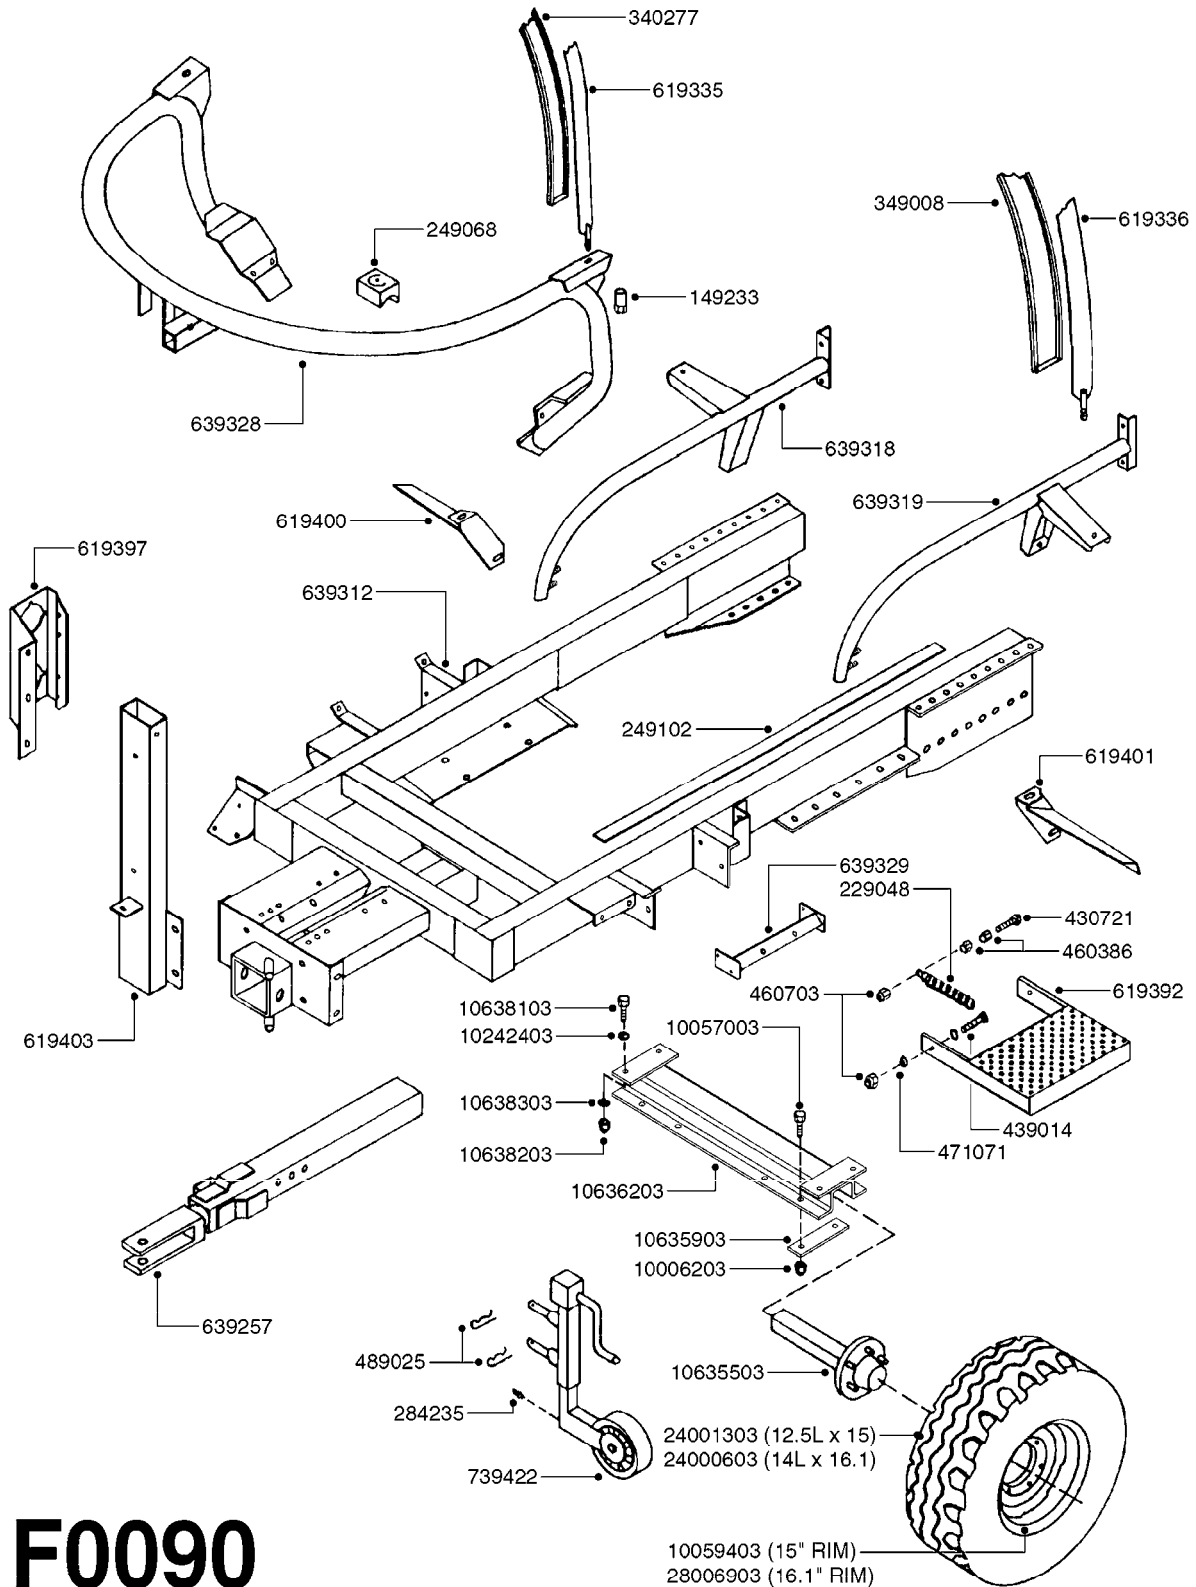

F0090

FRAME - TANGO/BRAVO/CONDOR 500
F0090-HIN, 01:01:16

Page 1

Date 16.03.2016 14:52

parts-n°	order qty	description
149233	1	SPACER NUT
229048	1	SPRING F.FOOT STEP
249068	1	RUBBER BLOCKS 63X63X29
249102	1	TANK PACKING 15X60 EPDM-70
284235	1	ENGRASADOR M-6/100 RECTO
340277	1	TANK PACKING - 40mm WIDE x 12"
349008	1	TANK PACKING - 120MM WIDEX12"
430721	1	BOLT HEX 8.8 DEL M12X40 FT
439014	1	BOLT HEX 8.8 DEL M12X35
460386	1	NUT HEX M12X1.75
460703	1	NUT HEX M12X1.75 LOCK DIN985
471071	1	WASHER M12 GALV
489025	1	'R' PIN D.4
619335	1	STEEL TANK STRAP L=1750 X 40
619336	1	STEEL TANK STRAP L=1950 X 120
619392	1	FOOT STEP TANGO/BRAVO/CONDOR
619397	1	MANIFOLD BRACKET CONDOR
619400	1	MUD SCRAPER CONDOR RH
619401	1	MUD SCRAPER CONDOR LH
619403	1	FRONT FRAME SUPPORT - CONDOR
639257	1	DRAWBAR F.TANGO/BRAVO/CONDOR
639312	1	FRAME CONDOR 500 GAL.
639318	1	TANK SUPPORT CONDOR 500 - RH
639319	1	TANK SUPPORT CONDOR 500 - LH
639328	1	FRONT TANK SUPPORT-CONDOR 500
639329	1	FOOT STEP MNT.BRKT. - CONDOR
739422	1	CPL. JACK STAND FOR TANGO
10006203	1	NUT HEX NC LOCK 5/8"
10057003	1	BOLT HEX 5/8 NC GR.5 02.50'
10059403	1	RIM 15X10 X 8-8-6 +1.062OFFSET
10242403	1	WASHER PLATE 9/16
10635503	1	INSERT ASSY MIST/BLWR 270/500G
10635903	1	CLAMP PLATE F.AXLE M/B 270/500
10636203	1	AXLE BEAM W/M M/B 270/500G
10638103	1	BOLT HEX 9/16 NF GR5 01.50'
10638203	1	NUT HEX NF 9/16'
10638303	1	WASHER LOCK 9/16'
24000603	1	TIRE 14L X 16.1 8 PLY
24001303	1	TIRE 12.5L-15SL 12 PLY
28006903	1	WHEEL RIM 16.1" X 11" 8-8-6"