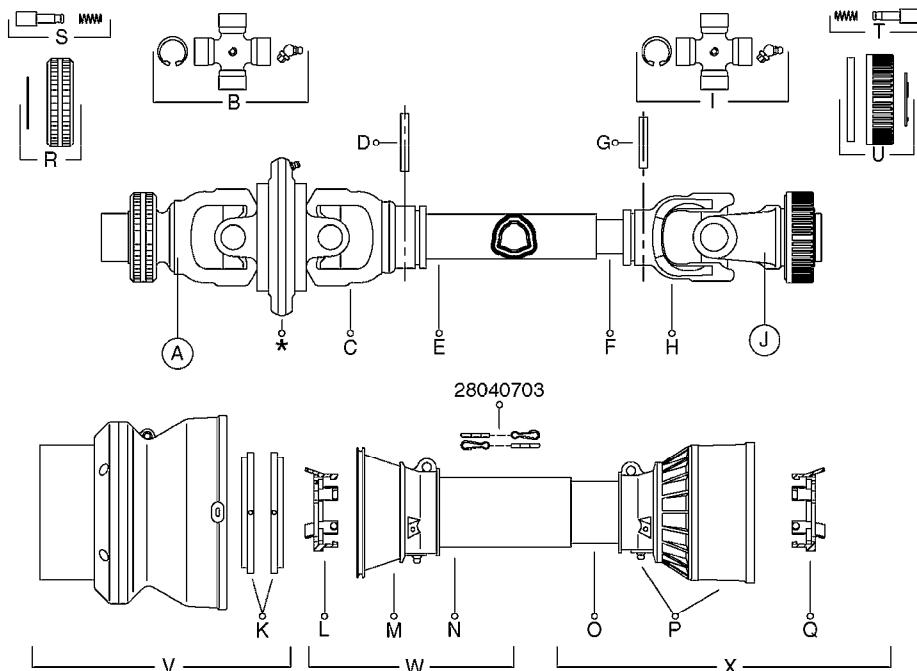

COMPLETE ASSEMBLIES
WHOLEGOODS ITEMS

A0300

PUMP - 361/363 FITTINGS
A0300-HIN, 01:01:16

Page 1

Date 16.03.2016 14:52

parts-n°	order qty	description
145997	1	FITT.DK S-93 FORK
231022	1	FITT.DK ELB. 1' BSP GF 121
242351	1	O-RING D69.5X3.0 VITON F.S-93
242353	1	O-RING D44.2X3.0 VITON F.S-67
320095	1	FITT.DK NUT 1" BSP
320132	1	FITT.DK HN 1" BSP
320821	1	FITT.DK NUT 1-1/2" BSP
321451	1	FITT.DK ELB.1-1/2 X1-1/4 80DEG
322321	1	FITT.DK S-67 X 1"BSP MALE
322322	1	FITT.DK S-67 X 1-1/4"BSP MALE
322323	1	FITT.DK S-93 X 1-1/2"BSP MALE
330326	1	O-RING D30/D24X2 F.1"NUT
330341	1	FITT.DK HB 1" F. 1" NUT
330746	1	GUARD PTO LOWER PART SHORT
330757	1	GUARD PTO UPPER PART SHORT
331262	1	FITT.DK HB 1-1/2" F. 1-1/2"NUT
331273	1	O-RING D44/D38X2 F.1-1/2"
334243	1	FITT.DK S-67 ELB.1"
334340	1	FITT.DK S-93 ELBOW 2.5"
334410	1	PROTECTION GUARD
334445	1	FITT.DK S-67 ELB.1-1/2"
334446	1	FITT.DK S-93 ELB.2" PVC
334647	1	FITT.DK S93 ELB 1-1/2" 90 PVC
334680	1	CLAMP HOSE PLASTIC 1"
410347	1	SCREW M6X20 8.8
420162	1	BOLT HEX 8.8 DEL 3/8"x15MM
459014	1	ALLEN SCREW M8 X 15 GALV.DIN93
460202	1	NUT HEX M6
461217	1	NUT HEX M5 LOCK
471074	1	WASHER M8 ELZ
471122	1	WASHER, M10, Ø20/10.5X 2.0, SS
821575	1	PUMP 363/5.5 THROUGH SHAFT
821580	1	PUMP 363/10 THROUGH SHAFT
821643	1	PUMP 363/10 1.5"SUC 540RPM OSP
821651	1	PUMP 363/5.5/1000 OSP
14012200	1	FITT.DK S-67 FORK W/M5 THREADS
28030103	1	CLAMP HOSE GEAR P5/4-S1.5"6724
28030203	1	CLAMP HOSE T-BOLT S2" 235-67
28030303	1	CLAMP HOSE T-BOLT S2.5" 235-76
82166100	1	PUMP 363/10 1.5"SUC 540RPM
82166200	1	PUMP 363/5.5 1.5"SUC 1000RPM
92702603	1	HOSE PVC SUCT GRAY 1-1/2"
92702703	1	HOSE PVC SUCT GRAY 2"
92702803	1	HOSE PVC SUCT GRAY 2.5"
92712403	1	HOSE R X1" X300PSI WP X0012"