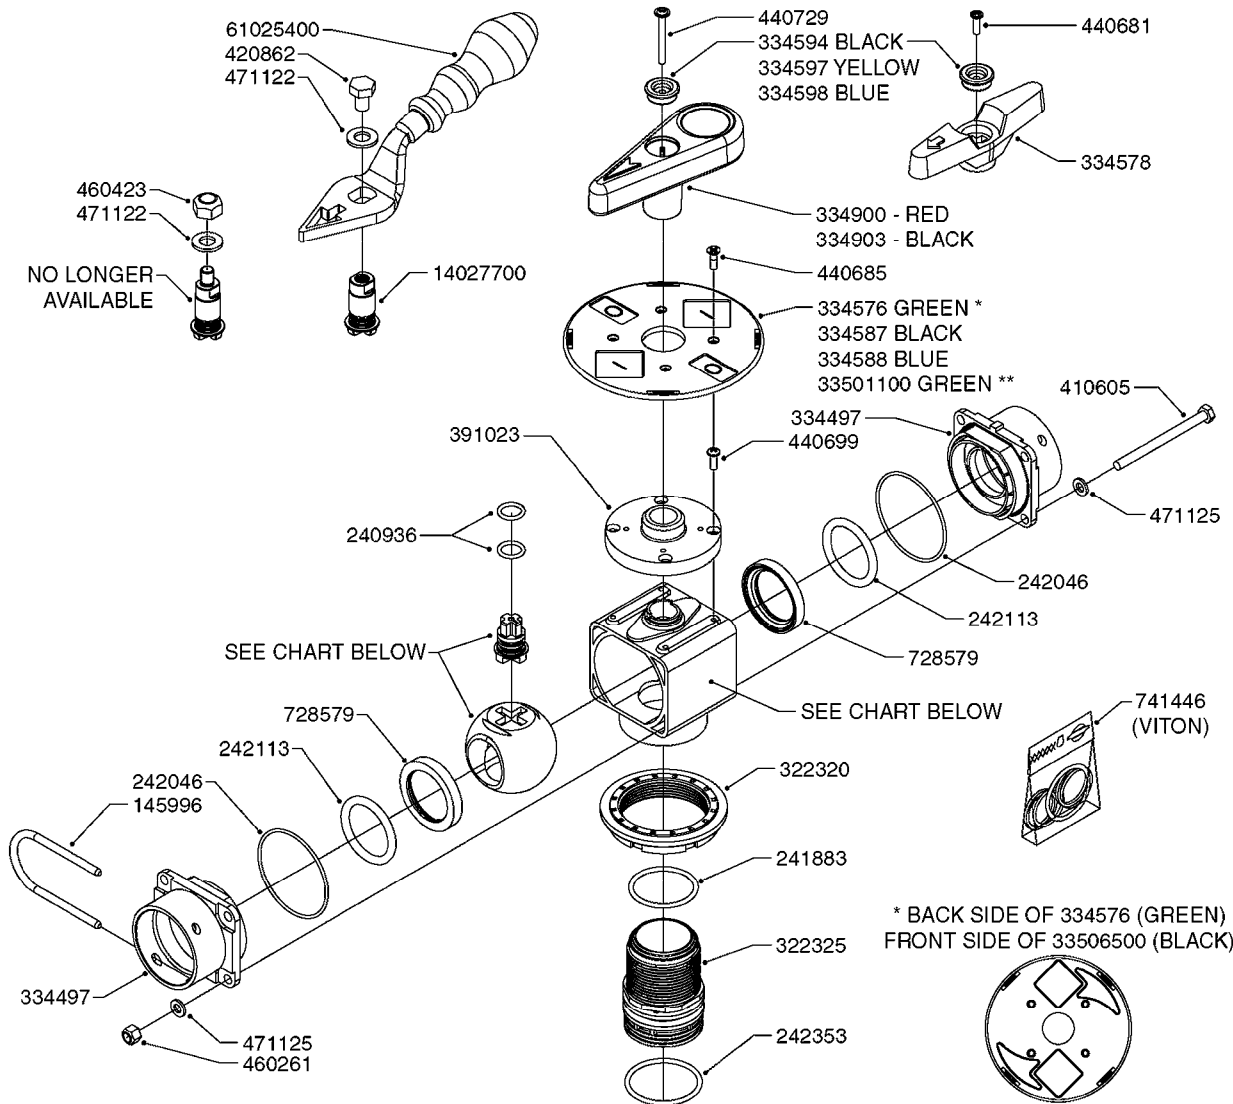

B0220

PRESSURE REG. VALVE - CB/2
B0220-HIN, 01:01:16

Page 1

Date 16.03.2016 14:52

parts-n°	order qty	description
219066	1	BALL F.VALVE CB/2
229022	1	SPRING FOR CB/2 VALVE DIAL
242161	1	O-RING 6 X 3.0
249031	1	O-RING
249058	1	O-RING
249059	1	O-RING D47.3 X 2.62
249060	1	O-RING
249061	1	O-RING
249063	1	SEAL
249064	1	O-RING
269023	1	CB/2 MOTOR F.PRESSURE VALVE
269024	1	MICRO SWITCH F. CB/2 MOTOR
269025	1	ELEC. CONNECTOR
269026	1	ELECTRIC CABLE
269027	1	NUT F.CABLE LOCK
269028	1	GROMMET
269030	1	MOTOR UNIT CB/2 PRESS. REG.
269034	1	VALVE ASSY. PRESS.REG. CB/2
289314	1	MOTOR HOUSING CB/2
289315	1	MOTOR HOUSING LID CB/2
289316	1	U-CLAMP
289317	1	SNAP RING
289318	1	GUIDE M20 x 1.5
289319	1	HINGED D. 14.95 x 9.2
289321	1	OUTLET FITT.3/4"BSP PRESS.REG
289323	1	SEAT F.BALL CB/2 VALVE
289324	1	SEAT F.BALL CB/2 VALVE
289326	1	MOTOR HOUSING F.PRES.REG.CB/2
289328	1	NUT F.PRESS.REG VALVE CB/2
289333	1	SLEEVE F.BALL SEAT CB/2
289334	1	REG.F.PRESS.REG VALVE CB/2
289335	1	SPACER F.PRESS.REG VALVE CB/2
289336	1	SPRING RET.CAP F.VALVE CB/2
289337	1	NUT F.PRESS.REG VALVE CB/2
289838	1	CAP F.PRESS.REG VALVE CB/2
459044	1	SCREW
459045	1	SCREW
759048	1	REPAIR KIT CB/2 PRESS.REG.VALV
978931	1	I.D. TAG

FOR S67 FITTINGS
SEE PAGE L0100

B0420

MANIFOLD SYSTEM - PRESSURE
B0420-HIN, 01:01:16

Page 1

Date 16.03.2016 14:52

parts-n°	order qty	description
145996	1	FITT.DK S-67 FORK
160353	1	BRACKET F.PRESSURE MANIFOLD
160918	1	BRACKET F. MANIFOLD CM
242353	1	O-RING D44.2X3.0 VITON F.S-67
322224	1	FITT.DK S-67 TEE
322320	1	NUT F.3 WAY VALVE S56
334250	1	FITT.DK S-67 PLUG
334573	1	FITT.DK S-67 CONNECTOR
440675	1	SCREW F. PLASTIC 5X16 SS
841062	1	VALVE KIT S67 PRESS. MANIFOLD
841067	1	VALVE S67 PRESS.W/TEE MANIFOLD

24002503 - Ø 5" (125mm)

24002403 - Ø 4" (100mm)

259034 - Ø 5" (125mm) L=29-1/2" (750mm) PVC

259035 - Ø 4-3/8" (110mm) L=39-3/8" (1000mm) PVC

349012 - Ø 4" (100mm) L=37-3/8" (950mm) PVC

349026 - Ø 5-1/2" (140mm) / Ø 4-3/8" (110mm) PVC