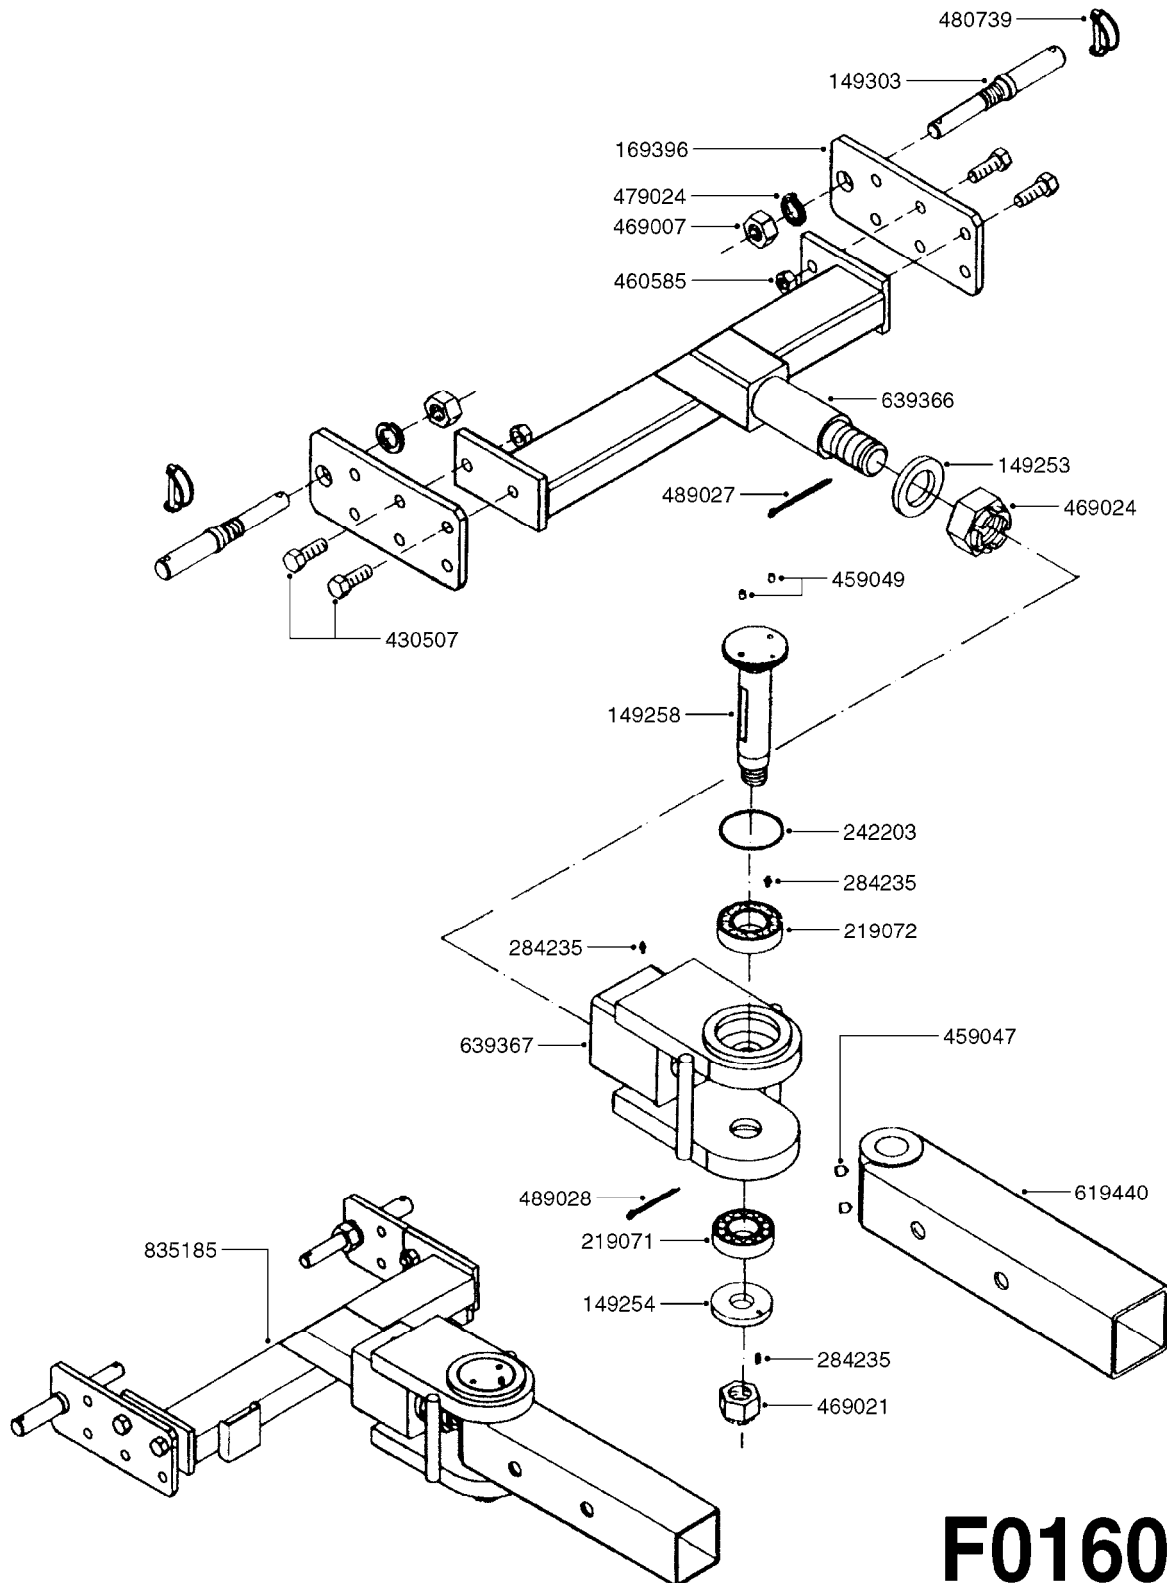

DRAWBAR - TURNABLE HITCH
F0160-HIN, 01:01:16

Page 1

Date 16.03.2016 14:52

parts-n°	order qty	description
149253	1	WASHER D.80X50X10 TURN.HITCH
149254	1	WASHER D.80X32X10 TURN.HITCH
149258	1	PIN F.TURNABLE HITCH
149303	1	DRAW BOLTS
169396	1	PLATE F. TURNABLE DRAWBAR
219071	1	BEARING 30208A TURN.HITCH
219072	1	BEARING
242203	1	O-RING 79.5X72.5
284235	1	ENGRASADOR M-6/100 RECTO
430507	1	BOLT HEX 8.8 DEL M16X45 FT
459047	1	SET SCREW ALLEN M12X25 DIN 914
459049	1	SET SCREW ALLEN M8X10 DIN 913
460585	1	NUT HEX M16X2 LOCK
469007	1	NUT 1" SAE
469021	1	CASTLE NUT 1-1/4"
469024	1	CASTLE NUT 1-3/4" TURN.HITCH
479024	1	WASHER LOCK D.26 DIN 127
480739	1	PIN SNAP D8 F.ROUND
489027	1	ROLL PIN 6 x 100
489028	1	COTTER PIN 6 X 8
619440	1	HEADTUBE FOR TURN.DRAWBAR
639366	1	CENTER BEAM TURN.HITCH
639367	1	CENTER PIVOT - TURN.HITCH
835185	1	DRAWBAR TURNABLE F.TG BV CR

24002503 - Ø 5" (125mm)

24002403 - Ø 4" (100mm)

259034 - Ø 5" (125mm) L=29-1/2" (750mm) PVC

259035 - Ø 4-3/8" (110mm) L=39-3/8" (1000mm) PVC

349012 - Ø 4" (100mm) L=37-3/8" (950mm) PVC

349026 - Ø 5-1/2" (140mm) / Ø 4-3/8" (110mm) PVC

349030 - Ø 5-1/2" (140mm) / Ø 3-1/2" (90mm) PVC

349025 - Ø 5" (125mm) / Ø 4-3/8" (110mm) PVC

349023 - Ø 5" (125mm) PVC

G0420

TUBES & HOSES
G0420-HIN, 01:01:16

Page 1

Date 16.03.2016 14:52

parts-n°	order qty	description
259034	1	PVC HOSE D125MM X 0.75M
259035	1	PVC HOSE D100MM X 1.0M
349012	1	PVC TUBE D100MM X 950MM
349023	1	GREY PVC LID D125MM
349025	1	CONNECT.PIECE PVC D125MM-110MM
349026	1	CONICAL REDUC.PVC D140MM-100MM
349030	1	140MM-90MM PVC ADAPTER
24002403	1	HOSE R X TPR 4" BLACK
24002503	1	HOSE R X TPR 5" BLACK