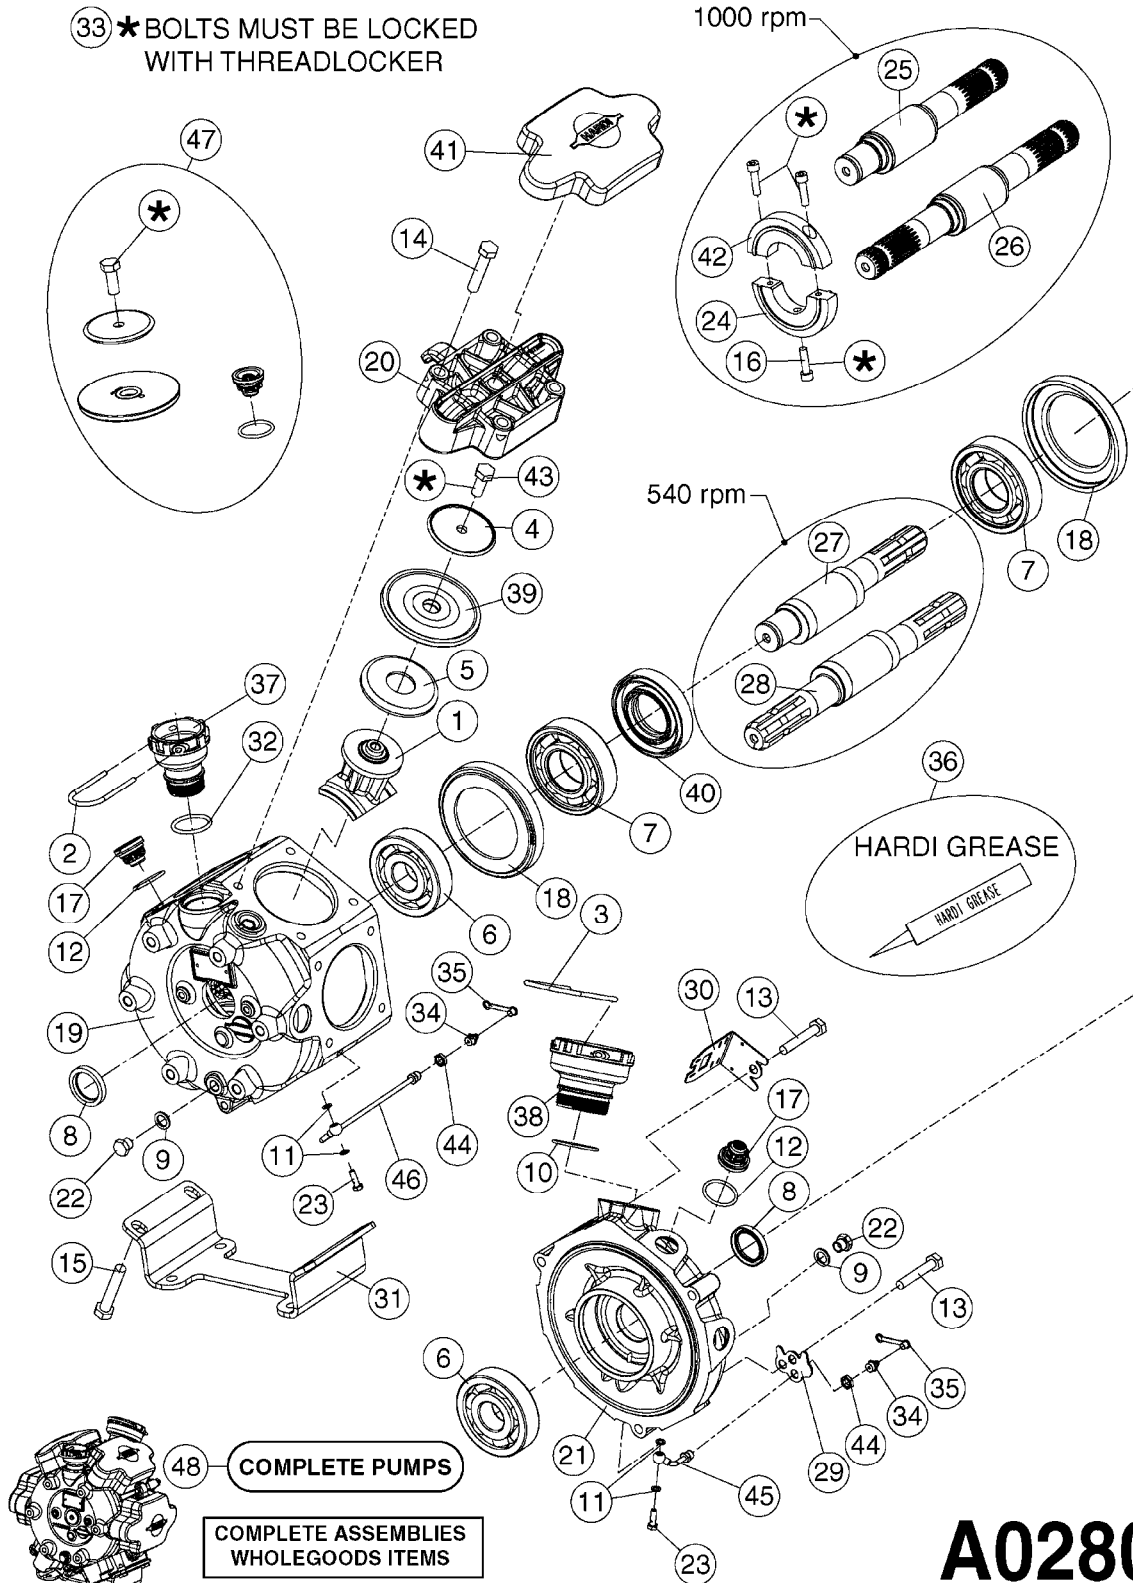

COMPLETE PUMPS
SEE PAGE A0300

A0260

PUMP - 363 W/MOUNTING BASE
A0260-HIN, 01:01:16

Page 1

Date 16.03.2016 14:52

parts-n°	order qty	description
110317	1	PUMP CASING MODEL 360/361 PNTD
111630	1	CONNECTING ROD 363/364-10 PUMP
111636	1	VALVE COVER 363 HEAVY DUTY
111651	1	CASTING F.363 1.5" PUMP(FRONT)
142037	1	CRANK SHAFT 361-20
143577	1	CRANK SHAFT F.363/462/463-10mm
147097	1	CRANK SHAFT 363-463/10 THROUGH
161174	1	DIAPHRAGM DISC SS 361/363/364 PUMP
161372	1	DIAPHRAGM BACKING DISC,320-361
161745	1	METAL SPACER F.363/463
210221	1	BEARING BALL 6407
210232	1	BEARING BALL 6310
210243	1	SEAL OIL 35 X 47 X 7
241404	1	DOWTY SEAL 1/4"
241684	1	DIAPHRAGM MODEL 361 NITRIL
242152	1	O-RING D18.2X3 EPDM
242215	1	O-RING D18X3 VITON
280011	1	GREASE NIPPLE 3/8" SAE H TR
330024	1	O-RING D41,1/D34.5 X 3,5
331192	1	SPACER, MODEL 361/363
334320	1	O-RING D18X3 POLYURETHANE
420626	1	BOLT HEX 8.8 DEL M10X20 FT
420895	1	BOLT HEX 8.8 RAW M10X60
420917	1	BOLT HEX 8.8 RAW M8X12 FT
430312	1	BOLT HEX 8.8 RAW M12X60
430437	1	BOLT HEX 8.8 RAW M12X65
460423	1	NUT HEX M10X1.5 LOCK
471122	1	WASHER, M10, Ø20/10.5X 2.0, SS
728146	1	VALVE FOR 361(726890/707932)
728147	1	VALVE FOR 361 WHITE WITH HOLE
14007900	1	CRANK 363/462/463-7mm 540/THRU
14010400	1	PLUG 1/4" BSP
17002400	1	FOOT F/363 PUMP (PAINTED)
33511400	1	DIAPHRAGM PUMP 361/361/363/364 PUR
43099200	1	BOLT HEX SS M12 X 30 DIN933 A4
75073700	1	PUMP KIT 361/363 "06"

33 * BOLTS MUST BE LOCKED WITH THREADLOCKER

1000 rpm

540 rpm

HARDI GREASE

A0280

PUMP - 364 540/1000 RPM
A0280-HIN, 16:02:16

Page 1

Date 16.03.2016 14:52

24002503 - Ø 5" (125mm)

24002403 - Ø 4" (100mm)

259034 - Ø 5" (125mm) L=29-1/2" (750mm) PVC

259035 - Ø 4-3/8" (110mm) L=39-3/8" (1000mm) PVC

349012 - Ø 4" (100mm) L=37-3/8" (950mm) PVC

349026 - Ø 5-1/2" (140mm) / Ø 4-3/8" (110mm) PVC