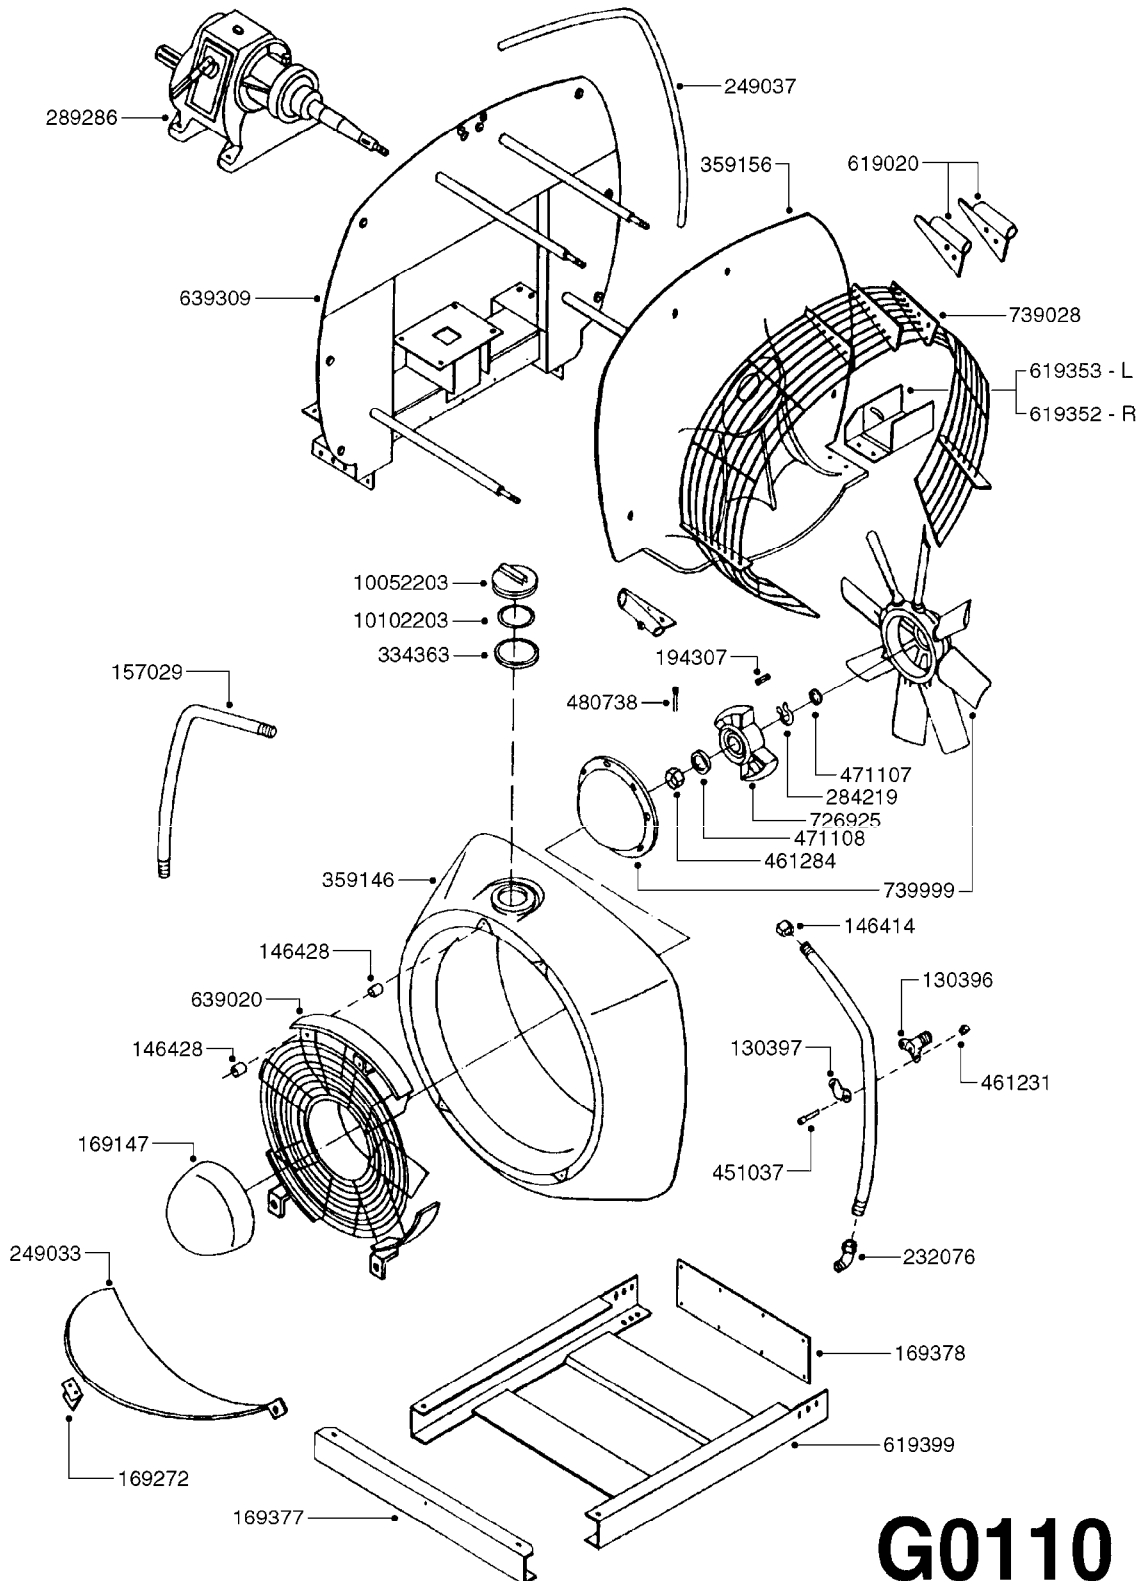

DRAWBAR - TURNABLE HITCH
F0160-HIN, 01:01:16

Page 1

Date 16.03.2016 14:52

parts-n°	order qty	description
149253	1	WASHER D.80X50X10 TURN.HITCH
149254	1	WASHER D.80X32X10 TURN.HITCH
149258	1	PIN F.TURNABLE HITCH
149303	1	DRAW BOLTS
169396	1	PLATE F. TURNABLE DRAWBAR
219071	1	BEARING 30208A TURN.HITCH
219072	1	BEARING
242203	1	O-RING 79.5X72.5
284235	1	ENGRASADOR M-6/100 RECTO
430507	1	BOLT HEX 8.8 DEL M16X45 FT
459047	1	SET SCREW ALLEN M12X25 DIN 914
459049	1	SET SCREW ALLEN M8X10 DIN 913
460585	1	NUT HEX M16X2 LOCK
469007	1	NUT 1" SAE
469021	1	CASTLE NUT 1-1/4"
469024	1	CASTLE NUT 1-3/4" TURN.HITCH
479024	1	WASHER LOCK D.26 DIN 127
480739	1	PIN SNAP D8 F.ROUND
489027	1	ROLL PIN 6 x 100
489028	1	COTTER PIN 6 X 8
619440	1	HEADTUBE FOR TURN.DRAWBAR
639366	1	CENTER BEAM TURN.HITCH
639367	1	CENTER PIVOT - TURN.HITCH
835185	1	DRAWBAR TURNABLE F.TG BV CR

24002503 - Ø 5" (125mm)

24002403 - Ø 4" (100mm)

259034 - Ø 5" (125mm) L=29-1/2" (750mm) PVC

259035 - Ø 4-3/8" (110mm) L=39-3/8" (1000mm) PVC

349012 - Ø 4" (100mm) L=37-3/8" (950mm) PVC

349026 - Ø 5-1/2" (140mm) / Ø 4-3/8" (110mm) PVC

349030 - Ø 5-1/2" (140mm) / Ø 3-1/2" (90mm) PVC

349025 - Ø 5" (125mm) / Ø 4-3/8" (110mm) PVC

349023 - Ø 5" (125mm) PVC

G0420

TUBES & HOSES
G0420-HIN, 01:01:16

Page 1

Date 16.03.2016 14:52

parts-n°	order qty	description
259034	1	PVC HOSE D125MM X 0.75M
259035	1	PVC HOSE D100MM X 1.0M
349012	1	PVC TUBE D100MM X 950MM
349023	1	GREY PVC LID D125MM
349025	1	CONNECT.PIECE PVC D125MM-110MM
349026	1	CONICAL REDUC.PVC D140MM-100MM
349030	1	140MM-90MM PVC ADAPTER
24002403	1	HOSE R X TPR 4" BLACK
24002503	1	HOSE R X TPR 5" BLACK