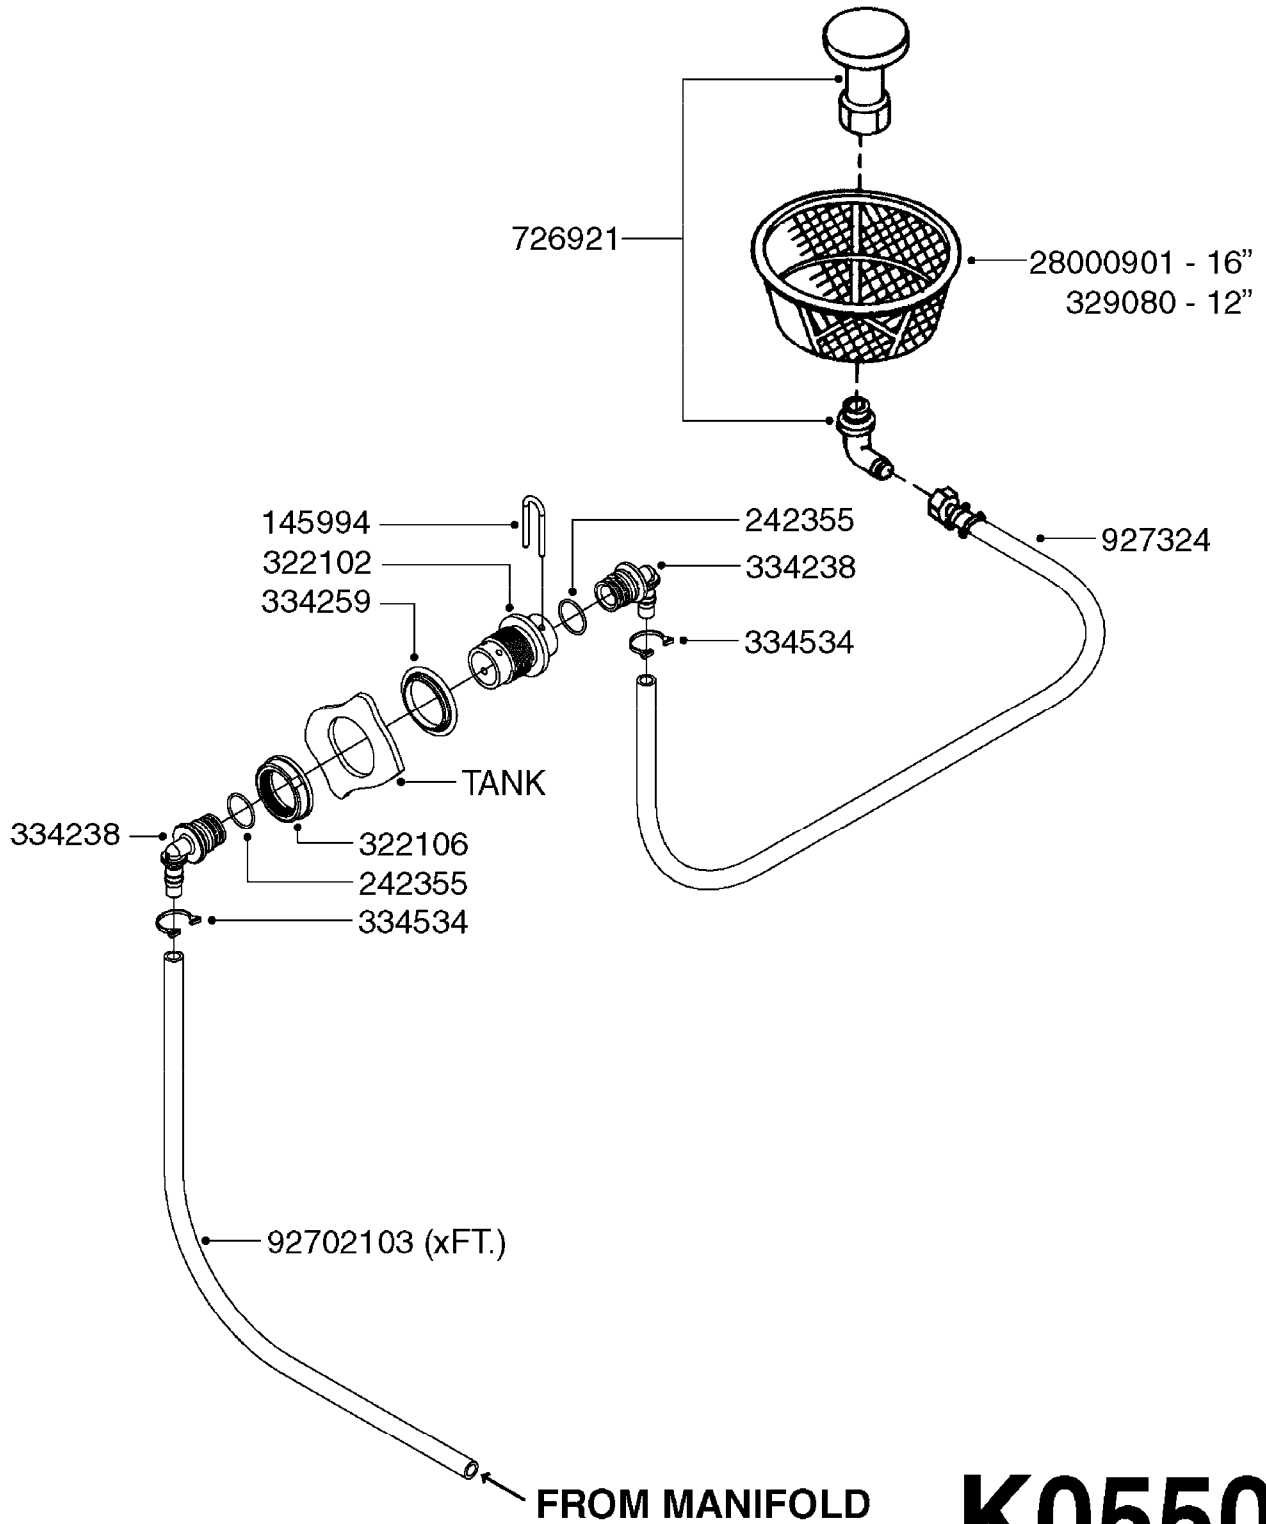

K0550

POWDER MIXER
K0550-HIN, 01:01:16

Page 1

Date 16.03.2016 14:53

parts-n°	order qty	description
145994	1	FITT.DK S-40 FORK
242355	1	O-RING D19.2X3.0 VITON F.S-40
322102	1	FITT.DK S-40 BULKHEAD
322106	1	FITT.DK S-40 BULKHEAD NUT
329080	1	FILTER BASKET 12"
334238	1	FITT.DK S-40 ELB.1/2'
334259	1	GASKET F. S-40 BULKHEAD
334534	1	CLAMP HOSE PLASTIC 1/2"
726921	1	POWDER MIXER F.STRAINER BASKET
927324	1	HOSE R PRESSURE D12-80-200 BAR
28000901	1	FILTER, TOP MAIN TANK, D400 L275 300130
92702103	1	HOSE R X1/2" X300PSI WP X0012"