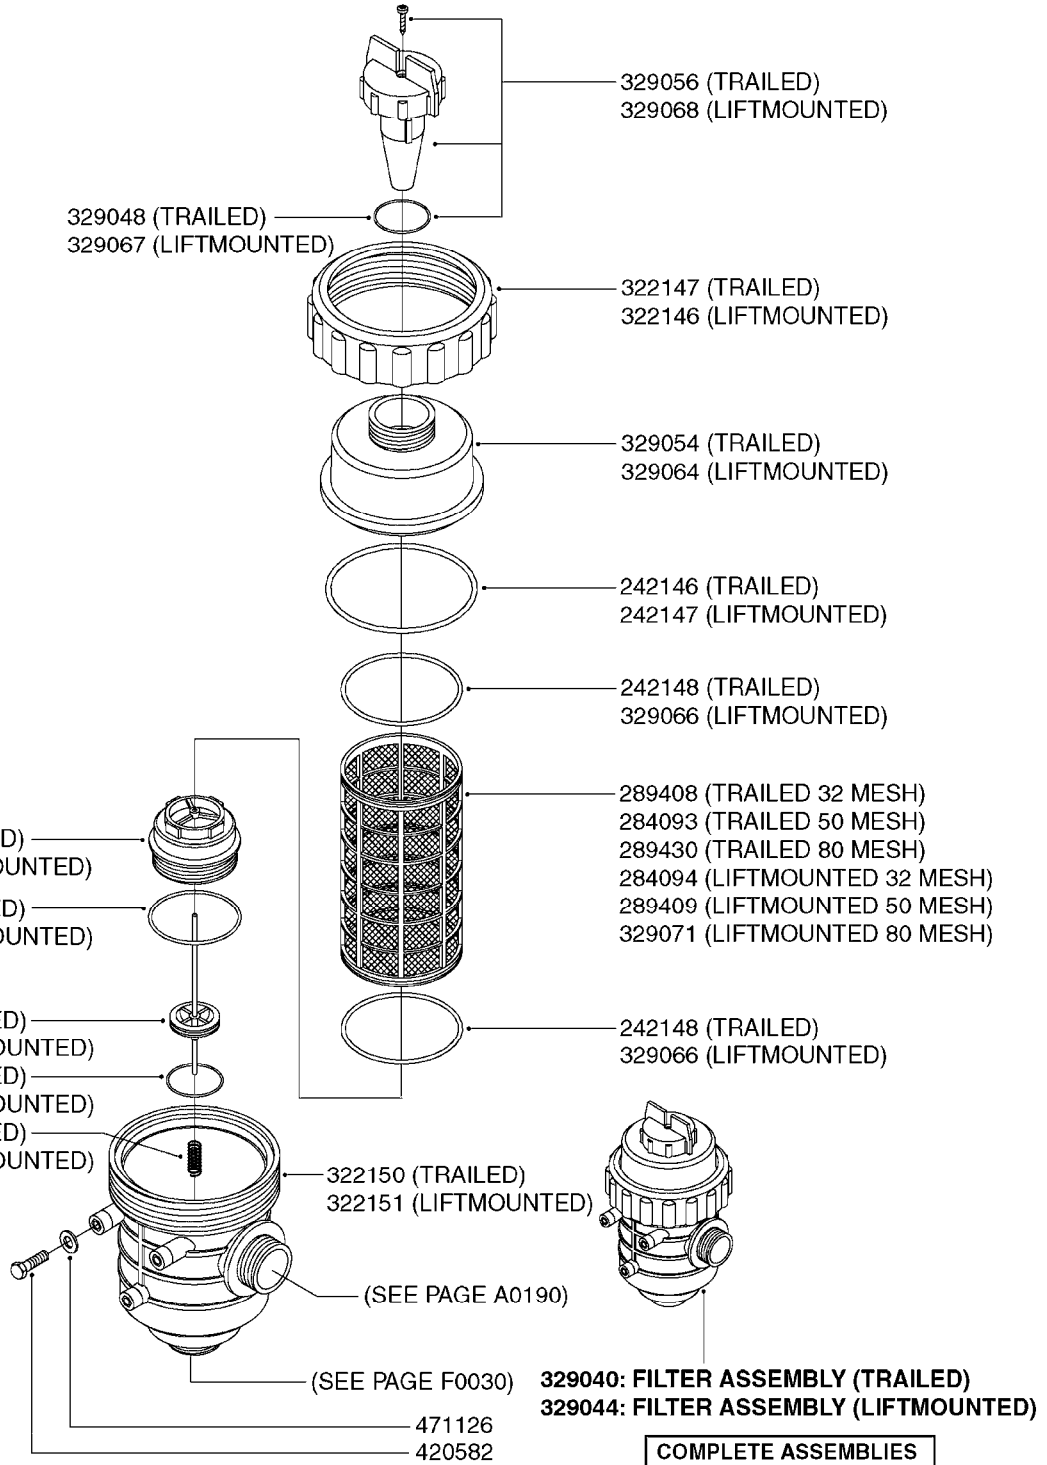

B0710

SUCTION FILT.-VINEYARD&ORCHARD
B0710-HIN, 01:01:16

Page 1

Date 16.03.2016 14:52

parts-n°	order qty	description
242146	1	O-RING 140 X 126 X 7
242147	1	O-RING 105,6x95X5.3
242148	1	O-RING 109.2 X 104 X 2
284093	1	FILTER SCR N ARAG 50 MESH BLUE
284094	1	FILTER SCR N ARAG 32 MESH WHITE
289408	1	FILTER SCR N ARAG 32 MESH WHITE
289409	1	FILTER SCR N ARAG 50 MESH BLUE
289430	1	FILTER SCR N ARAG 80 MESH RED
322146	1	THREADED RING F/FILTER 170
322147	1	THREADED RING F/FILTER 200
322150	1	FILTER CASING 1.5"BSP ARAG
322151	1	FILTER HOUSING 170
329040	1	FILTER ARAG 1.5" 32 MESH TRAIL
329044	1	FILTER ARAG 1.5" 32 MESH LIFT
329047	1	SPRING F. ARAG FILTER 1-1/2"
329048	1	O-RING F. 1-1/2" FILTER
329049	1	PLUNGER F. ARAG VALVE 1-1/2"
329051	1	O-RING F.ARAG FILTER 1-1/2"
329052	1	FITTING F.ARAG FILTER 1-1/2"
329054	1	FILTER HOUSING LID 1-1/2"
329056	1	YELLOW LOCKING RETAINER 1-1/2"
329058	1	SPRING F. ARAG FILTER 1"
329059	1	O-RING F. 1" FILTER
329060	1	PLUNGER F. ARAG VALVE 1"
329061	1	O-RING F.ARAG FILTER 1"
329062	1	FITTING F.ARAG FILTER 1"
329064	1	FILTER HOUSING LID 1"
329066	1	O-RING F.ARAG FILTER 1"
329067	1	O-RING F. 1" FILTER
329068	1	YELLOW LOCKING RETAINER 1"
329071	1	FILTER SCR N ARAG 80 MESH RED
420582	1	BOLT HEX 8.8 DEL M8X20 FT A2
471126	1	WASHER, M8, Ø16/ 8.4X 1.6, SS