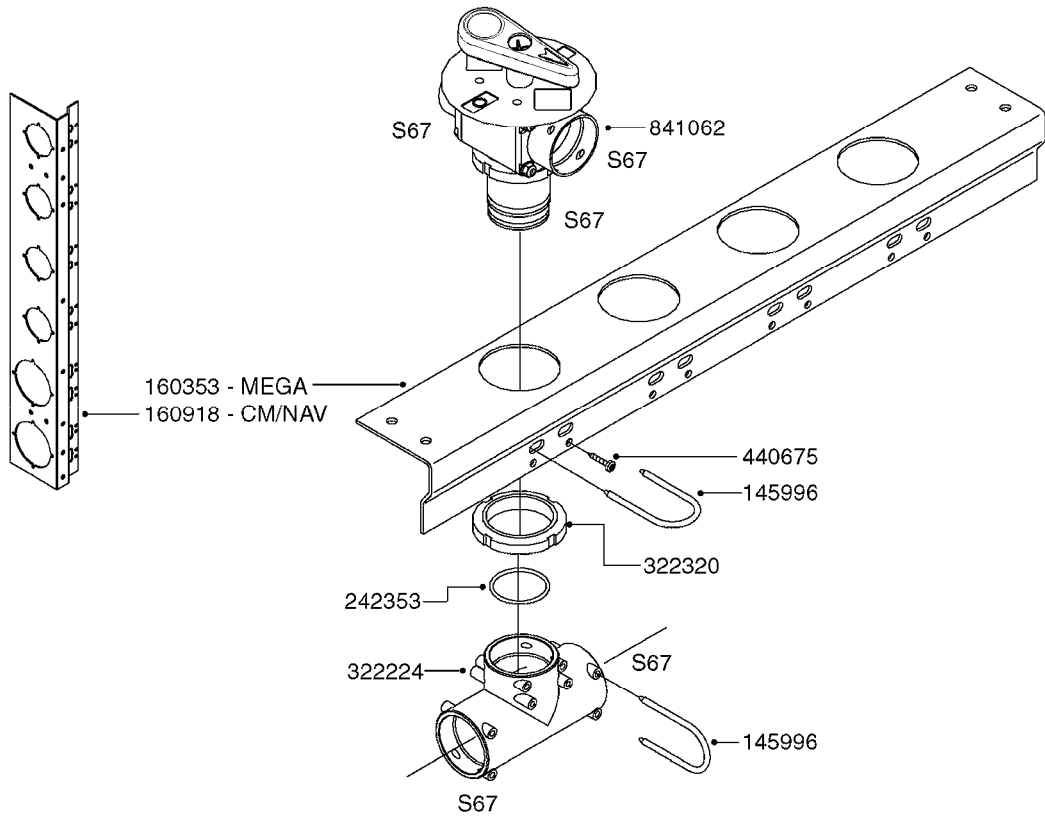

B0220

PRESSURE REG. VALVE - CB/2
B0220-HIN, 01:01:16

Page 1

Date 16.03.2016 14:52

parts-n°	order qty	description
219066	1	BALL F.VALVE CB/2
229022	1	SPRING FOR CB/2 VALVE DIAL
242161	1	O-RING 6 X 3.0
249031	1	O-RING
249058	1	O-RING
249059	1	O-RING D47.3 X 2.62
249060	1	O-RING
249061	1	O-RING
249063	1	SEAL
249064	1	O-RING
269023	1	CB/2 MOTOR F.PRESSURE VALVE
269024	1	MICRO SWITCH F. CB/2 MOTOR
269025	1	ELEC. CONNECTOR
269026	1	ELECTRIC CABLE
269027	1	NUT F.CABLE LOCK
269028	1	GROMMET
269030	1	MOTOR UNIT CB/2 PRESS. REG.
269034	1	VALVE ASSY. PRESS.REG. CB/2
289314	1	MOTOR HOUSING CB/2
289315	1	MOTOR HOUSING LID CB/2
289316	1	U-CLAMP
289317	1	SNAP RING
289318	1	GUIDE M20 x 1.5
289319	1	HINGED D. 14.95 x 9.2
289321	1	OUTLET FITT.3/4"BSP PRESS.REG
289323	1	SEAT F.BALL CB/2 VALVE
289324	1	SEAT F.BALL CB/2 VALVE
289326	1	MOTOR HOUSING F.PRES.REG.CB/2
289328	1	NUT F.PRESS.REG VALVE CB/2
289333	1	SLEEVE F.BALL SEAT CB/2
289334	1	REG.F.PRESS.REG VALVE CB/2
289335	1	SPACER F.PRESS.REG VALVE CB/2
289336	1	SPRING RET.CAP F.VALVE CB/2
289337	1	NUT F.PRESS.REG VALVE CB/2
289838	1	CAP F.PRESS.REG VALVE CB/2
459044	1	SCREW
459045	1	SCREW
759048	1	REPAIR KIT CB/2 PRESS.REG.VALV
978931	1	I.D. TAG