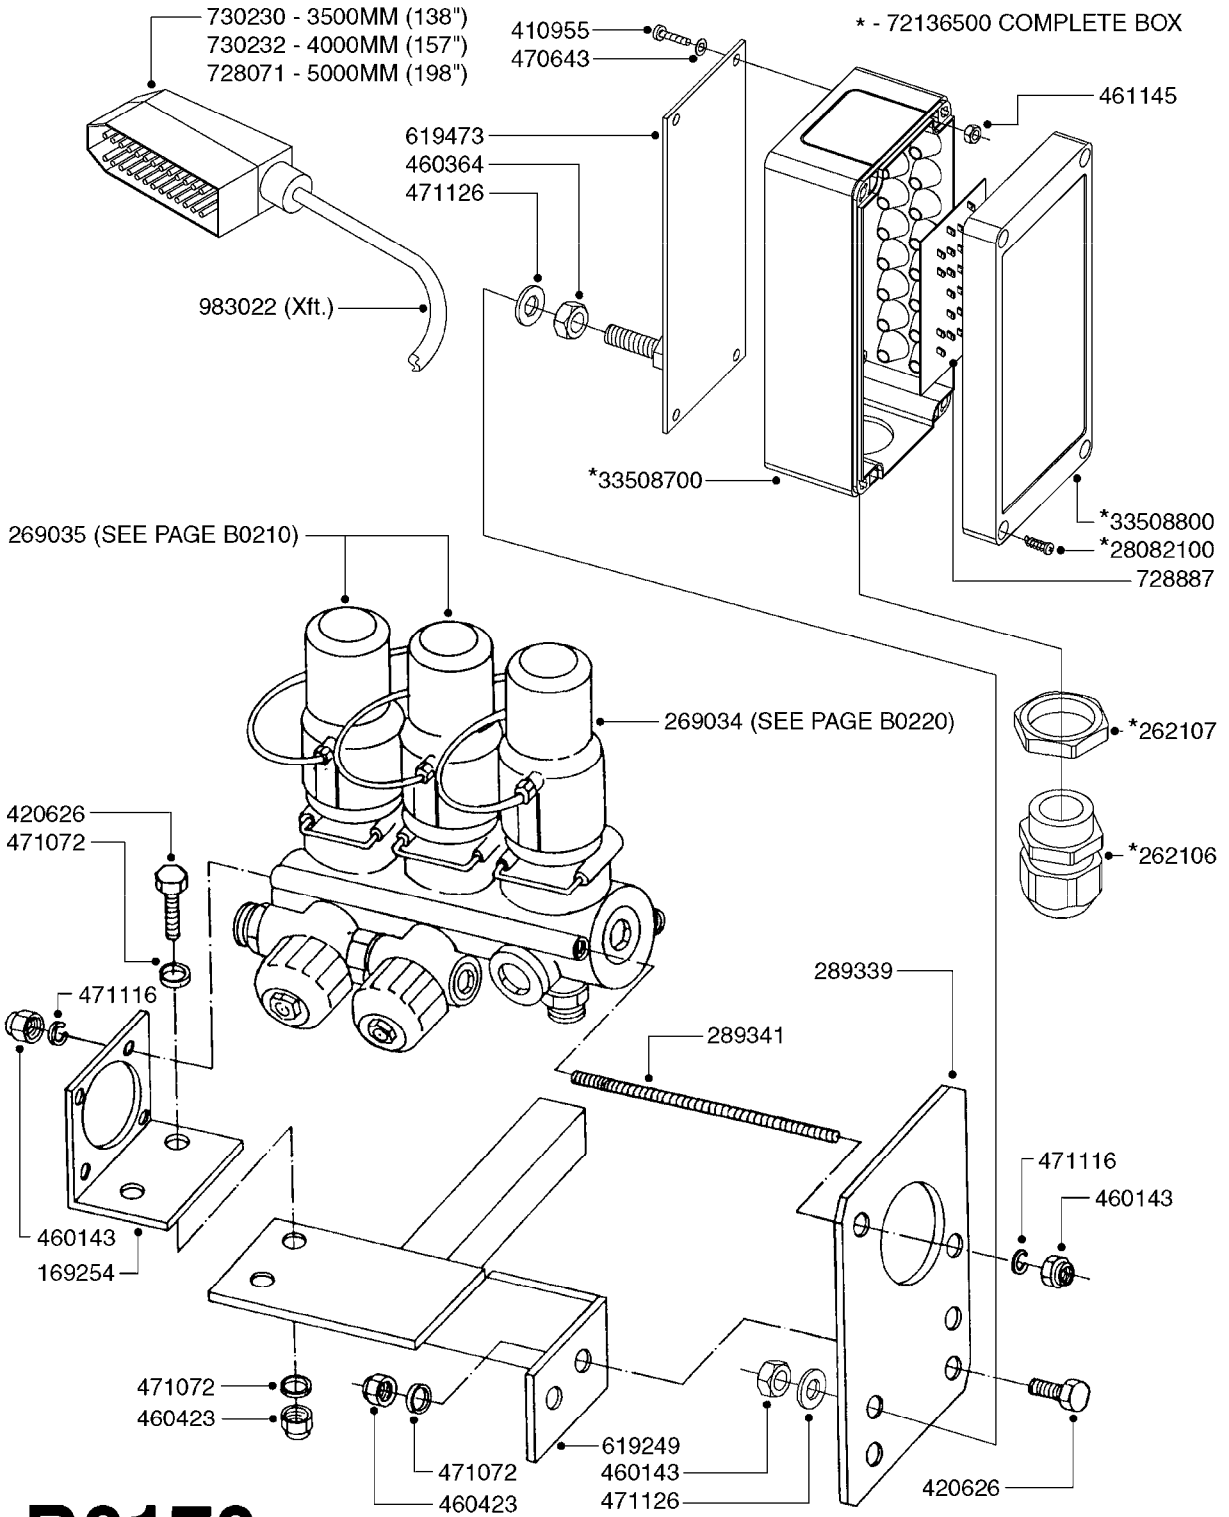

B0160

CB/2 CONTROL - ELECTRIC
B0160-HIN, 01:01:16

Page 1

Date 16.03.2016 14:52

parts-n°	order qty	description
200040	1	OMLØBER FOR FITTING 1"
231962	1	ELBOW BRASS 1/2"
232080	1	FITT. ELBOW 1/2"BSP M/F BRASS
241441	1	O-RING D29.3X3
242177	1	O-RING D25.4 X 20.2 X 2.6
284275	1	GAUGE 4"SS BOT.PSI200 28026103
284585	1	CLAMP HOSE GEAR 1" MINI 020
320084	1	FITT.DK NUT 1/2" BSP
320095	1	FITT.DK NUT 1" BSP
320106	1	FITT.DK CAPNUT 1" BSP
320283	1	FITT.DK NUT 3/4"BSP
320331	1	FITT.DK TEE 1" - 1" - 3/4" BSP
320821	1	FITT.DK NUT 1-1/2" BSP
321215	1	FITT.DK HOUSING F. AGITATION
322138	1	FITT.DK ELB 1"M X 1"F BSP
329016	1	BØJNING
330212	1	O-RING D19/D14X2.4 F.1/2"NUT
330315	1	O-RING D18.4/D13X.6
330326	1	O-RING D30/D24X2 F.1"NUT
330341	1	FITT.DK HB 1" F. 1" NUT
330595	1	O-RING D24.6/D20X2.1 -3/4"
330687	1	FITT.DK HB 1/2" F. 1/2" NUT
330691	1	FITT.DK HB 3/4'F.3/4' NUT
331111	1	VALVE SEAT FOR 1/2" DISTRIBUT.
334059	1	FITT.DK EL 1" 110 DEG.F.1-1/2"
334531	1	CLAMP HOSE PLASTIC 3/4"
334534	1	CLAMP HOSE PLASTIC 1/2"
709741	1	VALVE ASSY. 1/2" FLIP LEVER
841844	1	OP.UNIT CB/2
92702103	1	HOSE R X1/2" X300PSI WP X0012"
92702403	1	HOSE PVC SUCT GRAY 1"
92703203	1	HOSE R X3/4" X300PSI WP X0012"