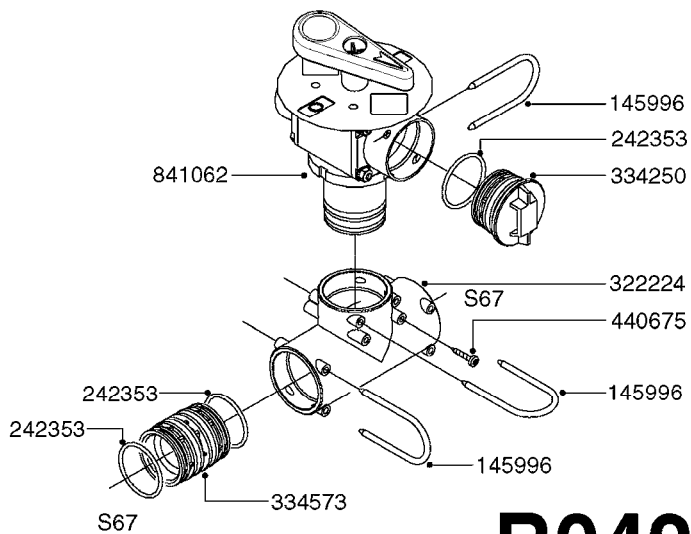

FOR S67 FITTINGS
SEE PAGE L0100