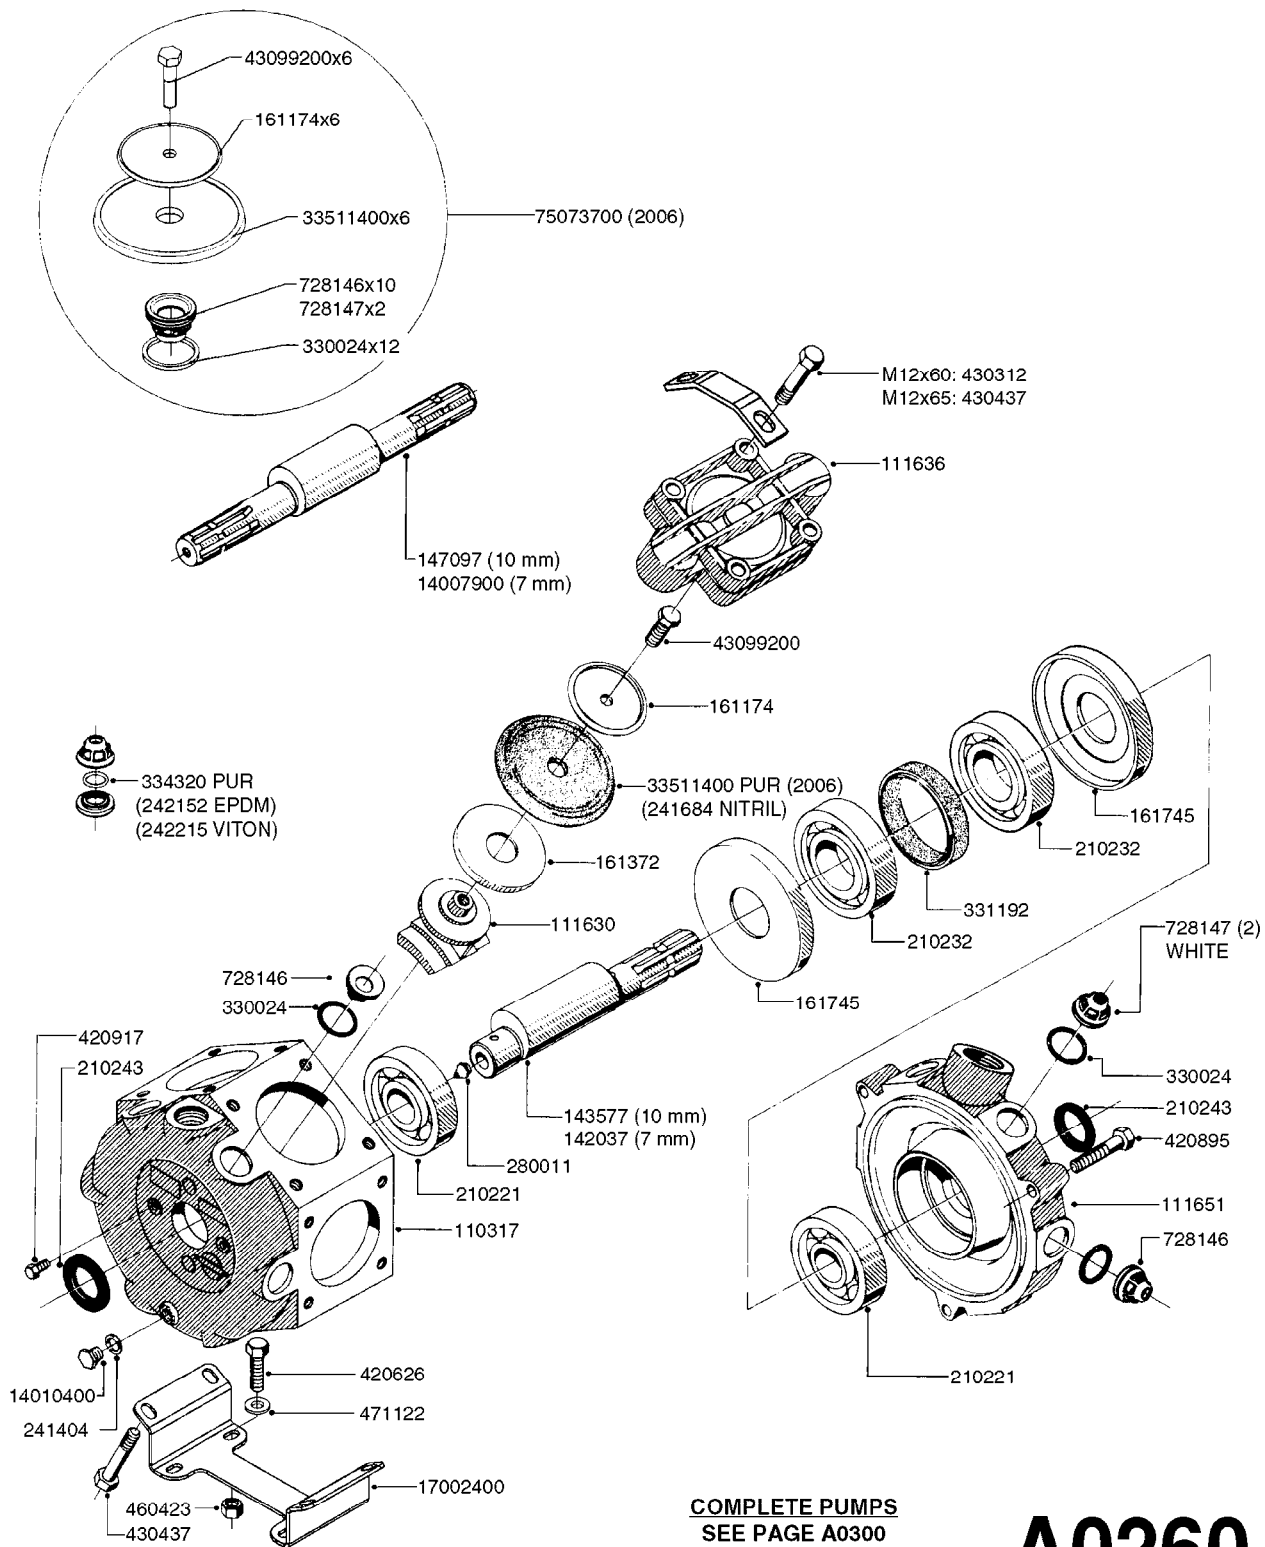

COMPLETE PUMPS
SEE PAGE A0300

A0260

PUMP - 363 W/MOUNTING BASE
A0260-HIN, 01:01:16

Page 1

Date 16.03.2016 14:52

parts-n°	order qty	description
110317	1	PUMP CASING MODEL 360/361 PNTD
111630	1	CONNECTING ROD 363/364-10 PUMP
111636	1	VALVE COVER 363 HEAVY DUTY
111651	1	CASTING F.363 1.5" PUMP(FRONT)
142037	1	CRANK SHAFT 361-20
143577	1	CRANK SHAFT F.363/462/463-10mm
147097	1	CRANK SHAFT 363-463/10 THROUGH
161174	1	DIAPHRAGM DISC SS 361/363/364 PUMP
161372	1	DIAPHRAGM BACKING DISC,320-361
161745	1	METAL SPACER F.363/463
210221	1	BEARING BALL 6407
210232	1	BEARING BALL 6310
210243	1	SEAL OIL 35 X 47 X 7
241404	1	DOWTY SEAL 1/4"
241684	1	DIAPHRAGM MODEL 361 NITRIL
242152	1	O-RING D18.2X3 EPDM
242215	1	O-RING D18X3 VITON
280011	1	GREASE NIPPLE 3/8" SAE H TR
330024	1	O-RING D41,1/D34.5 X 3,5
331192	1	SPACER, MODEL 361/363
334320	1	O-RING D18X3 POLYURETHANE
420626	1	BOLT HEX 8.8 DEL M10X20 FT
420895	1	BOLT HEX 8.8 RAW M10X60
420917	1	BOLT HEX 8.8 RAW M8X12 FT
430312	1	BOLT HEX 8.8 RAW M12X60
430437	1	BOLT HEX 8.8 RAW M12X65
460423	1	NUT HEX M10X1.5 LOCK
471122	1	WASHER, M10, Ø20/10.5X 2.0, SS
728146	1	VALVE FOR 361(726890/707932)
728147	1	VALVE FOR 361 WHITE WITH HOLE
14007900	1	CRANK 363/462/463-7mm 540/THRU
14010400	1	PLUG 1/4" BSP
17002400	1	FOOT F/363 PUMP (PAINTED)
33511400	1	DIAPHRAGM PUMP 361/361/363/364 PUR
43099200	1	BOLT HEX SS M12 X 30 DIN933 A4
75073700	1	PUMP KIT 361/363 "06"