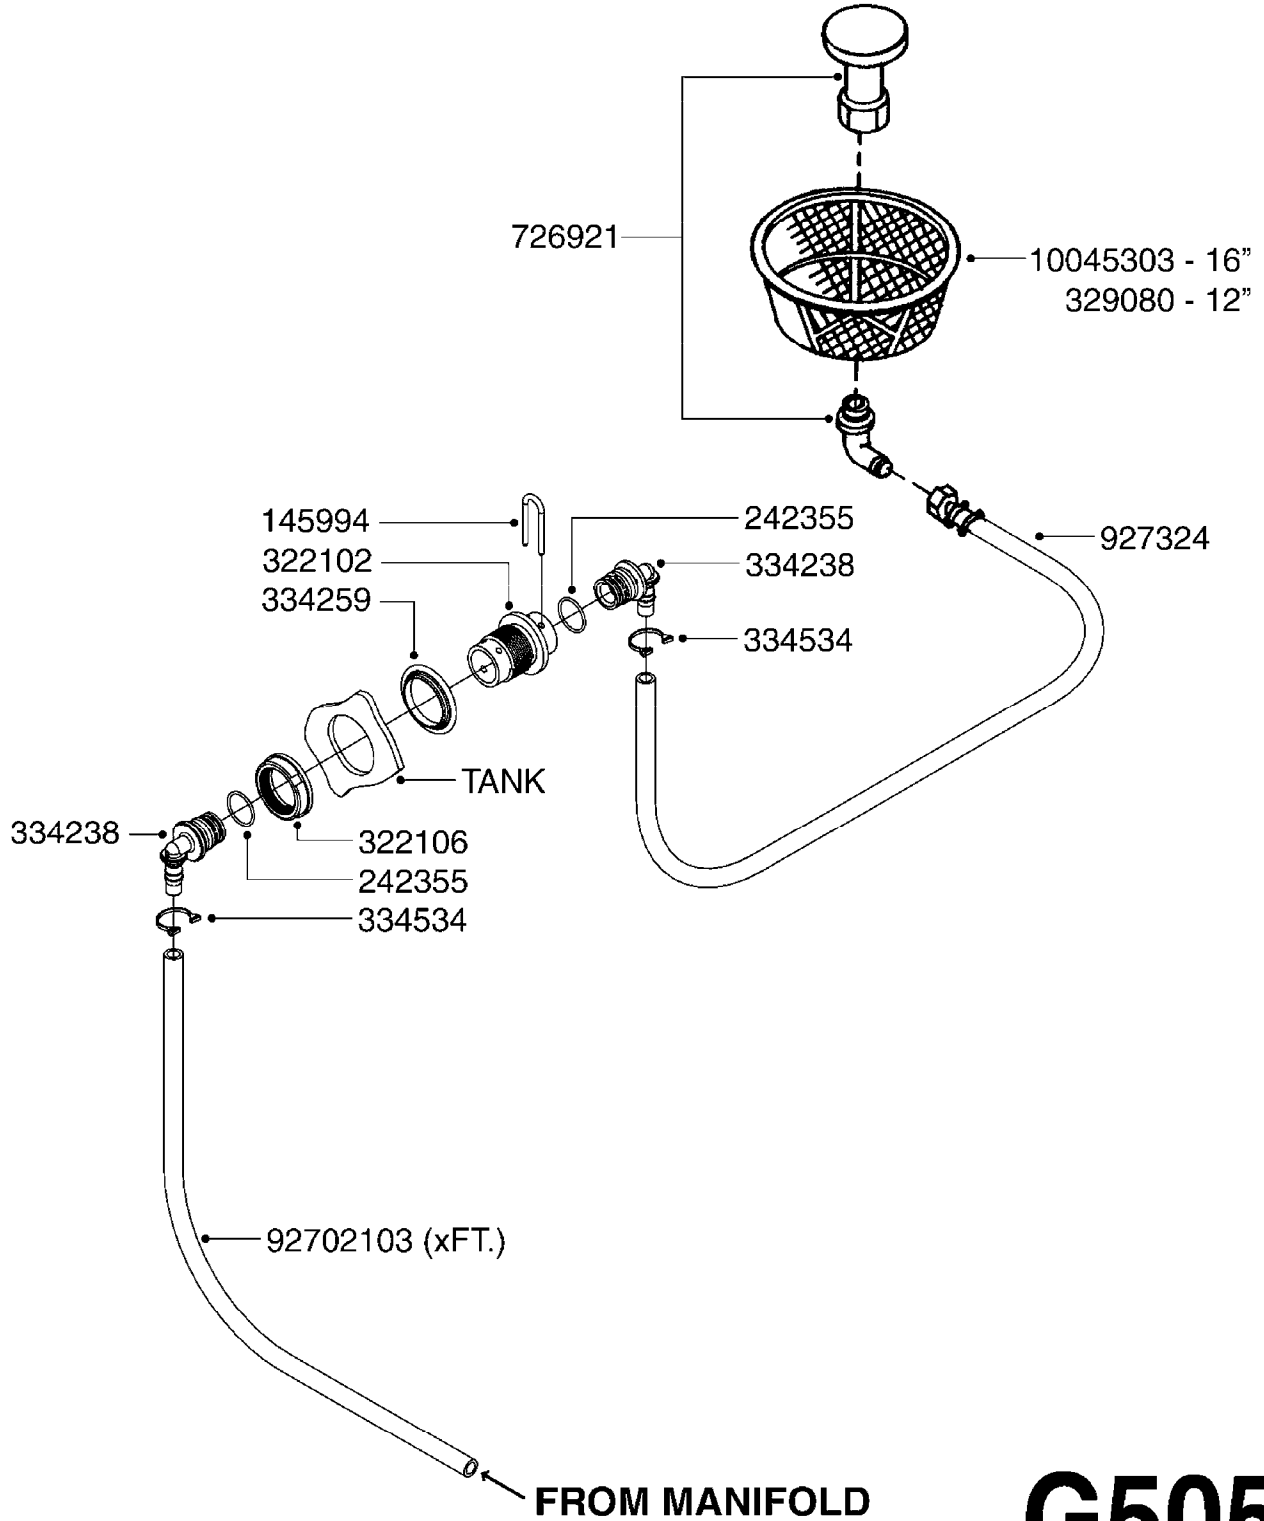

COMPLETE ASSEMBLIES  
WHOLEGOODS ITEMS

**G220**

FILTER ASSEMBLIES-IN LINE  
G220-HIN, 18:06:09

Page 1  
Date 29.02.2012 10:51

Pos.	parts-n°	order qty	description
1	240925	1	O-RING D49.5X3 NITRIL
2	242594	1	O-RING D14 X 1.78 SCH.70-EPDM
3	28032000	1	CLAMP HOSE GEAR D25.4-76.2 CLAMP FOR 1/2" HOUSING
3	284700	1	CLAMP HOSE GEAR D25/100 CLAMP FOR 3/4" HOUSING
4	320283	1	FITT.DK NUT 3/4"BSP
5	322241	1	FILTER HOUSING W.3/4' BARBS
5	322249	1	FILTER HOUSING W.1/2' BARBS
6	322242	1	FILTER BOWL / IN-LINE
7	322250	1	FILTER HOUSING W.3/4"BSP THRD
8	334531	1	CLAMP HOSE PLASTIC 3/4"
8	334534	1	CLAMP HOSE PLASTIC 1/2"
9	341292	1	RUBBER HOSE CLAMP COVER 180MM
10	615443	1	FILTER ELEM.50 MESH BLUE
10	615444	1	FILTER ELEM.80 MESH RED
10	615445	1	FILTER ELEM.100 MESH YELLOW
11	716236	1	FITT.DK HB 1/2" ASSY. F. 3/4"
11	724621	1	FITT.DK HB 3/4"ASSY F.3/4" NUT
12	845205	1	FILTER IN-LINE 1/2' 50 MESH
12	845208	1	FILTER IN-LINE 3/4' 50 MESH
12	845209	1	FILTER IN-LINE 3/4' 80 MESH
13	845218	1	FILTER IN-LINE 3/4'50 MESH OML
13	845219	1	FILTER IN-LINE 3/4'80 MESH OML
14	92702103	1	HOSE R X1/2" X300PSI WP X0012"
14	92703203	1	HOSE R X3/4" X300PSI WP X0012"