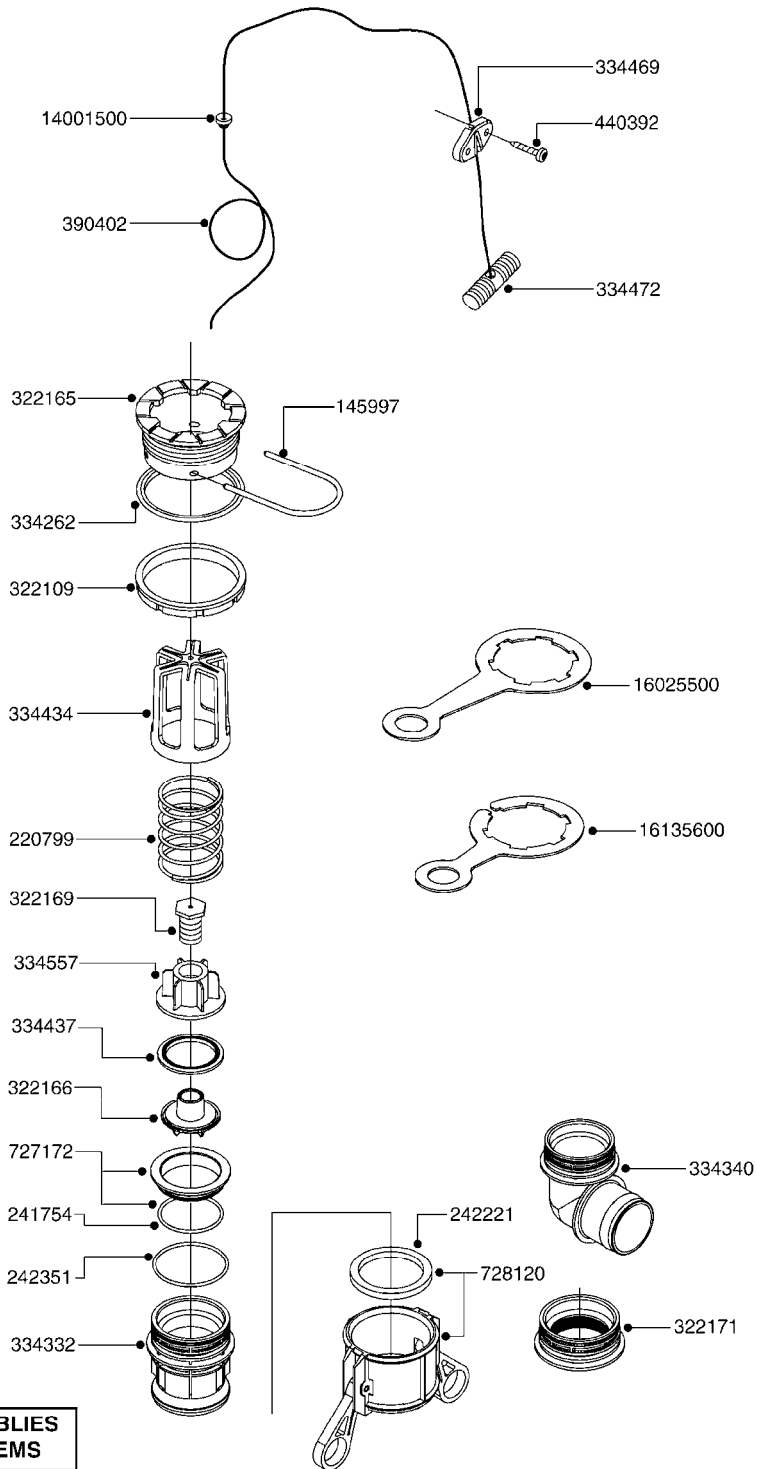

DRAWBAR - TURNABLE HITCH  
F255-HIN, 01:01:01

Page 1

Date 29.02.2012 10:51

parts-n°	order qty	description
149253	1	WASHER D.80X50X10 TURN.HITCH
149254	1	WASHER D.80X32X10 TURN.HITCH
149258	1	PIN F.TURNABLE HITCH
149303	1	DRAW BOLTS
169396	1	PLATE F. TURNABLE DRAWBAR
219071	1	BEARING 30208A TURN.HITCH
219072	1	BEARING
242203	1	O-RING 79.5X72.5
284235	1	GREASE NIPPLE M 6/100
430507	1	BOLT HEX 8.8 DEL M16X45 FT
459047	1	SET SCREW ALLEN M12X25 DIN 914
459049	1	SET SCREW ALLEN M8X10 DIN 913
460585	1	NUT HEX M16X2 LOCK
469007	1	NUT 1" SAE
469021	1	CASTLE NUT 1-1/4"
469024	1	CASTLE NUT 1-3/4" TURN.HITCH
479024	1	WASHER LOCK D.26 DIN 127
480739	1	PIN SNAP D8 F.ROUND
489027	1	ROLL PIN 6 x 100
489028	1	COTTER PIN 6 X 8
619440	1	HEADTUBE FOR TURN.DRAWBAR
639366	1	CENTER BEAM TURN.HITCH
639367	1	CENTER PIVOT - TURN.HITCH
835185	1	DRAWBAR TURNABLE F.TG BV CR

**COMPLETE HUB W/BEARINGS:**  
10531903

**COMPLETE ASSEMBLIES  
WHOLEGOODS ITEMS**

**F420**

HUB ASSEMBLY F.2 1/8" SPINDLE  
F420-HIN, 28:11:06

Page 1  
Date 29.02.2012 10:51

parts-n°	order qty	description
10058803	1	BEARING INNER CONE A25590
10058903	1	SEAL HUB A5E41
10059003	1	DUST CAP 800/1000 GAL A3C17
10059203	1	BOLT WHEEL 9/16"x1-1/4"UNF 90D
10059703	1	BEARING OUTER CONE A25877
10059803	1	NUT HEX NF 1"
10320203	1	BEARING INNER CUP1000GAL.TR/TA
10320303	1	BEARING OUTER CUP1000GAL.TR/TA
10531903	1	HUB ASSY.COMP.F.2-1/8" SPINDLE
10587803	1	MAG MNT F. SPEED SNS 8 BOLT
10629303	1	PIN, COTTER 7/32" X 1.75" LONG
28020103	1	SPINDLE 2.125 CRS 14" 811
47000703	1	WASHER, SPNDL 1.1" 1.06x2 .19T

COMPLETE ASSEMBLIES  
WHOLEGOODS ITEMS

727617 - COMPLETE ASSEMBLY (2" BSP THREADED FITTING & 126" CORD)  
727742 - COMPLETE ASSEMBLY (2-1/2" ELBOW & 157.5" CORD)