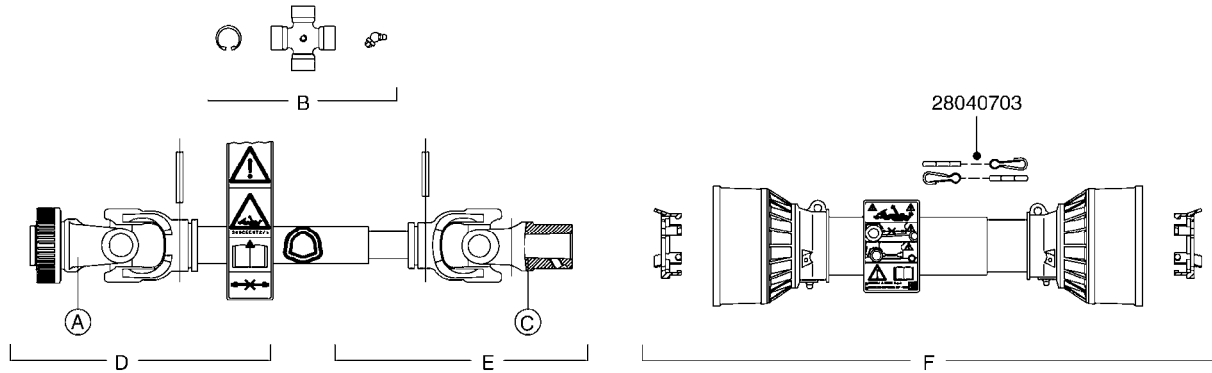

**COMPLETE ASSEMBLIES  
WHOLEGOODS ITEMS**

**A270**

PUMP - 361/363 FITTINGS  
A270-HIN, 01:12:11

Page 1  
Date 29.02.2012 10:50

parts-n°	order qty	description
145997	1	FITT.DK S-93 FORK
231022	1	FITT.DK ELB. 1' BSP GF 121
242351	1	O-RING D69.5X3.0 VITON F.S-93
242353	1	O-RING D44.2X3.0 VITON F.S-67
320095	1	FITT.DK NUT 1" BSP
320132	1	FITT.DK HN 1" BSP
320821	1	FITT.DK NUT 1-1/2" BSP
321451	1	FITT.DK ELB.1-1/2 X1-1/4 80DEG
322321	1	FITT.DK S-67 X 1"BSP MALE
322322	1	FITT.DK S-67 X 1-1/4"BSP MALE
322323	1	FITT.DK S-93 X 1-1/2"BSP MALE
330326	1	O-RING D30/D24X2 F.1"NUT
330341	1	FITT.DK HB 1" F. 1" NUT
330746	1	GUARD PTO LOWER PART
330757	1	GUARD PTO UPPER PART
331262	1	FITT.DK HB 1-1/2" F. 1-1/2"NUT
331273	1	O-RING D44/D38X2 F.1-1/2"
334243	1	FITT.DK S-67 ELB.1"
334340	1	FITT.DK S-93 ELB.2-1/2' PVC
334410	1	PROTECTION GUARD
334445	1	FITT.DK S-67 ELB.1-1/2"
334446	1	FITT.DK S-93 ELB. 2' RUBBER
334647	1	FITT.DK S93 ELB 1-1/2" 90 PVC
334680	1	CLAMP HOSE PLASTIC 1"
410347	1	SCREW M6X20 8.8
420162	1	BOLT HEX 8.8 DEL 3/8"x15MM
459014	1	ALLEN SCREW M8 X 15 GALV.DIN93
460202	1	NUT HEX M6
461217	1	NUT HEX M5 LOCK
471074	1	WASHER M8 ELZ
471122	1	WASHER D20/D10.5X2 SS
821575	1	PUMP 363/5.5 THROUGH SHAFT
821580	1	PUMP 363/10 THROUGH SHAFT
821643	1	PUMP 363/10 1.5"SUC 540RPM OSP
821651	1	PUMP 363/5.5/1000 OSP
14012200	1	FITT.DK S-67 FORK W/M5 THREADS
28030103	1	CLAMP HOSE GEAR P5/4-S1.5"6724
28030203	1	CLAMP HOSE T-BOLT S2" 235-67
28030303	1	CLAMP HOSE T-BOLT S2.5" 235-76
82166100	1	PUMP 363/10 1.5"SUC 540RPM
82166200	1	PUMP 363/5.5 1.5"SUC 1000RPM
92702603	1	HOSE PVC SUCT GRAY 1-1/2"
92702703	1	HOSE PVC SUCT GRAY 2"
92702803	1	HOSE PVC SUCT GRAY 2-1/2"
92712403	1	HOSE R X1" X300PSI WP X0012"