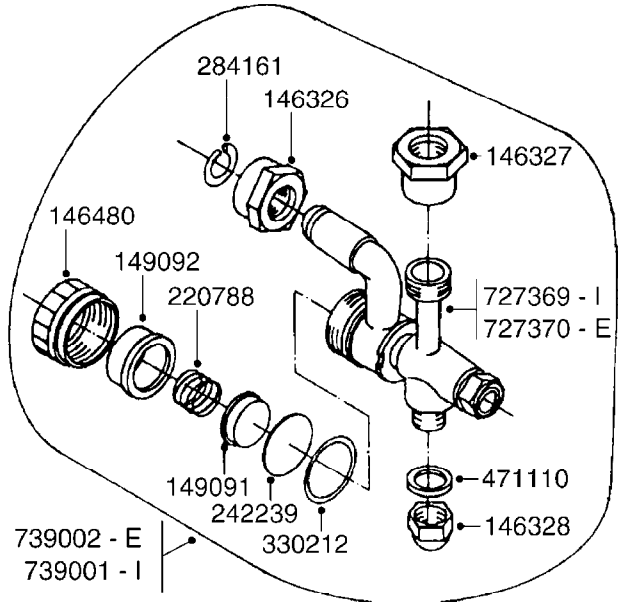

NOZZLES - AXIAL JET 1/4 X 2  
K330-HIN, 01:01:01

Page 0  
Date 29.02.2012 10:51

NOZZLES - AXIAL JET 1/4 X 2  
K330-HIN, 01:01:01

Page 1

Date 29.02.2012 10:51

parts-n°	order qty	description
289401	1	JET 1/4" DOUBLE alt 70009602
289497	1	NOZZLE HOLDER - DOUBLE
289498	1	NUT NOZZLE HOLDER
289499	1	NUT M11X1
289500	1	BOLT FOR NOZZLE HOLDER
289501	1	O-RING 11 X 2.5
289502	1	NOZZLE FLOW DIVIDER
289503	1	SPRING
289504	1	NOZZLE POSITION LOCK
289505	1	NON-DRIP ASSY.BRASS NOZ.HOLDER
289506	1	NON-DRIP DIAPHRAGM
289507	1	NUT
289508	1	O-RING/NOZZLE HOLDER NON-DRIP
289509	1	NOZZLE BODY
371510	1	NOZZLE CONE JET 1299-12 YELLOW
371511	1	NOZZLE CONE JET 1299-14 ORANGE
371512	1	NOZZLE CONE JET 1299-16 RED

24002503 - Ø 5" (125mm)

24002403 - Ø 4" (100mm)

259034 - Ø 5" (125mm) L=29-1/2" (750mm) PVC

259035 - Ø 4-3/8" (110mm) L=39-3/8" (1000mm) PVC

349012 - Ø 4" (100mm) L=37-3/8" (950mm) PVC

349026 - Ø 5-1/2" (140mm) / Ø 4-3/8" (110mm) PVC

349030 - Ø 5-1/2" (140mm) / Ø 3-1/2" (90mm) PVC

349025 - Ø 5" (125mm) / Ø 4-3/8" (110mm) PVC

349023 - Ø 5" (125mm) PVC

**K390**

TUBES & HOSES  
K390-HIN, 12:12:05

Page 1

Date 29.02.2012 10:51

parts-n°	order qty	description
259034	1	PVC HOSE D125MM X 0.75M
259035	1	PVC HOSE D100MM X 1.0M
349012	1	PVC TUBE D100MM X 950MM
349023	1	GREY PVC LID D125MM
349025	1	CONNECT.PIECE PVC D125MM-110MM
349026	1	CONICAL REDUC.PVC D140MM-100MM
349030	1	140MM-90MM PVC ADAPTER
24002403	1	HOSE R X TPR 4" BLACK
24002503	1	HOSE R X TPR 5" BLACK