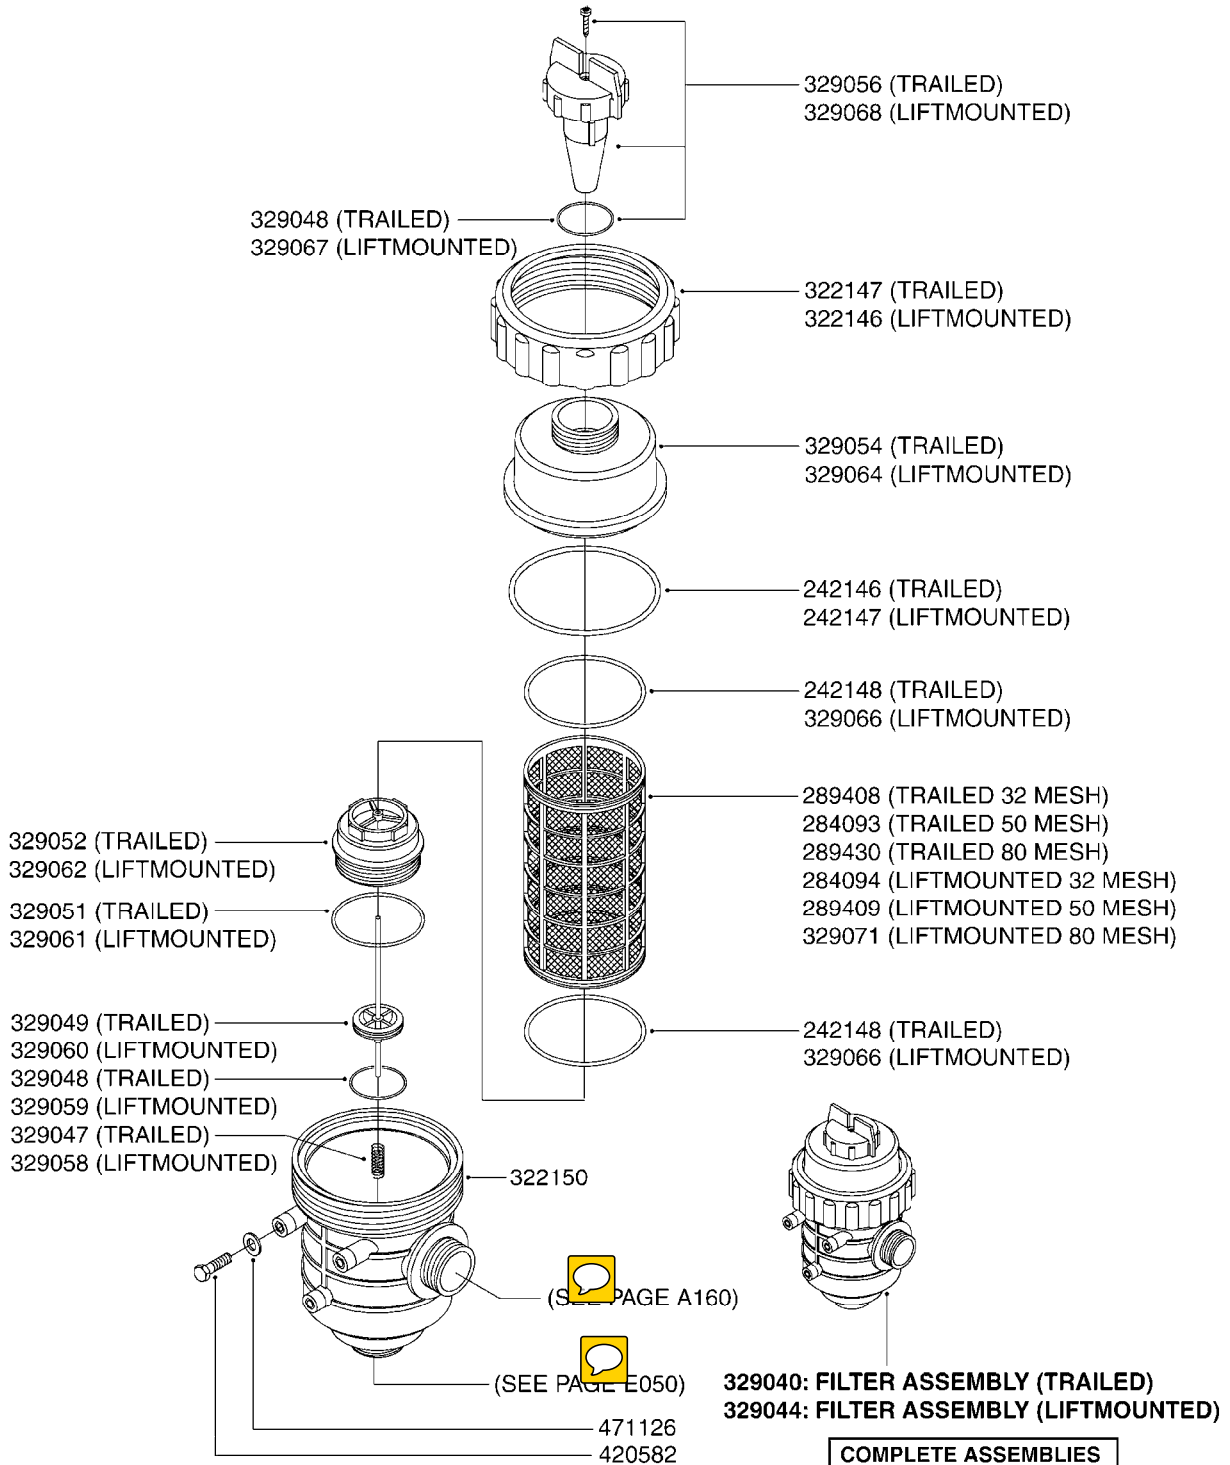

B430

SUCTION FILT.-VINEYARD&ORCHARD
B430-HIN, 12:12:05

Page 1
Date 29.02.2012 10:50

parts-n°	order qty	description
242146	1	O-RING 140 X 126 X 7
242147	1	O-RING 105,6x95X5.3
242148	1	O-RING 109.2 X 104 X 2
284093	1	FILTER SCREEN F.ARAG 50 MESH
284094	1	FILTER SCREEN F. ARAG 32 MESH
289408	1	FILTER SCR N ARAG 32 MESH WHITE
289409	1	FILTER SCR N ARAG 50 MESH BLUE
289430	1	FILTER SCR N ARAG 80 MESH RED
322146	1	THREADED RING F/FILTER 170
322147	1	THREADED RING F/FILTER 200
322150	1	FILTER CASING 1.5"BSP ARAG
329040	1	FILTER ARAG 1.5" 32 MESH TRAIL
329044	1	SUCTION FILTER ASSY. ARAG 1"
329047	1	SPRING F. ARAG FILTER 1-1/2"
329048	1	O-RING F. 1-1/2" FILTER
329049	1	PLUNGER F. ARAG VALVE 1-1/2"
329051	1	O-RING F.ARAG FILTER 1-1/2"
329052	1	FITTING F.ARAG FILTER 1-1/2"
329054	1	FILTER HOUSING LID 1-1/2"
329056	1	YELLOW LOCKING RETAINER 1-1/2"
329058	1	SPRING F. ARAG FILTER 1"
329059	1	O-RING F. 1" FILTER
329060	1	PLUNGER F. ARAG VALVE 1"
329061	1	O-RING F.ARAG FILTER 1"
329062	1	FITTING F.ARAG FILTER 1"
329064	1	FILTER HOUSING LID 1"
329066	1	O-RING F.ARAG FILTER 1"
329067	1	O-RING F. 1" FILTER
329068	1	YELLOW LOCKING RETAINER 1"
329071	1	FILTER SCR N ARAG 80 MESH RED
420582	1	BOLT HEX 8.8 DEL M8X20 FT
471126	1	WASHER D16/D8.4X1.6 SS