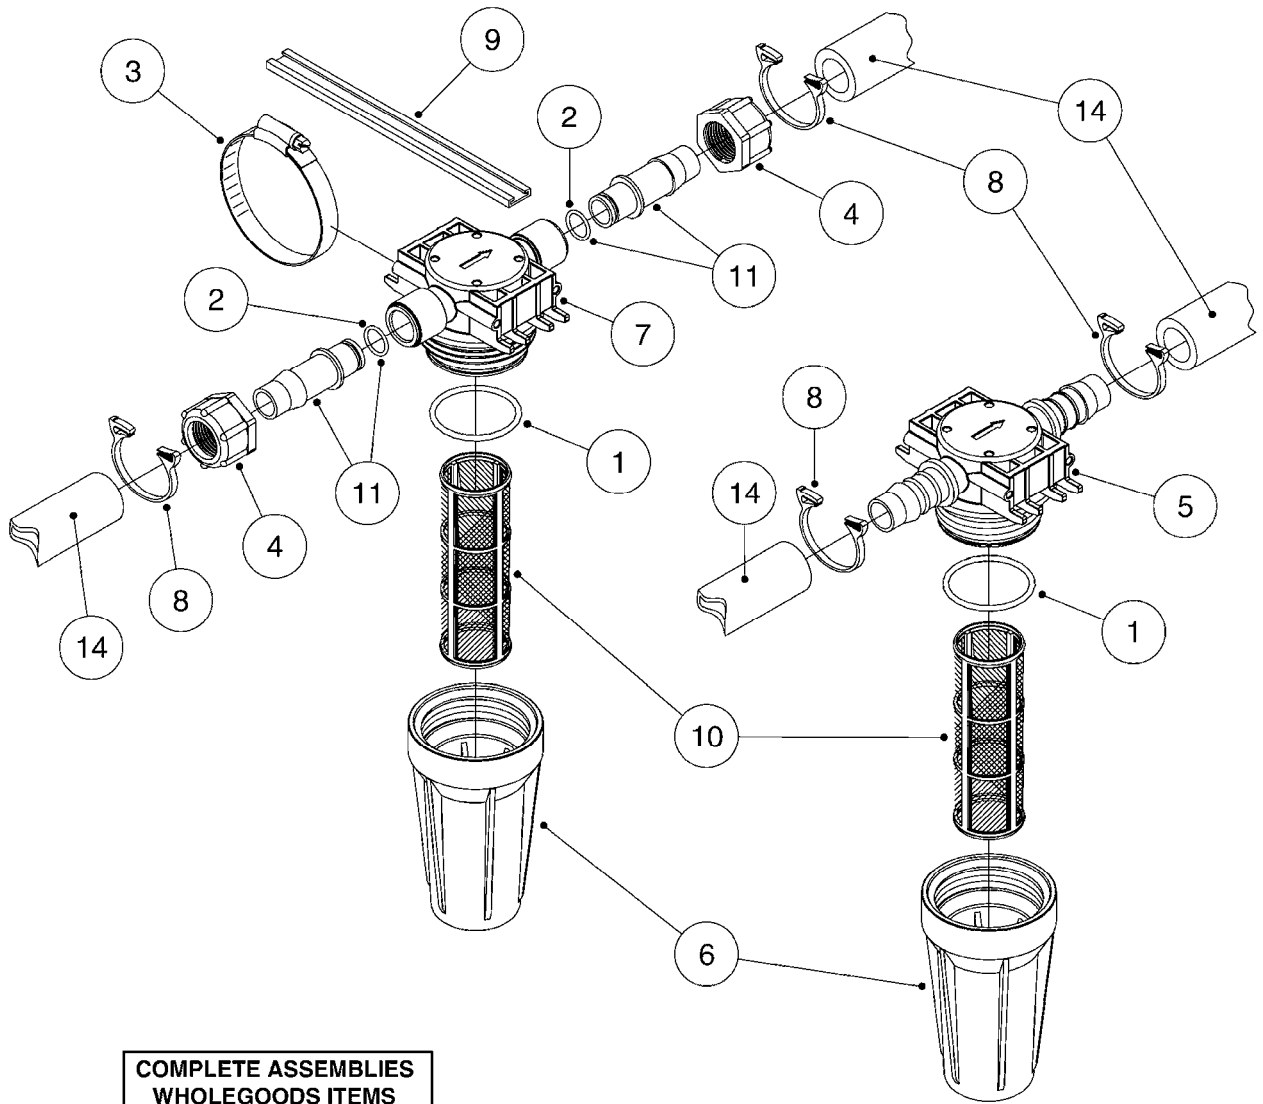

COMPLETE ASSEMBLIES  
WHOLEGOODS ITEMS

727617 - COMPLETE ASSEMBLY (2" BSP THREADED FITTING & 126" CORD)  
727742 - COMPLETE ASSEMBLY (2-1/2" ELBOW & 157.5" CORD)

# G120

DRAIN ASSEMBLY-PULL CORD TYPE  
G120-HIN, 06:10:10

Page 1

Date 29.02.2012 10:51

parts-n°	order qty	description
145997	1	FITT.DK S-93 FORK
220799	1	SPRING F.TOP DRAIN
241754	1	O-RING D59,5X3
242221	1	GASKET F. S-93 QUICK COUPLERS
242351	1	O-RING D69.5X3.0 VITON F.S-93
322109	1	FITT.DK S-93 BULKHEAD NUT
322165	1	FITT.DK S-93 BULKHEAD SINGLE
322166	1	VALVE FLAP LOWER PART
322169	1	CORD PLUG F.TOP DRAIN
322171	1	FITT.DK S-93 THREAD INS.2"BSP
334262	1	GASKET F.S-93 BULKHEAD
334332	1	FITT.DK S-93 MALE QUICK COUP.
334340	1	FITT.DK S-93 ELB.2-1/2' PVC
334434	1	CAGE F.SPRING BOTTOM DRAIN ASY
334437	1	SEAL FOR VALVE FLAP
334469	1	CLEVIS F.CORD TOP DRAIN ASSY.
334472	1	HANDLE FOR TOP DRAIN
334557	1	SPRING SEAT TOP DRAIN
390402	1	CORD NYLON 3000MM
440392	1	SCREW NO.14 1"
727172	1	FITT.DK S-93 SEAT INSERT
727617	1	FITT.DK S-93 BOTTOM VALVE 2'
727742	1	TOP DRAIN CORD TYPE
728120	1	QUICK COUPLER CAP F.S93 DRAIN
14001500	1	GROMMET F.TOP DRAIN CORD
16025500	1	TANK SPACER SIGHT GAUGE
16135600	1	GUIDE FOR SIGHT GAUGE NAV/NCM