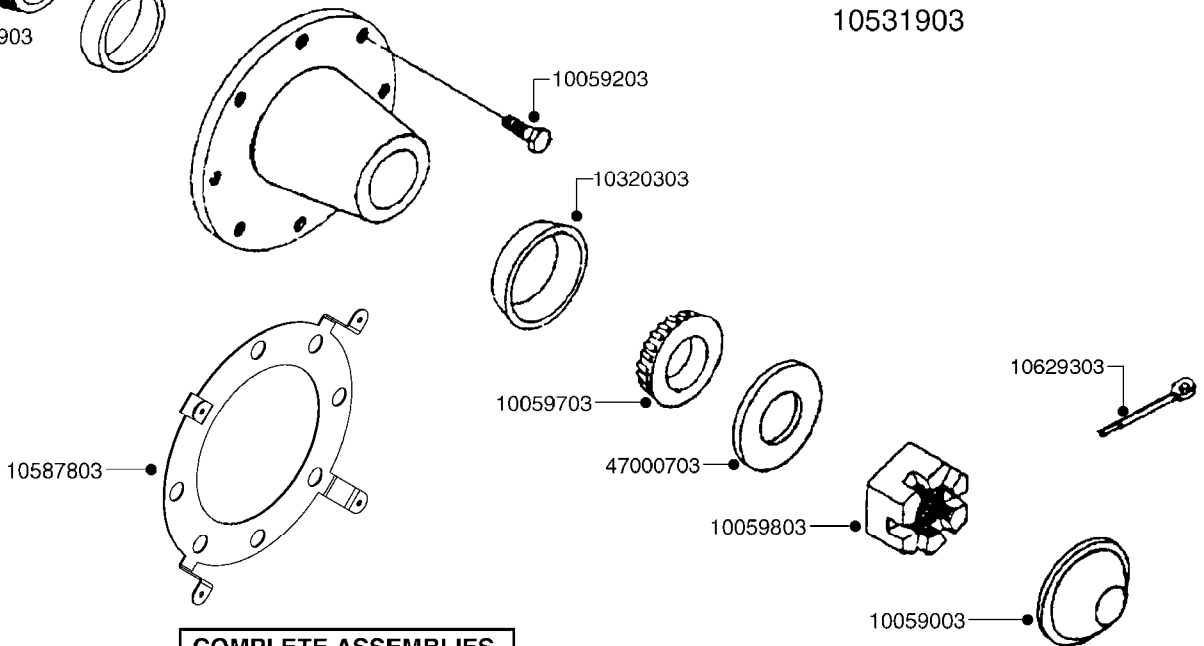

DRAWBAR - TURNABLE HITCH  
F255-HIN, 01:01:01

Page 1

Date 29.02.2012 10:51

parts-n°	order qty	description
149253	1	WASHER D.80X50X10 TURN.HITCH
149254	1	WASHER D.80X32X10 TURN.HITCH
149258	1	PIN F.TURNABLE HITCH
149303	1	DRAW BOLTS
169396	1	PLATE F. TURNABLE DRAWBAR
219071	1	BEARING 30208A TURN.HITCH
219072	1	BEARING
242203	1	O-RING 79.5X72.5
284235	1	GREASE NIPPLE M 6/100
430507	1	BOLT HEX 8.8 DEL M16X45 FT
459047	1	SET SCREW ALLEN M12X25 DIN 914
459049	1	SET SCREW ALLEN M8X10 DIN 913
460585	1	NUT HEX M16X2 LOCK
469007	1	NUT 1" SAE
469021	1	CASTLE NUT 1-1/4"
469024	1	CASTLE NUT 1-3/4" TURN.HITCH
479024	1	WASHER LOCK D.26 DIN 127
480739	1	PIN SNAP D8 F.ROUND
489027	1	ROLL PIN 6 x 100
489028	1	COTTER PIN 6 X 8
619440	1	HEADTUBE FOR TURN.DRAWBAR
639366	1	CENTER BEAM TURN.HITCH
639367	1	CENTER PIVOT - TURN.HITCH
835185	1	DRAWBAR TURNABLE F.TG BV CR

**COMPLETE HUB W/BEARINGS:**  
10531903

**COMPLETE ASSEMBLIES  
WHOLEGOODS ITEMS**

**F420**

HUB ASSEMBLY F.2 1/8" SPINDLE  
F420-HIN, 28:11:06

Page 1  
Date 29.02.2012 10:51

parts-n°	order qty	description
10058803	1	BEARING INNER CONE A25590
10058903	1	SEAL HUB A5E41
10059003	1	DUST CAP 800/1000 GAL A3C17
10059203	1	BOLT WHEEL 9/16"x1-1/4"UNF 90D
10059703	1	BEARING OUTER CONE A25877
10059803	1	NUT HEX NF 1"
10320203	1	BEARING INNER CUP1000GAL.TR/TA
10320303	1	BEARING OUTER CUP1000GAL.TR/TA
10531903	1	HUB ASSY.COMP.F.2-1/8" SPINDLE
10587803	1	MAG MNT F. SPEED SNS 8 BOLT
10629303	1	PIN, COTTER 7/32" X 1.75" LONG
28020103	1	SPINDLE 2.125 CRS 14" 811
47000703	1	WASHER, SPNDL 1.1" 1.06x2 .19T

COMPLETE ASSEMBLIES  
WHOLEGOODS ITEMS

727617 - COMPLETE ASSEMBLY (2" BSP THREADED FITTING & 126" CORD)  
727742 - COMPLETE ASSEMBLY (2-1/2" ELBOW & 157.5" CORD)