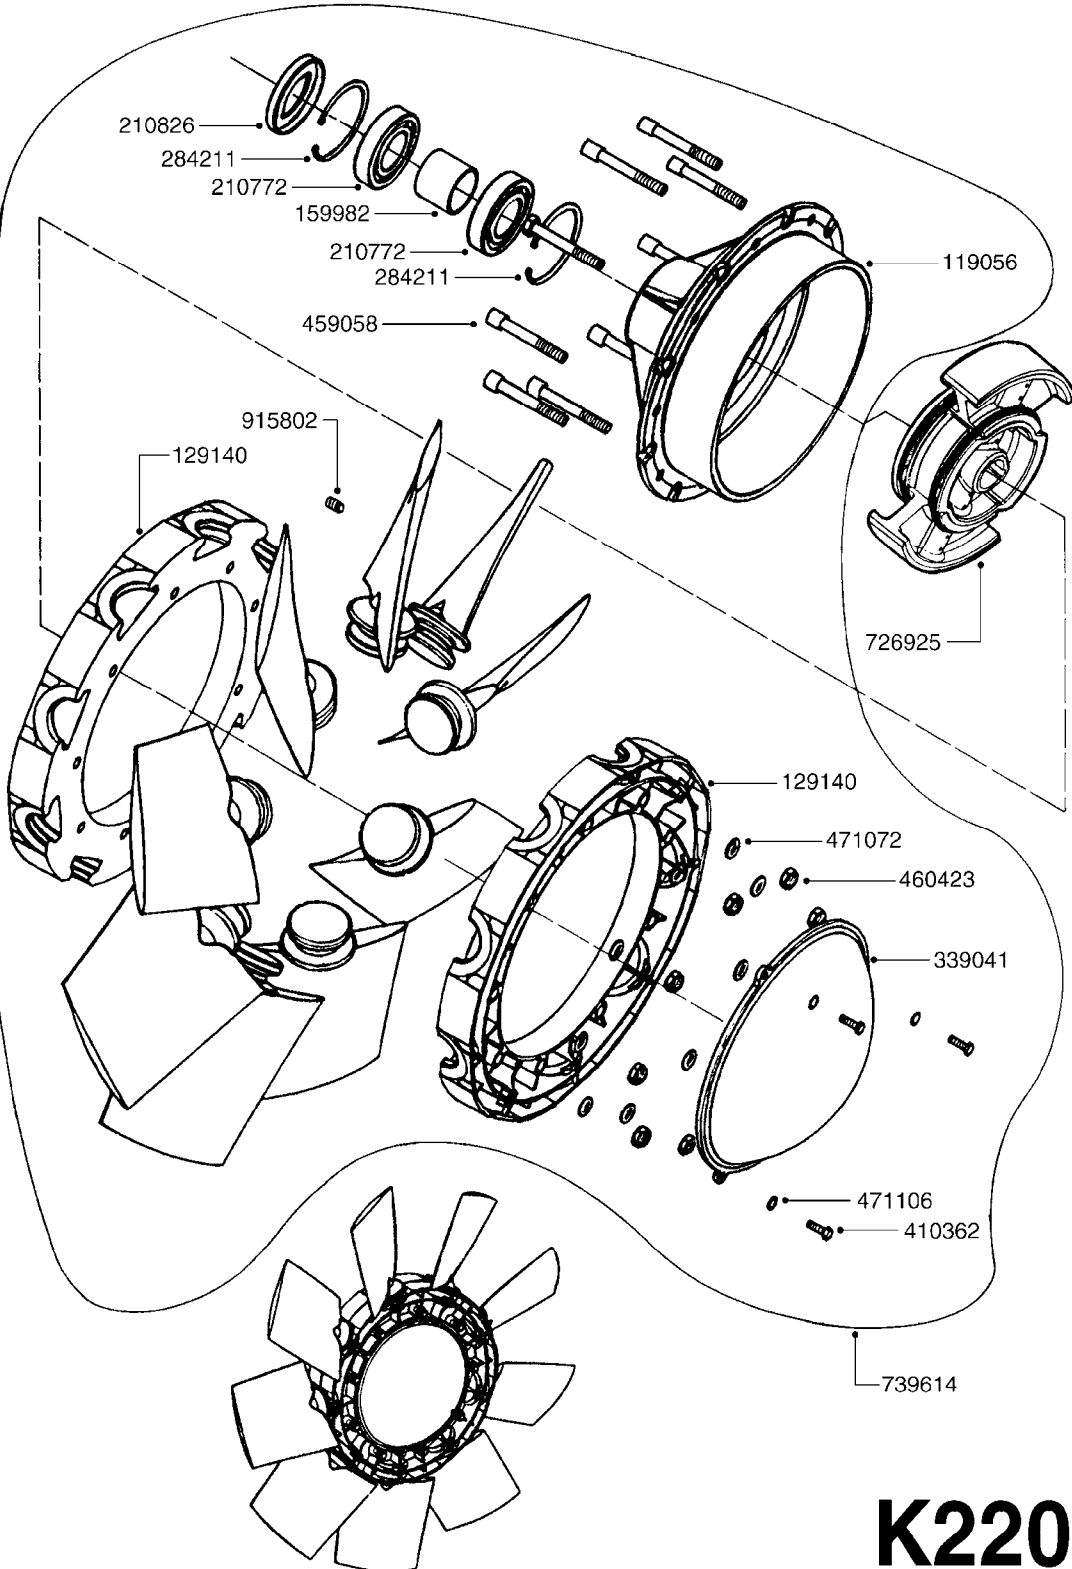

ARROW - 30" AXIAL FAN
K220-HIN, 01:01:01

Page 0

Date 29.02.2012 10:51

ARROW - 30" AXIAL FAN
K220-HIN, 01:01:01

Page 1

Date 29.02.2012 10:51

parts-n°	order qty	description
119056	1	CENTER WHEEL F.30"/32" FAN
129140	1	FLANGE F.CENTER WHEEL 30"/32"
159982	1	DISTANCE TUBE FOR 820
210772	1	BALL BEARING 6208 2RS1
210826	1	SEAL OIL 45 X 10
284211	1	SNAP-RING INNER 80X2.5
339041	1	CAP FOR FAN
410362	1	BOLT HEX 8.8 DEL M6X20 FT
459058	1	ALLEN SCREW M10X80
460423	1	NUT HEX M10X1.5 LOCK
471072	1	WASHER M10 EL2
471106	1	WASHER D6
726925	1	CENTRIFUGAL CLUTCH D. 245
739614	1	FAN - AXIAL 30"
915802	1	SET SCREW DIN 913 6X6