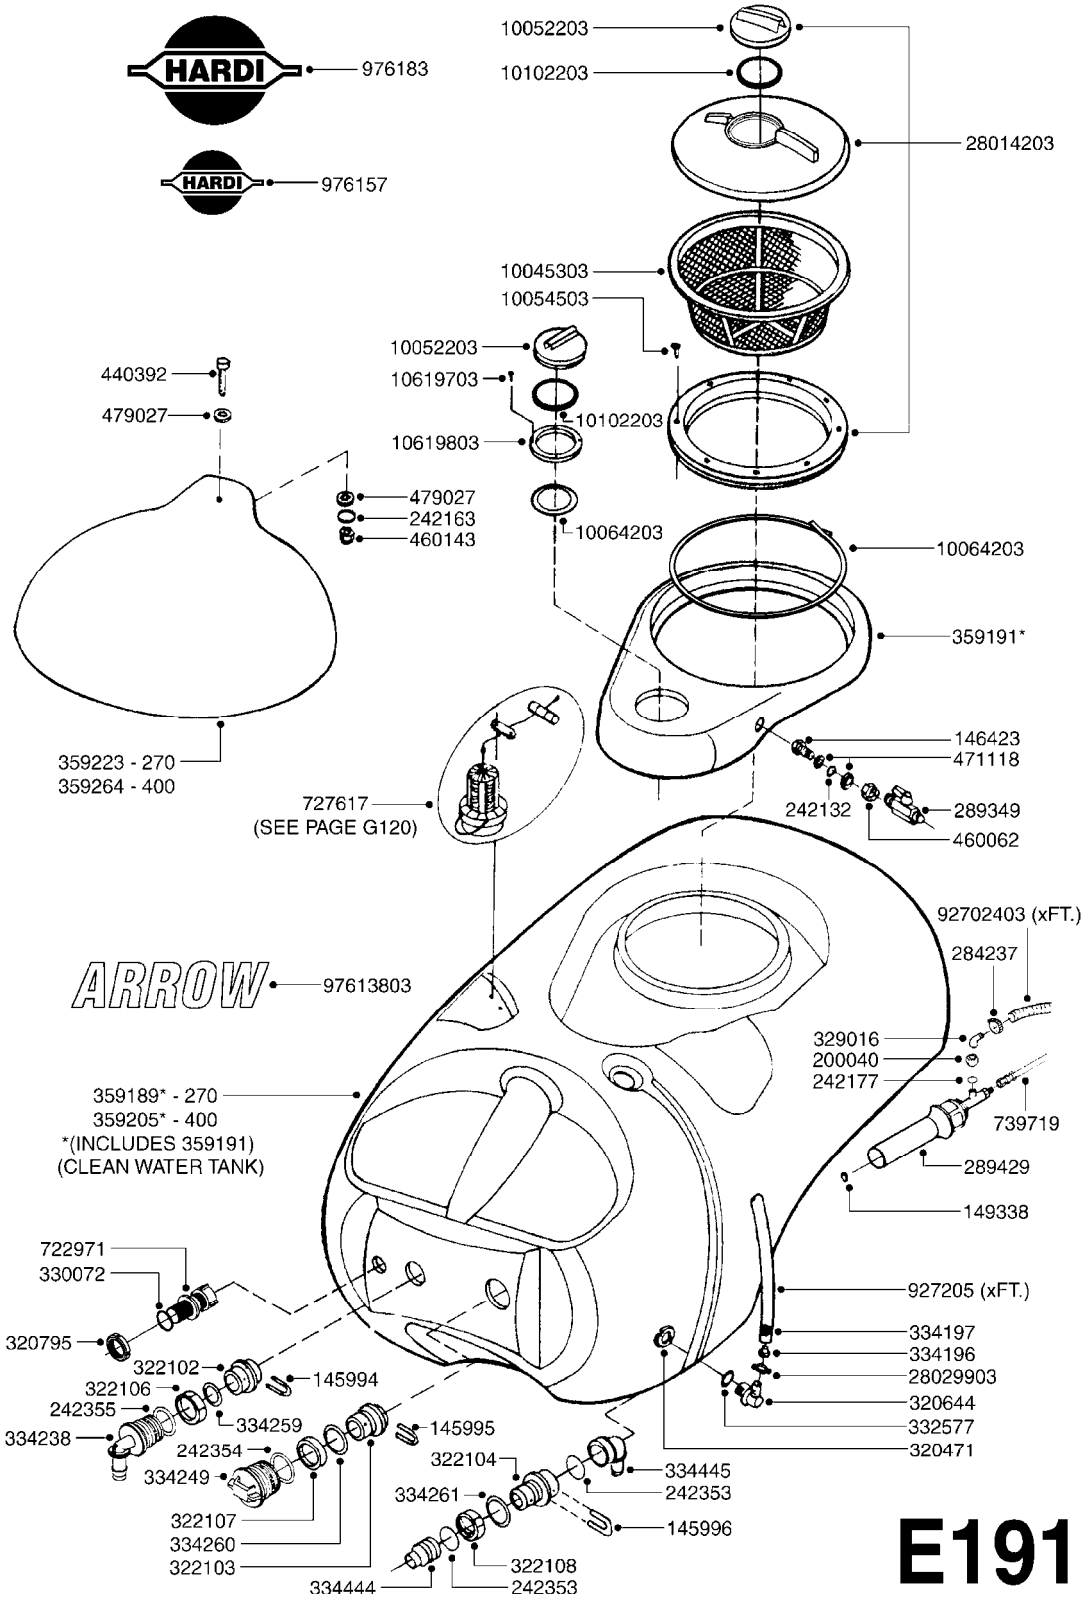

**C470**

HYD - REMOTE SECTION VALVES  
C470-HIN, 15:06:07

Page 1

Date 29.02.2012 10:50

parts-n°	order qty	description
341290	1	RUBBER STRAP, L=110
10466003	1	COUPLER PIONEER 8010-04 1/2NPT
28019203	1	VALVE HYD SHUTOFF 3/4"NPT
28030103	1	CLAMP HOSE GEAR P5/4-S1.5"6724
78400003	1	HOSE 1/4X 8' 90F JIC-STRF JIC
78600503	1	FITTING 1/8NPT X 7/16JIC M X M
78600603	1	FITTING 1/2NPT X 7/16JIC M X M