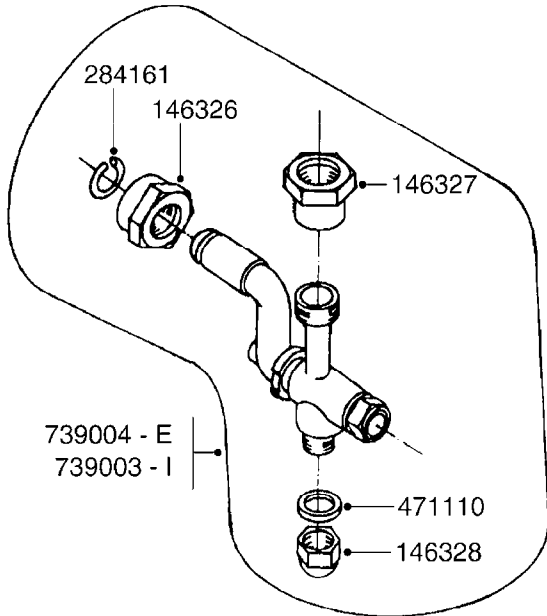

NOZZLES - AXIAL JET 1/4 X 2  
K330-HIN, 01:01:01

Page 0  
Date 29.02.2012 10:51

NOZZLES - AXIAL JET 1/4 X 2  
K330-HIN, 01:01:01

Page 1

Date 29.02.2012 10:51

parts-n°	order qty	description
289401	1	JET 1/4" DOUBLE alt 70009602
289497	1	NOZZLE HOLDER - DOUBLE
289498	1	NUT NOZZLE HOLDER
289499	1	NUT M11X1
289500	1	BOLT FOR NOZZLE HOLDER
289501	1	O-RING 11 X 2.5
289502	1	NOZZLE FLOW DIVIDER
289503	1	SPRING
289504	1	NOZZLE POSITION LOCK
289505	1	NON-DRIP ASSY.BRASS NOZ.HOLDER
289506	1	NON-DRIP DIAPHRAGM
289507	1	NUT
289508	1	O-RING/NOZZLE HOLDER NON-DRIP
289509	1	NOZZLE BODY
371510	1	NOZZLE CONE JET 1299-12 YELLOW
371511	1	NOZZLE CONE JET 1299-14 ORANGE
371512	1	NOZZLE CONE JET 1299-16 RED

24002503 - Ø 5" (125mm)

24002403 - Ø 4" (100mm)

259034 - Ø 5" (125mm) L=29-1/2" (750mm) PVC

259035 - Ø 4-3/8" (110mm) L=39-3/8" (1000mm) PVC

349012 - Ø 4" (100mm) L=37-3/8" (950mm) PVC

349026 - Ø 5-1/2" (140mm) / Ø 4-3/8" (110mm) PVC

349030 - Ø 5-1/2" (140mm) / Ø 3-1/2" (90mm) PVC

349025 - Ø 5" (125mm) / Ø 4-3/8" (110mm) PVC

349023 - Ø 5" (125mm) PVC

**K390**

TUBES & HOSES  
K390-HIN, 12:12:05

Page 1

Date 29.02.2012 10:51

parts-n°	order qty	description
259034	1	PVC HOSE D125MM X 0.75M
259035	1	PVC HOSE D100MM X 1.0M
349012	1	PVC TUBE D100MM X 950MM
349023	1	GREY PVC LID D125MM
349025	1	CONNECT.PIECE PVC D125MM-110MM
349026	1	CONICAL REDUC.PVC D140MM-100MM
349030	1	140MM-90MM PVC ADAPTER
24002403	1	HOSE R X TPR 4" BLACK
24002503	1	HOSE R X TPR 5" BLACK