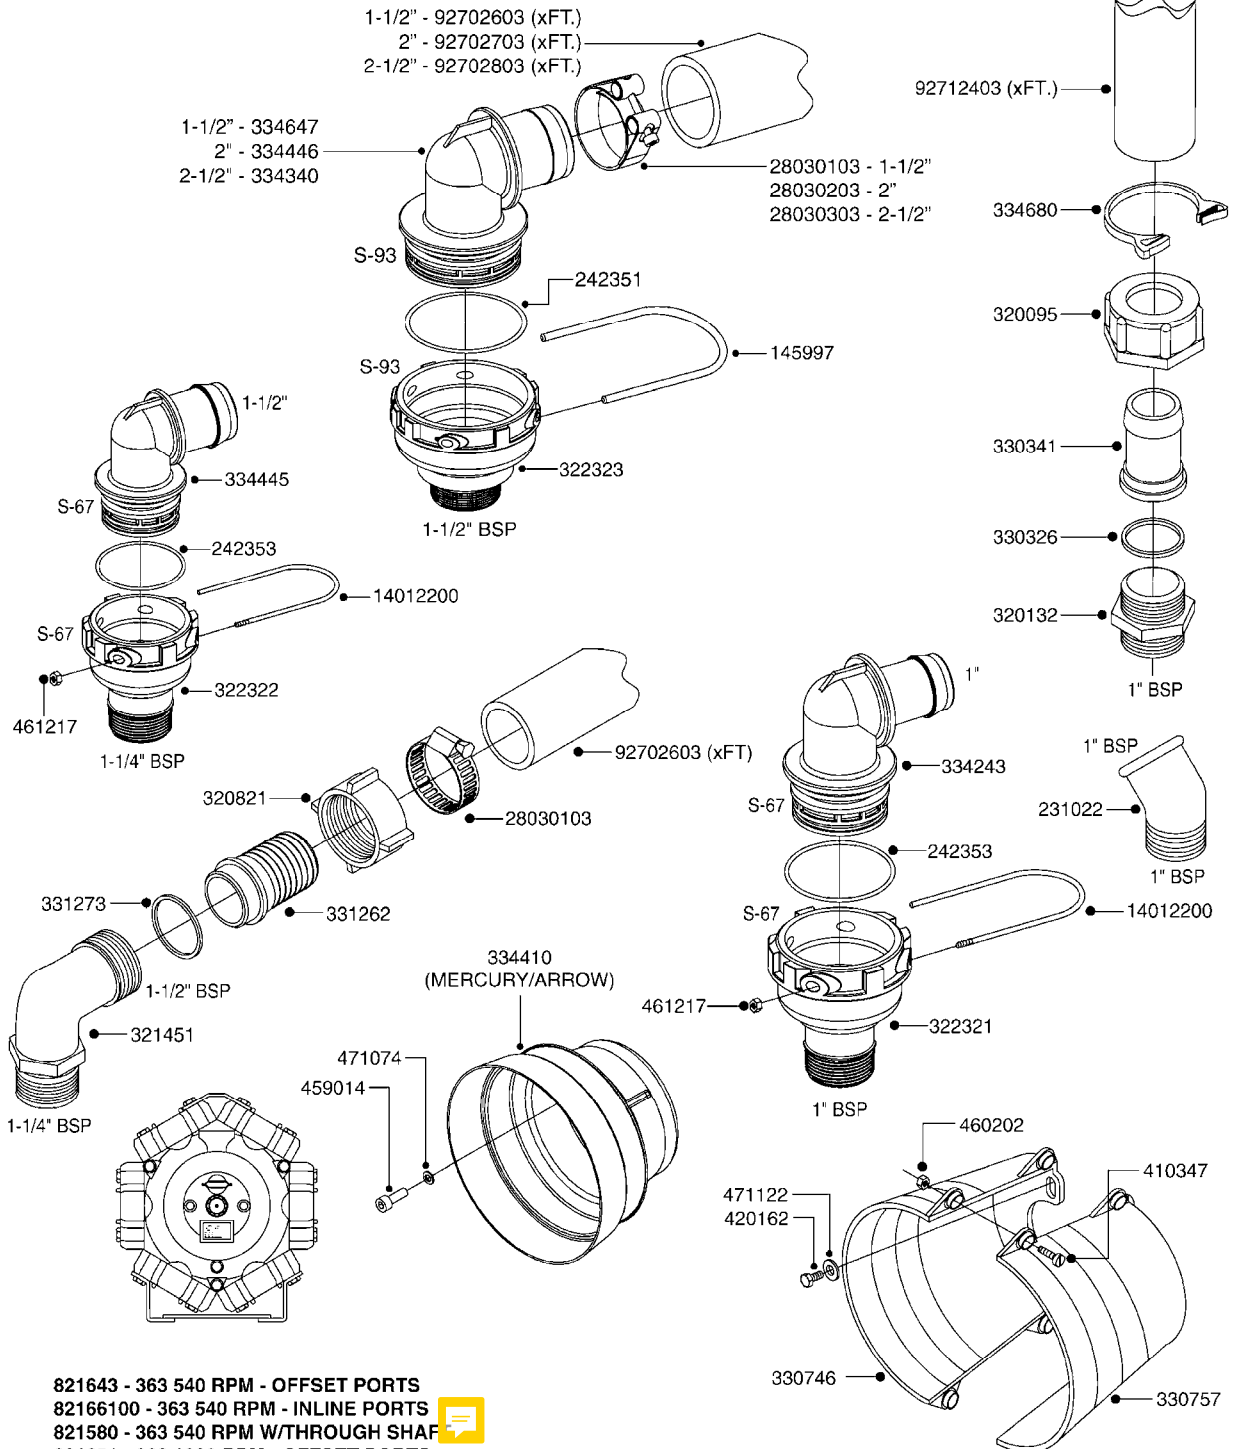

SUCTION SIDE OF PUMP

PRESSURE SIDE OF PUMP

- 821643 - 363 540 RPM - OFFSET PORTS
- 82166100 - 363 540 RPM - INLINE PORTS
- 821580 - 363 540 RPM W/THROUGH SHAFT
- 821651 - 363 1000 RPM - OFFSET PORTS
- 82166200 - 363 1000 RPM - INLINE PORTS
- 821575 - 363 1000 RPM W/THROUGH SHAFT

**COMPLETE ASSEMBLIES
WHOLEGOODS ITEMS**

A270