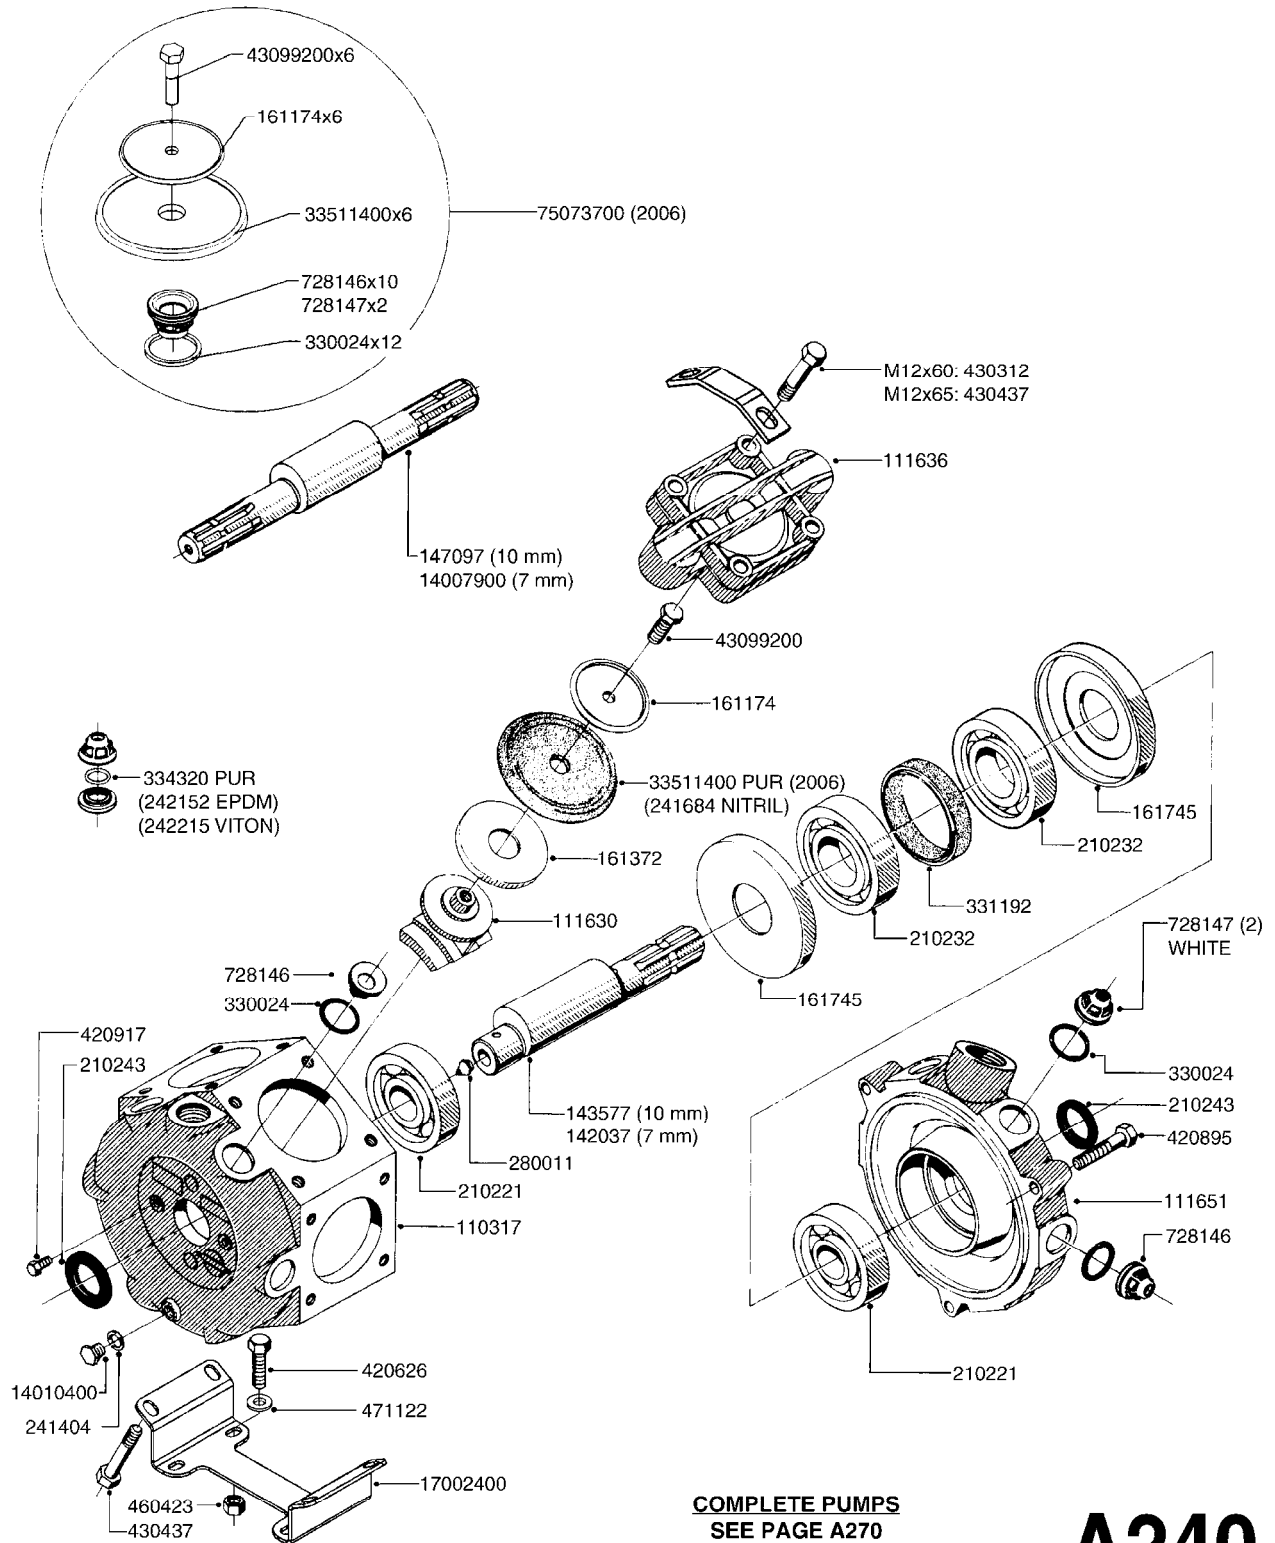

COMPLETE PUMPS
SEE PAGE A270

A240

PUMP - 363 W/MOUNTING BASE
A240-HIN, 01:12:11

Page 1
Date 29.02.2012 10:50

parts-n°	order qty	description
110317	1	PUMP CASING MODEL 360/361 PNTD
111630	1	CONNECTING ROD F. 363 PUMP
111636	1	VALVE COVER 363 HEAVY DUTY
111651	1	CASTING F.363 1.5" PUMP(FRONT)
142037	1	CRANK SHAFT 361-20
143577	1	CRANK SHAFT F.363/462/463-10mm
147097	1	CRANK SHAFT 363-463/10 THROUGH
161174	1	DIAPHRAGM DISC SS F.363 PUMP
161372	1	DIAPHRAGM BACKING DISC,320-361
161745	1	METAL SPACER F.363/463
210221	1	BEARING BALL 6407
210232	1	BEARING BALL 6310
210243	1	SEAL OIL 35 X 47 X 7
241404	1	DOWTYSEAL 1/4"
241684	1	DIAPHRAGM MODEL 361 NITRIL
242152	1	O-RING D18.2X3 EPDM
242215	1	O-RING D18X3 VITON
280011	1	GREASE NIPPLE 1/8' H TR
330024	1	O-RING D41,1/D34.5 X 3,5
331192	1	SPACER,
334320	1	O-RING D18X3 POLYURETHANE
420626	1	BOLT HEX 8.8 DEL M10X20 FT
420895	1	BOLT HEX 8.8 RAW M10X60
420917	1	BOLT HEX 8.8 RAW M8X12 FT
430312	1	BOLT HEX 8.8 RAW M12X60
430437	1	BOLT HEX 8.8 RAW M12X65
460423	1	NUT HEX M10X1.5 LOCK
471122	1	WASHER D20/D10.5X2 SS
728146	1	VALVE FOR 361(726890/707932)
728147	1	VALVE FOR 361 WHITE WITH HOLE
14007900	1	CRANK 363/462/463-7mm 540/THRU
14010400	1	PLUG 1/4" BSP
17002400	1	FOOT F/363 PUMP (PAINTED)
33511400	1	DIAPHRAGM 361/363 pur 2006
43099200	1	BOLT HEX SS M12 X 30 DIN933 A4
75073700	1	PUMP KIT 363 2006