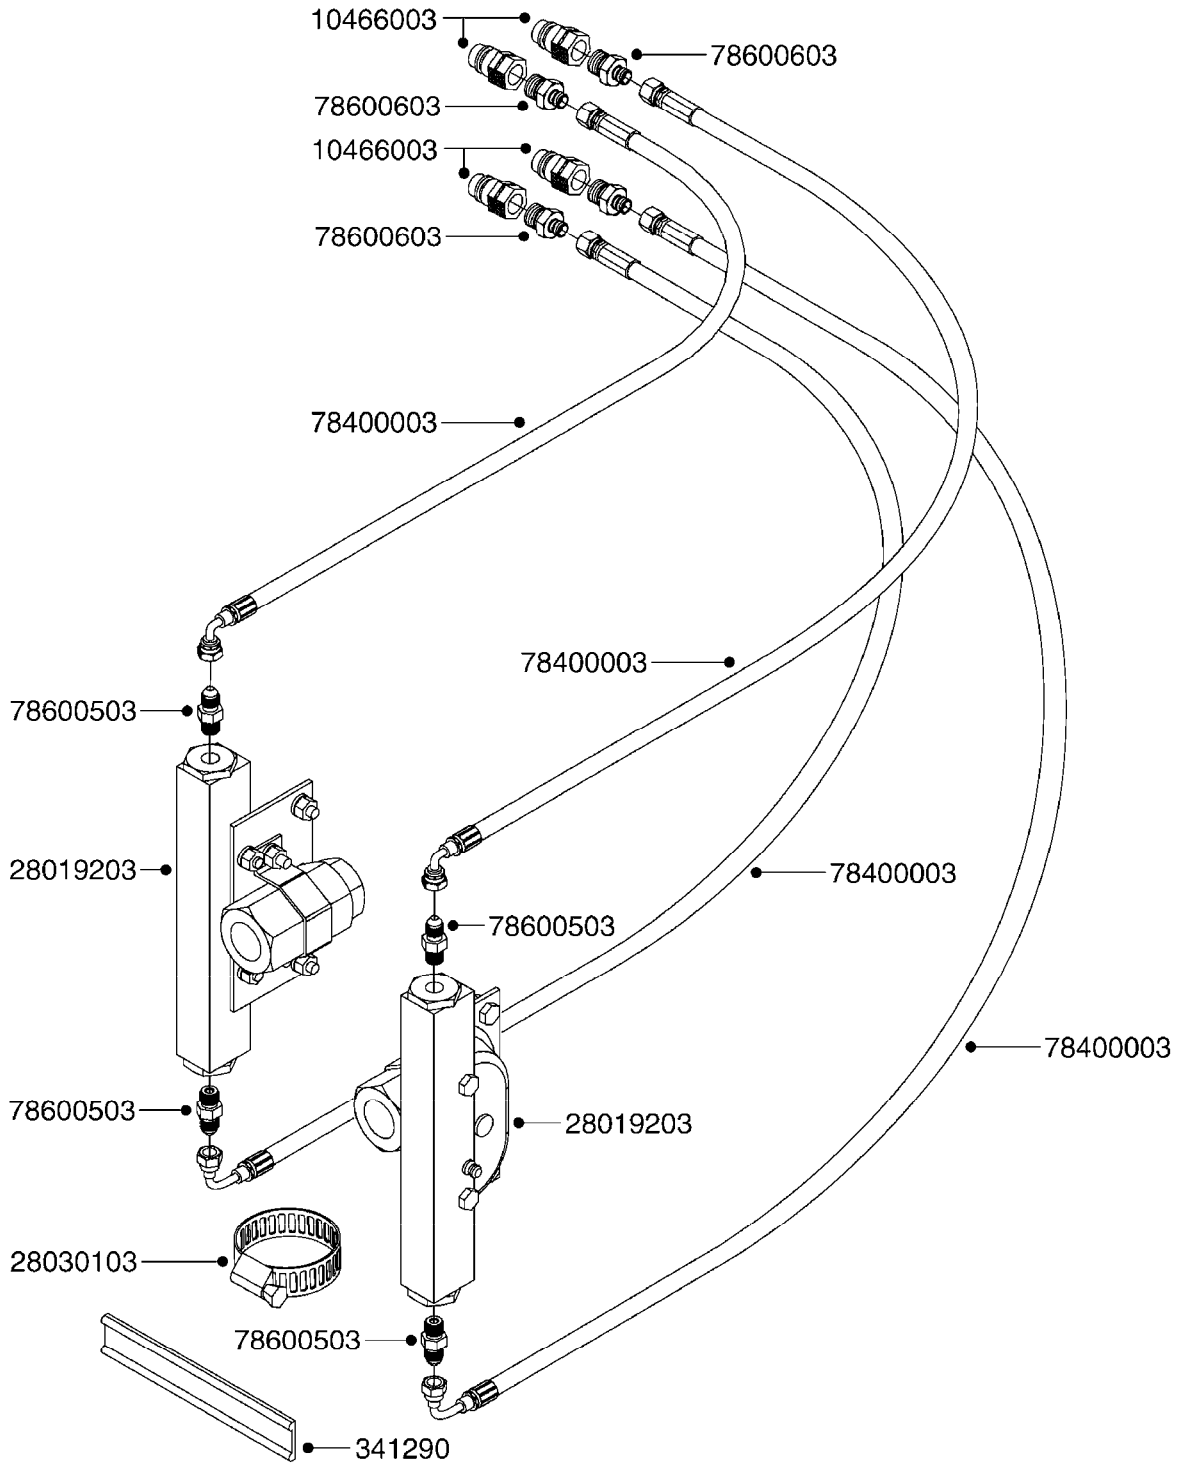

**C470**

HYD - REMOTE SECTION VALVES  
C470-HIN, 15:06:07

Page 1

Date 29.02.2012 10:50

parts-n°	order qty	description
341290	1	RUBBER STRAP, L=110
10466003	1	COUPLER PIONEER 8010-04 1/2NPT
28019203	1	VALVE HYD SHUTOFF 3/4"NPT
28030103	1	CLAMP HOSE GEAR P5/4-S1.5"6724
78400003	1	HOSE 1/4X 8' 90F JIC-STRF JIC
78600503	1	FITTING 1/8NPT X 7/16JIC M X M
78600603	1	FITTING 1/2NPT X 7/16JIC M X M