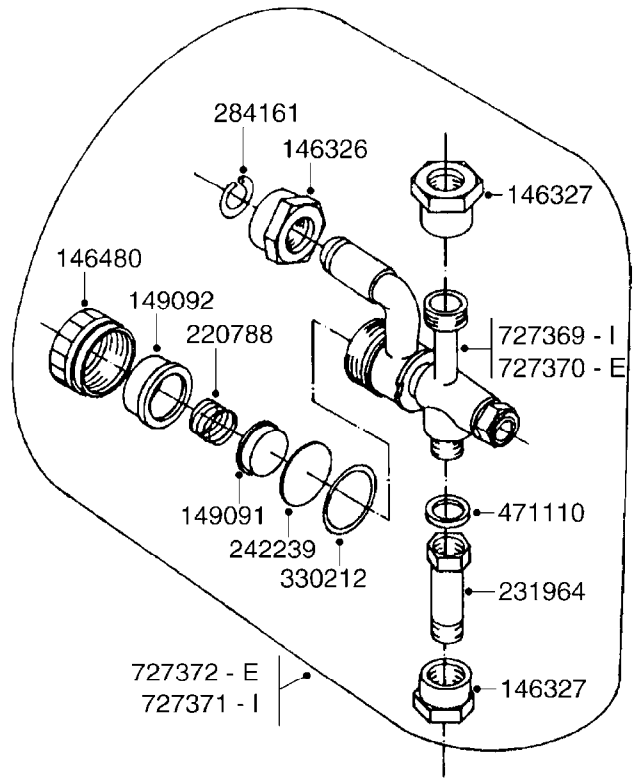

NOZZLES - AXIAL JET 1/4 X 2  
K330-HIN, 01:01:01

Page 0  
Date 29.02.2012 10:51

NOZZLES - AXIAL JET 1/4 X 2  
K330-HIN, 01:01:01

Page 1

Date 29.02.2012 10:51

parts-n°	order qty	description
289401	1	JET 1/4" DOUBLE alt 70009602
289497	1	NOZZLE HOLDER - DOUBLE
289498	1	NUT NOZZLE HOLDER
289499	1	NUT M11X1
289500	1	BOLT FOR NOZZLE HOLDER
289501	1	O-RING 11 X 2.5
289502	1	NOZZLE FLOW DIVIDER
289503	1	SPRING
289504	1	NOZZLE POSITION LOCK
289505	1	NON-DRIP ASSY.BRASS NOZ.HOLDER
289506	1	NON-DRIP DIAPHRAGM
289507	1	NUT
289508	1	O-RING/NOZZLE HOLDER NON-DRIP
289509	1	NOZZLE BODY
371510	1	NOZZLE CONE JET 1299-12 YELLOW
371511	1	NOZZLE CONE JET 1299-14 ORANGE
371512	1	NOZZLE CONE JET 1299-16 RED

24002503 - Ø 5" (125mm)

24002403 - Ø 4" (100mm)

259034 - Ø 5" (125mm) L=29-1/2" (750mm) PVC

259035 - Ø 4-3/8" (110mm) L=39-3/8" (1000mm) PVC

349012 - Ø 4" (100mm) L=37-3/8" (950mm) PVC

349026 - Ø 5-1/2" (140mm) / Ø 4-3/8" (110mm) PVC

349030 - Ø 5-1/2" (140mm) / Ø 3-1/2" (90mm) PVC

349025 - Ø 5" (125mm) / Ø 4-3/8" (110mm) PVC

349023 - Ø 5" (125mm) PVC

**K390**

TUBES & HOSES  
K390-HIN, 12:12:05

Page 1

Date 29.02.2012 10:51

parts-n°	order qty	description
259034	1	PVC HOSE D125MM X 0.75M
259035	1	PVC HOSE D100MM X 1.0M
349012	1	PVC TUBE D100MM X 950MM
349023	1	GREY PVC LID D125MM
349025	1	CONNECT.PIECE PVC D125MM-110MM
349026	1	CONICAL REDUC.PVC D140MM-100MM
349030	1	140MM-90MM PVC ADAPTER
24002403	1	HOSE R X TPR 4" BLACK
24002503	1	HOSE R X TPR 5" BLACK