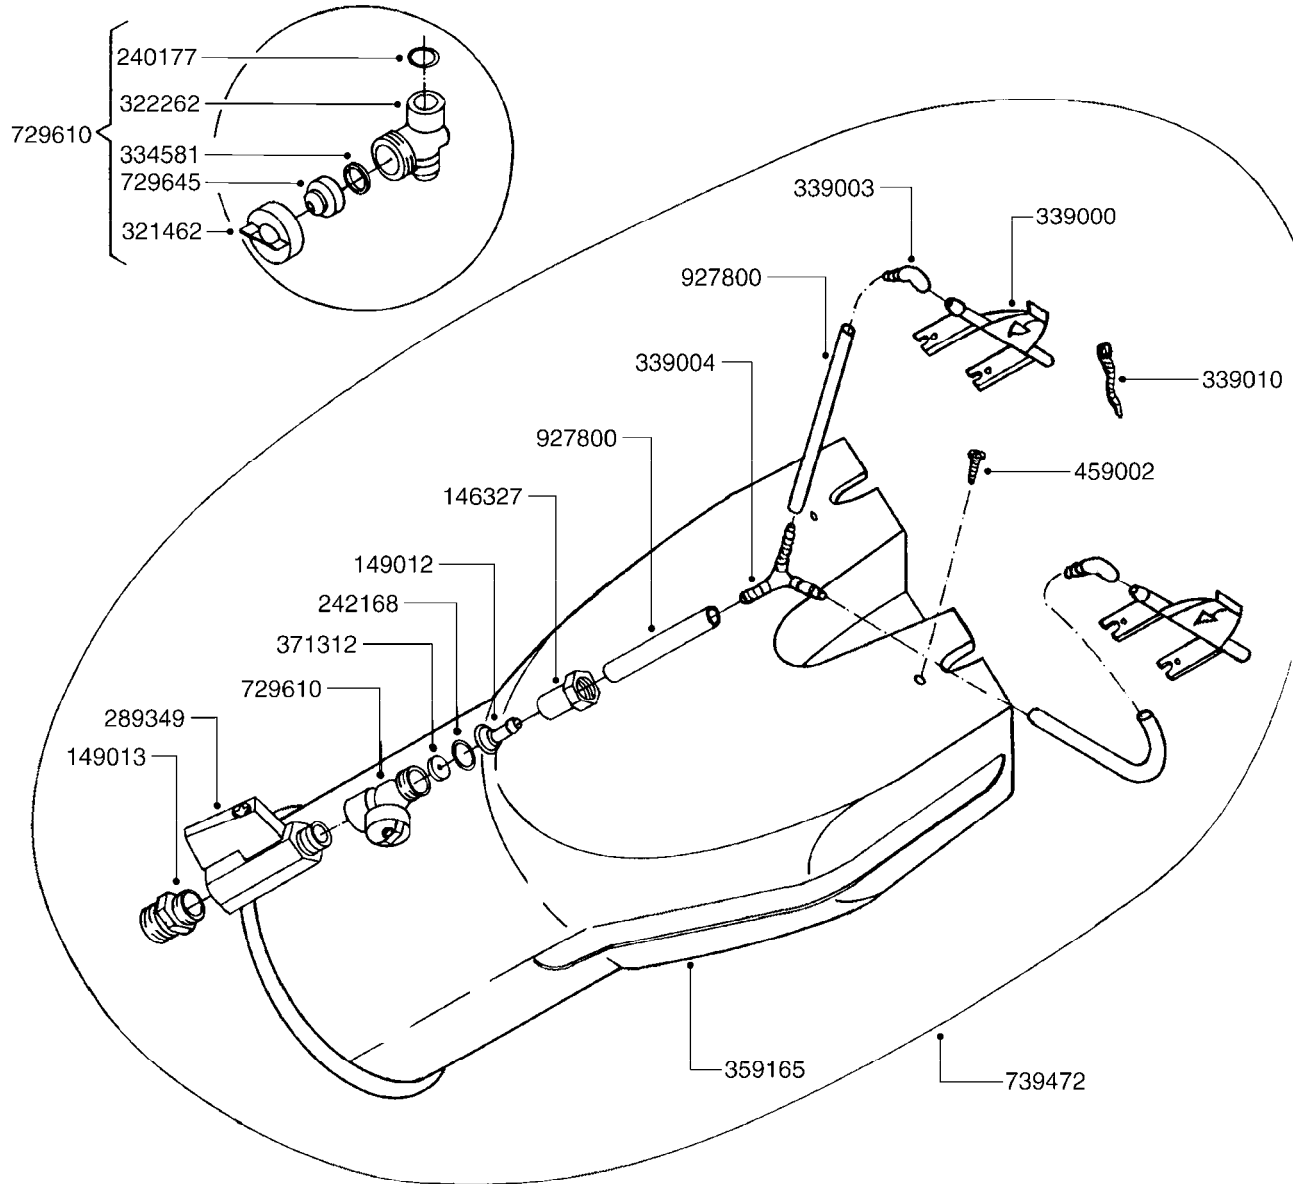

K350

PNEUMATIC AIR SPOUTS 2 OUTLETS
K350-HIN, 01:01:01

Page 1
Date 19.03.2013 9:01

parts-n°	order qty	description
146327	1	UNION NUT 3/8' BRASS
149012	1	3/8" HOSE TAIL D.8 T-12
149013	1	REDUCER 1/2" X 3/8"
240177	1	O-RING D16, 1/11, 3 X 2,4
242168	1	O-RING D11.2X1.9
289349	1	BALL VALVE 3/8" M-H
321462	1	CAP F.NO-DRIP ASSY.
322262	1	HOUSING F. NON DRIP DIAPHRAGM
334581	1	DIAPHRAGM F.NO-DRIP,VULC
339000	1	SWIRL PLATE DOUB.PNEU.K31002
339003	1	ELBOW F.DIFFUSOR PLATE
339004	1	FITT.DK Y-5/16"
339010	1	TIE STRAP SMALL 2.5MM X 100MM
359165	1	PNEUMATIC AIRSPOUT 2 OUTLETS
371312	1	NOZZLE CERAMIC 1099-15
459002	1	SCREW N10X1/2"
729610	1	NOZZLE ASSY. 3/8 THREAD
729645	1	NON-DRIP SPRING ASSY.GREEN 10
739472	1	SPOUT ASSY F. LP 2 OUTLET
927800	1	HOSE BLACK D8X12