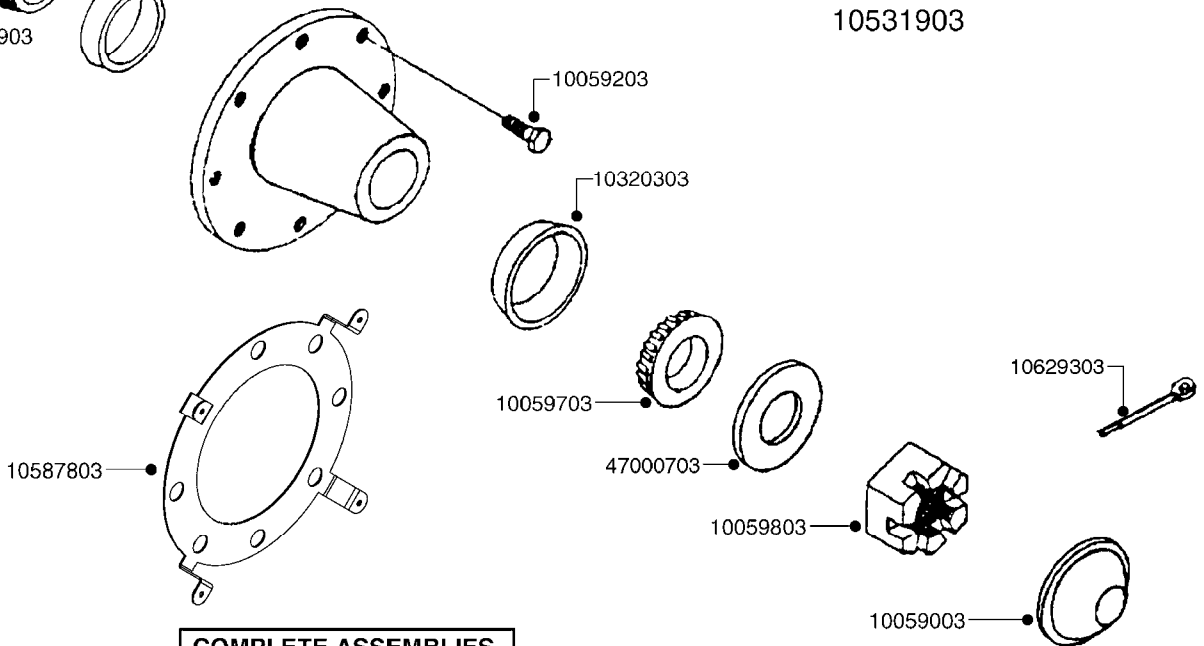

COMPLETE HUB W/BEARINGS:
10531903