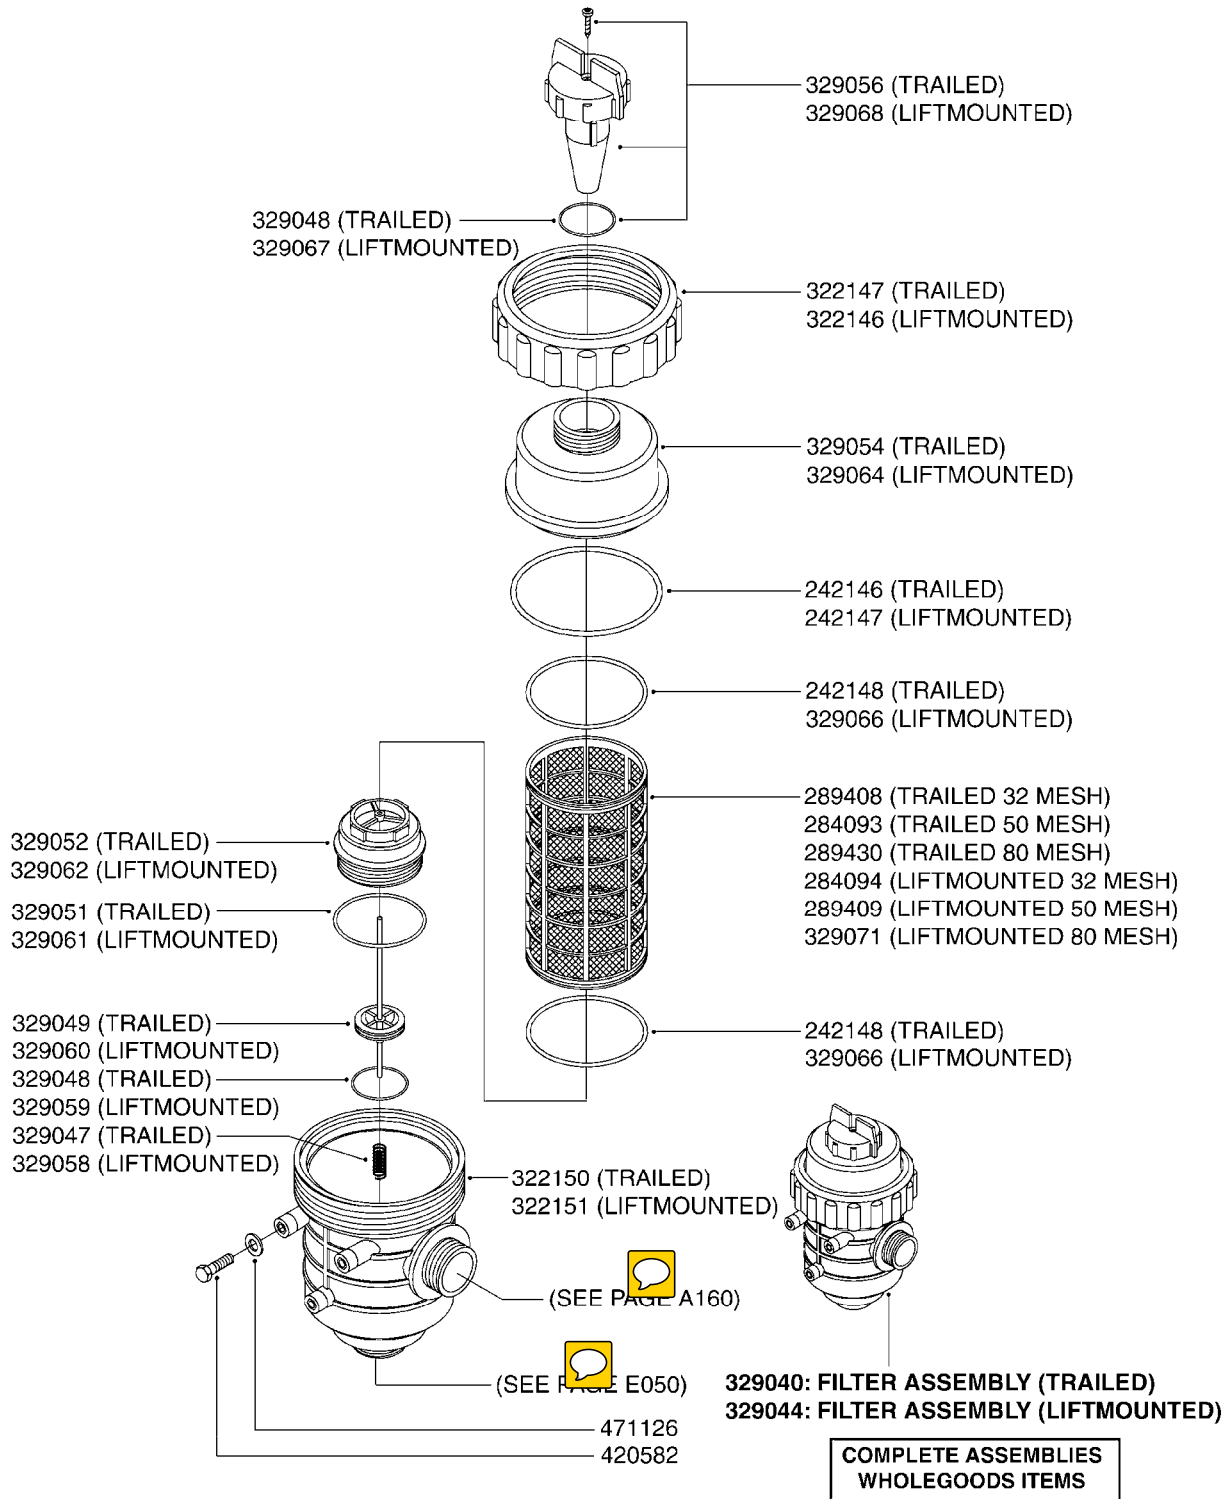

B430

SUCTION FILT.-VINEYARD&ORCHARD
B430-HIN, 05:09:12

Page 1
Date 19.03.2013 9:01

parts-n°	order qty	description
242146	1	O-RING 140 X 126 X 7
242147	1	O-RING 105,6x95X5.3
242148	1	O-RING 109.2 X 104 X 2
284093	1	FILTER SCREEN F.ARAG 50 MESH
284094	1	FILTER SCREEN F. ARAG 32 MESH
289408	1	FILTER SCRNR ARAG 32 MESH WHITE
289409	1	FILTER SCRNR ARAG 50 MESH BLUE
289430	1	FILTER SCRNR ARAG 80 MESH RED
322146	1	THREADED RING F/FILTER 170
322147	1	THREADED RING F/FILTER 200
322150	1	FILTER CASING 1.5"BSP ARAG
322151	1	FILTER HOUSING 170
329040	1	FILTER ARAG 1.5" 32 MESH TRAIL
329044	1	SUCTION FILTER ASSY. ARAG 1"
329047	1	SPRING F. ARAG FILTER 1-1/2"
329048	1	O-RING F. 1-1/2" FILTER
329049	1	PLUNGER F. ARAG VALVE 1-1/2"
329051	1	O-RING F.ARAG FILTER 1-1/2"
329052	1	FITTING F.ARAG FILTER 1-1/2"
329054	1	FILTER HOUSING LID 1-1/2"
329056	1	YELLOW LOCKING RETAINER 1-1/2"
329058	1	SPRING F. ARAG FILTER 1"
329059	1	O-RING F. 1" FILTER
329060	1	PLUNGER F. ARAG VALVE 1"
329061	1	O-RING F.ARAG FILTER 1"
329062	1	FITTING F.ARAG FILTER 1"
329064	1	FILTER HOUSING LID 1"
329066	1	O-RING F.ARAG FILTER 1"
329067	1	O-RING F. 1" FILTER
329068	1	YELLOW LOCKING RETAINER 1"
329071	1	FILTER SCRNR ARAG 80 MESH RED
420582	1	BOLT HEX 8.8 DEL M8X20 FT
471126	1	WASHER D16/D8.4X1.6 SS