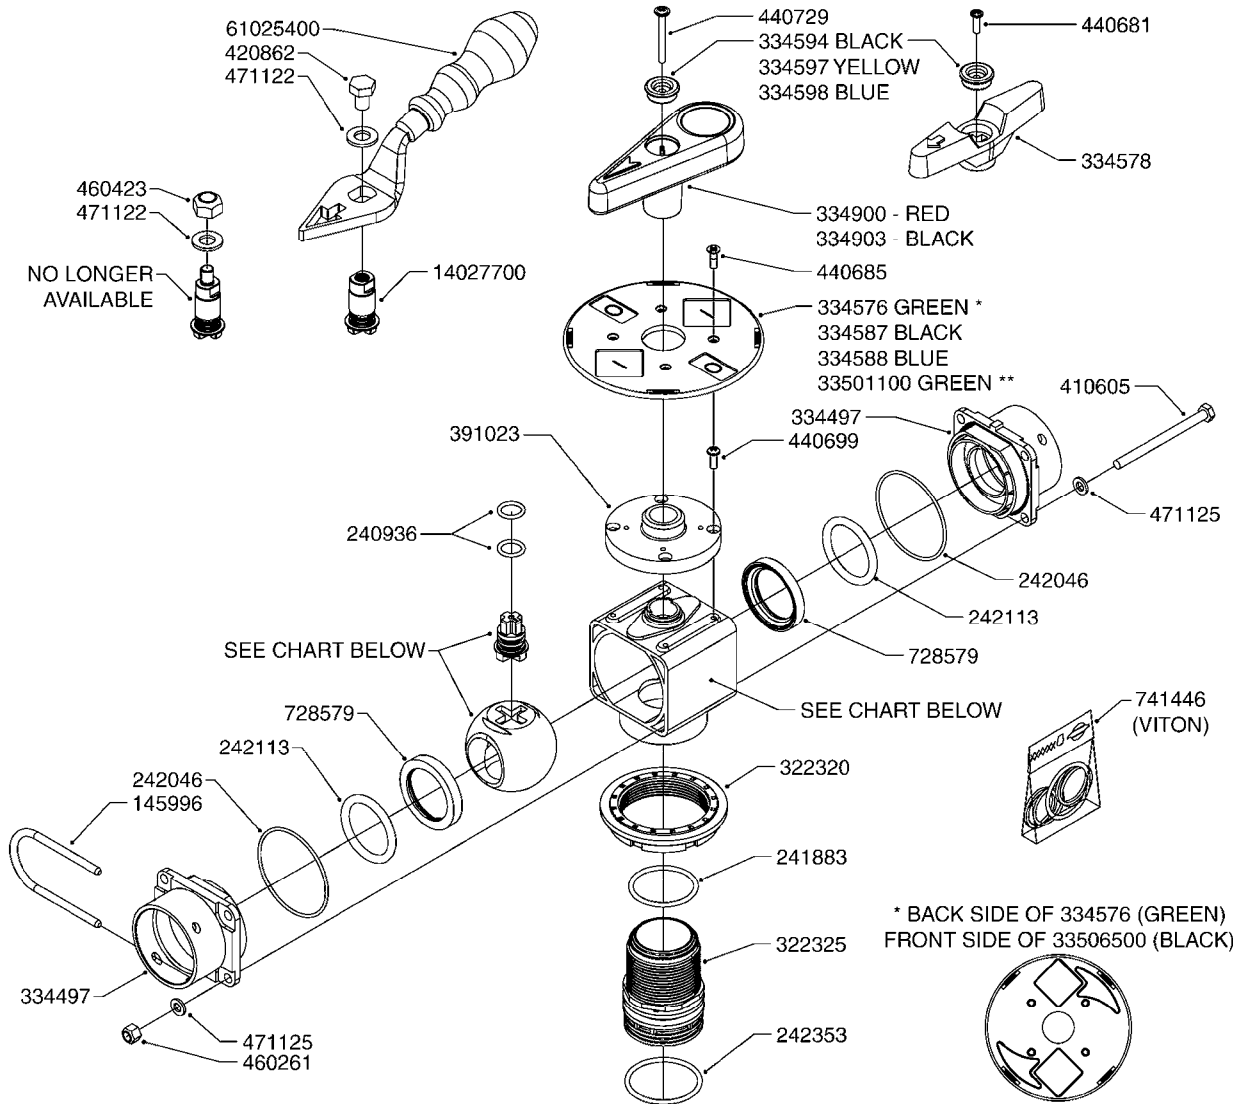

HC/2 MANIFOLD SYSTEM
B121-HIN, 21:05:09

B121

HC/2 MANIFOLD SYSTEM
B121-HIN, 21:05:09

Page 1
Date 19.03.2013 9:01

parts-n°	order qty	description
145995	1	FITT.DK S-53 FORK
145996	1	FITT.DK S-67 FORK
145997	1	FITT.DK S-93 FORK
241883	1	O-RING D39.2X3 NITRIL
242353	1	O-RING D44.2X3.0 VITON F.S-67
242354	1	O-RING D32.2X3.0 VITON F.S-53
242594	1	O-RING D14 X 1.78 SCH.70-EPDM
284585	1	CLAMP HOSE GEAR 1" MINI 020
320095	1	FITT.DK NUT 1" BSP
320283	1	FITT.DK NUT 3/4"BSP
322224	1	FITT.DK S-67 TEE
322320	1	NUT F.3 WAY VALVE S56
322325	1	FITT.DK S-67 X 1-1/2"BSP LONG
322352	1	FITT.DK S-53 TEE
330326	1	O-RING D30/D24X2 F.1"NUT
330341	1	FITT.DK HB 1" F. 1" NUT
334044	1	FITT.DK HB 3/4' F. 3/4' CAP
334229	1	FITT.DK S-53 STR.3/4"
334231	1	FITT.DK S-67 STR.1'
334239	1	FITT.DK S-53 ELB.1/2"
334241	1	FITT.DK S-53 ELB.3/4"
334244	1	FITT.DK S-67 ELB.1-1/4"
334531	1	CLAMP HOSE PLASTIC 3/4"
334534	1	CLAMP HOSE PLASTIC 1/2"
334564	1	FITT.DK S-67 TO S-53 ADAPTER
341290	1	RUBBER STRAP, L=110
410185	1	BOLT HEX 8.8 DEL M6X16
420582	1	BOLT HEX 8.8 DEL M8X20 FT
440685	1	SCREW F.PLASTIC 4X14 SS C-SUNK
460143	1	NUT HEX M8 LOCK
460261	1	NUT HEX M6X1 LOCK
729796	1	VALVE S-67 MANUAL D33 J-D
845218	1	FILTER IN-LINE 3/4'50 MESH OML
16024503	1	SUPPORT MANIFOLD MERCURY
16024603	1	SUPPORT HYD VALVE MISTBLOWER
16024803	1	BRACKET REMOTE GAUGE MISTBLOW
16025703	1	BRACKET MANIFOLD ARROW 270
16058203	1	SUPPORT MANIFOLD MERCURY 900
16058303	1	SUPPORT HYD VALVE MERCURY 900
16097003	1	BRACKET MANIFOLD ARROW 400
28019203	1	VALVE HYD SHUTOFF 3/4"NPT
28019303	1	FITTING HB ELB 3/4NPT-3/4HOSE
28019803	1	FITTING HB 3/4NPT-3/4HOSE
28026103	1	GAUGE 200PSI/BR,4",1/4"BSP-BTM
28030103	1	CLAMP HOSE GEAR P5/4-S1.5"6724
70021103	1	VALVE PCV GLUED ASSY
72114300	1	FITT. DK S-53 MALE MALE W.ORIN
92702103	1	HOSE R X1/2" X300PSI WP X0012"
92702403	1	HOSE PVC SUCT GRAY 1"
92703203	1	HOSE R X3/4" X300PSI WP X0012"
92712403	1	HOSE R X1" X300PSI WP X0012"
92734403	1	HOSE R X5/4" X200PSI WP X0012"