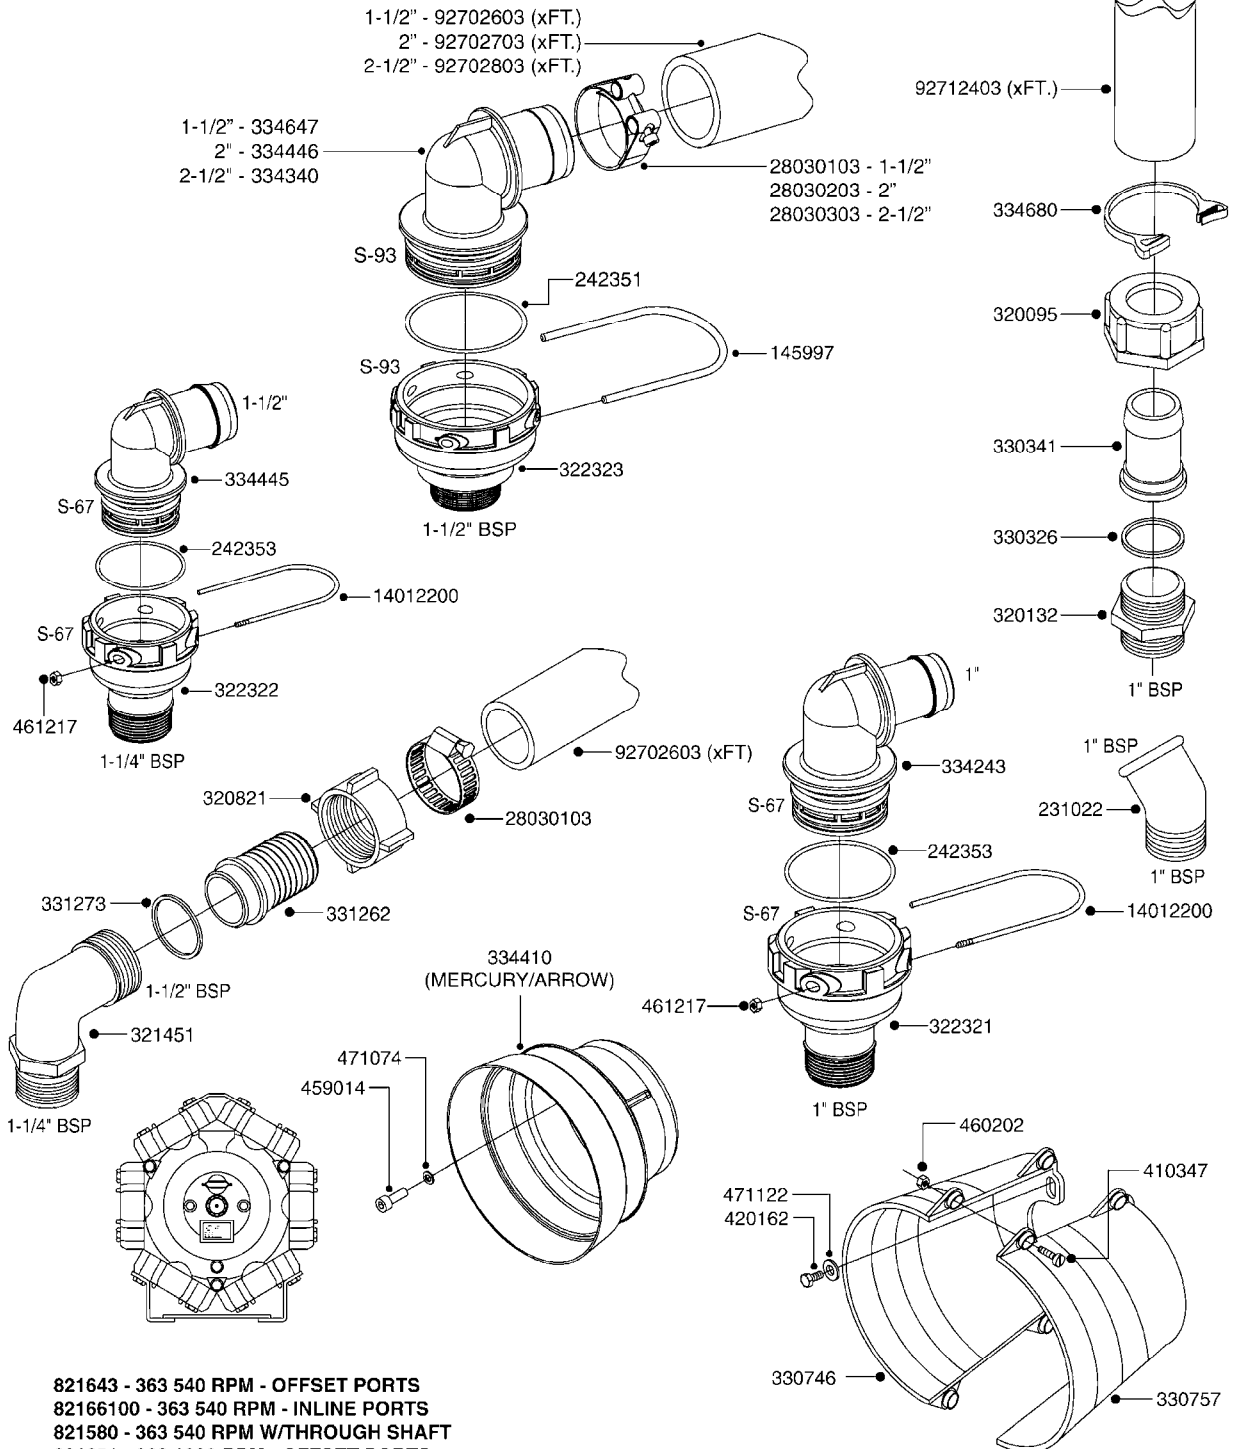

SUCTION SIDE OF PUMP

PRESSURE SIDE OF PUMP

- 821643 - 363 540 RPM - OFFSET PORTS
- 82166100 - 363 540 RPM - INLINE PORTS
- 821580 - 363 540 RPM W/THROUGH SHAFT
- 821651 - 363 1000 RPM - OFFSET PORTS
- 82166200 - 363 1000 RPM - INLINE PORTS
- 821575 - 363 1000 RPM W/THROUGH SHAFT

**COMPLETE ASSEMBLIES
WHOLEGOODS ITEMS**

A270