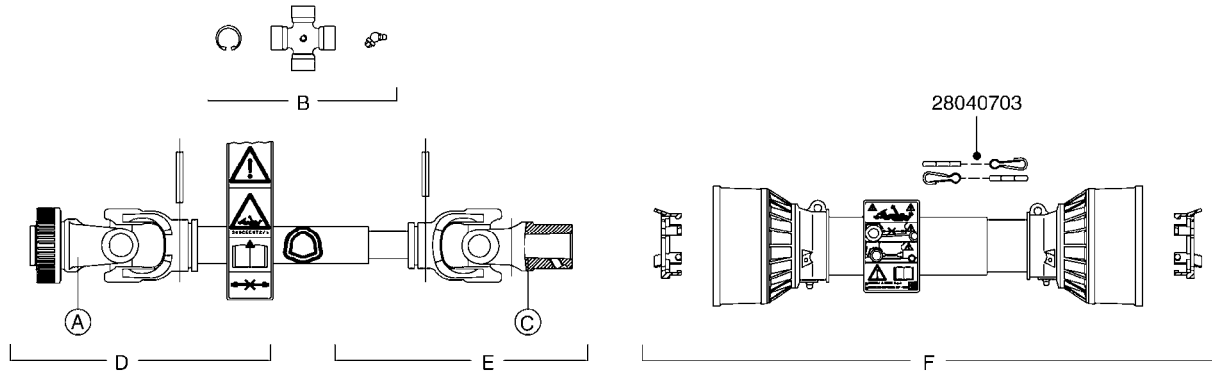

**COMPLETE ASSEMBLIES
WHOLEGOODS ITEMS**

A270

PUMP - 361/363 FITTINGS
A270-HIN, 01:12:11

Page 1
Date 19.03.2013 9:01

parts-n°	order qty	description
145997	1	FITT.DK S-93 FORK
231022	1	FITT.DK ELB. 1' BSP GF 121
242351	1	O-RING D69.5X3.0 VITON F.S-93
242353	1	O-RING D44.2X3.0 VITON F.S-67
320095	1	FITT.DK NUT 1" BSP
320132	1	FITT.DK HN 1" BSP
320821	1	FITT.DK NUT 1-1/2" BSP
321451	1	FITT.DK ELB.1-1/2 X1-1/4 80DEG
322321	1	FITT.DK S-67 X 1"BSP MALE
322322	1	FITT.DK S-67 X 1-1/4"BSP MALE
322323	1	FITT.DK S-93 X 1-1/2"BSP MALE
330326	1	O-RING D30/D24X2 F.1"NUT
330341	1	FITT.DK HB 1" F. 1" NUT
330746	1	GUARD PTO LOWER PART
330757	1	GUARD PTO UPPER PART
331262	1	FITT.DK HB 1-1/2" F. 1-1/2"NUT
331273	1	O-RING D44/D38X2 F.1-1/2"
334243	1	FITT.DK S-67 ELB.1"
334340	1	FITT.DK S-93 ELB.2-1/2' PVC
334410	1	PROTECTION GUARD
334445	1	FITT.DK S-67 ELB.1-1/2"
334446	1	FITT.DK S-93 ELB. 2' RUBBER
334647	1	FITT.DK S93 ELB 1-1/2" 90 PVC
334680	1	CLAMP HOSE PLASTIC 1"
410347	1	SCREW M6X20 8.8
420162	1	BOLT HEX 8.8 DEL 3/8"x15MM
459014	1	ALLEN SCREW M8 X 15 GALV.DIN93
460202	1	NUT HEX M6
461217	1	NUT HEX M5 LOCK
471074	1	WASHER M8 ELZ
471122	1	WASHER D20/D10.5X2 SS
821575	1	PUMP 363/5.5 THROUGH SHAFT
821580	1	PUMP 363/10 THROUGH SHAFT
821643	1	PUMP 363/10 1.5"SUC 540RPM OSP
821651	1	PUMP 363/5.5/1000 OSP
14012200	1	FITT.DK S-67 FORK W/M5 THREADS
28030103	1	CLAMP HOSE GEAR P5/4-S1.5"6724
28030203	1	CLAMP HOSE T-BOLT S2" 235-67
28030303	1	CLAMP HOSE T-BOLT S2.5" 235-76
82166100	1	PUMP 363/10 1.5"SUC 540RPM
82166200	1	PUMP 363/5.5 1.5"SUC 1000RPM
92702603	1	HOSE PVC SUCT GRAY 1-1/2"
92702703	1	HOSE PVC SUCT GRAY 2"
92702803	1	HOSE PVC SUCT GRAY 2-1/2"
92712403	1	HOSE R X1" X300PSI WP X0012"