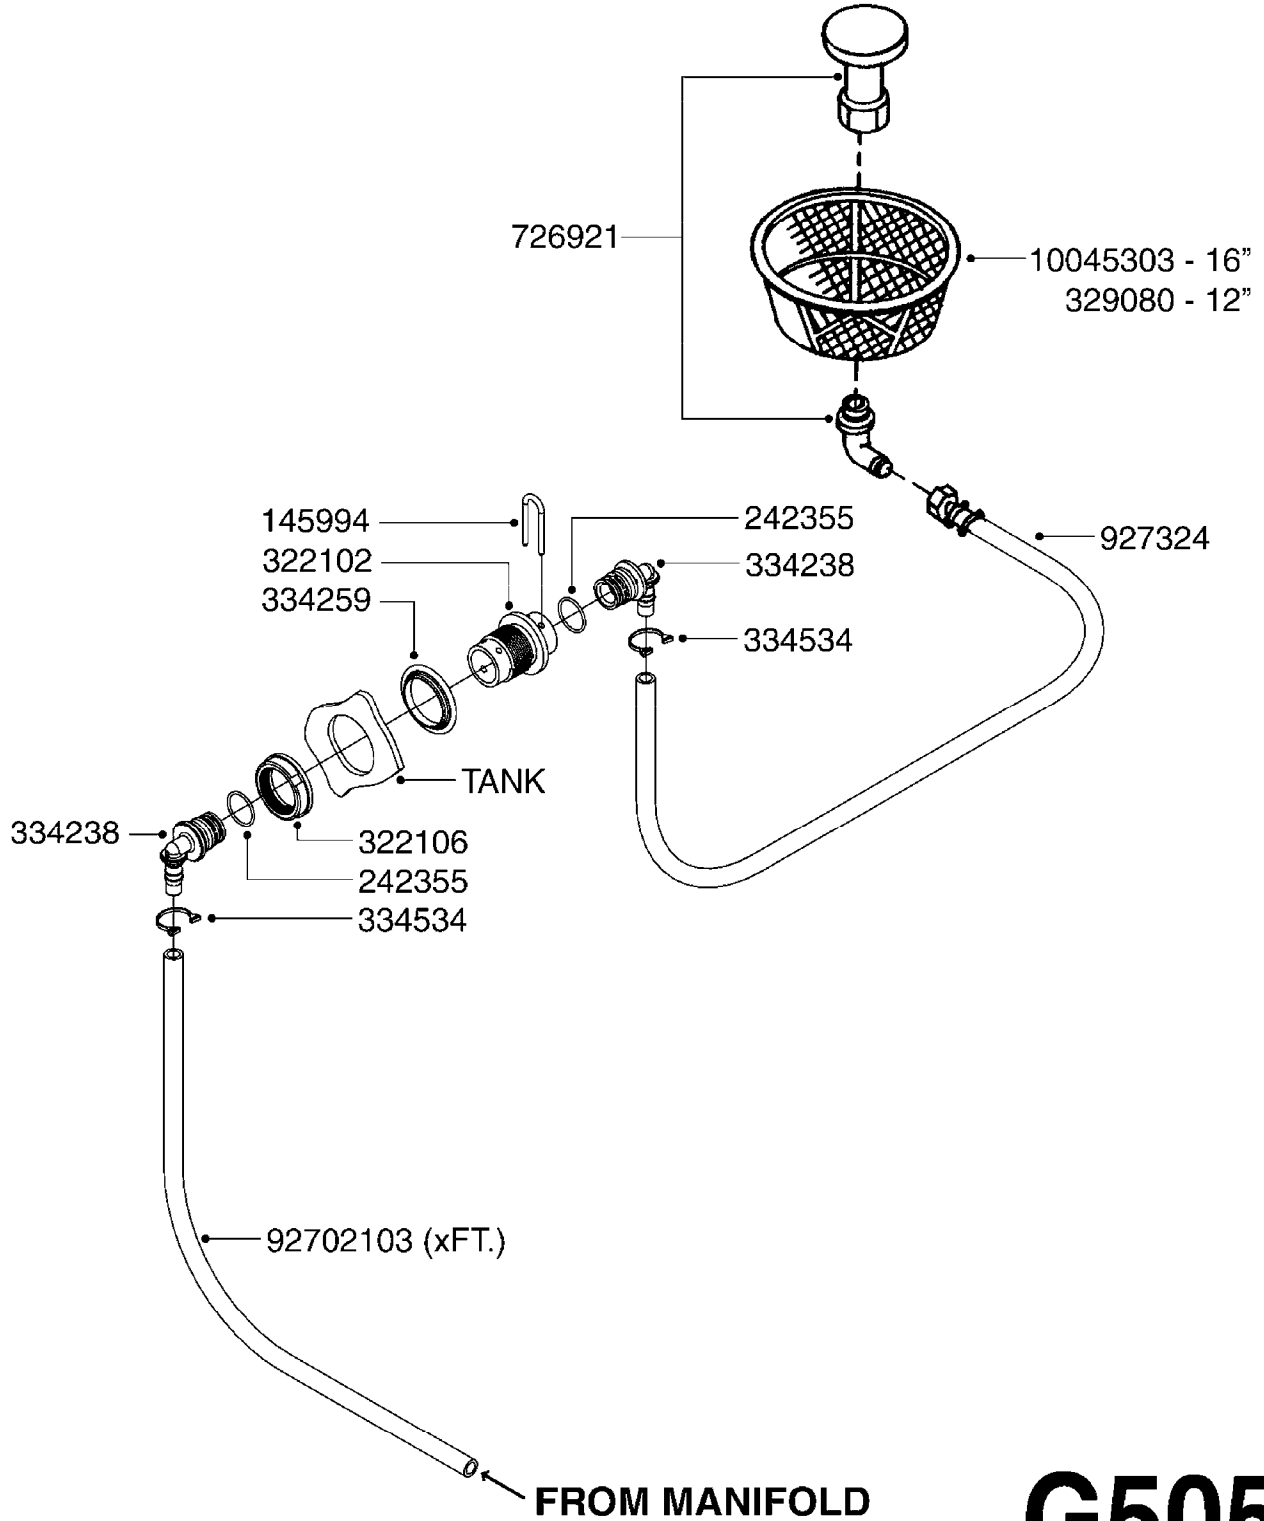

G505

POWDER MIXER
G505-HIN, 05:05:11

Page 1

Date 19.03.2013 9:01

parts-n°	order qty	description
145994	1	FITT.DK S-40 FORK
242355	1	O-RING D19.2X3.0 VITON F.S-40
322102	1	FITT.DK S-40 BULKHEAD
322106	1	FITT.DK S-40 BULKHEAD NUT
329080	1	FILTER BASKET 12"
334238	1	FITT.DK S-40 ELB.1/2'
334259	1	GASKET F. S-40 BULKHEAD
334534	1	CLAMP HOSE PLASTIC 1/2"
726921	1	POWDER MIXER F.STRAINER BASKET
927324	1	HOSE R PRESSURE D12-80-200 BAR
10045303	1	FILTER BASKET 16"
92702103	1	HOSE R X1/2" X300PSI WP X0012"