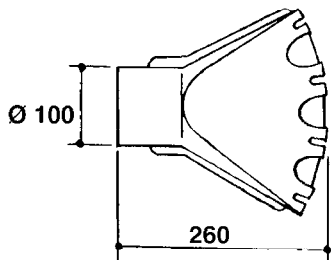

K360

PNEUMATIC AIR SPOUTS 4 OUTLETS
K360-HIN, 01:01:01

Page 1
Date 19.03.2013 9:02

parts-n°	order qty	description
146327	1	UNION NUT 3/8' BRASS
149012	1	3/8" HOSE TAIL D.8 T-12
149013	1	REDUCER 1/2" X 3/8"
240177	1	O-RING D16, 1/11, 3 X 2,4
242168	1	O-RING D11.2X1.9
289349	1	BALL VALVE 3/8" M-H
321462	1	CAP F.NO-DRIP ASSY.
322262	1	HOUSING F. NON DRIP DIAPHRAGM
334581	1	DIAPHRAGM F.NO-DRIP,VULC
339001	1	DIFFUSOR PLATE 2 BLADE
339003	1	ELBOW F.DIFFUSOR PLATE
339004	1	FITT.DK Y-5/16"
339010	1	TIE STRAP SMALL 2.5MM X 100MM
359167	1	PNEUMATIC SPOUT, 4 OUTLETS
371312	1	NOZZLE CERAMIC 1099-15
459002	1	SCREW N10X1/2"
729610	1	NOZZLE ASSY. 3/8 THREAD
729645	1	NON-DRIP SPRING ASSY.GREEN 10
739474	1	SPOUT ASSY. F. LP 4 OUTLET
927800	1	HOSE BLACK D8X12