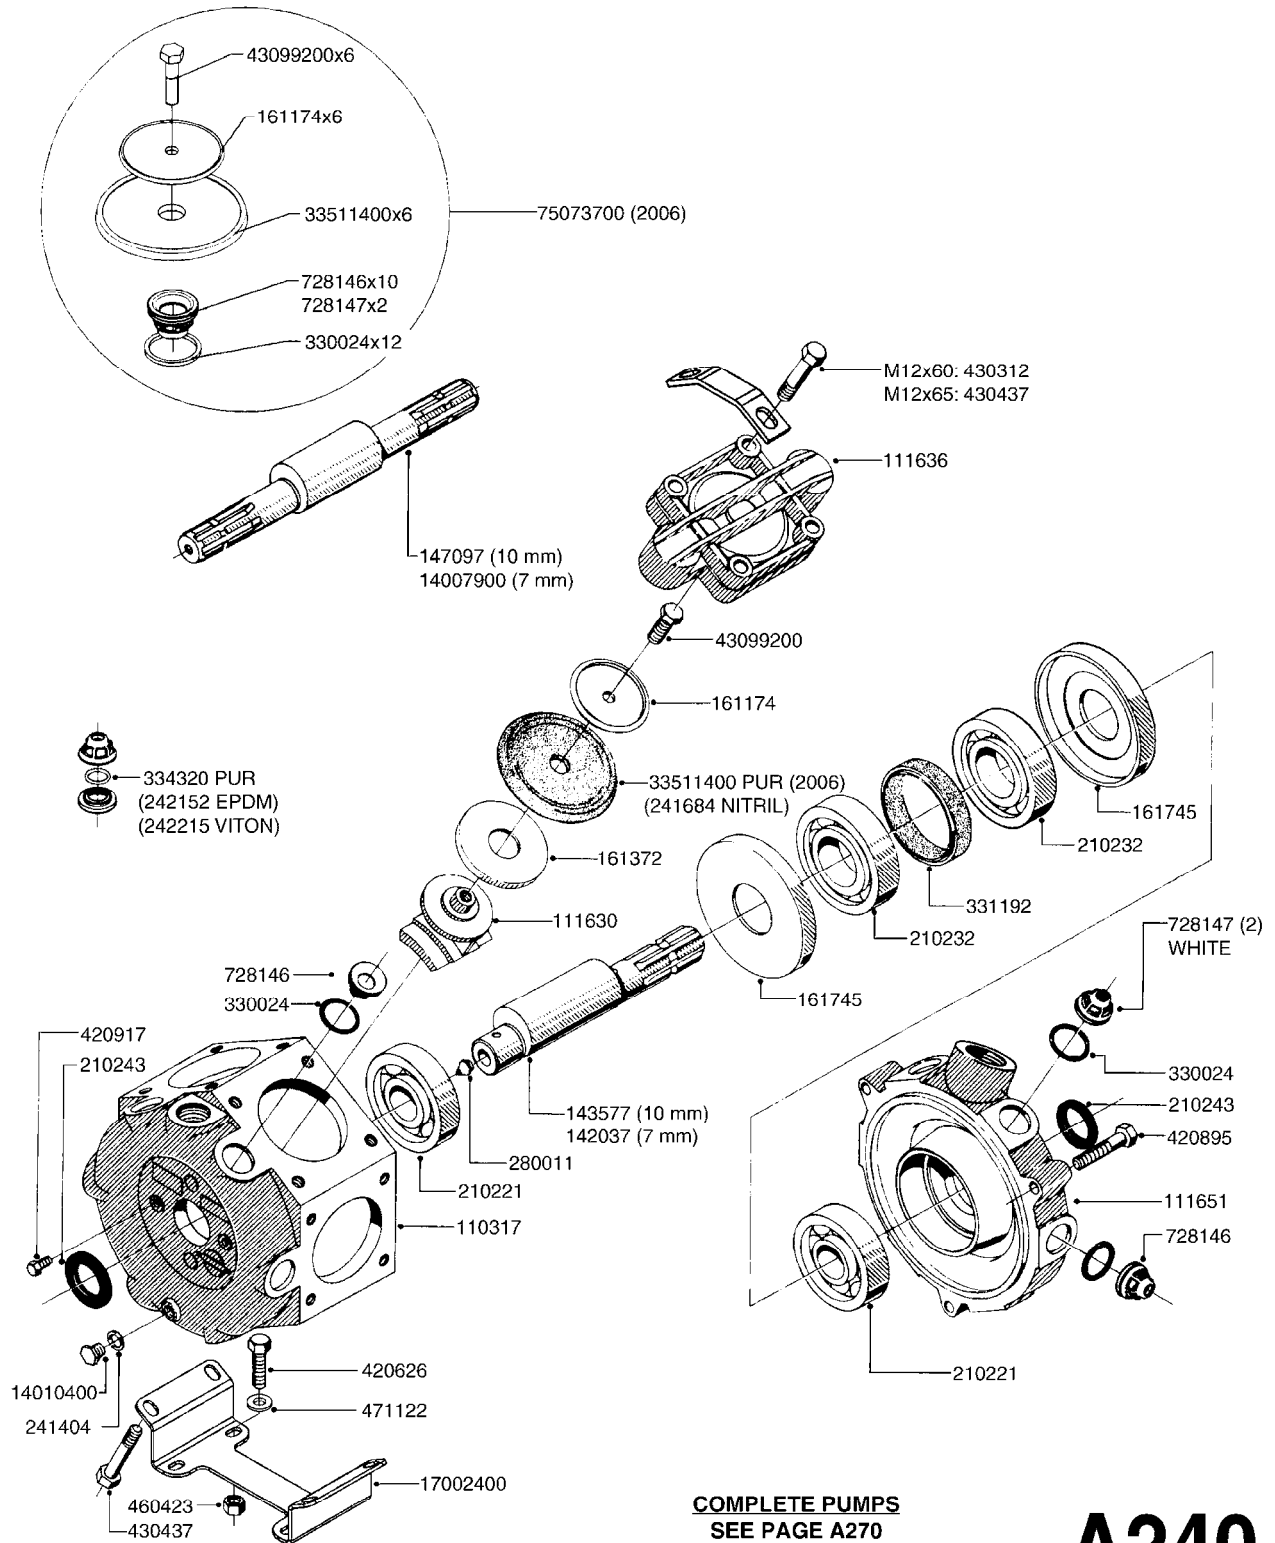

Agroparts: www.HARDI-INTERNATIONAL.com

Arrow - Trailer 270/400
Gallon 22" Fan/B20-HY

Country-Code 11

Date 19.03.2013 9:01

Arrow - Trailer 270/400
Gallon 22" Fan/B20-HY

Page 0.1

Date 19.03.2013 9:01

main group	page-n°	date	description
Pumps, Pto's, Gear Boxes	A240-HIN	01:12:11	PUMP - 363 W/MOUNTING BASE
	A270-HIN	01:12:11	PUMP - 361/363FITTINGS
	A480-HIN	13:12:11	PTO SHAFTS - BONDIOLI DIAPH.
	A485-HIN	13:11:12	PTO SHAFTS - BONDIOLI CENT.
	A560-HIN	22:12:11	PTO SHAFTS - AMA DIAPHRAGM
Controls, Suction & S.C. Filters	B121-HIN	21:05:09	HC/2 MANIFOLD SYSTEM
	B300-HIN	27:04:11	MANIFOLD - S67 VALVE
	B430-HIN	05:09:12	SUCTION FILT.-VINEYARD&ORCHARD
Hydraulics	C470-HIN	15:06:07	HYD - REMOTE SECTION VALVES
	C480-HIN	01:01:01	HYD - 2 ROW GRAPE B20 HY
	C490-HIN	01:01:01	HYD - LIFT B20/B40 H
Booms, Nozzle Bodies & Tubes	D071-HIN	01:01:01	BOOM - 2 ROW GRAPE B20-MA
	D072-HIN	01:01:01	BOOM - 2 ROW GRAPE B20-HY
	D073-HIN	01:01:01	REAR DROP ARMS-2 ROW GRAPE B20
Tanks	E191-HIN	21:09:11	TANK - ARROW 270/400
Frames, Hub Assemblies	F101-HIN	12:12:05	FRAME - ARROW 270
	F102-HIN	04:11:10	FRAME - ARROW 270/400 '05
	F254-HIN	12:12:05	DRAWBARS - MERCURY/ARROW
	F255-HIN	01:01:01	DRAWBAR - TURNABLE HITCH
	F420-HIN	28:11:06	HUB ASSEMBLY F.2 1/8" SPINDLE
Accessories	G120-HIN	05:04:12	DRAIN ASSEMBLY-PULL CORD TYPE
	G220-HIN	29:08:12	FILTER ASSEMBLIES-IN LINE
	G505-HIN	05:05:11	POWDER MIXER
Vineyard & Orchard Sprayers	K250-HIN	01:01:01	ARROW/BRAVO SPV 22" BLOWER
	K350-HIN	01:01:01	PNEUMATIC AIR SPOUTS 2 OUTLETS
	K360-HIN	01:01:01	PNEUMATIC AIR SPOUTS 4 OUTLETS
	K370-HIN	01:01:01	HYDROPNEUM. SPOUTS 3 OUTLETS
	K380-HIN	01:01:01	HYDROPNEUM. SPOUTS 5 OUTLETS
	K390-HIN	12:12:05	TUBES & HOSES