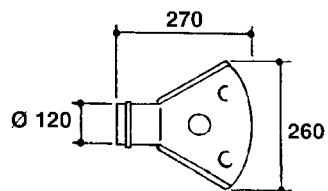

K370

HYDROPNEUM. SPOUTS 3 OUTLETS
K370-HIN, 01:01:01

Page 1

Date 19.03.2013 9:02

parts-n°	order qty	description
129147	1	HYDROPNEUMATIC MANIFOLD 3 OUT.
146327	1	UNION NUT 3/8" BRASS
149138	1	ADAPTER FOR NOZZLE H
239097	1	HYDROPNEUMATIC MANIFOLD ADAPT.
249031	1	O-RING
289348	1	ADAPTER 1/2" - 1/4"
289425	1	NON-DRIP
359195	1	FISHTAIL SPOUT - 3 OUTLETS
371339	1	NOZZLE ALBUZ BROWN WITH SWIRL
450972	1	SCREW M6X15 ALLEN GALV.
471106	1	WASHER D6
739629	1	WHITE SPOUT D.100 CPL W/3 NOZZ

24002503 - Ø 5" (125mm)

24002403 - Ø 4" (100mm)

259034 - Ø 5" (125mm) L=29-1/2" (750mm) PVC

259035 - Ø 4-3/8" (110mm) L=39-3/8" (1000mm) PVC

349012 - Ø 4" (100mm) L=37-3/8" (950mm) PVC

349026 - Ø 5-1/2" (140mm) / Ø 4-3/8" (110mm) PVC