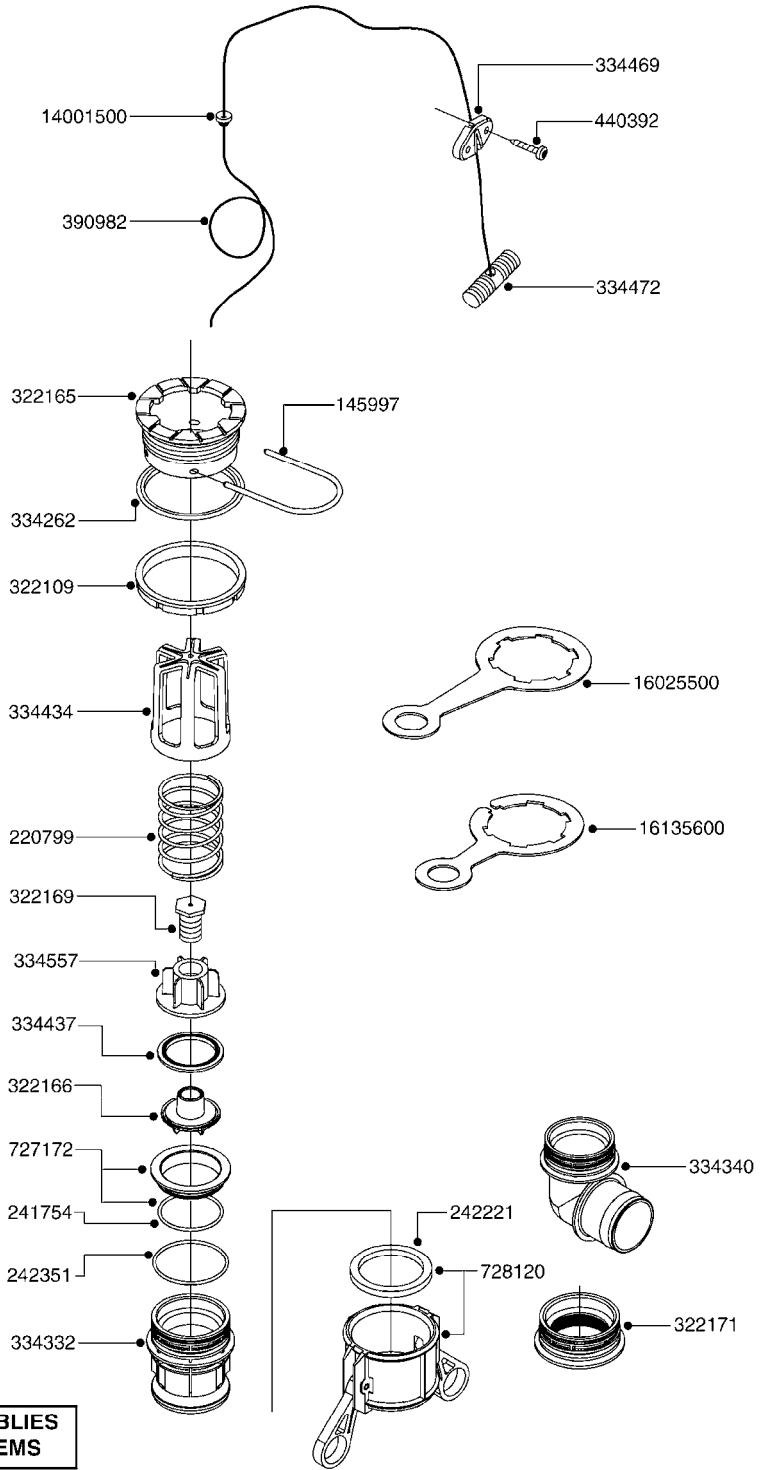

DRAWBAR - TURNABLE HITCH
F255-HIN, 01:01:01

Page 1
Date 19.03.2013 9:01

parts-n°	order qty	description
149253	1	WASHER D.80X50X10 TURN.HITCH
149254	1	WASHER D.80X32X10 TURN.HITCH
149258	1	PIN F.TURNABLE HITCH
149303	1	DRAW BOLTS
169396	1	PLATE F. TURNABLE DRAWBAR
219071	1	BEARING 30208A TURN.HITCH
219072	1	BEARING
242203	1	O-RING 79.5X72.5
284235	1	GREASE NIPPLE M 6/100
430507	1	BOLT HEX 8.8 DEL M16X45 FT
459047	1	SET SCREW ALLEN M12X25 DIN 914
459049	1	SET SCREW ALLEN M8X10 DIN 913
460585	1	NUT HEX M16X2 LOCK
469007	1	NUT 1" SAE
469021	1	CASTLE NUT 1-1/4"
469024	1	CASTLE NUT 1-3/4" TURN.HITCH
479024	1	WASHER LOCK D.26 DIN 127
480739	1	PIN SNAP D8 F.ROUND
489027	1	ROLL PIN 6 x 100
489028	1	COTTER PIN 6 X 8
619440	1	HEADTUBE FOR TURN.DRAWBAR
639366	1	CENTER BEAM TURN.HITCH
639367	1	CENTER PIVOT - TURN.HITCH
835185	1	DRAWBAR TURNABLE F.TG BV CR

COMPLETE HUB W/BEARINGS:
10531903

**COMPLETE ASSEMBLIES
WHOLEGOODS ITEMS**

F420

HUB ASSEMBLY F.2 1/8" SPINDLE
F420-HIN, 28:11:06

Page 1
Date 19.03.2013 9:01

parts-n°	order qty	description
10058803	1	BEARING INNER CONE A25590
10058903	1	SEAL HUB A5E41
10059003	1	DUST CAP 800/1000 GAL A3C17
10059203	1	BOLT WHEEL 9/16"x1-1/4"UNF 90D
10059703	1	BEARING OUTER CONE A25877
10059803	1	NUT HEX NF 1"
10320203	1	BEARING INNER CUP1000GAL.TR/TA
10320303	1	BEARING OUTER CUP1000GAL.TR/TA
10531903	1	HUB ASSY.COMP.F.2-1/8" SPINDLE
10587803	1	MAG MNT F. SPEED SNS 8 BOLT
10629303	1	PIN, COTTER 7/32" X 1.75" LONG
28020103	1	SPINDLE 2.125 CRS 14" 811
47000703	1	WASHER, SPNDL 1.1" 1.06x2 .19T

COMPLETE ASSEMBLIES
WHOLEGOODS ITEMS

727617 - COMPLETE ASSEMBLY (2" BSP THREADED FITTING & 126" CORD)
727742 - COMPLETE ASSEMBLY (2-1/2" ELBOW & 157.5" CORD)

G120

DRAIN ASSEMBLY-PULL CORD TYPE
G120-HIN, 05:04:12