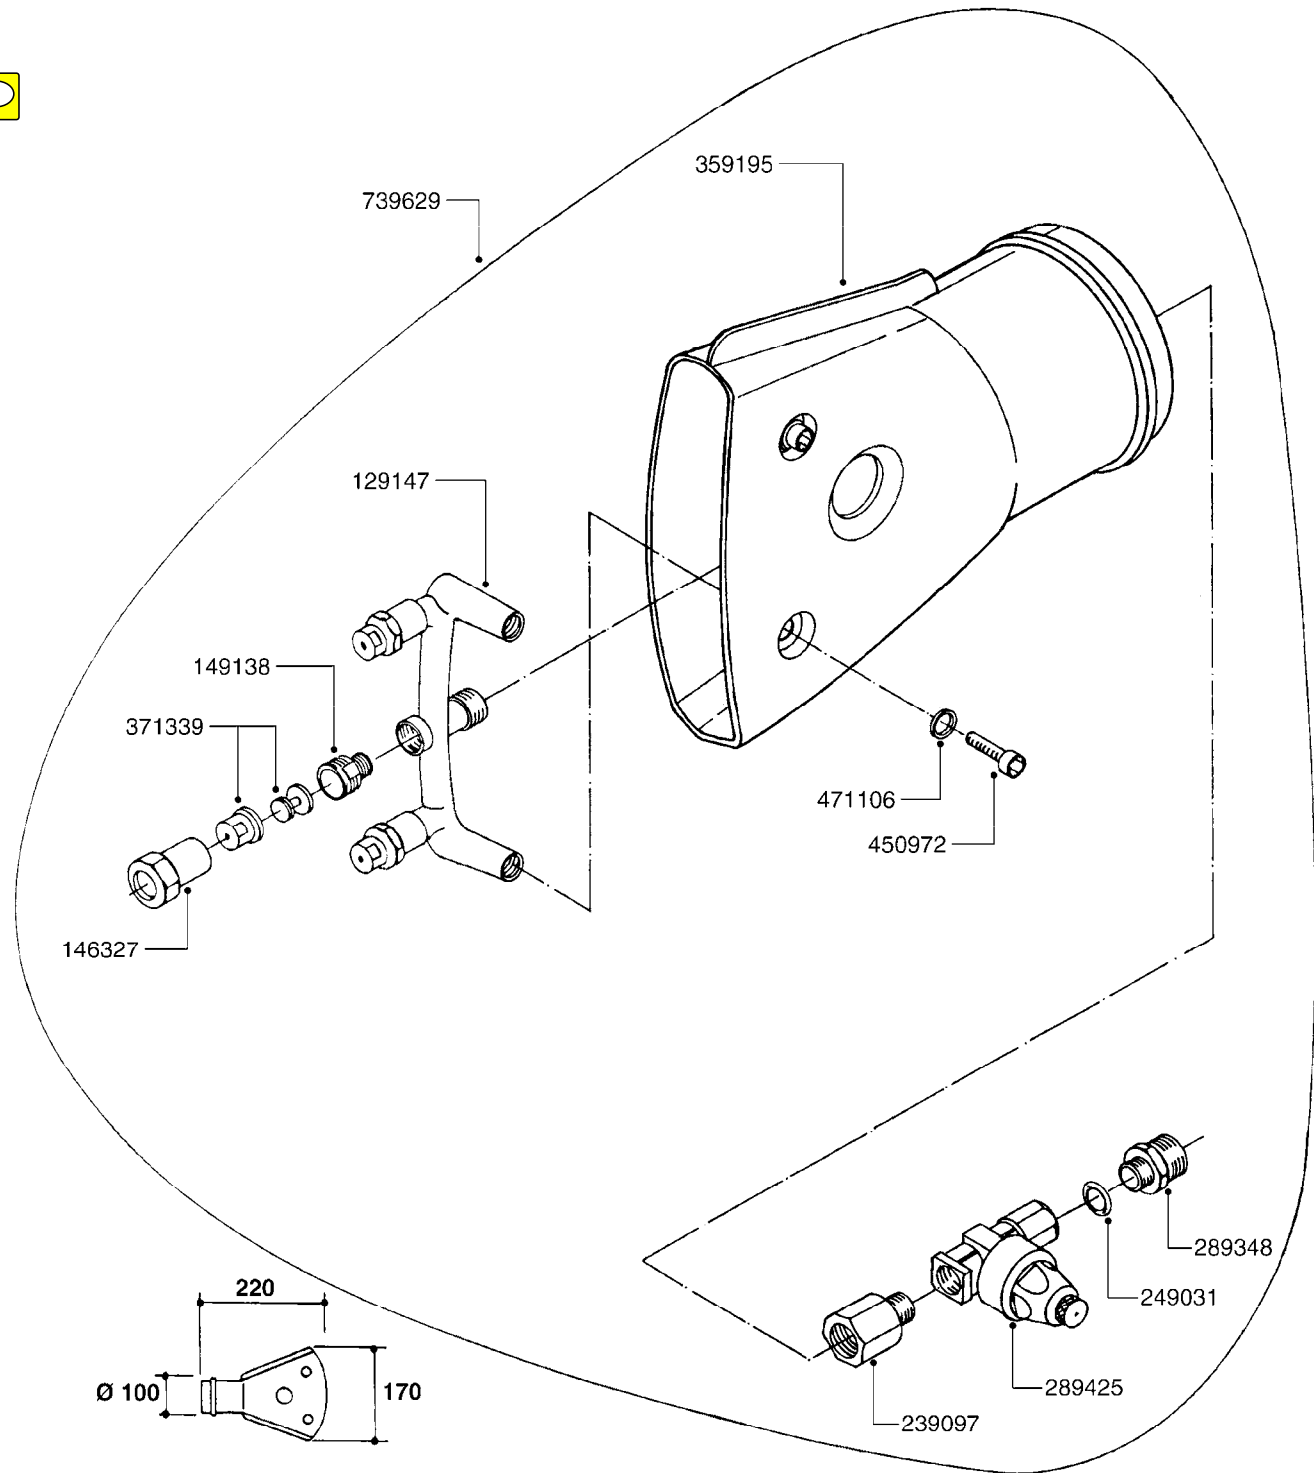

K370

HYDROPNEUM. SPOUTS 3 OUTLETS
K370-HIN, 01:01:01

Page 1

Date 19.03.2013 9:02

parts-n°	order qty	description
129147	1	HYDROPNEUMATIC MANIFOLD 3 OUT.
146327	1	UNION NUT 3/8" BRASS
149138	1	ADAPTER FOR NOZZLE H
239097	1	HYDROPNEUMATIC MANIFOLD ADAPT.
249031	1	O-RING
289348	1	ADAPTER 1/2" - 1/4"
289425	1	NON-DRIP
359195	1	FISHTAIL SPOUT - 3 OUTLETS
371339	1	NOZZLE ALBUZ BROWN WITH SWIRL
450972	1	SCREW M6X15 ALLEN GALV.
471106	1	WASHER D6
739629	1	WHITE SPOUT D.100 CPL W/3 NOZZ