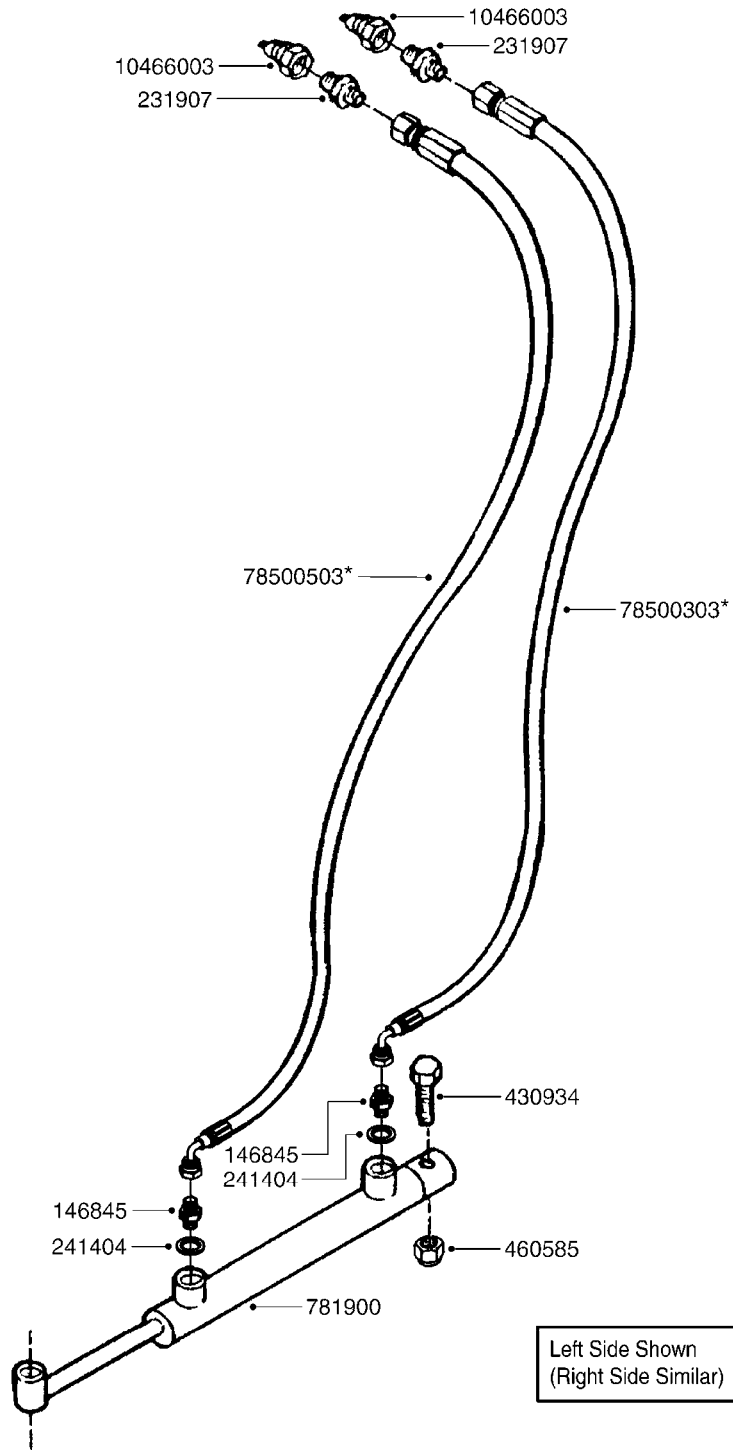

C470

HYD - REMOTE SECTION VALVES
C470-HIN, 15:06:07

Page 1

Date 19.03.2013 9:01

parts-n°	order qty	description
341290	1	RUBBER STRAP, L=110
10466003	1	COUPLER PIONEER 8010-04 1/2NPT
28019203	1	VALVE HYD SHUTOFF 3/4"NPT
28030103	1	CLAMP HOSE GEAR P5/4-S1.5"6724
78400003	1	HOSE 1/4X 8' 90F JIC-STRF JIC
78600503	1	FITTING 1/8NPT X 7/16JIC M X M
78600603	1	FITTING 1/2NPT X 7/16JIC M X M

* REPLACEMENT HOSE REQUIRES ADAPTER (146845) & SEAL (241404) ON CYLINDER

C480

HYD - 2 ROW GRAPE B20 HY
C480-HIN, 01:01:01

Page 1

Date 19.03.2013 9:01

parts-n°	order qty	description
146845	1	HEX NIPPLE 1/4"X1/4"
231907	1	HEX NIPPLE 1/4"BSP X 1/2"NPT
241404	1	DOWTYSEAL 1/4"
430934	1	BOLT HEX 8.8 DEL M16X80
460585	1	NUT HEX M16X2 LOCK
781900	1	CYLINDER D20-150
10466003	1	COUPLER PIONEER 8010-04 1/2NPT
78500303	1	HOSE HY X 1/4 X 236.2" STR+ELB
78500503	1	HOSE HY X 1/4 X 254.7" STR+ELB