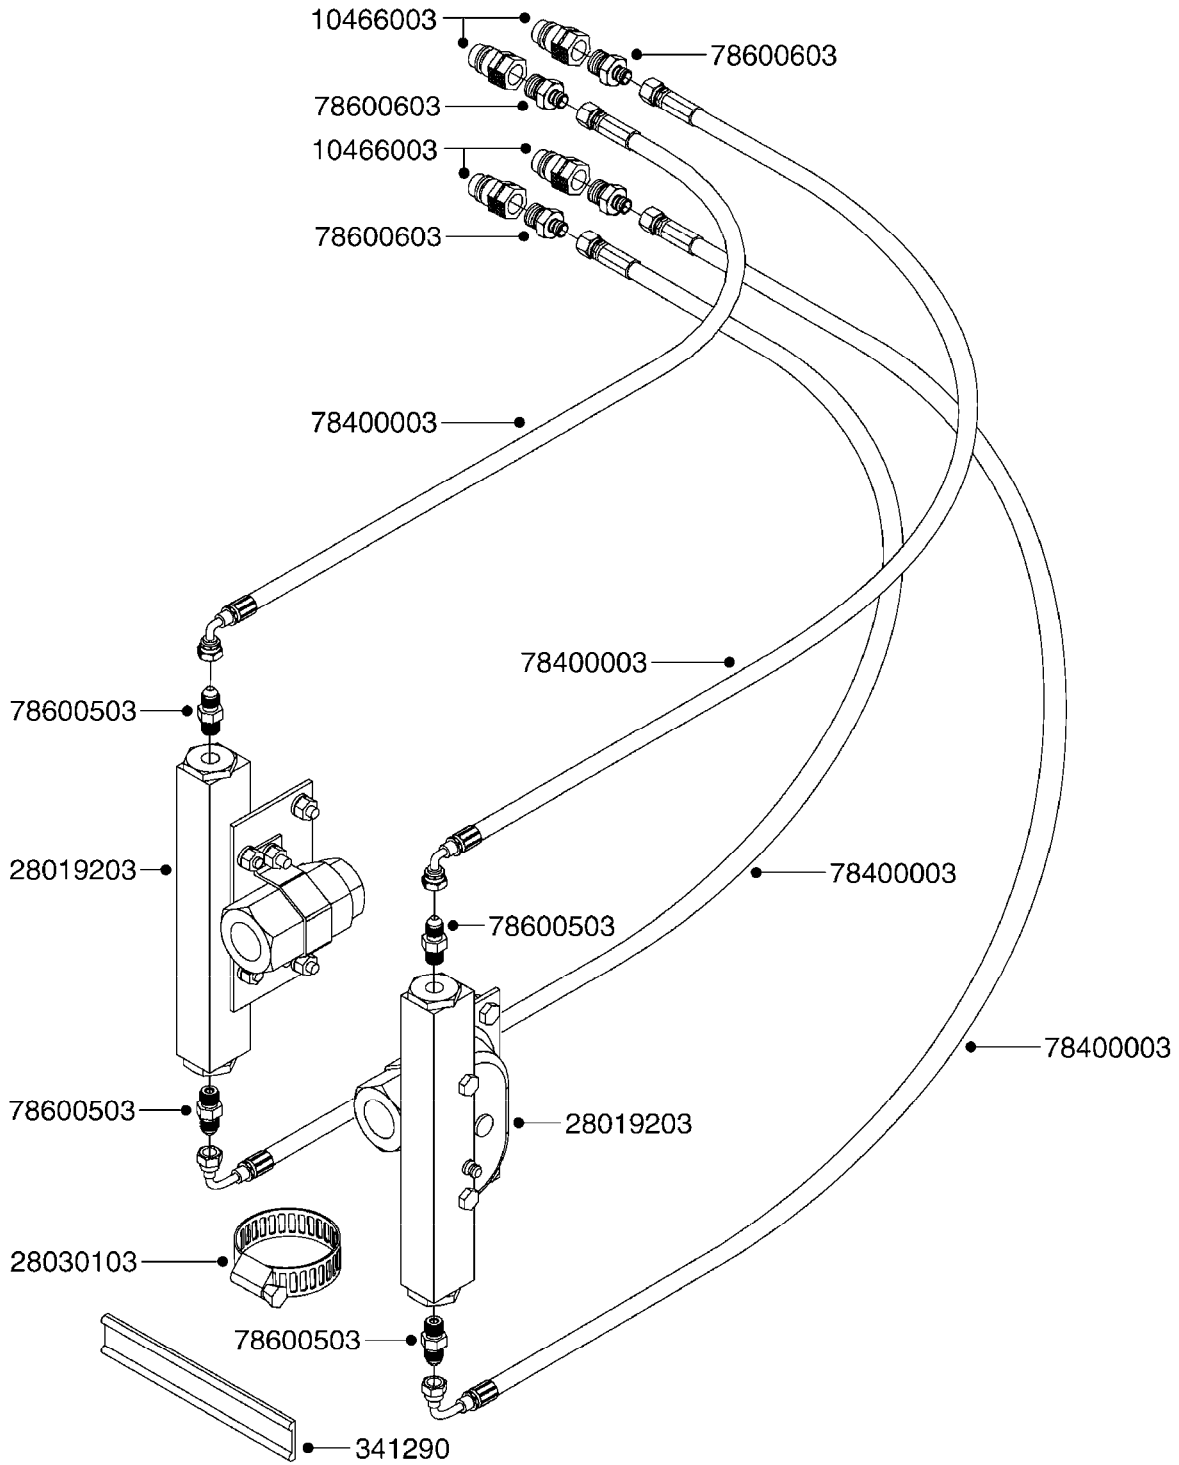

C470

HYD - REMOTE SECTION VALVES
C470-HIN, 15:06:07

Page 1

Date 19.03.2013 9:01

parts-n°	order qty	description
341290	1	RUBBER STRAP, L=110
10466003	1	COUPLER PIONEER 8010-04 1/2NPT
28019203	1	VALVE HYD SHUTOFF 3/4"NPT
28030103	1	CLAMP HOSE GEAR P5/4-S1.5"6724
78400003	1	HOSE 1/4X 8' 90F JIC-STRF JIC
78600503	1	FITTING 1/8NPT X 7/16JIC M X M
78600603	1	FITTING 1/2NPT X 7/16JIC M X M