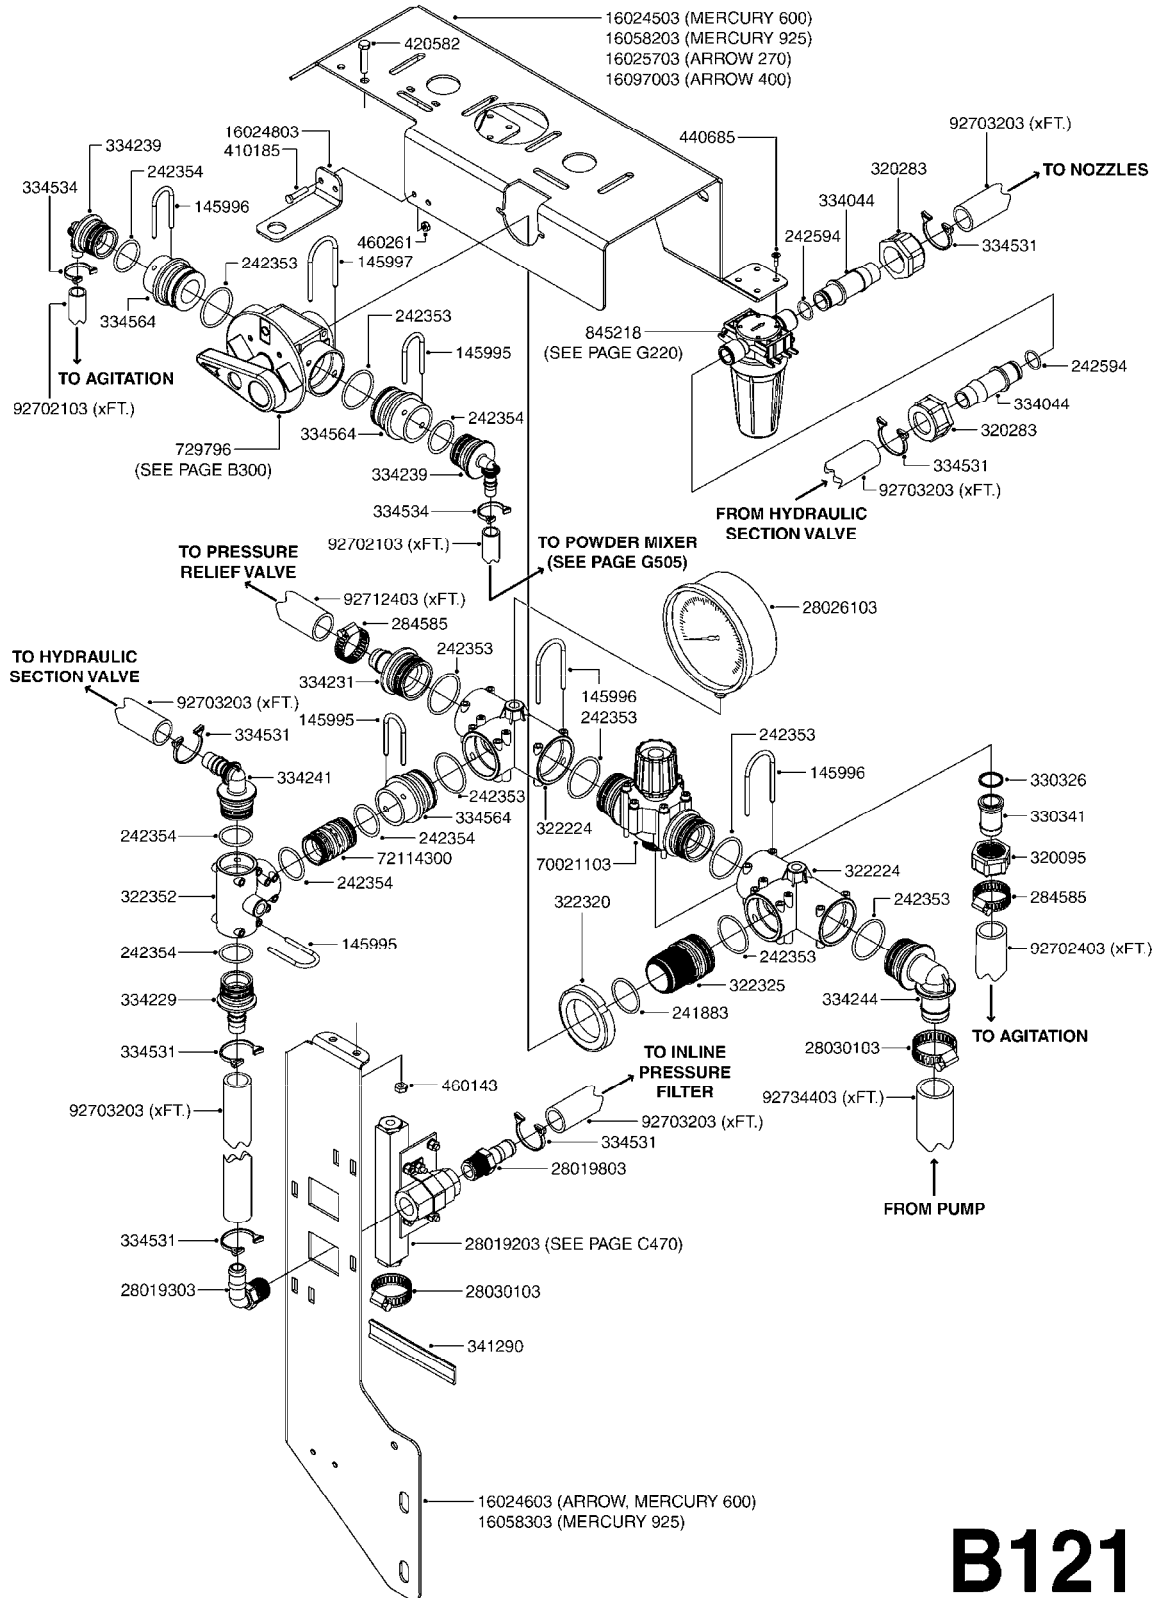

HC/2 MANIFOLD SYSTEM
B121-HIN, 21:05:09

HC/2 MANIFOLD SYSTEM
B121-HIN, 21:05:09

Page 1
Date 19.03.2013 9:01

parts-n°	order qty	description
145995	1	FITT.DK S-53 FORK
145996	1	FITT.DK S-67 FORK
145997	1	FITT.DK S-93 FORK
241883	1	O-RING D39.2X3 NITRIL
242353	1	O-RING D44.2X3.0 VITON F.S-67
242354	1	O-RING D32.2X3.0 VITON F.S-53
242594	1	O-RING D14 X 1.78 SCH.70-EPDM
284585	1	CLAMP HOSE GEAR 1" MINI 020
320095	1	FITT.DK NUT 1" BSP
320283	1	FITT.DK NUT 3/4"BSP
322224	1	FITT.DK S-67 TEE
322320	1	NUT F.3 WAY VALVE S56
322325	1	FITT.DK S-67 X 1-1/2"BSP LONG
322352	1	FITT.DK S-53 TEE
330326	1	O-RING D30/D24X2 F.1"NUT
330341	1	FITT.DK HB 1" F. 1" NUT
334044	1	FITT.DK HB 3/4' F. 3/4' CAP
334229	1	FITT.DK S-53 STR.3/4"
334231	1	FITT.DK S-67 STR.1'
334239	1	FITT.DK S-53 ELB.1/2"
334241	1	FITT.DK S-53 ELB.3/4"
334244	1	FITT.DK S-67 ELB.1-1/4"
334531	1	CLAMP HOSE PLASTIC 3/4"
334534	1	CLAMP HOSE PLASTIC 1/2"
334564	1	FITT.DK S-67 TO S-53 ADAPTER
341290	1	RUBBER STRAP, L=110
410185	1	BOLT HEX 8.8 DEL M6X16
420582	1	BOLT HEX 8.8 DEL M8X20 FT
440685	1	SCREW F.PLASTIC 4X14 SS C-SUNK
460143	1	NUT HEX M8 LOCK
460261	1	NUT HEX M6X1 LOCK
729796	1	VALVE S-67 MANUAL D33 J-D
845218	1	FILTER IN-LINE 3/4'50 MESH OML
16024503	1	SUPPORT MANIFOLD MERCURY
16024603	1	SUPPORT HYD VALVE MISTBLOWER
16024803	1	BRACKET REMOTE GAUGE MISTBLOW
16025703	1	BRACKET MANIFOLD ARROW 270
16058203	1	SUPPORT MANIFOLD MERCURY 900
16058303	1	SUPPORT HYD VALVE MERCURY 900
16097003	1	BRACKET MANIFOLD ARROW 400
28019203	1	VALVE HYD SHUTOFF 3/4"NPT
28019303	1	FITTING HB ELB 3/4NPT-3/4HOSE
28019803	1	FITTING HB 3/4NPT-3/4HOSE
28026103	1	GAUGE 200PSI/BR,4",1/4"BSP-BTM
28030103	1	CLAMP HOSE GEAR P5/4-S1.5"6724
70021103	1	VALVE PCV GLUED ASSY
72114300	1	FITT. DK S-53 MALE MALE W.ORIN
92702103	1	HOSE R X1/2" X300PSI WP X0012"
92702403	1	HOSE PVC SUCT GRAY 1"
92703203	1	HOSE R X3/4" X300PSI WP X0012"
92712403	1	HOSE R X1" X300PSI WP X0012"
92734403	1	HOSE R X5/4" X200PSI WP X0012"