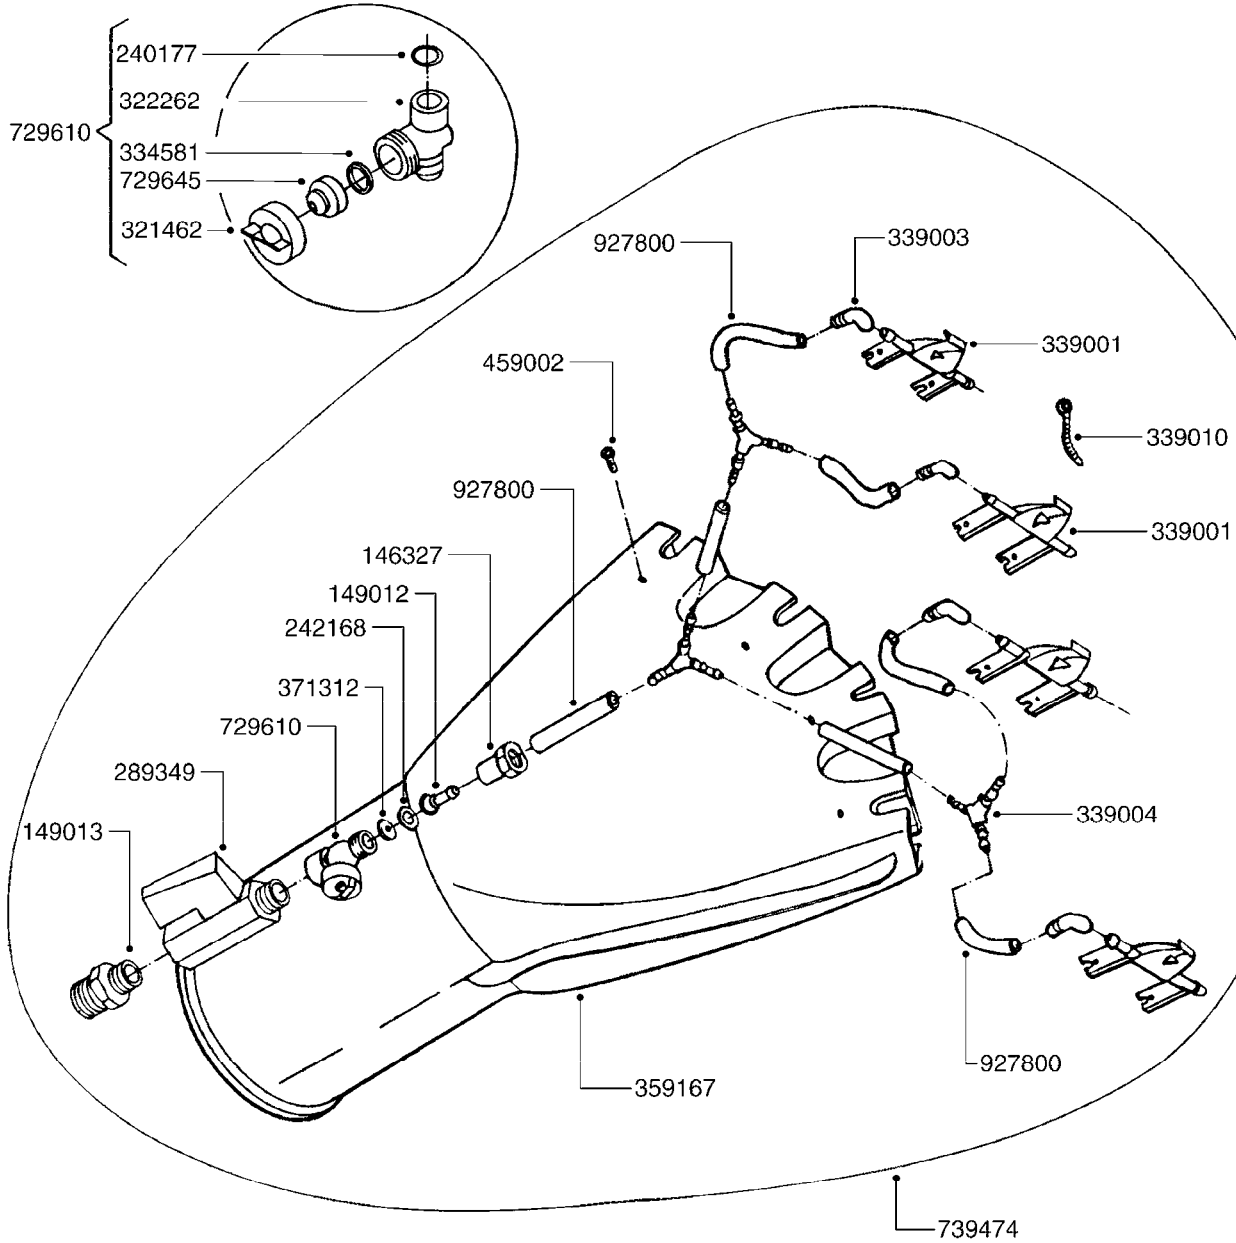

K360

PNEUMATIC AIR SPOUTS 4 OUTLETS
K360-HIN, 01:01:01

Page 1
Date 19.03.2013 9:02

parts-n°	order qty	description
146327	1	UNION NUT 3/8' BRASS
149012	1	3/8" HOSE TAIL D.8 T-12
149013	1	REDUCER 1/2" X 3/8"
240177	1	O-RING D16, 1/11, 3 X 2,4
242168	1	O-RING D11.2X1.9
289349	1	BALL VALVE 3/8" M-H
321462	1	CAP F.NO-DRIP ASSY.
322262	1	HOUSING F. NON DRIP DIAPHRAGM
334581	1	DIAPHRAGM F.NO-DRIP,VULC
339001	1	DIFFUSOR PLATE 2 BLADE
339003	1	ELBOW F.DIFFUSOR PLATE
339004	1	FITT.DK Y-5/16"
339010	1	TIE STRAP SMALL 2.5MM X 100MM
359167	1	PNEUMATIC SPOUT, 4 OUTLETS
371312	1	NOZZLE CERAMIC 1099-15
459002	1	SCREW N10X1/2"
729610	1	NOZZLE ASSY. 3/8 THREAD
729645	1	NON-DRIP SPRING ASSY.GREEN 10
739474	1	SPOUT ASSY. F. LP 4 OUTLET
927800	1	HOSE BLACK D8X12