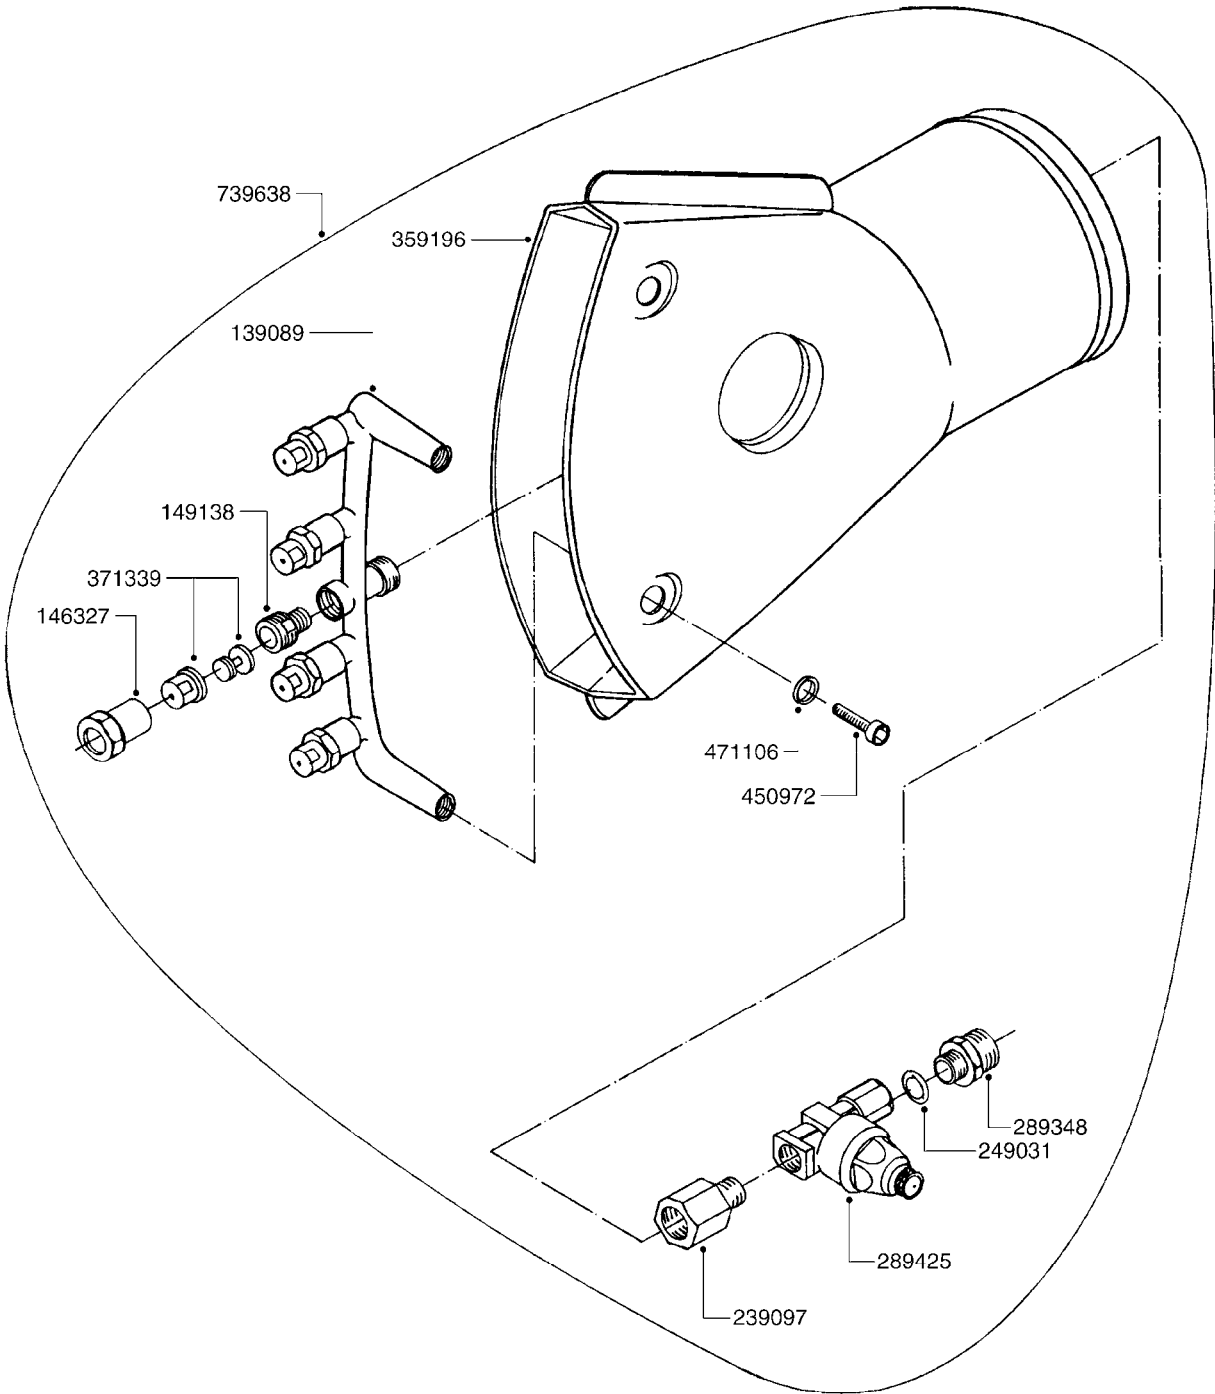

K370

HYDROPNEUM. SPOUTS 3 OUTLETS
K370-HIN, 01:01:01

Page 1

Date 19.03.2013 9:02

parts-n°	order qty	description
129147	1	HYDROPNEUMATIC MANIFOLD 3 OUT.
146327	1	UNION NUT 3/8" BRASS
149138	1	ADAPTER FOR NOZZLE H
239097	1	HYDROPNEUMATIC MANIFOLD ADAPT.
249031	1	O-RING
289348	1	ADAPTER 1/2" - 1/4"
289425	1	NON-DRIP
359195	1	FISHTAIL SPOUT - 3 OUTLETS
371339	1	NOZZLE ALBUZ BROWN WITH SWIRL
450972	1	SCREW M6X15 ALLEN GALV.
471106	1	WASHER D6
739629	1	WHITE SPOUT D.100 CPL W/3 NOZZ

24002503 - Ø 5" (125mm)

24002403 - Ø 4" (100mm)

259034 - Ø 5" (125mm) L=29-1/2" (750mm) PVC

259035 - Ø 4-3/8" (110mm) L=39-3/8" (1000mm) PVC

349012 - Ø 4" (100mm) L=37-3/8" (950mm) PVC

349026 - Ø 5-1/2" (140mm) / Ø 4-3/8" (110mm) PVC