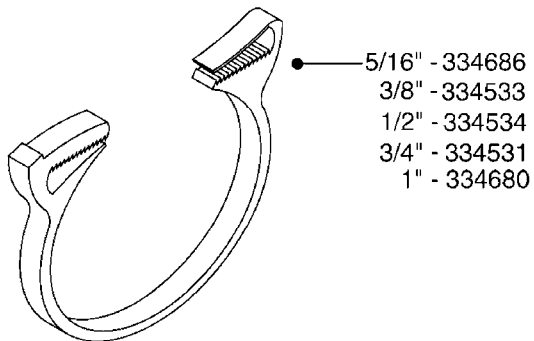

I.D.	PART # (ONE FOOT)	
3/8" 1/2" 3/4" 1" 1-1/4"	92701703 92702103 92703203 92712403 92734403	 <p>RUBBER HOSE SMOOTH, BLACK, TWO BLUE STRIPES</p>
5/16" 3/8" 1/4" 1/2" 3/4"	927281 927284 927268 927269 927270	 <p>PVC HOSE SHINY, BLACK, SMOOTH, TWO WHITE STRIPES</p>
1" 1-1/4" 1-1/2" 2" 2-1/2"	92702403 92738900 92702603 92702703 92702803	 <p>PVC SPIRAL SUCTION HOSE SHINY, RIBBED, GRAY</p>
3/4"	927205	 <p>PVC HOSE CLEAR, SMOOTH</p>
1/2" 3/4"	10631003 927231	 <p>PVC HOSE SMOOTH, CLEAR, REINFORCED WITH WHITE MESH</p>
4mm 6mm 8mm 10mm	927253 RED 927264 RED 927306 BLACK 927330 BLACK	 <p>PVC AIR HOSE SMOOTH</p>

**H120**

BULK HOSE  
H120-HIN, 11:05:10

Page 1  
Date 02.07.2013 8:07

parts-n°	order qty	description
927205	1	HOSE R X CLEAR X 3/4 X 0012"
927231	1	HOSE R X PVCX3/4 CLR/BRD 0012"
927253	1	HOSE R X PE D4/D2 X 0012"RED
927264	1	HOSE R X PE D6/D4 X 0012"
927268	1	HOSE R X PVC X 1/4 X 0012"
927269	1	HOSE R X PVC X 1/2 X 0012"
927270	1	HOSE R X PVC X 3/4 X 0012"
927281	1	HOSE R X PVC X 5/16 X 0012"
927284	1	HOSE 3/8 PVC W/ INSERT
927306	1	HOSE R X PE D8/D6 X 0012"BLACK
927330	1	HOSE R X PE D10/D8 X 012"BLACK
10631003	1	HOSE R X CLEAR BRAID.X 1/2 12"
92701703	1	HOSE R X3/8" X300PSI WP X0012"
92702103	1	HOSE R X1/2" X300PSI WP X0012"
92702403	1	HOSE PVC SUCT GRAY 1"
92702603	1	HOSE PVC SUCT GRAY 1-1/2"
92702703	1	HOSE PVC SUCT GRAY 2"
92702803	1	HOSE PVC SUCT GRAY 2-1/2"
92703203	1	HOSE R X3/4" X300PSI WP X0012"
92712403	1	HOSE R X1" X300PSI WP X0012"
92734403	1	HOSE R X5/4" X200PSI WP X0012"
92738900	1	HOSE R X PVC X 1-1/4" 0012"

Hose Size	Pressure	Suction	Clamp Code
3/8"	28029803		6706
1/2"	28029803		6706
3/4"	28029903		6712
1"	28030003	28029903	6716
1-1/4"	28030103		6724
1-1/2"		28030103	6724
2"		28030203	235-67
2-1/2"		28030303	235-74
3"		28030403	235-82