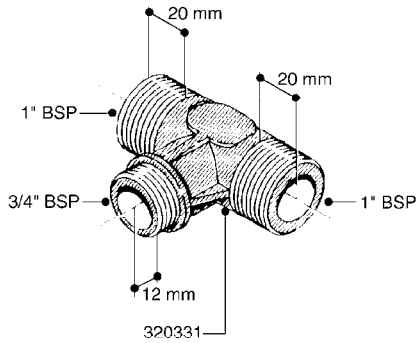

H020

FITTINGS-T-PIECES, CAPS & ELBOWS
H020-HIN, 01:01:01

Page 1

Date 02.07.2013 8:07

parts-n°	order qty	description
10053603	1	FITT. CAPNUT 2"BSP 5601
10194303	1	CAP BLANK 1 1/2 MCPHEE 210060
320047	1	FITT.DK CAPNUT 1/2" BSP
320106	1	FITT.DK CAPNUT 1" BSP
320272	1	FITT.DK CAPNUT 3/8" BSP
320316	1	FITT.DK TEE 3/4" X3/4" X1"BSP
320331	1	FITT.DK TEE 1" - 1" - 3/4" BSP
320342	1	FITT.DK EL 3/4"M X 1"F BSP
320563	1	FITT.DK 3 WAY 1/2" 110 DEG.
320677	1	NO LONGER AVAILABLE
320961	1	FITT.DK CAPNUT 1-1/2" BSP
321053	1	FITT.DK TEE 1/2 X1/2 X1/2" BSP
322072	1	FITT.DK TEE 3/8'X3/8'X3/8' BSP
322095	1	FITT.TEE 1-1/2X1-1/4X3/4" BSP
322138	1	FITT.DK ELB 1"M X 1"F BSP
330013	1	O-RING D15/D10X2.5 F.3/8"NUT
330212	1	O-RING D19/D14X2.4 F.1/2"NUT
330326	1	O-RING D30/D24X2 F.1"NUT
331273	1	O-RING D44/D38X2 F.1-1/2"