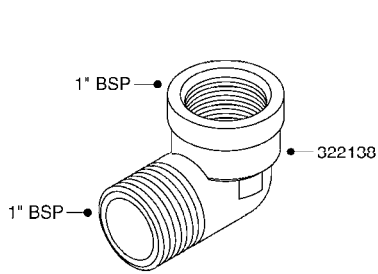

H020

FITTINGS-T-PIECES, CAPS & ELBOWS
H020-HIN, 01:01:01

Page 1

Date 02.07.2013 8:07

parts-n°	order qty	description
10053603	1	FITT. CAPNUT 2"BSP 5601
10194303	1	CAP BLANK 1 1/2 MCPHEE 210060
320047	1	FITT.DK CAPNUT 1/2" BSP
320106	1	FITT.DK CAPNUT 1" BSP
320272	1	FITT.DK CAPNUT 3/8" BSP
320316	1	FITT.DK TEE 3/4" X3/4" X1"BSP
320331	1	FITT.DK TEE 1" - 1" - 3/4" BSP
320342	1	FITT.DK EL 3/4"M X 1"F BSP
320563	1	FITT.DK 3 WAY 1/2" 110 DEG.
320677	1	NO LONGER AVAILABLE
320961	1	FITT.DK CAPNUT 1-1/2" BSP
321053	1	FITT.DK TEE 1/2 X1/2 X1/2" BSP
322072	1	FITT.DK TEE 3/8'X3/8'X3/8' BSP
322095	1	FITT.TEE 1-1/2X1-1/4X3/4" BSP
322138	1	FITT.DK ELB 1"M X 1"F BSP
330013	1	O-RING D15/D10X2.5 F.3/8"NUT
330212	1	O-RING D19/D14X2.4 F.1/2"NUT
330326	1	O-RING D30/D24X2 F.1"NUT
331273	1	O-RING D44/D38X2 F.1-1/2"