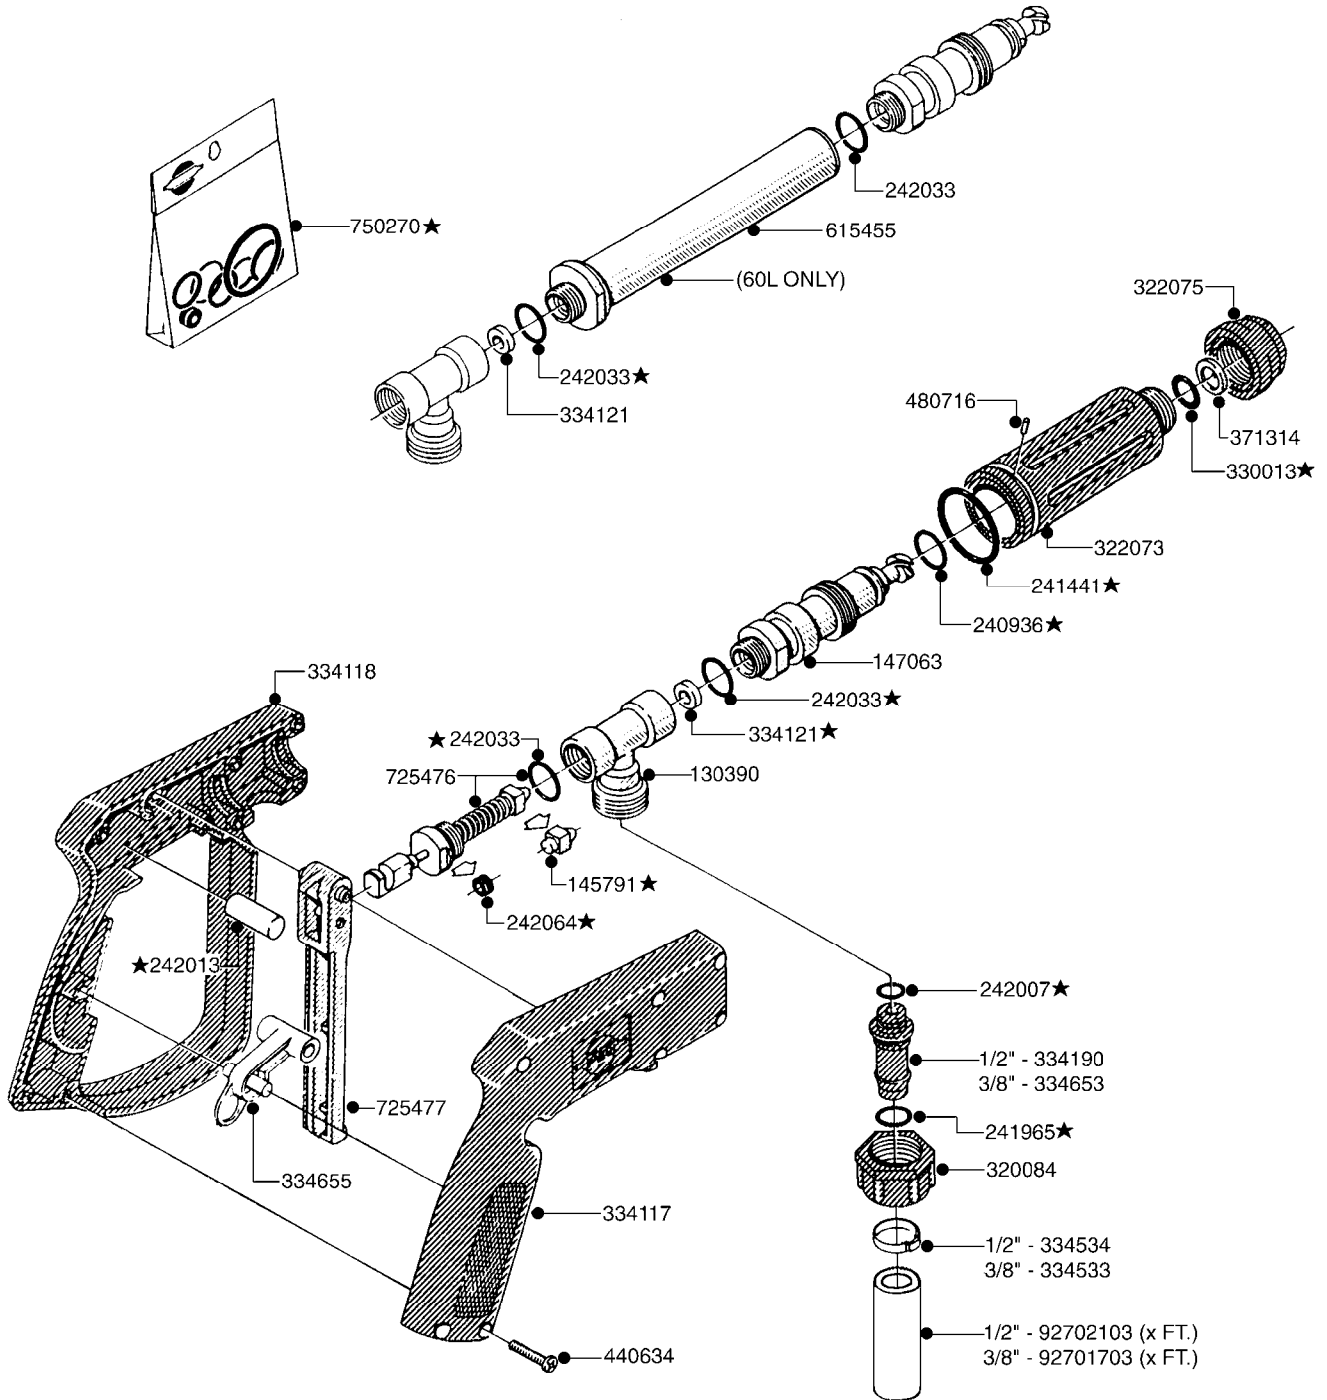

COMPLETE ASSEMBLY:
843197 - 60L
843196 - 60S

COMPLETE ASSEMBLIES
WHOLEGOODS ITEMS

G450

HANDGUN TYPE 60S/60L POST 95
G450-HIN, 19:05:11

Page 1

Date 02.07.2013 8:07

parts-n°	order qty	description
130390	1	TEE 3/8'X 1/2' BSP F.TYPE 60S
145791	1	CONE FOR ON/OFF
147063	1	SWIRL F.SPRAY GUN TYPE 60
240936	1	O-RING D13.3X2.4 NITRIL
241441	1	O-RING D29.3X3
241965	1	O-RING 12.1 X 1.6
242007	1	O-RING D9.1X1.6
242013	1	SPRING RUBBER F/TRIGGER
242033	1	O-RING
242064	1	SLEEVE RUBBER 3X8X4MM
320084	1	FITT.DK NUT 1/2" BSP
322073	1	HOUSING F.SWIRL TYPE 60S H.G.
322075	1	HOUSING F. NOZZLE
330013	1	O-RING D15/D10X2.5 F.3/8"NUT
334117	1	HANDLE PIECE RIGHT F.60S/60L
334118	1	HANDLE PIECE LEFT F.60S/60L
334121	1	SEAT FOR ON-OFF TYPE
334190	1	FITT.DK HB 1/2' F. PISTOL 60S
334533	1	CLAMP HOSE PLASTIC 3/8"
334534	1	CLAMP HOSE PLASTIC 1/2"
334653	1	FITT.DK HB 3/8' F.HANDGUN
334655	1	TRIGGER SAFETY F.60S/60L GUN
371314	1	NOZZLE CERAMIC 1099-20
440634	1	SCREW 5/8"
480716	1	PIN D3X6 STAINLESS
615455	1	TUBE F.LANCE TYPE 60L
725476	1	SPINDLE
725477	1	TRIGGER
750270	1	GASKET KIT F.SPRAY GUN
843196	1	HANDGUN KIT TYPE 60 SHORT
843197	1	HANDGUN KIT TYPE 60 LONG
92701703	1	HOSE R X3/8" X300PSI WP X0012"
92702103	1	HOSE R X1/2" X300PSI WP X0012"