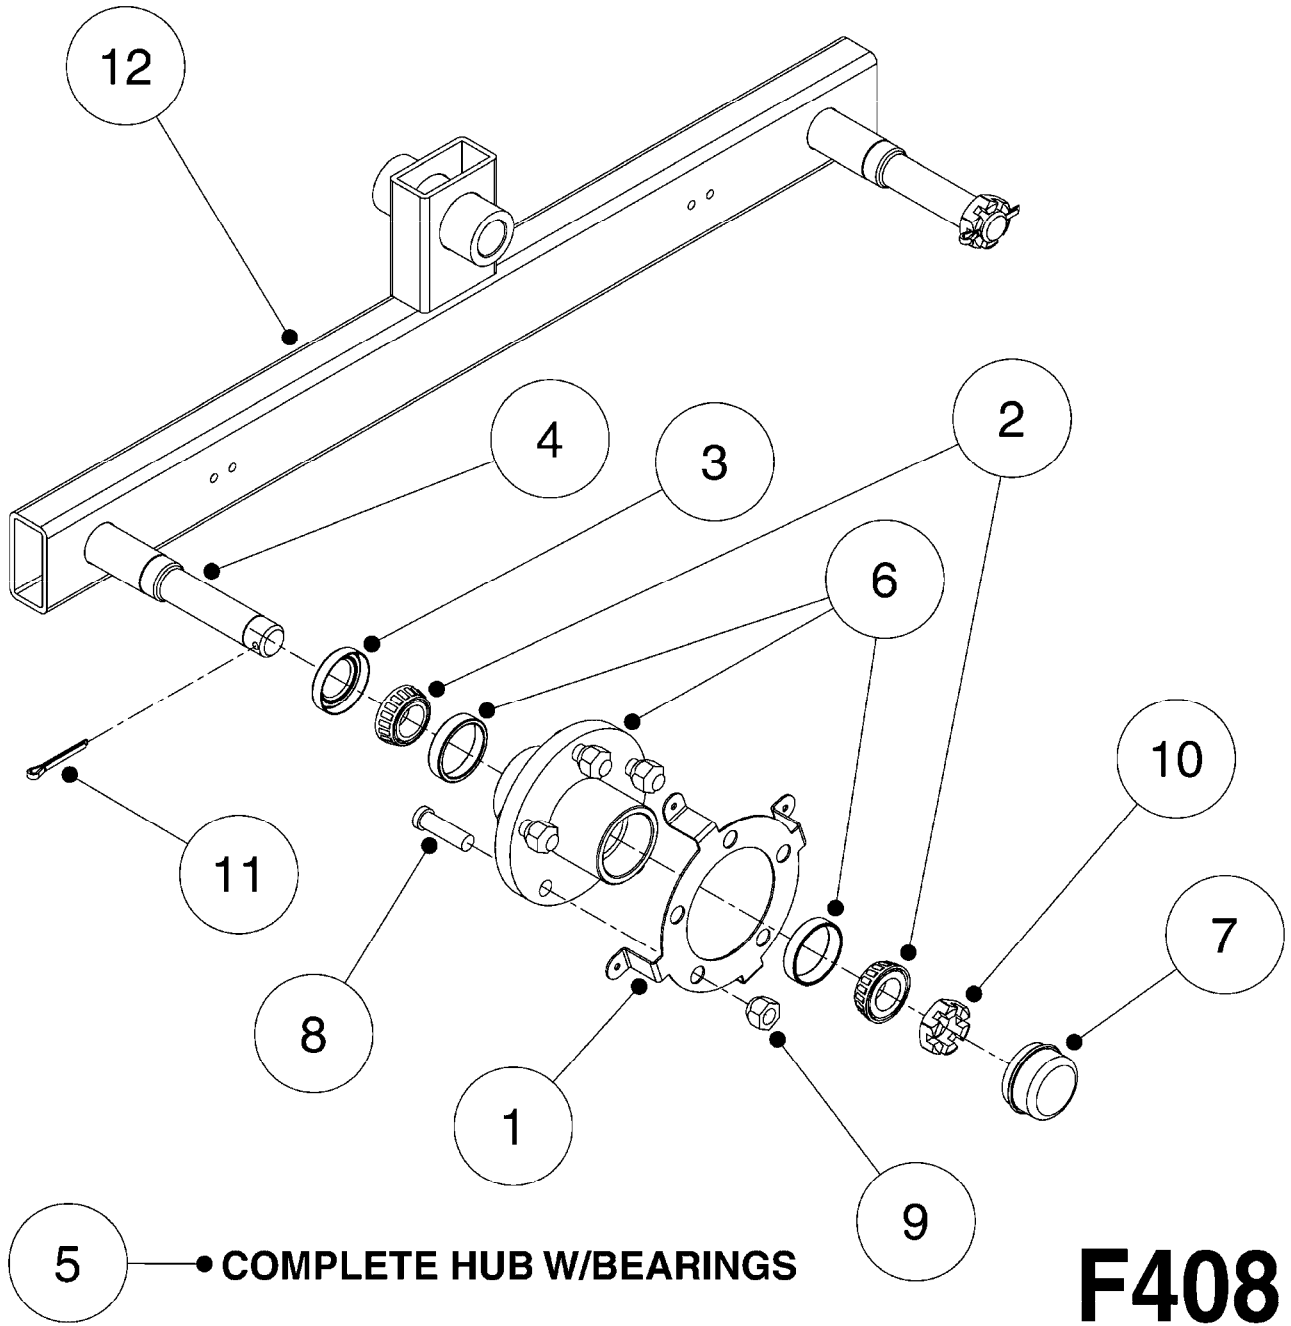

HUB ASSEMBLY F.1-1/4" SPINDLE  
F408-HIN, 28:06:06

Page 1

Date 02.07.2013 8:07

Pos.	parts-n°	order qty	description
1	16097703	1	SPEED RING, 5 BOLT, 4.5" B.C.
2	21002303	1	BEARING, TAPPERED, 1" SPINDLE
3	21002403	1	SEAL, GRASE F. 1000LB HUB
4	28031403	1	SPINDLE, 1.25"x9" INCLUDES 46001403 AND 48000303
5	28031503	1	HUB PKG.1.25"SPINDLE 5-4.5-2.5 COMPLETE HUB W/BEARINGS
6	28038003	1	HUB, 1000LB W.BRG RACES 1"SPDL
7	29003603	1	HUB CAP F. 1000LB HUB
8	45000203	1	BOLT, WHEEL STUD 1/2"
9	46001303	1	NUT - LUG 1/2" - 1000LB HUB
10	46001403	1	NUT, CASTLE F. 1" SPINDLE
11	48000303	1	PIN, COTTER 5/32" X 2"
12	63015903	1	TANDEM BEAM, WITH SPINDLE, ATV