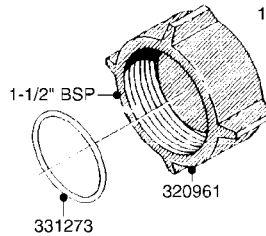

H020

FITTINGS-T-PIECES, CAPS & ELBOWS
H020-HIN, 01:01:01

Page 1

Date 02.07.2013 8:07

parts-n°	order qty	description
10053603	1	FITT. CAPNUT 2"BSP 5601
10194303	1	CAP BLANK 1 1/2 MCPHEE 210060
320047	1	FITT.DK CAPNUT 1/2" BSP
320106	1	FITT.DK CAPNUT 1" BSP
320272	1	FITT.DK CAPNUT 3/8" BSP
320316	1	FITT.DK TEE 3/4" X3/4" X1"BSP
320331	1	FITT.DK TEE 1" - 1" - 3/4" BSP
320342	1	FITT.DK EL 3/4"M X 1"F BSP
320563	1	FITT.DK 3 WAY 1/2" 110 DEG.
320677	1	NO LONGER AVAILABLE
320961	1	FITT.DK CAPNUT 1-1/2" BSP
321053	1	FITT.DK TEE 1/2 X1/2 X1/2" BSP
322072	1	FITT.DK TEE 3/8'X3/8'X3/8' BSP
322095	1	FITT.TEE 1-1/2X1-1/4X3/4" BSP
322138	1	FITT.DK ELB 1"M X 1"F BSP
330013	1	O-RING D15/D10X2.5 F.3/8"NUT
330212	1	O-RING D19/D14X2.4 F.1/2"NUT
330326	1	O-RING D30/D24X2 F.1"NUT
331273	1	O-RING D44/D38X2 F.1-1/2"