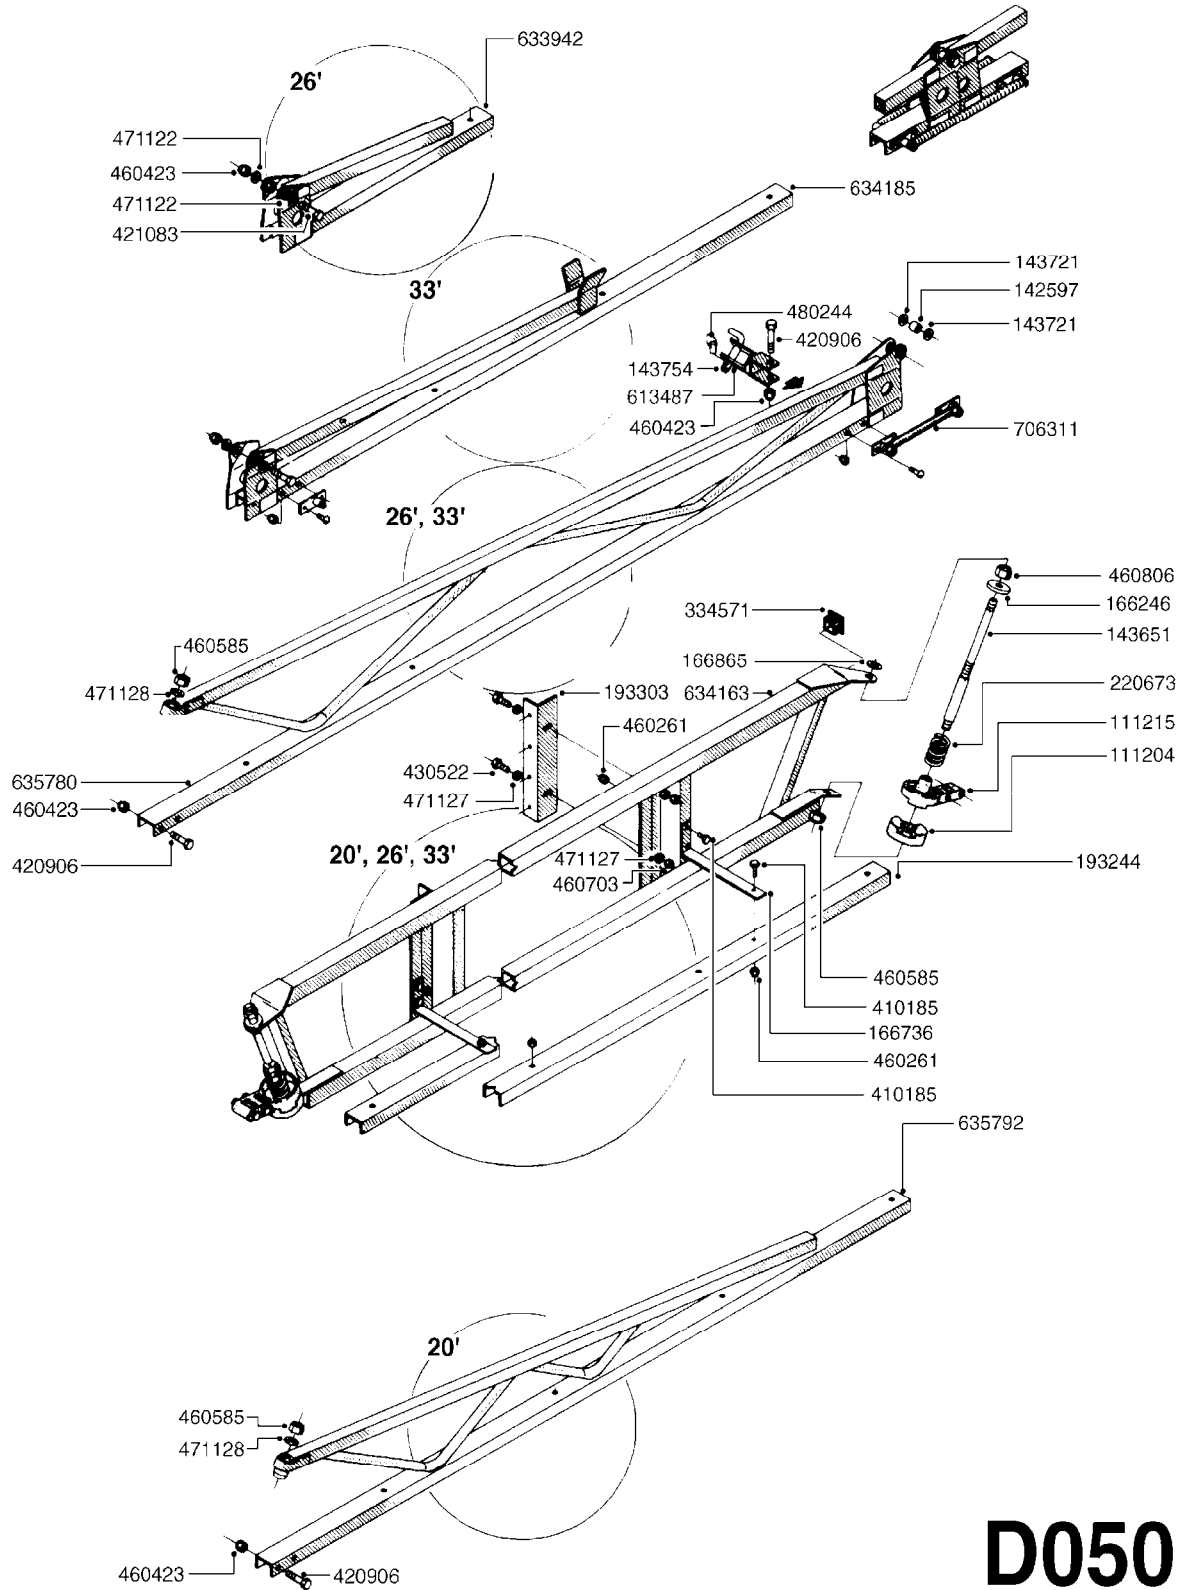

BOOM - SB 20' 26' 33'
D050-HIN, 01:01:01

Page 0
Date 02.07.2013 8:07

BOOM - SB 20' 26' 33'
D050-HIN, 01:01:01

Page 1
Date 02.07.2013 8:07

parts-n°	order qty	description
111204	1	CLAW CLUTCH/LOWER D80
111215	1	CLAW CLUTCH/UPPER D80
142597	1	DISTANCE TUBE
143651	1	AXLE M20/M16 L=355 F/BREAKAWAY
143721	1	FRICITION DISC FOR BOOM D30
143754	1	PIN D10 X 56
166246	1	WASHER CUP D53 F.SPRING
166736	1	YOKE FOR SB BOOM
166865	1	WASHER D35/D25X2
193244	1	NOZZLE TRACK 6-8-10 M SB
193303	1	SUPPORTING ARM FOR SB BOOM
220673	1	SPRING F.PIVOT 100 X 51
334571	1	PLUG 40X40X2 F.SQ.TUBE
410185	1	BOLT HEX 8.8 DEL M6X16
420906	1	BOLT HEX 8.8 DEL M10X60
421083	1	BOLT HEX 8.8 DEL M10X65
430522	1	BOLT HEX 8.8 DEL M12X25 FT
460261	1	NUT HEX M6X1 LOCK
460423	1	NUT HEX M10X1.5 LOCK
460585	1	NUT HEX M16X2 LOCK
460703	1	NUT HEX M12X1.75 LOCK
460806	1	NUT HEX M20X2.5 LOCK
471122	1	WASHER D20/D10.5X2 SS
471127	1	WASHER D24/D13X2.5 STAINLESS
471128	1	WASHER D30/D17X3
480244	1	PIN SNAP D4.5
613487	1	TRANSPORT FITTINGS FOR SB BOOM
633942	1	OUTER BOOM WING 26', 28' SB
634163	1	CENTER SECTION - 20',26',33'
634185	1	BOOM WING OUTER PART 33' SB
635780	1	INNER WING SEC. 26',28',33'SB
635792	1	BOOM WING - 20',21'SB-BOOM
706311	1	SPRING WITH HAND-GRIB