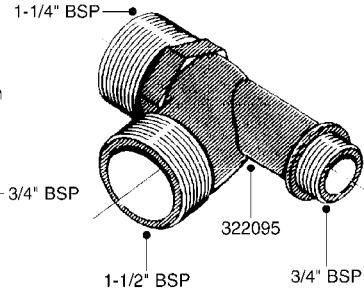

H020

FITTINGS-T-PIECES, CAPS & ELBOWS
H020-HIN, 01:01:01

Page 1

Date 02.07.2013 8:07

parts-n°	order qty	description
10053603	1	FITT. CAPNUT 2"BSP 5601
10194303	1	CAP BLANK 1 1/2 MCPHEE 210060
320047	1	FITT.DK CAPNUT 1/2" BSP
320106	1	FITT.DK CAPNUT 1" BSP
320272	1	FITT.DK CAPNUT 3/8" BSP
320316	1	FITT.DK TEE 3/4" X3/4" X1"BSP
320331	1	FITT.DK TEE 1" - 1" - 3/4" BSP
320342	1	FITT.DK EL 3/4"M X 1"F BSP
320563	1	FITT.DK 3 WAY 1/2" 110 DEG.
320677	1	NO LONGER AVAILABLE
320961	1	FITT.DK CAPNUT 1-1/2" BSP
321053	1	FITT.DK TEE 1/2 X1/2 X1/2" BSP
322072	1	FITT.DK TEE 3/8'X3/8'X3/8' BSP
322095	1	FITT.TEE 1-1/2X1-1/4X3/4" BSP
322138	1	FITT.DK ELB 1"M X 1"F BSP
330013	1	O-RING D15/D10X2.5 F.3/8"NUT
330212	1	O-RING D19/D14X2.4 F.1/2"NUT
330326	1	O-RING D30/D24X2 F.1"NUT
331273	1	O-RING D44/D38X2 F.1-1/2"