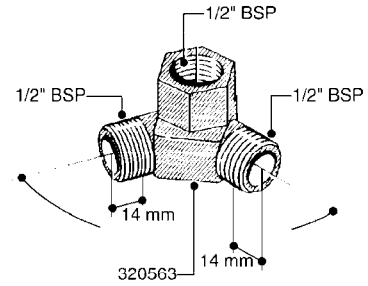

H020

FITTINGS-T-PIECES, CAPS & ELBOWS
H020-HIN, 01:01:01

Page 1

Date 02.07.2013 8:07

parts-n°	order qty	description
10053603	1	FITT. CAPNUT 2"BSP 5601
10194303	1	CAP BLANK 1 1/2 MCPHEE 210060
320047	1	FITT.DK CAPNUT 1/2" BSP
320106	1	FITT.DK CAPNUT 1" BSP
320272	1	FITT.DK CAPNUT 3/8" BSP
320316	1	FITT.DK TEE 3/4" X3/4" X1"BSP
320331	1	FITT.DK TEE 1" - 1" - 3/4" BSP
320342	1	FITT.DK EL 3/4"M X 1"F BSP
320563	1	FITT.DK 3 WAY 1/2" 110 DEG.
320677	1	NO LONGER AVAILABLE
320961	1	FITT.DK CAPNUT 1-1/2" BSP
321053	1	FITT.DK TEE 1/2 X1/2 X1/2" BSP
322072	1	FITT.DK TEE 3/8'X3/8'X3/8' BSP
322095	1	FITT.TEE 1-1/2X1-1/4X3/4" BSP
322138	1	FITT.DK ELB 1"M X 1"F BSP
330013	1	O-RING D15/D10X2.5 F.3/8"NUT
330212	1	O-RING D19/D14X2.4 F.1/2"NUT
330326	1	O-RING D30/D24X2 F.1"NUT
331273	1	O-RING D44/D38X2 F.1-1/2"