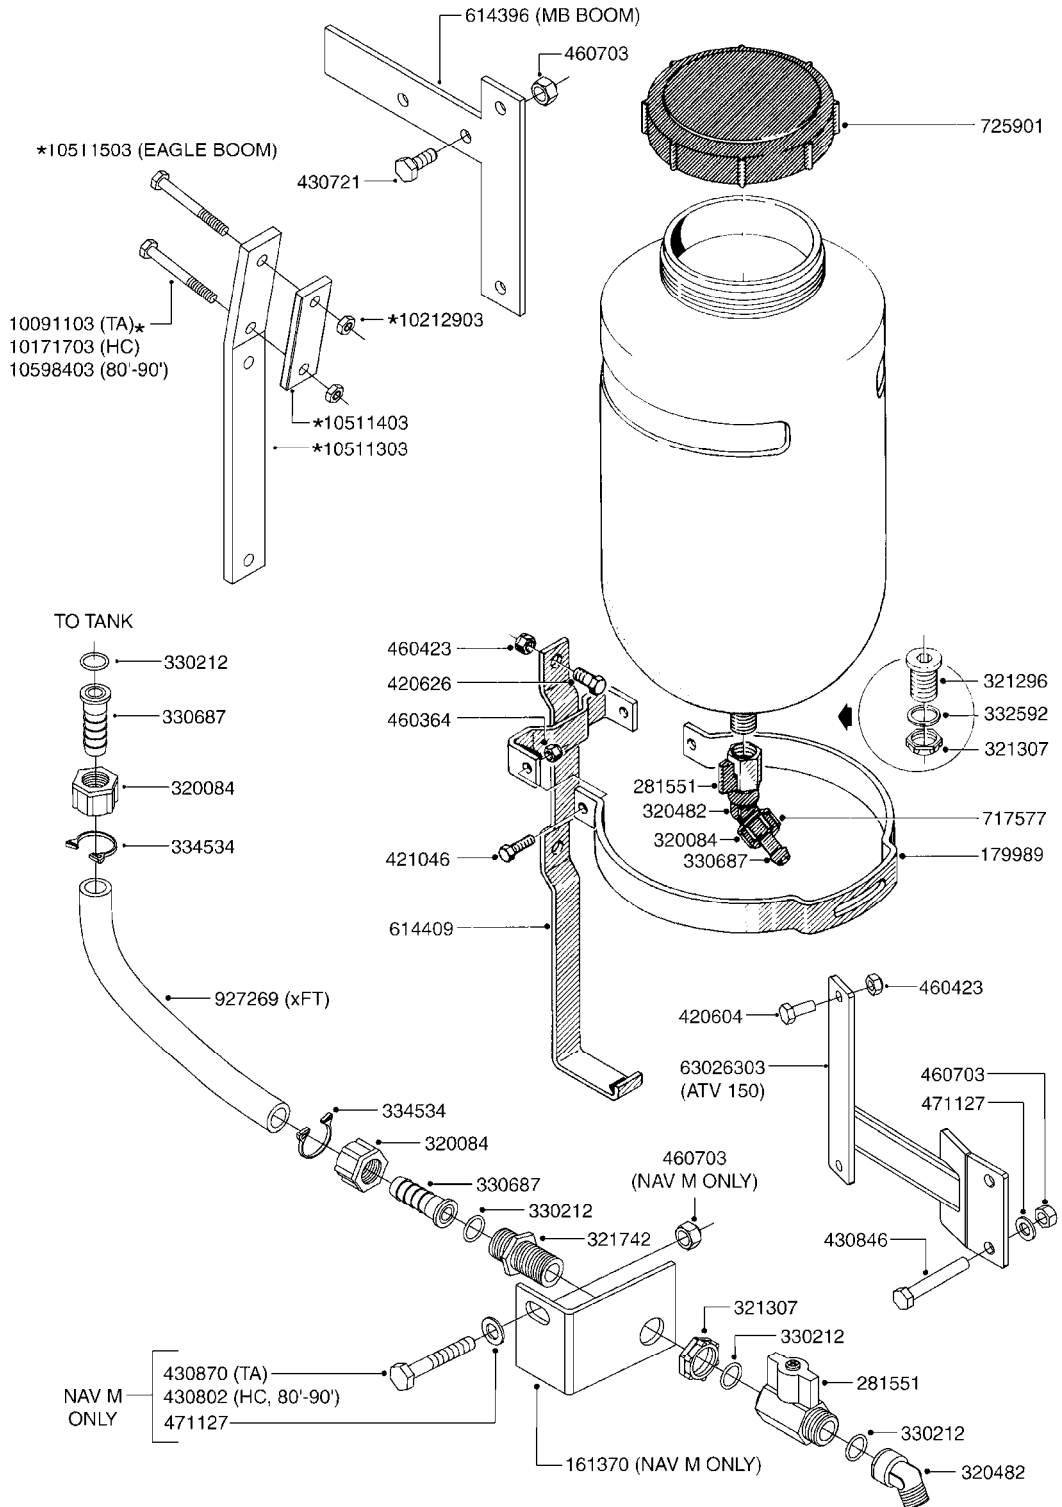

CLEAN WATER TANK
G110-HIN, 26:06:06

COMPLETE TANK ASSY : 722072

G110

CLEAN WATER TANK
G110-HIN, 26:06:06

Page 1

Date 02.07.2013 8:07

parts-n°	order qty	description
161370	1	BKT.CLEAN WATER BOTT. VALVE
179989	1	BRKT. F. 3 GAL. TANK
281551	1	BALL VALVE 1/2"
320084	1	FITT.DK NUT 1/2" BSP
320482	1	FITT.DK ELB. 1/2" BSP 60 DEG.
321296	1	FITT.DK BULKHEAD 1/2" BSP SING
321307	1	FITT.DK NUT 1/2" BSP JAMB
321742	1	FITT.DK BULKHEAD 1/2' BSP
330212	1	O-RING D19/D14X2.4 F.1/2"NUT
330687	1	FITT.DK HB 1/2" F. 1/2" NUT
332592	1	O-RING D26/D20X3
334534	1	CLAMP HOSE PLASTIC 1/2"
420604	1	BOLT HEX 8.8 DEL M10X25 FT
420626	1	BOLT HEX 8.8 DEL M10X20 FT
421046	1	BOLT HEX 8.8 DEL M8X25 FT
430721	1	BOLT HEX 8.8 DEL M12X40 FT
430802	1	BOLT HEX 8.8 DEL M12X75
430846	1	BOLT HEX 8.8 DEL M12X80
430870	1	BOLT HEX 8.8 DEL M12X55 FT
460364	1	NUT HEX M8 GALV.
460423	1	NUT HEX M10X1.5 LOCK
460703	1	NUT HEX M12X1.75 LOCK
471127	1	WASHER D24/D13X2.5 STAINLESS
614396	1	CLEAN WATER BRACKET MB
614409	1	BRACKET FOR FOAM MARKER
717577	1	VALVE F.CLEAN WATER TANK
722072	1	CLEAN WATER TANK W FRAME & TAP
725901	1	LID F.WATER BOTTLE VENTED
927269	1	HOSE R X PVC X 1/2 X 0012"
10091103	1	BOLT HEX 3/8 NC GR.2 03.00'
10171703	1	BOLT HEX 3/8 NC GR.2 03.50"
10212903	1	NUT HEX NC (NYLON LOCK) 3/8"
10511303	1	FLATBAR L350/17DEG.CLEAN WATER
10511403	1	FLATBAR 104MM CLEAN WATER
10511503	1	BKT.CLEAN WATER MOUNT EAGLE
10598403	1	BOLT HEX HCS3/8-16 X 4 Z 5
63026303	1	CLEAN WATER TANK BRKT, ATV