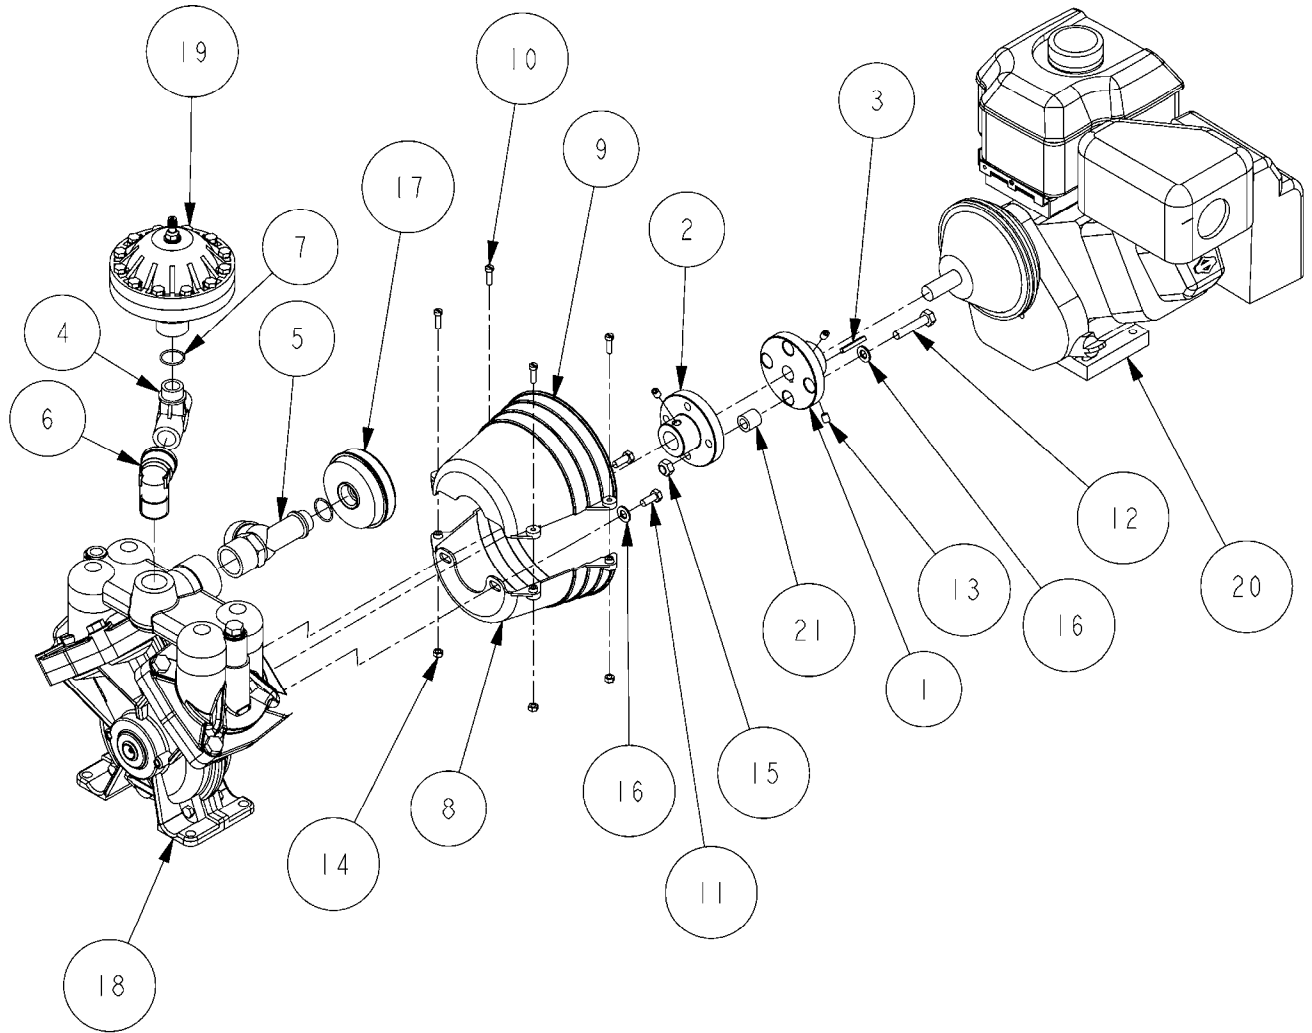

COMPLETE ASSEMBLIES  
WHOLEGOODS ITEMS

COMPLETE PUMPS  
821630 - PUMP ONLY  
10396003 - WITH PTO & DAMPER

**A131**

PUMP - 1203 W/MOUNTING BASE  
A131-HIN, 08:11:11

Page 1  
Date 02.07.2013 8:07

parts-n°	order qty	description
111470	1	VALVE CHAMBER 1202
120024	1	DIAPHRAGM BACK DISC 1200-1300
140873	1	CRANK SHAFT MODEL 1202-9MM
160053	1	DUST PLATE
161172	1	DIAPHRAGM DISC F. 1203/1303
210011	1	SEAL FELT D39/23 X 4
210077	1	BEARING BALL 6305
210081	1	BEARING BALL 6307
242153	1	O-RING D26X4 EPDM
242216	1	O-RING VITON F/1202/1302/462
280011	1	GREASE NIPPLE 1/8' H TR
280044	1	KEY HEXAGON W6 3/16'
330072	1	O-RING D53.5/D45.5X4
334310	1	NYLON WASHER 1202/1302/462
334321	1	O-RING POLY. 34.0x26.0x4.0
420567	1	BOLT HEX 8.8 DEL M8X30 FT
420777	1	BOLT HEX 8.8 RAW M8X50
420847	1	BOLT HEX 8.8 DEL M8X85
420917	1	BOLT HEX 8.8 RAW M8X12 FT
421002	1	BOLT HEX 8.8 DEL M10X30 FT
430717	1	BOLT HEX 8.8 RAW M12x40
430953	1	BOLT, M12 X 55 8.8
460342	1	NUT HEX M10
460353	1	NUT HEX M8 BLACK
470072	1	WASHER D15/D8X.5 LOCK
821630	1	PUMP 1203/9 540RPM
10396003	1	PUMP 1203 C/W PTO 540 RPM
33511300	1	DIAPHRAGM 1202-1303 POLY 2006
43099200	1	BOLT HEX SS M12 X 30 DIN933 A4
72043600	1	VALVE FOR 462/463
72181000	1	HOUSING, PUMP, 1203 RED
72181100	1	DIAPHRAGM COVER 1203/1303+BLTS
72181200	1	CONNECTING ROD FOR 1203 W/M12
75073400	1	PUMP KIT 1203 MM "06"