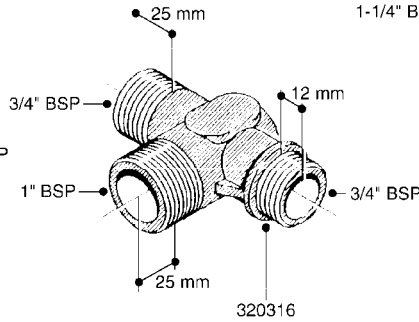

H020

FITTINGS-T-PIECES, CAPS & ELBOWS
H020-HIN, 01:01:01

Page 1

Date 02.07.2013 8:07

parts-n°	order qty	description
10053603	1	FITT. CAPNUT 2"BSP 5601
10194303	1	CAP BLANK 1 1/2 MCPHEE 210060
320047	1	FITT.DK CAPNUT 1/2" BSP
320106	1	FITT.DK CAPNUT 1" BSP
320272	1	FITT.DK CAPNUT 3/8" BSP
320316	1	FITT.DK TEE 3/4" X3/4" X1"BSP
320331	1	FITT.DK TEE 1" - 1" - 3/4" BSP
320342	1	FITT.DK EL 3/4"M X 1"F BSP
320563	1	FITT.DK 3 WAY 1/2" 110 DEG.
320677	1	NO LONGER AVAILABLE
320961	1	FITT.DK CAPNUT 1-1/2" BSP
321053	1	FITT.DK TEE 1/2 X1/2 X1/2" BSP
322072	1	FITT.DK TEE 3/8'X3/8'X3/8' BSP
322095	1	FITT.TEE 1-1/2X1-1/4X3/4" BSP
322138	1	FITT.DK ELB 1"M X 1"F BSP
330013	1	O-RING D15/D10X2.5 F.3/8"NUT
330212	1	O-RING D19/D14X2.4 F.1/2"NUT
330326	1	O-RING D30/D24X2 F.1"NUT
331273	1	O-RING D44/D38X2 F.1-1/2"