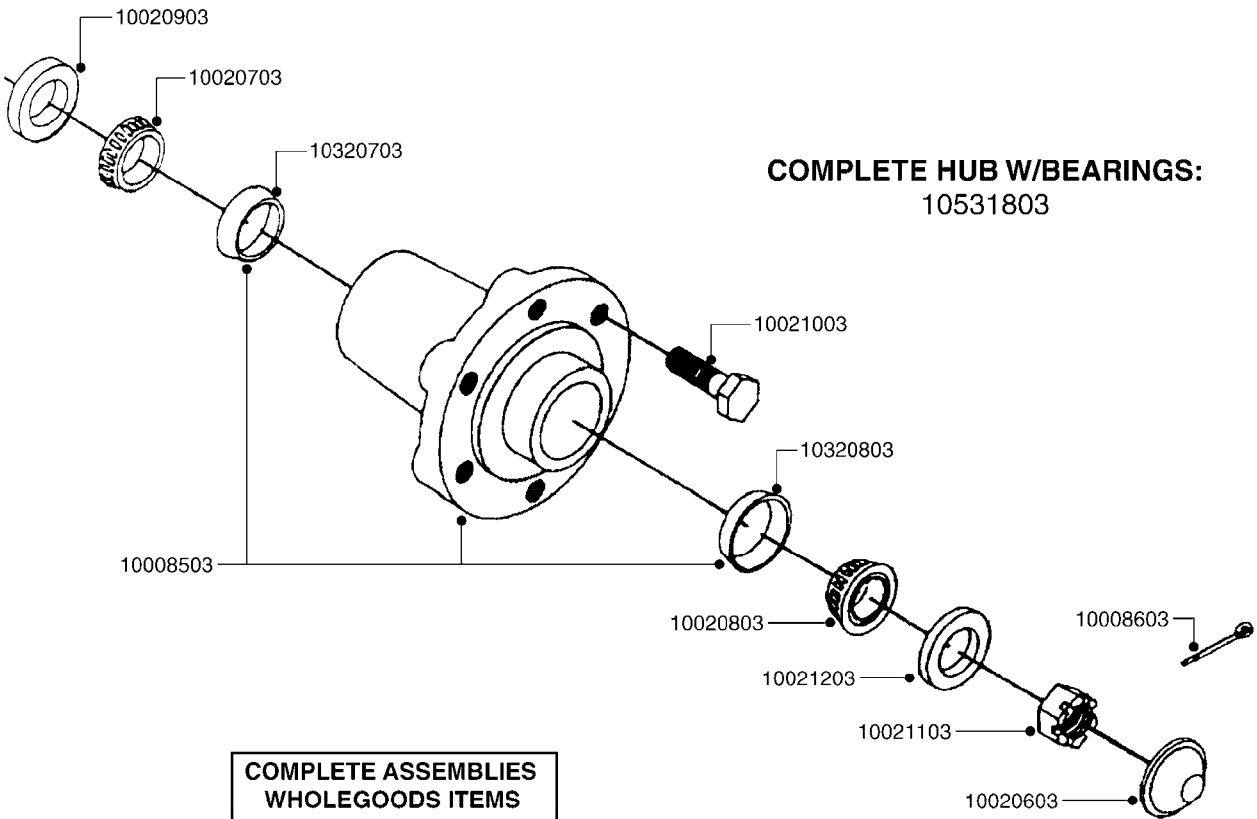

HUB ASSEMBLY F.1-1/4" SPINDLE  
F408-HIN, 28:06:06

Page 1

Date 02.07.2013 8:07

Pos.	parts-n°	order qty	description
1	16097703	1	SPEED RING, 5 BOLT, 4.5" B.C.
2	21002303	1	BEARING, TAPPERED, 1" SPINDLE
3	21002403	1	SEAL, GRASE F. 1000LB HUB
4	28031403	1	SPINDLE, 1.25"x9" INCLUDES 46001403 AND 48000303
5	28031503	1	HUB PKG.1.25"SPINDLE 5-4.5-2.5 COMPLETE HUB W/BEARINGS
6	28038003	1	HUB, 1000LB W.BRG RACES 1"SPDL
7	29003603	1	HUB CAP F. 1000LB HUB
8	45000203	1	BOLT, WHEEL STUD 1/2"
9	46001303	1	NUT - LUG 1/2" - 1000LB HUB
10	46001403	1	NUT, CASTLE F. 1" SPINDLE
11	48000303	1	PIN, COTTER 5/32" X 2"
12	63015903	1	TANDEM BEAM, WITH SPINDLE, ATV