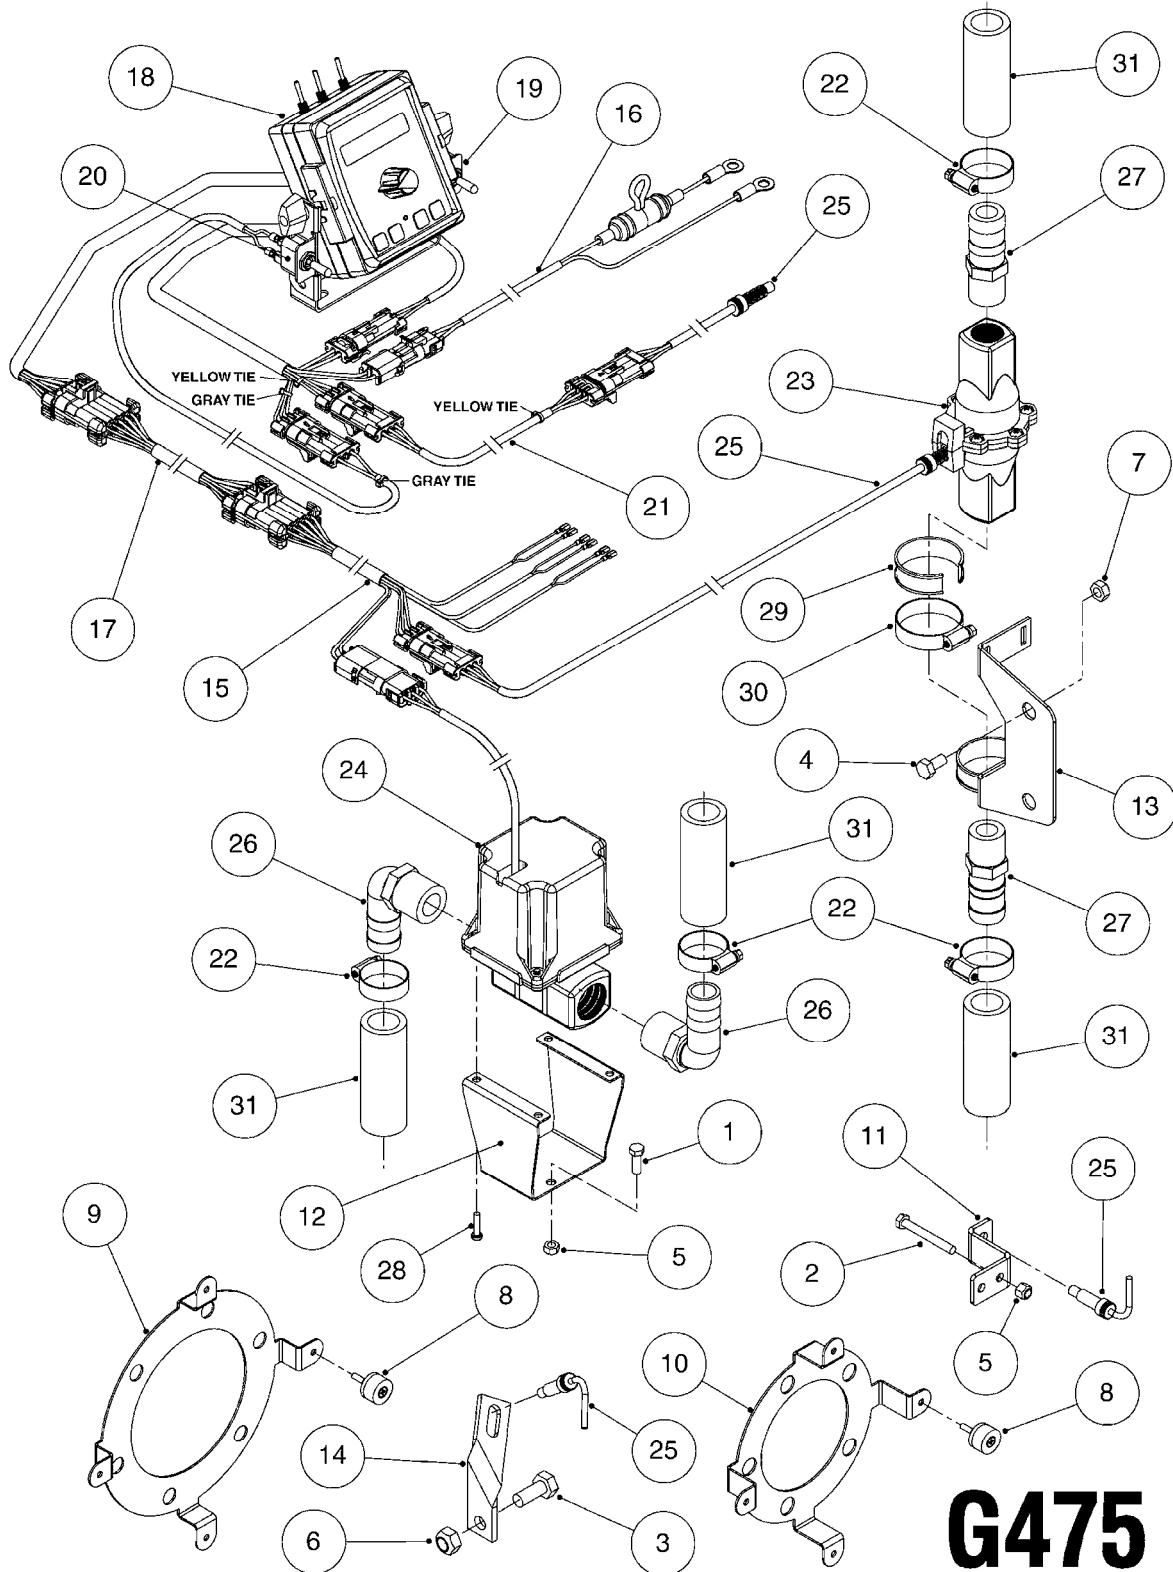

SPRAY MATE II CONTROLLER
G475-HIN, 14:12:06

Page 1

Date 02.07.2013 8:07

Pos.	parts-n°	order qty	description
1	410185	1	BOLT HEX 8.8 DEL M6X16
2	410561	1	BOLT HEX 8.8 DEL M6X50 FT
3	420604	1	BOLT HEX 8.8 DEL M10X25 FT
4	430522	1	BOLT HEX 8.8 DEL M12X25 FT
4	430846	1	USE WITH N-SERIES BOLT HEX 8.8 DEL M12X80
5	460261	1	USE WITH ATV NUT HEX M6X1 LOCK
6	460423	1	NUT HEX M10X1.5 LOCK
7	460703	1	NUT HEX M12X1.75 LOCK
8	722525	1	MONITOR MAGNETS SET OF 8PCS
9	16056203	1	MAG MNT F. SPEED SNS 6 BOLT USE WITH ATV SINGLE AXLE
10	16097703	1	SPEED RING, 5 BOLT, 4.5" B.C. USE WITH ATV TANDEM AXLE
11	16098003	1	SPEED SENSOR BRACKET, ATV TNDM USE WITH ATV TANDEM AXLE
12	16098103	1	REGULATOR VAVLE BRKT, ATV ATV ONLY
13	16108803	1	FLOW METER BRKT, SPRAYMATE
14	16098903	1	SPD SNSR BRKT, ATV SINGLE AXLE USE WITH ATV SINGLE AXLE
15	26010603	1	SPRAYMATE II HARDI BRANCH CABL
16	26010703	1	SPRAYMATE II BATTERY CABLE
17	26010803	1	SPRAYMATE II 15'10PIN M/P CABL
18	26011203	1	SPRAYMATE II CONSOLE
19	26011303	1	SPRAYMATE II POWER SWITCH KIT INCLUDES SWITCH, BRACKET, WIRE
20	26011403	1	SPRAMAT II MAST.RN/HOLD SW KIT INCLUDES SWITCH, BRACKET, WIRE
21	26011503	1	SPRAYMATE II 15'3-PIN M/P CABL
22	28030003	1	CLAMP HOSE GEAR P1" 6716
23	28032803	1	FLOW METER, SM II, 2-40 GPM
24	28032903	1	SPRAYMATE II 1"SERVOVALV 150M
25	28033003	1	SPRAYMATEII 5'FLOW/SPEED SEN C
26	28033803	1	FITTING, 1"X1"NPT 90° ELBOW
27	28033903	1	FITTING, 1"X3/4"NPT STRAIGHT
28	41000303	1	MACHINE SCREW #8-32x3/4" SS
29	341291	1	RUBBER HOSE CLAMP COVER 130MM
30	28030103	1	CLAMP HOSE GEAR P5/4-S1.5"6724
31	92712403	1	HOSE R X1" X300PSI WP X0012"