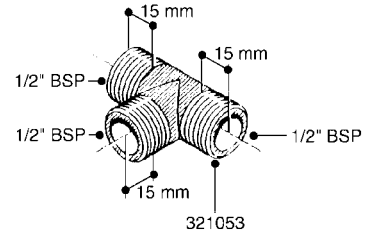

H020

FITTINGS-T-PIECES, CAPS & ELBOWS
H020-HIN, 01:01:01

Page 1

Date 02.07.2013 8:07

parts-n°	order qty	description
10053603	1	FITT. CAPNUT 2"BSP 5601
10194303	1	CAP BLANK 1 1/2 MCPHEE 210060
320047	1	FITT.DK CAPNUT 1/2" BSP
320106	1	FITT.DK CAPNUT 1" BSP
320272	1	FITT.DK CAPNUT 3/8" BSP
320316	1	FITT.DK TEE 3/4" X3/4" X1"BSP
320331	1	FITT.DK TEE 1" - 1" - 3/4" BSP
320342	1	FITT.DK EL 3/4"M X 1"F BSP
320563	1	FITT.DK 3 WAY 1/2" 110 DEG.
320677	1	NO LONGER AVAILABLE
320961	1	FITT.DK CAPNUT 1-1/2" BSP
321053	1	FITT.DK TEE 1/2 X1/2 X1/2" BSP
322072	1	FITT.DK TEE 3/8'X3/8'X3/8' BSP
322095	1	FITT.TEE 1-1/2X1-1/4X3/4" BSP
322138	1	FITT.DK ELB 1"M X 1"F BSP
330013	1	O-RING D15/D10X2.5 F.3/8"NUT
330212	1	O-RING D19/D14X2.4 F.1/2"NUT
330326	1	O-RING D30/D24X2 F.1"NUT
331273	1	O-RING D44/D38X2 F.1-1/2"