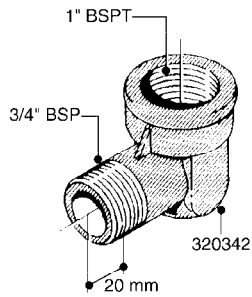

H020

FITTINGS-T-PIECES, CAPS & ELBOWS
H020-HIN, 01:01:01

Page 1

Date 02.07.2013 8:07

parts-n°	order qty	description
10053603	1	FITT. CAPNUT 2"BSP 5601
10194303	1	CAP BLANK 1 1/2 MCPHEE 210060
320047	1	FITT.DK CAPNUT 1/2" BSP
320106	1	FITT.DK CAPNUT 1" BSP
320272	1	FITT.DK CAPNUT 3/8" BSP
320316	1	FITT.DK TEE 3/4" X3/4" X1"BSP
320331	1	FITT.DK TEE 1" - 1" - 3/4" BSP
320342	1	FITT.DK EL 3/4"M X 1"F BSP
320563	1	FITT.DK 3 WAY 1/2" 110 DEG.
320677	1	NO LONGER AVAILABLE
320961	1	FITT.DK CAPNUT 1-1/2" BSP
321053	1	FITT.DK TEE 1/2 X1/2 X1/2" BSP
322072	1	FITT.DK TEE 3/8'X3/8'X3/8' BSP
322095	1	FITT.TEE 1-1/2X1-1/4X3/4" BSP
322138	1	FITT.DK ELB 1"M X 1"F BSP
330013	1	O-RING D15/D10X2.5 F.3/8"NUT
330212	1	O-RING D19/D14X2.4 F.1/2"NUT
330326	1	O-RING D30/D24X2 F.1"NUT
331273	1	O-RING D44/D38X2 F.1-1/2"