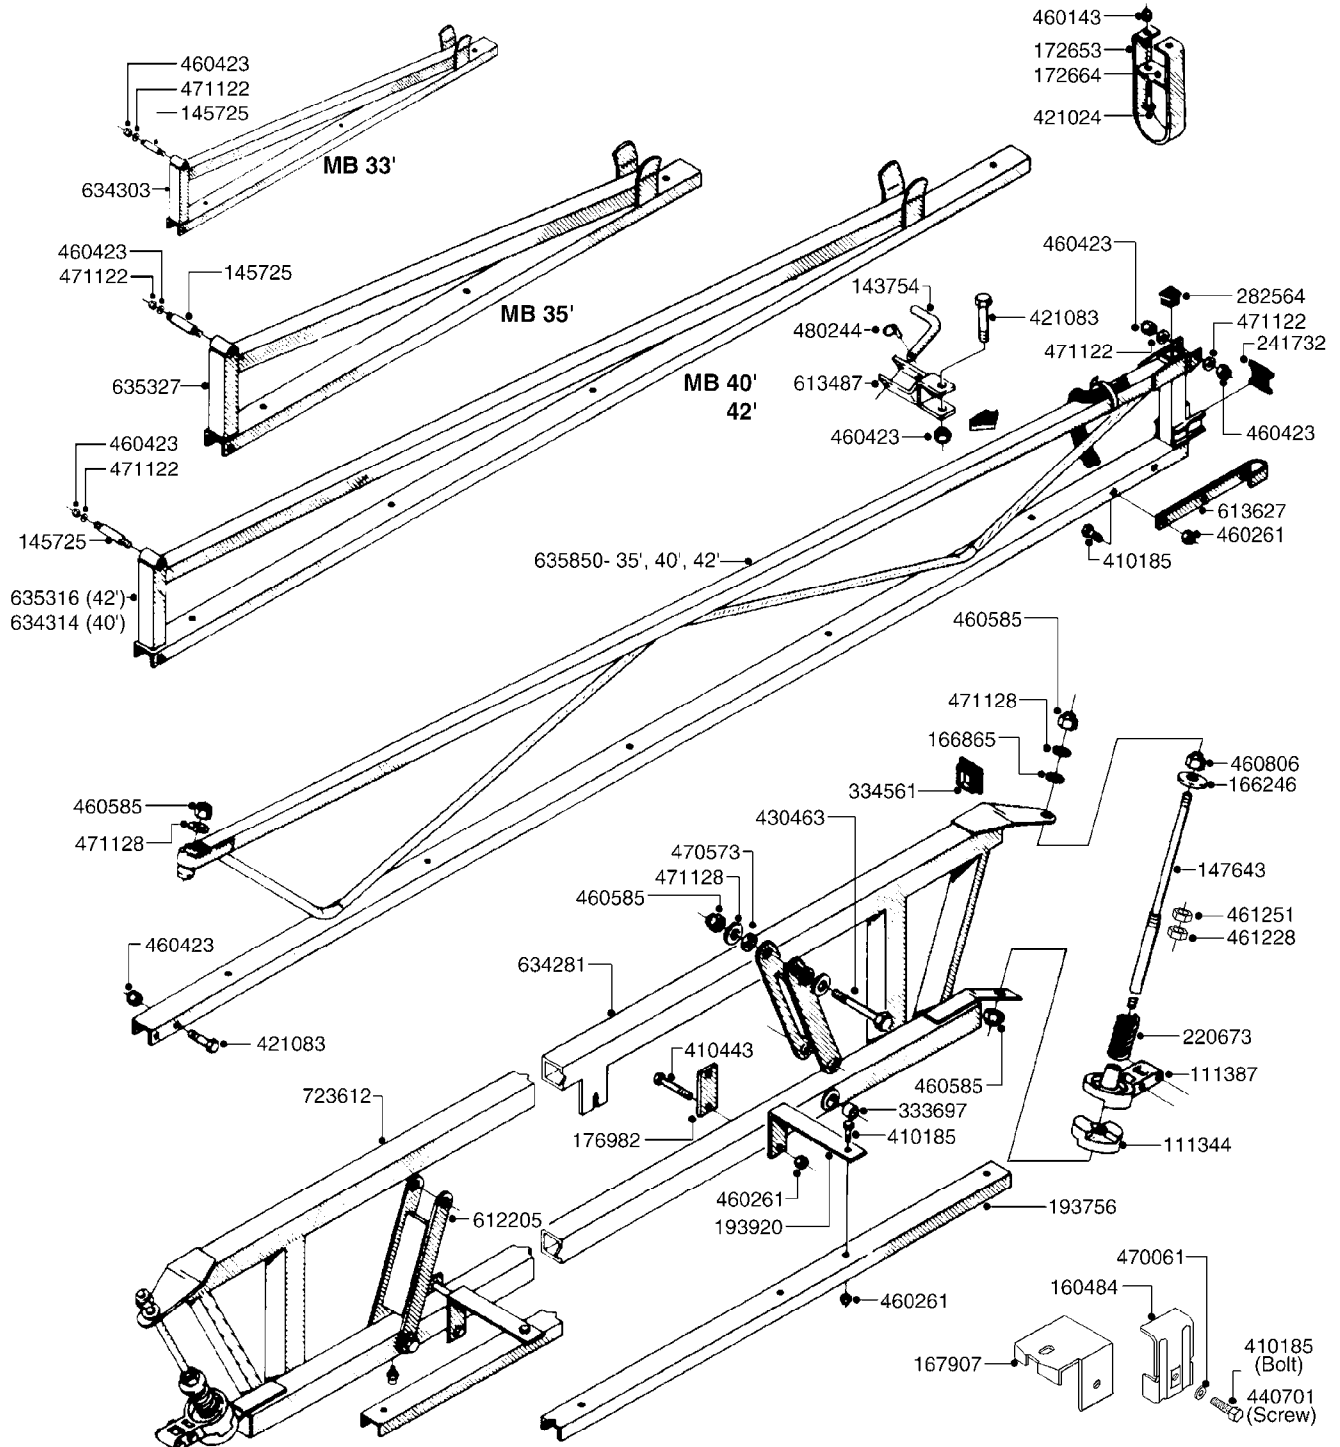

BOOM - SB 20' 26' 33'  
D050-HIN, 01:01:01

Page 0  
Date 02.07.2013 8:07

**D050**

BOOM - SB 20' 26' 33'  
D050-HIN, 01:01:01

Page 1  
Date 02.07.2013 8:07

parts-n°	order qty	description
111204	1	CLAW CLUTCH/LOWER D80
111215	1	CLAW CLUTCH/UPPER D80
142597	1	DISTANCE TUBE
143651	1	AXLE M20/M16 L=355 F/BREAKAWAY
143721	1	FRICITION DISC FOR BOOM D30
143754	1	PIN D10 X 56
166246	1	WASHER CUP D53 F.SPRING
166736	1	YOKE FOR SB BOOM
166865	1	WASHER D35/D25X2
193244	1	NOZZLE TRACK 6-8-10 M SB
193303	1	SUPPORTING ARM FOR SB BOOM
220673	1	SPRING F.PIVOT 100 X 51
334571	1	PLUG 40X40X2 F.SQ.TUBE
410185	1	BOLT HEX 8.8 DEL M6X16
420906	1	BOLT HEX 8.8 DEL M10X60
421083	1	BOLT HEX 8.8 DEL M10X65
430522	1	BOLT HEX 8.8 DEL M12X25 FT
460261	1	NUT HEX M6X1 LOCK
460423	1	NUT HEX M10X1.5 LOCK
460585	1	NUT HEX M16X2 LOCK
460703	1	NUT HEX M12X1.75 LOCK
460806	1	NUT HEX M20X2.5 LOCK
471122	1	WASHER D20/D10.5X2 SS
471127	1	WASHER D24/D13X2.5 STAINLESS
471128	1	WASHER D30/D17X3
480244	1	PIN SNAP D4.5
613487	1	TRANSPORT FITTINGS FOR SB BOOM
633942	1	OUTER BOOM WING 26', 28' SB
634163	1	CENTER SECTION - 20',26',33'
634185	1	BOOM WING OUTER PART 33' SB
635780	1	INNER WING SEC. 26',28',33'SB
635792	1	BOOM WING - 20',21'SB-BOOM
706311	1	SPRING WITH HAND-GRIB