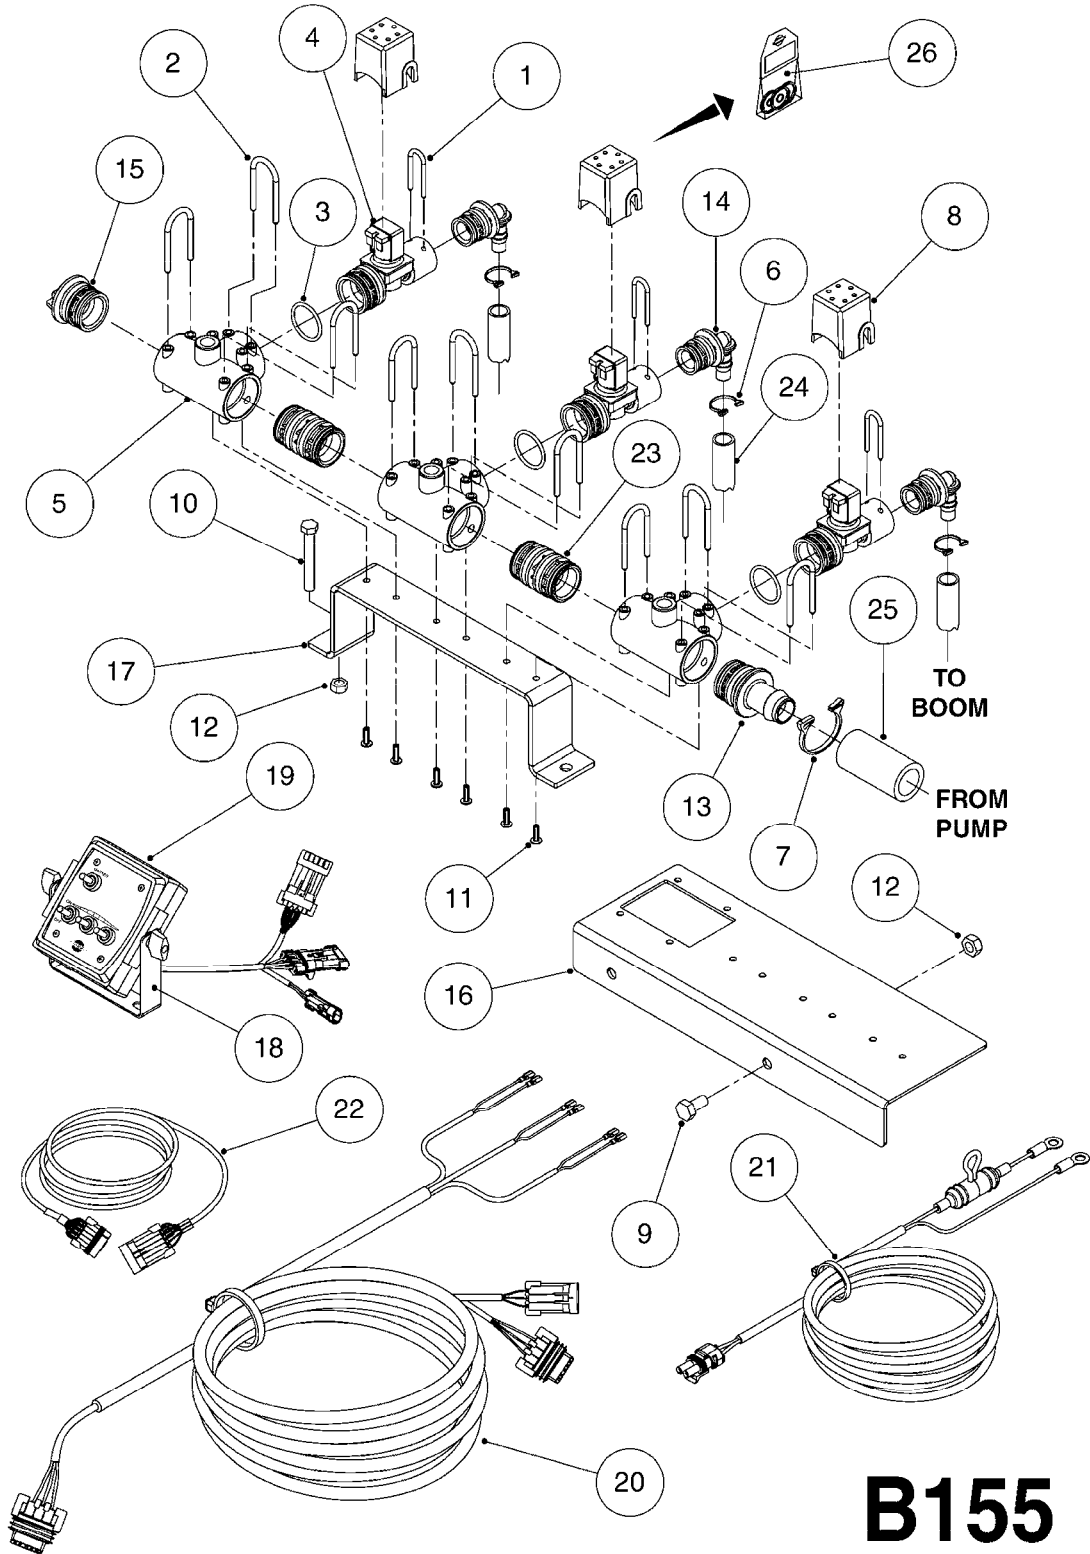

**B045**

CONTROL - ATV/N-SERIES  
B045-HIN, 28:06:06

Page 1

Date 02.07.2013 8:07

Pos.	parts-n°	order qty	description
1	320047	1	FITT.DK CAPNUT 1/2" BSP
2	320073	1	DISTRIBUTOR HOUSING 1/2"
3	320084	1	FITT.DK NUT 1/2" BSP
4	320095	1	FITT.DK NUT 1" BSP
5	320106	1	FITT.DK CAPNUT 1" BSP
6	322138	1	FITT.DK ELB 1"M X 1"F BSP
7	330212	1	O-RING D19/D14X2.4 F.1/2"NUT
8	330315	1	O-RING D18.4/D13X.6
9	330326	1	O-RING D30/D24X2 F.1"NUT
10	330341	1	FITT.DK HB 1" F. 1" NUT
11	330676	1	FITT.DK HB 3/8" F. 1/2" NUT
12	330687	1	FITT.DK HB 1/2" F. 1/2" NUT
13	331111	1	VALVE SEAT FOR 1/2" DISTRIBUT.
14	334533	1	CLAMP HOSE PLASTIC 3/8"
16	334534	1	CLAMP HOSE PLASTIC 1/2"
16	334680	1	CLAMP HOSE PLASTIC 1"
17	420604	1	BOLT HEX 8.8 DEL M10X25 FT
18	420744	1	BOLT HEX 8.8 DEL M8X40
19	460143	1	NUT HEX M8 LOCK
20	460261	1	NUT HEX M6X1 LOCK
21	460423	1	NUT HEX M10X1.5 LOCK
22	471126	1	WASHER D16/D8.4X1.6 SS
23	709741	1	VALVE ASSY. 1/2" FLIP LEVER
24	724530	1	THUMB WHEEL FOR AGITATION
25	28026203	1	GAUGE 200PSI/BR,2.5"1/4BSP-BTM
26	28029103	1	VALVE PRESS CTRL 145PSI 1"MPT
27	28033103	1	ELBOW, STREET, POLY 1/4"-18NPT
28	63026203	1	CONTROL POST, ATV SPRAYER
29	92701703	1	HOSE R X3/8" X300PSI WP X0012"
30	92702103	1	HOSE R X1/2" X300PSI WP X0012"
31	92712403	1	HOSE R X1" X300PSI WP X0012"

BOOM - MB ATV 40'  
D145-HIN, 28:11:06

Page 0

Date 02.07.2013 8:07

**D145**

BOOM - MB ATV 40'  
D145-HIN, 28:11:06

Page 1

Date 02.07.2013 8:07

Pos.	parts-n°	order qty	description
1	144631	1	LOCKING PAWL
2	144642	1	LOCKING PAWL D10X65MM
3	193303	1	SUPPORTING ARM FOR SB BOOM
4	283699	1	GREASE NIPPLE M6X1
5	333697	1	BUSHING D22/D16x25
6	430522	1	BOLT HEX 8.8 DEL M12X25 FT
7	430846	1	BOLT HEX 8.8 DEL M12X80
8	460703	1	NUT HEX M12X1.75 LOCK
9	471127	1	WASHER D24/D13X2.5 STAINLESS
10	480244	1	PIN SNAP D4.5
11	726360	1	BKT.NK MB MOUNT