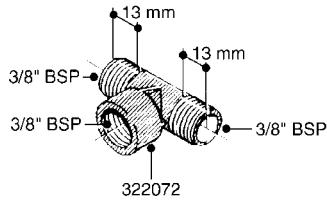

H020

FITTINGS-T-PIECES, CAPS & ELBOWS
H020-HIN, 01:01:01

Page 1

Date 02.07.2013 8:07

parts-n°	order qty	description
10053603	1	FITT. CAPNUT 2"BSP 5601
10194303	1	CAP BLANK 1 1/2 MCPHEE 210060
320047	1	FITT.DK CAPNUT 1/2" BSP
320106	1	FITT.DK CAPNUT 1" BSP
320272	1	FITT.DK CAPNUT 3/8" BSP
320316	1	FITT.DK TEE 3/4" X3/4" X1"BSP
320331	1	FITT.DK TEE 1" - 1" - 3/4" BSP
320342	1	FITT.DK EL 3/4"M X 1"F BSP
320563	1	FITT.DK 3 WAY 1/2" 110 DEG.
320677	1	NO LONGER AVAILABLE
320961	1	FITT.DK CAPNUT 1-1/2" BSP
321053	1	FITT.DK TEE 1/2 X1/2 X1/2" BSP
322072	1	FITT.DK TEE 3/8'X3/8'X3/8' BSP
322095	1	FITT.TEE 1-1/2X1-1/4X3/4" BSP
322138	1	FITT.DK ELB 1"M X 1"F BSP
330013	1	O-RING D15/D10X2.5 F.3/8"NUT
330212	1	O-RING D19/D14X2.4 F.1/2"NUT
330326	1	O-RING D30/D24X2 F.1"NUT
331273	1	O-RING D44/D38X2 F.1-1/2"