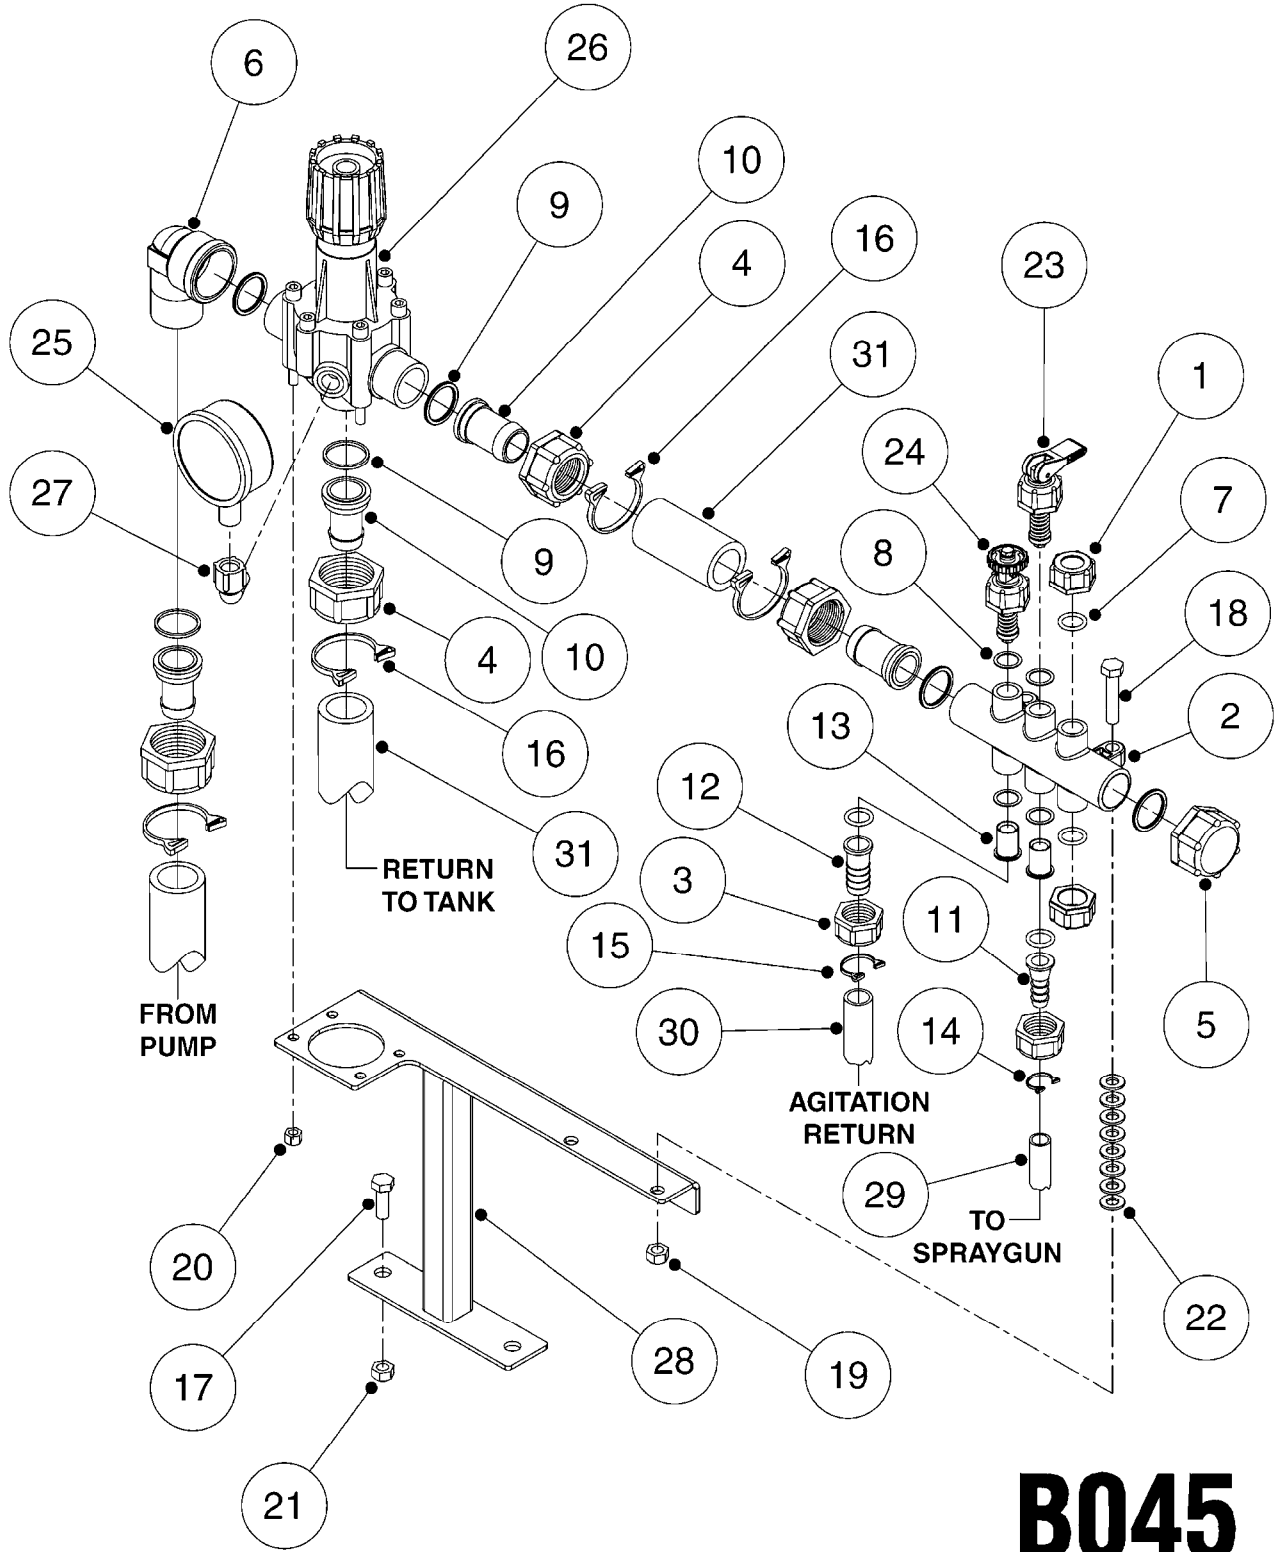

B045

CONTROL - ATV/N-SERIES
B045-HIN, 28:06:06

Page 1

Date 02.07.2013 8:07

Pos.	parts-n°	order qty	description
1	320047	1	FITT.DK CAPNUT 1/2" BSP
2	320073	1	DISTRIBUTOR HOUSING 1/2"
3	320084	1	FITT.DK NUT 1/2" BSP
4	320095	1	FITT.DK NUT 1" BSP
5	320106	1	FITT.DK CAPNUT 1" BSP
6	322138	1	FITT.DK ELB 1"M X 1"F BSP
7	330212	1	O-RING D19/D14X2.4 F.1/2"NUT
8	330315	1	O-RING D18.4/D13X.6
9	330326	1	O-RING D30/D24X2 F.1"NUT
10	330341	1	FITT.DK HB 1" F. 1" NUT
11	330676	1	FITT.DK HB 3/8" F. 1/2" NUT
12	330687	1	FITT.DK HB 1/2" F. 1/2" NUT
13	331111	1	VALVE SEAT FOR 1/2" DISTRIBUT.
14	334533	1	CLAMP HOSE PLASTIC 3/8"
16	334534	1	CLAMP HOSE PLASTIC 1/2"
16	334680	1	CLAMP HOSE PLASTIC 1"
17	420604	1	BOLT HEX 8.8 DEL M10X25 FT
18	420744	1	BOLT HEX 8.8 DEL M8X40
19	460143	1	NUT HEX M8 LOCK
20	460261	1	NUT HEX M6X1 LOCK
21	460423	1	NUT HEX M10X1.5 LOCK
22	471126	1	WASHER D16/D8.4X1.6 SS
23	709741	1	VALVE ASSY. 1/2" FLIP LEVER
24	724530	1	THUMB WHEEL FOR AGITATION
25	28026203	1	GAUGE 200PSI/BR,2.5"1/4BSP-BTM
26	28029103	1	VALVE PRESS CTRL 145PSI 1"MPT
27	28033103	1	ELBOW, STREET, POLY 1/4"-18NPT
28	63026203	1	CONTROL POST, ATV SPRAYER
29	92701703	1	HOSE R X3/8" X300PSI WP X0012"
30	92702103	1	HOSE R X1/2" X300PSI WP X0012"
31	92712403	1	HOSE R X1" X300PSI WP X0012"