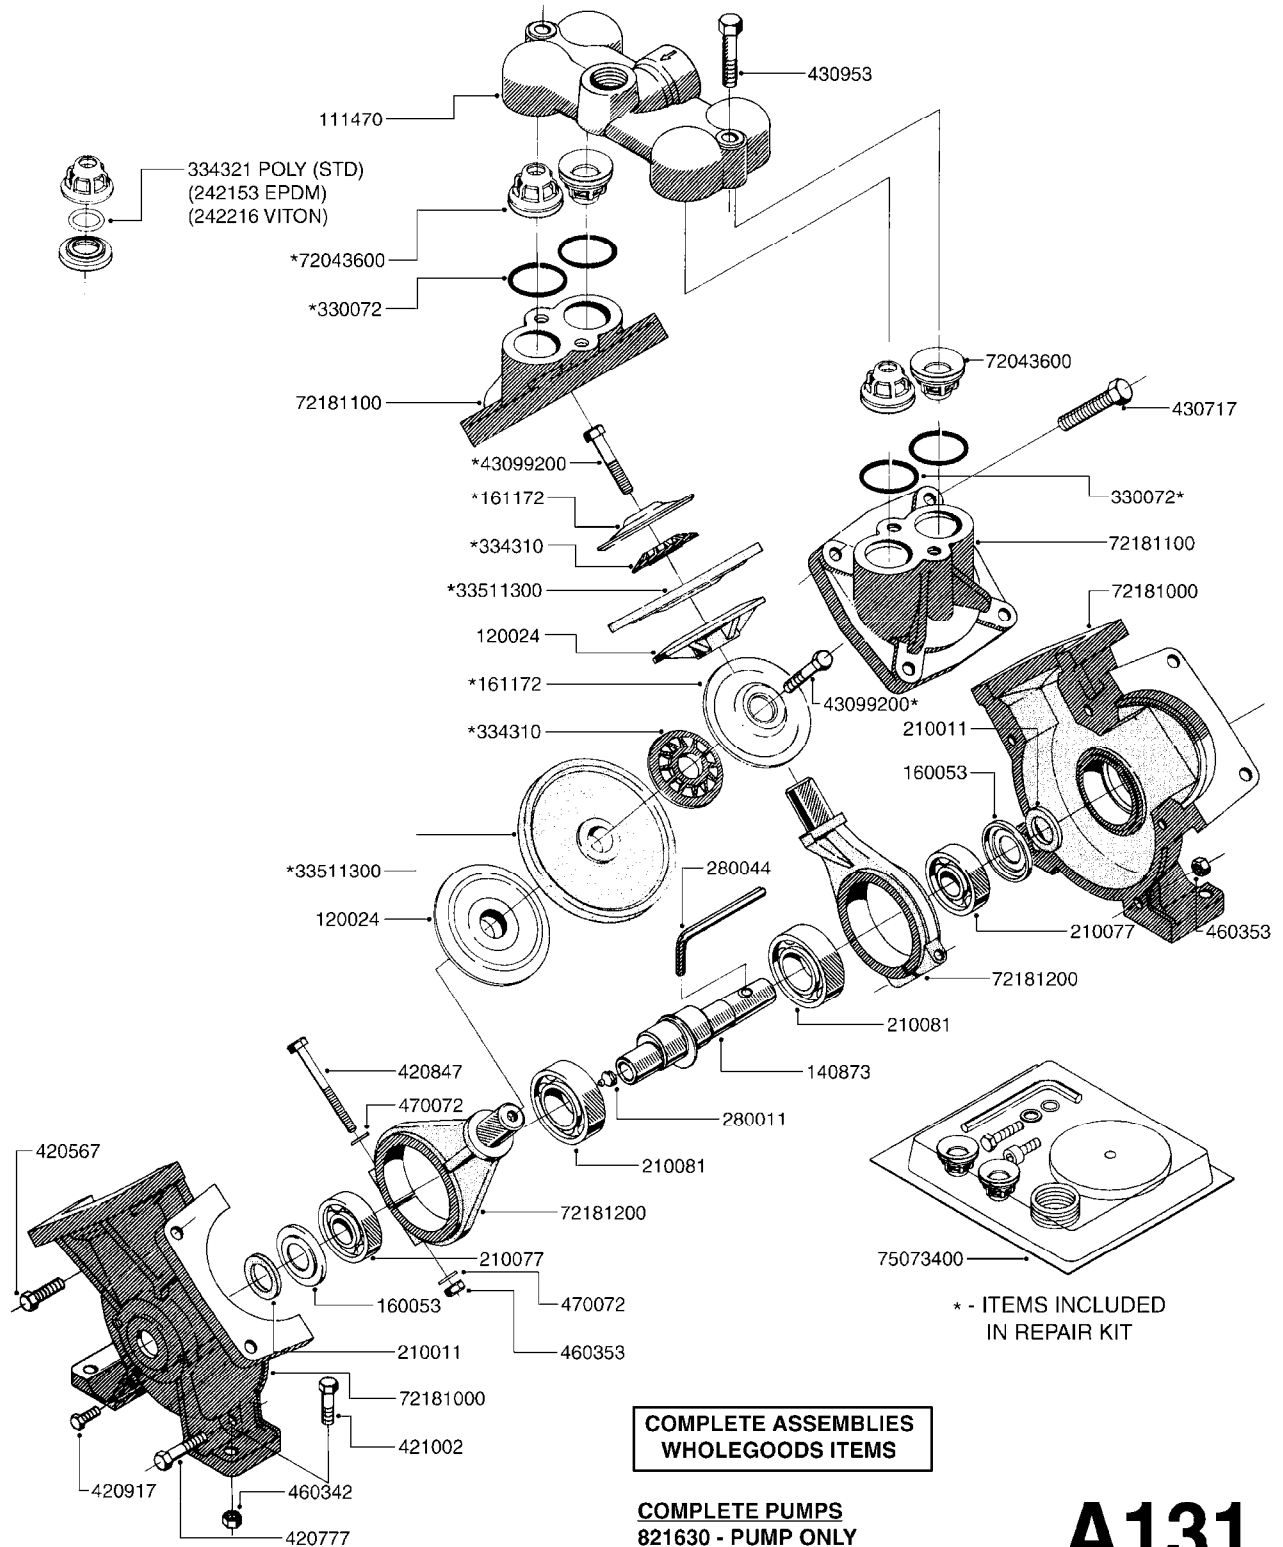

COMPLETE ASSEMBLIES
WHOLEGOODS ITEMS

COMPLETE PUMPS
821630 - PUMP ONLY
10396003 - WITH PTO & DAMPER

A131

PUMP - 1203 W/MOUNTING BASE
A131-HIN, 08:11:11

Page 1
Date 02.07.2013 8:07

parts-n°	order qty	description
111470	1	VALVE CHAMBER 1202
120024	1	DIAPHRAGM BACK DISC 1200-1300
140873	1	CRANK SHAFT MODEL 1202-9MM
160053	1	DUST PLATE
161172	1	DIAPHRAGM DISC F. 1203/1303
210011	1	SEAL FELT D39/23 X 4
210077	1	BEARING BALL 6305
210081	1	BEARING BALL 6307
242153	1	O-RING D26X4 EPDM
242216	1	O-RING VITON F/1202/1302/462
280011	1	GREASE NIPPLE 1/8' H TR
280044	1	KEY HEXAGON W6 3/16'
330072	1	O-RING D53.5/D45.5X4
334310	1	NYLON WASHER 1202/1302/462
334321	1	O-RING POLY. 34.0x26.0x4.0
420567	1	BOLT HEX 8.8 DEL M8X30 FT
420777	1	BOLT HEX 8.8 RAW M8X50
420847	1	BOLT HEX 8.8 DEL M8X85
420917	1	BOLT HEX 8.8 RAW M8X12 FT
421002	1	BOLT HEX 8.8 DEL M10X30 FT
430717	1	BOLT HEX 8.8 RAW M12x40
430953	1	BOLT, M12 X 55 8.8
460342	1	NUT HEX M10
460353	1	NUT HEX M8 BLACK
470072	1	WASHER D15/D8X.5 LOCK
821630	1	PUMP 1203/9 540RPM
10396003	1	PUMP 1203 C/W PTO 540 RPM
33511300	1	DIAPHRAGM 1202-1303 POLY 2006
43099200	1	BOLT HEX SS M12 X 30 DIN933 A4
72043600	1	VALVE FOR 462/463
72181000	1	HOUSING, PUMP, 1203 RED
72181100	1	DIAPHRAGM COVER 1203/1303+BLTS
72181200	1	CONNECTING ROD FOR 1203 W/M12
75073400	1	PUMP KIT 1203 MM "06"