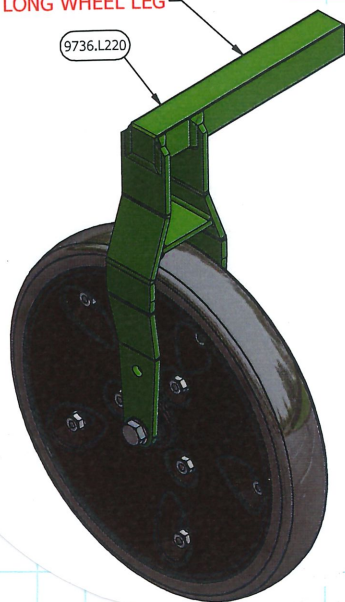

LONG WHEEL LEG

9736.L220

50mm (2") wheel assy

- 1- 9709 330x50 wheel
- 1- 9736L220 50mm fork assy
- 2- 9733 Spacer
- 1- M12x90 bolt
- 1- M12 Nylock
- 2- M12 flat washer

LONG WHEEL LEG

8625.L200

100mm (4") wheel assy

- 1- 9731 300x100 wheel
- 1- 8625L200 100mm fork assy
- 2- 9749 Spacer
- 1- M12x150 bolt
- 1- M12 Nylock
- 2- M12 flat washer