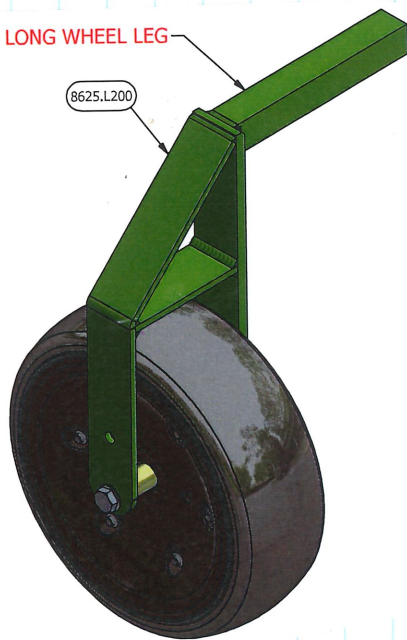

LONG WHEEL LEG

9736.L220

50mm (2") wheel assy

- 1- 9709 330x50 wheel
- 1- 9736L220 50mm fork assy
- 2- 9733 Spacer
- 1- M12x90 bolt
- 1- M12 Nylock
- 2- M12 flat washer

LONG WHEEL LEG

8625.L200

100mm (4") wheel assy

- 1- 9731 300x100 wheel
- 1- 8625L200 100mm fork assy
- 2- 9749 Spacer
- 1- M12x150 bolt
- 1- M12 Nylock
- 2- M12 flat washer