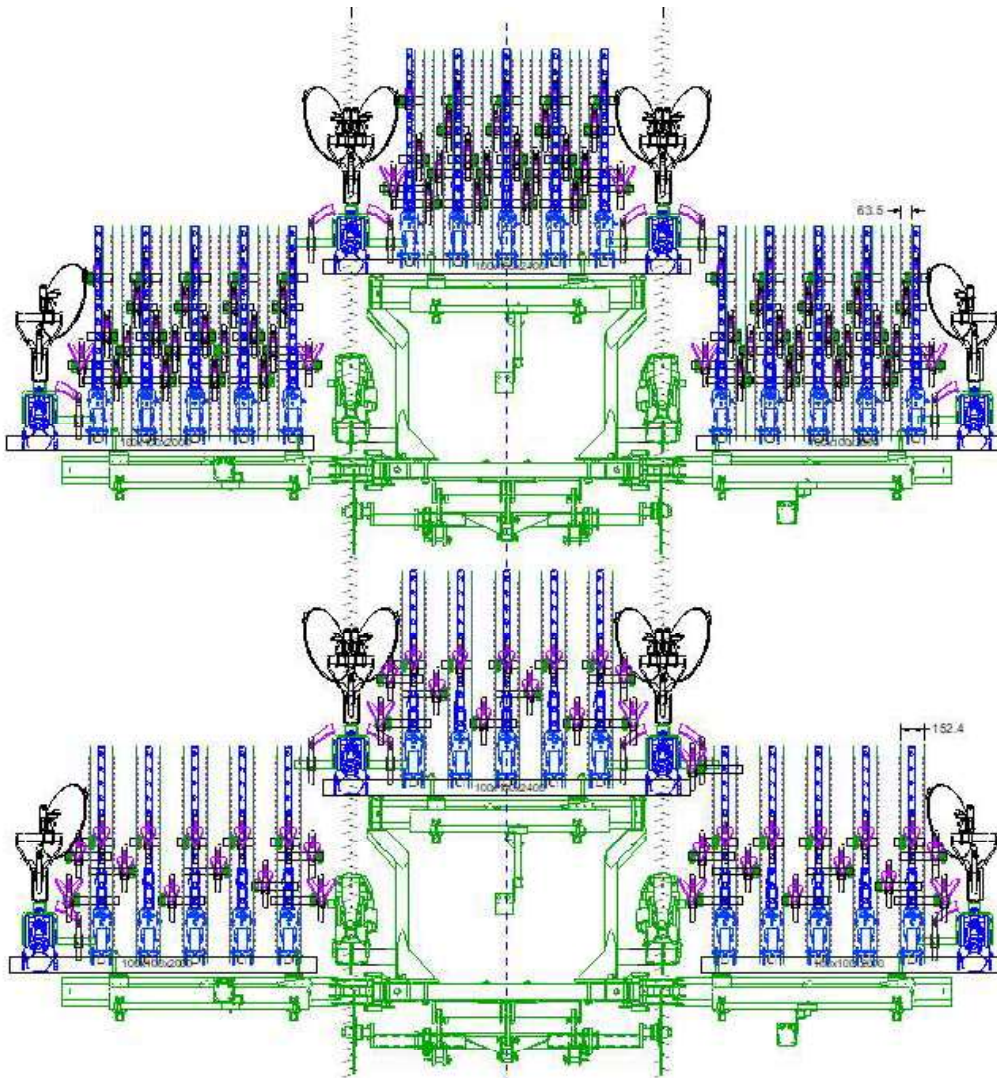

Date: 13/3/23

Customer: Solex

Contact: Matt Philips

Ref: Solex-25-RGH-Inter row - 20x2.5in beds - adapt to 10x6in

Description:

1x new Garford triple bed triple section for salad crops in 60 inch bed top 80 inch wheel track for 20rows at 2.5inch and adapt to 10 rows at 6inch comprising of 1x rear mount folding frame complete with rear mount step back frame for centre section. 3x robocrop hydraulic saddle side shifts for 3 x 60 inch bed planting. 19x wheel units with 50mm depth wheel, 1x 1.5inch flat A share per row at 2.5inch rows and single 3inch A share for 6inch rows spacing. 4x high clear wheel units with ridging discs for wheeling's and bed side blades. Stabilising discs, 3x cameras, 1x quick touch in-cab console.

Pricing:

Solex-25-RGH-Inter row - 20x2.5in beds - adapt to 10x6in

gw300	Hydraulic folding frame SD up to 6mtr	1	\$	8,227.00	\$	8,227.00
gw216	Rear 3 point hitch frame, cat 2, HD 6-9mtr	1	\$	1,637.00	\$	1,637.00
gw123	Robocrop triple camera system, centre and 2 wing shifts	1	\$	71,409.00	\$	71,409.00
gw045	Wheel unit, twin disc ridger, S tine and HC brkt	2	\$	2,969.00	\$	5,938.00
gw046	Wheel unit, disc ridger with 1 disc, 1 tine and HC brkt	2	\$	2,381.00	\$	4,762.00
gw005	Wheel unit with 5 tines	9	\$	1,716.00	\$	15,444.00
gw004	Wheel unit with 4 tines	6	\$	1,620.00	\$	9,720.00
gw365	stainless steel share and leg for narrow rows	63	\$	31.00	\$	1,953.00
gw060	Vegi bedside blade brkt with 2 knives	4	\$	430.00	\$	1,720.00
gw035	Additional for HD parallelogram and 370 x 160 tyre in lieu	4	\$	261.00	\$	1,044.00
gw150	Disc steer (add to Robocrop system)	1	\$	6,524.00	\$	6,524.00
gw130	Stabilising discs for SD/HD sideshift	1	\$	2,620.00	\$	2,620.00
adapt to 10x6in rows						
gw365	Garford share with leg, (A, slash, bolt on A)	33	\$	31.00	\$	1,023.00
					<u>Total list price</u>	<u>\$ 132,021.00</u>
					<u>Discount 25%</u>	<u>\$ 99,015.75</u>