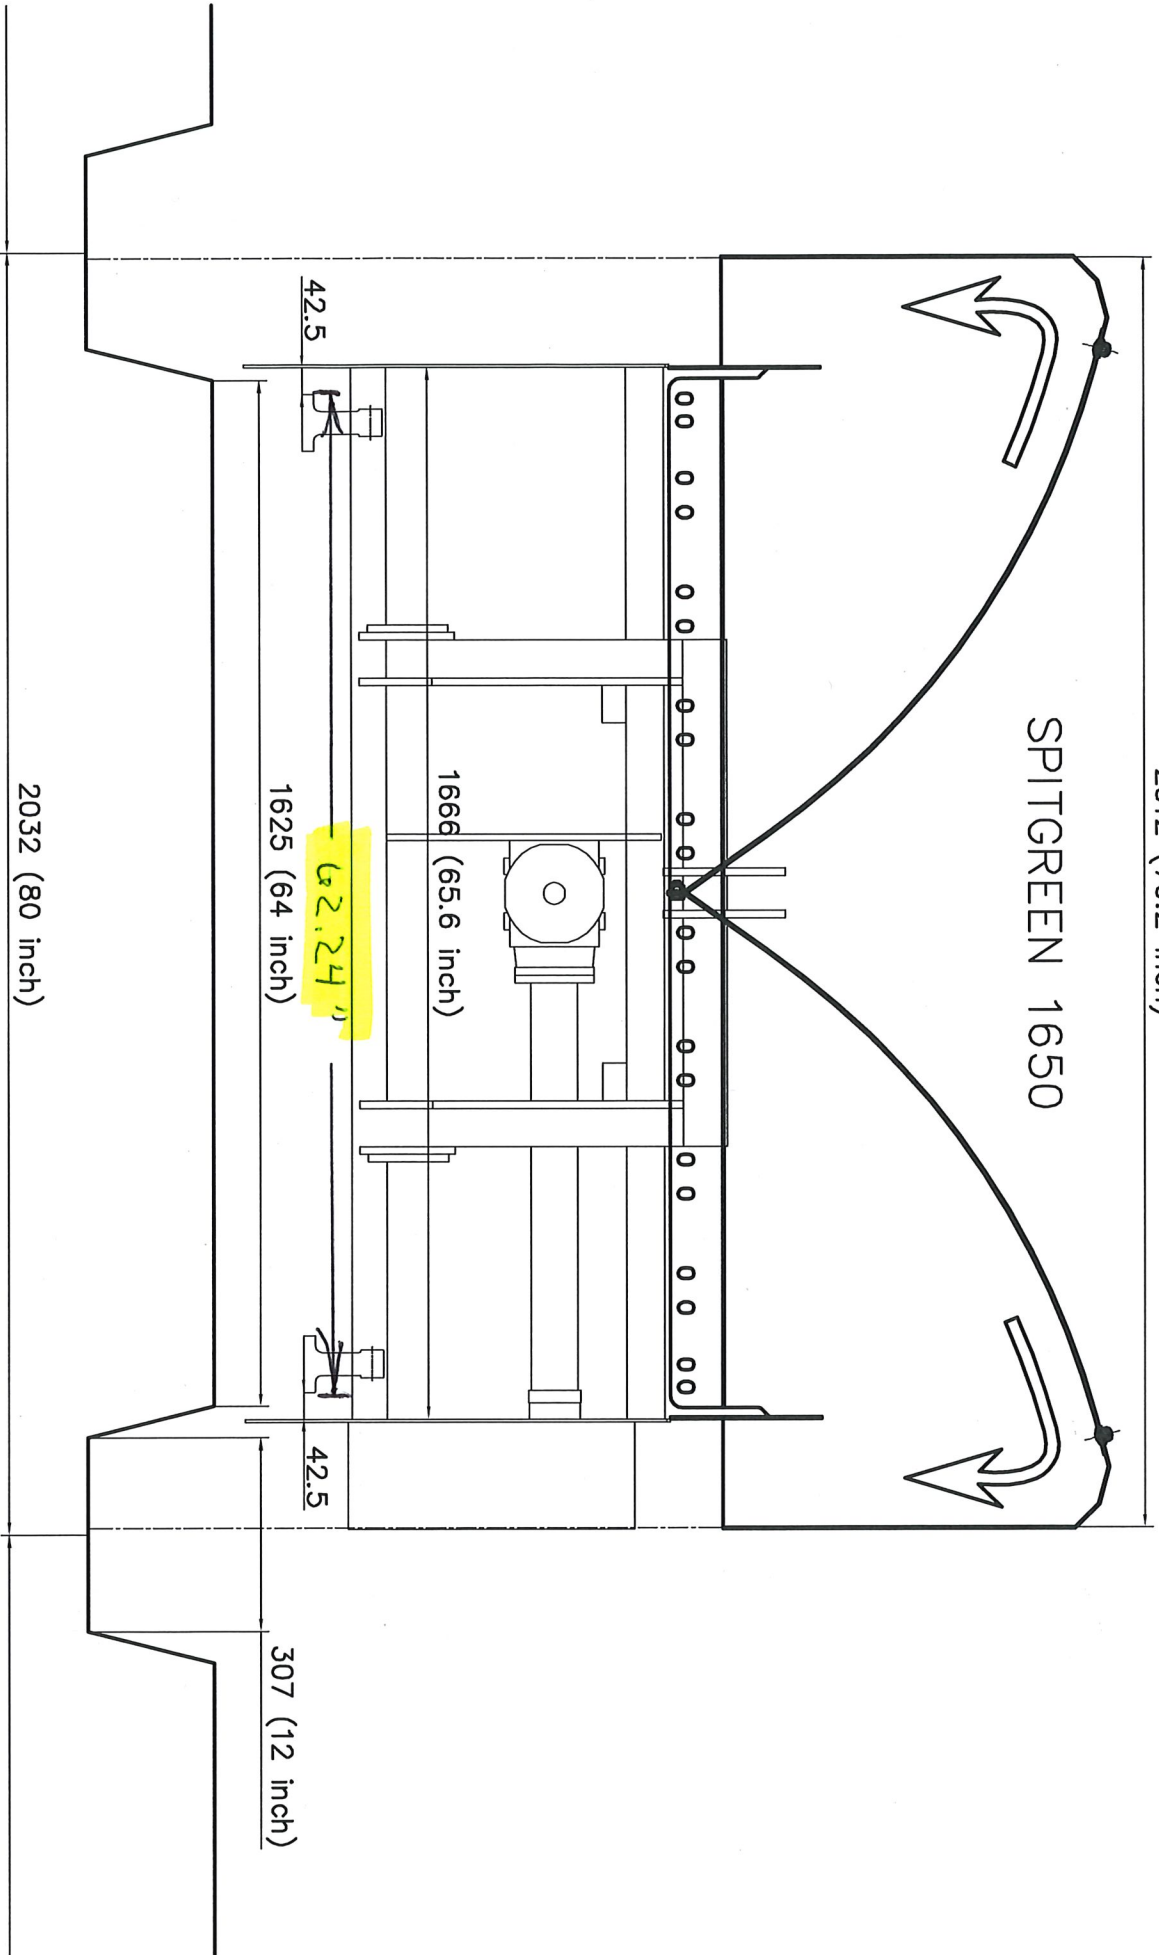

2012 (79.2 inch)

SPITGREEN 1650

1666 (65.6 inch)

62.24

1625 (64 inch)

307 (12 inch)

2032 (80 inch)