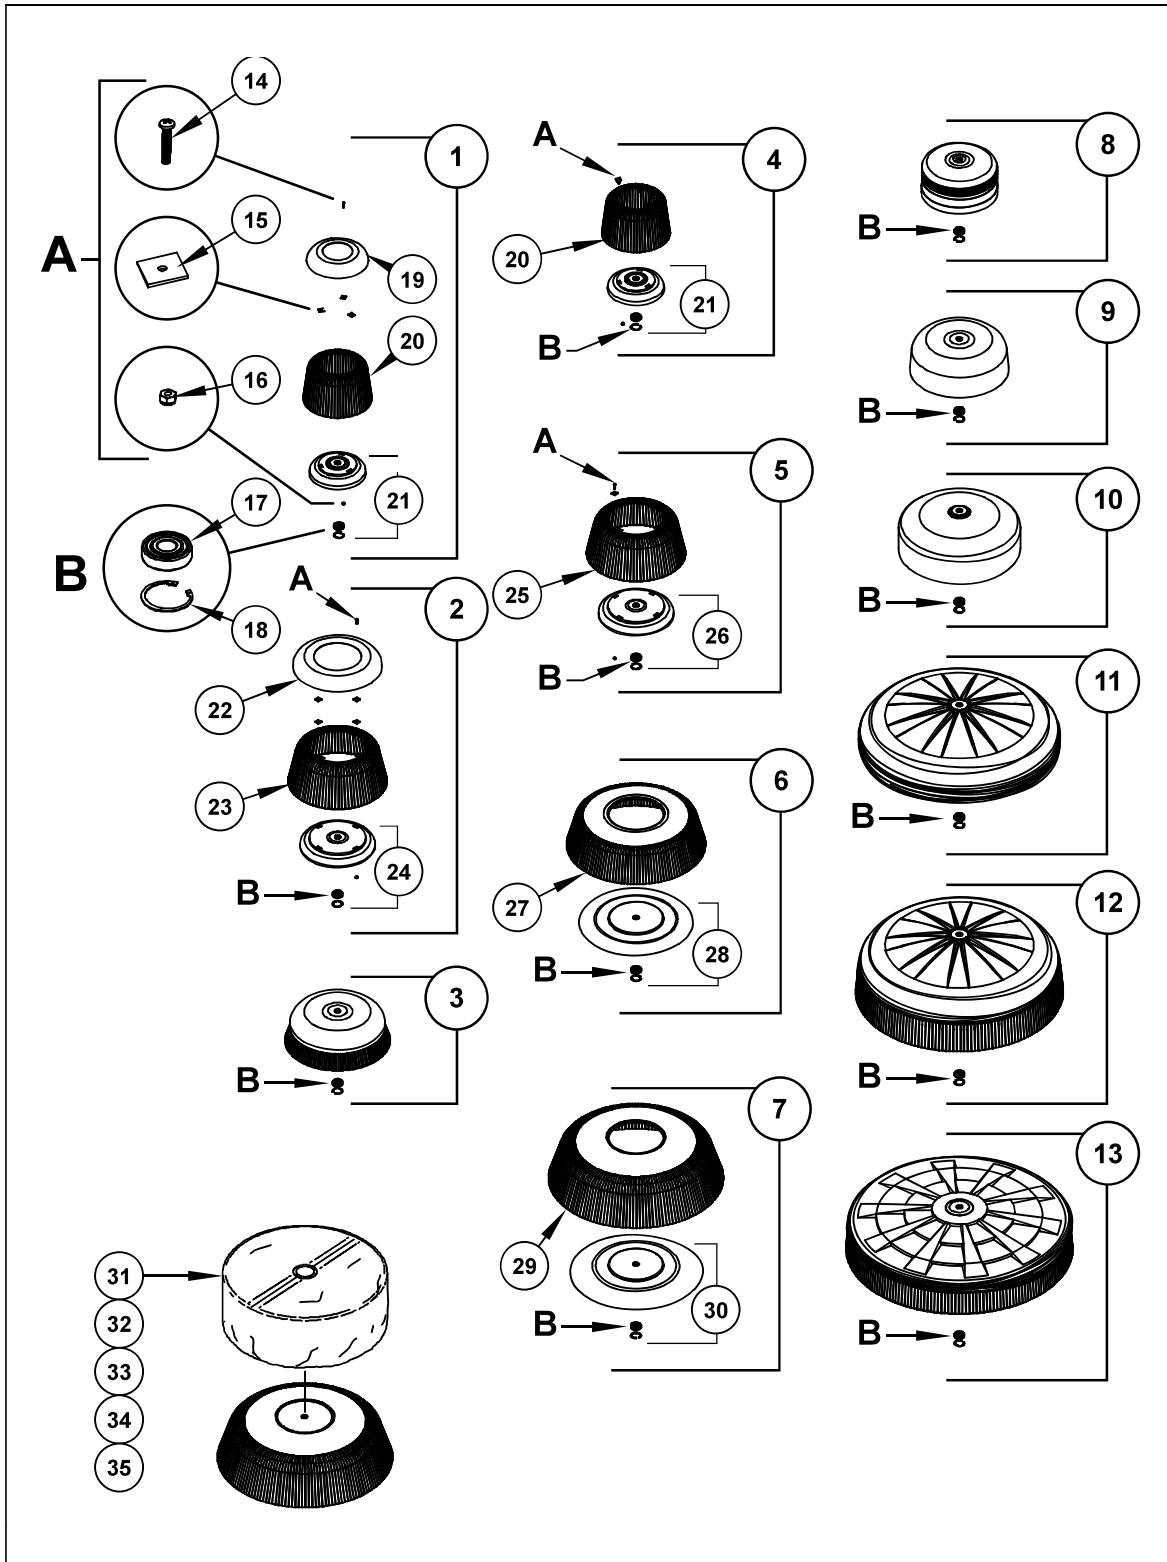

### 1.1 Shroud Components

Figure 2 – Shroud Components

## Shroud Components - Parts List

ITEM	PART NO.	DESCRIPTION
1	ZU114	250 GRAND CRU DISK AND SHROUD
2	ZU062	UNDAVINA 400 SHROUD (INCLUDING BEARING AND CIRCLIP)
3	ZU102	500 GRAND CRU SHROUD
4	ZU077	UNDAVINA 250 DISC AND SHROUD ASSEMBLY
5	ZU062	UNDAVINA 400 DISC AND SHROUD ASSEMBLY
6	ZU063	UNDAVINA 600 DISC AND SHROUD ASSEMBLY
7	ZU064	UNDAVINA 900 DISC AND SHROUD ASSEMBLY
8	ZD020	SPRAYDOME 400 DOME ASSEMBLY
9	ZD020	400MM DOME (INCLUDING BEARING AND CIRCLIP)
10	ZD010	SPRAYDOME 600 DOME ASSEMBLY
11	ZD005	SPRAYDOME 1000 DOME ASSEMBLY
12	ZD005B	SPRAYDOME 1000 DOME ASSEMBLY (SOFT EDGE)
13	ZU065	SPRAYDOME 1200 DOME ASSEMBLY
14	UF103	3/16 BSW X 1" PAN PHIL G304 S/S
15	ZU050	SECURING PLATE 25 MM
16	UF120	NUT, 10-24 UNC
17	GB002	BEARING
18	GB003	CIRCLIP, J50 X 2
19	ZU115	UNDAVINA 250 POLY PROTECTION (GRAND CRU)
20	ZU079	BRUSH, UNDAVINA 250
21	ZU078	250 POLY DISK (INCLUDING BEARING AND CIRCLIP)
22	ZU103	UNDAVINA 400 POLY PROTECTION (GRAND CRU)
23	ZU105	GRAND CRU CLASSE 400 SHROUD
24	ZU036	400 POLY DISK (INCLUDING BEARING AND CIRCLIP)
25	ZU037	BRUSH, UNDAVINA 400
26	ZU036	UNDAVINA 400 POLY DISK WITH BEARING
27	ZU033	BRUSH, UNDAVINA 600
28	ZU032	STEEL AND ELASTOMER DISC, UNDAVINA 600
29	ZU018	BRUSH, UNDAVINA 900
30	ZU017	STEEL AND ELASTOMER DISC, UNDAVINA 900
31	AA254	SLIP ON COVER, UNDAVINA 250
32	AA282	SLIP-ON COVER, UNDAVINA 400
33	AA217	SLIP-ON COVER, UNDAVINA 600
34	AA013	SLIP-ON COVER, UNDAVINA 900
35	AA297	SLIP ON COVER, SPRAYDOME 1200