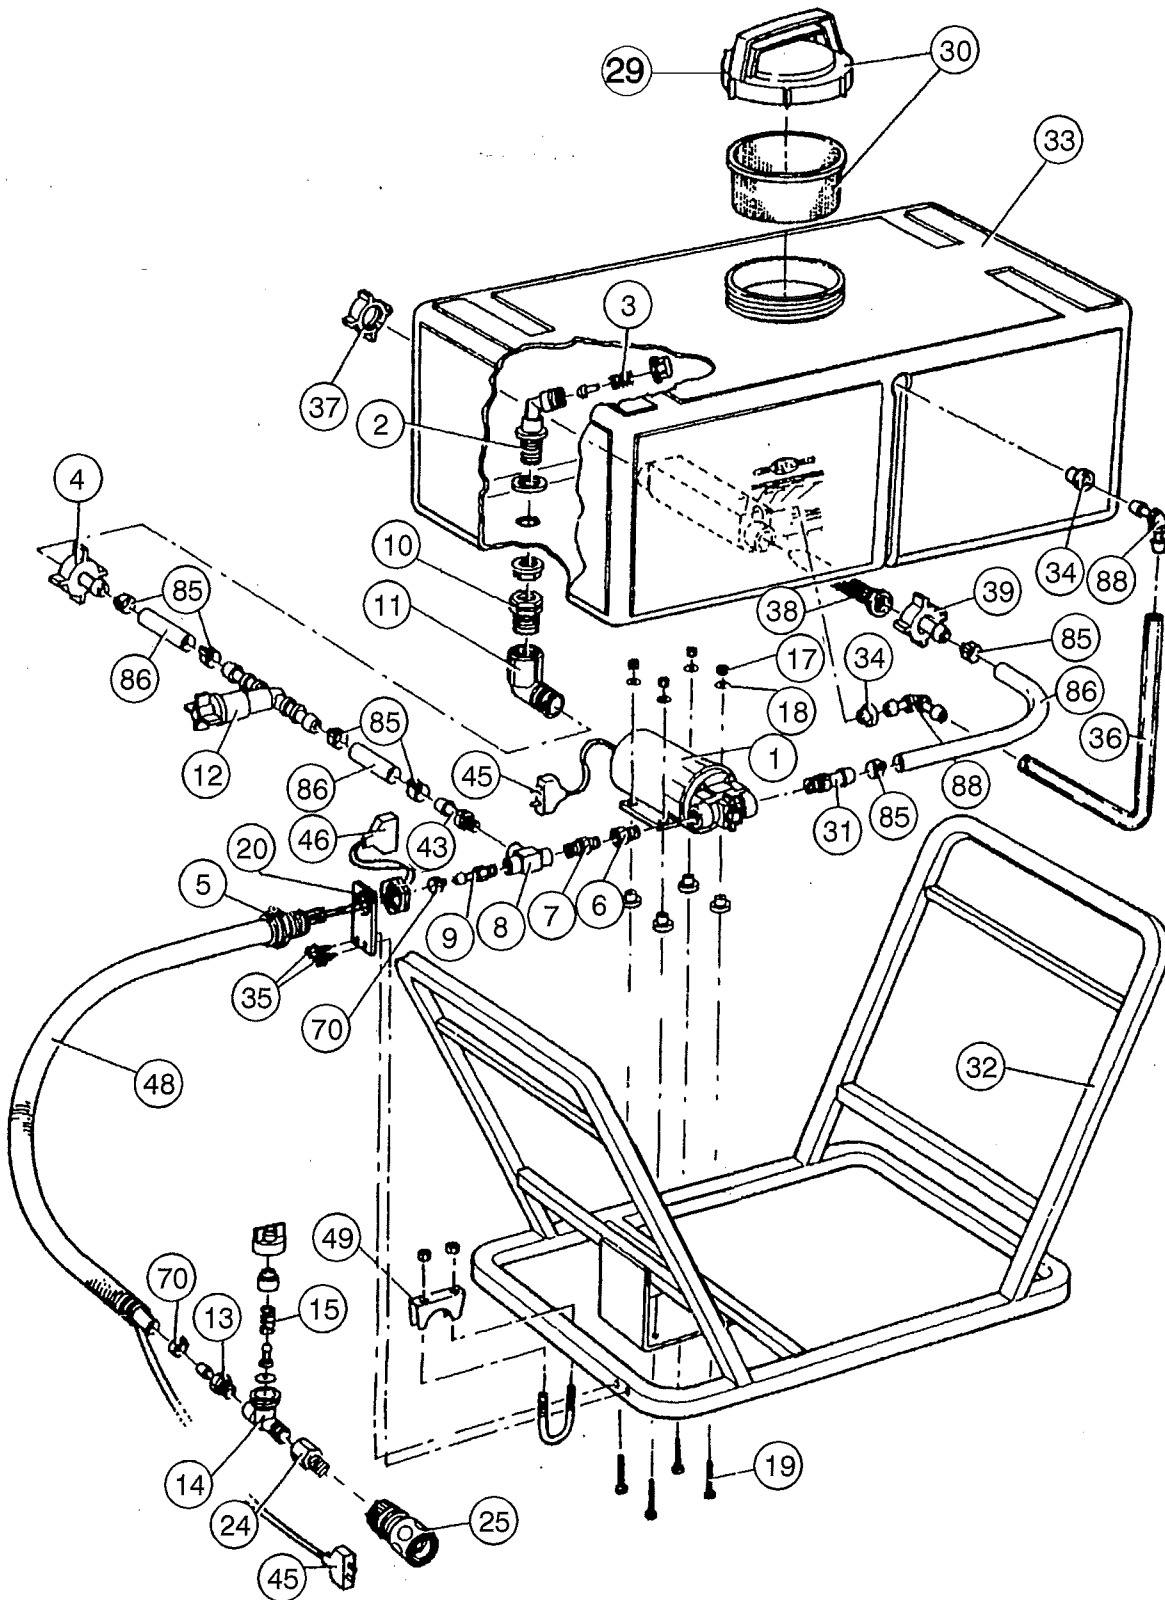

# AA230 60 LITRE TANK DRAWING

## 60 LITRE TANK PARTS LIST

DRW No.	Part No.	DESCRIPTION	DRW No.	Part No.	DESCRIPTION
1	HN002	984 Pump Flojet	32	ZT006	Tank Frame
2	ZT005	Bypass Valve Assy.	33	ZT007	60L Poly Tank
3	ZT001	Bypass spring	34	BI029	Grommet
4	BI023	3/4 Nut & Tail	35	UF014	10x16x16 Tek Screw Hex ZP
5	GE034	20mm Straight Fitting	36	NY001	Sight Tube
6	BI007	Reducing Bush	37	BI024	3/4 Drain Cap
7	BI009	1/4 Nipple	38	BI030	Filter Element
8	BI033	1/4 FB Brass Tee	39	BI022	1/2 Nut & Tail
9	AL010	1/4 BSP Male Str. Hose Conn.	43	BI026	Director
10	BI006	3/4x1/2 Red. Bush	45	ST008	Plug -2 Pin Inline
11	BI016	3/4 M/F Elbow	46	ST009	Socket -2 Pin Inline
12	BI031	Shut Off Valve	48	ZT008	Hose & Cable Complete
13	AL011	3/8 BSP Male Str. Hose Conn.	49	SCOO2	Clamp Assy.
14	ZT002	Non Drip Valve	70	NH004	Cobra Clip
15	US002	Non Drip Valve Spring	85	NH006	Cobra Clip
17	UF027	10-24UNC Nyloc Nut	86	BI001	1/2 Hose
18	UF003	3/16x1/2 Flat Washer	88	BI011	Elbow E12
19	UF015	3/16x1BSW Hex. Set Screw			
20	ZT004	Hose Support Bracket			
24	AL007	Pipe Adaptor			
25	AL001	Socket-QR Coupling			
29	HQ010	Tank Lid Only			
30	HQ005	Tank Lid & Sieve			
31	NH008	Straight Thread Connector			