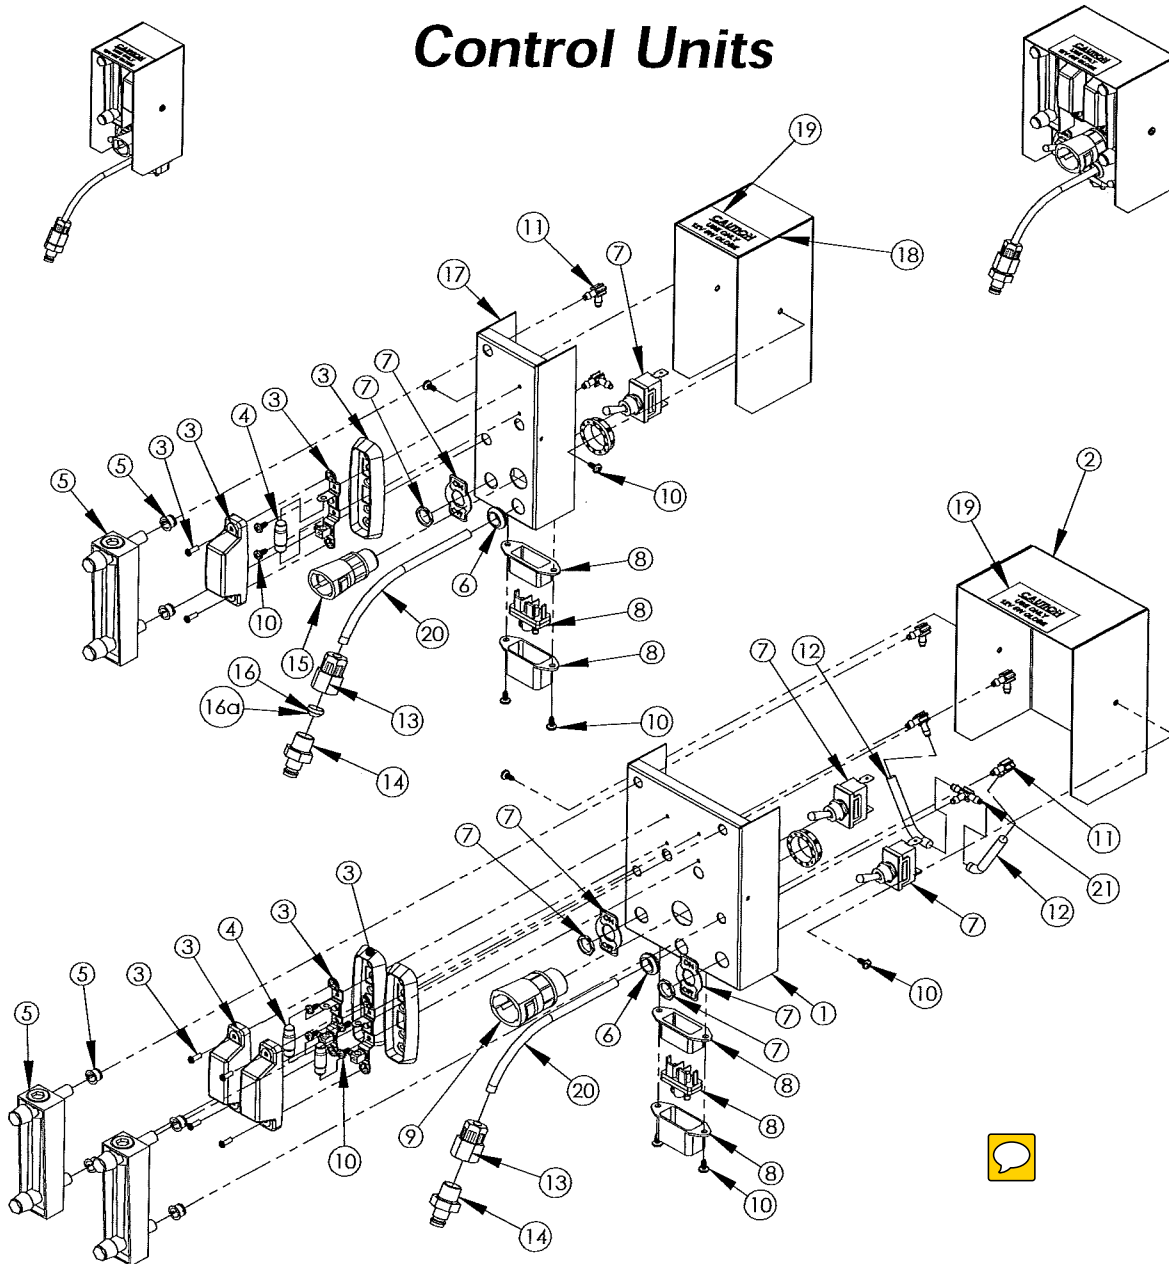

# Control Units

ITEM NO.	PART NO.	DESCRIPTION	ITEM NO.	PART NO.	DESCRIPTION
1	RO004	Double Control Box - Inner	14	AL002	Plug Ext-Thread
2	RO004	Double Control Box - Outer	15	GE038	16mm Straight Fitting
3	ST004	Lamp Assembly	16	ZU024	No. 10 Restrictor (U/V900 Series)
4	ST003	12V 5W Globe	16a	ZU030	No. 8 Restrictor (U/V400 / U/V600 Series)
5	DI002	Flowmeter	17	RO003	Single Control Box - Inner
6	MO006	Grommet	18	RO003	Single Control Box - Outer
7	ST005	Toggle Switch	19	CB006	12V 5W Label
8	ST030	3 Pin Plug S/M Complete	20	BI040/0.260	6mm Flexible MicroHose x 260mm
9	GE034	20mm Straight Fitting	21	BI020	4mm Barbed Tee
10	UF048	Self Tap Screw	22	ZC012	Wiring Loom - Single control box - Not shown
11	BI017	EB4 Elbow	23	ZC010	Wiring Loom - Double control box - Not shown
12	BI040/50	Double Control Box Feed Tube - 50mm	24	ZE001	Twin Connector - Not shown
13	BI027	Adapter	25	ZE006	5 Way Connector - Not shown