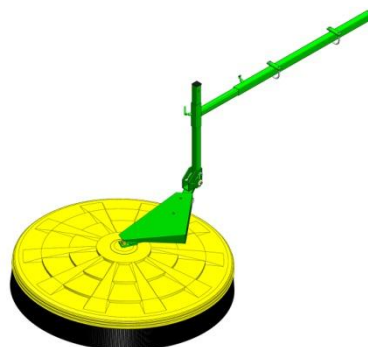

#### 3.1 Spraydome Range

Left Hand

AA428 – Spraydome XT 400 L/H

(AA592 – SD500 L/H WITHDRAWN)

AA426 – Spraydome XT 600 L/H

AA423 – Spraydome XT 1000 L/H

AA421 – Spraydome XT 1000 L/H (brush)

AA496 – Spraydome XT 1200 L/H (brush)