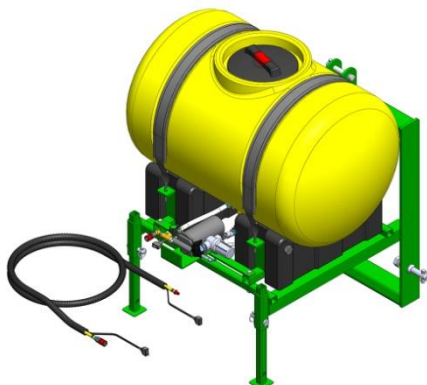

### 1.1 ATV Tanks

AA432 – 80L Low Profile Tank and Pump (AA430 60L tank WITHDRAWN)

### 1.2 200L Tank Systems

AA260 – 200L Tank and Pump Assembly

AA262 – 200 Litre Tank and Tow

## 2 SPRAYDOME ADJUSTABLE RANGE

AA401 – Spraydome 15/24 Towed

11400 – AA401 with Undavina 600 Outriggers and 200Litre Tank and Tow.

AA905 – Vineyard Special Towed (600 Undavina heads as standard)

AA901 - Orchard Special (SD1200 heads as standard)