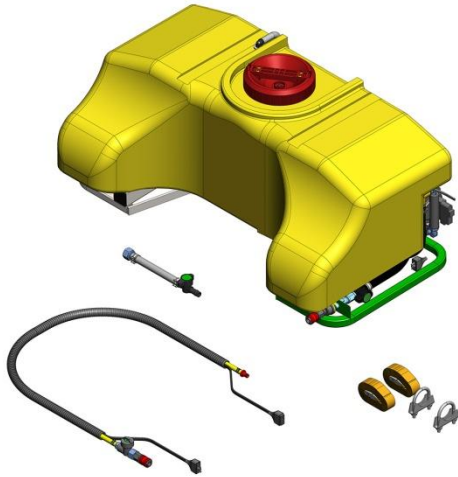

### 1.1 ATV Tanks

AA432 – 80L Low Profile Tank and Pump (AA430 60L tank WITHDRAWN)

### 1.2 200L Tank Systems

AA260 – 200L Tank and Pump Assembly

AA262 – 200 Litre Tank and Tow