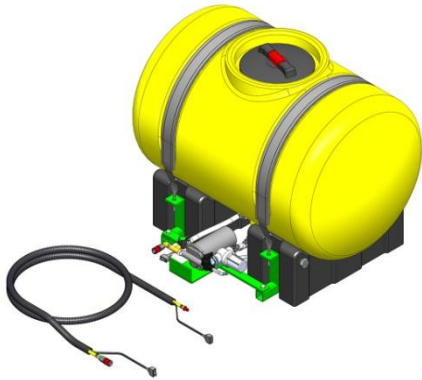

### 1.1 ATV Tanks

AA432 – 80L Low Profile Tank and Pump (AA430 60L tank WITHDRAWN)

### 1.2 200L Tank Systems

AA260 – 200L Tank and Pump Assembly

AA262 – 200 Litre Tank and Tow

## 2 SPRAYDOME ADJUSTABLE RANGE

AA401 – Spraydome 15/24 Towed

11400 – AA401 with Undavina 600 Outriggers and 200Litre Tank and Tow.

AA905 – Vineyard Special Towed (600 Undavina heads as standard)

AA901 - Orchard Special (SD1200 heads as standard)