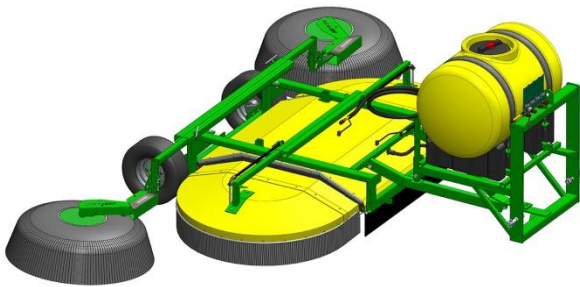

### 1.1 ATV Tanks

AA432 – 80L Low Profile Tank and Pump (AA430 60L tank WITHDRAWN)

### 1.2 200L Tank Systems

AA260 – 200L Tank and Pump Assembly

AA262 – 200 Litre Tank and Tow

## 2 SPRAYDOME ADJUSTABLE RANGE

AA401 – Spraydome 15/24 Towed

11400 – AA401 with Undavina 600 Outriggers and 200Litre Tank and Tow.

AA905 – Vineyard Special Towed (600 Undavina heads as standard)

AA901 - Orchard Special (SD1200 heads as standard)