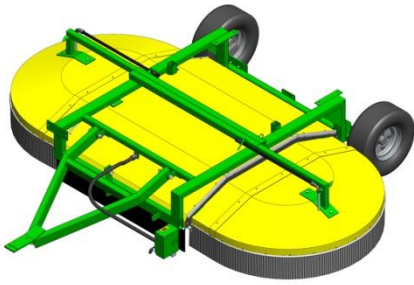

### 1.2 200L Tank Systems

AA260 – 200L Tank and Pump Assembly

AA262 – 200 Litre Tank and Tow

## 2 SPRAYDOME ADJUSTABLE RANGE

AA401 – Spraydome 15/24 Towed

11400 – AA401 with Undavina 600 Outriggers and 200Litre Tank and Tow.

AA905 – Vineyard Special Towed (600 Undavina heads as standard)

AA901 - Orchard Special (SD1200 heads as standard)