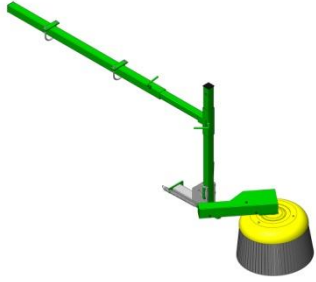

3.3 Grand Cru Range

Left Hand

AA452G – Undavina XT 250 L/H Grand Cru

AA481G – Undavina XT 400 L/H Grand Cru

AA493G – Undavina XT 500 L/H Grand Cru