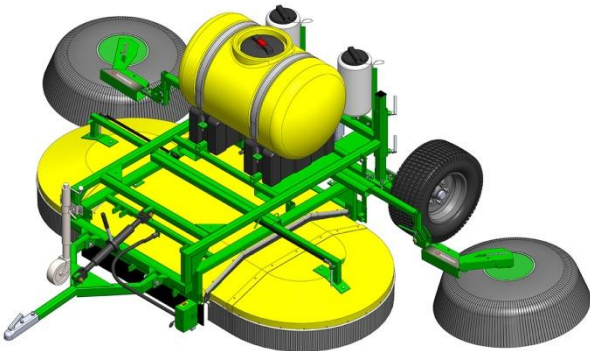

### 1.2 200L Tank Systems

AA260 – 200L Tank and Pump Assembly

AA262 – 200 Litre Tank and Tow

## 2 SPRAYDOME ADJUSTABLE RANGE

AA401 – Spraydome 15/24 Towed

11400 – AA401 with Undavina 600 Outriggers and 200Litre Tank and Tow.

AA905 – Vineyard Special Towed (600 Undavina heads as standard)

AA901 - Orchard Special (SD1200 heads as standard)