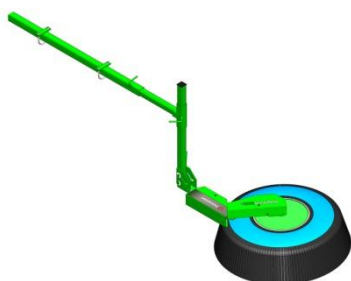

Right Hand

AA427 – Spraydome XT 400 R/H

(AA591 – SD500 R/H WITHDRAWN)

AA425 – Spraydome XT 600 R/H

AA423 – Spraydome XT 1000 R/H

AA421 – Spraydome XT 1000 R/H (brush)

AA495 – Spraydome XT 1200 R/H (brush)

#### 3.2 Undavina Range (Brush)

Left Hand

AA452 – Undavina XT 250 L/H

AA481 – Undavina XT 400 L/H

AA416 – Undavina XT 600 L/H

AA411 – Undavina XT 900 L/H

Right Hand

AA451 – Undavina XT 250 R/H