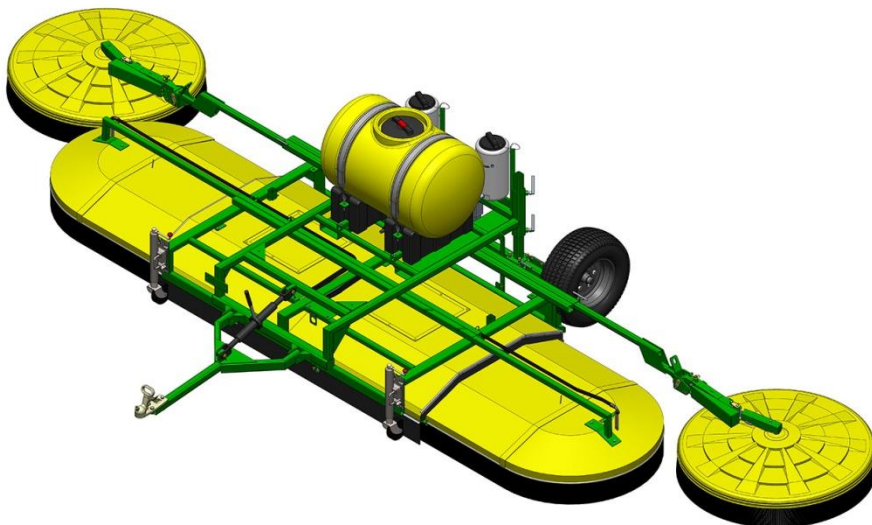

### 1.1 ATV Tanks

AA432 – 80L Low Profile Tank and Pump (AA430 60L tank WITHDRAWN)

### 1.2 200L Tank Systems

AA260 – 200L Tank and Pump Assembly

AA262 – 200 Litre Tank and Tow

## 2 SPRAYDOME ADJUSTABLE RANGE

AA401 – Spraydome 15/24 Towed

11400 – AA401 with Undavina 600 Outriggers and 200Litre Tank and Tow.

AA905 – Vineyard Special Towed (600 Undavina heads as standard)

AA901 - Orchard Special (SD1200 heads as standard)