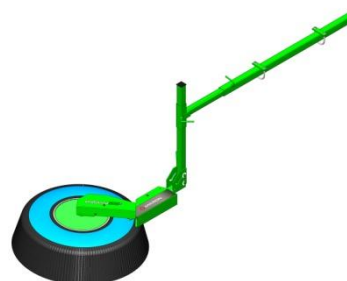

#### 3.2 Undavina Range (Brush)

Left Hand

AA452 – Undavina XT 250 L/H

AA481 – Undavina XT 400 L/H

AA416 – Undavina XT 600 L/H

AA411 – Undavina XT 900 L/H

Right Hand

AA451 – Undavina XT 250 R/H