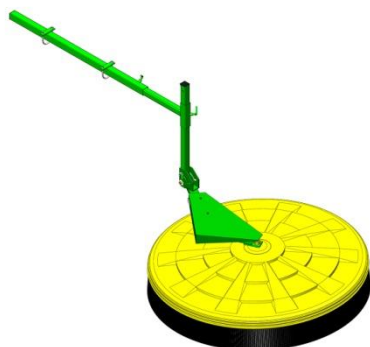

3 SPRAYDOME AND UNDAVINA

3.1 Spraydome Range

Left Hand

AA428 – Spraydome XT 400 L/H

(AA592 – SD500 L/H WITHDRAWN)

AA426 – Spraydome XT 600 L/H

AA423 – Spraydome XT 1000 L/H

AA421 – Spraydome XT 1000 L/H (brush)

AA496 – Spraydome XT 1200 L/H (brush)